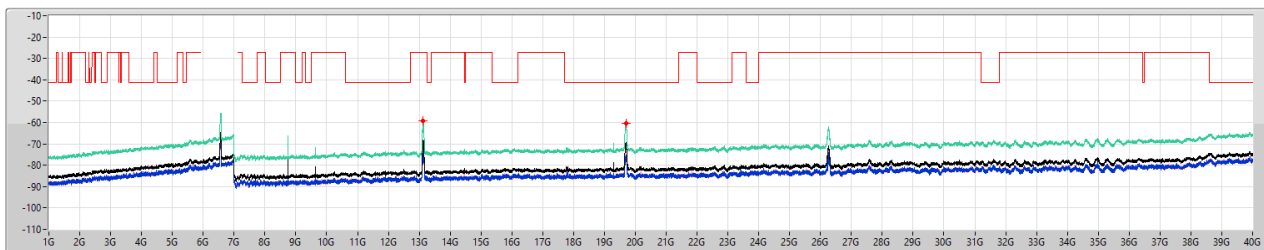

F-Start(Hz)	F-Stop(Hz)	RBW(Hz)	Type	Freq(Hz)	EIRP(dBm)	Limit(dBm)	Margin(dB)	DG(dB)	Ref1(dB)	Psum(dBm)	P1(dBm)	P2(dBm)
1G	40G	1M	AV	13.12534G	-59.09	-27.00	-32.09	9.01	0.00	-68.10	-70.11	-72.42
1G	40G	1M	AV	19.69684G	-60.56	-41.20	-19.36	9.01	0.00	-69.57	-76.28	-70.61