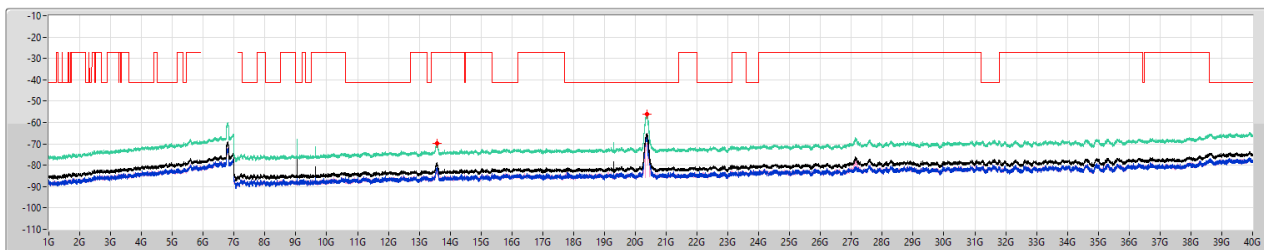

F-Start(Hz)	F-Stop(Hz)	RBW(Hz)	Type	Freq(Hz)	EIRP(dBm)	Limit(dBm)	Margin(dB)	DG(dB)	Ref(dB)	Psum(dBm)	P1(dBm)	P2(dBm)
1G	40G	1M	AV	13.56409G	-69.60	-27.00	-42.60	9.01	0.00	-78.61	-81.49	-81.75
1G	40G	1M	AV	20.38178G	-56.22	-41.20	-15.02	9.01	0.00	-65.23	-66.63	-70.83