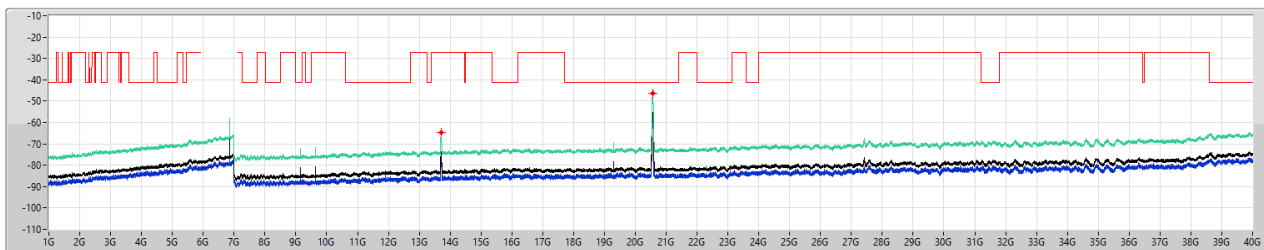

F-Start(Hz)	F-Stop(Hz)	RBW(Hz)	Type	Freq(Hz)	EIRP(dBm)	Limit(dBm)	Margin(dB)	DG(dB)	Ref1(dB)	Psum(dBm)	P1(dBm)	P2(dBm)
1G	40G	1M	AV	13.71278G	-64.74	-27.00	-37.74	9.01	0.00	-73.75	-75.60	-78.36
1G	40G	1M	AV	20.56459G	-46.26	-41.20	-5.06	9.01	0.00	-55.27	-57.18	-59.75