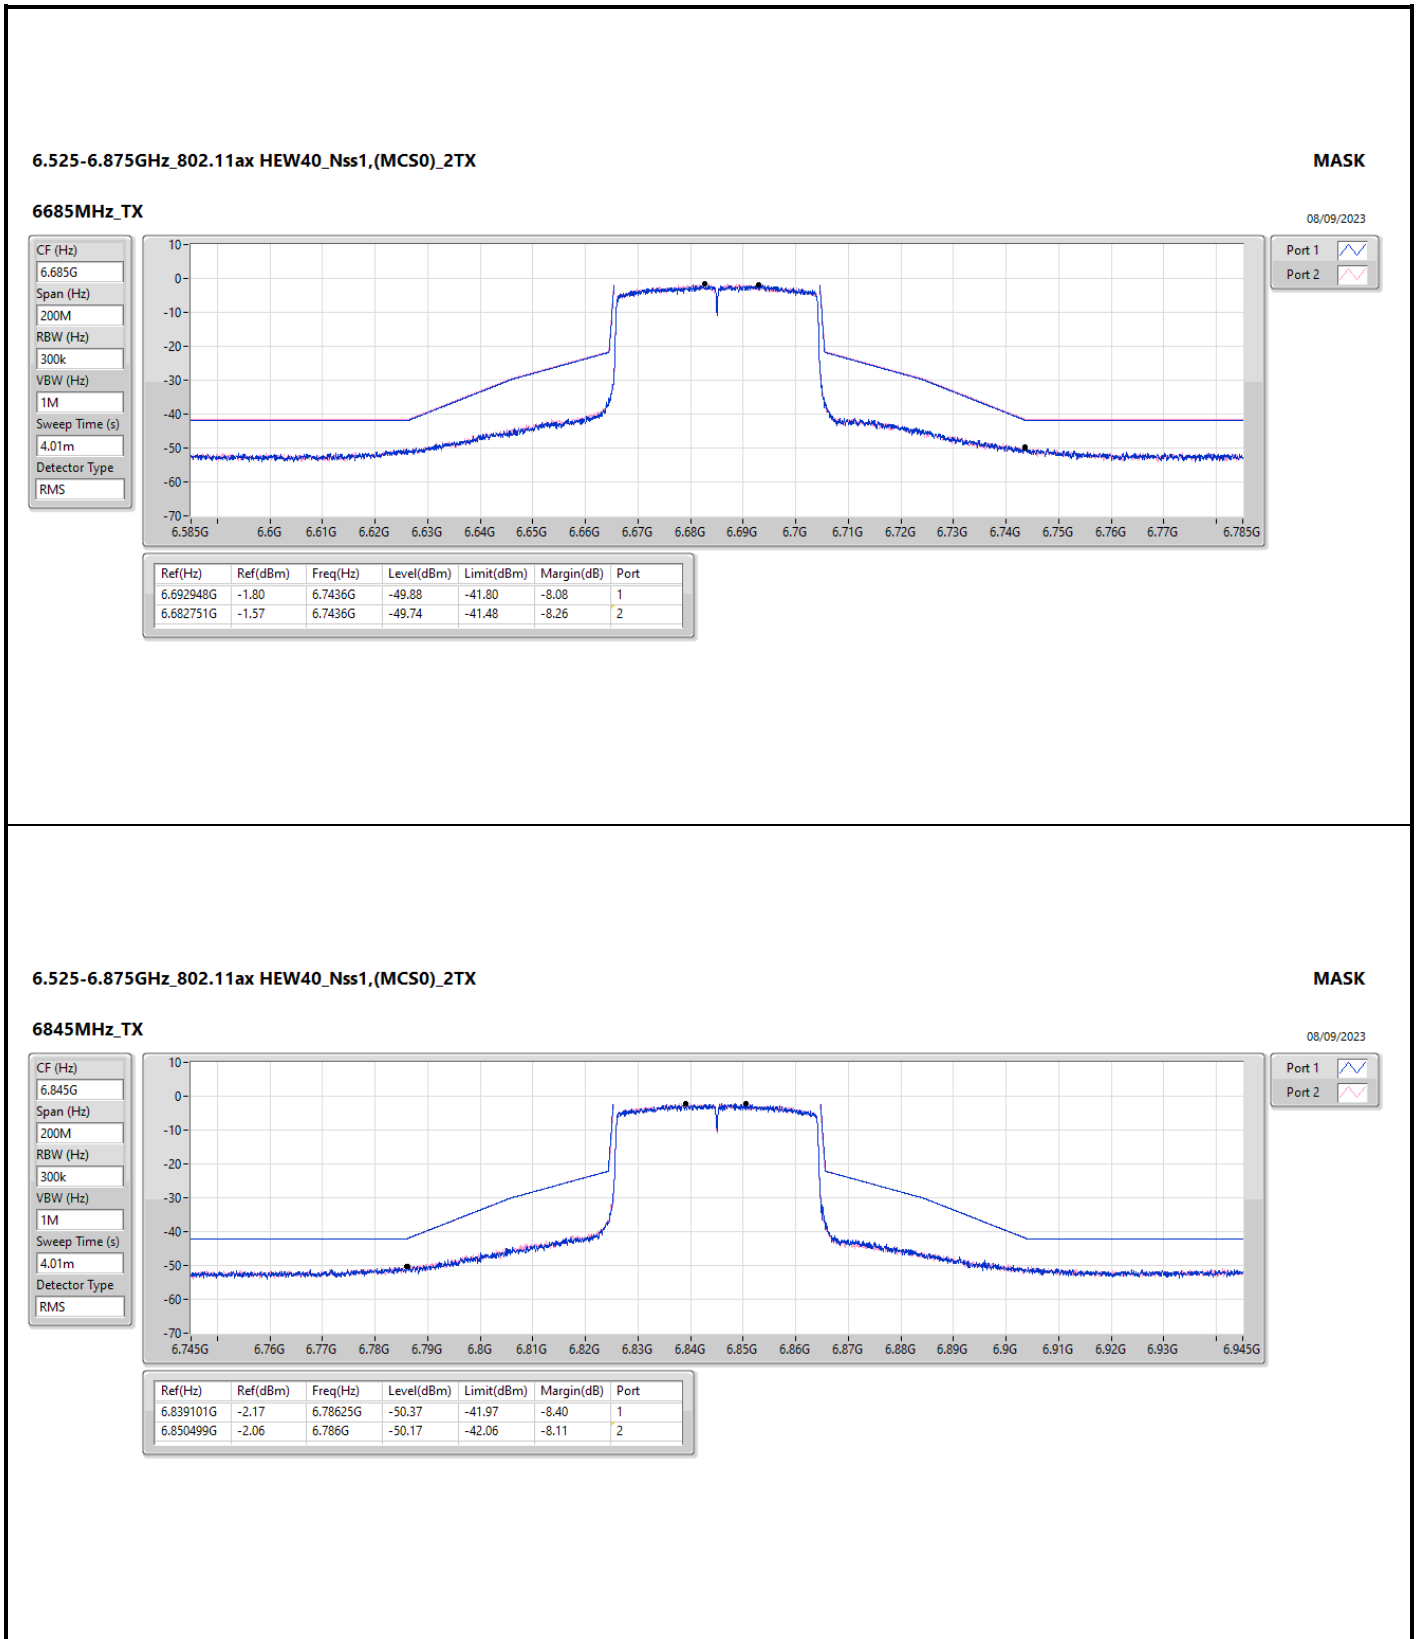

6845MHz_TX

CF (Hz)
6.845G

Span (Hz)
200M

RBW (Hz)
300k

VBW (Hz)
1M

Sweep Time (s)
4.01m

Detector Type
RMS

08/09/2023

Port 1

Port 2