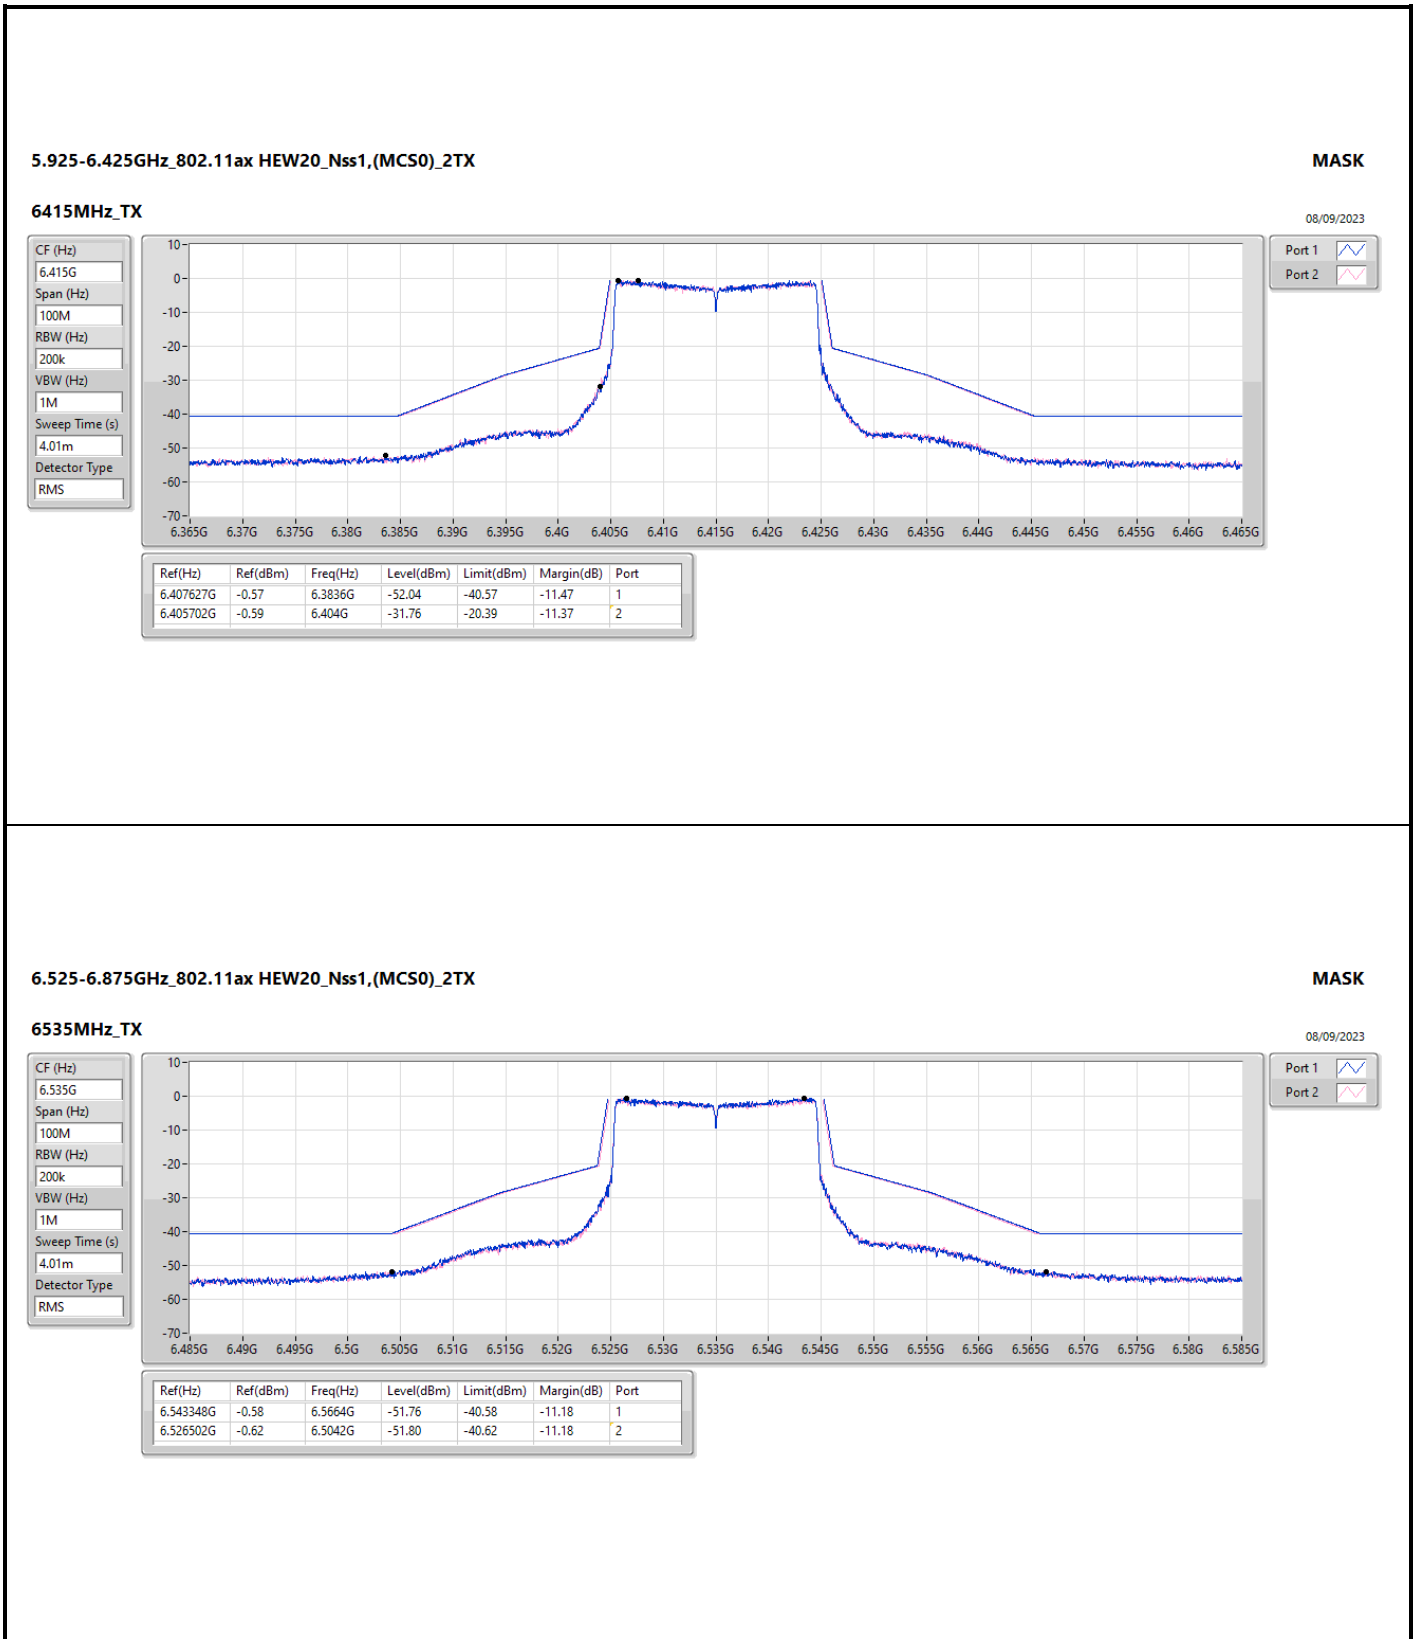

6535MHz_TX

CF (Hz)
6.535G

Span (Hz)
100M

RBW (Hz)
200k

VBW (Hz)
1M

Sweep Time (s)
4.01m

Detector Type
RMS

08/09/2023

Port 1

Port 2