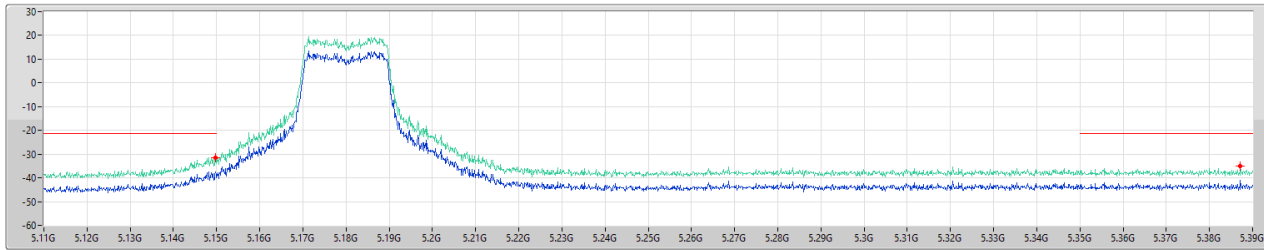

5.15-5.25GHz_802.11ax HEW20_Nss1,(MCS0)_1TX

CSE Bandedge [PK]

5180MHz

17/05/2023

☒ Limit.PK
☒ EIRP.PK
☒ Port 1

F-Start(Hz)	F-Stop(Hz)	RBW(Hz)	Type	Freq(Hz)	EIRP(dBm)	Limit(dBm)	Margin(dB)	DG(dB)	RefI(dB)	Psum(dBm)	P1(dBm)
5.11G	5.39G	1M	PK	5.14976G	-31.40	-21.20	-10.20	6.00	0.00	-37.40	-37.40
5.11G	5.39G	1M	PK	5.3872G	-35.18	-21.20	-13.98	6.00	0.00	-41.18	-41.18

5.15-5.25GHz_802.11ax HEW20_Nss1,(MCS0)_1TX

CSE Bandedge [AV]

5180MHz

17/05/2023