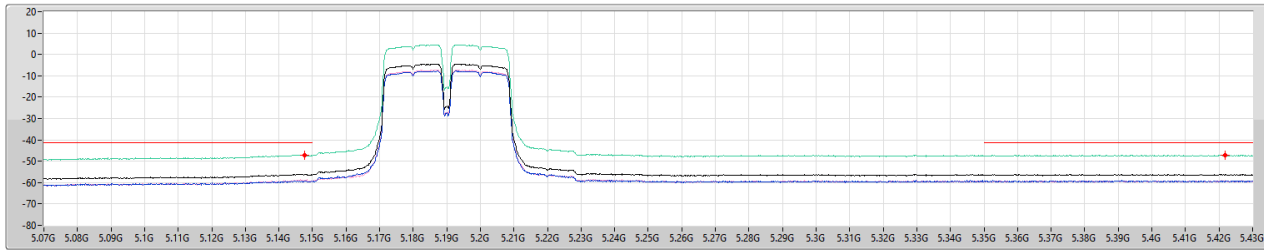

5.15-5.25GHz_11a40_40MHz_Nss1,(6Mbps)_2TX

CSE Bandedge [AV]

5190MHz

24/05/2023

5.15-5.25GHz_11a40_40MHz_Nss1,(6Mbps)_2TX

CSE Bandedge [PK]

5230MHz

24/05/2023