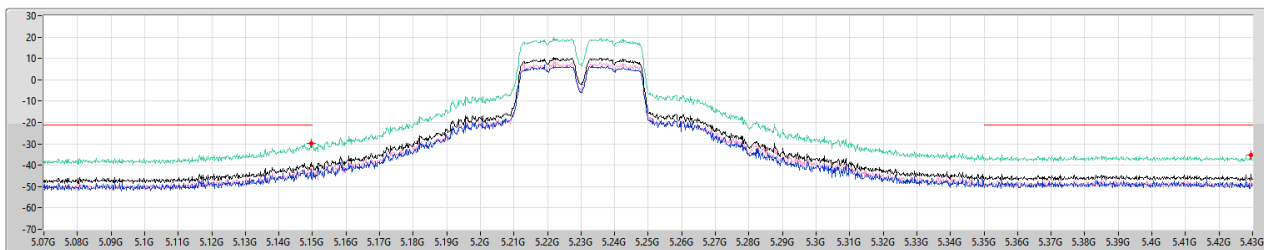

5.15-5.25GHz_11a40_40MHz_Nss1,(6Mbps)_2TX

CSE Bandedge [AV]

5190MHz

24/05/2023

5.15-5.25GHz_11a40_40MHz_Nss1,(6Mbps)_2TX

CSE Bandedge [PK]

5230MHz

24/05/2023