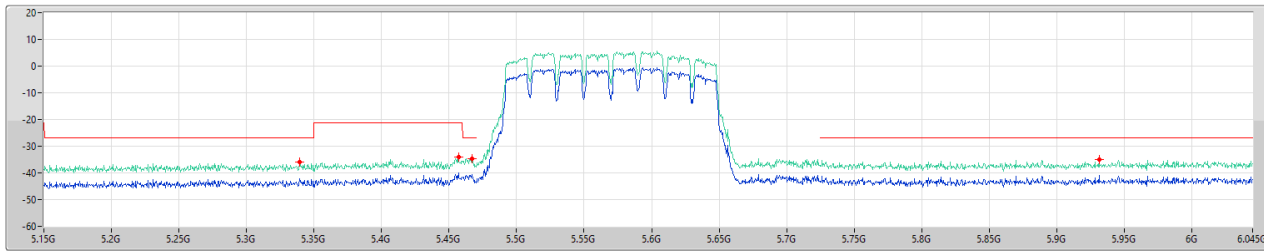

5.47-5.725GHz_11a160_160MHz_Nss1,(6Mbps)_1TX

CSE Bandedge [PK]

5570MHz

24/05/2023