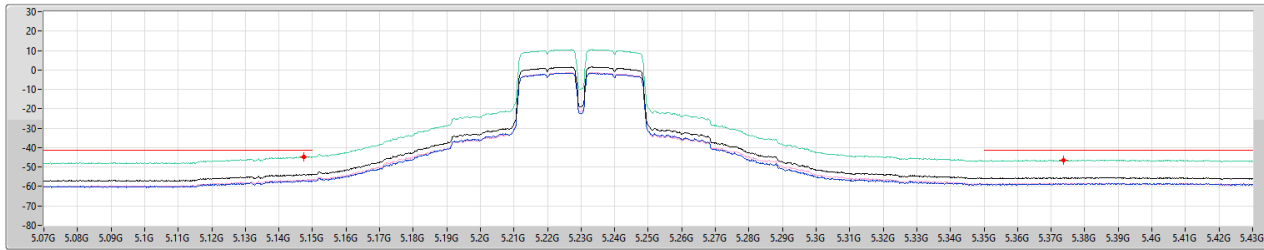

5.15-5.25GHz_11a40_40MHz_Nss1,(6Mbps)_2TX

CSE Bandedge [AV]

5230MHz

24/05/2023

- LimitLAV ☒
- ERP.AV ☒
- Sum.AV ☒
- Port 1 ☒
- Port 2 ☒

F-Start(Hz)	F-Stop(Hz)	RBW(Hz)	Type	Freq(Hz)	EIRP(dBm)	Limit(dBm)	Margin(dB)	DG(dB)	Ref1(dB)	Psum(dBm)	P1(dBm)	P2(dBm)
5.07G	5.43G	1M	AV	5.1474G	-44.64	-41.20	-3.44	9.01	0.00	-53.65	-56.71	-56.62
5.07G	5.43G	1M	AV	5.37366G	-46.38	-41.20	-5.18	9.01	0.00	-55.39	-58.35	-58.45

5.25-5.35GHz_11a40_40MHz_Nss1,(6Mbps)_2TX

CSE Bandedge [PK]

5270MHz

15/05/2023