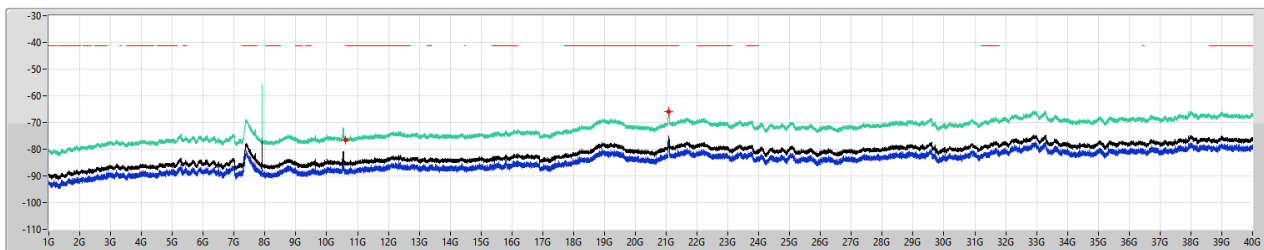

F-Start(Hz)	F-Stop(Hz)	RBW(Hz)	Type	Freq(Hz)	EIRP(dBm)	Limit(dBm)	Margin(dB)	DG(dB)	Ref1(dB)	Psum(dBm)	P1(dBm)	P2(dBm)
1G	40G	1M	AV	10.60009G	-76.62	-41.20	-35.42	9.01	0.00	-85.63	-89.05	-88.27
1G	40G	1M	AV	21.08866G	-65.93	-41.20	-24.73	9.01	0.00	-74.94	-76.85	-79.43