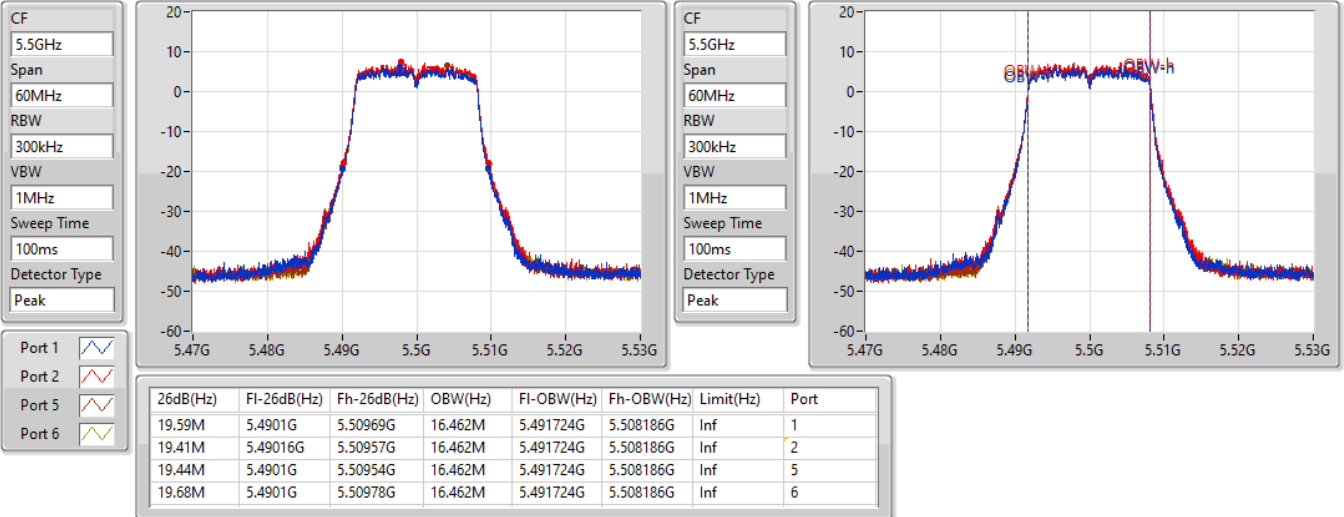

11a20_Nss1,(6Mbps)_4TX(Port1&Port2&Port5&Port6)

EBW

5500MHz

16/09/2021