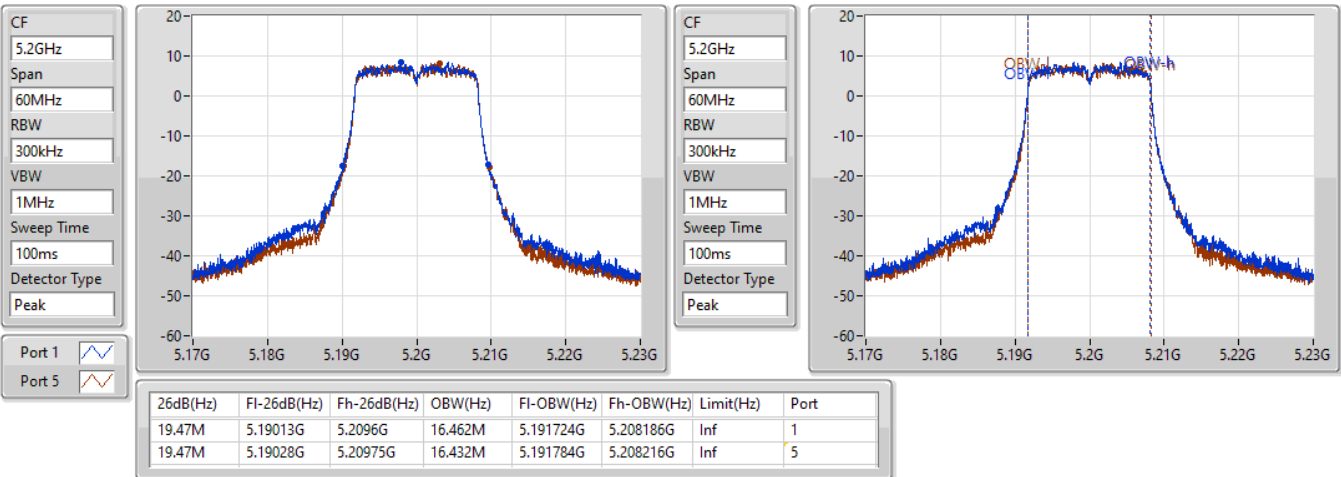

Port X-N dB = Port X 6dB down bandwidth for 5.725-5.85GHz band / 26dB down bandwidth for other band
 Port X-OBW = Port X 99% occupied bandwidth

11a20_Nss1,(6Mbps)_2TX(Port1&Port5)

EBW

5180MHz

17/09/2021

11a20_Nss1,(6Mbps)_2TX(Port1&Port5)

EBW

5200MHz

17/09/2021

11a20_Nss1,(6Mbps)_2TX(Port1&Port5)

EBW

5240MHz

17/09/2021

11a20_Nss1,(6Mbps)_2TX(Port1&Port5)