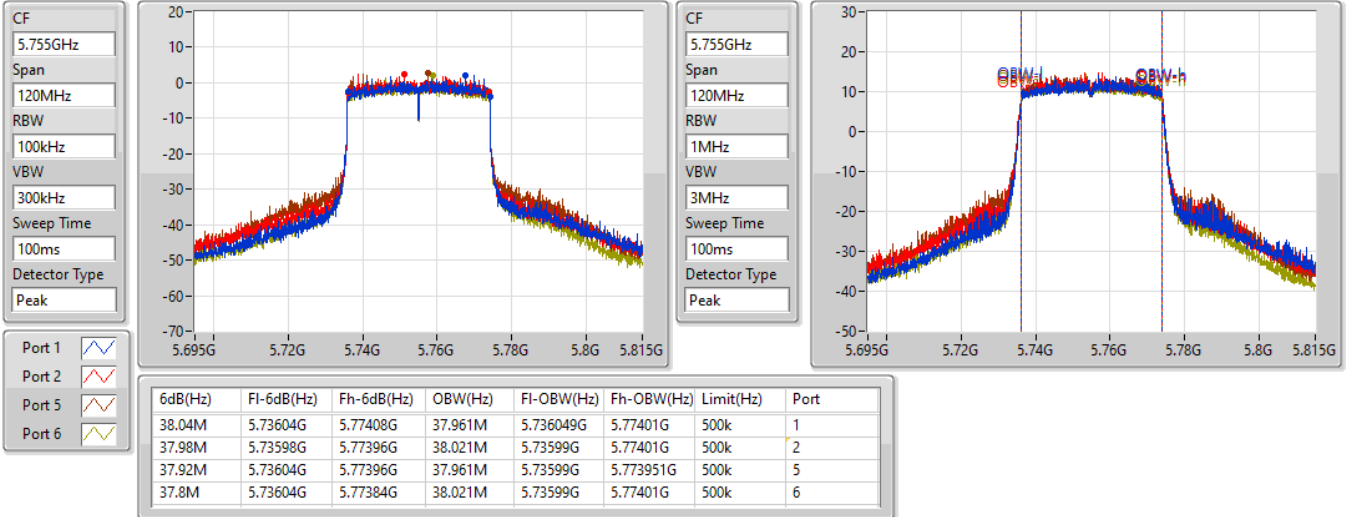

802.11ax HEW40_Nss1,(MCS0)_4TX(Port1&Port2&Port5&Port6)

EBW

5755MHz

16/09/2021