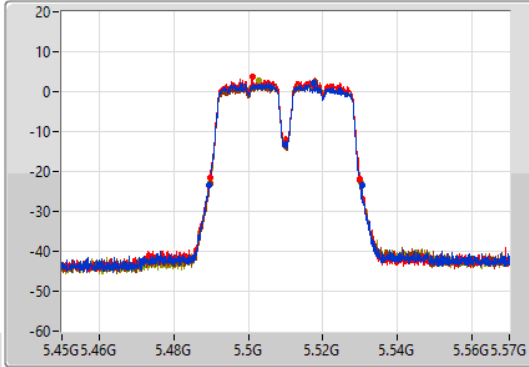

11a40_Nss1,(6Mbps)_4TX(Port1&Port2&Port5&Port6)

EBW

5510MHz

16/09/2021

CF: 5.51GHz
Span: 120MHz
RBW: 500kHz
VBW: 2MHz
Sweep Time: 100ms
Detector Type: Peak

CF: 5.51GHz
Span: 120MHz
RBW: 1MHz
VBW: 3MHz
Sweep Time: 100ms
Detector Type: Peak