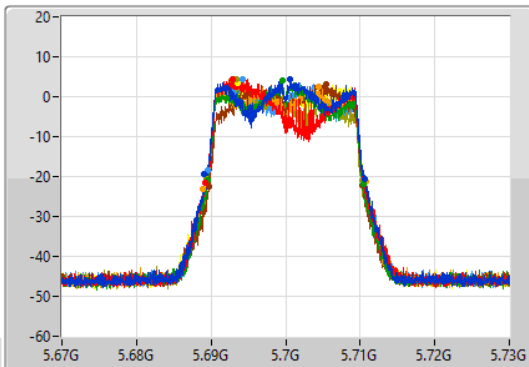

802.11ax HEW20_Nss1,(MCS0)_8TX

EBW

5700MHz

15/09/2021

CF: 5.7GHz
Span: 60MHz
RBW: 300kHz
VBW: 1MHz
Sweep Time: 100ms
Detector Type: Peak

CF: 5.7GHz
Span: 60MHz
RBW: 300kHz
VBW: 1MHz
Sweep Time: 100ms
Detector Type: Peak