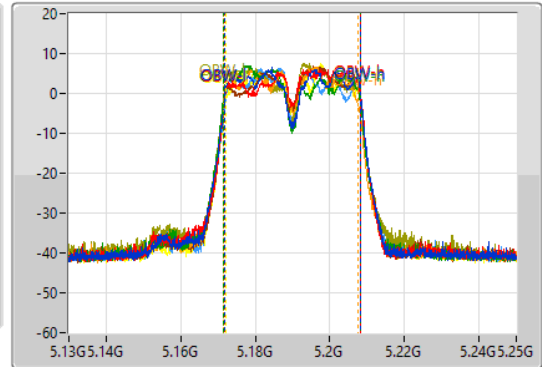

11a40_Nss1,(6Mbps)_8TX

EBW

5190MHz

14/09/2021

CF
5.19GHz
Span
120MHz
RBW
500kHz
VBW
2MHz
Sweep Time
100ms
Detector Type
Peak

CF
5.19GHz
Span
120MHz
RBW
1MHz
VBW
3MHz
Sweep Time
100ms
Detector Type
Peak

- Port 1
- Port 2
- Port 3
- Port 4
- Port 5
- Port 6
- Port 7
- Port 8

26dB(Hz)	Fl-26dB(Hz)	Fh-26dB(Hz)	OBW(Hz)	Fl-OBW(Hz)	Fh-OBW(Hz)	Limit(Hz)	Port
40.26M	5.16978G	5.21004G	36.582M	5.171769G	5.208351G	Inf	1
40.08M	5.16984G	5.20992G	36.522M	5.171769G	5.208291G	Inf	2
39.96M	5.16972G	5.20968G	36.582M	5.171469G	5.208051G	Inf	3
39.3M	5.16984G	5.20914G	36.042M	5.171529G	5.207571G	Inf	4
39.48M	5.17026G	5.20974G	36.402M	5.171829G	5.208231G	Inf	5
39.66M	5.1699G	5.20956G	36.522M	5.171529G	5.208051G	Inf	6
39.66M	5.1702G	5.20986G	36.282M	5.171949G	5.208231G	Inf	7
39.42M	5.17032G	5.20974G	36.162M	5.172009G	5.208171G	Inf	8

11a40_Nss1,(6Mbps)_8TX

EBW

5230MHz

14/09/2021

CF
5.23GHz
Span
120MHz
RBW
500kHz
VBW
2MHz
Sweep Time
100ms
Detector Type
Peak

CF
5.23GHz
Span
120MHz
RBW
1MHz
VBW
3MHz
Sweep Time
100ms
Detector Type
Peak

- Port 1
- Port 2
- Port 3
- Port 4
- Port 5
- Port 6
- Port 7
- Port 8

26dB(Hz)	Fl-26dB(Hz)	Fh-26dB(Hz)	OBW(Hz)	Fl-OBW(Hz)	Fh-OBW(Hz)	Limit(Hz)	Port
39.9M	5.21008G	5.24998G	36.222M	5.211889G	5.248111G	Inf	1
38.64M	5.21068G	5.24932G	36.102M	5.211949G	5.248051G	Inf	2
39.12M	5.2105G	5.24962G	35.982M	5.212189G	5.248171G	Inf	3
39.66M	5.20978G	5.24944G	36.282M	5.211589G	5.247871G	Inf	4
39.54M	5.21002G	5.24956G	36.522M	5.211649G	5.248171G	Inf	5
39.72M	5.20978G	5.2495G	36.582M	5.211469G	5.248051G	Inf	6
40.02M	5.20996G	5.24988G	36.522M	5.211889G	5.248411G	Inf	7
39.42M	5.21044G	5.24986G	36.042M	5.212309G	5.248351G	Inf	8