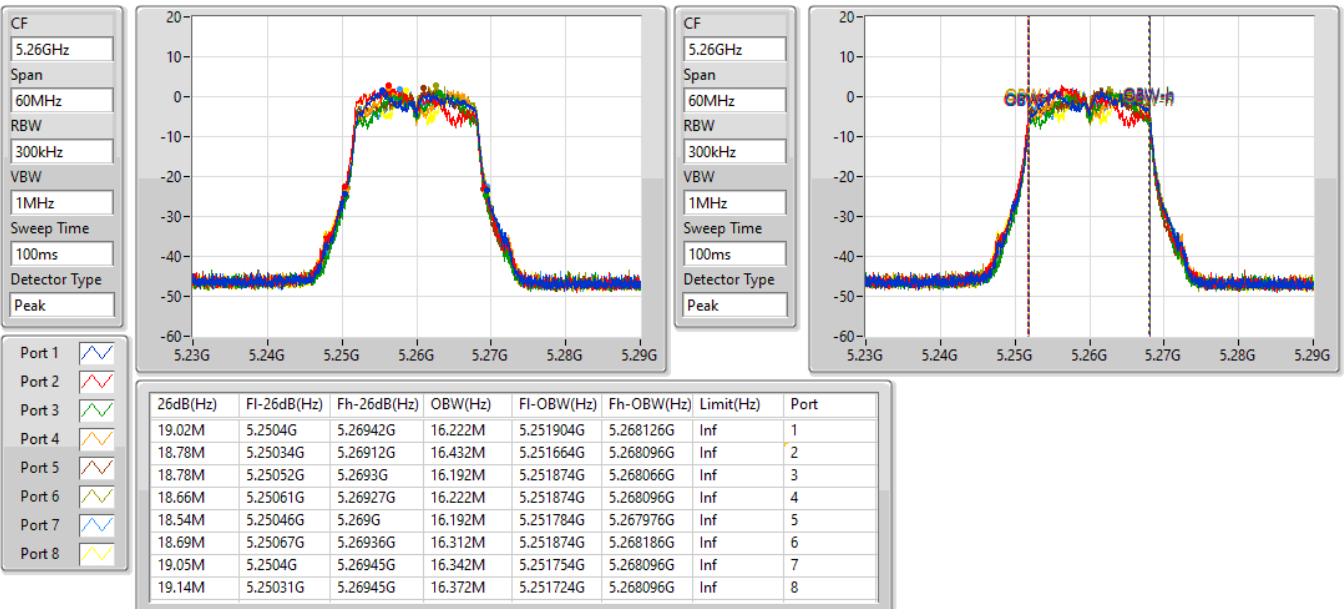

11a20_Nss1,(6Mbps)_8TX

EBW

5260MHz

15/09/2021