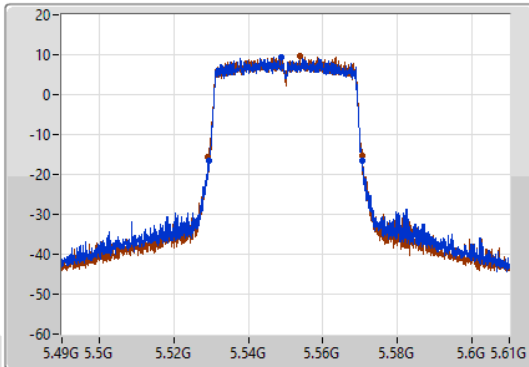

CF
5.55GHz
Span
120MHz
RBW
1MHz
VBW
3MHz
Sweep Time
100ms
Detector Type
Peak