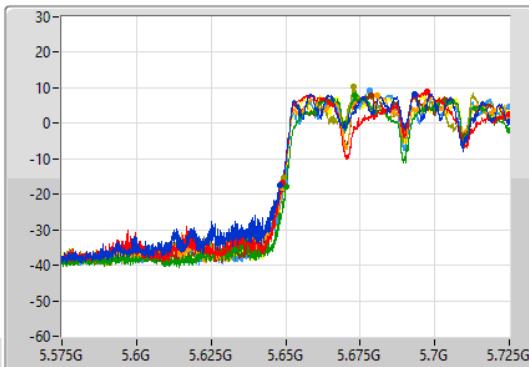

5690MHz Straddle 5.47-5.725GHz

15/09/2021

CF: 5.65GHz
Span: 150MHz
RBW: 1MHz
VBW: 3MHz
Sweep Time: 100ms
Detector Type: Peak

CF: 5.65GHz
Span: 150MHz
RBW: 2MHz
VBW: 10MHz
Sweep Time: 100ms
Detector Type: Peak