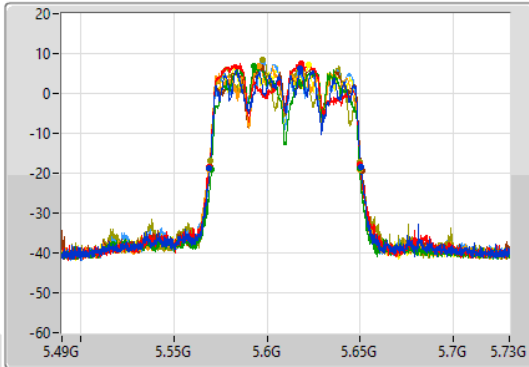

11a80_Nss1,(6Mbps)_8TX

EBW

5610MHz

15/09/2021

CF: 5.61GHz
Span: 240MHz
RBW: 1MHz
VBW: 3MHz
Sweep Time: 100ms
Detector Type: Peak

CF: 5.61GHz
Span: 240MHz
RBW: 2MHz
VBW: 10MHz
Sweep Time: 100ms
Detector Type: Peak