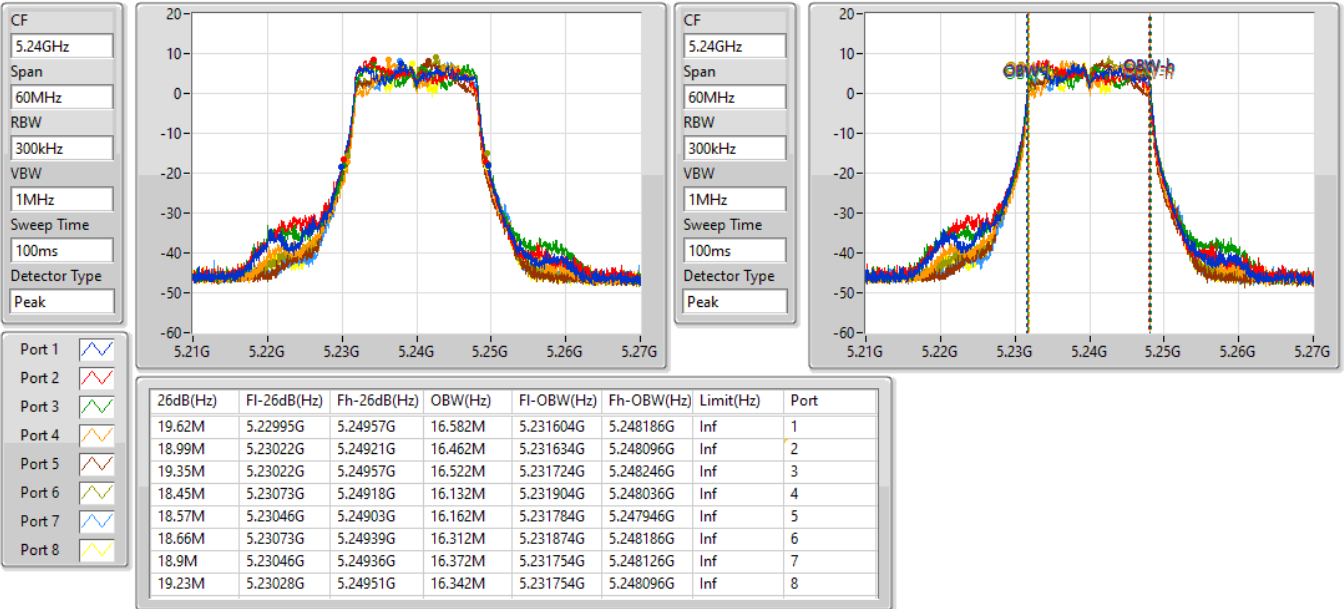

Port X-N dB = Port X 6dB down bandwidth for 5.725-5.85GHz band / 26dB down bandwidth for other band
 Port X-OBW = Port X 99% occupied bandwidth

11a20_Nss1,(6Mbps)_8TX

EBW

5240MHz

14/09/2021

11a20_Nss1,(6Mbps)_8TX