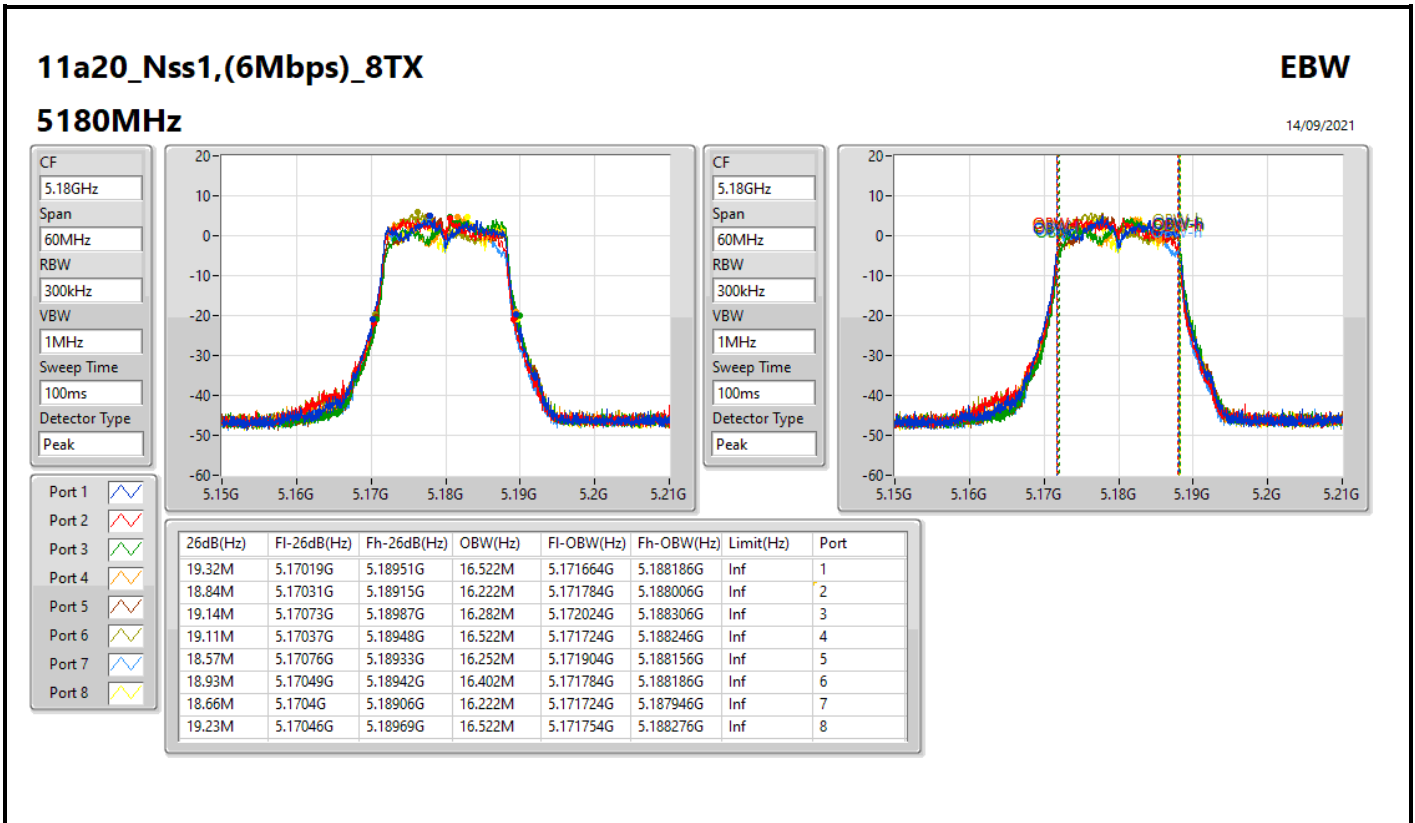

Port X-N dB = Port X 6dB down bandwidth for 5.725-5.85GHz band / 26dB down bandwidth for other band
 Port X-OBW = Port X 99% occupied bandwidth

11a20_Nss1,(6Mbps)_8TX

EBW

5240MHz

14/09/2021

11a20_Nss1,(6Mbps)_8TX