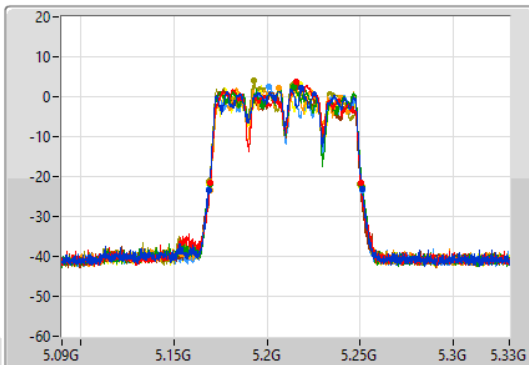

11a80_Nss1,(6Mbps)_8TX

EBW

5210MHz

14/09/2021

CF
5.21GHz
Span
240MHz
RBW
1MHz
VBW
3MHz
Sweep Time
100ms
Detector Type
Peak

CF
5.21GHz
Span
240MHz
RBW
2MHz
VBW
10MHz
Sweep Time
100ms
Detector Type
Peak