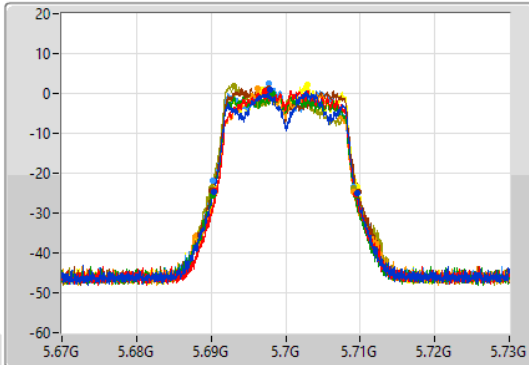

11a20_Nss1,(6Mbps)_8TX

EBW

5700MHz

15/09/2021

CF: 5.7GHz
Span: 60MHz
RBW: 300kHz
VBW: 1MHz
Sweep Time: 100ms
Detector Type: Peak

CF: 5.7GHz
Span: 60MHz
RBW: 300kHz
VBW: 1MHz
Sweep Time: 100ms
Detector Type: Peak