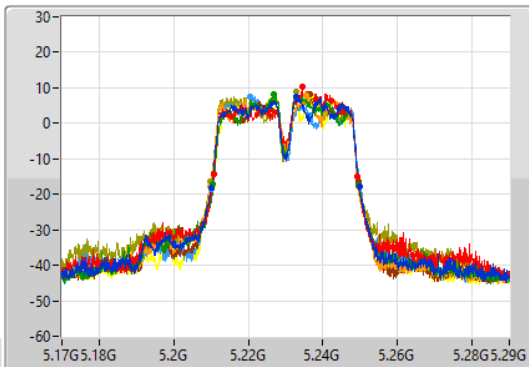

11a40_Nss1,(6Mbps)_8TX

EBW

5230MHz

14/09/2021

CF
5.23GHz
Span
120MHz
RBW
500kHz
VBW
2MHz
Sweep Time
100ms
Detector Type
Peak

CF
5.23GHz
Span
120MHz
RBW
1MHz
VBW
3MHz
Sweep Time
100ms
Detector Type
Peak