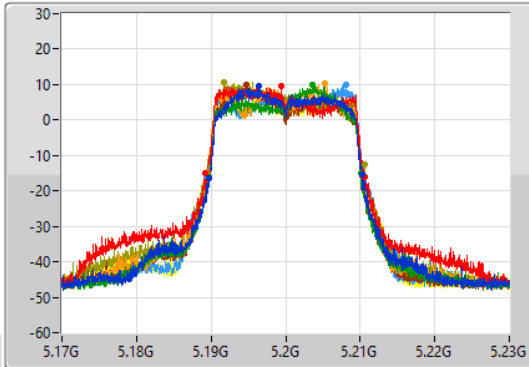

802.11ax HEW20_Nss1,(MCS0)_8TX

EBW

5200MHz

14/09/2021

CF: 5.2GHz
Span: 60MHz
RBW: 300kHz
VBW: 1MHz
Sweep Time: 100ms
Detector Type: Peak

CF: 5.2GHz
Span: 60MHz
RBW: 300kHz
VBW: 1MHz
Sweep Time: 100ms
Detector Type: Peak