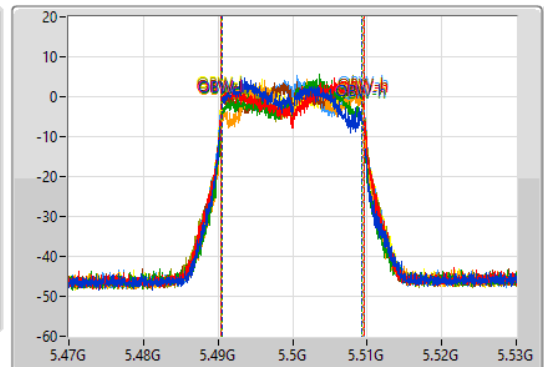

- Port 1
- Port 2
- Port 3
- Port 4
- Port 5
- Port 6
- Port 7
- Port 8

26dB(Hz)	Fl-26dB(Hz)	Fh-26dB(Hz)	OBW(Hz)	Fl-OBW(Hz)	Fh-OBW(Hz)	Limit(Hz)	Port
20.64M	5.48947G	5.51011G	18.771M	5.490495G	5.509265G	Inf	1
21.39M	5.48926G	5.51065G	19.16M	5.490405G	5.509565G	Inf	2
20.28M	5.48974G	5.51002G	18.711M	5.490585G	5.509295G	Inf	3
20.73M	5.48977G	5.5105G	18.861M	5.490615G	5.509475G	Inf	4
21.18M	5.48935G	5.51053G	19.1M	5.490465G	5.509565G	Inf	5
21.42M	5.48935G	5.51077G	19.16M	5.490435G	5.509595G	Inf	6
21.51M	5.48923G	5.51074G	19.13M	5.490405G	5.509535G	Inf	7
21.42M	5.48932G	5.51074G	19.19M	5.490375G	5.509565G	Inf	8