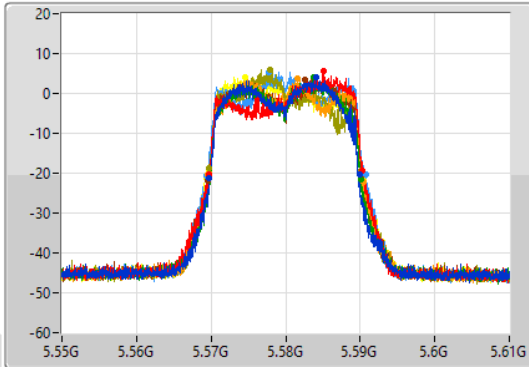

802.11ax HEW20_Nss1,(MCS0)_8TX

EBW

5580MHz

15/09/2021

CF: 5.58GHz
Span: 60MHz
RBW: 300kHz
VBW: 1MHz
Sweep Time: 100ms
Detector Type: Peak

CF: 5.58GHz
Span: 60MHz
RBW: 300kHz
VBW: 1MHz
Sweep Time: 100ms
Detector Type: Peak