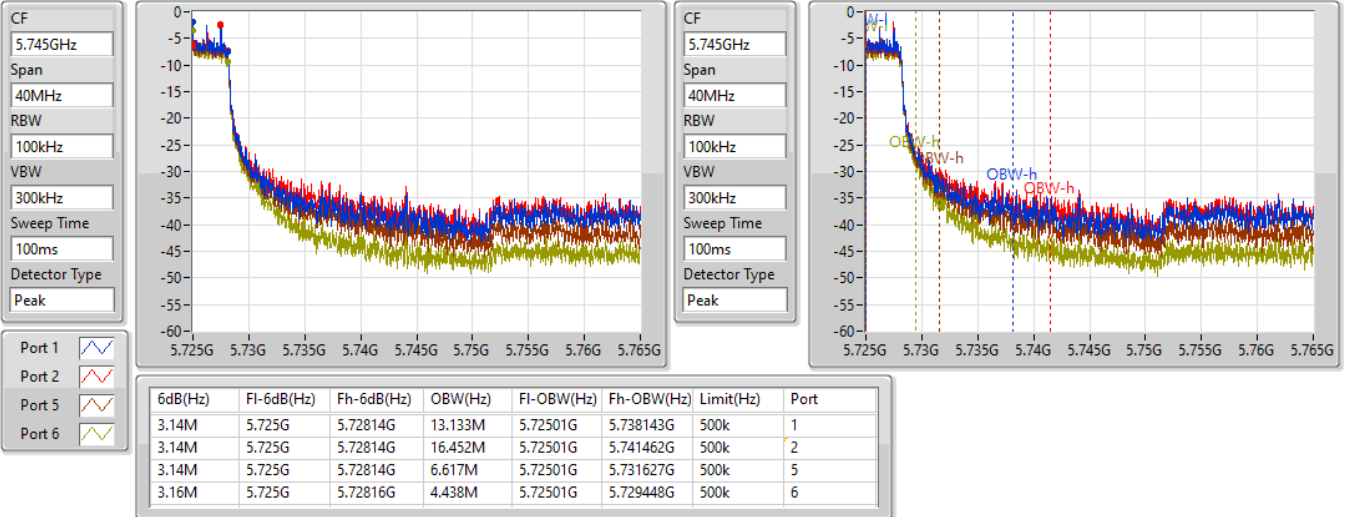

11a80_Nss1,(6Mbps)_4TX(Port1&Port2&Port5&Port6)

EBW

5690MHz Straddle 5.725-5.85GHz

16/09/2021