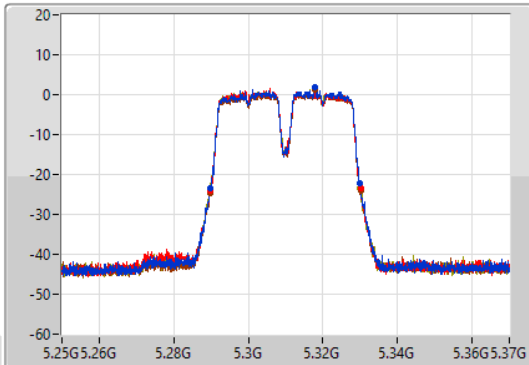

11a40_Nss1,(6Mbps)_4TX(Port1&Port2&Port5&Port6)

EBW

5310MHz

16/09/2021

CF
5.31GHz
Span
120MHz
RBW
500kHz
VBW
2MHz
Sweep Time
100ms
Detector Type
Peak

CF
5.31GHz
Span
120MHz
RBW
1MHz
VBW
3MHz
Sweep Time
100ms
Detector Type
Peak