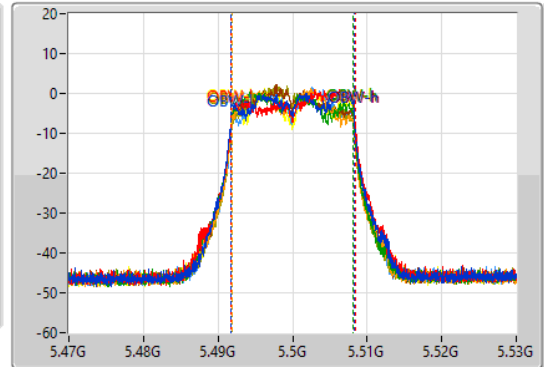

- Port 1
- Port 2
- Port 3
- Port 4
- Port 5
- Port 6
- Port 7
- Port 8

26dB(Hz)	Fl-26dB(Hz)	Fh-26dB(Hz)	OBW(Hz)	Fl-OBW(Hz)	Fh-OBW(Hz)	Limit(Hz)	Port
19.44M	5.49025G	5.50969G	16.552M	5.491724G	5.508276G	Inf	1
19.35M	5.49046G	5.50981G	16.612M	5.491754G	5.508366G	Inf	2
19.47M	5.49019G	5.50966G	16.432M	5.491754G	5.508186G	Inf	3
18.72M	5.49055G	5.50927G	16.222M	5.491874G	5.508096G	Inf	4
18.51M	5.49061G	5.50912G	16.312M	5.491814G	5.508126G	Inf	5
18.24M	5.49085G	5.50909G	16.102M	5.491934G	5.508036G	Inf	6
18.57M	5.4907G	5.50927G	16.252M	5.491904G	5.508156G	Inf	7
19.14M	5.49043G	5.50957G	16.492M	5.491784G	5.508276G	Inf	8