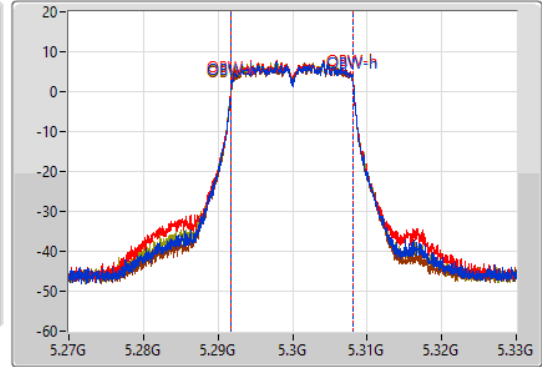

11a20_Nss1,(6Mbps)_4TX(Port1&Port2&Port5&Port6)

EBW

5300MHz

16/09/2021

CF
5.3GHz
Span
60MHz
RBW
300kHz
VBW
1MHz
Sweep Time
100ms
Detector Type
Peak

CF
5.3GHz
Span
60MHz
RBW
300kHz
VBW
1MHz
Sweep Time
100ms
Detector Type
Peak

Port 1
Port 2
Port 5
Port 6

26dB(Hz)	Fl-26dB(Hz)	Fh-26dB(Hz)	OBW(Hz)	Fl-OBW(Hz)	Fh-OBW(Hz)	Limit(Hz)	Port
19.44M	5.29016G	5.3096G	16.432M	5.291754G	5.308186G	Inf	1
19.41M	5.29016G	5.30957G	16.432M	5.291754G	5.308186G	Inf	2
19.5M	5.29022G	5.30972G	16.432M	5.291754G	5.308186G	Inf	5
19.59M	5.29013G	5.30972G	16.462M	5.291724G	5.308186G	Inf	6

11a20_Nss1,(6Mbps)_4TX(Port1&Port2&Port5&Port6)

EBW

5320MHz

16/09/2021

CF
5.32GHz
Span
60MHz
RBW
300kHz
VBW
1MHz
Sweep Time
100ms
Detector Type
Peak

CF
5.32GHz
Span
60MHz
RBW
300kHz
VBW
1MHz
Sweep Time
100ms
Detector Type
Peak

Port 1
Port 2
Port 5
Port 6

26dB(Hz)	Fl-26dB(Hz)	Fh-26dB(Hz)	OBW(Hz)	Fl-OBW(Hz)	Fh-OBW(Hz)	Limit(Hz)	Port
19.41M	5.31019G	5.3296G	16.462M	5.311724G	5.328186G	Inf	1
19.41M	5.31013G	5.32954G	16.462M	5.311724G	5.328186G	Inf	2
19.47M	5.31016G	5.32963G	16.432M	5.311754G	5.328186G	Inf	5
19.41M	5.31019G	5.3296G	16.462M	5.311724G	5.328186G	Inf	6