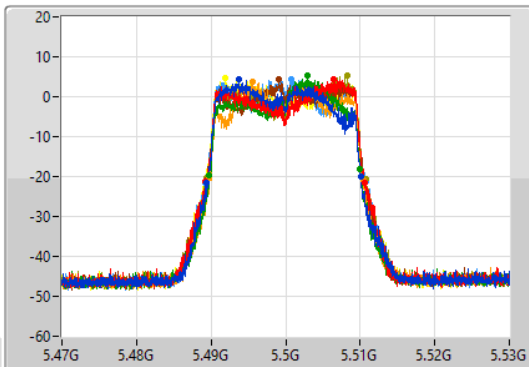

802.11ax HEW20_Nss1,(MCS0)_8TX

EBW

5500MHz

15/09/2021

CF
5.5GHz
Span
60MHz
RBW
300kHz
VBW
1MHz
Sweep Time
100ms
Detector Type
Peak

CF
5.5GHz
Span
60MHz
RBW
300kHz
VBW
1MHz
Sweep Time
100ms
Detector Type
Peak