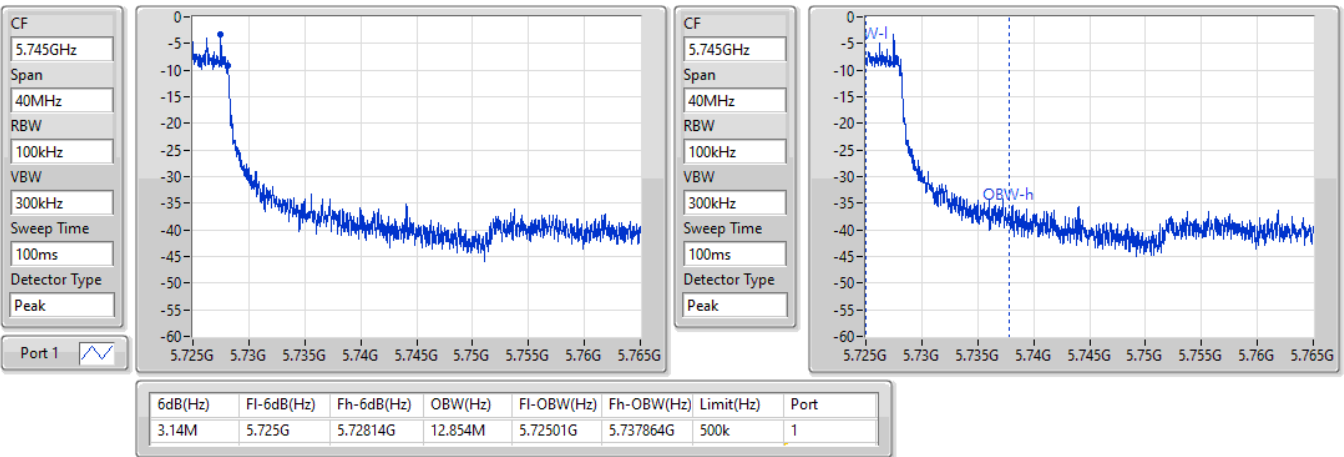

11a80_Nss1,(6Mbps)_1TX

EBW

5690MHz Straddle 5.725-5.85GHz

23/08/2021