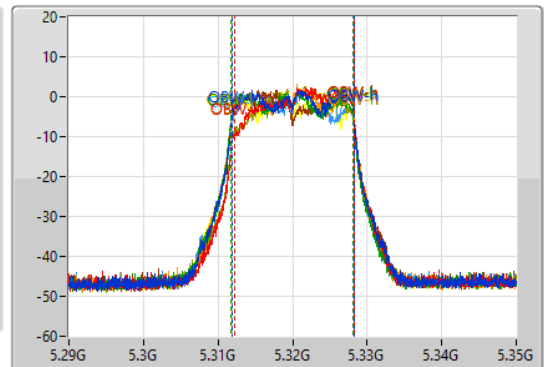

26dB(Hz)	Fl-26dB(Hz)	Fh-26dB(Hz)	OBW(Hz)	Fl-OBW(Hz)	Fh-OBW(Hz)	Limit(Hz)	Port
19.32M	5.31028G	5.3296G	16.432M	5.311814G	5.328246G	Inf	1
18.33M	5.31118G	5.32951G	15.952M	5.312294G	5.328246G	Inf	2
19.26M	5.31019G	5.32945G	16.432M	5.311724G	5.328156G	Inf	3
19.32M	5.31025G	5.32957G	16.582M	5.311694G	5.328276G	Inf	4
19.65M	5.31025G	5.3299G	16.552M	5.311754G	5.328306G	Inf	5
18.21M	5.31112G	5.32933G	15.892M	5.312234G	5.328126G	Inf	6
19.02M	5.3104G	5.32942G	16.372M	5.311844G	5.328216G	Inf	7
19.26M	5.31031G	5.32957G	16.552M	5.311664G	5.328216G	Inf	8