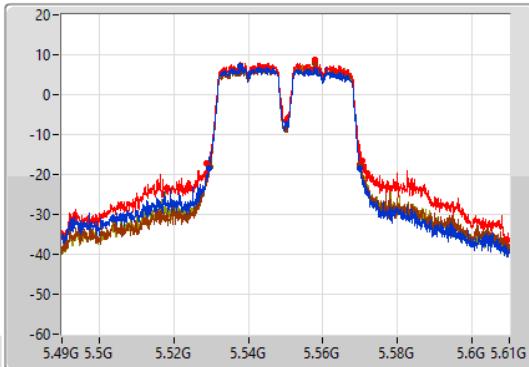

11a40_Nss1,(6Mbps)_4TX(Port1&Port2&Port5&Port6)

EBW

5550MHz

16/09/2021

CF: 5.55GHz
Span: 120MHz
RBW: 500kHz
VBW: 2MHz
Sweep Time: 100ms
Detector Type: Peak

CF: 5.55GHz
Span: 120MHz
RBW: 1MHz
VBW: 3MHz
Sweep Time: 100ms
Detector Type: Peak