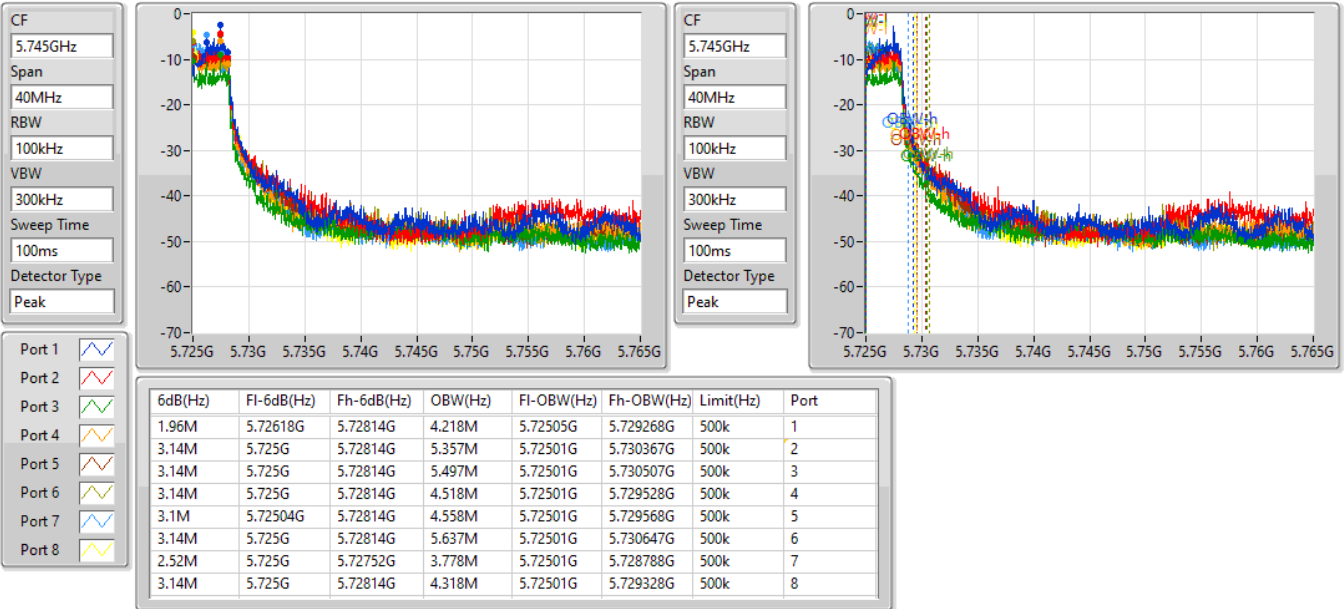

11a80_Nss1,(6Mbps)_8TX

EBW

5690MHz Straddle 5.725-5.85GHz

15/09/2021