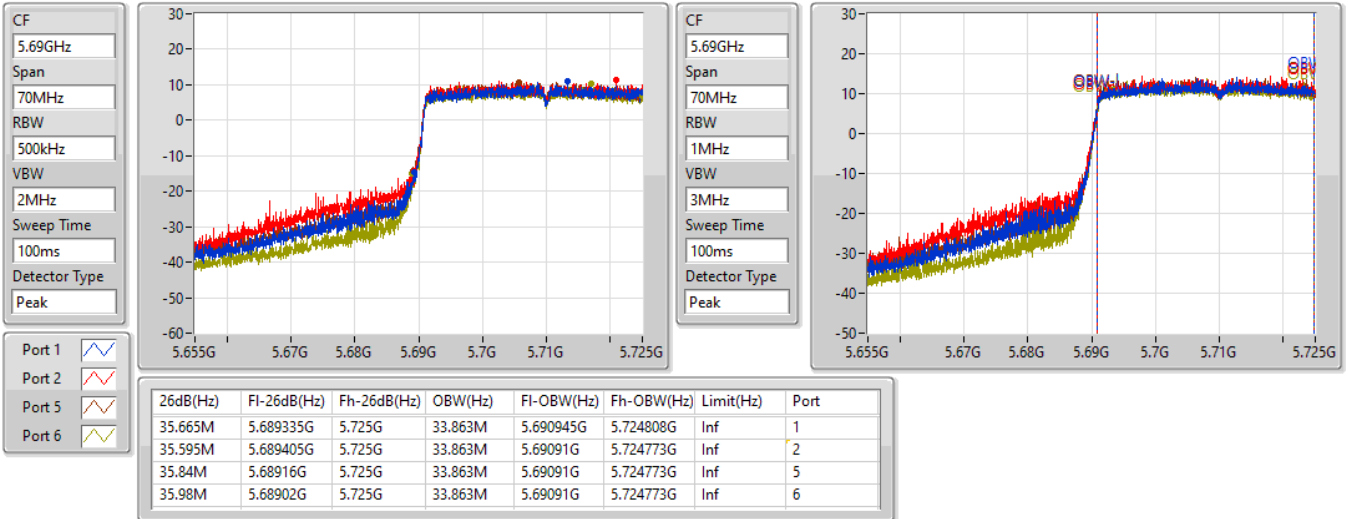

802.11ax HEW40_Nss1,(MCS0)_4TX(Port1&Port2&Port5&Port6)

EBW

5710MHz Straddle 5.47-5.725GHz

16/09/2021