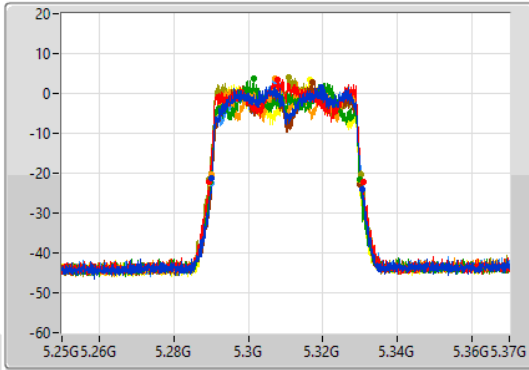

802.11ax HEW40_Nss1,(MCS0)_8TX

EBW

5310MHz

15/09/2021

CF
5.31GHz
Span
120MHz
RBW
500kHz
VBW
2MHz
Sweep Time
100ms
Detector Type
Peak

CF
5.31GHz
Span
120MHz
RBW
1MHz
VBW
3MHz
Sweep Time
100ms
Detector Type
Peak