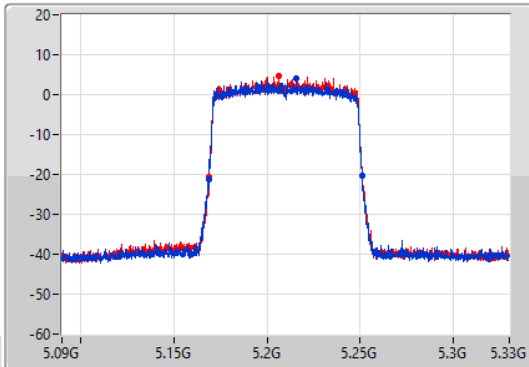

802.11ax HEW80+80_Nss2,(MCS0)_2TX(Port1&Port2)

EBW

#5210MHz,5290MHz

16/09/2021

CF
5.21GHz
Span
240MHz
RBW
1MHz
VBW
3MHz
Sweep Time
100ms
Detector Type
Peak

CF
5.21GHz
Span
240MHz
RBW
2MHz
VBW
10MHz
Sweep Time
100ms
Detector Type
Peak