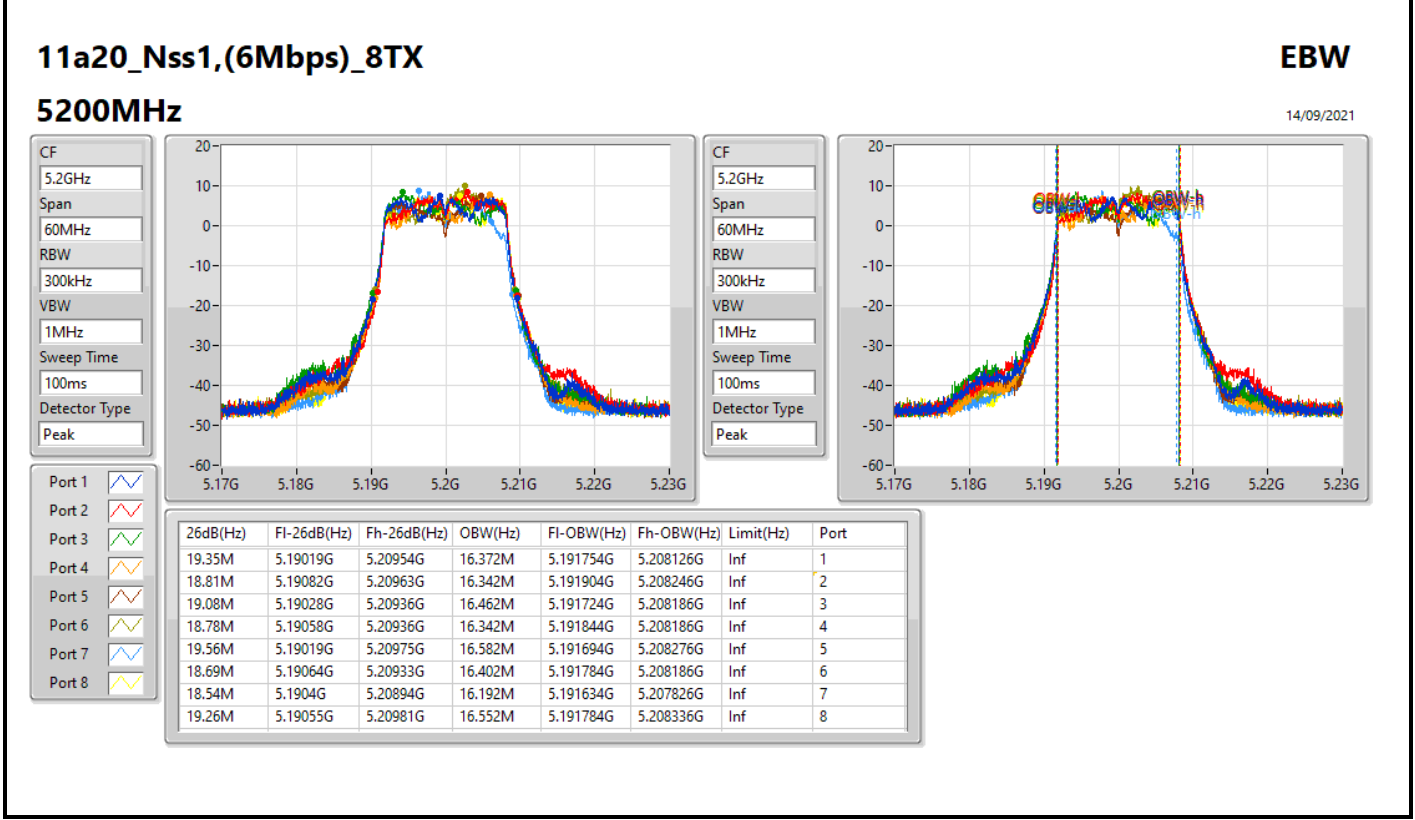

Port X-N dB = Port X 6dB down bandwidth for 5.725-5.85GHz band / 26dB down bandwidth for other band
 Port X-OBW = Port X 99% occupied bandwidth

11a20_Nss1,(6Mbps)_8TX

EBW

5240MHz

14/09/2021

11a20_Nss1,(6Mbps)_8TX