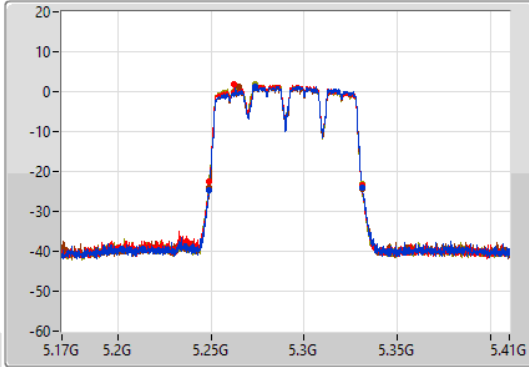

11a80_Nss1,(6Mbps)_4TX(Port1&Port2&Port5&Port6)

EBW

5290MHz

16/09/2021

CF
5.29GHz
Span
240MHz
RBW
1MHz
VBW
3MHz
Sweep Time
100ms
Detector Type
Peak

CF
5.29GHz
Span
240MHz
RBW
2MHz
VBW
10MHz
Sweep Time
100ms
Detector Type
Peak