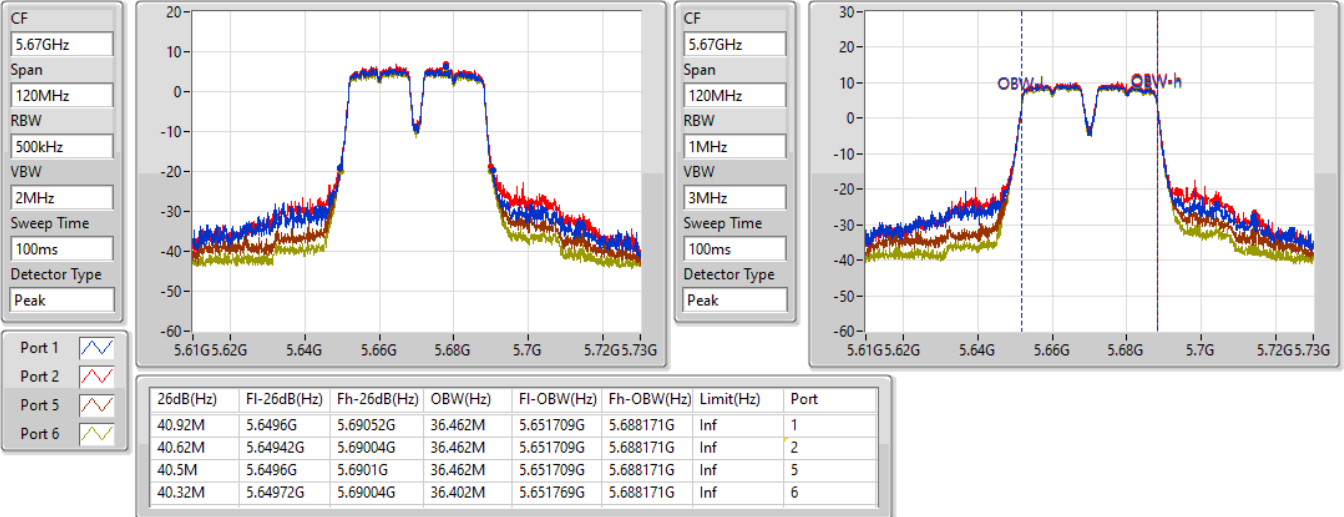

11a40_Nss1,(6Mbps)_4TX(Port1&Port2&Port5&Port6)

EBW

5670MHz

16/09/2021