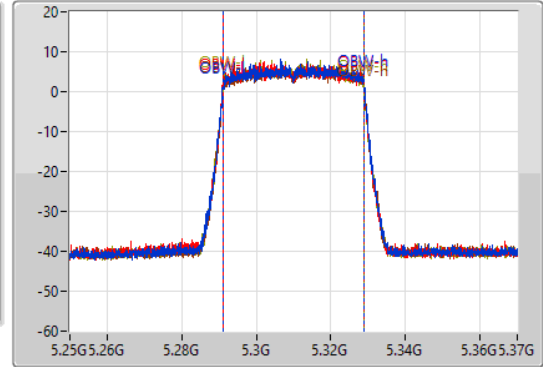

802.11ax HEW40_Nss1,(MCS0)_4TX(Port1&Port2&Port5&Port6)

EBW

5310MHz

16/09/2021

CF
5.31GHz
Span
120MHz
RBW
500kHz
VBW
2MHz
Sweep Time
100ms
Detector Type
Peak

CF
5.31GHz
Span
120MHz
RBW
1MHz
VBW
3MHz
Sweep Time
100ms
Detector Type
Peak