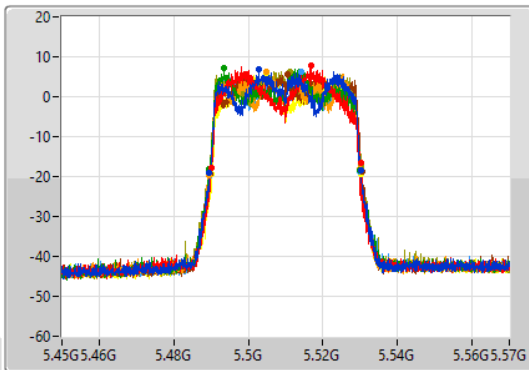

802.11ax HEW40_Nss1,(MCS0)_8TX

EBW

5510MHz

15/09/2021

CF
5.51GHz
Span
120MHz
RBW
500kHz
VBW
2MHz
Sweep Time
100ms
Detector Type
Peak

CF
5.51GHz
Span
120MHz
RBW
1MHz
VBW
3MHz
Sweep Time
100ms
Detector Type
Peak