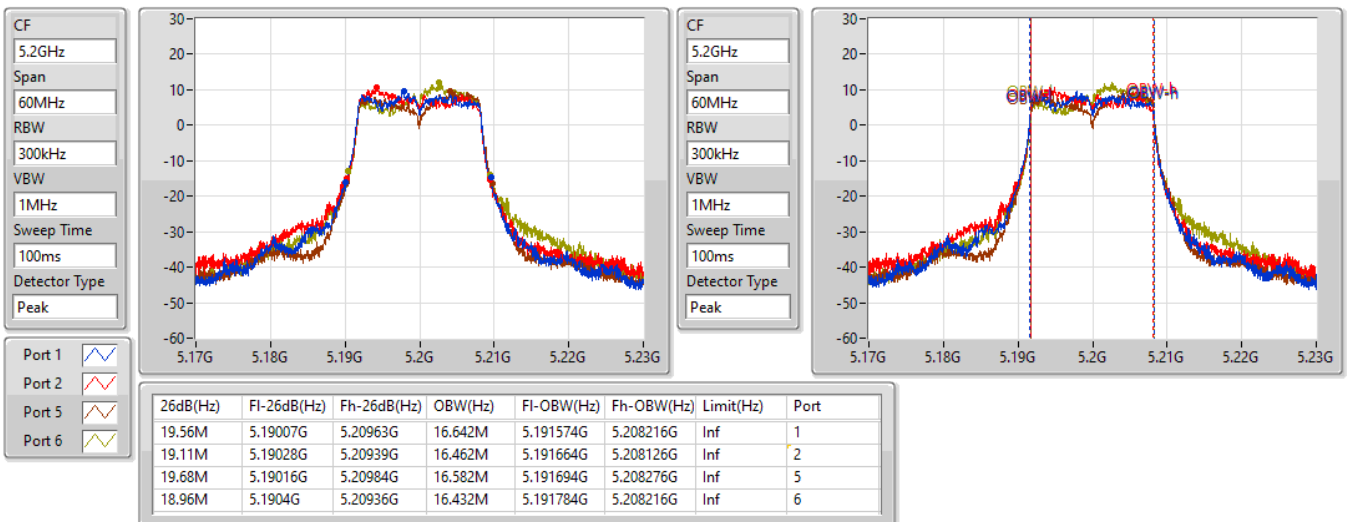

11a20_Nss1,(6Mbps)_4TX(Port1&Port2&Port5&Port6)

EBW

5200MHz

16/09/2021