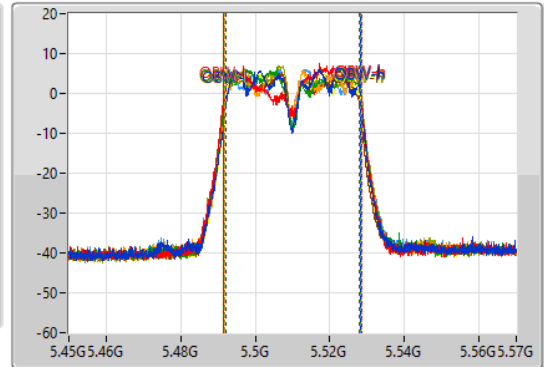

- Port 1
- Port 2
- Port 3
- Port 4
- Port 5
- Port 6
- Port 7
- Port 8

26dB(Hz)	Fl-26dB(Hz)	Fh-26dB(Hz)	OBW(Hz)	Fl-OBW(Hz)	Fh-OBW(Hz)	Limit(Hz)	Port
39.84M	5.49014G	5.52998G	36.042M	5.492249G	5.528291G	Inf	1
40.14M	5.48978G	5.52992G	36.822M	5.491589G	5.528411G	Inf	2
40.2M	5.48966G	5.52986G	36.702M	5.491589G	5.528291G	Inf	3
40.02M	5.49002G	5.53004G	36.522M	5.491949G	5.528471G	Inf	4
39.84M	5.48972G	5.52956G	36.102M	5.491709G	5.527811G	Inf	5
40.14M	5.48996G	5.5301G	36.882M	5.491709G	5.528591G	Inf	6
40.5M	5.4896G	5.5301G	36.882M	5.491469G	5.528351G	Inf	7
39.42M	5.49026G	5.52968G	35.982M	5.492129G	5.528111G	Inf	8