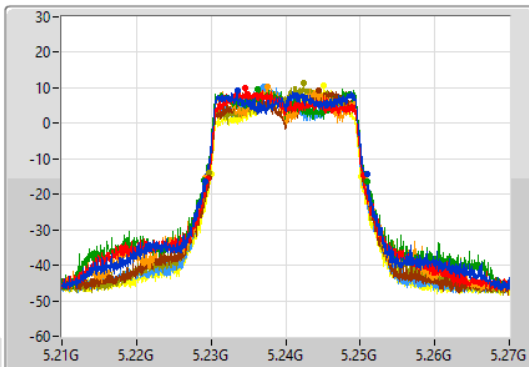

802.11ax HEW20_Nss1,(MCS0)_8TX

EBW

5240MHz

14/09/2021

CF: 5.24GHz
Span: 60MHz
RBW: 300kHz
VBW: 1MHz
Sweep Time: 100ms
Detector Type: Peak

CF: 5.24GHz
Span: 60MHz
RBW: 300kHz
VBW: 1MHz
Sweep Time: 100ms
Detector Type: Peak