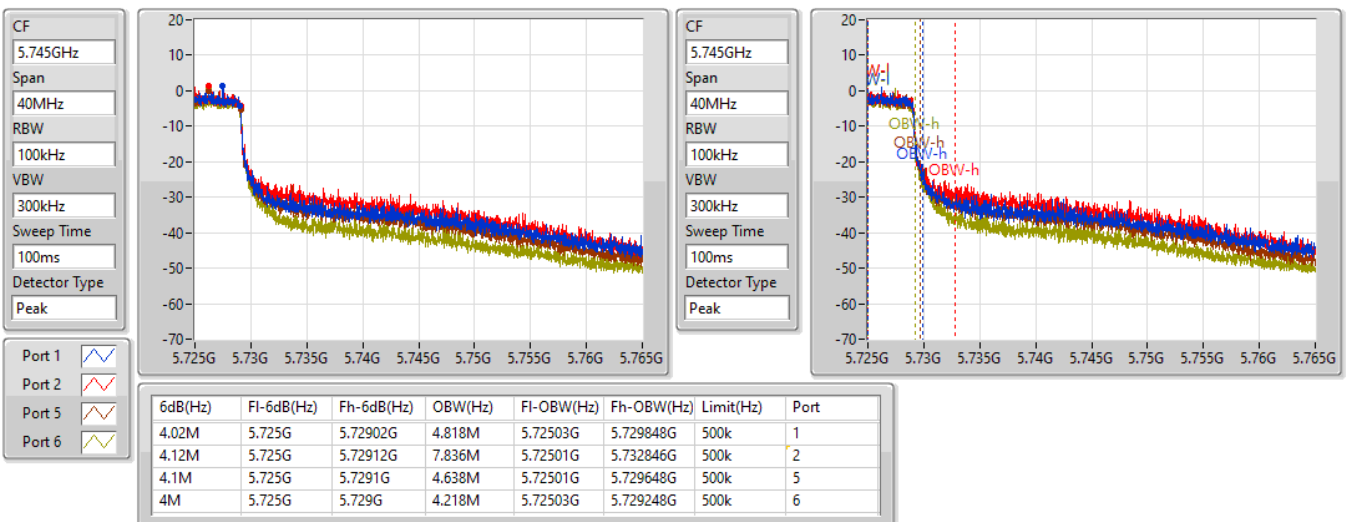

802.11ax HEW40_Nss1,(MCS0)_4TX(Port1&Port2&Port5&Port6)

EBW

5710MHz Straddle 5.47-5.725GHz

16/09/2021

802.11ax HEW40_Nss1,(MCS0)_4TX(Port1&Port2&Port5&Port6)

EBW

5710MHz Straddle 5.725-5.85GHz

16/09/2021