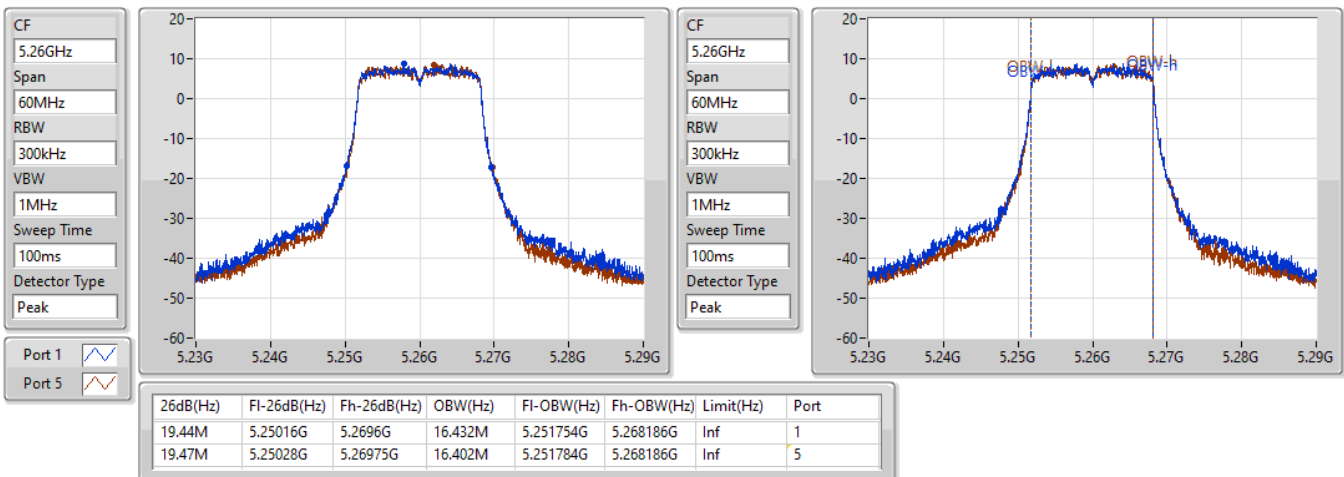

Port X-N dB = Port X 6dB down bandwidth for 5.725-5.85GHz band / 26dB down bandwidth for other band
 Port X-OBW = Port X 99% occupied bandwidth

11a20_Nss1,(6Mbps)_2TX(Port1&Port5)

EBW

5180MHz

17/09/2021

11a20_Nss1,(6Mbps)_2TX(Port1&Port5)

EBW

5200MHz

17/09/2021

11a20_Nss1,(6Mbps)_2TX(Port1&Port5)

EBW

5240MHz

17/09/2021

11a20_Nss1,(6Mbps)_2TX(Port1&Port5)

EBW

5260MHz

17/09/2021

11a20_Nss1,(6Mbps)_2TX(Port1&Port5)

EBW

5300MHz

17/09/2021

11a20_Nss1,(6Mbps)_2TX(Port1&Port5)