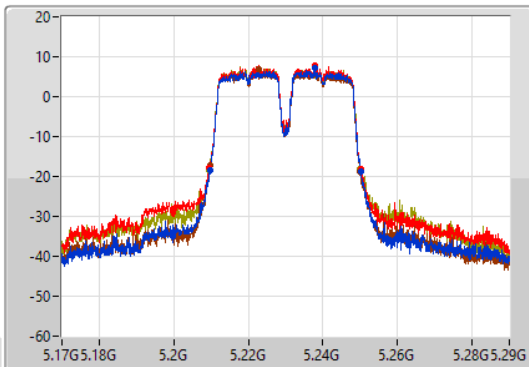

11a40_Nss1,(6Mbps)_4TX(Port1&Port2&Port5&Port6)

EBW

5230MHz

16/09/2021

CF
5.23GHz
Span
120MHz
RBW
500kHz
VBW
2MHz
Sweep Time
100ms
Detector Type
Peak

CF
5.23GHz
Span
120MHz
RBW
1MHz
VBW
3MHz
Sweep Time
100ms
Detector Type
Peak