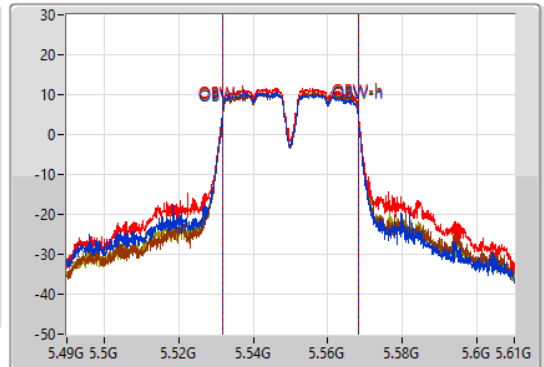

11a40_Nss1,(6Mbps)_4TX(Port1&Port2&Port5&Port6)

EBW

5550MHz

16/09/2021

CF: 5.55GHz
 Span: 120MHz
 RBW: 500kHz
 VBW: 2MHz
 Sweep Time: 100ms
 Detector Type: Peak

CF: 5.55GHz
 Span: 120MHz
 RBW: 1MHz
 VBW: 3MHz
 Sweep Time: 100ms
 Detector Type: Peak