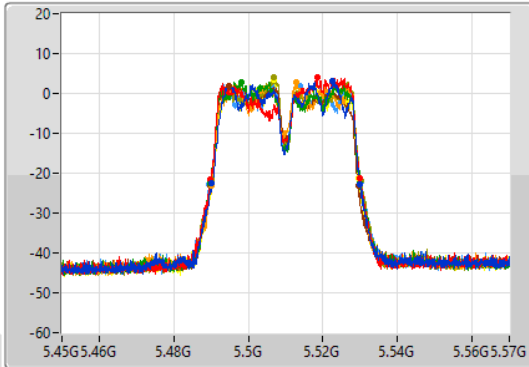

11a40_Nss1,(6Mbps)_8TX

EBW

5510MHz

15/09/2021

CF: 5.51GHz
Span: 120MHz
RBW: 500kHz
VBW: 2MHz
Sweep Time: 100ms
Detector Type: Peak

CF: 5.51GHz
Span: 120MHz
RBW: 1MHz
VBW: 3MHz
Sweep Time: 100ms
Detector Type: Peak