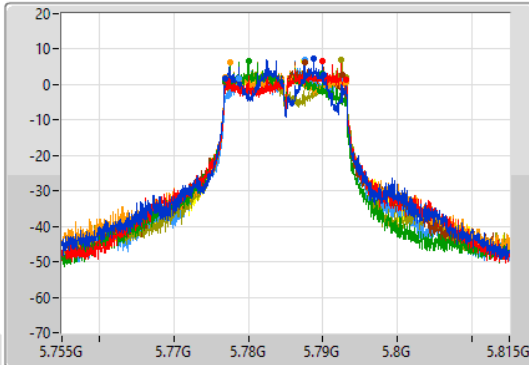

11a20_Nss1,(6Mbps)_8TX

EBW

5785MHz

14/09/2021

CF: 5.785GHz
Span: 60MHz
RBW: 100kHz
VBW: 300kHz
Sweep Time: 100ms
Detector Type: Peak

CF: 5.785GHz
Span: 60MHz
RBW: 300kHz
VBW: 1MHz
Sweep Time: 100ms
Detector Type: Peak