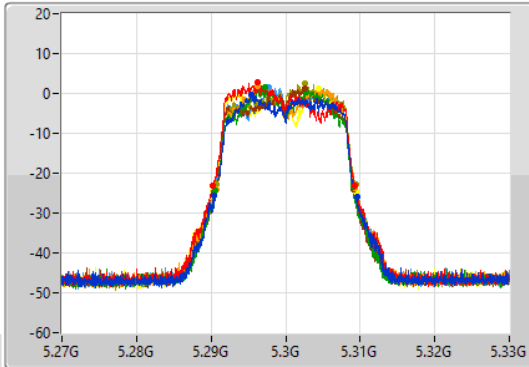

11a20_Nss1,(6Mbps)_8TX

EBW

5300MHz

15/09/2021

CF: 5.3GHz
Span: 60MHz
RBW: 300kHz
VBW: 1MHz
Sweep Time: 100ms
Detector Type: Peak

CF: 5.3GHz
Span: 60MHz
RBW: 300kHz
VBW: 1MHz
Sweep Time: 100ms
Detector Type: Peak