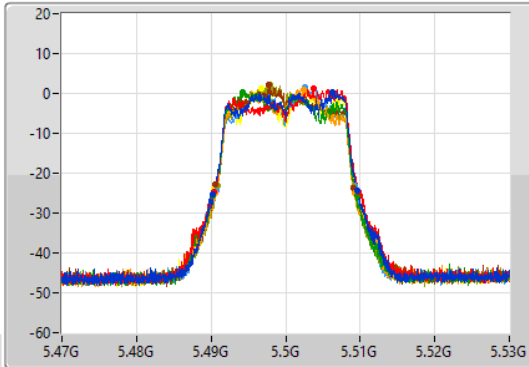

11a20_Nss1,(6Mbps)_8TX

EBW

5500MHz

15/09/2021

CF: 5.5GHz
Span: 60MHz
RBW: 300kHz
VBW: 1MHz
Sweep Time: 100ms
Detector Type: Peak

CF: 5.5GHz
Span: 60MHz
RBW: 300kHz
VBW: 1MHz
Sweep Time: 100ms
Detector Type: Peak