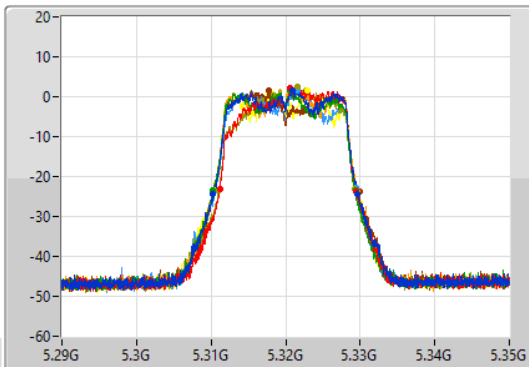

CF: 5.32GHz
Span: 60MHz
RBW: 300kHz
VBW: 1MHz
Sweep Time: 100ms
Detector Type: Peak