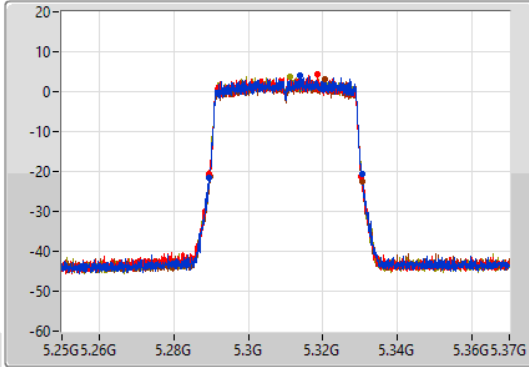

802.11ax HEW40_Nss1,(MCS0)_4TX(Port1&Port2&Port5&Port6)

EBW

5310MHz

16/09/2021

CF
5.31GHz
Span
120MHz
RBW
500kHz
VBW
2MHz
Sweep Time
100ms
Detector Type
Peak

CF
5.31GHz
Span
120MHz
RBW
1MHz
VBW
3MHz
Sweep Time
100ms
Detector Type
Peak