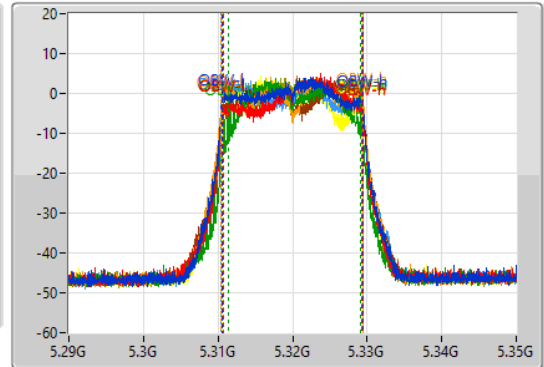

- Port 1
- Port 2
- Port 3
- Port 4
- Port 5
- Port 6
- Port 7
- Port 8

26dB(Hz)	Fl-26dB(Hz)	Fh-26dB(Hz)	OBW(Hz)	Fl-OBW(Hz)	Fh-OBW(Hz)	Limit(Hz)	Port
20.88M	5.30953G	5.33041G	18.891M	5.310525G	5.329415G	Inf	1
20.4M	5.3098G	5.3302G	18.711M	5.310645G	5.329355G	Inf	2
20.04M	5.30992G	5.32996G	17.691M	5.311334G	5.329025G	Inf	3
21.15M	5.30935G	5.3305G	19.07M	5.310435G	5.329505G	Inf	4
21M	5.30965G	5.33065G	18.921M	5.310585G	5.329505G	Inf	5
20.61M	5.30962G	5.33023G	18.681M	5.310645G	5.329325G	Inf	6
21.21M	5.30938G	5.33059G	19.01M	5.310465G	5.329475G	Inf	7
20.88M	5.30953G	5.33041G	18.921M	5.310495G	5.329415G	Inf	8