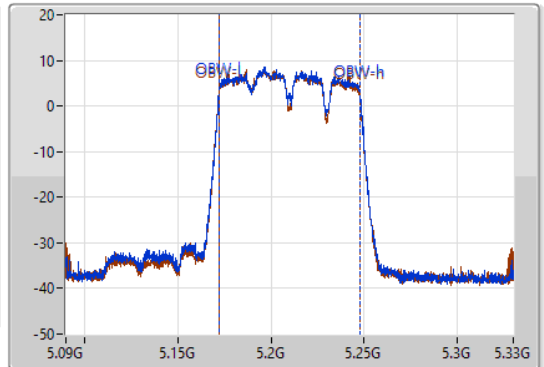

11a80_Nss1,(6Mbps)_2TX(Port1&Port5)

EBW

5210MHz

17/09/2021

CF
5.21GHz
Span
240MHz
RBW
1MHz
VBW
3MHz
Sweep Time
100ms
Detector Type
Peak

CF
5.21GHz
Span
240MHz
RBW
2MHz
VBW
10MHz
Sweep Time
100ms
Detector Type
Peak