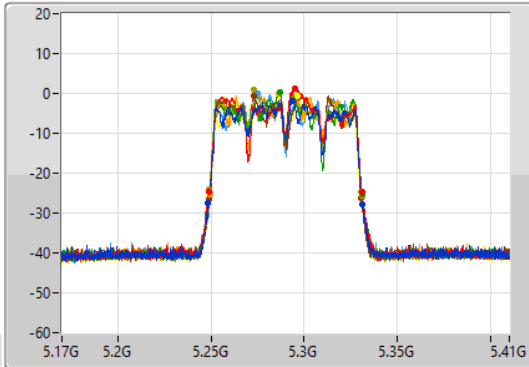

11a80_Nss1,(6Mbps)_8TX

EBW

5290MHz

15/09/2021

CF: 5.29GHz
Span: 240MHz
RBW: 1MHz
VBW: 3MHz
Sweep Time: 100ms
Detector Type: Peak

CF: 5.29GHz
Span: 240MHz
RBW: 2MHz
VBW: 10MHz
Sweep Time: 100ms
Detector Type: Peak