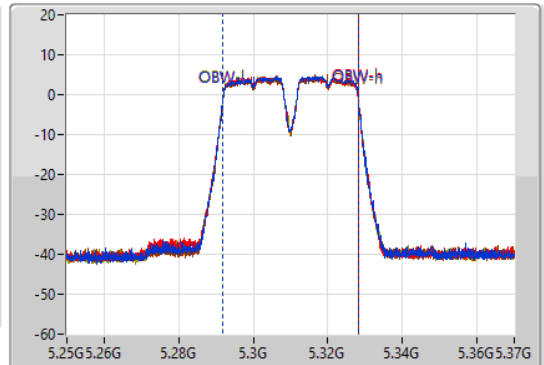

11a40_Nss1,(6Mbps)_4TX(Port1&Port2&Port5&Port6)

EBW

5310MHz

16/09/2021

CF
5.31GHz
Span
120MHz
RBW
500kHz
VBW
2MHz
Sweep Time
100ms
Detector Type
Peak

CF
5.31GHz
Span
120MHz
RBW
1MHz
VBW
3MHz
Sweep Time
100ms
Detector Type
Peak