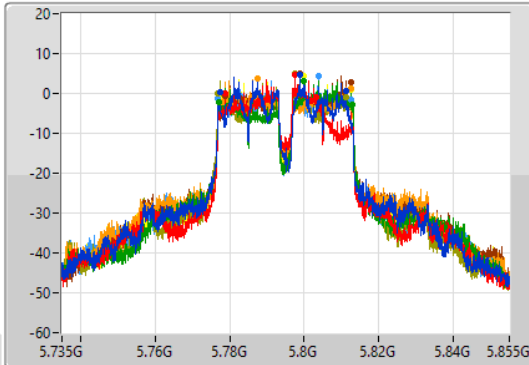

11a40_Nss1,(6Mbps)_8TX

EBW

5795MHz

14/09/2021

CF
5.795GHz
Span
120MHz
RBW
100kHz
VBW
300kHz
Sweep Time
100ms
Detector Type
Peak

CF
5.795GHz
Span
120MHz
RBW
1MHz
VBW
3MHz
Sweep Time
100ms
Detector Type
Peak