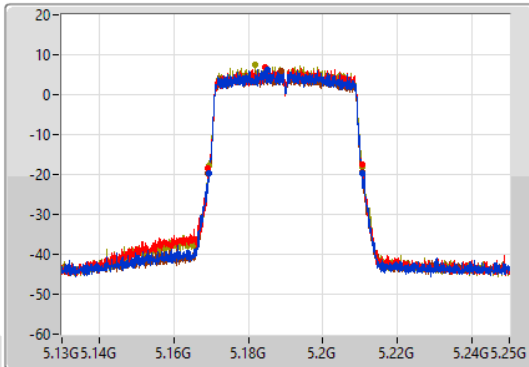

802.11ax HEW40_Nss1,(MCS0)_4TX(Port1&Port2&Port5&Port6)

EBW

5190MHz

16/09/2021

CF
5.19GHz
Span
120MHz
RBW
500kHz
VBW
2MHz
Sweep Time
100ms
Detector Type
Peak

CF
5.19GHz
Span
120MHz
RBW
1MHz
VBW
3MHz
Sweep Time
100ms
Detector Type
Peak