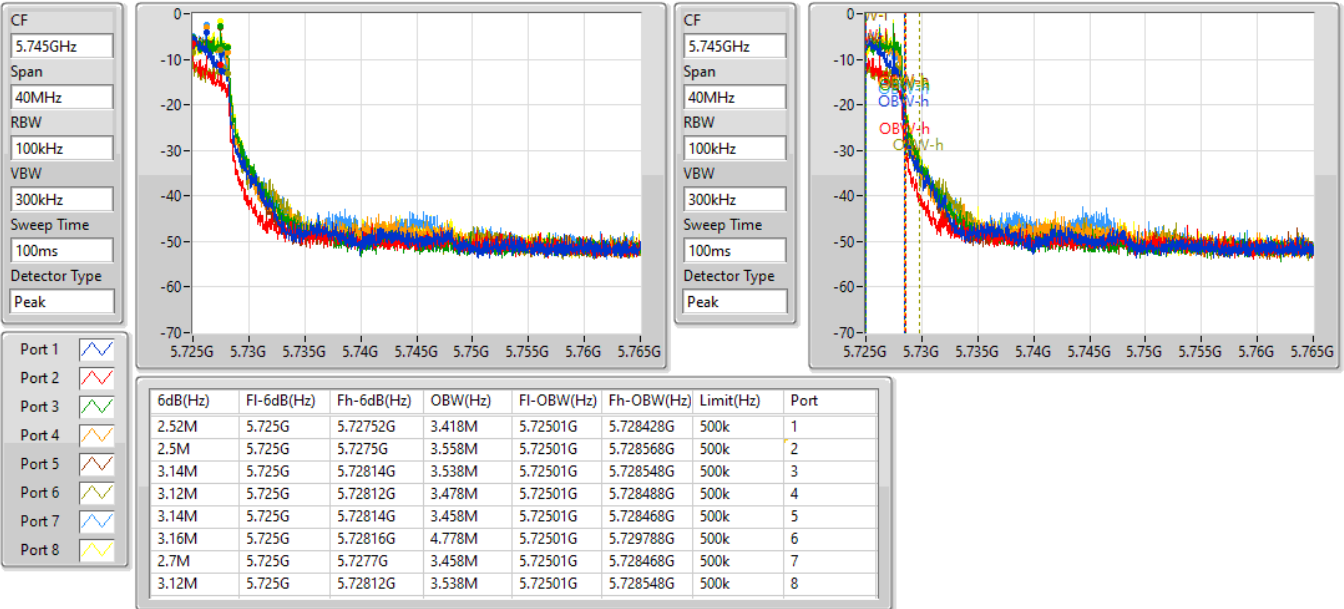

11a40_Nss1,(6Mbps)_8TX

EBW

5710MHz Straddle 5.725-5.85GHz

15/09/2021