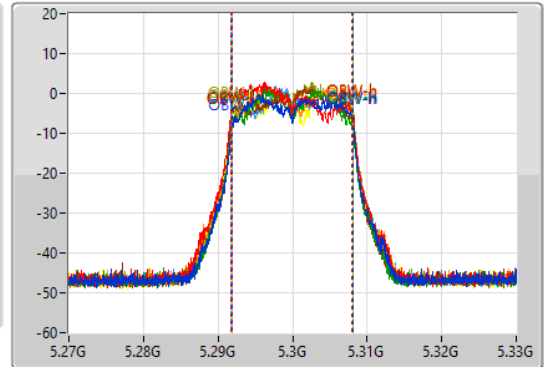

26dB(Hz)	Fl-26dB(Hz)	Fh-26dB(Hz)	OBW(Hz)	Fl-OBW(Hz)	Fh-OBW(Hz)	Limit(Hz)	Port
19.23M	5.29034G	5.30957G	16.252M	5.291874G	5.308126G	Inf	1
18.99M	5.29025G	5.30924G	16.492M	5.291664G	5.308156G	Inf	2
18.42M	5.29061G	5.30903G	16.192M	5.291844G	5.308036G	Inf	3
18.57M	5.29067G	5.30924G	16.222M	5.291874G	5.308096G	Inf	4
18.72M	5.29046G	5.30918G	16.222M	5.291784G	5.308006G	Inf	5
18.63M	5.29073G	5.30936G	16.312M	5.291874G	5.308186G	Inf	6
18.75M	5.29055G	5.3093G	16.282M	5.291784G	5.308066G	Inf	7
19.14M	5.29025G	5.30939G	16.402M	5.291694G	5.308096G	Inf	8

11a20_Nss1,(6Mbps)_8TX

EBW

5320MHz

15/09/2021

CF: 5.32GHz
Span: 60MHz
RBW: 300kHz
VBW: 1MHz
Sweep Time: 100ms
Detector Type: Peak