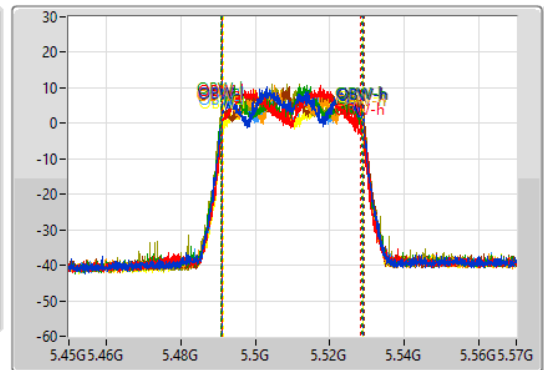

- Port 1
- Port 2
- Port 3
- Port 4
- Port 5
- Port 6
- Port 7
- Port 8

26dB(Hz)	Fl-26dB(Hz)	Fh-26dB(Hz)	OBW(Hz)	Fl-OBW(Hz)	Fh-OBW(Hz)	Limit(Hz)	Port
40.68M	5.48954G	5.53022G	37.841M	5.49099G	5.528831G	Inf	1
40.14M	5.48996G	5.5301G	36.942M	5.491229G	5.528171G	Inf	2
40.62M	5.48942G	5.53004G	37.901M	5.49081G	5.528711G	Inf	3
40.38M	5.4896G	5.52998G	37.721M	5.49087G	5.528591G	Inf	4
40.86M	5.48978G	5.53064G	38.081M	5.491049G	5.52913G	Inf	5
40.74M	5.48954G	5.53028G	38.261M	5.49075G	5.52901G	Inf	6
39.9M	5.49002G	5.52992G	37.421M	5.491229G	5.528651G	Inf	7
40.26M	5.49002G	5.53028G	37.361M	5.491469G	5.528831G	Inf	8