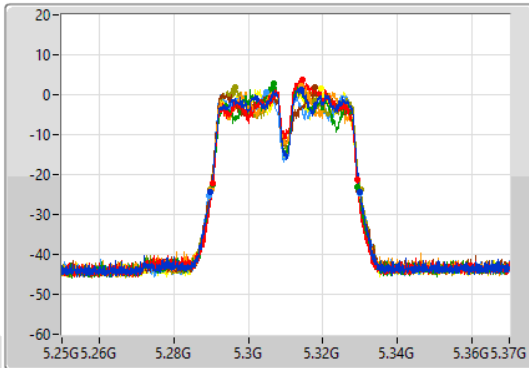

11a40_Nss1,(6Mbps)_8TX

EBW

5310MHz

15/09/2021

CF: 5.31GHz
Span: 120MHz
RBW: 500kHz
VBW: 2MHz
Sweep Time: 100ms
Detector Type: Peak

CF: 5.31GHz
Span: 120MHz
RBW: 1MHz
VBW: 3MHz
Sweep Time: 100ms
Detector Type: Peak