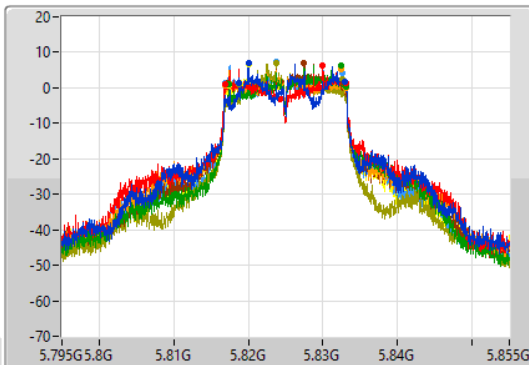

11a20_Nss1,(6Mbps)_8TX

EBW

5825MHz

14/09/2021

CF: 5.825GHz
Span: 60MHz
RBW: 100kHz
VBW: 300kHz
Sweep Time: 100ms
Detector Type: Peak

CF: 5.825GHz
Span: 60MHz
RBW: 300kHz
VBW: 1MHz
Sweep Time: 100ms
Detector Type: Peak