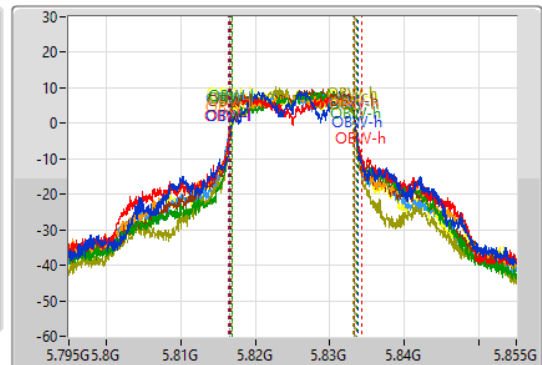

- Port 1
- Port 2
- Port 3
- Port 4
- Port 5
- Port 6
- Port 7
- Port 8

6dB(Hz)	Fl-6dB(Hz)	Fh-6dB(Hz)	OBW(Hz)	Fl-OBW(Hz)	Fh-OBW(Hz)	Limit(Hz)	Port
14.19M	5.8187G	5.83289G	17.211M	5.816574G	5.833786G	500k	1
16.32M	5.81684G	5.83316G	17.991M	5.816364G	5.834355G	500k	2
15.69M	5.81747G	5.83316G	16.702M	5.816874G	5.833576G	500k	3
16.32M	5.81684G	5.83316G	16.972M	5.816514G	5.833486G	500k	4
15.51M	5.81723G	5.83274G	16.612M	5.816664G	5.833276G	500k	5
13.83M	5.8187G	5.83253G	16.252M	5.816934G	5.833186G	500k	6
15.69M	5.81684G	5.83253G	16.702M	5.816574G	5.833276G	500k	7
15.45M	5.81741G	5.83286G	16.522M	5.816754G	5.833276G	500k	8