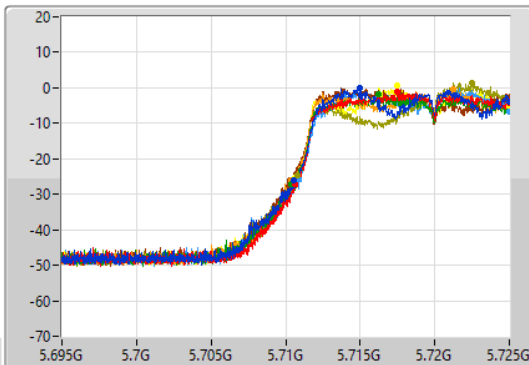

5720MHz Straddle 5.47-5.725GHz

15/09/2021

CF: 5.71GHz
Span: 30MHz
RBW: 200kHz
VBW: 1MHz
Sweep Time: 100ms
Detector Type: Peak

CF: 5.71GHz
Span: 30MHz
RBW: 200kHz
VBW: 1MHz
Sweep Time: 100ms
Detector Type: Peak