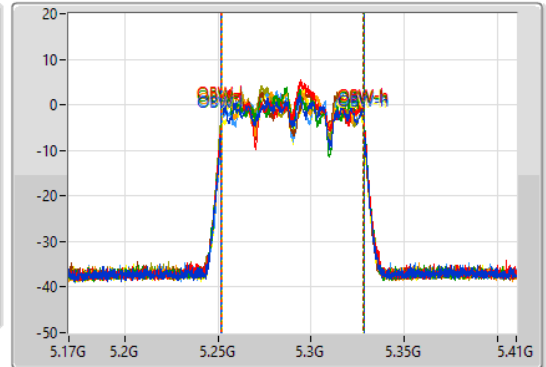

- Port 1
- Port 2
- Port 3
- Port 4
- Port 5
- Port 6
- Port 7
- Port 8

26dB(Hz)	Fl-26dB(Hz)	Fh-26dB(Hz)	OBW(Hz)	Fl-OBW(Hz)	Fh-OBW(Hz)	Limit(Hz)	Port
82.56M	5.24848G	5.33104G	76.762M	5.251619G	5.328381G	Inf	1
81.6M	5.2492G	5.3308G	76.522M	5.251859G	5.328381G	Inf	2
82.08M	5.2492G	5.33128G	76.762M	5.251739G	5.328501G	Inf	3
81.48M	5.24944G	5.33092G	76.282M	5.252099G	5.328381G	Inf	4
81.6M	5.24896G	5.33056G	75.802M	5.252099G	5.327901G	Inf	5
81.48M	5.24908G	5.33056G	76.642M	5.251379G	5.328021G	Inf	6
81.72M	5.24956G	5.33128G	76.162M	5.252099G	5.328261G	Inf	7
81.24M	5.2492G	5.33044G	75.562M	5.251979G	5.327541G	Inf	8