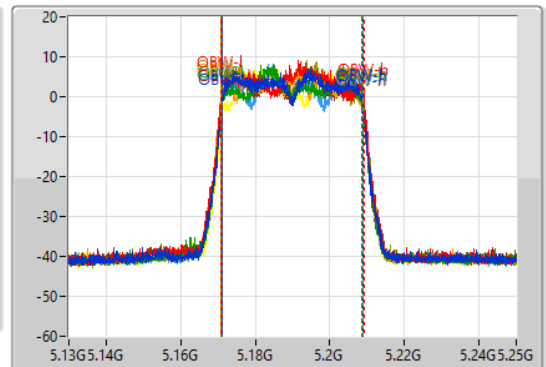

- Port 1
- Port 2
- Port 3
- Port 4
- Port 5
- Port 6
- Port 7
- Port 8

26dB(Hz)	Fl-26dB(Hz)	Fh-26dB(Hz)	OBW(Hz)	Fl-OBW(Hz)	Fh-OBW(Hz)	Limit(Hz)	Port
40.44M	5.16978G	5.21022G	37.661M	5.171109G	5.208771G	Inf	1
40.68M	5.16948G	5.21016G	38.201M	5.17087G	5.20907G	Inf	2
40.14M	5.1699G	5.21004G	37.541M	5.171109G	5.208651G	Inf	3
40.5M	5.16948G	5.20998G	37.841M	5.17081G	5.208651G	Inf	4
40.2M	5.16984G	5.21004G	37.661M	5.17099G	5.208651G	Inf	5
40.62M	5.16954G	5.21016G	38.021M	5.17093G	5.208951G	Inf	6
40.56M	5.1696G	5.21016G	37.901M	5.17093G	5.208831G	Inf	7
39.9M	5.1702G	5.2101G	37.661M	5.171229G	5.208891G	Inf	8