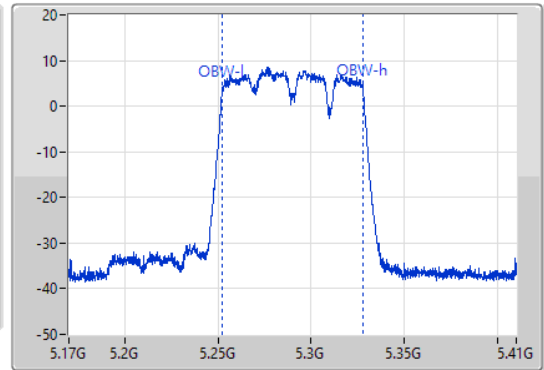

11a80_Nss1,(6Mbps)_1TX

EBW

5290MHz

23/08/2021

CF
5.29GHz
Span
240MHz
RBW
1MHz
VBW
3MHz
Sweep Time
100ms
Detector Type
Peak
Port 1

CF
5.29GHz
Span
240MHz
RBW
2MHz
VBW
10MHz
Sweep Time
100ms
Detector Type
Peak