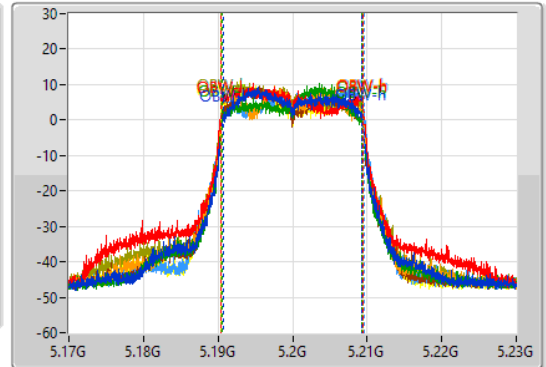

- Port 1
- Port 2
- Port 3
- Port 4
- Port 5
- Port 6
- Port 7
- Port 8

26dB(Hz)	Fl-26dB(Hz)	Fh-26dB(Hz)	OBW(Hz)	Fl-OBW(Hz)	Fh-OBW(Hz)	Limit(Hz)	Port
20.52M	5.18974G	5.21026G	18.561M	5.190705G	5.209265G	Inf	1
21.42M	5.1892G	5.21062G	19.07M	5.190435G	5.209505G	Inf	2
20.4M	5.18974G	5.21014G	18.621M	5.190615G	5.209235G	Inf	3
21.12M	5.18932G	5.21044G	18.951M	5.190465G	5.209415G	Inf	4
20.76M	5.18956G	5.21032G	18.651M	5.190585G	5.209235G	Inf	5
21.03M	5.1895G	5.21053G	18.981M	5.190465G	5.209445G	Inf	6
21.24M	5.18938G	5.21062G	19.07M	5.190465G	5.209535G	Inf	7
20.94M	5.18941G	5.21035G	18.981M	5.190465G	5.209445G	Inf	8