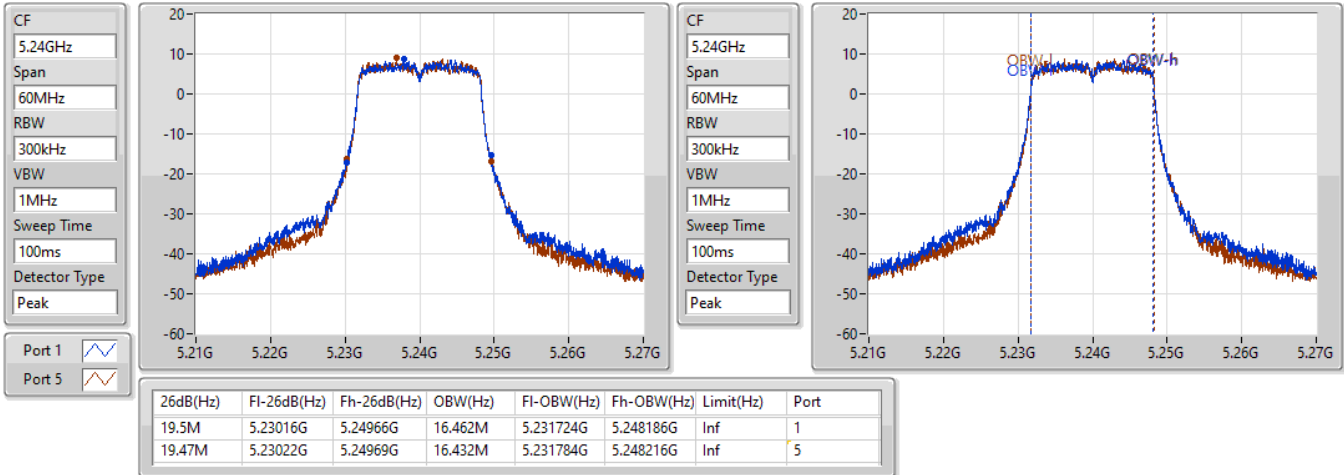

Port X-N dB = Port X 6dB down bandwidth for 5.725-5.85GHz band / 26dB down bandwidth for other band
 Port X-OBW = Port X 99% occupied bandwidth

11a20_Nss1,(6Mbps)_2TX(Port1&Port5)

EBW

5180MHz

17/09/2021

11a20_Nss1,(6Mbps)_2TX(Port1&Port5)

EBW

5200MHz

17/09/2021

11a20_Nss1,(6Mbps)_2TX(Port1&Port5)

EBW

5240MHz

17/09/2021

11a20_Nss1,(6Mbps)_2TX(Port1&Port5)

EBW

5260MHz

17/09/2021

11a20_Nss1,(6Mbps)_2TX(Port1&Port5)

EBW

5300MHz

17/09/2021

11a20_Nss1,(6Mbps)_2TX(Port1&Port5)