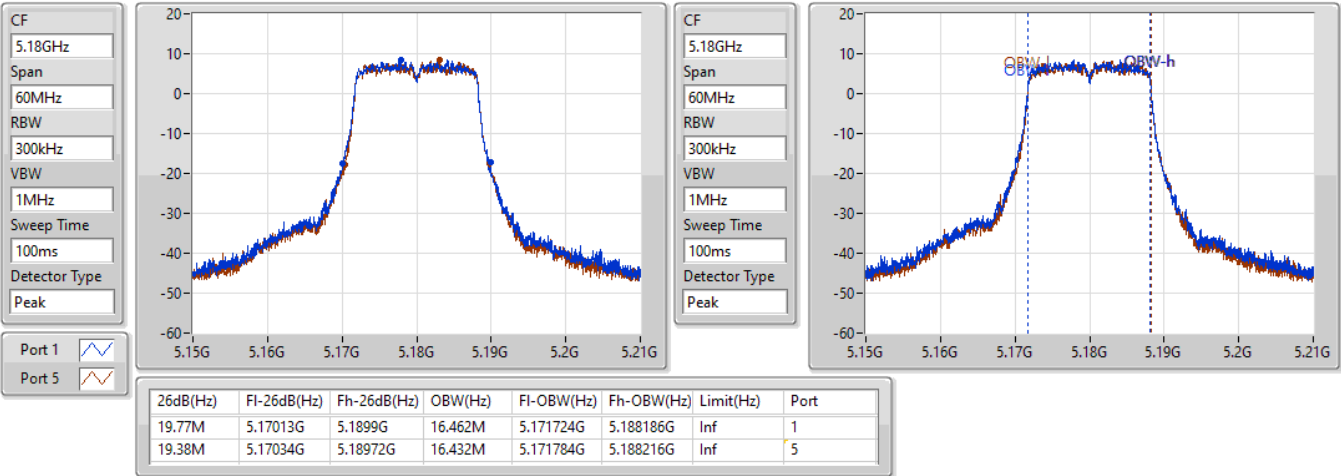

Mode	Result	Limit (Hz)	Port 1-N dB (Hz)	Port 1-OBW (Hz)	Port 5-N dB (Hz)	Port 5-OBW (Hz)
5510MHz	Pass	Inf	41.1M	37.901M	40.86M	37.901M
5550MHz	Pass	Inf	41.16M	37.901M	41.46M	37.901M
5670MHz	Pass	Inf	41.22M	37.961M	40.74M	37.961M
5710MHz Straddle 5.47-5.725GHz	Pass	Inf	35.805M	33.898M	35.84M	33.863M
5710MHz Straddle 5.725-5.85GHz	Pass	500k	4.04M	4.738M	4M	4.478M
5755MHz	Pass	500k	37.98M	37.961M	37.92M	38.021M
5795MHz	Pass	500k	37.26M	38.081M	37.32M	38.081M
802.11ax HEW80_Nss1,(MCS0)_2TX(Port1&Port5)	-	-	-	-	-	-
5210MHz	Pass	Inf	82.08M	77.361M	81.84M	77.241M
5290MHz	Pass	Inf	82.32M	77.361M	82.56M	77.481M
5530MHz	Pass	Inf	82.08M	77.361M	82.32M	77.481M
5610MHz	Pass	Inf	82.44M	77.481M	82.68M	77.361M
5690MHz Straddle 5.47-5.725GHz	Pass	Inf	76.725M	73.388M	76.5M	73.238M
5690MHz Straddle 5.725-5.85GHz	Pass	500k	4.06M	17.131M	4.02M	9.255M
5775MHz	Pass	500k	76.92M	77.361M	76.68M	77.601M

Port X-N dB = Port X 6dB down bandwidth for 5.725-5.85GHz band / 26dB down bandwidth for other band
 Port X-OBW = Port X 99% occupied bandwidth

11a20_Nss1,(6Mbps)_2TX(Port1&Port5)

EBW

5180MHz

17/09/2021

11a20_Nss1,(6Mbps)_2TX(Port1&Port5)