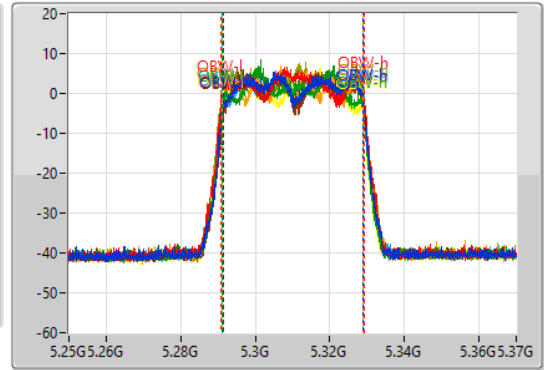

- Port 1
- Port 2
- Port 3
- Port 4
- Port 5
- Port 6
- Port 7
- Port 8

26dB(Hz)	Fl-26dB(Hz)	Fh-26dB(Hz)	OBW(Hz)	Fl-OBW(Hz)	Fh-OBW(Hz)	Limit(Hz)	Port
40.5M	5.29008G	5.33058G	37.481M	5.291469G	5.328951G	Inf	1
41.34M	5.28954G	5.33088G	38.261M	5.29093G	5.32919G	Inf	2
40.02M	5.2899G	5.32992G	37.661M	5.291109G	5.328771G	Inf	3
40.2M	5.29002G	5.33022G	37.781M	5.291229G	5.32901G	Inf	4
39.96M	5.29008G	5.33004G	37.301M	5.291589G	5.328891G	Inf	5
40.86M	5.28948G	5.33034G	38.321M	5.29081G	5.32913G	Inf	6
40.32M	5.28996G	5.33028G	37.841M	5.291229G	5.32907G	Inf	7
39.96M	5.2899G	5.32986G	37.661M	5.291109G	5.328771G	Inf	8