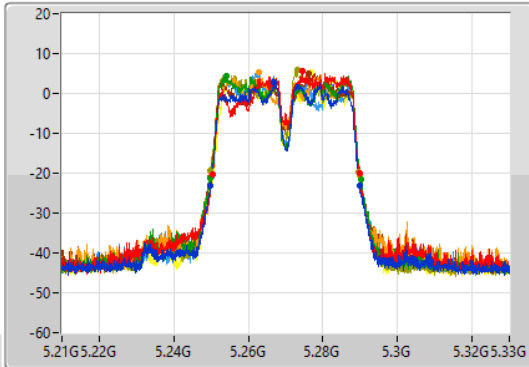

11a40_Nss1,(6Mbps)_8TX

EBW

5270MHz

15/09/2021

CF: 5.27GHz
Span: 120MHz
RBW: 500kHz
VBW: 2MHz
Sweep Time: 100ms
Detector Type: Peak

CF: 5.27GHz
Span: 120MHz
RBW: 1MHz
VBW: 3MHz
Sweep Time: 100ms
Detector Type: Peak