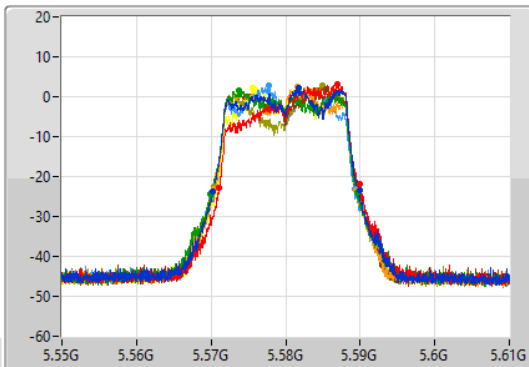

11a20_Nss1,(6Mbps)_8TX

EBW

5580MHz

15/09/2021

CF: 5.58GHz
Span: 60MHz
RBW: 300kHz
VBW: 1MHz
Sweep Time: 100ms
Detector Type: Peak

CF: 5.58GHz
Span: 60MHz
RBW: 300kHz
VBW: 1MHz
Sweep Time: 100ms
Detector Type: Peak