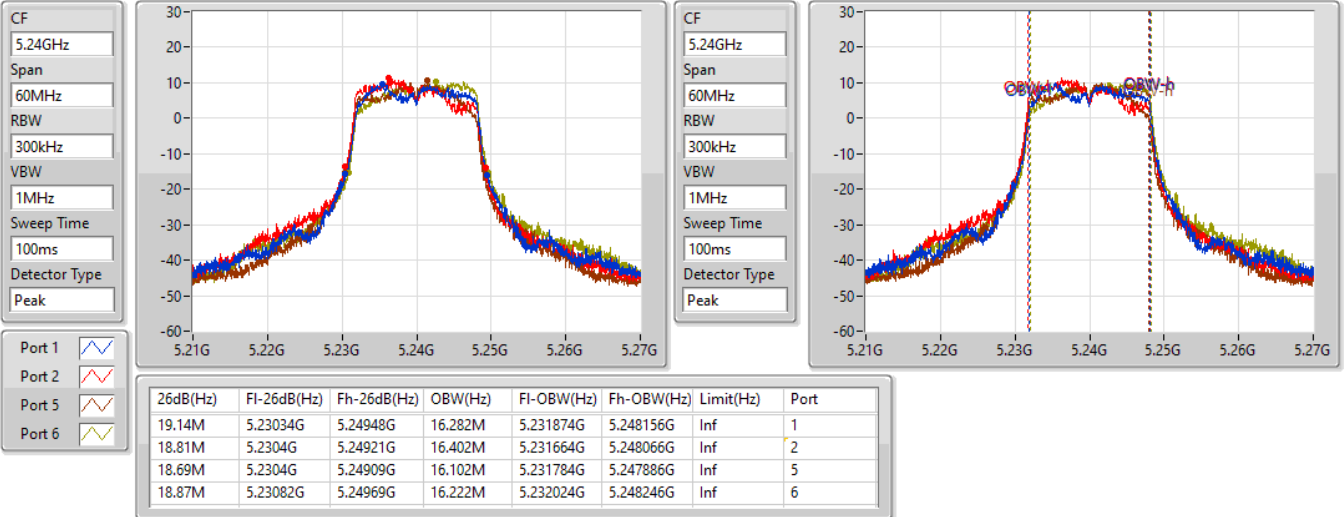

11a20_Nss1,(6Mbps)_4TX(Port1&Port2&Port5&Port6)

EBW

5240MHz

16/09/2021