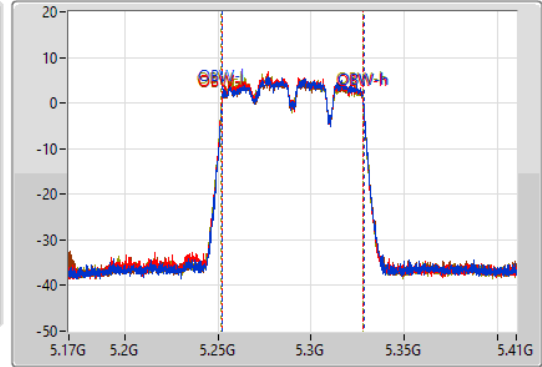

11a80_Nss1,(6Mbps)_4TX(Port1&Port2&Port5&Port6)

EBW

5290MHz

16/09/2021

CF
5.29GHz
Span
240MHz
RBW
1MHz
VBW
3MHz
Sweep Time
100ms
Detector Type
Peak

CF
5.29GHz
Span
240MHz
RBW
2MHz
VBW
10MHz
Sweep Time
100ms
Detector Type
Peak