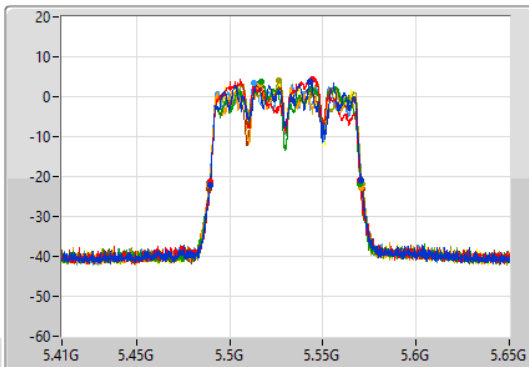

11a80_Nss1,(6Mbps)_8TX

EBW

5530MHz

15/09/2021

CF: 5.53GHz
Span: 240MHz
RBW: 1MHz
VBW: 3MHz
Sweep Time: 100ms
Detector Type: Peak

CF: 5.53GHz
Span: 240MHz
RBW: 2MHz
VBW: 10MHz
Sweep Time: 100ms
Detector Type: Peak