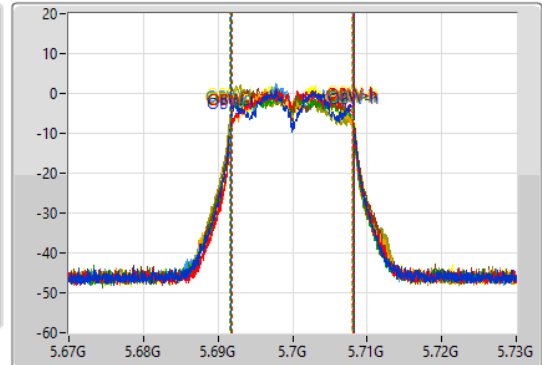

- Port 1
- Port 2
- Port 3
- Port 4
- Port 5
- Port 6
- Port 7
- Port 8

26dB(Hz)	Fl-26dB(Hz)	Fh-26dB(Hz)	OBW(Hz)	Fl-OBW(Hz)	Fh-OBW(Hz)	Limit(Hz)	Port
19.32M	5.69031G	5.70963G	16.552M	5.691694G	5.708246G	Inf	1
18.81M	5.69064G	5.70945G	16.222M	5.691934G	5.708156G	Inf	2
19.29M	5.69016G	5.70945G	16.402M	5.691724G	5.708126G	Inf	3
18.54M	5.69061G	5.70915G	16.102M	5.691904G	5.708006G	Inf	4
19.74M	5.69004G	5.70978G	16.552M	5.691694G	5.708246G	Inf	5
19.17M	5.68998G	5.70915G	16.582M	5.691484G	5.708066G	Inf	6
18.99M	5.69016G	5.70915G	16.402M	5.691604G	5.708006G	Inf	7
19.32M	5.69028G	5.7096G	16.552M	5.691724G	5.708276G	Inf	8