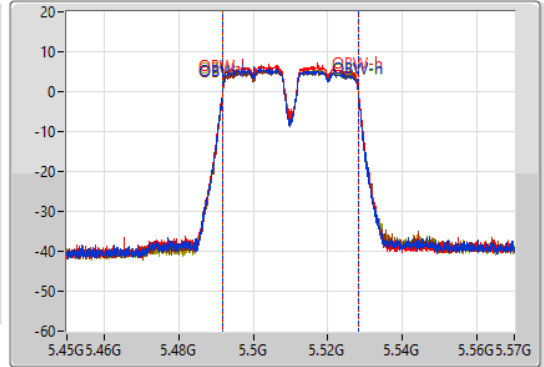

11a40_Nss1,(6Mbps)_4TX(Port1&Port2&Port5&Port6)

EBW

5510MHz

16/09/2021

CF: 5.51GHz
 Span: 120MHz
 RBW: 500kHz
 VBW: 2MHz
 Sweep Time: 100ms
 Detector Type: Peak

CF: 5.51GHz
 Span: 120MHz
 RBW: 1MHz
 VBW: 3MHz
 Sweep Time: 100ms
 Detector Type: Peak