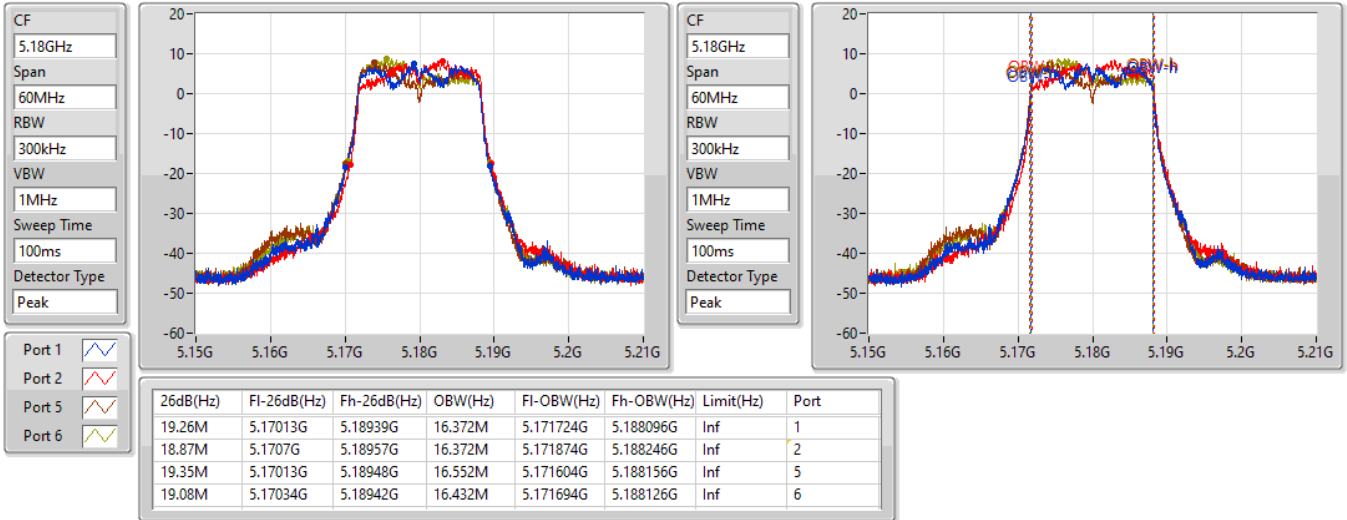

11a20_Nss1,(6Mbps)_4TX(Port1&Port2&Port5&Port6)

EBW

5180MHz

16/09/2021