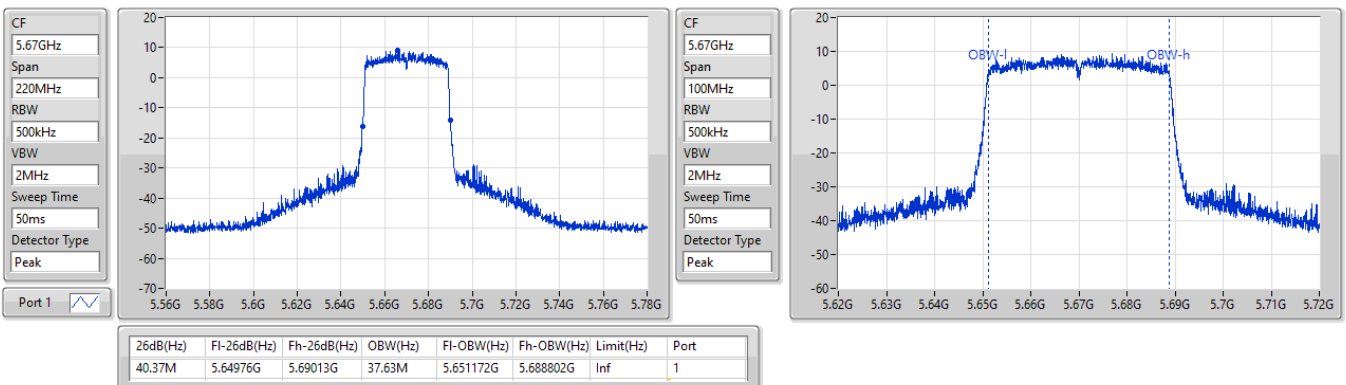

5.47-5.725GHz_802.11ax HEW40_Nss1,(MCS0)_1TX

EBW

5670MHz

17/05/2023