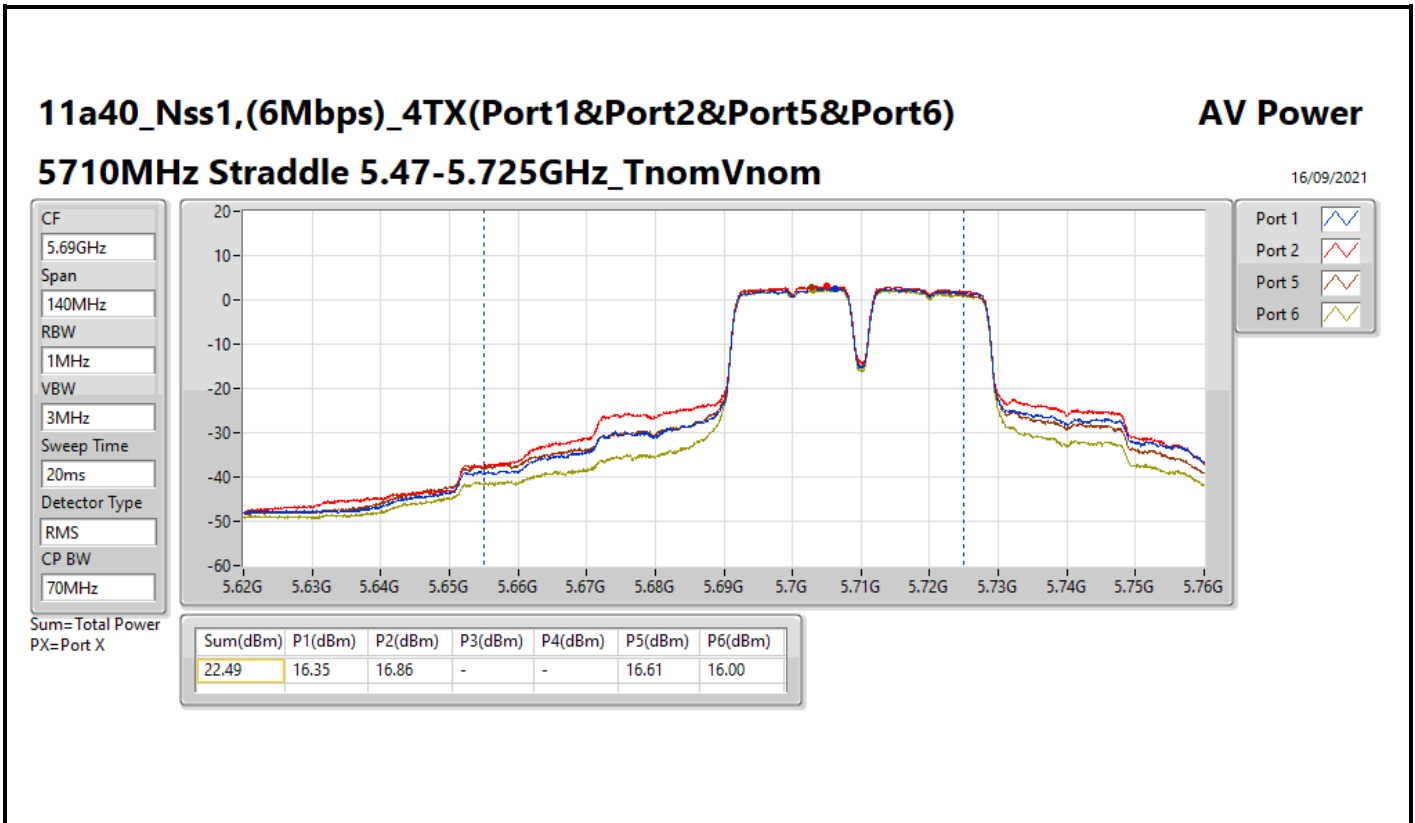

DG = Directional Gain; Port X = Port X output power

802.11ax HEW80_Nss1,

AV Power

5690MHz Straddle 5.47-5.725GHz_TnomVnom

16/09/2021

CF
5.65GHz

Span
300MHz

RBW
1MHz