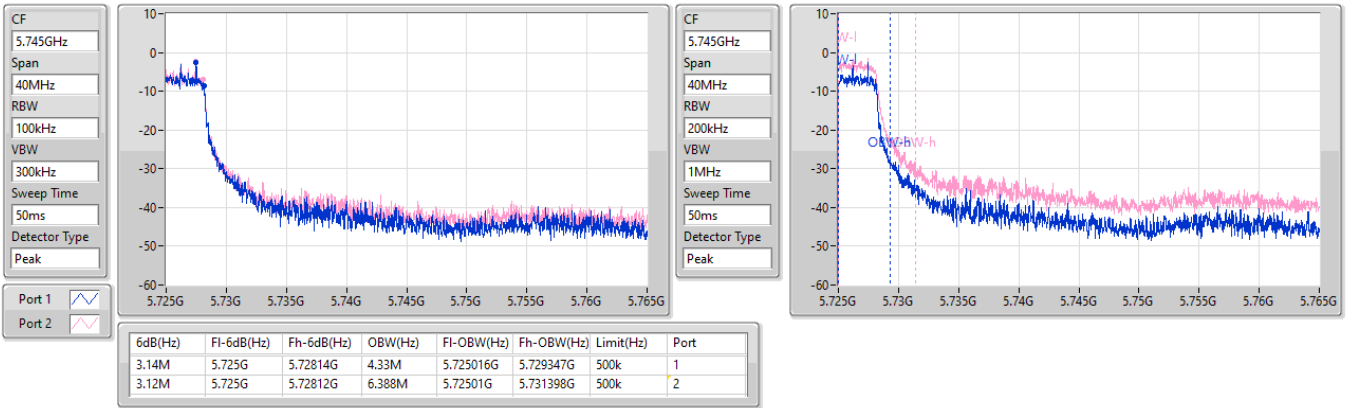

5.725-5.85GHz_11a80_80MHz_Nss1,(6Mbps)_2TX

EBW

5690MHz Straddle 5.725-5.85GHz

16/05/2023