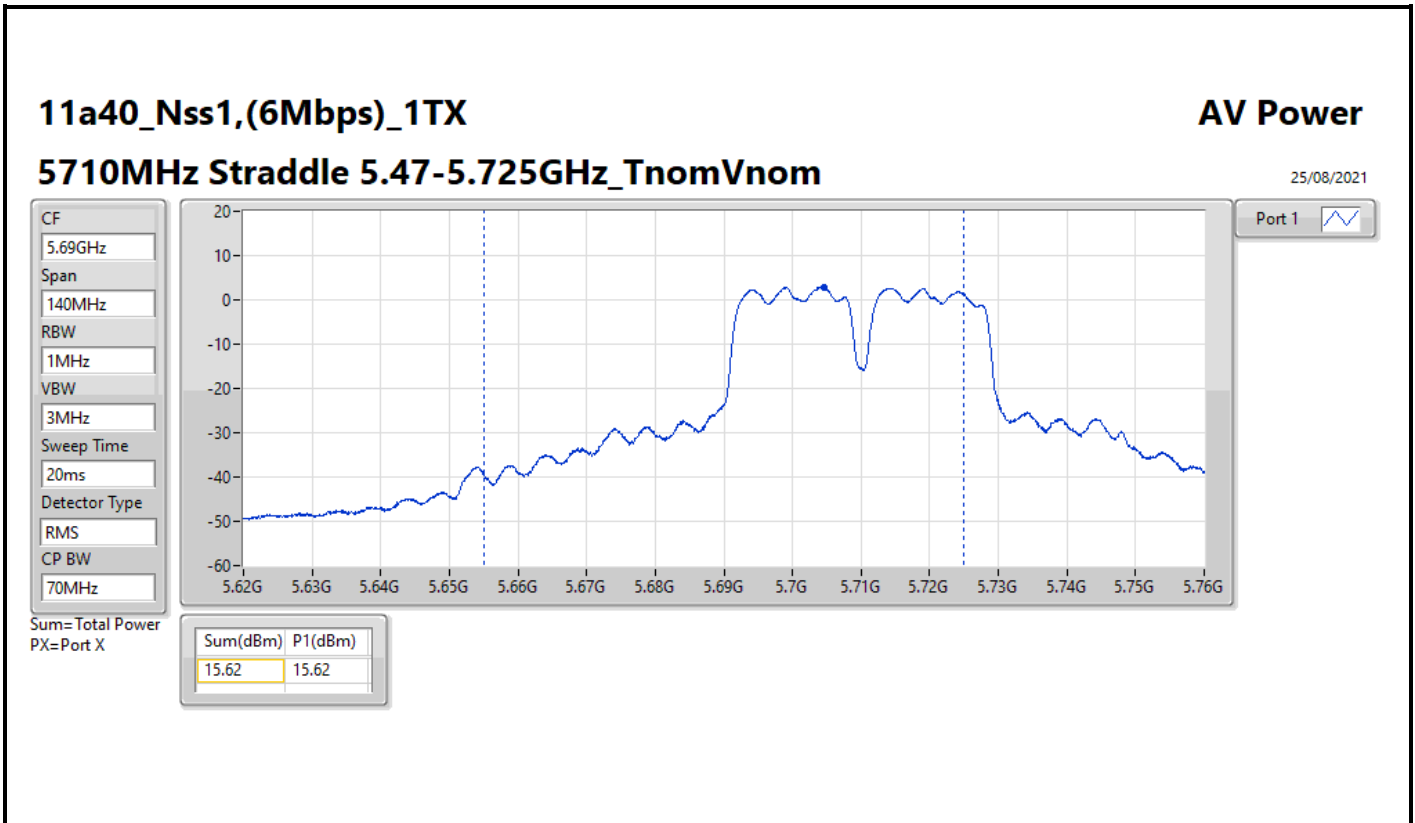

DG = Directional Gain; Port X = Port X output power

802.11ax HEW40_Nss1,(MCS0)_1TX

AV Power

5710MHz Straddle 5.47-5.725GHz_TnomVnom

25/08/2021

802.11ax HEW40_Nss1,(MCS0)_1TX

AV Power

5710MHz Straddle 5.725-5.85GHz_TnomVnom