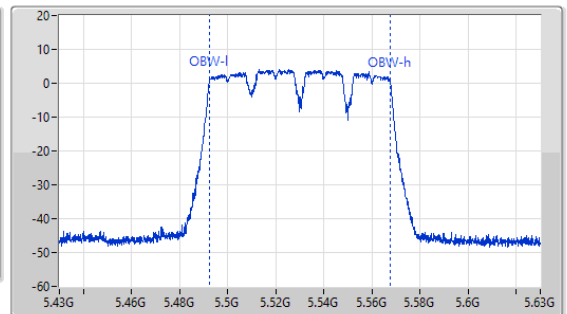

5.47-5.725GHz_11a80_80MHz_Nss1,(6Mbps)_1TX

EBW

5530MHz

24/05/2023

CF
5.53GHz
Span
440MHz
RBW
1MHz
VBW
3MHz
Sweep Time
50ms
Detector Type
Peak

CF
5.53GHz
Span
200MHz
RBW
1MHz
VBW
3MHz
Sweep Time
50ms
Detector Type
Peak