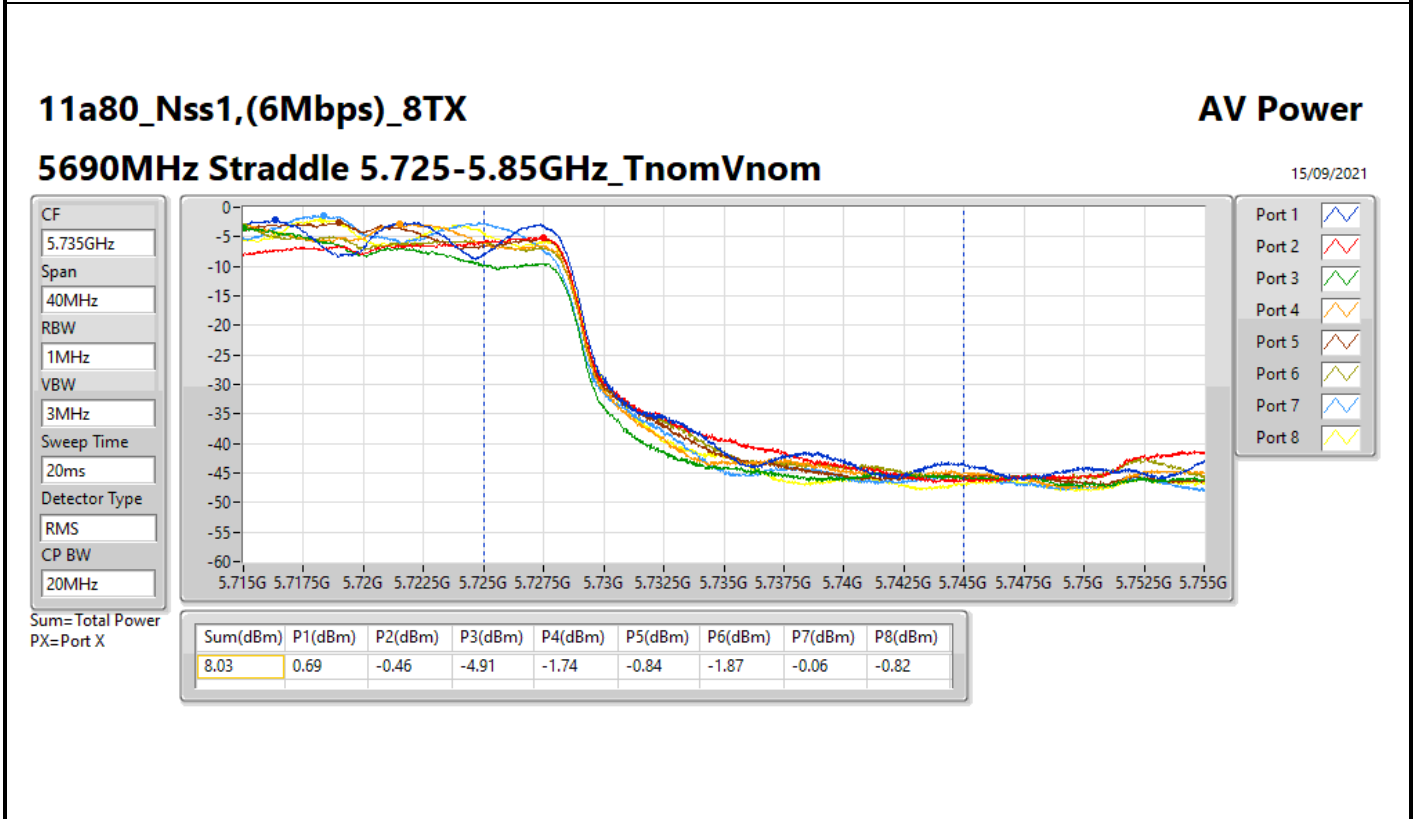

DG = Directional Gain; Port X = Port X output power

11a80+80_Nss1,(6Mbps)_8TX

AV Power

#5610MHz,#5690MHz Straddle 5.47-5.725GHz_TnomVnom

15/09/2021

CF
5.645GHz
Span
320MHz
RBW
1MHz
VBW
3MHz
Sweep Time
20ms
Detector Type
RMS
CP BW
160MHz