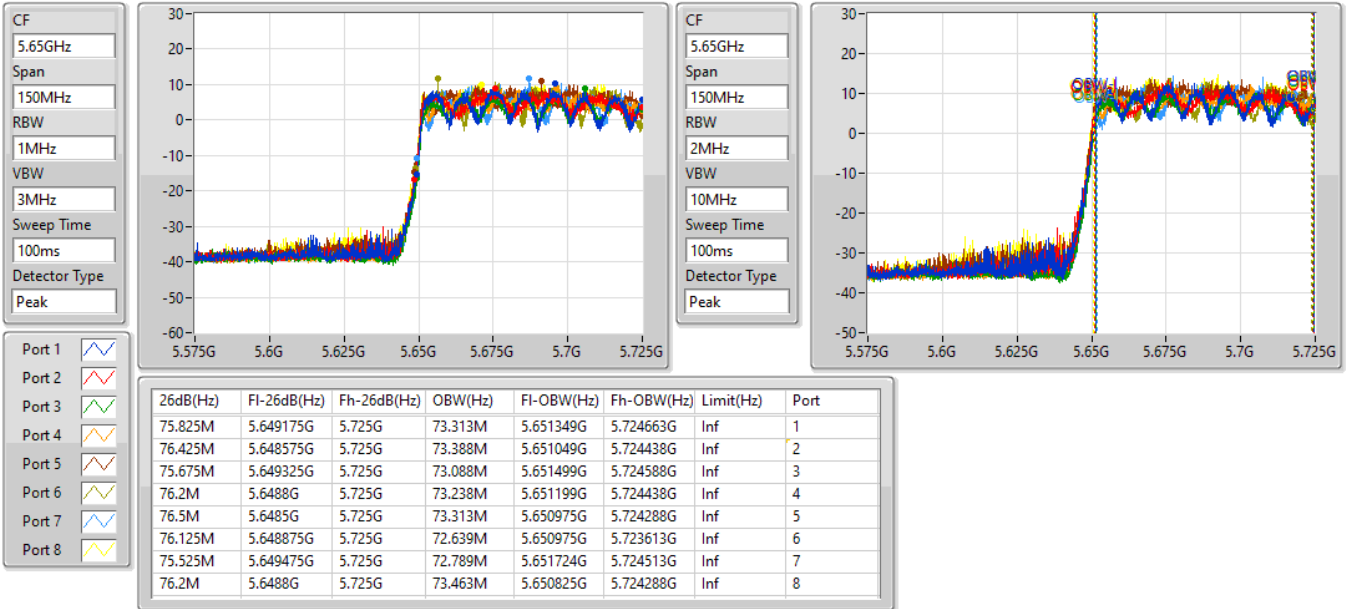

802.11ax HEW80_Nss1,(MCS0)_8TX

EBW

5690MHz Straddle 5.47-5.725GHz

15/09/2021

802.11ax HEW80_Nss1,(MCS0)_8TX

EBW

5690MHz Straddle 5.725-5.85GHz

15/09/2021