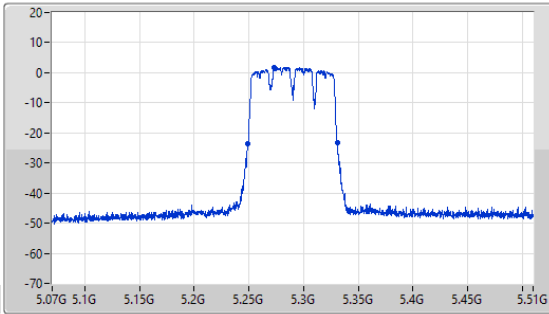

5.25-5.35GHz_11a80_80MHz_Nss1,(6Mbps)_1TX

EBW

5290MHz

24/05/2023

CF
5.29GHz
Span
440MHz
RBW
1MHz
VBW
3MHz
Sweep Time
50ms
Detector Type
Peak

CF
5.29GHz
Span
200MHz
RBW
1MHz
VBW
3MHz
Sweep Time
50ms
Detector Type
Peak