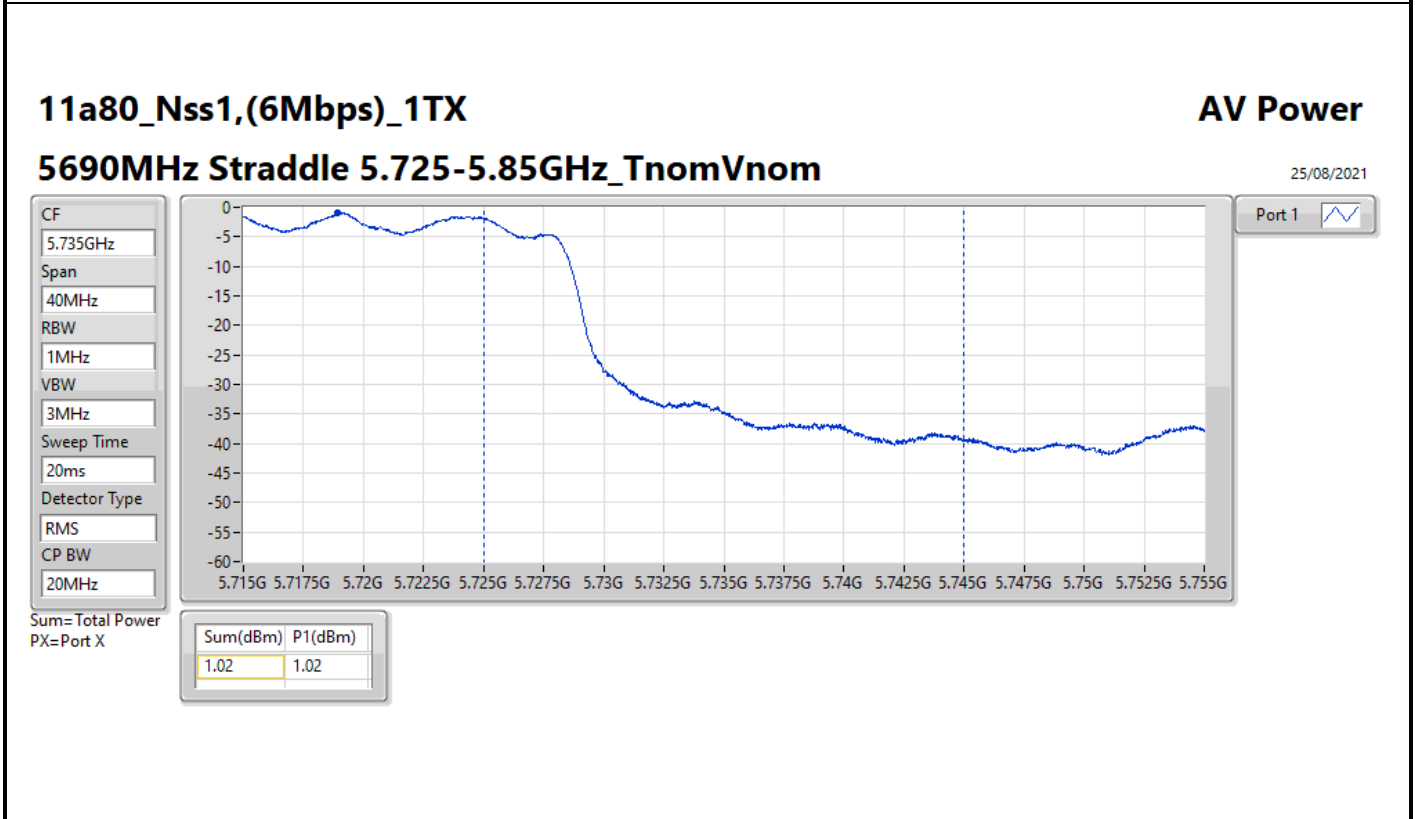

DG = Directional Gain; Port X = Port X output power

802.11ax HEW40_Nss1,(MCS0)_1TX

AV Power

5710MHz Straddle 5.47-5.725GHz_TnomVnom

25/08/2021

802.11ax HEW40_Nss1,(MCS0)_1TX

AV Power

5710MHz Straddle 5.725-5.85GHz_TnomVnom