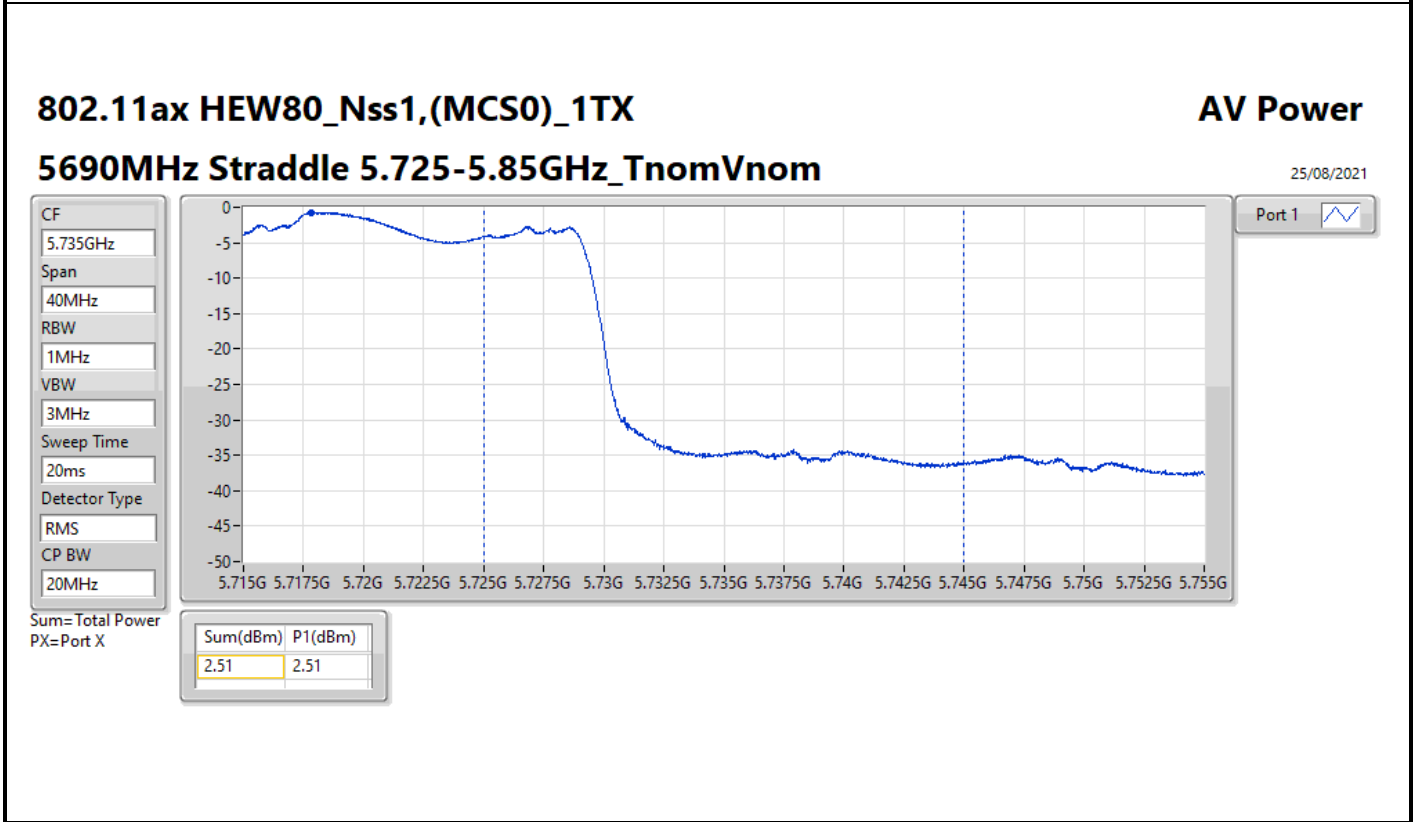

**Average Power
Non-Beamforming_Serving Radio Secondary_2T1S**

Appendix C.2

Summary

Mode	Total Power (dBm)	Total Power (W)	EIRP (dBm)	EIRP (W)
5.15-5.25GHz	-	-	-	-
11a20_Nss1,(6Mbps)_2TX	19.80	0.09550	24.80	0.30200
11a40_Nss1,(6Mbps)_2TX	19.44	0.08790	24.44	0.27797
11a80_Nss1,(6Mbps)_2TX	16.42	0.04385	21.42	0.13868
802.11ax HEW20_Nss1,(MCS0)_2TX	19.94	0.09863	24.94	0.31189
802.11ax HEW40_Nss1,(MCS0)_2TX	20.05	0.10116	25.05	0.31989
802.11ax HEW80_Nss1,(MCS0)_2TX	15.87	0.03864	20.87	0.12218
5.25-5.35GHz	-	-	-	-
11a20_Nss1,(6Mbps)_2TX	20.13	0.10304	25.13	0.32584
11a40_Nss1,(6Mbps)_2TX	19.69	0.09311	24.69	0.29444
11a80_Nss1,(6Mbps)_2TX	13.55	0.02265	18.55	0.07161
802.11ax HEW20_Nss1,(MCS0)_2TX	20.20	0.10471	25.20	0.33113
802.11ax HEW40_Nss1,(MCS0)_2TX	20.15	0.10351	25.15	0.32734
802.11ax HEW80_Nss1,(MCS0)_2TX	13.01	0.02000	18.01	0.06324
5.47-5.725GHz	-	-	-	-
11a20_Nss1,(6Mbps)_2TX	19.19	0.08299	24.19	0.26242
11a40_Nss1,(6Mbps)_2TX	18.81	0.07603	23.81	0.24044
11a80_Nss1,(6Mbps)_2TX	18.91	0.07780	23.91	0.24604
802.11ax HEW20_Nss1,(MCS0)_2TX	19.34	0.08590	24.34	0.27164
802.11ax HEW40_Nss1,(MCS0)_2TX	19.49	0.08892	24.49	0.28119
802.11ax HEW80_Nss1,(MCS0)_2TX	19.43	0.08770	24.43	0.27733
5.725-5.85GHz	-	-	-	-
11a20_Nss1,(6Mbps)_2TX	19.43	0.08770	24.43	0.27733
11a40_Nss1,(6Mbps)_2TX	19.16	0.08241	24.16	0.26062
11a80_Nss1,(6Mbps)_2TX	18.22	0.06637	23.22	0.20989
802.11ax HEW20_Nss1,(MCS0)_2TX	19.60	0.09120	24.60	0.28840
802.11ax HEW40_Nss1,(MCS0)_2TX	19.77	0.09484	24.77	0.29992
802.11ax HEW80_Nss1,(MCS0)_2TX	18.69	0.07396	23.69	0.23388