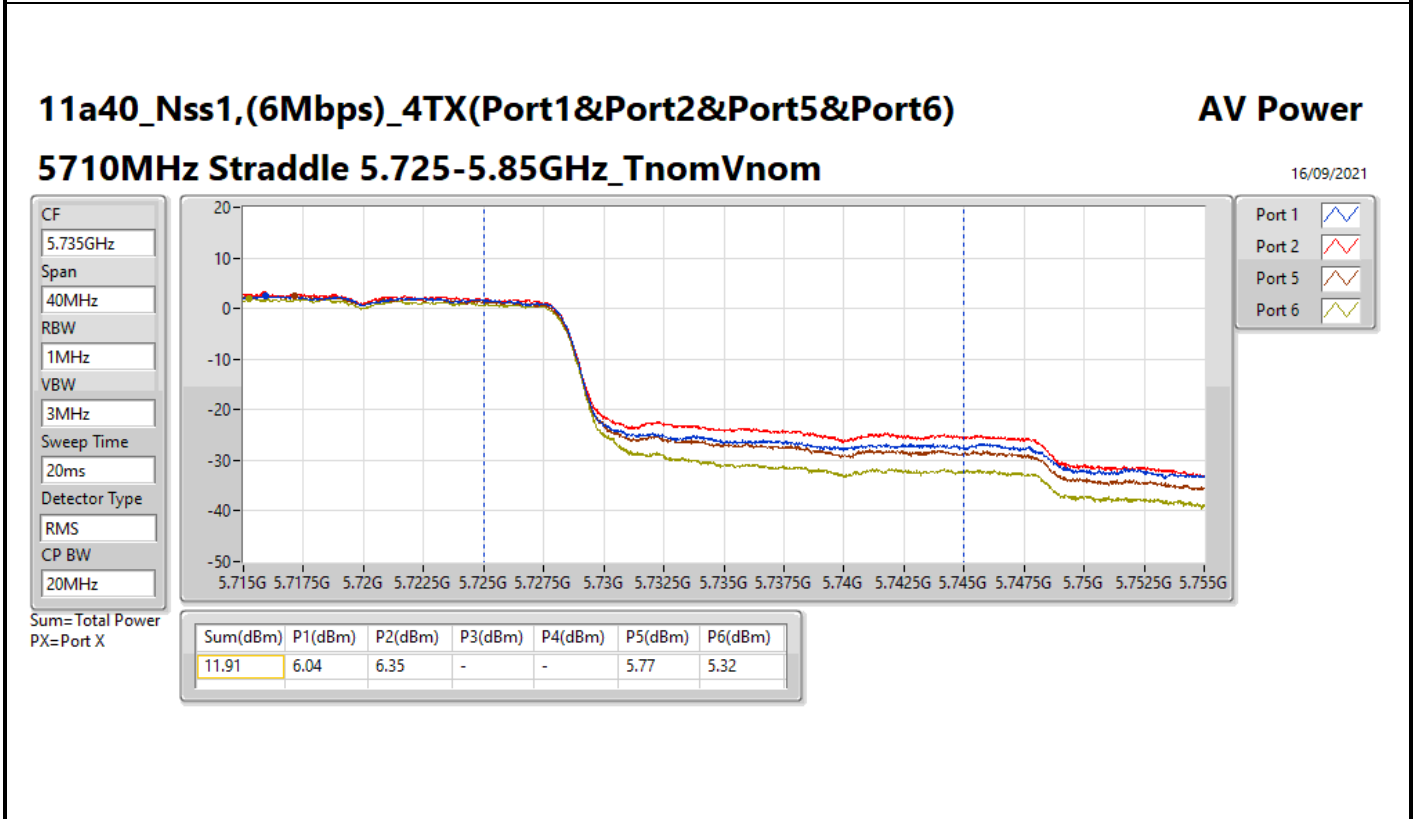

DG = Directional Gain; Port X = Port X output power

802.11ax HEW80_Nss1,

AV Power

5690MHz Straddle 5.47-5.725GHz_TnomVnom

16/09/2021

CF
5.65GHz

Span
300MHz

RBW
1MHz