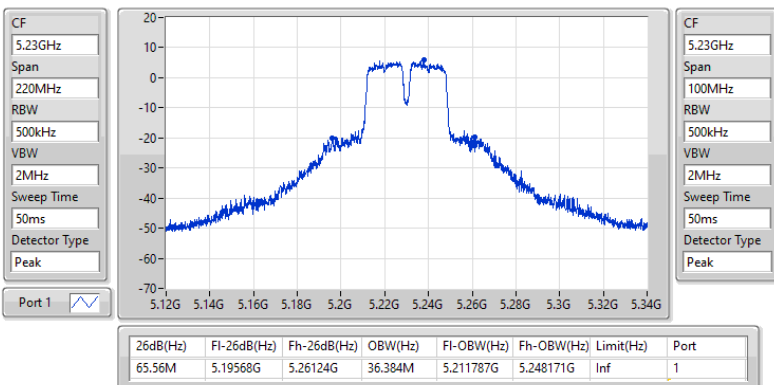

5.15-5.25GHz_11a40_40MHz_Nss1,(6Mbps)_1TX

EBW

5230MHz

17/05/2023