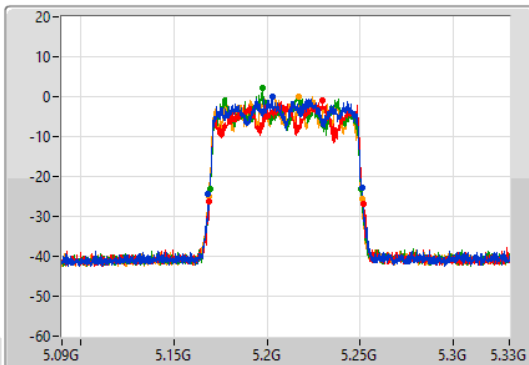

802.11ax HEW80_Nss1,(MCS0)_8TX

EBW

5775MHz

15/09/2021

CF: 5.775GHz
 Span: 240MHz
 RBW: 100kHz
 VBW: 300kHz
 Sweep Time: 100ms
 Detector Type: Peak

CF: 5.775GHz
 Span: 240MHz
 RBW: 2MHz
 VBW: 10MHz
 Sweep Time: 100ms
 Detector Type: Peak

- Port 1
- Port 2
- Port 3
- Port 4
- Port 5
- Port 6
- Port 7
- Port 8

6dB(Hz)	Fl-6dB(Hz)	Fh-6dB(Hz)	OBW(Hz)	Fl-OBW(Hz)	Fh-OBW(Hz)	Limit(Hz)	Port
75.24M	5.7384G	5.81364G	76.882M	5.737099G	5.813981G	500k	1
77.64M	5.73624G	5.81388G	78.081M	5.736019G	5.8141G	500k	2
72.96M	5.73948G	5.81244G	76.762M	5.736979G	5.813741G	500k	3
76.56M	5.736G	5.81256G	77.481M	5.736259G	5.813741G	500k	4
72.24M	5.73648G	5.80872G	77.001M	5.736019G	5.813021G	500k	5
74.4M	5.73912G	5.81352G	77.601M	5.736259G	5.813861G	500k	6
72.84M	5.74056G	5.8134G	76.282M	5.737219G	5.813501G	500k	7
76.56M	5.736G	5.81256G	77.481M	5.7359G	5.813381G	500k	8

802.11ax HEW80+80_Nss2,(MCS0)_4TX(Port1&Port2&Port3&Port4)

EBW

#5210MHz,5290MHz

15/09/2021

CF: 5.21GHz
 Span: 240MHz
 RBW: 1MHz
 VBW: 3MHz
 Sweep Time: 100ms
 Detector Type: Peak

CF: 5.21GHz
 Span: 240MHz
 RBW: 2MHz
 VBW: 10MHz
 Sweep Time: 100ms
 Detector Type: Peak