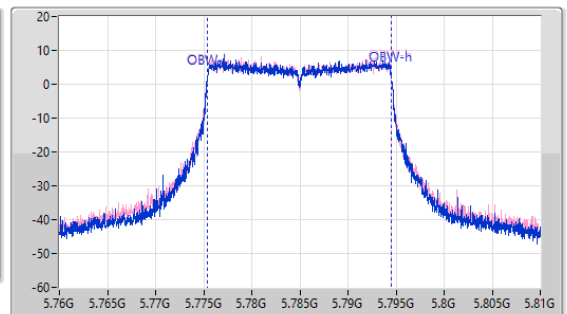

EBW

5785MHz

16/05/2023

CF
5.785GHz
Span
110MHz
RBW
100kHz
VBW
300kHz
Sweep Time
50ms
Detector Type
Peak

CF
5.785GHz
Span
50MHz
RBW
200kHz
VBW
1MHz
Sweep Time
50ms
Detector Type
Peak

6dB(Hz)	Fl-6dB(Hz)	Fh-6dB(Hz)	OBW(Hz)	Fl-OBW(Hz)	Fh-OBW(Hz)	Limit(Hz)	Port
19.14M	5.77543G	5.79457G	19.085M	5.775416G	5.794501G	500k	1
19.03M	5.77543G	5.79446G	19.079M	5.775406G	5.794485G	500k	2