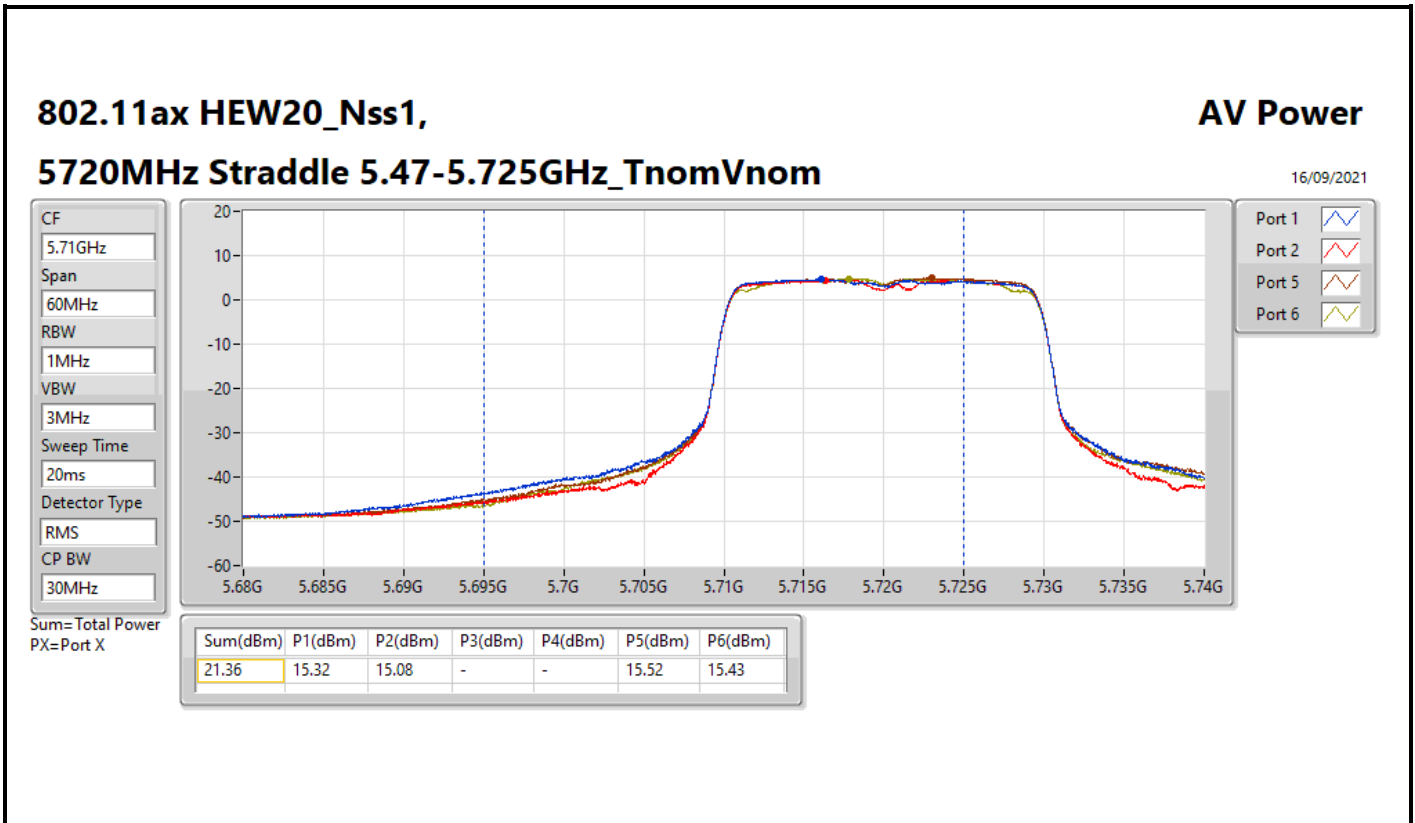

DG = Directional Gain; Port X = Port X output power

802.11ax HEW80_Nss1,

AV Power

5690MHz Straddle 5.47-5.725GHz_TnomVnom

16/09/2021

CF
5.65GHz

Span
300MHz

RBW
1MHz