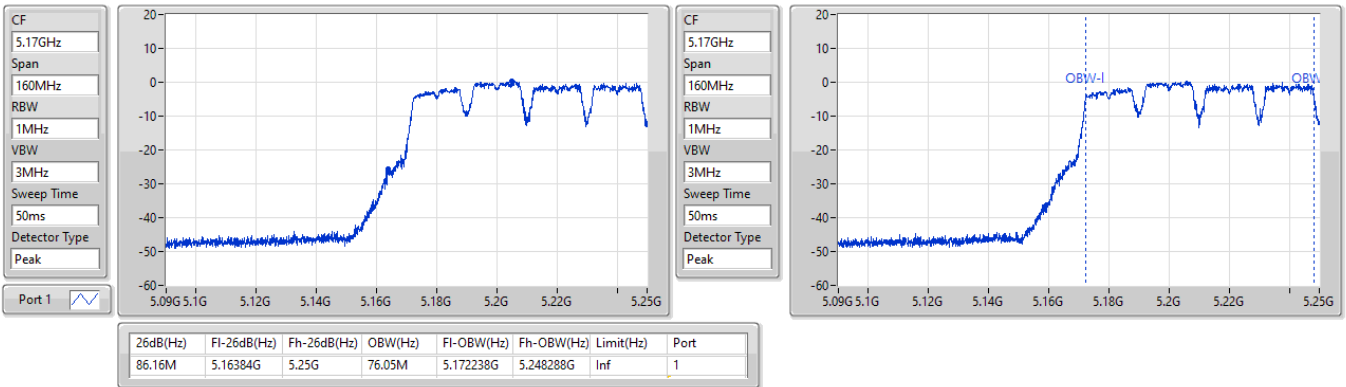

EBW

5690MHz Straddle 5.47-5.725GHz

17/05/2023

5.15-5.25GHz_11a160_160MHz_Nss1,(6Mbps)_1TX

EBW

5250MHz Straddle 5.15-5.25GHz

24/05/2023

5.25-5.35GHz_11a160_160MHz_Nss1,(6Mbps)_1TX