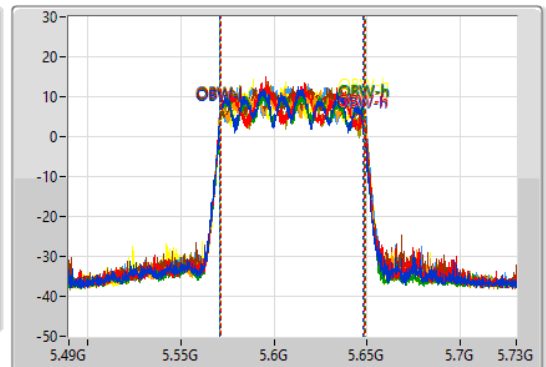

802.11ax HEW80_Nss1,(MCS0)_8TX

EBW

5610MHz

15/09/2021

CF: 5.61GHz
 Span: 240MHz
 RBW: 1MHz
 VBW: 3MHz
 Sweep Time: 100ms
 Detector Type: Peak

CF: 5.61GHz
 Span: 240MHz
 RBW: 2MHz
 VBW: 10MHz
 Sweep Time: 100ms
 Detector Type: Peak