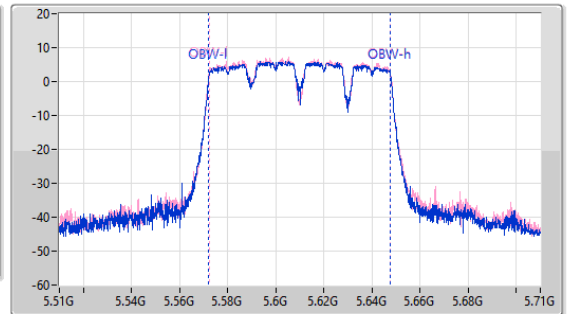

5.47-5.725GHz_11a80_80MHz_Nss1,(6Mbps)_2TX

EBW

5610MHz

24/05/2023

CF: 5.61GHz
 Span: 440MHz
 RBW: 1MHz
 VBW: 3MHz
 Sweep Time: 50ms
 Detector Type: Peak

CF: 5.61GHz
 Span: 200MHz
 RBW: 1MHz
 VBW: 3MHz
 Sweep Time: 50ms
 Detector Type: Peak