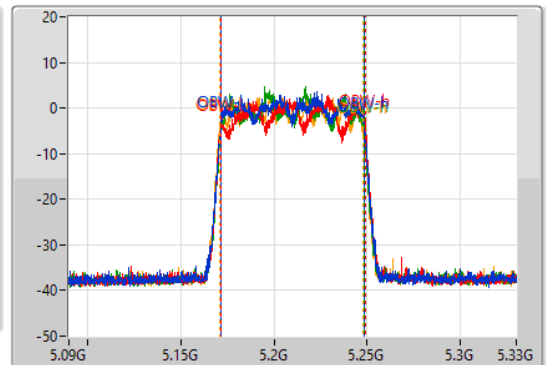

802.11ax HEW80+80_Nss2,(MCS0)_4TX(Port1&Port2&Port3&Port4)

EBW

#5210MHz,5290MHz

15/09/2021

CF: 5.21GHz
 Span: 240MHz
 RBW: 1MHz
 VBW: 3MHz
 Sweep Time: 100ms
 Detector Type: Peak

CF: 5.21GHz
 Span: 240MHz
 RBW: 2MHz
 VBW: 10MHz
 Sweep Time: 100ms
 Detector Type: Peak