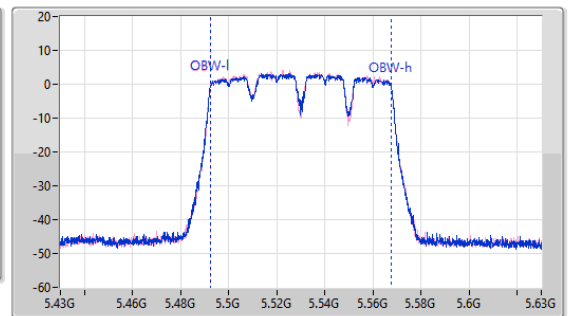

5.25-5.35GHz_11a80_80MHz_Nss1,(6Mbps)_2TX

EBW

5290MHz

24/05/2023

5.47-5.725GHz_11a80_80MHz_Nss1,(6Mbps)_2TX

EBW

5530MHz

24/05/2023