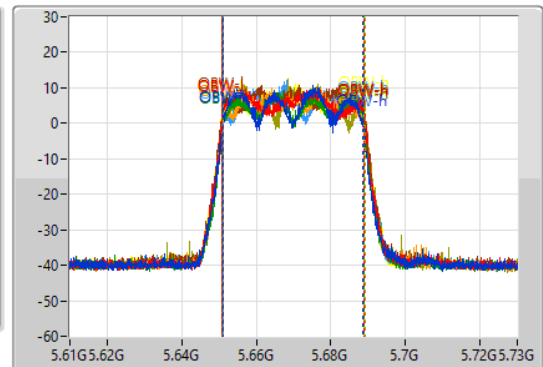

802.11ax HEW40_Nss1,(MCS0)_8TX

EBW

5670MHz

15/09/2021

CF: 5.67GHz
 Span: 120MHz
 RBW: 500kHz
 VBW: 2MHz
 Sweep Time: 100ms
 Detector Type: Peak

CF: 5.67GHz
 Span: 120MHz
 RBW: 1MHz
 VBW: 3MHz
 Sweep Time: 100ms
 Detector Type: Peak