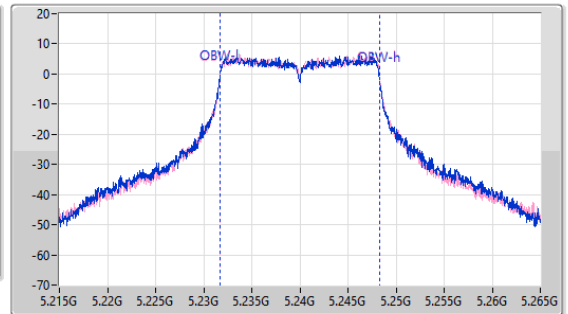

26dB(Hz)	Fl-26dB(Hz)	Fh-26dB(Hz)	OBW(Hz)	Fl-OBW(Hz)	Fh-OBW(Hz)	Limit(Hz)	Port
20.185M	5.22966G	5.249845G	16.565M	5.231678G	5.248243G	Inf	1
20.625M	5.22966G	5.250285G	16.553M	5.231704G	5.248257G	Inf	2

5.25-5.35GHz_11a20_20MHz_Nss1,(6Mbps)_2TX

EBW

5260MHz

24/05/2023

CF
5.26GHz
Span
110MHz
RBW
200kHz
VBW
1MHz
Sweep Time
50ms
Detector Type
Peak