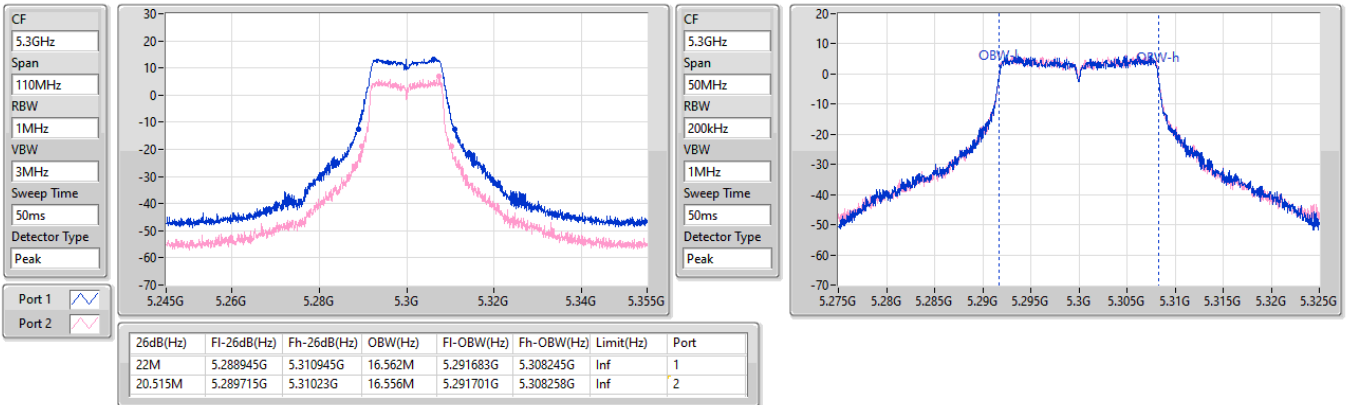

5.25-5.35GHz_11a20_20MHz_Nss1,(6Mbps)_2TX

EBW

5300MHz

24/05/2023