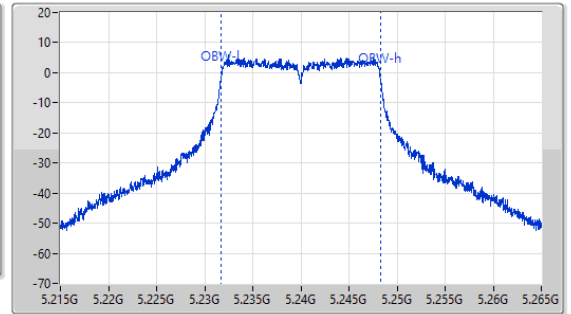

Mode	Result	Limit (Hz)	Port 1-N dB (Hz)	Port 1-OBW (Hz)
5190MHz	Pass	Inf	40.48M	37.675M
5230MHz	Pass	Inf	40.59M	37.756M
5270MHz	Pass	Inf	40.59M	37.721M
5310MHz	Pass	Inf	40.59M	37.696M
5510MHz	Pass	Inf	40.48M	37.612M
5550MHz	Pass	Inf	40.37M	37.701M
5670MHz	Pass	Inf	40.37M	37.63M
5710MHz Straddle 5.47-5.725GHz	Pass	Inf	35.07M	33.724M
5710MHz Straddle 5.725-5.85GHz	Pass	500k	4M	4.075M
5755MHz	Pass	500k	37.4M	37.706M
5795MHz	Pass	500k	37.62M	37.685M
802.11ax HEW80_Nss1,(MCS0)_1TX	-	-	-	-
5210MHz	Pass	Inf	82.06M	77.044M
5290MHz	Pass	Inf	82.06M	77.112M
5530MHz	Pass	Inf	81.4M	77.106M
5610MHz	Pass	Inf	81.84M	77.147M
5690MHz Straddle 5.47-5.725GHz	Pass	Inf	76.425M	73.162M
5690MHz Straddle 5.725-5.85GHz	Pass	500k	4.14M	4.258M
5775MHz	Pass	500k	76.78M	77.109M
802.11ax HEW160_Nss1,(MCS0)_1TX	-	-	-	-
5250MHz Straddle 5.15-5.25GHz	Pass	Inf	82.24M	77.248M
5250MHz Straddle 5.25-5.35GHz	Pass	Inf	81.52M	77.271M
5570MHz	Pass	Inf	165M	155.002M

Port X-N dB = Port X 6dB down bandwidth for 5.725-5.85GHz band / 26dB down bandwidth for other band
 Port X-OBW = Port X 99% occupied bandwidth

5.15-5.25GHz_11a20_20MHz_Nss1,(6Mbps)_1TX

EBW

5240MHz

17/05/2023