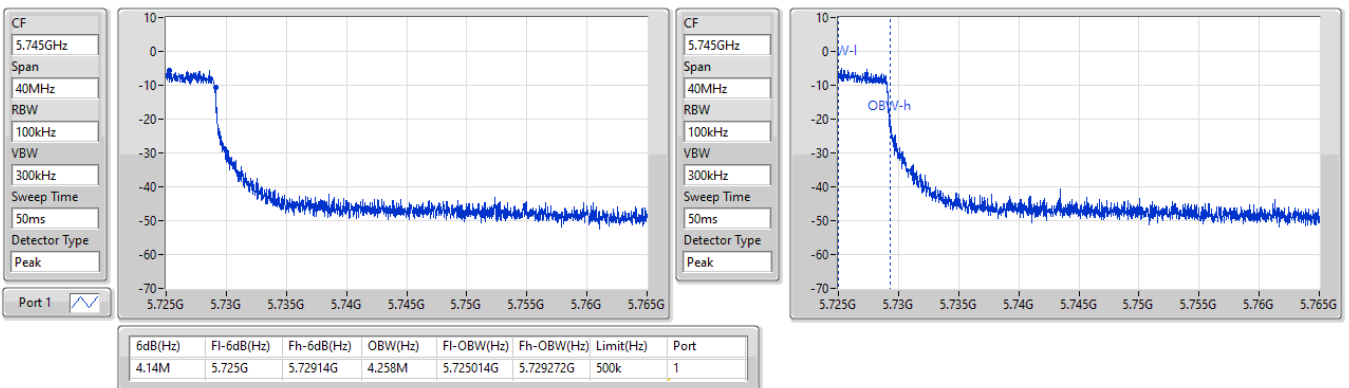

EBW

5690MHz Straddle 5.47-5.725GHz

17/05/2023

5.725-5.85GHz_802.11ax HEW80_Nss1,(MCS0)_1TX

EBW

5690MHz Straddle 5.725-5.85GHz

17/05/2023

5.25-5.35GHz_802.11ax HEW160_Nss1,(MCS0)_1TX