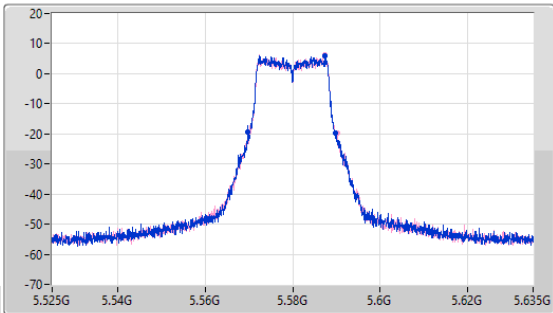

CF: 5.58GHz
Span: 50MHz
RBW: 200kHz
VBW: 1MHz
Sweep Time: 50ms
Detector Type: Peak