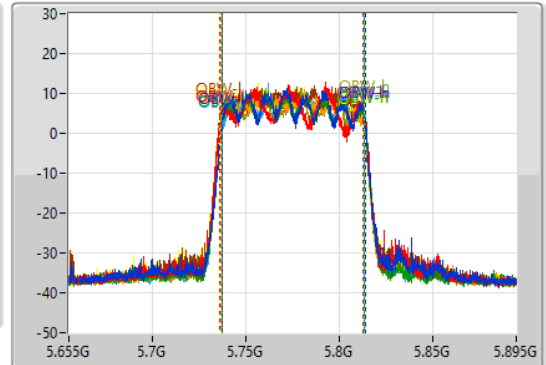

802.11ax HEW80_Nss1,(MCS0)_8TX

EBW

5775MHz

15/09/2021

CF: 5.775GHz
 Span: 240MHz
 RBW: 100kHz
 VBW: 300kHz
 Sweep Time: 100ms
 Detector Type: Peak

CF: 5.775GHz
 Span: 240MHz
 RBW: 2MHz
 VBW: 10MHz
 Sweep Time: 100ms
 Detector Type: Peak