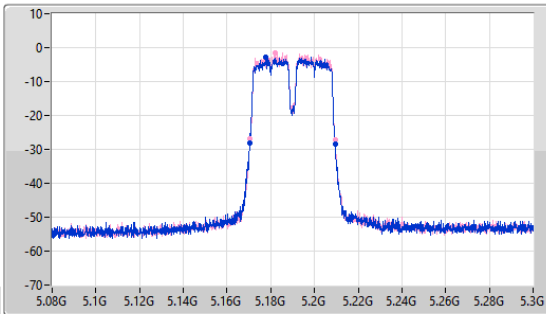

5.15-5.25GHz_11a40_40MHz_Nss1,(6Mbps)_2TX

EBW

5190MHz

24/05/2023

CF: 5.19GHz
Span: 220MHz
RBW: 300kHz
VBW: 1MHz
Sweep Time: 50ms
Detector Type: Peak

CF: 5.19GHz
Span: 100MHz
RBW: 500kHz
VBW: 2MHz
Sweep Time: 50ms
Detector Type: Peak