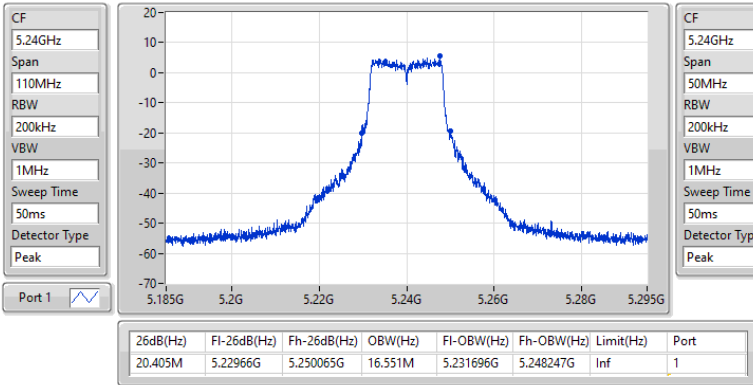

Mode	Result	Limit (Hz)	Port 1-N dB (Hz)	Port 1-OBW (Hz)
5190MHz	Pass	Inf	40.48M	37.675M
5230MHz	Pass	Inf	40.59M	37.756M
5270MHz	Pass	Inf	40.59M	37.721M
5310MHz	Pass	Inf	40.59M	37.696M
5510MHz	Pass	Inf	40.48M	37.612M
5550MHz	Pass	Inf	40.37M	37.701M
5670MHz	Pass	Inf	40.37M	37.63M
5710MHz Straddle 5.47-5.725GHz	Pass	Inf	35.07M	33.724M
5710MHz Straddle 5.725-5.85GHz	Pass	500k	4M	4.075M
5755MHz	Pass	500k	37.4M	37.706M
5795MHz	Pass	500k	37.62M	37.685M
802.11ax HEW80_Nss1,(MCS0)_1TX	-	-	-	-
5210MHz	Pass	Inf	82.06M	77.044M
5290MHz	Pass	Inf	82.06M	77.112M
5530MHz	Pass	Inf	81.4M	77.106M
5610MHz	Pass	Inf	81.84M	77.147M
5690MHz Straddle 5.47-5.725GHz	Pass	Inf	76.425M	73.162M
5690MHz Straddle 5.725-5.85GHz	Pass	500k	4.14M	4.258M
5775MHz	Pass	500k	76.78M	77.109M
802.11ax HEW160_Nss1,(MCS0)_1TX	-	-	-	-
5250MHz Straddle 5.15-5.25GHz	Pass	Inf	82.24M	77.248M
5250MHz Straddle 5.25-5.35GHz	Pass	Inf	81.52M	77.271M
5570MHz	Pass	Inf	165M	155.002M

Port X-N dB = Port X 6dB down bandwidth for 5.725-5.85GHz band / 26dB down bandwidth for other band
 Port X-OBW = Port X 99% occupied bandwidth

5.15-5.25GHz_11a20_20MHz_Nss1,(6Mbps)_1TX

EBW

5240MHz

17/05/2023