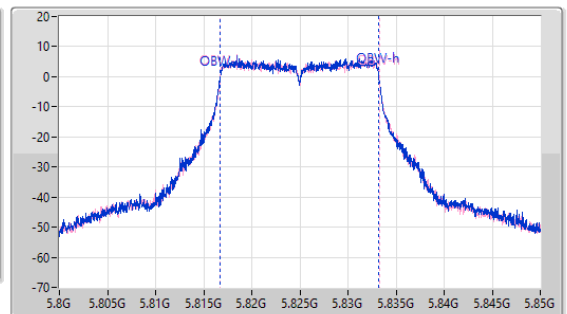

EBW

5825MHz

15/05/2023

CF: 5.825GHz
 Span: 110MHz
 RBW: 100kHz
 VBW: 300kHz
 Sweep Time: 50ms
 Detector Type: Peak

CF: 5.825GHz
 Span: 50MHz
 RBW: 200kHz
 VBW: 1MHz
 Sweep Time: 50ms
 Detector Type: Peak

Port 1: [Waveform icon]
 Port 2: [Waveform icon]