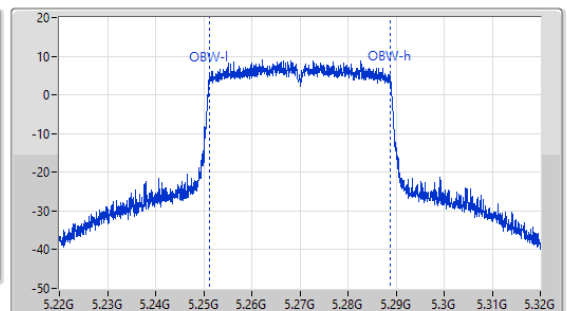

5.25-5.35GHz_802.11ax_HEW40_Nss1,(MCS0)_1TX

EBW

5270MHz

17/05/2023

CF
5.27GHz
Span
220MHz
RBW
500kHz
VBW
2MHz
Sweep Time
50ms
Detector Type
Peak

CF
5.27GHz
Span
100MHz
RBW
500kHz
VBW
2MHz
Sweep Time
50ms
Detector Type
Peak