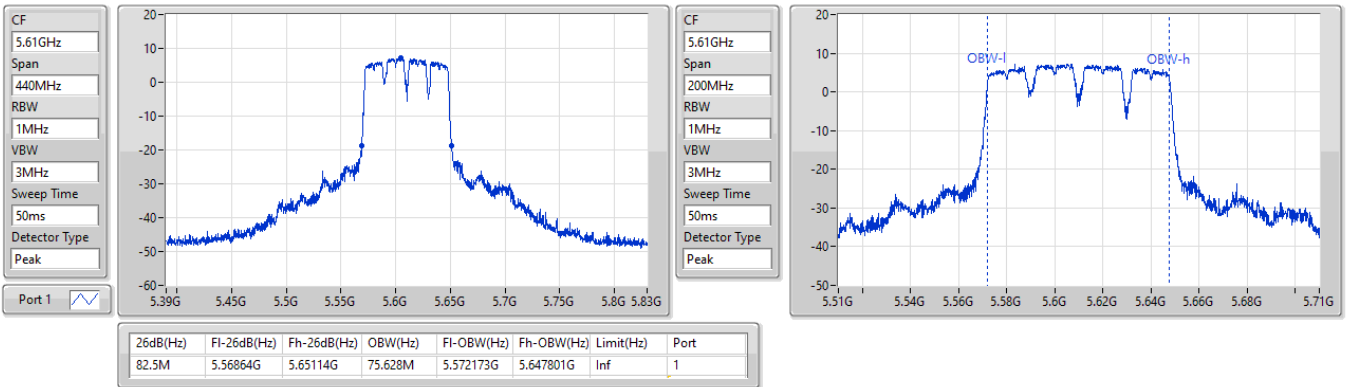

5.47-5.725GHz_11a80_80MHz_Nss1,(6Mbps)_1TX

EBW

5610MHz

17/05/2023