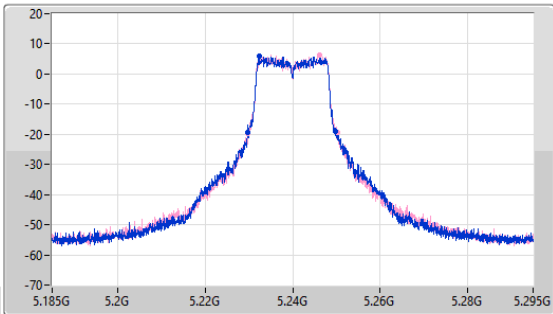

5.15-5.25GHz_11a20_20MHz_Nss1,(6Mbps)_2TX

EBW

5240MHz

24/05/2023

CF
5.24GHz
Span
110MHz
RBW
200kHz
VBW
1MHz
Sweep Time
50ms
Detector Type
Peak

CF
5.24GHz
Span
50MHz
RBW
200kHz
VBW
1MHz
Sweep Time
50ms
Detector Type
Peak