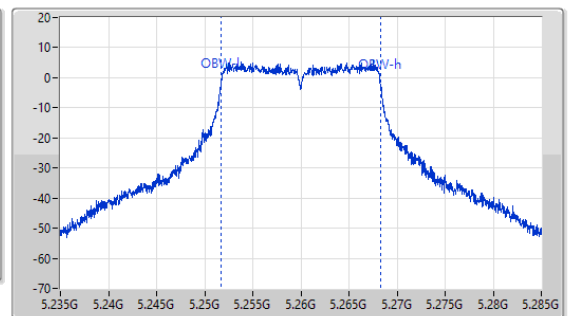

5.25-5.35GHz_11a20_20MHz_Nss1,(6Mbps)_1TX

EBW

5260MHz

17/05/2023