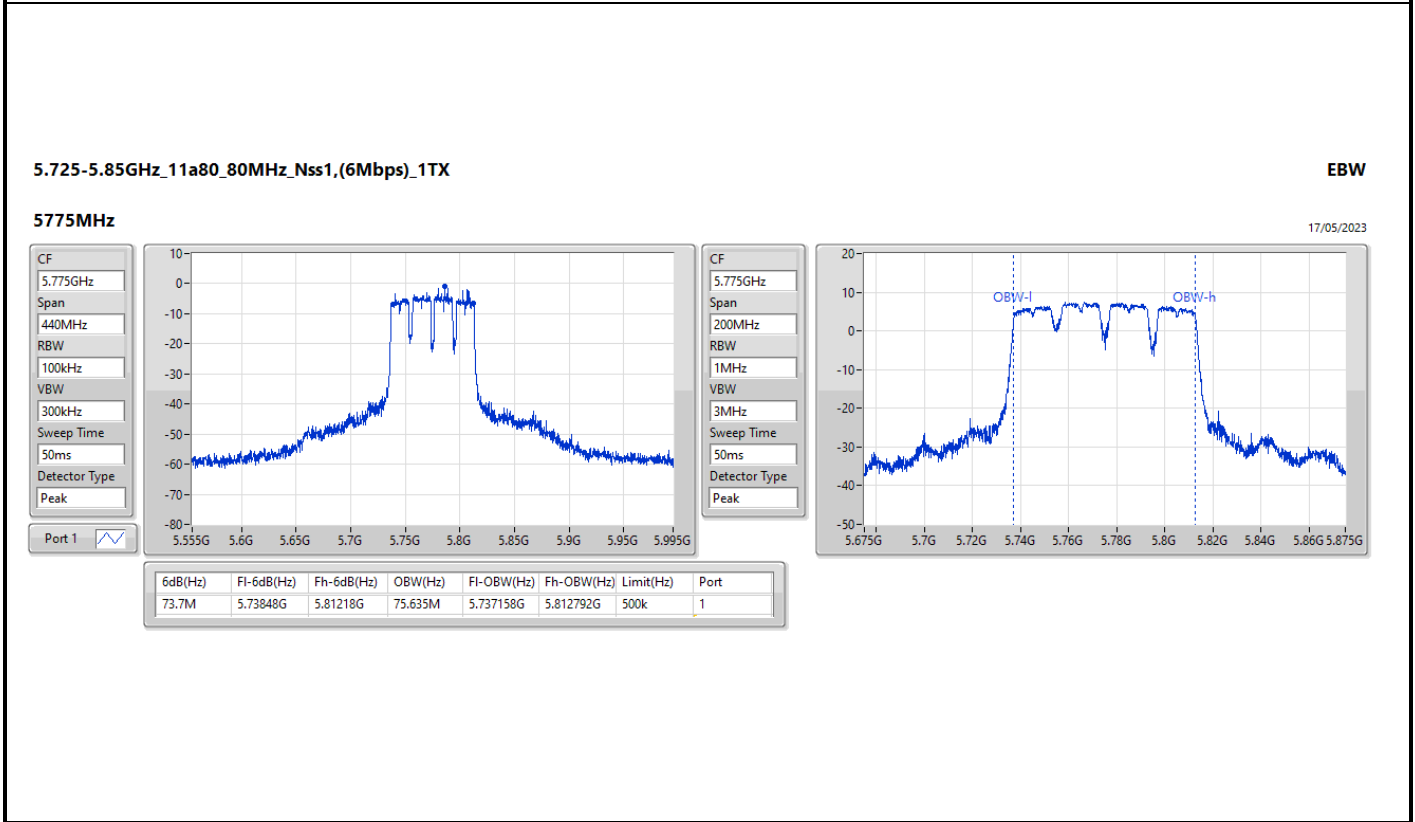

EBW

5690MHz Straddle 5.47-5.725GHz

17/05/2023

5.15-5.25GHz_11a160_160MHz_Nss1,(6Mbps)_1TX

EBW

5250MHz Straddle 5.15-5.25GHz

24/05/2023

5.25-5.35GHz_11a160_160MHz_Nss1,(6Mbps)_1TX