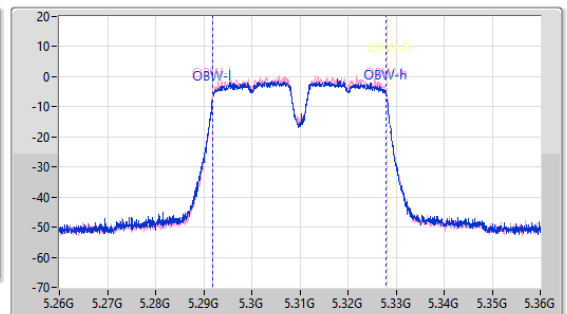

5.25-5.35GHz_11a40_40MHz_Nss1,(6Mbps)_2TX

EBW

5310MHz

24/05/2023

CF: 5.31GHz
 Span: 220MHz
 RBW: 300kHz
 VBW: 1MHz
 Sweep Time: 50ms
 Detector Type: Peak

CF: 5.31GHz
 Span: 100MHz
 RBW: 500kHz
 VBW: 2MHz
 Sweep Time: 50ms
 Detector Type: Peak