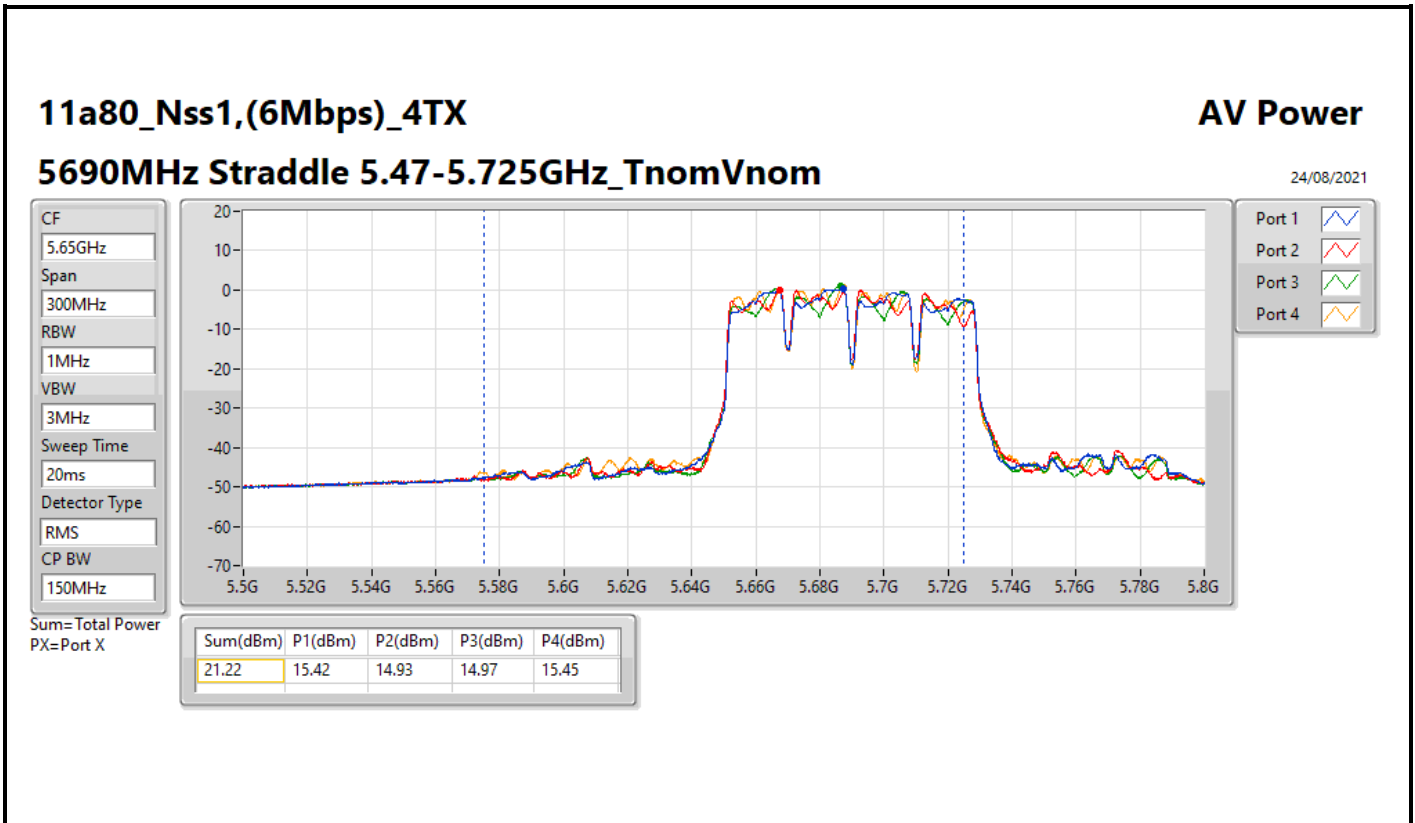

DG = Directional Gain; Port X = Port X output power

802.11ax HEW20_Nss1,(MCS0)_4TX

AV Power

5720MHz Straddle 5.47-5.725GHz_TnomVnom

24/08/2021

CF
5.71GHz

Span
60MHz

RBW
1MHz