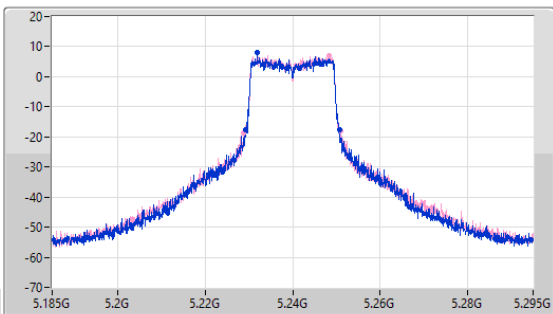

26dB(Hz)	Fl-26dB(Hz)	Fh-26dB(Hz)	OBW(Hz)	Fl-OBW(Hz)	Fh-OBW(Hz)	Limit(Hz)	Port
21.395M	5.189275G	5.21067G	19.131M	5.190405G	5.209536G	Inf	1
22.11M	5.188835G	5.210945G	19.1M	5.190426G	5.209527G	Inf	2

5.15-5.25GHz_802.11ax_HEW20_Nss1,(MCS0)_2TX

EBW

5240MHz

16/05/2023

CF: 5.24GHz
Span: 110MHz
RBW: 200kHz
VBW: 1MHz
Sweep Time: 50ms
Detector Type: Peak

CF: 5.24GHz
Span: 50MHz
RBW: 200kHz
VBW: 1MHz
Sweep Time: 50ms
Detector Type: Peak