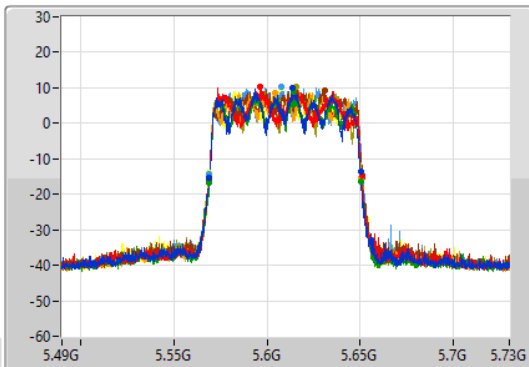

- Port 1
- Port 2
- Port 3
- Port 4
- Port 5
- Port 6
- Port 7
- Port 8

26dB(Hz)	Fl-26dB(Hz)	Fh-26dB(Hz)	OBW(Hz)	Fl-OBW(Hz)	Fh-OBW(Hz)	Limit(Hz)	Port
81.84M	5.48896G	5.5708G	77.241M	5.491139G	5.568381G	Inf	1
80.76M	5.48956G	5.57032G	75.442M	5.491739G	5.567181G	Inf	2
81.48M	5.48908G	5.57056G	77.241M	5.4909G	5.568141G	Inf	3
81.48M	5.48908G	5.57056G	77.001M	5.491019G	5.568021G	Inf	4
82.32M	5.48872G	5.57104G	77.361M	5.491499G	5.568861G	Inf	5
82.32M	5.4886G	5.57092G	77.841M	5.49078G	5.568621G	Inf	6
81M	5.48944G	5.57044G	76.282M	5.491499G	5.567781G	Inf	7
81.48M	5.48968G	5.57116G	76.642M	5.492219G	5.568861G	Inf	8

802.11ax HEW80_Nss1,(MCS0)_8TX

EBW

5610MHz

15/09/2021

CF: 5.61GHz
 Span: 240MHz
 RBW: 1MHz
 VBW: 3MHz
 Sweep Time: 100ms
 Detector Type: Peak

CF: 5.61GHz
 Span: 240MHz
 RBW: 2MHz
 VBW: 10MHz
 Sweep Time: 100ms
 Detector Type: Peak