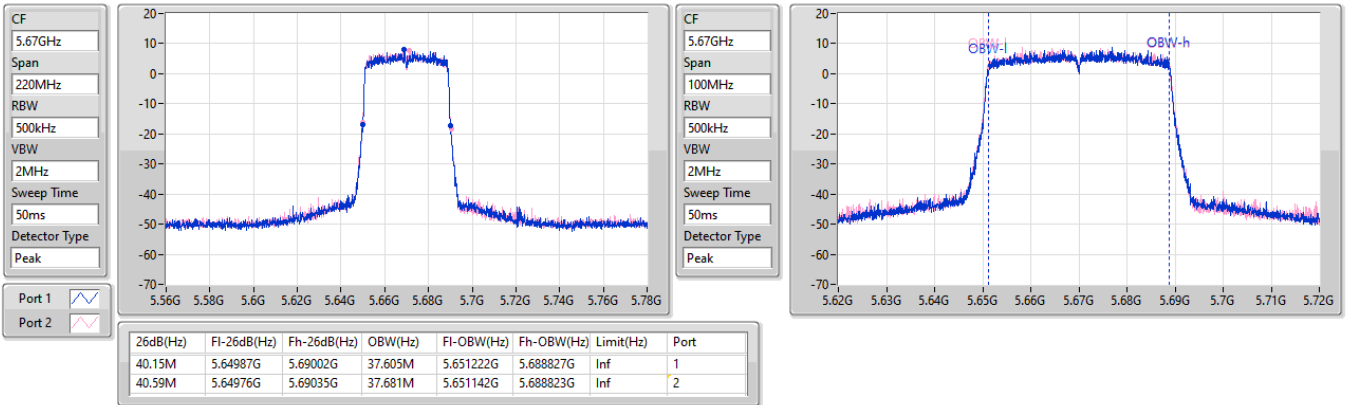

5.47-5.725GHz_802.11ax HEW40_Nss1,(MCS0)_2TX

EBW

5550MHz

16/05/2023

5.47-5.725GHz_802.11ax HEW40_Nss1,(MCS0)_2TX

EBW

5670MHz

24/05/2023