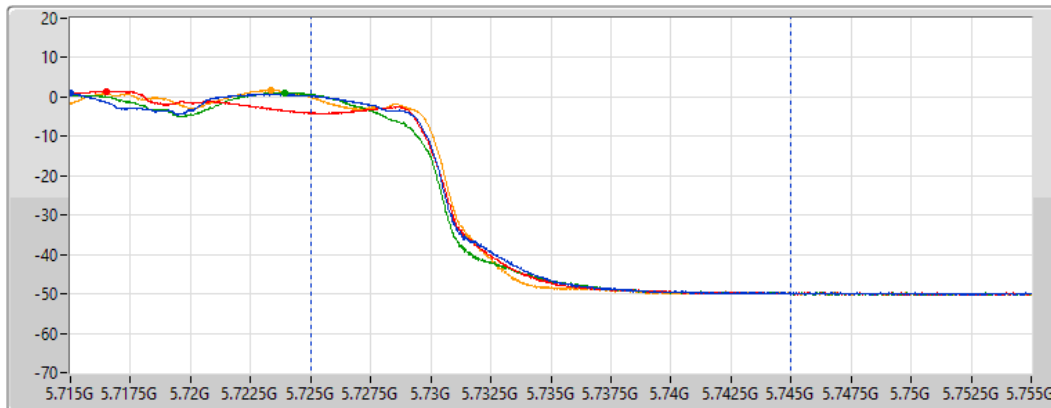

Port 1

Port 2

Port 3

Port 4

Sum= Total Power
PX=Port X

Sum(dBm)	P1(dBm)	P2(dBm)	P3(dBm)	P4(dBm)
9.94	4.62	2.83	3.75	4.27