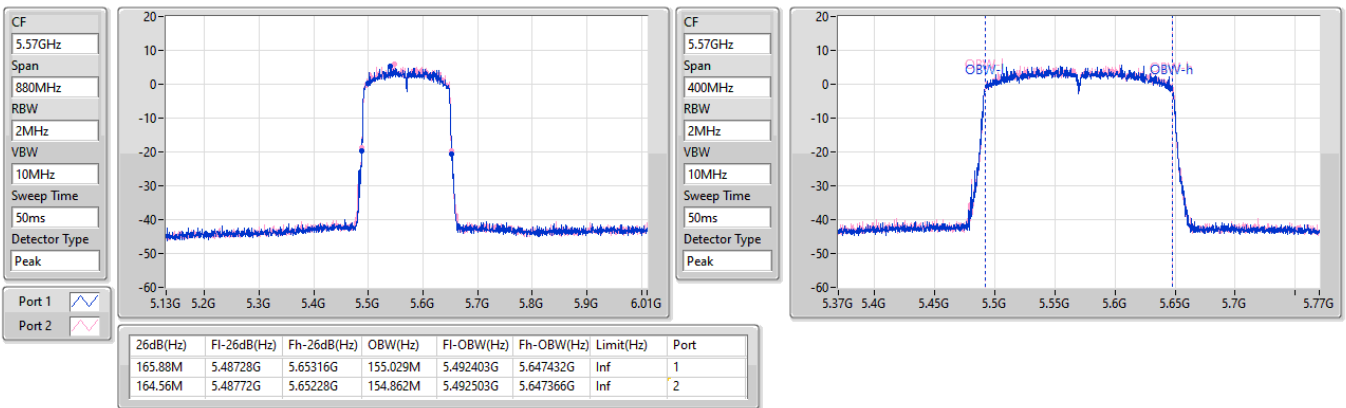

5.25-5.35GHz_802.11ax HEW160_Nss1,(MCS0)_2TX

EBW

5250MHz Straddle 5.25-5.35GHz

24/05/2023

5.47-5.725GHz_802.11ax HEW160_Nss1,(MCS0)_2TX

EBW

5570MHz

24/05/2023