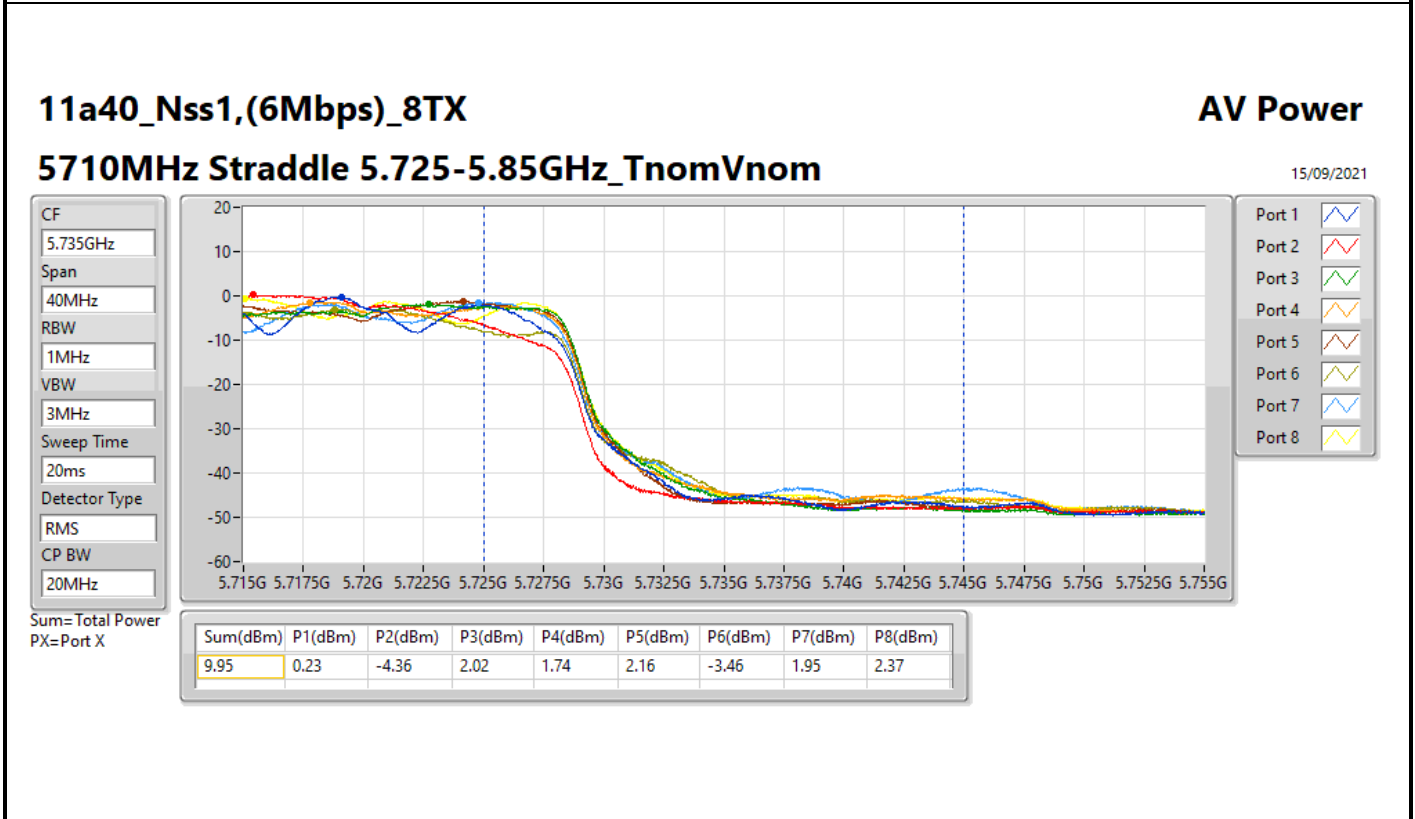

DG = Directional Gain; Port X = Port X output power

11a80+80_Nss1,(6Mbps)_8TX

AV Power

#5610MHz,#5690MHz Straddle 5.47-5.725GHz_TnomVnom

15/09/2021

CF
5.645GHz
Span
320MHz
RBW
1MHz
VBW
3MHz
Sweep Time
20ms
Detector Type
RMS
CP BW
160MHz