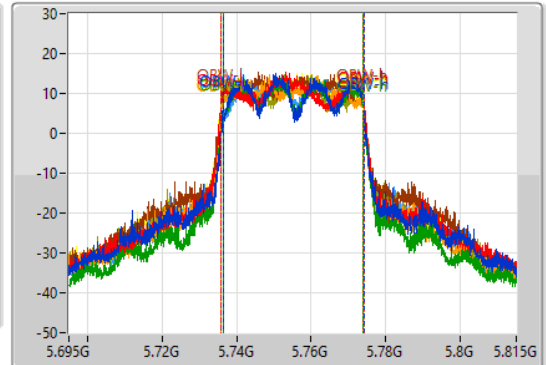

802.11ax HEW40_Nss1,(MCS0)_8TX

EBW

5710MHz Straddle 5.47-5.725GHz

15/09/2021

802.11ax HEW40_Nss1,(MCS0)_8TX

EBW

5710MHz Straddle 5.725-5.85GHz

15/09/2021

802.11ax HEW40_Nss1,(MCS0)_8TX

EBW

5755MHz

15/09/2021

CF
5.755GHz
Span
120MHz
RBW
100kHz
VBW
300kHz
Sweep Time
100ms
Detector Type
Peak

CF
5.755GHz
Span
120MHz
RBW
1MHz
VBW
3MHz
Sweep Time
100ms
Detector Type
Peak