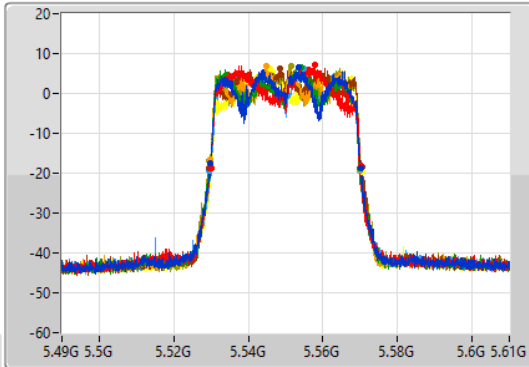

802.11ax HEW40_Nss1,(MCS0)_8TX

EBW

5550MHz

15/09/2021

CF: 5.55GHz
 Span: 120MHz
 RBW: 500kHz
 VBW: 2MHz
 Sweep Time: 100ms
 Detector Type: Peak

CF: 5.55GHz
 Span: 120MHz
 RBW: 1MHz
 VBW: 3MHz
 Sweep Time: 100ms
 Detector Type: Peak