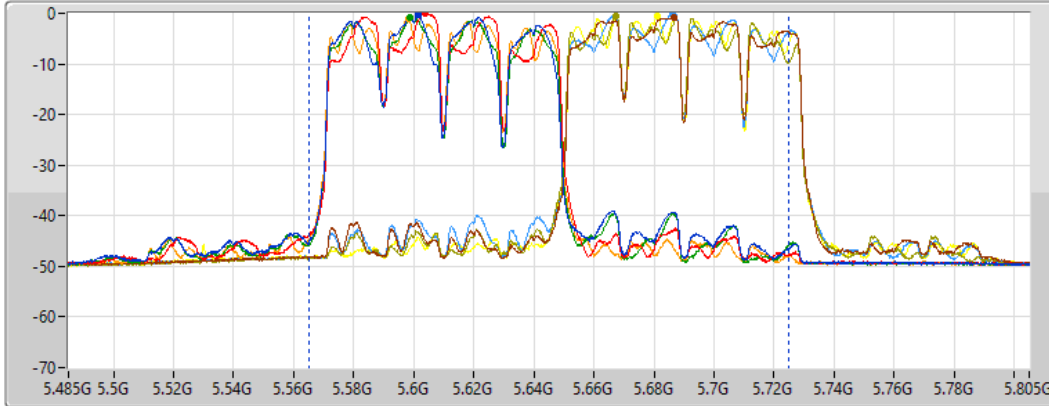

DG = Directional Gain; Port X = Port X output power

11a80+80_Nss1,(6Mbps)_8TX

AV Power

#5610MHz,#5690MHz Straddle 5.47-5.725GHz_TnomVnom

15/09/2021

CF
5.645GHz
Span
320MHz
RBW
1MHz
VBW
3MHz
Sweep Time
20ms
Detector Type
RMS
CP BW
160MHz