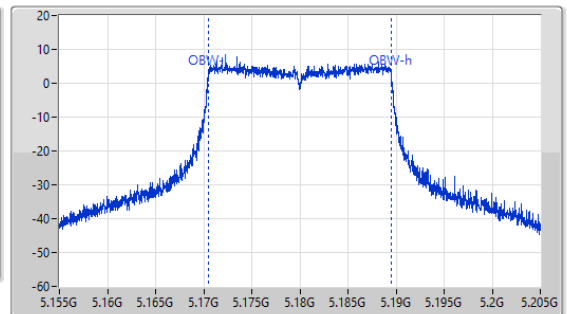

5.15-5.25GHz_802.11ax_HEW20_Nss1,(MCS0)_1TX

EBW

5180MHz

17/05/2023

CF
5.18GHz
Span
110MHz
RBW
200kHz
VBW
1MHz
Sweep Time
50ms
Detector Type
Peak

CF
5.18GHz
Span
50MHz
RBW
200kHz
VBW
1MHz
Sweep Time
50ms
Detector Type
Peak