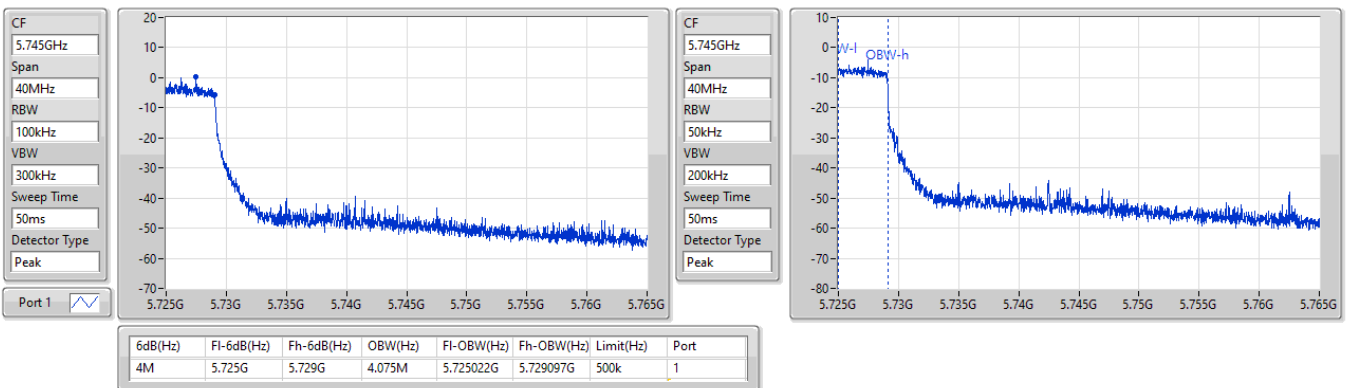

5710MHz Straddle 5.725-5.85GHz

17/05/2023