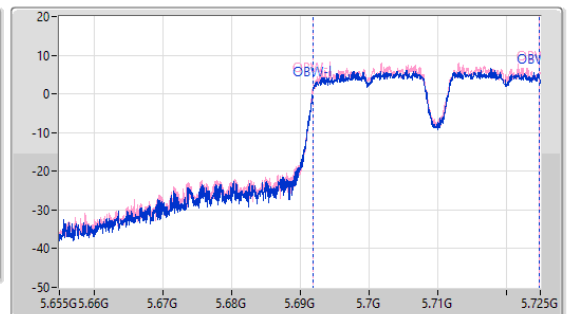

5.47-5.725GHz_11a40_40MHz_Nss1,(6Mbps)_2TX

EBW

5710MHz Straddle 5.47-5.725GHz

15/05/2023

CF: 5.69GHz
 Span: 70MHz
 RBW: 300kHz
 VBW: 1MHz
 Sweep Time: 50ms
 Detector Type: Peak

CF: 5.69GHz
 Span: 70MHz
 RBW: 500kHz
 VBW: 2MHz
 Sweep Time: 50ms
 Detector Type: Peak