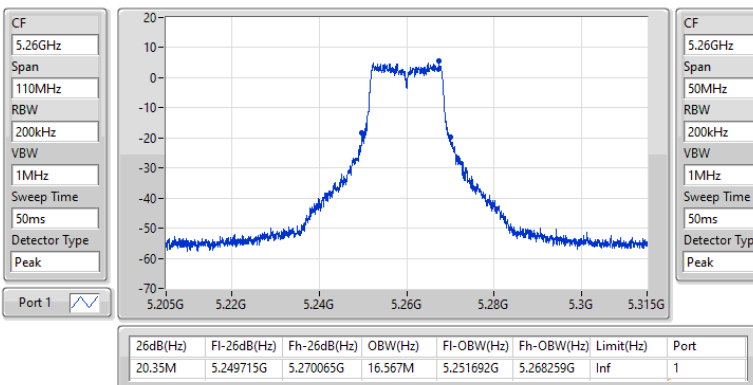

5.25-5.35GHz_11a20_20MHz_Nss1,(6Mbps)_1TX

EBW

5260MHz

17/05/2023