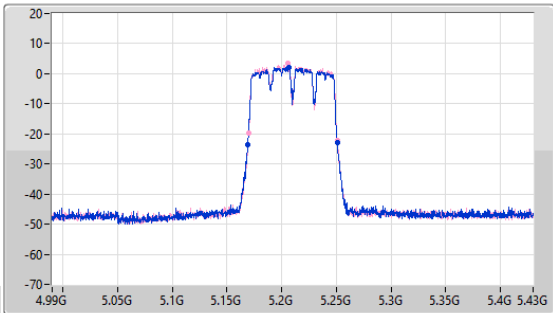

CF: 5.21GHz
Span: 200MHz
RBW: 1MHz
VBW: 3MHz
Sweep Time: 50ms
Detector Type: Peak