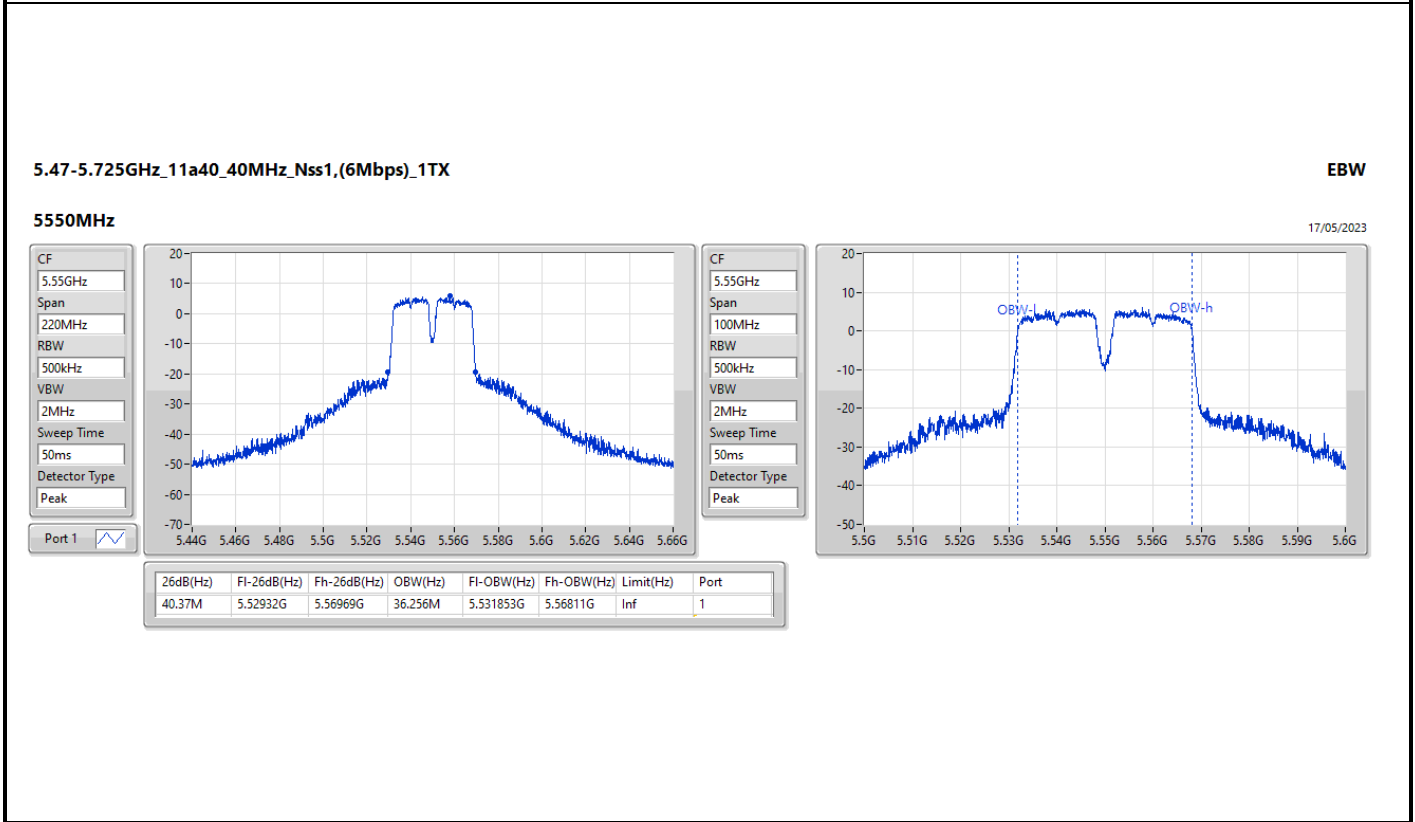

5.15-5.25GHz_11a40_40MHz_Nss1,(6Mbps)_1TX

EBW

5230MHz

17/05/2023

5.47-5.725GHz_11a40_40MHz_Nss1,(6Mbps)_1TX

EBW

5670MHz

24/05/2023