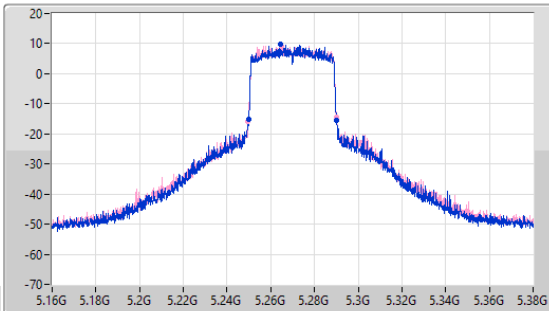

5.25-5.35GHz_802.11ax_HEW40_Nss1,(MCS0)_2TX

EBW

5270MHz

16/05/2023

CF
5.27GHz
Span
220MHz
RBW
500kHz
VBW
2MHz
Sweep Time
50ms
Detector Type
Peak

CF
5.27GHz
Span
100MHz
RBW
500kHz
VBW
2MHz
Sweep Time
50ms
Detector Type
Peak