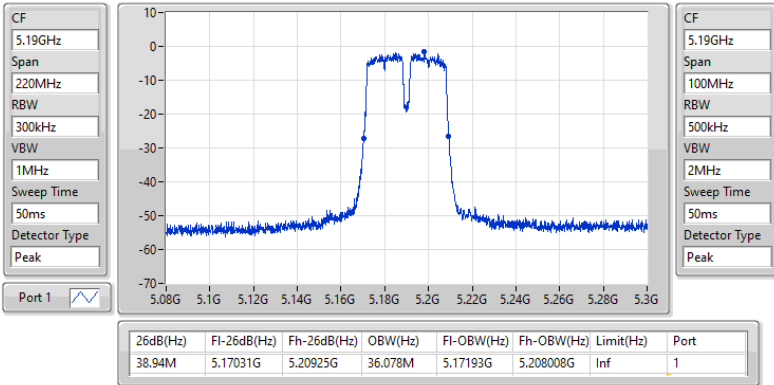

5.725-5.85GHz_11a20_20MHz_Nss1,(6Mbps)_1TX

EBW

5745MHz

17/05/2023

5.15-5.25GHz_11a40_40MHz_Nss1,(6Mbps)_1TX

EBW

5190MHz

24/05/2023