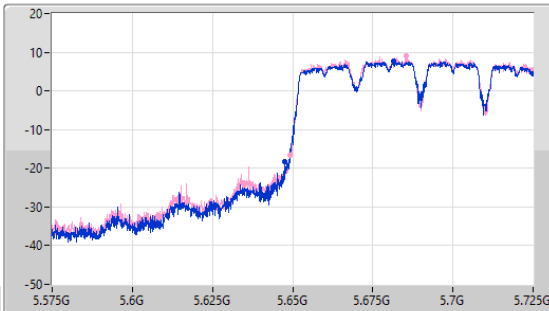

5690MHz Straddle 5.47-5.725GHz

16/05/2023

CF: 5.65GHz
Span: 150MHz
RBW: 1MHz
VBW: 3MHz
Sweep Time: 50ms
Detector Type: Peak

CF: 5.65GHz
Span: 150MHz
RBW: 1MHz
VBW: 3MHz
Sweep Time: 50ms
Detector Type: Peak