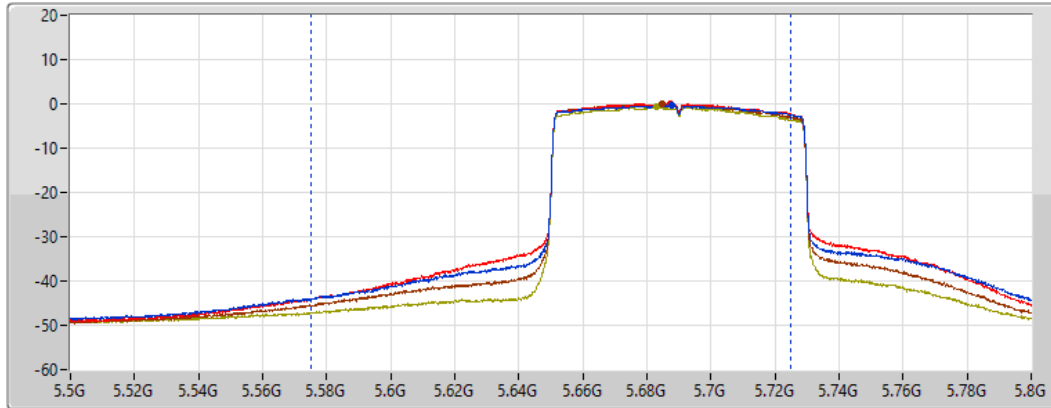

802.11ax HEW80_Nss1,

AV Power

5690MHz Straddle 5.47-5.725GHz_TnomVnom

16/09/2021

CF
5.65GHz

Span
300MHz

RBW
1MHz

VBW
3MHz

Sweep Time
20ms

Detector Type
RMS

CP BW
150MHz

Port 1

Port 2

Port 5

Port 6

Sum= Total Power
PX=Port X

Sum(dBm)	P1(dBm)	P2(dBm)	P3(dBm)	P4(dBm)	P5(dBm)	P6(dBm)
23.27	17.27	17.58	-	-	17.38	16.73

802.11ax HEW80_Nss1,

AV Power

5690MHz Straddle 5.725-5.85GHz_TnomVnom

16/09/2021

CF
5.735GHz

Span
40MHz

RBW
1MHz

VBW
3MHz

Sweep Time
20ms

Detector Type
RMS

CP BW
20MHz