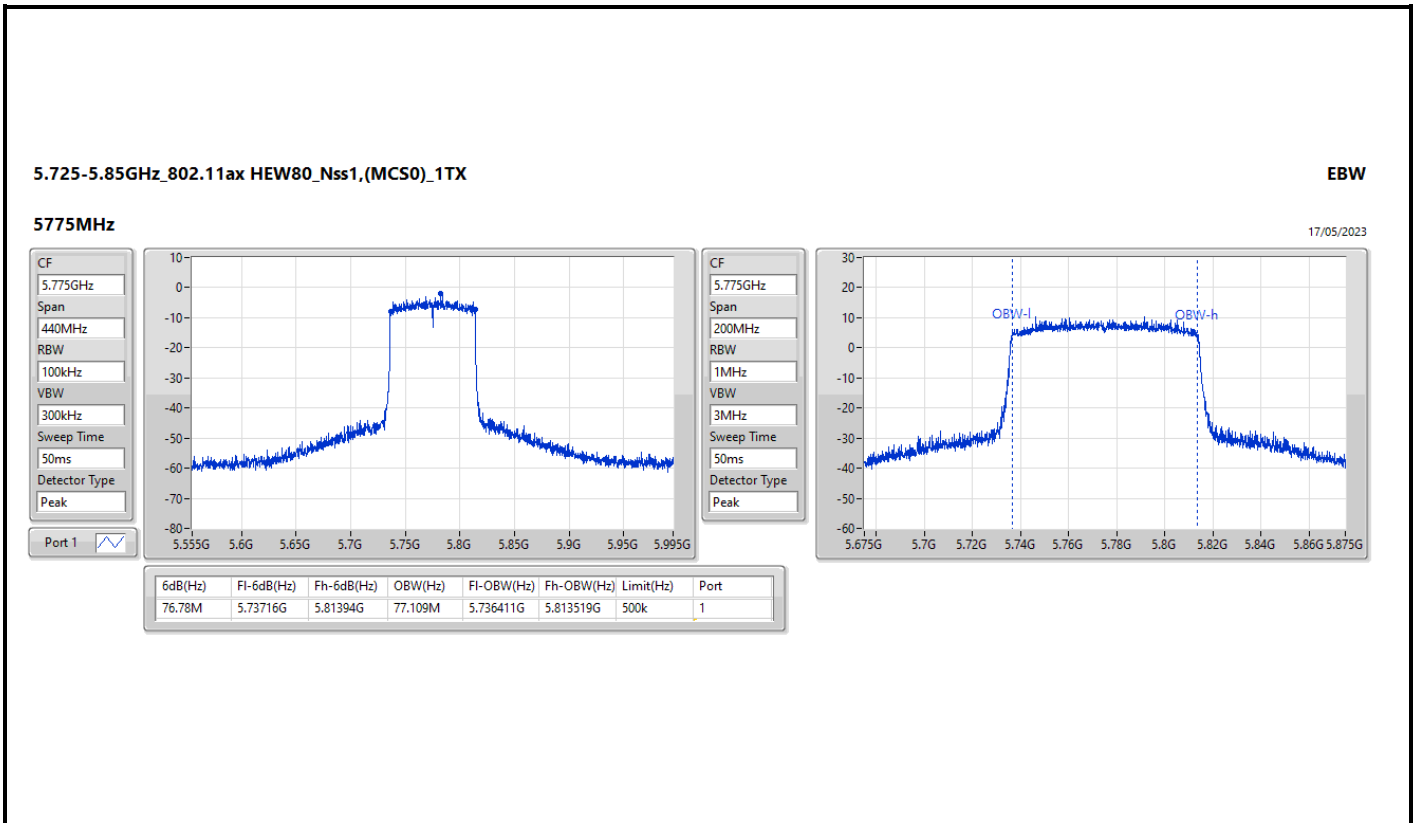

EBW

5690MHz Straddle 5.47-5.725GHz

17/05/2023

5.725-5.85GHz_802.11ax HEW80_Nss1,(MCS0)_1TX

EBW

5690MHz Straddle 5.725-5.85GHz

17/05/2023

5.25-5.35GHz_802.11ax HEW160_Nss1,(MCS0)_1TX