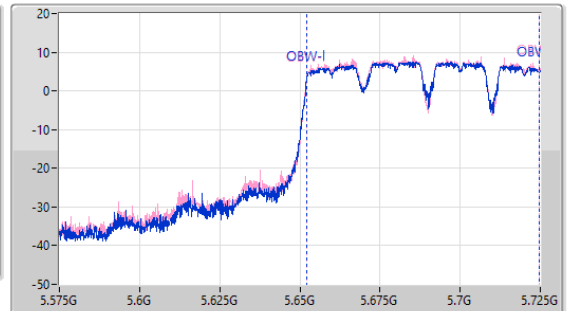

5.47-5.725GHz_11a80_80MHz_Nss1,(6Mbps)_2TX

EBW

5690MHz Straddle 5.47-5.725GHz

16/05/2023

CF: 5.65GHz
 Span: 150MHz
 RBW: 1MHz
 VBW: 3MHz
 Sweep Time: 50ms
 Detector Type: Peak

CF: 5.65GHz
 Span: 150MHz
 RBW: 1MHz
 VBW: 3MHz
 Sweep Time: 50ms
 Detector Type: Peak