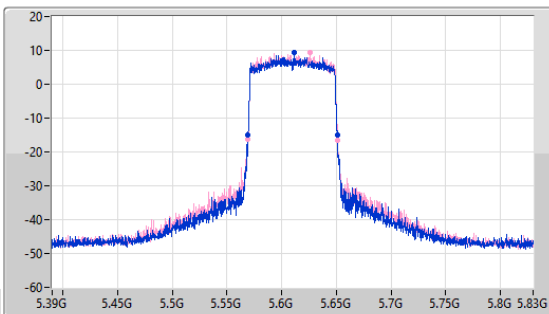

5.47-5.725GHz_802.11ax_HEW80_Nss1,(MCS0)_2TX

EBW

5610MHz

24/05/2023

CF: 5.61GHz
Span: 440MHz
RBW: 1MHz
VBW: 3MHz
Sweep Time: 50ms
Detector Type: Peak

CF: 5.61GHz
Span: 200MHz
RBW: 1MHz
VBW: 3MHz
Sweep Time: 50ms
Detector Type: Peak