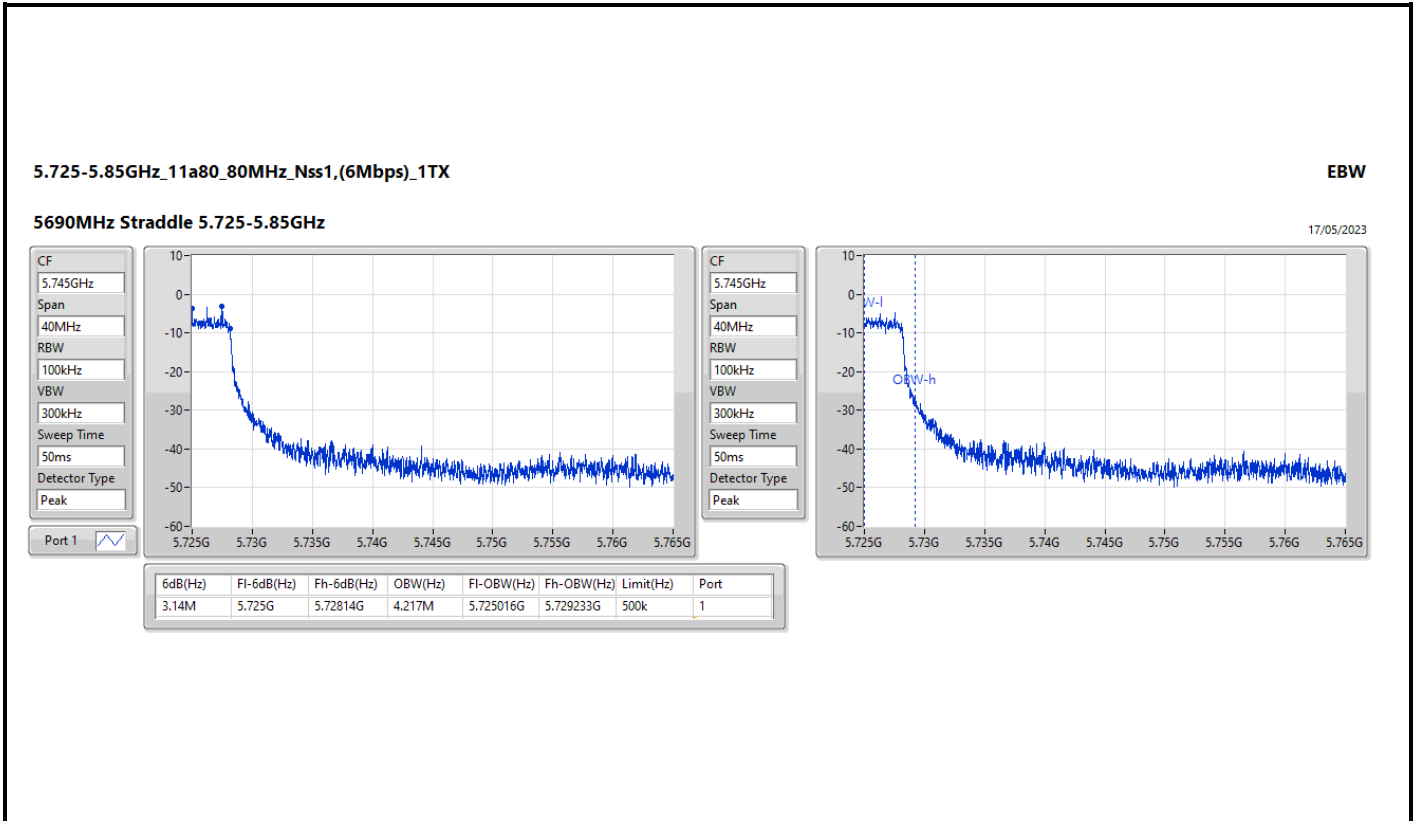

EBW

5690MHz Straddle 5.47-5.725GHz

17/05/2023

5.15-5.25GHz_11a160_160MHz_Nss1,(6Mbps)_1TX

EBW

5250MHz Straddle 5.15-5.25GHz

24/05/2023

5.25-5.35GHz_11a160_160MHz_Nss1,(6Mbps)_1TX