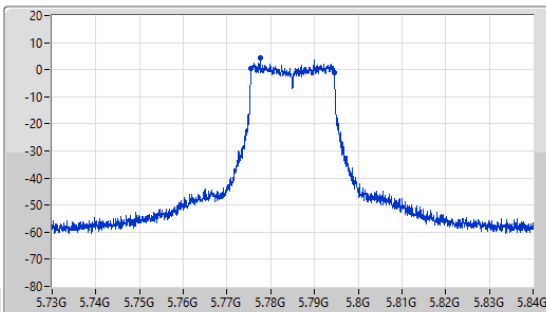

5.725-5.85GHz_802.11ax HEW20_Nss1,(MCS0)_1TX

EBW

5785MHz

17/05/2023

CF
5.785GHz
Span
110MHz
RBW
100kHz
VBW
300kHz
Sweep Time
50ms
Detector Type
Peak

CF
5.785GHz
Span
50MHz
RBW
200kHz
VBW
1MHz
Sweep Time
50ms
Detector Type
Peak