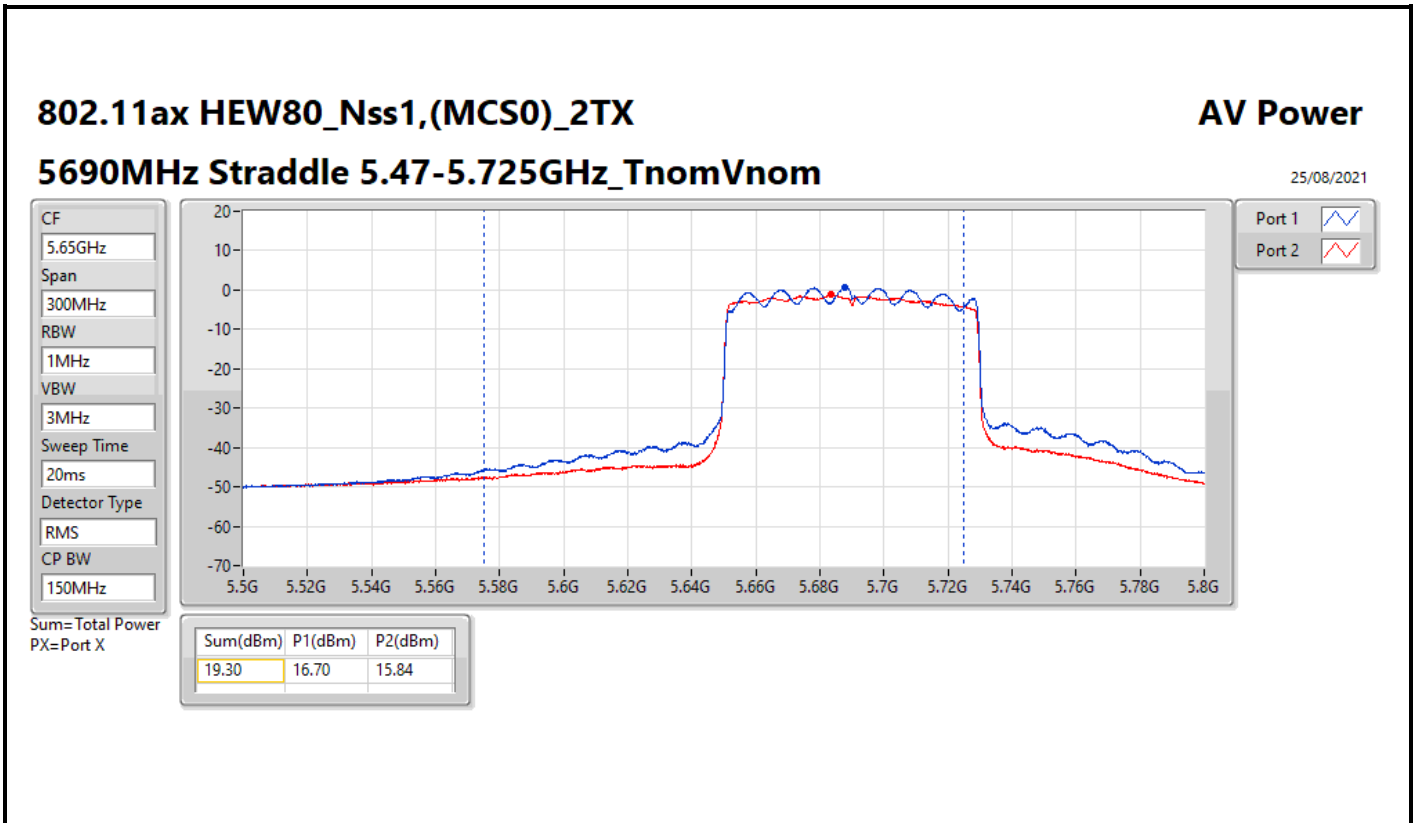

DG = Directional Gain; Port X = Port X output power

**Average Power
Non-Beamforming_Serving Radio Secondary_4T1S**

Appendix C.3

Summary

Mode	Total Power (dBm)	Total Power (W)	EIRP (dBm)	EIRP (W)
5.15-5.25GHz	-	-	-	-
11a20_Nss1,(6Mbps)_4TX	22.79	0.19011	27.79	0.60117
11a40_Nss1,(6Mbps)_4TX	20.57	0.11402	25.57	0.36058
11a80_Nss1,(6Mbps)_4TX	14.97	0.03141	19.97	0.09931
802.11ax HEW20_Nss1,(MCS0)_4TX	22.85	0.19275	27.85	0.60954
802.11ax HEW40_Nss1,(MCS0)_4TX	22.06	0.16069	27.06	0.50816
802.11ax HEW80_Nss1,(MCS0)_4TX	15.58	0.03614	20.58	0.11429
5.25-5.35GHz	-	-	-	-
11a20_Nss1,(6Mbps)_4TX	16.59	0.04560	21.59	0.14421
11a40_Nss1,(6Mbps)_4TX	19.67	0.09268	24.67	0.29309
11a80_Nss1,(6Mbps)_4TX	14.26	0.02667	19.26	0.08433
802.11ax HEW20_Nss1,(MCS0)_4TX	16.94	0.04943	21.94	0.15631
802.11ax HEW40_Nss1,(MCS0)_4TX	19.92	0.09817	24.92	0.31046
802.11ax HEW80_Nss1,(MCS0)_4TX	13.68	0.02333	18.68	0.07379
5.47-5.725GHz	-	-	-	-
11a20_Nss1,(6Mbps)_4TX	16.51	0.04477	21.51	0.14158
11a40_Nss1,(6Mbps)_4TX	18.89	0.07745	23.89	0.24491
11a80_Nss1,(6Mbps)_4TX	21.22	0.13243	26.22	0.41879
802.11ax HEW20_Nss1,(MCS0)_4TX	16.73	0.04710	21.73	0.14894
802.11ax HEW40_Nss1,(MCS0)_4TX	20.31	0.10740	25.31	0.33963
802.11ax HEW80_Nss1,(MCS0)_4TX	21.73	0.14894	26.73	0.47098
5.725-5.85GHz	-	-	-	-
11a20_Nss1,(6Mbps)_4TX	22.69	0.18578	27.69	0.58749
11a40_Nss1,(6Mbps)_4TX	22.38	0.17298	27.38	0.54702
11a80_Nss1,(6Mbps)_4TX	19.44	0.08790	24.44	0.27797
802.11ax HEW20_Nss1,(MCS0)_4TX	22.75	0.18836	27.75	0.59566
802.11ax HEW40_Nss1,(MCS0)_4TX	23.23	0.21038	28.23	0.66527
802.11ax HEW80_Nss1,(MCS0)_4TX	19.21	0.08337	24.21	0.26363