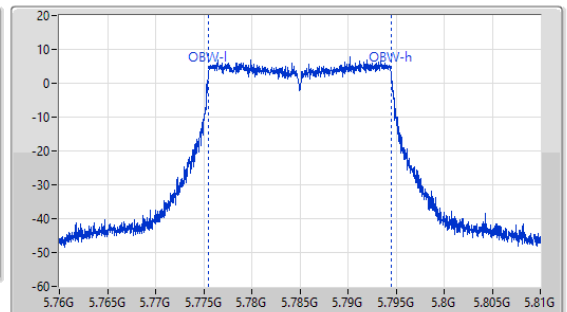

5.725-5.85GHz_802.11ax HEW20_Nss1,(MCS0)_1TX

EBW

5785MHz

17/05/2023

CF
5.785GHz
Span
110MHz
RBW
100kHz
VBW
300kHz
Sweep Time
50ms
Detector Type
Peak

CF
5.785GHz
Span
50MHz
RBW
200kHz
VBW
1MHz
Sweep Time
50ms
Detector Type
Peak