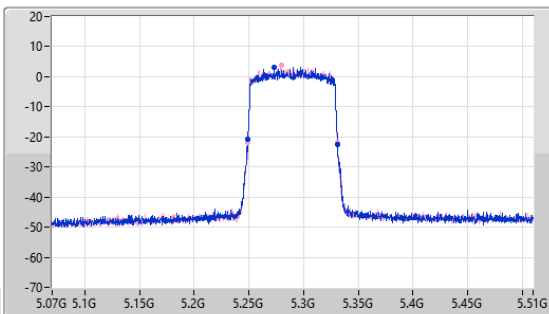

CF: 5.29GHz
Span: 200MHz
RBW: 1MHz
VBW: 3MHz
Sweep Time: 50ms
Detector Type: Peak