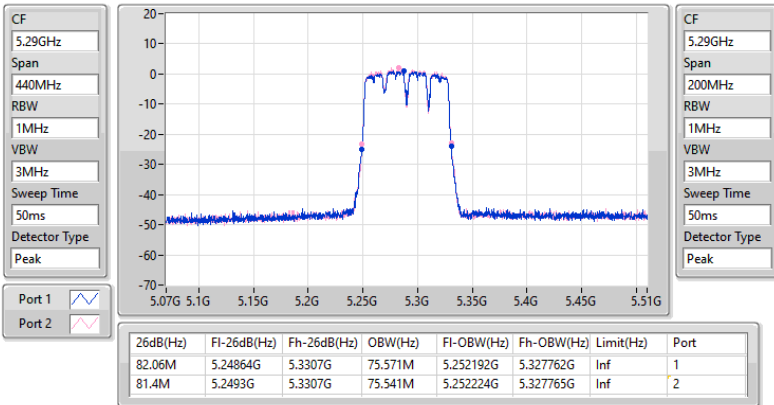

5.25-5.35GHz_11a80_80MHz_Nss1,(6Mbps)_2TX

EBW

5290MHz

24/05/2023