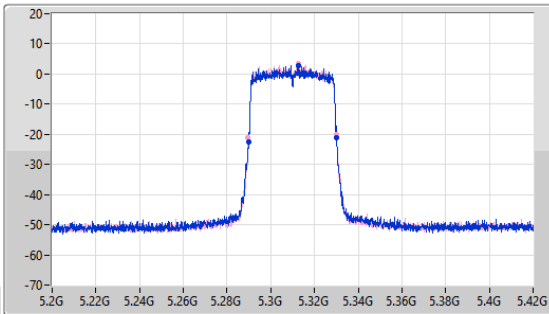

5.25-5.35GHz_802.11ax HEW40_Nss1,(MCS0)_2TX

EBW

5310MHz

24/05/2023

CF
5.31GHz
Span
220MHz
RBW
500kHz
VBW
2MHz
Sweep Time
50ms
Detector Type
Peak

CF
5.31GHz
Span
100MHz
RBW
500kHz
VBW
2MHz
Sweep Time
50ms
Detector Type
Peak