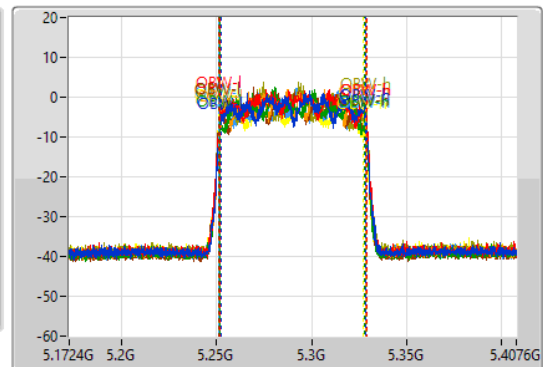

802.11ax HEW80_Nss1,(MCS0)_8TX

EBW

5290MHz

15/09/2021

CF
5.29GHz
Span
240MHz
RBW
1MHz
VBW
3MHz
Sweep Time
100ms
Detector Type
Peak

CF
5.29GHz
Span
235.2MHz
RBW
1MHz
VBW
3MHz
Sweep Time
100ms
Detector Type
Peak