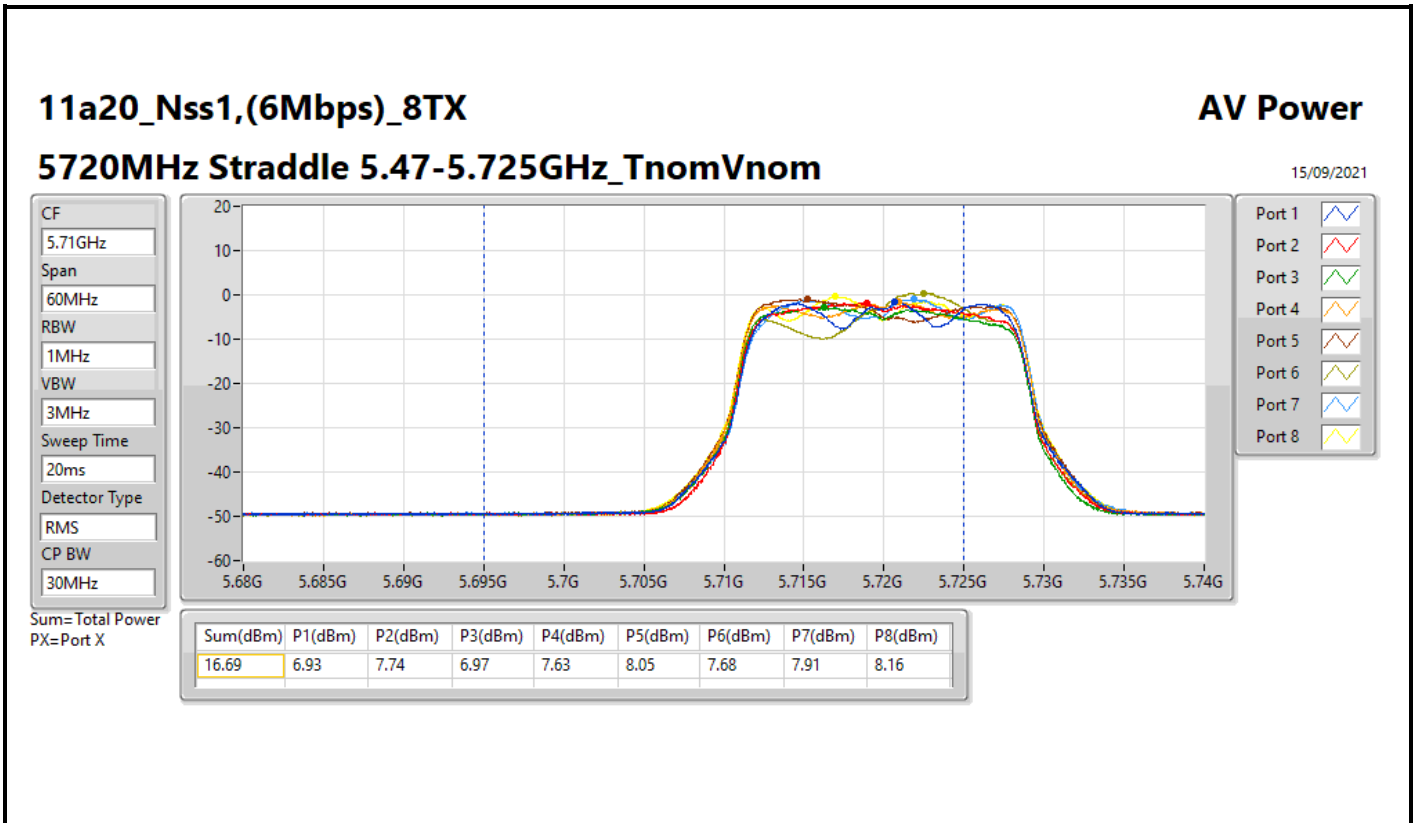

DG = Directional Gain; Port X = Port X output power

11a80+80_Nss1,(6Mbps)_8TX

AV Power

#5610MHz,#5690MHz Straddle 5.47-5.725GHz_TnomVnom

15/09/2021

CF
5.645GHz
Span
320MHz
RBW
1MHz
VBW
3MHz
Sweep Time
20ms
Detector Type
RMS
CP BW
160MHz