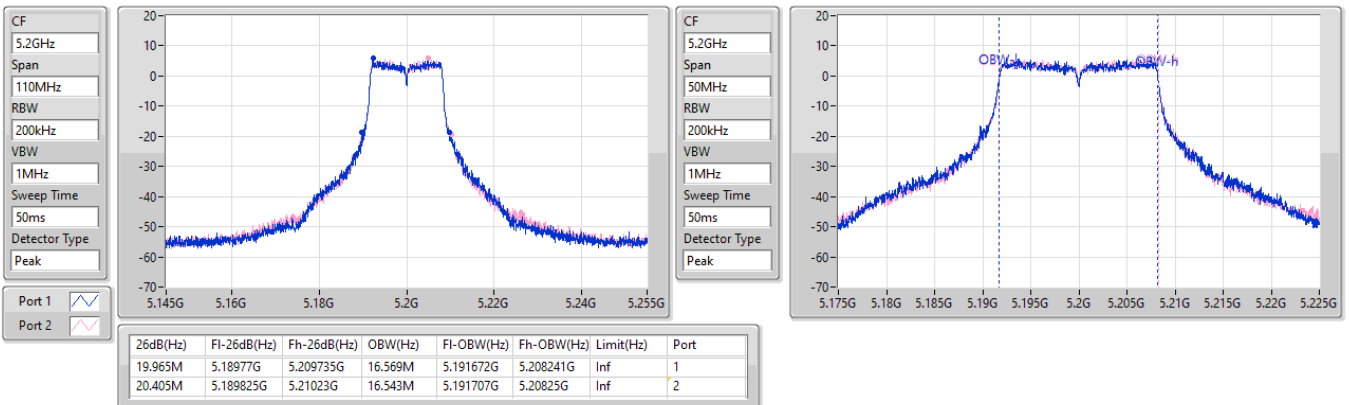

5200MHz

15/05/2023