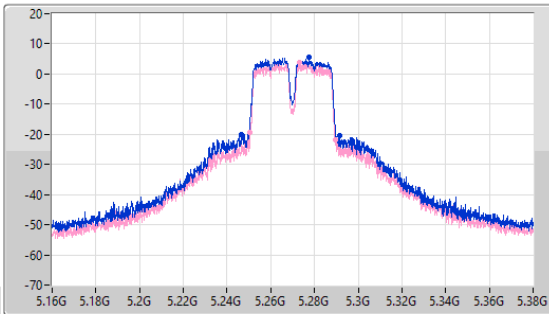

5.25-5.35GHz_11a40_40MHz_Nss1,(6Mbps)_2TX

EBW

5270MHz

15/05/2023

CF: 5.27GHz
Span: 220MHz
RBW: 500kHz
VBW: 2MHz
Sweep Time: 50ms
Detector Type: Peak

CF: 5.27GHz
Span: 100MHz
RBW: 500kHz
VBW: 2MHz
Sweep Time: 50ms
Detector Type: Peak