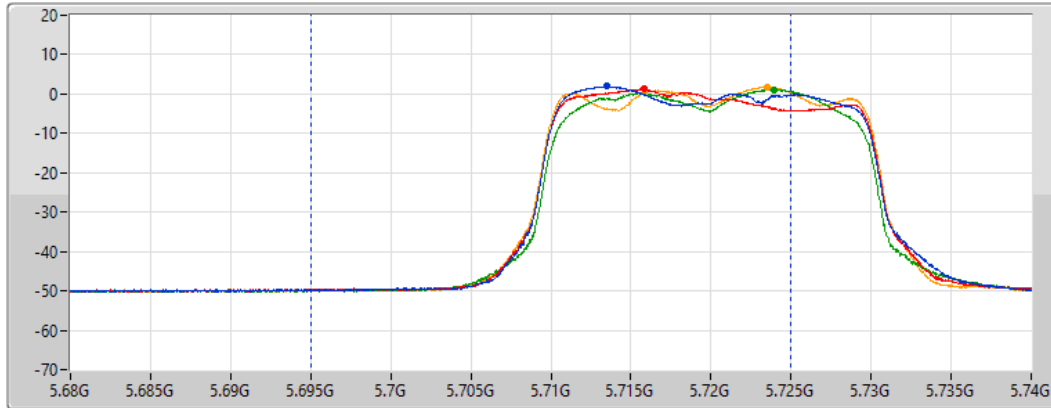

802.11ax HEW20_Nss1,(MCS0)_4TX

AV Power

5720MHz Straddle 5.47-5.725GHz_TnomVnom

24/08/2021

CF
5.71GHz

Span
60MHz

RBW
1MHz

VBW
3MHz

Sweep Time
20ms

Detector Type
RMS

CP BW
30MHz

Port 1

Port 2

Port 3

Port 4

Sum= Total Power
PX=Port X

Sum(dBm)	P1(dBm)	P2(dBm)	P3(dBm)	P4(dBm)
16.73	11.01	10.65	10.17	10.94

802.11ax HEW20_Nss1,(MCS0)_4TX

AV Power

5720MHz Straddle 5.725-5.85GHz_TnomVnom

24/08/2021

CF
5.735GHz

Span
40MHz

RBW
1MHz

VBW
3MHz

Sweep Time
20ms

Detector Type
RMS

CP BW
20MHz