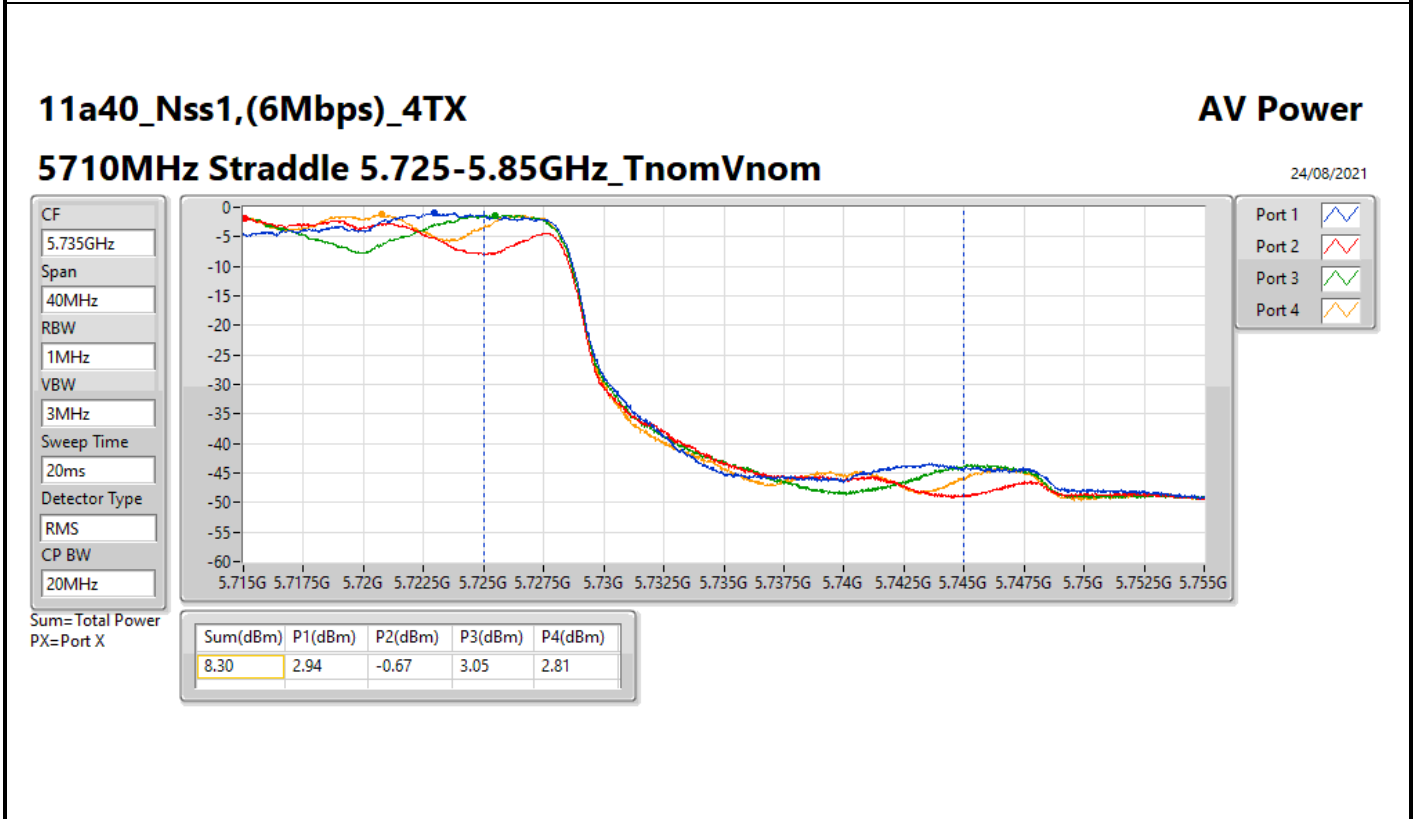

DG = Directional Gain; Port X = Port X output power

802.11ax HEW20_Nss1,(MCS0)_4TX

AV Power

5720MHz Straddle 5.47-5.725GHz_TnomVnom

24/08/2021

CF
5.71GHz

Span
60MHz

RBW
1MHz