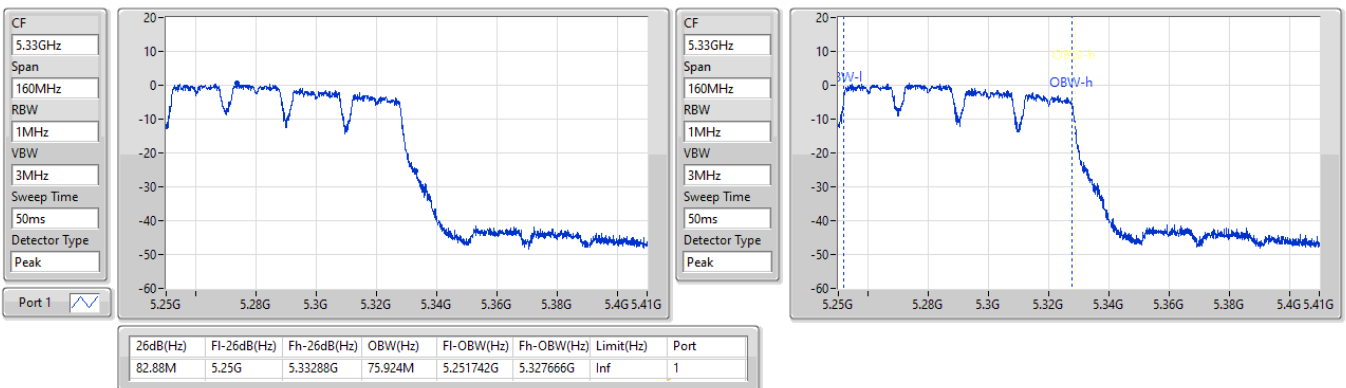

5250MHz Straddle 5.25-5.35GHz

24/05/2023