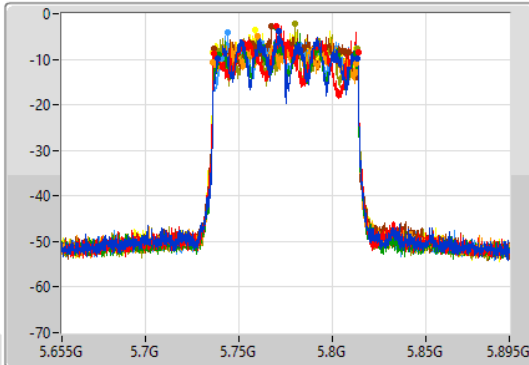

802.11ax HEW80_Nss1,(MCS0)_8TX

EBW

5690MHz Straddle 5.47-5.725GHz

15/09/2021

802.11ax HEW80_Nss1,(MCS0)_8TX

EBW

5690MHz Straddle 5.725-5.85GHz

15/09/2021

802.11ax HEW80_Nss1,(MCS0)_8TX

EBW

5775MHz

15/09/2021

CF: 5.775GHz
 Span: 240MHz
 RBW: 100kHz
 VBW: 300kHz
 Sweep Time: 100ms
 Detector Type: Peak

CF: 5.775GHz
 Span: 240MHz
 RBW: 2MHz
 VBW: 10MHz
 Sweep Time: 100ms
 Detector Type: Peak