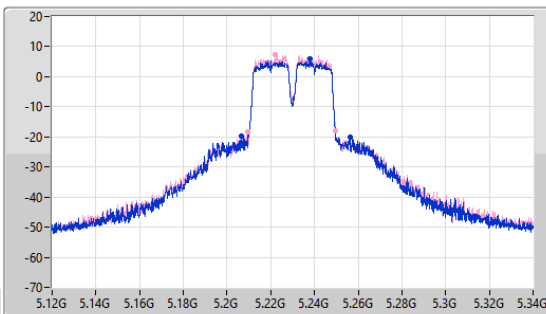

CF: 5.23GHz
Span: 100MHz
RBW: 500kHz
VBW: 2MHz
Sweep Time: 50ms
Detector Type: Peak