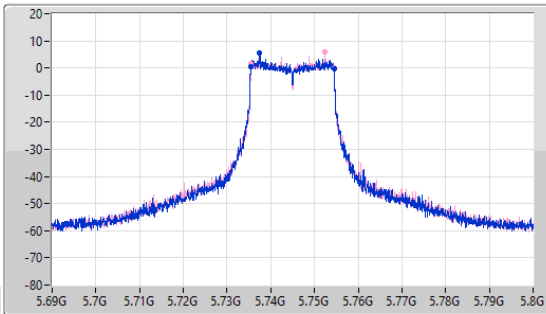

5.725-5.85GHz_802.11ax HEW20_Nss1,(MCS0)_2TX

EBW

5745MHz

16/05/2023

CF
5.745GHz
Span
110MHz
RBW
100kHz
VBW
300kHz
Sweep Time
50ms
Detector Type
Peak

CF
5.745GHz
Span
50MHz
RBW
200kHz
VBW
1MHz
Sweep Time
50ms
Detector Type
Peak