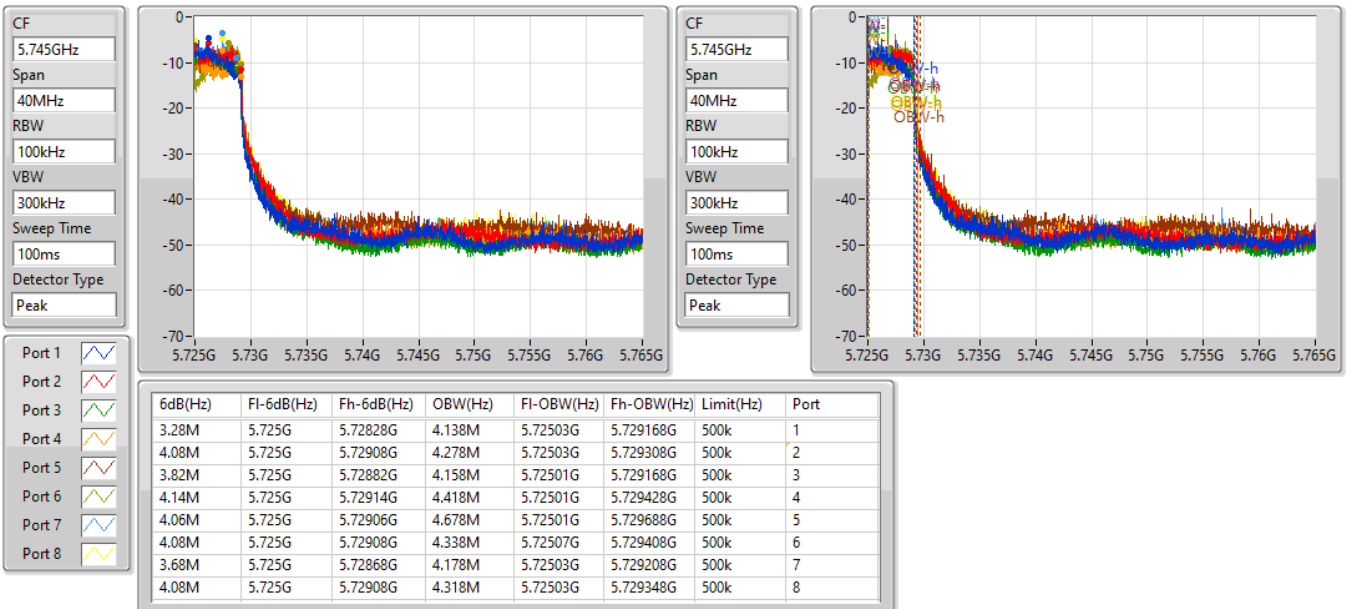

802.11ax HEW80_Nss1,(MCS0)_8TX

EBW

5690MHz Straddle 5.47-5.725GHz

15/09/2021

802.11ax HEW80_Nss1,(MCS0)_8TX

EBW

5690MHz Straddle 5.725-5.85GHz

15/09/2021

802.11ax HEW80_Nss1,(MCS0)_8TX

EBW

5775MHz

15/09/2021

CF: 5.775GHz
 Span: 240MHz
 RBW: 100kHz
 VBW: 300kHz
 Sweep Time: 100ms
 Detector Type: Peak

CF: 5.775GHz
 Span: 240MHz
 RBW: 2MHz
 VBW: 10MHz
 Sweep Time: 100ms
 Detector Type: Peak