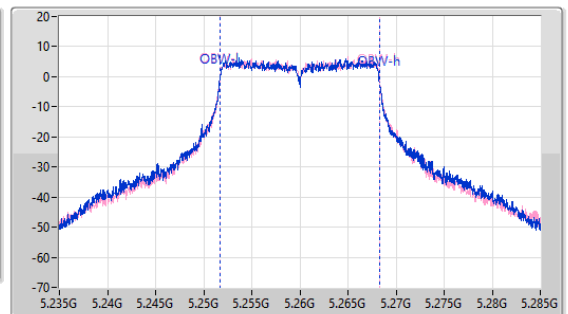

5.25-5.35GHz_11a20_20MHz_Nss1,(6Mbps)_2TX

EBW

5260MHz

24/05/2023

CF
5.26GHz
Span
110MHz
RBW
200kHz
VBW
1MHz
Sweep Time
50ms
Detector Type
Peak

CF
5.26GHz
Span
50MHz
RBW
200kHz
VBW
1MHz
Sweep Time
50ms
Detector Type
Peak