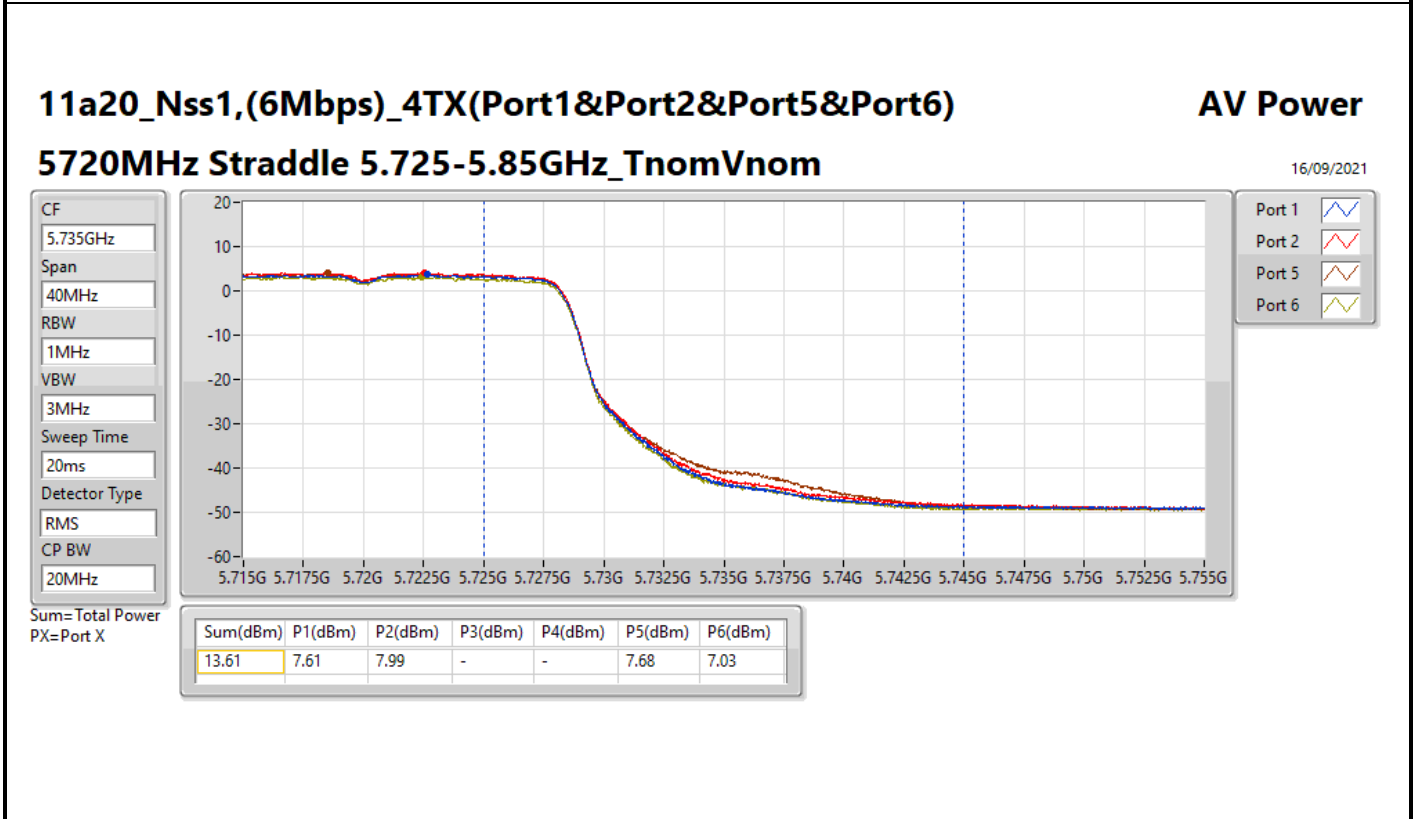

DG = Directional Gain; Port X = Port X output power

802.11ax HEW80_Nss1,

AV Power

5690MHz Straddle 5.47-5.725GHz_TnomVnom

16/09/2021

CF
5.65GHz

Span
300MHz

RBW
1MHz