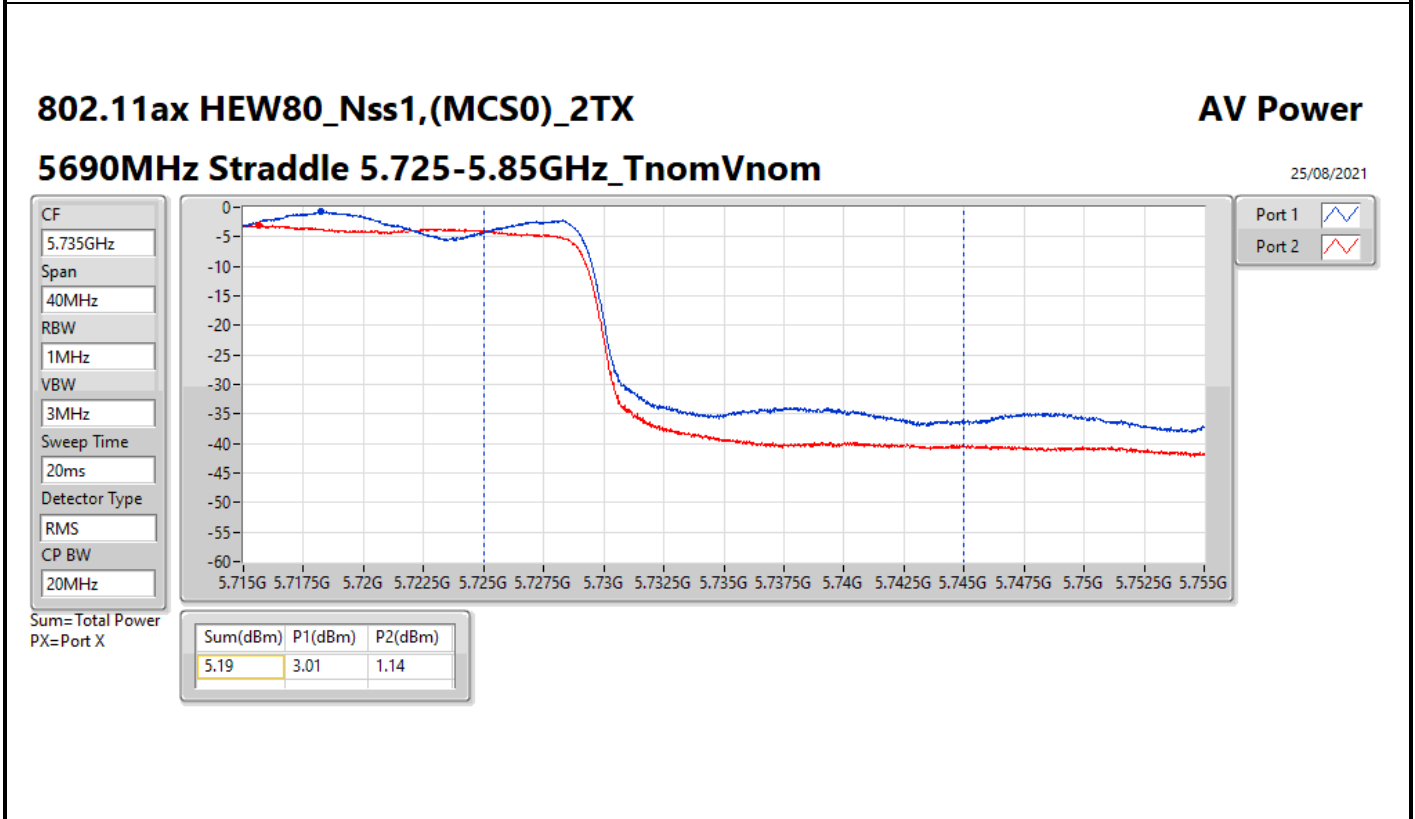

DG = Directional Gain; Port X = Port X output power

**Average Power
Non-Beamforming_Serving Radio Secondary_4T1S**

Appendix C.3

Summary

Mode	Total Power (dBm)	Total Power (W)	EIRP (dBm)	EIRP (W)
5.15-5.25GHz	-	-	-	-
11a20_Nss1,(6Mbps)_4TX	22.79	0.19011	27.79	0.60117
11a40_Nss1,(6Mbps)_4TX	20.57	0.11402	25.57	0.36058
11a80_Nss1,(6Mbps)_4TX	14.97	0.03141	19.97	0.09931
802.11ax HEW20_Nss1,(MCS0)_4TX	22.85	0.19275	27.85	0.60954
802.11ax HEW40_Nss1,(MCS0)_4TX	22.06	0.16069	27.06	0.50816
802.11ax HEW80_Nss1,(MCS0)_4TX	15.58	0.03614	20.58	0.11429
5.25-5.35GHz	-	-	-	-
11a20_Nss1,(6Mbps)_4TX	16.59	0.04560	21.59	0.14421
11a40_Nss1,(6Mbps)_4TX	19.67	0.09268	24.67	0.29309
11a80_Nss1,(6Mbps)_4TX	14.26	0.02667	19.26	0.08433
802.11ax HEW20_Nss1,(MCS0)_4TX	16.94	0.04943	21.94	0.15631
802.11ax HEW40_Nss1,(MCS0)_4TX	19.92	0.09817	24.92	0.31046
802.11ax HEW80_Nss1,(MCS0)_4TX	13.68	0.02333	18.68	0.07379
5.47-5.725GHz	-	-	-	-
11a20_Nss1,(6Mbps)_4TX	16.51	0.04477	21.51	0.14158
11a40_Nss1,(6Mbps)_4TX	18.89	0.07745	23.89	0.24491
11a80_Nss1,(6Mbps)_4TX	21.22	0.13243	26.22	0.41879
802.11ax HEW20_Nss1,(MCS0)_4TX	16.73	0.04710	21.73	0.14894
802.11ax HEW40_Nss1,(MCS0)_4TX	20.31	0.10740	25.31	0.33963
802.11ax HEW80_Nss1,(MCS0)_4TX	21.73	0.14894	26.73	0.47098
5.725-5.85GHz	-	-	-	-
11a20_Nss1,(6Mbps)_4TX	22.69	0.18578	27.69	0.58749
11a40_Nss1,(6Mbps)_4TX	22.38	0.17298	27.38	0.54702
11a80_Nss1,(6Mbps)_4TX	19.44	0.08790	24.44	0.27797
802.11ax HEW20_Nss1,(MCS0)_4TX	22.75	0.18836	27.75	0.59566
802.11ax HEW40_Nss1,(MCS0)_4TX	23.23	0.21038	28.23	0.66527
802.11ax HEW80_Nss1,(MCS0)_4TX	19.21	0.08337	24.21	0.26363