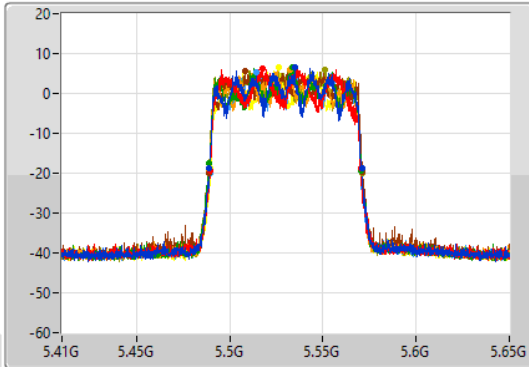

- Port 1
- Port 2
- Port 3
- Port 4
- Port 5
- Port 6
- Port 7
- Port 8

26dB(Hz)	Fl-26dB(Hz)	Fh-26dB(Hz)	OBW(Hz)	Fl-OBW(Hz)	Fh-OBW(Hz)	Limit(Hz)	Port
81.36M	5.24944G	5.3308G	76.284M	5.252152G	5.328436G	Inf	1
81.96M	5.24908G	5.33104G	77.107M	5.251564G	5.328671G	Inf	2
80.64M	5.24968G	5.33032G	76.167M	5.251799G	5.327966G	Inf	3
81.24M	5.24956G	5.3308G	76.402M	5.252034G	5.328436G	Inf	4
81.84M	5.24884G	5.33068G	76.872M	5.251211G	5.328083G	Inf	5
81.24M	5.24932G	5.33056G	77.342M	5.251329G	5.328671G	Inf	6
81.6M	5.2492G	5.3308G	76.99M	5.251329G	5.328318G	Inf	7
81.48M	5.24872G	5.3302G	76.049M	5.251211G	5.327261G	Inf	8

802.11ax HEW80_Nss1,(MCS0)_8TX

EBW

5530MHz

15/09/2021

CF: 5.53GHz
 Span: 240MHz
 RBW: 1MHz
 VBW: 3MHz
 Sweep Time: 100ms
 Detector Type: Peak

CF: 5.53GHz
 Span: 240MHz
 RBW: 2MHz
 VBW: 10MHz
 Sweep Time: 100ms
 Detector Type: Peak