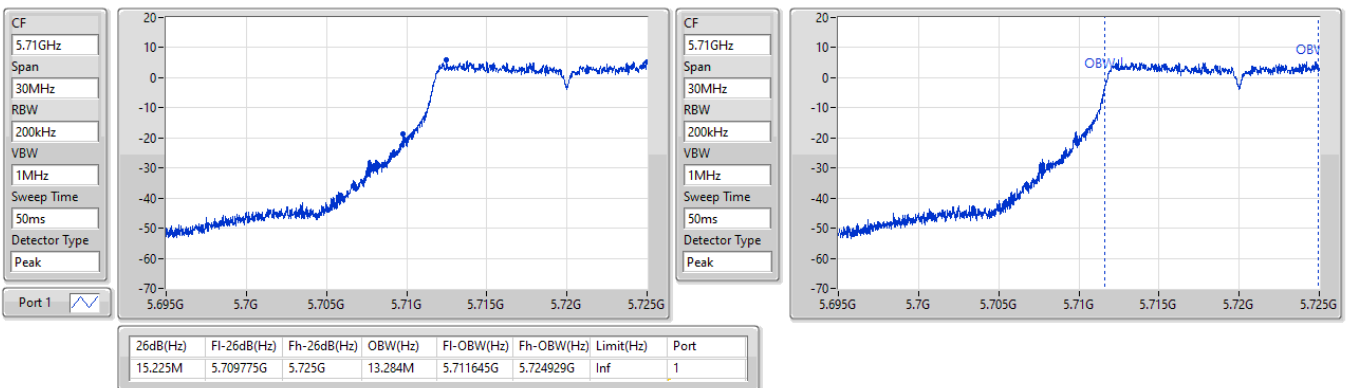

5.47-5.725GHz_11a20_20MHz_Nss1,(6Mbps)_1TX

EBW

5720MHz Straddle 5.47-5.725GHz

17/05/2023