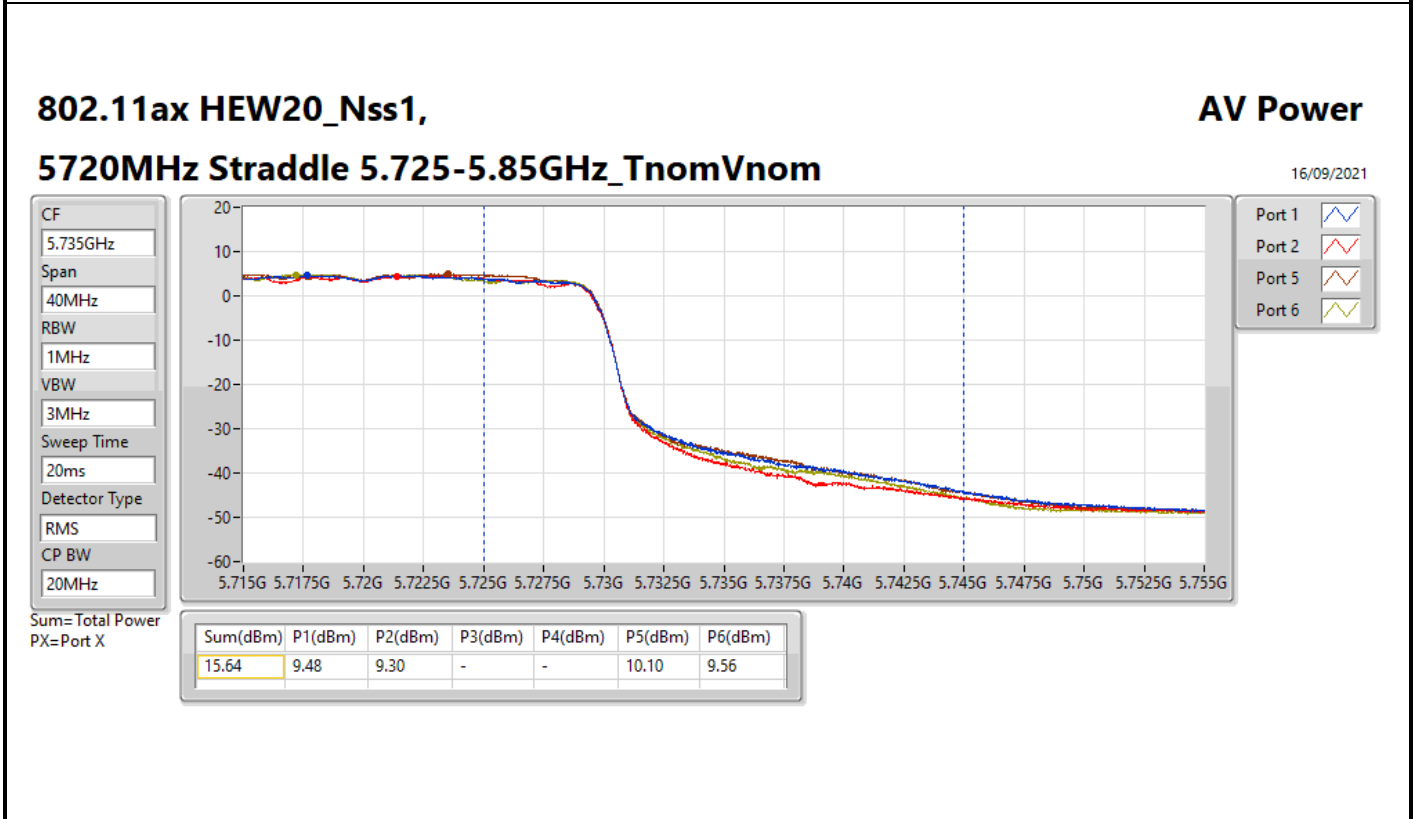

DG = Directional Gain; Port X = Port X output power

802.11ax HEW80_Nss1,

AV Power

5690MHz Straddle 5.47-5.725GHz_TnomVnom

16/09/2021

CF
5.65GHz

Span
300MHz

RBW
1MHz