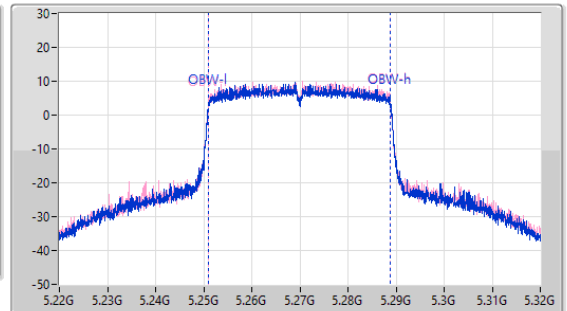

5.25-5.35GHz_802.11ax_HEW40_Nss1,(MCS0)_2TX

EBW

5270MHz

16/05/2023

CF
5.27GHz
Span
220MHz
RBW
500kHz
VBW
2MHz
Sweep Time
50ms
Detector Type
Peak

CF
5.27GHz
Span
100MHz
RBW
500kHz
VBW
2MHz
Sweep Time
50ms
Detector Type
Peak