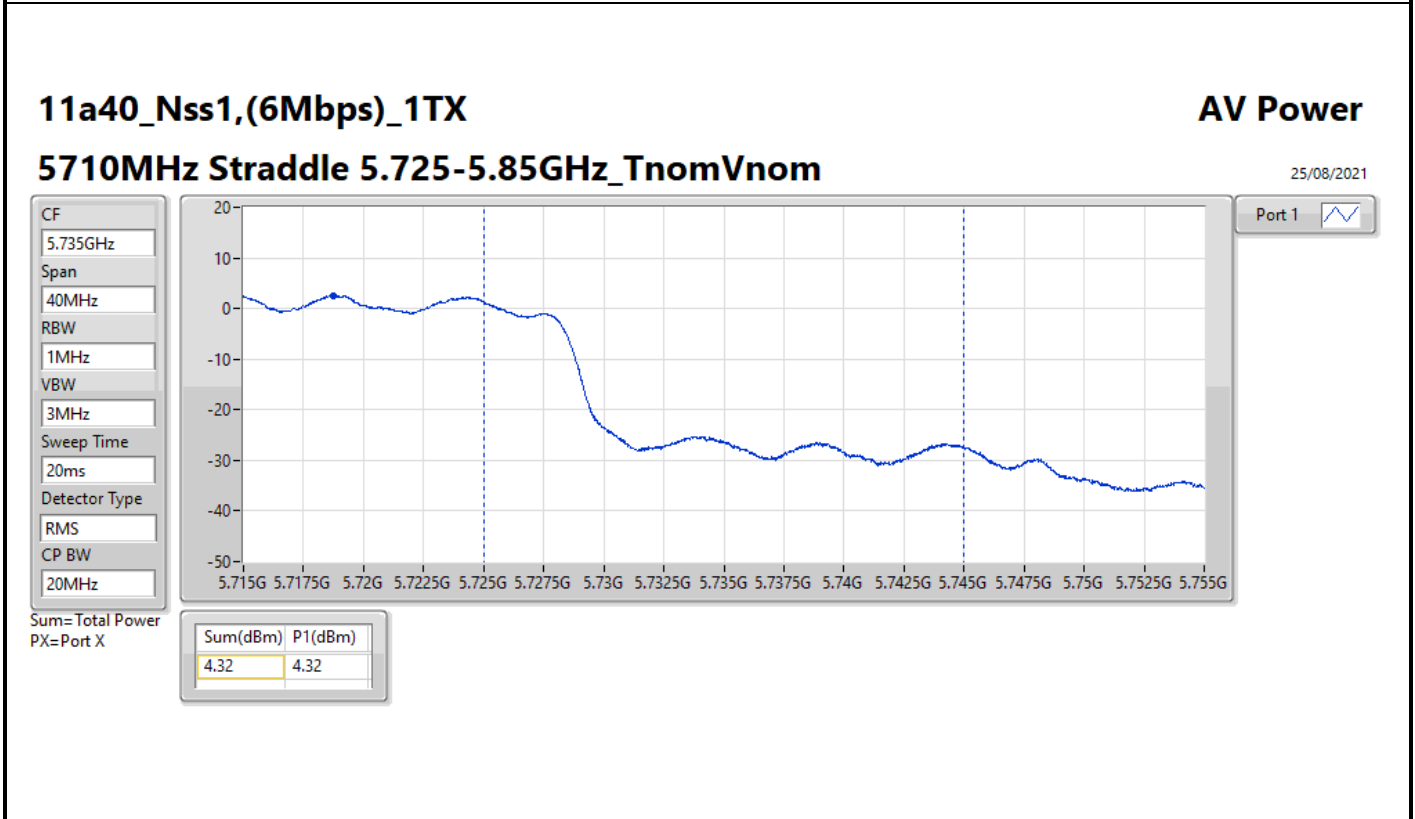

DG = Directional Gain; Port X = Port X output power

802.11ax HEW40_Nss1,(MCS0)_1TX

AV Power

5710MHz Straddle 5.47-5.725GHz_TnomVnom

25/08/2021

802.11ax HEW40_Nss1,(MCS0)_1TX

AV Power

5710MHz Straddle 5.725-5.85GHz_TnomVnom