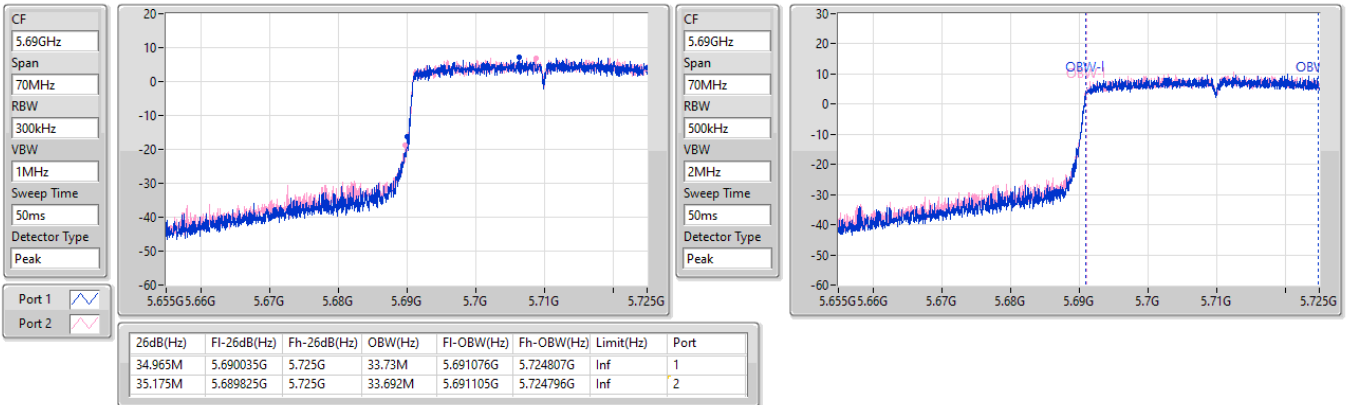

5.47-5.725GHz_802.11ax HEW40_Nss1,(MCS0)_2TX

EBW

5710MHz Straddle 5.47-5.725GHz

16/05/2023