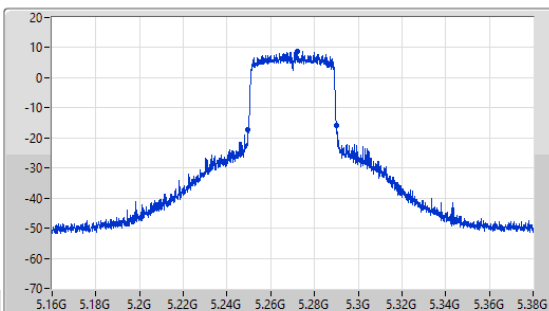

5.25-5.35GHz_802.11ax_HEW40_Nss1,(MCS0)_1TX

EBW

5270MHz

17/05/2023

CF
5.27GHz
Span
220MHz
RBW
500kHz
VBW
2MHz
Sweep Time
50ms
Detector Type
Peak

CF
5.27GHz
Span
100MHz
RBW
500kHz
VBW
2MHz
Sweep Time
50ms
Detector Type
Peak