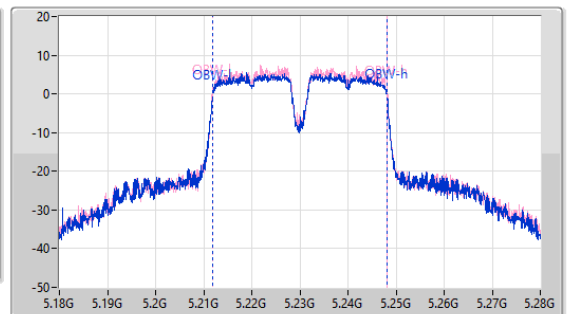

5.15-5.25GHz_11a40_40MHz_Nss1,(6Mbps)_2TX

EBW

5230MHz

24/05/2023

CF: 5.23GHz
 Span: 220MHz
 RBW: 500kHz
 VBW: 2MHz
 Sweep Time: 50ms
 Detector Type: Peak

CF: 5.23GHz
 Span: 100MHz
 RBW: 500kHz
 VBW: 2MHz
 Sweep Time: 50ms
 Detector Type: Peak