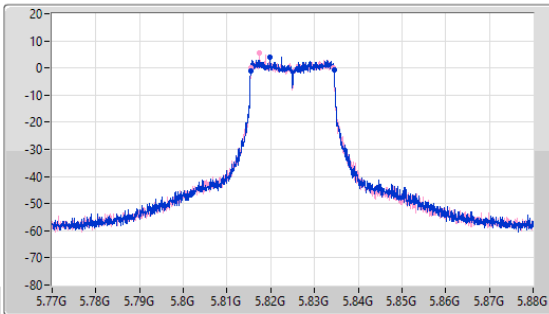

5.725-5.85GHz_802.11ax HEW20_Nss1,(MCS0)_2TX

EBW

5825MHz

16/05/2023

CF
5.825GHz
Span
110MHz
RBW
100kHz
VBW
300kHz
Sweep Time
50ms
Detector Type
Peak

CF
5.825GHz
Span
50MHz
RBW
200kHz
VBW
1MHz
Sweep Time
50ms
Detector Type
Peak