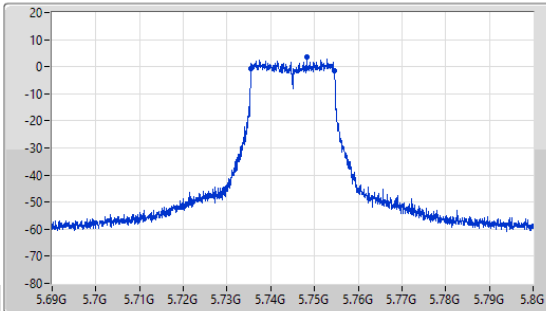

5.725-5.85GHz_802.11ax HEW20_Nss1,(MCS0)_1TX

EBW

5745MHz

17/05/2023

CF
5.745GHz
Span
110MHz
RBW
100kHz
VBW
300kHz
Sweep Time
50ms
Detector Type
Peak

CF
5.745GHz
Span
50MHz
RBW
200kHz
VBW
1MHz
Sweep Time
50ms
Detector Type
Peak