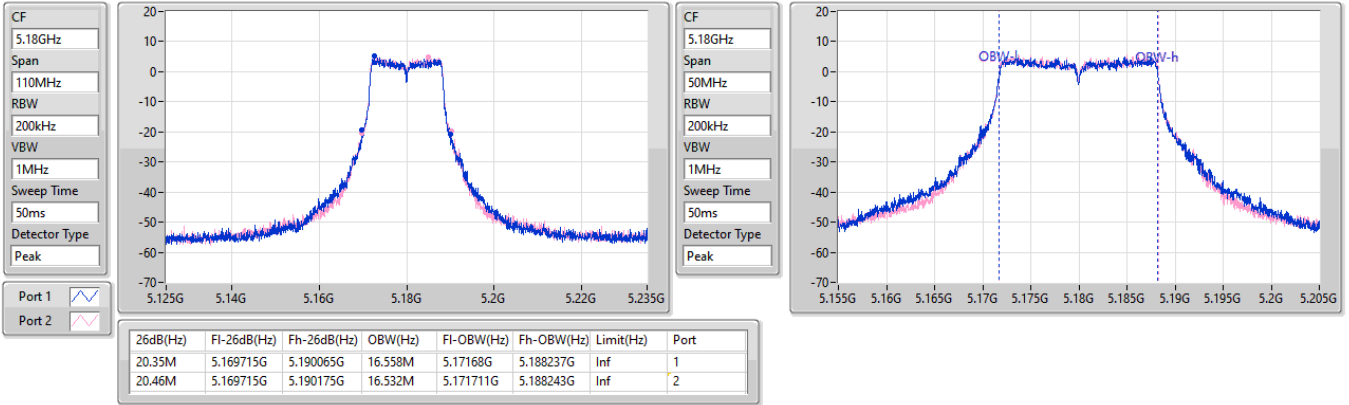

Mode	Result	Limit (Hz)	Port 1-N dB (Hz)	Port 1-OBW (Hz)	Port 2-N dB (Hz)	Port 2-OBW (Hz)
5190MHz	Pass	Inf	40.15M	37.679M	40.15M	37.648M
5230MHz	Pass	Inf	40.26M	37.696M	41.03M	37.725M
5270MHz	Pass	Inf	40.26M	37.707M	40.7M	37.732M
5310MHz	Pass	Inf	40.37M	37.662M	40.26M	37.696M
5510MHz	Pass	Inf	40.04M	37.658M	40.26M	37.685M
5550MHz	Pass	Inf	40.48M	37.756M	40.48M	37.701M
5670MHz	Pass	Inf	40.15M	37.605M	40.59M	37.681M
5710MHz Straddle 5.47-5.725GHz	Pass	Inf	34.965M	33.73M	35.175M	33.692M
5710MHz Straddle 5.725-5.85GHz	Pass	500k	3.94M	4.048M	4.06M	4.054M
5755MHz	Pass	500k	36.52M	37.688M	37.73M	37.694M
5795MHz	Pass	500k	37.4M	37.693M	37.62M	37.667M
802.11ax HEW80_Nss1,(MCS0)_2TX	-	-	-	-	-	-
5210MHz	Pass	Inf	82.06M	77.173M	82.28M	77.05M
5290MHz	Pass	Inf	82.72M	77.145M	82.28M	77.075M
5530MHz	Pass	Inf	82.5M	77.017M	81.62M	77.063M
5610MHz	Pass	Inf	82.5M	77.107M	82.28M	77.135M
5690MHz Straddle 5.47-5.725GHz	Pass	Inf	76.125M	73.19M	76.5M	73.158M
5690MHz Straddle 5.725-5.85GHz	Pass	500k	4.02M	4.307M	4.08M	4.448M
5775MHz	Pass	500k	77.22M	77.091M	75.02M	77.016M
802.11ax HEW160_Nss1,(MCS0)_2TX	-	-	-	-	-	-
5250MHz Straddle 5.15-5.25GHz	Pass	Inf	81.6M	77.248M	81.28M	77.153M
5250MHz Straddle 5.25-5.35GHz	Pass	Inf	81.12M	77.238M	81.36M	77.25M
5570MHz	Pass	Inf	165.88M	155.029M	164.56M	154.862M

Port X-N dB = Port X 6dB down bandwidth for 5.725-5.85GHz band / 26dB down bandwidth for other band
 Port X-OBW = Port X 99% occupied bandwidth

5.15-5.25GHz_11a20_20MHz_Nss1,(6Mbps)_2TX

EBW

5180MHz

24/05/2023