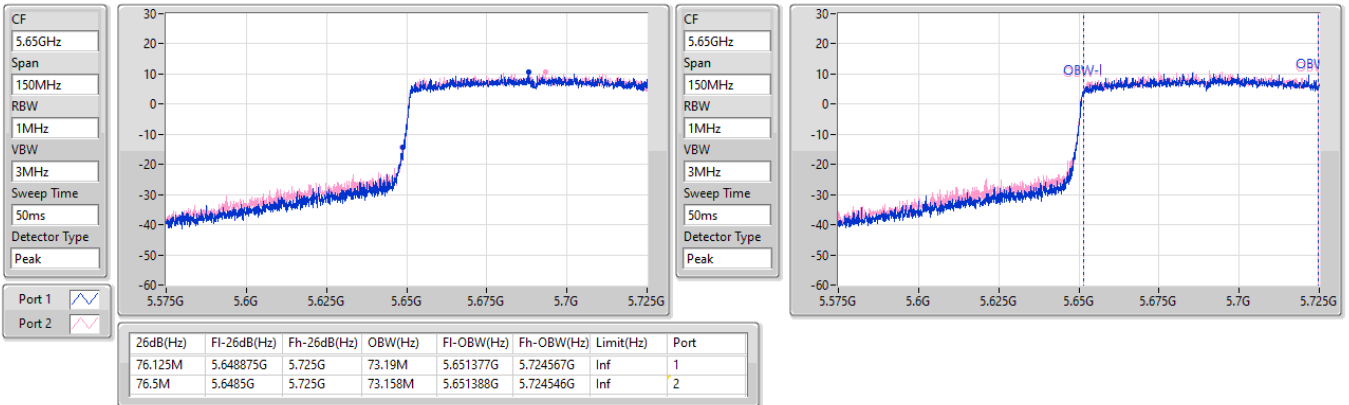

5.47-5.725GHz_802.11ax HEW80_Nss1,(MCS0)_2TX

EBW

5690MHz Straddle 5.47-5.725GHz

16/05/2023