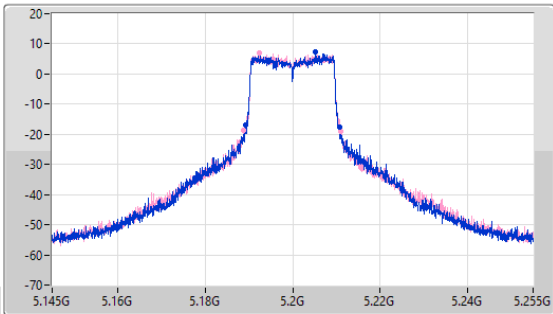

5.15-5.25GHz_802.11ax_HEW20_Nss1,(MCS0)_2TX

EBW

5200MHz

16/05/2023

CF: 5.2GHz
Span: 110MHz
RBW: 200kHz
VBW: 1MHz
Sweep Time: 50ms
Detector Type: Peak

CF: 5.2GHz
Span: 50MHz
RBW: 200kHz
VBW: 1MHz
Sweep Time: 50ms
Detector Type: Peak