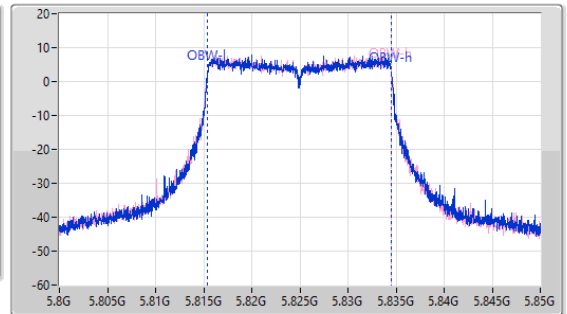

5.725-5.85GHz_802.11ax HEW20_Nss1,(MCS0)_2TX

EBW

5825MHz

16/05/2023

CF
5.825GHz
Span
110MHz
RBW
100kHz
VBW
300kHz
Sweep Time
50ms
Detector Type
Peak

CF
5.825GHz
Span
50MHz
RBW
200kHz
VBW
1MHz
Sweep Time
50ms
Detector Type
Peak