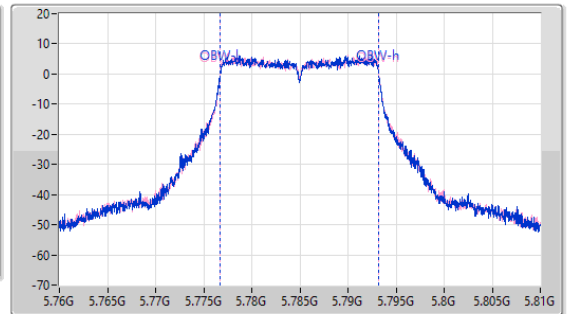

EBW

5785MHz

15/05/2023

CF: 5.785GHz
 Span: 110MHz
 RBW: 100kHz
 VBW: 300kHz
 Sweep Time: 50ms
 Detector Type: Peak

CF: 5.785GHz
 Span: 50MHz
 RBW: 200kHz
 VBW: 1MHz
 Sweep Time: 50ms
 Detector Type: Peak

Port 1: [Waveform icon]
 Port 2: [Waveform icon]