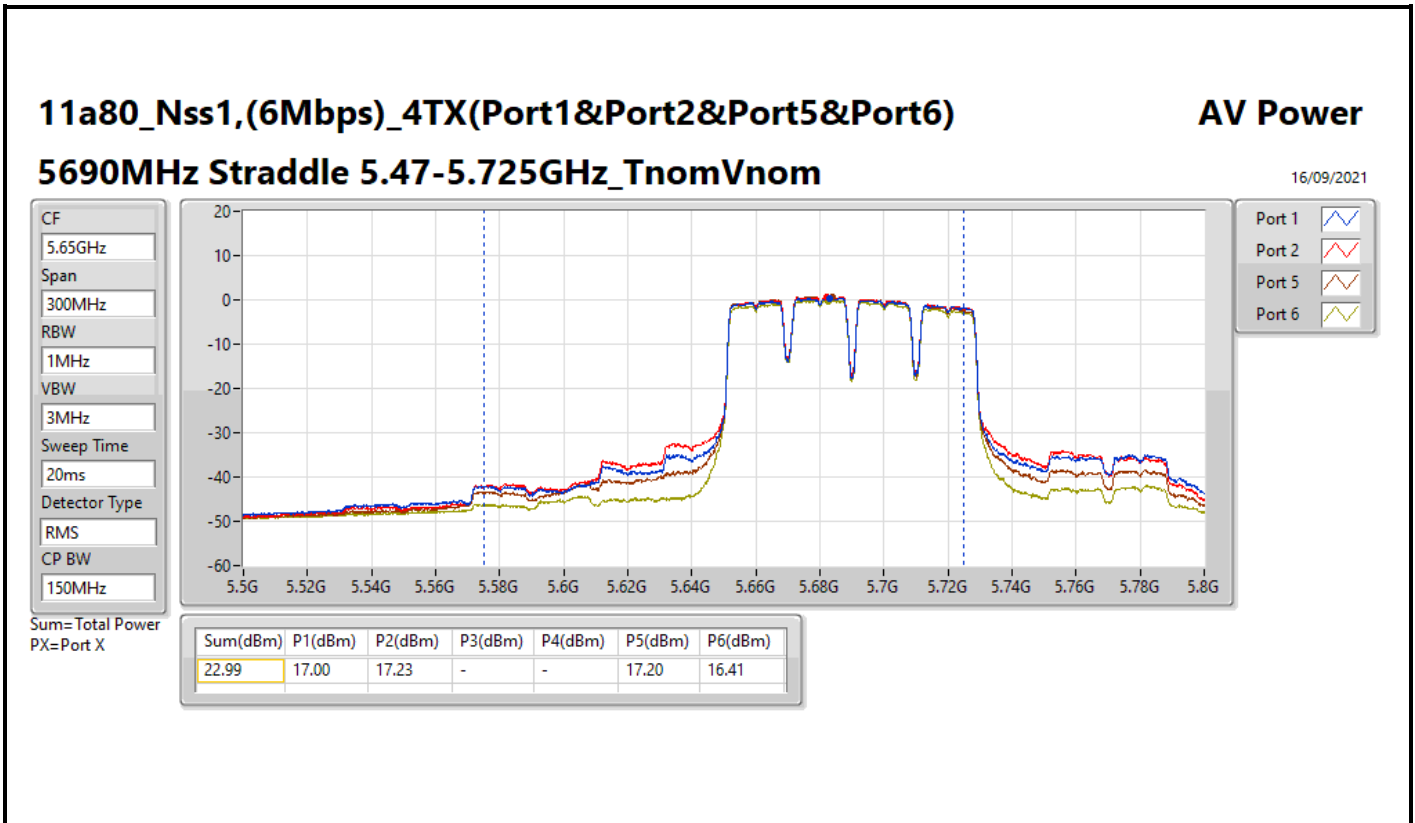

DG = Directional Gain; Port X = Port X output power

802.11ax HEW80_Nss1,

AV Power

5690MHz Straddle 5.47-5.725GHz_TnomVnom

16/09/2021

CF
5.65GHz

Span
300MHz

RBW
1MHz