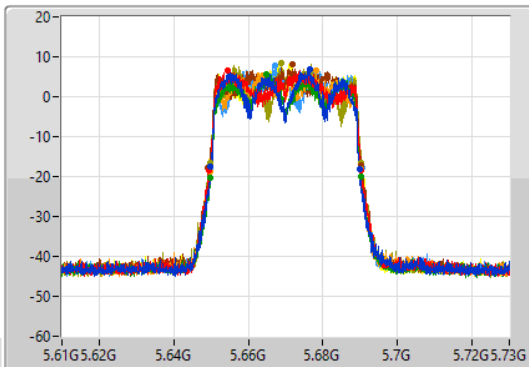

- Port 1
- Port 2
- Port 3
- Port 4
- Port 5
- Port 6
- Port 7
- Port 8

26dB(Hz)	Fl-26dB(Hz)	Fh-26dB(Hz)	OBW(Hz)	Fl-OBW(Hz)	Fh-OBW(Hz)	Limit(Hz)	Port
40.32M	5.52978G	5.5701G	37.781M	5.53093G	5.568711G	Inf	1
40.32M	5.52996G	5.57028G	37.301M	5.531169G	5.568471G	Inf	2
40.32M	5.52966G	5.56998G	37.721M	5.53087G	5.568591G	Inf	3
40.38M	5.52966G	5.57004G	37.901M	5.53081G	5.568711G	Inf	4
40.8M	5.5296G	5.5704G	38.141M	5.53099G	5.56913G	Inf	5
40.8M	5.52954G	5.57034G	38.201M	5.53081G	5.56901G	Inf	6
40.32M	5.5296G	5.56992G	37.181M	5.531229G	5.568411G	Inf	7
40.32M	5.53014G	5.57046G	37.661M	5.531409G	5.56907G	Inf	8

802.11ax HEW40_Nss1,(MCS0)_8TX

EBW

5670MHz

15/09/2021

CF: 5.67GHz
 Span: 120MHz
 RBW: 500kHz
 VBW: 2MHz
 Sweep Time: 100ms
 Detector Type: Peak

CF: 5.67GHz
 Span: 120MHz
 RBW: 1MHz
 VBW: 3MHz
 Sweep Time: 100ms
 Detector Type: Peak