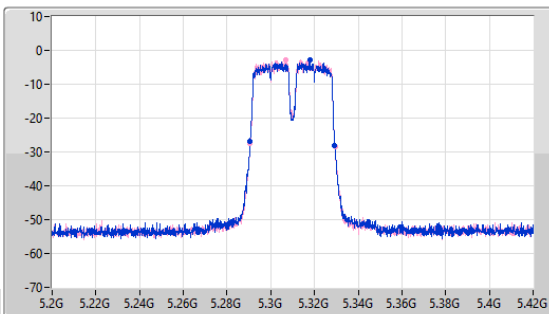

CF: 5.31GHz
Span: 100MHz
RBW: 500kHz
VBW: 2MHz
Sweep Time: 50ms
Detector Type: Peak