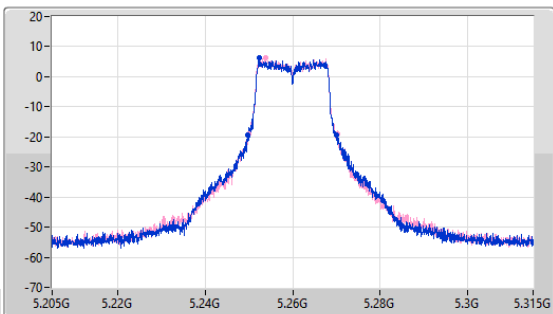

CF
5.26GHz
Span
50MHz
RBW
200kHz
VBW
1MHz
Sweep Time
50ms
Detector Type
Peak