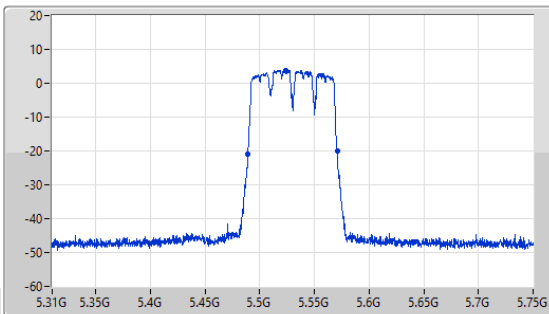

CF
5.53GHz
Span
200MHz
RBW
1MHz
VBW
3MHz
Sweep Time
50ms
Detector Type
Peak