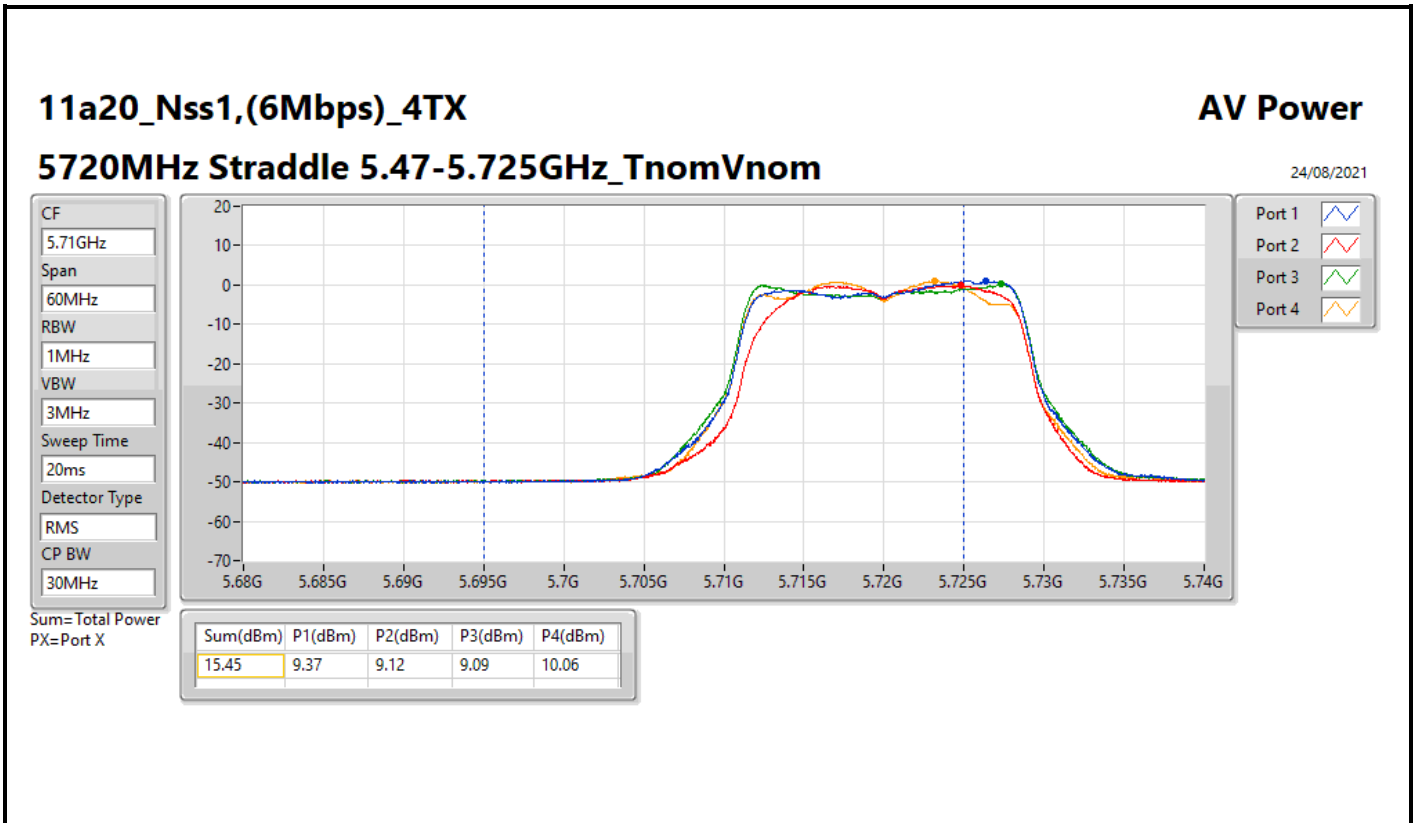

DG = Directional Gain; Port X = Port X output power

802.11ax HEW20_Nss1,(MCS0)_4TX

AV Power

5720MHz Straddle 5.47-5.725GHz_TnomVnom

24/08/2021

CF
5.71GHz

Span
60MHz

RBW
1MHz