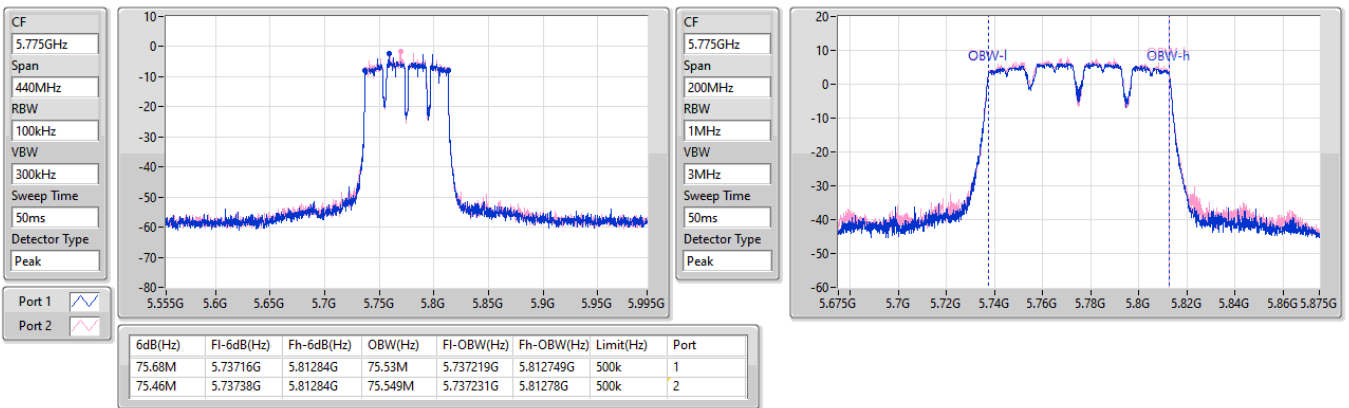

5.725-5.85GHz_11a80_80MHz_Nss1,(6Mbps)_2TX

EBW

5690MHz Straddle 5.725-5.85GHz

16/05/2023

5.725-5.85GHz_11a80_80MHz_Nss1,(6Mbps)_2TX

EBW

5775MHz

24/05/2023