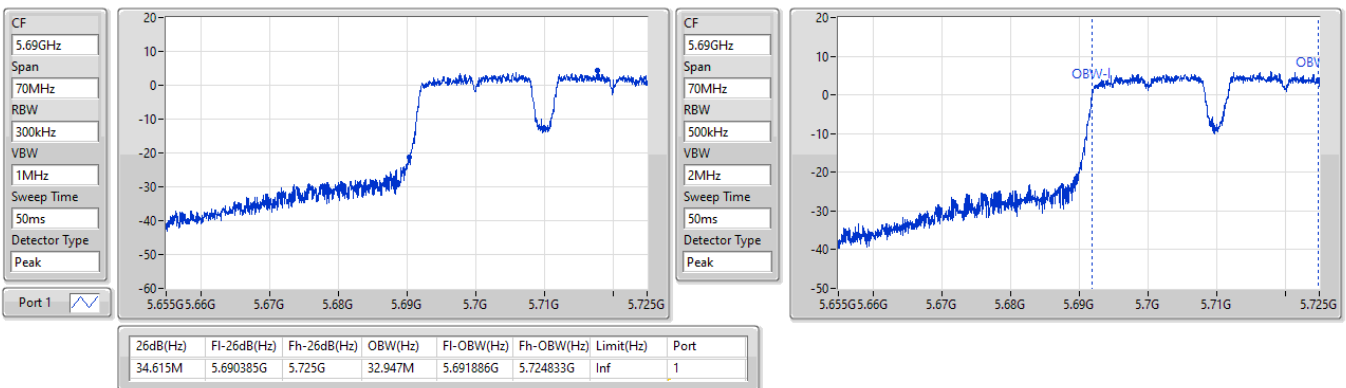

5.47-5.725GHz_11a40_40MHz_Nss1,(6Mbps)_1TX

EBW

5710MHz Straddle 5.47-5.725GHz

17/05/2023