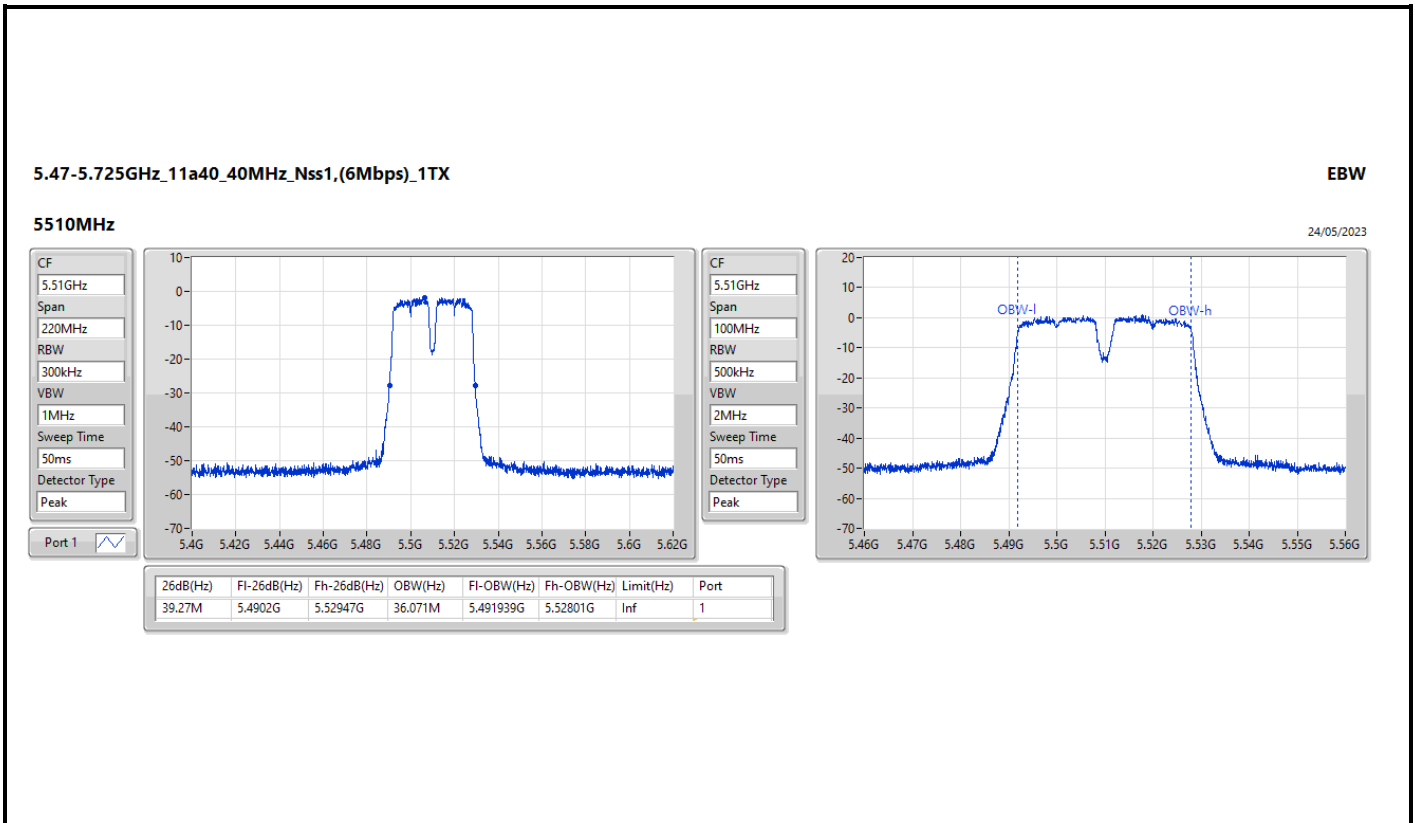

5.15-5.25GHz_11a40_40MHz_Nss1,(6Mbps)_1TX

EBW

5230MHz

17/05/2023

5.47-5.725GHz_11a40_40MHz_Nss1,(6Mbps)_1TX

EBW

5670MHz

24/05/2023