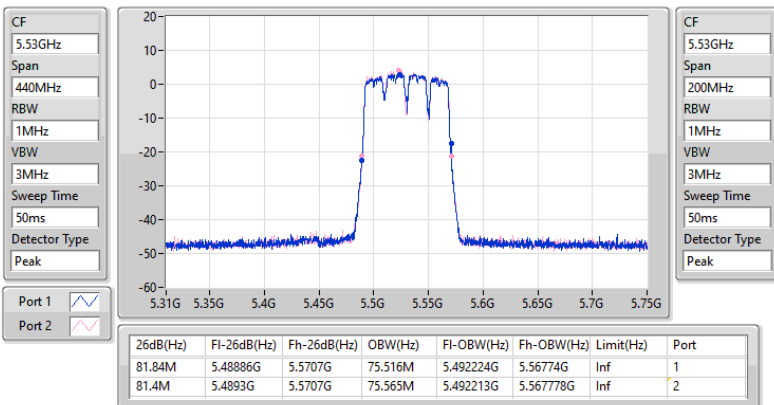

5.25-5.35GHz_11a80_80MHz_Nss1,(6Mbps)_2TX

EBW

5290MHz

24/05/2023

5.47-5.725GHz_11a80_80MHz_Nss1,(6Mbps)_2TX

EBW

5530MHz

24/05/2023