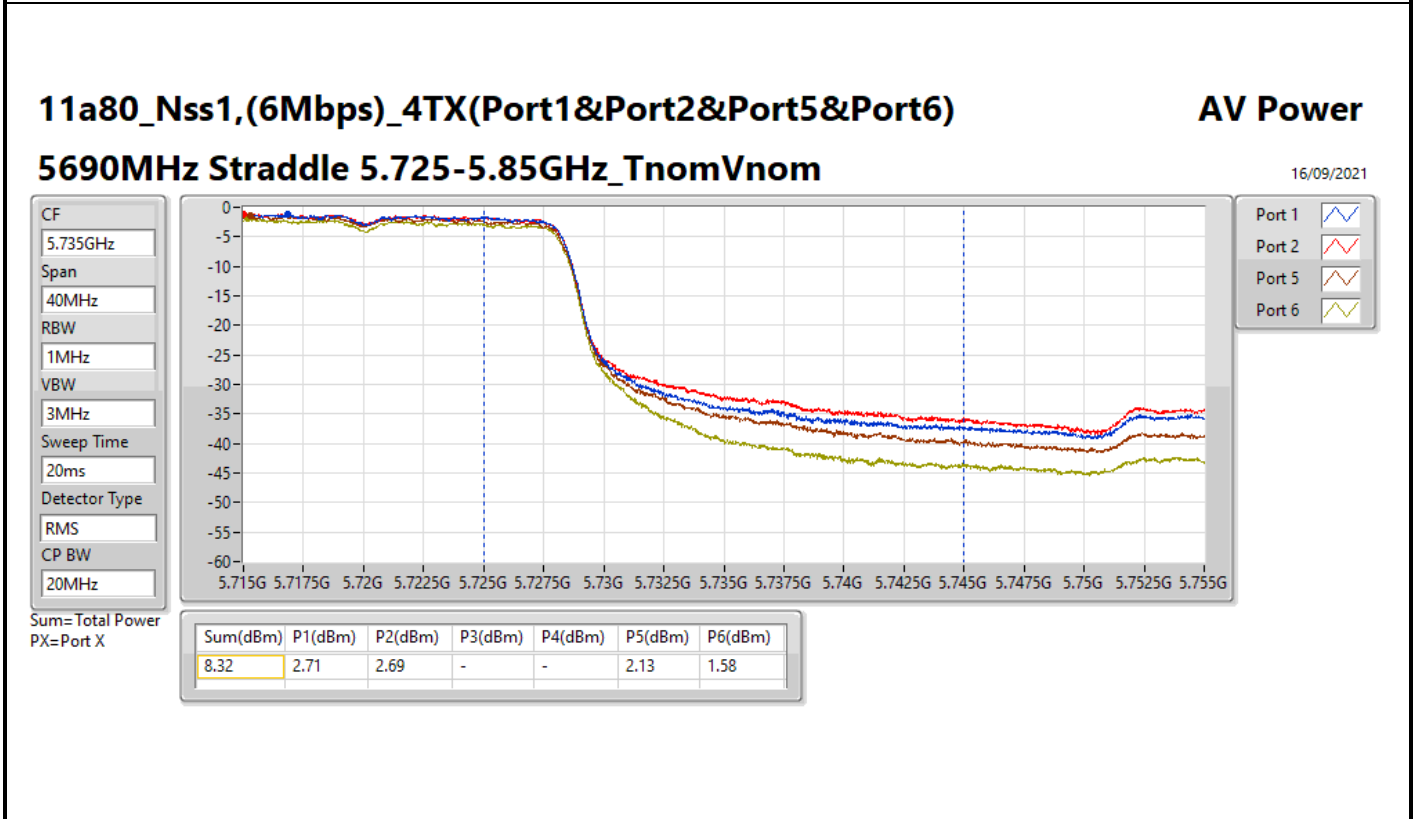

DG = Directional Gain; Port X = Port X output power

802.11ax HEW80_Nss1,

AV Power

5690MHz Straddle 5.47-5.725GHz_TnomVnom

16/09/2021

CF
5.65GHz

Span
300MHz

RBW
1MHz