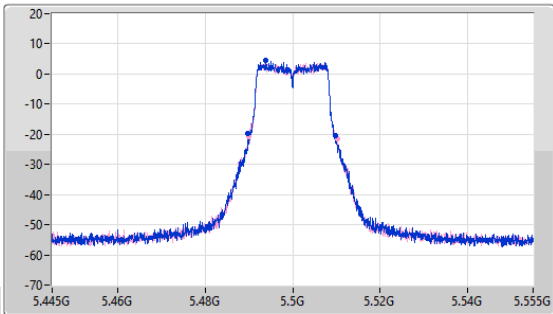

5.47-5.725GHz_11a20_20MHz_Nss1,(6Mbps)_2TX

EBW

5500MHz

24/05/2023

CF: 5.5GHz
Span: 110MHz
RBW: 200kHz
VBW: 1MHz
Sweep Time: 50ms
Detector Type: Peak

CF: 5.5GHz
Span: 50MHz
RBW: 200kHz
VBW: 1MHz
Sweep Time: 50ms
Detector Type: Peak