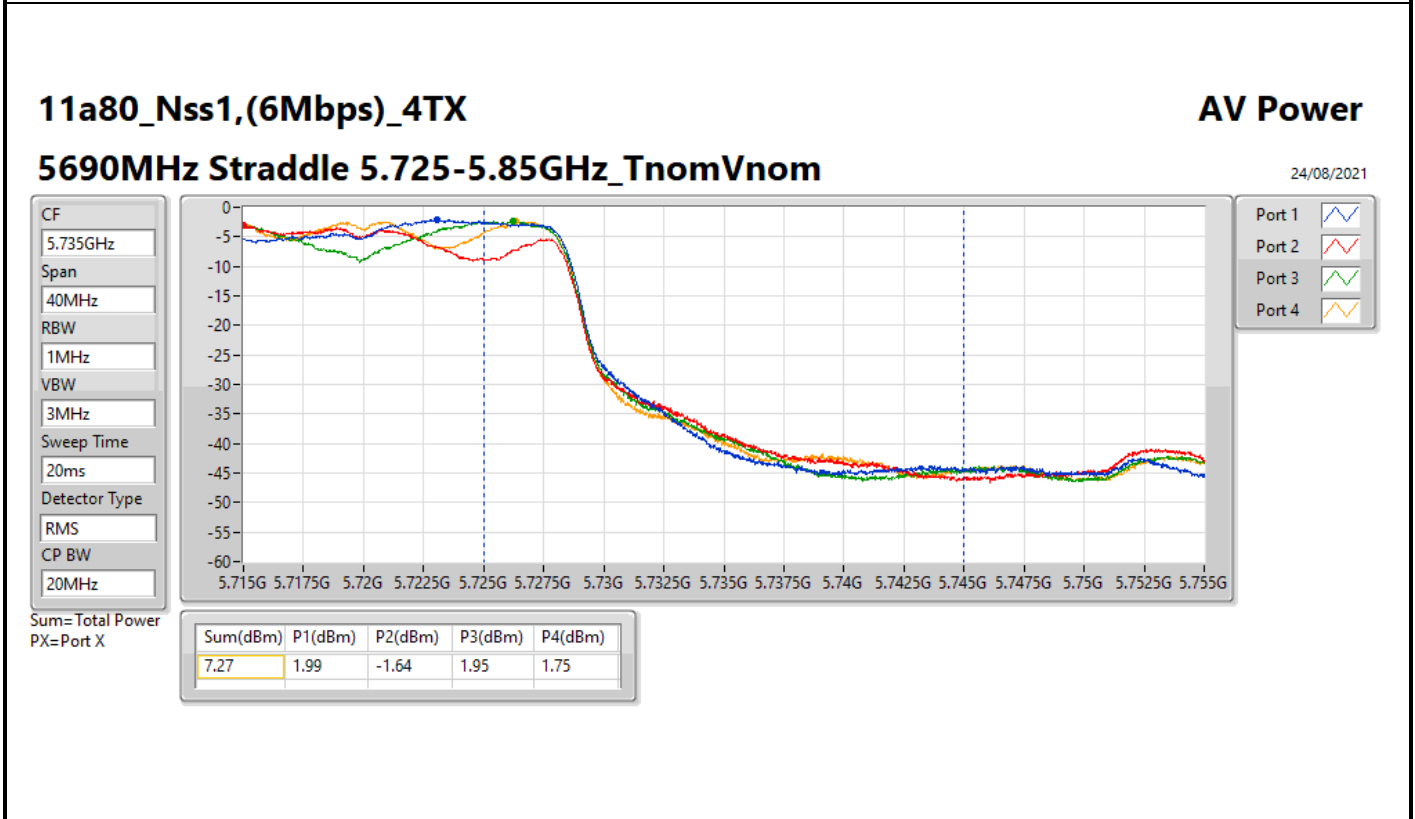

DG = Directional Gain; Port X = Port X output power

802.11ax HEW20_Nss1,(MCS0)_4TX

AV Power

5720MHz Straddle 5.47-5.725GHz_TnomVnom

24/08/2021

CF
5.71GHz

Span
60MHz

RBW
1MHz