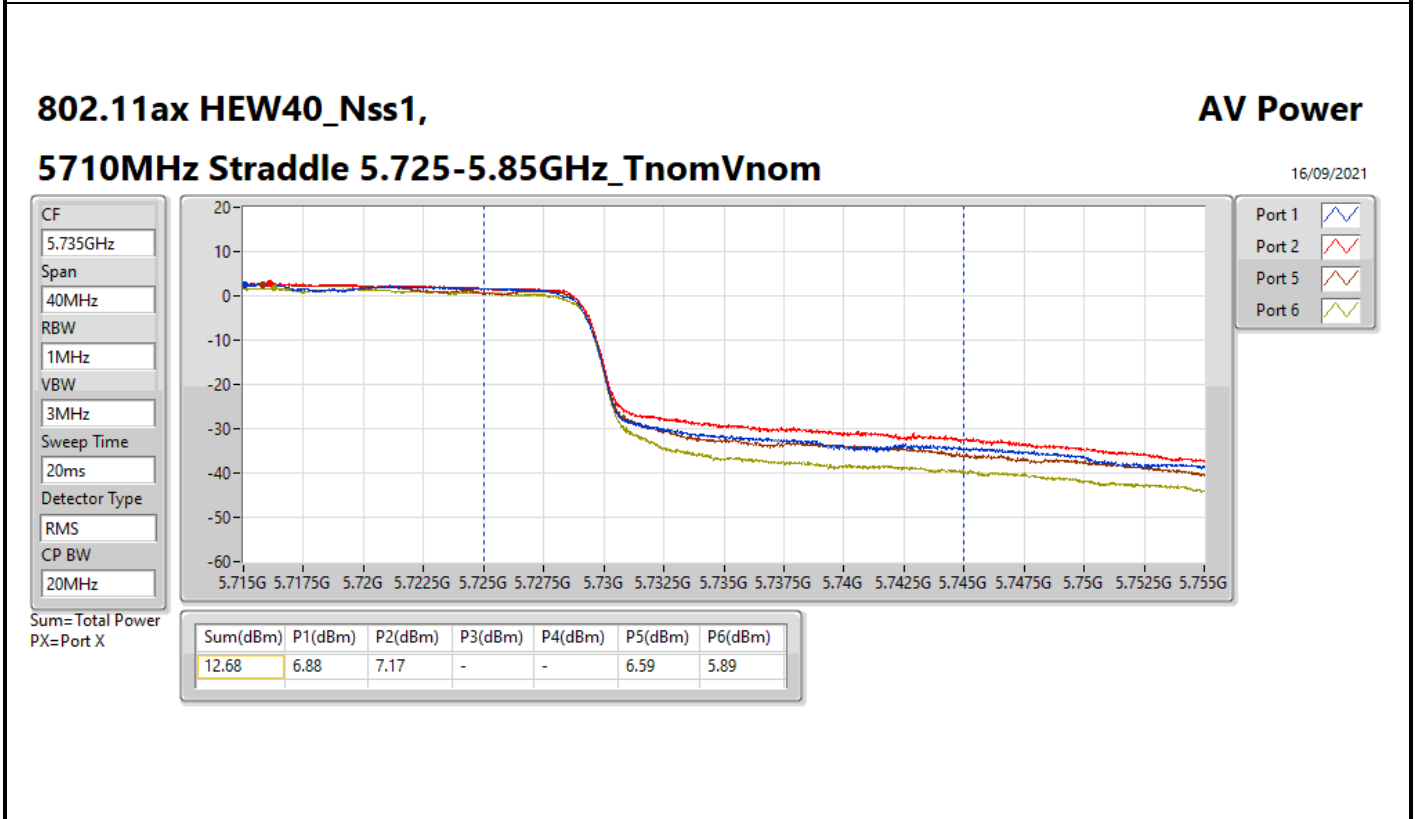

DG = Directional Gain; Port X = Port X output power

802.11ax HEW80_Nss1,

AV Power

5690MHz Straddle 5.47-5.725GHz_TnomVnom

16/09/2021

CF
5.65GHz

Span
300MHz

RBW
1MHz