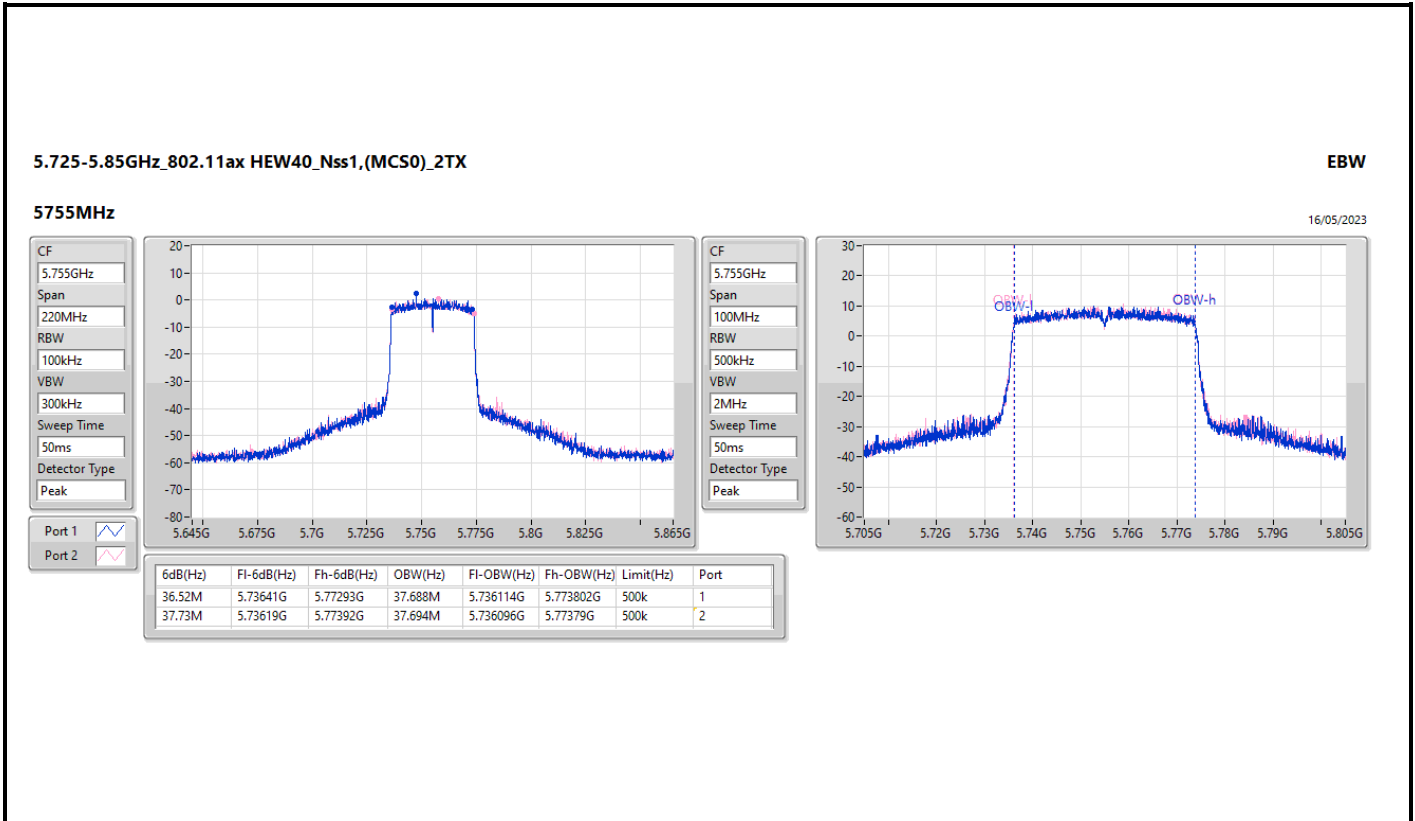

5.47-5.725GHz_802.11ax HEW40_Nss1,(MCS0)_2TX

EBW

5710MHz Straddle 5.47-5.725GHz

16/05/2023

5.725-5.85GHz_802.11ax HEW40_Nss1,(MCS0)_2TX

EBW

5710MHz Straddle 5.725-5.85GHz

16/05/2023