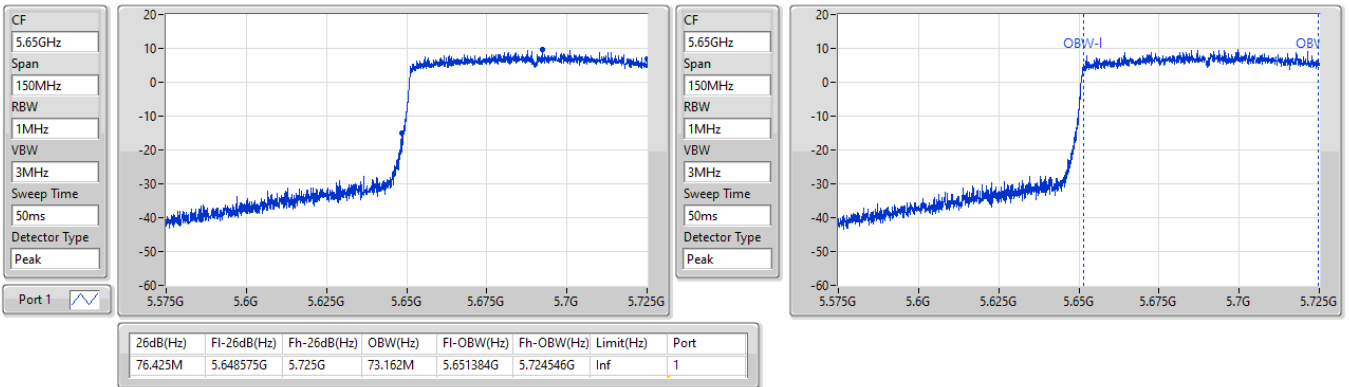

5.47-5.725GHz_802.11ax HEW80_Nss1,(MCS0)_1TX

EBW

5690MHz Straddle 5.47-5.725GHz

17/05/2023