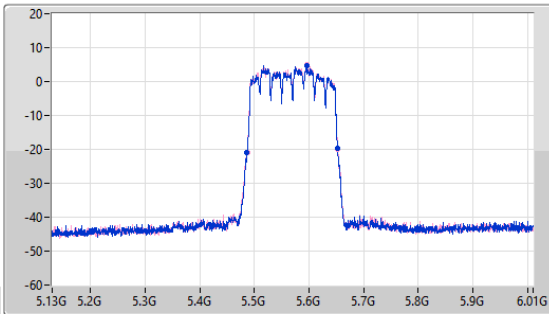

5.47-5.725GHz_11a160_160MHz_Nss1,(6Mbps)_2TX

EBW

5570MHz

24/05/2023

CF: 5.57GHz
Span: 880MHz
RBW: 2MHz
VBW: 10MHz
Sweep Time: 50ms
Detector Type: Peak

CF: 5.57GHz
Span: 400MHz
RBW: 2MHz
VBW: 10MHz
Sweep Time: 50ms
Detector Type: Peak