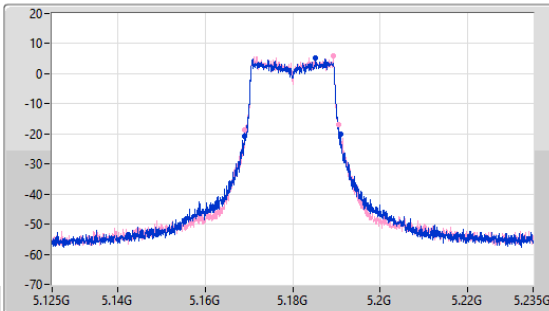

CF: 5.18GHz
Span: 50MHz
RBW: 200kHz
VBW: 1MHz
Sweep Time: 50ms
Detector Type: Peak