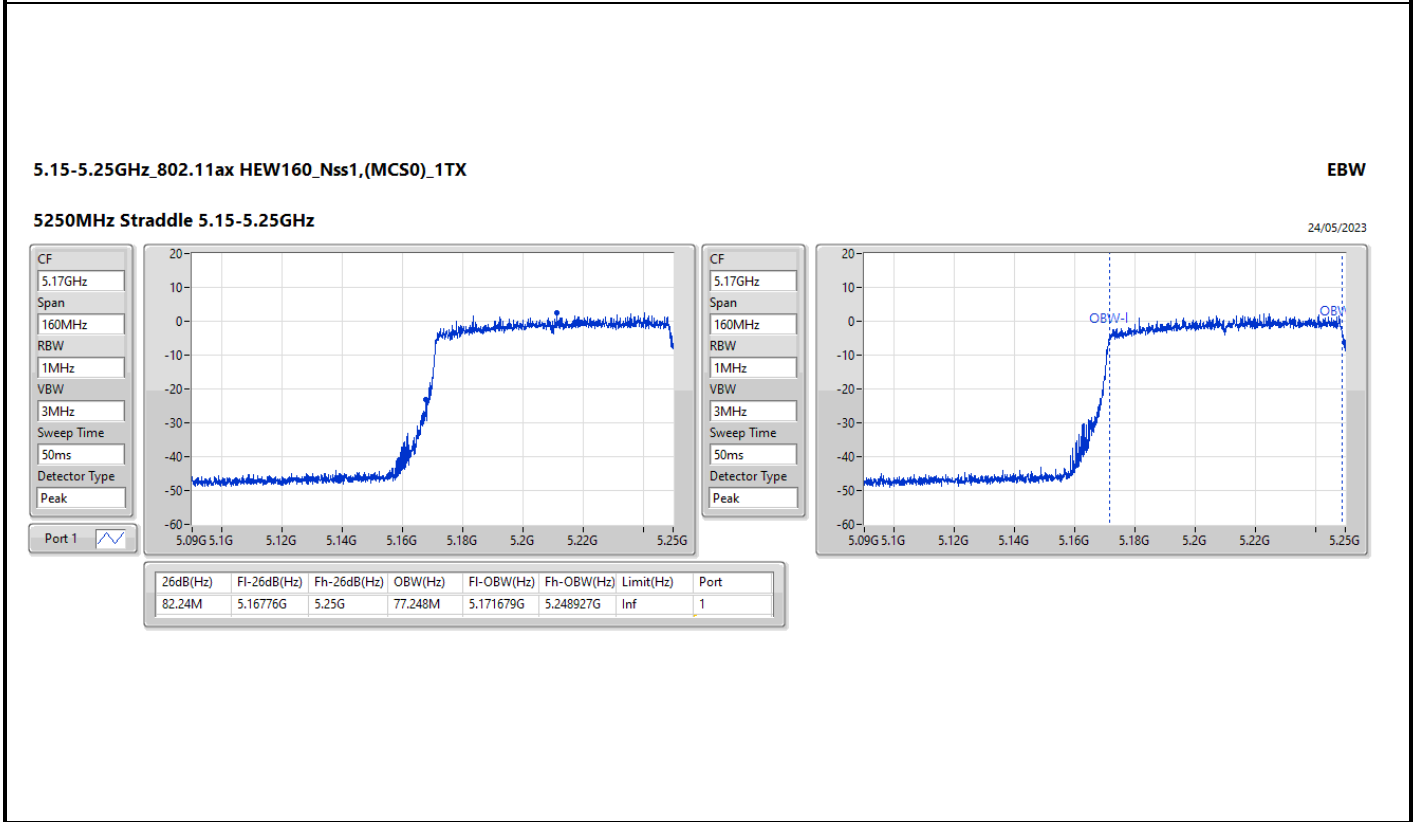

EBW

5690MHz Straddle 5.47-5.725GHz

17/05/2023

5.725-5.85GHz_802.11ax HEW80_Nss1,(MCS0)_1TX

EBW

5690MHz Straddle 5.725-5.85GHz

17/05/2023

5.25-5.35GHz_802.11ax HEW160_Nss1,(MCS0)_1TX