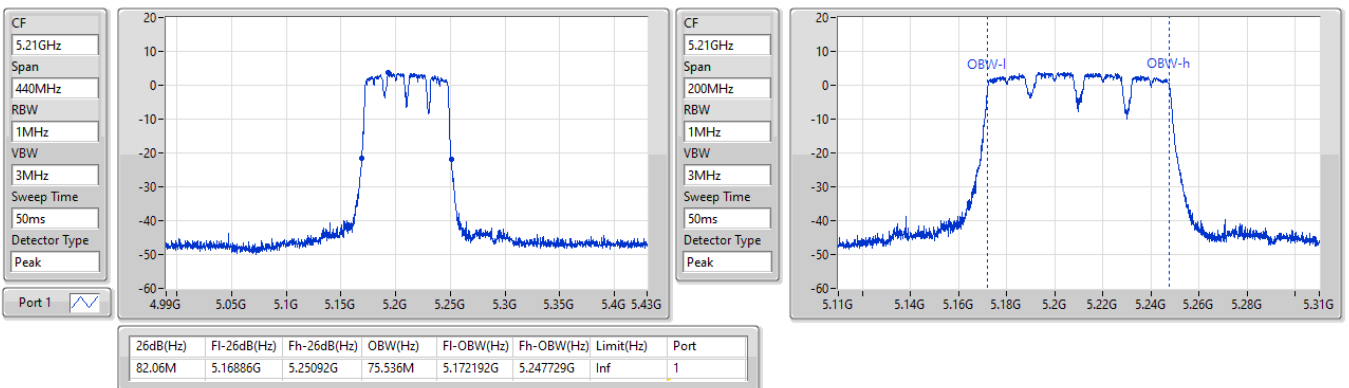

5.15-5.25GHz_11a80_80MHz_Nss1,(6Mbps)_1TX

EBW

5210MHz

24/05/2023