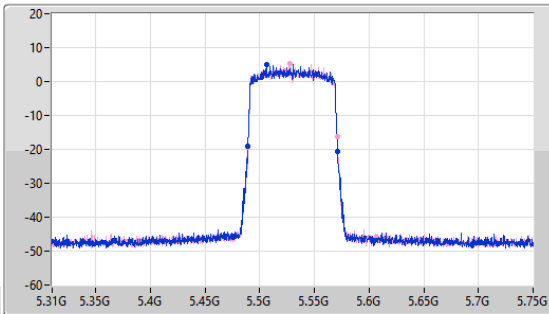

5.47-5.725GHz_802.11ax_HEW80_Nss1,(MCS0)_2TX

EBW

5530MHz

24/05/2023

CF: 5.53GHz
Span: 440MHz
RBW: 1MHz
VBW: 3MHz
Sweep Time: 50ms
Detector Type: Peak

CF: 5.53GHz
Span: 200MHz
RBW: 1MHz
VBW: 3MHz
Sweep Time: 50ms
Detector Type: Peak