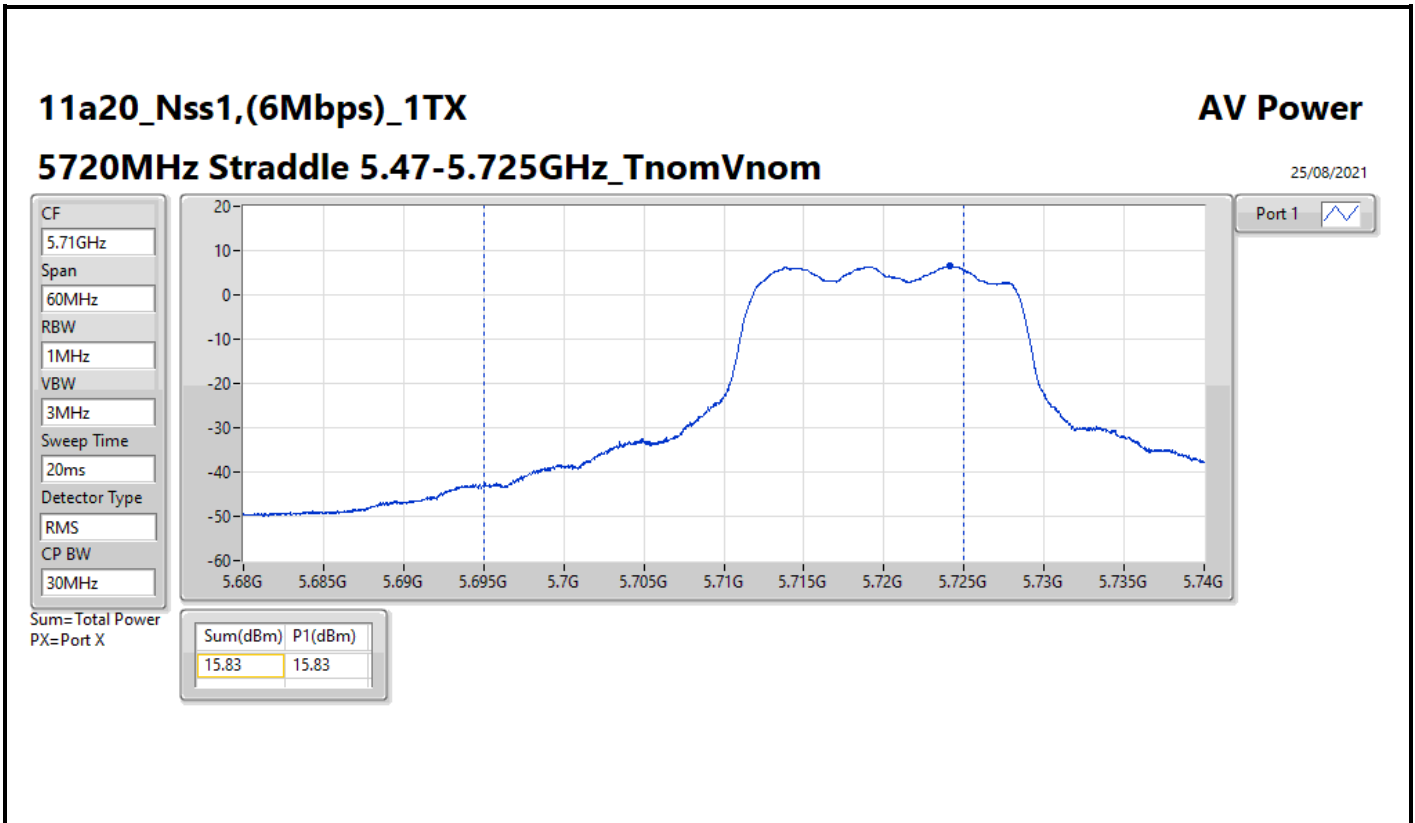

DG = Directional Gain; Port X = Port X output power

802.11ax HEW40_Nss1,(MCS0)_1TX

AV Power

5710MHz Straddle 5.47-5.725GHz_TnomVnom

25/08/2021

802.11ax HEW40_Nss1,(MCS0)_1TX

AV Power

5710MHz Straddle 5.725-5.85GHz_TnomVnom