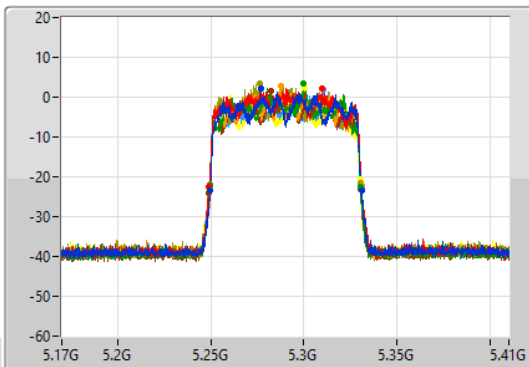

802.11ax HEW80_Nss1,(MCS0)_8TX

EBW

5290MHz

15/09/2021

CF
5.29GHz
Span
240MHz
RBW
1MHz
VBW
3MHz
Sweep Time
100ms
Detector Type
Peak

CF
5.29GHz
Span
235.2MHz
RBW
1MHz
VBW
3MHz
Sweep Time
100ms
Detector Type
Peak