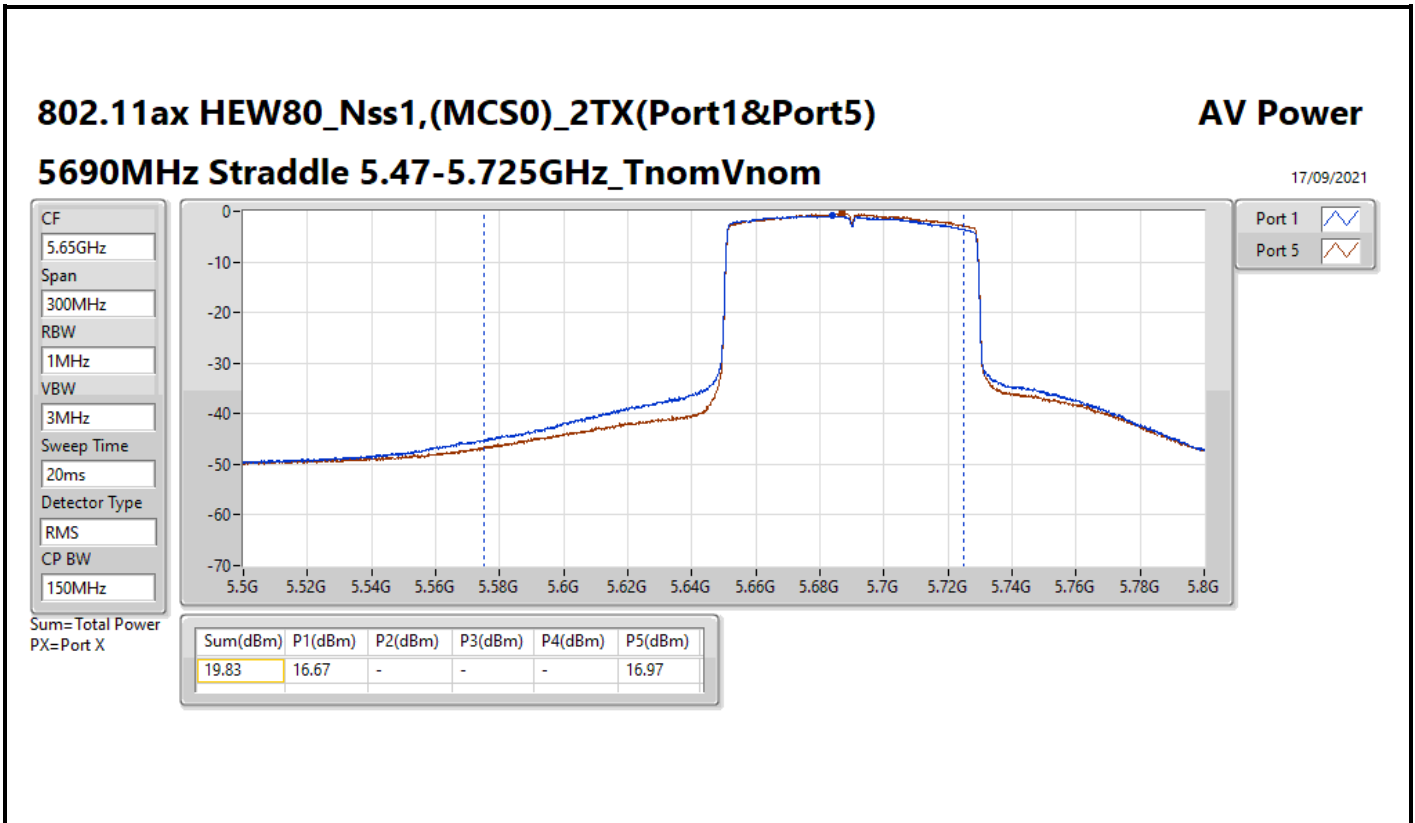

**Average Power
Non-Beamforming_Serving Radio Dual_4T1S**

Appendix C.6

Summary

Mode	Total Power (dBm)	Total Power (W)	EIRP (dBm)	EIRP (W)
5.15-5.25GHz	-	-	-	-
11a20_Nss1,(6Mbps)_4TX(Port1&Port2&Port5&Port6)	23.11	0.20464	28.11	0.64714
11a40_Nss1,(6Mbps)_4TX(Port1&Port2&Port5&Port6)	21.85	0.15311	26.85	0.48417
11a80_Nss1,(6Mbps)_4TX(Port1&Port2&Port5&Port6)	18.82	0.07621	23.82	0.24099
11a80+80_Nss1,(6Mbps)_2TX(Port1&Port2)	12.99	0.01991	17.99	0.06295
802.11ax HEW20_Nss1,(MCS0)_4TX(Port1&Port2&Port5&Port6)	23.37	0.21727	28.37	0.68707
802.11ax HEW40_Nss1,(MCS0)_4TX(Port1&Port2&Port5&Port6)	23.28	0.21281	28.28	0.67298
802.11ax HEW80_Nss1,(MCS0)_4TX(Port1&Port2&Port5&Port6)	19.25	0.08414	24.25	0.26607
802.11ax HEW80+80_Nss2,(MCS0)_2TX(Port1&Port2)	13.19	0.02084	18.19	0.06592
5.25-5.35GHz	-	-	-	-
11a20_Nss1,(6Mbps)_4TX(Port1&Port2&Port5&Port6)	21.40	0.13804	26.40	0.43652
11a40_Nss1,(6Mbps)_4TX(Port1&Port2&Port5&Port6)	21.10	0.12882	26.10	0.40738
11a80_Nss1,(6Mbps)_4TX(Port1&Port2&Port5&Port6)	15.77	0.03776	20.77	0.11940
11a80+80_Nss1,(6Mbps)_2TX(Port5&Port6)	13.04	0.02014	18.04	0.06368
802.11ax HEW20_Nss1,(MCS0)_4TX(Port1&Port2&Port5&Port6)	21.51	0.14158	26.51	0.44771
802.11ax HEW40_Nss1,(MCS0)_4TX(Port1&Port2&Port5&Port6)	22.51	0.17824	27.51	0.56364
802.11ax HEW80_Nss1,(MCS0)_4TX(Port1&Port2&Port5&Port6)	15.14	0.03266	20.14	0.10328
802.11ax HEW80+80_Nss2,(MCS0)_2TX(Port5&Port6)	13.26	0.02118	18.26	0.06699
5.47-5.725GHz	-	-	-	-
11a20_Nss1,(6Mbps)_4TX(Port1&Port2&Port5&Port6)	20.70	0.11749	25.70	0.37154
11a40_Nss1,(6Mbps)_4TX(Port1&Port2&Port5&Port6)	22.49	0.17742	27.49	0.56105
11a80_Nss1,(6Mbps)_4TX(Port1&Port2&Port5&Port6)	22.99	0.19907	27.99	0.62951
11a80+80_Nss1,(6Mbps)_4TX(Port1&Port2&Port5&Port6)	22.53	0.17906	27.53	0.56624
802.11ax HEW20_Nss1,(MCS0)_4TX(Port1&Port2&Port5&Port6)	21.36	0.13677	26.36	0.43251
802.11ax HEW40_Nss1,(MCS0)_4TX(Port1&Port2&Port5&Port6)	23.02	0.20045	28.02	0.63387
802.11ax HEW80_Nss1,(MCS0)_4TX(Port1&Port2&Port5&Port6)	23.27	0.21232	28.27	0.67143
802.11ax HEW80+80_Nss2,(MCS0)_4TX(Port1&Port2&Port5&Port6)	23.63	0.23067	28.63	0.72946
5.725-5.85GHz	-	-	-	-
11a20_Nss1,(6Mbps)_4TX(Port1&Port2&Port5&Port6)	22.60	0.18197	27.60	0.57544
11a40_Nss1,(6Mbps)_4TX(Port1&Port2&Port5&Port6)	22.26	0.16827	27.26	0.53211
11a80_Nss1,(6Mbps)_4TX(Port1&Port2&Port5&Port6)	20.37	0.10889	25.37	0.34435
11a80+80_Nss1,(6Mbps)_2TX(Port5&Port6)	4.91	0.00310	9.91	0.00979
802.11ax HEW20_Nss1,(MCS0)_4TX(Port1&Port2&Port5&Port6)	22.70	0.18621	27.70	0.58884
802.11ax HEW40_Nss1,(MCS0)_4TX(Port1&Port2&Port5&Port6)	22.78	0.18967	27.78	0.59979
802.11ax HEW80_Nss1,(MCS0)_4TX(Port1&Port2&Port5&Port6)	20.68	0.11695	25.68	0.36983
802.11ax HEW80+80_Nss2,(MCS0)_2TX(Port5&Port6)	5.91	0.00390	10.91	0.01233