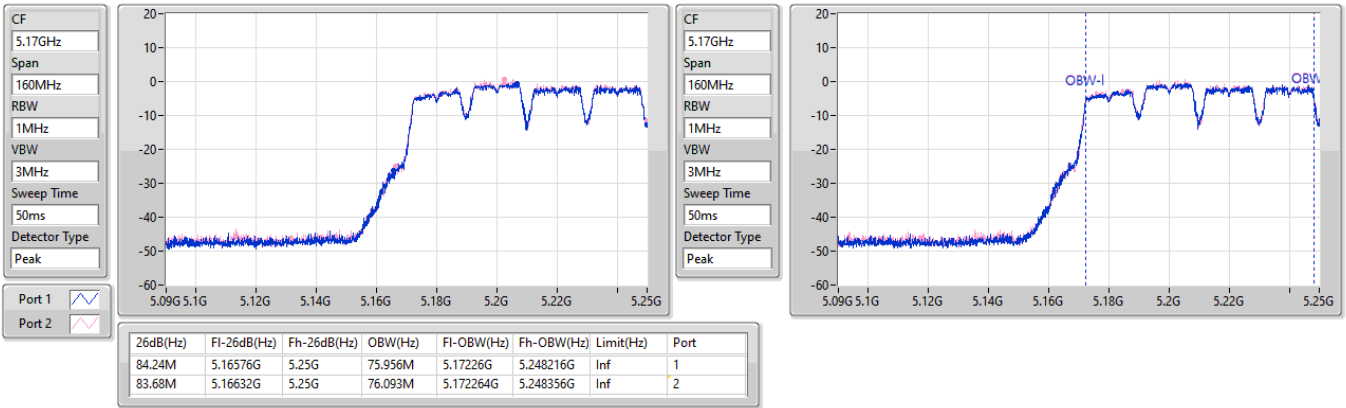

5.15-5.25GHz_11a160_160MHz_Nss1,(6Mbps)_2TX

EBW

5250MHz Straddle 5.15-5.25GHz

24/05/2023