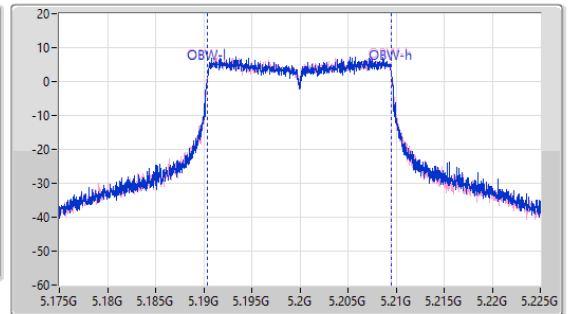

5.15-5.25GHz_802.11ax_HEW20_Nss1,(MCS0)_2TX

EBW

5200MHz

16/05/2023

CF: 5.2GHz
 Span: 110MHz
 RBW: 200kHz
 VBW: 1MHz
 Sweep Time: 50ms
 Detector Type: Peak

CF: 5.2GHz
 Span: 50MHz
 RBW: 200kHz
 VBW: 1MHz
 Sweep Time: 50ms
 Detector Type: Peak