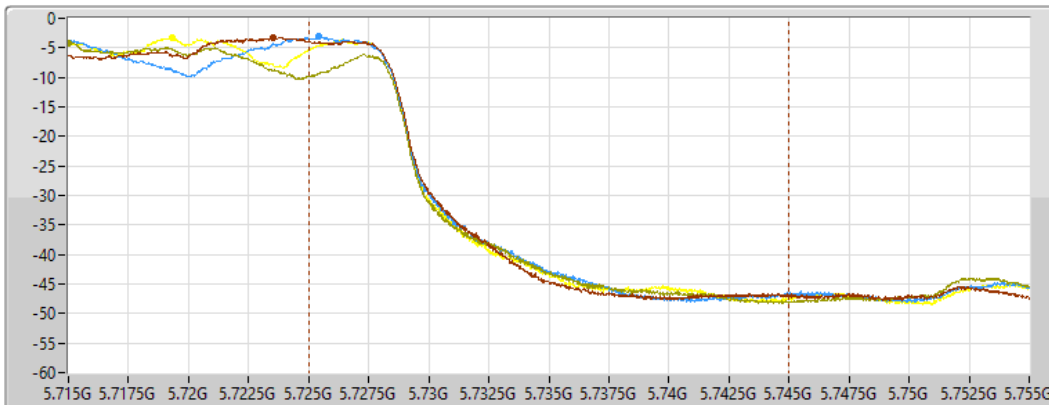

Port 5
Port 6
Port 7
Port 8

Sum= Total Power
PX=Port X

Sum(dBm)	P1(dBm)	P2(dBm)	P3(dBm)	P4(dBm)	P5(dBm)	P6(dBm)	P7(dBm)	P8(dBm)
6.21	-	-	-	-	0.73	-2.39	1.01	0.62