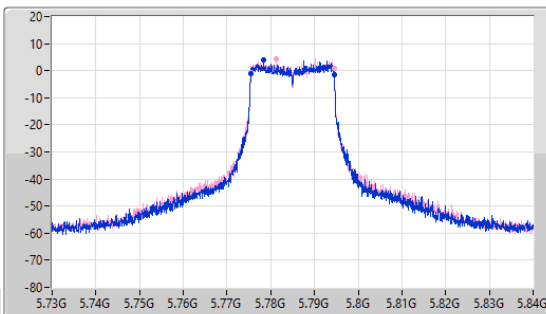

CF
5.785GHz
Span
50MHz
RBW
200kHz
VBW
1MHz
Sweep Time
50ms
Detector Type
Peak