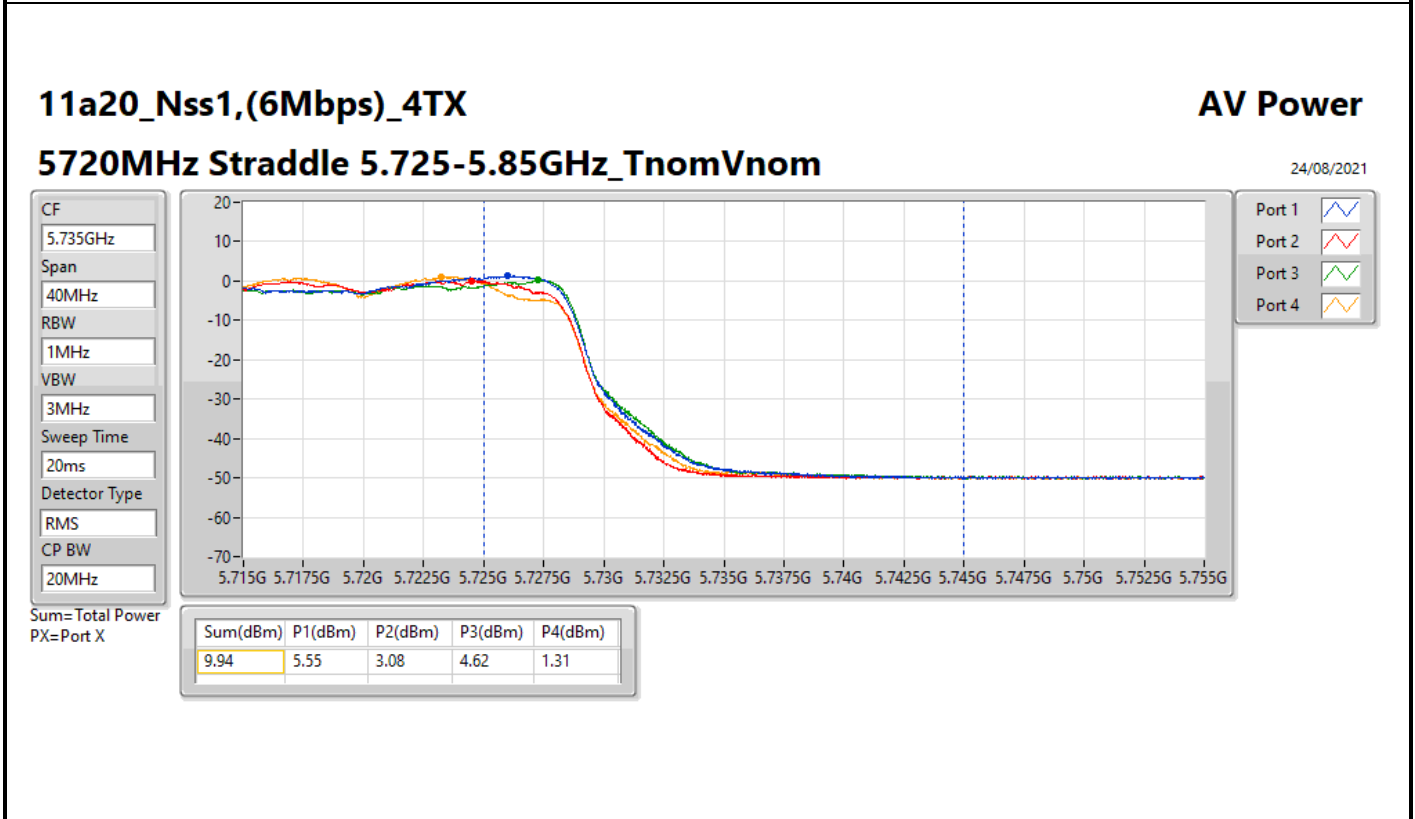

DG = Directional Gain; Port X = Port X output power

802.11ax HEW20_Nss1,(MCS0)_4TX

AV Power

5720MHz Straddle 5.47-5.725GHz_TnomVnom

24/08/2021

CF
5.71GHz

Span
60MHz

RBW
1MHz