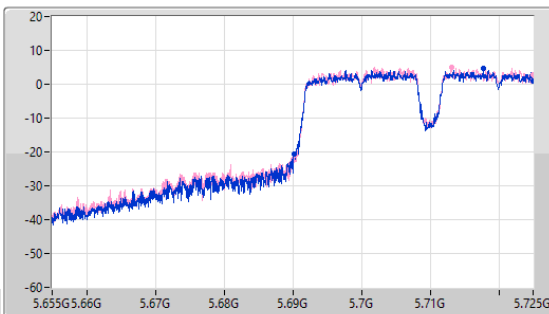

CF: 5.69GHz
Span: 70MHz
RBW: 500kHz
VBW: 2MHz
Sweep Time: 50ms
Detector Type: Peak