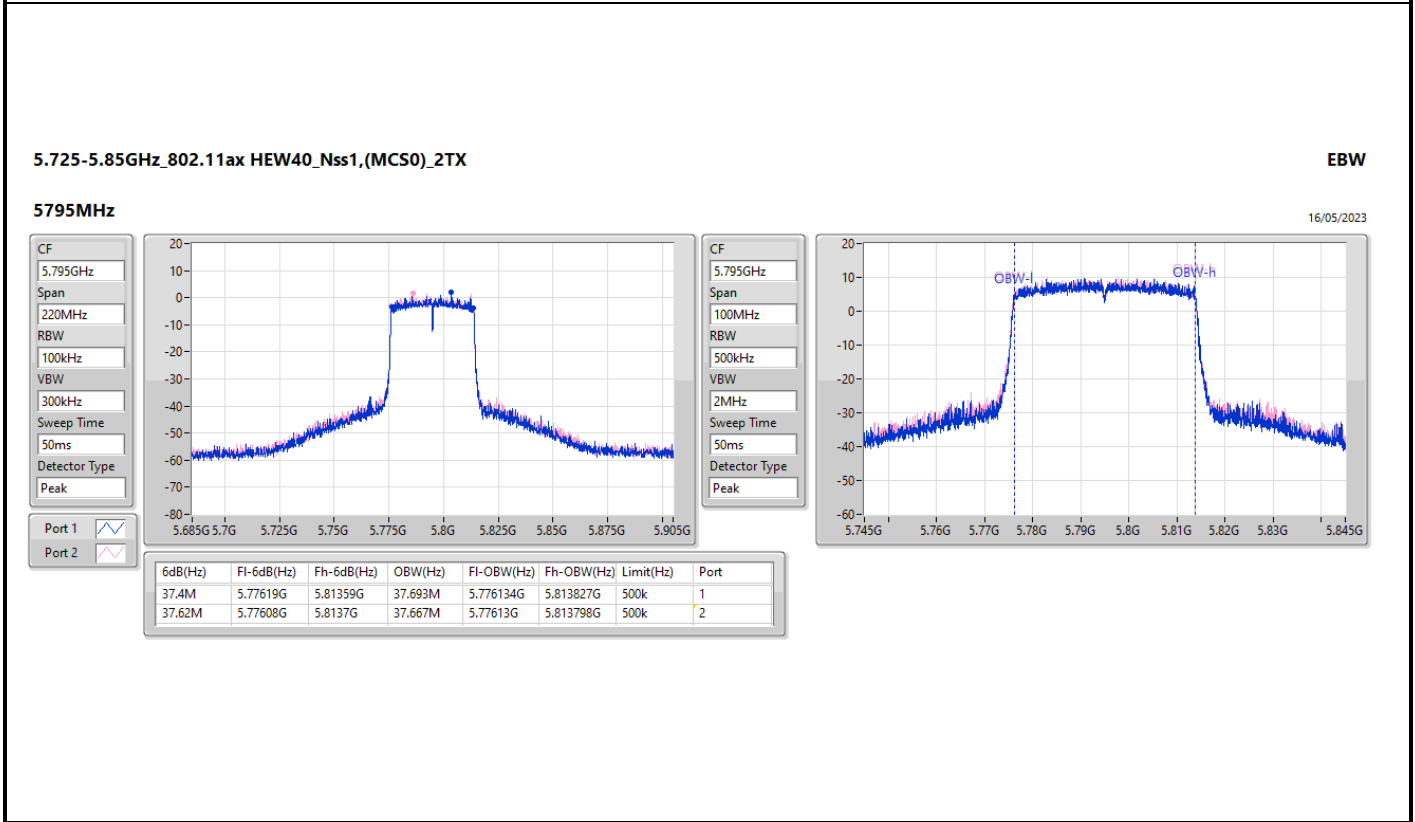

5.47-5.725GHz_802.11ax HEW40_Nss1,(MCS0)_2TX

EBW

5710MHz Straddle 5.47-5.725GHz

16/05/2023

5.725-5.85GHz_802.11ax HEW40_Nss1,(MCS0)_2TX

EBW

5710MHz Straddle 5.725-5.85GHz

16/05/2023