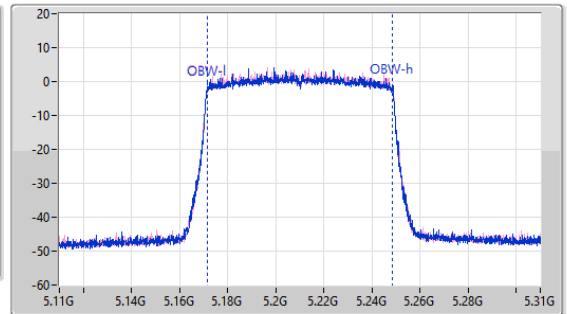

5.15-5.25GHz_802.11ax_HEW80_Nss1,(MCS0)_2TX

EBW

5210MHz

24/05/2023

CF: 5.21GHz
 Span: 440MHz
 RBW: 1MHz
 VBW: 3MHz
 Sweep Time: 50ms
 Detector Type: Peak

CF: 5.21GHz
 Span: 200MHz
 RBW: 1MHz
 VBW: 3MHz
 Sweep Time: 50ms
 Detector Type: Peak