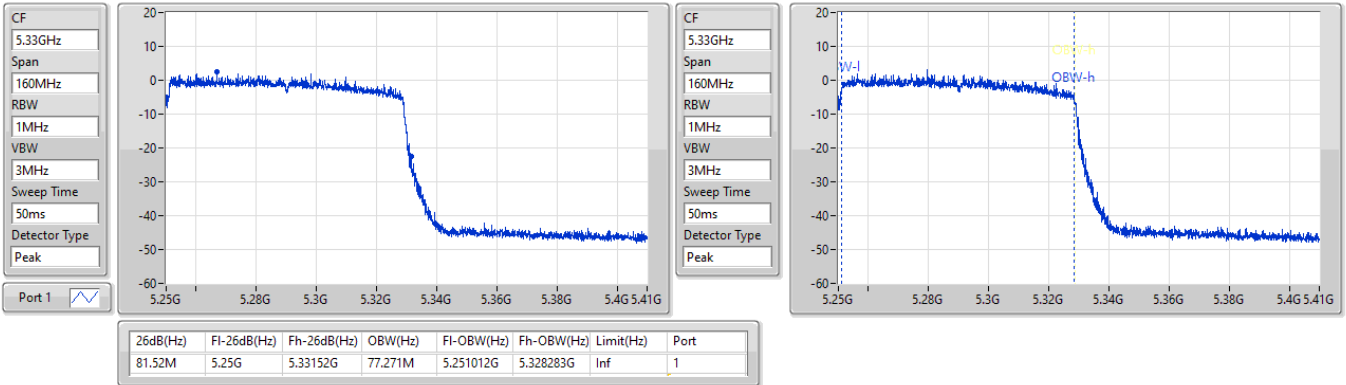

5.25-5.35GHz_802.11ax HEW160_Nss1,(MCS0)_1TX

EBW

5250MHz Straddle 5.25-5.35GHz

24/05/2023