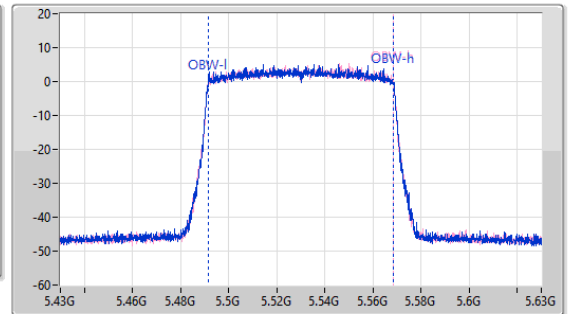

5.47-5.725GHz_802.11ax_HEW80_Nss1,(MCS0)_2TX

EBW

5530MHz

24/05/2023

CF: 5.53GHz
 Span: 440MHz
 RBW: 1MHz
 VBW: 3MHz
 Sweep Time: 50ms
 Detector Type: Peak

CF: 5.53GHz
 Span: 200MHz
 RBW: 1MHz
 VBW: 3MHz
 Sweep Time: 50ms
 Detector Type: Peak