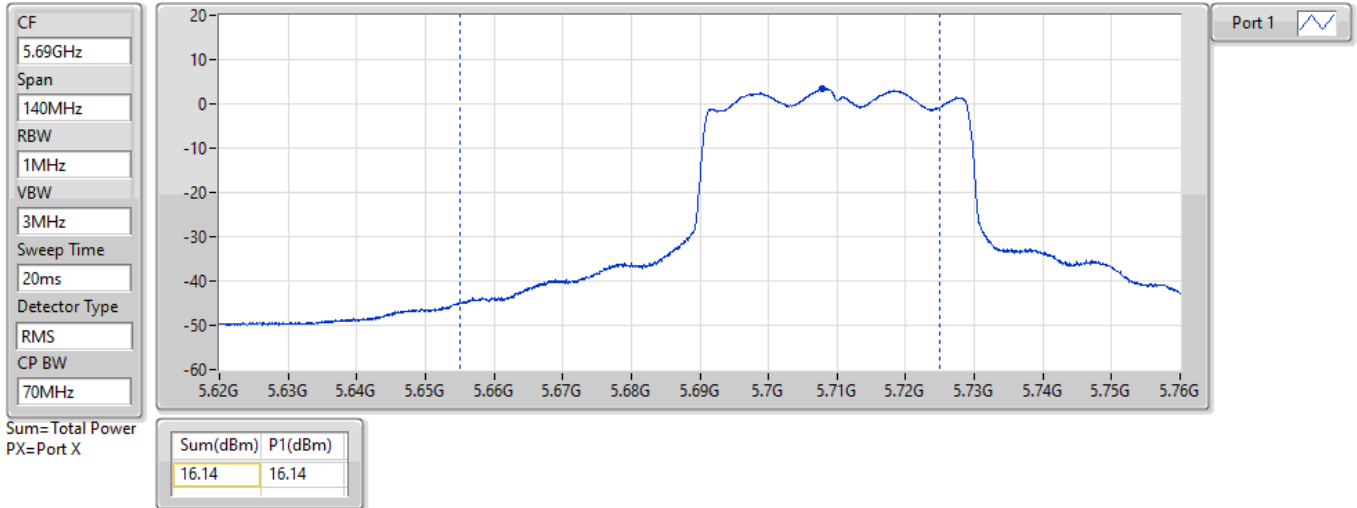

DG = Directional Gain; Port X = Port X output power

802.11ax HEW40_Nss1,(MCS0)_1TX

AV Power

5710MHz Straddle 5.47-5.725GHz_TnomVnom

25/08/2021

802.11ax HEW40_Nss1,(MCS0)_1TX

AV Power

5710MHz Straddle 5.725-5.85GHz_TnomVnom