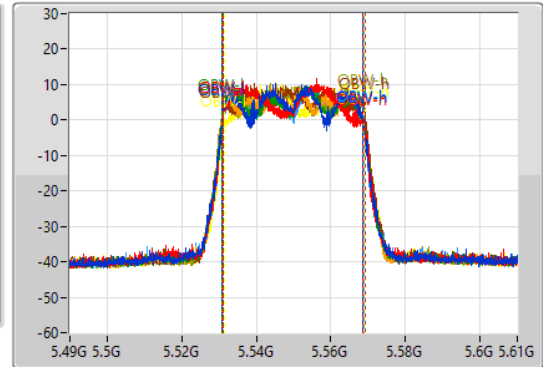

802.11ax HEW40_Nss1,(MCS0)_8TX

EBW

5550MHz

15/09/2021

CF: 5.55GHz
 Span: 120MHz
 RBW: 500kHz
 VBW: 2MHz
 Sweep Time: 100ms
 Detector Type: Peak

CF: 5.55GHz
 Span: 120MHz
 RBW: 1MHz
 VBW: 3MHz
 Sweep Time: 100ms
 Detector Type: Peak