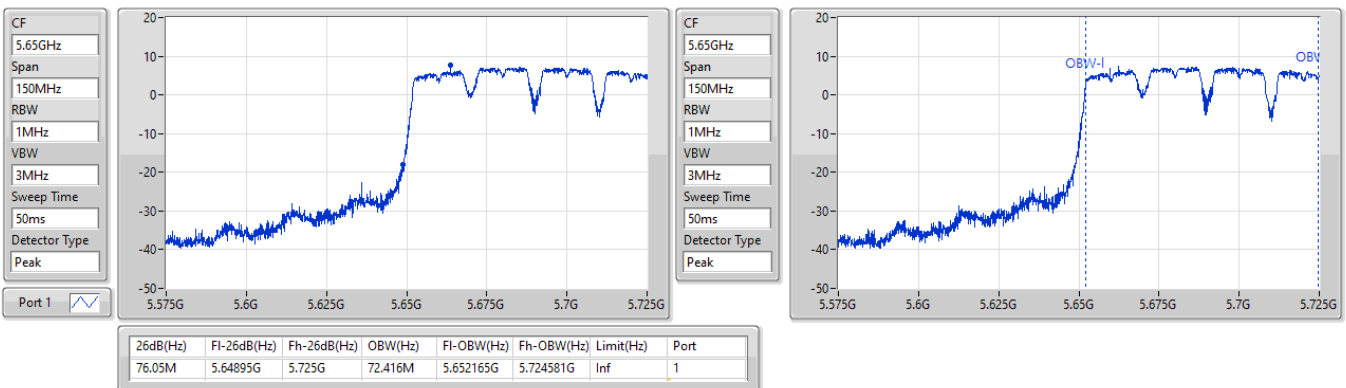

5.47-5.725GHz_11a80_80MHz_Nss1,(6Mbps)_1TX

EBW

5690MHz Straddle 5.47-5.725GHz

17/05/2023