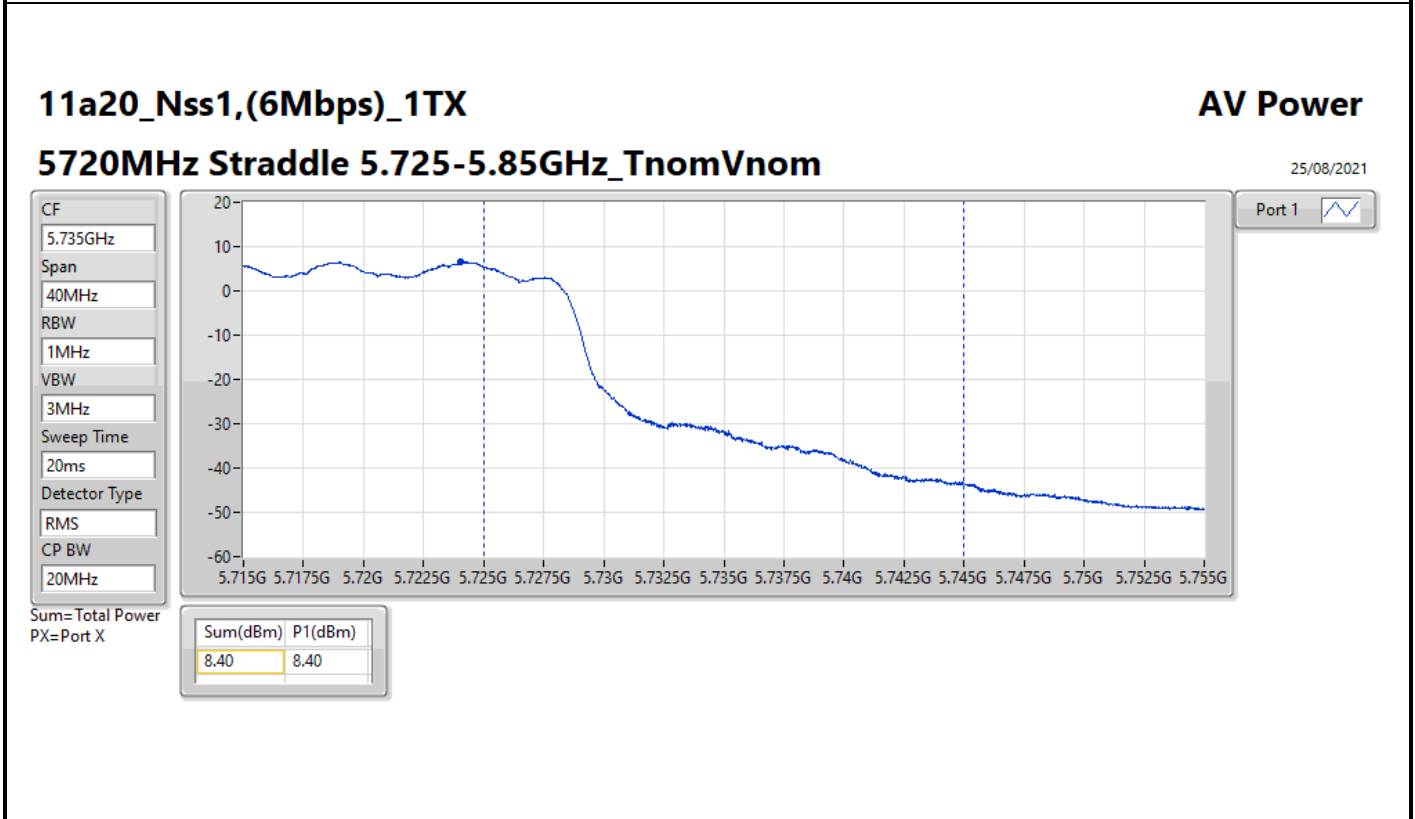

DG = Directional Gain; Port X = Port X output power

802.11ax HEW40_Nss1,(MCS0)_1TX

AV Power

5710MHz Straddle 5.47-5.725GHz_TnomVnom

25/08/2021

802.11ax HEW40_Nss1,(MCS0)_1TX

AV Power

5710MHz Straddle 5.725-5.85GHz_TnomVnom