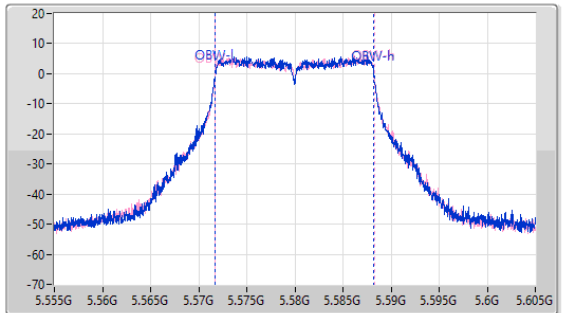

5.47-5.725GHz_11a20_20MHz_Nss1,(6Mbps)_2TX

EBW

5580MHz

15/05/2023

CF: 5.58GHz
 Span: 110MHz
 RBW: 200kHz
 VBW: 1MHz
 Sweep Time: 50ms
 Detector Type: Peak

CF: 5.58GHz
 Span: 50MHz
 RBW: 200kHz
 VBW: 1MHz
 Sweep Time: 50ms
 Detector Type: Peak