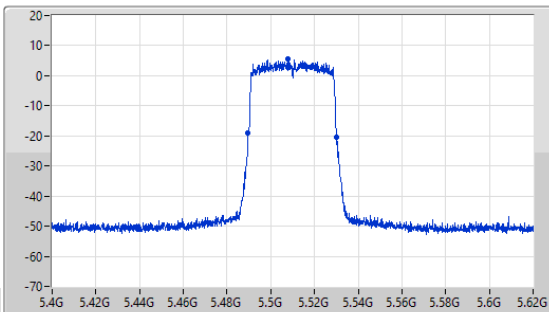

5.47-5.725GHz_802.11ax HEW40_Nss1,(MCS0)_1TX

EBW

5510MHz

24/05/2023

CF
5.51GHz
Span
220MHz
RBW
500kHz
VBW
2MHz
Sweep Time
50ms
Detector Type
Peak

CF
5.51GHz
Span
100MHz
RBW
500kHz
VBW
2MHz
Sweep Time
50ms
Detector Type
Peak