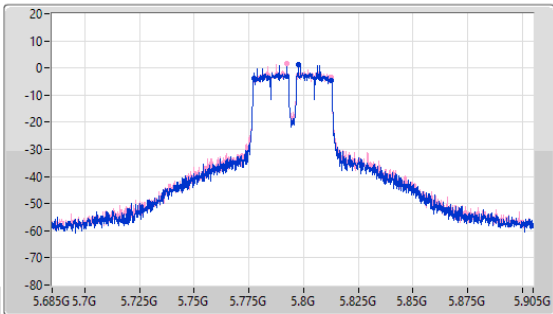

5.725-5.85GHz_11a40_40MHz_Nss1,(6Mbps)_2TX

EBW

5795MHz

15/05/2023

CF: 5.795GHz
Span: 220MHz
RBW: 100kHz
VBW: 300kHz
Sweep Time: 50ms
Detector Type: Peak

CF: 5.795GHz
Span: 100MHz
RBW: 500kHz
VBW: 2MHz
Sweep Time: 50ms
Detector Type: Peak