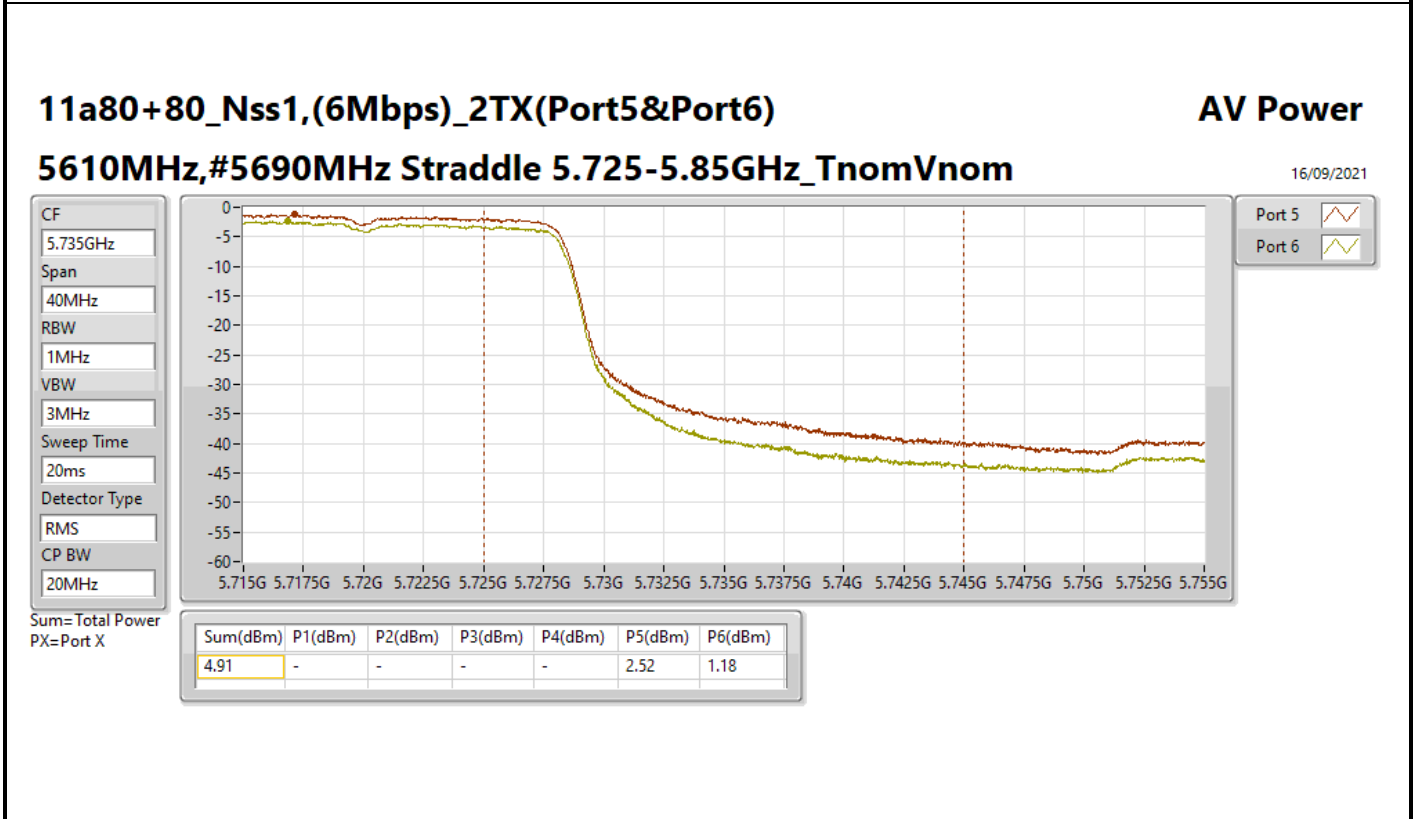

DG = Directional Gain; Port X = Port X output power

802.11ax HEW80_Nss1,

AV Power

5690MHz Straddle 5.47-5.725GHz_TnomVnom

16/09/2021

CF
5.65GHz

Span
300MHz

RBW
1MHz