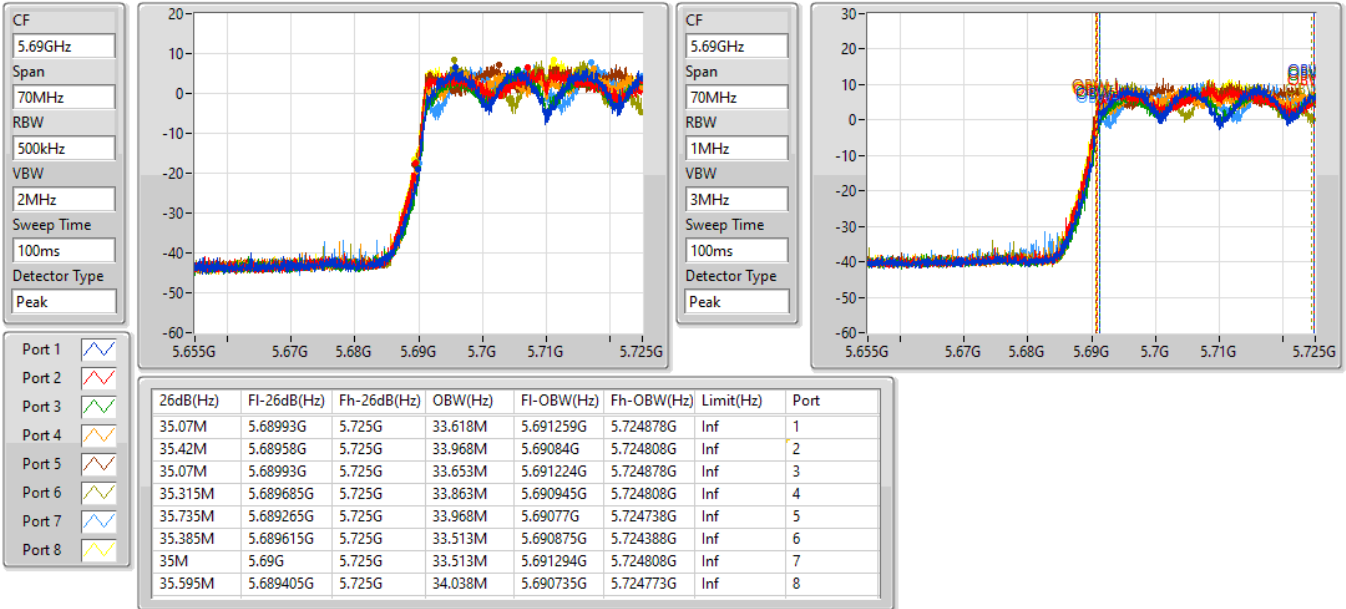

802.11ax HEW40_Nss1,(MCS0)_8TX

EBW

5710MHz Straddle 5.47-5.725GHz

15/09/2021

802.11ax HEW40_Nss1,(MCS0)_8TX

EBW

5710MHz Straddle 5.725-5.85GHz

15/09/2021