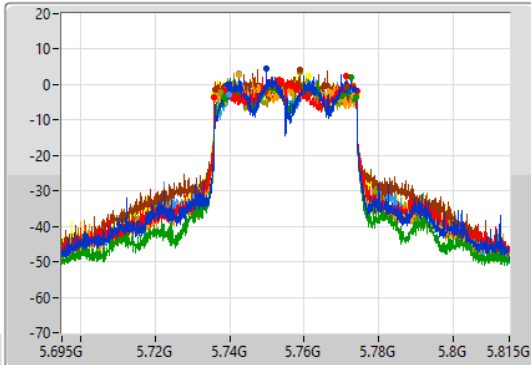

802.11ax HEW40_Nss1,(MCS0)_8TX

EBW

5755MHz

15/09/2021

CF
5.755GHz
Span
120MHz
RBW
100kHz
VBW
300kHz
Sweep Time
100ms
Detector Type
Peak

CF
5.755GHz
Span
120MHz
RBW
1MHz
VBW
3MHz
Sweep Time
100ms
Detector Type
Peak