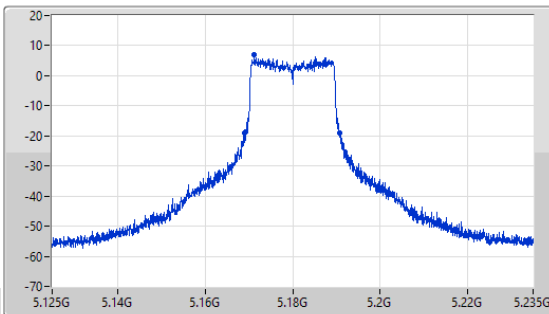

5.15-5.25GHz_802.11ax_HEW20_Nss1,(MCS0)_1TX

EBW

5180MHz

17/05/2023

CF
5.18GHz
Span
110MHz
RBW
200kHz
VBW
1MHz
Sweep Time
50ms
Detector Type
Peak

CF
5.18GHz
Span
50MHz
RBW
200kHz
VBW
1MHz
Sweep Time
50ms
Detector Type
Peak