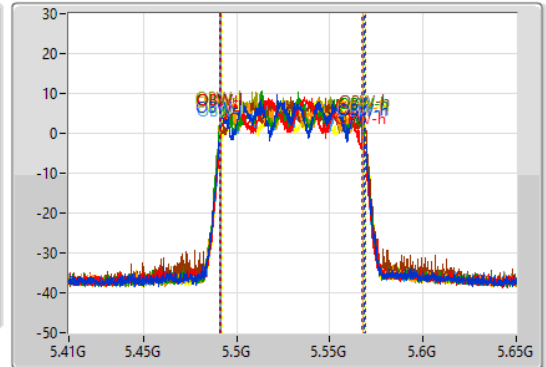

802.11ax HEW80_Nss1,(MCS0)_8TX

EBW

5530MHz

15/09/2021

CF: 5.53GHz
 Span: 240MHz
 RBW: 1MHz
 VBW: 3MHz
 Sweep Time: 100ms
 Detector Type: Peak

CF: 5.53GHz
 Span: 240MHz
 RBW: 2MHz
 VBW: 10MHz
 Sweep Time: 100ms
 Detector Type: Peak