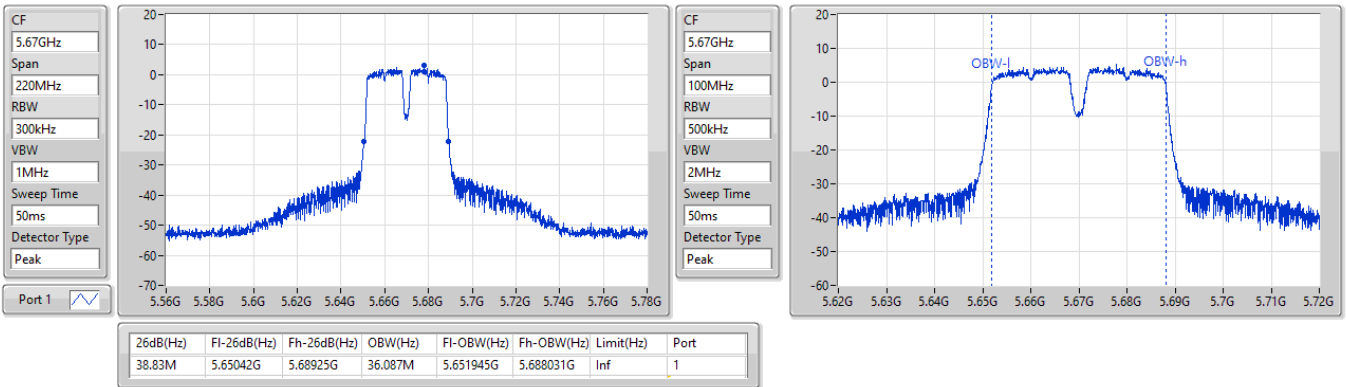

5.15-5.25GHz_11a40_40MHz_Nss1,(6Mbps)_1TX

EBW

5230MHz

17/05/2023

5.47-5.725GHz_11a40_40MHz_Nss1,(6Mbps)_1TX

EBW

5670MHz

24/05/2023