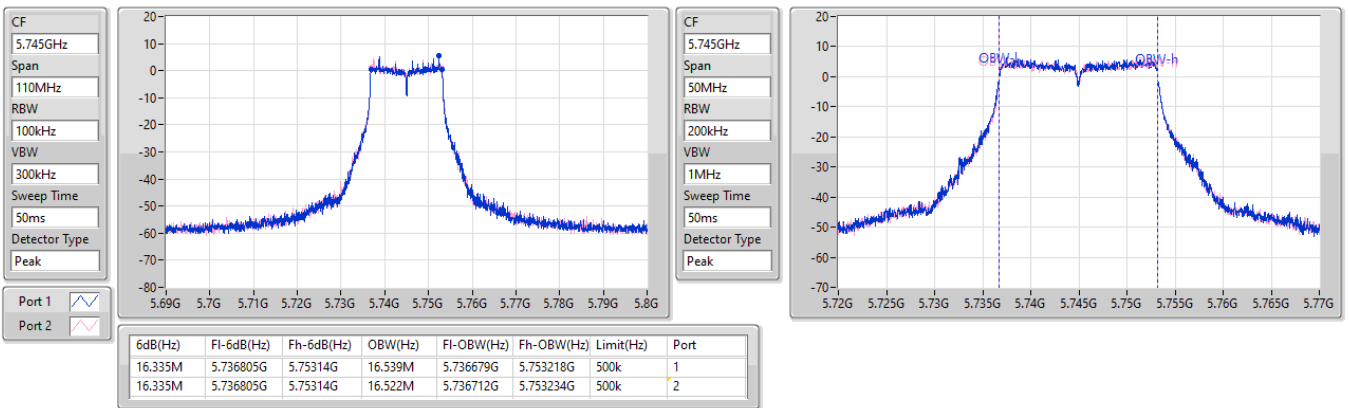

5745MHz

15/05/2023