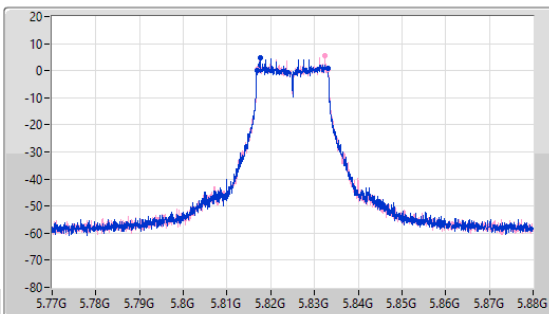

EBW

5825MHz

15/05/2023

CF: 5.825GHz
 Span: 110MHz
 RBW: 100kHz
 VBW: 300kHz
 Sweep Time: 50ms
 Detector Type: Peak

CF: 5.825GHz
 Span: 50MHz
 RBW: 200kHz
 VBW: 1MHz
 Sweep Time: 50ms
 Detector Type: Peak

Port 1: [Waveform icon]
 Port 2: [Waveform icon]