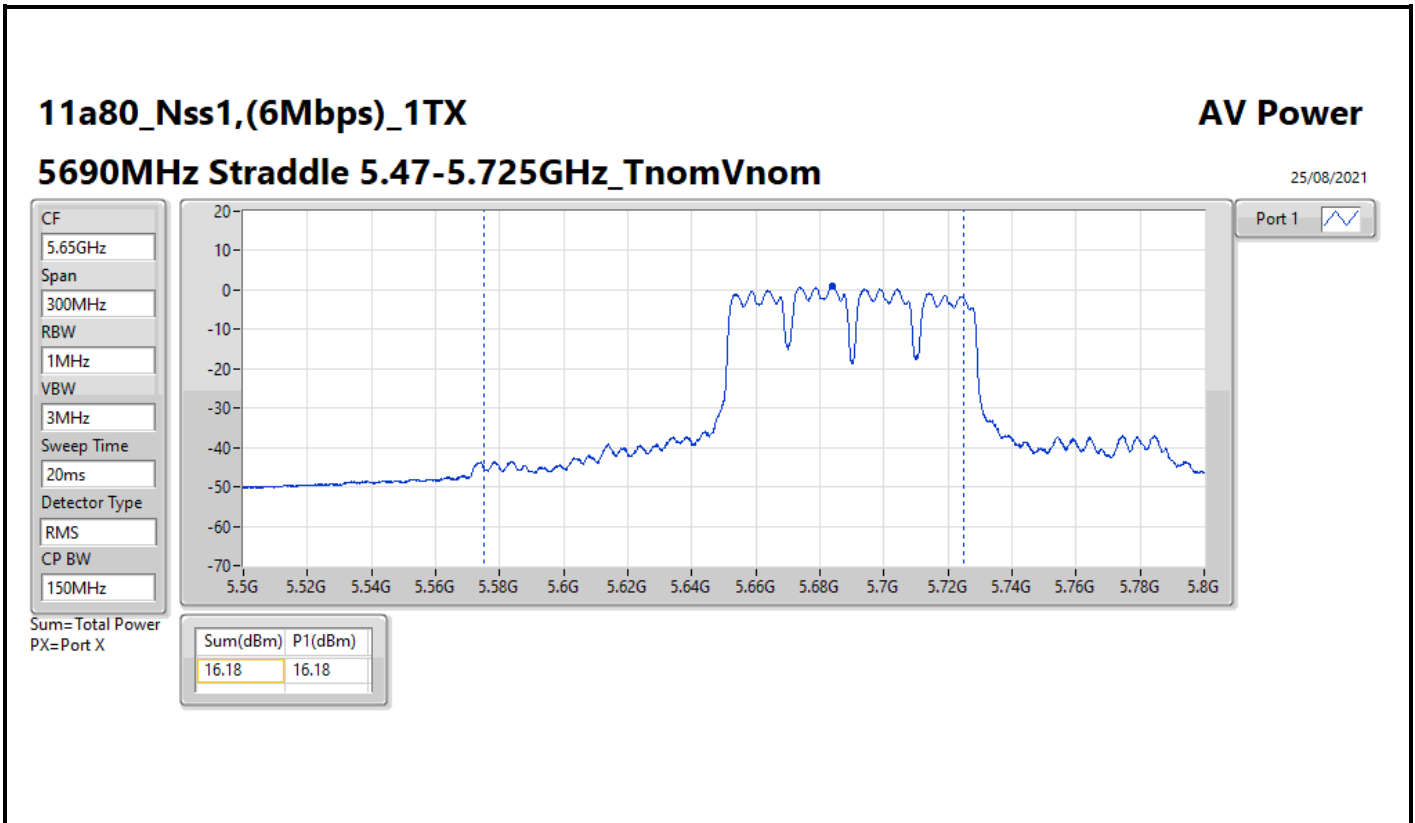

DG = Directional Gain; Port X = Port X output power

802.11ax HEW40_Nss1,(MCS0)_1TX

AV Power

5710MHz Straddle 5.47-5.725GHz_TnomVnom

25/08/2021

802.11ax HEW40_Nss1,(MCS0)_1TX

AV Power

5710MHz Straddle 5.725-5.85GHz_TnomVnom