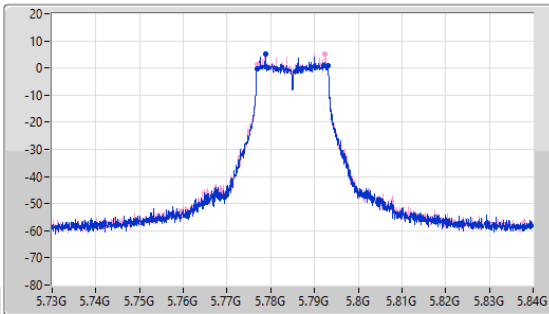

5.725-5.85GHz_11a20_20MHz_Nss1,(6Mbps)_2TX

EBW

5785MHz

15/05/2023

CF: 5.785GHz
Span: 110MHz
RBW: 100kHz
VBW: 300kHz
Sweep Time: 50ms
Detector Type: Peak

CF: 5.785GHz
Span: 50MHz
RBW: 200kHz
VBW: 1MHz
Sweep Time: 50ms
Detector Type: Peak