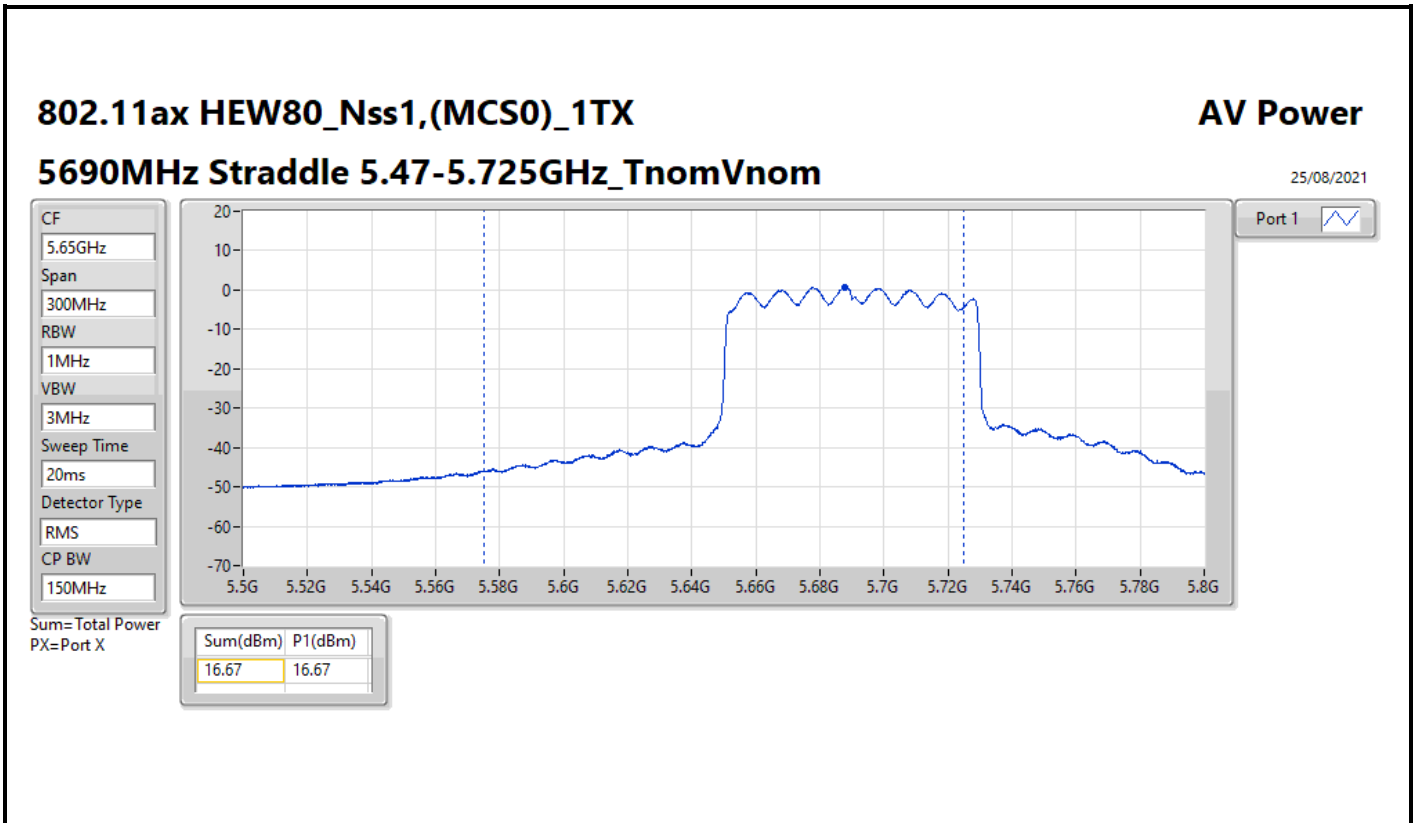

**Average Power
Non-Beamforming_Serving Radio Secondary_2T1S**

Appendix C.2

Summary

Mode	Total Power (dBm)	Total Power (W)	EIRP (dBm)	EIRP (W)
5.15-5.25GHz	-	-	-	-
11a20_Nss1,(6Mbps)_2TX	19.80	0.09550	24.80	0.30200
11a40_Nss1,(6Mbps)_2TX	19.44	0.08790	24.44	0.27797
11a80_Nss1,(6Mbps)_2TX	16.42	0.04385	21.42	0.13868
802.11ax HEW20_Nss1,(MCS0)_2TX	19.94	0.09863	24.94	0.31189
802.11ax HEW40_Nss1,(MCS0)_2TX	20.05	0.10116	25.05	0.31989
802.11ax HEW80_Nss1,(MCS0)_2TX	15.87	0.03864	20.87	0.12218
5.25-5.35GHz	-	-	-	-
11a20_Nss1,(6Mbps)_2TX	20.13	0.10304	25.13	0.32584
11a40_Nss1,(6Mbps)_2TX	19.69	0.09311	24.69	0.29444
11a80_Nss1,(6Mbps)_2TX	13.55	0.02265	18.55	0.07161
802.11ax HEW20_Nss1,(MCS0)_2TX	20.20	0.10471	25.20	0.33113
802.11ax HEW40_Nss1,(MCS0)_2TX	20.15	0.10351	25.15	0.32734
802.11ax HEW80_Nss1,(MCS0)_2TX	13.01	0.02000	18.01	0.06324
5.47-5.725GHz	-	-	-	-
11a20_Nss1,(6Mbps)_2TX	19.19	0.08299	24.19	0.26242
11a40_Nss1,(6Mbps)_2TX	18.81	0.07603	23.81	0.24044
11a80_Nss1,(6Mbps)_2TX	18.91	0.07780	23.91	0.24604
802.11ax HEW20_Nss1,(MCS0)_2TX	19.34	0.08590	24.34	0.27164
802.11ax HEW40_Nss1,(MCS0)_2TX	19.49	0.08892	24.49	0.28119
802.11ax HEW80_Nss1,(MCS0)_2TX	19.43	0.08770	24.43	0.27733
5.725-5.85GHz	-	-	-	-
11a20_Nss1,(6Mbps)_2TX	19.43	0.08770	24.43	0.27733
11a40_Nss1,(6Mbps)_2TX	19.16	0.08241	24.16	0.26062
11a80_Nss1,(6Mbps)_2TX	18.22	0.06637	23.22	0.20989
802.11ax HEW20_Nss1,(MCS0)_2TX	19.60	0.09120	24.60	0.28840
802.11ax HEW40_Nss1,(MCS0)_2TX	19.77	0.09484	24.77	0.29992
802.11ax HEW80_Nss1,(MCS0)_2TX	18.69	0.07396	23.69	0.23388