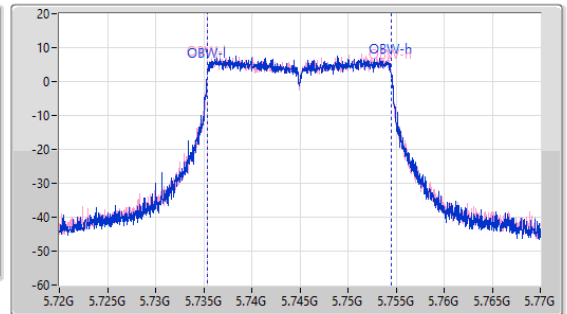

5.725-5.85GHz_802.11ax HEW20_Nss1,(MCS0)_2TX

EBW

5745MHz

16/05/2023

CF
5.745GHz
Span
110MHz
RBW
100kHz
VBW
300kHz
Sweep Time
50ms
Detector Type
Peak

CF
5.745GHz
Span
50MHz
RBW
200kHz
VBW
1MHz
Sweep Time
50ms
Detector Type
Peak