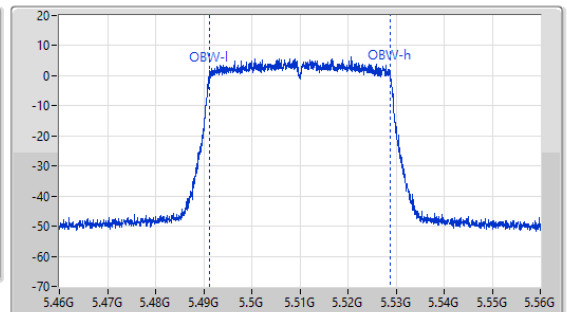

5.47-5.725GHz_802.11ax HEW40_Nss1,(MCS0)_1TX

EBW

5510MHz

24/05/2023

CF
5.51GHz
Span
220MHz
RBW
500kHz
VBW
2MHz
Sweep Time
50ms
Detector Type
Peak

CF
5.51GHz
Span
100MHz
RBW
500kHz
VBW
2MHz
Sweep Time
50ms
Detector Type
Peak