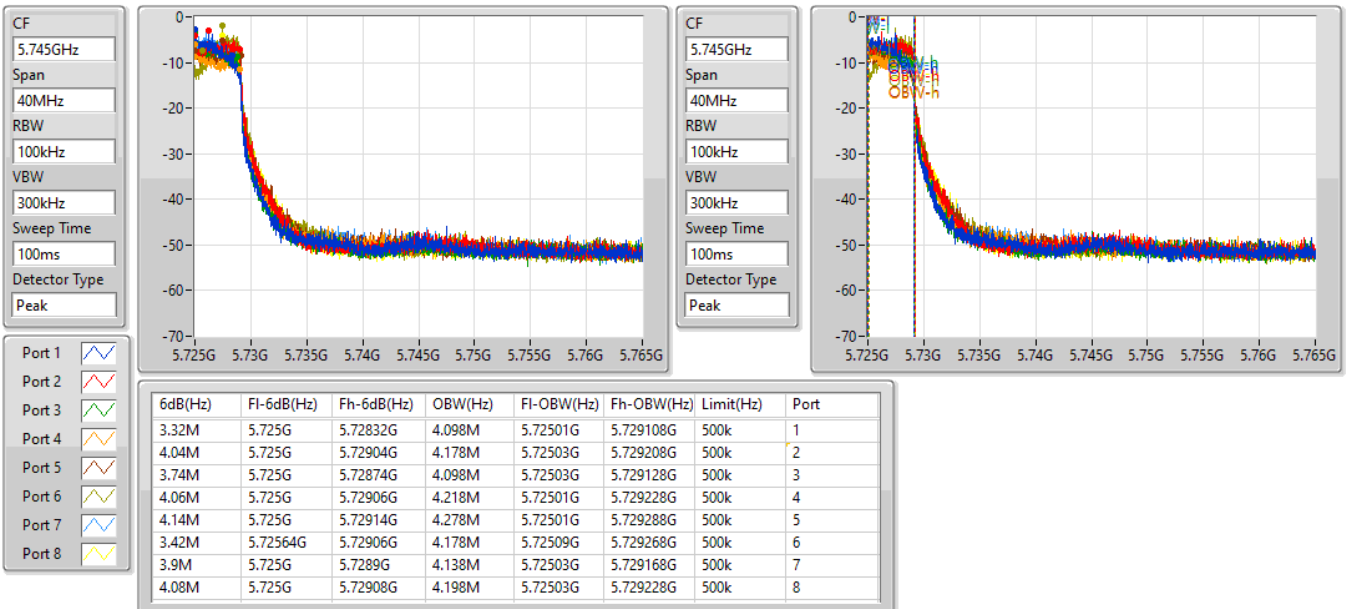

802.11ax HEW40_Nss1,(MCS0)_8TX

EBW

5710MHz Straddle 5.47-5.725GHz

15/09/2021

802.11ax HEW40_Nss1,(MCS0)_8TX

EBW

5710MHz Straddle 5.725-5.85GHz

15/09/2021