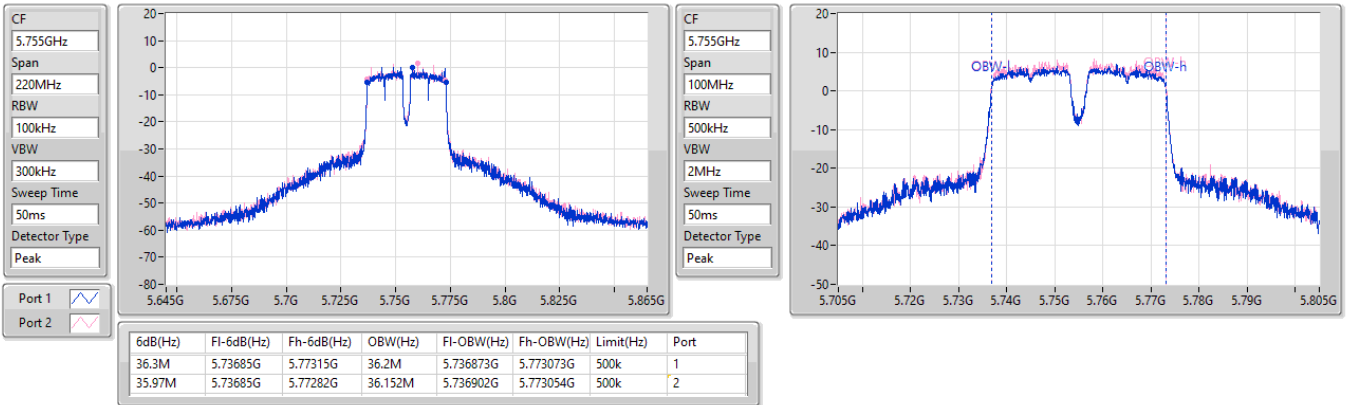

5755MHz

15/05/2023