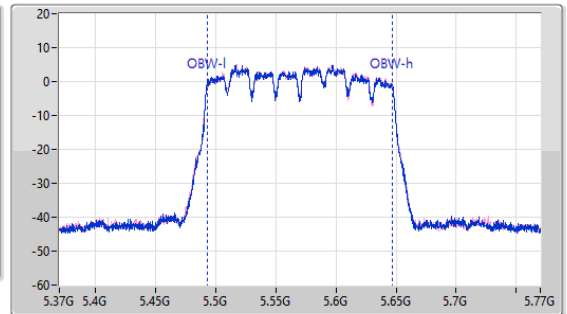

5.47-5.725GHz_11a160_160MHz_Nss1,(6Mbps)_2TX

EBW

5570MHz

24/05/2023

CF: 5.57GHz
 Span: 880MHz
 RBW: 2MHz
 VBW: 10MHz
 Sweep Time: 50ms
 Detector Type: Peak

CF: 5.57GHz
 Span: 400MHz
 RBW: 2MHz
 VBW: 10MHz
 Sweep Time: 50ms
 Detector Type: Peak