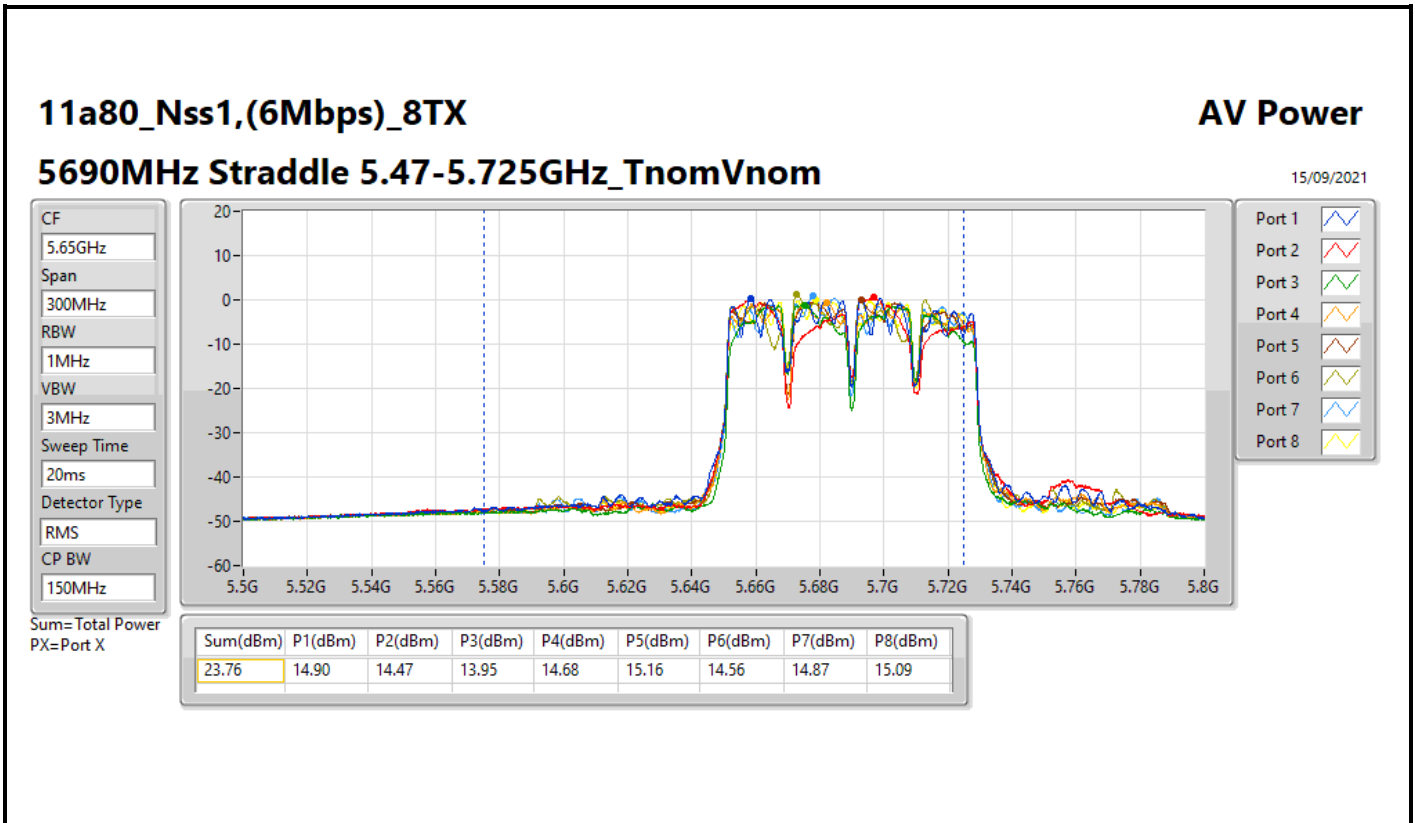

DG = Directional Gain; Port X = Port X output power

11a80+80_Nss1,(6Mbps)_8TX

AV Power

#5610MHz,#5690MHz Straddle 5.47-5.725GHz_TnomVnom

15/09/2021

CF
5.645GHz
Span
320MHz
RBW
1MHz
VBW
3MHz
Sweep Time
20ms
Detector Type
RMS
CP BW
160MHz