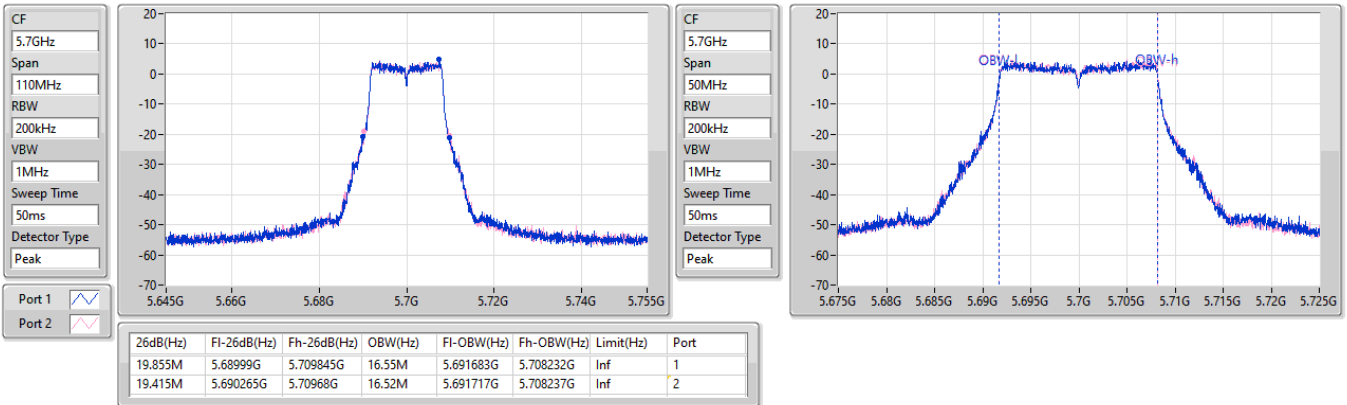

5.47-5.725GHz_11a20_20MHz_Nss1,(6Mbps)_2TX

EBW

5700MHz

24/05/2023