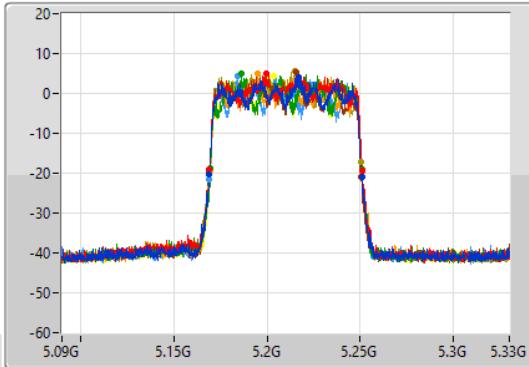

802.11ax HEW80_Nss1,(MCS0)_8TX

EBW

5210MHz

15/09/2021

CF
5.21GHz
Span
240MHz
RBW
1MHz
VBW
3MHz
Sweep Time
100ms
Detector Type
Peak

CF
5.21GHz
Span
240MHz
RBW
2MHz
VBW
10MHz
Sweep Time
100ms
Detector Type
Peak