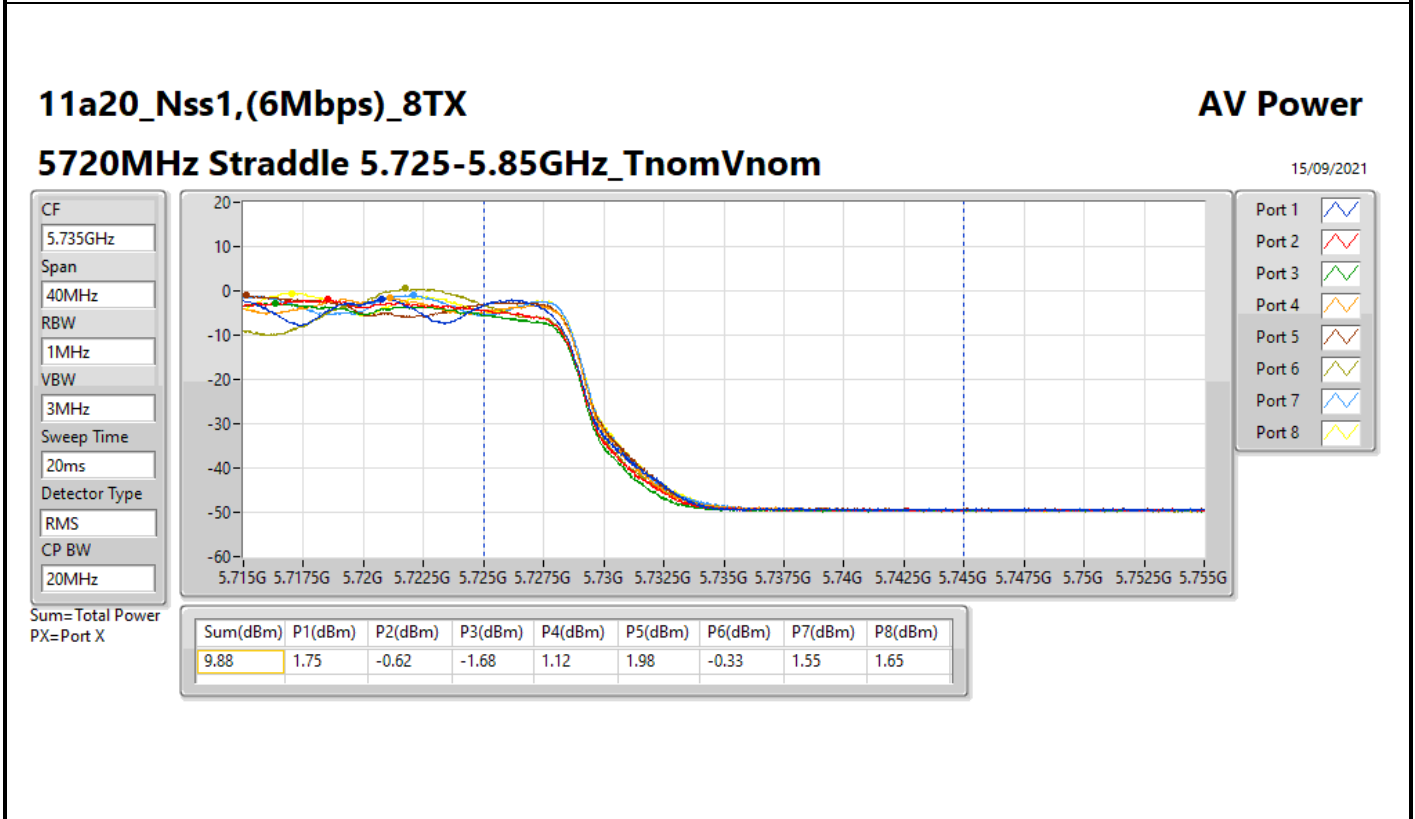

DG = Directional Gain; Port X = Port X output power

11a80+80_Nss1,(6Mbps)_8TX

AV Power

#5610MHz,#5690MHz Straddle 5.47-5.725GHz_TnomVnom

15/09/2021

CF
5.645GHz
Span
320MHz
RBW
1MHz
VBW
3MHz
Sweep Time
20ms
Detector Type
RMS
CP BW
160MHz