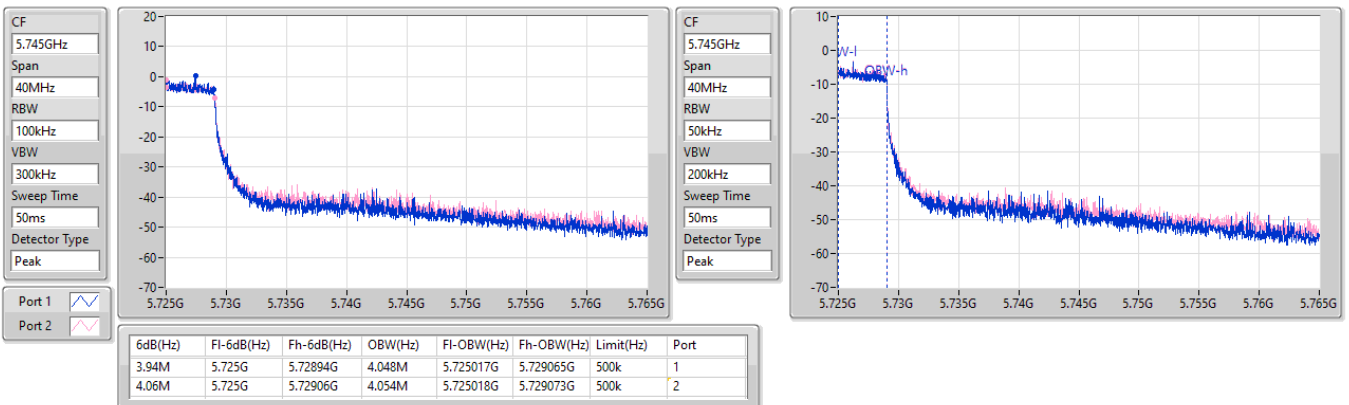

5.47-5.725GHz_802.11ax HEW40_Nss1,(MCS0)_2TX

EBW

5710MHz Straddle 5.47-5.725GHz

16/05/2023

5.725-5.85GHz_802.11ax HEW40_Nss1,(MCS0)_2TX

EBW

5710MHz Straddle 5.725-5.85GHz

16/05/2023