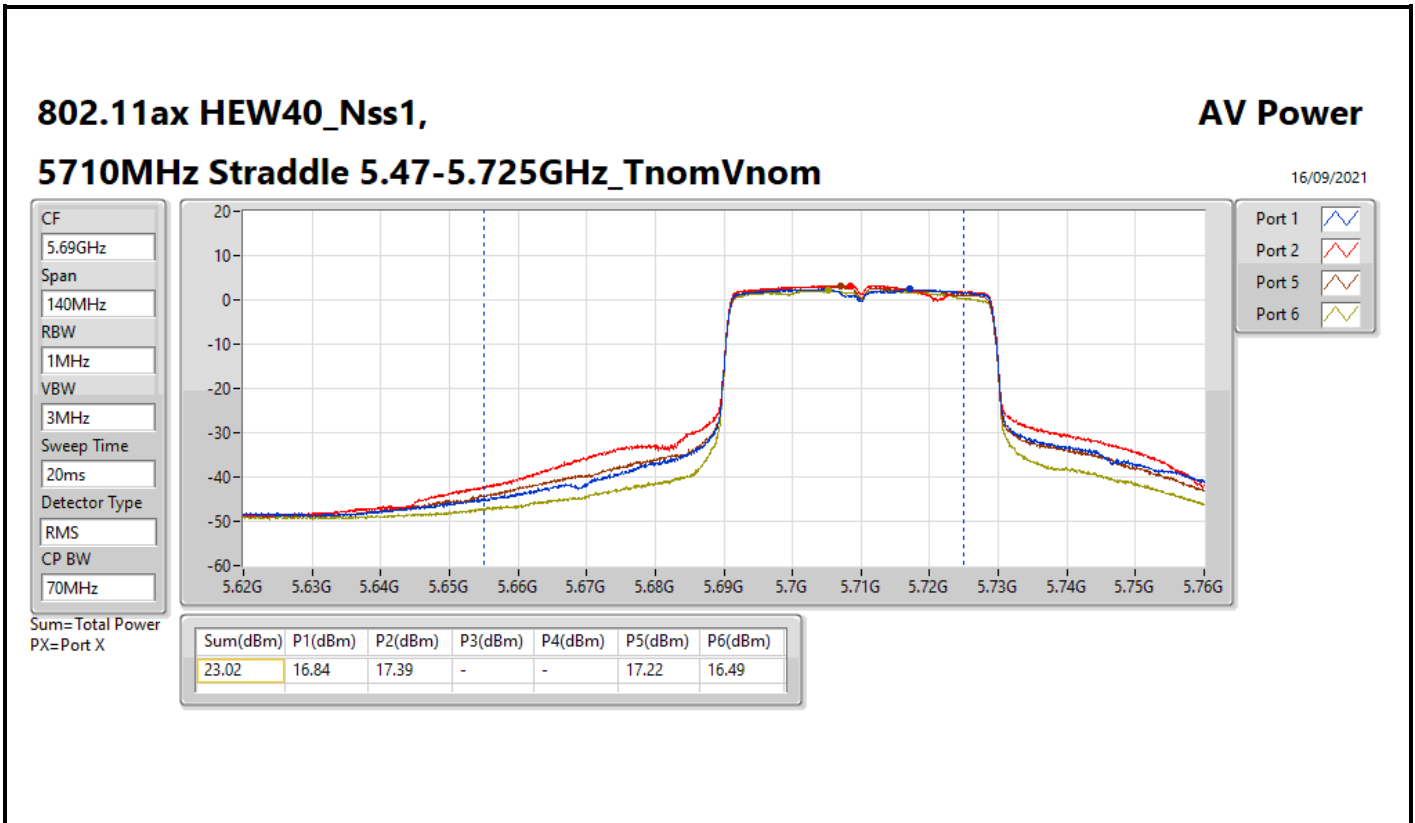

DG = Directional Gain; Port X = Port X output power

802.11ax HEW80_Nss1,

AV Power

5690MHz Straddle 5.47-5.725GHz_TnomVnom

16/09/2021

CF
5.65GHz

Span
300MHz

RBW
1MHz