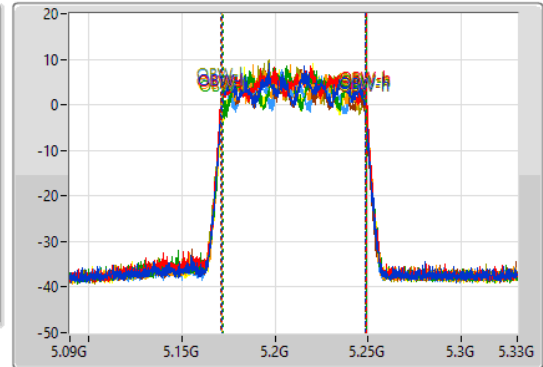

802.11ax HEW80_Nss1,(MCS0)_8TX

EBW

5210MHz

15/09/2021

CF
5.21GHz
Span
240MHz
RBW
1MHz
VBW
3MHz
Sweep Time
100ms
Detector Type
Peak

CF
5.21GHz
Span
240MHz
RBW
2MHz
VBW
10MHz
Sweep Time
100ms
Detector Type
Peak