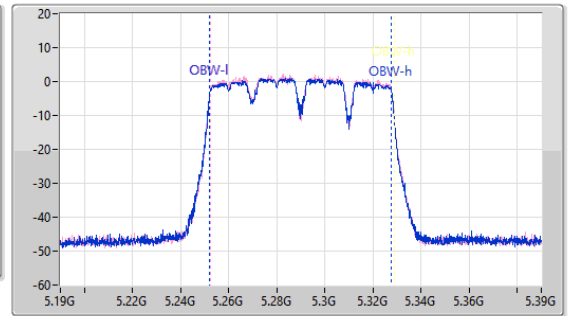

5.25-5.35GHz_11a80_80MHz_Nss1,(6Mbps)_2TX

EBW

5290MHz

24/05/2023