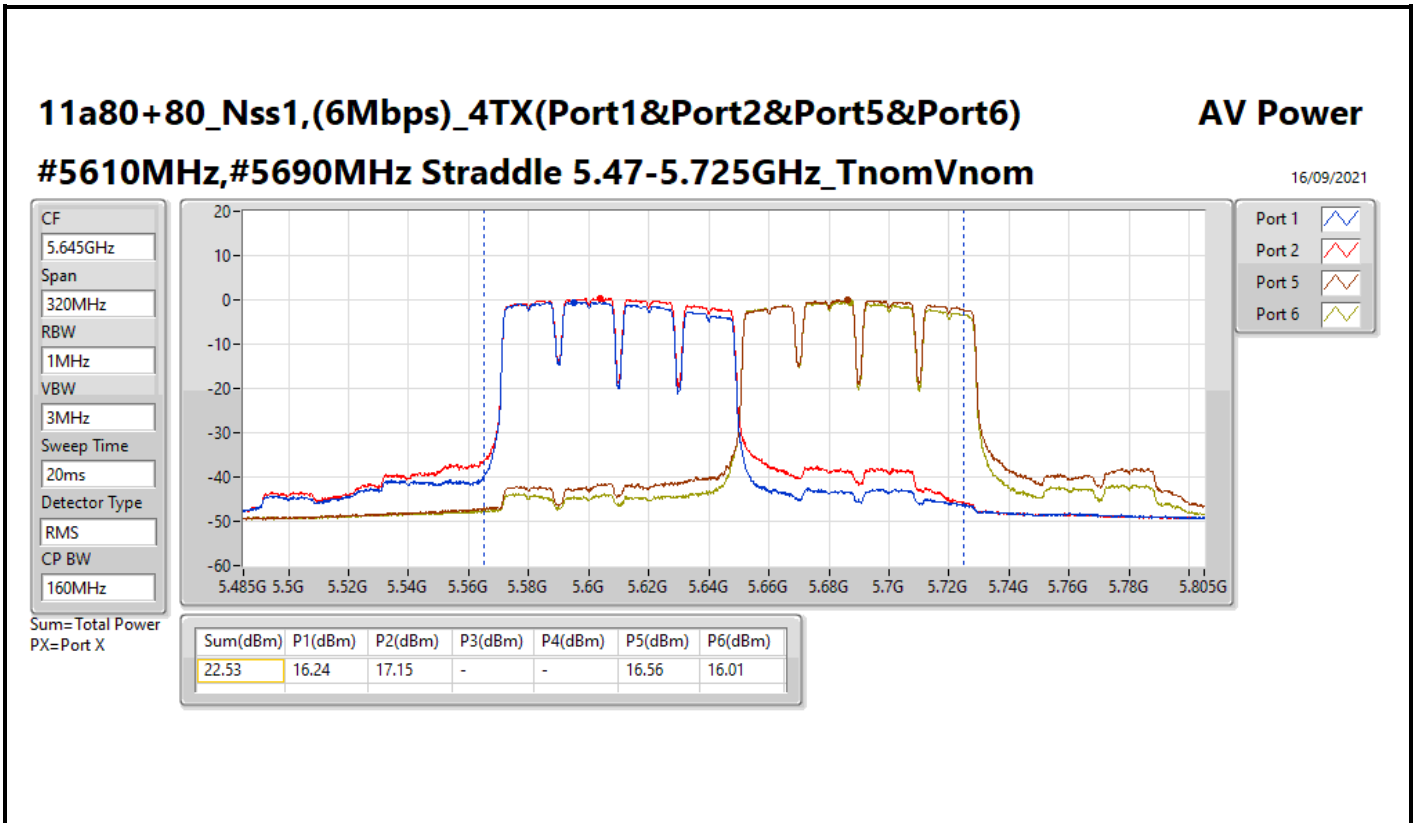

DG = Directional Gain; Port X = Port X output power

802.11ax HEW80_Nss1,

AV Power

5690MHz Straddle 5.47-5.725GHz_TnomVnom

16/09/2021

CF
5.65GHz

Span
300MHz

RBW
1MHz