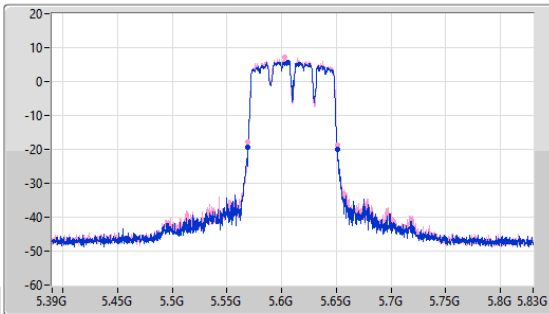

5.47-5.725GHz_11a80_80MHz_Nss1,(6Mbps)_2TX

EBW

5610MHz

24/05/2023

CF: 5.61GHz
Span: 440MHz
RBW: 1MHz
VBW: 3MHz
Sweep Time: 50ms
Detector Type: Peak

CF: 5.61GHz
Span: 200MHz
RBW: 1MHz
VBW: 3MHz
Sweep Time: 50ms
Detector Type: Peak