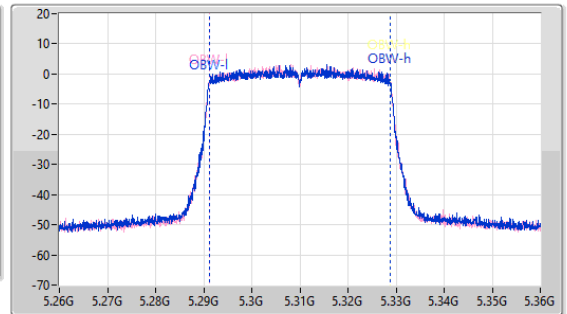

5.25-5.35GHz_802.11ax HEW40_Nss1,(MCS0)_2TX

EBW

5310MHz

24/05/2023

CF
5.31GHz
Span
220MHz
RBW
500kHz
VBW
2MHz
Sweep Time
50ms
Detector Type
Peak

CF
5.31GHz
Span
100MHz
RBW
500kHz
VBW
2MHz
Sweep Time
50ms
Detector Type
Peak