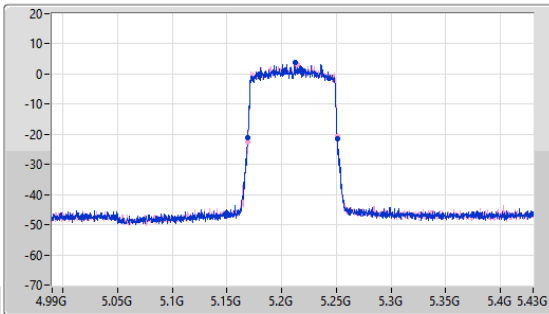

5.15-5.25GHz_802.11ax_HEW80_Nss1,(MCS0)_2TX

EBW

5210MHz

24/05/2023

CF: 5.21GHz
Span: 440MHz
RBW: 1MHz
VBW: 3MHz
Sweep Time: 50ms
Detector Type: Peak

CF: 5.21GHz
Span: 200MHz
RBW: 1MHz
VBW: 3MHz
Sweep Time: 50ms
Detector Type: Peak