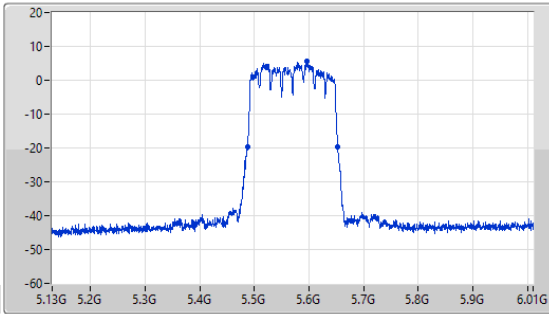

EBW

5250MHz Straddle 5.25-5.35GHz

24/05/2023

5.47-5.725GHz_11a160_160MHz_Nss1,(6Mbps)_1TX

EBW

5570MHz

24/05/2023

CF
5.57GHz
Span
880MHz
RBW
2MHz
VBW
10MHz
Sweep Time
50ms
Detector Type
Peak