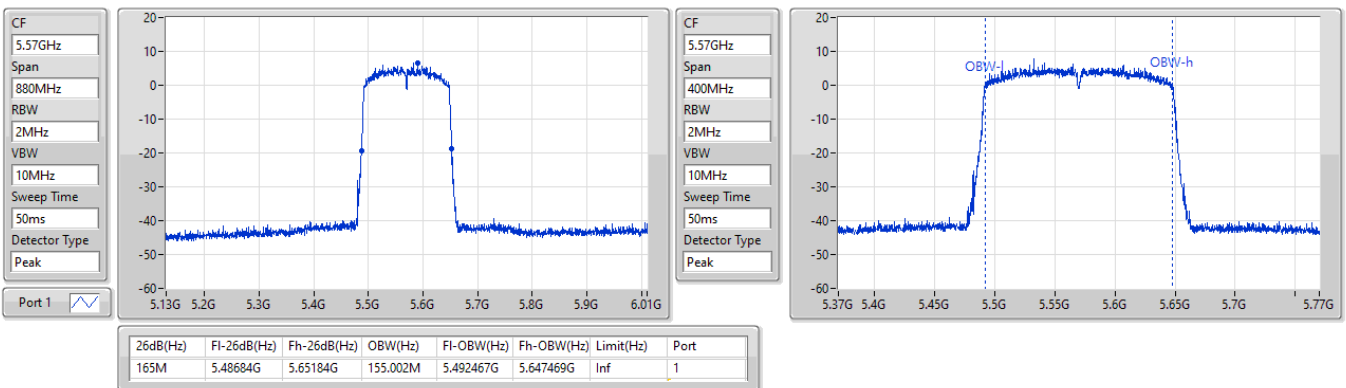

EBW

5250MHz Straddle 5.25-5.35GHz

24/05/2023

5.47-5.725GHz_802.11ax HEW160_Nss1,(MCS0)_1TX

EBW

5570MHz

24/05/2023

Summary