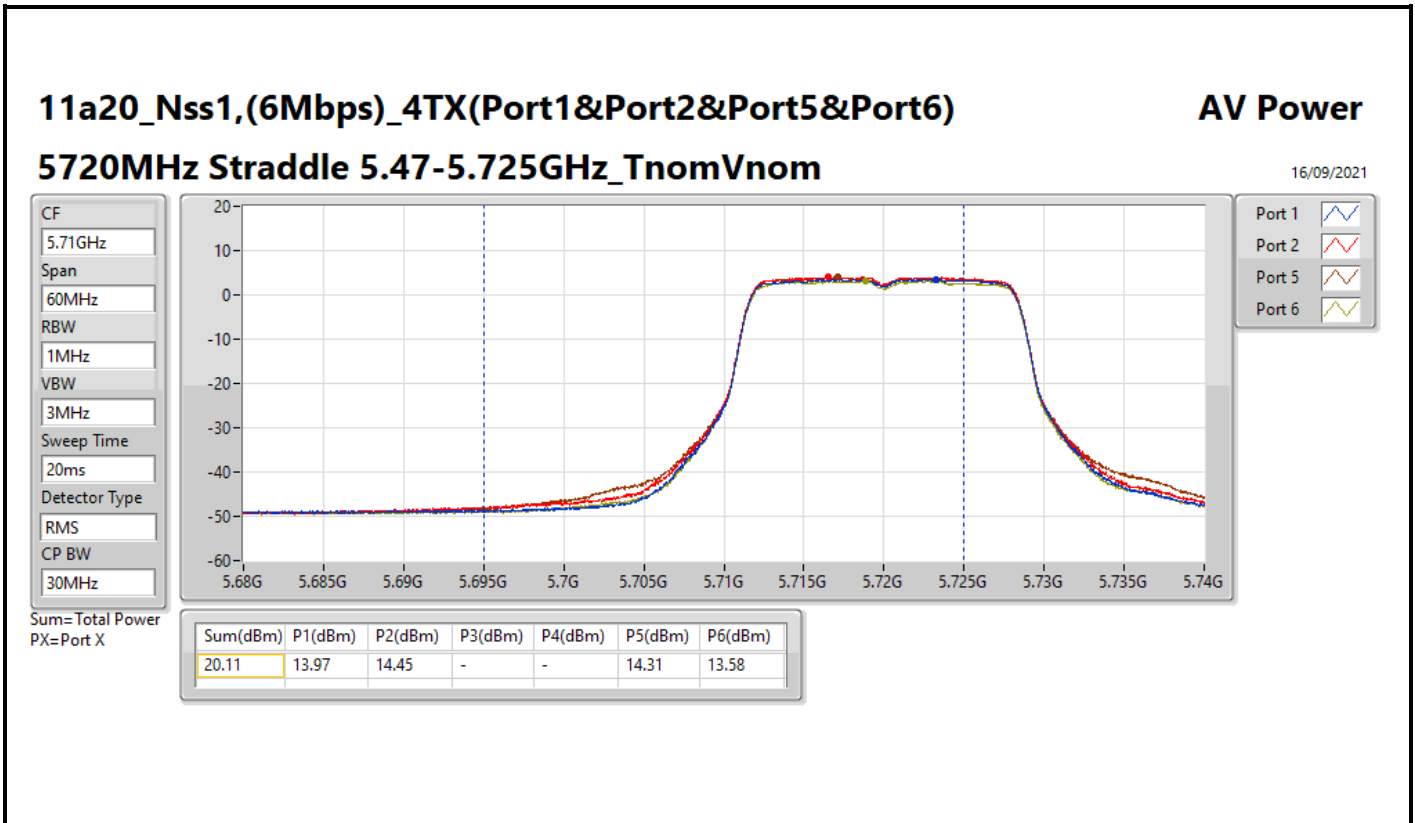

DG = Directional Gain; Port X = Port X output power

802.11ax HEW80_Nss1,

AV Power

5690MHz Straddle 5.47-5.725GHz_TnomVnom

16/09/2021

CF
5.65GHz

Span
300MHz

RBW
1MHz