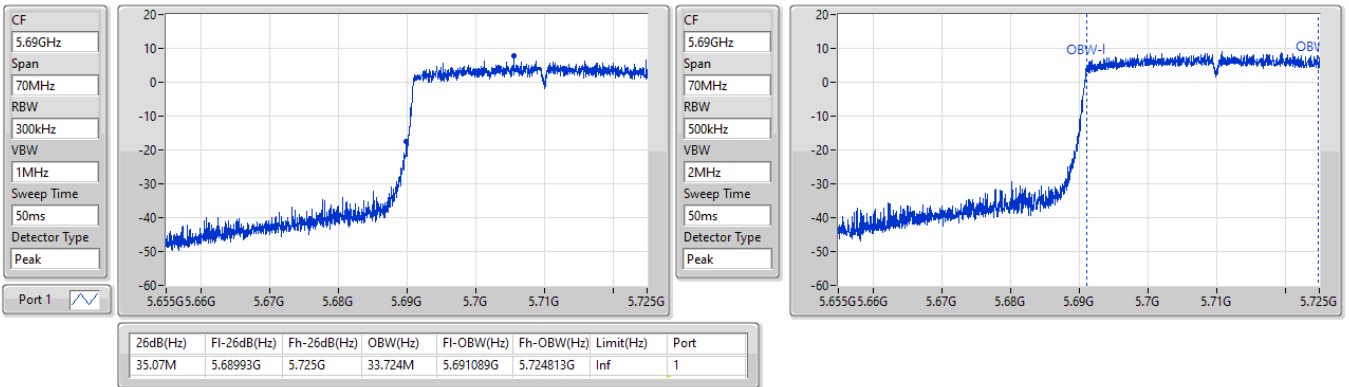

EBW

5670MHz

17/05/2023

5.47-5.725GHz_802.11ax HEW40_Nss1,(MCS0)_1TX

EBW

5710MHz Straddle 5.47-5.725GHz

17/05/2023

5.725-5.85GHz_802.11ax HEW40_Nss1,(MCS0)_1TX