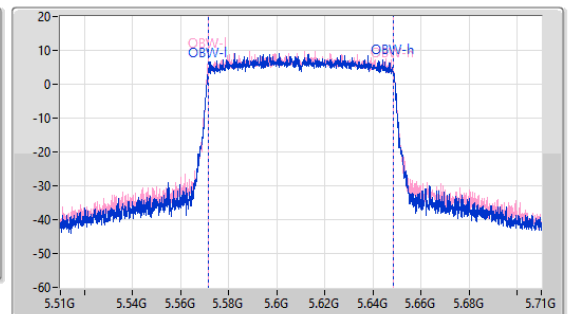

EBW

5610MHz

24/05/2023

CF: 5.61GHz
 Span: 440MHz
 RBW: 1MHz
 VBW: 3MHz
 Sweep Time: 50ms
 Detector Type: Peak

CF: 5.61GHz
 Span: 200MHz
 RBW: 1MHz
 VBW: 3MHz
 Sweep Time: 50ms
 Detector Type: Peak

26dB(Hz)	Fl-26dB(Hz)	Fh-26dB(Hz)	OBW(Hz)	Fl-OBW(Hz)	Fh-OBW(Hz)	Limit(Hz)	Port
82.5M	5.56886G	5.65136G	77.107M	5.571448G	5.648555G	Inf	1
82.28M	5.56886G	5.65114G	77.135M	5.571361G	5.648496G	Inf	2