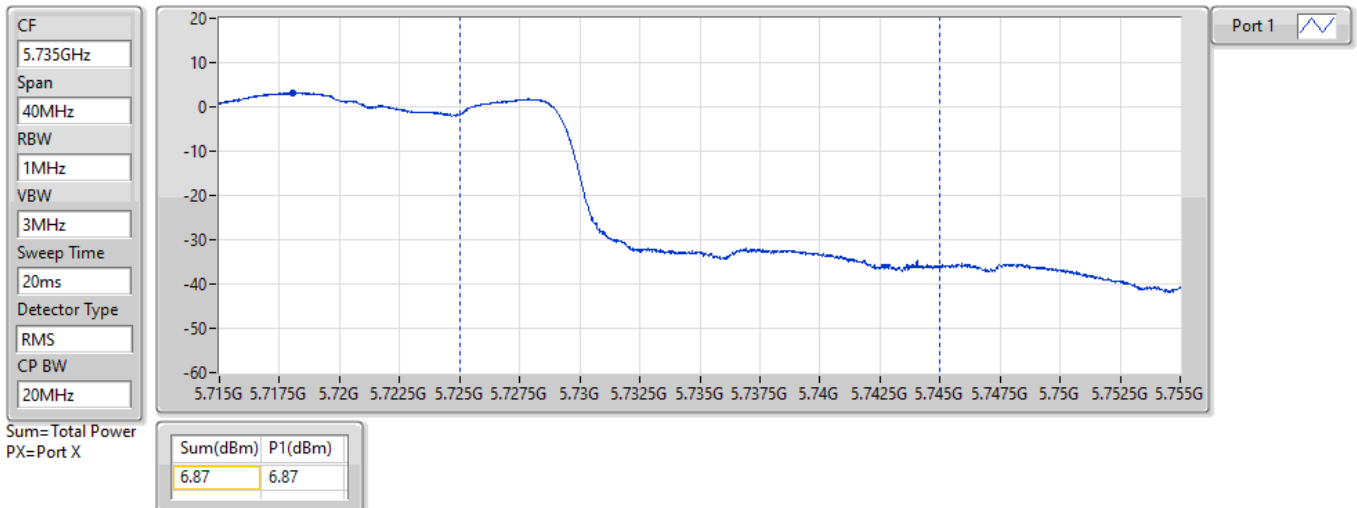

802.11ax HEW40_Nss1,(MCS0)_1TX

AV Power

5710MHz Straddle 5.725-5.85GHz_TnomVnom

25/08/2021