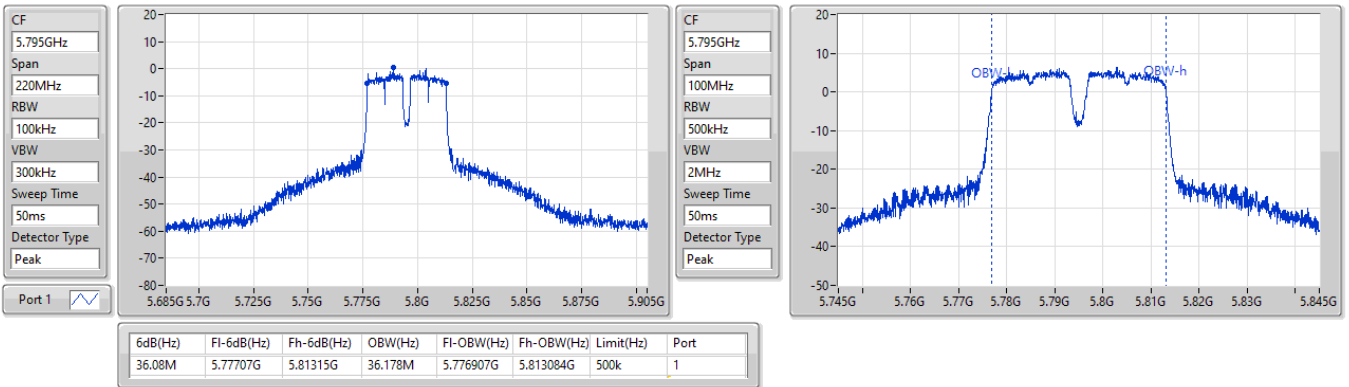

5.47-5.725GHz_11a40_40MHz_Nss1,(6Mbps)_1TX

EBW

5710MHz Straddle 5.47-5.725GHz

17/05/2023

5.725-5.85GHz_11a40_40MHz_Nss1,(6Mbps)_1TX

EBW

5795MHz

17/05/2023