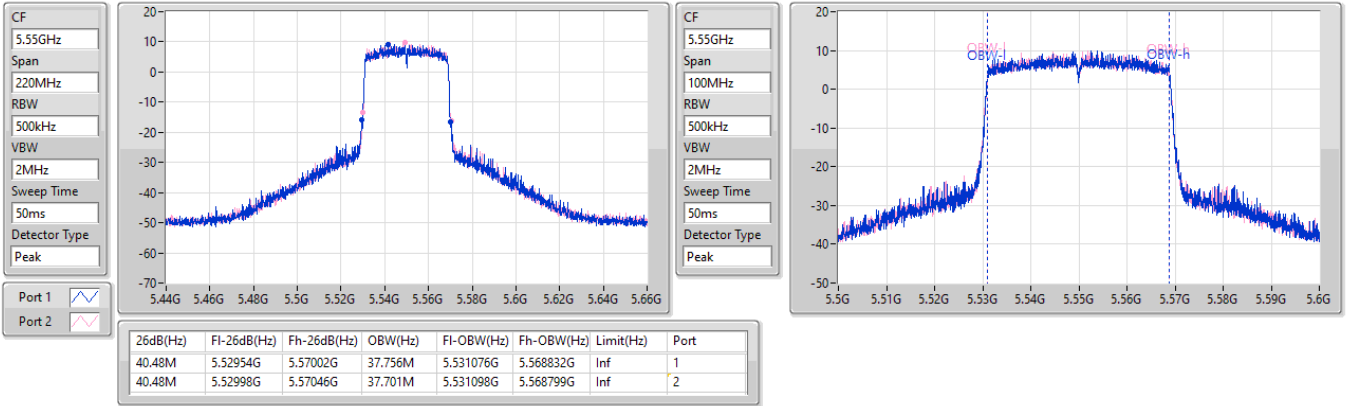

5.47-5.725GHz_802.11ax HEW40_Nss1,(MCS0)_2TX

EBW

5550MHz

16/05/2023