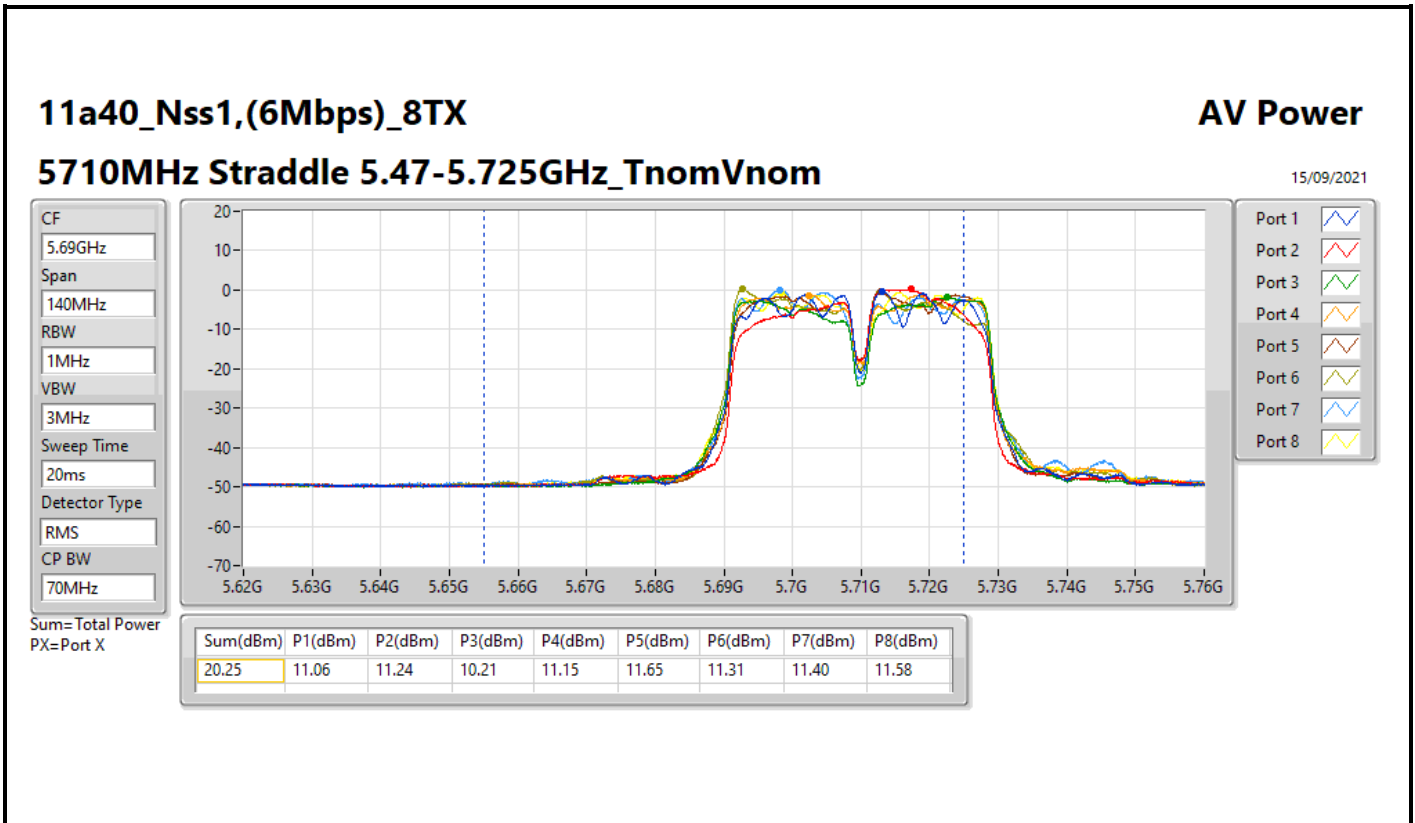

DG = Directional Gain; Port X = Port X output power

11a80+80_Nss1,(6Mbps)_8TX

AV Power

#5610MHz,#5690MHz Straddle 5.47-5.725GHz_TnomVnom

15/09/2021

CF
5.645GHz
Span
320MHz
RBW
1MHz
VBW
3MHz
Sweep Time
20ms
Detector Type
RMS
CP BW
160MHz