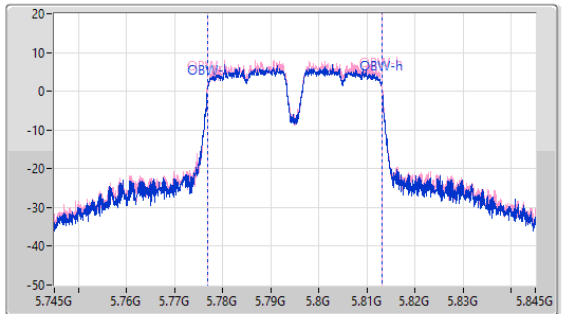

EBW

5795MHz

15/05/2023

CF: 5.795GHz
 Span: 220MHz
 RBW: 100kHz
 VBW: 300kHz
 Sweep Time: 50ms
 Detector Type: Peak

CF: 5.795GHz
 Span: 100MHz
 RBW: 500kHz
 VBW: 2MHz
 Sweep Time: 50ms
 Detector Type: Peak