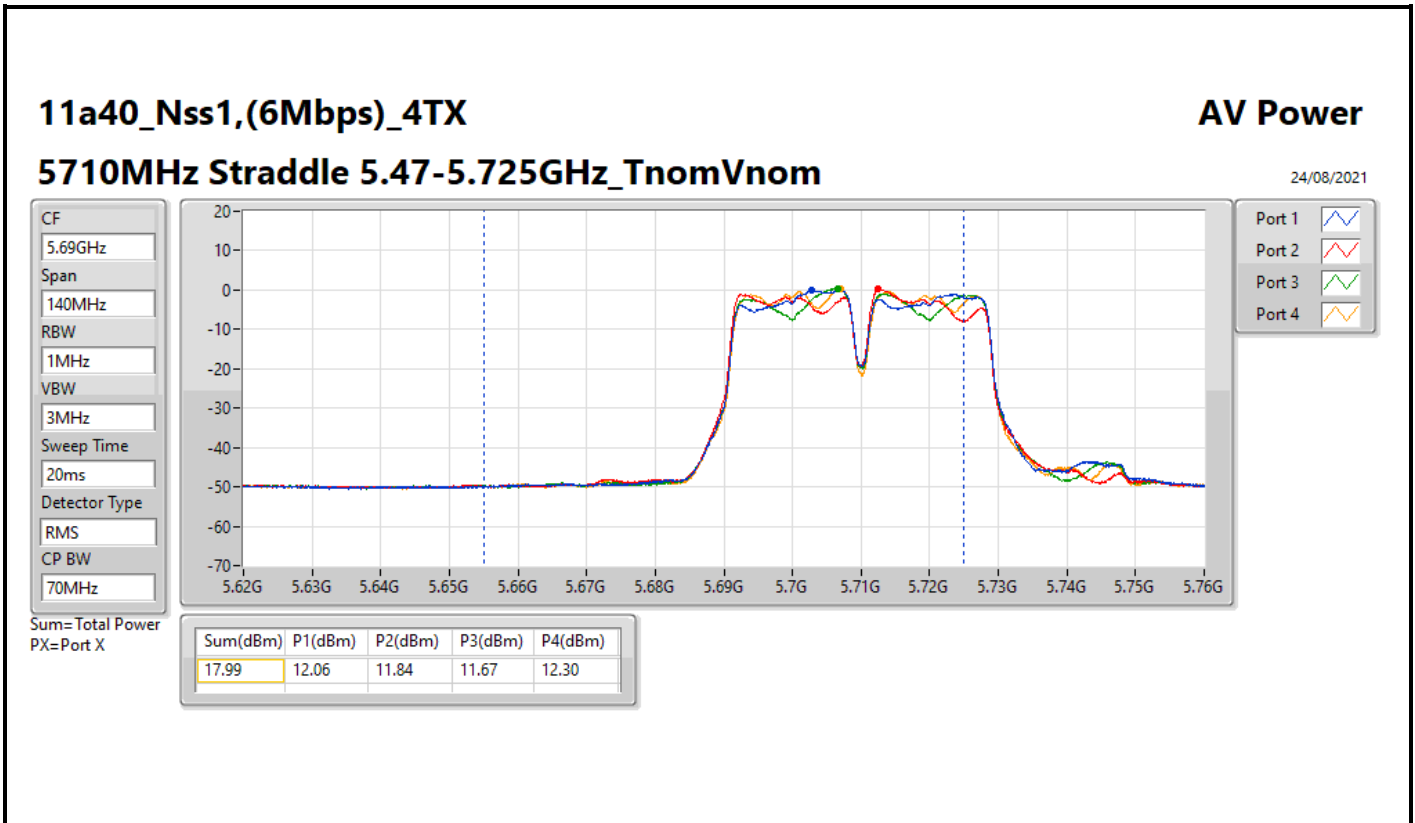

DG = Directional Gain; Port X = Port X output power

802.11ax HEW20_Nss1,(MCS0)_4TX

AV Power

5720MHz Straddle 5.47-5.725GHz_TnomVnom

24/08/2021

CF
5.71GHz

Span
60MHz

RBW
1MHz