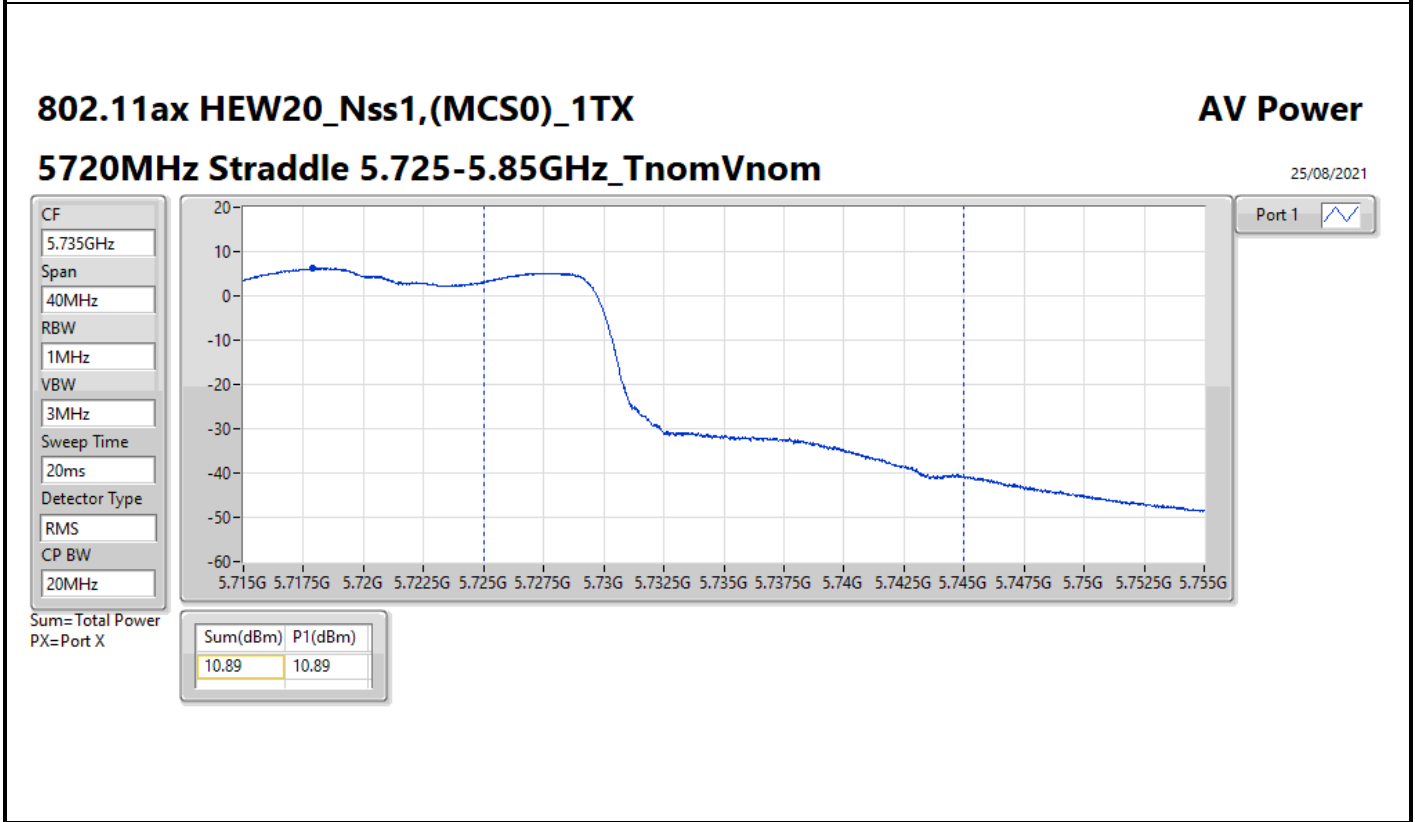

DG = Directional Gain; Port X = Port X output power

802.11ax HEW40_Nss1,(MCS0)_1TX

AV Power

5710MHz Straddle 5.47-5.725GHz_TnomVnom

25/08/2021

802.11ax HEW40_Nss1,(MCS0)_1TX

AV Power

5710MHz Straddle 5.725-5.85GHz_TnomVnom