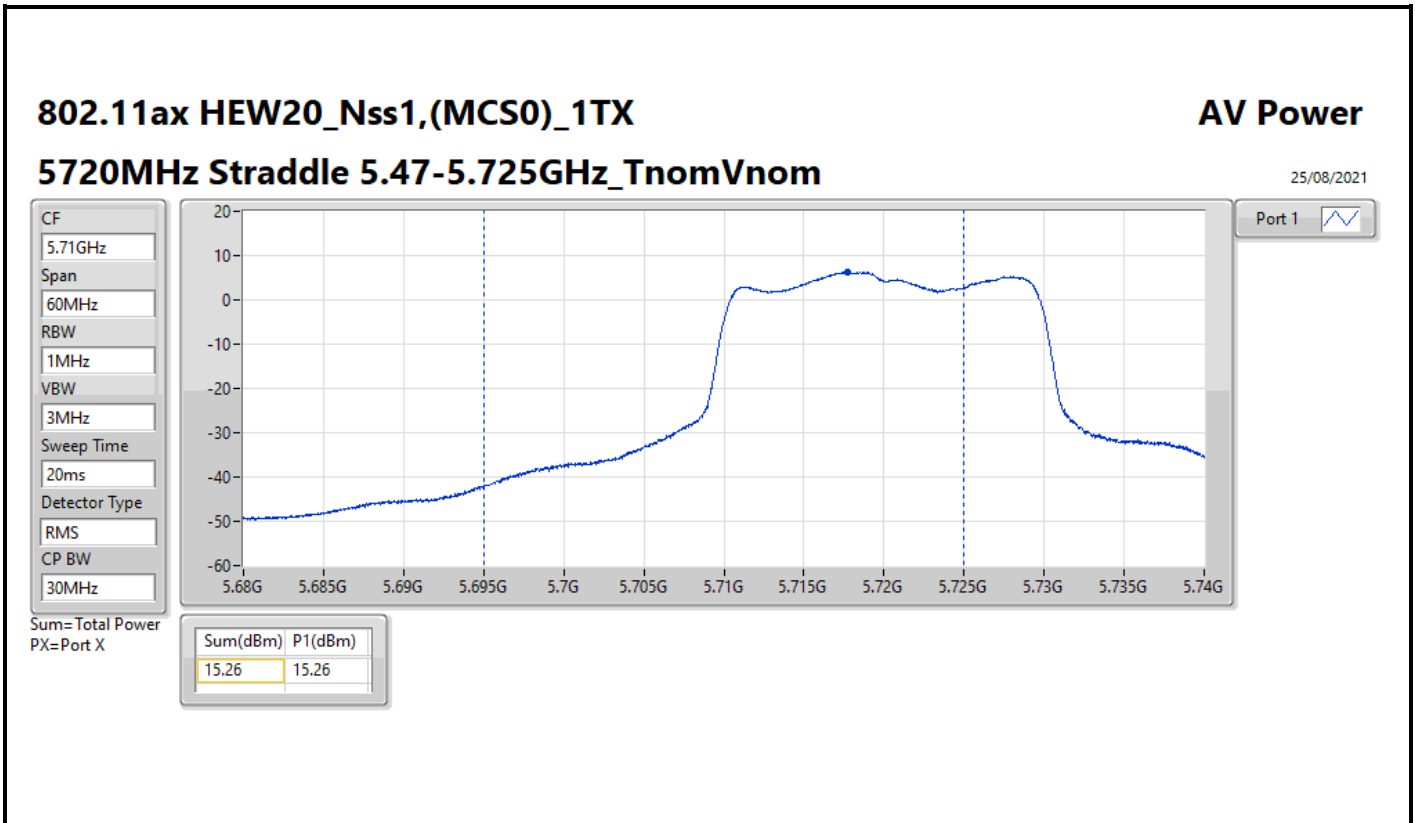

DG = Directional Gain; Port X = Port X output power

802.11ax HEW40_Nss1,(MCS0)_1TX

AV Power

5710MHz Straddle 5.47-5.725GHz_TnomVnom

25/08/2021

802.11ax HEW40_Nss1,(MCS0)_1TX

AV Power

5710MHz Straddle 5.725-5.85GHz_TnomVnom