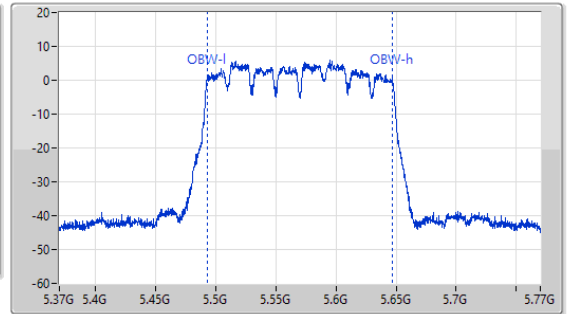

5.47-5.725GHz_11a160_160MHz_Nss1,(6Mbps)_1TX

EBW

5570MHz

24/05/2023

CF
5.57GHz
Span
880MHz
RBW
2MHz
VBW
10MHz
Sweep Time
50ms
Detector Type
Peak

CF
5.57GHz
Span
400MHz
RBW
2MHz
VBW
10MHz
Sweep Time
50ms
Detector Type
Peak

26dB(Hz)	Fl-26dB(Hz)	Fh-26dB(Hz)	OBW(Hz)	Fl-OBW(Hz)	Fh-OBW(Hz)	Limit(Hz)	Port
165.44M	5.48728G	5.65272G	154.238M	5.492791G	5.647029G	Inf	1

5.15-5.25GHz_802.11ax_HEW20_Nss1,(MCS0)_1TX

EBW

5180MHz

17/05/2023

CF
5.18GHz
Span
110MHz
RBW
200kHz
VBW
1MHz
Sweep Time
50ms
Detector Type
Peak

CF
5.18GHz
Span
50MHz
RBW
200kHz
VBW
1MHz
Sweep Time
50ms
Detector Type
Peak

26dB(Hz)	Fl-26dB(Hz)	Fh-26dB(Hz)	OBW(Hz)	Fl-OBW(Hz)	Fh-OBW(Hz)	Limit(Hz)	Port
21.78M	5.169G	5.19078G	19.087M	5.170448G	5.189535G	Inf	1