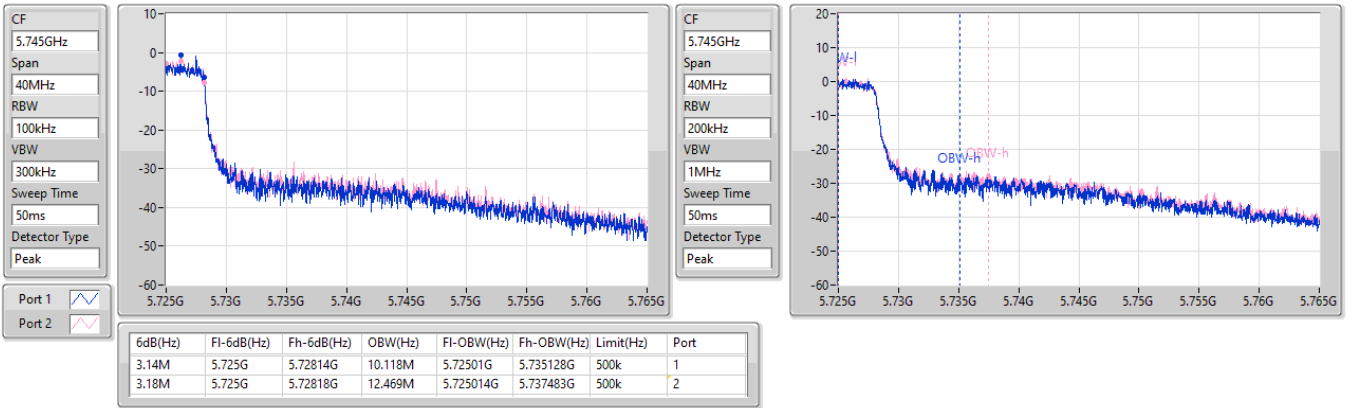

5.725-5.85GHz_11a40_40MHz_Nss1,(6Mbps)_2TX

EBW

5710MHz Straddle 5.725-5.85GHz

15/05/2023