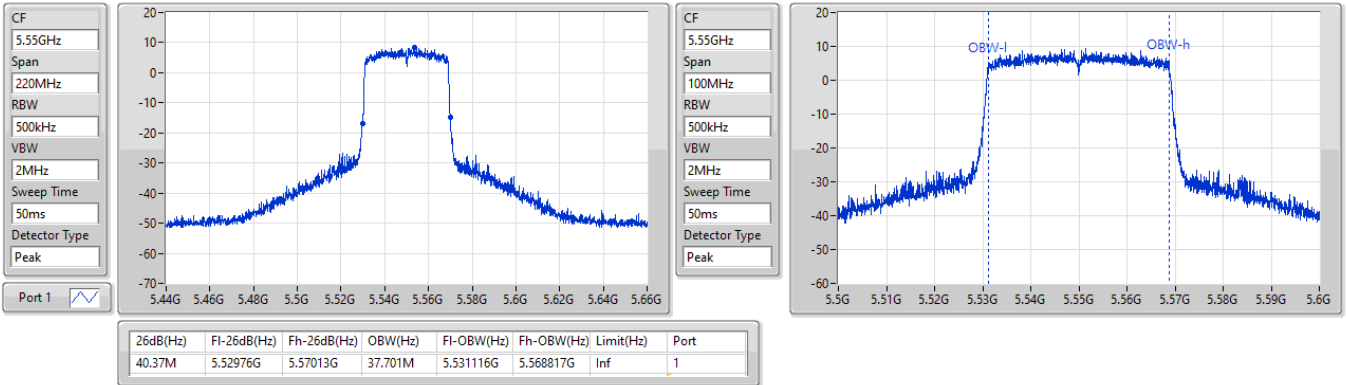

5.47-5.725GHz_802.11ax HEW40_Nss1,(MCS0)_1TX

EBW

5550MHz

17/05/2023