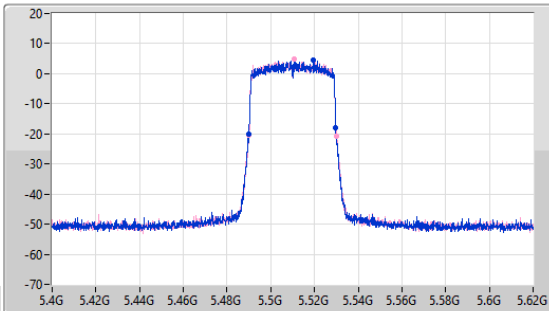

CF
5.51GHz
Span
100MHz
RBW
500kHz
VBW
2MHz
Sweep Time
50ms
Detector Type
Peak