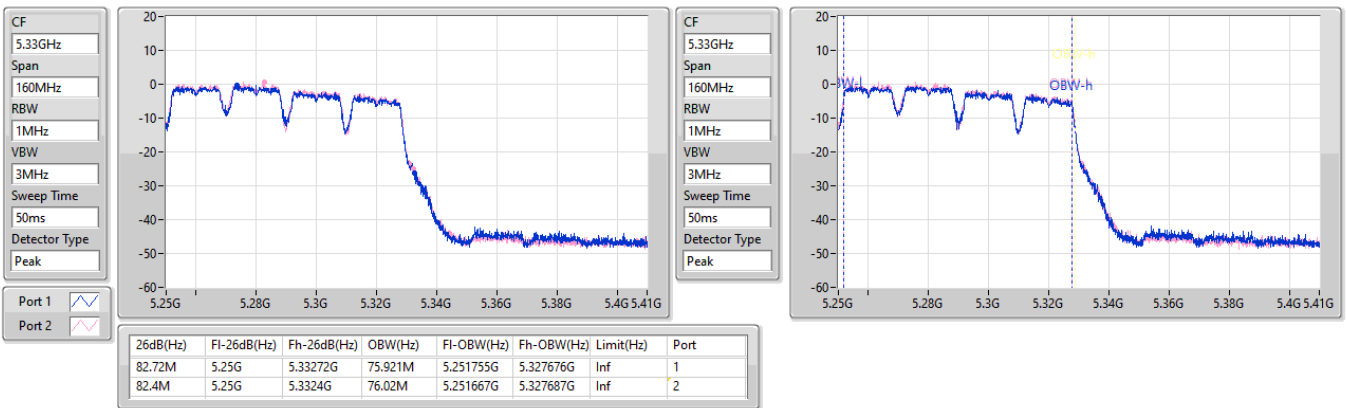

5.15-5.25GHz_11a160_160MHz_Nss1,(6Mbps)_2TX

EBW

5250MHz Straddle 5.15-5.25GHz

24/05/2023

5.25-5.35GHz_11a160_160MHz_Nss1,(6Mbps)_2TX

EBW

5250MHz Straddle 5.25-5.35GHz

24/05/2023