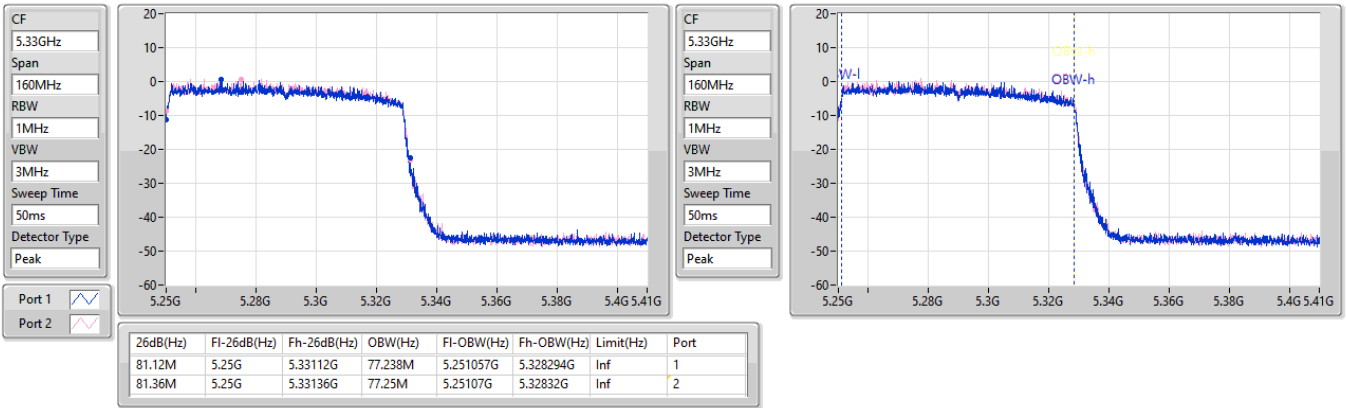

5.25-5.35GHz_802.11ax HEW160_Nss1,(MCS0)_2TX

EBW

5250MHz Straddle 5.25-5.35GHz

24/05/2023