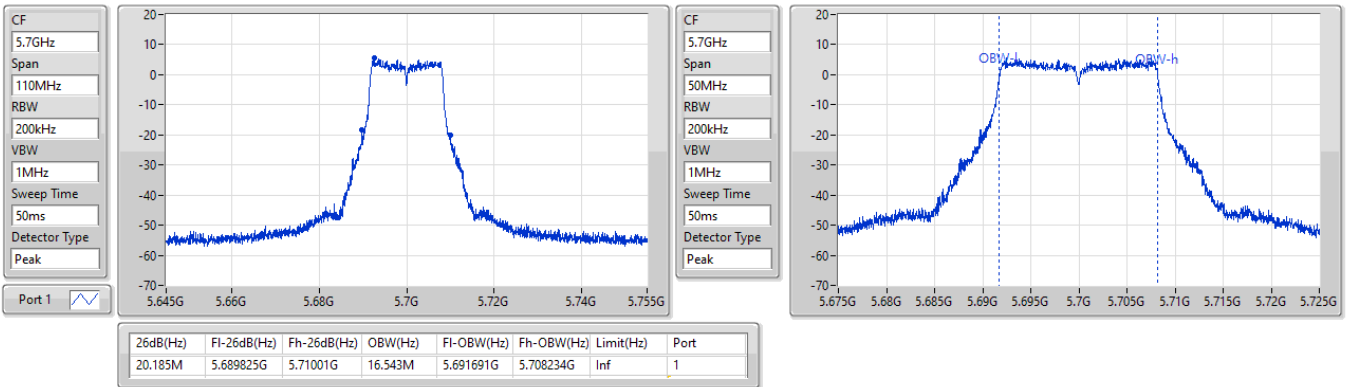

Port X-N dB = Port X 6dB down bandwidth for 5.725-5.85GHz band / 26dB down bandwidth for other band
 Port X-OBW = Port X 99% occupied bandwidth

5.15-5.25GHz_11a20_20MHz_Nss1,(6Mbps)_1TX

EBW

5240MHz

17/05/2023

5.25-5.35GHz_11a20_20MHz_Nss1,(6Mbps)_1TX

EBW

5260MHz

17/05/2023

5.47-5.725GHz_11a20_20MHz_Nss1,(6Mbps)_1TX

EBW

5700MHz

24/05/2023