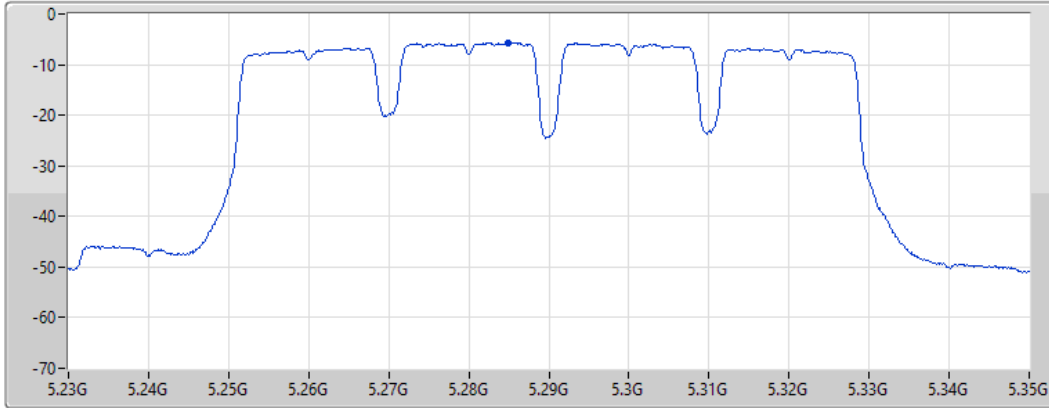

11a80_Nss1,(6Mbps)_1TX

PSD

5290MHz

23/08/2021

CF
5.29GHz
Span
120MHz
RBW
1MHz
VBW
3MHz
Sweep Time
20ms
Detector Type
RMS

Port 1

Sum	PD	Port 1
(dBm/RBW)	(dBm/RBW)	(dBm/RBW)
-5.70	-5.70	-5.70