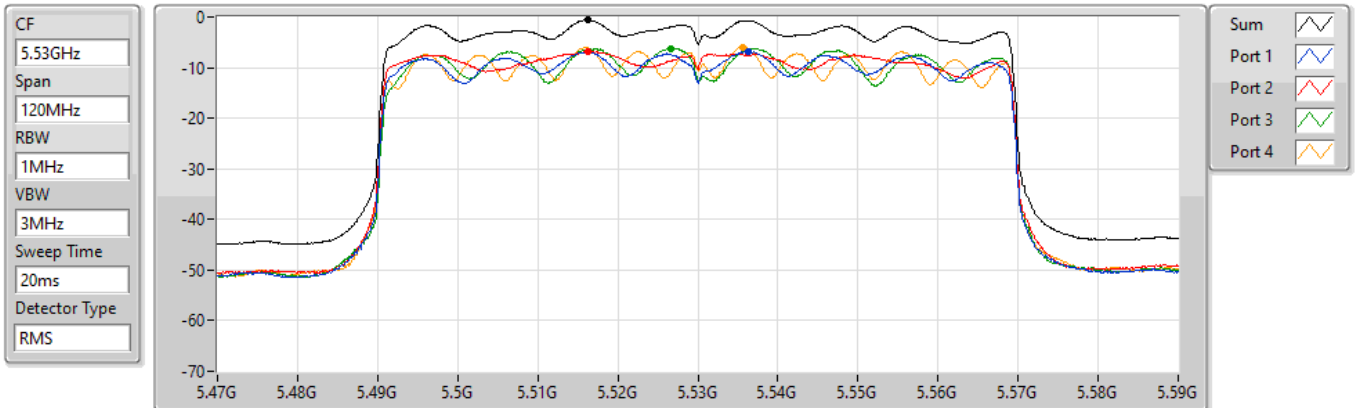

802.11ax HEW80_Nss1,(MCS0)_4TX

PSD

5530MHz

24/08/2021

Sum	PD	Port 1	Port 2	Port 3	Port 4
(dBm/RBW)	(dBm/RBW)	(dBm/RBW)	(dBm/RBW)	(dBm/RBW)	(dBm/RBW)
-0.54	-0.54	-6.73	-6.77	-6.16	-6.03