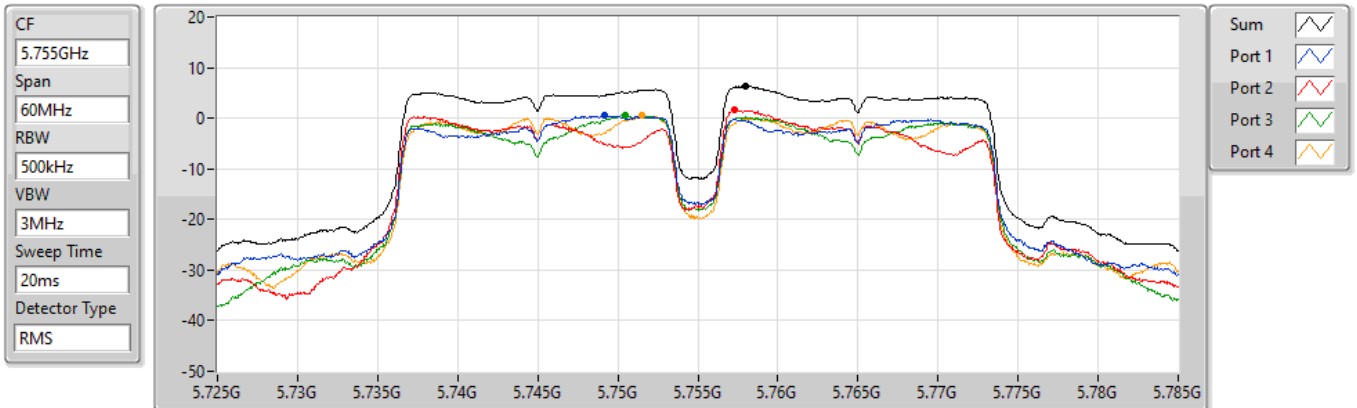

11a40_Nss1,(6Mbps)_4TX

PSD

5755MHz

24/08/2021

Sum	PD	Port 1	Port 2	Port 3	Port 4
(dBm/RBW)	(dBm/RBW)	(dBm/RBW)	(dBm/RBW)	(dBm/RBW)	(dBm/RBW)
6.29	6.29	0.49	1.56	0.45	0.50