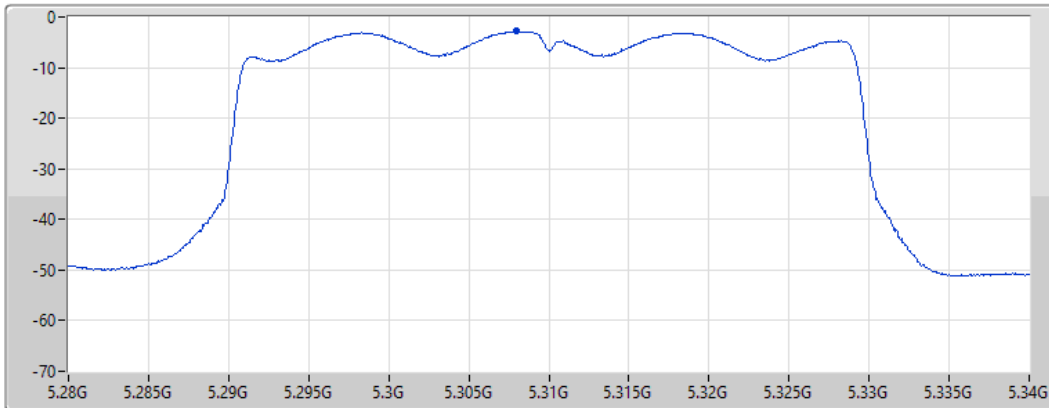

Port 1 

Sum	PD	Port 1
(dBm/RBW)	(dBm/RBW)	(dBm/RBW)
1.88	1.88	1.88

802.11ax HEW40_Nss1,(MCS0)_1TX

PSD

5310MHz

25/08/2021

CF
5.31GHz
Span
60MHz
RBW
1MHz
VBW
3MHz
Sweep Time
20ms
Detector Type
RMS

Port 1 