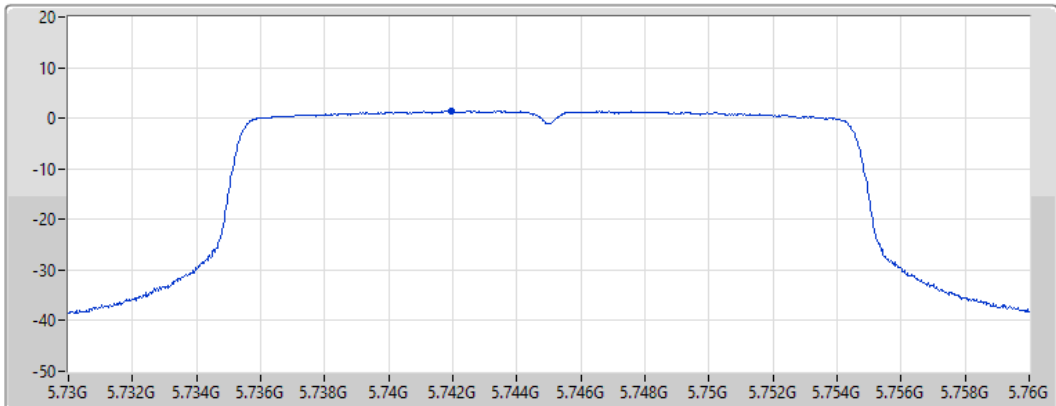

802.11ax HEW20_Nss1,(MCS0)_1TX

PSD

5745MHz

23/08/2021

CF
5.745GHz
Span
30MHz
RBW
500kHz
VBW
3MHz
Sweep Time
20ms
Detector Type
RMS

Port 1

Sum	PD	Port 1
(dBm/RBW)	(dBm/RBW)	(dBm/RBW)
1.44	1.44	1.44