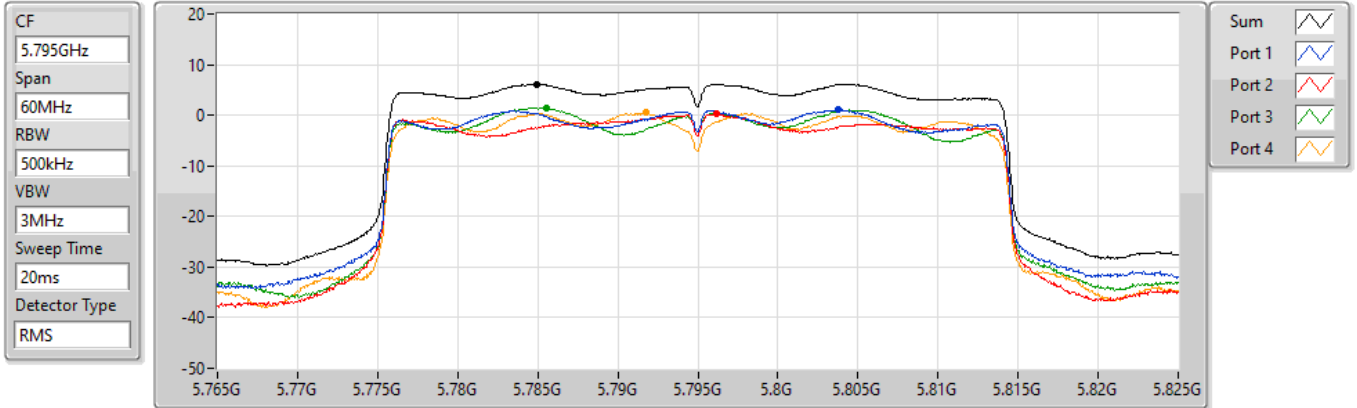

802.11ax HEW40_Nss1,(MCS0)_4TX

PSD

5795MHz

24/08/2021

Sum	PD	Port 1	Port 2	Port 3	Port 4
(dBm/RBW)	(dBm/RBW)	(dBm/RBW)	(dBm/RBW)	(dBm/RBW)	(dBm/RBW)
6.10	6.10	1.07	0.20	1.47	0.46