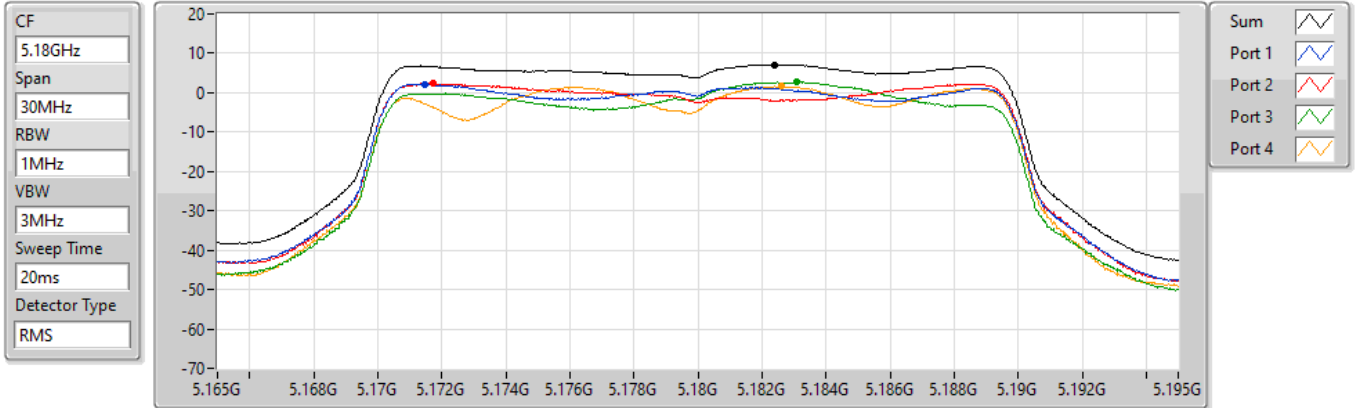

24/08/2021

Sum	PD	Port 1	Port 2	Port 3	Port 4
(dBm/RBW)	(dBm/RBW)	(dBm/RBW)	(dBm/RBW)	(dBm/RBW)	(dBm/RBW)
1.07	1.07	-4.78	-3.78	-4.98	-4.91

802.11ax HEW20_Nss1,(MCS0)_4TX

PSD

5180MHz

24/08/2021

Sum	PD	Port 1	Port 2	Port 3	Port 4
(dBm/RBW)	(dBm/RBW)	(dBm/RBW)	(dBm/RBW)	(dBm/RBW)	(dBm/RBW)
7.09	7.09	2.17	2.36	2.62	1.61