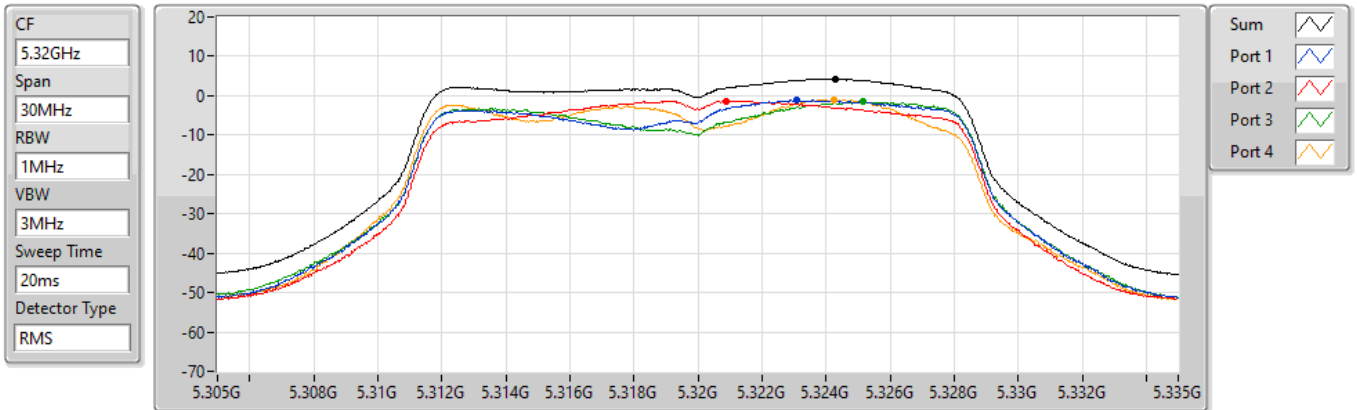

24/08/2021

Sum	PD	Port 1	Port 2	Port 3	Port 4
(dBm/RBW)	(dBm/RBW)	(dBm/RBW)	(dBm/RBW)	(dBm/RBW)	(dBm/RBW)
4.80	4.80	-0.16	-0.95	-1.36	-0.11

11a20_Nss1,(6Mbps)_4TX

PSD

5320MHz

24/08/2021

Sum	PD	Port 1	Port 2	Port 3	Port 4
(dBm/RBW)	(dBm/RBW)	(dBm/RBW)	(dBm/RBW)	(dBm/RBW)	(dBm/RBW)
4.22	4.22	-1.18	-1.29	-1.55	-1.08