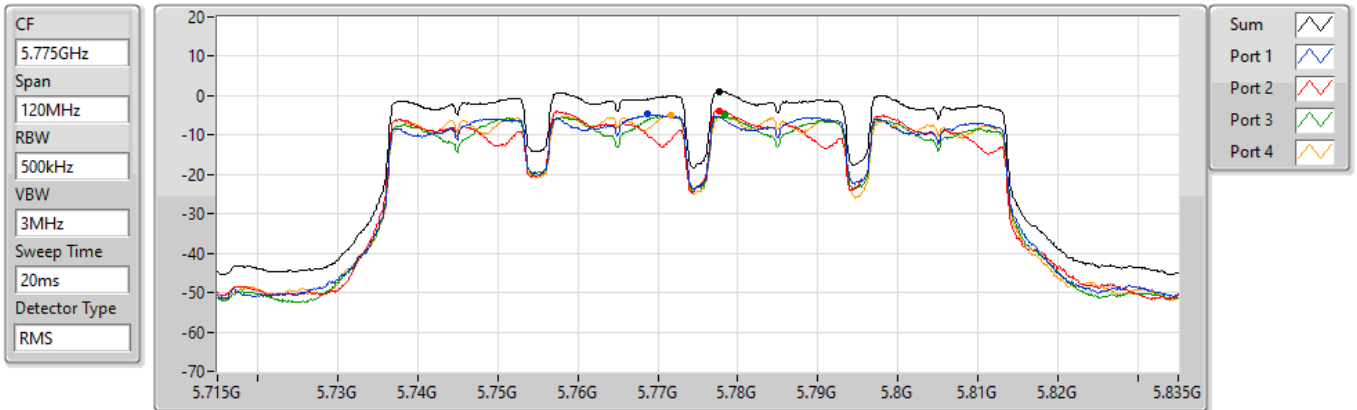

11a80_Nss1,(6Mbps)_4TX

PSD

5775MHz

24/08/2021

Sum	PD	Port 1	Port 2	Port 3	Port 4
(dBm/RBW)	(dBm/RBW)	(dBm/RBW)	(dBm/RBW)	(dBm/RBW)	(dBm/RBW)
1.07	1.07	-4.78	-3.78	-4.98	-4.91