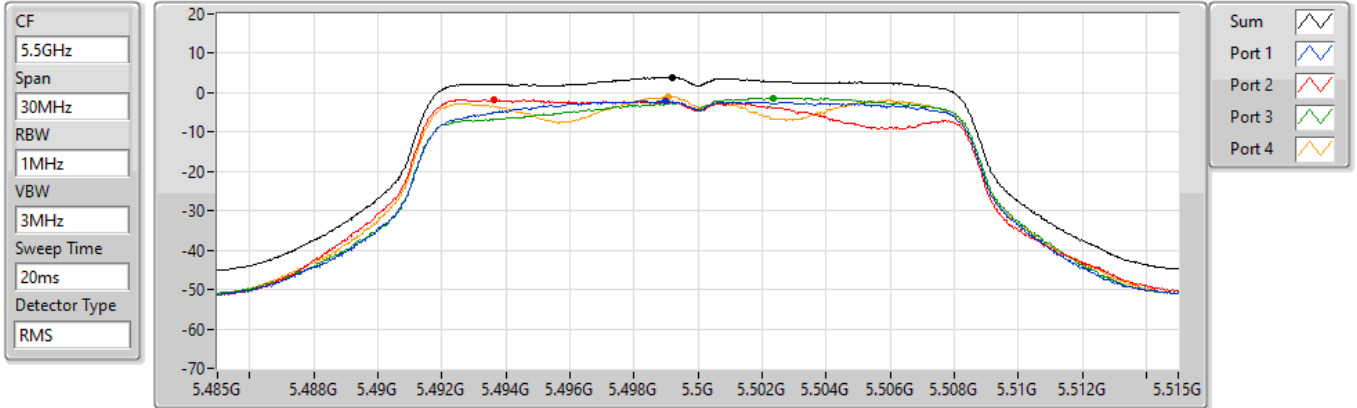

11a20_Nss1,(6Mbps)_4TX

PSD

5500MHz

24/08/2021

Sum	PD	Port 1	Port 2	Port 3	Port 4
(dBm/RBW)	(dBm/RBW)	(dBm/RBW)	(dBm/RBW)	(dBm/RBW)	(dBm/RBW)
3.99	3.99	-2.06	-1.72	-1.27	-0.95