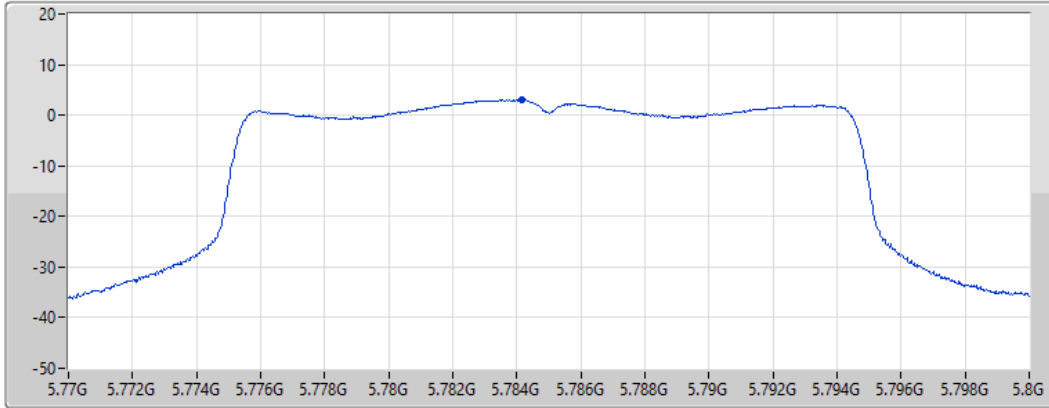

802.11ax HEW20_Nss1,(MCS0)_1TX

PSD

5785MHz

25/08/2021

CF
5.785GHz
Span
30MHz
RBW
500kHz
VBW
3MHz
Sweep Time
20ms
Detector Type
RMS

Port 1

Sum	PD	Port 1
(dBm/RBW)	(dBm/RBW)	(dBm/RBW)
3.04	3.04	3.04