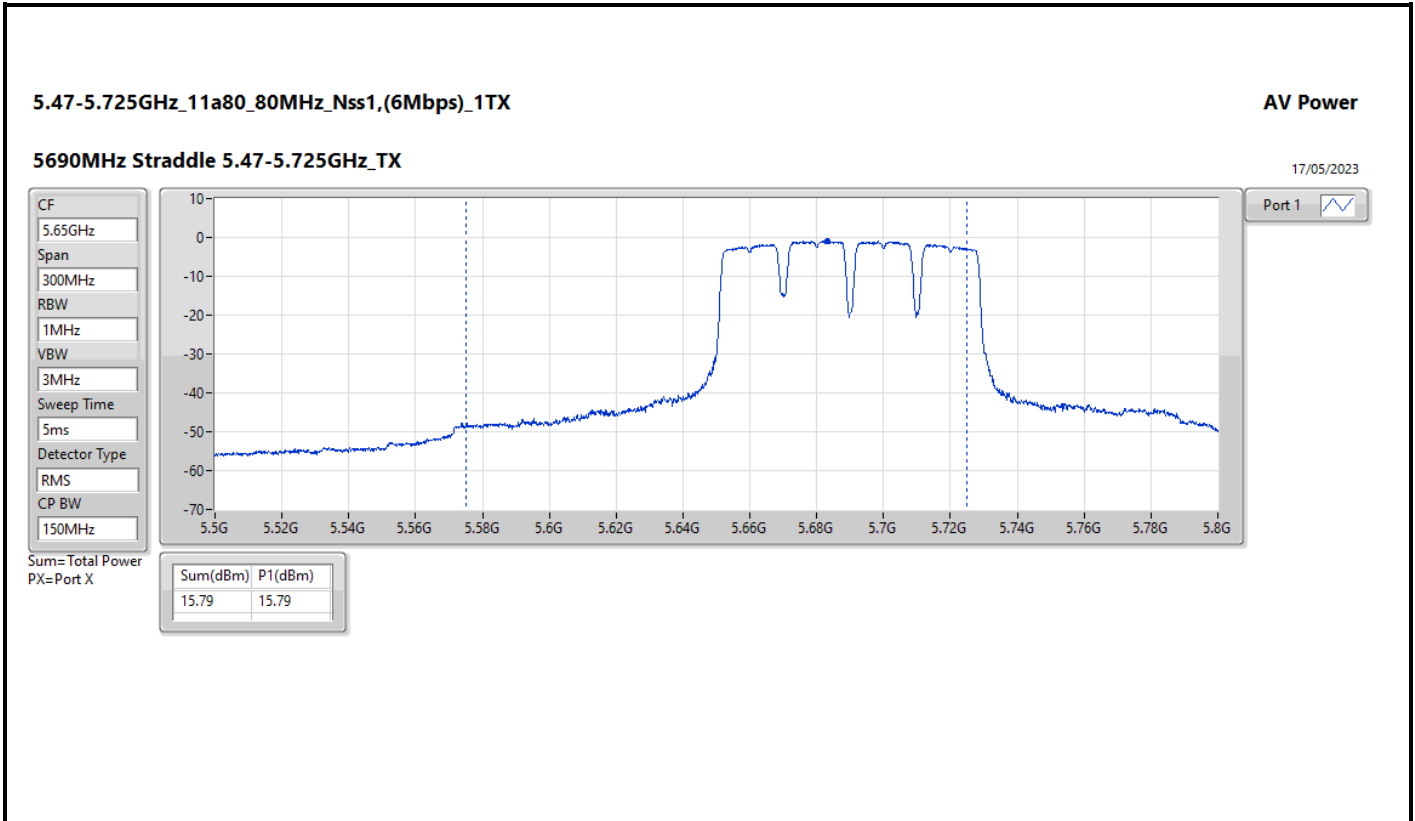

Average Power_Non-Beamforming_Scanning Radio_1T1S

Appendix C.8

Mode	Result	DG (dBi)	Port 1 (dBm)	Total Power (dBm)	Power Limit (dBm)	EIRP (dBm)	EIRP Limit (dBm)
5190MHz	Pass	6.00	12.51	12.51	30.00	18.51	36.00
5230MHz	Pass	6.00	16.41	16.41	30.00	22.41	36.00
5270MHz	Pass	6.00	16.55	16.55	23.98	22.55	30.00
5310MHz	Pass	6.00	11.20	11.20	23.98	17.20	30.00
5510MHz	Pass	6.00	12.99	12.99	23.98	18.99	30.00
5550MHz	Pass	6.00	16.68	16.68	23.98	22.68	30.00
5670MHz	Pass	6.00	16.69	16.69	23.98	22.69	30.00
5710MHz Straddle 5.47-5.725GHz	Pass	6.00	15.75	15.75	23.98	21.75	30.00
5710MHz Straddle 5.725-5.85GHz	Pass	6.00	5.48	5.48	30.00	11.48	36.00
5755MHz	Pass	6.00	16.84	16.84	30.00	22.84	36.00
5795MHz	Pass	6.00	16.80	16.80	30.00	22.80	36.00
802.11ax HEW80_Nss1,(MCS0)_1TX	-	-	-	-	-	-	-
5210MHz	Pass	6.00	12.74	12.74	30.00	18.74	36.00
5290MHz	Pass	6.00	10.98	10.98	23.98	16.98	30.00
5530MHz	Pass	6.00	12.96	12.96	23.98	18.96	30.00
5610MHz	Pass	6.00	16.58	16.58	23.98	22.58	30.00
5690MHz Straddle 5.47-5.725GHz	Pass	6.00	16.07	16.07	23.98	22.07	30.00
5690MHz Straddle 5.725-5.85GHz	Pass	6.00	1.97	1.97	30.00	7.97	36.00
5775MHz	Pass	6.00	16.82	16.82	30.00	22.82	36.00
802.11ax HEW160_Nss1,(MCS0)_1TX	-	-	-	-	-	-	-
5250MHz Straddle 5.15-5.25GHz	Pass	6.00	8.59	8.59	30.00	14.59	36.00
5250MHz Straddle 5.25-5.35GHz	Pass	6.00	8.53	8.53	23.98	14.53	30.00
5570MHz	Pass	6.00	12.78	12.78	23.98	18.78	30.00

DG = Directional Gain; Port X = Port X output power

5.25-5.35GHz_11a160_160MHz_Nss1,(6Mbps)_1TX

AV Power

5250MHz Straddle 5.25-5.35GHz_TX 24/05/2023

CF
5.33GHz

Span
320MHz

RBW
1MHz

VBW
3MHz