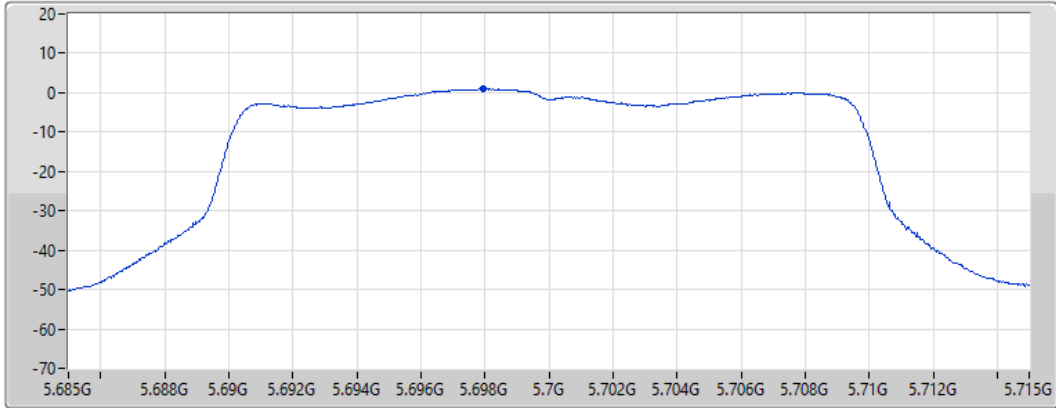

802.11ax HEW20_Nss1,(MCS0)_1TX

PSD

5700MHz

25/08/2021

CF
5.7GHz
Span
30MHz
RBW
1MHz
VBW
3MHz
Sweep Time
20ms
Detector Type
RMS

Port 1

Sum	PD	Port 1
(dBm/RBW)	(dBm/RBW)	(dBm/RBW)
0.97	0.97	0.97