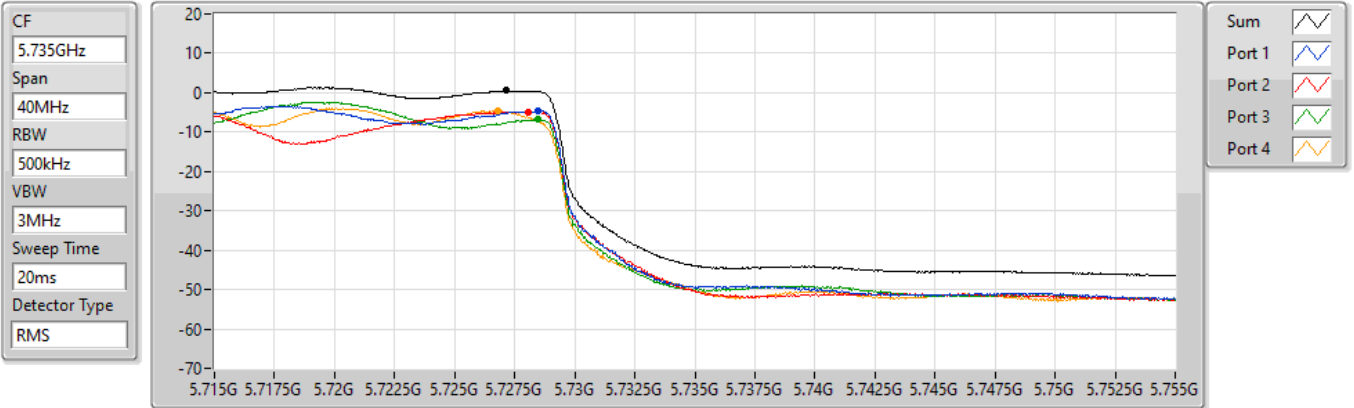

802.11ax HEW40_Nss1,(MCS0)_4TX
5710MHz Straddle 5.725-5.85GHz

PSD

24/08/2021

Sum	PD	Port 1	Port 2	Port 3	Port 4
(dBm/RBW)	(dBm/RBW)	(dBm/RBW)	(dBm/RBW)	(dBm/RBW)	(dBm/RBW)
0.49	0.49	-4.57	-4.92	-6.77	-4.69