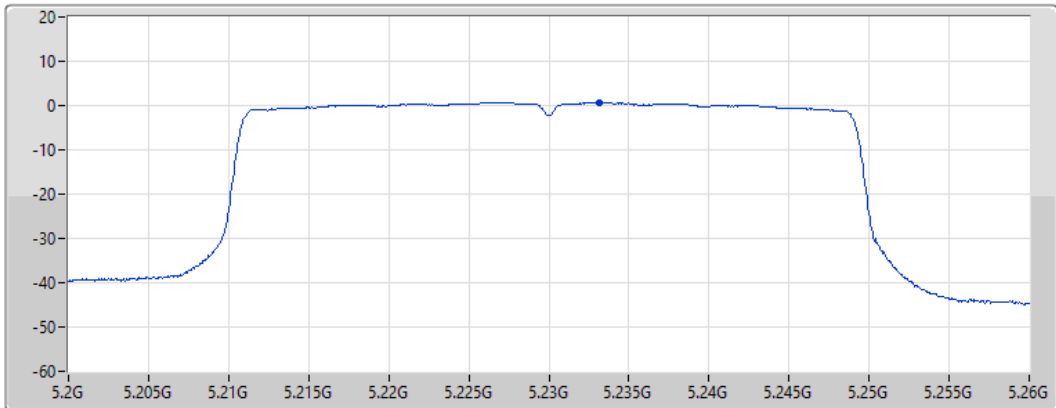

802.11ax HEW40_Nss1,(MCS0)_1TX

PSD

5230MHz

23/08/2021

CF
5.23GHz
Span
60MHz
RBW
1MHz
VBW
3MHz
Sweep Time
20ms
Detector Type
RMS

Port 1

Sum	PD	Port 1
(dBm/RBW)	(dBm/RBW)	(dBm/RBW)
0.71	0.71	0.71