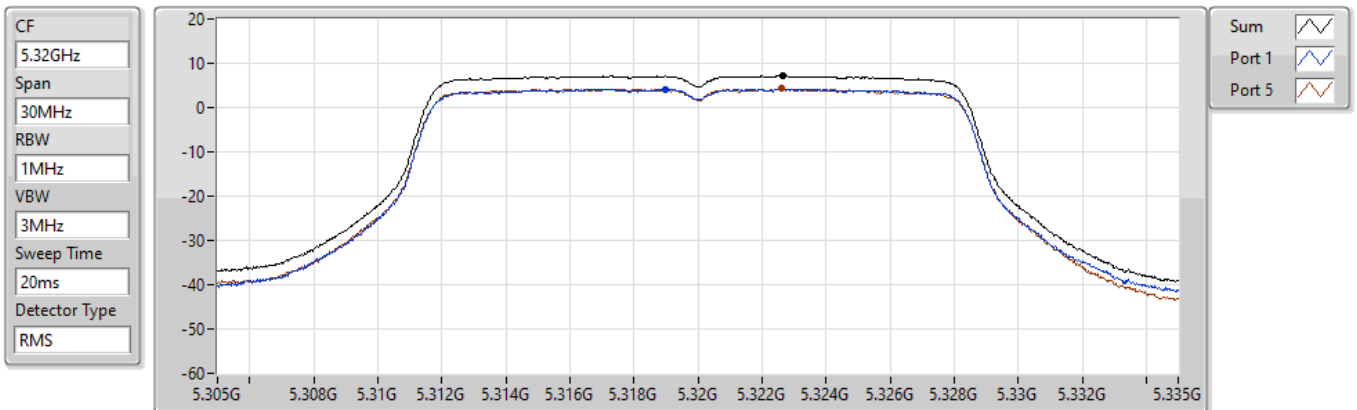

11a20_Nss1,(6Mbps)_2TX(Port1&Port5)

PSD

5320MHz

17/09/2021

Sum	PD	Port 1	Port 2	Port 3	Port 4	Port 5
(dBm/RBW)	(dBm/RBW)	(dBm/RBW)	(dBm/RBW)	(dBm/RBW)	(dBm/RBW)	(dBm/RBW)
7.16	7.16	4.21	-	-	-	4.28