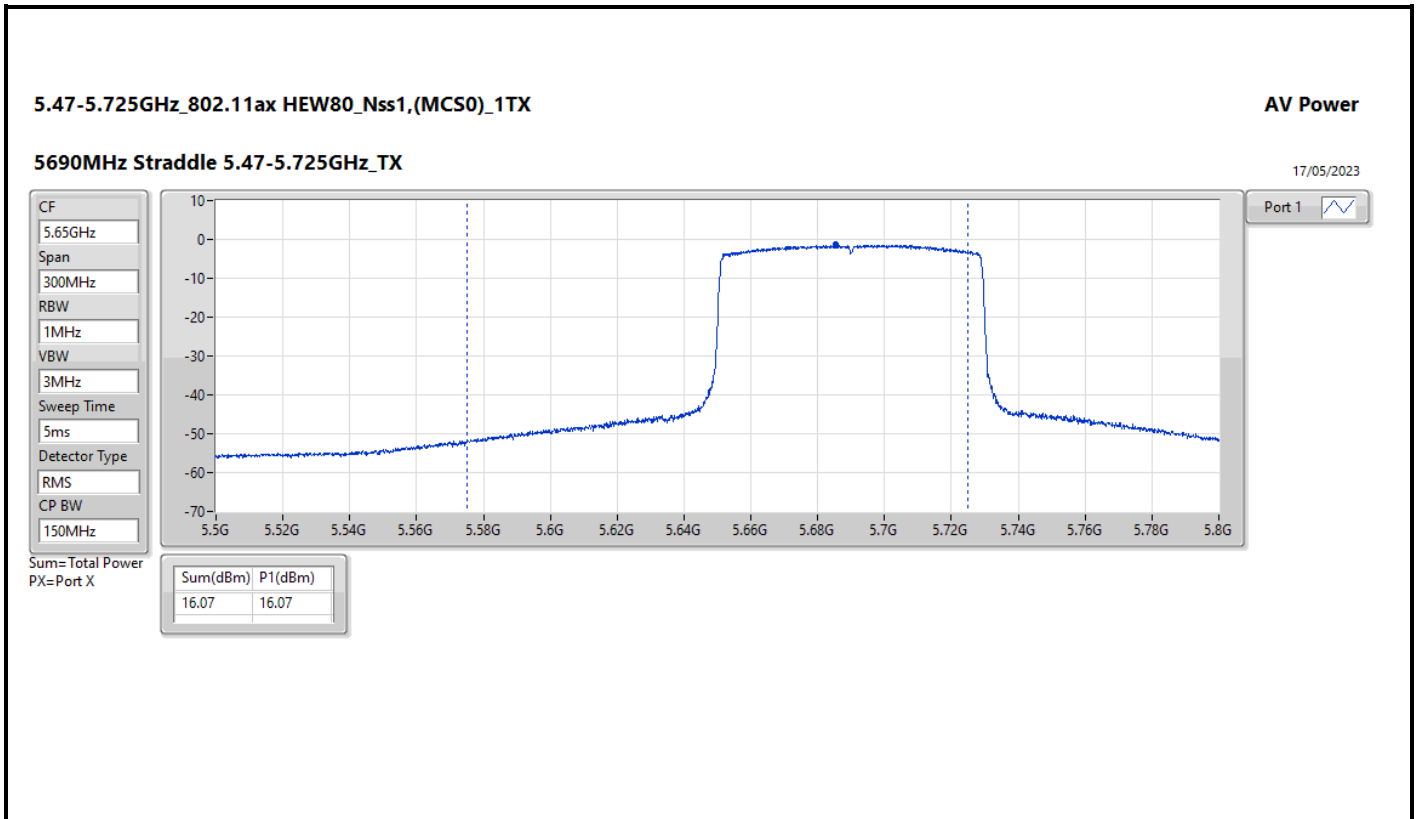

Sweep Time
5ms

Detector Type
RMS

CP BW
160MHz

Port 1

Sum=Total Power
PX=Port X

Sum(dBm)	P1(dBm)
8.40	8.40

Summary

Mode	Total Power (dBm)	Total Power (W)	EIRP (dBm)	EIRP (W)
5.15-5.25GHz	-	-	-	-
11a20_20MHz_Nss1,(6Mbps)_2TX	19.45	0.08810	25.45	0.35075
11a40_40MHz_Nss1,(6Mbps)_2TX	17.89	0.06152	23.89	0.24491
11a80_80MHz_Nss1,(6Mbps)_2TX	13.92	0.02466	19.92	0.09817
11a160_160MHz_Nss1,(6Mbps)_2TX	10.61	0.01151	16.61	0.04581
802.11ax HEW20_Nss1,(MCS0)_2TX	19.98	0.09954	25.98	0.39628
802.11ax HEW40_Nss1,(MCS0)_2TX	19.71	0.09354	25.71	0.37239
802.11ax HEW80_Nss1,(MCS0)_2TX	13.13	0.02056	19.13	0.08185
802.11ax HEW160_Nss1,(MCS0)_2TX	9.87	0.00971	15.87	0.03864
5.25-5.35GHz	-	-	-	-
11a20_20MHz_Nss1,(6Mbps)_2TX	19.43	0.08770	25.43	0.34914
11a40_40MHz_Nss1,(6Mbps)_2TX	17.83	0.06067	23.83	0.24155
11a80_80MHz_Nss1,(6Mbps)_2TX	13.03	0.02009	19.03	0.07998
11a160_160MHz_Nss1,(6Mbps)_2TX	10.64	0.01159	16.64	0.04613
802.11ax HEW20_Nss1,(MCS0)_2TX	19.95	0.09886	25.95	0.39355
802.11ax HEW40_Nss1,(MCS0)_2TX	20.01	0.10023	26.01	0.39902
802.11ax HEW80_Nss1,(MCS0)_2TX	13.21	0.02094	19.21	0.08337
802.11ax HEW160_Nss1,(MCS0)_2TX	9.54	0.00899	15.54	0.03581
5.47-5.725GHz	-	-	-	-
11a20_20MHz_Nss1,(6Mbps)_2TX	19.37	0.08650	25.37	0.34435
11a40_40MHz_Nss1,(6Mbps)_2TX	18.35	0.06839	24.35	0.27227
11a80_80MHz_Nss1,(6Mbps)_2TX	19.28	0.08472	25.28	0.33729
11a160_160MHz_Nss1,(6Mbps)_2TX	14.71	0.02958	20.71	0.11776
802.11ax HEW20_Nss1,(MCS0)_2TX	20.14	0.10328	26.14	0.41115
802.11ax HEW40_Nss1,(MCS0)_2TX	19.95	0.09886	25.95	0.39355
802.11ax HEW80_Nss1,(MCS0)_2TX	19.67	0.09268	25.67	0.36898
802.11ax HEW160_Nss1,(MCS0)_2TX	15.03	0.03184	21.03	0.12677
5.725-5.85GHz	-	-	-	-
11a20_20MHz_Nss1,(6Mbps)_2TX	19.55	0.09016	25.55	0.35892
11a40_40MHz_Nss1,(6Mbps)_2TX	18.93	0.07816	24.93	0.31117
11a80_80MHz_Nss1,(6Mbps)_2TX	18.11	0.06471	24.11	0.25763
802.11ax HEW20_Nss1,(MCS0)_2TX	20.29	0.10691	26.29	0.42560
802.11ax HEW40_Nss1,(MCS0)_2TX	20.16	0.10375	26.16	0.41305
802.11ax HEW80_Nss1,(MCS0)_2TX	18.33	0.06808	24.33	0.27102