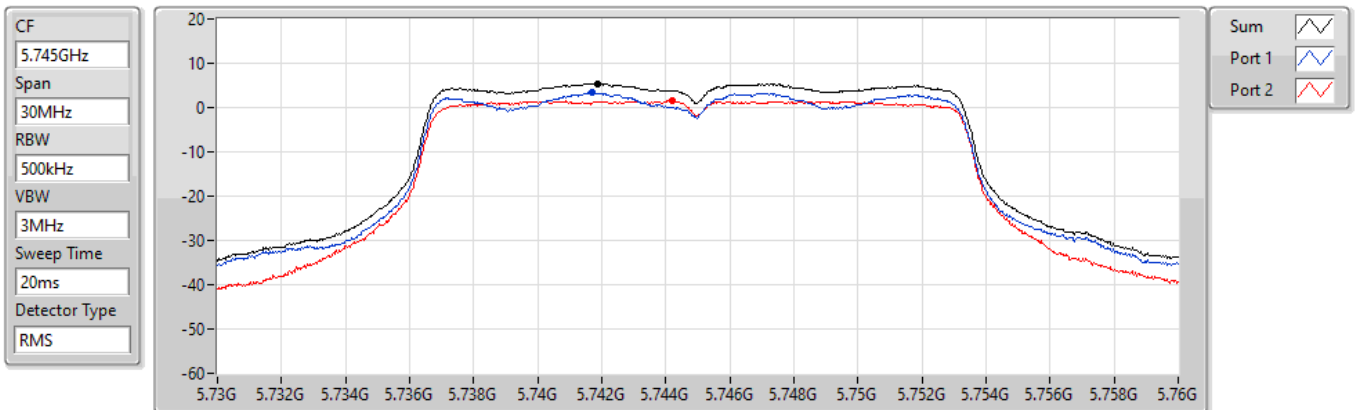

11a20_Nss1,(6Mbps)_2TX

PSD

5745MHz

25/08/2021

Sum	PD	Port 1	Port 2
(dBm/RBW)	(dBm/RBW)	(dBm/RBW)	(dBm/RBW)
5.42	5.42	3.43	1.48