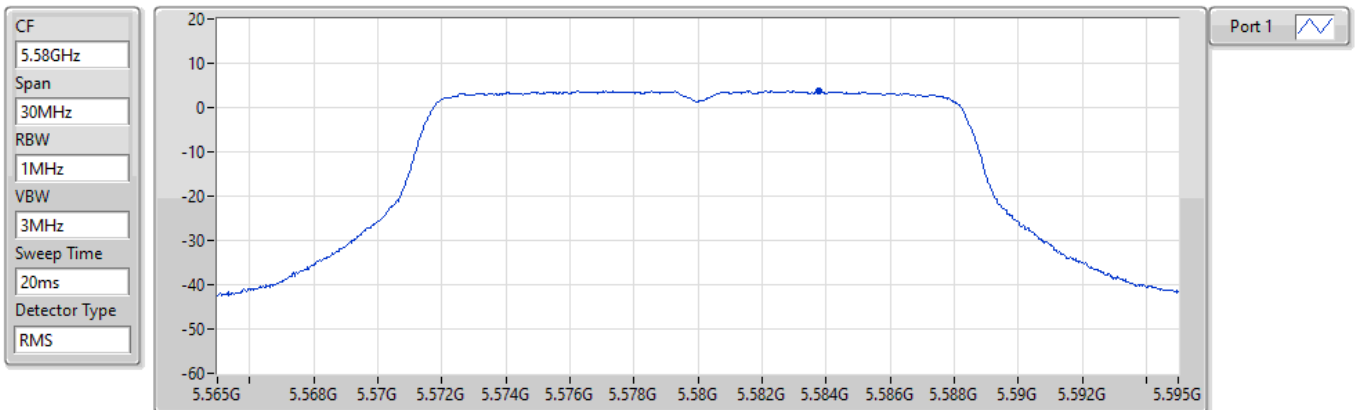

11a20_Nss1,(6Mbps)_1TX

PSD

5580MHz

23/08/2021

Sum	PD	Port 1
(dBm/RBW)	(dBm/RBW)	(dBm/RBW)
3.73	3.73	3.73