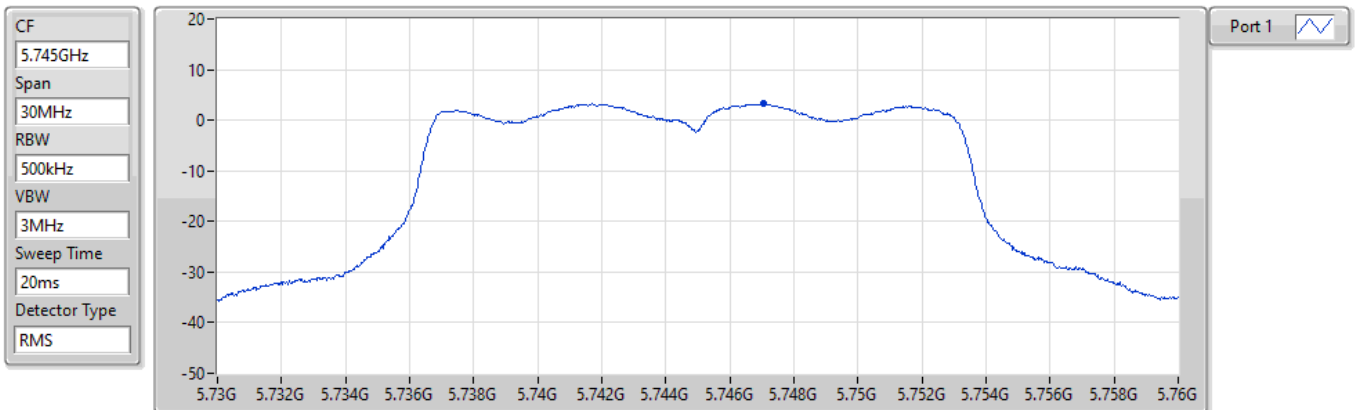

PSD

5720MHz Straddle 5.725-5.85GHz

25/08/2021

11a20_Nss1,(6Mbps)_1TX

PSD

5745MHz

25/08/2021

11a20_Nss1,(6Mbps)_1TX