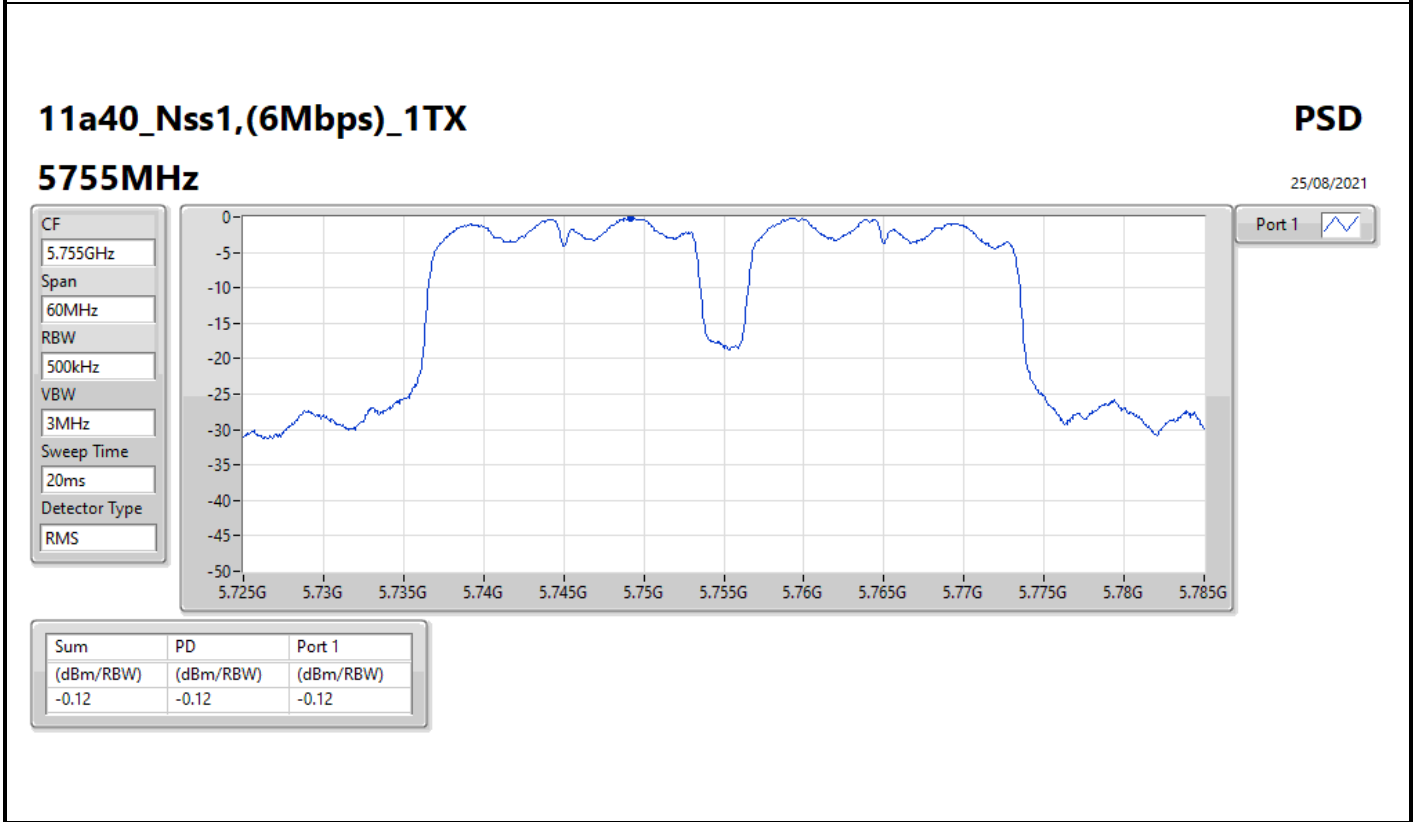

VBW
3MHz

Sweep Time
20ms

Detector Type
RMS

Port 1 

Sum	PD	Port 1
(dBm/RBW)	(dBm/RBW)	(dBm/RBW)
1.49	1.49	1.49

11a40_Nss1,(6Mbps)_1TX

PSD

5795MHz