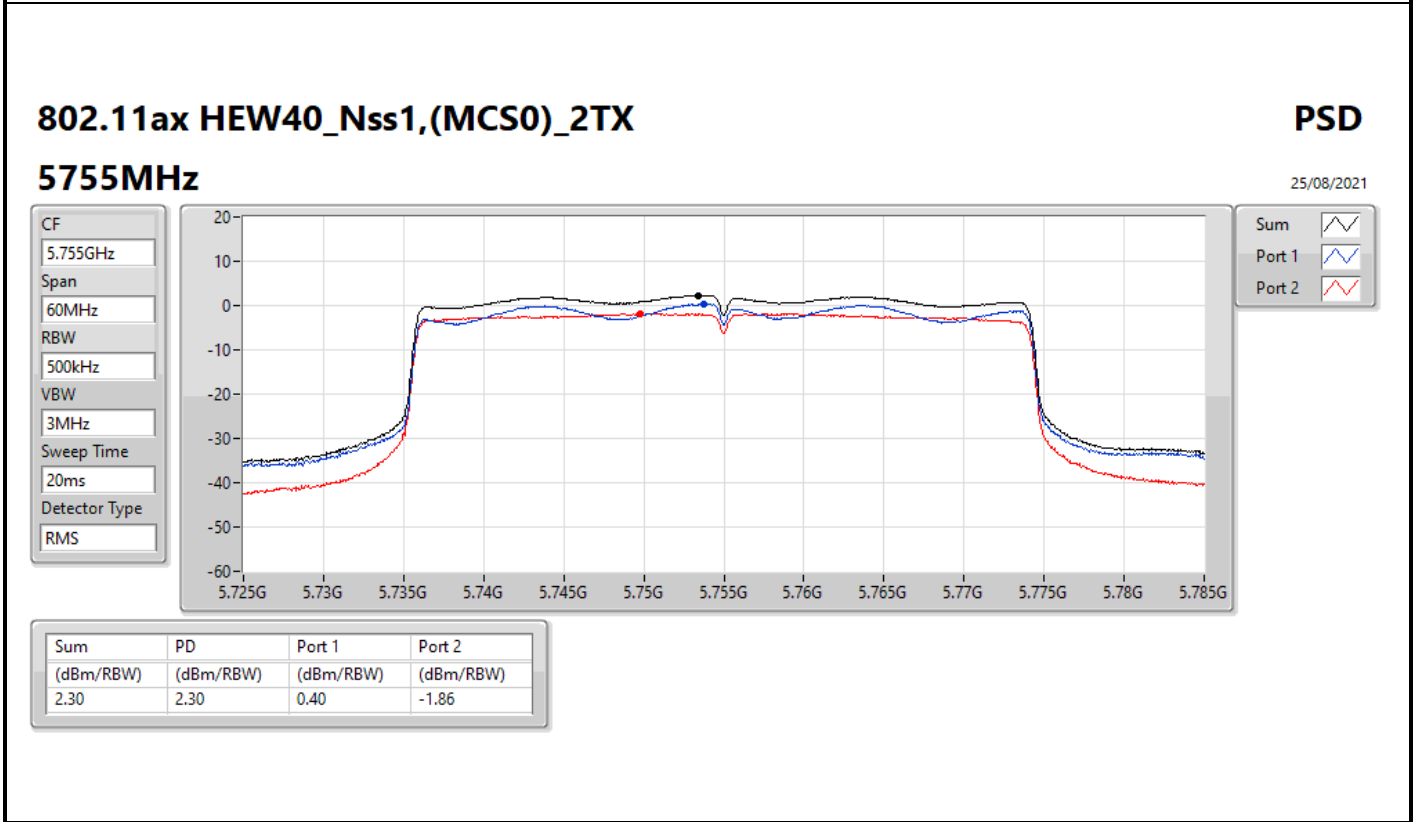

802.11ax HEW40_Nss1,(MCS0)_2TX

PSD

5710MHz Straddle 5.47-5.725GHz

25/08/2021

Sum	PD	Port 1	Port 2
(dBm/RBW)	(dBm/RBW)	(dBm/RBW)	(dBm/RBW)
3.92	3.92	2.03	-0.11

802.11ax HEW40_Nss1,(MCS0)_2TX

PSD

5795MHz