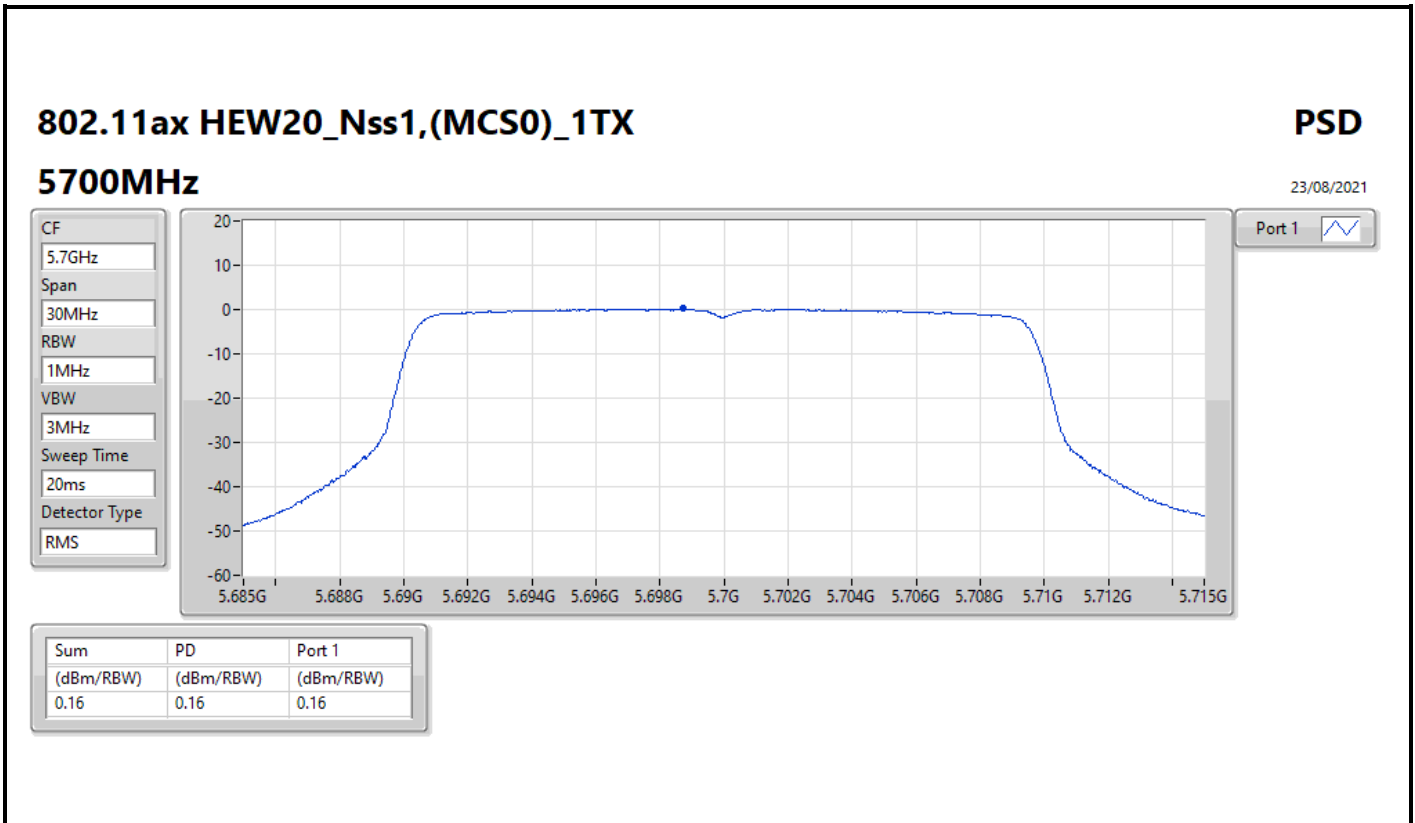

5240MHz

23/08/2021

Sum	PD	Port 1
(dBm/RBW)	(dBm/RBW)	(dBm/RBW)
3.64	3.64	3.64

802.11ax HEW20_Nss1,(MCS0)_1TX

PSD

5260MHz

23/08/2021

Sum	PD	Port 1
(dBm/RBW)	(dBm/RBW)	(dBm/RBW)
3.74	3.74	3.74