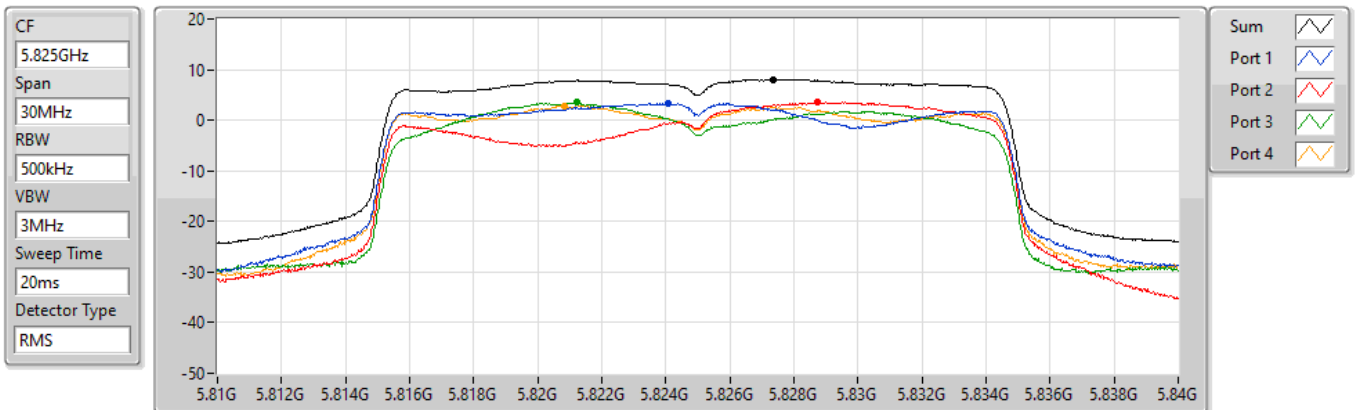

5825MHz

24/08/2021

Sum	PD	Port 1	Port 2	Port 3	Port 4
(dBm/RBW)	(dBm/RBW)	(dBm/RBW)	(dBm/RBW)	(dBm/RBW)	(dBm/RBW)
8.09	8.09	3.28	3.52	3.53	2.80