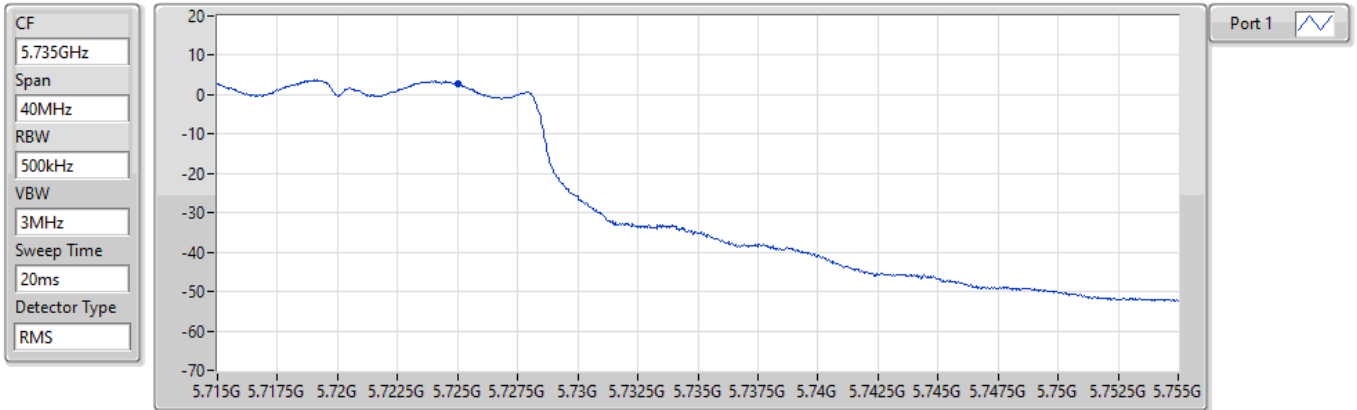

11a20_Nss1,(6Mbps)_1TX

PSD

5720MHz Straddle 5.725-5.85GHz

25/08/2021