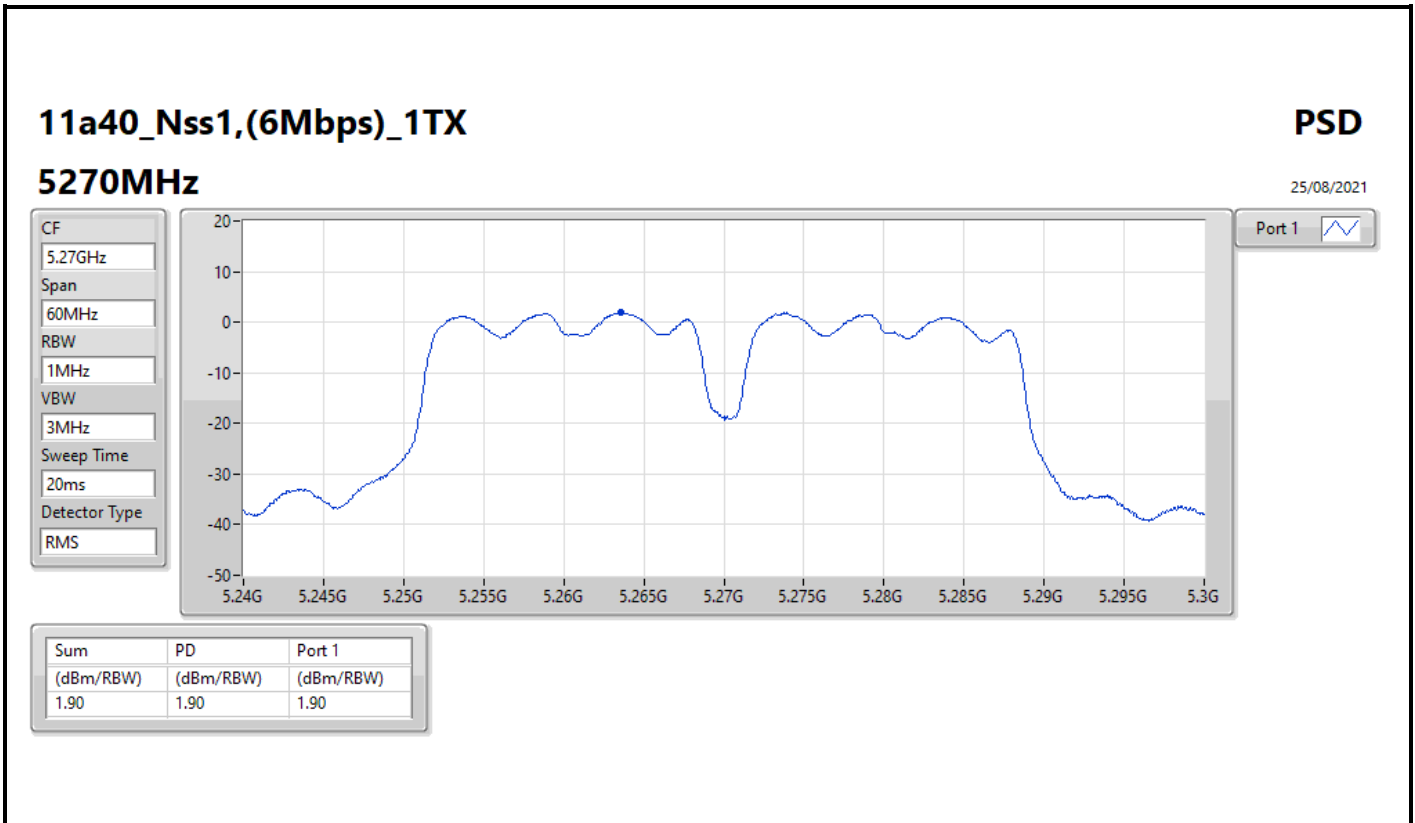

5825MHz

25/08/2021

CF
5.825GHz
Span
30MHz
RBW
500kHz
VBW
3MHz
Sweep Time
20ms
Detector Type
RMS

Port 1 

Sum	PD	Port 1
(dBm/RBW)	(dBm/RBW)	(dBm/RBW)
3.37	3.37	3.37

11a40_Nss1,(6Mbps)_1TX

PSD

5670MHz