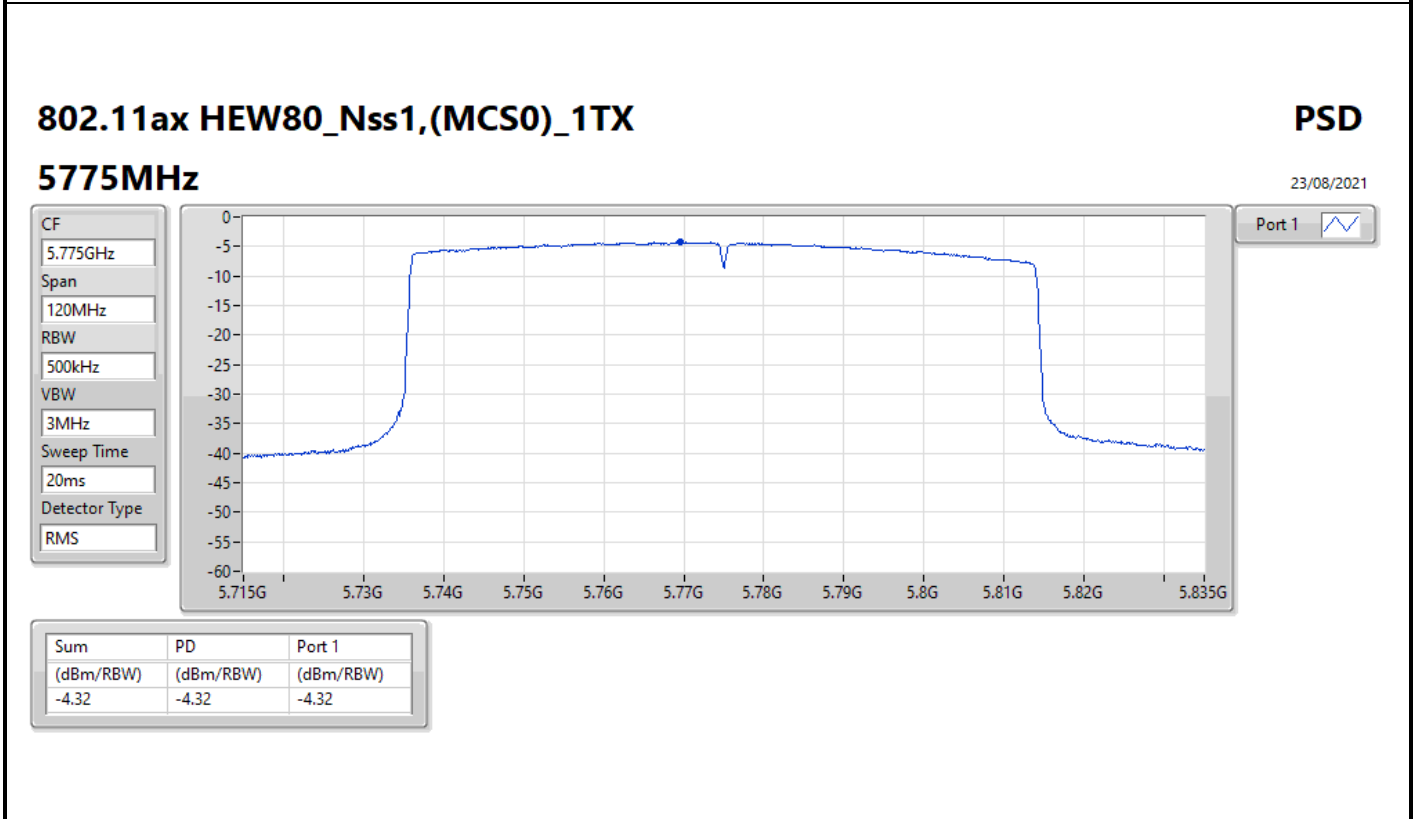

Summary

Mode	PD (dBm/RBW)	EIRP PD (dBm/RBW)
5.15-5.25GHz	-	-
11a20_Nss1,(6Mbps)_2TX(Port1&Port5)	6.93	11.93
11a40_Nss1,(6Mbps)_2TX(Port1&Port5)	3.60	8.60
11a80_Nss1,(6Mbps)_2TX(Port1&Port5)	-3.02	1.98
802.11ax HEW20_Nss1,(MCS0)_2TX(Port1&Port5)	6.61	11.61
802.11ax HEW40_Nss1,(MCS0)_2TX(Port1&Port5)	3.59	8.59
802.11ax HEW80_Nss1,(MCS0)_2TX(Port1&Port5)	-3.55	1.45
5.25-5.35GHz	-	-
11a20_Nss1,(6Mbps)_2TX(Port1&Port5)	7.16	12.16
11a40_Nss1,(6Mbps)_2TX(Port1&Port5)	3.84	8.84
11a80_Nss1,(6Mbps)_2TX(Port1&Port5)	-3.60	1.40
802.11ax HEW20_Nss1,(MCS0)_2TX(Port1&Port5)	6.90	11.90
802.11ax HEW40_Nss1,(MCS0)_2TX(Port1&Port5)	3.93	8.93
802.11ax HEW80_Nss1,(MCS0)_2TX(Port1&Port5)	-5.38	-0.38
5.47-5.725GHz	-	-
11a20_Nss1,(6Mbps)_2TX(Port1&Port5)	6.69	11.69
11a40_Nss1,(6Mbps)_2TX(Port1&Port5)	3.43	8.43
11a80_Nss1,(6Mbps)_2TX(Port1&Port5)	1.18	6.18
802.11ax HEW20_Nss1,(MCS0)_2TX(Port1&Port5)	6.24	11.24
802.11ax HEW40_Nss1,(MCS0)_2TX(Port1&Port5)	3.42	8.42
802.11ax HEW80_Nss1,(MCS0)_2TX(Port1&Port5)	0.72	5.72
5.725-5.85GHz	-	-
11a20_Nss1,(6Mbps)_2TX(Port1&Port5)	5.01	10.01
11a40_Nss1,(6Mbps)_2TX(Port1&Port5)	1.98	6.98
11a80_Nss1,(6Mbps)_2TX(Port1&Port5)	-0.48	4.52
802.11ax HEW20_Nss1,(MCS0)_2TX(Port1&Port5)	4.60	9.60
802.11ax HEW40_Nss1,(MCS0)_2TX(Port1&Port5)	1.89	6.89
802.11ax HEW80_Nss1,(MCS0)_2TX(Port1&Port5)	-1.13	3.87

RBW = 500kHz for 5.725-5.85GHz band / 1MHz for other band;