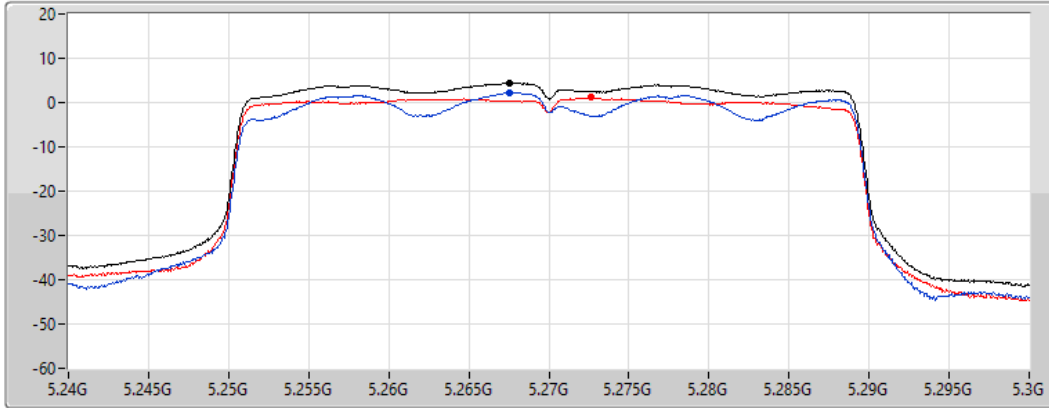

25/08/2021

CF
5.27GHz

Span
60MHz

RBW
1MHz

VBW
3MHz

Sweep Time
20ms

Detector Type
RMS

Sum