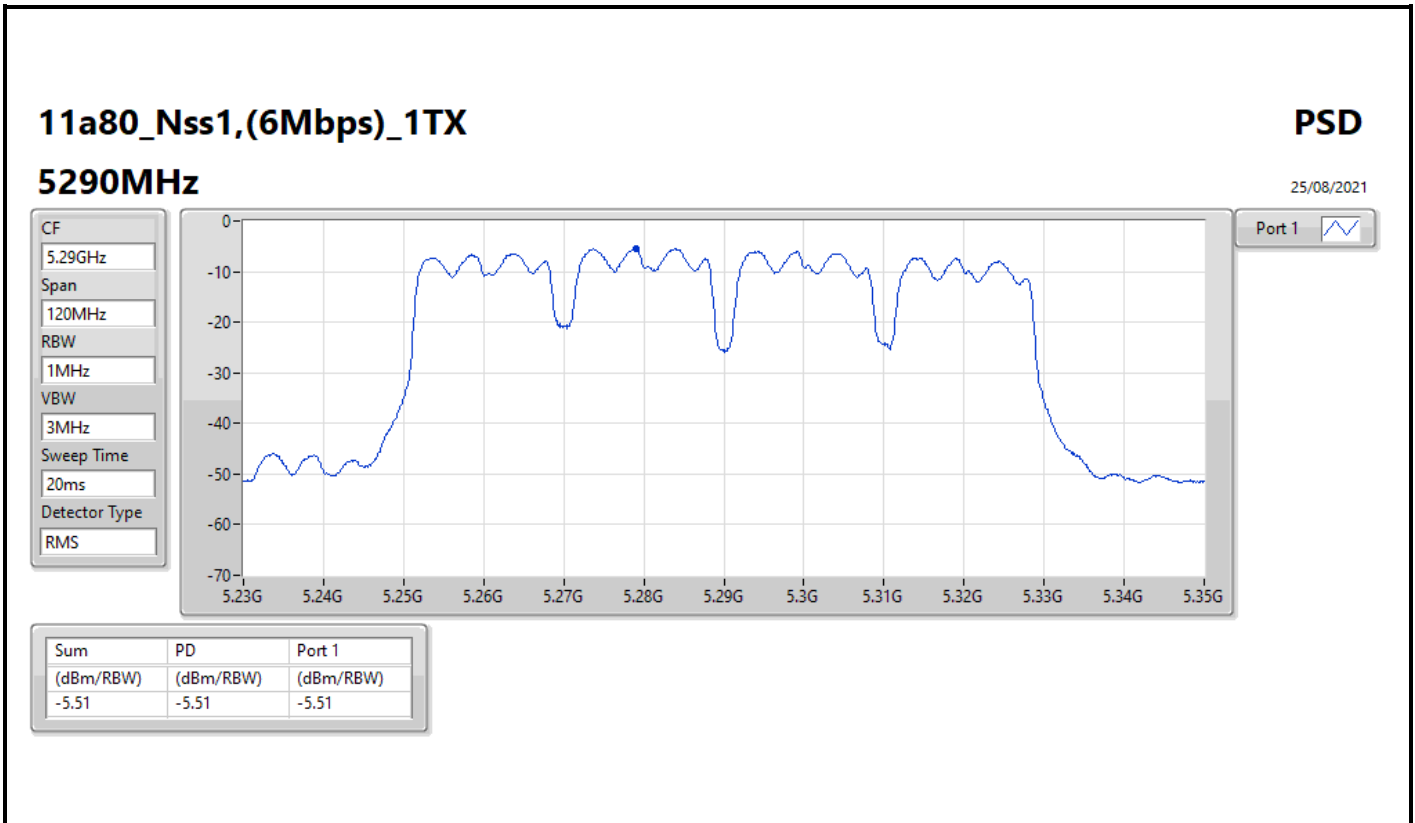

VBW
3MHz

Sweep Time
20ms

Detector Type
RMS

Port 1 

Sum	PD	Port 1
(dBm/RBW)	(dBm/RBW)	(dBm/RBW)
-3.13	-3.13	-3.13

11a80_Nss1,(6Mbps)_1TX

PSD

5690MHz Straddle 5.725-5.85GHz