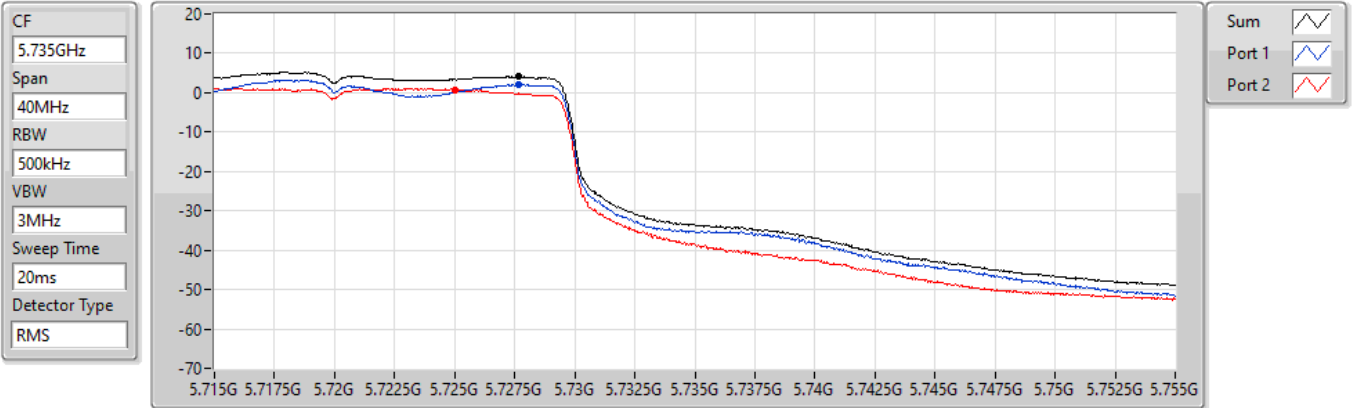

802.11ax HEW20_Nss1,(MCS0)_2TX

PSD

5720MHz Straddle 5.725-5.85GHz

25/08/2021

Sum	PD	Port 1	Port 2
(dBm/RBW)	(dBm/RBW)	(dBm/RBW)	(dBm/RBW)
4.12	4.12	2.12	0.65

802.11ax HEW20_Nss1,(MCS0)_2TX

PSD