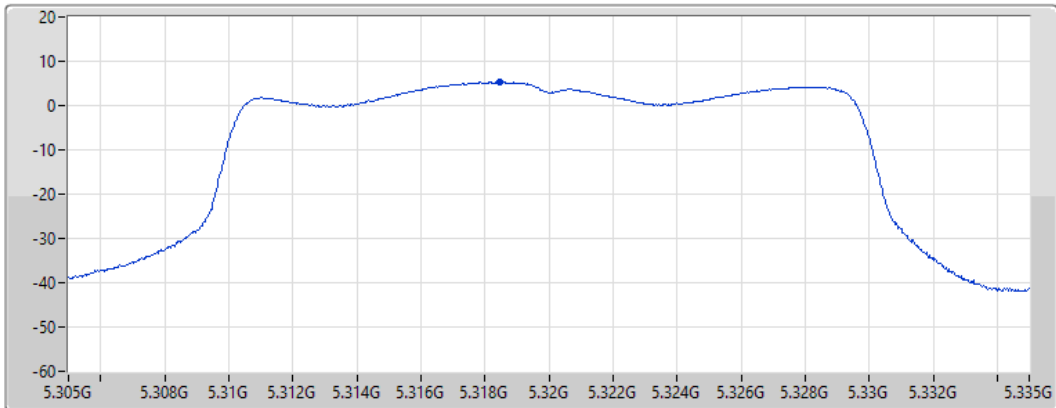

Port 1 

Sum	PD	Port 1
(dBm/RBW)	(dBm/RBW)	(dBm/RBW)
5.27	5.27	5.27

802.11ax HEW20_Nss1,(MCS0)_1TX

PSD

5320MHz

25/08/2021

CF
5.32GHz
Span
30MHz
RBW
1MHz
VBW
3MHz
Sweep Time
20ms
Detector Type
RMS

Port 1 