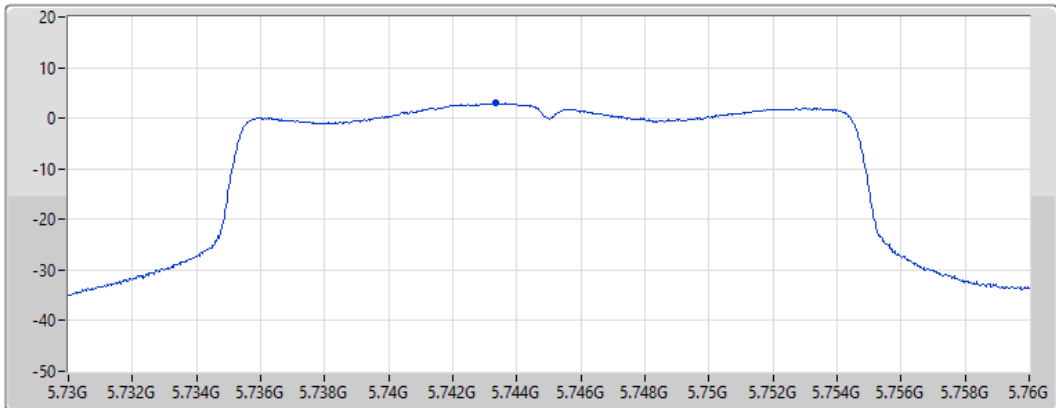

802.11ax HEW20_Nss1,(MCS0)_1TX
5745MHz

PSD

25/08/2021

CF
5.745GHz

Span
30MHz

RBW
500kHz

VBW
3MHz

Sweep Time
20ms

Detector Type
RMS

Port 1

Sum	PD	Port 1
(dBm/RBW)	(dBm/RBW)	(dBm/RBW)
2.94	2.94	2.94