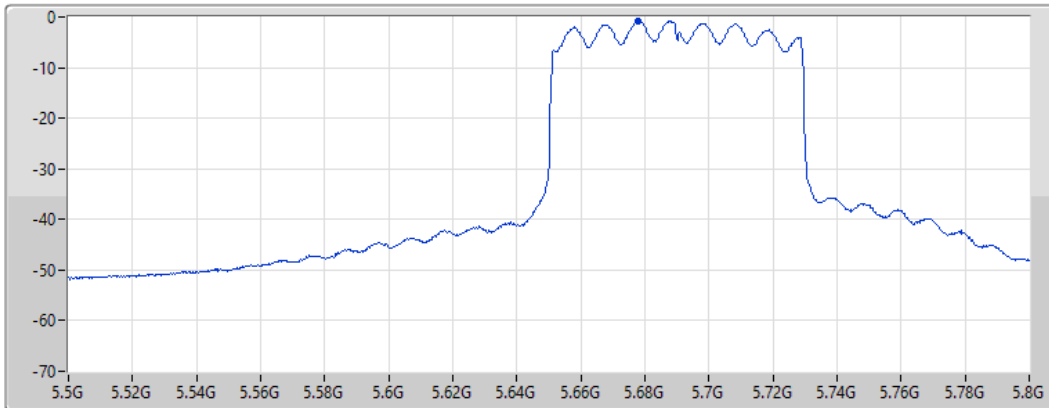

Sum	PD	Port 1
(dBm/RBW)	(dBm/RBW)	(dBm/RBW)
-1.18	-1.18	-1.18

802.11ax HEW80_Nss1,(MCS0)_1TX

PSD

5690MHz Straddle 5.47-5.725GHz

25/08/2021

CF
5.65GHz
Span
300MHz
RBW
1MHz
VBW
3MHz
Sweep Time
20ms
Detector Type
RMS