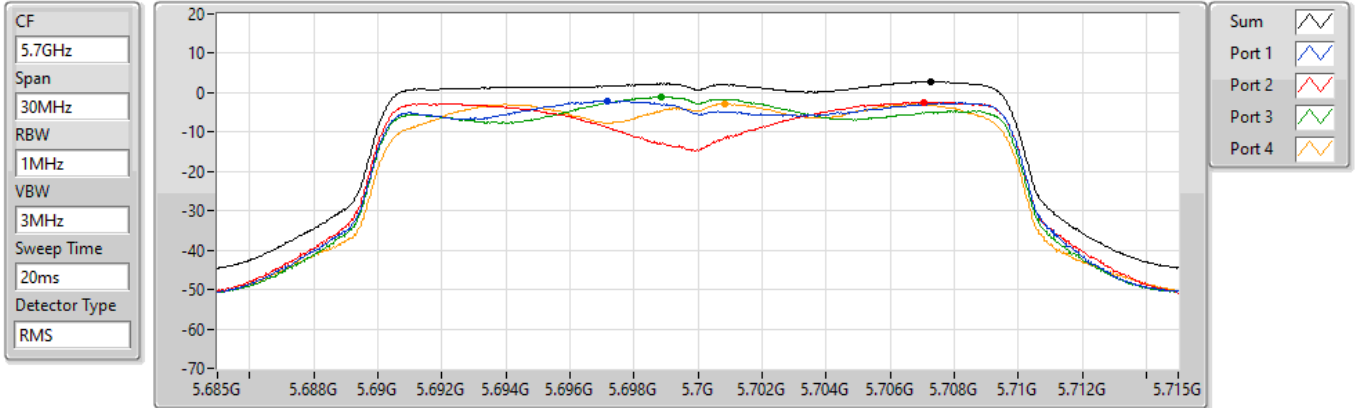

802.11ax HEW20_Nss1,(MCS0)_4TX

PSD

5700MHz

24/08/2021

Sum	PD	Port 1	Port 2	Port 3	Port 4
(dBm/RBW)	(dBm/RBW)	(dBm/RBW)	(dBm/RBW)	(dBm/RBW)	(dBm/RBW)
2.76	2.76	-2.14	-2.41	-0.97	-2.76

802.11ax HEW20_Nss1,(MCS0)_4TX

PSD