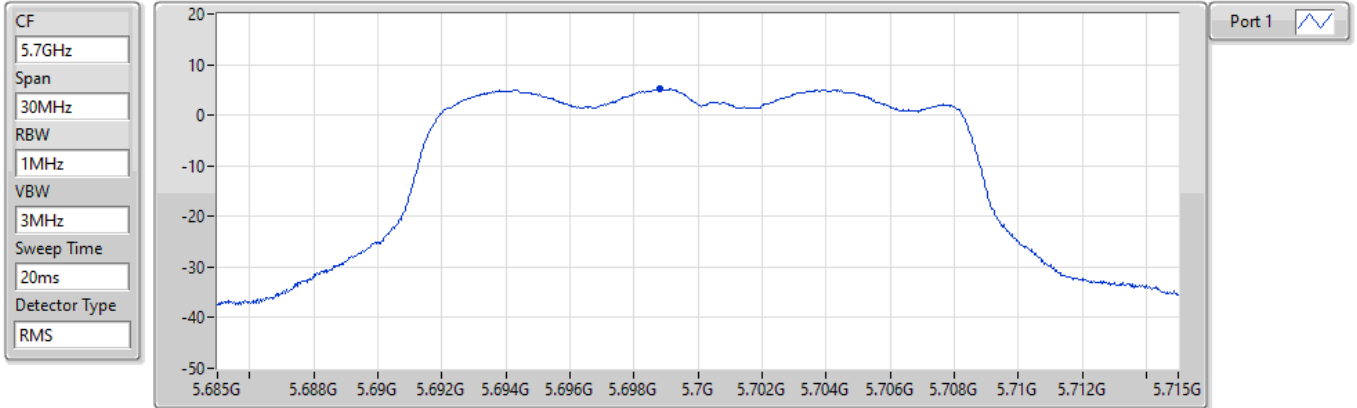

PSD

5580MHz

25/08/2021

Sum	PD	Port 1
(dBm/RBW)	(dBm/RBW)	(dBm/RBW)
4.65	4.65	4.65

11a20_Nss1,(6Mbps)_1TX

PSD

5700MHz

25/08/2021