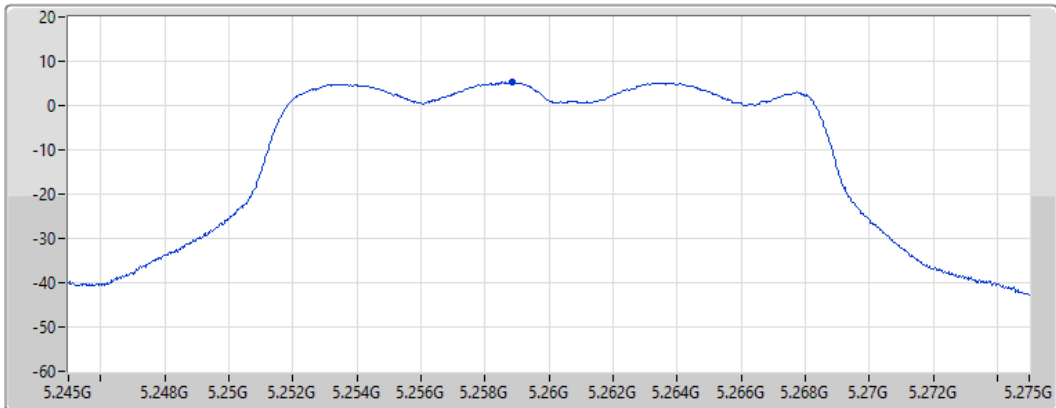

5260MHz

25/08/2021

CF
5.26GHz

Span
30MHz

RBW
1MHz

VBW
3MHz

Sweep Time
20ms

Detector Type
RMS