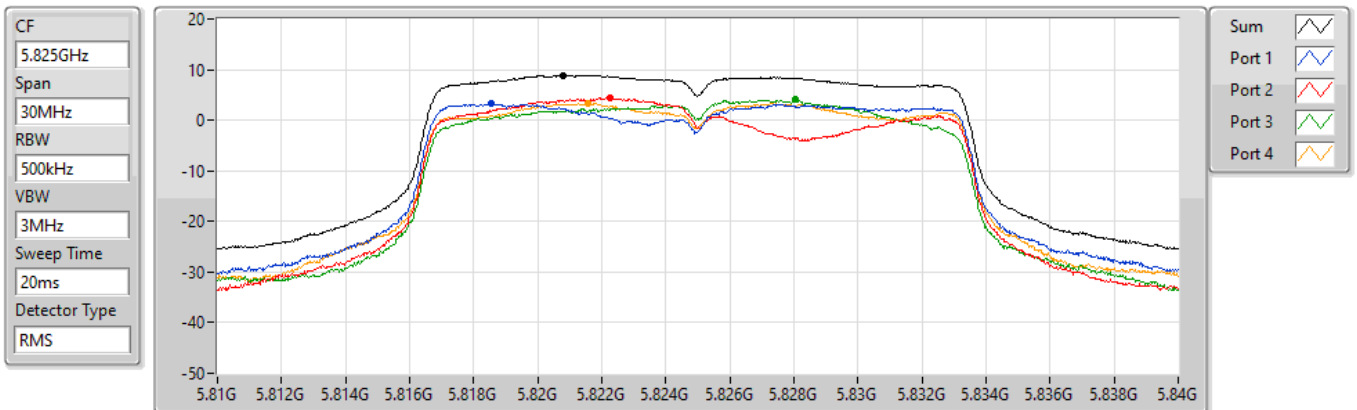

11a20_Nss1,(6Mbps)_4TX

PSD

5825MHz

24/08/2021

Sum	PD	Port 1	Port 2	Port 3	Port 4
(dBm/RBW)	(dBm/RBW)	(dBm/RBW)	(dBm/RBW)	(dBm/RBW)	(dBm/RBW)
8.85	8.85	3.25	4.40	4.03	3.32