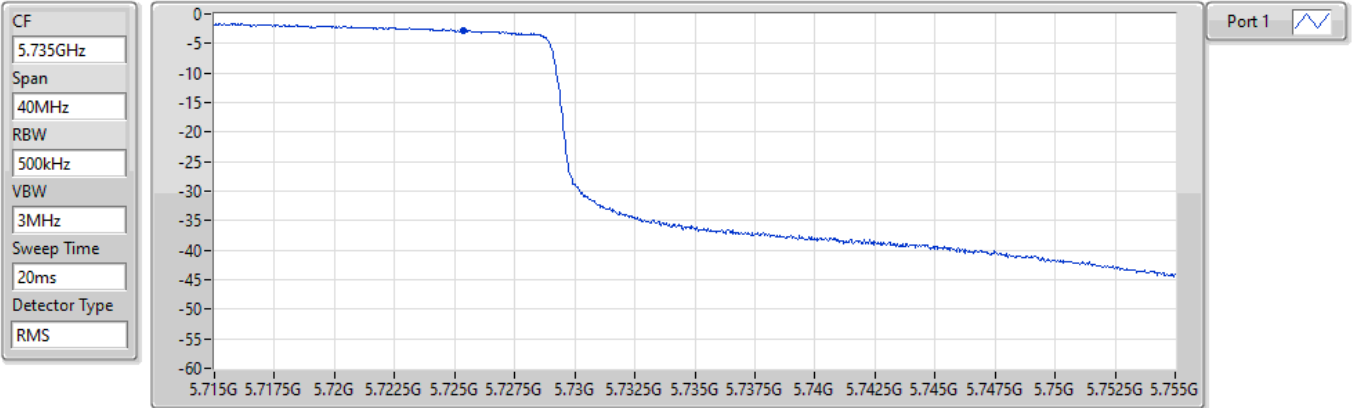

802.11ax HEW40_Nss1,(MCS0)_1TX

PSD

5710MHz Straddle 5.725-5.85GHz

23/08/2021

Sum	PD	Port 1
(dBm/RBW)	(dBm/RBW)	(dBm/RBW)
-2.85	-2.85	-2.85