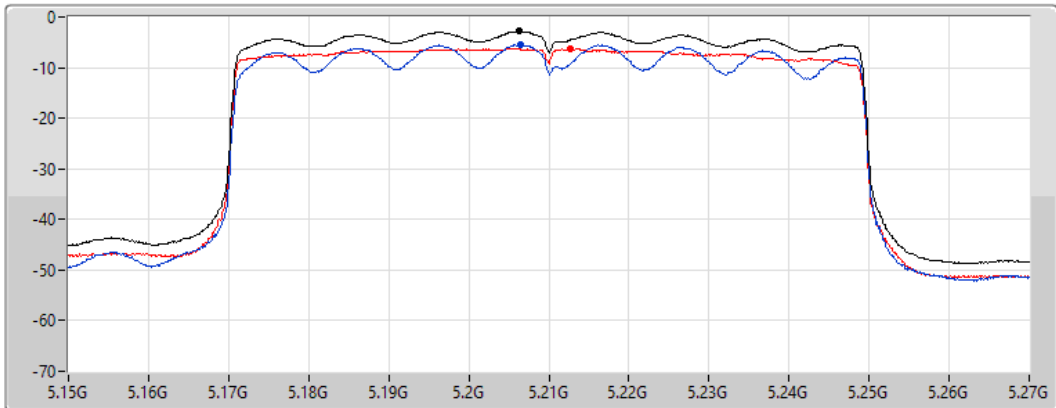

802.11ax HEW80_Nss1,(MCS0)_2TX

PSD

5210MHz

25/08/2021

CF
5.21GHz
Span
120MHz
RBW
1MHz
VBW
3MHz
Sweep Time
20ms
Detector Type
RMS

Sum ☒
Port 1 ☒
Port 2 ☒

Sum	PD	Port 1	Port 2
(dBm/RBW)	(dBm/RBW)	(dBm/RBW)	(dBm/RBW)
-2.84	-2.84	-5.42	-6.23