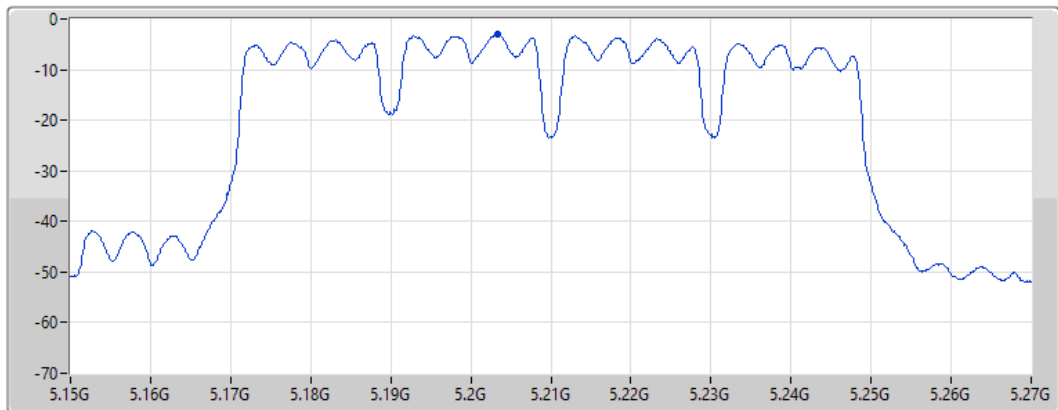

11a80_Nss1,(6Mbps)_1TX

PSD

5210MHz

25/08/2021

CF
5.21GHz

Span
120MHz

RBW
1MHz

VBW
3MHz

Sweep Time
20ms

Detector Type
RMS

Port 1

Sum	PD	Port 1
(dBm/RBW)	(dBm/RBW)	(dBm/RBW)
-3.13	-3.13	-3.13