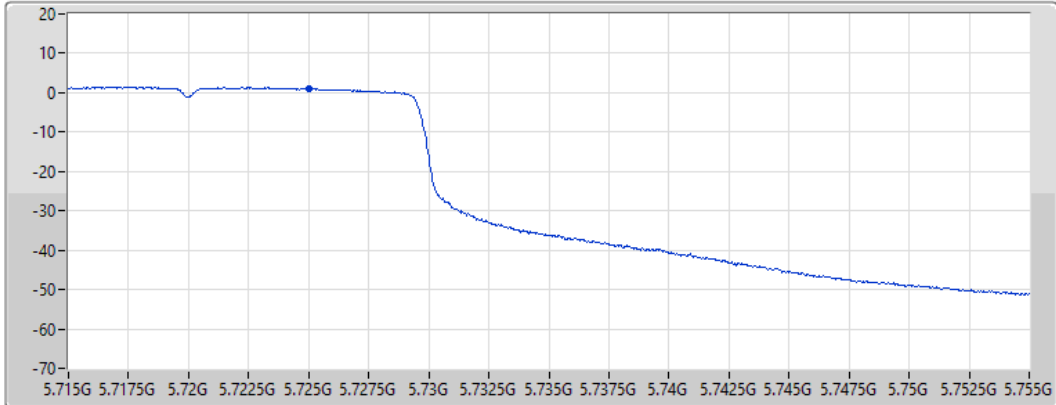

802.11ax HEW20_Nss1,(MCS0)_1TX

PSD

5720MHz Straddle 5.725-5.85GHz

23/08/2021

CF
5.735GHz
Span
40MHz
RBW
500kHz
VBW
3MHz
Sweep Time
20ms
Detector Type
RMS

Port 1

Sum	PD	Port 1
(dBm/RBW)	(dBm/RBW)	(dBm/RBW)
0.98	0.98	0.98