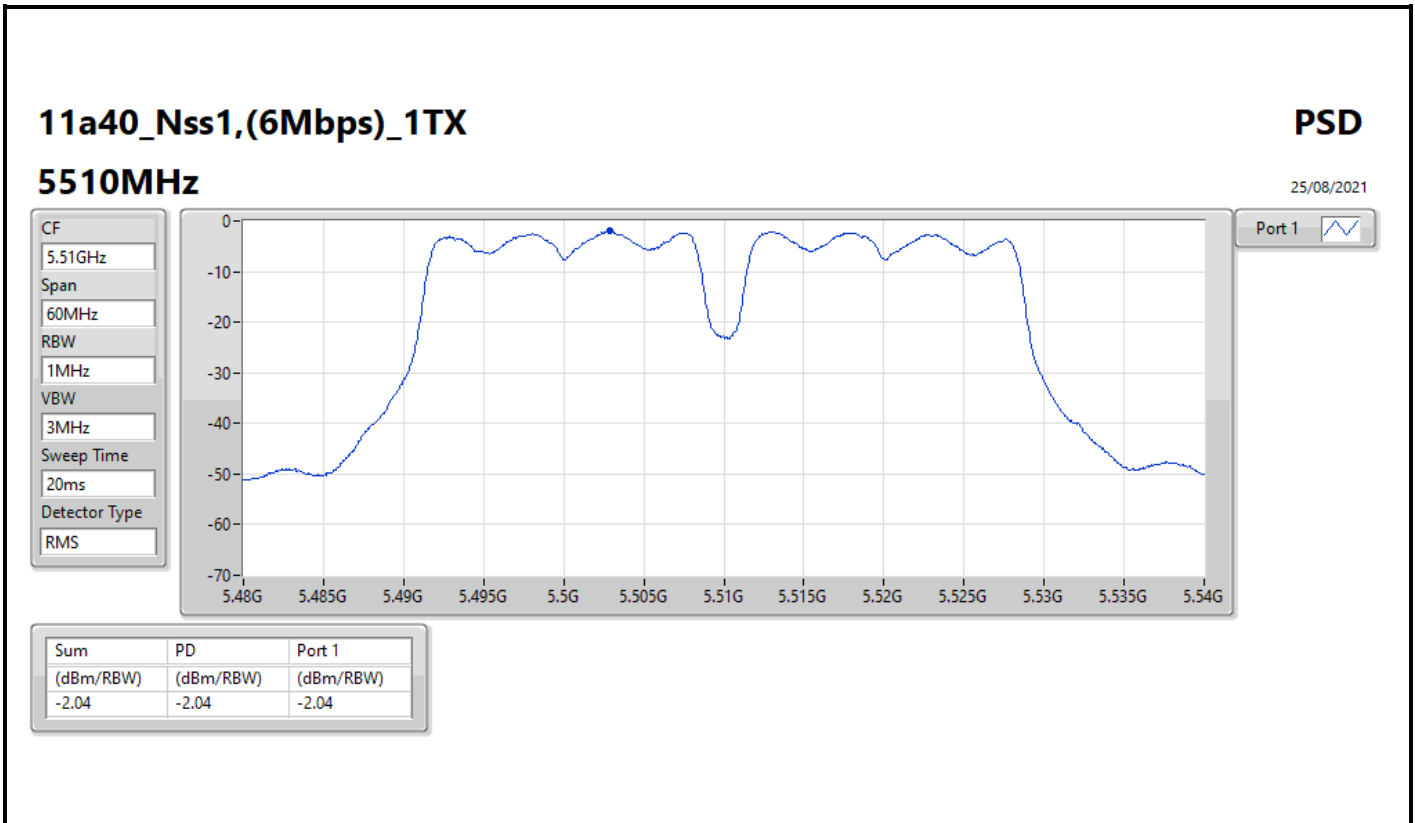

5825MHz

25/08/2021

CF
5.825GHz
Span
30MHz
RBW
500kHz
VBW
3MHz
Sweep Time
20ms
Detector Type
RMS

Port 1 

Sum	PD	Port 1
(dBm/RBW)	(dBm/RBW)	(dBm/RBW)
3.37	3.37	3.37

11a40_Nss1,(6Mbps)_1TX

PSD

5670MHz