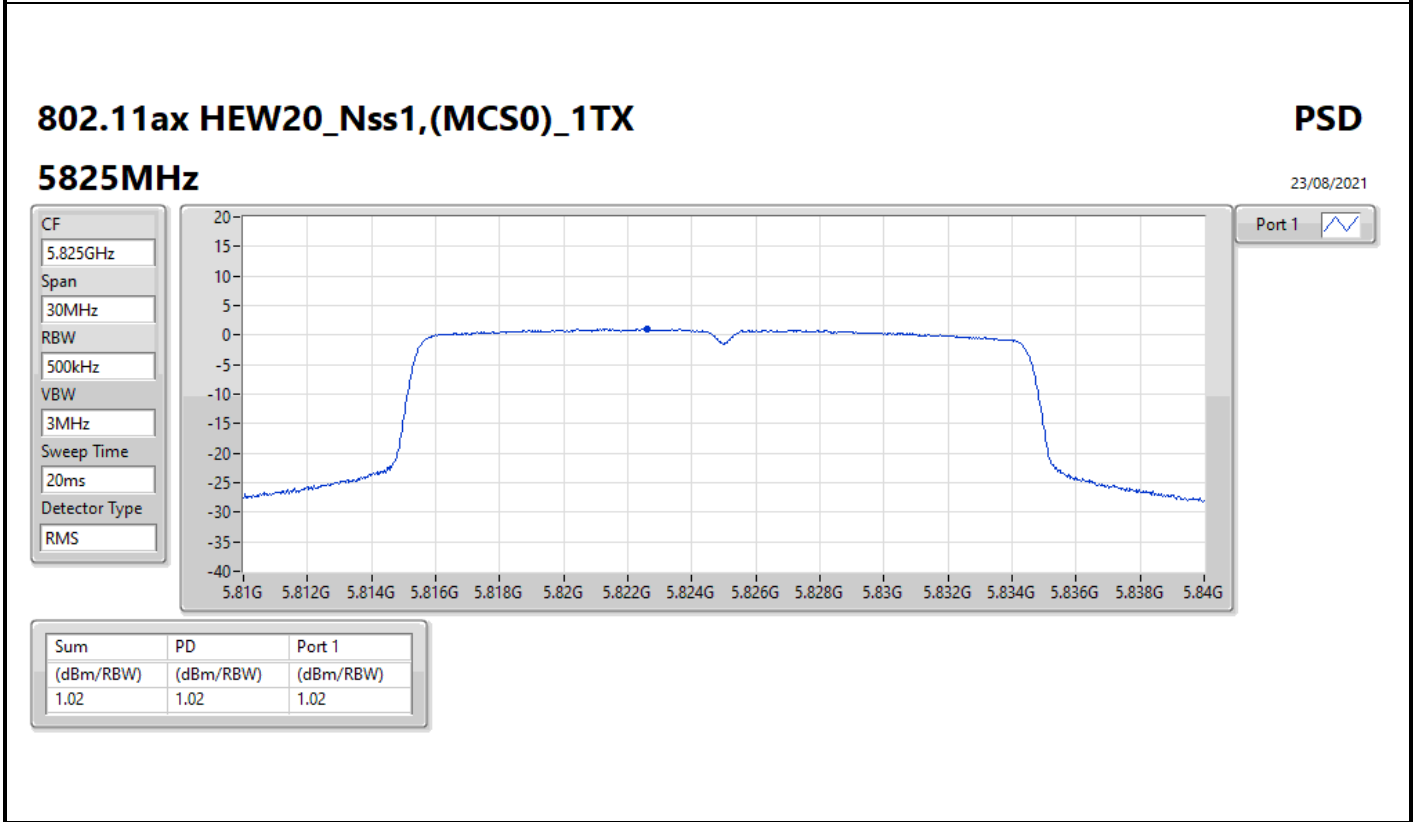

802.11ax HEW20_Nss1,(MCS0)_1TX

PSD

5745MHz

23/08/2021

CF
5.745GHz
Span
30MHz
RBW
500kHz
VBW
3MHz
Sweep Time
20ms
Detector Type
RMS

Port 1 

Sum	PD	Port 1
(dBm/RBW)	(dBm/RBW)	(dBm/RBW)
1.44	1.44	1.44

802.11ax HEW40_Nss1,(MCS0)_1TX