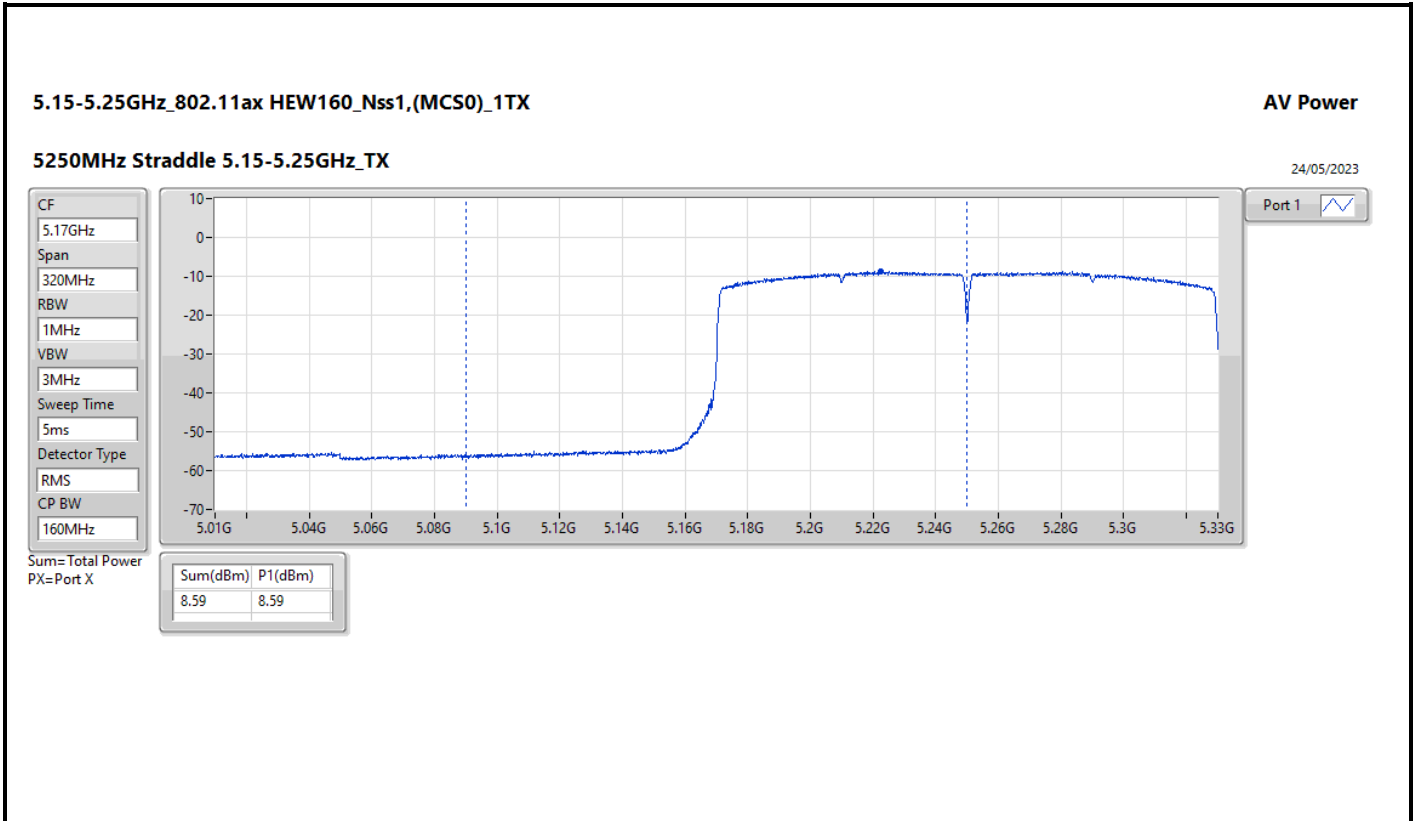

Sweep Time
5ms

Detector Type
RMS

CP BW
160MHz

Port 1

Sum=Total Power
PX=Port X

Sum(dBm)	P1(dBm)
8.40	8.40

Summary

Mode	Total Power (dBm)	Total Power (W)	EIRP (dBm)	EIRP (W)
5.15-5.25GHz	-	-	-	-
11a20_20MHz_Nss1,(6Mbps)_2TX	19.45	0.08810	25.45	0.35075
11a40_40MHz_Nss1,(6Mbps)_2TX	17.89	0.06152	23.89	0.24491
11a80_80MHz_Nss1,(6Mbps)_2TX	13.92	0.02466	19.92	0.09817
11a160_160MHz_Nss1,(6Mbps)_2TX	10.61	0.01151	16.61	0.04581
802.11ax HEW20_Nss1,(MCS0)_2TX	19.98	0.09954	25.98	0.39628
802.11ax HEW40_Nss1,(MCS0)_2TX	19.71	0.09354	25.71	0.37239
802.11ax HEW80_Nss1,(MCS0)_2TX	13.13	0.02056	19.13	0.08185
802.11ax HEW160_Nss1,(MCS0)_2TX	9.87	0.00971	15.87	0.03864
5.25-5.35GHz	-	-	-	-
11a20_20MHz_Nss1,(6Mbps)_2TX	19.43	0.08770	25.43	0.34914
11a40_40MHz_Nss1,(6Mbps)_2TX	17.83	0.06067	23.83	0.24155
11a80_80MHz_Nss1,(6Mbps)_2TX	13.03	0.02009	19.03	0.07998
11a160_160MHz_Nss1,(6Mbps)_2TX	10.64	0.01159	16.64	0.04613
802.11ax HEW20_Nss1,(MCS0)_2TX	19.95	0.09886	25.95	0.39355
802.11ax HEW40_Nss1,(MCS0)_2TX	20.01	0.10023	26.01	0.39902
802.11ax HEW80_Nss1,(MCS0)_2TX	13.21	0.02094	19.21	0.08337
802.11ax HEW160_Nss1,(MCS0)_2TX	9.54	0.00899	15.54	0.03581
5.47-5.725GHz	-	-	-	-
11a20_20MHz_Nss1,(6Mbps)_2TX	19.37	0.08650	25.37	0.34435
11a40_40MHz_Nss1,(6Mbps)_2TX	18.35	0.06839	24.35	0.27227
11a80_80MHz_Nss1,(6Mbps)_2TX	19.28	0.08472	25.28	0.33729
11a160_160MHz_Nss1,(6Mbps)_2TX	14.71	0.02958	20.71	0.11776
802.11ax HEW20_Nss1,(MCS0)_2TX	20.14	0.10328	26.14	0.41115
802.11ax HEW40_Nss1,(MCS0)_2TX	19.95	0.09886	25.95	0.39355
802.11ax HEW80_Nss1,(MCS0)_2TX	19.67	0.09268	25.67	0.36898
802.11ax HEW160_Nss1,(MCS0)_2TX	15.03	0.03184	21.03	0.12677
5.725-5.85GHz	-	-	-	-
11a20_20MHz_Nss1,(6Mbps)_2TX	19.55	0.09016	25.55	0.35892
11a40_40MHz_Nss1,(6Mbps)_2TX	18.93	0.07816	24.93	0.31117
11a80_80MHz_Nss1,(6Mbps)_2TX	18.11	0.06471	24.11	0.25763
802.11ax HEW20_Nss1,(MCS0)_2TX	20.29	0.10691	26.29	0.42560
802.11ax HEW40_Nss1,(MCS0)_2TX	20.16	0.10375	26.16	0.41305
802.11ax HEW80_Nss1,(MCS0)_2TX	18.33	0.06808	24.33	0.27102