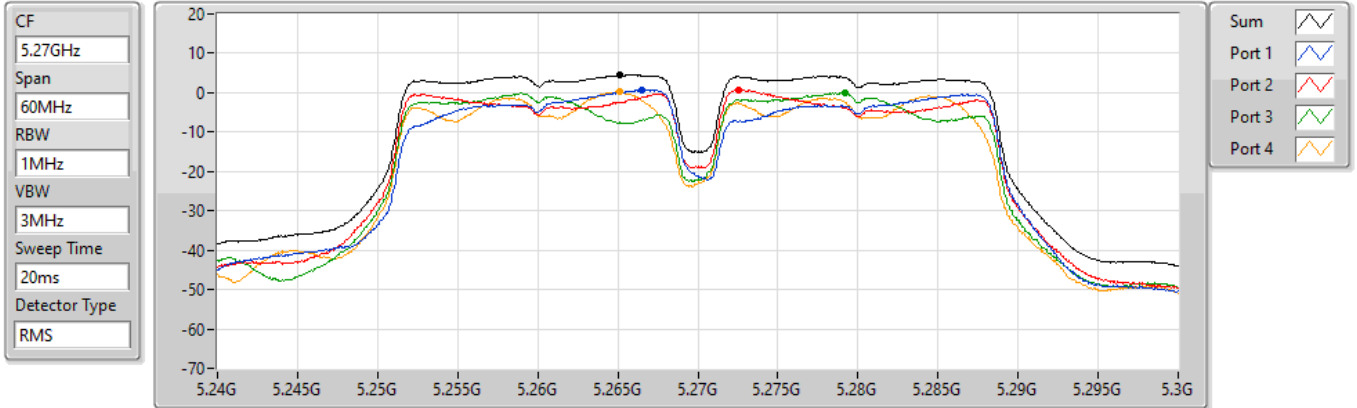

11a40_Nss1,(6Mbps)_4TX

PSD

5270MHz

24/08/2021

Sum	PD	Port 1	Port 2	Port 3	Port 4
(dBm/RBW)	(dBm/RBW)	(dBm/RBW)	(dBm/RBW)	(dBm/RBW)	(dBm/RBW)
4.55	4.55	0.64	0.66	-0.05	0.23