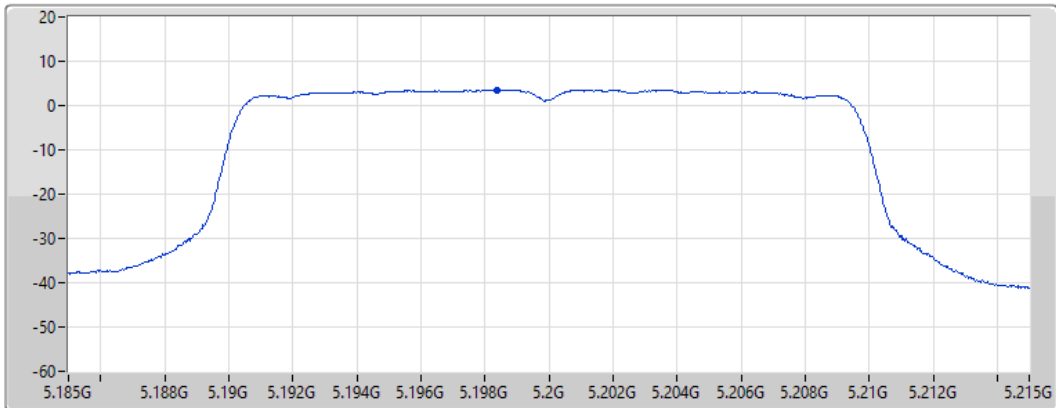

802.11ax HEW20_Nss1,(MCS0)_1TX

PSD

5200MHz

23/08/2021

CF
5.2GHz
Span
30MHz
RBW
1MHz
VBW
3MHz
Sweep Time
20ms
Detector Type
RMS

Port 1

Sum	PD	Port 1
(dBm/RBW)	(dBm/RBW)	(dBm/RBW)
3.54	3.54	3.54