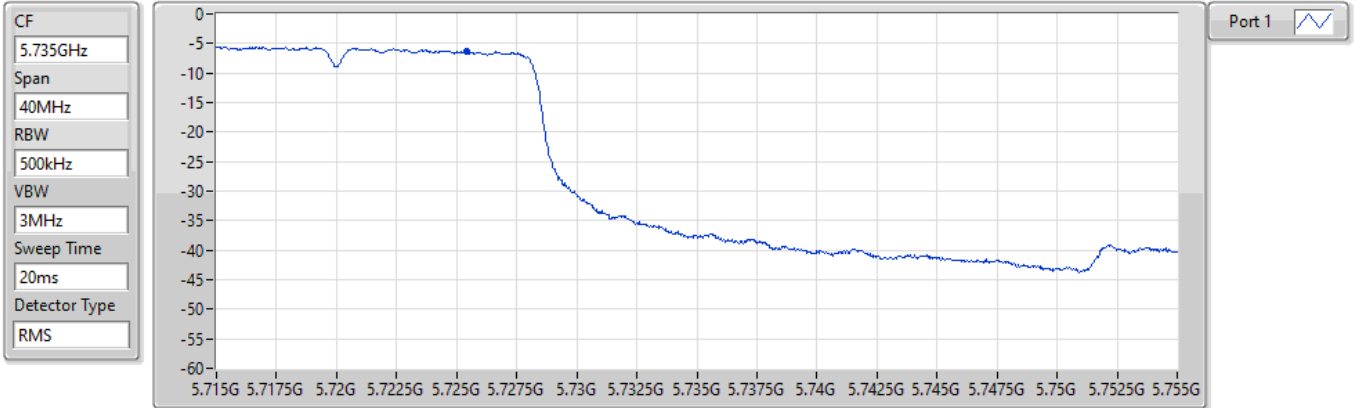

11a80_Nss1,(6Mbps)_1TX

PSD

5690MHz Straddle 5.725-5.85GHz

23/08/2021

Sum	PD	Port 1
(dBm/RBW)	(dBm/RBW)	(dBm/RBW)
-6.27	-6.27	-6.27