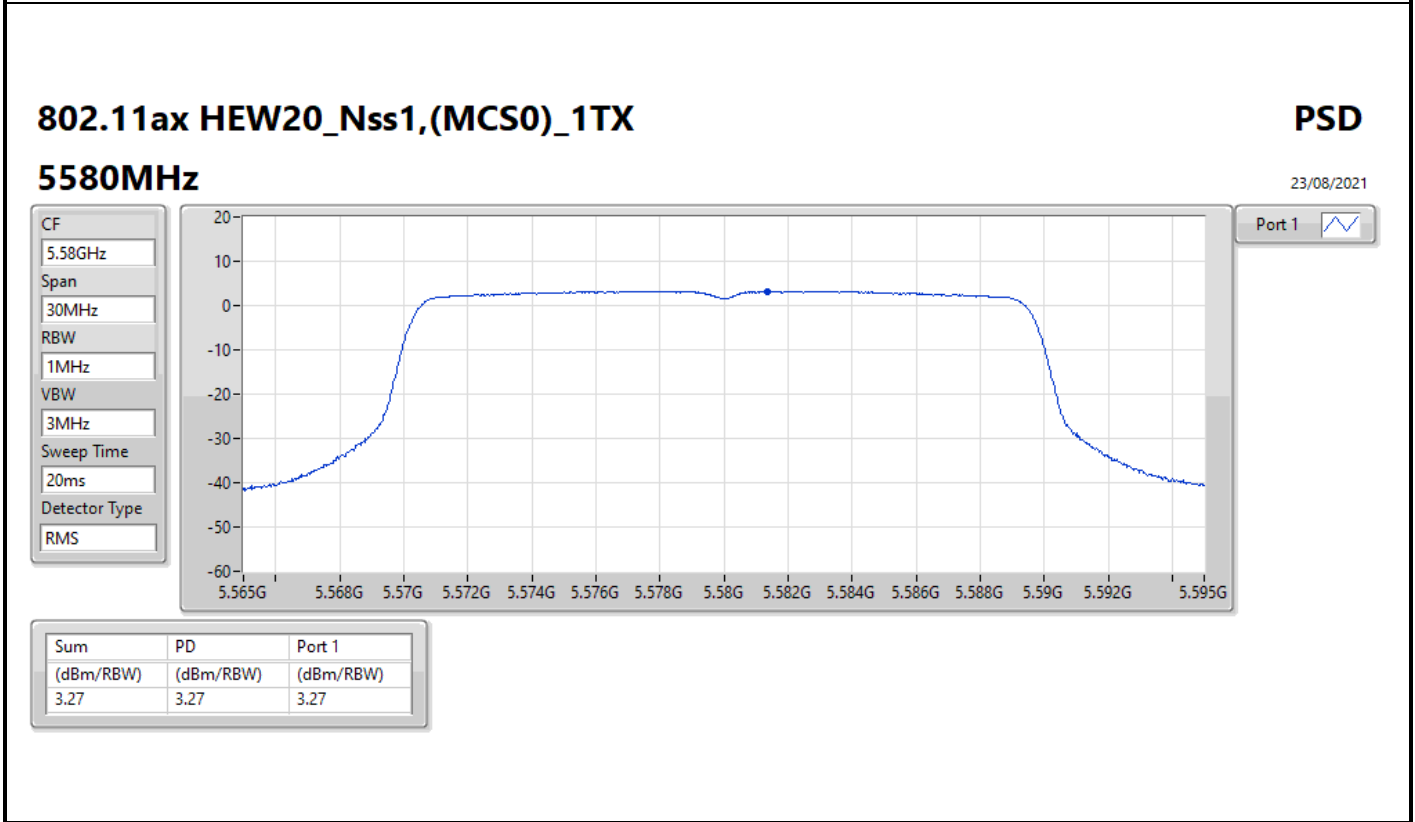

5240MHz

23/08/2021

Sum	PD	Port 1
(dBm/RBW)	(dBm/RBW)	(dBm/RBW)
3.64	3.64	3.64

802.11ax HEW20_Nss1,(MCS0)_1TX

PSD

5260MHz

23/08/2021

Sum	PD	Port 1
(dBm/RBW)	(dBm/RBW)	(dBm/RBW)
3.74	3.74	3.74