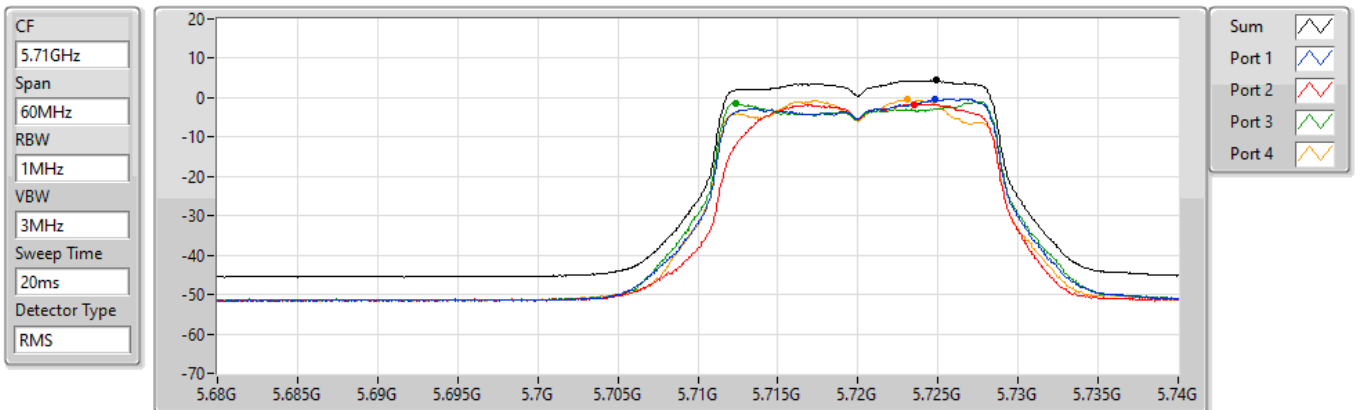

11a20_Nss1,(6Mbps)_4TX

PSD

5720MHz Straddle 5.47-5.725GHz

24/08/2021

Sum	PD	Port 1	Port 2	Port 3	Port 4
(dBm/RBW)	(dBm/RBW)	(dBm/RBW)	(dBm/RBW)	(dBm/RBW)	(dBm/RBW)
4.42	4.42	-0.49	-1.64	-1.53	-0.49