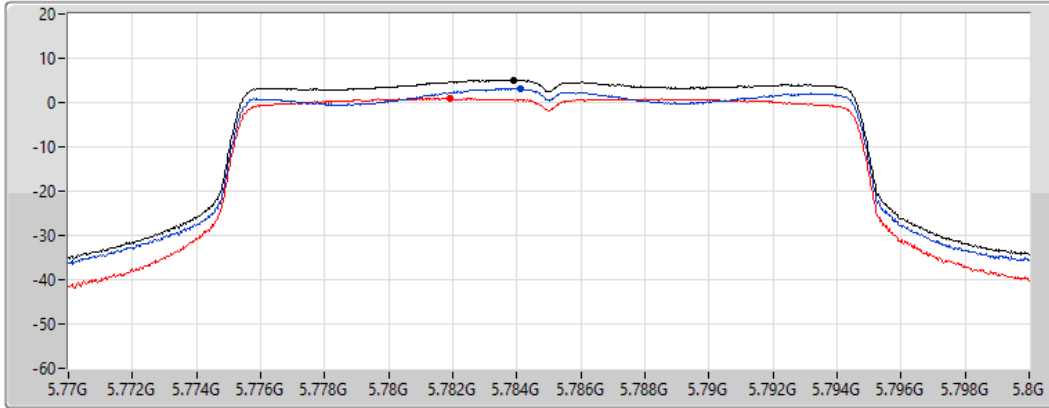

25/08/2021

Sum	PD	Port 1	Port 2
(dBm/RBW)	(dBm/RBW)	(dBm/RBW)	(dBm/RBW)
4.74	4.74	2.65	0.99

802.11ax HEW20_Nss1,(MCS0)_2TX

PSD

5785MHz

25/08/2021

CF
5.785GHz
Span
30MHz
RBW
500kHz
VBW
3MHz
Sweep Time
20ms
Detector Type
RMS