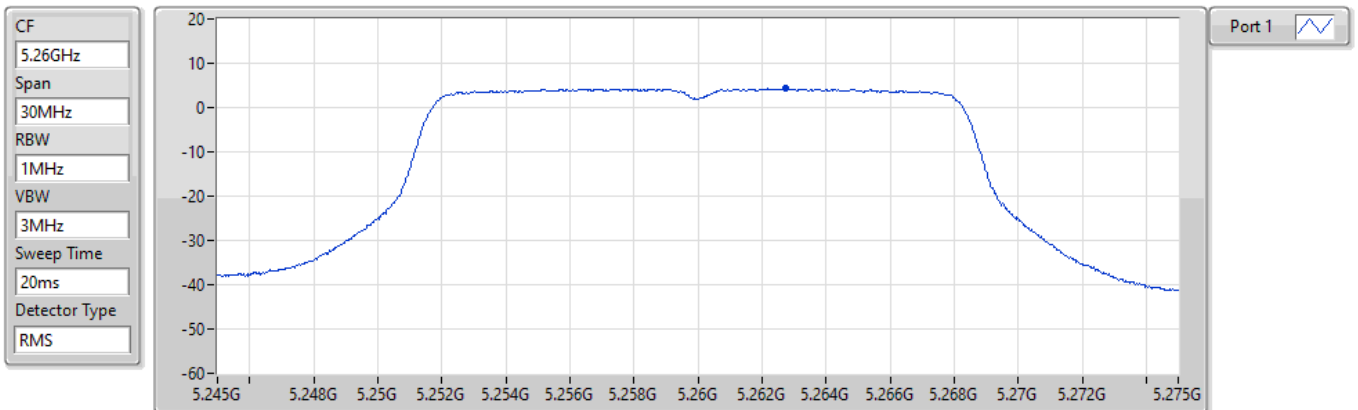

11a20_Nss1,(6Mbps)_1TX

PSD

5260MHz

23/08/2021

Sum	PD	Port 1
(dBm/RBW)	(dBm/RBW)	(dBm/RBW)
4.28	4.28	4.28