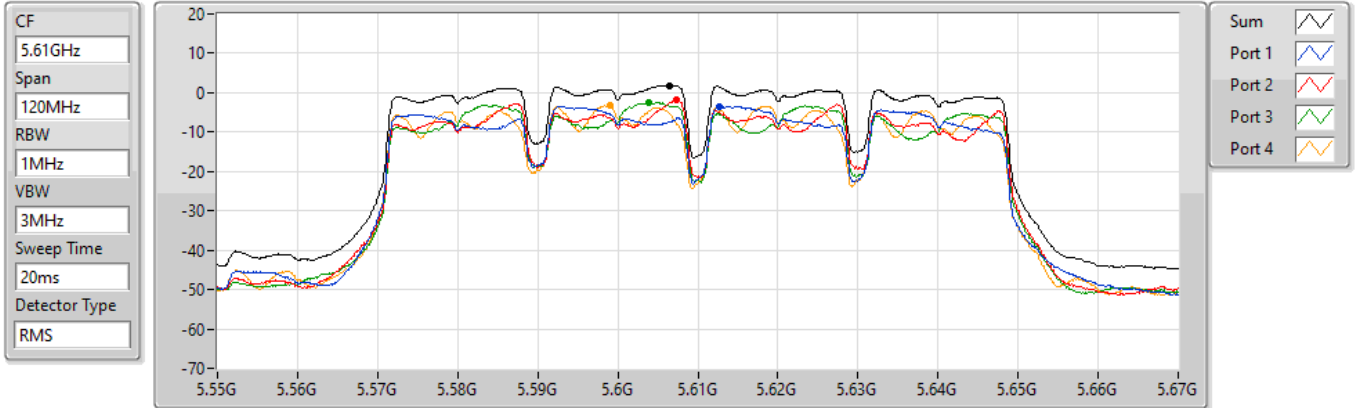

24/08/2021

Sum	PD	Port 1	Port 2	Port 3	Port 4
(dBm/RBW)	(dBm/RBW)	(dBm/RBW)	(dBm/RBW)	(dBm/RBW)	(dBm/RBW)
0.95	0.95	-5.20	-3.65	-4.33	-4.98

11a80_Nss1,(6Mbps)_4TX

PSD

5610MHz

24/08/2021

Sum	PD	Port 1	Port 2	Port 3	Port 4
(dBm/RBW)	(dBm/RBW)	(dBm/RBW)	(dBm/RBW)	(dBm/RBW)	(dBm/RBW)
1.77	1.77	-3.49	-1.88	-2.34	-3.29