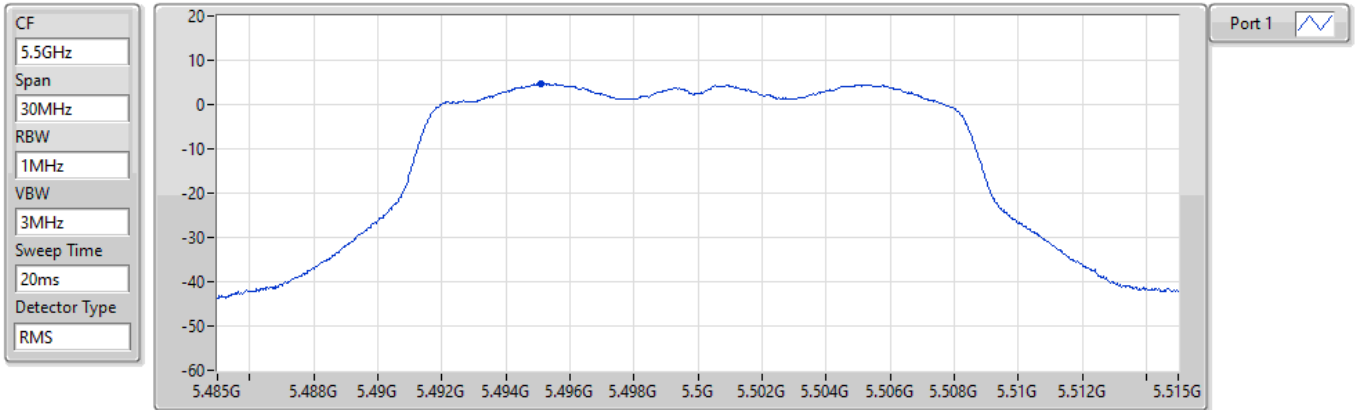

Port 1 

Sum	PD	Port 1
(dBm/RBW)	(dBm/RBW)	(dBm/RBW)
5.77	5.77	5.77

11a20_Nss1,(6Mbps)_1TX

PSD

5500MHz

25/08/2021

Sum	PD	Port 1
(dBm/RBW)	(dBm/RBW)	(dBm/RBW)
4.62	4.62	4.62

11a20_Nss1,(6Mbps)_1TX