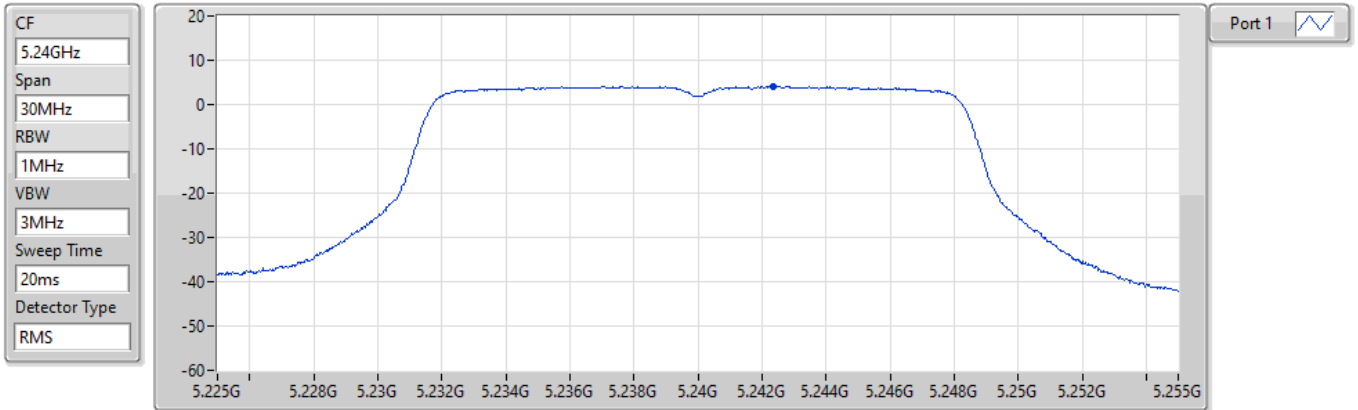

23/08/2021

Sum	PD	Port 1
(dBm/RBW)	(dBm/RBW)	(dBm/RBW)
3.94	3.94	3.94

11a20_Nss1,(6Mbps)_1TX

PSD

5240MHz

23/08/2021

Sum	PD	Port 1
(dBm/RBW)	(dBm/RBW)	(dBm/RBW)
4.07	4.07	4.07

11a20_Nss1,(6Mbps)_1TX