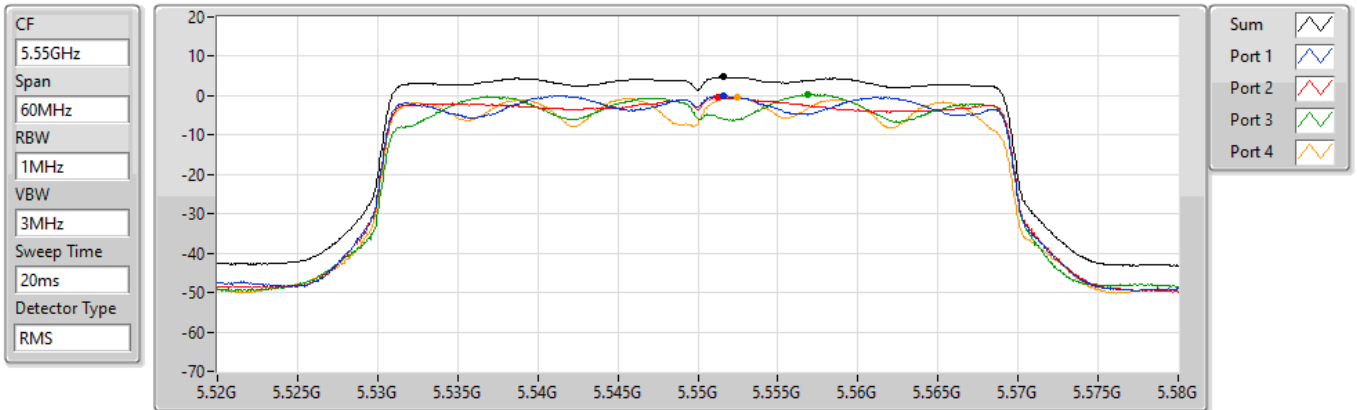

802.11ax HEW40_Nss1,(MCS0)_4TX

PSD

5550MHz

24/08/2021

Sum	PD	Port 1	Port 2	Port 3	Port 4
(dBm/RBW)	(dBm/RBW)	(dBm/RBW)	(dBm/RBW)	(dBm/RBW)	(dBm/RBW)
4.76	4.76	0.06	-0.43	0.30	-0.36