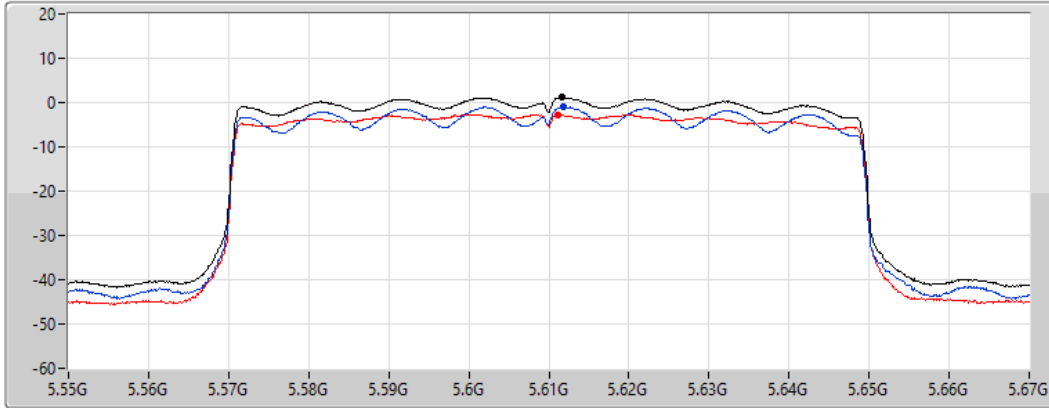

802.11ax HEW80_Nss1,(MCS0)_2TX

PSD

5610MHz

25/08/2021

CF
5.61GHz
Span
120MHz
RBW
1MHz
VBW
3MHz
Sweep Time
20ms
Detector Type
RMS

Sum ☒
Port 1 ☒
Port 2 ☒

Sum	PD	Port 1	Port 2
(dBm/RBW)	(dBm/RBW)	(dBm/RBW)	(dBm/RBW)
1.18	1.18	-1.04	-2.71