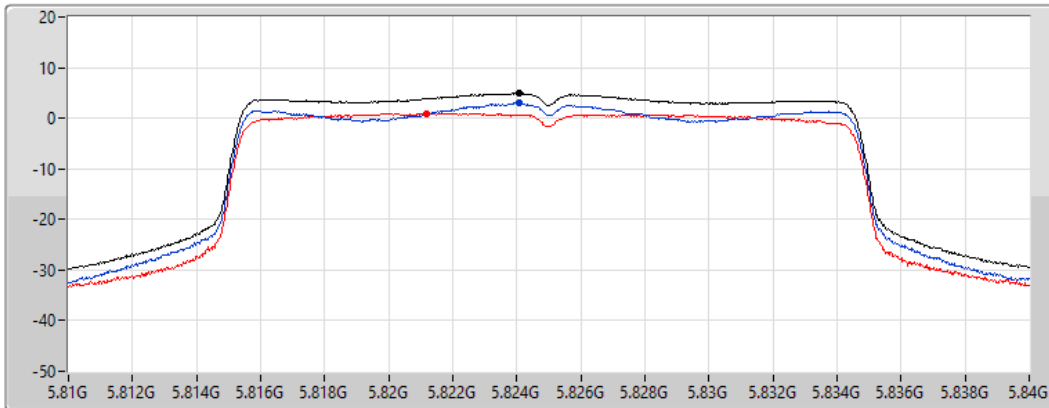

Sum
Port 1
Port 2

Sum	PD	Port 1	Port 2
(dBm/RBW)	(dBm/RBW)	(dBm/RBW)	(dBm/RBW)
5.07	5.07	3.17	0.96

802.11ax HEW20_Nss1,(MCS0)_2TX

PSD

5825MHz

25/08/2021

CF
5.825GHz
Span
30MHz
RBW
500kHz
VBW
3MHz
Sweep Time
20ms
Detector Type
RMS