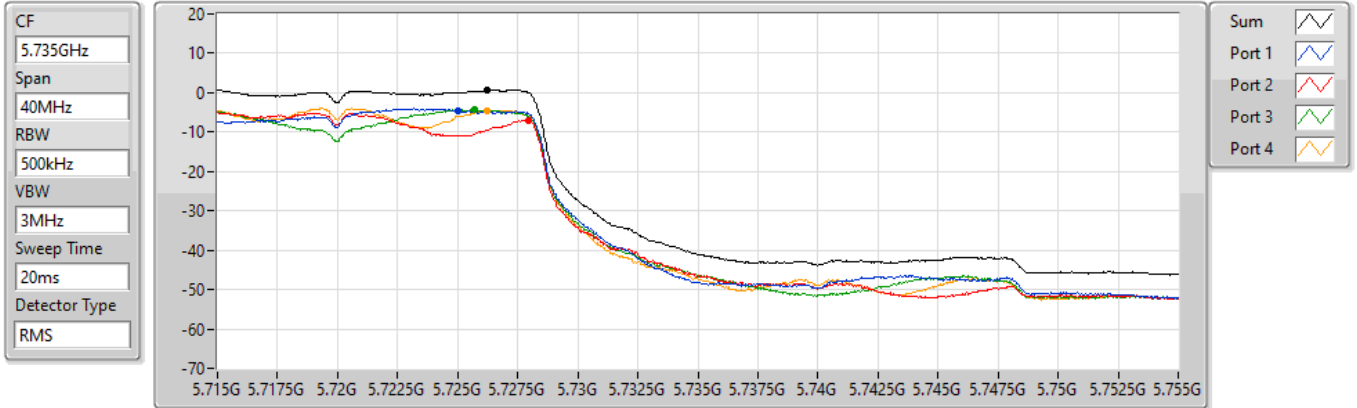

11a40_Nss1,(6Mbps)_4TX

PSD

5710MHz Straddle 5.725-5.85GHz

24/08/2021

Sum	PD	Port 1	Port 2	Port 3	Port 4
(dBm/RBW)	(dBm/RBW)	(dBm/RBW)	(dBm/RBW)	(dBm/RBW)	(dBm/RBW)
0.61	0.61	-4.53	-6.90	-4.24	-4.44