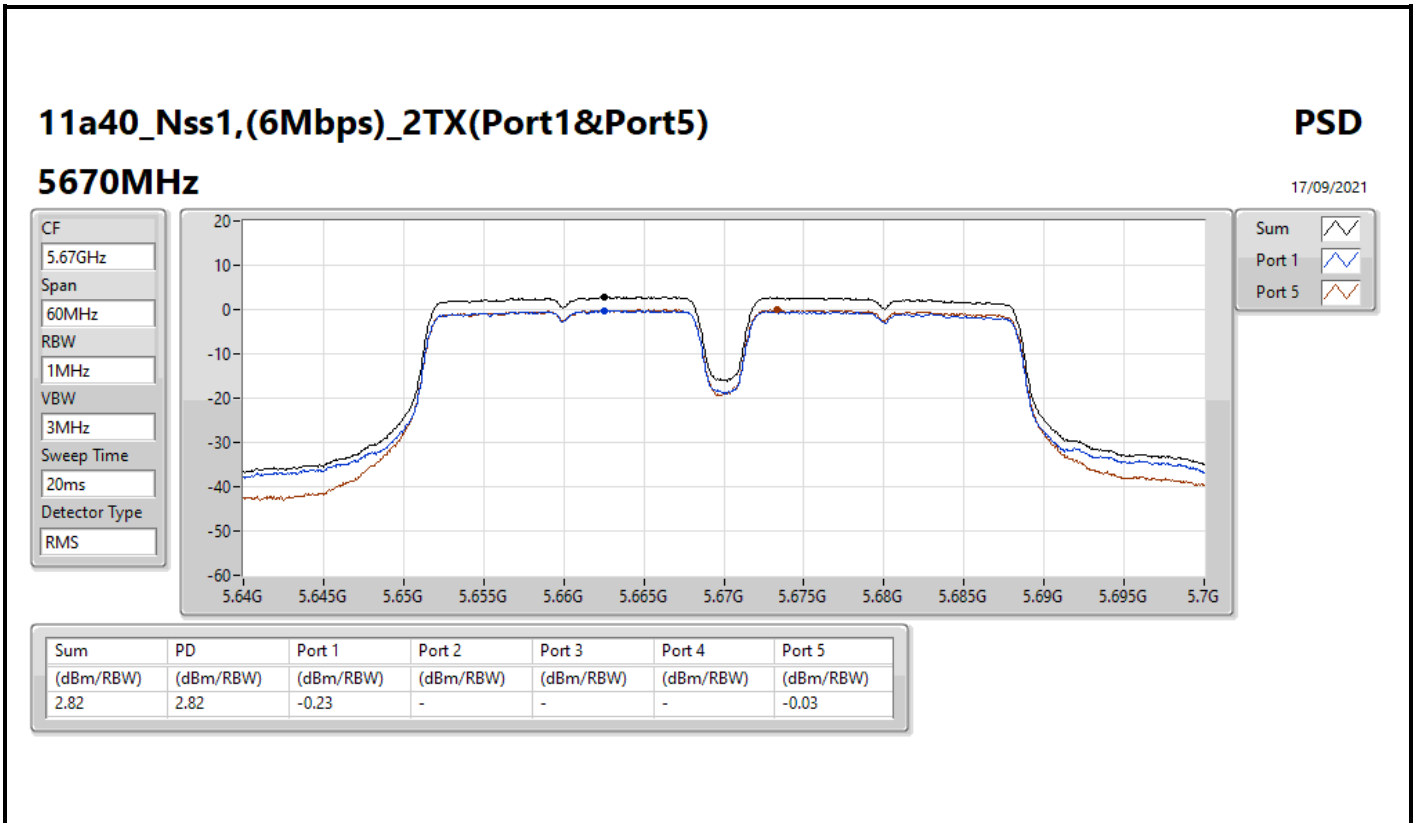

PSD

5745MHz

17/09/2021

Sum	PD	Port 1	Port 2	Port 3	Port 4	Port 5
(dBm/RBW)	(dBm/RBW)	(dBm/RBW)	(dBm/RBW)	(dBm/RBW)	(dBm/RBW)	(dBm/RBW)
4.99	4.99	1.97	-	-	-	2.18

11a40_Nss1,(6Mbps)_2TX(Port1&Port5)

PSD

5710MHz Straddle 5.725-5.85GHz