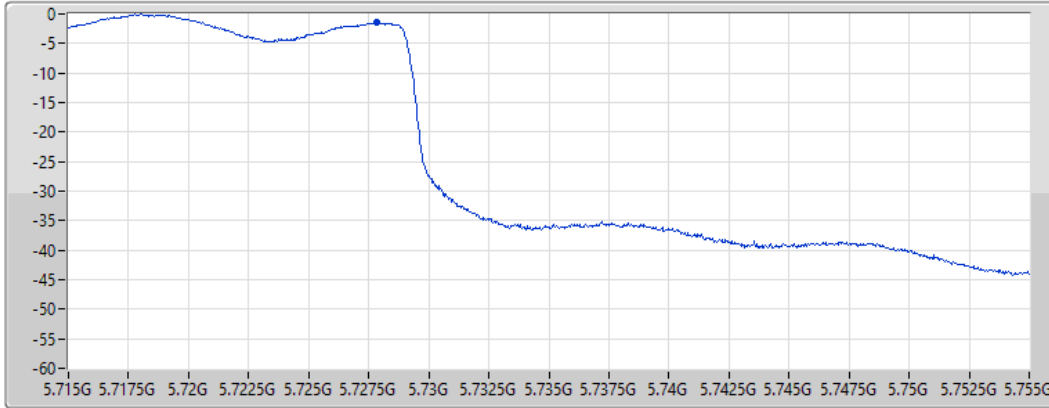

Sweep Time
20ms

Detector Type
RMS

Port 1 

Sum	PD	Port 1
(dBm/RBW)	(dBm/RBW)	(dBm/RBW)
1.99	1.99	1.99

802.11ax HEW40_Nss1,(MCS0)_1TX
5710MHz Straddle 5.725-5.85GHz

PSD

25/08/2021

CF
 5.735GHz
 Span
 40MHz
 RBW
 500kHz
 VBW
 3MHz
 Sweep Time
 20ms
 Detector Type
 RMS