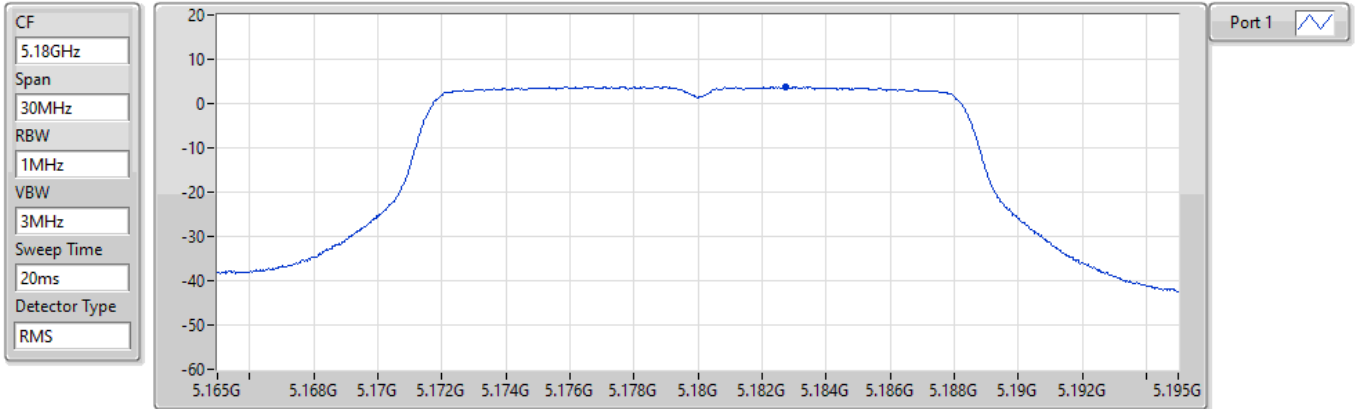

11a20_Nss1,(6Mbps)_1TX

PSD

5180MHz

23/08/2021

Sum	PD	Port 1
(dBm/RBW)	(dBm/RBW)	(dBm/RBW)
3.81	3.81	3.81