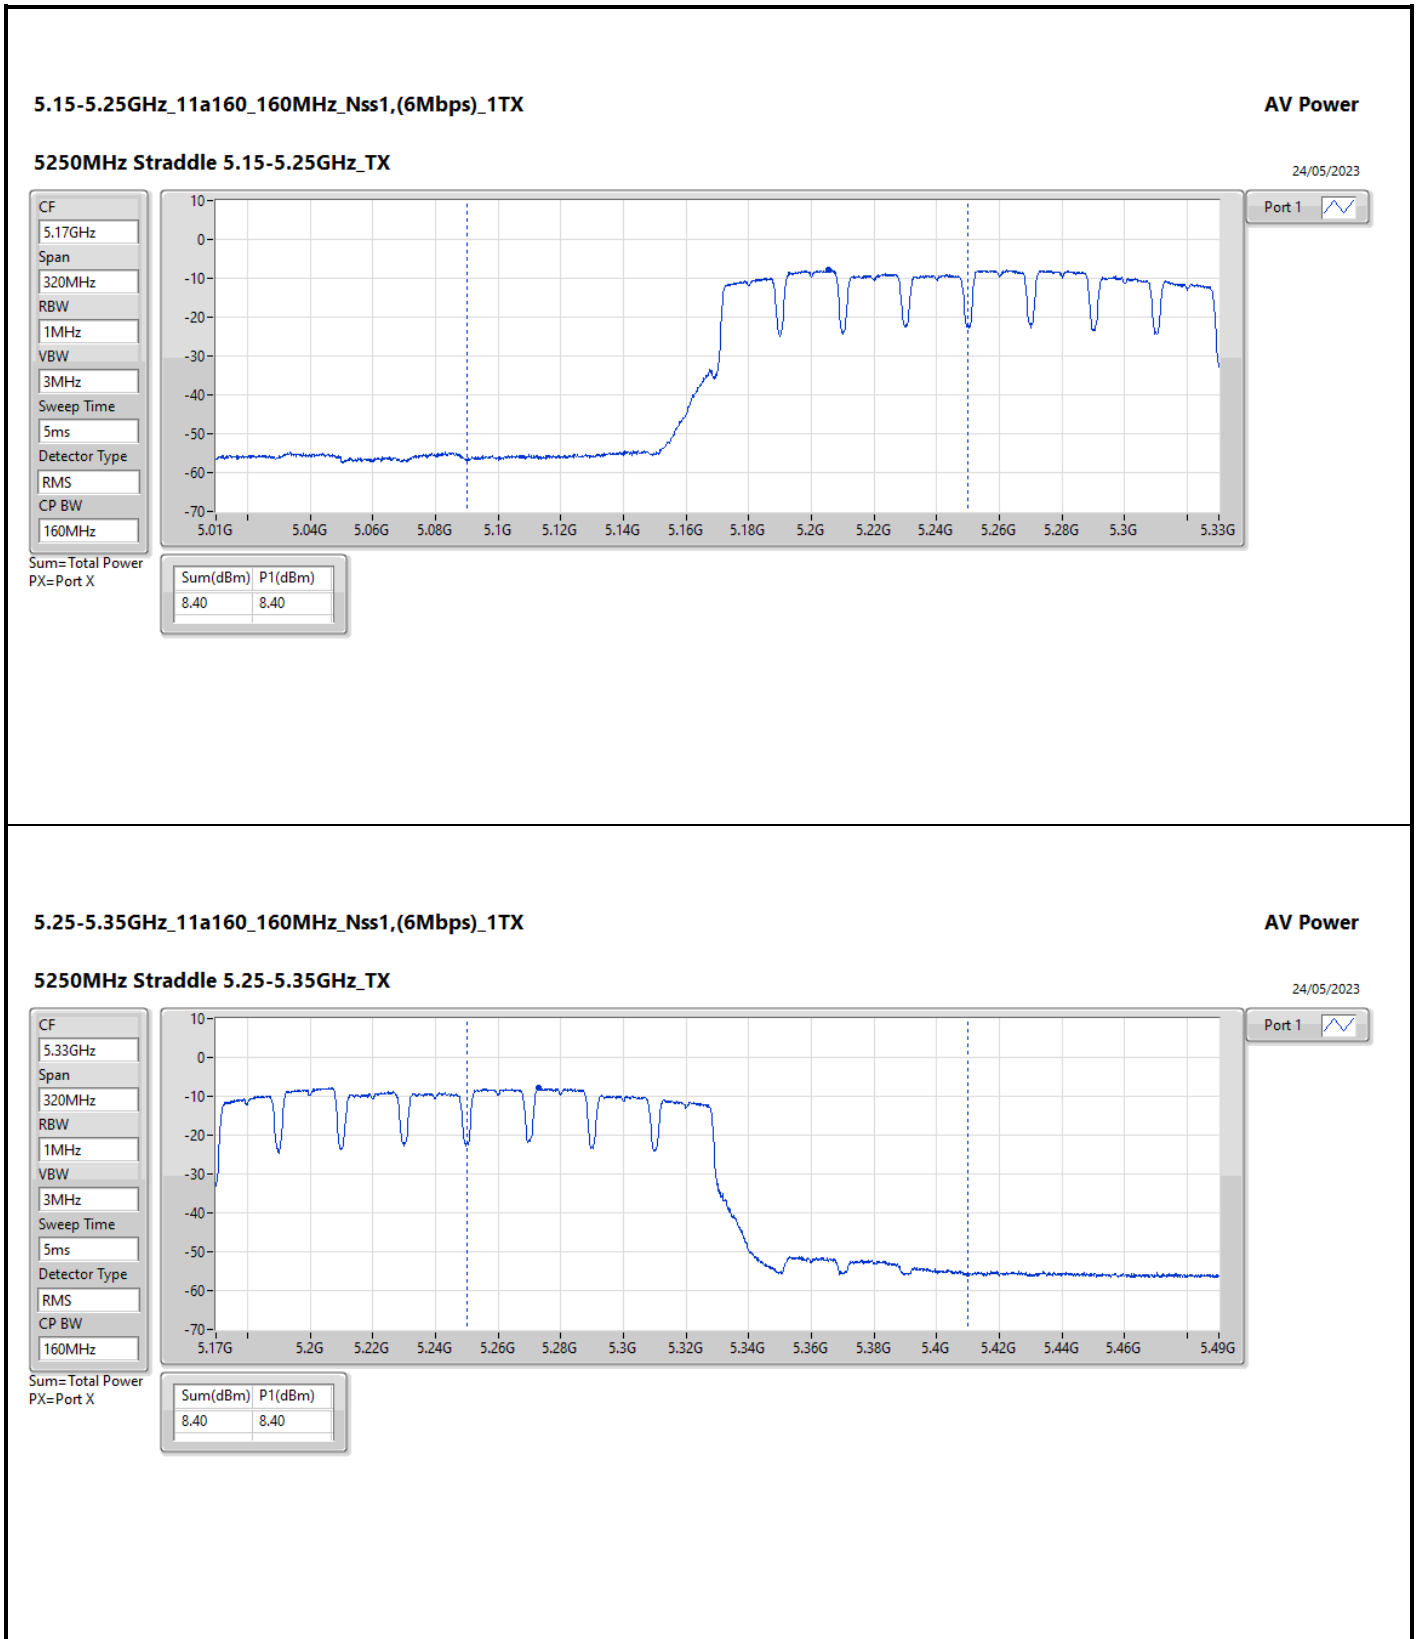

CF
5.33GHz

Span
320MHz

RBW
1MHz

VBW
3MHz

Sweep Time
5ms

Detector Type
RMS

CP BW
160MHz

Port 1