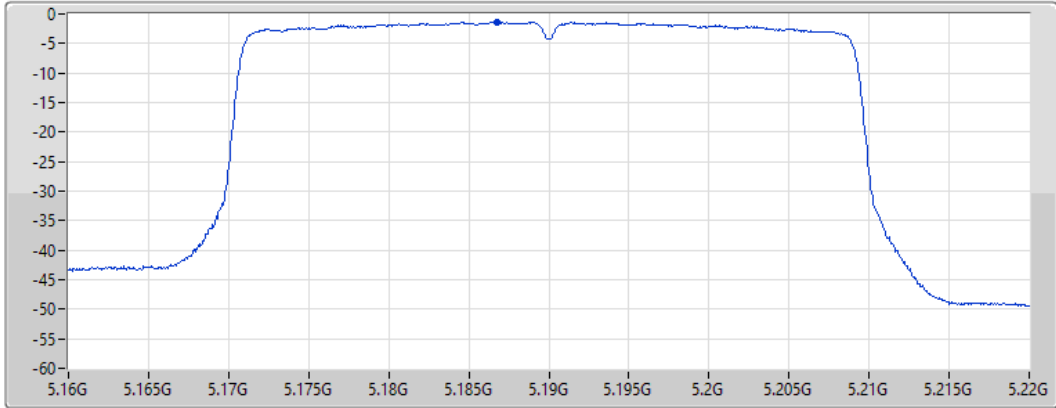

802.11ax HEW40_Nss1,(MCS0)_1TX

PSD

5190MHz

23/08/2021

CF
5.19GHz
Span
60MHz
RBW
1MHz
VBW
3MHz
Sweep Time
20ms
Detector Type
RMS

Port 1

Sum	PD	Port 1
(dBm/RBW)	(dBm/RBW)	(dBm/RBW)
-1.37	-1.37	-1.37