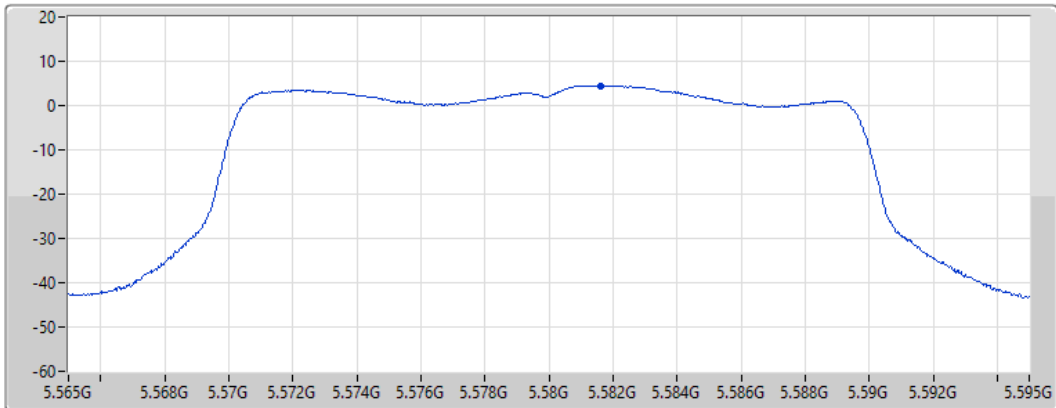

802.11ax HEW20_Nss1,(MCS0)_1TX

PSD

5580MHz

25/08/2021

CF
5.58GHz
Span
30MHz
RBW
1MHz
VBW
3MHz
Sweep Time
20ms
Detector Type
RMS

Port 1

Sum	PD	Port 1
(dBm/RBW)	(dBm/RBW)	(dBm/RBW)
4.48	4.48	4.48