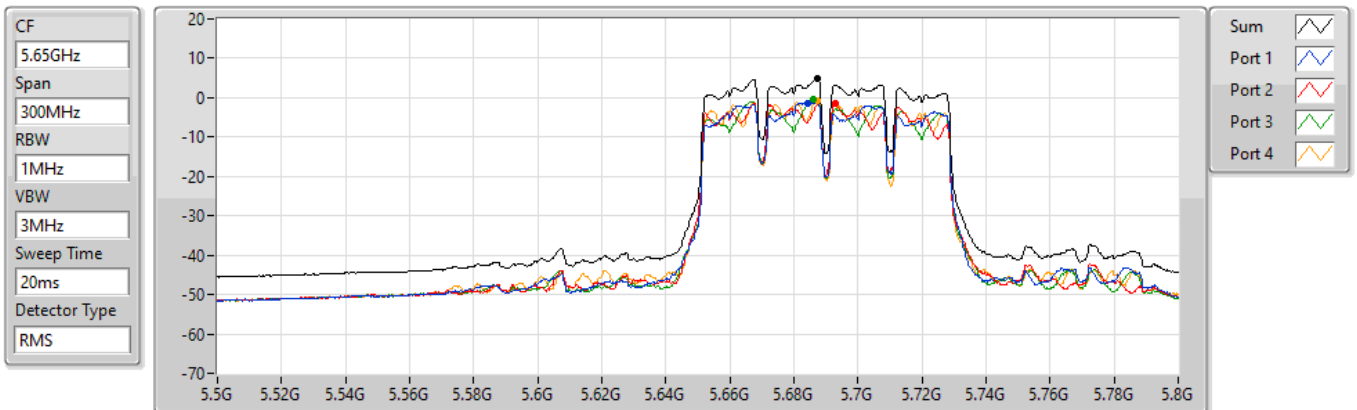

11a80_Nss1,(6Mbps)_4TX

PSD

5690MHz Straddle 5.47-5.725GHz

24/08/2021

Sum	PD	Port 1	Port 2	Port 3	Port 4
(dBm/RBW)	(dBm/RBW)	(dBm/RBW)	(dBm/RBW)	(dBm/RBW)	(dBm/RBW)
4.82	4.82	-1.28	-1.30	-0.46	-0.84