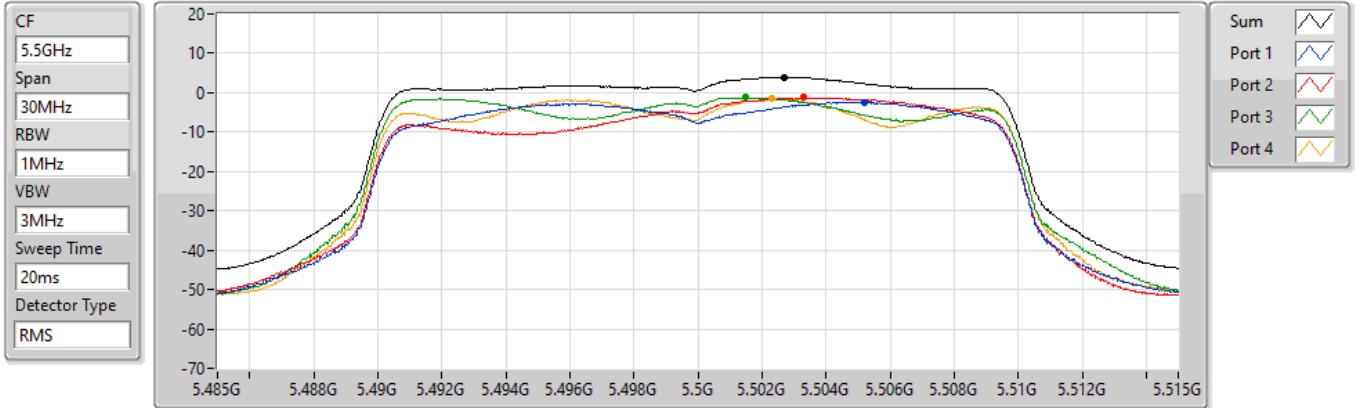

PSD

5500MHz

24/08/2021

Sum	PD	Port 1	Port 2	Port 3	Port 4
(dBm/RBW)	(dBm/RBW)	(dBm/RBW)	(dBm/RBW)	(dBm/RBW)	(dBm/RBW)
3.93	3.93	-2.42	-1.24	-1.23	-1.58

802.11ax HEW20_Nss1,(MCS0)_4TX

PSD

5580MHz

24/08/2021