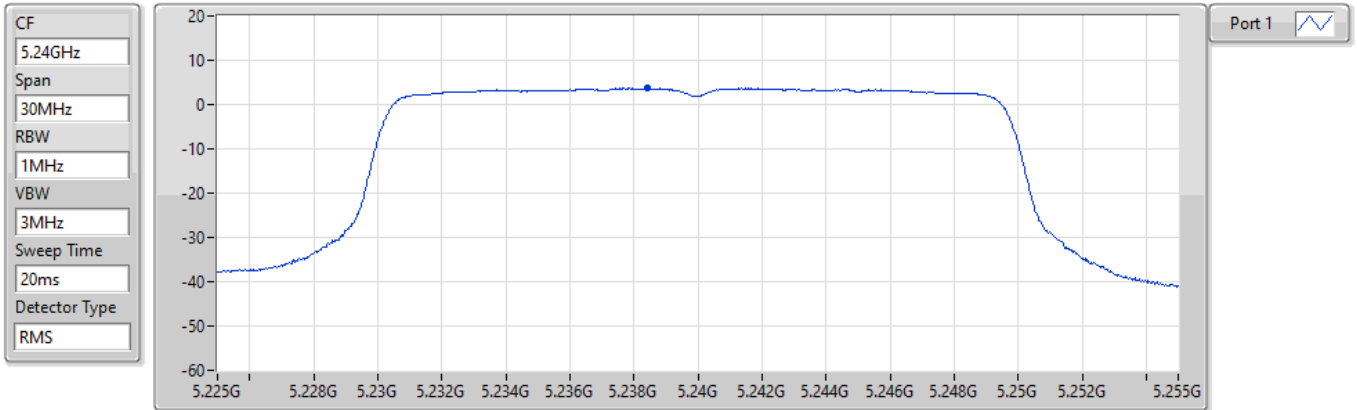

802.11ax HEW20_Nss1,(MCS0)_1TX

PSD

5240MHz

23/08/2021

Sum	PD	Port 1
(dBm/RBW)	(dBm/RBW)	(dBm/RBW)
3.64	3.64	3.64