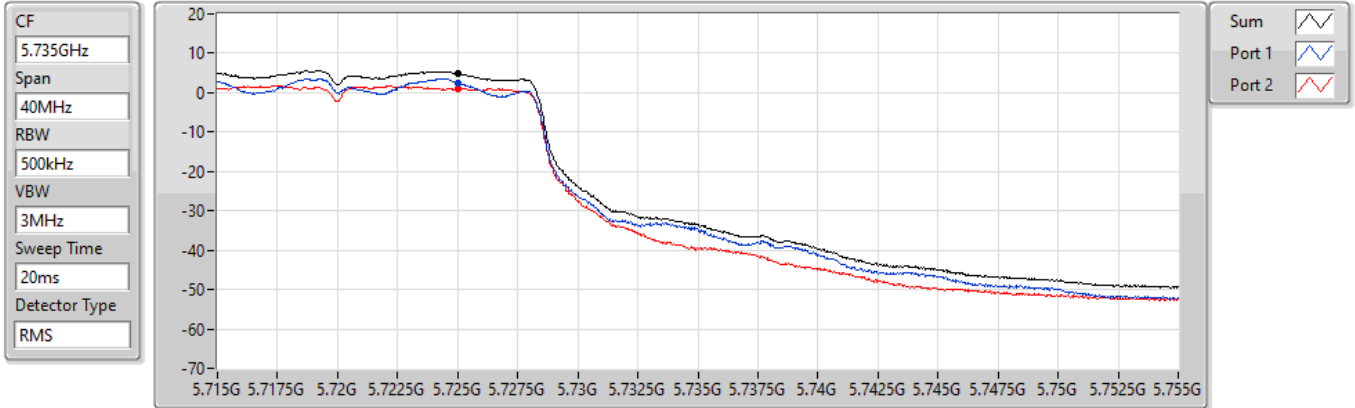

Sum 
Port 1 
Port 2 

Sum	PD	Port 1	Port 2
(dBm/RBW)	(dBm/RBW)	(dBm/RBW)	(dBm/RBW)
6.71	6.71	4.77	3.57

11a20_Nss1,(6Mbps)_2TX

PSD

5720MHz Straddle 5.725-5.85GHz

25/08/2021

Sum	PD	Port 1	Port 2
(dBm/RBW)	(dBm/RBW)	(dBm/RBW)	(dBm/RBW)
4.92	4.92	2.59	1.11