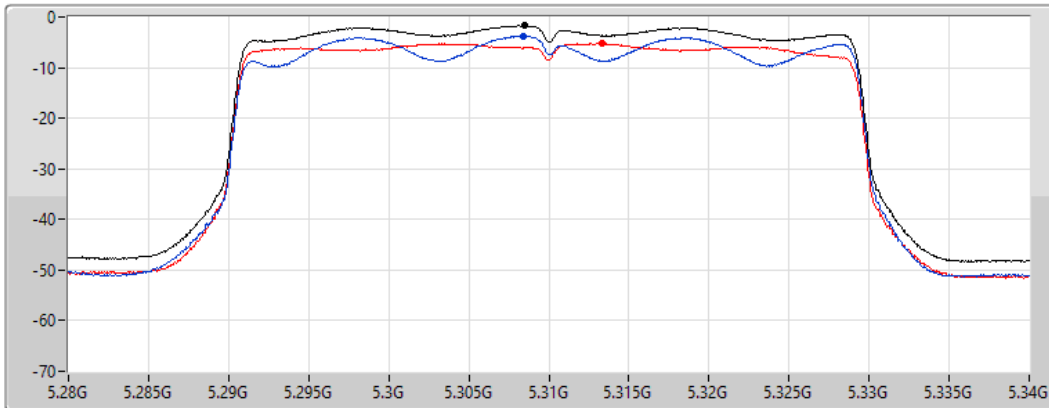

802.11ax HEW40_Nss1,(MCS0)_2TX

PSD

5310MHz

25/08/2021

CF
5.31GHz

Span
60MHz

RBW
1MHz

VBW
3MHz

Sweep Time
20ms

Detector Type
RMS

Sum

Port 1

Port 2

Sum	PD	Port 1	Port 2
(dBm/RBW)	(dBm/RBW)	(dBm/RBW)	(dBm/RBW)
-1.73	-1.73	-3.74	-5.21