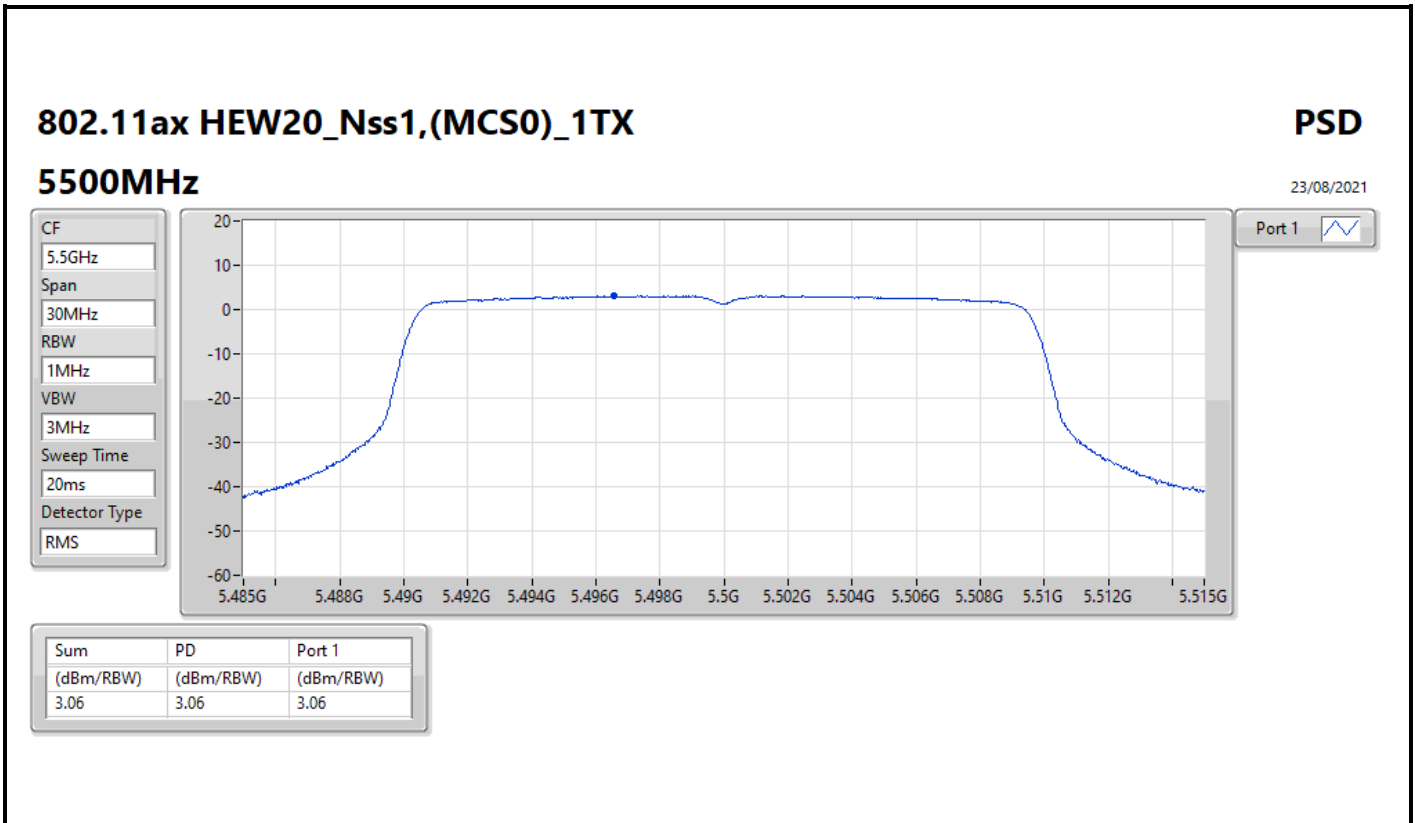

5240MHz

23/08/2021

Sum	PD	Port 1
(dBm/RBW)	(dBm/RBW)	(dBm/RBW)
3.64	3.64	3.64

802.11ax HEW20_Nss1,(MCS0)_1TX

PSD

5260MHz

23/08/2021

Sum	PD	Port 1
(dBm/RBW)	(dBm/RBW)	(dBm/RBW)
3.74	3.74	3.74