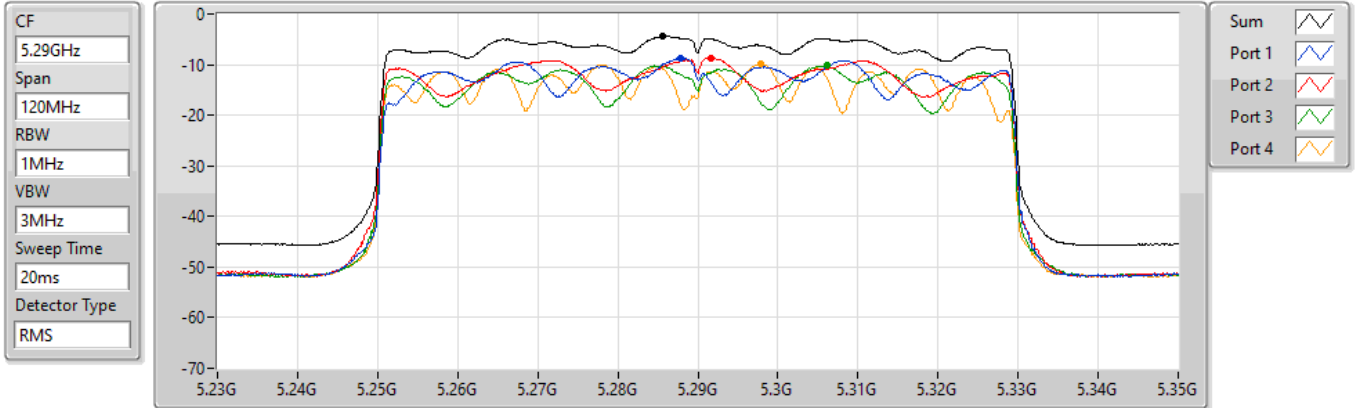

PSD

5210MHz

24/08/2021

Sum	PD	Port 1	Port 2	Port 3	Port 4
(dBm/RBW)	(dBm/RBW)	(dBm/RBW)	(dBm/RBW)	(dBm/RBW)	(dBm/RBW)
-2.36	-2.36	-7.10	-7.06	-7.29	-8.23

802.11ax HEW80_Nss1,(MCS0)_4TX

PSD

5290MHz

24/08/2021