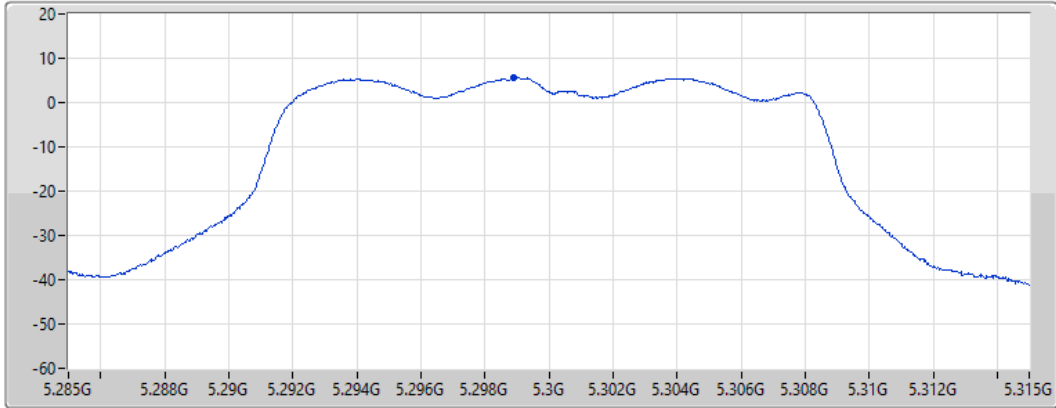

11a20_Nss1,(6Mbps)_1TX

PSD

5300MHz

25/08/2021

CF
5.3GHz

Span
30MHz

RBW
1MHz

VBW
3MHz

Sweep Time
20ms

Detector Type
RMS

Port 1

Sum	PD	Port 1
(dBm/RBW)	(dBm/RBW)	(dBm/RBW)
5.72	5.72	5.72