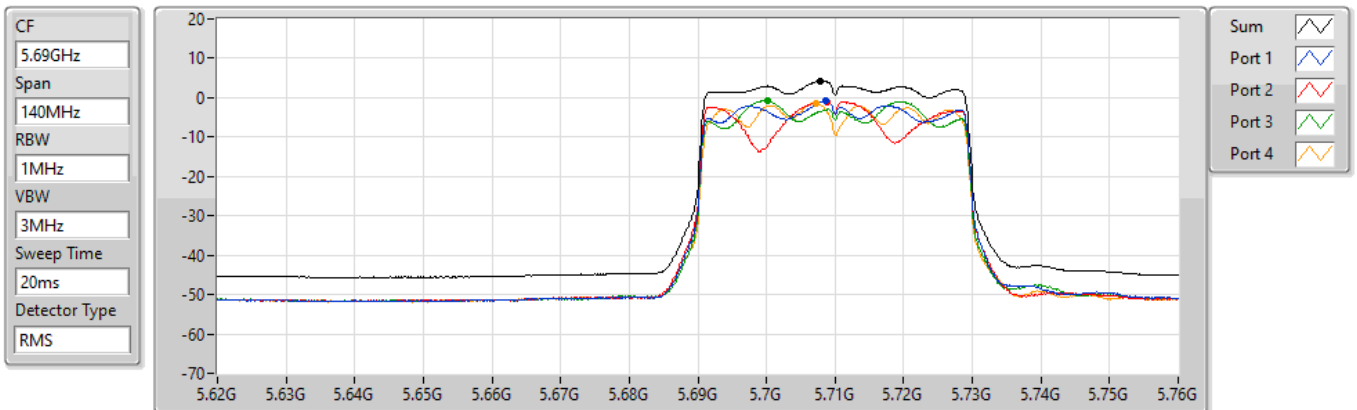

5710MHz Straddle 5.47-5.725GHz

24/08/2021

Sum	PD	Port 1	Port 2	Port 3	Port 4
(dBm/RBW)	(dBm/RBW)	(dBm/RBW)	(dBm/RBW)	(dBm/RBW)	(dBm/RBW)
4.27	4.27	-0.89	-1.00	-0.72	-1.44