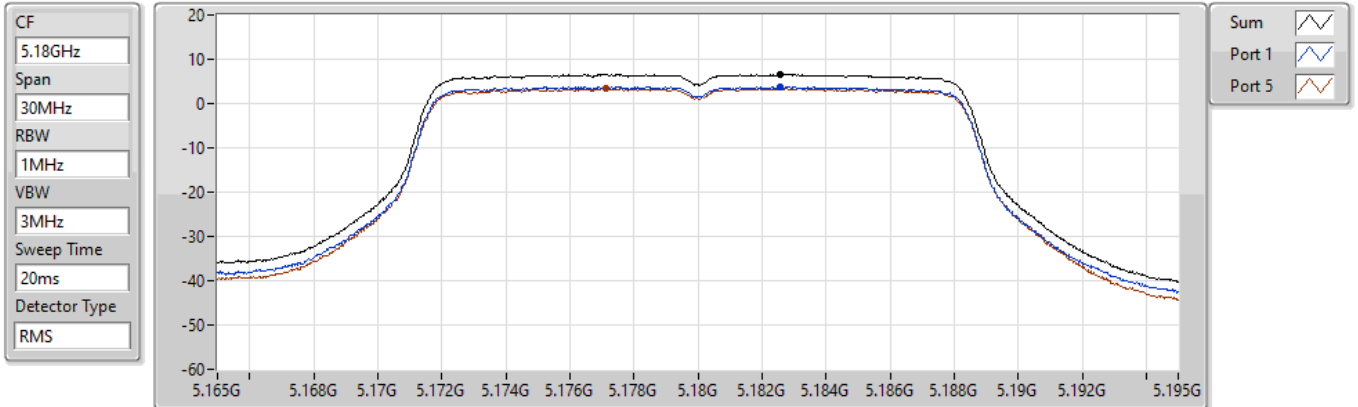

11a20_Nss1,(6Mbps)_2TX(Port1&Port5)

PSD

5180MHz

17/09/2021

Sum	PD	Port 1	Port 2	Port 3	Port 4	Port 5
(dBm/RBW)	(dBm/RBW)	(dBm/RBW)	(dBm/RBW)	(dBm/RBW)	(dBm/RBW)	(dBm/RBW)
6.59	6.59	3.82	-	-	-	3.48