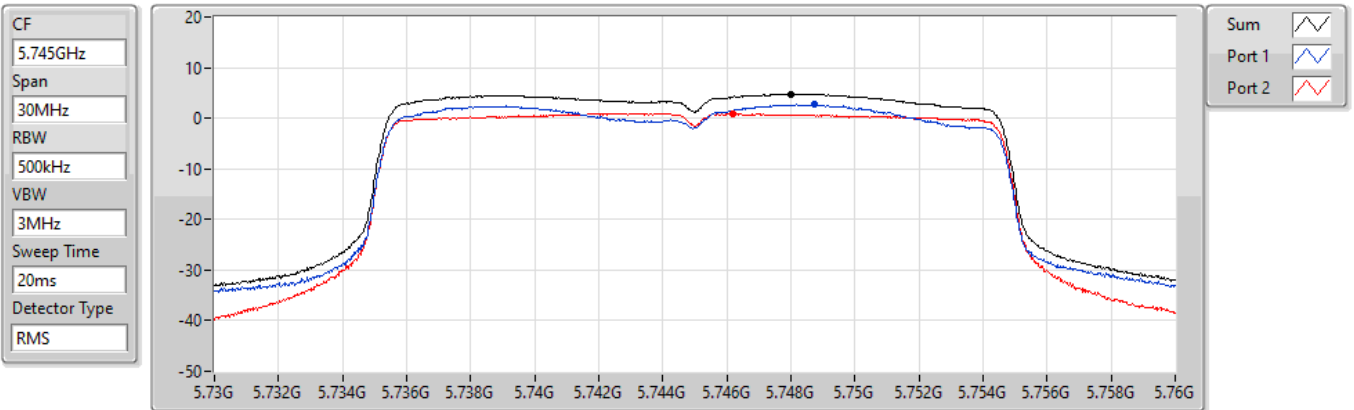

5745MHz

25/08/2021

Sum	PD	Port 1	Port 2
(dBm/RBW)	(dBm/RBW)	(dBm/RBW)	(dBm/RBW)
4.74	4.74	2.65	0.99