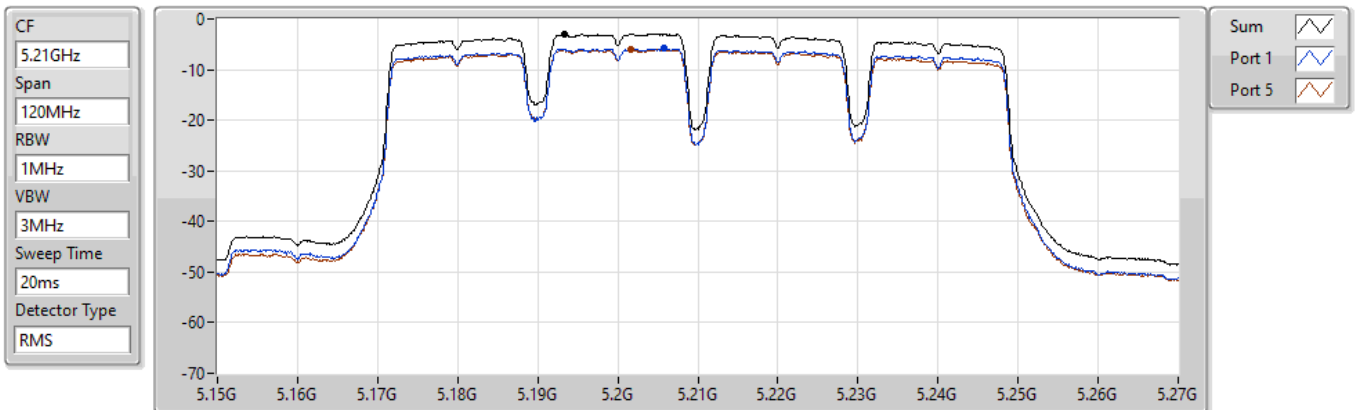

11a80_Nss1,(6Mbps)_2TX(Port1&Port5)

PSD

5210MHz

17/09/2021

Sum	PD	Port 1	Port 2	Port 3	Port 4	Port 5
(dBm/RBW)	(dBm/RBW)	(dBm/RBW)	(dBm/RBW)	(dBm/RBW)	(dBm/RBW)	(dBm/RBW)
-3.02	-3.02	-5.85	-	-	-	-6.04