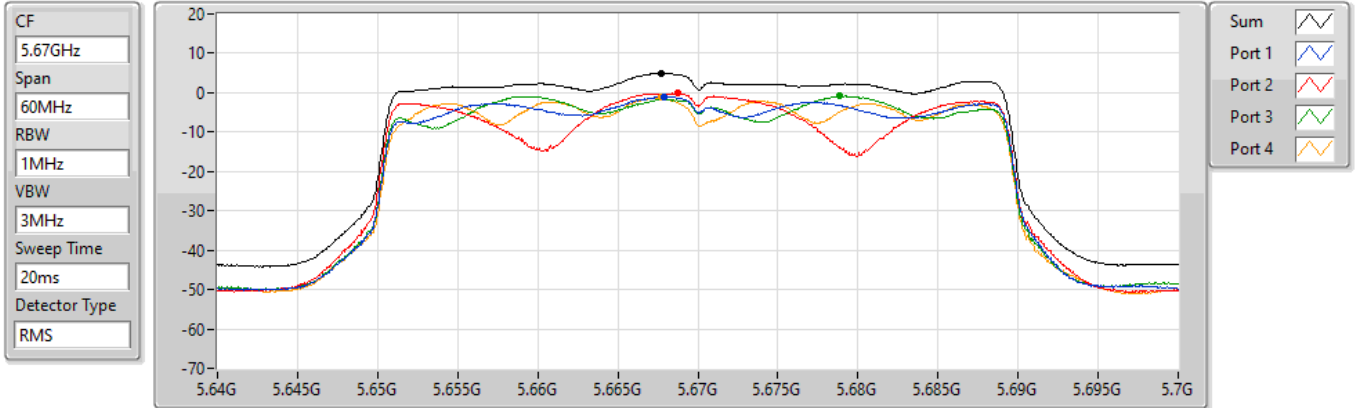

PSD

5550MHz

24/08/2021

Sum	PD	Port 1	Port 2	Port 3	Port 4
(dBm/RBW)	(dBm/RBW)	(dBm/RBW)	(dBm/RBW)	(dBm/RBW)	(dBm/RBW)
4.76	4.76	0.06	-0.43	0.30	-0.36

802.11ax HEW40_Nss1,(MCS0)_4TX

PSD

5670MHz

24/08/2021