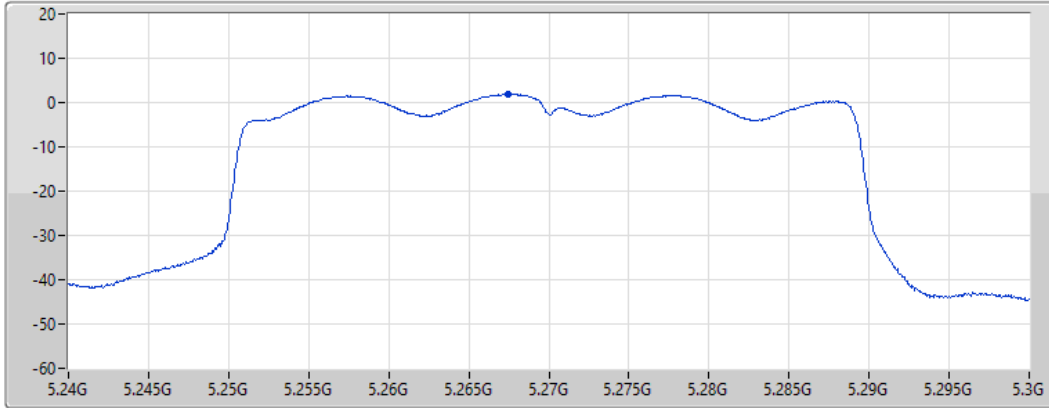

CF
5.825GHz
Span
30MHz
RBW
500kHz
VBW
3MHz
Sweep Time
20ms
Detector Type
RMS

Port 1 

Sum	PD	Port 1
(dBm/RBW)	(dBm/RBW)	(dBm/RBW)
2.87	2.87	2.87

802.11ax HEW40_Nss1,(MCS0)_1TX

PSD

5270MHz

25/08/2021

CF
5.27GHz
Span
60MHz
RBW
1MHz
VBW
3MHz
Sweep Time
20ms
Detector Type
RMS