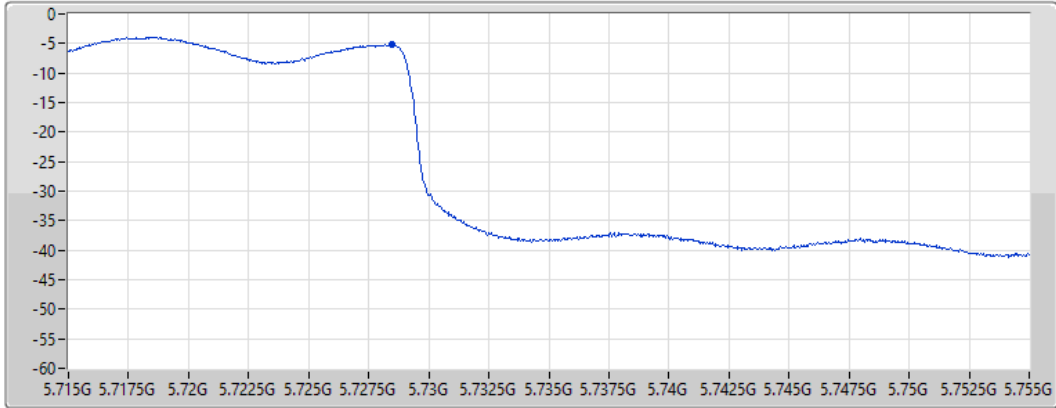

Port 1 

Sum	PD	Port 1
(dBm/RBW)	(dBm/RBW)	(dBm/RBW)
-0.89	-0.89	-0.89

802.11ax HEW80_Nss1,(MCS0)_1TX

PSD

5690MHz Straddle 5.725-5.85GHz

25/08/2021

CF
5.735GHz
Span
40MHz
RBW
500kHz
VBW
3MHz
Sweep Time
20ms
Detector Type
RMS