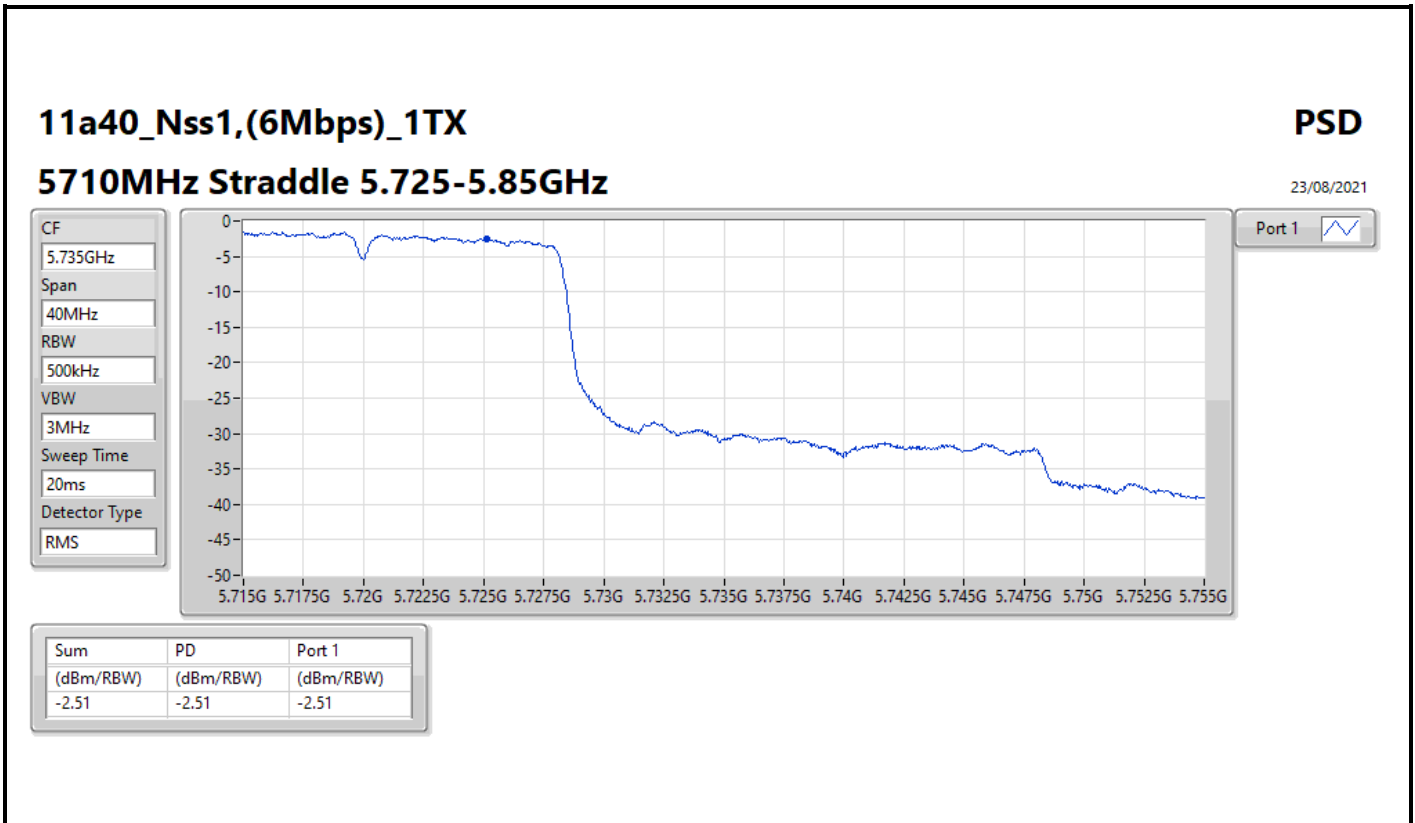

Sum	PD	Port 1
(dBm/RBW)	(dBm/RBW)	(dBm/RBW)
-2.56	-2.56	-2.56

11a40_Nss1,(6Mbps)_1TX

PSD

5550MHz

23/08/2021

CF
5.55GHz
Span
60MHz
RBW
1MHz
VBW
3MHz
Sweep Time
20ms
Detector Type
RMS

Port 1

Sum	PD	Port 1
(dBm/RBW)	(dBm/RBW)	(dBm/RBW)
0.31	0.31	0.31