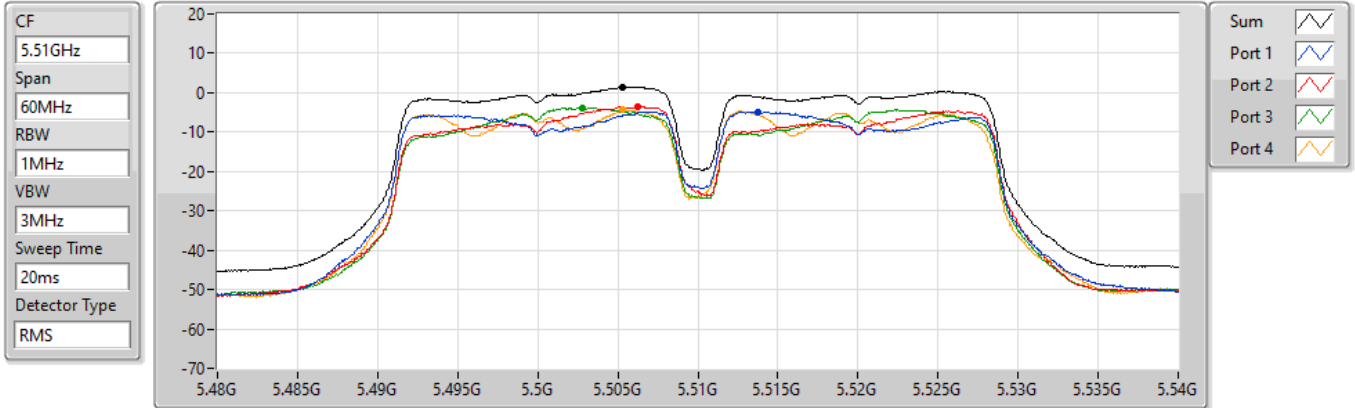

24/08/2021

Sum	PD	Port 1	Port 2	Port 3	Port 4
(dBm/RBW)	(dBm/RBW)	(dBm/RBW)	(dBm/RBW)	(dBm/RBW)	(dBm/RBW)
-1.05	-1.05	-4.29	-4.50	-5.56	-5.48

11a40_Nss1,(6Mbps)_4TX

PSD

5510MHz

24/08/2021

Sum	PD	Port 1	Port 2	Port 3	Port 4
(dBm/RBW)	(dBm/RBW)	(dBm/RBW)	(dBm/RBW)	(dBm/RBW)	(dBm/RBW)
1.42	1.42	-4.81	-3.48	-3.79	-4.32