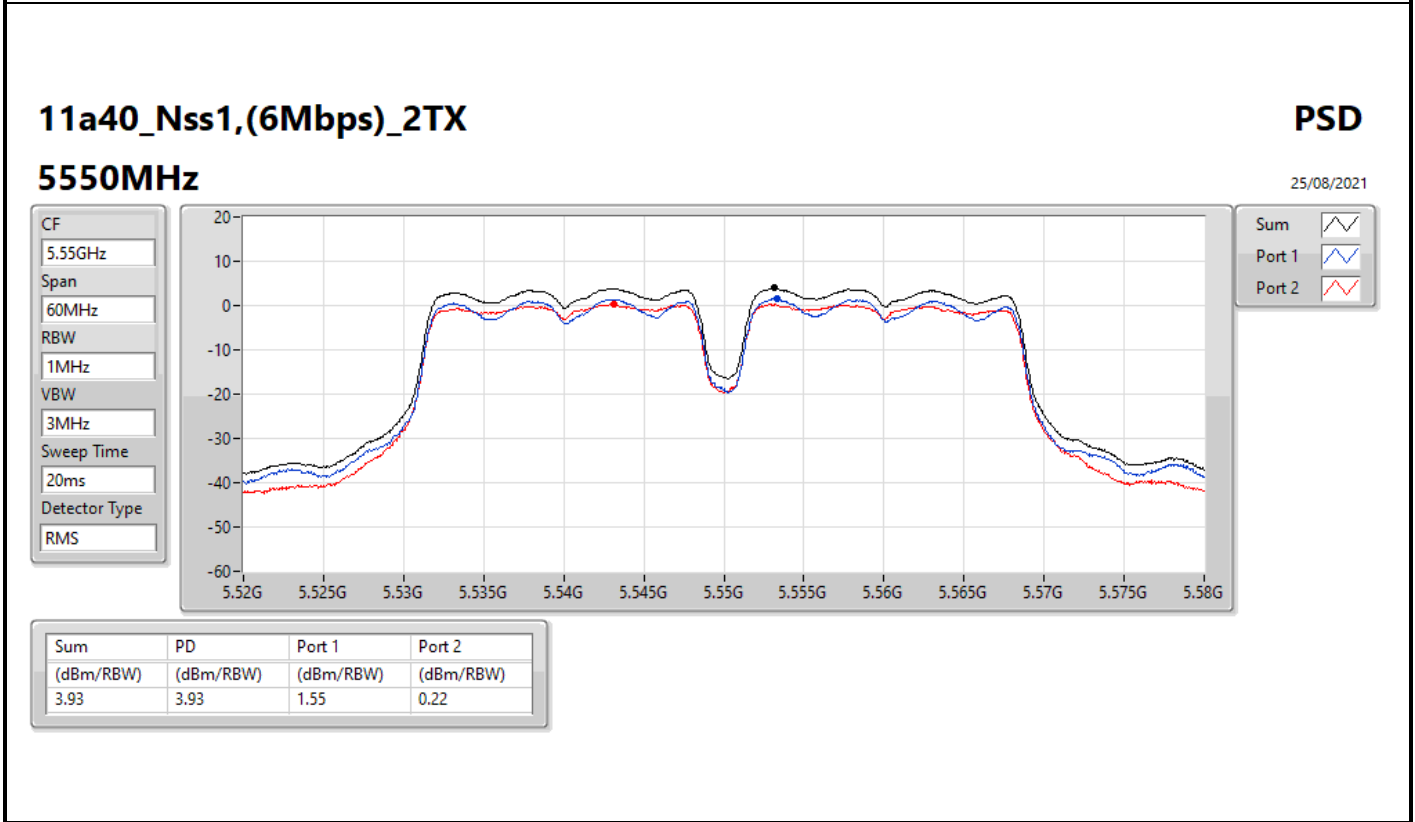

25/08/2021

Sum	PD	Port 1	Port 2
(dBm/RBW)	(dBm/RBW)	(dBm/RBW)	(dBm/RBW)
5.62	5.62	3.70	1.65

11a20_Nss1,(6Mbps)_2TX

PSD

5825MHz

25/08/2021

Sum	PD	Port 1	Port 2
(dBm/RBW)	(dBm/RBW)	(dBm/RBW)	(dBm/RBW)
5.49	5.49	3.53	1.65