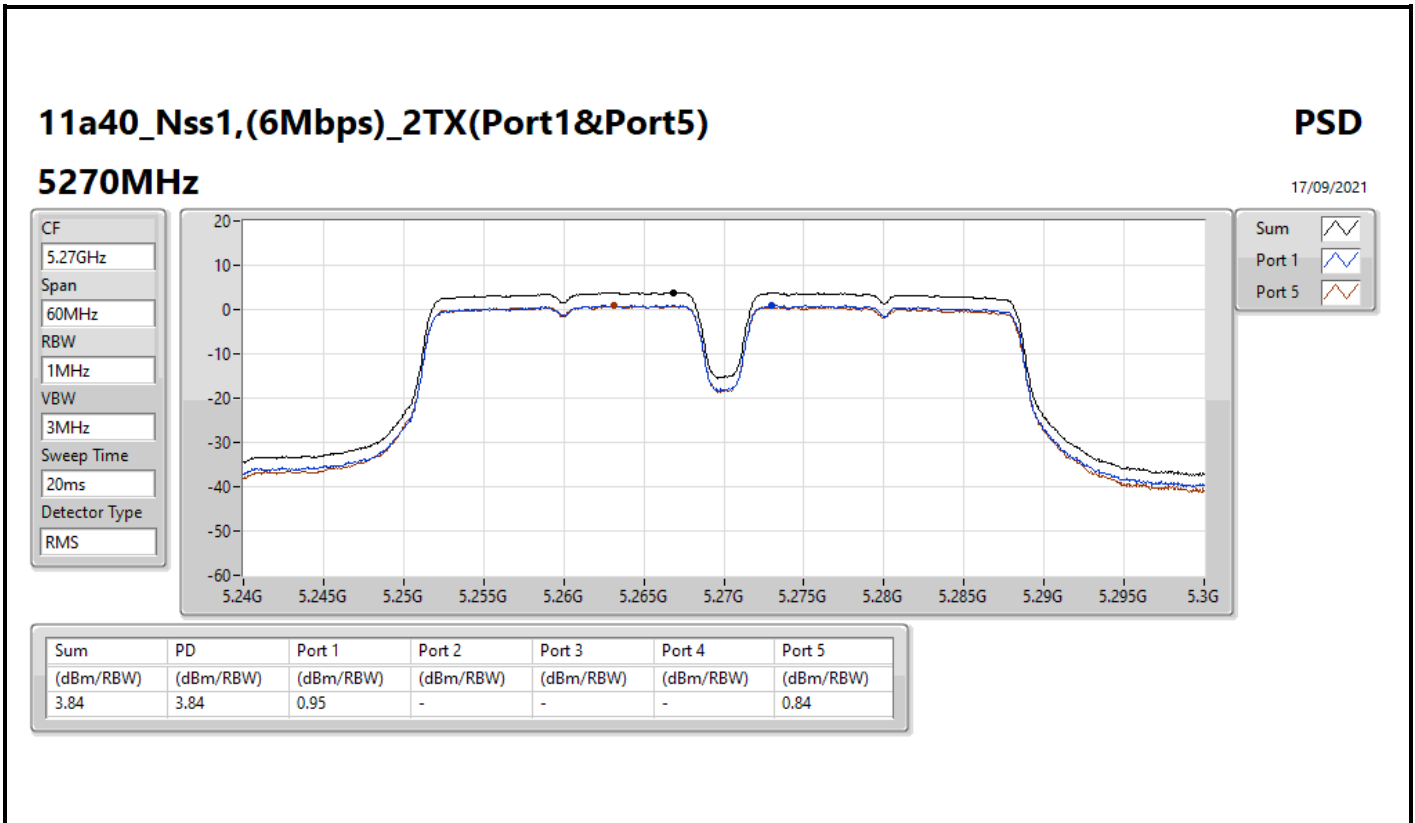

PSD

5745MHz

17/09/2021

Sum	PD	Port 1	Port 2	Port 3	Port 4	Port 5
(dBm/RBW)	(dBm/RBW)	(dBm/RBW)	(dBm/RBW)	(dBm/RBW)	(dBm/RBW)	(dBm/RBW)
4.99	4.99	1.97	-	-	-	2.18

11a40_Nss1,(6Mbps)_2TX(Port1&Port5)

PSD

5710MHz Straddle 5.725-5.85GHz