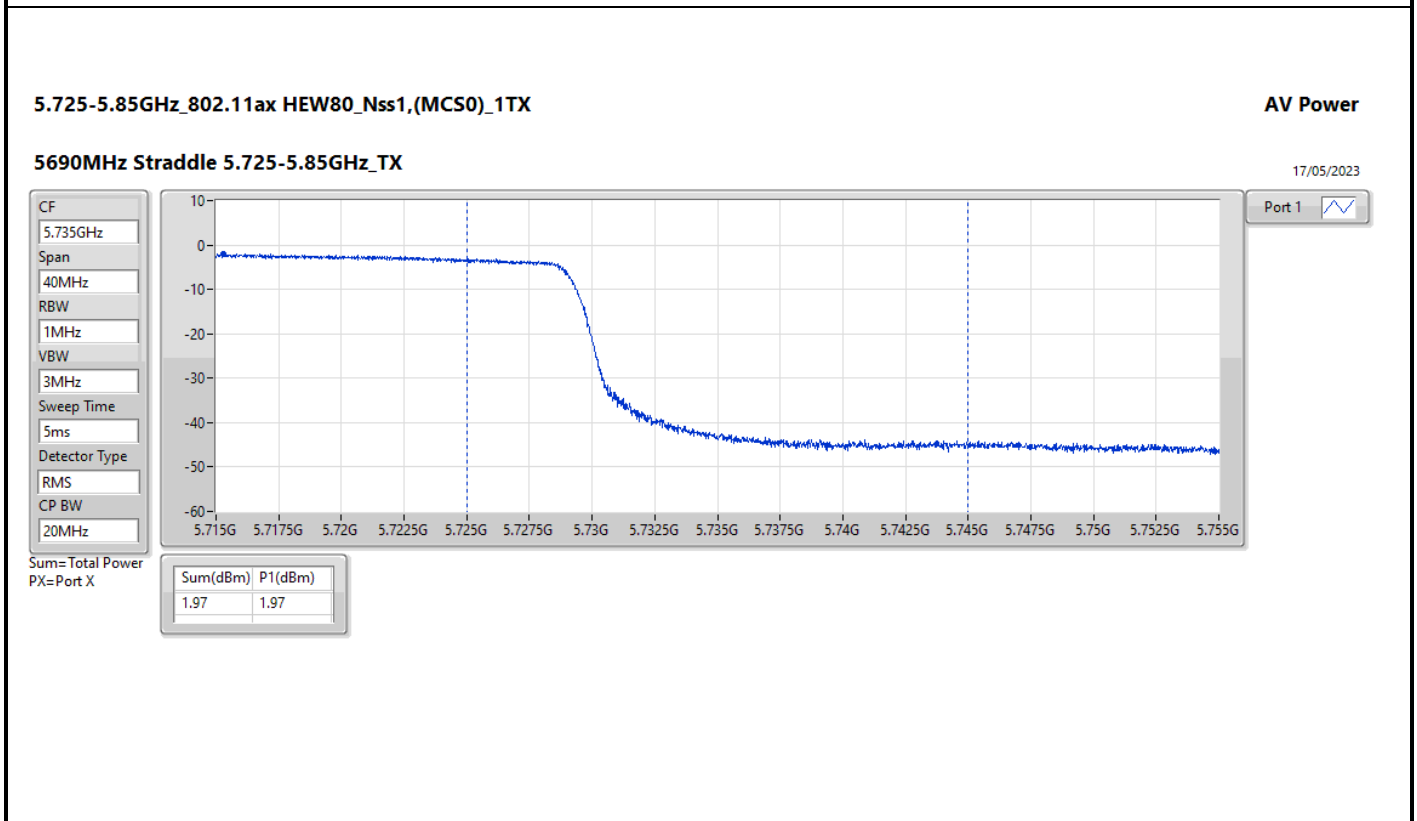

Sweep Time
5ms

Detector Type
RMS

CP BW
160MHz

Port 1

Sum=Total Power
PX=Port X

Sum(dBm)	P1(dBm)
8.40	8.40

Summary

Mode	Total Power (dBm)	Total Power (W)	EIRP (dBm)	EIRP (W)
5.15-5.25GHz	-	-	-	-
11a20_20MHz_Nss1,(6Mbps)_2TX	19.45	0.08810	25.45	0.35075
11a40_40MHz_Nss1,(6Mbps)_2TX	17.89	0.06152	23.89	0.24491
11a80_80MHz_Nss1,(6Mbps)_2TX	13.92	0.02466	19.92	0.09817
11a160_160MHz_Nss1,(6Mbps)_2TX	10.61	0.01151	16.61	0.04581
802.11ax HEW20_Nss1,(MCS0)_2TX	19.98	0.09954	25.98	0.39628
802.11ax HEW40_Nss1,(MCS0)_2TX	19.71	0.09354	25.71	0.37239
802.11ax HEW80_Nss1,(MCS0)_2TX	13.13	0.02056	19.13	0.08185
802.11ax HEW160_Nss1,(MCS0)_2TX	9.87	0.00971	15.87	0.03864
5.25-5.35GHz	-	-	-	-
11a20_20MHz_Nss1,(6Mbps)_2TX	19.43	0.08770	25.43	0.34914
11a40_40MHz_Nss1,(6Mbps)_2TX	17.83	0.06067	23.83	0.24155
11a80_80MHz_Nss1,(6Mbps)_2TX	13.03	0.02009	19.03	0.07998
11a160_160MHz_Nss1,(6Mbps)_2TX	10.64	0.01159	16.64	0.04613
802.11ax HEW20_Nss1,(MCS0)_2TX	19.95	0.09886	25.95	0.39355
802.11ax HEW40_Nss1,(MCS0)_2TX	20.01	0.10023	26.01	0.39902
802.11ax HEW80_Nss1,(MCS0)_2TX	13.21	0.02094	19.21	0.08337
802.11ax HEW160_Nss1,(MCS0)_2TX	9.54	0.00899	15.54	0.03581
5.47-5.725GHz	-	-	-	-
11a20_20MHz_Nss1,(6Mbps)_2TX	19.37	0.08650	25.37	0.34435
11a40_40MHz_Nss1,(6Mbps)_2TX	18.35	0.06839	24.35	0.27227
11a80_80MHz_Nss1,(6Mbps)_2TX	19.28	0.08472	25.28	0.33729
11a160_160MHz_Nss1,(6Mbps)_2TX	14.71	0.02958	20.71	0.11776
802.11ax HEW20_Nss1,(MCS0)_2TX	20.14	0.10328	26.14	0.41115
802.11ax HEW40_Nss1,(MCS0)_2TX	19.95	0.09886	25.95	0.39355
802.11ax HEW80_Nss1,(MCS0)_2TX	19.67	0.09268	25.67	0.36898
802.11ax HEW160_Nss1,(MCS0)_2TX	15.03	0.03184	21.03	0.12677
5.725-5.85GHz	-	-	-	-
11a20_20MHz_Nss1,(6Mbps)_2TX	19.55	0.09016	25.55	0.35892
11a40_40MHz_Nss1,(6Mbps)_2TX	18.93	0.07816	24.93	0.31117
11a80_80MHz_Nss1,(6Mbps)_2TX	18.11	0.06471	24.11	0.25763
802.11ax HEW20_Nss1,(MCS0)_2TX	20.29	0.10691	26.29	0.42560
802.11ax HEW40_Nss1,(MCS0)_2TX	20.16	0.10375	26.16	0.41305
802.11ax HEW80_Nss1,(MCS0)_2TX	18.33	0.06808	24.33	0.27102