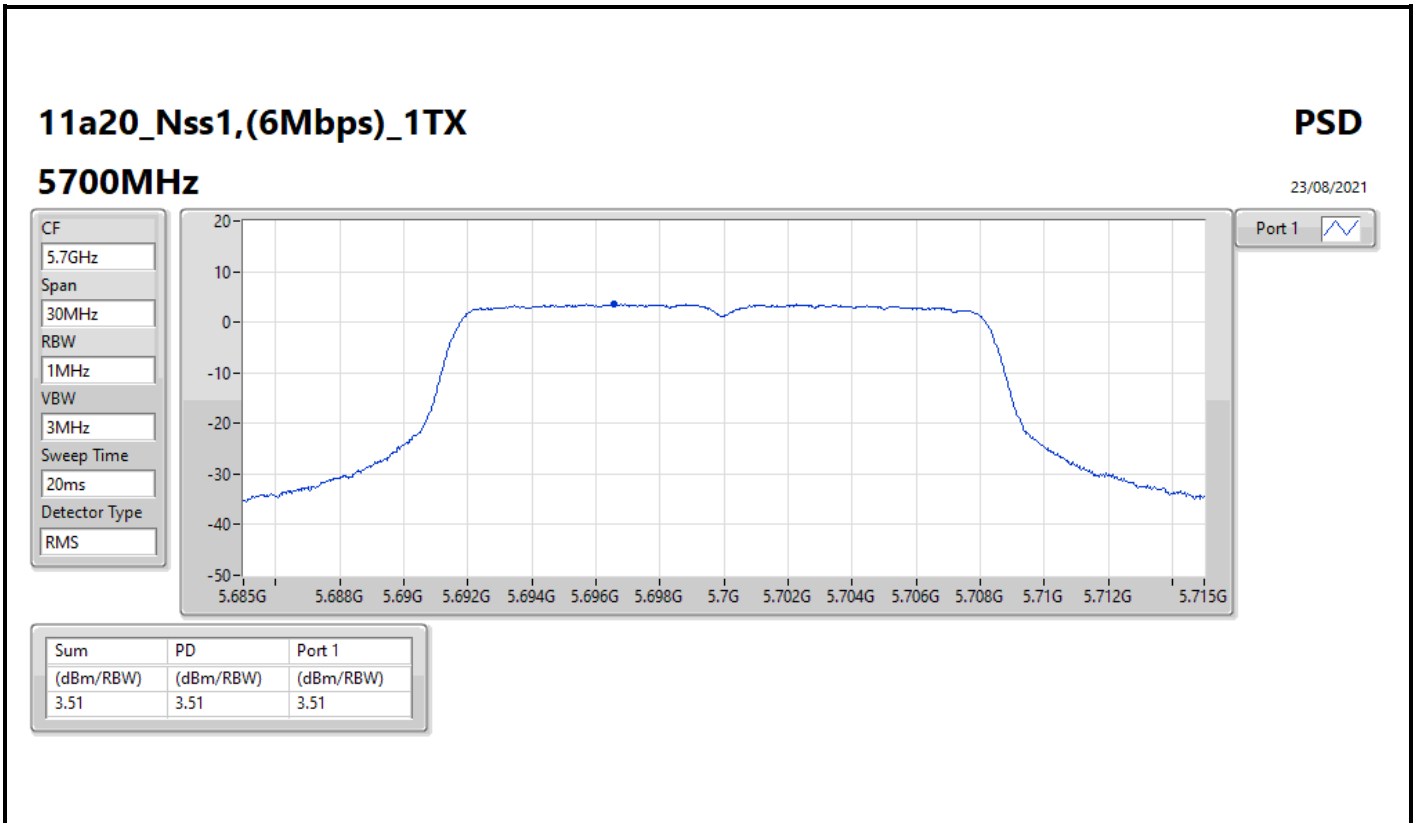

Sum	PD	Port 1
(dBm/RBW)	(dBm/RBW)	(dBm/RBW)
3.55	3.55	3.55

11a20_Nss1,(6Mbps)_1TX

PSD

5580MHz

23/08/2021

Sum	PD	Port 1
(dBm/RBW)	(dBm/RBW)	(dBm/RBW)
3.73	3.73	3.73

11a20_Nss1,(6Mbps)_1TX

PSD