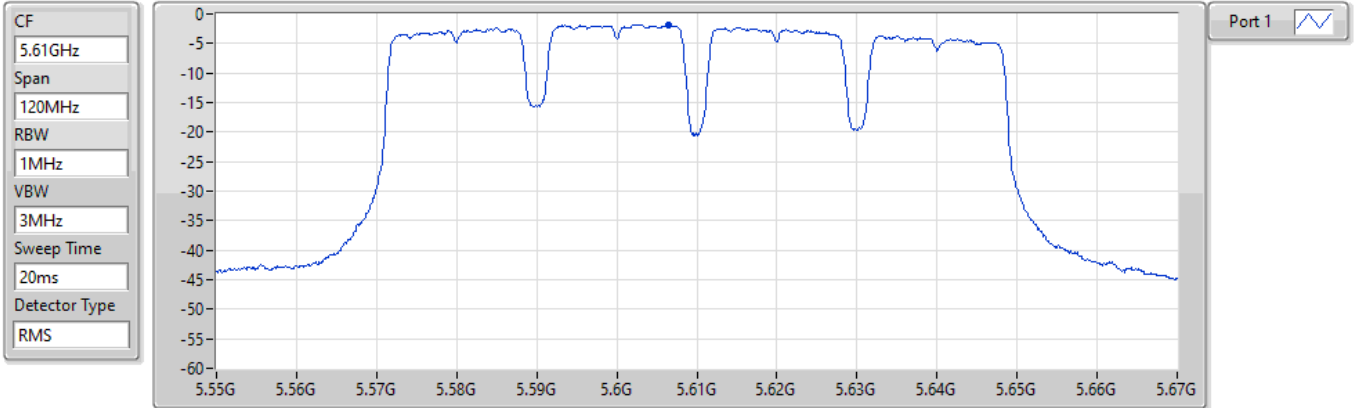

11a80_Nss1,(6Mbps)_1TX

PSD

5610MHz

23/08/2021