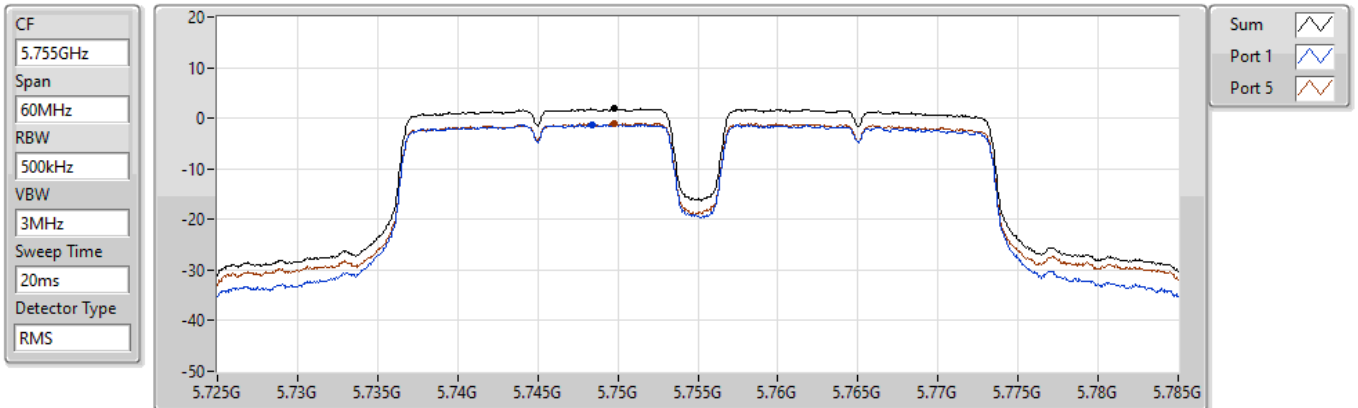

17/09/2021

Sum	PD	Port 1	Port 2	Port 3	Port 4	Port 5
(dBm/RBW)	(dBm/RBW)	(dBm/RBW)	(dBm/RBW)	(dBm/RBW)	(dBm/RBW)	(dBm/RBW)
0.74	0.74	-2.50	-	-	-	-2.02

11a40_Nss1,(6Mbps)_2TX(Port1&Port5)

PSD

5755MHz

17/09/2021