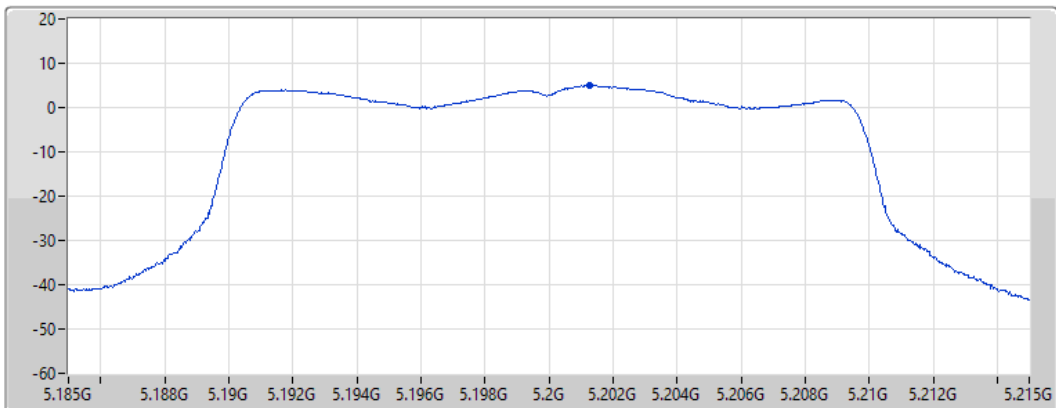

802.11ax HEW20_Nss1,(MCS0)_1TX

PSD

5200MHz

25/08/2021

CF
5.2GHz
Span
30MHz
RBW
1MHz
VBW
3MHz
Sweep Time
20ms
Detector Type
RMS

Port 1

Sum	PD	Port 1
(dBm/RBW)	(dBm/RBW)	(dBm/RBW)
4.90	4.90	4.90