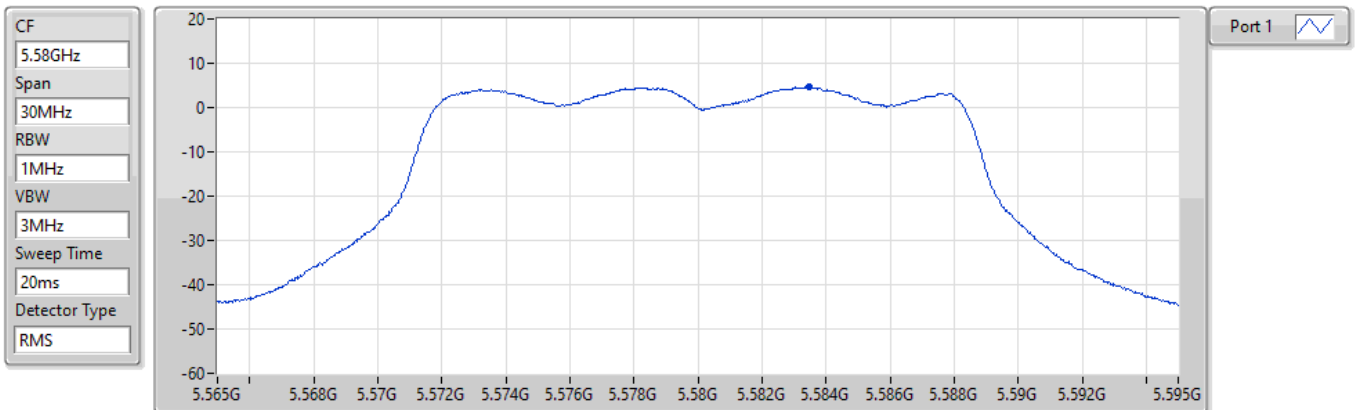

11a20_Nss1,(6Mbps)_1TX

PSD

5580MHz

25/08/2021

Sum	PD	Port 1
(dBm/RBW)	(dBm/RBW)	(dBm/RBW)
4.65	4.65	4.65