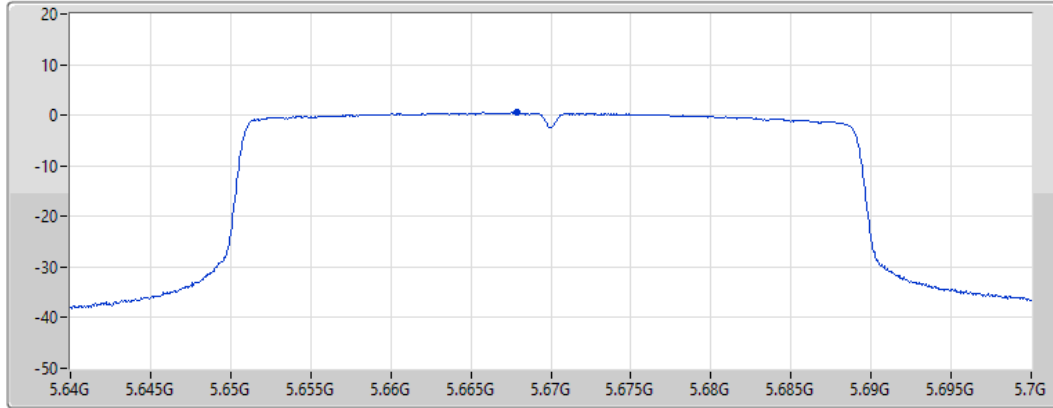

802.11ax HEW40_Nss1,(MCS0)_1TX

PSD

5670MHz

23/08/2021

CF
5.67GHz
Span
60MHz
RBW
1MHz
VBW
3MHz
Sweep Time
20ms
Detector Type
RMS

Port 1

Sum	PD	Port 1
(dBm/RBW)	(dBm/RBW)	(dBm/RBW)
0.54	0.54	0.54