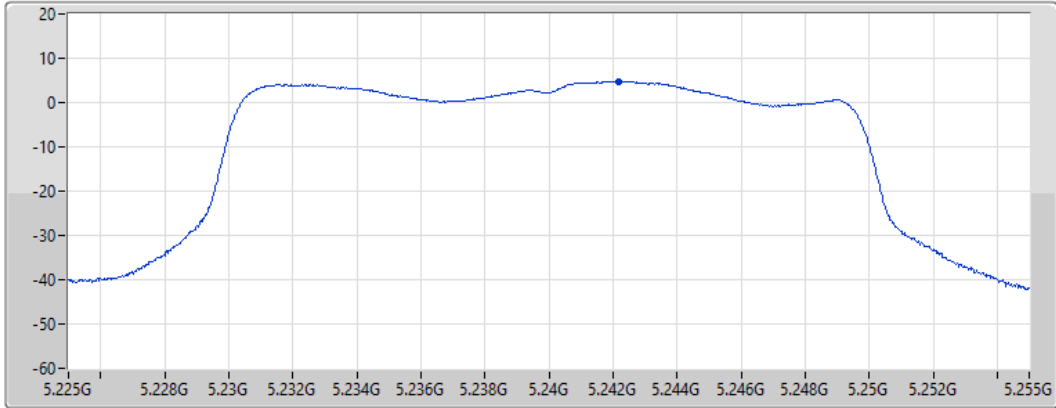

802.11ax HEW20_Nss1,(MCS0)_1TX

PSD

5240MHz

25/08/2021

CF
5.24GHz
Span
30MHz
RBW
1MHz
VBW
3MHz
Sweep Time
20ms
Detector Type
RMS

Port 1

Sum	PD	Port 1
(dBm/RBW)	(dBm/RBW)	(dBm/RBW)
4.83	4.83	4.83