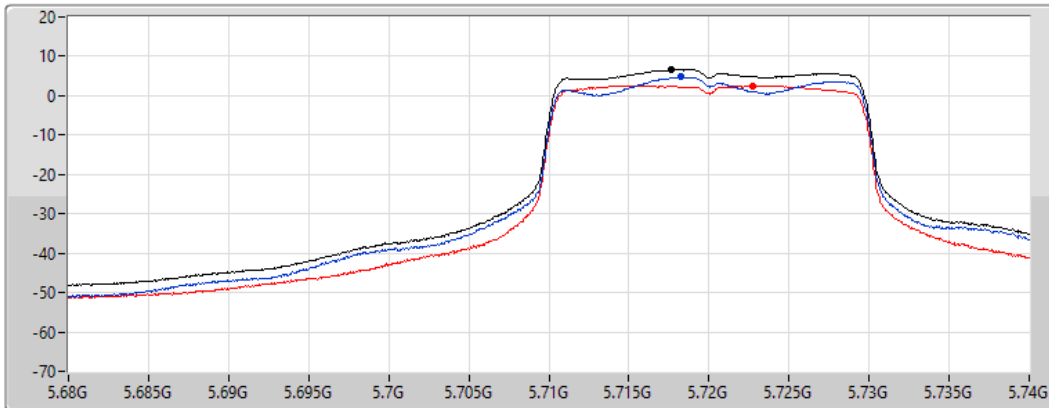

802.11ax HEW20_Nss1,(MCS0)_2TX

PSD

5720MHz Straddle 5.47-5.725GHz

25/08/2021

CF
5.71GHz
Span
60MHz
RBW
1MHz
VBW
3MHz
Sweep Time
20ms
Detector Type
RMS

Sum ☒
Port 1 ☒
Port 2 ☒

Sum	PD	Port 1	Port 2
(dBm/RBW)	(dBm/RBW)	(dBm/RBW)	(dBm/RBW)
6.61	6.61	4.72	2.57