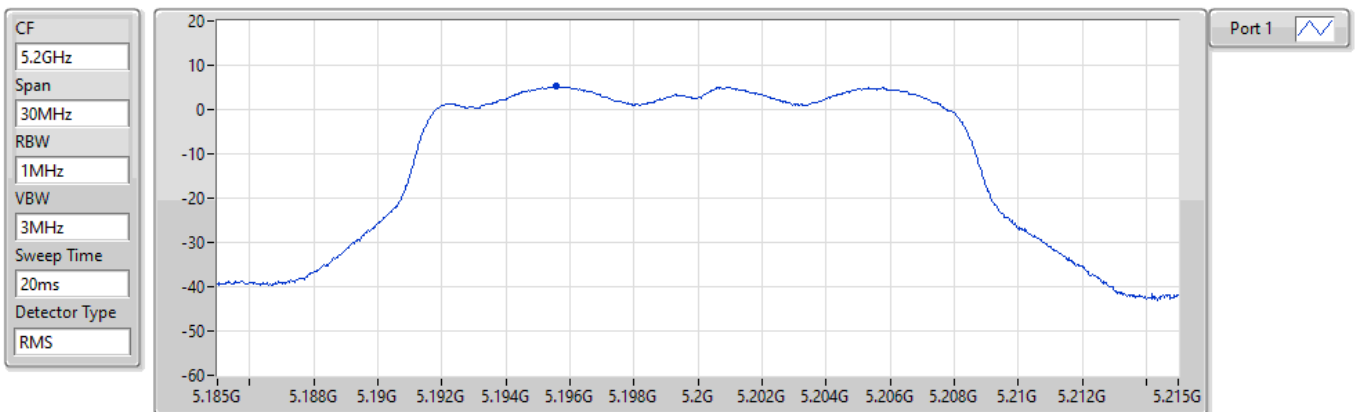

11a20_Nss1,(6Mbps)_1TX

PSD

5200MHz

25/08/2021

Sum	PD	Port 1
(dBm/RBW)	(dBm/RBW)	(dBm/RBW)
5.29	5.29	5.29