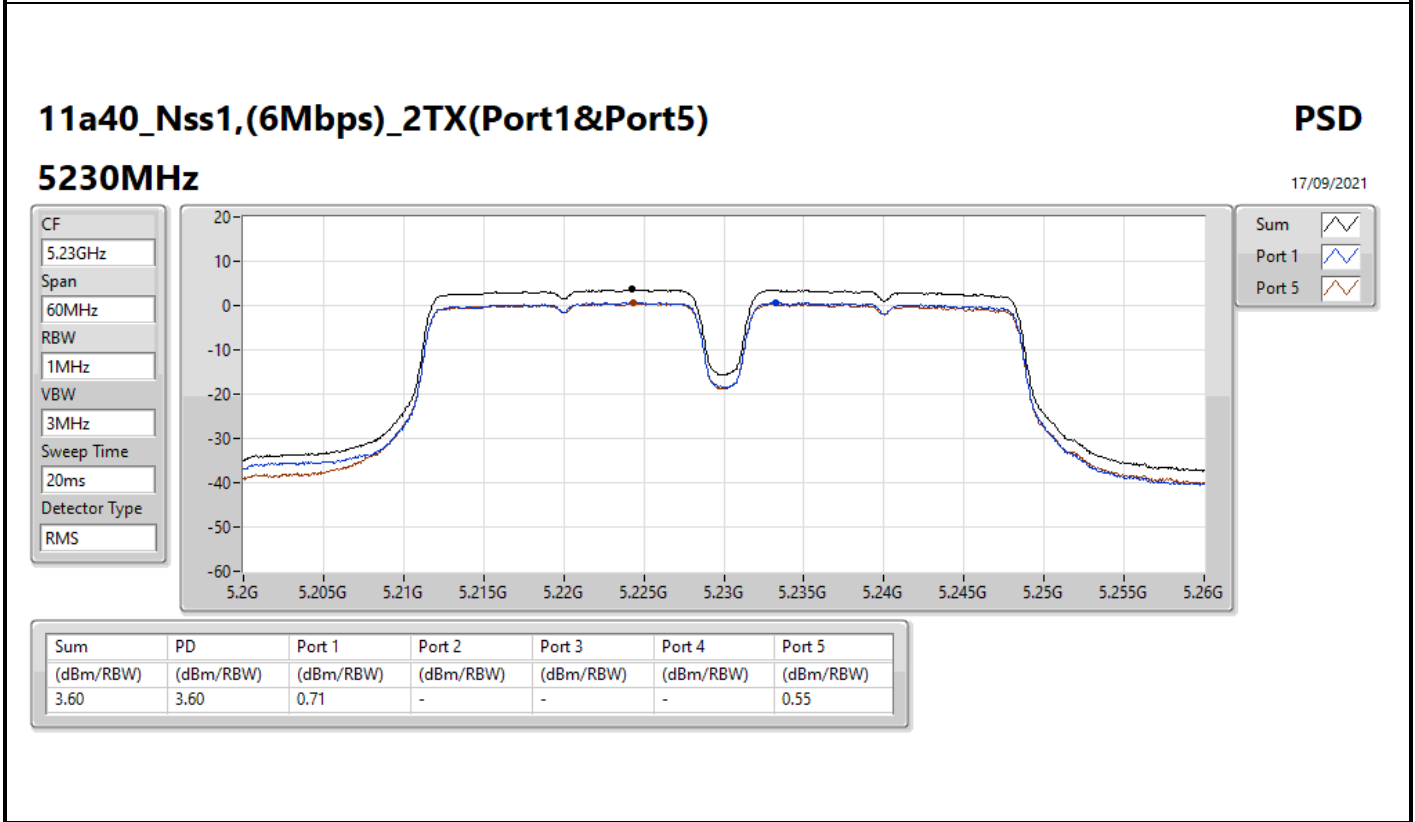

PSD

5745MHz

17/09/2021

Sum	PD	Port 1	Port 2	Port 3	Port 4	Port 5
(dBm/RBW)	(dBm/RBW)	(dBm/RBW)	(dBm/RBW)	(dBm/RBW)	(dBm/RBW)	(dBm/RBW)
4.99	4.99	1.97	-	-	-	2.18

11a40_Nss1,(6Mbps)_2TX(Port1&Port5)

PSD

5710MHz Straddle 5.725-5.85GHz