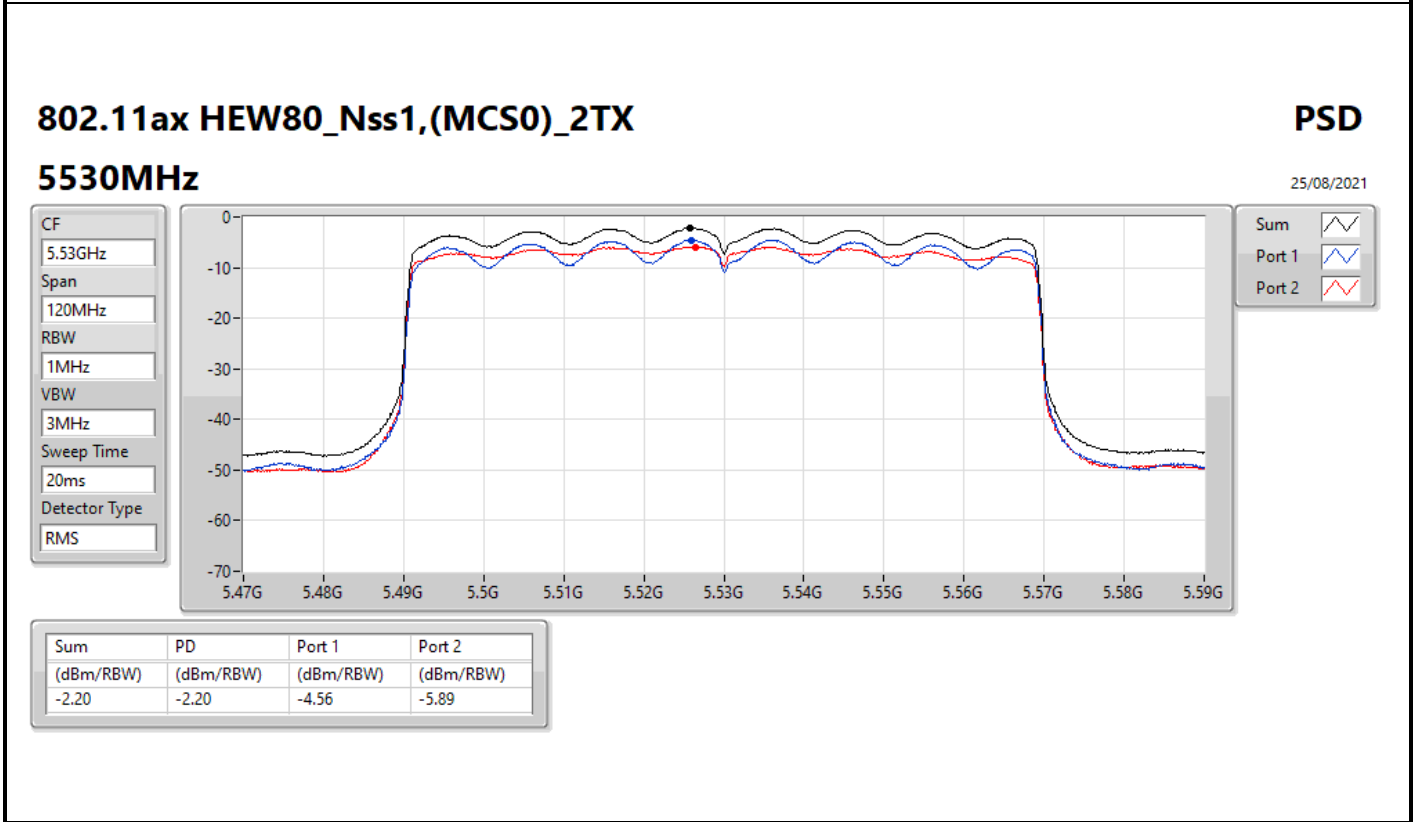

PSD

5210MHz

25/08/2021

CF
5.21GHz
Span
120MHz
RBW
1MHz
VBW
3MHz
Sweep Time
20ms
Detector Type
RMS

Sum
Port 1
Port 2

Sum	PD	Port 1	Port 2
(dBm/RBW)	(dBm/RBW)	(dBm/RBW)	(dBm/RBW)
-2.84	-2.84	-5.42	-6.23

802.11ax HEW80_Nss1,(MCS0)_2TX