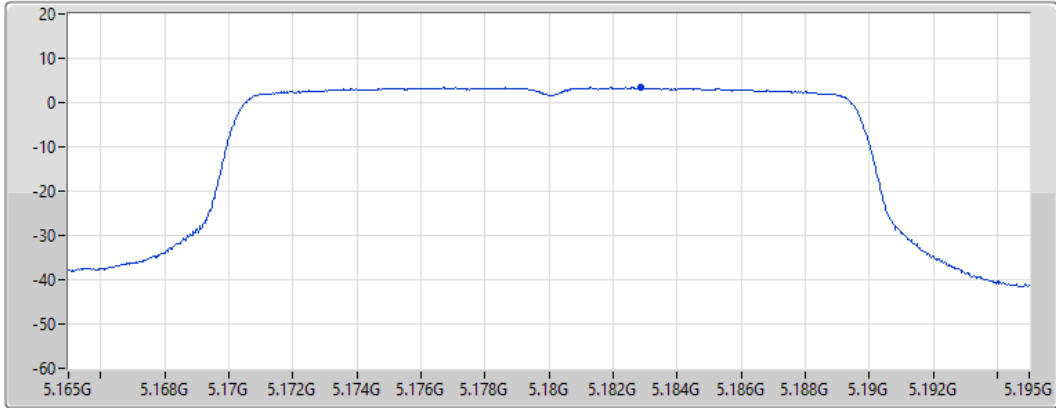

802.11ax HEW20_Nss1,(MCS0)_1TX

PSD

5180MHz

23/08/2021

CF
5.18GHz
Span
30MHz
RBW
1MHz
VBW
3MHz
Sweep Time
20ms
Detector Type
RMS

Port 1

Sum	PD	Port 1
(dBm/RBW)	(dBm/RBW)	(dBm/RBW)
3.40	3.40	3.40