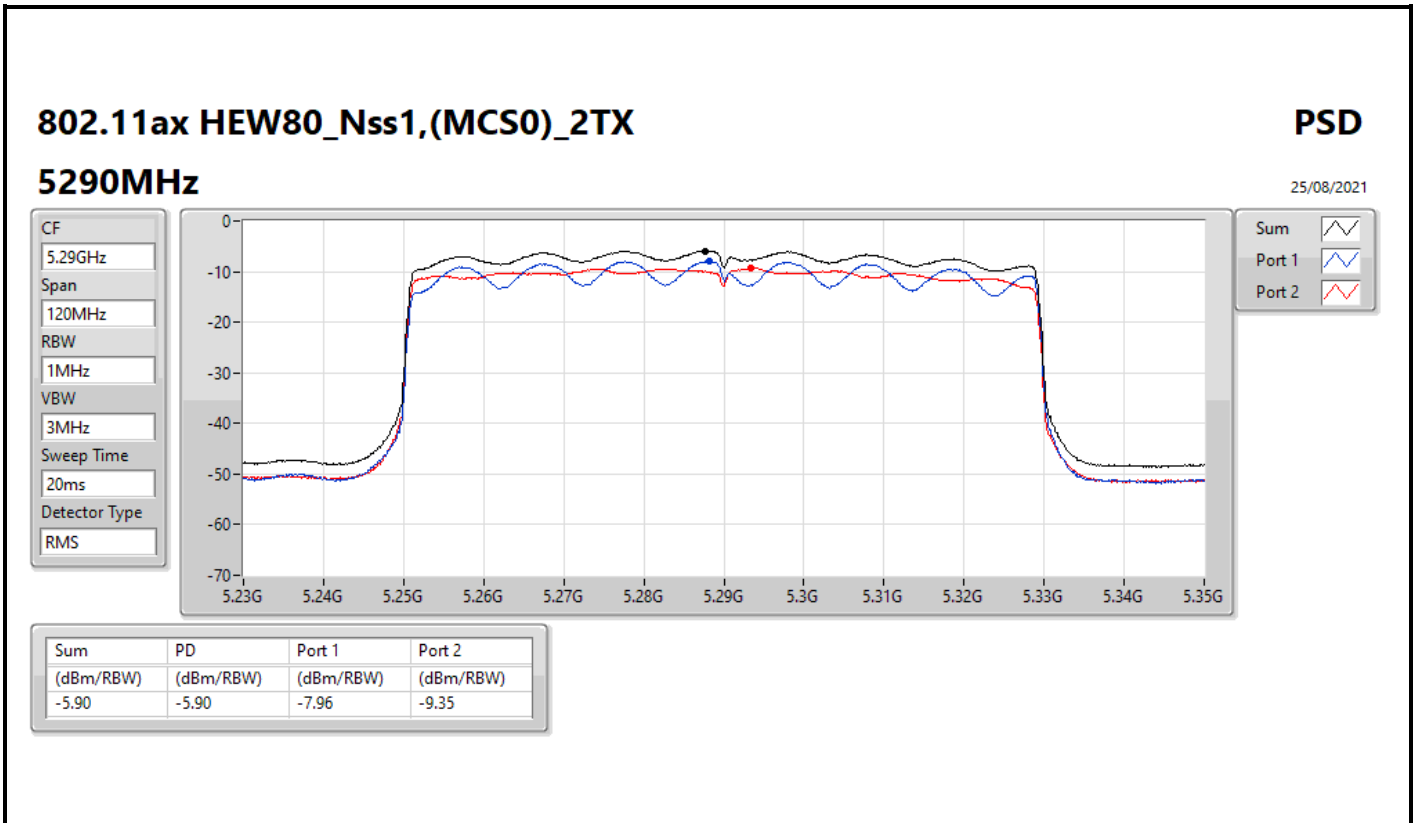

PSD

5210MHz

25/08/2021

CF
5.21GHz
Span
120MHz
RBW
1MHz
VBW
3MHz
Sweep Time
20ms
Detector Type
RMS

Sum
Port 1
Port 2

Sum	PD	Port 1	Port 2
(dBm/RBW)	(dBm/RBW)	(dBm/RBW)	(dBm/RBW)
-2.84	-2.84	-5.42	-6.23

802.11ax HEW80_Nss1,(MCS0)_2TX