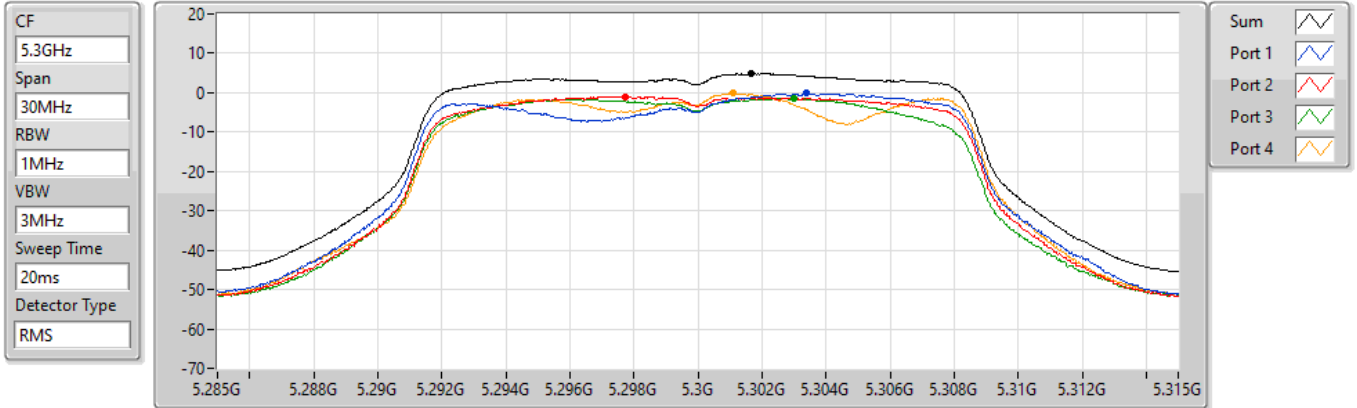

11a20_Nss1,(6Mbps)_4TX

PSD

5300MHz

24/08/2021

Sum	PD	Port 1	Port 2	Port 3	Port 4
(dBm/RBW)	(dBm/RBW)	(dBm/RBW)	(dBm/RBW)	(dBm/RBW)	(dBm/RBW)
4.80	4.80	-0.16	-0.95	-1.36	-0.11