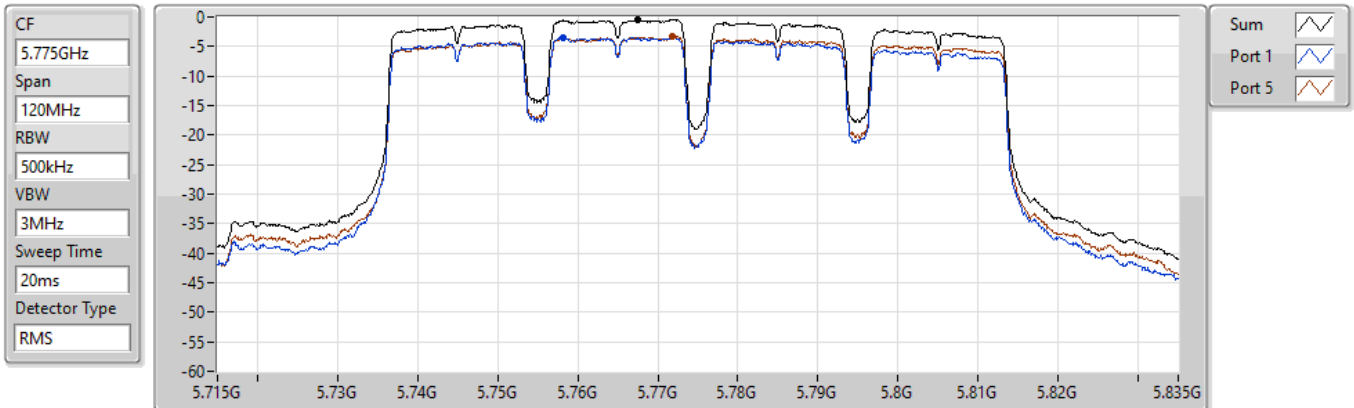

Sum	PD	Port 1	Port 2	Port 3	Port 4	Port 5
(dBm/RBW)	(dBm/RBW)	(dBm/RBW)	(dBm/RBW)	(dBm/RBW)	(dBm/RBW)	(dBm/RBW)
-0.48	-0.48	-3.42	-	-	-	-3.35