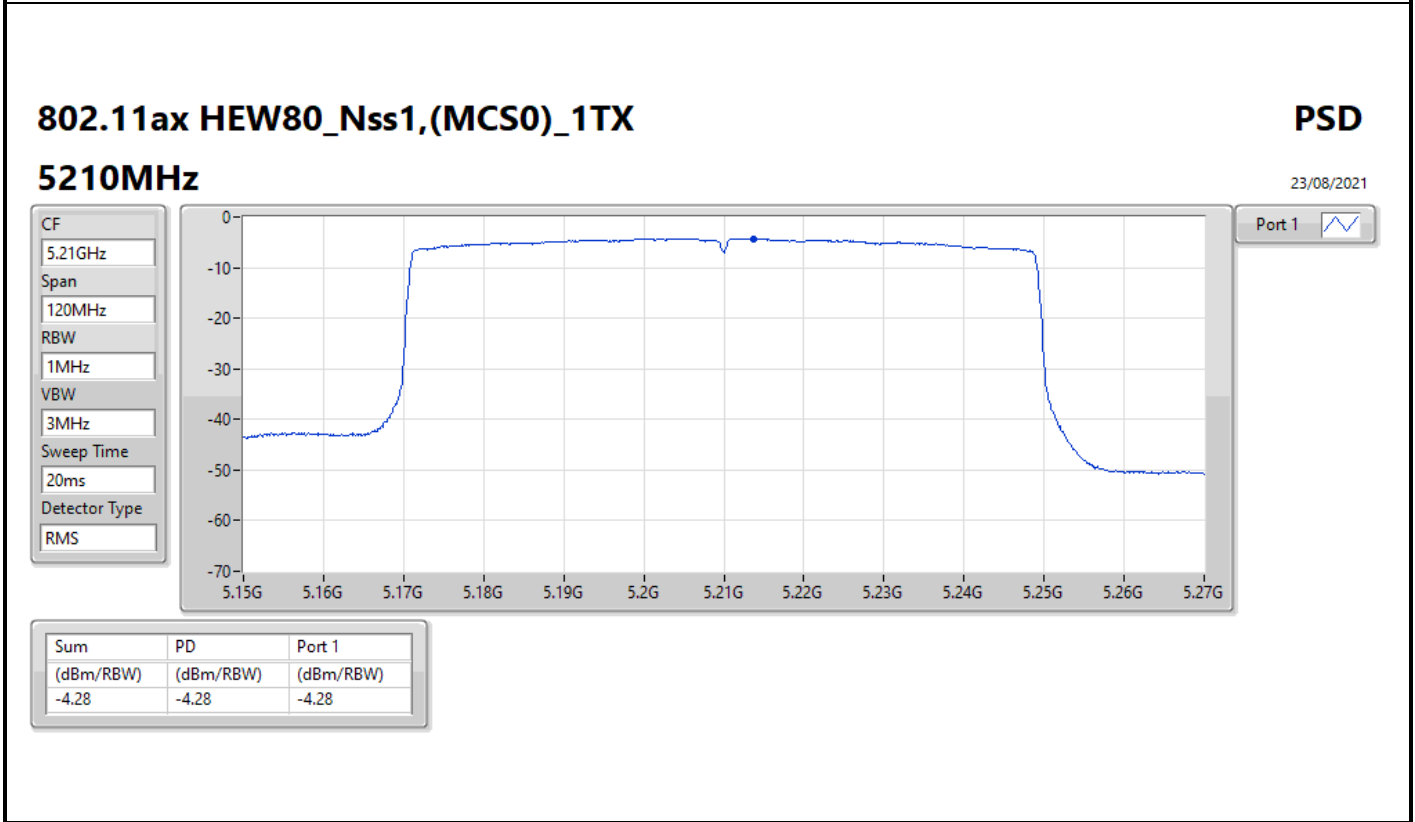

23/08/2021

Sum	PD	Port 1
(dBm/RBW)	(dBm/RBW)	(dBm/RBW)
-2.85	-2.85	-2.85

802.11ax HEW40_Nss1,(MCS0)_1TX

PSD

5755MHz

23/08/2021

Sum	PD	Port 1
(dBm/RBW)	(dBm/RBW)	(dBm/RBW)
-1.40	-1.40	-1.40

802.11ax HEW80_Nss1,(MCS0)_1TX