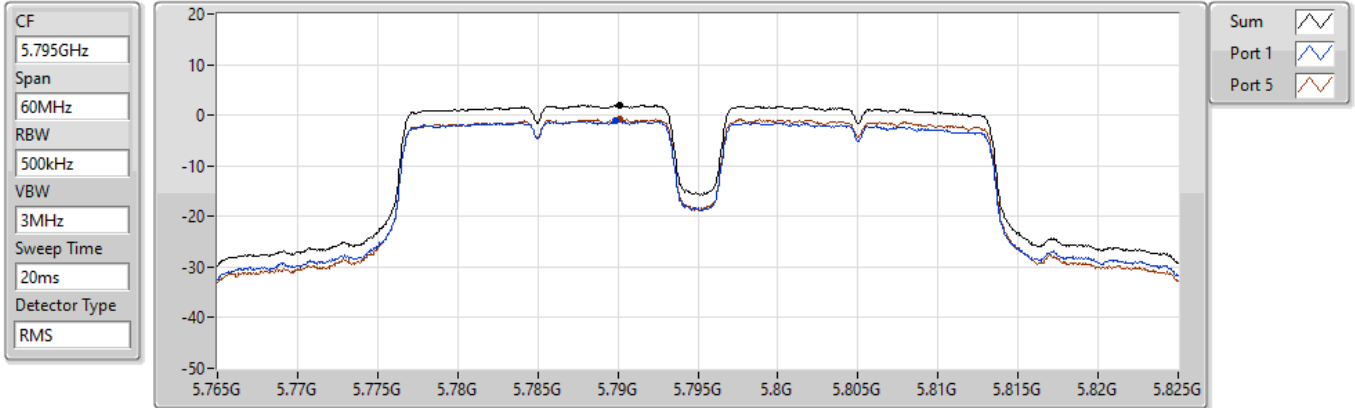

11a40_Nss1,(6Mbps)_2TX(Port1&Port5)

PSD

5795MHz

17/09/2021

Sum	PD	Port 1	Port 2	Port 3	Port 4	Port 5
(dBm/RBW)	(dBm/RBW)	(dBm/RBW)	(dBm/RBW)	(dBm/RBW)	(dBm/RBW)	(dBm/RBW)
1.98	1.98	-1.13	-	-	-	-0.70