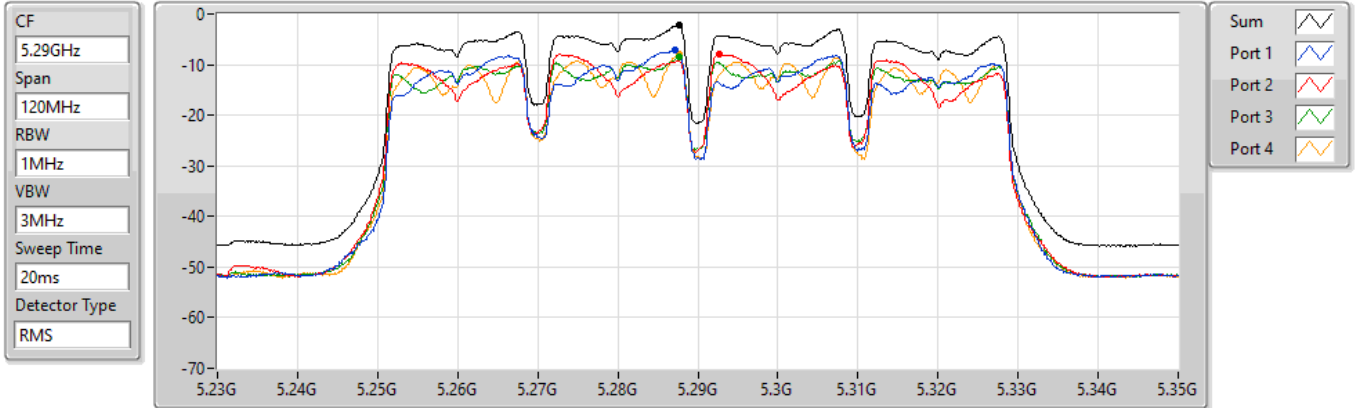

11a80_Nss1,(6Mbps)_4TX

PSD

5290MHz

24/08/2021

Sum	PD	Port 1	Port 2	Port 3	Port 4
(dBm/RBW)	(dBm/RBW)	(dBm/RBW)	(dBm/RBW)	(dBm/RBW)	(dBm/RBW)
-2.26	-2.26	-7.19	-7.90	-8.58	-7.92