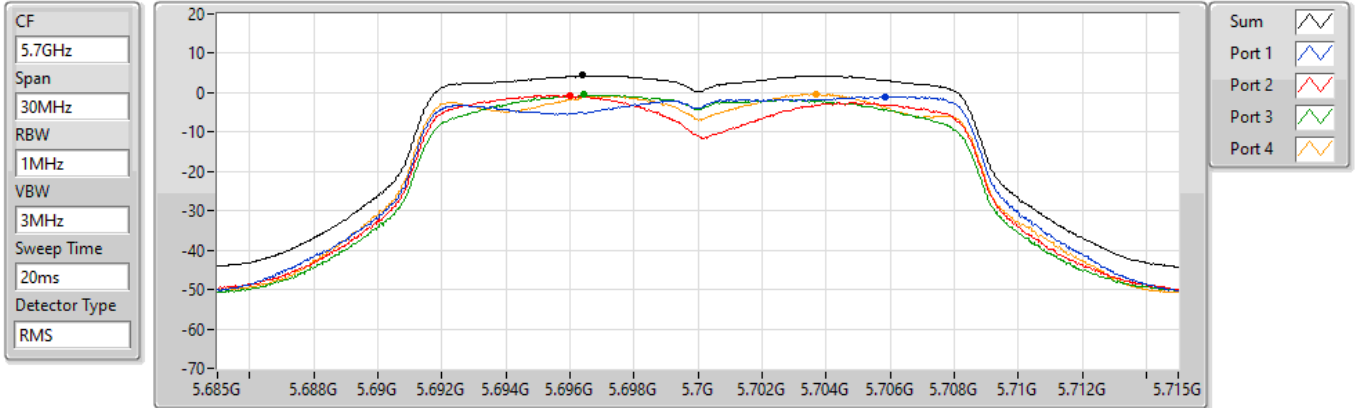

24/08/2021

Sum	PD	Port 1	Port 2	Port 3	Port 4
(dBm/RBW)	(dBm/RBW)	(dBm/RBW)	(dBm/RBW)	(dBm/RBW)	(dBm/RBW)
4.35	4.35	-1.14	-1.67	-0.34	-0.85

11a20_Nss1,(6Mbps)_4TX

PSD

5700MHz

24/08/2021

Sum	PD	Port 1	Port 2	Port 3	Port 4
(dBm/RBW)	(dBm/RBW)	(dBm/RBW)	(dBm/RBW)	(dBm/RBW)	(dBm/RBW)
4.37	4.37	-1.02	-0.70	-0.55	-0.22