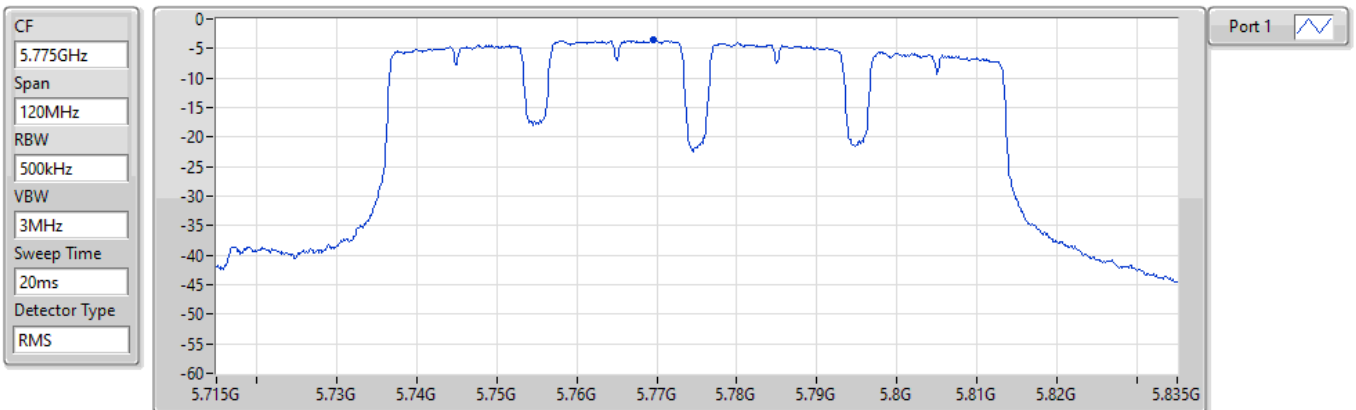

11a80_Nss1,(6Mbps)_1TX

PSD

5775MHz

23/08/2021

Sum	PD	Port 1
(dBm/RBW)	(dBm/RBW)	(dBm/RBW)
-3.63	-3.63	-3.63