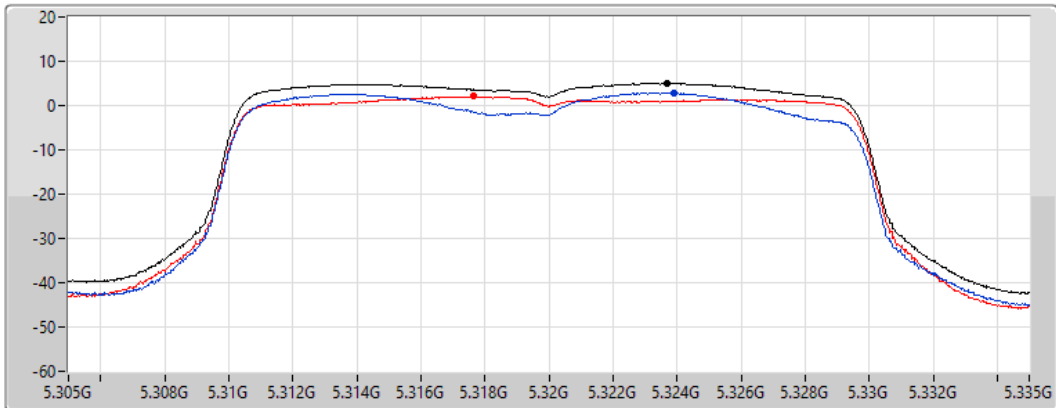

802.11ax HEW20_Nss1,(MCS0)_2TX

PSD

5320MHz

25/08/2021

CF
5.32GHz

Span
30MHz

RBW
1MHz

VBW
3MHz

Sweep Time
20ms

Detector Type
RMS

Sum

Port 1

Port 2

Sum	PD	Port 1	Port 2
(dBm/RBW)	(dBm/RBW)	(dBm/RBW)	(dBm/RBW)
5.02	5.02	2.87	2.04