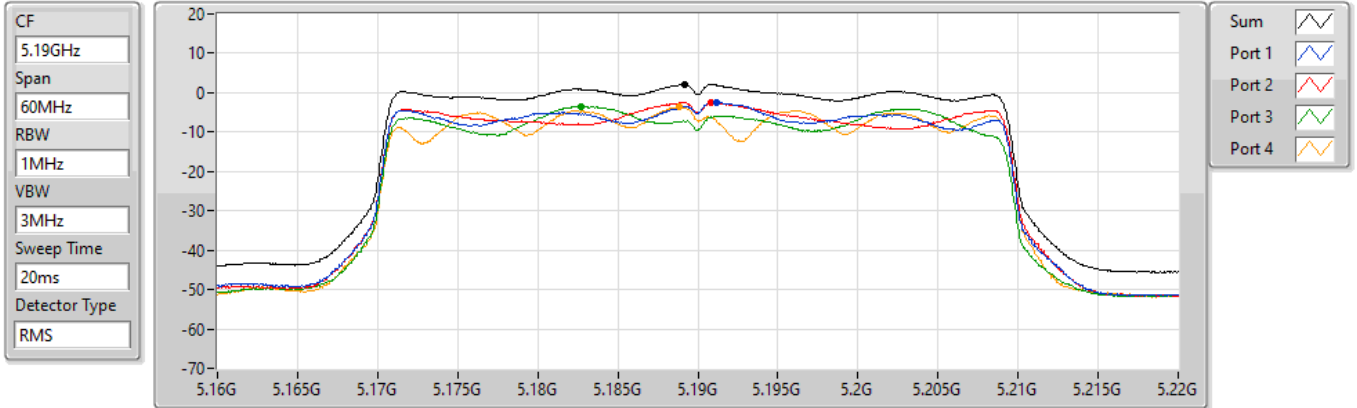

802.11ax HEW40_Nss1,(MCS0)_4TX

PSD

5190MHz

24/08/2021

Sum	PD	Port 1	Port 2	Port 3	Port 4
(dBm/RBW)	(dBm/RBW)	(dBm/RBW)	(dBm/RBW)	(dBm/RBW)	(dBm/RBW)
2.06	2.06	-2.36	-2.51	-3.52	-3.59