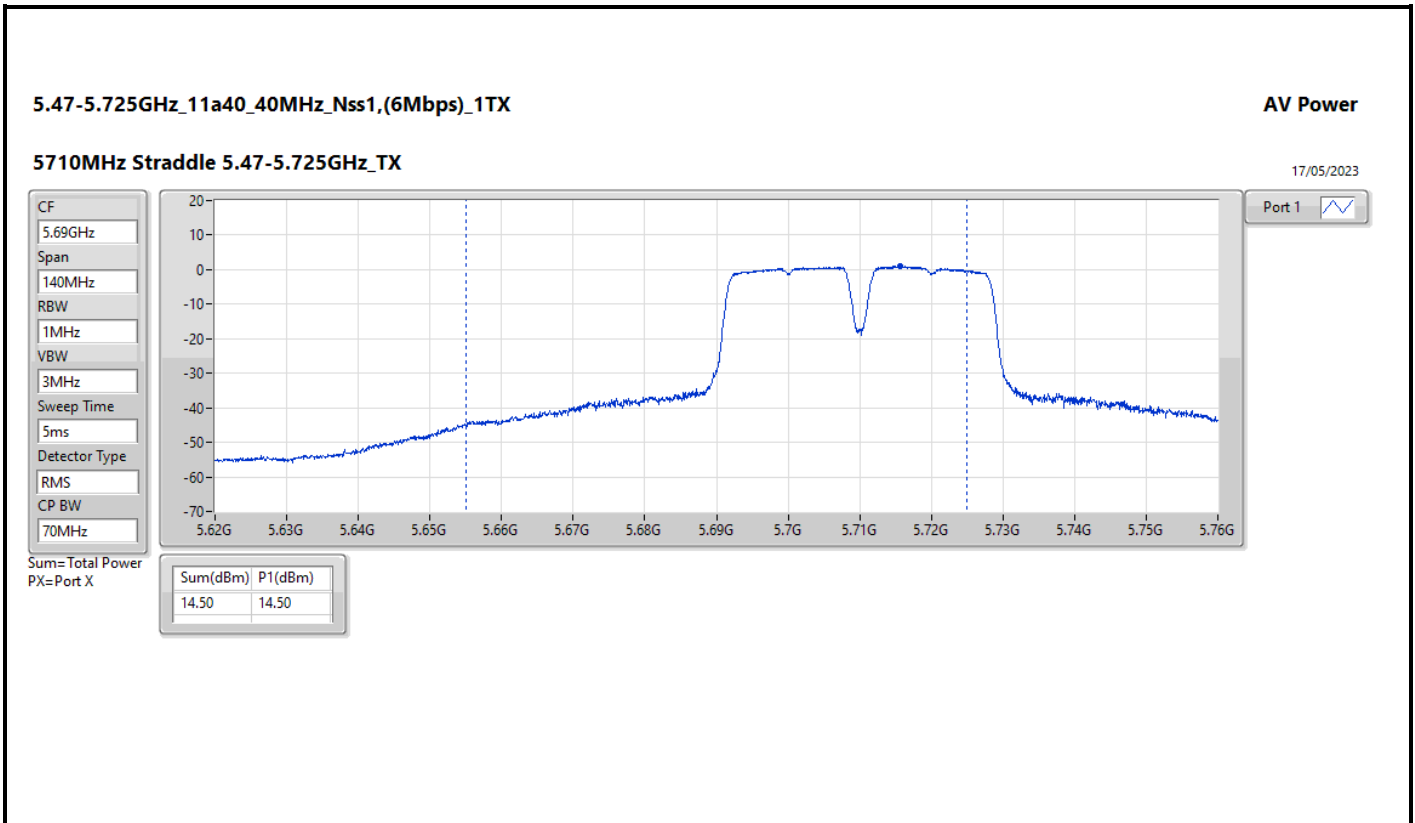

DG = Directional Gain; Port X = Port X output power

5.25-5.35GHz_11a160_160MHz_Nss1,(6Mbps)_1TX

AV Power

5250MHz Straddle 5.25-5.35GHz_TX 24/05/2023

CF
5.33GHz

Span
320MHz

RBW
1MHz

VBW
3MHz