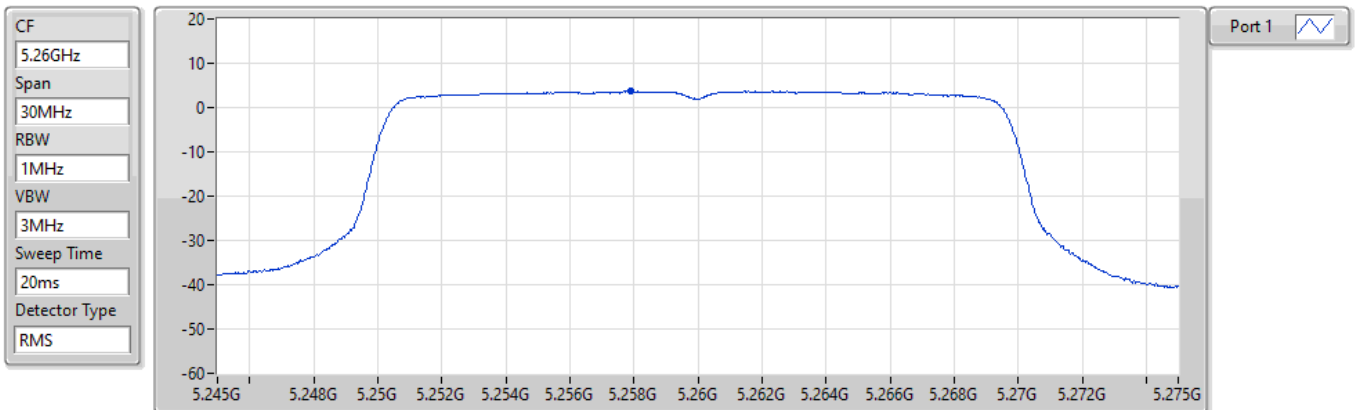

5240MHz

23/08/2021

Sum	PD	Port 1
(dBm/RBW)	(dBm/RBW)	(dBm/RBW)
3.64	3.64	3.64

802.11ax HEW20_Nss1,(MCS0)_1TX

PSD

5260MHz

23/08/2021

Sum	PD	Port 1
(dBm/RBW)	(dBm/RBW)	(dBm/RBW)
3.74	3.74	3.74