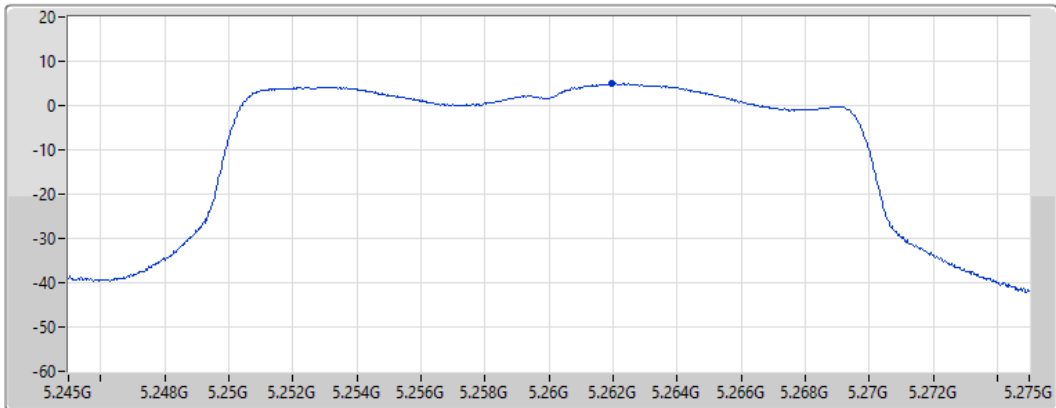

802.11ax HEW20_Nss1,(MCS0)_1TX

PSD

5260MHz

25/08/2021

CF
5.26GHz
Span
30MHz
RBW
1MHz
VBW
3MHz
Sweep Time
20ms
Detector Type
RMS

Port 1

Sum	PD	Port 1
(dBm/RBW)	(dBm/RBW)	(dBm/RBW)
4.92	4.92	4.92