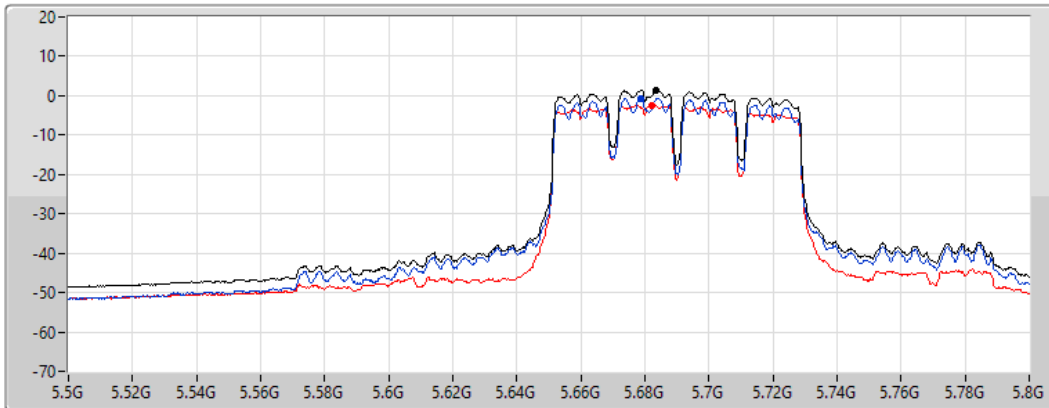

25/08/2021

CF
5.65GHz

Span
300MHz

RBW
1MHz

VBW
3MHz

Sweep Time
20ms

Detector Type
RMS

Sum 