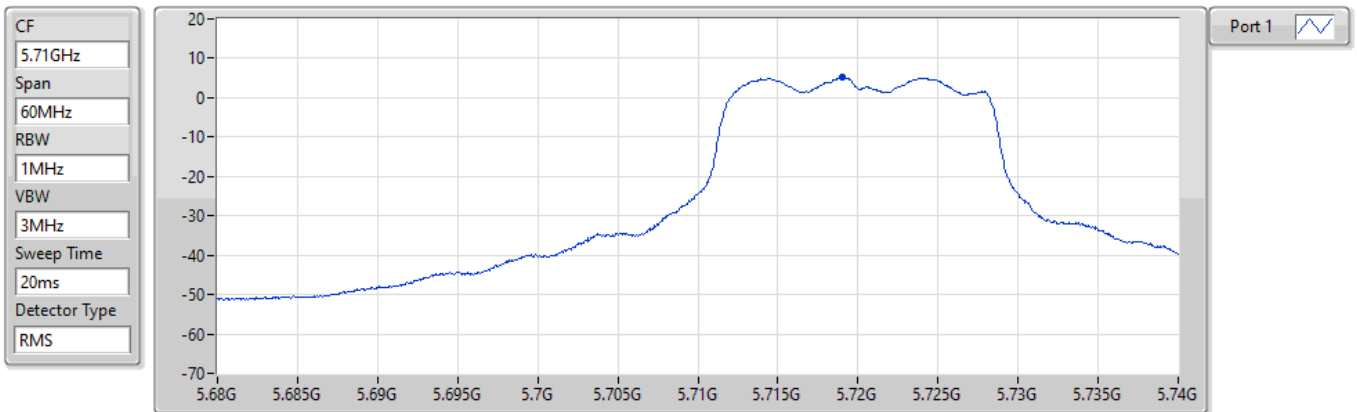

5720MHz Straddle 5.47-5.725GHz

25/08/2021

Sum	PD	Port 1
(dBm/RBW)	(dBm/RBW)	(dBm/RBW)
5.20	5.20	5.20