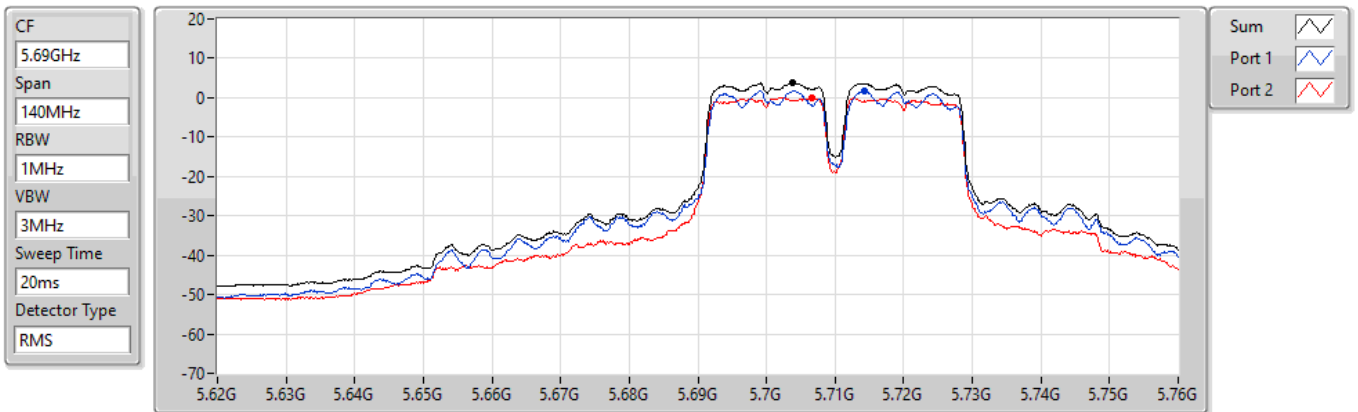

11a40_Nss1,(6Mbps)_2TX

PSD

5710MHz Straddle 5.47-5.725GHz

25/08/2021

Sum	PD	Port 1	Port 2
(dBm/RBW)	(dBm/RBW)	(dBm/RBW)	(dBm/RBW)
3.72	3.72	1.73	0.13