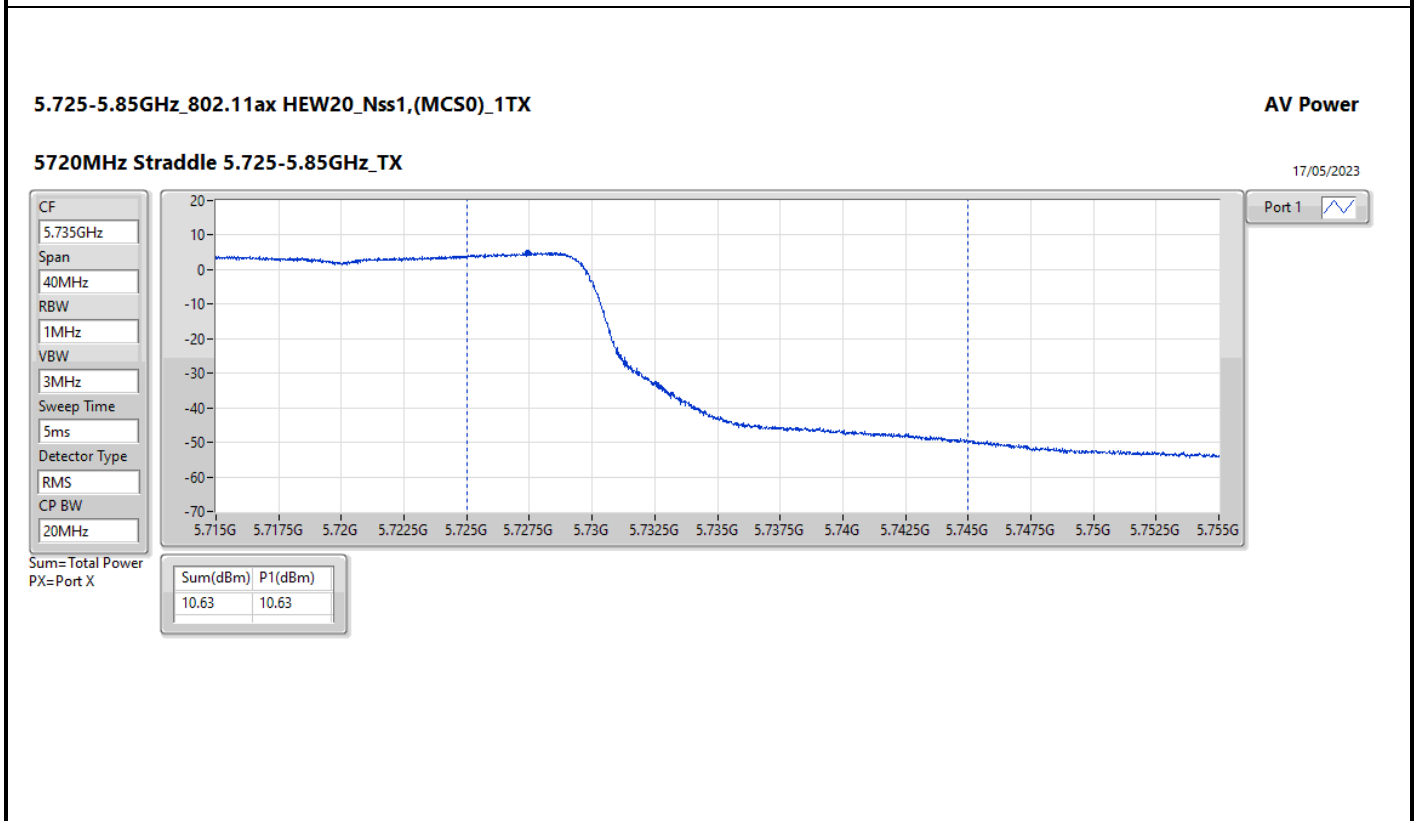

Sweep Time
5ms

Detector Type
RMS

CP BW
160MHz

Port 1

Sum=Total Power
PX=Port X

Sum(dBm)	P1(dBm)
8.40	8.40

Summary

Mode	Total Power (dBm)	Total Power (W)	EIRP (dBm)	EIRP (W)
5.15-5.25GHz	-	-	-	-
11a20_20MHz_Nss1,(6Mbps)_2TX	19.45	0.08810	25.45	0.35075
11a40_40MHz_Nss1,(6Mbps)_2TX	17.89	0.06152	23.89	0.24491
11a80_80MHz_Nss1,(6Mbps)_2TX	13.92	0.02466	19.92	0.09817
11a160_160MHz_Nss1,(6Mbps)_2TX	10.61	0.01151	16.61	0.04581
802.11ax HEW20_Nss1,(MCS0)_2TX	19.98	0.09954	25.98	0.39628
802.11ax HEW40_Nss1,(MCS0)_2TX	19.71	0.09354	25.71	0.37239
802.11ax HEW80_Nss1,(MCS0)_2TX	13.13	0.02056	19.13	0.08185
802.11ax HEW160_Nss1,(MCS0)_2TX	9.87	0.00971	15.87	0.03864
5.25-5.35GHz	-	-	-	-
11a20_20MHz_Nss1,(6Mbps)_2TX	19.43	0.08770	25.43	0.34914
11a40_40MHz_Nss1,(6Mbps)_2TX	17.83	0.06067	23.83	0.24155
11a80_80MHz_Nss1,(6Mbps)_2TX	13.03	0.02009	19.03	0.07998
11a160_160MHz_Nss1,(6Mbps)_2TX	10.64	0.01159	16.64	0.04613
802.11ax HEW20_Nss1,(MCS0)_2TX	19.95	0.09886	25.95	0.39355
802.11ax HEW40_Nss1,(MCS0)_2TX	20.01	0.10023	26.01	0.39902
802.11ax HEW80_Nss1,(MCS0)_2TX	13.21	0.02094	19.21	0.08337
802.11ax HEW160_Nss1,(MCS0)_2TX	9.54	0.00899	15.54	0.03581
5.47-5.725GHz	-	-	-	-
11a20_20MHz_Nss1,(6Mbps)_2TX	19.37	0.08650	25.37	0.34435
11a40_40MHz_Nss1,(6Mbps)_2TX	18.35	0.06839	24.35	0.27227
11a80_80MHz_Nss1,(6Mbps)_2TX	19.28	0.08472	25.28	0.33729
11a160_160MHz_Nss1,(6Mbps)_2TX	14.71	0.02958	20.71	0.11776
802.11ax HEW20_Nss1,(MCS0)_2TX	20.14	0.10328	26.14	0.41115
802.11ax HEW40_Nss1,(MCS0)_2TX	19.95	0.09886	25.95	0.39355
802.11ax HEW80_Nss1,(MCS0)_2TX	19.67	0.09268	25.67	0.36898
802.11ax HEW160_Nss1,(MCS0)_2TX	15.03	0.03184	21.03	0.12677
5.725-5.85GHz	-	-	-	-
11a20_20MHz_Nss1,(6Mbps)_2TX	19.55	0.09016	25.55	0.35892
11a40_40MHz_Nss1,(6Mbps)_2TX	18.93	0.07816	24.93	0.31117
11a80_80MHz_Nss1,(6Mbps)_2TX	18.11	0.06471	24.11	0.25763
802.11ax HEW20_Nss1,(MCS0)_2TX	20.29	0.10691	26.29	0.42560
802.11ax HEW40_Nss1,(MCS0)_2TX	20.16	0.10375	26.16	0.41305
802.11ax HEW80_Nss1,(MCS0)_2TX	18.33	0.06808	24.33	0.27102