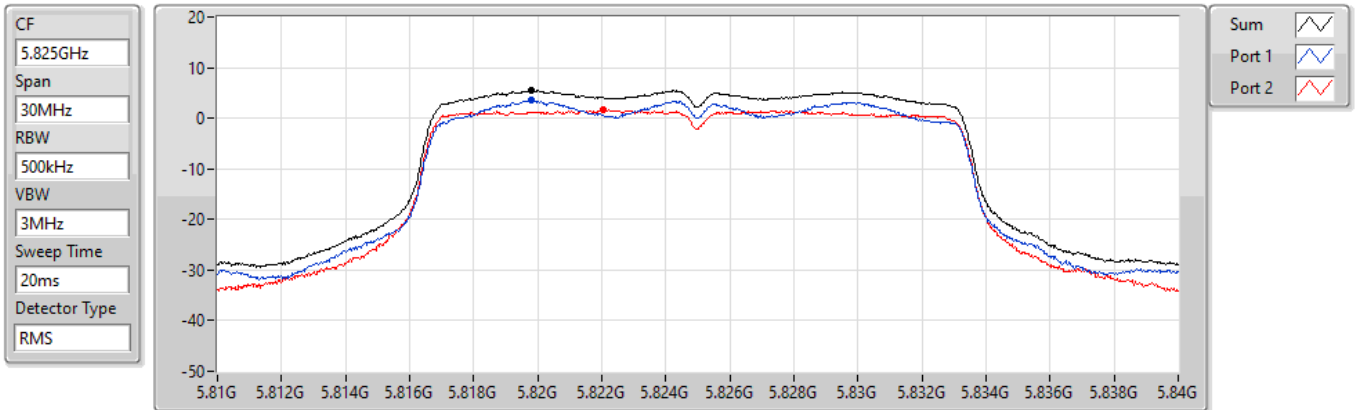

25/08/2021

Sum	PD	Port 1	Port 2
(dBm/RBW)	(dBm/RBW)	(dBm/RBW)	(dBm/RBW)
5.62	5.62	3.70	1.65

11a20_Nss1,(6Mbps)_2TX

PSD

5825MHz

25/08/2021

Sum	PD	Port 1	Port 2
(dBm/RBW)	(dBm/RBW)	(dBm/RBW)	(dBm/RBW)
5.49	5.49	3.53	1.65