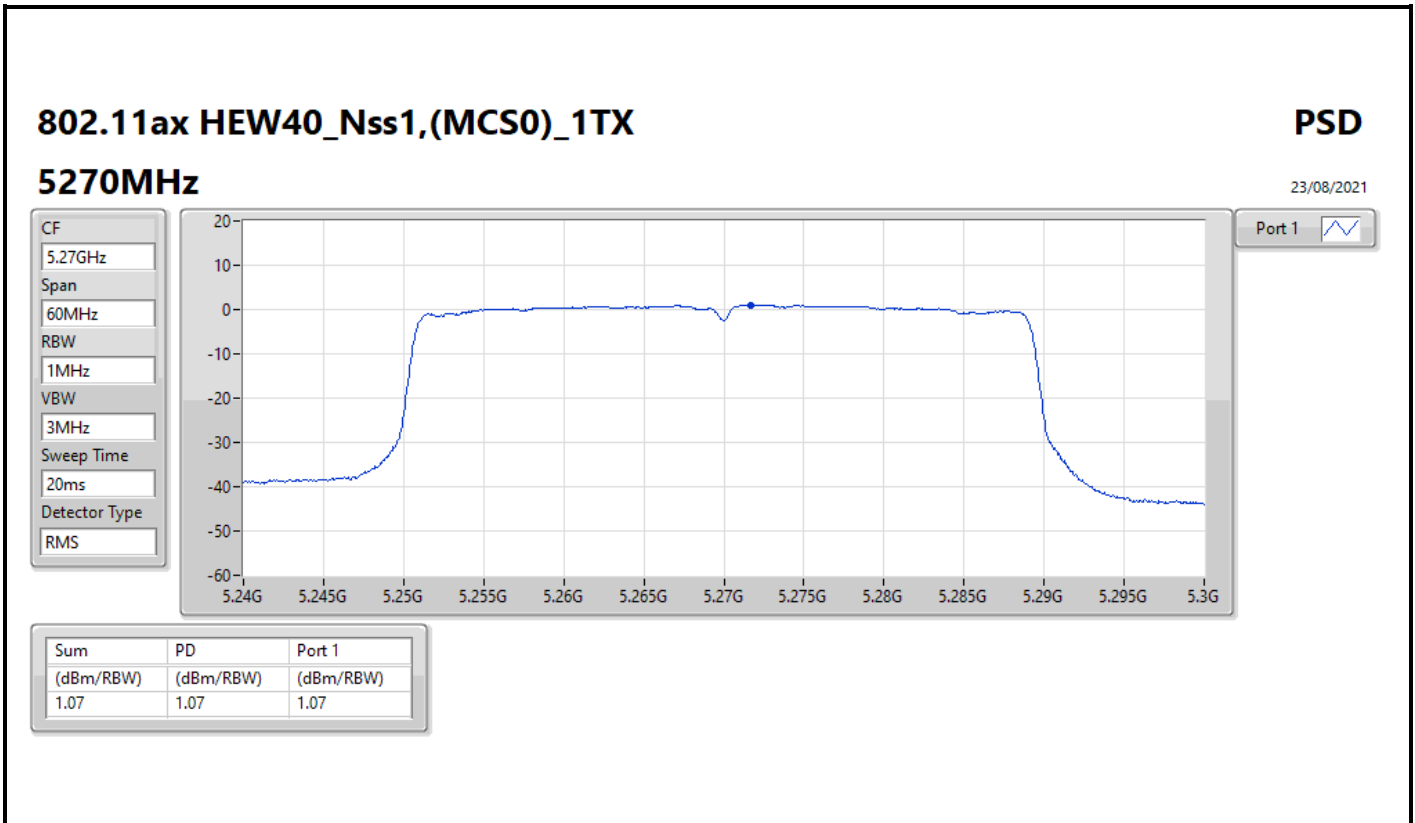

5230MHz

23/08/2021

CF
5.23GHz
Span
60MHz
RBW
1MHz
VBW
3MHz
Sweep Time
20ms
Detector Type
RMS

Port 1 

Sum	PD	Port 1
(dBm/RBW)	(dBm/RBW)	(dBm/RBW)
0.71	0.71	0.71

802.11ax HEW40_Nss1,(MCS0)_1TX

PSD

5670MHz