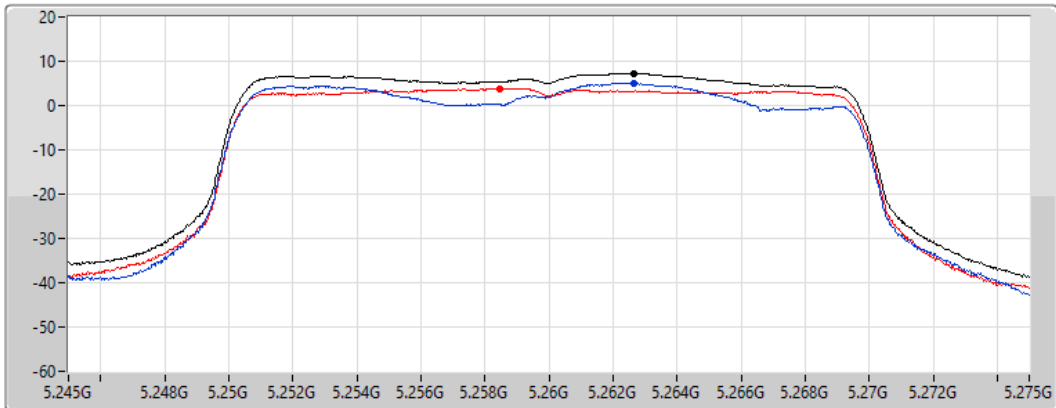

802.11ax HEW20_Nss1,(MCS0)_2TX

PSD

5260MHz

25/08/2021

CF
5.26GHz
Span
30MHz
RBW
1MHz
VBW
3MHz
Sweep Time
20ms
Detector Type
RMS

Sum
Port 1
Port 2

Sum	PD	Port 1	Port 2
(dBm/RBW)	(dBm/RBW)	(dBm/RBW)	(dBm/RBW)
7.25	7.25	5.07	3.82