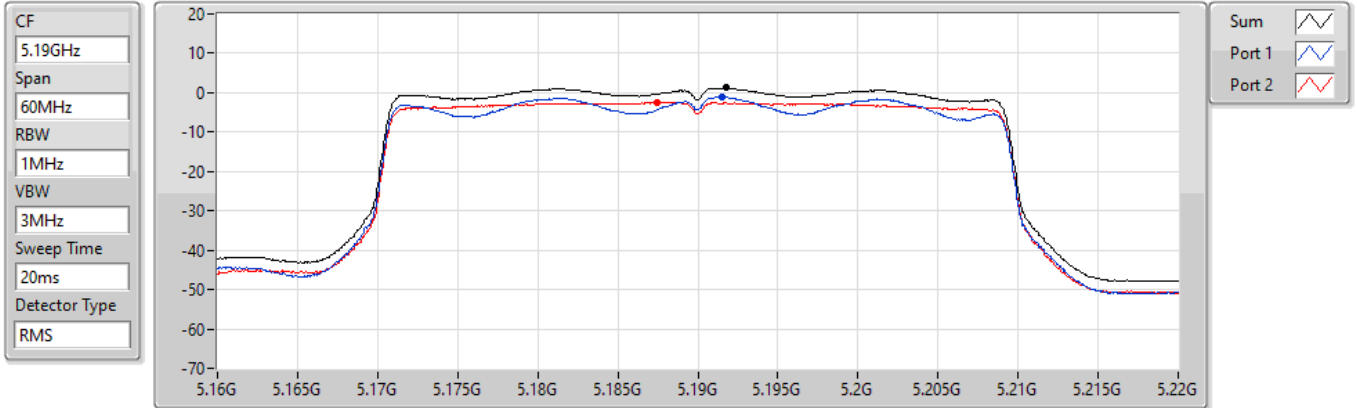

Sum
Port 1
Port 2

Sum	PD	Port 1	Port 2
(dBm/RBW)	(dBm/RBW)	(dBm/RBW)	(dBm/RBW)
5.01	5.01	3.10	0.98

802.11ax HEW40_Nss1,(MCS0)_2TX

PSD

5190MHz

25/08/2021

Sum	PD	Port 1	Port 2
(dBm/RBW)	(dBm/RBW)	(dBm/RBW)	(dBm/RBW)
1.20	1.20	-1.07	-2.43