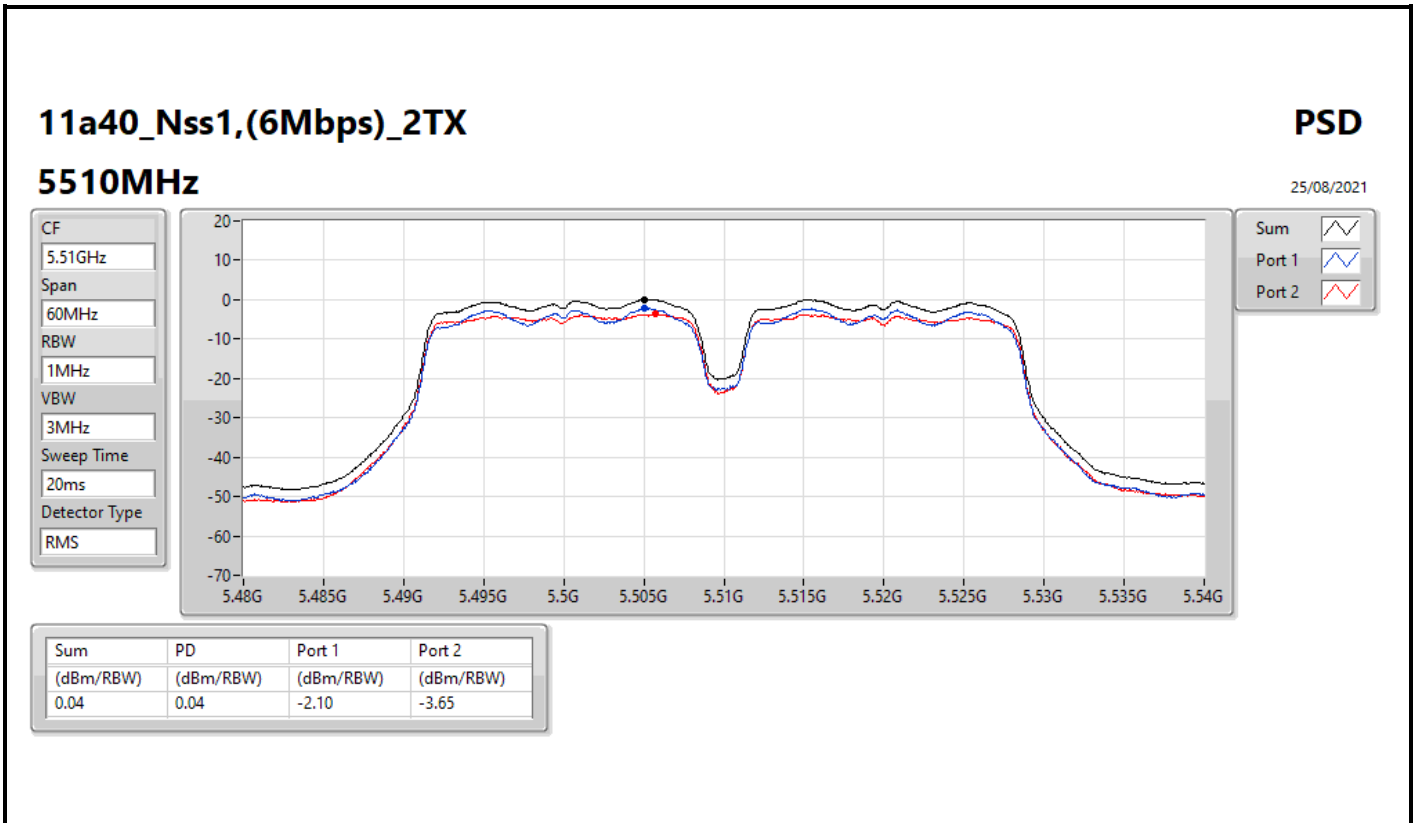

25/08/2021

Sum	PD	Port 1	Port 2
(dBm/RBW)	(dBm/RBW)	(dBm/RBW)	(dBm/RBW)
5.62	5.62	3.70	1.65

11a20_Nss1,(6Mbps)_2TX

PSD

5825MHz

25/08/2021

Sum	PD	Port 1	Port 2
(dBm/RBW)	(dBm/RBW)	(dBm/RBW)	(dBm/RBW)
5.49	5.49	3.53	1.65