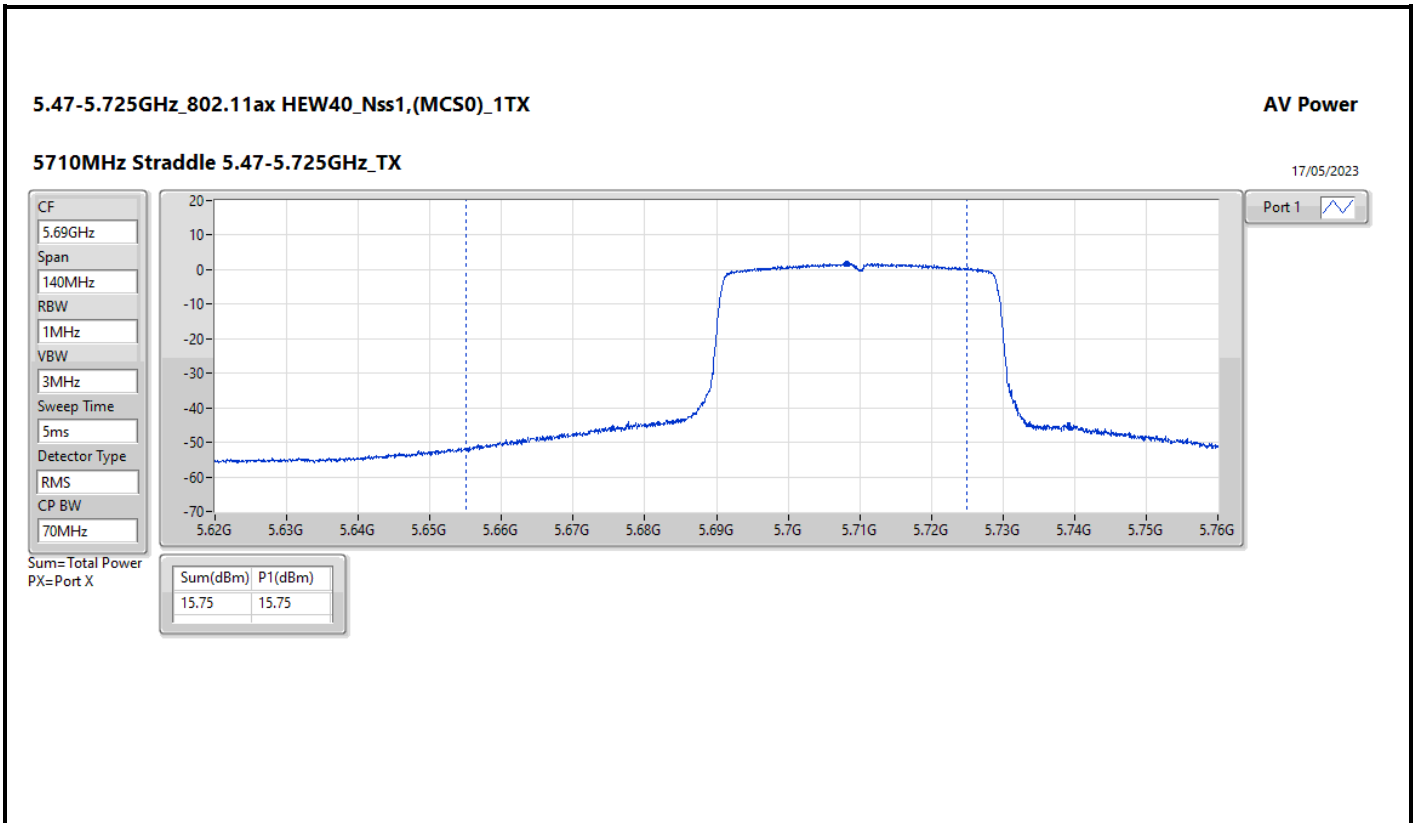

Sweep Time
5ms

Detector Type
RMS

CP BW
160MHz

Port 1

Sum=Total Power
PX=Port X

Sum(dBm)	P1(dBm)
8.40	8.40

Summary

Mode	Total Power (dBm)	Total Power (W)	EIRP (dBm)	EIRP (W)
5.15-5.25GHz	-	-	-	-
11a20_20MHz_Nss1,(6Mbps)_2TX	19.45	0.08810	25.45	0.35075
11a40_40MHz_Nss1,(6Mbps)_2TX	17.89	0.06152	23.89	0.24491
11a80_80MHz_Nss1,(6Mbps)_2TX	13.92	0.02466	19.92	0.09817
11a160_160MHz_Nss1,(6Mbps)_2TX	10.61	0.01151	16.61	0.04581
802.11ax HEW20_Nss1,(MCS0)_2TX	19.98	0.09954	25.98	0.39628
802.11ax HEW40_Nss1,(MCS0)_2TX	19.71	0.09354	25.71	0.37239
802.11ax HEW80_Nss1,(MCS0)_2TX	13.13	0.02056	19.13	0.08185
802.11ax HEW160_Nss1,(MCS0)_2TX	9.87	0.00971	15.87	0.03864
5.25-5.35GHz	-	-	-	-
11a20_20MHz_Nss1,(6Mbps)_2TX	19.43	0.08770	25.43	0.34914
11a40_40MHz_Nss1,(6Mbps)_2TX	17.83	0.06067	23.83	0.24155
11a80_80MHz_Nss1,(6Mbps)_2TX	13.03	0.02009	19.03	0.07998
11a160_160MHz_Nss1,(6Mbps)_2TX	10.64	0.01159	16.64	0.04613
802.11ax HEW20_Nss1,(MCS0)_2TX	19.95	0.09886	25.95	0.39355
802.11ax HEW40_Nss1,(MCS0)_2TX	20.01	0.10023	26.01	0.39902
802.11ax HEW80_Nss1,(MCS0)_2TX	13.21	0.02094	19.21	0.08337
802.11ax HEW160_Nss1,(MCS0)_2TX	9.54	0.00899	15.54	0.03581
5.47-5.725GHz	-	-	-	-
11a20_20MHz_Nss1,(6Mbps)_2TX	19.37	0.08650	25.37	0.34435
11a40_40MHz_Nss1,(6Mbps)_2TX	18.35	0.06839	24.35	0.27227
11a80_80MHz_Nss1,(6Mbps)_2TX	19.28	0.08472	25.28	0.33729
11a160_160MHz_Nss1,(6Mbps)_2TX	14.71	0.02958	20.71	0.11776
802.11ax HEW20_Nss1,(MCS0)_2TX	20.14	0.10328	26.14	0.41115
802.11ax HEW40_Nss1,(MCS0)_2TX	19.95	0.09886	25.95	0.39355
802.11ax HEW80_Nss1,(MCS0)_2TX	19.67	0.09268	25.67	0.36898
802.11ax HEW160_Nss1,(MCS0)_2TX	15.03	0.03184	21.03	0.12677
5.725-5.85GHz	-	-	-	-
11a20_20MHz_Nss1,(6Mbps)_2TX	19.55	0.09016	25.55	0.35892
11a40_40MHz_Nss1,(6Mbps)_2TX	18.93	0.07816	24.93	0.31117
11a80_80MHz_Nss1,(6Mbps)_2TX	18.11	0.06471	24.11	0.25763
802.11ax HEW20_Nss1,(MCS0)_2TX	20.29	0.10691	26.29	0.42560
802.11ax HEW40_Nss1,(MCS0)_2TX	20.16	0.10375	26.16	0.41305
802.11ax HEW80_Nss1,(MCS0)_2TX	18.33	0.06808	24.33	0.27102