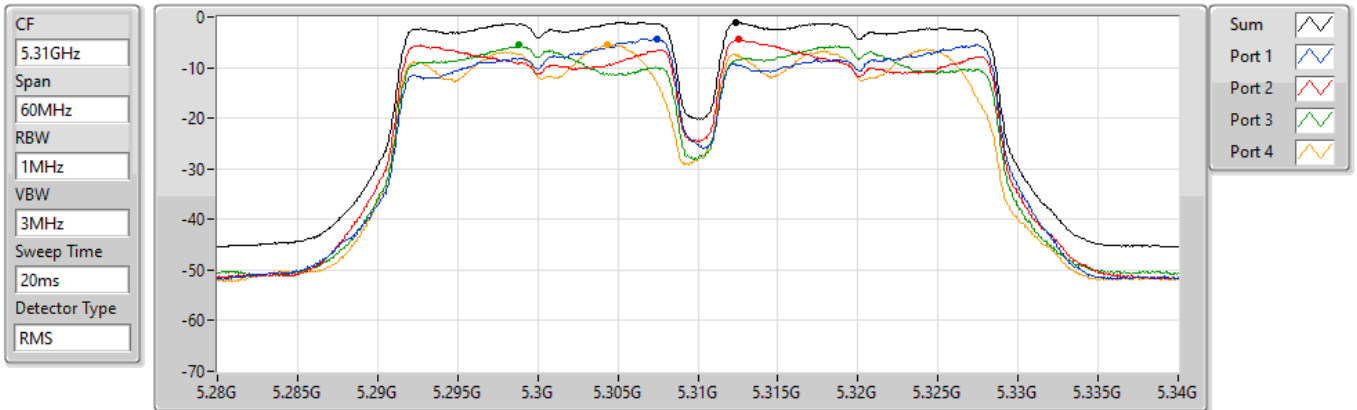

11a40_Nss1,(6Mbps)_4TX

PSD

5310MHz

24/08/2021

Sum	PD	Port 1	Port 2	Port 3	Port 4
(dBm/RBW)	(dBm/RBW)	(dBm/RBW)	(dBm/RBW)	(dBm/RBW)	(dBm/RBW)
-1.05	-1.05	-4.29	-4.50	-5.56	-5.48