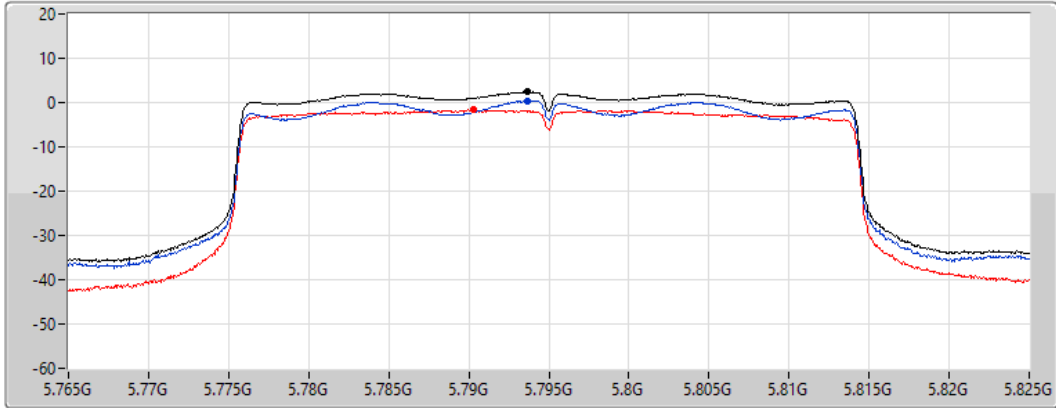

802.11ax HEW40_Nss1,(MCS0)_2TX

PSD

5795MHz

25/08/2021

CF
5.795GHz
Span
60MHz
RBW
500kHz
VBW
3MHz
Sweep Time
20ms
Detector Type
RMS

Sum ☒
Port 1 ☒
Port 2 ☒

Sum	PD	Port 1	Port 2
(dBm/RBW)	(dBm/RBW)	(dBm/RBW)	(dBm/RBW)
2.40	2.40	0.43	-1.65