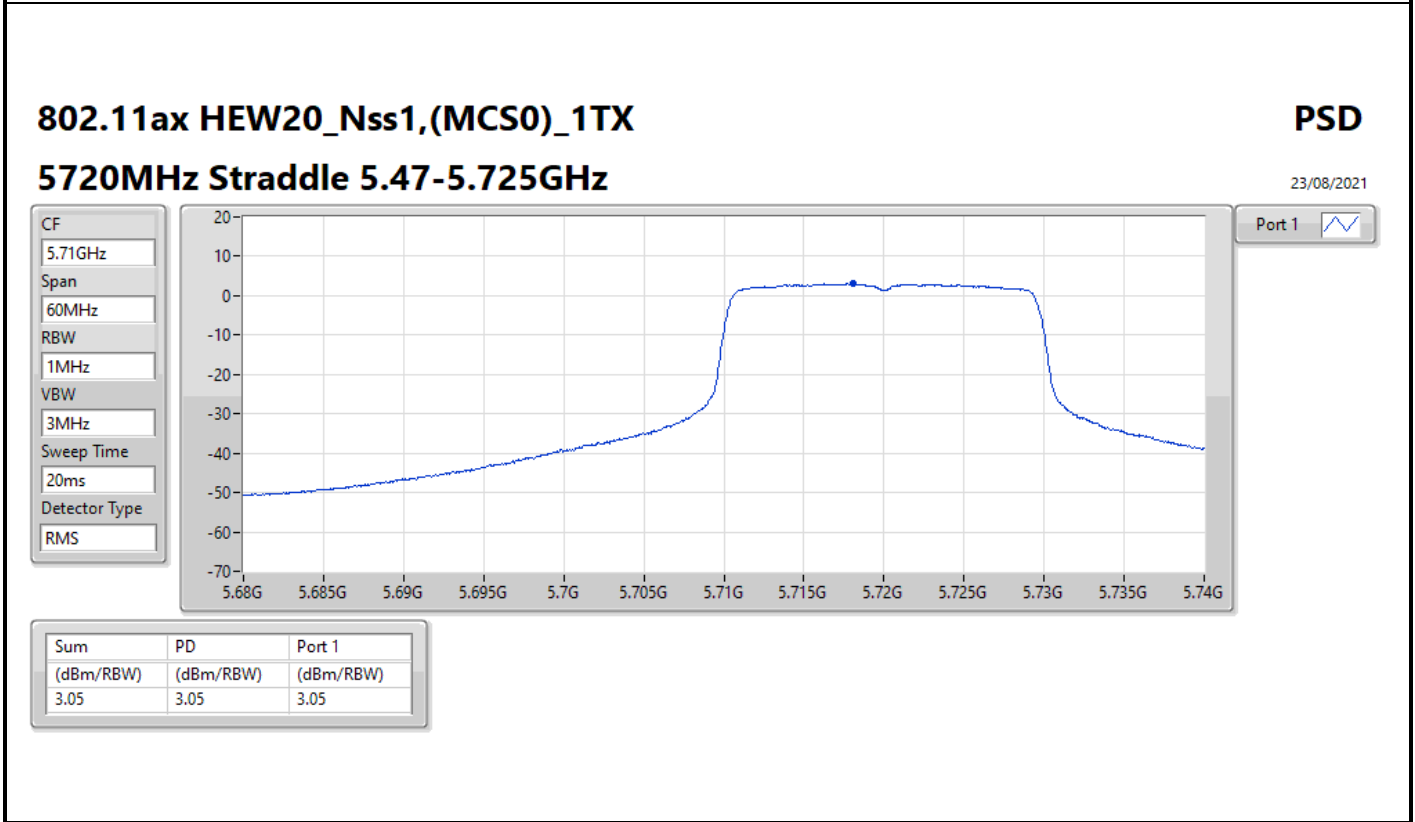

5240MHz

23/08/2021

Sum	PD	Port 1
(dBm/RBW)	(dBm/RBW)	(dBm/RBW)
3.64	3.64	3.64

802.11ax HEW20_Nss1,(MCS0)_1TX

PSD

5260MHz

23/08/2021

Sum	PD	Port 1
(dBm/RBW)	(dBm/RBW)	(dBm/RBW)
3.74	3.74	3.74