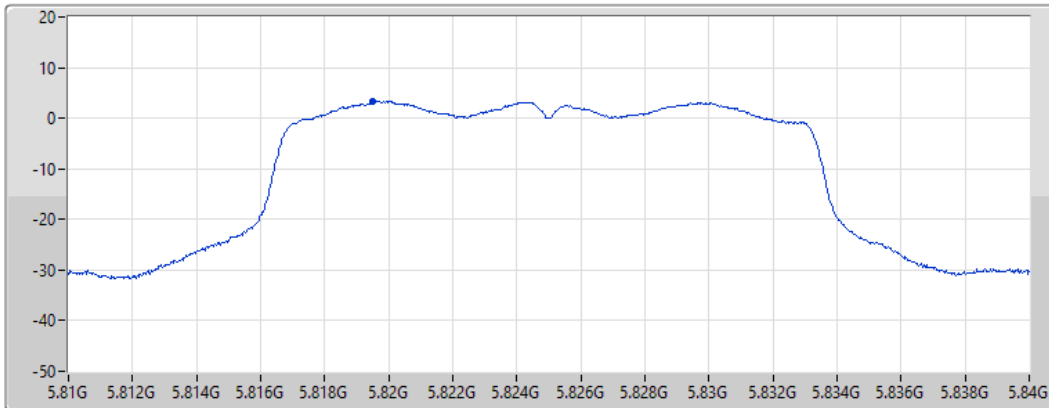

11a20_Nss1,(6Mbps)_1TX

PSD

5825MHz

25/08/2021

CF
5.825GHz
Span
30MHz
RBW
500kHz
VBW
3MHz
Sweep Time
20ms
Detector Type
RMS

Port 1

Sum	PD	Port 1
(dBm/RBW)	(dBm/RBW)	(dBm/RBW)
3.37	3.37	3.37