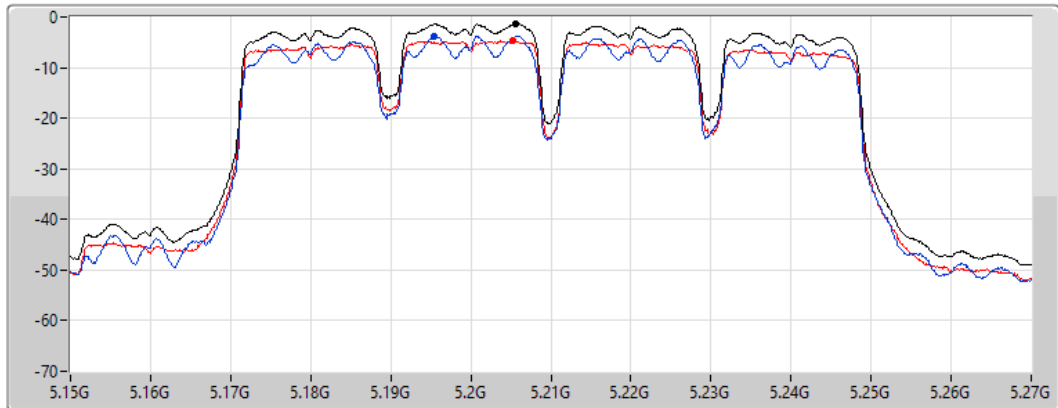

11a80_Nss1,(6Mbps)_2TX

PSD

5210MHz

25/08/2021

CF
5.21GHz
Span
120MHz
RBW
1MHz
VBW
3MHz
Sweep Time
20ms
Detector Type
RMS

Sum ☒
Port 1 ☒
Port 2 ☒

Sum	PD	Port 1	Port 2
(dBm/RBW)	(dBm/RBW)	(dBm/RBW)	(dBm/RBW)
-1.29	-1.29	-3.81	-4.74