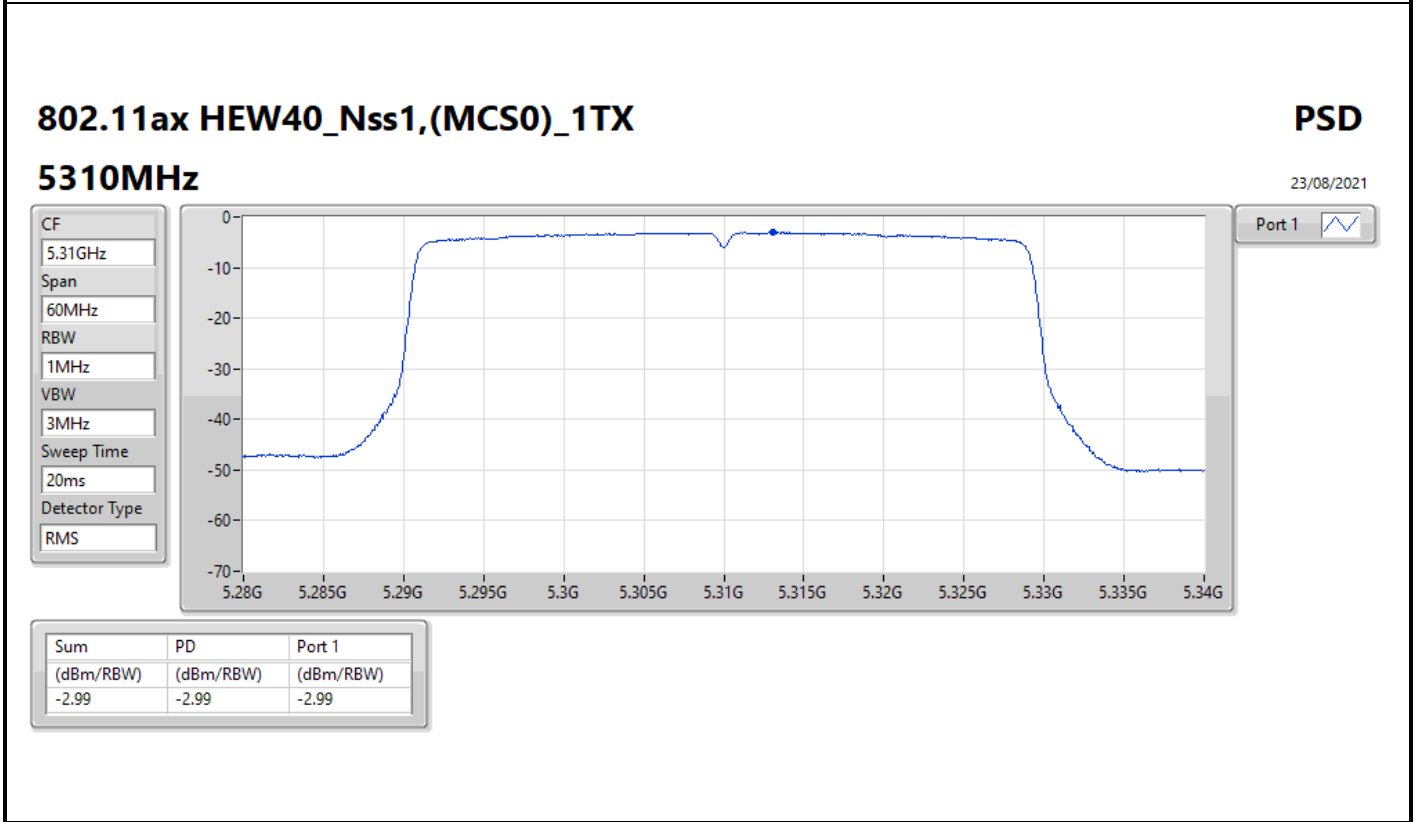

5230MHz

23/08/2021

CF
5.23GHz
Span
60MHz
RBW
1MHz
VBW
3MHz
Sweep Time
20ms
Detector Type
RMS

Port 1 

Sum	PD	Port 1
(dBm/RBW)	(dBm/RBW)	(dBm/RBW)
0.71	0.71	0.71

802.11ax HEW40_Nss1,(MCS0)_1TX

PSD

5670MHz