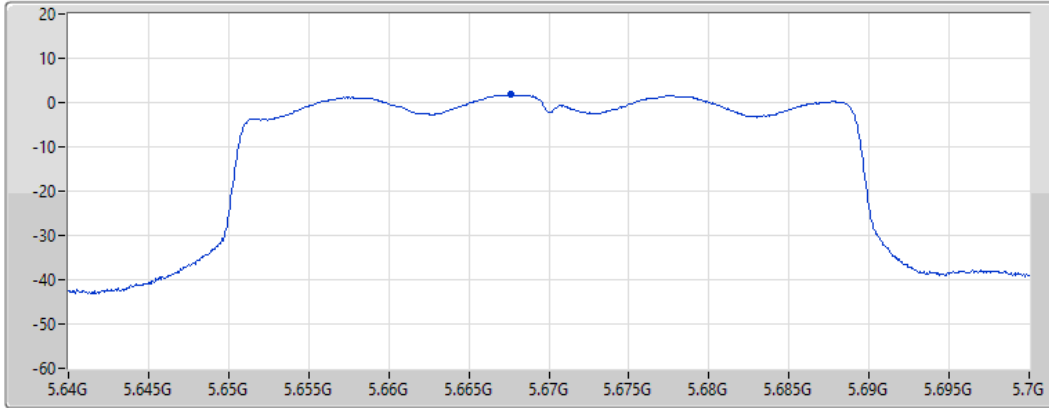

CF
5.67GHz

Span
60MHz

RBW
1MHz

VBW
3MHz

Sweep Time
20ms

Detector Type
RMS

Port 1 

Sum	PD	Port 1
(dBm/RBW)	(dBm/RBW)	(dBm/RBW)
1.75	1.75	1.75