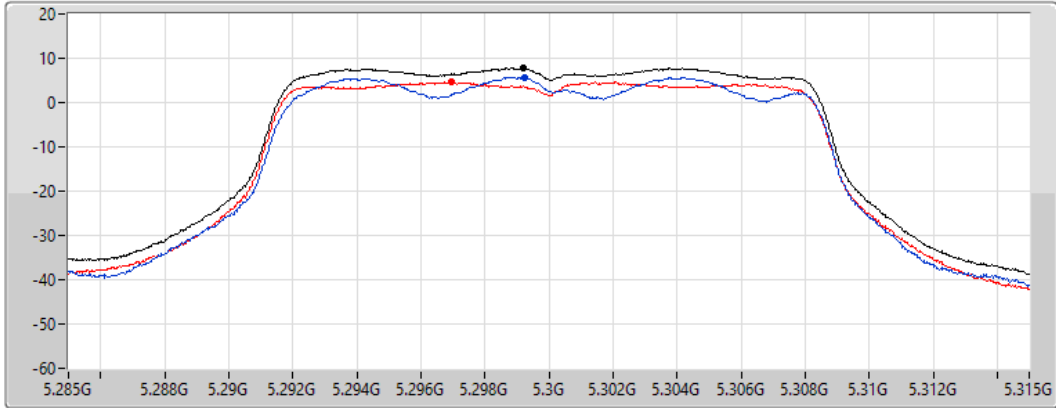

25/08/2021

Sum	PD	Port 1	Port 2
(dBm/RBW)	(dBm/RBW)	(dBm/RBW)	(dBm/RBW)
7.63	7.63	5.35	4.45

11a20_Nss1,(6Mbps)_2TX

PSD

5300MHz

25/08/2021

CF
5.3GHz
Span
30MHz
RBW
1MHz
VBW
3MHz
Sweep Time
20ms
Detector Type
RMS