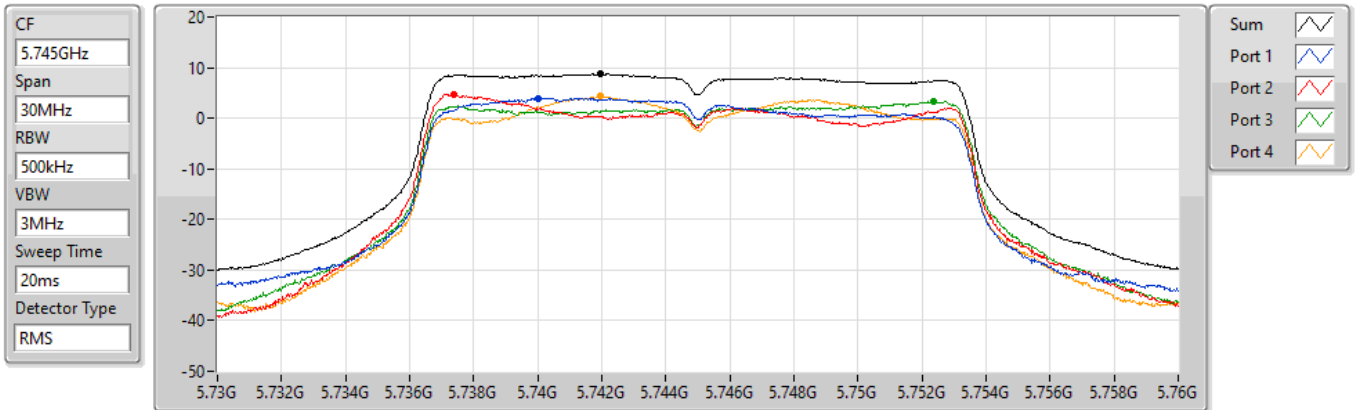

11a20_Nss1,(6Mbps)_4TX

PSD

5745MHz

24/08/2021

Sum	PD	Port 1	Port 2	Port 3	Port 4
(dBm/RBW)	(dBm/RBW)	(dBm/RBW)	(dBm/RBW)	(dBm/RBW)	(dBm/RBW)
8.69	8.69	3.94	4.75	3.33	4.31