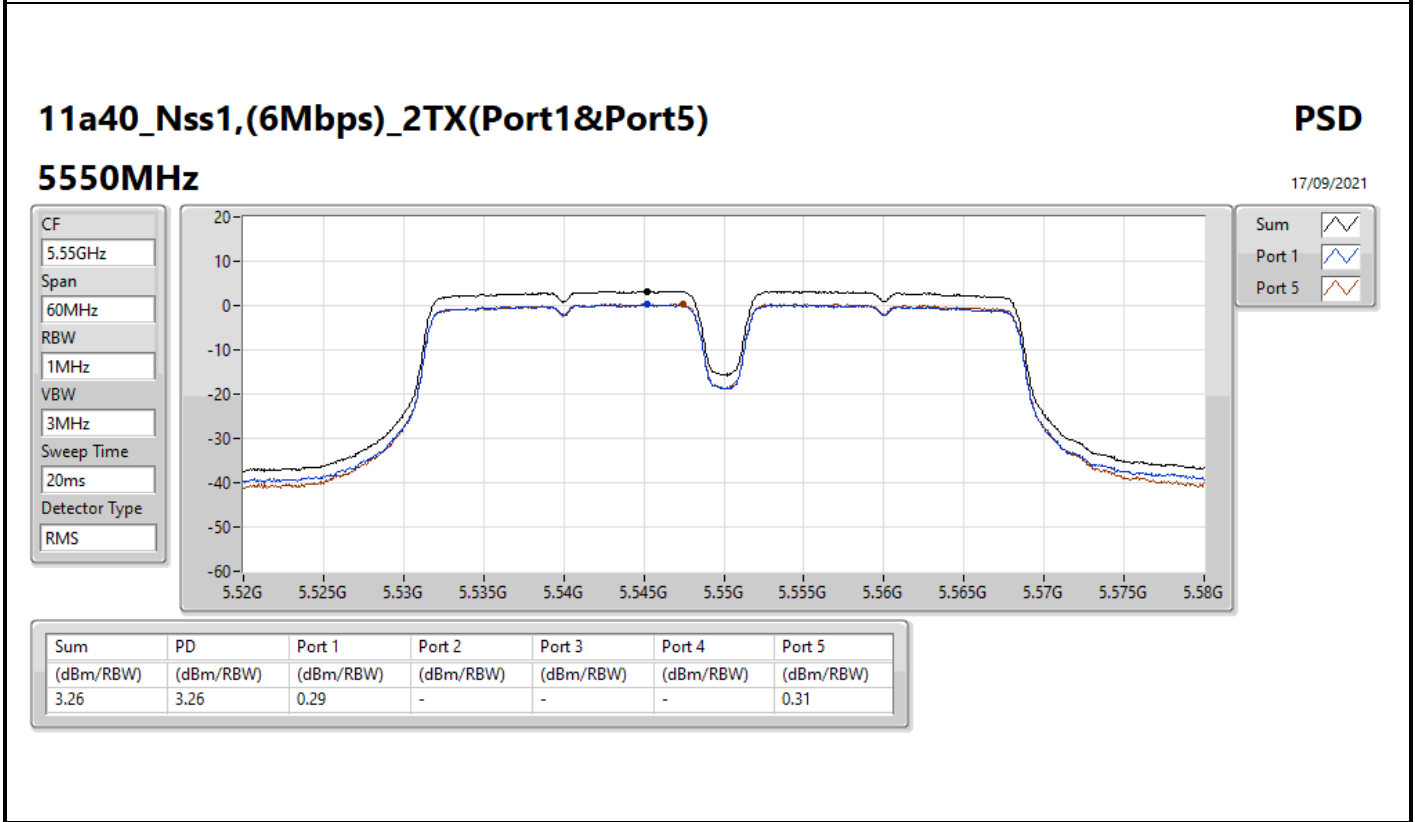

PSD

5745MHz

17/09/2021

Sum	PD	Port 1	Port 2	Port 3	Port 4	Port 5
(dBm/RBW)	(dBm/RBW)	(dBm/RBW)	(dBm/RBW)	(dBm/RBW)	(dBm/RBW)	(dBm/RBW)
4.99	4.99	1.97	-	-	-	2.18

11a40_Nss1,(6Mbps)_2TX(Port1&Port5)

PSD

5710MHz Straddle 5.725-5.85GHz