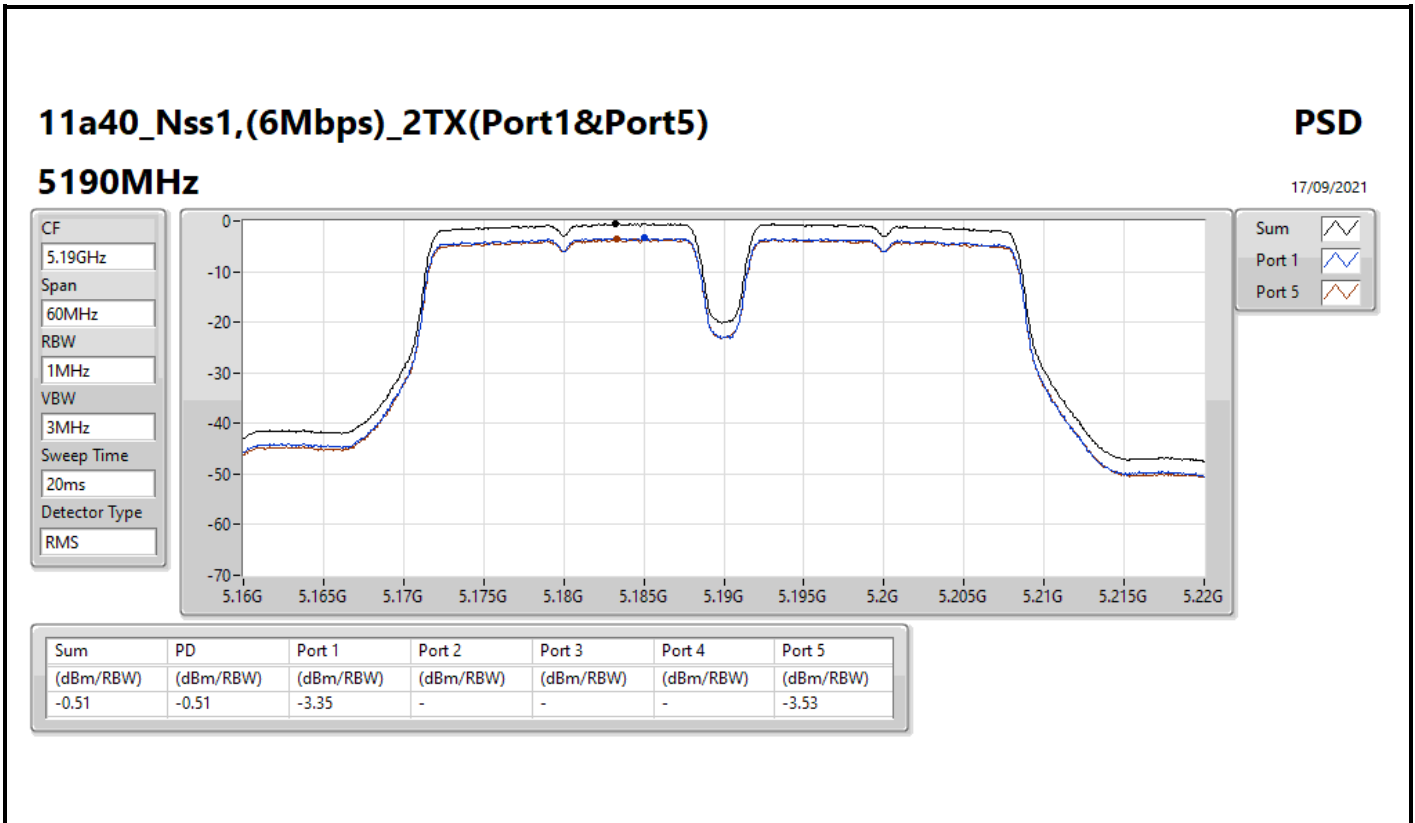

PSD

5745MHz

17/09/2021

Sum	PD	Port 1	Port 2	Port 3	Port 4	Port 5
(dBm/RBW)	(dBm/RBW)	(dBm/RBW)	(dBm/RBW)	(dBm/RBW)	(dBm/RBW)	(dBm/RBW)
4.99	4.99	1.97	-	-	-	2.18

11a40_Nss1,(6Mbps)_2TX(Port1&Port5)

PSD

5710MHz Straddle 5.725-5.85GHz