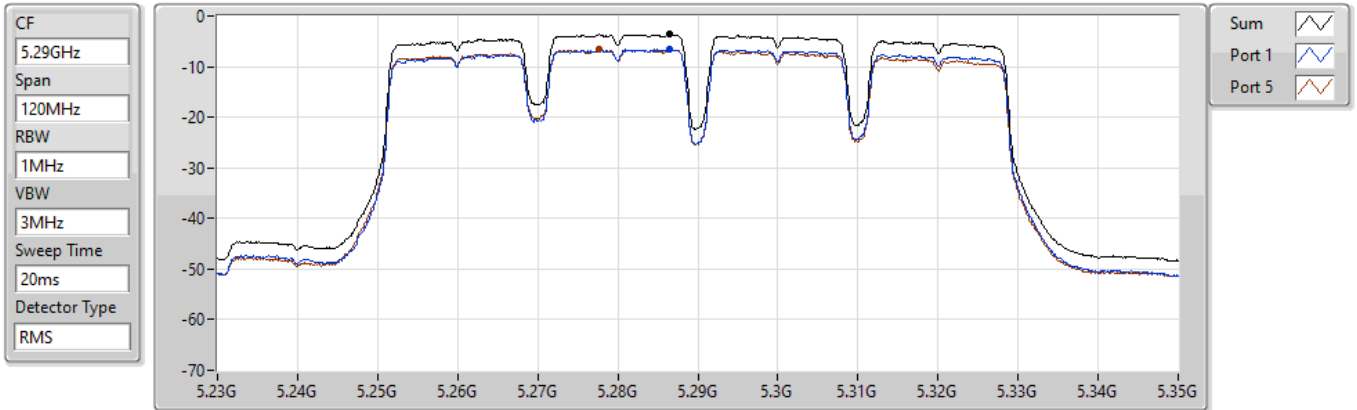

11a80_Nss1,(6Mbps)_2TX(Port1&Port5)

PSD

5290MHz

17/09/2021

Sum	PD	Port 1	Port 2	Port 3	Port 4	Port 5
(dBm/RBW)	(dBm/RBW)	(dBm/RBW)	(dBm/RBW)	(dBm/RBW)	(dBm/RBW)	(dBm/RBW)
-3.60	-3.60	-6.45	-	-	-	-6.67