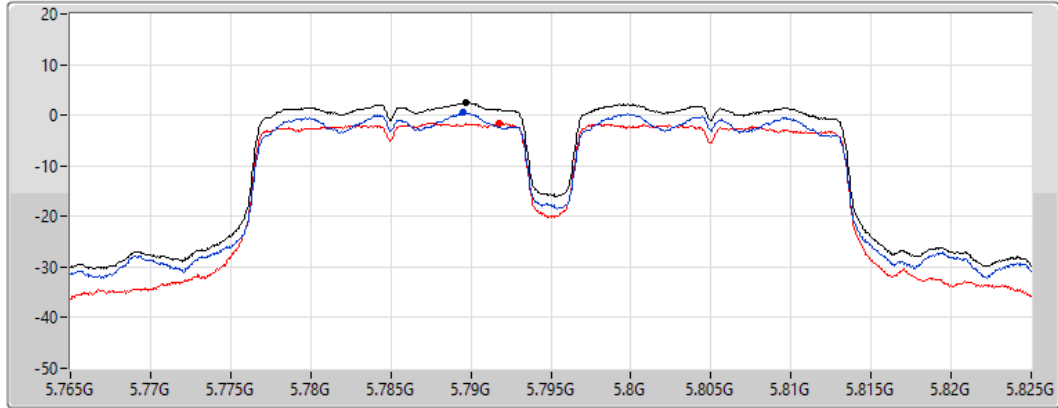

11a40_Nss1,(6Mbps)_2TX

PSD

5795MHz

25/08/2021

CF
5.795GHz
Span
60MHz
RBW
500kHz
VBW
3MHz
Sweep Time
20ms
Detector Type
RMS

Sum ☒
Port 1 ☒
Port 2 ☒

Sum	PD	Port 1	Port 2
(dBm/RBW)	(dBm/RBW)	(dBm/RBW)	(dBm/RBW)
2.41	2.41	0.45	-1.57