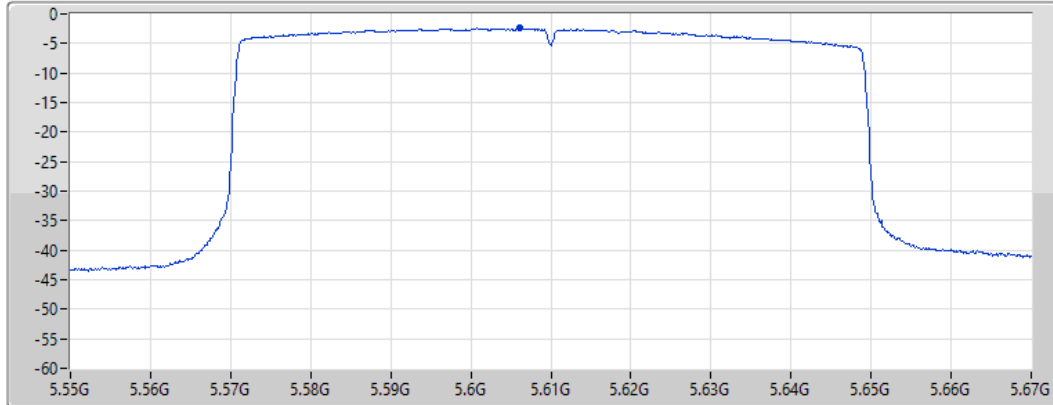

802.11ax HEW80_Nss1,(MCS0)_1TX

PSD

5610MHz

23/08/2021

CF
5.61GHz
Span
120MHz
RBW
1MHz
VBW
3MHz
Sweep Time
20ms
Detector Type
RMS

Port 1

Sum	PD	Port 1
(dBm/RBW)	(dBm/RBW)	(dBm/RBW)
-2.43	-2.43	-2.43