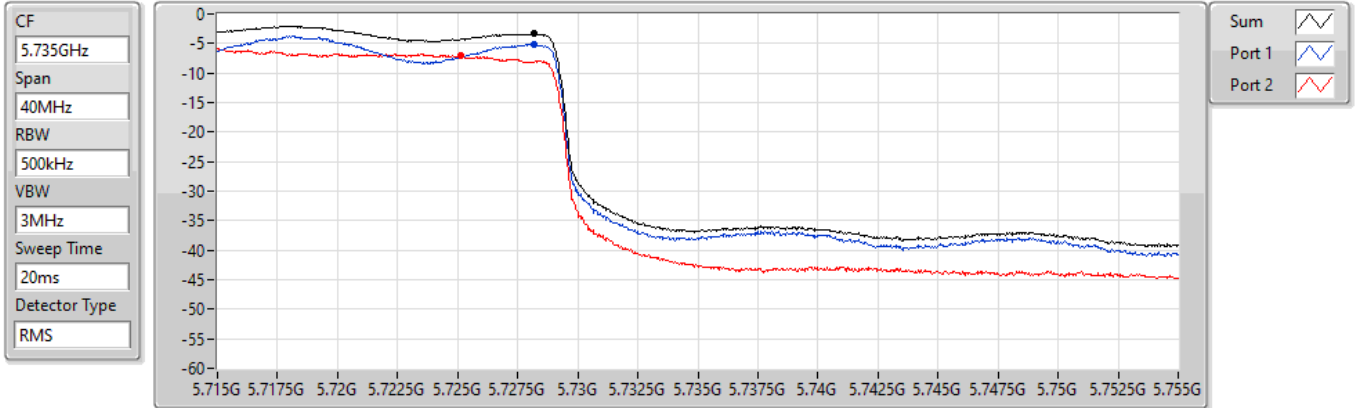

802.11ax HEW80_Nss1,(MCS0)_2TX

PSD

5690MHz Straddle 5.725-5.85GHz

25/08/2021

Sum	PD	Port 1	Port 2
(dBm/RBW)	(dBm/RBW)	(dBm/RBW)	(dBm/RBW)
-3.35	-3.35	-5.12	-7.14

802.11ax HEW80_Nss1,(MCS0)_2TX

PSD