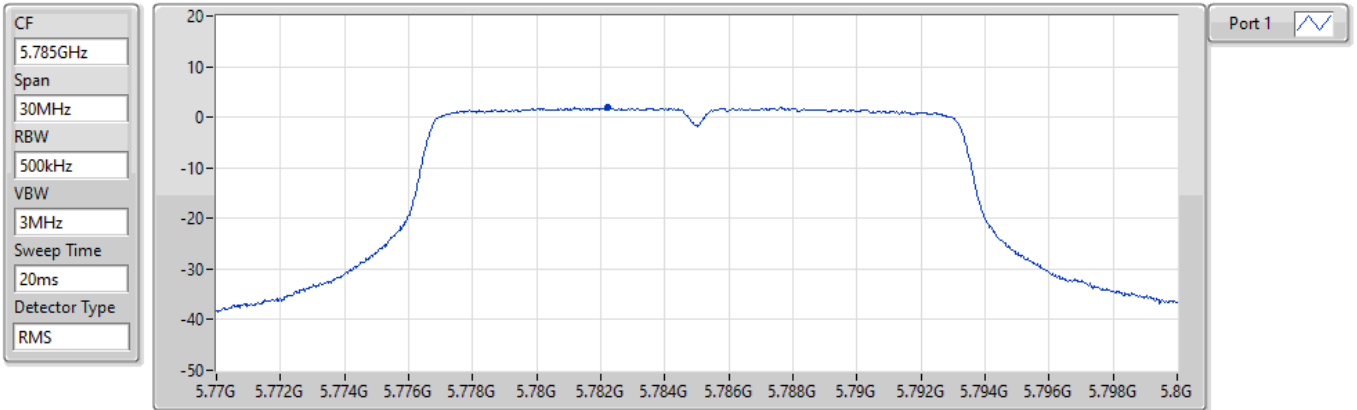

11a20_Nss1,(6Mbps)_1TX

PSD

5785MHz

23/08/2021

Sum	PD	Port 1
(dBm/100kHz)	(dBm/100kHz)	(dBm/100kHz)
1.87	1.87	1.87