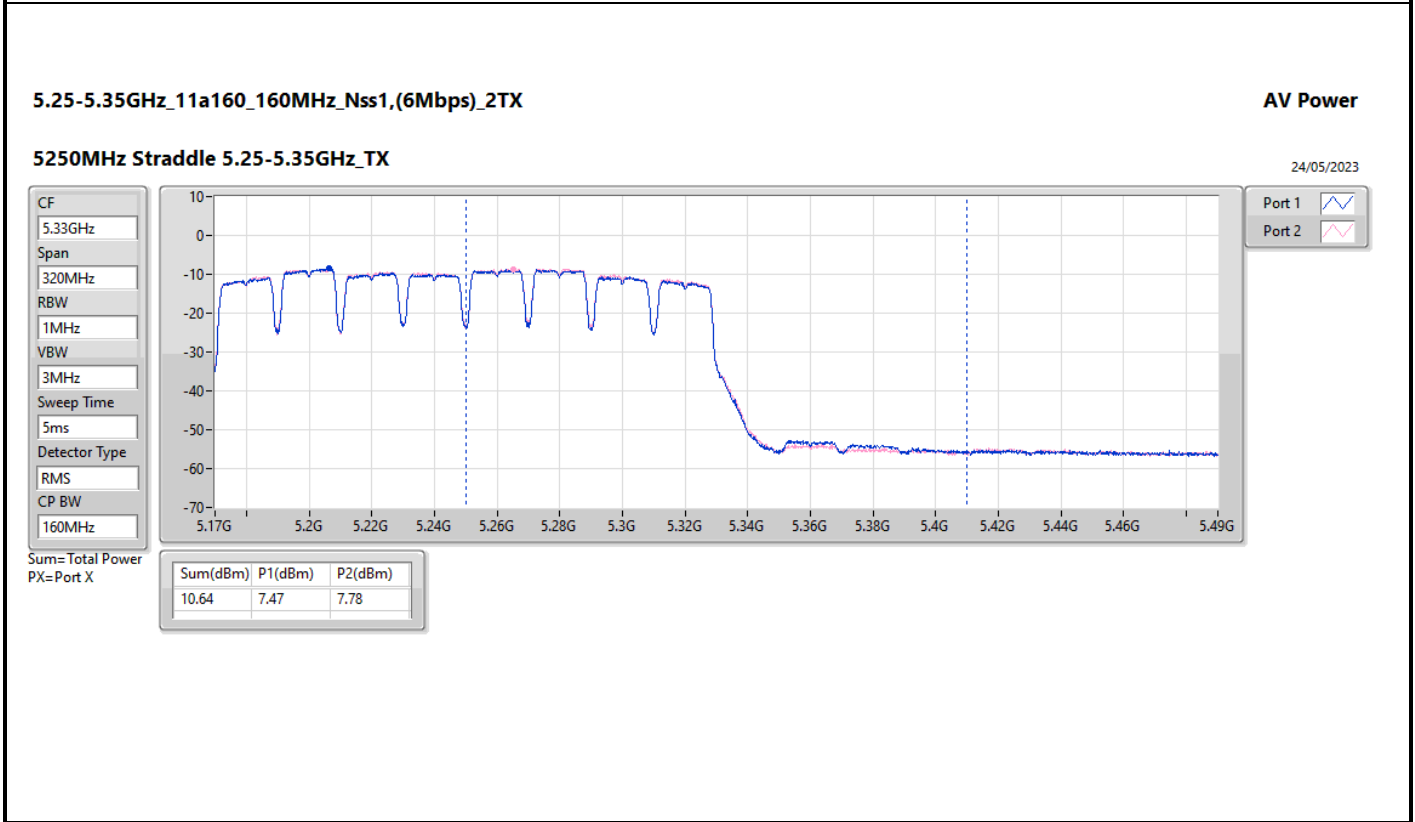

DG = Directional Gain; Port X = Port X output power

5.725-5.85GHz_11a20_20MHz_Nss1,(6Mbps)_2TX

5720MHz Straddle 5.725-5.85GHz_TX

AV Power

15/05/2023

CF
5.735GHz

Span
40MHz

RBW
1MHz

VBW
3MHz

Sweep Time
5ms

Detector Type
RMS

CP BW
20MHz

Port 1

Port 2

Sum=Total Power
PX=Port X

Sum(dBm)	P1(dBm)	P2(dBm)
12.71	9.57	9.82