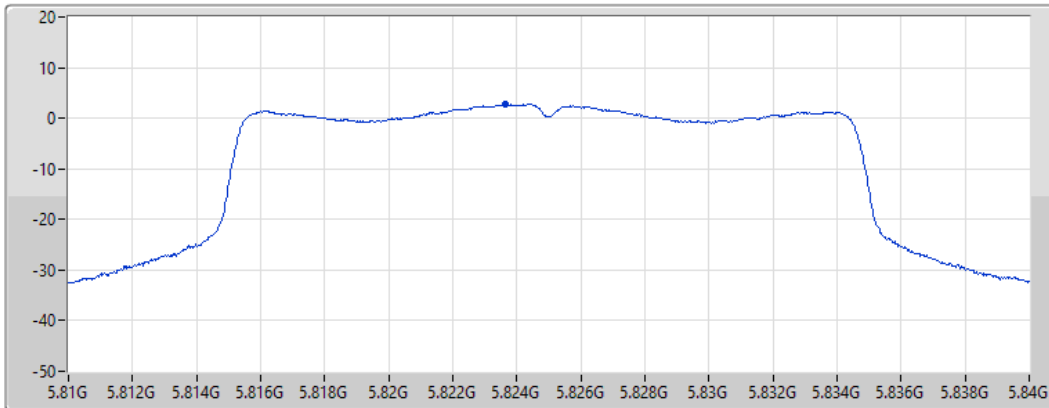

802.11ax HEW20_Nss1,(MCS0)_1TX

PSD

5825MHz

25/08/2021

CF
5.825GHz
Span
30MHz
RBW
500kHz
VBW
3MHz
Sweep Time
20ms
Detector Type
RMS

Port 1

Sum	PD	Port 1
(dBm/RBW)	(dBm/RBW)	(dBm/RBW)
2.87	2.87	2.87