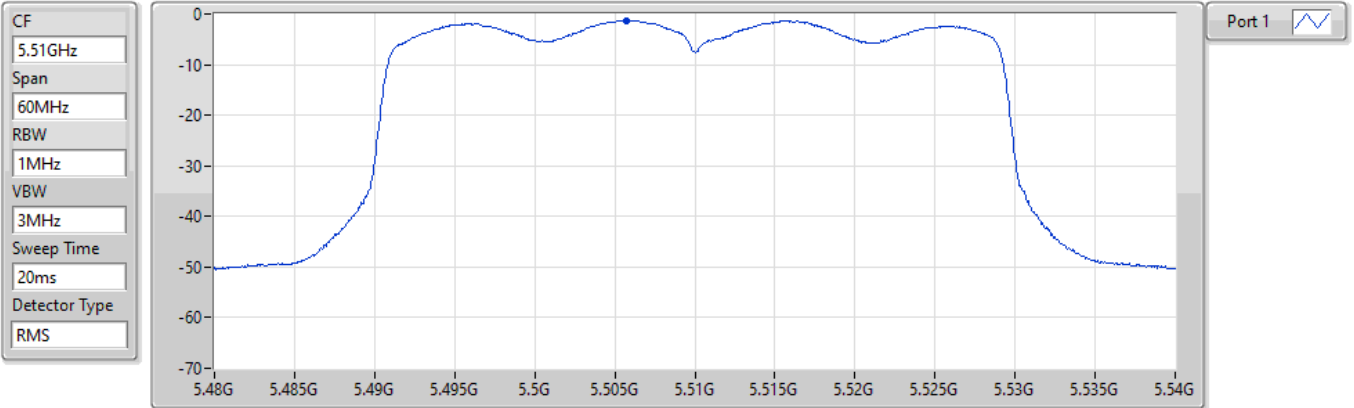

802.11ax HEW40_Nss1,(MCS0)_1TX

PSD

5510MHz

25/08/2021

Sum	PD	Port 1
(dBm/RBW)	(dBm/RBW)	(dBm/RBW)
-1.27	-1.27	-1.27