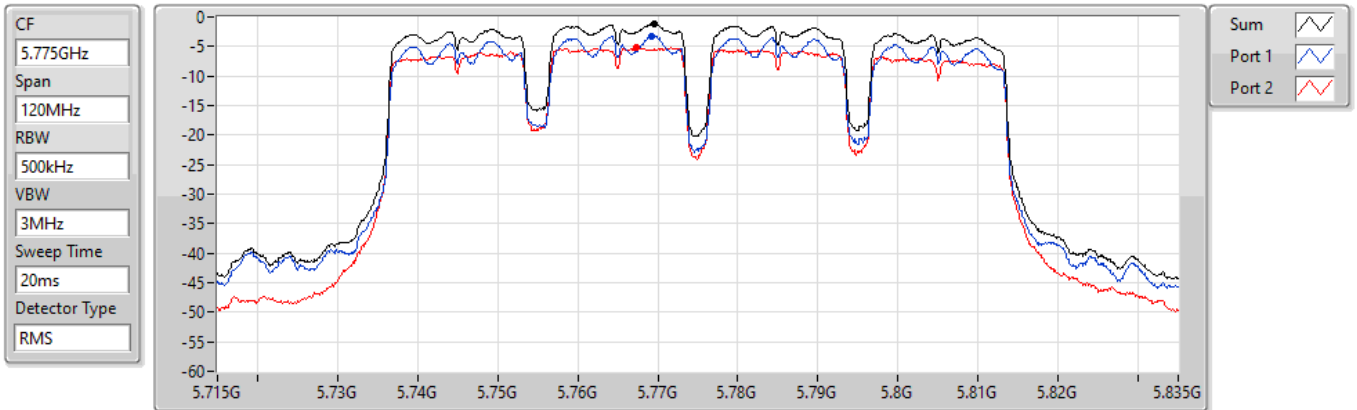

11a80_Nss1,(6Mbps)_2TX

PSD

5775MHz

25/08/2021

Sum	PD	Port 1	Port 2
(dBm/RBW)	(dBm/RBW)	(dBm/RBW)	(dBm/RBW)
-1.20	-1.20	-3.17	-5.08