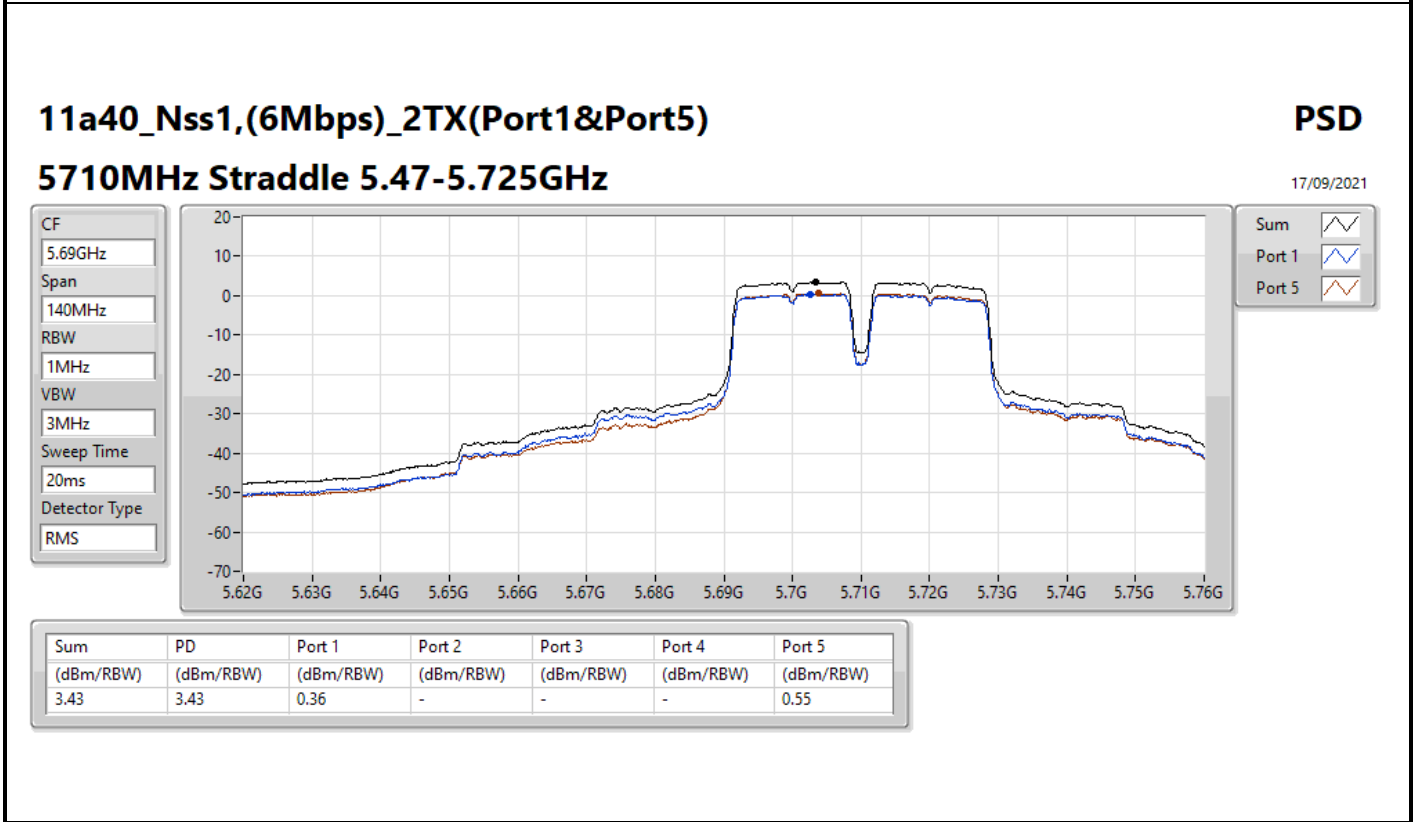

PSD

5745MHz

17/09/2021

Sum	PD	Port 1	Port 2	Port 3	Port 4	Port 5
(dBm/RBW)	(dBm/RBW)	(dBm/RBW)	(dBm/RBW)	(dBm/RBW)	(dBm/RBW)	(dBm/RBW)
4.99	4.99	1.97	-	-	-	2.18

11a40_Nss1,(6Mbps)_2TX(Port1&Port5)

PSD

5710MHz Straddle 5.725-5.85GHz