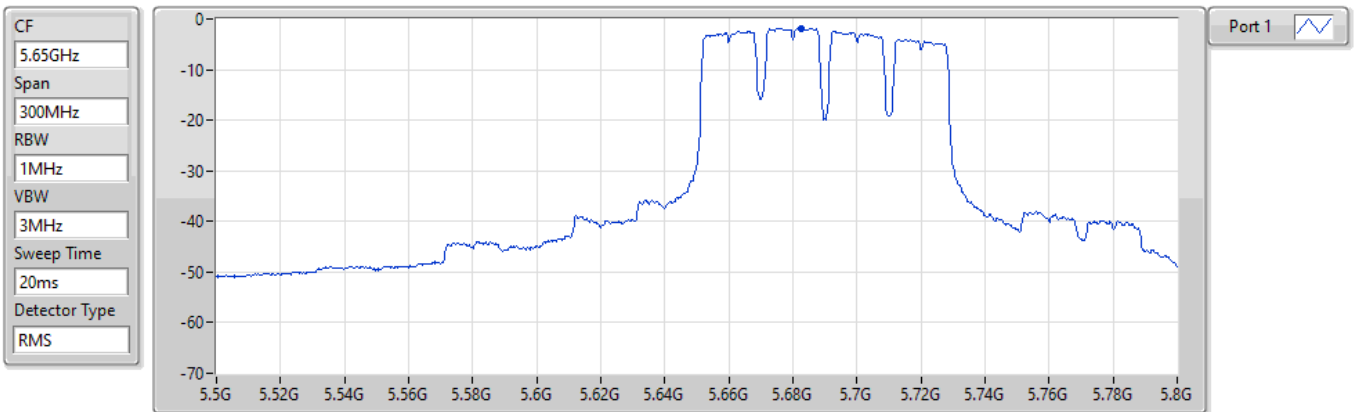

5610MHz

23/08/2021

11a80_Nss1,(6Mbps)_1TX

PSD

5690MHz Straddle 5.47-5.725GHz

23/08/2021

11a80_Nss1,(6Mbps)_1TX

PSD