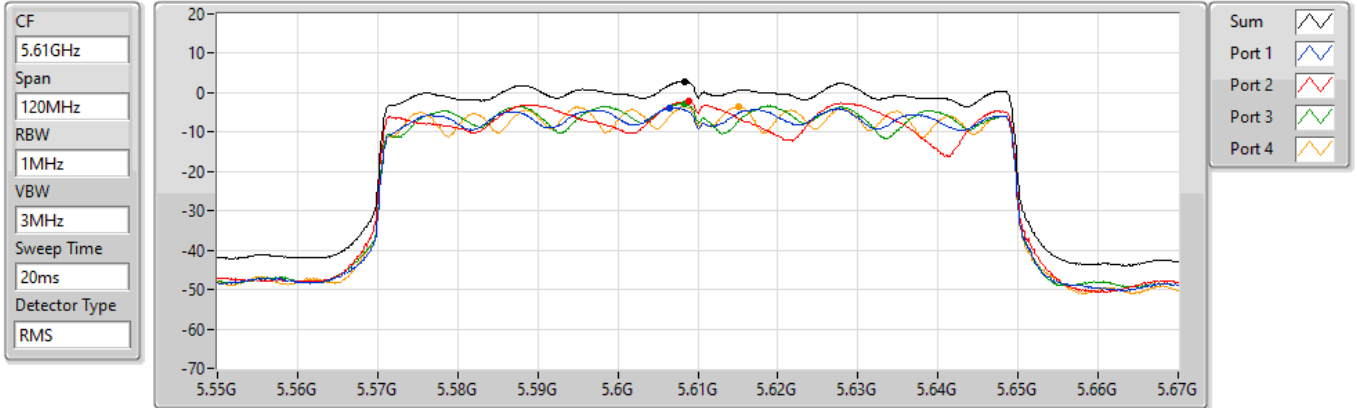

802.11ax HEW80_Nss1,(MCS0)_4TX

PSD

5610MHz

24/08/2021

Sum	PD	Port 1	Port 2	Port 3	Port 4
(dBm/RBW)	(dBm/RBW)	(dBm/RBW)	(dBm/RBW)	(dBm/RBW)	(dBm/RBW)
2.80	2.80	-3.89	-2.21	-2.85	-3.46

802.11ax HEW80_Nss1,(MCS0)_4TX

PSD