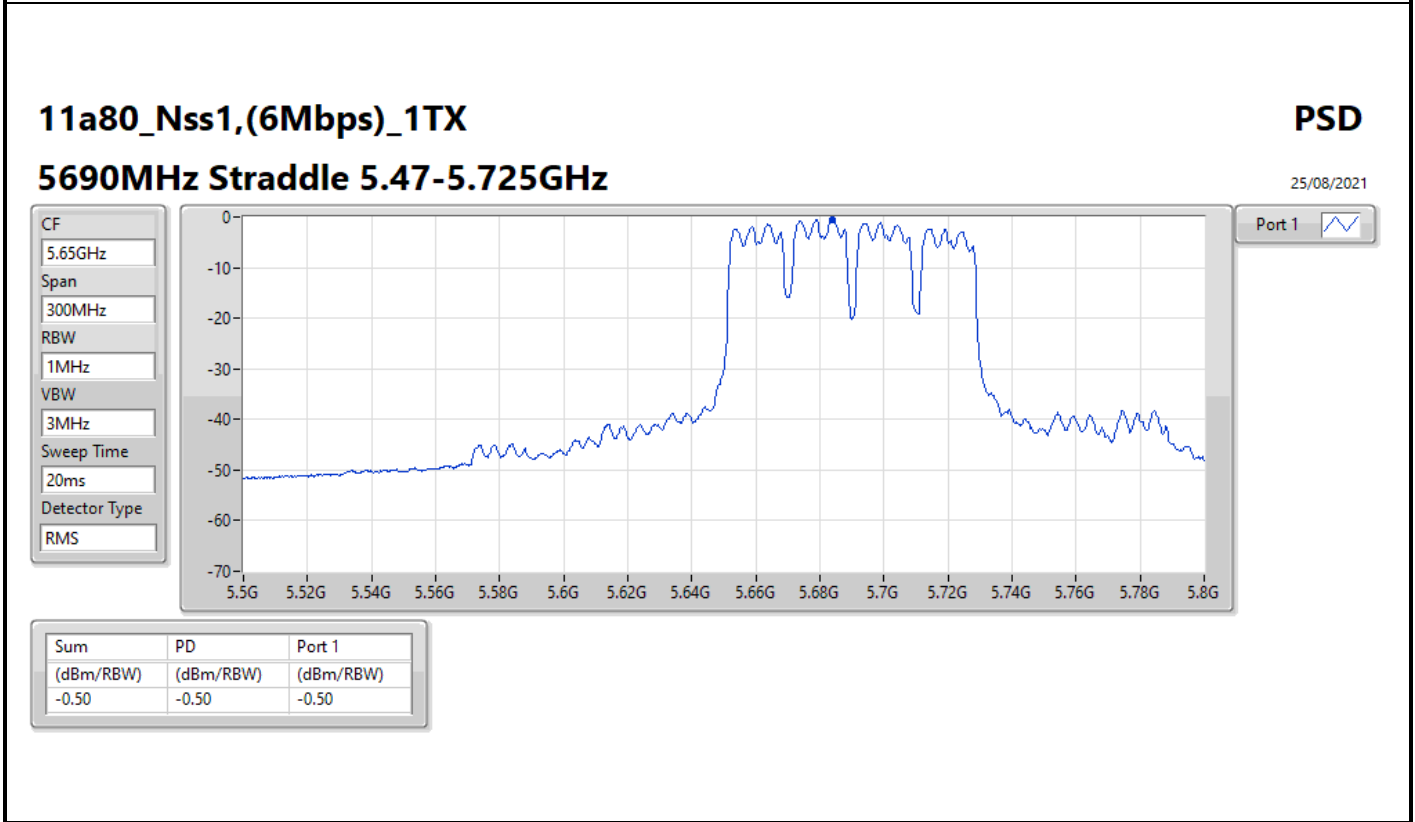

VBW
3MHz

Sweep Time
20ms

Detector Type
RMS

Port 1 

Sum	PD	Port 1
(dBm/RBW)	(dBm/RBW)	(dBm/RBW)
-3.13	-3.13	-3.13

11a80_Nss1,(6Mbps)_1TX

PSD

5690MHz Straddle 5.725-5.85GHz