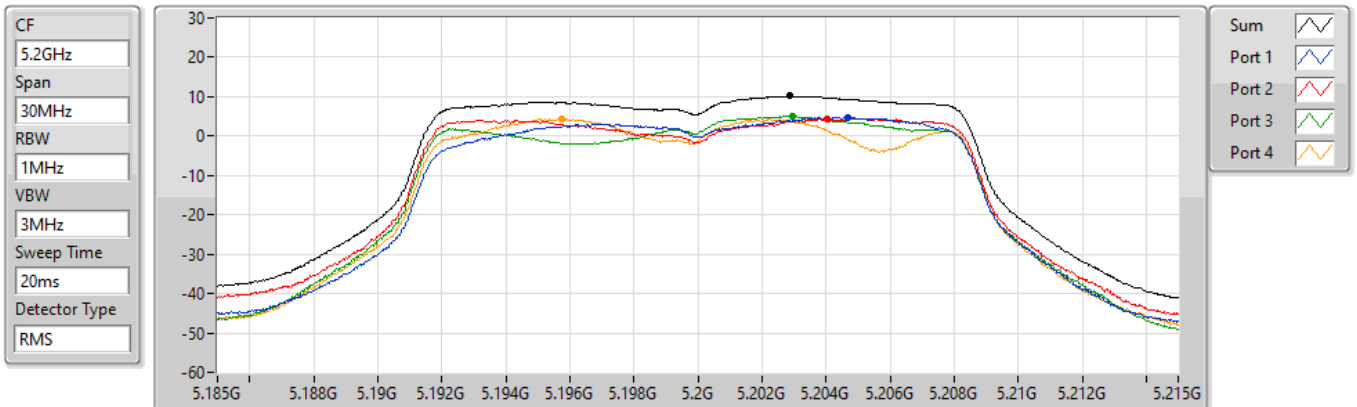

11a20_Nss1,(6Mbps)_4TX

PSD

5200MHz

24/08/2021

Sum	PD	Port 1	Port 2	Port 3	Port 4
(dBm/RBW)	(dBm/RBW)	(dBm/RBW)	(dBm/RBW)	(dBm/RBW)	(dBm/RBW)
10.15	10.15	4.74	4.41	4.97	4.45