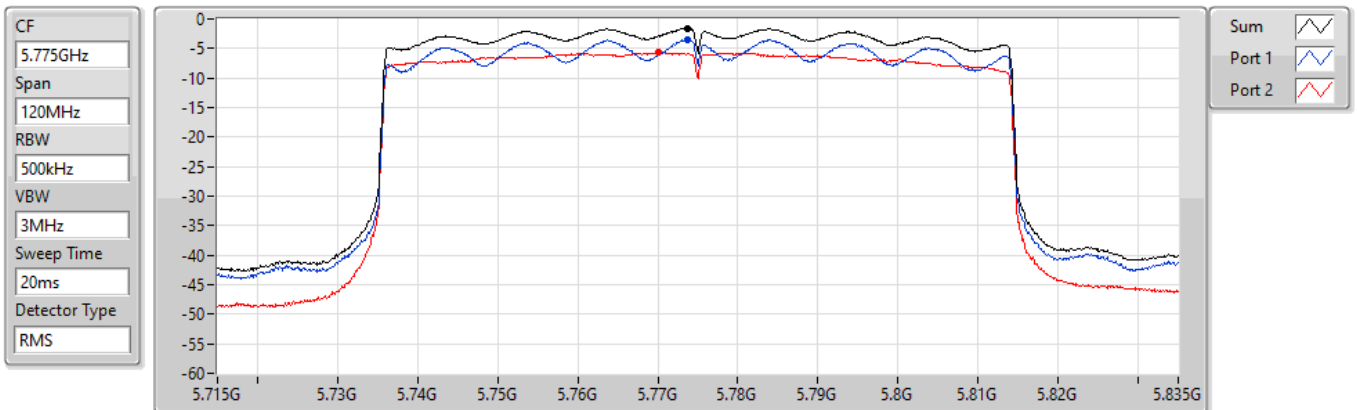

5775MHz

25/08/2021

Sum	PD	Port 1	Port 2
(dBm/RBW)	(dBm/RBW)	(dBm/RBW)	(dBm/RBW)
-1.58	-1.58	-3.55	-5.67