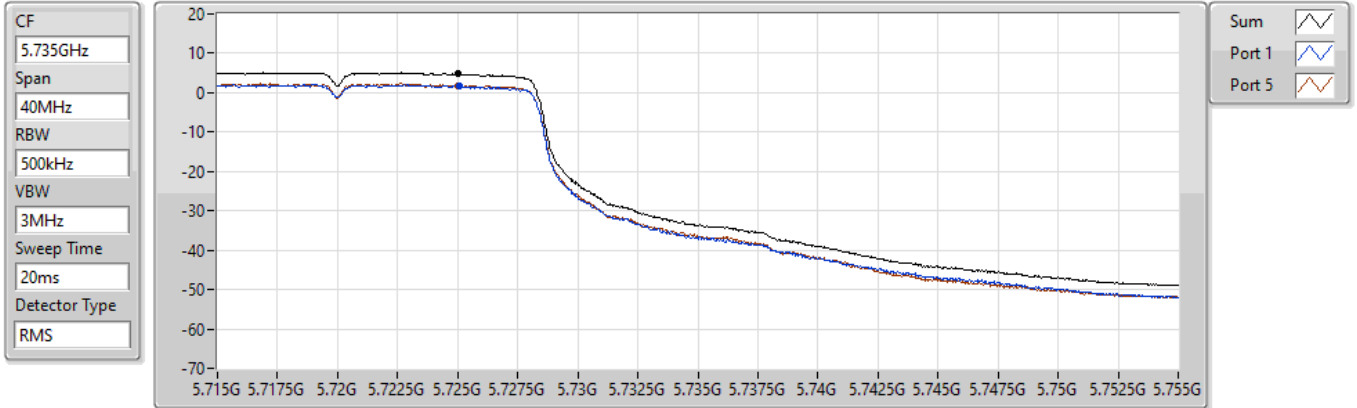

PSD

5720MHz Straddle 5.725-5.85GHz

17/09/2021

Sum	PD	Port 1	Port 2	Port 3	Port 4	Port 5
(dBm/RBW)	(dBm/RBW)	(dBm/RBW)	(dBm/RBW)	(dBm/RBW)	(dBm/RBW)	(dBm/RBW)
4.74	4.74	1.72	-	-	-	1.80

11a20_Nss1,(6Mbps)_2TX(Port1&Port5)