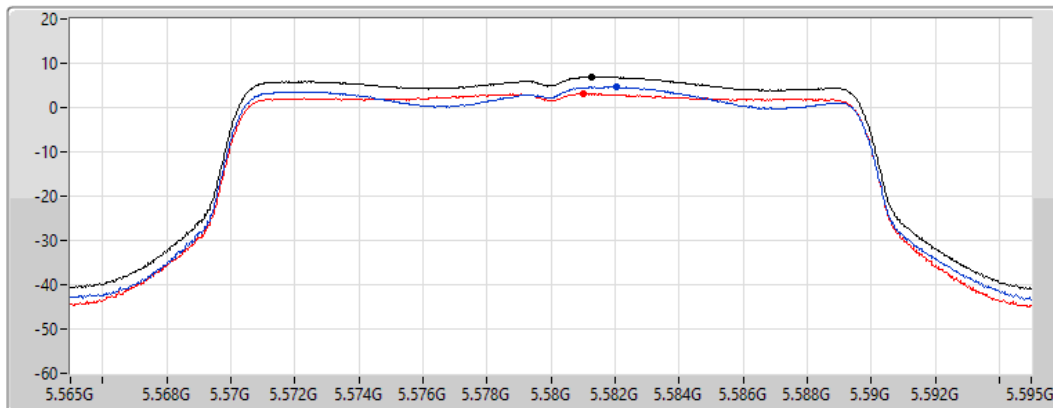

802.11ax HEW20_Nss1,(MCS0)_2TX

PSD

5580MHz

25/08/2021

CF
5.58GHz
Span
30MHz
RBW
1MHz
VBW
3MHz
Sweep Time
20ms
Detector Type
RMS

Sum
Port 1
Port 2

Sum	PD	Port 1	Port 2
(dBm/RBW)	(dBm/RBW)	(dBm/RBW)	(dBm/RBW)
6.92	6.92	4.67	3.08