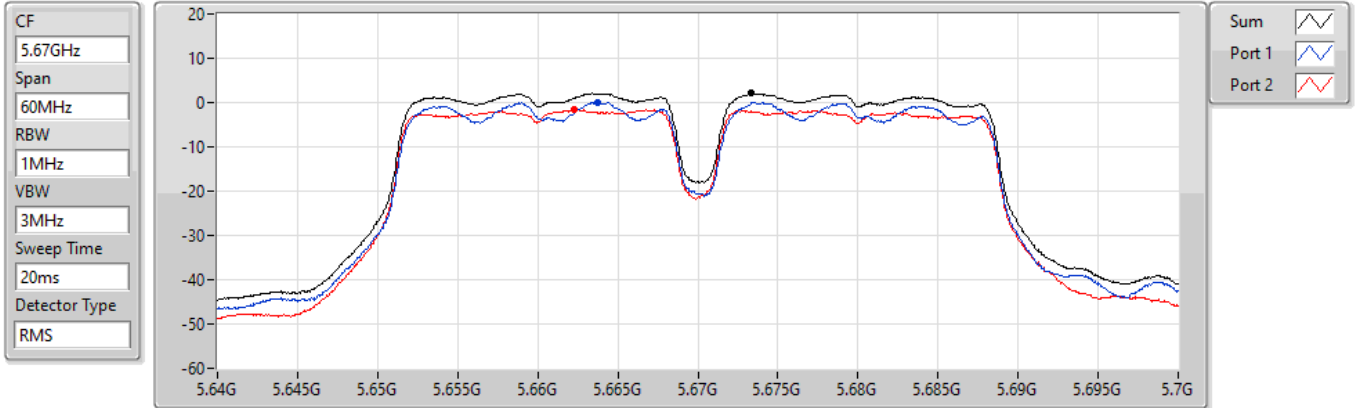

11a40_Nss1,(6Mbps)_2TX

PSD

5670MHz

25/08/2021

Sum	PD	Port 1	Port 2
(dBm/RBW)	(dBm/RBW)	(dBm/RBW)	(dBm/RBW)
2.07	2.07	0.03	-1.60