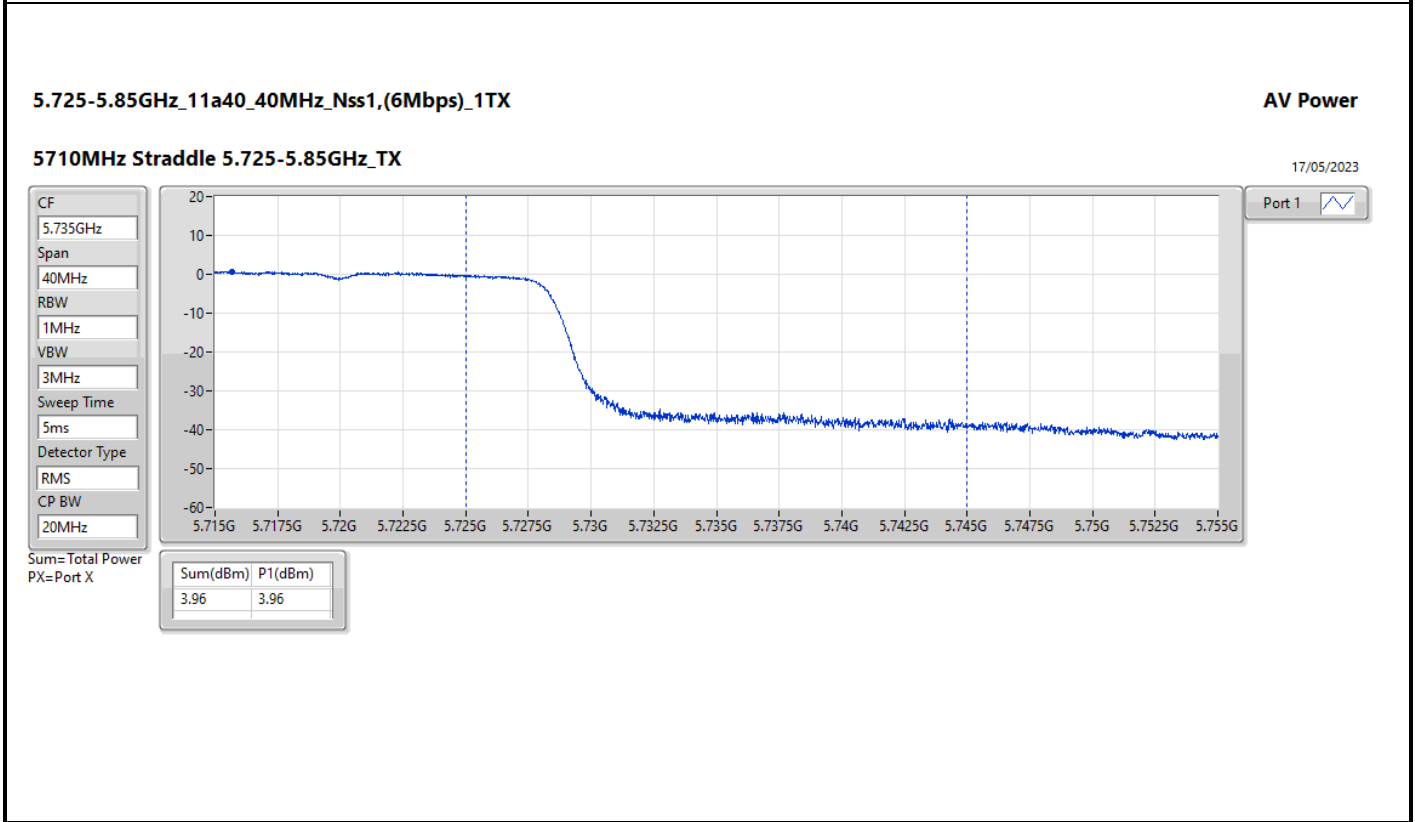

DG = Directional Gain; Port X = Port X output power

5.25-5.35GHz_11a160_160MHz_Nss1,(6Mbps)_1TX

AV Power

5250MHz Straddle 5.25-5.35GHz_TX 24/05/2023

CF
5.33GHz

Span
320MHz

RBW
1MHz

VBW
3MHz