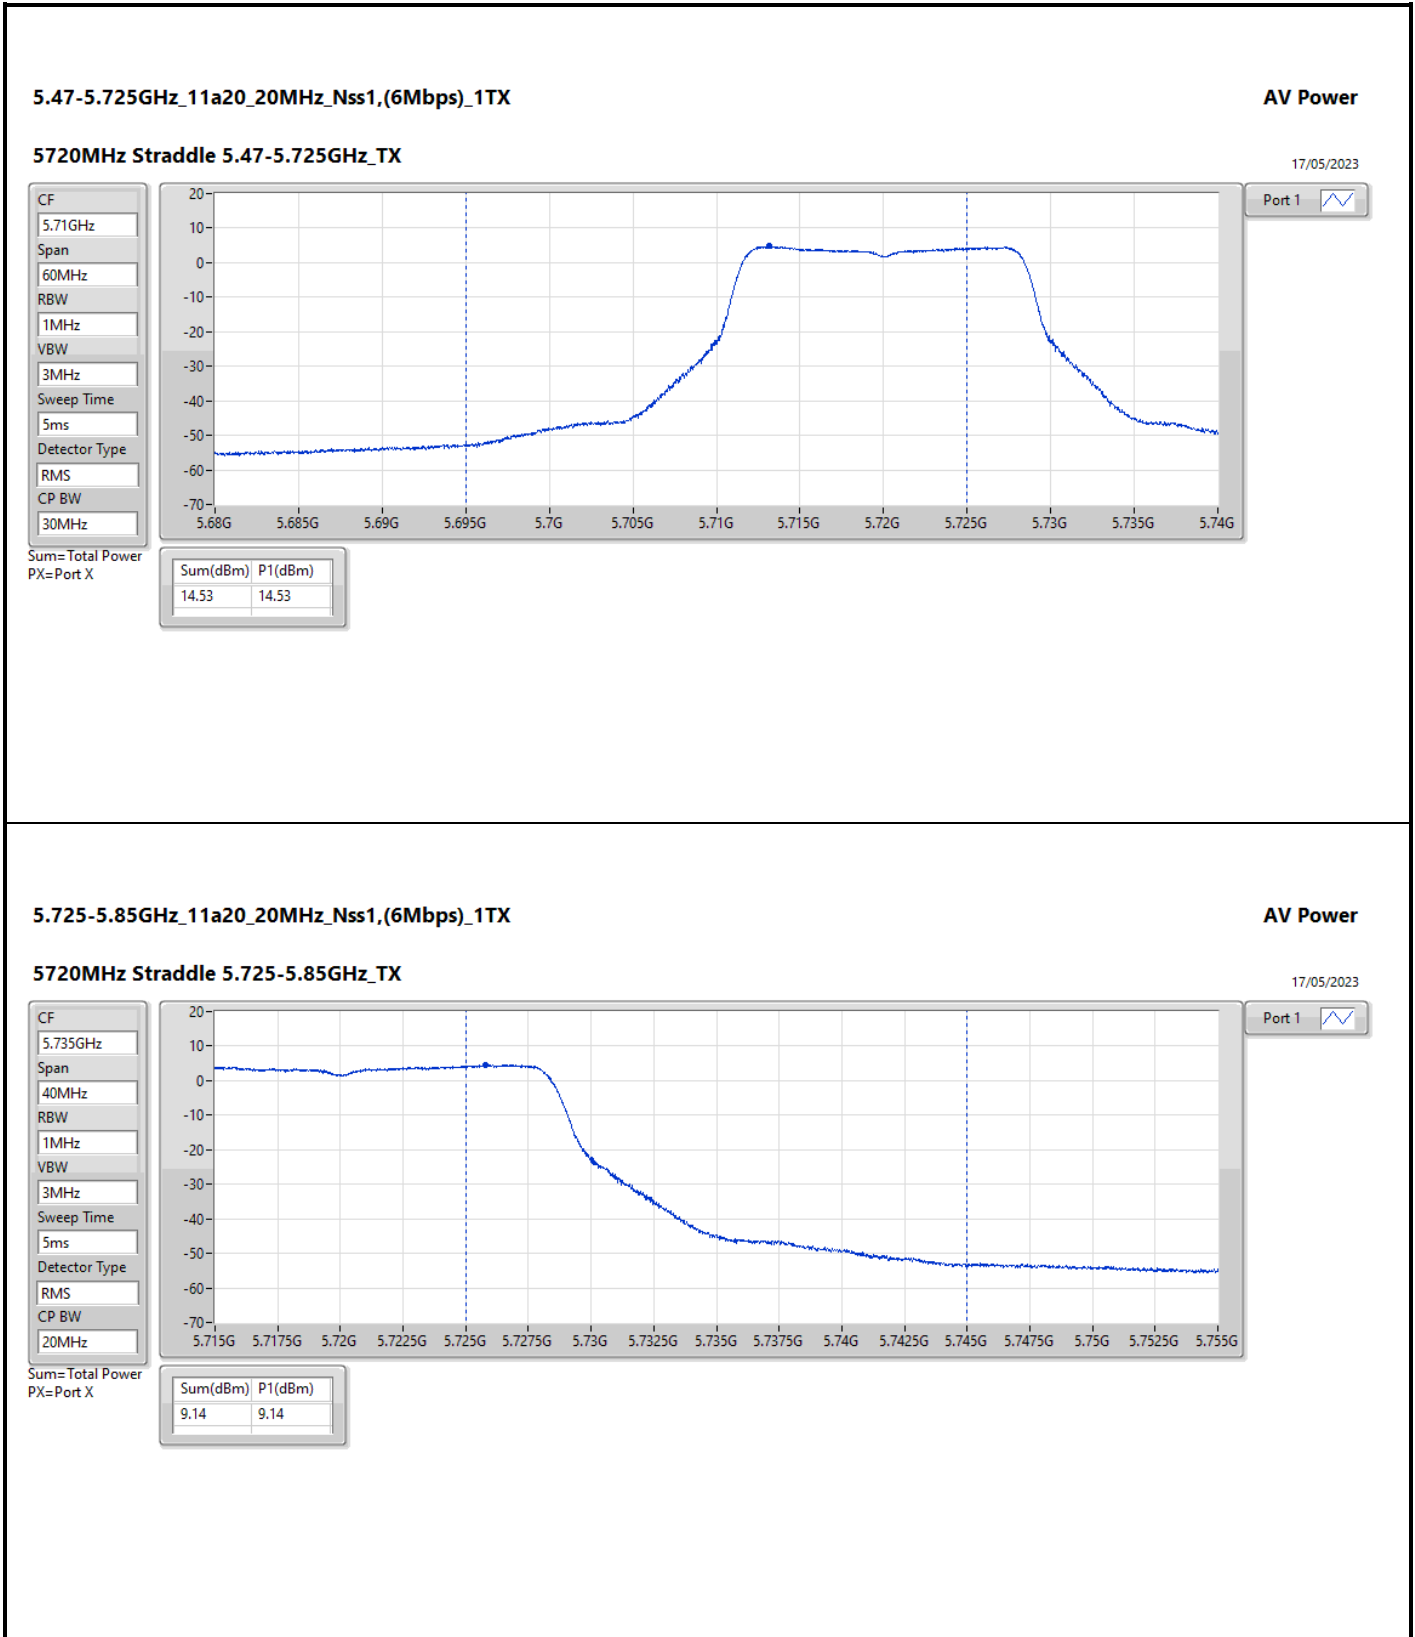

DG = Directional Gain; Port X = Port X output power

5.25-5.35GHz_11a160_160MHz_Nss1,(6Mbps)_1TX

AV Power

5250MHz Straddle 5.25-5.35GHz_TX 24/05/2023

CF
5.33GHz

Span
320MHz

RBW
1MHz

VBW
3MHz