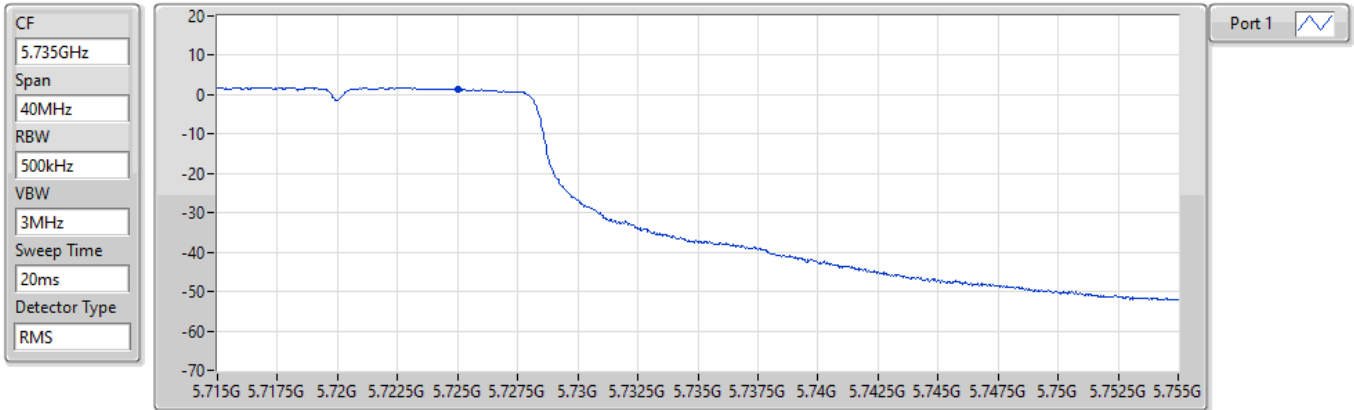

11a20_Nss1,(6Mbps)_1TX

PSD

5720MHz Straddle 5.725-5.85GHz

23/08/2021

Sum	PD	Port 1
(dBm/RBW)	(dBm/RBW)	(dBm/RBW)
1.37	1.37	1.37