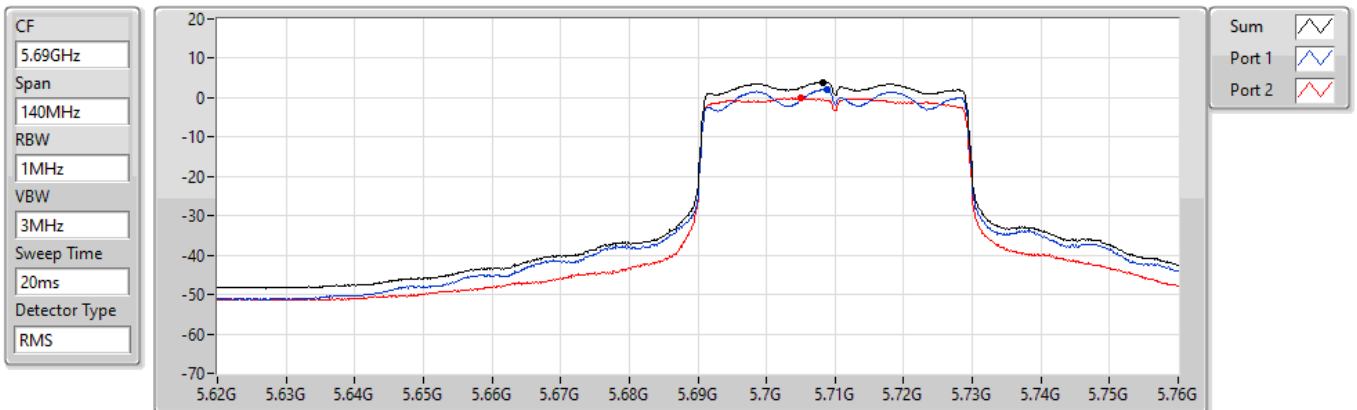

802.11ax HEW40_Nss1,(MCS0)_2TX

PSD

5710MHz Straddle 5.47-5.725GHz

25/08/2021

Sum	PD	Port 1	Port 2
(dBm/RBW)	(dBm/RBW)	(dBm/RBW)	(dBm/RBW)
3.92	3.92	2.03	-0.11