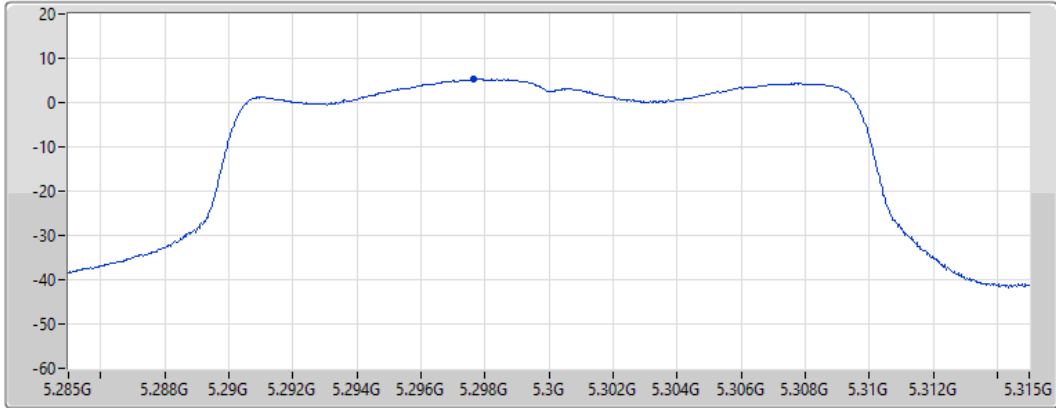

CF
5.26GHz
Span
30MHz
RBW
1MHz
VBW
3MHz
Sweep Time
20ms
Detector Type
RMS

Port 1 

Sum	PD	Port 1
(dBm/RBW)	(dBm/RBW)	(dBm/RBW)
4.92	4.92	4.92

802.11ax HEW20_Nss1,(MCS0)_1TX

PSD

5300MHz

25/08/2021

CF
5.3GHz
Span
30MHz
RBW
1MHz
VBW
3MHz
Sweep Time
20ms
Detector Type
RMS