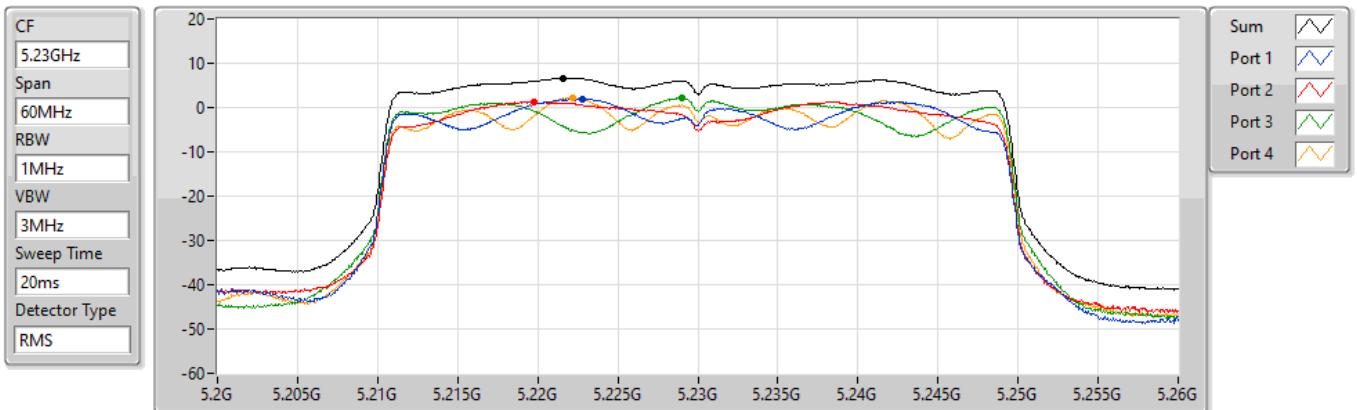

802.11ax HEW40_Nss1,(MCS0)_4TX

PSD

5230MHz

24/08/2021

Sum	PD	Port 1	Port 2	Port 3	Port 4
(dBm/RBW)	(dBm/RBW)	(dBm/RBW)	(dBm/RBW)	(dBm/RBW)	(dBm/RBW)
6.71	6.71	1.92	1.21	2.16	2.13