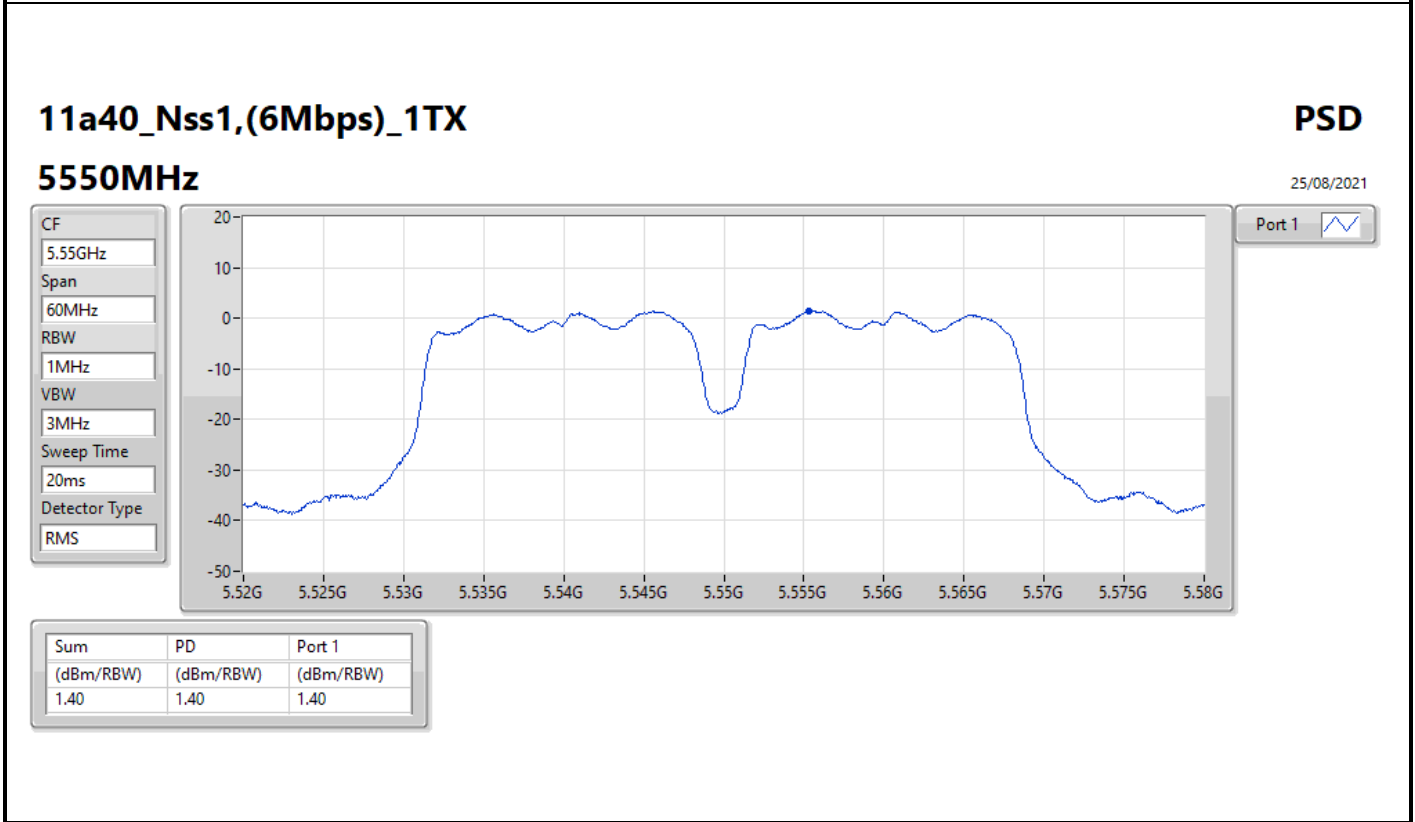

5825MHz

25/08/2021

CF
5.825GHz
Span
30MHz
RBW
500kHz
VBW
3MHz
Sweep Time
20ms
Detector Type
RMS

Port 1 

Sum	PD	Port 1
(dBm/RBW)	(dBm/RBW)	(dBm/RBW)
3.37	3.37	3.37

11a40_Nss1,(6Mbps)_1TX

PSD

5670MHz