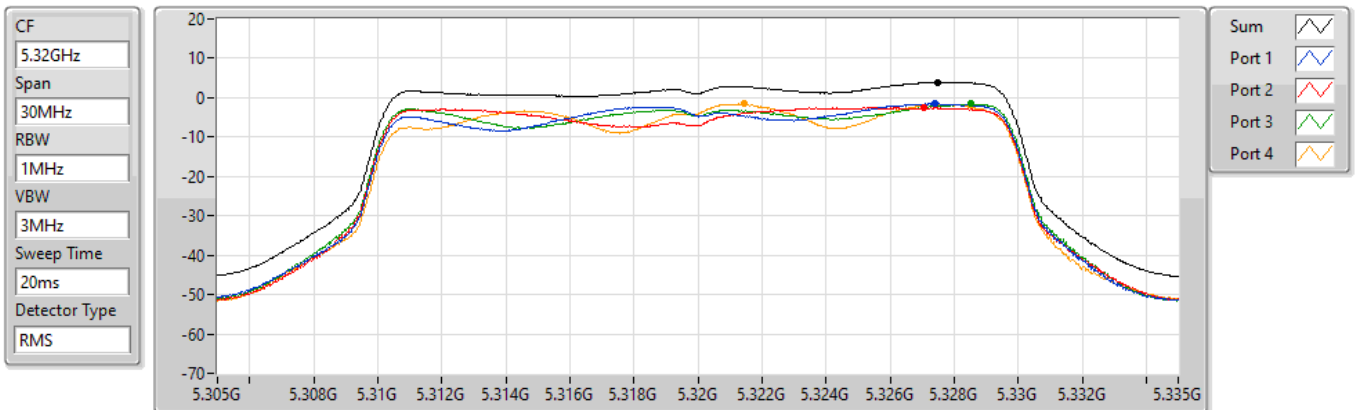

802.11ax HEW20_Nss1,(MCS0)_4TX

PSD

5320MHz

24/08/2021

Sum	PD	Port 1	Port 2	Port 3	Port 4
(dBm/RBW)	(dBm/RBW)	(dBm/RBW)	(dBm/RBW)	(dBm/RBW)	(dBm/RBW)
4.00	4.00	-1.56	-2.52	-1.62	-1.55