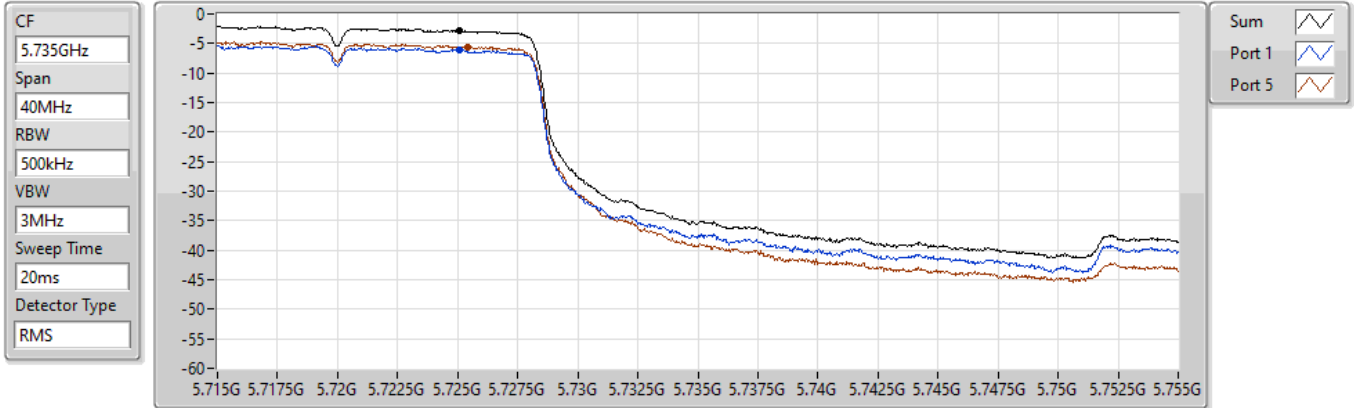

11a80_Nss1,(6Mbps)_2TX(Port1&Port5)

PSD

5690MHz Straddle 5.725-5.85GHz

17/09/2021

Sum	PD	Port 1	Port 2	Port 3	Port 4	Port 5
(dBm/RBW)	(dBm/RBW)	(dBm/RBW)	(dBm/RBW)	(dBm/RBW)	(dBm/RBW)	(dBm/RBW)
-2.85	-2.85	-6.02	-	-	-	-5.53