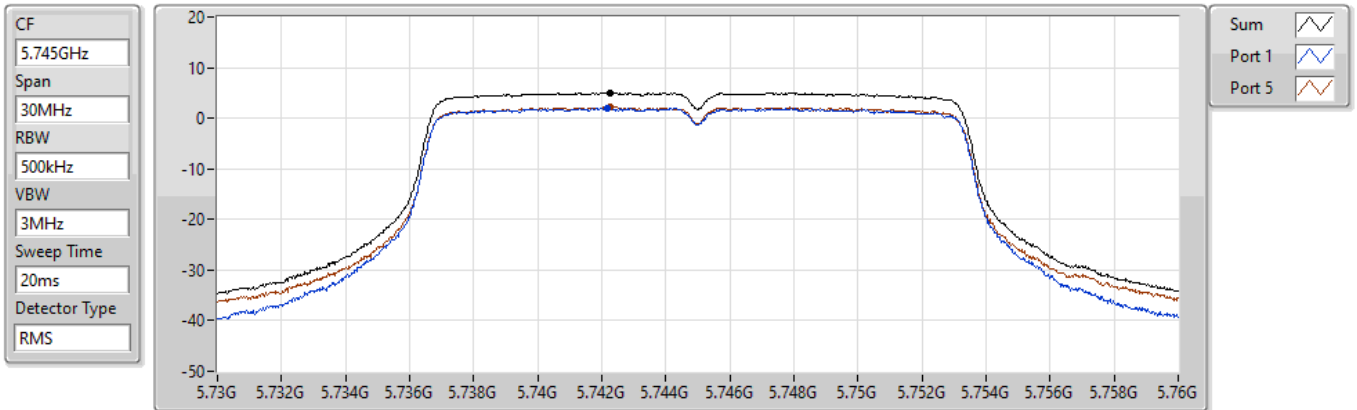

5745MHz

17/09/2021

Sum	PD	Port 1	Port 2	Port 3	Port 4	Port 5
(dBm/RBW)	(dBm/RBW)	(dBm/RBW)	(dBm/RBW)	(dBm/RBW)	(dBm/RBW)	(dBm/RBW)
4.99	4.99	1.97	-	-	-	2.18