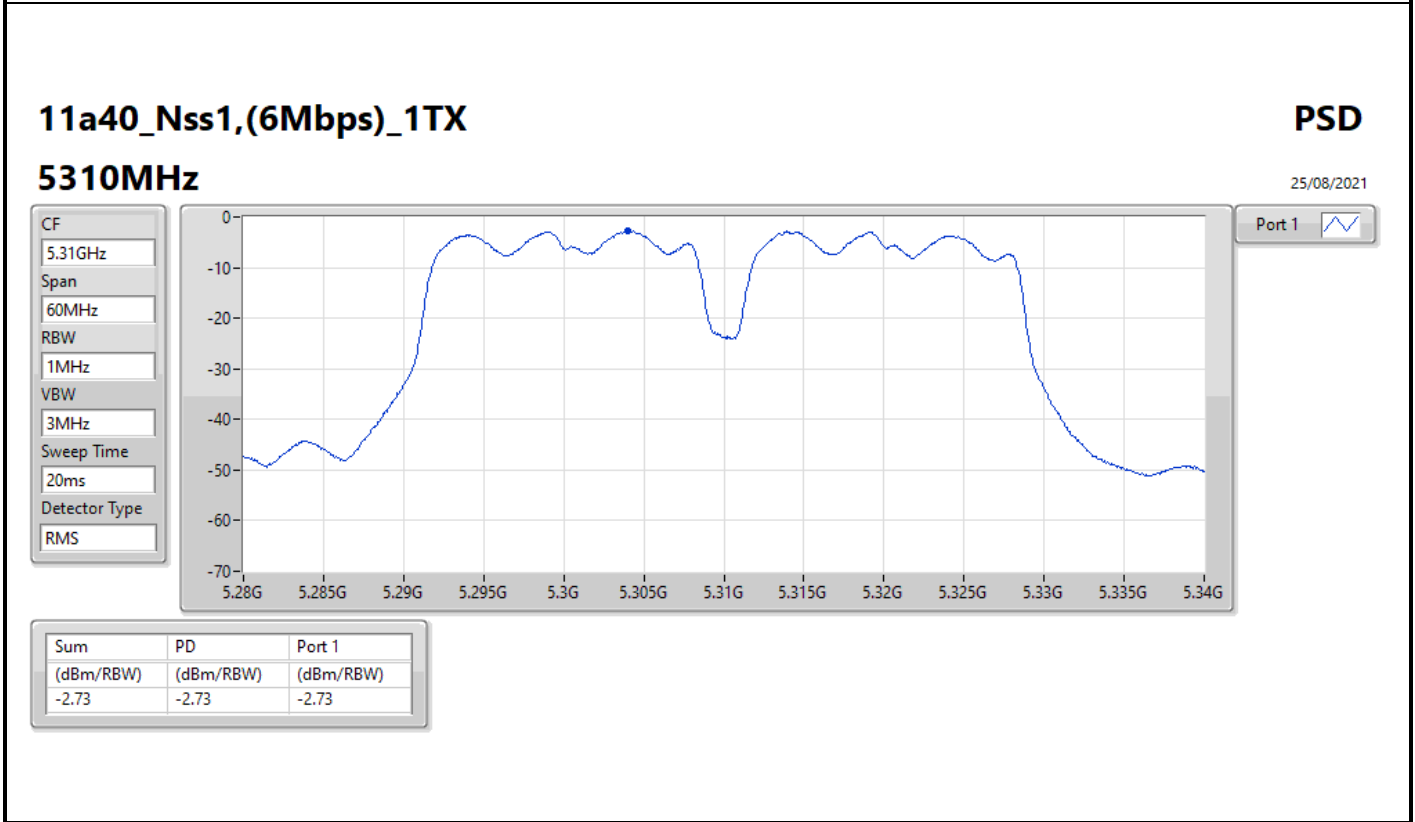

5825MHz

25/08/2021

CF
5.825GHz
Span
30MHz
RBW
500kHz
VBW
3MHz
Sweep Time
20ms
Detector Type
RMS

Port 1 

Sum	PD	Port 1
(dBm/RBW)	(dBm/RBW)	(dBm/RBW)
3.37	3.37	3.37

11a40_Nss1,(6Mbps)_1TX

PSD

5670MHz