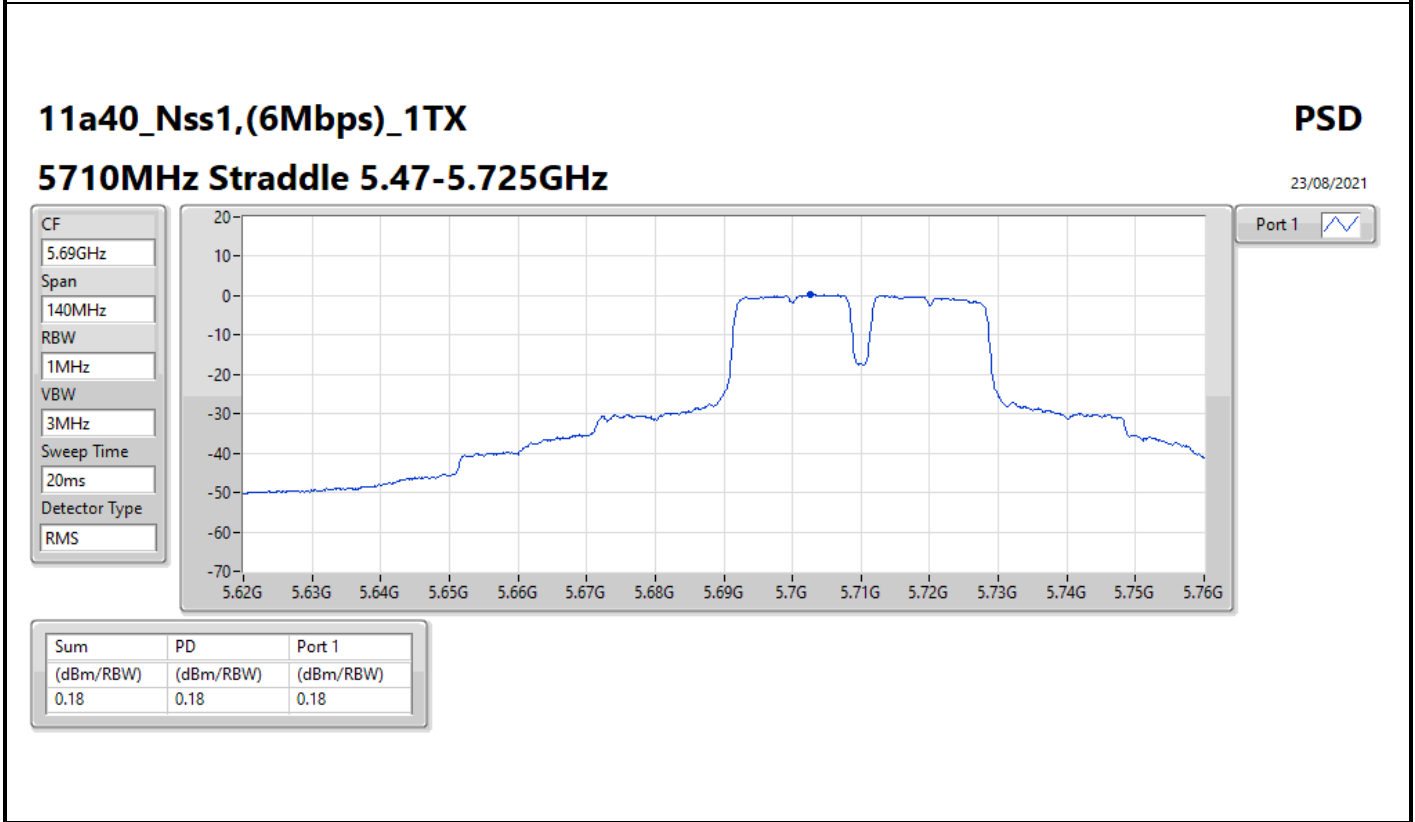

Sum	PD	Port 1
(dBm/RBW)	(dBm/RBW)	(dBm/RBW)
-2.56	-2.56	-2.56

11a40_Nss1,(6Mbps)_1TX

PSD

5550MHz

23/08/2021

CF
5.55GHz
Span
60MHz
RBW
1MHz
VBW
3MHz
Sweep Time
20ms
Detector Type
RMS

Port 1

Sum	PD	Port 1
(dBm/RBW)	(dBm/RBW)	(dBm/RBW)
0.31	0.31	0.31