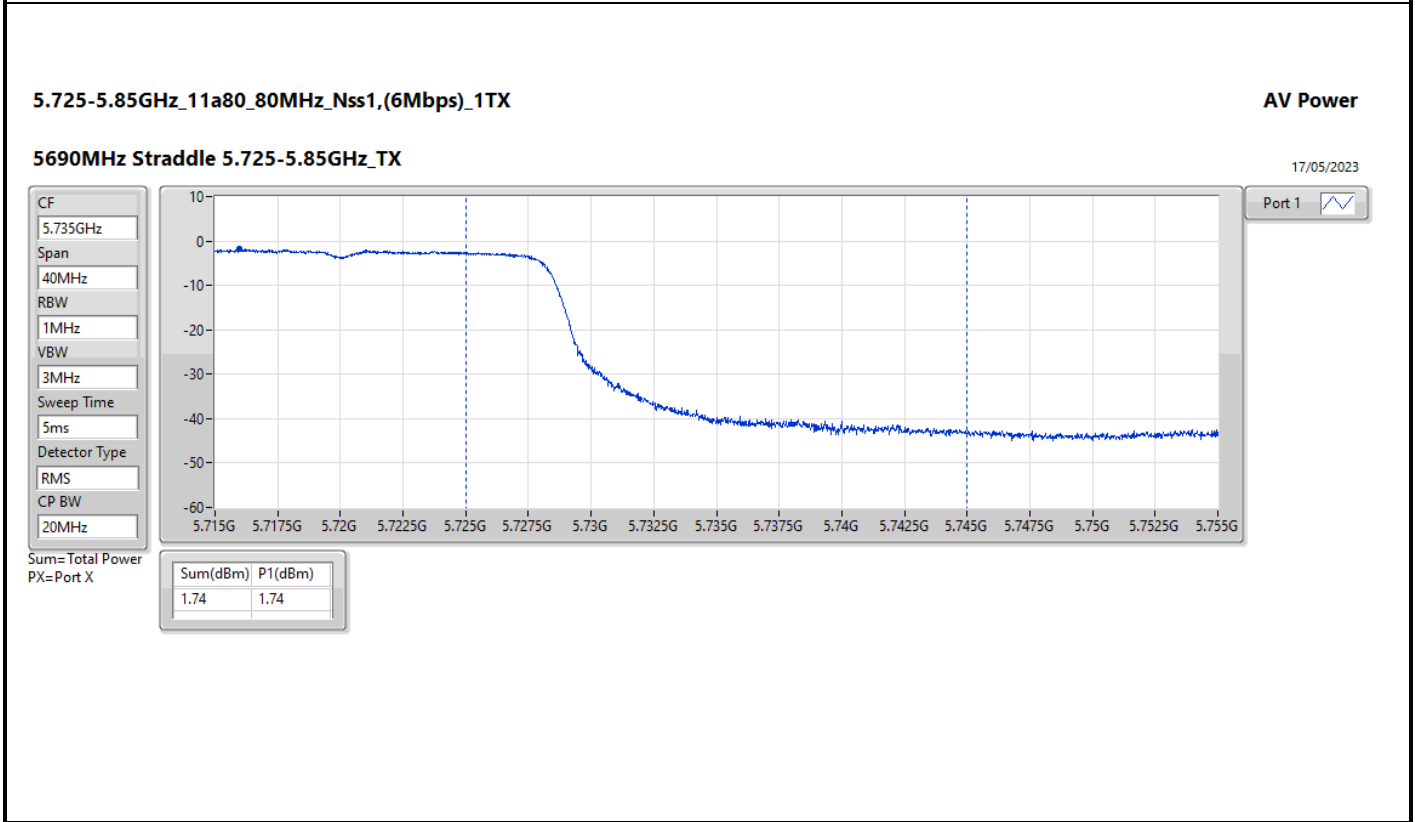

Average Power_Non-Beamforming_Scanning Radio_1T1S

Appendix C.8

Mode	Result	DG (dBi)	Port 1 (dBm)	Total Power (dBm)	Power Limit (dBm)	EIRP (dBm)	EIRP Limit (dBm)
5190MHz	Pass	6.00	12.51	12.51	30.00	18.51	36.00
5230MHz	Pass	6.00	16.41	16.41	30.00	22.41	36.00
5270MHz	Pass	6.00	16.55	16.55	23.98	22.55	30.00
5310MHz	Pass	6.00	11.20	11.20	23.98	17.20	30.00
5510MHz	Pass	6.00	12.99	12.99	23.98	18.99	30.00
5550MHz	Pass	6.00	16.68	16.68	23.98	22.68	30.00
5670MHz	Pass	6.00	16.69	16.69	23.98	22.69	30.00
5710MHz Straddle 5.47-5.725GHz	Pass	6.00	15.75	15.75	23.98	21.75	30.00
5710MHz Straddle 5.725-5.85GHz	Pass	6.00	5.48	5.48	30.00	11.48	36.00
5755MHz	Pass	6.00	16.84	16.84	30.00	22.84	36.00
5795MHz	Pass	6.00	16.80	16.80	30.00	22.80	36.00
802.11ax HEW80_Nss1,(MCS0)_1TX	-	-	-	-	-	-	-
5210MHz	Pass	6.00	12.74	12.74	30.00	18.74	36.00
5290MHz	Pass	6.00	10.98	10.98	23.98	16.98	30.00
5530MHz	Pass	6.00	12.96	12.96	23.98	18.96	30.00
5610MHz	Pass	6.00	16.58	16.58	23.98	22.58	30.00
5690MHz Straddle 5.47-5.725GHz	Pass	6.00	16.07	16.07	23.98	22.07	30.00
5690MHz Straddle 5.725-5.85GHz	Pass	6.00	1.97	1.97	30.00	7.97	36.00
5775MHz	Pass	6.00	16.82	16.82	30.00	22.82	36.00
802.11ax HEW160_Nss1,(MCS0)_1TX	-	-	-	-	-	-	-
5250MHz Straddle 5.15-5.25GHz	Pass	6.00	8.59	8.59	30.00	14.59	36.00
5250MHz Straddle 5.25-5.35GHz	Pass	6.00	8.53	8.53	23.98	14.53	30.00
5570MHz	Pass	6.00	12.78	12.78	23.98	18.78	30.00

DG = Directional Gain; Port X = Port X output power

5.25-5.35GHz_11a160_160MHz_Nss1,(6Mbps)_1TX

AV Power

5250MHz Straddle 5.25-5.35GHz_TX 24/05/2023

CF
5.33GHz

Span
320MHz

RBW
1MHz

VBW
3MHz