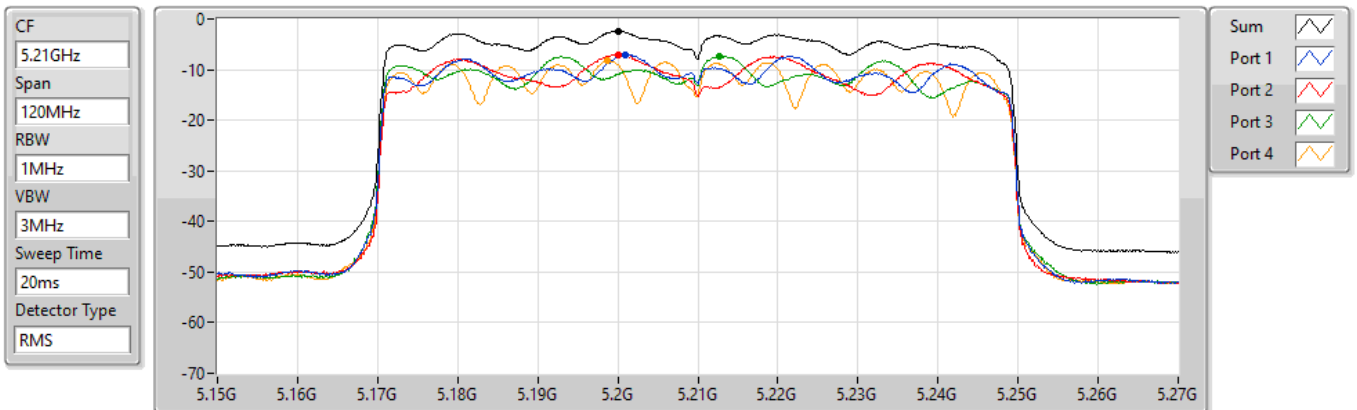

802.11ax HEW80_Nss1,(MCS0)_4TX

PSD

5210MHz

24/08/2021

Sum	PD	Port 1	Port 2	Port 3	Port 4
(dBm/RBW)	(dBm/RBW)	(dBm/RBW)	(dBm/RBW)	(dBm/RBW)	(dBm/RBW)
-2.36	-2.36	-7.10	-7.06	-7.29	-8.23