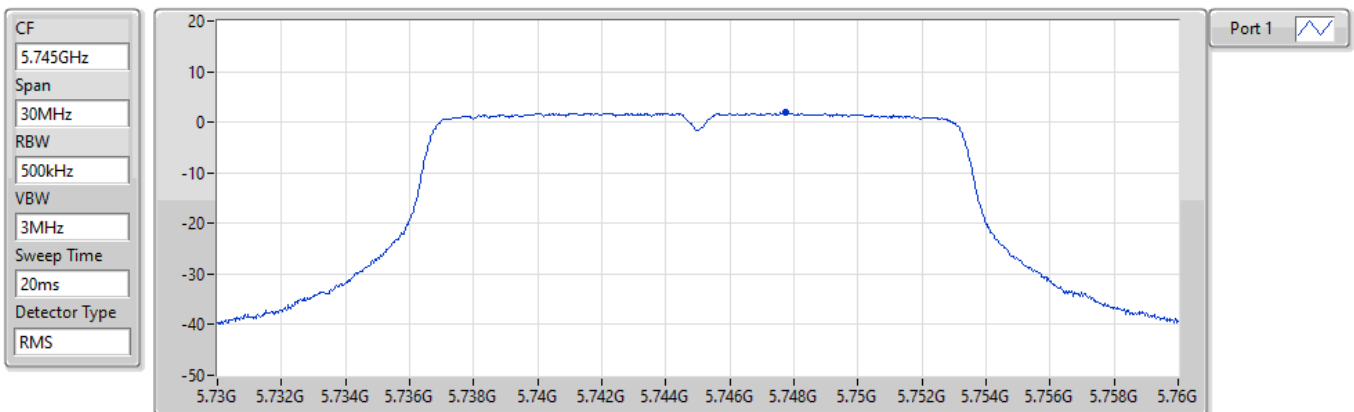

5720MHz Straddle 5.725-5.85GHz

23/08/2021

Sum	PD	Port 1
(dBm/RBW)	(dBm/RBW)	(dBm/RBW)
1.37	1.37	1.37

11a20_Nss1,(6Mbps)_1TX

PSD

5745MHz

23/08/2021

Sum	PD	Port 1
(dBm/RBW)	(dBm/RBW)	(dBm/RBW)
1.87	1.87	1.87