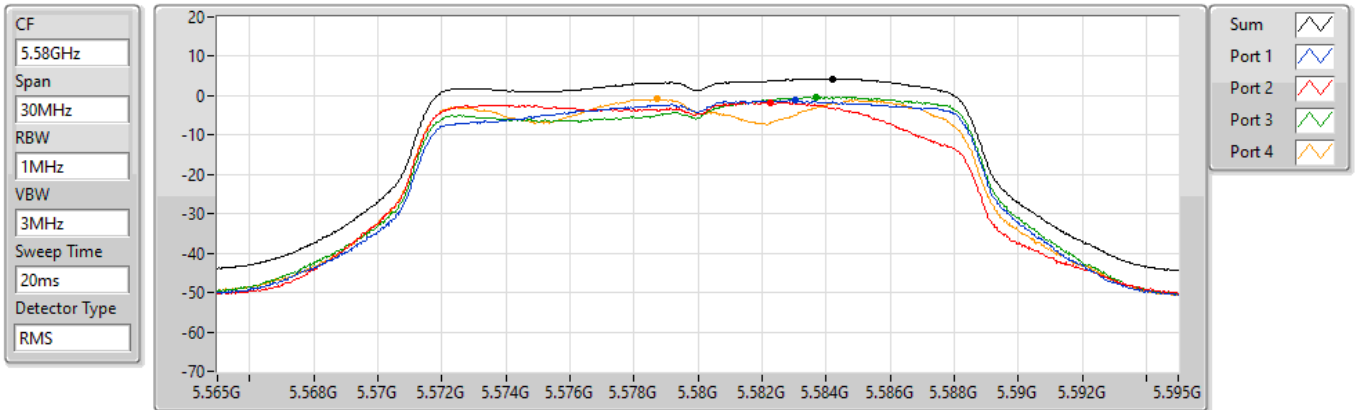

11a20_Nss1,(6Mbps)_4TX

PSD

5580MHz

24/08/2021

Sum	PD	Port 1	Port 2	Port 3	Port 4
(dBm/RBW)	(dBm/RBW)	(dBm/RBW)	(dBm/RBW)	(dBm/RBW)	(dBm/RBW)
4.35	4.35	-1.14	-1.67	-0.34	-0.85