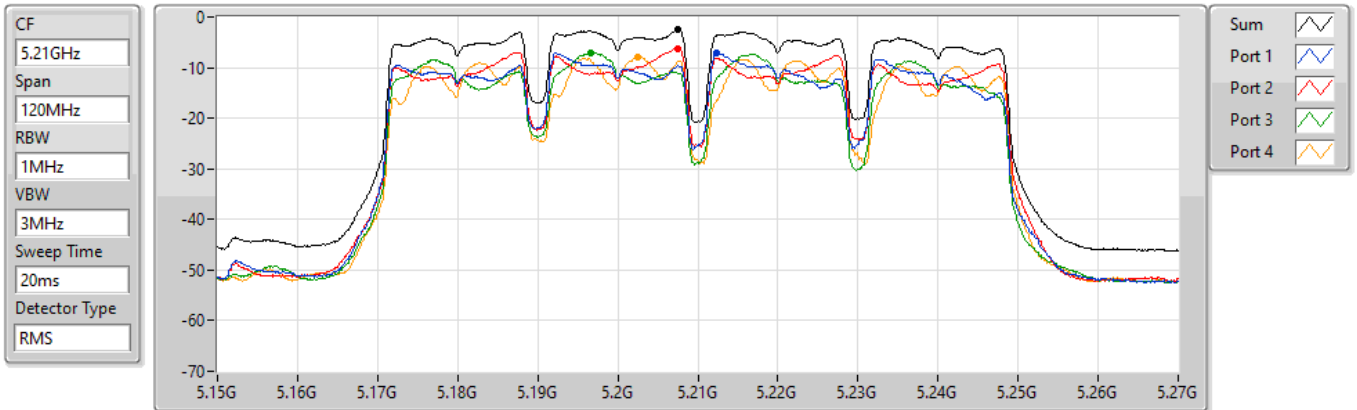

24/08/2021

Sum	PD	Port 1	Port 2	Port 3	Port 4
(dBm/RBW)	(dBm/RBW)	(dBm/RBW)	(dBm/RBW)	(dBm/RBW)	(dBm/RBW)
6.92	6.92	0.77	1.83	0.89	0.46

11a80_Nss1,(6Mbps)_4TX

PSD

5210MHz

24/08/2021

Sum	PD	Port 1	Port 2	Port 3	Port 4
(dBm/RBW)	(dBm/RBW)	(dBm/RBW)	(dBm/RBW)	(dBm/RBW)	(dBm/RBW)
-2.52	-2.52	-6.98	-6.18	-6.98	-7.83