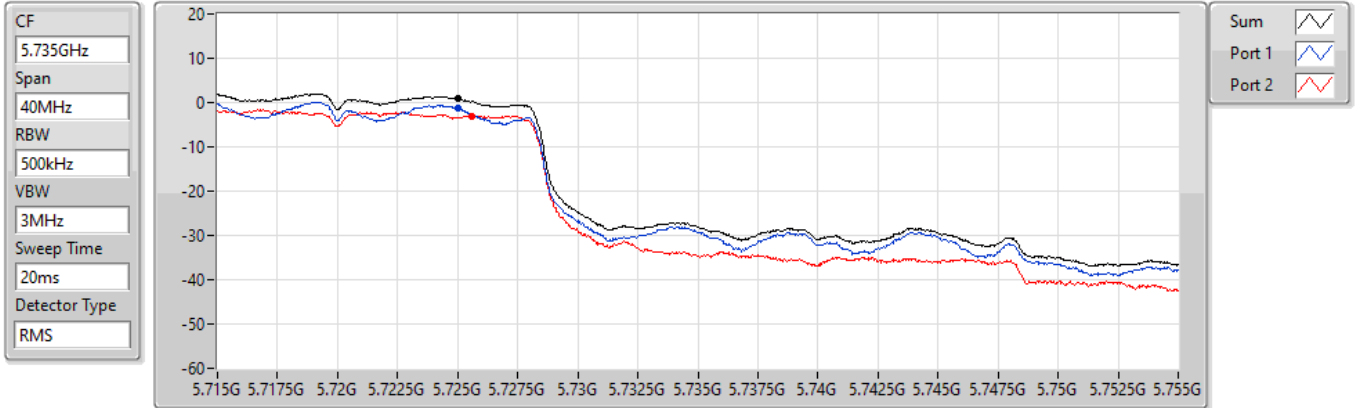

25/08/2021

Sum	PD	Port 1	Port 2
(dBm/RBW)	(dBm/RBW)	(dBm/RBW)	(dBm/RBW)
3.72	3.72	1.73	0.13

11a40_Nss1,(6Mbps)_2TX

PSD

5710MHz Straddle 5.725-5.85GHz

25/08/2021

Sum	PD	Port 1	Port 2
(dBm/RBW)	(dBm/RBW)	(dBm/RBW)	(dBm/RBW)
0.84	0.84	-1.23	-3.00