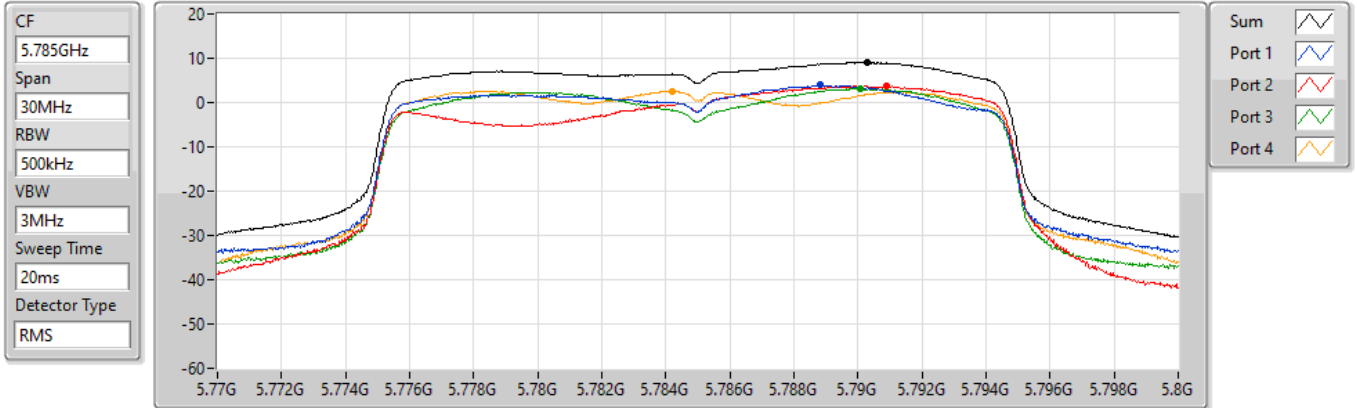

PSD

5745MHz

24/08/2021

Sum	PD	Port 1	Port 2	Port 3	Port 4
(dBm/RBW)	(dBm/RBW)	(dBm/RBW)	(dBm/RBW)	(dBm/RBW)	(dBm/RBW)
8.13	8.13	3.54	3.39	3.03	3.22

802.11ax HEW20_Nss1,(MCS0)_4TX

PSD

5785MHz

24/08/2021