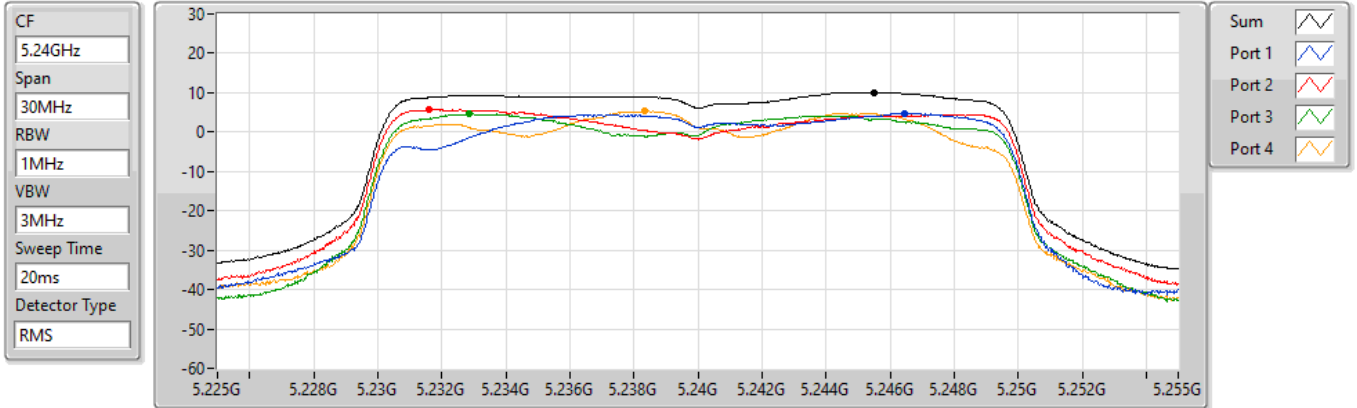

802.11ax HEW20_Nss1,(MCS0)_4TX

PSD

5240MHz

24/08/2021

Sum	PD	Port 1	Port 2	Port 3	Port 4
(dBm/RBW)	(dBm/RBW)	(dBm/RBW)	(dBm/RBW)	(dBm/RBW)	(dBm/RBW)
10.04	10.04	4.73	5.66	4.60	5.27