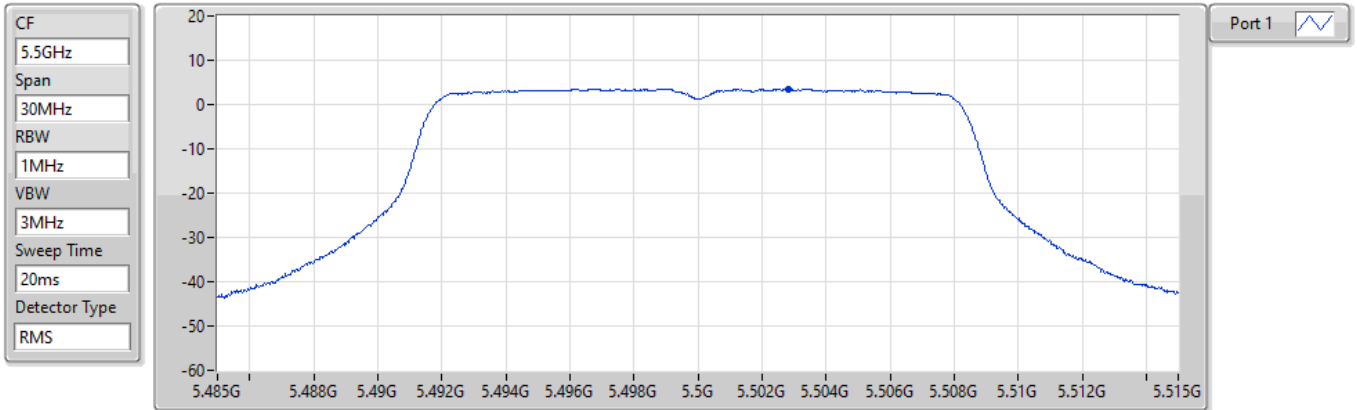

PSD

5260MHz

23/08/2021

Sum	PD	Port 1
(dBm/RBW)	(dBm/RBW)	(dBm/RBW)
4.28	4.28	4.28

11a20_Nss1,(6Mbps)_1TX

PSD

5500MHz

23/08/2021