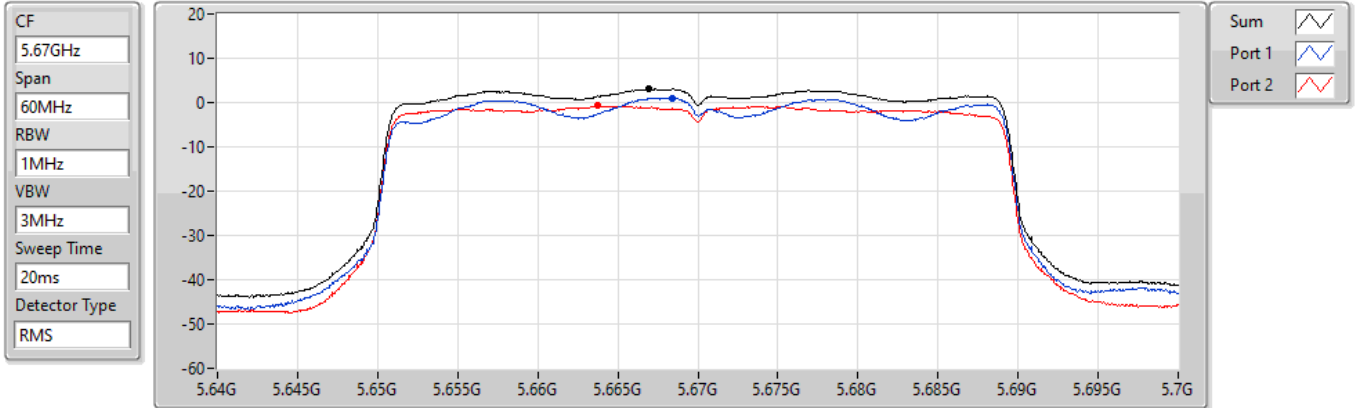

Sum	PD	Port 1	Port 2
(dBm/RBW)	(dBm/RBW)	(dBm/RBW)	(dBm/RBW)
-1.73	-1.73	-3.74	-5.21

802.11ax HEW40_Nss1,(MCS0)_2TX

PSD

5670MHz

25/08/2021

Sum	PD	Port 1	Port 2
(dBm/RBW)	(dBm/RBW)	(dBm/RBW)	(dBm/RBW)
3.02	3.02	1.04	-0.74