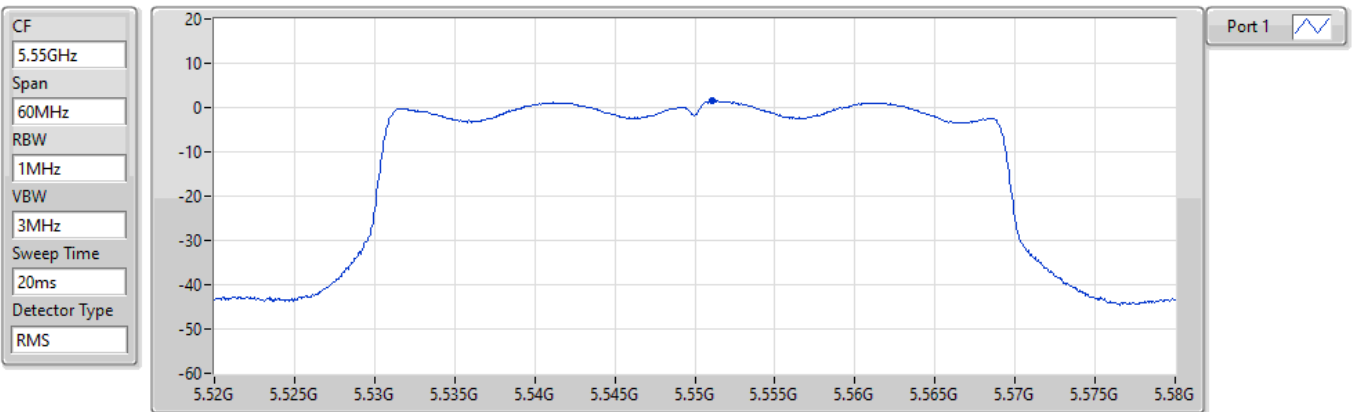

802.11ax HEW40_Nss1,(MCS0)_1TX

PSD

5550MHz

25/08/2021

Sum	PD	Port 1
(dBm/RBW)	(dBm/RBW)	(dBm/RBW)
1.49	1.49	1.49