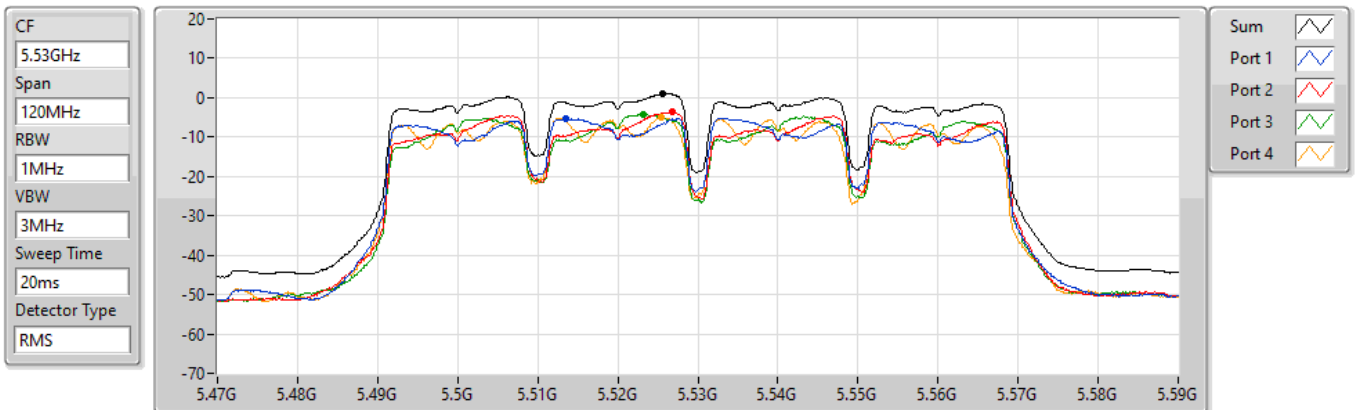

11a80_Nss1,(6Mbps)_4TX

PSD

5530MHz

24/08/2021

Sum	PD	Port 1	Port 2	Port 3	Port 4
(dBm/RBW)	(dBm/RBW)	(dBm/RBW)	(dBm/RBW)	(dBm/RBW)	(dBm/RBW)
0.95	0.95	-5.20	-3.65	-4.33	-4.98