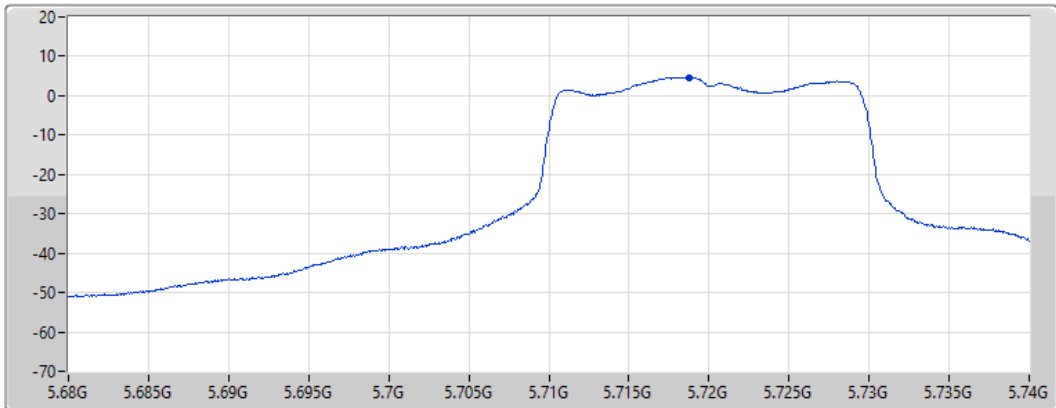

802.11ax HEW20_Nss1,(MCS0)_1TX

PSD

5720MHz Straddle 5.47-5.725GHz

25/08/2021

CF
5.71GHz
Span
60MHz
RBW
1MHz
VBW
3MHz
Sweep Time
20ms
Detector Type
RMS

Port 1

Sum	PD	Port 1
(dBm/RBW)	(dBm/RBW)	(dBm/RBW)
4.63	4.63	4.63