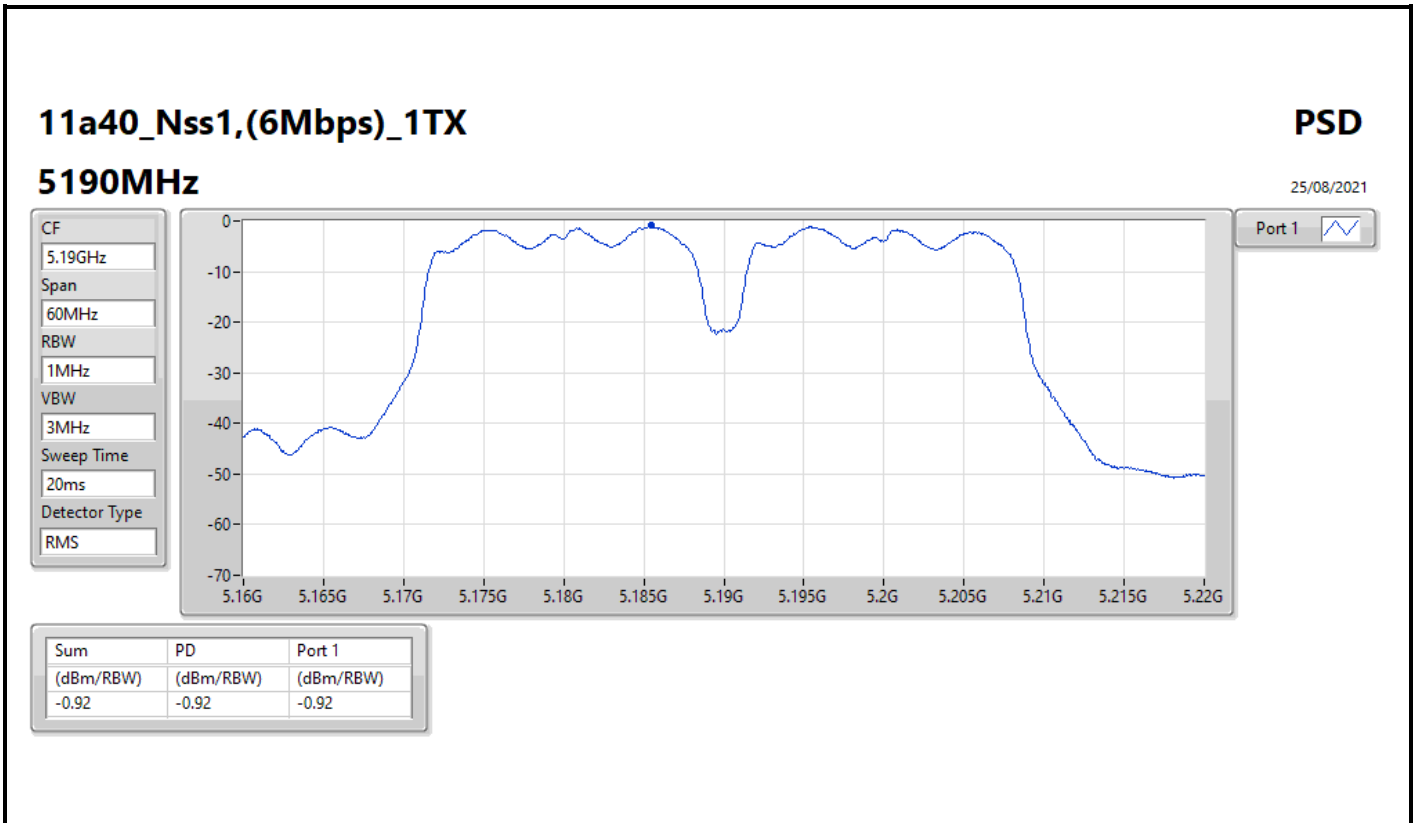

5825MHz

25/08/2021

CF
5.825GHz
Span
30MHz
RBW
500kHz
VBW
3MHz
Sweep Time
20ms
Detector Type
RMS

Port 1 

Sum	PD	Port 1
(dBm/RBW)	(dBm/RBW)	(dBm/RBW)
3.37	3.37	3.37

11a40_Nss1,(6Mbps)_1TX

PSD

5670MHz