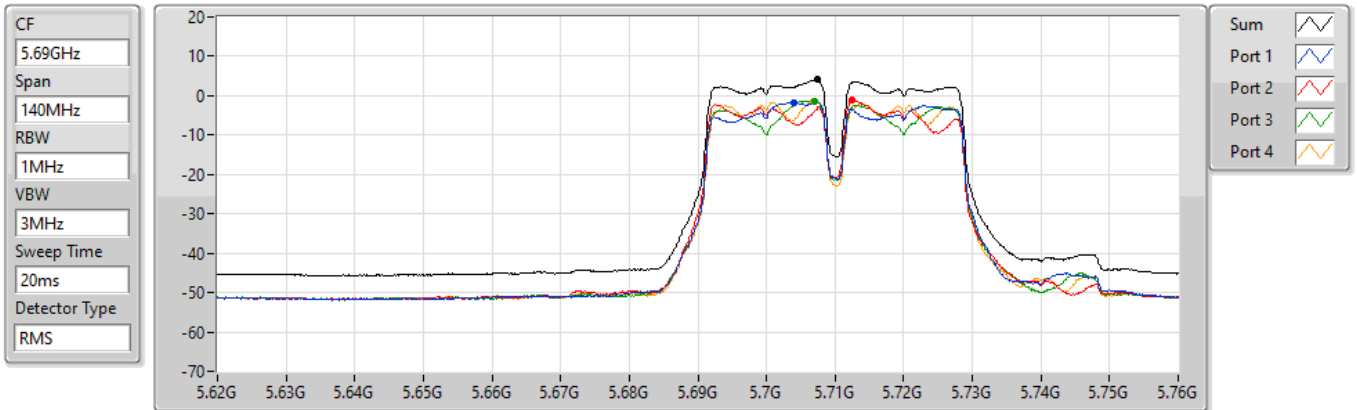

24/08/2021

Sum	PD	Port 1	Port 2	Port 3	Port 4
(dBm/RBW)	(dBm/RBW)	(dBm/RBW)	(dBm/RBW)	(dBm/RBW)	(dBm/RBW)
4.94	4.94	-1.37	-0.71	-0.35	-1.22

11a40_Nss1,(6Mbps)_4TX

PSD

5710MHz Straddle 5.47-5.725GHz

24/08/2021