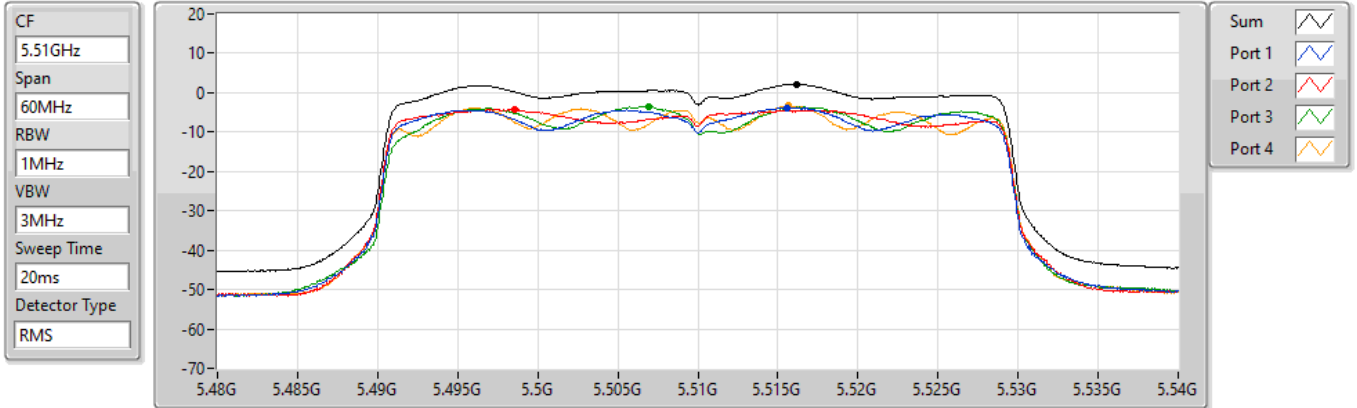

802.11ax HEW40_Nss1,(MCS0)_4TX

PSD

5510MHz

24/08/2021

Sum	PD	Port 1	Port 2	Port 3	Port 4
(dBm/RBW)	(dBm/RBW)	(dBm/RBW)	(dBm/RBW)	(dBm/RBW)	(dBm/RBW)
2.13	2.13	-3.75	-4.35	-3.51	-3.35