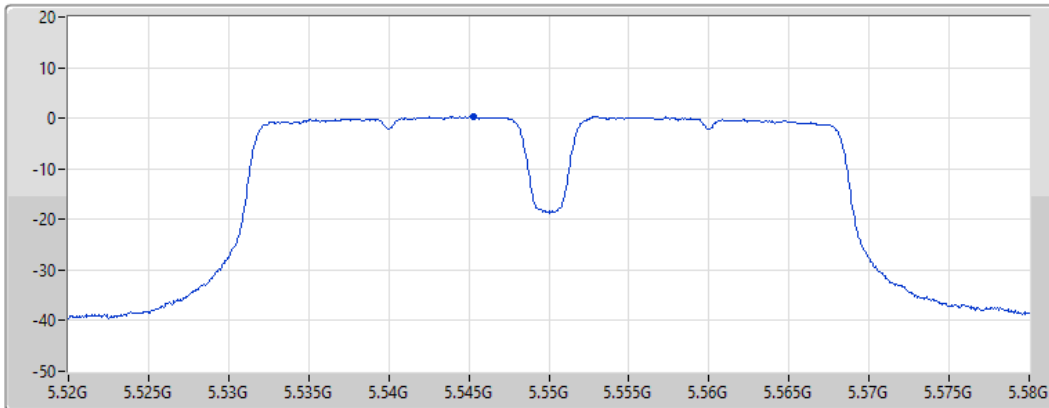

11a40_Nss1,(6Mbps)_1TX

PSD

5550MHz

23/08/2021

CF
5.55GHz
Span
60MHz
RBW
1MHz
VBW
3MHz
Sweep Time
20ms
Detector Type
RMS

Port 1

Sum	PD	Port 1
(dBm/RBW)	(dBm/RBW)	(dBm/RBW)
0.31	0.31	0.31