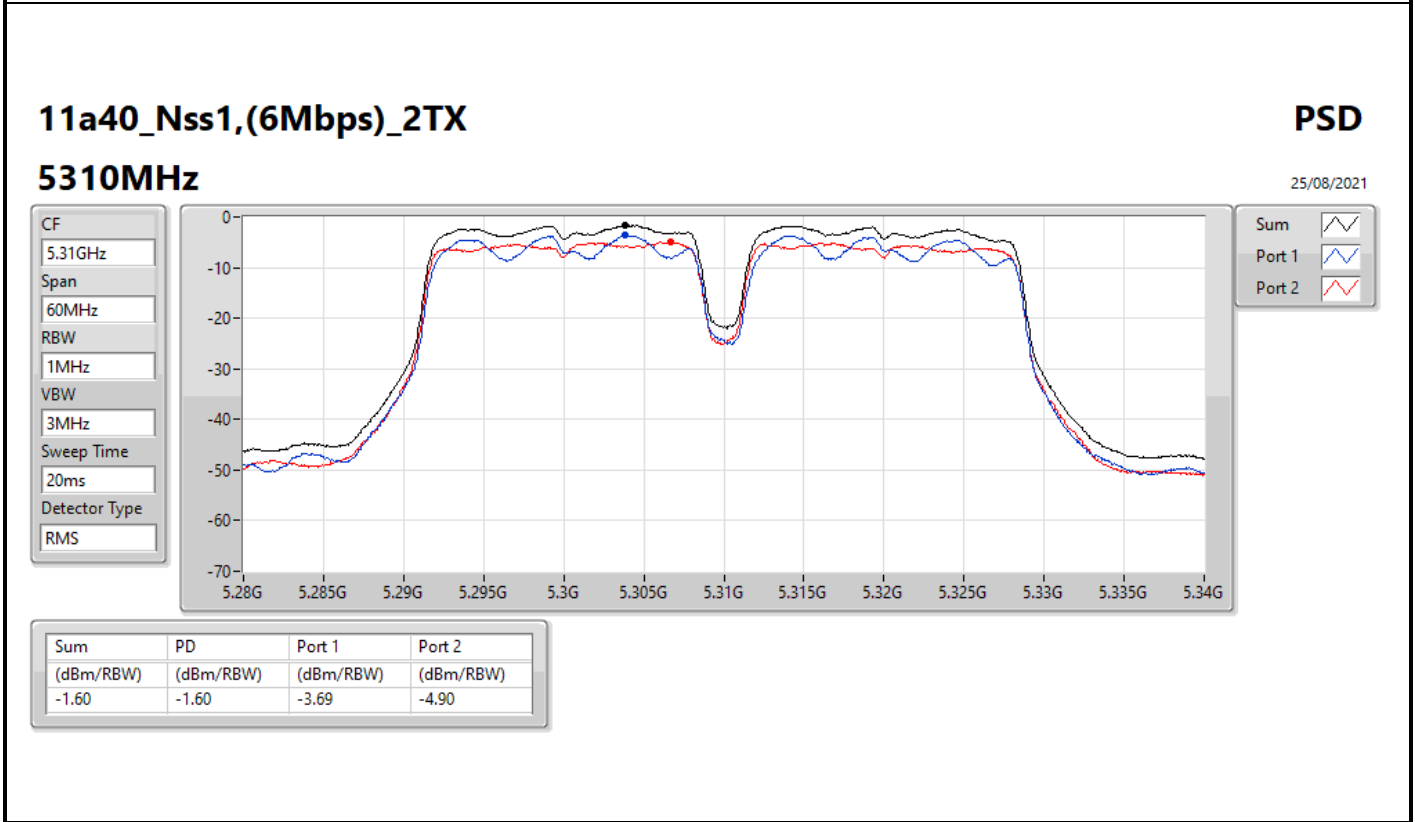

25/08/2021

Sum	PD	Port 1	Port 2
(dBm/RBW)	(dBm/RBW)	(dBm/RBW)	(dBm/RBW)
5.62	5.62	3.70	1.65

11a20_Nss1,(6Mbps)_2TX

PSD

5825MHz

25/08/2021

Sum	PD	Port 1	Port 2
(dBm/RBW)	(dBm/RBW)	(dBm/RBW)	(dBm/RBW)
5.49	5.49	3.53	1.65