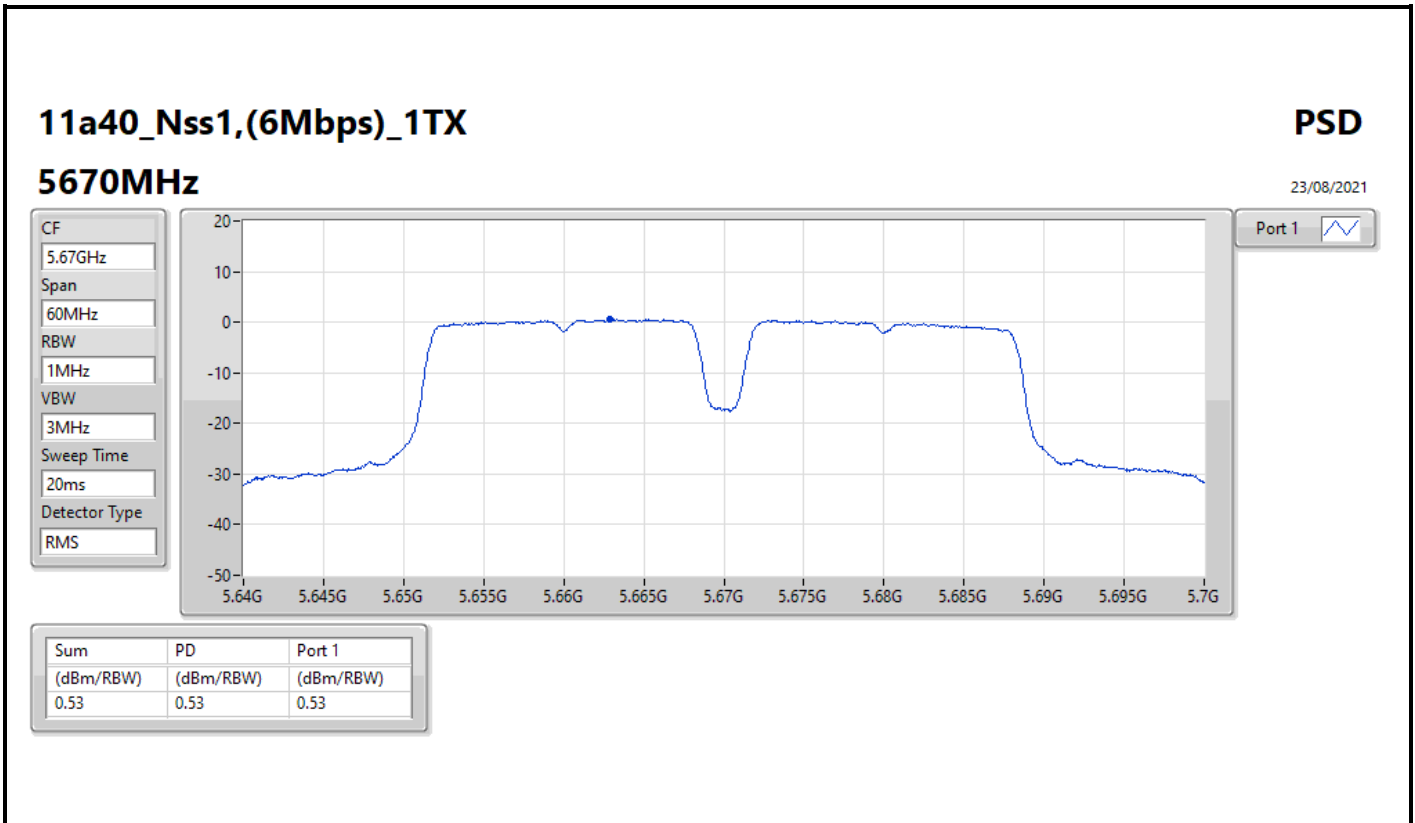

Sum	PD	Port 1
(dBm/RBW)	(dBm/RBW)	(dBm/RBW)
-2.56	-2.56	-2.56

11a40_Nss1,(6Mbps)_1TX

PSD

5550MHz

23/08/2021

CF
5.55GHz
Span
60MHz
RBW
1MHz
VBW
3MHz
Sweep Time
20ms
Detector Type
RMS

Port 1

Sum	PD	Port 1
(dBm/RBW)	(dBm/RBW)	(dBm/RBW)
0.31	0.31	0.31