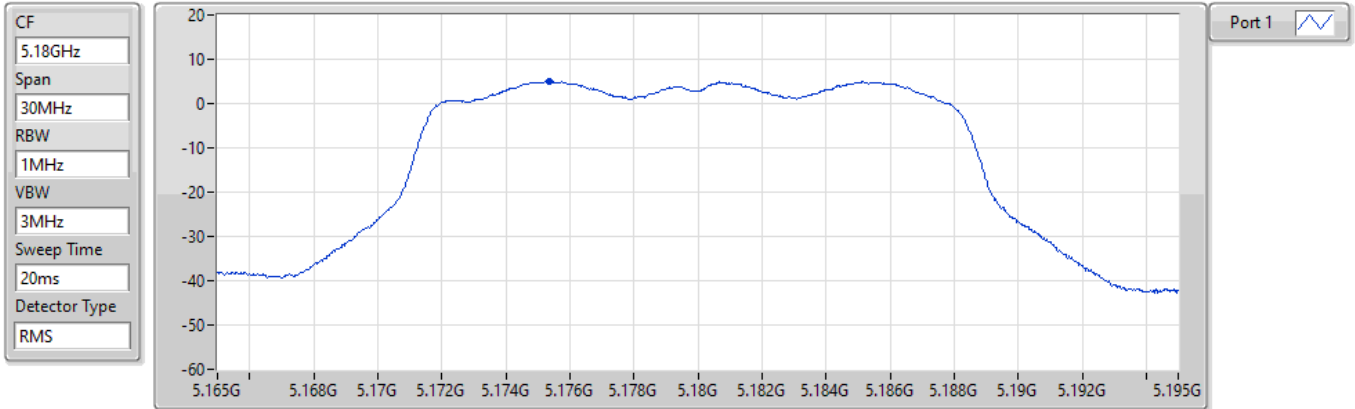

11a20_Nss1,(6Mbps)_1TX

PSD

5180MHz

25/08/2021

Sum	PD	Port 1
(dBm/RBW)	(dBm/RBW)	(dBm/RBW)
5.13	5.13	5.13