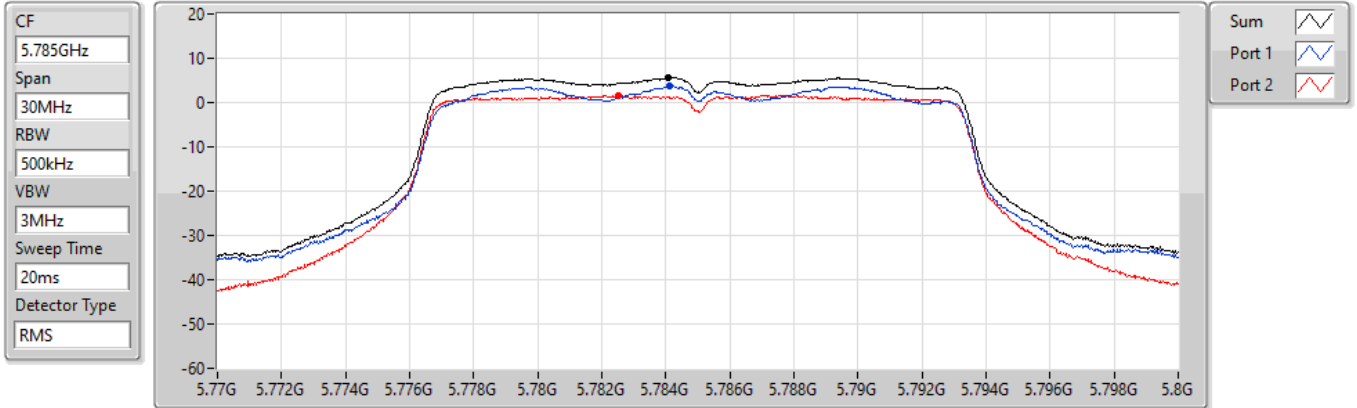

11a20_Nss1,(6Mbps)_2TX

PSD

5785MHz

25/08/2021

Sum	PD	Port 1	Port 2
(dBm/RBW)	(dBm/RBW)	(dBm/RBW)	(dBm/RBW)
5.62	5.62	3.70	1.65