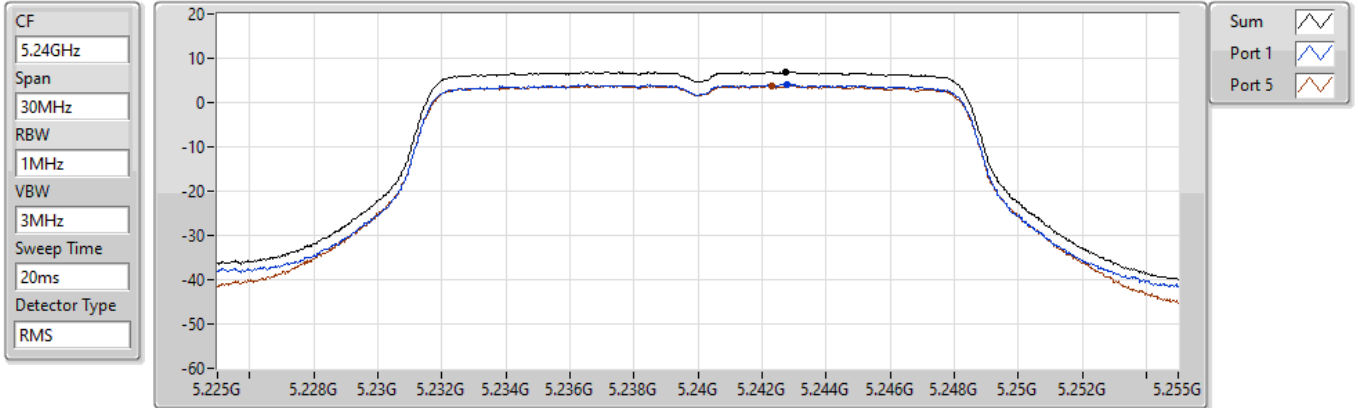

11a20_Nss1,(6Mbps)_2TX(Port1&Port5)

PSD

5240MHz

17/09/2021

Sum	PD	Port 1	Port 2	Port 3	Port 4	Port 5
(dBm/RBW)	(dBm/RBW)	(dBm/RBW)	(dBm/RBW)	(dBm/RBW)	(dBm/RBW)	(dBm/RBW)
6.93	6.93	4.10	-	-	-	3.81