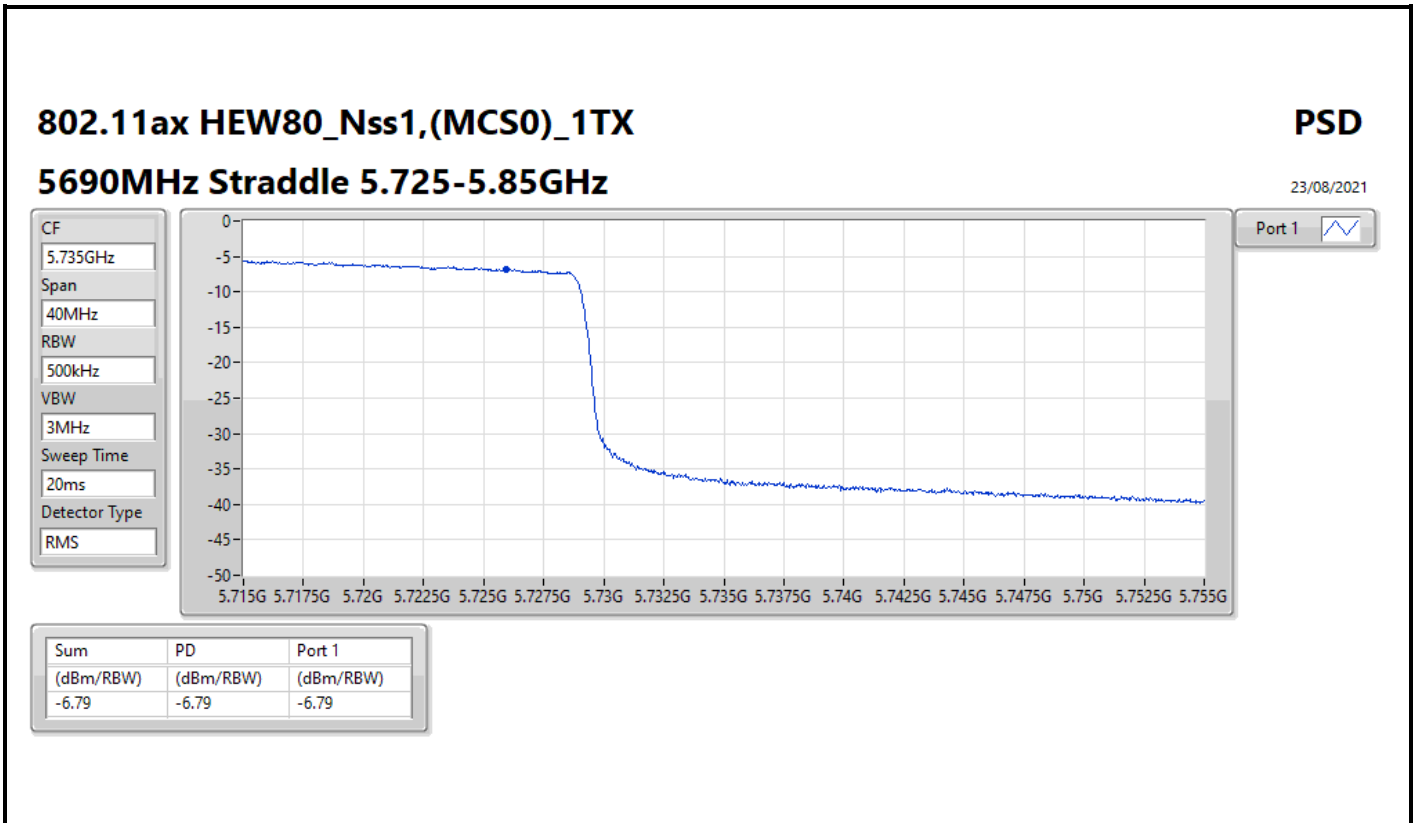

Summary

Mode	PD (dBm/RBW)	EIRP PD (dBm/RBW)
5.15-5.25GHz	-	-
11a20_Nss1,(6Mbps)_2TX(Port1&Port5)	6.93	11.93
11a40_Nss1,(6Mbps)_2TX(Port1&Port5)	3.60	8.60
11a80_Nss1,(6Mbps)_2TX(Port1&Port5)	-3.02	1.98
802.11ax HEW20_Nss1,(MCS0)_2TX(Port1&Port5)	6.61	11.61
802.11ax HEW40_Nss1,(MCS0)_2TX(Port1&Port5)	3.59	8.59
802.11ax HEW80_Nss1,(MCS0)_2TX(Port1&Port5)	-3.55	1.45
5.25-5.35GHz	-	-
11a20_Nss1,(6Mbps)_2TX(Port1&Port5)	7.16	12.16
11a40_Nss1,(6Mbps)_2TX(Port1&Port5)	3.84	8.84
11a80_Nss1,(6Mbps)_2TX(Port1&Port5)	-3.60	1.40
802.11ax HEW20_Nss1,(MCS0)_2TX(Port1&Port5)	6.90	11.90
802.11ax HEW40_Nss1,(MCS0)_2TX(Port1&Port5)	3.93	8.93
802.11ax HEW80_Nss1,(MCS0)_2TX(Port1&Port5)	-5.38	-0.38
5.47-5.725GHz	-	-
11a20_Nss1,(6Mbps)_2TX(Port1&Port5)	6.69	11.69
11a40_Nss1,(6Mbps)_2TX(Port1&Port5)	3.43	8.43
11a80_Nss1,(6Mbps)_2TX(Port1&Port5)	1.18	6.18
802.11ax HEW20_Nss1,(MCS0)_2TX(Port1&Port5)	6.24	11.24
802.11ax HEW40_Nss1,(MCS0)_2TX(Port1&Port5)	3.42	8.42
802.11ax HEW80_Nss1,(MCS0)_2TX(Port1&Port5)	0.72	5.72
5.725-5.85GHz	-	-
11a20_Nss1,(6Mbps)_2TX(Port1&Port5)	5.01	10.01
11a40_Nss1,(6Mbps)_2TX(Port1&Port5)	1.98	6.98
11a80_Nss1,(6Mbps)_2TX(Port1&Port5)	-0.48	4.52
802.11ax HEW20_Nss1,(MCS0)_2TX(Port1&Port5)	4.60	9.60
802.11ax HEW40_Nss1,(MCS0)_2TX(Port1&Port5)	1.89	6.89
802.11ax HEW80_Nss1,(MCS0)_2TX(Port1&Port5)	-1.13	3.87

RBW = 500kHz for 5.725-5.85GHz band / 1MHz for other band;