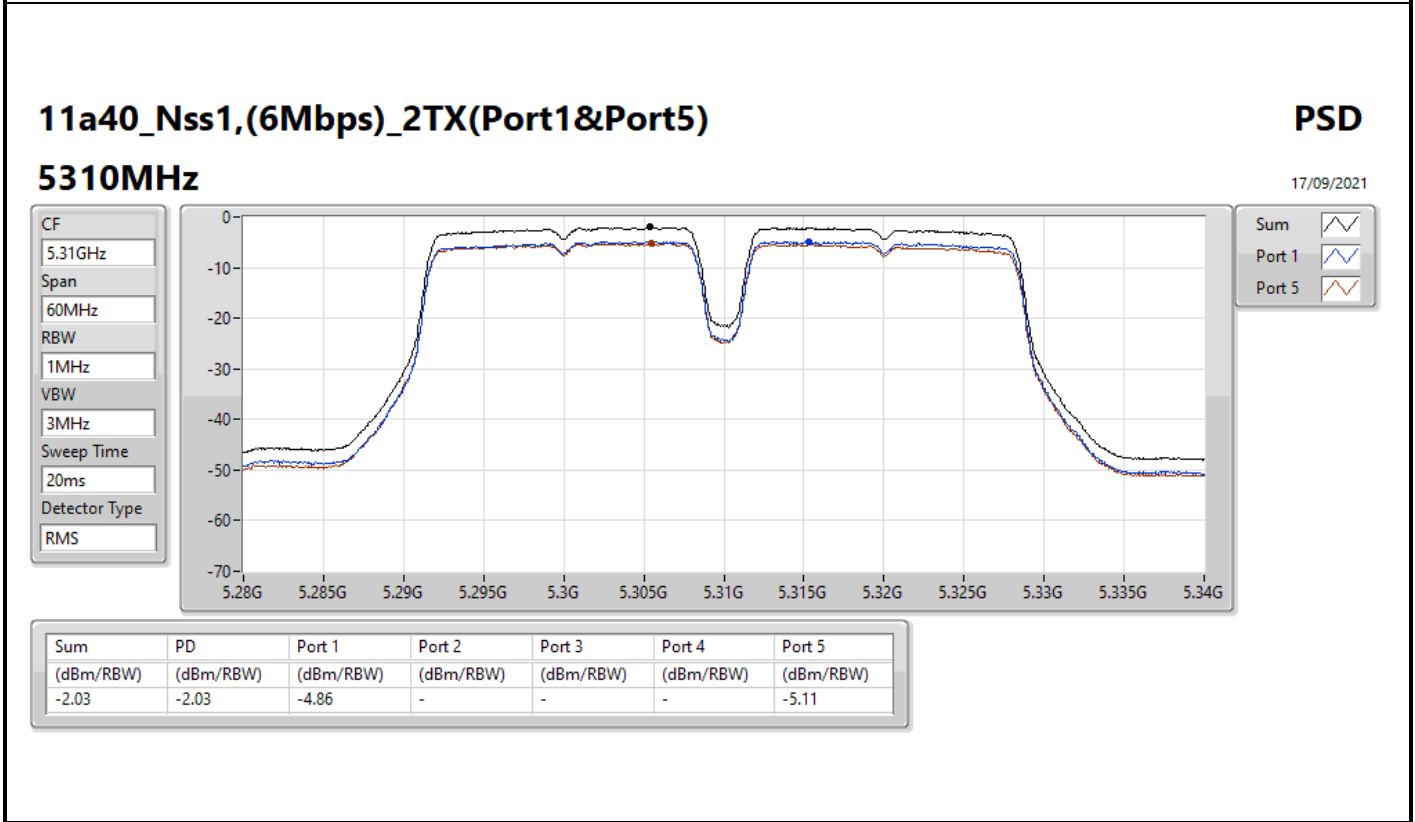

PSD

5745MHz

17/09/2021

Sum	PD	Port 1	Port 2	Port 3	Port 4	Port 5
(dBm/RBW)	(dBm/RBW)	(dBm/RBW)	(dBm/RBW)	(dBm/RBW)	(dBm/RBW)	(dBm/RBW)
4.99	4.99	1.97	-	-	-	2.18

11a40_Nss1,(6Mbps)_2TX(Port1&Port5)

PSD

5710MHz Straddle 5.725-5.85GHz