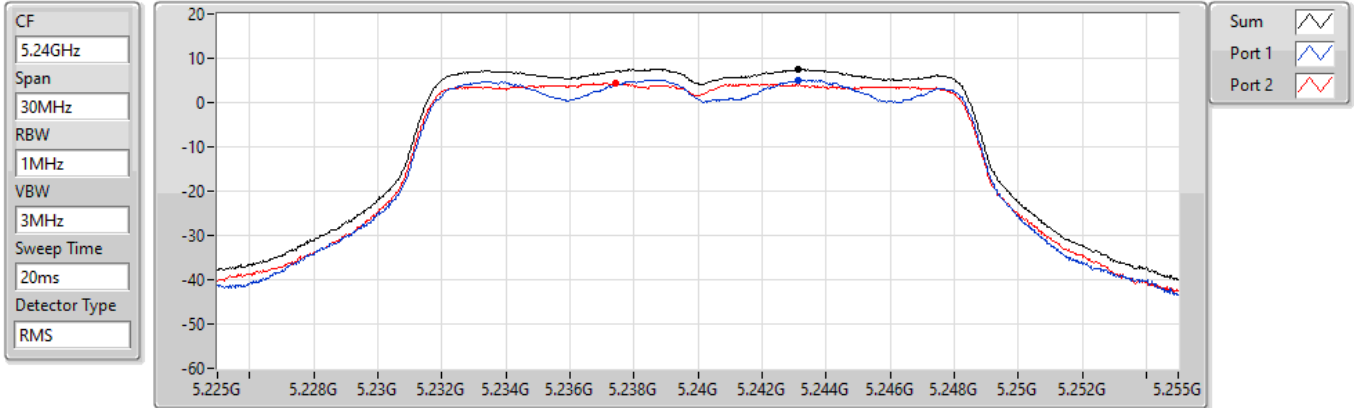

11a20_Nss1,(6Mbps)_2TX

PSD

5240MHz

25/08/2021

Sum	PD	Port 1	Port 2
(dBm/RBW)	(dBm/RBW)	(dBm/RBW)	(dBm/RBW)
7.57	7.57	5.15	4.30