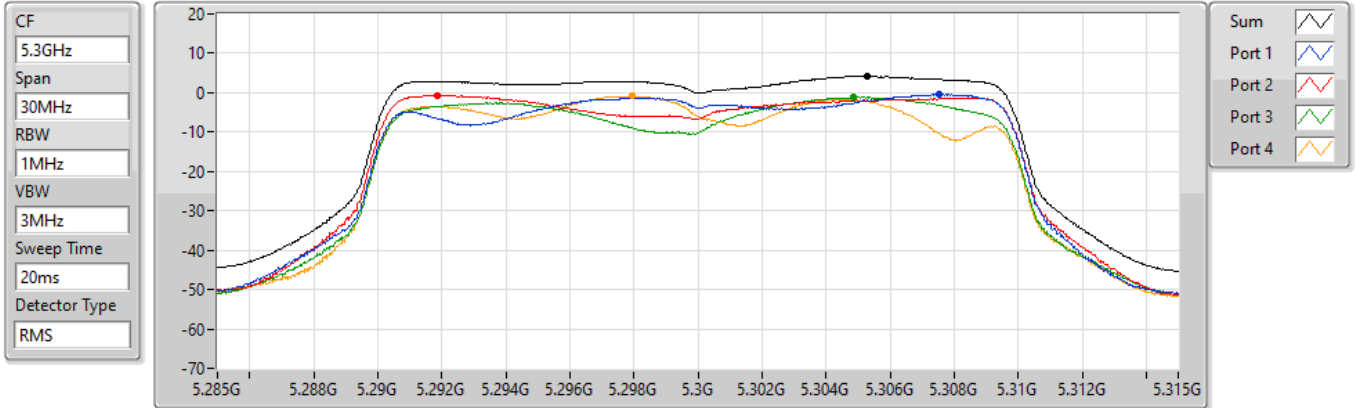

802.11ax HEW20_Nss1,(MCS0)_4TX

PSD

5300MHz

24/08/2021

Sum	PD	Port 1	Port 2	Port 3	Port 4
(dBm/RBW)	(dBm/RBW)	(dBm/RBW)	(dBm/RBW)	(dBm/RBW)	(dBm/RBW)
4.19	4.19	-0.47	-0.67	-1.19	-0.88