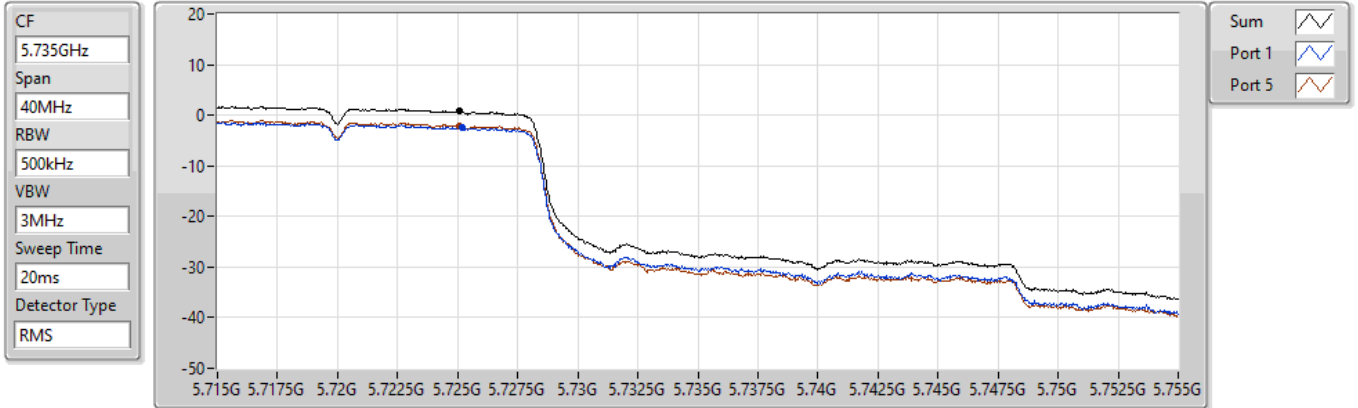

11a40_Nss1,(6Mbps)_2TX(Port1&Port5)

PSD

5710MHz Straddle 5.725-5.85GHz

17/09/2021

Sum	PD	Port 1	Port 2	Port 3	Port 4	Port 5
(dBm/RBW)	(dBm/RBW)	(dBm/RBW)	(dBm/RBW)	(dBm/RBW)	(dBm/RBW)	(dBm/RBW)
0.74	0.74	-2.50	-	-	-	-2.02