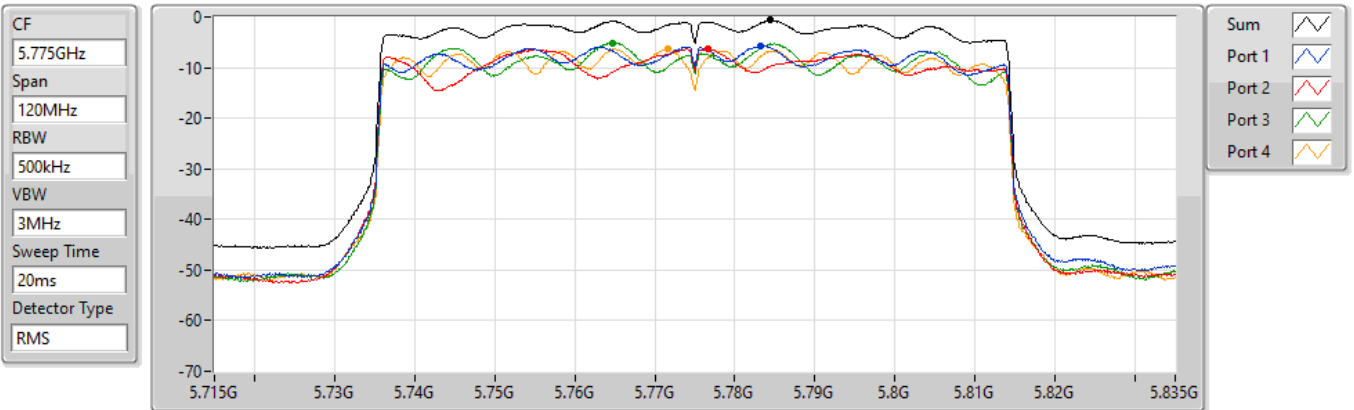

5775MHz

24/08/2021

Sum	PD	Port 1	Port 2	Port 3	Port 4
(dBm/RBW)	(dBm/RBW)	(dBm/RBW)	(dBm/RBW)	(dBm/RBW)	(dBm/RBW)
-0.66	-0.66	-5.72	-6.29	-5.10	-6.32