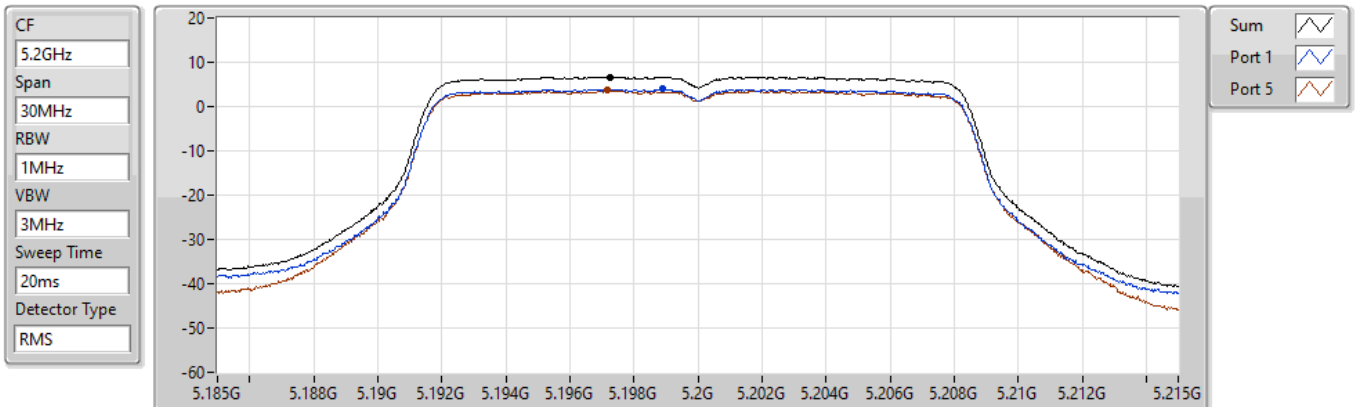

11a20_Nss1,(6Mbps)_2TX(Port1&Port5)

PSD

5200MHz

17/09/2021

Sum	PD	Port 1	Port 2	Port 3	Port 4	Port 5
(dBm/RBW)	(dBm/RBW)	(dBm/RBW)	(dBm/RBW)	(dBm/RBW)	(dBm/RBW)	(dBm/RBW)
6.66	6.66	3.92	-	-	-	3.62