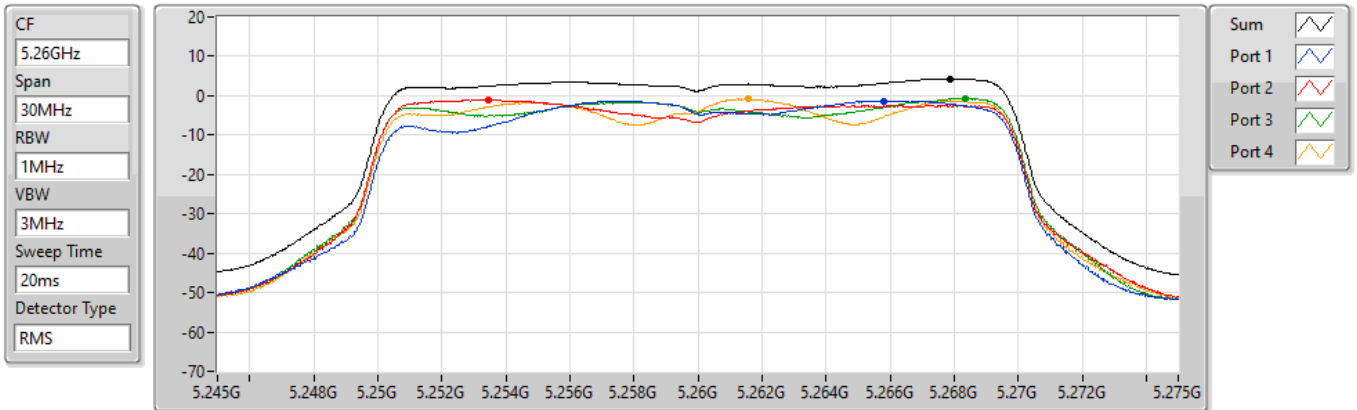

PSD

5240MHz

24/08/2021

Sum	PD	Port 1	Port 2	Port 3	Port 4
(dBm/RBW)	(dBm/RBW)	(dBm/RBW)	(dBm/RBW)	(dBm/RBW)	(dBm/RBW)
10.04	10.04	4.73	5.66	4.60	5.27

802.11ax HEW20_Nss1,(MCS0)_4TX

PSD

5260MHz

24/08/2021