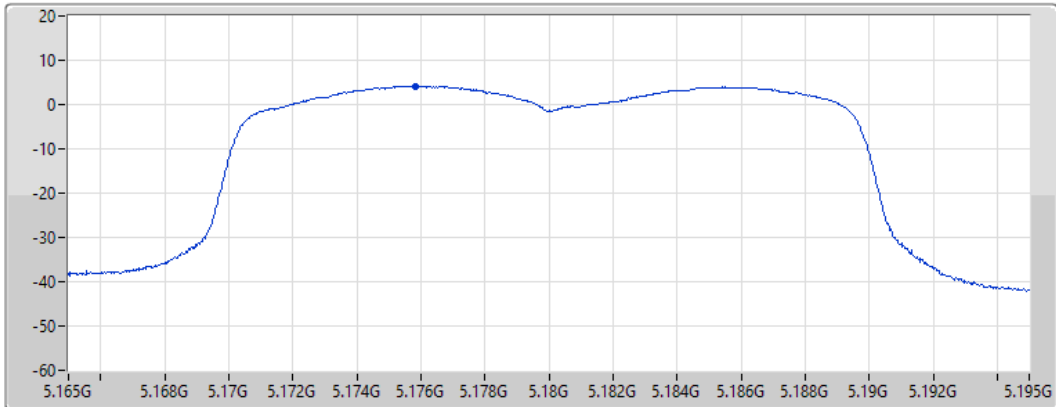

802.11ax HEW20_Nss1,(MCS0)_1TX

PSD

5180MHz

25/08/2021

CF
5.18GHz
Span
30MHz
RBW
1MHz
VBW
3MHz
Sweep Time
20ms
Detector Type
RMS

Port 1

Sum	PD	Port 1
(dBm/RBW)	(dBm/RBW)	(dBm/RBW)
4.20	4.20	4.20