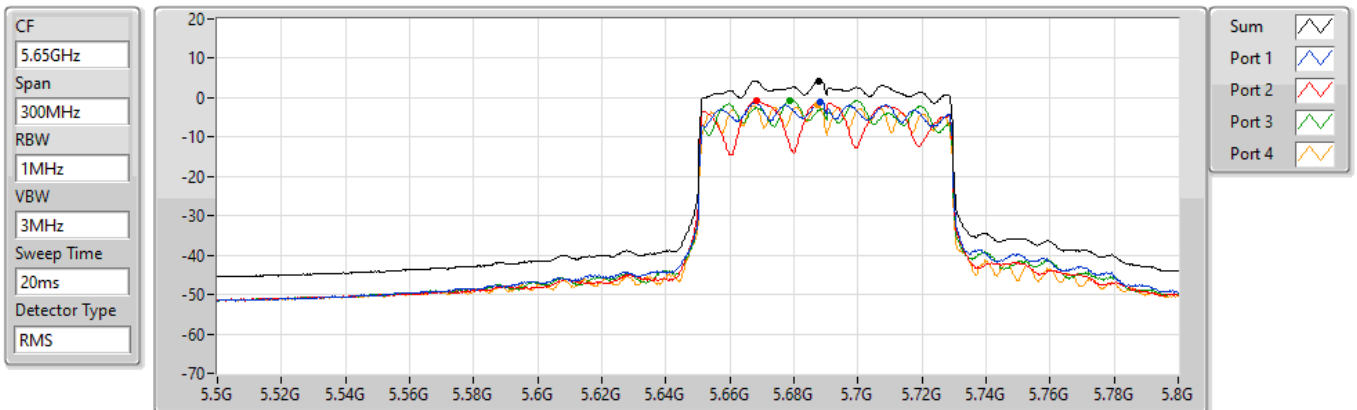

5690MHz Straddle 5.47-5.725GHz

24/08/2021

Sum	PD	Port 1	Port 2	Port 3	Port 4
(dBm/RBW)	(dBm/RBW)	(dBm/RBW)	(dBm/RBW)	(dBm/RBW)	(dBm/RBW)
4.32	4.32	-0.92	-0.83	-0.72	-1.68