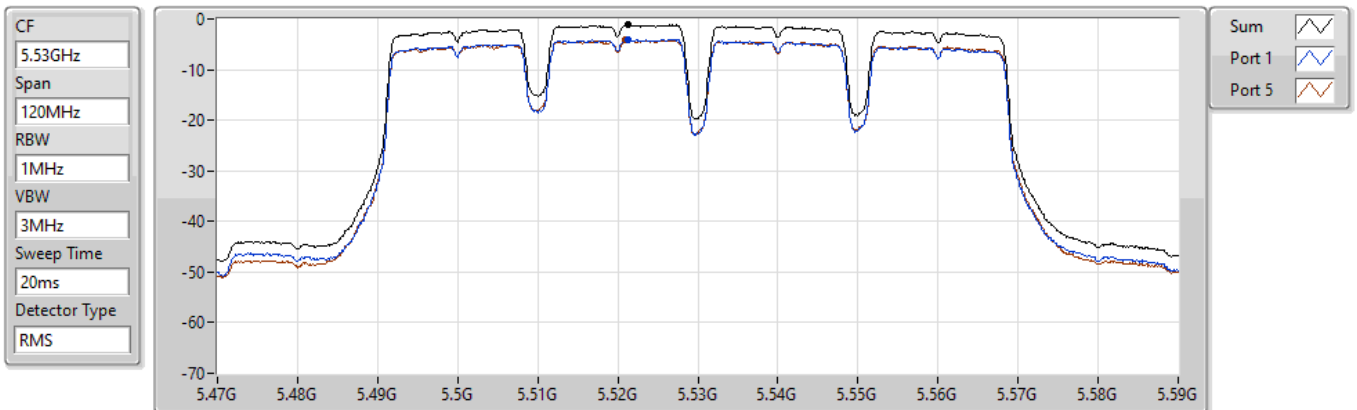

11a80_Nss1,(6Mbps)_2TX(Port1&Port5)

PSD

5530MHz

17/09/2021

Sum	PD	Port 1	Port 2	Port 3	Port 4	Port 5
(dBm/RBW)	(dBm/RBW)	(dBm/RBW)	(dBm/RBW)	(dBm/RBW)	(dBm/RBW)	(dBm/RBW)
-1.12	-1.12	-4.03	-	-	-	-4.19