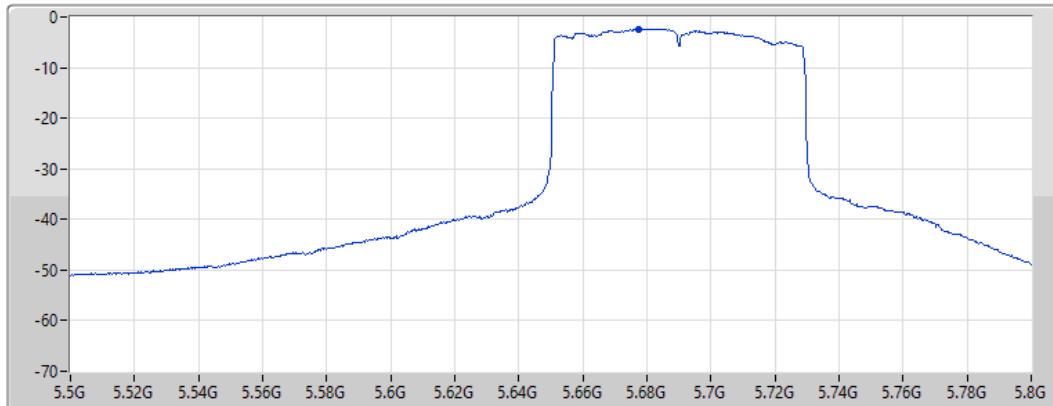

802.11ax HEW80_Nss1,(MCS0)_1TX

PSD

5690MHz Straddle 5.47-5.725GHz

23/08/2021

CF
5.65GHz
Span
300MHz
RBW
1MHz
VBW
3MHz
Sweep Time
20ms
Detector Type
RMS

Port 1

Sum	PD	Port 1
(dBm/RBW)	(dBm/RBW)	(dBm/RBW)
-2.38	-2.38	-2.38