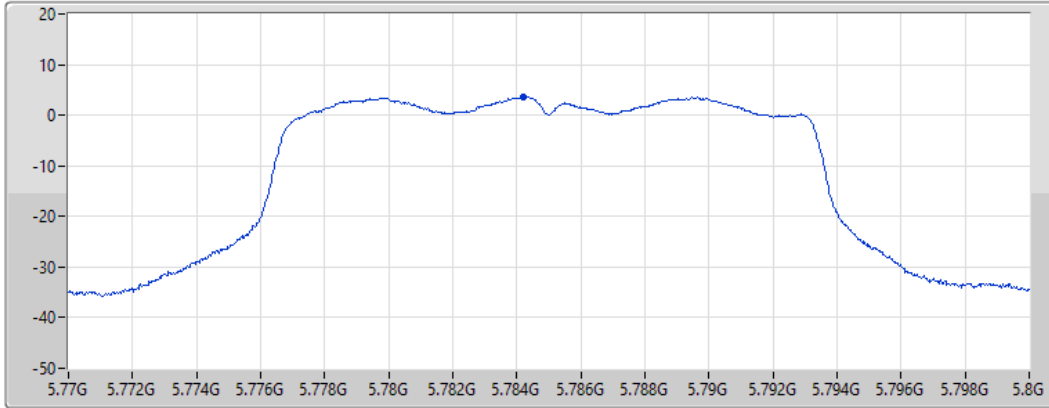

11a20_Nss1,(6Mbps)_1TX

PSD

5785MHz

25/08/2021

CF
5.785GHz
Span
30MHz
RBW
500kHz
VBW
3MHz
Sweep Time
20ms
Detector Type
RMS

Port 1

Sum	PD	Port 1
(dBm/RBW)	(dBm/RBW)	(dBm/RBW)
3.70	3.70	3.70