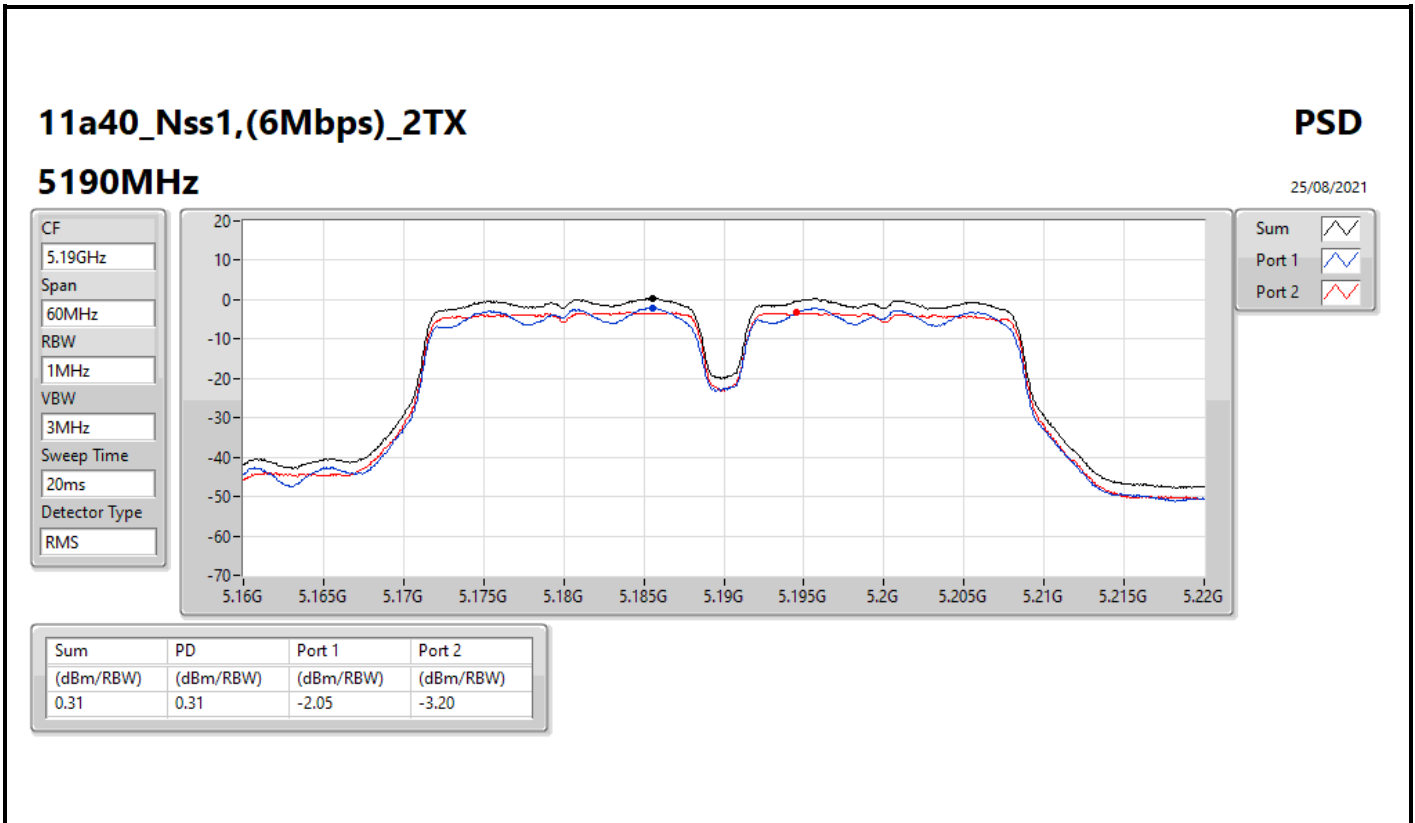

25/08/2021

Sum	PD	Port 1	Port 2
(dBm/RBW)	(dBm/RBW)	(dBm/RBW)	(dBm/RBW)
5.62	5.62	3.70	1.65

11a20_Nss1,(6Mbps)_2TX

PSD

5825MHz

25/08/2021

Sum	PD	Port 1	Port 2
(dBm/RBW)	(dBm/RBW)	(dBm/RBW)	(dBm/RBW)
5.49	5.49	3.53	1.65