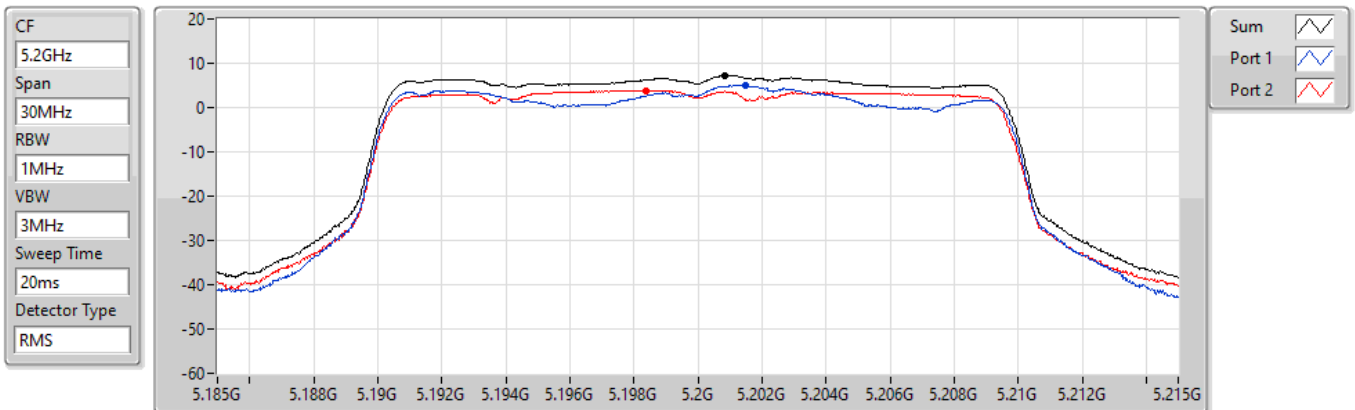

25/08/2021

Sum	PD	Port 1	Port 2
(dBm/RBW)	(dBm/RBW)	(dBm/RBW)	(dBm/RBW)
5.01	5.01	2.71	1.50

802.11ax HEW20_Nss1,(MCS0)_2TX

PSD

5200MHz

25/08/2021

Sum	PD	Port 1	Port 2
(dBm/RBW)	(dBm/RBW)	(dBm/RBW)	(dBm/RBW)
7.24	7.24	4.95	3.80