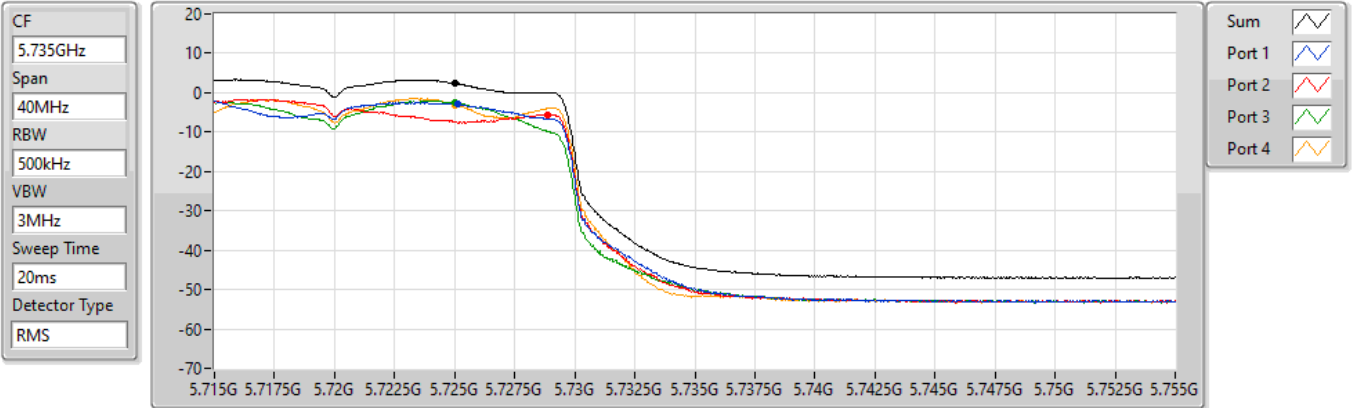

802.11ax HEW20_Nss1,(MCS0)_4TX

PSD

5720MHz Straddle 5.725-5.85GHz

24/08/2021

Sum	PD	Port 1	Port 2	Port 3	Port 4
(dBm/RBW)	(dBm/RBW)	(dBm/RBW)	(dBm/RBW)	(dBm/RBW)	(dBm/RBW)
2.39	2.39	-2.95	-5.54	-2.53	-3.08

802.11ax HEW20_Nss1,(MCS0)_4TX

PSD