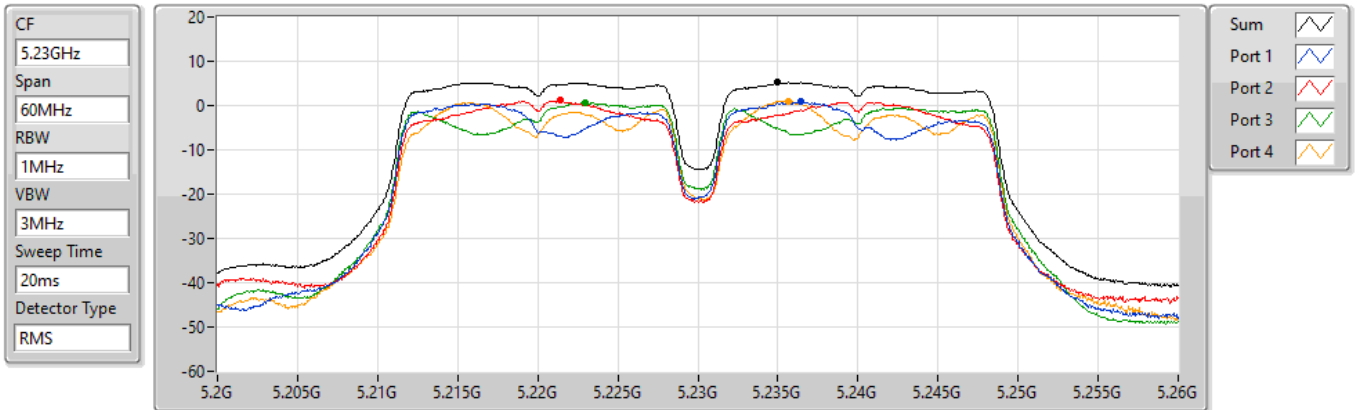

24/08/2021

Sum	PD	Port 1	Port 2	Port 3	Port 4
(dBm/RBW)	(dBm/RBW)	(dBm/RBW)	(dBm/RBW)	(dBm/RBW)	(dBm/RBW)
1.59	1.59	-3.21	-2.34	-3.22	-4.07

11a40_Nss1,(6Mbps)_4TX

PSD

5230MHz

24/08/2021

Sum	PD	Port 1	Port 2	Port 3	Port 4
(dBm/RBW)	(dBm/RBW)	(dBm/RBW)	(dBm/RBW)	(dBm/RBW)	(dBm/RBW)
5.19	5.19	0.81	1.11	0.77	1.04