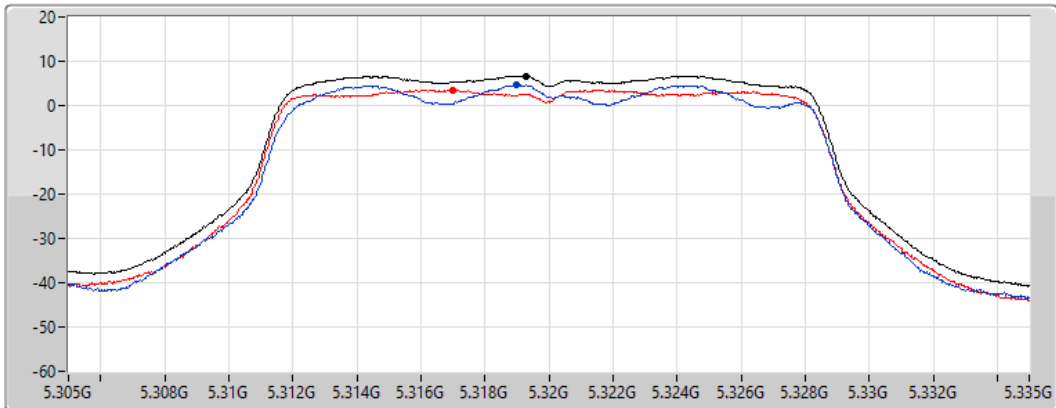

Sum 
Port 1 
Port 2 

Sum	PD	Port 1	Port 2
(dBm/RBW)	(dBm/RBW)	(dBm/RBW)	(dBm/RBW)
7.85	7.85	5.76	4.62

11a20_Nss1,(6Mbps)_2TX

PSD

5320MHz

25/08/2021

CF
5.32GHz
Span
30MHz
RBW
1MHz
VBW
3MHz
Sweep Time
20ms
Detector Type
RMS