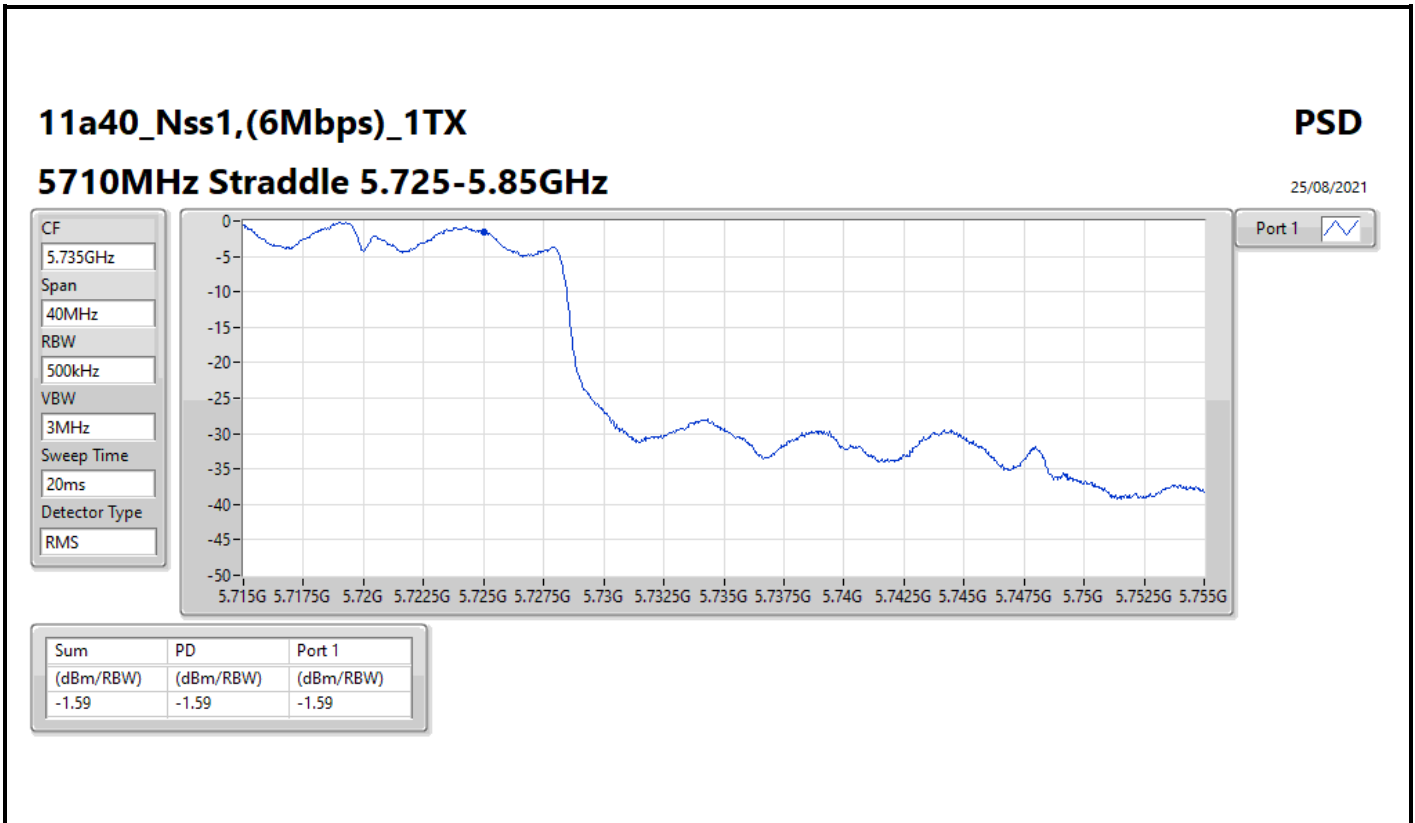

VBW
3MHz

Sweep Time
20ms

Detector Type
RMS

Port 1 

Sum	PD	Port 1
(dBm/RBW)	(dBm/RBW)	(dBm/RBW)
1.49	1.49	1.49

11a40_Nss1,(6Mbps)_1TX

PSD

5795MHz