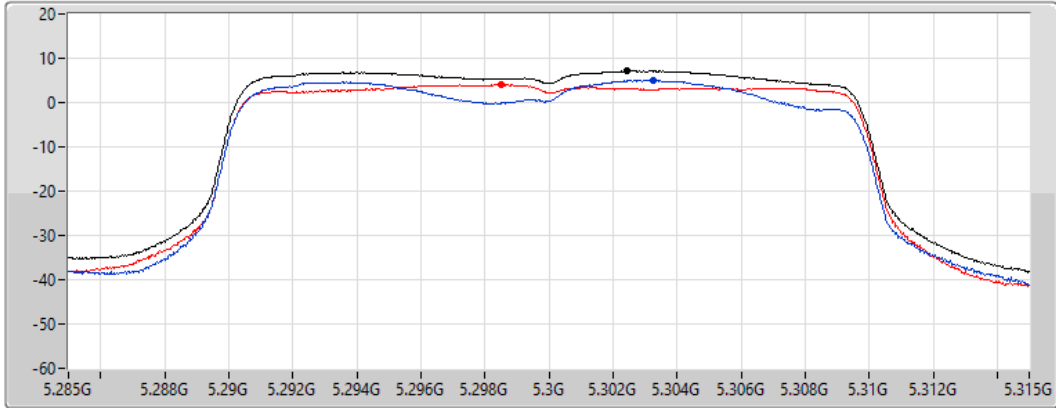

802.11ax HEW20_Nss1,(MCS0)_2TX

PSD

5300MHz

25/08/2021

CF
5.3GHz

Span
30MHz

RBW
1MHz

VBW
3MHz

Sweep Time
20ms

Detector Type
RMS

Sum

Port 1

Port 2

Sum	PD	Port 1	Port 2
(dBm/RBW)	(dBm/RBW)	(dBm/RBW)	(dBm/RBW)
7.16	7.16	5.03	4.03