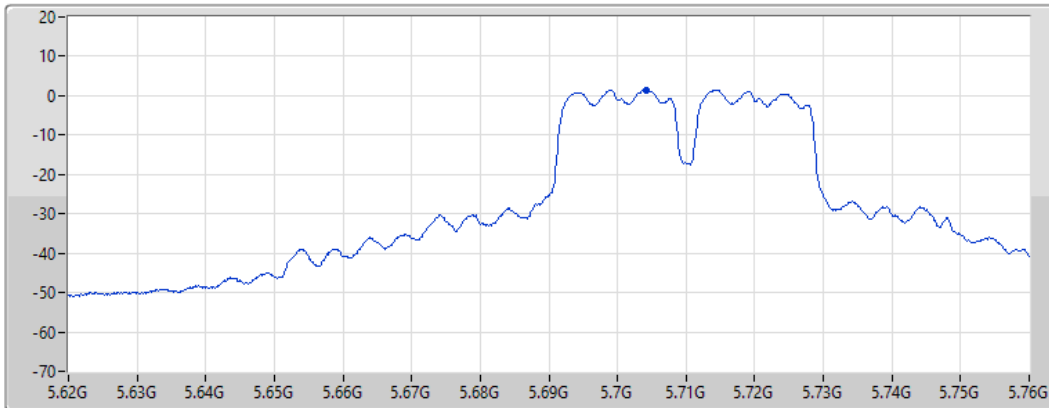

11a40_Nss1,(6Mbps)_1TX

PSD

5710MHz Straddle 5.47-5.725GHz

25/08/2021

CF
5.69GHz

Span
140MHz

RBW
1MHz

VBW
3MHz

Sweep Time
20ms

Detector Type
RMS

Port 1

Sum	PD	Port 1
(dBm/RBW)	(dBm/RBW)	(dBm/RBW)
1.49	1.49	1.49