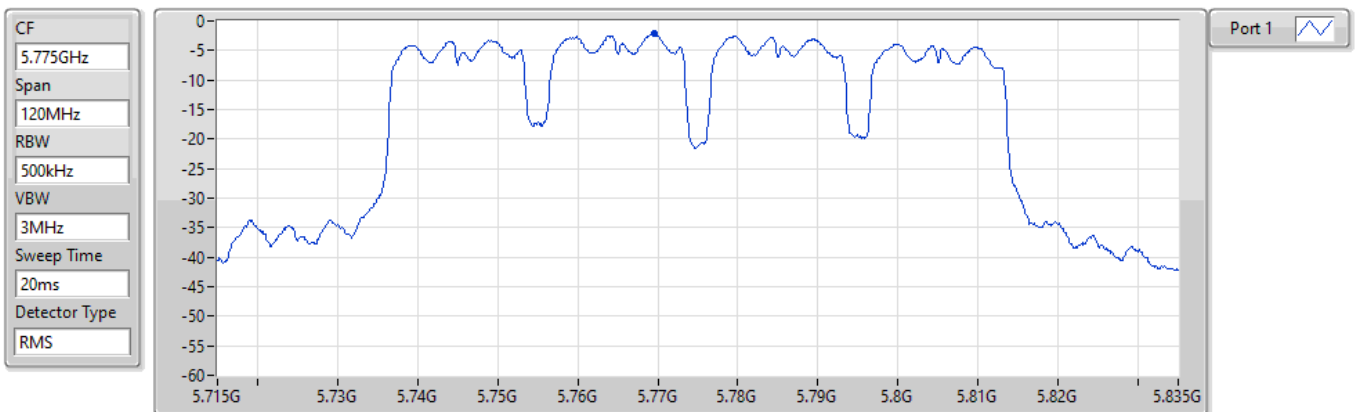

25/08/2021

Sum	PD	Port 1
(dBm/RBW)	(dBm/RBW)	(dBm/RBW)
-5.13	-5.13	-5.13

11a80_Nss1,(6Mbps)_1TX

PSD

5775MHz

25/08/2021

Sum	PD	Port 1
(dBm/RBW)	(dBm/RBW)	(dBm/RBW)
-2.17	-2.17	-2.17

802.11ax HEW20_Nss1,(MCS0)_1TX