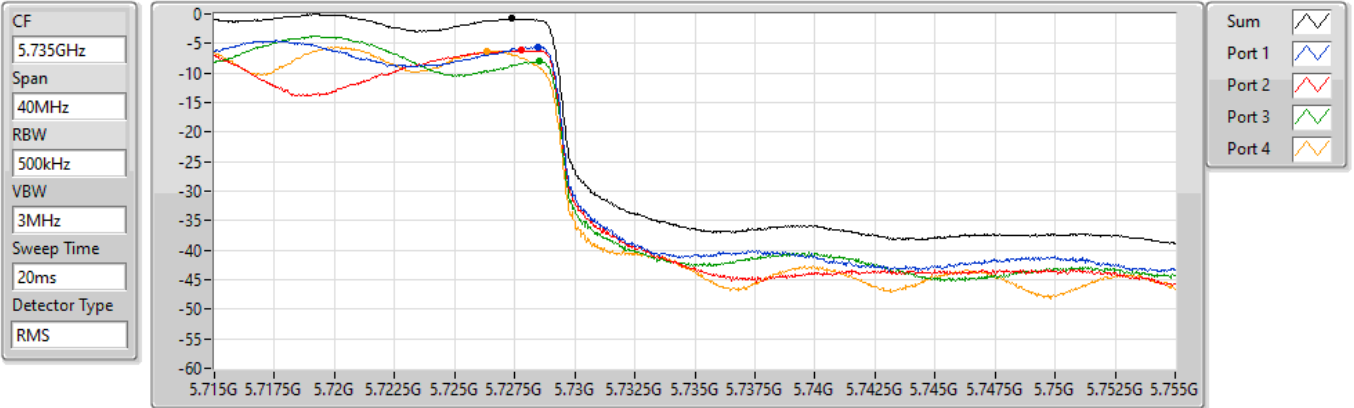

802.11ax HEW80_Nss1,(MCS0)_4TX

PSD

5690MHz Straddle 5.725-5.85GHz

24/08/2021

Sum	PD	Port 1	Port 2	Port 3	Port 4
(dBm/RBW)	(dBm/RBW)	(dBm/RBW)	(dBm/RBW)	(dBm/RBW)	(dBm/RBW)
-0.82	-0.82	-5.67	-6.13	-8.08	-6.24

802.11ax HEW80_Nss1,(MCS0)_4TX

PSD