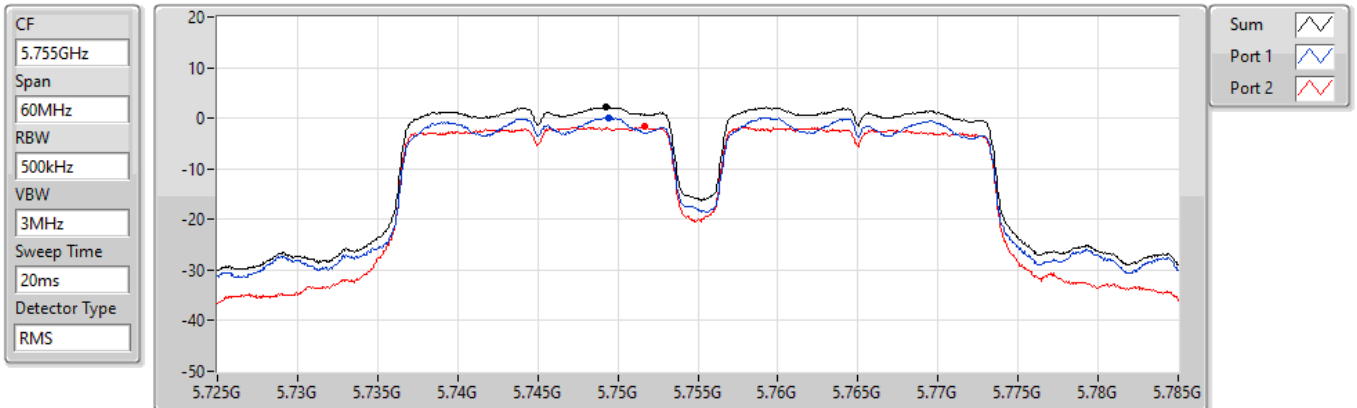

11a40_Nss1,(6Mbps)_2TX

PSD

5755MHz

25/08/2021

Sum	PD	Port 1	Port 2
(dBm/RBW)	(dBm/RBW)	(dBm/RBW)	(dBm/RBW)
2.25	2.25	0.17	-1.71