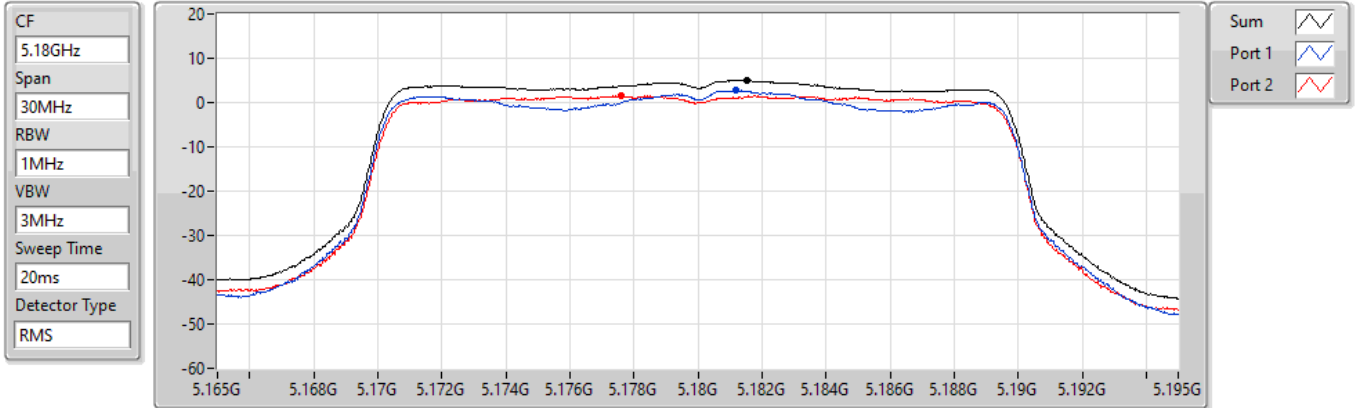

802.11ax HEW20_Nss1,(MCS0)_2TX

PSD

5180MHz

25/08/2021

Sum	PD	Port 1	Port 2
(dBm/RBW)	(dBm/RBW)	(dBm/RBW)	(dBm/RBW)
5.01	5.01	2.71	1.50