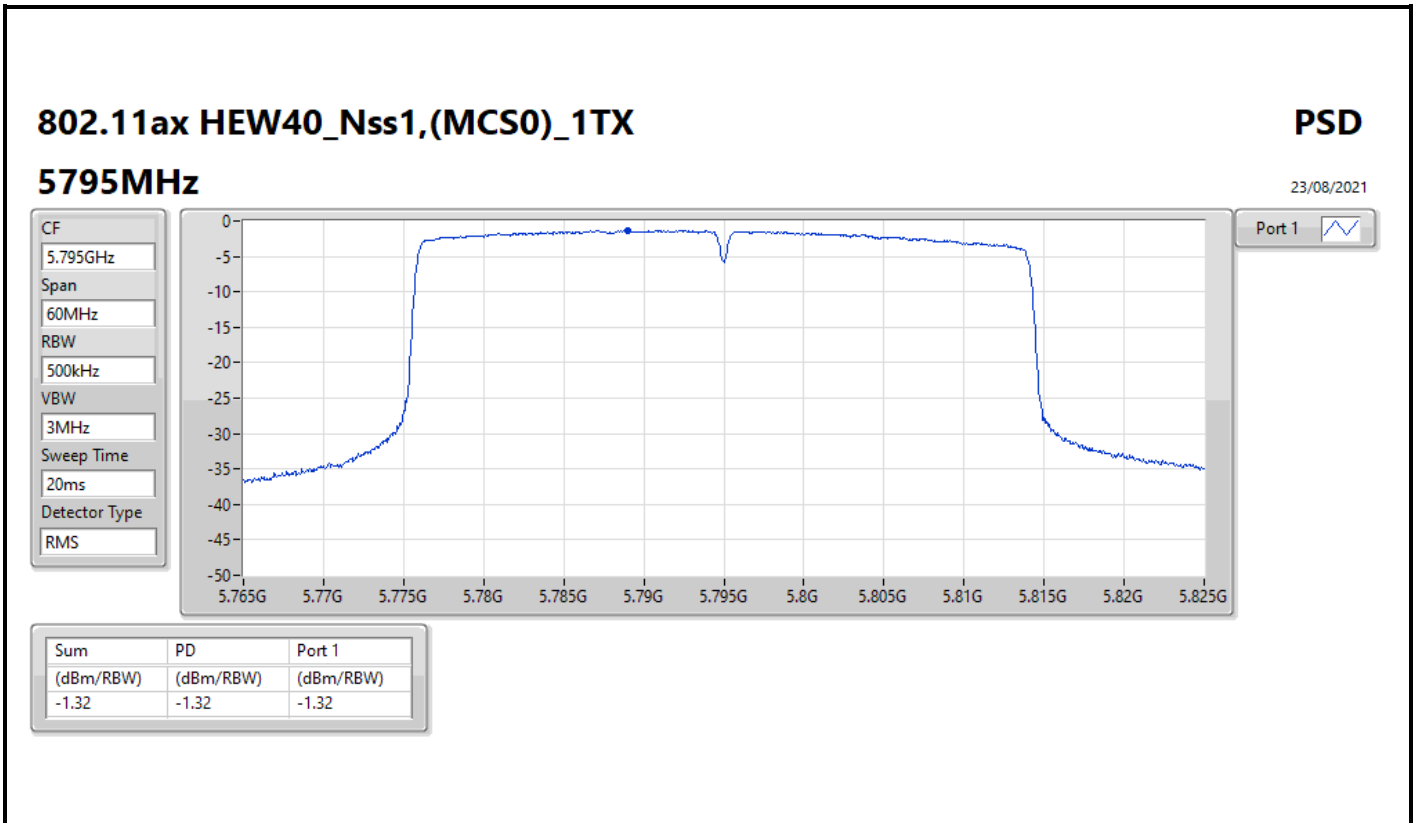

23/08/2021

Sum	PD	Port 1
(dBm/RBW)	(dBm/RBW)	(dBm/RBW)
-2.85	-2.85	-2.85

802.11ax HEW40_Nss1,(MCS0)_1TX

PSD

5755MHz

23/08/2021

Sum	PD	Port 1
(dBm/RBW)	(dBm/RBW)	(dBm/RBW)
-1.40	-1.40	-1.40

802.11ax HEW80_Nss1,(MCS0)_1TX