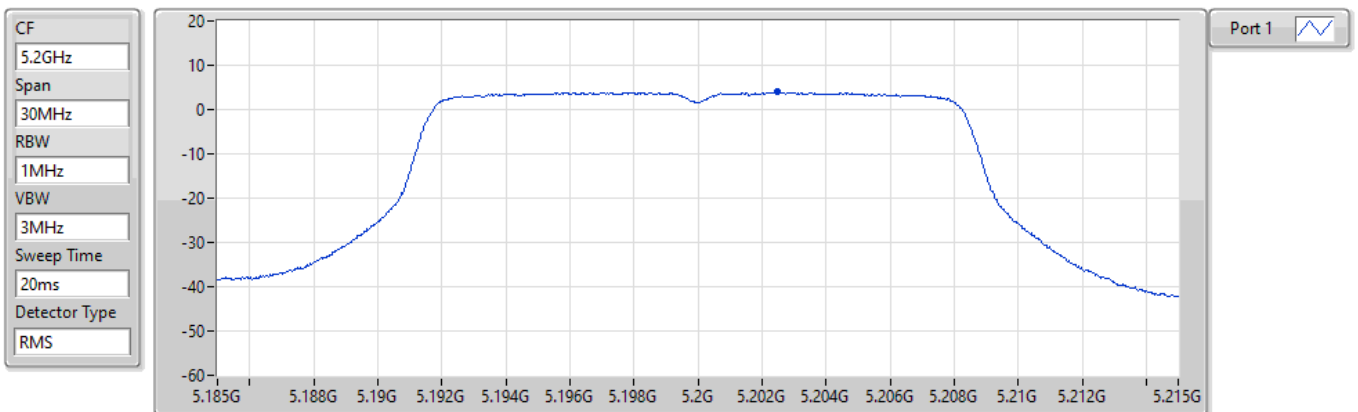

11a20_Nss1,(6Mbps)_1TX

PSD

5200MHz

23/08/2021

Sum	PD	Port 1
(dBm/RBW)	(dBm/RBW)	(dBm/RBW)
3.94	3.94	3.94