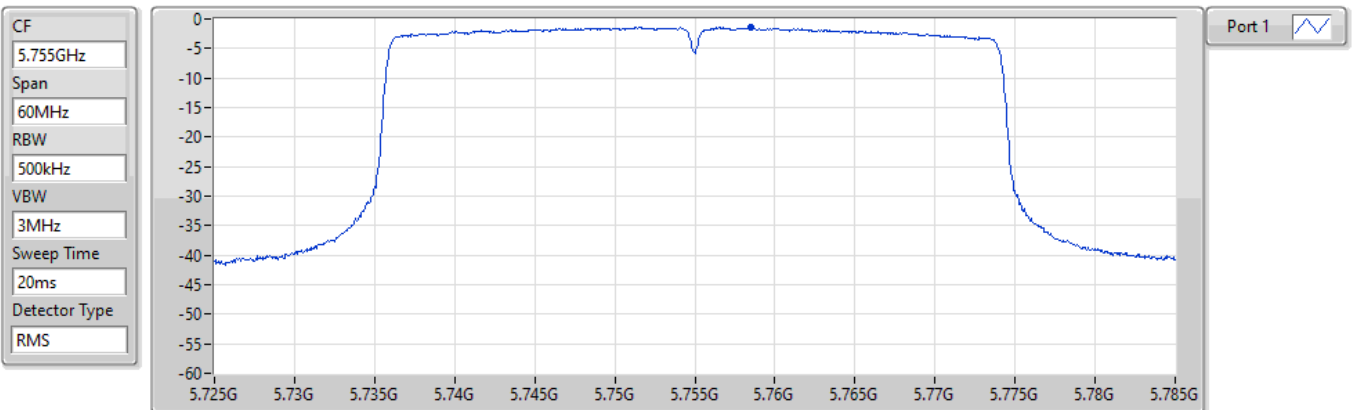

23/08/2021

Sum	PD	Port 1
(dBm/RBW)	(dBm/RBW)	(dBm/RBW)
-2.85	-2.85	-2.85

802.11ax HEW40_Nss1,(MCS0)_1TX

PSD

5755MHz

23/08/2021

Sum	PD	Port 1
(dBm/RBW)	(dBm/RBW)	(dBm/RBW)
-1.40	-1.40	-1.40

802.11ax HEW80_Nss1,(MCS0)_1TX