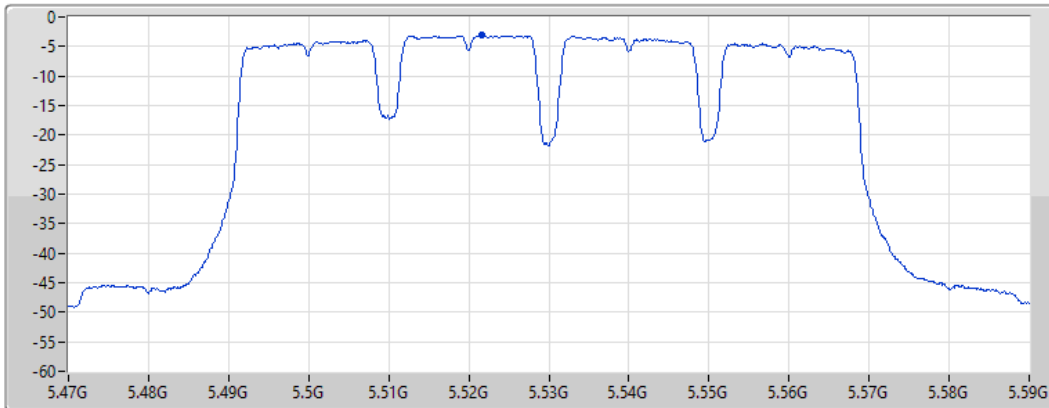

11a80_Nss1,(6Mbps)_1TX

PSD

5530MHz

23/08/2021

CF
5.53GHz
Span
120MHz
RBW
1MHz
VBW
3MHz
Sweep Time
20ms
Detector Type
RMS

Port 1

Sum	PD	Port 1
(dBm/RBW)	(dBm/RBW)	(dBm/RBW)
-3.13	-3.13	-3.13