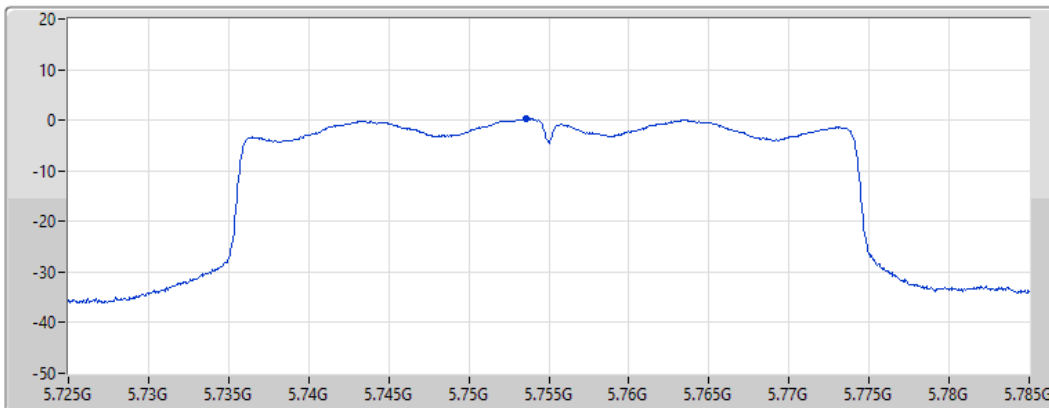

Port 1 

Sum	PD	Port 1
(dBm/RBW)	(dBm/RBW)	(dBm/RBW)
-1.52	-1.52	-1.52

802.11ax HEW40_Nss1,(MCS0)_1TX
5755MHz

PSD

25/08/2021

CF
 5.755GHz
 Span
 60MHz
 RBW
 500kHz
 VBW
 3MHz
 Sweep Time
 20ms
 Detector Type
 RMS