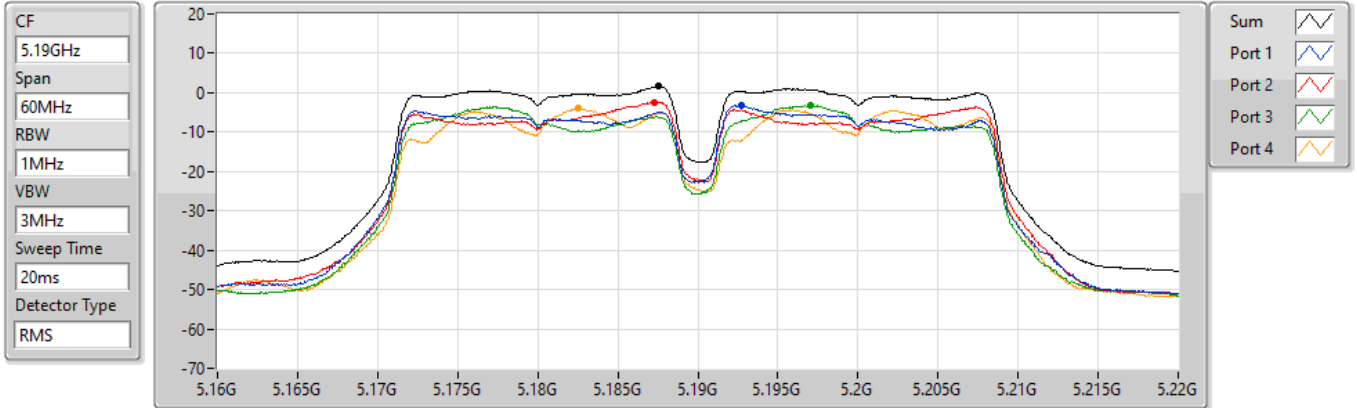

11a40_Nss1,(6Mbps)_4TX

PSD

5190MHz

24/08/2021

Sum	PD	Port 1	Port 2	Port 3	Port 4
(dBm/RBW)	(dBm/RBW)	(dBm/RBW)	(dBm/RBW)	(dBm/RBW)	(dBm/RBW)
1.59	1.59	-3.21	-2.34	-3.22	-4.07