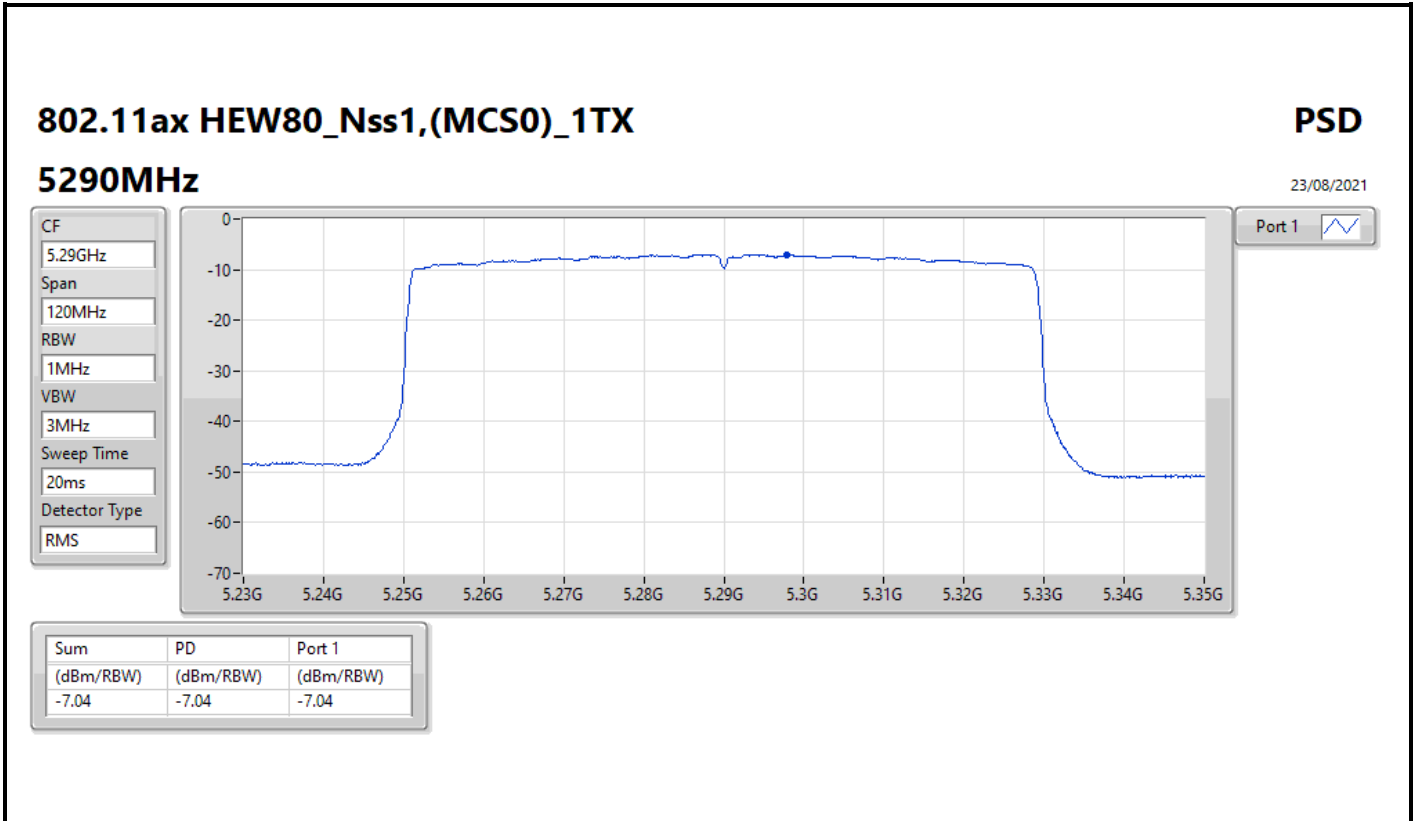

23/08/2021

Sum	PD	Port 1
(dBm/RBW)	(dBm/RBW)	(dBm/RBW)
-2.85	-2.85	-2.85

802.11ax HEW40_Nss1,(MCS0)_1TX

PSD

5755MHz

23/08/2021

Sum	PD	Port 1
(dBm/RBW)	(dBm/RBW)	(dBm/RBW)
-1.40	-1.40	-1.40

802.11ax HEW80_Nss1,(MCS0)_1TX