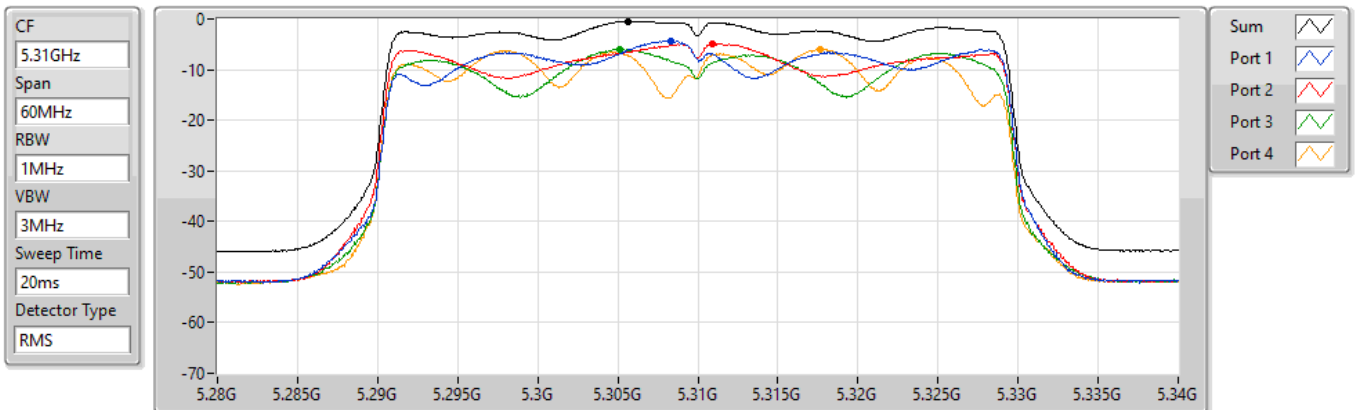

802.11ax HEW40_Nss1,(MCS0)_4TX

PSD

5310MHz

24/08/2021

Sum	PD	Port 1	Port 2	Port 3	Port 4
(dBm/RBW)	(dBm/RBW)	(dBm/RBW)	(dBm/RBW)	(dBm/RBW)	(dBm/RBW)
-0.46	-0.46	-4.40	-4.93	-5.99	-6.00