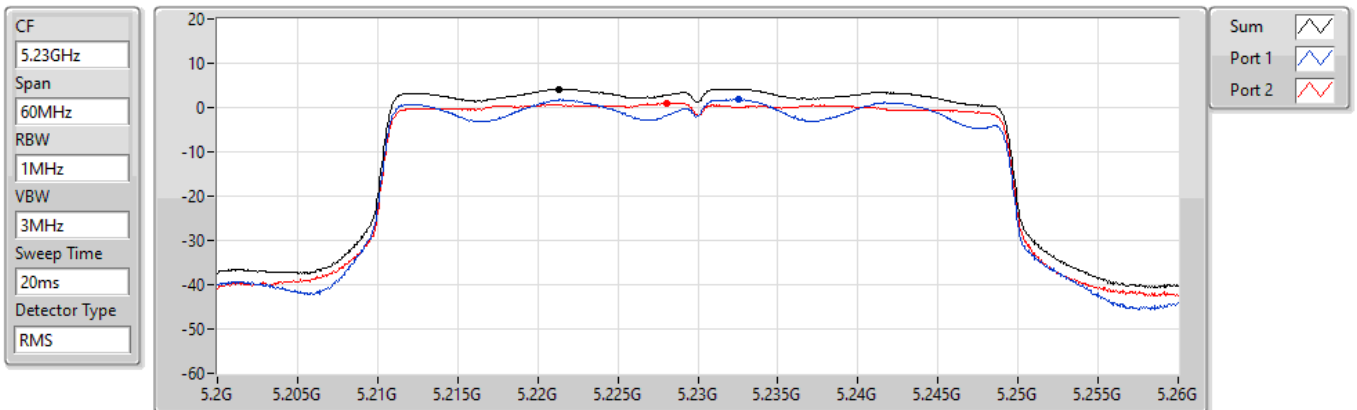

802.11ax HEW40_Nss1,(MCS0)_2TX

PSD

5230MHz

25/08/2021

Sum	PD	Port 1	Port 2
(dBm/RBW)	(dBm/RBW)	(dBm/RBW)	(dBm/RBW)
4.20	4.20	1.82	1.01