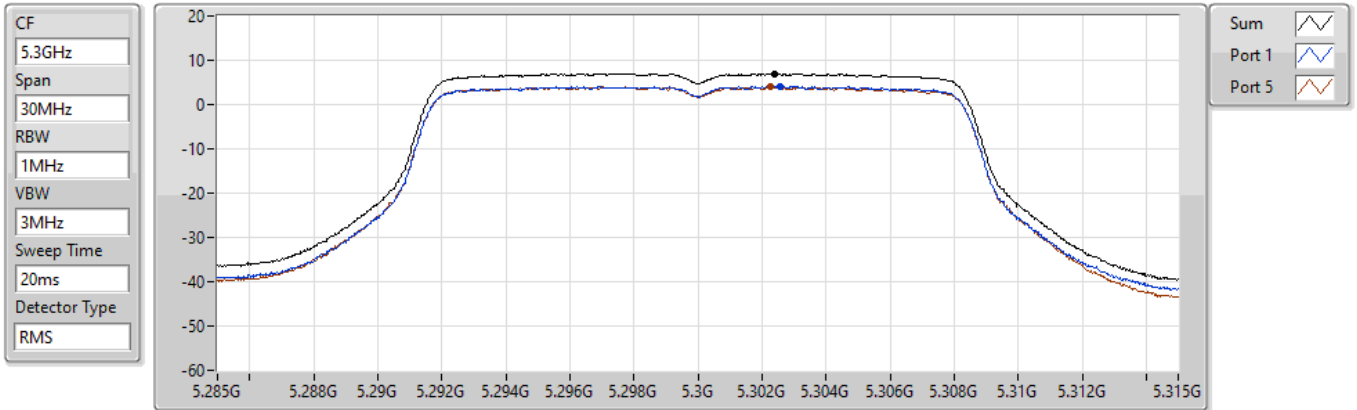

11a20_Nss1,(6Mbps)_2TX(Port1&Port5)

PSD

5300MHz

17/09/2021

Sum	PD	Port 1	Port 2	Port 3	Port 4	Port 5
(dBm/RBW)	(dBm/RBW)	(dBm/RBW)	(dBm/RBW)	(dBm/RBW)	(dBm/RBW)	(dBm/RBW)
6.96	6.96	4.13	-	-	-	3.99