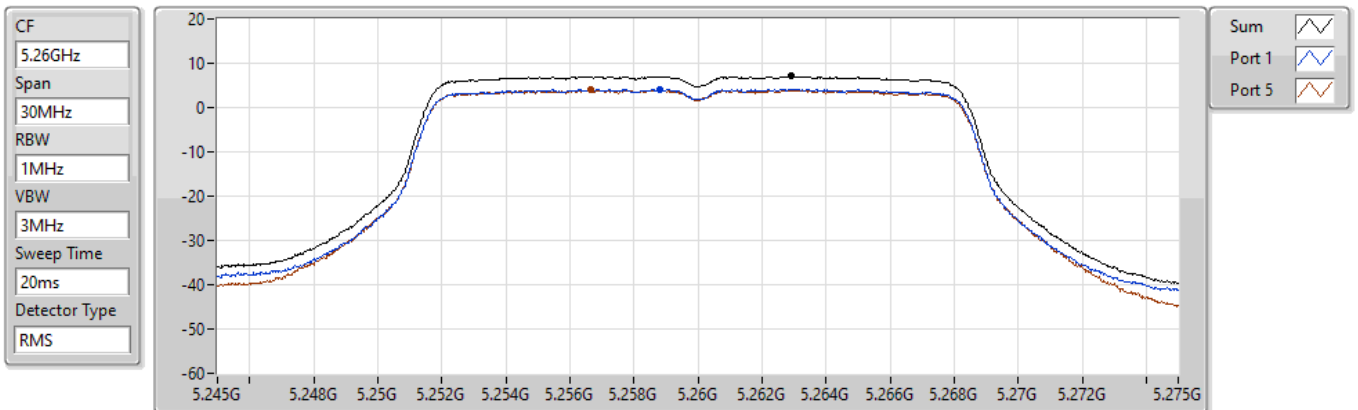

17/09/2021

Sum	PD	Port 1	Port 2	Port 3	Port 4	Port 5
(dBm/RBW)	(dBm/RBW)	(dBm/RBW)	(dBm/RBW)	(dBm/RBW)	(dBm/RBW)	(dBm/RBW)
6.93	6.93	4.10	-	-	-	3.81

11a20_Nss1,(6Mbps)_2TX(Port1&Port5)

PSD

5260MHz

17/09/2021