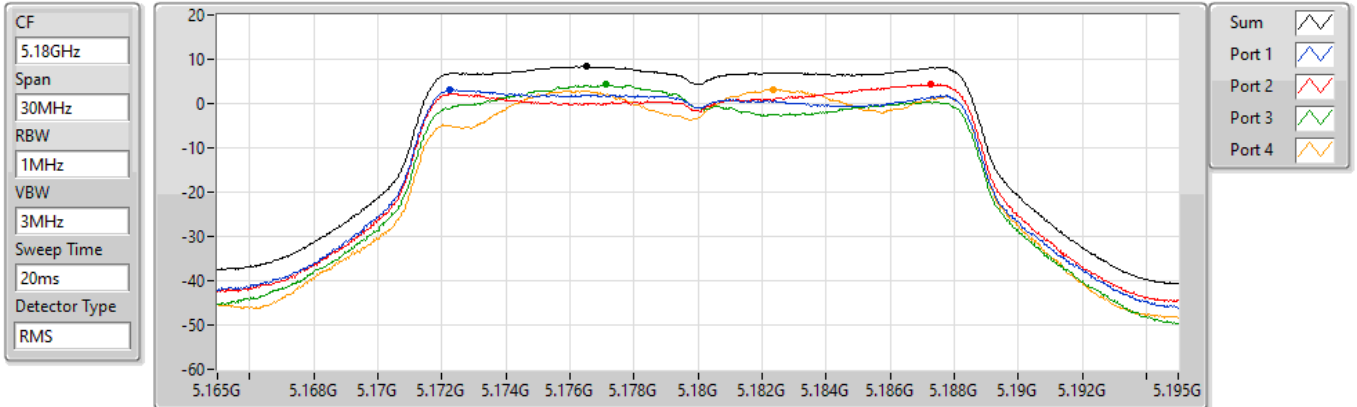

11a20_Nss1,(6Mbps)_4TX

PSD

5180MHz

24/08/2021

Sum	PD	Port 1	Port 2	Port 3	Port 4
(dBm/RBW)	(dBm/RBW)	(dBm/RBW)	(dBm/RBW)	(dBm/RBW)	(dBm/RBW)
8.41	8.41	3.12	4.32	4.22	3.12