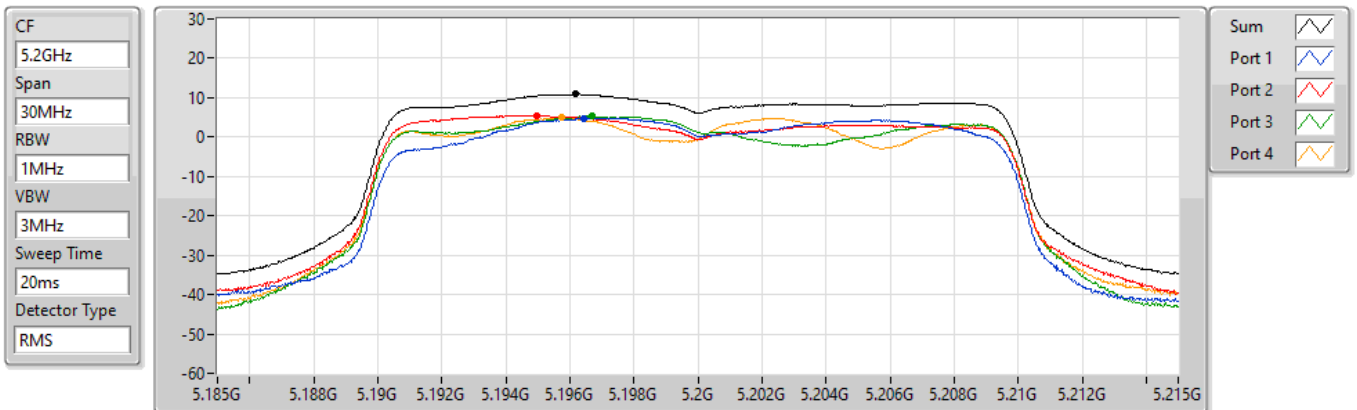

802.11ax HEW20_Nss1,(MCS0)_4TX

PSD

5200MHz

24/08/2021

Sum	PD	Port 1	Port 2	Port 3	Port 4
(dBm/RBW)	(dBm/RBW)	(dBm/RBW)	(dBm/RBW)	(dBm/RBW)	(dBm/RBW)
10.87	10.87	4.83	5.54	5.35	4.92