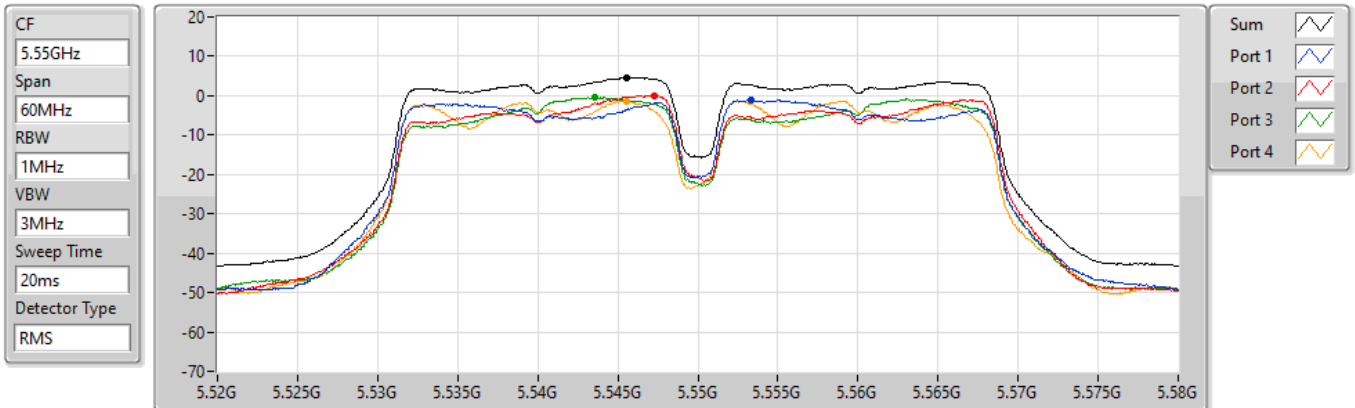

11a40_Nss1,(6Mbps)_4TX

PSD

5550MHz

24/08/2021

Sum	PD	Port 1	Port 2	Port 3	Port 4
(dBm/RBW)	(dBm/RBW)	(dBm/RBW)	(dBm/RBW)	(dBm/RBW)	(dBm/RBW)
4.59	4.59	-0.99	0.02	-0.30	-1.28