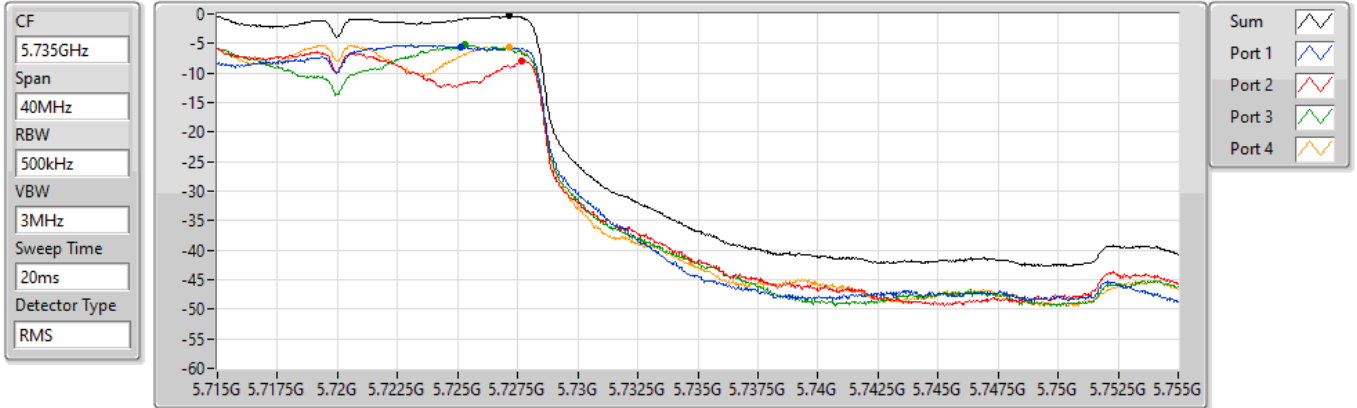

11a80_Nss1,(6Mbps)_4TX

PSD

5690MHz Straddle 5.725-5.85GHz

24/08/2021

Sum	PD	Port 1	Port 2	Port 3	Port 4
(dBm/RBW)	(dBm/RBW)	(dBm/RBW)	(dBm/RBW)	(dBm/RBW)	(dBm/RBW)
-0.31	-0.31	-5.59	-7.91	-5.26	-5.53