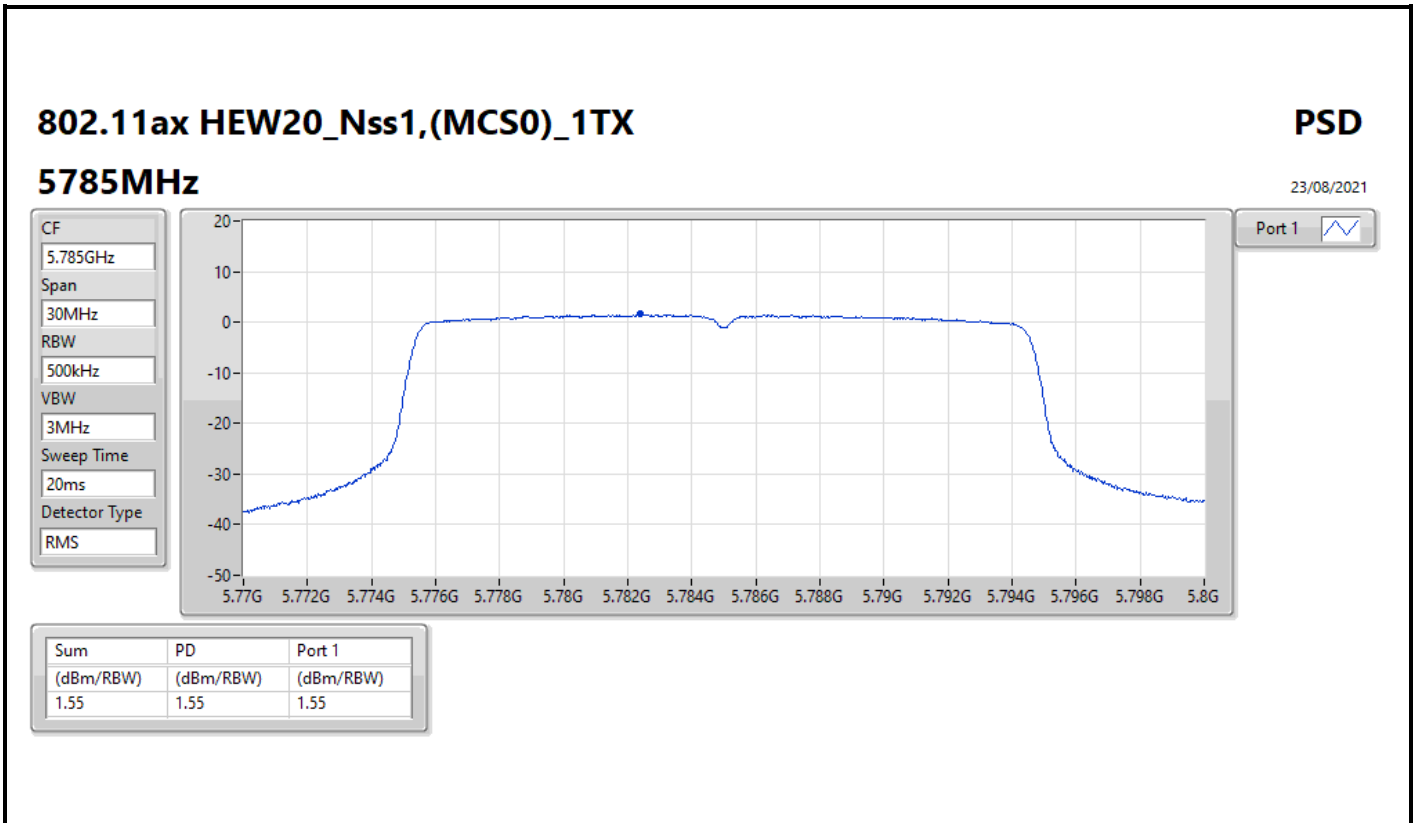

802.11ax HEW20_Nss1,(MCS0)_1TX

PSD

5745MHz

23/08/2021

CF
5.745GHz
Span
30MHz
RBW
500kHz
VBW
3MHz
Sweep Time
20ms
Detector Type
RMS

Port 1 

Sum	PD	Port 1
(dBm/RBW)	(dBm/RBW)	(dBm/RBW)
1.44	1.44	1.44

802.11ax HEW40_Nss1,(MCS0)_1TX