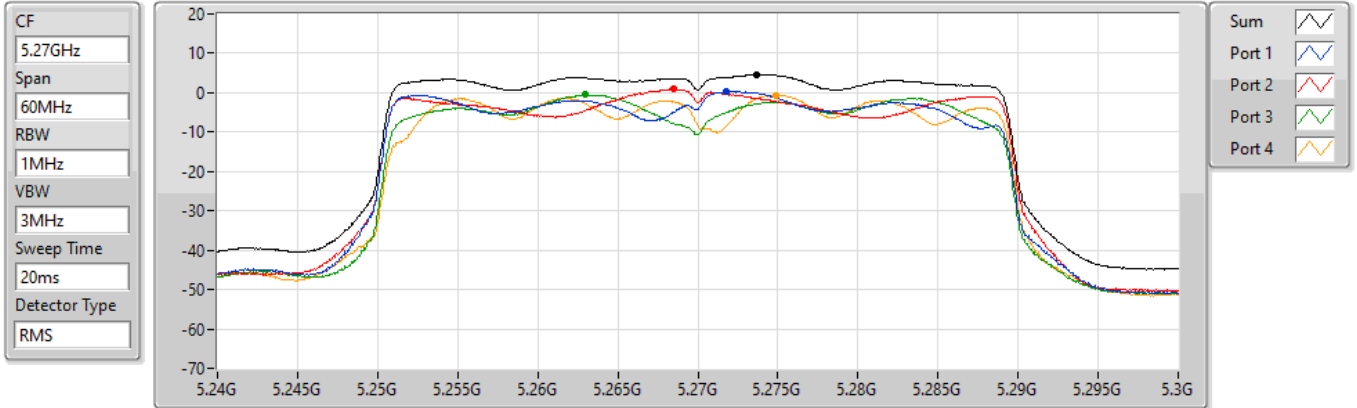

PSD

5230MHz

24/08/2021

Sum	PD	Port 1	Port 2	Port 3	Port 4
(dBm/RBW)	(dBm/RBW)	(dBm/RBW)	(dBm/RBW)	(dBm/RBW)	(dBm/RBW)
6.71	6.71	1.92	1.21	2.16	2.13

802.11ax HEW40_Nss1,(MCS0)_4TX

PSD

5270MHz

24/08/2021