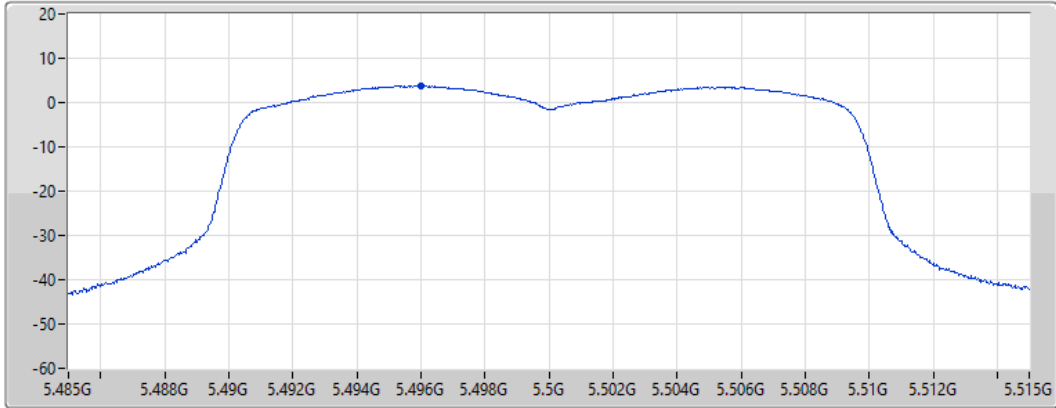

Sum	PD	Port 1
(dBm/RBW)	(dBm/RBW)	(dBm/RBW)
5.28	5.28	5.28

802.11ax HEW20_Nss1,(MCS0)_1TX

PSD

5500MHz

25/08/2021

CF
5.5GHz
Span
30MHz
RBW
1MHz
VBW
3MHz
Sweep Time
20ms
Detector Type
RMS

Port 1 

Sum	PD	Port 1
(dBm/RBW)	(dBm/RBW)	(dBm/RBW)
3.70	3.70	3.70