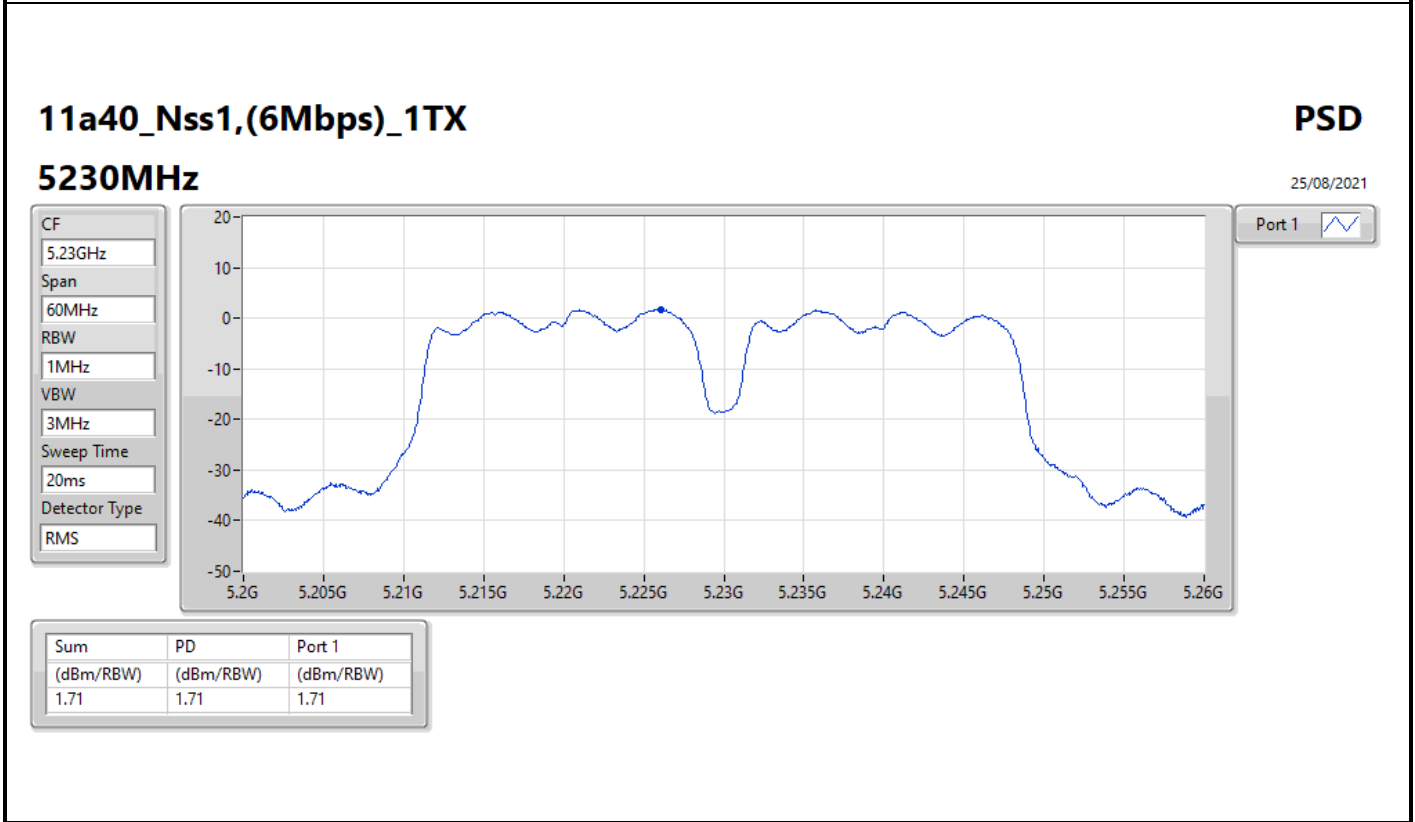

5825MHz

25/08/2021

CF
5.825GHz
Span
30MHz
RBW
500kHz
VBW
3MHz
Sweep Time
20ms
Detector Type
RMS

Port 1 

Sum	PD	Port 1
(dBm/RBW)	(dBm/RBW)	(dBm/RBW)
3.37	3.37	3.37

11a40_Nss1,(6Mbps)_1TX

PSD

5670MHz