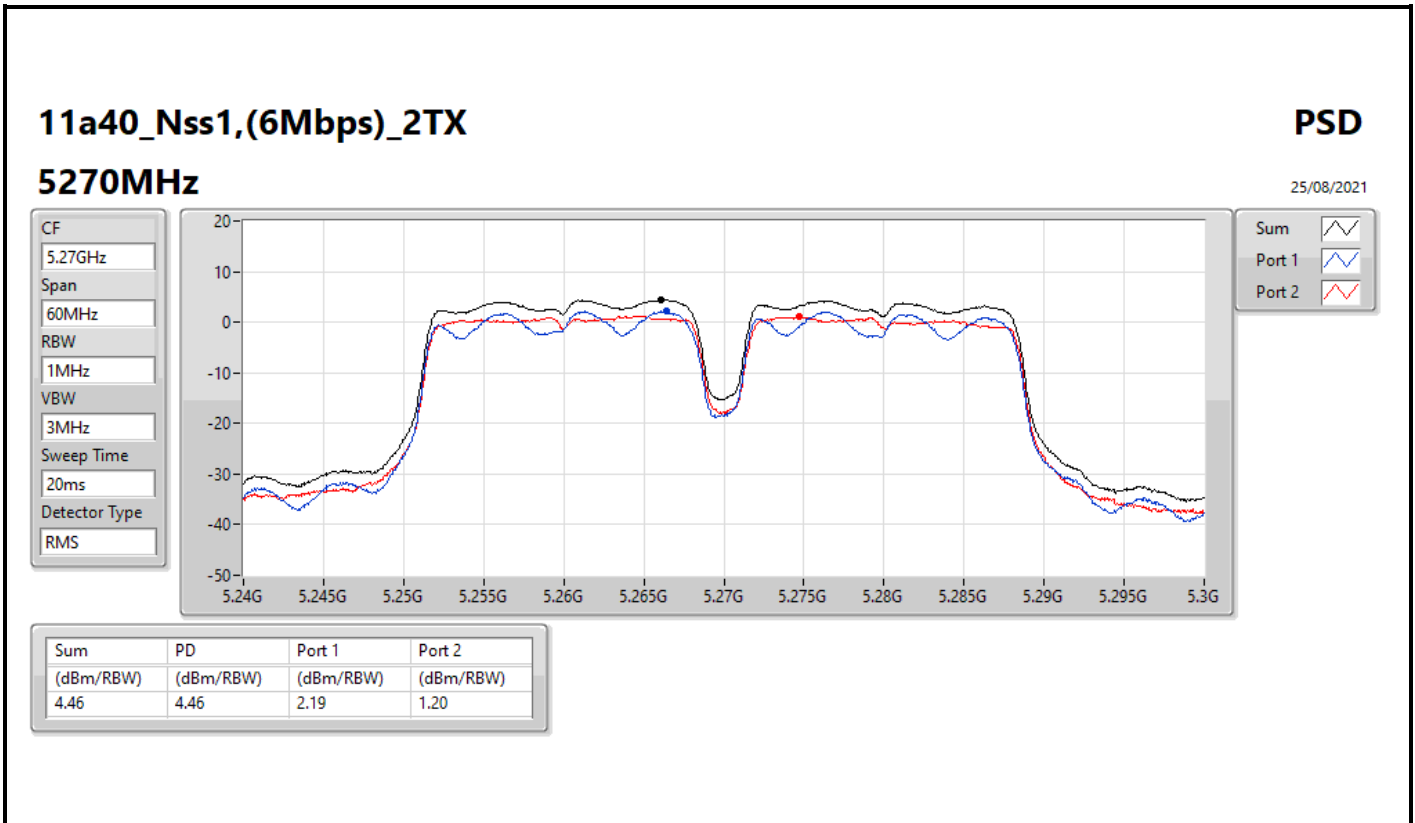

25/08/2021

Sum	PD	Port 1	Port 2
(dBm/RBW)	(dBm/RBW)	(dBm/RBW)	(dBm/RBW)
5.62	5.62	3.70	1.65

11a20_Nss1,(6Mbps)_2TX

PSD

5825MHz

25/08/2021

Sum	PD	Port 1	Port 2
(dBm/RBW)	(dBm/RBW)	(dBm/RBW)	(dBm/RBW)
5.49	5.49	3.53	1.65