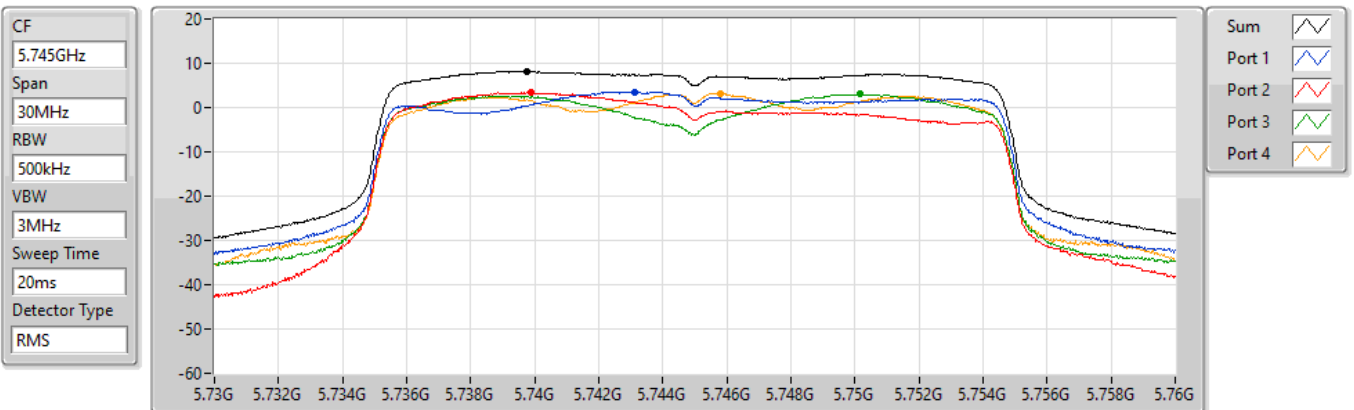

5745MHz

24/08/2021

Sum	PD	Port 1	Port 2	Port 3	Port 4
(dBm/RBW)	(dBm/RBW)	(dBm/RBW)	(dBm/RBW)	(dBm/RBW)	(dBm/RBW)
8.13	8.13	3.54	3.39	3.03	3.22