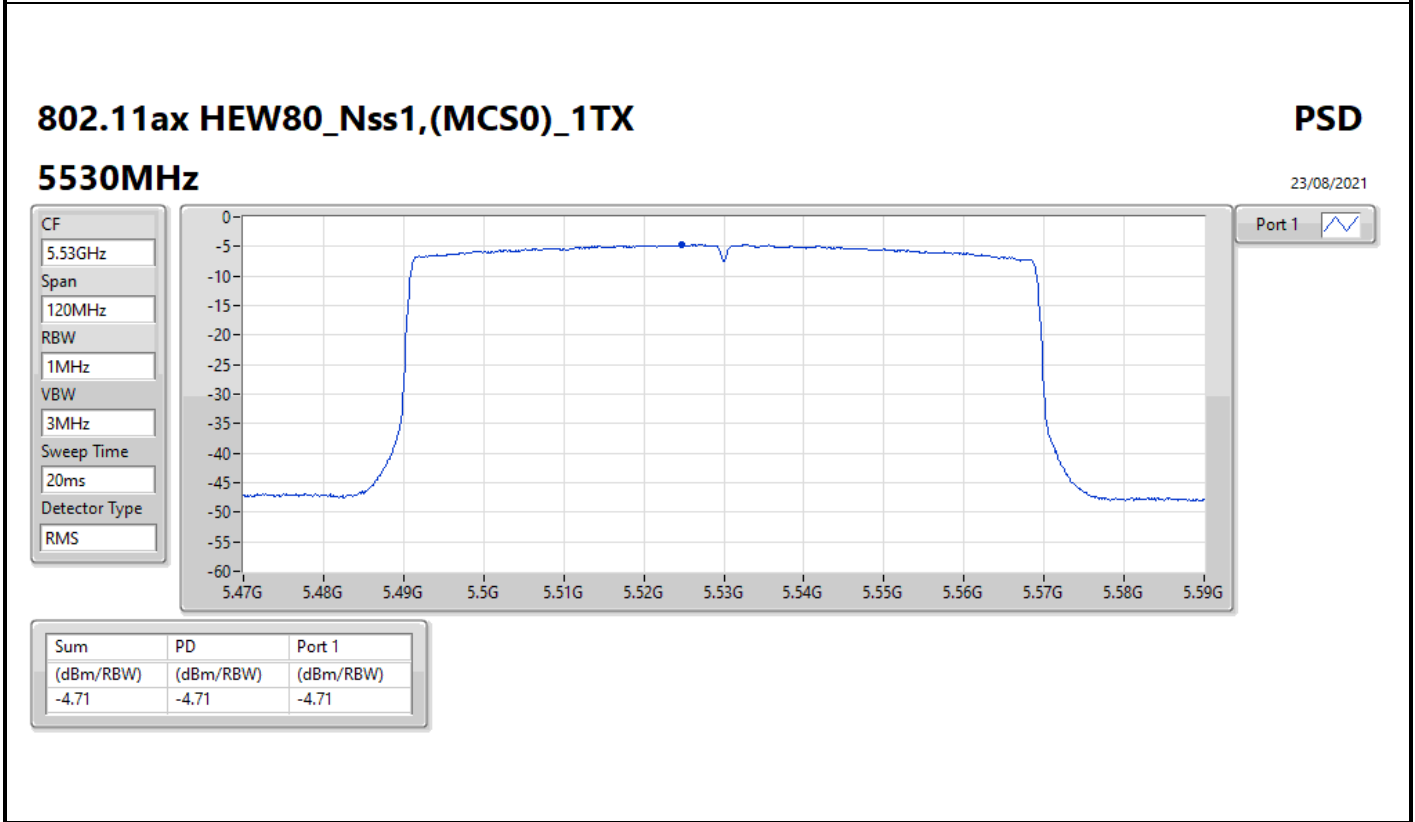

23/08/2021

Sum	PD	Port 1
(dBm/RBW)	(dBm/RBW)	(dBm/RBW)
-2.85	-2.85	-2.85

802.11ax HEW40_Nss1,(MCS0)_1TX

PSD

5755MHz

23/08/2021

Sum	PD	Port 1
(dBm/RBW)	(dBm/RBW)	(dBm/RBW)
-1.40	-1.40	-1.40

802.11ax HEW80_Nss1,(MCS0)_1TX