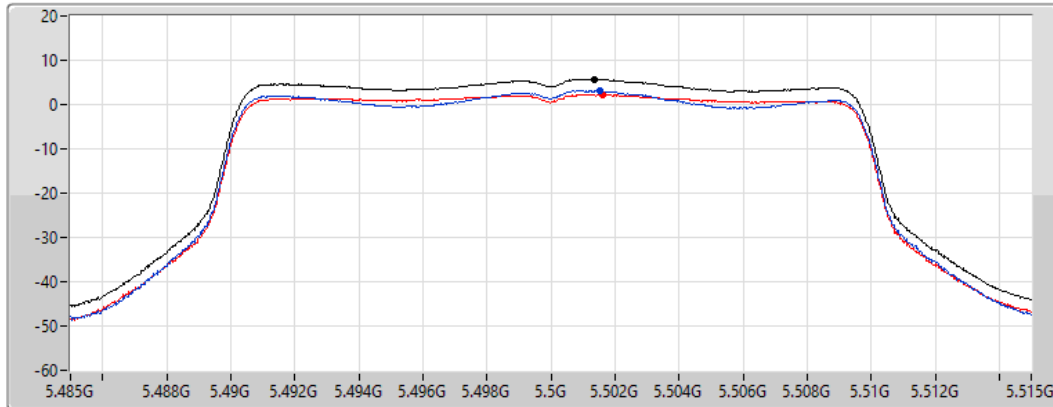

802.11ax HEW20_Nss1,(MCS0)_2TX

PSD

5500MHz

25/08/2021

CF
5.5GHz
Span
30MHz
RBW
1MHz
VBW
3MHz
Sweep Time
20ms
Detector Type
RMS

Sum
Port 1
Port 2

Sum	PD	Port 1	Port 2
(dBm/RBW)	(dBm/RBW)	(dBm/RBW)	(dBm/RBW)
5.66	5.66	3.09	2.25