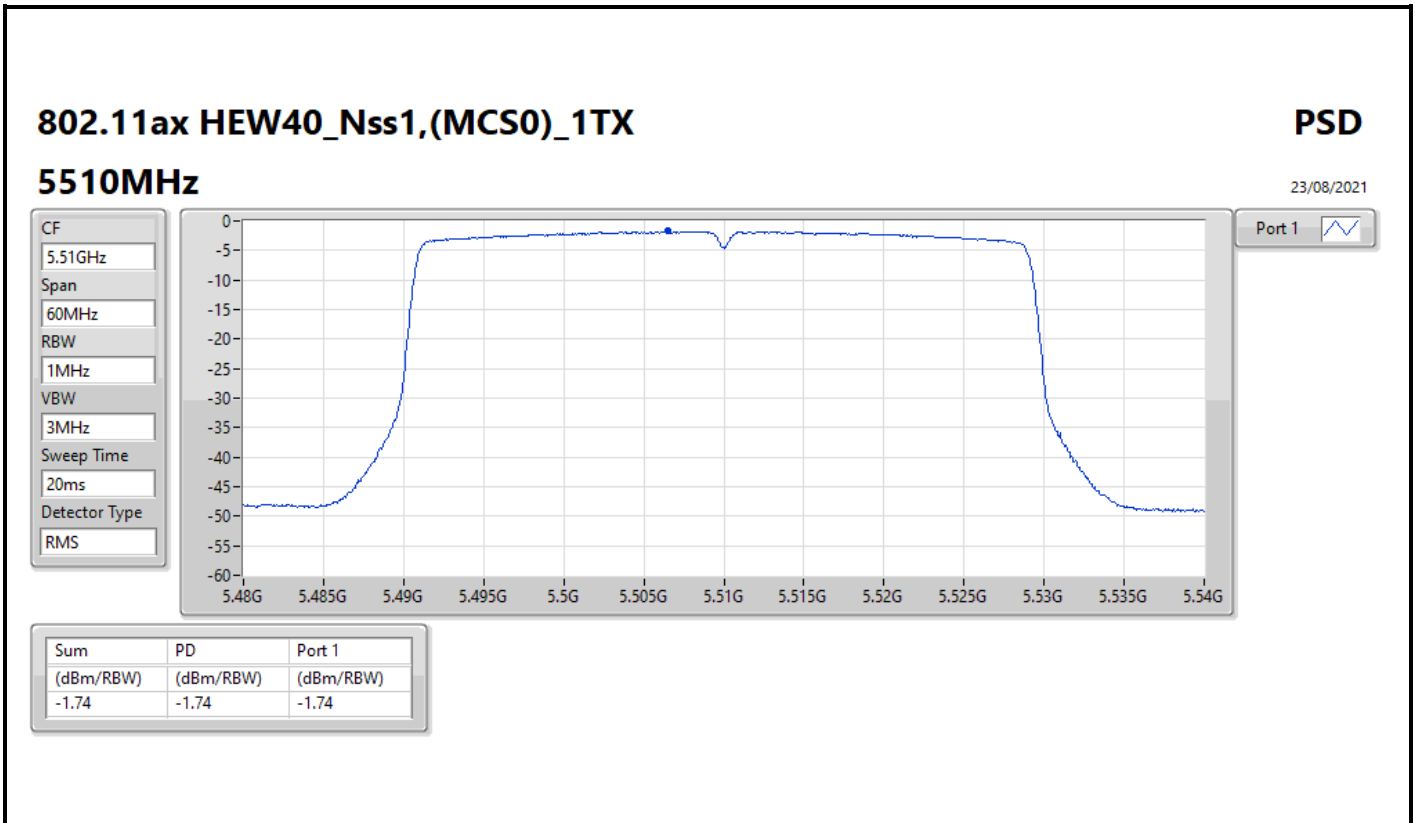

5230MHz

23/08/2021

CF
5.23GHz
Span
60MHz
RBW
1MHz
VBW
3MHz
Sweep Time
20ms
Detector Type
RMS

Port 1 

Sum	PD	Port 1
(dBm/RBW)	(dBm/RBW)	(dBm/RBW)
0.71	0.71	0.71

802.11ax HEW40_Nss1,(MCS0)_1TX

PSD

5670MHz