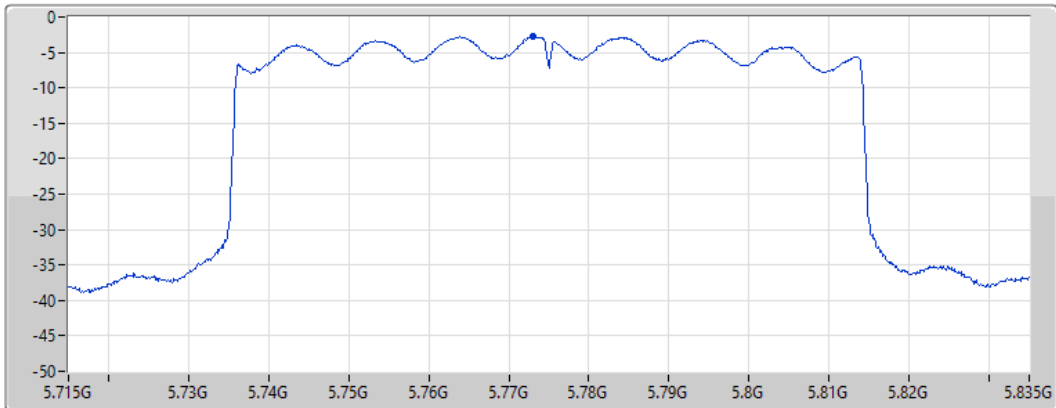

Port 1 

Sum	PD	Port 1
(dBm/RBW)	(dBm/RBW)	(dBm/RBW)
-5.18	-5.18	-5.18

802.11ax HEW80_Nss1,(MCS0)_1TX

PSD

5775MHz

25/08/2021

CF
5.775GHz
Span
120MHz
RBW
500kHz
VBW
3MHz
Sweep Time
20ms
Detector Type
RMS

Port 1 