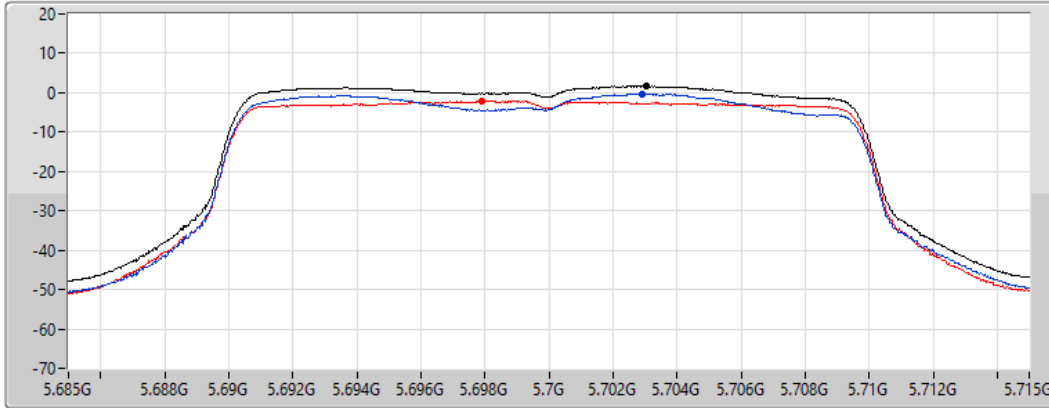

802.11ax HEW20_Nss1,(MCS0)_2TX

PSD

5700MHz

25/08/2021

CF
5.7GHz
Span
30MHz
RBW
1MHz
VBW
3MHz
Sweep Time
20ms
Detector Type
RMS

Sum ☒
Port 1 ☒
Port 2 ☒

Sum	PD	Port 1	Port 2
(dBm/RBW)	(dBm/RBW)	(dBm/RBW)	(dBm/RBW)
1.67	1.67	-0.29	-2.14