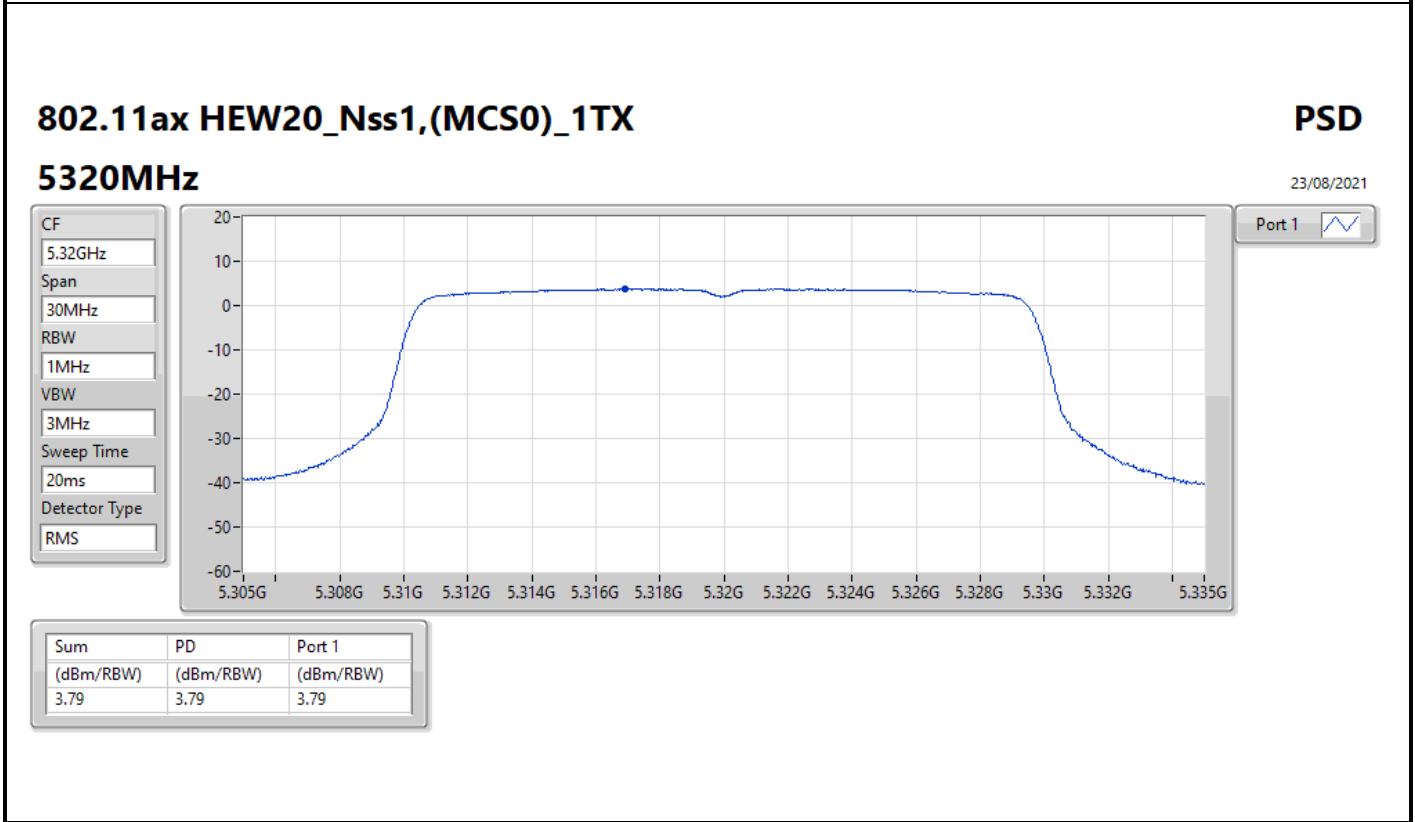

5240MHz

23/08/2021

Sum	PD	Port 1
(dBm/RBW)	(dBm/RBW)	(dBm/RBW)
3.64	3.64	3.64

802.11ax HEW20_Nss1,(MCS0)_1TX

PSD

5260MHz

23/08/2021

Sum	PD	Port 1
(dBm/RBW)	(dBm/RBW)	(dBm/RBW)
3.74	3.74	3.74