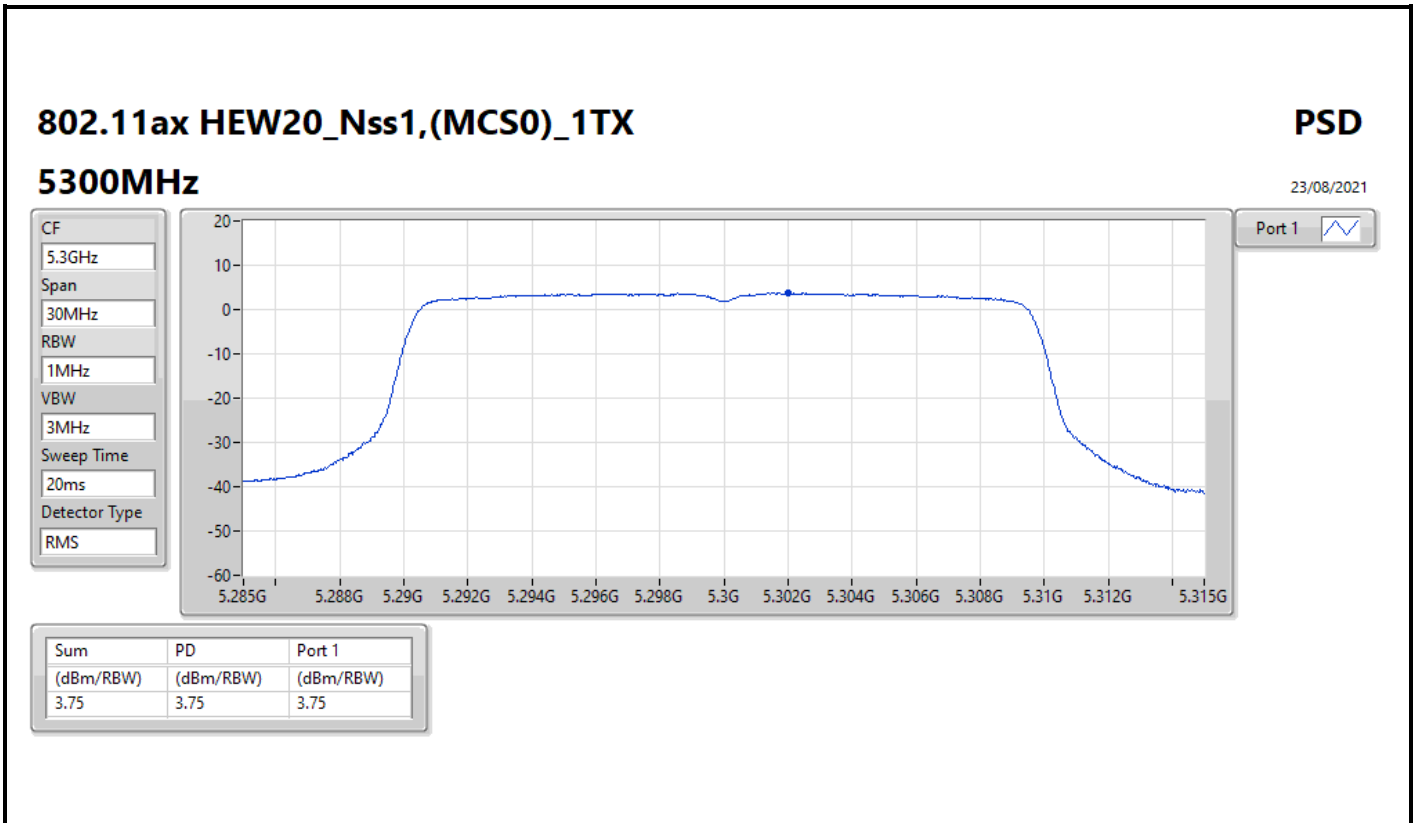

5240MHz

23/08/2021

Sum	PD	Port 1
(dBm/RBW)	(dBm/RBW)	(dBm/RBW)
3.64	3.64	3.64

802.11ax HEW20_Nss1,(MCS0)_1TX

PSD

5260MHz

23/08/2021

Sum	PD	Port 1
(dBm/RBW)	(dBm/RBW)	(dBm/RBW)
3.74	3.74	3.74