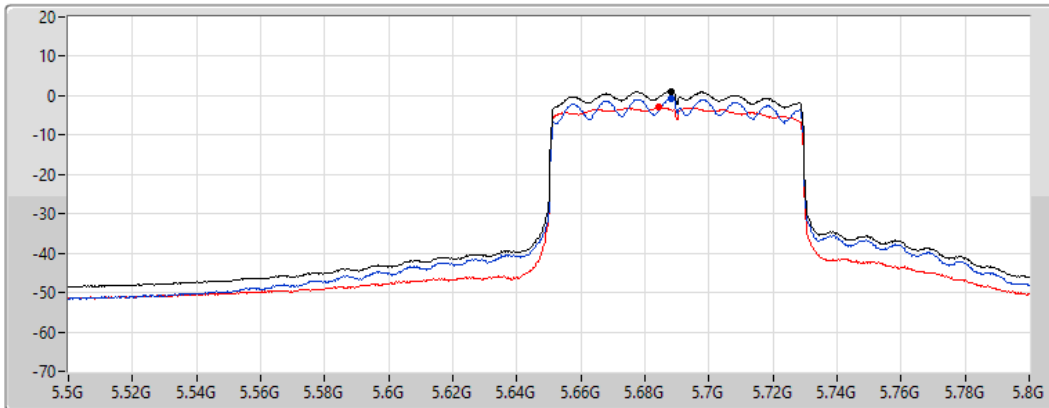

802.11ax HEW80_Nss1,(MCS0)_2TX

PSD

5690MHz Straddle 5.47-5.725GHz

25/08/2021

CF
5.65GHz
Span
300MHz
RBW
1MHz
VBW
3MHz
Sweep Time
20ms
Detector Type
RMS

Sum ☒
Port 1 ☒
Port 2 ☒

Sum	PD	Port 1	Port 2
(dBm/RBW)	(dBm/RBW)	(dBm/RBW)	(dBm/RBW)
1.04	1.04	-0.82	-3.01