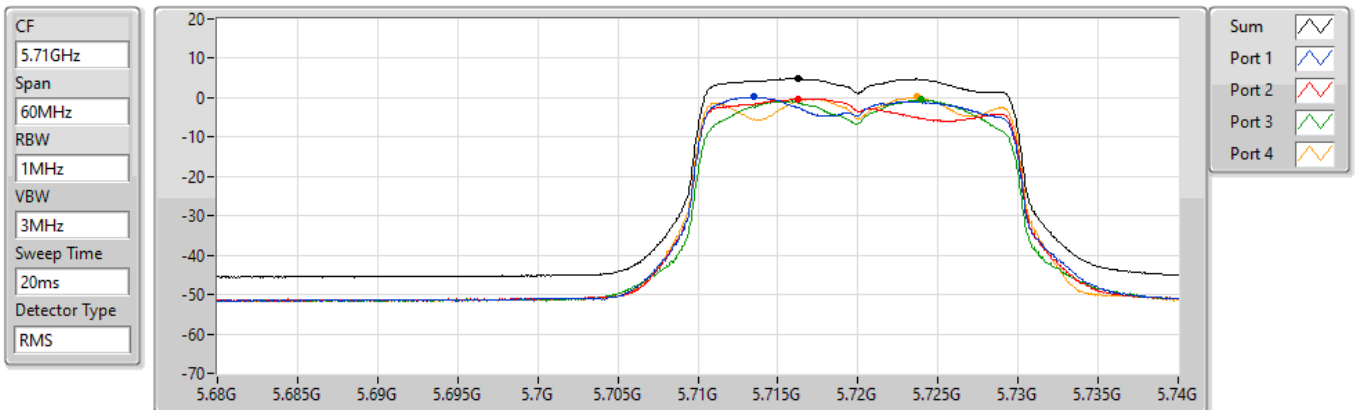

5720MHz Straddle 5.47-5.725GHz

24/08/2021

Sum	PD	Port 1	Port 2	Port 3	Port 4
(dBm/RBW)	(dBm/RBW)	(dBm/RBW)	(dBm/RBW)	(dBm/RBW)	(dBm/RBW)
4.91	4.91	0.20	-0.24	-0.50	0.18