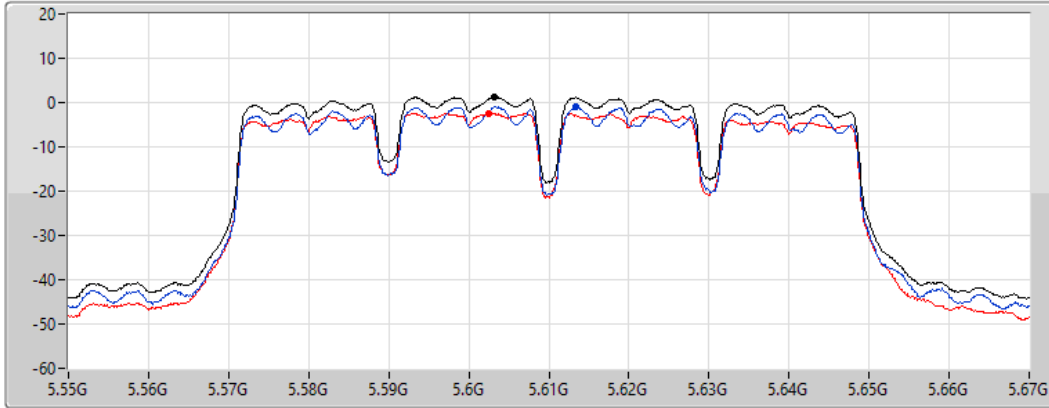

11a80_Nss1,(6Mbps)_2TX

PSD

5610MHz

25/08/2021

CF
5.61GHz

Span
120MHz

RBW
1MHz

VBW
3MHz

Sweep Time
20ms

Detector Type
RMS

Sum

Port 1

Port 2

Sum	PD	Port 1	Port 2
(dBm/RBW)	(dBm/RBW)	(dBm/RBW)	(dBm/RBW)
1.31	1.31	-1.00	-2.38