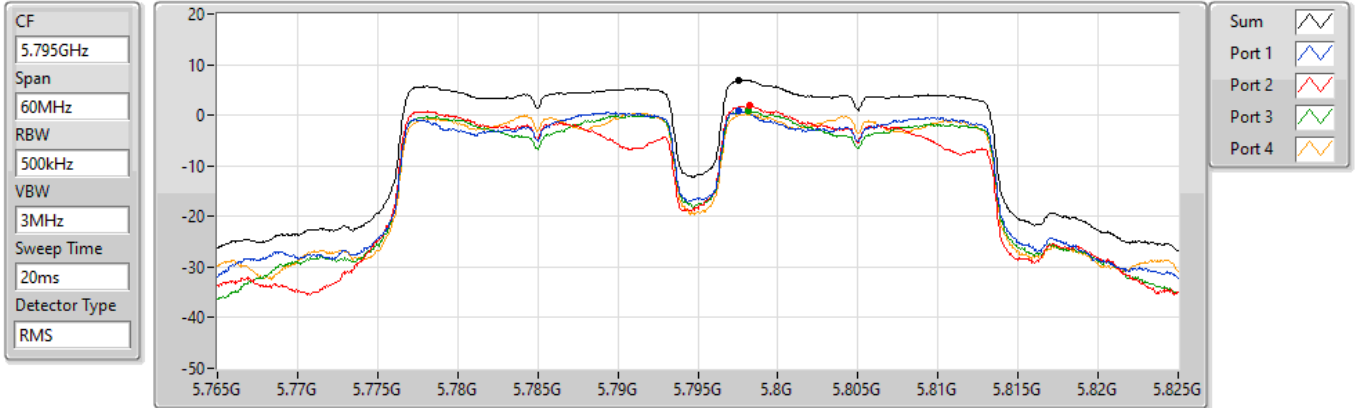

11a40_Nss1,(6Mbps)_4TX

PSD

5795MHz

24/08/2021

Sum	PD	Port 1	Port 2	Port 3	Port 4
(dBm/RBW)	(dBm/RBW)	(dBm/RBW)	(dBm/RBW)	(dBm/RBW)	(dBm/RBW)
6.92	6.92	0.77	1.83	0.89	0.46