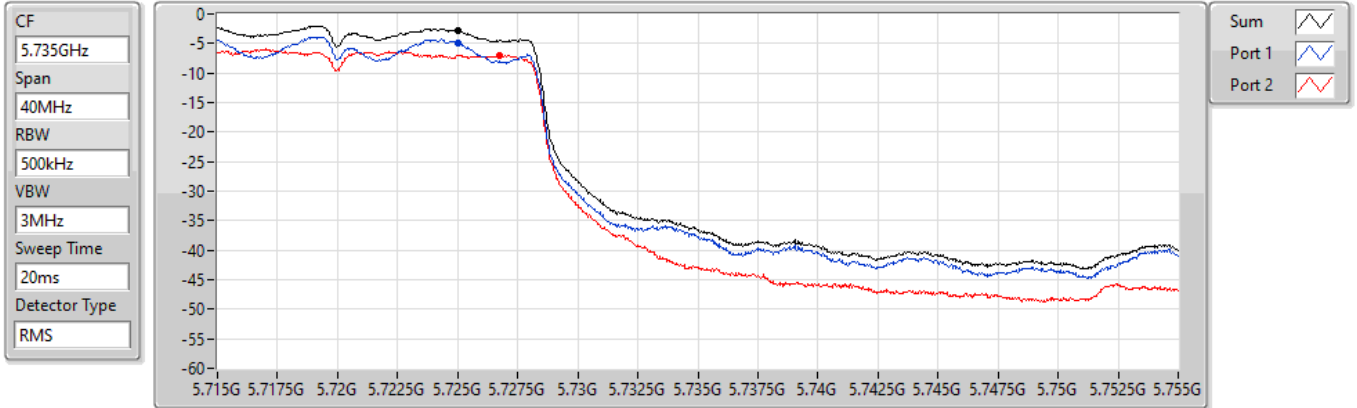

Port 1 

Port 2 

Sum	PD	Port 1	Port 2
(dBm/RBW)	(dBm/RBW)	(dBm/RBW)	(dBm/RBW)
1.40	1.40	-0.64	-2.45

11a80_Nss1,(6Mbps)_2TX

PSD

5690MHz Straddle 5.725-5.85GHz

25/08/2021

Sum	PD	Port 1	Port 2
(dBm/RBW)	(dBm/RBW)	(dBm/RBW)	(dBm/RBW)
-2.84	-2.84	-4.91	-6.93