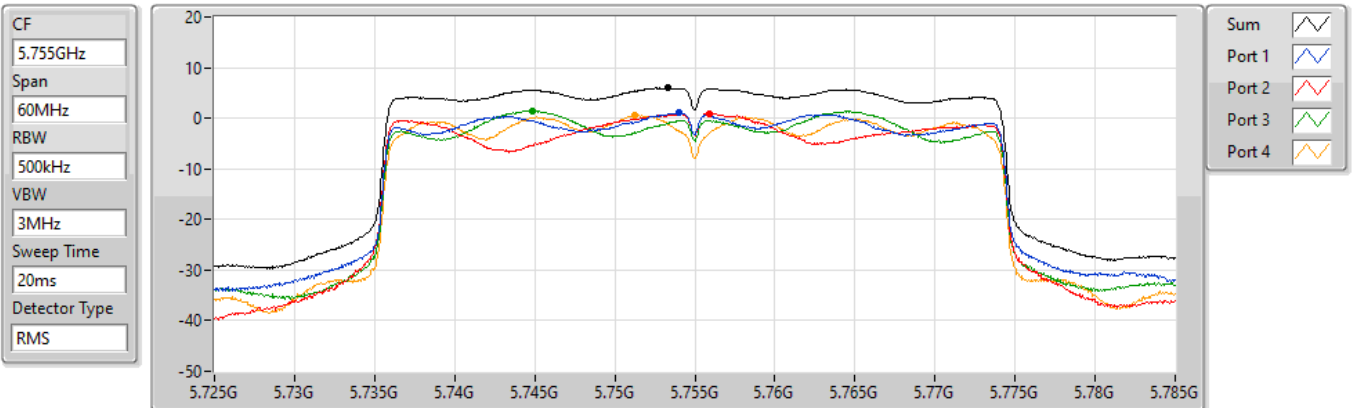

802.11ax HEW40_Nss1,(MCS0)_4TX
5755MHz

PSD

24/08/2021

Sum	PD	Port 1	Port 2	Port 3	Port 4
(dBm/RBW)	(dBm/RBW)	(dBm/RBW)	(dBm/RBW)	(dBm/RBW)	(dBm/RBW)
5.93	5.93	1.09	0.96	1.41	0.58