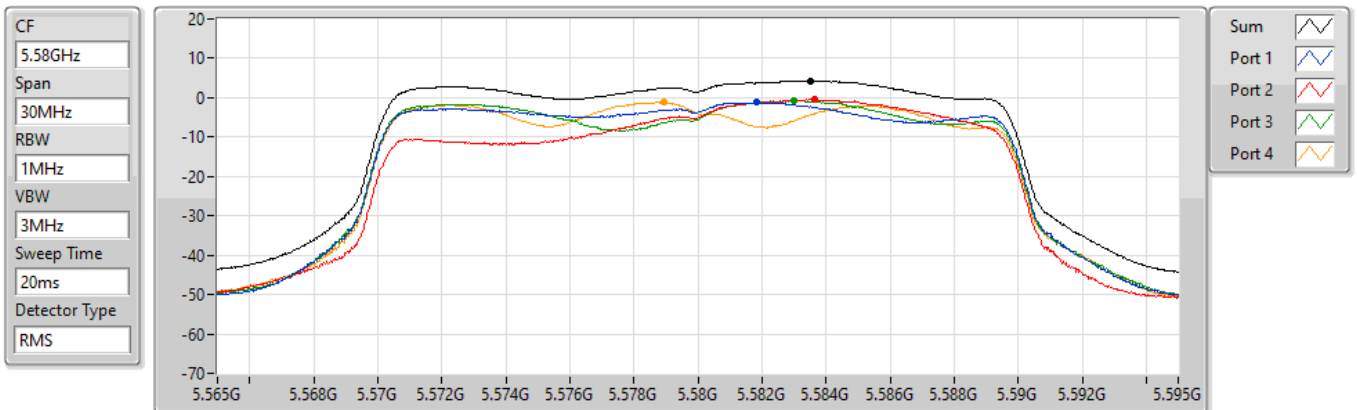

PSD

5500MHz

24/08/2021

Sum	PD	Port 1	Port 2	Port 3	Port 4
(dBm/RBW)	(dBm/RBW)	(dBm/RBW)	(dBm/RBW)	(dBm/RBW)	(dBm/RBW)
3.93	3.93	-2.42	-1.24	-1.23	-1.58

802.11ax HEW20_Nss1,(MCS0)_4TX

PSD

5580MHz

24/08/2021