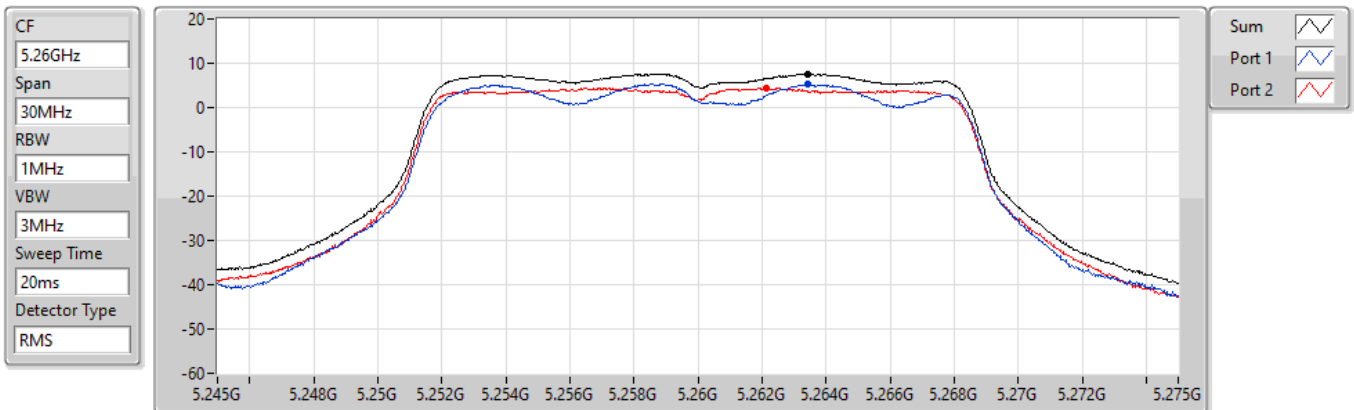

11a20_Nss1,(6Mbps)_2TX

PSD

5260MHz

25/08/2021

Sum	PD	Port 1	Port 2
(dBm/RBW)	(dBm/RBW)	(dBm/RBW)	(dBm/RBW)
7.63	7.63	5.35	4.45