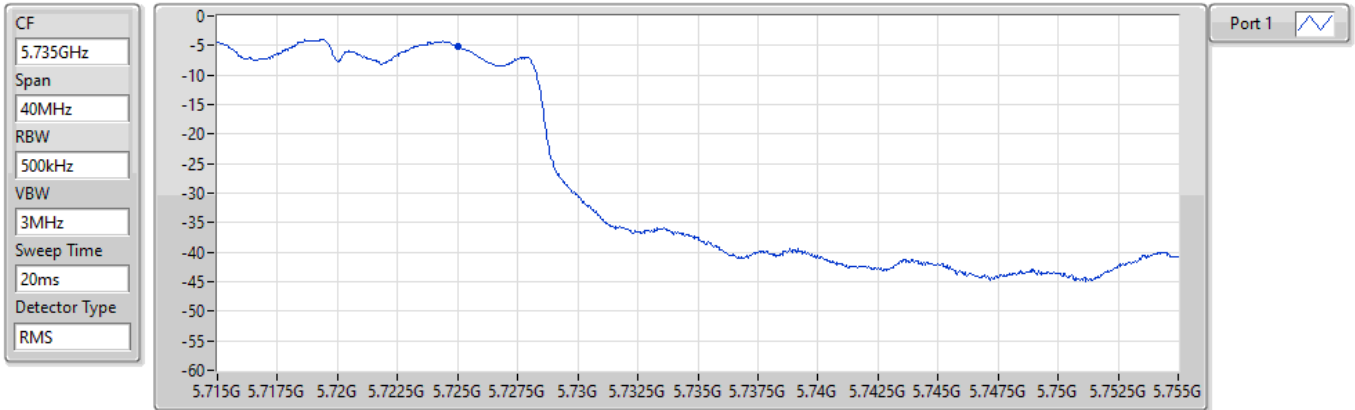

11a80_Nss1,(6Mbps)_1TX

PSD

5690MHz Straddle 5.725-5.85GHz

25/08/2021

Sum	PD	Port 1
(dBm/RBW)	(dBm/RBW)	(dBm/RBW)
-5.13	-5.13	-5.13