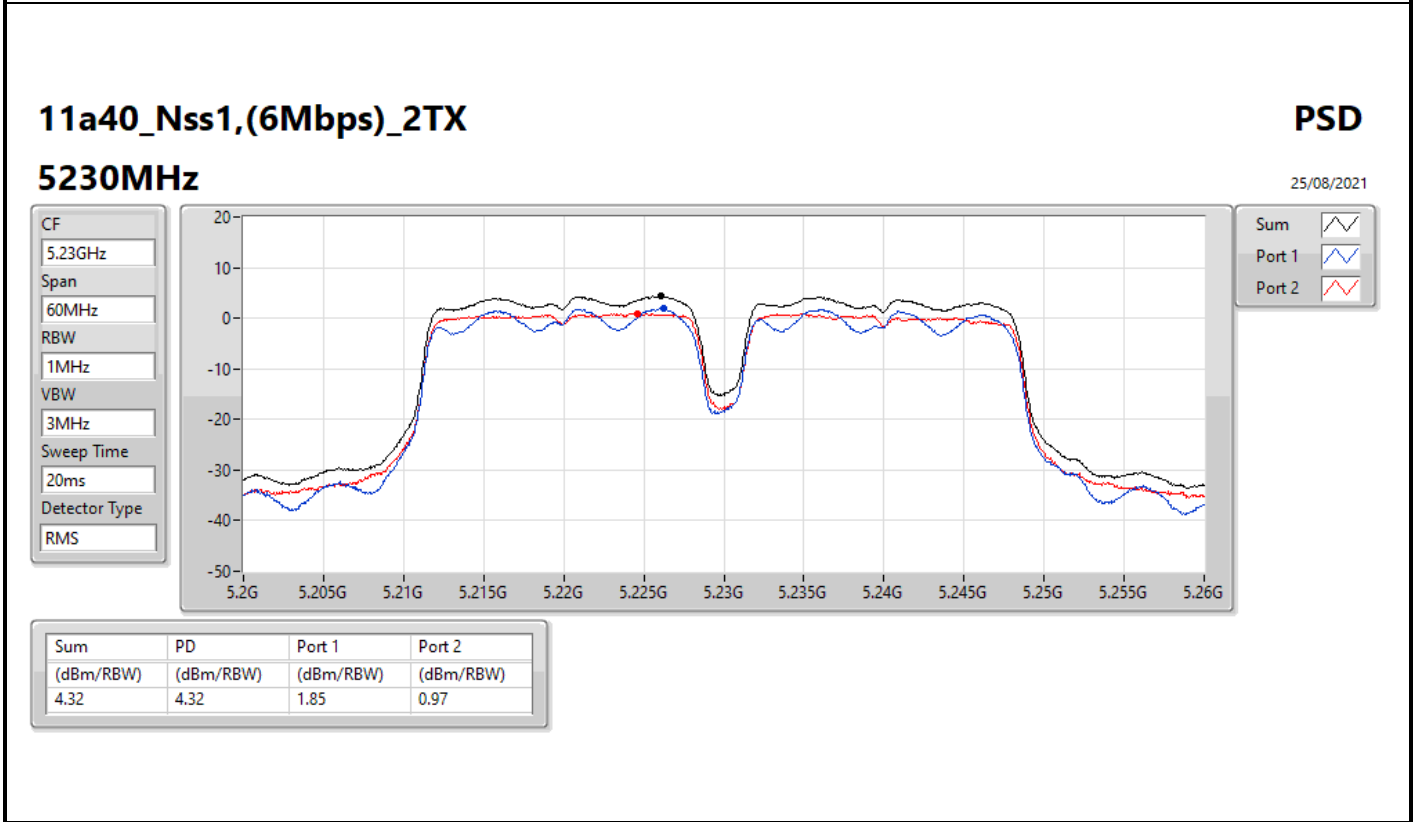

25/08/2021

Sum	PD	Port 1	Port 2
(dBm/RBW)	(dBm/RBW)	(dBm/RBW)	(dBm/RBW)
5.62	5.62	3.70	1.65

11a20_Nss1,(6Mbps)_2TX

PSD

5825MHz

25/08/2021

Sum	PD	Port 1	Port 2
(dBm/RBW)	(dBm/RBW)	(dBm/RBW)	(dBm/RBW)
5.49	5.49	3.53	1.65