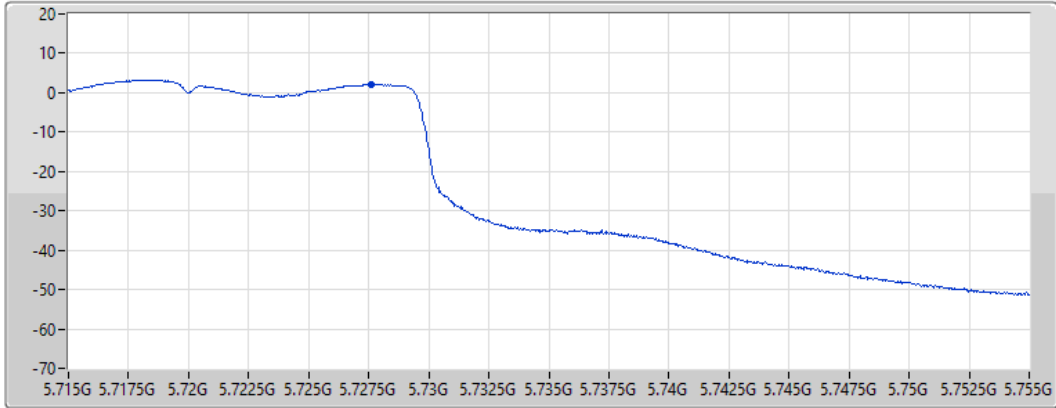

PSD

25/08/2021

CF
5.735GHz

Span
40MHz

RBW
500kHz

VBW
3MHz

Sweep Time
20ms

Detector Type
RMS