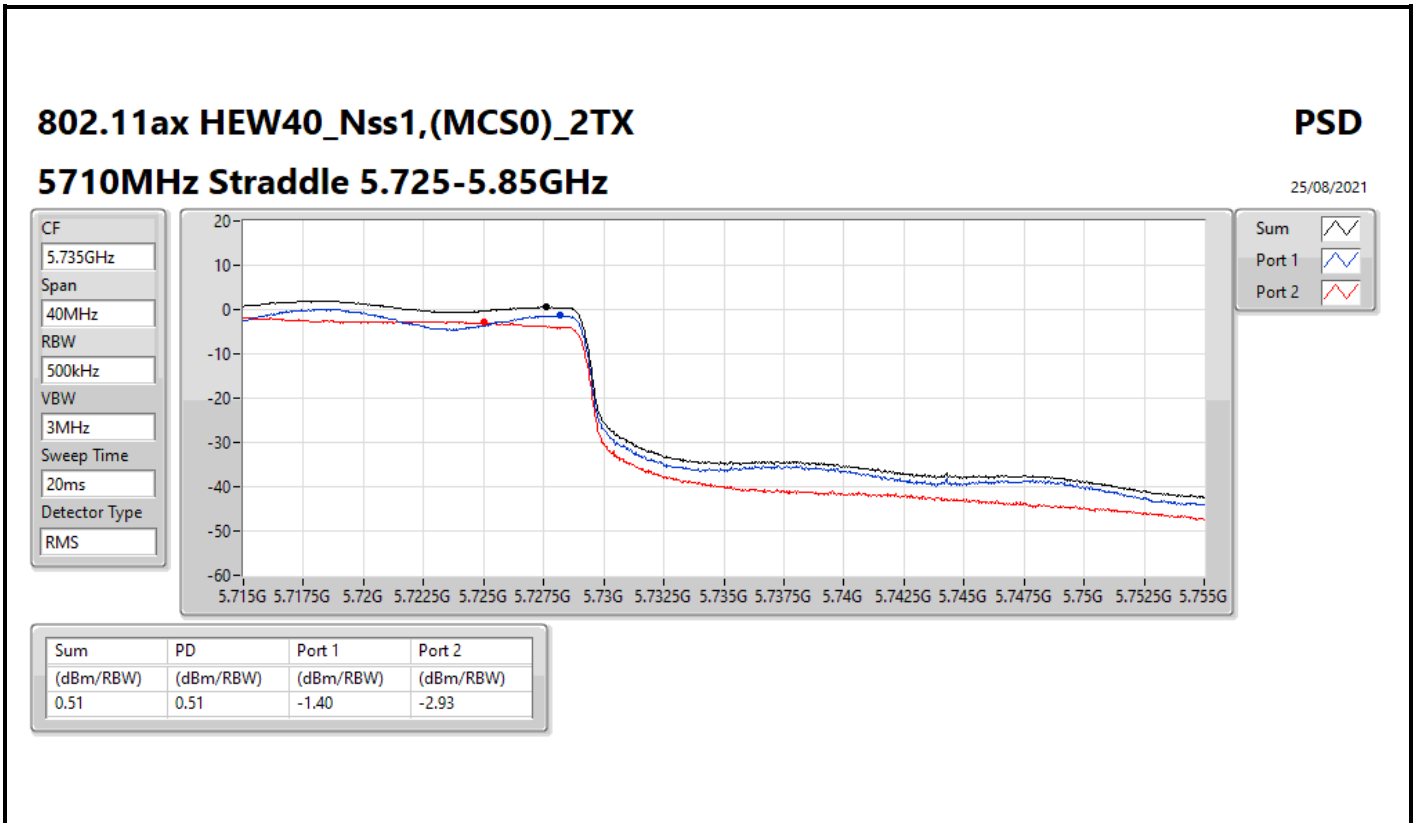

802.11ax HEW40_Nss1,(MCS0)_2TX

PSD

5710MHz Straddle 5.47-5.725GHz

25/08/2021

Sum	PD	Port 1	Port 2
(dBm/RBW)	(dBm/RBW)	(dBm/RBW)	(dBm/RBW)
3.92	3.92	2.03	-0.11

802.11ax HEW40_Nss1,(MCS0)_2TX

PSD

5795MHz