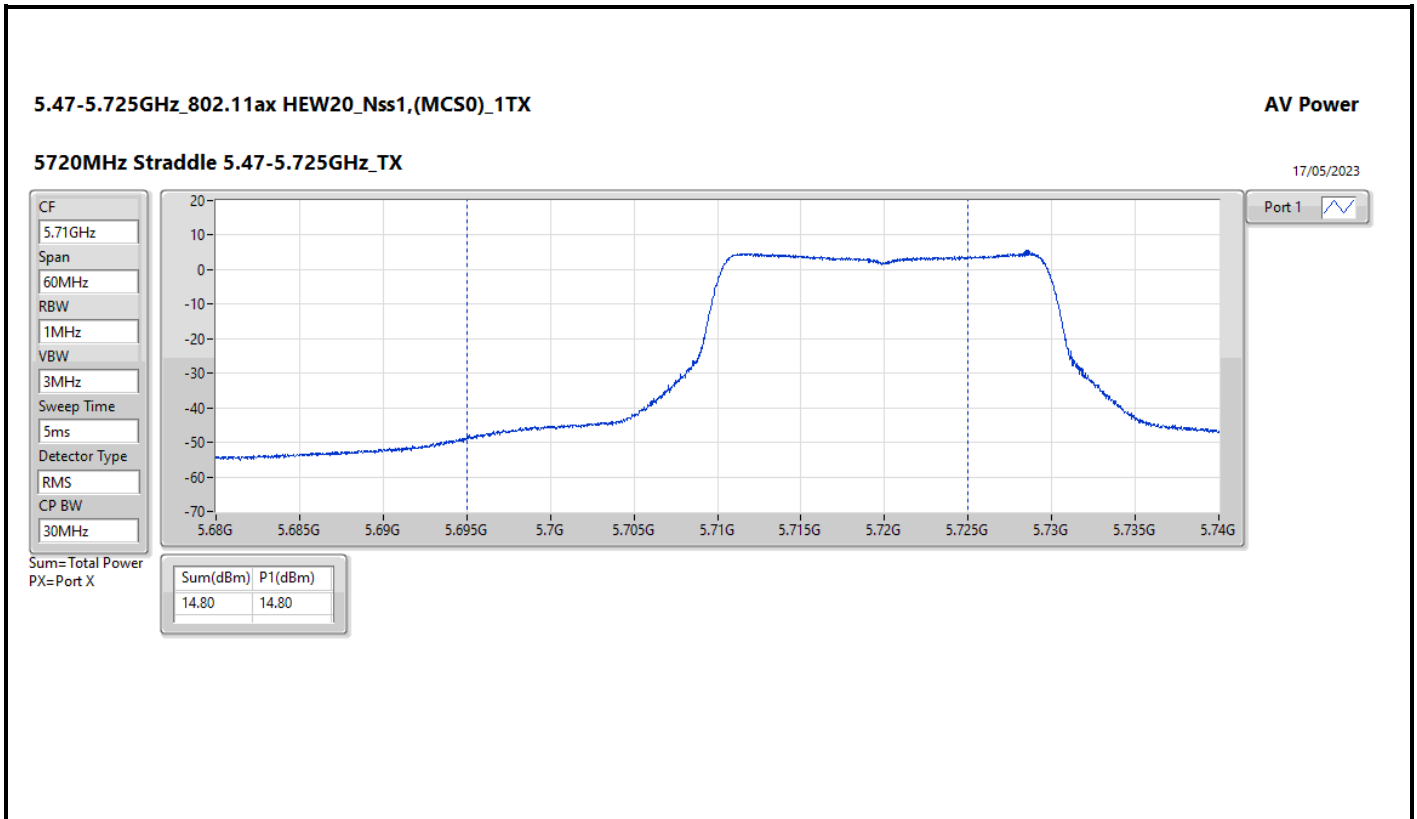

Sweep Time
5ms

Detector Type
RMS

CP BW
160MHz

Port 1

Sum=Total Power
PX=Port X

Sum(dBm)	P1(dBm)
8.40	8.40

Summary

Mode	Total Power (dBm)	Total Power (W)	EIRP (dBm)	EIRP (W)
5.15-5.25GHz	-	-	-	-
11a20_20MHz_Nss1,(6Mbps)_2TX	19.45	0.08810	25.45	0.35075
11a40_40MHz_Nss1,(6Mbps)_2TX	17.89	0.06152	23.89	0.24491
11a80_80MHz_Nss1,(6Mbps)_2TX	13.92	0.02466	19.92	0.09817
11a160_160MHz_Nss1,(6Mbps)_2TX	10.61	0.01151	16.61	0.04581
802.11ax HEW20_Nss1,(MCS0)_2TX	19.98	0.09954	25.98	0.39628
802.11ax HEW40_Nss1,(MCS0)_2TX	19.71	0.09354	25.71	0.37239
802.11ax HEW80_Nss1,(MCS0)_2TX	13.13	0.02056	19.13	0.08185
802.11ax HEW160_Nss1,(MCS0)_2TX	9.87	0.00971	15.87	0.03864
5.25-5.35GHz	-	-	-	-
11a20_20MHz_Nss1,(6Mbps)_2TX	19.43	0.08770	25.43	0.34914
11a40_40MHz_Nss1,(6Mbps)_2TX	17.83	0.06067	23.83	0.24155
11a80_80MHz_Nss1,(6Mbps)_2TX	13.03	0.02009	19.03	0.07998
11a160_160MHz_Nss1,(6Mbps)_2TX	10.64	0.01159	16.64	0.04613
802.11ax HEW20_Nss1,(MCS0)_2TX	19.95	0.09886	25.95	0.39355
802.11ax HEW40_Nss1,(MCS0)_2TX	20.01	0.10023	26.01	0.39902
802.11ax HEW80_Nss1,(MCS0)_2TX	13.21	0.02094	19.21	0.08337
802.11ax HEW160_Nss1,(MCS0)_2TX	9.54	0.00899	15.54	0.03581
5.47-5.725GHz	-	-	-	-
11a20_20MHz_Nss1,(6Mbps)_2TX	19.37	0.08650	25.37	0.34435
11a40_40MHz_Nss1,(6Mbps)_2TX	18.35	0.06839	24.35	0.27227
11a80_80MHz_Nss1,(6Mbps)_2TX	19.28	0.08472	25.28	0.33729
11a160_160MHz_Nss1,(6Mbps)_2TX	14.71	0.02958	20.71	0.11776
802.11ax HEW20_Nss1,(MCS0)_2TX	20.14	0.10328	26.14	0.41115
802.11ax HEW40_Nss1,(MCS0)_2TX	19.95	0.09886	25.95	0.39355
802.11ax HEW80_Nss1,(MCS0)_2TX	19.67	0.09268	25.67	0.36898
802.11ax HEW160_Nss1,(MCS0)_2TX	15.03	0.03184	21.03	0.12677
5.725-5.85GHz	-	-	-	-
11a20_20MHz_Nss1,(6Mbps)_2TX	19.55	0.09016	25.55	0.35892
11a40_40MHz_Nss1,(6Mbps)_2TX	18.93	0.07816	24.93	0.31117
11a80_80MHz_Nss1,(6Mbps)_2TX	18.11	0.06471	24.11	0.25763
802.11ax HEW20_Nss1,(MCS0)_2TX	20.29	0.10691	26.29	0.42560
802.11ax HEW40_Nss1,(MCS0)_2TX	20.16	0.10375	26.16	0.41305
802.11ax HEW80_Nss1,(MCS0)_2TX	18.33	0.06808	24.33	0.27102