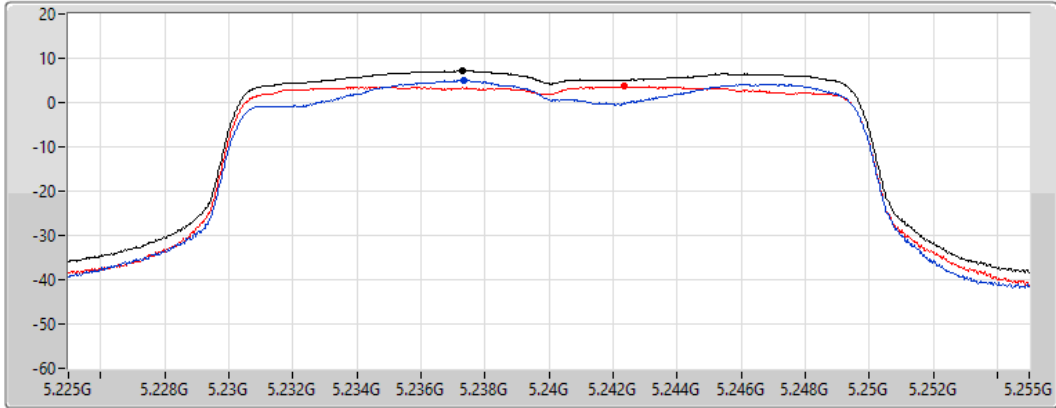

802.11ax HEW20_Nss1,(MCS0)_2TX

PSD

5240MHz

25/08/2021

CF
5.24GHz
Span
30MHz
RBW
1MHz
VBW
3MHz
Sweep Time
20ms
Detector Type
RMS

Sum
Port 1
Port 2

Sum	PD	Port 1	Port 2
(dBm/RBW)	(dBm/RBW)	(dBm/RBW)	(dBm/RBW)
7.20	7.20	4.92	3.61