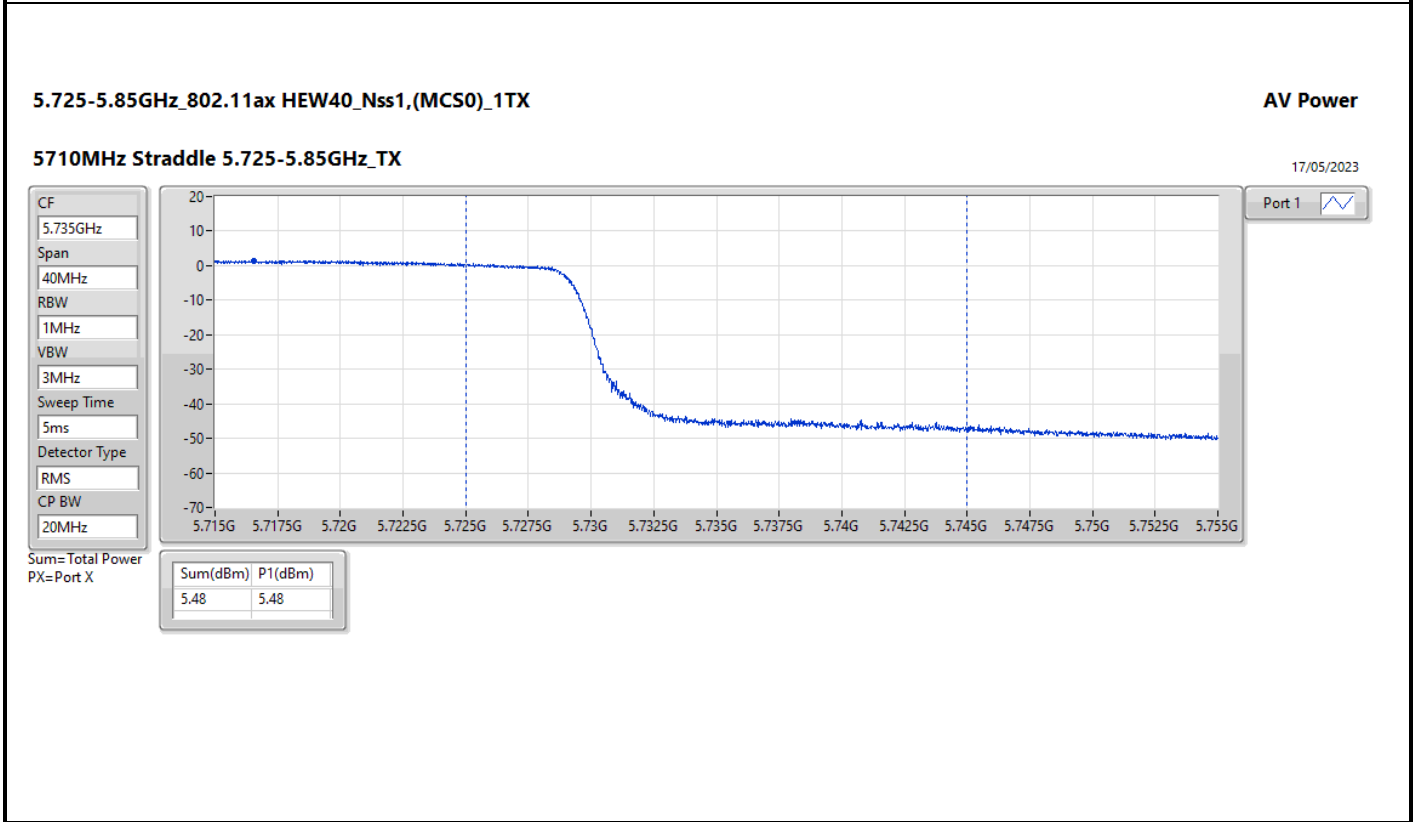

Sweep Time
5ms

Detector Type
RMS

CP BW
160MHz

Port 1

Sum=Total Power
PX=Port X

Sum(dBm)	P1(dBm)
8.40	8.40

Summary

Mode	Total Power (dBm)	Total Power (W)	EIRP (dBm)	EIRP (W)
5.15-5.25GHz	-	-	-	-
11a20_20MHz_Nss1,(6Mbps)_2TX	19.45	0.08810	25.45	0.35075
11a40_40MHz_Nss1,(6Mbps)_2TX	17.89	0.06152	23.89	0.24491
11a80_80MHz_Nss1,(6Mbps)_2TX	13.92	0.02466	19.92	0.09817
11a160_160MHz_Nss1,(6Mbps)_2TX	10.61	0.01151	16.61	0.04581
802.11ax HEW20_Nss1,(MCS0)_2TX	19.98	0.09954	25.98	0.39628
802.11ax HEW40_Nss1,(MCS0)_2TX	19.71	0.09354	25.71	0.37239
802.11ax HEW80_Nss1,(MCS0)_2TX	13.13	0.02056	19.13	0.08185
802.11ax HEW160_Nss1,(MCS0)_2TX	9.87	0.00971	15.87	0.03864
5.25-5.35GHz	-	-	-	-
11a20_20MHz_Nss1,(6Mbps)_2TX	19.43	0.08770	25.43	0.34914
11a40_40MHz_Nss1,(6Mbps)_2TX	17.83	0.06067	23.83	0.24155
11a80_80MHz_Nss1,(6Mbps)_2TX	13.03	0.02009	19.03	0.07998
11a160_160MHz_Nss1,(6Mbps)_2TX	10.64	0.01159	16.64	0.04613
802.11ax HEW20_Nss1,(MCS0)_2TX	19.95	0.09886	25.95	0.39355
802.11ax HEW40_Nss1,(MCS0)_2TX	20.01	0.10023	26.01	0.39902
802.11ax HEW80_Nss1,(MCS0)_2TX	13.21	0.02094	19.21	0.08337
802.11ax HEW160_Nss1,(MCS0)_2TX	9.54	0.00899	15.54	0.03581
5.47-5.725GHz	-	-	-	-
11a20_20MHz_Nss1,(6Mbps)_2TX	19.37	0.08650	25.37	0.34435
11a40_40MHz_Nss1,(6Mbps)_2TX	18.35	0.06839	24.35	0.27227
11a80_80MHz_Nss1,(6Mbps)_2TX	19.28	0.08472	25.28	0.33729
11a160_160MHz_Nss1,(6Mbps)_2TX	14.71	0.02958	20.71	0.11776
802.11ax HEW20_Nss1,(MCS0)_2TX	20.14	0.10328	26.14	0.41115
802.11ax HEW40_Nss1,(MCS0)_2TX	19.95	0.09886	25.95	0.39355
802.11ax HEW80_Nss1,(MCS0)_2TX	19.67	0.09268	25.67	0.36898
802.11ax HEW160_Nss1,(MCS0)_2TX	15.03	0.03184	21.03	0.12677
5.725-5.85GHz	-	-	-	-
11a20_20MHz_Nss1,(6Mbps)_2TX	19.55	0.09016	25.55	0.35892
11a40_40MHz_Nss1,(6Mbps)_2TX	18.93	0.07816	24.93	0.31117
11a80_80MHz_Nss1,(6Mbps)_2TX	18.11	0.06471	24.11	0.25763
802.11ax HEW20_Nss1,(MCS0)_2TX	20.29	0.10691	26.29	0.42560
802.11ax HEW40_Nss1,(MCS0)_2TX	20.16	0.10375	26.16	0.41305
802.11ax HEW80_Nss1,(MCS0)_2TX	18.33	0.06808	24.33	0.27102