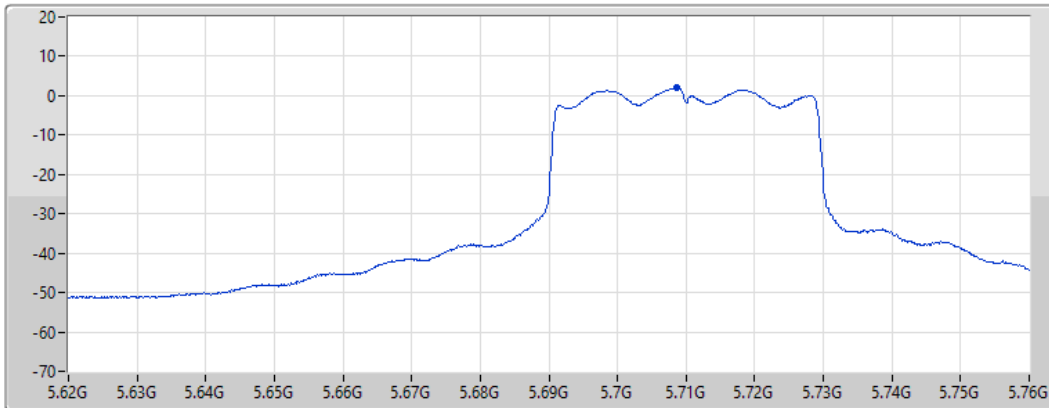

802.11ax HEW40_Nss1,(MCS0)_1TX

PSD

5710MHz Straddle 5.47-5.725GHz

25/08/2021

CF
5.69GHz

Span
140MHz

RBW
1MHz

VBW
3MHz

Sweep Time
20ms

Detector Type
RMS

Port 1

Sum	PD	Port 1
(dBm/RBW)	(dBm/RBW)	(dBm/RBW)
1.99	1.99	1.99