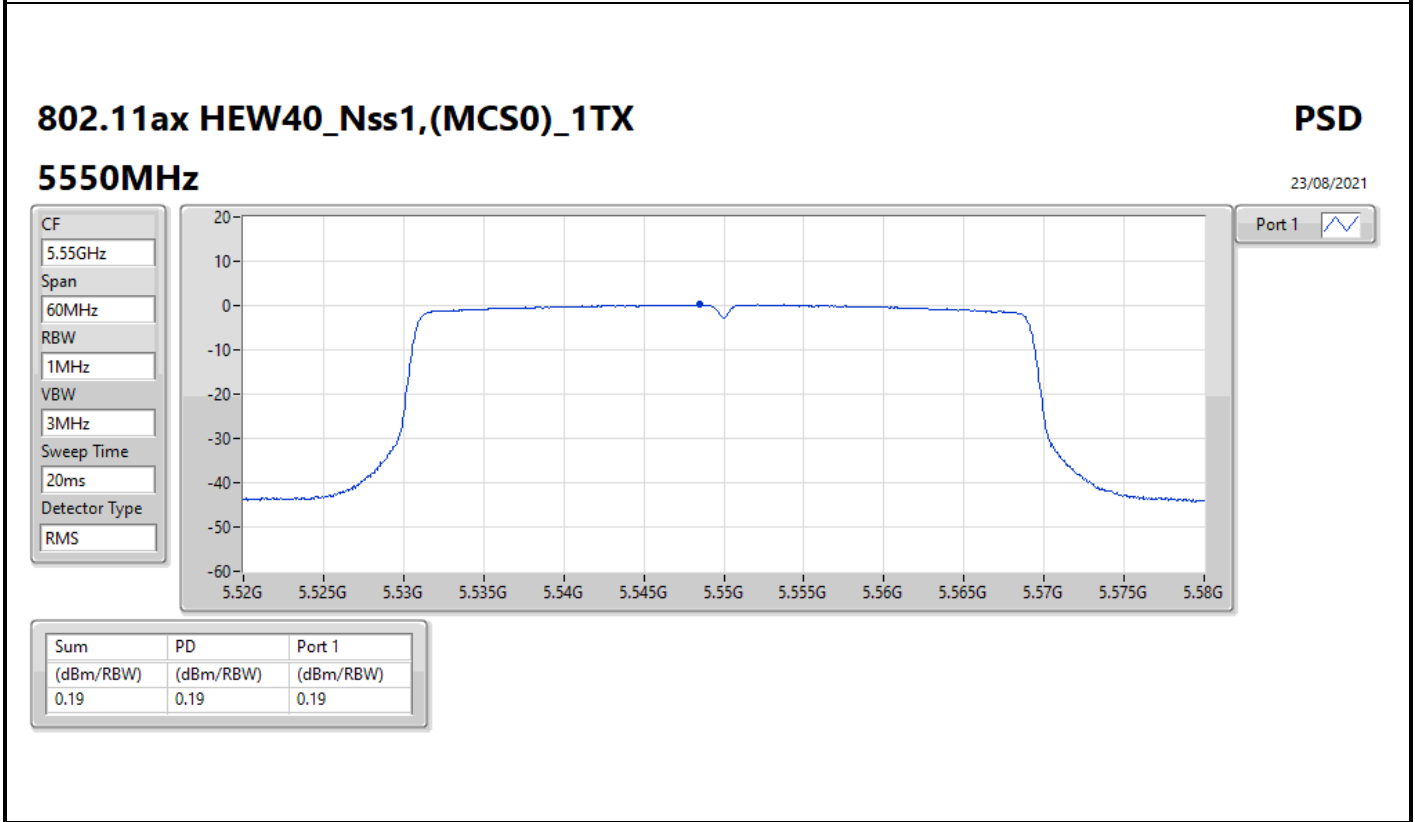

5230MHz

23/08/2021

CF
5.23GHz
Span
60MHz
RBW
1MHz
VBW
3MHz
Sweep Time
20ms
Detector Type
RMS

Port 1 

Sum	PD	Port 1
(dBm/RBW)	(dBm/RBW)	(dBm/RBW)
0.71	0.71	0.71

802.11ax HEW40_Nss1,(MCS0)_1TX

PSD

5670MHz