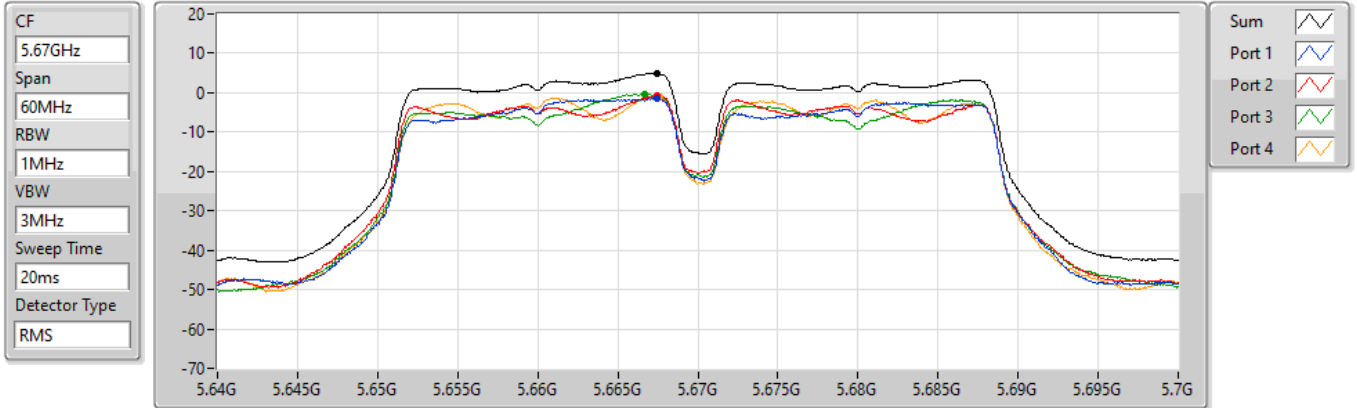

11a40_Nss1,(6Mbps)_4TX

PSD

5670MHz

24/08/2021

Sum	PD	Port 1	Port 2	Port 3	Port 4
(dBm/RBW)	(dBm/RBW)	(dBm/RBW)	(dBm/RBW)	(dBm/RBW)	(dBm/RBW)
4.94	4.94	-1.37	-0.71	-0.35	-1.22