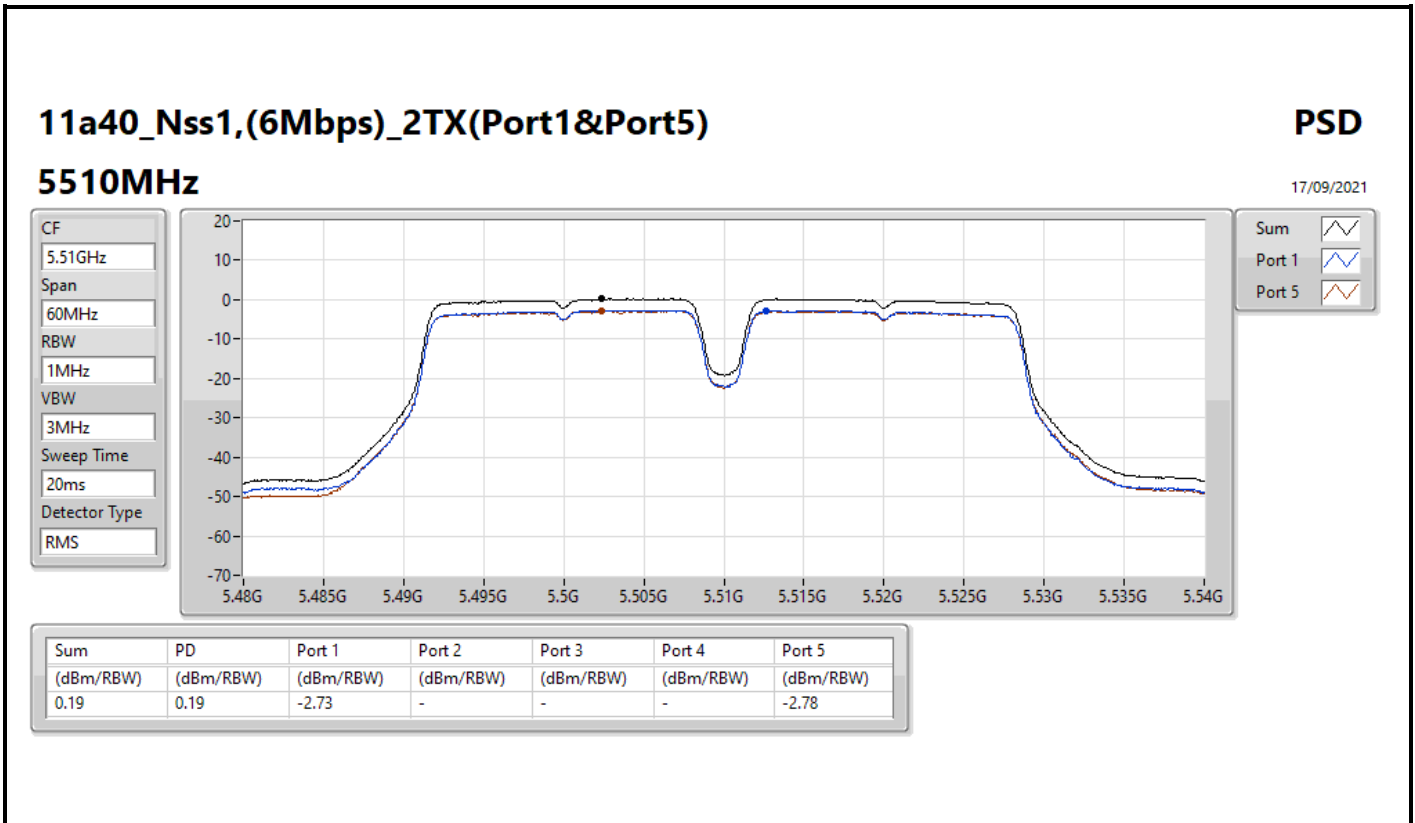

PSD

5745MHz

17/09/2021

Sum	PD	Port 1	Port 2	Port 3	Port 4	Port 5
(dBm/RBW)	(dBm/RBW)	(dBm/RBW)	(dBm/RBW)	(dBm/RBW)	(dBm/RBW)	(dBm/RBW)
4.99	4.99	1.97	-	-	-	2.18

11a40_Nss1,(6Mbps)_2TX(Port1&Port5)

PSD

5710MHz Straddle 5.725-5.85GHz