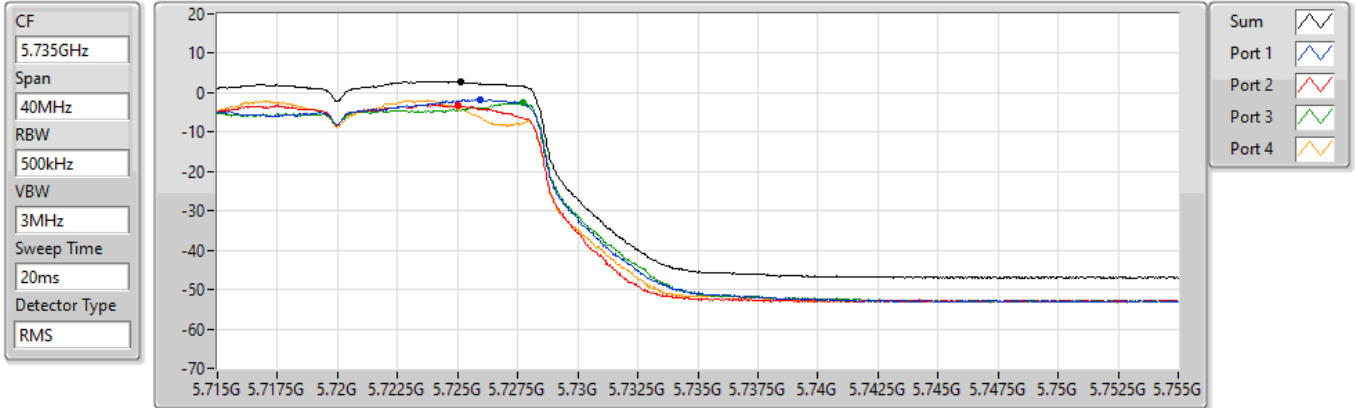

11a20_Nss1,(6Mbps)_4TX

PSD

5720MHz Straddle 5.725-5.85GHz

24/08/2021

Sum	PD	Port 1	Port 2	Port 3	Port 4
(dBm/RBW)	(dBm/RBW)	(dBm/RBW)	(dBm/RBW)	(dBm/RBW)	(dBm/RBW)
2.65	2.65	-1.81	-3.18	-2.44	-3.70