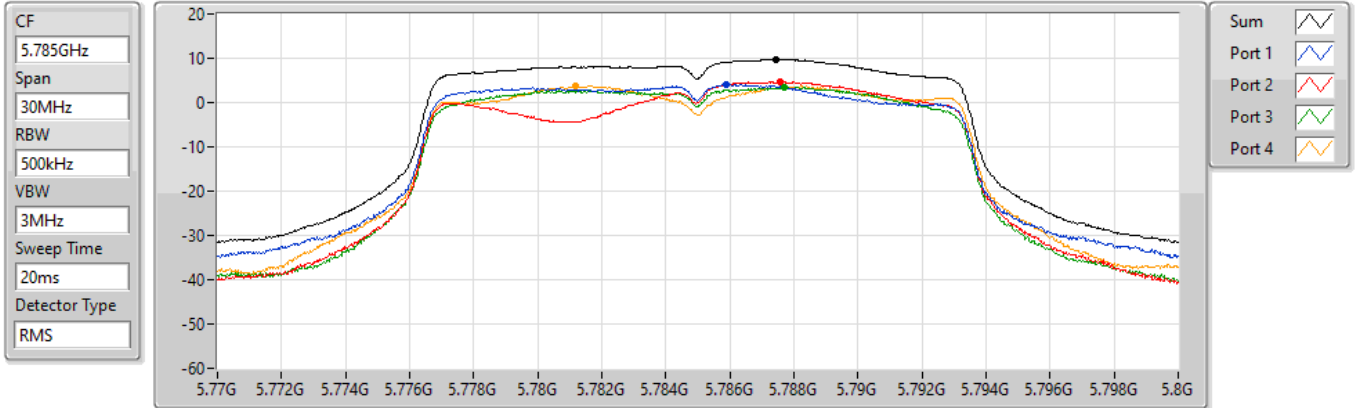

24/08/2021

Sum	PD	Port 1	Port 2	Port 3	Port 4
(dBm/RBW)	(dBm/RBW)	(dBm/RBW)	(dBm/RBW)	(dBm/RBW)	(dBm/RBW)
8.69	8.69	3.94	4.75	3.33	4.31

11a20_Nss1,(6Mbps)_4TX

PSD

5785MHz

24/08/2021

Sum	PD	Port 1	Port 2	Port 3	Port 4
(dBm/RBW)	(dBm/RBW)	(dBm/RBW)	(dBm/RBW)	(dBm/RBW)	(dBm/RBW)
9.77	9.77	4.13	4.76	3.42	3.80