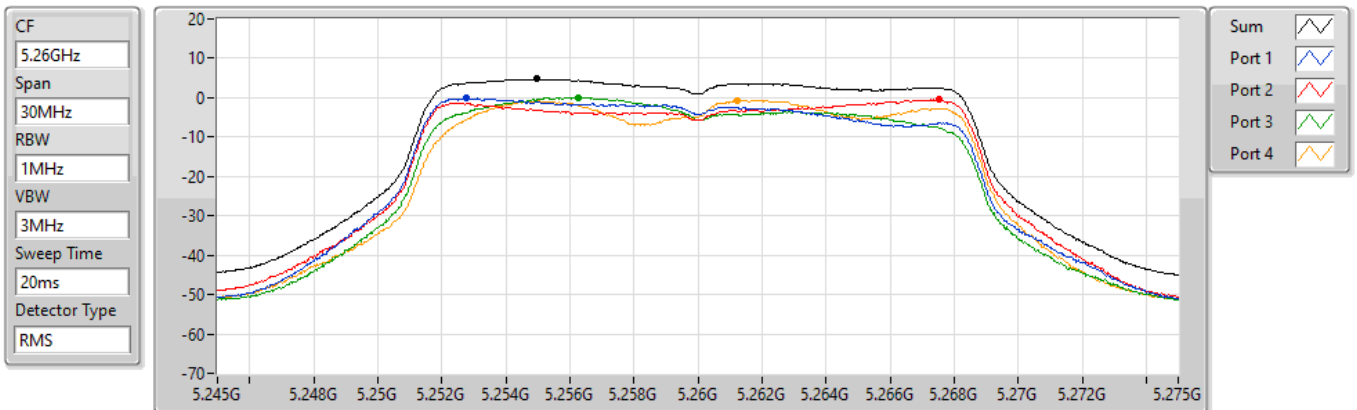

11a20_Nss1,(6Mbps)_4TX

PSD

5260MHz

24/08/2021

Sum	PD	Port 1	Port 2	Port 3	Port 4
(dBm/RBW)	(dBm/RBW)	(dBm/RBW)	(dBm/RBW)	(dBm/RBW)	(dBm/RBW)
4.72	4.72	-0.18	-0.52	0.07	-0.58