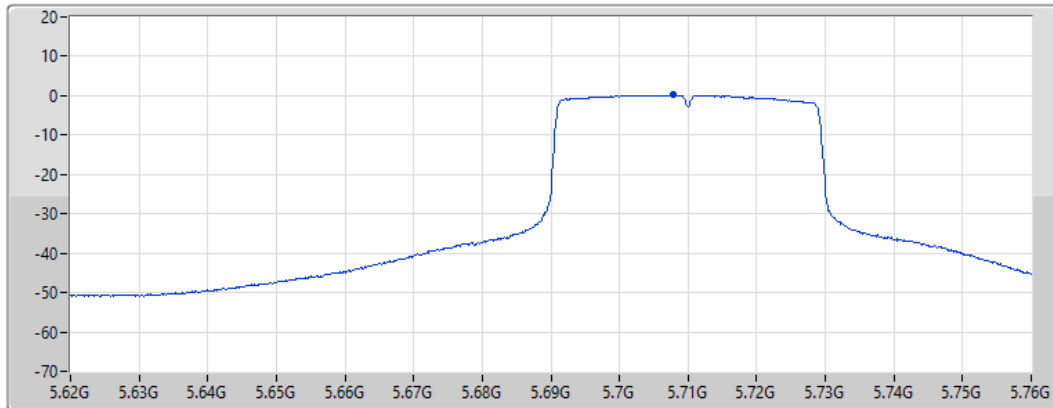

802.11ax HEW40_Nss1,(MCS0)_1TX

PSD

5710MHz Straddle 5.47-5.725GHz

23/08/2021

CF
5.69GHz
Span
140MHz
RBW
1MHz
VBW
3MHz
Sweep Time
20ms
Detector Type
RMS

Port 1

Sum	PD	Port 1
(dBm/RBW)	(dBm/RBW)	(dBm/RBW)
0.17	0.17	0.17