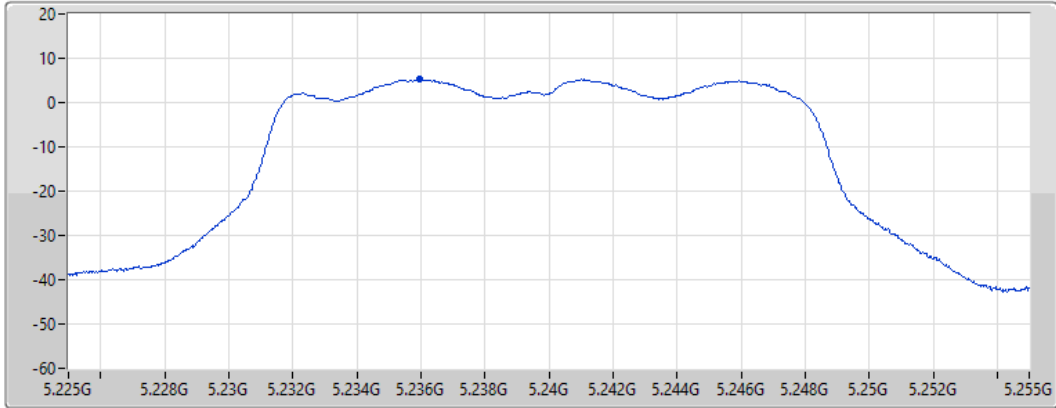

11a20_Nss1,(6Mbps)_1TX

PSD

5240MHz

25/08/2021

CF
5.24GHz

Span
30MHz

RBW
1MHz

VBW
3MHz

Sweep Time
20ms

Detector Type
RMS

Port 1

Sum	PD	Port 1
(dBm/RBW)	(dBm/RBW)	(dBm/RBW)
5.30	5.30	5.30