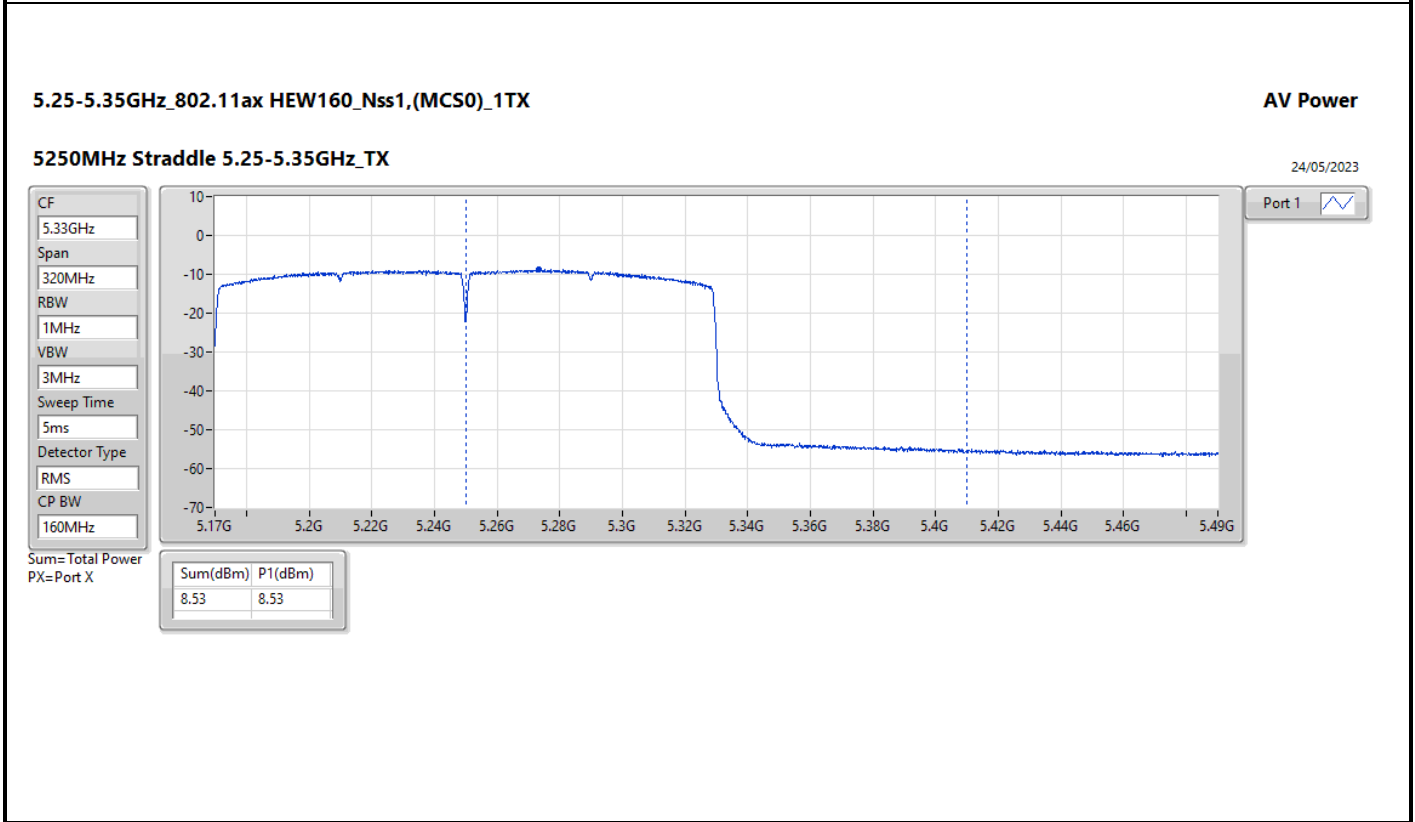

Sweep Time
5ms

Detector Type
RMS

CP BW
160MHz

Port 1

Sum=Total Power
PX=Port X

Sum(dBm)	P1(dBm)
8.40	8.40

Summary

Mode	Total Power (dBm)	Total Power (W)	EIRP (dBm)	EIRP (W)
5.15-5.25GHz	-	-	-	-
11a20_20MHz_Nss1,(6Mbps)_2TX	19.45	0.08810	25.45	0.35075
11a40_40MHz_Nss1,(6Mbps)_2TX	17.89	0.06152	23.89	0.24491
11a80_80MHz_Nss1,(6Mbps)_2TX	13.92	0.02466	19.92	0.09817
11a160_160MHz_Nss1,(6Mbps)_2TX	10.61	0.01151	16.61	0.04581
802.11ax HEW20_Nss1,(MCS0)_2TX	19.98	0.09954	25.98	0.39628
802.11ax HEW40_Nss1,(MCS0)_2TX	19.71	0.09354	25.71	0.37239
802.11ax HEW80_Nss1,(MCS0)_2TX	13.13	0.02056	19.13	0.08185
802.11ax HEW160_Nss1,(MCS0)_2TX	9.87	0.00971	15.87	0.03864
5.25-5.35GHz	-	-	-	-
11a20_20MHz_Nss1,(6Mbps)_2TX	19.43	0.08770	25.43	0.34914
11a40_40MHz_Nss1,(6Mbps)_2TX	17.83	0.06067	23.83	0.24155
11a80_80MHz_Nss1,(6Mbps)_2TX	13.03	0.02009	19.03	0.07998
11a160_160MHz_Nss1,(6Mbps)_2TX	10.64	0.01159	16.64	0.04613
802.11ax HEW20_Nss1,(MCS0)_2TX	19.95	0.09886	25.95	0.39355
802.11ax HEW40_Nss1,(MCS0)_2TX	20.01	0.10023	26.01	0.39902
802.11ax HEW80_Nss1,(MCS0)_2TX	13.21	0.02094	19.21	0.08337
802.11ax HEW160_Nss1,(MCS0)_2TX	9.54	0.00899	15.54	0.03581
5.47-5.725GHz	-	-	-	-
11a20_20MHz_Nss1,(6Mbps)_2TX	19.37	0.08650	25.37	0.34435
11a40_40MHz_Nss1,(6Mbps)_2TX	18.35	0.06839	24.35	0.27227
11a80_80MHz_Nss1,(6Mbps)_2TX	19.28	0.08472	25.28	0.33729
11a160_160MHz_Nss1,(6Mbps)_2TX	14.71	0.02958	20.71	0.11776
802.11ax HEW20_Nss1,(MCS0)_2TX	20.14	0.10328	26.14	0.41115
802.11ax HEW40_Nss1,(MCS0)_2TX	19.95	0.09886	25.95	0.39355
802.11ax HEW80_Nss1,(MCS0)_2TX	19.67	0.09268	25.67	0.36898
802.11ax HEW160_Nss1,(MCS0)_2TX	15.03	0.03184	21.03	0.12677
5.725-5.85GHz	-	-	-	-
11a20_20MHz_Nss1,(6Mbps)_2TX	19.55	0.09016	25.55	0.35892
11a40_40MHz_Nss1,(6Mbps)_2TX	18.93	0.07816	24.93	0.31117
11a80_80MHz_Nss1,(6Mbps)_2TX	18.11	0.06471	24.11	0.25763
802.11ax HEW20_Nss1,(MCS0)_2TX	20.29	0.10691	26.29	0.42560
802.11ax HEW40_Nss1,(MCS0)_2TX	20.16	0.10375	26.16	0.41305
802.11ax HEW80_Nss1,(MCS0)_2TX	18.33	0.06808	24.33	0.27102