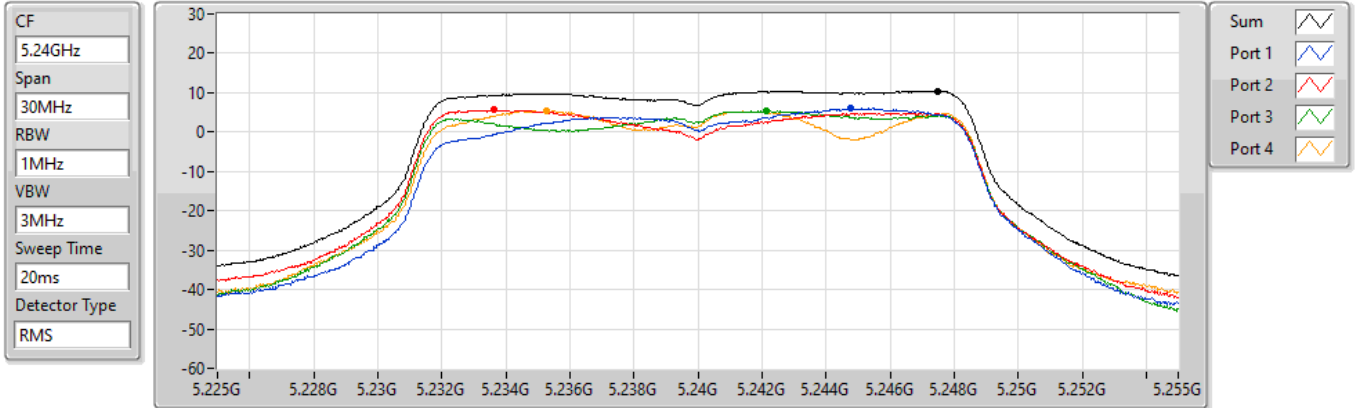

24/08/2021

Sum	PD	Port 1	Port 2	Port 3	Port 4
(dBm/RBW)	(dBm/RBW)	(dBm/RBW)	(dBm/RBW)	(dBm/RBW)	(dBm/RBW)
10.15	10.15	4.74	4.41	4.97	4.45

11a20_Nss1,(6Mbps)_4TX

PSD

5240MHz

24/08/2021

Sum	PD	Port 1	Port 2	Port 3	Port 4
(dBm/RBW)	(dBm/RBW)	(dBm/RBW)	(dBm/RBW)	(dBm/RBW)	(dBm/RBW)
10.44	10.44	5.99	5.61	5.41	5.44