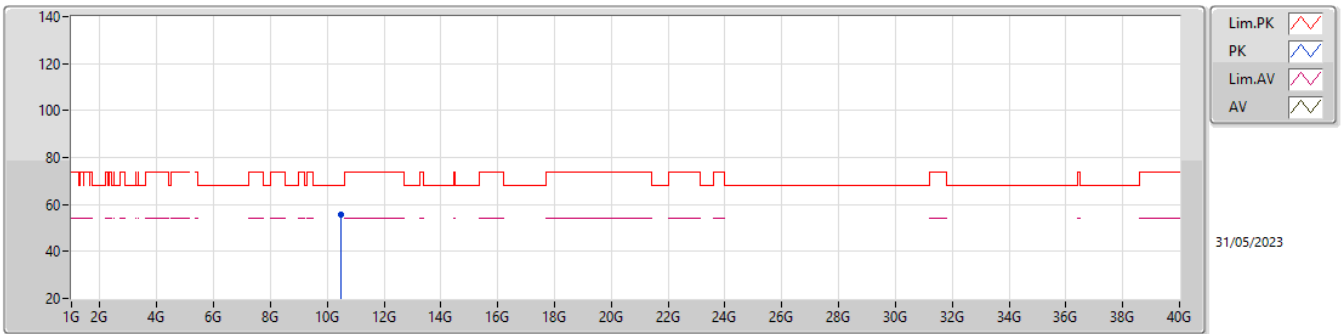

5.15-5.25GHz_802.11a_Nss1,(6Mbps)_2TX

5240MHz_TX

Type	Freq (Hz)	Level (dBuV/m)	Limit (dBuV/m)	Margin (dB)	Factor (dB)	Dist (m)	Condition	Azimuth (*)	Height (m)	Raw (dBuV)	AF (dB)	CL (dB)	PA (dB)
PK	10.47996G	55.47	68.20	-12.73	14.54	3	Vertical	0	2.20	40.93	39.00	10.38	34.84