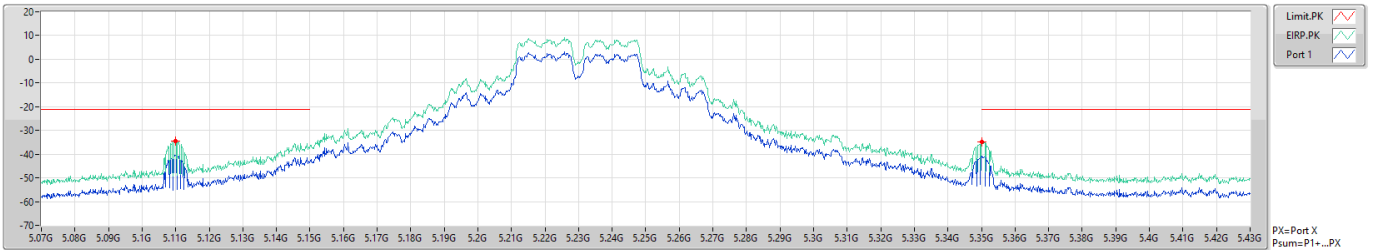

11a40_Nss1,(6Mbps)_1TX

CSE Bandedge [PK]

5230MHz

25/08/2021

F-Start(Hz)	F-Stop(Hz)	RBW(Hz)	Type	Freq(Hz)	EIRP(dBm)	Limit(dBm)	Margin(dB)	DG(dBi)	Ref(dB)	Psum(dBm)	P1(dBm)
5.07G	5.43G	1M	PK	5.10996G	-34.43	-21.20	-13.23	6.00	0.00	-40.43	-40.43
5.07G	5.43G	1M	PK	5.35008G	-34.97	-21.20	-13.77	6.00	0.00	-40.97	-40.97