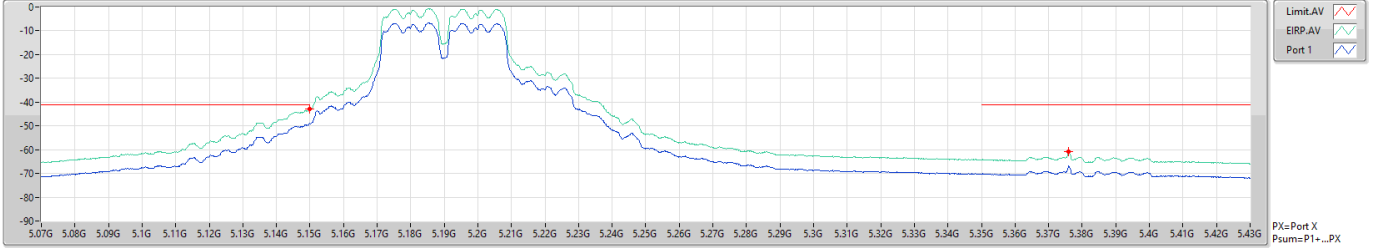

11a20_Nss1,(6Mbps)_1TX

5785MHz

CSE Bandedge [PK]

25/08/2021

11a40_Nss1,(6Mbps)_1TX

CSE Bandedge [AV]

5190MHz

25/08/2021