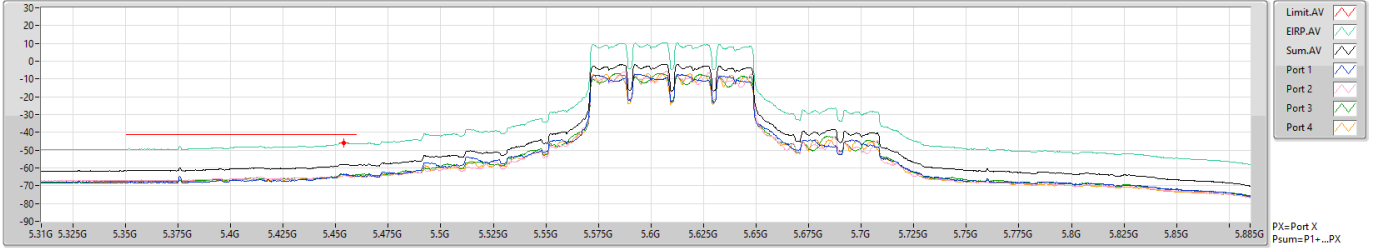

11a80_Nss1,(6Mbps)_4TX

CSE Bandedge [AV]

5610MHz

24/08/2021

F-Start(Hz)	F-Stop(Hz)	RBW(Hz)	Type	Freq(Hz)	EIRP(dBm)	Limit(dBm)	Margin(dB)	DG(dB)	Ref(dB)	Psum(dBm)	P1(dBm)	P2(dBm)	P3(dBm)	P4(dBm)
5.31G	5.885G	1M	AV	5.45375G	-45.89	-41.20	-4.69	12.02	0.00	-57.91	-63.49	-64.39	-63.59	-64.33