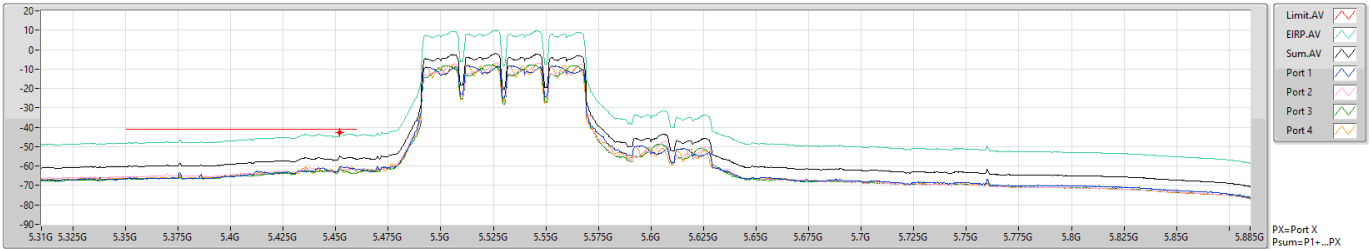

11a80_Nss1,(6Mbps)_4TX

CSE Bandedge [AV]

5530MHz

24/08/2021