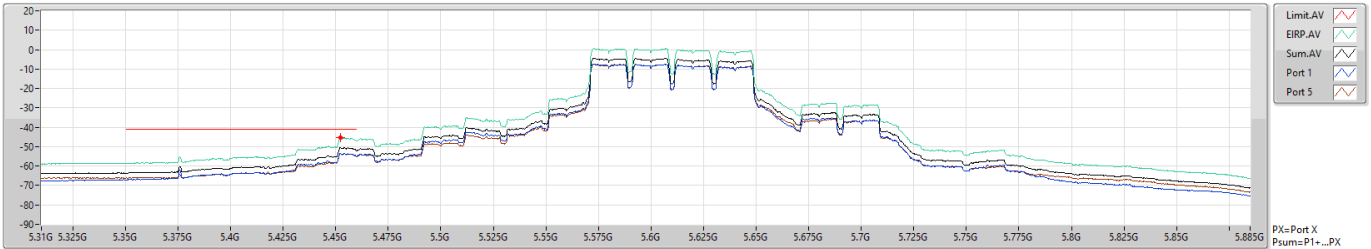

11a80_Nss1,(6Mbps)_2TX(Port1&Port5)

CSE Bandedge [AV]

5610MHz

F-Start(Hz)	F-Stop(Hz)	RBW(Hz)	Type	Freq(Hz)	EIRP(dBm)	Limit(dBm)	Margin(dB)	DG(dB)	Ref(dB)	Psum(dBm)	P1(dBm)	P2(dBm)	P3(dBm)	P4(dBm)	P5(dBm)
5.31G	5.885G	1M	AV	5.45231G	-45.34	-41.20	-4.14	5.00	0.00	-50.34	-53.33	-	-	-	-53.38