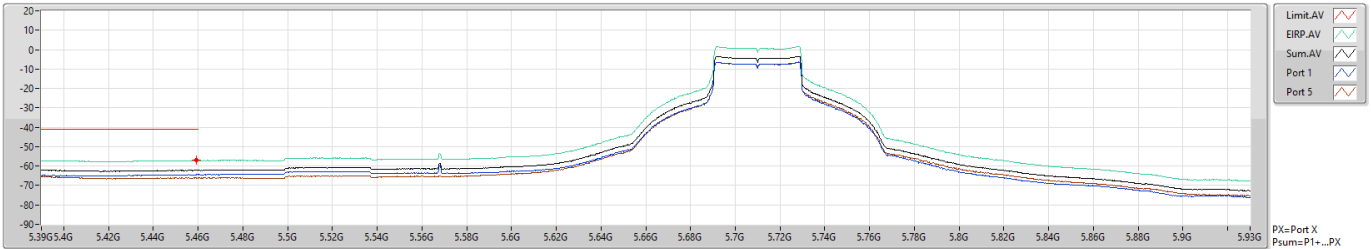

802.11ax HEW40_Nss1,(MCS0)_2TX(Port1&Port5)
5710MHz Straddle 5.47-5.725GHz

CSE Bandedge [AV]

17/09/2021

F-Start(Hz)	F-Stop(Hz)	RBW(Hz)	Type	Freq(Hz)	EIRP(dBm)	Limit(dBm)	Margin(dB)	DG(dB)	Ref(dB)	Psum(dBm)	P1(dBm)	P2(dBm)	P3(dBm)	P4(dBm)	P5(dBm)
5.39G	5.93G	1M	AV	5.45939G	-57.12	-41.20	-15.92	5.00	0.00	-62.12	-64.35	-	-	-	-66.09