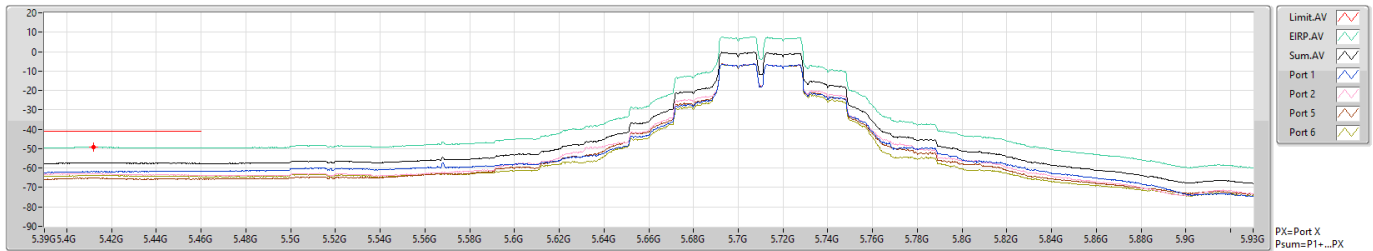

5670MHz

11a40_Nss1,(6Mbps)_4TX(Port1&Port2&Port5&Port6)

CSE Bandedge [PK]

5710MHz Straddle 5.47-5.725GHz

11a40_Nss1,(6Mbps)_4TX(Port1&Port2&Port5&Port6)
5710MHz Straddle 5.47-5.725GHz

CSE Bandedge [AV]

16/09/2021