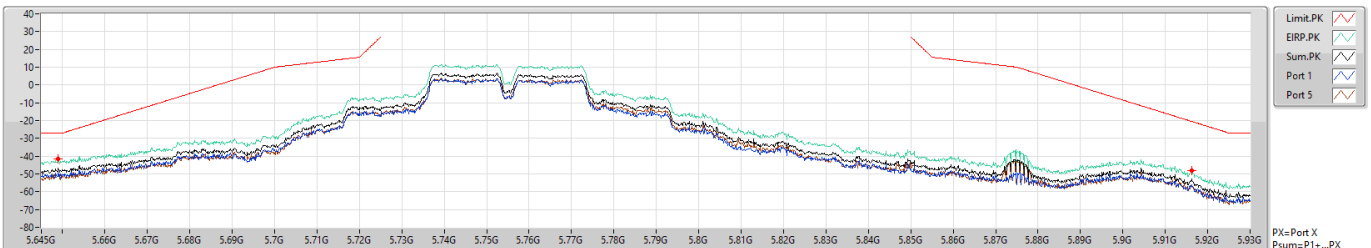

11a40_Nss1,(6Mbps)_2TX(Port1&Port5)

CSE Bandedge [PK]

5755MHz

17/09/2021

F-Start(Hz)	F-Stop(Hz)	RBW(Hz)	Type	Freq(Hz)	EIRP(dBm)	Limit(dBm)	Margin(dB)	DG(dB)	Ref(dB)	Psum(dBm)	P1(dBm)	P2(dBm)	P3(dBm)	P4(dBm)	P5(dBm)
5.645G	5.93G	1M	PK	5.64899G	-41.72	-27.00	-14.72	5.00	0.00	-46.72	-48.74	-	-	-	-51.01
5.645G	5.93G	1M	PK	5.91618G	-48.02	-20.47	-27.55	5.00	0.00	-53.02	-55.91	-	-	-	-56.16