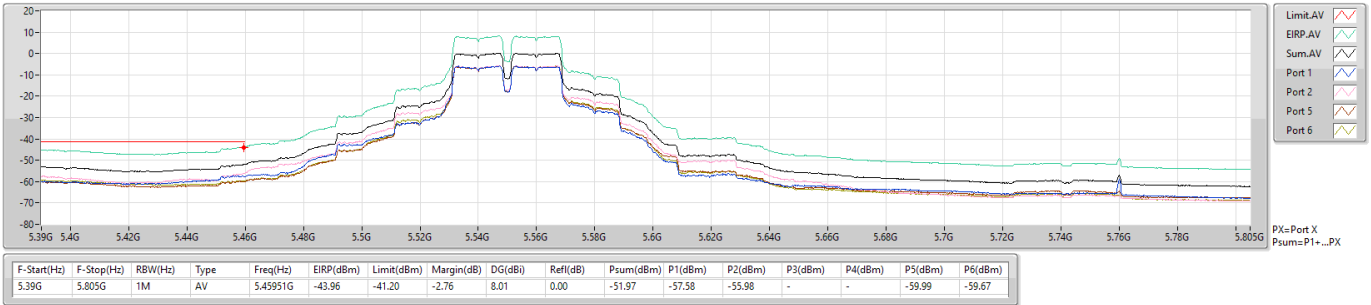

11a40_Nss1,(6Mbps)_4TX(Port1&Port2&Port5&Port6)

CSE Bandedge [AV]

5550MHz

11a40_Nss1,(6Mbps)_4TX(Port1&Port2&Port5&Port6)

CSE Bandedge [PK]

5670MHz

11a40_Nss1,(6Mbps)_4TX(Port1&Port2&Port5&Port6)

CSE Bandedge [AV]