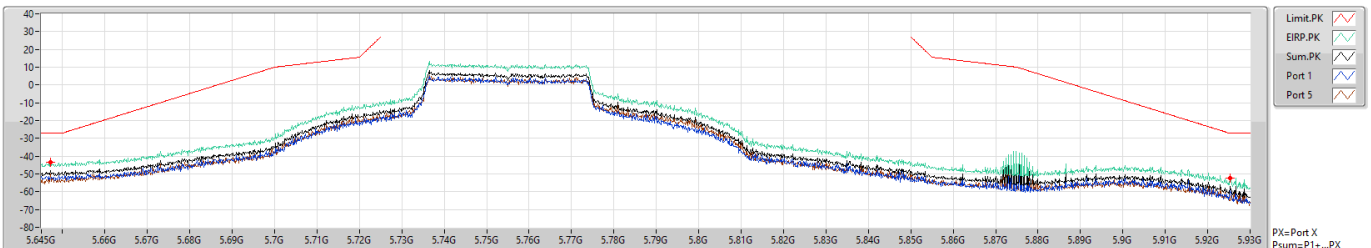

802.11ax HEW40_Nss1,(MCS0)_2TX(Port1&Port5)
5755MHz

CSE Bandedge [PK]

17/09/2021

F-Start(Hz)	F-Stop(Hz)	RBW(Hz)	Type	Freq(Hz)	EIRP(dBm)	Limit(dBm)	Margin(dB)	DG(dB)	Ref(dB)	Psum(dBm)	P1(dBm)	P2(dBm)	P3(dBm)	P4(dBm)	P5(dBm)
5.645G	5.93G	1M	PK	5.64714G	-43.28	-27.00	-16.28	5.00	0.00	-48.28	-52.77	-	-	-	-50.19
5.645G	5.93G	1M	PK	5.9253G	-52.20	-27.00	-25.20	5.00	0.00	-57.20	-58.01	-	-	-	-64.89