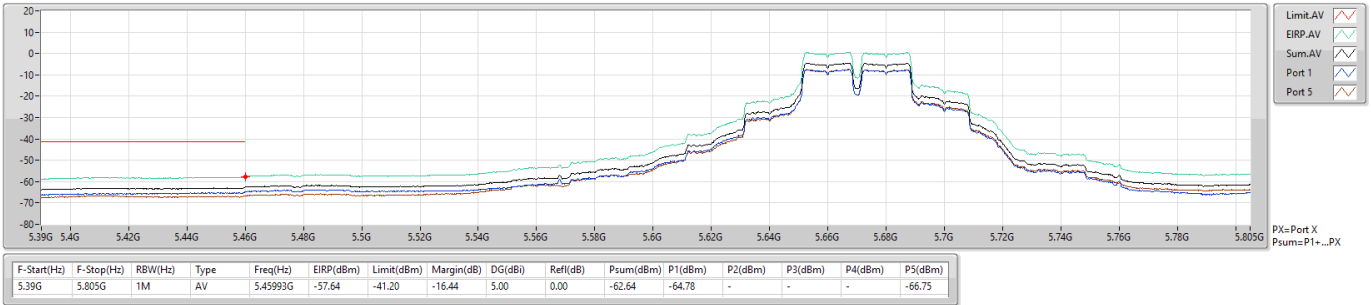

11a40_Nss1,(6Mbps)_2TX(Port1&Port5)

CSE Bandedge [AV]

5670MHz