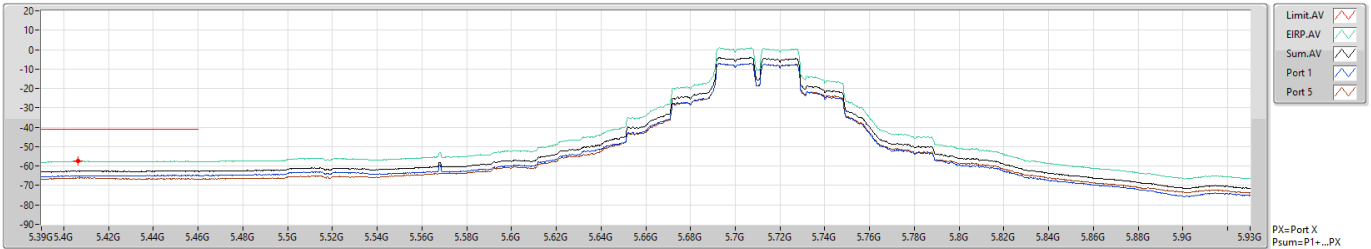

11a40_Nss1,(6Mbps)_2TX(Port1&Port5)

CSE Bandedge [AV]

5710MHz Straddle 5.47-5.725GHz

17/09/2021

F-Start(Hz)	F-Stop(Hz)	RBW(Hz)	Type	Freq(Hz)	EIRP(dBm)	Limit(dBm)	Margin(dB)	DG(dB)	Ref(dB)	Psum(dBm)	P1(dBm)	P2(dBm)	P3(dBm)	P4(dBm)	P5(dBm)
5.39G	5.93G	1M	AV	5.4062G	-57.50	-41.20	-16.30	5.00	0.00	-62.50	-65.01	-	-	-	-66.07