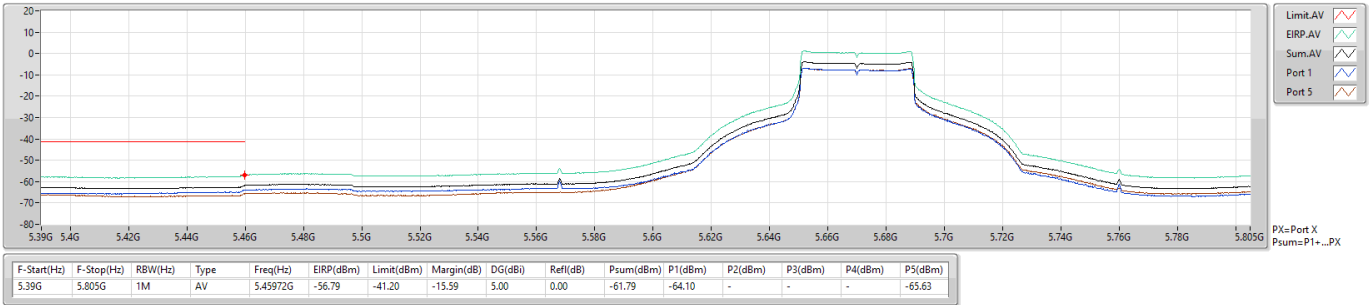

802.11ax HEW40_Nss1,(MCS0)_2TX(Port1&Port5)

CSE Bandedge [AV]

5670MHz