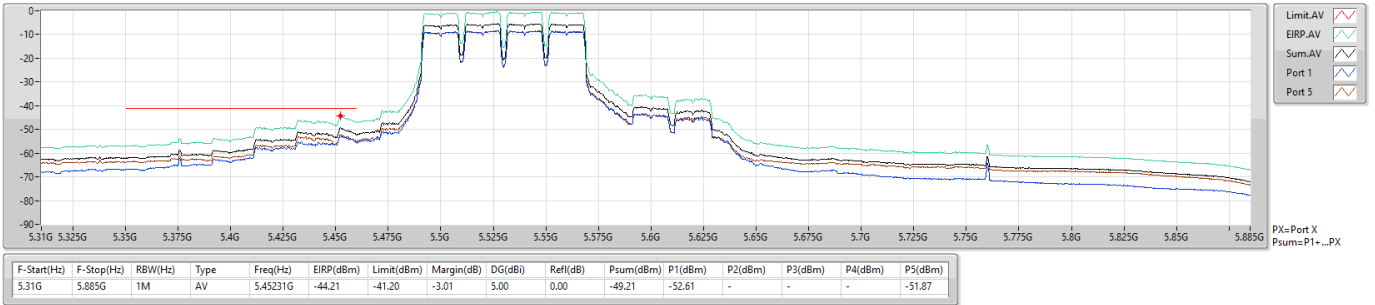

11a80_Nss1,(6Mbps)_2TX(Port1&Port5)

CSE Bandedge [AV]

5530MHz