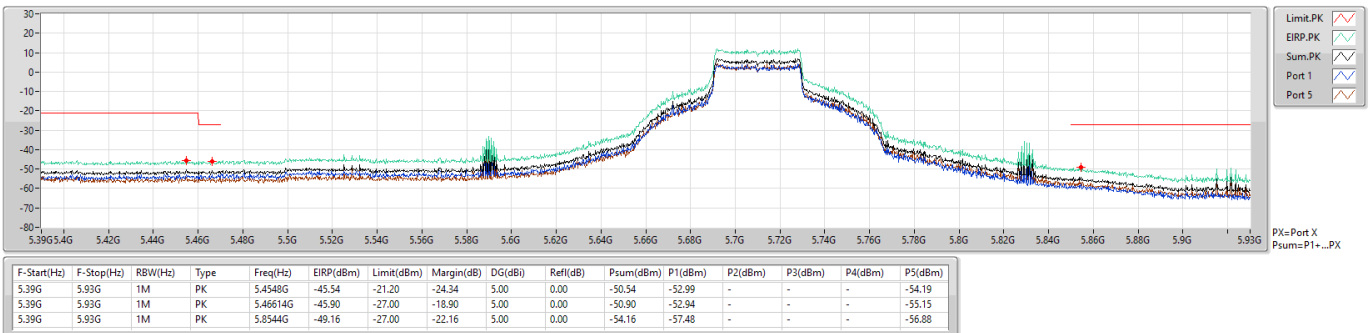

802.11ax HEW40_Nss1,(MCS0)_2TX(Port1&Port5)

CSE Bandedge [AV]

5670MHz

802.11ax HEW40_Nss1,(MCS0)_2TX(Port1&Port5)

CSE Bandedge [PK]

5710MHz Straddle 5.47-5.725GHz

802.11ax HEW40_Nss1,(MCS0)_2TX(Port1&Port5)
5710MHz Straddle 5.47-5.725GHz