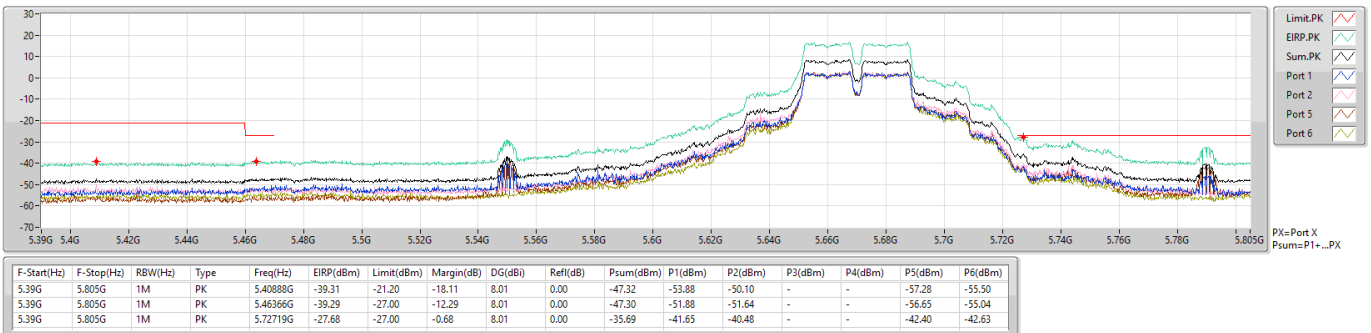

11a40_Nss1,(6Mbps)_4TX(Port1&Port2&Port5&Port6)

CSE Bandedge [AV]

5550MHz

11a40_Nss1,(6Mbps)_4TX(Port1&Port2&Port5&Port6)

CSE Bandedge [PK]

5670MHz

11a40_Nss1,(6Mbps)_4TX(Port1&Port2&Port5&Port6)

CSE Bandedge [AV]