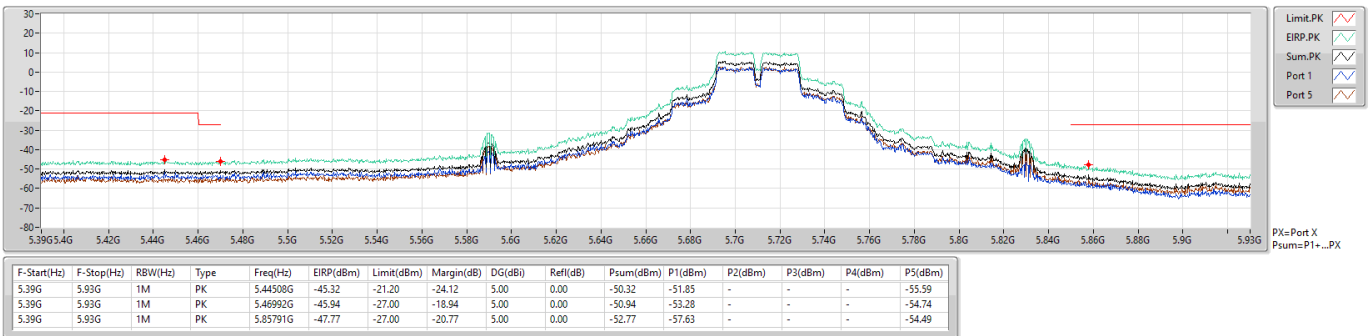

11a40_Nss1,(6Mbps)_2TX(Port1&Port5)

CSE Bandedge [AV]

5670MHz

11a40_Nss1,(6Mbps)_2TX(Port1&Port5)

CSE Bandedge [PK]

5710MHz Straddle 5.47-5.725GHz

11a40_Nss1,(6Mbps)_2TX(Port1&Port5)

CSE Bandedge [AV]