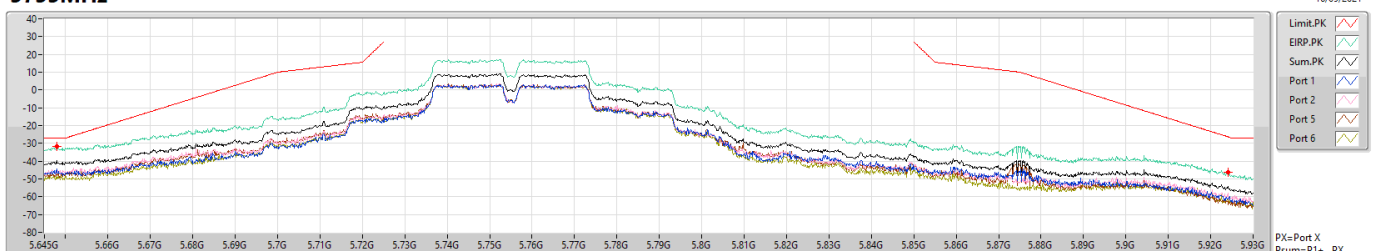

11a40_Nss1,(6Mbps)_4TX(Port1&Port2&Port5&Port6)
5755MHz

CSE Bandedge [PK]

16/09/2021

F-Start(Hz)	F-Stop(Hz)	RBW(Hz)	Type	Freq(Hz)	EIRP(dBm)	Limit(dBm)	Margin(dB)	DG(dB)	Ref(dB)	Psum(dBm)	P1(dBm)	P2(dBm)	P3(dBm)	P4(dBm)	P5(dBm)	P6(dBm)
5.645G	5.93G	1M	PK	5.64785G	-31.89	-27.00	-4.89	8.01	0.00	-39.90	-44.27	-45.32	-	-	-46.97	-48.09
5.645G	5.93G	1M	PK	5.92402G	-46.26	-26.27	-19.99	8.01	0.00	-54.27	-61.20	-57.92	-	-	-62.25	-61.14