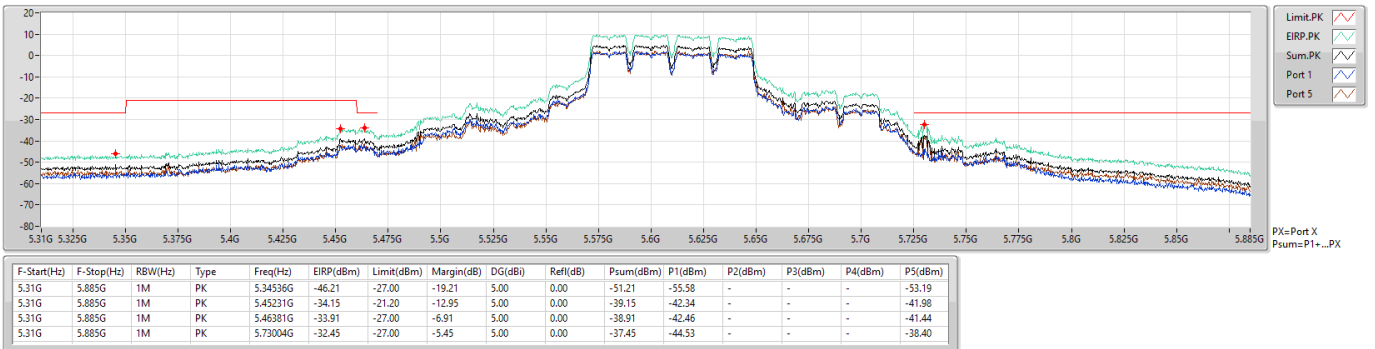

11a80_Nss1,(6Mbps)_2TX(Port1&Port5)

CSE Bandedge [AV]

5530MHz

11a80_Nss1,(6Mbps)_2TX(Port1&Port5)

CSE Bandedge [PK]

5610MHz

11a80_Nss1,(6Mbps)_2TX(Port1&Port5)

CSE Bandedge [AV]