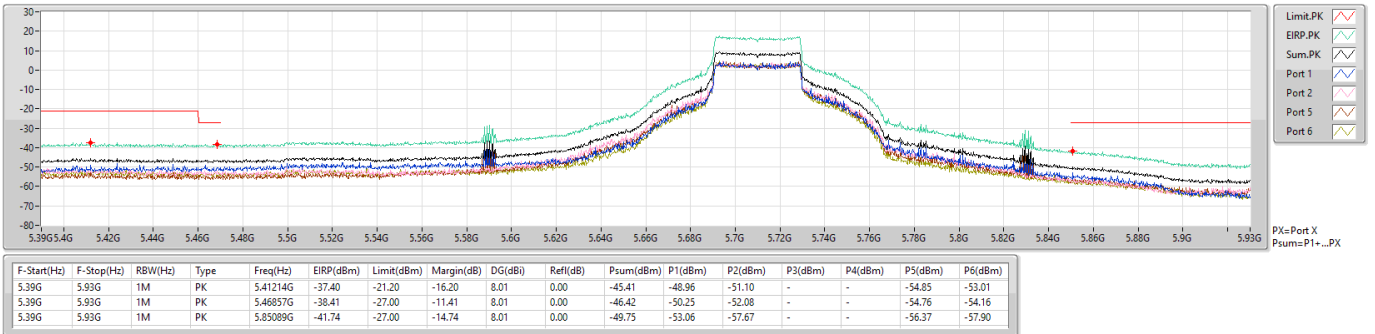

802.11ax HEW40_Nss1,(MCS0)_4TX(Port1&Port2&Port5&Port6)

CSE Bandedge [AV]

5670MHz

802.11ax HEW40_Nss1,(MCS0)_4TX(Port1&Port2&Port5&Port6)

CSE Bandedge [PK]

5710MHz Straddle 5.47-5.725GHz

802.11ax HEW40_Nss1,(MCS0)_4TX(Port1&Port2&Port5&Port6)
5710MHz Straddle 5.47-5.725GHz