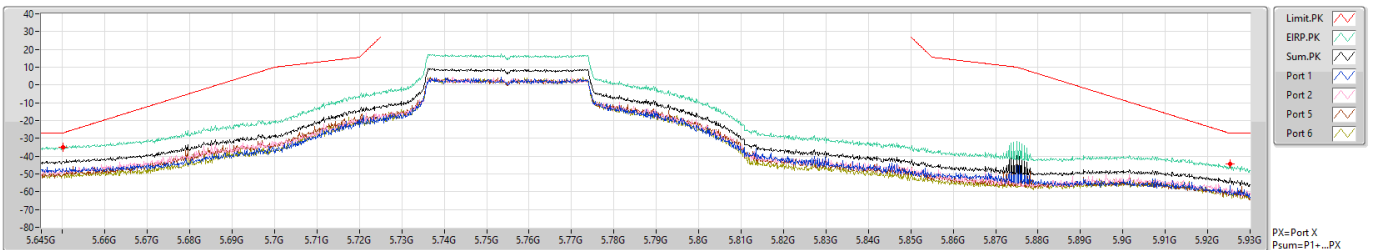

802.11ax HEW40_Nss1,(MCS0)_4TX(Port1&Port2&Port5&Port6)
5755MHz

CSE Bandedge [PK]

16/09/2021

F-Start(Hz)	F-Stop(Hz)	RBW(Hz)	Type	Freq(Hz)	EIRP(dBm)	Limit(dBm)	Margin(dB)	DG(dB)	Ref(dB)	Psum(dBm)	P1(dBm)	P2(dBm)	P3(dBm)	P4(dBm)	P5(dBm)	P6(dBm)
5.645G	5.93G	1M	PK	5.65013G	-34.78	-26.90	-7.88	8.01	0.00	-42.79	-47.08	-47.79	-	-	-50.56	-51.17
5.645G	5.93G	1M	PK	5.9253G	-44.45	-27.00	-17.45	8.01	0.00	-52.46	-56.38	-57.69	-	-	-60.12	-61.54