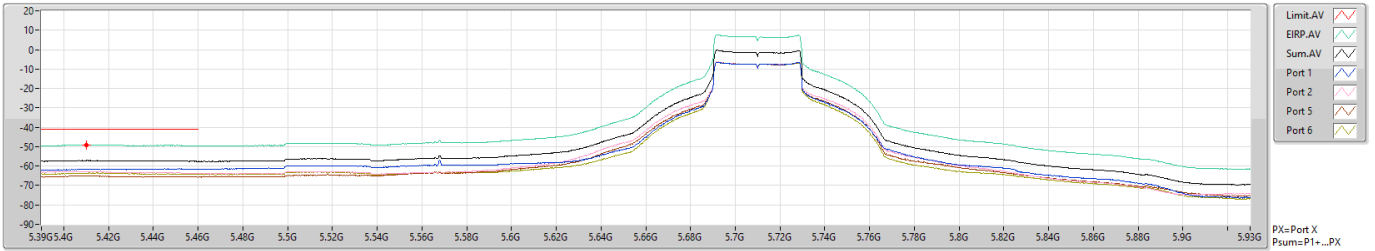

802.11ax HEW40_Nss1,(MCS0)_4TX(Port1&Port2&Port5&Port6)
5710MHz Straddle 5.47-5.725GHz

CSE Bandedge [AV]

16/09/2021

F-Start(Hz)	F-Stop(Hz)	RBW(Hz)	Type	Freq(Hz)	EIRP(dBm)	Limit(dBm)	Margin(dB)	DG(dB)	Ref(dB)	Psum(dBm)	P1(dBm)	P2(dBm)	P3(dBm)	P4(dBm)	P5(dBm)	P6(dBm)
5.39G	5.93G	1M	AV	5.41025G	-49.06	-41.20	-7.86	8.01	0.00	-57.07	-61.60	-62.83	-	-	-65.01	-63.62