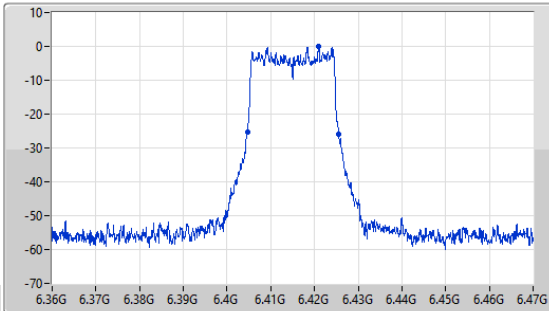

5.925-6.425GHz_802.11ax HEW20_Nss1,(MCS0)_1TX

EBW

6415MHz

24/05/2023

CF
6.415GHz
Span
110MHz
RBW
200kHz
VBW
1MHz
Sweep Time
41.8us
Detector Type
Peak

CF
6.415GHz
Span
50MHz
RBW
200kHz
VBW
1MHz
Sweep Time
20.9us
Detector Type
Peak