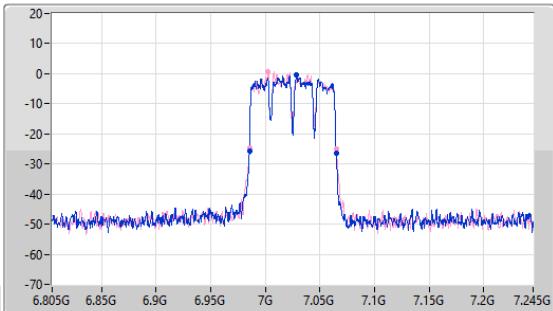

7025MHz

24/05/2023

CF: 7.025GHz
Span: 440MHz
RBW: 1MHz
VBW: 3MHz
Sweep Time: 29.3us
Detector Type: Peak

CF: 7.025GHz
Span: 200MHz
RBW: 1MHz
VBW: 3MHz
Sweep Time: 14.6us
Detector Type: Peak