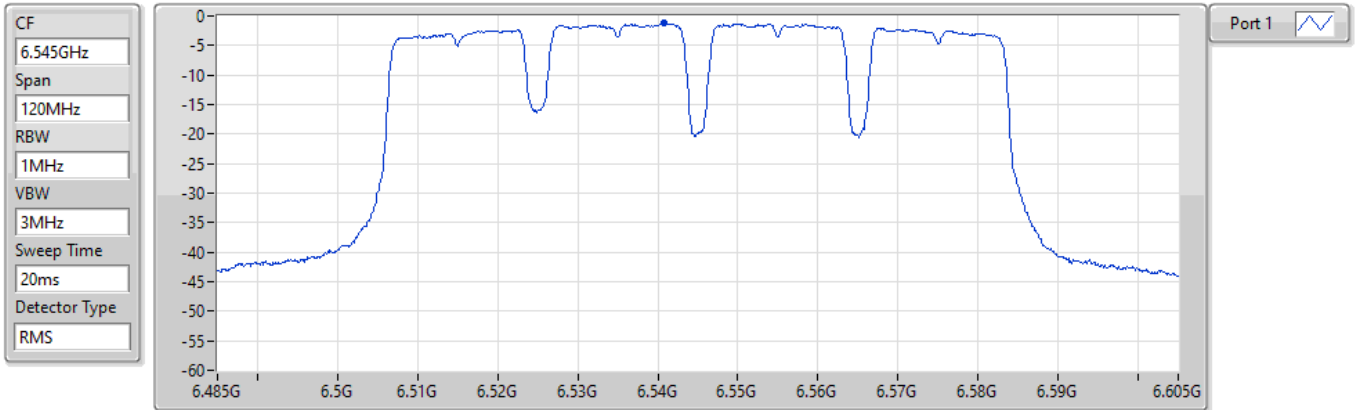

11a80_Nss1,(6Mbps)_1TX

PSD

6545MHz

01/09/2021

Sum	PD	Port 1
(dBm/RBW)	(dBm/RBW)	(dBm/RBW)
-1.22	-1.22	-1.22