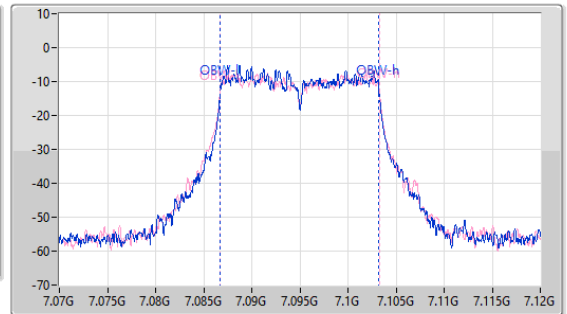

EBW

7095MHz

24/05/2023

CF: 7.095GHz
 Span: 110MHz
 RBW: 200kHz
 VBW: 1MHz
 Sweep Time: 41.8us
 Detector Type: Peak

CF: 7.095GHz
 Span: 50MHz
 RBW: 200kHz
 VBW: 1MHz
 Sweep Time: 20.9us
 Detector Type: Peak