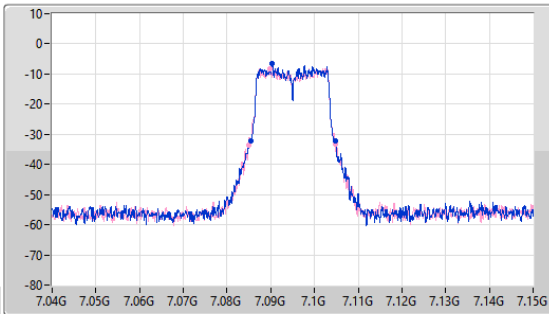

6.875-7.125GHz_11a20_20MHz_Nss1,(6Mbps)_2TX

EBW

7095MHz

24/05/2023

CF: 7.095GHz
Span: 110MHz
RBW: 200kHz
VBW: 1MHz
Sweep Time: 41.8us
Detector Type: Peak

CF: 7.095GHz
Span: 50MHz
RBW: 200kHz
VBW: 1MHz
Sweep Time: 20.9us
Detector Type: Peak