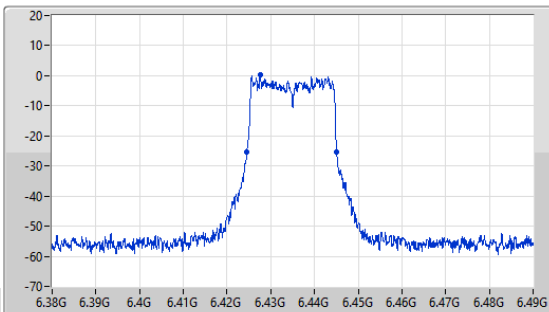

6.425-6.525GHz_802.11ax HEW20_Nss1,(MCS0)_1TX

EBW

6435MHz

24/05/2023

CF
6.435GHz
Span
110MHz
RBW
200kHz
VBW
1MHz
Sweep Time
41.8us
Detector Type
Peak

CF
6.435GHz
Span
50MHz
RBW
200kHz
VBW
1MHz
Sweep Time
20.9us
Detector Type
Peak