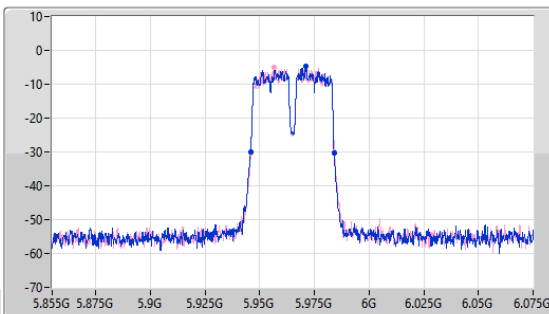

CF: 5.965GHz
Span: 100MHz
RBW: 500kHz
VBW: 2MHz
Sweep Time: 12.6us
Detector Type: Peak