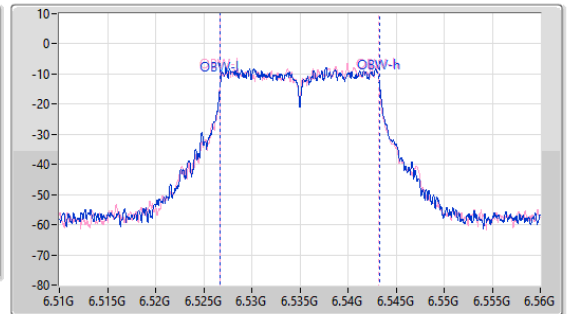

EBW

6535MHz

24/05/2023

CF: 6.535GHz
 Span: 110MHz
 RBW: 200kHz
 VBW: 1MHz
 Sweep Time: 41.8us
 Detector Type: Peak

CF: 6.535GHz
 Span: 50MHz
 RBW: 200kHz
 VBW: 1MHz
 Sweep Time: 20.9us
 Detector Type: Peak