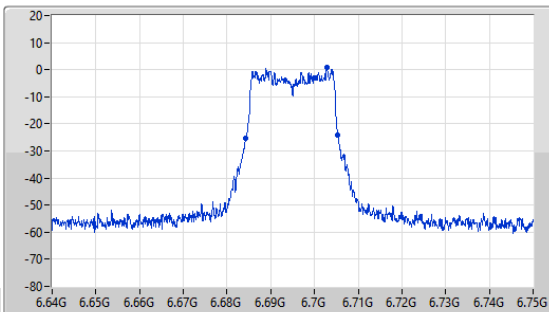

6.525-6.875GHz_802.11ax HEW20_Nss1,(MCS0)_1TX

EBW

6695MHz

24/05/2023

CF
6.695GHz
Span
110MHz
RBW
200kHz
VBW
1MHz
Sweep Time
41.8us
Detector Type
Peak

CF
6.695GHz
Span
50MHz
RBW
200kHz
VBW
1MHz
Sweep Time
20.9us
Detector Type
Peak