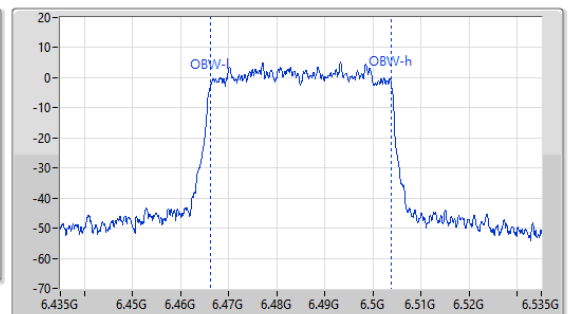

6.425-6.525GHz_802.11ax HEW40_Nss1,(MCS0)_1TX

EBW

6485MHz

24/05/2023