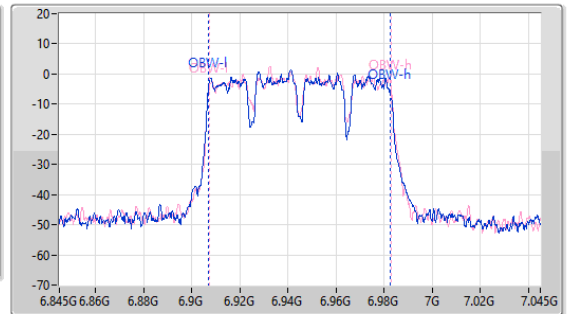

6.875-7.125GHz_11a80_80MHz_Nss1,(6Mbps)_2TX

EBW

6945MHz

24/05/2023

CF: 6.945GHz
 Span: 440MHz
 RBW: 1MHz
 VBW: 3MHz
 Sweep Time: 29.3us
 Detector Type: Peak

CF: 6.945GHz
 Span: 200MHz
 RBW: 1MHz
 VBW: 3MHz
 Sweep Time: 14.6us
 Detector Type: Peak