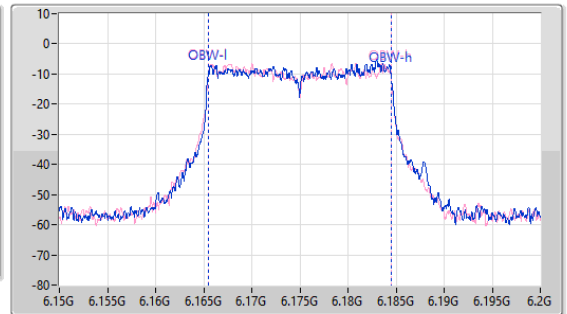

5.925-6.425GHz_802.11ax HEW20_Nss1,(MCS0)_2TX

EBW

6175MHz

24/05/2023

CF
6.175GHz
Span
110MHz
RBW
200kHz
VBW
1MHz
Sweep Time
41.8us
Detector Type
Peak

CF
6.175GHz
Span
50MHz
RBW
200kHz
VBW
1MHz
Sweep Time
20.9us
Detector Type
Peak