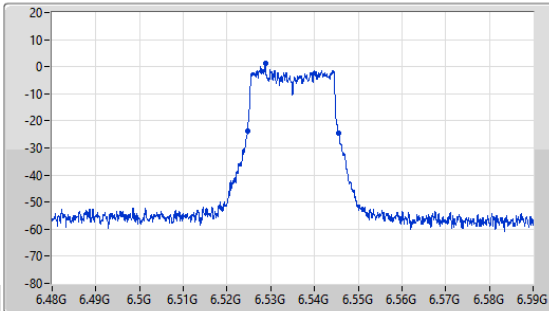

6.525-6.875GHz_802.11ax HEW20_Nss1,(MCS0)_1TX

EBW

6535MHz

24/05/2023

CF
6.535GHz
Span
110MHz
RBW
200kHz
VBW
1MHz
Sweep Time
41.8us
Detector Type
Peak

CF
6.535GHz
Span
50MHz
RBW
200kHz
VBW
1MHz
Sweep Time
20.9us
Detector Type
Peak