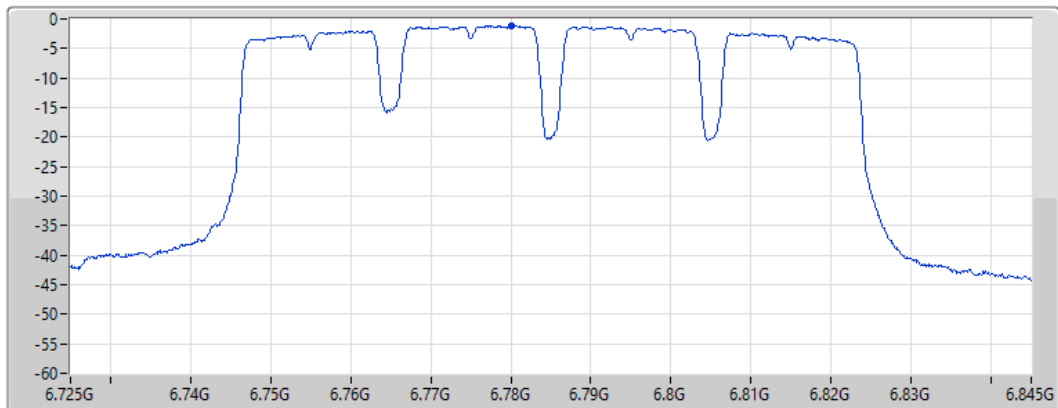

11a80_Nss1,(6Mbps)_1TX

PSD

6785MHz

01/09/2021

CF
6.785GHz

Span
120MHz

RBW
1MHz

VBW
3MHz

Sweep Time
20ms

Detector Type
RMS

Port 1

Sum	PD	Port 1
(dBm/RBW)	(dBm/RBW)	(dBm/RBW)
-1.10	-1.10	-1.10