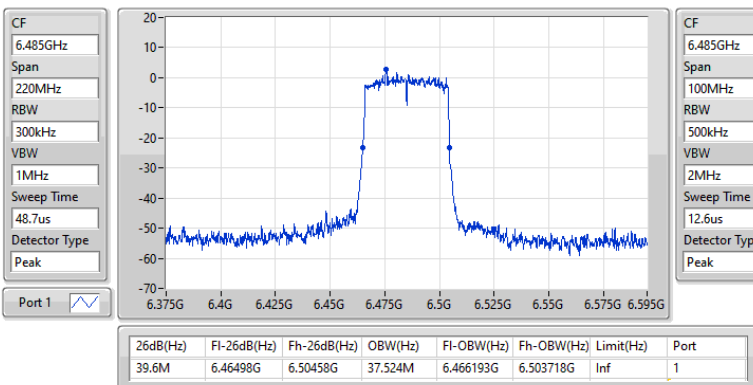

6.425-6.525GHz_802.11ax HEW40_Nss1,(MCS0)_1TX

EBW

6485MHz

24/05/2023