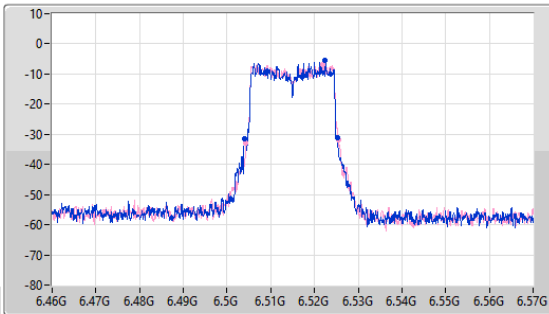

6.425-6.525GHz_802.11ax HEW20_Nss1,(MCS0)_2TX

EBW

6515MHz

24/05/2023

CF
6.515GHz
Span
110MHz
RBW
200kHz
VBW
1MHz
Sweep Time
41.8us
Detector Type
Peak

CF
6.515GHz
Span
50MHz
RBW
200kHz
VBW
1MHz
Sweep Time
20.9us
Detector Type
Peak