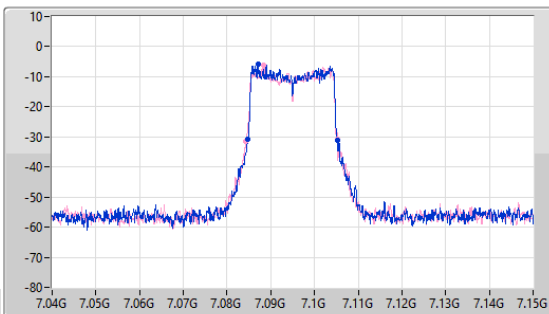

CF
7.095GHz
Span
50MHz
RBW
200kHz
VBW
1MHz
Sweep Time
20.9us
Detector Type
Peak