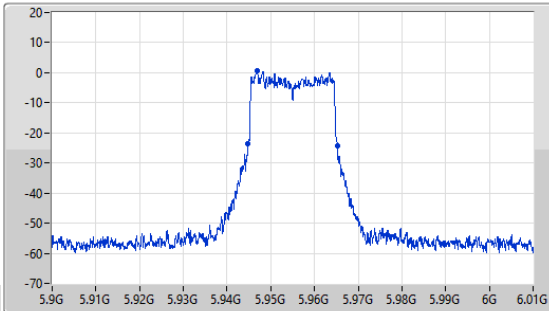

5.925-6.425GHz_802.11ax HEW20_Nss1,(MCS0)_1TX

EBW

5955MHz

24/05/2023

CF
5.955GHz
Span
110MHz
RBW
200kHz
VBW
1MHz
Sweep Time
41.8us
Detector Type
Peak

CF
5.955GHz
Span
50MHz
RBW
200kHz
VBW
1MHz
Sweep Time
20.9us
Detector Type
Peak