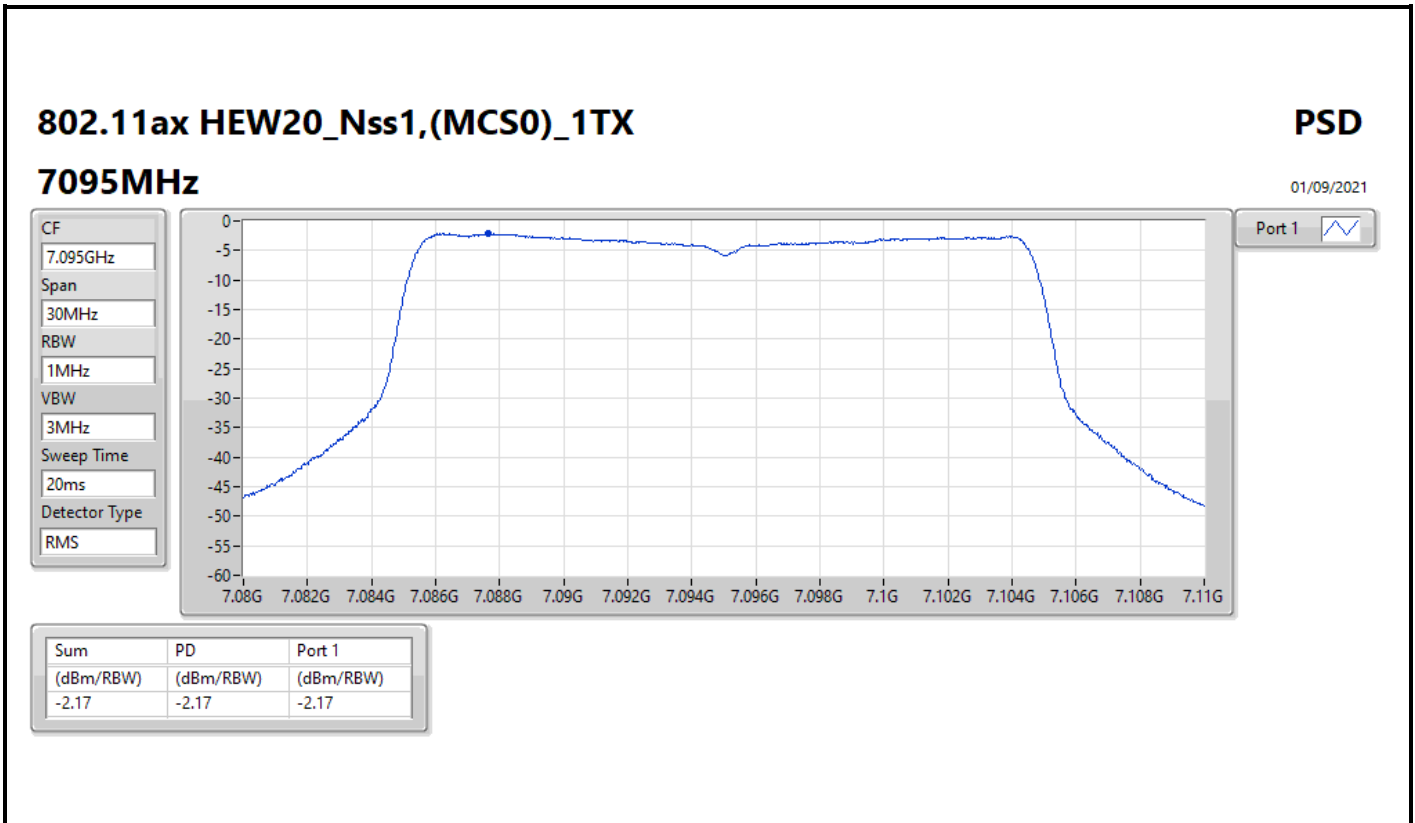

01/09/2021

CF
6.875GHz
Span
30MHz
RBW
1MHz
VBW
3MHz
Sweep Time
20ms
Detector Type
RMS

Port 1 

Sum	PD	Port 1
(dBm/RBW)	(dBm/RBW)	(dBm/RBW)
-2.21	-2.21	-2.21

802.11ax HEW40_Nss1,(MCS0)_1TX

PSD

6165MHz

01/09/2021