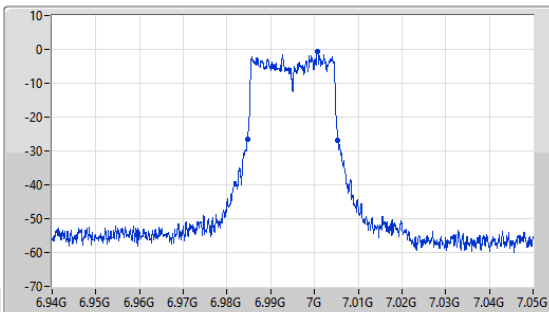

6.875-7.125GHz_802.11ax HEW20_Nss1,(MCS0)_1TX

EBW

6995MHz

24/05/2023

CF
6.995GHz
Span
110MHz
RBW
200kHz
VBW
1MHz
Sweep Time
41.8us
Detector Type
Peak

CF
6.995GHz
Span
50MHz
RBW
200kHz
VBW
1MHz
Sweep Time
20.9us
Detector Type
Peak