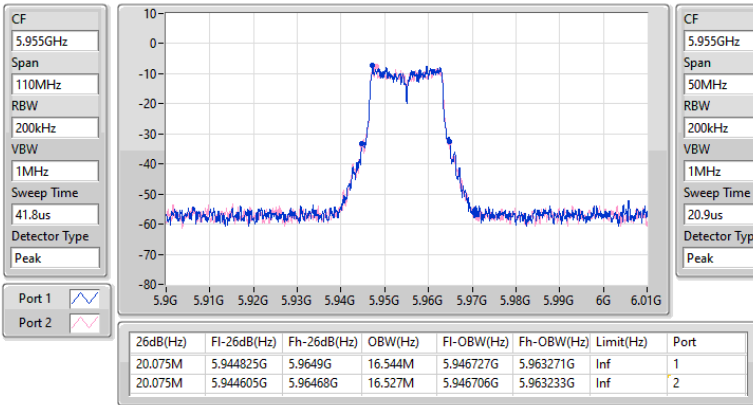

Port X-N dB = Port X 6dB down bandwidth for 5.725-5.85GHz band / 26dB down bandwidth for other band
 Port X-OBW = Port X 99% occupied bandwidth

5.925-6.425GHz_11a20_20MHz_Nss1,(6Mbps)_2TX

EBW

5955MHz

24/05/2023