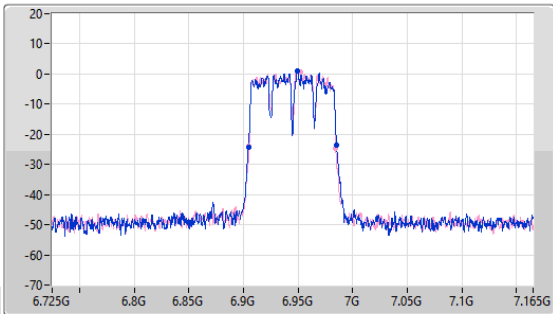

6.875-7.125GHz_11a80_80MHz_Nss1,(6Mbps)_2TX

EBW

6945MHz

24/05/2023

CF: 6.945GHz
Span: 440MHz
RBW: 1MHz
VBW: 3MHz
Sweep Time: 29.3us
Detector Type: Peak

CF: 6.945GHz
Span: 200MHz
RBW: 1MHz
VBW: 3MHz
Sweep Time: 14.6us
Detector Type: Peak