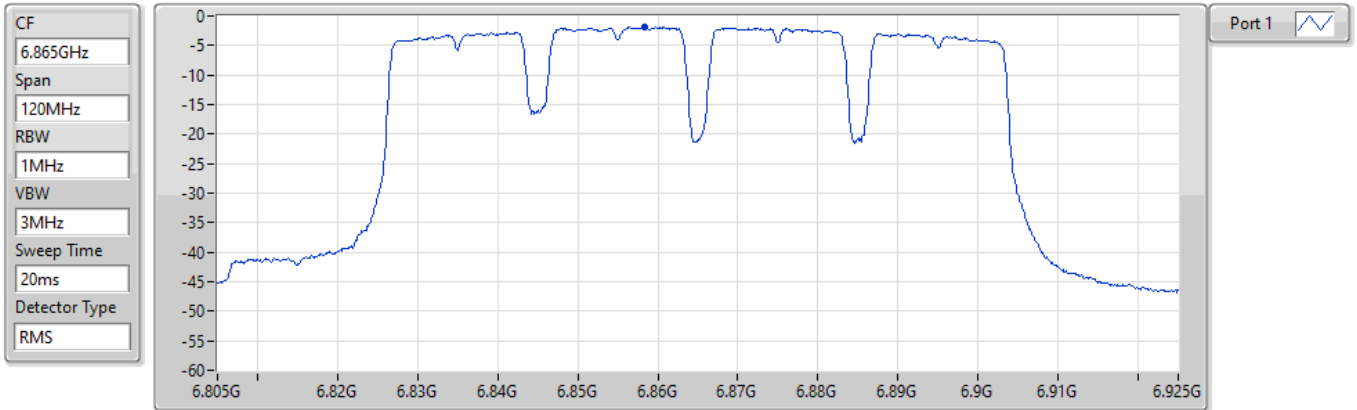

Sweep Time
20ms

Detector Type
RMS

Port 1 

Sum	PD	Port 1
(dBm/RBW)	(dBm/RBW)	(dBm/RBW)
-1.10	-1.10	-1.10

11a80_Nss1,(6Mbps)_1TX

PSD

6865MHz

01/09/2021