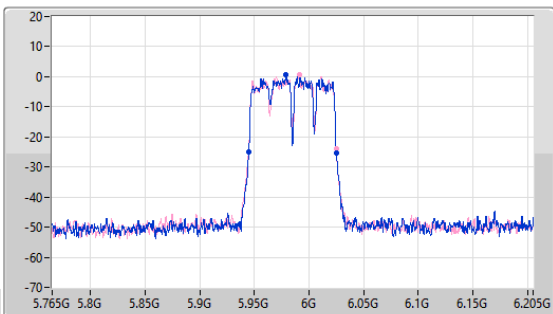

CF: 5.985GHz
Span: 200MHz
RBW: 1MHz
VBW: 3MHz
Sweep Time: 14.6us
Detector Type: Peak