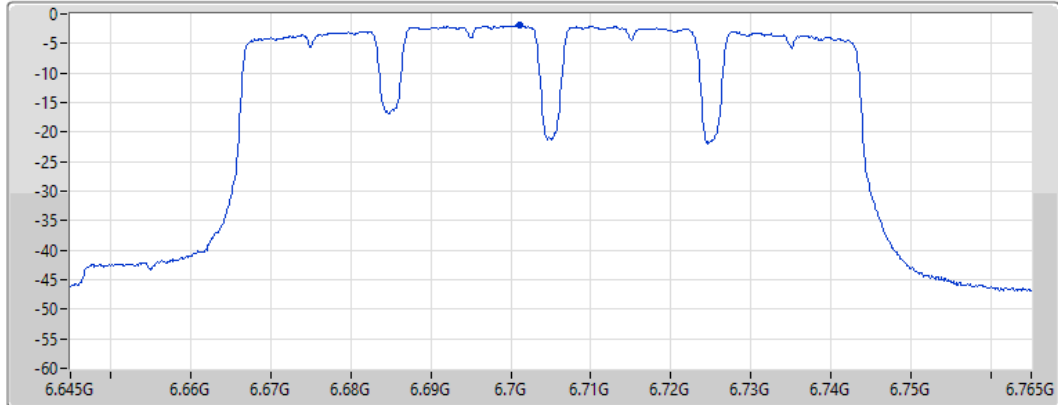

CF
6.705GHz

Span
120MHz

RBW
1MHz

VBW
3MHz

Sweep Time
20ms

Detector Type
RMS

Port 1 

Sum	PD	Port 1
(dBm/RBW)	(dBm/RBW)	(dBm/RBW)
-1.89	-1.89	-1.89