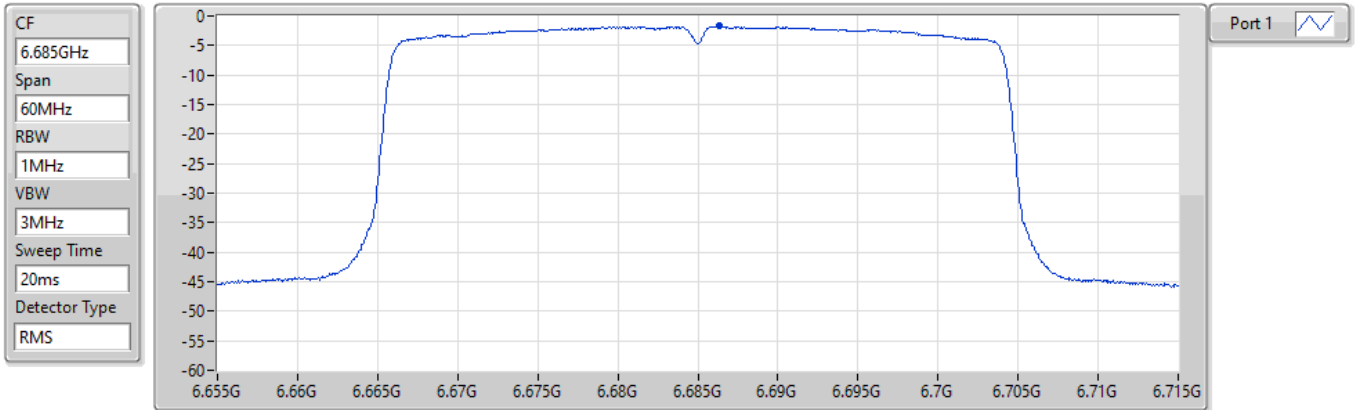

802.11ax HEW40_Nss1,(MCS0)_1TX

PSD

6685MHz

01/09/2021