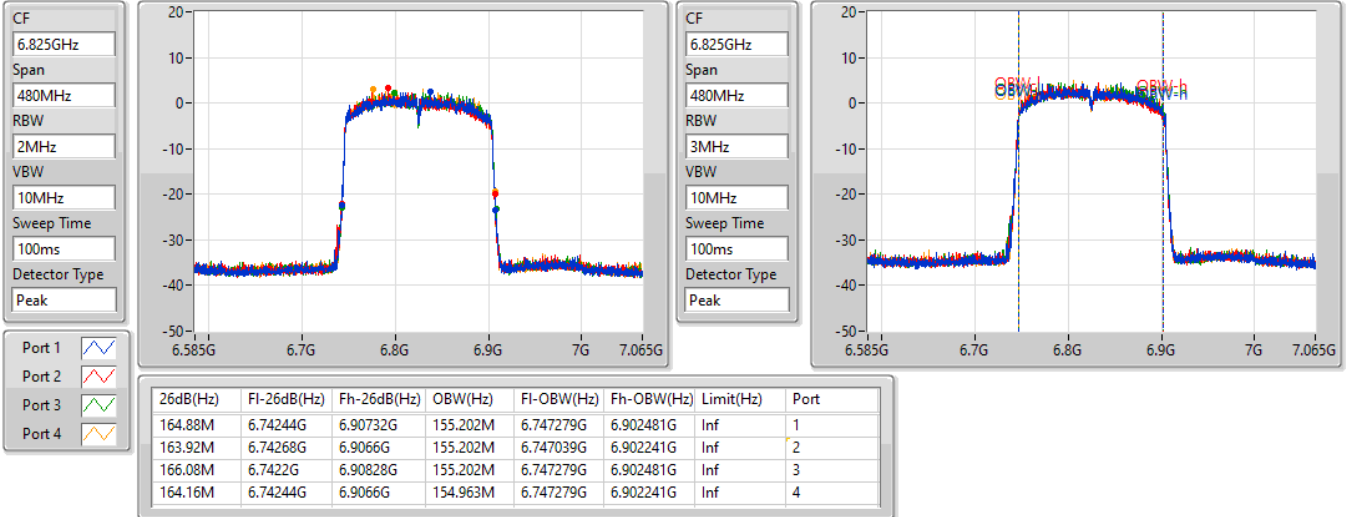

802.11ax HEW160_Nss1,(MCS0)_4TX

EBW

6825MHz

01/09/2021