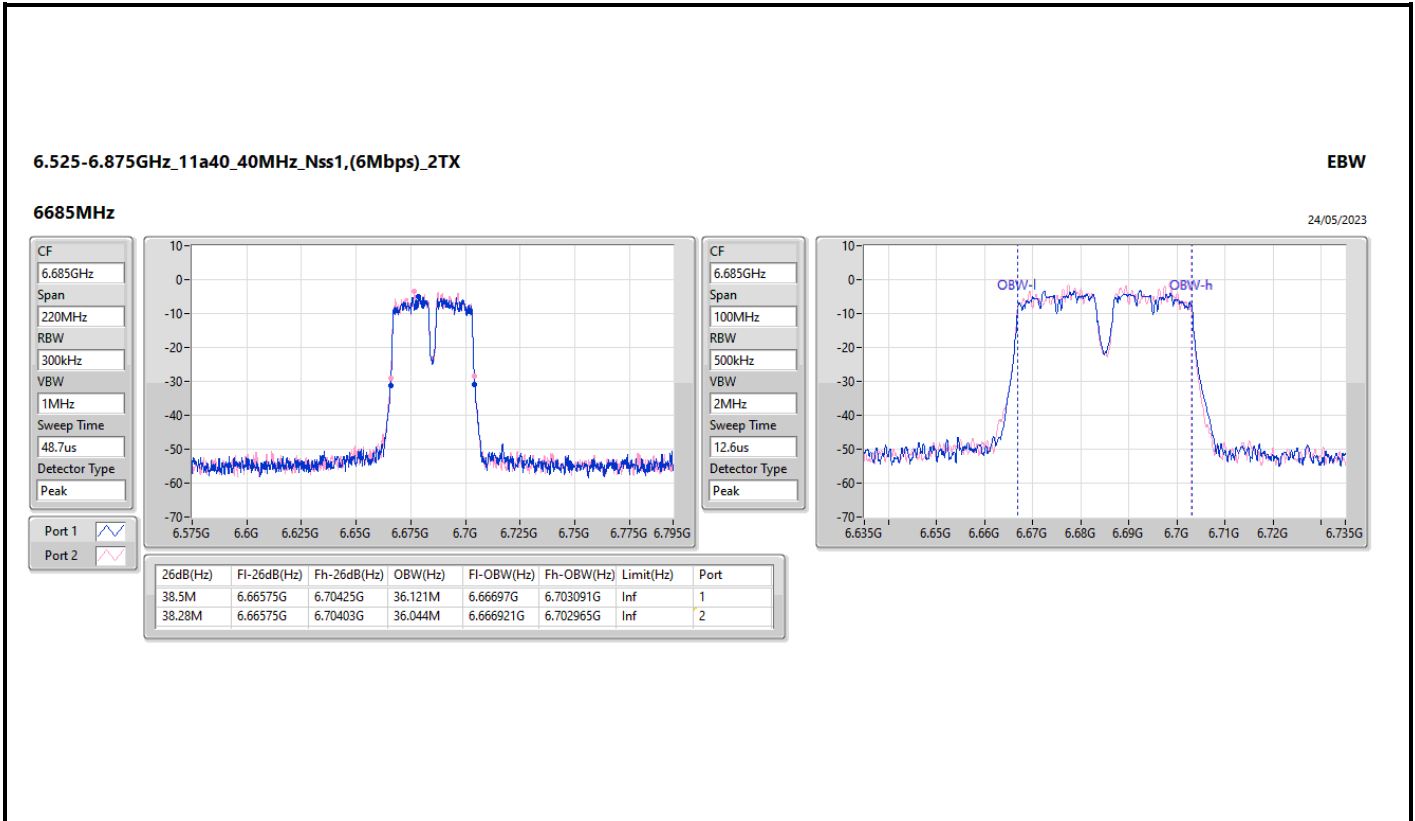

EBW

6525MHz

24/05/2023

6.525-6.875GHz_11a40_40MHz_Nss1,(6Mbps)_2TX

EBW

6565MHz

24/05/2023

6.525-6.875GHz_11a40_40MHz_Nss1,(6Mbps)_2TX