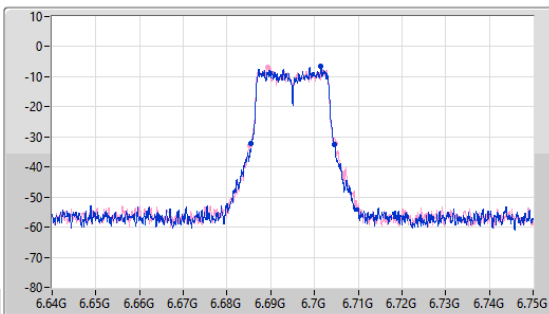

CF: 6.695GHz
Span: 50MHz
RBW: 200kHz
VBW: 1MHz
Sweep Time: 20.9us
Detector Type: Peak