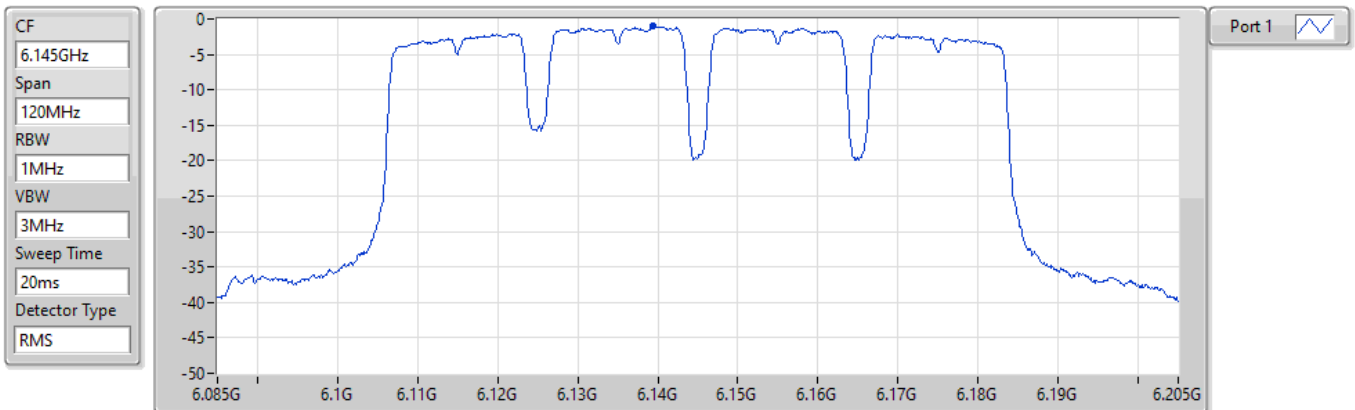

11a80_Nss1,(6Mbps)_1TX

PSD

6145MHz

01/09/2021

Sum	PD	Port 1
(dBm/RBW)	(dBm/RBW)	(dBm/RBW)
-1.06	-1.06	-1.06