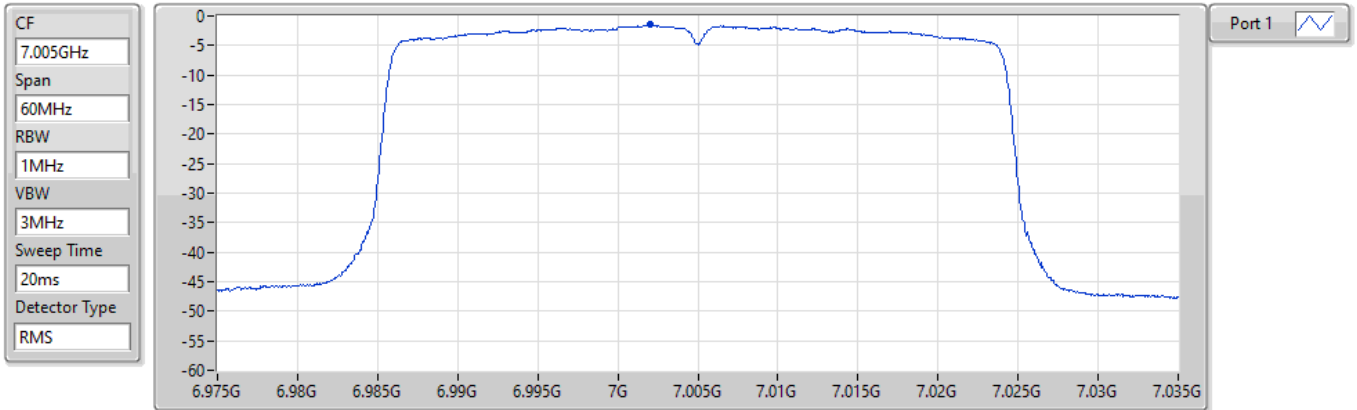

CF
6.925GHz
Span
60MHz
RBW
1MHz
VBW
3MHz
Sweep Time
20ms
Detector Type
RMS

Port 1

Sum	PD	Port 1
(dBm/RBW)	(dBm/RBW)	(dBm/RBW)
-1.94	-1.94	-1.94

802.11ax HEW40_Nss1,(MCS0)_1TX

PSD

7005MHz

01/09/2021

Sum	PD	Port 1
(dBm/RBW)	(dBm/RBW)	(dBm/RBW)
-1.52	-1.52	-1.52