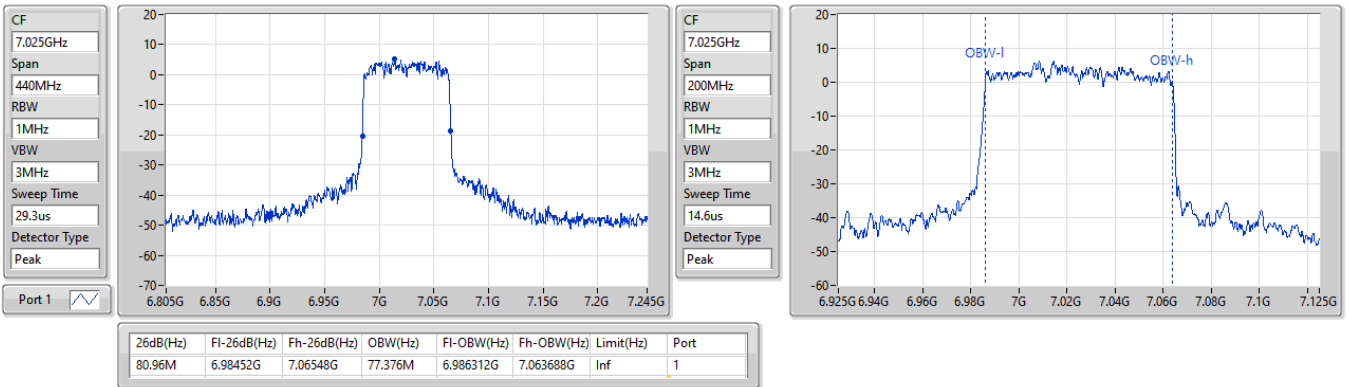

6.875-7.125GHz_802.11ax HEW80_Nss1,(MCS0)_1TX

EBW

7025MHz

24/05/2023