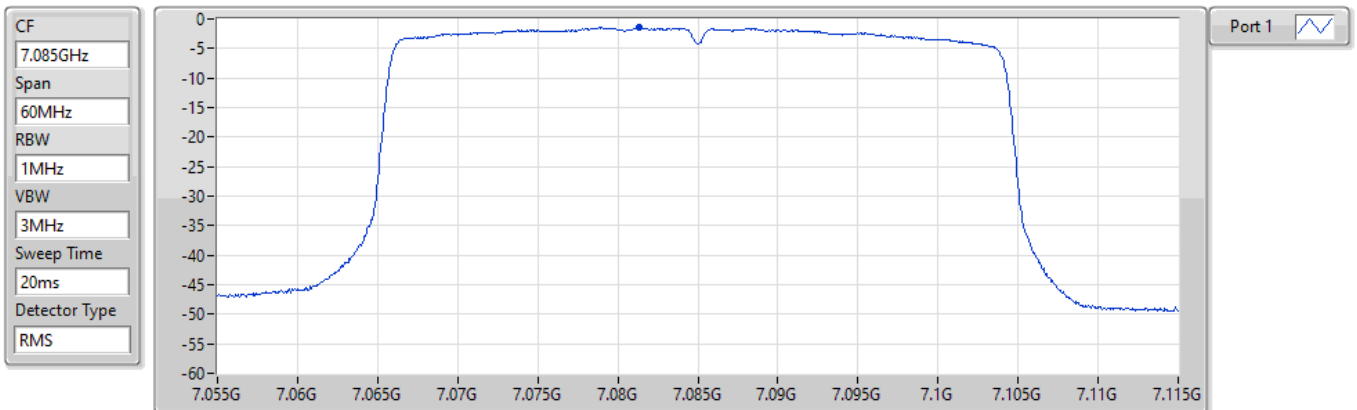

802.11ax HEW40_Nss1,(MCS0)_1TX

PSD

7085MHz

01/09/2021

Sum	PD	Port 1
(dBm/RBW)	(dBm/RBW)	(dBm/RBW)
-1.47	-1.47	-1.47