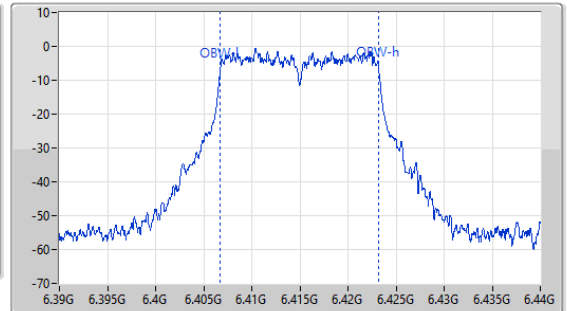

Mode	Result	Limit (Hz)	Port 1-N dB (Hz)	Port 1-OBW (Hz)
6535MHz	Pass	Inf	20.845M	19.065M
6695MHz	Pass	Inf	21.065M	19.145M
6855MHz	Pass	Inf	20.405M	19.088M
6875MHz	Pass	Inf	20.295M	19.155M
6895MHz	Pass	Inf	20.405M	19.022M
6995MHz	Pass	Inf	20.79M	19.1M
7095MHz	Pass	Inf	21.175M	19.011M
802.11ax HEW40_Nss1,(MCS0)_1TX	-	-	-	-
5965MHz	Pass	Inf	39.16M	37.709M
6165MHz	Pass	Inf	39.16M	37.552M
6405MHz	Pass	Inf	39.05M	37.695M
6445MHz	Pass	Inf	39.05M	37.678M
6485MHz	Pass	Inf	39.6M	37.524M
6525MHz	Pass	Inf	39.71M	37.346M
6565MHz	Pass	Inf	39.38M	37.476M
6685MHz	Pass	Inf	39.71M	37.618M
6845MHz	Pass	Inf	39.27M	37.581M
6885MHz	Pass	Inf	39.38M	37.639M
6925MHz	Pass	Inf	39.6M	37.503M
7005MHz	Pass	Inf	39.16M	37.685M
7085MHz	Pass	Inf	39.6M	37.598M
802.11ax HEW80_Nss1,(MCS0)_1TX	-	-	-	-
5985MHz	Pass	Inf	80.08M	76.509M
6145MHz	Pass	Inf	80.52M	77.02M
6385MHz	Pass	Inf	80.52M	76.899M
6465MHz	Pass	Inf	80.3M	77.382M
6545MHz	Pass	Inf	80.08M	77.494M
6625MHz	Pass	Inf	80.08M	77.351M
6705MHz	Pass	Inf	80.08M	77.128M
6785MHz	Pass	Inf	80.08M	77.194M
6865MHz	Pass	Inf	80.74M	76.718M
6945MHz	Pass	Inf	81.4M	77.08M
7025MHz	Pass	Inf	80.96M	77.376M
802.11ax HEW160_Nss1,(MCS0)_1TX	-	-	-	-
6025MHz	Pass	Inf	162.36M	155.666M
6185MHz	Pass	Inf	163.68M	155.329M
6345MHz	Pass	Inf	161.48M	154.097M
6505MHz	Pass	Inf	162.36M	154.652M
6665MHz	Pass	Inf	162.36M	154.818M
6825MHz	Pass	Inf	161.92M	154.404M
6985MHz	Pass	Inf	161.48M	154.643M

Port X-N dB = Port X 6dB down bandwidth for 5.725-5.85GHz band / 26dB down bandwidth for other band
 Port X-OBW = Port X 99% occupied bandwidth

5.925-6.425GHz_11a20_20MHz_Nss1,(6Mbps)_1TX

EBW

6415MHz

24/05/2023

CF
6.415GHz
Span
110MHz
RBW
200kHz
VBW
1MHz
Sweep Time
41.8us
Detector Type
Peak

CF
6.415GHz
Span
50MHz
RBW
200kHz
VBW
1MHz
Sweep Time
20.9us
Detector Type
Peak

26dB(Hz)	Fl-26dB(Hz)	Fh-26dB(Hz)	OBW(Hz)	Fl-OBW(Hz)	Fh-OBW(Hz)	Limit(Hz)	Port
18.81M	6.40532G	6.42413G	16.507M	6.40672G	6.423227G	Inf	1