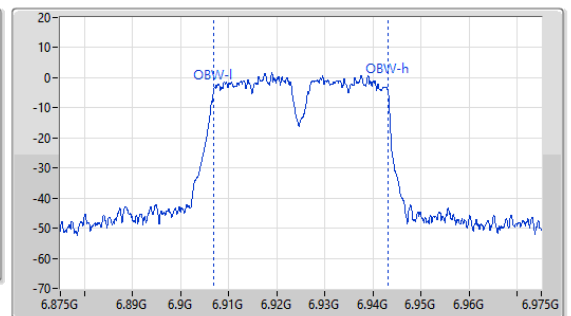

6.875-7.125GHz_11a40_40MHz_Nss1,(6Mbps)_1TX

EBW

6925MHz

24/05/2023