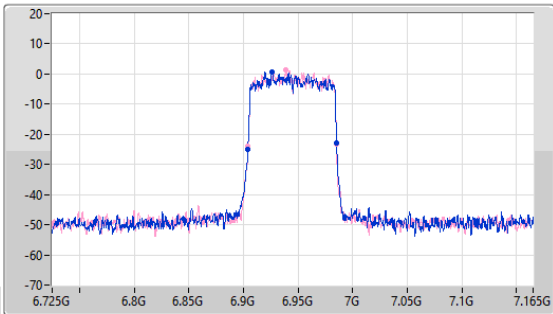

6.875-7.125GHz_802.11ax HEW80_Nss1,(MCS0)_2TX

EBW

6945MHz

24/05/2023

CF: 6.945GHz
Span: 440MHz
RBW: 1MHz
VBW: 3MHz
Sweep Time: 29.3us
Detector Type: Peak

CF: 6.945GHz
Span: 200MHz
RBW: 1MHz
VBW: 3MHz
Sweep Time: 14.6us
Detector Type: Peak