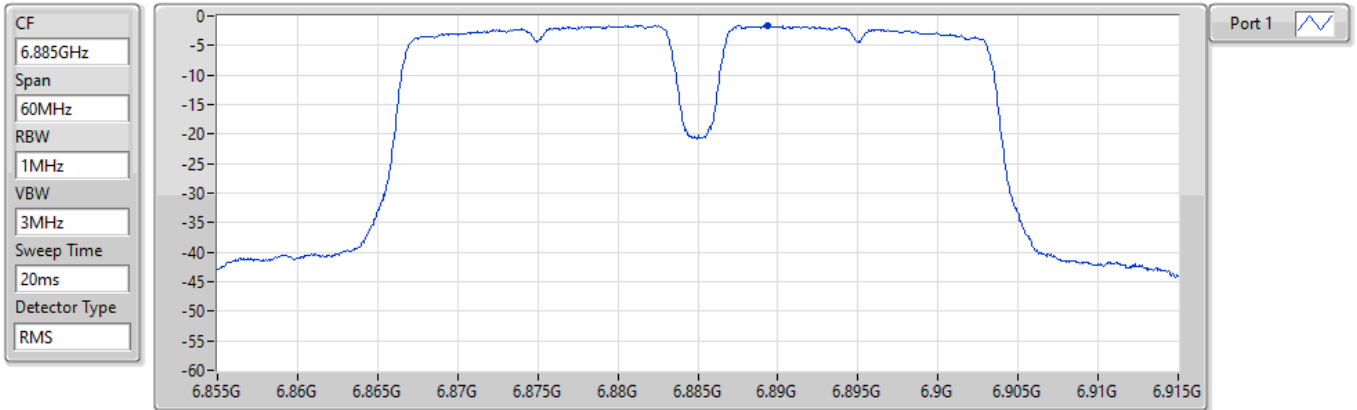

11a40_Nss1,(6Mbps)_1TX

PSD

6885MHz

01/09/2021

Sum	PD	Port 1
(dBm/RBW)	(dBm/RBW)	(dBm/RBW)
-1.62	-1.62	-1.62