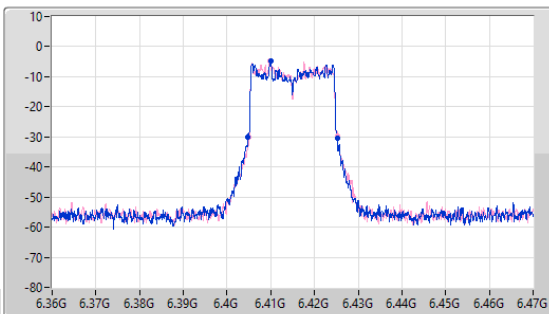

CF
6.415GHz
Span
50MHz
RBW
200kHz
VBW
1MHz
Sweep Time
20.9us
Detector Type
Peak