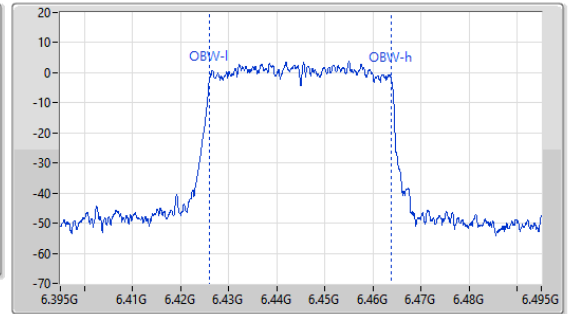

5.925-6.425GHz_802.11ax HEW40_Nss1,(MCS0)_1TX

EBW

6405MHz

24/05/2023

6.425-6.525GHz_802.11ax HEW40_Nss1,(MCS0)_1TX

EBW

6445MHz

24/05/2023