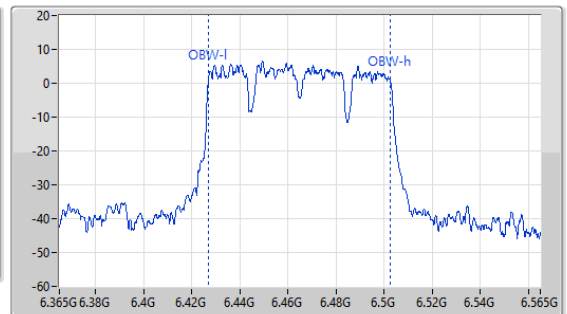

6.425-6.525GHz_11a80_80MHz_Nss1,(6Mbps)_1TX

EBW

6465MHz

24/05/2023

CF
6.465GHz
Span
440MHz
RBW
1MHz
VBW
3MHz
Sweep Time
29.3us
Detector Type
Peak

CF
6.465GHz
Span
200MHz
RBW
1MHz
VBW
3MHz
Sweep Time
14.6us
Detector Type
Peak