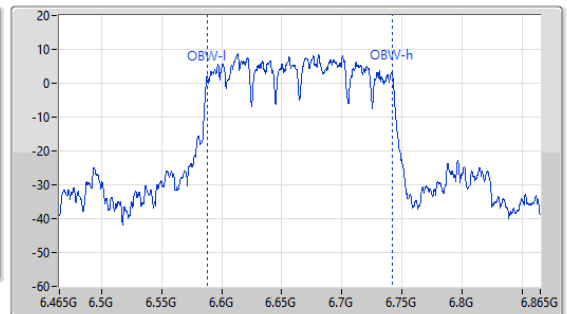

6.525-6.875GHz_11a160_160MHz_Nss1,(6Mbps)_1TX

EBW

6665MHz

24/05/2023

CF
6.665GHz
Span
880MHz
RBW
2MHz
VBW
10MHz
Sweep Time
34.6us
Detector Type
Peak

CF
6.665GHz
Span
400MHz
RBW
2MHz
VBW
10MHz
Sweep Time
15.8us
Detector Type
Peak