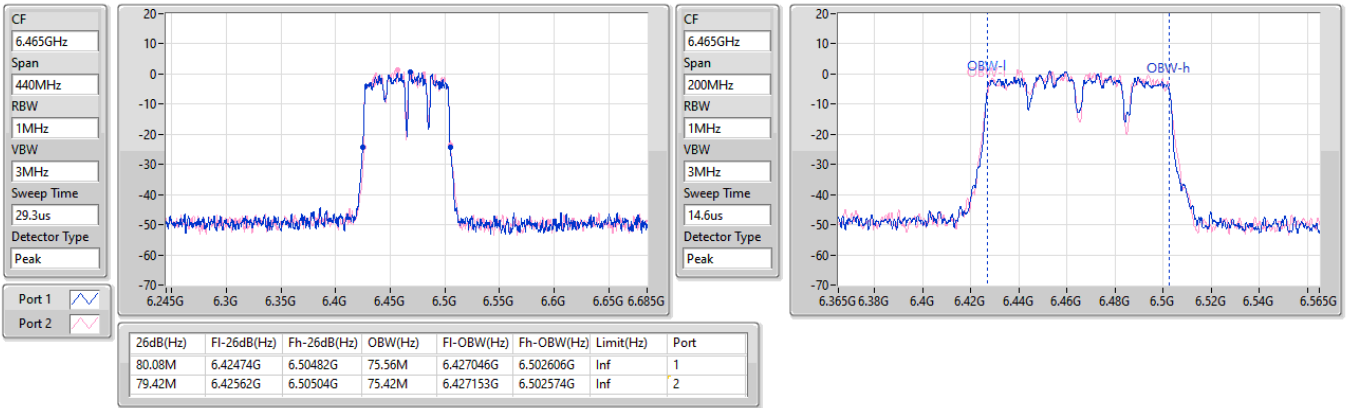

6.425-6.525GHz_11a80_80MHz_Nss1,(6Mbps)_2TX

EBW

6465MHz

24/05/2023