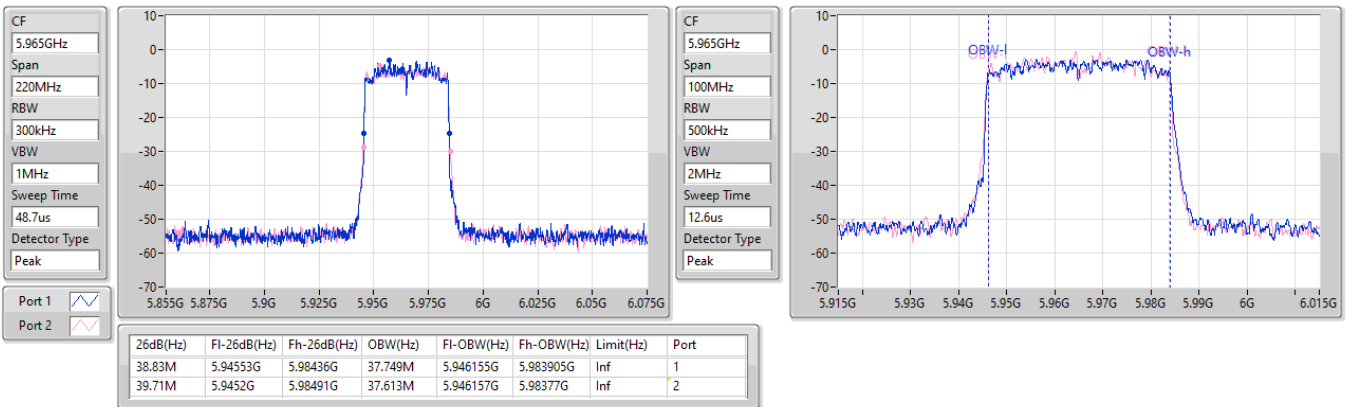

5.925-6.425GHz_802.11ax HEW40_Nss1,(MCS0)_2TX

EBW

5965MHz

18/05/2023