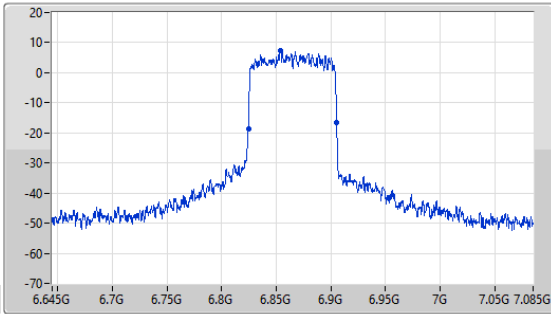

6.525-6.875GHz_802.11ax HEW80_Nss1,(MCS0)_1TX

EBW

6865MHz

24/05/2023

CF
6.865GHz
Span
440MHz
RBW
1MHz
VBW
3MHz
Sweep Time
29.3us
Detector Type
Peak

CF
6.865GHz
Span
200MHz
RBW
1MHz
VBW
3MHz
Sweep Time
14.6us
Detector Type
Peak