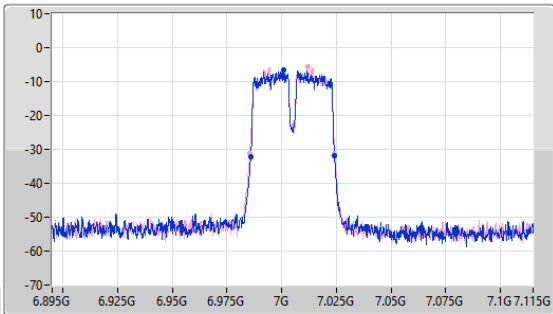

6.875-7.125GHz_11a40_40MHz_Nss1,(6Mbps)_2TX

EBW

7005MHz

24/05/2023

CF: 7.005GHz
Span: 220MHz
RBW: 300kHz
VBW: 1MHz
Sweep Time: 48.7us
Detector Type: Peak

CF: 7.005GHz
Span: 100MHz
RBW: 500kHz
VBW: 2MHz
Sweep Time: 12.6us
Detector Type: Peak