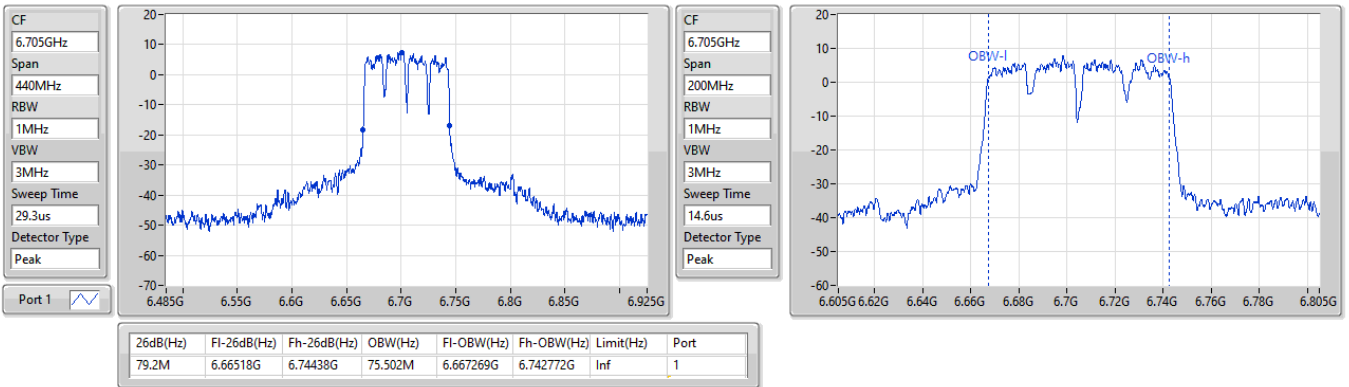

6.525-6.875GHz_11a80_80MHz_Nss1,(6Mbps)_1TX

EBW

6705MHz

24/05/2023