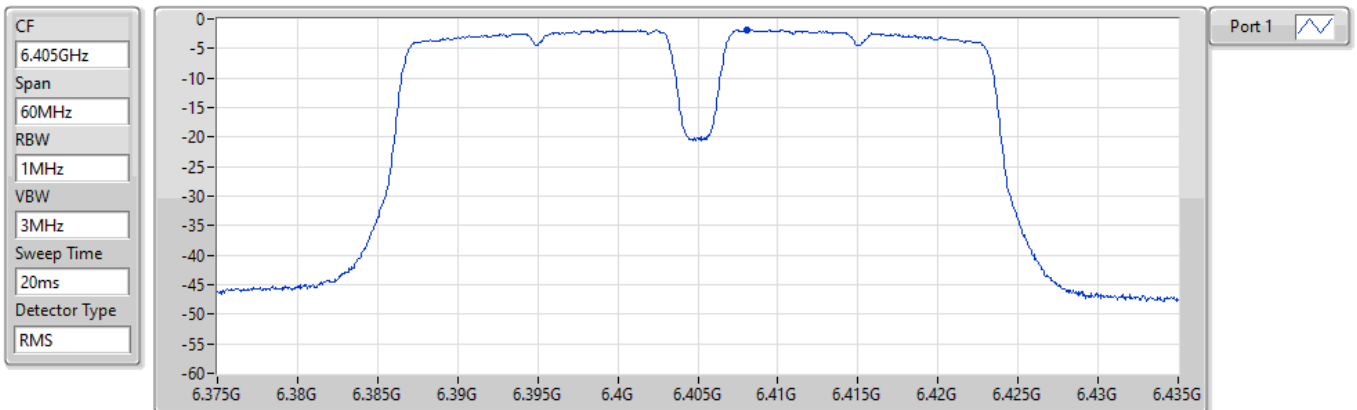

11a40_Nss1,(6Mbps)_1TX

PSD

6405MHz

01/09/2021

Sum	PD	Port 1
(dBm/RBW)	(dBm/RBW)	(dBm/RBW)
-1.87	-1.87	-1.87