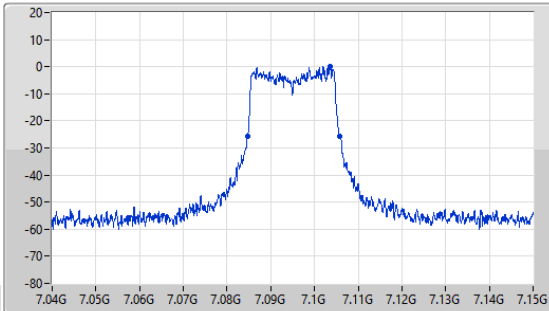

6.875-7.125GHz_802.11ax HEW20_Nss1,(MCS0)_1TX

EBW

7095MHz

24/05/2023

CF
7.095GHz
Span
110MHz
RBW
200kHz
VBW
1MHz
Sweep Time
41.8us
Detector Type
Peak

CF
7.095GHz
Span
50MHz
RBW
200kHz
VBW
1MHz
Sweep Time
20.9us
Detector Type
Peak