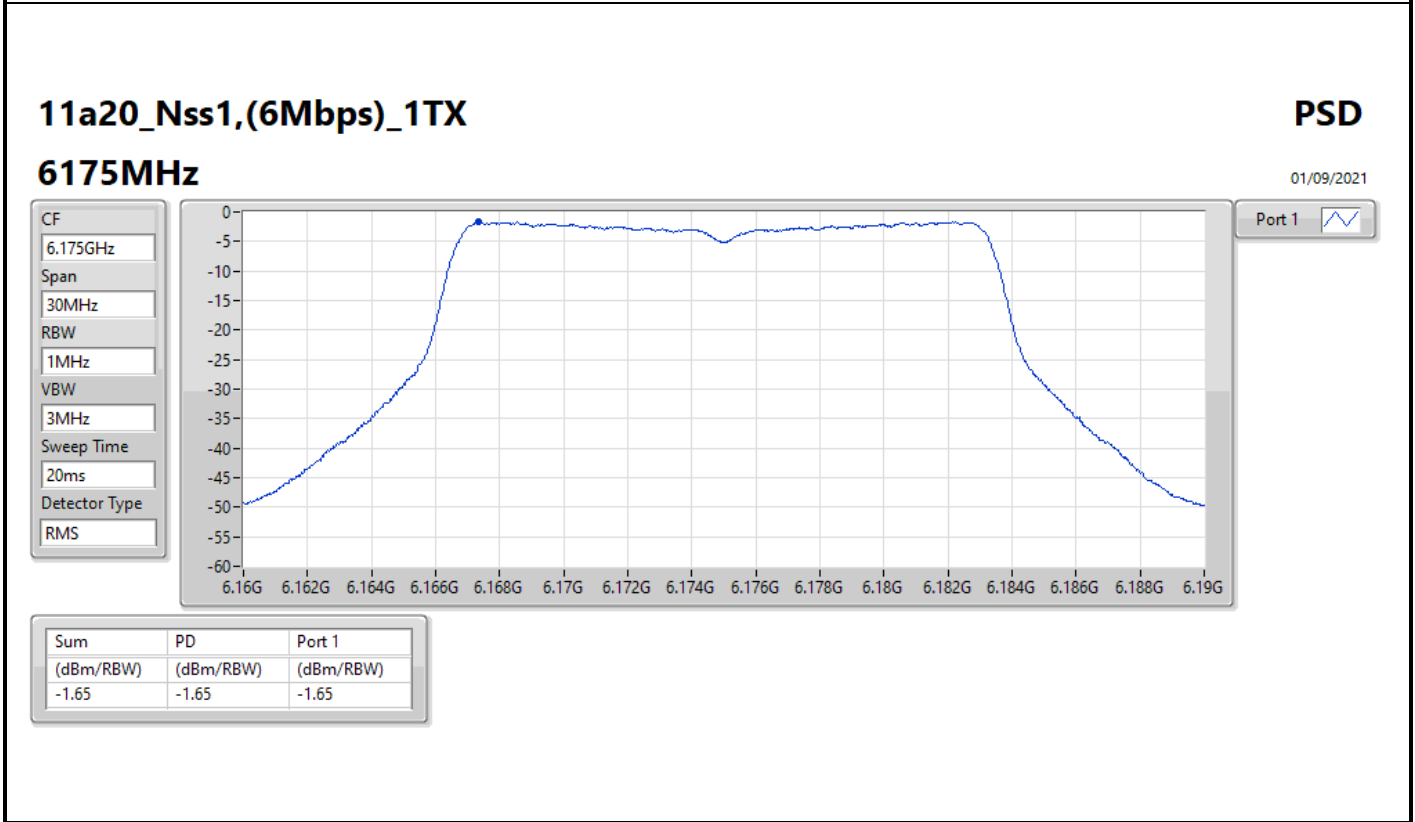

DG = Directional Gain; RBW = 500kHz for 5.725-5.85GHz band / 1MHz for other band;
 PD = trace bin-by-bin of each transmits port summing can be performed maximum power density; Port X = Port X Power Density;