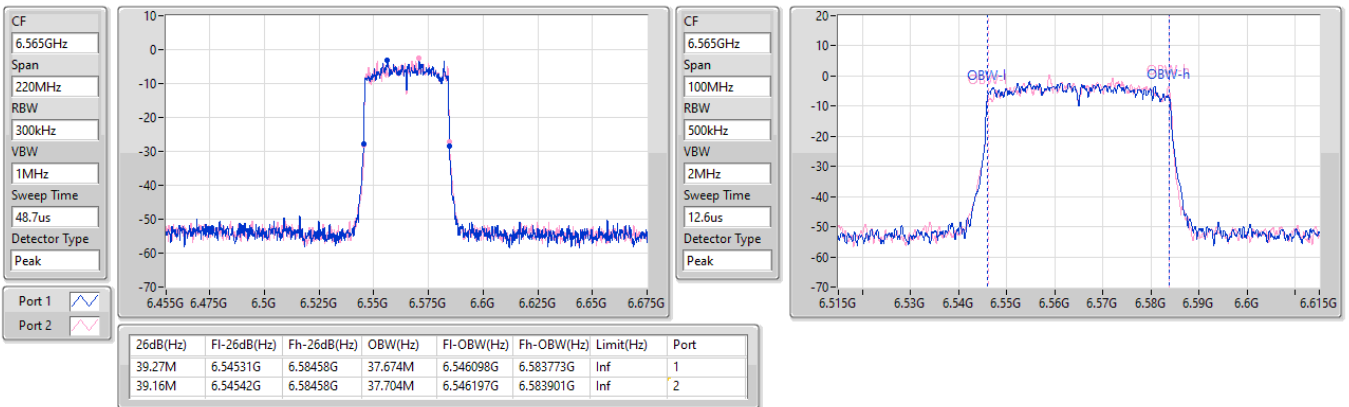

6.525-6.875GHz_802.11ax HEW40_Nss1,(MCS0)_2TX

EBW

6565MHz

18/05/2023