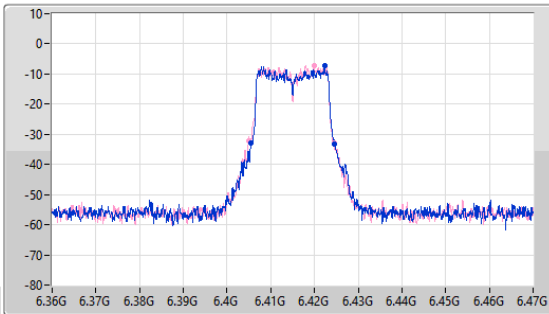

5.925-6.425GHz_11a20_20MHz_Nss1,(6Mbps)_2TX

EBW

6415MHz

24/05/2023

CF: 6.415GHz
Span: 110MHz
RBW: 200kHz
VBW: 1MHz
Sweep Time: 41.8us
Detector Type: Peak

CF: 6.415GHz
Span: 50MHz
RBW: 200kHz
VBW: 1MHz
Sweep Time: 20.9us
Detector Type: Peak