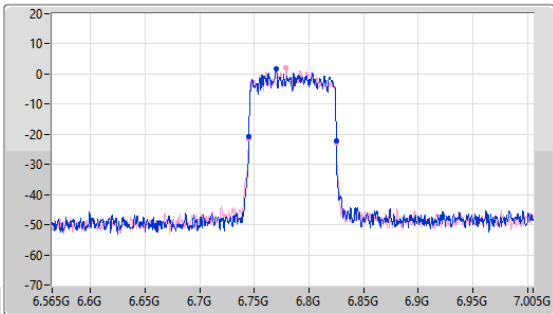

6.525-6.875GHz_802.11ax HEW80_Nss1,(MCS0)_2TX

EBW

6785MHz

24/05/2023

CF
6.785GHz
Span
440MHz
RBW
1MHz
VBW
3MHz
Sweep Time
29.3us
Detector Type
Peak

CF
6.785GHz
Span
200MHz
RBW
1MHz
VBW
3MHz
Sweep Time
14.6us
Detector Type
Peak