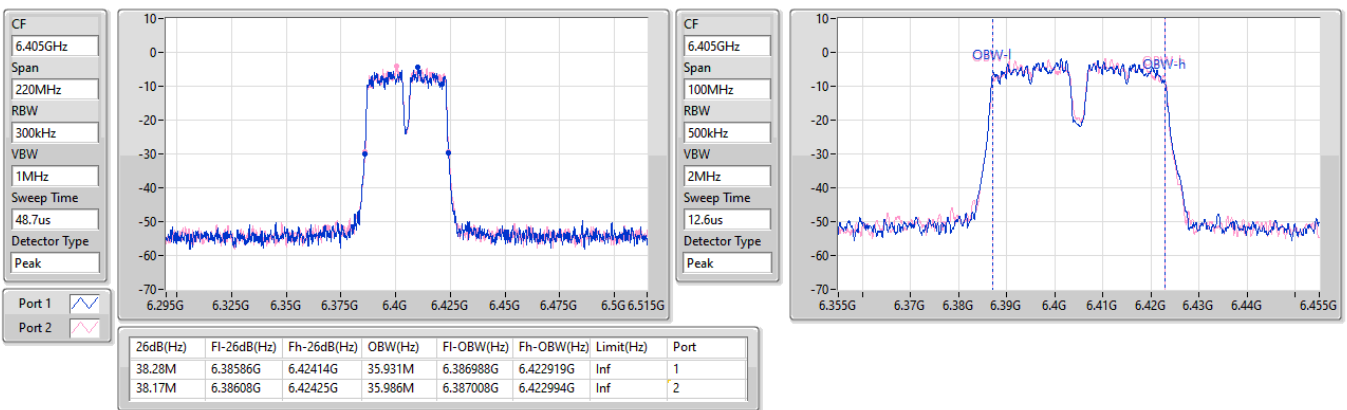

EBW

6165MHz

24/05/2023

5.925-6.425GHz_11a40_40MHz_Nss1,(6Mbps)_2TX

EBW

6405MHz

24/05/2023

6.425-6.525GHz_11a40_40MHz_Nss1,(6Mbps)_2TX