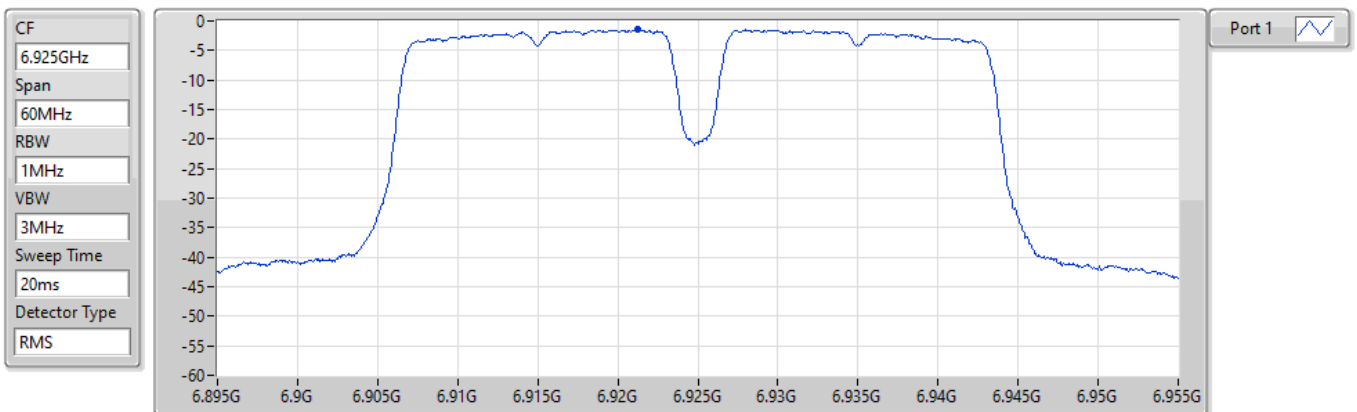

11a40_Nss1,(6Mbps)_1TX

PSD

6925MHz

01/09/2021

Sum	PD	Port 1
(dBm/RBW)	(dBm/RBW)	(dBm/RBW)
-1.48	-1.48	-1.48