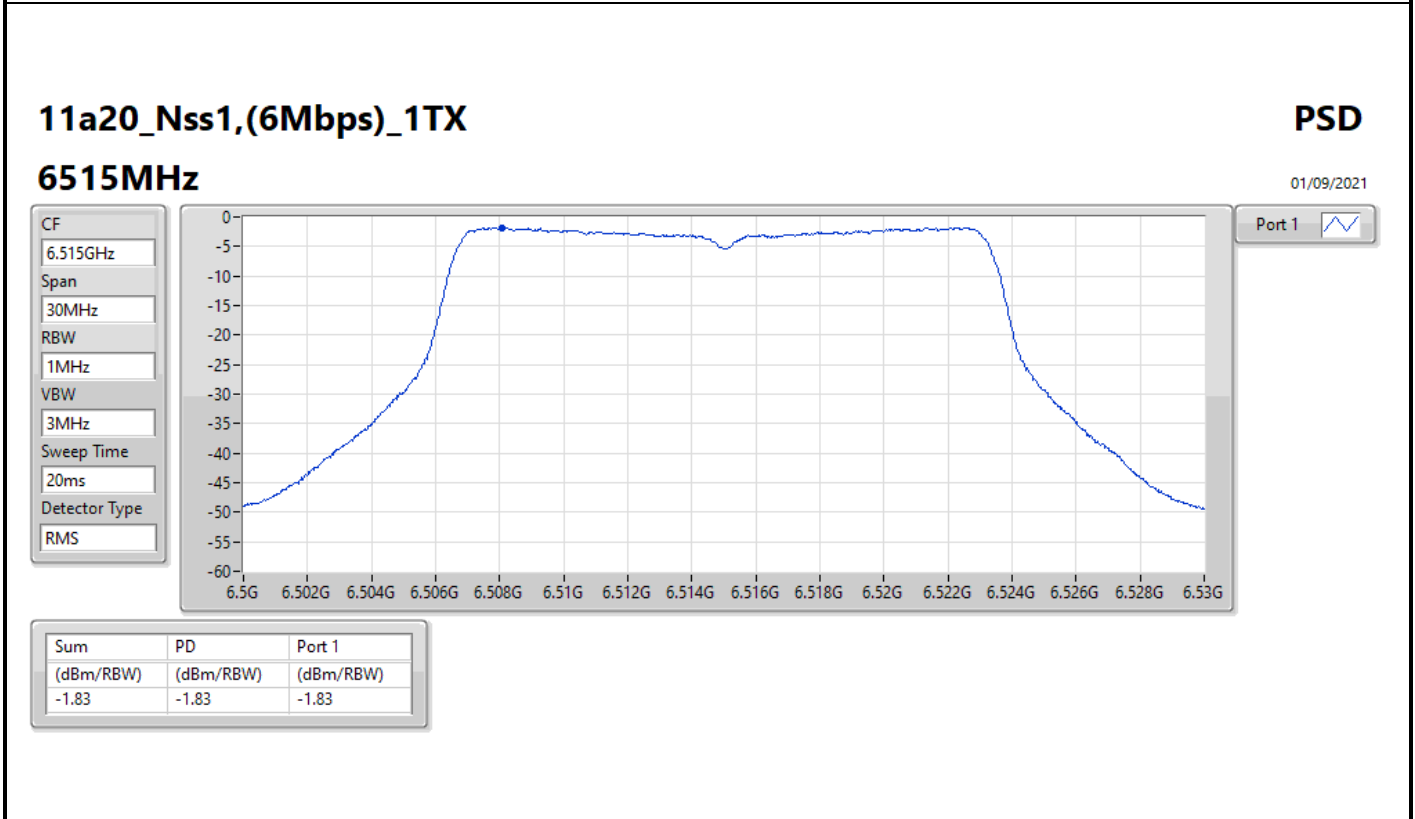

DG = Directional Gain; RBW = 500kHz for 5.725-5.85GHz band / 1MHz for other band;
 PD = trace bin-by-bin of each transmits port summing can be performed maximum power density; Port X = Port X Power Density;