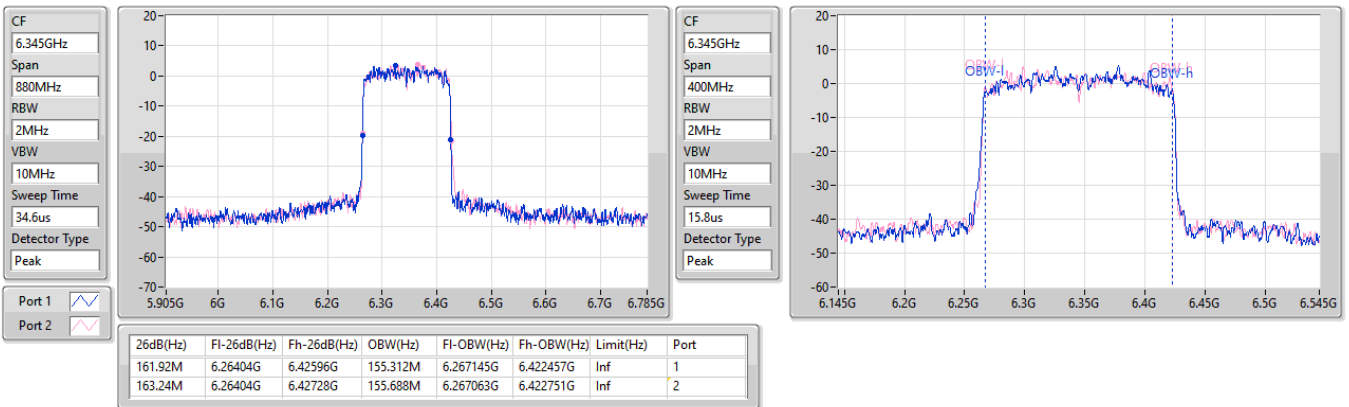

5.925-6.425GHz_802.11ax HEW160_Nss1,(MCS0)_2TX

EBW

6345MHz

24/05/2023

6.425-6.525GHz_802.11ax HEW160_Nss1,(MCS0)_2TX

EBW

6505MHz

24/05/2023