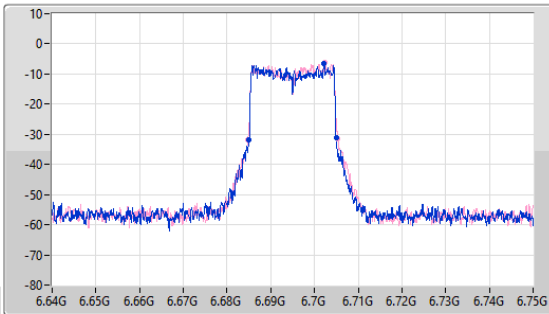

6.525-6.875GHz_802.11ax HEW20_Nss1,(MCS0)_2TX

EBW

6695MHz

24/05/2023

CF: 6.695GHz
Span: 110MHz
RBW: 200kHz
VBW: 1MHz
Sweep Time: 41.8us
Detector Type: Peak

CF: 6.695GHz
Span: 50MHz
RBW: 200kHz
VBW: 1MHz
Sweep Time: 20.9us
Detector Type: Peak