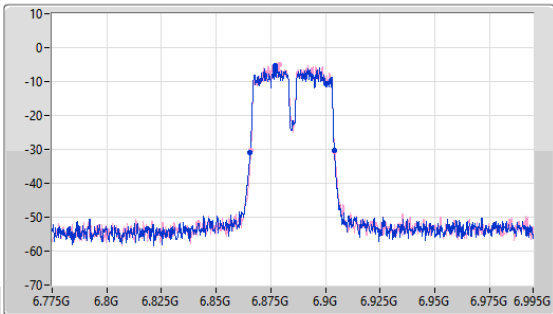

6.525-6.875GHz_11a40_40MHz_Nss1,(6Mbps)_2TX

EBW

6885MHz

24/05/2023

CF: 6.885GHz
Span: 220MHz
RBW: 300kHz
VBW: 1MHz
Sweep Time: 48.7us
Detector Type: Peak

CF: 6.885GHz
Span: 100MHz
RBW: 500kHz
VBW: 2MHz
Sweep Time: 12.6us
Detector Type: Peak