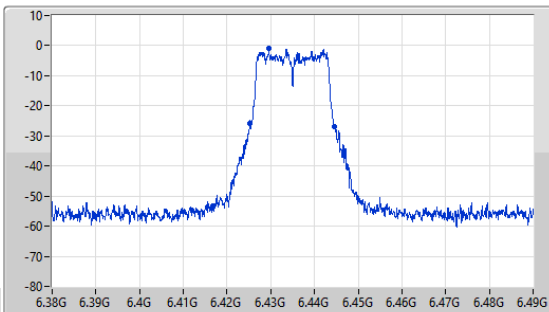

Port X-N dB = Port X 6dB down bandwidth for 5.725-5.85GHz band / 26dB down bandwidth for other band
 Port X-OBW = Port X 99% occupied bandwidth

5.925-6.425GHz_11a20_20MHz_Nss1,(6Mbps)_1TX

EBW

6415MHz

24/05/2023

CF
6.415GHz
Span
110MHz
RBW
200kHz
VBW
1MHz
Sweep Time
41.8us
Detector Type
Peak

CF
6.415GHz
Span
50MHz
RBW
200kHz
VBW
1MHz
Sweep Time
20.9us
Detector Type
Peak

26dB(Hz)	Fl-26dB(Hz)	Fh-26dB(Hz)	OBW(Hz)	Fl-OBW(Hz)	Fh-OBW(Hz)	Limit(Hz)	Port
18.81M	6.40532G	6.42413G	16.507M	6.40672G	6.423227G	Inf	1

6.425-6.525GHz_11a20_20MHz_Nss1,(6Mbps)_1TX

EBW

6435MHz

24/05/2023

CF
6.435GHz
Span
110MHz
RBW
200kHz
VBW
1MHz
Sweep Time
41.8us
Detector Type
Peak

CF
6.435GHz
Span
50MHz
RBW
200kHz
VBW
1MHz
Sweep Time
20.9us
Detector Type
Peak