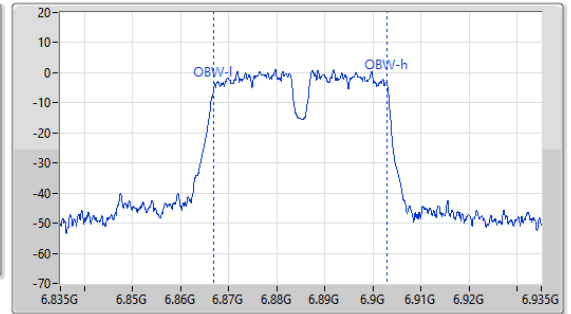

6.525-6.875GHz_11a40_40MHz_Nss1,(6Mbps)_1TX

EBW

6885MHz

24/05/2023