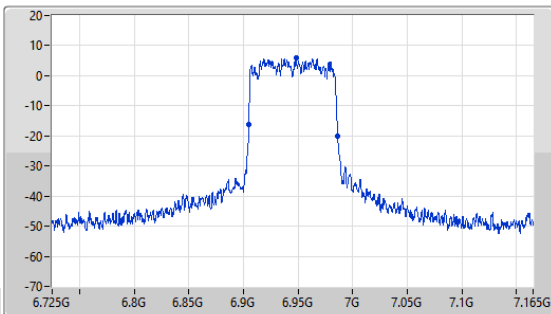

6.875-7.125GHz_802.11ax HEW80_Nss1,(MCS0)_1TX

EBW

6945MHz

24/05/2023

CF
6.945GHz
Span
440MHz
RBW
1MHz
VBW
3MHz
Sweep Time
29.3us
Detector Type
Peak

CF
6.945GHz
Span
200MHz
RBW
1MHz
VBW
3MHz
Sweep Time
14.6us
Detector Type
Peak