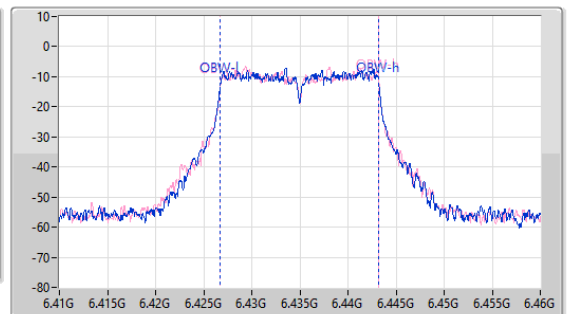

6.425-6.525GHz_11a20_20MHz_Nss1,(6Mbps)_2TX

EBW

6435MHz

24/05/2023

CF: 6.435GHz
 Span: 110MHz
 RBW: 200kHz
 VBW: 1MHz
 Sweep Time: 41.8us
 Detector Type: Peak

CF: 6.435GHz
 Span: 50MHz
 RBW: 200kHz
 VBW: 1MHz
 Sweep Time: 20.9us
 Detector Type: Peak