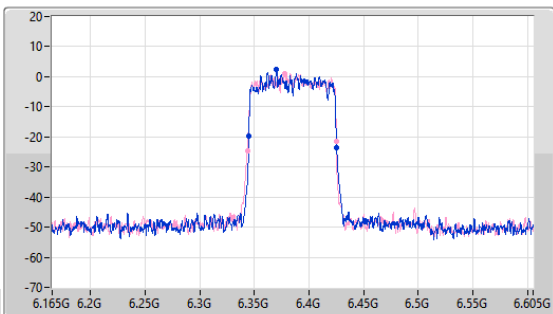

CF: 6.385GHz
Span: 200MHz
RBW: 1MHz
VBW: 3MHz
Sweep Time: 14.6us
Detector Type: Peak