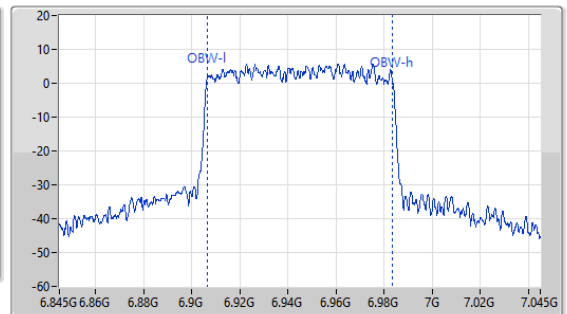

6.875-7.125GHz_802.11ax HEW80_Nss1,(MCS0)_1TX

EBW

6945MHz

24/05/2023

CF
6.945GHz
Span
440MHz
RBW
1MHz
VBW
3MHz
Sweep Time
29.3us
Detector Type
Peak

CF
6.945GHz
Span
200MHz
RBW
1MHz
VBW
3MHz
Sweep Time
14.6us
Detector Type
Peak