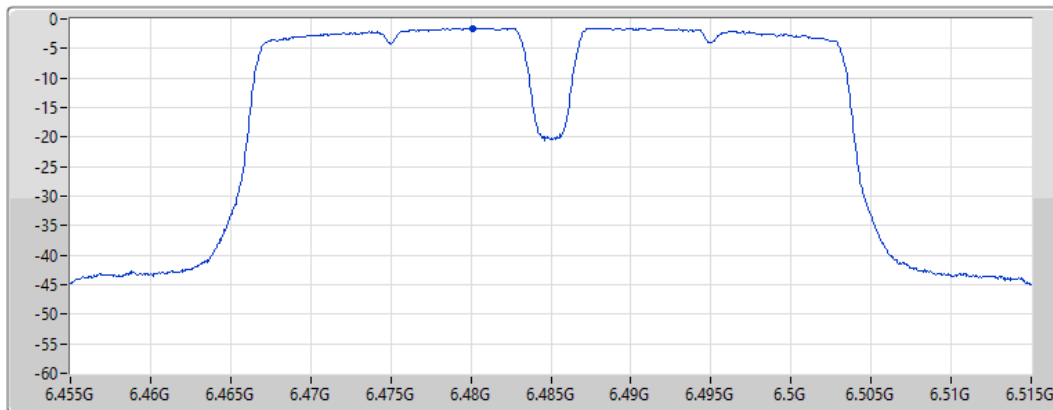

11a40_Nss1,(6Mbps)_1TX

PSD

6485MHz

01/09/2021

CF
6.485GHz
Span
60MHz
RBW
1MHz
VBW
3MHz
Sweep Time
20ms
Detector Type
RMS

Port 1

Sum	PD	Port 1
(dBm/RBW)	(dBm/RBW)	(dBm/RBW)
-1.53	-1.53	-1.53