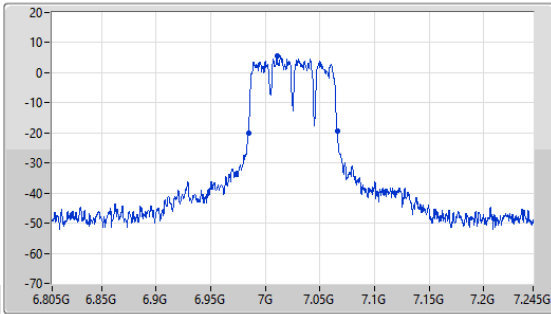

EBW

6945MHz

24/05/2023

6.875-7.125GHz_11a80_80MHz_Nss1,(6Mbps)_1TX

EBW

7025MHz

24/05/2023

CF
7.025GHz
Span
440MHz
RBW
1MHz
VBW
3MHz
Sweep Time
29.3us
Detector Type
Peak