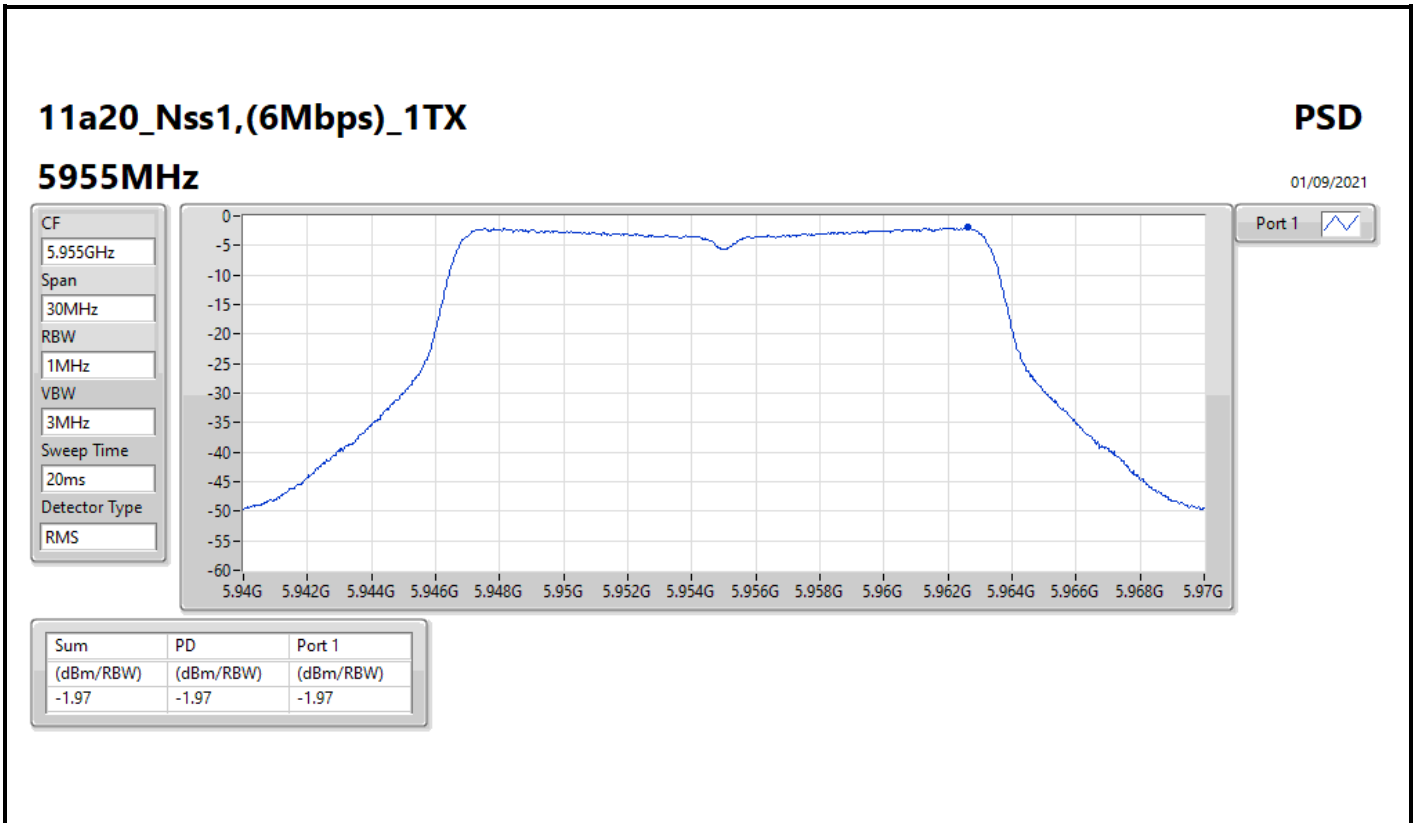

DG = Directional Gain; RBW = 500kHz for 5.725-5.85GHz band / 1MHz for other band;
 PD = trace bin-by-bin of each transmits port summing can be performed maximum power density; Port X = Port X Power Density;