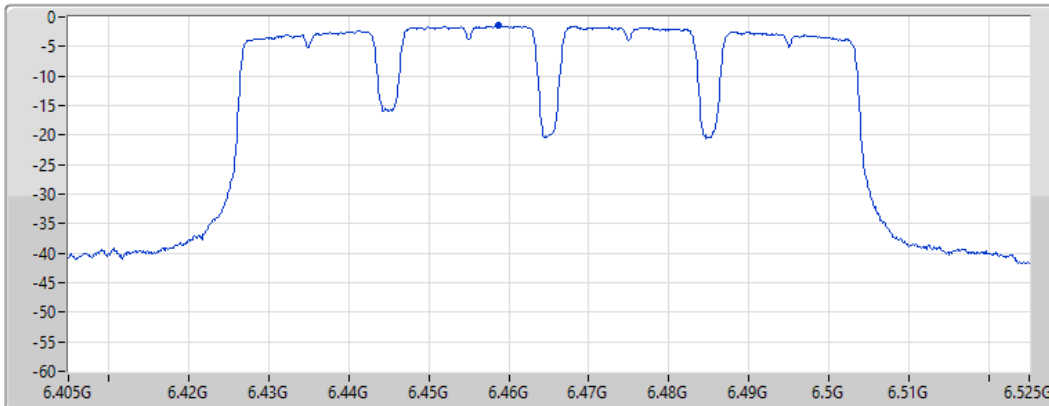

11a80_Nss1,(6Mbps)_1TX

PSD

6465MHz

01/09/2021

CF
6.465GHz
Span
120MHz
RBW
1MHz
VBW
3MHz
Sweep Time
20ms
Detector Type
RMS

Port 1

Sum	PD	Port 1
(dBm/RBW)	(dBm/RBW)	(dBm/RBW)
-1.48	-1.48	-1.48