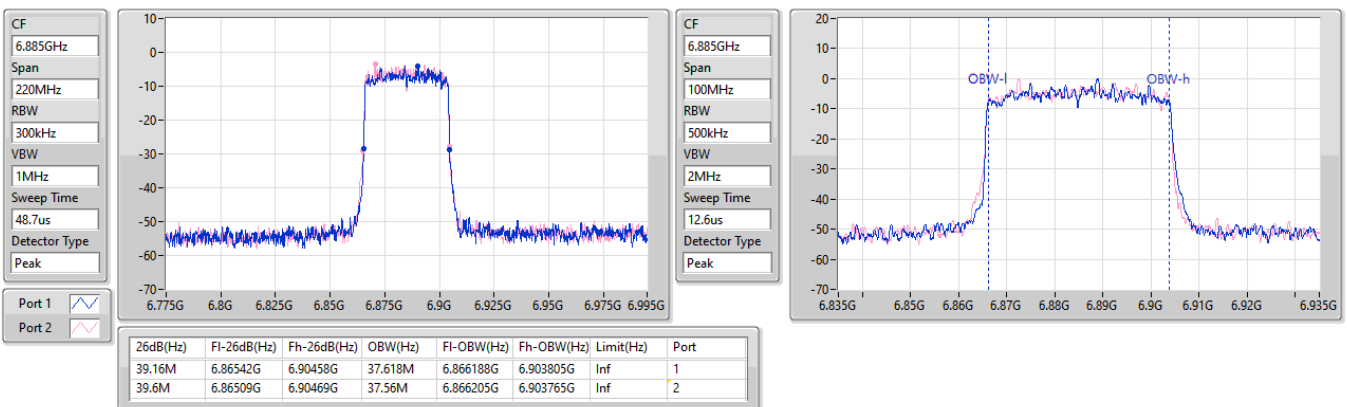

EBW

6845MHz

24/05/2023

6.525-6.875GHz_802.11ax HEW40_Nss1,(MCS0)_2TX

EBW

6885MHz

24/05/2023

6.875-7.125GHz_802.11ax HEW40_Nss1,(MCS0)_2TX