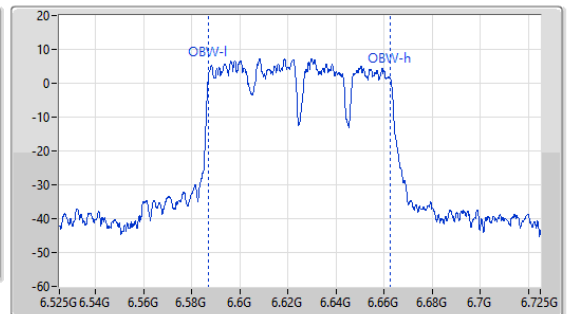

6.525-6.875GHz_11a80_80MHz_Nss1,(6Mbps)_1TX

EBW

6625MHz

24/05/2023

CF
6.625GHz
Span
440MHz
RBW
1MHz
VBW
3MHz
Sweep Time
29.3us
Detector Type
Peak

CF
6.625GHz
Span
200MHz
RBW
1MHz
VBW
3MHz
Sweep Time
14.6us
Detector Type
Peak