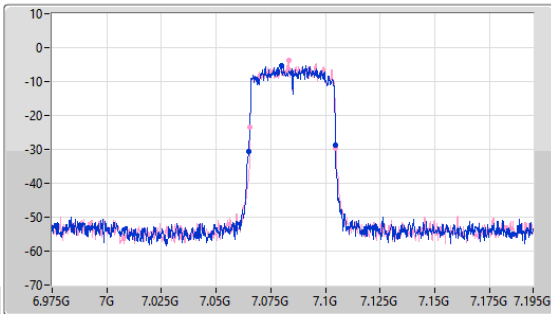

6.875-7.125GHz_802.11ax HEW40_Nss1,(MCS0)_2TX

EBW

7085MHz

24/05/2023

CF: 7.085GHz
Span: 220MHz
RBW: 300kHz
VBW: 1MHz
Sweep Time: 48.7us
Detector Type: Peak

CF: 7.085GHz
Span: 100MHz
RBW: 500kHz
VBW: 2MHz
Sweep Time: 12.6us
Detector Type: Peak