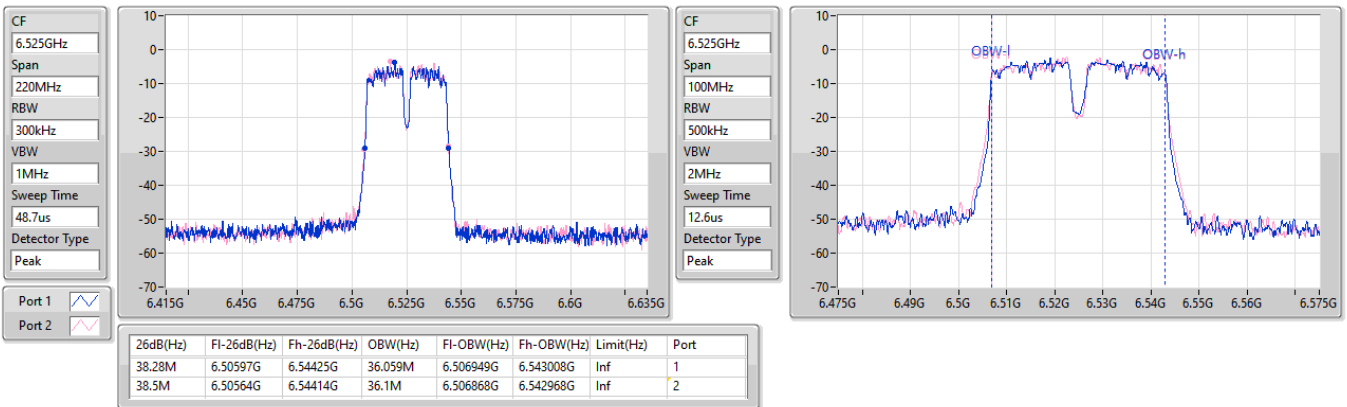

6.425-6.525GHz_11a40_40MHz_Nss1,(6Mbps)_2TX

EBW

6525MHz

24/05/2023