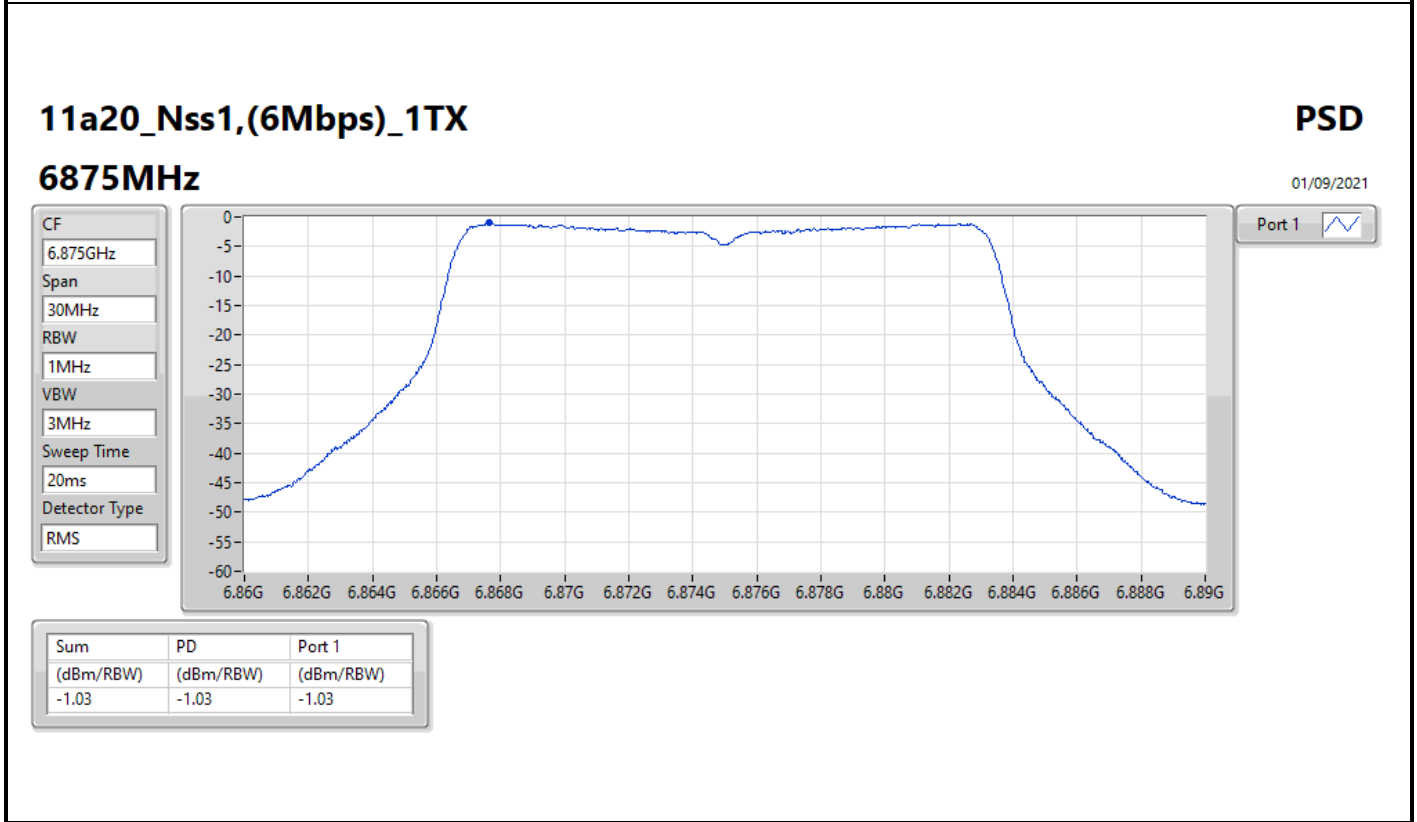

DG = Directional Gain; RBW = 500kHz for 5.725-5.85GHz band / 1MHz for other band;
 PD = trace bin-by-bin of each transmits port summing can be performed maximum power density; Port X = Port X Power Density;