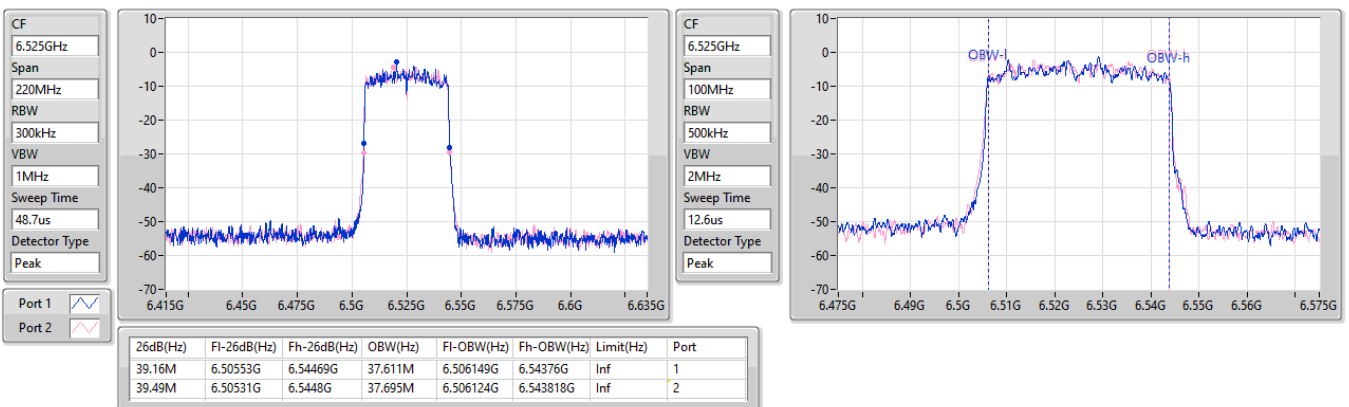

EBW

6485MHz

24/05/2023

6.425-6.525GHz_802.11ax HEW40_Nss1,(MCS0)_2TX

EBW

6525MHz

24/05/2023

6.525-6.875GHz_802.11ax HEW40_Nss1,(MCS0)_2TX