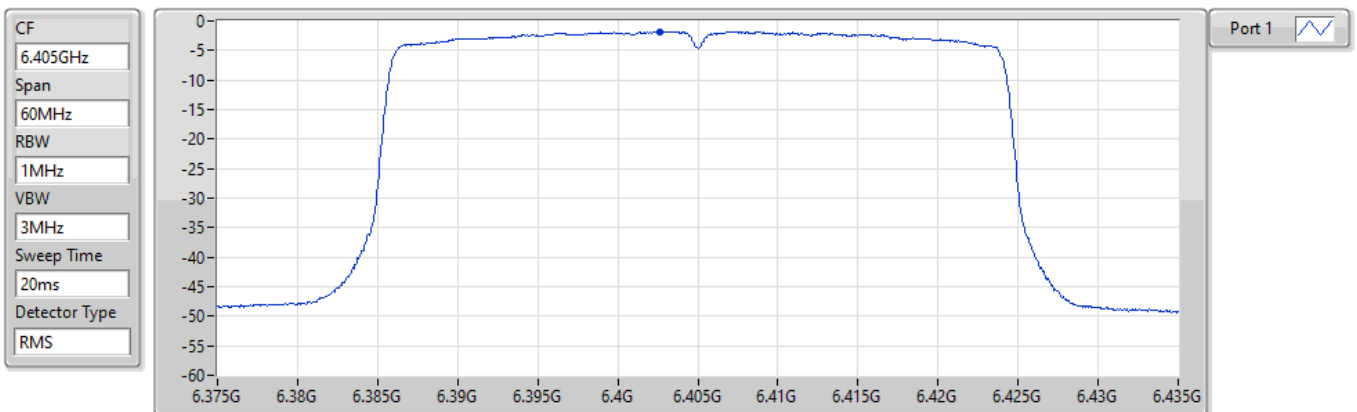

802.11ax HEW40_Nss1,(MCS0)_1TX

PSD

6405MHz

01/09/2021

Sum	PD	Port 1
(dBm/RBW)	(dBm/RBW)	(dBm/RBW)
-1.78	-1.78	-1.78