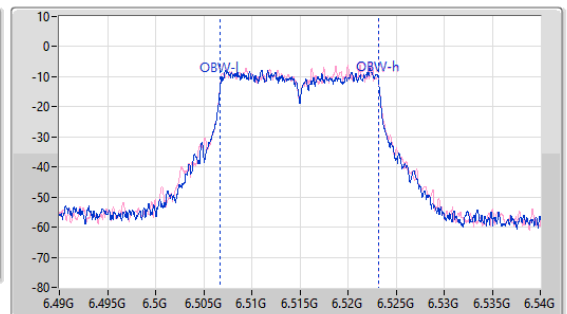

EBW

6515MHz

24/05/2023

CF: 6.515GHz
 Span: 110MHz
 RBW: 200kHz
 VBW: 1MHz
 Sweep Time: 41.8us
 Detector Type: Peak

CF: 6.515GHz
 Span: 50MHz
 RBW: 200kHz
 VBW: 1MHz
 Sweep Time: 20.9us
 Detector Type: Peak