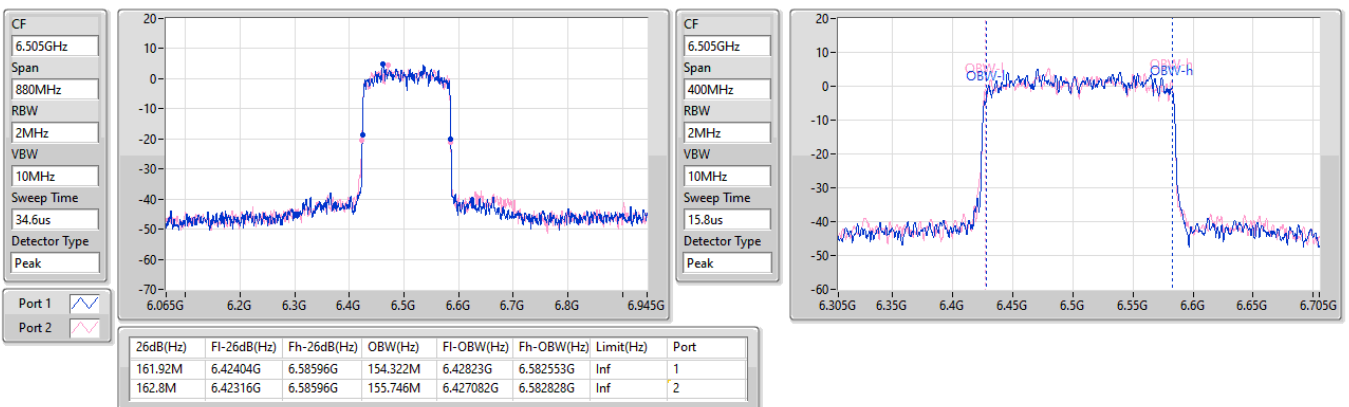

5.925-6.425GHz_802.11ax HEW160_Nss1,(MCS0)_2TX

EBW

6345MHz

24/05/2023

6.425-6.525GHz_802.11ax HEW160_Nss1,(MCS0)_2TX

EBW

6505MHz

24/05/2023