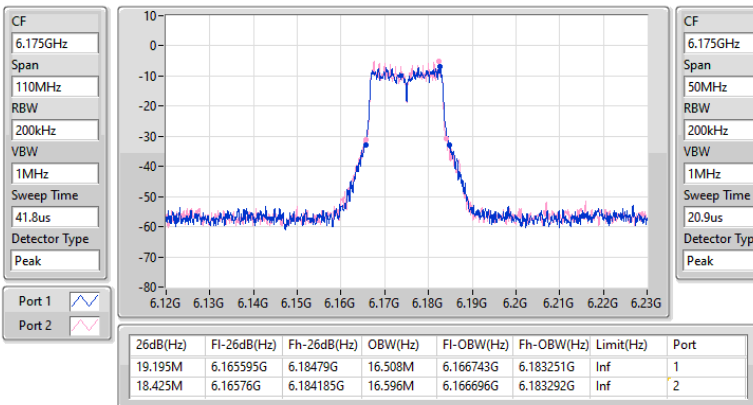

6175MHz

24/05/2023