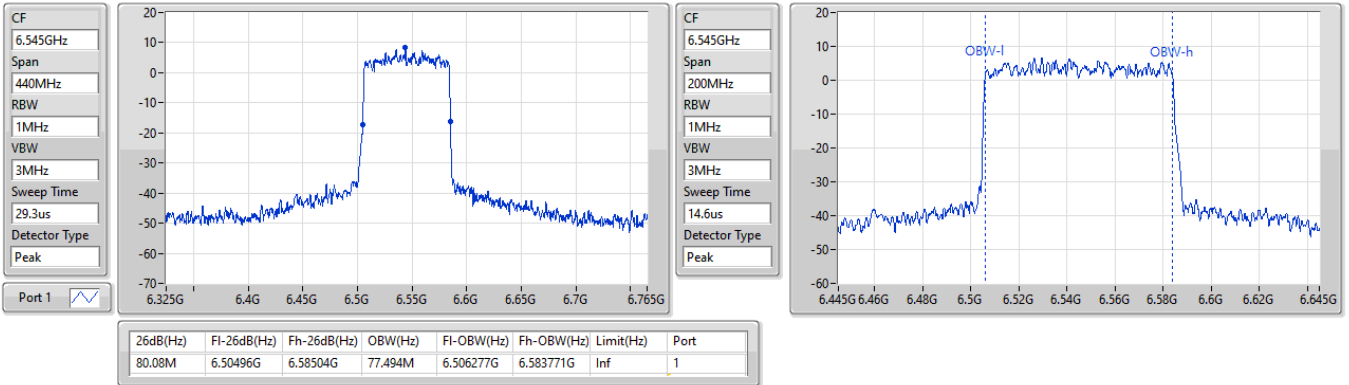

6.425-6.525GHz_802.11ax HEW80_Nss1,(MCS0)_1TX

EBW

6545MHz

24/05/2023