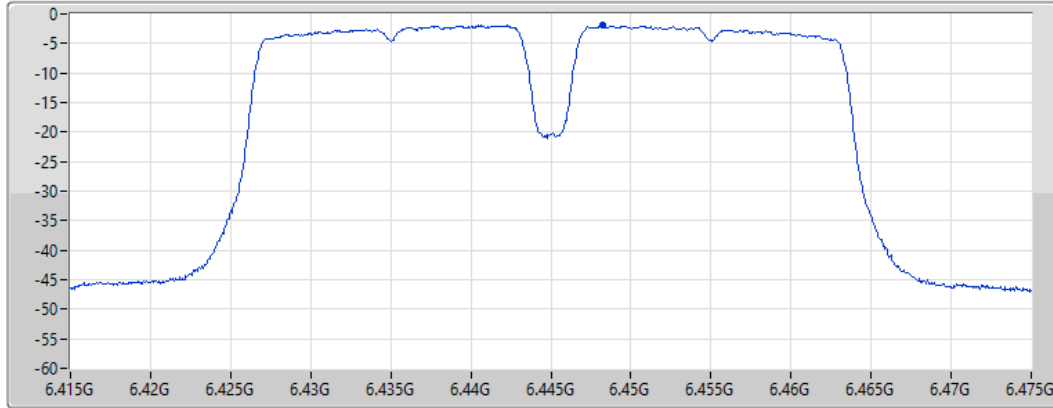

11a40_Nss1,(6Mbps)_1TX

PSD

6445MHz

01/09/2021

CF
6.445GHz
Span
60MHz
RBW
1MHz
VBW
3MHz
Sweep Time
20ms
Detector Type
RMS

Port 1

Sum	PD	Port 1
(dBm/RBW)	(dBm/RBW)	(dBm/RBW)
-1.86	-1.86	-1.86