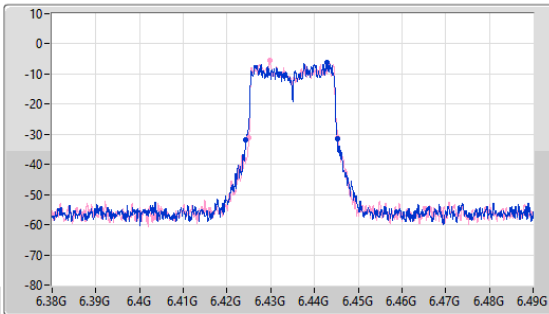

6.425-6.525GHz_802.11ax HEW20_Nss1,(MCS0)_2TX

EBW

6435MHz

24/05/2023

CF
6.435GHz
Span
110MHz
RBW
200kHz
VBW
1MHz
Sweep Time
41.8us
Detector Type
Peak

CF
6.435GHz
Span
50MHz
RBW
200kHz
VBW
1MHz
Sweep Time
20.9us
Detector Type
Peak