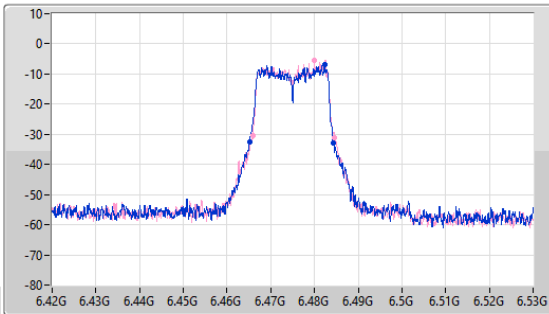

EBW

6475MHz

24/05/2023

CF: 6.475GHz
 Span: 110MHz
 RBW: 200kHz
 VBW: 1MHz
 Sweep Time: 41.8us
 Detector Type: Peak

CF: 6.475GHz
 Span: 50MHz
 RBW: 200kHz
 VBW: 1MHz
 Sweep Time: 20.9us
 Detector Type: Peak