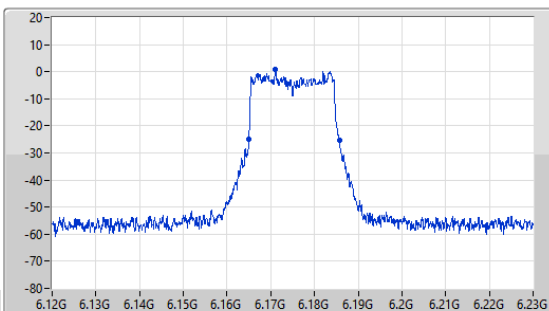

5.925-6.425GHz_802.11ax HEW20_Nss1,(MCS0)_1TX

EBW

6175MHz

24/05/2023

CF
6.175GHz
Span
110MHz
RBW
200kHz
VBW
1MHz
Sweep Time
41.8us
Detector Type
Peak

CF
6.175GHz
Span
50MHz
RBW
200kHz
VBW
1MHz
Sweep Time
20.9us
Detector Type
Peak