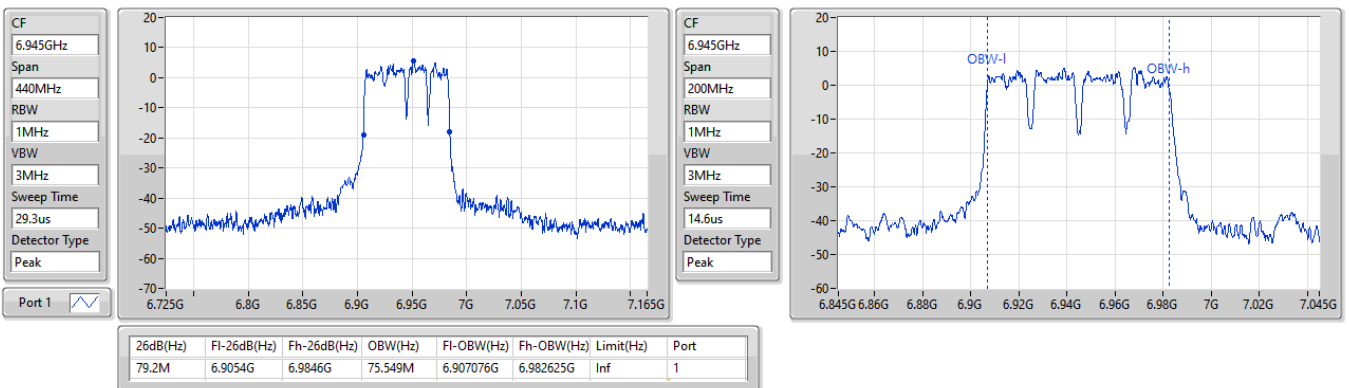

6.875-7.125GHz_11a80_80MHz_Nss1,(6Mbps)_1TX

EBW

6945MHz

24/05/2023