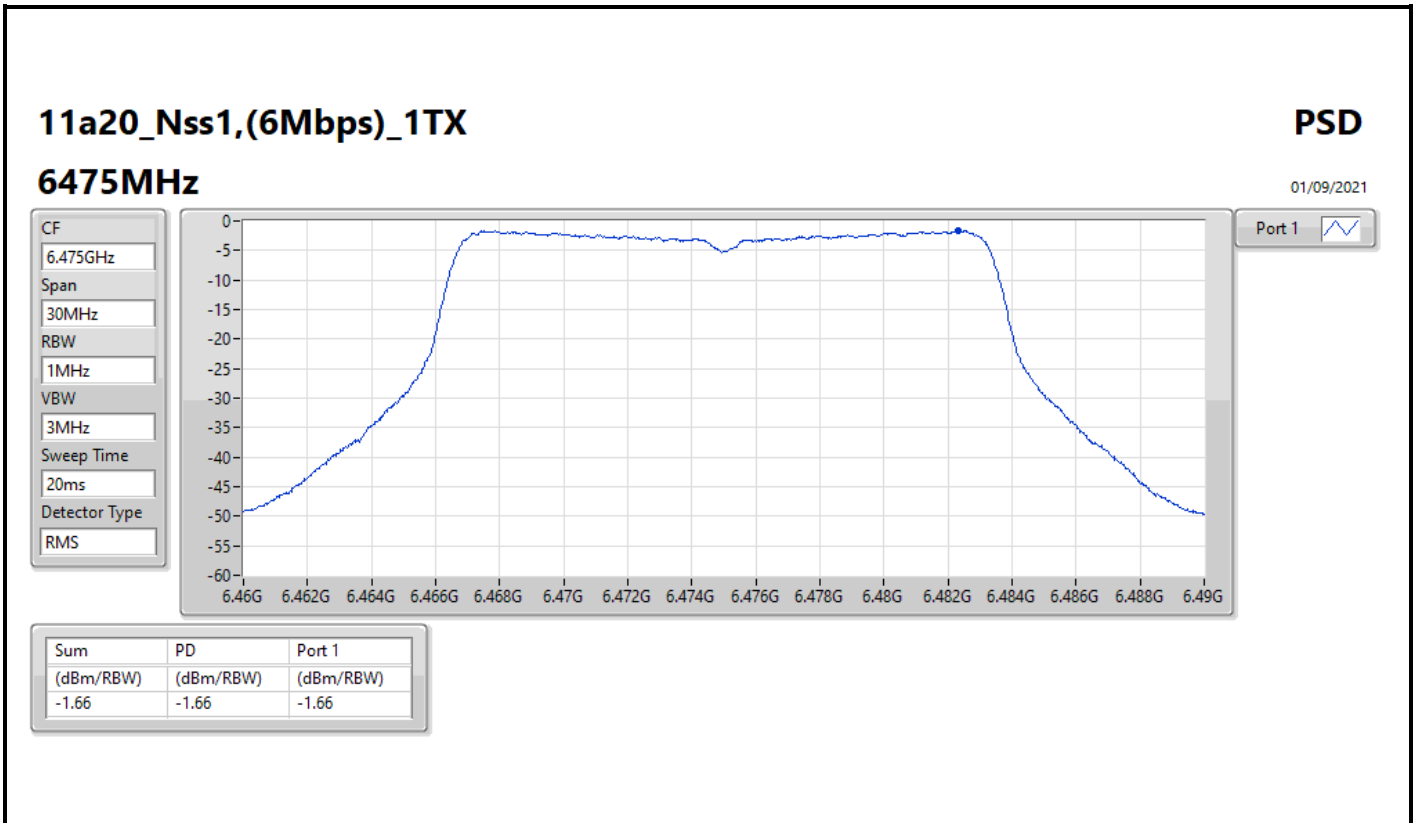

DG = Directional Gain; RBW = 500kHz for 5.725-5.85GHz band / 1MHz for other band;
 PD = trace bin-by-bin of each transmits port summing can be performed maximum power density; Port X = Port X Power Density;