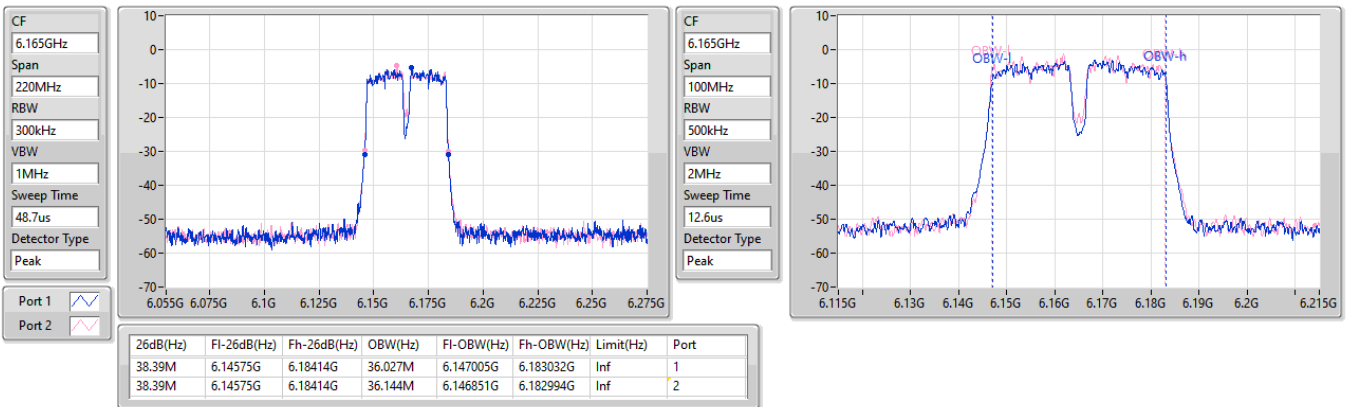

5.925-6.425GHz_11a40_40MHz_Nss1,(6Mbps)_2TX

EBW

6165MHz

24/05/2023