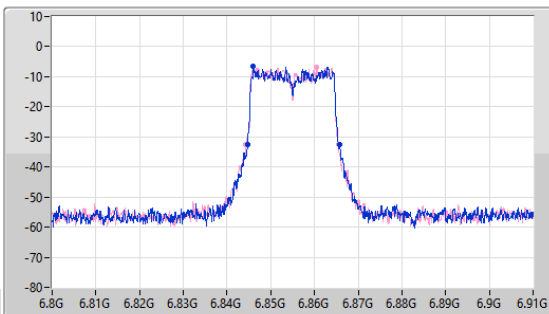

CF: 6.855GHz
Span: 50MHz
RBW: 200kHz
VBW: 1MHz
Sweep Time: 20.9us
Detector Type: Peak