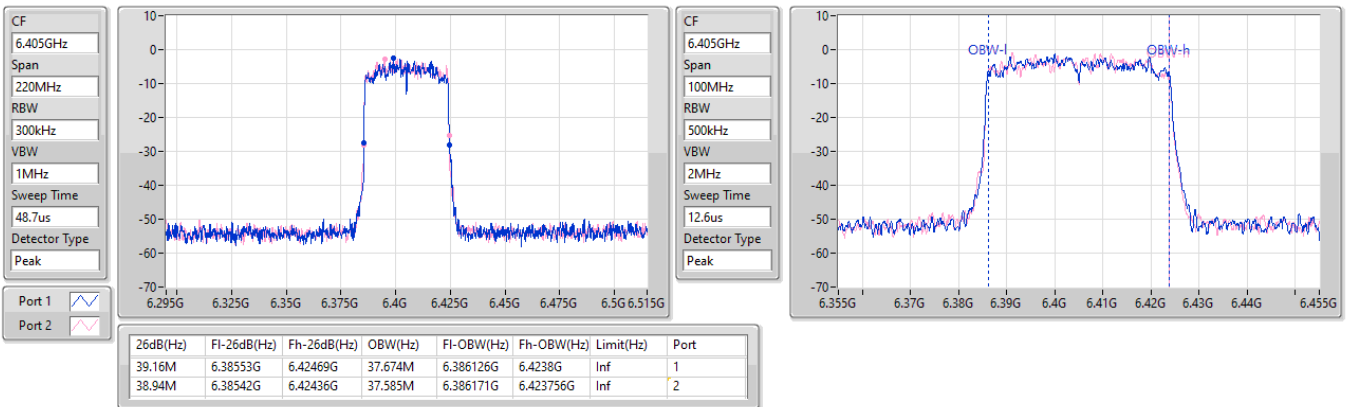

5.925-6.425GHz_802.11ax HEW40_Nss1,(MCS0)_2TX

EBW

6405MHz

18/05/2023