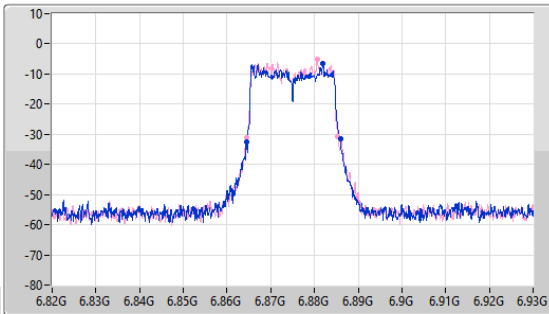

6.525-6.875GHz_802.11ax HEW20_Nss1,(MCS0)_2TX

EBW

6875MHz

24/05/2023

CF: 6.875GHz
Span: 110MHz
RBW: 200kHz
VBW: 1MHz
Sweep Time: 41.8us
Detector Type: Peak

CF: 6.875GHz
Span: 50MHz
RBW: 200kHz
VBW: 1MHz
Sweep Time: 20.9us
Detector Type: Peak