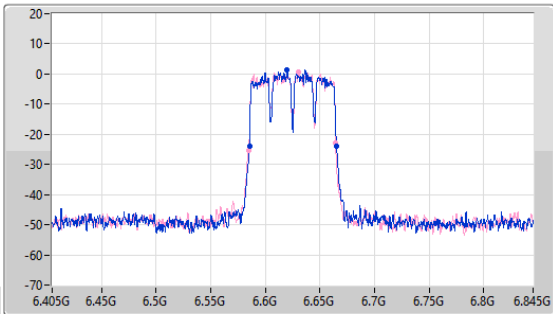

6.525-6.875GHz_11a80_80MHz_Nss1,(6Mbps)_2TX

EBW

6625MHz

24/05/2023

CF
6.625GHz
Span
440MHz
RBW
1MHz
VBW
3MHz
Sweep Time
29.3us
Detector Type
Peak

CF
6.625GHz
Span
200MHz
RBW
1MHz
VBW
3MHz
Sweep Time
14.6us
Detector Type
Peak