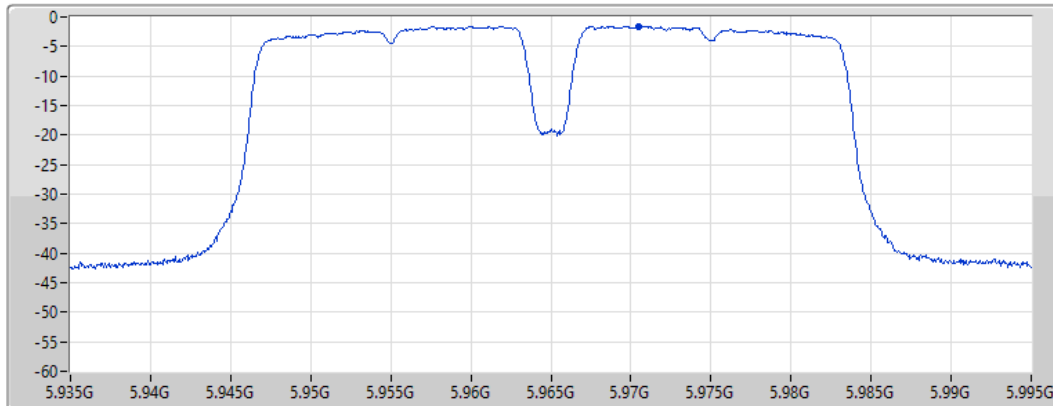

CF
5.965GHz

Span
60MHz

RBW
1MHz

VBW
3MHz

Sweep Time
20ms

Detector Type
RMS

Port 1 

Sum	PD	Port 1
(dBm/RBW)	(dBm/RBW)	(dBm/RBW)
-1.55	-1.55	-1.55