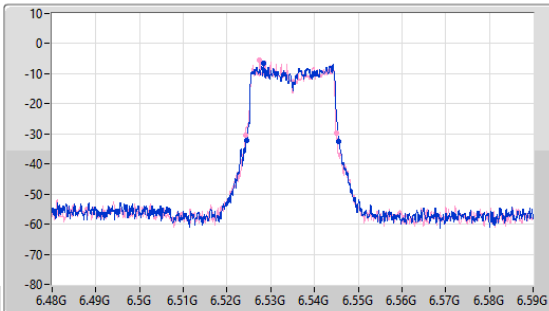

CF
6.535GHz
Span
50MHz
RBW
200kHz
VBW
1MHz
Sweep Time
20.9us
Detector Type
Peak