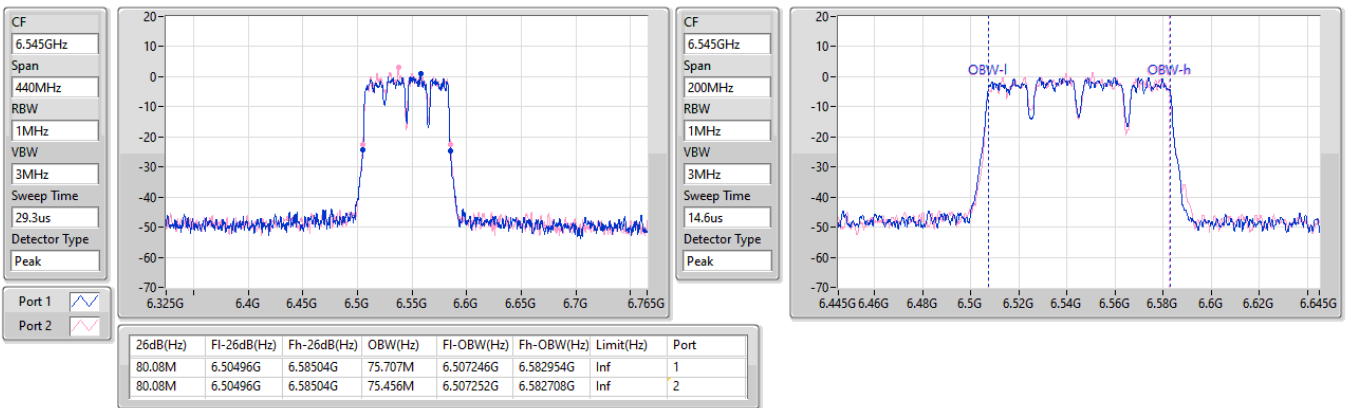

6.425-6.525GHz_11a80_80MHz_Nss1,(6Mbps)_2TX

EBW

6465MHz

24/05/2023

6.425-6.525GHz_11a80_80MHz_Nss1,(6Mbps)_2TX

EBW

6545MHz

24/05/2023