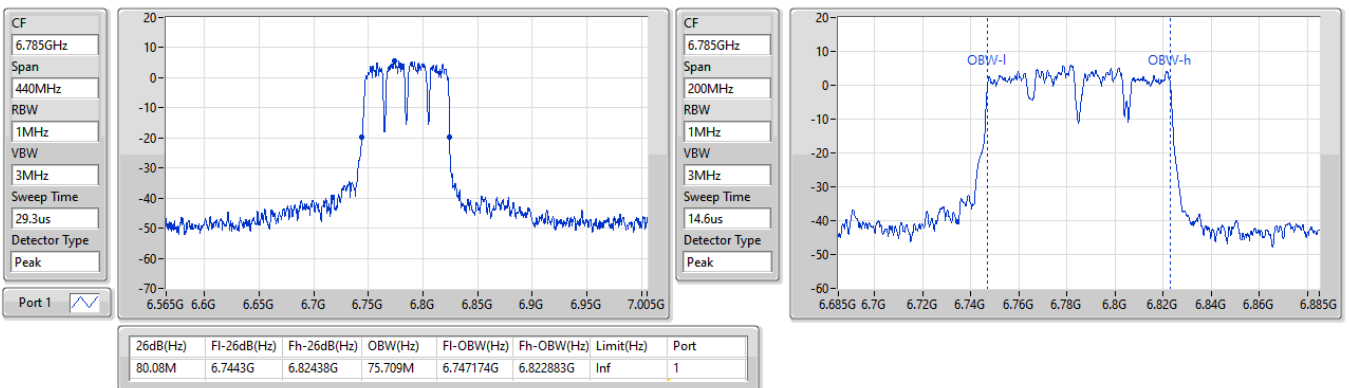

6.525-6.875GHz_11a80_80MHz_Nss1,(6Mbps)_1TX

EBW

6785MHz

24/05/2023