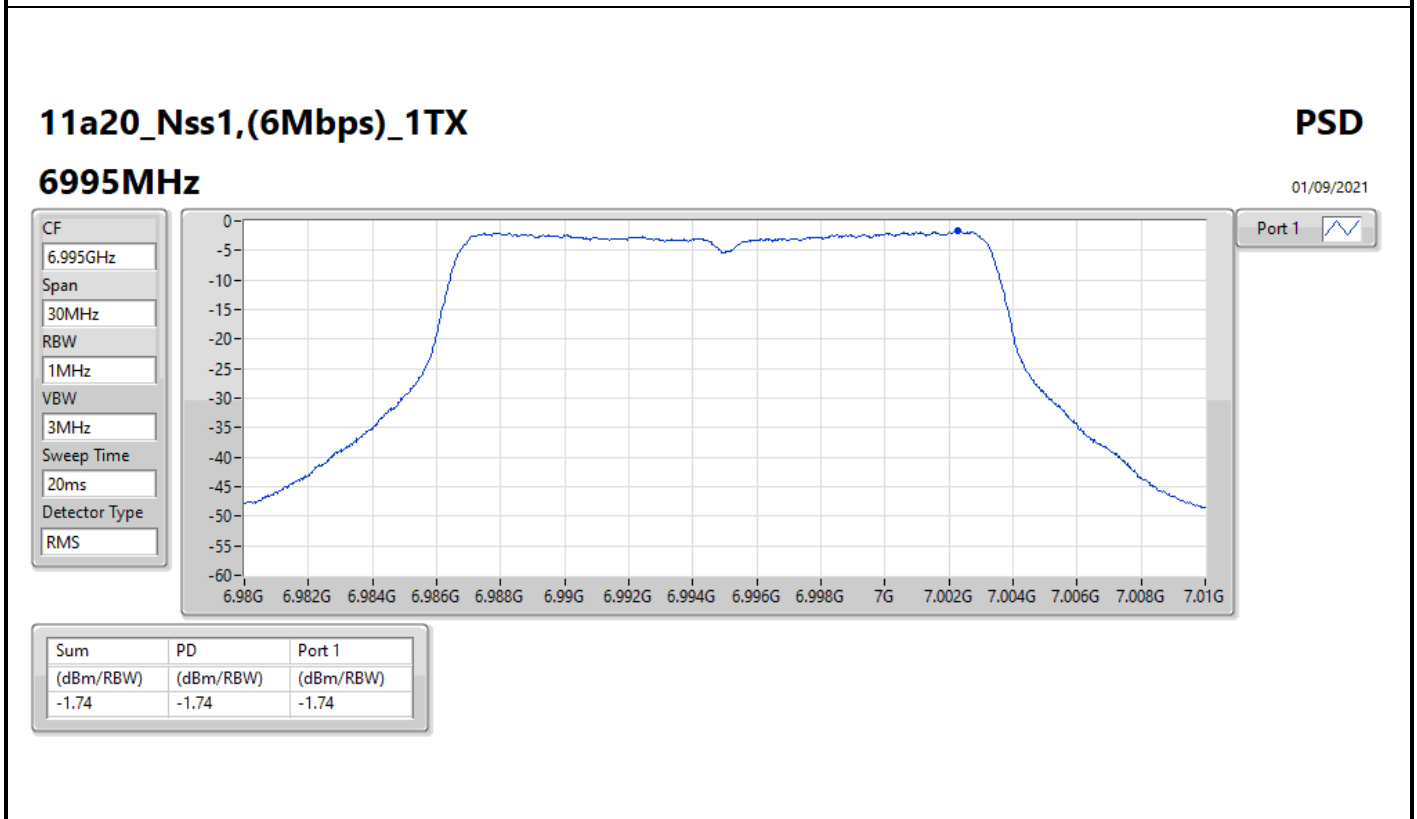

DG = Directional Gain; RBW = 500kHz for 5.725-5.85GHz band / 1MHz for other band;
 PD = trace bin-by-bin of each transmits port summing can be performed maximum power density; Port X = Port X Power Density;