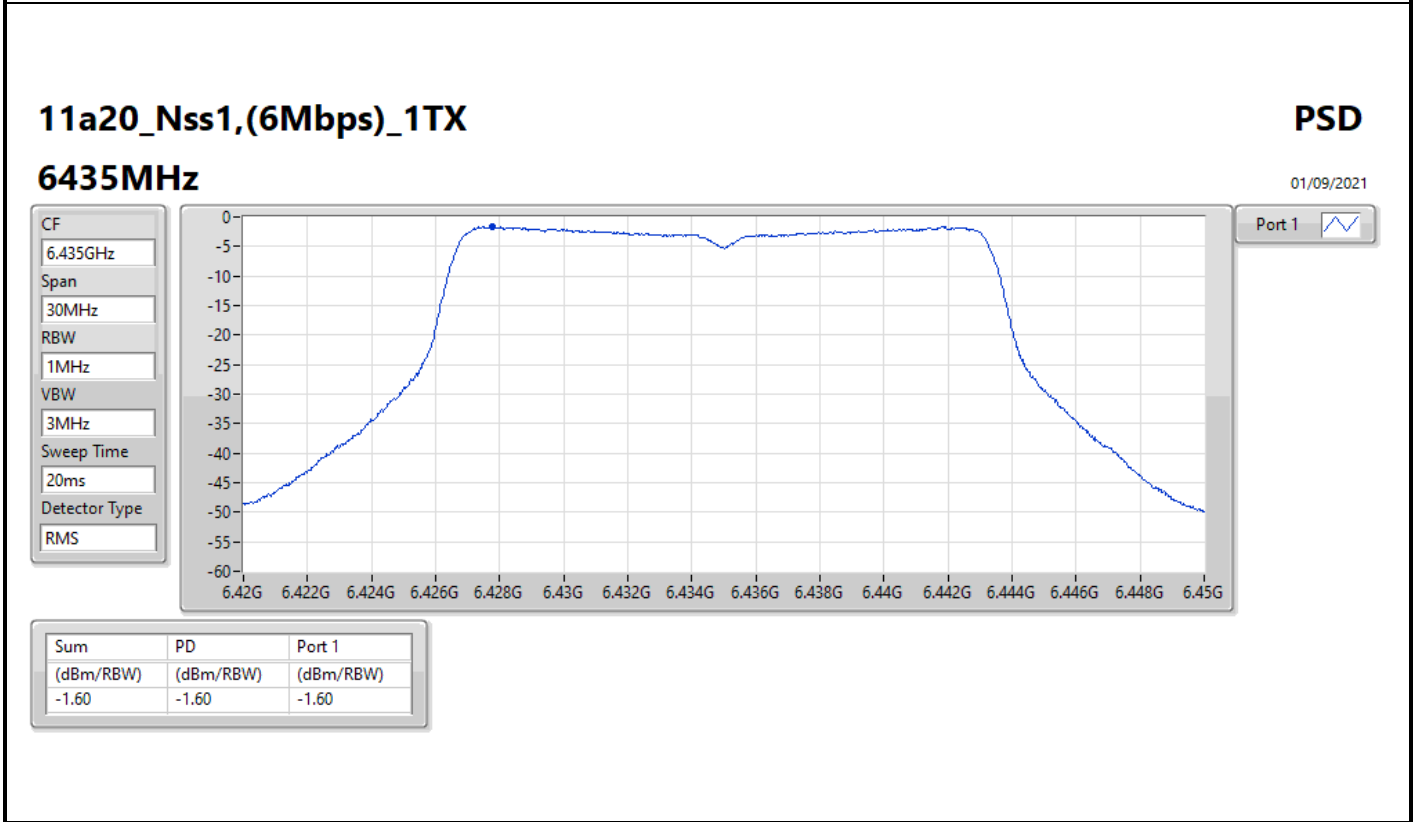

DG = Directional Gain; RBW = 500kHz for 5.725-5.85GHz band / 1MHz for other band;
 PD = trace bin-by-bin of each transmits port summing can be performed maximum power density; Port X = Port X Power Density;