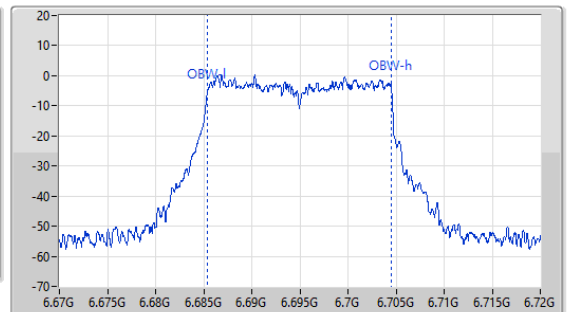

6.525-6.875GHz_802.11ax HEW20_Nss1,(MCS0)_1TX

EBW

6695MHz

24/05/2023

CF
6.695GHz
Span
110MHz
RBW
200kHz
VBW
1MHz
Sweep Time
41.8us
Detector Type
Peak

CF
6.695GHz
Span
50MHz
RBW
200kHz
VBW
1MHz
Sweep Time
20.9us
Detector Type
Peak