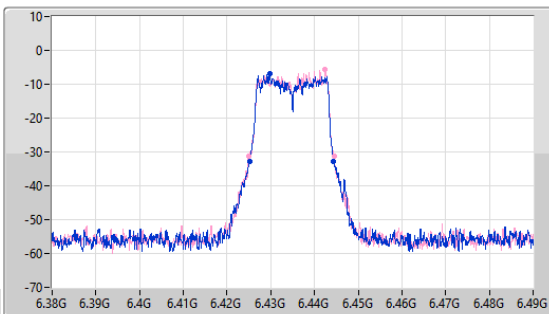

CF: 6.435GHz
Span: 50MHz
RBW: 200kHz
VBW: 1MHz
Sweep Time: 20.9us
Detector Type: Peak