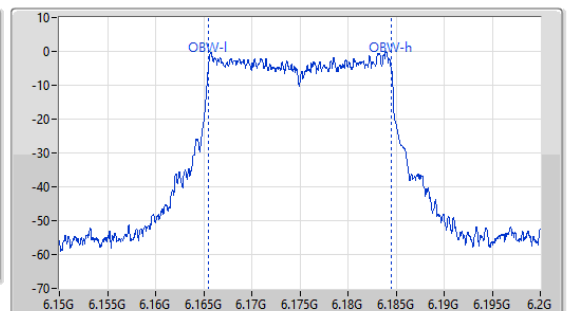

5.925-6.425GHz_802.11ax HEW20_Nss1,(MCS0)_1TX

EBW

6175MHz

24/05/2023

CF
6.175GHz
Span
110MHz
RBW
200kHz
VBW
1MHz
Sweep Time
41.8us
Detector Type
Peak

CF
6.175GHz
Span
50MHz
RBW
200kHz
VBW
1MHz
Sweep Time
20.9us
Detector Type
Peak