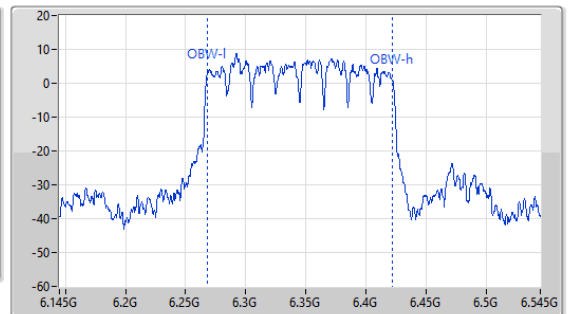

5.925-6.425GHz_11a160_160MHz_Nss1,(6Mbps)_1TX

EBW

6345MHz

24/05/2023

CF
6.345GHz
Span
880MHz
RBW
2MHz
VBW
10MHz
Sweep Time
34.6us
Detector Type
Peak

CF
6.345GHz
Span
400MHz
RBW
2MHz
VBW
10MHz
Sweep Time
15.8us
Detector Type
Peak