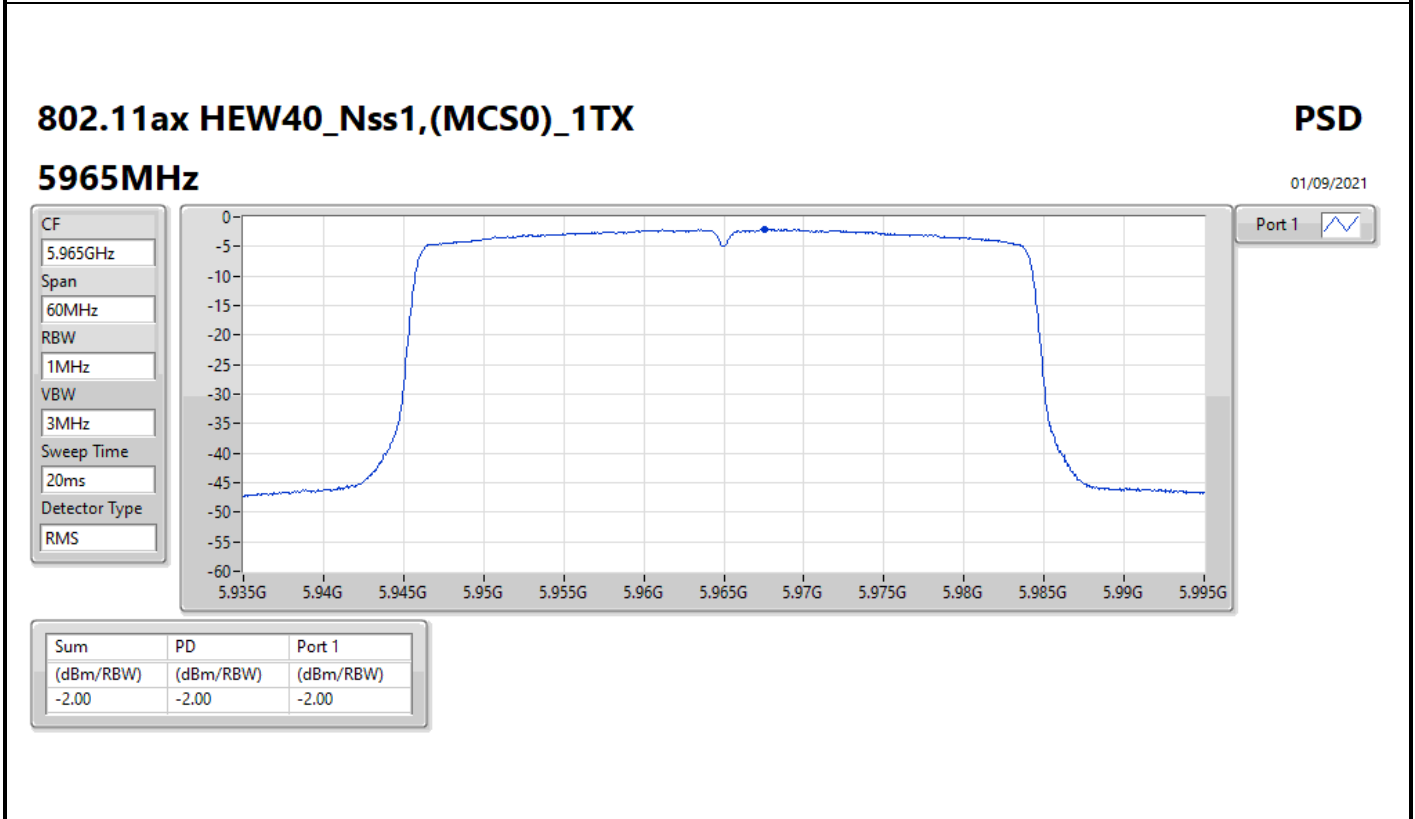

01/09/2021

CF
6.875GHz
Span
30MHz
RBW
1MHz
VBW
3MHz
Sweep Time
20ms
Detector Type
RMS

Port 1 

Sum	PD	Port 1
(dBm/RBW)	(dBm/RBW)	(dBm/RBW)
-2.21	-2.21	-2.21

802.11ax HEW40_Nss1,(MCS0)_1TX

PSD

6165MHz

01/09/2021