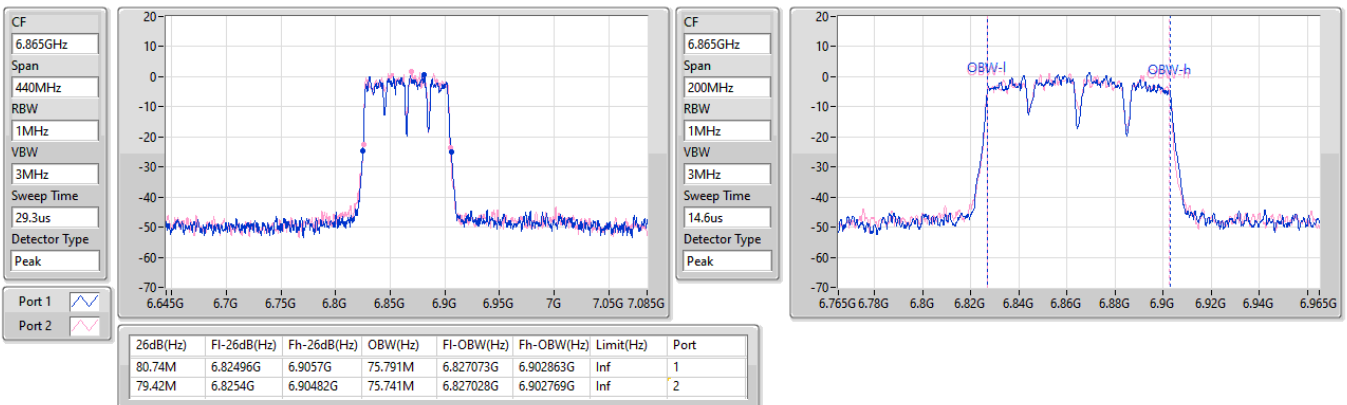

6.525-6.875GHz_11a80_80MHz_Nss1,(6Mbps)_2TX

EBW

6785MHz

24/05/2023

6.525-6.875GHz_11a80_80MHz_Nss1,(6Mbps)_2TX

EBW

6865MHz

24/05/2023