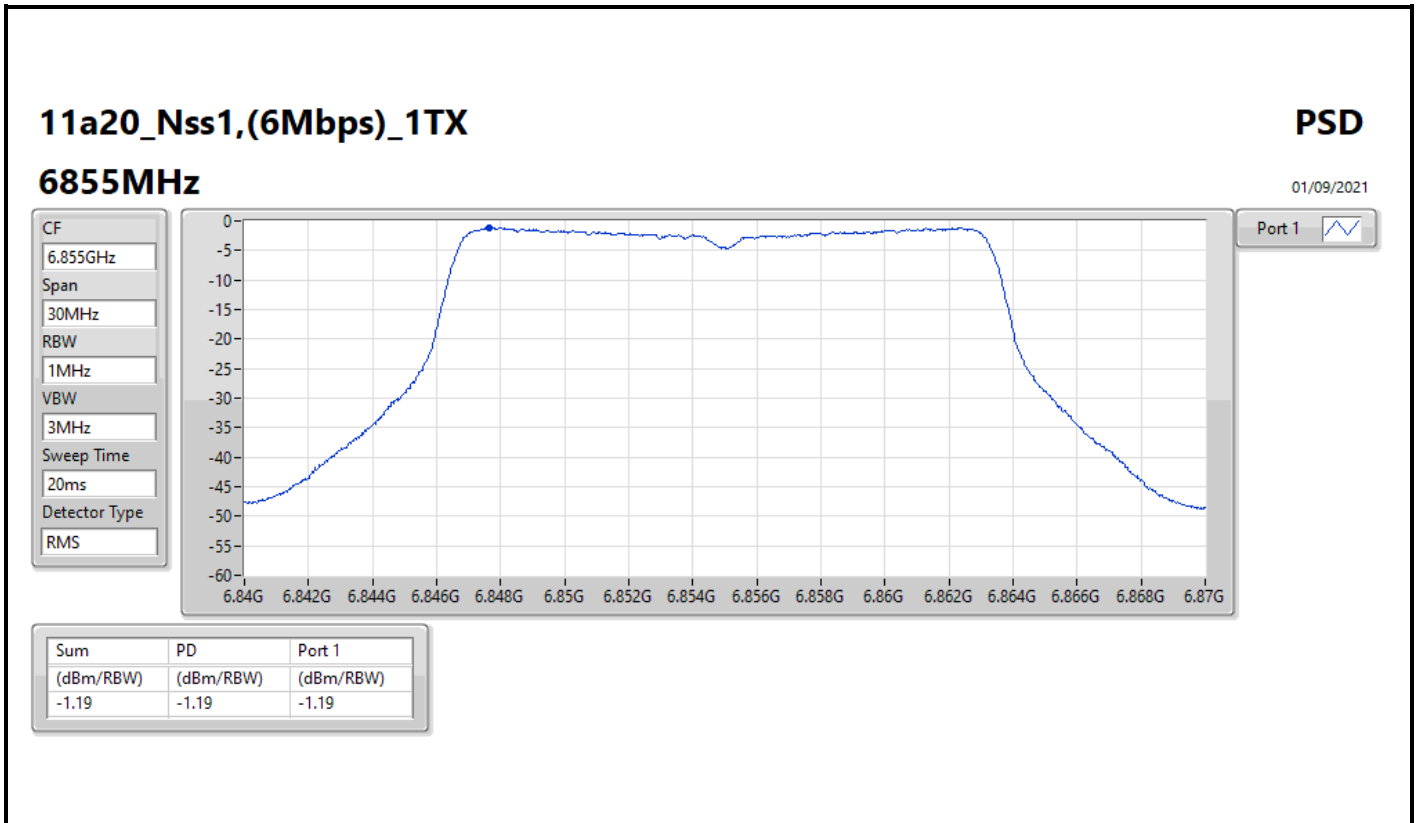

DG = Directional Gain; RBW = 500kHz for 5.725-5.85GHz band / 1MHz for other band;
 PD = trace bin-by-bin of each transmits port summing can be performed maximum power density; Port X = Port X Power Density;