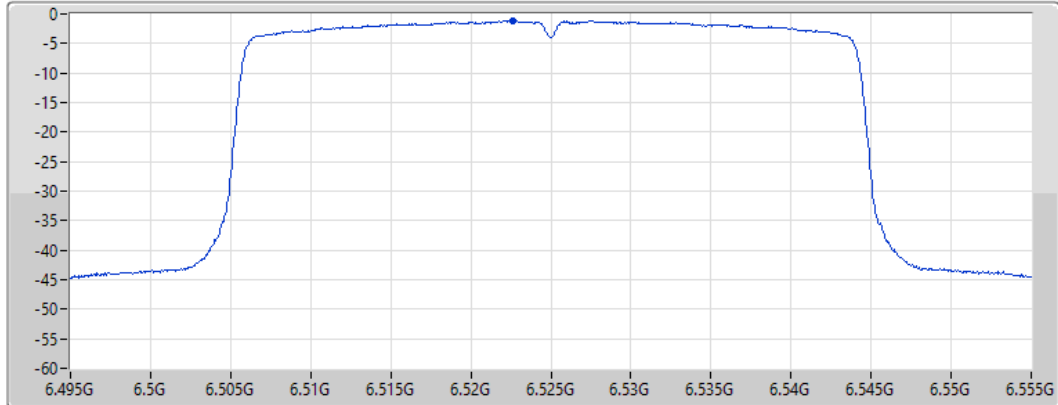

802.11ax HEW40_Nss1,(MCS0)_1TX

PSD

6525MHz

01/09/2021

CF
6.525GHz
Span
60MHz
RBW
1MHz
VBW
3MHz
Sweep Time
20ms
Detector Type
RMS

Port 1

Sum	PD	Port 1
(dBm/RBW)	(dBm/RBW)	(dBm/RBW)
-1.09	-1.09	-1.09