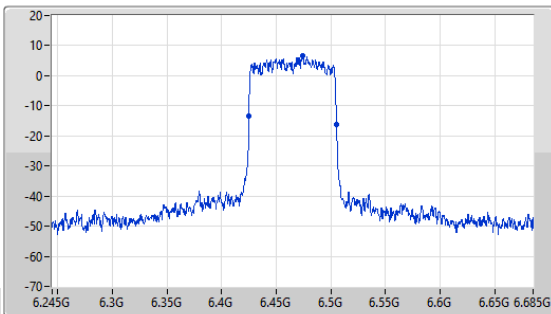

6.425-6.525GHz_802.11ax HEW80_Nss1,(MCS0)_1TX

EBW

6465MHz

24/05/2023

CF
6.465GHz
Span
440MHz
RBW
1MHz
VBW
3MHz
Sweep Time
29.3us
Detector Type
Peak

CF
6.465GHz
Span
200MHz
RBW
1MHz
VBW
3MHz
Sweep Time
14.6us
Detector Type
Peak