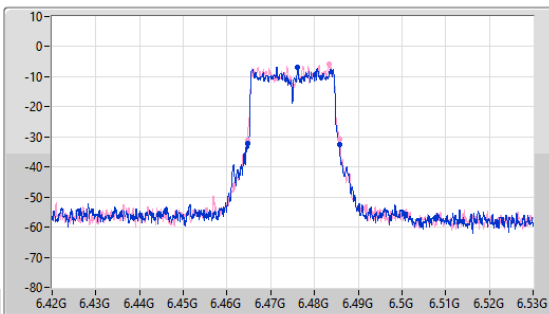

6.425-6.525GHz_802.11ax HEW20_Nss1,(MCS0)_2TX

EBW

6475MHz

24/05/2023

CF
6.475GHz
Span
110MHz
RBW
200kHz
VBW
1MHz
Sweep Time
41.8us
Detector Type
Peak

CF
6.475GHz
Span
50MHz
RBW
200kHz
VBW
1MHz
Sweep Time
20.9us
Detector Type
Peak