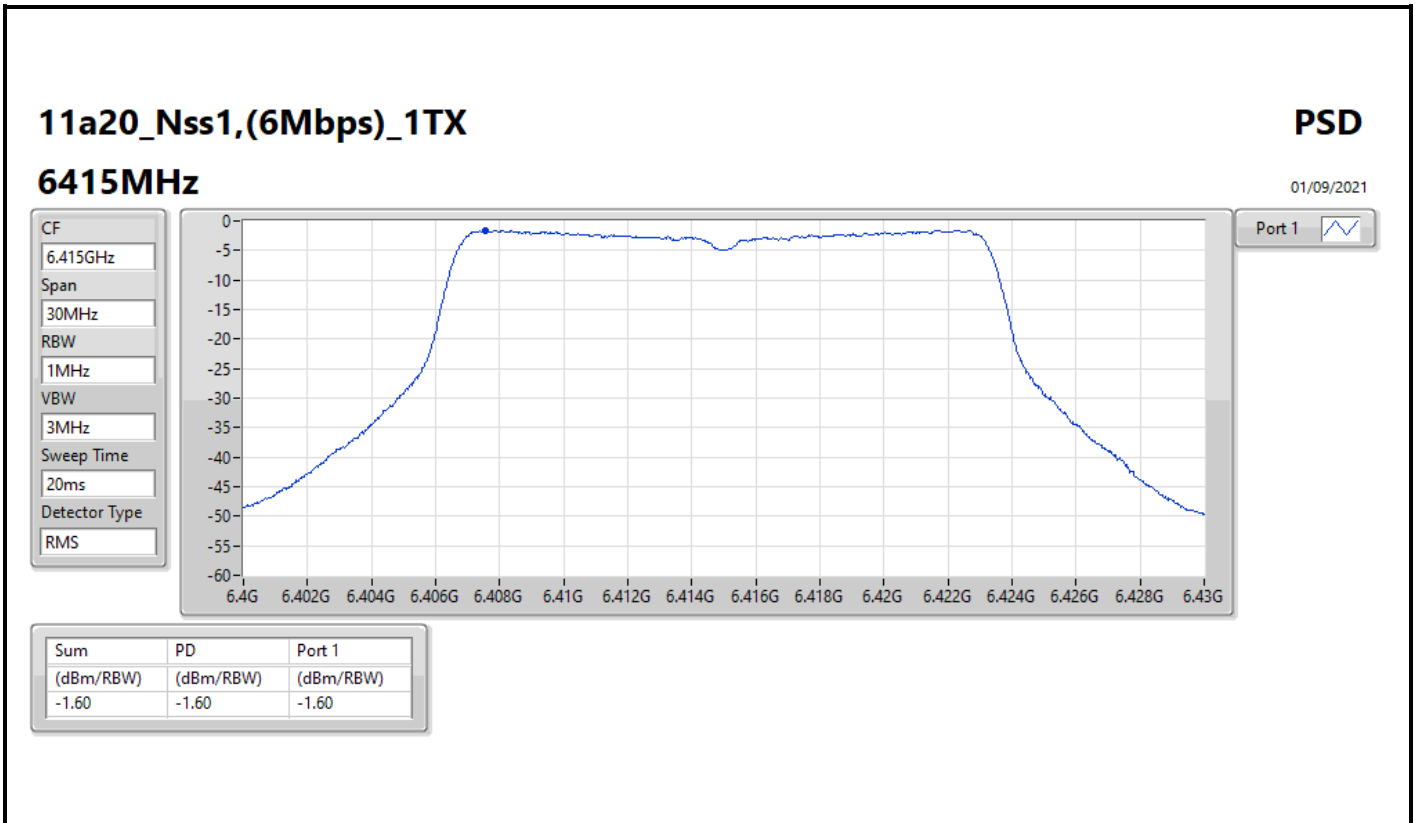

DG = Directional Gain; RBW = 500kHz for 5.725-5.85GHz band / 1MHz for other band;
 PD = trace bin-by-bin of each transmits port summing can be performed maximum power density; Port X = Port X Power Density;