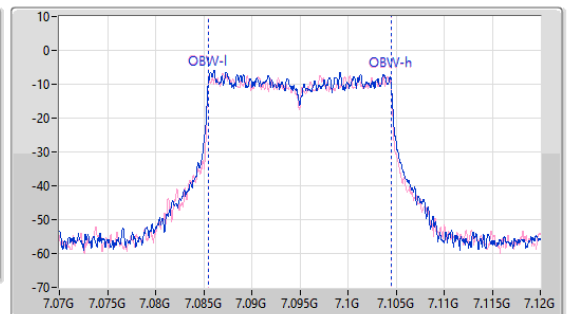

6.875-7.125GHz_802.11ax HEW20_Nss1,(MCS0)_2TX

EBW

7095MHz

24/05/2023

CF
7.095GHz
Span
110MHz
RBW
200kHz
VBW
1MHz
Sweep Time
41.8us
Detector Type
Peak

CF
7.095GHz
Span
50MHz
RBW
200kHz
VBW
1MHz
Sweep Time
20.9us
Detector Type
Peak