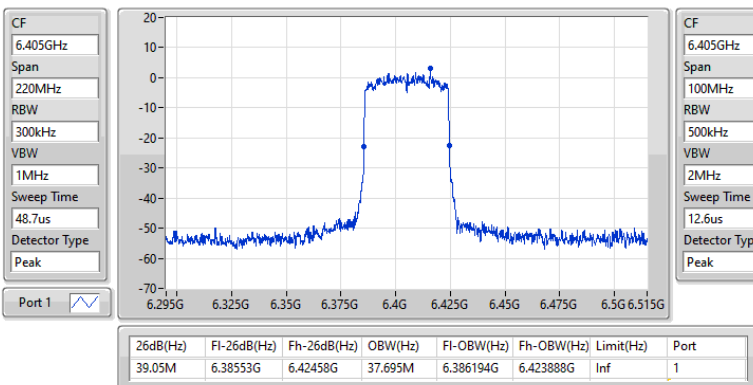

5.925-6.425GHz_802.11ax HEW40_Nss1,(MCS0)_1TX

EBW

6405MHz

24/05/2023