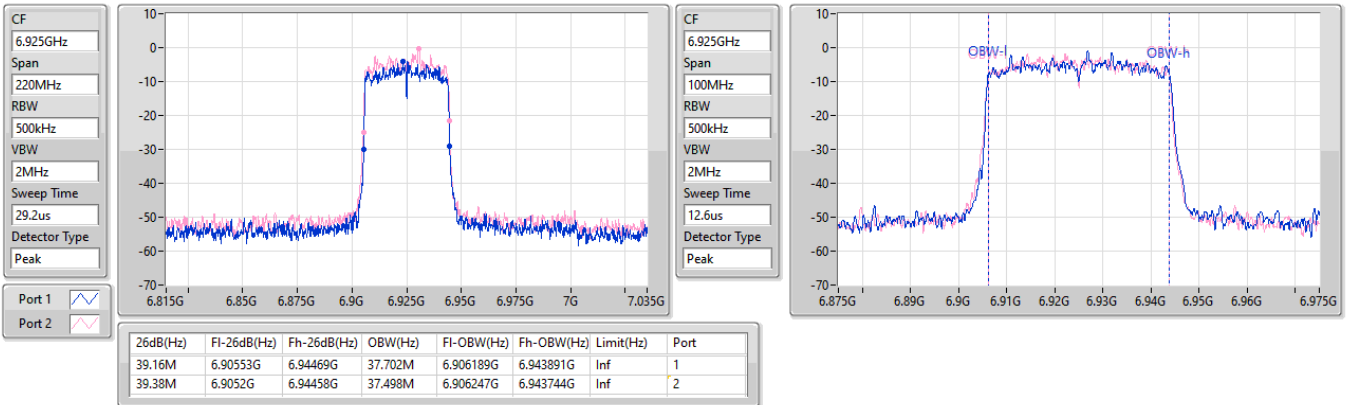

6.875-7.125GHz_802.11ax HEW40_Nss1,(MCS0)_2TX

EBW

6925MHz

24/05/2023