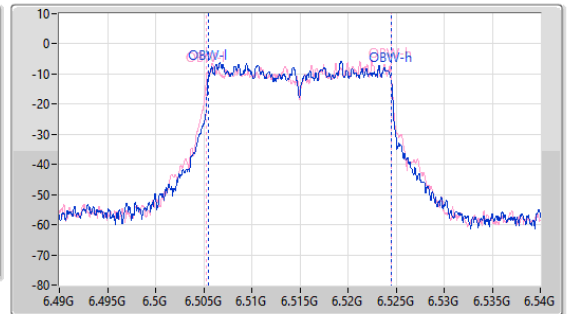

6.425-6.525GHz_802.11ax HEW20_Nss1,(MCS0)_2TX

EBW

6515MHz

24/05/2023

CF
6.515GHz
Span
110MHz
RBW
200kHz
VBW
1MHz
Sweep Time
41.8us
Detector Type
Peak

CF
6.515GHz
Span
50MHz
RBW
200kHz
VBW
1MHz
Sweep Time
20.9us
Detector Type
Peak