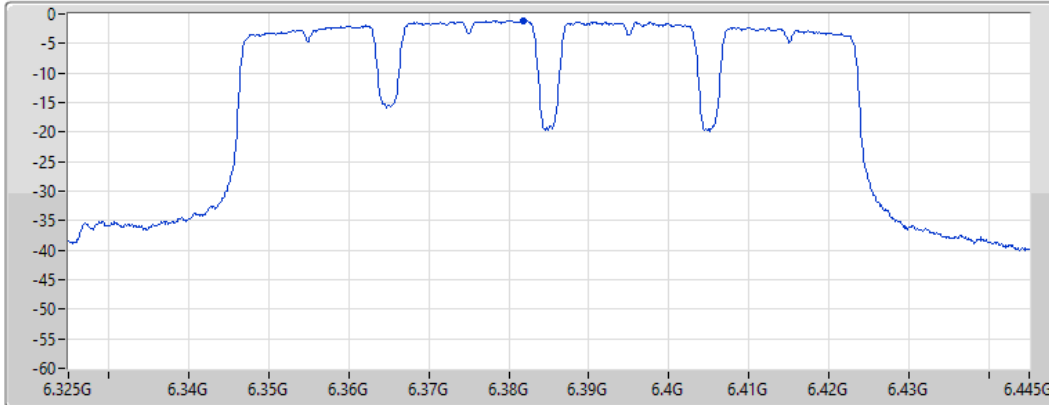

11a80_Nss1,(6Mbps)_1TX

PSD

6385MHz

01/09/2021

CF
6.385GHz
Span
120MHz
RBW
1MHz
VBW
3MHz
Sweep Time
20ms
Detector Type
RMS

Port 1

Sum	PD	Port 1
(dBm/RBW)	(dBm/RBW)	(dBm/RBW)
-1.07	-1.07	-1.07