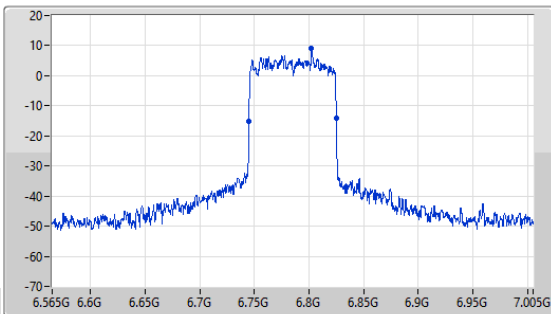

CF
6.785GHz
Span
200MHz
RBW
1MHz
VBW
3MHz
Sweep Time
14.6us
Detector Type
Peak