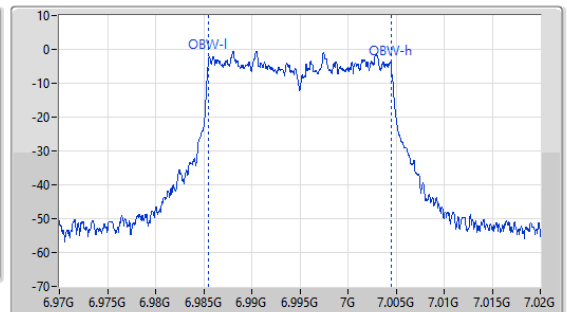

6.875-7.125GHz_802.11ax HEW20_Nss1,(MCS0)_1TX

EBW

6995MHz

24/05/2023

CF
6.995GHz
Span
110MHz
RBW
200kHz
VBW
1MHz
Sweep Time
41.8us
Detector Type
Peak

CF
6.995GHz
Span
50MHz
RBW
200kHz
VBW
1MHz
Sweep Time
20.9us
Detector Type
Peak