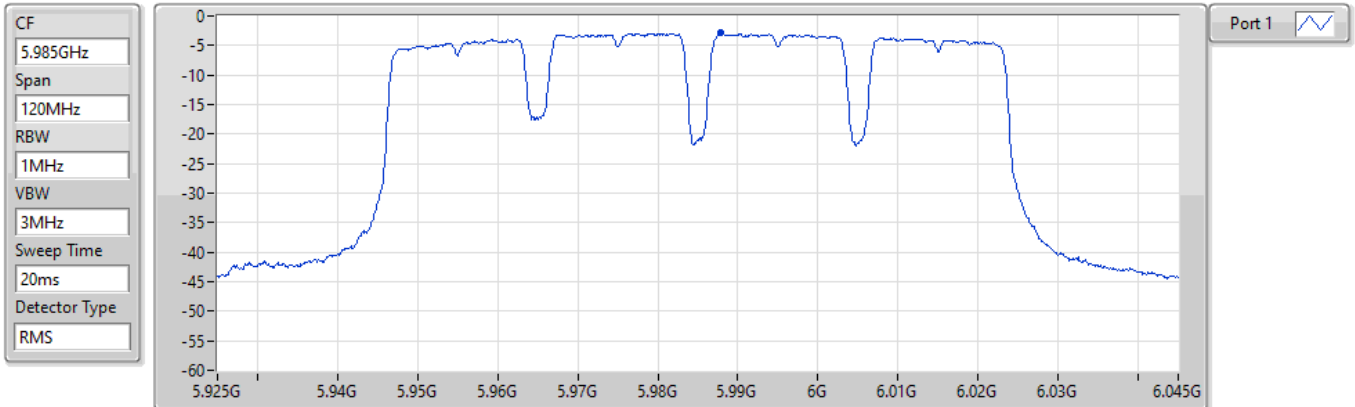

01/09/2021

Sum	PD	Port 1
(dBm/RBW)	(dBm/RBW)	(dBm/RBW)
-1.48	-1.48	-1.48

11a80_Nss1,(6Mbps)_1TX

PSD

5985MHz

02/09/2021

Sum	PD	Port 1
(dBm/RBW)	(dBm/RBW)	(dBm/RBW)
-2.92	-2.92	-2.92

11a80_Nss1,(6Mbps)_1TX