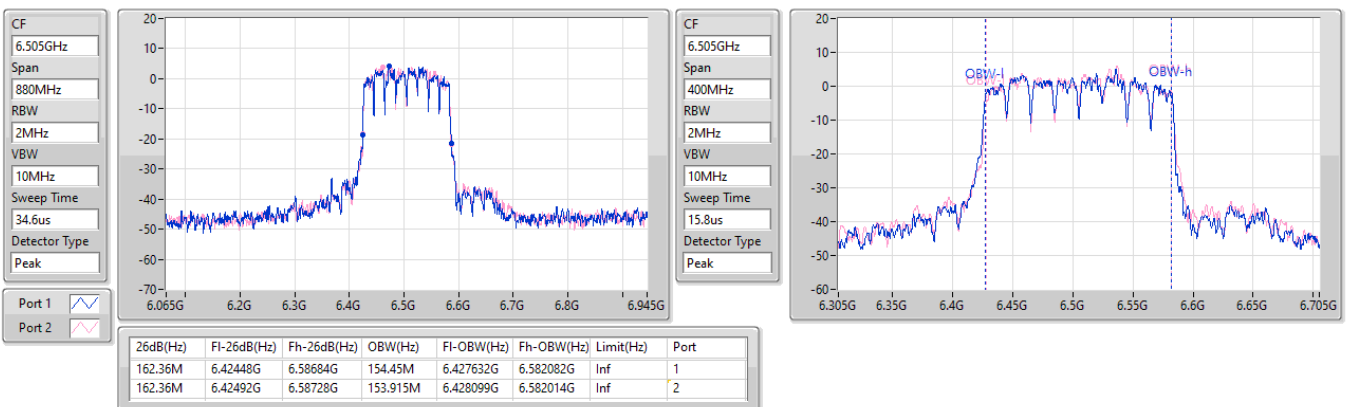

5.925-6.425GHz_11a160_160MHz_Nss1,(6Mbps)_2TX

EBW

6345MHz

18/05/2023

6.425-6.525GHz_11a160_160MHz_Nss1,(6Mbps)_2TX

EBW

6505MHz

18/05/2023