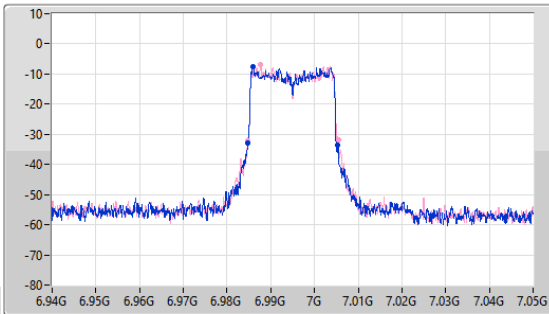

6.875-7.125GHz_802.11ax HEW20_Nss1,(MCS0)_2TX

EBW

6995MHz

24/05/2023

CF
6.995GHz
Span
110MHz
RBW
200kHz
VBW
1MHz
Sweep Time
41.8us
Detector Type
Peak

CF
6.995GHz
Span
50MHz
RBW
200kHz
VBW
1MHz
Sweep Time
20.9us
Detector Type
Peak