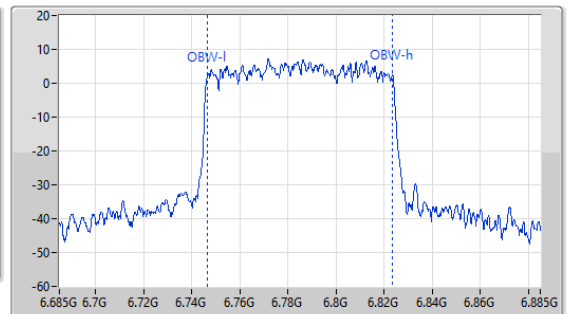

6.525-6.875GHz_802.11ax HEW80_Nss1,(MCS0)_1TX

EBW

6785MHz

24/05/2023

CF
6.785GHz
Span
440MHz
RBW
1MHz
VBW
3MHz
Sweep Time
29.3us
Detector Type
Peak

CF
6.785GHz
Span
200MHz
RBW
1MHz
VBW
3MHz
Sweep Time
14.6us
Detector Type
Peak