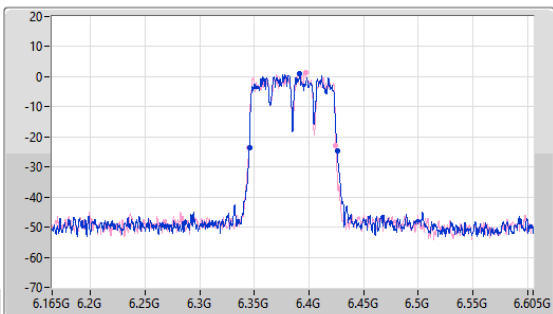

CF: 6.385GHz
Span: 200MHz
RBW: 1MHz
VBW: 3MHz
Sweep Time: 14.6us
Detector Type: Peak