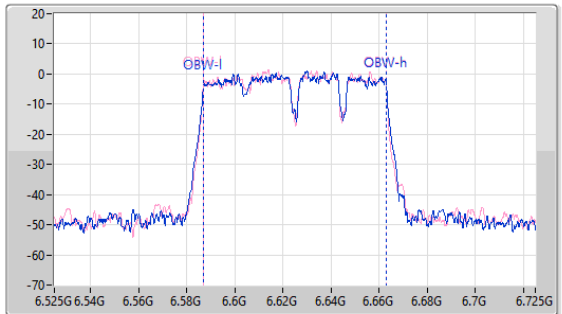

6.525-6.875GHz_11a80_80MHz_Nss1,(6Mbps)_2TX

EBW

6625MHz

24/05/2023

CF
6.625GHz
Span
440MHz
RBW
1MHz
VBW
3MHz
Sweep Time
29.3us
Detector Type
Peak

CF
6.625GHz
Span
200MHz
RBW
1MHz
VBW
3MHz
Sweep Time
14.6us
Detector Type
Peak