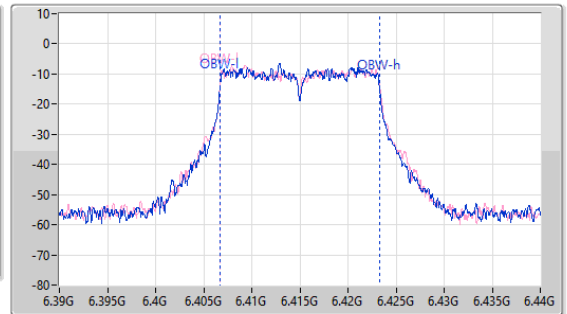

26dB(Hz)	Fl-26dB(Hz)	Fh-26dB(Hz)	OBW(Hz)	Fl-OBW(Hz)	Fh-OBW(Hz)	Limit(Hz)	Port
19.085M	6.405485G	6.42457G	16.485M	6.406758G	6.423243G	Inf	1
19.58M	6.40488G	6.42446G	16.568M	6.406742G	6.423309G	Inf	2

6.425-6.525GHz_11a20_20MHz_Nss1,(6Mbps)_2TX

EBW

6435MHz

24/05/2023

CF: 6.435GHz
Span: 110MHz
RBW: 200kHz
VBW: 1MHz
Sweep Time: 41.8us
Detector Type: Peak