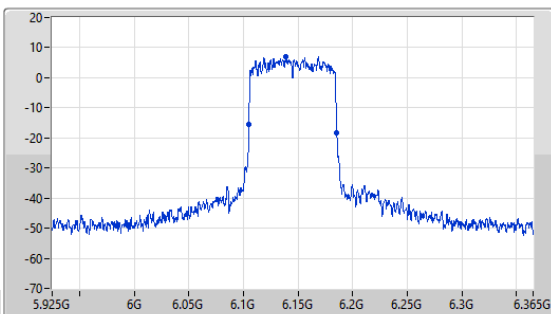

CF
6.145GHz
Span
200MHz
RBW
1MHz
VBW
3MHz
Sweep Time
14.6us
Detector Type
Peak