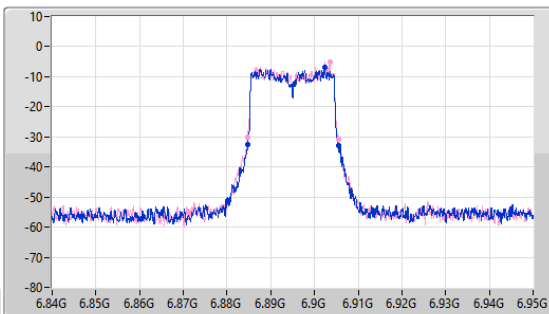

CF: 6.895GHz
Span: 50MHz
RBW: 200kHz
VBW: 1MHz
Sweep Time: 20.9us
Detector Type: Peak