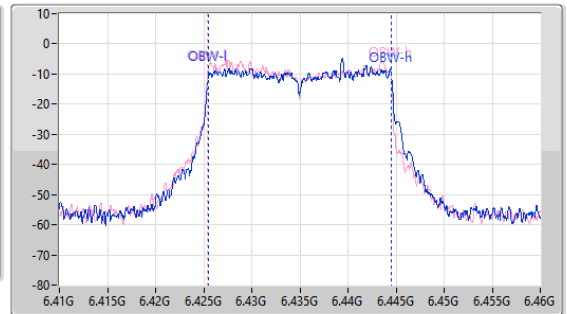

6.425-6.525GHz_802.11ax HEW20_Nss1,(MCS0)_2TX

EBW

6435MHz

24/05/2023

CF
6.435GHz
Span
110MHz
RBW
200kHz
VBW
1MHz
Sweep Time
41.8us
Detector Type
Peak

CF
6.435GHz
Span
50MHz
RBW
200kHz
VBW
1MHz
Sweep Time
20.9us
Detector Type
Peak