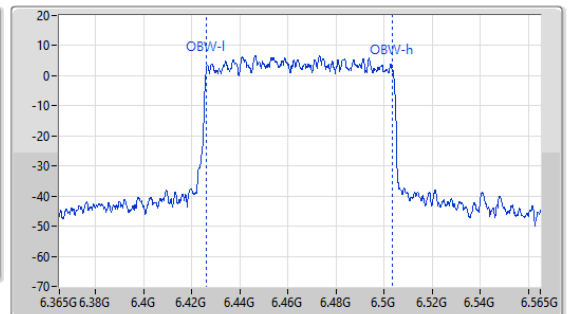

6.425-6.525GHz_802.11ax HEW80_Nss1,(MCS0)_1TX

EBW

6465MHz

24/05/2023

CF
6.465GHz
Span
440MHz
RBW
1MHz
VBW
3MHz
Sweep Time
29.3us
Detector Type
Peak

CF
6.465GHz
Span
200MHz
RBW
1MHz
VBW
3MHz
Sweep Time
14.6us
Detector Type
Peak