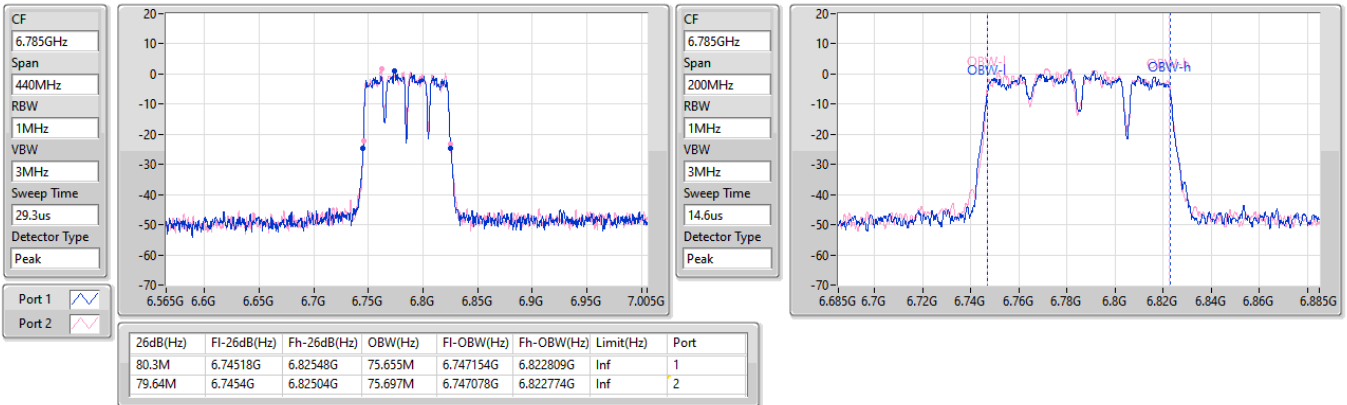

6.525-6.875GHz_11a80_80MHz_Nss1,(6Mbps)_2TX

EBW

6785MHz

24/05/2023