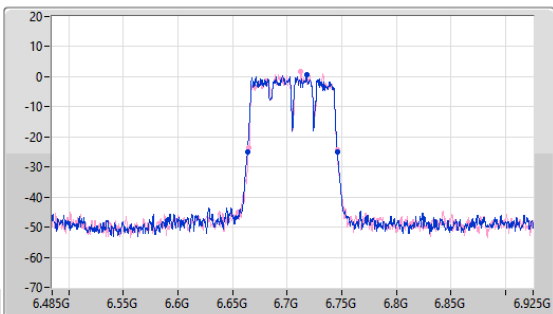

6705MHz

24/05/2023

CF
6.705GHz
Span
440MHz
RBW
1MHz
VBW
3MHz
Sweep Time
29.3us
Detector Type
Peak

CF
6.705GHz
Span
200MHz
RBW
1MHz
VBW
3MHz
Sweep Time
14.6us
Detector Type
Peak