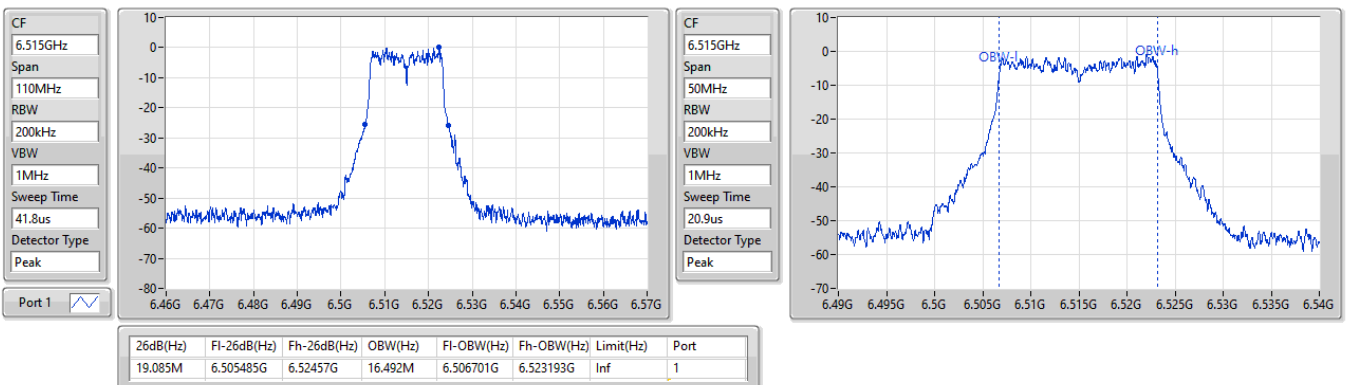

6.425-6.525GHz_11a20_20MHz_Nss1,(6Mbps)_1TX

EBW

6515MHz

24/05/2023