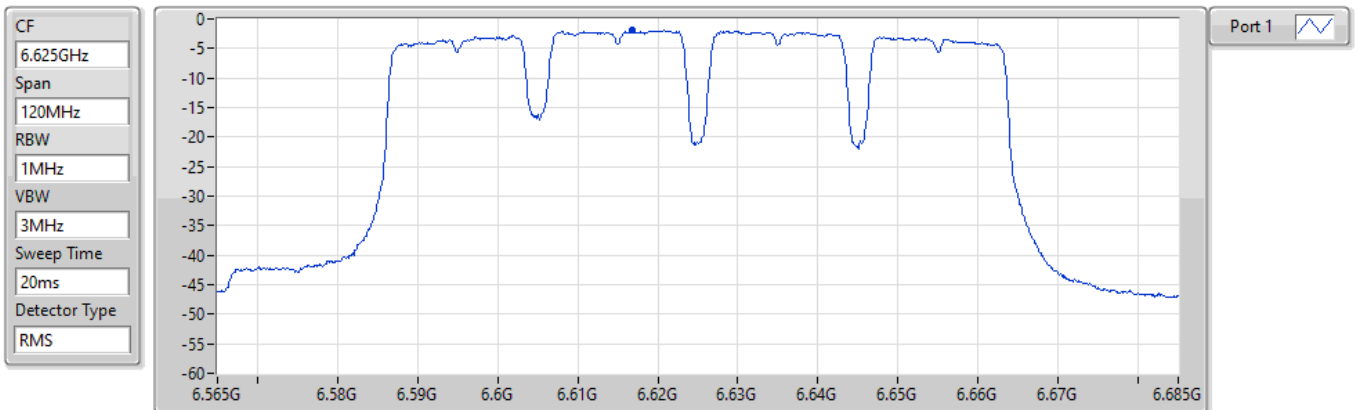

PSD

6625MHz

01/09/2021

Sum	PD	Port 1
(dBm/RBW)	(dBm/RBW)	(dBm/RBW)
-1.95	-1.95	-1.95

11a80_Nss1,(6Mbps)_1TX

PSD

6705MHz

01/09/2021