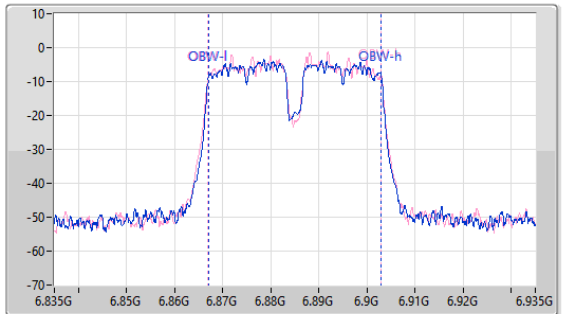

EBW

6885MHz

24/05/2023

CF: 6.885GHz
 Span: 220MHz
 RBW: 300kHz
 VBW: 1MHz
 Sweep Time: 48.7us
 Detector Type: Peak

CF: 6.885GHz
 Span: 100MHz
 RBW: 500kHz
 VBW: 2MHz
 Sweep Time: 12.6us
 Detector Type: Peak