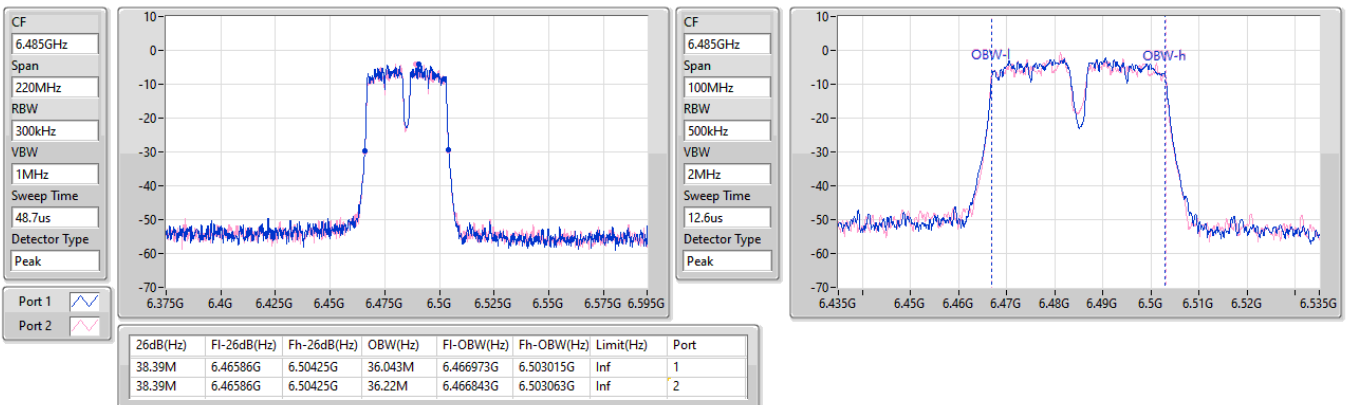

EBW

6445MHz

24/05/2023

6.425-6.525GHz_11a40_40MHz_Nss1,(6Mbps)_2TX

EBW

6485MHz

24/05/2023

6.425-6.525GHz_11a40_40MHz_Nss1,(6Mbps)_2TX