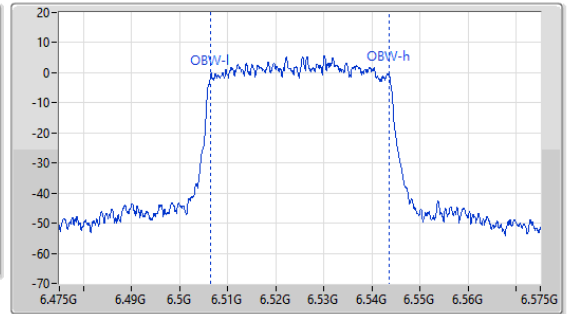

26dB(Hz)	Fl-26dB(Hz)	Fh-26dB(Hz)	OBW(Hz)	Fl-OBW(Hz)	Fh-OBW(Hz)	Limit(Hz)	Port
39.71M	6.5052G	6.54491G	37.346M	6.506324G	6.54367G	Inf	1

6.525-6.875GHz_802.11ax HEW40_Nss1,(MCS0)_1TX

EBW

6565MHz

24/05/2023

CF
6.565GHz
Span
220MHz
RBW
300kHz
VBW
1MHz
Sweep Time
48.7us
Detector Type
Peak