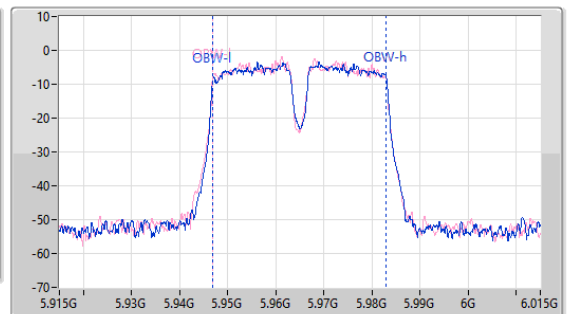

EBW

5965MHz

24/05/2023

CF: 5.965GHz
 Span: 220MHz
 RBW: 300kHz
 VBW: 1MHz
 Sweep Time: 48.7us
 Detector Type: Peak

CF: 5.965GHz
 Span: 100MHz
 RBW: 500kHz
 VBW: 2MHz
 Sweep Time: 12.6us
 Detector Type: Peak