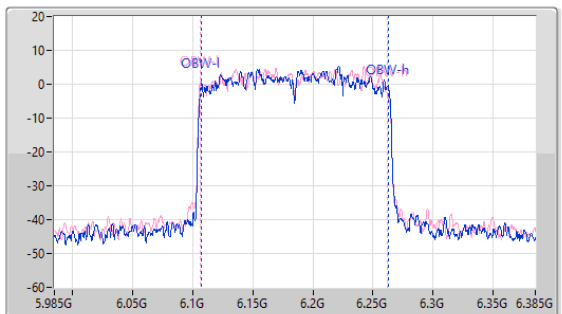

26dB(Hz)	Fl-26dB(Hz)	Fh-26dB(Hz)	OBW(Hz)	Fl-OBW(Hz)	Fh-OBW(Hz)	Limit(Hz)	Port
161.92M	6.10404G	6.26596G	155.588M	6.107065G	6.262652G	Inf	1
161.92M	6.10404G	6.26596G	155.056M	6.106444G	6.2615G	Inf	2