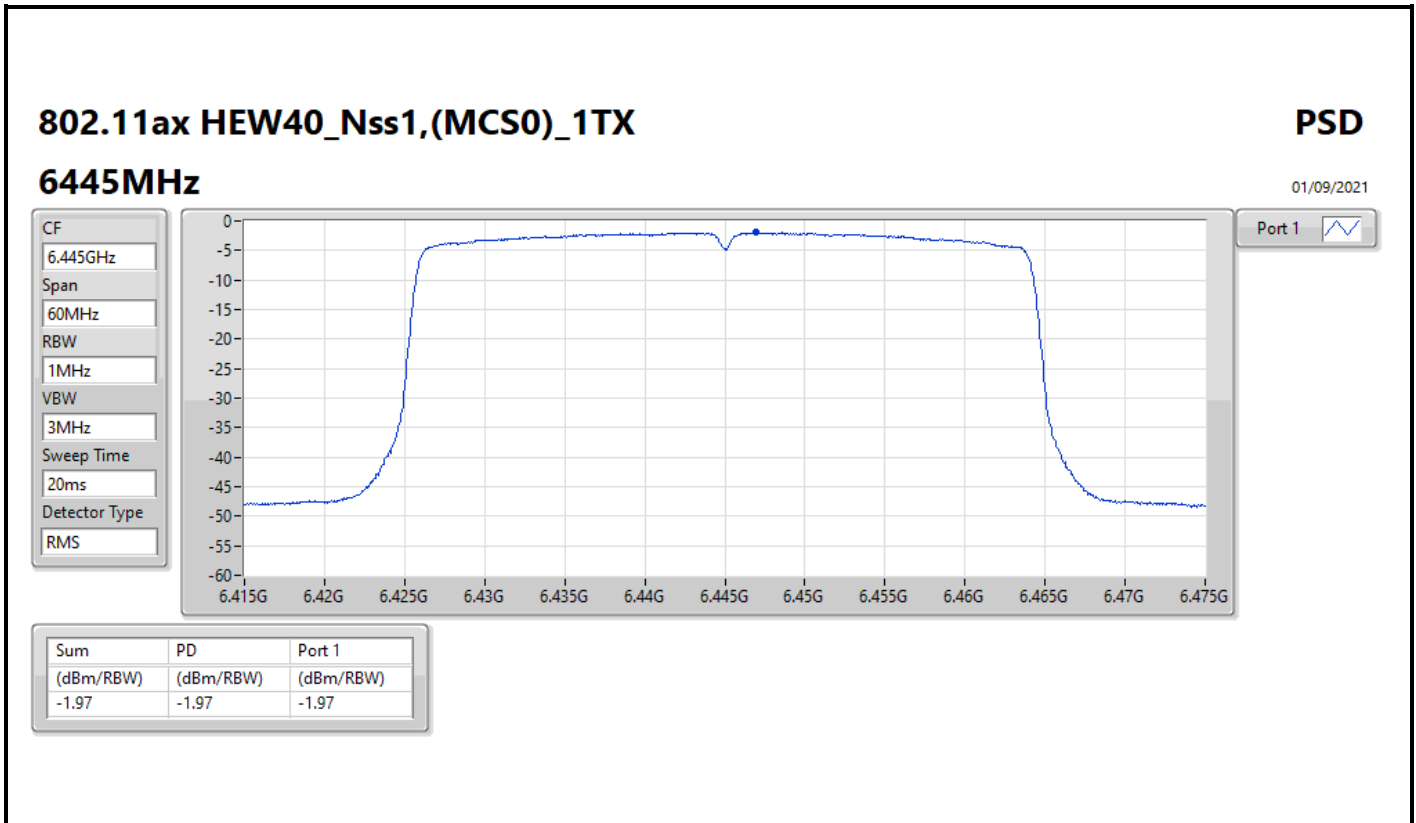

Sum	PD	Port 1
(dBm/RBW)	(dBm/RBW)	(dBm/RBW)
-1.95	-1.95	-1.95

802.11ax HEW40_Nss1,(MCS0)_1TX

PSD

6405MHz

01/09/2021

Sum	PD	Port 1
(dBm/RBW)	(dBm/RBW)	(dBm/RBW)
-1.78	-1.78	-1.78

802.11ax HEW40_Nss1,(MCS0)_1TX