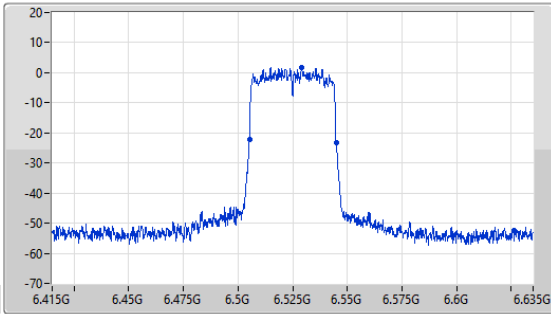

6.425-6.525GHz_802.11ax HEW40_Nss1,(MCS0)_1TX

EBW

6525MHz

24/05/2023

CF
6.525GHz
Span
220MHz
RBW
300kHz
VBW
1MHz
Sweep Time
48.7us
Detector Type
Peak

CF
6.525GHz
Span
100MHz
RBW
500kHz
VBW
2MHz
Sweep Time
12.6us
Detector Type
Peak