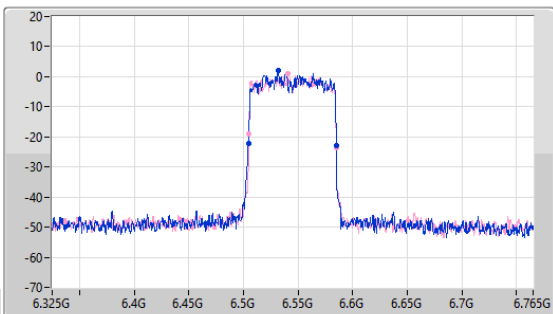

CF
6.545GHz
Span
200MHz
RBW
1MHz
VBW
3MHz
Sweep Time
14.6us
Detector Type
Peak