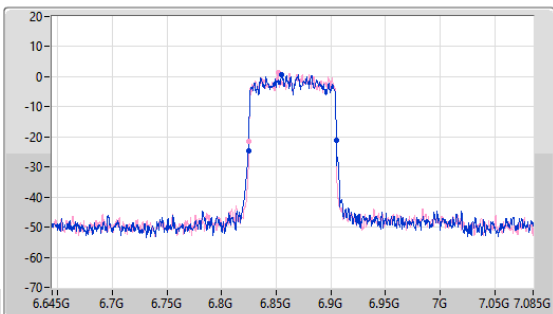

6865MHz

24/05/2023

CF
6.865GHz
Span
440MHz
RBW
1MHz
VBW
3MHz
Sweep Time
29.3us
Detector Type
Peak

CF
6.865GHz
Span
200MHz
RBW
1MHz
VBW
3MHz
Sweep Time
14.6us
Detector Type
Peak