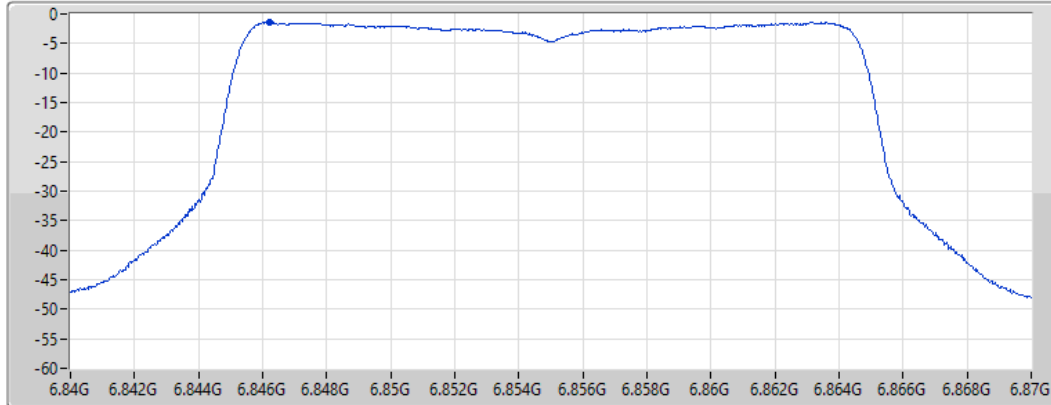

802.11ax HEW20_Nss1,(MCS0)_1TX

PSD

6855MHz

01/09/2021

CF
6.855GHz
Span
30MHz
RBW
1MHz
VBW
3MHz
Sweep Time
20ms
Detector Type
RMS

Port 1

Sum	PD	Port 1
(dBm/RBW)	(dBm/RBW)	(dBm/RBW)
-1.41	-1.41	-1.41