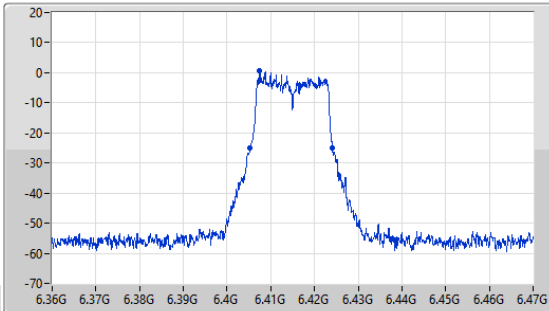

Mode	Result	Limit (Hz)	Port 1-N dB (Hz)	Port 1-OBW (Hz)
6535MHz	Pass	Inf	20.845M	19.065M
6695MHz	Pass	Inf	21.065M	19.145M
6855MHz	Pass	Inf	20.405M	19.088M
6875MHz	Pass	Inf	20.295M	19.155M
6895MHz	Pass	Inf	20.405M	19.022M
6995MHz	Pass	Inf	20.79M	19.1M
7095MHz	Pass	Inf	21.175M	19.011M
802.11ax HEW40_Nss1,(MCS0)_1TX	-	-	-	-
5965MHz	Pass	Inf	39.16M	37.709M
6165MHz	Pass	Inf	39.16M	37.552M
6405MHz	Pass	Inf	39.05M	37.695M
6445MHz	Pass	Inf	39.05M	37.678M
6485MHz	Pass	Inf	39.6M	37.524M
6525MHz	Pass	Inf	39.71M	37.346M
6565MHz	Pass	Inf	39.38M	37.476M
6685MHz	Pass	Inf	39.71M	37.618M
6845MHz	Pass	Inf	39.27M	37.581M
6885MHz	Pass	Inf	39.38M	37.639M
6925MHz	Pass	Inf	39.6M	37.503M
7005MHz	Pass	Inf	39.16M	37.685M
7085MHz	Pass	Inf	39.6M	37.598M
802.11ax HEW80_Nss1,(MCS0)_1TX	-	-	-	-
5985MHz	Pass	Inf	80.08M	76.509M
6145MHz	Pass	Inf	80.52M	77.02M
6385MHz	Pass	Inf	80.52M	76.899M
6465MHz	Pass	Inf	80.3M	77.382M
6545MHz	Pass	Inf	80.08M	77.494M
6625MHz	Pass	Inf	80.08M	77.351M
6705MHz	Pass	Inf	80.08M	77.128M
6785MHz	Pass	Inf	80.08M	77.194M
6865MHz	Pass	Inf	80.74M	76.718M
6945MHz	Pass	Inf	81.4M	77.08M
7025MHz	Pass	Inf	80.96M	77.376M
802.11ax HEW160_Nss1,(MCS0)_1TX	-	-	-	-
6025MHz	Pass	Inf	162.36M	155.666M
6185MHz	Pass	Inf	163.68M	155.329M
6345MHz	Pass	Inf	161.48M	154.097M
6505MHz	Pass	Inf	162.36M	154.652M
6665MHz	Pass	Inf	162.36M	154.818M
6825MHz	Pass	Inf	161.92M	154.404M
6985MHz	Pass	Inf	161.48M	154.643M

Port X-N dB = Port X 6dB down bandwidth for 5.725-5.85GHz band / 26dB down bandwidth for other band
 Port X-OBW = Port X 99% occupied bandwidth

5.925-6.425GHz_11a20_20MHz_Nss1,(6Mbps)_1TX

EBW

6415MHz

24/05/2023

CF
6.415GHz
Span
110MHz
RBW
200kHz
VBW
1MHz
Sweep Time
41.8us
Detector Type
Peak

CF
6.415GHz
Span
50MHz
RBW
200kHz
VBW
1MHz
Sweep Time
20.9us
Detector Type
Peak

26dB(Hz)	Fl-26dB(Hz)	Fh-26dB(Hz)	OBW(Hz)	Fl-OBW(Hz)	Fh-OBW(Hz)	Limit(Hz)	Port
18.81M	6.40532G	6.42413G	16.507M	6.40672G	6.423227G	Inf	1