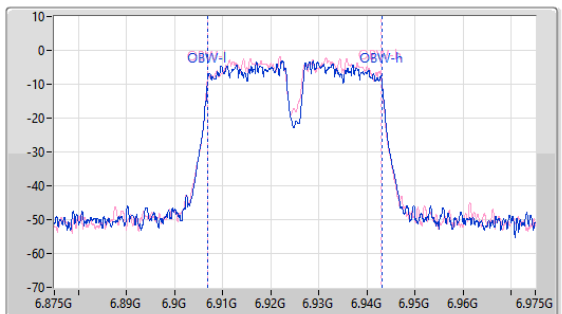

EBW

6925MHz

24/05/2023

CF: 6.925GHz
 Span: 220MHz
 RBW: 300kHz
 VBW: 1MHz
 Sweep Time: 48.7us
 Detector Type: Peak

CF: 6.925GHz
 Span: 100MHz
 RBW: 500kHz
 VBW: 2MHz
 Sweep Time: 12.6us
 Detector Type: Peak