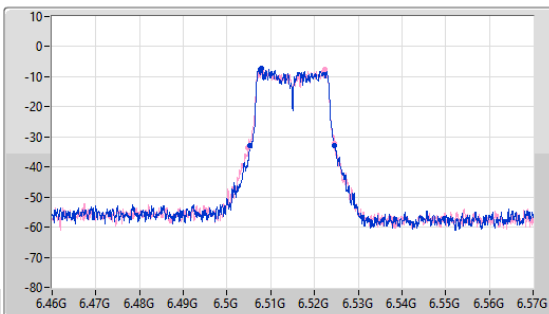

CF: 6.515GHz
Span: 50MHz
RBW: 200kHz
VBW: 1MHz
Sweep Time: 20.9us
Detector Type: Peak