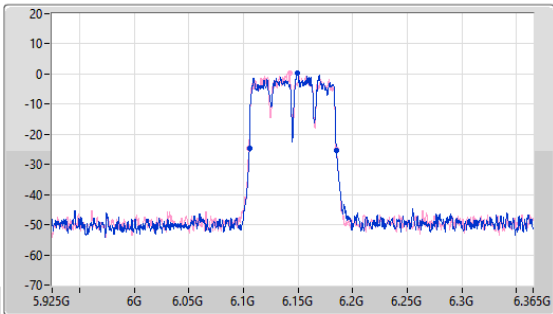

5.925-6.425GHz_11a80_80MHz_Nss1,(6Mbps)_2TX

EBW

6145MHz

24/05/2023

CF: 6.145GHz
Span: 440MHz
RBW: 1MHz
VBW: 3MHz
Sweep Time: 29.3us
Detector Type: Peak

CF: 6.145GHz
Span: 200MHz
RBW: 1MHz
VBW: 3MHz
Sweep Time: 14.6us
Detector Type: Peak