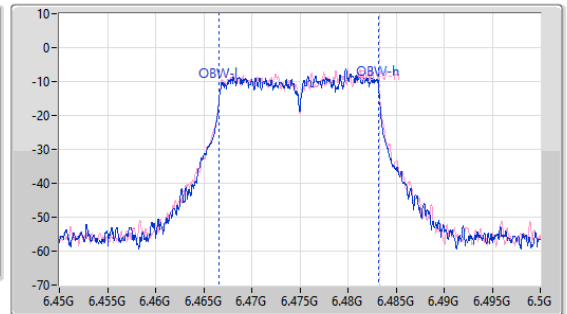

EBW

6475MHz

24/05/2023

CF: 6.475GHz
 Span: 110MHz
 RBW: 200kHz
 VBW: 1MHz
 Sweep Time: 41.8us
 Detector Type: Peak

CF: 6.475GHz
 Span: 50MHz
 RBW: 200kHz
 VBW: 1MHz
 Sweep Time: 20.9us
 Detector Type: Peak