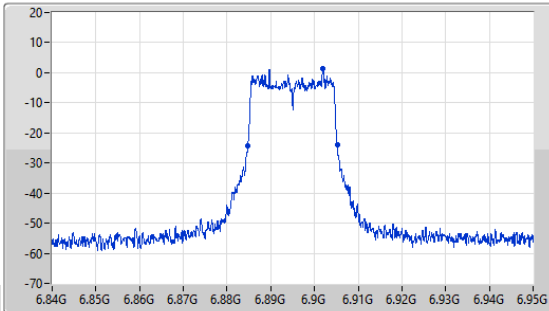

6.875-7.125GHz_802.11ax HEW20_Nss1,(MCS0)_1TX

EBW

6895MHz

24/05/2023

CF
6.895GHz
Span
110MHz
RBW
200kHz
VBW
1MHz
Sweep Time
41.8us
Detector Type
Peak

CF
6.895GHz
Span
50MHz
RBW
200kHz
VBW
1MHz
Sweep Time
20.9us
Detector Type
Peak