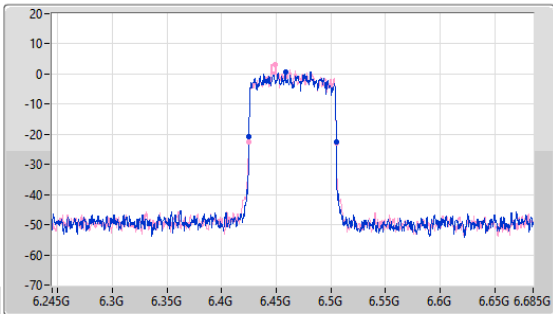

6.425-6.525GHz_802.11ax HEW80_Nss1,(MCS0)_2TX

EBW

6465MHz

24/05/2023

CF
6.465GHz
Span
440MHz
RBW
1MHz
VBW
3MHz
Sweep Time
29.3us
Detector Type
Peak

CF
6.465GHz
Span
200MHz
RBW
1MHz
VBW
3MHz
Sweep Time
14.6us
Detector Type
Peak