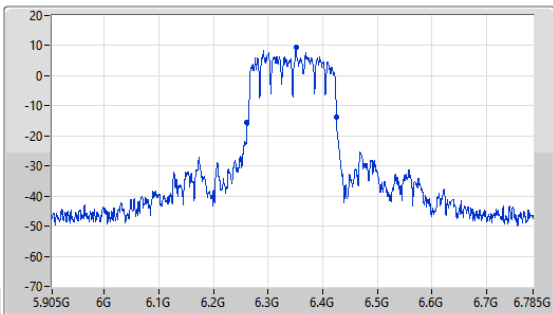

5.925-6.425GHz_11a160_160MHz_Nss1,(6Mbps)_1TX

EBW

6345MHz

24/05/2023

CF
6.345GHz
Span
880MHz
RBW
2MHz
VBW
10MHz
Sweep Time
34.6us
Detector Type
Peak

CF
6.345GHz
Span
400MHz
RBW
2MHz
VBW
10MHz
Sweep Time
15.8us
Detector Type
Peak