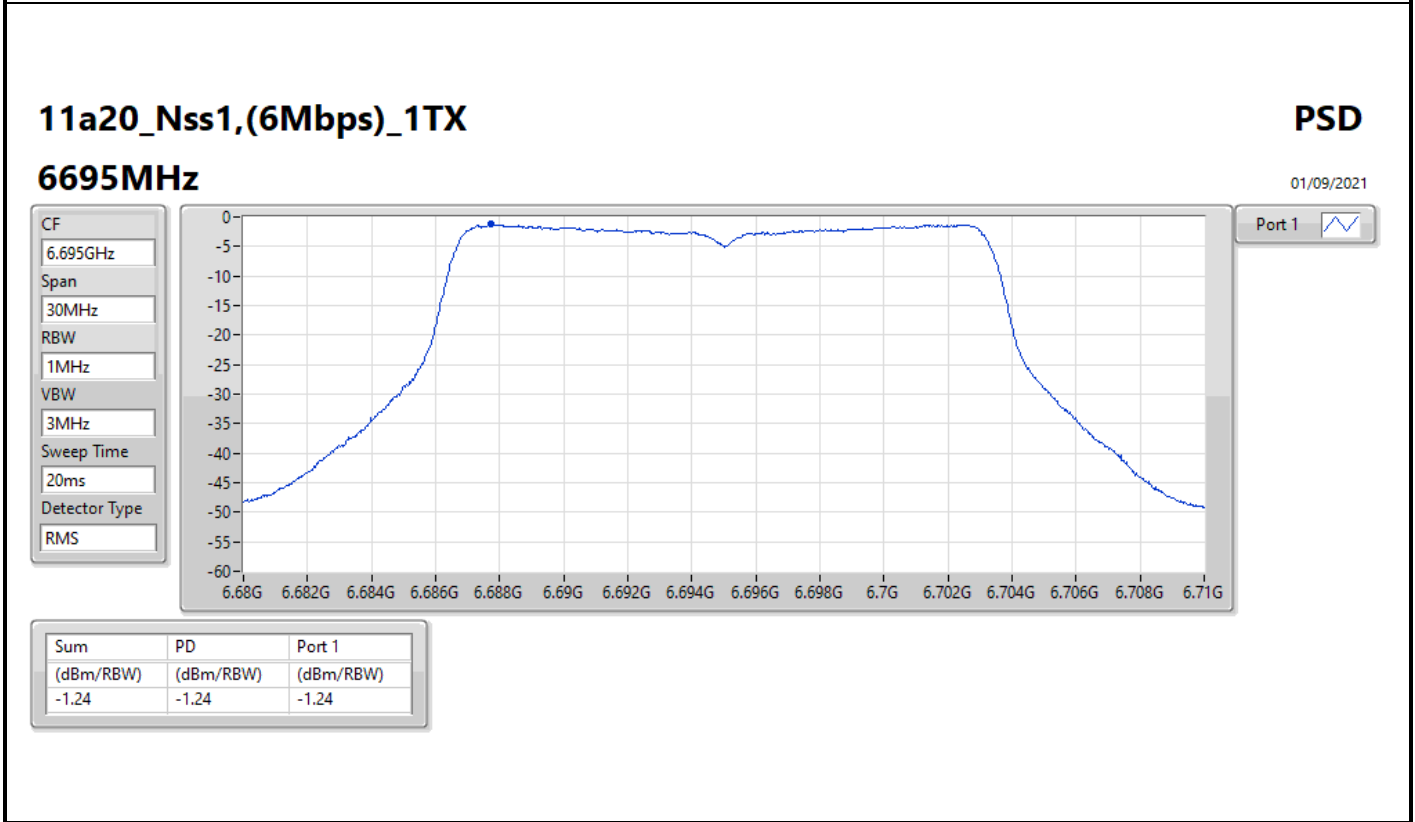

DG = Directional Gain; RBW = 500kHz for 5.725-5.85GHz band / 1MHz for other band;
 PD = trace bin-by-bin of each transmits port summing can be performed maximum power density; Port X = Port X Power Density;