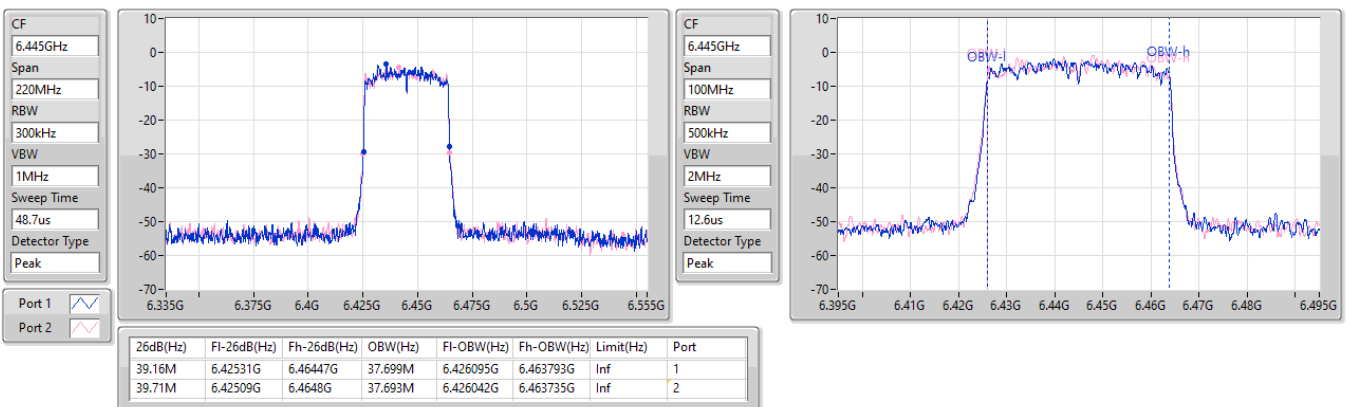

EBW

6405MHz

18/05/2023

6.425-6.525GHz_802.11ax HEW40_Nss1,(MCS0)_2TX

EBW

6445MHz

18/05/2023

6.425-6.525GHz_802.11ax HEW40_Nss1,(MCS0)_2TX