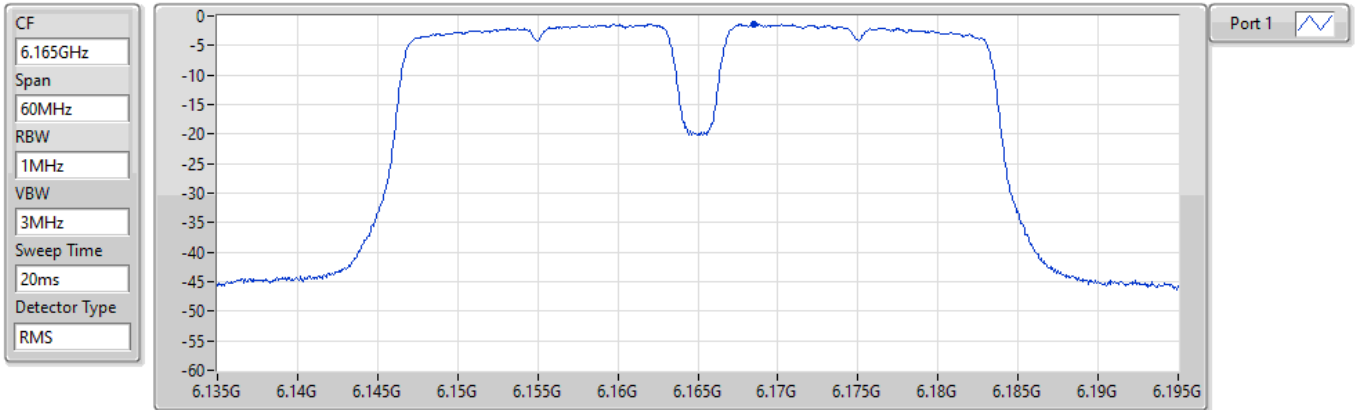

11a40_Nss1,(6Mbps)_1TX

PSD

6165MHz

01/09/2021

Sum	PD	Port 1
(dBm/RBW)	(dBm/RBW)	(dBm/RBW)
-1.33	-1.33	-1.33