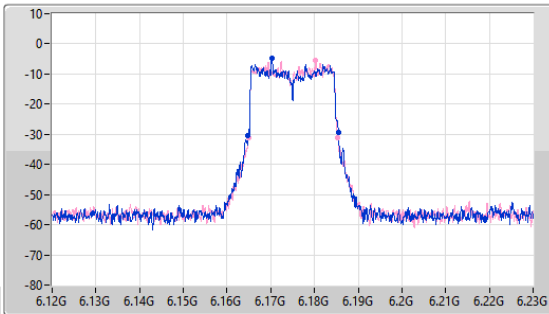

5.925-6.425GHz_802.11ax HEW20_Nss1,(MCS0)_2TX

EBW

6175MHz

24/05/2023

CF
6.175GHz
Span
110MHz
RBW
200kHz
VBW
1MHz
Sweep Time
41.8us
Detector Type
Peak

CF
6.175GHz
Span
50MHz
RBW
200kHz
VBW
1MHz
Sweep Time
20.9us
Detector Type
Peak