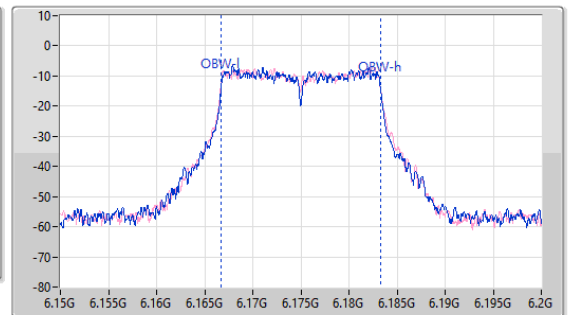

6175MHz

24/05/2023