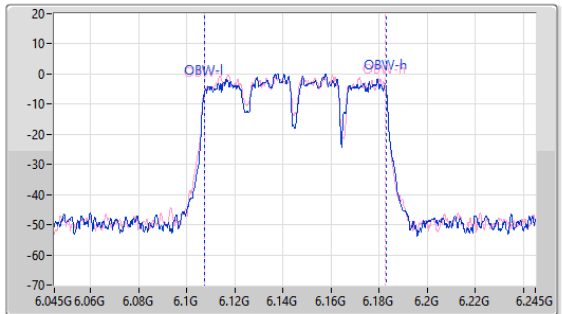

5.925-6.425GHz_11a80_80MHz_Nss1,(6Mbps)_2TX

EBW

6145MHz

24/05/2023

CF: 6.145GHz
 Span: 440MHz
 RBW: 1MHz
 VBW: 3MHz
 Sweep Time: 29.3us
 Detector Type: Peak

CF: 6.145GHz
 Span: 200MHz
 RBW: 1MHz
 VBW: 3MHz
 Sweep Time: 14.6us
 Detector Type: Peak