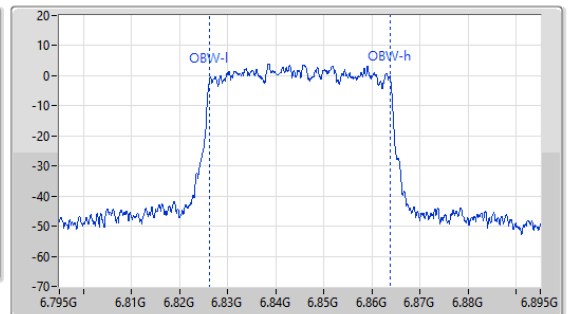

6.525-6.875GHz_802.11ax HEW40_Nss1,(MCS0)_1TX

EBW

6845MHz

24/05/2023

CF
6.845GHz
Span
220MHz
RBW
300kHz
VBW
1MHz
Sweep Time
48.7us
Detector Type
Peak

CF
6.845GHz
Span
100MHz
RBW
500kHz
VBW
2MHz
Sweep Time
12.6us
Detector Type
Peak