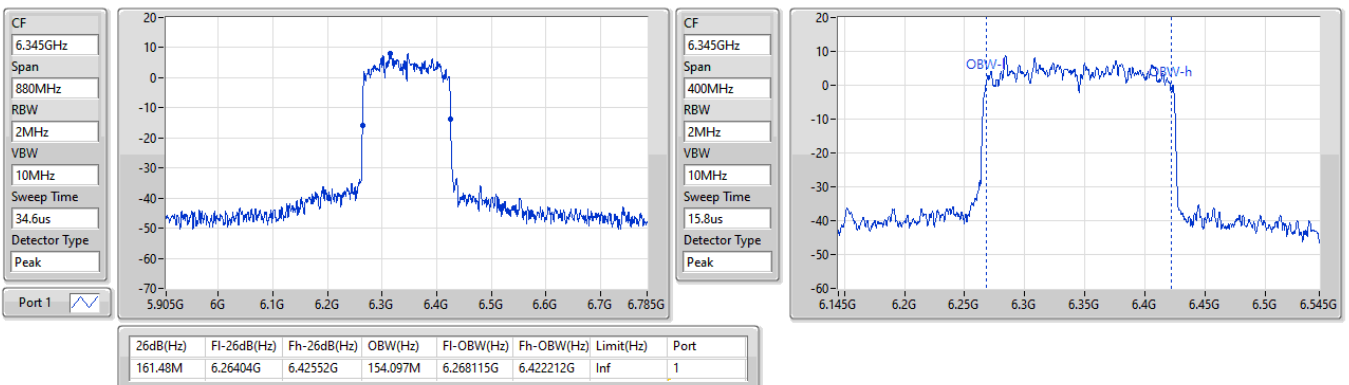

5.925-6.425GHz_802.11ax HEW160_Nss1,(MCS0)_1TX

EBW

6345MHz

24/05/2023