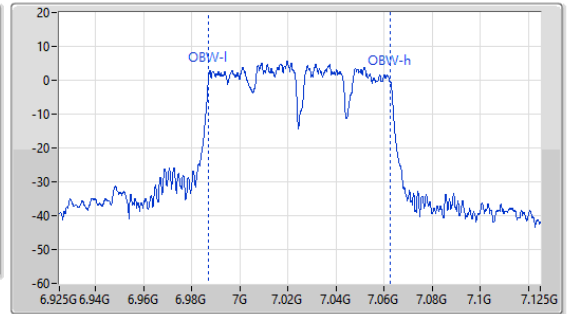

26dB(Hz)	Fl-26dB(Hz)	Fh-26dB(Hz)	OBW(Hz)	Fl-OBW(Hz)	Fh-OBW(Hz)	Limit(Hz)	Port
81.18M	6.98452G	7.0657G	75.724M	6.987031G	7.062755G	Inf	1

5.925-6.425GHz_11a160_160MHz_Nss1,(6Mbps)_1TX

EBW

6025MHz

24/05/2023

CF
6.025GHz
Span
880MHz
RBW
2MHz
VBW
10MHz
Sweep Time
34.6us
Detector Type
Peak