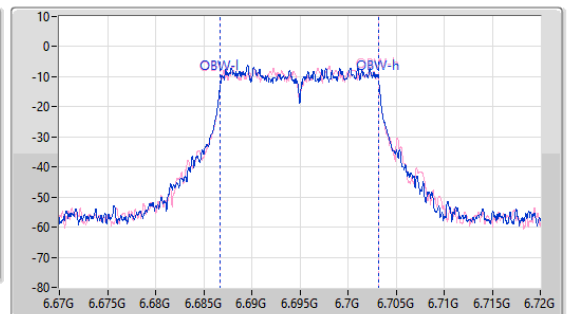

EBW

6695MHz

24/05/2023

CF: 6.695GHz
 Span: 110MHz
 RBW: 200kHz
 VBW: 1MHz
 Sweep Time: 41.8us
 Detector Type: Peak

CF: 6.695GHz
 Span: 50MHz
 RBW: 200kHz
 VBW: 1MHz
 Sweep Time: 20.9us
 Detector Type: Peak