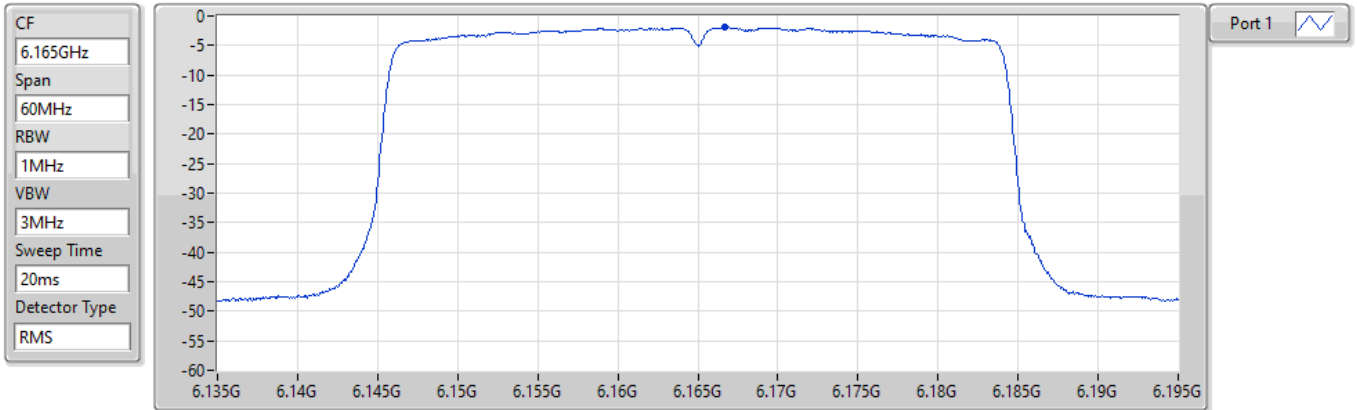

01/09/2021

CF
6.875GHz
Span
30MHz
RBW
1MHz
VBW
3MHz
Sweep Time
20ms
Detector Type
RMS

Port 1 

Sum	PD	Port 1
(dBm/RBW)	(dBm/RBW)	(dBm/RBW)
-2.21	-2.21	-2.21

802.11ax HEW40_Nss1,(MCS0)_1TX

PSD

6165MHz

01/09/2021