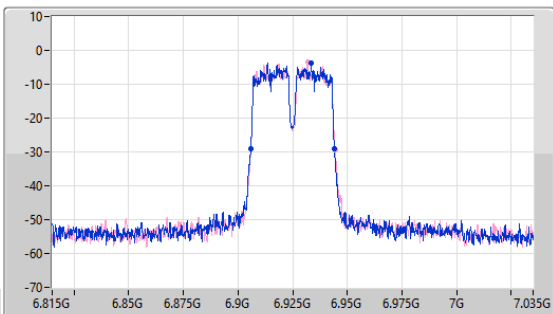

CF: 6.925GHz
Span: 100MHz
RBW: 500kHz
VBW: 2MHz
Sweep Time: 12.6us
Detector Type: Peak