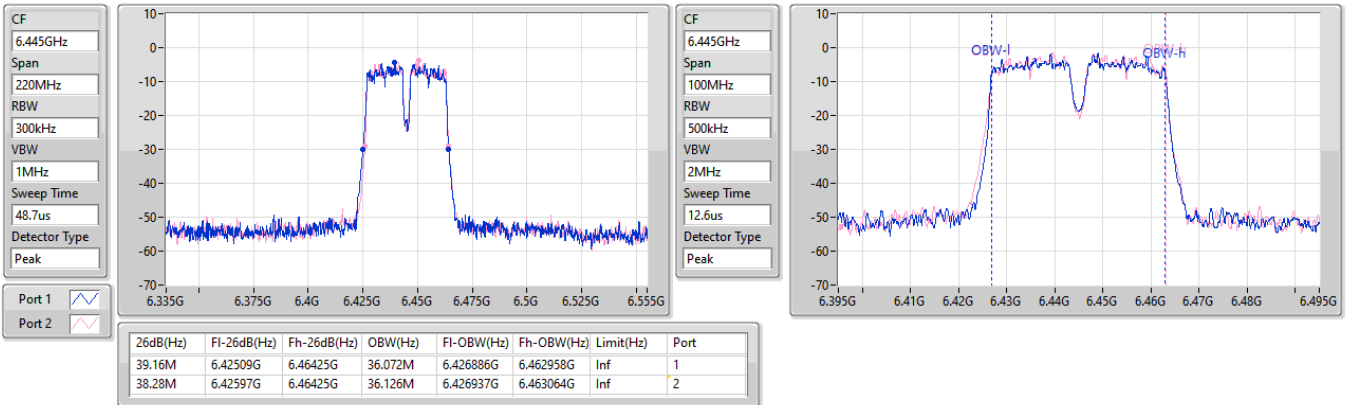

6.425-6.525GHz_11a40_40MHz_Nss1,(6Mbps)_2TX

EBW

6445MHz

24/05/2023