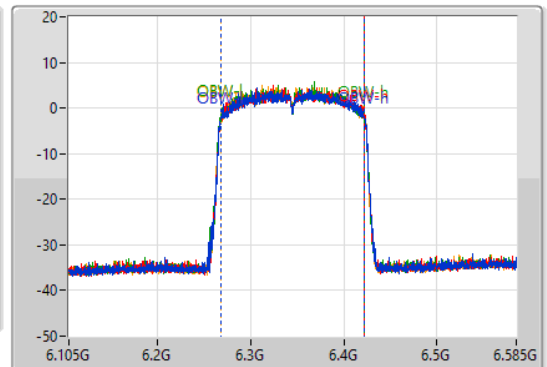

802.11ax HEW160_Nss1,(MCS0)_4TX

EBW

6345MHz

01/09/2021

CF
6.345GHz
Span
480MHz
RBW
2MHz
VBW
10MHz
Sweep Time
100ms
Detector Type
Peak

CF
6.345GHz
Span
480MHz
RBW
3MHz
VBW
10MHz
Sweep Time
100ms
Detector Type
Peak