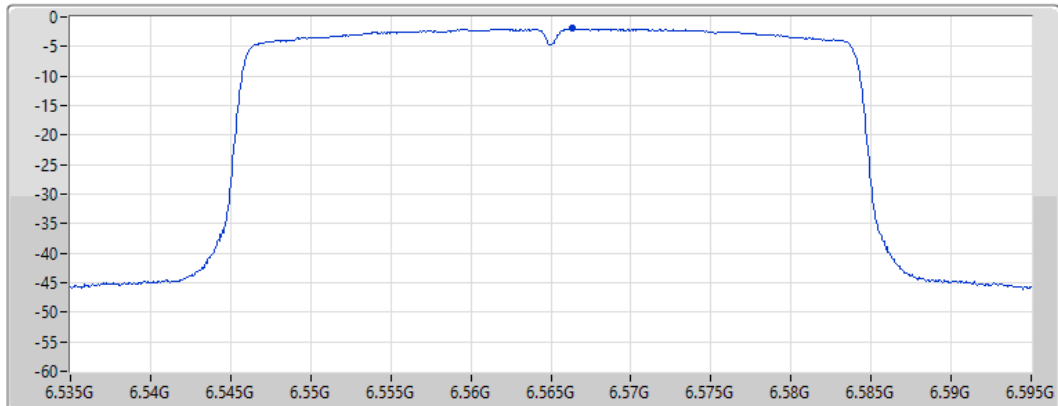

802.11ax HEW40_Nss1,(MCS0)_1TX

PSD

6565MHz

01/09/2021

CF
6.565GHz
Span
60MHz
RBW
1MHz
VBW
3MHz
Sweep Time
20ms
Detector Type
RMS

Port 1

Sum	PD	Port 1
(dBm/RBW)	(dBm/RBW)	(dBm/RBW)
-1.94	-1.94	-1.94