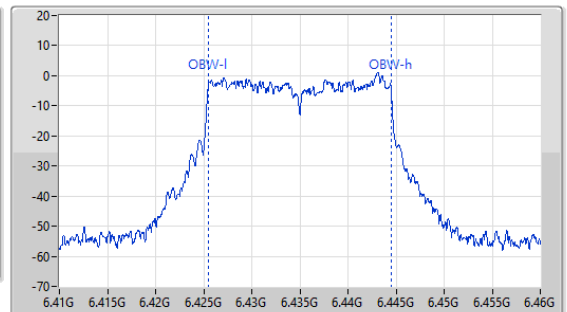

6.425-6.525GHz_802.11ax HEW20_Nss1,(MCS0)_1TX

EBW

6435MHz

24/05/2023

CF
6.435GHz
Span
110MHz
RBW
200kHz
VBW
1MHz
Sweep Time
41.8us
Detector Type
Peak

CF
6.435GHz
Span
50MHz
RBW
200kHz
VBW
1MHz
Sweep Time
20.9us
Detector Type
Peak