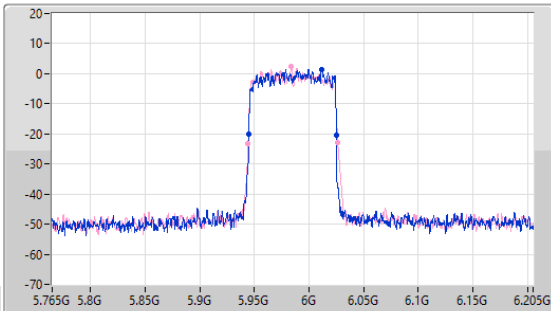

CF: 5.985GHz
Span: 200MHz
RBW: 1MHz
VBW: 3MHz
Sweep Time: 14.6us
Detector Type: Peak