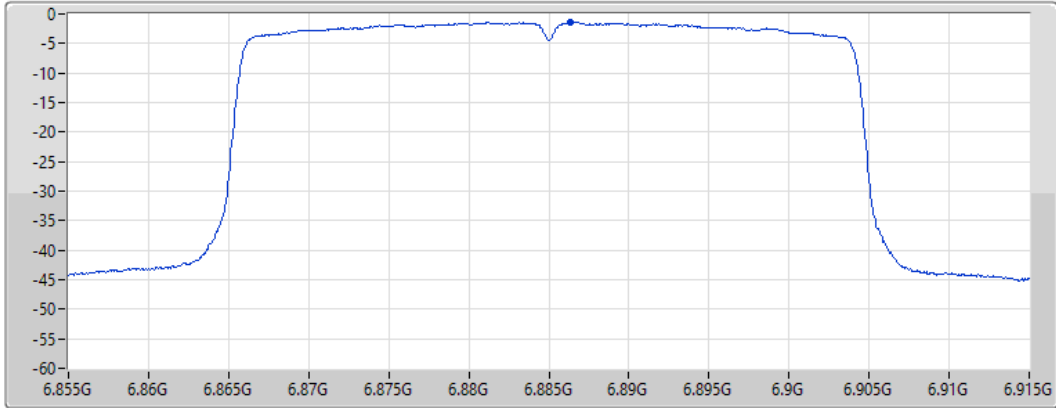

802.11ax HEW40_Nss1,(MCS0)_1TX

PSD

6885MHz

01/09/2021

CF
6.885GHz
Span
60MHz
RBW
1MHz
VBW
3MHz
Sweep Time
20ms
Detector Type
RMS

Port 1

Sum	PD	Port 1
(dBm/RBW)	(dBm/RBW)	(dBm/RBW)
-1.35	-1.35	-1.35