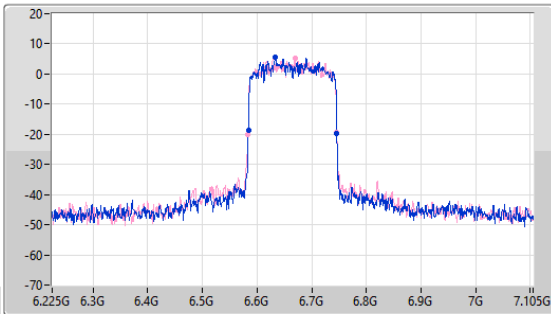

6.525-6.875GHz_802.11ax HEW160_Nss1,(MCS0)_2TX

EBW

6665MHz

24/05/2023

CF
6.665GHz
Span
880MHz
RBW
2MHz
VBW
10MHz
Sweep Time
34.6us
Detector Type
Peak

CF
6.665GHz
Span
400MHz
RBW
2MHz
VBW
10MHz
Sweep Time
15.8us
Detector Type
Peak