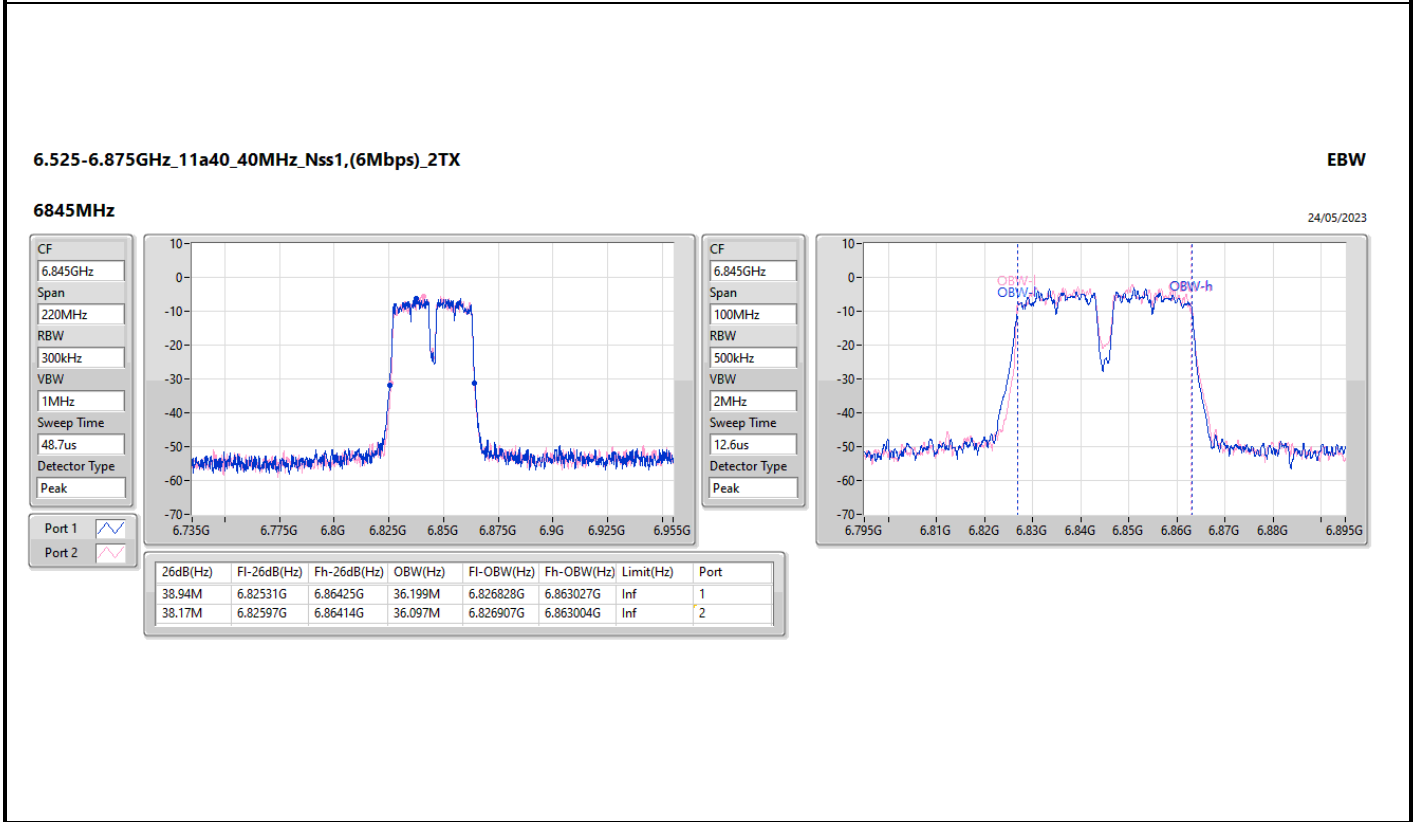

EBW

6525MHz

24/05/2023

6.525-6.875GHz_11a40_40MHz_Nss1,(6Mbps)_2TX

EBW

6565MHz

24/05/2023

6.525-6.875GHz_11a40_40MHz_Nss1,(6Mbps)_2TX