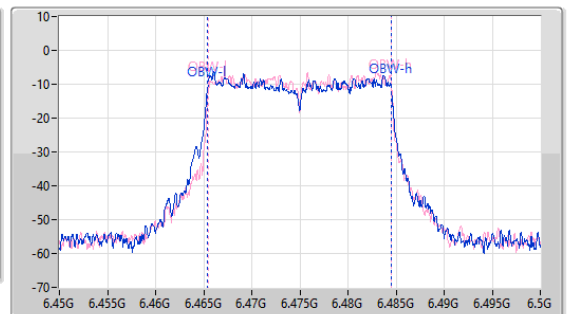

6.425-6.525GHz_802.11ax HEW20_Nss1,(MCS0)_2TX

EBW

6475MHz

24/05/2023

CF
6.475GHz
Span
110MHz
RBW
200kHz
VBW
1MHz
Sweep Time
41.8us
Detector Type
Peak

CF
6.475GHz
Span
50MHz
RBW
200kHz
VBW
1MHz
Sweep Time
20.9us
Detector Type
Peak