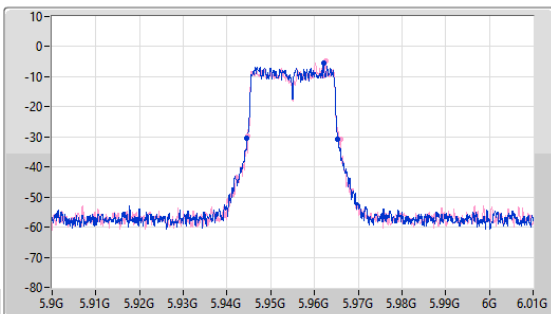

CF
5.955GHz
Span
50MHz
RBW
200kHz
VBW
1MHz
Sweep Time
20.9us
Detector Type
Peak