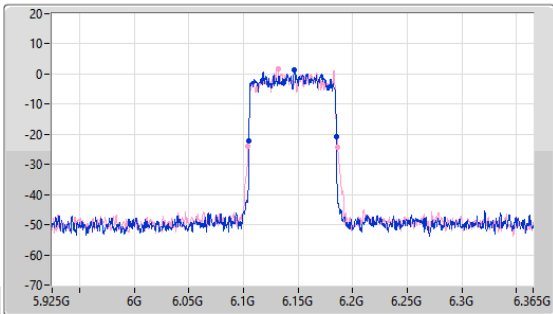

5.925-6.425GHz_802.11ax HEW80_Nss1,(MCS0)_2TX

EBW

6145MHz

24/05/2023

CF: 6.145GHz
Span: 440MHz
RBW: 1MHz
VBW: 3MHz
Sweep Time: 29.3us
Detector Type: Peak

CF: 6.145GHz
Span: 200MHz
RBW: 1MHz
VBW: 3MHz
Sweep Time: 14.6us
Detector Type: Peak