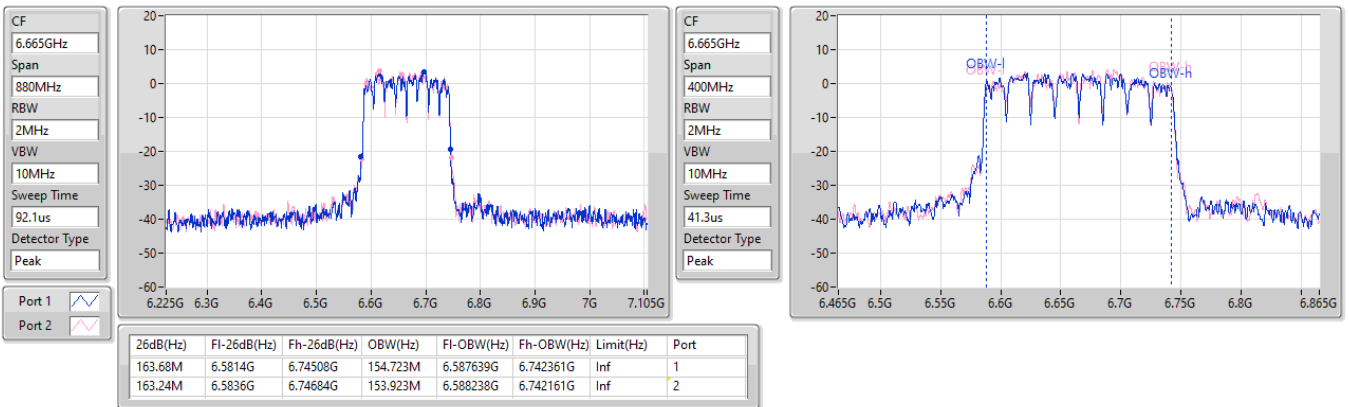

6.525-6.875GHz_11a160_160MHz_Nss1,(6Mbps)_2TX

EBW

6665MHz

02/06/2023