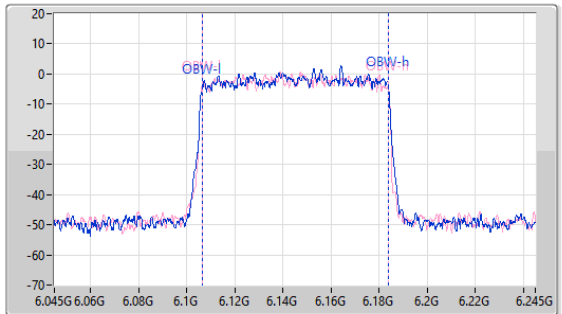

5.925-6.425GHz_802.11ax HEW80_Nss1,(MCS0)_2TX

EBW

6145MHz

24/05/2023

CF: 6.145GHz
 Span: 440MHz
 RBW: 1MHz
 VBW: 3MHz
 Sweep Time: 29.3us
 Detector Type: Peak

CF: 6.145GHz
 Span: 200MHz
 RBW: 1MHz
 VBW: 3MHz
 Sweep Time: 14.6us
 Detector Type: Peak