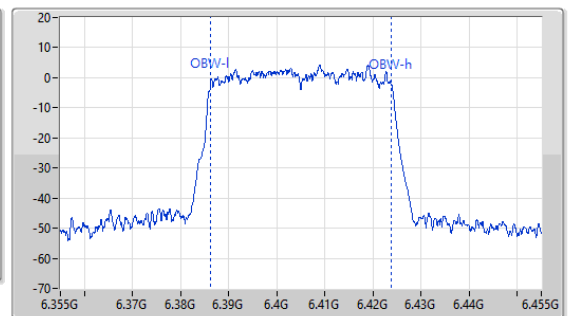

5.925-6.425GHz_802.11ax HEW40_Nss1,(MCS0)_1TX

EBW

6405MHz

24/05/2023