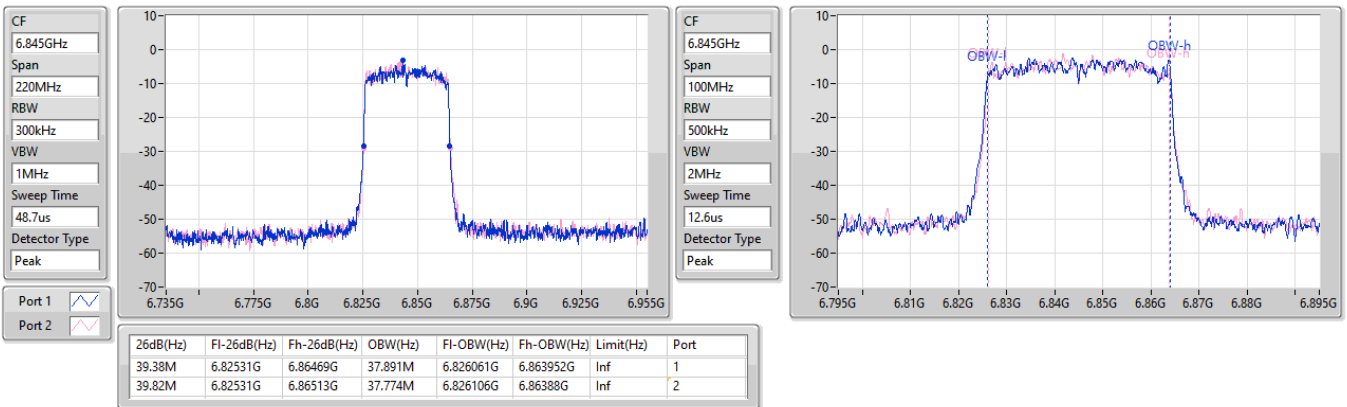

6.525-6.875GHz_802.11ax HEW40_Nss1,(MCS0)_2TX

EBW

6845MHz

24/05/2023