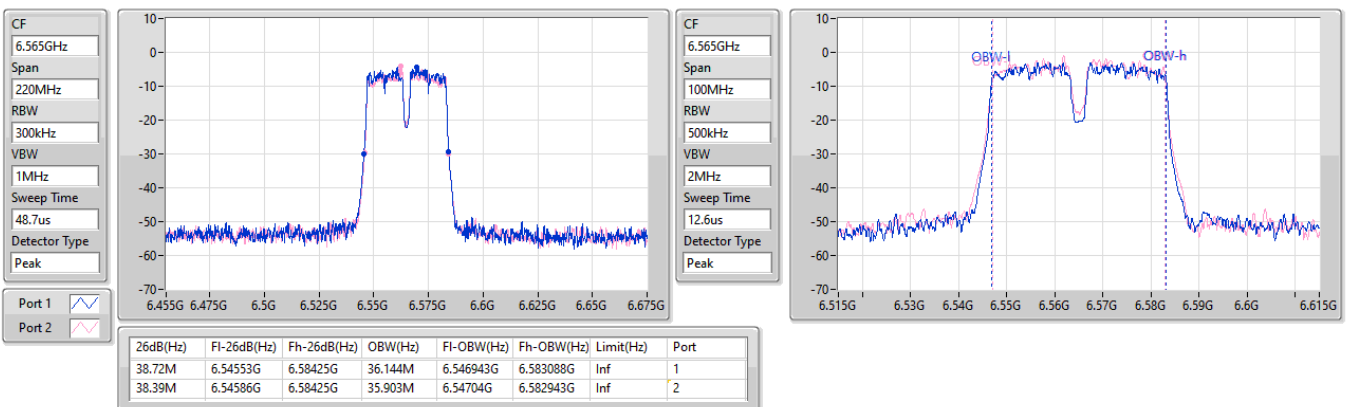

EBW

6525MHz

24/05/2023

6.525-6.875GHz_11a40_40MHz_Nss1,(6Mbps)_2TX

EBW

6565MHz

24/05/2023

6.525-6.875GHz_11a40_40MHz_Nss1,(6Mbps)_2TX