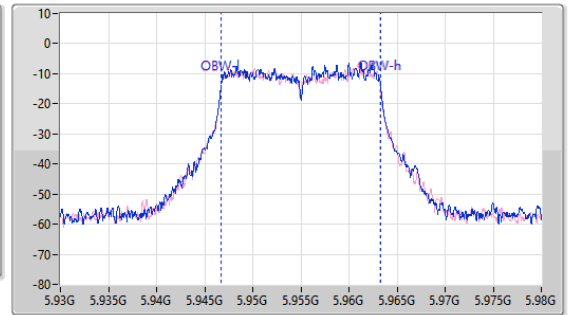

Port X-N dB = Port X 6dB down bandwidth for 5.725-5.85GHz band / 26dB down bandwidth for other band
 Port X-OBW = Port X 99% occupied bandwidth

5.925-6.425GHz_11a20_20MHz_Nss1,(6Mbps)_2TX

EBW

5955MHz

24/05/2023