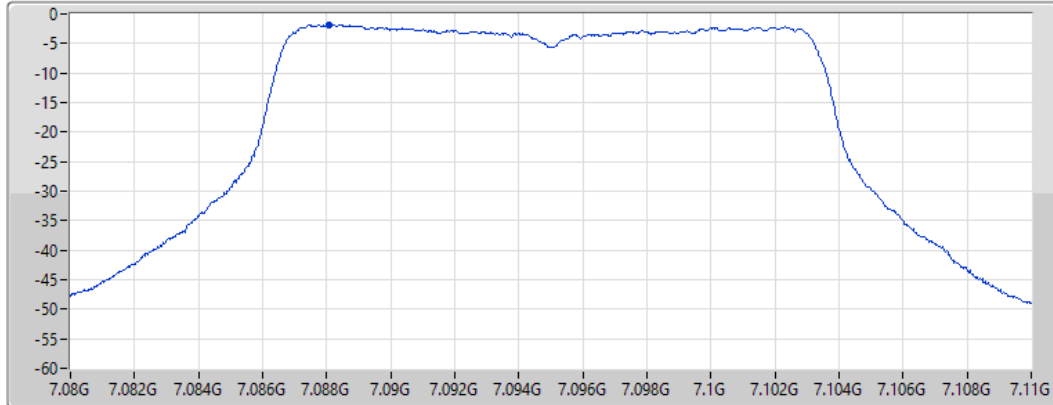

11a20_Nss1,(6Mbps)_1TX

PSD

7095MHz

01/09/2021

CF
7.095GHz

Span
30MHz

RBW
1MHz

VBW
3MHz

Sweep Time
20ms

Detector Type
RMS

Port 1

Sum	PD	Port 1
(dBm/RBW)	(dBm/RBW)	(dBm/RBW)
-1.79	-1.79	-1.79