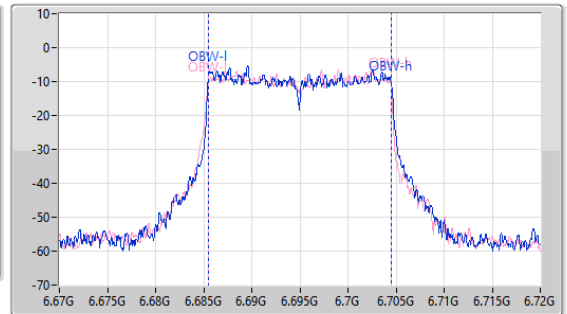

6.525-6.875GHz_802.11ax HEW20_Nss1,(MCS0)_2TX

EBW

6695MHz

24/05/2023

CF: 6.695GHz
 Span: 110MHz
 RBW: 200kHz
 VBW: 1MHz
 Sweep Time: 41.8us
 Detector Type: Peak

CF: 6.695GHz
 Span: 50MHz
 RBW: 200kHz
 VBW: 1MHz
 Sweep Time: 20.9us
 Detector Type: Peak