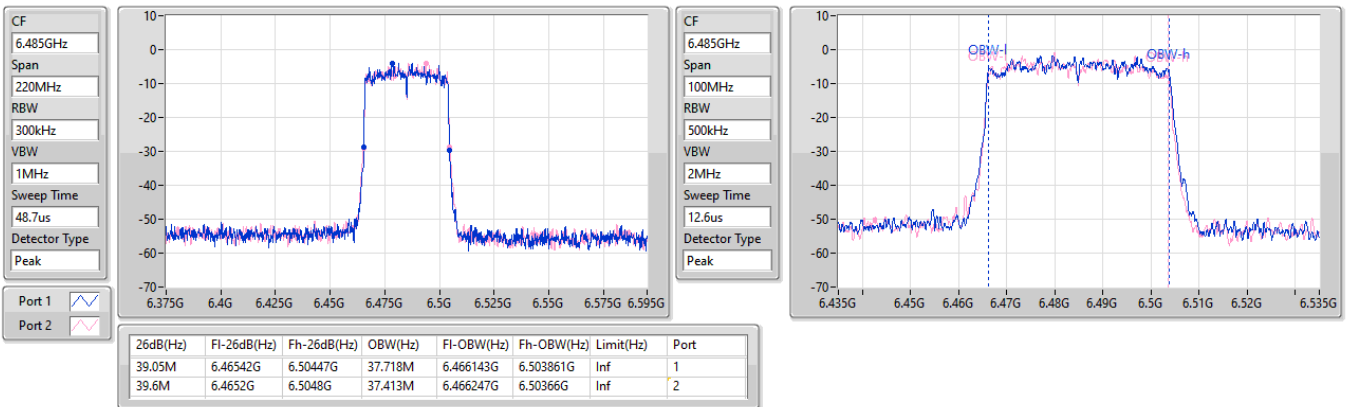

6.425-6.525GHz_802.11ax HEW40_Nss1,(MCS0)_2TX

EBW

6485MHz

24/05/2023