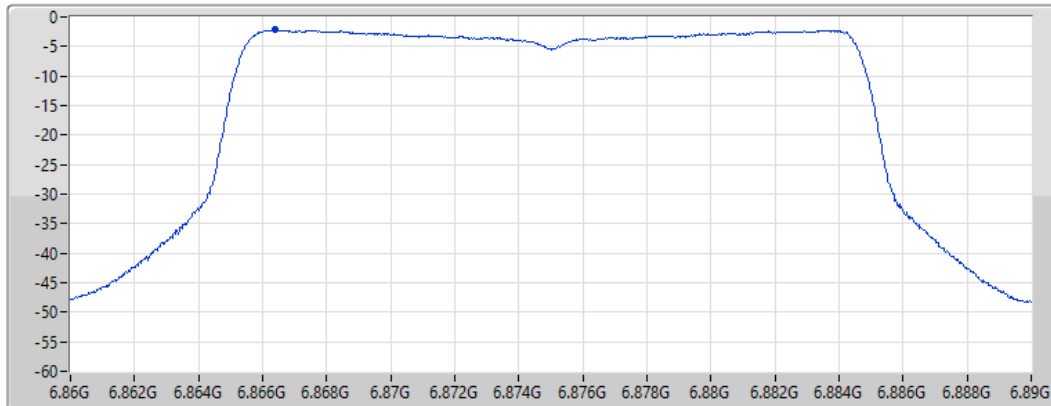

802.11ax HEW20_Nss1,(MCS0)_1TX

PSD

6875MHz

01/09/2021

CF
6.875GHz
Span
30MHz
RBW
1MHz
VBW
3MHz
Sweep Time
20ms
Detector Type
RMS

Port 1

Sum	PD	Port 1
(dBm/RBW)	(dBm/RBW)	(dBm/RBW)
-2.21	-2.21	-2.21