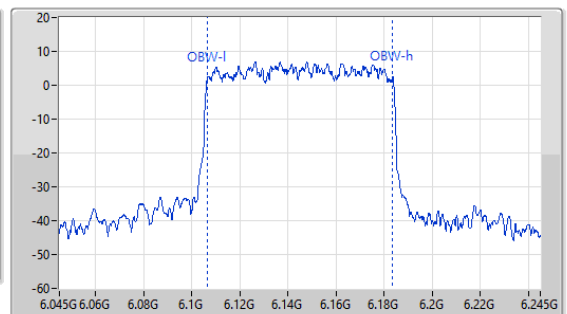

5.925-6.425GHz_802.11ax HEW80_Nss1,(MCS0)_1TX

EBW

6145MHz

24/05/2023

CF
6.145GHz
Span
440MHz
RBW
1MHz
VBW
3MHz
Sweep Time
29.3us
Detector Type
Peak

CF
6.145GHz
Span
200MHz
RBW
1MHz
VBW
3MHz
Sweep Time
14.6us
Detector Type
Peak