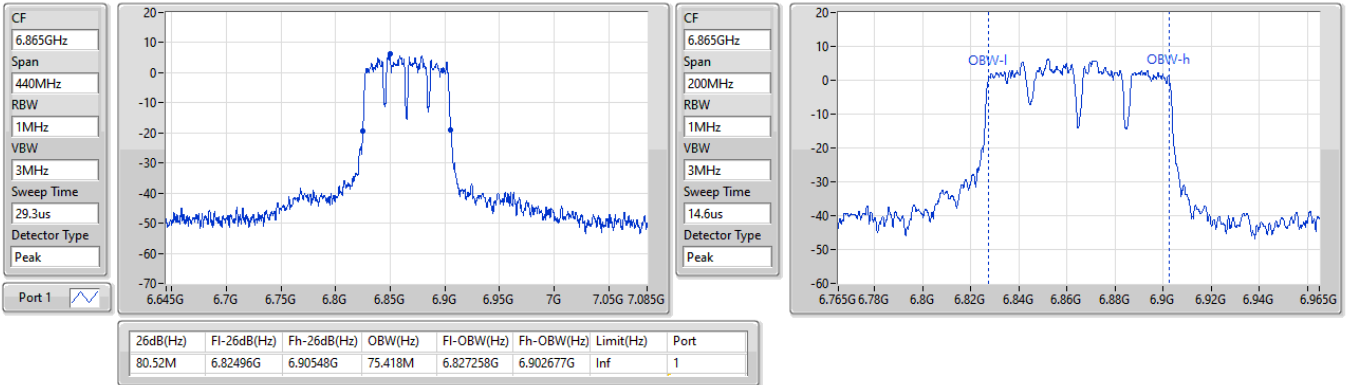

EBW

6785MHz

24/05/2023

6.525-6.875GHz_11a80_80MHz_Nss1,(6Mbps)_1TX

EBW

6865MHz

24/05/2023

6.875-7.125GHz_11a80_80MHz_Nss1,(6Mbps)_1TX