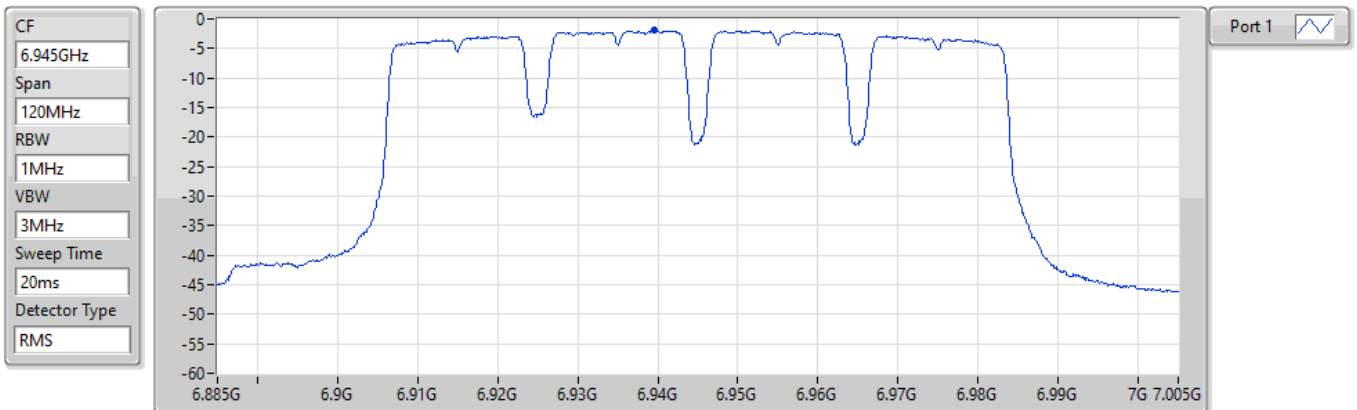

11a80_Nss1,(6Mbps)_1TX

PSD

6945MHz

01/09/2021

Sum	PD	Port 1
(dBm/RBW)	(dBm/RBW)	(dBm/RBW)
-1.98	-1.98	-1.98