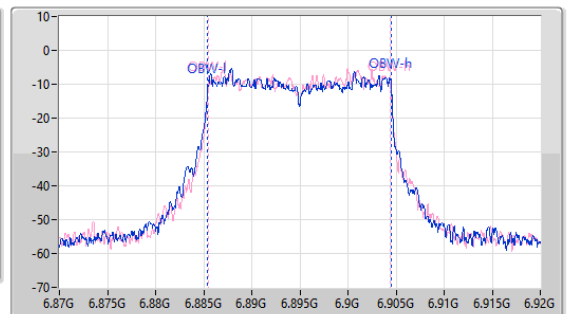

EBW

6895MHz

24/05/2023

CF: 6.895GHz
 Span: 110MHz
 RBW: 200kHz
 VBW: 1MHz
 Sweep Time: 41.8us
 Detector Type: Peak

CF: 6.895GHz
 Span: 50MHz
 RBW: 200kHz
 VBW: 1MHz
 Sweep Time: 20.9us
 Detector Type: Peak