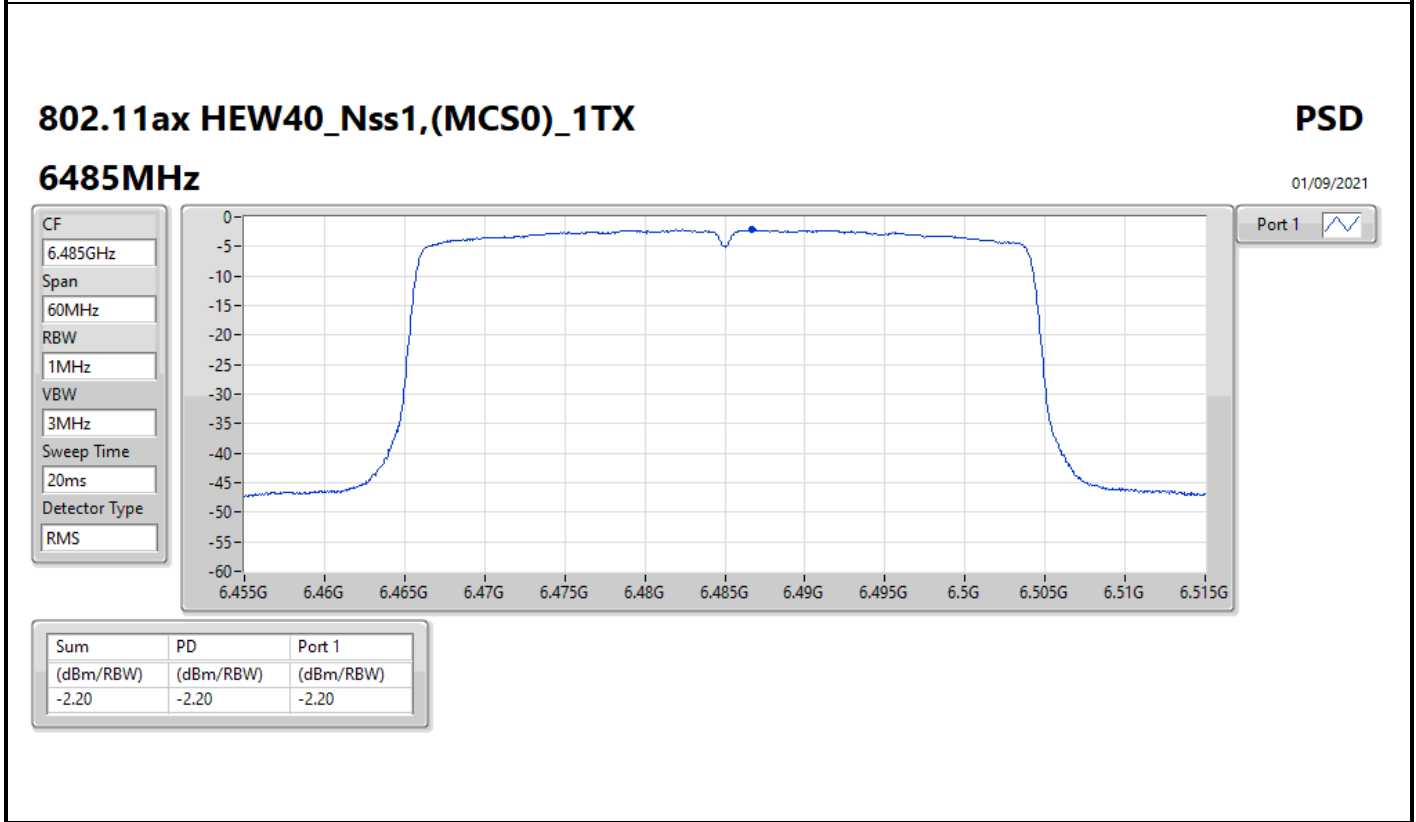

Sum	PD	Port 1
(dBm/RBW)	(dBm/RBW)	(dBm/RBW)
-1.95	-1.95	-1.95

802.11ax HEW40_Nss1,(MCS0)_1TX

PSD

6405MHz

01/09/2021

Sum	PD	Port 1
(dBm/RBW)	(dBm/RBW)	(dBm/RBW)
-1.78	-1.78	-1.78

802.11ax HEW40_Nss1,(MCS0)_1TX