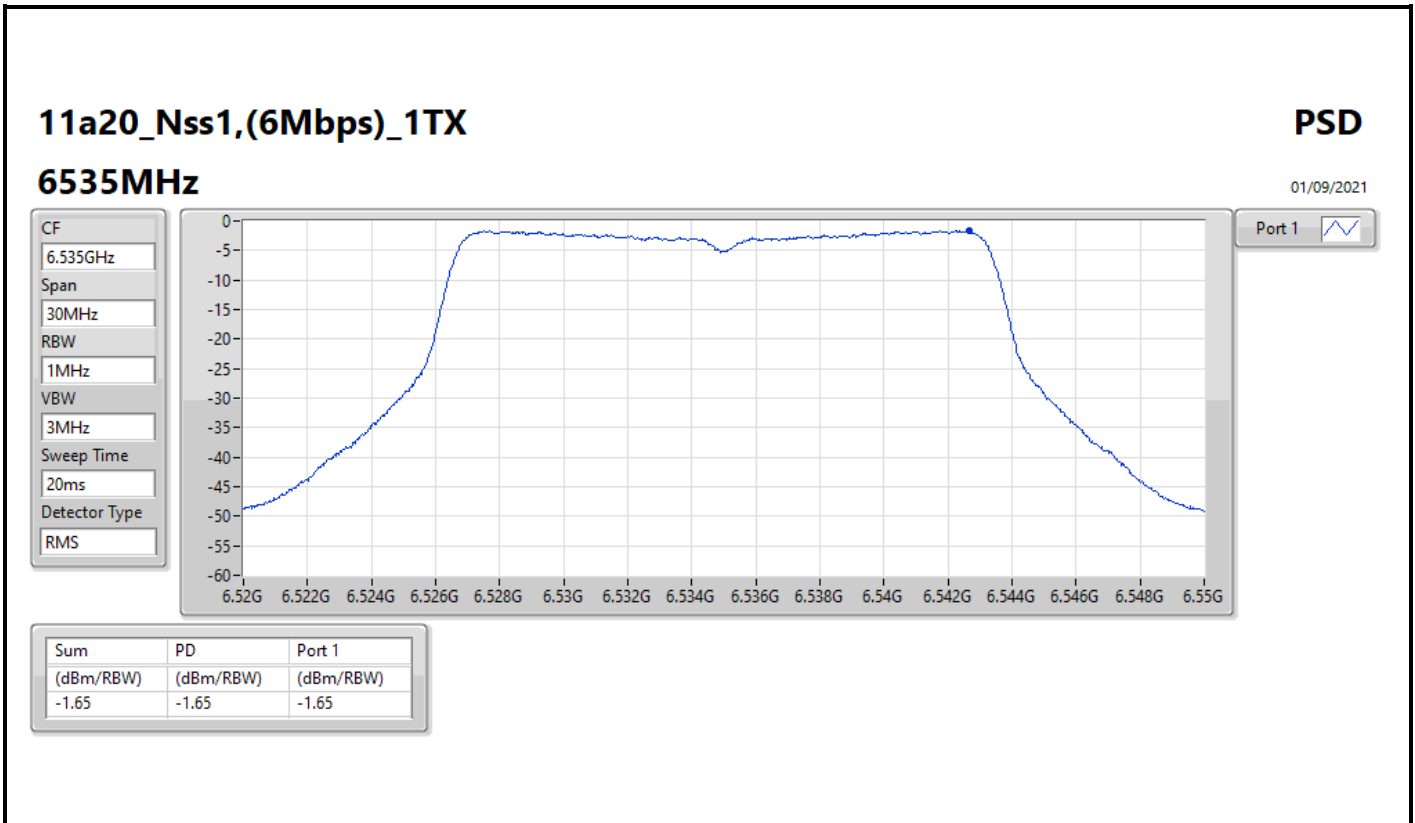

DG = Directional Gain; RBW = 500kHz for 5.725-5.85GHz band / 1MHz for other band;
 PD = trace bin-by-bin of each transmits port summing can be performed maximum power density; Port X = Port X Power Density;