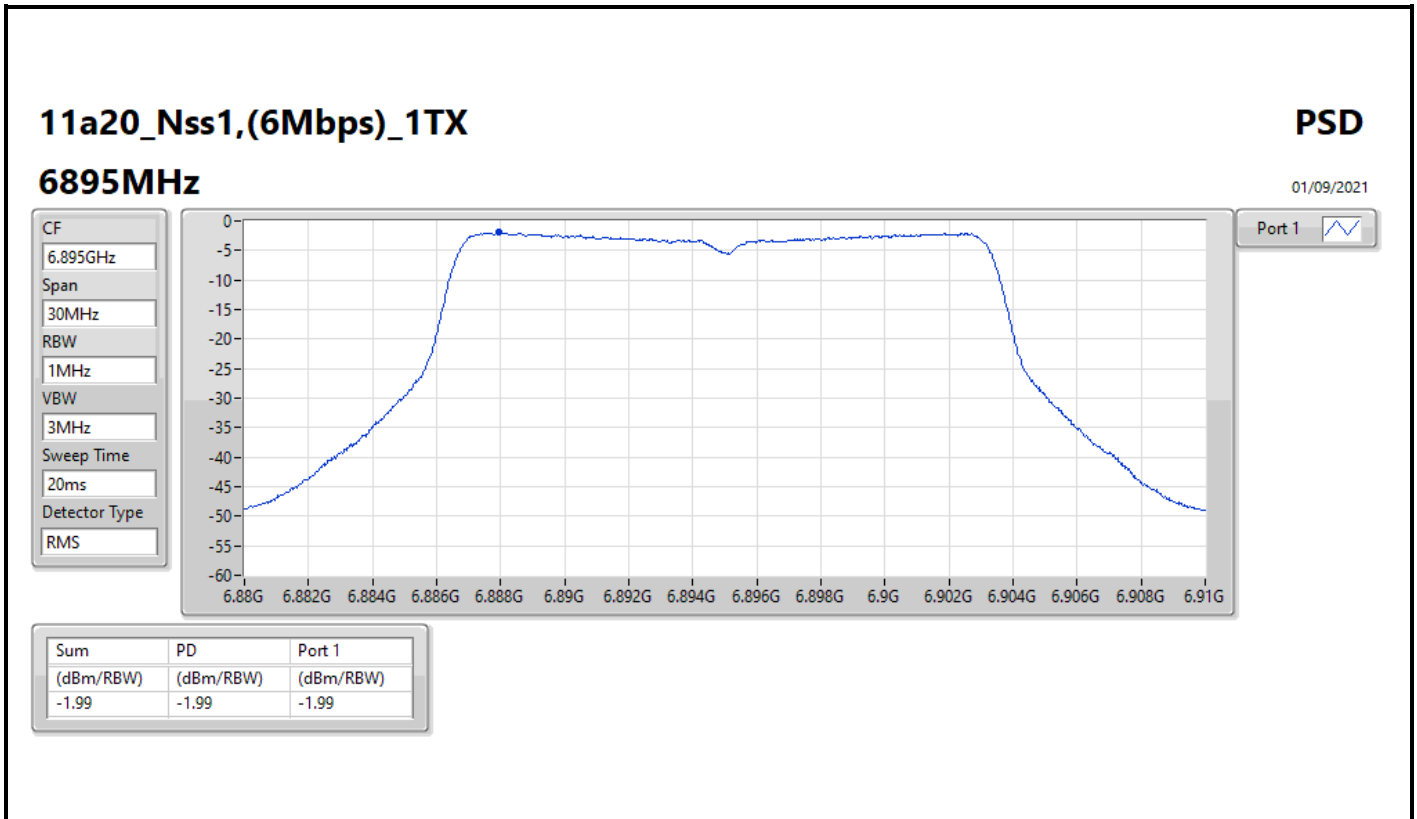

DG = Directional Gain; RBW = 500kHz for 5.725-5.85GHz band / 1MHz for other band;
 PD = trace bin-by-bin of each transmits port summing can be performed maximum power density; Port X = Port X Power Density;