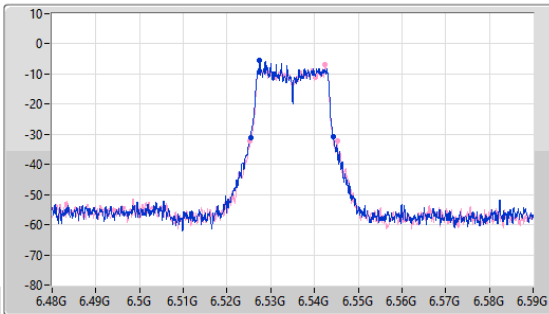

EBW

6535MHz

24/05/2023

CF: 6.535GHz
 Span: 110MHz
 RBW: 200kHz
 VBW: 1MHz
 Sweep Time: 41.8us
 Detector Type: Peak

CF: 6.535GHz
 Span: 50MHz
 RBW: 200kHz
 VBW: 1MHz
 Sweep Time: 20.9us
 Detector Type: Peak