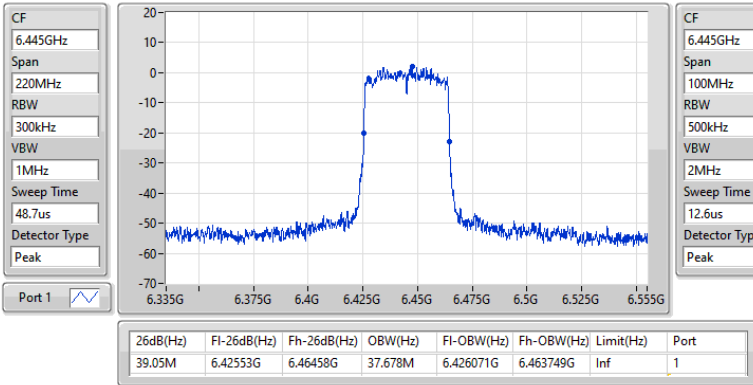

5.925-6.425GHz_802.11ax HEW40_Nss1,(MCS0)_1TX

EBW

6405MHz

24/05/2023

6.425-6.525GHz_802.11ax HEW40_Nss1,(MCS0)_1TX

EBW

6445MHz

24/05/2023