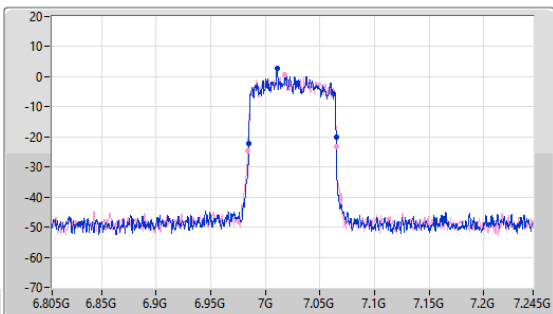

7025MHz

24/05/2023

CF: 7.025GHz
Span: 440MHz
RBW: 1MHz
VBW: 3MHz
Sweep Time: 29.3us
Detector Type: Peak

CF: 7.025GHz
Span: 200MHz
RBW: 1MHz
VBW: 3MHz
Sweep Time: 14.6us
Detector Type: Peak