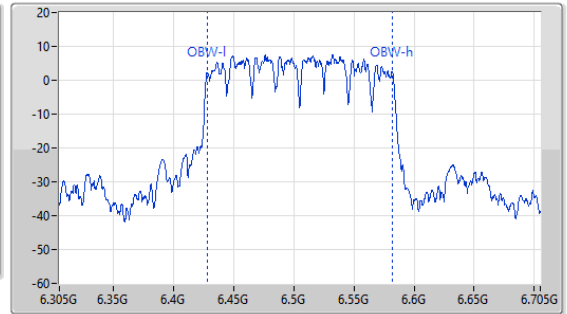

26dB(Hz)	Fl-26dB(Hz)	Fh-26dB(Hz)	OBW(Hz)	Fl-OBW(Hz)	Fh-OBW(Hz)	Limit(Hz)	Port
163.68M	6.42404G	6.58772G	154.523M	6.427677G	6.5822G	Inf	1

6.525-6.875GHz_11a160_160MHz_Nss1,(6Mbps)_1TX

EBW

6665MHz

24/05/2023

CF
6.665GHz
Span
880MHz
RBW
2MHz
VBW
10MHz
Sweep Time
34.6us
Detector Type
Peak