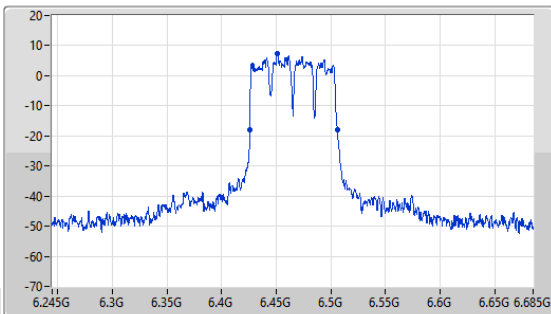

6.425-6.525GHz_11a80_80MHz_Nss1,(6Mbps)_1TX

EBW

6465MHz

24/05/2023

CF
6.465GHz
Span
440MHz
RBW
1MHz
VBW
3MHz
Sweep Time
29.3us
Detector Type
Peak

CF
6.465GHz
Span
200MHz
RBW
1MHz
VBW
3MHz
Sweep Time
14.6us
Detector Type
Peak