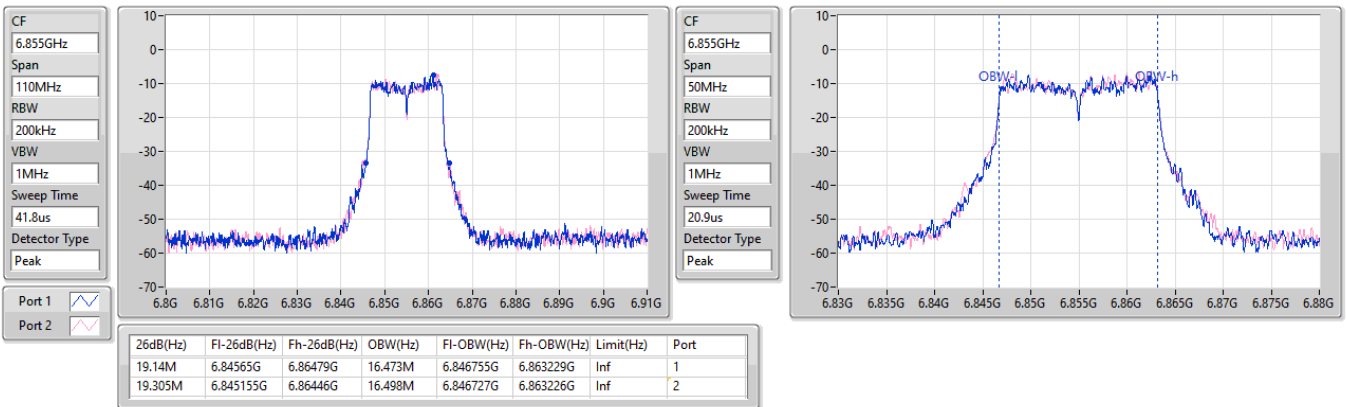

6.525-6.875GHz_11a20_20MHz_Nss1,(6Mbps)_2TX

EBW

6855MHz

24/05/2023