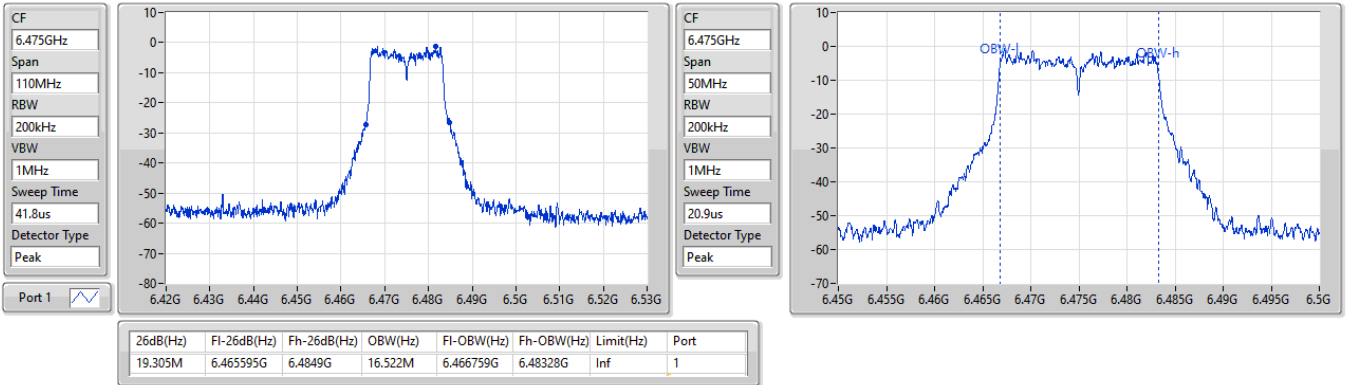

6.425-6.525GHz_11a20_20MHz_Nss1,(6Mbps)_1TX

EBW

6475MHz

24/05/2023