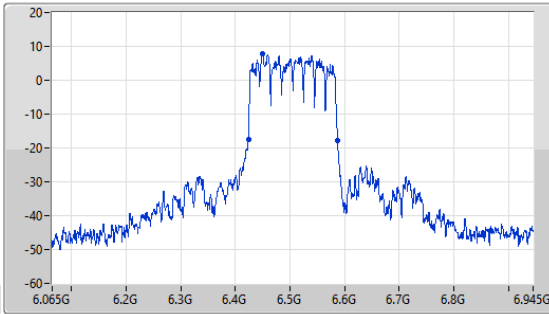

6.425-6.525GHz_11a160_160MHz_Nss1,(6Mbps)_1TX

EBW

6505MHz

24/05/2023

CF
6.505GHz
Span
880MHz
RBW
2MHz
VBW
10MHz
Sweep Time
34.6us
Detector Type
Peak

CF
6.505GHz
Span
400MHz
RBW
2MHz
VBW
10MHz
Sweep Time
15.8us
Detector Type
Peak