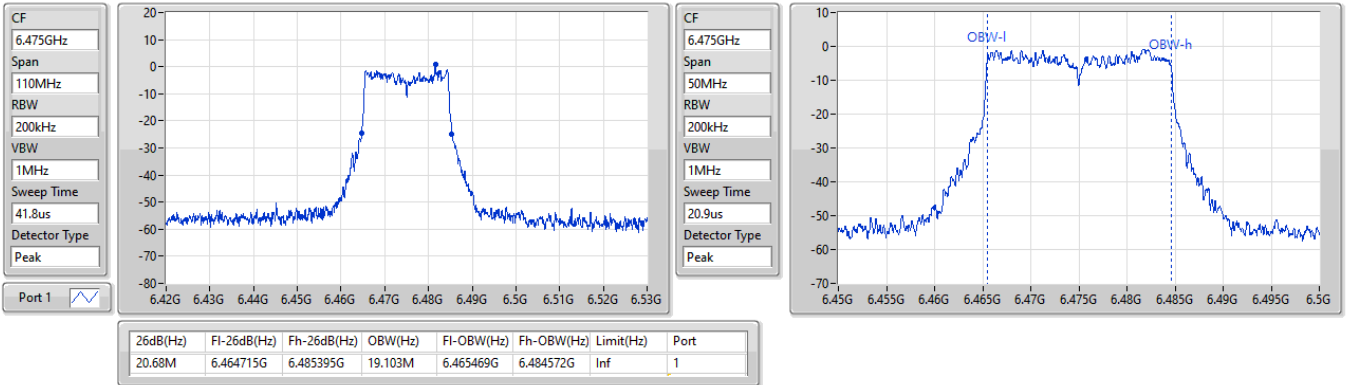

6.425-6.525GHz_802.11ax HEW20_Nss1,(MCS0)_1TX

EBW

6475MHz

24/05/2023