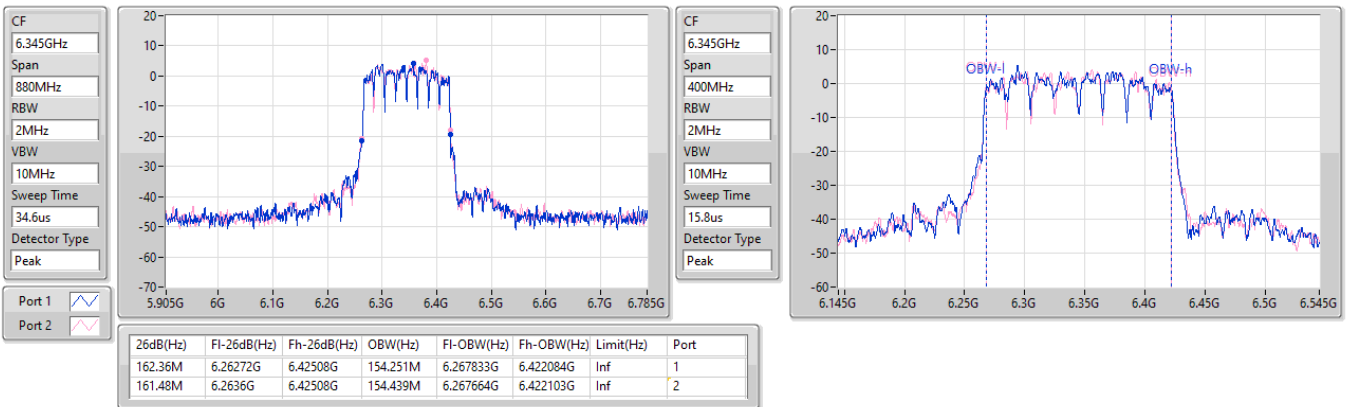

5.925-6.425GHz_11a160_160MHz_Nss1,(6Mbps)_2TX

EBW

6345MHz

18/05/2023