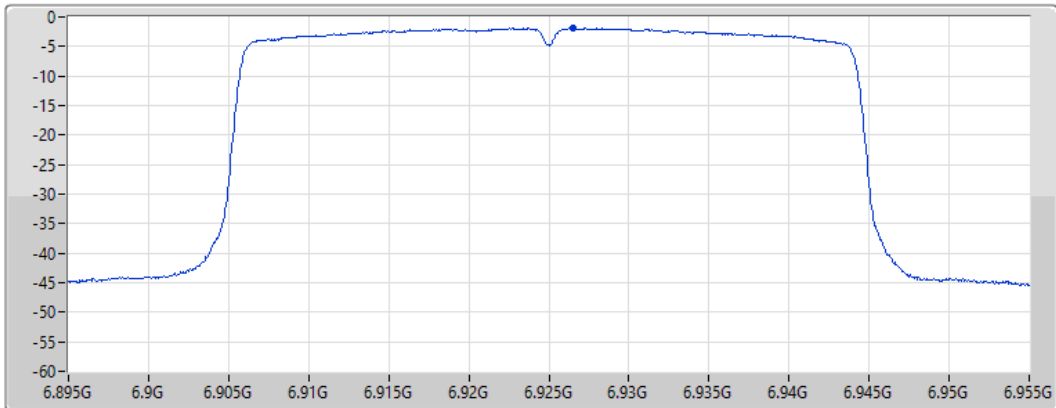

802.11ax HEW40_Nss1,(MCS0)_1TX

PSD

6925MHz

01/09/2021

CF
6.925GHz
Span
60MHz
RBW
1MHz
VBW
3MHz
Sweep Time
20ms
Detector Type
RMS

Port 1

Sum	PD	Port 1
(dBm/RBW)	(dBm/RBW)	(dBm/RBW)
-1.94	-1.94	-1.94