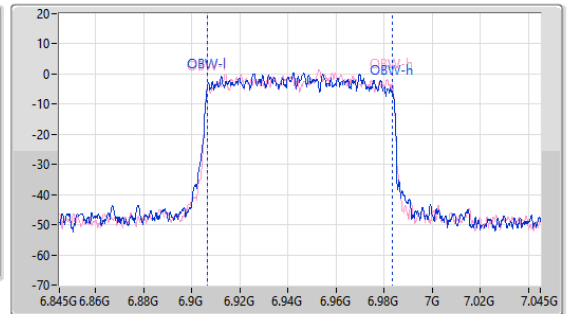

6.875-7.125GHz_802.11ax HEW80_Nss1,(MCS0)_2TX

EBW

6945MHz

24/05/2023

CF: 6.945GHz
 Span: 440MHz
 RBW: 1MHz
 VBW: 3MHz
 Sweep Time: 29.3us
 Detector Type: Peak

CF: 6.945GHz
 Span: 200MHz
 RBW: 1MHz
 VBW: 3MHz
 Sweep Time: 14.6us
 Detector Type: Peak