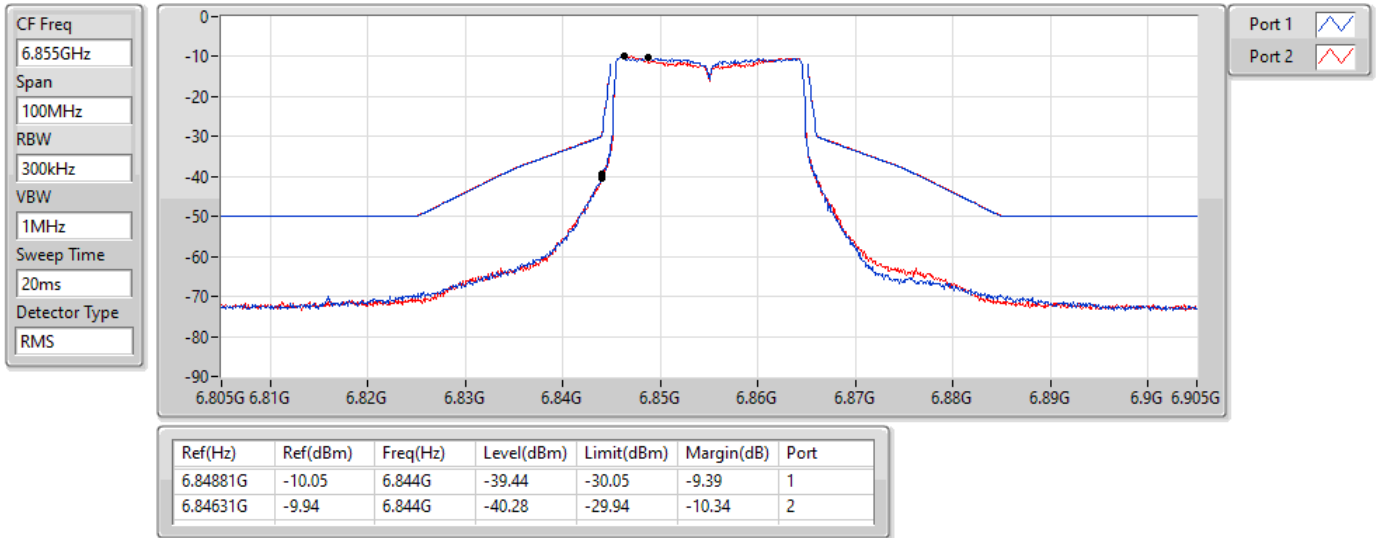

802.11ax HEW20_Nss1,(MCS0)_2TX

MASK

6855MHz_TnomVnom

17/01/2022