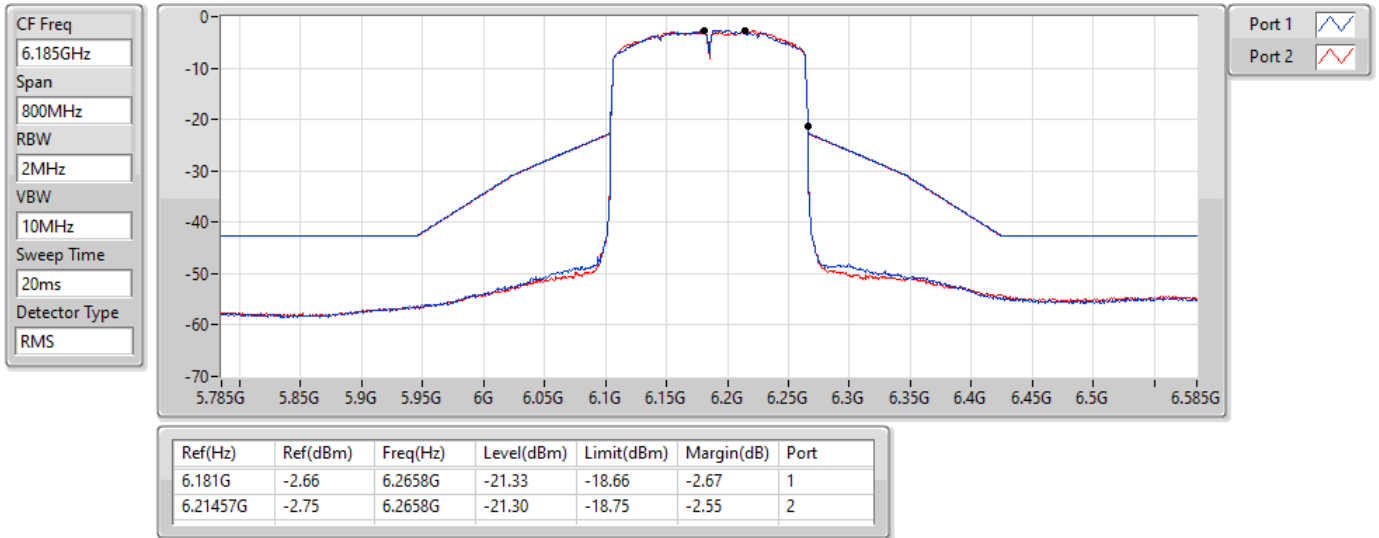

802.11ax HEW160_Nss1,(MCS0)_2TX

MASK

6185MHz_TnomVnom

17/01/2022