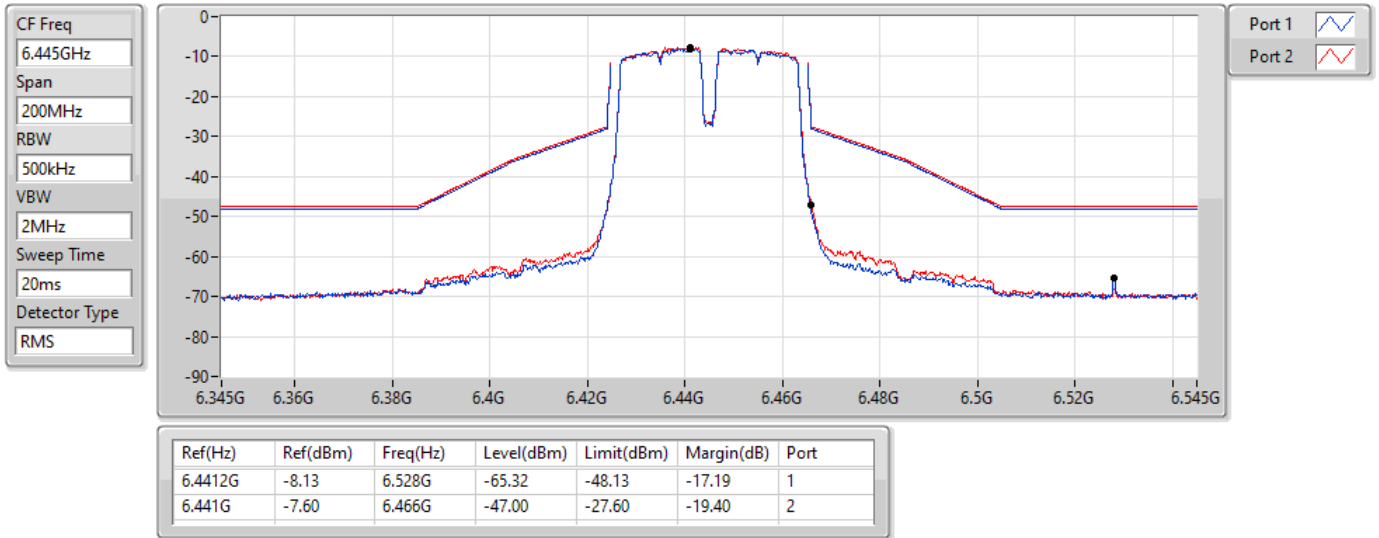

11a40_Nss1,(6Mbps)_2TX

MASK

6445MHz_TnomVnom

17/01/2022