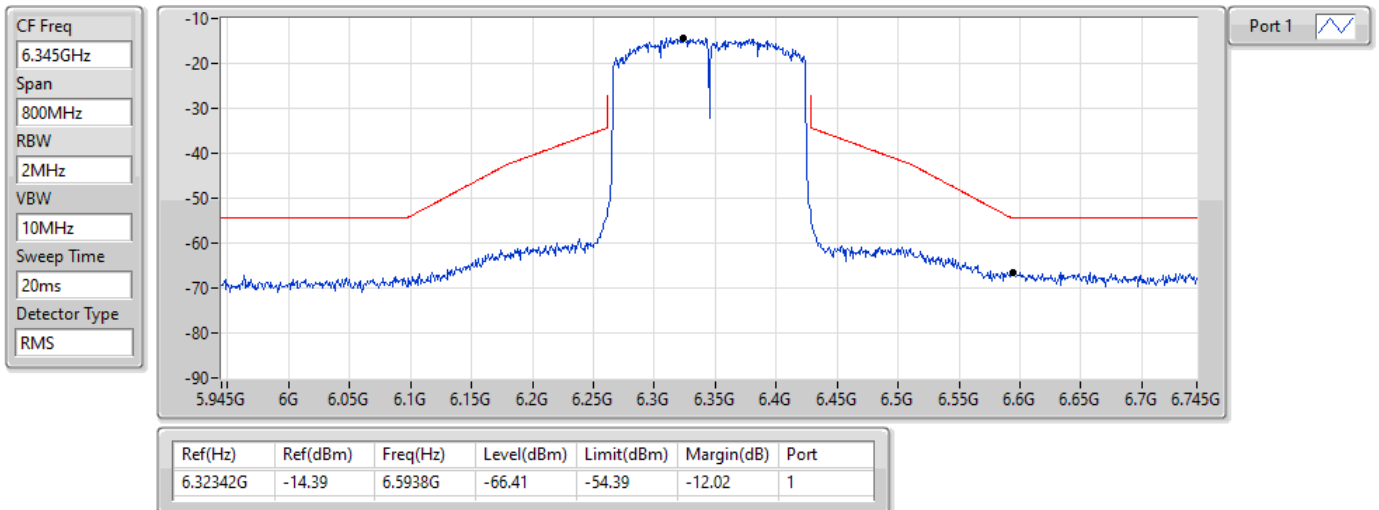

802.11ax HEW160_Nss1,(MCS0)_1TX

MASK

6345MHz_TnomVnom

17/01/2022