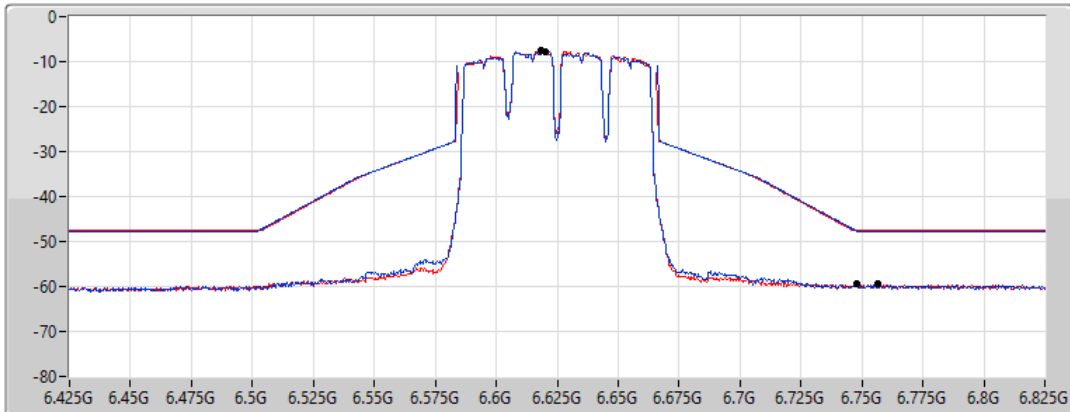

11a80_Nss1,(6Mbps)_2TX

MASK

6625MHz_TnomVnom

01/09/2021

CF Freq
6.625GHz

Span
400MHz

RBW
1MHz

VBW
3MHz

Sweep Time
20ms

Detector Type
RMS

Port 1

Port 2

Ref(Hz)	Ref(dBm)	Freq(Hz)	Level(dBm)	Limit(dBm)	Margin(dB)	Port
6.6202G	-7.76	6.7566G	-59.36	-47.76	-11.60	1
6.61861G	-7.65	6.7478G	-59.46	-47.65	-11.81	2