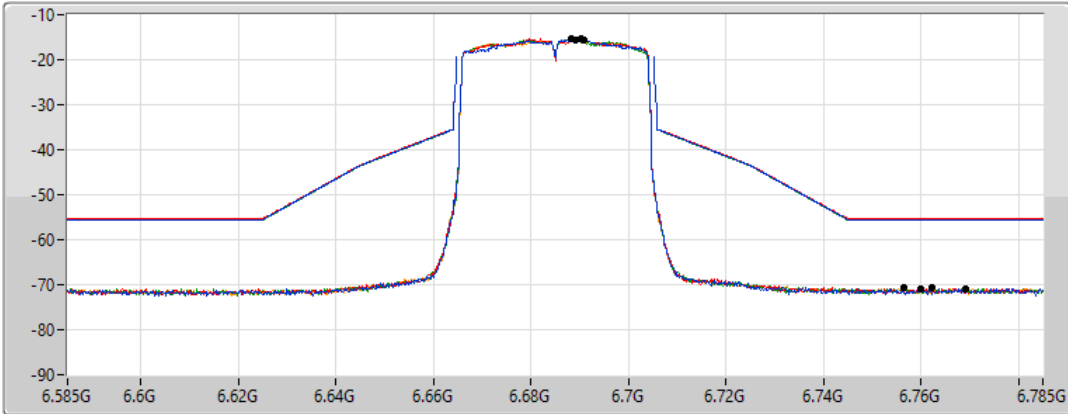

802.11ax HEW40_Nss1,(MCS0)_4TX

MASK

6685MHz_TnomVnom

17/01/2022

CF Freq
6.685GHz

Span
200MHz

RBW
500kHz

VBW
2MHz

Sweep Time
20ms

Detector Type
RMS

Port 1

Port 2

Port 3

Port 4

Ref(Hz)	Ref(dBm)	Freq(Hz)	Level(dBm)	Limit(dBm)	Margin(dB)	Port
6.69079G	-15.53	6.76G	-70.84	-55.53	-15.31	1
6.69019G	-15.39	6.7692G	-70.85	-55.39	-15.46	2
6.6892G	-15.59	6.7566G	-70.65	-55.59	-15.06	3
6.6882G	-15.39	6.7622G	-70.62	-55.39	-15.23	4