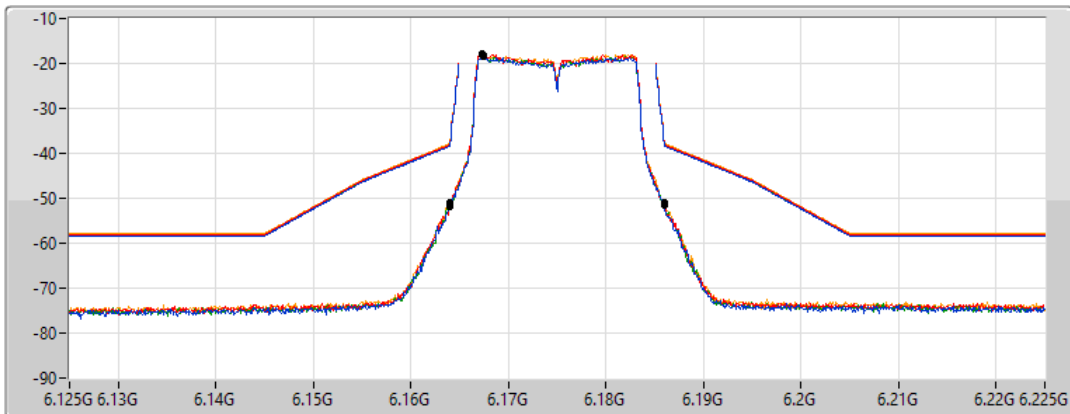

11a20_Nss1,(6Mbps)_4TX

MASK

6175MHz_TnomVnom

17/01/2022

CF Freq
6.175GHz

Span
100MHz

RBW
300kHz

VBW
1MHz

Sweep Time
20ms

Detector Type
RMS

Port 1

Port 2

Port 3

Port 4

Ref(Hz)	Ref(dBm)	Freq(Hz)	Level(dBm)	Limit(dBm)	Margin(dB)	Port
6.16751G	-18.39	6.164G	-51.79	-38.39	-13.40	1
6.16741G	-18.07	6.186G	-51.48	-38.07	-13.41	2
6.16731G	-18.27	6.164G	-50.95	-38.27	-12.68	3
6.16731G	-17.87	6.186G	-50.89	-37.87	-13.02	4