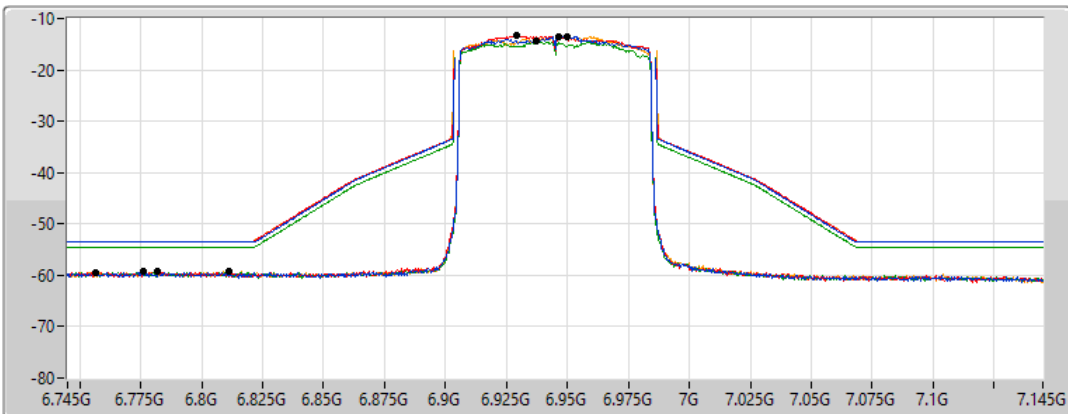

802.11ax HEW80_Nss1,(MCS0)_4TX

MASK

6945MHz_TnomVnom

01/09/2021

CF Freq
6.945GHz

Span
400MHz

RBW
1MHz

VBW
3MHz

Sweep Time
20ms

Detector Type
RMS

Port 1

Port 2

Port 3

Port 4

Ref(Hz)	Ref(dBm)	Freq(Hz)	Level(dBm)	Limit(dBm)	Margin(dB)	Port
6.9462G	-13.47	6.7566G	-59.42	-53.47	-5.95	1
6.92942G	-13.40	6.7758G	-59.33	-53.40	-5.93	2
6.93701G	-14.48	6.8114G	-59.22	-54.48	-4.74	3
6.9498G	-13.52	6.7818G	-59.18	-53.52	-5.66	4