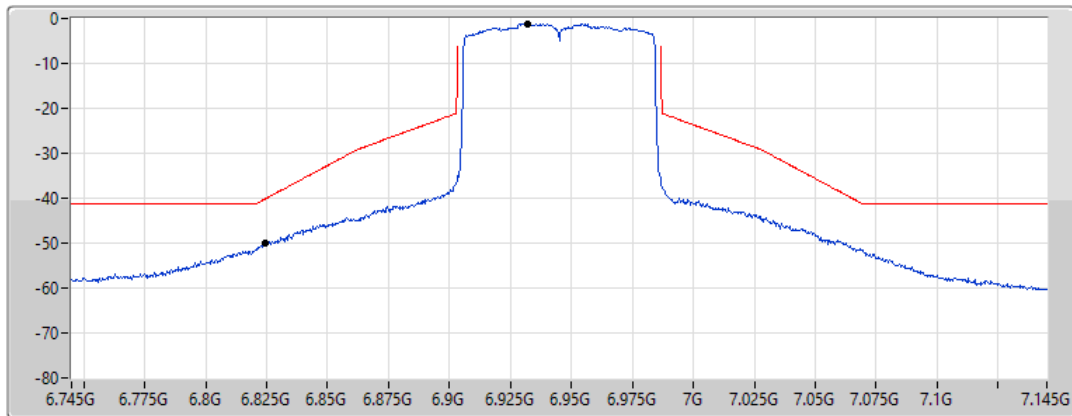

MASK

01/09/2021

CF Freq  
6.945GHz

Span  
400MHz

RBW  
1MHz

VBW  
3MHz

Sweep Time  
20ms

Detector Type  
RMS