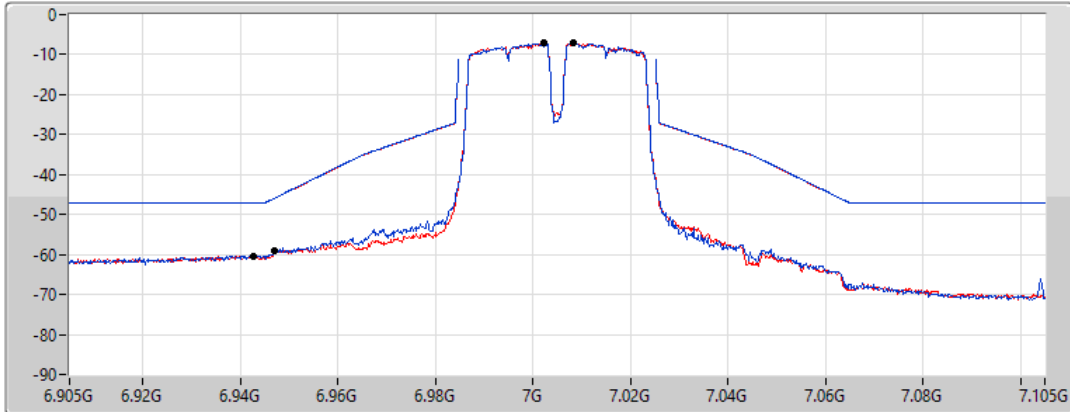

17/01/2022

CF Freq  
7.005GHz

Span  
200MHz

RBW  
500kHz

VBW  
2MHz

Sweep Time  
20ms

Detector Type  
RMS

Port 1 