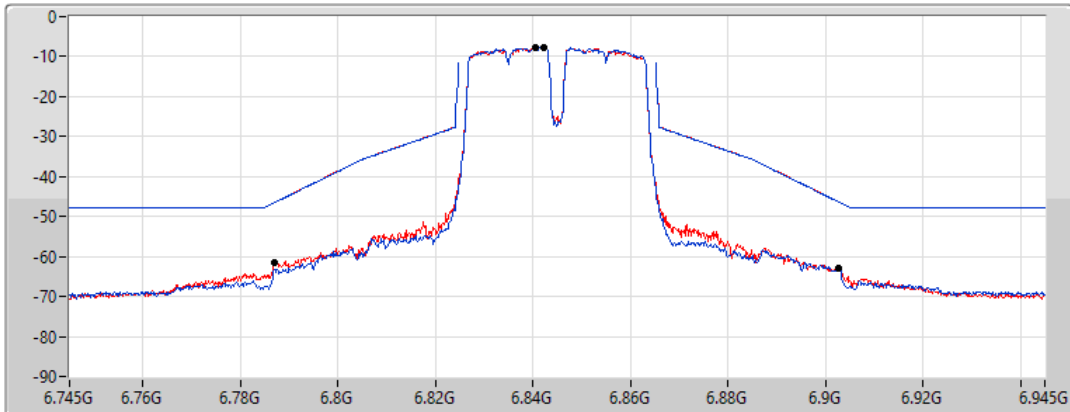

17/01/2022

CF Freq  
6.845GHz

Span  
200MHz

RBW  
500kHz

VBW  
2MHz

Sweep Time  
20ms

Detector Type  
RMS

Port 1 