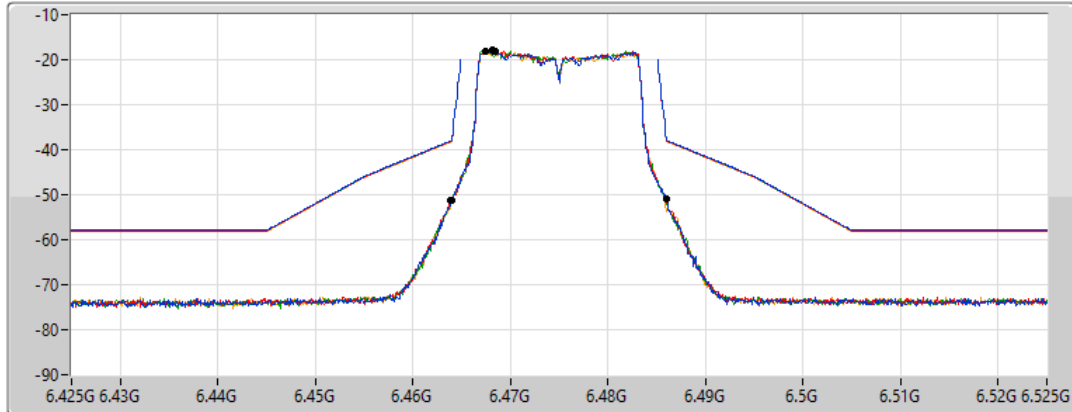

11a20_Nss1,(6Mbps)_4TX
6475MHz_TnomVnom

MASK

17/01/2022

CF Freq
6.475GHz

Span
100MHz

RBW
300kHz

VBW
1MHz

Sweep Time
20ms

Detector Type
RMS

Port 1

Port 2

Port 3

Port 4

Ref(Hz)	Ref(dBm)	Freq(Hz)	Level(dBm)	Limit(dBm)	Margin(dB)	Port
6.46811G	-17.93	6.486G	-51.08	-37.93	-13.15	1
6.46851G	-18.02	6.464G	-51.14	-38.02	-13.12	2
6.46751G	-18.03	6.4639G	-51.18	-38.12	-13.06	3
6.46831G	-18.14	6.464G	-51.38	-38.14	-13.24	4