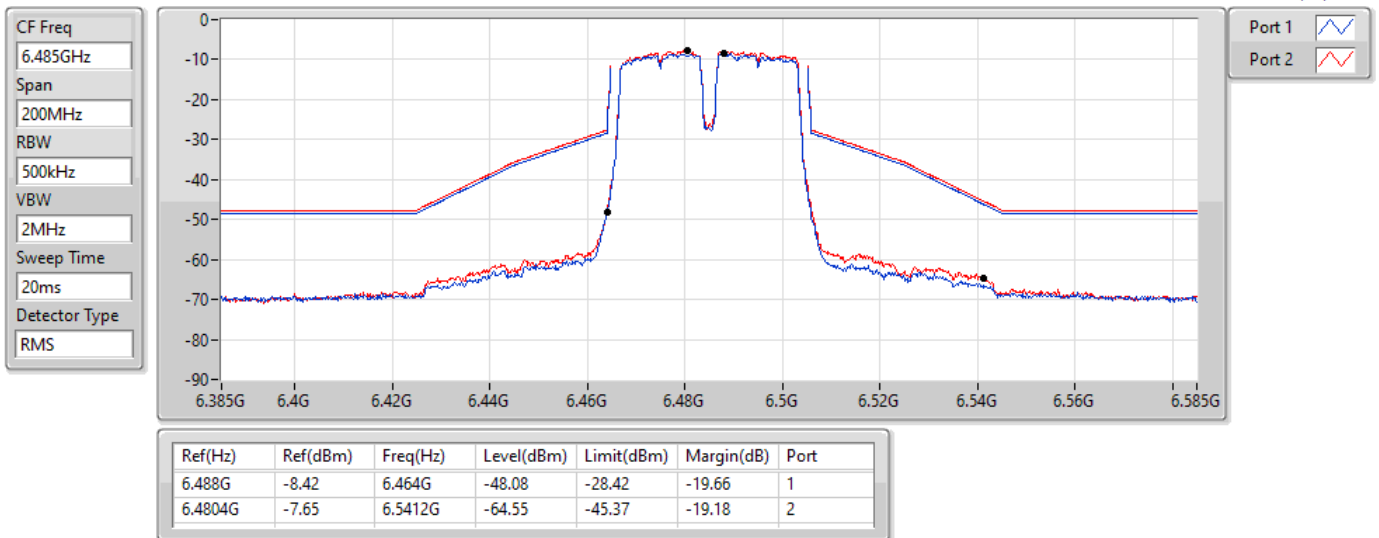

17/01/2022

11a40\_Nss1,(6Mbps)\_2TX

MASK

6485MHz\_TnomVnom

17/01/2022

11a40\_Nss1,(6Mbps)\_2TX

MASK

6525MHz\_TnomVnom