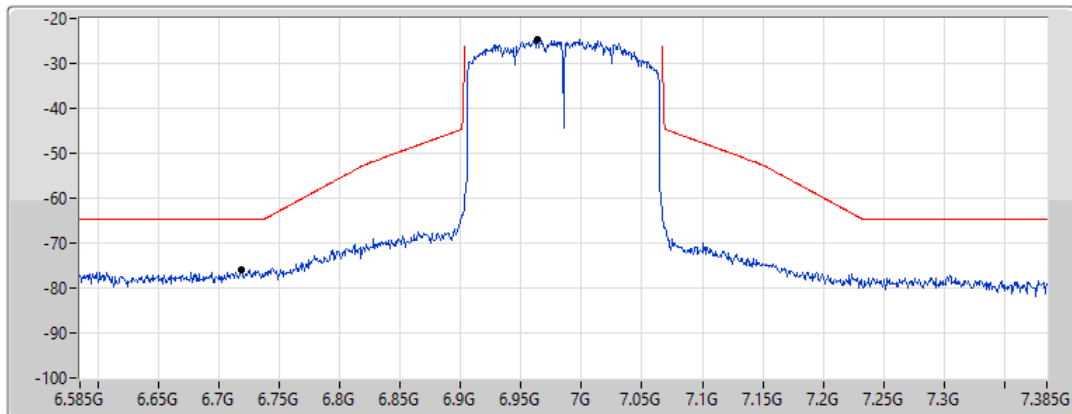

Detector Type  
RMS

Ref(Hz)	Ref(dBm)	Freq(Hz)	Level(dBm)	Limit(dBm)	Margin(dB)	Port
6.96342G	-24.57	6.7186G	-75.80	-64.57	-11.23	1

Summary

Mode	Result	Ref (Hz)	Ref (dBm)	Freq (Hz)	Level (dBm)	Limit (dBm)	Margin (dB)	Port
5.925-6.425GHz	-	-	-	-	-	-	-	-
11a20_Nss1,(6Mbps)_2TX	Pass	5.96209G	-11.16	5.966G	-44.05	-31.16	-12.89	2
11a40_Nss1,(6Mbps)_2TX	Pass	6.1692G	-16.96	6.242G	-71.43	-56.96	-14.47	2
11a80_Nss1,(6Mbps)_2TX	Pass	6.37941G	-7.93	6.583G	-59.35	-47.93	-11.42	1
11a160_Nss1,(6Mbps)_2TX	Pass	6.05857G	-4.94	6.1066G	-32.00	-25.00	-7.00	2
802.11ax HEW20_Nss1,(MCS0)_2TX	Pass	6.18389G	-9.67	6.164G	-39.80	-29.67	-10.13	2
802.11ax HEW40_Nss1,(MCS0)_2TX	Pass	6.4018G	-8.52	6.384G	-45.93	-28.52	-17.41	1
802.11ax HEW80_Nss1,(MCS0)_2TX	Pass	6.39179G	-7.36	6.5482G	-59.22	-47.36	-11.86	1
802.11ax HEW160_Nss1,(MCS0)_2TX	Pass	6.36498G	-1.78	6.4258G	-20.14	-17.78	-2.36	2
6.425-6.525GHz	-	-	-	-	-	-	-	-
11a20_Nss1,(6Mbps)_2TX	Pass	6.42811G	-10.63	6.424G	-43.48	-30.63	-12.85	1
11a40_Nss1,(6Mbps)_2TX	Pass	6.4412G	-8.13	6.528G	-65.32	-48.13	-17.19	1
11a80_Nss1,(6Mbps)_2TX	Pass	6.5402G	-7.12	6.3938G	-59.19	-47.12	-12.07	1
11a160_Nss1,(6Mbps)_2TX	Pass	6.52898G	-2.06	6.5866G	-29.67	-22.12	-7.55	1
802.11ax HEW20_Nss1,(MCS0)_2TX	Pass	6.52399G	-9.81	6.526G	-39.67	-29.81	-9.86	2
802.11ax HEW40_Nss1,(MCS0)_2TX	Pass	6.443G	-8.52	6.528G	-65.40	-48.52	-16.88	1
802.11ax HEW80_Nss1,(MCS0)_2TX	Pass	6.47419G	-7.07	6.5894G	-58.47	-47.07	-11.40	2
802.11ax HEW160_Nss1,(MCS0)_2TX	Pass	6.54096G	-2.14	6.5858G	-20.61	-18.14	-2.47	2
6.525-6.875GHz	-	-	-	-	-	-	-	-
11a20_Nss1,(6Mbps)_2TX	Pass	6.86741G	-9.77	6.886G	-42.41	-29.77	-12.64	1
11a40_Nss1,(6Mbps)_2TX	Pass	6.87761G	-7.88	6.9428G	-60.82	-46.56	-14.26	1
11a80_Nss1,(6Mbps)_2TX	Pass	6.7878G	-8.21	6.9822G	-58.92	-48.21	-10.71	1
11a160_Nss1,(6Mbps)_2TX	Pass	6.77225G	-2.53	6.7426G	-29.57	-22.67	-6.90	2
802.11ax HEW20_Nss1,(MCS0)_2TX	Pass	6.86751G	-10.68	6.8861G	-40.12	-30.77	-9.35	2
802.11ax HEW40_Nss1,(MCS0)_2TX	Pass	6.8816G	-8.26	6.864G	-45.26	-28.26	-17.00	1
802.11ax HEW80_Nss1,(MCS0)_2TX	Pass	6.8674G	-7.77	6.9878G	-58.61	-47.77	-10.84	2
802.11ax HEW160_Nss1,(MCS0)_2TX	Pass	6.64982G	-2.11	6.7458G	-20.92	-18.11	-2.81	1
6.875-7.125GHz	-	-	-	-	-	-	-	-
11a20_Nss1,(6Mbps)_2TX	Pass	6.88751G	-10.58	6.884G	-42.59	-30.58	-12.01	2
11a40_Nss1,(6Mbps)_2TX	Pass	7.0084G	-7.11	6.947G	-59.00	-45.91	-13.09	1
11a80_Nss1,(6Mbps)_2TX	Pass	6.9406G	-6.84	6.8006G	-58.94	-46.84	-12.10	2
11a160_Nss1,(6Mbps)_2TX	Pass	6.99619G	-2.14	6.7322G	-48.51	-42.14	-6.37	2
802.11ax HEW20_Nss1,(MCS0)_2TX	Pass	7.08601G	-10.56	7.084G	-40.57	-30.56	-10.01	2
802.11ax HEW40_Nss1,(MCS0)_2TX	Pass	7.0086G	-6.73	6.9436G	-60.15	-46.73	-13.42	1
802.11ax HEW80_Nss1,(MCS0)_2TX	Pass	7.00582G	-8.15	6.9018G	-59.18	-48.15	-11.03	2
802.11ax HEW160_Nss1,(MCS0)_2TX	Pass	6.99539G	-1.74	6.9042G	-20.74	-17.74	-3.00	2