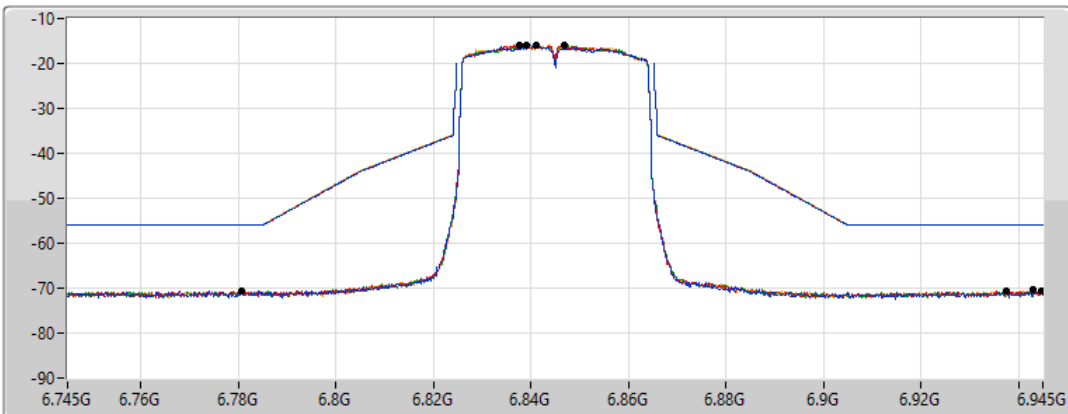

802.11ax HEW40_Nss1,(MCS0)_4TX

MASK

6845MHz_TnomVnom

17/01/2022

CF Freq
6.845GHz

Span
200MHz

RBW
500kHz

VBW
2MHz

Sweep Time
20ms

Detector Type
RMS

Port 1

Port 2

Port 3

Port 4

Ref(Hz)	Ref(dBm)	Freq(Hz)	Level(dBm)	Limit(dBm)	Margin(dB)	Port
6.8412G	-16.03	6.9446G	-70.75	-56.03	-14.72	1
6.83761G	-16.06	6.7806G	-70.62	-56.06	-14.56	2
6.8468G	-16.01	6.9376G	-70.58	-56.01	-14.57	3
6.83901G	-15.88	6.943G	-70.39	-55.88	-14.51	4