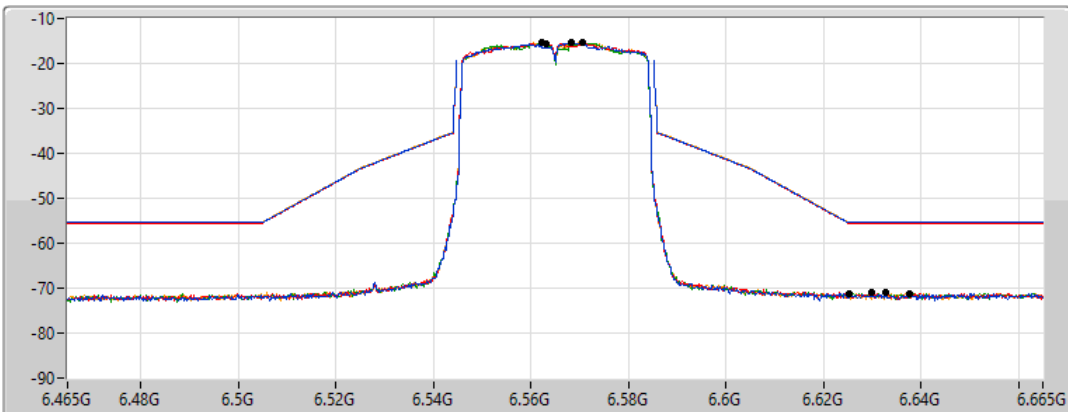

802.11ax HEW40_Nss1,(MCS0)_4TX

MASK

6565MHz_TnomVnom

17/01/2022

CF Freq
6.565GHz

Span
200MHz

RBW
500kHz

VBW
2MHz

Sweep Time
20ms

Detector Type
RMS

Port 1

Port 2

Port 3

Port 4

Ref(Hz)	Ref(dBm)	Freq(Hz)	Level(dBm)	Limit(dBm)	Margin(dB)	Port
6.5682G	-15.40	6.6376G	-71.20	-55.40	-15.80	1
6.5632G	-15.47	6.63G	-71.09	-55.47	-15.62	2
6.57059G	-15.42	6.6328G	-71.09	-55.42	-15.67	3
6.5624G	-15.30	6.6252G	-71.14	-55.30	-15.84	4