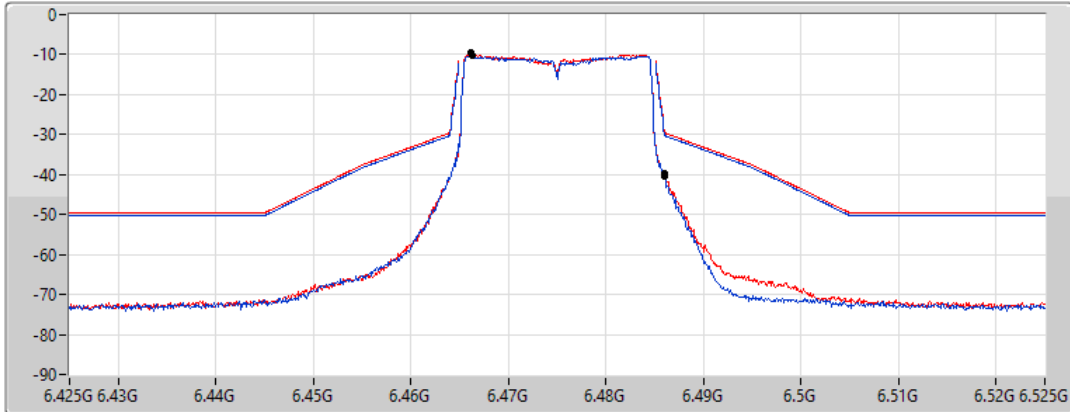

802.11ax HEW20_Nss1,(MCS0)_2TX

MASK

6475MHz_TnomVnom

17/01/2022

CF Freq
6.475GHz

Span
100MHz

RBW
300kHz

VBW
1MHz

Sweep Time
20ms

Detector Type
RMS

Port 1

Port 2

Ref(Hz)	Ref(dBm)	Freq(Hz)	Level(dBm)	Limit(dBm)	Margin(dB)	Port
6.46631G	-10.26	6.486G	-40.37	-30.26	-10.11	1
6.46611G	-9.60	6.486G	-39.84	-29.60	-10.24	2