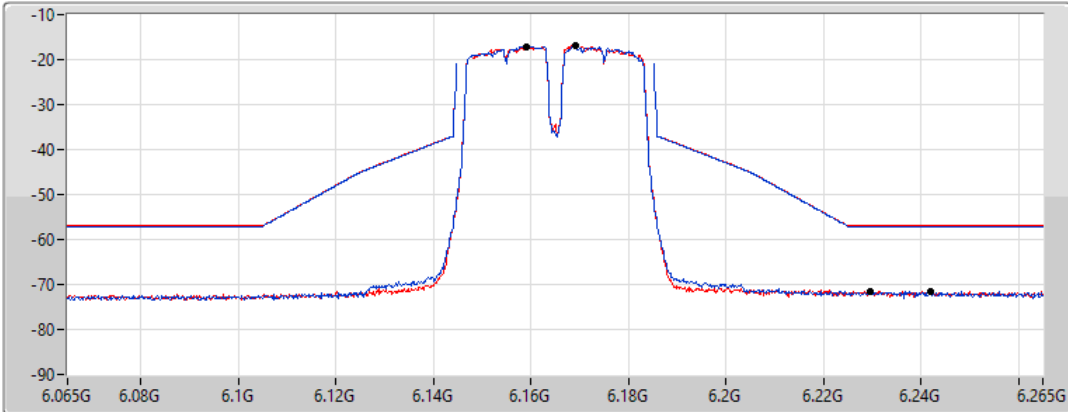

17/01/2022

CF Freq  
6.165GHz

Span  
200MHz

RBW  
500kHz

VBW  
2MHz

Sweep Time  
20ms

Detector Type  
RMS

Port 1 