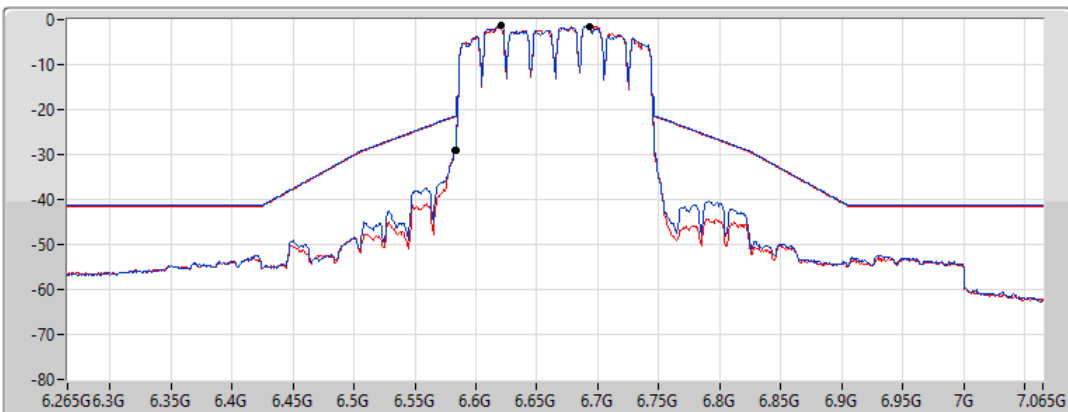

11a160_Nss1,(6Mbps)_2TX

MASK

6665MHz_TnomVnom

17/01/2022

CF Freq
6.665GHz

Span
800MHz

RBW
2MHz

VBW
10MHz

Sweep Time
20ms

Detector Type
RMS

Port 1

Port 2

Ref(Hz)	Ref(dBm)	Freq(Hz)	Level(dBm)	Limit(dBm)	Margin(dB)	Port
6.62024G	-1.28	6.5834G	-29.09	-21.34	-7.75	1
6.69297G	-1.44	6.5826G	-29.08	-21.58	-7.50	2