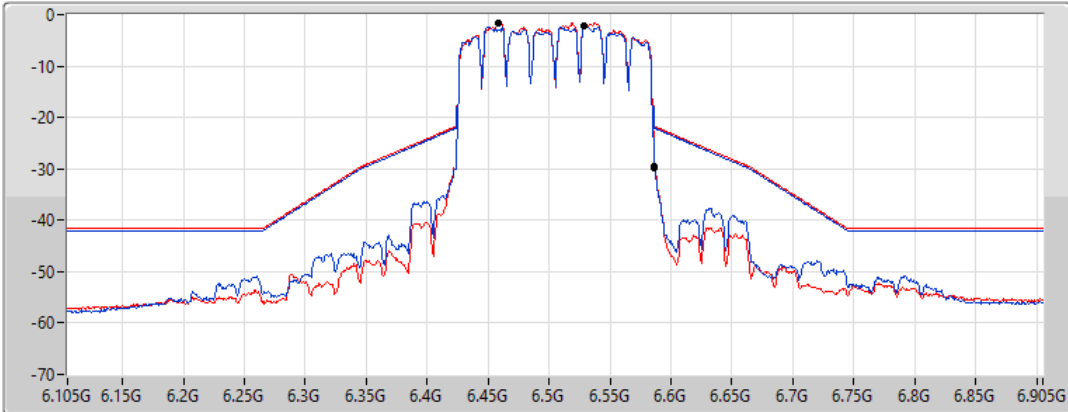

11a160_Nss1,(6Mbps)_2TX

MASK

6505MHz_TnomVnom

17/01/2022

CF Freq
6.505GHz

Span
800MHz

RBW
2MHz

VBW
10MHz

Sweep Time
20ms

Detector Type
RMS

Port 1

Port 2

Ref(Hz)	Ref(dBm)	Freq(Hz)	Level(dBm)	Limit(dBm)	Margin(dB)	Port
6.52898G	-2.06	6.5866G	-29.67	-22.12	-7.55	1
6.45865G	-1.69	6.5866G	-29.49	-21.75	-7.74	2