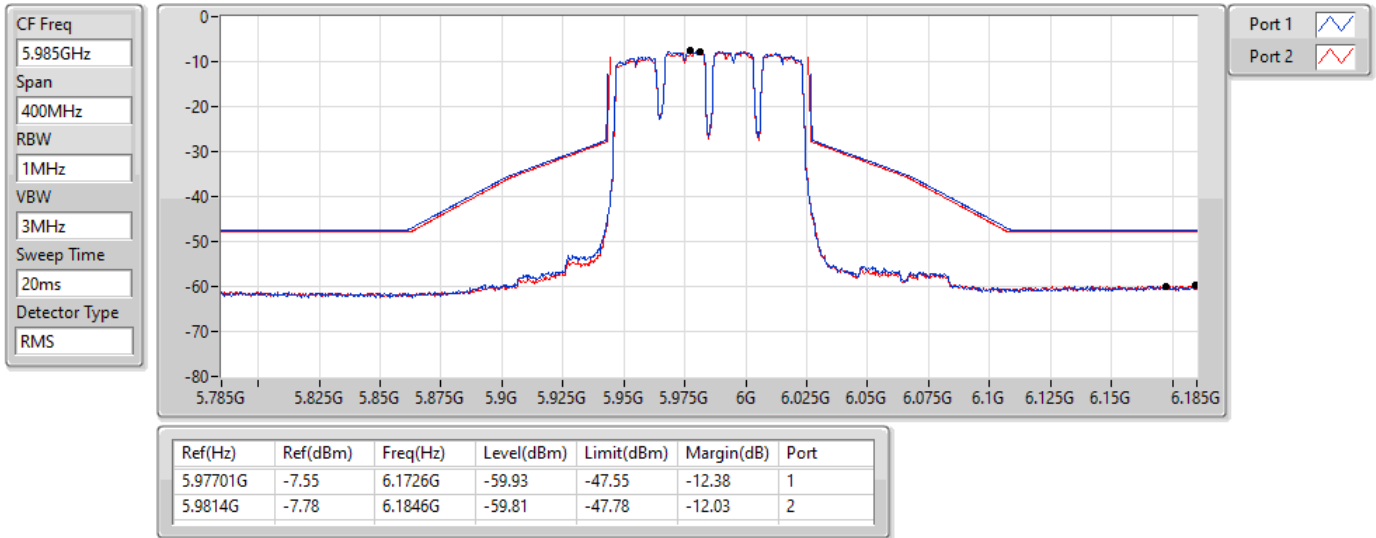

11a80_Nss1,(6Mbps)_2TX

MASK

5985MHz_TnomVnom

01/09/2021