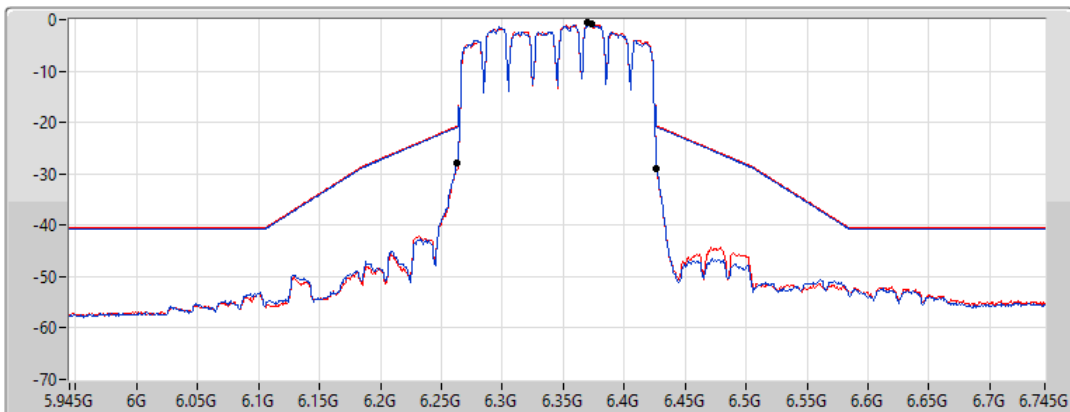

11a160_Nss1,(6Mbps)_2TX

MASK

6345MHz_TnomVnom

17/01/2022

CF Freq
6.345GHz

Span
800MHz

RBW
2MHz

VBW
10MHz

Sweep Time
20ms

Detector Type
RMS

Port 1

Port 2

Ref(Hz)	Ref(dBm)	Freq(Hz)	Level(dBm)	Limit(dBm)	Margin(dB)	Port
6.37297G	-0.82	6.2626G	-28.00	-20.96	-7.04	1
6.36978G	-0.60	6.4266G	-28.85	-20.66	-8.19	2