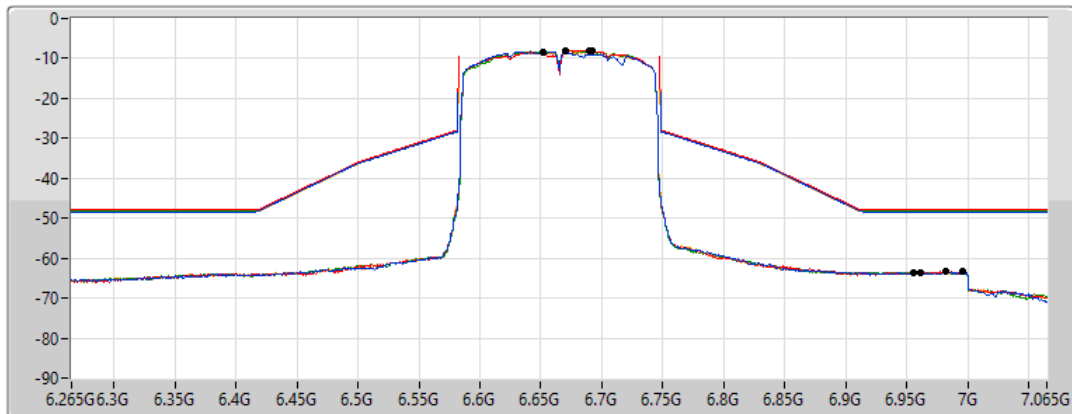

802.11ax HEW160_Nss1,(MCS0)_4TX

MASK

6665MHz_TnomVnom

17/01/2022

CF Freq
6.665GHz

Span
800MHz

RBW
2MHz

VBW
10MHz

Sweep Time
20ms

Detector Type
RMS

Port 1

Port 2

Port 3

Port 4

Ref(Hz)	Ref(dBm)	Freq(Hz)	Level(dBm)	Limit(dBm)	Margin(dB)	Port
6.65141G	-8.34	6.9618G	-63.51	-48.34	-15.17	1
6.68978G	-7.92	6.9826G	-63.38	-47.92	-15.46	2
6.67059G	-8.01	6.9562G	-63.50	-48.01	-15.49	3
6.69217G	-8.23	6.9954G	-63.41	-48.23	-15.18	4