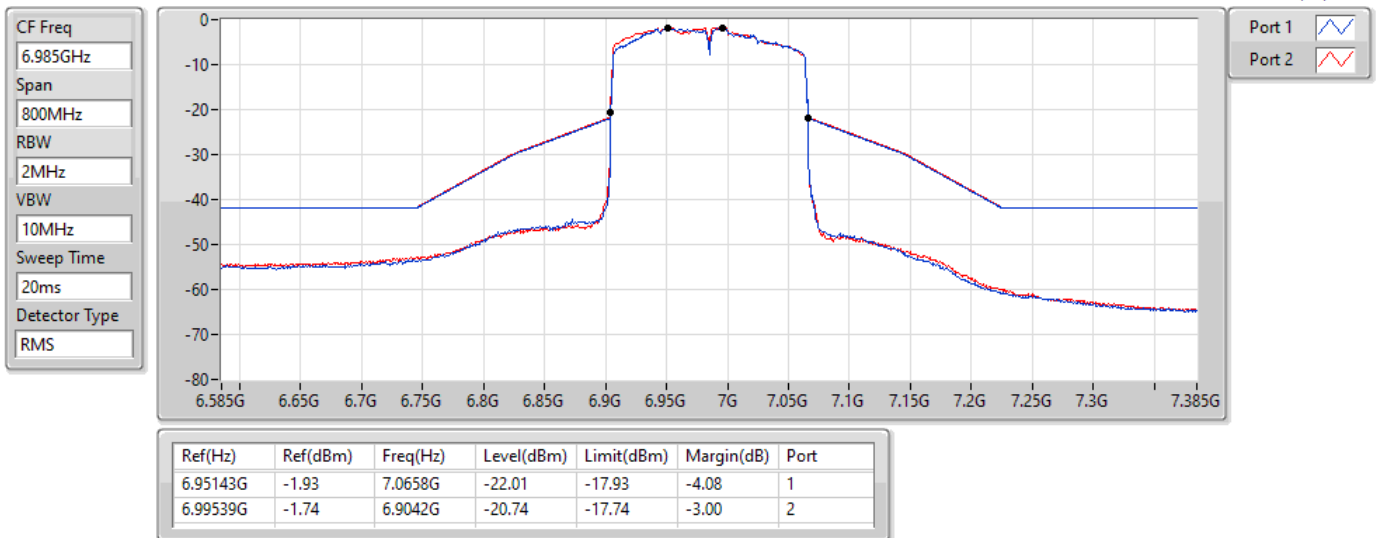

802.11ax HEW160\_Nss1,(MCS0)\_2TX

MASK

6825MHz\_TnomVnom

17/01/2022

802.11ax HEW160\_Nss1,(MCS0)\_2TX

MASK

6985MHz\_TnomVnom

17/01/2022