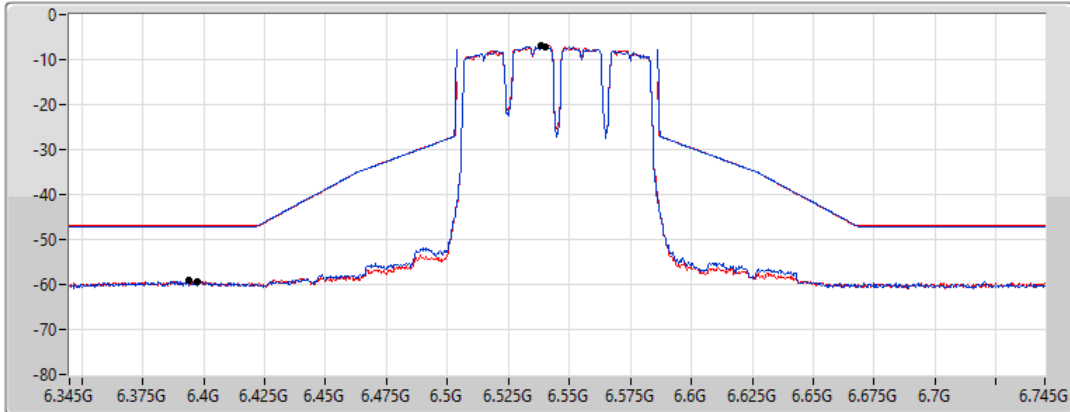

11a80_Nss1,(6Mbps)_2TX

MASK

6545MHz_TnomVnom

01/09/2021

CF Freq
6.545GHz

Span
400MHz

RBW
1MHz

VBW
3MHz

Sweep Time
20ms

Detector Type
RMS

Port 1

Port 2

Ref(Hz)	Ref(dBm)	Freq(Hz)	Level(dBm)	Limit(dBm)	Margin(dB)	Port
6.5402G	-7.12	6.3938G	-59.19	-47.12	-12.07	1
6.53861G	-6.96	6.3974G	-59.26	-46.96	-12.30	2