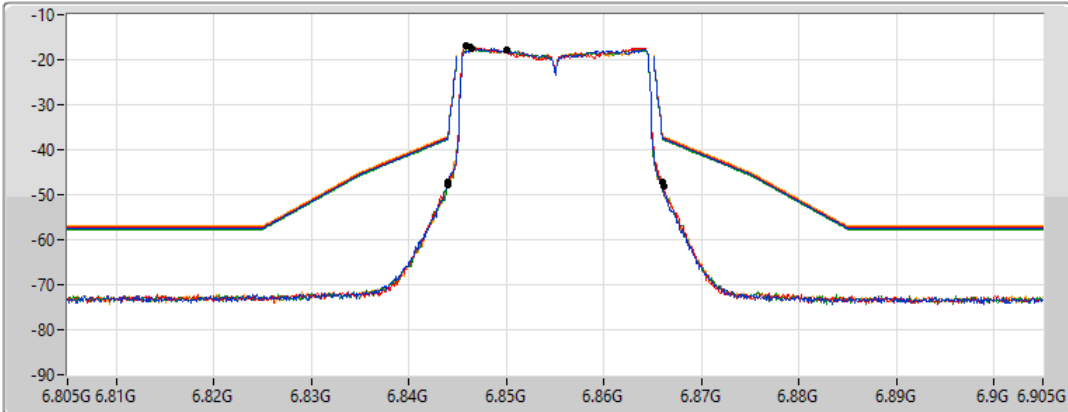

802.11ax HEW20_Nss1,(MCS0)_4TX

MASK

6855MHz_TnomVnom

17/01/2022

CF Freq
6.855GHz

Span
100MHz

RBW
300kHz

VBW
1MHz

Sweep Time
20ms

Detector Type
RMS

Port 1

Port 2

Port 3

Port 4

Ref(Hz)	Ref(dBm)	Freq(Hz)	Level(dBm)	Limit(dBm)	Margin(dB)	Port
6.84651G	-17.51	6.844G	-47.17	-37.51	-9.66	1
6.84631G	-17.29	6.8661G	-48.10	-37.38	-10.72	2
6.85G	-17.71	6.844G	-47.93	-37.71	-10.22	3
6.84591G	-16.99	6.866G	-47.23	-36.99	-10.24	4