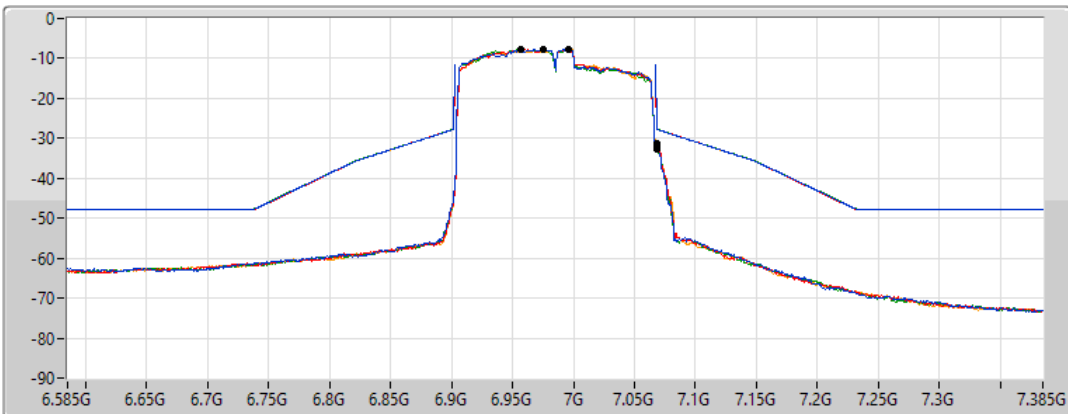

802.11ax HEW160_Nss1,(MCS0)_4TX

MASK

6985MHz_TnomVnom

17/01/2022

CF Freq
6.985GHz

Span
800MHz

RBW
2MHz

VBW
10MHz

Sweep Time
20ms

Detector Type
RMS

Port 1

Port 2

Port 3

Port 4

Ref(Hz)	Ref(dBm)	Freq(Hz)	Level(dBm)	Limit(dBm)	Margin(dB)	Port
6.97541G	-7.75	7.0682G	-31.93	-27.75	-4.18	1
6.95703G	-7.69	7.0682G	-31.73	-27.71	-4.02	2
6.99619G	-7.73	7.069G	-32.55	-27.79	-4.76	3
6.99619G	-7.74	7.0682G	-31.28	-27.75	-3.53	4