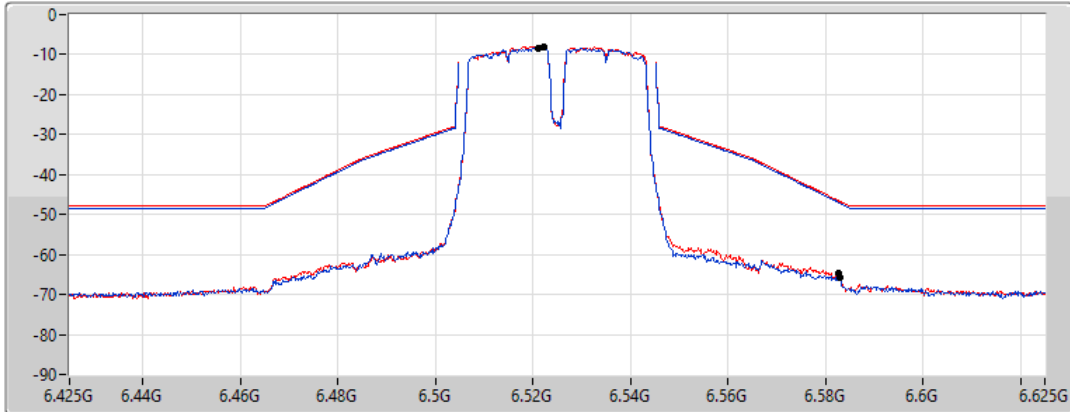

17/01/2022

CF Freq  
6.525GHz

Span  
200MHz

RBW  
500kHz

VBW  
2MHz

Sweep Time  
20ms

Detector Type  
RMS

Port 1 