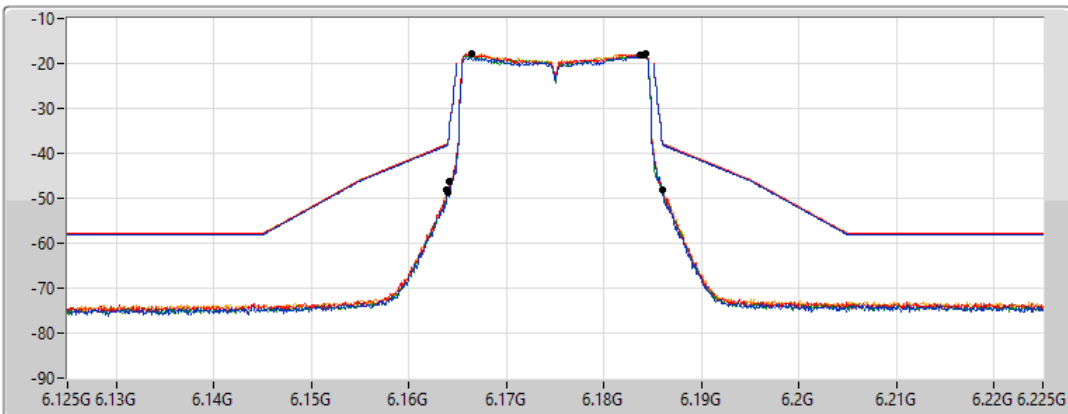

802.11ax HEW20_Nss1,(MCS0)_4TX

MASK

6175MHz_TnomVnom

17/01/2022

CF Freq
6.175GHz

Span
100MHz

RBW
300kHz

VBW
1MHz

Sweep Time
20ms

Detector Type
RMS

Port 1

Port 2

Port 3

Port 4

Ref(Hz)	Ref(dBm)	Freq(Hz)	Level(dBm)	Limit(dBm)	Margin(dB)	Port
6.18419G	-18.16	6.164G	-48.81	-38.16	-10.65	1
6.16651G	-17.92	6.1641G	-46.29	-35.92	-10.37	2
6.18369G	-18.15	6.186G	-48.26	-38.15	-10.11	3
6.18429G	-17.87	6.1639G	-48.12	-37.96	-10.16	4