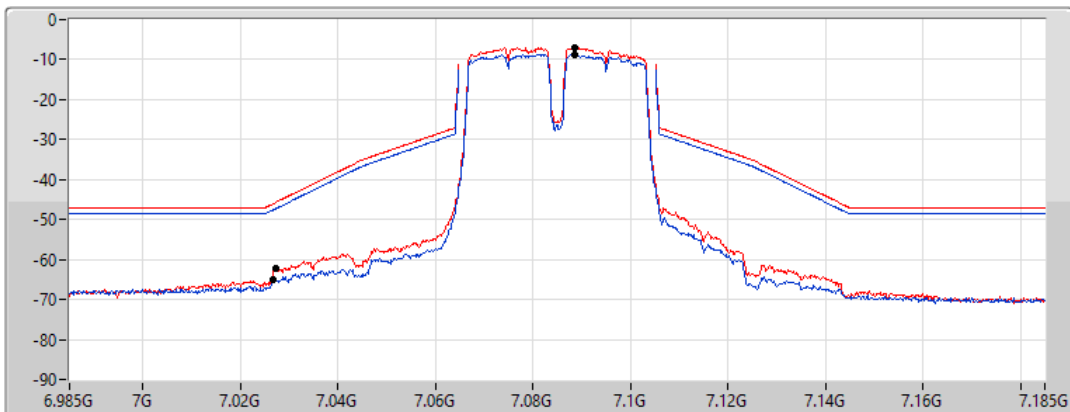

17/01/2022

CF Freq  
7.085GHz

Span  
200MHz

RBW  
500kHz

VBW  
2MHz

Sweep Time  
20ms

Detector Type  
RMS

Port 1 