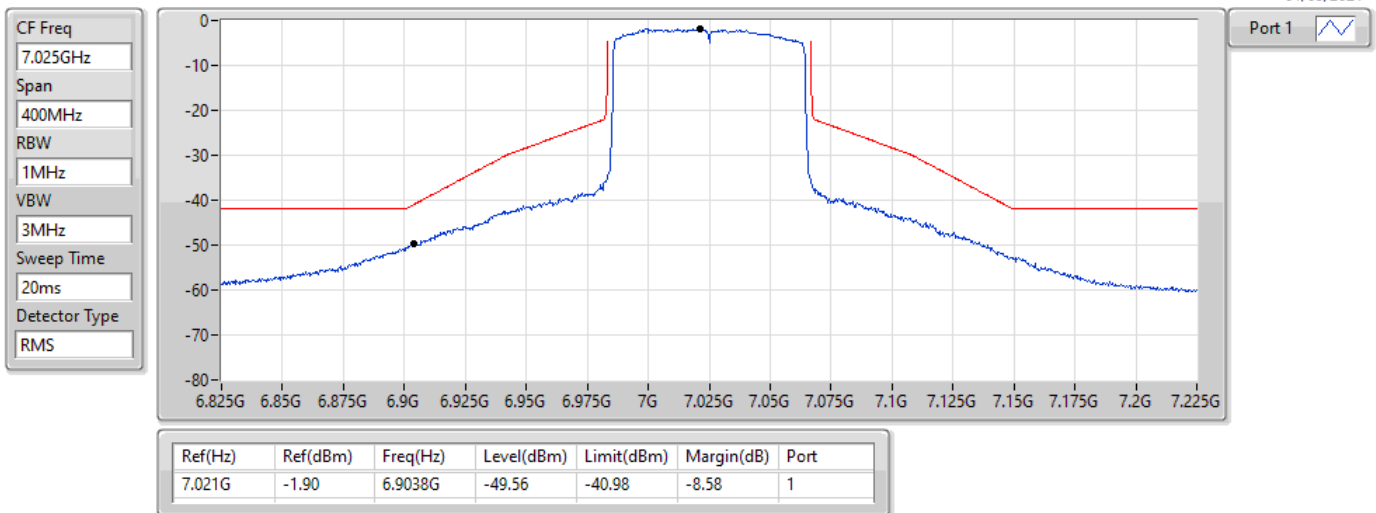

802.11ax HEW80_Nss1,(MCS0)_1TX
7025MHz_TnomVnom

MASK

01/09/2021