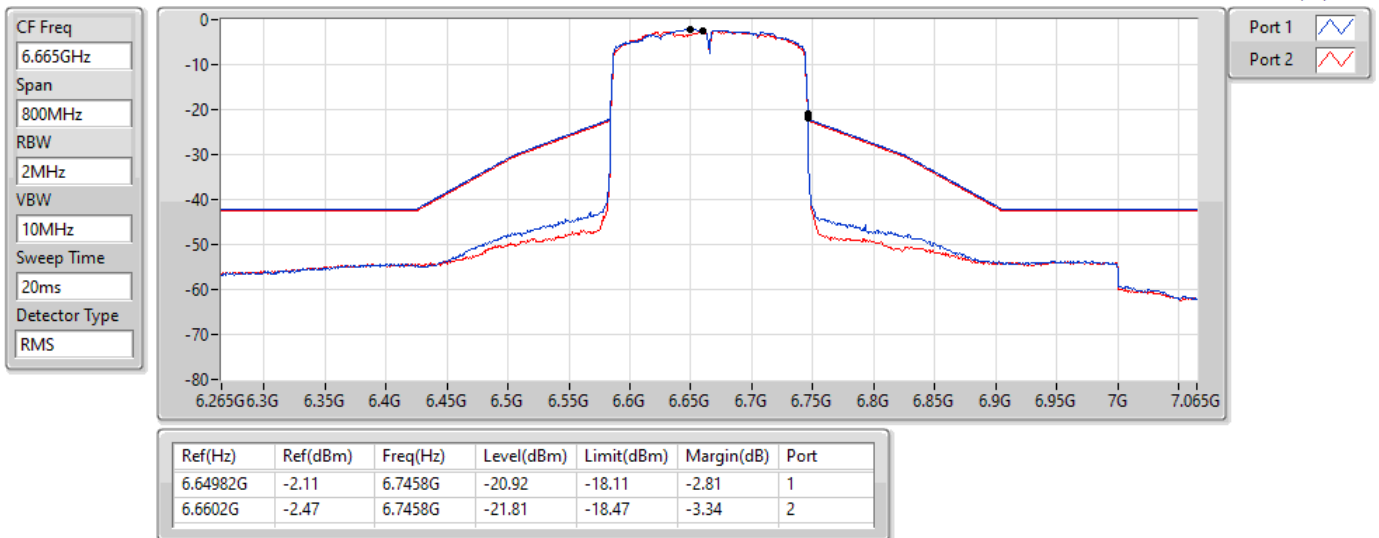

802.11ax HEW160\_Nss1,(MCS0)\_2TX

MASK

6505MHz\_TnomVnom

17/01/2022

802.11ax HEW160\_Nss1,(MCS0)\_2TX

MASK

6665MHz\_TnomVnom

17/01/2022