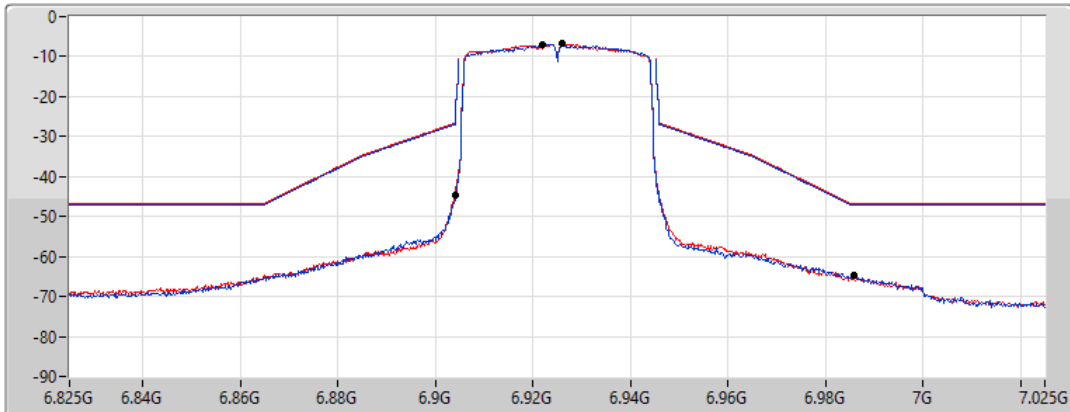

802.11ax HEW40_Nss1,(MCS0)_2TX

MASK

6925MHz_TnomVnom

17/01/2022

CF Freq
6.925GHz

Span
200MHz

RBW
500kHz

VBW
2MHz

Sweep Time
20ms

Detector Type
RMS

Port 1

Port 2

Ref(Hz)	Ref(dBm)	Freq(Hz)	Level(dBm)	Limit(dBm)	Margin(dB)	Port
6.922G	-6.97	6.9858G	-64.63	-46.97	-17.66	1
6.926G	-6.66	6.904G	-44.63	-26.66	-17.97	2