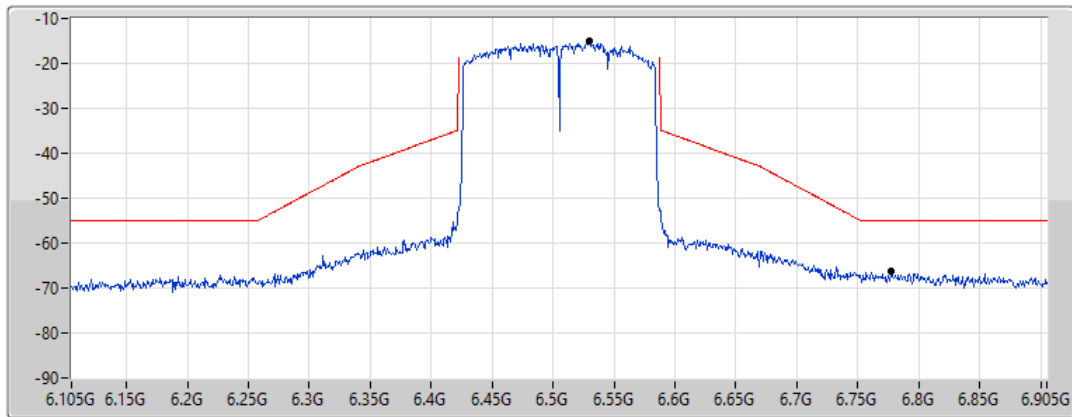

802.11ax HEW160_Nss1,(MCS0)_1TX

MASK

6505MHz_TnomVnom

17/01/2022

CF Freq
6.505GHz

Span
800MHz

RBW
2MHz

VBW
10MHz

Sweep Time
20ms

Detector Type
RMS

Ref(Hz)	Ref(dBm)	Freq(Hz)	Level(dBm)	Limit(dBm)	Margin(dB)	Port
6.52978G	-14.89	6.7778G	-66.21	-54.89	-11.32	1