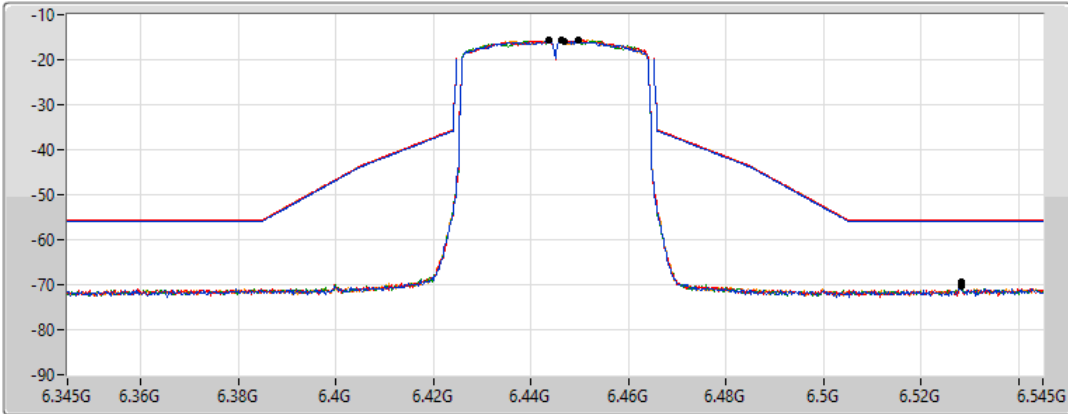

802.11ax HEW40_Nss1,(MCS0)_4TX

MASK

6445MHz_TnomVnom

17/01/2022

CF Freq
6.445GHz

Span
200MHz

RBW
500kHz

VBW
2MHz

Sweep Time
20ms

Detector Type
RMS

Port 1

Port 2

Port 3

Port 4

Ref(Hz)	Ref(dBm)	Freq(Hz)	Level(dBm)	Limit(dBm)	Margin(dB)	Port
6.4468G	-15.85	6.5282G	-69.73	-55.85	-13.88	1
6.4498G	-15.62	6.5282G	-70.37	-55.62	-14.75	2
6.4462G	-15.74	6.5282G	-69.41	-55.74	-13.67	3
6.4436G	-15.60	6.5282G	-69.51	-55.60	-13.91	4