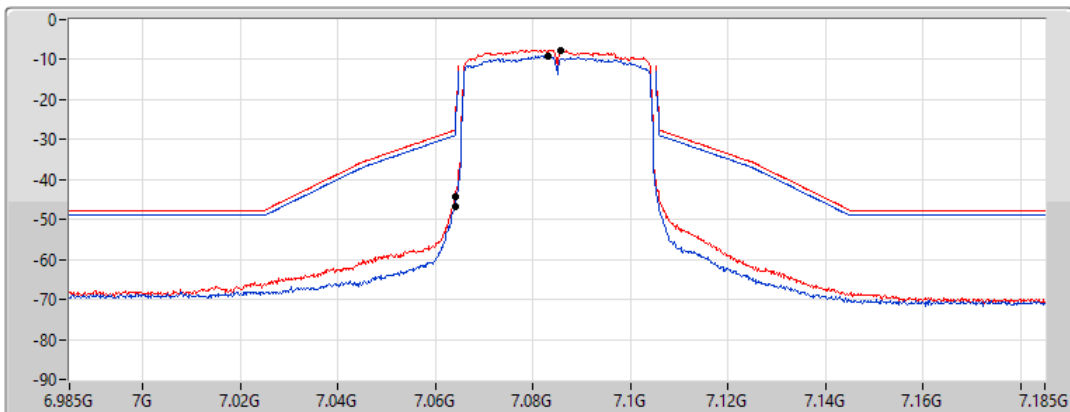

802.11ax HEW40_Nss1,(MCS0)_2TX

MASK

7085MHz_TnomVnom

17/01/2022

CF Freq
7.085GHz

Span
200MHz

RBW
500kHz

VBW
2MHz

Sweep Time
20ms

Detector Type
RMS

Port 1

Port 2

Ref(Hz)	Ref(dBm)	Freq(Hz)	Level(dBm)	Limit(dBm)	Margin(dB)	Port
7.083G	-8.97	7.064G	-46.84	-28.97	-17.87	1
7.0858G	-7.66	7.064G	-44.21	-27.66	-16.55	2