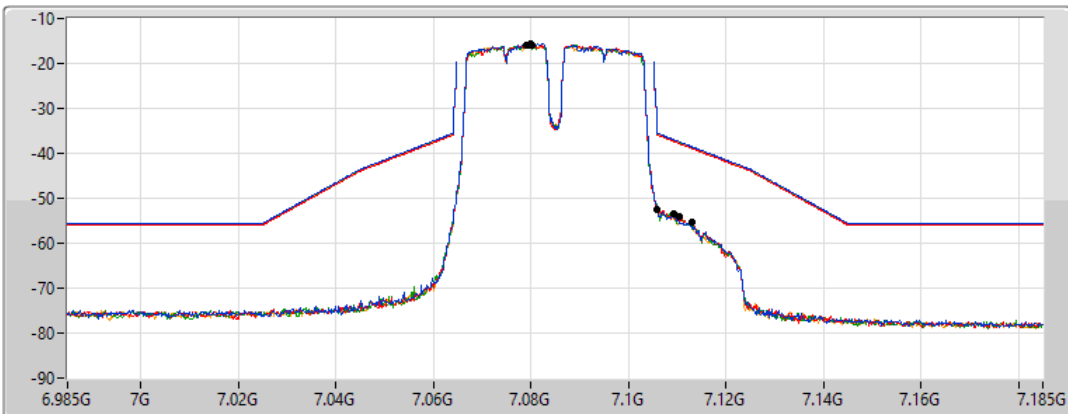

11a40_Nss1,(6Mbps)_4TX

MASK

7085MHz_TnomVnom

17/01/2022

CF Freq
7.085GHz

Span
200MHz

RBW
500kHz

VBW
2MHz

Sweep Time
20ms

Detector Type
RMS

Port 1

Port 2

Port 3

Port 4

Ref(Hz)	Ref(dBm)	Freq(Hz)	Level(dBm)	Limit(dBm)	Margin(dB)	Port
7.08G	-15.57	7.106G	-52.60	-35.57	-17.03	1
7.07941G	-15.95	7.1132G	-55.20	-38.98	-16.22	2
7.07921G	-15.93	7.1092G	-53.29	-37.28	-16.01	3
7.0802G	-15.84	7.1106G	-54.13	-37.78	-16.35	4