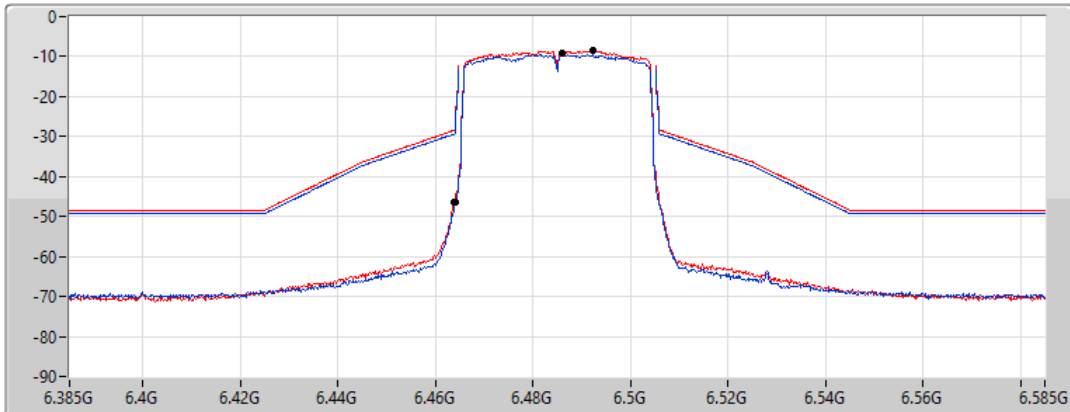

802.11ax HEW40_Nss1,(MCS0)_2TX

MASK

6485MHz_TnomVnom

17/01/2022

CF Freq
6.485GHz

Span
200MHz

RBW
500kHz

VBW
2MHz

Sweep Time
20ms

Detector Type
RMS

Port 1

Port 2

Ref(Hz)	Ref(dBm)	Freq(Hz)	Level(dBm)	Limit(dBm)	Margin(dB)	Port
6.486G	-9.29	6.464G	-46.36	-29.29	-17.07	1
6.49239G	-8.38	6.4638G	-46.25	-28.46	-17.79	2