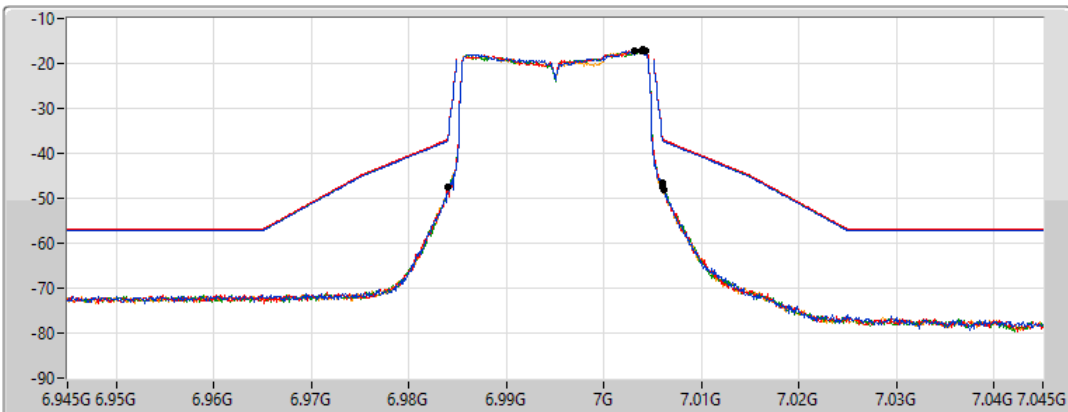

802.11ax HEW20_Nss1,(MCS0)_4TX

MASK

6995MHz_TnomVnom

17/01/2022

CF Freq
6.995GHz

Span
100MHz

RBW
300kHz

VBW
1MHz

Sweep Time
20ms

Detector Type
RMS

Port 1

Port 2

Port 3

Port 4

Ref(Hz)	Ref(dBm)	Freq(Hz)	Level(dBm)	Limit(dBm)	Margin(dB)	Port
7.00309G	-17.26	7.0062G	-47.99	-37.44	-10.55	1
7.00399G	-16.92	6.984G	-47.44	-36.92	-10.52	2
7.00429G	-17.15	7.006G	-46.62	-37.15	-9.47	3
7.00379G	-17.22	7.006G	-47.57	-37.22	-10.35	4