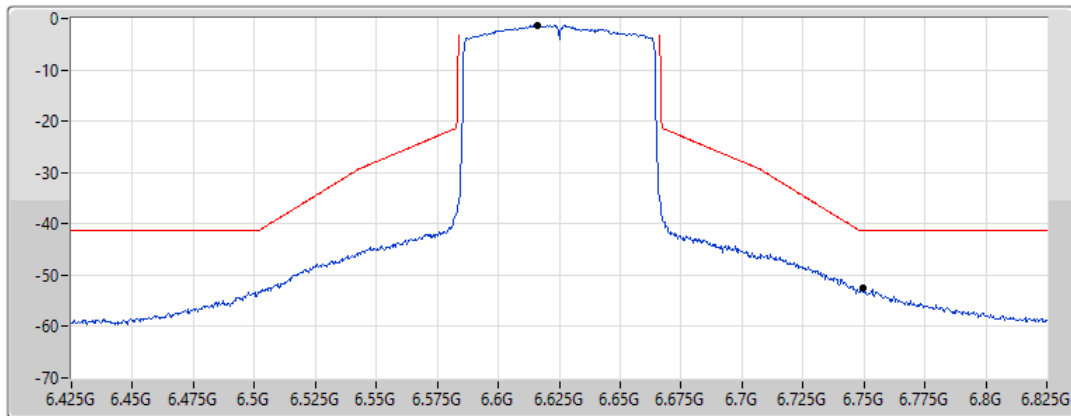

01/09/2021

CF Freq  
6.625GHz

Span  
400MHz

RBW  
1MHz

VBW  
3MHz

Sweep Time  
20ms

Detector Type  
RMS

Port 1 