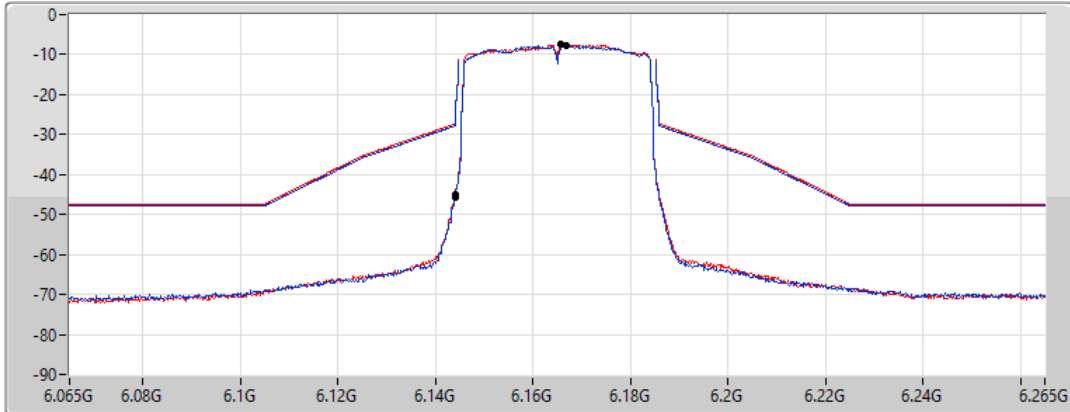

802.11ax HEW40_Nss1,(MCS0)_2TX

MASK

6165MHz_TnomVnom

17/01/2022

CF Freq
6.165GHz

Span
200MHz

RBW
500kHz

VBW
2MHz

Sweep Time
20ms

Detector Type
RMS

Port 1

Port 2

Ref(Hz)	Ref(dBm)	Freq(Hz)	Level(dBm)	Limit(dBm)	Margin(dB)	Port
6.167G	-7.84	6.144G	-45.74	-27.84	-17.90	1
6.1658G	-7.35	6.144G	-44.86	-27.35	-17.51	2

802.11ax HEW40_Nss1,(MCS0)_2TX

MASK