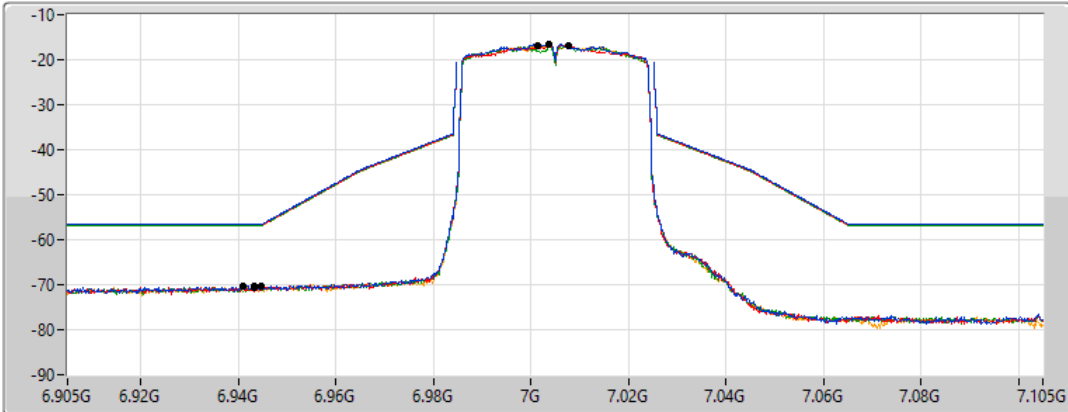

802.11ax HEW40_Nss1,(MCS0)_4TX

MASK

7005MHz_TnomVnom

17/01/2022

CF Freq
7.005GHz

Span
200MHz

RBW
500kHz

VBW
2MHz

Sweep Time
20ms

Detector Type
RMS

Port 1

Port 2

Port 3

Port 4

Ref(Hz)	Ref(dBm)	Freq(Hz)	Level(dBm)	Limit(dBm)	Margin(dB)	Port
7.0038G	-16.48	6.9432G	-70.37	-56.48	-13.89	1
7.0038G	-16.65	6.941G	-70.33	-56.65	-13.68	2
7.0076G	-16.76	6.9446G	-70.17	-56.76	-13.41	3
7.0014G	-16.80	6.9432G	-70.47	-56.80	-13.67	4