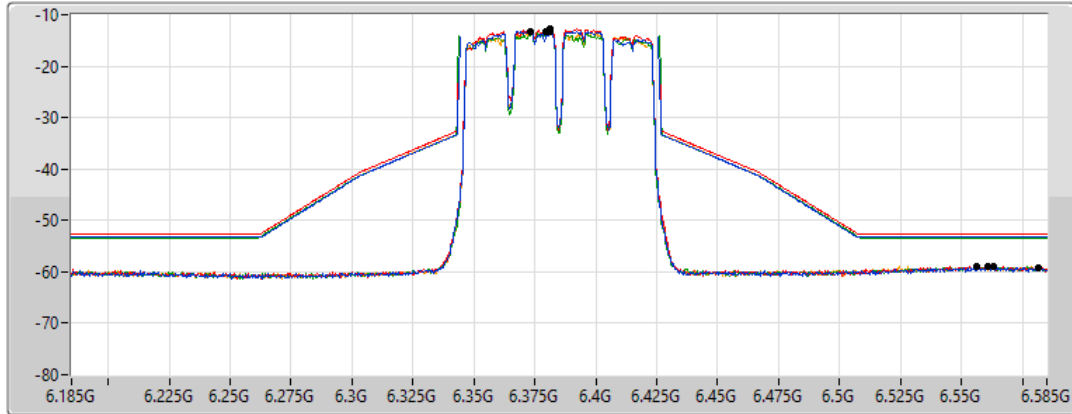

11a80_Nss1,(6Mbps)_4TX
6385MHz_TnomVnom

MASK

01/09/2021

CF Freq
6.385GHz

Span
400MHz

RBW
1MHz

VBW
3MHz

Sweep Time
20ms

Detector Type
RMS

Port 1

Port 2

Port 3

Port 4

Ref(Hz)	Ref(dBm)	Freq(Hz)	Level(dBm)	Limit(dBm)	Margin(dB)	Port
6.37301G	-13.26	6.5814G	-59.11	-53.26	-5.85	1
6.3814G	-12.63	6.5562G	-59.04	-52.63	-6.41	2
6.3814G	-13.39	6.5606G	-58.94	-53.39	-5.55	3
6.37981G	-13.25	6.5634G	-58.98	-53.25	-5.73	4

11a80_Nss1,(6Mbps)_4TX
6465MHz_TnomVnom

MASK

01/09/2021

CF Freq
6.465GHz

Span
400MHz

RBW
1MHz

VBW
3MHz

Sweep Time
20ms

Detector Type
RMS