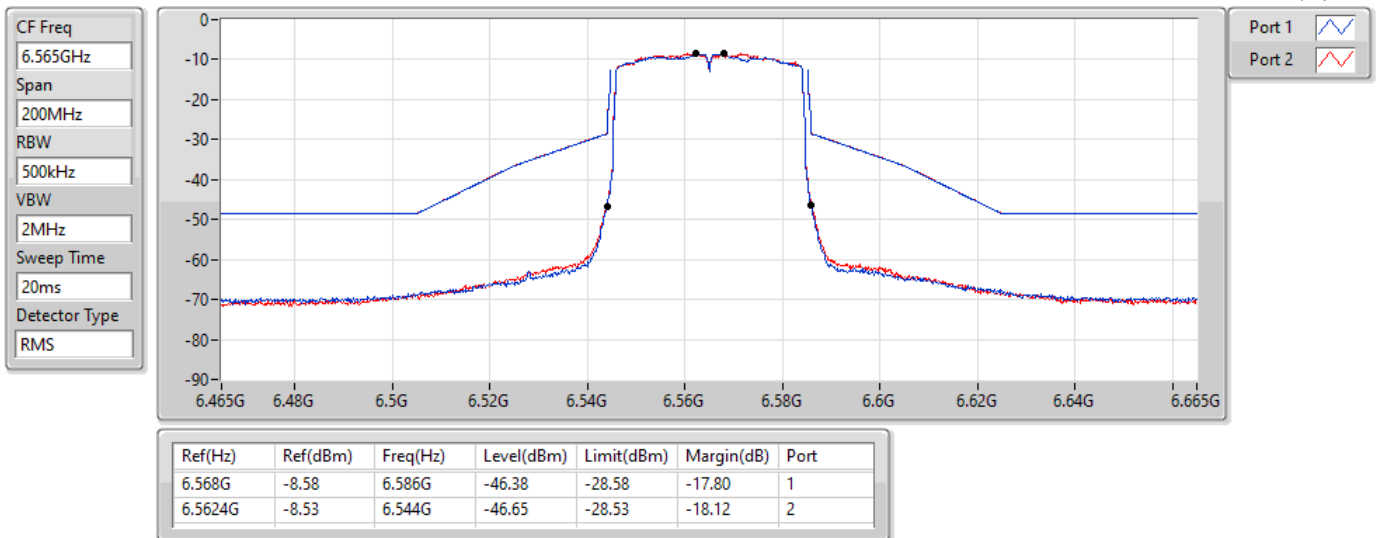

802.11ax HEW40\_Nss1,(MCS0)\_2TX

MASK

6525MHz\_TnomVnom

17/01/2022

802.11ax HEW40\_Nss1,(MCS0)\_2TX

MASK

6565MHz\_TnomVnom

17/01/2022