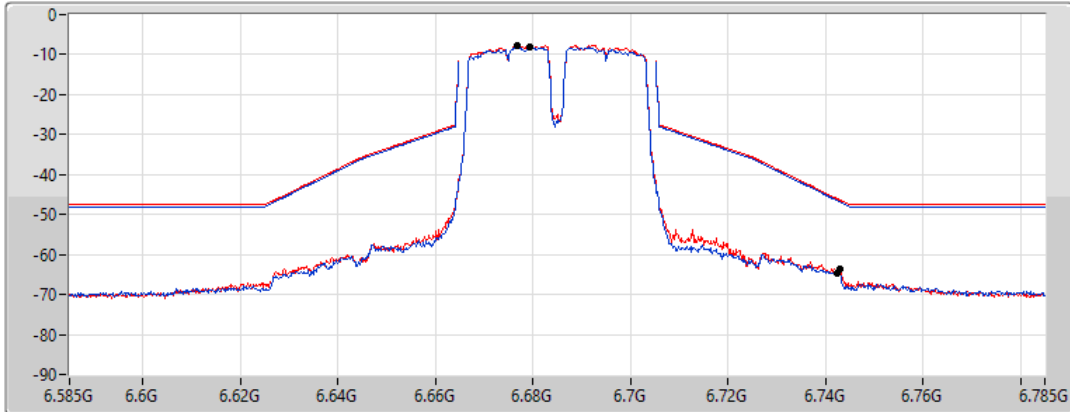

17/01/2022

CF Freq  
6.685GHz

Span  
200MHz

RBW  
500kHz

VBW  
2MHz

Sweep Time  
20ms

Detector Type  
RMS

Port 1 