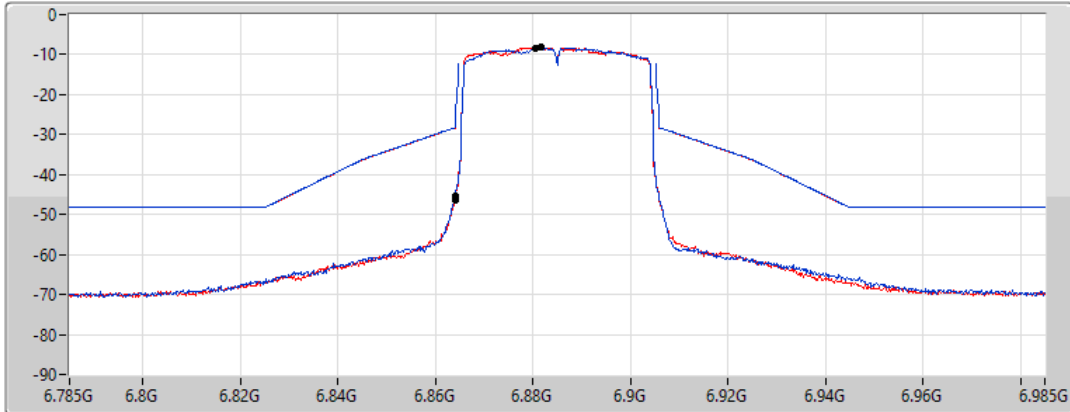

802.11ax HEW40_Nss1,(MCS0)_2TX

MASK

6885MHz_TnomVnom

17/01/2022

CF Freq
6.885GHz

Span
200MHz

RBW
500kHz

VBW
2MHz

Sweep Time
20ms

Detector Type
RMS

Port 1

Port 2

Ref(Hz)	Ref(dBm)	Freq(Hz)	Level(dBm)	Limit(dBm)	Margin(dB)	Port
6.8816G	-8.26	6.864G	-45.26	-28.26	-17.00	1
6.8806G	-8.31	6.864G	-46.25	-28.31	-17.94	2