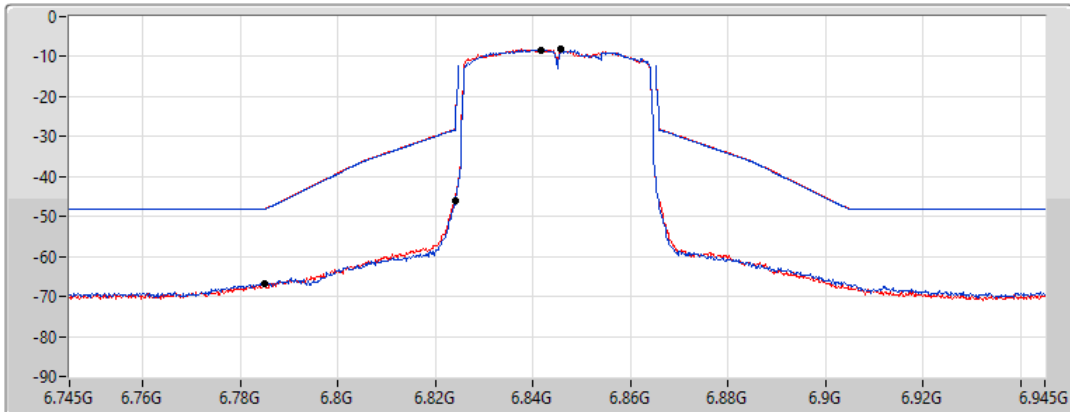

802.11ax HEW40_Nss1,(MCS0)_2TX

MASK

6845MHz_TnomVnom

17/01/2022

CF Freq
6.845GHz

Span
200MHz

RBW
500kHz

VBW
2MHz

Sweep Time
20ms

Detector Type
RMS

Port 1

Port 2

Ref(Hz)	Ref(dBm)	Freq(Hz)	Level(dBm)	Limit(dBm)	Margin(dB)	Port
6.8418G	-8.33	6.785G	-66.72	-48.33	-18.39	1
6.8458G	-8.19	6.824G	-45.93	-28.19	-17.74	2