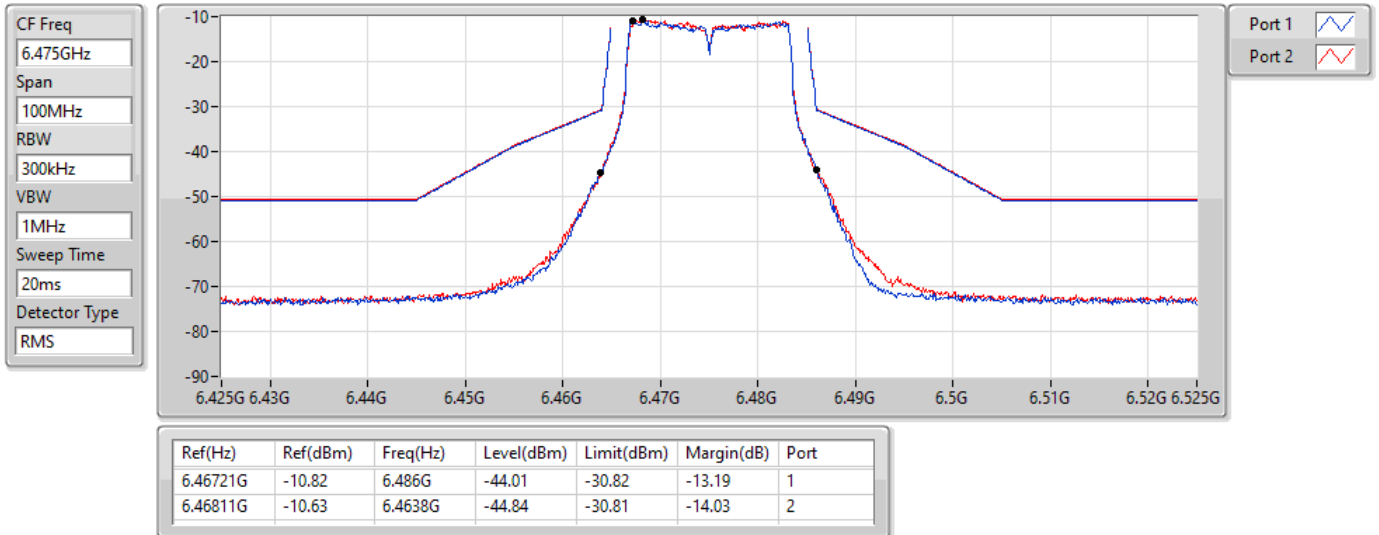

11a20_Nss1,(6Mbps)_2TX

MASK

6475MHz_TnomVnom

17/01/2022