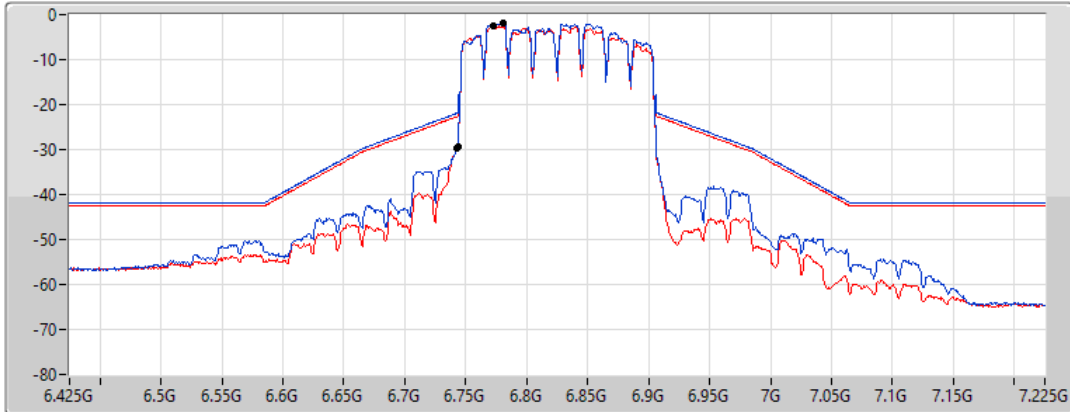

11a160_Nss1,(6Mbps)_2TX

MASK

6825MHz_TnomVnom

17/01/2022

CF Freq
6.825GHz

Span
800MHz

RBW
2MHz

VBW
10MHz

Sweep Time
20ms

Detector Type
RMS

Port 1

Port 2

Ref(Hz)	Ref(dBm)	Freq(Hz)	Level(dBm)	Limit(dBm)	Margin(dB)	Port
6.78104G	-1.80	6.7434G	-29.36	-21.86	-7.50	1
6.77225G	-2.53	6.7426G	-29.57	-22.67	-6.90	2