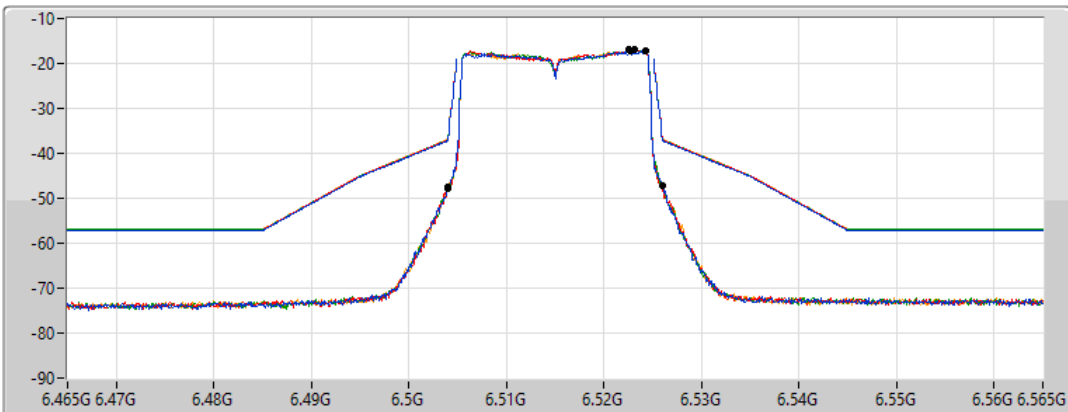

802.11ax HEW20_Nss1,(MCS0)_4TX

MASK

6515MHz_TnomVnom

17/01/2022

CF Freq
6.515GHz

Span
100MHz

RBW
300kHz

VBW
1MHz

Sweep Time
20ms

Detector Type
RMS

Port 1

Port 2

Port 3

Port 4

Ref(Hz)	Ref(dBm)	Freq(Hz)	Level(dBm)	Limit(dBm)	Margin(dB)	Port
6.52429G	-17.19	6.526G	-47.14	-37.19	-9.95	1
6.52269G	-17.06	6.504G	-47.68	-37.06	-10.62	2
6.52319G	-17.02	6.504G	-47.47	-37.02	-10.45	3
6.52249G	-16.94	6.526G	-47.22	-36.94	-10.28	4