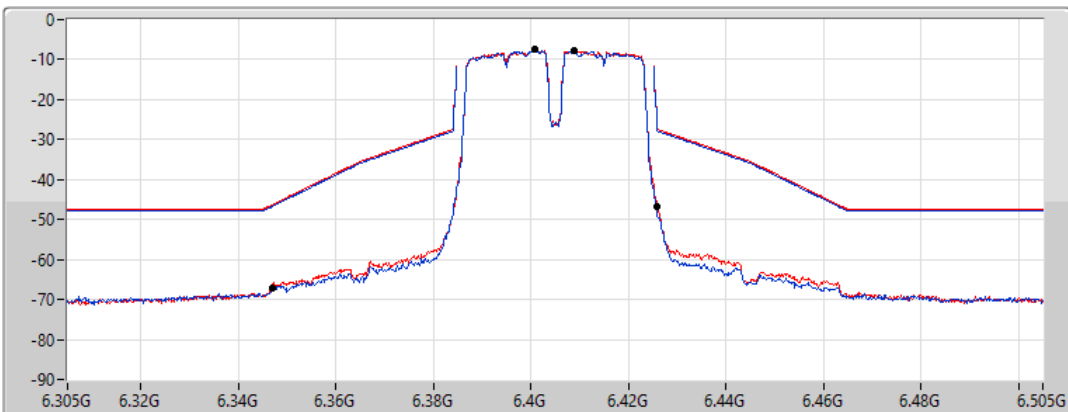

17/01/2022

CF Freq  
6.405GHz

Span  
200MHz

RBW  
500kHz

VBW  
2MHz

Sweep Time  
20ms

Detector Type  
RMS

Port 1 