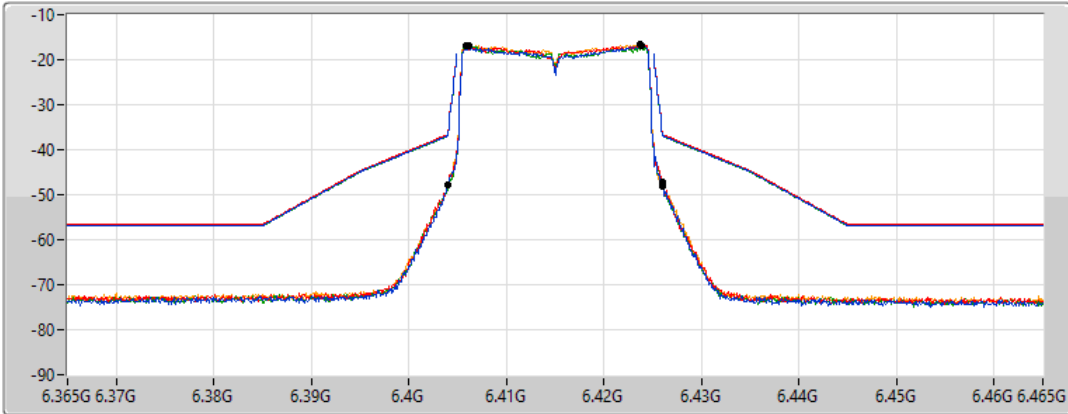

802.11ax HEW20_Nss1,(MCS0)_4TX

MASK

6415MHz_TnomVnom

17/01/2022

CF Freq
6.415GHz

Span
100MHz

RBW
300kHz

VBW
1MHz

Sweep Time
20ms

Detector Type
RMS

Port 1

Port 2

Port 3

Port 4

Ref(Hz)	Ref(dBm)	Freq(Hz)	Level(dBm)	Limit(dBm)	Margin(dB)	Port
6.42379G	-16.88	6.404G	-47.87	-36.88	-10.99	1
6.42369G	-16.63	6.426G	-47.82	-36.63	-11.19	2
6.40591G	-16.96	6.426G	-48.14	-36.96	-11.18	3
6.40611G	-16.72	6.426G	-47.13	-36.72	-10.41	4