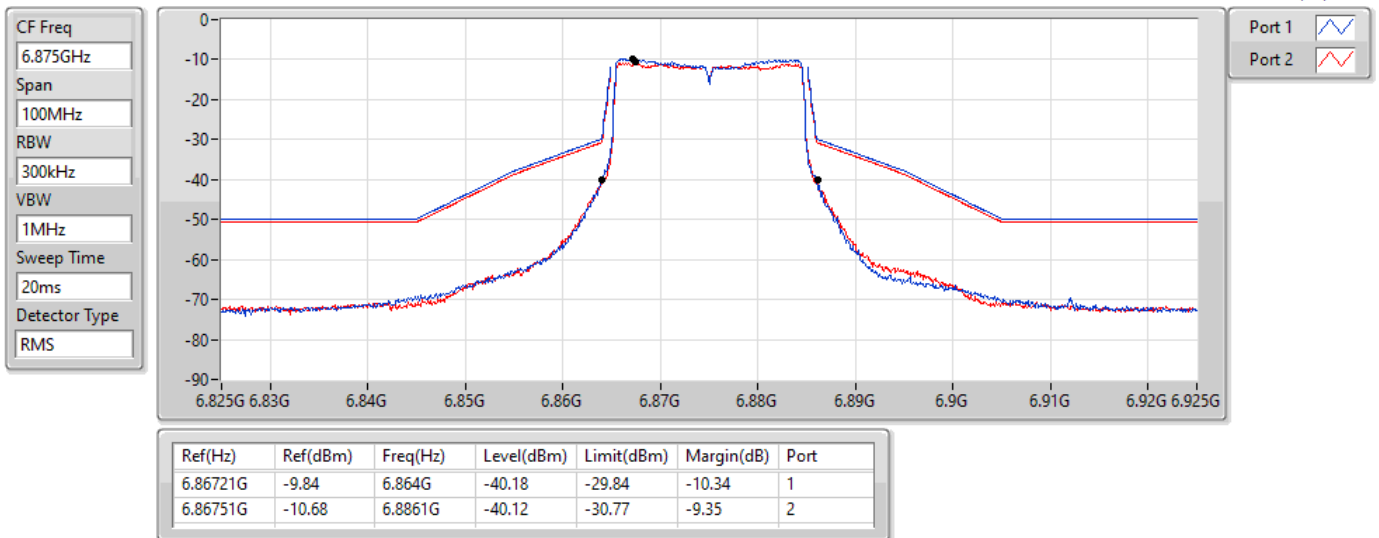

802.11ax HEW20\_Nss1,(MCS0)\_2TX

MASK

6855MHz\_TnomVnom

17/01/2022

802.11ax HEW20\_Nss1,(MCS0)\_2TX

MASK

6875MHz\_TnomVnom

17/01/2022