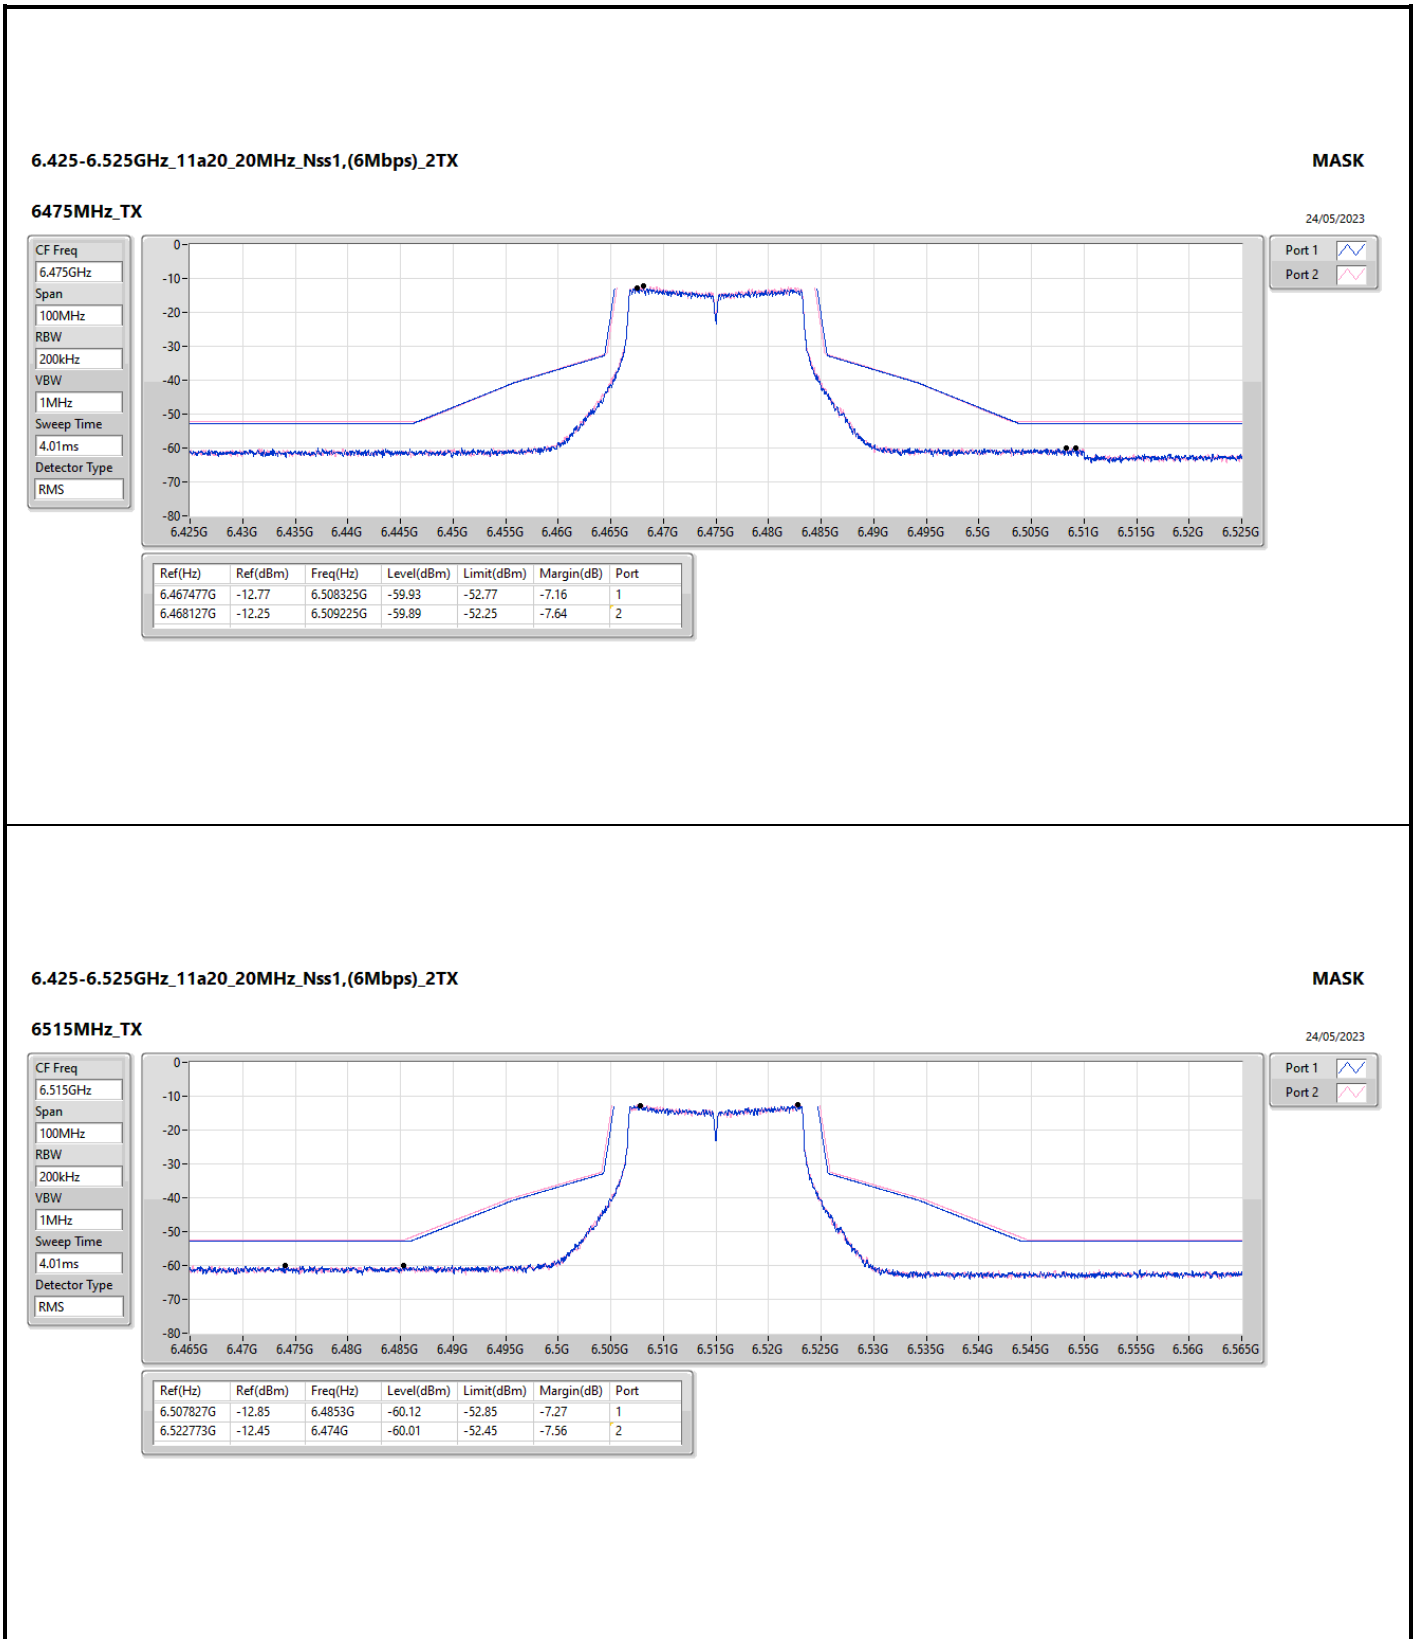

6515MHz_TX

CF Freq
6.515GHz

Span
100MHz

RBW
200kHz

VBW
1MHz

Sweep Time
4.01ms

Detector Type
RMS

24/05/2023

Port 1

Port 2

Ref(Hz)	Ref(dBm)	Freq(Hz)	Level(dBm)	Limit(dBm)	Margin(dB)	Port
6.507827G	-12.85	6.4853G	-60.12	-52.85	-7.27	1
6.522773G	-12.45	6.474G	-60.01	-52.45	-7.56	2