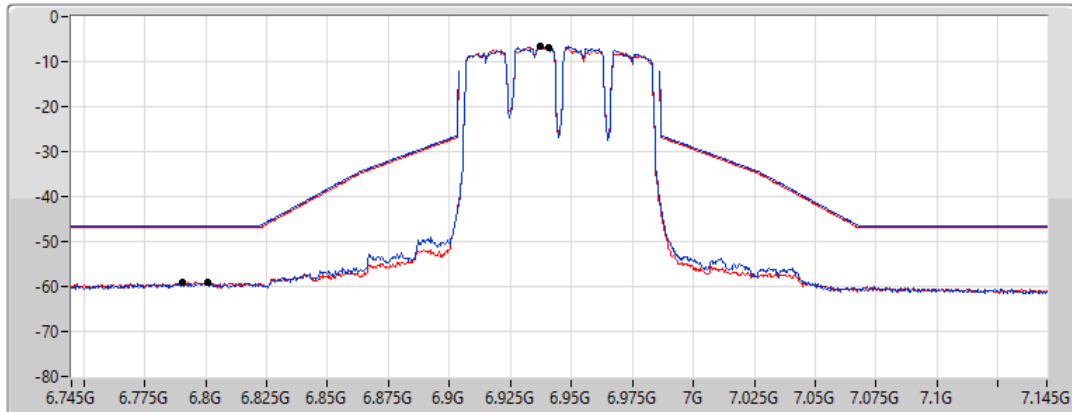

11a80_Nss1,(6Mbps)_2TX

MASK

6945MHz_TnomVnom

01/09/2021

CF Freq
6.945GHz

Span
400MHz

RBW
1MHz

VBW
3MHz

Sweep Time
20ms

Detector Type
RMS

Port 1

Port 2

Ref(Hz)	Ref(dBm)	Freq(Hz)	Level(dBm)	Limit(dBm)	Margin(dB)	Port
6.93741G	-6.48	6.7906G	-59.21	-46.48	-12.73	1
6.9406G	-6.84	6.8006G	-58.94	-46.84	-12.10	2