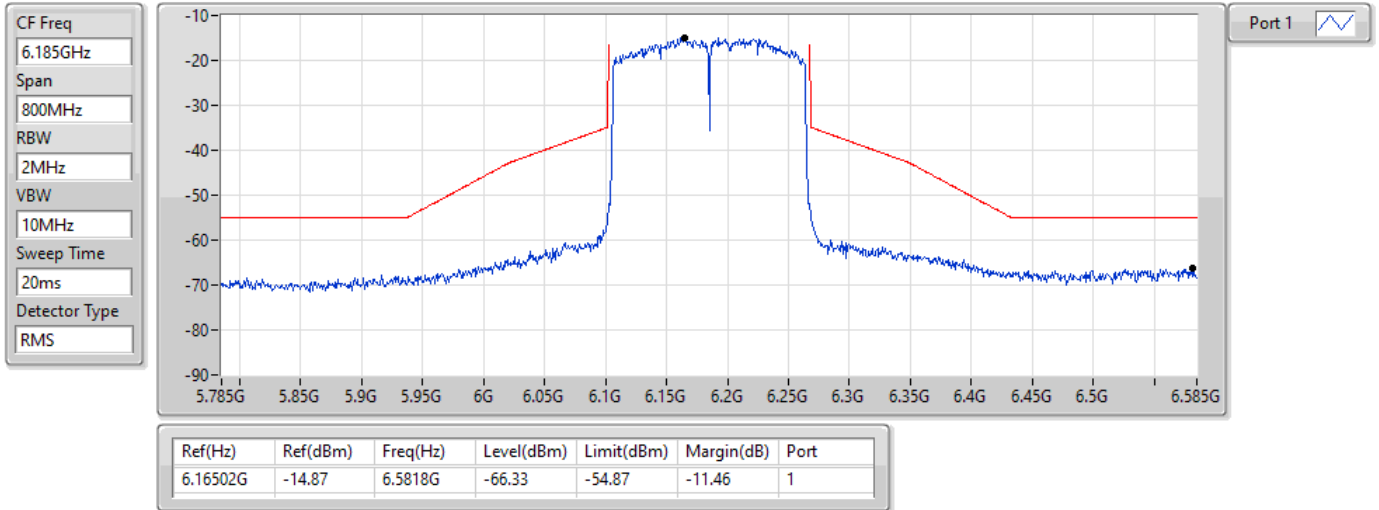

**MASK**

17/01/2022

802.11ax HEW160\_Nss1,(MCS0)\_1TX

MASK

6185MHz\_TnomVnom

17/01/2022

802.11ax HEW160\_Nss1,(MCS0)\_1TX

MASK