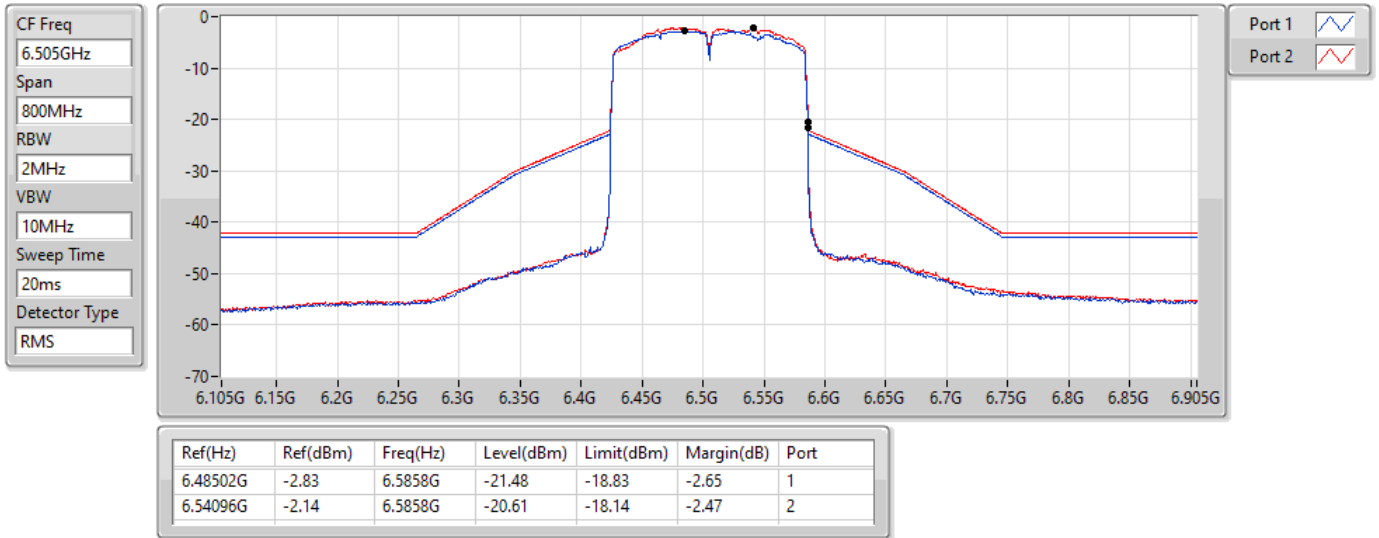

802.11ax HEW160_Nss1,(MCS0)_2TX

MASK

6505MHz_TnomVnom

17/01/2022