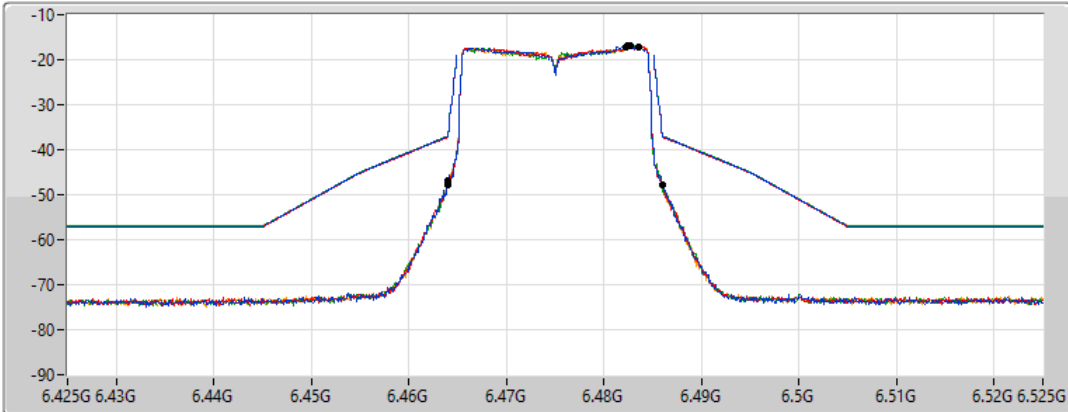

802.11ax HEW20_Nss1,(MCS0)_4TX

MASK

6475MHz_TnomVnom

17/01/2022

CF Freq
6.475GHz

Span
100MHz

RBW
300kHz

VBW
1MHz

Sweep Time
20ms

Detector Type
RMS

Port 1

Port 2

Port 3

Port 4

Ref(Hz)	Ref(dBm)	Freq(Hz)	Level(dBm)	Limit(dBm)	Margin(dB)	Port
6.48229G	-17.04	6.486G	-47.74	-37.04	-10.70	1
6.48349G	-17.17	6.464G	-47.15	-37.17	-9.98	2
6.48239G	-16.96	6.464G	-47.95	-36.96	-10.99	3
6.48269G	-16.95	6.464G	-46.83	-36.95	-9.88	4