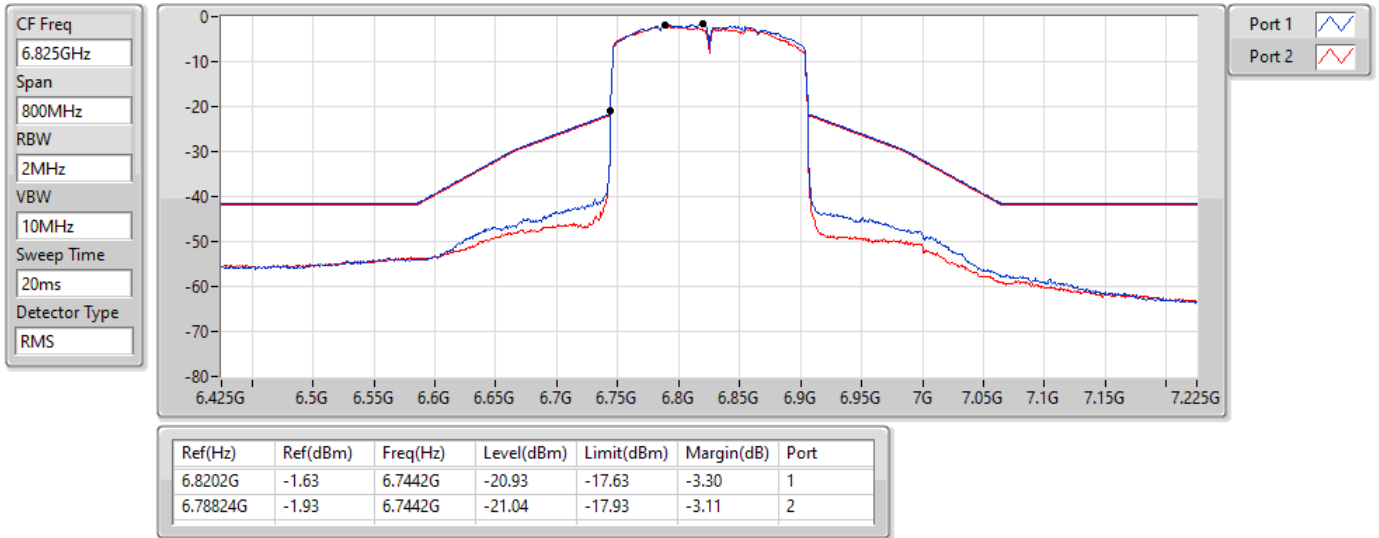

802.11ax HEW160_Nss1,(MCS0)_2TX

MASK

6825MHz_TnomVnom

17/01/2022