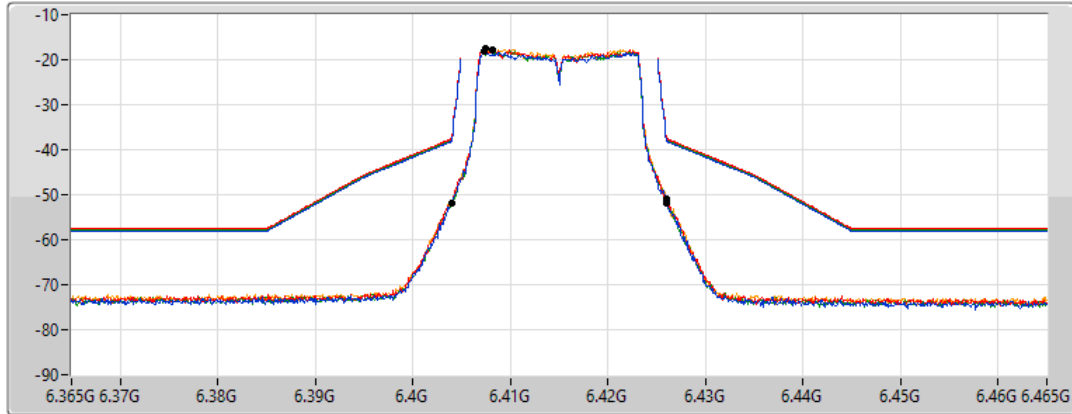

11a20_Nss1,(6Mbps)_4TX
6415MHz_TnomVnom

MASK

17/01/2022

CF Freq
6.415GHz

Span
100MHz

RBW
300kHz

VBW
1MHz

Sweep Time
20ms

Detector Type
RMS

Port 1

Port 2

Port 3

Port 4

Ref(Hz)	Ref(dBm)	Freq(Hz)	Level(dBm)	Limit(dBm)	Margin(dB)	Port
6.40731G	-18.13	6.426G	-51.93	-38.13	-13.80	1
6.40751G	-17.56	6.426G	-50.82	-37.56	-13.26	2
6.40811G	-17.89	6.404G	-51.82	-37.89	-13.93	3
6.40751G	-17.60	6.426G	-51.09	-37.60	-13.49	4