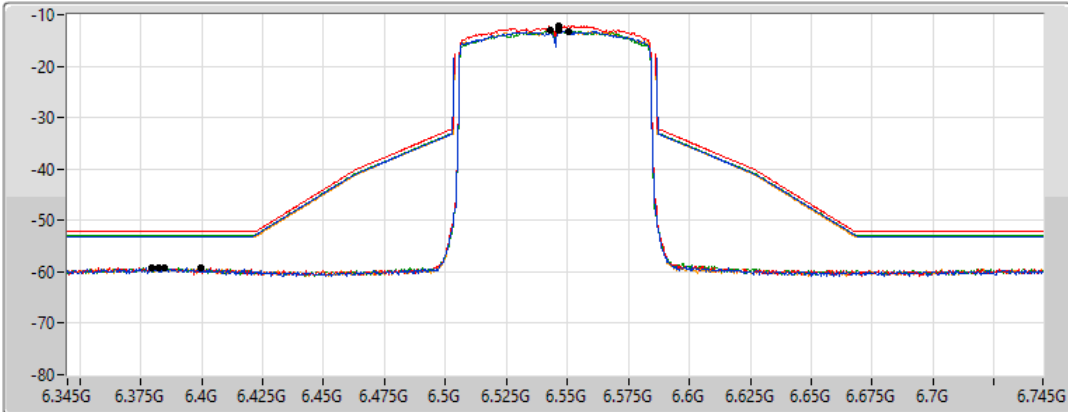

802.11ax HEW80_Nss1,(MCS0)_4TX

MASK

6545MHz_TnomVnom

01/09/2021

CF Freq
6.545GHz

Span
400MHz

RBW
1MHz

VBW
3MHz

Sweep Time
20ms

Detector Type
RMS

Port 1

Port 2

Port 3

Port 4

Ref(Hz)	Ref(dBm)	Freq(Hz)	Level(dBm)	Limit(dBm)	Margin(dB)	Port
6.55019G	-13.17	6.3822G	-59.23	-53.17	-6.06	1
6.5466G	-12.13	6.3794G	-59.25	-52.13	-7.12	2
6.543G	-13.02	6.3994G	-59.26	-53.02	-6.24	3
6.5466G	-13.12	6.3846G	-59.28	-53.12	-6.16	4