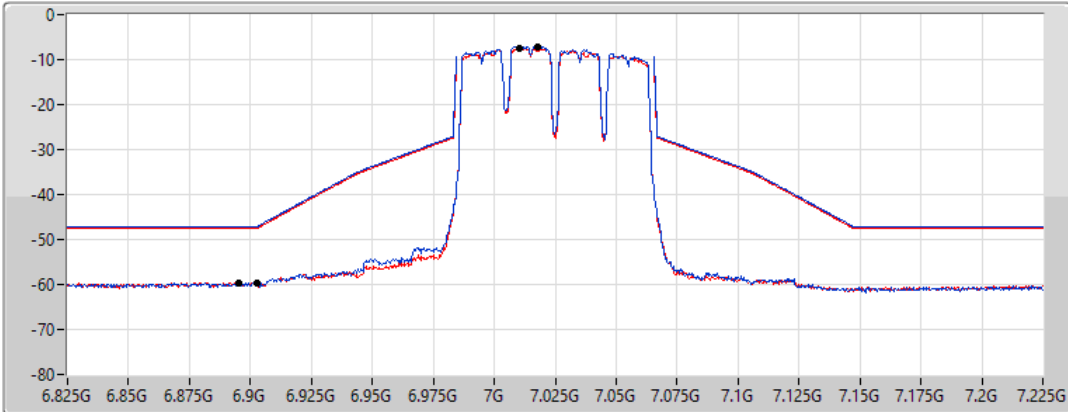

11a80_Nss1,(6Mbps)_2TX

MASK

7025MHz_TnomVnom

01/09/2021

CF Freq
7.025GHz

Span
400MHz

RBW
1MHz

VBW
3MHz

Sweep Time
20ms

Detector Type
RMS

Port 1

Port 2

Ref(Hz)	Ref(dBm)	Freq(Hz)	Level(dBm)	Limit(dBm)	Margin(dB)	Port
7.01781G	-7.05	6.8954G	-59.55	-47.05	-12.50	1
7.01061G	-7.36	6.9026G	-59.56	-47.36	-12.20	2