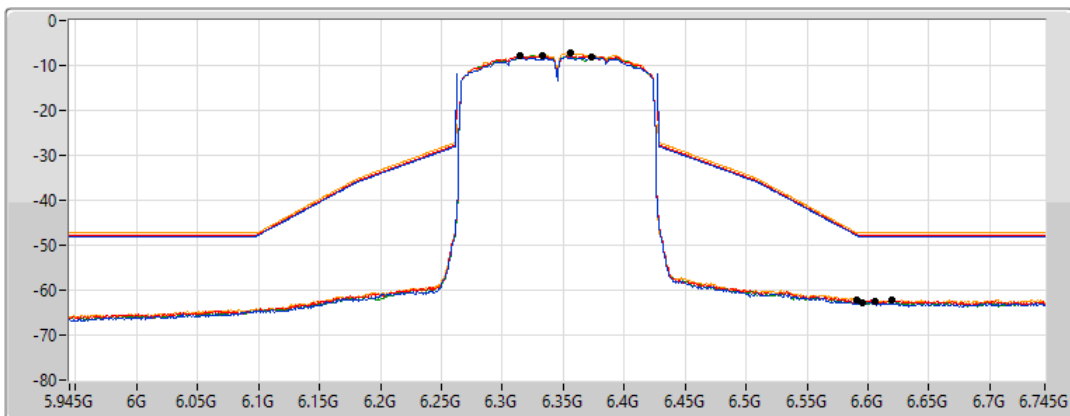

802.11ax HEW160_Nss1,(MCS0)_4TX

MASK

6345MHz_TnomVnom

17/01/2022

CF Freq
6.345GHz

Span
800MHz

RBW
2MHz

VBW
10MHz

Sweep Time
20ms

Detector Type
RMS

Port 1

Port 2

Port 3

Port 4

Ref(Hz)	Ref(dBm)	Freq(Hz)	Level(dBm)	Limit(dBm)	Margin(dB)	Port
6.37377G	-7.99	6.5954G	-62.69	-47.99	-14.70	1
6.31463G	-7.68	6.6194G	-62.20	-47.68	-14.52	2
6.33301G	-7.72	6.6058G	-62.53	-47.72	-14.81	3
6.35539G	-7.09	6.5906G	-62.18	-47.09	-15.09	4