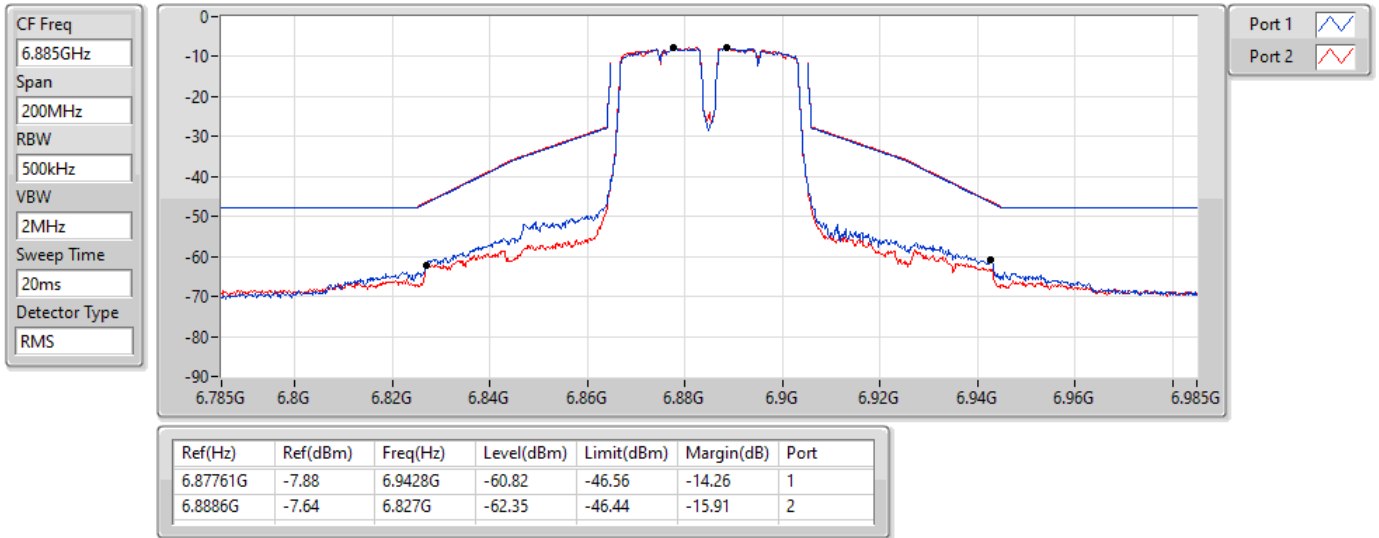

11a40_Nss1,(6Mbps)_2TX

MASK

6885MHz_TnomVnom

17/01/2022