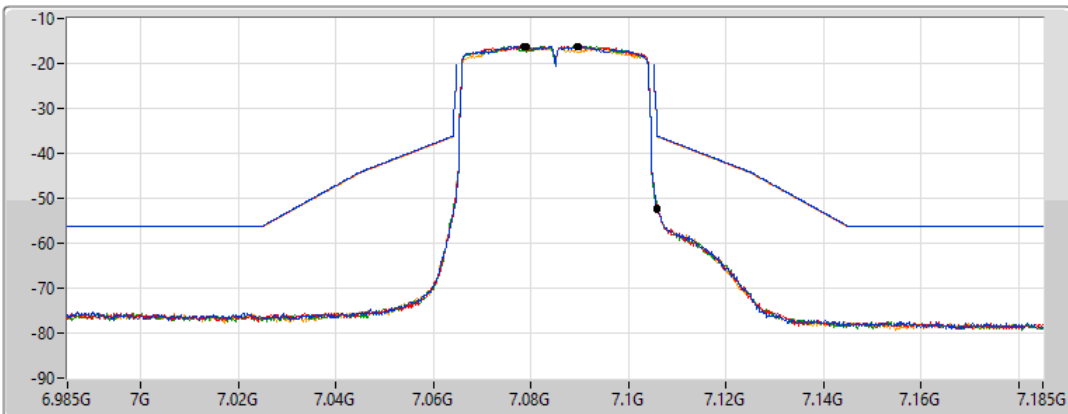

802.11ax HEW40_Nss1,(MCS0)_4TX

MASK

7085MHz_TnomVnom

17/01/2022

CF Freq
7.085GHz

Span
200MHz

RBW
500kHz

VBW
2MHz

Sweep Time
20ms

Detector Type
RMS

Port 1

Port 2

Port 3

Port 4

Ref(Hz)	Ref(dBm)	Freq(Hz)	Level(dBm)	Limit(dBm)	Margin(dB)	Port
7.07841G	-16.16	7.106G	-52.50	-36.16	-16.34	1
7.0898G	-16.23	7.106G	-52.24	-36.23	-16.01	2
7.0896G	-16.23	7.106G	-52.13	-36.23	-15.90	3
7.07921G	-16.34	7.106G	-52.52	-36.34	-16.18	4