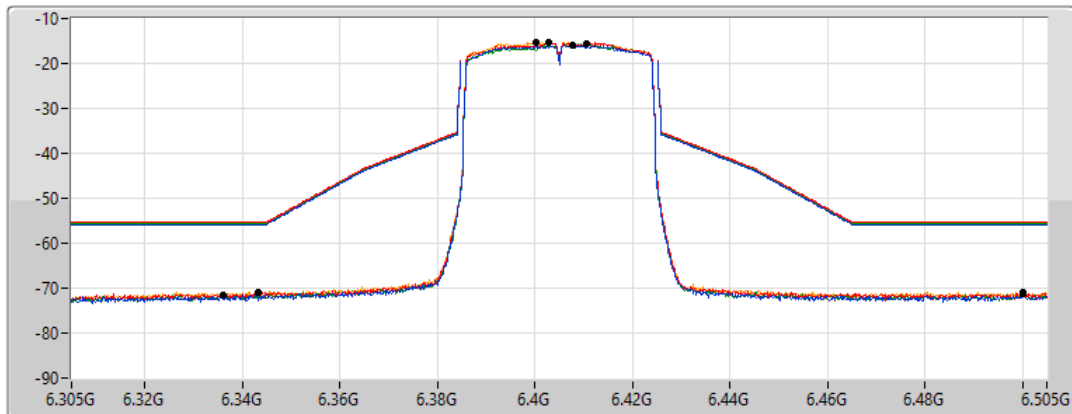

802.11ax HEW40_Nss1,(MCS0)_4TX

MASK

6405MHz_TnomVnom

17/01/2022

CF Freq
6.405GHz

Span
200MHz

RBW
500kHz

VBW
2MHz

Sweep Time
20ms

Detector Type
RMS

Port 1

Port 2

Port 3

Port 4

Ref(Hz)	Ref(dBm)	Freq(Hz)	Level(dBm)	Limit(dBm)	Margin(dB)	Port
6.4076G	-15.82	6.5002G	-71.31	-55.82	-15.49	1
6.4028G	-15.33	6.3432G	-70.81	-55.33	-15.48	2
6.41059G	-15.55	6.336G	-71.41	-55.55	-15.86	3
6.4002G	-15.35	6.5002G	-70.89	-55.35	-15.54	4