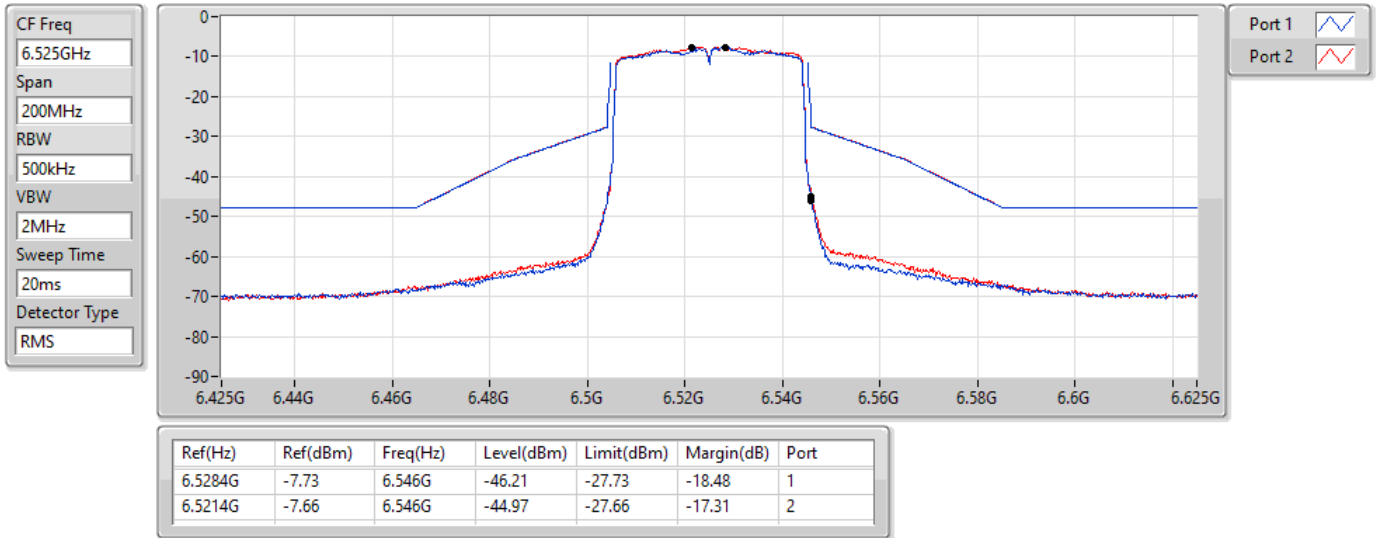

802.11ax HEW40_Nss1,(MCS0)_2TX

MASK

6525MHz_TnomVnom

17/01/2022