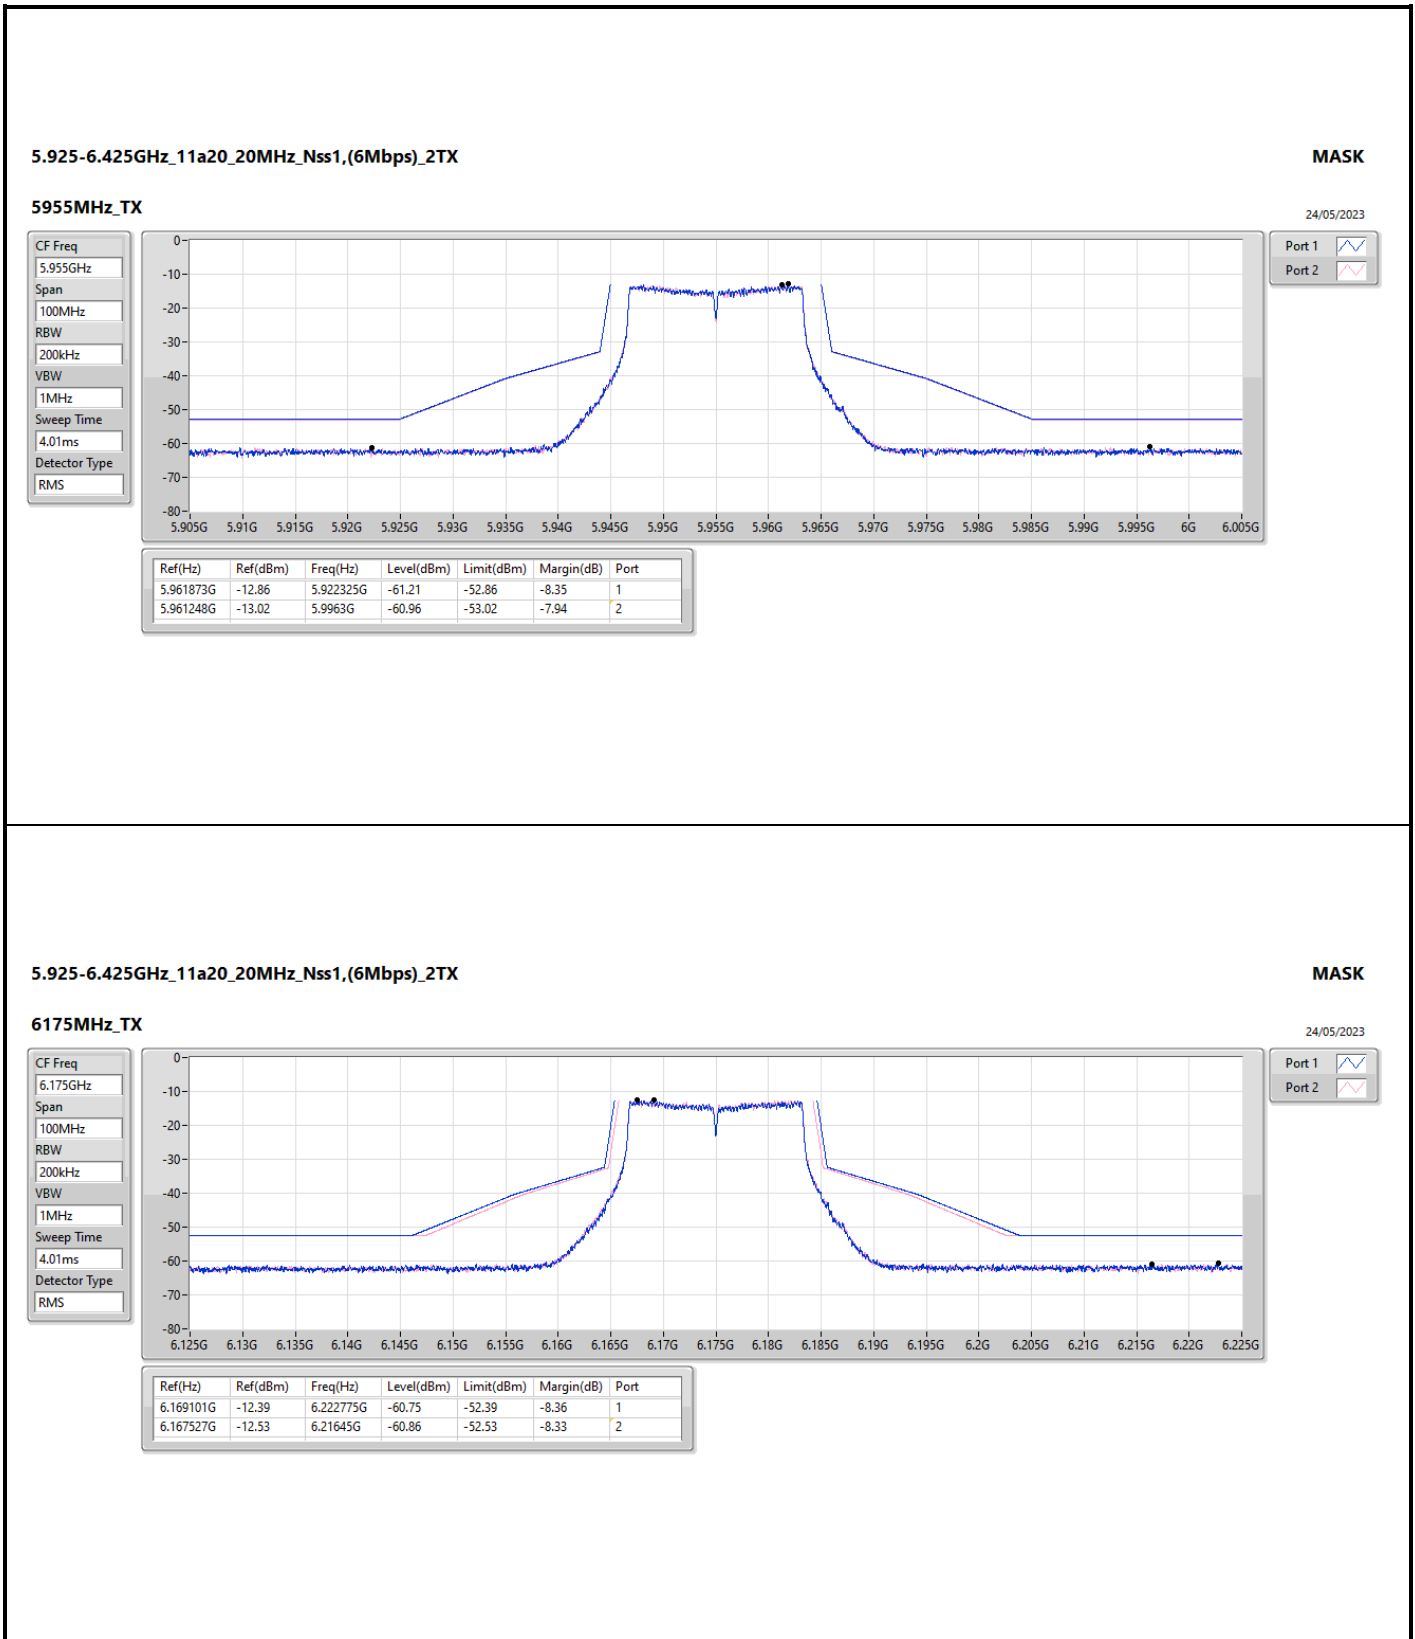

6175MHz_TX 24/05/2023

CF Freq
6.175GHz

Span
100MHz

RBW
200kHz

VBW
1MHz

Sweep Time
4.01ms

Detector Type
RMS

Port 1

Port 2