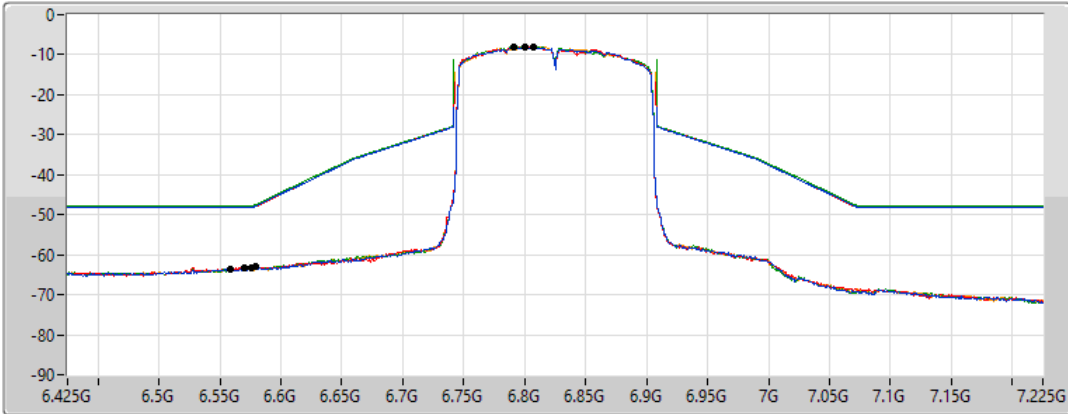

802.11ax HEW160_Nss1,(MCS0)_4TX

MASK

6825MHz_TnomVnom

17/01/2022

CF Freq
6.825GHz

Span
800MHz

RBW
2MHz

VBW
10MHz

Sweep Time
20ms

Detector Type
RMS

Port 1

Port 2

Port 3

Port 4

Ref(Hz)	Ref(dBm)	Freq(Hz)	Level(dBm)	Limit(dBm)	Margin(dB)	Port
6.80742G	-8.09	6.5586G	-63.51	-48.09	-15.42	1
6.80022G	-8.00	6.5794G	-63.07	-47.96	-15.11	2
6.79063G	-7.93	6.5754G	-63.38	-47.93	-15.45	3
6.80022G	-7.99	6.5706G	-63.25	-47.99	-15.26	4