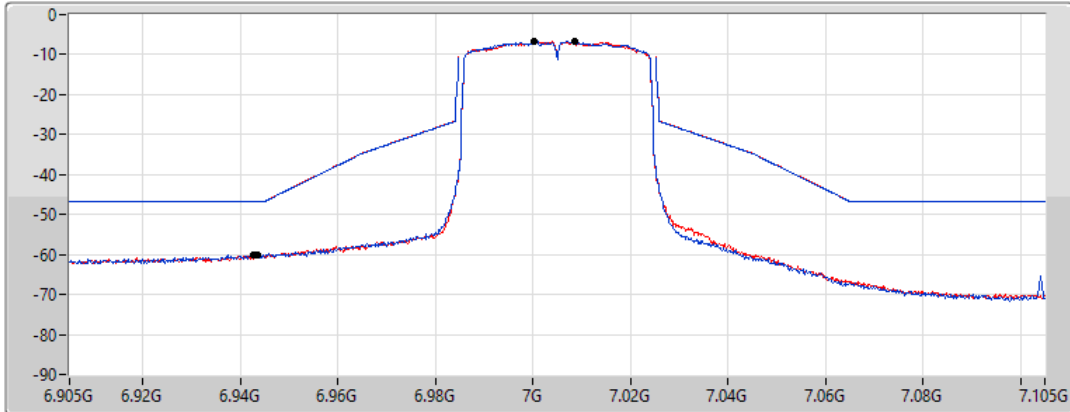

802.11ax HEW40_Nss1,(MCS0)_2TX

MASK

7005MHz_TnomVnom

17/01/2022

CF Freq
7.005GHz

Span
200MHz

RBW
500kHz

VBW
2MHz

Sweep Time
20ms

Detector Type
RMS

Port 1

Port 2

Ref(Hz)	Ref(dBm)	Freq(Hz)	Level(dBm)	Limit(dBm)	Margin(dB)	Port
7.0086G	-6.73	6.9436G	-60.15	-46.73	-13.42	1
7.0002G	-6.66	6.9426G	-60.10	-46.66	-13.44	2