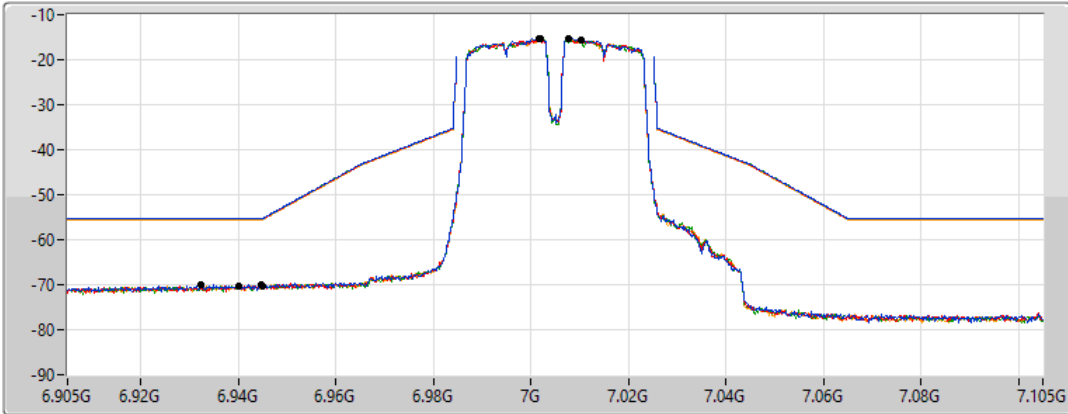

11a40_Nss1,(6Mbps)_4TX

MASK

7005MHz_TnomVnom

17/01/2022

CF Freq
7.005GHz

Span
200MHz

RBW
500kHz

VBW
2MHz

Sweep Time
20ms

Detector Type
RMS

Port 1

Port 2

Port 3

Port 4

Ref(Hz)	Ref(dBm)	Freq(Hz)	Level(dBm)	Limit(dBm)	Margin(dB)	Port
7.0078G	-15.29	6.9322G	-69.92	-55.29	-14.63	1
7.0018G	-15.38	6.945G	-70.25	-55.38	-14.87	2
7.002G	-15.28	6.9448G	-69.93	-55.28	-14.65	3
7.01019G	-15.53	6.9402G	-70.21	-55.53	-14.68	4