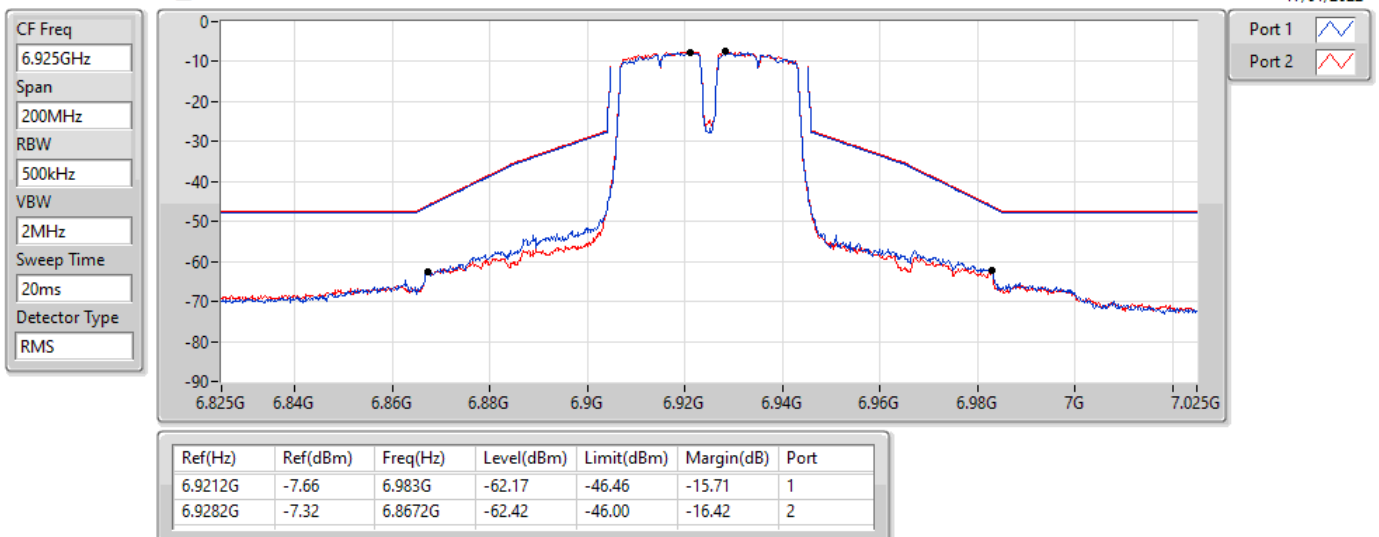

17/01/2022

11a40\_Nss1,(6Mbps)\_2TX

MASK

6925MHz\_TnomVnom

17/01/2022

11a40\_Nss1,(6Mbps)\_2TX

MASK

7005MHz\_TnomVnom