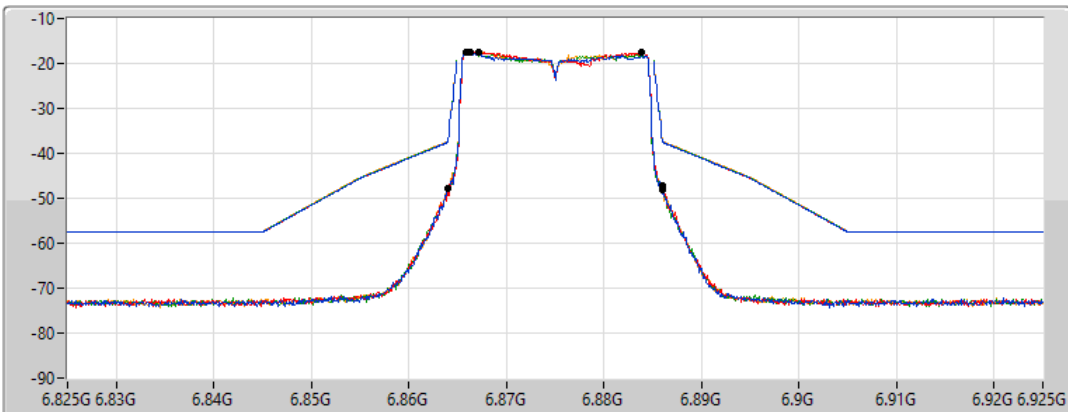

802.11ax HEW20_Nss1,(MCS0)_4TX

MASK

6875MHz_TnomVnom

17/01/2022

CF Freq
6.875GHz

Span
100MHz

RBW
300kHz

VBW
1MHz

Sweep Time
20ms

Detector Type
RMS

Port 1

Port 2

Port 3

Port 4

Ref(Hz)	Ref(dBm)	Freq(Hz)	Level(dBm)	Limit(dBm)	Margin(dB)	Port
6.86581G	-17.55	6.864G	-47.80	-37.55	-10.25	1
6.88379G	-17.56	6.886G	-48.02	-37.56	-10.46	2
6.86631G	-17.48	6.886G	-47.52	-37.48	-10.04	3
6.86721G	-17.35	6.886G	-47.32	-37.35	-9.97	4