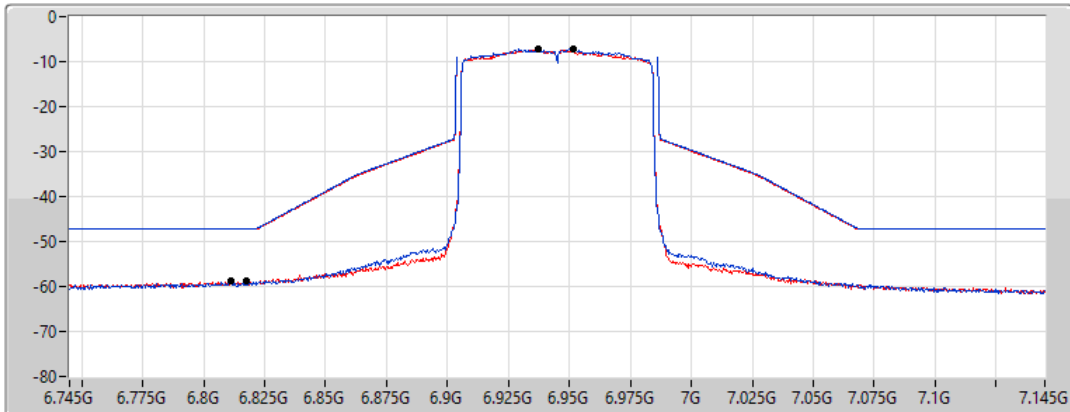

802.11ax HEW80_Nss1,(MCS0)_2TX

MASK

6945MHz_TnomVnom

01/09/2021

CF Freq
6.945GHz

Span
400MHz

RBW
1MHz

VBW
3MHz

Sweep Time
20ms

Detector Type
RMS

Port 1

Port 2

Ref(Hz)	Ref(dBm)	Freq(Hz)	Level(dBm)	Limit(dBm)	Margin(dB)	Port
6.95139G	-7.13	6.8114G	-58.86	-47.13	-11.73	1
6.93741G	-7.31	6.8178G	-58.85	-47.31	-11.54	2