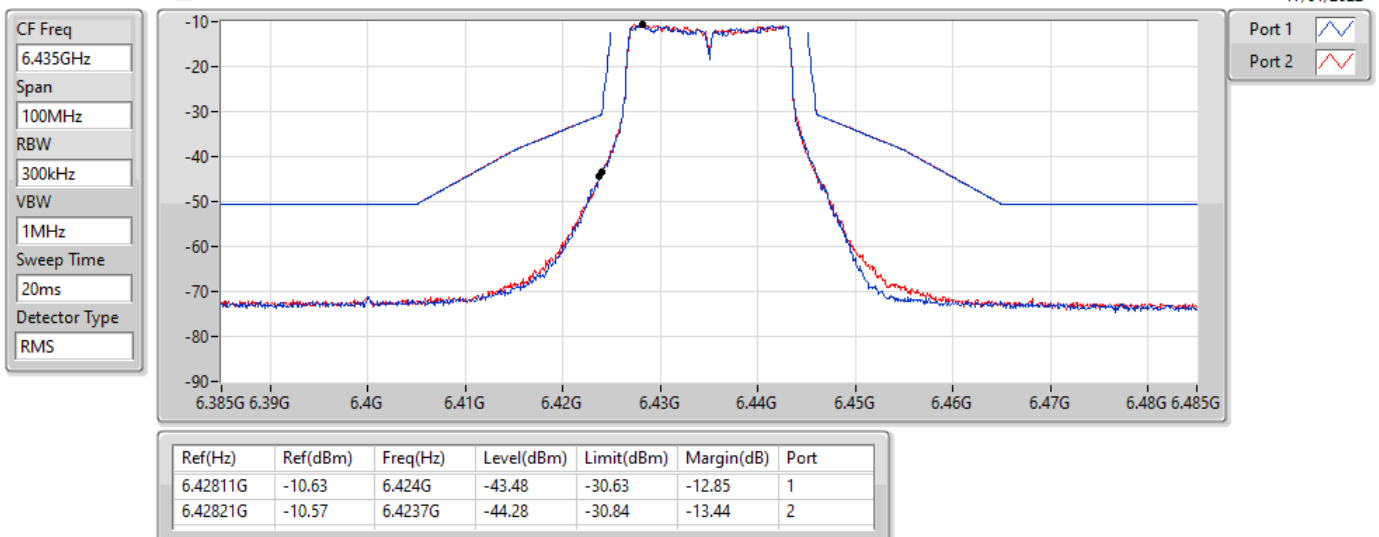

17/01/2022

11a20\_Nss1,(6Mbps)\_2TX

MASK

6435MHz\_TnomVnom

17/01/2022