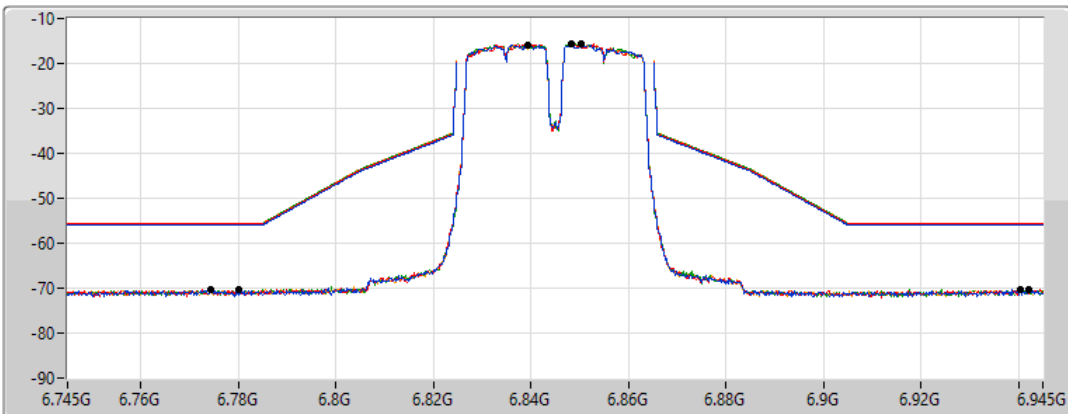

11a40_Nss1,(6Mbps)_4TX

MASK

6845MHz_TnomVnom

17/01/2022

CF Freq
6.845GHz

Span
200MHz

RBW
500kHz

VBW
2MHz

Sweep Time
20ms

Detector Type
RMS

Port 1

Port 2

Port 3

Port 4

Ref(Hz)	Ref(dBm)	Freq(Hz)	Level(dBm)	Limit(dBm)	Margin(dB)	Port
6.83941G	-15.98	6.7744G	-70.46	-55.98	-14.48	1
6.85019G	-15.71	6.78G	-70.31	-55.71	-14.60	2
6.8484G	-15.55	6.9404G	-70.35	-55.55	-14.80	3
6.8484G	-15.51	6.942G	-70.42	-55.51	-14.91	4