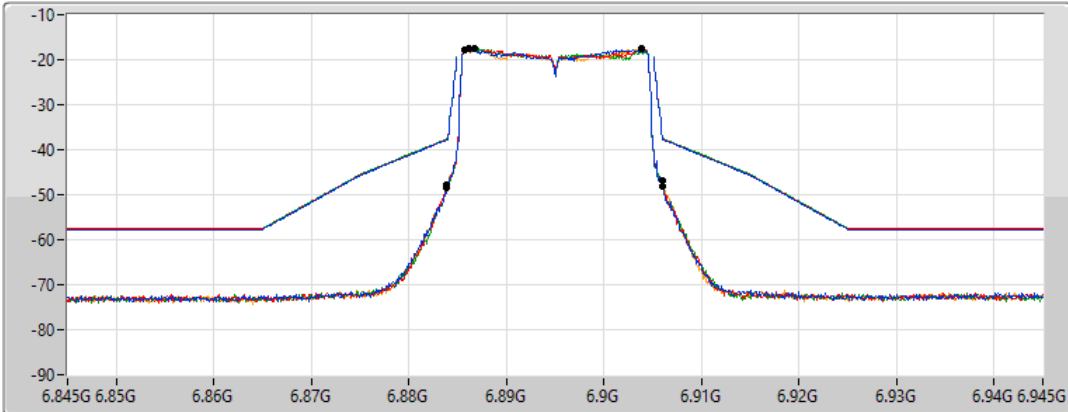

802.11ax HEW20_Nss1,(MCS0)_4TX

MASK

6895MHz_TnomVnom

17/01/2022

CF Freq
6.895GHz

Span
100MHz

RBW
300kHz

VBW
1MHz

Sweep Time
20ms

Detector Type
RMS

Port 1

Port 2

Port 3

Port 4

Ref(Hz)	Ref(dBm)	Freq(Hz)	Level(dBm)	Limit(dBm)	Margin(dB)	Port
6.88571G	-17.70	6.8839G	-48.54	-37.79	-10.75	1
6.90389G	-17.64	6.906G	-48.05	-37.64	-10.41	2
6.88621G	-17.49	6.8839G	-47.89	-37.58	-10.31	3
6.88671G	-17.58	6.906G	-47.00	-37.58	-9.42	4