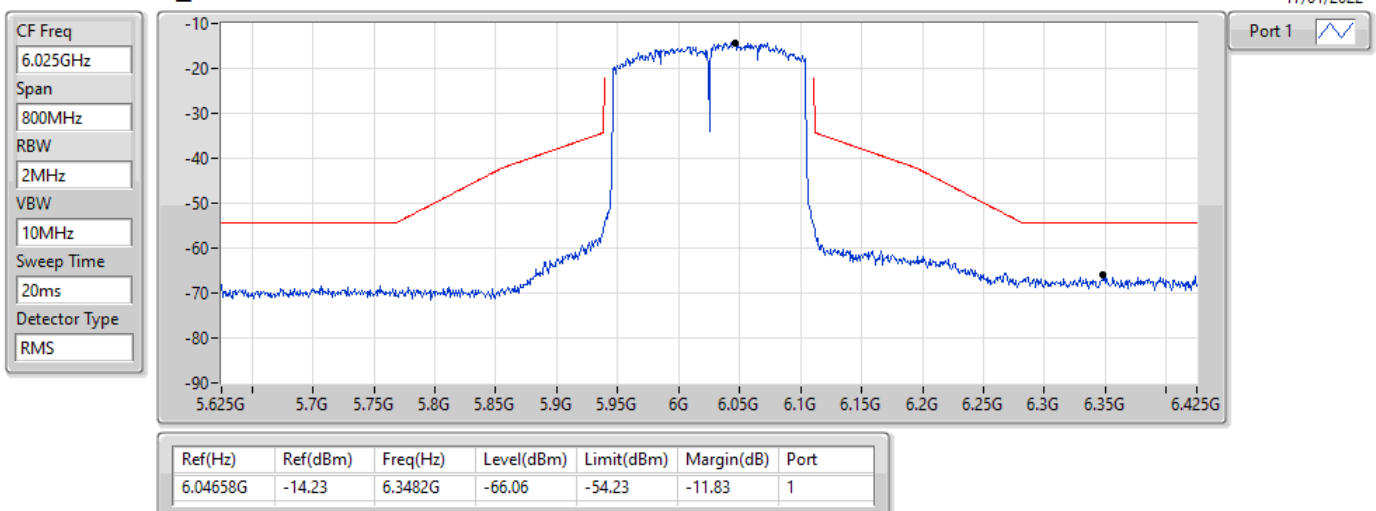

802.11ax HEW160_Nss1,(MCS0)_1TX
6025MHz_TnomVnom

MASK

17/01/2022