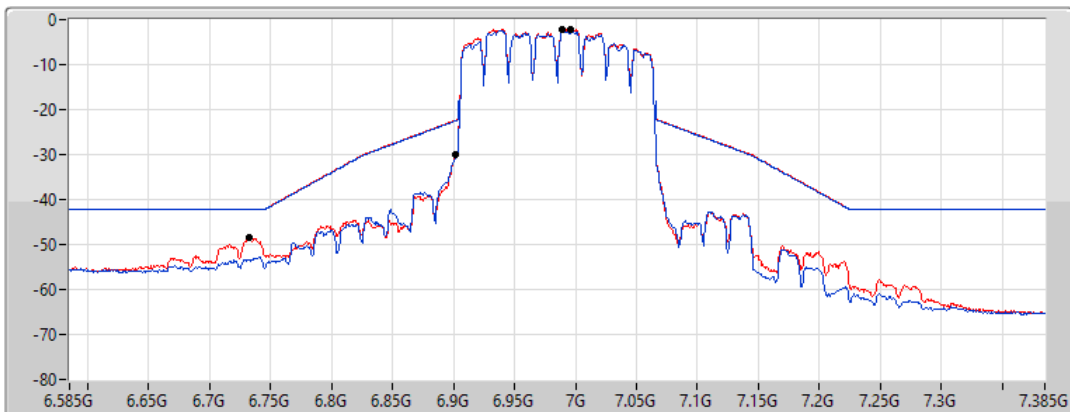

11a160_Nss1,(6Mbps)_2TX

MASK

6985MHz_TnomVnom

17/01/2022

CF Freq
6.985GHz

Span
800MHz

RBW
2MHz

VBW
10MHz

Sweep Time
20ms

Detector Type
RMS

Port 1

Port 2

Ref(Hz)	Ref(dBm)	Freq(Hz)	Level(dBm)	Limit(dBm)	Margin(dB)	Port
6.989G	-2.26	6.9018G	-29.93	-22.48	-7.45	1
6.99619G	-2.14	6.7322G	-48.51	-42.14	-6.37	2