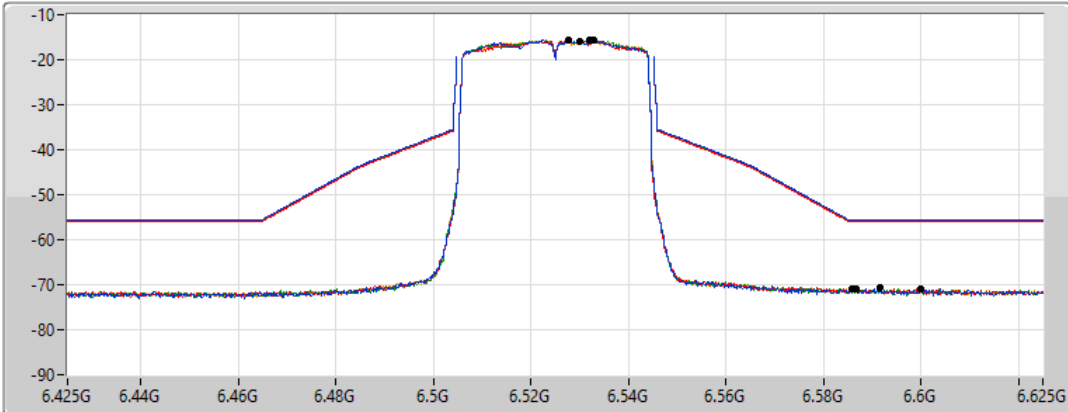

802.11ax HEW40_Nss1,(MCS0)_4TX

MASK

6525MHz_TnomVnom

17/01/2022

CF Freq
6.525GHz

Span
200MHz

RBW
500kHz

VBW
2MHz

Sweep Time
20ms

Detector Type
RMS

Port 1

Port 2

Port 3

Port 4

Ref(Hz)	Ref(dBm)	Freq(Hz)	Level(dBm)	Limit(dBm)	Margin(dB)	Port
6.5276G	-15.48	6.586G	-70.94	-55.48	-15.46	1
6.53G	-15.86	6.5916G	-70.70	-55.86	-14.84	2
6.53219G	-15.54	6.5866G	-70.88	-55.54	-15.34	3
6.53279G	-15.68	6.6G	-70.99	-55.68	-15.31	4