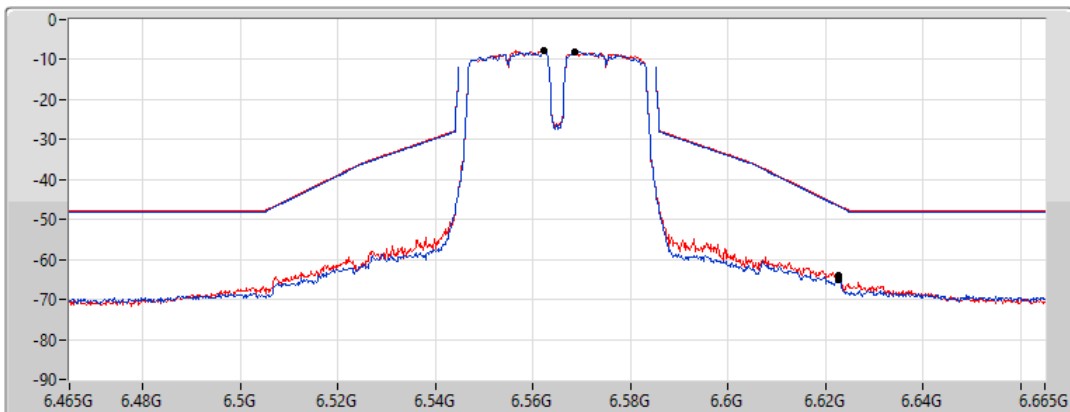

17/01/2022

CF Freq  
6.565GHz

Span  
200MHz

RBW  
500kHz

VBW  
2MHz

Sweep Time  
20ms

Detector Type  
RMS

Port 1 