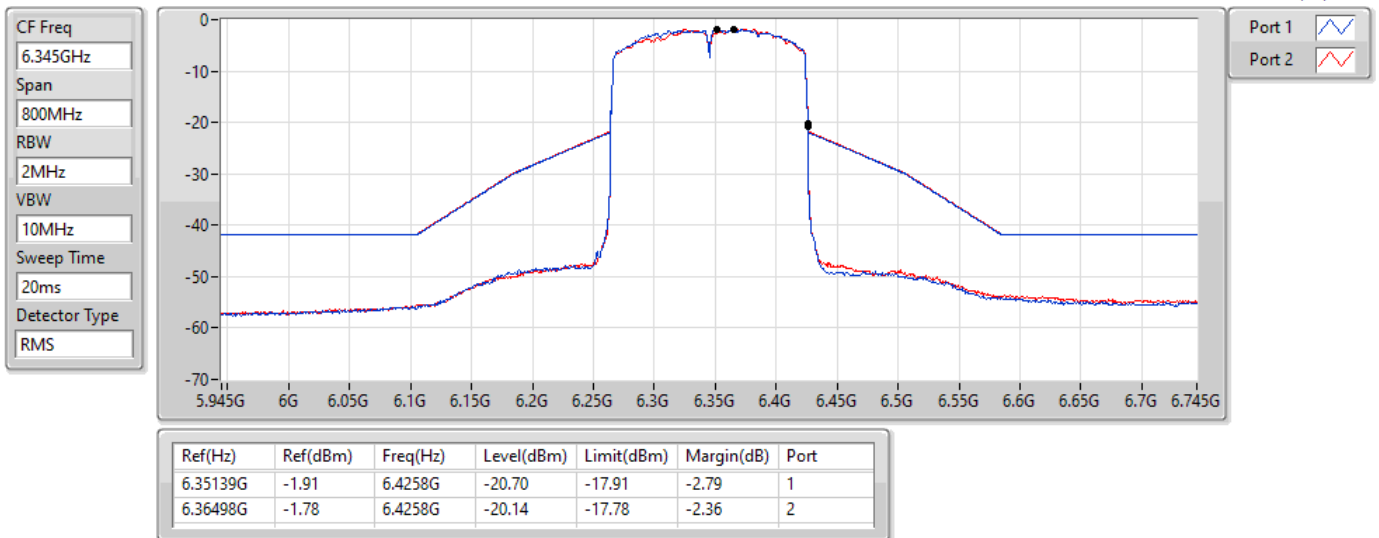

802.11ax HEW160\_Nss1,(MCS0)\_2TX

MASK

6185MHz\_TnomVnom

17/01/2022

802.11ax HEW160\_Nss1,(MCS0)\_2TX

MASK

6345MHz\_TnomVnom

17/01/2022