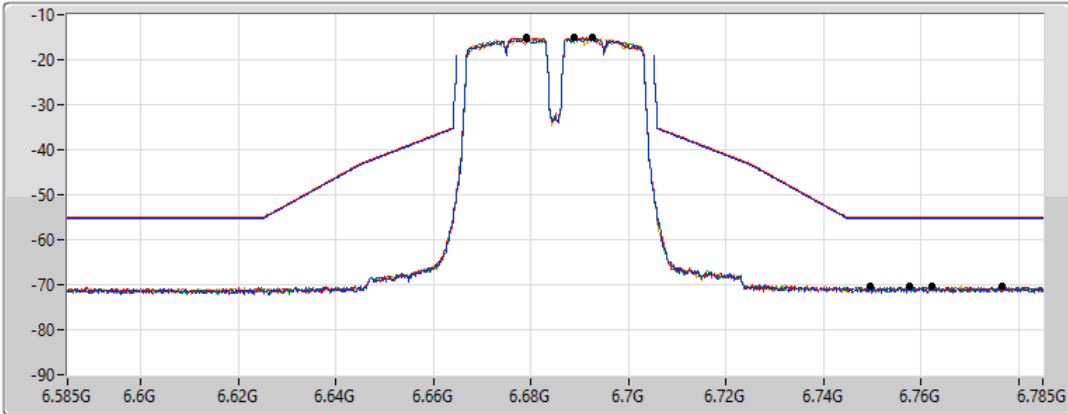

11a40_Nss1,(6Mbps)_4TX

MASK

6685MHz_TnomVnom

17/01/2022

CF Freq
6.685GHz

Span
200MHz

RBW
500kHz

VBW
2MHz

Sweep Time
20ms

Detector Type
RMS

Port 1

Port 2

Port 3

Port 4

Ref(Hz)	Ref(dBm)	Freq(Hz)	Level(dBm)	Limit(dBm)	Margin(dB)	Port
6.67901G	-15.37	6.7578G	-70.38	-55.37	-15.01	1
6.6888G	-15.13	6.7624G	-70.38	-55.13	-15.25	2
6.69259G	-15.13	6.7766G	-70.31	-55.13	-15.18	3
6.67901G	-15.14	6.7496G	-70.32	-55.14	-15.18	4