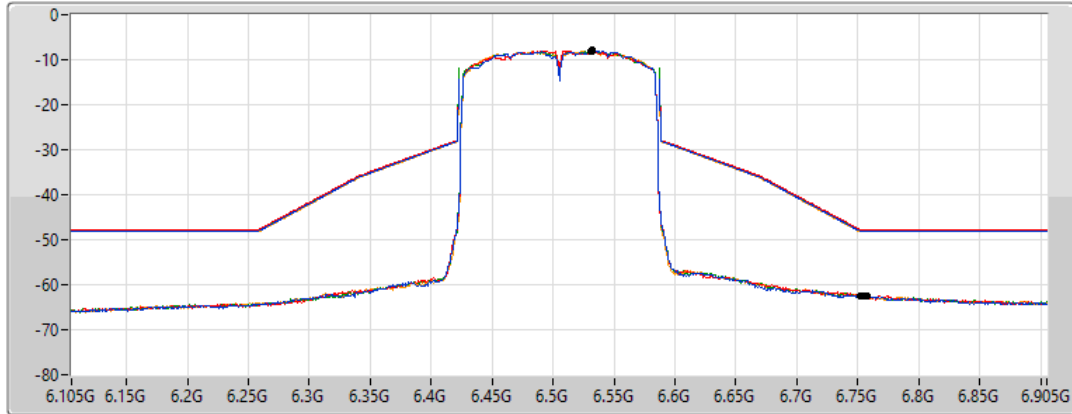

802.11ax HEW160_Nss1,(MCS0)_4TX

MASK

6505MHz_TnomVnom

17/01/2022

CF Freq
6.505GHz

Span
800MHz

RBW
2MHz

VBW
10MHz

Sweep Time
20ms

Detector Type
RMS

Port 1

Port 2

Port 3

Port 4

Ref(Hz)	Ref(dBm)	Freq(Hz)	Level(dBm)	Limit(dBm)	Margin(dB)	Port
6.53217G	-8.05	6.7522G	-62.39	-48.05	-14.34	1
6.53217G	-7.89	6.753G	-62.39	-47.89	-14.50	2
6.53137G	-7.98	6.7538G	-62.37	-47.98	-14.39	3
6.53217G	-8.14	6.7578G	-62.56	-48.14	-14.42	4