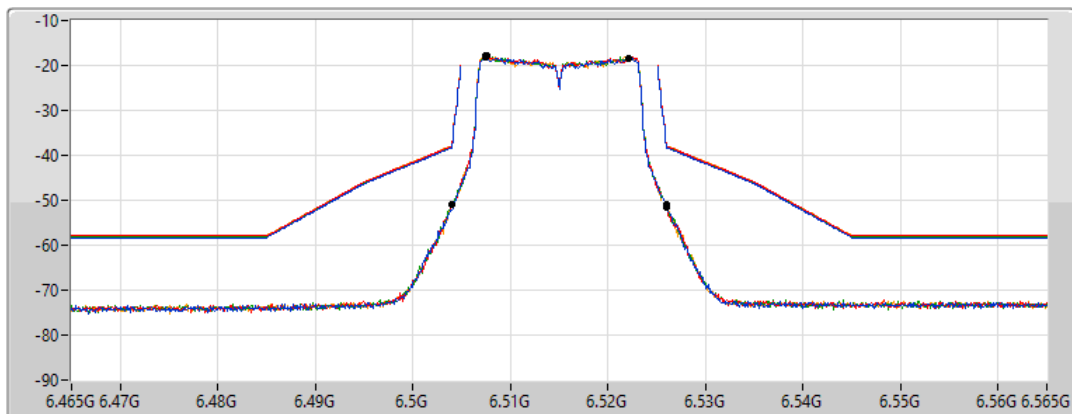

11a20_Nss1,(6Mbps)_4TX
6515MHz_TnomVnom

MASK

17/01/2022

CF Freq
6.515GHz

Span
100MHz

RBW
300kHz

VBW
1MHz

Sweep Time
20ms

Detector Type
RMS

Port 1

Port 2

Port 3

Port 4

Ref(Hz)	Ref(dBm)	Freq(Hz)	Level(dBm)	Limit(dBm)	Margin(dB)	Port
6.52209G	-18.30	6.526G	-51.50	-38.30	-13.20	1
6.50761G	-17.95	6.504G	-50.95	-37.95	-13.00	2
6.50741G	-18.02	6.504G	-50.99	-38.02	-12.97	3
6.50741G	-17.88	6.526G	-50.93	-37.88	-13.05	4