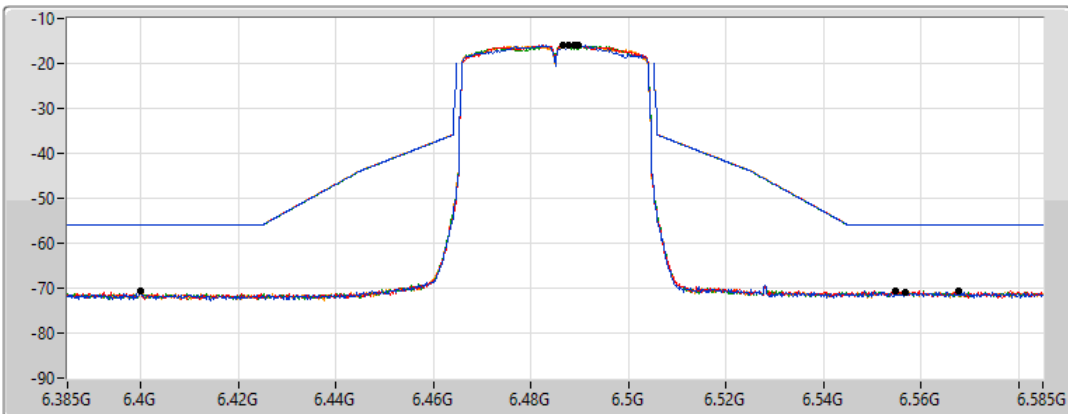

802.11ax HEW40_Nss1,(MCS0)_4TX

MASK

6485MHz_TnomVnom

17/01/2022

CF Freq
6.485GHz

Span
200MHz

RBW
500kHz

VBW
2MHz

Sweep Time
20ms

Detector Type
RMS

Port 1

Port 2

Port 3

Port 4

Ref(Hz)	Ref(dBm)	Freq(Hz)	Level(dBm)	Limit(dBm)	Margin(dB)	Port
6.4888G	-15.93	6.4G	-70.54	-55.93	-14.61	1
6.4898G	-15.91	6.5676G	-70.60	-55.91	-14.69	2
6.4866G	-15.96	6.5548G	-70.51	-55.96	-14.55	3
6.4878G	-15.85	6.5568G	-70.79	-55.85	-14.94	4