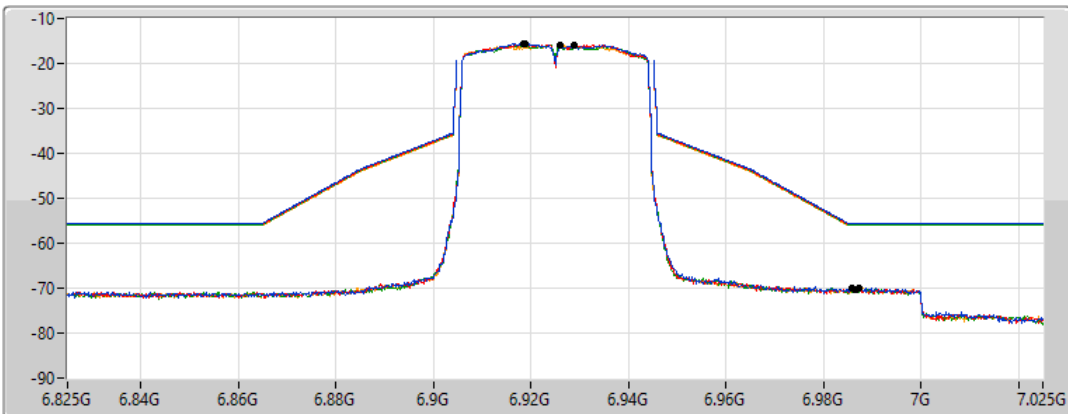

802.11ax HEW40_Nss1,(MCS0)_4TX

MASK

6925MHz_TnomVnom

17/01/2022

CF Freq
6.925GHz

Span
200MHz

RBW
500kHz

VBW
2MHz

Sweep Time
20ms

Detector Type
RMS

Port 1

Port 2

Port 3

Port 4

Ref(Hz)	Ref(dBm)	Freq(Hz)	Level(dBm)	Limit(dBm)	Margin(dB)	Port
6.91861G	-15.53	6.9872G	-69.98	-55.53	-14.45	1
6.91881G	-15.73	6.9866G	-70.17	-55.73	-14.44	2
6.926G	-15.84	6.9864G	-70.28	-55.84	-14.44	3
6.929G	-16.02	6.986G	-70.11	-56.02	-14.09	4