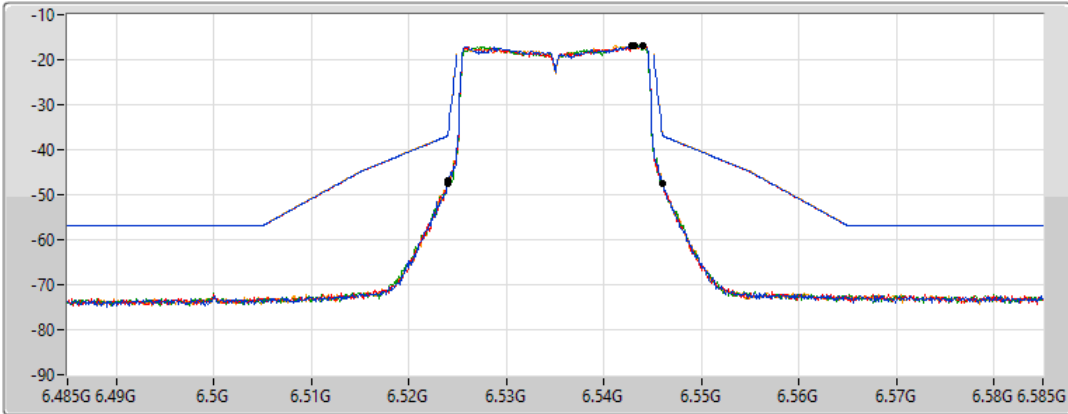

802.11ax HEW20_Nss1,(MCS0)_4TX

MASK

6535MHz_TnomVnom

17/01/2022

CF Freq
6.535GHz

Span
100MHz

RBW
300kHz

VBW
1MHz

Sweep Time
20ms

Detector Type
RMS

Port 1

Port 2

Port 3

Port 4

Ref(Hz)	Ref(dBm)	Freq(Hz)	Level(dBm)	Limit(dBm)	Margin(dB)	Port
6.54289G	-16.92	6.546G	-47.39	-36.92	-10.47	1
6.54399G	-16.95	6.524G	-47.03	-36.95	-10.08	2
6.54309G	-16.93	6.524G	-47.46	-36.93	-10.53	3
6.54319G	-16.84	6.524G	-46.81	-36.84	-9.97	4