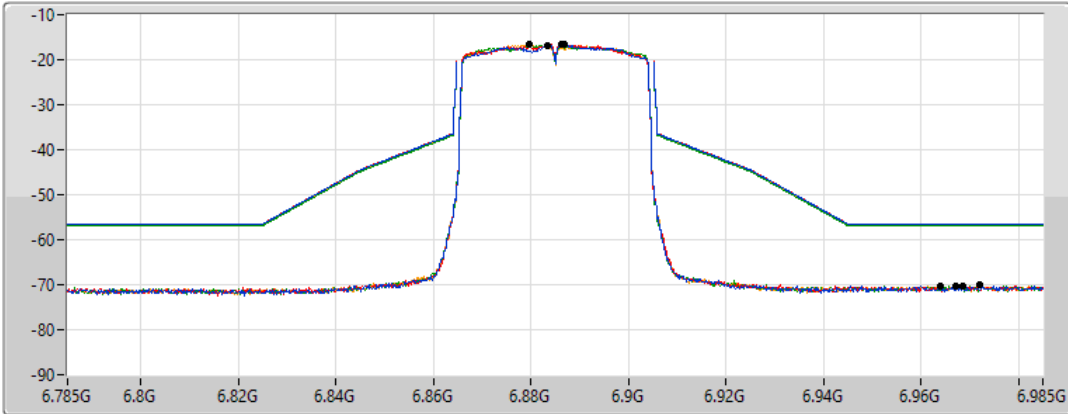

802.11ax HEW40_Nss1,(MCS0)_4TX

MASK

6885MHz_TnomVnom

17/01/2022

CF Freq
6.885GHz

Span
200MHz

RBW
500kHz

VBW
2MHz

Sweep Time
20ms

Detector Type
RMS

Port 1

Port 2

Port 3

Port 4

Ref(Hz)	Ref(dBm)	Freq(Hz)	Level(dBm)	Limit(dBm)	Margin(dB)	Port
6.8862G	-16.51	6.964G	-70.23	-56.51	-13.72	1
6.8868G	-16.46	6.9686G	-70.35	-56.46	-13.89	2
6.8834G	-16.85	6.972G	-70.12	-56.85	-13.27	3
6.87981G	-16.64	6.9672G	-70.29	-56.64	-13.65	4