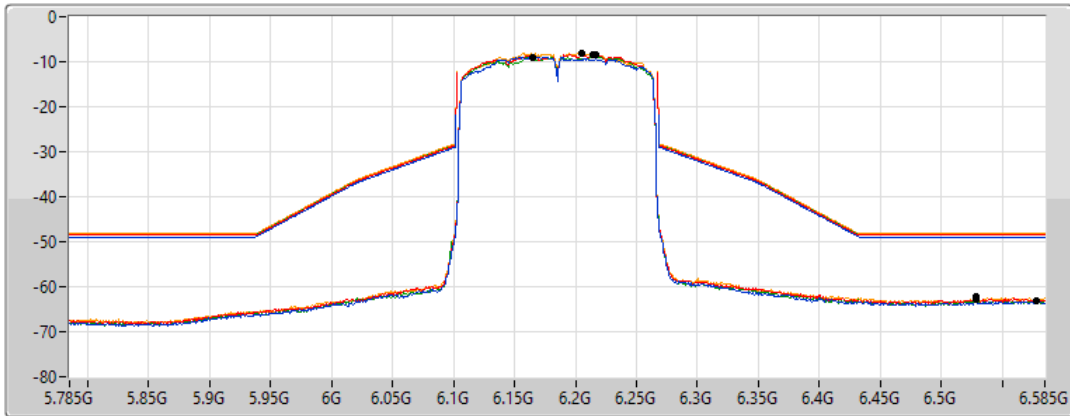

802.11ax HEW160_Nss1,(MCS0)_4TX

MASK

6185MHz_TnomVnom

17/01/2022

CF Freq
6.185GHz

Span
800MHz

RBW
2MHz

VBW
10MHz

Sweep Time
20ms

Detector Type
RMS

Port 1

Port 2

Port 3

Port 4

Ref(Hz)	Ref(dBm)	Freq(Hz)	Level(dBm)	Limit(dBm)	Margin(dB)	Port
6.16502G	-8.97	6.5786G	-63.28	-48.97	-14.31	1
6.21697G	-8.52	6.5282G	-62.32	-48.52	-13.80	2
6.21457G	-8.52	6.5282G	-62.76	-48.52	-14.24	3
6.20498G	-8.18	6.529G	-62.35	-48.18	-14.17	4