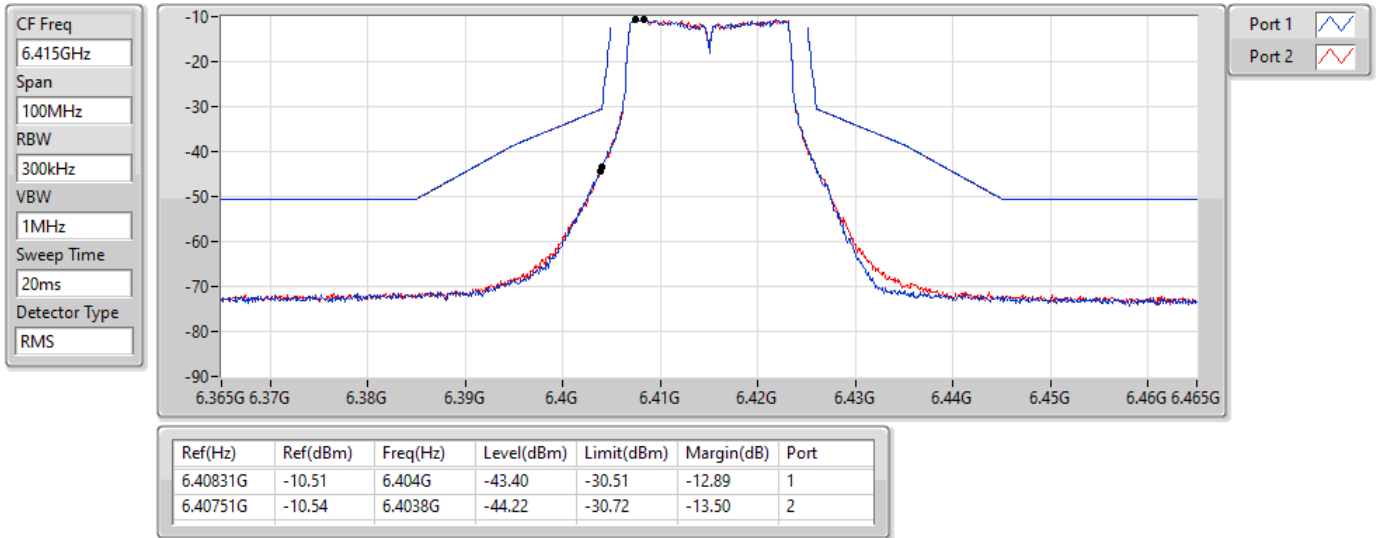

11a20_Nss1,(6Mbps)_2TX

MASK

6415MHz_TnomVnom

17/01/2022