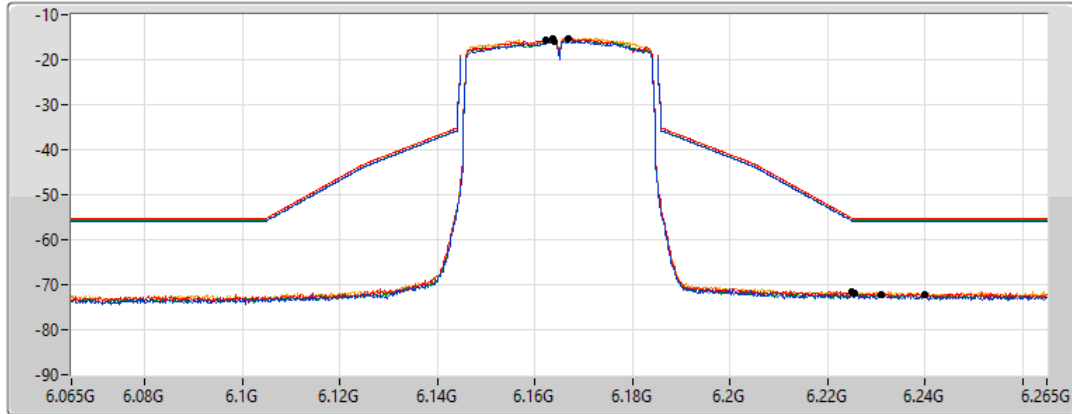

802.11ax HEW40_Nss1,(MCS0)_4TX

MASK

6165MHz_TnomVnom

17/01/2022

CF Freq
6.165GHz

Span
200MHz

RBW
500kHz

VBW
2MHz

Sweep Time
20ms

Detector Type
RMS

Port 1

Port 2

Port 3

Port 4

Ref(Hz)	Ref(dBm)	Freq(Hz)	Level(dBm)	Limit(dBm)	Margin(dB)	Port
6.164G	-15.81	6.231G	-72.17	-55.81	-16.36	1
6.167G	-15.21	6.2256G	-71.74	-55.21	-16.53	2
6.1624G	-15.72	6.24G	-72.04	-55.72	-16.32	3
6.1638G	-15.18	6.225G	-71.56	-55.18	-16.38	4