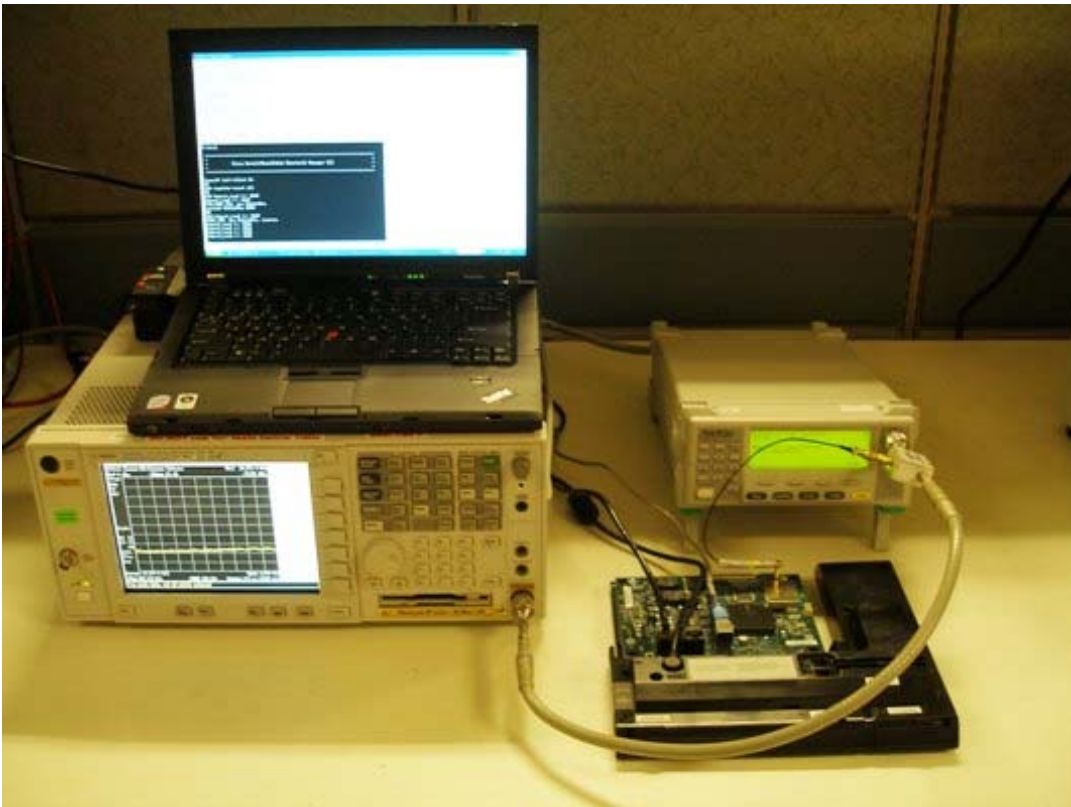

**Setup Photo for WiFi Conductive Measurements**

**Setup Photo for Bluetooth Conductive Measurements**

**Radiated Emissions Setup Photo: 30-1GHz**

**Radiated Emissions Setup Photo: 1-18GHz**

**Radiated Emissions Setup Photo: 18-40GHz**