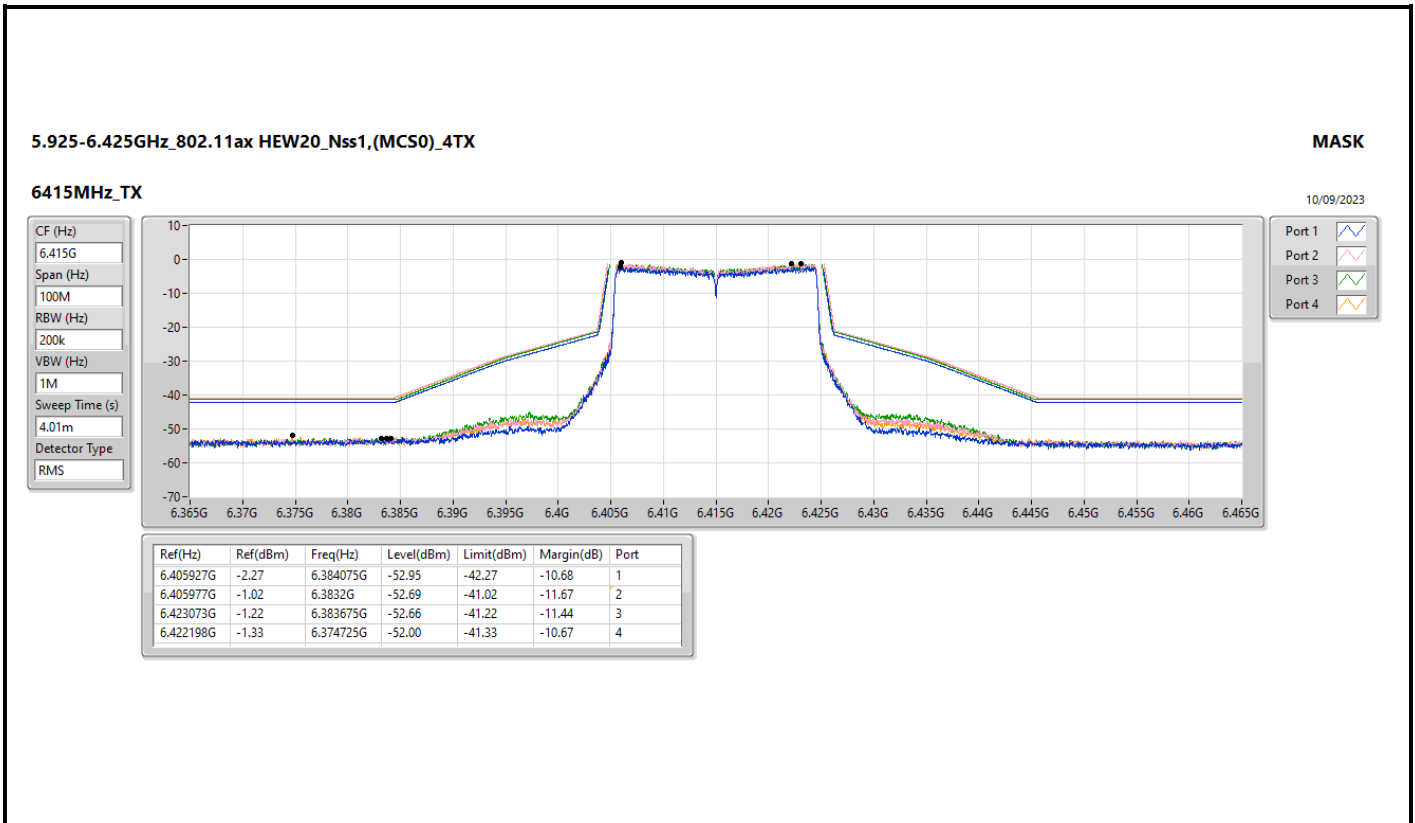

Mode	Result	Ref (Hz)	Ref (dBm)	Freq (Hz)	Level (dBm)	Limit (dBm)	Margin (dB)	Port
802.11ax HEW160_Nss1,(MCS0)_4TX	-	-	-	-	-	-	-	-
6025MHz	Pass	6.043G	-1.24	6.3666G	-43.63	-41.24	-2.39	1
6025MHz	Pass	6.0138G	-0.17	6.3604G	-43.4	-40.17	-3.23	2
6025MHz	Pass	6.05179G	-1.13	6.363G	-43.84	-41.13	-2.71	3
6025MHz	Pass	6.043G	-0.31	6.2706G	-43.56	-40.31	-3.25	4
6185MHz	Pass	6.21919G	-1.27	6.5536G	-43.73	-41.27	-2.46	1
6185MHz	Pass	6.21499G	-1.33	6.5654G	-43.77	-41.33	-2.44	2
6185MHz	Pass	6.1888G	-1.15	6.5636G	-43.65	-41.15	-2.5	3
6185MHz	Pass	6.21439G	-0.36	6.5556G	-43.65	-40.36	-3.29	4
6345MHz	Pass	6.36659G	-1.14	6.7012G	-44	-41.14	-2.86	1
6345MHz	Pass	6.31341G	-2	6.5952G	-43.87	-42	-1.87	2
6345MHz	Pass	6.36819G	-1.68	6.5886G	-43.9	-41.68	-2.22	3
6345MHz	Pass	6.3536G	-1.23	6.713G	-43.79	-41.23	-2.56	4
6665MHz	Pass	6.63921G	-1.13	6.9696G	-43.34	-41.13	-2.21	1
6665MHz	Pass	6.64121G	-1.2	6.9678G	-43.19	-41.2	-1.99	2
6665MHz	Pass	6.63801G	-1.03	6.963G	-43.36	-41.03	-2.33	3
6665MHz	Pass	6.62981G	-1.53	6.9794G	-43.26	-41.53	-1.73	4