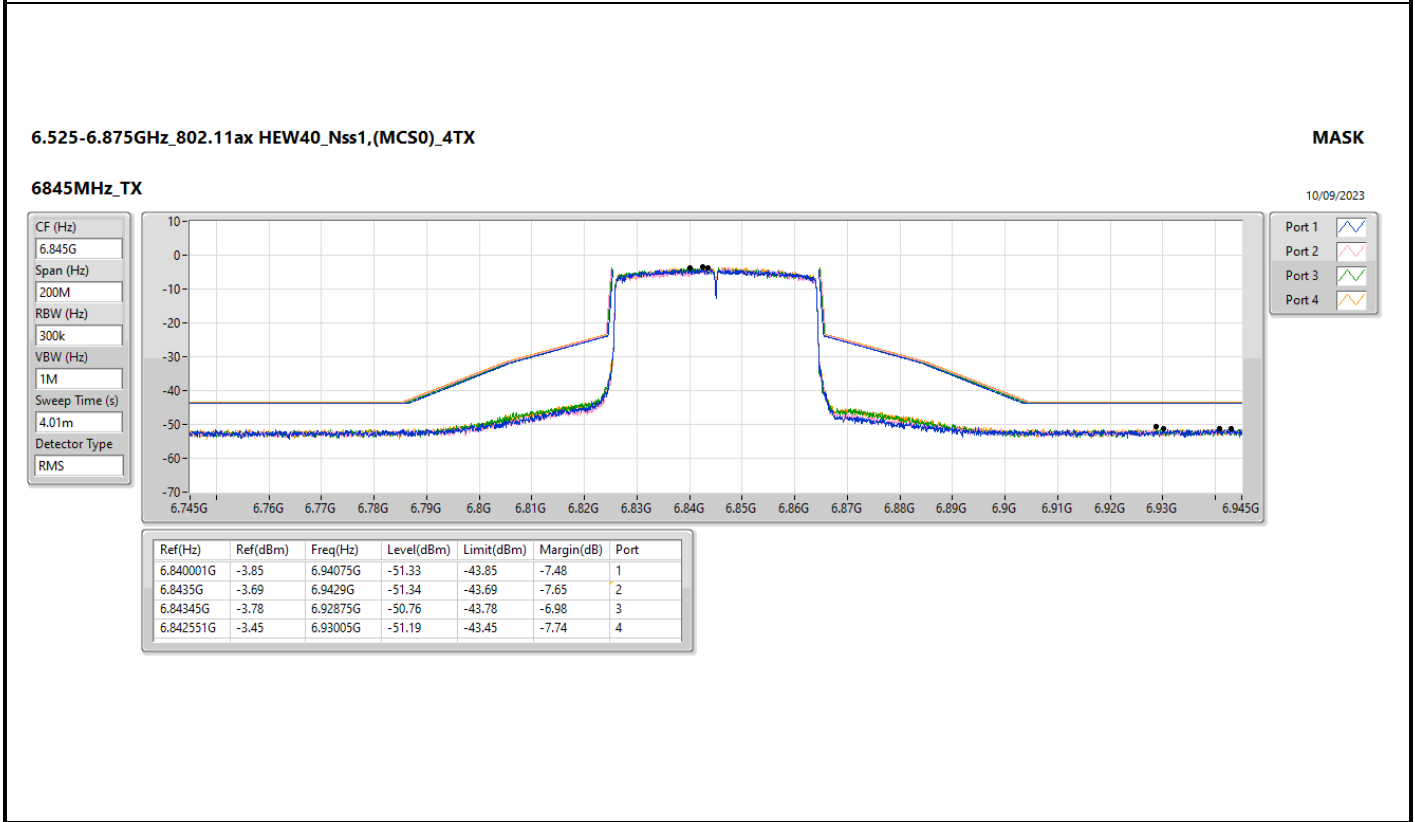

Mode	Result	Ref (Hz)	Ref (dBm)	Freq (Hz)	Level (dBm)	Limit (dBm)	Margin (dB)	Port
802.11ax HEW160_Nss1,(MCS0)_4TX	-	-	-	-	-	-	-	-
6025MHz	Pass	6.043G	-1.24	6.3666G	-43.63	-41.24	-2.39	1
6025MHz	Pass	6.0138G	-0.17	6.3604G	-43.4	-40.17	-3.23	2
6025MHz	Pass	6.05179G	-1.13	6.363G	-43.84	-41.13	-2.71	3
6025MHz	Pass	6.043G	-0.31	6.2706G	-43.56	-40.31	-3.25	4
6185MHz	Pass	6.21919G	-1.27	6.5536G	-43.73	-41.27	-2.46	1
6185MHz	Pass	6.21499G	-1.33	6.5654G	-43.77	-41.33	-2.44	2
6185MHz	Pass	6.1888G	-1.15	6.5636G	-43.65	-41.15	-2.5	3
6185MHz	Pass	6.21439G	-0.36	6.5556G	-43.65	-40.36	-3.29	4
6345MHz	Pass	6.36659G	-1.14	6.7012G	-44	-41.14	-2.86	1
6345MHz	Pass	6.31341G	-2	6.5952G	-43.87	-42	-1.87	2
6345MHz	Pass	6.36819G	-1.68	6.5886G	-43.9	-41.68	-2.22	3
6345MHz	Pass	6.3536G	-1.23	6.713G	-43.79	-41.23	-2.56	4
6665MHz	Pass	6.63921G	-1.13	6.9696G	-43.34	-41.13	-2.21	1
6665MHz	Pass	6.64121G	-1.2	6.9678G	-43.19	-41.2	-1.99	2
6665MHz	Pass	6.63801G	-1.03	6.963G	-43.36	-41.03	-2.33	3
6665MHz	Pass	6.62981G	-1.53	6.9794G	-43.26	-41.53	-1.73	4