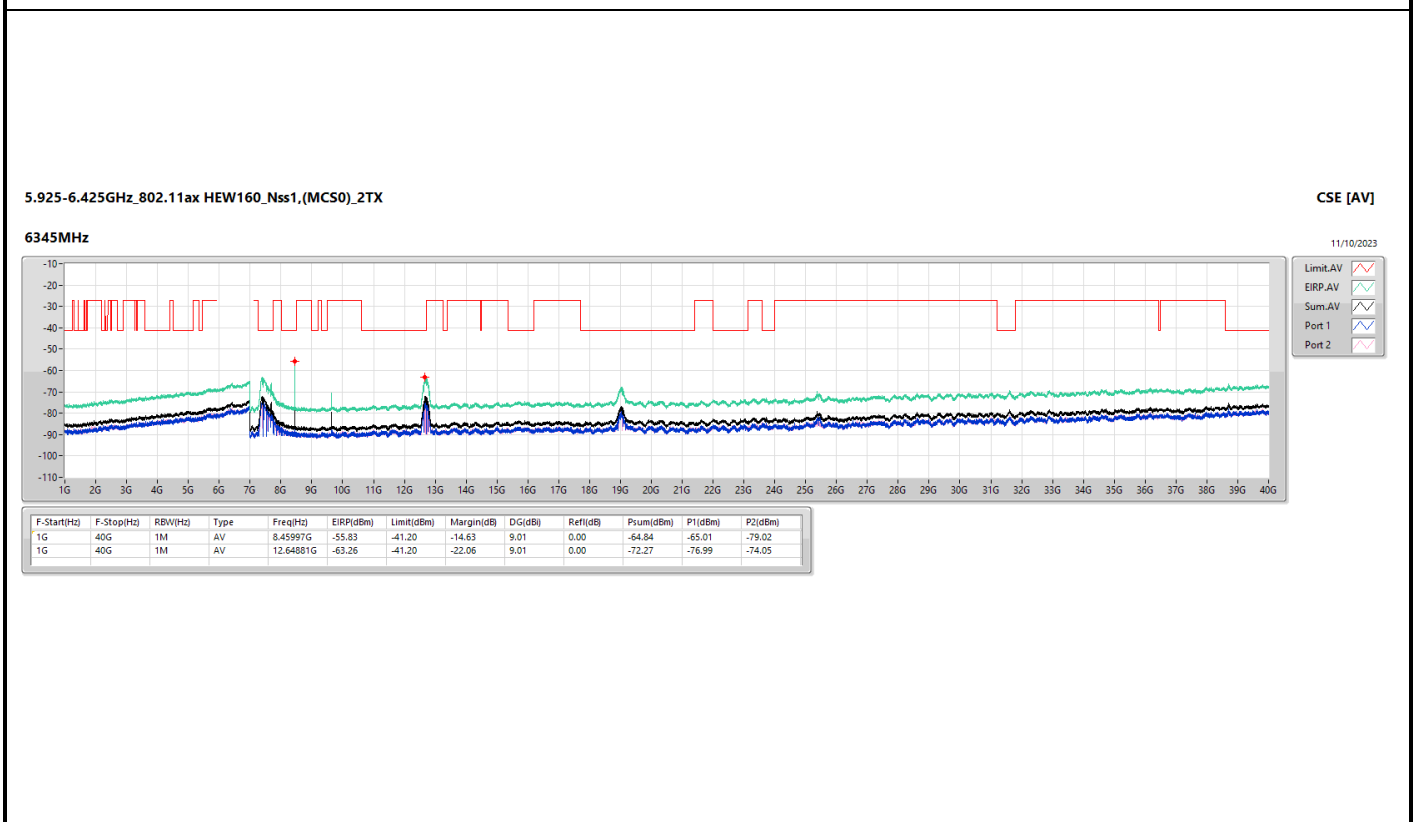

6.525-6.875GHz_802.11ax HEW80_Nss1,(MCS0)_2TX

CSE [AV]

6785MHz

11/10/2023

Legend for CSE [AV]:

- Limit-AV (Red line)
- ERP-AV (Green line)
- Sum-AV (Blue line)
- Port 1 (Black line)
- Port 2 (Purple line)

F-Start(Hz)	F-Stop(Hz)	RBW(Hz)	Type	Freq(Hz)	EIRP(dBm)	Limit(dBm)	Margin(dB)	DG(dB)	Ref(dB)	Psum(dBm)	P1(dBm)	P2(dBm)
1G	40G	1M	AV	7.40088G	-63.95	-41.20	-22.75	9.01	0.00	-72.96	-75.62	-76.35
1G	40G	1M	AV	13.57019G	-69.28	-27.00	-42.28	9.01	0.00	-78.29	-81.87	-80.79

Summary

Mode	Result	Ref (Hz)	Ref (dBm)	Freq (Hz)	Level (dBm)	Limit (dBm)	Margin (dB)	Port
5.925-6.425GHz	-	-	-	-	-	-	-	-
11a20_20MHz_Nss1,(6Mbps)_1TX	Pass	5.962748G	-1.77	5.9656G	-32.77	-21.82	-10.95	1
11a40_40MHz_Nss1,(6Mbps)_1TX	Pass	5.961751G	-2.86	6.02205G	-45.53	-42.73	-2.80	1
11a80_80MHz_Nss1,(6Mbps)_1TX	Pass	6.3726G	-0.99	6.5612G	-46.60	-40.99	-5.61	1
11a160_160MHz_Nss1,(6Mbps)_1TX	Pass	6.37239G	-1.30	6.588G	-44.27	-41.30	-2.97	1
802.11ax HEW20_Nss1,(MCS0)_1TX	Pass	5.963773G	-1.10	5.98535G	-51.33	-40.42	-10.91	1
802.11ax HEW40_Nss1,(MCS0)_1TX	Pass	5.968549G	0.23	6.02515G	-48.52	-39.63	-8.89	1
802.11ax HEW80_Nss1,(MCS0)_1TX	Pass	6.381G	-0.57	6.5576G	-46.30	-40.57	-5.73	1
802.11ax HEW160_Nss1,(MCS0)_1TX	Pass	6.36919G	-0.51	6.5978G	-44.04	-40.51	-3.53	1
6.525-6.875GHz	-	-	-	-	-	-	-	-
11a20_20MHz_Nss1,(6Mbps)_1TX	Pass	6.701273G	-1.02	6.705525G	-31.33	-20.62	-10.71	1
11a40_40MHz_Nss1,(6Mbps)_1TX	Pass	6.693048G	-2.54	6.6288G	-44.97	-41.88	-3.09	1
11a80_80MHz_Nss1,(6Mbps)_1TX	Pass	6.771G	-0.70	6.9764G	-46.01	-40.70	-5.31	1
11a160_160MHz_Nss1,(6Mbps)_1TX	Pass	6.61961G	-0.60	6.9756G	-43.39	-40.60	-2.79	1
802.11ax HEW20_Nss1,(MCS0)_1TX	Pass	6.541823G	-1.15	6.5461G	-32.41	-21.16	-11.25	1
802.11ax HEW40_Nss1,(MCS0)_1TX	Pass	6.839101G	-2.02	6.90525G	-51.06	-42.02	-9.04	1
802.11ax HEW80_Nss1,(MCS0)_1TX	Pass	6.7696G	-0.20	6.9657G	-45.88	-40.20	-5.68	1
802.11ax HEW160_Nss1,(MCS0)_1TX	Pass	6.63921G	0.52	6.9616G	-43.29	-39.48	-3.81	1