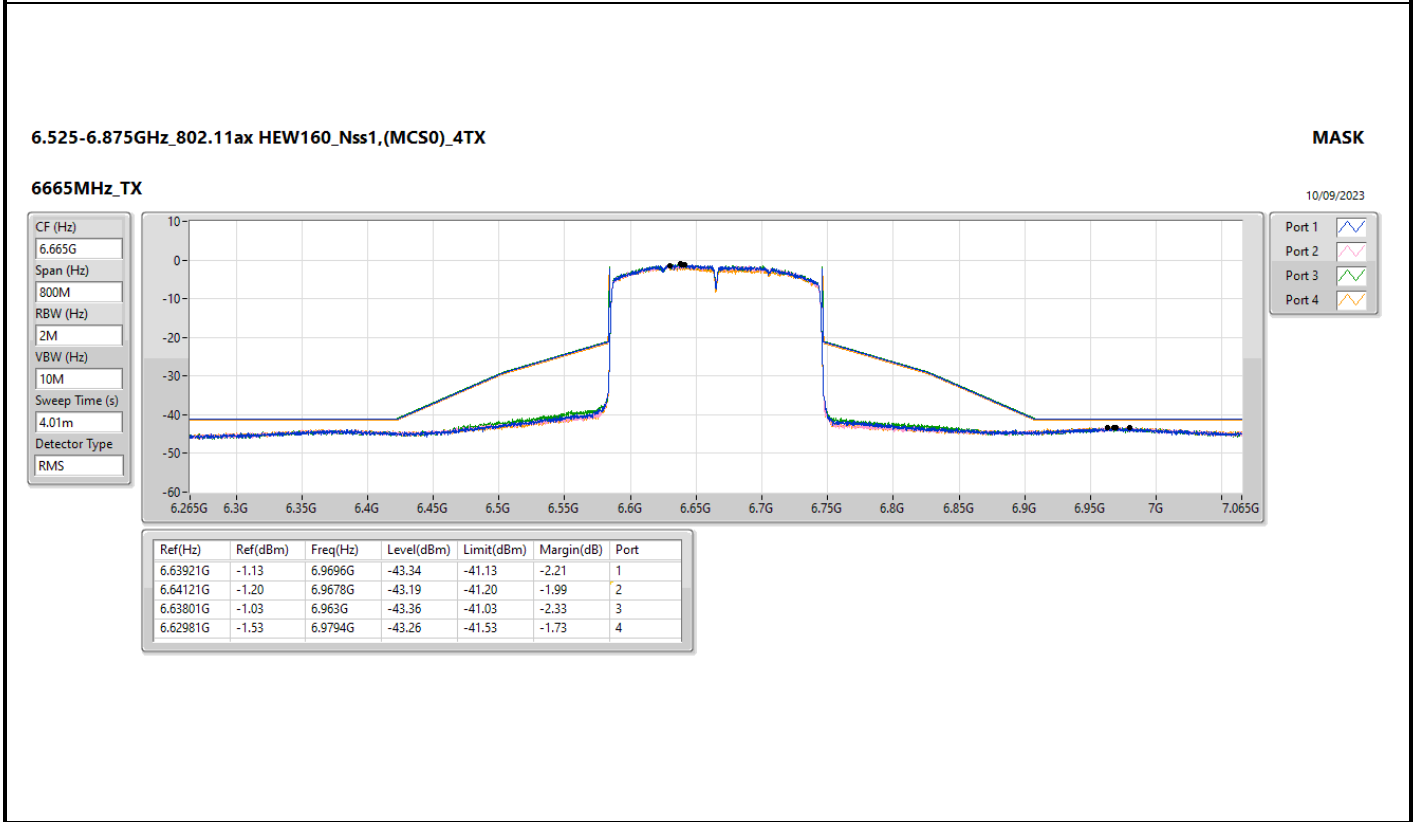

Mode	Result	Ref (Hz)	Ref (dBm)	Freq (Hz)	Level (dBm)	Limit (dBm)	Margin (dB)	Port
802.11ax HEW160_Nss1,(MCS0)_4TX	-	-	-	-	-	-	-	-
6025MHz	Pass	6.043G	-1.24	6.3666G	-43.63	-41.24	-2.39	1
6025MHz	Pass	6.0138G	-0.17	6.3604G	-43.4	-40.17	-3.23	2
6025MHz	Pass	6.05179G	-1.13	6.363G	-43.84	-41.13	-2.71	3
6025MHz	Pass	6.043G	-0.31	6.2706G	-43.56	-40.31	-3.25	4
6185MHz	Pass	6.21919G	-1.27	6.5536G	-43.73	-41.27	-2.46	1
6185MHz	Pass	6.21499G	-1.33	6.5654G	-43.77	-41.33	-2.44	2
6185MHz	Pass	6.1888G	-1.15	6.5636G	-43.65	-41.15	-2.5	3
6185MHz	Pass	6.21439G	-0.36	6.5556G	-43.65	-40.36	-3.29	4
6345MHz	Pass	6.36659G	-1.14	6.7012G	-44	-41.14	-2.86	1
6345MHz	Pass	6.31341G	-2	6.5952G	-43.87	-42	-1.87	2
6345MHz	Pass	6.36819G	-1.68	6.5886G	-43.9	-41.68	-2.22	3
6345MHz	Pass	6.3536G	-1.23	6.713G	-43.79	-41.23	-2.56	4
6665MHz	Pass	6.63921G	-1.13	6.9696G	-43.34	-41.13	-2.21	1
6665MHz	Pass	6.64121G	-1.2	6.9678G	-43.19	-41.2	-1.99	2
6665MHz	Pass	6.63801G	-1.03	6.963G	-43.36	-41.03	-2.33	3
6665MHz	Pass	6.62981G	-1.53	6.9794G	-43.26	-41.53	-1.73	4