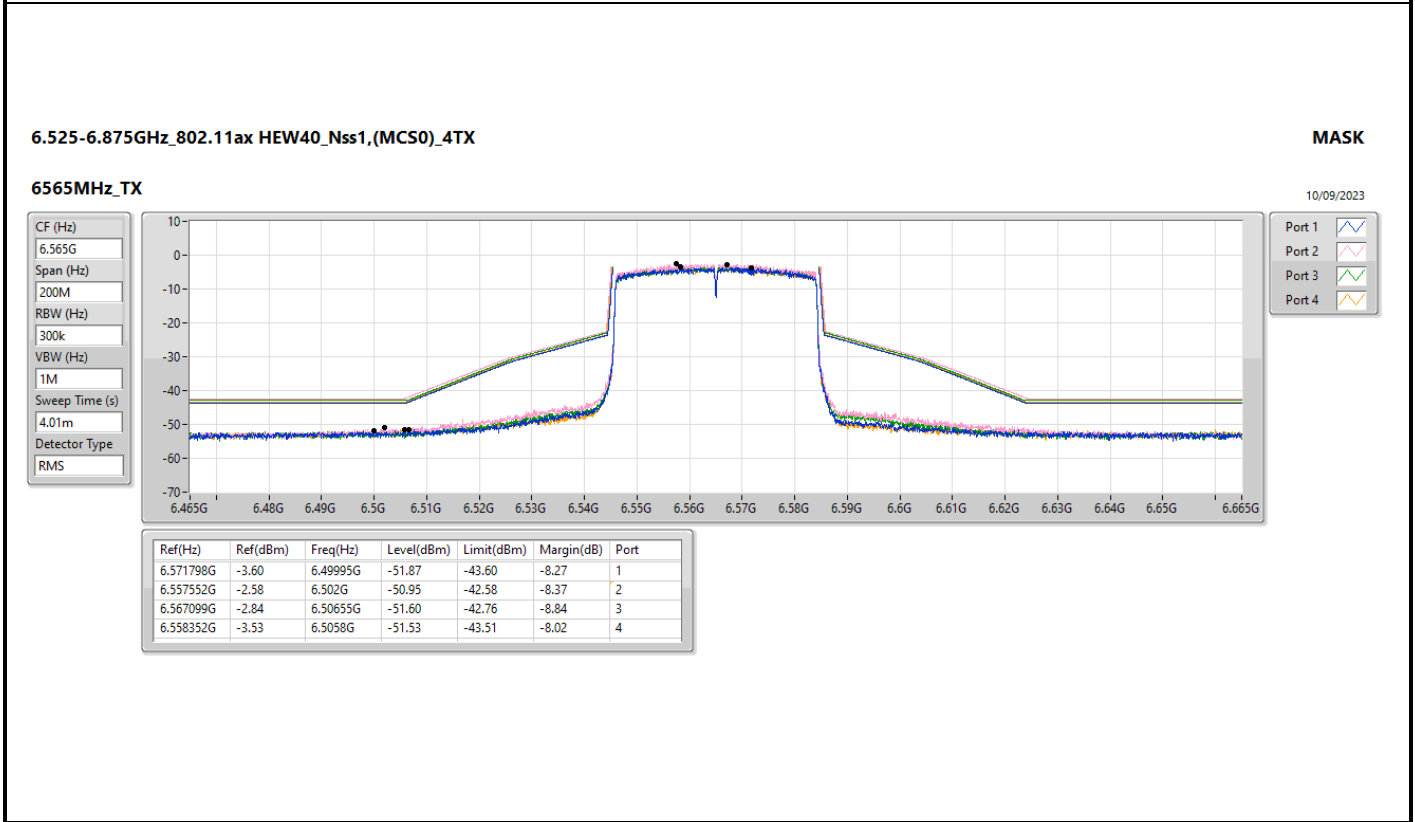

Mode	Result	Ref (Hz)	Ref (dBm)	Freq (Hz)	Level (dBm)	Limit (dBm)	Margin (dB)	Port
802.11ax HEW160_Nss1,(MCS0)_4TX	-	-	-	-	-	-	-	-
6025MHz	Pass	6.043G	-1.24	6.3666G	-43.63	-41.24	-2.39	1
6025MHz	Pass	6.0138G	-0.17	6.3604G	-43.4	-40.17	-3.23	2
6025MHz	Pass	6.05179G	-1.13	6.363G	-43.84	-41.13	-2.71	3
6025MHz	Pass	6.043G	-0.31	6.2706G	-43.56	-40.31	-3.25	4
6185MHz	Pass	6.21919G	-1.27	6.5536G	-43.73	-41.27	-2.46	1
6185MHz	Pass	6.21499G	-1.33	6.5654G	-43.77	-41.33	-2.44	2
6185MHz	Pass	6.1888G	-1.15	6.5636G	-43.65	-41.15	-2.5	3
6185MHz	Pass	6.21439G	-0.36	6.5556G	-43.65	-40.36	-3.29	4
6345MHz	Pass	6.36659G	-1.14	6.7012G	-44	-41.14	-2.86	1
6345MHz	Pass	6.31341G	-2	6.5952G	-43.87	-42	-1.87	2
6345MHz	Pass	6.36819G	-1.68	6.5886G	-43.9	-41.68	-2.22	3
6345MHz	Pass	6.3536G	-1.23	6.713G	-43.79	-41.23	-2.56	4
6665MHz	Pass	6.63921G	-1.13	6.9696G	-43.34	-41.13	-2.21	1
6665MHz	Pass	6.64121G	-1.2	6.9678G	-43.19	-41.2	-1.99	2
6665MHz	Pass	6.63801G	-1.03	6.963G	-43.36	-41.03	-2.33	3
6665MHz	Pass	6.62981G	-1.53	6.9794G	-43.26	-41.53	-1.73	4