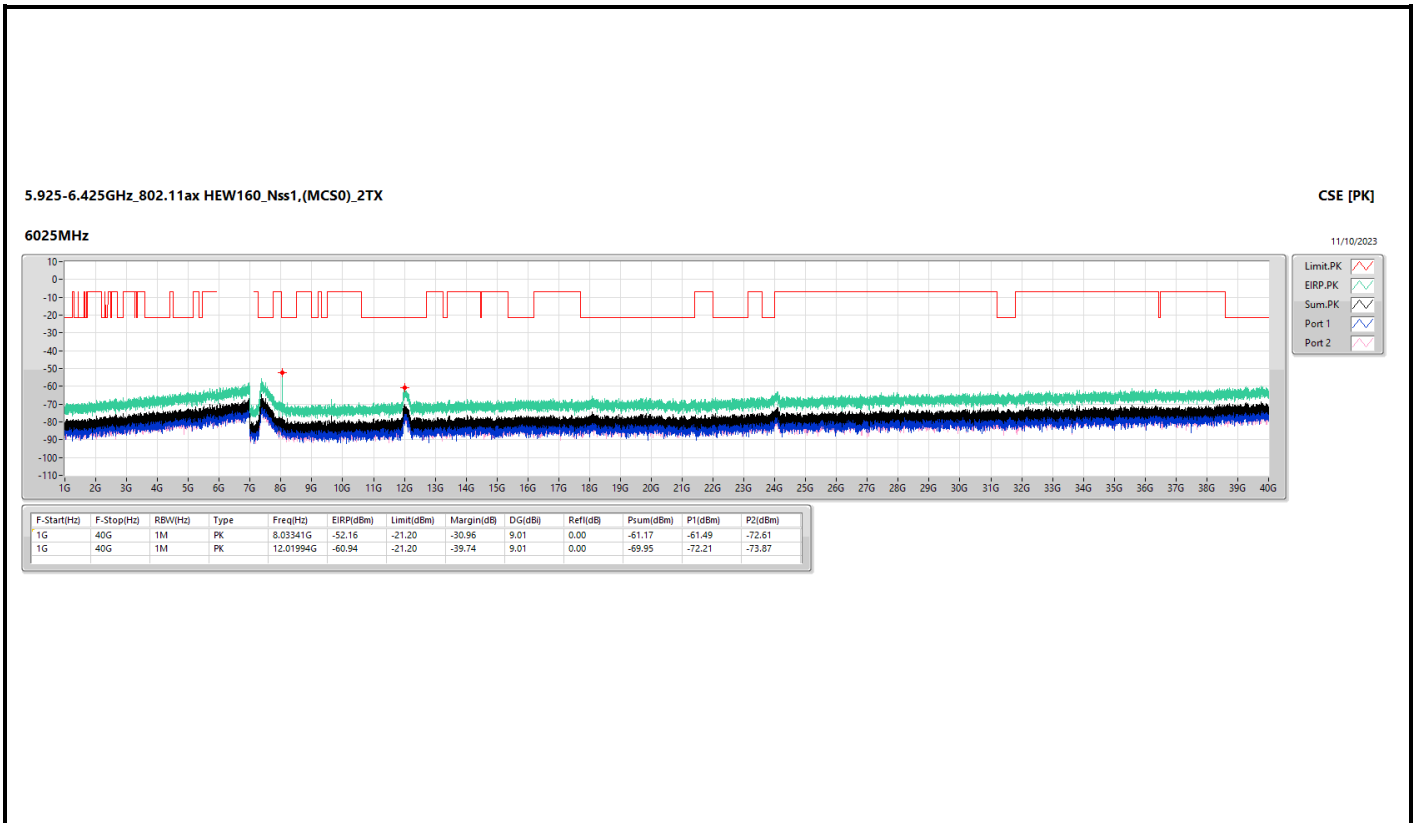

6.525-6.875GHz_802.11ax HEW80_Nss1,(MCS0)_2TX

CSE [AV]

6785MHz

11/10/2023

Legend for CSE [AV]:

- Limit-AV (Red line)
- ERP-AV (Green line)
- Sum-AV (Blue line)
- Port 1 (Black line)
- Port 2 (Purple line)

F-Start(Hz)	F-Stop(Hz)	RBW(Hz)	Type	Freq(Hz)	EIRP(dBm)	Limit(dBm)	Margin(dB)	DG(dB)	Ref(dB)	Psum(dBm)	P1(dBm)	P2(dBm)
1G	40G	1M	AV	7.40088G	-63.95	-41.20	-22.75	9.01	0.00	-72.96	-75.62	-76.35
1G	40G	1M	AV	13.57019G	-69.28	-27.00	-42.28	9.01	0.00	-78.29	-81.87	-80.79

Summary

Mode	Result	Ref (Hz)	Ref (dBm)	Freq (Hz)	Level (dBm)	Limit (dBm)	Margin (dB)	Port
5.925-6.425GHz	-	-	-	-	-	-	-	-
11a20_20MHz_Nss1,(6Mbps)_1TX	Pass	5.962748G	-1.77	5.9656G	-32.77	-21.82	-10.95	1
11a40_40MHz_Nss1,(6Mbps)_1TX	Pass	5.961751G	-2.86	6.02205G	-45.53	-42.73	-2.80	1
11a80_80MHz_Nss1,(6Mbps)_1TX	Pass	6.3726G	-0.99	6.5612G	-46.60	-40.99	-5.61	1
11a160_160MHz_Nss1,(6Mbps)_1TX	Pass	6.37239G	-1.30	6.588G	-44.27	-41.30	-2.97	1
802.11ax HEW20_Nss1,(MCS0)_1TX	Pass	5.963773G	-1.10	5.98535G	-51.33	-40.42	-10.91	1
802.11ax HEW40_Nss1,(MCS0)_1TX	Pass	5.968549G	0.23	6.02515G	-48.52	-39.63	-8.89	1
802.11ax HEW80_Nss1,(MCS0)_1TX	Pass	6.381G	-0.57	6.5576G	-46.30	-40.57	-5.73	1
802.11ax HEW160_Nss1,(MCS0)_1TX	Pass	6.36919G	-0.51	6.5978G	-44.04	-40.51	-3.53	1
6.525-6.875GHz	-	-	-	-	-	-	-	-
11a20_20MHz_Nss1,(6Mbps)_1TX	Pass	6.701273G	-1.02	6.705525G	-31.33	-20.62	-10.71	1
11a40_40MHz_Nss1,(6Mbps)_1TX	Pass	6.693048G	-2.54	6.6288G	-44.97	-41.88	-3.09	1
11a80_80MHz_Nss1,(6Mbps)_1TX	Pass	6.771G	-0.70	6.9764G	-46.01	-40.70	-5.31	1
11a160_160MHz_Nss1,(6Mbps)_1TX	Pass	6.61961G	-0.60	6.9756G	-43.39	-40.60	-2.79	1
802.11ax HEW20_Nss1,(MCS0)_1TX	Pass	6.541823G	-1.15	6.5461G	-32.41	-21.16	-11.25	1
802.11ax HEW40_Nss1,(MCS0)_1TX	Pass	6.839101G	-2.02	6.90525G	-51.06	-42.02	-9.04	1
802.11ax HEW80_Nss1,(MCS0)_1TX	Pass	6.7696G	-0.20	6.9657G	-45.88	-40.20	-5.68	1
802.11ax HEW160_Nss1,(MCS0)_1TX	Pass	6.63921G	0.52	6.9616G	-43.29	-39.48	-3.81	1