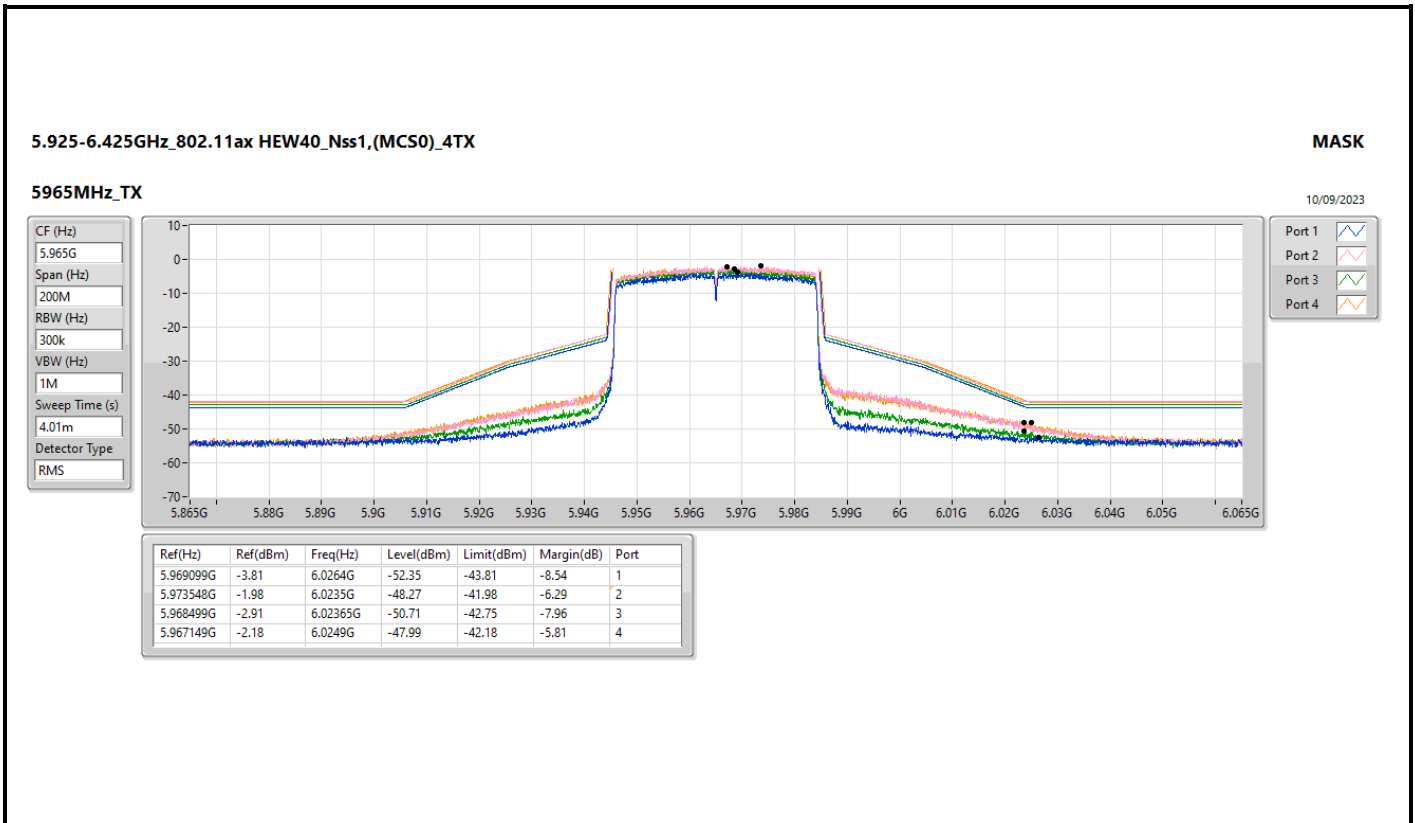

Mode	Result	Ref (Hz)	Ref (dBm)	Freq (Hz)	Level (dBm)	Limit (dBm)	Margin (dB)	Port
802.11ax HEW160_Nss1,(MCS0)_4TX	-	-	-	-	-	-	-	-
6025MHz	Pass	6.043G	-1.24	6.3666G	-43.63	-41.24	-2.39	1
6025MHz	Pass	6.0138G	-0.17	6.3604G	-43.4	-40.17	-3.23	2
6025MHz	Pass	6.05179G	-1.13	6.363G	-43.84	-41.13	-2.71	3
6025MHz	Pass	6.043G	-0.31	6.2706G	-43.56	-40.31	-3.25	4
6185MHz	Pass	6.21919G	-1.27	6.5536G	-43.73	-41.27	-2.46	1
6185MHz	Pass	6.21499G	-1.33	6.5654G	-43.77	-41.33	-2.44	2
6185MHz	Pass	6.1888G	-1.15	6.5636G	-43.65	-41.15	-2.5	3
6185MHz	Pass	6.21439G	-0.36	6.5556G	-43.65	-40.36	-3.29	4
6345MHz	Pass	6.36659G	-1.14	6.7012G	-44	-41.14	-2.86	1
6345MHz	Pass	6.31341G	-2	6.5952G	-43.87	-42	-1.87	2
6345MHz	Pass	6.36819G	-1.68	6.5886G	-43.9	-41.68	-2.22	3
6345MHz	Pass	6.3536G	-1.23	6.713G	-43.79	-41.23	-2.56	4
6665MHz	Pass	6.63921G	-1.13	6.9696G	-43.34	-41.13	-2.21	1
6665MHz	Pass	6.64121G	-1.2	6.9678G	-43.19	-41.2	-1.99	2
6665MHz	Pass	6.63801G	-1.03	6.963G	-43.36	-41.03	-2.33	3
6665MHz	Pass	6.62981G	-1.53	6.9794G	-43.26	-41.53	-1.73	4