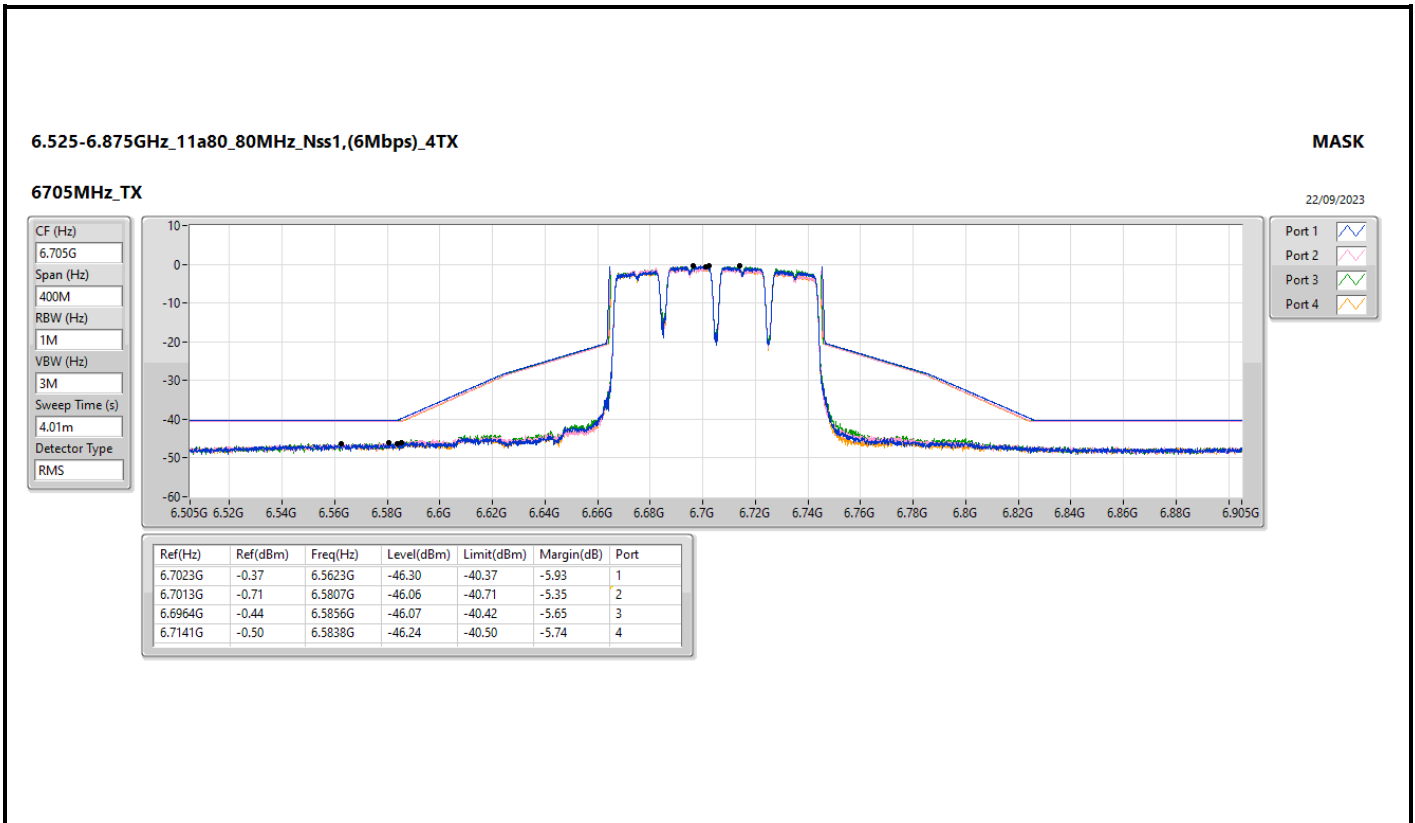

Mode	Result	Ref (Hz)	Ref (dBm)	Freq (Hz)	Level (dBm)	Limit (dBm)	Margin (dB)	Port
802.11ax HEW160_Nss1,(MCS0)_4TX	-	-	-	-	-	-	-	-
6025MHz	Pass	6.043G	-1.24	6.3666G	-43.63	-41.24	-2.39	1
6025MHz	Pass	6.0138G	-0.17	6.3604G	-43.4	-40.17	-3.23	2
6025MHz	Pass	6.05179G	-1.13	6.363G	-43.84	-41.13	-2.71	3
6025MHz	Pass	6.043G	-0.31	6.2706G	-43.56	-40.31	-3.25	4
6185MHz	Pass	6.21919G	-1.27	6.5536G	-43.73	-41.27	-2.46	1
6185MHz	Pass	6.21499G	-1.33	6.5654G	-43.77	-41.33	-2.44	2
6185MHz	Pass	6.1888G	-1.15	6.5636G	-43.65	-41.15	-2.5	3
6185MHz	Pass	6.21439G	-0.36	6.5556G	-43.65	-40.36	-3.29	4
6345MHz	Pass	6.36659G	-1.14	6.7012G	-44	-41.14	-2.86	1
6345MHz	Pass	6.31341G	-2	6.5952G	-43.87	-42	-1.87	2
6345MHz	Pass	6.36819G	-1.68	6.5886G	-43.9	-41.68	-2.22	3
6345MHz	Pass	6.3536G	-1.23	6.713G	-43.79	-41.23	-2.56	4
6665MHz	Pass	6.63921G	-1.13	6.9696G	-43.34	-41.13	-2.21	1
6665MHz	Pass	6.64121G	-1.2	6.9678G	-43.19	-41.2	-1.99	2
6665MHz	Pass	6.63801G	-1.03	6.963G	-43.36	-41.03	-2.33	3
6665MHz	Pass	6.62981G	-1.53	6.9794G	-43.26	-41.53	-1.73	4