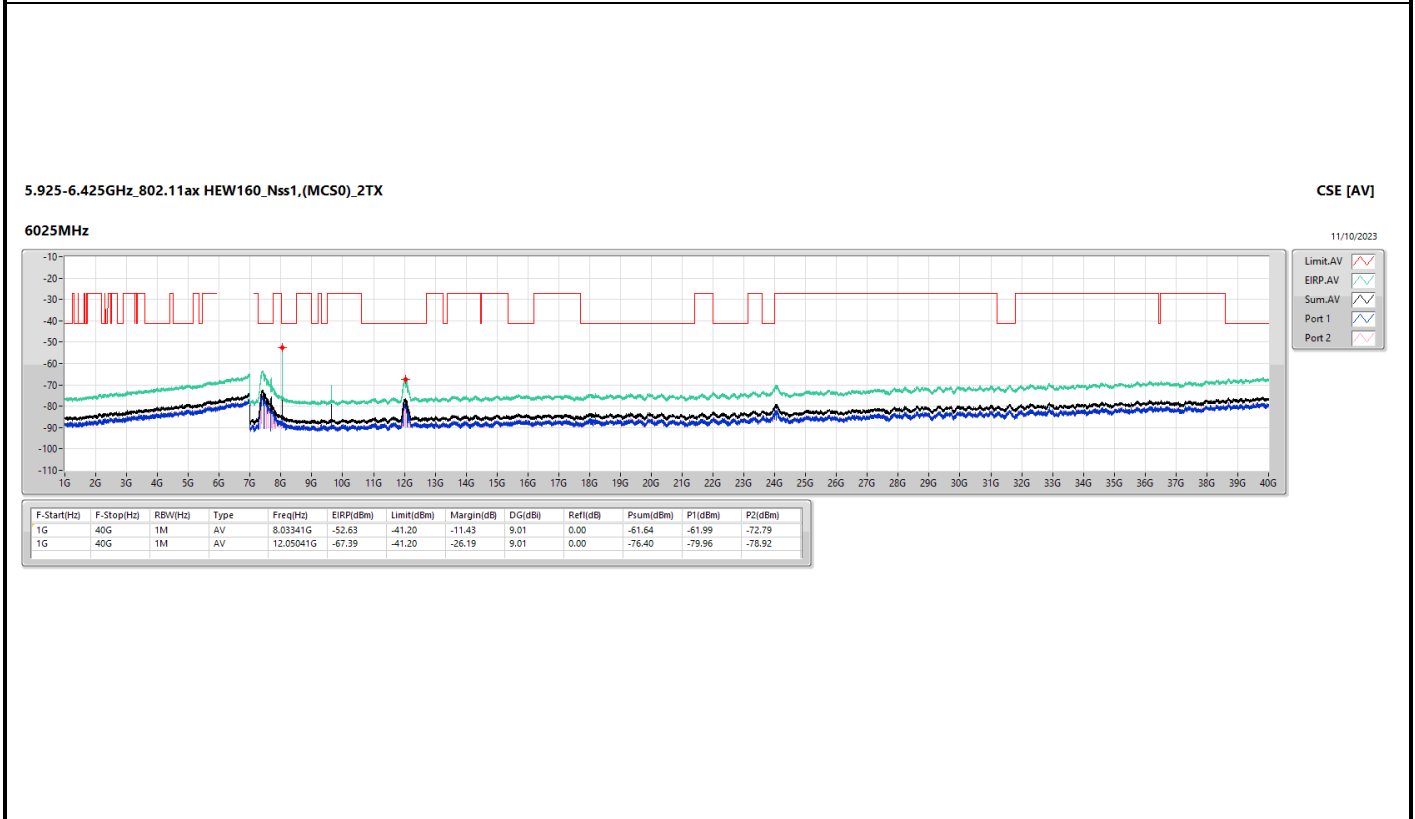

6.525-6.875GHz_802.11ax HEW80_Nss1,(MCS0)_2TX

CSE [AV]

6785MHz

11/10/2023

Legend for CSE [AV]:

- Limit-AV (Red line)
- ERP-AV (Green line)
- Sum-AV (Blue line)
- Port 1 (Black line)
- Port 2 (Purple line)

F-Start(Hz)	F-Stop(Hz)	RBW(Hz)	Type	Freq(Hz)	EIRP(dBm)	Limit(dBm)	Margin(dB)	DG(dB)	Ref(dB)	Psum(dBm)	P1(dBm)	P2(dBm)
1G	40G	1M	AV	7.40088G	-63.95	-41.20	-22.75	9.01	0.00	-72.96	-75.62	-76.35
1G	40G	1M	AV	13.57019G	-69.28	-27.00	-42.28	9.01	0.00	-78.29	-81.87	-80.79

Summary

Mode	Result	Ref (Hz)	Ref (dBm)	Freq (Hz)	Level (dBm)	Limit (dBm)	Margin (dB)	Port
5.925-6.425GHz	-	-	-	-	-	-	-	-
11a20_20MHz_Nss1,(6Mbps)_1TX	Pass	5.962748G	-1.77	5.9656G	-32.77	-21.82	-10.95	1
11a40_40MHz_Nss1,(6Mbps)_1TX	Pass	5.961751G	-2.86	6.02205G	-45.53	-42.73	-2.80	1
11a80_80MHz_Nss1,(6Mbps)_1TX	Pass	6.3726G	-0.99	6.5612G	-46.60	-40.99	-5.61	1
11a160_160MHz_Nss1,(6Mbps)_1TX	Pass	6.37239G	-1.30	6.588G	-44.27	-41.30	-2.97	1
802.11ax HEW20_Nss1,(MCS0)_1TX	Pass	5.963773G	-1.10	5.98535G	-51.33	-40.42	-10.91	1
802.11ax HEW40_Nss1,(MCS0)_1TX	Pass	5.968549G	0.23	6.02515G	-48.52	-39.63	-8.89	1
802.11ax HEW80_Nss1,(MCS0)_1TX	Pass	6.381G	-0.57	6.5576G	-46.30	-40.57	-5.73	1
802.11ax HEW160_Nss1,(MCS0)_1TX	Pass	6.36919G	-0.51	6.5978G	-44.04	-40.51	-3.53	1
6.525-6.875GHz	-	-	-	-	-	-	-	-
11a20_20MHz_Nss1,(6Mbps)_1TX	Pass	6.701273G	-1.02	6.705525G	-31.33	-20.62	-10.71	1
11a40_40MHz_Nss1,(6Mbps)_1TX	Pass	6.693048G	-2.54	6.6288G	-44.97	-41.88	-3.09	1
11a80_80MHz_Nss1,(6Mbps)_1TX	Pass	6.771G	-0.70	6.9764G	-46.01	-40.70	-5.31	1
11a160_160MHz_Nss1,(6Mbps)_1TX	Pass	6.61961G	-0.60	6.9756G	-43.39	-40.60	-2.79	1
802.11ax HEW20_Nss1,(MCS0)_1TX	Pass	6.541823G	-1.15	6.5461G	-32.41	-21.16	-11.25	1
802.11ax HEW40_Nss1,(MCS0)_1TX	Pass	6.839101G	-2.02	6.90525G	-51.06	-42.02	-9.04	1
802.11ax HEW80_Nss1,(MCS0)_1TX	Pass	6.7696G	-0.20	6.9657G	-45.88	-40.20	-5.68	1
802.11ax HEW160_Nss1,(MCS0)_1TX	Pass	6.63921G	0.52	6.9616G	-43.29	-39.48	-3.81	1