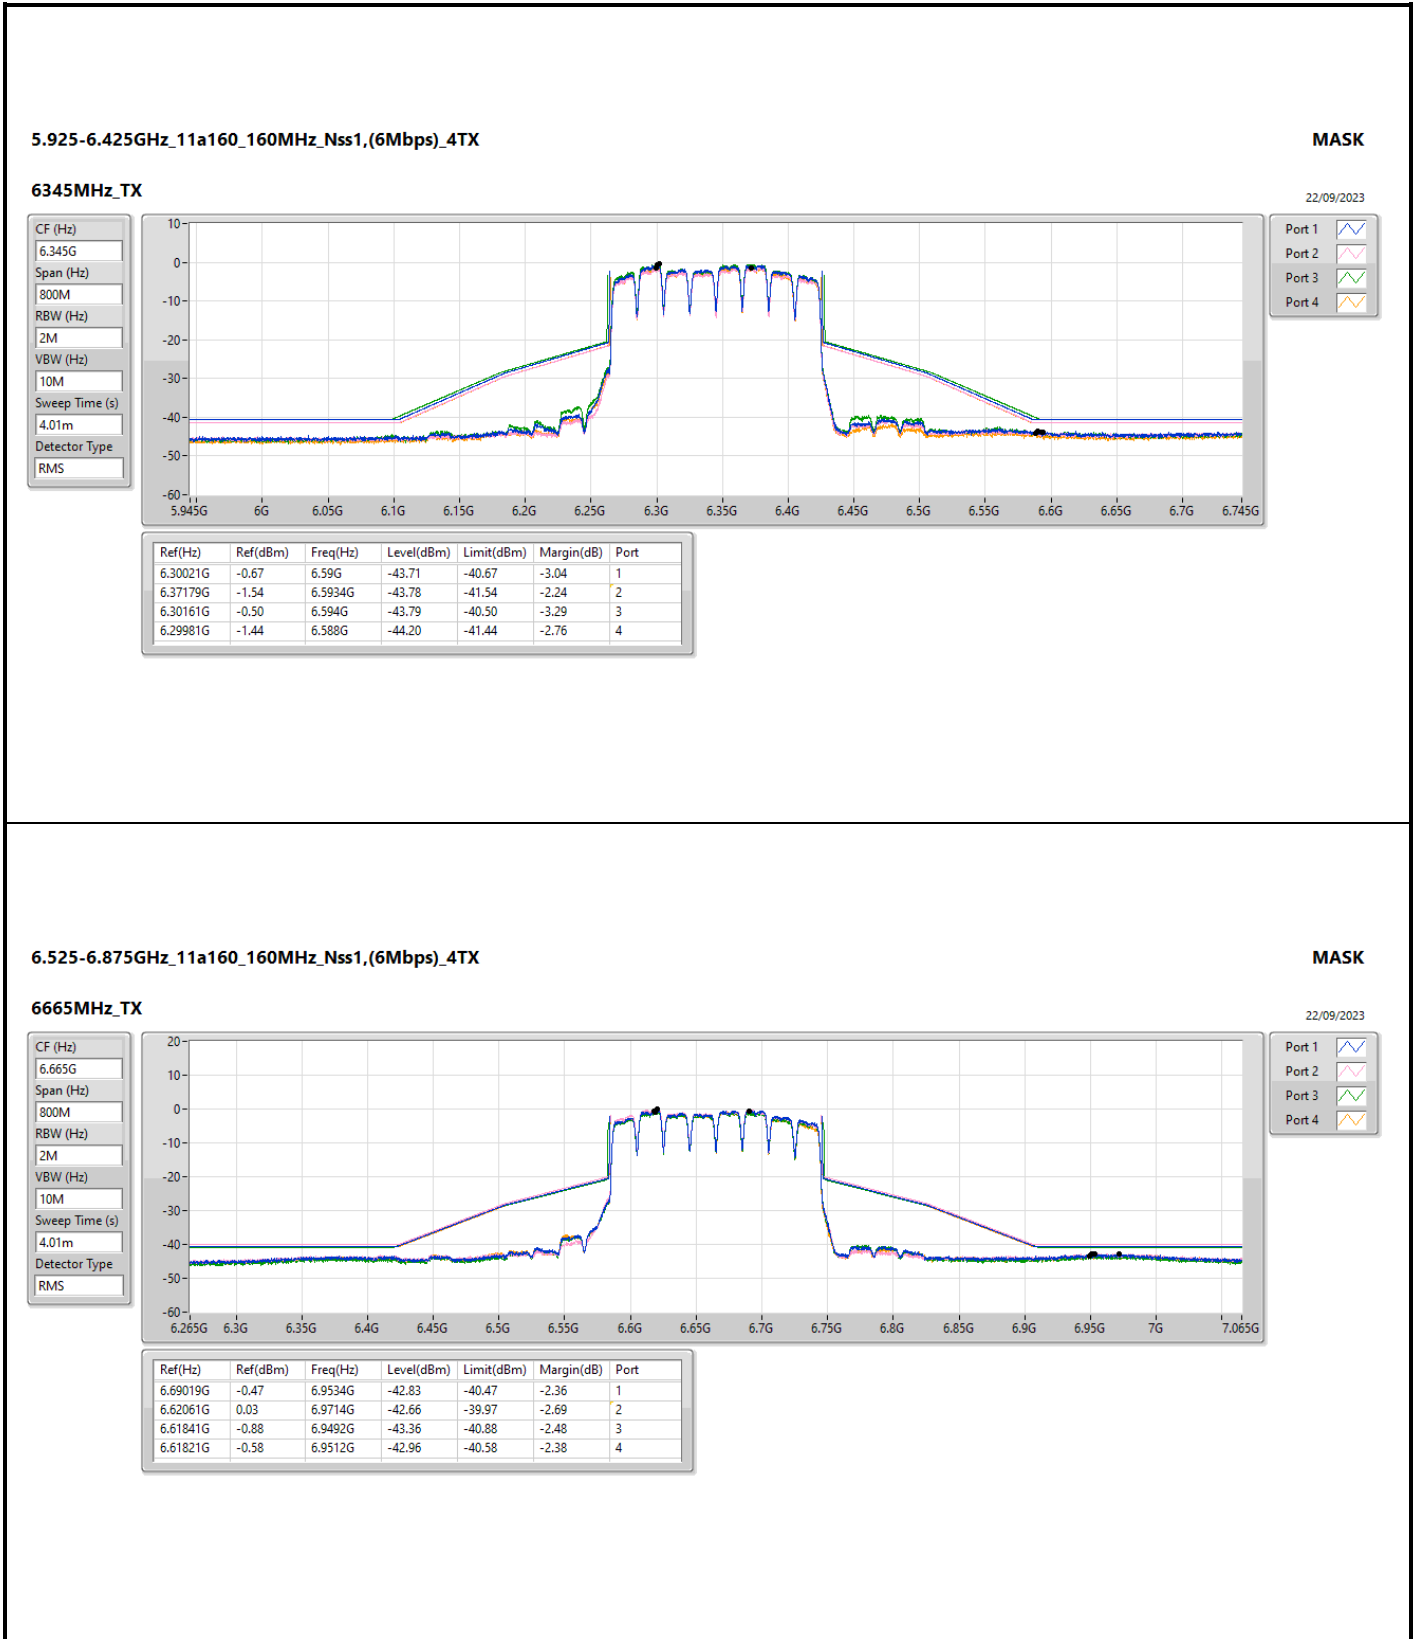

Mode	Result	Ref (Hz)	Ref (dBm)	Freq (Hz)	Level (dBm)	Limit (dBm)	Margin (dB)	Port
802.11ax HEW160_Nss1,(MCS0)_4TX	-	-	-	-	-	-	-	-
6025MHz	Pass	6.043G	-1.24	6.3666G	-43.63	-41.24	-2.39	1
6025MHz	Pass	6.0138G	-0.17	6.3604G	-43.4	-40.17	-3.23	2
6025MHz	Pass	6.05179G	-1.13	6.363G	-43.84	-41.13	-2.71	3
6025MHz	Pass	6.043G	-0.31	6.2706G	-43.56	-40.31	-3.25	4
6185MHz	Pass	6.21919G	-1.27	6.5536G	-43.73	-41.27	-2.46	1
6185MHz	Pass	6.21499G	-1.33	6.5654G	-43.77	-41.33	-2.44	2
6185MHz	Pass	6.1888G	-1.15	6.5636G	-43.65	-41.15	-2.5	3
6185MHz	Pass	6.21439G	-0.36	6.5556G	-43.65	-40.36	-3.29	4
6345MHz	Pass	6.36659G	-1.14	6.7012G	-44	-41.14	-2.86	1
6345MHz	Pass	6.31341G	-2	6.5952G	-43.87	-42	-1.87	2
6345MHz	Pass	6.36819G	-1.68	6.5886G	-43.9	-41.68	-2.22	3
6345MHz	Pass	6.3536G	-1.23	6.713G	-43.79	-41.23	-2.56	4
6665MHz	Pass	6.63921G	-1.13	6.9696G	-43.34	-41.13	-2.21	1
6665MHz	Pass	6.64121G	-1.2	6.9678G	-43.19	-41.2	-1.99	2
6665MHz	Pass	6.63801G	-1.03	6.963G	-43.36	-41.03	-2.33	3
6665MHz	Pass	6.62981G	-1.53	6.9794G	-43.26	-41.53	-1.73	4