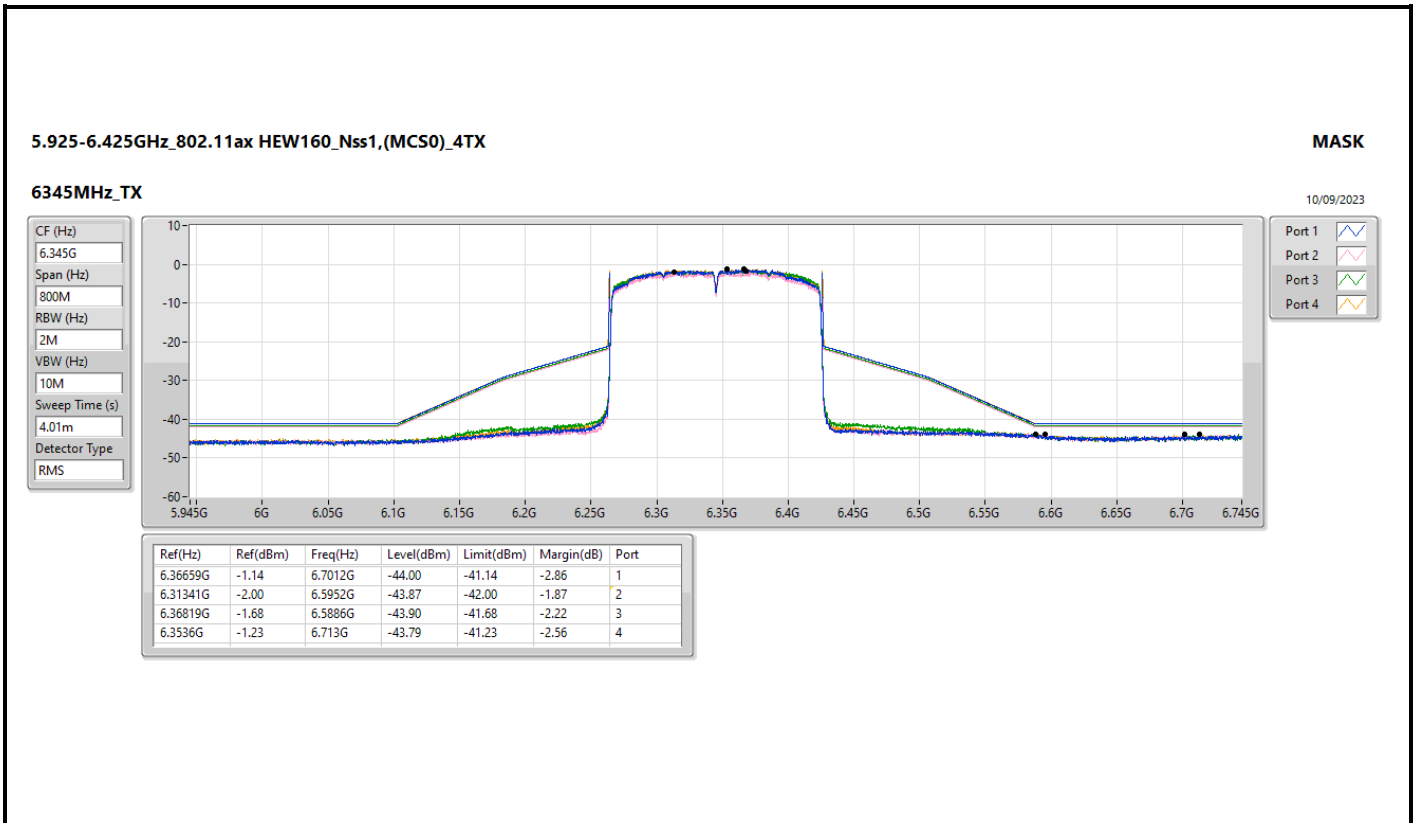

Mode	Result	Ref (Hz)	Ref (dBm)	Freq (Hz)	Level (dBm)	Limit (dBm)	Margin (dB)	Port
802.11ax HEW160_Nss1,(MCS0)_4TX	-	-	-	-	-	-	-	-
6025MHz	Pass	6.043G	-1.24	6.3666G	-43.63	-41.24	-2.39	1
6025MHz	Pass	6.0138G	-0.17	6.3604G	-43.4	-40.17	-3.23	2
6025MHz	Pass	6.05179G	-1.13	6.363G	-43.84	-41.13	-2.71	3
6025MHz	Pass	6.043G	-0.31	6.2706G	-43.56	-40.31	-3.25	4
6185MHz	Pass	6.21919G	-1.27	6.5536G	-43.73	-41.27	-2.46	1
6185MHz	Pass	6.21499G	-1.33	6.5654G	-43.77	-41.33	-2.44	2
6185MHz	Pass	6.1888G	-1.15	6.5636G	-43.65	-41.15	-2.5	3
6185MHz	Pass	6.21439G	-0.36	6.5556G	-43.65	-40.36	-3.29	4
6345MHz	Pass	6.36659G	-1.14	6.7012G	-44	-41.14	-2.86	1
6345MHz	Pass	6.31341G	-2	6.5952G	-43.87	-42	-1.87	2
6345MHz	Pass	6.36819G	-1.68	6.5886G	-43.9	-41.68	-2.22	3
6345MHz	Pass	6.3536G	-1.23	6.713G	-43.79	-41.23	-2.56	4
6665MHz	Pass	6.63921G	-1.13	6.9696G	-43.34	-41.13	-2.21	1
6665MHz	Pass	6.64121G	-1.2	6.9678G	-43.19	-41.2	-1.99	2
6665MHz	Pass	6.63801G	-1.03	6.963G	-43.36	-41.03	-2.33	3
6665MHz	Pass	6.62981G	-1.53	6.9794G	-43.26	-41.53	-1.73	4