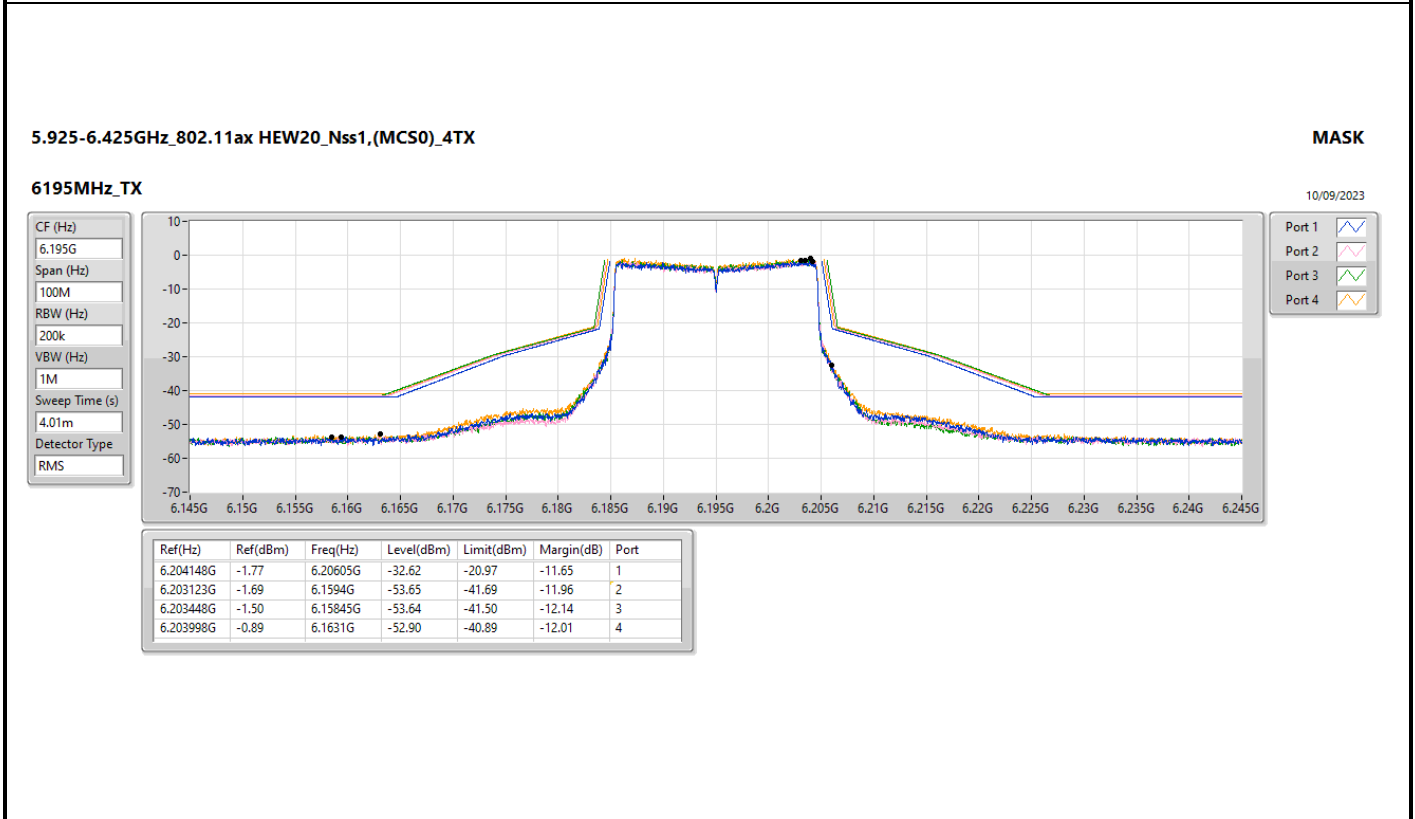

Mode	Result	Ref (Hz)	Ref (dBm)	Freq (Hz)	Level (dBm)	Limit (dBm)	Margin (dB)	Port
802.11ax HEW160_Nss1,(MCS0)_4TX	-	-	-	-	-	-	-	-
6025MHz	Pass	6.043G	-1.24	6.3666G	-43.63	-41.24	-2.39	1
6025MHz	Pass	6.0138G	-0.17	6.3604G	-43.4	-40.17	-3.23	2
6025MHz	Pass	6.05179G	-1.13	6.363G	-43.84	-41.13	-2.71	3
6025MHz	Pass	6.043G	-0.31	6.2706G	-43.56	-40.31	-3.25	4
6185MHz	Pass	6.21919G	-1.27	6.5536G	-43.73	-41.27	-2.46	1
6185MHz	Pass	6.21499G	-1.33	6.5654G	-43.77	-41.33	-2.44	2
6185MHz	Pass	6.1888G	-1.15	6.5636G	-43.65	-41.15	-2.5	3
6185MHz	Pass	6.21439G	-0.36	6.5556G	-43.65	-40.36	-3.29	4
6345MHz	Pass	6.36659G	-1.14	6.7012G	-44	-41.14	-2.86	1
6345MHz	Pass	6.31341G	-2	6.5952G	-43.87	-42	-1.87	2
6345MHz	Pass	6.36819G	-1.68	6.5886G	-43.9	-41.68	-2.22	3
6345MHz	Pass	6.3536G	-1.23	6.713G	-43.79	-41.23	-2.56	4
6665MHz	Pass	6.63921G	-1.13	6.9696G	-43.34	-41.13	-2.21	1
6665MHz	Pass	6.64121G	-1.2	6.9678G	-43.19	-41.2	-1.99	2
6665MHz	Pass	6.63801G	-1.03	6.963G	-43.36	-41.03	-2.33	3
6665MHz	Pass	6.62981G	-1.53	6.9794G	-43.26	-41.53	-1.73	4