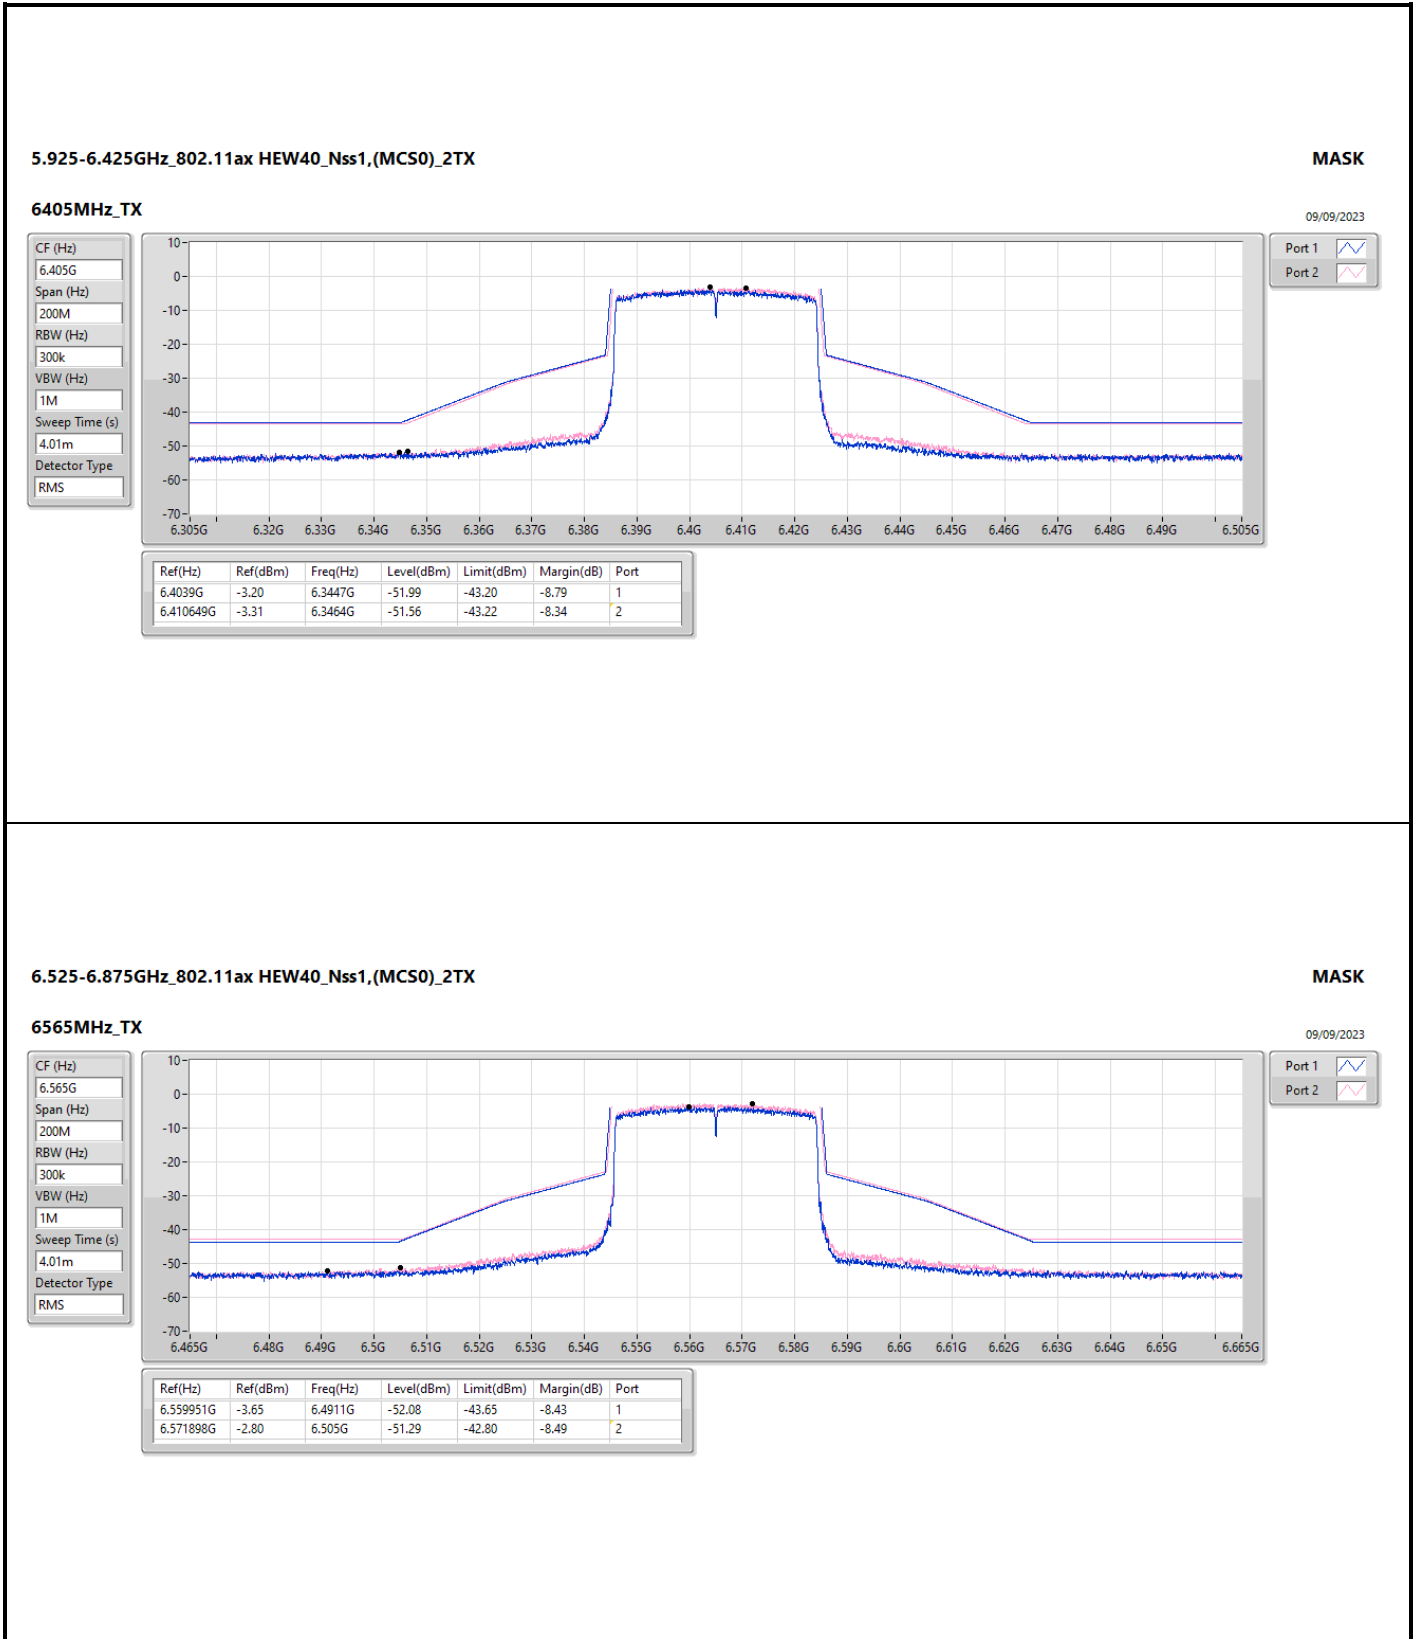

6565MHz_TX

CF (Hz)
6.565G

Span (Hz)
200M

RBW (Hz)
300k

VBW (Hz)
1M

Sweep Time (s)
4.01m

Detector Type
RMS

09/09/2023

Port 1

Port 2