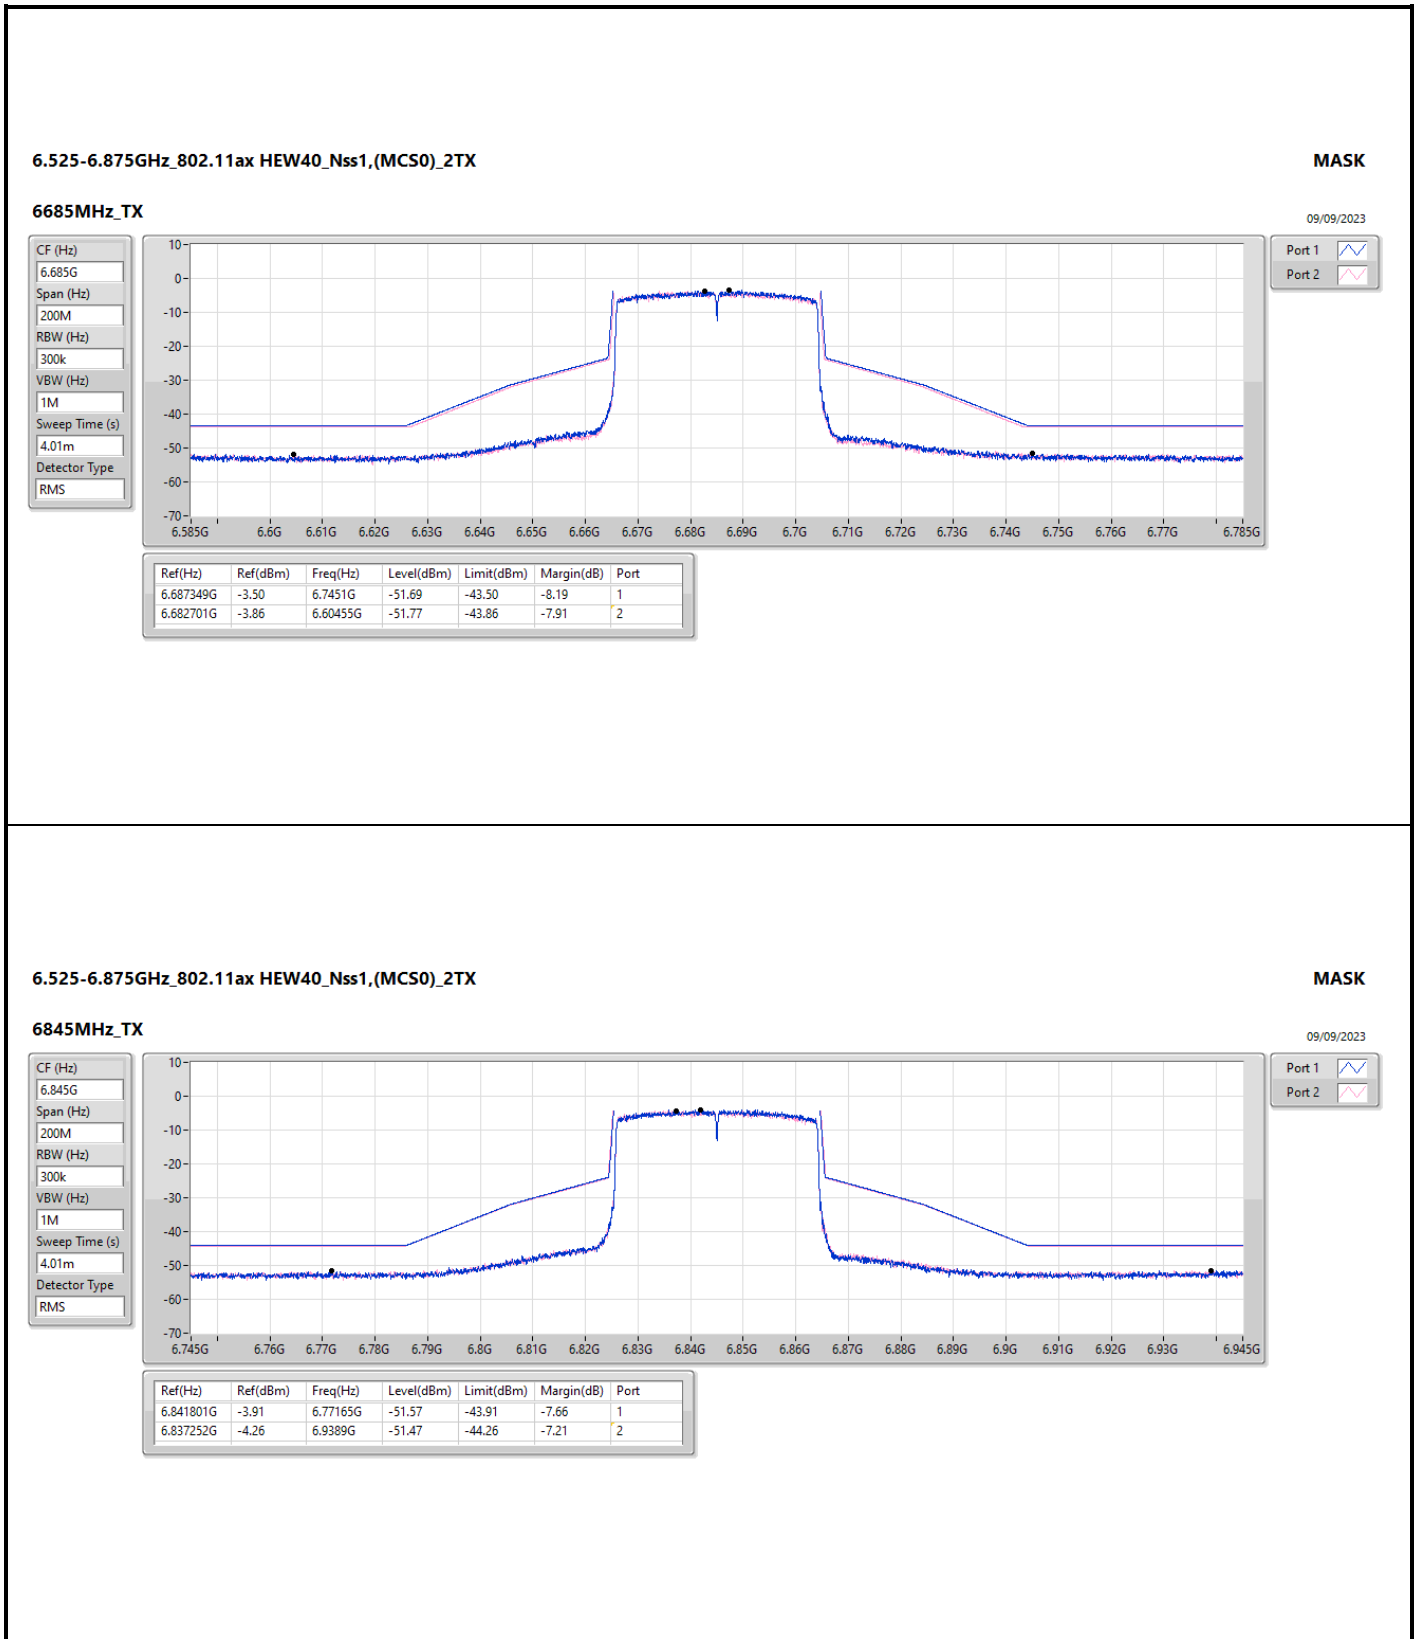

6845MHz_TX

CF (Hz)
6.845G

Span (Hz)
200M

RBW (Hz)
300k

VBW (Hz)
1M

Sweep Time (s)
4.01m

Detector Type
RMS

09/09/2023

Port 1

Port 2