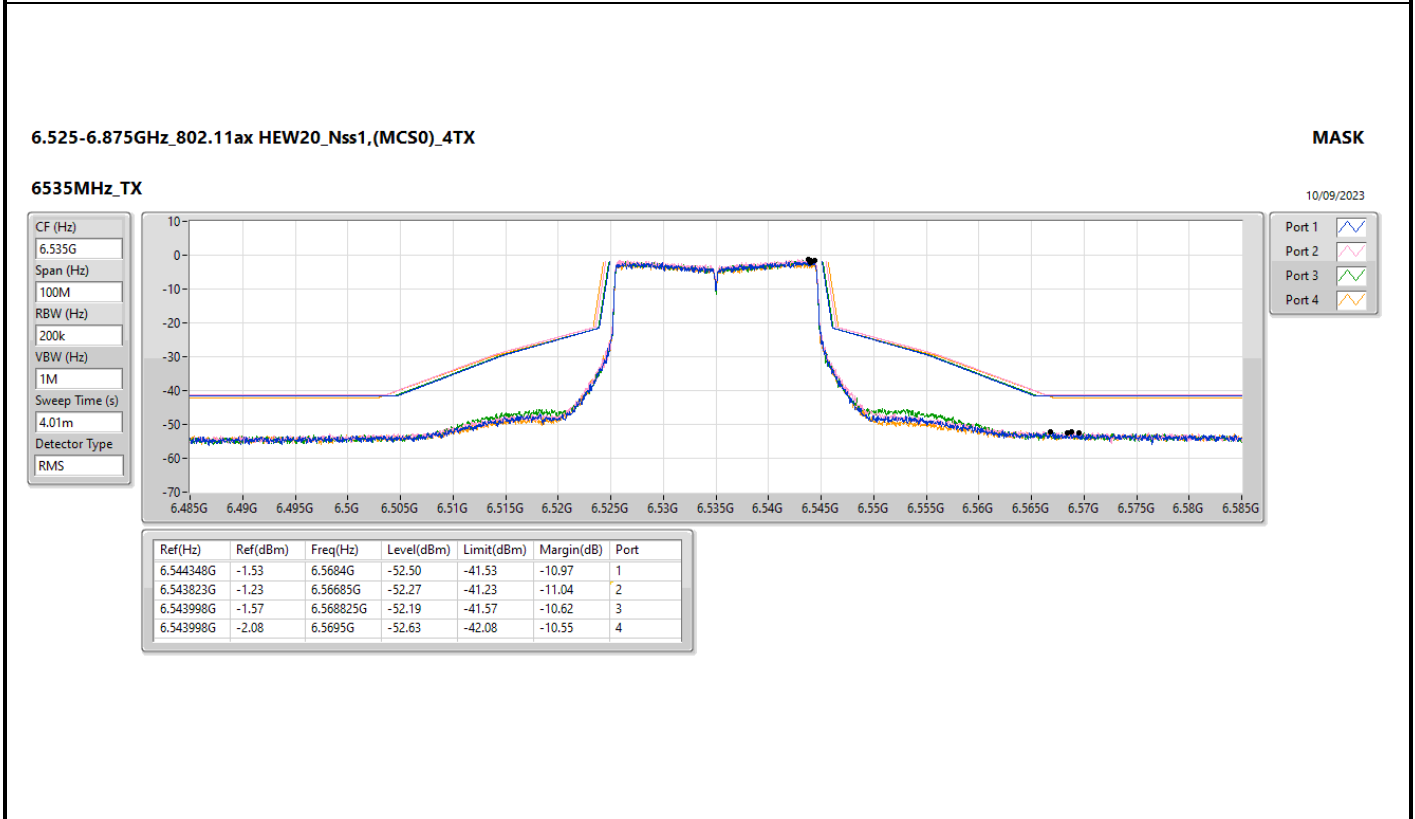

Mode	Result	Ref (Hz)	Ref (dBm)	Freq (Hz)	Level (dBm)	Limit (dBm)	Margin (dB)	Port
802.11ax HEW160_Nss1,(MCS0)_4TX	-	-	-	-	-	-	-	-
6025MHz	Pass	6.043G	-1.24	6.3666G	-43.63	-41.24	-2.39	1
6025MHz	Pass	6.0138G	-0.17	6.3604G	-43.4	-40.17	-3.23	2
6025MHz	Pass	6.05179G	-1.13	6.363G	-43.84	-41.13	-2.71	3
6025MHz	Pass	6.043G	-0.31	6.2706G	-43.56	-40.31	-3.25	4
6185MHz	Pass	6.21919G	-1.27	6.5536G	-43.73	-41.27	-2.46	1
6185MHz	Pass	6.21499G	-1.33	6.5654G	-43.77	-41.33	-2.44	2
6185MHz	Pass	6.1888G	-1.15	6.5636G	-43.65	-41.15	-2.5	3
6185MHz	Pass	6.21439G	-0.36	6.5556G	-43.65	-40.36	-3.29	4
6345MHz	Pass	6.36659G	-1.14	6.7012G	-44	-41.14	-2.86	1
6345MHz	Pass	6.31341G	-2	6.5952G	-43.87	-42	-1.87	2
6345MHz	Pass	6.36819G	-1.68	6.5886G	-43.9	-41.68	-2.22	3
6345MHz	Pass	6.3536G	-1.23	6.713G	-43.79	-41.23	-2.56	4
6665MHz	Pass	6.63921G	-1.13	6.9696G	-43.34	-41.13	-2.21	1
6665MHz	Pass	6.64121G	-1.2	6.9678G	-43.19	-41.2	-1.99	2
6665MHz	Pass	6.63801G	-1.03	6.963G	-43.36	-41.03	-2.33	3
6665MHz	Pass	6.62981G	-1.53	6.9794G	-43.26	-41.53	-1.73	4