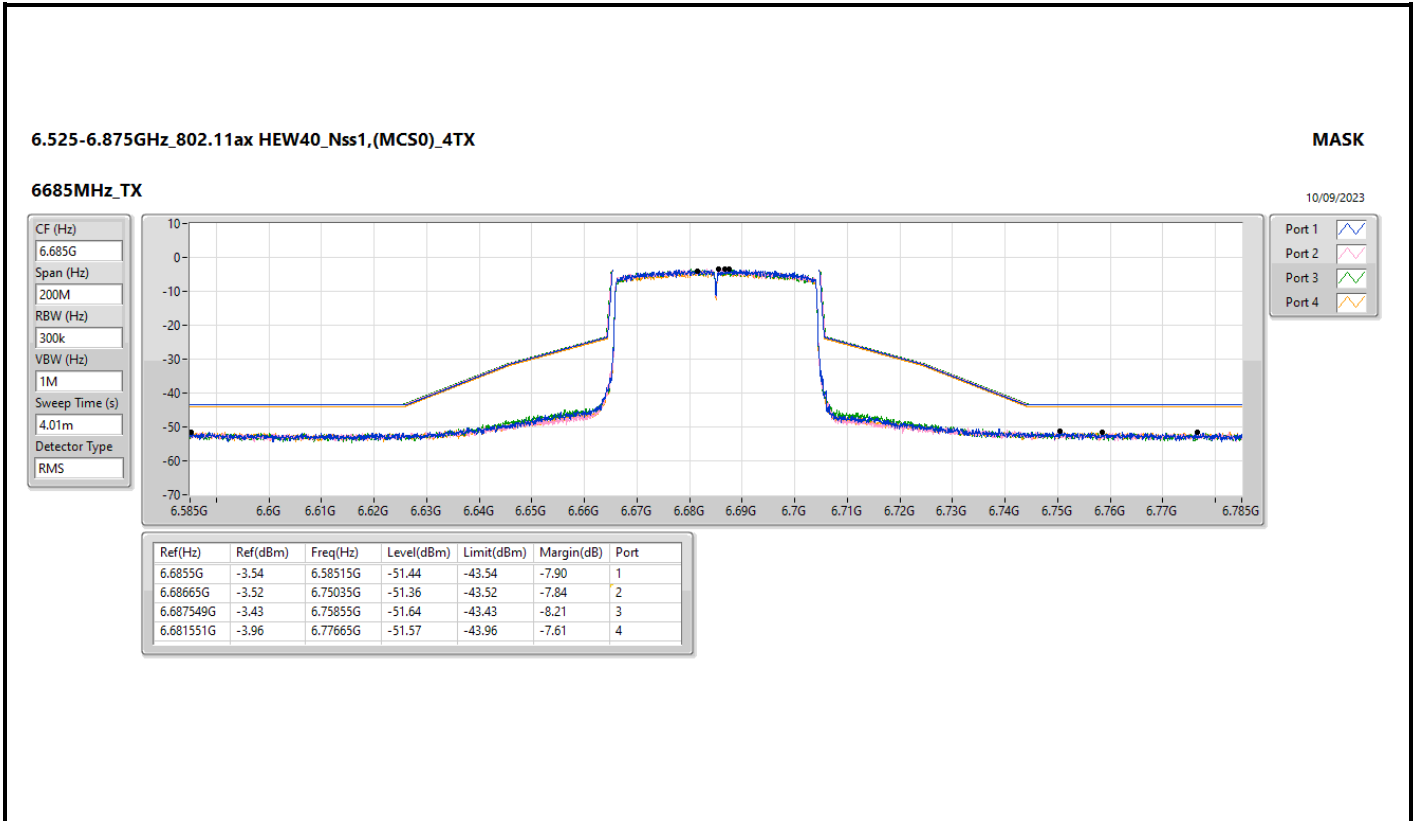

Mode	Result	Ref (Hz)	Ref (dBm)	Freq (Hz)	Level (dBm)	Limit (dBm)	Margin (dB)	Port
802.11ax HEW160_Nss1,(MCS0)_4TX	-	-	-	-	-	-	-	-
6025MHz	Pass	6.043G	-1.24	6.3666G	-43.63	-41.24	-2.39	1
6025MHz	Pass	6.0138G	-0.17	6.3604G	-43.4	-40.17	-3.23	2
6025MHz	Pass	6.05179G	-1.13	6.363G	-43.84	-41.13	-2.71	3
6025MHz	Pass	6.043G	-0.31	6.2706G	-43.56	-40.31	-3.25	4
6185MHz	Pass	6.21919G	-1.27	6.5536G	-43.73	-41.27	-2.46	1
6185MHz	Pass	6.21499G	-1.33	6.5654G	-43.77	-41.33	-2.44	2
6185MHz	Pass	6.1888G	-1.15	6.5636G	-43.65	-41.15	-2.5	3
6185MHz	Pass	6.21439G	-0.36	6.5556G	-43.65	-40.36	-3.29	4
6345MHz	Pass	6.36659G	-1.14	6.7012G	-44	-41.14	-2.86	1
6345MHz	Pass	6.31341G	-2	6.5952G	-43.87	-42	-1.87	2
6345MHz	Pass	6.36819G	-1.68	6.5886G	-43.9	-41.68	-2.22	3
6345MHz	Pass	6.3536G	-1.23	6.713G	-43.79	-41.23	-2.56	4
6665MHz	Pass	6.63921G	-1.13	6.9696G	-43.34	-41.13	-2.21	1
6665MHz	Pass	6.64121G	-1.2	6.9678G	-43.19	-41.2	-1.99	2
6665MHz	Pass	6.63801G	-1.03	6.963G	-43.36	-41.03	-2.33	3
6665MHz	Pass	6.62981G	-1.53	6.9794G	-43.26	-41.53	-1.73	4