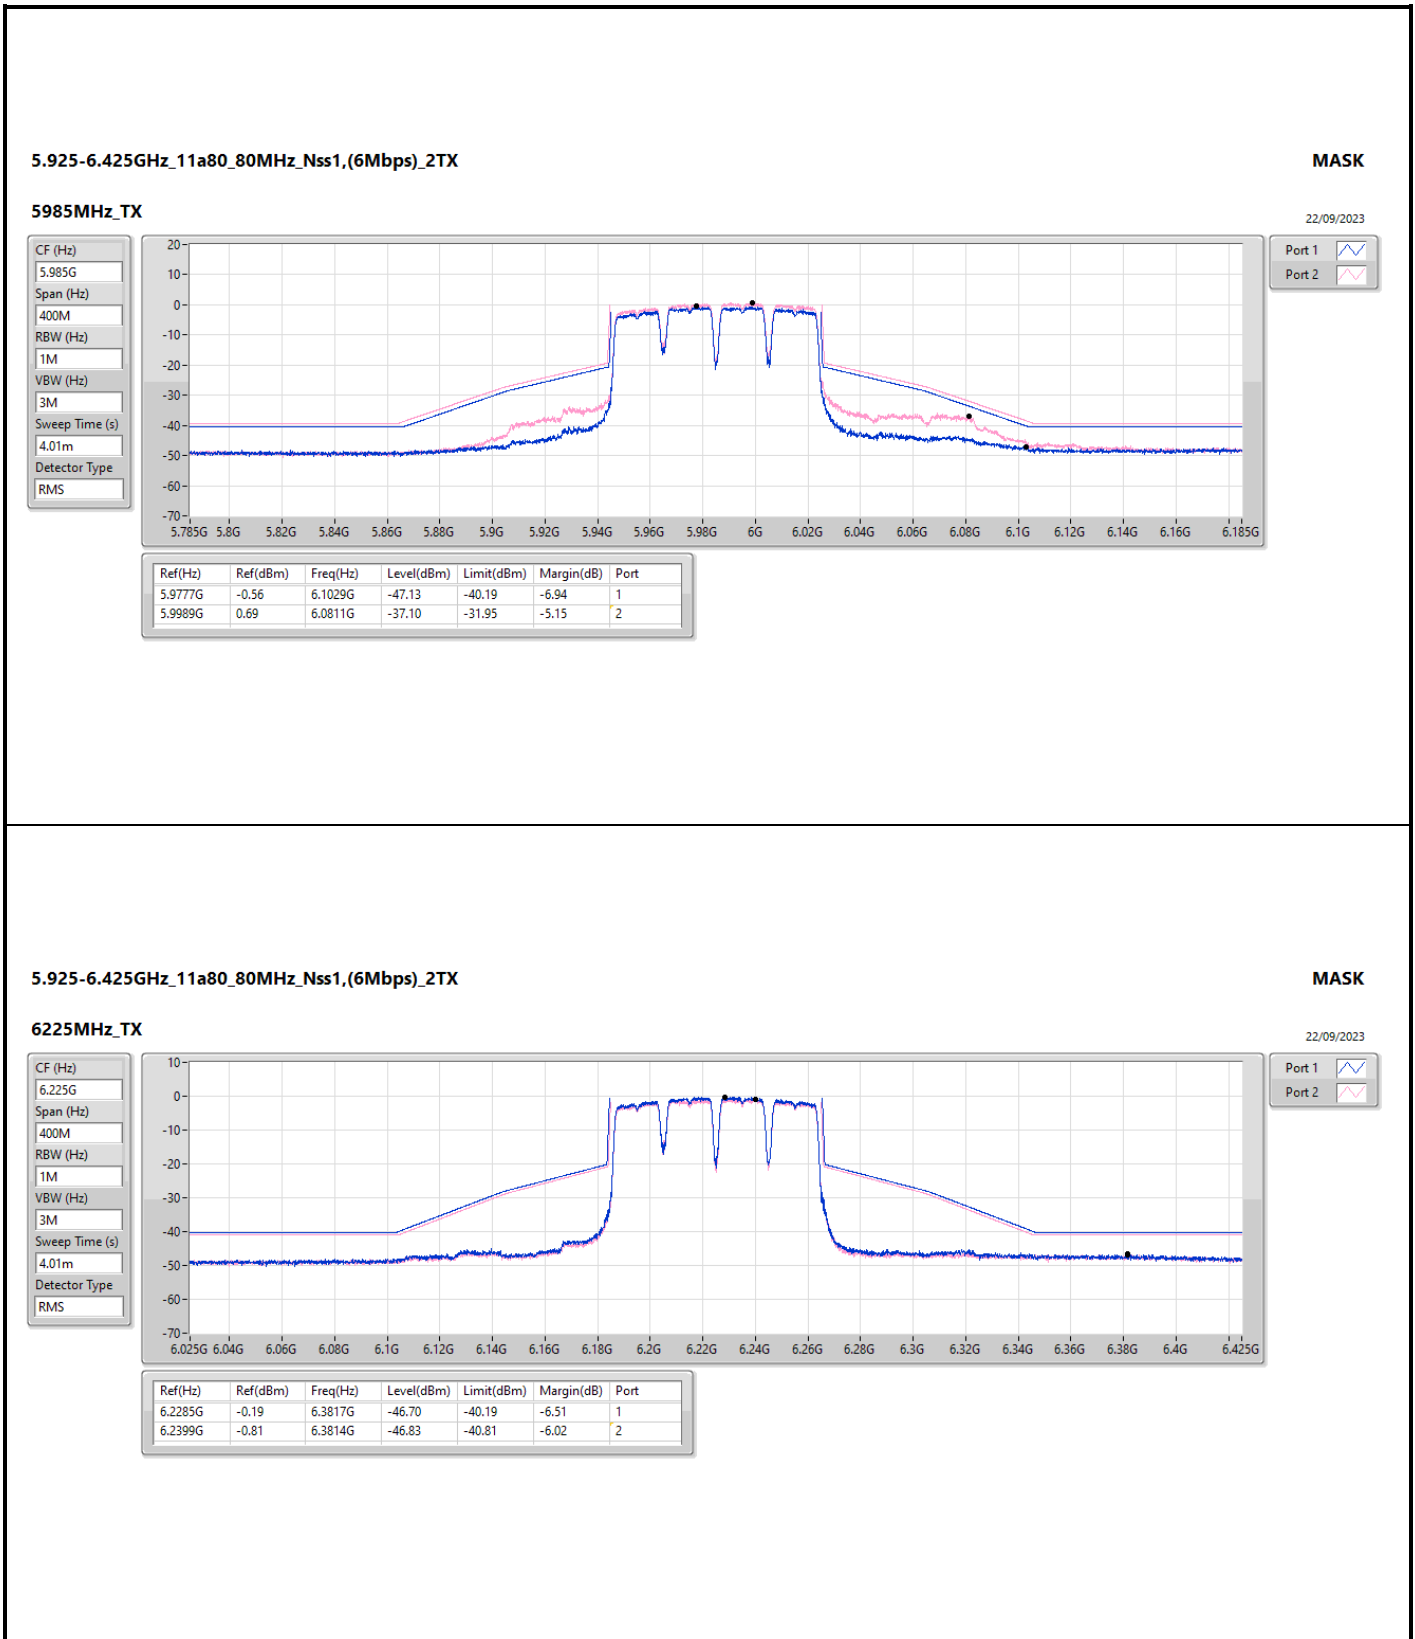

6225MHz_TX

CF (Hz)
6.225G

Span (Hz)
400M

RBW (Hz)
1M

VBW (Hz)
3M

Sweep Time (s)
4.01m

Detector Type
RMS

22/09/2023

Port 1

Port 2