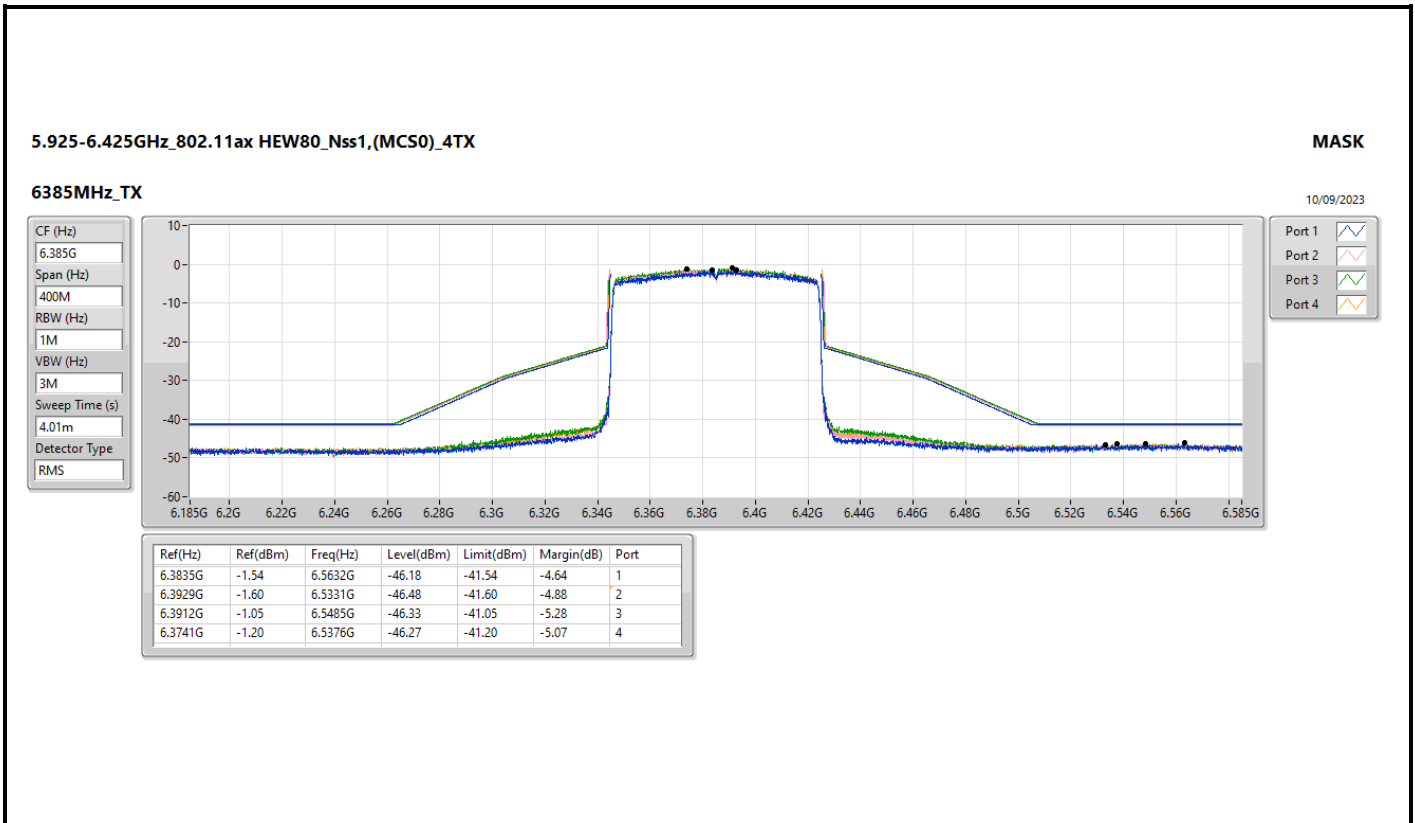

Mode	Result	Ref (Hz)	Ref (dBm)	Freq (Hz)	Level (dBm)	Limit (dBm)	Margin (dB)	Port
802.11ax HEW160_Nss1,(MCS0)_4TX	-	-	-	-	-	-	-	-
6025MHz	Pass	6.043G	-1.24	6.3666G	-43.63	-41.24	-2.39	1
6025MHz	Pass	6.0138G	-0.17	6.3604G	-43.4	-40.17	-3.23	2
6025MHz	Pass	6.05179G	-1.13	6.363G	-43.84	-41.13	-2.71	3
6025MHz	Pass	6.043G	-0.31	6.2706G	-43.56	-40.31	-3.25	4
6185MHz	Pass	6.21919G	-1.27	6.5536G	-43.73	-41.27	-2.46	1
6185MHz	Pass	6.21499G	-1.33	6.5654G	-43.77	-41.33	-2.44	2
6185MHz	Pass	6.1888G	-1.15	6.5636G	-43.65	-41.15	-2.5	3
6185MHz	Pass	6.21439G	-0.36	6.5556G	-43.65	-40.36	-3.29	4
6345MHz	Pass	6.36659G	-1.14	6.7012G	-44	-41.14	-2.86	1
6345MHz	Pass	6.31341G	-2	6.5952G	-43.87	-42	-1.87	2
6345MHz	Pass	6.36819G	-1.68	6.5886G	-43.9	-41.68	-2.22	3
6345MHz	Pass	6.3536G	-1.23	6.713G	-43.79	-41.23	-2.56	4
6665MHz	Pass	6.63921G	-1.13	6.9696G	-43.34	-41.13	-2.21	1
6665MHz	Pass	6.64121G	-1.2	6.9678G	-43.19	-41.2	-1.99	2
6665MHz	Pass	6.63801G	-1.03	6.963G	-43.36	-41.03	-2.33	3
6665MHz	Pass	6.62981G	-1.53	6.9794G	-43.26	-41.53	-1.73	4