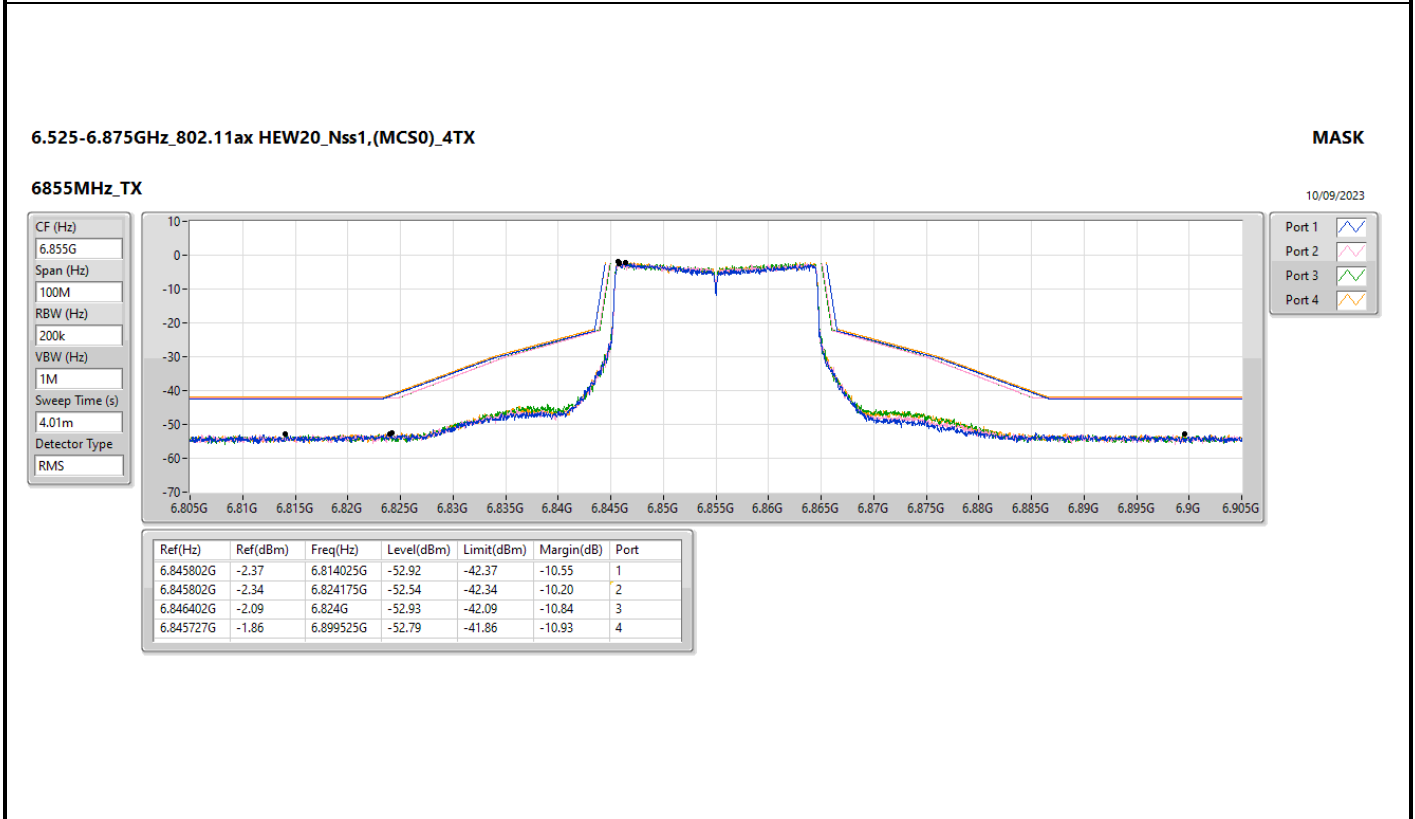

Mode	Result	Ref (Hz)	Ref (dBm)	Freq (Hz)	Level (dBm)	Limit (dBm)	Margin (dB)	Port
802.11ax HEW160_Nss1,(MCS0)_4TX	-	-	-	-	-	-	-	-
6025MHz	Pass	6.043G	-1.24	6.3666G	-43.63	-41.24	-2.39	1
6025MHz	Pass	6.0138G	-0.17	6.3604G	-43.4	-40.17	-3.23	2
6025MHz	Pass	6.05179G	-1.13	6.363G	-43.84	-41.13	-2.71	3
6025MHz	Pass	6.043G	-0.31	6.2706G	-43.56	-40.31	-3.25	4
6185MHz	Pass	6.21919G	-1.27	6.5536G	-43.73	-41.27	-2.46	1
6185MHz	Pass	6.21499G	-1.33	6.5654G	-43.77	-41.33	-2.44	2
6185MHz	Pass	6.1888G	-1.15	6.5636G	-43.65	-41.15	-2.5	3
6185MHz	Pass	6.21439G	-0.36	6.5556G	-43.65	-40.36	-3.29	4
6345MHz	Pass	6.36659G	-1.14	6.7012G	-44	-41.14	-2.86	1
6345MHz	Pass	6.31341G	-2	6.5952G	-43.87	-42	-1.87	2
6345MHz	Pass	6.36819G	-1.68	6.5886G	-43.9	-41.68	-2.22	3
6345MHz	Pass	6.3536G	-1.23	6.713G	-43.79	-41.23	-2.56	4
6665MHz	Pass	6.63921G	-1.13	6.9696G	-43.34	-41.13	-2.21	1
6665MHz	Pass	6.64121G	-1.2	6.9678G	-43.19	-41.2	-1.99	2
6665MHz	Pass	6.63801G	-1.03	6.963G	-43.36	-41.03	-2.33	3
6665MHz	Pass	6.62981G	-1.53	6.9794G	-43.26	-41.53	-1.73	4