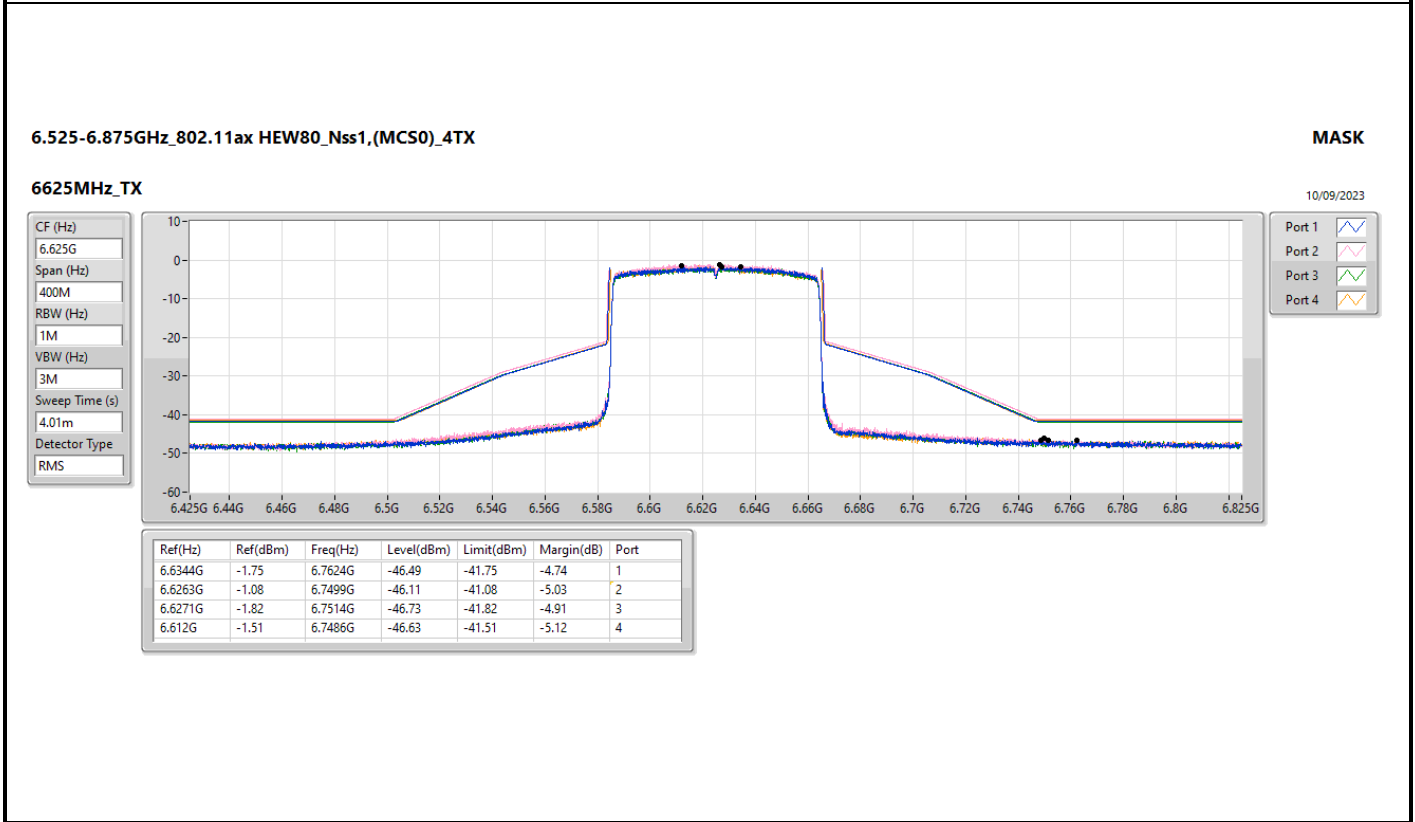

Mode	Result	Ref (Hz)	Ref (dBm)	Freq (Hz)	Level (dBm)	Limit (dBm)	Margin (dB)	Port
802.11ax HEW160_Nss1,(MCS0)_4TX	-	-	-	-	-	-	-	-
6025MHz	Pass	6.043G	-1.24	6.3666G	-43.63	-41.24	-2.39	1
6025MHz	Pass	6.0138G	-0.17	6.3604G	-43.4	-40.17	-3.23	2
6025MHz	Pass	6.05179G	-1.13	6.363G	-43.84	-41.13	-2.71	3
6025MHz	Pass	6.043G	-0.31	6.2706G	-43.56	-40.31	-3.25	4
6185MHz	Pass	6.21919G	-1.27	6.5536G	-43.73	-41.27	-2.46	1
6185MHz	Pass	6.21499G	-1.33	6.5654G	-43.77	-41.33	-2.44	2
6185MHz	Pass	6.1888G	-1.15	6.5636G	-43.65	-41.15	-2.5	3
6185MHz	Pass	6.21439G	-0.36	6.5556G	-43.65	-40.36	-3.29	4
6345MHz	Pass	6.36659G	-1.14	6.7012G	-44	-41.14	-2.86	1
6345MHz	Pass	6.31341G	-2	6.5952G	-43.87	-42	-1.87	2
6345MHz	Pass	6.36819G	-1.68	6.5886G	-43.9	-41.68	-2.22	3
6345MHz	Pass	6.3536G	-1.23	6.713G	-43.79	-41.23	-2.56	4
6665MHz	Pass	6.63921G	-1.13	6.9696G	-43.34	-41.13	-2.21	1
6665MHz	Pass	6.64121G	-1.2	6.9678G	-43.19	-41.2	-1.99	2
6665MHz	Pass	6.63801G	-1.03	6.963G	-43.36	-41.03	-2.33	3
6665MHz	Pass	6.62981G	-1.53	6.9794G	-43.26	-41.53	-1.73	4