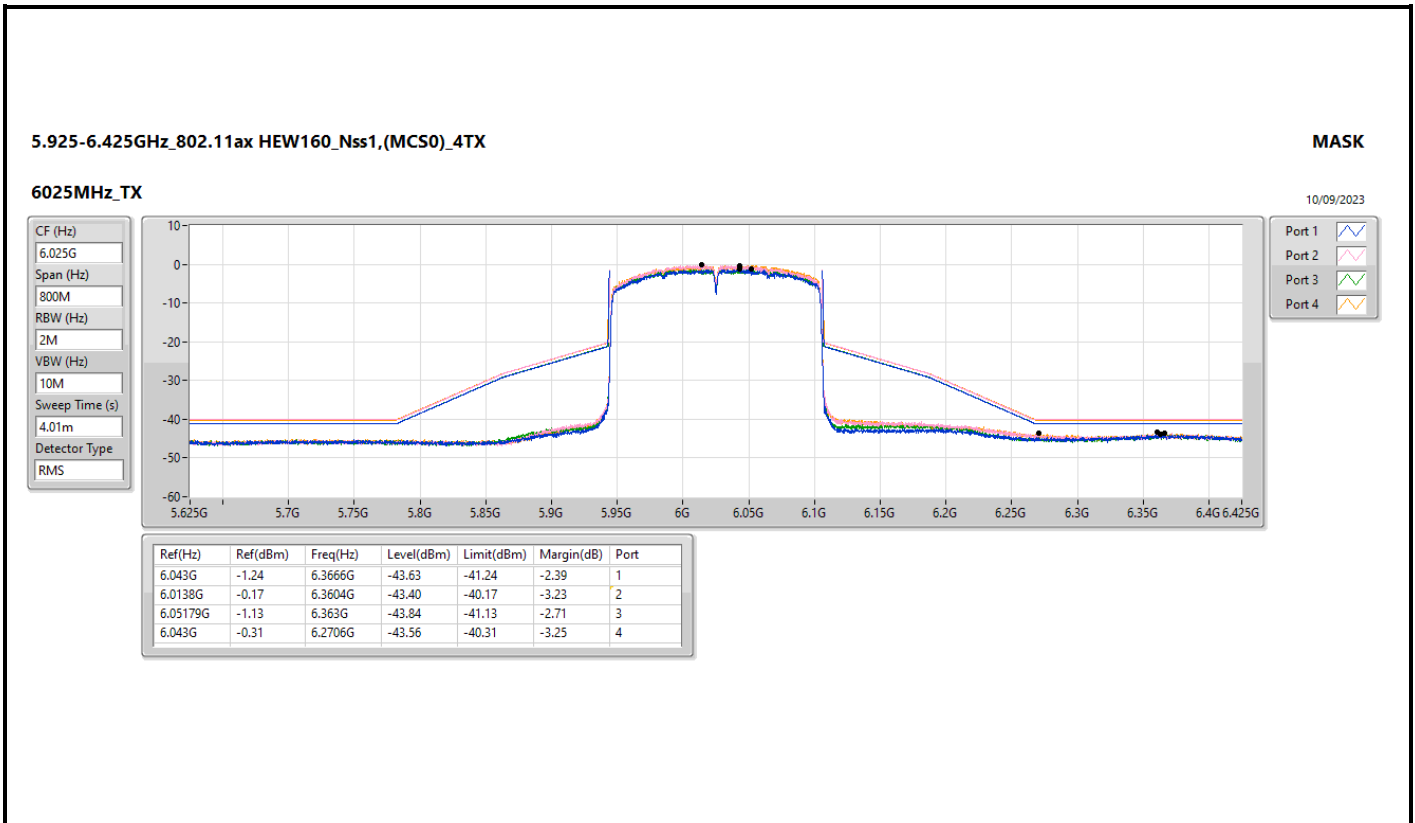

Mode	Result	Ref (Hz)	Ref (dBm)	Freq (Hz)	Level (dBm)	Limit (dBm)	Margin (dB)	Port
802.11ax HEW160_Nss1,(MCS0)_4TX	-	-	-	-	-	-	-	-
6025MHz	Pass	6.043G	-1.24	6.3666G	-43.63	-41.24	-2.39	1
6025MHz	Pass	6.0138G	-0.17	6.3604G	-43.4	-40.17	-3.23	2
6025MHz	Pass	6.05179G	-1.13	6.363G	-43.84	-41.13	-2.71	3
6025MHz	Pass	6.043G	-0.31	6.2706G	-43.56	-40.31	-3.25	4
6185MHz	Pass	6.21919G	-1.27	6.5536G	-43.73	-41.27	-2.46	1
6185MHz	Pass	6.21499G	-1.33	6.5654G	-43.77	-41.33	-2.44	2
6185MHz	Pass	6.1888G	-1.15	6.5636G	-43.65	-41.15	-2.5	3
6185MHz	Pass	6.21439G	-0.36	6.5556G	-43.65	-40.36	-3.29	4
6345MHz	Pass	6.36659G	-1.14	6.7012G	-44	-41.14	-2.86	1
6345MHz	Pass	6.31341G	-2	6.5952G	-43.87	-42	-1.87	2
6345MHz	Pass	6.36819G	-1.68	6.5886G	-43.9	-41.68	-2.22	3
6345MHz	Pass	6.3536G	-1.23	6.713G	-43.79	-41.23	-2.56	4
6665MHz	Pass	6.63921G	-1.13	6.9696G	-43.34	-41.13	-2.21	1
6665MHz	Pass	6.64121G	-1.2	6.9678G	-43.19	-41.2	-1.99	2
6665MHz	Pass	6.63801G	-1.03	6.963G	-43.36	-41.03	-2.33	3
6665MHz	Pass	6.62981G	-1.53	6.9794G	-43.26	-41.53	-1.73	4