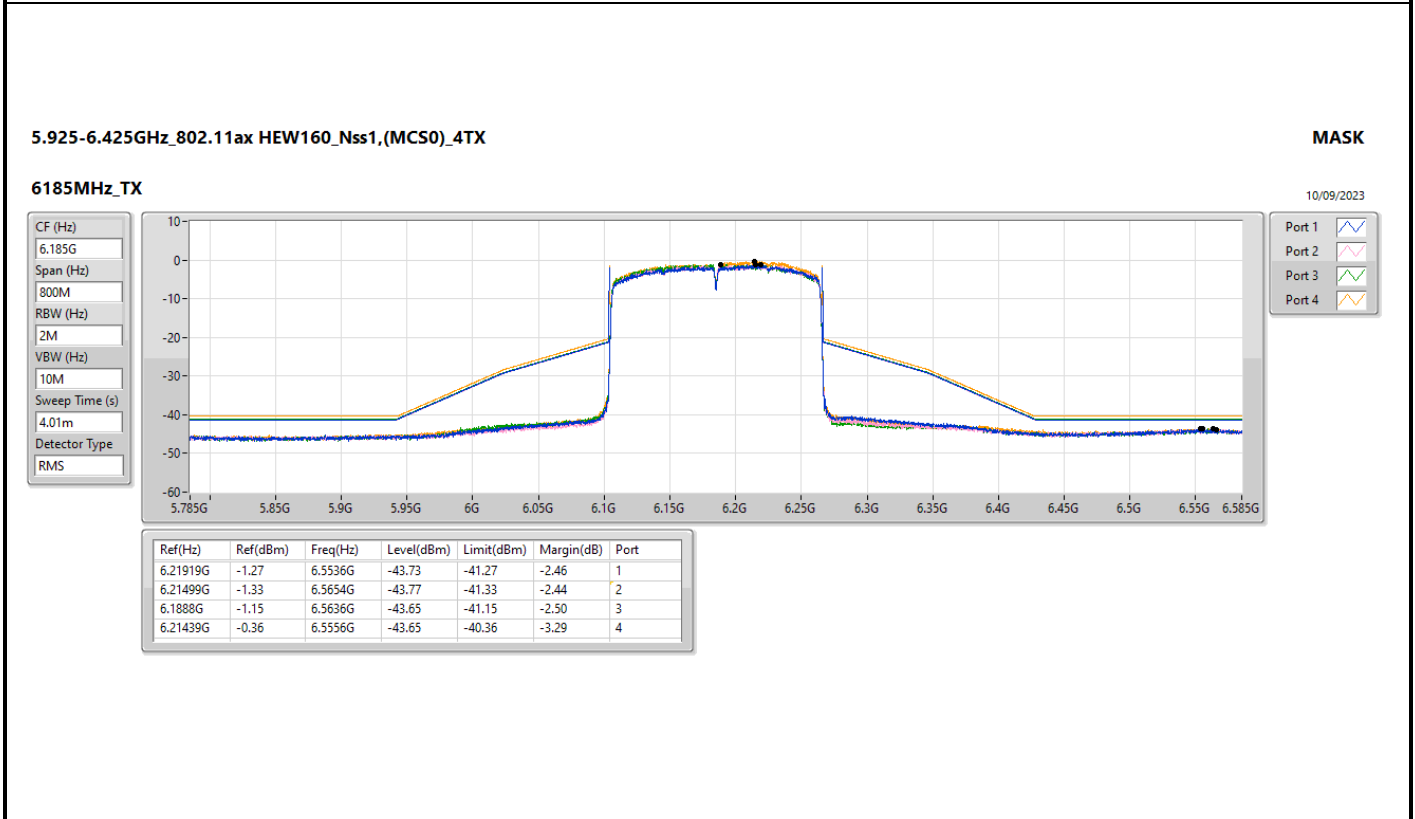

Mode	Result	Ref (Hz)	Ref (dBm)	Freq (Hz)	Level (dBm)	Limit (dBm)	Margin (dB)	Port
802.11ax HEW160_Nss1,(MCS0)_4TX	-	-	-	-	-	-	-	-
6025MHz	Pass	6.043G	-1.24	6.3666G	-43.63	-41.24	-2.39	1
6025MHz	Pass	6.0138G	-0.17	6.3604G	-43.4	-40.17	-3.23	2
6025MHz	Pass	6.05179G	-1.13	6.363G	-43.84	-41.13	-2.71	3
6025MHz	Pass	6.043G	-0.31	6.2706G	-43.56	-40.31	-3.25	4
6185MHz	Pass	6.21919G	-1.27	6.5536G	-43.73	-41.27	-2.46	1
6185MHz	Pass	6.21499G	-1.33	6.5654G	-43.77	-41.33	-2.44	2
6185MHz	Pass	6.1888G	-1.15	6.5636G	-43.65	-41.15	-2.5	3
6185MHz	Pass	6.21439G	-0.36	6.5556G	-43.65	-40.36	-3.29	4
6345MHz	Pass	6.36659G	-1.14	6.7012G	-44	-41.14	-2.86	1
6345MHz	Pass	6.31341G	-2	6.5952G	-43.87	-42	-1.87	2
6345MHz	Pass	6.36819G	-1.68	6.5886G	-43.9	-41.68	-2.22	3
6345MHz	Pass	6.3536G	-1.23	6.713G	-43.79	-41.23	-2.56	4
6665MHz	Pass	6.63921G	-1.13	6.9696G	-43.34	-41.13	-2.21	1
6665MHz	Pass	6.64121G	-1.2	6.9678G	-43.19	-41.2	-1.99	2
6665MHz	Pass	6.63801G	-1.03	6.963G	-43.36	-41.03	-2.33	3
6665MHz	Pass	6.62981G	-1.53	6.9794G	-43.26	-41.53	-1.73	4