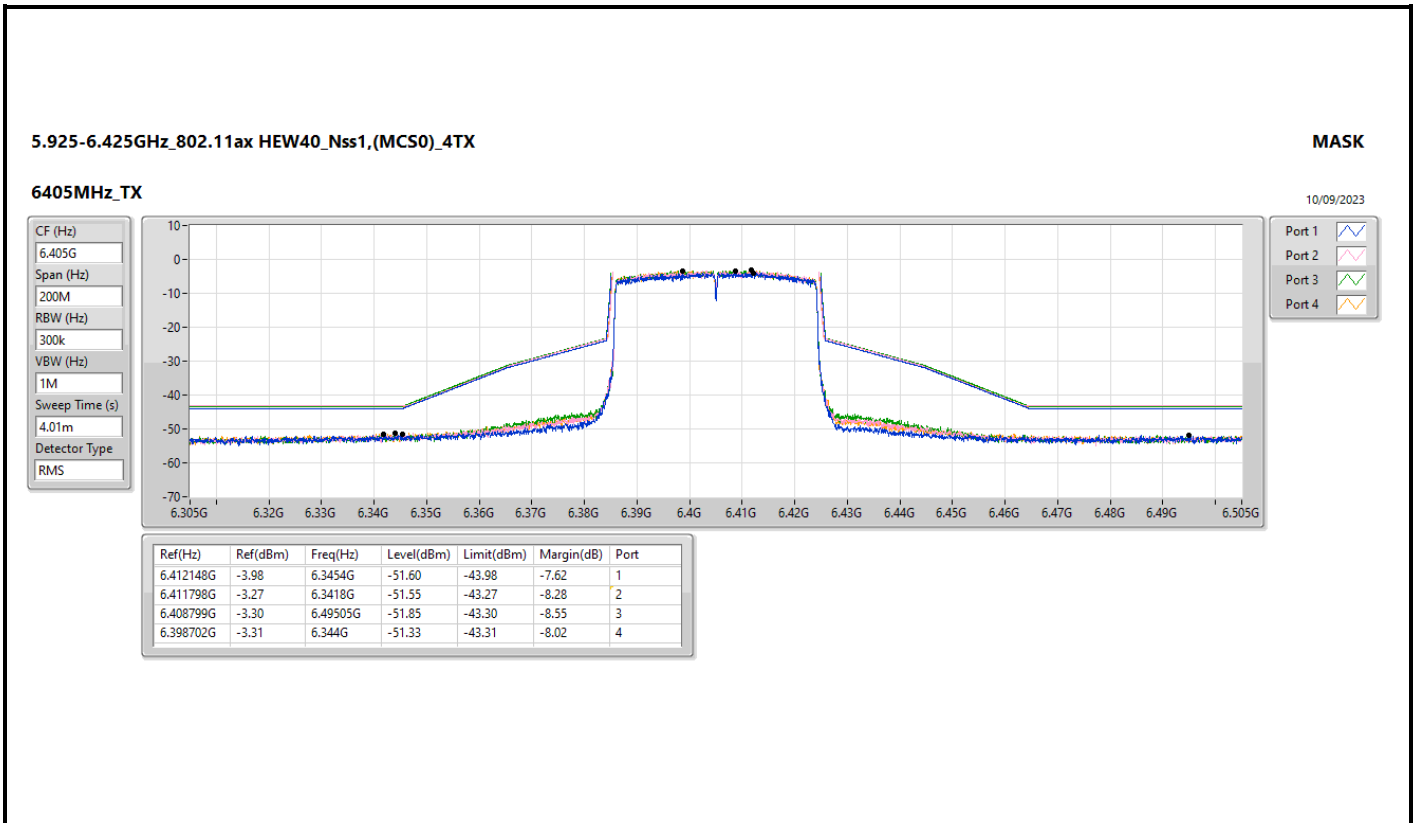

Mode	Result	Ref (Hz)	Ref (dBm)	Freq (Hz)	Level (dBm)	Limit (dBm)	Margin (dB)	Port
802.11ax HEW160_Nss1,(MCS0)_4TX	-	-	-	-	-	-	-	-
6025MHz	Pass	6.043G	-1.24	6.3666G	-43.63	-41.24	-2.39	1
6025MHz	Pass	6.0138G	-0.17	6.3604G	-43.4	-40.17	-3.23	2
6025MHz	Pass	6.05179G	-1.13	6.363G	-43.84	-41.13	-2.71	3
6025MHz	Pass	6.043G	-0.31	6.2706G	-43.56	-40.31	-3.25	4
6185MHz	Pass	6.21919G	-1.27	6.5536G	-43.73	-41.27	-2.46	1
6185MHz	Pass	6.21499G	-1.33	6.5654G	-43.77	-41.33	-2.44	2
6185MHz	Pass	6.1888G	-1.15	6.5636G	-43.65	-41.15	-2.5	3
6185MHz	Pass	6.21439G	-0.36	6.5556G	-43.65	-40.36	-3.29	4
6345MHz	Pass	6.36659G	-1.14	6.7012G	-44	-41.14	-2.86	1
6345MHz	Pass	6.31341G	-2	6.5952G	-43.87	-42	-1.87	2
6345MHz	Pass	6.36819G	-1.68	6.5886G	-43.9	-41.68	-2.22	3
6345MHz	Pass	6.3536G	-1.23	6.713G	-43.79	-41.23	-2.56	4
6665MHz	Pass	6.63921G	-1.13	6.9696G	-43.34	-41.13	-2.21	1
6665MHz	Pass	6.64121G	-1.2	6.9678G	-43.19	-41.2	-1.99	2
6665MHz	Pass	6.63801G	-1.03	6.963G	-43.36	-41.03	-2.33	3
6665MHz	Pass	6.62981G	-1.53	6.9794G	-43.26	-41.53	-1.73	4