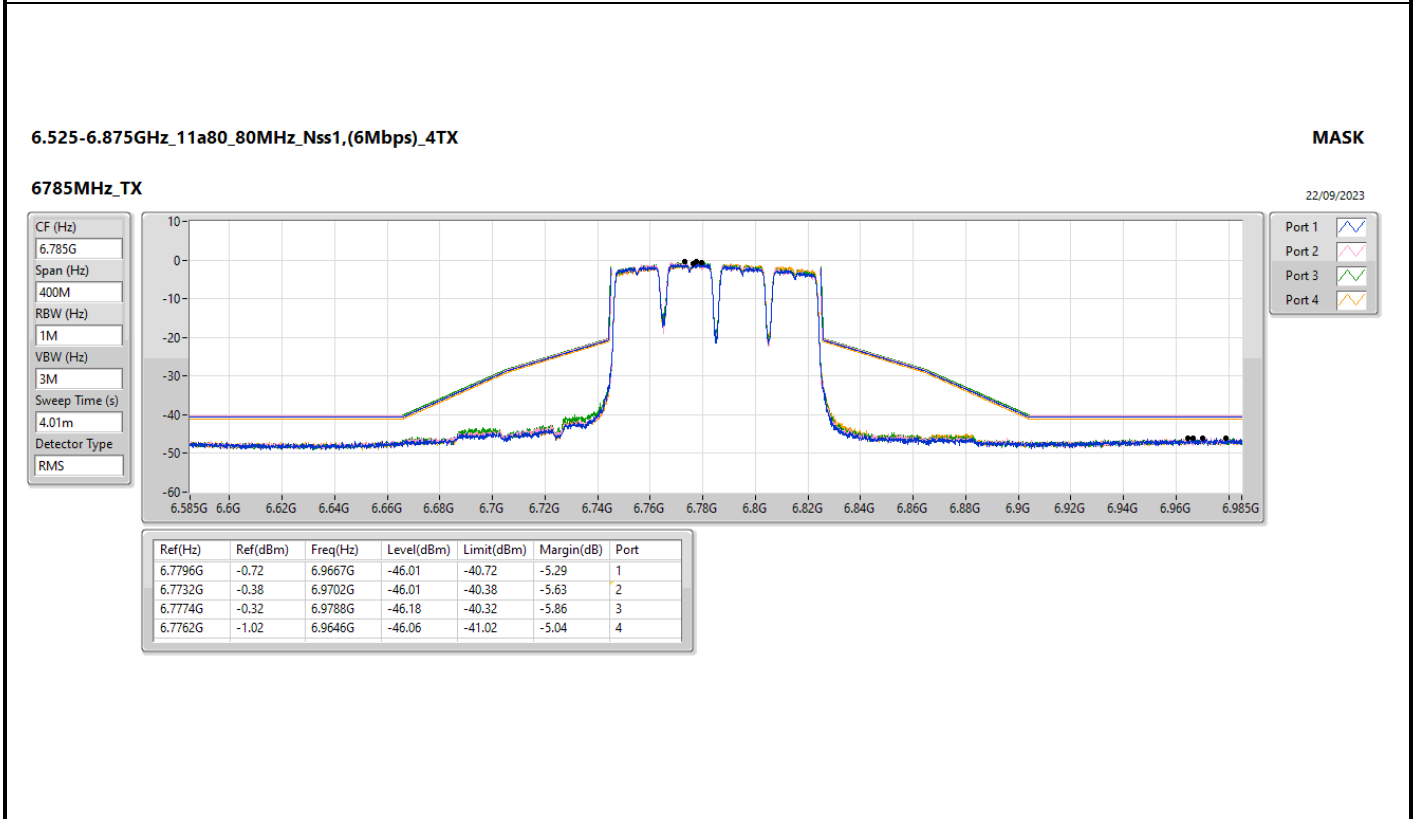

Mode	Result	Ref (Hz)	Ref (dBm)	Freq (Hz)	Level (dBm)	Limit (dBm)	Margin (dB)	Port
802.11ax HEW160_Nss1,(MCS0)_4TX	-	-	-	-	-	-	-	-
6025MHz	Pass	6.043G	-1.24	6.3666G	-43.63	-41.24	-2.39	1
6025MHz	Pass	6.0138G	-0.17	6.3604G	-43.4	-40.17	-3.23	2
6025MHz	Pass	6.05179G	-1.13	6.363G	-43.84	-41.13	-2.71	3
6025MHz	Pass	6.043G	-0.31	6.2706G	-43.56	-40.31	-3.25	4
6185MHz	Pass	6.21919G	-1.27	6.5536G	-43.73	-41.27	-2.46	1
6185MHz	Pass	6.21499G	-1.33	6.5654G	-43.77	-41.33	-2.44	2
6185MHz	Pass	6.1888G	-1.15	6.5636G	-43.65	-41.15	-2.5	3
6185MHz	Pass	6.21439G	-0.36	6.5556G	-43.65	-40.36	-3.29	4
6345MHz	Pass	6.36659G	-1.14	6.7012G	-44	-41.14	-2.86	1
6345MHz	Pass	6.31341G	-2	6.5952G	-43.87	-42	-1.87	2
6345MHz	Pass	6.36819G	-1.68	6.5886G	-43.9	-41.68	-2.22	3
6345MHz	Pass	6.3536G	-1.23	6.713G	-43.79	-41.23	-2.56	4
6665MHz	Pass	6.63921G	-1.13	6.9696G	-43.34	-41.13	-2.21	1
6665MHz	Pass	6.64121G	-1.2	6.9678G	-43.19	-41.2	-1.99	2
6665MHz	Pass	6.63801G	-1.03	6.963G	-43.36	-41.03	-2.33	3
6665MHz	Pass	6.62981G	-1.53	6.9794G	-43.26	-41.53	-1.73	4