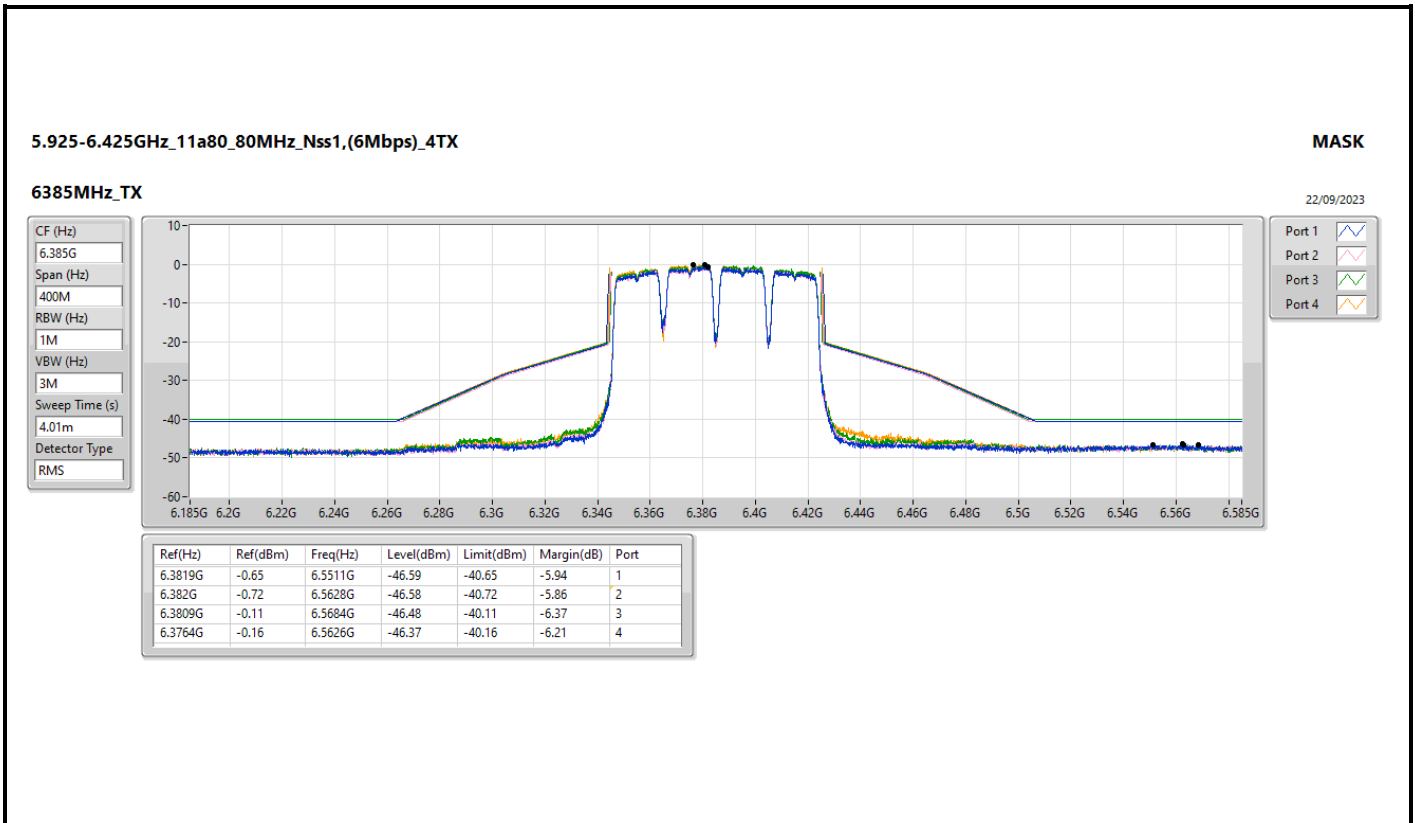

Mode	Result	Ref (Hz)	Ref (dBm)	Freq (Hz)	Level (dBm)	Limit (dBm)	Margin (dB)	Port
802.11ax HEW160_Nss1,(MCS0)_4TX	-	-	-	-	-	-	-	-
6025MHz	Pass	6.043G	-1.24	6.3666G	-43.63	-41.24	-2.39	1
6025MHz	Pass	6.0138G	-0.17	6.3604G	-43.4	-40.17	-3.23	2
6025MHz	Pass	6.05179G	-1.13	6.363G	-43.84	-41.13	-2.71	3
6025MHz	Pass	6.043G	-0.31	6.2706G	-43.56	-40.31	-3.25	4
6185MHz	Pass	6.21919G	-1.27	6.5536G	-43.73	-41.27	-2.46	1
6185MHz	Pass	6.21499G	-1.33	6.5654G	-43.77	-41.33	-2.44	2
6185MHz	Pass	6.1888G	-1.15	6.5636G	-43.65	-41.15	-2.5	3
6185MHz	Pass	6.21439G	-0.36	6.5556G	-43.65	-40.36	-3.29	4
6345MHz	Pass	6.36659G	-1.14	6.7012G	-44	-41.14	-2.86	1
6345MHz	Pass	6.31341G	-2	6.5952G	-43.87	-42	-1.87	2
6345MHz	Pass	6.36819G	-1.68	6.5886G	-43.9	-41.68	-2.22	3
6345MHz	Pass	6.3536G	-1.23	6.713G	-43.79	-41.23	-2.56	4
6665MHz	Pass	6.63921G	-1.13	6.9696G	-43.34	-41.13	-2.21	1
6665MHz	Pass	6.64121G	-1.2	6.9678G	-43.19	-41.2	-1.99	2
6665MHz	Pass	6.63801G	-1.03	6.963G	-43.36	-41.03	-2.33	3
6665MHz	Pass	6.62981G	-1.53	6.9794G	-43.26	-41.53	-1.73	4