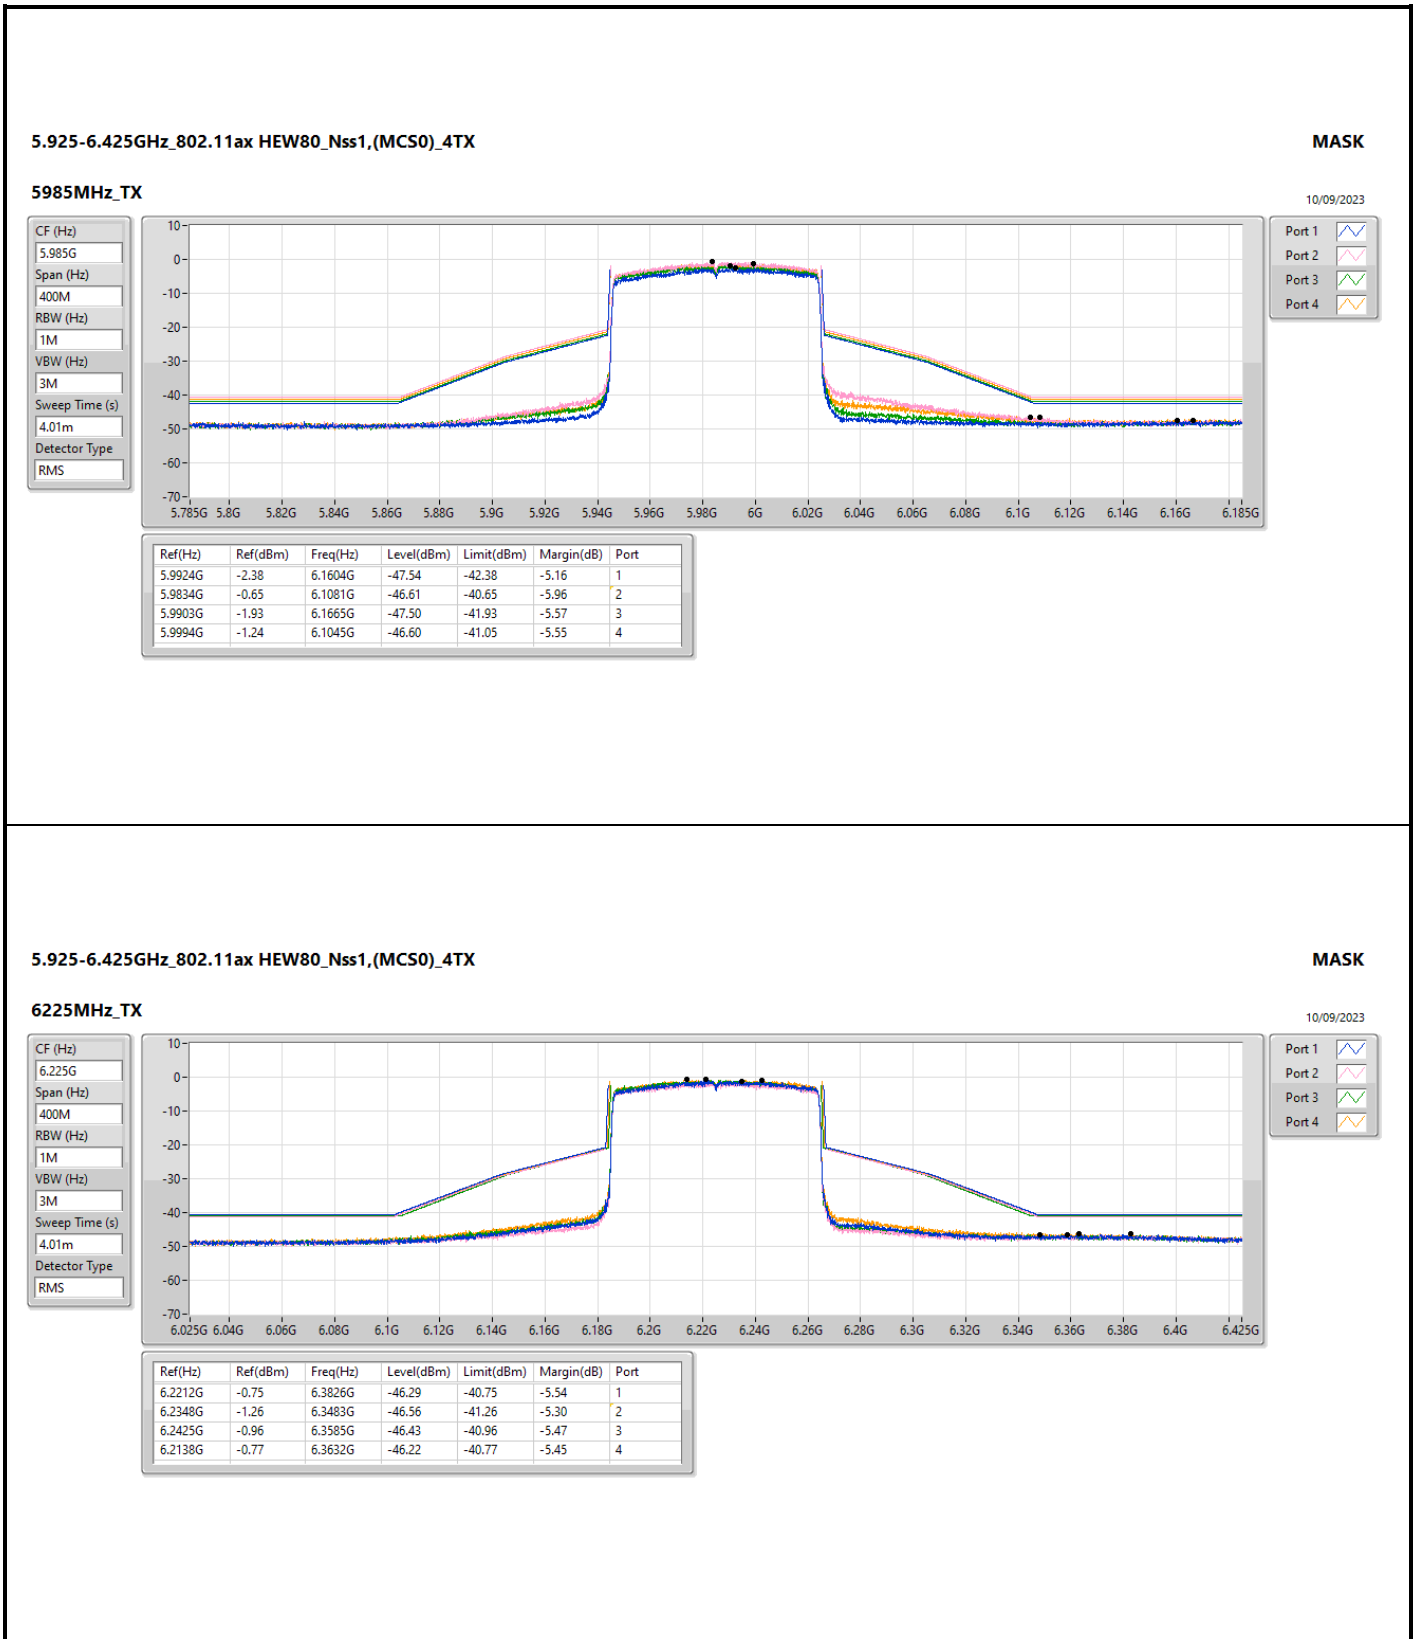

Mode	Result	Ref (Hz)	Ref (dBm)	Freq (Hz)	Level (dBm)	Limit (dBm)	Margin (dB)	Port
802.11ax HEW160_Nss1,(MCS0)_4TX	-	-	-	-	-	-	-	-
6025MHz	Pass	6.043G	-1.24	6.3666G	-43.63	-41.24	-2.39	1
6025MHz	Pass	6.0138G	-0.17	6.3604G	-43.4	-40.17	-3.23	2
6025MHz	Pass	6.05179G	-1.13	6.363G	-43.84	-41.13	-2.71	3
6025MHz	Pass	6.043G	-0.31	6.2706G	-43.56	-40.31	-3.25	4
6185MHz	Pass	6.21919G	-1.27	6.5536G	-43.73	-41.27	-2.46	1
6185MHz	Pass	6.21499G	-1.33	6.5654G	-43.77	-41.33	-2.44	2
6185MHz	Pass	6.1888G	-1.15	6.5636G	-43.65	-41.15	-2.5	3
6185MHz	Pass	6.21439G	-0.36	6.5556G	-43.65	-40.36	-3.29	4
6345MHz	Pass	6.36659G	-1.14	6.7012G	-44	-41.14	-2.86	1
6345MHz	Pass	6.31341G	-2	6.5952G	-43.87	-42	-1.87	2
6345MHz	Pass	6.36819G	-1.68	6.5886G	-43.9	-41.68	-2.22	3
6345MHz	Pass	6.3536G	-1.23	6.713G	-43.79	-41.23	-2.56	4
6665MHz	Pass	6.63921G	-1.13	6.9696G	-43.34	-41.13	-2.21	1
6665MHz	Pass	6.64121G	-1.2	6.9678G	-43.19	-41.2	-1.99	2
6665MHz	Pass	6.63801G	-1.03	6.963G	-43.36	-41.03	-2.33	3
6665MHz	Pass	6.62981G	-1.53	6.9794G	-43.26	-41.53	-1.73	4