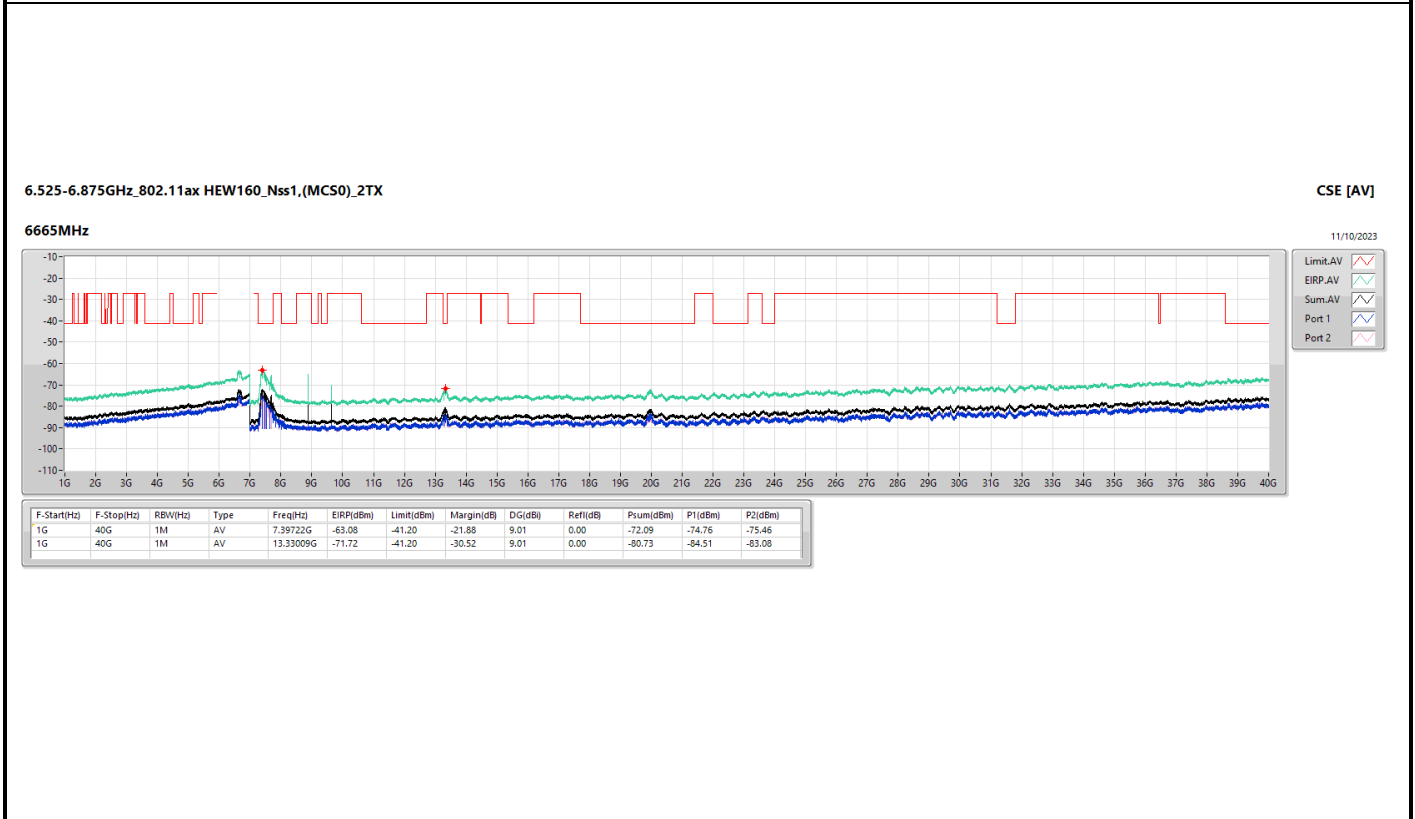

6.525-6.875GHz_802.11ax HEW80_Nss1,(MCS0)_2TX

CSE [AV]

6785MHz

11/10/2023

Legend for CSE [AV]:

- Limit-AV (Red line)
- ERP-AV (Green line)
- Sum-AV (Blue line)
- Port 1 (Black line)
- Port 2 (Purple line)

F-Start(Hz)	F-Stop(Hz)	RBW(Hz)	Type	Freq(Hz)	EIRP(dBm)	Limit(dBm)	Margin(dB)	DG(dB)	Ref(dB)	Psum(dBm)	P1(dBm)	P2(dBm)
1G	40G	1M	AV	7.40088G	-63.95	-41.20	-22.75	9.01	0.00	-72.96	-75.62	-76.35
1G	40G	1M	AV	13.57019G	-69.28	-27.00	-42.28	9.01	0.00	-78.29	-81.87	-80.79

Summary

Mode	Result	Ref (Hz)	Ref (dBm)	Freq (Hz)	Level (dBm)	Limit (dBm)	Margin (dB)	Port
5.925-6.425GHz	-	-	-	-	-	-	-	-
11a20_20MHz_Nss1,(6Mbps)_1TX	Pass	5.962748G	-1.77	5.9656G	-32.77	-21.82	-10.95	1
11a40_40MHz_Nss1,(6Mbps)_1TX	Pass	5.961751G	-2.86	6.02205G	-45.53	-42.73	-2.80	1
11a80_80MHz_Nss1,(6Mbps)_1TX	Pass	6.3726G	-0.99	6.5612G	-46.60	-40.99	-5.61	1
11a160_160MHz_Nss1,(6Mbps)_1TX	Pass	6.37239G	-1.30	6.588G	-44.27	-41.30	-2.97	1
802.11ax HEW20_Nss1,(MCS0)_1TX	Pass	5.963773G	-1.10	5.98535G	-51.33	-40.42	-10.91	1
802.11ax HEW40_Nss1,(MCS0)_1TX	Pass	5.968549G	0.23	6.02515G	-48.52	-39.63	-8.89	1
802.11ax HEW80_Nss1,(MCS0)_1TX	Pass	6.381G	-0.57	6.5576G	-46.30	-40.57	-5.73	1
802.11ax HEW160_Nss1,(MCS0)_1TX	Pass	6.36919G	-0.51	6.5978G	-44.04	-40.51	-3.53	1
6.525-6.875GHz	-	-	-	-	-	-	-	-
11a20_20MHz_Nss1,(6Mbps)_1TX	Pass	6.701273G	-1.02	6.705525G	-31.33	-20.62	-10.71	1
11a40_40MHz_Nss1,(6Mbps)_1TX	Pass	6.693048G	-2.54	6.6288G	-44.97	-41.88	-3.09	1
11a80_80MHz_Nss1,(6Mbps)_1TX	Pass	6.771G	-0.70	6.9764G	-46.01	-40.70	-5.31	1
11a160_160MHz_Nss1,(6Mbps)_1TX	Pass	6.61961G	-0.60	6.9756G	-43.39	-40.60	-2.79	1
802.11ax HEW20_Nss1,(MCS0)_1TX	Pass	6.541823G	-1.15	6.5461G	-32.41	-21.16	-11.25	1
802.11ax HEW40_Nss1,(MCS0)_1TX	Pass	6.839101G	-2.02	6.90525G	-51.06	-42.02	-9.04	1
802.11ax HEW80_Nss1,(MCS0)_1TX	Pass	6.7696G	-0.20	6.9657G	-45.88	-40.20	-5.68	1
802.11ax HEW160_Nss1,(MCS0)_1TX	Pass	6.63921G	0.52	6.9616G	-43.29	-39.48	-3.81	1