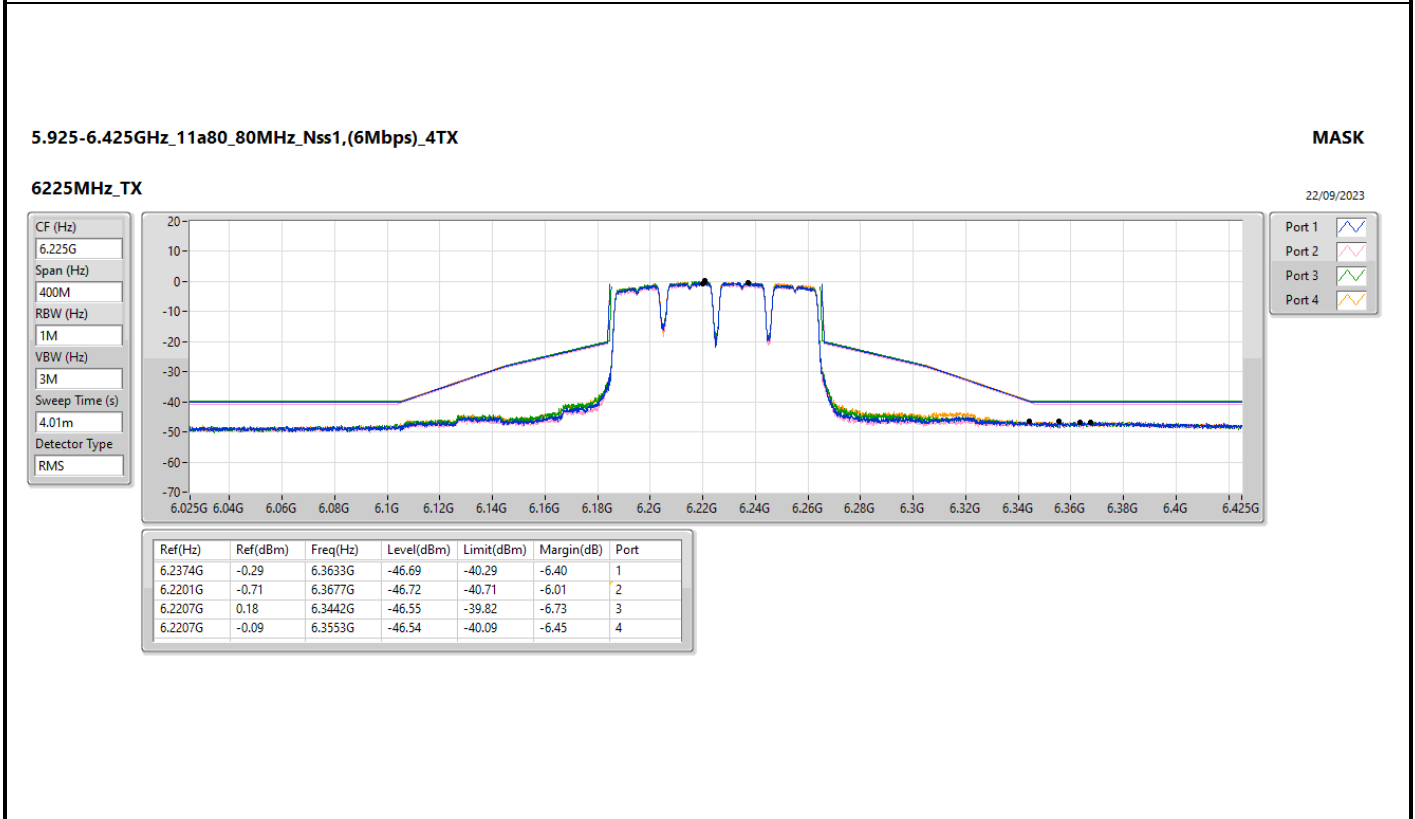

Mode	Result	Ref (Hz)	Ref (dBm)	Freq (Hz)	Level (dBm)	Limit (dBm)	Margin (dB)	Port
802.11ax HEW160_Nss1,(MCS0)_4TX	-	-	-	-	-	-	-	-
6025MHz	Pass	6.043G	-1.24	6.3666G	-43.63	-41.24	-2.39	1
6025MHz	Pass	6.0138G	-0.17	6.3604G	-43.4	-40.17	-3.23	2
6025MHz	Pass	6.05179G	-1.13	6.363G	-43.84	-41.13	-2.71	3
6025MHz	Pass	6.043G	-0.31	6.2706G	-43.56	-40.31	-3.25	4
6185MHz	Pass	6.21919G	-1.27	6.5536G	-43.73	-41.27	-2.46	1
6185MHz	Pass	6.21499G	-1.33	6.5654G	-43.77	-41.33	-2.44	2
6185MHz	Pass	6.1888G	-1.15	6.5636G	-43.65	-41.15	-2.5	3
6185MHz	Pass	6.21439G	-0.36	6.5556G	-43.65	-40.36	-3.29	4
6345MHz	Pass	6.36659G	-1.14	6.7012G	-44	-41.14	-2.86	1
6345MHz	Pass	6.31341G	-2	6.5952G	-43.87	-42	-1.87	2
6345MHz	Pass	6.36819G	-1.68	6.5886G	-43.9	-41.68	-2.22	3
6345MHz	Pass	6.3536G	-1.23	6.713G	-43.79	-41.23	-2.56	4
6665MHz	Pass	6.63921G	-1.13	6.9696G	-43.34	-41.13	-2.21	1
6665MHz	Pass	6.64121G	-1.2	6.9678G	-43.19	-41.2	-1.99	2
6665MHz	Pass	6.63801G	-1.03	6.963G	-43.36	-41.03	-2.33	3
6665MHz	Pass	6.62981G	-1.53	6.9794G	-43.26	-41.53	-1.73	4