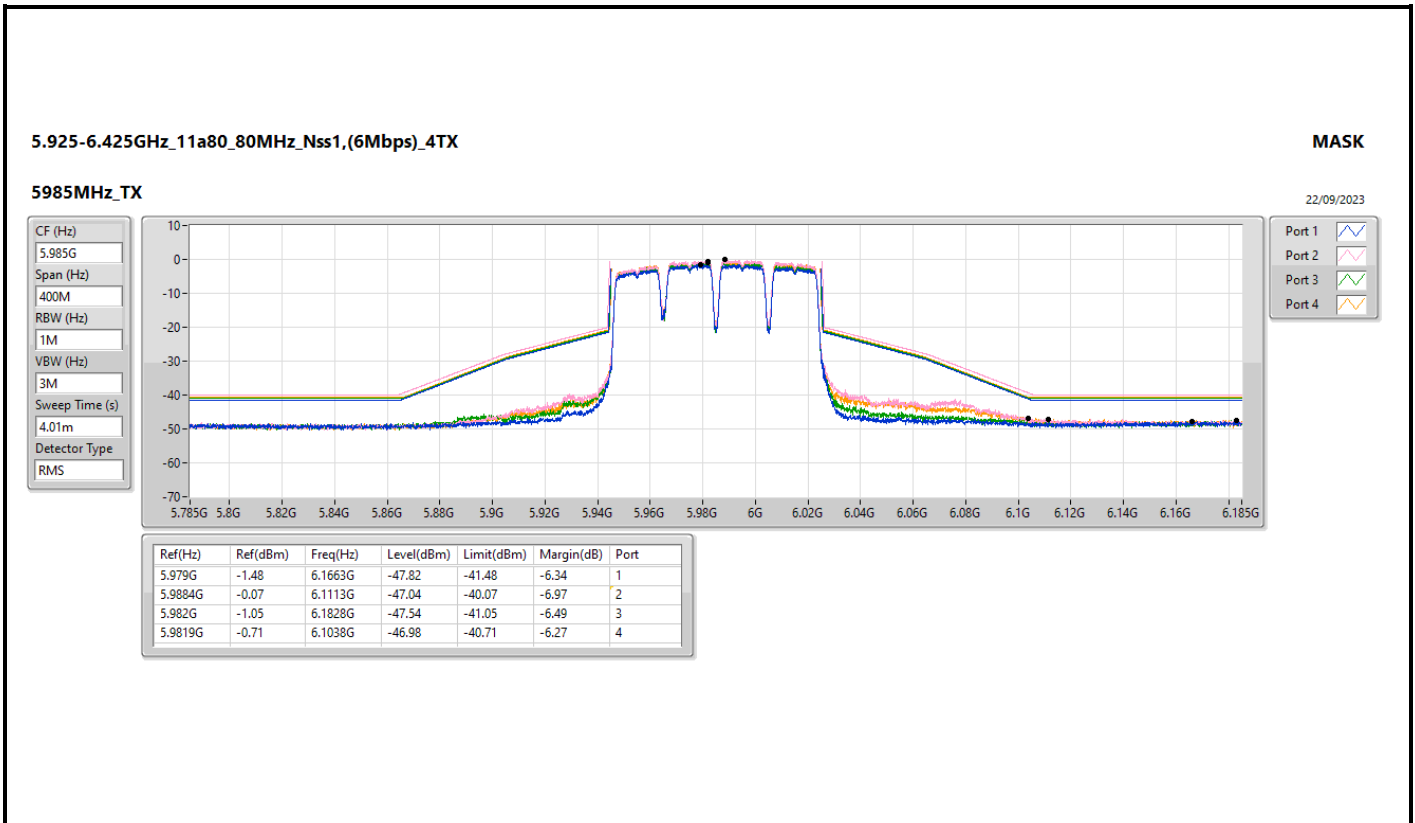

Mode	Result	Ref (Hz)	Ref (dBm)	Freq (Hz)	Level (dBm)	Limit (dBm)	Margin (dB)	Port
802.11ax HEW160_Nss1,(MCS0)_4TX	-	-	-	-	-	-	-	-
6025MHz	Pass	6.043G	-1.24	6.3666G	-43.63	-41.24	-2.39	1
6025MHz	Pass	6.0138G	-0.17	6.3604G	-43.4	-40.17	-3.23	2
6025MHz	Pass	6.05179G	-1.13	6.363G	-43.84	-41.13	-2.71	3
6025MHz	Pass	6.043G	-0.31	6.2706G	-43.56	-40.31	-3.25	4
6185MHz	Pass	6.21919G	-1.27	6.5536G	-43.73	-41.27	-2.46	1
6185MHz	Pass	6.21499G	-1.33	6.5654G	-43.77	-41.33	-2.44	2
6185MHz	Pass	6.1888G	-1.15	6.5636G	-43.65	-41.15	-2.5	3
6185MHz	Pass	6.21439G	-0.36	6.5556G	-43.65	-40.36	-3.29	4
6345MHz	Pass	6.36659G	-1.14	6.7012G	-44	-41.14	-2.86	1
6345MHz	Pass	6.31341G	-2	6.5952G	-43.87	-42	-1.87	2
6345MHz	Pass	6.36819G	-1.68	6.5886G	-43.9	-41.68	-2.22	3
6345MHz	Pass	6.3536G	-1.23	6.713G	-43.79	-41.23	-2.56	4
6665MHz	Pass	6.63921G	-1.13	6.9696G	-43.34	-41.13	-2.21	1
6665MHz	Pass	6.64121G	-1.2	6.9678G	-43.19	-41.2	-1.99	2
6665MHz	Pass	6.63801G	-1.03	6.963G	-43.36	-41.03	-2.33	3
6665MHz	Pass	6.62981G	-1.53	6.9794G	-43.26	-41.53	-1.73	4