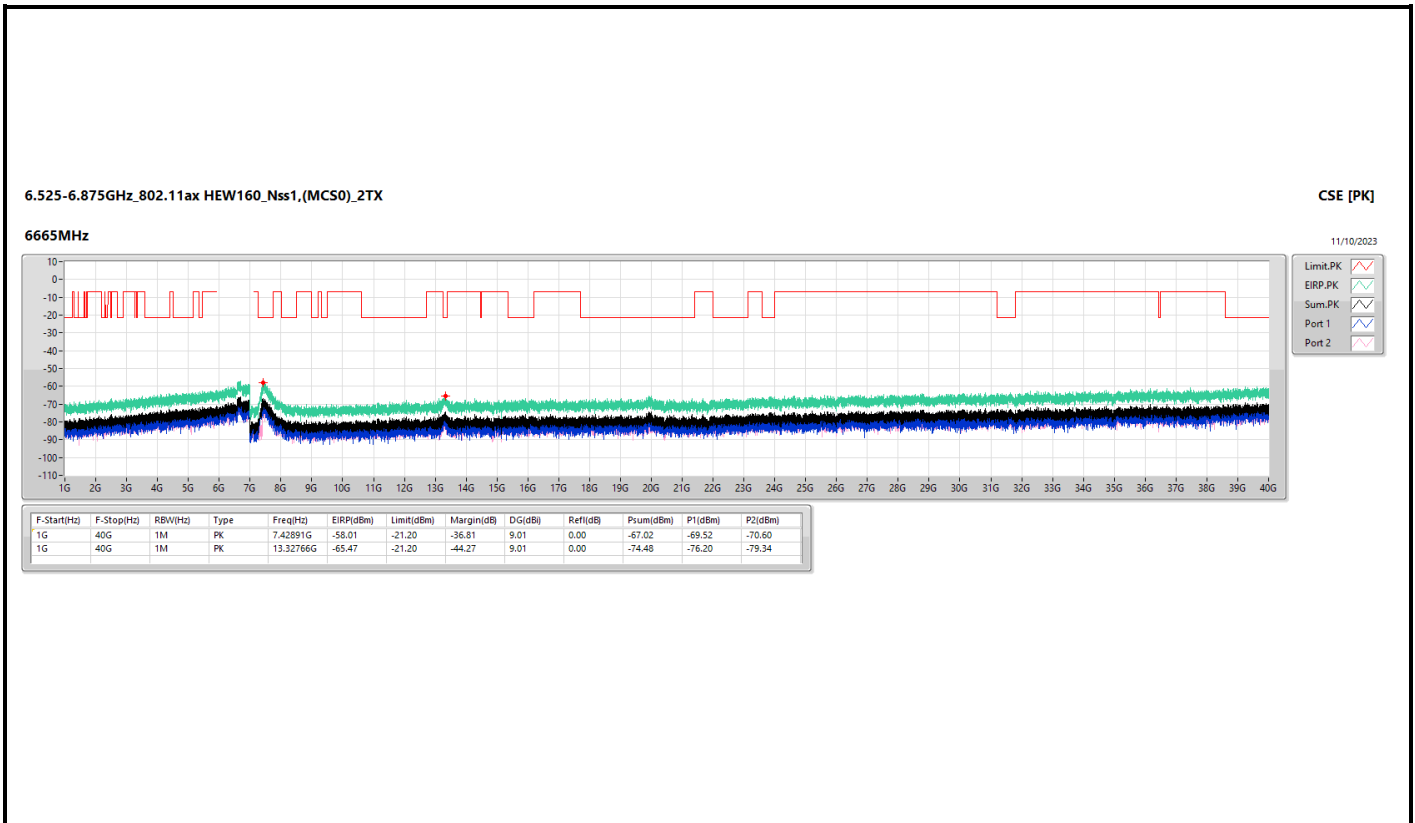

6.525-6.875GHz_802.11ax HEW80_Nss1,(MCS0)_2TX

CSE [AV]

6785MHz

11/10/2023

Legend for CSE [AV]:

- Limit-AV (Red line)
- ERP-AV (Green line)
- Sum-AV (Blue line)
- Port 1 (Black line)
- Port 2 (Purple line)

F-Start(Hz)	F-Stop(Hz)	RBW(Hz)	Type	Freq(Hz)	EIRP(dBm)	Limit(dBm)	Margin(dB)	DG(dB)	Ref(dB)	Psum(dBm)	P1(dBm)	P2(dBm)
1G	40G	1M	AV	7.40088G	-63.95	-41.20	-22.75	9.01	0.00	-72.96	-75.62	-76.35
1G	40G	1M	AV	13.57019G	-69.28	-27.00	-42.28	9.01	0.00	-78.29	-81.87	-80.79

Summary

Mode	Result	Ref (Hz)	Ref (dBm)	Freq (Hz)	Level (dBm)	Limit (dBm)	Margin (dB)	Port
5.925-6.425GHz	-	-	-	-	-	-	-	-
11a20_20MHz_Nss1,(6Mbps)_1TX	Pass	5.962748G	-1.77	5.9656G	-32.77	-21.82	-10.95	1
11a40_40MHz_Nss1,(6Mbps)_1TX	Pass	5.961751G	-2.86	6.02205G	-45.53	-42.73	-2.80	1
11a80_80MHz_Nss1,(6Mbps)_1TX	Pass	6.3726G	-0.99	6.5612G	-46.60	-40.99	-5.61	1
11a160_160MHz_Nss1,(6Mbps)_1TX	Pass	6.37239G	-1.30	6.588G	-44.27	-41.30	-2.97	1
802.11ax HEW20_Nss1,(MCS0)_1TX	Pass	5.963773G	-1.10	5.98535G	-51.33	-40.42	-10.91	1
802.11ax HEW40_Nss1,(MCS0)_1TX	Pass	5.968549G	0.23	6.02515G	-48.52	-39.63	-8.89	1
802.11ax HEW80_Nss1,(MCS0)_1TX	Pass	6.381G	-0.57	6.5576G	-46.30	-40.57	-5.73	1
802.11ax HEW160_Nss1,(MCS0)_1TX	Pass	6.36919G	-0.51	6.5978G	-44.04	-40.51	-3.53	1
6.525-6.875GHz	-	-	-	-	-	-	-	-
11a20_20MHz_Nss1,(6Mbps)_1TX	Pass	6.701273G	-1.02	6.705525G	-31.33	-20.62	-10.71	1
11a40_40MHz_Nss1,(6Mbps)_1TX	Pass	6.693048G	-2.54	6.6288G	-44.97	-41.88	-3.09	1
11a80_80MHz_Nss1,(6Mbps)_1TX	Pass	6.771G	-0.70	6.9764G	-46.01	-40.70	-5.31	1
11a160_160MHz_Nss1,(6Mbps)_1TX	Pass	6.61961G	-0.60	6.9756G	-43.39	-40.60	-2.79	1
802.11ax HEW20_Nss1,(MCS0)_1TX	Pass	6.541823G	-1.15	6.5461G	-32.41	-21.16	-11.25	1
802.11ax HEW40_Nss1,(MCS0)_1TX	Pass	6.839101G	-2.02	6.90525G	-51.06	-42.02	-9.04	1
802.11ax HEW80_Nss1,(MCS0)_1TX	Pass	6.7696G	-0.20	6.9657G	-45.88	-40.20	-5.68	1
802.11ax HEW160_Nss1,(MCS0)_1TX	Pass	6.63921G	0.52	6.9616G	-43.29	-39.48	-3.81	1