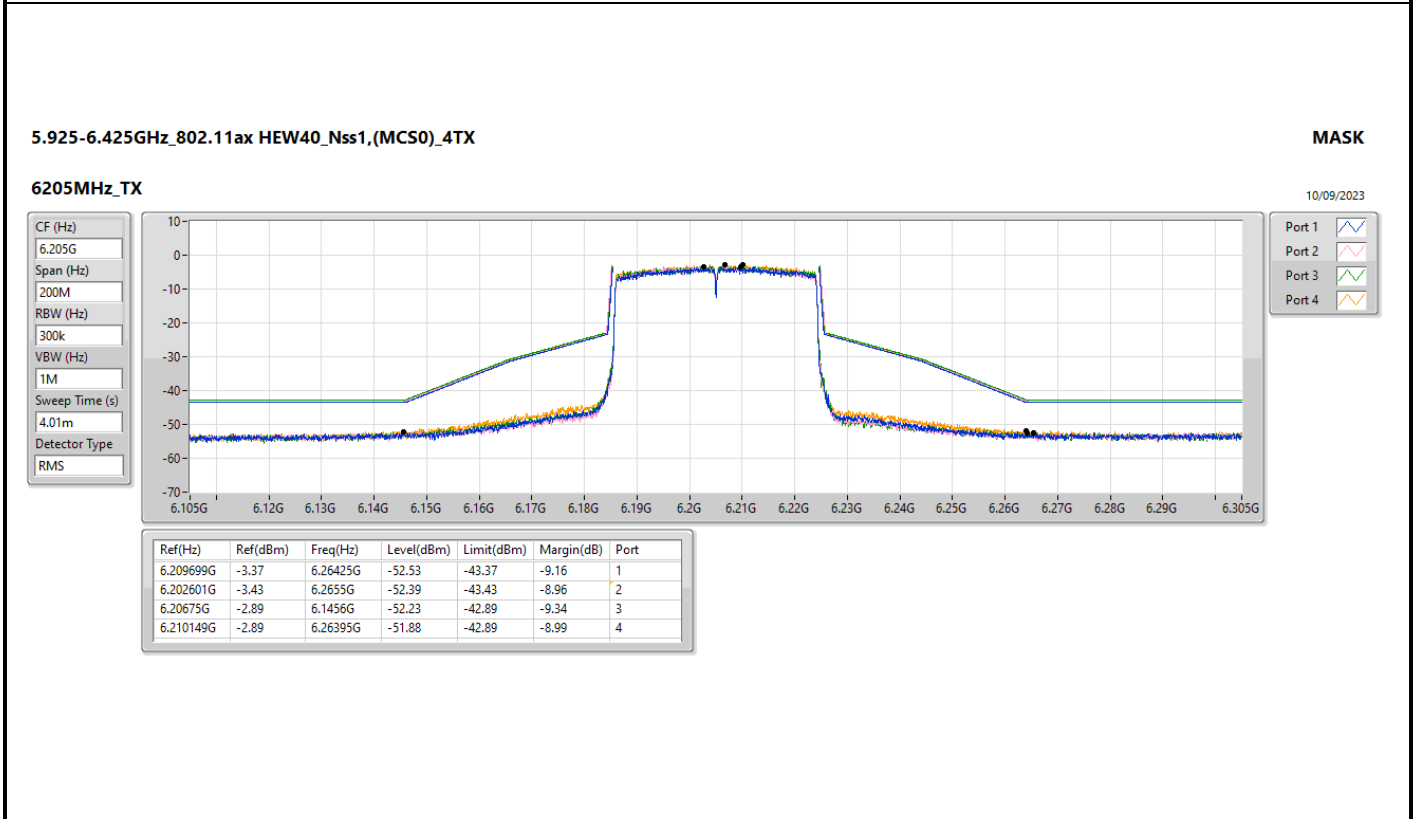

Mode	Result	Ref (Hz)	Ref (dBm)	Freq (Hz)	Level (dBm)	Limit (dBm)	Margin (dB)	Port
802.11ax HEW160_Nss1,(MCS0)_4TX	-	-	-	-	-	-	-	-
6025MHz	Pass	6.043G	-1.24	6.3666G	-43.63	-41.24	-2.39	1
6025MHz	Pass	6.0138G	-0.17	6.3604G	-43.4	-40.17	-3.23	2
6025MHz	Pass	6.05179G	-1.13	6.363G	-43.84	-41.13	-2.71	3
6025MHz	Pass	6.043G	-0.31	6.2706G	-43.56	-40.31	-3.25	4
6185MHz	Pass	6.21919G	-1.27	6.5536G	-43.73	-41.27	-2.46	1
6185MHz	Pass	6.21499G	-1.33	6.5654G	-43.77	-41.33	-2.44	2
6185MHz	Pass	6.1888G	-1.15	6.5636G	-43.65	-41.15	-2.5	3
6185MHz	Pass	6.21439G	-0.36	6.5556G	-43.65	-40.36	-3.29	4
6345MHz	Pass	6.36659G	-1.14	6.7012G	-44	-41.14	-2.86	1
6345MHz	Pass	6.31341G	-2	6.5952G	-43.87	-42	-1.87	2
6345MHz	Pass	6.36819G	-1.68	6.5886G	-43.9	-41.68	-2.22	3
6345MHz	Pass	6.3536G	-1.23	6.713G	-43.79	-41.23	-2.56	4
6665MHz	Pass	6.63921G	-1.13	6.9696G	-43.34	-41.13	-2.21	1
6665MHz	Pass	6.64121G	-1.2	6.9678G	-43.19	-41.2	-1.99	2
6665MHz	Pass	6.63801G	-1.03	6.963G	-43.36	-41.03	-2.33	3
6665MHz	Pass	6.62981G	-1.53	6.9794G	-43.26	-41.53	-1.73	4