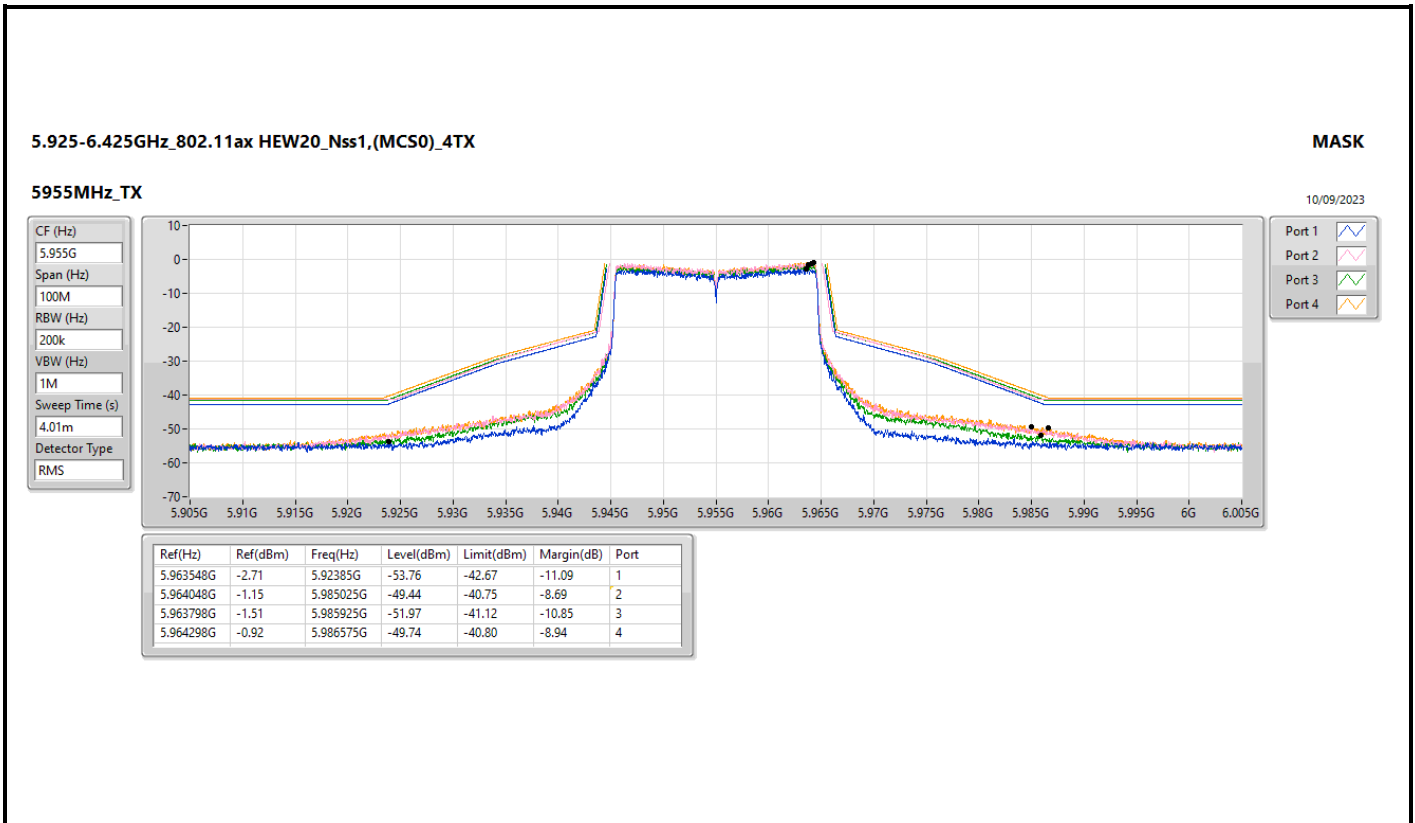

Mode	Result	Ref (Hz)	Ref (dBm)	Freq (Hz)	Level (dBm)	Limit (dBm)	Margin (dB)	Port
802.11ax HEW160_Nss1,(MCS0)_4TX	-	-	-	-	-	-	-	-
6025MHz	Pass	6.043G	-1.24	6.3666G	-43.63	-41.24	-2.39	1
6025MHz	Pass	6.0138G	-0.17	6.3604G	-43.4	-40.17	-3.23	2
6025MHz	Pass	6.05179G	-1.13	6.363G	-43.84	-41.13	-2.71	3
6025MHz	Pass	6.043G	-0.31	6.2706G	-43.56	-40.31	-3.25	4
6185MHz	Pass	6.21919G	-1.27	6.5536G	-43.73	-41.27	-2.46	1
6185MHz	Pass	6.21499G	-1.33	6.5654G	-43.77	-41.33	-2.44	2
6185MHz	Pass	6.1888G	-1.15	6.5636G	-43.65	-41.15	-2.5	3
6185MHz	Pass	6.21439G	-0.36	6.5556G	-43.65	-40.36	-3.29	4
6345MHz	Pass	6.36659G	-1.14	6.7012G	-44	-41.14	-2.86	1
6345MHz	Pass	6.31341G	-2	6.5952G	-43.87	-42	-1.87	2
6345MHz	Pass	6.36819G	-1.68	6.5886G	-43.9	-41.68	-2.22	3
6345MHz	Pass	6.3536G	-1.23	6.713G	-43.79	-41.23	-2.56	4
6665MHz	Pass	6.63921G	-1.13	6.9696G	-43.34	-41.13	-2.21	1
6665MHz	Pass	6.64121G	-1.2	6.9678G	-43.19	-41.2	-1.99	2
6665MHz	Pass	6.63801G	-1.03	6.963G	-43.36	-41.03	-2.33	3
6665MHz	Pass	6.62981G	-1.53	6.9794G	-43.26	-41.53	-1.73	4