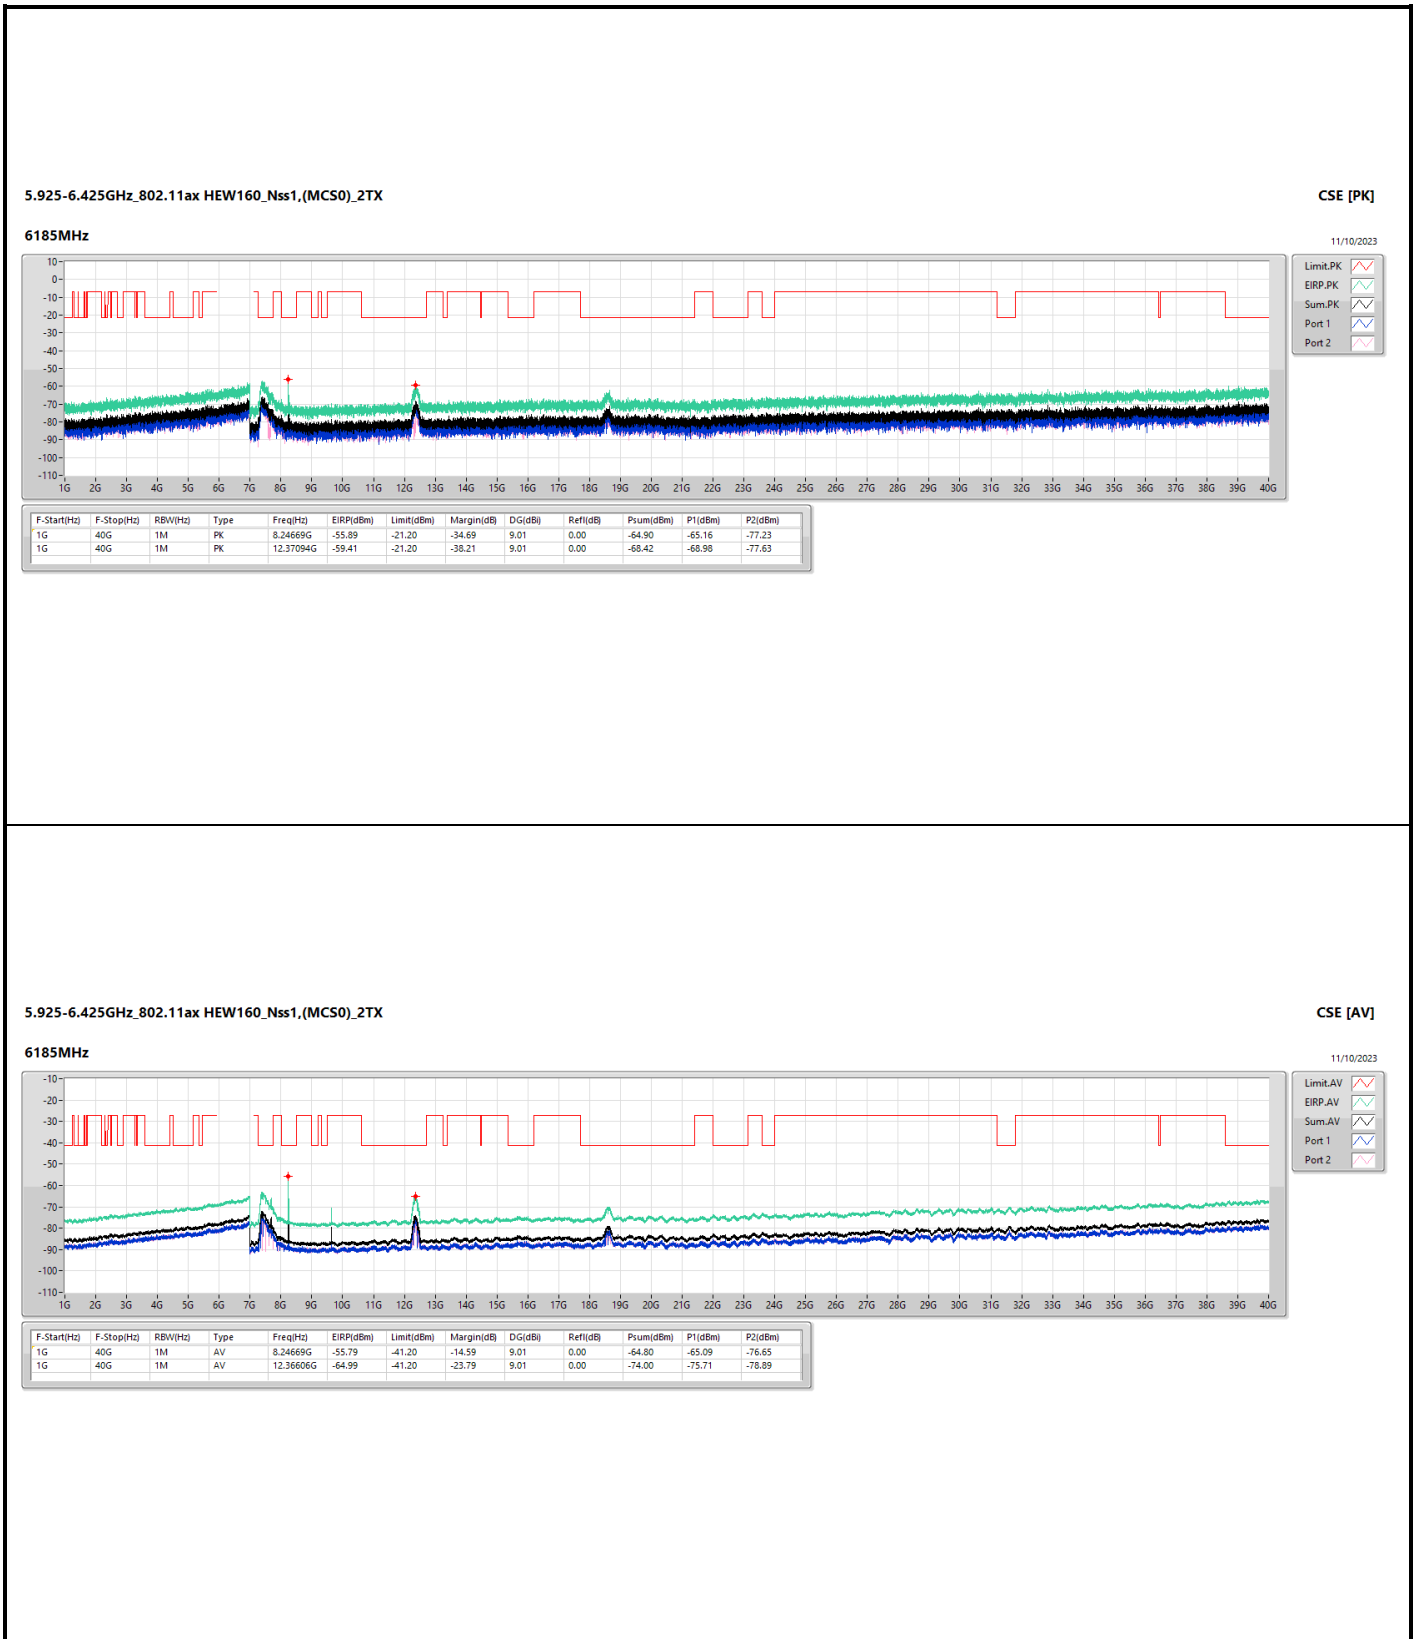

6.525-6.875GHz_802.11ax HEW80_Nss1,(MCS0)_2TX

CSE [AV]

6785MHz

11/10/2023

Legend for CSE [AV]:

- Limit-AV (Red line)
- ERP-AV (Green line)
- Sum-AV (Blue line)
- Port 1 (Black line)
- Port 2 (Purple line)

F-Start(Hz)	F-Stop(Hz)	RBW(Hz)	Type	Freq(Hz)	EIRP(dBm)	Limit(dBm)	Margin(dB)	DG(dB)	Ref(dB)	Psum(dBm)	P1(dBm)	P2(dBm)
1G	40G	1M	AV	7.40088G	-63.95	-41.20	-22.75	9.01	0.00	-72.96	-75.62	-76.35
1G	40G	1M	AV	13.57019G	-69.28	-27.00	-42.28	9.01	0.00	-78.29	-81.87	-80.79

Summary

Mode	Result	Ref (Hz)	Ref (dBm)	Freq (Hz)	Level (dBm)	Limit (dBm)	Margin (dB)	Port
5.925-6.425GHz	-	-	-	-	-	-	-	-
11a20_20MHz_Nss1,(6Mbps)_1TX	Pass	5.962748G	-1.77	5.9656G	-32.77	-21.82	-10.95	1
11a40_40MHz_Nss1,(6Mbps)_1TX	Pass	5.961751G	-2.86	6.02205G	-45.53	-42.73	-2.80	1
11a80_80MHz_Nss1,(6Mbps)_1TX	Pass	6.3726G	-0.99	6.5612G	-46.60	-40.99	-5.61	1
11a160_160MHz_Nss1,(6Mbps)_1TX	Pass	6.37239G	-1.30	6.588G	-44.27	-41.30	-2.97	1
802.11ax HEW20_Nss1,(MCS0)_1TX	Pass	5.963773G	-1.10	5.98535G	-51.33	-40.42	-10.91	1
802.11ax HEW40_Nss1,(MCS0)_1TX	Pass	5.968549G	0.23	6.02515G	-48.52	-39.63	-8.89	1
802.11ax HEW80_Nss1,(MCS0)_1TX	Pass	6.381G	-0.57	6.5576G	-46.30	-40.57	-5.73	1
802.11ax HEW160_Nss1,(MCS0)_1TX	Pass	6.36919G	-0.51	6.5978G	-44.04	-40.51	-3.53	1
6.525-6.875GHz	-	-	-	-	-	-	-	-
11a20_20MHz_Nss1,(6Mbps)_1TX	Pass	6.701273G	-1.02	6.705525G	-31.33	-20.62	-10.71	1
11a40_40MHz_Nss1,(6Mbps)_1TX	Pass	6.693048G	-2.54	6.6288G	-44.97	-41.88	-3.09	1
11a80_80MHz_Nss1,(6Mbps)_1TX	Pass	6.771G	-0.70	6.9764G	-46.01	-40.70	-5.31	1
11a160_160MHz_Nss1,(6Mbps)_1TX	Pass	6.61961G	-0.60	6.9756G	-43.39	-40.60	-2.79	1
802.11ax HEW20_Nss1,(MCS0)_1TX	Pass	6.541823G	-1.15	6.5461G	-32.41	-21.16	-11.25	1
802.11ax HEW40_Nss1,(MCS0)_1TX	Pass	6.839101G	-2.02	6.90525G	-51.06	-42.02	-9.04	1
802.11ax HEW80_Nss1,(MCS0)_1TX	Pass	6.7696G	-0.20	6.9657G	-45.88	-40.20	-5.68	1
802.11ax HEW160_Nss1,(MCS0)_1TX	Pass	6.63921G	0.52	6.9616G	-43.29	-39.48	-3.81	1