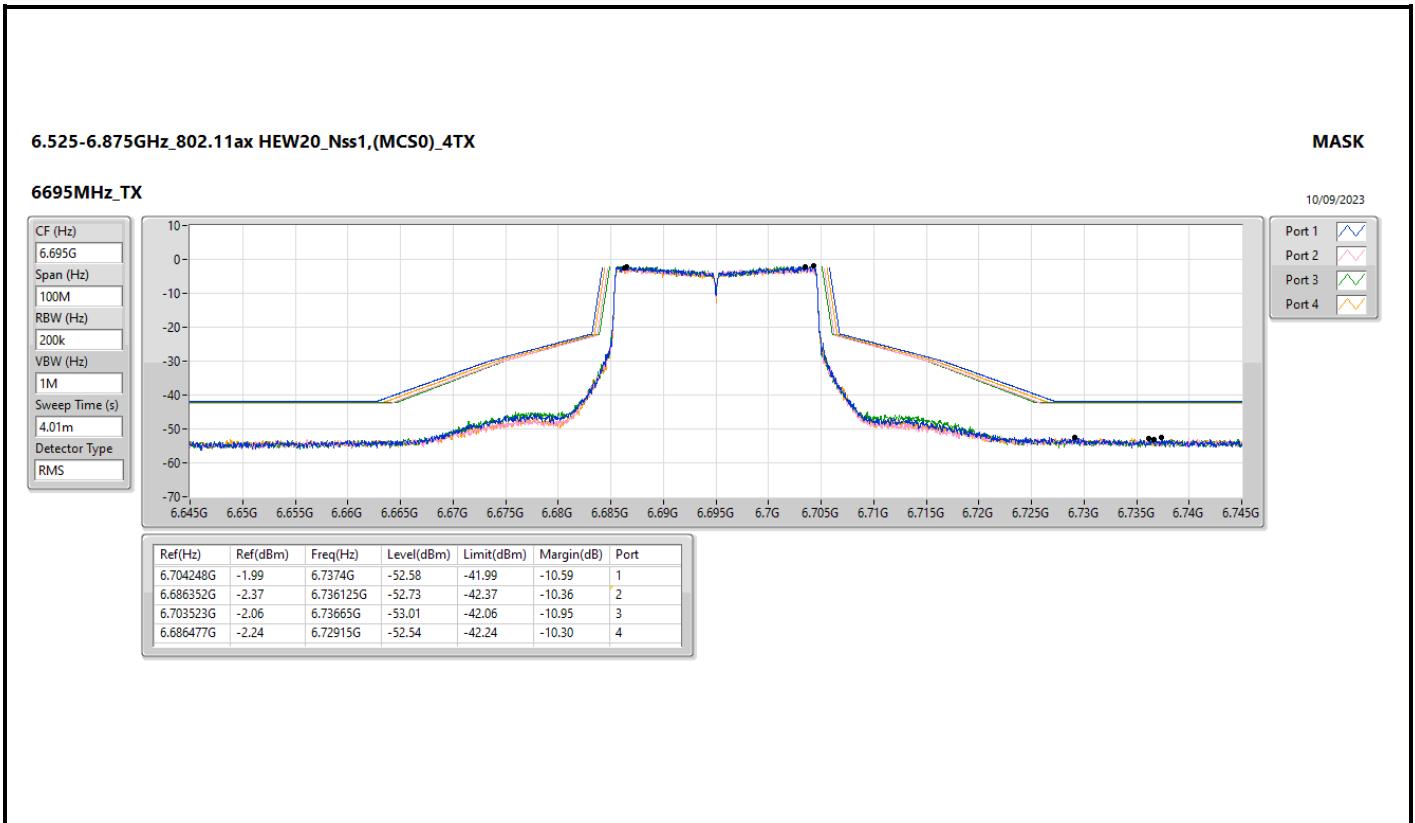

Mode	Result	Ref (Hz)	Ref (dBm)	Freq (Hz)	Level (dBm)	Limit (dBm)	Margin (dB)	Port
802.11ax HEW160_Nss1,(MCS0)_4TX	-	-	-	-	-	-	-	-
6025MHz	Pass	6.043G	-1.24	6.3666G	-43.63	-41.24	-2.39	1
6025MHz	Pass	6.0138G	-0.17	6.3604G	-43.4	-40.17	-3.23	2
6025MHz	Pass	6.05179G	-1.13	6.363G	-43.84	-41.13	-2.71	3
6025MHz	Pass	6.043G	-0.31	6.2706G	-43.56	-40.31	-3.25	4
6185MHz	Pass	6.21919G	-1.27	6.5536G	-43.73	-41.27	-2.46	1
6185MHz	Pass	6.21499G	-1.33	6.5654G	-43.77	-41.33	-2.44	2
6185MHz	Pass	6.1888G	-1.15	6.5636G	-43.65	-41.15	-2.5	3
6185MHz	Pass	6.21439G	-0.36	6.5556G	-43.65	-40.36	-3.29	4
6345MHz	Pass	6.36659G	-1.14	6.7012G	-44	-41.14	-2.86	1
6345MHz	Pass	6.31341G	-2	6.5952G	-43.87	-42	-1.87	2
6345MHz	Pass	6.36819G	-1.68	6.5886G	-43.9	-41.68	-2.22	3
6345MHz	Pass	6.3536G	-1.23	6.713G	-43.79	-41.23	-2.56	4
6665MHz	Pass	6.63921G	-1.13	6.9696G	-43.34	-41.13	-2.21	1
6665MHz	Pass	6.64121G	-1.2	6.9678G	-43.19	-41.2	-1.99	2
6665MHz	Pass	6.63801G	-1.03	6.963G	-43.36	-41.03	-2.33	3
6665MHz	Pass	6.62981G	-1.53	6.9794G	-43.26	-41.53	-1.73	4