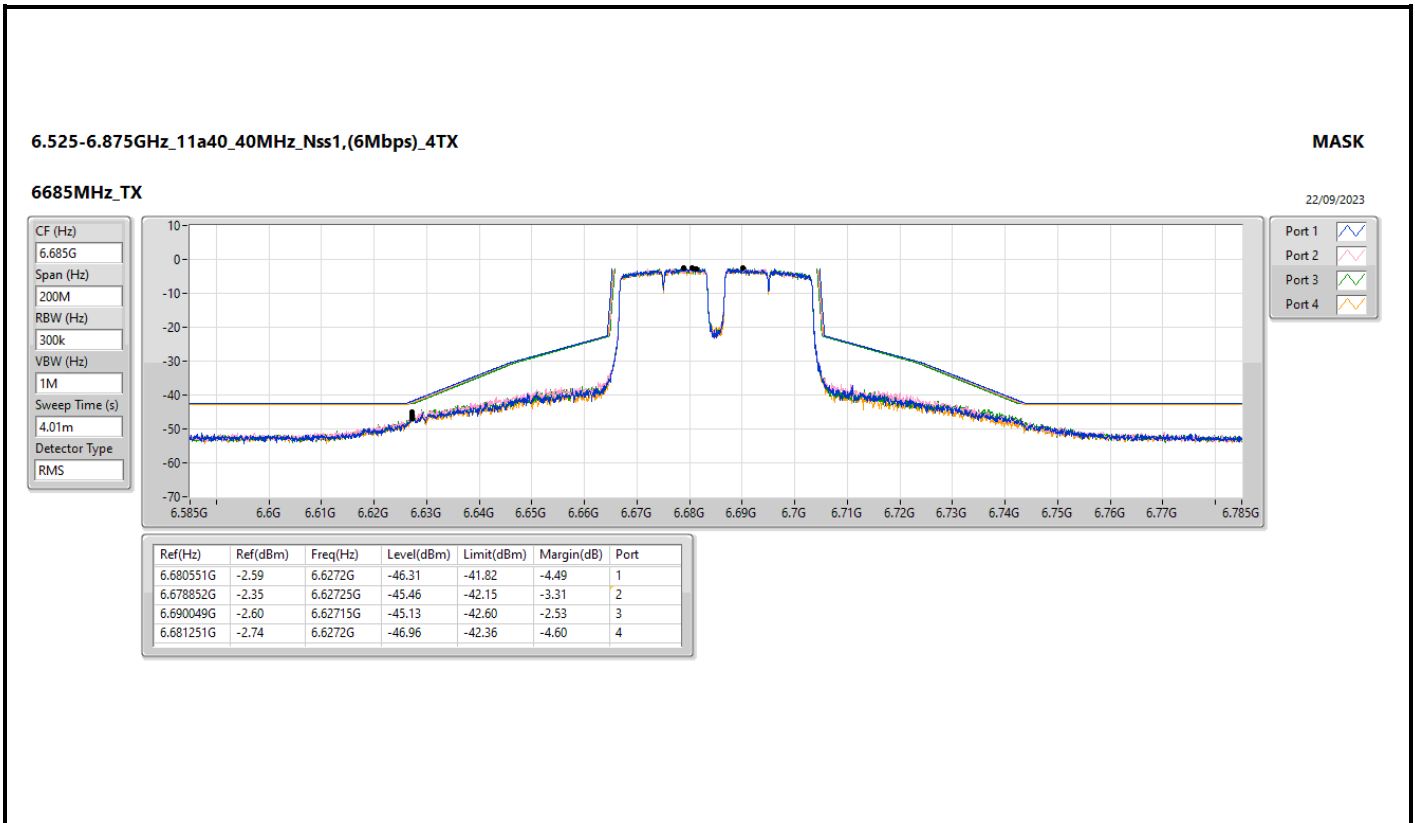

Mode	Result	Ref (Hz)	Ref (dBm)	Freq (Hz)	Level (dBm)	Limit (dBm)	Margin (dB)	Port
802.11ax HEW160_Nss1,(MCS0)_4TX	-	-	-	-	-	-	-	-
6025MHz	Pass	6.043G	-1.24	6.3666G	-43.63	-41.24	-2.39	1
6025MHz	Pass	6.0138G	-0.17	6.3604G	-43.4	-40.17	-3.23	2
6025MHz	Pass	6.05179G	-1.13	6.363G	-43.84	-41.13	-2.71	3
6025MHz	Pass	6.043G	-0.31	6.2706G	-43.56	-40.31	-3.25	4
6185MHz	Pass	6.21919G	-1.27	6.5536G	-43.73	-41.27	-2.46	1
6185MHz	Pass	6.21499G	-1.33	6.5654G	-43.77	-41.33	-2.44	2
6185MHz	Pass	6.1888G	-1.15	6.5636G	-43.65	-41.15	-2.5	3
6185MHz	Pass	6.21439G	-0.36	6.5556G	-43.65	-40.36	-3.29	4
6345MHz	Pass	6.36659G	-1.14	6.7012G	-44	-41.14	-2.86	1
6345MHz	Pass	6.31341G	-2	6.5952G	-43.87	-42	-1.87	2
6345MHz	Pass	6.36819G	-1.68	6.5886G	-43.9	-41.68	-2.22	3
6345MHz	Pass	6.3536G	-1.23	6.713G	-43.79	-41.23	-2.56	4
6665MHz	Pass	6.63921G	-1.13	6.9696G	-43.34	-41.13	-2.21	1
6665MHz	Pass	6.64121G	-1.2	6.9678G	-43.19	-41.2	-1.99	2
6665MHz	Pass	6.63801G	-1.03	6.963G	-43.36	-41.03	-2.33	3
6665MHz	Pass	6.62981G	-1.53	6.9794G	-43.26	-41.53	-1.73	4