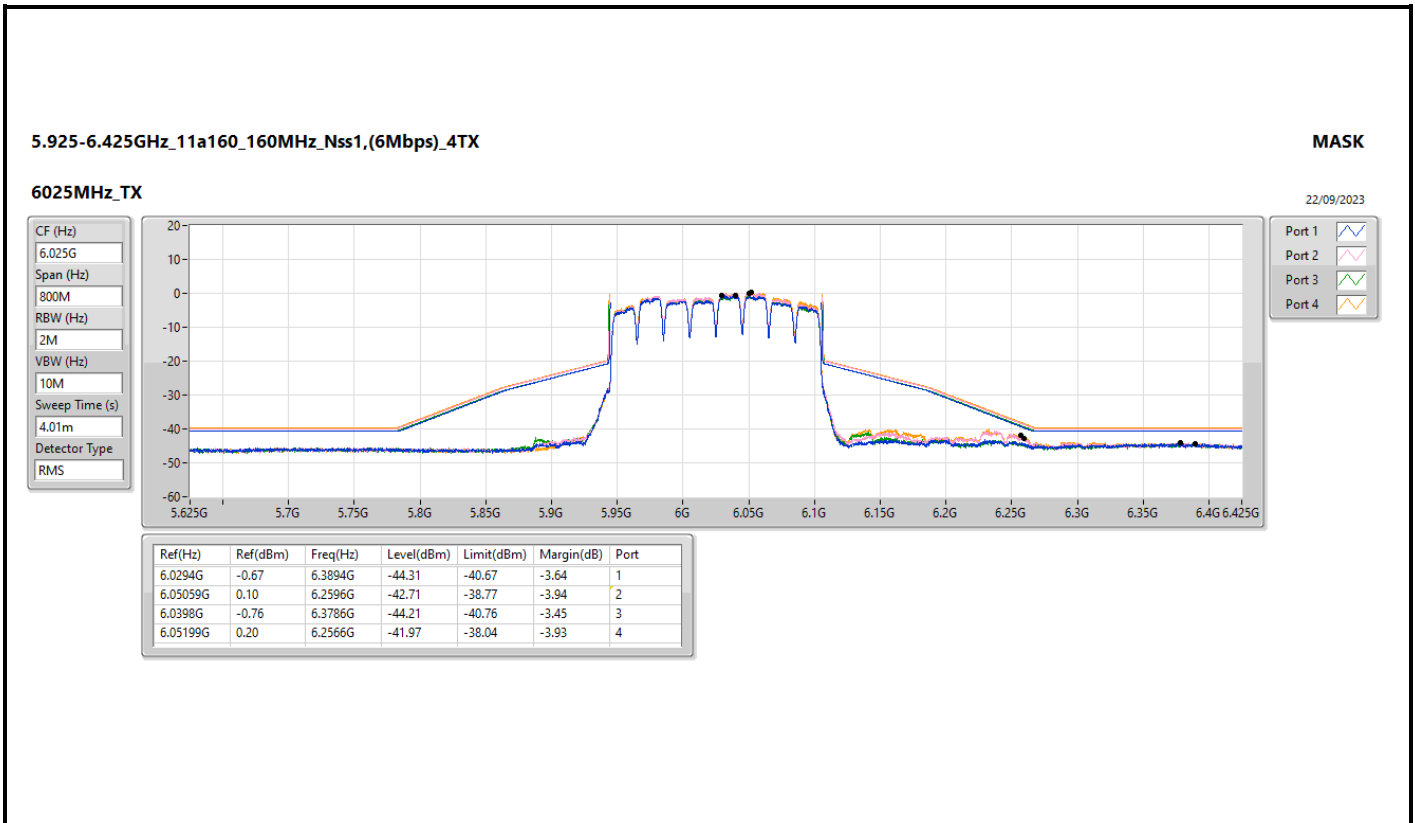

Mode	Result	Ref (Hz)	Ref (dBm)	Freq (Hz)	Level (dBm)	Limit (dBm)	Margin (dB)	Port
802.11ax HEW160_Nss1,(MCS0)_4TX	-	-	-	-	-	-	-	-
6025MHz	Pass	6.043G	-1.24	6.3666G	-43.63	-41.24	-2.39	1
6025MHz	Pass	6.0138G	-0.17	6.3604G	-43.4	-40.17	-3.23	2
6025MHz	Pass	6.05179G	-1.13	6.363G	-43.84	-41.13	-2.71	3
6025MHz	Pass	6.043G	-0.31	6.2706G	-43.56	-40.31	-3.25	4
6185MHz	Pass	6.21919G	-1.27	6.5536G	-43.73	-41.27	-2.46	1
6185MHz	Pass	6.21499G	-1.33	6.5654G	-43.77	-41.33	-2.44	2
6185MHz	Pass	6.1888G	-1.15	6.5636G	-43.65	-41.15	-2.5	3
6185MHz	Pass	6.21439G	-0.36	6.5556G	-43.65	-40.36	-3.29	4
6345MHz	Pass	6.36659G	-1.14	6.7012G	-44	-41.14	-2.86	1
6345MHz	Pass	6.31341G	-2	6.5952G	-43.87	-42	-1.87	2
6345MHz	Pass	6.36819G	-1.68	6.5886G	-43.9	-41.68	-2.22	3
6345MHz	Pass	6.3536G	-1.23	6.713G	-43.79	-41.23	-2.56	4
6665MHz	Pass	6.63921G	-1.13	6.9696G	-43.34	-41.13	-2.21	1
6665MHz	Pass	6.64121G	-1.2	6.9678G	-43.19	-41.2	-1.99	2
6665MHz	Pass	6.63801G	-1.03	6.963G	-43.36	-41.03	-2.33	3
6665MHz	Pass	6.62981G	-1.53	6.9794G	-43.26	-41.53	-1.73	4