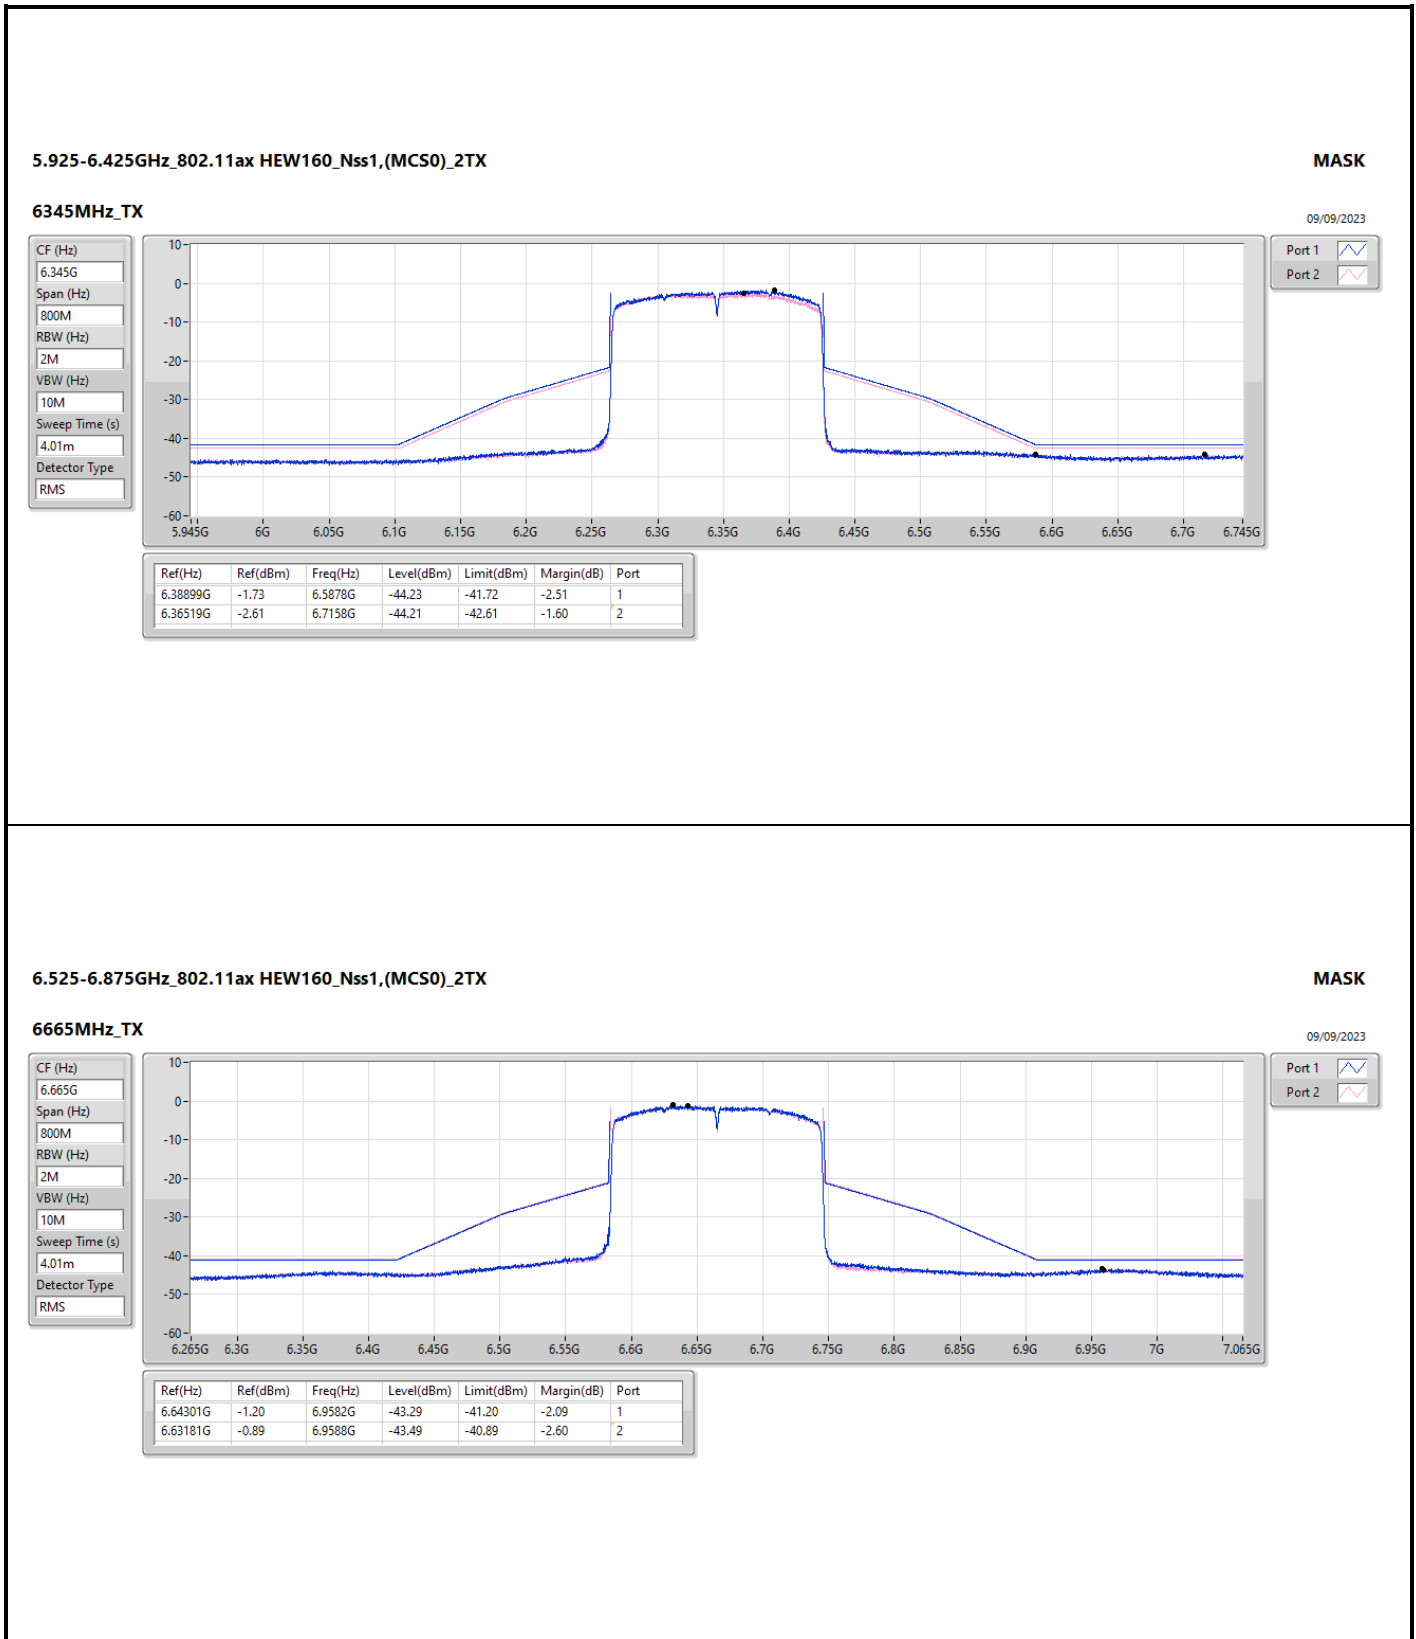

Detector Type
RMS

09/09/2023

Port 1 

Port 2 

Summary

Mode	Result	Ref (Hz)	Ref (dBm)	Freq (Hz)	Level (dBm)	Limit (dBm)	Margin (dB)	Port
5.925-6.425GHz	-	-	-	-	-	-	-	-
11a20_20MHz_Nss1,(6Mbps)_4TX	Pass	5.960674G	-0.5	5.9835G	-48.32	-39.63	-8.69	4
11a40_40MHz_Nss1,(6Mbps)_4TX	Pass	6.413048G	-2.37	6.4631G	-45.97	-42.37	-3.6	3
11a80_80MHz_Nss1,(6Mbps)_4TX	Pass	6.382G	-0.72	6.5628G	-46.58	-40.72	-5.86	2
11a160_160MHz_Nss1,(6Mbps)_4TX	Pass	6.37179G	-1.54	6.5934G	-43.78	-41.54	-2.24	2
802.11ax HEW20_Nss1,(MCS0)_4TX	Pass	5.964048G	-1.15	5.985025G	-49.44	-40.75	-8.69	2
802.11ax HEW40_Nss1,(MCS0)_4TX	Pass	5.967149G	-2.18	6.0249G	-47.99	-42.18	-5.81	4
802.11ax HEW80_Nss1,(MCS0)_4TX	Pass	6.3835G	-1.54	6.5632G	-46.18	-41.54	-4.64	1
802.11ax HEW160_Nss1,(MCS0)_4TX	Pass	6.31341G	-2	6.5952G	-43.87	-42	-1.87	2
6.525-6.875GHz	-	-	-	-	-	-	-	-
11a20_20MHz_Nss1,(6Mbps)_4TX	Pass	6.541848G	-0.71	6.545475G	-31.52	-20.41	-11.11	2
11a40_40MHz_Nss1,(6Mbps)_4TX	Pass	6.690049G	-2.6	6.62715G	-45.13	-42.6	-2.53	3
11a80_80MHz_Nss1,(6Mbps)_4TX	Pass	6.7762G	-1.02	6.9646G	-46.06	-41.02	-5.04	4
11a160_160MHz_Nss1,(6Mbps)_4TX	Pass	6.69019G	-0.47	6.9534G	-42.83	-40.47	-2.36	1
802.11ax HEW20_Nss1,(MCS0)_4TX	Pass	6.845802G	-2.34	6.824175G	-52.54	-42.34	-10.2	2
802.11ax HEW40_Nss1,(MCS0)_4TX	Pass	6.84345G	-3.78	6.92875G	-50.76	-43.78	-6.98	3
802.11ax HEW80_Nss1,(MCS0)_4TX	Pass	6.7929G	-2.43	6.965G	-45.85	-42.43	-3.42	2
802.11ax HEW160_Nss1,(MCS0)_4TX	Pass	6.62981G	-1.53	6.9794G	-43.26	-41.53	-1.73	4