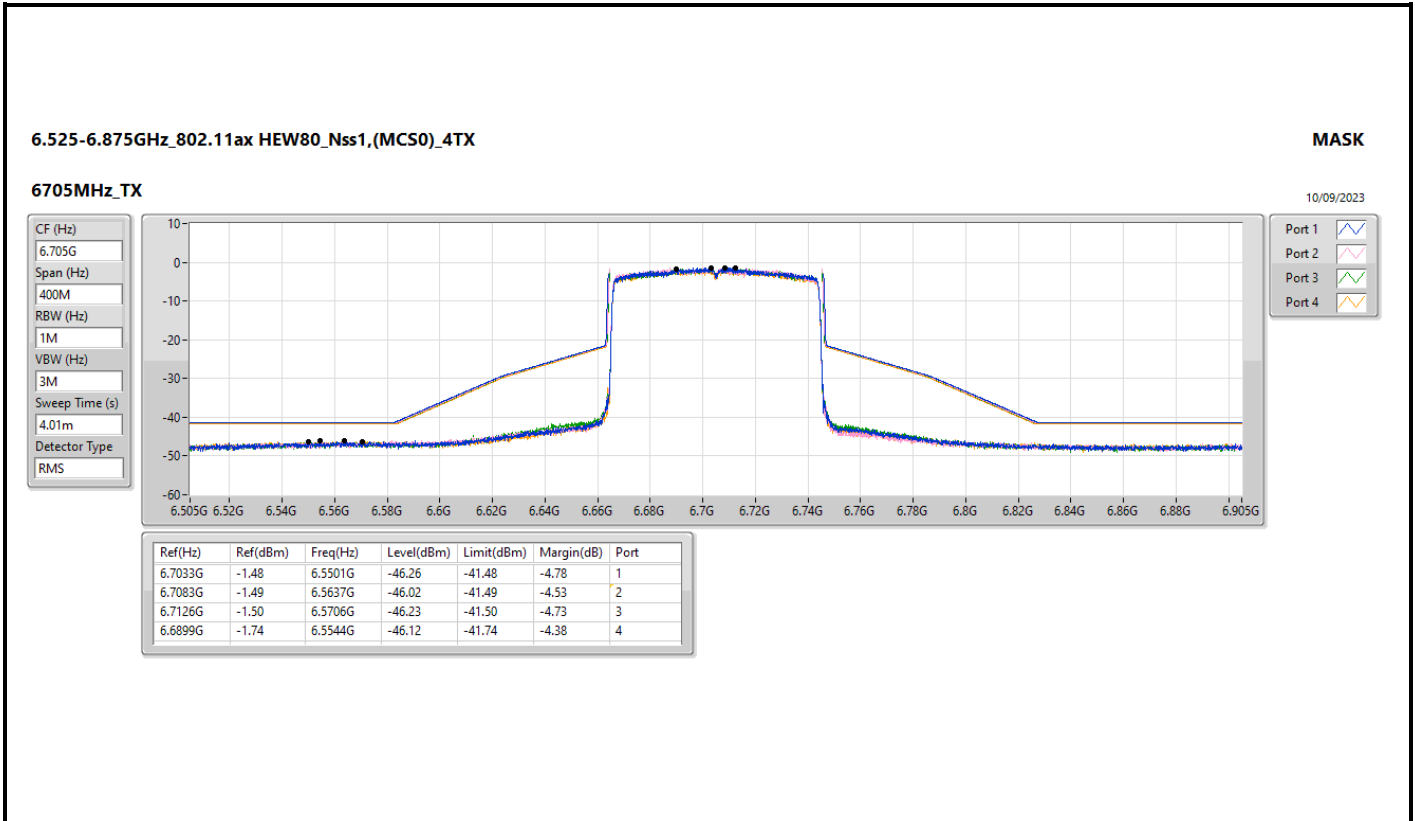

Mode	Result	Ref (Hz)	Ref (dBm)	Freq (Hz)	Level (dBm)	Limit (dBm)	Margin (dB)	Port
802.11ax HEW160_Nss1,(MCS0)_4TX	-	-	-	-	-	-	-	-
6025MHz	Pass	6.043G	-1.24	6.3666G	-43.63	-41.24	-2.39	1
6025MHz	Pass	6.0138G	-0.17	6.3604G	-43.4	-40.17	-3.23	2
6025MHz	Pass	6.05179G	-1.13	6.363G	-43.84	-41.13	-2.71	3
6025MHz	Pass	6.043G	-0.31	6.2706G	-43.56	-40.31	-3.25	4
6185MHz	Pass	6.21919G	-1.27	6.5536G	-43.73	-41.27	-2.46	1
6185MHz	Pass	6.21499G	-1.33	6.5654G	-43.77	-41.33	-2.44	2
6185MHz	Pass	6.1888G	-1.15	6.5636G	-43.65	-41.15	-2.5	3
6185MHz	Pass	6.21439G	-0.36	6.5556G	-43.65	-40.36	-3.29	4
6345MHz	Pass	6.36659G	-1.14	6.7012G	-44	-41.14	-2.86	1
6345MHz	Pass	6.31341G	-2	6.5952G	-43.87	-42	-1.87	2
6345MHz	Pass	6.36819G	-1.68	6.5886G	-43.9	-41.68	-2.22	3
6345MHz	Pass	6.3536G	-1.23	6.713G	-43.79	-41.23	-2.56	4
6665MHz	Pass	6.63921G	-1.13	6.9696G	-43.34	-41.13	-2.21	1
6665MHz	Pass	6.64121G	-1.2	6.9678G	-43.19	-41.2	-1.99	2
6665MHz	Pass	6.63801G	-1.03	6.963G	-43.36	-41.03	-2.33	3
6665MHz	Pass	6.62981G	-1.53	6.9794G	-43.26	-41.53	-1.73	4