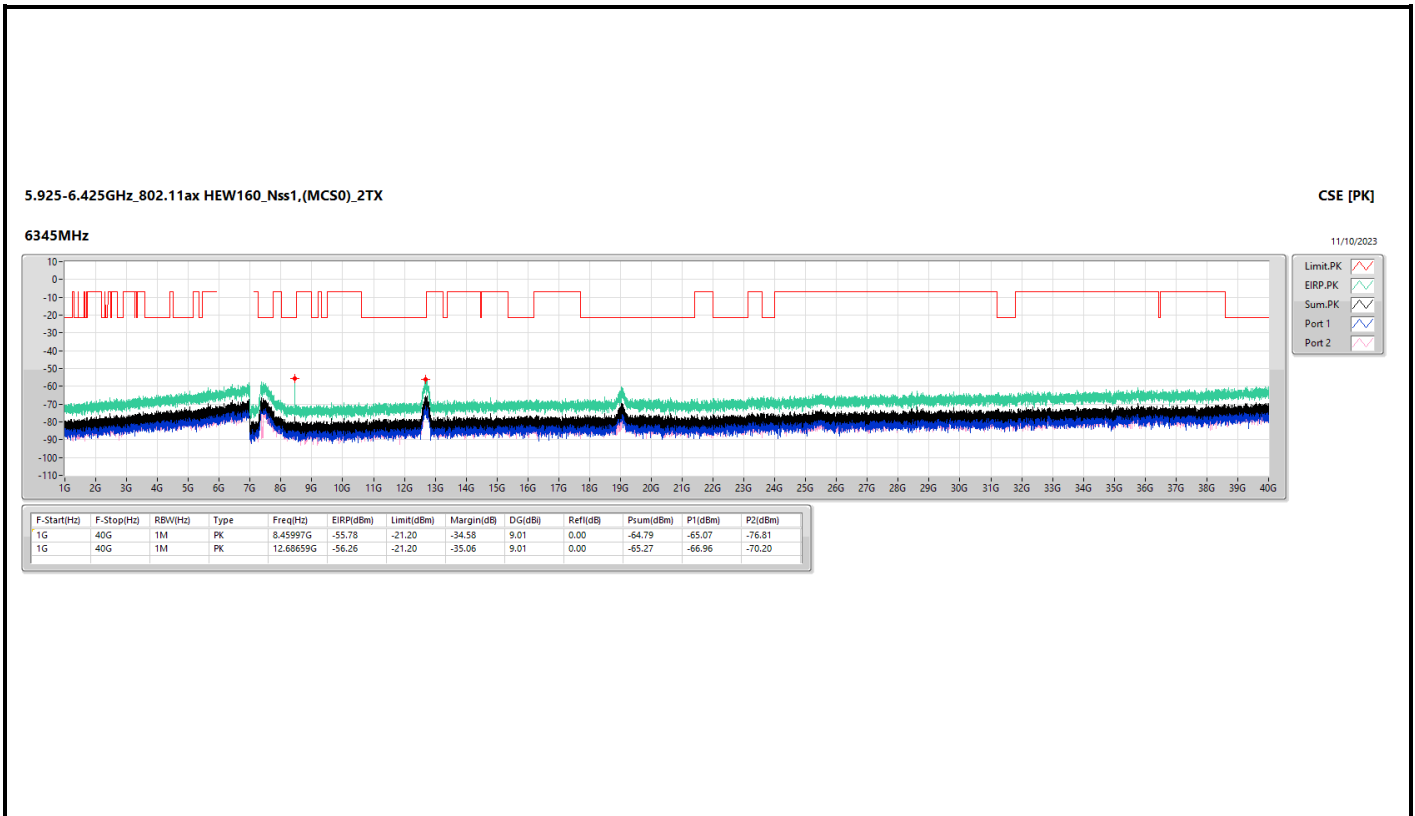

6.525-6.875GHz_802.11ax HEW80_Nss1,(MCS0)_2TX

CSE [AV]

6785MHz

11/10/2023

Legend for CSE [AV]:

- Limit-AV (Red line)
- ERP-AV (Green line)
- Sum-AV (Blue line)
- Port 1 (Black line)
- Port 2 (Purple line)

F-Start(Hz)	F-Stop(Hz)	RBW(Hz)	Type	Freq(Hz)	EIRP(dBm)	Limit(dBm)	Margin(dB)	DG(dB)	Ref(dB)	Psum(dBm)	P1(dBm)	P2(dBm)
1G	40G	1M	AV	7.40088G	-63.95	-41.20	-22.75	9.01	0.00	-72.96	-75.62	-76.35
1G	40G	1M	AV	13.57019G	-69.28	-27.00	-42.28	9.01	0.00	-78.29	-81.87	-80.79

Summary

Mode	Result	Ref (Hz)	Ref (dBm)	Freq (Hz)	Level (dBm)	Limit (dBm)	Margin (dB)	Port
5.925-6.425GHz	-	-	-	-	-	-	-	-
11a20_20MHz_Nss1,(6Mbps)_1TX	Pass	5.962748G	-1.77	5.9656G	-32.77	-21.82	-10.95	1
11a40_40MHz_Nss1,(6Mbps)_1TX	Pass	5.961751G	-2.86	6.02205G	-45.53	-42.73	-2.80	1
11a80_80MHz_Nss1,(6Mbps)_1TX	Pass	6.3726G	-0.99	6.5612G	-46.60	-40.99	-5.61	1
11a160_160MHz_Nss1,(6Mbps)_1TX	Pass	6.37239G	-1.30	6.588G	-44.27	-41.30	-2.97	1
802.11ax HEW20_Nss1,(MCS0)_1TX	Pass	5.963773G	-1.10	5.98535G	-51.33	-40.42	-10.91	1
802.11ax HEW40_Nss1,(MCS0)_1TX	Pass	5.968549G	0.23	6.02515G	-48.52	-39.63	-8.89	1
802.11ax HEW80_Nss1,(MCS0)_1TX	Pass	6.381G	-0.57	6.5576G	-46.30	-40.57	-5.73	1
802.11ax HEW160_Nss1,(MCS0)_1TX	Pass	6.36919G	-0.51	6.5978G	-44.04	-40.51	-3.53	1
6.525-6.875GHz	-	-	-	-	-	-	-	-
11a20_20MHz_Nss1,(6Mbps)_1TX	Pass	6.701273G	-1.02	6.705525G	-31.33	-20.62	-10.71	1
11a40_40MHz_Nss1,(6Mbps)_1TX	Pass	6.693048G	-2.54	6.6288G	-44.97	-41.88	-3.09	1
11a80_80MHz_Nss1,(6Mbps)_1TX	Pass	6.771G	-0.70	6.9764G	-46.01	-40.70	-5.31	1
11a160_160MHz_Nss1,(6Mbps)_1TX	Pass	6.61961G	-0.60	6.9756G	-43.39	-40.60	-2.79	1
802.11ax HEW20_Nss1,(MCS0)_1TX	Pass	6.541823G	-1.15	6.5461G	-32.41	-21.16	-11.25	1
802.11ax HEW40_Nss1,(MCS0)_1TX	Pass	6.839101G	-2.02	6.90525G	-51.06	-42.02	-9.04	1
802.11ax HEW80_Nss1,(MCS0)_1TX	Pass	6.7696G	-0.20	6.9657G	-45.88	-40.20	-5.68	1
802.11ax HEW160_Nss1,(MCS0)_1TX	Pass	6.63921G	0.52	6.9616G	-43.29	-39.48	-3.81	1