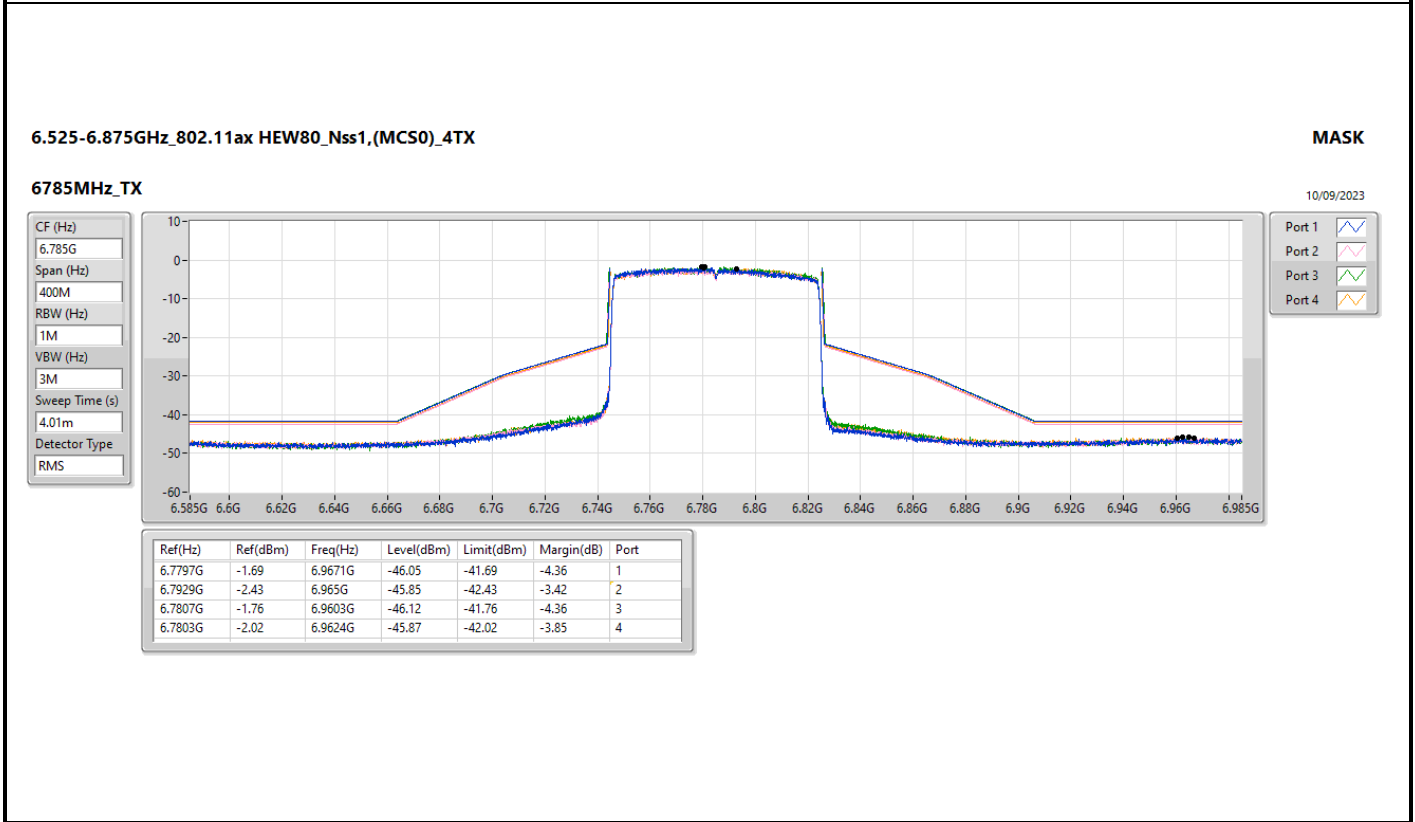

Mode	Result	Ref (Hz)	Ref (dBm)	Freq (Hz)	Level (dBm)	Limit (dBm)	Margin (dB)	Port
802.11ax HEW160_Nss1,(MCS0)_4TX	-	-	-	-	-	-	-	-
6025MHz	Pass	6.043G	-1.24	6.3666G	-43.63	-41.24	-2.39	1
6025MHz	Pass	6.0138G	-0.17	6.3604G	-43.4	-40.17	-3.23	2
6025MHz	Pass	6.05179G	-1.13	6.363G	-43.84	-41.13	-2.71	3
6025MHz	Pass	6.043G	-0.31	6.2706G	-43.56	-40.31	-3.25	4
6185MHz	Pass	6.21919G	-1.27	6.5536G	-43.73	-41.27	-2.46	1
6185MHz	Pass	6.21499G	-1.33	6.5654G	-43.77	-41.33	-2.44	2
6185MHz	Pass	6.1888G	-1.15	6.5636G	-43.65	-41.15	-2.5	3
6185MHz	Pass	6.21439G	-0.36	6.5556G	-43.65	-40.36	-3.29	4
6345MHz	Pass	6.36659G	-1.14	6.7012G	-44	-41.14	-2.86	1
6345MHz	Pass	6.31341G	-2	6.5952G	-43.87	-42	-1.87	2
6345MHz	Pass	6.36819G	-1.68	6.5886G	-43.9	-41.68	-2.22	3
6345MHz	Pass	6.3536G	-1.23	6.713G	-43.79	-41.23	-2.56	4
6665MHz	Pass	6.63921G	-1.13	6.9696G	-43.34	-41.13	-2.21	1
6665MHz	Pass	6.64121G	-1.2	6.9678G	-43.19	-41.2	-1.99	2
6665MHz	Pass	6.63801G	-1.03	6.963G	-43.36	-41.03	-2.33	3
6665MHz	Pass	6.62981G	-1.53	6.9794G	-43.26	-41.53	-1.73	4