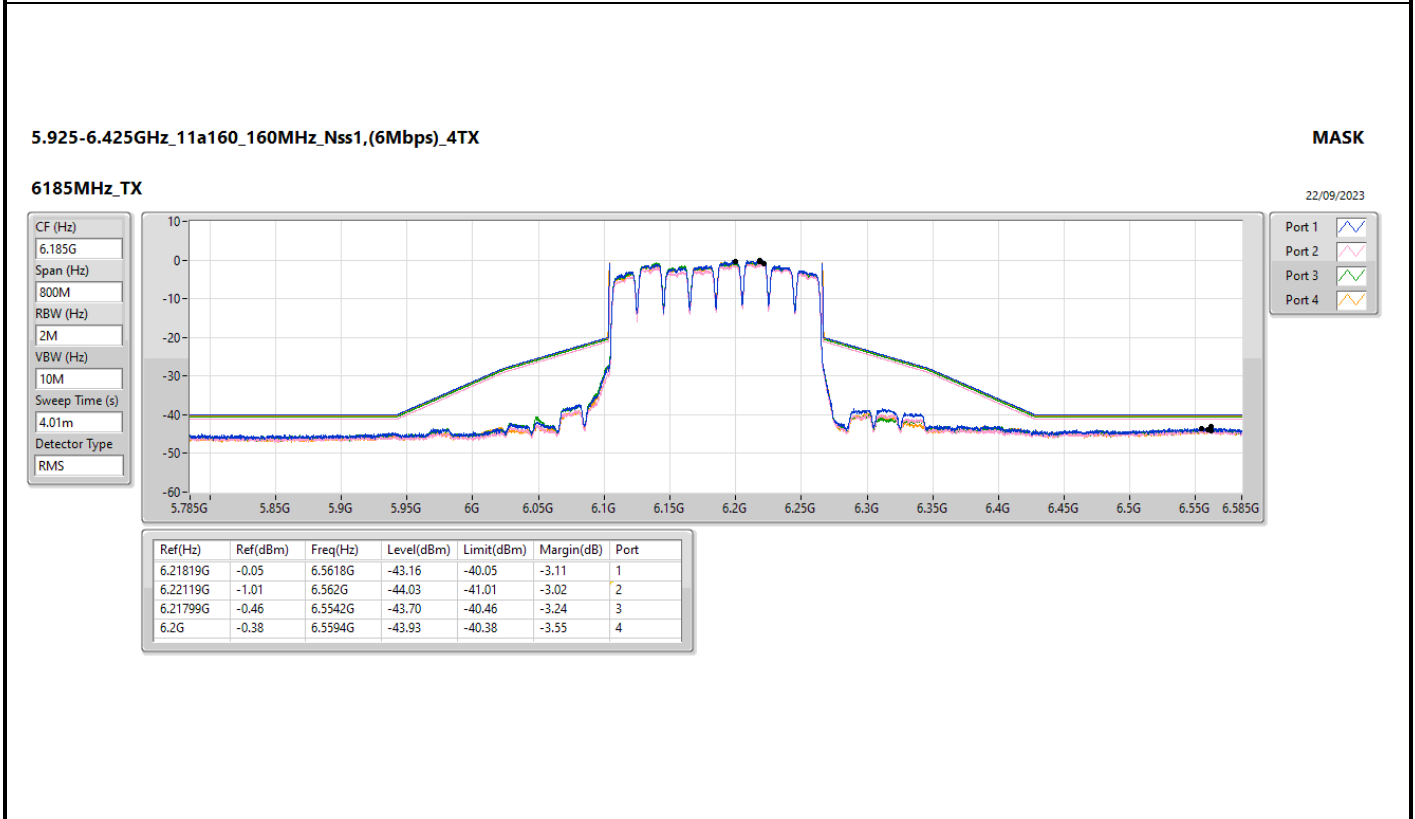

Mode	Result	Ref (Hz)	Ref (dBm)	Freq (Hz)	Level (dBm)	Limit (dBm)	Margin (dB)	Port
802.11ax HEW160_Nss1,(MCS0)_4TX	-	-	-	-	-	-	-	-
6025MHz	Pass	6.043G	-1.24	6.3666G	-43.63	-41.24	-2.39	1
6025MHz	Pass	6.0138G	-0.17	6.3604G	-43.4	-40.17	-3.23	2
6025MHz	Pass	6.05179G	-1.13	6.363G	-43.84	-41.13	-2.71	3
6025MHz	Pass	6.043G	-0.31	6.2706G	-43.56	-40.31	-3.25	4
6185MHz	Pass	6.21919G	-1.27	6.5536G	-43.73	-41.27	-2.46	1
6185MHz	Pass	6.21499G	-1.33	6.5654G	-43.77	-41.33	-2.44	2
6185MHz	Pass	6.1888G	-1.15	6.5636G	-43.65	-41.15	-2.5	3
6185MHz	Pass	6.21439G	-0.36	6.5556G	-43.65	-40.36	-3.29	4
6345MHz	Pass	6.36659G	-1.14	6.7012G	-44	-41.14	-2.86	1
6345MHz	Pass	6.31341G	-2	6.5952G	-43.87	-42	-1.87	2
6345MHz	Pass	6.36819G	-1.68	6.5886G	-43.9	-41.68	-2.22	3
6345MHz	Pass	6.3536G	-1.23	6.713G	-43.79	-41.23	-2.56	4
6665MHz	Pass	6.63921G	-1.13	6.9696G	-43.34	-41.13	-2.21	1
6665MHz	Pass	6.64121G	-1.2	6.9678G	-43.19	-41.2	-1.99	2
6665MHz	Pass	6.63801G	-1.03	6.963G	-43.36	-41.03	-2.33	3
6665MHz	Pass	6.62981G	-1.53	6.9794G	-43.26	-41.53	-1.73	4