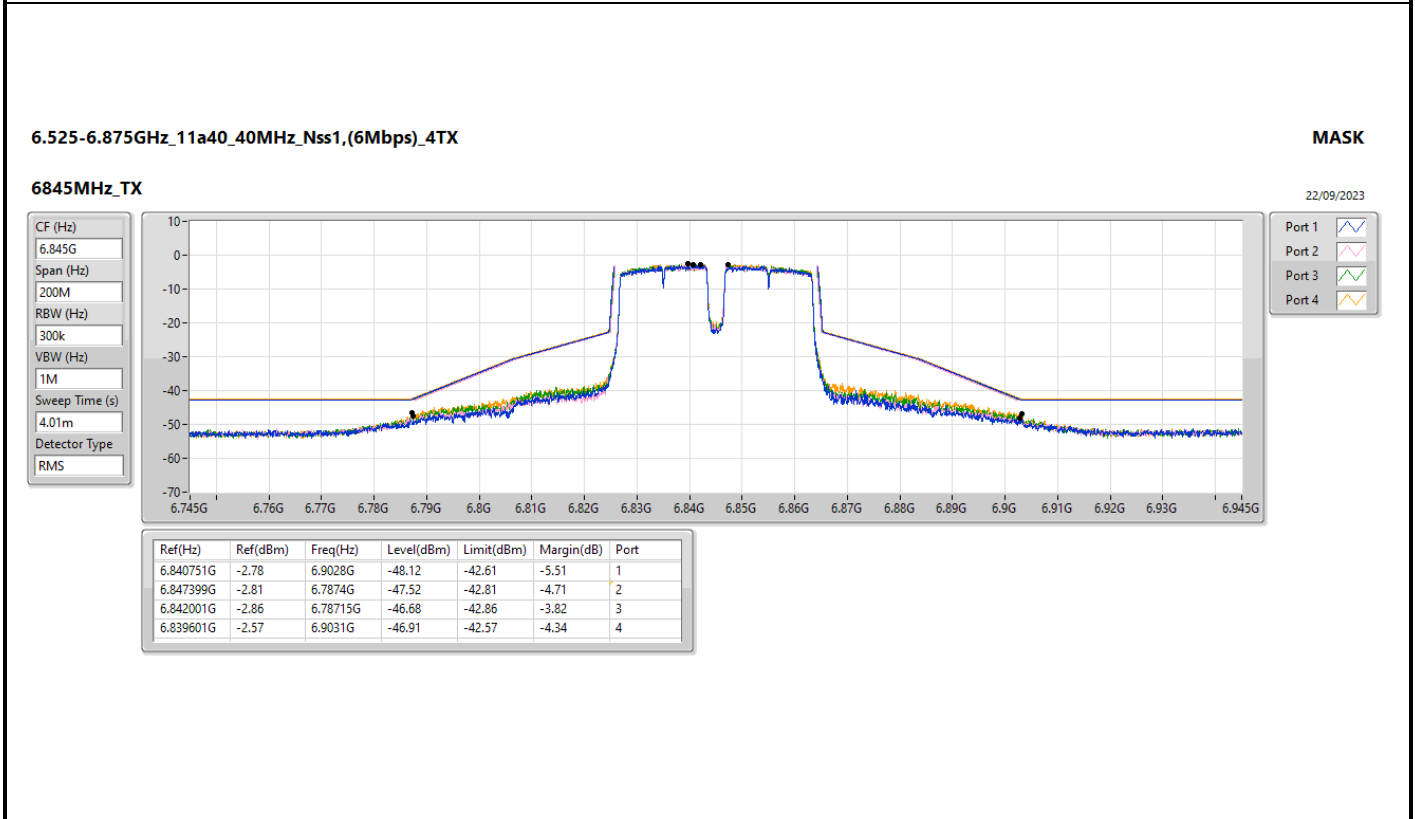

Mode	Result	Ref (Hz)	Ref (dBm)	Freq (Hz)	Level (dBm)	Limit (dBm)	Margin (dB)	Port
802.11ax HEW160_Nss1,(MCS0)_4TX	-	-	-	-	-	-	-	-
6025MHz	Pass	6.043G	-1.24	6.3666G	-43.63	-41.24	-2.39	1
6025MHz	Pass	6.0138G	-0.17	6.3604G	-43.4	-40.17	-3.23	2
6025MHz	Pass	6.05179G	-1.13	6.363G	-43.84	-41.13	-2.71	3
6025MHz	Pass	6.043G	-0.31	6.2706G	-43.56	-40.31	-3.25	4
6185MHz	Pass	6.21919G	-1.27	6.5536G	-43.73	-41.27	-2.46	1
6185MHz	Pass	6.21499G	-1.33	6.5654G	-43.77	-41.33	-2.44	2
6185MHz	Pass	6.1888G	-1.15	6.5636G	-43.65	-41.15	-2.5	3
6185MHz	Pass	6.21439G	-0.36	6.5556G	-43.65	-40.36	-3.29	4
6345MHz	Pass	6.36659G	-1.14	6.7012G	-44	-41.14	-2.86	1
6345MHz	Pass	6.31341G	-2	6.5952G	-43.87	-42	-1.87	2
6345MHz	Pass	6.36819G	-1.68	6.5886G	-43.9	-41.68	-2.22	3
6345MHz	Pass	6.3536G	-1.23	6.713G	-43.79	-41.23	-2.56	4
6665MHz	Pass	6.63921G	-1.13	6.9696G	-43.34	-41.13	-2.21	1
6665MHz	Pass	6.64121G	-1.2	6.9678G	-43.19	-41.2	-1.99	2
6665MHz	Pass	6.63801G	-1.03	6.963G	-43.36	-41.03	-2.33	3
6665MHz	Pass	6.62981G	-1.53	6.9794G	-43.26	-41.53	-1.73	4