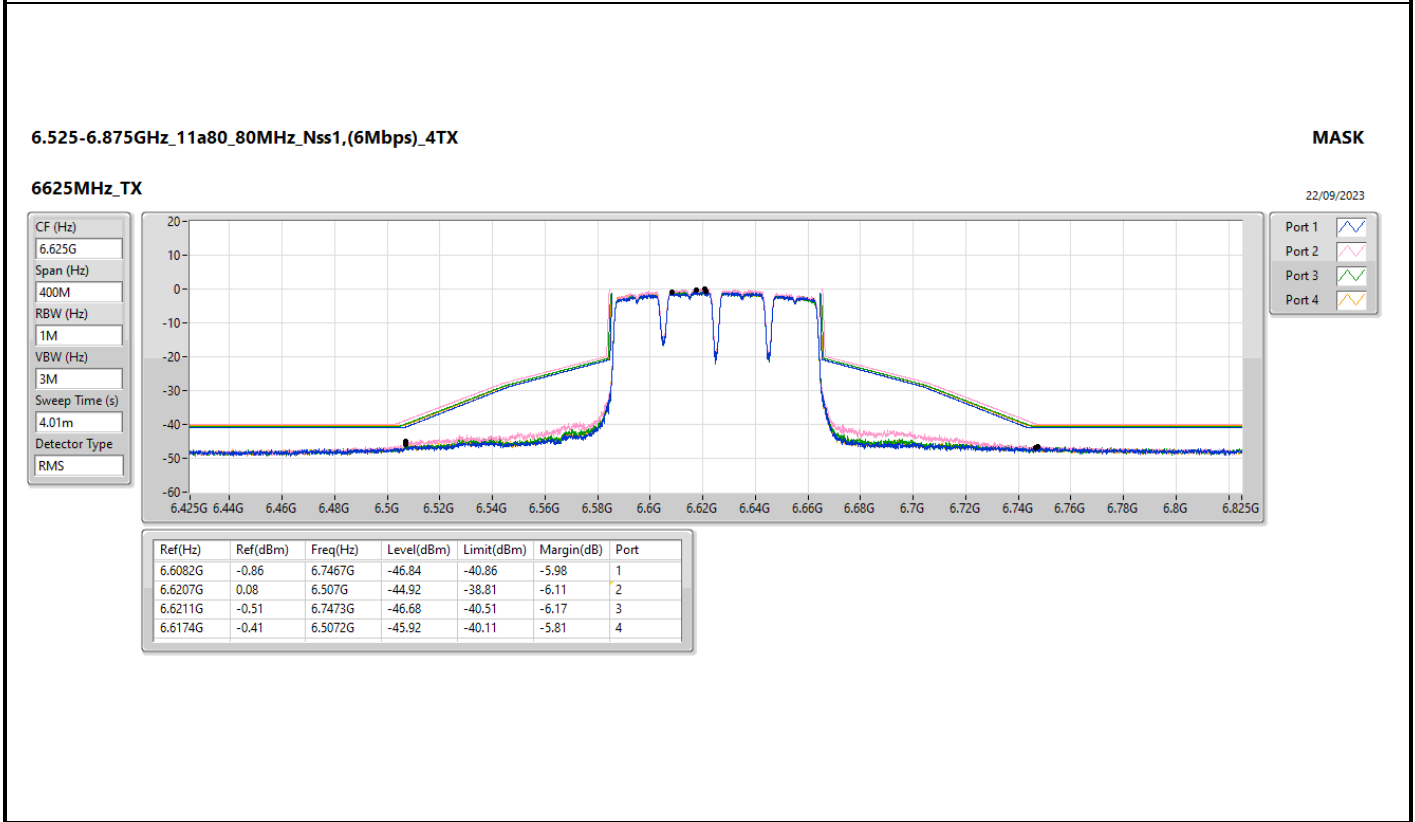

Mode	Result	Ref (Hz)	Ref (dBm)	Freq (Hz)	Level (dBm)	Limit (dBm)	Margin (dB)	Port
802.11ax HEW160_Nss1,(MCS0)_4TX	-	-	-	-	-	-	-	-
6025MHz	Pass	6.043G	-1.24	6.3666G	-43.63	-41.24	-2.39	1
6025MHz	Pass	6.0138G	-0.17	6.3604G	-43.4	-40.17	-3.23	2
6025MHz	Pass	6.05179G	-1.13	6.363G	-43.84	-41.13	-2.71	3
6025MHz	Pass	6.043G	-0.31	6.2706G	-43.56	-40.31	-3.25	4
6185MHz	Pass	6.21919G	-1.27	6.5536G	-43.73	-41.27	-2.46	1
6185MHz	Pass	6.21499G	-1.33	6.5654G	-43.77	-41.33	-2.44	2
6185MHz	Pass	6.1888G	-1.15	6.5636G	-43.65	-41.15	-2.5	3
6185MHz	Pass	6.21439G	-0.36	6.5556G	-43.65	-40.36	-3.29	4
6345MHz	Pass	6.36659G	-1.14	6.7012G	-44	-41.14	-2.86	1
6345MHz	Pass	6.31341G	-2	6.5952G	-43.87	-42	-1.87	2
6345MHz	Pass	6.36819G	-1.68	6.5886G	-43.9	-41.68	-2.22	3
6345MHz	Pass	6.3536G	-1.23	6.713G	-43.79	-41.23	-2.56	4
6665MHz	Pass	6.63921G	-1.13	6.9696G	-43.34	-41.13	-2.21	1
6665MHz	Pass	6.64121G	-1.2	6.9678G	-43.19	-41.2	-1.99	2
6665MHz	Pass	6.63801G	-1.03	6.963G	-43.36	-41.03	-2.33	3
6665MHz	Pass	6.62981G	-1.53	6.9794G	-43.26	-41.53	-1.73	4