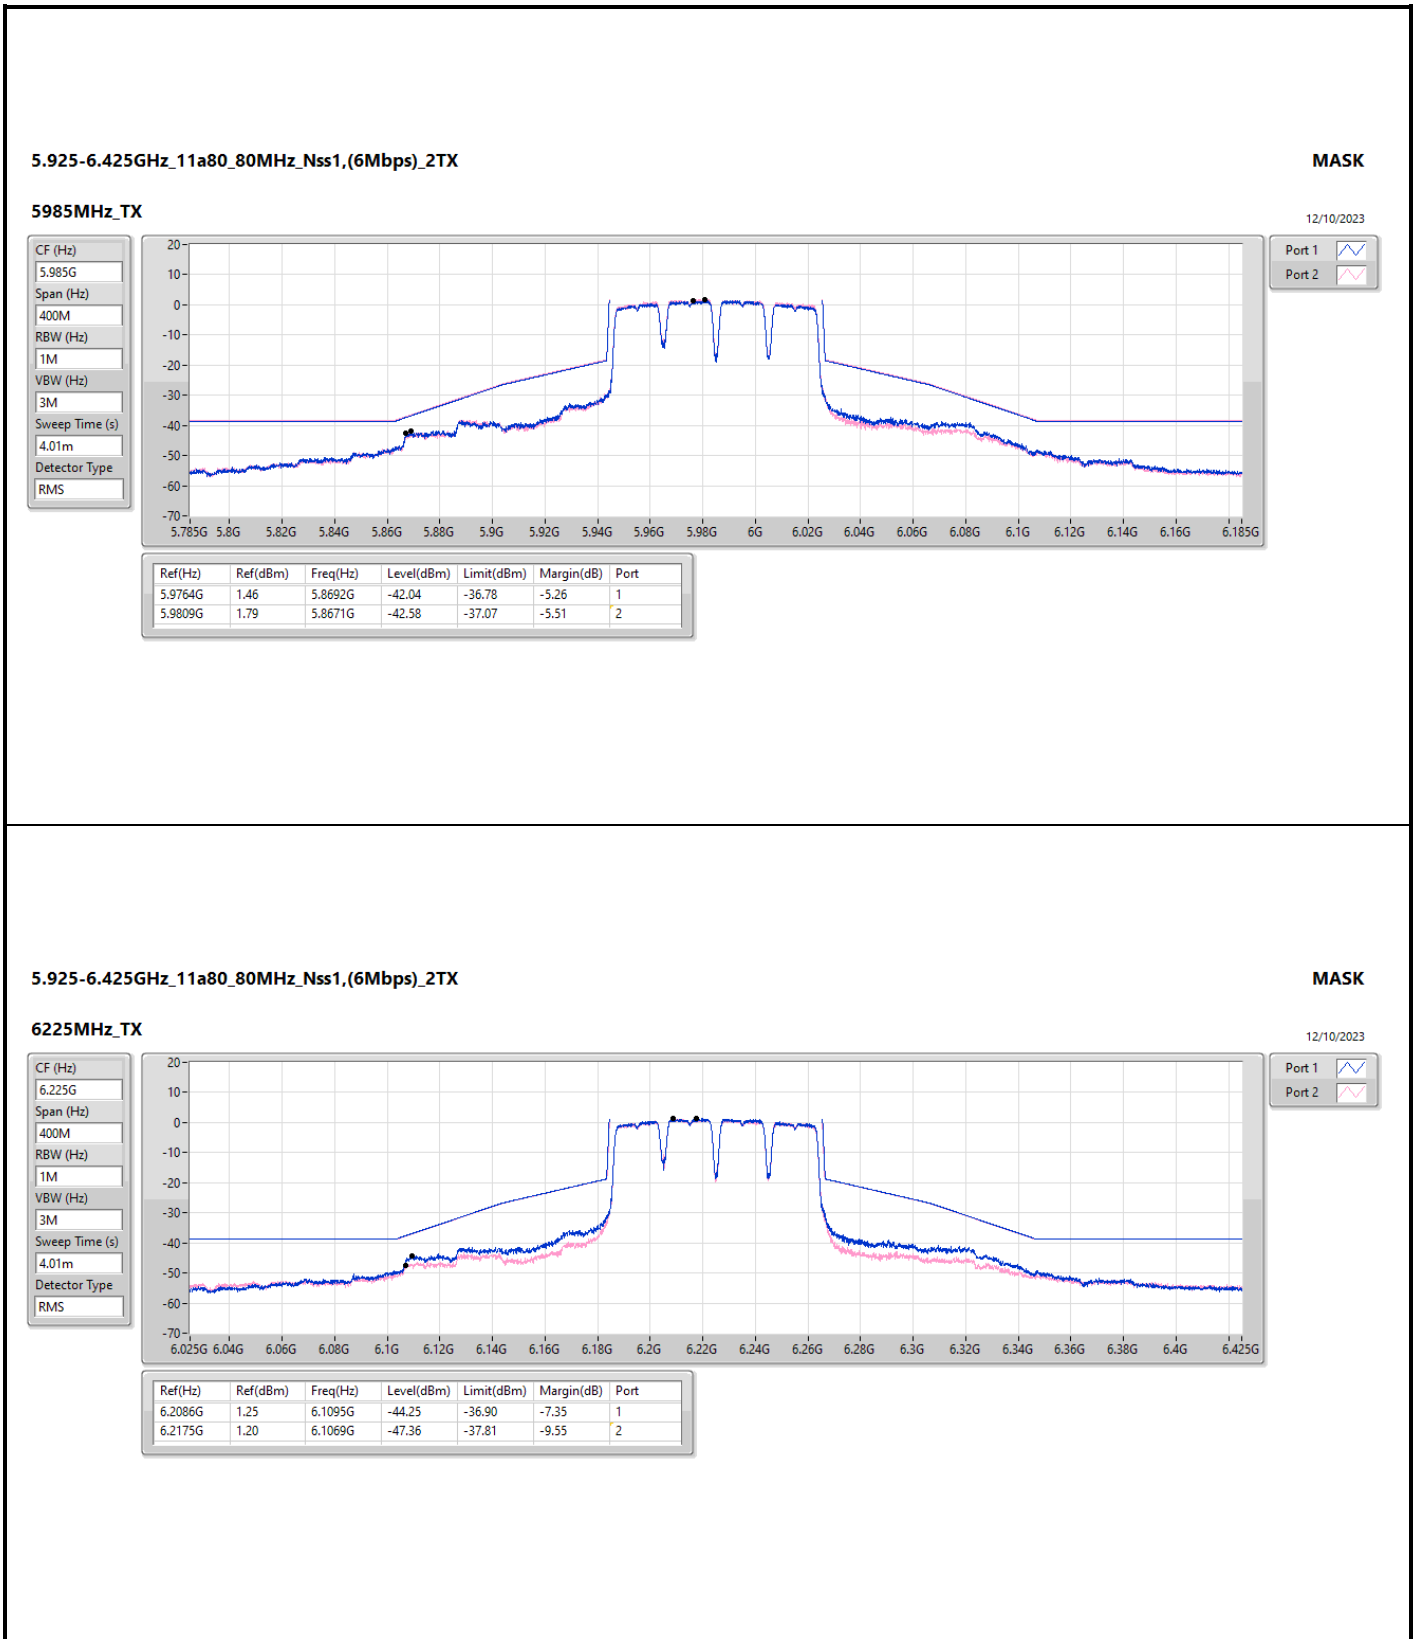

6225MHz_TX

CF (Hz)
6.225G

Span (Hz)
400M

RBW (Hz)
1M

VBW (Hz)
3M

Sweep Time (s)
4.01m

Detector Type
RMS

12/10/2023

Port 1

Port 2