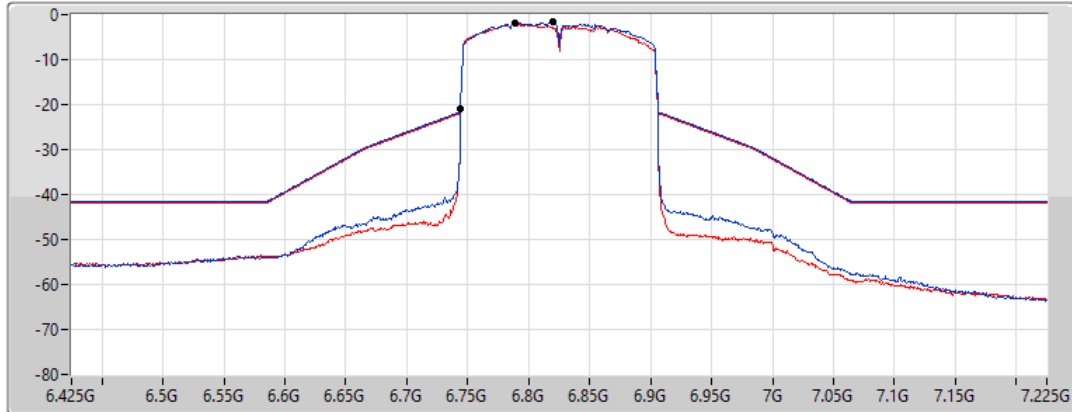

17/01/2022

CF Freq
6.825GHz

Span
800MHz

RBW
2MHz

VBW
10MHz

Sweep Time
20ms

Detector Type
RMS

Port 1 