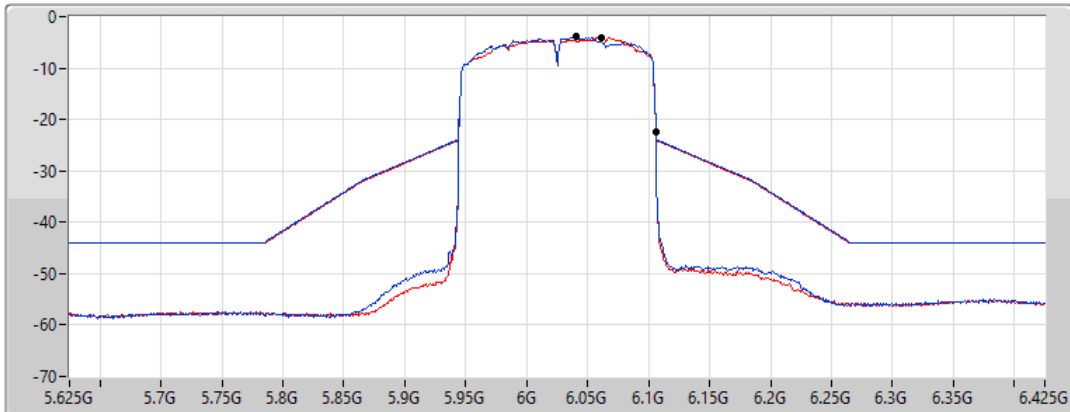

17/01/2022

CF Freq
6.025GHz

Span
800MHz

RBW
2MHz

VBW
10MHz

Sweep Time
20ms

Detector Type
RMS

Port 1 