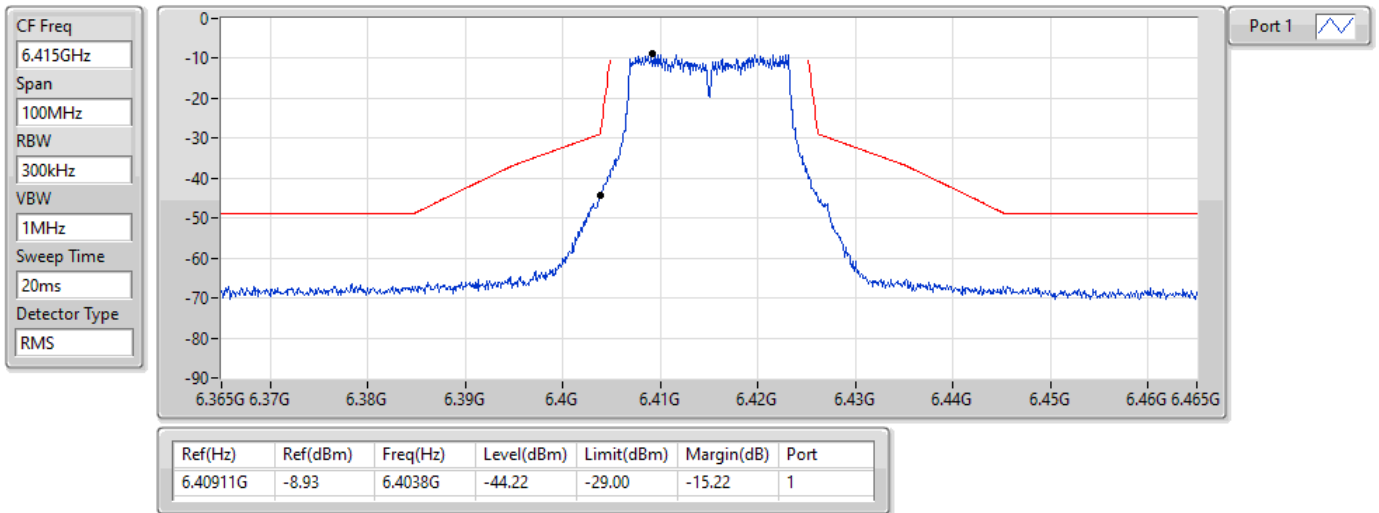

11a20_Nss1,(6Mbps)_1TX

MASK

6415MHz_TnomVnom

17/01/2022