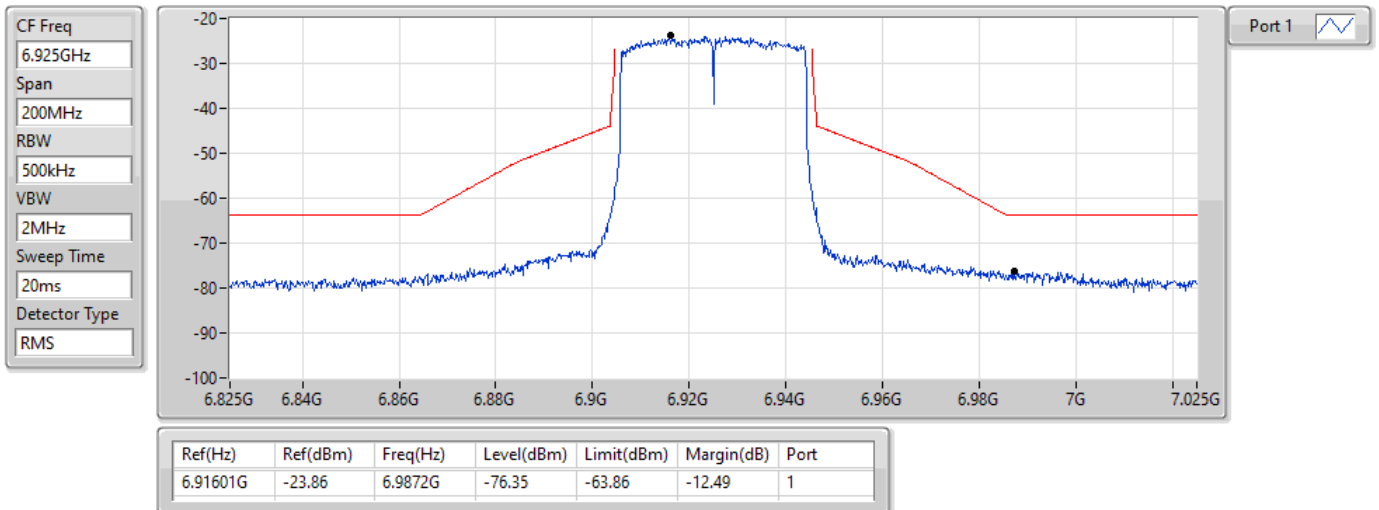

802.11ax HEW40_Nss1,(MCS0)_1TX
6925MHz_TnomVnom

MASK

17/01/2022