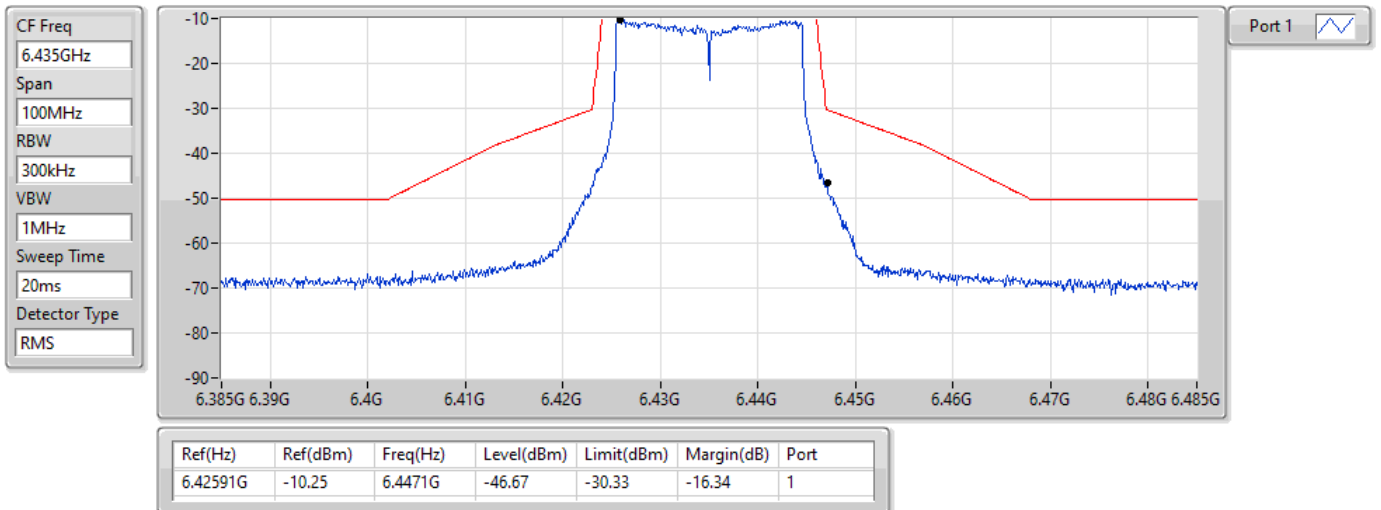

802.11ax HEW20_Nss1,(MCS0)_1TX
6435MHz_TnomVnom

MASK

17/01/2022