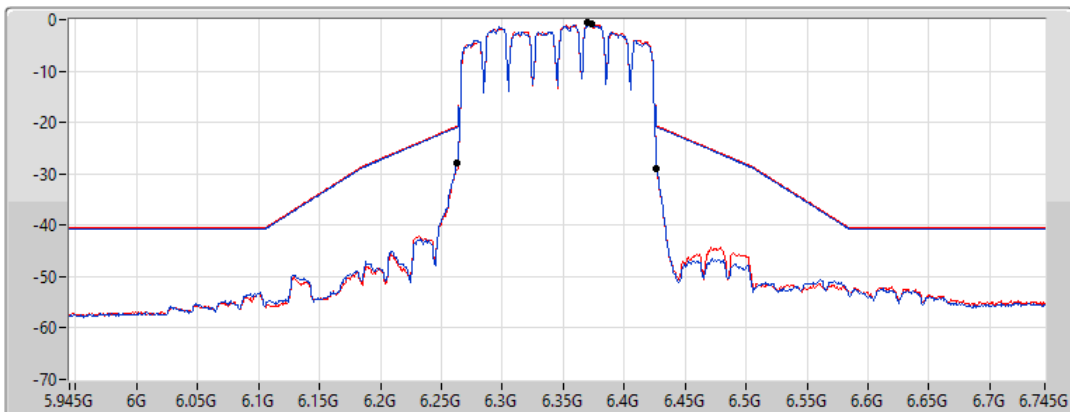

CF Freq
6.345GHz

Span
800MHz

RBW
2MHz

VBW
10MHz

Sweep Time
20ms

Detector Type
RMS

Port 1

Port 2