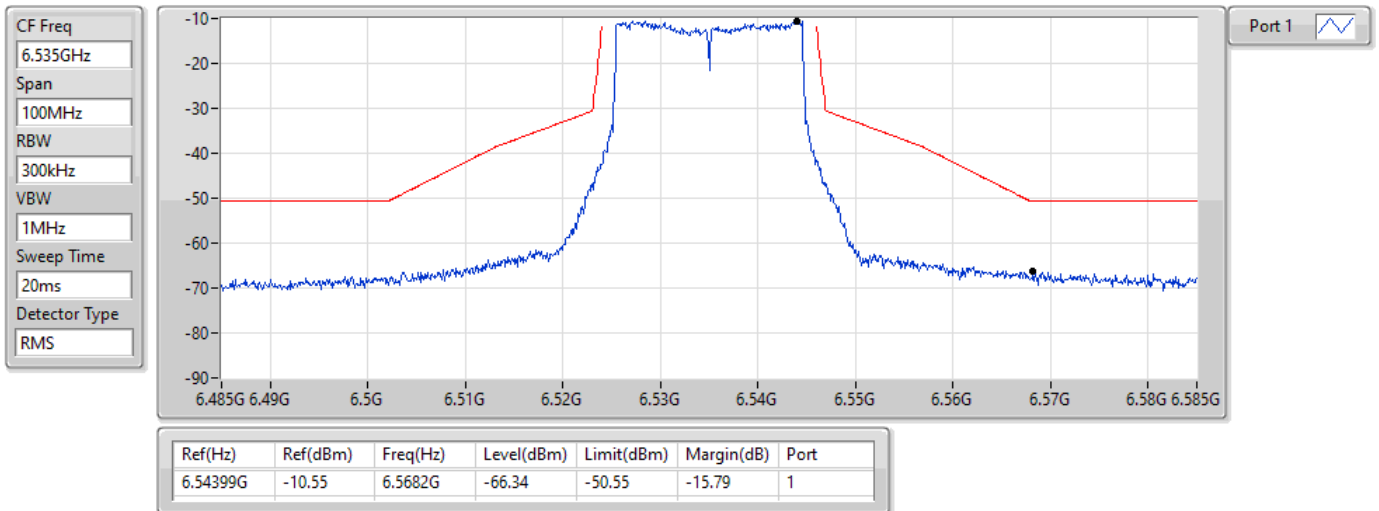

802.11ax HEW20_Nss1,(MCS0)_1TX
6535MHz_TnomVnom

MASK

17/01/2022