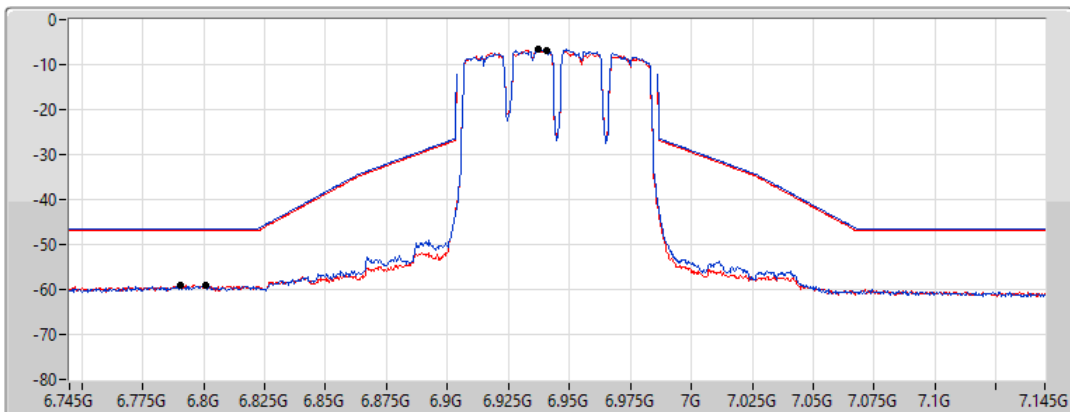

CF Freq
6.945GHz

Span
400MHz

RBW
1MHz

VBW
3MHz

Sweep Time
20ms

Detector Type
RMS

Port 1 

Port 2 