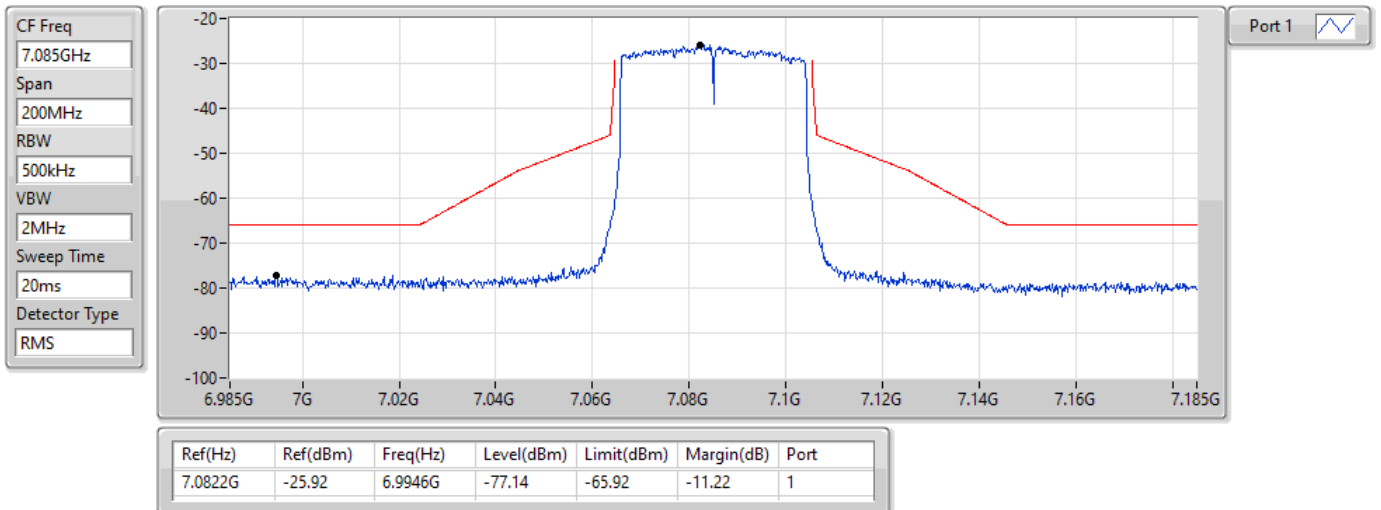

MASK

17/01/2022

802.11ax HEW40_Nss1,(MCS0)_1TX
7005MHz_TnomVnom

MASK

17/01/2022

802.11ax HEW40_Nss1,(MCS0)_1TX
7085MHz_TnomVnom

MASK

17/01/2022