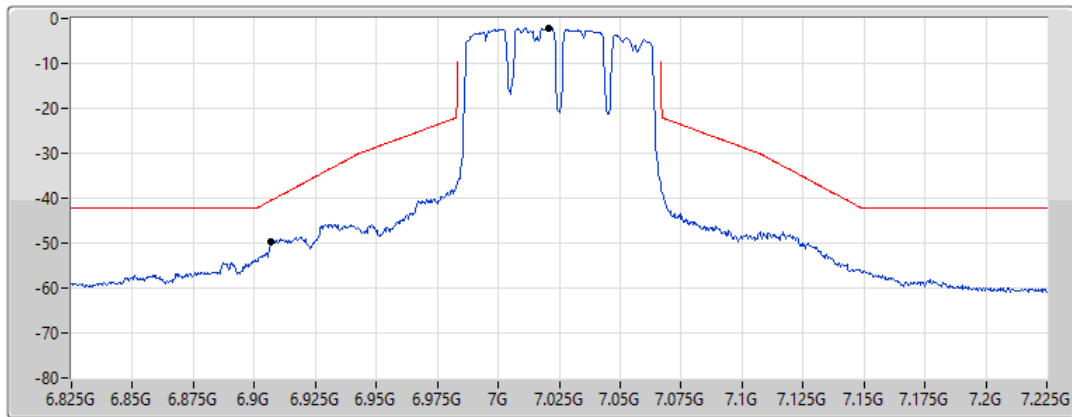

01/09/2021

CF Freq
7.025GHz

Span
400MHz

RBW
1MHz

VBW
3MHz

Sweep Time
20ms

Detector Type
RMS

Port 1 