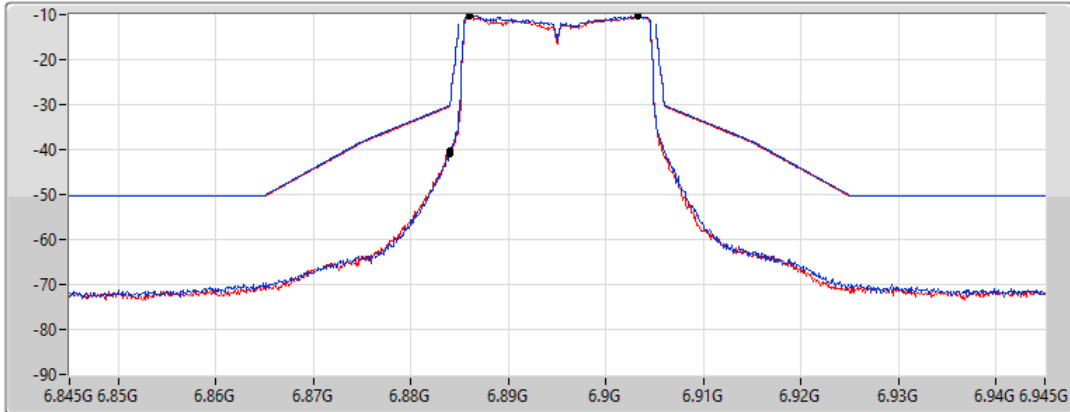

17/01/2022

CF Freq
6.895GHz

Span
100MHz

RBW
300kHz

VBW
1MHz

Sweep Time
20ms

Detector Type
RMS

Port 1 