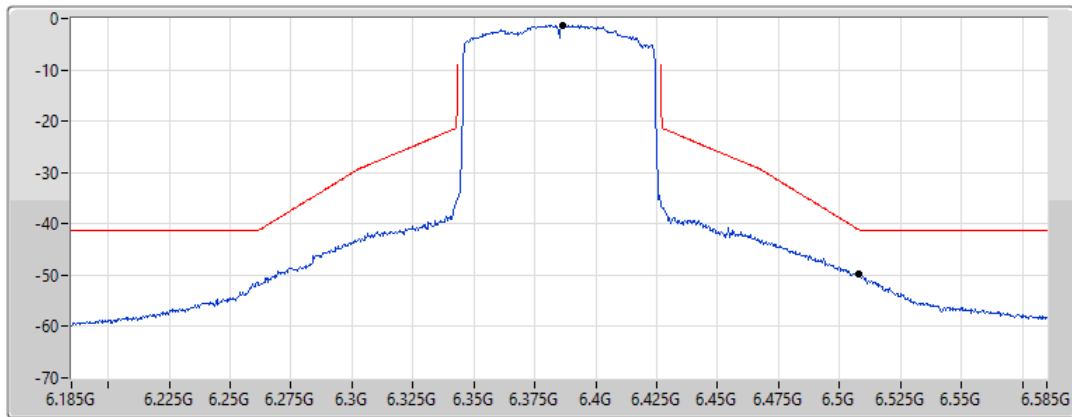

MASK

01/09/2021

CF Freq
6.385GHz

Span
400MHz

RBW
1MHz

VBW
3MHz

Sweep Time
20ms

Detector Type
RMS