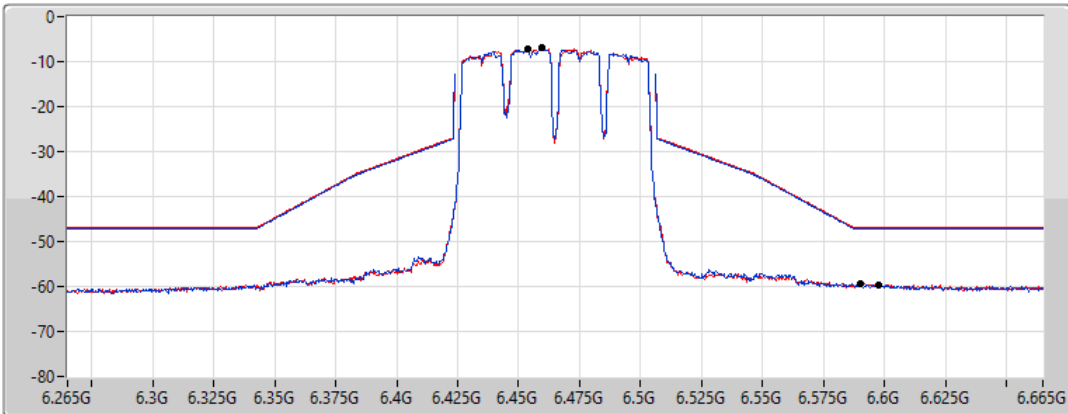

CF Freq
6.465GHz

Span
400MHz

RBW
1MHz

VBW
3MHz

Sweep Time
20ms

Detector Type
RMS

Port 1 

Port 2 