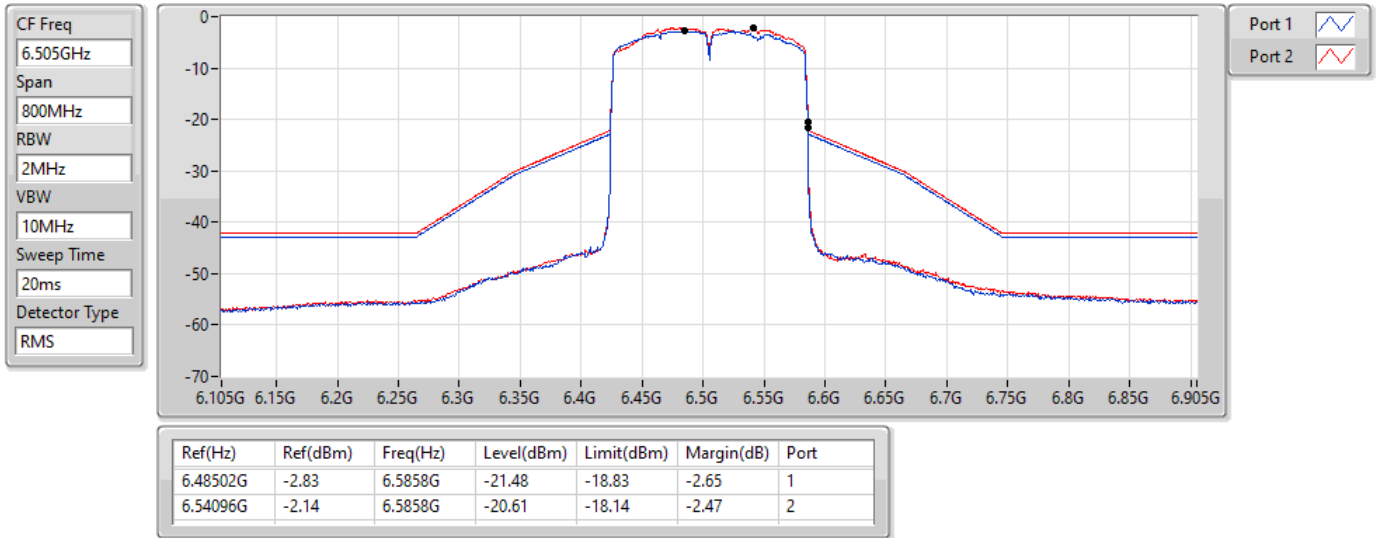

17/01/2022

802.11ax HEW160_Nss1,(MCS0)_2TX

MASK

6665MHz_TnomVnom

17/01/2022

802.11ax HEW160_Nss1,(MCS0)_2TX

MASK

6825MHz_TnomVnom