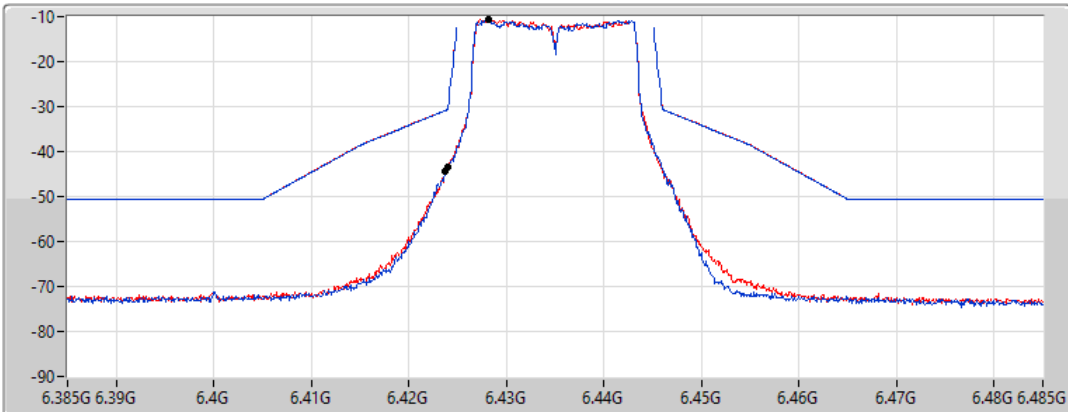

17/01/2022

CF Freq
6.435GHz

Span
100MHz

RBW
300kHz

VBW
1MHz

Sweep Time
20ms

Detector Type
RMS

Port 1 