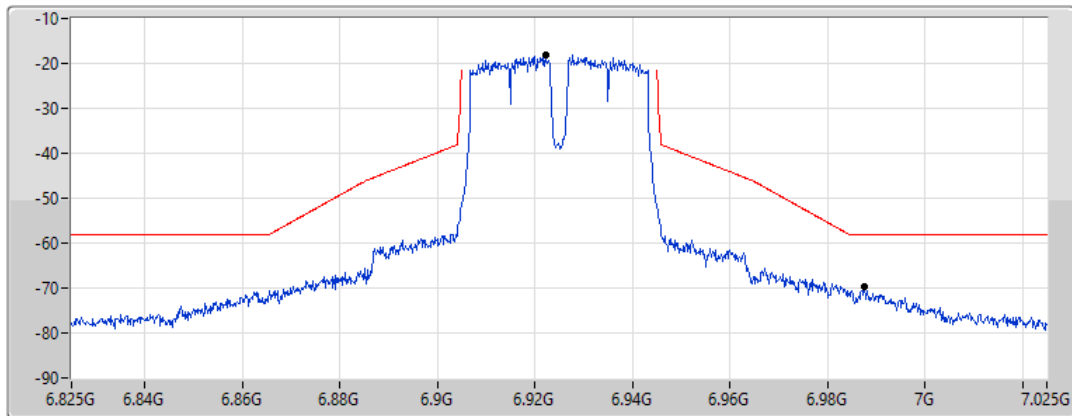

MASK

17/01/2022

CF Freq
6.925GHz

Span
200MHz

RBW
500kHz

VBW
2MHz

Sweep Time
20ms

Detector Type
RMS