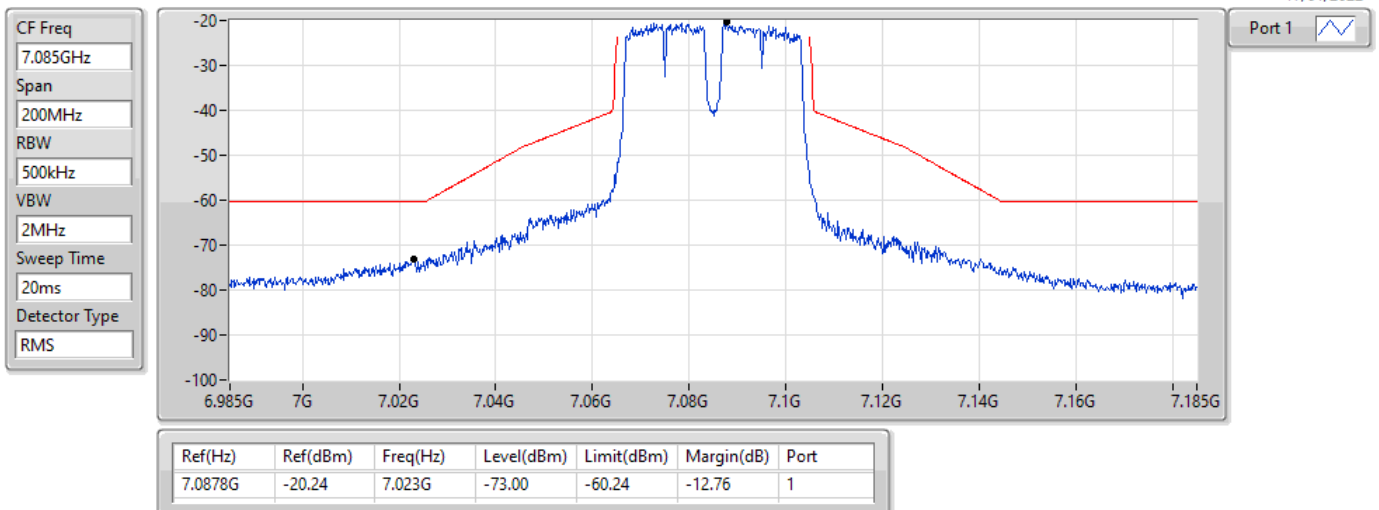

7085MHz_TnomVnom

17/01/2022