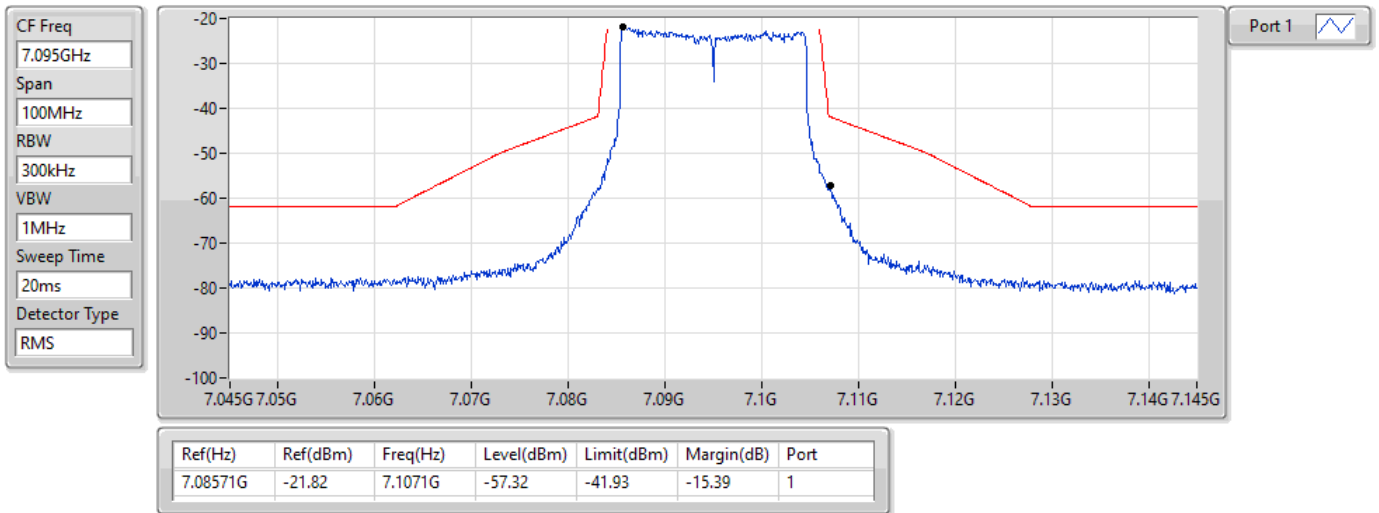

802.11ax HEW20_Nss1,(MCS0)_1TX
7095MHz_TnomVnom

MASK

17/01/2022