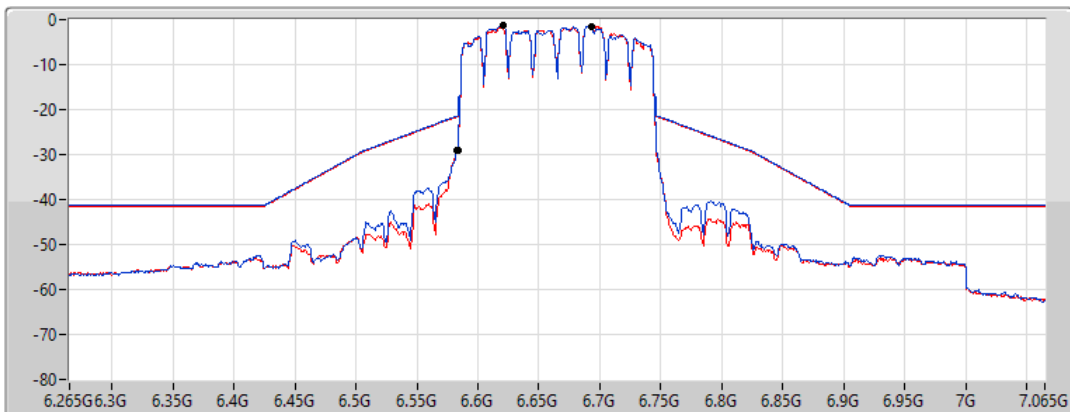

CF Freq
6.665GHz

Span
800MHz

RBW
2MHz

VBW
10MHz

Sweep Time
20ms

Detector Type
RMS

Port 1 

Port 2 