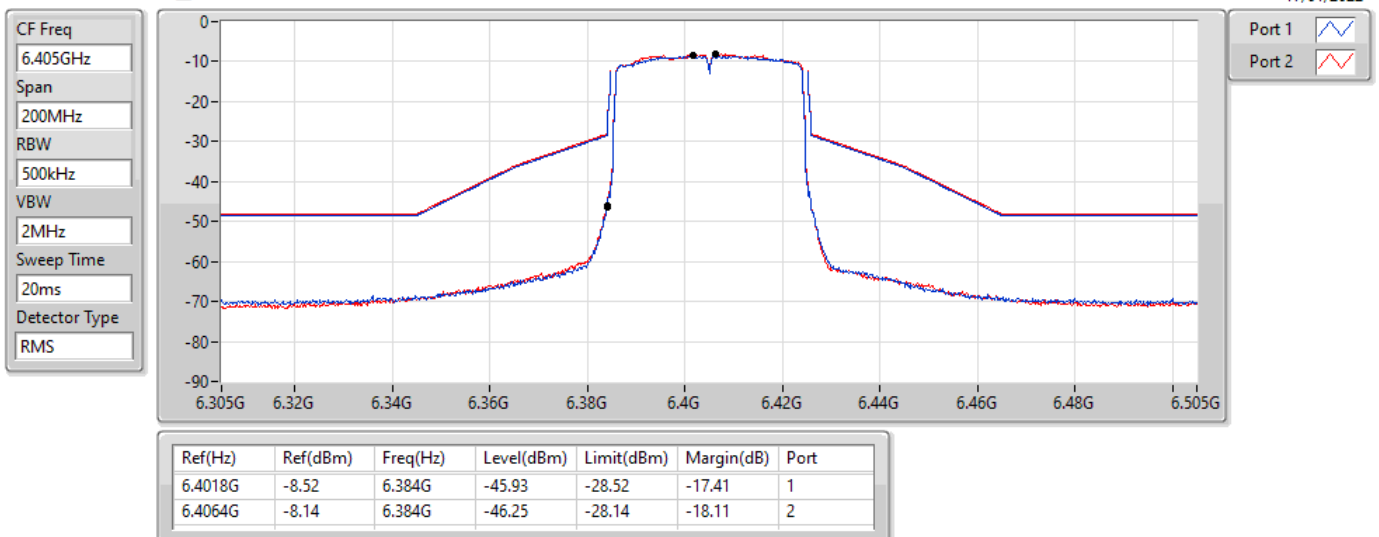

17/01/2022

802.11ax HEW40_Nss1,(MCS0)_2TX

MASK

6405MHz_TnomVnom

17/01/2022

802.11ax HEW40_Nss1,(MCS0)_2TX

MASK

6445MHz_TnomVnom