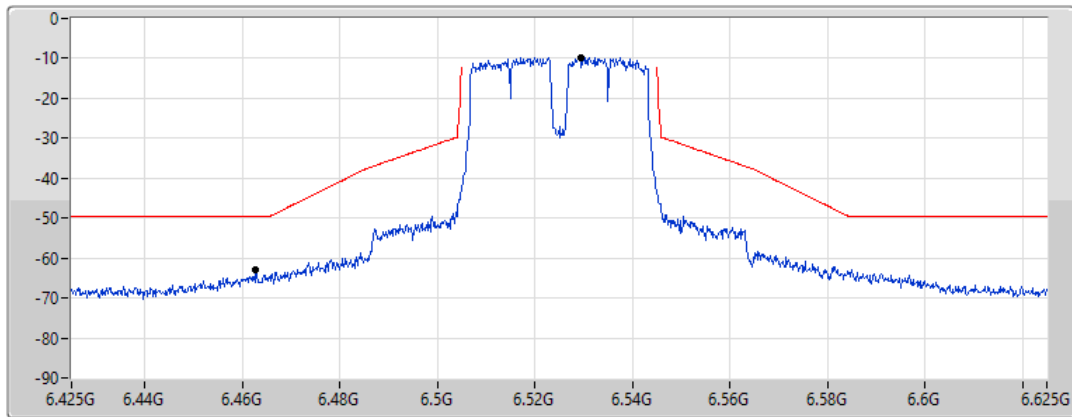

MASK

17/01/2022

CF Freq
6.525GHz

Span
200MHz

RBW
500kHz

VBW
2MHz

Sweep Time
20ms

Detector Type
RMS