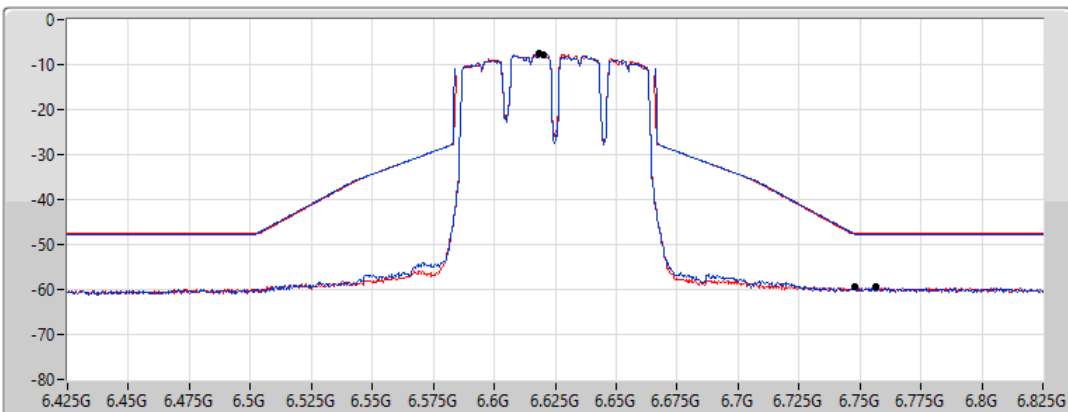

CF Freq
6.625GHz

Span
400MHz

RBW
1MHz

VBW
3MHz

Sweep Time
20ms

Detector Type
RMS

Port 1 

Port 2 