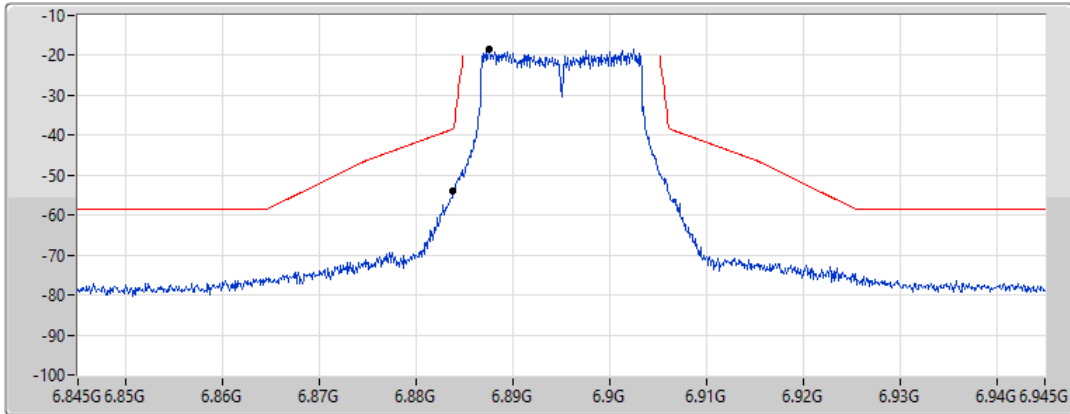

11a20_Nss1,(6Mbps)_1TX
6895MHz_TnomVnom

MASK

17/01/2022

CF Freq
6.895GHz

Span
100MHz

RBW
300kHz

VBW
1MHz

Sweep Time
20ms

Detector Type
RMS

Ref(Hz)	Ref(dBm)	Freq(Hz)	Level(dBm)	Limit(dBm)	Margin(dB)	Port
6.88751G	-18.35	6.8838G	-54.00	-38.43	-15.57	1

11a20_Nss1,(6Mbps)_1TX
6995MHz_TnomVnom

MASK

17/01/2022

CF Freq
6.995GHz

Span
100MHz

RBW
300kHz

VBW
1MHz

Sweep Time
20ms

Detector Type
RMS