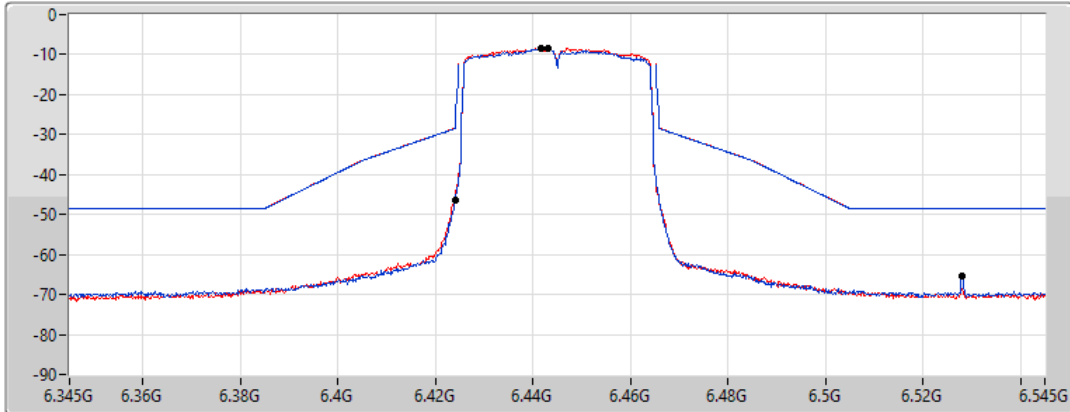

802.11ax HEW40_Nss1,(MCS0)_2TX

MASK

6445MHz_TnomVnom

17/01/2022

CF Freq
6.445GHz

Span
200MHz

RBW
500kHz

VBW
2MHz

Sweep Time
20ms

Detector Type
RMS

Port 1

Port 2

Ref(Hz)	Ref(dBm)	Freq(Hz)	Level(dBm)	Limit(dBm)	Margin(dB)	Port
6.443G	-8.52	6.528G	-65.40	-48.52	-16.88	1
6.4418G	-8.47	6.424G	-46.40	-28.47	-17.93	2