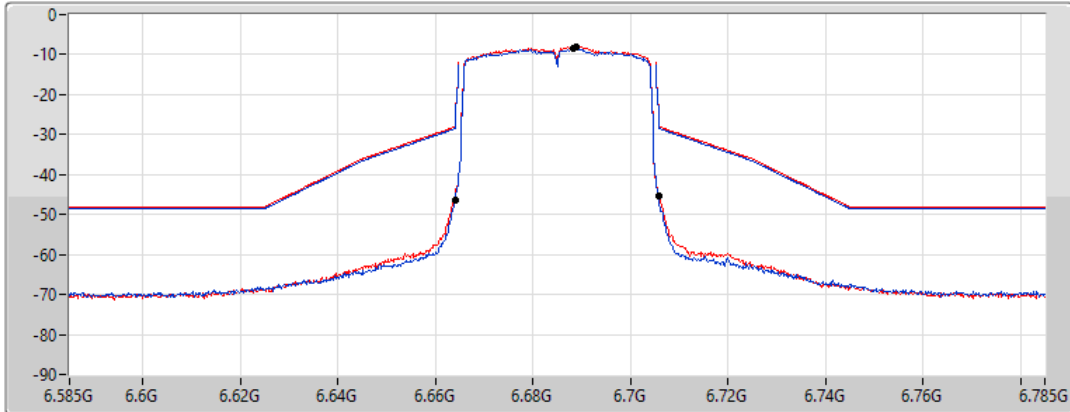

802.11ax HEW40_Nss1,(MCS0)_2TX

MASK

6685MHz_TnomVnom

17/01/2022

CF Freq
6.685GHz

Span
200MHz

RBW
500kHz

VBW
2MHz

Sweep Time
20ms

Detector Type
RMS

Port 1

Port 2

Ref(Hz)	Ref(dBm)	Freq(Hz)	Level(dBm)	Limit(dBm)	Margin(dB)	Port
6.6882G	-8.56	6.664G	-46.25	-28.56	-17.69	1
6.6888G	-8.10	6.706G	-45.43	-28.10	-17.33	2