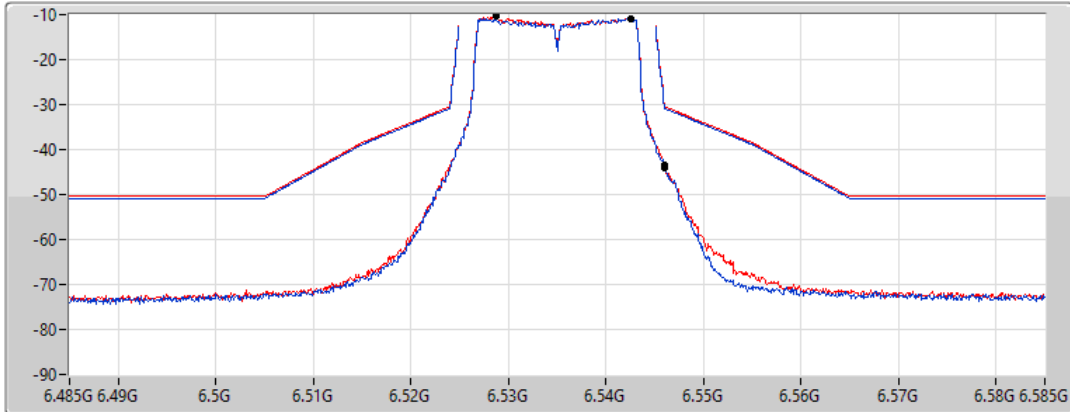

17/01/2022

CF Freq
6.535GHz

Span
100MHz

RBW
300kHz

VBW
1MHz

Sweep Time
20ms

Detector Type
RMS

Port 1 