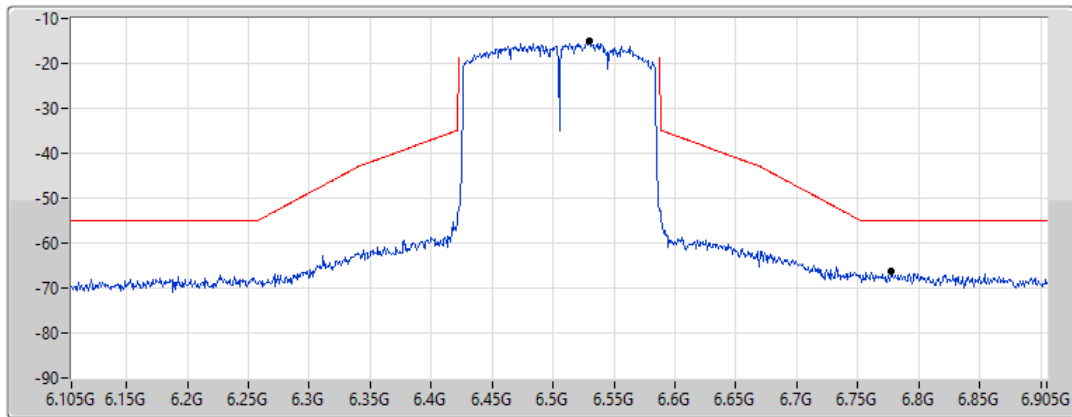

6505MHz_TnomVnom

17/01/2022

CF Freq
6.505GHz

Span
800MHz

RBW
2MHz

VBW
10MHz

Sweep Time
20ms

Detector Type
RMS