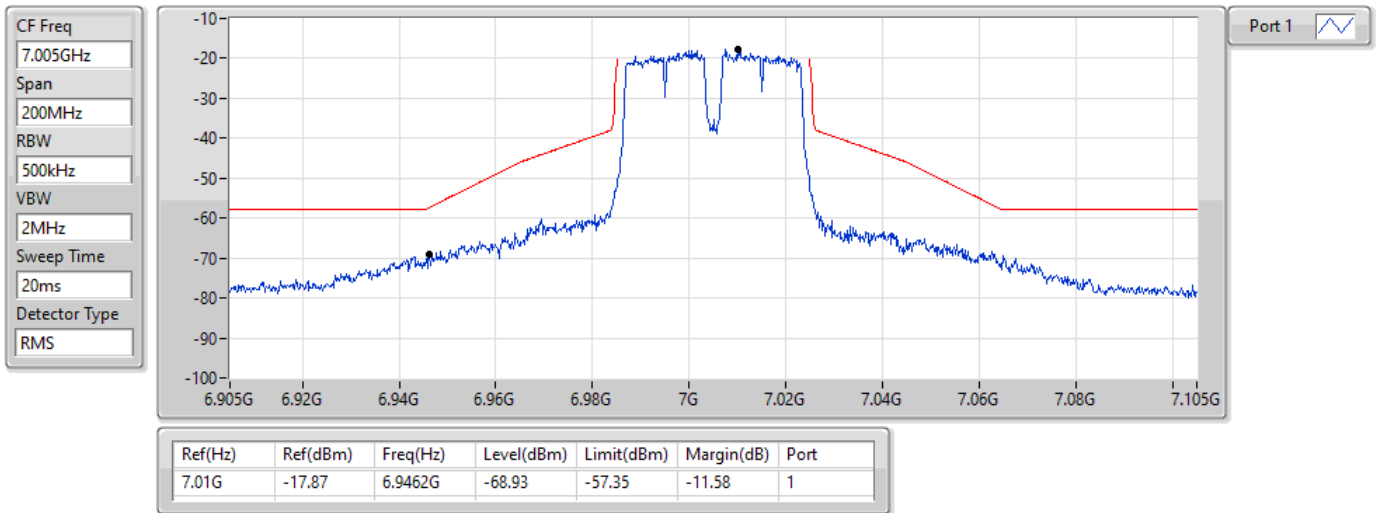

11a40_Nss1,(6Mbps)_1TX

MASK

7005MHz_TnomVnom

17/01/2022