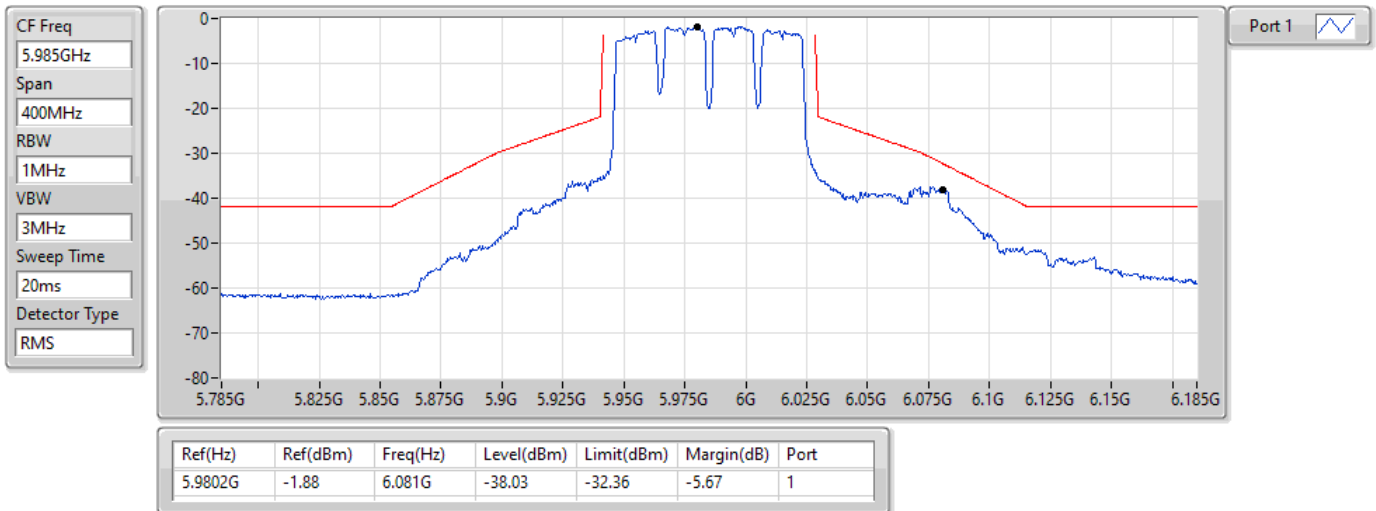

17/01/2022

11a80_Nss1,(6Mbps)_1TX

MASK

5985MHz_TnomVnom

01/09/2021

11a80_Nss1,(6Mbps)_1TX

MASK

6145MHz_TnomVnom