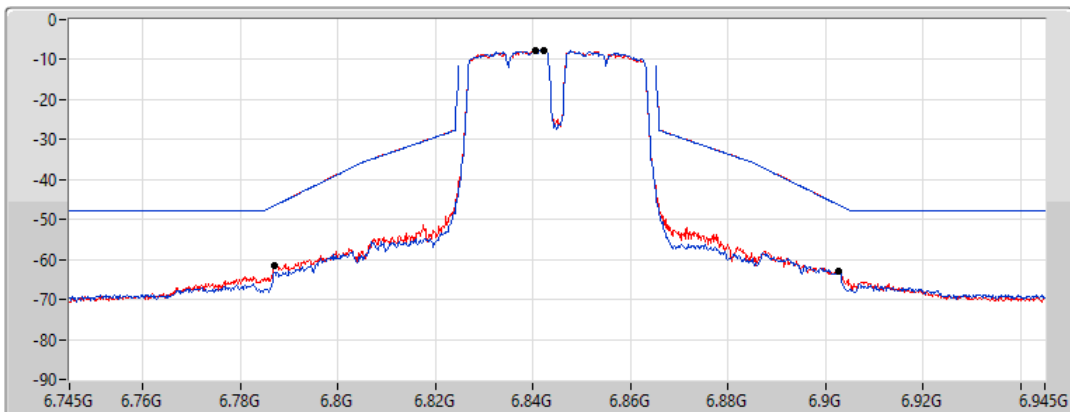

CF Freq
6.845GHz

Span
200MHz

RBW
500kHz

VBW
2MHz

Sweep Time
20ms

Detector Type
RMS

Port 1 

Port 2 