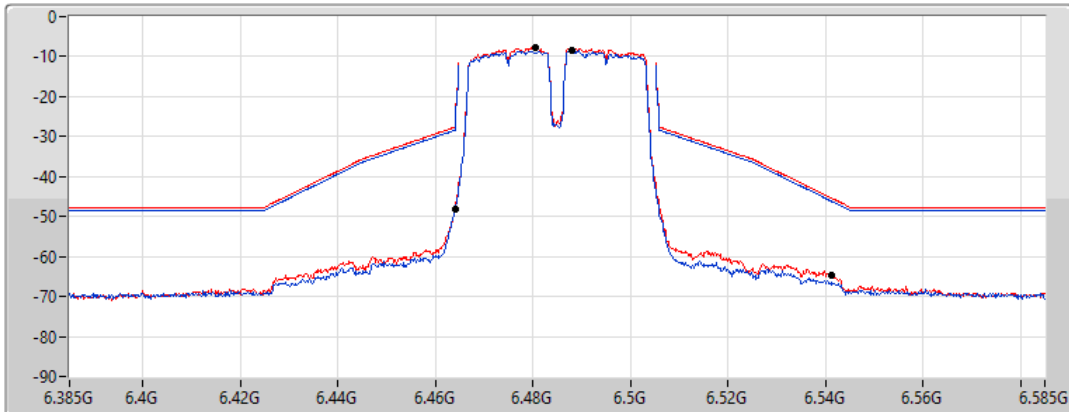

CF Freq
6.485GHz

Span
200MHz

RBW
500kHz

VBW
2MHz

Sweep Time
20ms

Detector Type
RMS

Port 1 

Port 2 