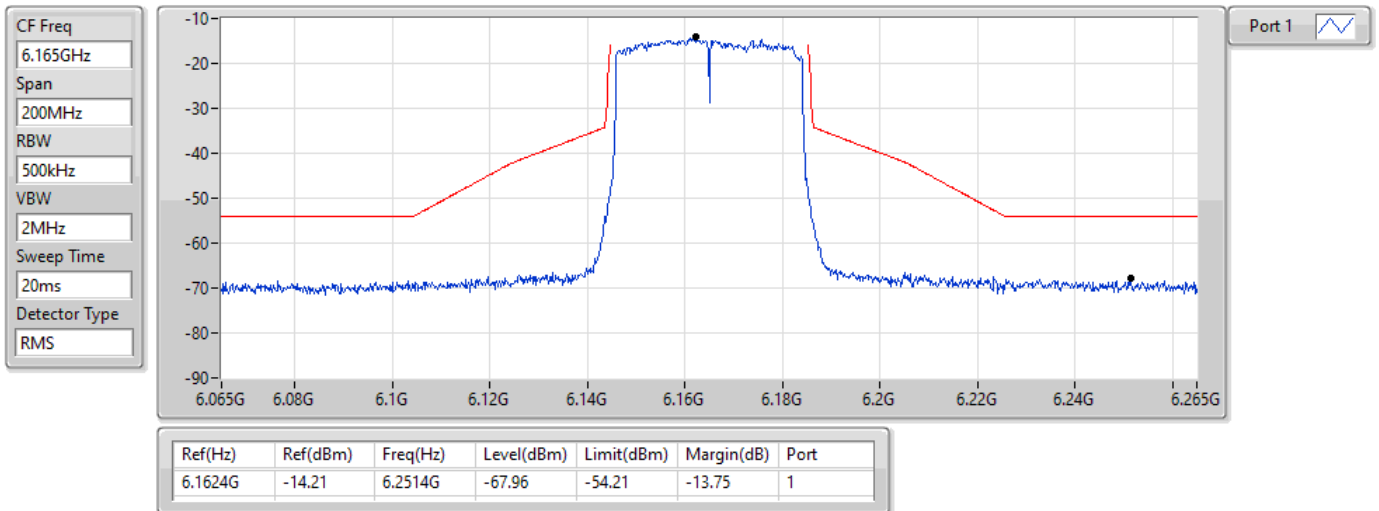

17/01/2022

802.11ax HEW40_Nss1,(MCS0)_1TX
5965MHz_TnomVnom

MASK

17/01/2022

802.11ax HEW40_Nss1,(MCS0)_1TX
6165MHz_TnomVnom

MASK

17/01/2022

802.11ax HEW40_Nss1,(MCS0)_1TX
6405MHz_TnomVnom