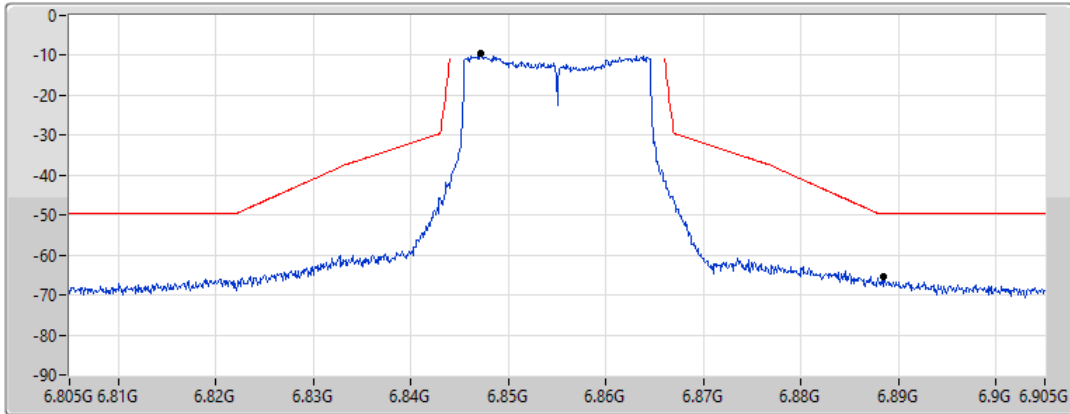

MASK

17/01/2022

CF Freq
6.855GHz

Span
100MHz

RBW
300kHz

VBW
1MHz

Sweep Time
20ms

Detector Type
RMS