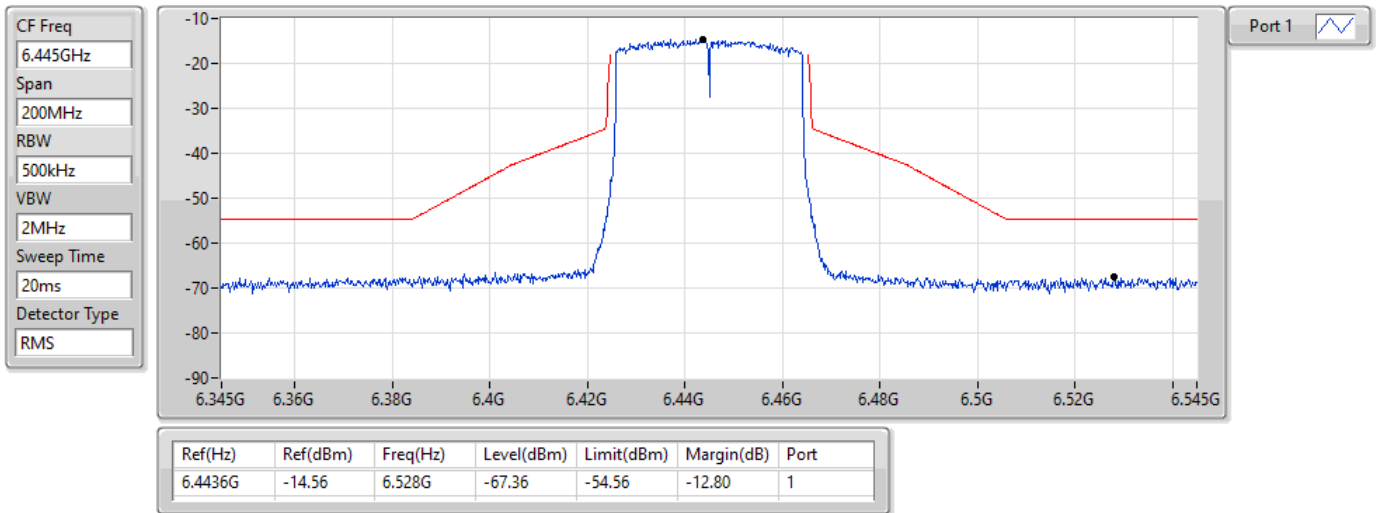

MASK

17/01/2022

802.11ax HEW40_Nss1,(MCS0)_1TX
6445MHz_TnomVnom

MASK

17/01/2022

802.11ax HEW40_Nss1,(MCS0)_1TX
6485MHz_TnomVnom

MASK

17/01/2022