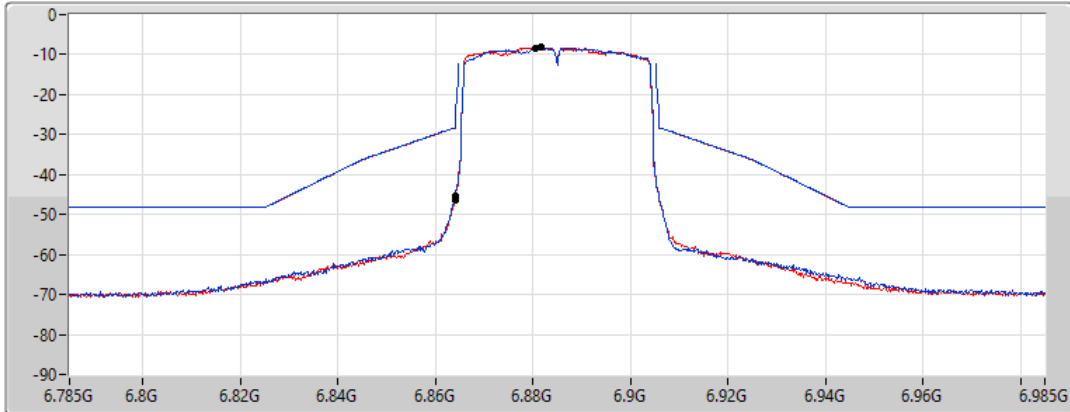

17/01/2022

CF Freq
6.885GHz

Span
200MHz

RBW
500kHz

VBW
2MHz

Sweep Time
20ms

Detector Type
RMS

Port 1 