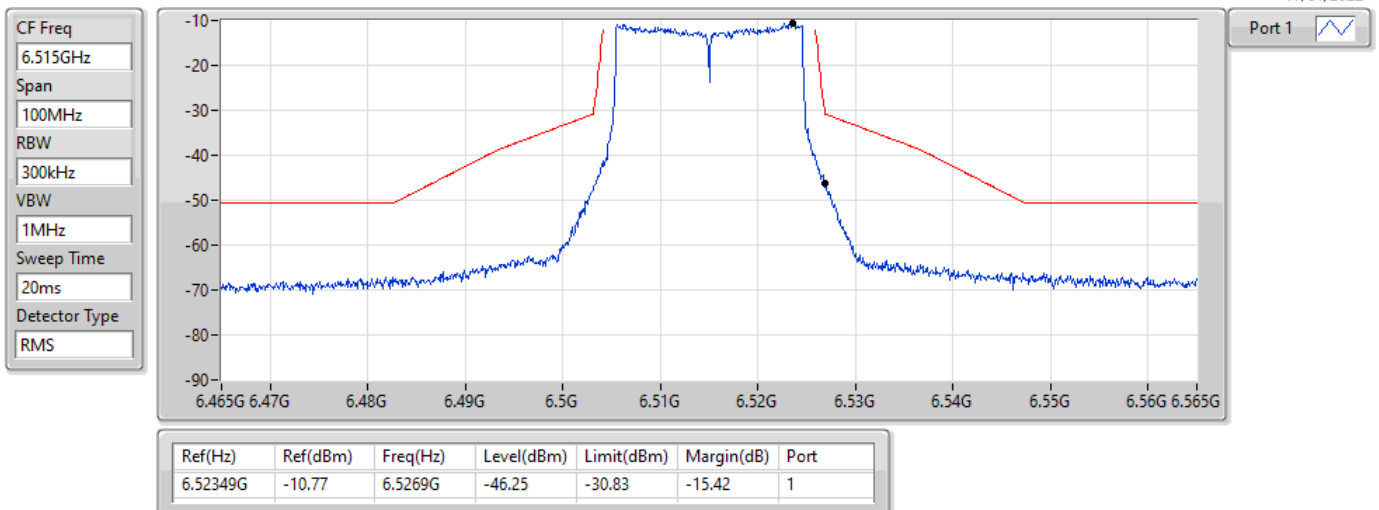

802.11ax HEW20_Nss1,(MCS0)_1TX
6515MHz_TnomVnom

MASK

17/01/2022