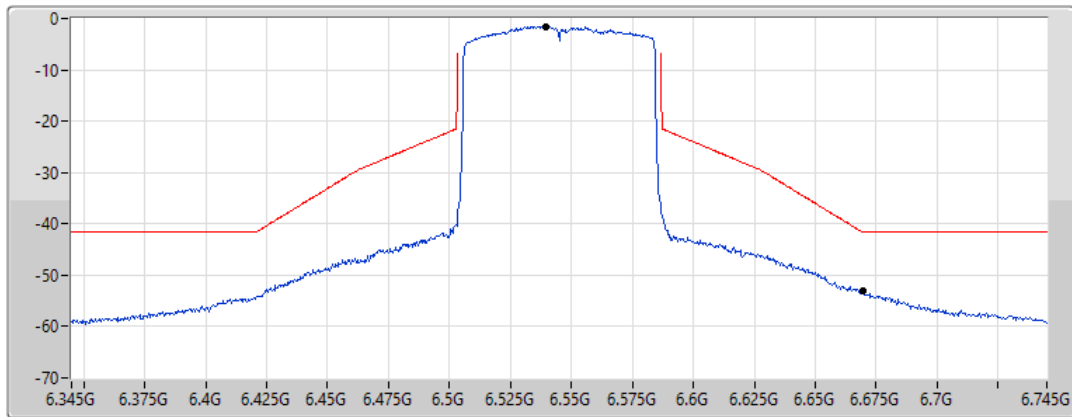

MASK

01/09/2021

CF Freq
6.545GHz

Span
400MHz

RBW
1MHz

VBW
3MHz

Sweep Time
20ms

Detector Type
RMS