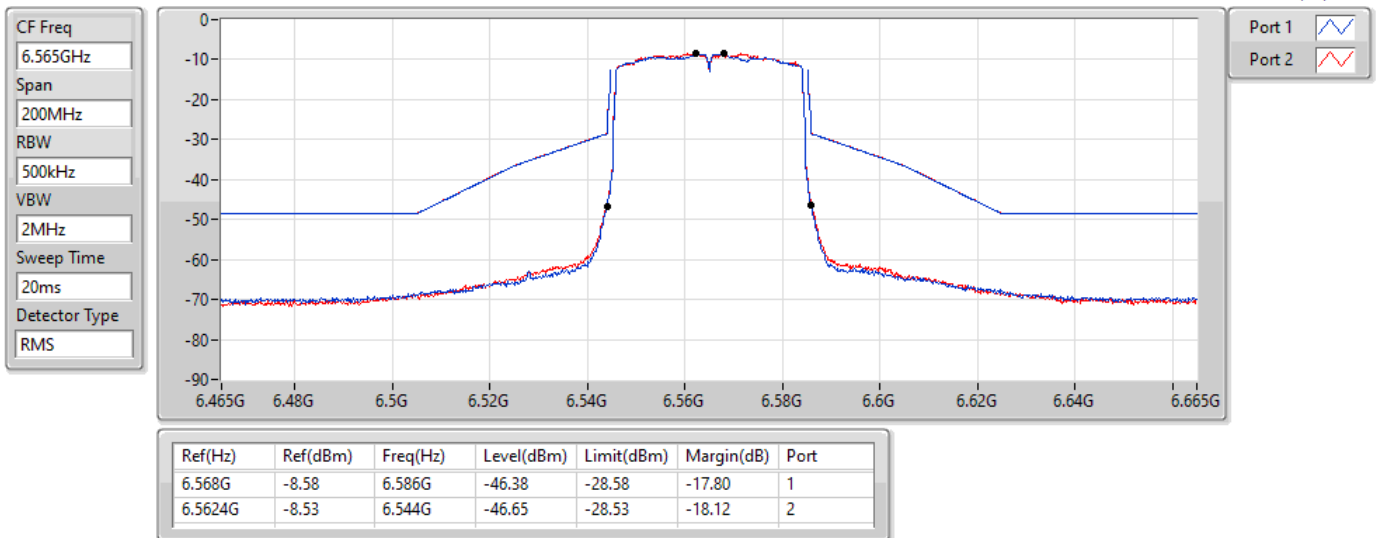

17/01/2022

802.11ax HEW40_Nss1,(MCS0)_2TX

MASK

6565MHz_TnomVnom

17/01/2022

802.11ax HEW40_Nss1,(MCS0)_2TX

MASK

6685MHz_TnomVnom