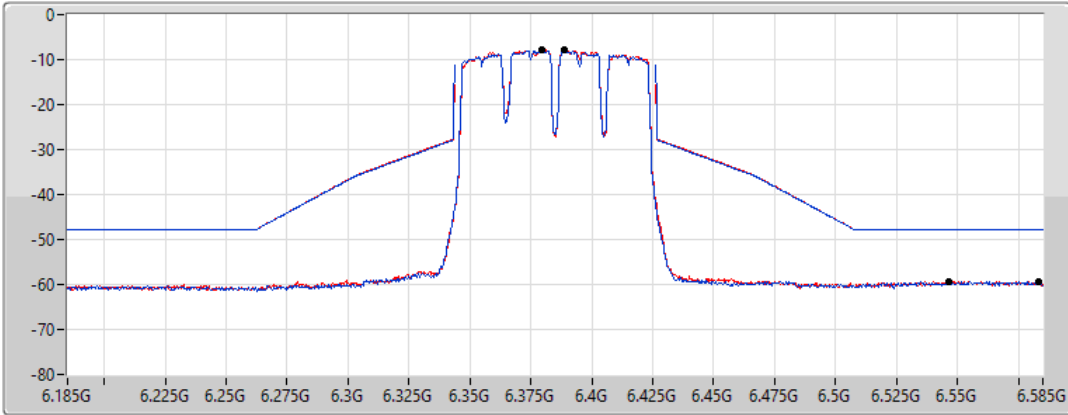

CF Freq
6.385GHz

Span
400MHz

RBW
1MHz

VBW
3MHz

Sweep Time
20ms

Detector Type
RMS

Port 1 

Port 2 