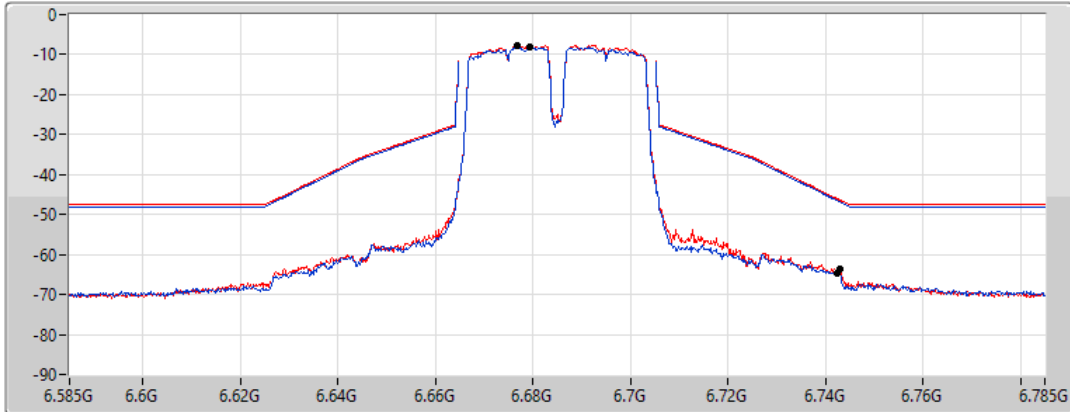

CF Freq
6.685GHz

Span
200MHz

RBW
500kHz

VBW
2MHz

Sweep Time
20ms

Detector Type
RMS

Port 1 

Port 2 