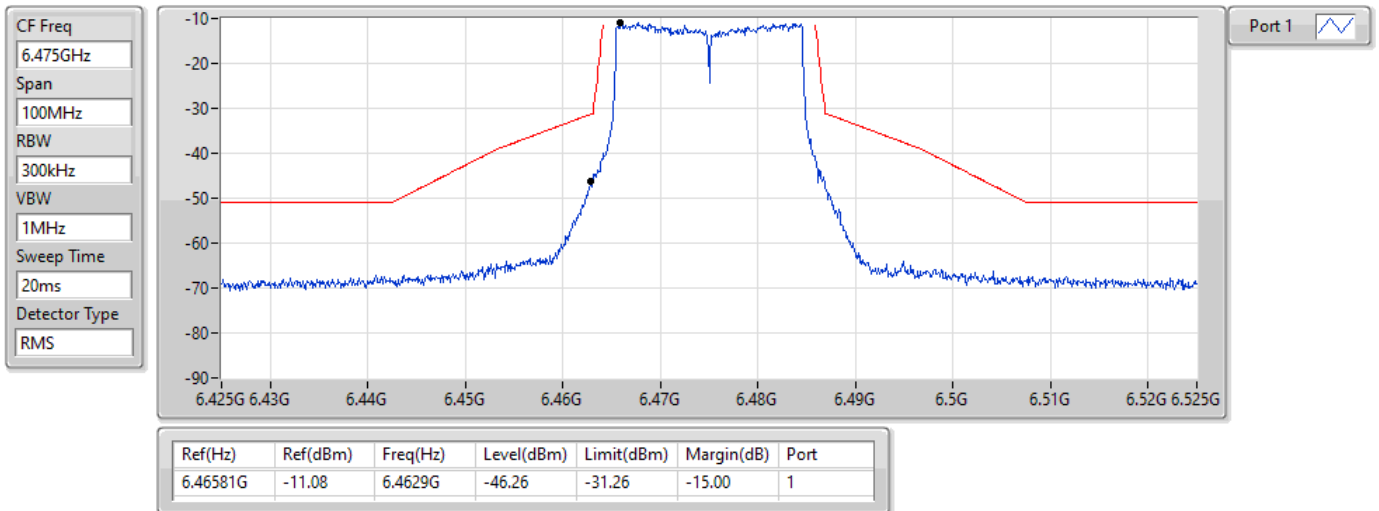

802.11ax HEW20_Nss1,(MCS0)_1TX
6435MHz_TnomVnom

MASK

17/01/2022

802.11ax HEW20_Nss1,(MCS0)_1TX
6475MHz_TnomVnom

MASK

17/01/2022

802.11ax HEW20_Nss1,(MCS0)_1TX
6515MHz_TnomVnom

MASK