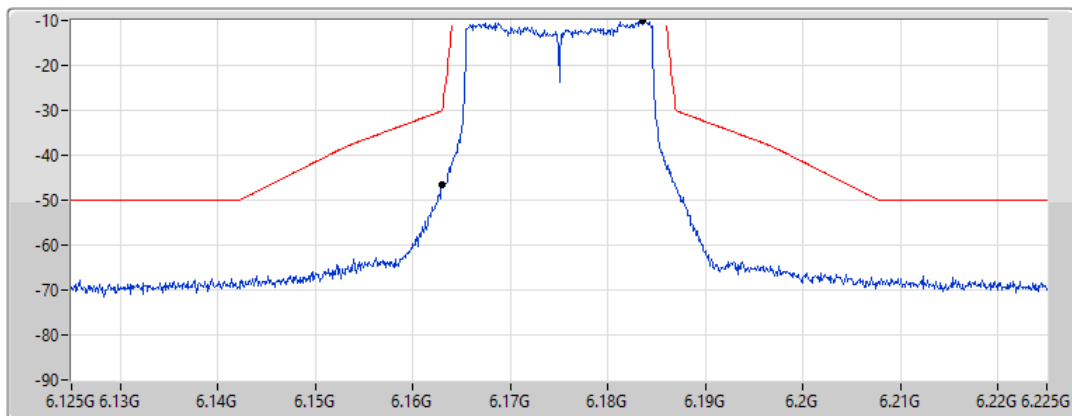

802.11ax HEW20_Nss1,(MCS0)_1TX

MASK

6175MHz_TnomVnom

17/01/2022

CF Freq
6.175GHz

Span
100MHz

RBW
300kHz

VBW
1MHz

Sweep Time
20ms

Detector Type
RMS

Ref(Hz)	Ref(dBm)	Freq(Hz)	Level(dBm)	Limit(dBm)	Margin(dB)	Port
6.18349G	-10.04	6.163G	-46.56	-30.09	-16.47	1