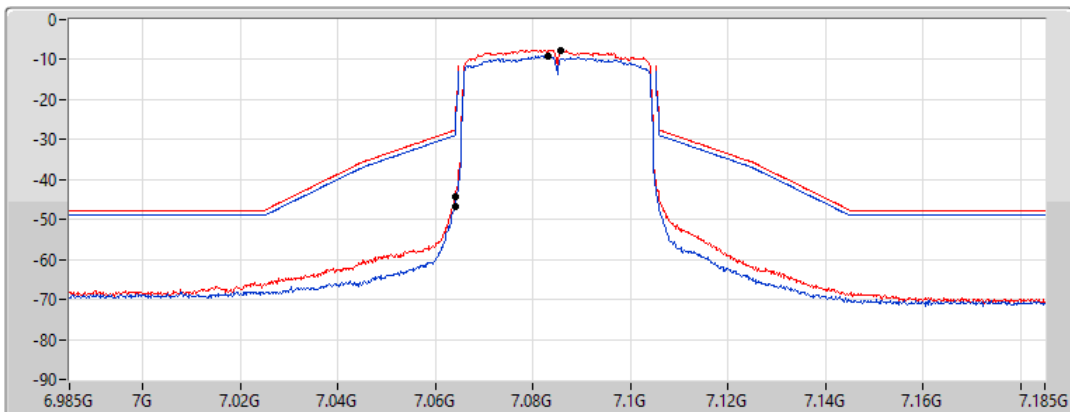

17/01/2022

CF Freq
7.085GHz

Span
200MHz

RBW
500kHz

VBW
2MHz

Sweep Time
20ms

Detector Type
RMS

Port 1 