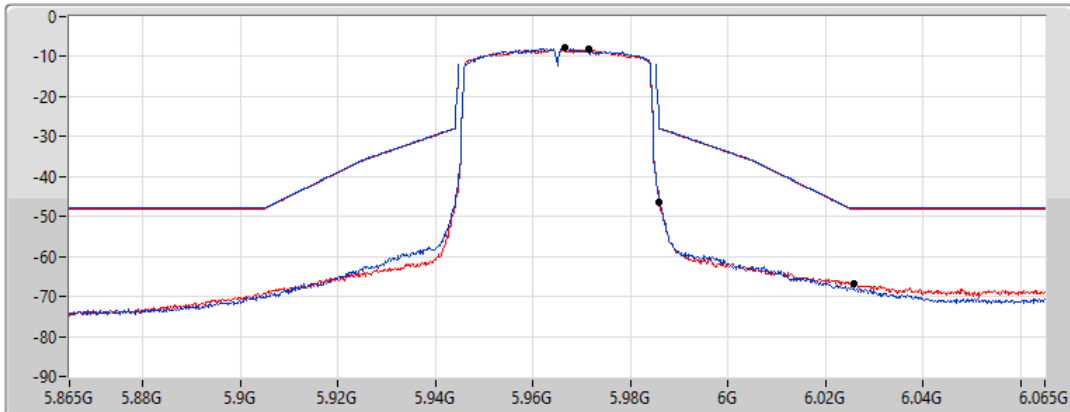

17/01/2022

CF Freq
5.965GHz

Span
200MHz

RBW
500kHz

VBW
2MHz

Sweep Time
20ms

Detector Type
RMS

Port 1 