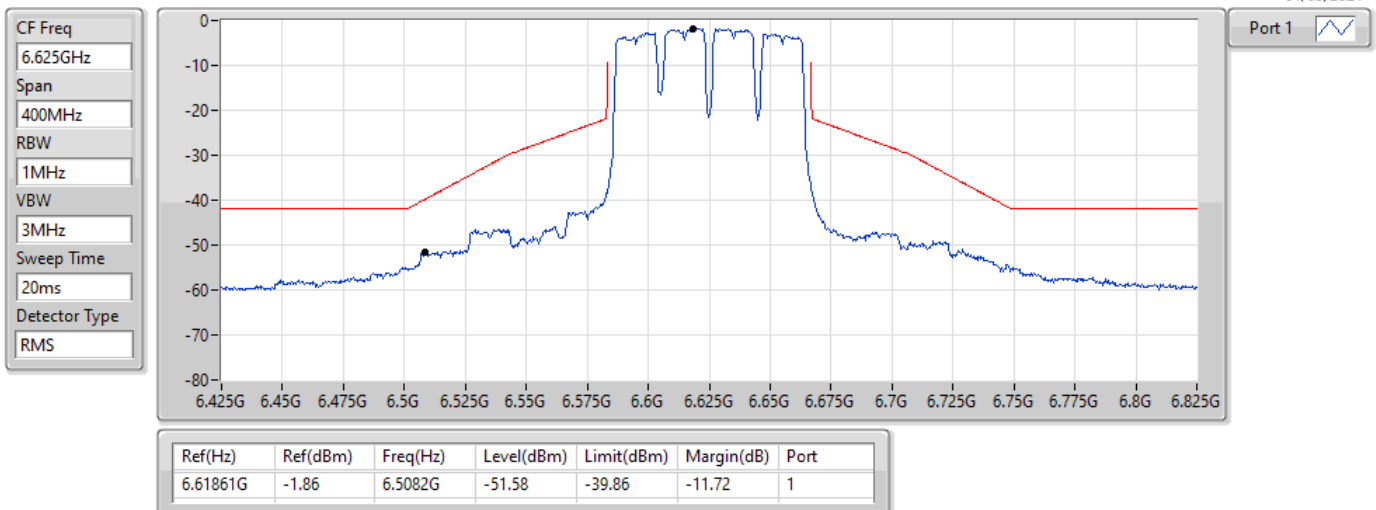

6625MHz_TnomVnom

01/09/2021