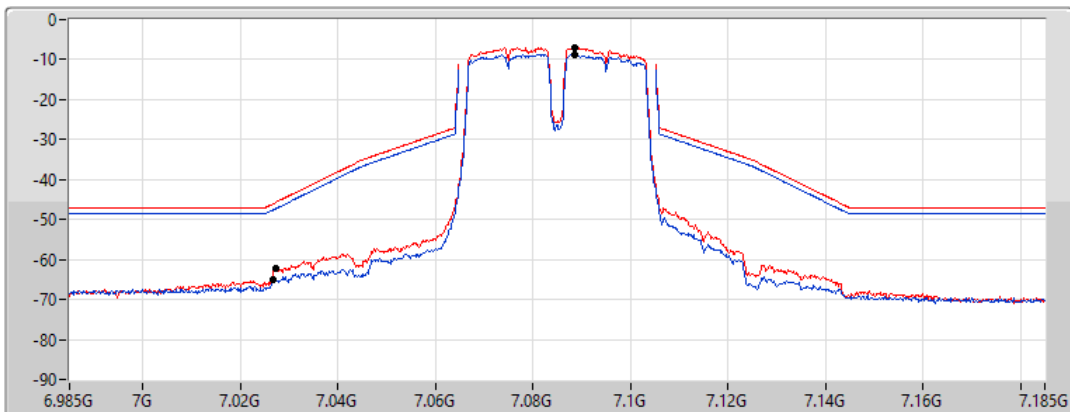

CF Freq
7.085GHz

Span
200MHz

RBW
500kHz

VBW
2MHz

Sweep Time
20ms

Detector Type
RMS

Port 1 

Port 2 