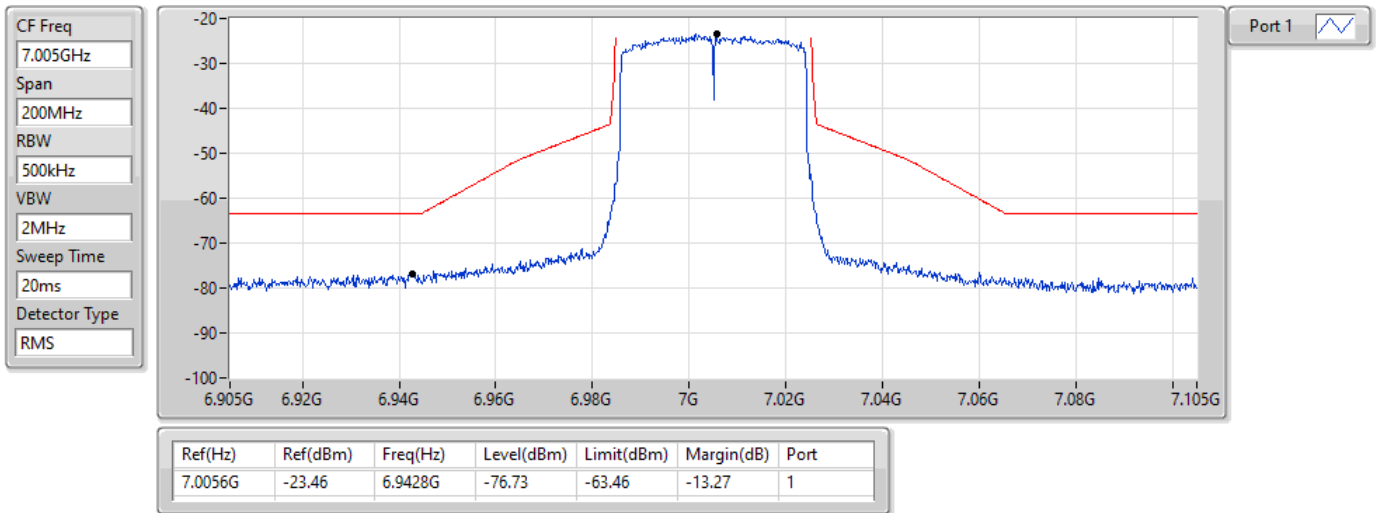

MASK

17/01/2022

802.11ax HEW40_Nss1,(MCS0)_1TX
7005MHz_TnomVnom

MASK

17/01/2022

802.11ax HEW40_Nss1,(MCS0)_1TX
7085MHz_TnomVnom

MASK

17/01/2022