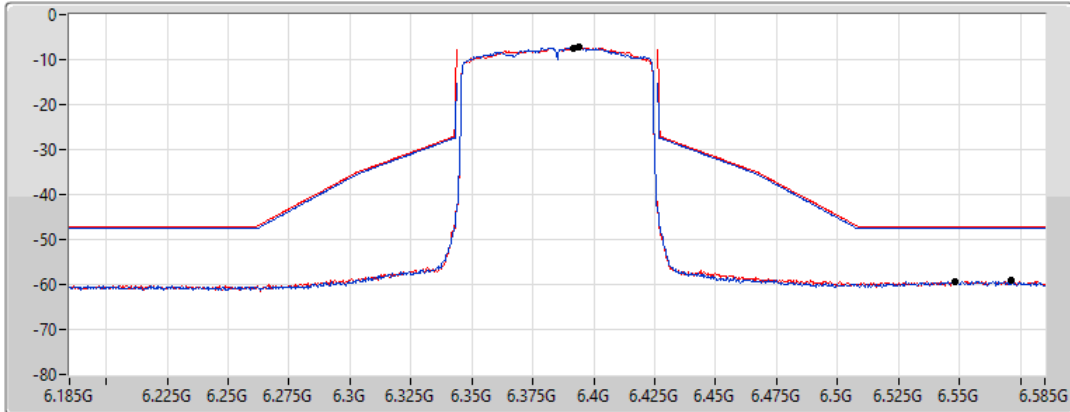

01/09/2021

CF Freq
6.385GHz

Span
400MHz

RBW
1MHz

VBW
3MHz

Sweep Time
20ms

Detector Type
RMS

Port 1 