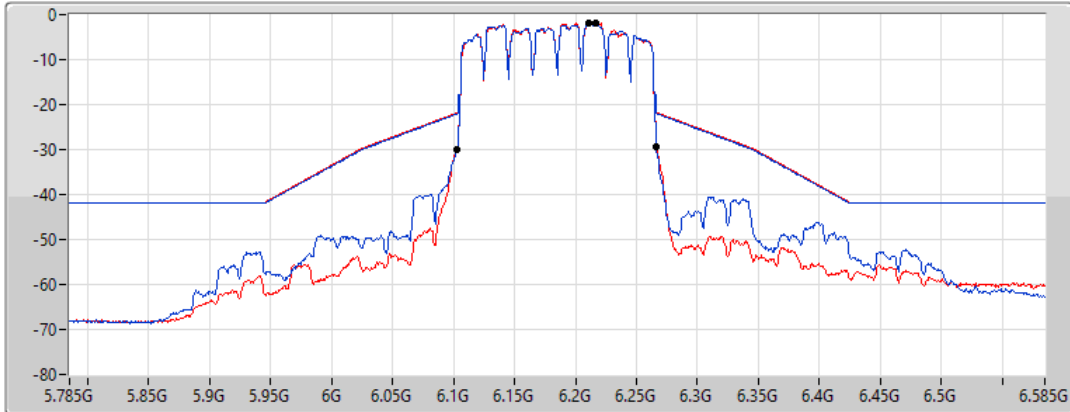

CF Freq
6.185GHz

Span
800MHz

RBW
2MHz

VBW
10MHz

Sweep Time
20ms

Detector Type
RMS

Port 1

Port 2