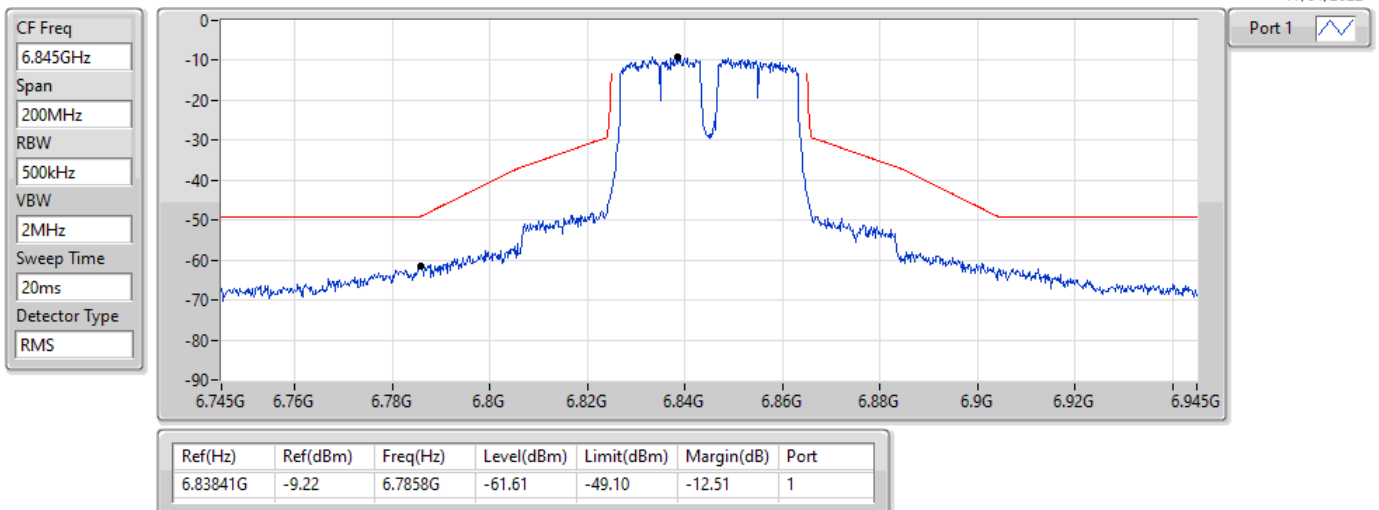

17/01/2022

11a40_Nss1,(6Mbps)_1TX

MASK

6845MHz_TnomVnom

17/01/2022

11a40_Nss1,(6Mbps)_1TX
6885MHz_TnomVnom

MASK

17/01/2022