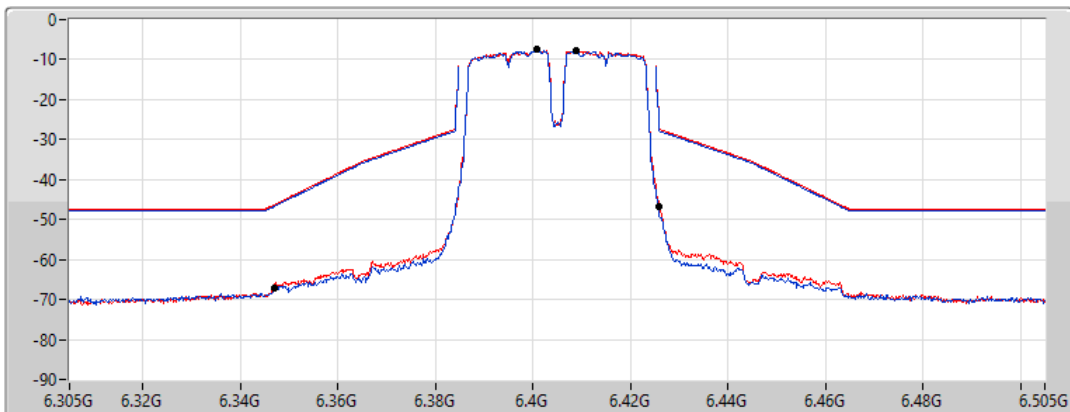

17/01/2022

CF Freq
6.405GHz

Span
200MHz

RBW
500kHz

VBW
2MHz

Sweep Time
20ms

Detector Type
RMS

Port 1 