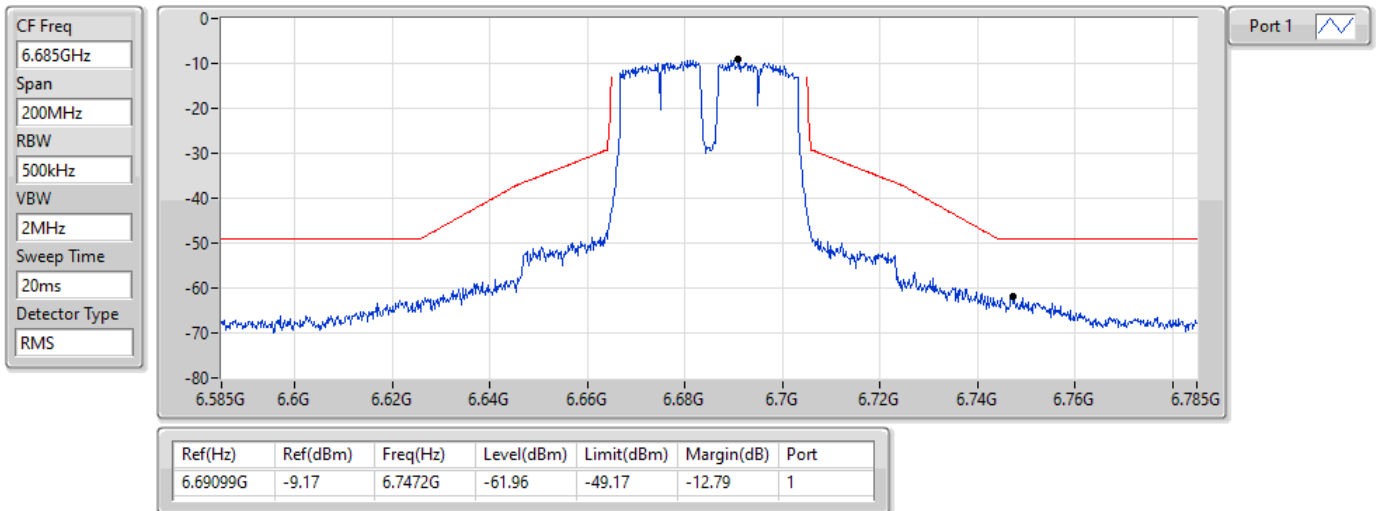

11a40_Nss1,(6Mbps)_1TX

MASK

6685MHz_TnomVnom

17/01/2022