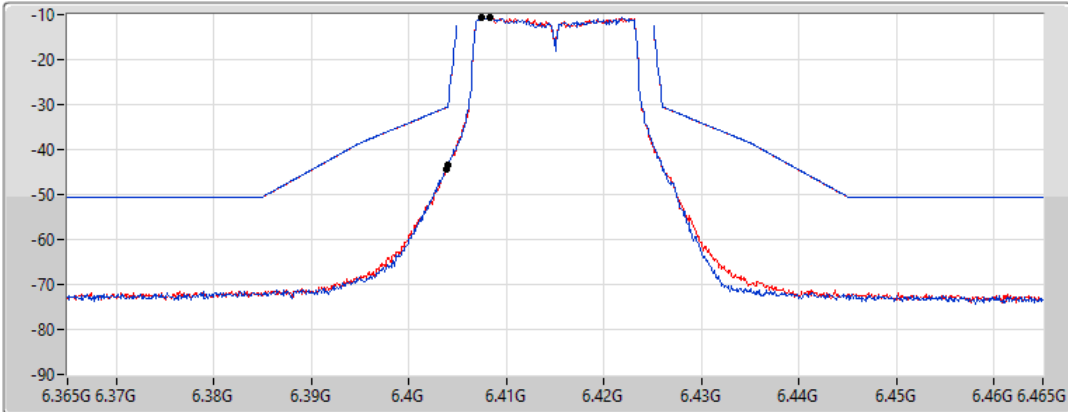

6415MHz_TnomVnom

17/01/2022

CF Freq
6.415GHz

Span
100MHz

RBW
300kHz

VBW
1MHz

Sweep Time
20ms

Detector Type
RMS