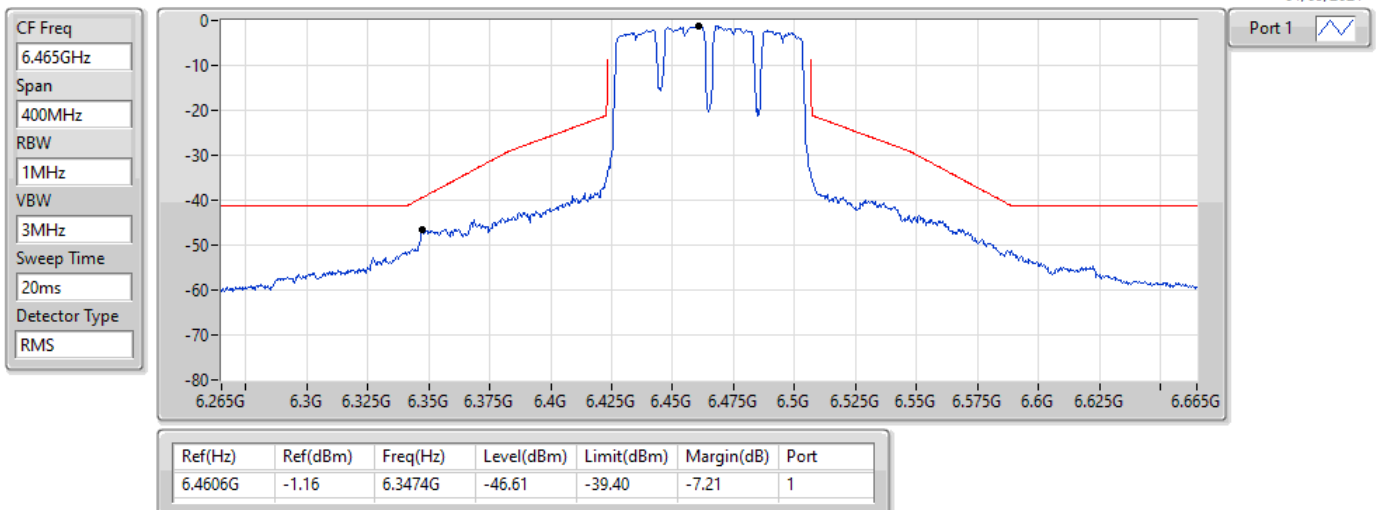

6465MHz_TnomVnom

01/09/2021