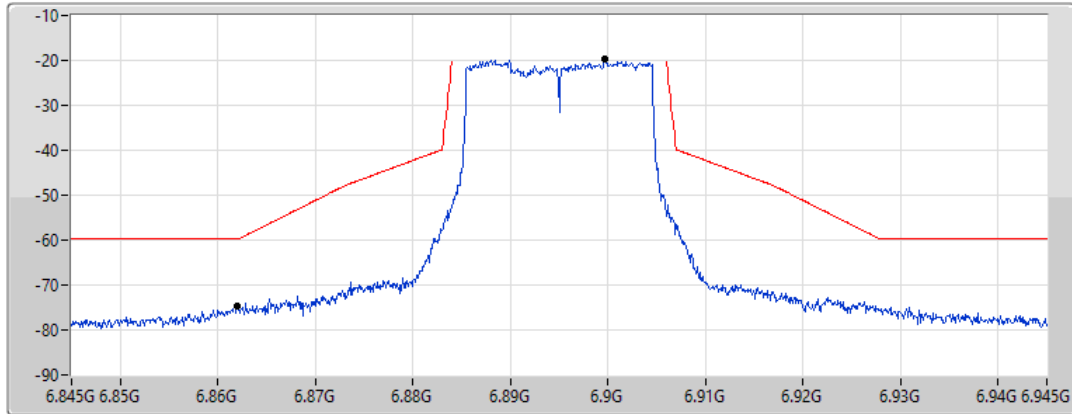

MASK

17/01/2022

CF Freq
6.895GHz

Span
100MHz

RBW
300kHz

VBW
1MHz

Sweep Time
20ms

Detector Type
RMS