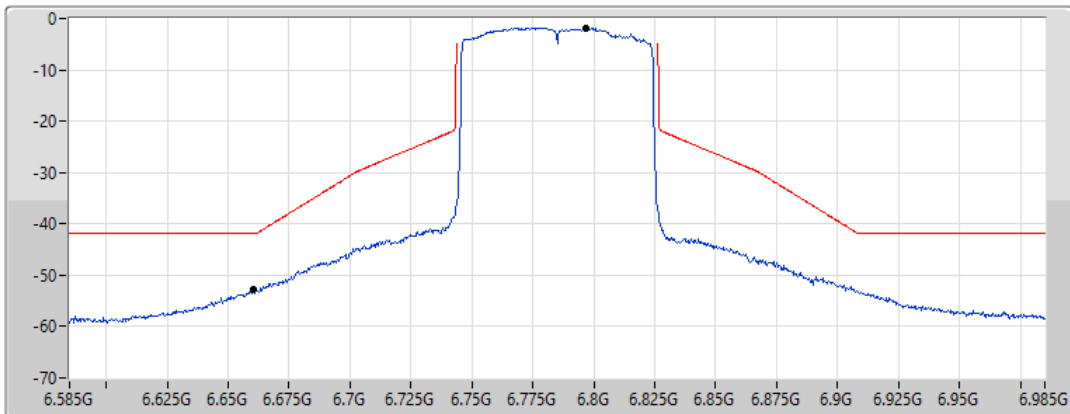

Ref(Hz)	Ref(dBm)	Freq(Hz)	Level(dBm)	Limit(dBm)	Margin(dB)	Port
6.79659G	-1.79	6.6606G	-52.89	-41.79	-11.10	1