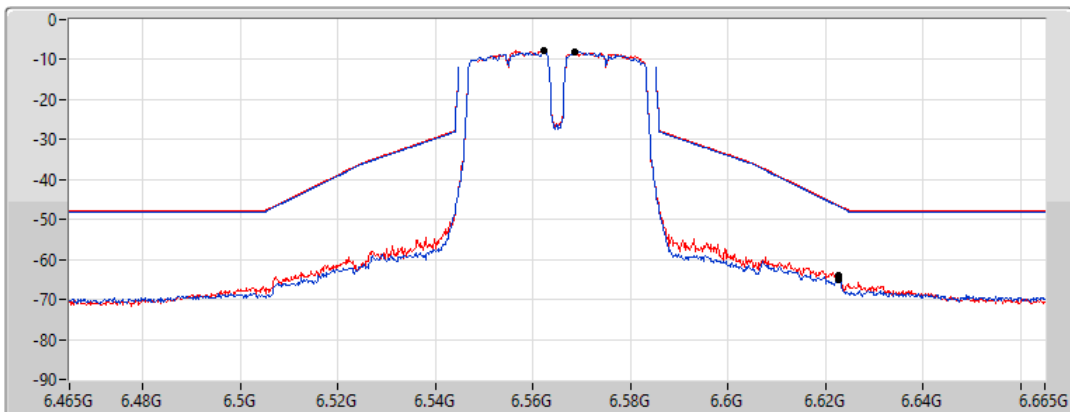

CF Freq
6.565GHz

Span
200MHz

RBW
500kHz

VBW
2MHz

Sweep Time
20ms

Detector Type
RMS

Port 1 

Port 2 