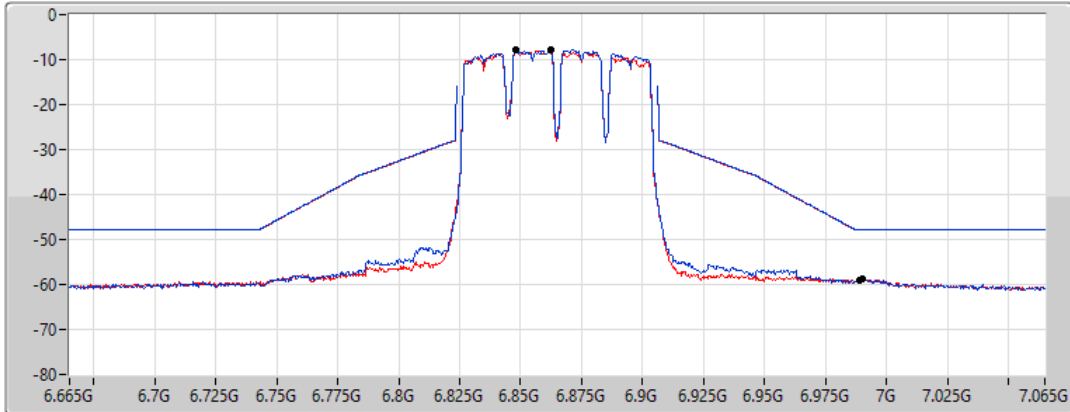

CF Freq
6.865GHz

Span
400MHz

RBW
1MHz

VBW
3MHz

Sweep Time
20ms

Detector Type
RMS

Port 1 

Port 2 