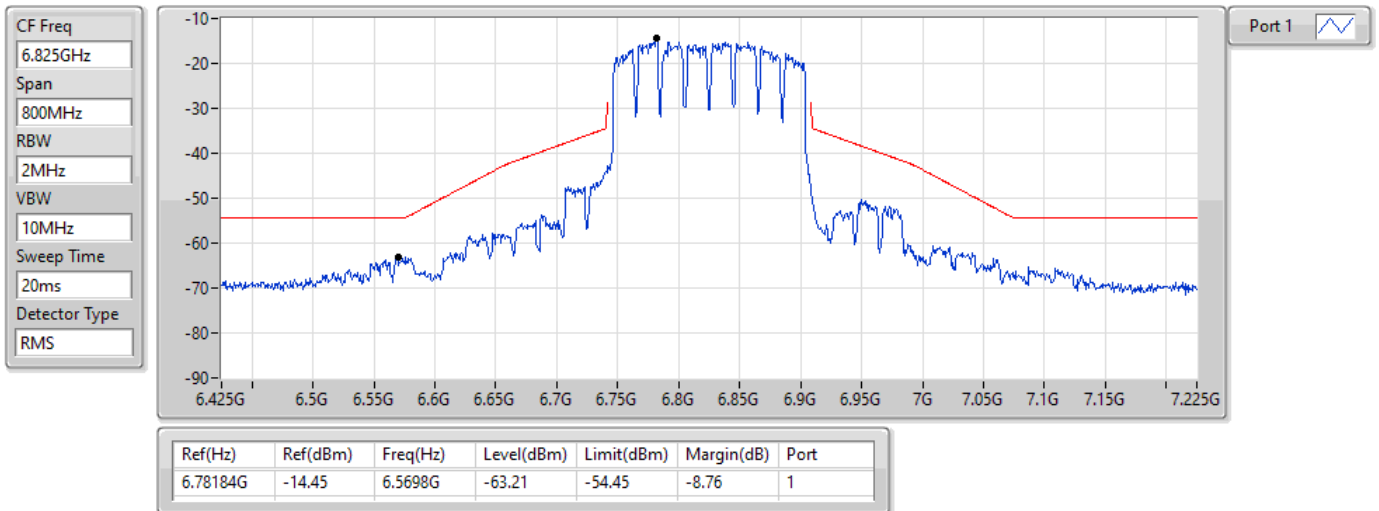

11a160_Nss1,(6Mbps)_1TX

MASK

6825MHz_TnomVnom

17/01/2022