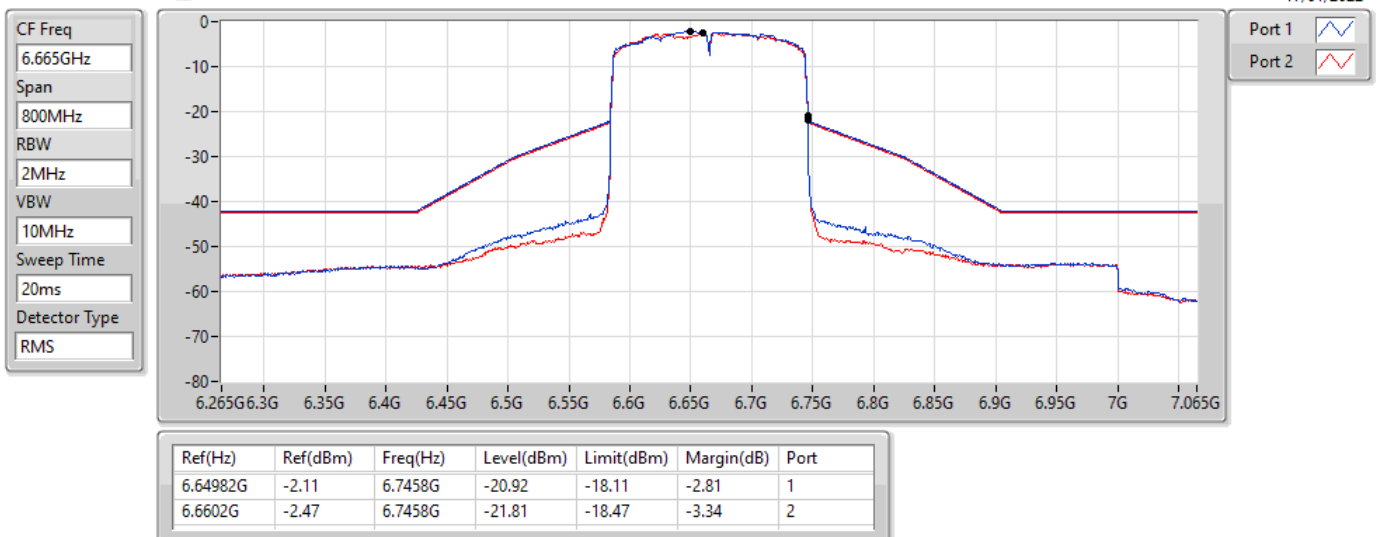

17/01/2022

802.11ax HEW160_Nss1,(MCS0)_2TX

MASK

6665MHz_TnomVnom

17/01/2022

802.11ax HEW160_Nss1,(MCS0)_2TX

MASK

6825MHz_TnomVnom