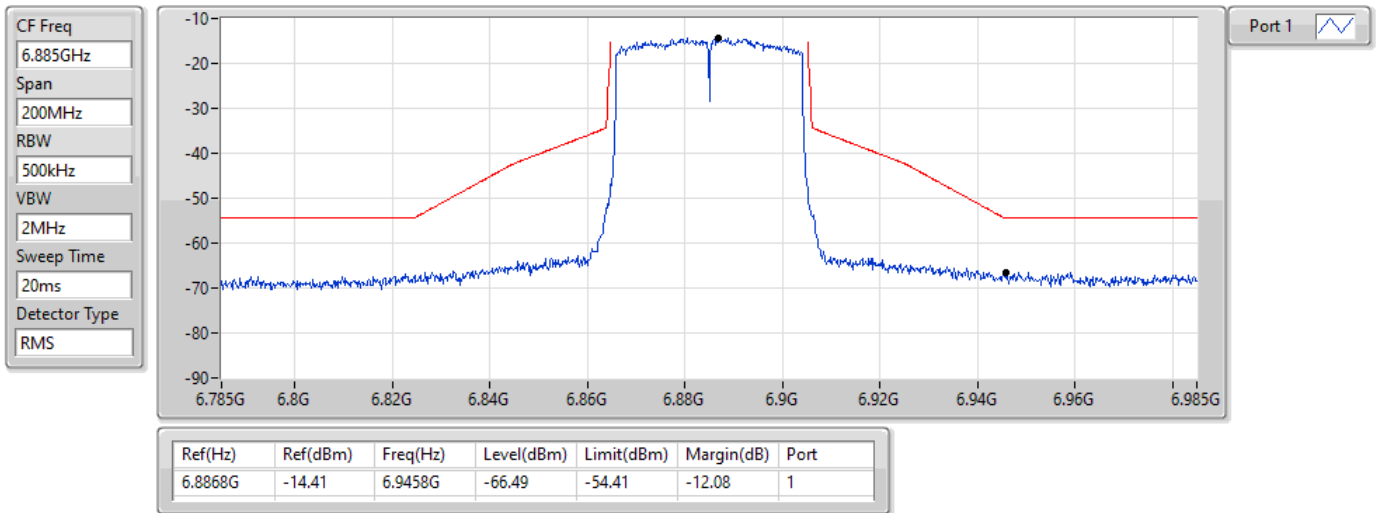

802.11ax HEW40_Nss1,(MCS0)_1TX
6885MHz_TnomVnom

MASK

17/01/2022