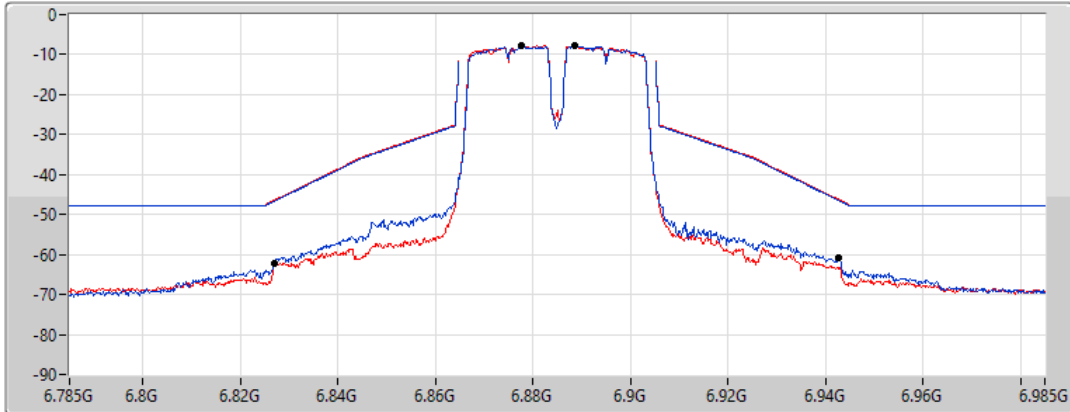

CF Freq
6.885GHz

Span
200MHz

RBW
500kHz

VBW
2MHz

Sweep Time
20ms

Detector Type
RMS

Port 1 

Port 2 