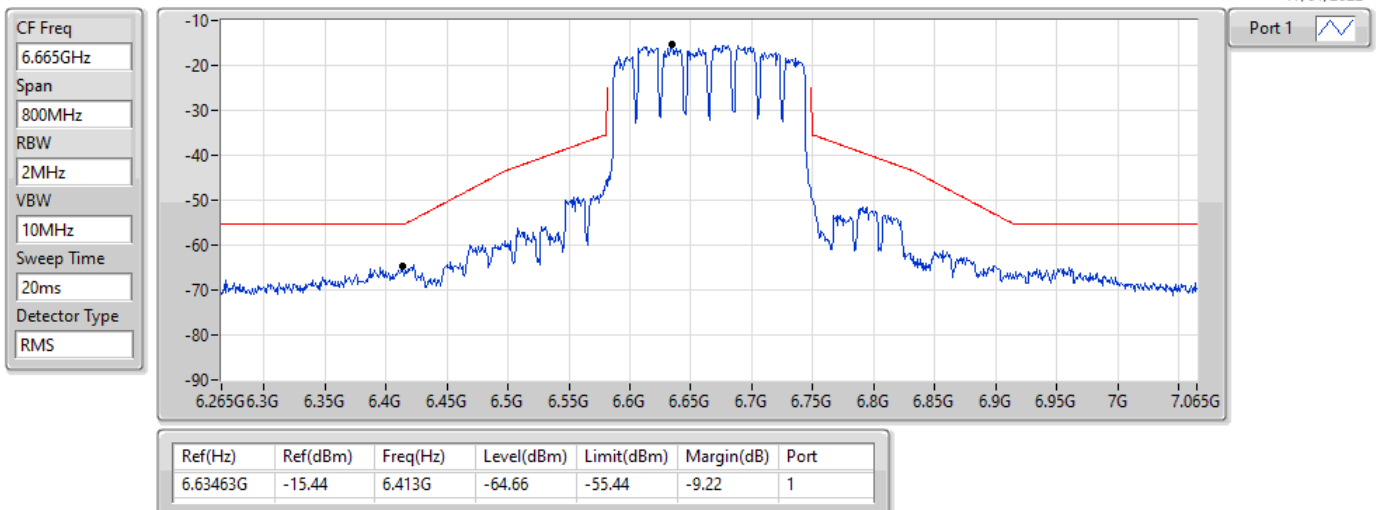

17/01/2022

11a160_Nss1,(6Mbps)_1TX

MASK

6665MHz_TnomVnom

17/01/2022

11a160_Nss1,(6Mbps)_1TX

MASK

6825MHz_TnomVnom