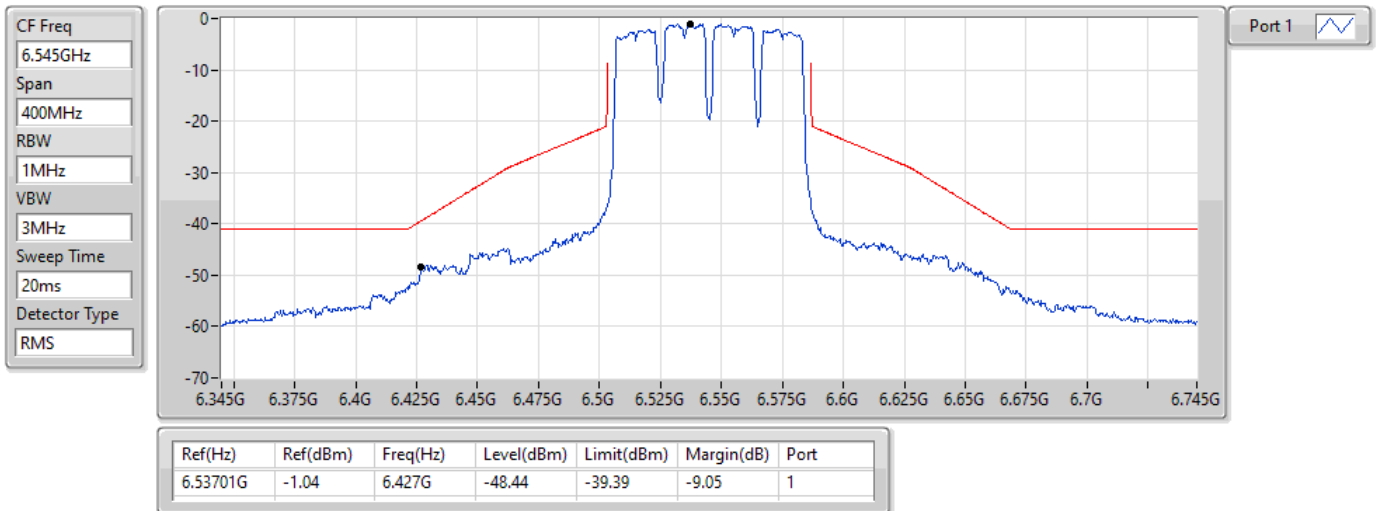

01/09/2021

11a80_Nss1,(6Mbps)_1TX

MASK

6545MHz_TnomVnom

01/09/2021

11a80_Nss1,(6Mbps)_1TX

MASK

6625MHz_TnomVnom