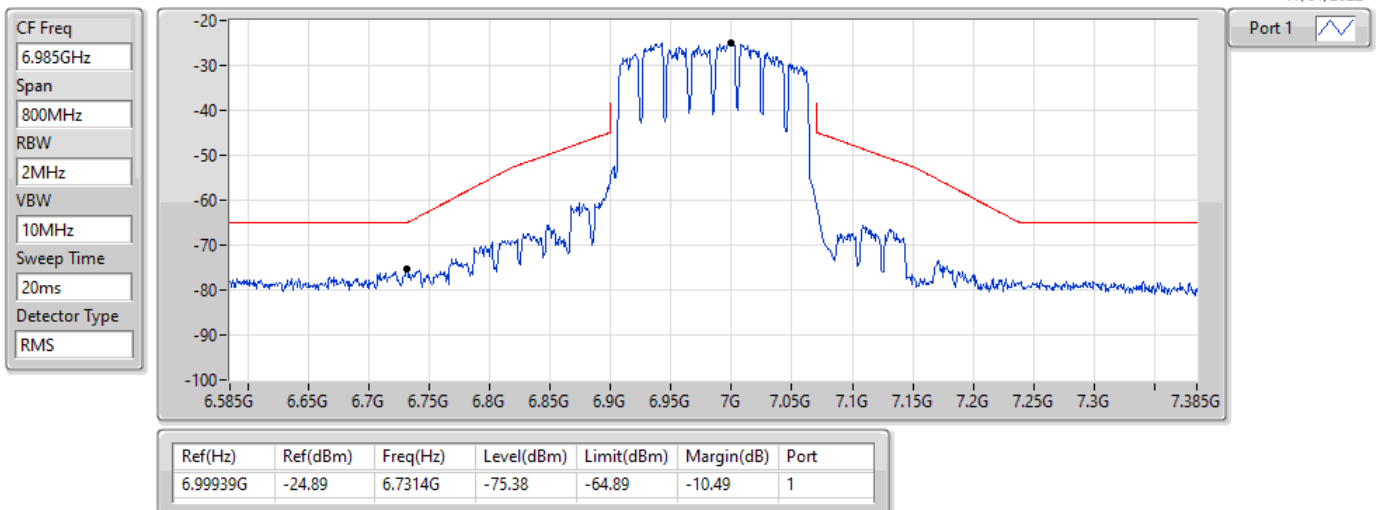

17/01/2022

11a160_Nss1,(6Mbps)_1TX

MASK

6985MHz_TnomVnom

17/01/2022

802.11ax HEW20_Nss1,(MCS0)_1TX

MASK

5955MHz_TnomVnom