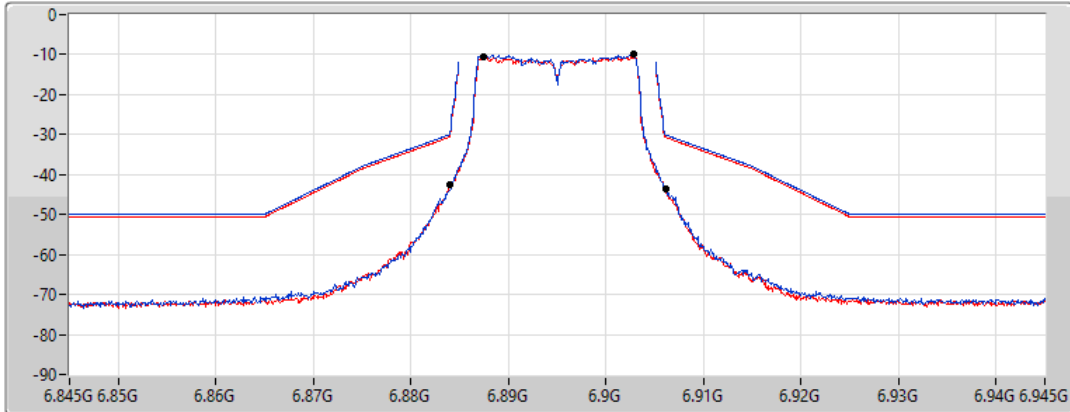

17/01/2022

CF Freq
6.895GHz

Span
100MHz

RBW
300kHz

VBW
1MHz

Sweep Time
20ms

Detector Type
RMS

Port 1 