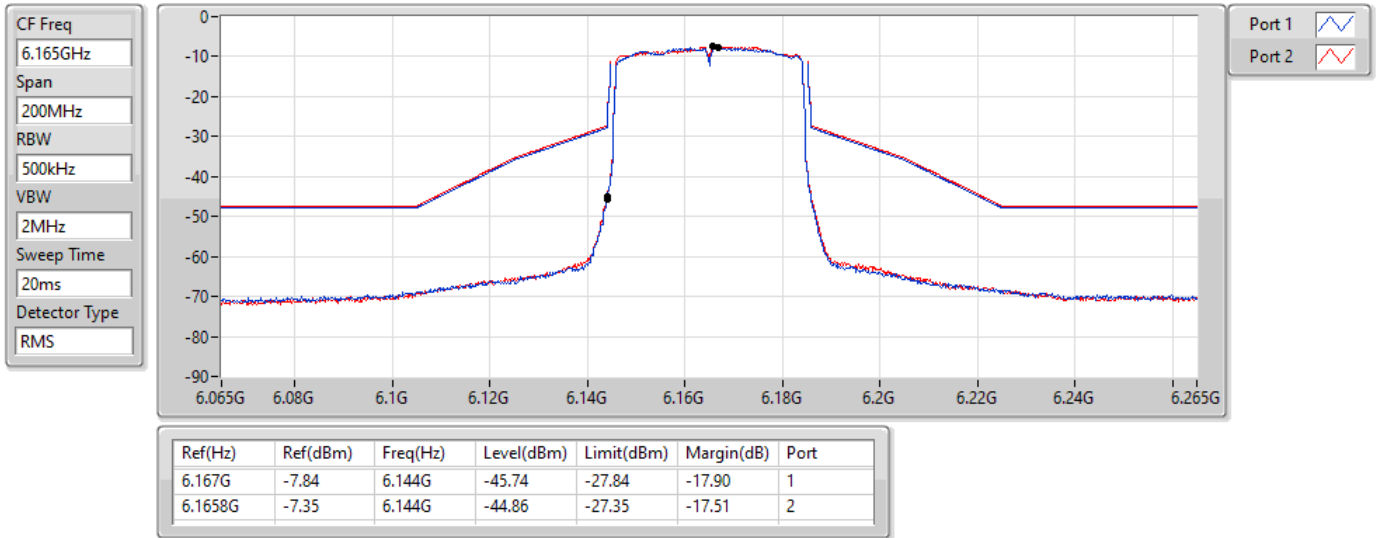

17/01/2022

802.11ax HEW40_Nss1,(MCS0)_2TX

MASK

6405MHz_TnomVnom

17/01/2022

802.11ax HEW40_Nss1,(MCS0)_2TX

MASK

6445MHz_TnomVnom