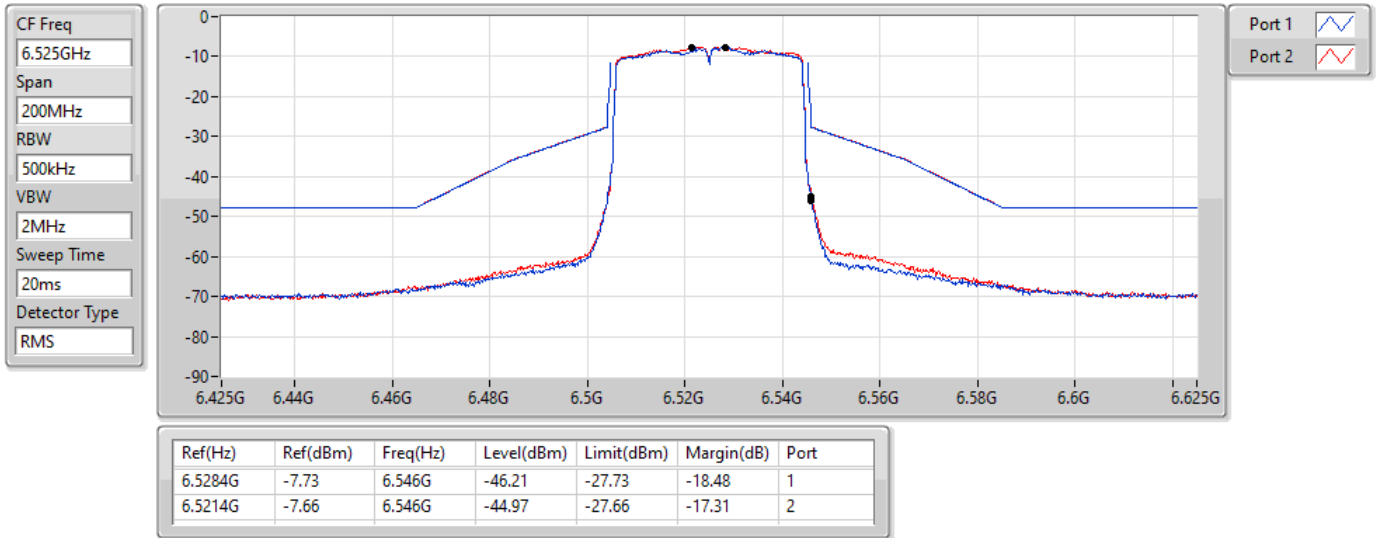

17/01/2022

802.11ax HEW40_Nss1,(MCS0)_2TX

MASK

6565MHz_TnomVnom

17/01/2022

802.11ax HEW40_Nss1,(MCS0)_2TX

MASK

6685MHz_TnomVnom