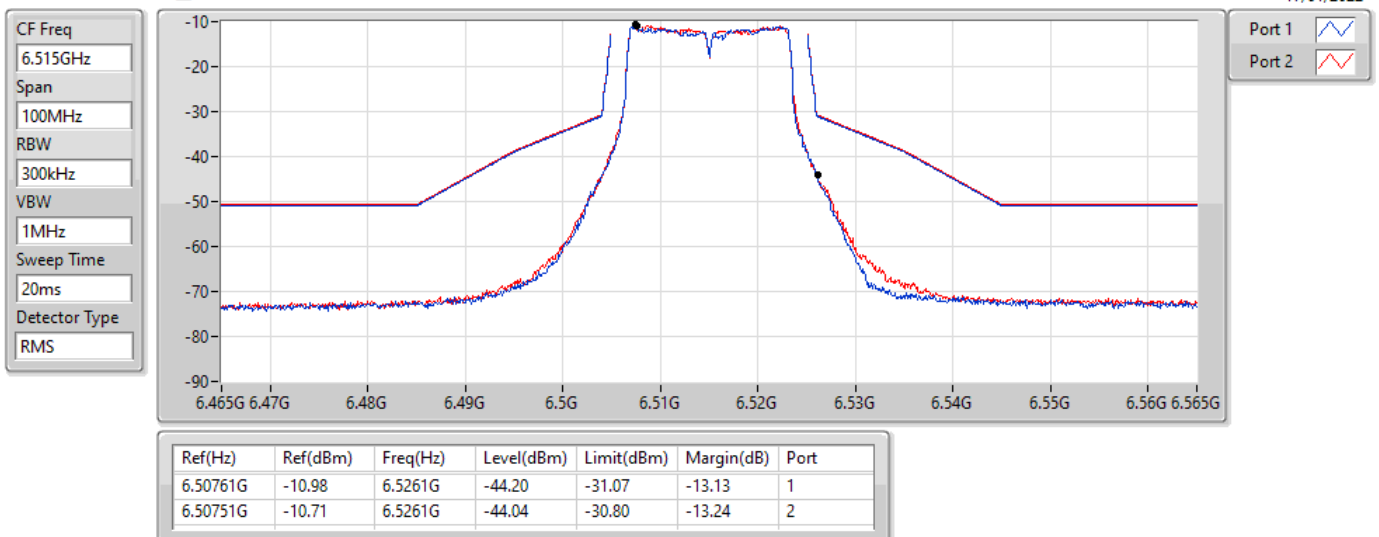

11a20_Nss1,(6Mbps)_2TX

MASK

6515MHz_TnomVnom

17/01/2022