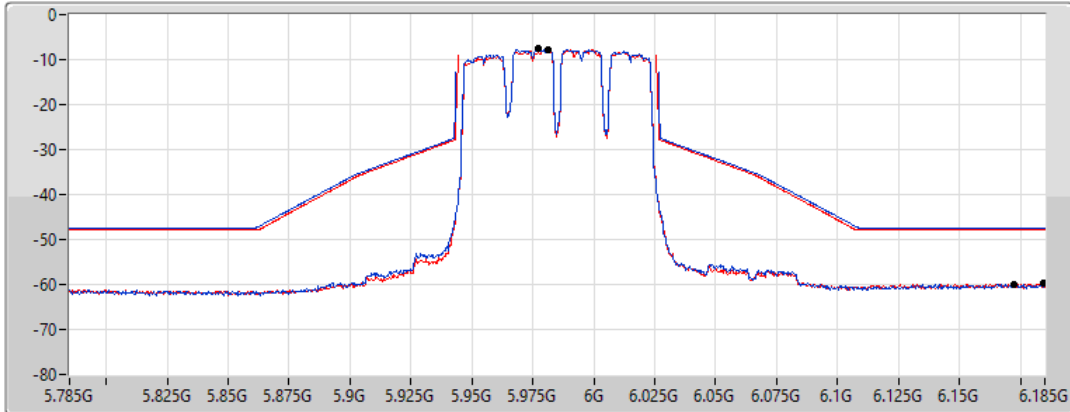

CF Freq
5.985GHz

Span
400MHz

RBW
1MHz

VBW
3MHz

Sweep Time
20ms

Detector Type
RMS

Port 1 

Port 2 