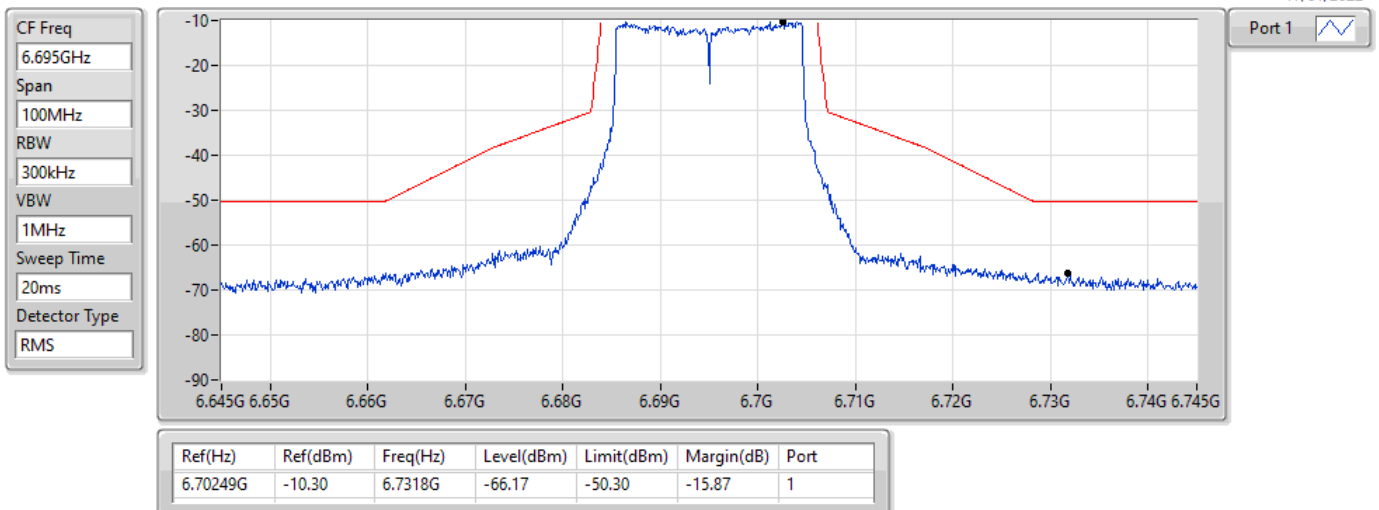

17/01/2022

802.11ax HEW20_Nss1,(MCS0)_1TX
6535MHz_TnomVnom

MASK

17/01/2022

802.11ax HEW20_Nss1,(MCS0)_1TX
6695MHz_TnomVnom

MASK

17/01/2022

802.11ax HEW20_Nss1,(MCS0)_1TX
6855MHz_TnomVnom