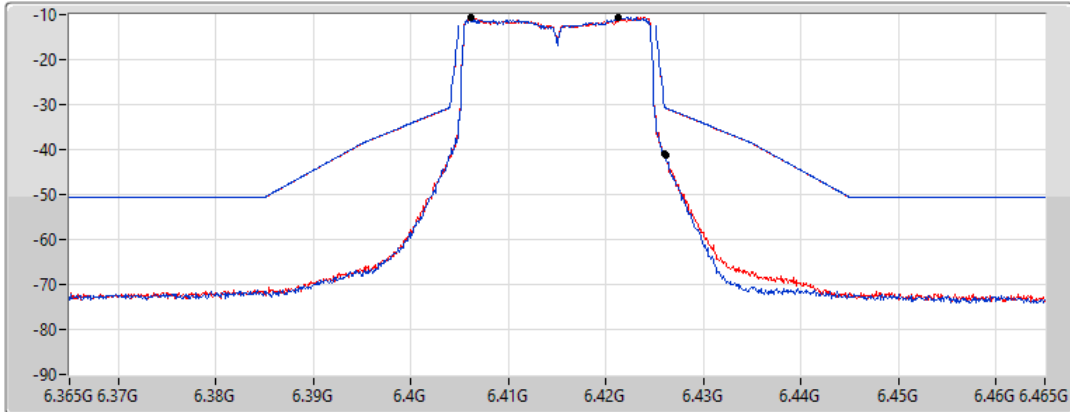

17/01/2022

CF Freq
6.415GHz

Span
100MHz

RBW
300kHz

VBW
1MHz

Sweep Time
20ms

Detector Type
RMS

Port 1 