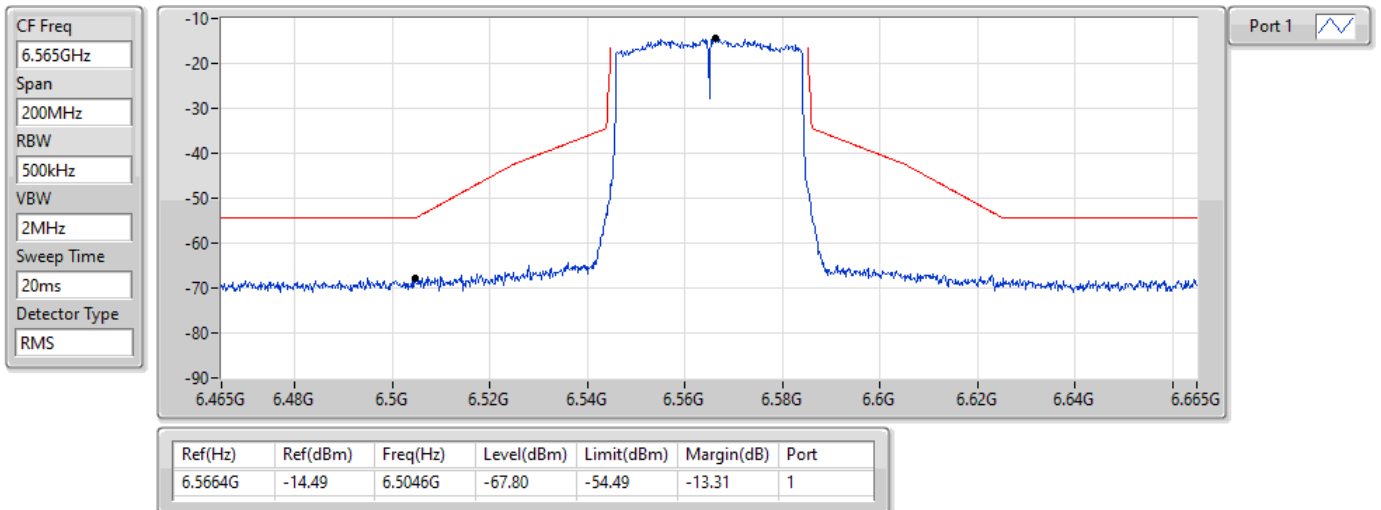

802.11ax HEW40_Nss1,(MCS0)_1TX
6525MHz_TnomVnom

MASK

17/01/2022

802.11ax HEW40_Nss1,(MCS0)_1TX
6565MHz_TnomVnom

MASK

17/01/2022

802.11ax HEW40_Nss1,(MCS0)_1TX
6685MHz_TnomVnom

MASK