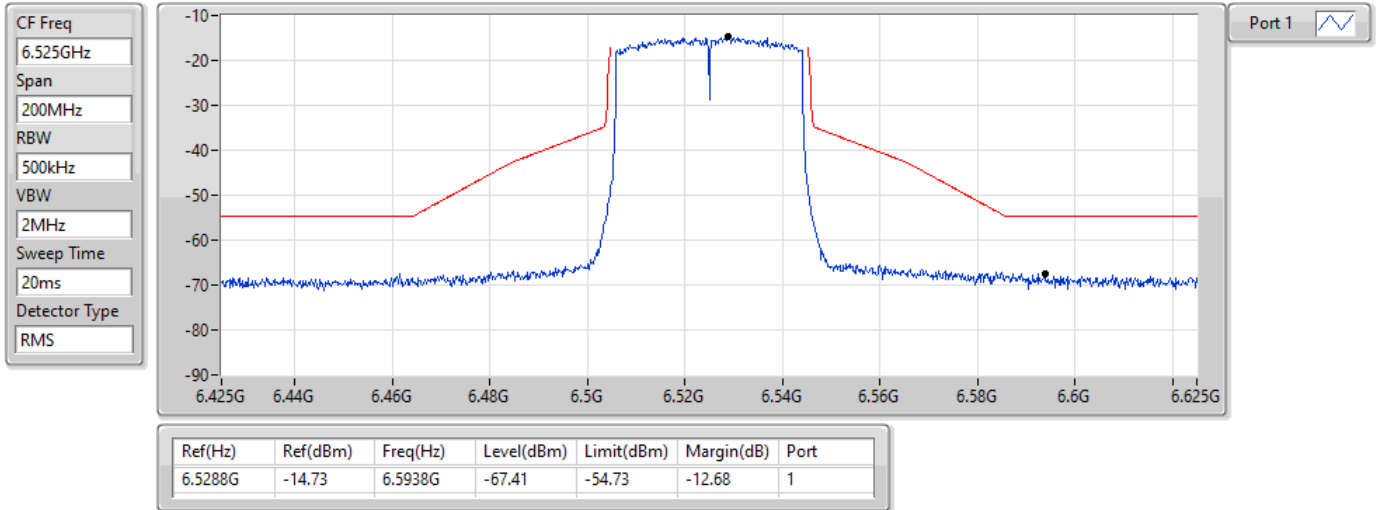

802.11ax HEW40_Nss1,(MCS0)_1TX
6525MHz_TnomVnom

MASK

17/01/2022