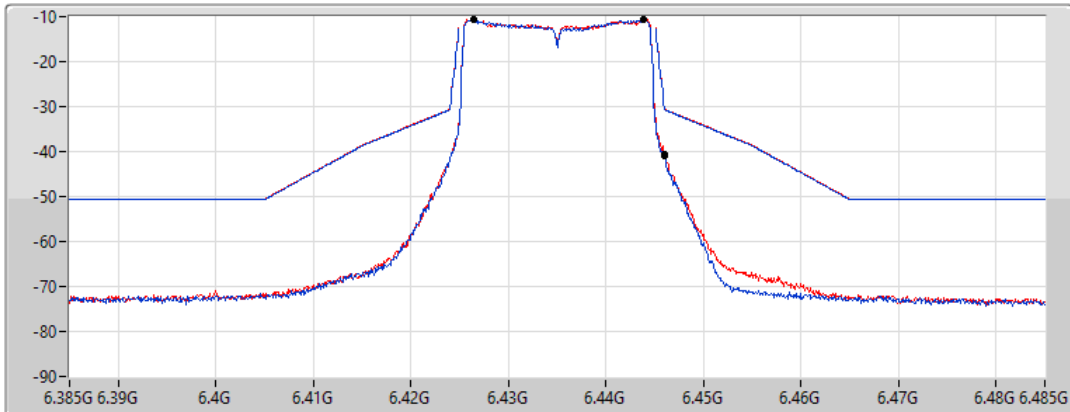

17/01/2022

CF Freq
6.435GHz

Span
100MHz

RBW
300kHz

VBW
1MHz

Sweep Time
20ms

Detector Type
RMS

Port 1 