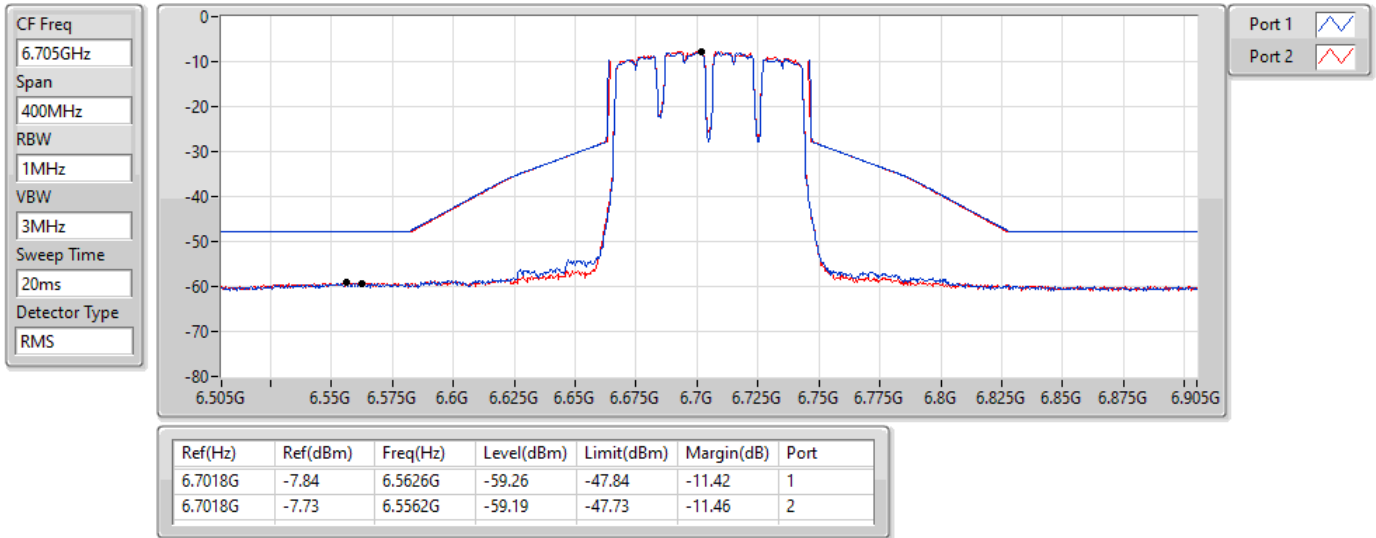

11a80_Nss1,(6Mbps)_2TX

MASK

6705MHz_TnomVnom

01/09/2021