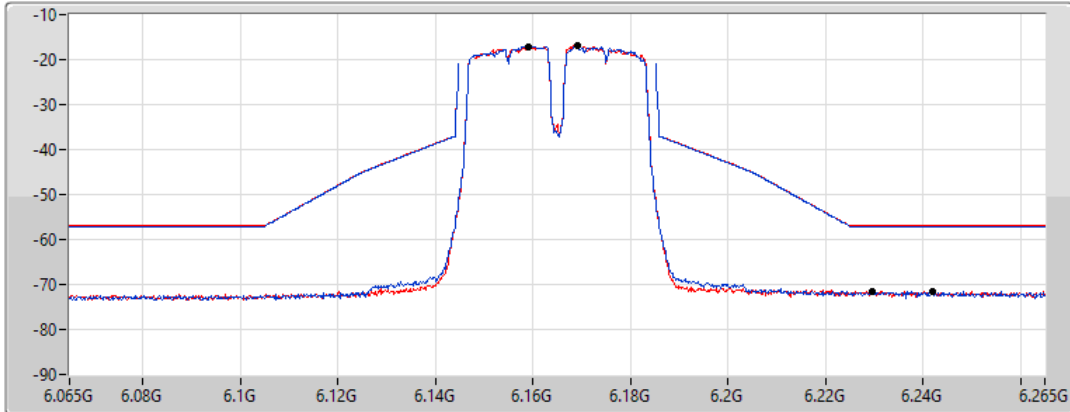

17/01/2022

CF Freq
6.165GHz

Span
200MHz

RBW
500kHz

VBW
2MHz

Sweep Time
20ms

Detector Type
RMS

Port 1 