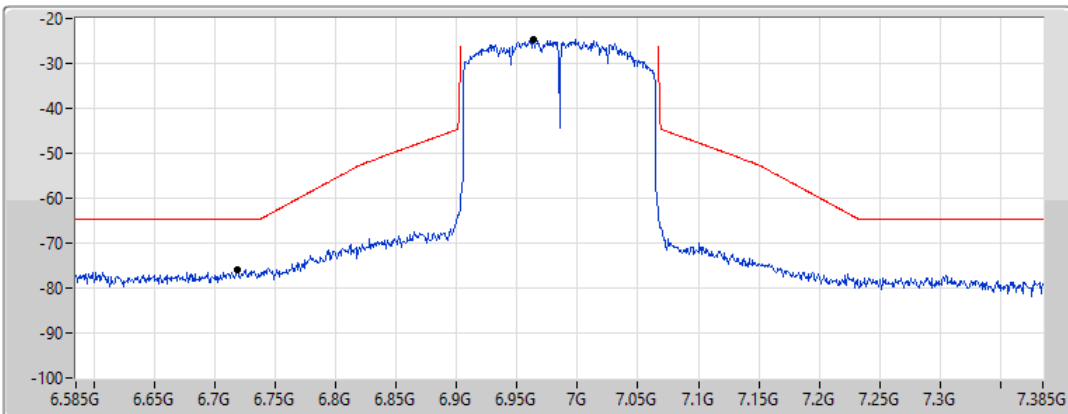

802.11ax HEW160_Nss1,(MCS0)_1TX

MASK

6985MHz_TnomVnom

17/01/2022

CF Freq
6.985GHz

Span
800MHz

RBW
2MHz

VBW
10MHz

Sweep Time
20ms

Detector Type
RMS

Ref(Hz)	Ref(dBm)	Freq(Hz)	Level(dBm)	Limit(dBm)	Margin(dB)	Port
6.96342G	-24.57	6.7186G	-75.80	-64.57	-11.23	1