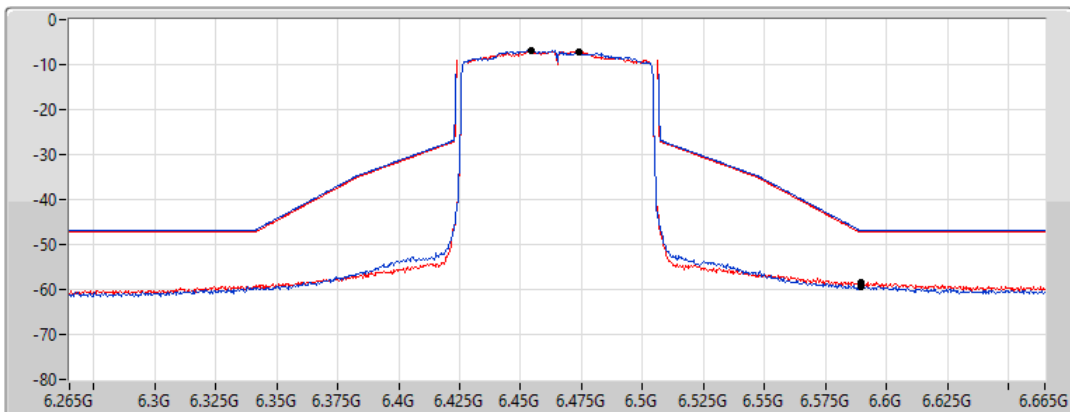

01/09/2021

CF Freq
6.465GHz

Span
400MHz

RBW
1MHz

VBW
3MHz

Sweep Time
20ms

Detector Type
RMS

Port 1 