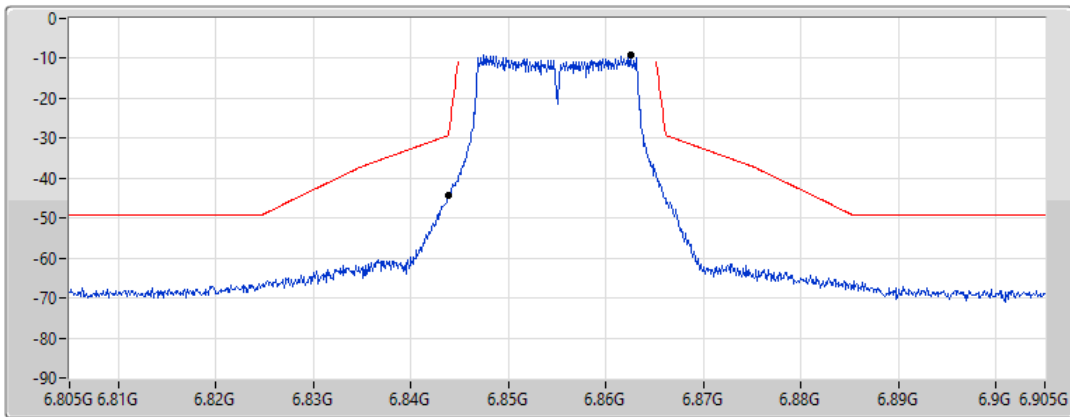

11a20_Nss1,(6Mbps)_1TX

MASK

6855MHz_TnomVnom

17/01/2022

CF Freq
6.855GHz

Span
100MHz

RBW
300kHz

VBW
1MHz

Sweep Time
20ms

Detector Type
RMS

Ref(Hz)	Ref(dBm)	Freq(Hz)	Level(dBm)	Limit(dBm)	Margin(dB)	Port
6.86249G	-9.23	6.8439G	-44.30	-29.03	-15.27	1

11a20_Nss1,(6Mbps)_1TX

MASK