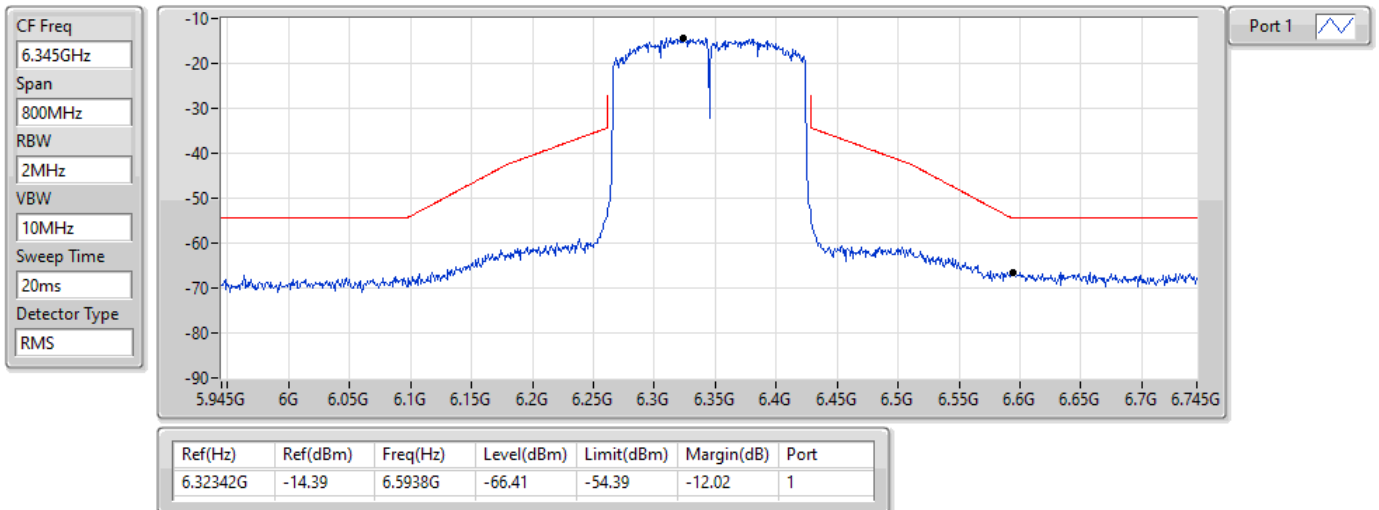

6185MHz_TnomVnom

17/01/2022

802.11ax HEW160_Nss1,(MCS0)_1TX

MASK

6345MHz_TnomVnom

17/01/2022

802.11ax HEW160_Nss1,(MCS0)_1TX

MASK