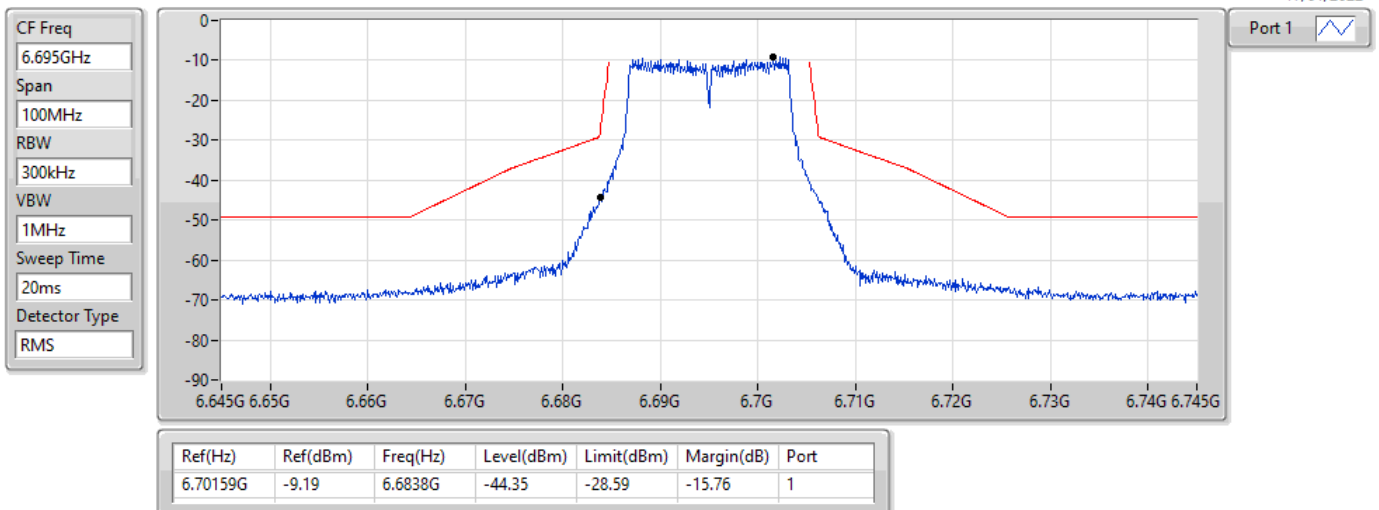

11a20_Nss1,(6Mbps)_1TX

MASK

6695MHz_TnomVnom

17/01/2022