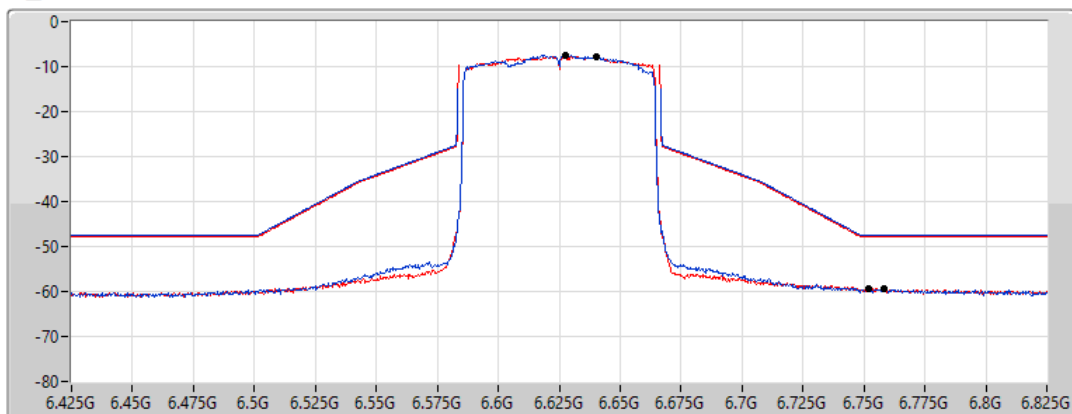

01/09/2021

CF Freq
6.625GHz

Span
400MHz

RBW
1MHz

VBW
3MHz

Sweep Time
20ms

Detector Type
RMS

Port 1 