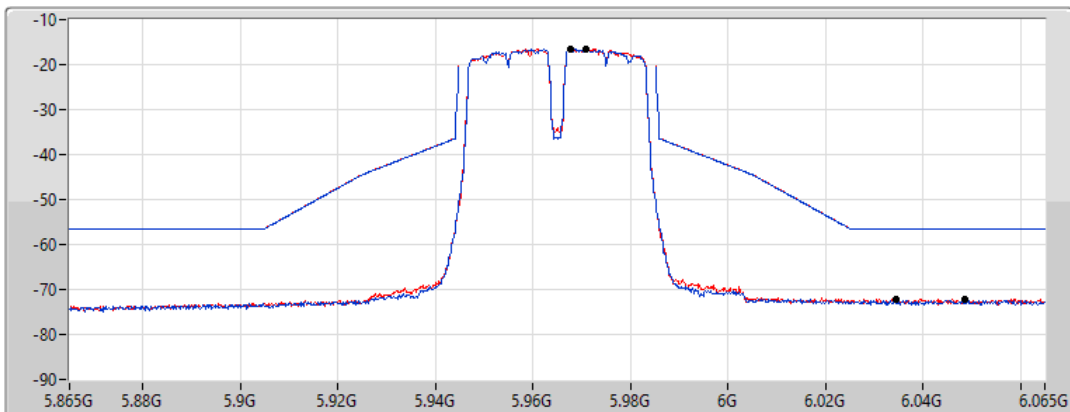

17/01/2022

CF Freq
5.965GHz

Span
200MHz

RBW
500kHz

VBW
2MHz

Sweep Time
20ms

Detector Type
RMS

Port 1 