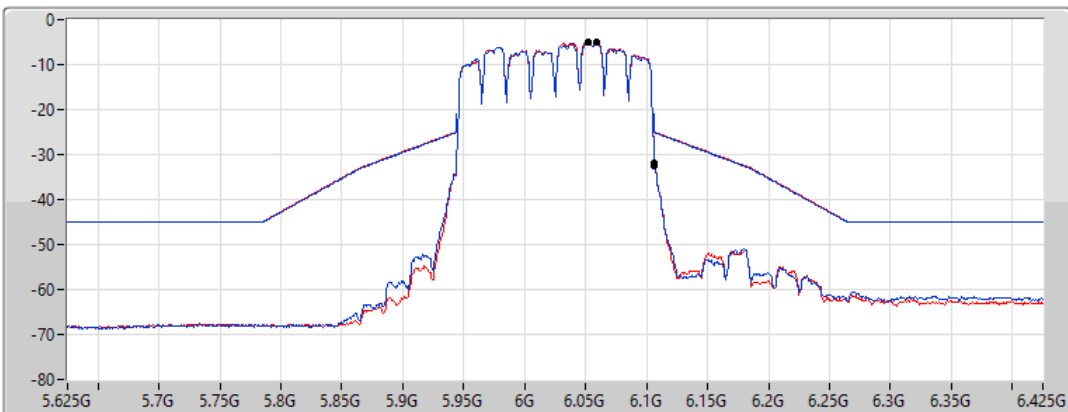

CF Freq
6.025GHz

Span
800MHz

RBW
2MHz

VBW
10MHz

Sweep Time
20ms

Detector Type
RMS

Port 1 

Port 2 