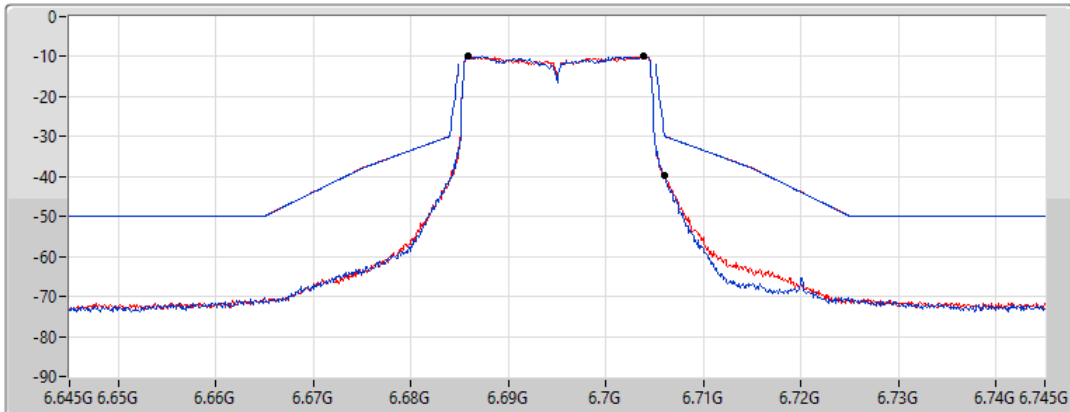

17/01/2022

CF Freq
6.695GHz

Span
100MHz

RBW
300kHz

VBW
1MHz

Sweep Time
20ms

Detector Type
RMS

Port 1 