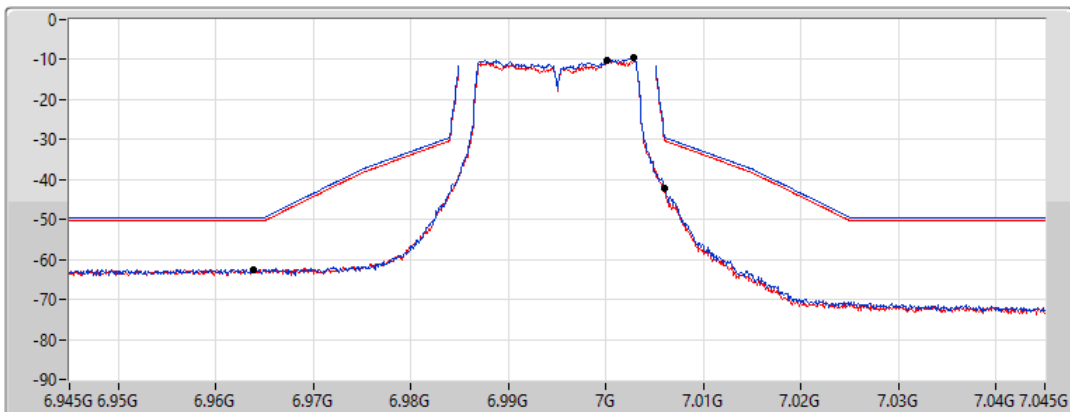

17/01/2022

CF Freq
6.995GHz

Span
100MHz

RBW
300kHz

VBW
1MHz

Sweep Time
20ms

Detector Type
RMS

Port 1 