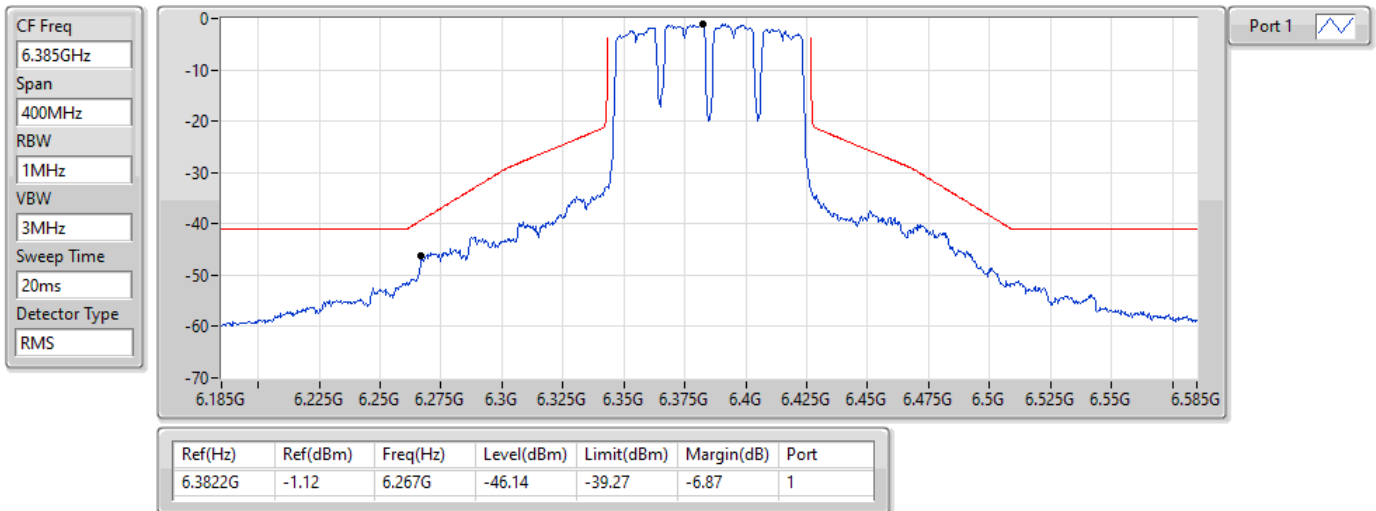

01/09/2021

11a80_Nss1,(6Mbps)_1TX

MASK

6385MHz_TnomVnom

01/09/2021

11a80_Nss1,(6Mbps)_1TX

MASK

6465MHz_TnomVnom