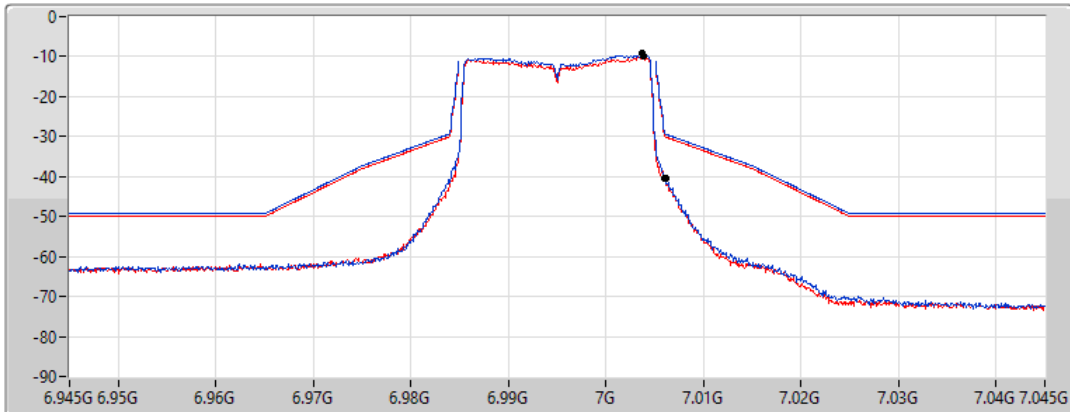

17/01/2022

CF Freq
6.995GHz

Span
100MHz

RBW
300kHz

VBW
1MHz

Sweep Time
20ms

Detector Type
RMS

Port 1 