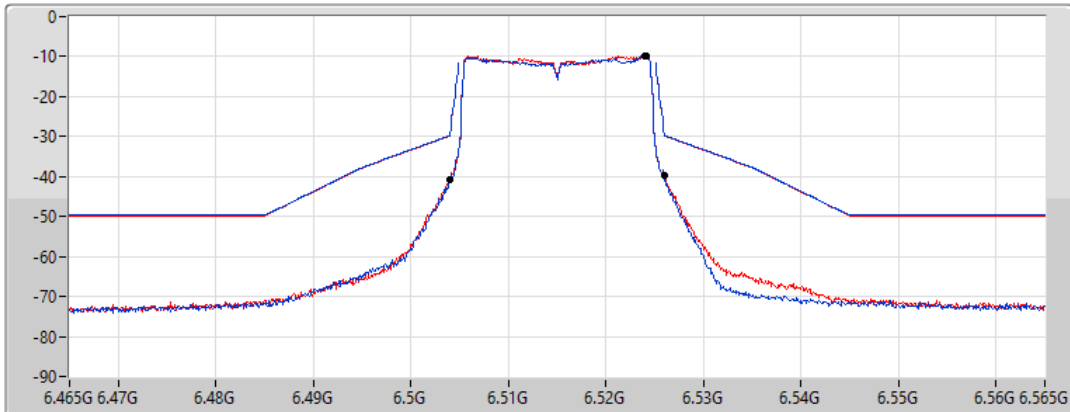

17/01/2022

CF Freq
6.515GHz

Span
100MHz

RBW
300kHz

VBW
1MHz

Sweep Time
20ms

Detector Type
RMS

Port 1 