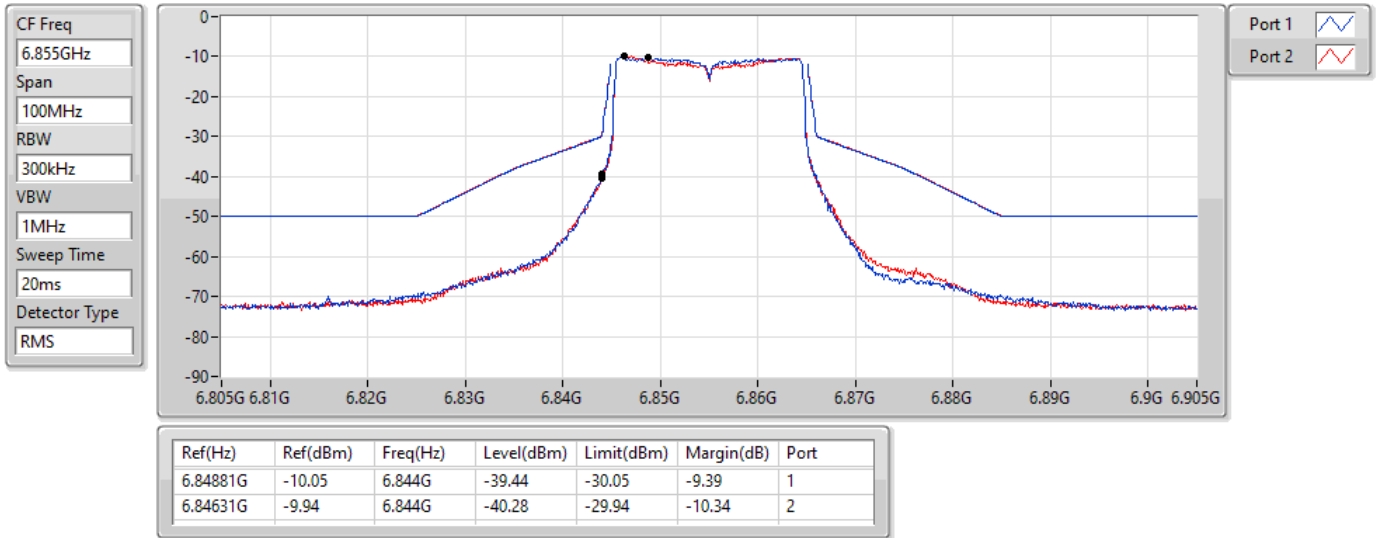

17/01/2022

802.11ax HEW20_Nss1,(MCS0)_2TX

MASK

6875MHz_TnomVnom

17/01/2022

802.11ax HEW20_Nss1,(MCS0)_2TX

MASK

6895MHz_TnomVnom