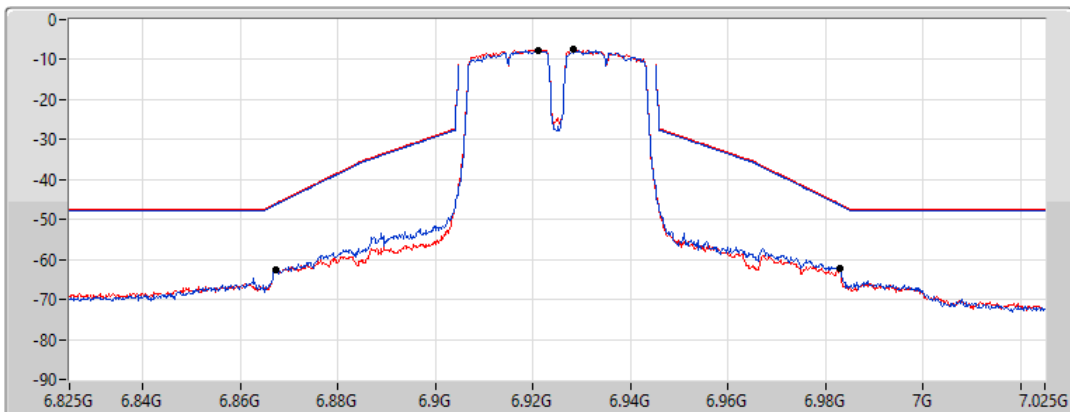

CF Freq
6.925GHz

Span
200MHz

RBW
500kHz

VBW
2MHz

Sweep Time
20ms

Detector Type
RMS

Port 1 

Port 2 