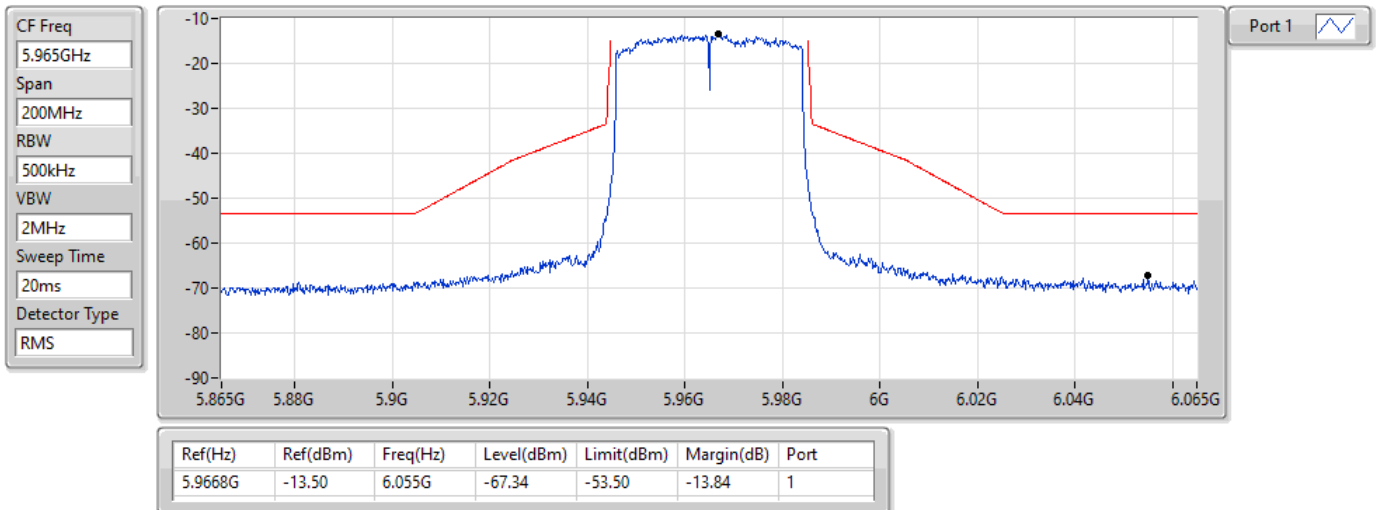

802.11ax HEW40_Nss1,(MCS0)_1TX
5965MHz_TnomVnom

MASK

17/01/2022