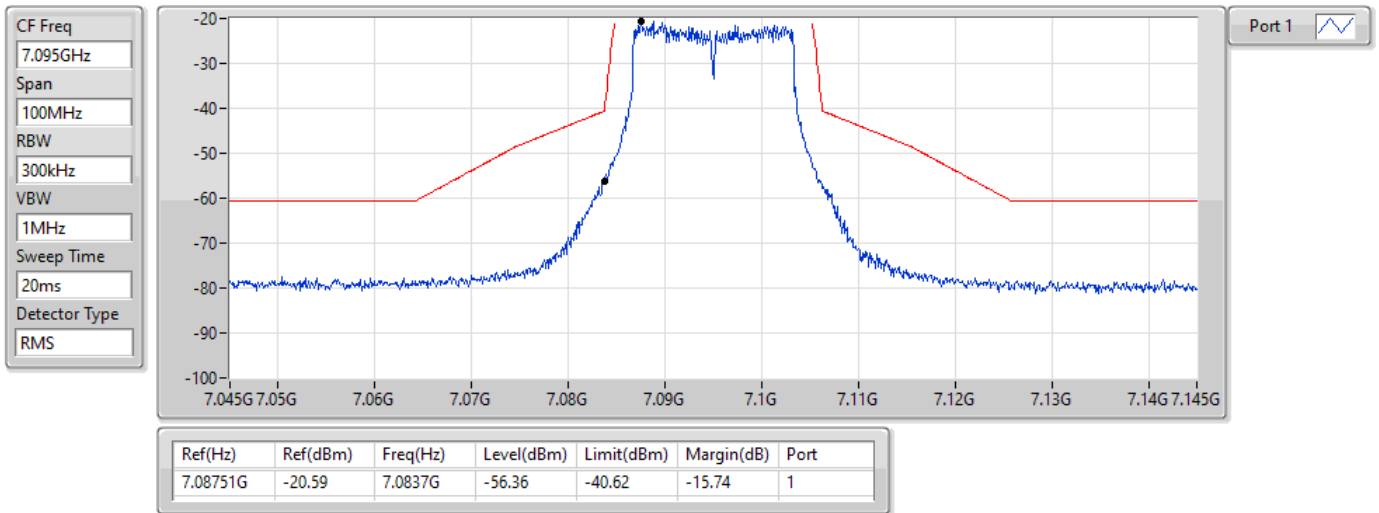

11a20_Nss1,(6Mbps)_1TX

MASK

7095MHz_TnomVnom

17/01/2022