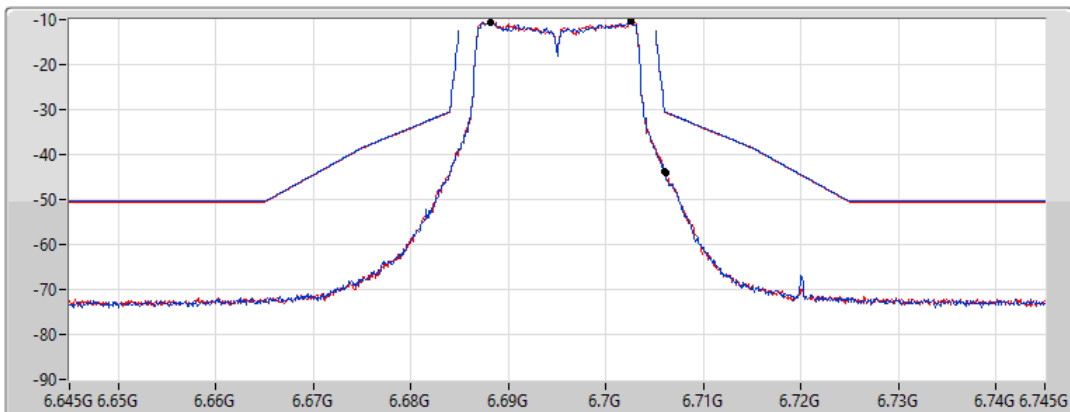

17/01/2022

CF Freq
6.695GHz

Span
100MHz

RBW
300kHz

VBW
1MHz

Sweep Time
20ms

Detector Type
RMS

Port 1 