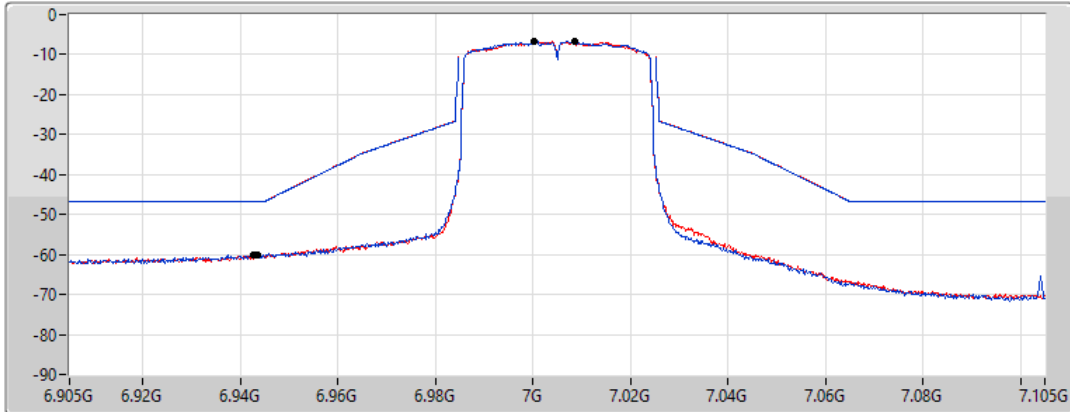

17/01/2022

CF Freq
7.005GHz

Span
200MHz

RBW
500kHz

VBW
2MHz

Sweep Time
20ms

Detector Type
RMS

Port 1 