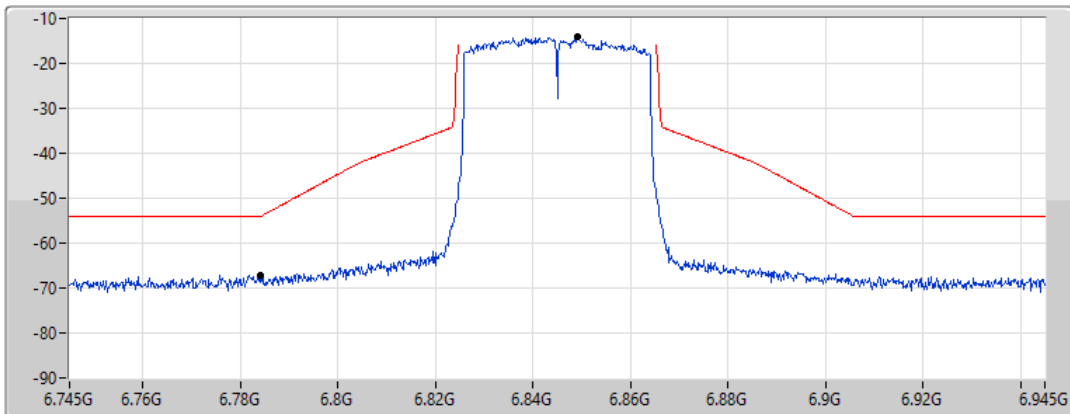

Ref(Hz)	Ref(dBm)	Freq(Hz)	Level(dBm)	Limit(dBm)	Margin(dB)	Port
6.8492G	-14.13	6.784G	-67.26	-54.13	-13.13	1