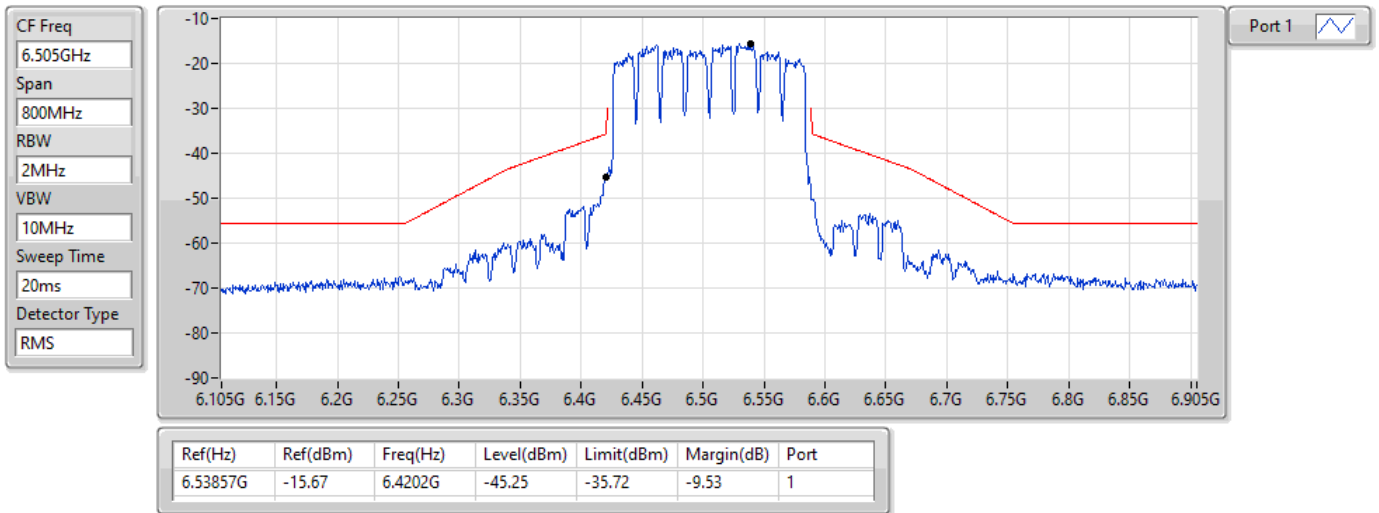

11a160_Nss1,(6Mbps)_1TX

MASK

6505MHz_TnomVnom

17/01/2022