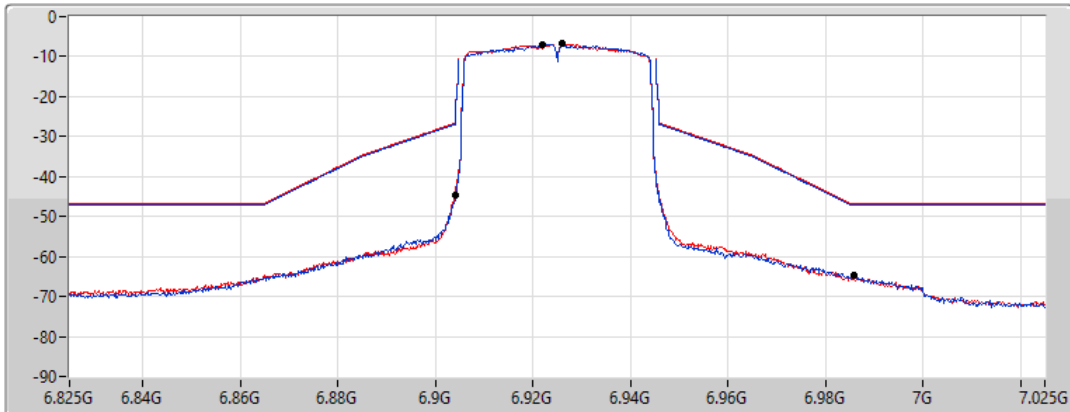

17/01/2022

CF Freq
6.925GHz

Span
200MHz

RBW
500kHz

VBW
2MHz

Sweep Time
20ms

Detector Type
RMS

Port 1 