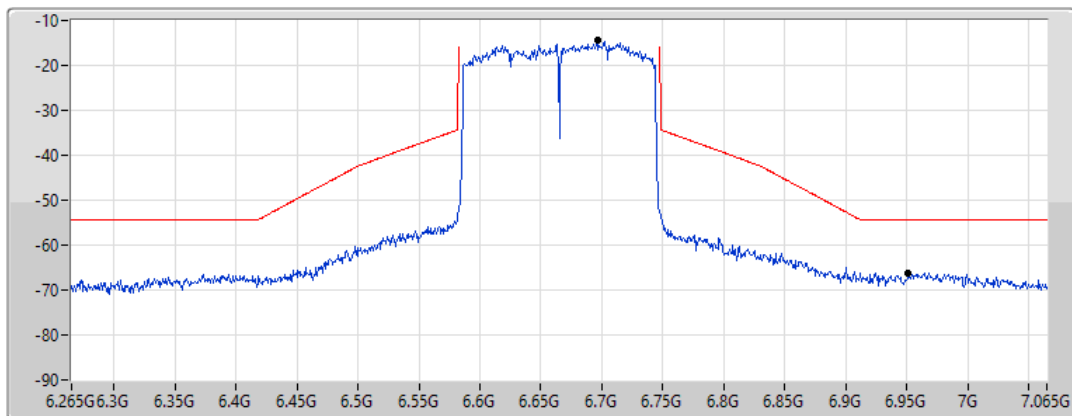

802.11ax HEW160_Nss1,(MCS0)_1TX

MASK

6665MHz_TnomVnom

17/01/2022

CF Freq
6.665GHz

Span
800MHz

RBW
2MHz

VBW
10MHz

Sweep Time
20ms

Detector Type
RMS

Ref(Hz)	Ref(dBm)	Freq(Hz)	Level(dBm)	Limit(dBm)	Margin(dB)	Port
6.69617G	-14.34	6.9514G	-66.15	-54.34	-11.81	1