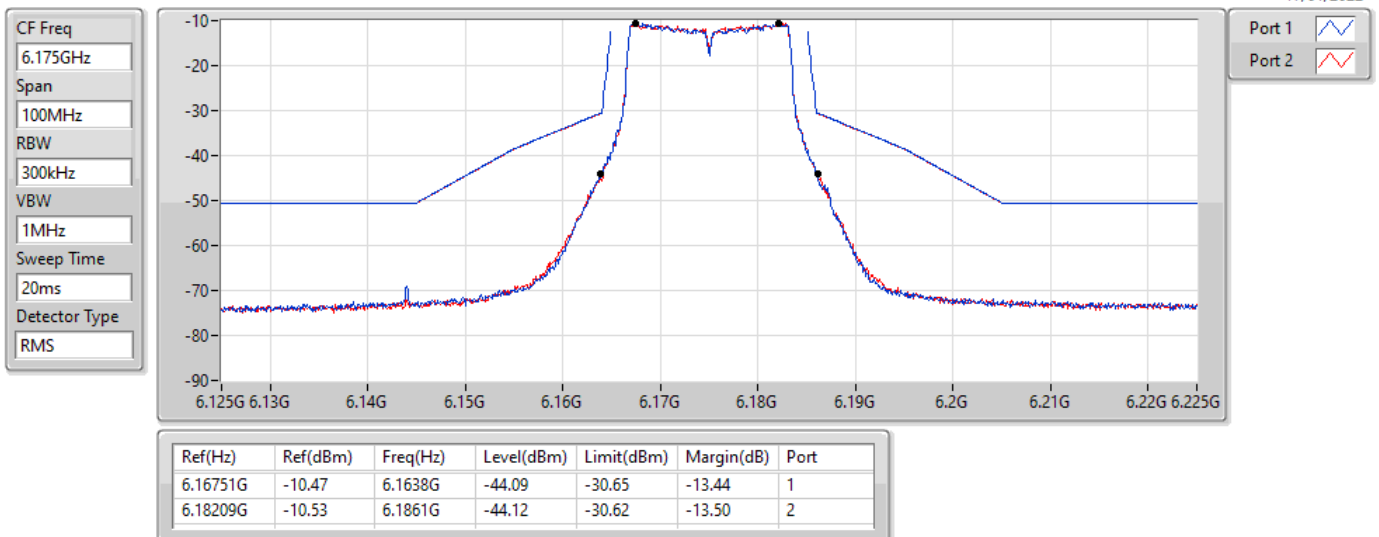

11a20_Nss1,(6Mbps)_2TX
6175MHz_TnomVnom

MASK

17/01/2022