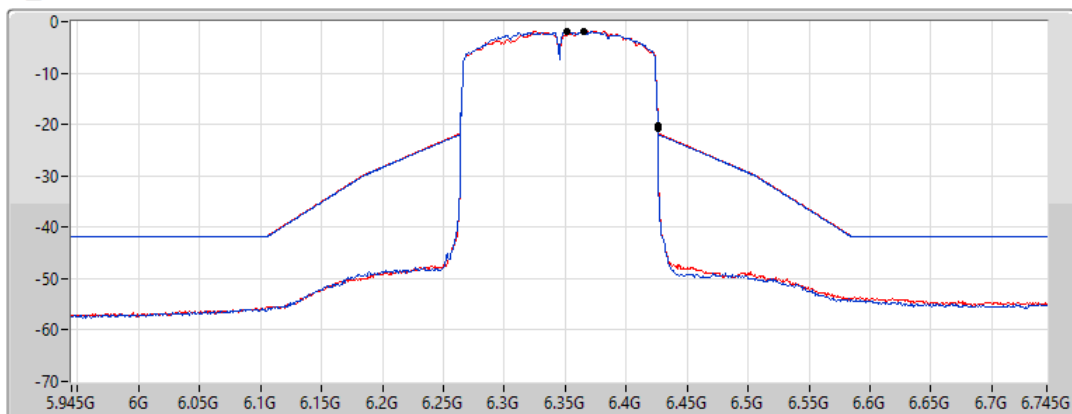

17/01/2022

CF Freq
6.345GHz

Span
800MHz

RBW
2MHz

VBW
10MHz

Sweep Time
20ms

Detector Type
RMS

Port 1 