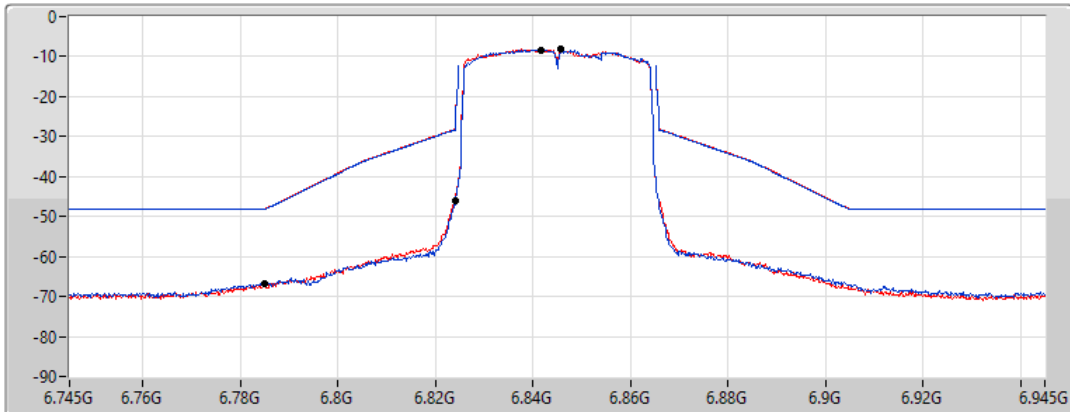

17/01/2022

CF Freq
6.845GHz

Span
200MHz

RBW
500kHz

VBW
2MHz

Sweep Time
20ms

Detector Type
RMS

Port 1 