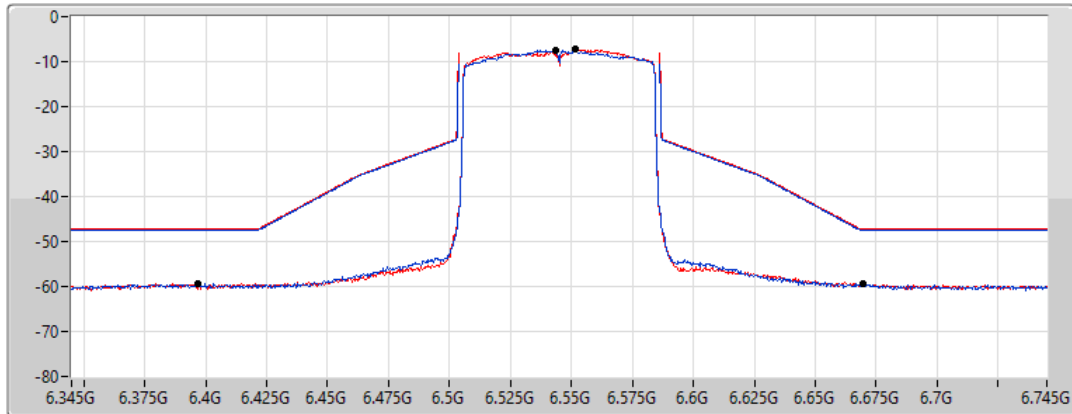

01/09/2021

CF Freq
6.545GHz

Span
400MHz

RBW
1MHz

VBW
3MHz

Sweep Time
20ms

Detector Type
RMS

Port 1 