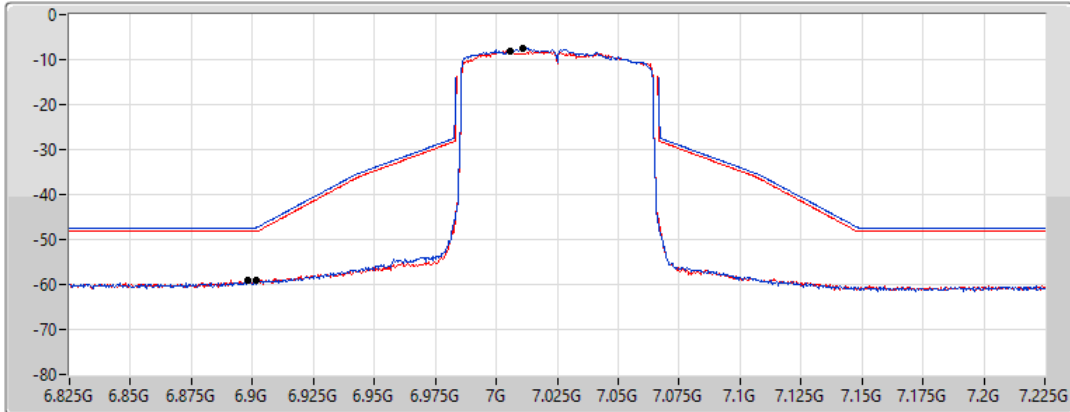

01/09/2021

CF Freq
7.025GHz

Span
400MHz

RBW
1MHz

VBW
3MHz

Sweep Time
20ms

Detector Type
RMS

Port 1 