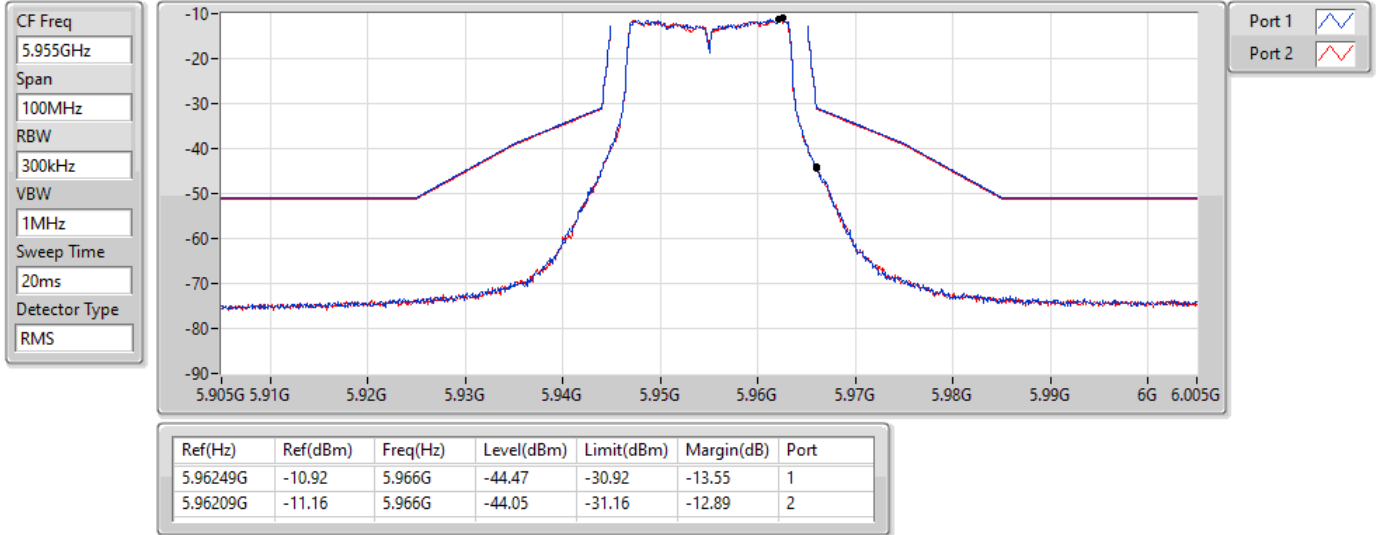

11a20_Nss1,(6Mbps)_2TX
5955MHz_TnomVnom

MASK

17/01/2022