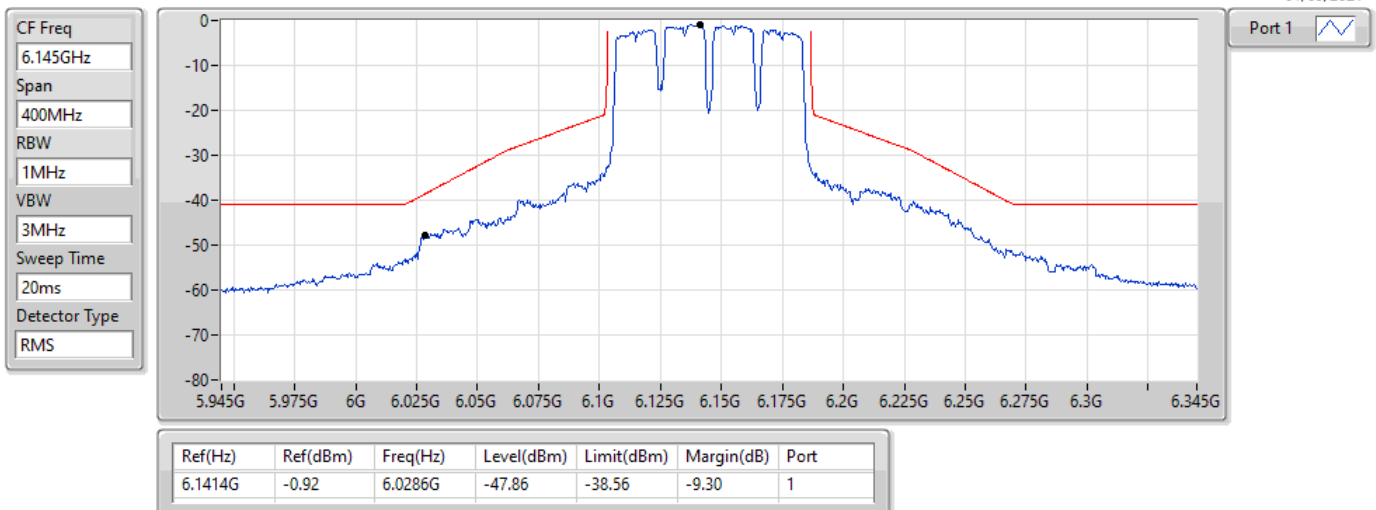

6145MHz_TnomVnom

01/09/2021