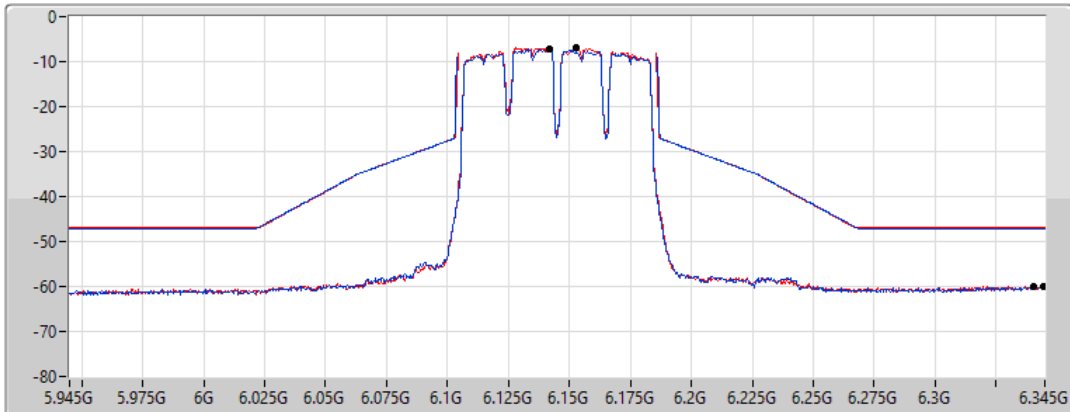

CF Freq
6.145GHz

Span
400MHz

RBW
1MHz

VBW
3MHz

Sweep Time
20ms

Detector Type
RMS

Port 1 

Port 2 