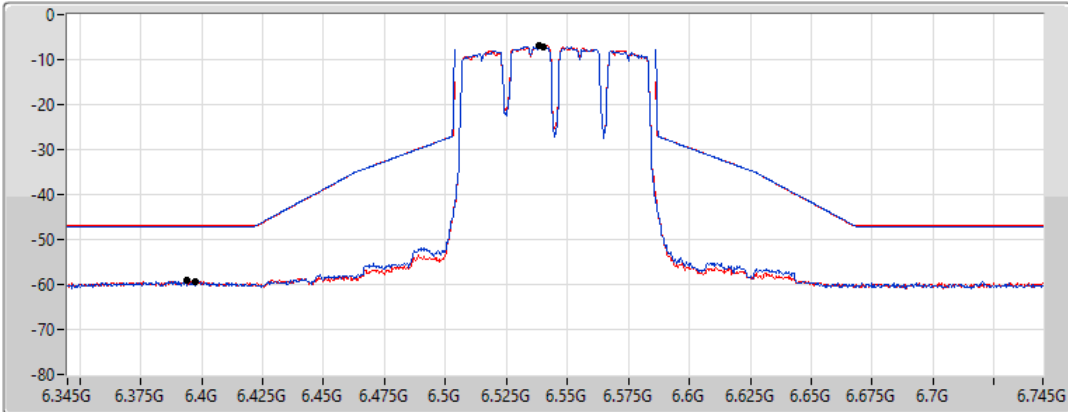

CF Freq
6.545GHz

Span
400MHz

RBW
1MHz

VBW
3MHz

Sweep Time
20ms

Detector Type
RMS

Port 1 

Port 2 