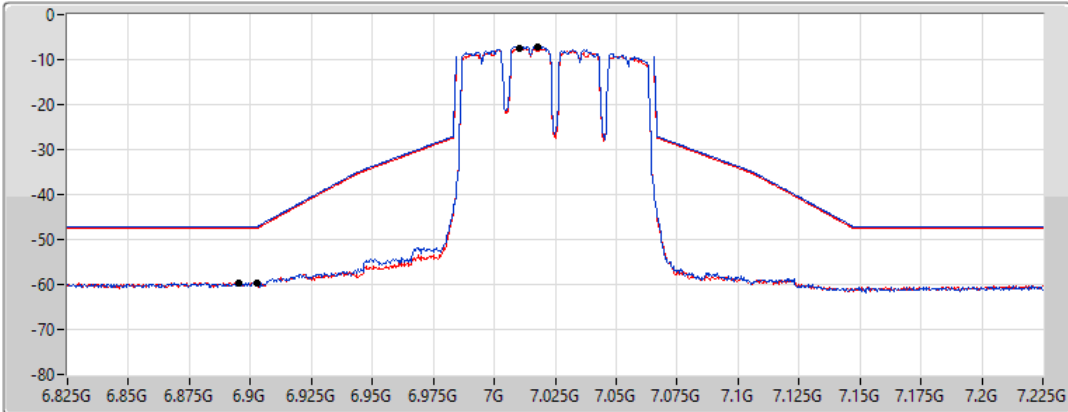

CF Freq
7.025GHz

Span
400MHz

RBW
1MHz

VBW
3MHz

Sweep Time
20ms

Detector Type
RMS

Port 1 

Port 2 