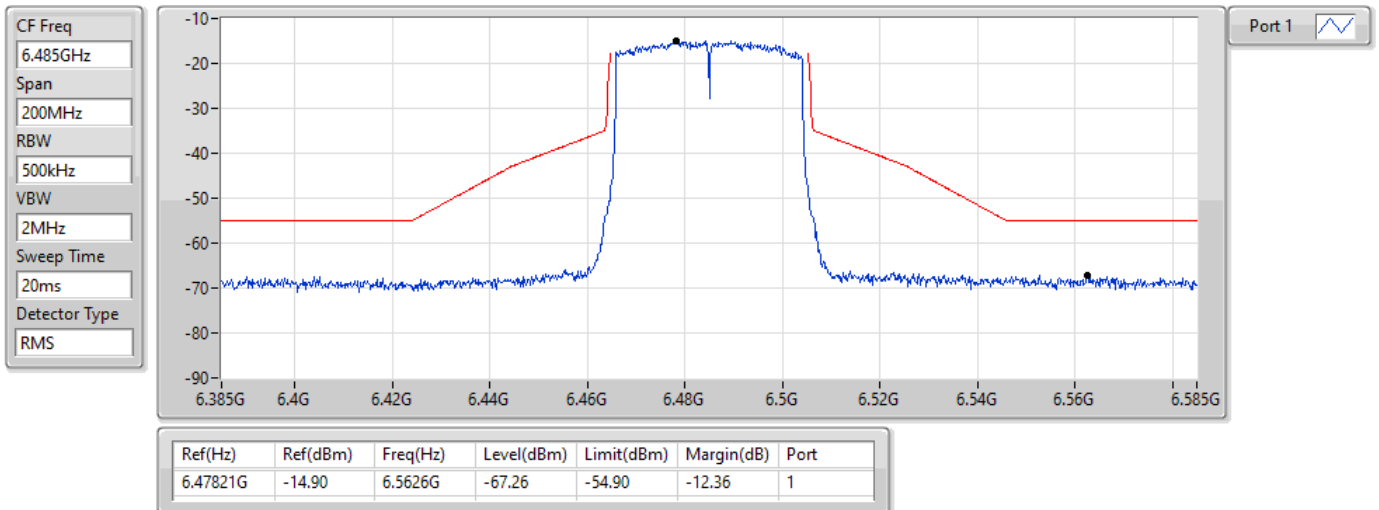

MASK

17/01/2022

802.11ax HEW40_Nss1,(MCS0)_1TX
6445MHz_TnomVnom

MASK

17/01/2022

802.11ax HEW40_Nss1,(MCS0)_1TX
6485MHz_TnomVnom

MASK

17/01/2022