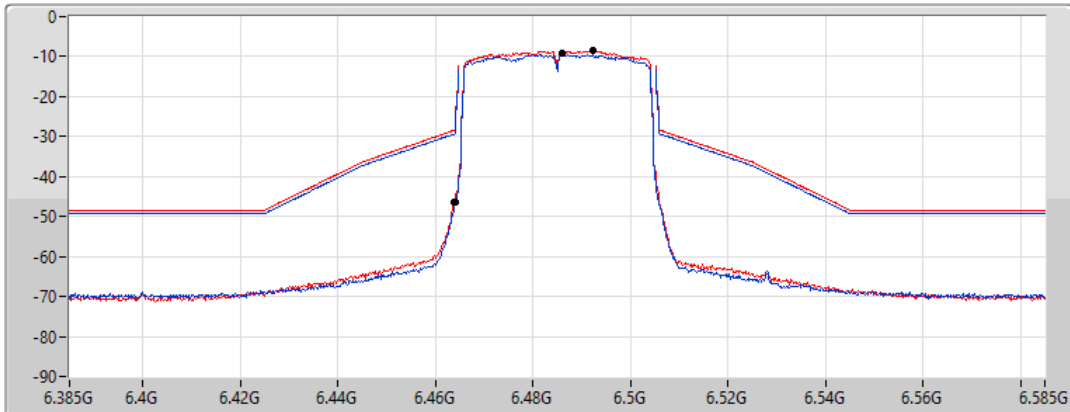

17/01/2022

CF Freq
6.485GHz

Span
200MHz

RBW
500kHz

VBW
2MHz

Sweep Time
20ms

Detector Type
RMS

Port 1 