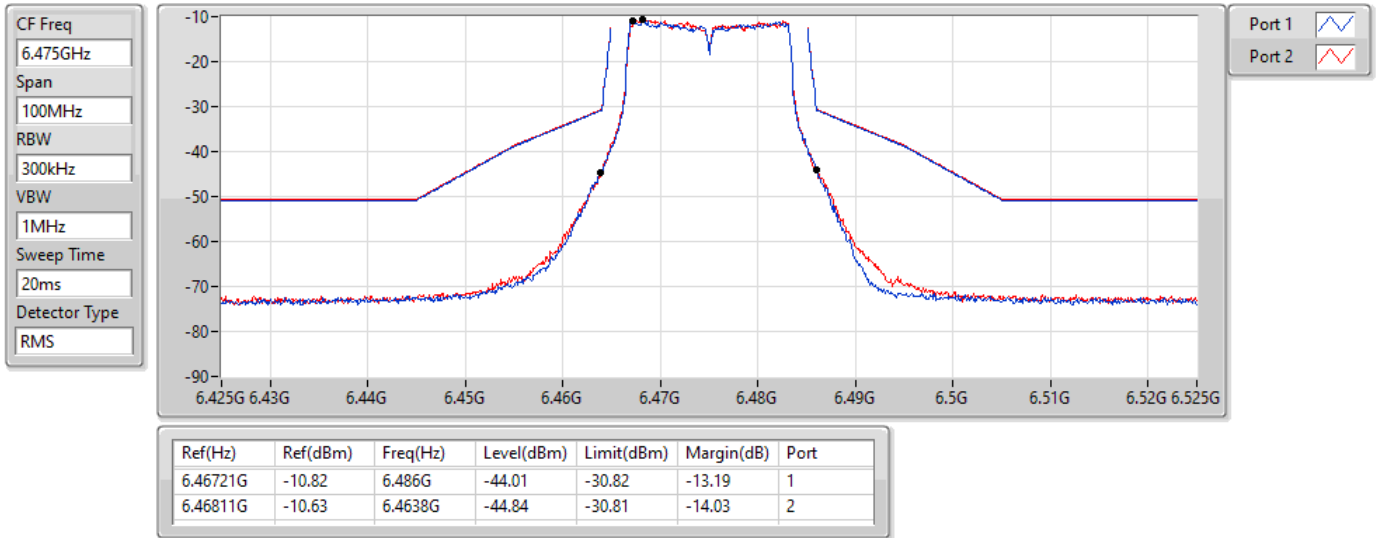

11a20_Nss1,(6Mbps)_2TX

MASK

6475MHz_TnomVnom

17/01/2022