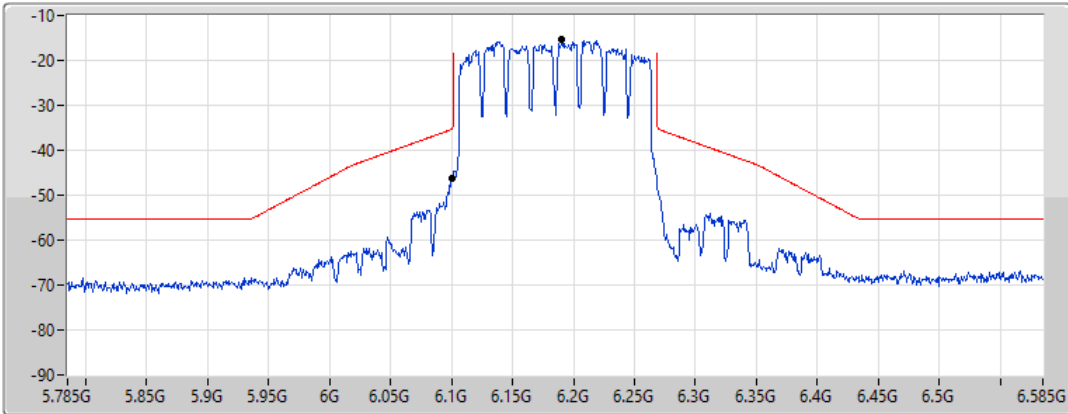

17/01/2022

CF Freq
6.185GHz

Span
800MHz

RBW
2MHz

VBW
10MHz

Sweep Time
20ms

Detector Type
RMS

Port 1