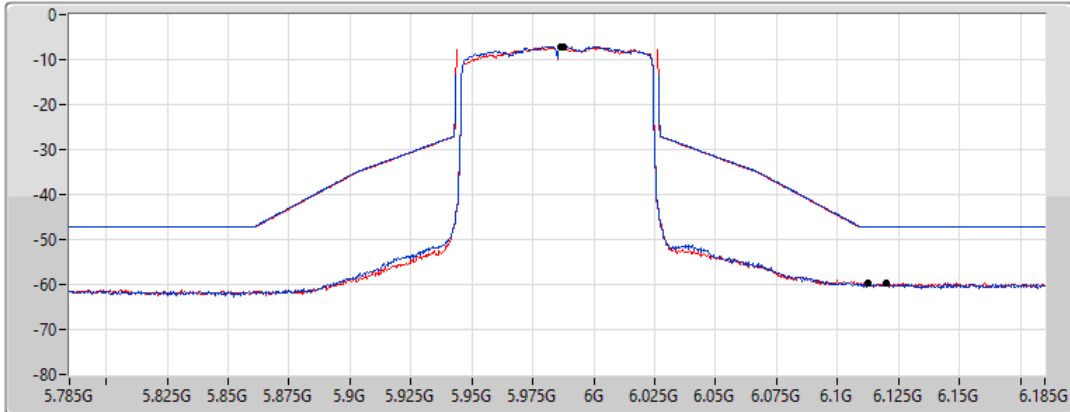

01/09/2021

CF Freq
5.985GHz

Span
400MHz

RBW
1MHz

VBW
3MHz

Sweep Time
20ms

Detector Type
RMS

Port 1 