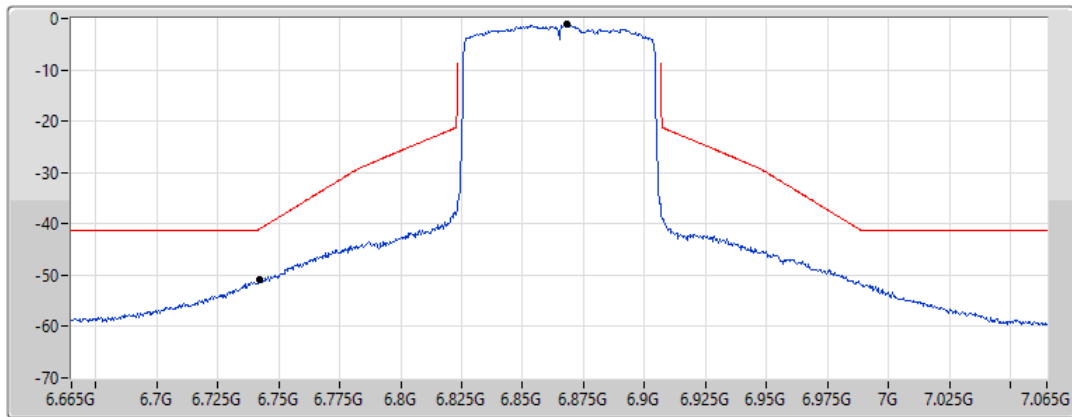

01/09/2021

CF Freq
6.865GHz

Span
400MHz

RBW
1MHz

VBW
3MHz

Sweep Time
20ms

Detector Type
RMS

Port 1 