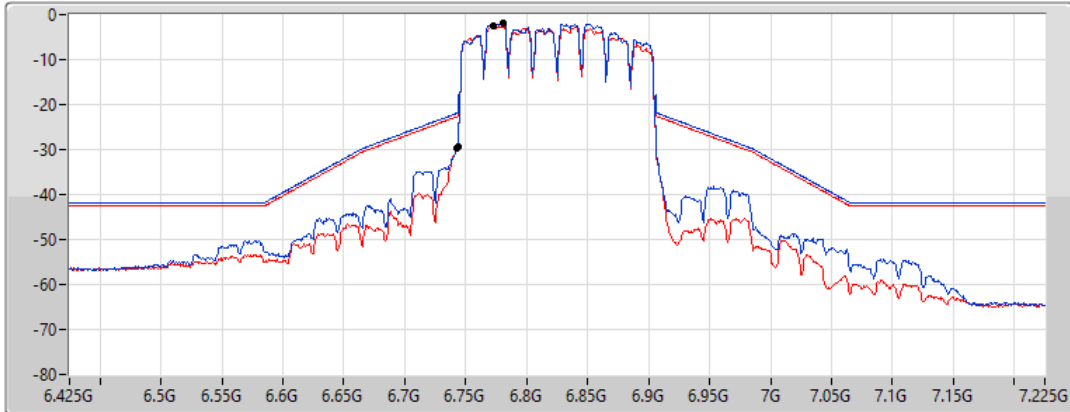

CF Freq
6.825GHz

Span
800MHz

RBW
2MHz

VBW
10MHz

Sweep Time
20ms

Detector Type
RMS

Port 1

Port 2