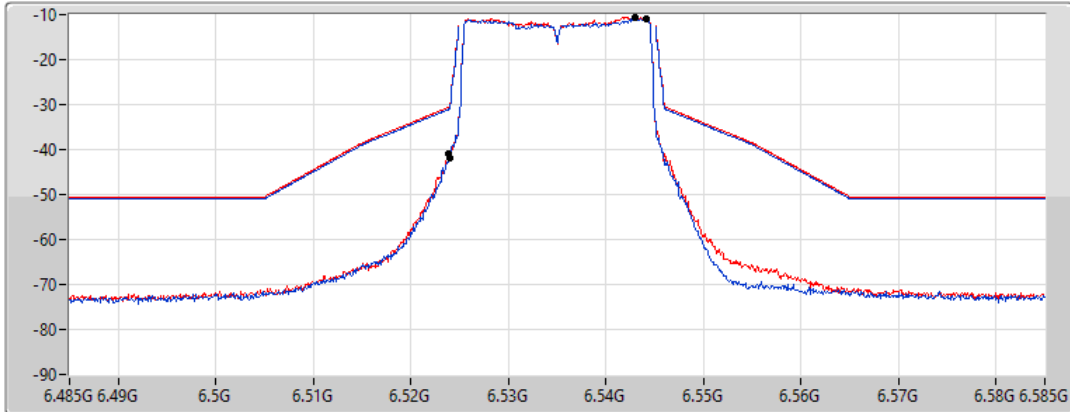

17/01/2022

CF Freq
6.535GHz

Span
100MHz

RBW
300kHz

VBW
1MHz

Sweep Time
20ms

Detector Type
RMS

Port 1 