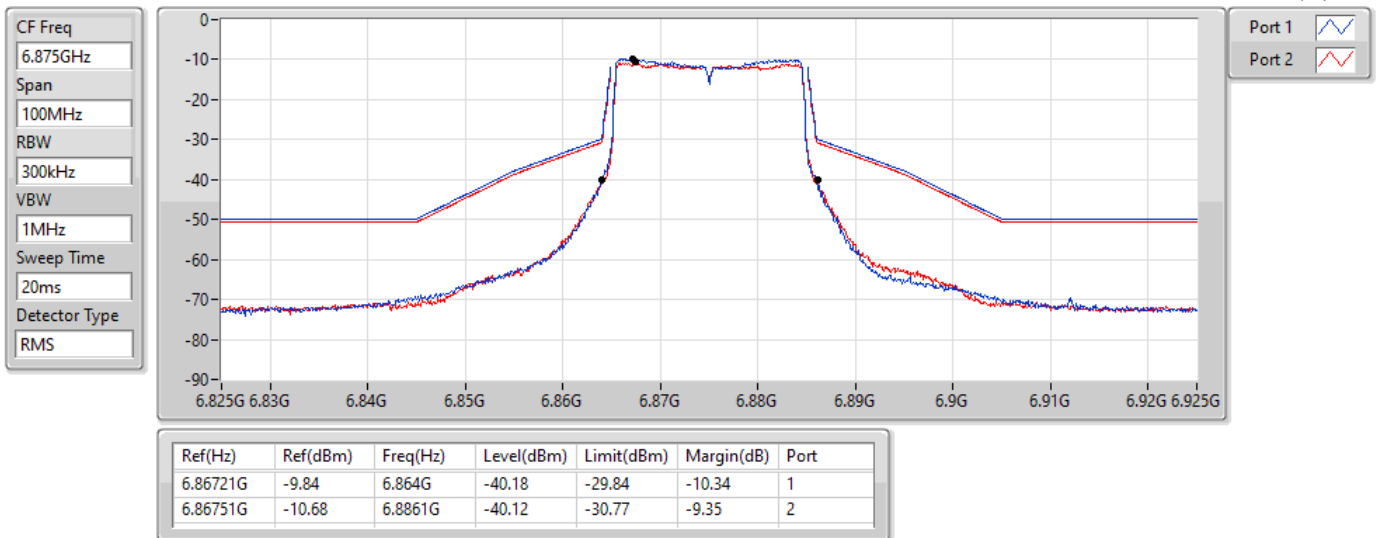

17/01/2022

802.11ax HEW20_Nss1,(MCS0)_2TX

MASK

6875MHz_TnomVnom

17/01/2022

802.11ax HEW20_Nss1,(MCS0)_2TX

MASK

6895MHz_TnomVnom