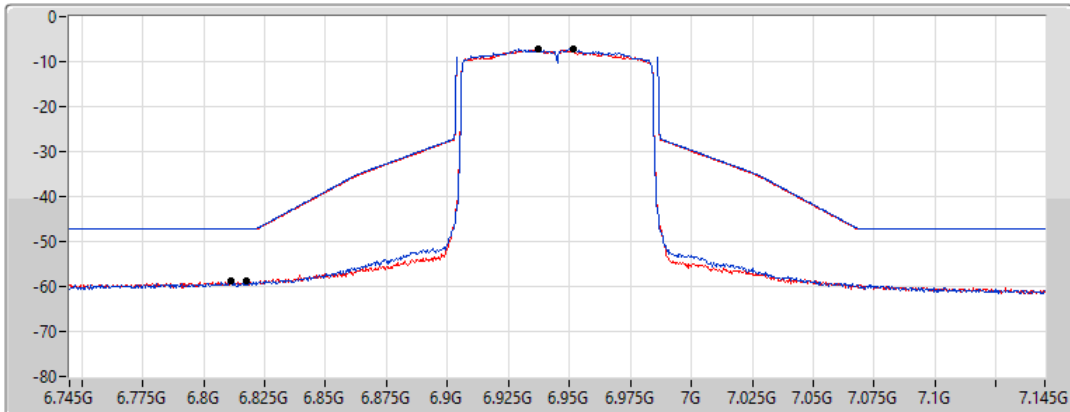

01/09/2021

CF Freq
6.945GHz

Span
400MHz

RBW
1MHz

VBW
3MHz

Sweep Time
20ms

Detector Type
RMS

Port 1 