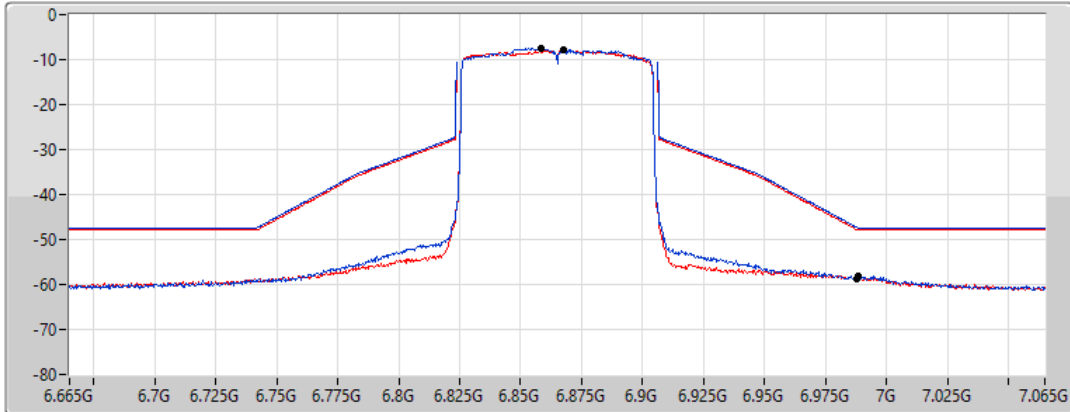

01/09/2021

CF Freq
6.865GHz

Span
400MHz

RBW
1MHz

VBW
3MHz

Sweep Time
20ms

Detector Type
RMS

Port 1 