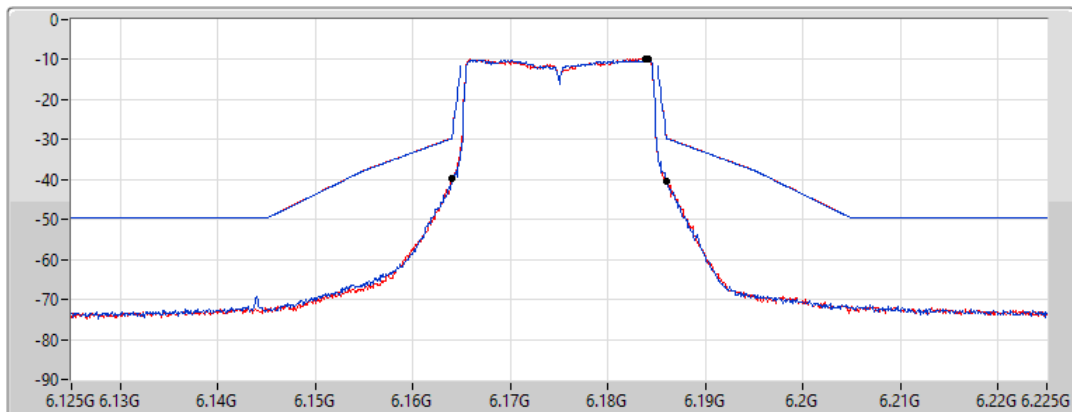

17/01/2022

CF Freq
6.175GHz

Span
100MHz

RBW
300kHz

VBW
1MHz

Sweep Time
20ms

Detector Type
RMS

Port 1 