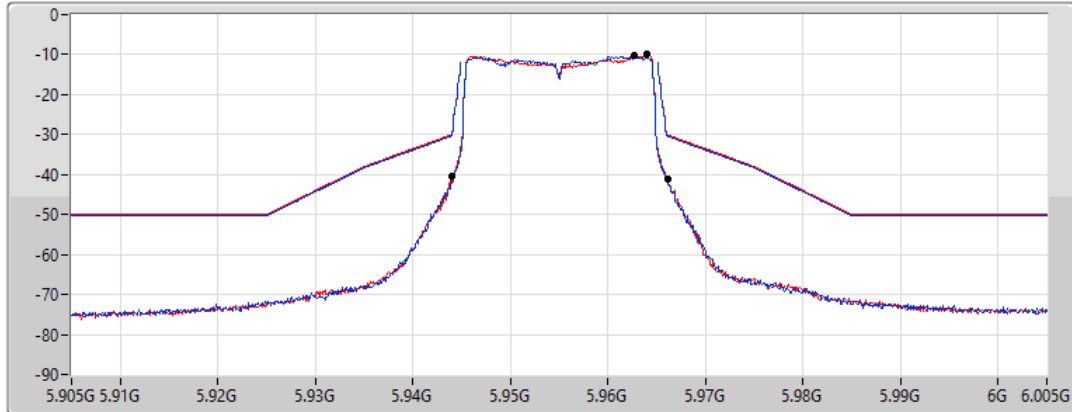

17/01/2022

CF Freq
5.955GHz

Span
100MHz

RBW
300kHz

VBW
1MHz

Sweep Time
20ms

Detector Type
RMS

Port 1 