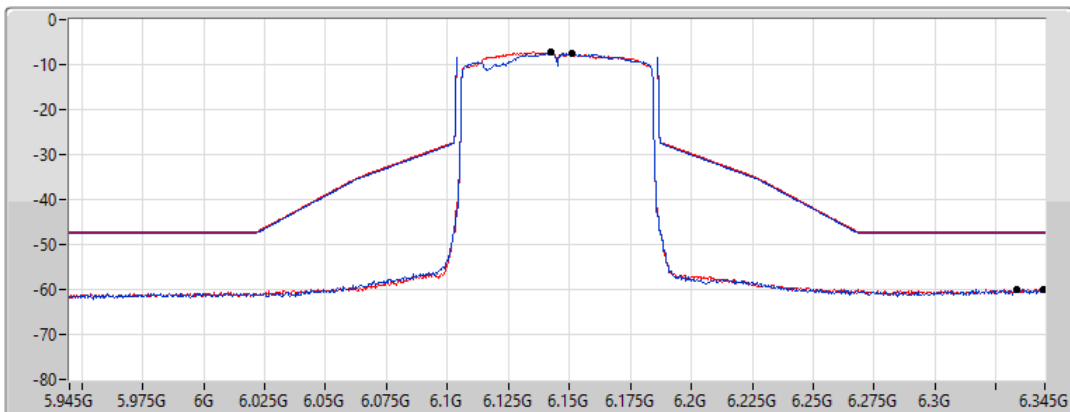

01/09/2021

CF Freq
6.145GHz

Span
400MHz

RBW
1MHz

VBW
3MHz

Sweep Time
20ms

Detector Type
RMS

Port 1 