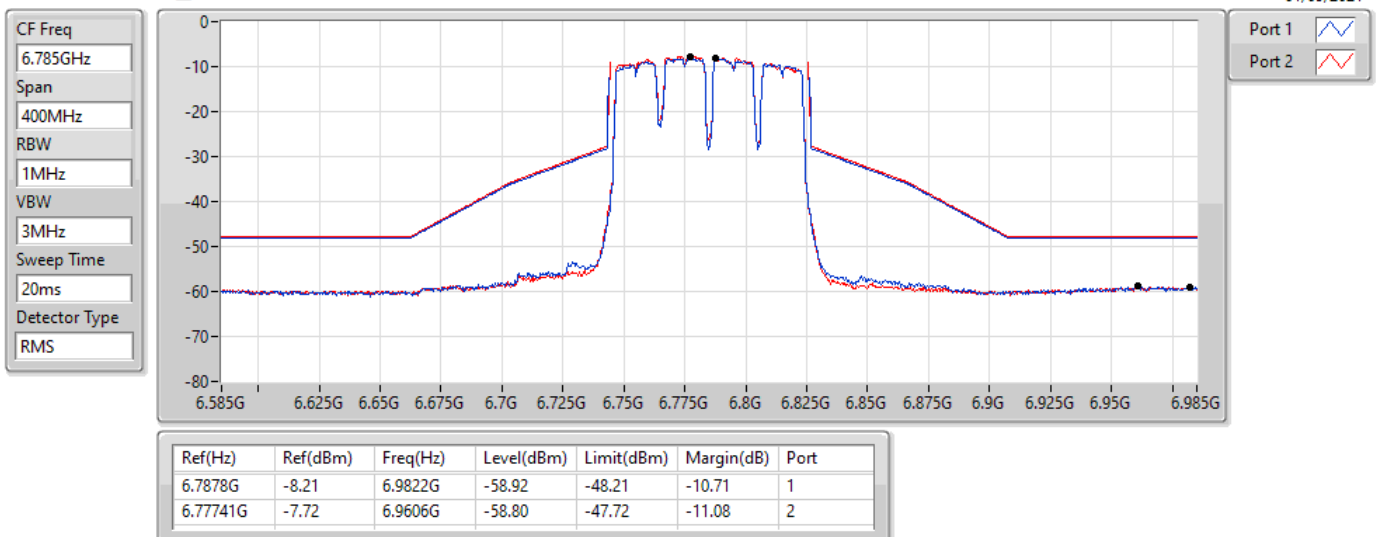

11a80_Nss1,(6Mbps)_2TX

MASK

6785MHz_TnomVnom

01/09/2021