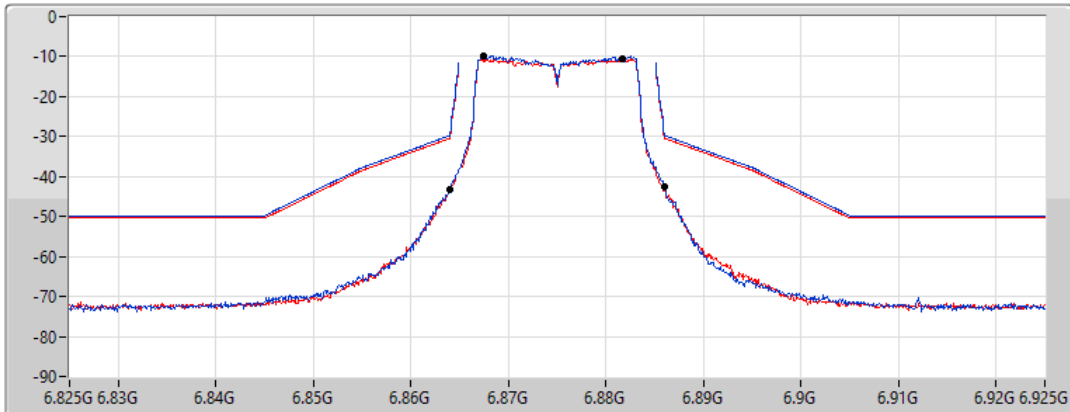

17/01/2022

CF Freq
6.875GHz

Span
100MHz

RBW
300kHz

VBW
1MHz

Sweep Time
20ms

Detector Type
RMS

Port 1 