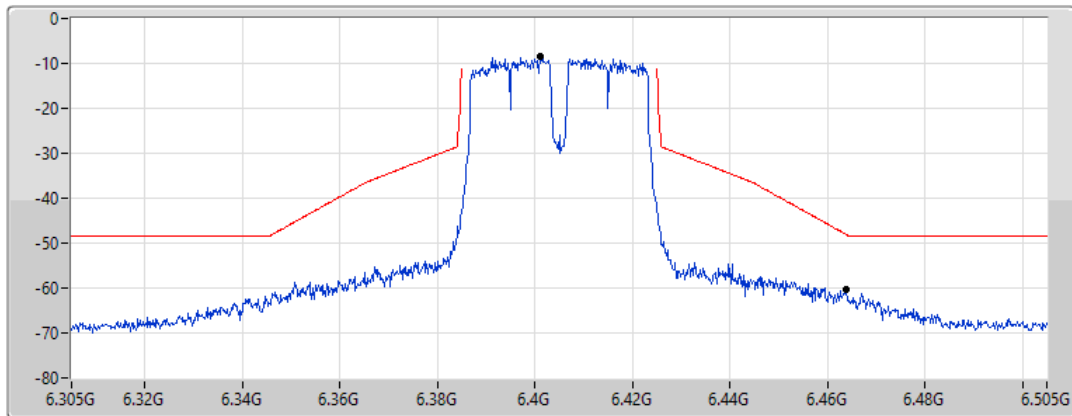

MASK

17/01/2022

CF Freq
6.405GHz

Span
200MHz

RBW
500kHz

VBW
2MHz

Sweep Time
20ms

Detector Type
RMS