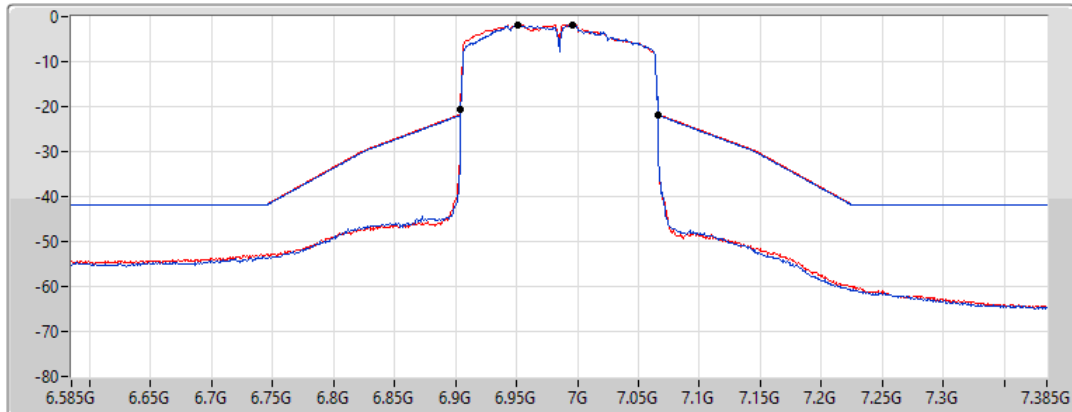

17/01/2022

CF Freq
6.985GHz

Span
800MHz

RBW
2MHz

VBW
10MHz

Sweep Time
20ms

Detector Type
RMS

Port 1 