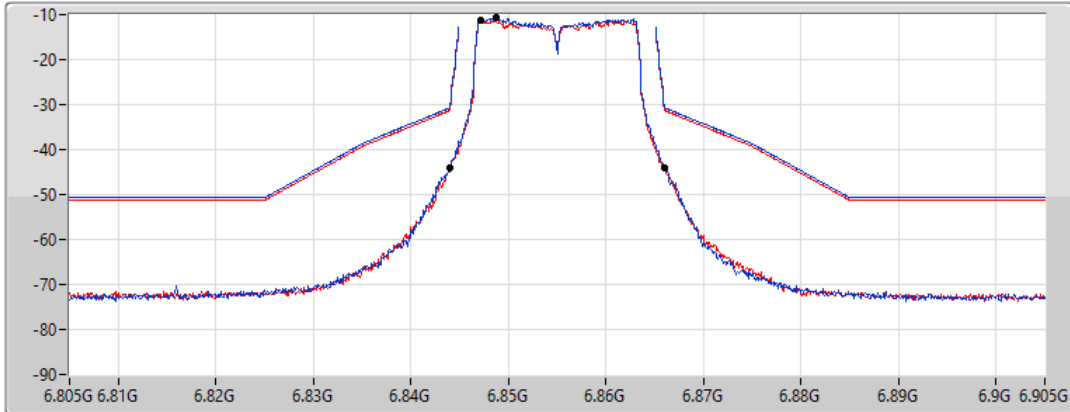

17/01/2022

CF Freq
6.855GHz

Span
100MHz

RBW
300kHz

VBW
1MHz

Sweep Time
20ms

Detector Type
RMS

Port 1 