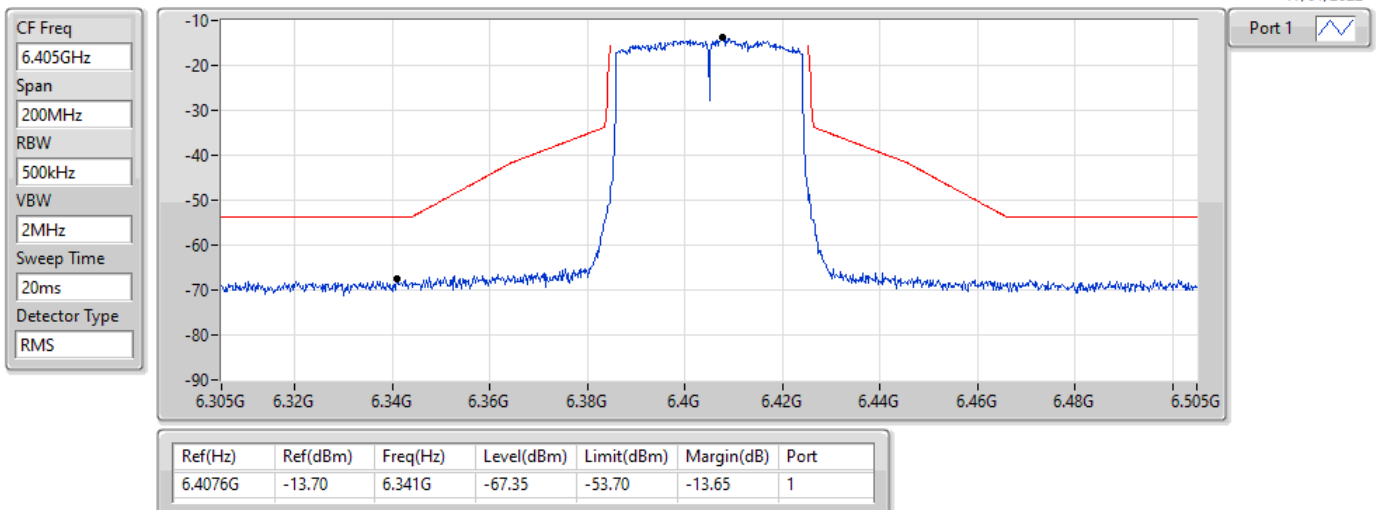

802.11ax HEW40_Nss1,(MCS0)_1TX
6405MHz_TnomVnom

MASK

17/01/2022