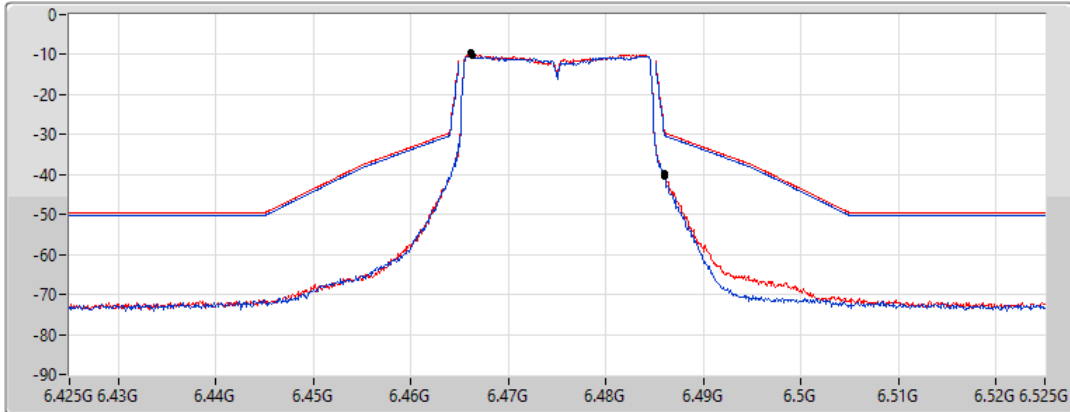

17/01/2022

CF Freq
6.475GHz

Span
100MHz

RBW
300kHz

VBW
1MHz

Sweep Time
20ms

Detector Type
RMS

Port 1 