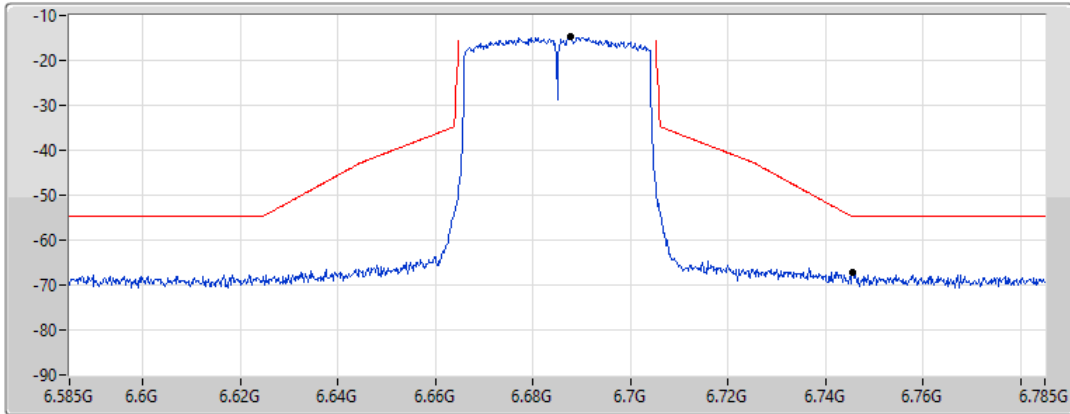

802.11ax HEW40_Nss1,(MCS0)_1TX
6685MHz_TnomVnom

MASK

17/01/2022

CF Freq
6.685GHz

Span
200MHz

RBW
500kHz

VBW
2MHz

Sweep Time
20ms

Detector Type
RMS

Ref(Hz)	Ref(dBm)	Freq(Hz)	Level(dBm)	Limit(dBm)	Margin(dB)	Port
6.6878G	-14.79	6.7456G	-67.27	-54.79	-12.48	1

802.11ax HEW40_Nss1,(MCS0)_1TX
6845MHz_TnomVnom

MASK

17/01/2022

CF Freq
6.845GHz

Span
200MHz

RBW
500kHz

VBW
2MHz

Sweep Time
20ms

Detector Type
RMS