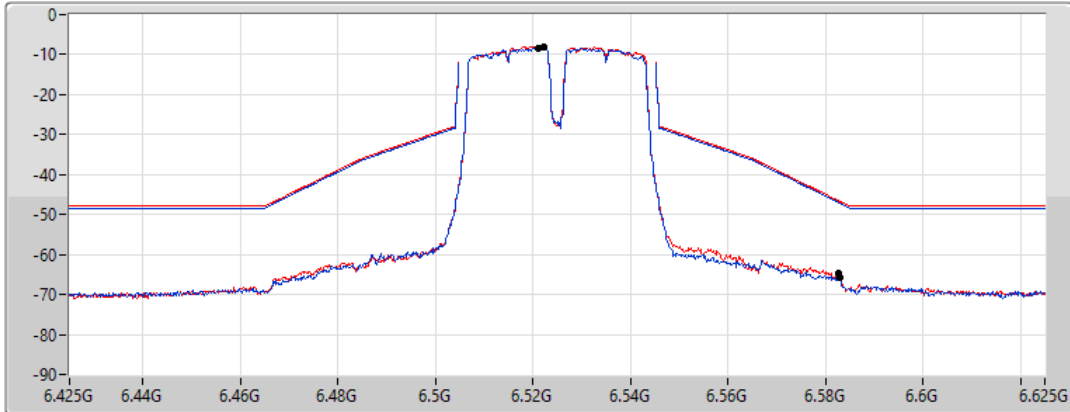

CF Freq
6.525GHz

Span
200MHz

RBW
500kHz

VBW
2MHz

Sweep Time
20ms

Detector Type
RMS

Port 1 

Port 2 