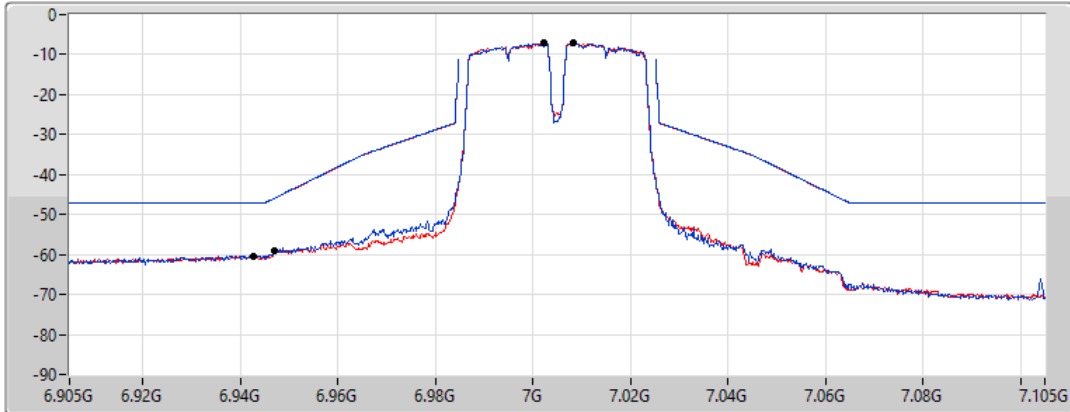

CF Freq
7.005GHz

Span
200MHz

RBW
500kHz

VBW
2MHz

Sweep Time
20ms

Detector Type
RMS

Port 1 

Port 2 