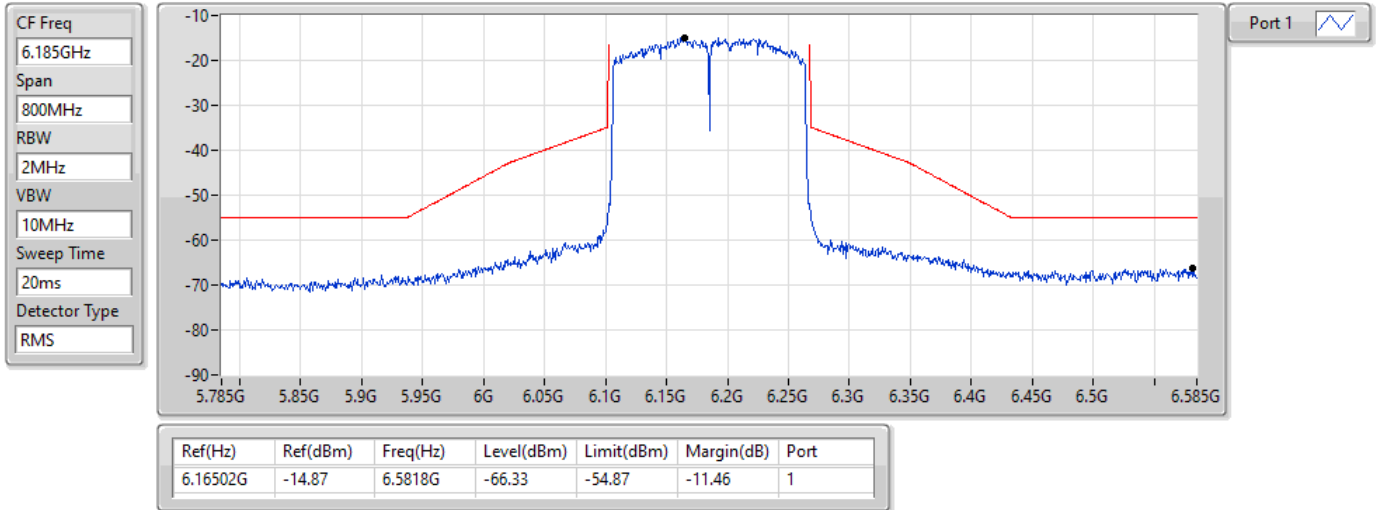

802.11ax HEW160_Nss1,(MCS0)_1TX

MASK

6185MHz_TnomVnom

17/01/2022