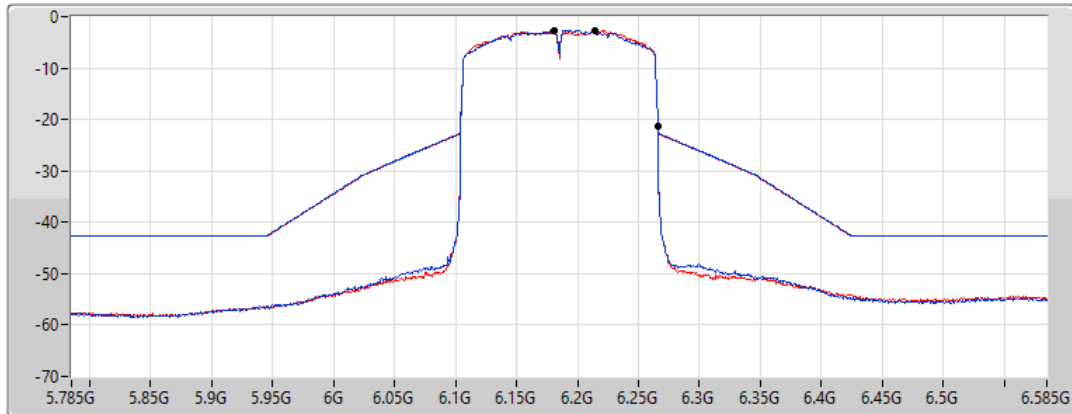

17/01/2022

CF Freq
6.185GHz

Span
800MHz

RBW
2MHz

VBW
10MHz

Sweep Time
20ms

Detector Type
RMS

Port 1 