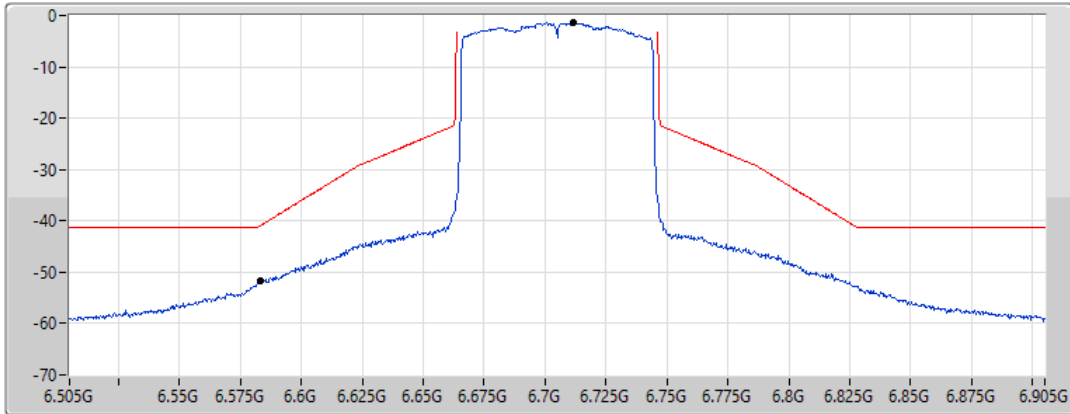

MASK

01/09/2021

CF Freq
6.705GHz

Span
400MHz

RBW
1MHz

VBW
3MHz

Sweep Time
20ms

Detector Type
RMS