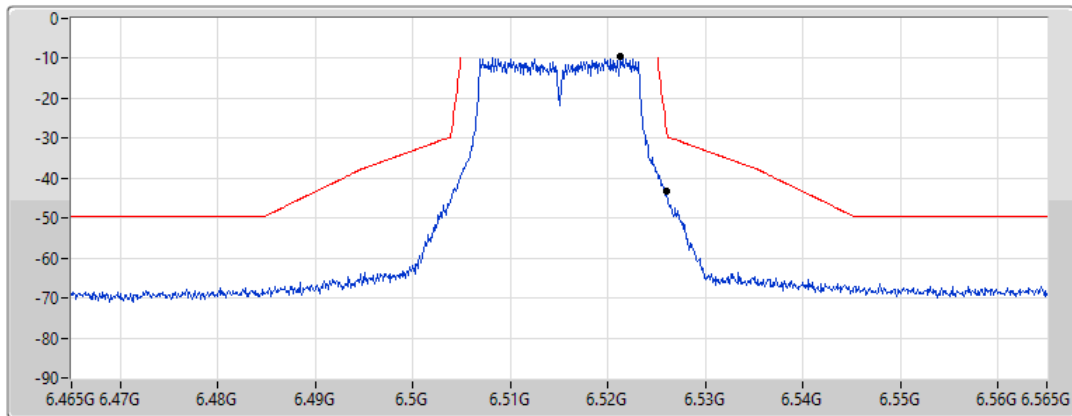

Ref(Hz)	Ref(dBm)	Freq(Hz)	Level(dBm)	Limit(dBm)	Margin(dB)	Port
6.52129G	-9.60	6.526G	-43.24	-28.00	-15.24	1