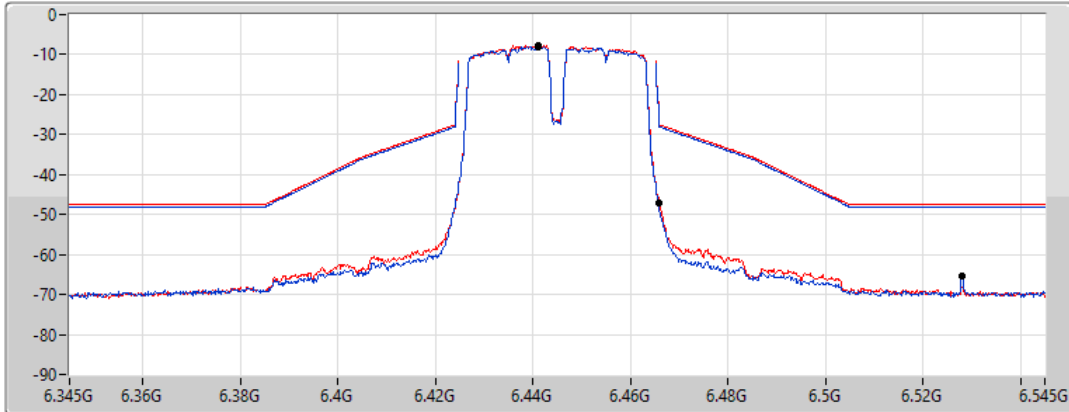

CF Freq
6.445GHz

Span
200MHz

RBW
500kHz

VBW
2MHz

Sweep Time
20ms

Detector Type
RMS

Port 1 

Port 2 