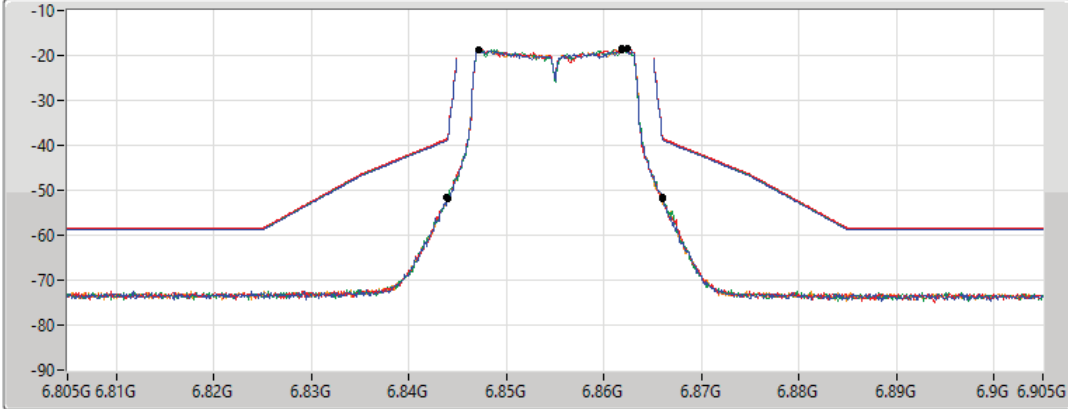

11a20_Nss1,(6Mbps)_4TX

MASK

6855MHz_TnomVnom

17/01/2022

CF Freq
6.855GHz

Span
100MHz

RBW
300kHz

VBW
1MHz

Sweep Time
20ms

Detector Type
RMS

Port 1

Port 2

Port 3

Port 4

Ref(Hz)	Ref(dBm)	Freq(Hz)	Level(dBm)	Limit(dBm)	Margin(dB)	Port
6.86189G	-18.87	6.866G	-51.81	-38.87	-12.94	1
6.86239G	-18.48	6.866G	-51.44	-38.48	-12.96	2
6.84711G	-18.73	6.8439G	-51.70	-38.82	-12.88	3
6.86189G	-18.48	6.844G	-52.03	-38.48	-13.55	4