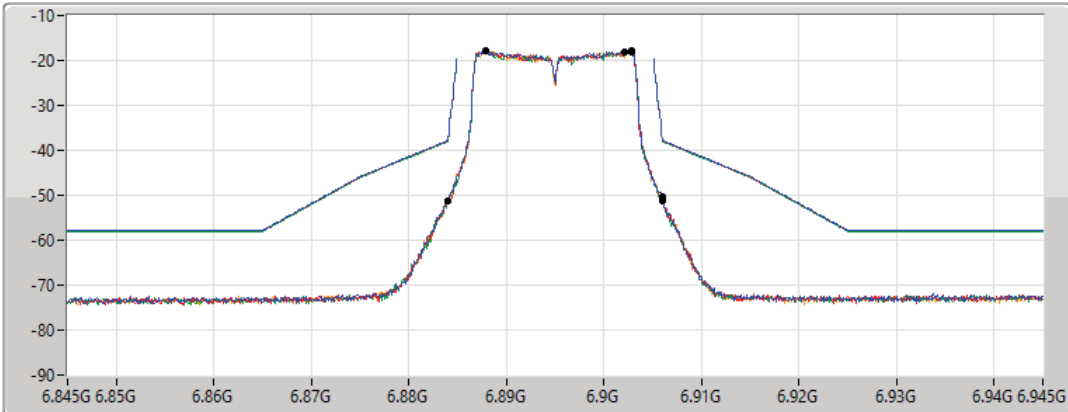

11a20_Nss1,(6Mbps)_4TX

MASK

6895MHz_TnomVnom

17/01/2022

CF Freq
6.895GHz

Span
100MHz

RBW
300kHz

VBW
1MHz

Sweep Time
20ms

Detector Type
RMS

Port 1

Port 2

Port 3

Port 4

Ref(Hz)	Ref(dBm)	Freq(Hz)	Level(dBm)	Limit(dBm)	Margin(dB)	Port
6.88781G	-17.83	6.884G	-51.21	-37.83	-13.38	1
6.90289G	-17.88	6.906G	-51.38	-37.88	-13.50	2
6.90219G	-18.03	6.906G	-50.41	-38.03	-12.38	3
6.90279G	-18.02	6.906G	-51.29	-38.02	-13.27	4

11a20_Nss1,(6Mbps)_4TX

MASK