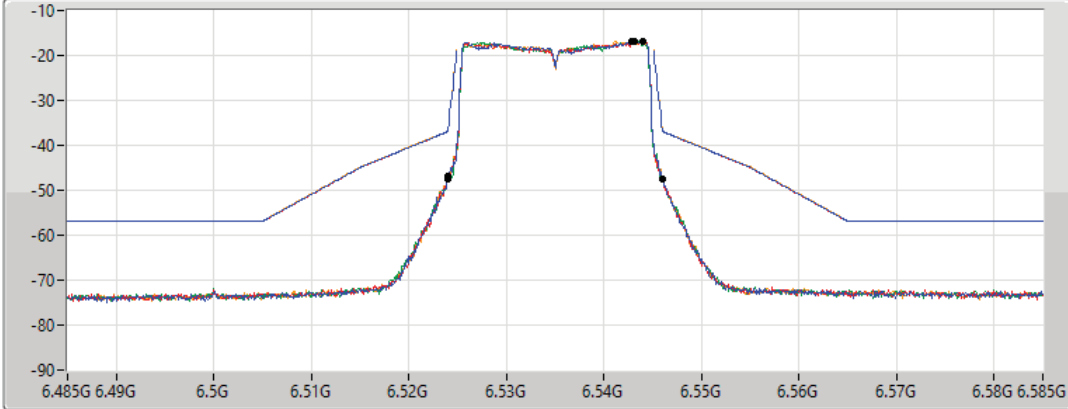

802.11ax HEW20_Nss1,(MCS0)_4TX

MASK

6535MHz_TnomVnom

17/01/2022

CF Freq
6.535GHz

Span
100MHz

RBW
300kHz

VBW
1MHz

Sweep Time
20ms

Detector Type
RMS

Port 1

Port 2

Port 3

Port 4

Ref(Hz)	Ref(dBm)	Freq(Hz)	Level(dBm)	Limit(dBm)	Margin(dB)	Port
6.54289G	-16.92	6.546G	-47.39	-36.92	-10.47	1
6.54399G	-16.95	6.524G	-47.03	-36.95	-10.08	2
6.54309G	-16.93	6.524G	-47.46	-36.93	-10.53	3
6.54319G	-16.84	6.524G	-46.81	-36.84	-9.97	4