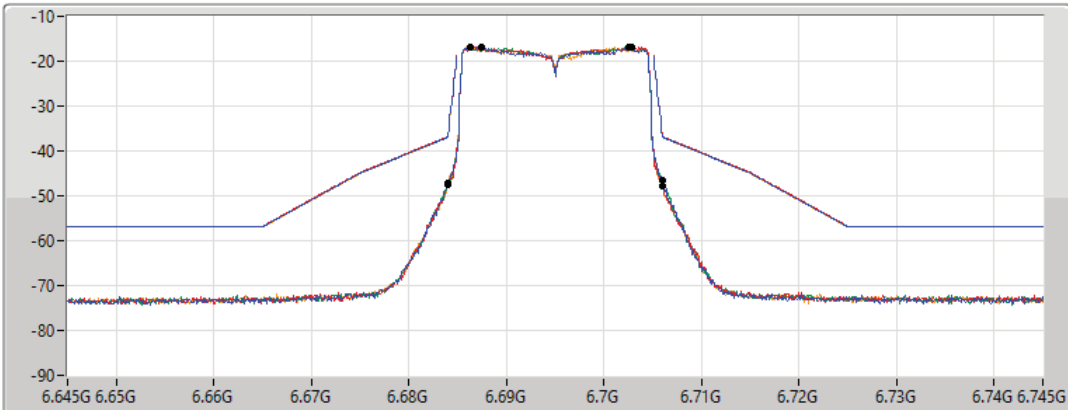

802.11ax HEW20_Nss1,(MCS0)_4TX

MASK

6695MHz_TnomVnom

17/01/2022

CF Freq
6.695GHz

Span
100MHz

RBW
300kHz

VBW
1MHz

Sweep Time
20ms

Detector Type
RMS

Port 1

Port 2

Port 3

Port 4

Ref(Hz)	Ref(dBm)	Freq(Hz)	Level(dBm)	Limit(dBm)	Margin(dB)	Port
6.70259G	-16.93	6.706G	-46.62	-36.93	-9.69	1
6.68631G	-16.80	6.684G	-47.64	-36.80	-10.84	2
6.70289G	-16.84	6.684G	-47.12	-36.84	-10.28	3
6.68751G	-16.99	6.706G	-47.82	-36.99	-10.83	4