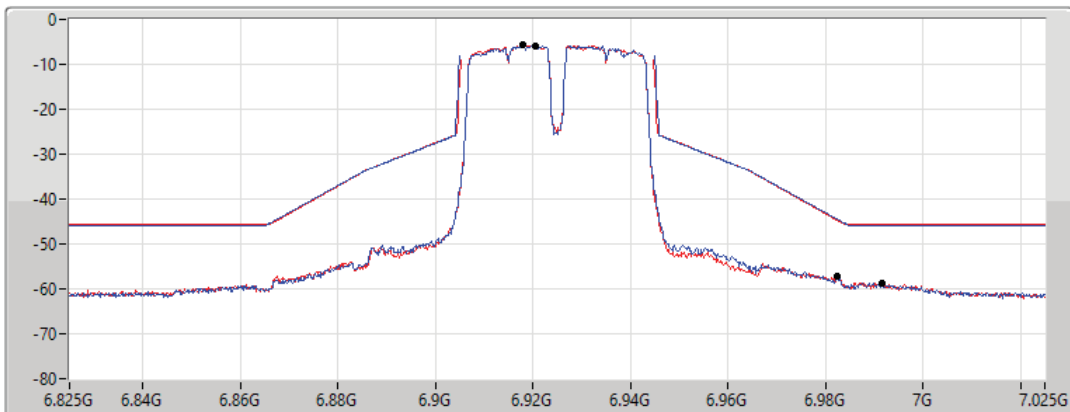

CF Freq
6.925GHz

Span
200MHz

RBW
500kHz

VBW
2MHz

Sweep Time
20ms

Detector Type
RMS

Port 1

Port 2