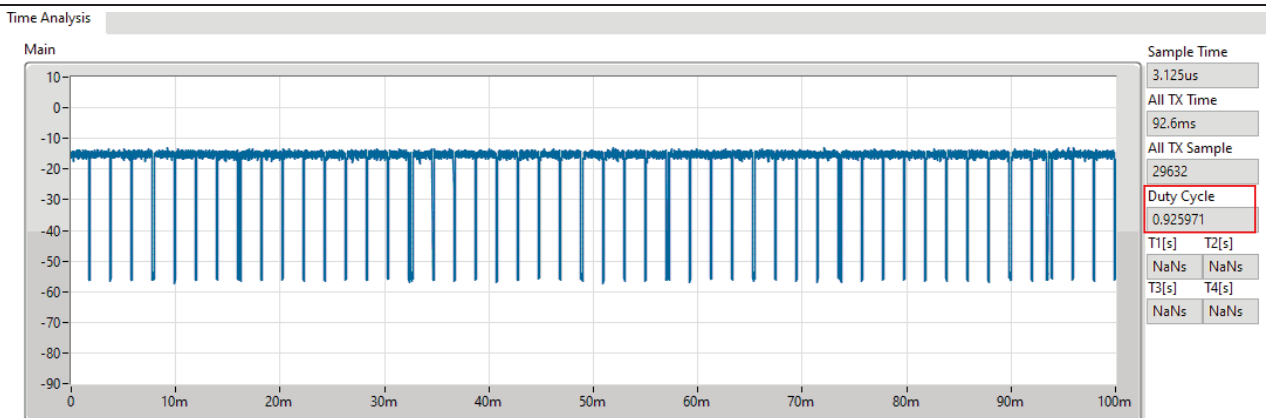

Bandwidth 160MHz: Traffic Loading Plot - 6505MHz