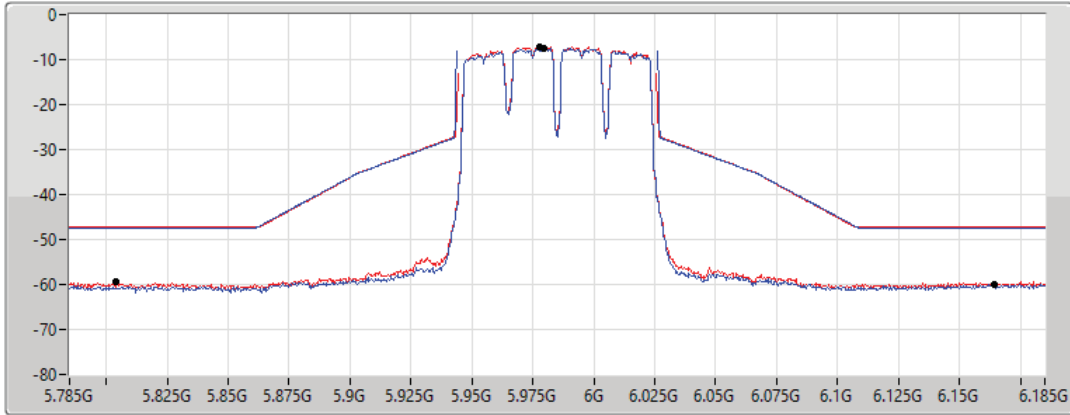

CF Freq
5.985GHz

Span
400MHz

RBW
1MHz

VBW
3MHz

Sweep Time
20ms

Detector Type
RMS

Port 1

Port 2