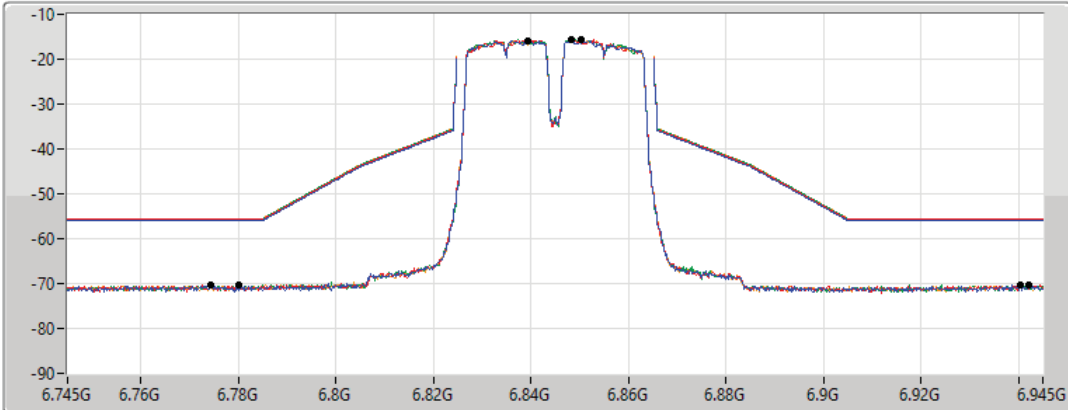

11a40_Nss1,(6Mbps)_4TX

MASK

6845MHz_TnomVnom

17/01/2022

CF Freq
6.845GHz

Span
200MHz

RBW
500kHz

VBW
2MHz

Sweep Time
20ms

Detector Type
RMS

Port 1

Port 2

Port 3

Port 4

Ref(Hz)	Ref(dBm)	Freq(Hz)	Level(dBm)	Limit(dBm)	Margin(dB)	Port
6.83941G	-15.98	6.7744G	-70.46	-55.98	-14.48	1
6.85019G	-15.71	6.78G	-70.31	-55.71	-14.60	2
6.8484G	-15.55	6.9404G	-70.35	-55.55	-14.80	3
6.8484G	-15.51	6.942G	-70.42	-55.51	-14.91	4