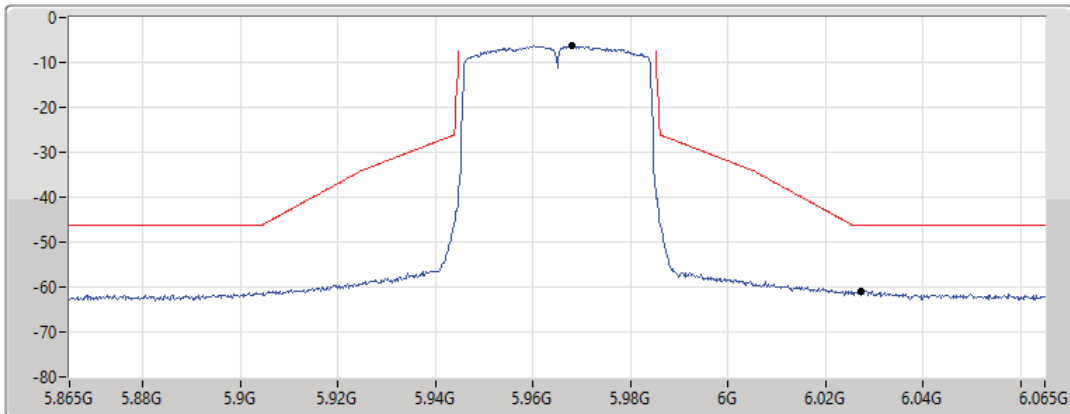

5965MHz_TnomVnom

17/01/2022

CF Freq
5.965GHz

Span
200MHz

RBW
500kHz

VBW
2MHz

Sweep Time
20ms

Detector Type
RMS