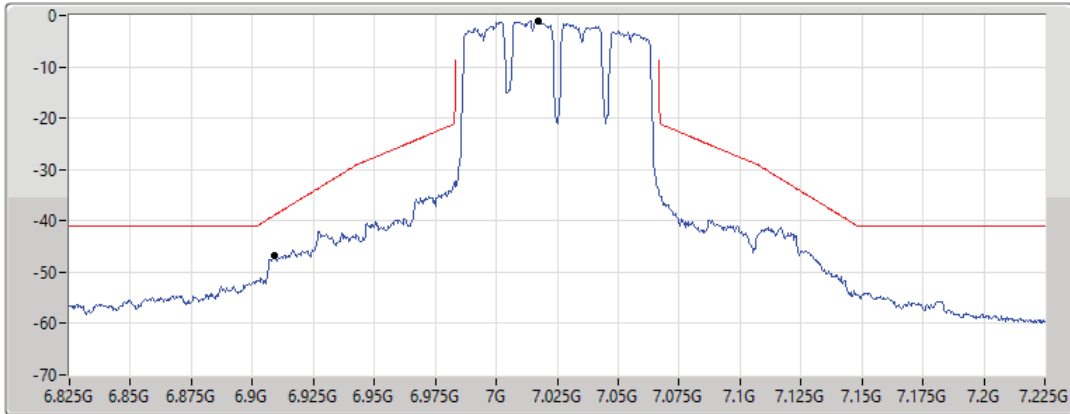

MASK

31/08/2021

CF Freq
7.025GHz

Span
400MHz

RBW
1MHz

VBW
3MHz

Sweep Time
20ms

Detector Type
RMS