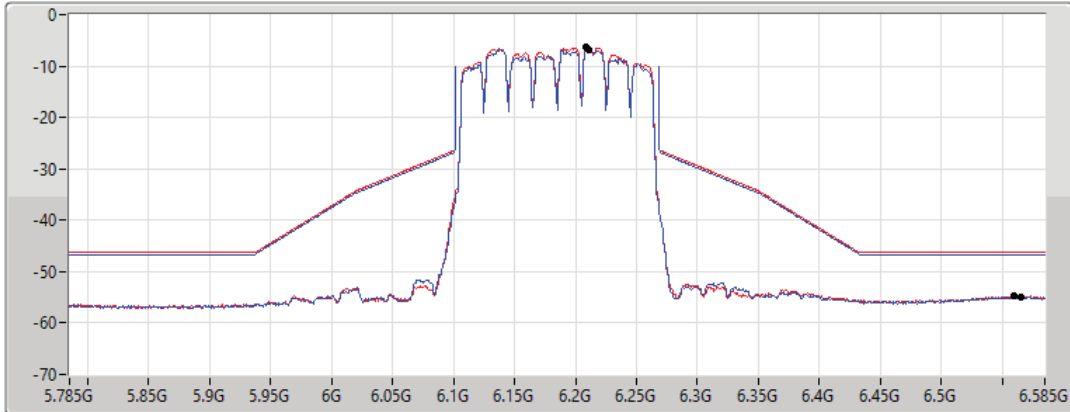

CF Freq
6.185GHz

Span
800MHz

RBW
2MHz

VBW
10MHz

Sweep Time
20ms

Detector Type
RMS

Port 1

Port 2