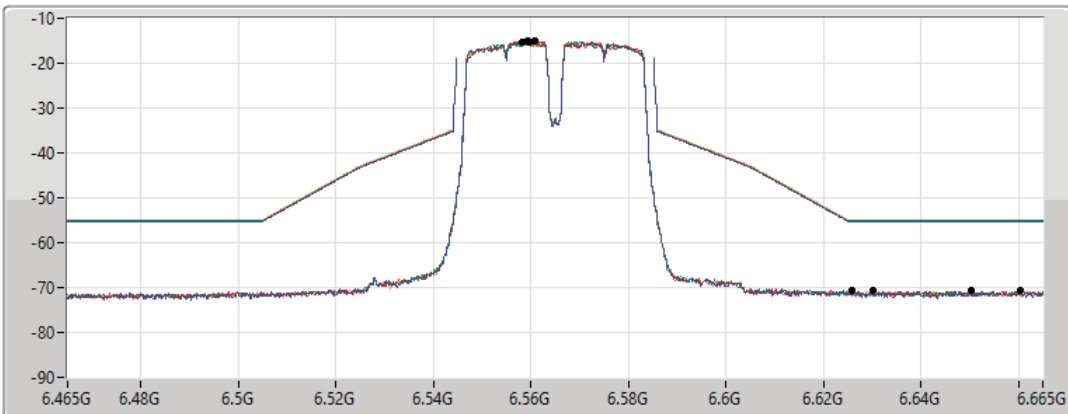

6565MHz_TnomVnom

17/01/2022

CF Freq
6.565GHz

Span
200MHz

RBW
500kHz

VBW
2MHz

Sweep Time
20ms

Detector Type
RMS

Port 1

Port 2

Port 3

Port 4

Ref(Hz)	Ref(dBm)	Freq(Hz)	Level(dBm)	Limit(dBm)	Margin(dB)	Port
6.55981G	-15.21	6.6604G	-70.78	-55.21	-15.57	1
6.55821G	-15.17	6.6302G	-70.70	-55.17	-15.53	2
6.5608G	-15.14	6.6504G	-70.69	-55.14	-15.55	3
6.55941G	-14.90	6.6258G	-70.69	-54.90	-15.79	4