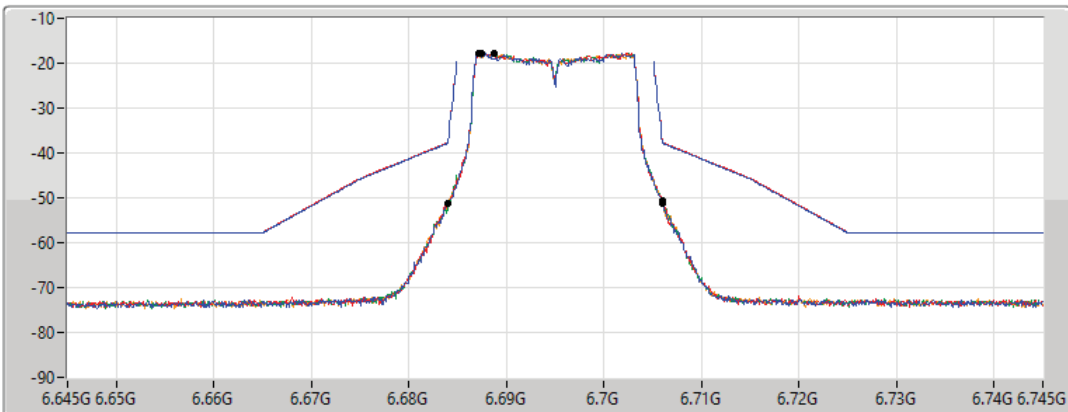

6695MHz_TnomVnom

17/01/2022

CF Freq
6.695GHz

Span
100MHz

RBW
300kHz

VBW
1MHz

Sweep Time
20ms

Detector Type
RMS

Port 1

Port 2

Port 3

Port 4

Ref(Hz)	Ref(dBm)	Freq(Hz)	Level(dBm)	Limit(dBm)	Margin(dB)	Port
6.68721G	-17.84	6.706G	-50.83	-37.84	-12.99	1
6.68731G	-17.68	6.706G	-50.49	-37.68	-12.81	2
6.68751G	-17.73	6.706G	-51.28	-37.73	-13.55	3
6.68871G	-17.73	6.684G	-51.27	-37.73	-13.54	4