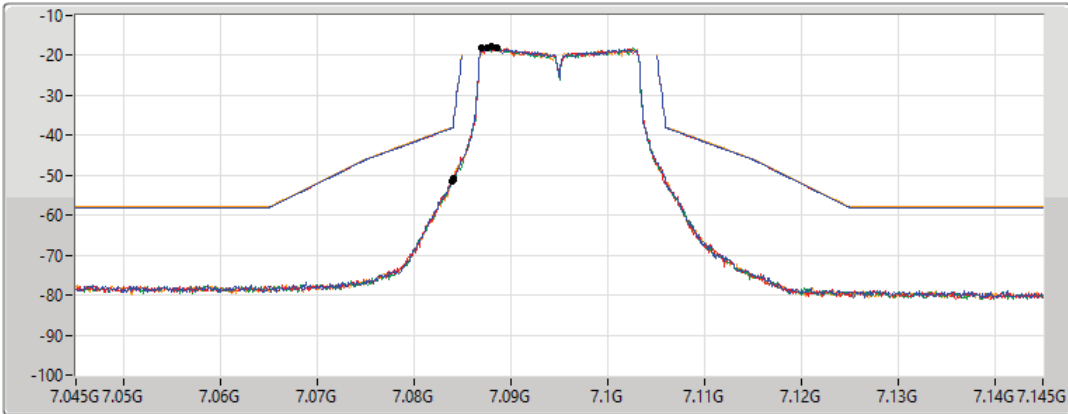

11a20_Nss1,(6Mbps)_4TX

MASK

7095MHz_TnomVnom

17/01/2022

CF Freq
7.095GHz

Span
100MHz

RBW
300kHz

VBW
1MHz

Sweep Time
20ms

Detector Type
RMS

Port 1

Port 2

Port 3

Port 4

Ref(Hz)	Ref(dBm)	Freq(Hz)	Level(dBm)	Limit(dBm)	Margin(dB)	Port
7.08701G	-18.09	7.0839G	-51.57	-38.18	-13.39	1
7.08851G	-18.11	7.084G	-51.03	-38.11	-12.92	2
7.08751G	-18.09	7.084G	-50.84	-38.09	-12.75	3
7.08801G	-17.89	7.084G	-51.11	-37.89	-13.22	4

11a40_Nss1,(6Mbps)_4TX

MASK