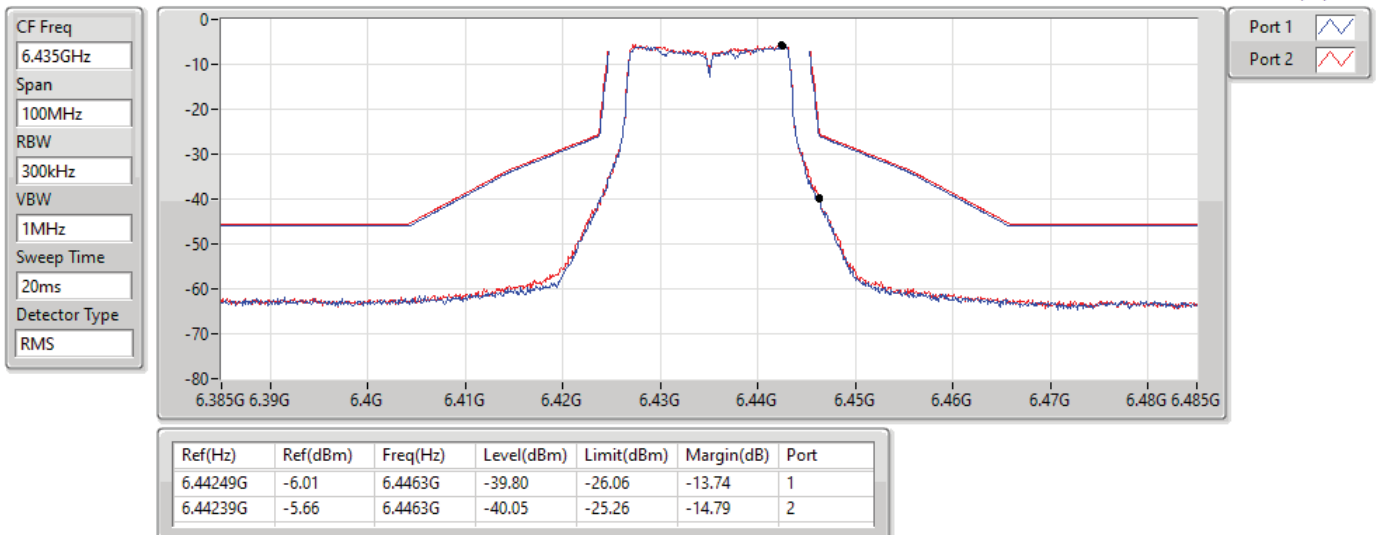

17/01/2022

11a20_Nss1,(6Mbps)_2TX

MASK

6435MHz_TnomVnom

17/01/2022

11a20_Nss1,(6Mbps)_2TX

MASK

6475MHz_TnomVnom