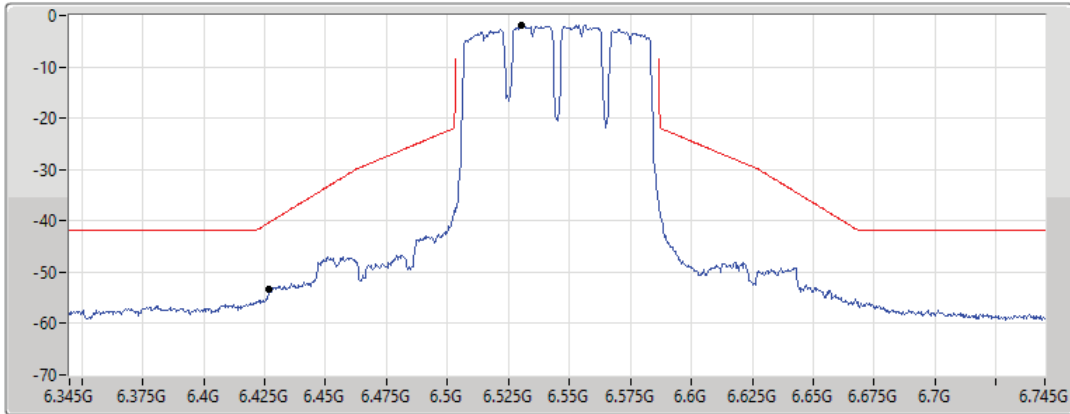

11a80_Nss1,(6Mbps)_1TX
6545MHz_TnomVnom

MASK

31/08/2021

CF Freq
6.545GHz

Span
400MHz

RBW
1MHz

VBW
3MHz

Sweep Time
20ms

Detector Type
RMS

Port 1

Ref(Hz)	Ref(dBm)	Freq(Hz)	Level(dBm)	Limit(dBm)	Margin(dB)	Port
6.53061G	-1.96	6.427G	-53.36	-40.26	-13.10	1

11a80_Nss1,(6Mbps)_1TX
6625MHz_TnomVnom

MASK

31/08/2021

CF Freq
6.625GHz

Span
400MHz

RBW
1MHz

VBW
3MHz

Sweep Time
20ms

Detector Type
RMS