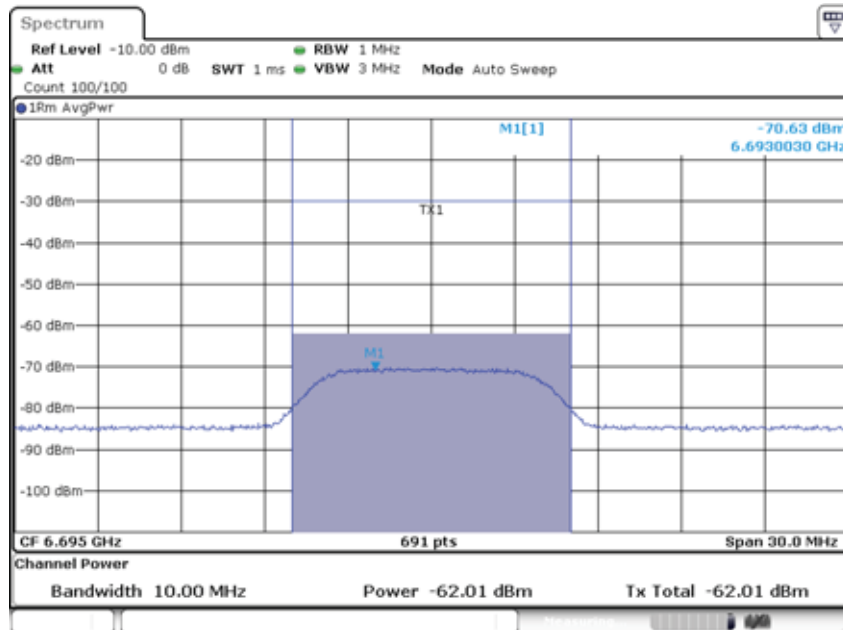

Frequency (MHz): 6695 MHz

Date: 28.AUG.2021 09:39:23

AWGN Bandwidth: 10MHz