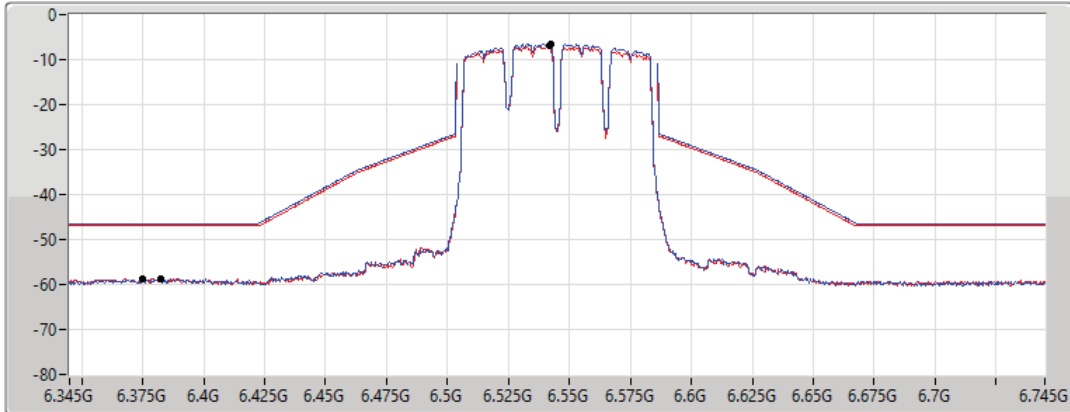

CF Freq
6.545GHz

Span
400MHz

RBW
1MHz

VBW
3MHz

Sweep Time
20ms

Detector Type
RMS

Port 1

Port 2