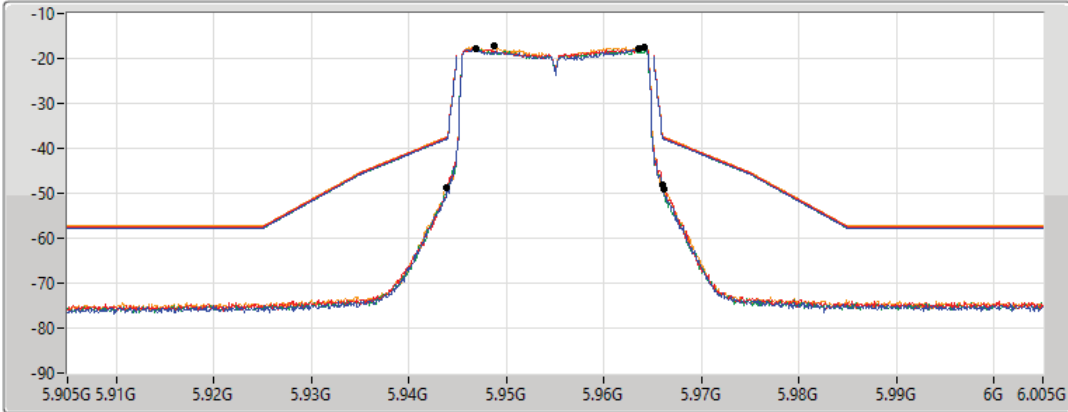

802.11ax HEW20_Nss1,(MCS0)_4TX

MASK

5955MHz_TnomVnom

17/01/2022

CF Freq
5.955GHz

Span
100MHz

RBW
300kHz

VBW
1MHz

Sweep Time
20ms

Detector Type
RMS

Port 1

Port 2

Port 3

Port 4

Ref(Hz)	Ref(dBm)	Freq(Hz)	Level(dBm)	Limit(dBm)	Margin(dB)	Port
5.96359G	-17.80	5.9661G	-49.15	-37.89	-11.26	1
5.96409G	-17.50	5.966G	-48.19	-37.50	-10.69	2
5.94691G	-17.83	5.9439G	-48.80	-37.92	-10.88	3
5.94871G	-17.33	5.966G	-48.16	-37.33	-10.83	4

802.11ax HEW20_Nss1,(MCS0)_4TX

MASK