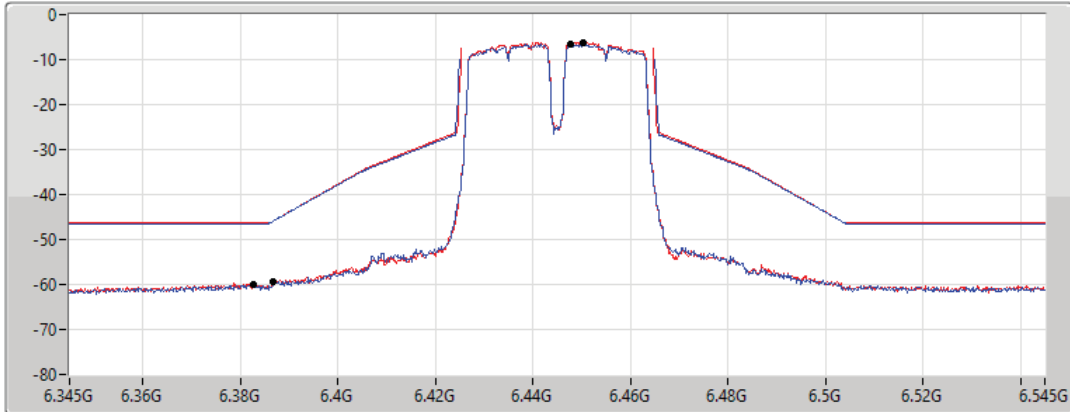

17/01/2022

CF Freq
6.445GHz

Span
200MHz

RBW
500kHz

VBW
2MHz

Sweep Time
20ms

Detector Type
RMS

Port 1