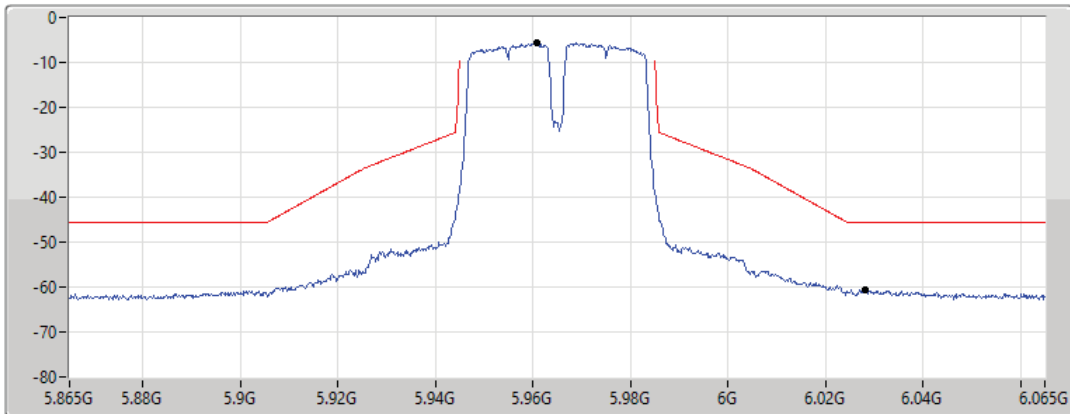

5965MHz_TnomVnom

17/01/2022

CF Freq
5.965GHz

Span
200MHz

RBW
500kHz

VBW
2MHz

Sweep Time
20ms

Detector Type
RMS