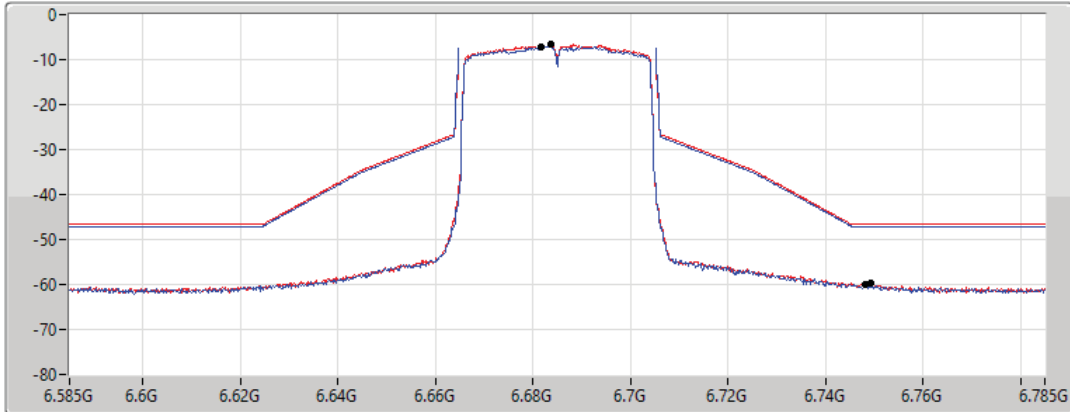

17/01/2022

CF Freq
6.685GHz

Span
200MHz

RBW
500kHz

VBW
2MHz

Sweep Time
20ms

Detector Type
RMS

Port 1