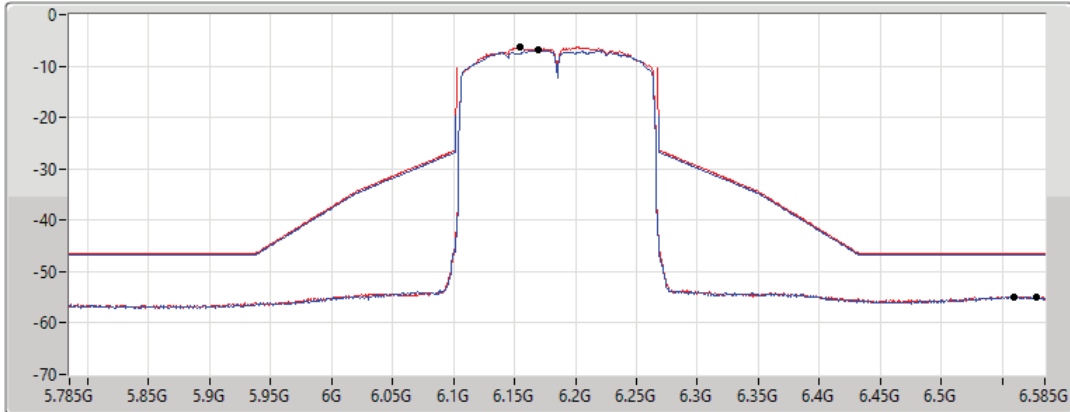

17/01/2022

CF Freq
6.185GHz

Span
800MHz

RBW
2MHz

VBW
10MHz

Sweep Time
20ms

Detector Type
RMS

Port 1