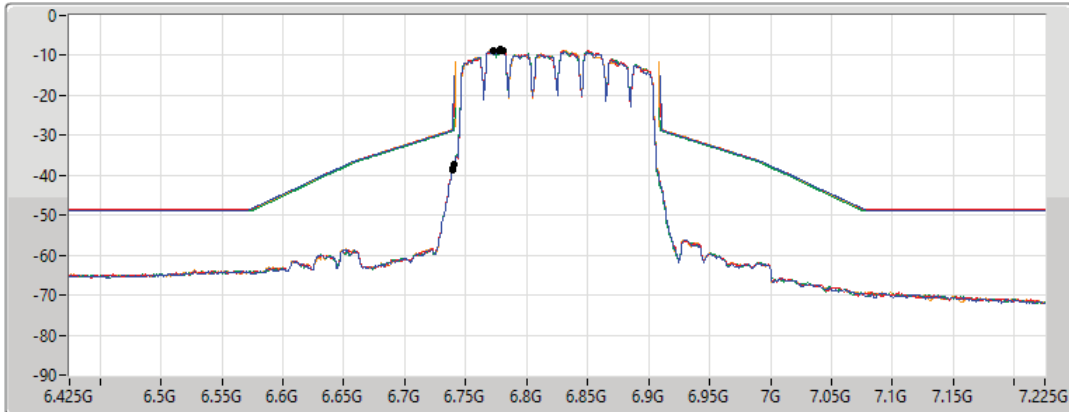

11a160_Nss1,(6Mbps)_4TX

MASK

6825MHz_TnomVnom

17/01/2022

CF Freq
6.825GHz

Span
800MHz

RBW
2MHz

VBW
10MHz

Sweep Time
20ms

Detector Type
RMS

Port 1

Port 2

Port 3

Port 4

Ref(Hz)	Ref(dBm)	Freq(Hz)	Level(dBm)	Limit(dBm)	Margin(dB)	Port
6.77705G	-8.74	6.7394G	-38.31	-28.75	-9.56	1
6.77305G	-8.62	6.7394G	-38.58	-28.67	-9.91	2
6.78104G	-8.81	6.7402G	-37.36	-28.86	-8.50	3
6.77865G	-8.39	6.7402G	-37.15	-28.46	-8.69	4

11a160_Nss1,(6Mbps)_4TX

MASK