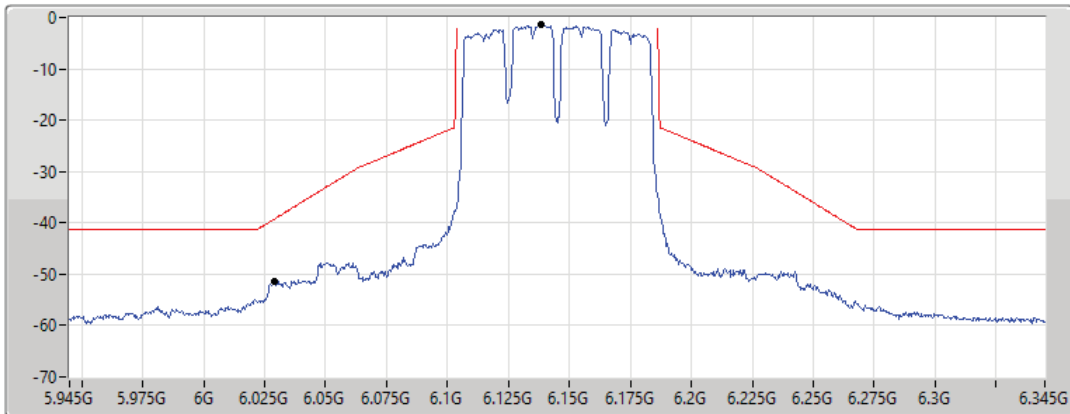

11a80_Nss1,(6Mbps)_1TX

MASK

6145MHz_TnomVnom

31/08/2021

CF Freq
6.145GHz

Span
400MHz

RBW
1MHz

VBW
3MHz

Sweep Time
20ms

Detector Type
RMS

Ref(Hz)	Ref(dBm)	Freq(Hz)	Level(dBm)	Limit(dBm)	Margin(dB)	Port
6.13821G	-1.42	6.029G	-51.29	-39.24	-12.05	1