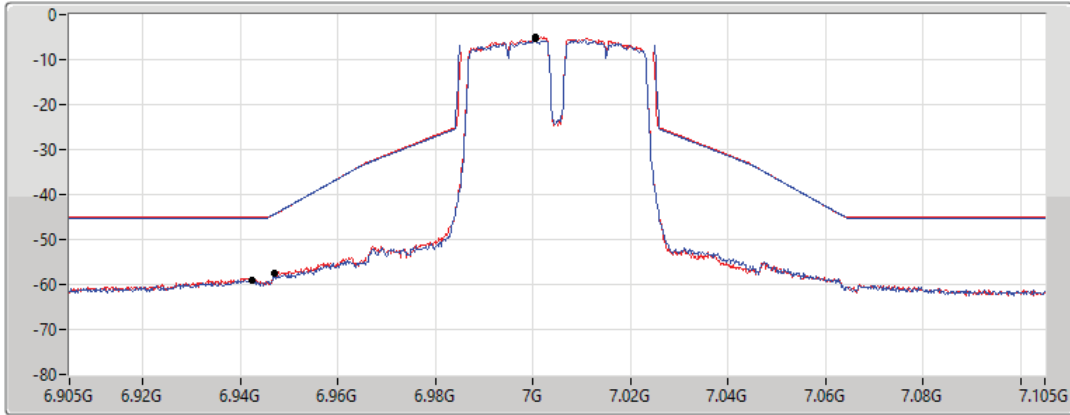

CF Freq
7.005GHz

Span
200MHz

RBW
500kHz

VBW
2MHz

Sweep Time
20ms

Detector Type
RMS

Port 1

Port 2