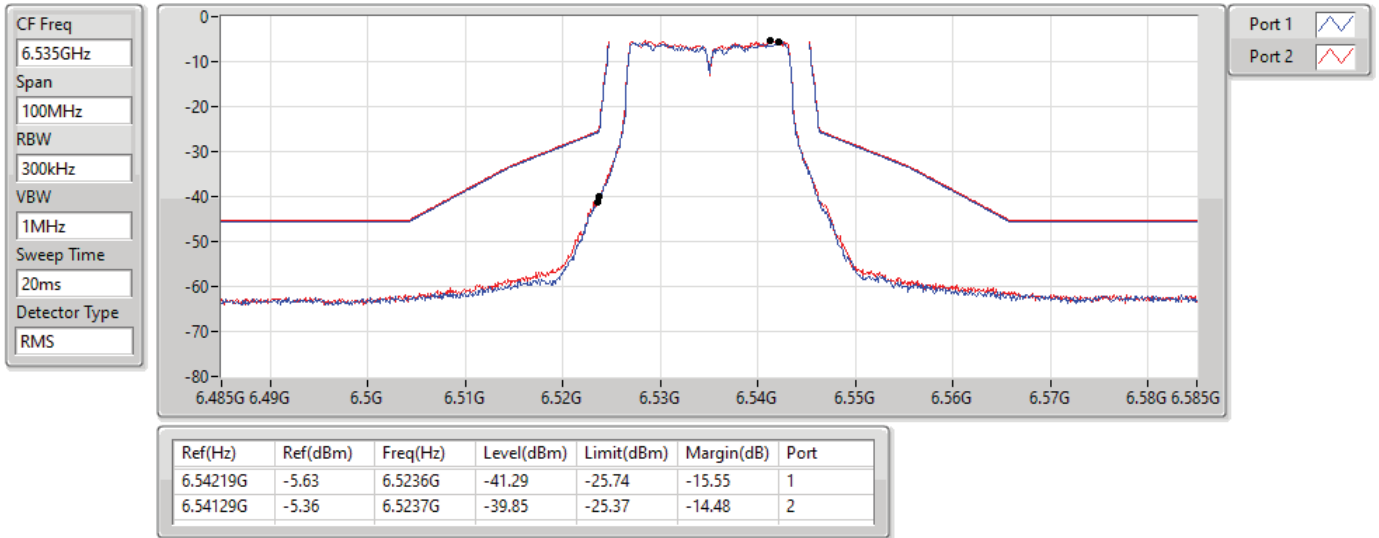

11a20_Nss1,(6Mbps)_2TX

MASK

6535MHz_TnomVnom

17/01/2022