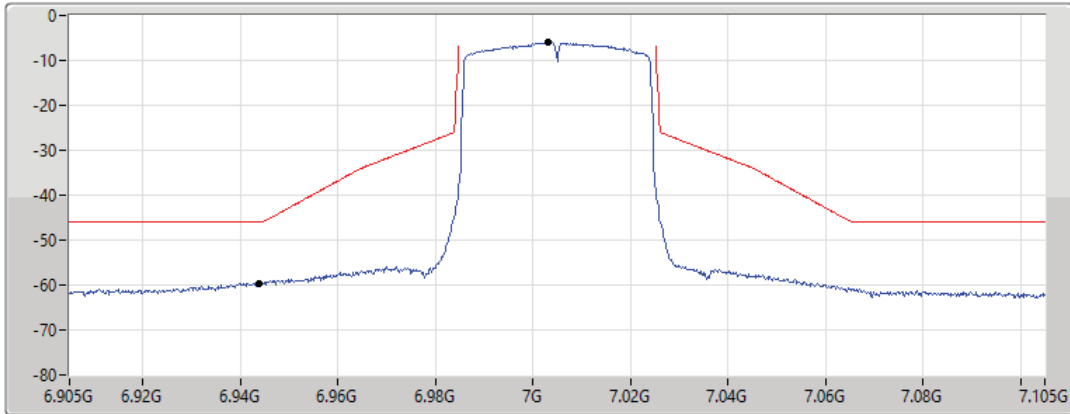

802.11ax HEW40_Nss1,(MCS0)_1TX
7005MHz_TnomVnom

MASK

17/01/2022

CF Freq
7.005GHz

Span
200MHz

RBW
500kHz

VBW
2MHz

Sweep Time
20ms

Detector Type
RMS

Ref(Hz)	Ref(dBm)	Freq(Hz)	Level(dBm)	Limit(dBm)	Margin(dB)	Port
7.003G	-6.05	6.9438G	-59.55	-46.05	-13.50	1

802.11ax HEW40_Nss1,(MCS0)_1TX
7085MHz_TnomVnom

MASK

17/01/2022

CF Freq
7.085GHz

Span
200MHz

RBW
500kHz

VBW
2MHz

Sweep Time
20ms

Detector Type
RMS