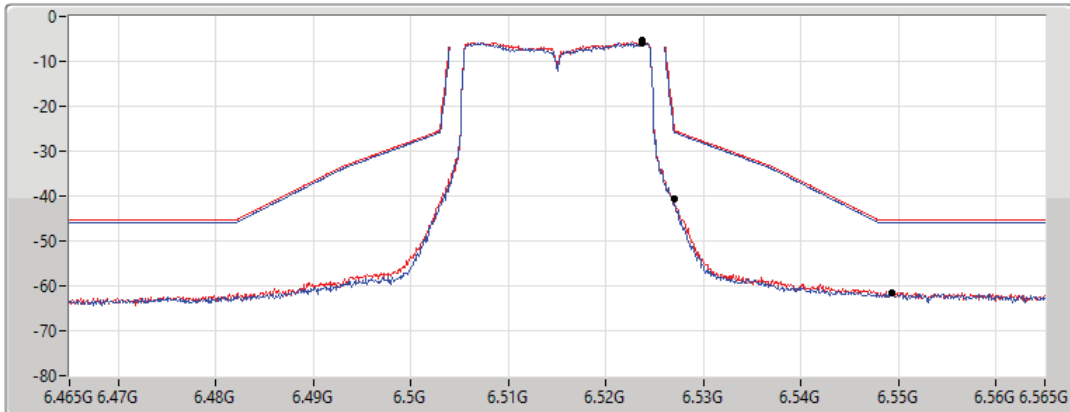

17/01/2022

CF Freq
6.515GHz

Span
100MHz

RBW
300kHz

VBW
1MHz

Sweep Time
20ms

Detector Type
RMS

Port 1