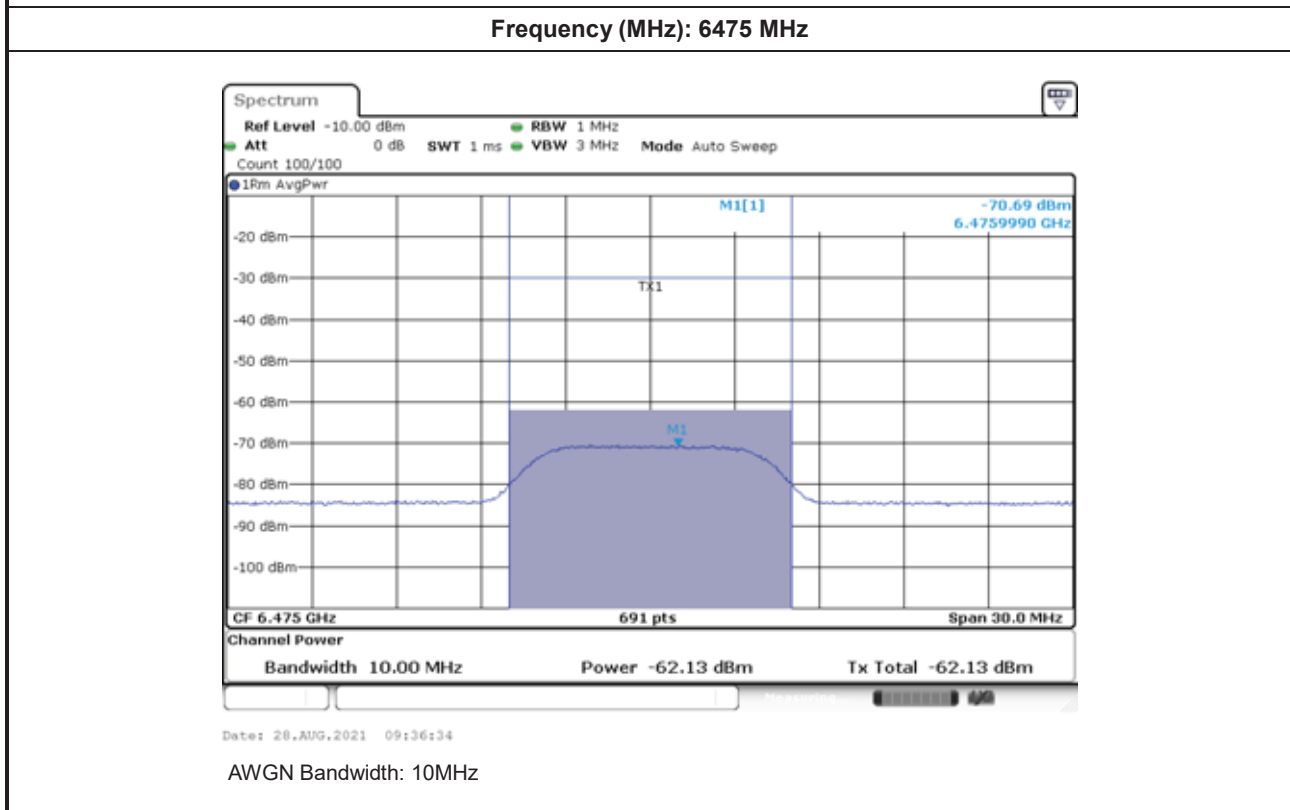

1. Incumbent signal (AWGN) Plot