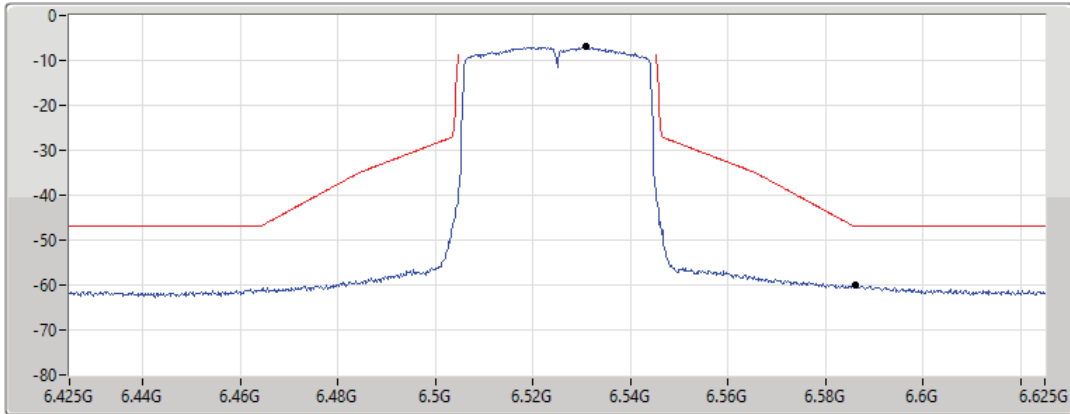

MASK

17/01/2022

CF Freq
6.525GHz

Span
200MHz

RBW
500kHz

VBW
2MHz

Sweep Time
20ms

Detector Type
RMS