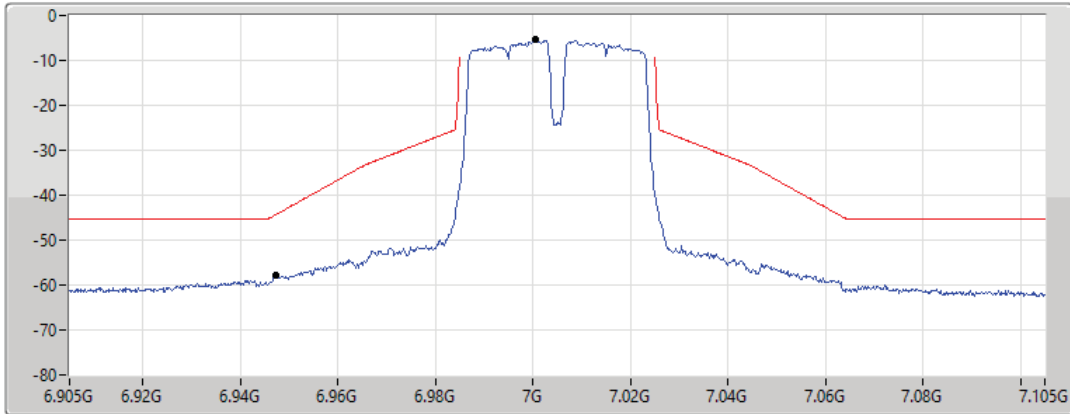

11a40_Nss1,(6Mbps)_1TX

MASK

7005MHz_TnomVnom

17/01/2022

CF Freq
7.005GHz

Span
200MHz

RBW
500kHz

VBW
2MHz

Sweep Time
20ms

Detector Type
RMS

Ref(Hz)	Ref(dBm)	Freq(Hz)	Level(dBm)	Limit(dBm)	Margin(dB)	Port
7.0006G	-5.36	6.9472G	-57.88	-44.39	-13.49	1