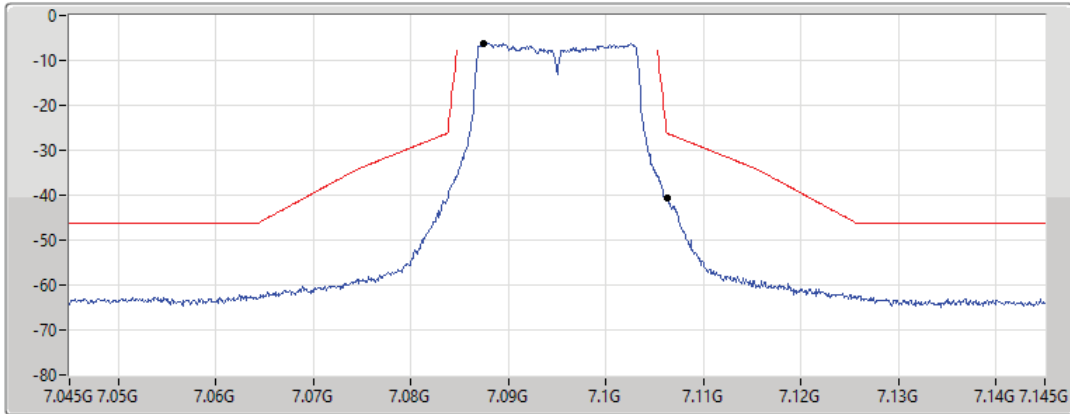

11a20_Nss1,(6Mbps)_1TX

MASK

7095MHz_TnomVnom

17/01/2022

CF Freq
7.095GHz

Span
100MHz

RBW
300kHz

VBW
1MHz

Sweep Time
20ms

Detector Type
RMS

Port 1

Ref(Hz)	Ref(dBm)	Freq(Hz)	Level(dBm)	Limit(dBm)	Margin(dB)	Port
7.08741G	-6.16	7.1063G	-40.54	-26.23	-14.31	1

11a40_Nss1,(6Mbps)_1TX

MASK