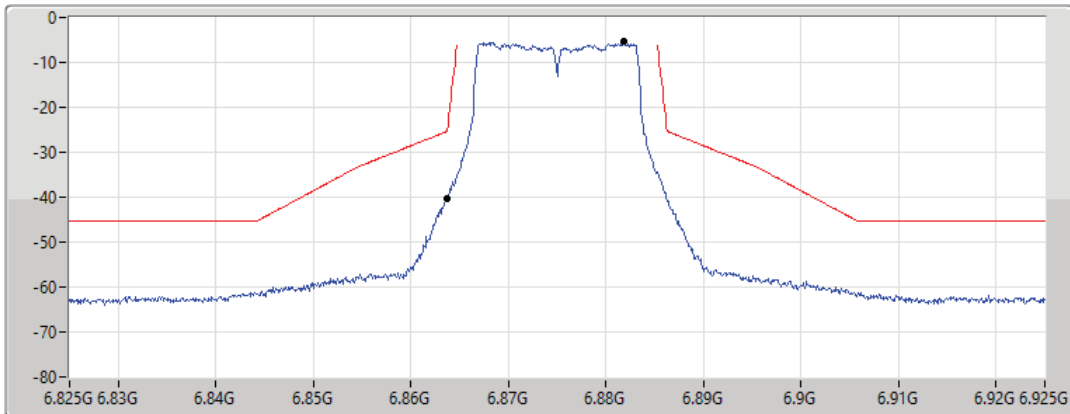

Port 1

Ref(Hz)	Ref(dBm)	Freq(Hz)	Level(dBm)	Limit(dBm)	Margin(dB)	Port
6.88179G	-5.32	6.8637G	-40.16	-25.35	-14.81	1