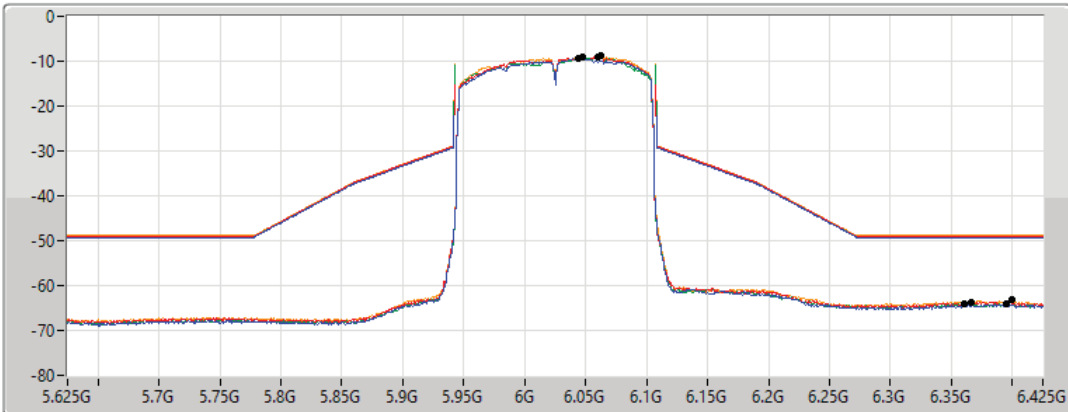

6025MHz_TnomVnom

17/01/2022

CF Freq
6.025GHz

Span
800MHz

RBW
2MHz

VBW
10MHz

Sweep Time
20ms

Detector Type
RMS

Port 1

Port 2

Port 3

Port 4

Ref(Hz)	Ref(dBm)	Freq(Hz)	Level(dBm)	Limit(dBm)	Margin(dB)	Port
6.04418G	-9.31	6.3946G	-64.21	-49.31	-14.90	1
6.06016G	-8.92	6.3658G	-63.60	-48.92	-14.68	2
6.04738G	-9.21	6.3602G	-63.92	-49.21	-14.71	3
6.06256G	-8.88	6.4002G	-63.26	-48.88	-14.38	4