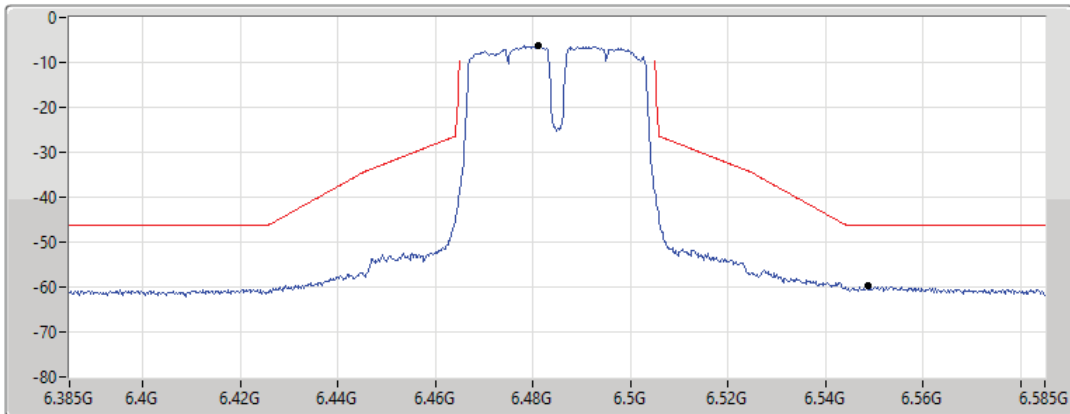

Port 1

Ref(Hz)	Ref(dBm)	Freq(Hz)	Level(dBm)	Limit(dBm)	Margin(dB)	Port
6.4812G	-6.39	6.5488G	-59.70	-46.39	-13.31	1