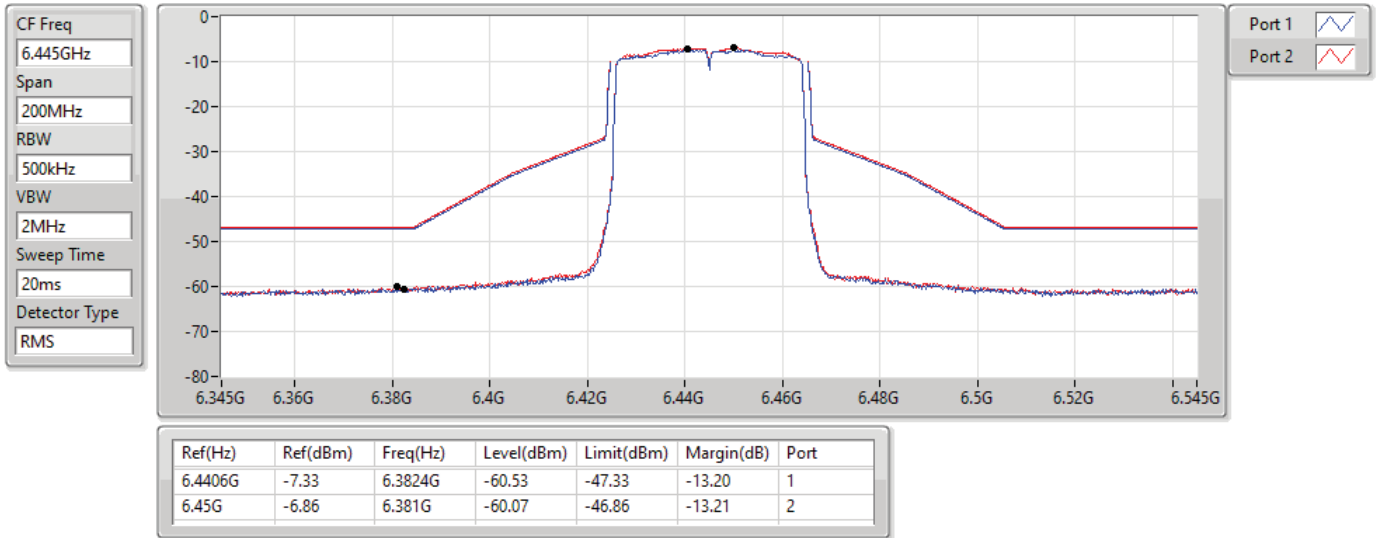

17/01/2022

802.11ax HEW40_Nss1,(MCS0)_2TX

MASK

6485MHz_TnomVnom

17/01/2022

802.11ax HEW40_Nss1,(MCS0)_2TX

MASK

6525MHz_TnomVnom