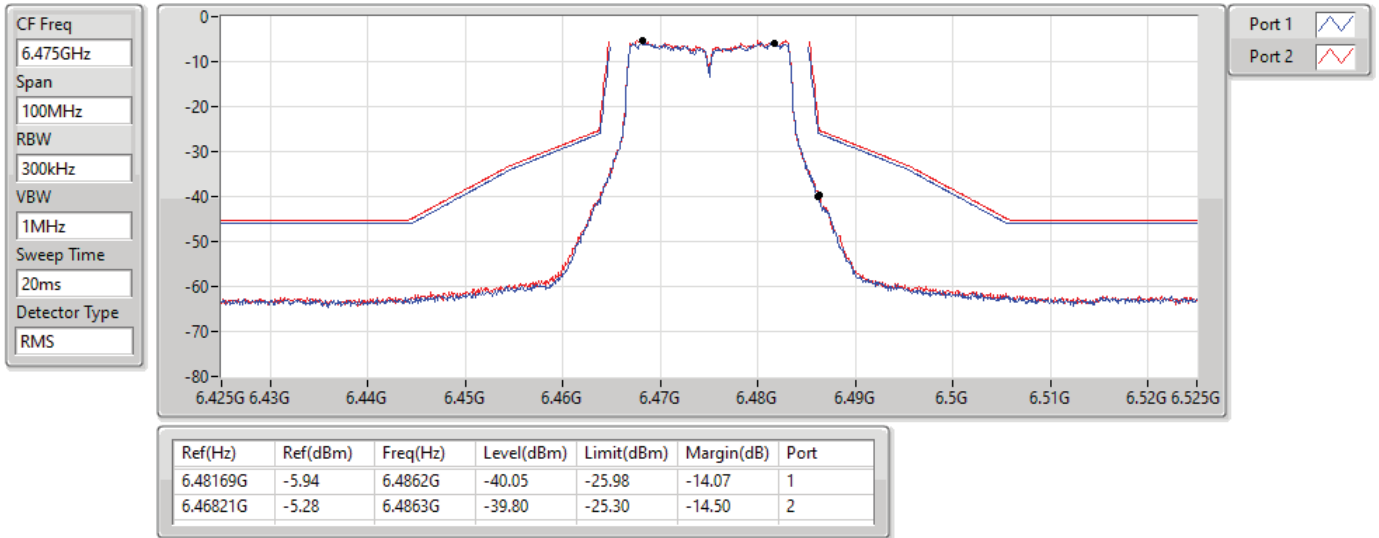

11a20_Nss1,(6Mbps)_2TX

MASK

6475MHz_TnomVnom

17/01/2022