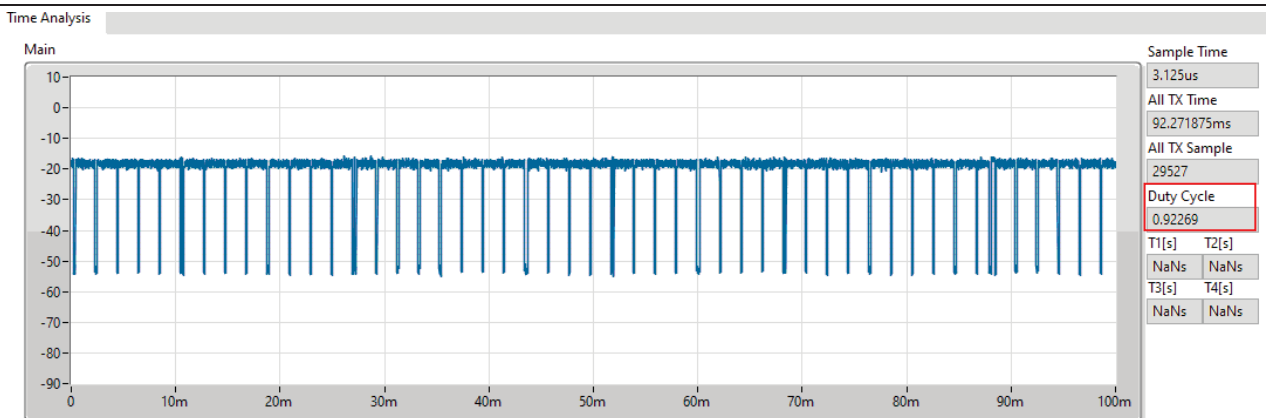

Bandwidth 160MHz: Traffic Loading Plot - 6985MHz