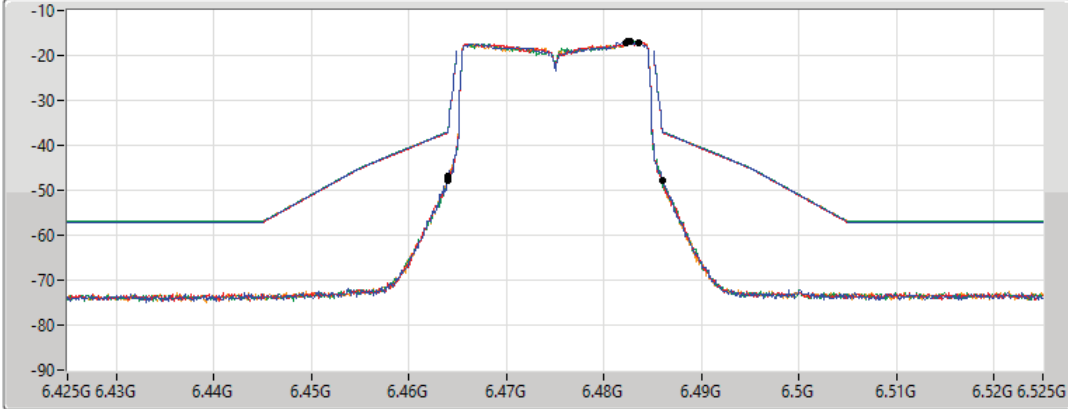

802.11ax HEW20_Nss1,(MCS0)_4TX
6475MHz_TnomVnom

MASK

17/01/2022

CF Freq
6.475GHz

Span
100MHz

RBW
300kHz

VBW
1MHz

Sweep Time
20ms

Detector Type
RMS

Port 1

Port 2

Port 3

Port 4

Ref(Hz)	Ref(dBm)	Freq(Hz)	Level(dBm)	Limit(dBm)	Margin(dB)	Port
6.48229G	-17.04	6.486G	-47.74	-37.04	-10.70	1
6.48349G	-17.17	6.464G	-47.15	-37.17	-9.98	2
6.48239G	-16.96	6.464G	-47.95	-36.96	-10.99	3
6.48269G	-16.95	6.464G	-46.83	-36.95	-9.88	4

802.11ax HEW20_Nss1,(MCS0)_4TX
6515MHz_TnomVnom

MASK

17/01/2022

CF Freq
6.515GHz

Span
100MHz

RBW
300kHz

VBW
1MHz

Sweep Time
20ms

Detector Type
RMS