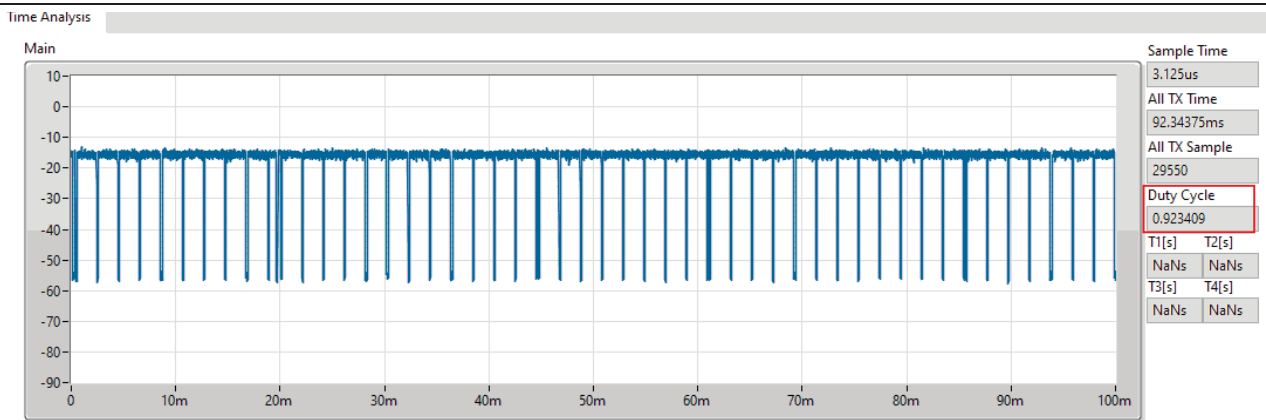

Bandwidth 160MHz: Traffic Loading Plot - 6185MHz