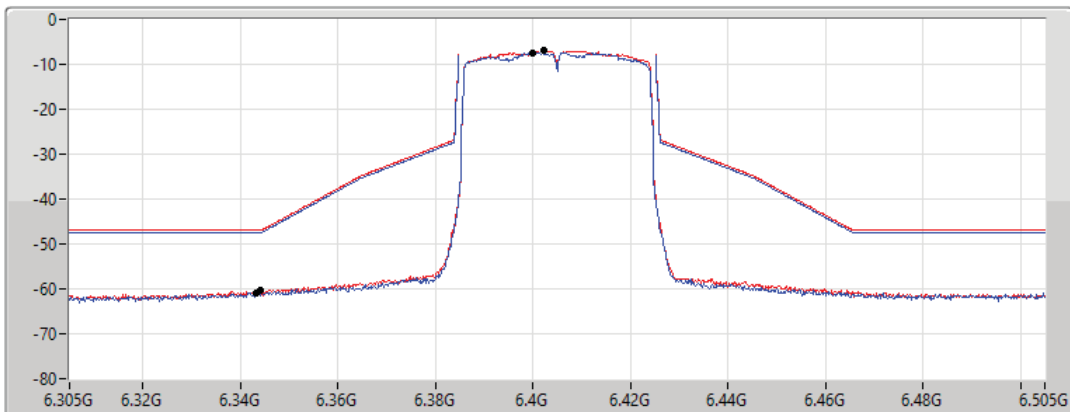

17/01/2022

CF Freq
6.405GHz

Span
200MHz

RBW
500kHz

VBW
2MHz

Sweep Time
20ms

Detector Type
RMS

Port 1