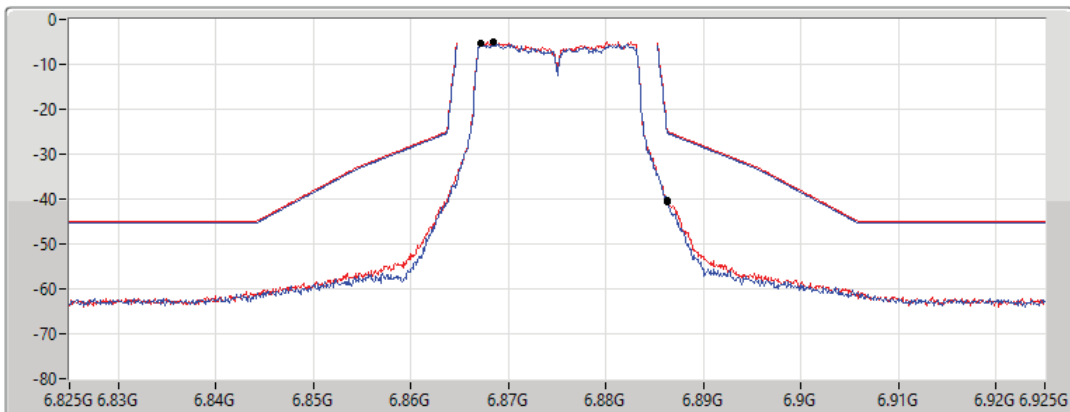

17/01/2022

CF Freq
6.875GHz

Span
100MHz

RBW
300kHz

VBW
1MHz

Sweep Time
20ms

Detector Type
RMS

Port 1