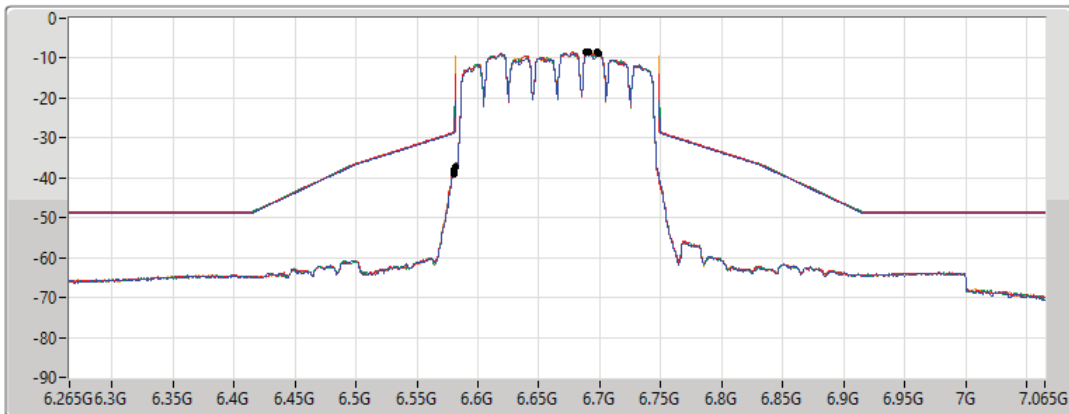

11a160_Nss1,(6Mbps)_4TX

MASK

6665MHz_TnomVnom

17/01/2022

CF Freq
6.665GHz

Span
800MHz

RBW
2MHz

VBW
10MHz

Sweep Time
20ms

Detector Type
RMS

Port 1

Port 2

Port 3

Port 4

Ref(Hz)	Ref(dBm)	Freq(Hz)	Level(dBm)	Limit(dBm)	Margin(dB)	Port
6.69857G	-8.84	6.5802G	-39.15	-28.88	-10.27	1
6.68898G	-8.49	6.581G	-37.23	-28.50	-8.73	2
6.69777G	-8.61	6.5802G	-38.47	-28.63	-9.84	3
6.69137G	-8.52	6.5802G	-38.13	-28.58	-9.55	4