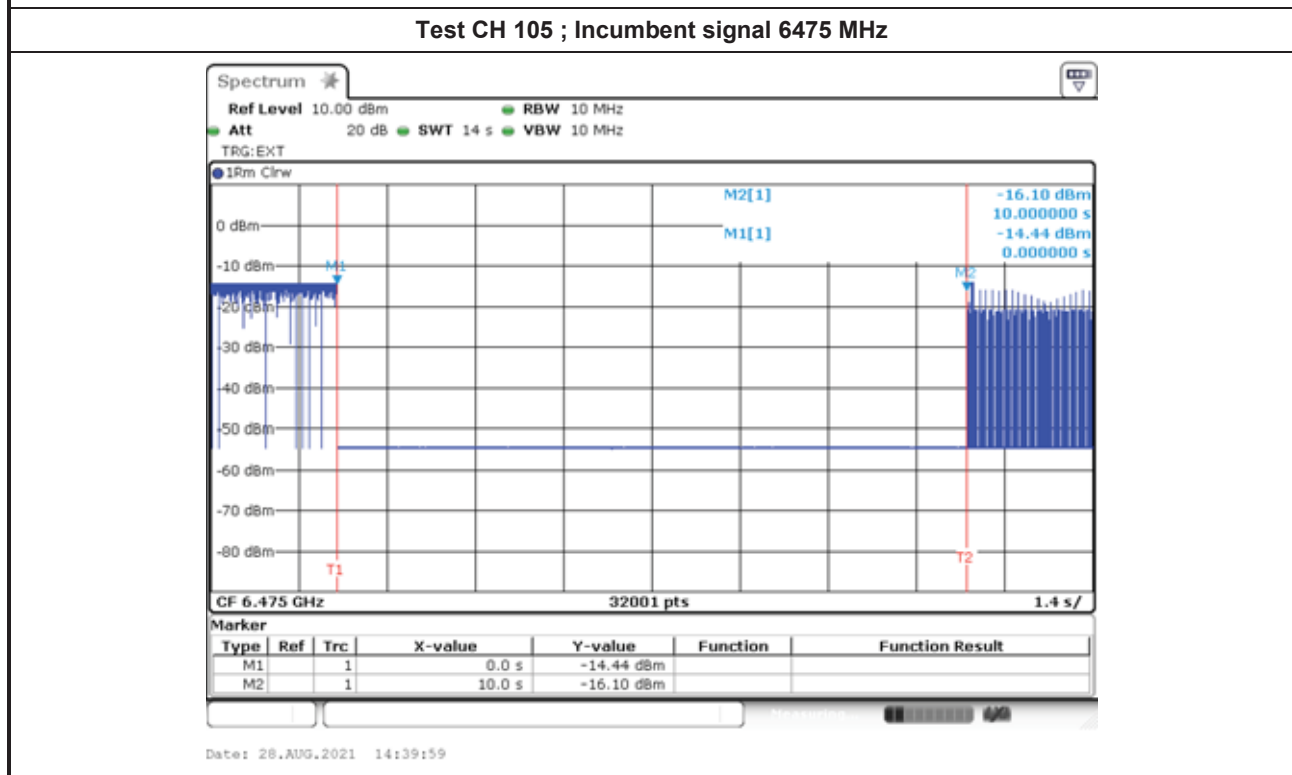

AWGN Bandwidth: 10MHz

Frequency (MHz): 7060 MHz

Date: 28.AUG.2021 10:43:01

AWGN Bandwidth: 10MHz

2. Contention-Based Protocol Plot

Note : M1 : Inject AWGN signal ; M2 : Remove AWGN signal.

Note : M1 : Inject AWGN signal ; M2 : Remove AWGN signal.