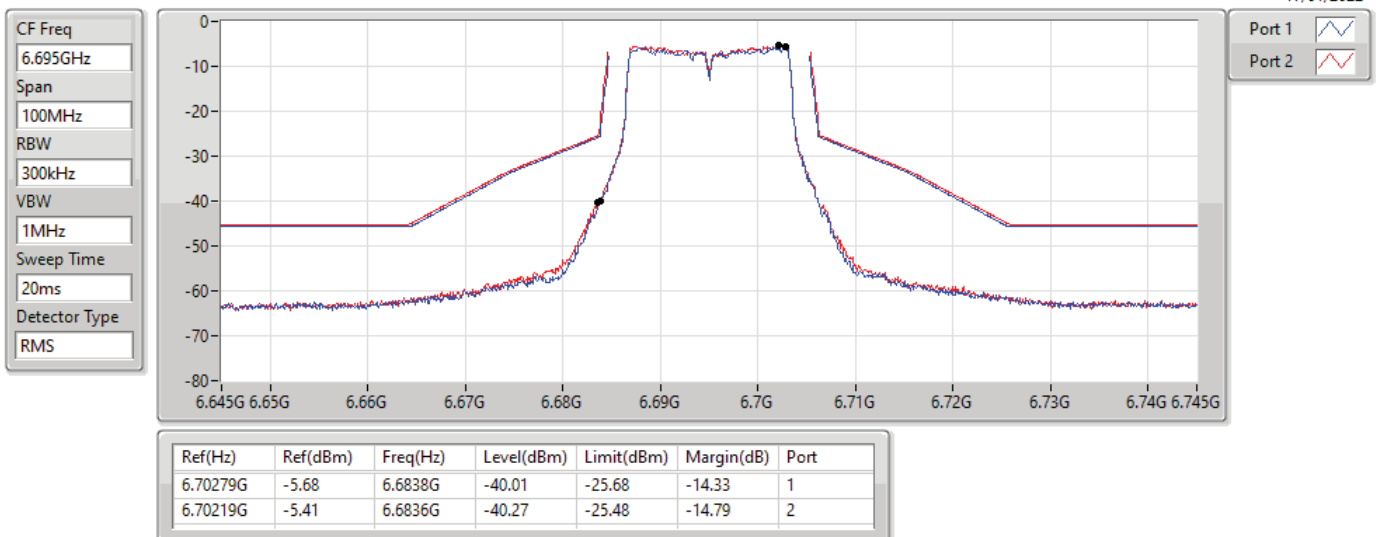

17/01/2022

11a20_Nss1,(6Mbps)_2TX

MASK

6695MHz_TnomVnom

17/01/2022

11a20_Nss1,(6Mbps)_2TX

MASK

6855MHz_TnomVnom