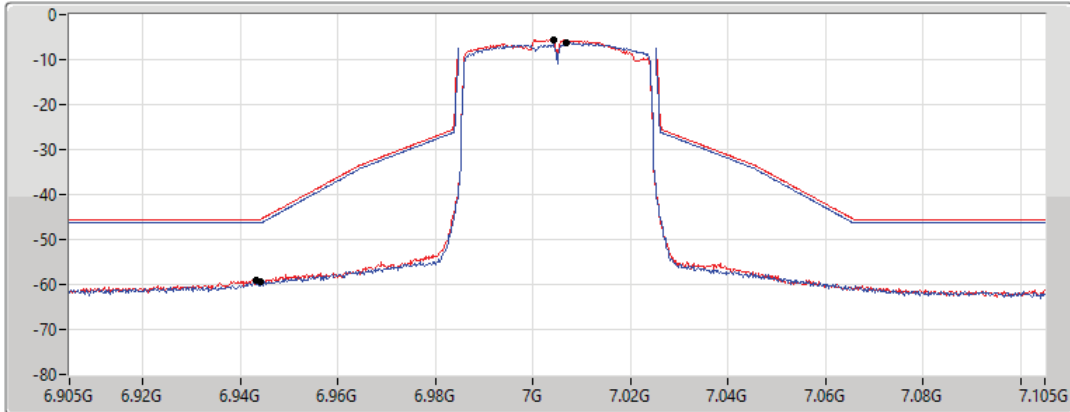

17/01/2022

CF Freq
7.005GHz

Span
200MHz

RBW
500kHz

VBW
2MHz

Sweep Time
20ms

Detector Type
RMS

Port 1