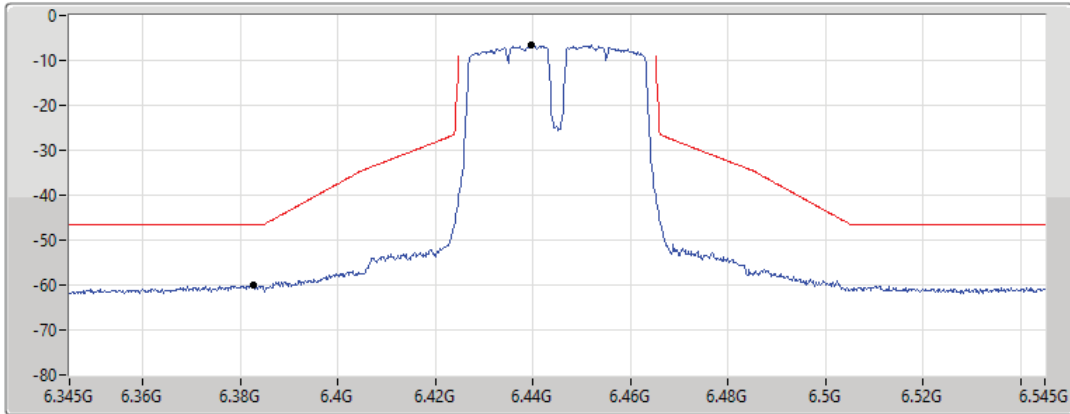

MASK

17/01/2022

CF Freq
6.445GHz

Span
200MHz

RBW
500kHz

VBW
2MHz

Sweep Time
20ms

Detector Type
RMS