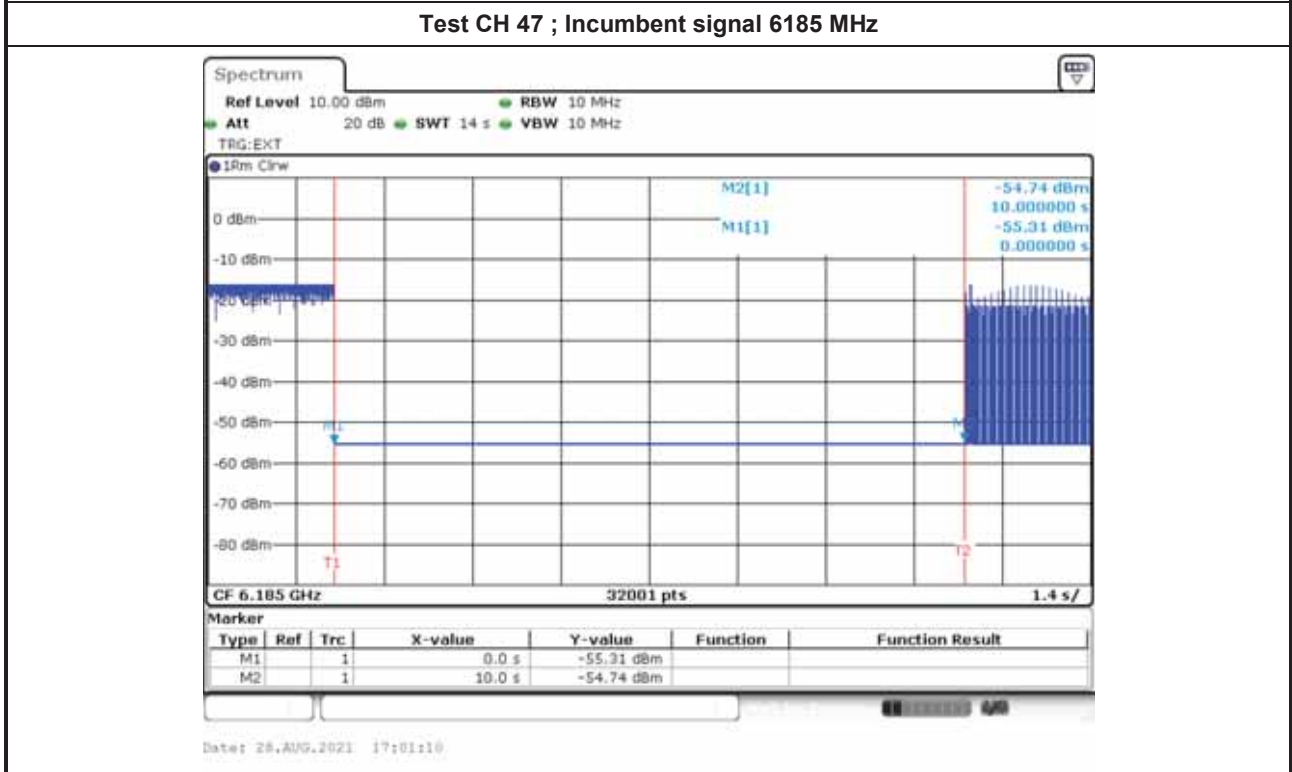

Note : M1 : Inject AWGN signal ; M2 : Remove AWGN signal.