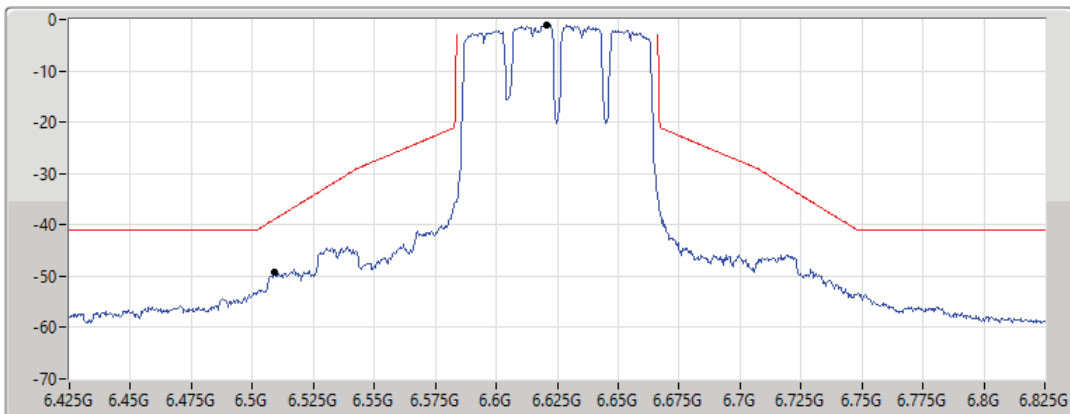

MASK

31/08/2021

CF Freq
6.625GHz

Span
400MHz

RBW
1MHz

VBW
3MHz

Sweep Time
20ms

Detector Type
RMS