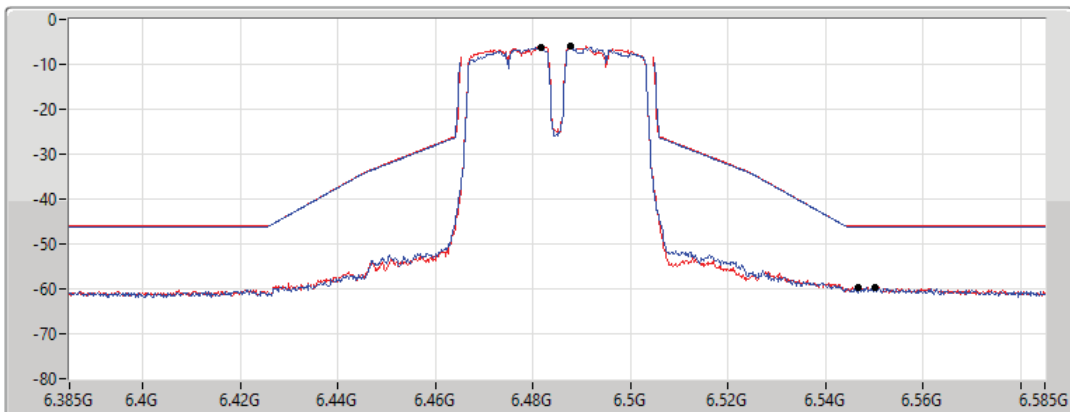

17/01/2022

CF Freq
6.485GHz

Span
200MHz

RBW
500kHz

VBW
2MHz

Sweep Time
20ms

Detector Type
RMS

Port 1