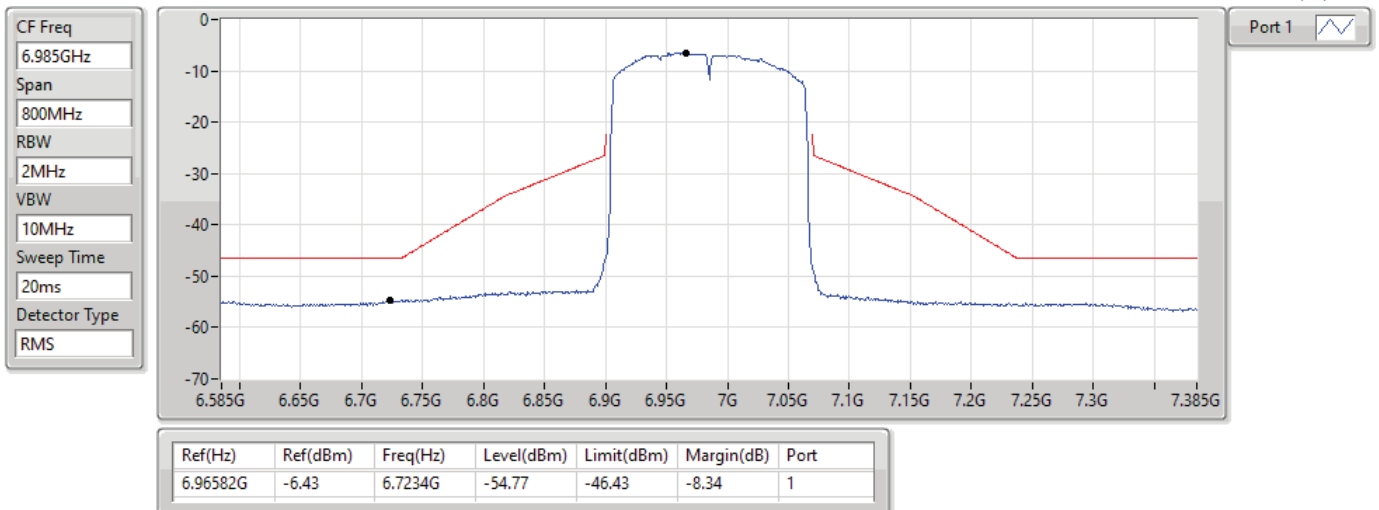

802.11ax HEW160_Nss1,(MCS0)_1TX

MASK

6825MHz_TnomVnom

17/01/2022

802.11ax HEW160_Nss1,(MCS0)_1TX

MASK

6985MHz_TnomVnom

17/01/2022