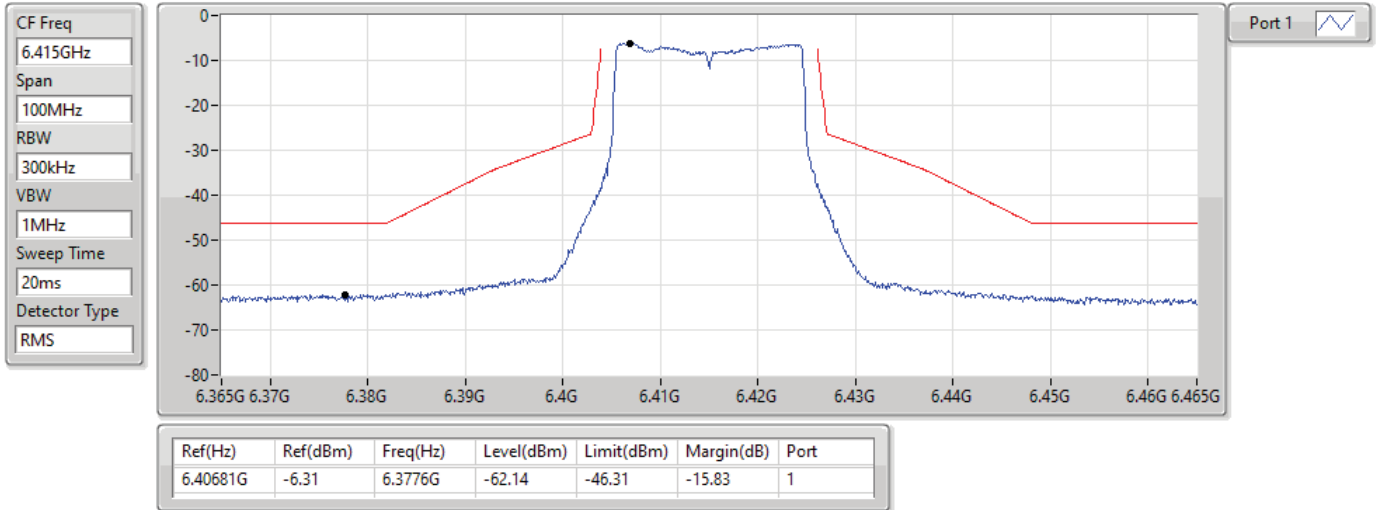

802.11ax HEW20_Nss1,(MCS0)_1TX
6415MHz_TnomVnom

MASK

17/01/2022