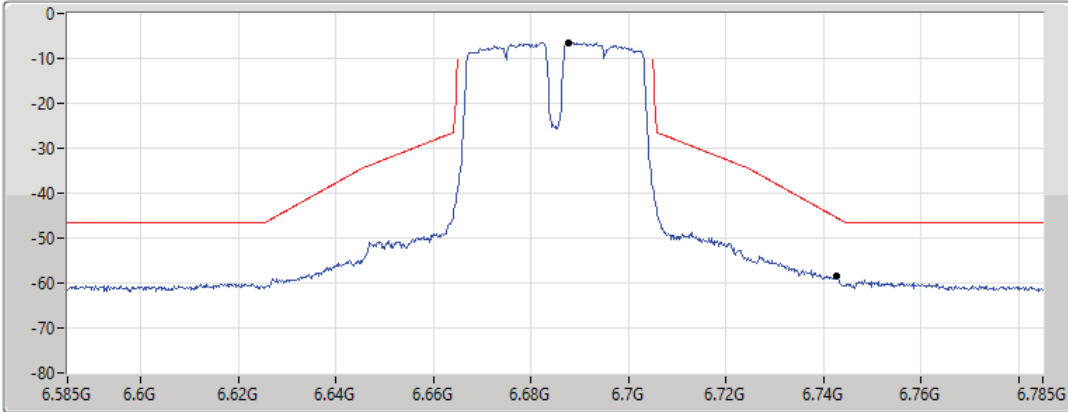

11a40_Nss1,(6Mbps)_1TX

MASK

6685MHz_TnomVnom

17/01/2022

CF Freq
6.685GHz

Span
200MHz

RBW
500kHz

VBW
2MHz

Sweep Time
20ms

Detector Type
RMS

Ref(Hz)	Ref(dBm)	Freq(Hz)	Level(dBm)	Limit(dBm)	Margin(dB)	Port
6.6878G	-6.46	6.7426G	-58.31	-45.37	-12.94	1

11a40_Nss1,(6Mbps)_1TX

MASK