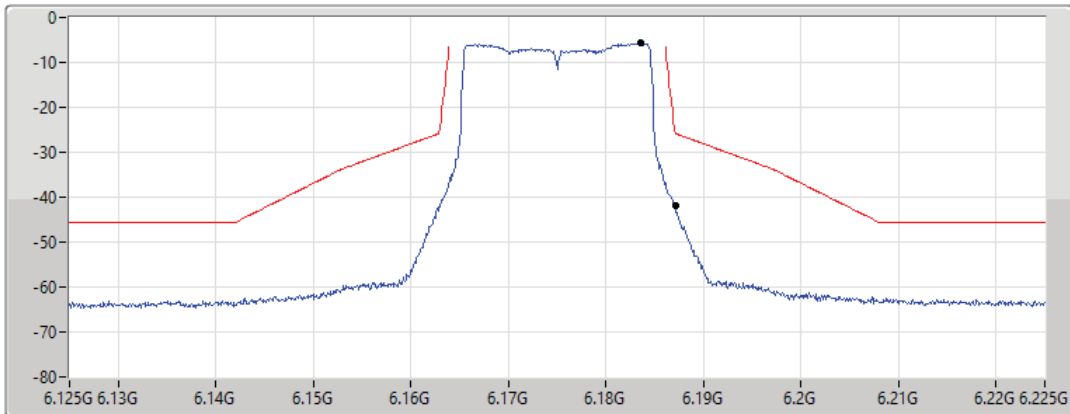

6175MHz_TnomVnom

17/01/2022

CF Freq
6.175GHz

Span
100MHz

RBW
300kHz

VBW
1MHz

Sweep Time
20ms

Detector Type
RMS

Ref(Hz)	Ref(dBm)	Freq(Hz)	Level(dBm)	Limit(dBm)	Margin(dB)	Port
6.18349G	-5.77	6.1871G	-41.87	-25.81	-16.06	1