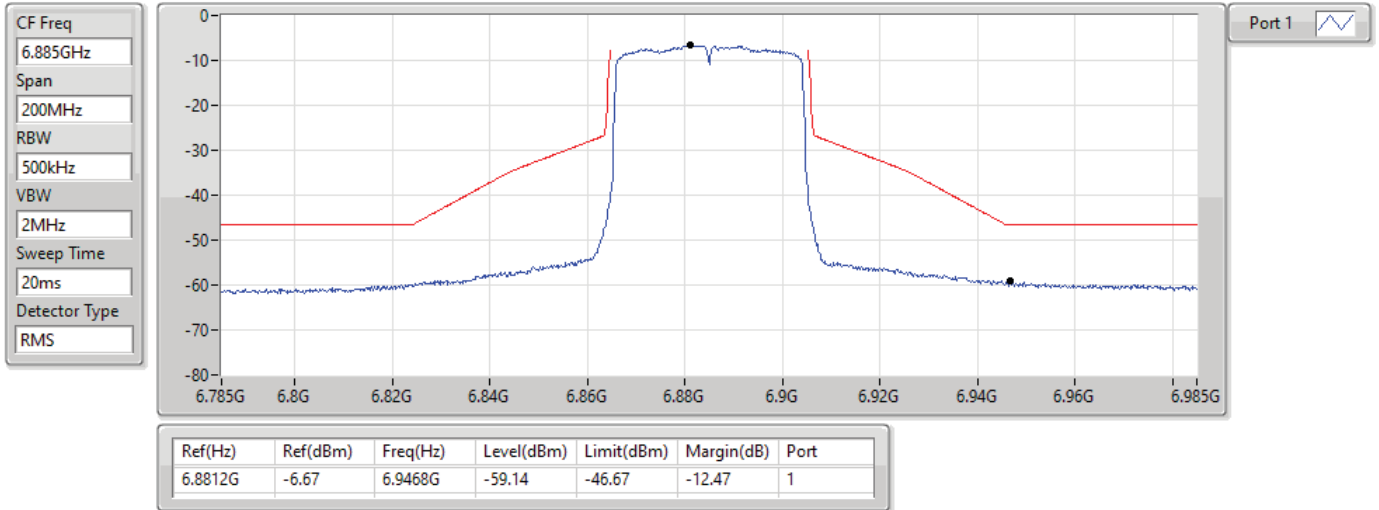

802.11ax HEW40_Nss1,(MCS0)_1TX

MASK

6885MHz_TnomVnom

17/01/2022