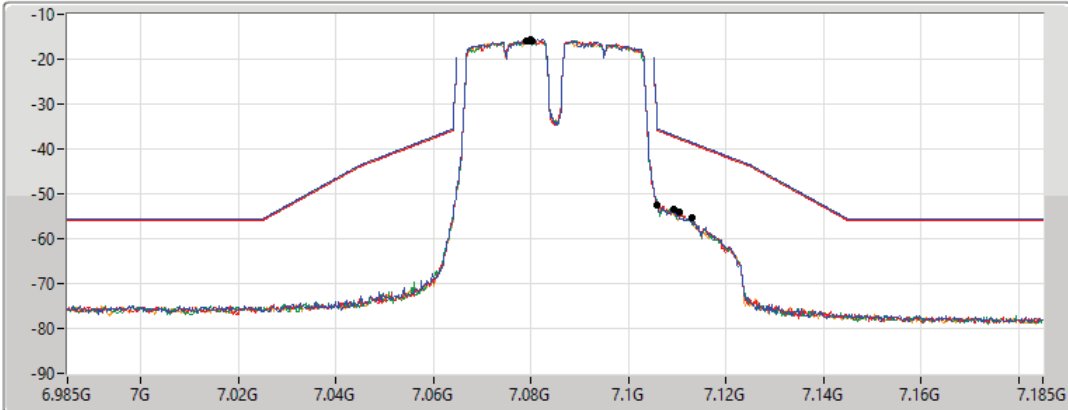

11a40_Nss1,(6Mbps)_4TX

MASK

7085MHz_TnomVnom

17/01/2022

CF Freq
7.085GHz

Span
200MHz

RBW
500kHz

VBW
2MHz

Sweep Time
20ms

Detector Type
RMS

Port 1

Port 2

Port 3

Port 4

Ref(Hz)	Ref(dBm)	Freq(Hz)	Level(dBm)	Limit(dBm)	Margin(dB)	Port
7.08G	-15.57	7.106G	-52.60	-35.57	-17.03	1
7.07941G	-15.95	7.1132G	-55.20	-38.98	-16.22	2
7.07921G	-15.93	7.1092G	-53.29	-37.28	-16.01	3
7.0802G	-15.84	7.1106G	-54.13	-37.78	-16.35	4