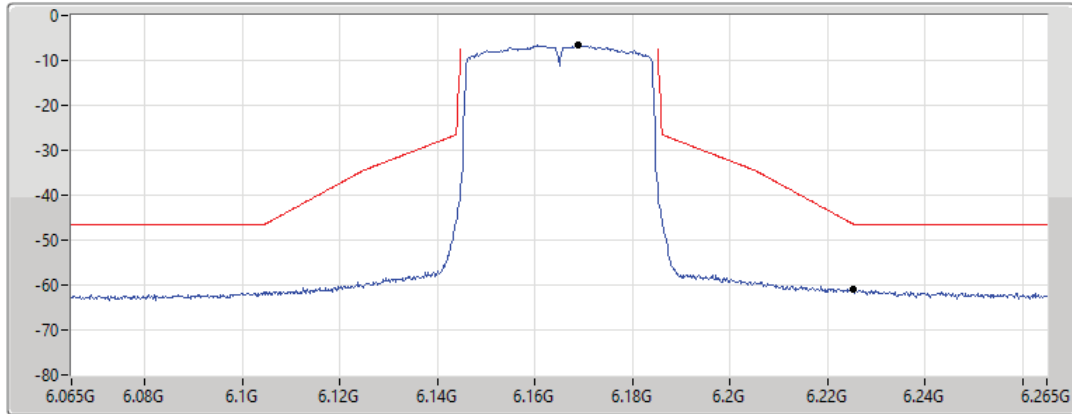

802.11ax HEW40_Nss1,(MCS0)_1TX
6165MHz_TnomVnom

MASK

17/01/2022

CF Freq
6.165GHz

Span
200MHz

RBW
500kHz

VBW
2MHz

Sweep Time
20ms

Detector Type
RMS

Ref(Hz)	Ref(dBm)	Freq(Hz)	Level(dBm)	Limit(dBm)	Margin(dB)	Port
6.1688G	-6.56	6.2254G	-61.03	-46.51	-14.52	1

802.11ax HEW40_Nss1,(MCS0)_1TX
6405MHz_TnomVnom

MASK

17/01/2022

CF Freq
6.405GHz

Span
200MHz

RBW
500kHz

VBW
2MHz

Sweep Time
20ms

Detector Type
RMS