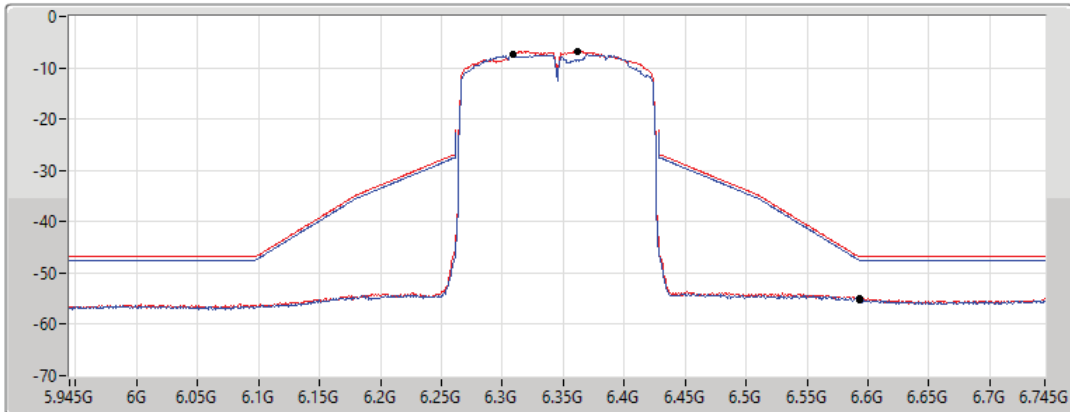

17/01/2022

CF Freq
6.345GHz

Span
800MHz

RBW
2MHz

VBW
10MHz

Sweep Time
20ms

Detector Type
RMS

Port 1