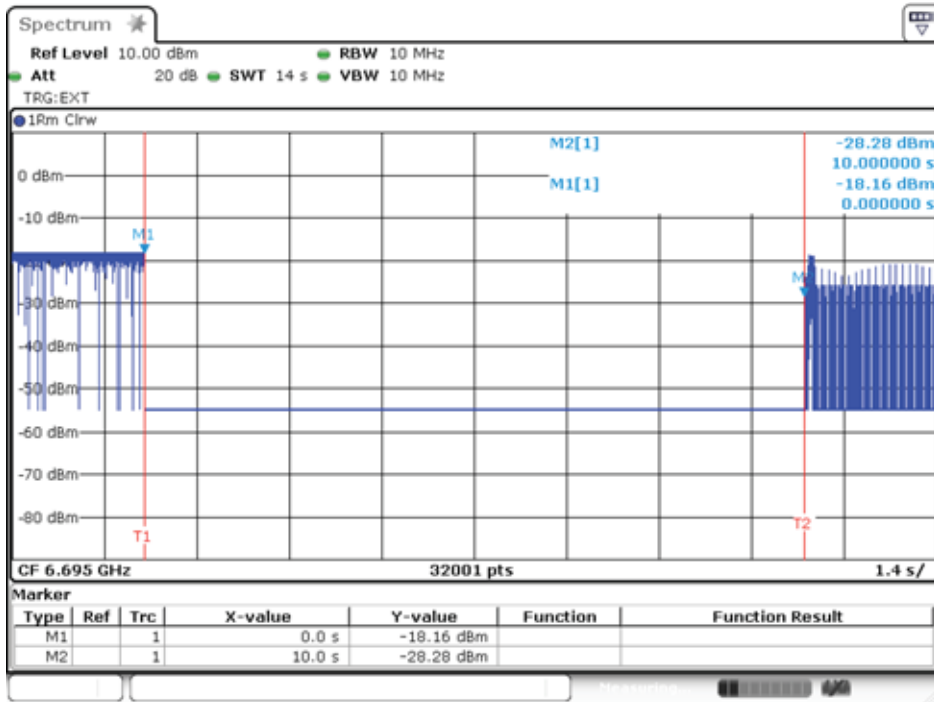

Test CH 149 ; Incumbent signal 6695 MHz

Date: 28.AUG.2021 14:46:14

Note : M1 : Inject AWGN signal ; M2 : Remove AWGN signal.