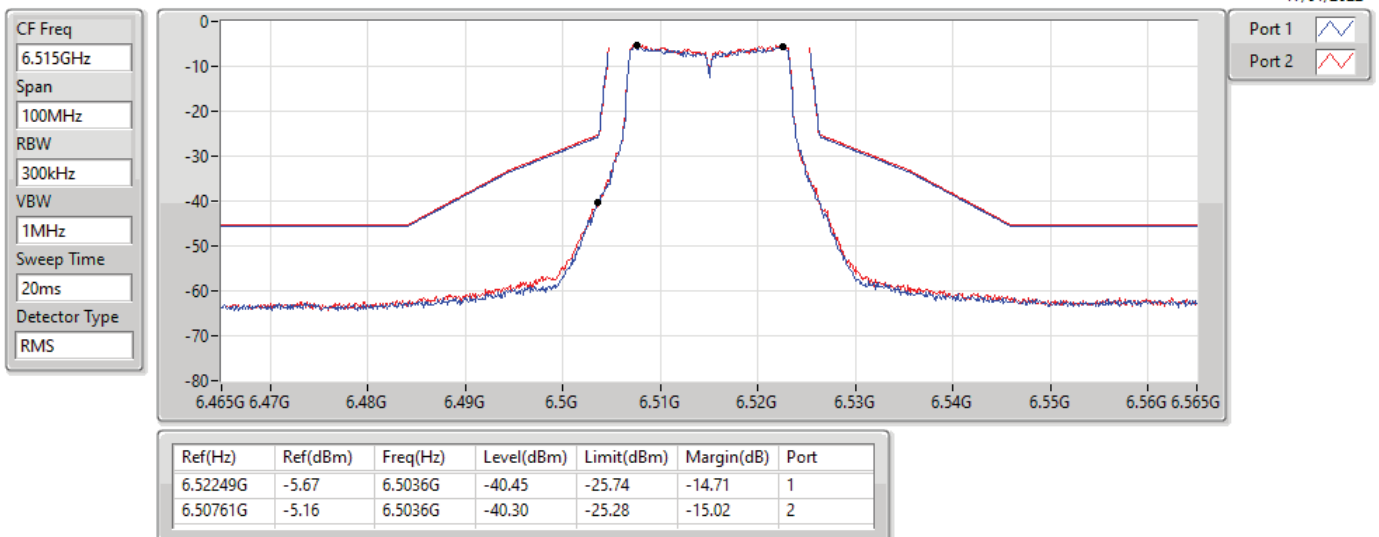

17/01/2022

11a20_Nss1,(6Mbps)_2TX

MASK

6515MHz_TnomVnom

17/01/2022

11a20_Nss1,(6Mbps)_2TX

MASK

6535MHz_TnomVnom