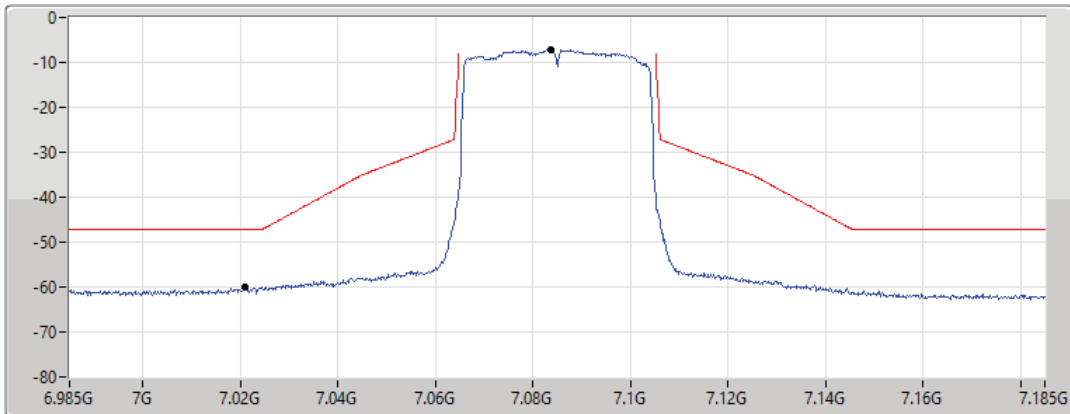

Ref(Hz)	Ref(dBm)	Freq(Hz)	Level(dBm)	Limit(dBm)	Margin(dB)	Port
7.0838G	-7.18	7.021G	-60.07	-47.18	-12.89	1