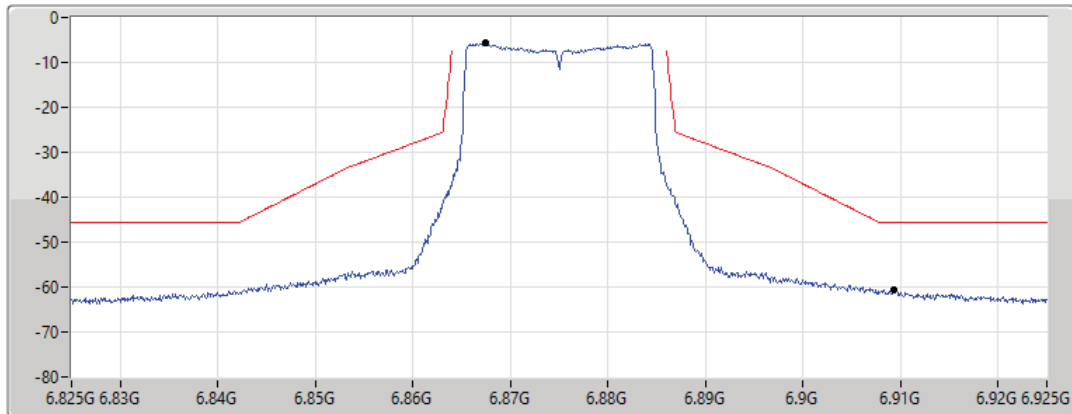

MASK

17/01/2022

CF Freq
6.875GHz

Span
100MHz

RBW
300kHz

VBW
1MHz

Sweep Time
20ms

Detector Type
RMS