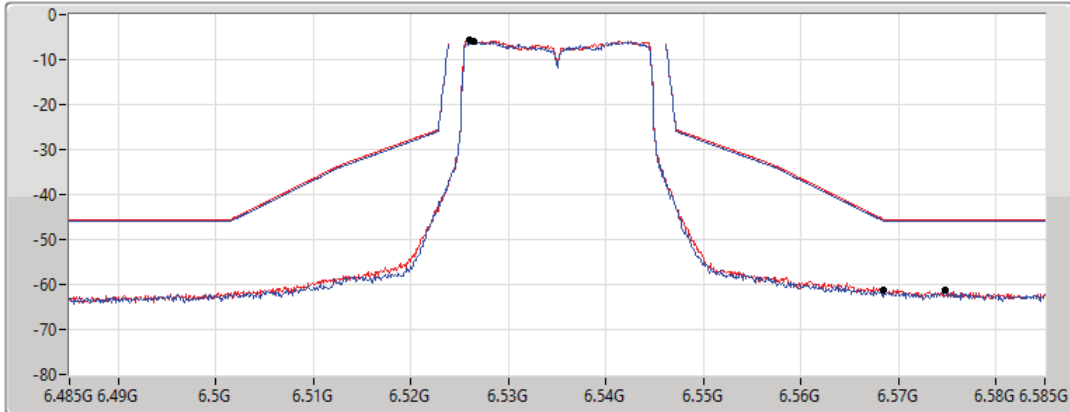

17/01/2022

CF Freq
6.535GHz

Span
100MHz

RBW
300kHz

VBW
1MHz

Sweep Time
20ms

Detector Type
RMS

Port 1