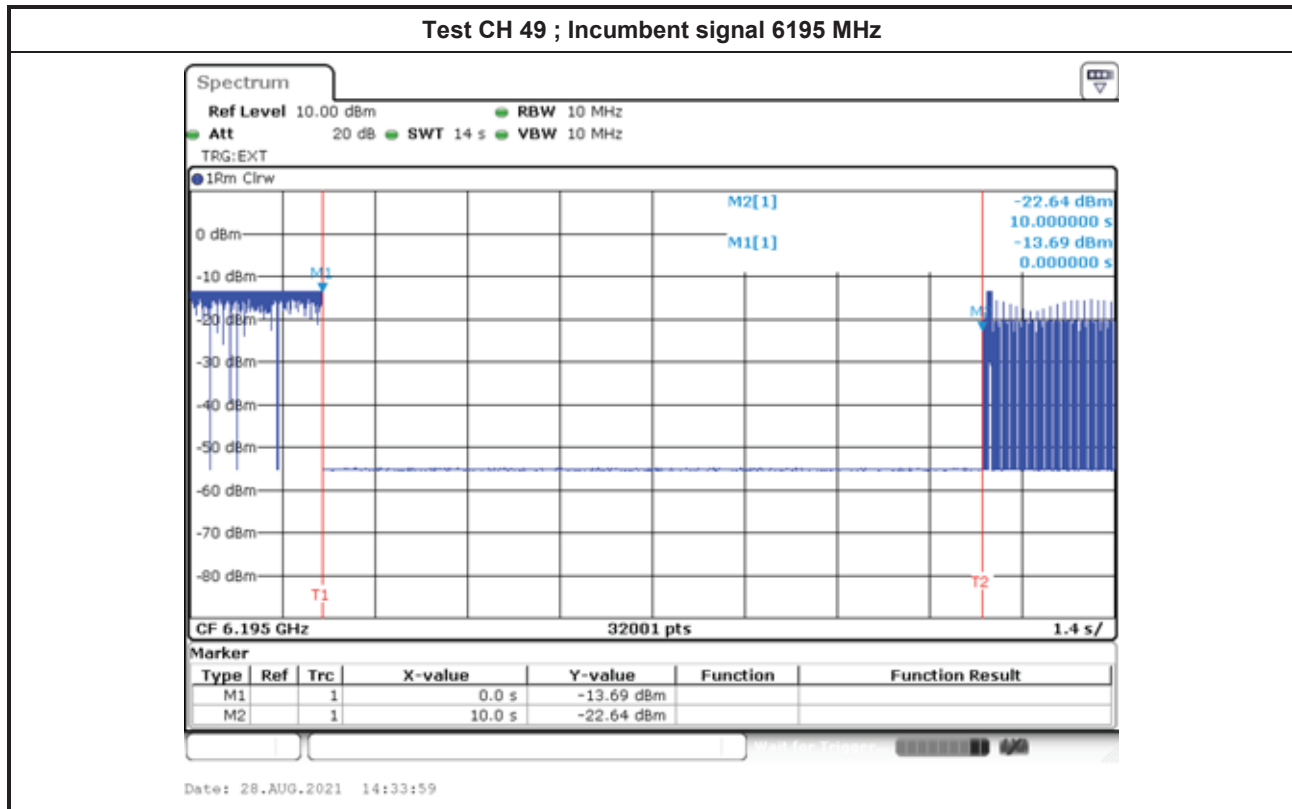

AWGN Bandwidth: 10MHz

Frequency (MHz): 7060 MHz

Date: 28.AUG.2021 10:43:01

AWGN Bandwidth: 10MHz

2. Contention-Based Protocol Plot

Note : M1 : Inject AWGN signal ; M2 : Remove AWGN signal.

Note : M1 : Inject AWGN signal ; M2 : Remove AWGN signal.