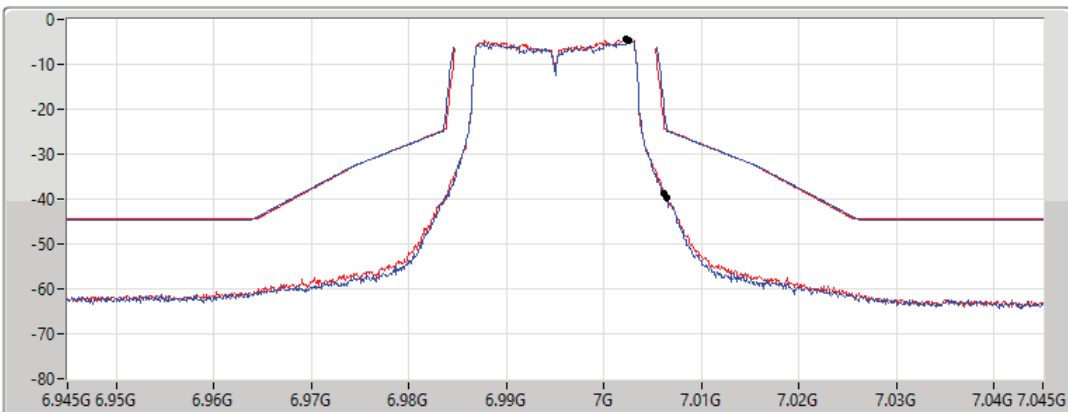

17/01/2022

CF Freq
6.995GHz

Span
100MHz

RBW
300kHz

VBW
1MHz

Sweep Time
20ms

Detector Type
RMS

Port 1