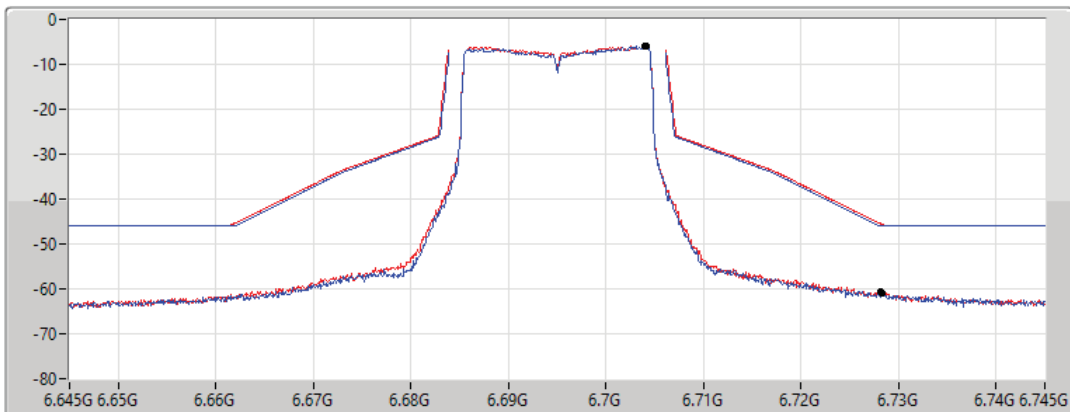

17/01/2022

CF Freq
6.695GHz

Span
100MHz

RBW
300kHz

VBW
1MHz

Sweep Time
20ms

Detector Type
RMS

Port 1