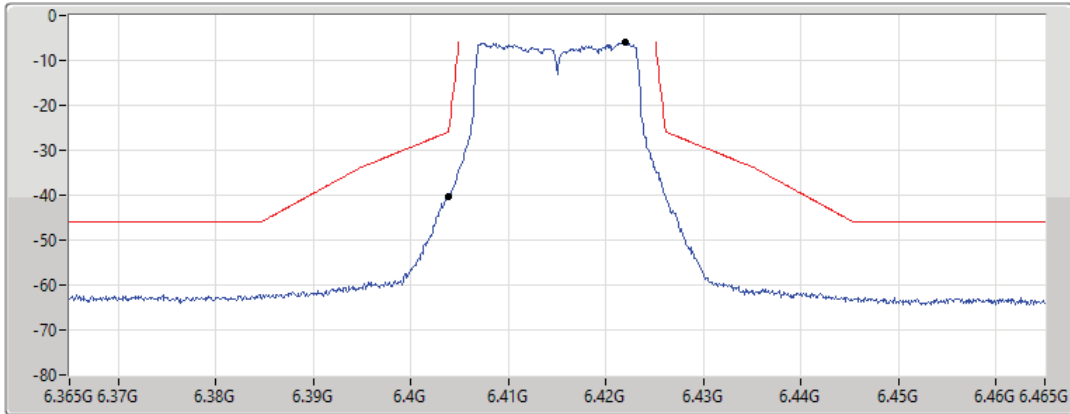

11a20_Nss1,(6Mbps)_1TX
6415MHz_TnomVnom

MASK

17/01/2022

CF Freq
6.415GHz

Span
100MHz

RBW
300kHz

VBW
1MHz

Sweep Time
20ms

Detector Type
RMS

Ref(Hz)	Ref(dBm)	Freq(Hz)	Level(dBm)	Limit(dBm)	Margin(dB)	Port
6.42199G	-5.88	6.4039G	-40.30	-25.88	-14.42	1