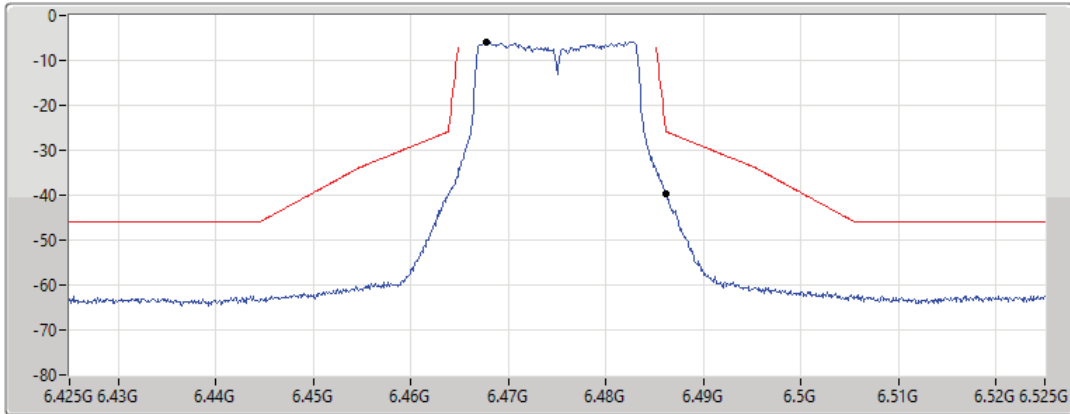

17/01/2022

CF Freq
6.475GHz

Span
100MHz

RBW
300kHz

VBW
1MHz

Sweep Time
20ms

Detector Type
RMS

Port 1