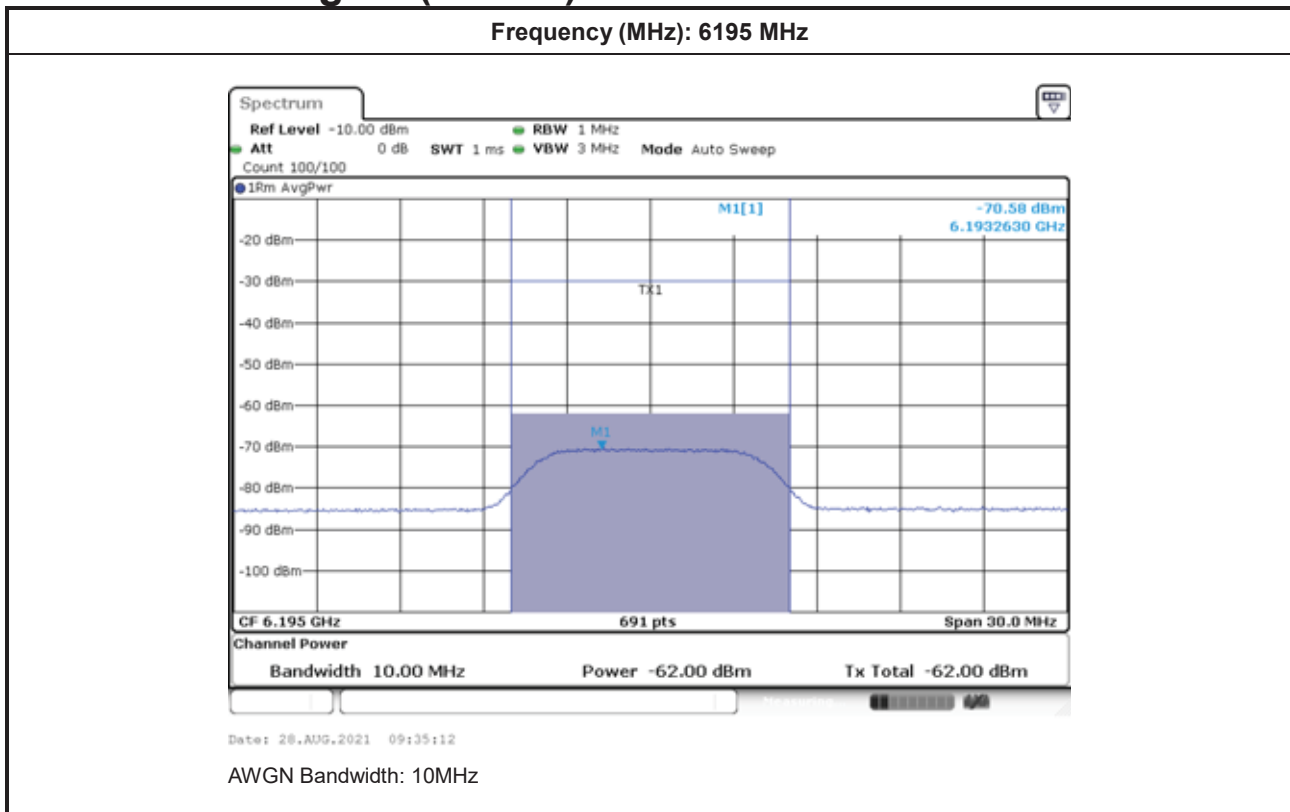

1. Incumbent signal (AWGN) Plot