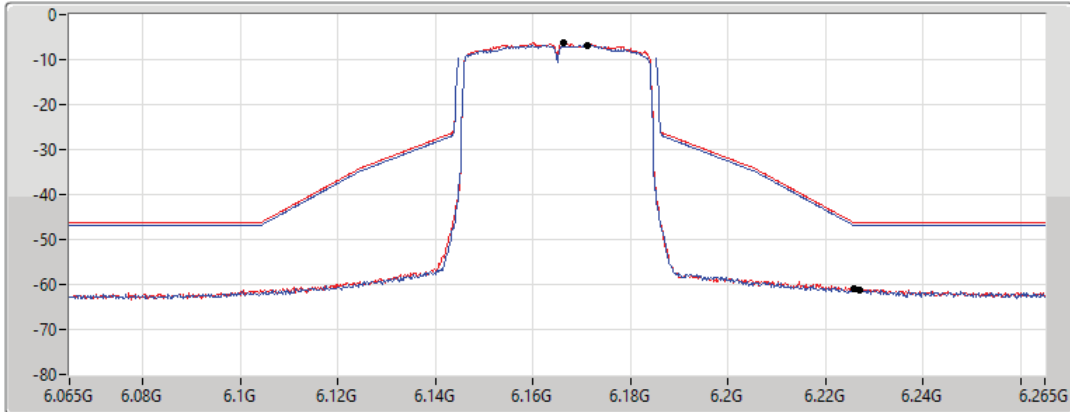

17/01/2022

CF Freq
6.165GHz

Span
200MHz

RBW
500kHz

VBW
2MHz

Sweep Time
20ms

Detector Type
RMS

Port 1