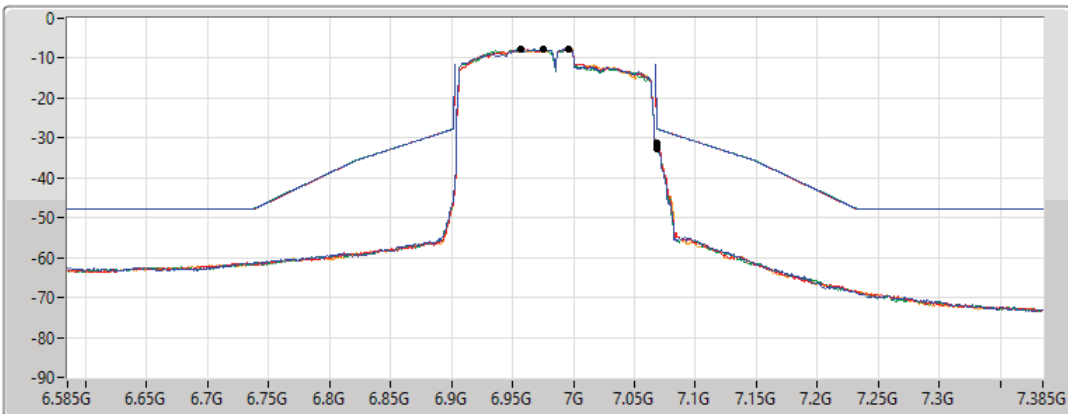

802.11ax HEW160_Nss1,(MCS0)_4TX

MASK

6985MHz_TnomVnom

17/01/2022

CF Freq
6.985GHz

Span
800MHz

RBW
2MHz

VBW
10MHz

Sweep Time
20ms

Detector Type
RMS

Port 1

Port 2

Port 3

Port 4

Ref(Hz)	Ref(dBm)	Freq(Hz)	Level(dBm)	Limit(dBm)	Margin(dB)	Port
6.97541G	-7.75	7.0682G	-31.93	-27.75	-4.18	1
6.95703G	-7.69	7.0682G	-31.73	-27.71	-4.02	2
6.99619G	-7.73	7.069G	-32.55	-27.79	-4.76	3
6.99619G	-7.74	7.0682G	-31.28	-27.75	-3.53	4