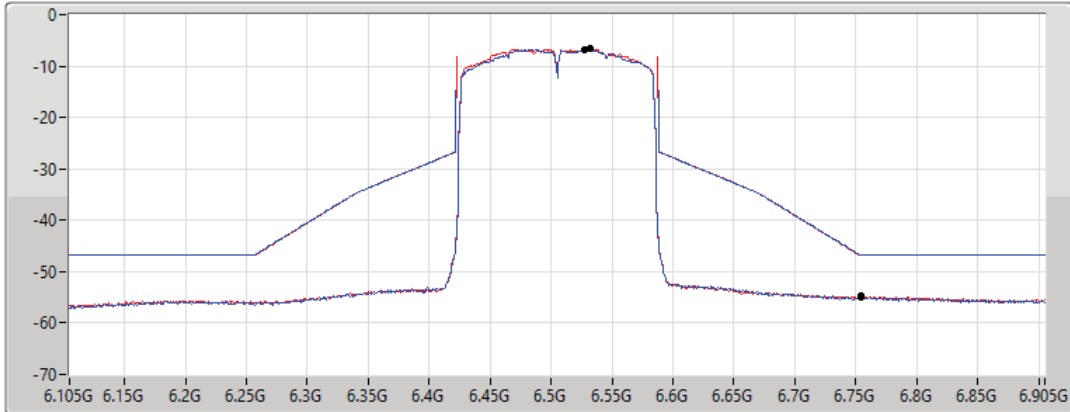

17/01/2022

CF Freq
6.505GHz

Span
800MHz

RBW
2MHz

VBW
10MHz

Sweep Time
20ms

Detector Type
RMS

Port 1 