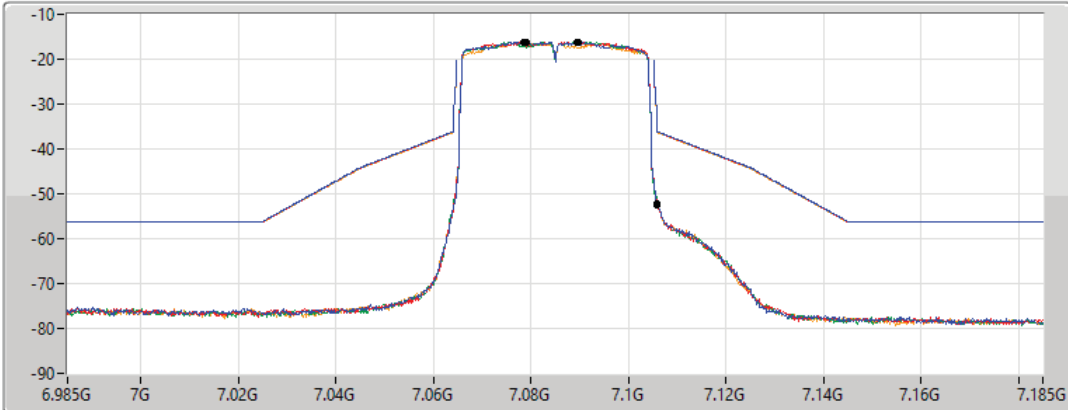

802.11ax HEW40_Nss1,(MCS0)_4TX

MASK

7085MHz_TnomVnom

17/01/2022

CF Freq
7.085GHz

Span
200MHz

RBW
500kHz

VBW
2MHz

Sweep Time
20ms

Detector Type
RMS

Port 1

Port 2

Port 3

Port 4

Ref(Hz)	Ref(dBm)	Freq(Hz)	Level(dBm)	Limit(dBm)	Margin(dB)	Port
7.07841G	-16.16	7.106G	-52.50	-36.16	-16.34	1
7.0898G	-16.23	7.106G	-52.24	-36.23	-16.01	2
7.0896G	-16.23	7.106G	-52.13	-36.23	-15.90	3
7.07921G	-16.34	7.106G	-52.52	-36.34	-16.18	4