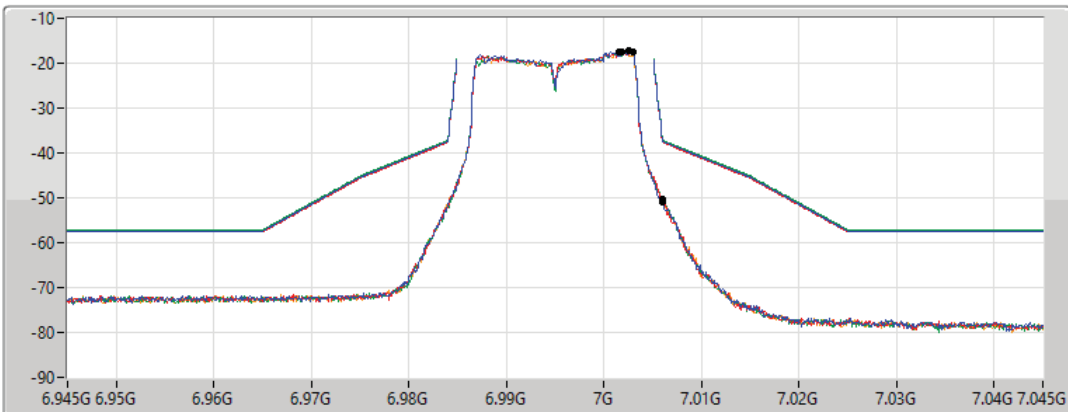

6995MHz_TnomVnom

17/01/2022

CF Freq
6.995GHz

Span
100MHz

RBW
300kHz

VBW
1MHz

Sweep Time
20ms

Detector Type
RMS

Port 1

Port 2

Port 3

Port 4

Ref(Hz)	Ref(dBm)	Freq(Hz)	Level(dBm)	Limit(dBm)	Margin(dB)	Port
7.00299G	-17.43	7.006G	-50.83	-37.43	-13.40	1
7.00179G	-17.64	7.006G	-50.22	-37.64	-12.58	2
7.00249G	-17.14	7.006G	-50.84	-37.14	-13.70	3
7.00159G	-17.48	7.006G	-50.88	-37.48	-13.40	4