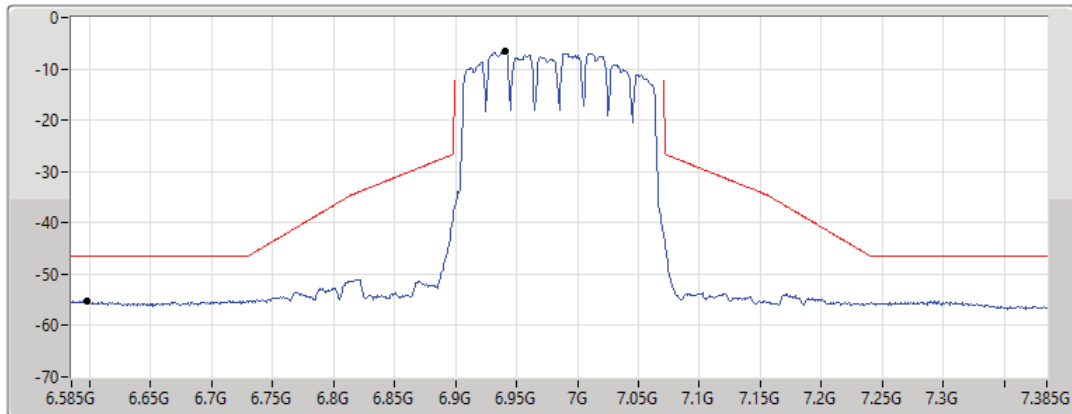

Ref(Hz)	Ref(dBm)	Freq(Hz)	Level(dBm)	Limit(dBm)	Margin(dB)	Port
6.94024G	-6.57	6.5978G	-55.10	-46.57	-8.53	1