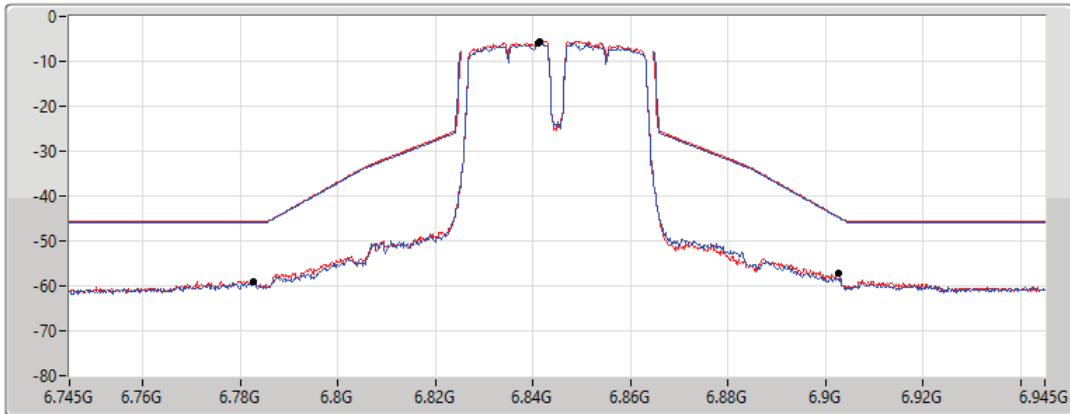

17/01/2022

CF Freq
6.845GHz

Span
200MHz

RBW
500kHz

VBW
2MHz

Sweep Time
20ms

Detector Type
RMS

Port 1