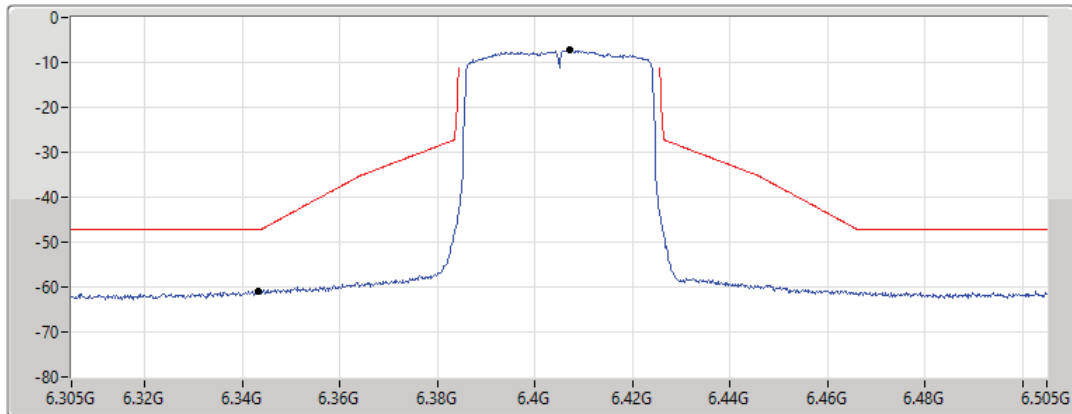

MASK

17/01/2022

CF Freq
6.405GHz

Span
200MHz

RBW
500kHz

VBW
2MHz

Sweep Time
20ms

Detector Type
RMS