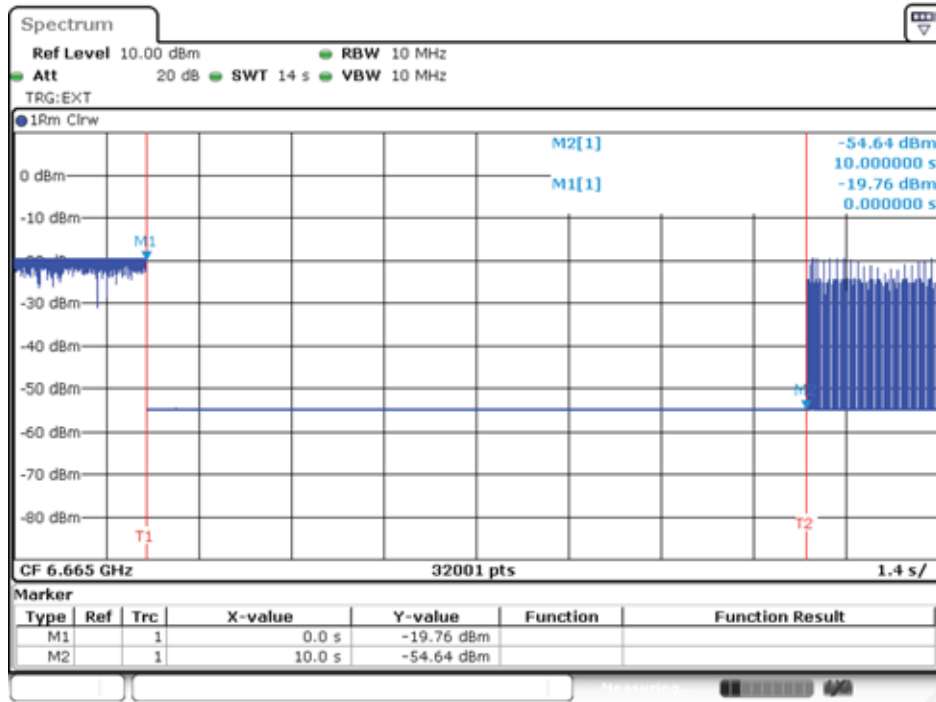

Test CH 143 ; Incumbent signal 6590 MHz

Date: 28.AUG.2021 17:32:03

Note : M1 : Inject AWGN signal ; M2 : Remove AWGN signal.