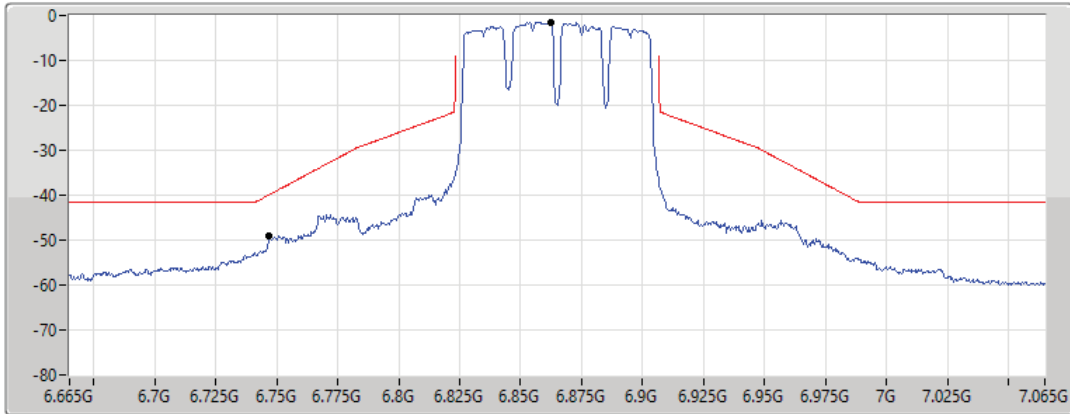

11a80_Nss1,(6Mbps)_1TX
6865MHz_TnomVnom

MASK

31/08/2021

CF Freq
6.865GHz

Span
400MHz

RBW
1MHz

VBW
3MHz

Sweep Time
20ms

Detector Type
RMS

Port 1

Ref(Hz)	Ref(dBm)	Freq(Hz)	Level(dBm)	Limit(dBm)	Margin(dB)	Port
6.8622G	-1.52	6.747G	-48.99	-39.87	-9.12	1

11a80_Nss1,(6Mbps)_1TX
6945MHz_TnomVnom

MASK

31/08/2021

CF Freq
6.945GHz

Span
400MHz

RBW
1MHz

VBW
3MHz

Sweep Time
20ms

Detector Type
RMS