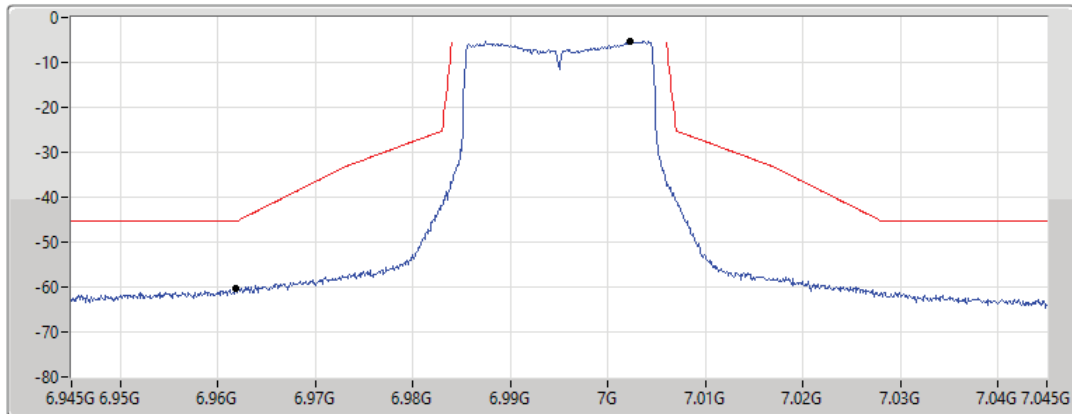

MASK

17/01/2022

CF Freq
6.995GHz

Span
100MHz

RBW
300kHz

VBW
1MHz

Sweep Time
20ms

Detector Type
RMS