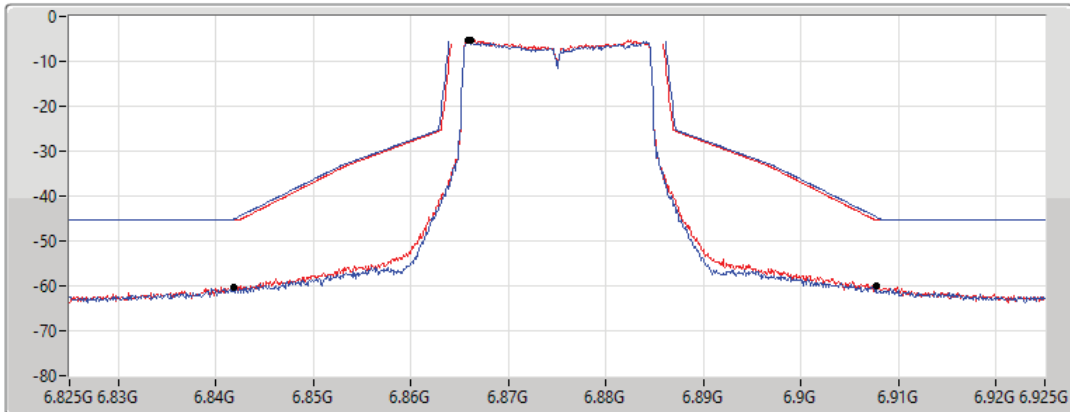

17/01/2022

CF Freq
6.875GHz

Span
100MHz

RBW
300kHz

VBW
1MHz

Sweep Time
20ms

Detector Type
RMS

Port 1