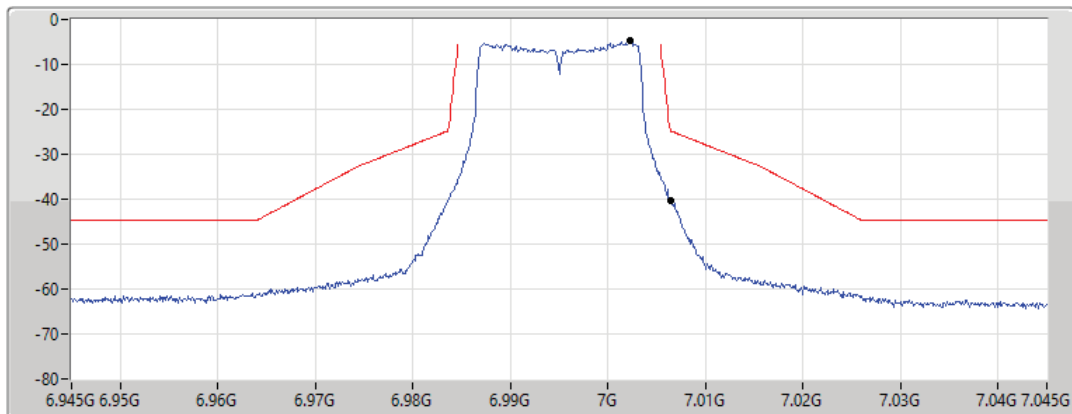

MASK

17/01/2022

CF Freq
6.995GHz

Span
100MHz

RBW
300kHz

VBW
1MHz

Sweep Time
20ms

Detector Type
RMS