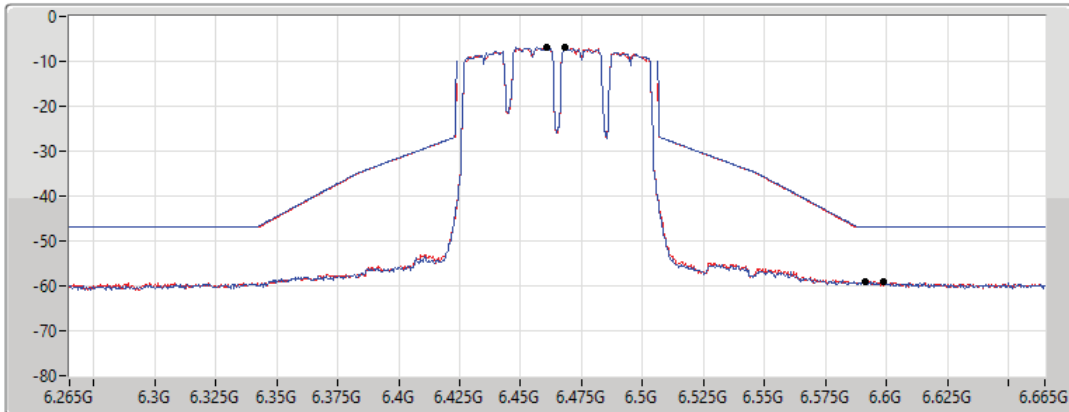

CF Freq
6.465GHz

Span
400MHz

RBW
1MHz

VBW
3MHz

Sweep Time
20ms

Detector Type
RMS

Port 1

Port 2