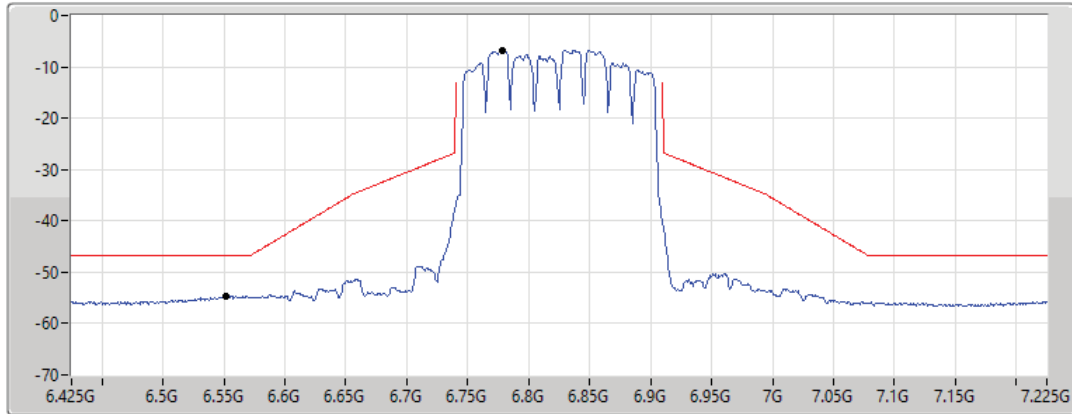

11a160_Nss1,(6Mbps)_1TX
6825MHz_TnomVnom

MASK

17/01/2022

CF Freq
6.825GHz

Span
800MHz

RBW
2MHz

VBW
10MHz

Sweep Time
20ms

Detector Type
RMS

Ref(Hz)	Ref(dBm)	Freq(Hz)	Level(dBm)	Limit(dBm)	Margin(dB)	Port
6.77785G	-6.76	6.5514G	-54.72	-46.76	-7.96	1

11a160_Nss1,(6Mbps)_1TX
6985MHz_TnomVnom

MASK

17/01/2022

CF Freq
6.985GHz

Span
800MHz

RBW
2MHz

VBW
10MHz

Sweep Time
20ms

Detector Type
RMS