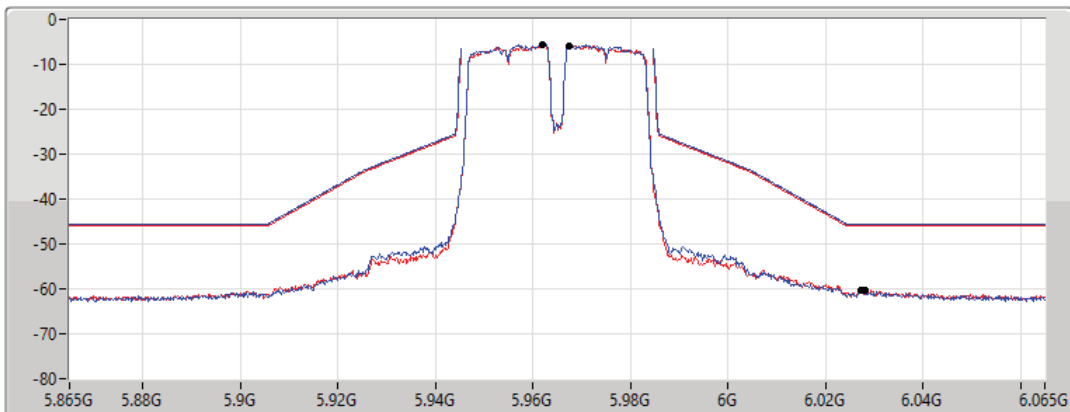

17/01/2022

CF Freq
5.965GHz

Span
200MHz

RBW
500kHz

VBW
2MHz

Sweep Time
20ms

Detector Type
RMS

Port 1