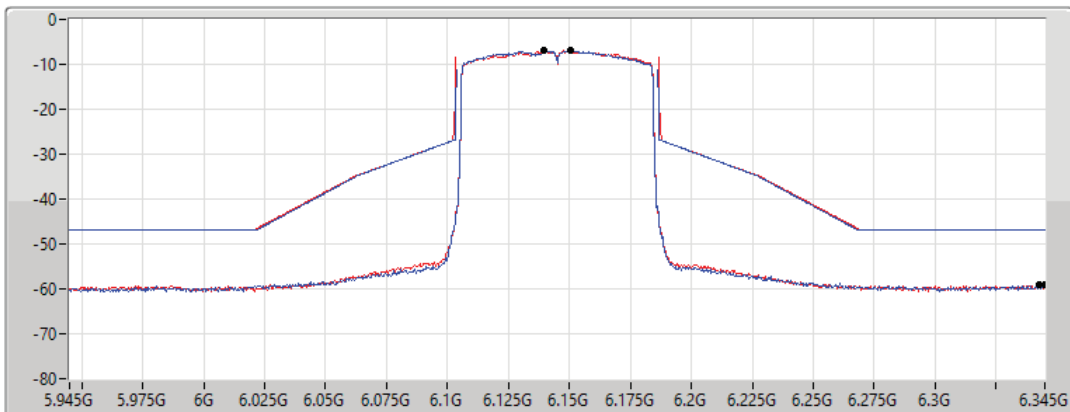

31/08/2021

CF Freq
6.145GHz

Span
400MHz

RBW
1MHz

VBW
3MHz

Sweep Time
20ms

Detector Type
RMS

Port 1