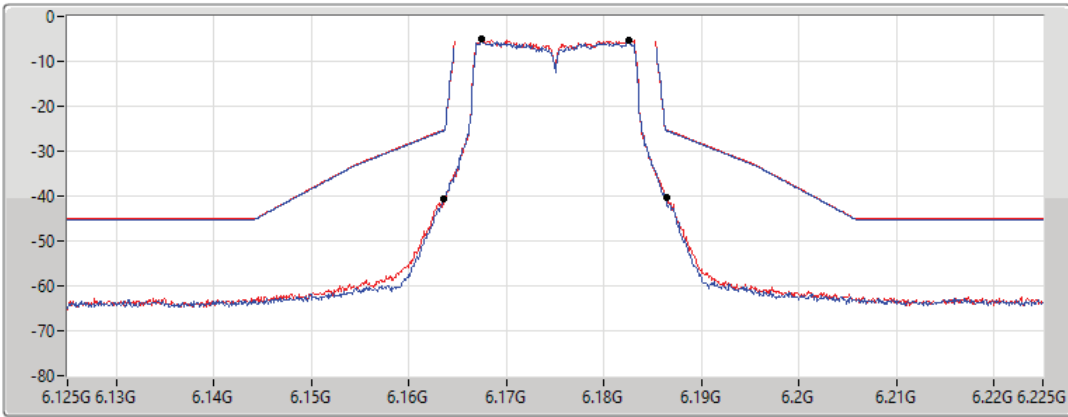

MASK

17/01/2022

CF Freq
6.175GHz

Span
100MHz

RBW
300kHz

VBW
1MHz

Sweep Time
20ms

Detector Type
RMS