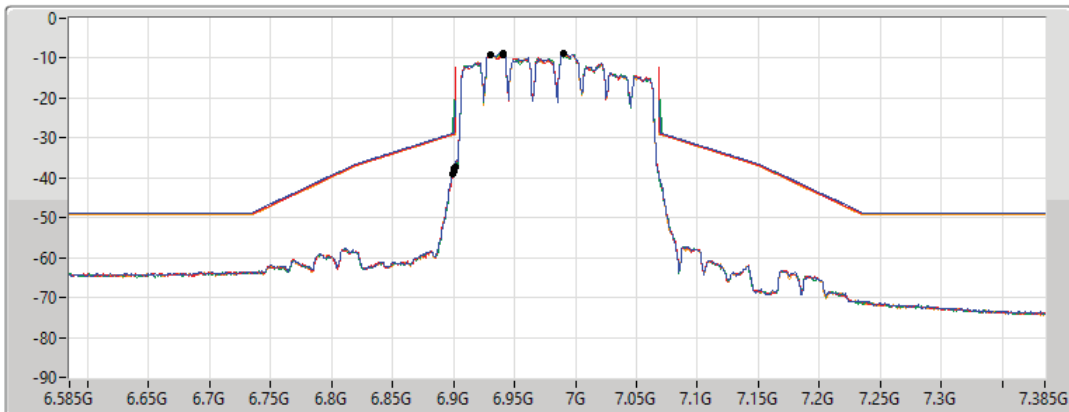

6985MHz_TnomVnom

17/01/2022

CF Freq
6.985GHz

Span
800MHz

RBW
2MHz

VBW
10MHz

Sweep Time
20ms

Detector Type
RMS

Port 1

Port 2

Port 3

Port 4

Ref(Hz)	Ref(dBm)	Freq(Hz)	Level(dBm)	Limit(dBm)	Margin(dB)	Port
6.94104G	-8.71	6.9002G	-37.68	-28.75	-8.93	1
6.99059G	-8.95	6.9002G	-38.37	-29.02	-9.35	2
6.94024G	-9.03	6.8994G	-39.16	-29.06	-10.10	3
6.93065G	-9.05	6.901G	-37.31	-29.07	-8.24	4