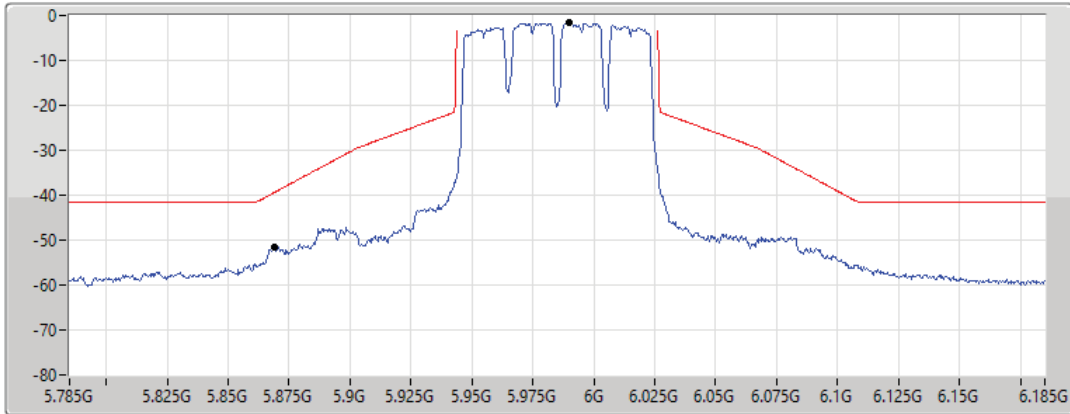

5985MHz_TnomVnom

31/08/2021

CF Freq
5.985GHz

Span
400MHz

RBW
1MHz

VBW
3MHz

Sweep Time
20ms

Detector Type
RMS