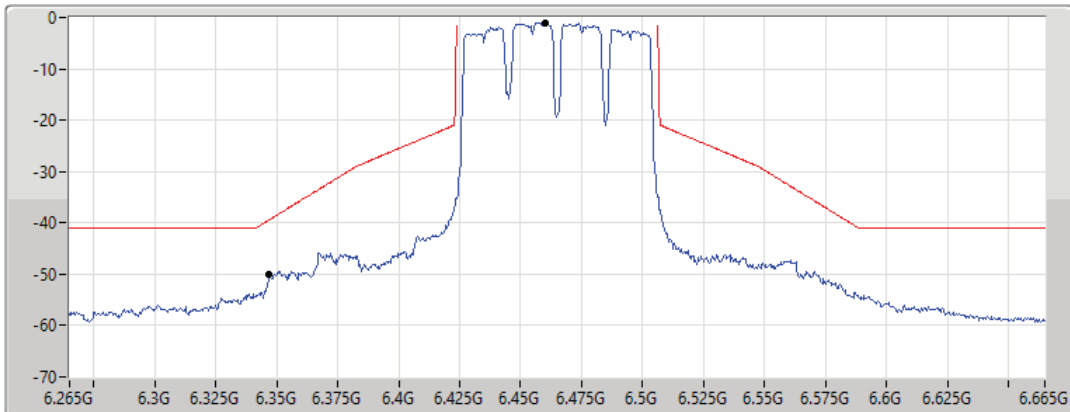

Port 1

Ref(Hz)	Ref(dBm)	Freq(Hz)	Level(dBm)	Limit(dBm)	Margin(dB)	Port
6.4602G	-0.97	6.347G	-49.99	-39.37	-10.62	1