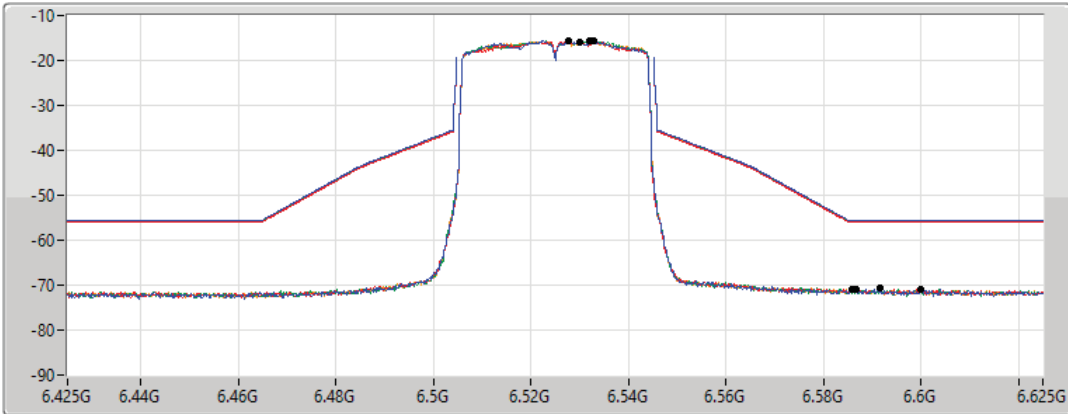

802.11ax HEW40_Nss1,(MCS0)_4TX

MASK

6525MHz_TnomVnom

17/01/2022

CF Freq
6.525GHz

Span
200MHz

RBW
500kHz

VBW
2MHz

Sweep Time
20ms

Detector Type
RMS

Port 1

Port 2

Port 3

Port 4

Ref(Hz)	Ref(dBm)	Freq(Hz)	Level(dBm)	Limit(dBm)	Margin(dB)	Port
6.5276G	-15.48	6.586G	-70.94	-55.48	-15.46	1
6.53G	-15.86	6.5916G	-70.70	-55.86	-14.84	2
6.53219G	-15.54	6.5866G	-70.88	-55.54	-15.34	3
6.53279G	-15.68	6.6G	-70.99	-55.68	-15.31	4