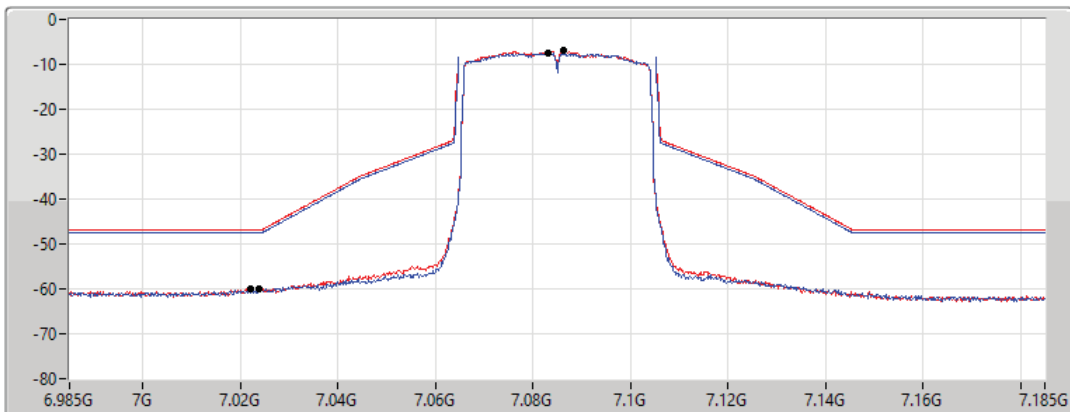

17/01/2022

CF Freq
7.085GHz

Span
200MHz

RBW
500kHz

VBW
2MHz

Sweep Time
20ms

Detector Type
RMS

Port 1