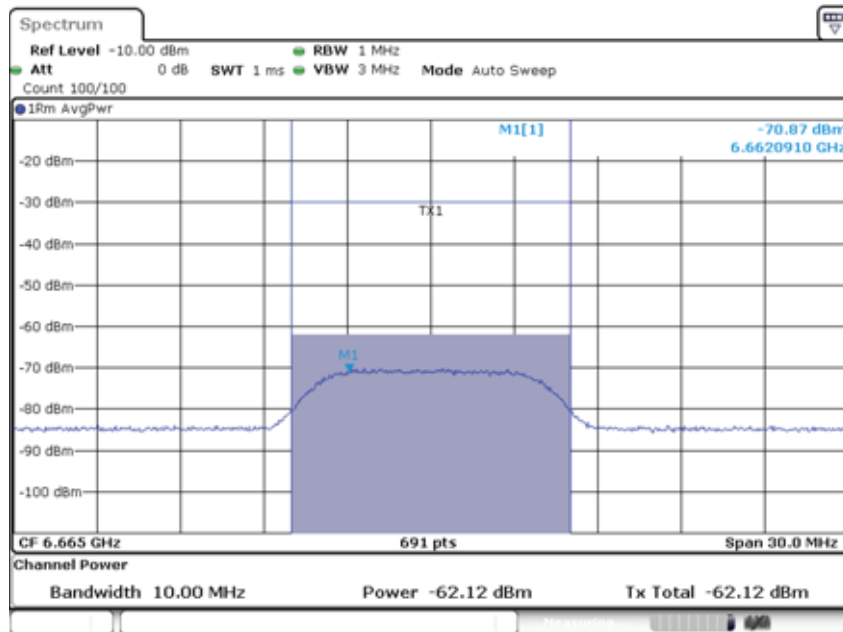

Date: 28.AUG.2021 10:04:51

AWGN Bandwidth: 10MHz

Frequency (MHz): 6590 MHz

Date: 28.AUG.2021 10:05:26

AWGN Bandwidth: 10MHz

Frequency (MHz): 6665 MHz

Date: 28.AUG.2021 10:06:01

AWGN Bandwidth: 10MHz