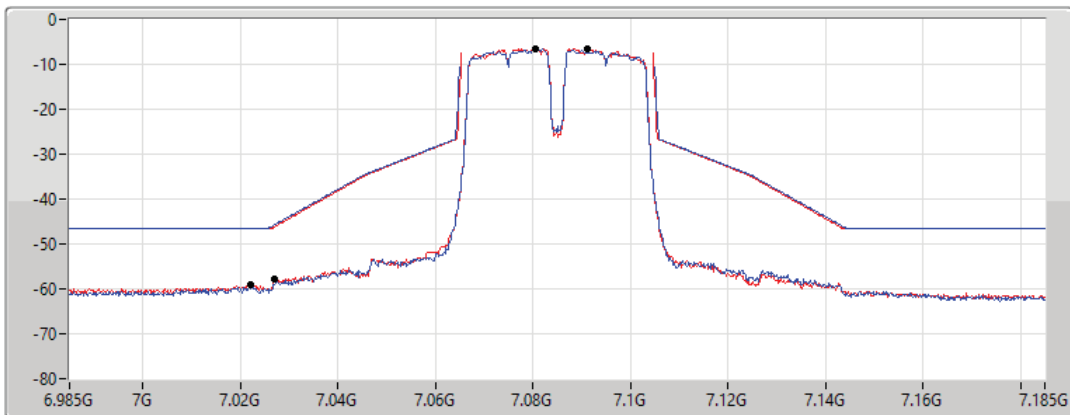

CF Freq
7.085GHz

Span
200MHz

RBW
500kHz

VBW
2MHz

Sweep Time
20ms

Detector Type
RMS

Port 1

Port 2