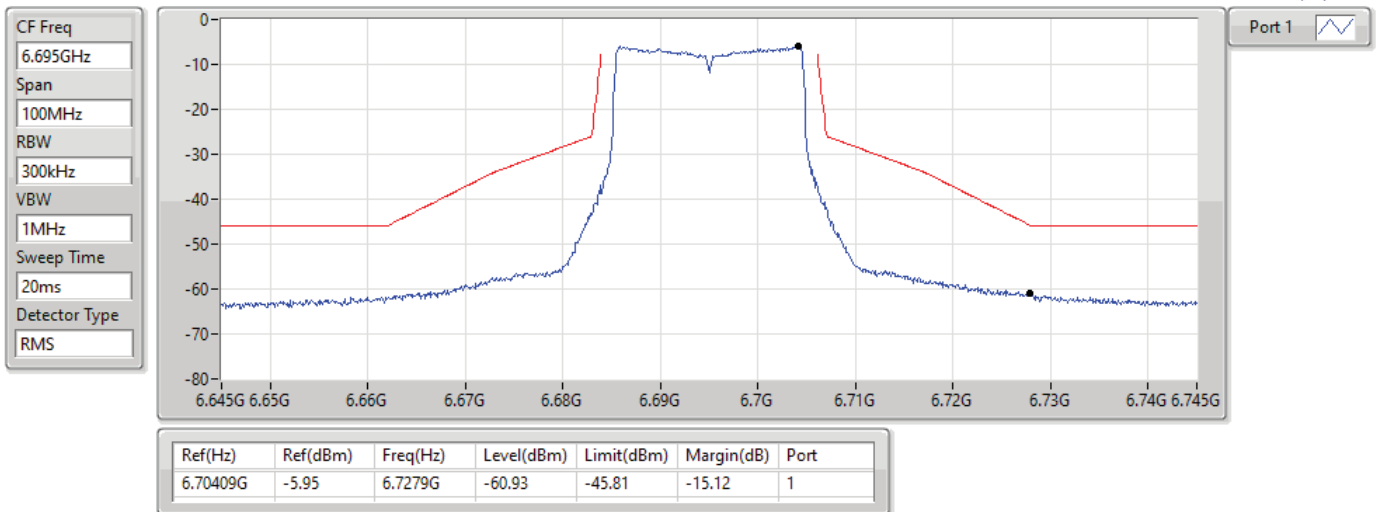

802.11ax HEW20_Nss1,(MCS0)_1TX
6695MHz_TnomVnom

MASK

17/01/2022