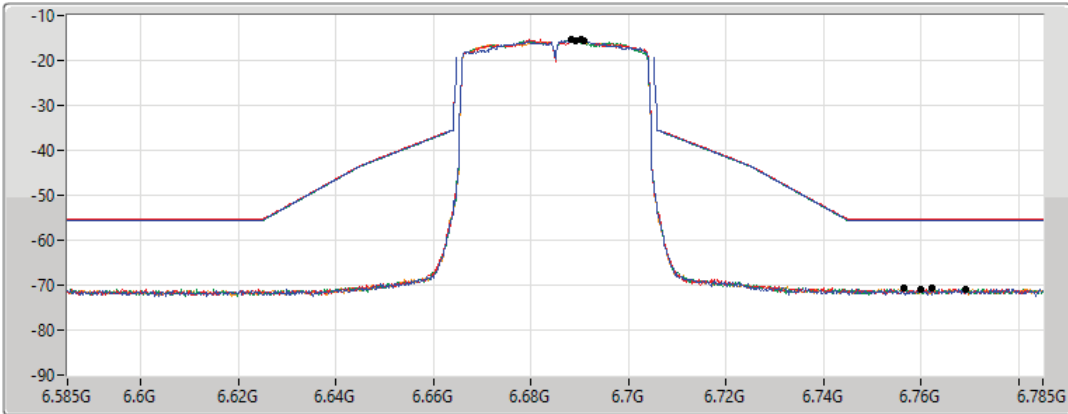

802.11ax HEW40_Nss1,(MCS0)_4TX

MASK

6685MHz_TnomVnom

17/01/2022

CF Freq
6.685GHz

Span
200MHz

RBW
500kHz

VBW
2MHz

Sweep Time
20ms

Detector Type
RMS

Port 1

Port 2

Port 3

Port 4

Ref(Hz)	Ref(dBm)	Freq(Hz)	Level(dBm)	Limit(dBm)	Margin(dB)	Port
6.69079G	-15.53	6.76G	-70.84	-55.53	-15.31	1
6.69019G	-15.39	6.7692G	-70.85	-55.39	-15.46	2
6.6892G	-15.59	6.7566G	-70.65	-55.59	-15.06	3
6.6882G	-15.39	6.7622G	-70.62	-55.39	-15.23	4