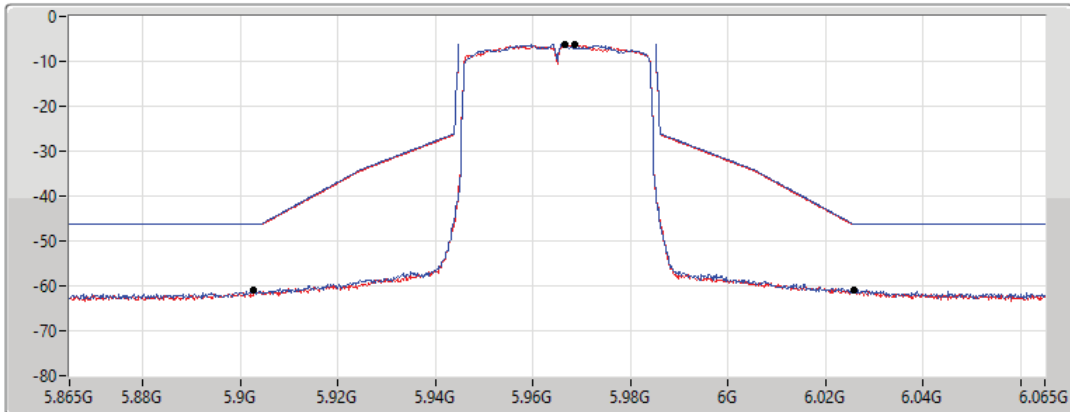

17/01/2022

CF Freq
5.965GHz

Span
200MHz

RBW
500kHz

VBW
2MHz

Sweep Time
20ms

Detector Type
RMS

Port 1