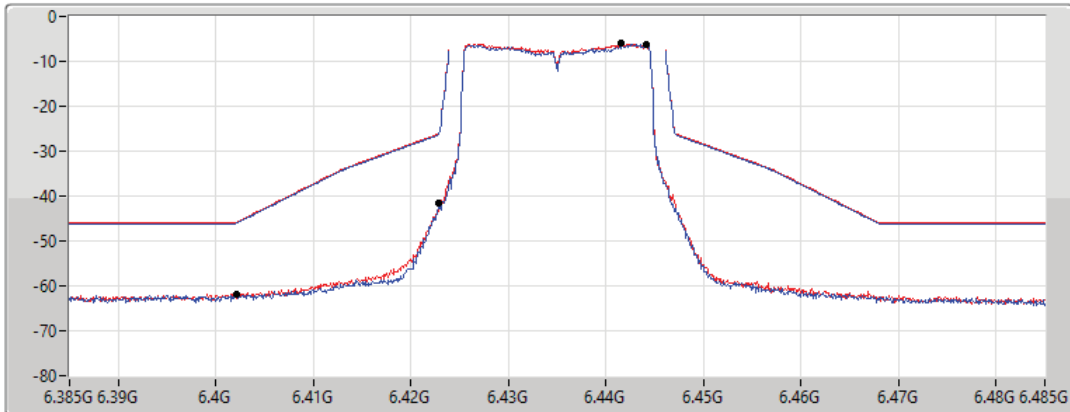

17/01/2022

CF Freq
6.435GHz

Span
100MHz

RBW
300kHz

VBW
1MHz

Sweep Time
20ms

Detector Type
RMS

Port 1