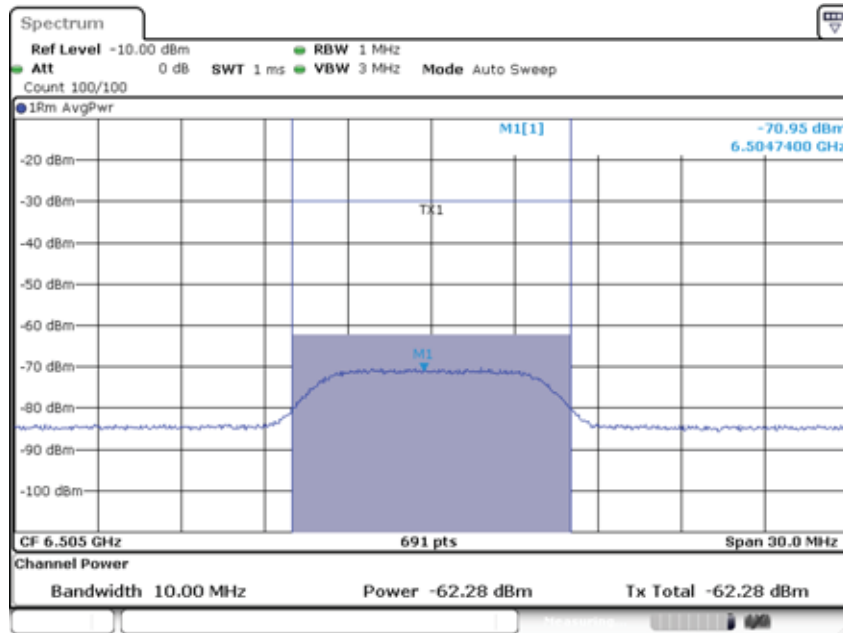

Frequency (MHz): 6260 MHz

AWGN Bandwidth: 10MHz

Frequency (MHz): 6430 MHz

AWGN Bandwidth: 10MHz

Frequency (MHz): 6505 MHz

Date: 28.AUG.2021 10:03:42

AWGN Bandwidth: 10MHz

Frequency (MHz): 6580 MHz