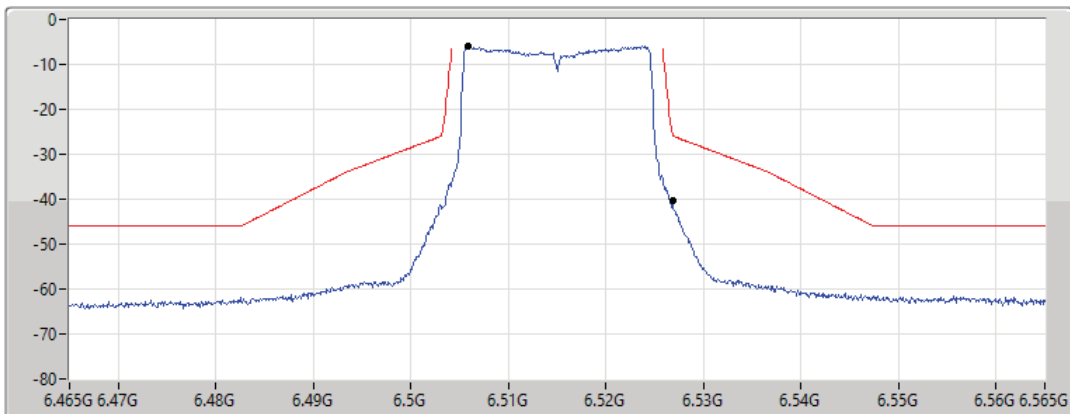

MASK

17/01/2022

CF Freq
6.515GHz

Span
100MHz

RBW
300kHz

VBW
1MHz

Sweep Time
20ms

Detector Type
RMS