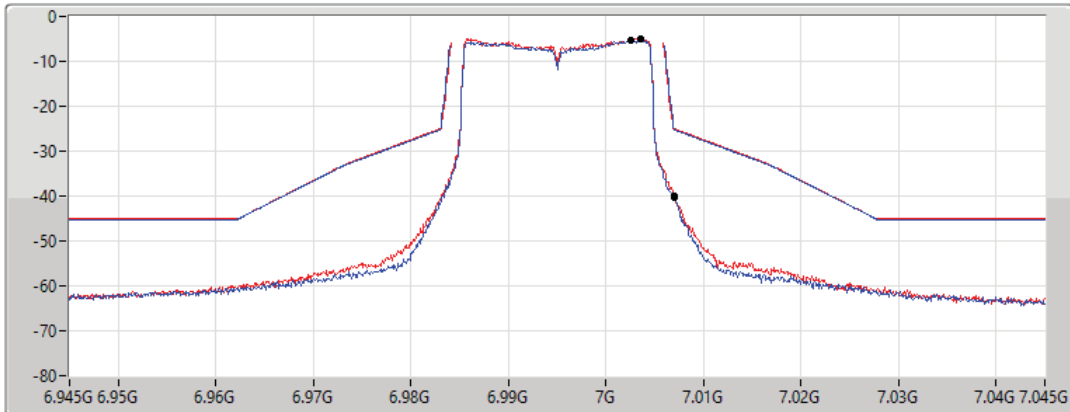

17/01/2022

CF Freq
6.995GHz

Span
100MHz

RBW
300kHz

VBW
1MHz

Sweep Time
20ms

Detector Type
RMS

Port 1