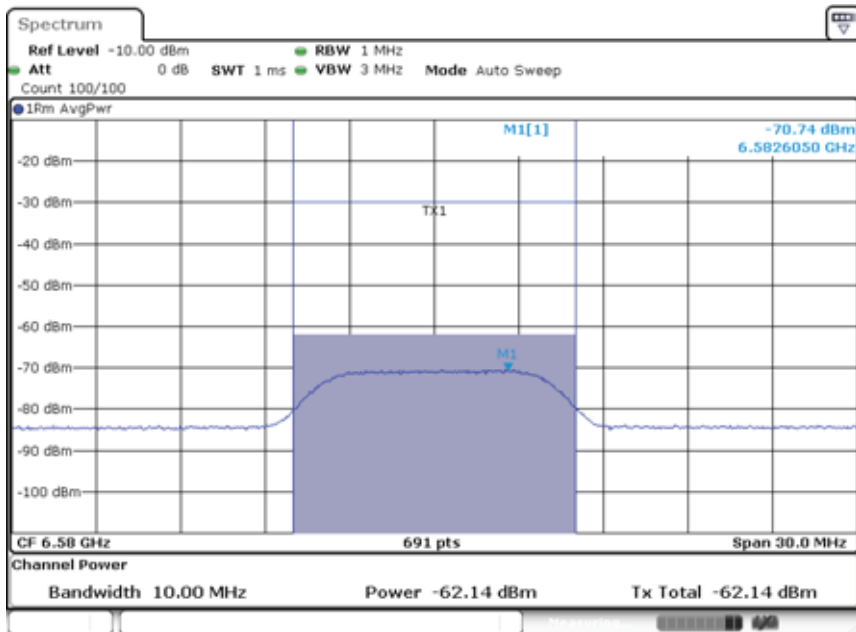

Frequency (MHz): 6260 MHz

AWGN Bandwidth: 10MHz

Frequency (MHz): 6430 MHz

AWGN Bandwidth: 10MHz

Frequency (MHz): 6505 MHz

Date: 28.AUG.2021 10:03:42

AWGN Bandwidth: 10MHz

Frequency (MHz): 6580 MHz