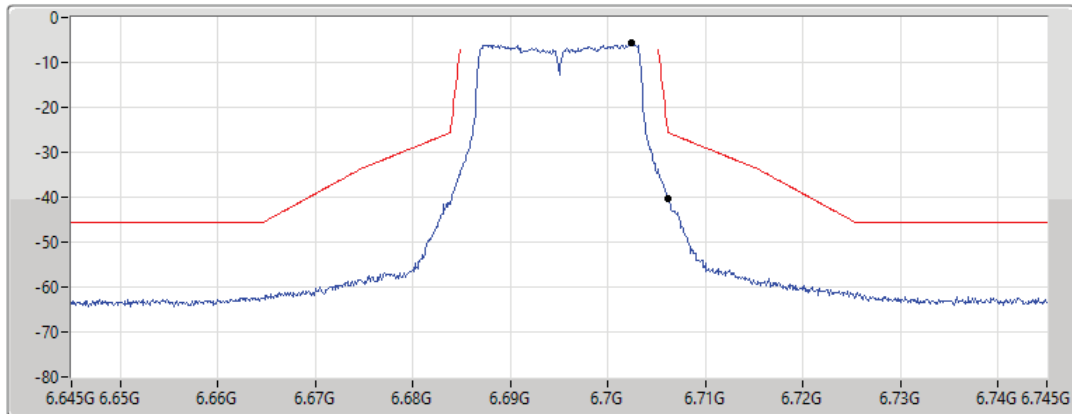

6695MHz_TnomVnom

17/01/2022

CF Freq
6.695GHz

Span
100MHz

RBW
300kHz

VBW
1MHz

Sweep Time
20ms

Detector Type
RMS

Port 1

Ref(Hz)	Ref(dBm)	Freq(Hz)	Level(dBm)	Limit(dBm)	Margin(dB)	Port
6.70239G	-5.60	6.7062G	-40.35	-25.67	-14.68	1