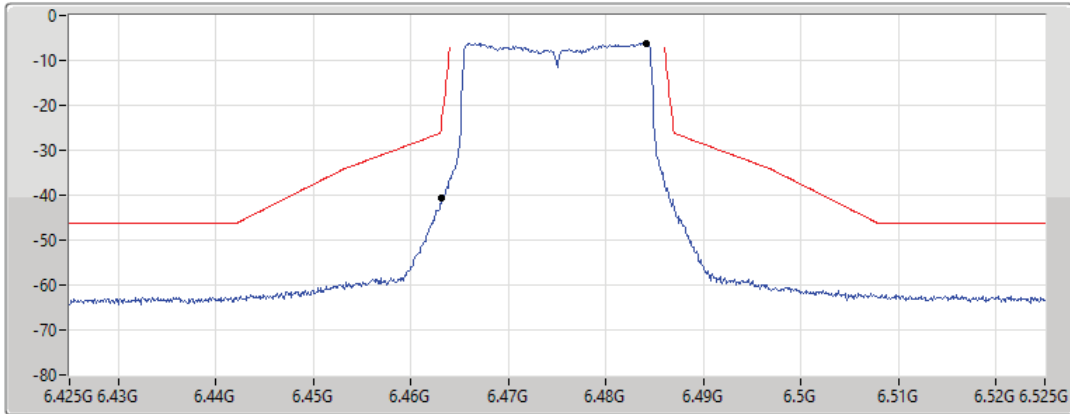

802.11ax HEW20_Nss1,(MCS0)_1TX
6475MHz_TnomVnom

MASK

17/01/2022

CF Freq
6.475GHz

Span
100MHz

RBW
300kHz

VBW
1MHz

Sweep Time
20ms

Detector Type
RMS

Port 1

Ref(Hz)	Ref(dBm)	Freq(Hz)	Level(dBm)	Limit(dBm)	Margin(dB)	Port
6.48409G	-6.19	6.4631G	-40.52	-25.19	-15.33	1

802.11ax HEW20_Nss1,(MCS0)_1TX
6515MHz_TnomVnom

MASK

17/01/2022

CF Freq
6.515GHz

Span
100MHz

RBW
300kHz

VBW
1MHz

Sweep Time
20ms

Detector Type
RMS