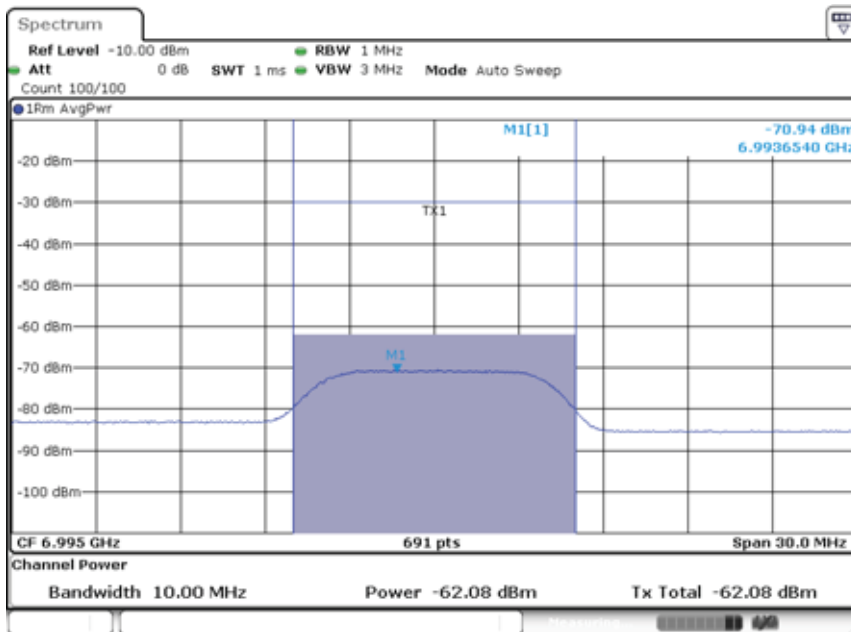

Date: 28.AUG.2021 09:54:25

AWGN Bandwidth: 10MHz

Frequency (MHz): 6110 MHz

Date: 28.AUG.2021 09:56:58

AWGN Bandwidth: 10MHz

Frequency (MHz): 6185 MHz

Date: 28.AUG.2021 09:58:24

AWGN Bandwidth: 10MHz