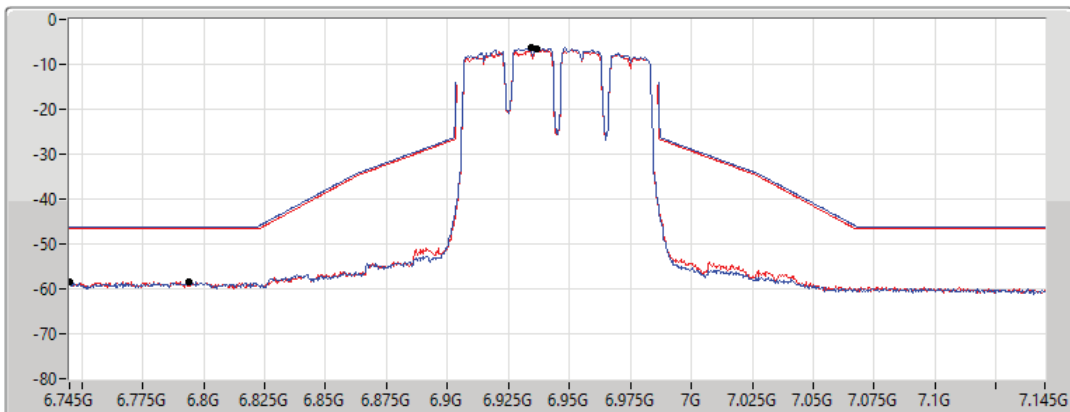

CF Freq
6.945GHz

Span
400MHz

RBW
1MHz

VBW
3MHz

Sweep Time
20ms

Detector Type
RMS

Port 1

Port 2