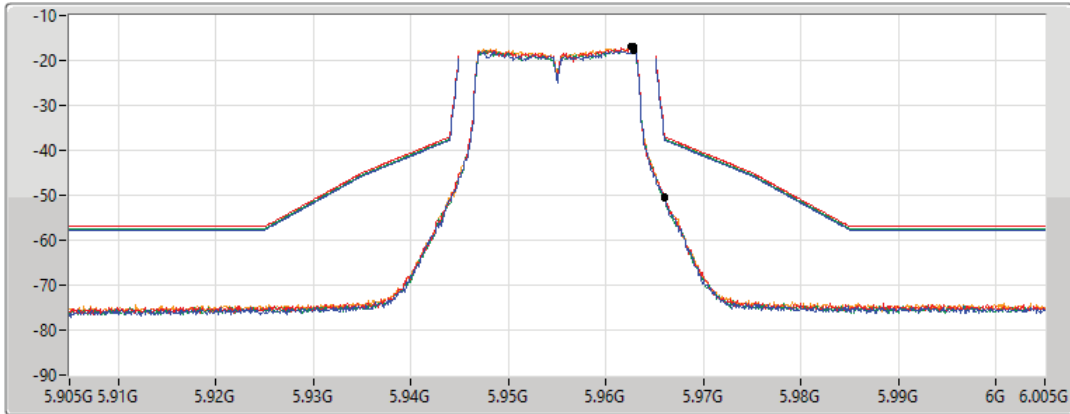

11a20_Nss1,(6Mbps)_4TX

MASK

5955MHz_TnomVnom

17/01/2022

CF Freq
5.955GHz

Span
100MHz

RBW
300kHz

VBW
1MHz

Sweep Time
20ms

Detector Type
RMS

Port 1

Port 2

Port 3

Port 4

Ref(Hz)	Ref(dBm)	Freq(Hz)	Level(dBm)	Limit(dBm)	Margin(dB)	Port
5.96279G	-17.73	5.966G	-50.29	-37.73	-12.56	1
5.96259G	-17.00	5.966G	-50.73	-37.00	-13.73	2
5.96279G	-17.47	5.966G	-50.36	-37.47	-12.89	3
5.96279G	-17.02	5.966G	-50.42	-37.02	-13.40	4