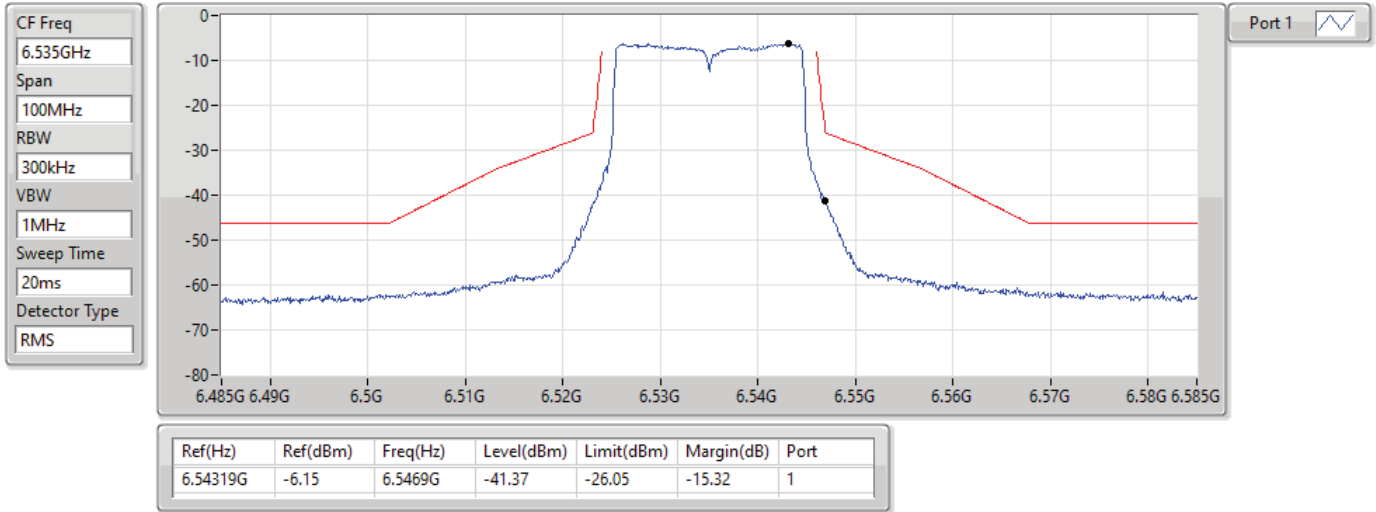

802.11ax HEW20_Nss1,(MCS0)_1TX
6535MHz_TnomVnom

MASK

17/01/2022