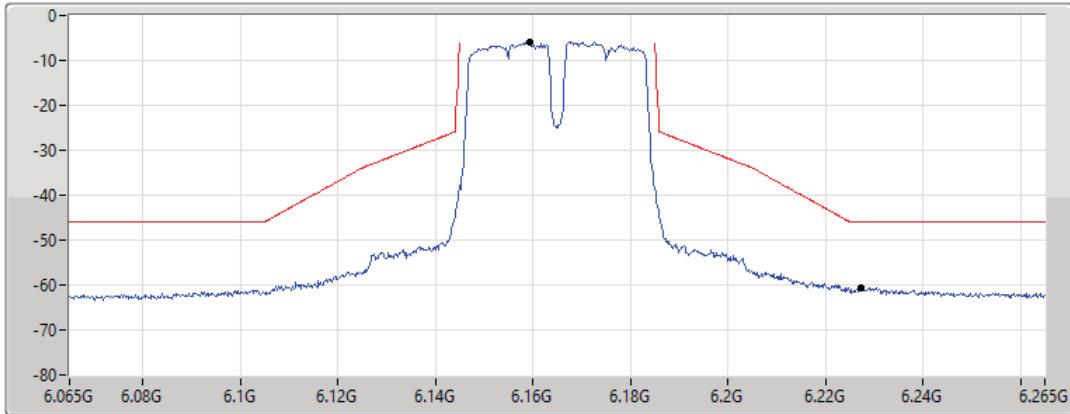

11a40_Nss1,(6Mbps)_1TX
6165MHz_TnomVnom

MASK

17/01/2022

CF Freq
6.165GHz

Span
200MHz

RBW
500kHz

VBW
2MHz

Sweep Time
20ms

Detector Type
RMS

Ref(Hz)	Ref(dBm)	Freq(Hz)	Level(dBm)	Limit(dBm)	Margin(dB)	Port
6.15941G	-5.91	6.2272G	-60.65	-45.91	-14.74	1

11a40_Nss1,(6Mbps)_1TX
6405MHz_TnomVnom

MASK

17/01/2022

CF Freq
6.405GHz

Span
200MHz

RBW
500kHz

VBW
2MHz

Sweep Time
20ms

Detector Type
RMS