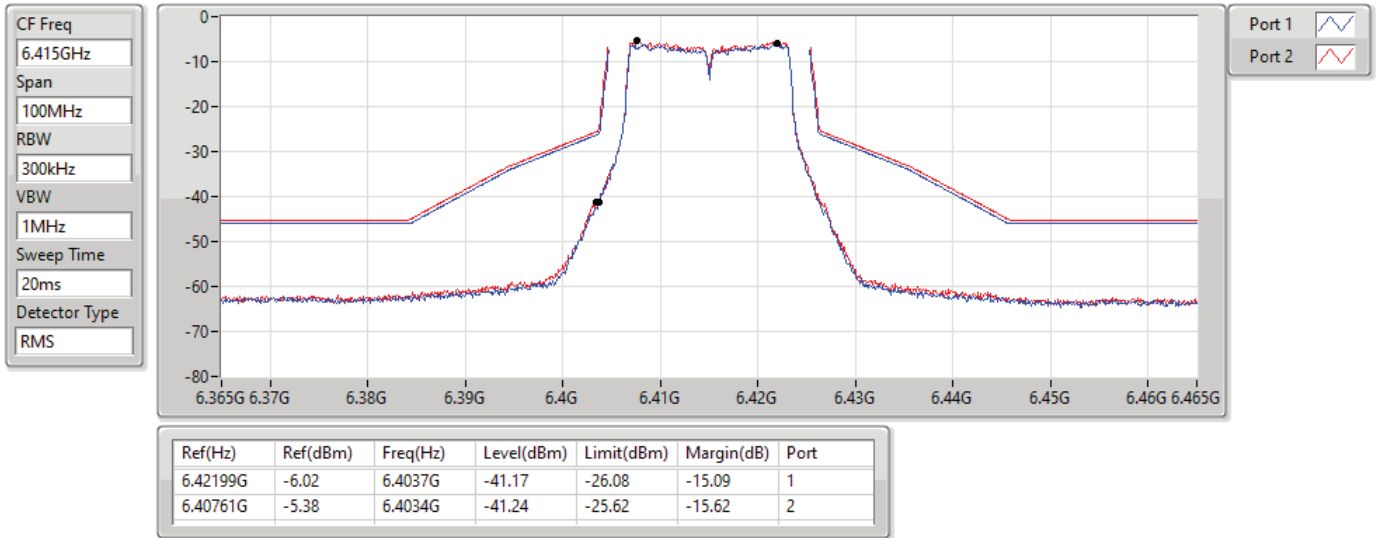

11a20_Nss1,(6Mbps)_2TX

MASK

6415MHz_TnomVnom

17/01/2022