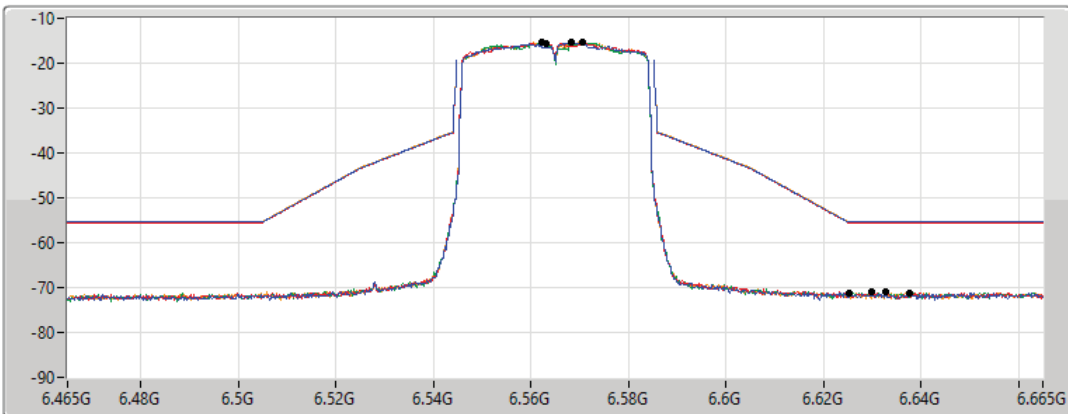

802.11ax HEW40_Nss1,(MCS0)_4TX

MASK

6565MHz_TnomVnom

17/01/2022

CF Freq
6.565GHz

Span
200MHz

RBW
500kHz

VBW
2MHz

Sweep Time
20ms

Detector Type
RMS

Port 1

Port 2

Port 3

Port 4

Ref(Hz)	Ref(dBm)	Freq(Hz)	Level(dBm)	Limit(dBm)	Margin(dB)	Port
6.5682G	-15.40	6.6376G	-71.20	-55.40	-15.80	1
6.5632G	-15.47	6.63G	-71.09	-55.47	-15.62	2
6.57059G	-15.42	6.6328G	-71.09	-55.42	-15.67	3
6.5624G	-15.30	6.6252G	-71.14	-55.30	-15.84	4