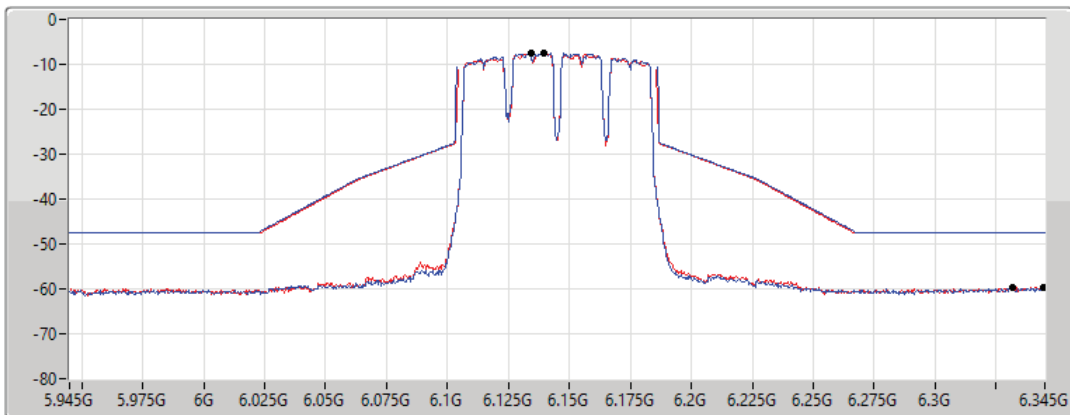

CF Freq
6.145GHz

Span
400MHz

RBW
1MHz

VBW
3MHz

Sweep Time
20ms

Detector Type
RMS

Port 1

Port 2