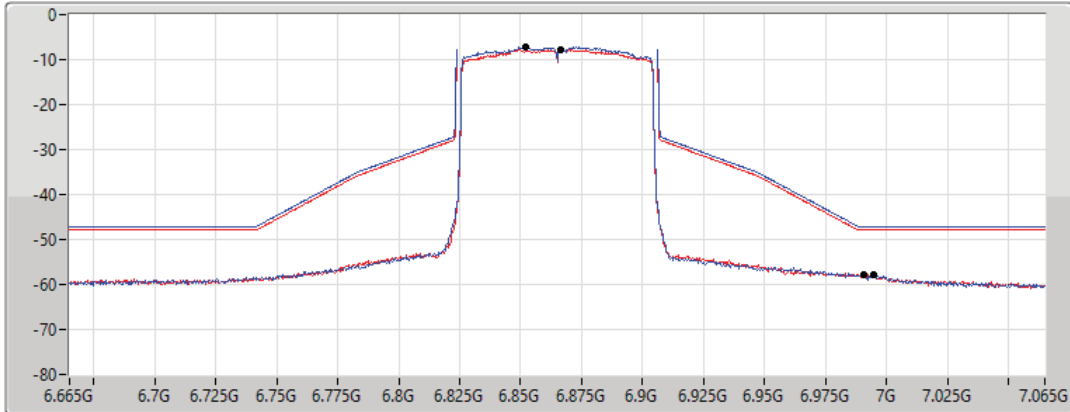

31/08/2021

CF Freq
6.865GHz

Span
400MHz

RBW
1MHz

VBW
3MHz

Sweep Time
20ms

Detector Type
RMS

Port 1