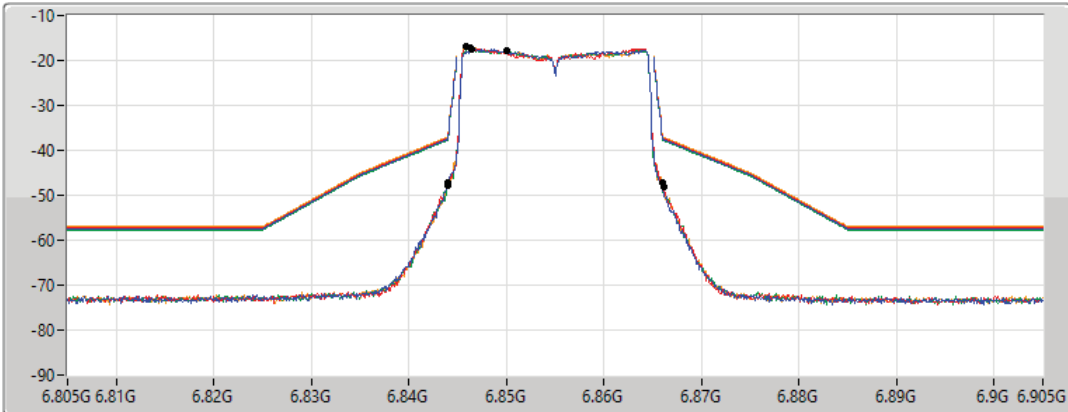

802.11ax HEW20_Nss1,(MCS0)_4TX

MASK

6855MHz_TnomVnom

17/01/2022

CF Freq
6.855GHz

Span
100MHz

RBW
300kHz

VBW
1MHz

Sweep Time
20ms

Detector Type
RMS

Port 1

Port 2

Port 3

Port 4

Ref(Hz)	Ref(dBm)	Freq(Hz)	Level(dBm)	Limit(dBm)	Margin(dB)	Port
6.84651G	-17.51	6.844G	-47.17	-37.51	-9.66	1
6.84631G	-17.29	6.8661G	-48.10	-37.38	-10.72	2
6.85G	-17.71	6.844G	-47.93	-37.71	-10.22	3
6.84591G	-16.99	6.866G	-47.23	-36.99	-10.24	4