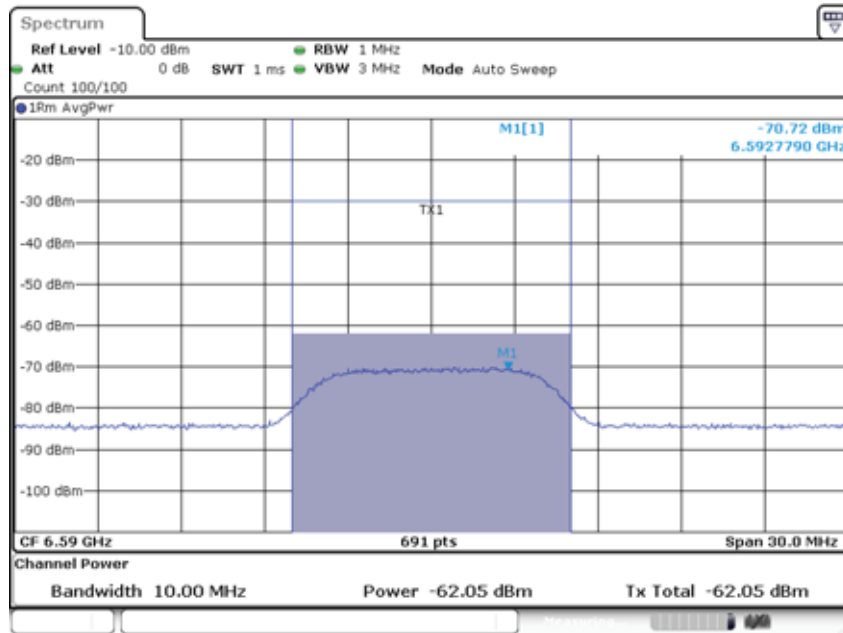

Frequency (MHz): 6590 MHz

Date: 28.AUG.2021 10:05:26

AWGN Bandwidth: 10MHz