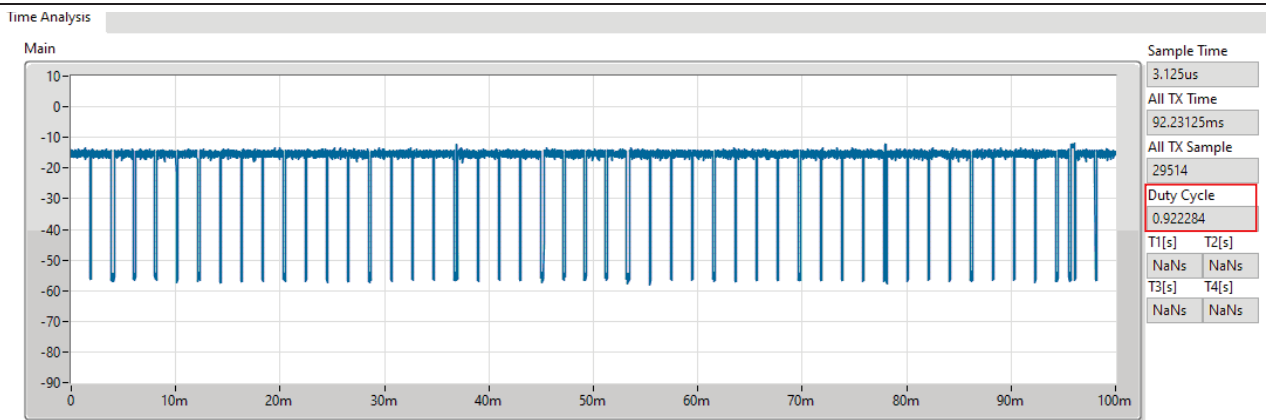

Bandwidth 160MHz: Traffic Loading Plot - 6665MHz