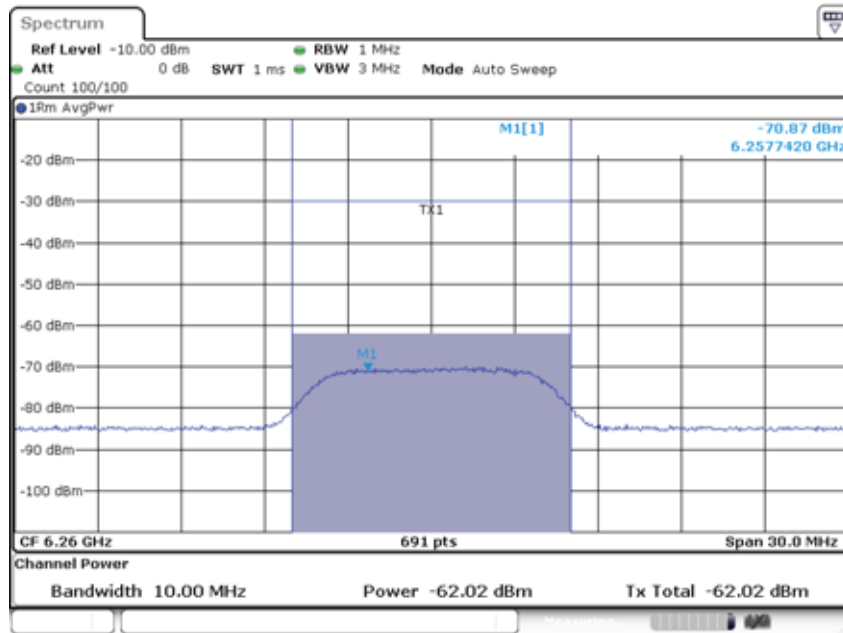

Frequency (MHz): 6260 MHz