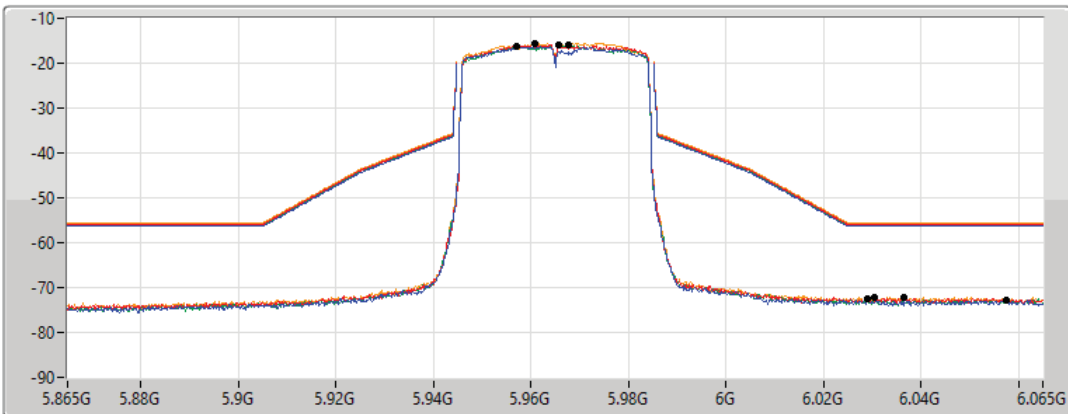

802.11ax HEW40_Nss1,(MCS0)_4TX

MASK

5965MHz_TnomVnom

17/01/2022

CF Freq
5.965GHz

Span
200MHz

RBW
500kHz

VBW
2MHz

Sweep Time
20ms

Detector Type
RMS

Port 1

Port 2

Port 3

Port 4

Ref(Hz)	Ref(dBm)	Freq(Hz)	Level(dBm)	Limit(dBm)	Margin(dB)	Port
5.95721G	-16.39	6.0576G	-72.76	-56.39	-16.37	1
5.9658G	-15.93	6.0366G	-72.28	-55.93	-16.35	2
5.9676G	-16.05	6.029G	-72.44	-56.05	-16.39	3
5.9608G	-15.64	6.0304G	-72.15	-55.64	-16.51	4