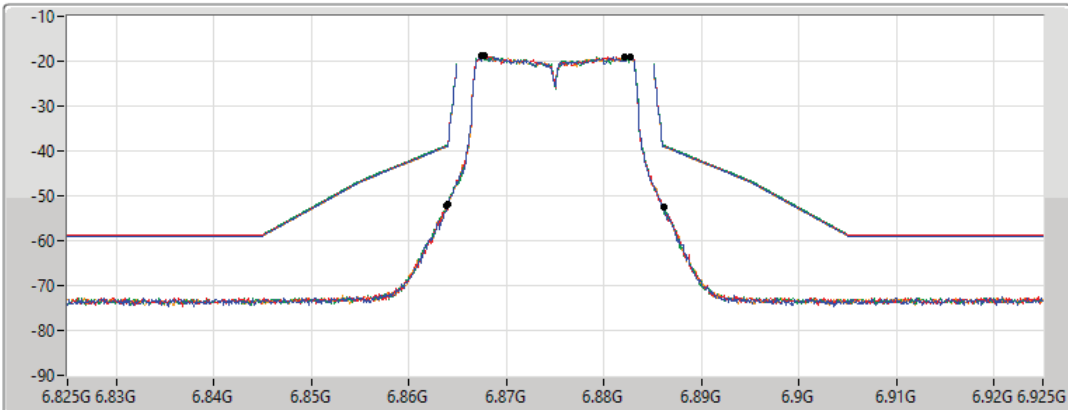

11a20_Nss1,(6Mbps)_4TX

MASK

6875MHz_TnomVnom

17/01/2022

CF Freq
6.875GHz

Span
100MHz

RBW
300kHz

VBW
1MHz

Sweep Time
20ms

Detector Type
RMS

Port 1

Port 2

Port 3

Port 4

Ref(Hz)	Ref(dBm)	Freq(Hz)	Level(dBm)	Limit(dBm)	Margin(dB)	Port
6.88269G	-18.91	6.8861G	-52.35	-39.00	-13.35	1
6.86771G	-18.83	6.8639G	-52.22	-38.92	-13.30	2
6.86741G	-18.62	6.864G	-52.03	-38.62	-13.41	3
6.88209G	-18.97	6.864G	-51.90	-38.97	-12.93	4