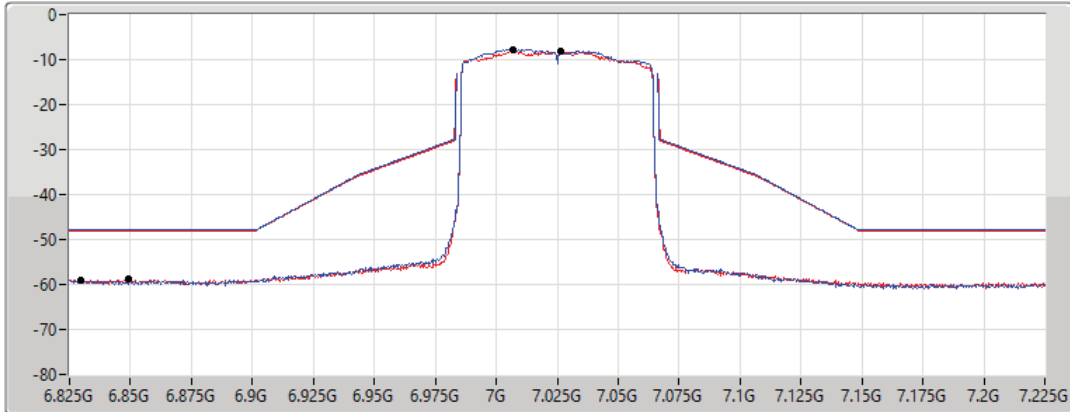

31/08/2021

CF Freq
7.025GHz

Span
400MHz

RBW
1MHz

VBW
3MHz

Sweep Time
20ms

Detector Type
RMS

Port 1