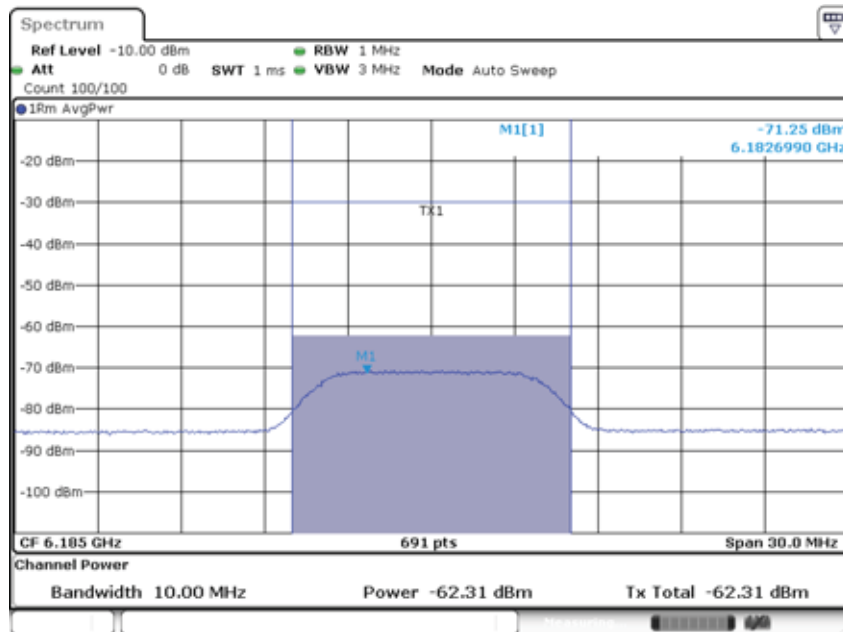

Date: 28.AUG.2021 09:54:25

AWGN Bandwidth: 10MHz

Frequency (MHz): 6110 MHz

Date: 28.AUG.2021 09:56:58

AWGN Bandwidth: 10MHz

Frequency (MHz): 6185 MHz

Date: 28.AUG.2021 09:58:24

AWGN Bandwidth: 10MHz