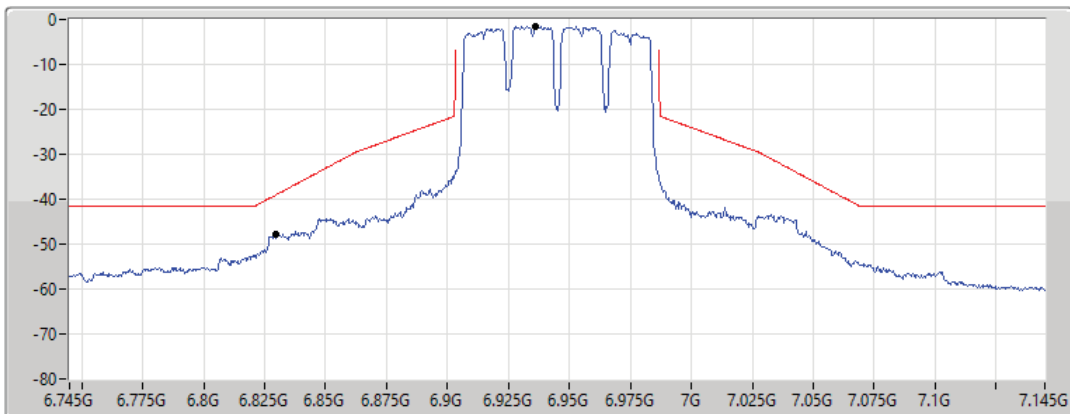

Port 1

Ref(Hz)	Ref(dBm)	Freq(Hz)	Level(dBm)	Limit(dBm)	Margin(dB)	Port
6.93621G	-1.55	6.8294G	-47.66	-39.11	-8.55	1