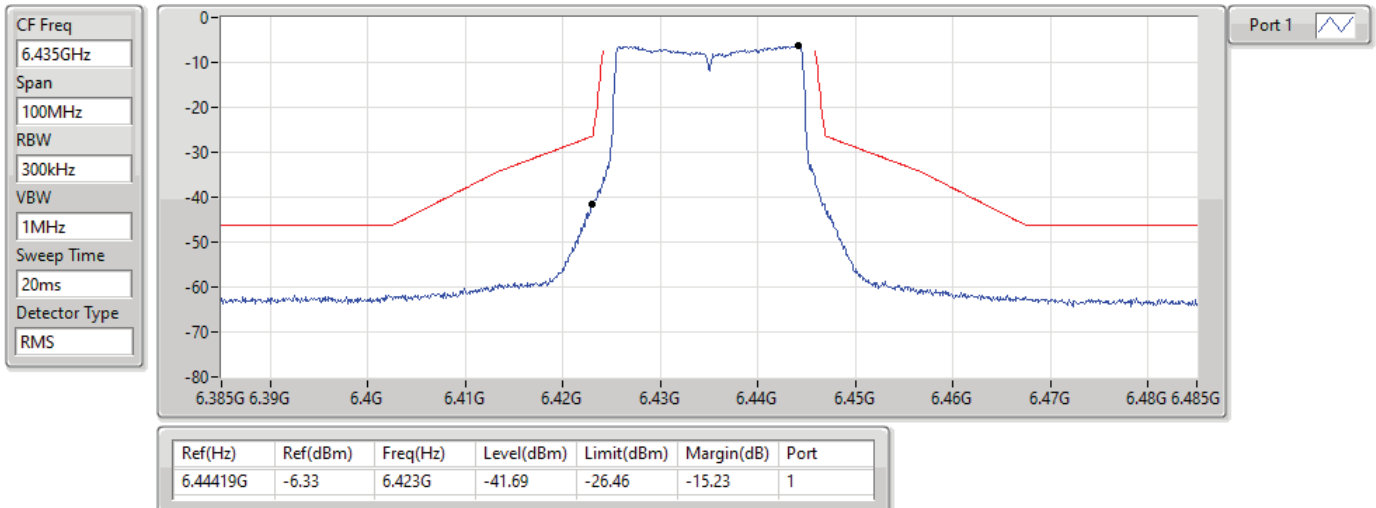

802.11ax HEW20_Nss1,(MCS0)_1TX
6435MHz_TnomVnom

MASK

17/01/2022