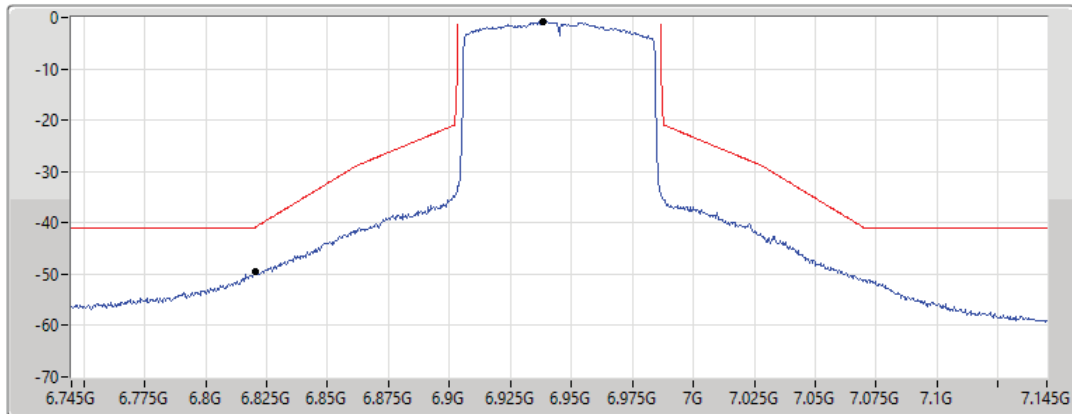

Ref(Hz)	Ref(dBm)	Freq(Hz)	Level(dBm)	Limit(dBm)	Margin(dB)	Port
6.93861G	-0.88	6.8206G	-49.47	-40.78	-8.69	1