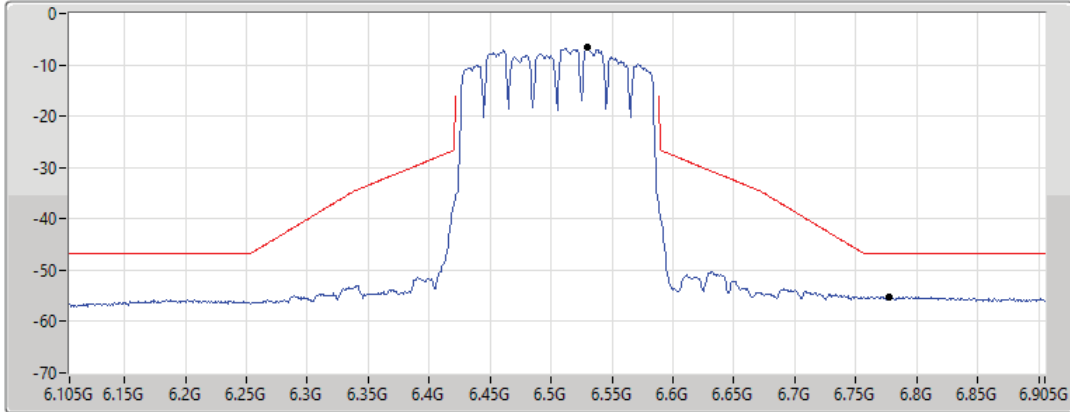

11a160_Nss1,(6Mbps)_1TX

MASK

6505MHz_TnomVnom

17/01/2022

CF Freq
6.505GHz

Span
800MHz

RBW
2MHz

VBW
10MHz

Sweep Time
20ms

Detector Type
RMS

Ref(Hz)	Ref(dBm)	Freq(Hz)	Level(dBm)	Limit(dBm)	Margin(dB)	Port
6.52978G	-6.63	6.777G	-55.15	-46.63	-8.52	1