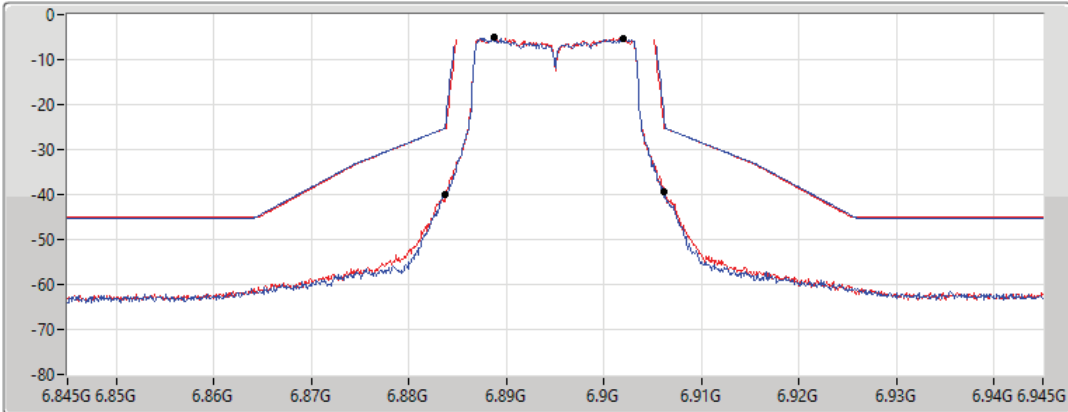

17/01/2022

CF Freq
6.895GHz

Span
100MHz

RBW
300kHz

VBW
1MHz

Sweep Time
20ms

Detector Type
RMS

Port 1