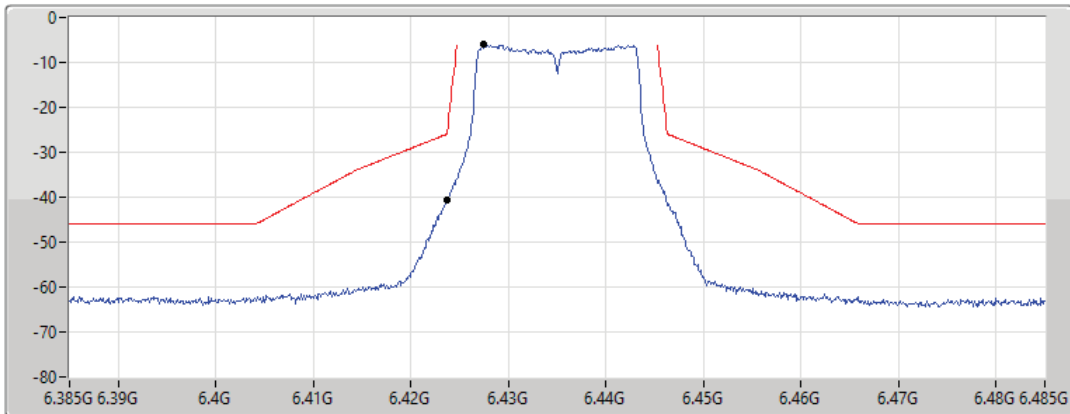

11a20_Nss1,(6Mbps)_1TX
6435MHz_TnomVnom

MASK

17/01/2022

CF Freq
6.435GHz

Span
100MHz

RBW
300kHz

VBW
1MHz

Sweep Time
20ms

Detector Type
RMS

Ref(Hz)	Ref(dBm)	Freq(Hz)	Level(dBm)	Limit(dBm)	Margin(dB)	Port
6.42751G	-5.94	6.4237G	-40.63	-25.95	-14.68	1