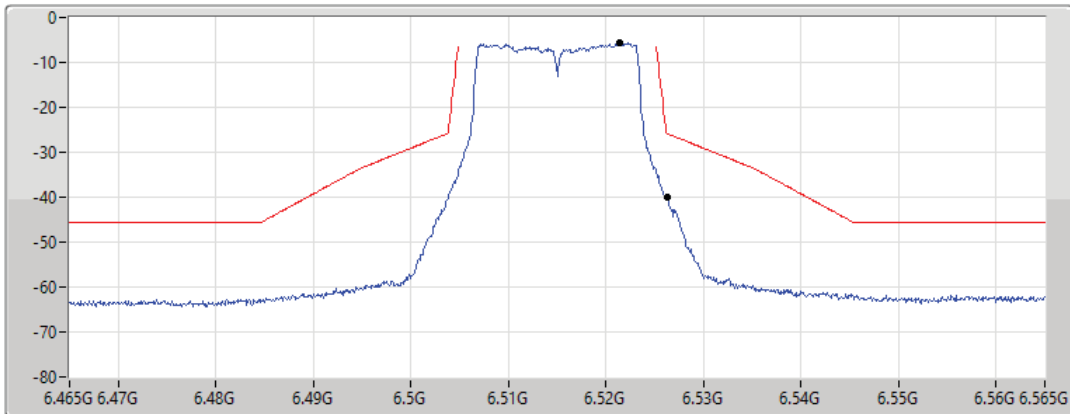

Port 1

Ref(Hz)	Ref(dBm)	Freq(Hz)	Level(dBm)	Limit(dBm)	Margin(dB)	Port
6.52139G	-5.72	6.5263G	-40.01	-25.85	-14.16	1