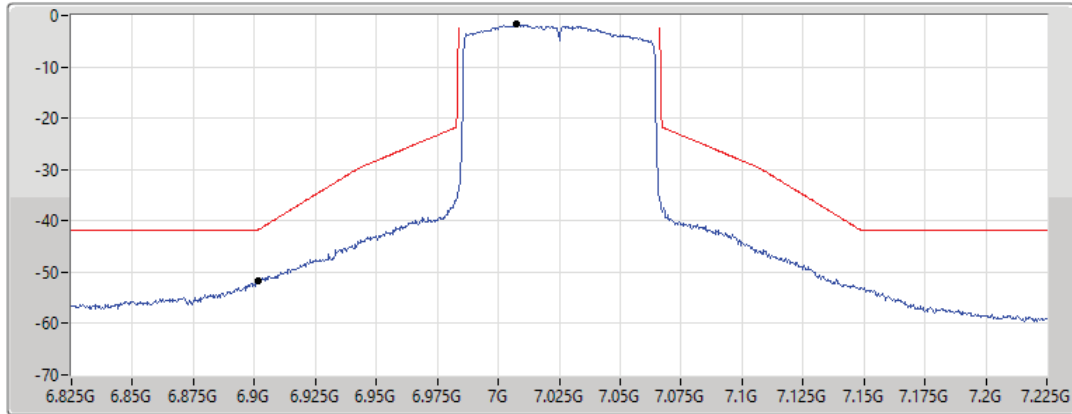

MASK

31/08/2021

CF Freq
7.025GHz

Span
400MHz

RBW
1MHz

VBW
3MHz

Sweep Time
20ms

Detector Type
RMS