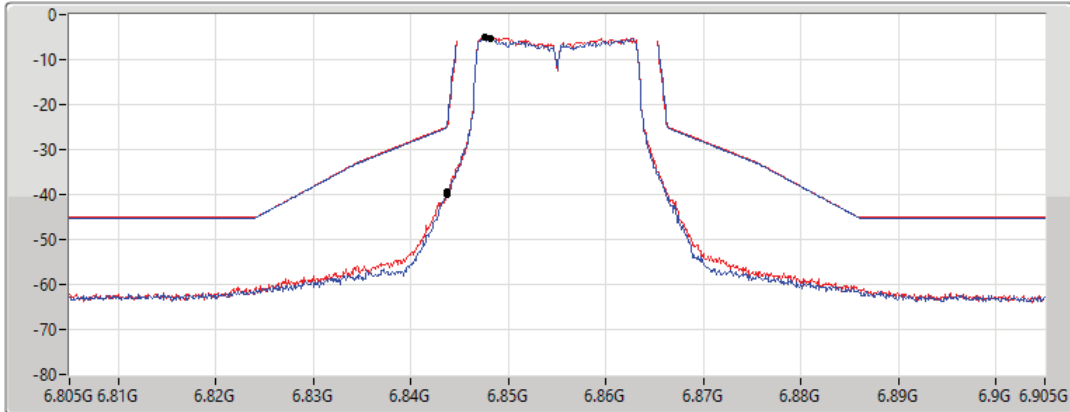

17/01/2022

CF Freq
6.855GHz

Span
100MHz

RBW
300kHz

VBW
1MHz

Sweep Time
20ms

Detector Type
RMS

Port 1