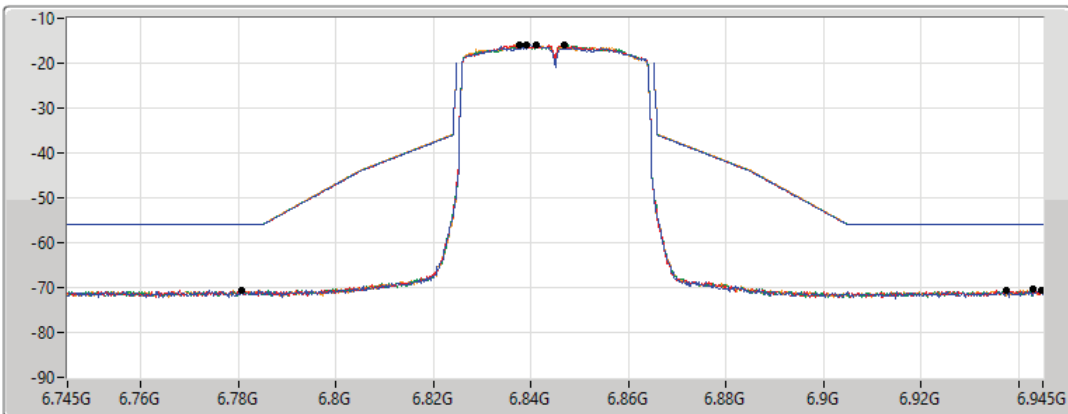

802.11ax HEW40_Nss1,(MCS0)_4TX

MASK

6845MHz_TnomVnom

17/01/2022

CF Freq
6.845GHz

Span
200MHz

RBW
500kHz

VBW
2MHz

Sweep Time
20ms

Detector Type
RMS

Port 1

Port 2

Port 3

Port 4

Ref(Hz)	Ref(dBm)	Freq(Hz)	Level(dBm)	Limit(dBm)	Margin(dB)	Port
6.8412G	-16.03	6.9446G	-70.75	-56.03	-14.72	1
6.83761G	-16.06	6.7806G	-70.62	-56.06	-14.56	2
6.8468G	-16.01	6.9376G	-70.58	-56.01	-14.57	3
6.83901G	-15.88	6.943G	-70.39	-55.88	-14.51	4