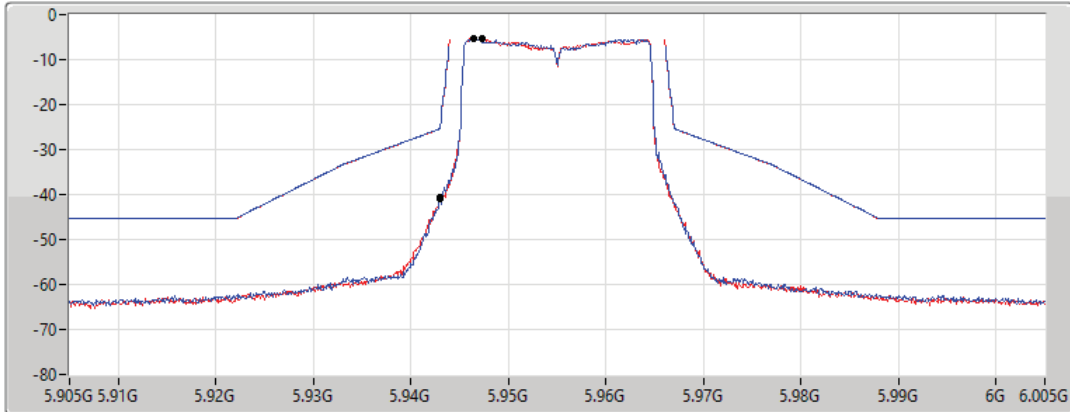

17/01/2022

CF Freq
5.955GHz

Span
100MHz

RBW
300kHz

VBW
1MHz

Sweep Time
20ms

Detector Type
RMS

Port 1