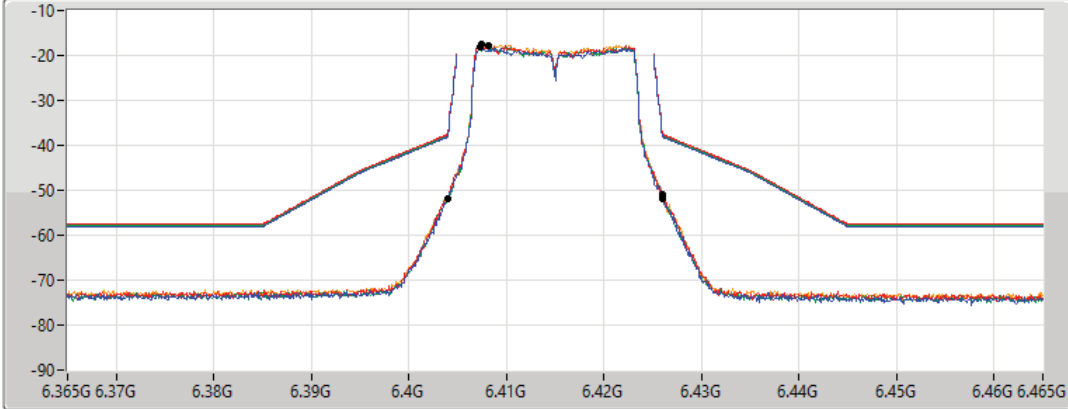

11a20_Nss1,(6Mbps)_4TX

MASK

6415MHz_TnomVnom

17/01/2022

CF Freq
6.415GHz

Span
100MHz

RBW
300kHz

VBW
1MHz

Sweep Time
20ms

Detector Type
RMS

Port 1

Port 2

Port 3

Port 4

Ref(Hz)	Ref(dBm)	Freq(Hz)	Level(dBm)	Limit(dBm)	Margin(dB)	Port
6.40731G	-18.13	6.426G	-51.93	-38.13	-13.80	1
6.40751G	-17.56	6.426G	-50.82	-37.56	-13.26	2
6.40811G	-17.89	6.404G	-51.82	-37.89	-13.93	3
6.40751G	-17.60	6.426G	-51.09	-37.60	-13.49	4