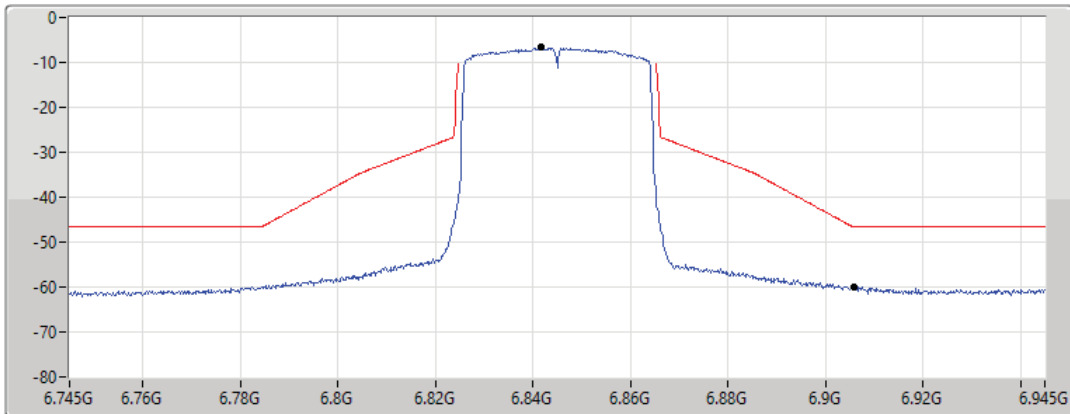

MASK

17/01/2022

CF Freq
6.845GHz

Span
200MHz

RBW
500kHz

VBW
2MHz

Sweep Time
20ms

Detector Type
RMS