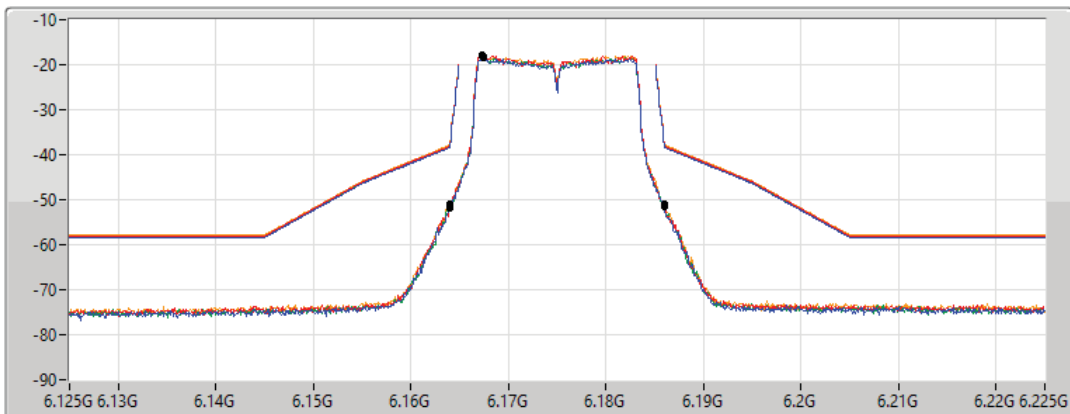

11a20_Nss1,(6Mbps)_4TX

MASK

6175MHz_TnomVnom

17/01/2022

CF Freq
6.175GHz

Span
100MHz

RBW
300kHz

VBW
1MHz

Sweep Time
20ms

Detector Type
RMS

Port 1

Port 2

Port 3

Port 4

Ref(Hz)	Ref(dBm)	Freq(Hz)	Level(dBm)	Limit(dBm)	Margin(dB)	Port
6.16751G	-18.39	6.164G	-51.79	-38.39	-13.40	1
6.16741G	-18.07	6.186G	-51.48	-38.07	-13.41	2
6.16731G	-18.27	6.164G	-50.95	-38.27	-12.68	3
6.16731G	-17.87	6.186G	-50.89	-37.87	-13.02	4