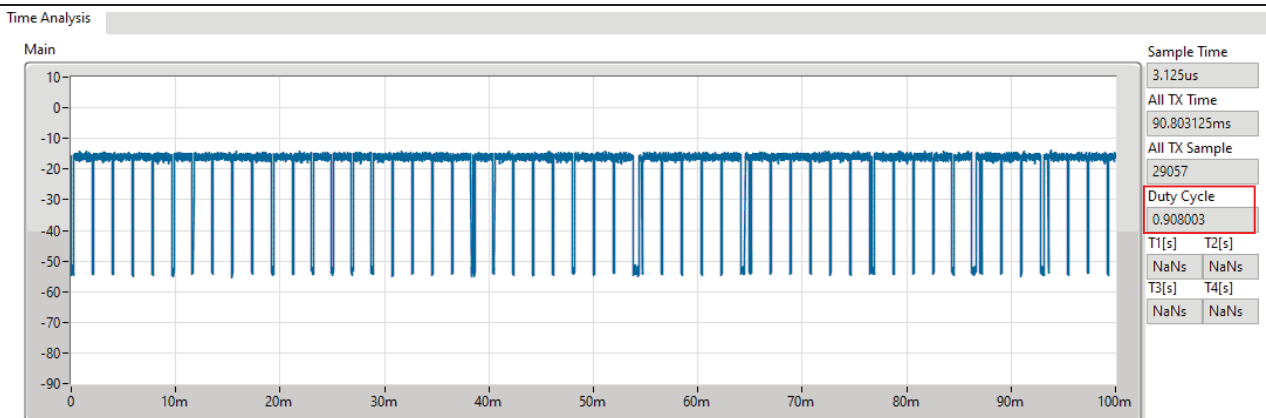

Bandwidth 20MHz: Traffic Loading Plot - 6995MHz