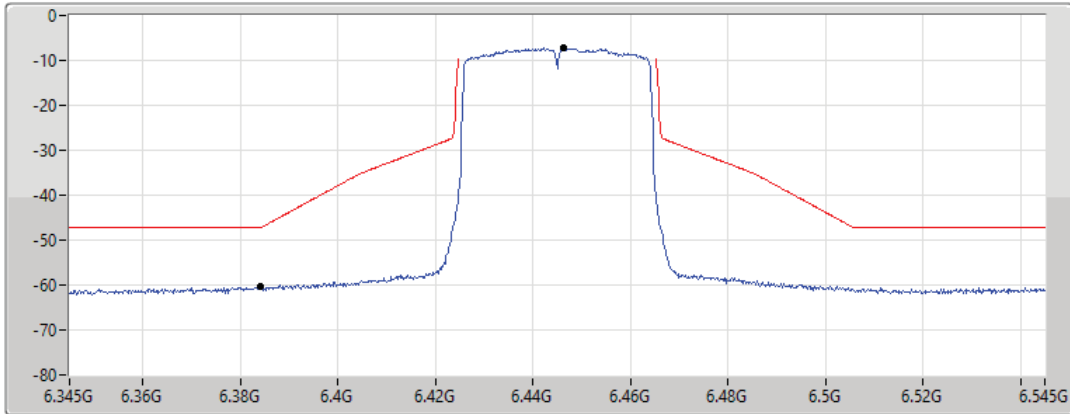

802.11ax HEW40_Nss1,(MCS0)_1TX
6445MHz_TnomVnom

MASK

17/01/2022

CF Freq
6.445GHz

Span
200MHz

RBW
500kHz

VBW
2MHz

Sweep Time
20ms

Detector Type
RMS

Ref(Hz)	Ref(dBm)	Freq(Hz)	Level(dBm)	Limit(dBm)	Margin(dB)	Port
6.4464G	-7.26	6.3842G	-60.35	-47.24	-13.11	1

802.11ax HEW40_Nss1,(MCS0)_1TX
6485MHz_TnomVnom

MASK

17/01/2022

CF Freq
6.485GHz

Span
200MHz

RBW
500kHz

VBW
2MHz

Sweep Time
20ms

Detector Type
RMS