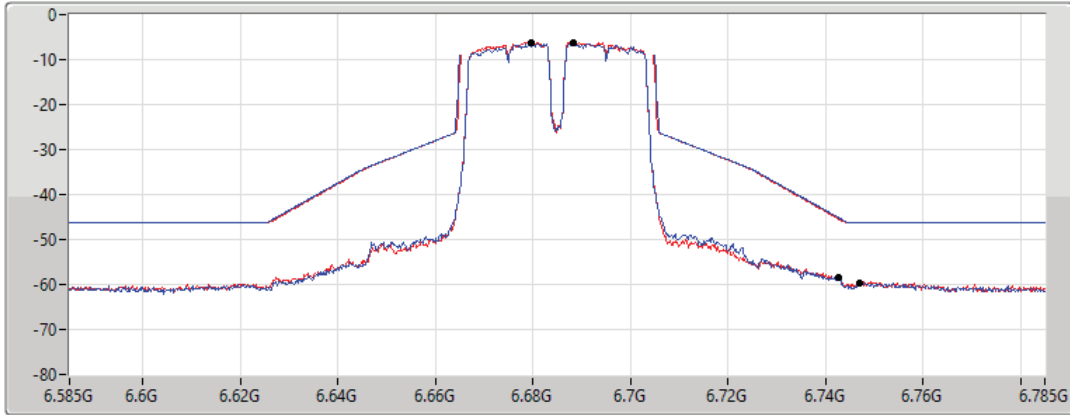

17/01/2022

CF Freq
6.685GHz

Span
200MHz

RBW
500kHz

VBW
2MHz

Sweep Time
20ms

Detector Type
RMS

Port 1