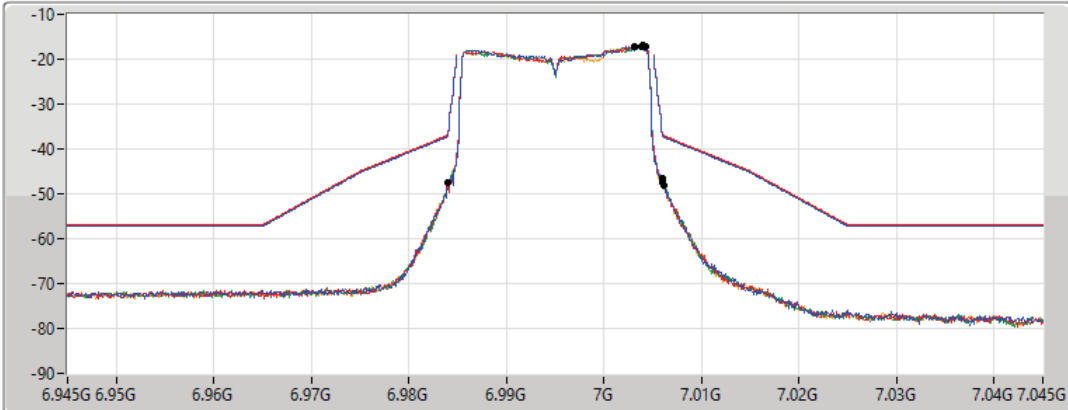

802.11ax HEW20_Nss1,(MCS0)_4TX

MASK

6995MHz_TnomVnom

17/01/2022

CF Freq
6.995GHz

Span
100MHz

RBW
300kHz

VBW
1MHz

Sweep Time
20ms

Detector Type
RMS

Port 1

Port 2

Port 3

Port 4

Ref(Hz)	Ref(dBm)	Freq(Hz)	Level(dBm)	Limit(dBm)	Margin(dB)	Port
7.00309G	-17.26	7.0062G	-47.99	-37.44	-10.55	1
7.00399G	-16.92	6.984G	-47.44	-36.92	-10.52	2
7.00429G	-17.15	7.006G	-46.62	-37.15	-9.47	3
7.00379G	-17.22	7.006G	-47.57	-37.22	-10.35	4