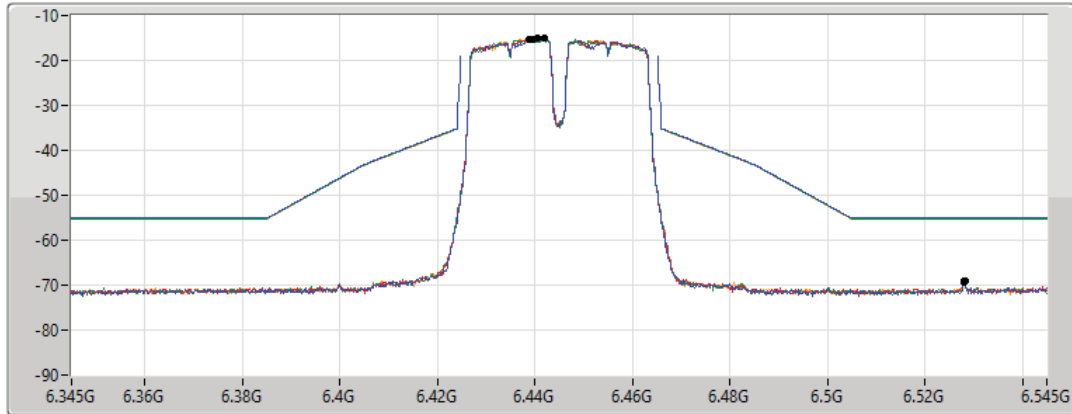

11a40_Nss1,(6Mbps)_4TX
6445MHz_TnomVnom

MASK

17/01/2022

CF Freq
6.445GHz

Span
200MHz

RBW
500kHz

VBW
2MHz

Sweep Time
20ms

Detector Type
RMS

Port 1

Port 2

Port 3

Port 4

Ref(Hz)	Ref(dBm)	Freq(Hz)	Level(dBm)	Limit(dBm)	Margin(dB)	Port
6.442G	-15.14	6.528G	-69.31	-55.14	-14.17	1
6.4404G	-15.14	6.528G	-69.35	-55.14	-14.21	2
6.43881G	-15.22	6.528G	-68.99	-55.22	-13.77	3
6.43961G	-15.29	6.5282G	-69.04	-55.29	-13.75	4

11a40_Nss1,(6Mbps)_4TX
6485MHz_TnomVnom

MASK

17/01/2022

CF Freq
6.485GHz

Span
200MHz

RBW
500kHz

VBW
2MHz

Sweep Time
20ms

Detector Type
RMS