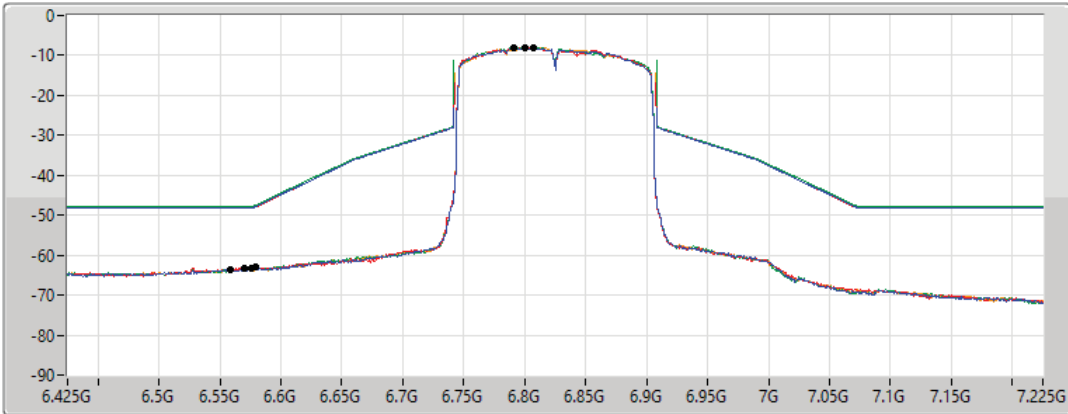

802.11ax HEW160_Nss1,(MCS0)_4TX

MASK

6825MHz_TnomVnom

17/01/2022

CF Freq
6.825GHz

Span
800MHz

RBW
2MHz

VBW
10MHz

Sweep Time
20ms

Detector Type
RMS

Port 1

Port 2

Port 3

Port 4

Ref(Hz)	Ref(dBm)	Freq(Hz)	Level(dBm)	Limit(dBm)	Margin(dB)	Port
6.80742G	-8.09	6.5586G	-63.51	-48.09	-15.42	1
6.80022G	-8.00	6.5794G	-63.07	-47.96	-15.11	2
6.79063G	-7.93	6.5754G	-63.38	-47.93	-15.45	3
6.80022G	-7.99	6.5706G	-63.25	-47.99	-15.26	4