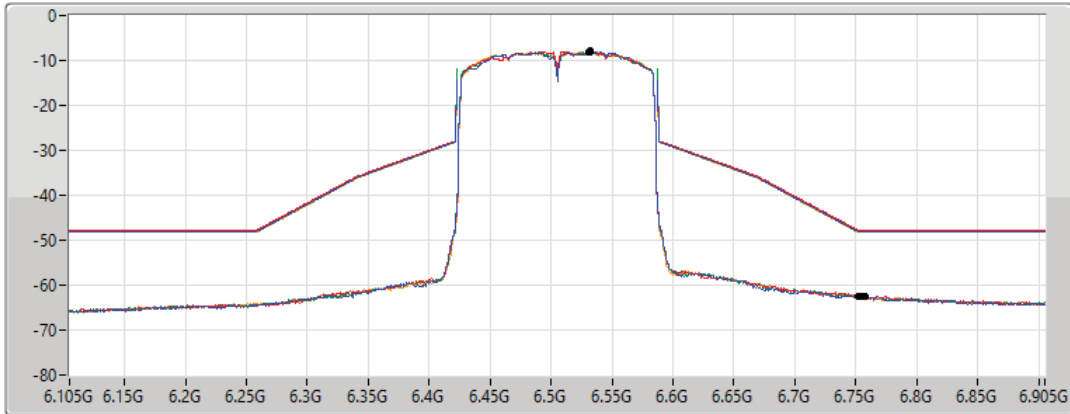

802.11ax HEW160_Nss1,(MCS0)_4TX

MASK

6505MHz_TnomVnom

17/01/2022

CF Freq
6.505GHz

Span
800MHz

RBW
2MHz

VBW
10MHz

Sweep Time
20ms

Detector Type
RMS

Port 1

Port 2

Port 3

Port 4

Ref(Hz)	Ref(dBm)	Freq(Hz)	Level(dBm)	Limit(dBm)	Margin(dB)	Port
6.53217G	-8.05	6.7522G	-62.39	-48.05	-14.34	1
6.53217G	-7.89	6.753G	-62.39	-47.89	-14.50	2
6.53137G	-7.98	6.7538G	-62.37	-47.98	-14.39	3
6.53217G	-8.14	6.7578G	-62.56	-48.14	-14.42	4