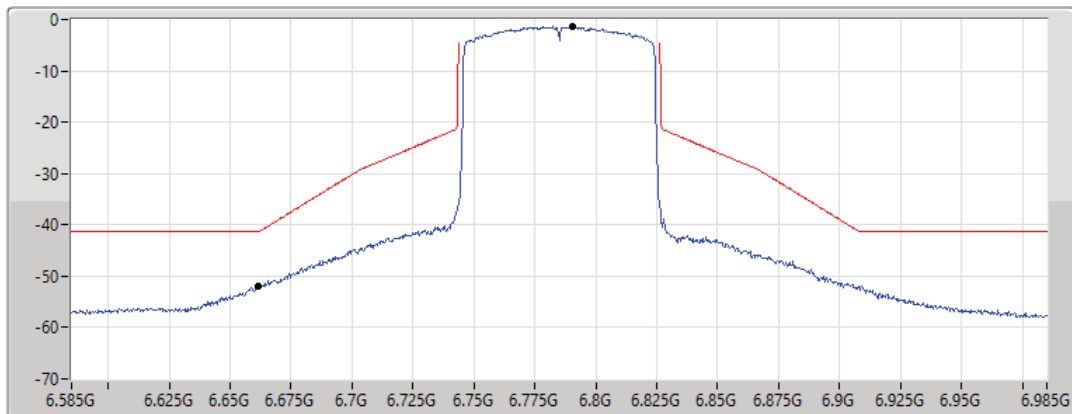

Ref(Hz)	Ref(dBm)	Freq(Hz)	Level(dBm)	Limit(dBm)	Margin(dB)	Port
6.79059G	-1.34	6.6618G	-51.87	-41.34	-10.53	1