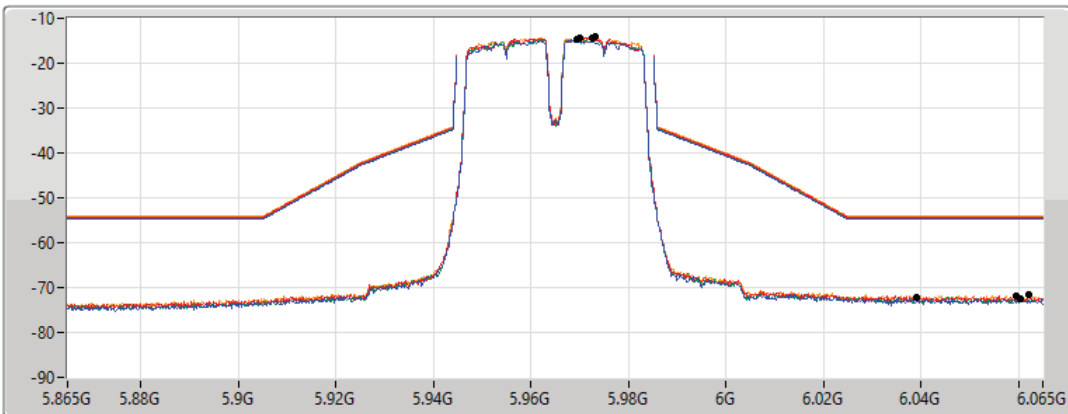

5965MHz_TnomVnom

17/01/2022

CF Freq
5.965GHz

Span
200MHz

RBW
500kHz

VBW
2MHz

Sweep Time
20ms

Detector Type
RMS

Port 1

Port 2

Port 3

Port 4

Ref(Hz)	Ref(dBm)	Freq(Hz)	Level(dBm)	Limit(dBm)	Margin(dB)	Port
5.9694G	-14.81	6.0604G	-72.52	-54.81	-17.71	1
5.97G	-14.40	6.0596G	-71.93	-54.40	-17.53	2
5.97259G	-14.51	6.0392G	-72.13	-54.51	-17.62	3
5.97319G	-14.16	6.0622G	-71.63	-54.16	-17.47	4