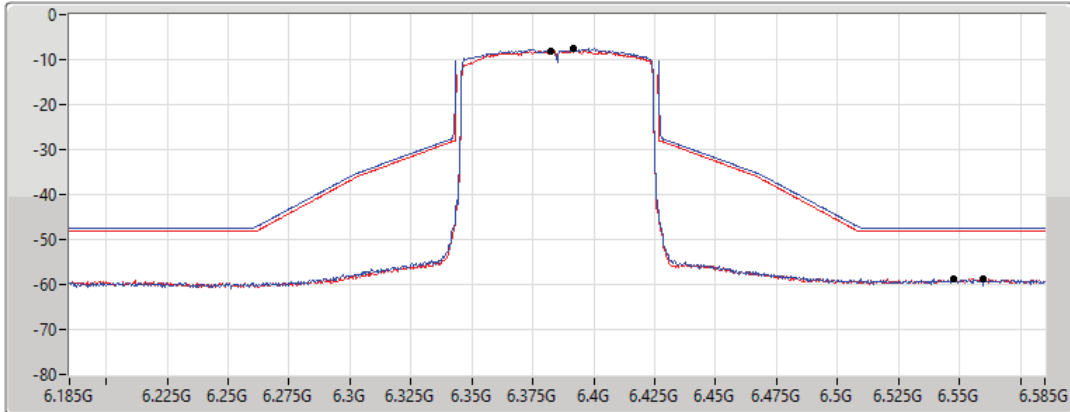

31/08/2021

CF Freq
6.385GHz

Span
400MHz

RBW
1MHz

VBW
3MHz

Sweep Time
20ms

Detector Type
RMS

Port 1