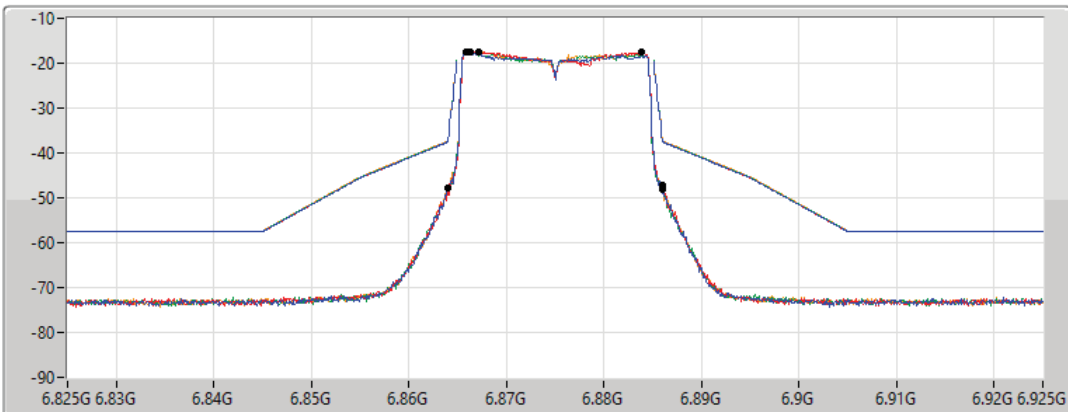

802.11ax HEW20_Nss1,(MCS0)_4TX

MASK

6875MHz_TnomVnom

17/01/2022

CF Freq
6.875GHz

Span
100MHz

RBW
300kHz

VBW
1MHz

Sweep Time
20ms

Detector Type
RMS

Port 1

Port 2

Port 3

Port 4

Ref(Hz)	Ref(dBm)	Freq(Hz)	Level(dBm)	Limit(dBm)	Margin(dB)	Port
6.86581G	-17.55	6.864G	-47.80	-37.55	-10.25	1
6.88379G	-17.56	6.886G	-48.02	-37.56	-10.46	2
6.86631G	-17.48	6.886G	-47.52	-37.48	-10.04	3
6.86721G	-17.35	6.886G	-47.32	-37.35	-9.97	4