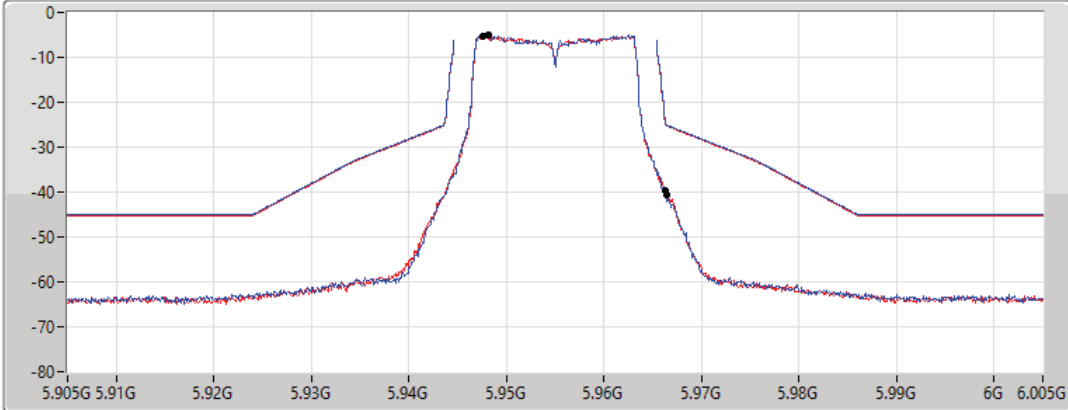

11a20_Nss1,(6Mbps)_2TX
5955MHz_TnomVnom

MASK

17/01/2022

CF Freq
5.955GHz

Span
100MHz

RBW
300kHz

VBW
1MHz

Sweep Time
20ms

Detector Type
RMS

Port 1

Port 2

Ref(Hz)	Ref(dBm)	Freq(Hz)	Level(dBm)	Limit(dBm)	Margin(dB)	Port
5.94811G	-5.03	5.9663G	-39.83	-24.33	-15.50	1
5.94761G	-5.18	5.9664G	-40.49	-25.25	-15.24	2

11a20_Nss1,(6Mbps)_2TX
6175MHz_TnomVnom

MASK

17/01/2022

CF Freq
6.175GHz

Span
100MHz

RBW
300kHz

VBW
1MHz

Sweep Time
20ms

Detector Type
RMS