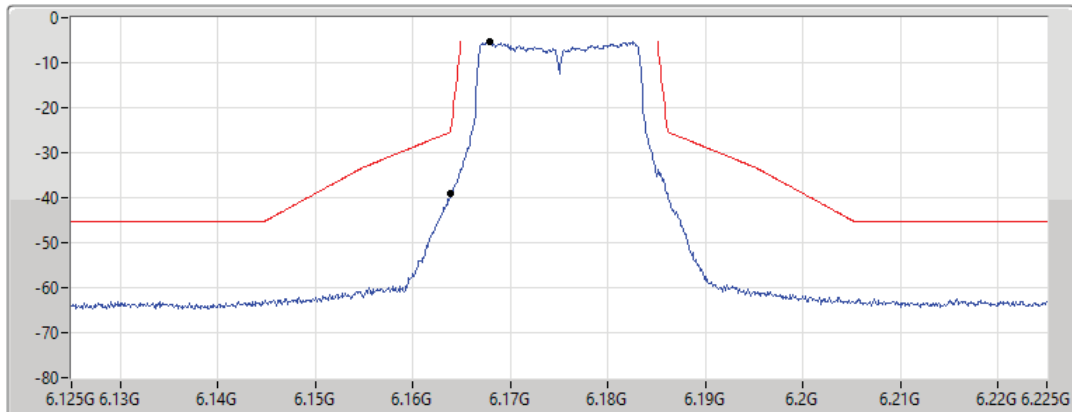

11a20_Nss1,(6Mbps)_1TX

MASK

6175MHz_TnomVnom

17/01/2022

CF Freq
6.175GHz

Span
100MHz

RBW
300kHz

VBW
1MHz

Sweep Time
20ms

Detector Type
RMS

Port 1

Ref(Hz)	Ref(dBm)	Freq(Hz)	Level(dBm)	Limit(dBm)	Margin(dB)	Port
6.16791G	-5.35	6.1639G	-38.94	-25.35	-13.59	1