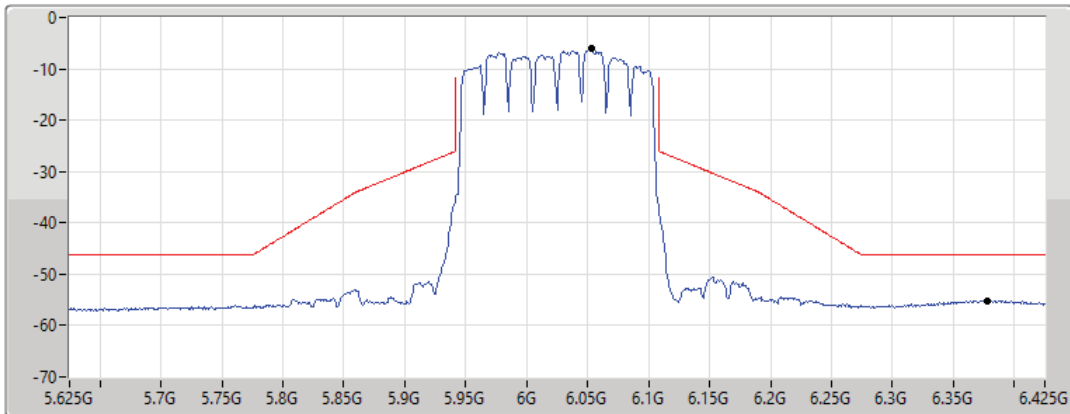

Port 1

Ref(Hz)	Ref(dBm)	Freq(Hz)	Level(dBm)	Limit(dBm)	Margin(dB)	Port
6.05297G	-6.10	6.3778G	-55.14	-46.10	-9.04	1