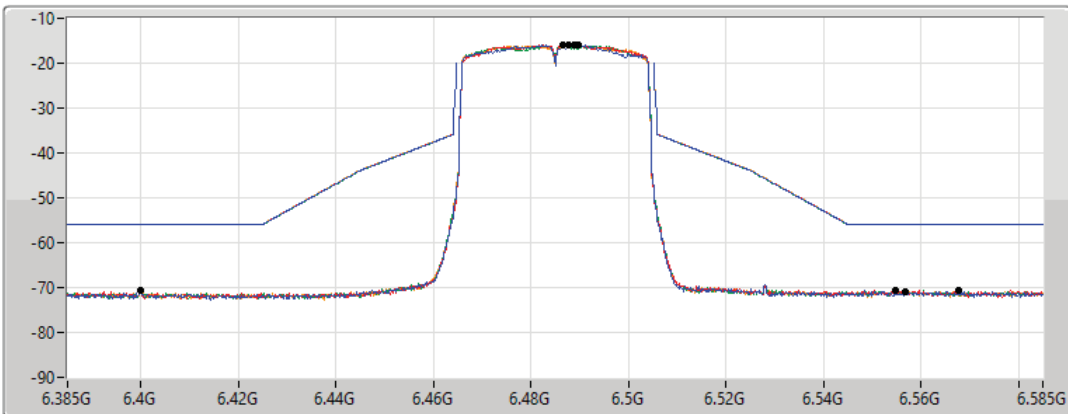

802.11ax HEW40_Nss1,(MCS0)_4TX

MASK

6485MHz_TnomVnom

17/01/2022

CF Freq
6.485GHz

Span
200MHz

RBW
500kHz

VBW
2MHz

Sweep Time
20ms

Detector Type
RMS

Port 1

Port 2

Port 3

Port 4

Ref(Hz)	Ref(dBm)	Freq(Hz)	Level(dBm)	Limit(dBm)	Margin(dB)	Port
6.4888G	-15.93	6.4G	-70.54	-55.93	-14.61	1
6.4898G	-15.91	6.5676G	-70.60	-55.91	-14.69	2
6.4866G	-15.96	6.5548G	-70.51	-55.96	-14.55	3
6.4878G	-15.85	6.5568G	-70.79	-55.85	-14.94	4