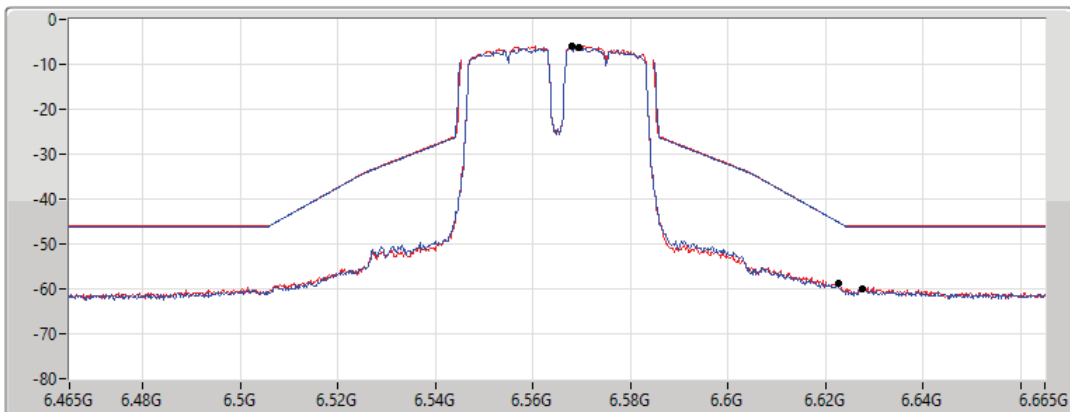

17/01/2022

CF Freq
6.565GHz

Span
200MHz

RBW
500kHz

VBW
2MHz

Sweep Time
20ms

Detector Type
RMS

Port 1