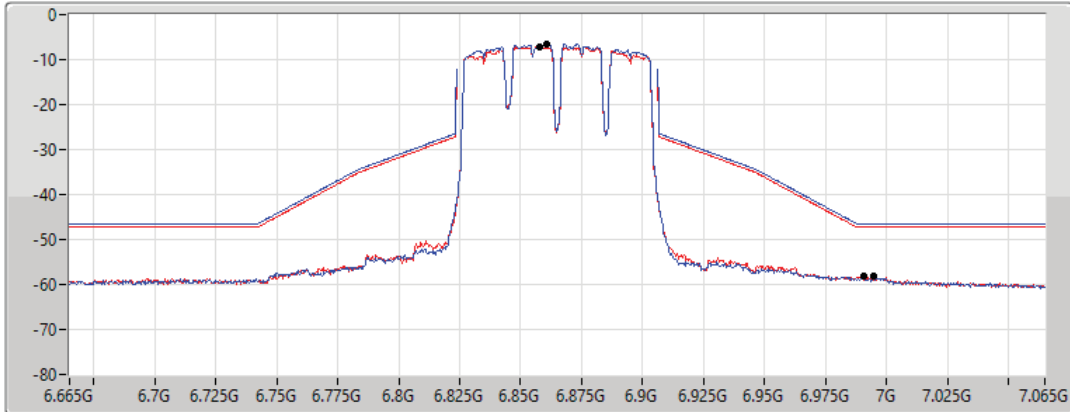

CF Freq
6.865GHz

Span
400MHz

RBW
1MHz

VBW
3MHz

Sweep Time
20ms

Detector Type
RMS

Port 1

Port 2