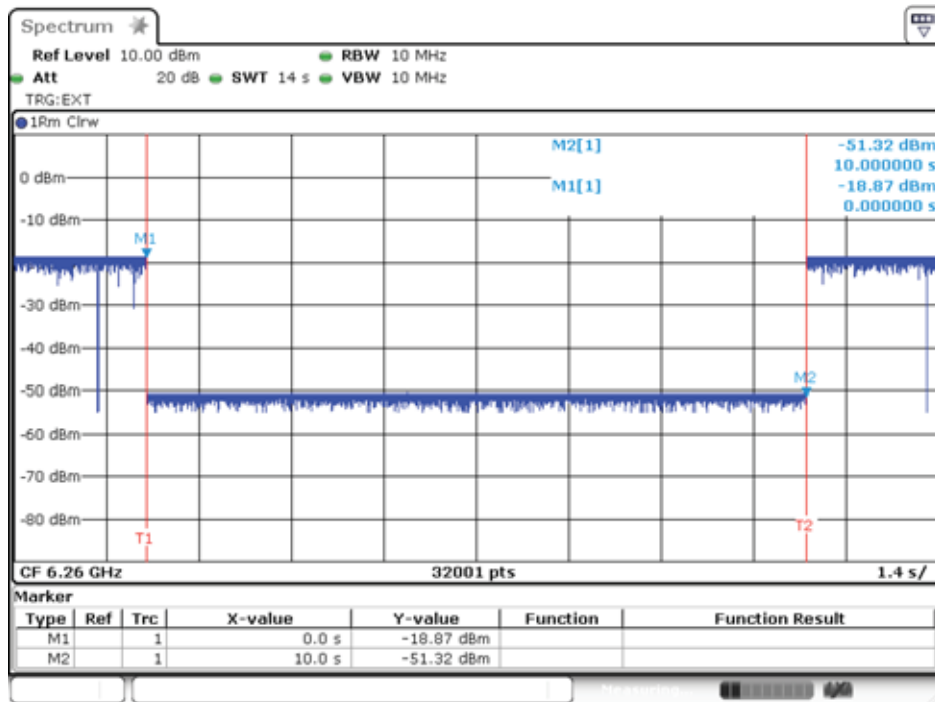

Test CH 47 ; Incumbent signal 6260 MHz

Date: 28.AUG.2021 17:07:47

Note : M1 : Inject AWGN signal ; M2 : Remove AWGN signal.