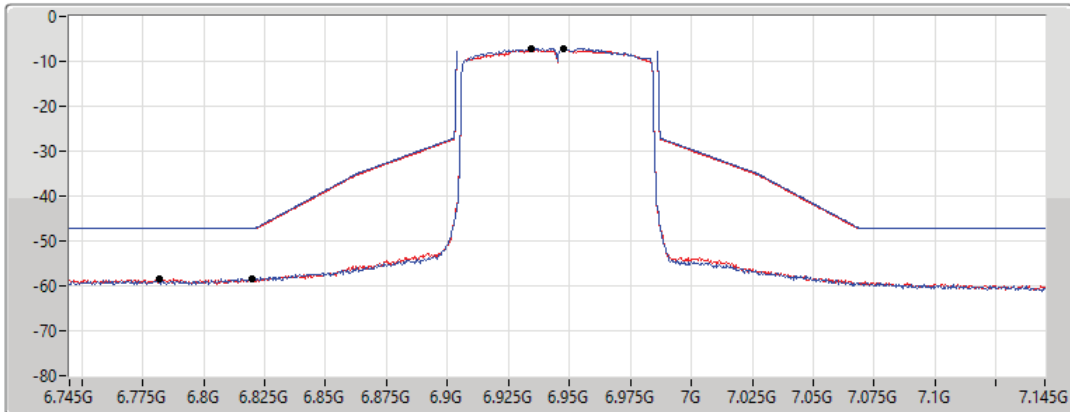

31/08/2021

CF Freq
6.945GHz

Span
400MHz

RBW
1MHz

VBW
3MHz

Sweep Time
20ms

Detector Type
RMS

Port 1