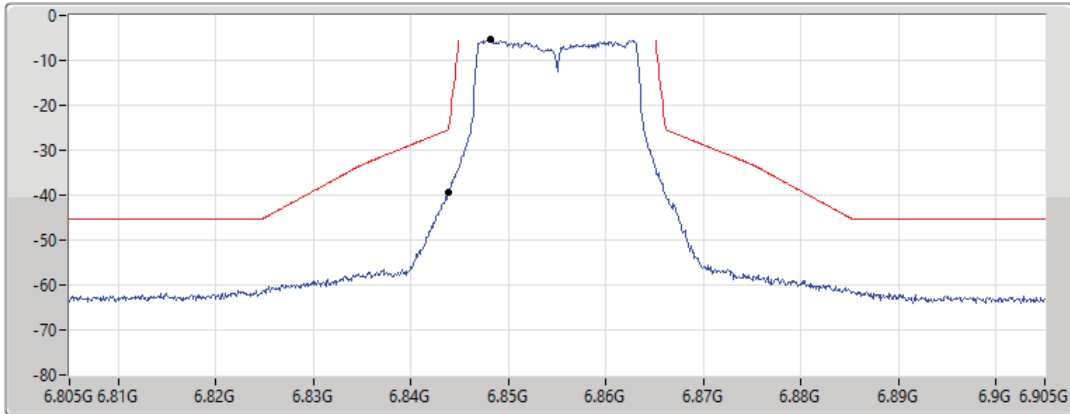

11a20_Nss1,(6Mbps)_1TX
6855MHz_TnomVnom

MASK

17/01/2022

CF Freq
6.855GHz

Span
100MHz

RBW
300kHz

VBW
1MHz

Sweep Time
20ms

Detector Type
RMS

Port 1

Ref(Hz)	Ref(dBm)	Freq(Hz)	Level(dBm)	Limit(dBm)	Margin(dB)	Port
6.84821G	-5.37	6.8438G	-39.42	-25.46	-13.96	1

11a20_Nss1,(6Mbps)_1TX
6875MHz_TnomVnom

MASK

17/01/2022

CF Freq
6.875GHz

Span
100MHz

RBW
300kHz

VBW
1MHz

Sweep Time
20ms

Detector Type
RMS