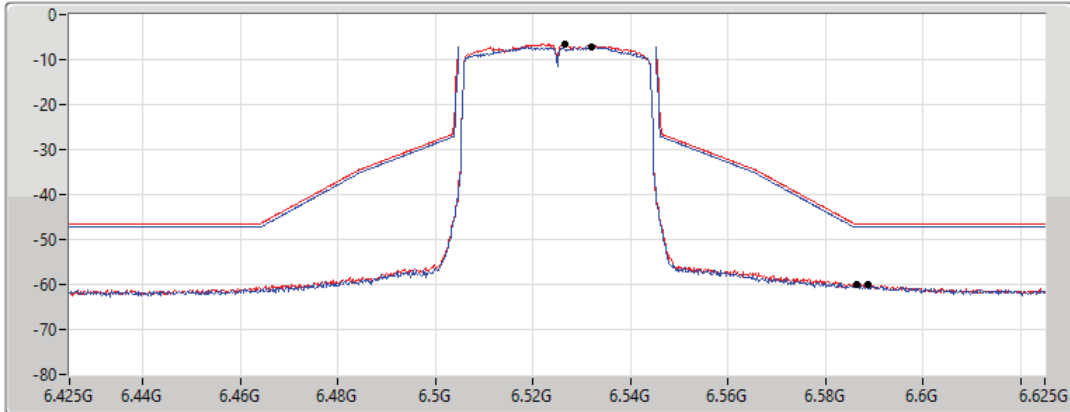

802.11ax HEW40_Nss1,(MCS0)_2TX

MASK

6525MHz_TnomVnom

17/01/2022

CF Freq
6.525GHz

Span
200MHz

RBW
500kHz

VBW
2MHz

Sweep Time
20ms

Detector Type
RMS

Port 1

Port 2

Ref(Hz)	Ref(dBm)	Freq(Hz)	Level(dBm)	Limit(dBm)	Margin(dB)	Port
6.53199G	-7.09	6.5886G	-60.08	-47.09	-12.99	1
6.5266G	-6.55	6.5864G	-59.96	-46.55	-13.41	2

802.11ax HEW40_Nss1,(MCS0)_2TX

MASK