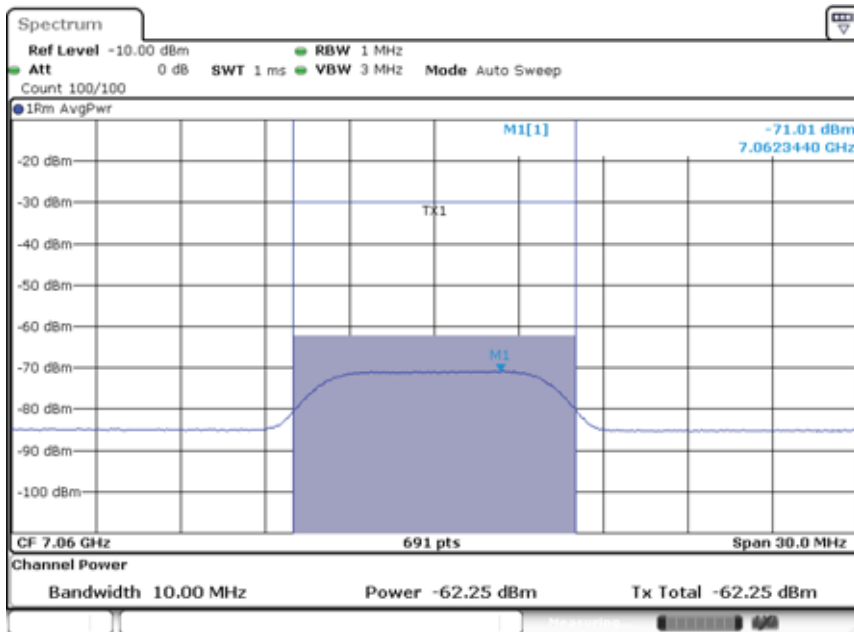

Frequency (MHz): 7060 MHz

Date: 28.AUG.2021 10:43:01

AWGN Bandwidth: 10MHz