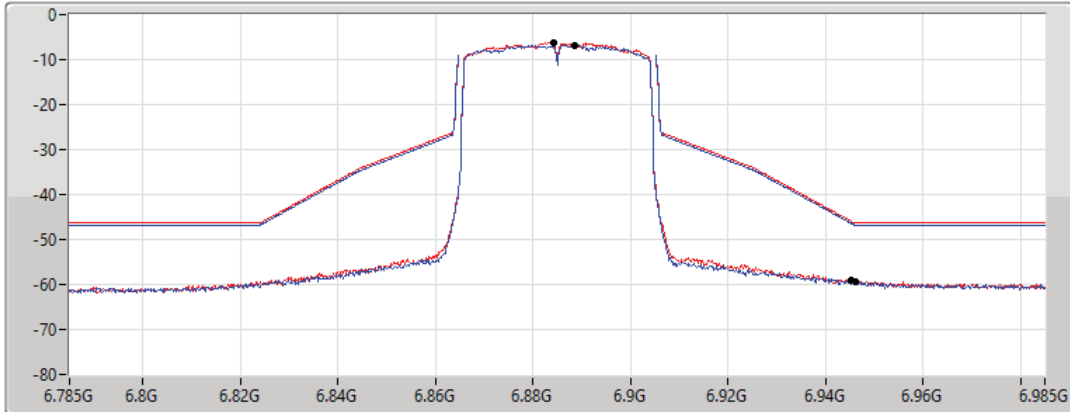

17/01/2022

CF Freq
6.885GHz

Span
200MHz

RBW
500kHz

VBW
2MHz

Sweep Time
20ms

Detector Type
RMS

Port 1