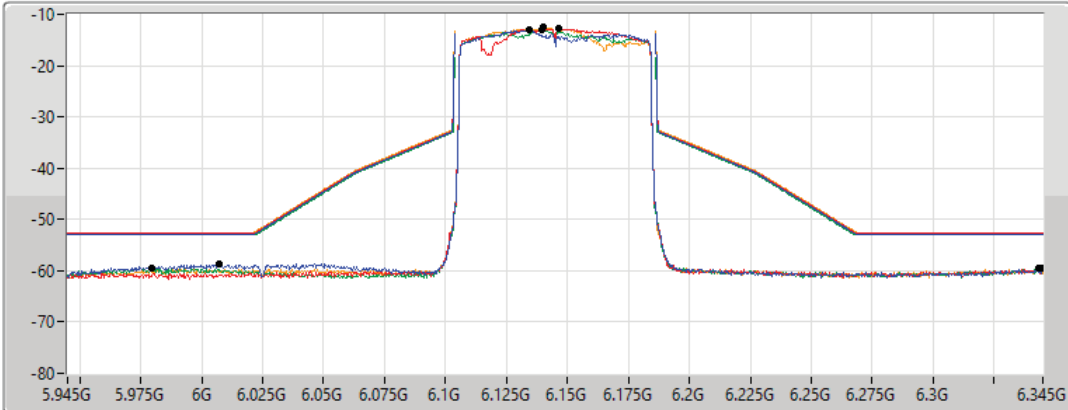

802.11ax HEW80_Nss1,(MCS0)_4TX

MASK

6145MHz_TnomVnom

01/09/2021

CF Freq
6.145GHz

Span
400MHz

RBW
1MHz

VBW
3MHz

Sweep Time
20ms

Detector Type
RMS

Port 1

Port 2

Port 3

Port 4

Ref(Hz)	Ref(dBm)	Freq(Hz)	Level(dBm)	Limit(dBm)	Margin(dB)	Port
6.13421G	-12.91	6.0074G	-58.75	-52.91	-5.84	1
6.1466G	-12.78	6.343G	-59.49	-52.78	-6.71	2
6.13981G	-13.00	5.9798G	-59.44	-53.00	-6.44	3
6.1402G	-12.52	6.3446G	-59.50	-52.52	-6.98	4