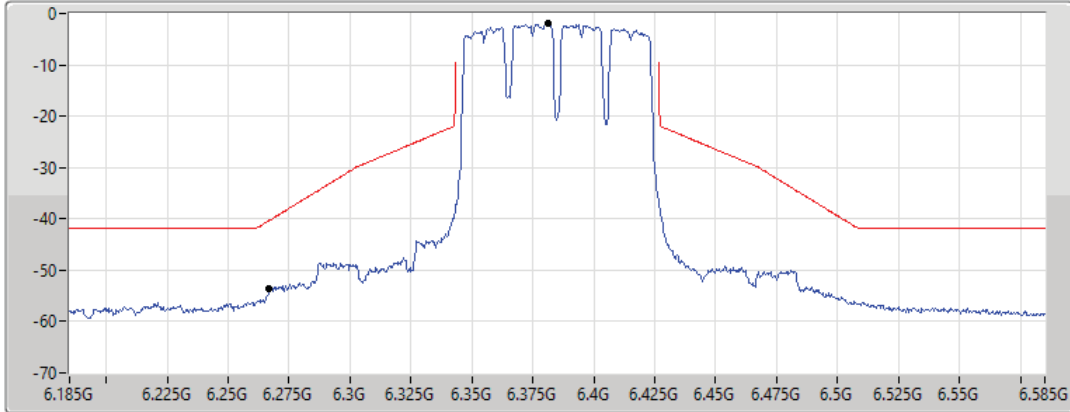

11a80_Nss1,(6Mbps)_1TX 6385MHz_TnomVnom

MASK

31/08/2021

CF Freq
6.385GHz

Span
400MHz

RBW
1MHz

VBW
3MHz

Sweep Time
20ms

Detector Type
RMS

Port 1

Ref(Hz)	Ref(dBm)	Freq(Hz)	Level(dBm)	Limit(dBm)	Margin(dB)	Port
6.381G	-1.94	6.267G	-53.72	-40.29	-13.43	1

11a80_Nss1,(6Mbps)_1TX 6465MHz_TnomVnom

MASK

31/08/2021

CF Freq
6.465GHz

Span
400MHz

RBW
1MHz

VBW
3MHz

Sweep Time
20ms

Detector Type
RMS