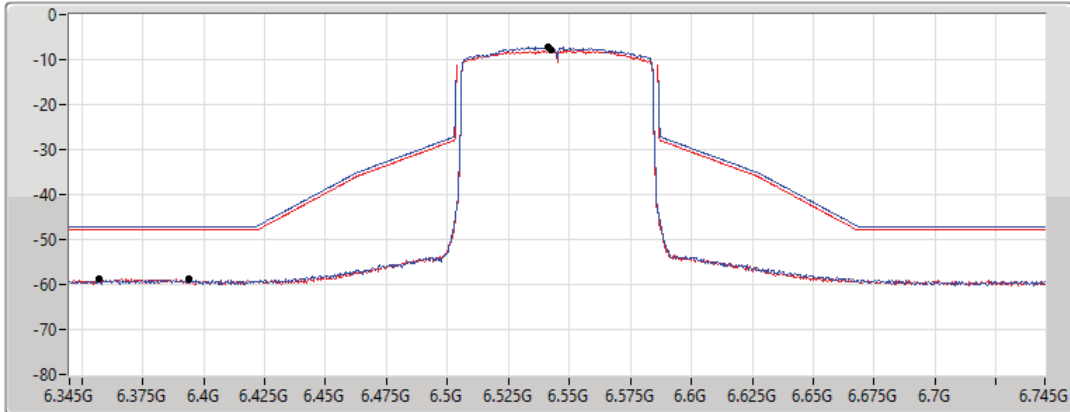

31/08/2021

CF Freq
6.545GHz

Span
400MHz

RBW
1MHz

VBW
3MHz

Sweep Time
20ms

Detector Type
RMS

Port 1