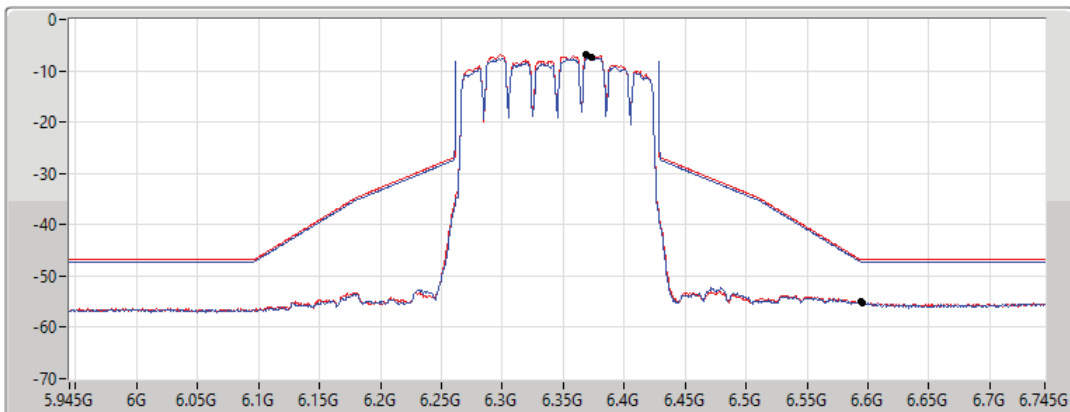

CF Freq
6.345GHz

Span
800MHz

RBW
2MHz

VBW
10MHz

Sweep Time
20ms

Detector Type
RMS

Port 1

Port 2