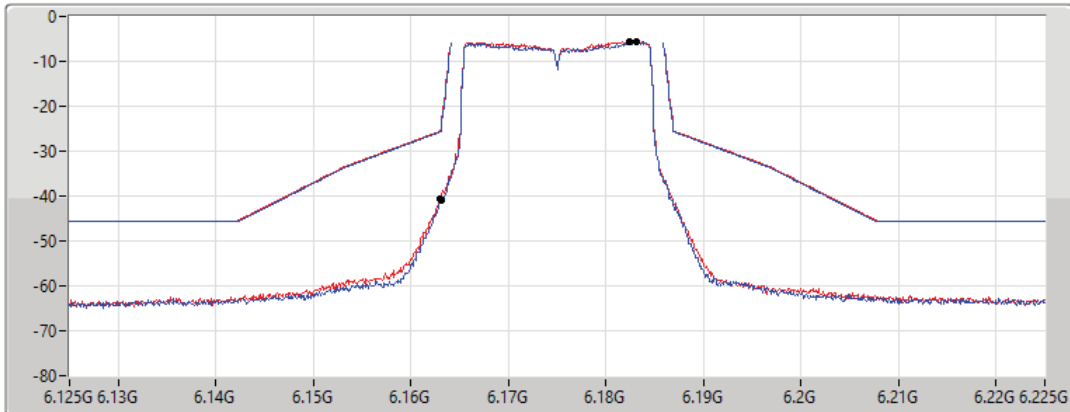

17/01/2022

CF Freq
6.175GHz

Span
100MHz

RBW
300kHz

VBW
1MHz

Sweep Time
20ms

Detector Type
RMS

Port 1