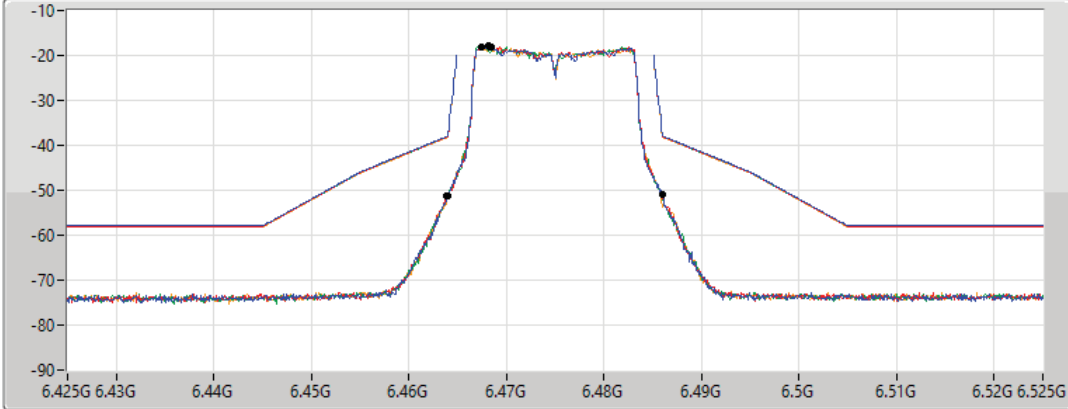

11a20_Nss1,(6Mbps)_4TX

MASK

6475MHz_TnomVnom

17/01/2022

CF Freq
6.475GHz

Span
100MHz

RBW
300kHz

VBW
1MHz

Sweep Time
20ms

Detector Type
RMS

Port 1

Port 2

Port 3

Port 4

Ref(Hz)	Ref(dBm)	Freq(Hz)	Level(dBm)	Limit(dBm)	Margin(dB)	Port
6.46811G	-17.93	6.486G	-51.08	-37.93	-13.15	1
6.46851G	-18.02	6.464G	-51.14	-38.02	-13.12	2
6.46751G	-18.03	6.4639G	-51.18	-38.12	-13.06	3
6.46831G	-18.14	6.464G	-51.38	-38.14	-13.24	4