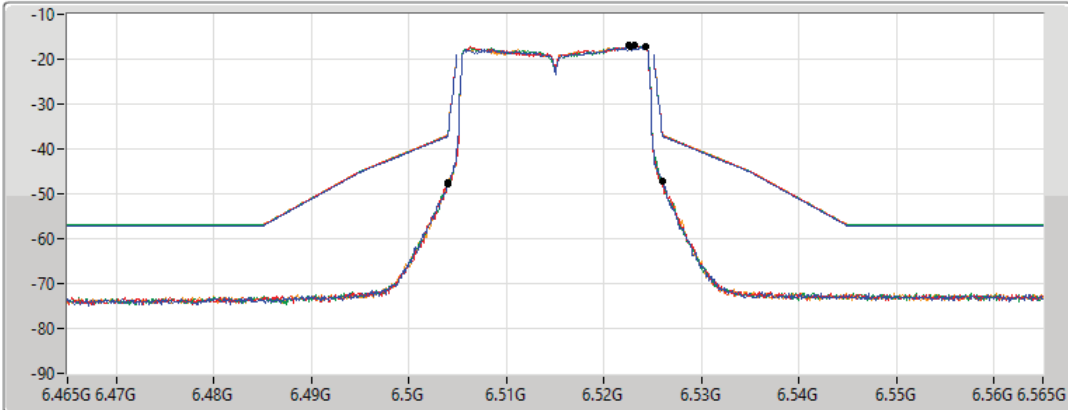

Port 1

Port 2

Port 3

Port 4

Ref(Hz)	Ref(dBm)	Freq(Hz)	Level(dBm)	Limit(dBm)	Margin(dB)	Port
6.52429G	-17.19	6.526G	-47.14	-37.19	-9.95	1
6.52269G	-17.06	6.504G	-47.68	-37.06	-10.62	2
6.52319G	-17.02	6.504G	-47.47	-37.02	-10.45	3
6.52249G	-16.94	6.526G	-47.22	-36.94	-10.28	4