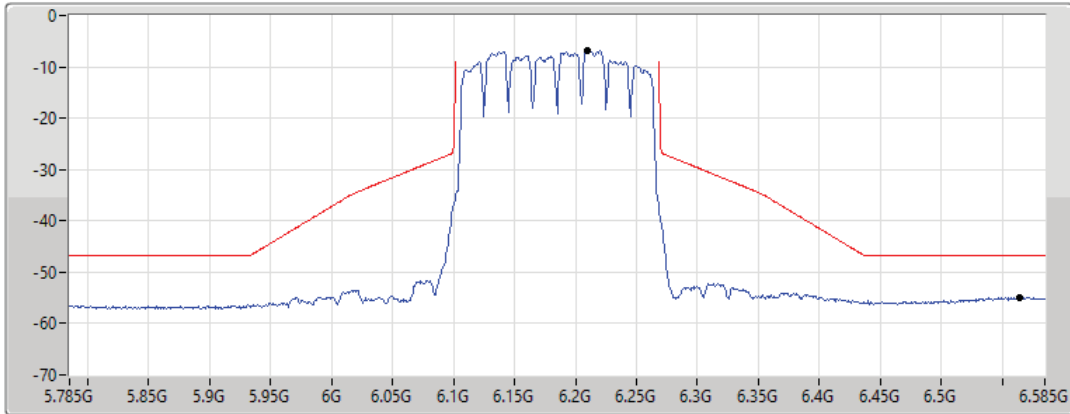

11a160_Nss1,(6Mbps)_1TX
6185MHz_TnomVnom

MASK

17/01/2022

CF Freq
6.185GHz

Span
800MHz

RBW
2MHz

VBW
10MHz

Sweep Time
20ms

Detector Type
RMS

Port 1

Ref(Hz)	Ref(dBm)	Freq(Hz)	Level(dBm)	Limit(dBm)	Margin(dB)	Port
6.20978G	-6.73	6.5642G	-54.91	-46.73	-8.18	1

11a160_Nss1,(6Mbps)_1TX
6345MHz_TnomVnom

MASK

17/01/2022

CF Freq
6.345GHz

Span
800MHz

RBW
2MHz

VBW
10MHz

Sweep Time
20ms

Detector Type
RMS