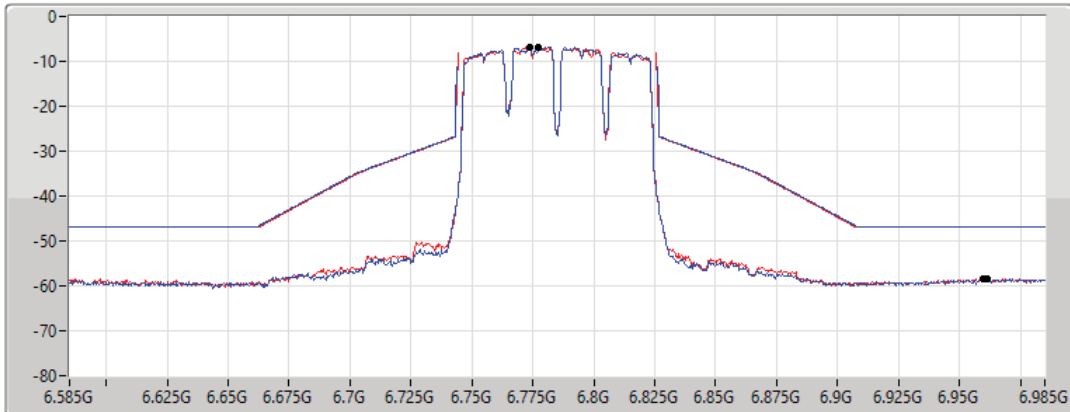

CF Freq
6.785GHz

Span
400MHz

RBW
1MHz

VBW
3MHz

Sweep Time
20ms

Detector Type
RMS

Port 1

Port 2