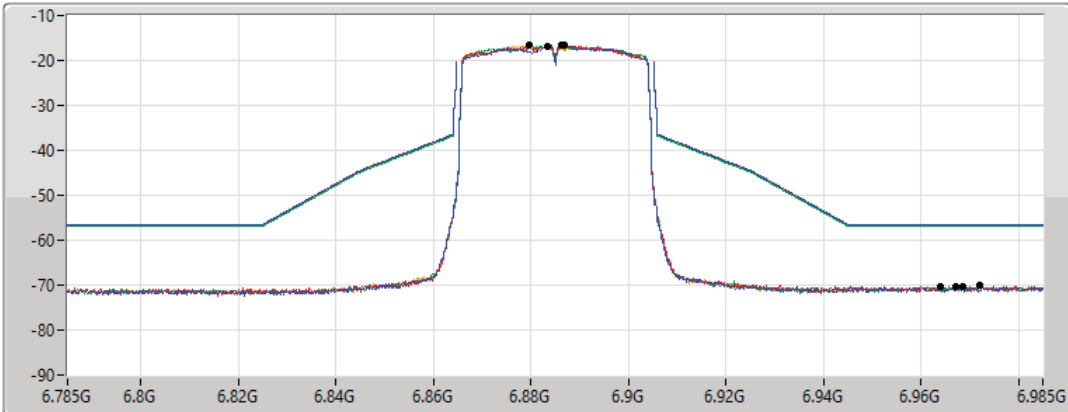

802.11ax HEW40_Nss1,(MCS0)_4TX

MASK

6885MHz_TnomVnom

17/01/2022

CF Freq
6.885GHz

Span
200MHz

RBW
500kHz

VBW
2MHz

Sweep Time
20ms

Detector Type
RMS

Port 1

Port 2

Port 3

Port 4

Ref(Hz)	Ref(dBm)	Freq(Hz)	Level(dBm)	Limit(dBm)	Margin(dB)	Port
6.8862G	-16.51	6.964G	-70.23	-56.51	-13.72	1
6.8868G	-16.46	6.9686G	-70.35	-56.46	-13.89	2
6.8834G	-16.85	6.972G	-70.12	-56.85	-13.27	3
6.87981G	-16.64	6.9672G	-70.29	-56.64	-13.65	4