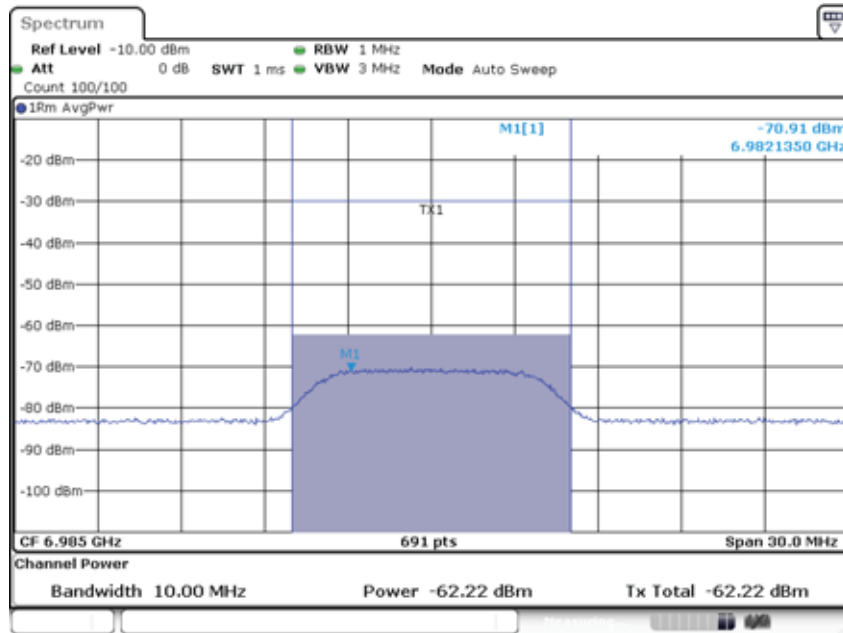

Frequency (MHz): 6740 MHz

Date: 28.AUG.2021 10:07:10

AWGN Bandwidth: 10MHz

Frequency (MHz): 6910 MHz

Date: 28.AUG.2021 10:07:53

AWGN Bandwidth: 10MHz

Frequency (MHz): 6985 MHz

Date: 28.AUG.2021 10:10:06