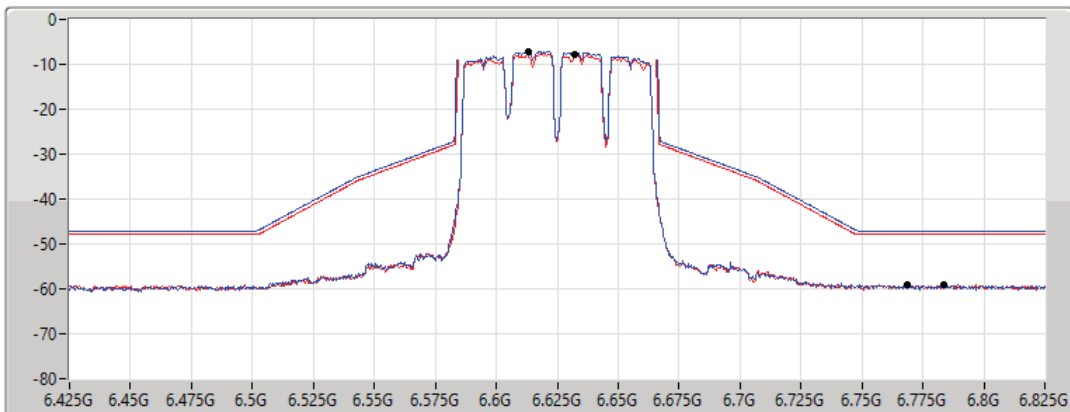

CF Freq
6.625GHz

Span
400MHz

RBW
1MHz

VBW
3MHz

Sweep Time
20ms

Detector Type
RMS

Port 1

Port 2