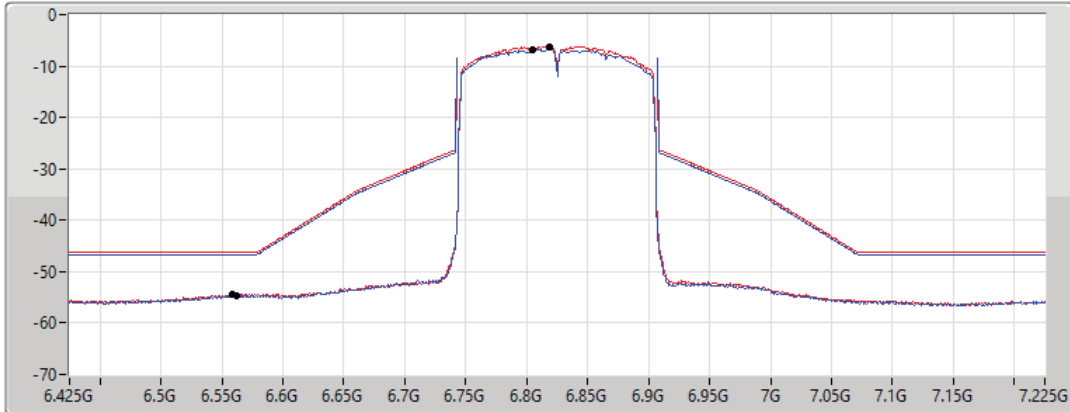

17/01/2022

CF Freq
6.825GHz

Span
800MHz

RBW
2MHz

VBW
10MHz

Sweep Time
20ms

Detector Type
RMS

Port 1