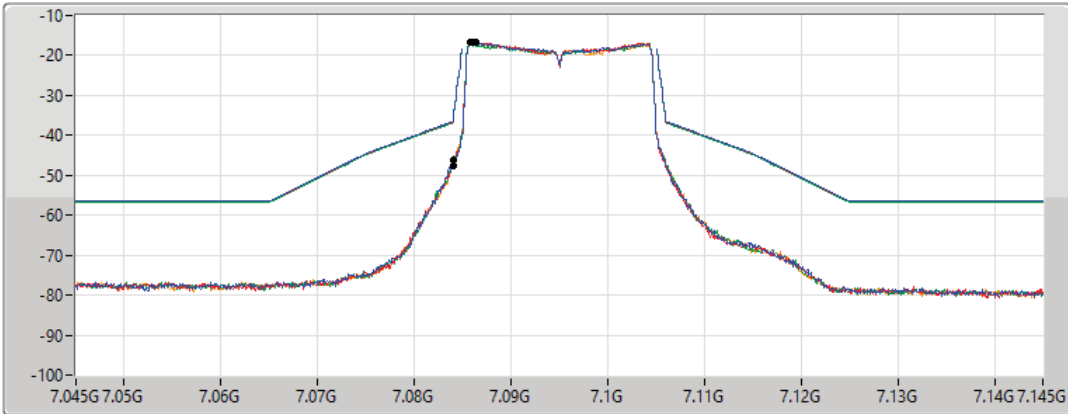

802.11ax HEW20_Nss1,(MCS0)_4TX

MASK

7095MHz_TnomVnom

17/01/2022

CF Freq
7.095GHz

Span
100MHz

RBW
300kHz

VBW
1MHz

Sweep Time
20ms

Detector Type
RMS

Port 1

Port 2

Port 3

Port 4

Ref(Hz)	Ref(dBm)	Freq(Hz)	Level(dBm)	Limit(dBm)	Margin(dB)	Port
7.08641G	-16.51	7.084G	-47.55	-36.51	-11.04	1
7.08631G	-16.55	7.084G	-46.17	-36.55	-9.62	2
7.08581G	-16.81	7.084G	-46.28	-36.81	-9.47	3
7.08621G	-16.66	7.084G	-46.21	-36.66	-9.55	4