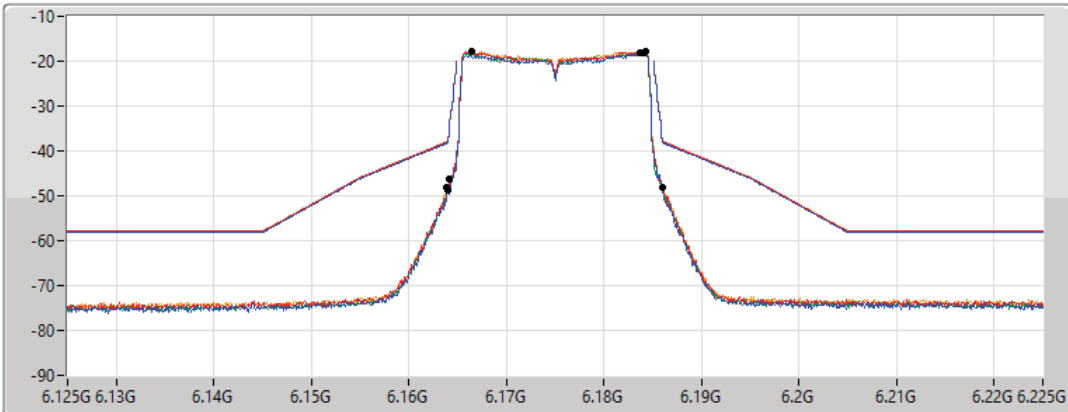

6175MHz_TnomVnom

17/01/2022

CF Freq
6.175GHz

Span
100MHz

RBW
300kHz

VBW
1MHz

Sweep Time
20ms

Detector Type
RMS

Port 1

Port 2

Port 3

Port 4

Ref(Hz)	Ref(dBm)	Freq(Hz)	Level(dBm)	Limit(dBm)	Margin(dB)	Port
6.18419G	-18.16	6.164G	-48.81	-38.16	-10.65	1
6.16651G	-17.92	6.1641G	-46.29	-35.92	-10.37	2
6.18369G	-18.15	6.186G	-48.26	-38.15	-10.11	3
6.18429G	-17.87	6.1639G	-48.12	-37.96	-10.16	4