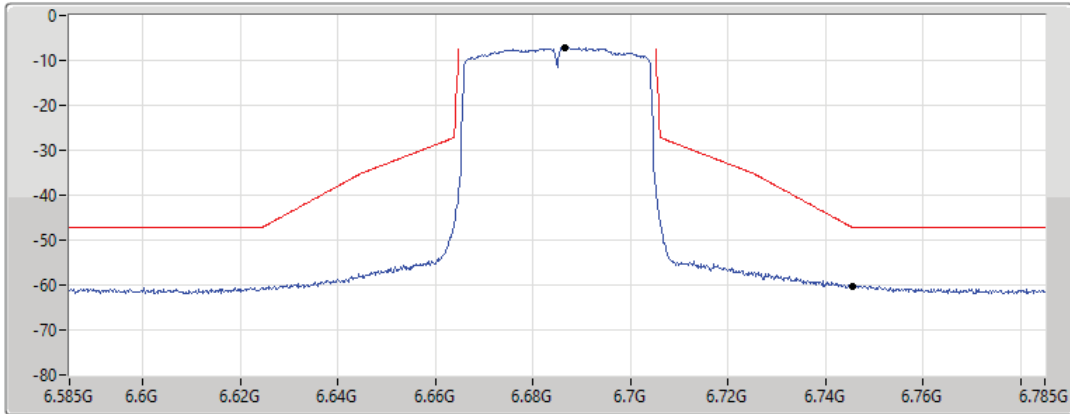

802.11ax HEW40_Nss1,(MCS0)_1TX
6685MHz_TnomVnom

MASK

17/01/2022

CF Freq
6.685GHz

Span
200MHz

RBW
500kHz

VBW
2MHz

Sweep Time
20ms

Detector Type
RMS

Ref(Hz)	Ref(dBm)	Freq(Hz)	Level(dBm)	Limit(dBm)	Margin(dB)	Port
6.6866G	-7.23	6.7456G	-60.19	-47.23	-12.96	1

802.11ax HEW40_Nss1,(MCS0)_1TX
6845MHz_TnomVnom

MASK

17/01/2022

CF Freq
6.845GHz

Span
200MHz

RBW
500kHz

VBW
2MHz

Sweep Time
20ms

Detector Type
RMS