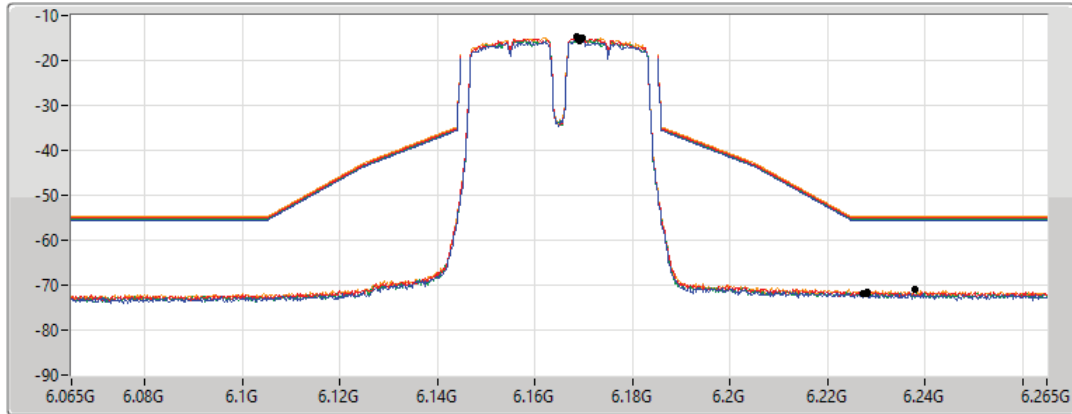

11a40_Nss1,(6Mbps)_4TX
6165MHz_TnomVnom

MASK

17/01/2022

CF Freq
6.165GHz

Span
200MHz

RBW
500kHz

VBW
2MHz

Sweep Time
20ms

Detector Type
RMS

Port 1

Port 2

Port 3

Port 4

Ref(Hz)	Ref(dBm)	Freq(Hz)	Level(dBm)	Limit(dBm)	Margin(dB)	Port
6.1692G	-15.61	6.2274G	-71.96	-55.61	-16.35	1
6.1698G	-15.14	6.2282G	-71.41	-55.14	-16.27	2
6.169G	-15.30	6.2282G	-71.72	-55.30	-16.42	3
6.1686G	-14.82	6.238G	-71.08	-54.82	-16.26	4

11a40_Nss1,(6Mbps)_4TX
6405MHz_TnomVnom

MASK

17/01/2022

CF Freq
6.405GHz

Span
200MHz

RBW
500kHz

VBW
2MHz

Sweep Time
20ms

Detector Type
RMS