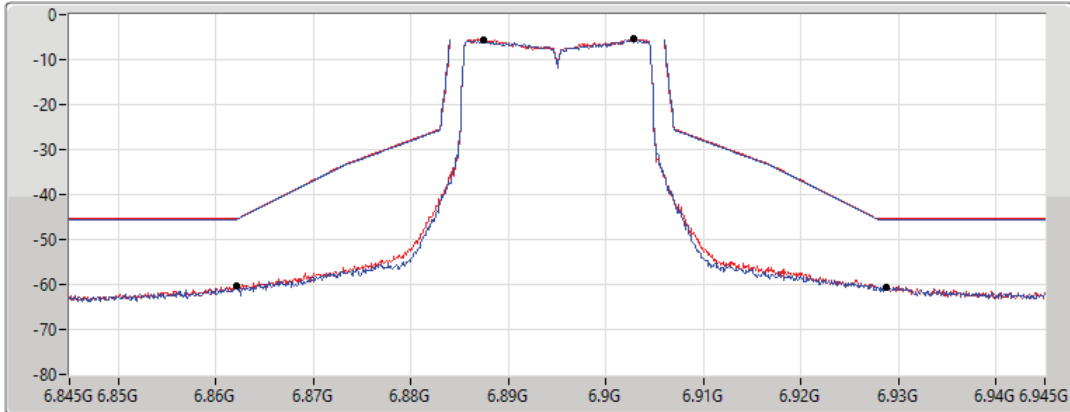

17/01/2022

CF Freq
6.895GHz

Span
100MHz

RBW
300kHz

VBW
1MHz

Sweep Time
20ms

Detector Type
RMS

Port 1