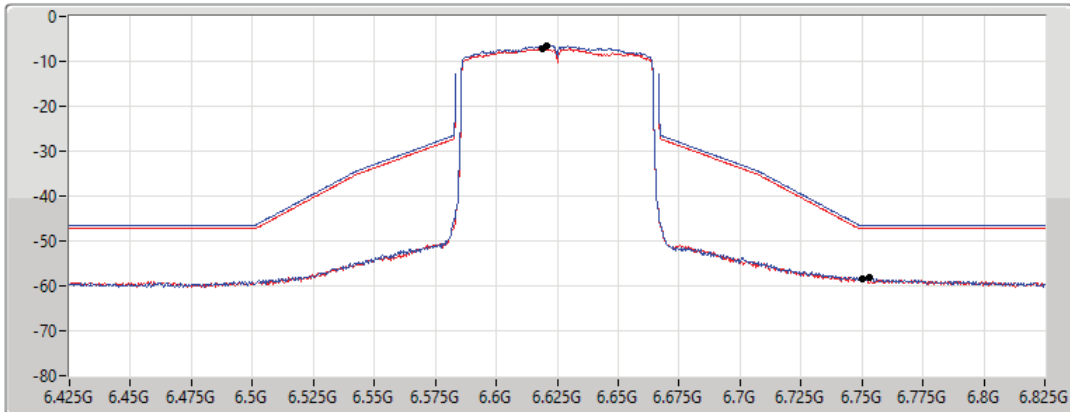

31/08/2021

CF Freq
6.625GHz

Span
400MHz

RBW
1MHz

VBW
3MHz

Sweep Time
20ms

Detector Type
RMS

Port 1