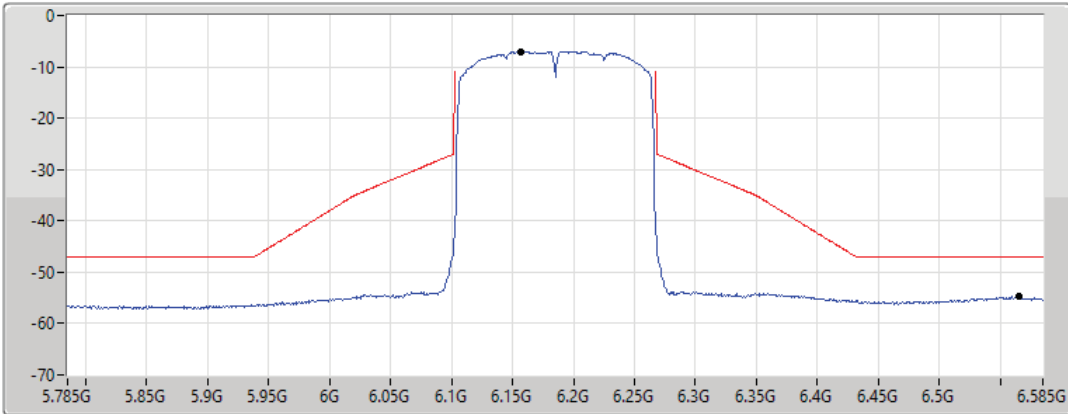

6185MHz_TnomVnom

17/01/2022

CF Freq
6.185GHz

Span
800MHz

RBW
2MHz

VBW
10MHz

Sweep Time
20ms

Detector Type
RMS