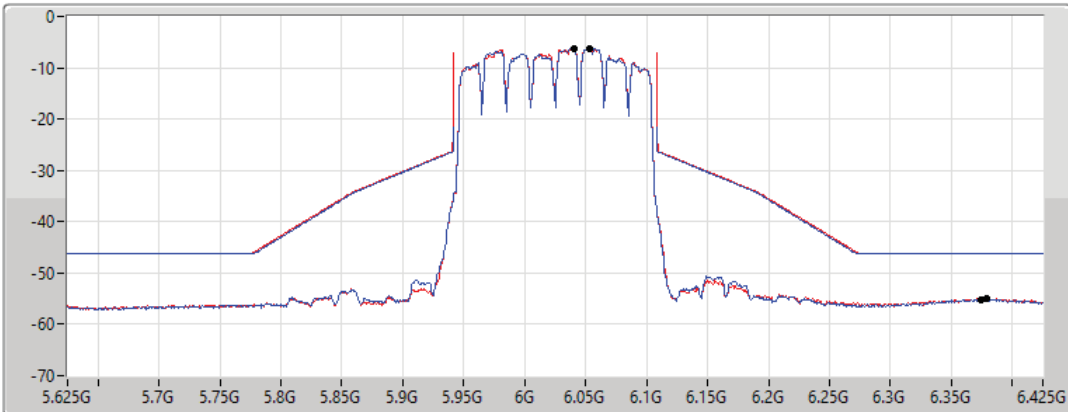

CF Freq
6.025GHz

Span
800MHz

RBW
2MHz

VBW
10MHz

Sweep Time
20ms

Detector Type
RMS

Port 1

Port 2