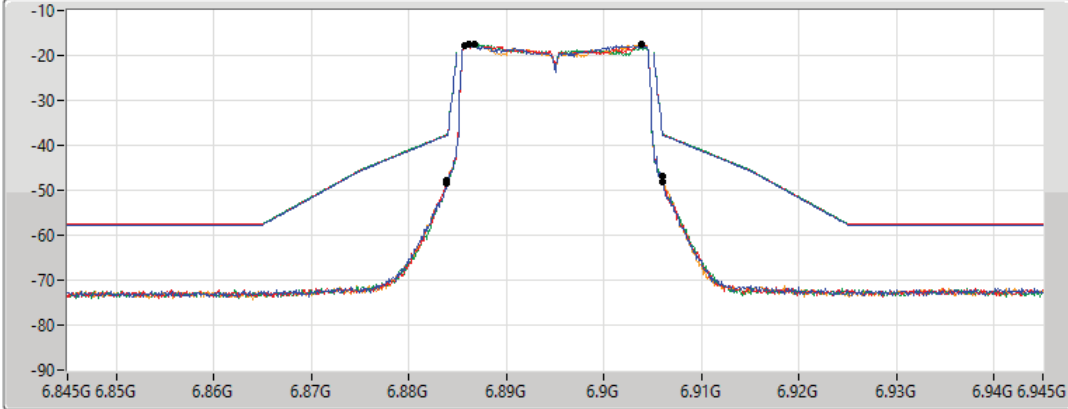

802.11ax HEW20_Nss1,(MCS0)_4TX

MASK

6895MHz_TnomVnom

17/01/2022

CF Freq
6.895GHz

Span
100MHz

RBW
300kHz

VBW
1MHz

Sweep Time
20ms

Detector Type
RMS

Port 1

Port 2

Port 3

Port 4

Ref(Hz)	Ref(dBm)	Freq(Hz)	Level(dBm)	Limit(dBm)	Margin(dB)	Port
6.88571G	-17.70	6.8839G	-48.54	-37.79	-10.75	1
6.90389G	-17.64	6.906G	-48.05	-37.64	-10.41	2
6.88621G	-17.49	6.8839G	-47.89	-37.58	-10.31	3
6.88671G	-17.58	6.906G	-47.00	-37.58	-9.42	4