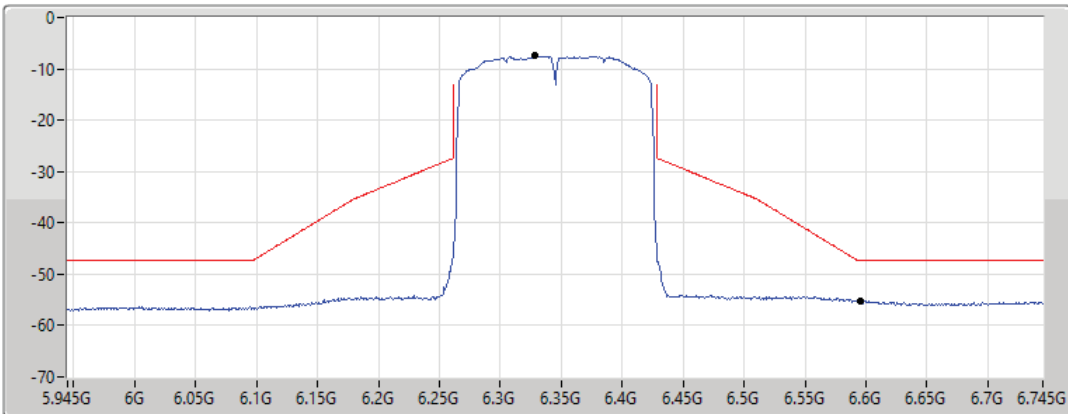

6345MHz_TnomVnom

17/01/2022

CF Freq
6.345GHz

Span
800MHz

RBW
2MHz

VBW
10MHz

Sweep Time
20ms

Detector Type
RMS

Ref(Hz)	Ref(dBm)	Freq(Hz)	Level(dBm)	Limit(dBm)	Margin(dB)	Port
6.32822G	-7.43	6.5954G	-55.20	-47.43	-7.77	1