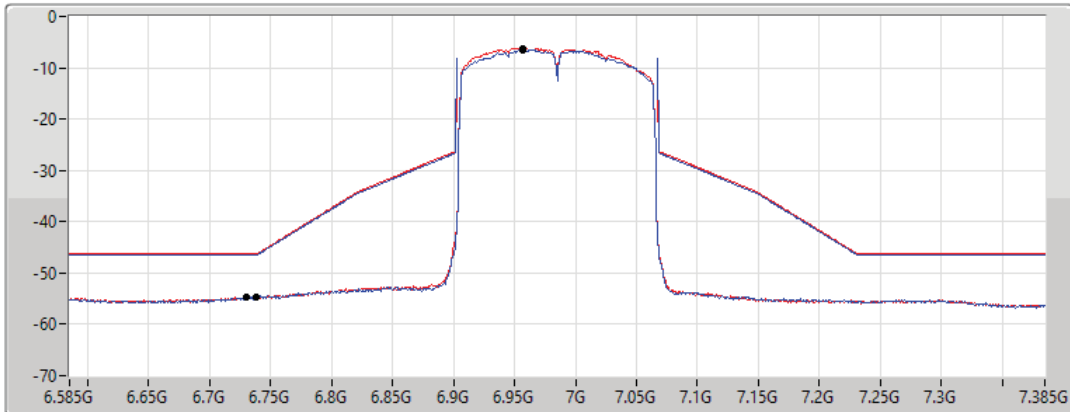

17/01/2022

CF Freq
6.985GHz

Span
800MHz

RBW
2MHz

VBW
10MHz

Sweep Time
20ms

Detector Type
RMS

Port 1