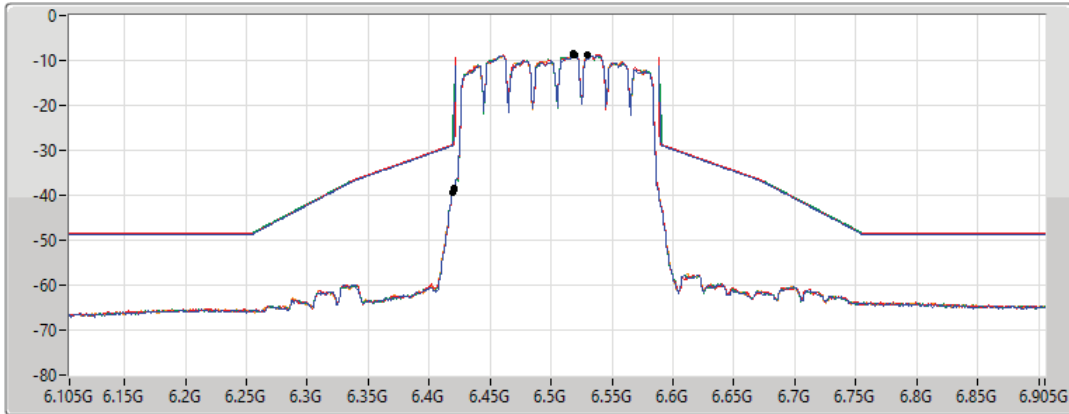

11a160_Nss1,(6Mbps)_4TX

MASK

6505MHz_TnomVnom

17/01/2022

CF Freq
6.505GHz

Span
800MHz

RBW
2MHz

VBW
10MHz

Sweep Time
20ms

Detector Type
RMS

Port 1

Port 2

Port 3

Port 4

Ref(Hz)	Ref(dBm)	Freq(Hz)	Level(dBm)	Limit(dBm)	Margin(dB)	Port
6.51859G	-8.90	6.4194G	-39.26	-28.97	-10.29	1
6.51859G	-8.55	6.4202G	-38.42	-28.61	-9.81	2
6.51939G	-8.83	6.4194G	-39.41	-28.84	-10.57	3
6.52978G	-8.75	6.4202G	-38.70	-28.75	-9.95	4