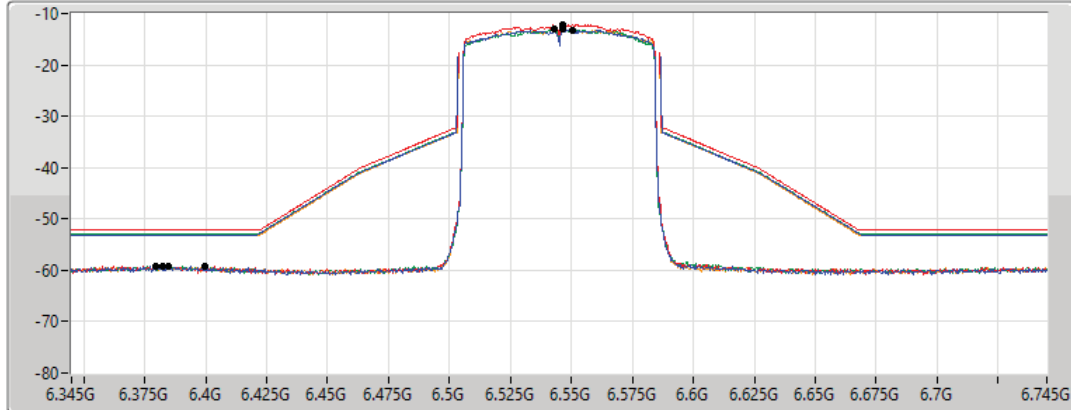

802.11ax HEW80_Nss1,(MCS0)_4TX

MASK

6545MHz_TnomVnom

01/09/2021

CF Freq
6.545GHz

Span
400MHz

RBW
1MHz

VBW
3MHz

Sweep Time
20ms

Detector Type
RMS

Port 1

Port 2

Port 3

Port 4

Ref(Hz)	Ref(dBm)	Freq(Hz)	Level(dBm)	Limit(dBm)	Margin(dB)	Port
6.55019G	-13.17	6.3822G	-59.23	-53.17	-6.06	1
6.5466G	-12.13	6.3794G	-59.25	-52.13	-7.12	2
6.543G	-13.02	6.3994G	-59.26	-53.02	-6.24	3
6.5466G	-13.12	6.3846G	-59.28	-53.12	-6.16	4