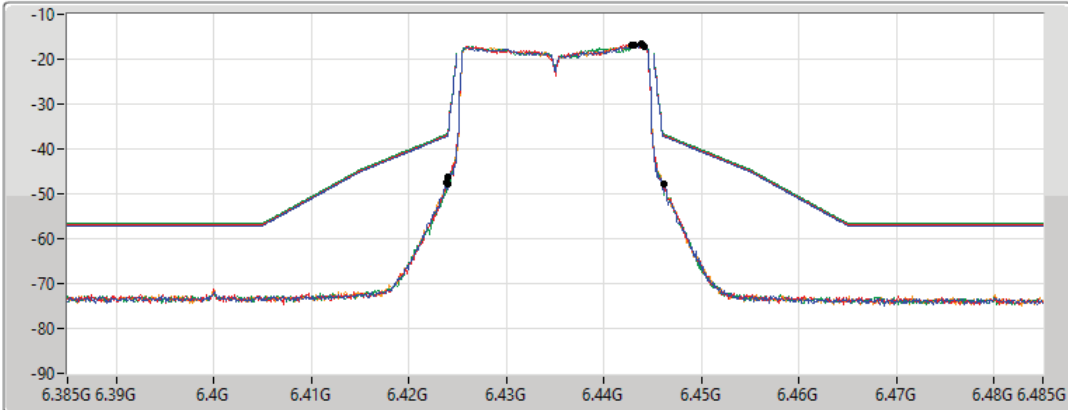

802.11ax HEW20_Nss1,(MCS0)_4TX

MASK

6435MHz_TnomVnom

17/01/2022

CF Freq
6.435GHz

Span
100MHz

RBW
300kHz

VBW
1MHz

Sweep Time
20ms

Detector Type
RMS

Port 1

Port 2

Port 3

Port 4

Ref(Hz)	Ref(dBm)	Freq(Hz)	Level(dBm)	Limit(dBm)	Margin(dB)	Port
6.44409G	-17.11	6.4239G	-47.51	-37.20	-10.31	1
6.44319G	-16.91	6.4462G	-47.72	-37.09	-10.63	2
6.44389G	-16.60	6.424G	-47.70	-36.60	-11.10	3
6.44289G	-16.81	6.424G	-46.40	-36.81	-9.59	4