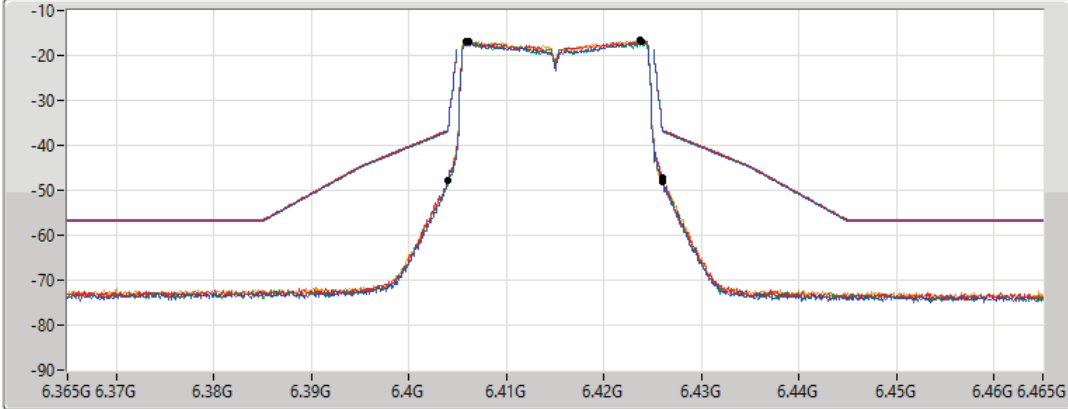

802.11ax HEW20_Nss1,(MCS0)_4TX

MASK

6415MHz_TnomVnom

17/01/2022

CF Freq
6.415GHz

Span
100MHz

RBW
300kHz

VBW
1MHz

Sweep Time
20ms

Detector Type
RMS

Port 1

Port 2

Port 3

Port 4

Ref(Hz)	Ref(dBm)	Freq(Hz)	Level(dBm)	Limit(dBm)	Margin(dB)	Port
6.42379G	-16.88	6.404G	-47.87	-36.88	-10.99	1
6.42369G	-16.63	6.426G	-47.82	-36.63	-11.19	2
6.40591G	-16.96	6.426G	-48.14	-36.96	-11.18	3
6.40611G	-16.72	6.426G	-47.13	-36.72	-10.41	4