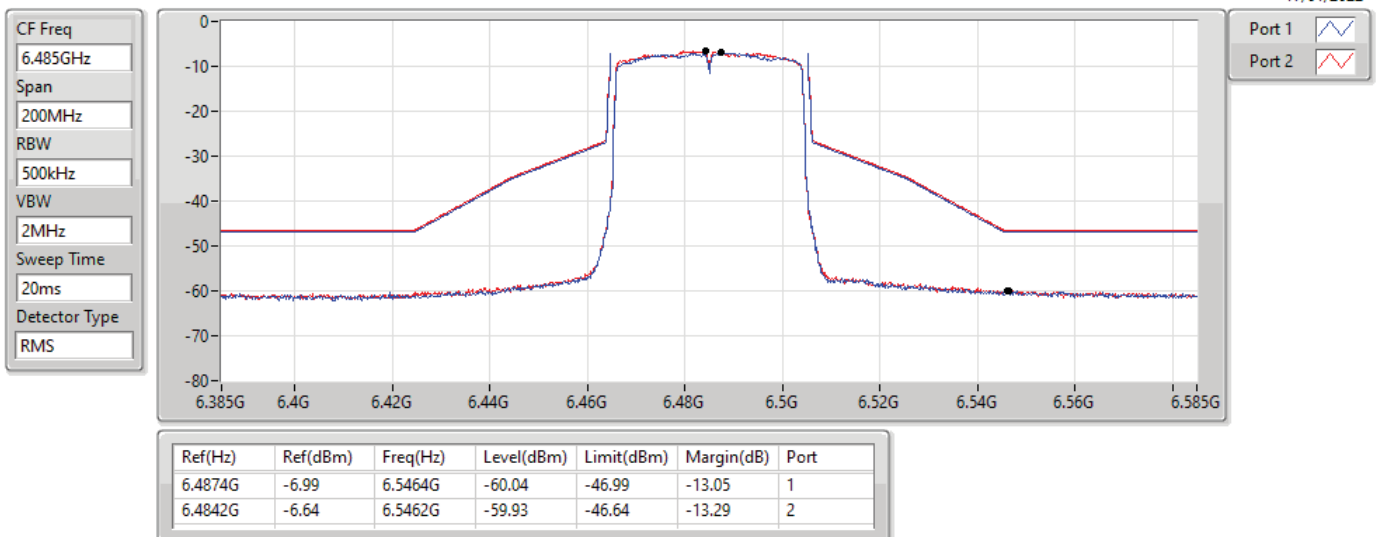

17/01/2022

802.11ax HEW40_Nss1,(MCS0)_2TX

MASK

6485MHz_TnomVnom

17/01/2022

802.11ax HEW40_Nss1,(MCS0)_2TX

MASK

6525MHz_TnomVnom