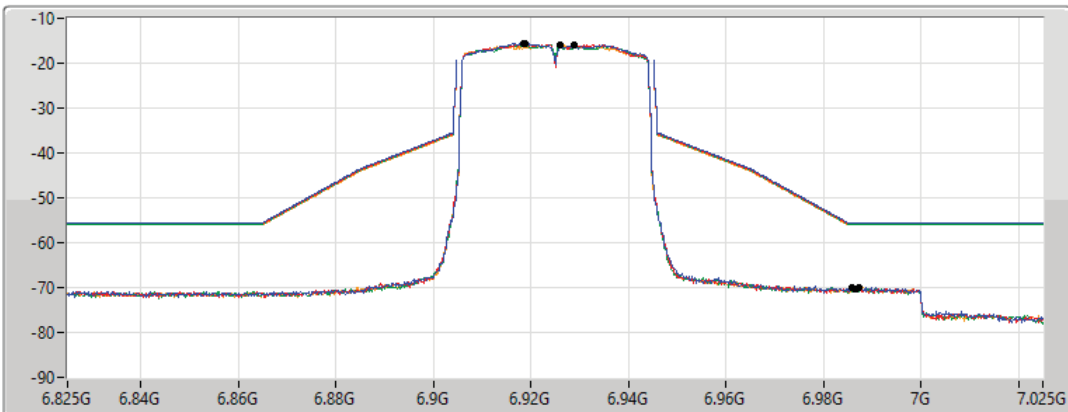

802.11ax HEW40_Nss1,(MCS0)_4TX

MASK

6925MHz_TnomVnom

17/01/2022

CF Freq
6.925GHz

Span
200MHz

RBW
500kHz

VBW
2MHz

Sweep Time
20ms

Detector Type
RMS

Port 1

Port 2

Port 3

Port 4

Ref(Hz)	Ref(dBm)	Freq(Hz)	Level(dBm)	Limit(dBm)	Margin(dB)	Port
6.91861G	-15.53	6.9872G	-69.98	-55.53	-14.45	1
6.91881G	-15.73	6.9866G	-70.17	-55.73	-14.44	2
6.926G	-15.84	6.9864G	-70.28	-55.84	-14.44	3
6.929G	-16.02	6.986G	-70.11	-56.02	-14.09	4