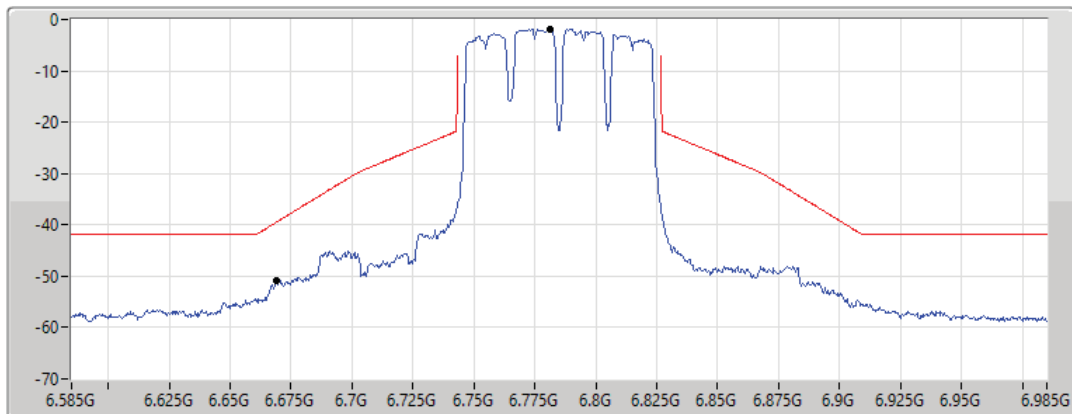

Ref(Hz)	Ref(dBm)	Freq(Hz)	Level(dBm)	Limit(dBm)	Margin(dB)	Port
6.781G	-1.81	6.669G	-50.87	-39.48	-11.39	1