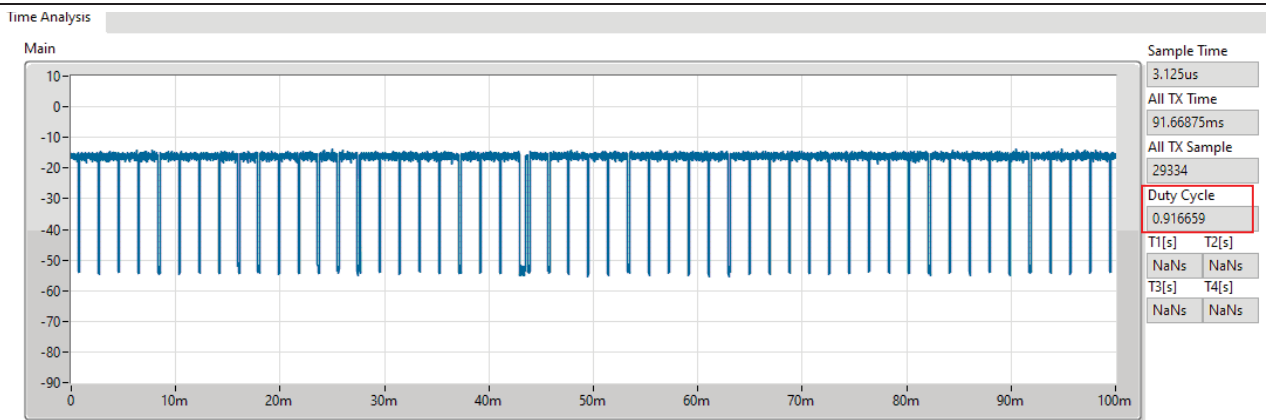

Bandwidth 20MHz: Traffic Loading Plot - 6695MHz