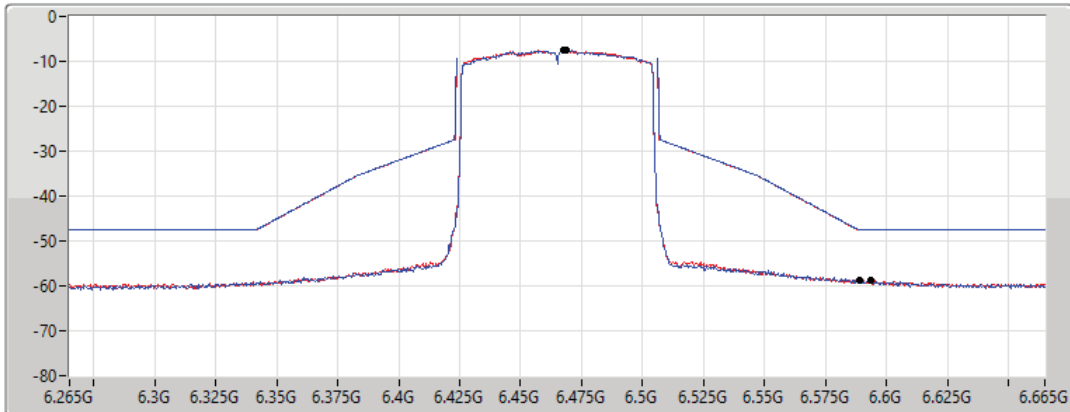

31/08/2021

CF Freq
6.465GHz

Span
400MHz

RBW
1MHz

VBW
3MHz

Sweep Time
20ms

Detector Type
RMS

Port 1