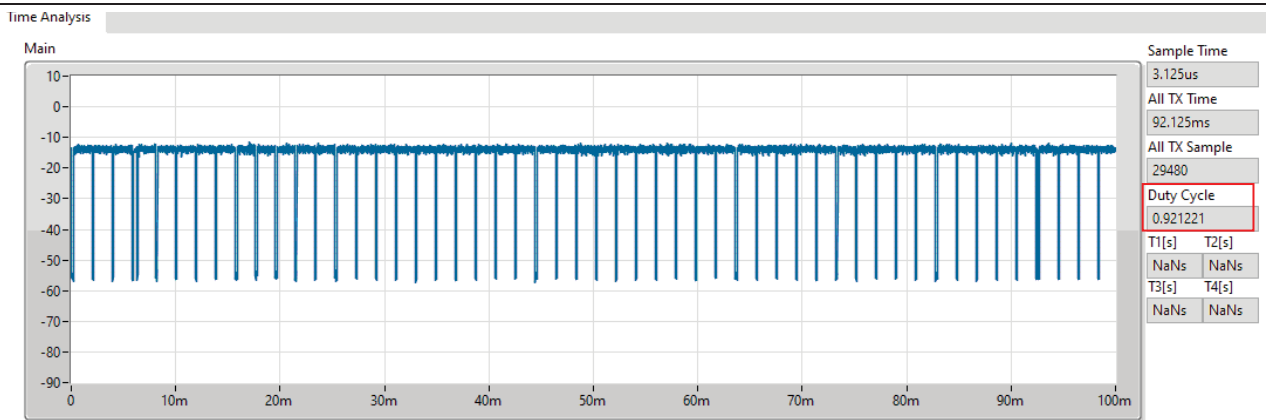

Bandwidth 20MHz: Traffic Loading Plot - 6195MHz