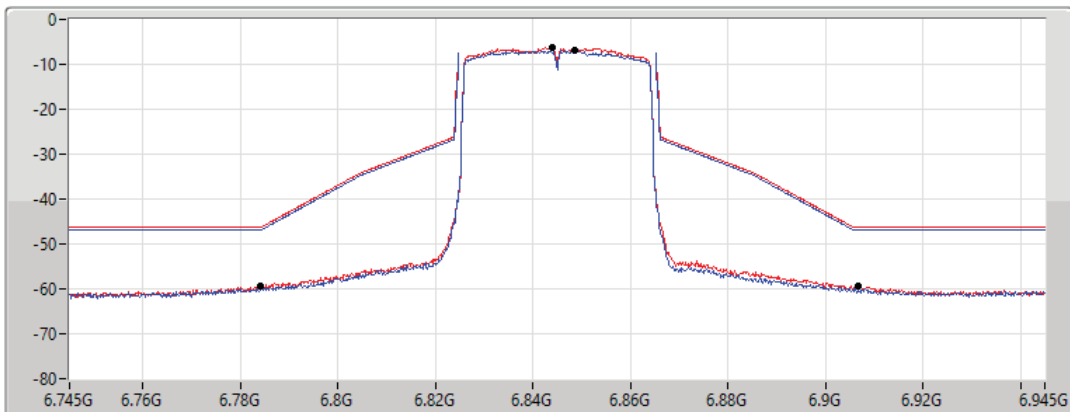

17/01/2022

CF Freq
6.845GHz

Span
200MHz

RBW
500kHz

VBW
2MHz

Sweep Time
20ms

Detector Type
RMS

Port 1