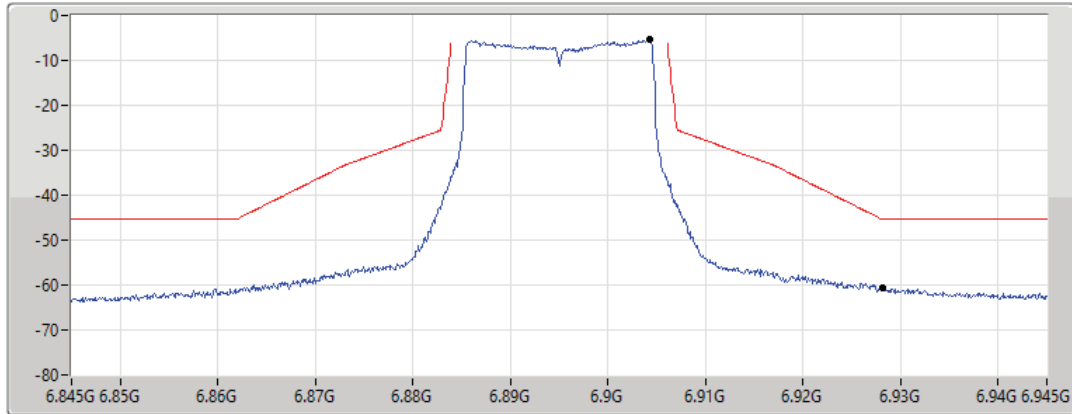

802.11ax HEW20_Nss1,(MCS0)_1TX
6895MHz_TnomVnom

MASK

17/01/2022

CF Freq
6.895GHz

Span
100MHz

RBW
300kHz

VBW
1MHz

Sweep Time
20ms

Detector Type
RMS

Port 1

Ref(Hz)	Ref(dBm)	Freq(Hz)	Level(dBm)	Limit(dBm)	Margin(dB)	Port
6.90429G	-5.45	6.9282G	-60.60	-45.45	-15.15	1

802.11ax HEW20_Nss1,(MCS0)_1TX
6995MHz_TnomVnom

MASK

17/01/2022

CF Freq
6.995GHz

Span
100MHz

RBW
300kHz

VBW
1MHz

Sweep Time
20ms

Detector Type
RMS