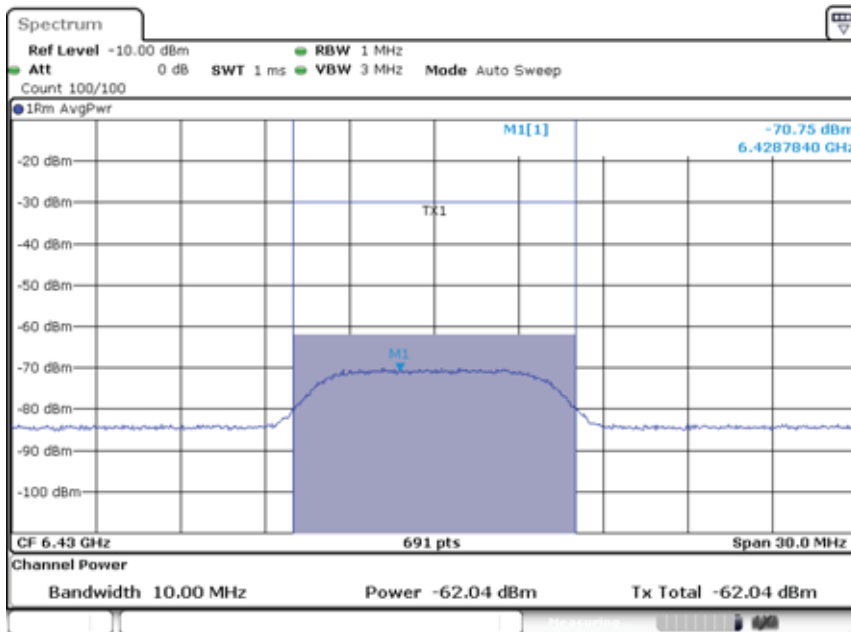

Frequency (MHz): 6430 MHz