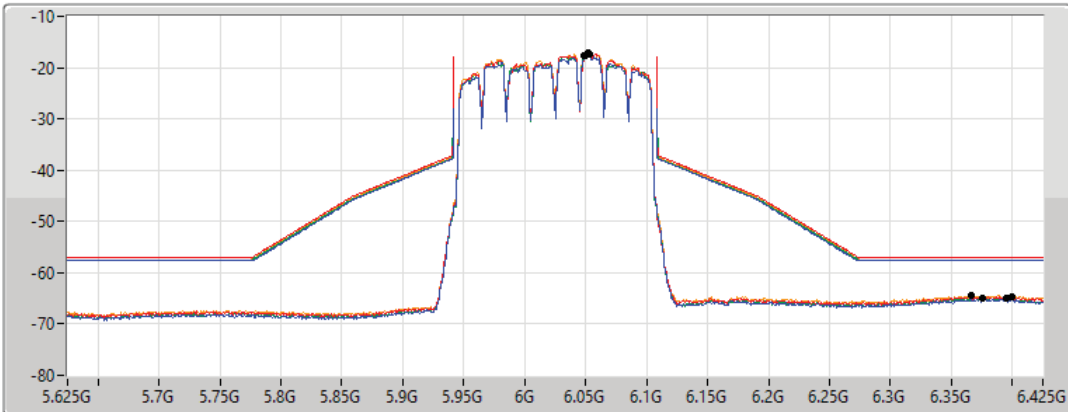

6025MHz_TnomVnom

17/01/2022

CF Freq
6.025GHz

Span
800MHz

RBW
2MHz

VBW
10MHz

Sweep Time
20ms

Detector Type
RMS

Port 1

Port 2

Port 3

Port 4

Ref(Hz)	Ref(dBm)	Freq(Hz)	Level(dBm)	Limit(dBm)	Margin(dB)	Port
6.04978G	-17.71	6.3946G	-65.06	-57.71	-7.35	1
6.05217G	-17.12	6.4002G	-64.64	-57.12	-7.52	2
6.04898G	-17.70	6.3754G	-64.99	-57.70	-7.29	3
6.05377G	-17.46	6.3666G	-64.43	-57.46	-6.97	4