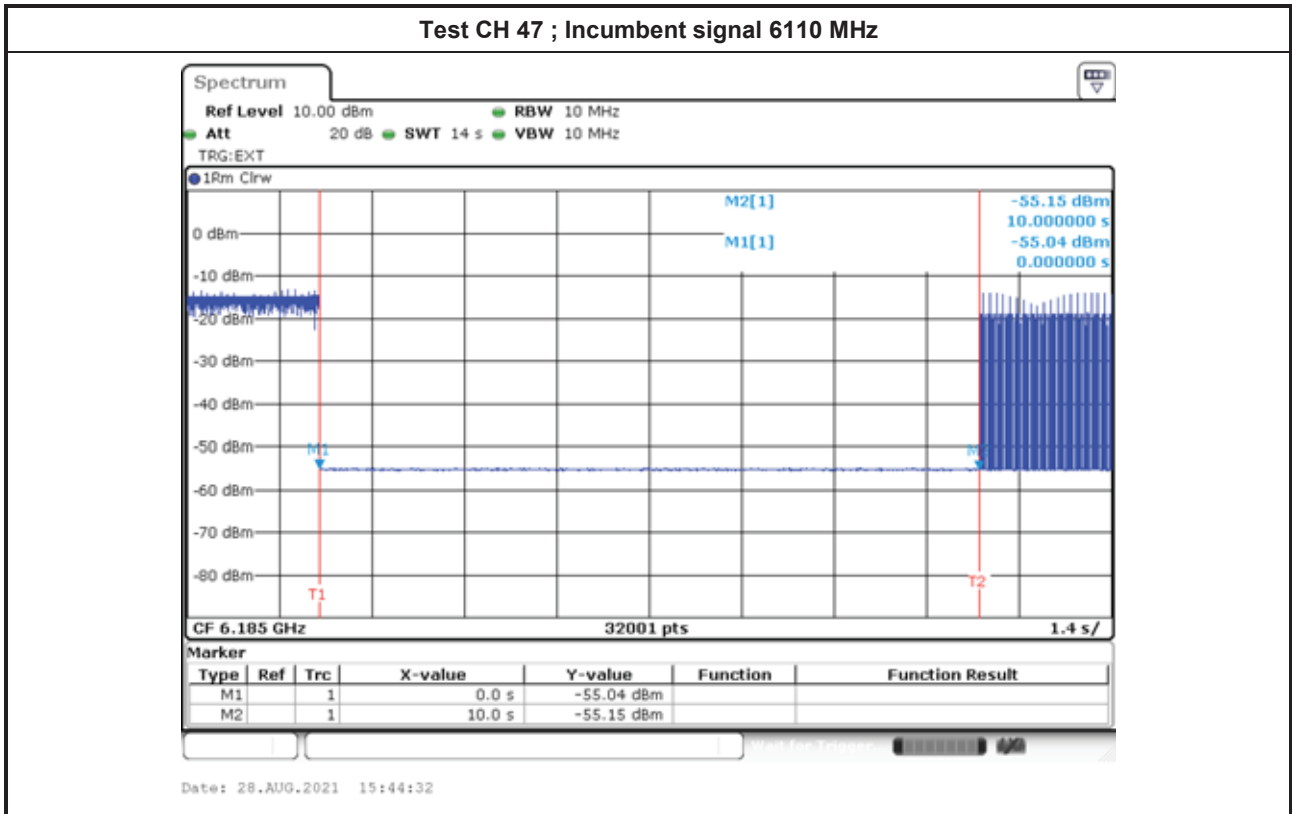

Note : M1 : Inject AWGN signal ; M2 : Remove AWGN signal.