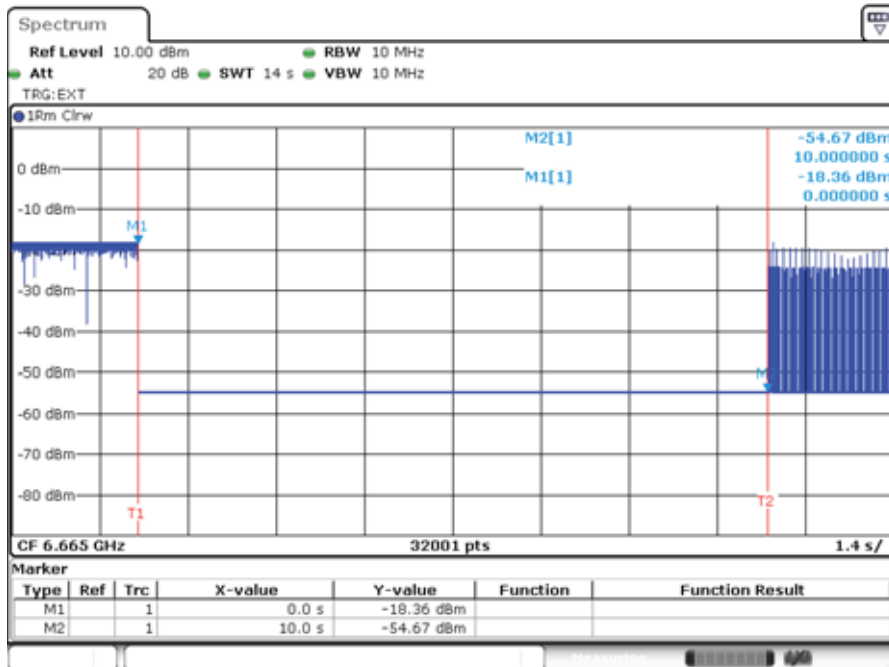

Test CH 143 ; Incumbent signal 6665 MHz

Date: 28.AUG.2021 17:30:47

Note : M1 : Inject AWGN signal ; M2 : Remove AWGN signal.