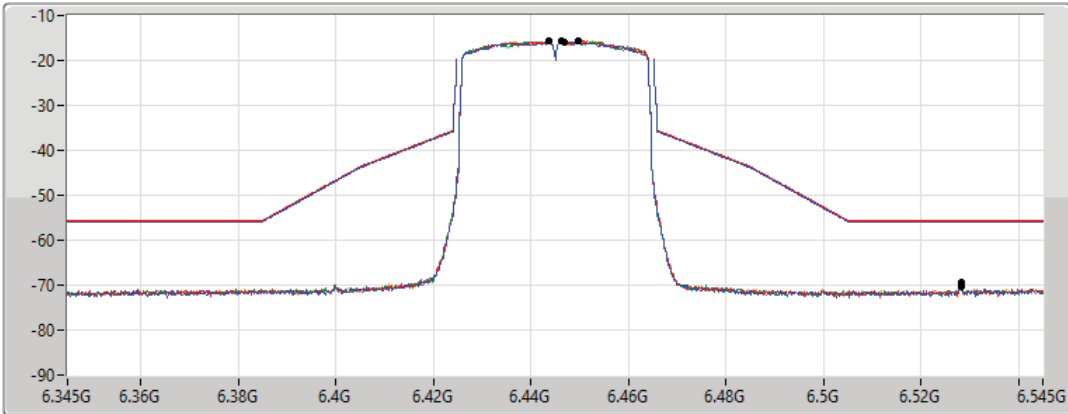

802.11ax HEW40_Nss1,(MCS0)_4TX

MASK

6445MHz_TnomVnom

17/01/2022

CF Freq
6.445GHz

Span
200MHz

RBW
500kHz

VBW
2MHz

Sweep Time
20ms

Detector Type
RMS

Port 1

Port 2

Port 3

Port 4

Ref(Hz)	Ref(dBm)	Freq(Hz)	Level(dBm)	Limit(dBm)	Margin(dB)	Port
6.4468G	-15.85	6.5282G	-69.73	-55.85	-13.88	1
6.4498G	-15.62	6.5282G	-70.37	-55.62	-14.75	2
6.4462G	-15.74	6.5282G	-69.41	-55.74	-13.67	3
6.4436G	-15.60	6.5282G	-69.51	-55.60	-13.91	4