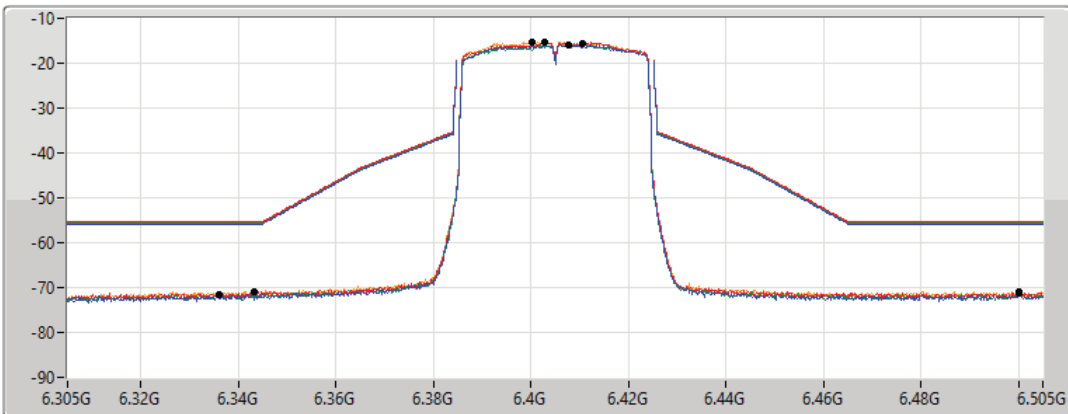

802.11ax HEW40_Nss1,(MCS0)_4TX

MASK

6405MHz_TnomVnom

17/01/2022

CF Freq
6.405GHz

Span
200MHz

RBW
500kHz

VBW
2MHz

Sweep Time
20ms

Detector Type
RMS

Port 1

Port 2

Port 3

Port 4

Ref(Hz)	Ref(dBm)	Freq(Hz)	Level(dBm)	Limit(dBm)	Margin(dB)	Port
6.4076G	-15.82	6.5002G	-71.31	-55.82	-15.49	1
6.4028G	-15.33	6.3432G	-70.81	-55.33	-15.48	2
6.41059G	-15.55	6.336G	-71.41	-55.55	-15.86	3
6.4002G	-15.35	6.5002G	-70.89	-55.35	-15.54	4