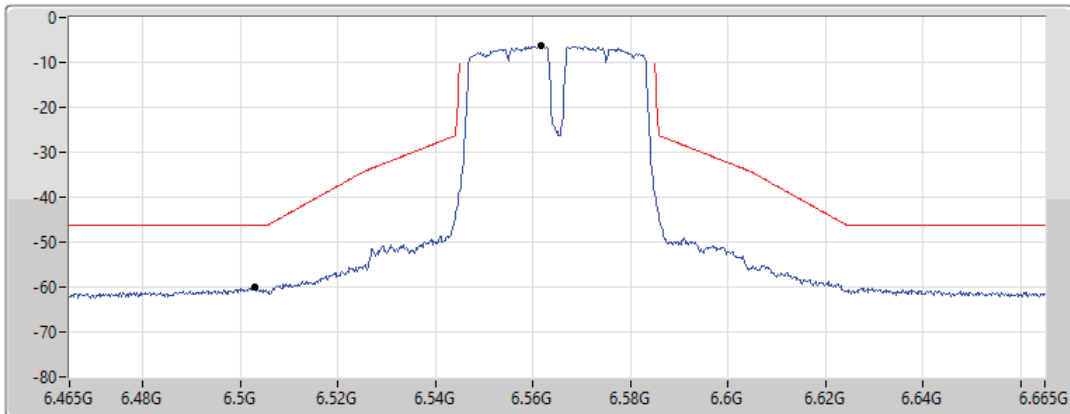

MASK

17/01/2022

CF Freq
6.565GHz

Span
200MHz

RBW
500kHz

VBW
2MHz

Sweep Time
20ms

Detector Type
RMS