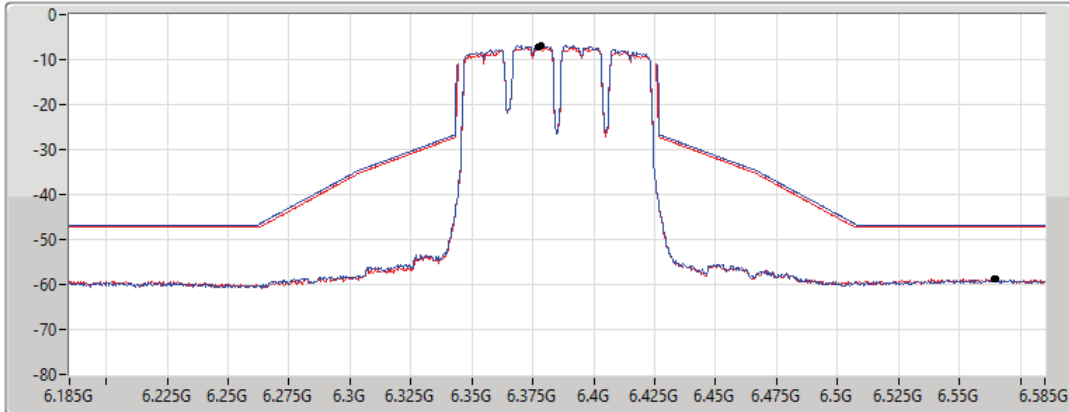

CF Freq
6.385GHz

Span
400MHz

RBW
1MHz

VBW
3MHz

Sweep Time
20ms

Detector Type
RMS

Port 1

Port 2