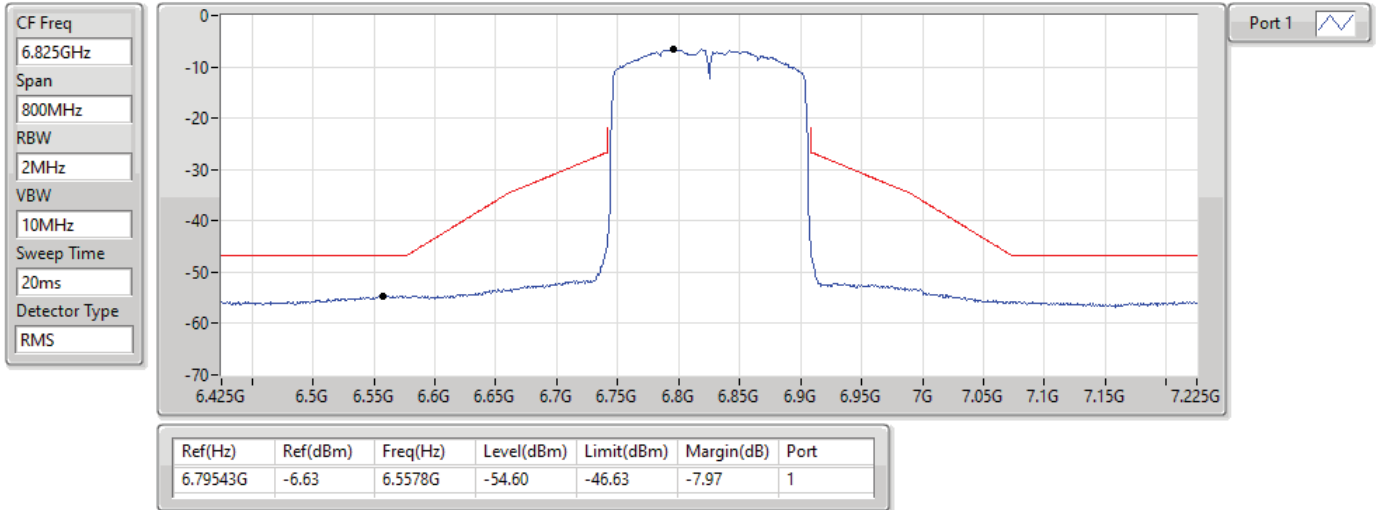

802.11ax HEW160_Nss1,(MCS0)_1TX

MASK

6825MHz_TnomVnom

17/01/2022