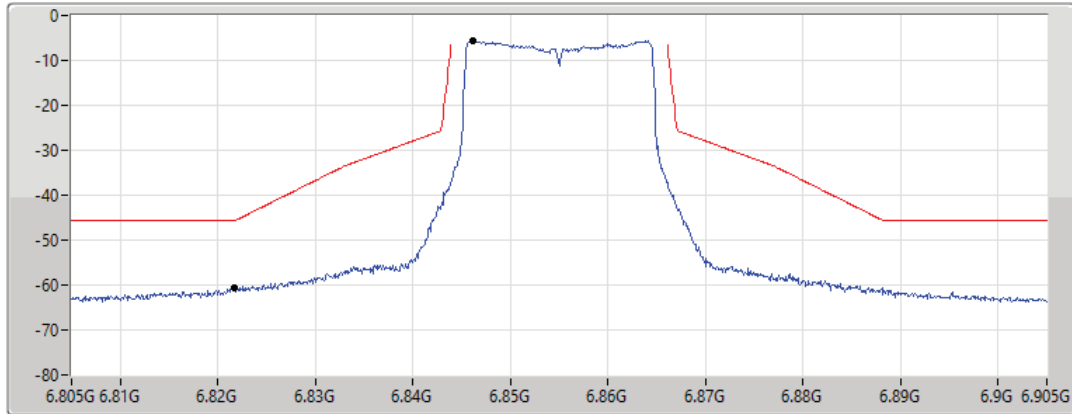

802.11ax HEW20_Nss1,(MCS0)_1TX
6855MHz_TnomVnom

MASK

17/01/2022

CF Freq
6.855GHz

Span
100MHz

RBW
300kHz

VBW
1MHz

Sweep Time
20ms

Detector Type
RMS

Port 1

Ref(Hz)	Ref(dBm)	Freq(Hz)	Level(dBm)	Limit(dBm)	Margin(dB)	Port
6.84621G	-5.60	6.8217G	-60.68	-45.60	-15.08	1

802.11ax HEW20_Nss1,(MCS0)_1TX
6875MHz_TnomVnom

MASK

17/01/2022

CF Freq
6.875GHz

Span
100MHz

RBW
300kHz

VBW
1MHz

Sweep Time
20ms

Detector Type
RMS