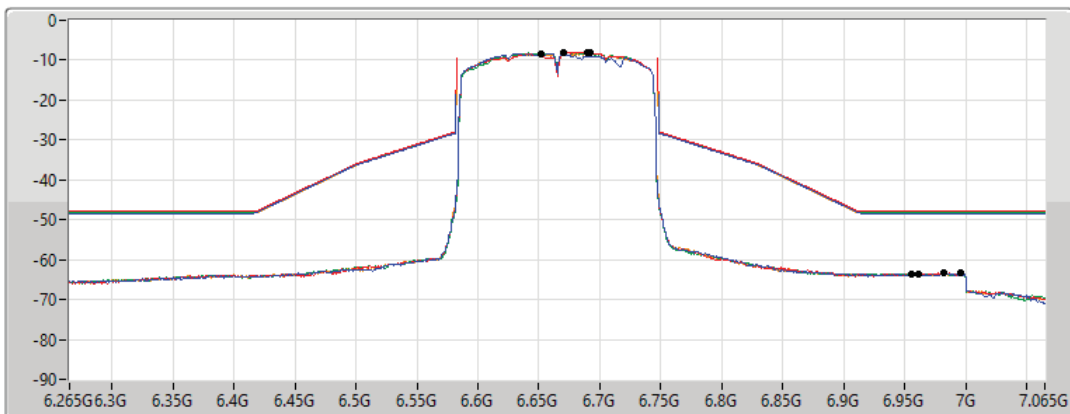

802.11ax HEW160_Nss1,(MCS0)_4TX

MASK

6665MHz_TnomVnom

17/01/2022

CF Freq
6.665GHz

Span
800MHz

RBW
2MHz

VBW
10MHz

Sweep Time
20ms

Detector Type
RMS

Port 1

Port 2

Port 3

Port 4

Ref(Hz)	Ref(dBm)	Freq(Hz)	Level(dBm)	Limit(dBm)	Margin(dB)	Port
6.65141G	-8.34	6.9618G	-63.51	-48.34	-15.17	1
6.68978G	-7.92	6.9826G	-63.38	-47.92	-15.46	2
6.67059G	-8.01	6.9562G	-63.50	-48.01	-15.49	3
6.69217G	-8.23	6.9954G	-63.41	-48.23	-15.18	4