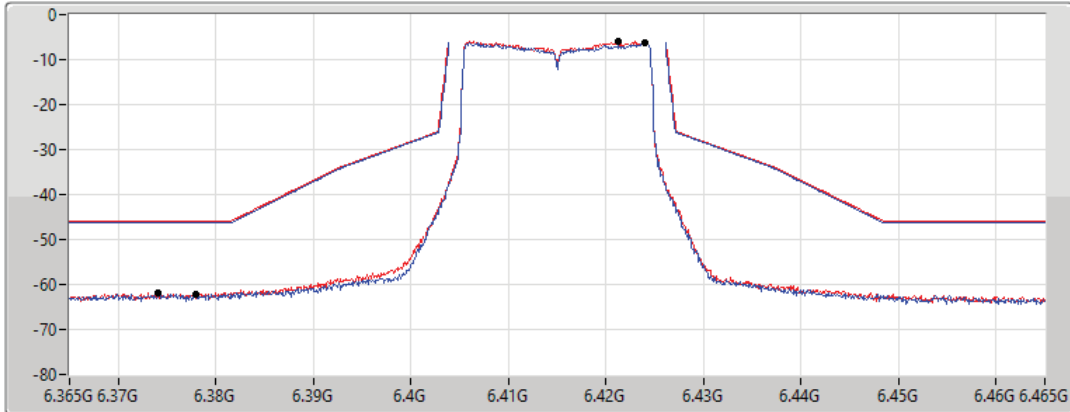

17/01/2022

CF Freq
6.415GHz

Span
100MHz

RBW
300kHz

VBW
1MHz

Sweep Time
20ms

Detector Type
RMS

Port 1