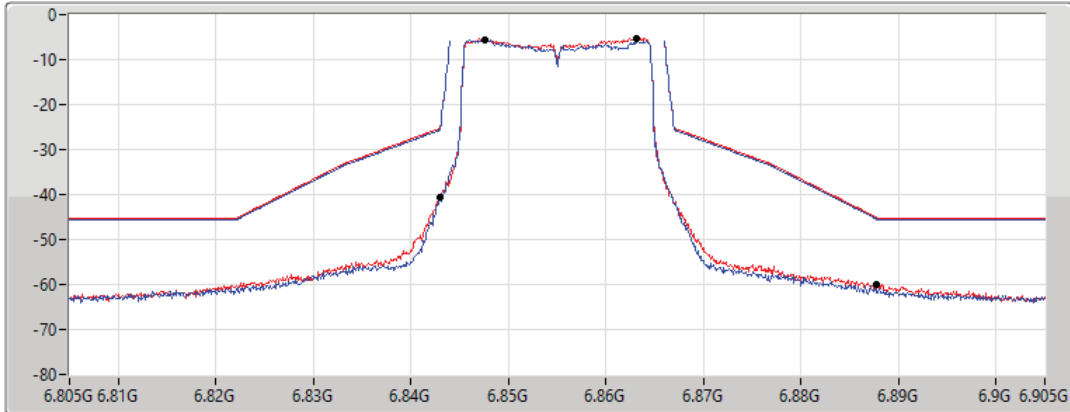

17/01/2022

CF Freq
6.855GHz

Span
100MHz

RBW
300kHz

VBW
1MHz

Sweep Time
20ms

Detector Type
RMS

Port 1