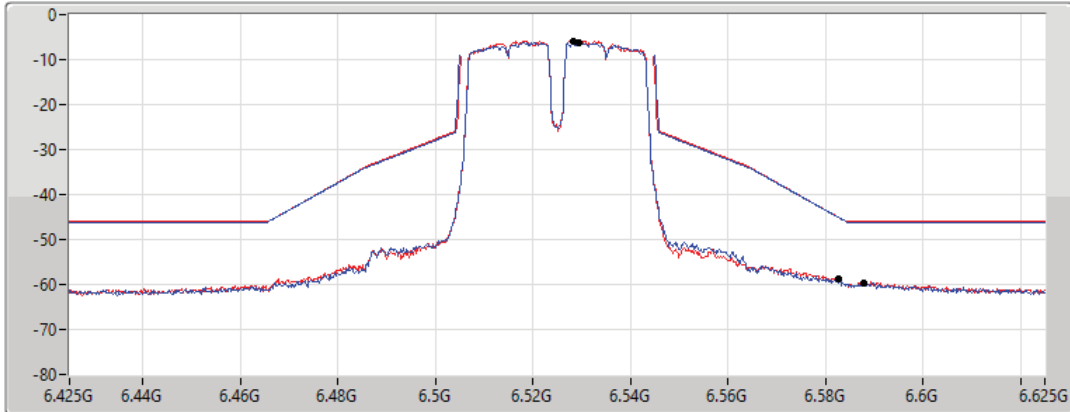

17/01/2022

CF Freq
6.525GHz

Span
200MHz

RBW
500kHz

VBW
2MHz

Sweep Time
20ms

Detector Type
RMS

Port 1