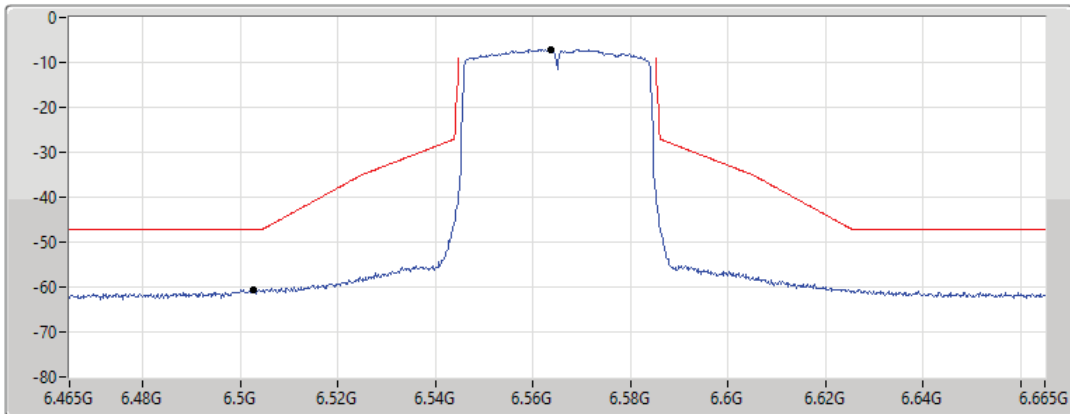

Ref(Hz)	Ref(dBm)	Freq(Hz)	Level(dBm)	Limit(dBm)	Margin(dB)	Port
6.5636G	-7.08	6.5028G	-60.49	-47.08	-13.41	1