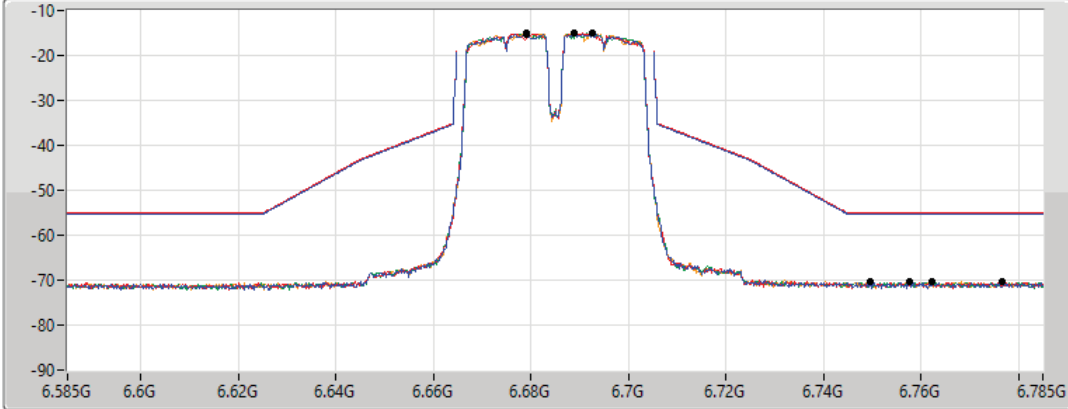

11a40_Nss1,(6Mbps)_4TX

MASK

6685MHz_TnomVnom

17/01/2022

CF Freq
6.685GHz

Span
200MHz

RBW
500kHz

VBW
2MHz

Sweep Time
20ms

Detector Type
RMS

Port 1

Port 2

Port 3

Port 4

Ref(Hz)	Ref(dBm)	Freq(Hz)	Level(dBm)	Limit(dBm)	Margin(dB)	Port
6.67901G	-15.37	6.7578G	-70.38	-55.37	-15.01	1
6.6888G	-15.13	6.7624G	-70.38	-55.13	-15.25	2
6.69259G	-15.13	6.7766G	-70.31	-55.13	-15.18	3
6.67901G	-15.14	6.7496G	-70.32	-55.14	-15.18	4