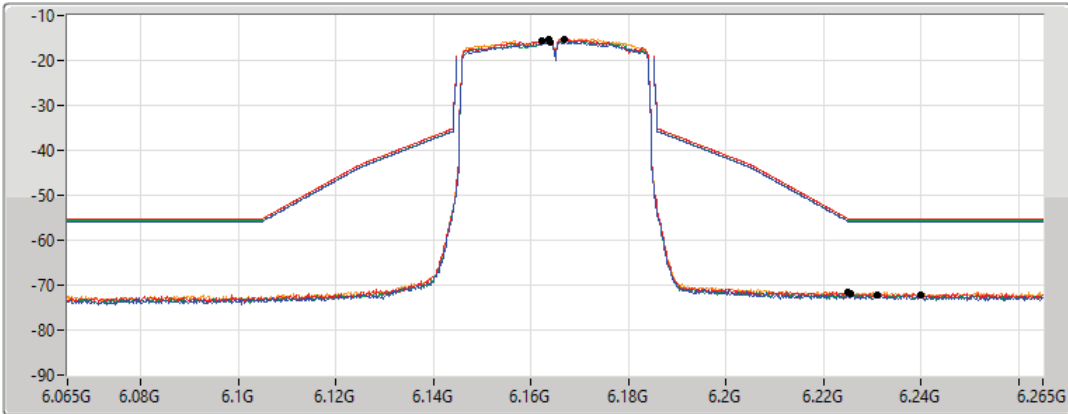

802.11ax HEW40_Nss1,(MCS0)_4TX

MASK

6165MHz_TnomVnom

17/01/2022

CF Freq
6.165GHz

Span
200MHz

RBW
500kHz

VBW
2MHz

Sweep Time
20ms

Detector Type
RMS

Port 1

Port 2

Port 3

Port 4

Ref(Hz)	Ref(dBm)	Freq(Hz)	Level(dBm)	Limit(dBm)	Margin(dB)	Port
6.164G	-15.81	6.231G	-72.17	-55.81	-16.36	1
6.167G	-15.21	6.2256G	-71.74	-55.21	-16.53	2
6.1624G	-15.72	6.24G	-72.04	-55.72	-16.32	3
6.1638G	-15.18	6.225G	-71.56	-55.18	-16.38	4