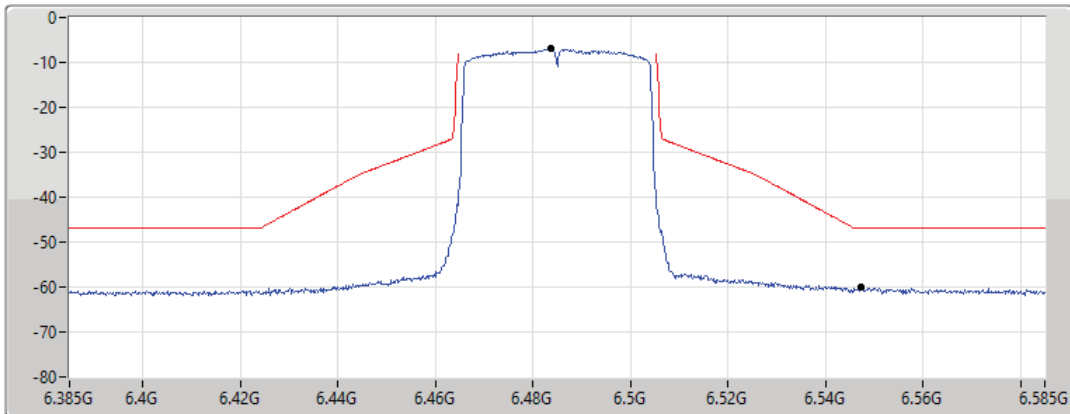

Ref(Hz)	Ref(dBm)	Freq(Hz)	Level(dBm)	Limit(dBm)	Margin(dB)	Port
6.4838G	-6.98	6.5472G	-60.07	-46.98	-13.09	1