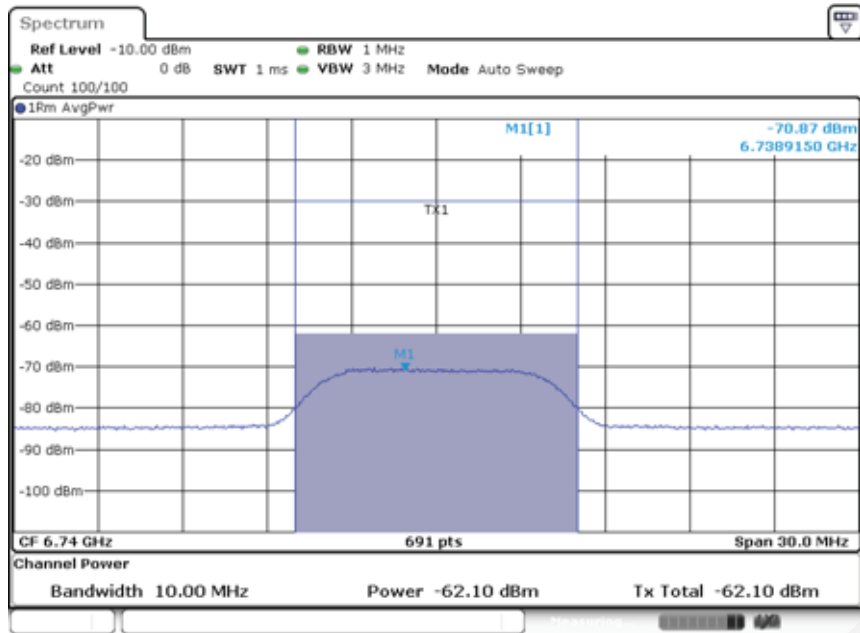

Frequency (MHz): 6740 MHz

Date: 28.AUG.2021 10:07:10

AWGN Bandwidth: 10MHz