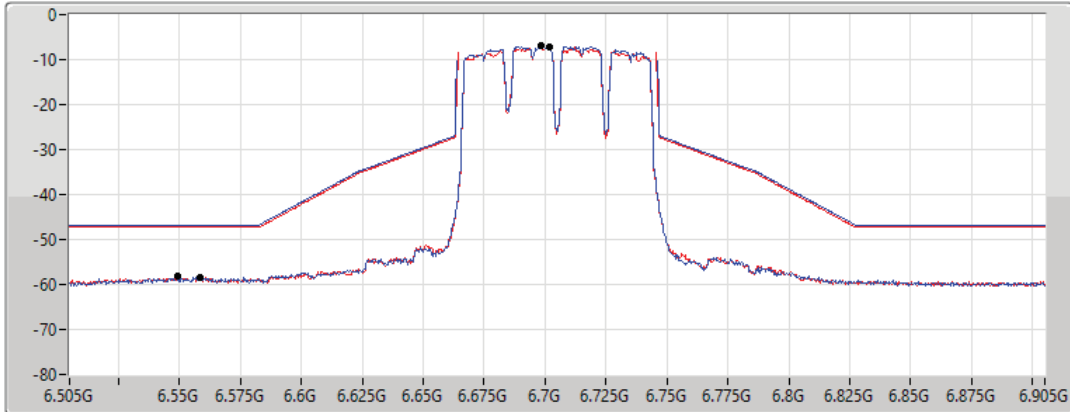

CF Freq
6.705GHz

Span
400MHz

RBW
1MHz

VBW
3MHz

Sweep Time
20ms

Detector Type
RMS

Port 1

Port 2