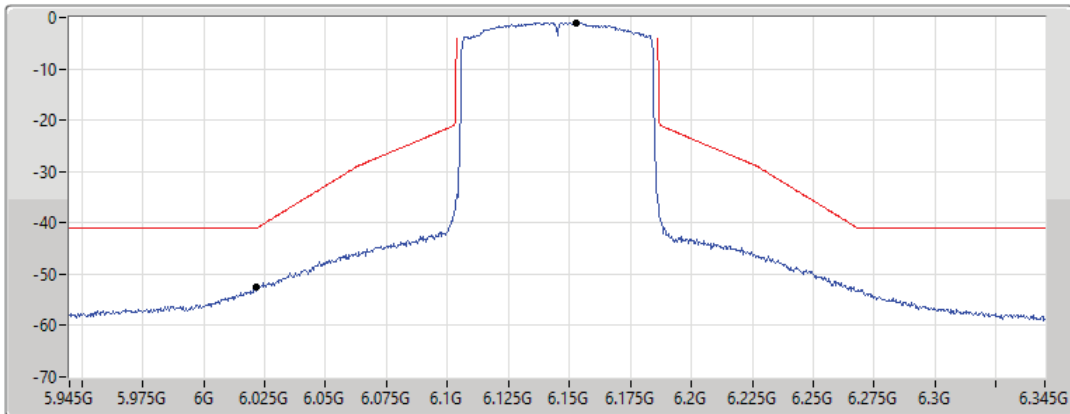

Ref(Hz)	Ref(dBm)	Freq(Hz)	Level(dBm)	Limit(dBm)	Margin(dB)	Port
6.15299G	-1.00	6.0214G	-52.42	-41.00	-11.42	1