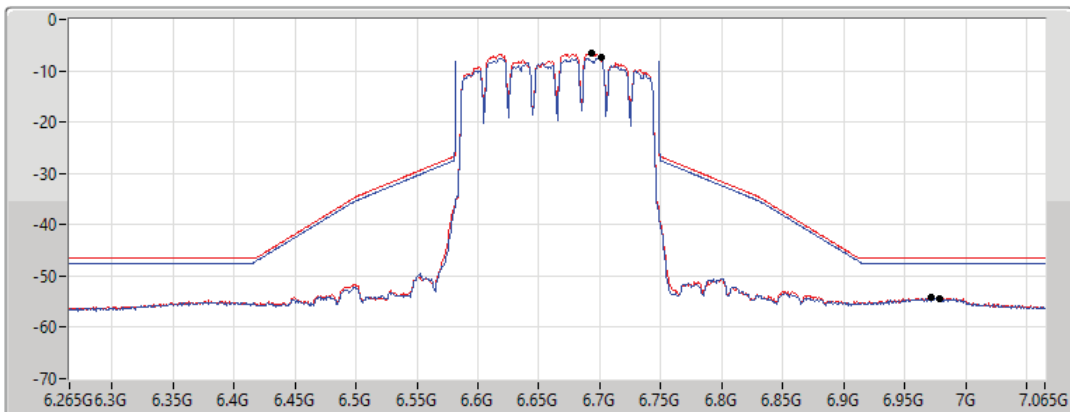

CF Freq
6.665GHz

Span
800MHz

RBW
2MHz

VBW
10MHz

Sweep Time
20ms

Detector Type
RMS

Port 1

Port 2