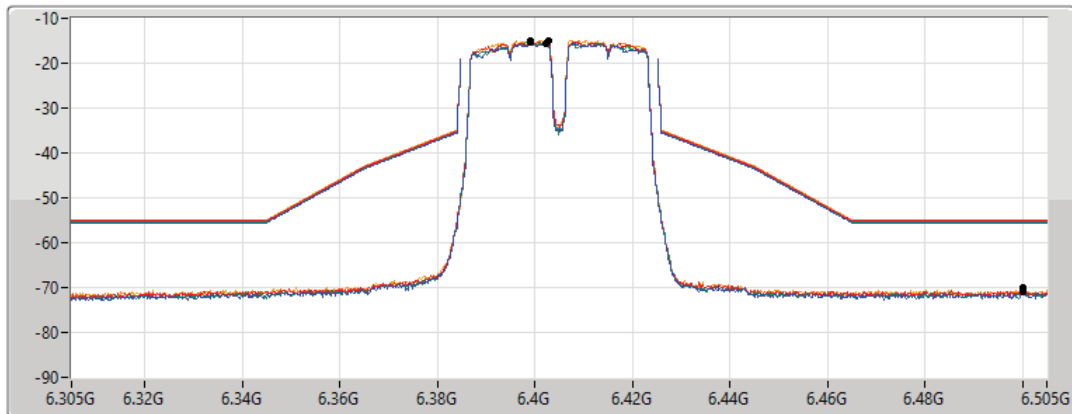

Port 1

Port 2

Port 3

Port 4

Ref(Hz)	Ref(dBm)	Freq(Hz)	Level(dBm)	Limit(dBm)	Margin(dB)	Port
6.4022G	-15.53	6.5002G	-71.08	-55.53	-15.55	1
6.39921G	-15.13	6.5002G	-70.52	-55.13	-15.39	2
6.39921G	-15.29	6.5G	-70.75	-55.29	-15.46	3
6.4028G	-14.94	6.5G	-70.05	-54.94	-15.11	4