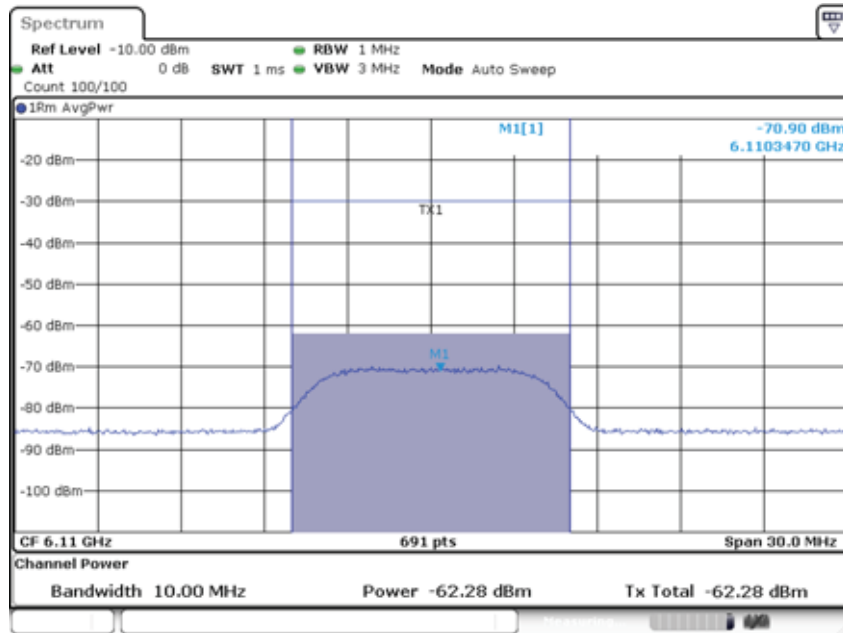

Date: 28.AUG.2021 09:54:25

AWGN Bandwidth: 10MHz

Frequency (MHz): 6110 MHz

Date: 28.AUG.2021 09:56:58

AWGN Bandwidth: 10MHz

Frequency (MHz): 6185 MHz

Date: 28.AUG.2021 09:58:24

AWGN Bandwidth: 10MHz