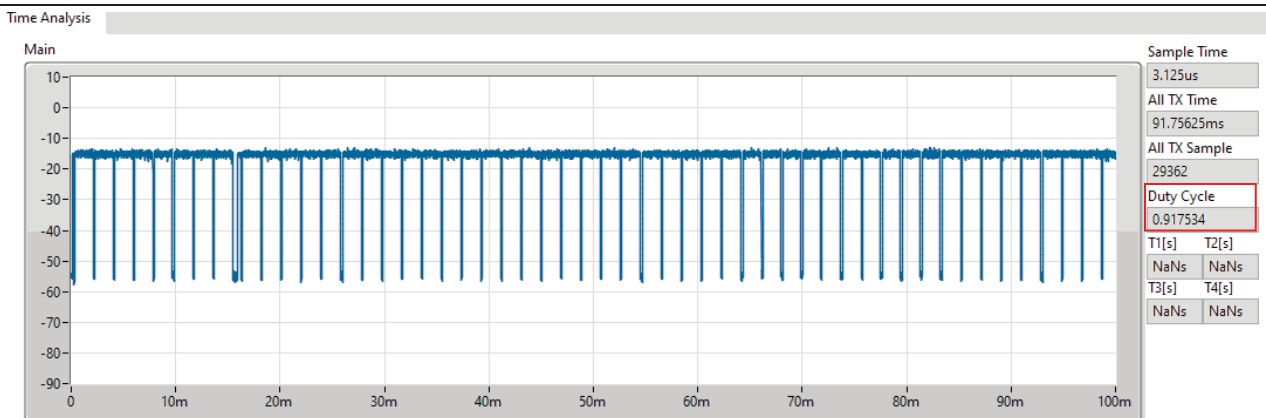

Bandwidth 20MHz: Traffic Loading Plot - 6475MHz