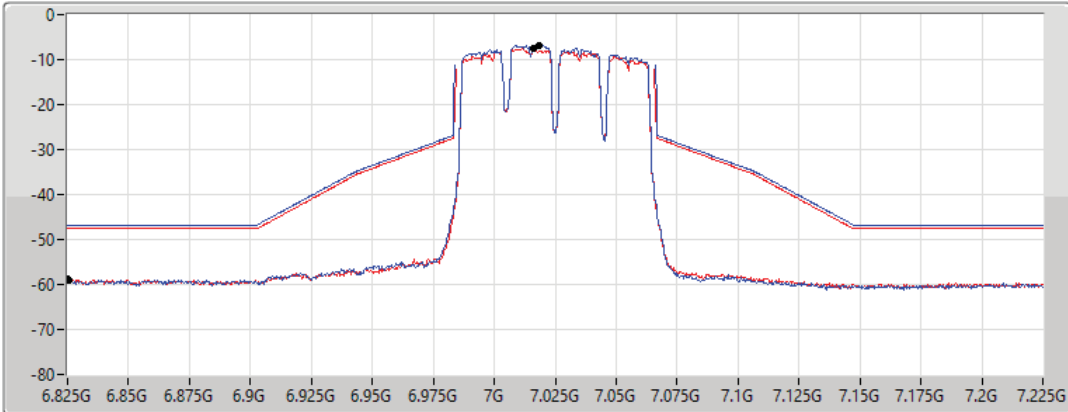

CF Freq
7.025GHz

Span
400MHz

RBW
1MHz

VBW
3MHz

Sweep Time
20ms

Detector Type
RMS

Port 1

Port 2