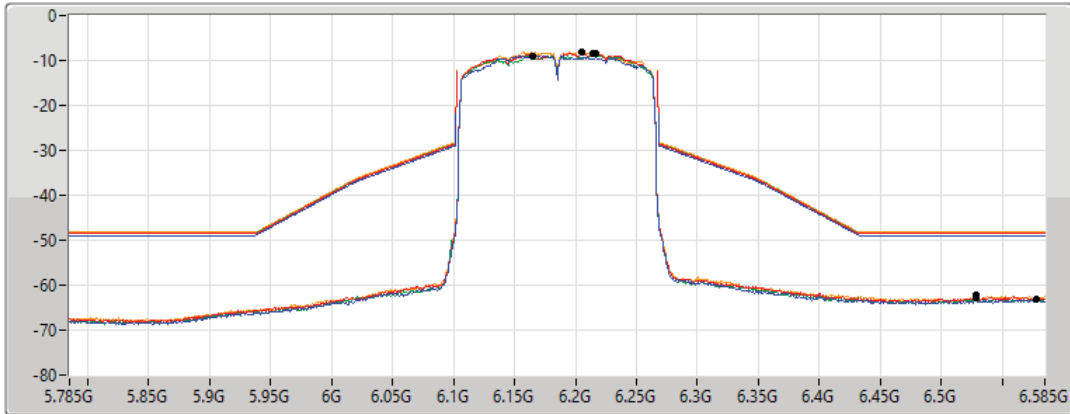

802.11ax HEW160_Nss1,(MCS0)_4TX

MASK

6185MHz_TnomVnom

17/01/2022

CF Freq
6.185GHz

Span
800MHz

RBW
2MHz

VBW
10MHz

Sweep Time
20ms

Detector Type
RMS

Port 1

Port 2

Port 3

Port 4

Ref(Hz)	Ref(dBm)	Freq(Hz)	Level(dBm)	Limit(dBm)	Margin(dB)	Port
6.16502G	-8.97	6.5786G	-63.28	-48.97	-14.31	1
6.21697G	-8.52	6.5282G	-62.32	-48.52	-13.80	2
6.21457G	-8.52	6.5282G	-62.76	-48.52	-14.24	3
6.20498G	-8.18	6.529G	-62.35	-48.18	-14.17	4