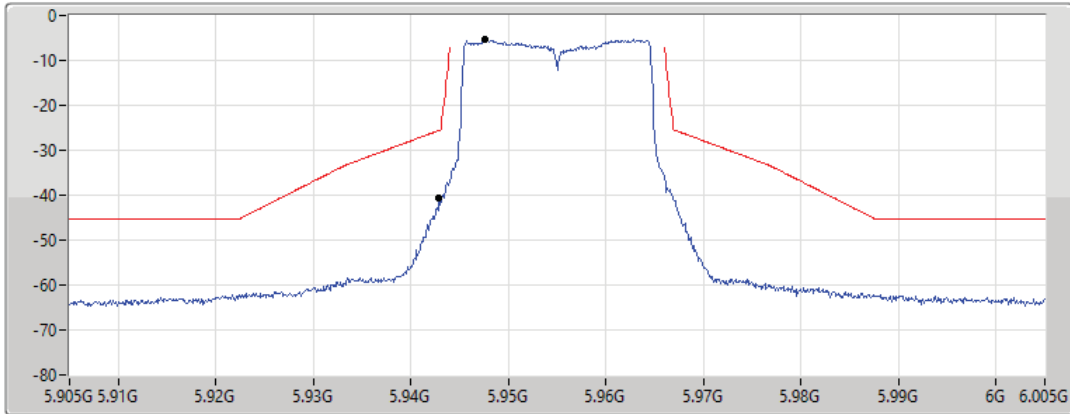

5955MHz_TnomVnom

17/01/2022

CF Freq
5.955GHz

Span
100MHz

RBW
300kHz

VBW
1MHz

Sweep Time
20ms

Detector Type
RMS