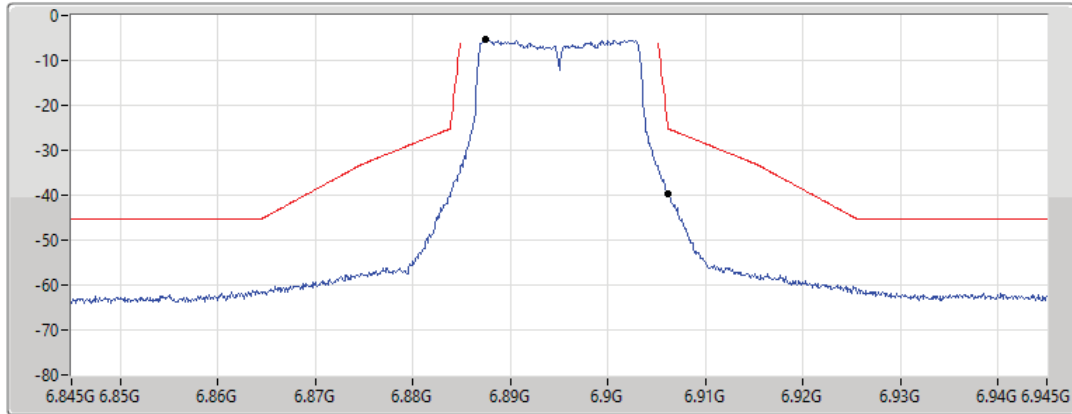

11a20_Nss1,(6Mbps)_1TX
6895MHz_TnomVnom

MASK

17/01/2022

CF Freq
6.895GHz

Span
100MHz

RBW
300kHz

VBW
1MHz

Sweep Time
20ms

Detector Type
RMS

Port 1

Ref(Hz)	Ref(dBm)	Freq(Hz)	Level(dBm)	Limit(dBm)	Margin(dB)	Port
6.88751G	-5.17	6.9062G	-39.63	-25.22	-14.41	1

11a20_Nss1,(6Mbps)_1TX
6995MHz_TnomVnom

MASK

17/01/2022

CF Freq
6.995GHz

Span
100MHz

RBW
300kHz

VBW
1MHz

Sweep Time
20ms

Detector Type
RMS