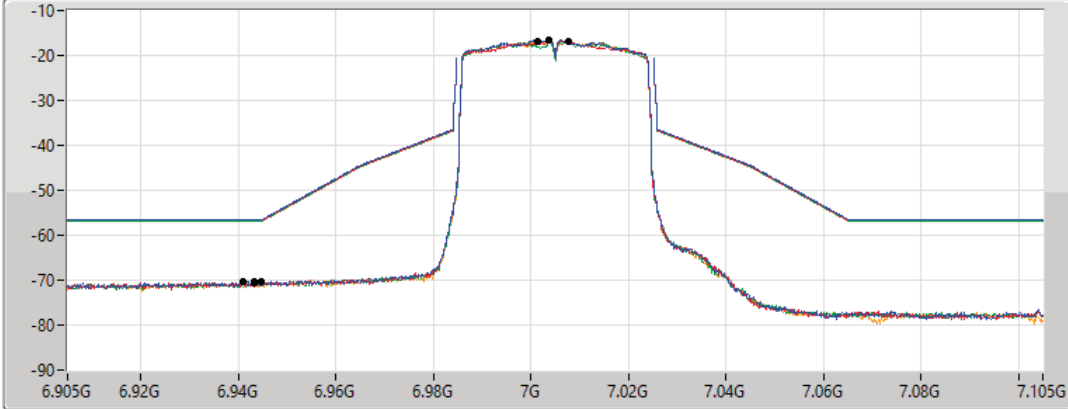

802.11ax HEW40_Nss1,(MCS0)_4TX

MASK

7005MHz_TnomVnom

17/01/2022

CF Freq
7.005GHz

Span
200MHz

RBW
500kHz

VBW
2MHz

Sweep Time
20ms

Detector Type
RMS

Port 1

Port 2

Port 3

Port 4

Ref(Hz)	Ref(dBm)	Freq(Hz)	Level(dBm)	Limit(dBm)	Margin(dB)	Port
7.0038G	-16.48	6.9432G	-70.37	-56.48	-13.89	1
7.0038G	-16.65	6.941G	-70.33	-56.65	-13.68	2
7.0076G	-16.76	6.9446G	-70.17	-56.76	-13.41	3
7.0014G	-16.80	6.9432G	-70.47	-56.80	-13.67	4