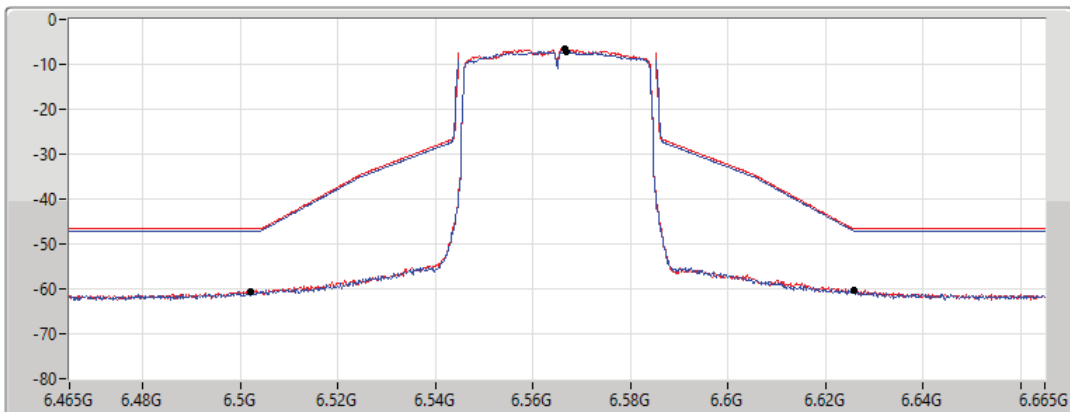

17/01/2022

CF Freq
6.565GHz

Span
200MHz

RBW
500kHz

VBW
2MHz

Sweep Time
20ms

Detector Type
RMS

Port 1