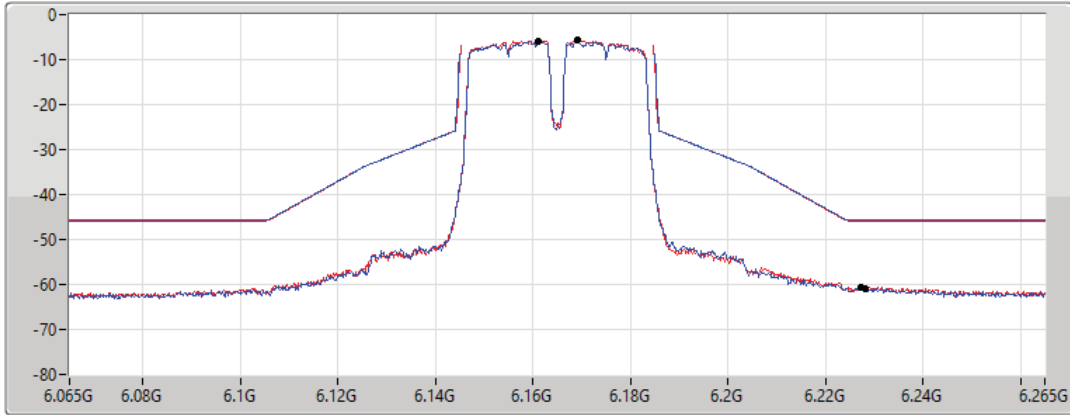

17/01/2022

CF Freq
6.165GHz

Span
200MHz

RBW
500kHz

VBW
2MHz

Sweep Time
20ms

Detector Type
RMS

Port 1