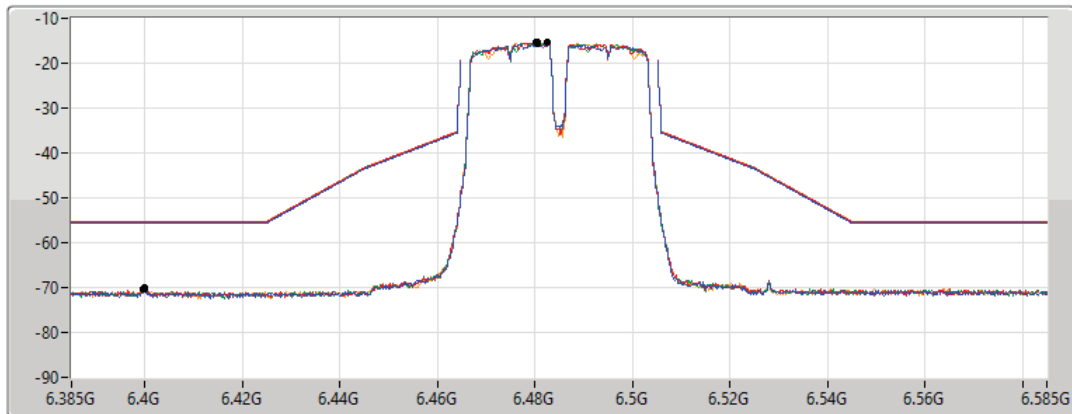

Port 1

Port 2

Port 3

Port 4

Ref(Hz)	Ref(dBm)	Freq(Hz)	Level(dBm)	Limit(dBm)	Margin(dB)	Port
6.4804G	-15.59	6.4G	-69.88	-55.59	-14.29	1
6.4806G	-15.31	6.4G	-70.17	-55.31	-14.86	2
6.4802G	-15.30	6.4G	-70.43	-55.30	-15.13	3
6.4826G	-15.25	6.3998G	-70.25	-55.25	-15.00	4