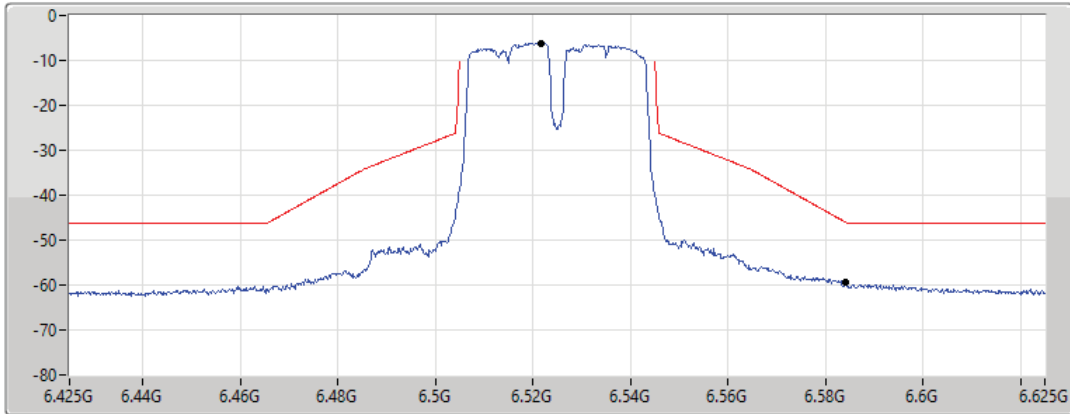

11a40_Nss1,(6Mbps)_1TX
6525MHz_TnomVnom

MASK

17/01/2022

CF Freq
6.525GHz

Span
200MHz

RBW
500kHz

VBW
2MHz

Sweep Time
20ms

Detector Type
RMS

Ref(Hz)	Ref(dBm)	Freq(Hz)	Level(dBm)	Limit(dBm)	Margin(dB)	Port
6.5216G	-6.18	6.5842G	-59.52	-46.06	-13.46	1

11a40_Nss1,(6Mbps)_1TX
6565MHz_TnomVnom

MASK

17/01/2022

CF Freq
6.565GHz

Span
200MHz

RBW
500kHz

VBW
2MHz

Sweep Time
20ms

Detector Type
RMS