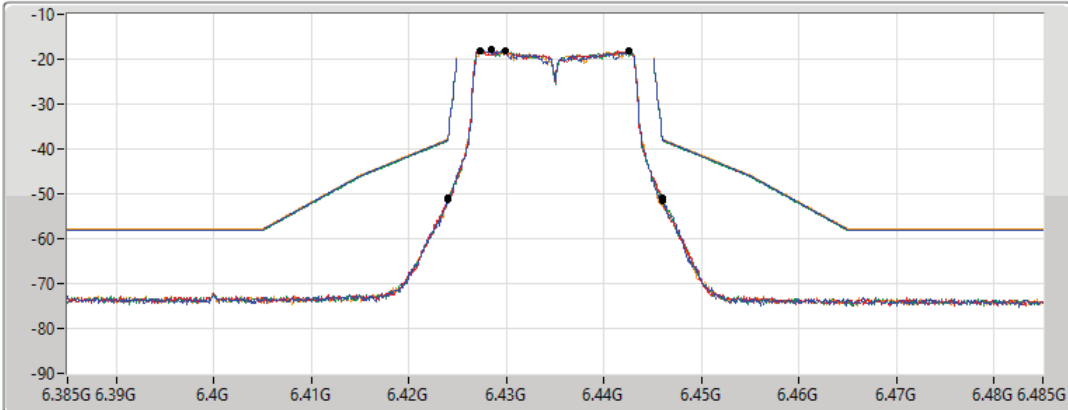

11a20_Nss1,(6Mbps)_4TX

MASK

6435MHz_TnomVnom

17/01/2022

CF Freq
6.435GHz

Span
100MHz

RBW
300kHz

VBW
1MHz

Sweep Time
20ms

Detector Type
RMS

Port 1

Port 2

Port 3

Port 4

Ref(Hz)	Ref(dBm)	Freq(Hz)	Level(dBm)	Limit(dBm)	Margin(dB)	Port
6.42731G	-18.00	6.446G	-50.97	-38.00	-12.97	1
6.44249G	-18.02	6.424G	-51.40	-38.02	-13.38	2
6.42991G	-18.20	6.446G	-51.45	-38.20	-13.25	3
6.42851G	-17.83	6.424G	-51.01	-37.83	-13.18	4