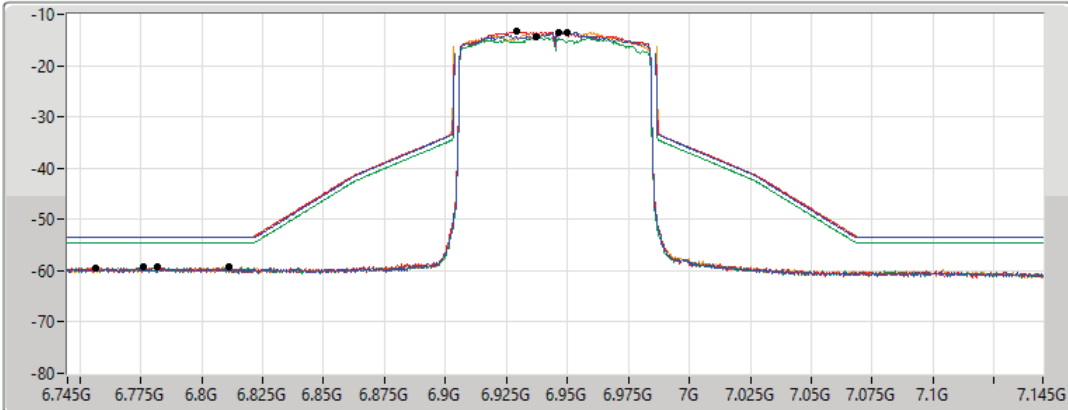

802.11ax HEW80_Nss1,(MCS0)_4TX

MASK

6945MHz_TnomVnom

01/09/2021

CF Freq
6.945GHz

Span
400MHz

RBW
1MHz

VBW
3MHz

Sweep Time
20ms

Detector Type
RMS

Port 1

Port 2

Port 3

Port 4

Ref(Hz)	Ref(dBm)	Freq(Hz)	Level(dBm)	Limit(dBm)	Margin(dB)	Port
6.9462G	-13.47	6.7566G	-59.42	-53.47	-5.95	1
6.92942G	-13.40	6.7758G	-59.33	-53.40	-5.93	2
6.93701G	-14.48	6.8114G	-59.22	-54.48	-4.74	3
6.9498G	-13.52	6.7818G	-59.18	-53.52	-5.66	4