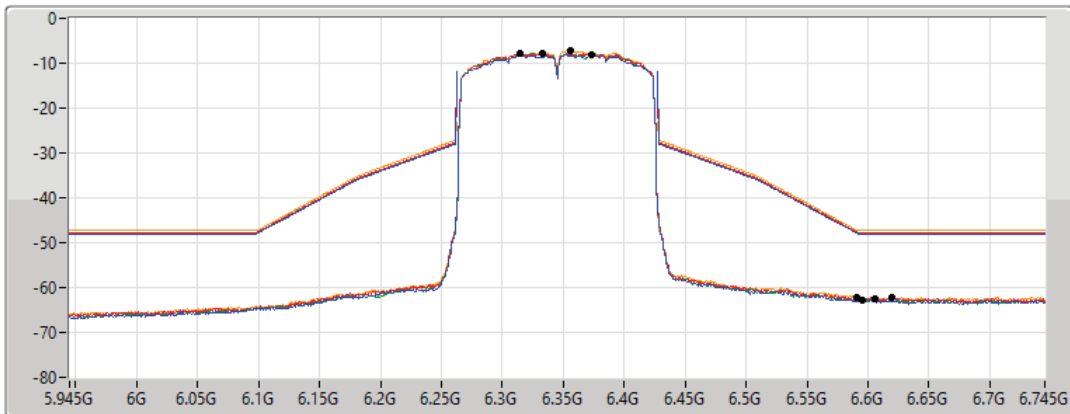

802.11ax HEW160_Nss1,(MCS0)_4TX

MASK

6345MHz_TnomVnom

17/01/2022

CF Freq
6.345GHz

Span
800MHz

RBW
2MHz

VBW
10MHz

Sweep Time
20ms

Detector Type
RMS

Port 1

Port 2

Port 3

Port 4

Ref(Hz)	Ref(dBm)	Freq(Hz)	Level(dBm)	Limit(dBm)	Margin(dB)	Port
6.37377G	-7.99	6.5954G	-62.69	-47.99	-14.70	1
6.31463G	-7.68	6.6194G	-62.20	-47.68	-14.52	2
6.33301G	-7.72	6.6058G	-62.53	-47.72	-14.81	3
6.35539G	-7.09	6.5906G	-62.18	-47.09	-15.09	4