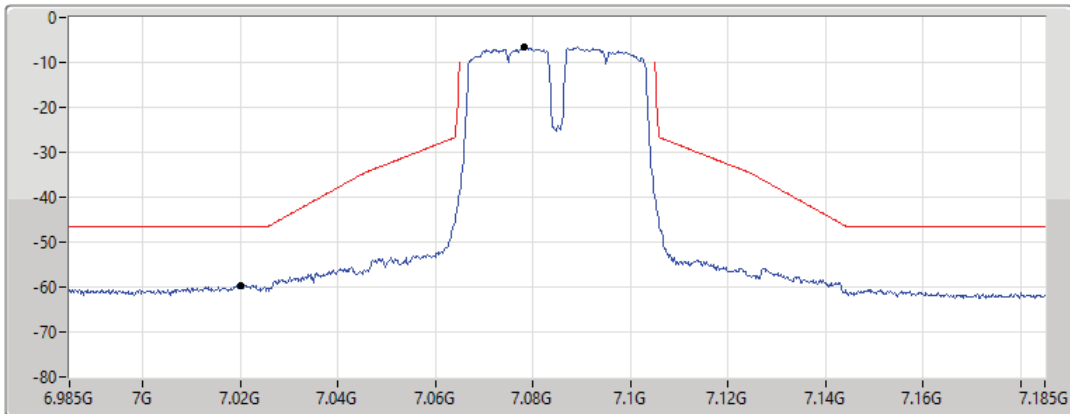

11a40_Nss1,(6Mbps)_1TX

MASK

7085MHz_TnomVnom

17/01/2022

CF Freq
7.085GHz

Span
200MHz

RBW
500kHz

VBW
2MHz

Sweep Time
20ms

Detector Type
RMS

Ref(Hz)	Ref(dBm)	Freq(Hz)	Level(dBm)	Limit(dBm)	Margin(dB)	Port
7.07821G	-6.64	7.0202G	-59.56	-46.64	-12.92	1