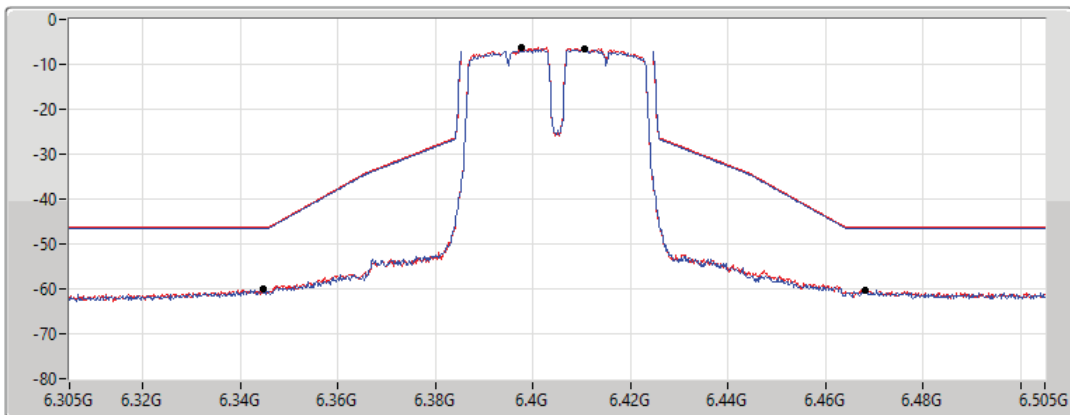

17/01/2022

CF Freq
6.405GHz

Span
200MHz

RBW
500kHz

VBW
2MHz

Sweep Time
20ms

Detector Type
RMS

Port 1