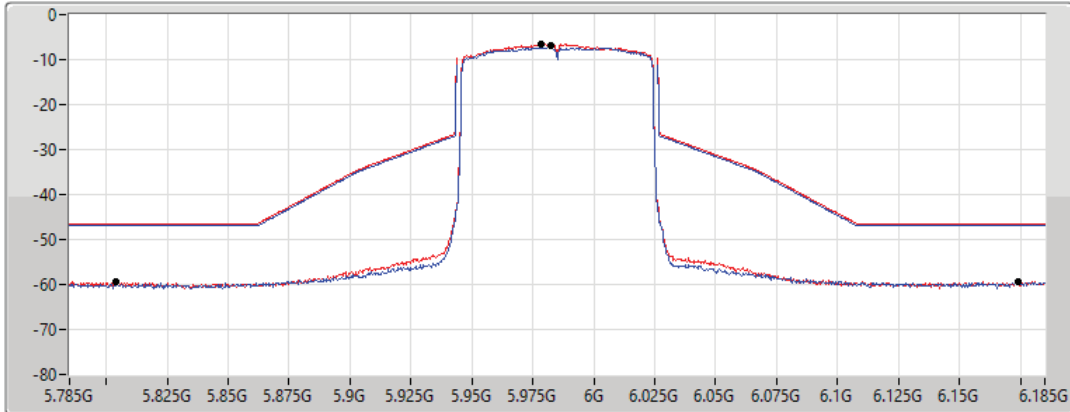

31/08/2021

CF Freq
5.985GHz

Span
400MHz

RBW
1MHz

VBW
3MHz

Sweep Time
20ms

Detector Type
RMS

Port 1