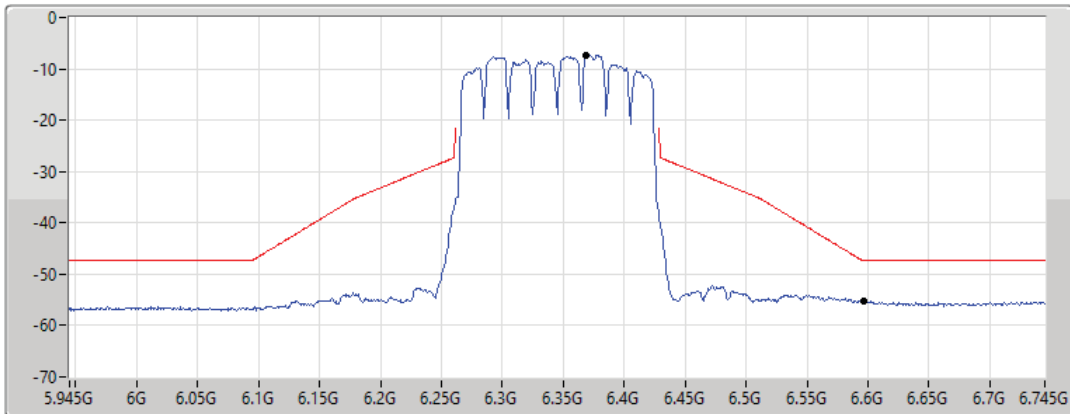

Port 1

Ref(Hz)	Ref(dBm)	Freq(Hz)	Level(dBm)	Limit(dBm)	Margin(dB)	Port
6.36898G	-7.28	6.5962G	-55.35	-47.28	-8.07	1