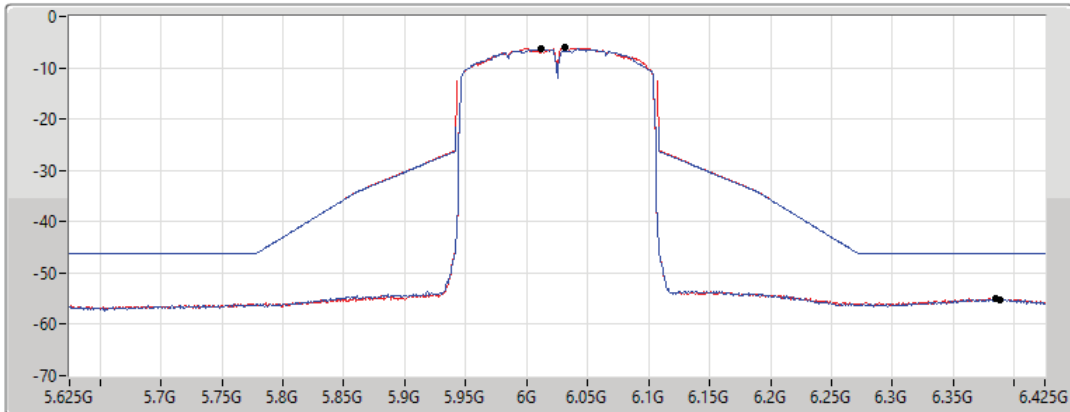

17/01/2022

CF Freq
6.025GHz

Span
800MHz

RBW
2MHz

VBW
10MHz

Sweep Time
20ms

Detector Type
RMS

Port 1