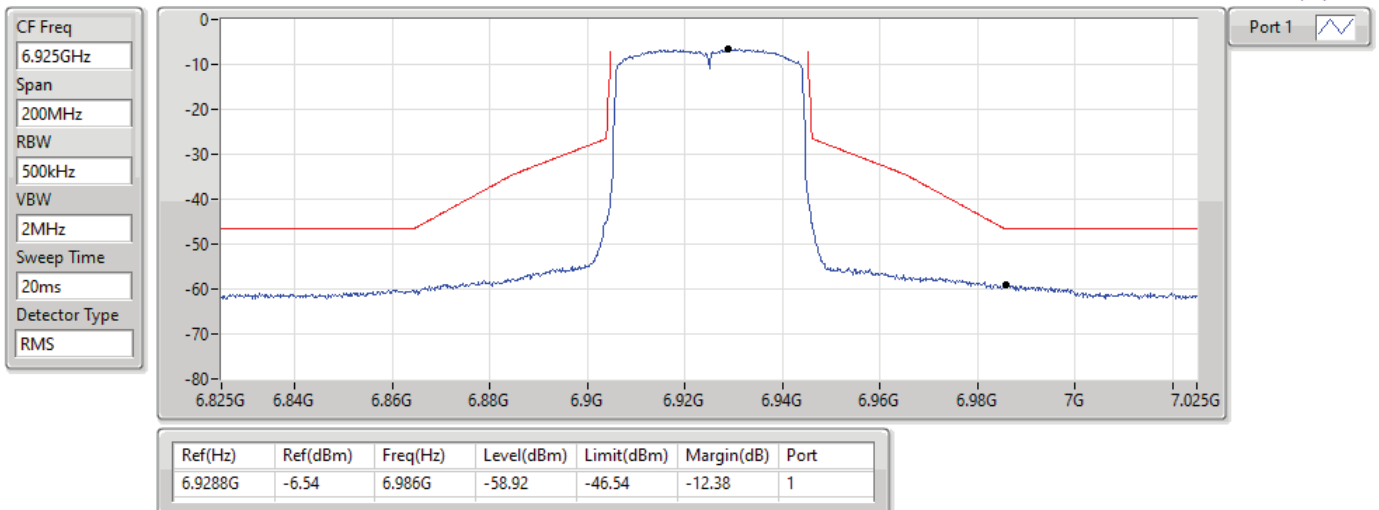

6925MHz_TnomVnom

17/01/2022