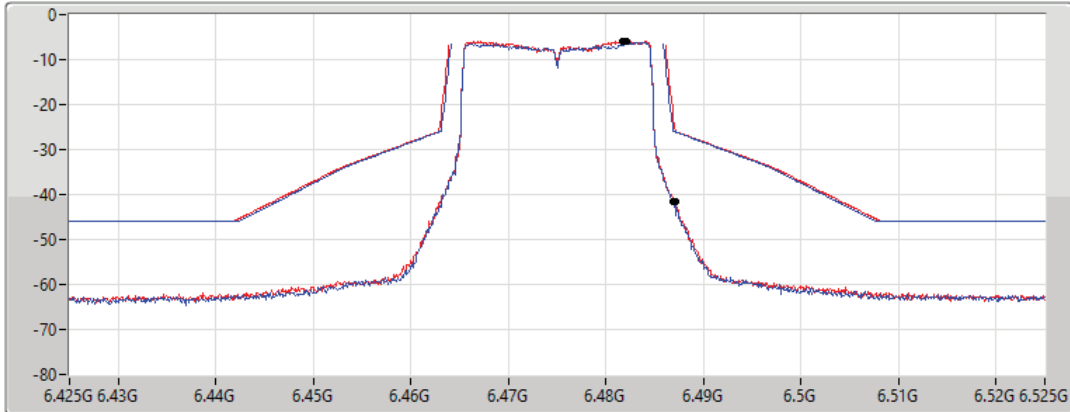

17/01/2022

CF Freq
6.475GHz

Span
100MHz

RBW
300kHz

VBW
1MHz

Sweep Time
20ms

Detector Type
RMS

Port 1