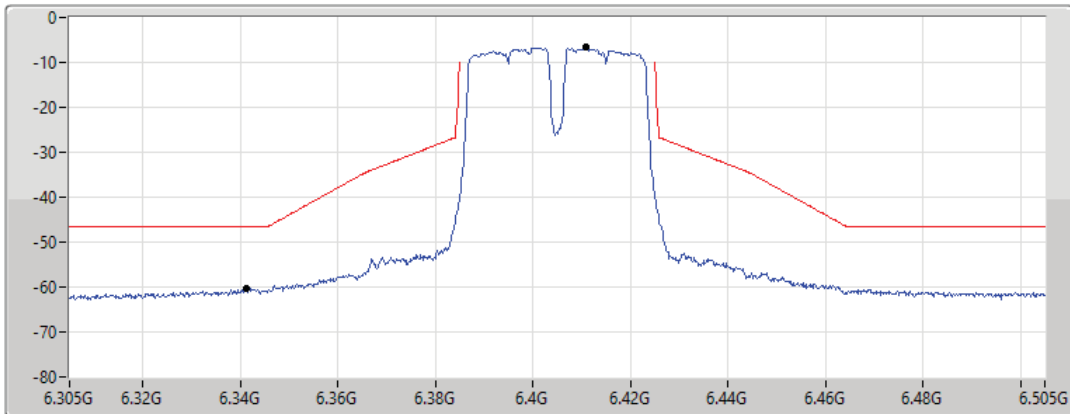

Ref(Hz)	Ref(dBm)	Freq(Hz)	Level(dBm)	Limit(dBm)	Margin(dB)	Port
6.41099G	-6.66	6.3414G	-60.40	-46.66	-13.74	1