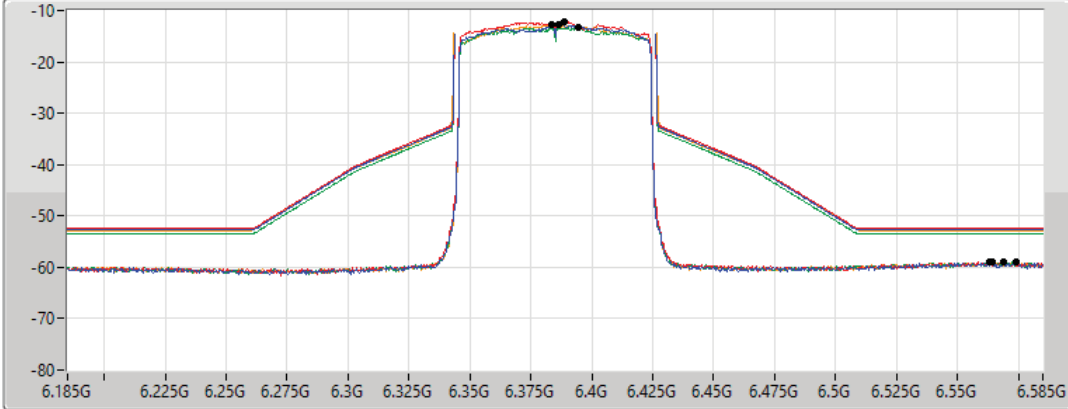

802.11ax HEW80_Nss1,(MCS0)_4TX

MASK

6385MHz_TnomVnom

01/09/2021

CF Freq
6.385GHz

Span
400MHz

RBW
1MHz

VBW
3MHz

Sweep Time
20ms

Detector Type
RMS

Port 1

Port 2

Port 3

Port 4

Ref(Hz)	Ref(dBm)	Freq(Hz)	Level(dBm)	Limit(dBm)	Margin(dB)	Port
6.3866G	-12.63	6.5642G	-58.82	-52.63	-6.19	1
6.389G	-12.29	6.5634G	-58.96	-52.29	-6.67	2
6.39459G	-13.35	6.5686G	-58.97	-53.35	-5.62	3
6.3834G	-12.87	6.5738G	-59.04	-52.87	-6.17	4