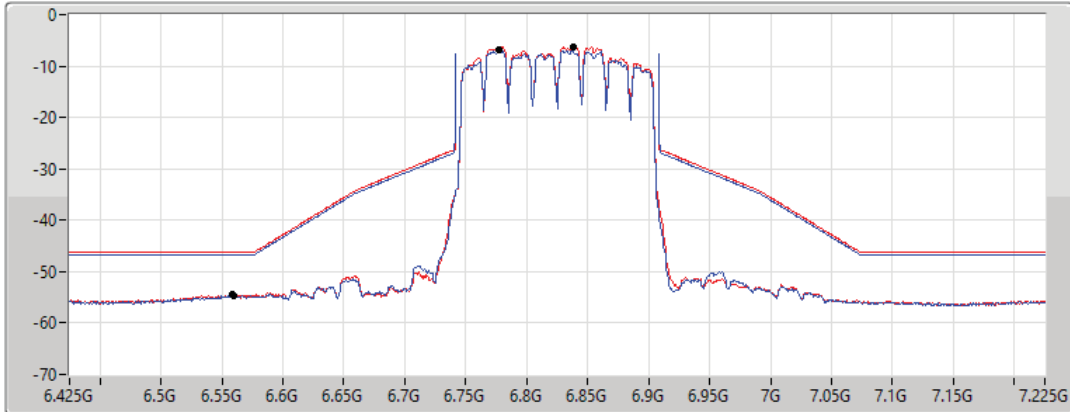

CF Freq
6.825GHz

Span
800MHz

RBW
2MHz

VBW
10MHz

Sweep Time
20ms

Detector Type
RMS

Port 1

Port 2