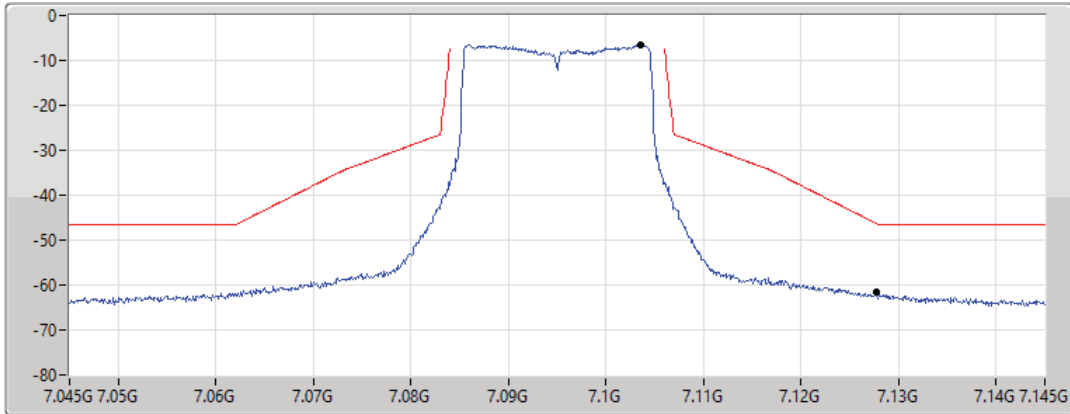

802.11ax HEW20_Nss1,(MCS0)_1TX

MASK

7095MHz_TnomVnom

17/01/2022

CF Freq
7.095GHz

Span
100MHz

RBW
300kHz

VBW
1MHz

Sweep Time
20ms

Detector Type
RMS

Port 1

Ref(Hz)	Ref(dBm)	Freq(Hz)	Level(dBm)	Limit(dBm)	Margin(dB)	Port
7.10349G	-6.45	7.1277G	-61.49	-46.29	-15.20	1