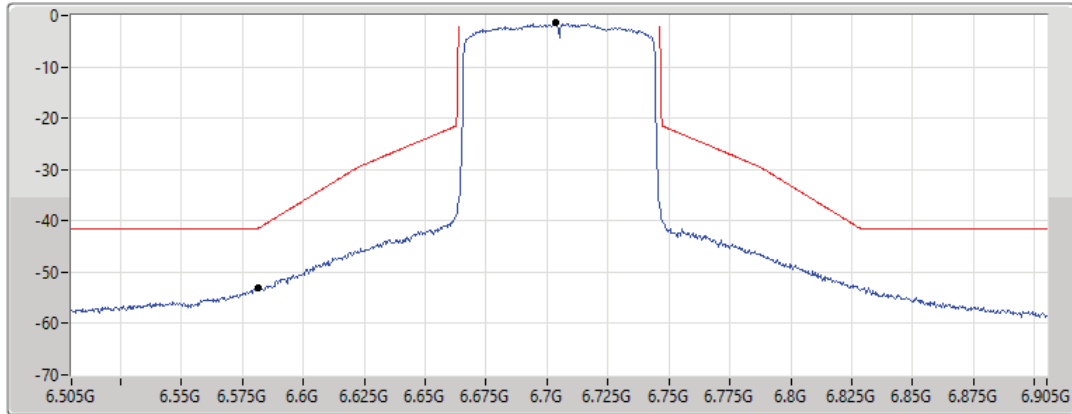

802.11ax HEW80_Nss1,(MCS0)_1TX 6705MHz_TnomVnom

MASK

31/08/2021

CF Freq
6.705GHz
Span
400MHz
RBW
1MHz
VBW
3MHz
Sweep Time
20ms
Detector Type
RMS

Ref(Hz)	Ref(dBm)	Freq(Hz)	Level(dBm)	Limit(dBm)	Margin(dB)	Port
6.7038G	-1.49	6.5814G	-53.01	-41.49	-11.52	1

802.11ax HEW80_Nss1,(MCS0)_1TX 6785MHz_TnomVnom

MASK

31/08/2021

CF Freq
6.785GHz
Span
400MHz
RBW
1MHz
VBW
3MHz
Sweep Time
20ms
Detector Type
RMS