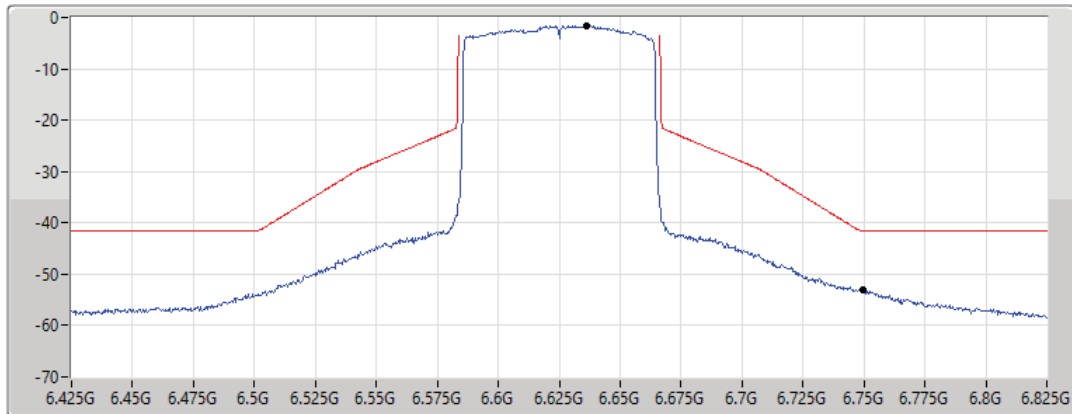

MASK

31/08/2021

CF Freq
6.625GHz

Span
400MHz

RBW
1MHz

VBW
3MHz

Sweep Time
20ms

Detector Type
RMS