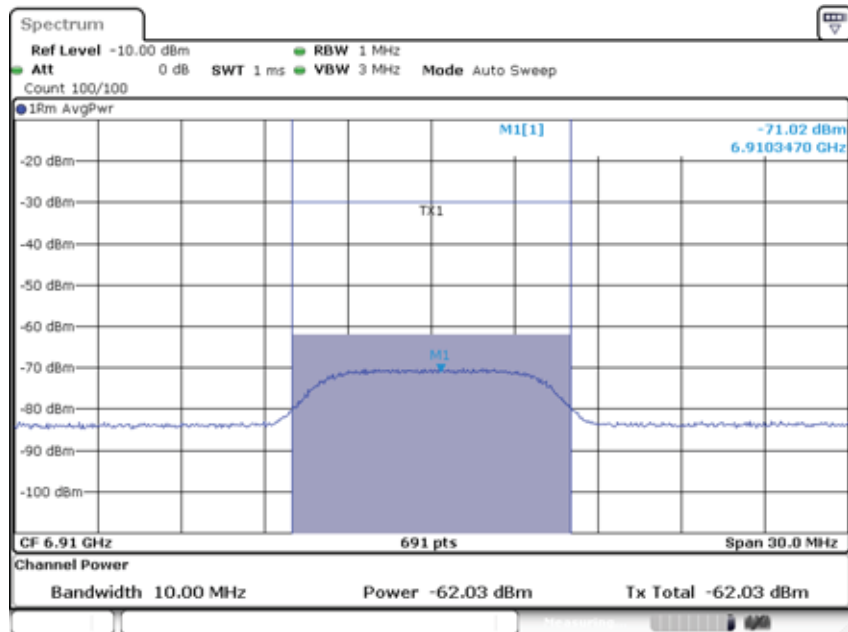

Frequency (MHz): 6910 MHz

Date: 28.AUG.2021 10:07:53

AWGN Bandwidth: 10MHz