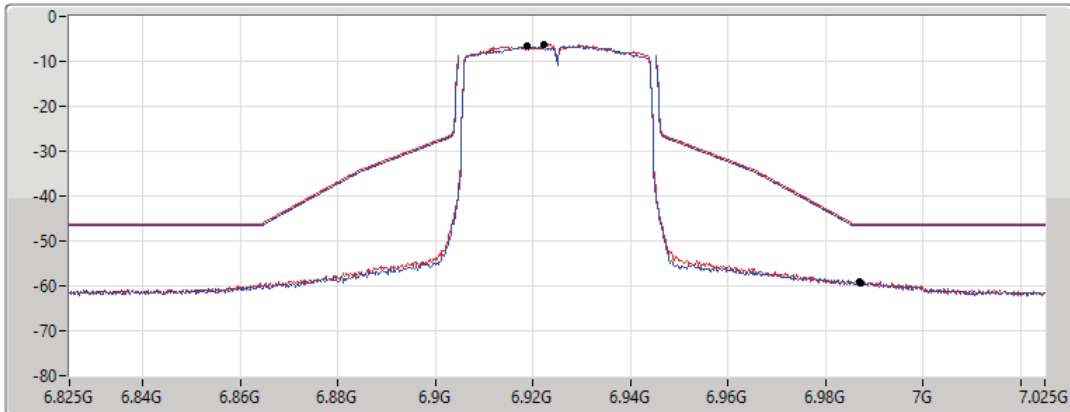

17/01/2022

CF Freq
6.925GHz

Span
200MHz

RBW
500kHz

VBW
2MHz

Sweep Time
20ms

Detector Type
RMS

Port 1