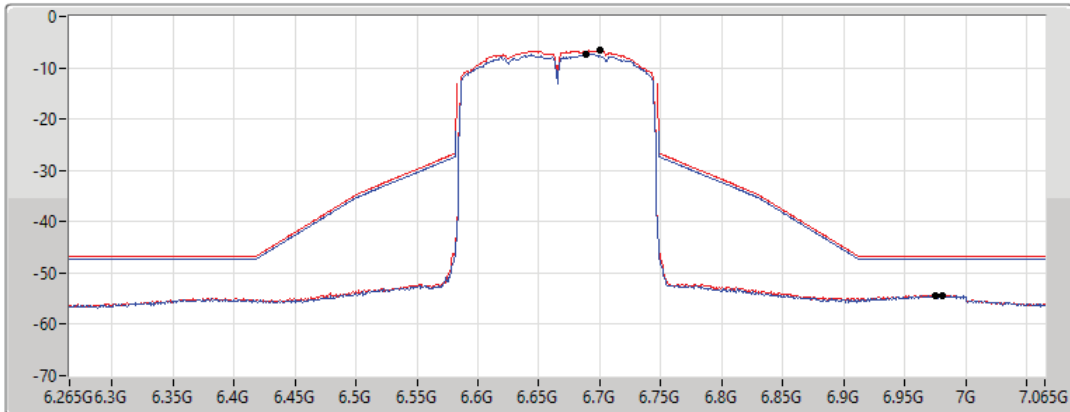

17/01/2022

CF Freq
6.665GHz

Span
800MHz

RBW
2MHz

VBW
10MHz

Sweep Time
20ms

Detector Type
RMS

Port 1 