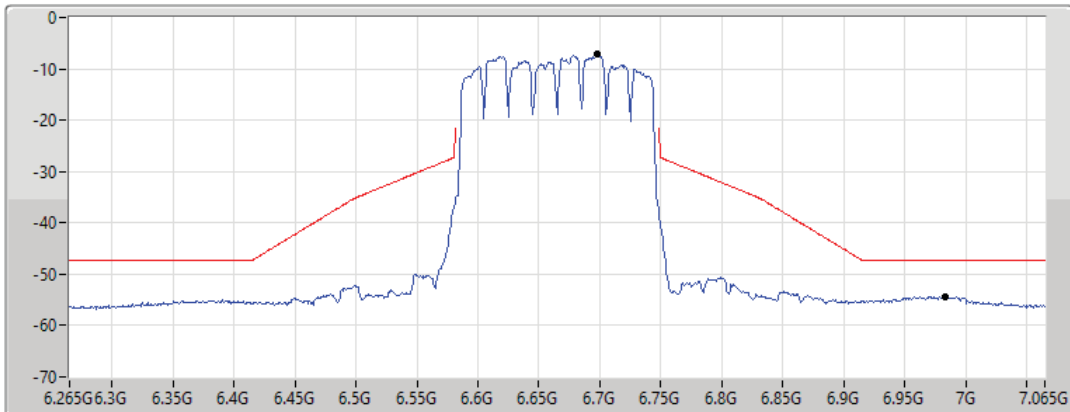

6665MHz_TnomVnom

17/01/2022

CF Freq
6.665GHz

Span
800MHz

RBW
2MHz

VBW
10MHz

Sweep Time
20ms

Detector Type
RMS