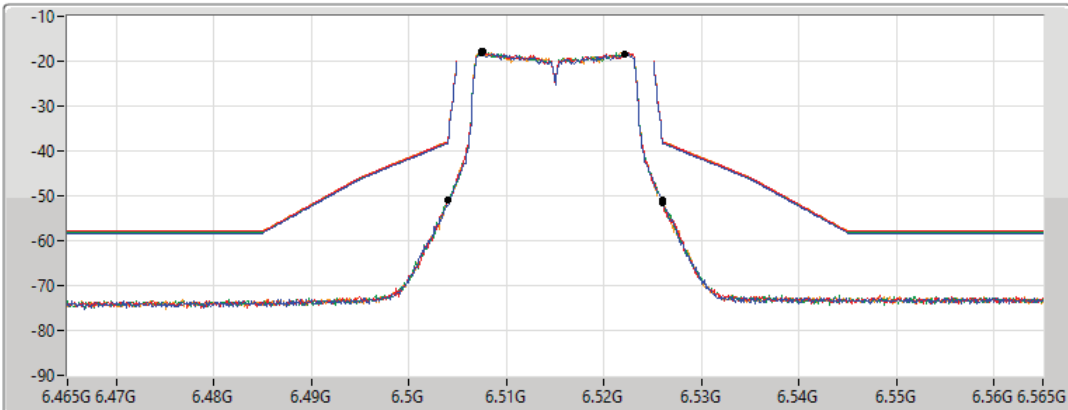

11a20_Nss1,(6Mbps)_4TX

MASK

6515MHz_TnomVnom

17/01/2022

CF Freq
6.515GHz

Span
100MHz

RBW
300kHz

VBW
1MHz

Sweep Time
20ms

Detector Type
RMS

Port 1

Port 2

Port 3

Port 4

Ref(Hz)	Ref(dBm)	Freq(Hz)	Level(dBm)	Limit(dBm)	Margin(dB)	Port
6.52209G	-18.30	6.526G	-51.50	-38.30	-13.20	1
6.50761G	-17.95	6.504G	-50.95	-37.95	-13.00	2
6.50741G	-18.02	6.504G	-50.99	-38.02	-12.97	3
6.50741G	-17.88	6.526G	-50.93	-37.88	-13.05	4