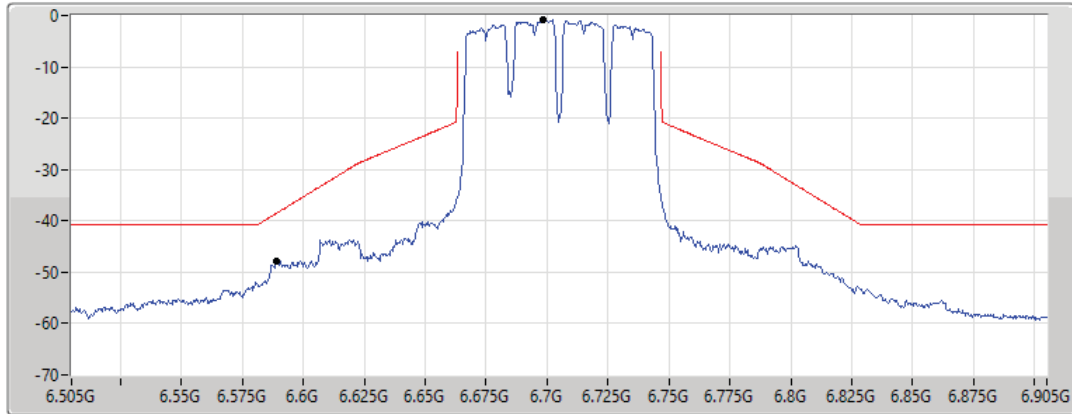

11a80_Nss1,(6Mbps)_1TX
6705MHz_TnomVnom

MASK

31/08/2021

CF Freq
6.705GHz
Span
400MHz
RBW
1MHz
VBW
3MHz
Sweep Time
20ms
Detector Type
RMS

Ref(Hz)	Ref(dBm)	Freq(Hz)	Level(dBm)	Limit(dBm)	Margin(dB)	Port
6.69821G	-0.81	6.589G	-47.78	-38.53	-9.25	1

11a80_Nss1,(6Mbps)_1TX
6785MHz_TnomVnom

MASK

31/08/2021

CF Freq
6.785GHz
Span
400MHz
RBW
1MHz
VBW
3MHz
Sweep Time
20ms
Detector Type
RMS