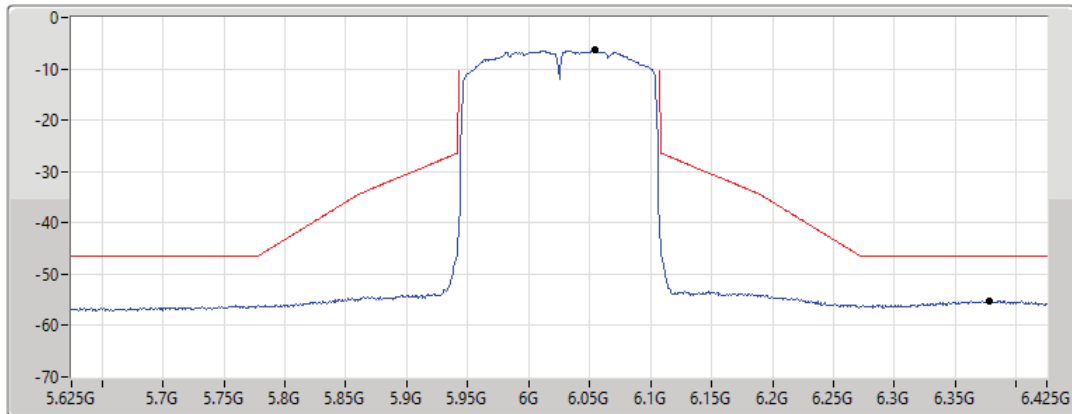

Port 1

Ref(Hz)	Ref(dBm)	Freq(Hz)	Level(dBm)	Limit(dBm)	Margin(dB)	Port
6.05457G	-6.40	6.3778G	-55.11	-46.40	-8.71	1