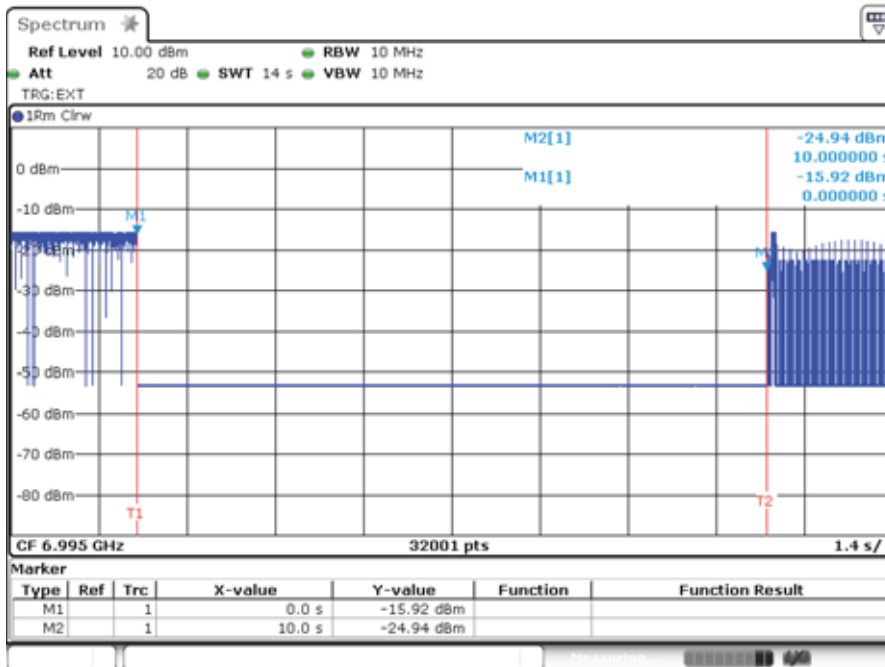

Test CH 209 ; Incumbent signal 6995 MHz

Date: 28.AUG.2021 14:50:53

Note : M1 : Inject AWGN signal ; M2 : Remove AWGN signal.