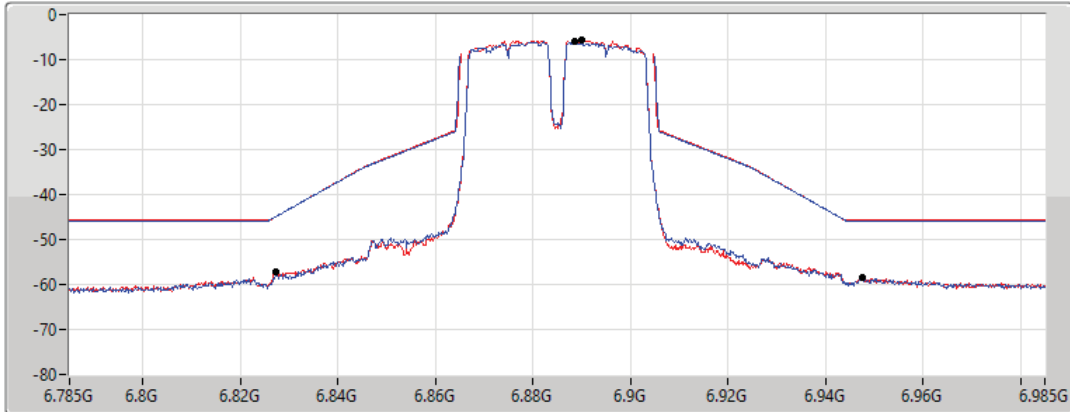

17/01/2022

CF Freq
6.885GHz

Span
200MHz

RBW
500kHz

VBW
2MHz

Sweep Time
20ms

Detector Type
RMS

Port 1