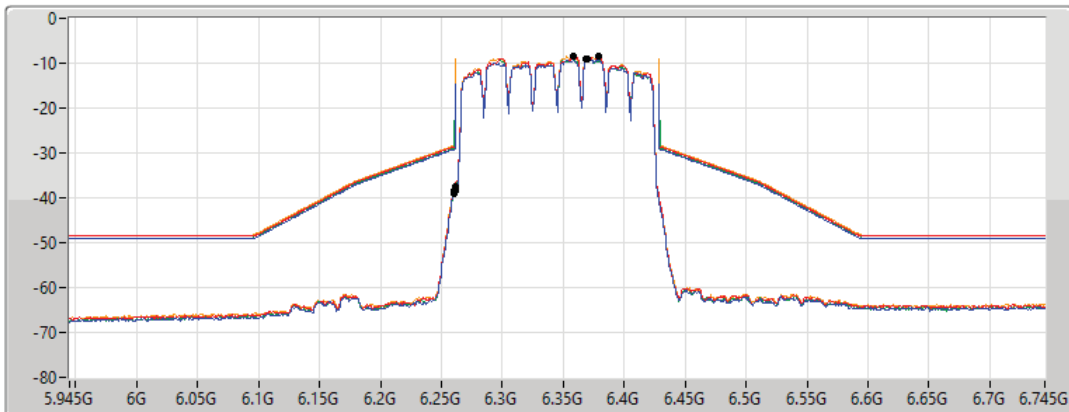

6345MHz_TnomVnom

17/01/2022

CF Freq
6.345GHz

Span
800MHz

RBW
2MHz

VBW
10MHz

Sweep Time
20ms

Detector Type
RMS

Port 1

Port 2

Port 3

Port 4

Ref(Hz)	Ref(dBm)	Freq(Hz)	Level(dBm)	Limit(dBm)	Margin(dB)	Port
6.36898G	-9.13	6.261G	-38.45	-29.14	-9.31	1
6.35859G	-8.50	6.261G	-37.59	-28.53	-9.06	2
6.36978G	-9.01	6.2602G	-39.08	-29.03	-10.05	3
6.37857G	-8.37	6.2602G	-38.44	-28.43	-10.01	4