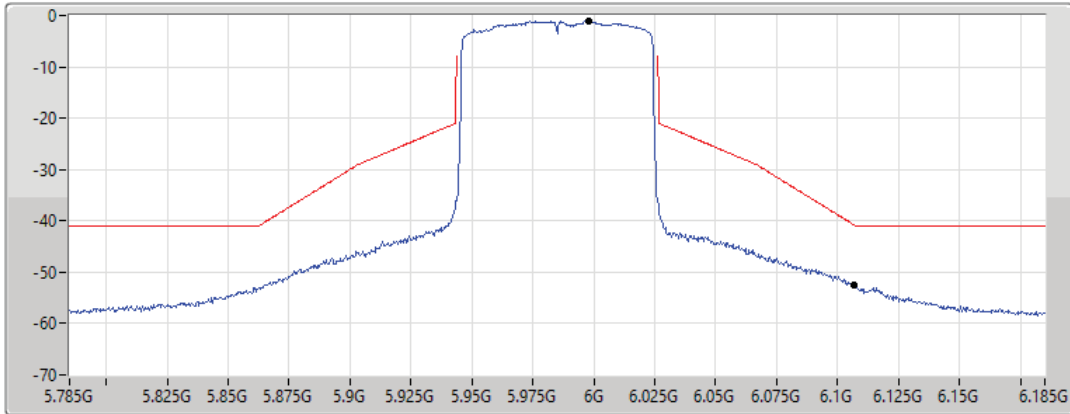

MASK

31/08/2021

CF Freq
5.985GHz

Span
400MHz

RBW
1MHz

VBW
3MHz

Sweep Time
20ms

Detector Type
RMS