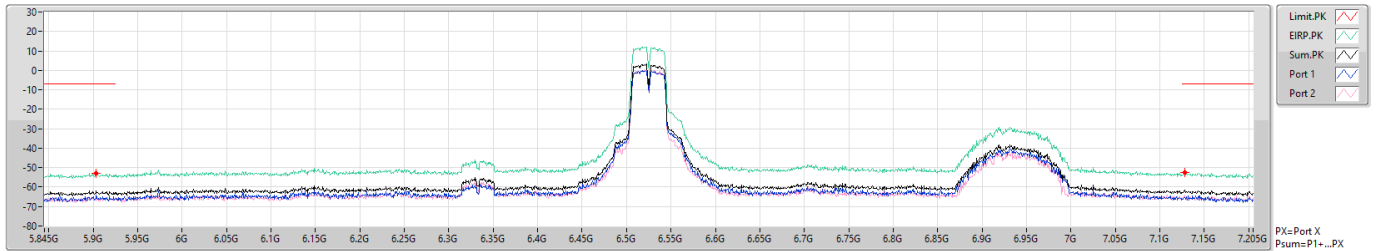

11a40_Nss1,(6Mbps)_2TX

CSE Bandedge [PK]

6525MHz

31/08/2021