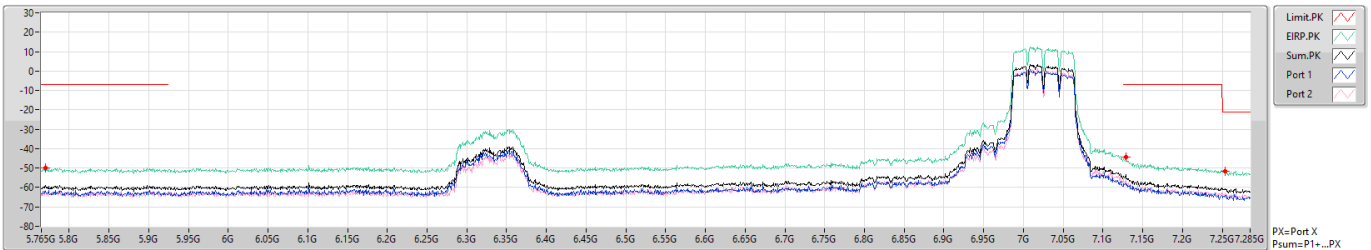

**11a80\_Nss1,(6Mbps)\_2TX**

**6945MHz**

**CSE Bandedge [AV]**

31/08/2021

11a80\_Nss1,(6Mbps)\_2TX

CSE Bandedge [PK]

7025MHz

31/08/2021