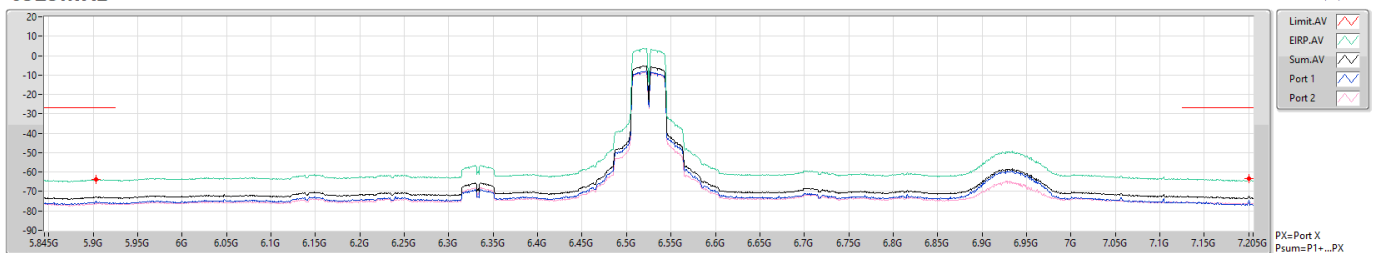

11a40\_Nss1,(6Mbps)\_2TX

CSE Bandedge [PK]

6525MHz

31/08/2021

11a40\_Nss1,(6Mbps)\_2TX

CSE Bandedge [AV]

6525MHz

31/08/2021