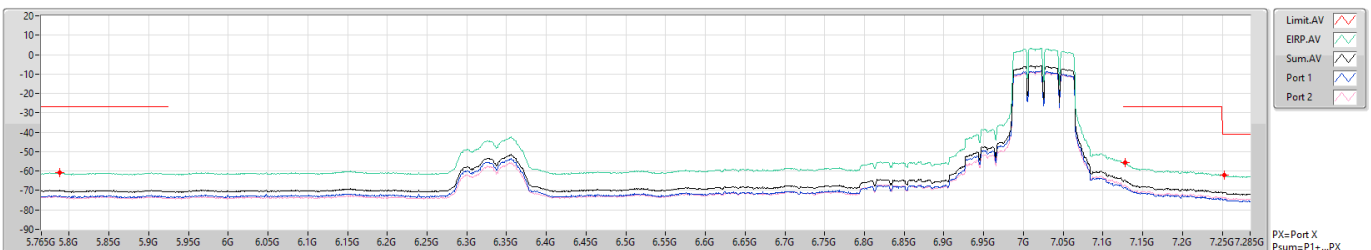

11a80_Nss1,(6Mbps)_2TX

CSE Bandedge [AV]

7025MHz

31/08/2021

F-Start(Hz)	F-Stop(Hz)	RBW(Hz)	Type	Freq(Hz)	EIRP(dBm)	Limit(dBm)	Margin(dB)	DG(dB)	Ref(dB)	Psum(dBm)	P1(dBm)	P2(dBm)
5.765G	7.285G	1M	AV	5.7879G	-60.95	-27.00	-33.95	9.01	0.00	-69.96	-72.75	-73.21
5.765G	7.285G	1M	AV	7.12798G	-55.72	-27.00	-28.72	9.01	0.00	-64.73	-68.43	-67.14
5.765G	7.285G	1M	AV	7.25232G	-62.10	-41.20	-20.90	9.01	0.00	-71.11	-74.67	-73.64