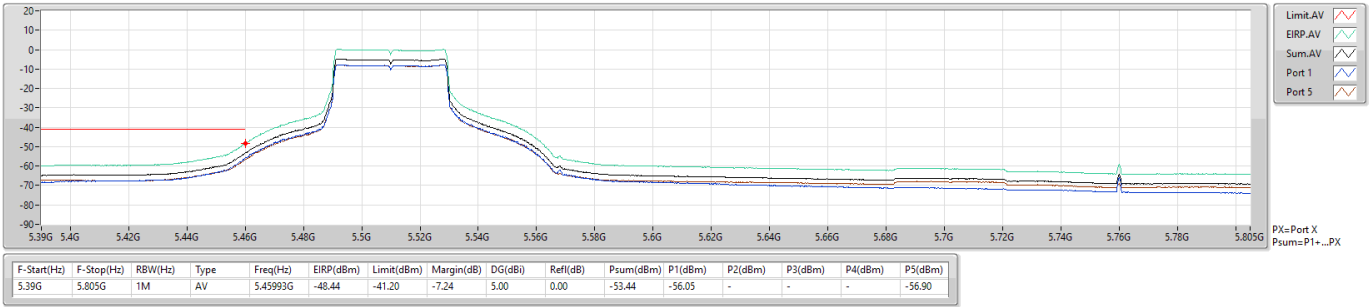

802.11ax HEW40_Nss1,(MCS0)_2TX(Port1&Port5)

CSE Bandedge [AV]

5510MHz