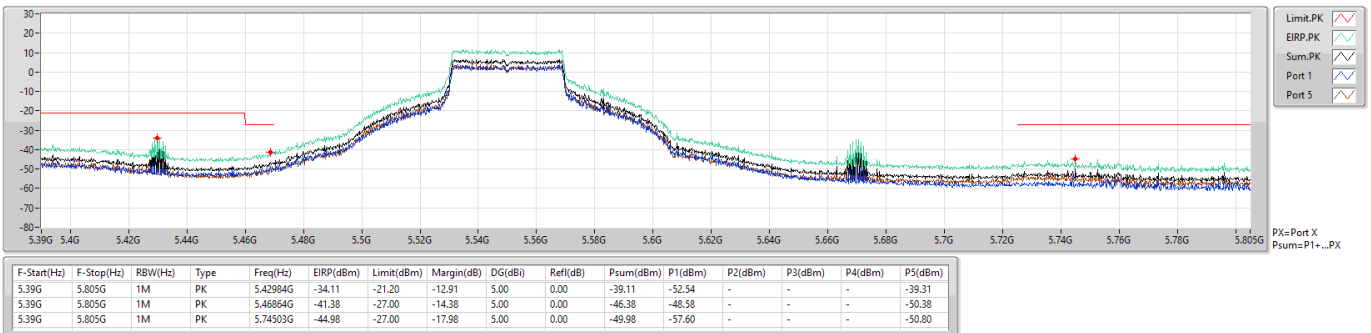

802.11ax HEW40_Nss1,(MCS0)_2TX(Port1&Port5)

CSE Bandedge [AV]

5510MHz

802.11ax HEW40_Nss1,(MCS0)_2TX(Port1&Port5)

CSE Bandedge [PK]

5550MHz

802.11ax HEW40_Nss1,(MCS0)_2TX(Port1&Port5)

CSE Bandedge [AV]