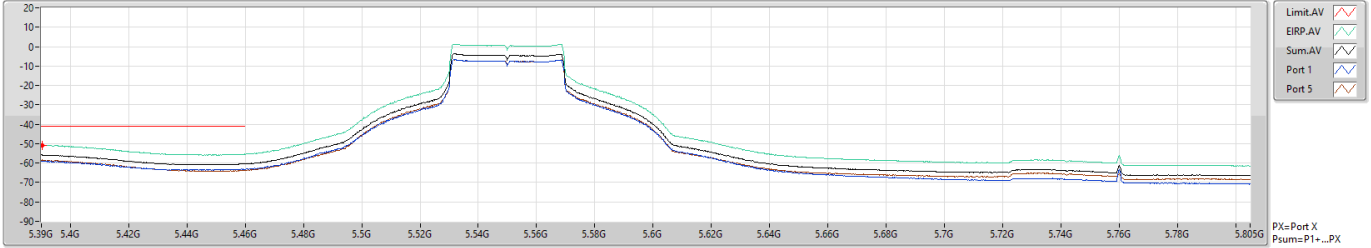

802.11ax HEW40_Nss1,(MCS0)_2TX(Port1&Port5)

CSE Bandedge [AV]

5550MHz

F-Start(Hz)	F-Stop(Hz)	RBW(Hz)	Type	Freq(Hz)	EIRP(dBm)	Limit(dBm)	Margin(dB)	DG(dB)	Ref(dB)	Psum(dBm)	P1(dBm)	P2(dBm)	P3(dBm)	P4(dBm)	P5(dBm)
5.39G	5.805G	1M	AV	5.39042G	-50.71	-41.20	-9.51	5.00	0.00	-55.71	-59.14	-	-	-	-58.34