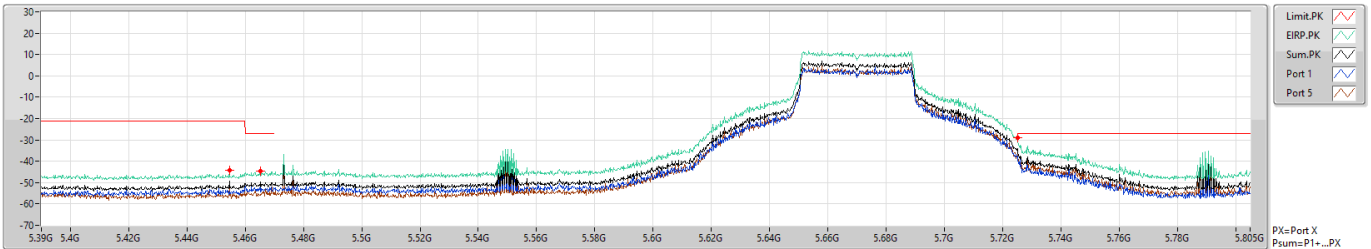

802.11ax HEW40_Nss1,(MCS0)_2TX(Port1&Port5)

CSE Bandedge [PK]

5670MHz

F-Start(Hz)	F-Stop(Hz)	RBW(Hz)	Type	Freq(Hz)	EIRP(dBm)	Limit(dBm)	Margin(dB)	DG(dB)	Ref(dB)	Psum(dBm)	P1(dBm)	P2(dBm)	P3(dBm)	P4(dBm)	P5(dBm)
5.39G	5.805G	1M	PK	5.45453G	-44.36	-21.20	-23.16	5.00	0.00	-49.36	-53.87	-	-	-	-51.25
5.39G	5.805G	1M	PK	5.46532G	-44.65	-27.00	-17.65	5.00	0.00	-49.65	-51.00	-	-	-	-55.39
5.39G	5.805G	1M	PK	5.72511G	-29.13	-27.00	-2.13	5.00	0.00	-34.13	-37.45	-	-	-	-36.85