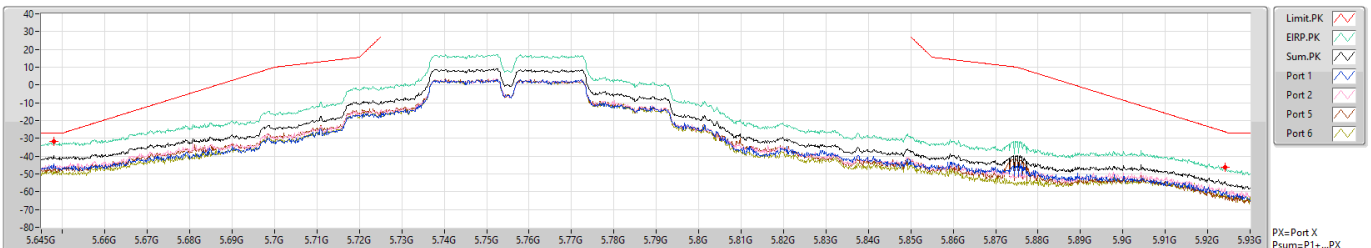

11a40_Nss1,(6Mbps)_4TX(Port1&Port2&Port5&Port6)
5755MHz

CSE Bandedge [PK]

16/09/2021

F-Start(Hz)	F-Stop(Hz)	RBW(Hz)	Type	Freq(Hz)	EIRP(dBm)	Limit(dBm)	Margin(dB)	DG(dB)	Ref(dB)	Psum(dBm)	P1(dBm)	P2(dBm)	P3(dBm)	P4(dBm)	P5(dBm)	P6(dBm)
5.645G	5.93G	1M	PK	5.64785G	-31.89	-27.00	-4.89	8.01	0.00	-39.90	-44.27	-45.32	-	-	-46.97	-48.09
5.645G	5.93G	1M	PK	5.92402G	-46.26	-26.27	-19.99	8.01	0.00	-54.27	-61.20	-57.92	-	-	-62.25	-61.14