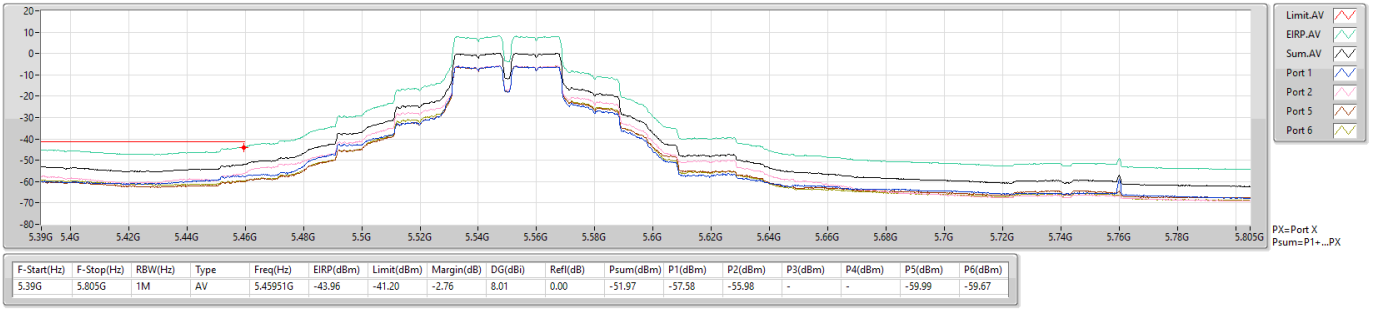

11a40_Nss1,(6Mbps)_4TX(Port1&Port2&Port5&Port6)

CSE Bandedge [AV]

5550MHz