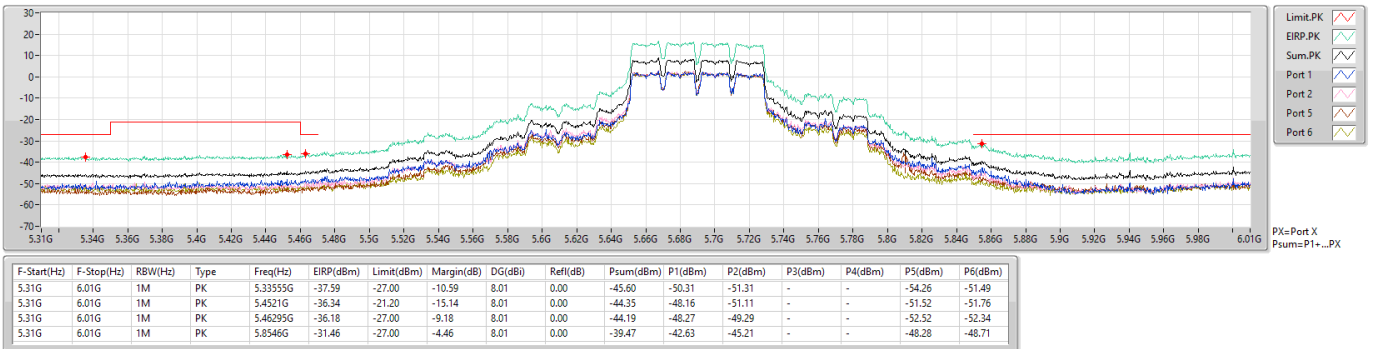

11a80_Nss1,(6Mbps)_4TX(Port1&Port2&Port5&Port6)

CSE Bandedge [AV]

5610MHz

11a80_Nss1,(6Mbps)_4TX(Port1&Port2&Port5&Port6)

CSE Bandedge [PK]

5690MHz Straddle 5.47-5.725GHz

11a80_Nss1,(6Mbps)_4TX(Port1&Port2&Port5&Port6)
5690MHz Straddle 5.47-5.725GHz