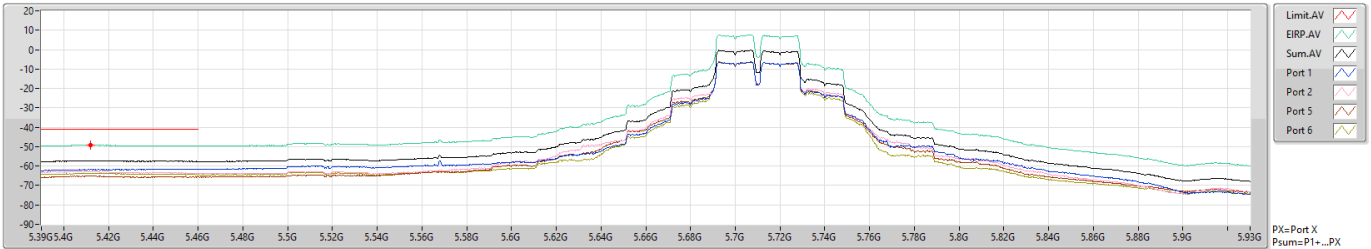

5670MHz

11a40_Nss1,(6Mbps)_4TX(Port1&Port2&Port5&Port6)

CSE Bandedge [PK]

5710MHz Straddle 5.47-5.725GHz

11a40_Nss1,(6Mbps)_4TX(Port1&Port2&Port5&Port6)
5710MHz Straddle 5.47-5.725GHz

CSE Bandedge [AV]

16/09/2021