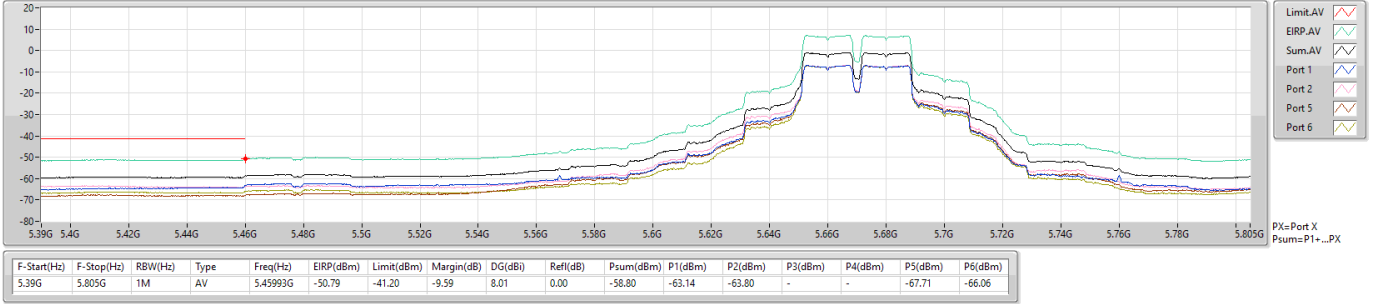

11a40_Nss1,(6Mbps)_4TX(Port1&Port2&Port5&Port6)

CSE Bandedge [AV]

5670MHz