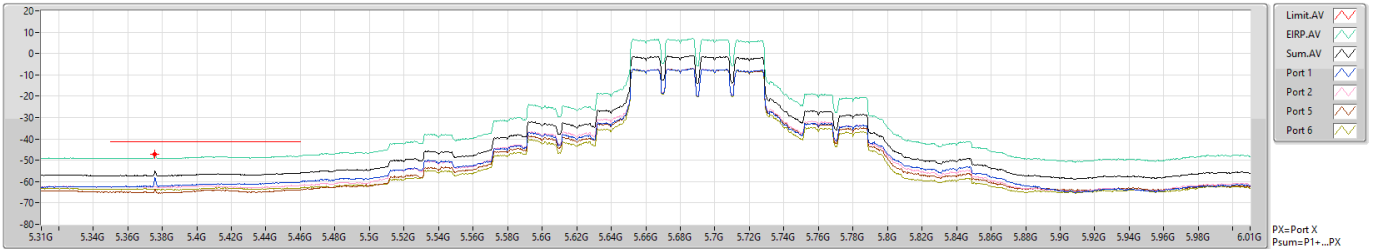

11a80_Nss1,(6Mbps)_4TX(Port1&Port2&Port5&Port6)
5690MHz Straddle 5.47-5.725GHz

CSE Bandedge [AV]

16/09/2021

F-Start(Hz)	F-Stop(Hz)	RBW(Hz)	Type	Freq(Hz)	EIRP(dBm)	Limit(dBm)	Margin(dB)	DG(dB)	Ref(dB)	Psum(dBm)	P1(dBm)	P2(dBm)	P3(dBm)	P4(dBm)	P5(dBm)	P6(dBm)
5.31G	6.01G	1M	AV	5.3759G	-47.18	-41.20	-5.98	8.01	0.00	-55.19	-58.14	-62.23	-	-	-63.54	-63.45