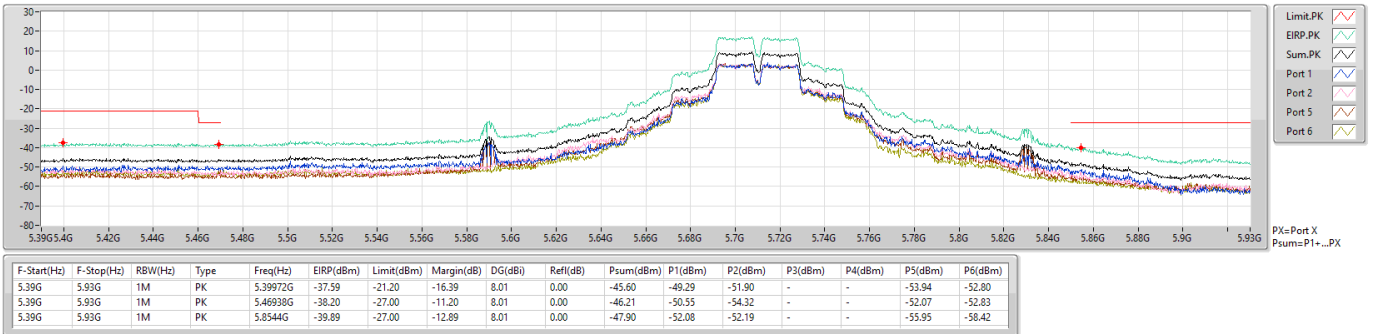

11a40_Nss1,(6Mbps)_4TX(Port1&Port2&Port5&Port6)

CSE Bandedge [PK]

5710MHz Straddle 5.47-5.725GHz