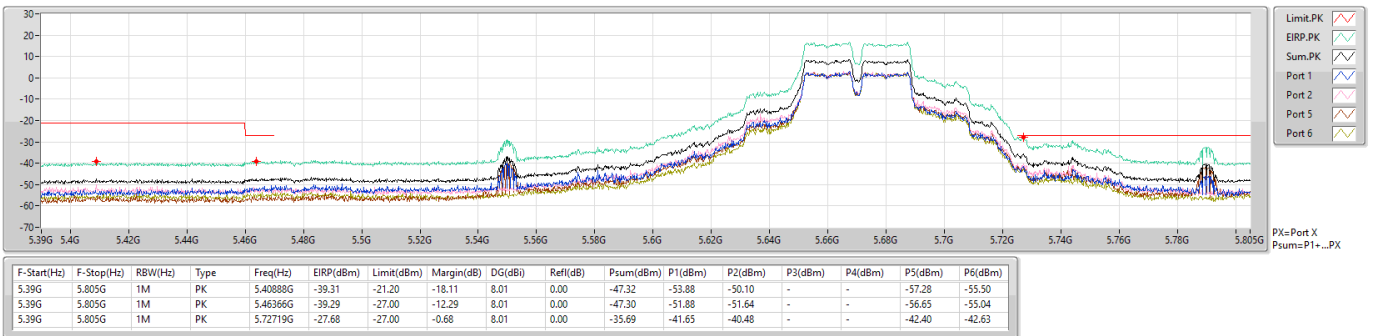

11a40_Nss1,(6Mbps)_4TX(Port1&Port2&Port5&Port6)

CSE Bandedge [AV]

5550MHz

11a40_Nss1,(6Mbps)_4TX(Port1&Port2&Port5&Port6)

CSE Bandedge [PK]

5670MHz

11a40_Nss1,(6Mbps)_4TX(Port1&Port2&Port5&Port6)

CSE Bandedge [AV]

5670MHz

11a40_Nss1,(6Mbps)_4TX(Port1&Port2&Port5&Port6)

CSE Bandedge [PK]

5710MHz Straddle 5.47-5.725GHz

11a40_Nss1,(6Mbps)_4TX(Port1&Port2&Port5&Port6)
5710MHz Straddle 5.47-5.725GHz

CSE Bandedge [AV]

16/09/2021