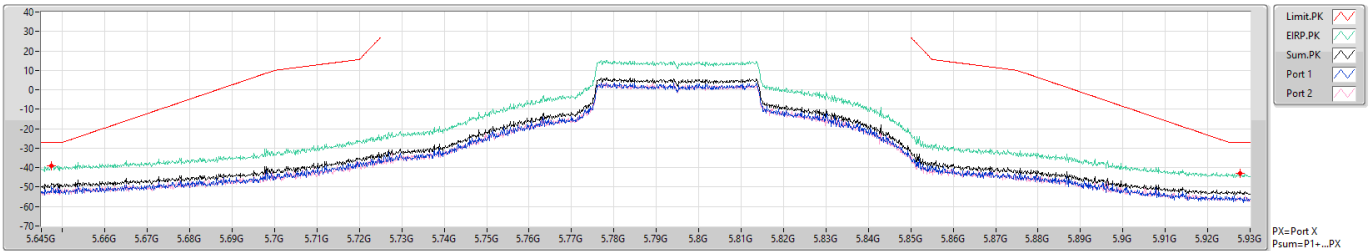

802.11ax HEW40_Nss1,(MCS0)_2TX

CSE Bandedge [PK]

5795MHz

27/08/2021

802.11ax HEW80_Nss1,(MCS0)_2TX

CSE Bandedge [PK]

5210MHz

27/08/2021