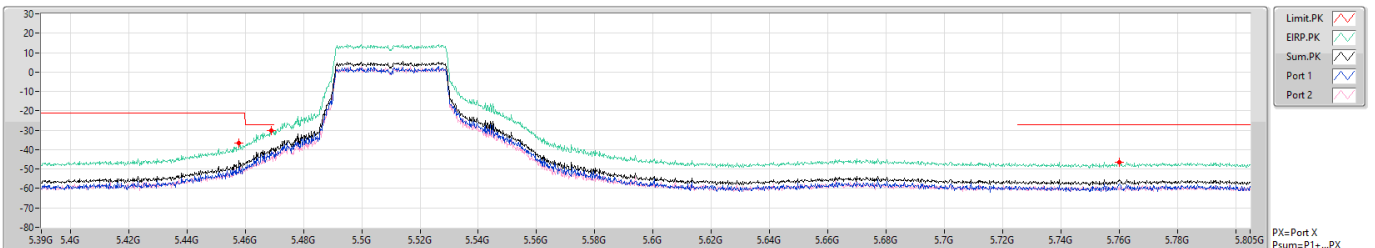

802.11ax HEW40_Nss1,(MCS0)_2TX

CSE Bandedge [AV]

5310MHz

27/08/2021

802.11ax HEW40_Nss1,(MCS0)_2TX

CSE Bandedge [PK]

5510MHz

27/08/2021