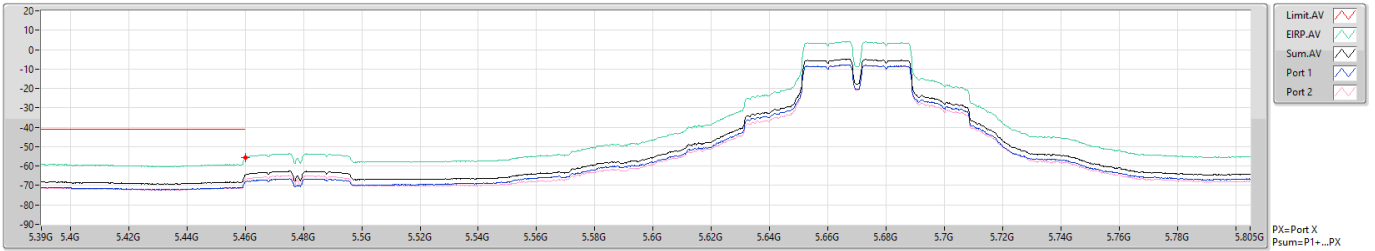

11a40_Nss1,(6Mbps)_2TX

CSE Bandedge [AV]

5670MHz

26/08/2021

F-Start(Hz)	F-Stop(Hz)	RBW(Hz)	Type	Freq(Hz)	EIRP(dBm)	Limit(dBm)	Margin(dB)	DG(dB)	Ref(dB)	Psum(dBm)	P1(dBm)	P2(dBm)
5.39G	5.805G	1M	AV	5.45993G	-55.73	-41.20	-14.53	9.01	0.00	-64.74	-66.43	-67.16