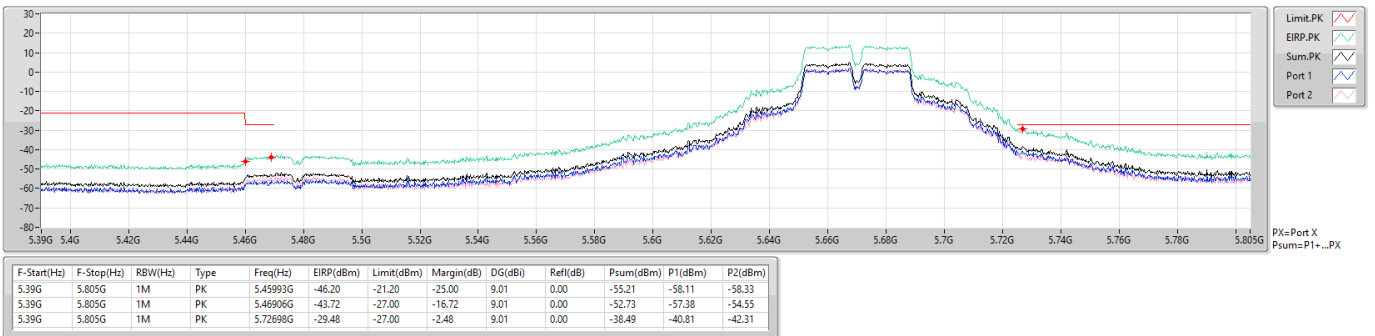

11a40_Nss1,(6Mbps)_2TX

CSE Bandedge [AV]

5550MHz

11a40_Nss1,(6Mbps)_2TX

CSE Bandedge [PK]

5670MHz

11a40_Nss1,(6Mbps)_2TX

CSE Bandedge [AV]