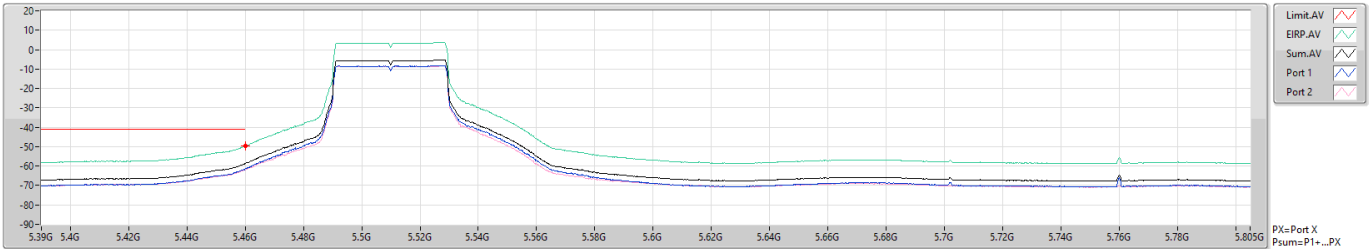

802.11ax HEW40_Nss1,(MCS0)_2TX

CSE Bandedge [AV]

5510MHz

27/08/2021

F-Start(Hz)	F-Stop(Hz)	RBW(Hz)	Type	Freq(Hz)	EIRP(dBm)	Limit(dBm)	Margin(dB)	DG(dB)	Ref(dB)	Psum(dBm)	P1(dBm)	P2(dBm)
5.39G	5.805G	1M	AV	5.45993G	-49.74	-41.20	-8.54	9.01	0.00	-58.75	-61.54	-61.99