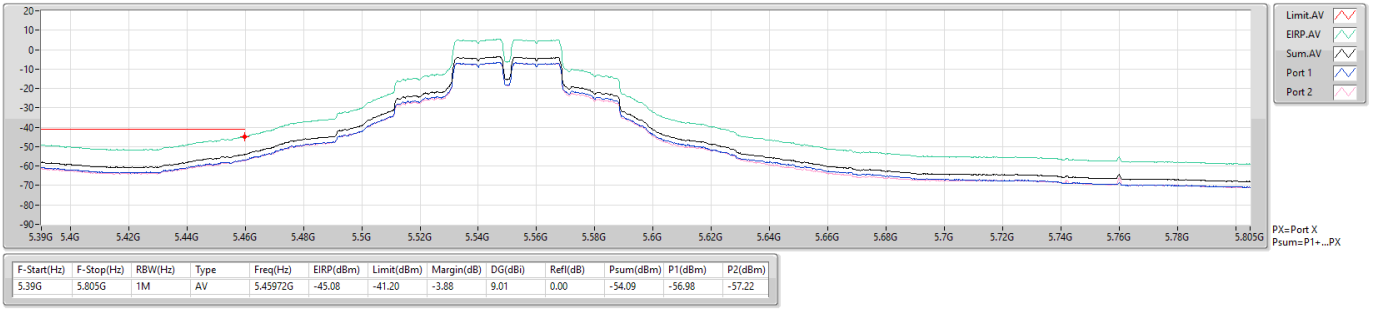

11a40_Nss1,(6Mbps)_2TX

CSE Bandedge [AV]

5550MHz