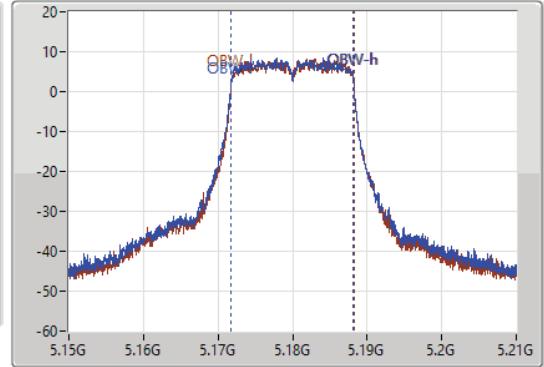

26dB(Hz)	Fl-26dB(Hz)	Fh-26dB(Hz)	OBW(Hz)	Fl-OBW(Hz)	Fh-OBW(Hz)	Limit(Hz)	Port
19.77M	5.17013G	5.1899G	16.462M	5.171724G	5.188186G	Inf	1
19.38M	5.17034G	5.18972G	16.432M	5.171784G	5.188216G	Inf	5

11a20_Nss1,(6Mbps)_2TX(Port1&Port5)

EBW

5200MHz

17/09/2021

CF
5.2GHz
Span
60MHz
RBW
300kHz
VBW
1MHz
Sweep Time
100ms
Detector Type
Peak