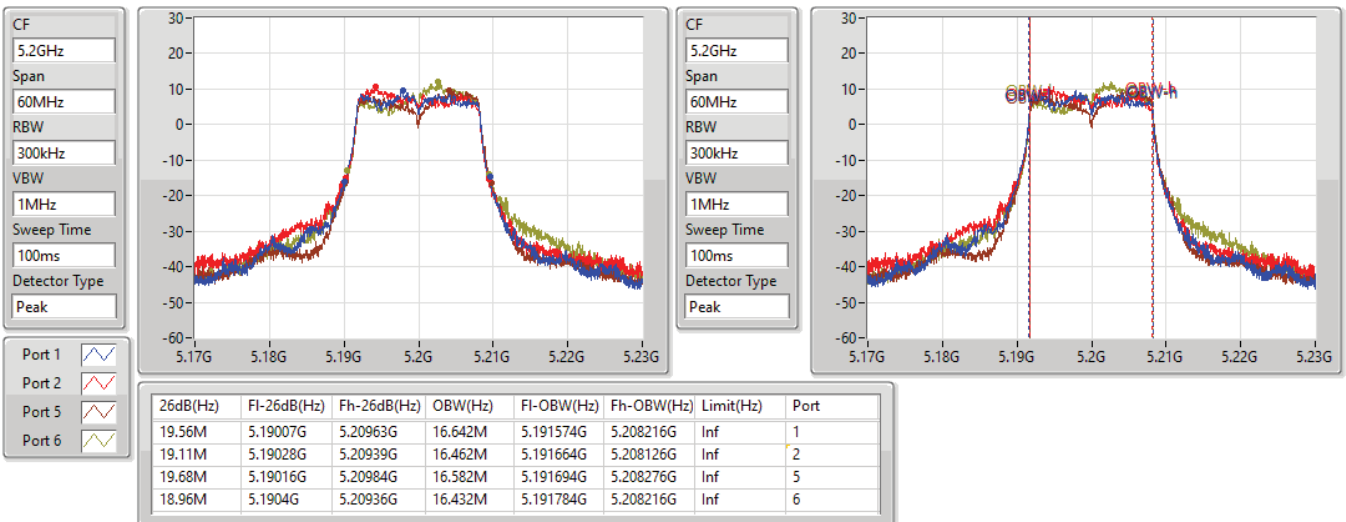

11a20_Nss1,(6Mbps)_4TX(Port1&Port2&Port5&Port6)

EBW

5200MHz

16/09/2021