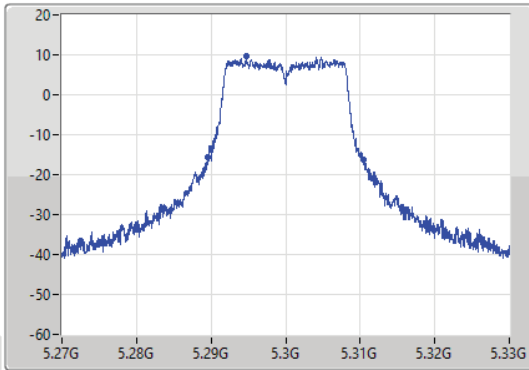

11a20_Nss1,(6Mbps)_1TX

EBW

5300MHz

30/08/2021

CF
5.3GHz
Span
60MHz
RBW
300kHz
VBW
1MHz
Sweep Time
100ms
Detector Type
Peak
Port 1

CF
5.3GHz
Span
60MHz
RBW
300kHz
VBW
1MHz
Sweep Time
100ms
Detector Type
Peak