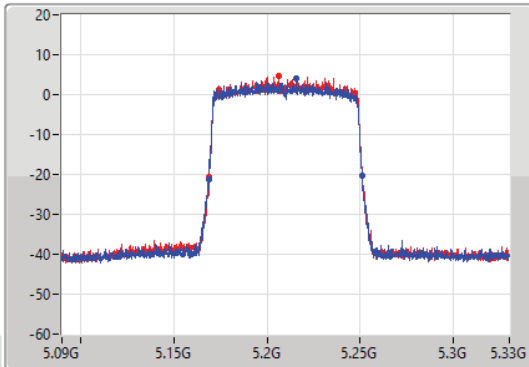

802.11ax HEW80+80_Nss2,(MCS0)_2TX(Port1&Port2)

EBW

#5210MHz,5290MHz

16/09/2021

CF
5.21GHz
Span
240MHz
RBW
1MHz
VBW
3MHz
Sweep Time
100ms
Detector Type
Peak

CF
5.21GHz
Span
240MHz
RBW
2MHz
VBW
10MHz
Sweep Time
100ms
Detector Type
Peak