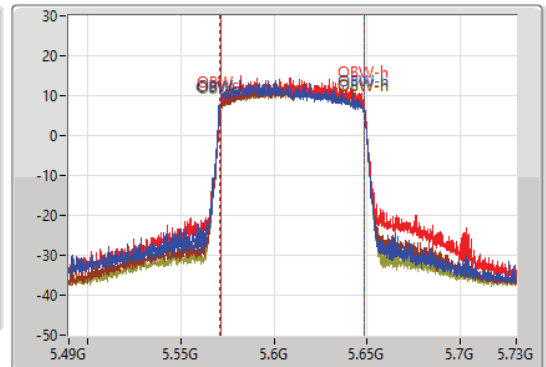

802.11ax HEW80\_Nss1,(MCS0)\_4TX(Port1&Port2&Port5&Port6)

EBW

5610MHz

16/09/2021

CF  
5.61GHz  
Span  
240MHz  
RBW  
1MHz  
VBW  
3MHz  
Sweep Time  
100ms  
Detector Type  
Peak

CF  
5.61GHz  
Span  
240MHz  
RBW  
2MHz  
VBW  
10MHz  
Sweep Time  
100ms  
Detector Type  
Peak