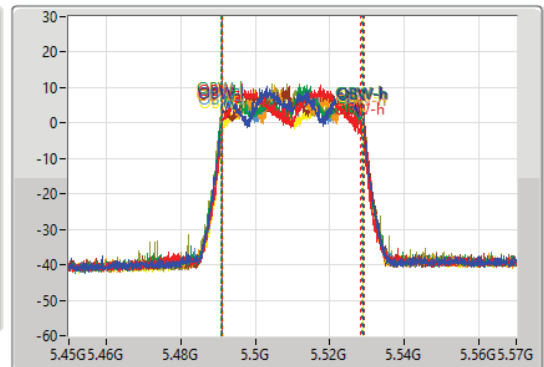

- Port 1
- Port 2
- Port 3
- Port 4
- Port 5
- Port 6
- Port 7
- Port 8

26dB(Hz)	Fl-26dB(Hz)	Fh-26dB(Hz)	OBW(Hz)	Fl-OBW(Hz)	Fh-OBW(Hz)	Limit(Hz)	Port
40.68M	5.48954G	5.53022G	37.841M	5.49099G	5.528831G	Inf	1
40.14M	5.48996G	5.5301G	36.942M	5.491229G	5.528171G	Inf	2
40.62M	5.48942G	5.53004G	37.901M	5.49081G	5.528711G	Inf	3
40.38M	5.4896G	5.52998G	37.721M	5.49087G	5.528591G	Inf	4
40.86M	5.48978G	5.53064G	38.081M	5.491049G	5.52913G	Inf	5
40.74M	5.48954G	5.53028G	38.261M	5.49075G	5.52901G	Inf	6
39.9M	5.49002G	5.52992G	37.421M	5.491229G	5.528651G	Inf	7
40.26M	5.49002G	5.53028G	37.361M	5.491469G	5.528831G	Inf	8