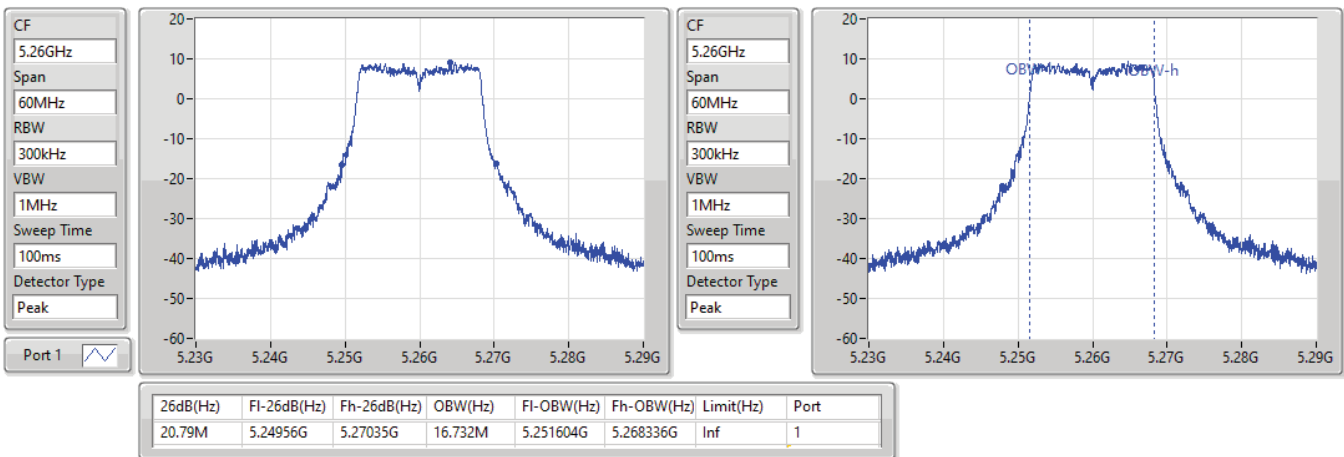

11a20_Nss1,(6Mbps)_1TX

EBW

5260MHz

30/08/2021