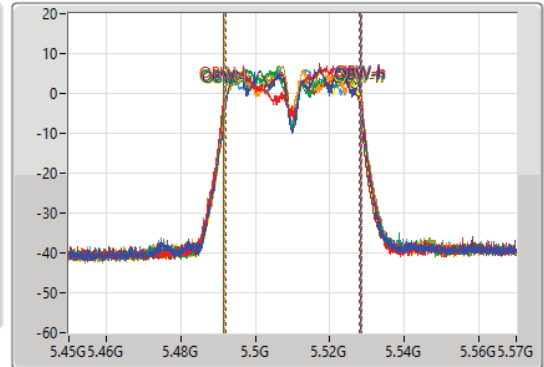

- Port 1
- Port 2
- Port 3
- Port 4
- Port 5
- Port 6
- Port 7
- Port 8

26dB(Hz)	Fl-26dB(Hz)	Fh-26dB(Hz)	OBW(Hz)	Fl-OBW(Hz)	Fh-OBW(Hz)	Limit(Hz)	Port
39.84M	5.49014G	5.52998G	36.042M	5.492249G	5.528291G	Inf	1
40.14M	5.48978G	5.52992G	36.822M	5.491589G	5.528411G	Inf	2
40.2M	5.48966G	5.52986G	36.702M	5.491589G	5.528291G	Inf	3
40.02M	5.49002G	5.53004G	36.522M	5.491949G	5.528471G	Inf	4
39.84M	5.48972G	5.52956G	36.102M	5.491709G	5.527811G	Inf	5
40.14M	5.48996G	5.5301G	36.882M	5.491709G	5.528591G	Inf	6
40.5M	5.4896G	5.5301G	36.882M	5.491469G	5.528351G	Inf	7
39.42M	5.49026G	5.52968G	35.982M	5.492129G	5.528111G	Inf	8