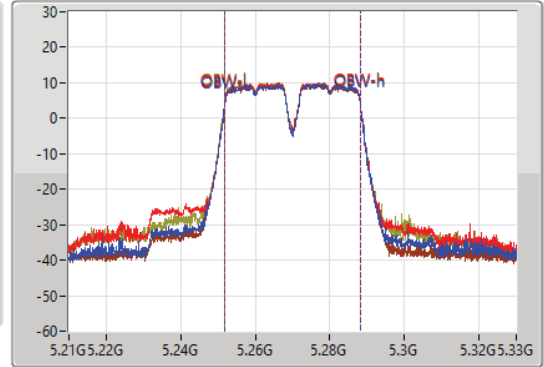

11a40\_Nss1,(6Mbps)\_4TX(Port1&Port2&Port5&Port6)

EBW

5270MHz

16/09/2021

CF: 5.27GHz  
 Span: 120MHz  
 RBW: 500kHz  
 VBW: 2MHz  
 Sweep Time: 100ms  
 Detector Type: Peak

CF: 5.27GHz  
 Span: 120MHz  
 RBW: 1MHz  
 VBW: 3MHz  
 Sweep Time: 100ms  
 Detector Type: Peak