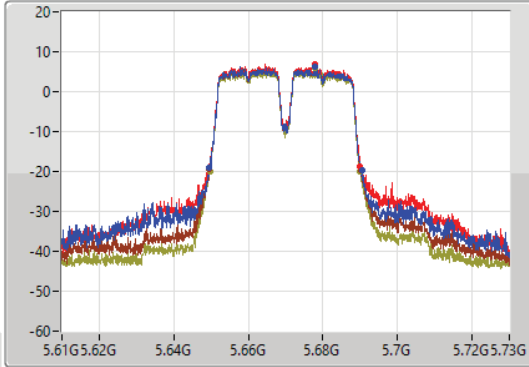

11a40_Nss1,(6Mbps)_4TX(Port1&Port2&Port5&Port6)

EBW

5670MHz

16/09/2021

CF: 5.67GHz
Span: 120MHz
RBW: 500kHz
VBW: 2MHz
Sweep Time: 100ms
Detector Type: Peak

CF: 5.67GHz
Span: 120MHz
RBW: 1MHz
VBW: 3MHz
Sweep Time: 100ms
Detector Type: Peak