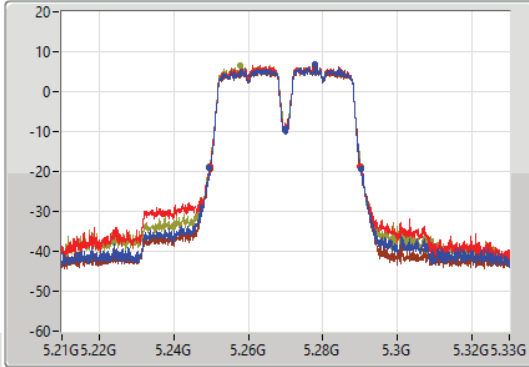

11a40_Nss1,(6Mbps)_4TX(Port1&Port2&Port5&Port6)

EBW

5270MHz

16/09/2021

CF: 5.27GHz
Span: 120MHz
RBW: 500kHz
VBW: 2MHz
Sweep Time: 100ms
Detector Type: Peak

CF: 5.27GHz
Span: 120MHz
RBW: 1MHz
VBW: 3MHz
Sweep Time: 100ms
Detector Type: Peak