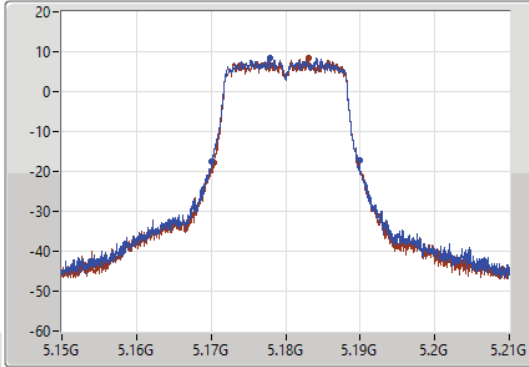

11a20_Nss1,(6Mbps)_2TX(Port1&Port5)

EBW

5180MHz

17/09/2021

CF
5.18GHz
Span
60MHz
RBW
300kHz
VBW
1MHz
Sweep Time
100ms
Detector Type
Peak

CF
5.18GHz
Span
60MHz
RBW
300kHz
VBW
1MHz
Sweep Time
100ms
Detector Type
Peak