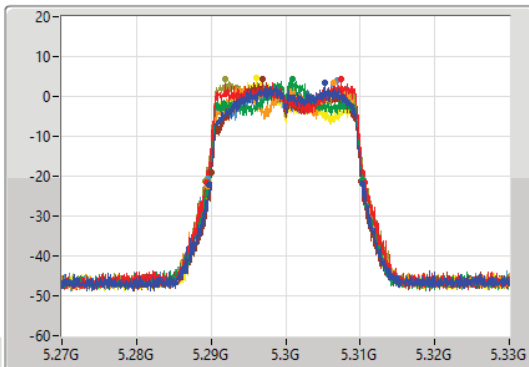

802.11ax HEW20_Nss1,(MCS0)_8TX

EBW

5300MHz

15/09/2021

CF
5.3GHz
Span
60MHz
RBW
300kHz
VBW
1MHz
Sweep Time
100ms
Detector Type
Peak

CF
5.3GHz
Span
60MHz
RBW
300kHz
VBW
1MHz
Sweep Time
100ms
Detector Type
Peak