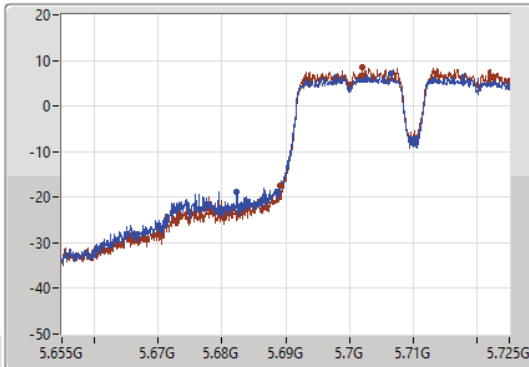

CF
5.69GHz
Span
70MHz
RBW
1MHz
VBW
3MHz
Sweep Time
100ms
Detector Type
Peak