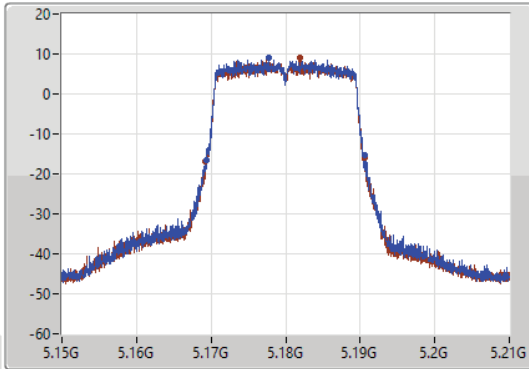

802.11ax HEW20_Nss1,(MCS0)_2TX(Port1&Port5)

EBW

5180MHz

17/09/2021

CF
5.18GHz
Span
60MHz
RBW
300kHz
VBW
1MHz
Sweep Time
100ms
Detector Type
Peak

CF
5.18GHz
Span
60MHz
RBW
300kHz
VBW
1MHz
Sweep Time
100ms
Detector Type
Peak