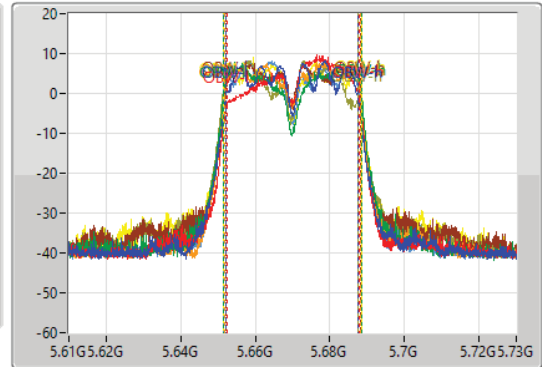

Sweep Time  
100ms

Detector Type  
Peak

CF  
5.67GHz

Span  
120MHz

RBW  
1MHz

VBW  
3MHz

Sweep Time  
100ms

Detector Type  
Peak