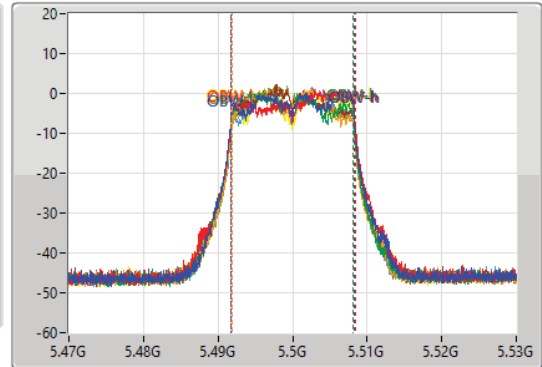

- Port 1
- Port 2
- Port 3
- Port 4
- Port 5
- Port 6
- Port 7
- Port 8

26dB(Hz)	Fl-26dB(Hz)	Fh-26dB(Hz)	OBW(Hz)	Fl-OBW(Hz)	Fh-OBW(Hz)	Limit(Hz)	Port
19.44M	5.49025G	5.50969G	16.552M	5.491724G	5.508276G	Inf	1
19.35M	5.49046G	5.50981G	16.612M	5.491754G	5.508366G	Inf	2
19.47M	5.49019G	5.50966G	16.432M	5.491754G	5.508186G	Inf	3
18.72M	5.49055G	5.50927G	16.222M	5.491874G	5.508096G	Inf	4
18.51M	5.49061G	5.50912G	16.312M	5.491814G	5.508126G	Inf	5
18.24M	5.49085G	5.50909G	16.102M	5.491934G	5.508036G	Inf	6
18.57M	5.4907G	5.50927G	16.252M	5.491904G	5.508156G	Inf	7
19.14M	5.49043G	5.50957G	16.492M	5.491784G	5.508276G	Inf	8