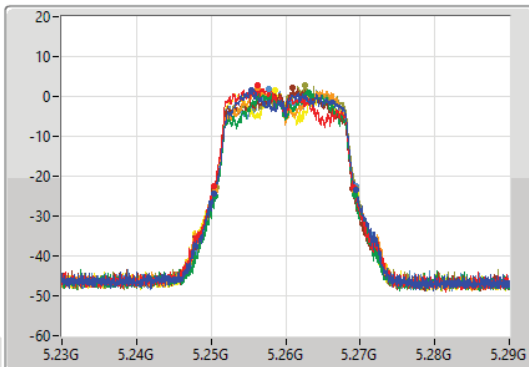

11a20_Nss1,(6Mbps)_8TX

EBW

5260MHz

15/09/2021

CF
5.26GHz
Span
60MHz
RBW
300kHz
VBW
1MHz
Sweep Time
100ms
Detector Type
Peak

CF
5.26GHz
Span
60MHz
RBW
300kHz
VBW
1MHz
Sweep Time
100ms
Detector Type
Peak