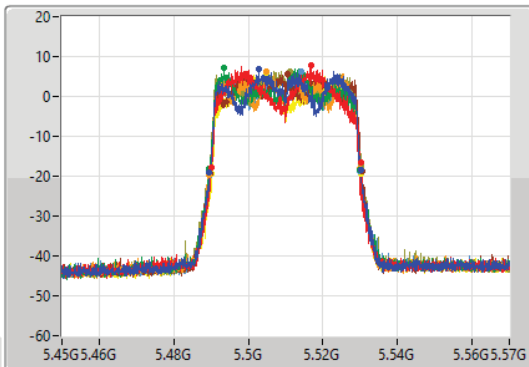

802.11ax HEW40_Nss1,(MCS0)_8TX

EBW

5510MHz

15/09/2021

CF: 5.51GHz
Span: 120MHz
RBW: 500kHz
VBW: 2MHz
Sweep Time: 100ms
Detector Type: Peak

CF: 5.51GHz
Span: 120MHz
RBW: 1MHz
VBW: 3MHz
Sweep Time: 100ms
Detector Type: Peak