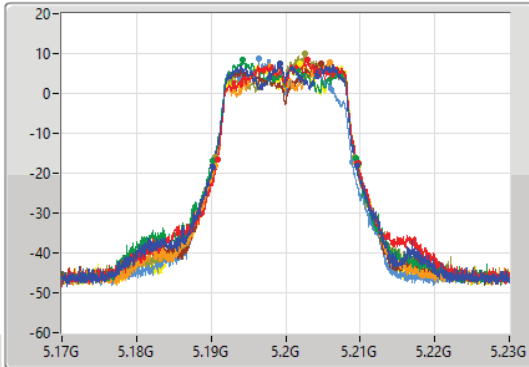

11a20_Nss1,(6Mbps)_8TX

EBW

5200MHz

14/09/2021

CF
5.2GHz
Span
60MHz
RBW
300kHz
VBW
1MHz
Sweep Time
100ms
Detector Type
Peak

CF
5.2GHz
Span
60MHz
RBW
300kHz
VBW
1MHz
Sweep Time
100ms
Detector Type
Peak