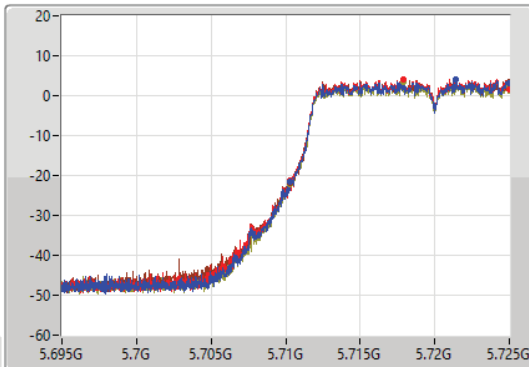

11a20_Nss1,(6Mbps)_4TX(Port1&Port2&Port5&Port6)

EBW

5720MHz Straddle 5.47-5.725GHz

16/09/2021

CF
5.71GHz
Span
30MHz
RBW
200kHz
VBW
1MHz
Sweep Time
100ms
Detector Type
Peak

CF
5.71GHz
Span
30MHz
RBW
300kHz
VBW
1MHz
Sweep Time
100ms
Detector Type
Peak