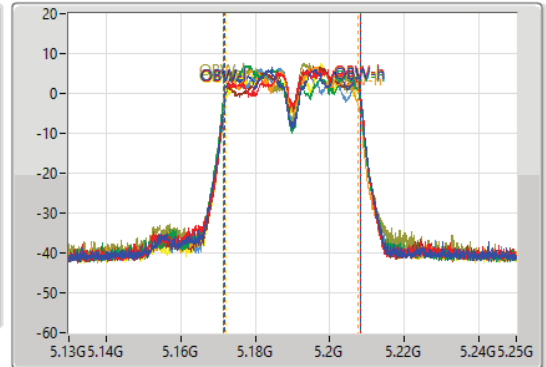

Sweep Time  
100ms

Detector Type  
Peak

CF  
5.19GHz

Span  
120MHz

RBW  
1MHz

VBW  
3MHz

Sweep Time  
100ms

Detector Type  
Peak