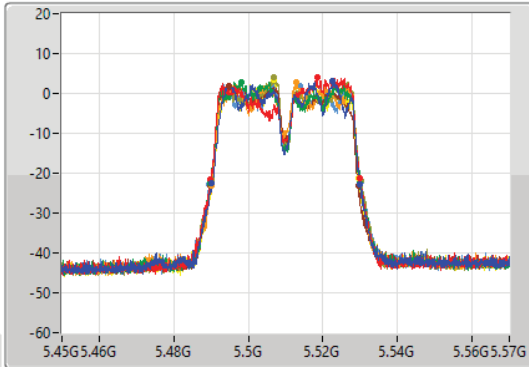

11a40_Nss1,(6Mbps)_8TX

EBW

5510MHz

15/09/2021

CF: 5.51GHz
Span: 120MHz
RBW: 500kHz
VBW: 2MHz
Sweep Time: 100ms
Detector Type: Peak

CF: 5.51GHz
Span: 120MHz
RBW: 1MHz
VBW: 3MHz
Sweep Time: 100ms
Detector Type: Peak