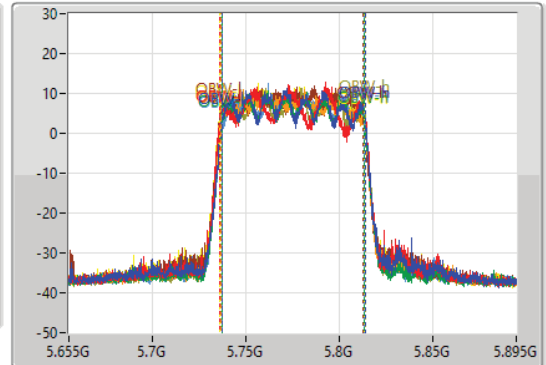

- Port 1
- Port 2
- Port 3
- Port 4
- Port 5
- Port 6
- Port 7
- Port 8

6dB(Hz)	Fl-6dB(Hz)	Fh-6dB(Hz)	OBW(Hz)	Fl-OBW(Hz)	Fh-OBW(Hz)	Limit(Hz)	Port
75.24M	5.7384G	5.81364G	76.882M	5.737099G	5.813981G	500k	1
77.64M	5.73624G	5.81388G	78.081M	5.736019G	5.8141G	500k	2
72.96M	5.73948G	5.81244G	76.762M	5.736979G	5.813741G	500k	3
76.56M	5.736G	5.81256G	77.481M	5.736259G	5.813741G	500k	4
72.24M	5.73648G	5.80872G	77.001M	5.736019G	5.813021G	500k	5
74.4M	5.73912G	5.81352G	77.601M	5.736259G	5.813861G	500k	6
72.84M	5.74056G	5.8134G	76.282M	5.737219G	5.813501G	500k	7
76.56M	5.736G	5.81256G	77.481M	5.7359G	5.813381G	500k	8