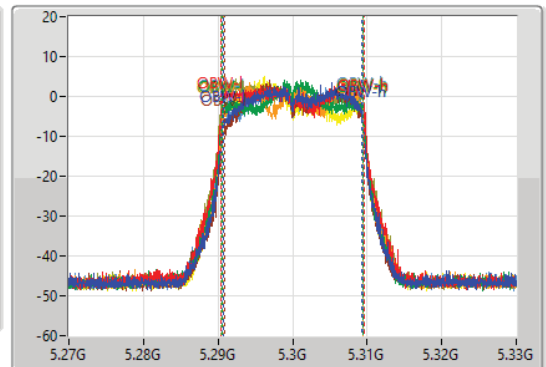

- Port 1
- Port 2
- Port 3
- Port 4
- Port 5
- Port 6
- Port 7
- Port 8

26dB(Hz)	Fl-26dB(Hz)	Fh-26dB(Hz)	OBW(Hz)	Fl-OBW(Hz)	Fh-OBW(Hz)	Limit(Hz)	Port
20.49M	5.2898G	5.31029G	18.561M	5.290795G	5.309355G	Inf	1
21.36M	5.28932G	5.31068G	19.1M	5.290465G	5.309565G	Inf	2
20.76M	5.28953G	5.31029G	18.861M	5.290555G	5.309415G	Inf	3
20.85M	5.28962G	5.31047G	18.801M	5.290645G	5.309445G	Inf	4
20.13M	5.29004G	5.31017G	18.351M	5.290975G	5.309325G	Inf	5
21.39M	5.28923G	5.31062G	19.13M	5.290405G	5.309535G	Inf	6
20.94M	5.28953G	5.31047G	18.921M	5.290555G	5.309475G	Inf	7
20.49M	5.28974G	5.31023G	18.861M	5.290555G	5.309415G	Inf	8