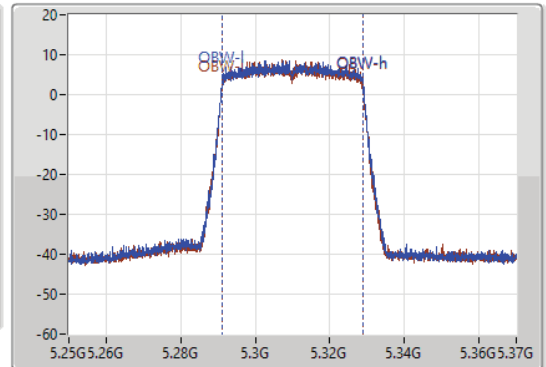

EBW

5310MHz

17/09/2021

CF  
5.31GHz  
Span  
120MHz  
RBW  
500kHz  
VBW  
2MHz  
Sweep Time  
100ms  
Detector Type  
Peak

CF  
5.31GHz  
Span  
120MHz  
RBW  
1MHz  
VBW  
3MHz  
Sweep Time  
100ms  
Detector Type  
Peak