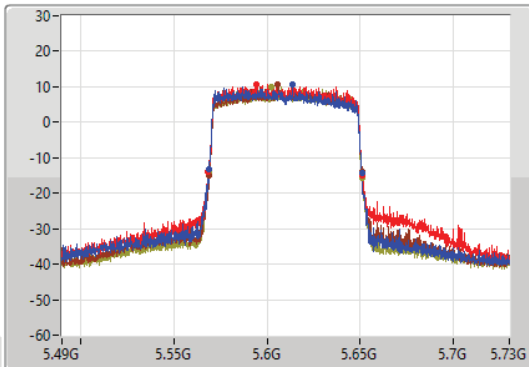

802.11ax HEW80_Nss1,(MCS0)_4TX(Port1&Port2&Port5&Port6)

EBW

5610MHz

16/09/2021

CF
5.61GHz
Span
240MHz
RBW
1MHz
VBW
3MHz
Sweep Time
100ms
Detector Type
Peak

CF
5.61GHz
Span
240MHz
RBW
2MHz
VBW
10MHz
Sweep Time
100ms
Detector Type
Peak