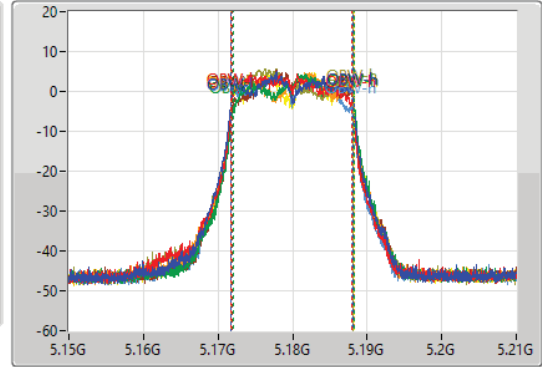

11a20_Nss1,(6Mbps)_8TX

EBW

5180MHz

14/09/2021

CF
5.18GHz
Span
60MHz
RBW
300kHz
VBW
1MHz
Sweep Time
100ms
Detector Type
Peak

CF
5.18GHz
Span
60MHz
RBW
300kHz
VBW
1MHz
Sweep Time
100ms
Detector Type
Peak

- Port 1
- Port 2
- Port 3
- Port 4
- Port 5
- Port 6
- Port 7
- Port 8

26dB(Hz)	Fl-26dB(Hz)	Fh-26dB(Hz)	OBW(Hz)	Fl-OBW(Hz)	Fh-OBW(Hz)	Limit(Hz)	Port
19.32M	5.17019G	5.18951G	16.522M	5.171664G	5.188186G	Inf	1
18.84M	5.17031G	5.18915G	16.222M	5.171784G	5.188006G	Inf	2
19.14M	5.17073G	5.18987G	16.282M	5.172024G	5.188306G	Inf	3
19.11M	5.17037G	5.18948G	16.522M	5.171724G	5.188246G	Inf	4
18.57M	5.17076G	5.18933G	16.252M	5.171904G	5.188156G	Inf	5
18.93M	5.17049G	5.18942G	16.402M	5.171784G	5.188186G	Inf	6
18.66M	5.1704G	5.18906G	16.222M	5.171724G	5.187946G	Inf	7
19.23M	5.17046G	5.18969G	16.522M	5.171754G	5.188276G	Inf	8

11a20_Nss1,(6Mbps)_8TX

EBW

5200MHz

14/09/2021

CF
5.2GHz
Span
60MHz
RBW
300kHz
VBW
1MHz
Sweep Time
100ms
Detector Type
Peak

CF
5.2GHz
Span
60MHz
RBW
300kHz
VBW
1MHz
Sweep Time
100ms
Detector Type
Peak

- Port 1
- Port 2
- Port 3
- Port 4
- Port 5
- Port 6
- Port 7
- Port 8

26dB(Hz)	Fl-26dB(Hz)	Fh-26dB(Hz)	OBW(Hz)	Fl-OBW(Hz)	Fh-OBW(Hz)	Limit(Hz)	Port
19.35M	5.19019G	5.20954G	16.372M	5.191754G	5.208126G	Inf	1
18.81M	5.19082G	5.20963G	16.342M	5.191904G	5.208246G	Inf	2
19.08M	5.19028G	5.20936G	16.462M	5.191724G	5.208186G	Inf	3
18.78M	5.19058G	5.20936G	16.342M	5.191844G	5.208186G	Inf	4
19.56M	5.19019G	5.20975G	16.582M	5.191694G	5.208276G	Inf	5
18.69M	5.19064G	5.20933G	16.402M	5.191784G	5.208186G	Inf	6
18.54M	5.1904G	5.20894G	16.192M	5.191634G	5.207826G	Inf	7
19.26M	5.19055G	5.20981G	16.552M	5.191784G	5.208336G	Inf	8