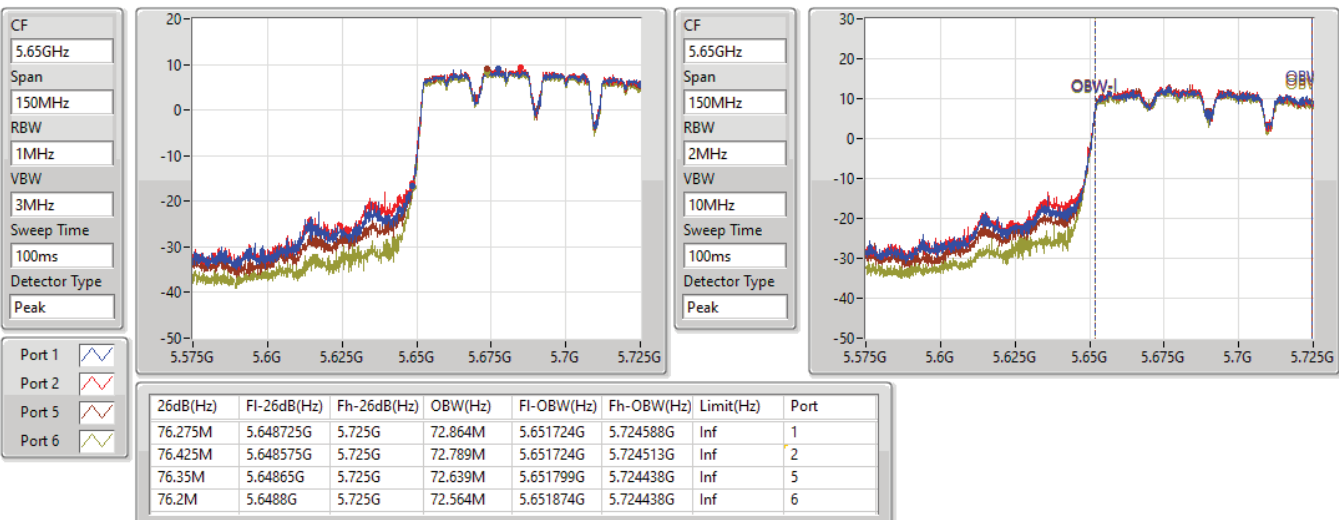

11a80\_Nss1,(6Mbps)\_4TX(Port1&Port2&Port5&Port6)

EBW

5610MHz

16/09/2021

11a80\_Nss1,(6Mbps)\_4TX(Port1&Port2&Port5&Port6)

EBW

5690MHz Straddle 5.47-5.725GHz

16/09/2021