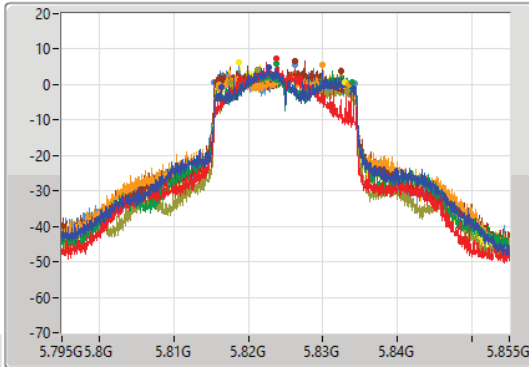

802.11ax HEW20_Nss1,(MCS0)_8TX

EBW

5825MHz

15/09/2021

CF: 5.825GHz
Span: 60MHz
RBW: 100kHz
VBW: 300kHz
Sweep Time: 100ms
Detector Type: Peak

CF: 5.825GHz
Span: 60MHz
RBW: 300kHz
VBW: 1MHz
Sweep Time: 100ms
Detector Type: Peak