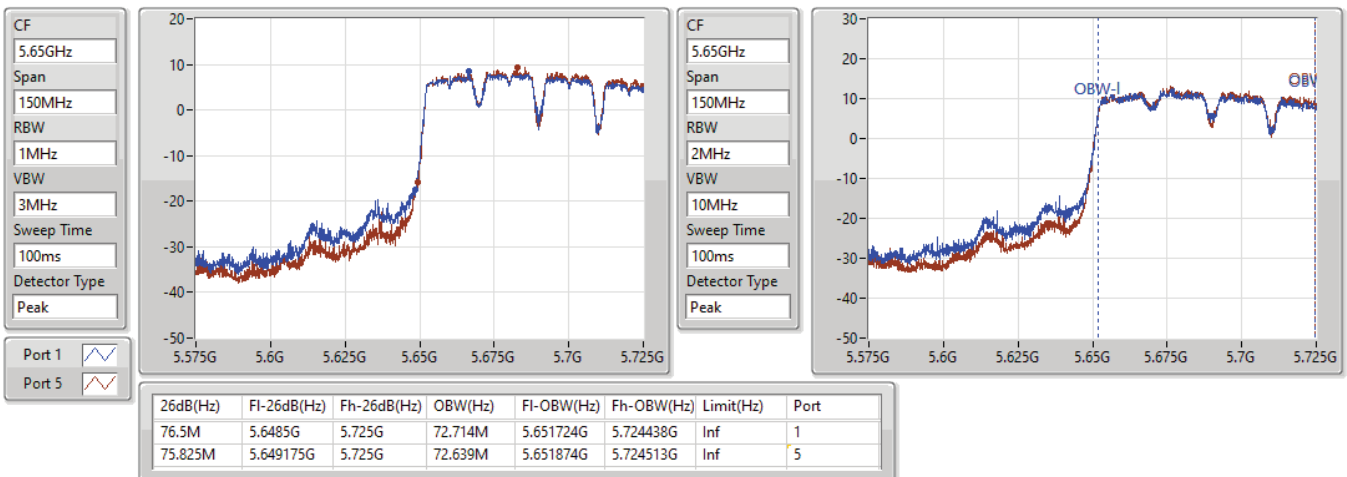

EBW

5290MHz

17/09/2021

11a80\_Nss1,(6Mbps)\_2TX(Port1&Port5)

EBW

5530MHz

17/09/2021

11a80\_Nss1,(6Mbps)\_2TX(Port1&Port5)

EBW

5610MHz

17/09/2021

11a80\_Nss1,(6Mbps)\_2TX(Port1&Port5)

EBW

5690MHz Straddle 5.47-5.725GHz

17/09/2021

11a80\_Nss1,(6Mbps)\_2TX(Port1&Port5)

EBW

5690MHz Straddle 5.725-5.85GHz

17/09/2021

11a80\_Nss1,(6Mbps)\_2TX(Port1&Port5)

EBW

5775MHz

17/09/2021

802.11ax HEW20\_Nss1,(MCS0)\_2TX(Port1&Port5)