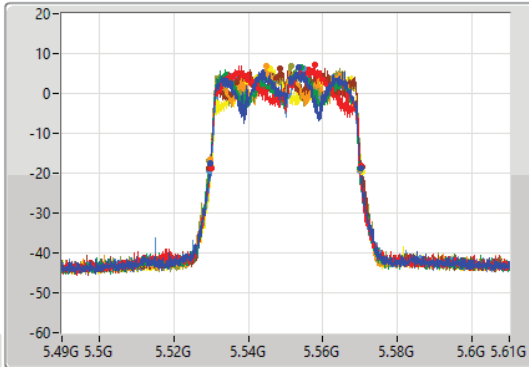

802.11ax HEW40_Nss1,(MCS0)_8TX

EBW

5550MHz

15/09/2021

CF
5.55GHz
Span
120MHz
RBW
500kHz
VBW
2MHz
Sweep Time
100ms
Detector Type
Peak

CF
5.55GHz
Span
120MHz
RBW
1MHz
VBW
3MHz
Sweep Time
100ms
Detector Type
Peak