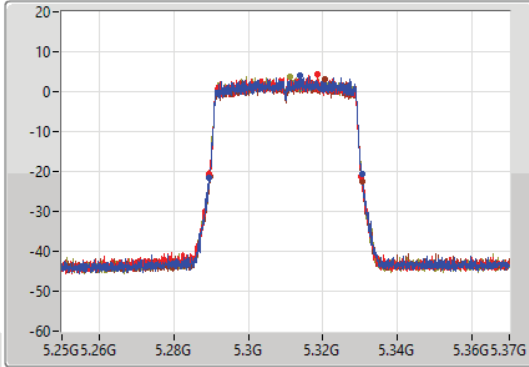

802.11ax HEW40_Nss1,(MCS0)_4TX(Port1&Port2&Port5&Port6)

EBW

5310MHz

16/09/2021

CF
5.31GHz
Span
120MHz
RBW
500kHz
VBW
2MHz
Sweep Time
100ms
Detector Type
Peak

CF
5.31GHz
Span
120MHz
RBW
1MHz
VBW
3MHz
Sweep Time
100ms
Detector Type
Peak