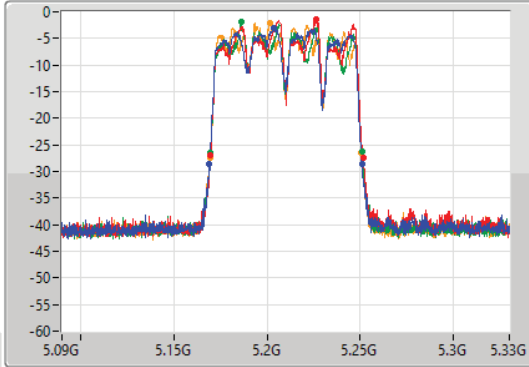

11a80+80_Nss1,(6Mbps)_4TX(Port1&Port2&Port3&Port4)

EBW

#5210MHz,5290MHz

14/09/2021

CF
5.21GHz
Span
240MHz
RBW
1MHz
VBW
3MHz
Sweep Time
100ms
Detector Type
Peak

CF
5.21GHz
Span
240MHz
RBW
2MHz
VBW
10MHz
Sweep Time
100ms
Detector Type
Peak