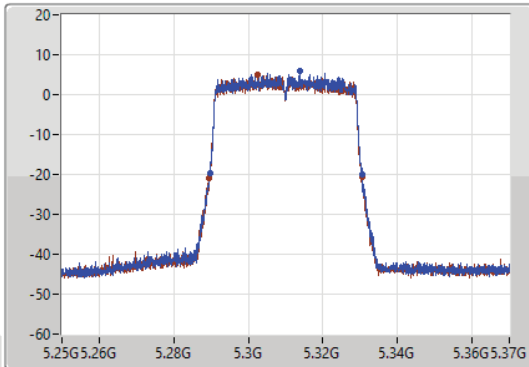

CF
5.31GHz
Span
120MHz
RBW
1MHz
VBW
3MHz
Sweep Time
100ms
Detector Type
Peak