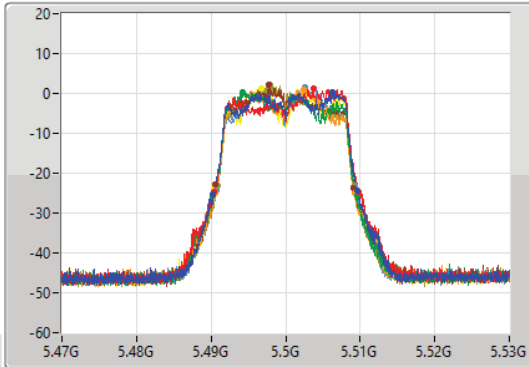

11a20_Nss1,(6Mbps)_8TX

EBW

5500MHz

15/09/2021

CF: 5.5GHz
Span: 60MHz
RBW: 300kHz
VBW: 1MHz
Sweep Time: 100ms
Detector Type: Peak

CF: 5.5GHz
Span: 60MHz
RBW: 300kHz
VBW: 1MHz
Sweep Time: 100ms
Detector Type: Peak