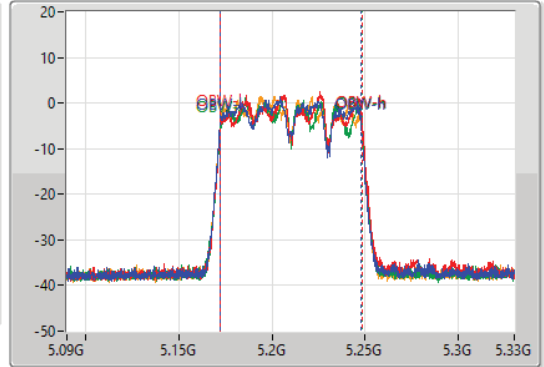

11a80+80\_Nss1,(6Mbps)\_4TX(Port1&Port2&Port3&Port4)

EBW

#5210MHz,5290MHz

14/09/2021

CF  
5.21GHz  
Span  
240MHz  
RBW  
1MHz  
VBW  
3MHz  
Sweep Time  
100ms  
Detector Type  
Peak

CF  
5.21GHz  
Span  
240MHz  
RBW  
2MHz  
VBW  
10MHz  
Sweep Time  
100ms  
Detector Type  
Peak