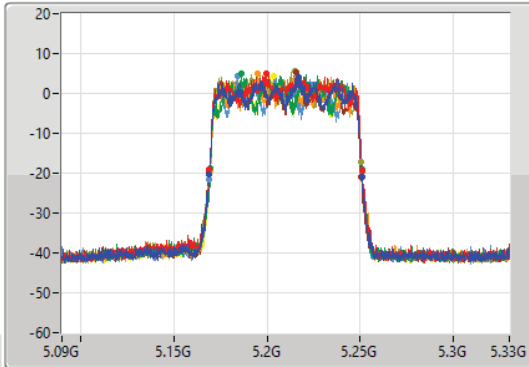

802.11ax HEW80_Nss1,(MCS0)_8TX

EBW

5210MHz

15/09/2021

CF
5.21GHz
Span
240MHz
RBW
1MHz
VBW
3MHz
Sweep Time
100ms
Detector Type
Peak

CF
5.21GHz
Span
240MHz
RBW
2MHz
VBW
10MHz
Sweep Time
100ms
Detector Type
Peak