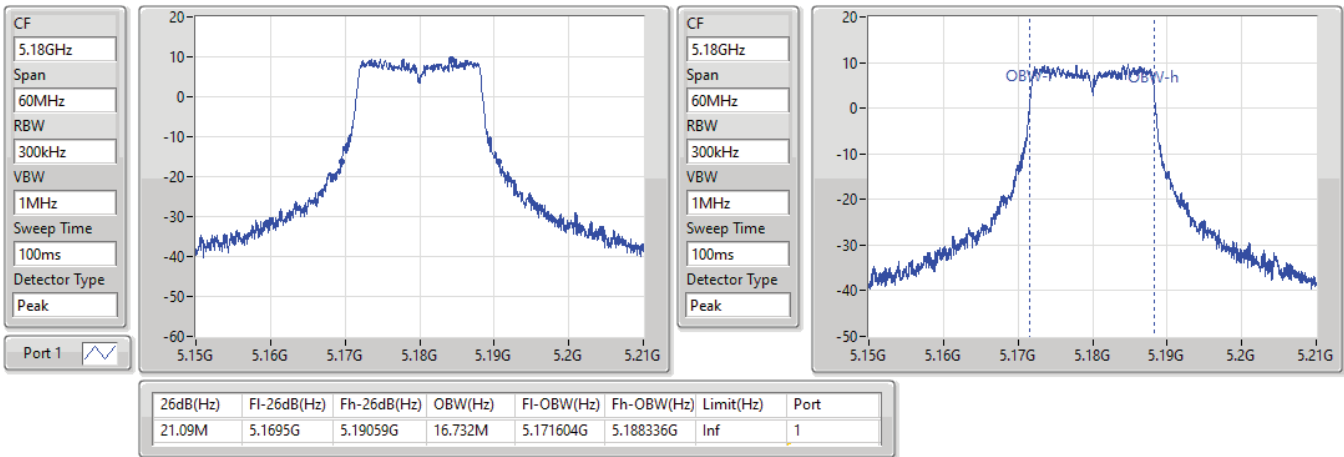

Port X-N dB = Port X 6dB down bandwidth for 5.725-5.85GHz band / 26dB down bandwidth for other band  
 Port X-OBW = Port X 99% occupied bandwidth

11a20\_Nss1,(6Mbps)\_1TX

EBW

5180MHz

30/08/2021

11a20\_Nss1,(6Mbps)\_1TX