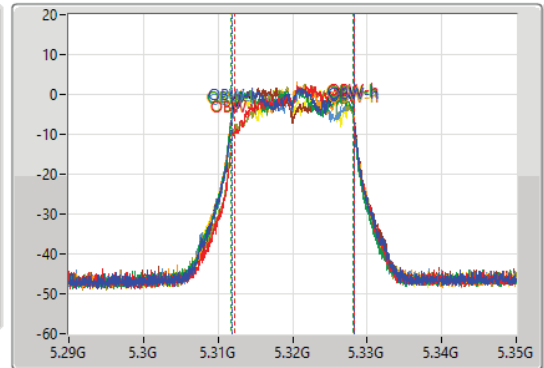

- Port 1
- Port 2
- Port 3
- Port 4
- Port 5
- Port 6
- Port 7
- Port 8

26dB(Hz)	Fl-26dB(Hz)	Fh-26dB(Hz)	OBW(Hz)	Fl-OBW(Hz)	Fh-OBW(Hz)	Limit(Hz)	Port
19.32M	5.31028G	5.3296G	16.432M	5.311814G	5.328246G	Inf	1
18.33M	5.31118G	5.32951G	15.952M	5.312294G	5.328246G	Inf	2
19.26M	5.31019G	5.32945G	16.432M	5.311724G	5.328156G	Inf	3
19.32M	5.31025G	5.32957G	16.582M	5.311694G	5.328276G	Inf	4
19.65M	5.31025G	5.3299G	16.552M	5.311754G	5.328306G	Inf	5
18.21M	5.31112G	5.32933G	15.892M	5.312234G	5.328126G	Inf	6
19.02M	5.3104G	5.32942G	16.372M	5.311844G	5.328216G	Inf	7
19.26M	5.31031G	5.32957G	16.552M	5.311664G	5.328216G	Inf	8