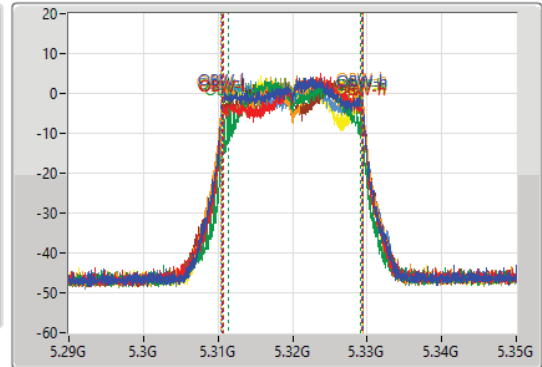

- Port 1
- Port 2
- Port 3
- Port 4
- Port 5
- Port 6
- Port 7
- Port 8

26dB(Hz)	Fl-26dB(Hz)	Fh-26dB(Hz)	OBW(Hz)	Fl-OBW(Hz)	Fh-OBW(Hz)	Limit(Hz)	Port
20.88M	5.30953G	5.33041G	18.891M	5.310525G	5.329415G	Inf	1
20.4M	5.3098G	5.3302G	18.711M	5.310645G	5.329355G	Inf	2
20.04M	5.30992G	5.32996G	17.691M	5.311334G	5.329025G	Inf	3
21.15M	5.30935G	5.3305G	19.07M	5.310435G	5.329505G	Inf	4
21M	5.30965G	5.33065G	18.921M	5.310585G	5.329505G	Inf	5
20.61M	5.30962G	5.33023G	18.681M	5.310645G	5.329325G	Inf	6
21.21M	5.30938G	5.33059G	19.01M	5.310465G	5.329475G	Inf	7
20.88M	5.30953G	5.33041G	18.921M	5.310495G	5.329415G	Inf	8