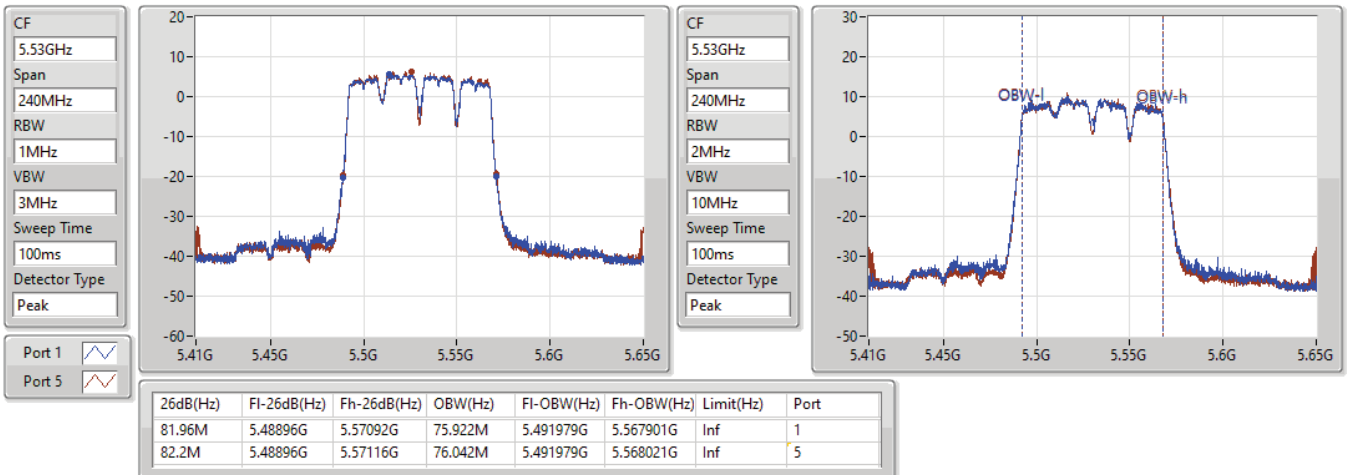

EBW

5290MHz

17/09/2021

11a80\_Nss1,(6Mbps)\_2TX(Port1&Port5)

EBW

5530MHz

17/09/2021

11a80\_Nss1,(6Mbps)\_2TX(Port1&Port5)

EBW

5610MHz

17/09/2021

11a80\_Nss1,(6Mbps)\_2TX(Port1&Port5)

EBW

5690MHz Straddle 5.47-5.725GHz

17/09/2021

11a80\_Nss1,(6Mbps)\_2TX(Port1&Port5)