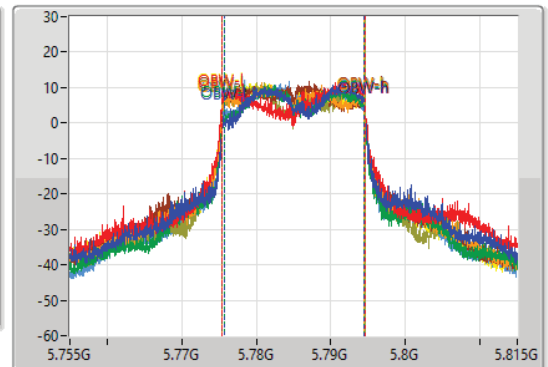

- Port 1
- Port 2
- Port 3
- Port 4
- Port 5
- Port 6
- Port 7
- Port 8

6dB(Hz)	Fl-6dB(Hz)	Fh-6dB(Hz)	OBW(Hz)	Fl-OBW(Hz)	Fh-OBW(Hz)	Limit(Hz)	Port
16.77M	5.77768G	5.79445G	18.771M	5.775735G	5.794505G	500k	1
18.99M	5.77552G	5.79451G	19.25M	5.775375G	5.794625G	500k	2
15.27M	5.77855G	5.79382G	18.801M	5.775645G	5.794445G	500k	3
18.78M	5.77558G	5.79436G	19.01M	5.775465G	5.794475G	500k	4
18.69M	5.77564G	5.79433G	19.01M	5.775435G	5.794445G	500k	5
16.23M	5.77789G	5.79412G	19.07M	5.775465G	5.794535G	500k	6
14.31M	5.77912G	5.79343G	18.771M	5.775645G	5.794415G	500k	7
18.96M	5.77549G	5.79445G	18.981M	5.775465G	5.794445G	500k	8