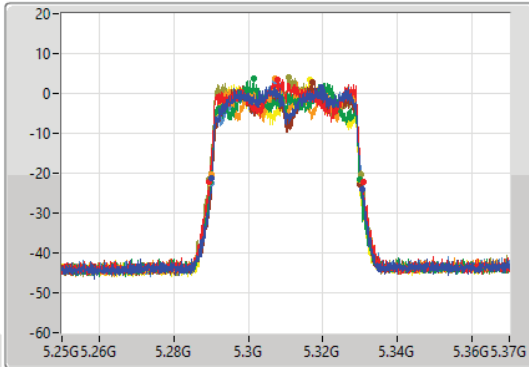

802.11ax HEW40_Nss1,(MCS0)_8TX

EBW

5310MHz

15/09/2021

CF: 5.31GHz
Span: 120MHz
RBW: 500kHz
VBW: 2MHz
Sweep Time: 100ms
Detector Type: Peak

CF: 5.31GHz
Span: 120MHz
RBW: 1MHz
VBW: 3MHz
Sweep Time: 100ms
Detector Type: Peak