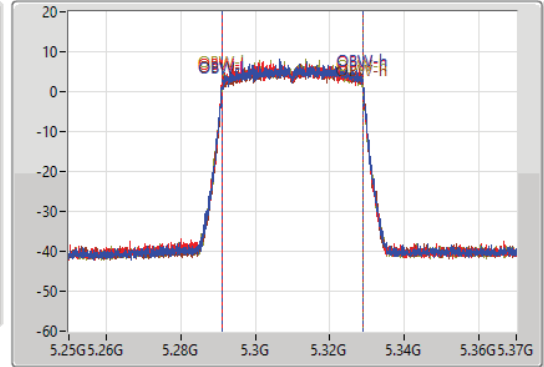

802.11ax HEW40\_Nss1,(MCS0)\_4TX(Port1&Port2&Port5&Port6)

EBW

5310MHz

16/09/2021

CF  
5.31GHz  
Span  
120MHz  
RBW  
500kHz  
VBW  
2MHz  
Sweep Time  
100ms  
Detector Type  
Peak

CF  
5.31GHz  
Span  
120MHz  
RBW  
1MHz  
VBW  
3MHz  
Sweep Time  
100ms  
Detector Type  
Peak