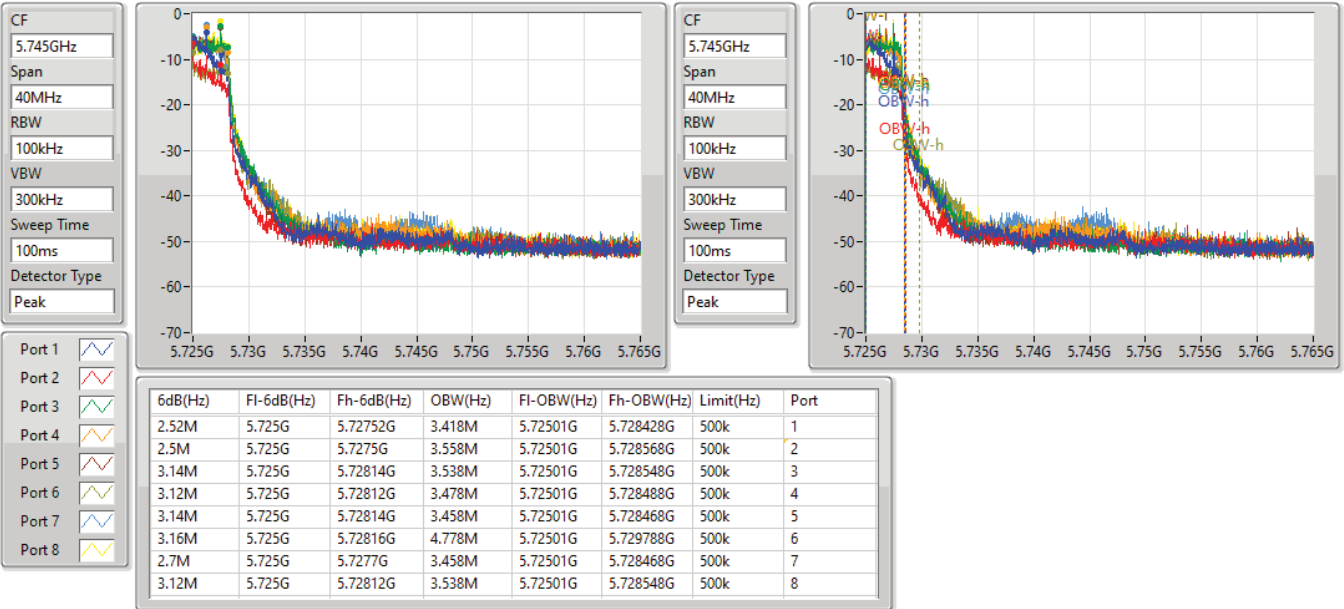

11a40_Nss1,(6Mbps)_8TX

EBW

5710MHz Straddle 5.725-5.85GHz

15/09/2021