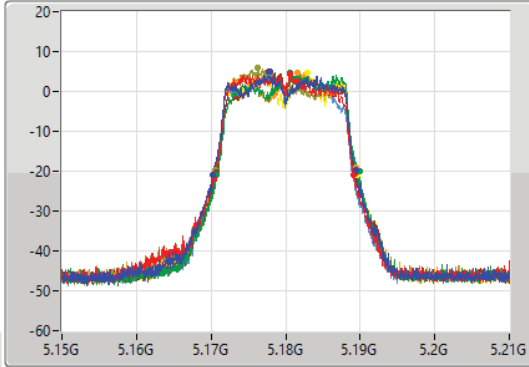

Port X-N dB = Port X 6dB down bandwidth for 5.725-5.85GHz band / 26dB down bandwidth for other band  
 Port X-OBW = Port X 99% occupied bandwidth

11a20\_Nss1,(6Mbps)\_8TX

EBW

5180MHz

14/09/2021

CF  
5.18GHz  
Span  
60MHz  
RBW  
300kHz  
VBW  
1MHz  
Sweep Time  
100ms  
Detector Type  
Peak