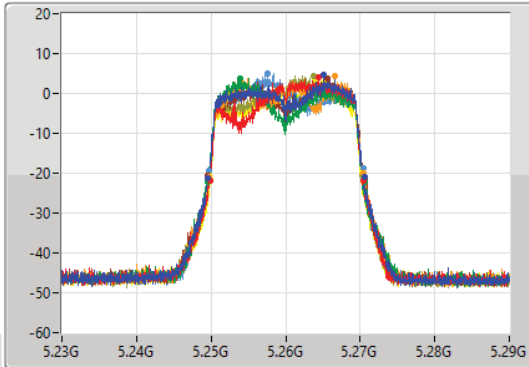

802.11ax HEW20_Nss1,(MCS0)_8TX

EBW

5260MHz

15/09/2021

CF
5.26GHz
Span
60MHz
RBW
300kHz
VBW
1MHz
Sweep Time
100ms
Detector Type
Peak

CF
5.26GHz
Span
60MHz
RBW
300kHz
VBW
1MHz
Sweep Time
100ms
Detector Type
Peak