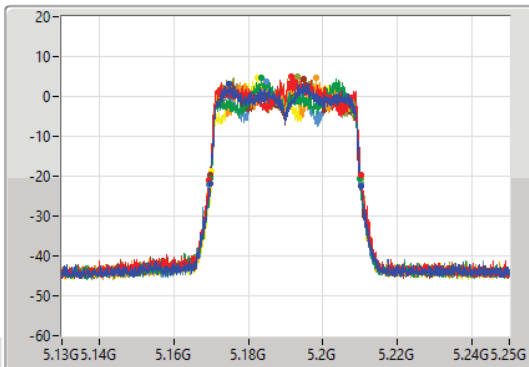

802.11ax HEW40_Nss1,(MCS0)_8TX

EBW

5190MHz

15/09/2021

CF: 5.19GHz
Span: 120MHz
RBW: 500kHz
VBW: 2MHz
Sweep Time: 100ms
Detector Type: Peak

CF: 5.19GHz
Span: 120MHz
RBW: 1MHz
VBW: 3MHz
Sweep Time: 100ms
Detector Type: Peak