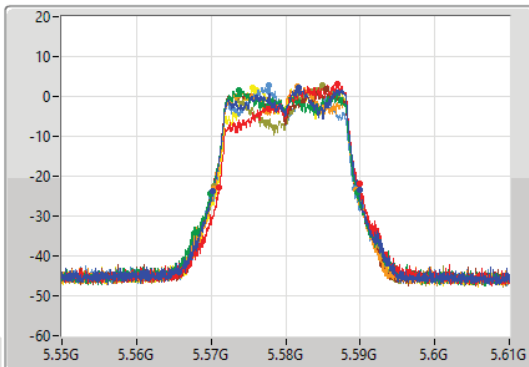

11a20_Nss1,(6Mbps)_8TX

EBW

5580MHz

15/09/2021

CF: 5.58GHz
Span: 60MHz
RBW: 300kHz
VBW: 1MHz
Sweep Time: 100ms
Detector Type: Peak

CF: 5.58GHz
Span: 60MHz
RBW: 300kHz
VBW: 1MHz
Sweep Time: 100ms
Detector Type: Peak