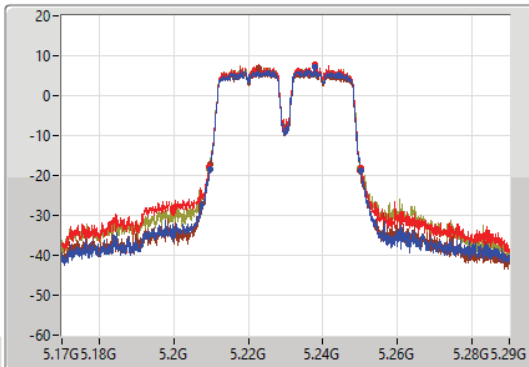

11a40_Nss1,(6Mbps)_4TX(Port1&Port2&Port5&Port6)

EBW

5230MHz

16/09/2021

CF
5.23GHz
Span
120MHz
RBW
500kHz
VBW
2MHz
Sweep Time
100ms
Detector Type
Peak

CF
5.23GHz
Span
120MHz
RBW
1MHz
VBW
3MHz
Sweep Time
100ms
Detector Type
Peak