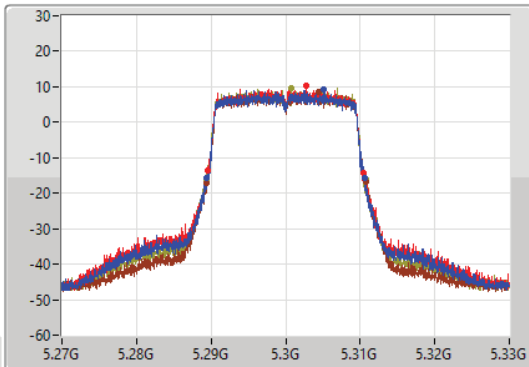

802.11ax HEW20_Nss1,(MCS0)_4TX(Port1&Port2&Port5&Port6)

EBW

5300MHz

16/09/2021

CF
5.3GHz
Span
60MHz
RBW
300kHz
VBW
1MHz
Sweep Time
100ms
Detector Type
Peak

CF
5.3GHz
Span
60MHz
RBW
300kHz
VBW
1MHz
Sweep Time
100ms
Detector Type
Peak