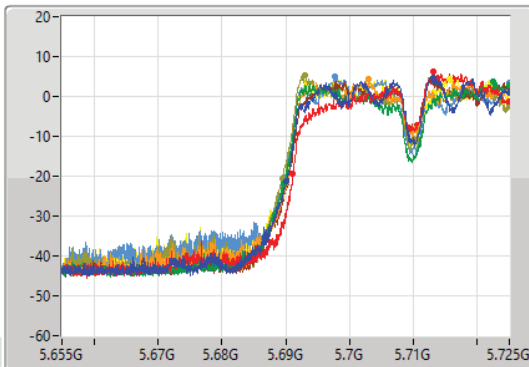

Sweep Time  
100ms

Detector Type  
Peak

CF  
5.69GHz

Span  
70MHz

RBW  
1MHz

VBW  
3MHz

Sweep Time  
100ms

Detector Type  
Peak