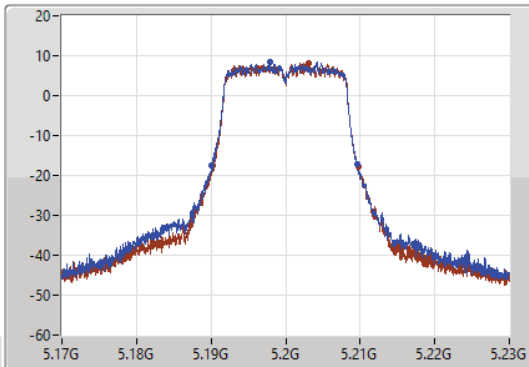

CF
5.2GHz
Span
60MHz
RBW
300kHz
VBW
1MHz
Sweep Time
100ms
Detector Type
Peak