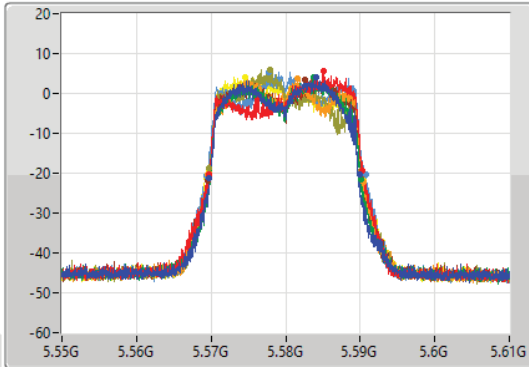

802.11ax HEW20_Nss1,(MCS0)_8TX

EBW

5580MHz

15/09/2021

CF
5.58GHz
Span
60MHz
RBW
300kHz
VBW
1MHz
Sweep Time
100ms
Detector Type
Peak

CF
5.58GHz
Span
60MHz
RBW
300kHz
VBW
1MHz
Sweep Time
100ms
Detector Type
Peak