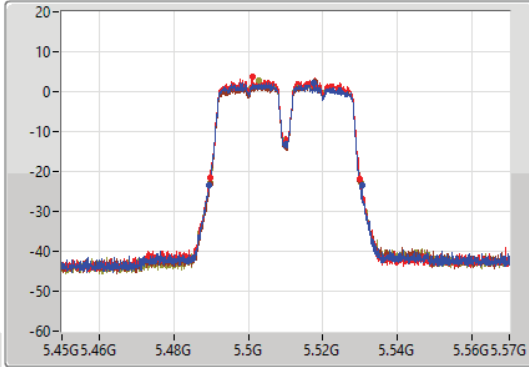

11a40\_Nss1,(6Mbps)\_4TX(Port1&Port2&Port5&Port6)

EBW

5510MHz

16/09/2021

CF: 5.51GHz  
 Span: 120MHz  
 RBW: 500kHz  
 VBW: 2MHz  
 Sweep Time: 100ms  
 Detector Type: Peak

CF: 5.51GHz  
 Span: 120MHz  
 RBW: 1MHz  
 VBW: 3MHz  
 Sweep Time: 100ms  
 Detector Type: Peak