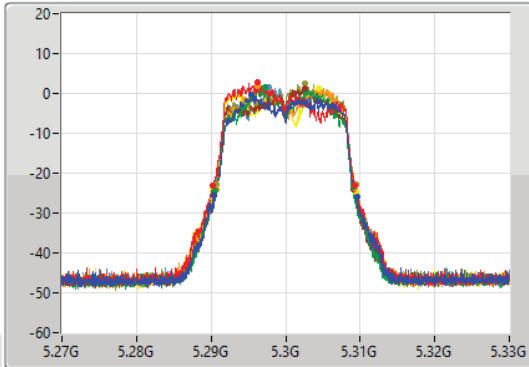

11a20_Nss1,(6Mbps)_8TX

EBW

5300MHz

15/09/2021

CF
5.3GHz
Span
60MHz
RBW
300kHz
VBW
1MHz
Sweep Time
100ms
Detector Type
Peak

CF
5.3GHz
Span
60MHz
RBW
300kHz
VBW
1MHz
Sweep Time
100ms
Detector Type
Peak