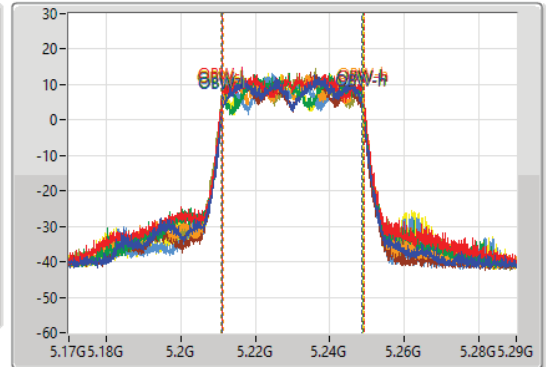

- Port 1
- Port 2
- Port 3
- Port 4
- Port 5
- Port 6
- Port 7
- Port 8

26dB(Hz)	Fl-26dB(Hz)	Fh-26dB(Hz)	OBW(Hz)	Fl-OBW(Hz)	Fh-OBW(Hz)	Limit(Hz)	Port
40.5M	5.2096G	5.2501G	37.481M	5.211229G	5.248711G	Inf	1
40.98M	5.20966G	5.25064G	38.081M	5.21099G	5.24907G	Inf	2
40.56M	5.20984G	5.2504G	37.901M	5.211109G	5.24901G	Inf	3
40.56M	5.20996G	5.25052G	37.781M	5.211289G	5.24907G	Inf	4
40.08M	5.2099G	5.24998G	37.481M	5.211169G	5.248651G	Inf	5
41.16M	5.2093G	5.25046G	38.201M	5.21081G	5.24901G	Inf	6
40.38M	5.20966G	5.25004G	37.781M	5.211049G	5.248831G	Inf	7
40.44M	5.2099G	5.25034G	37.841M	5.211049G	5.248891G	Inf	8