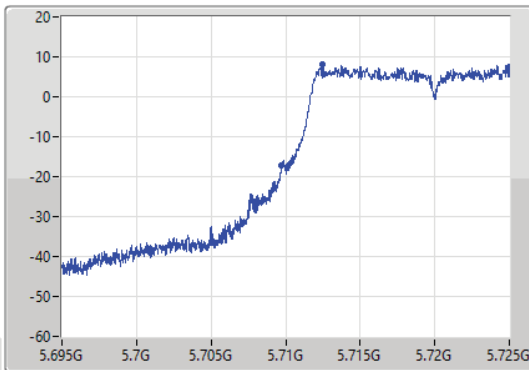

CF
5.71GHz
Span
30MHz
RBW
300kHz
VBW
1MHz
Sweep Time
100ms
Detector Type
Peak