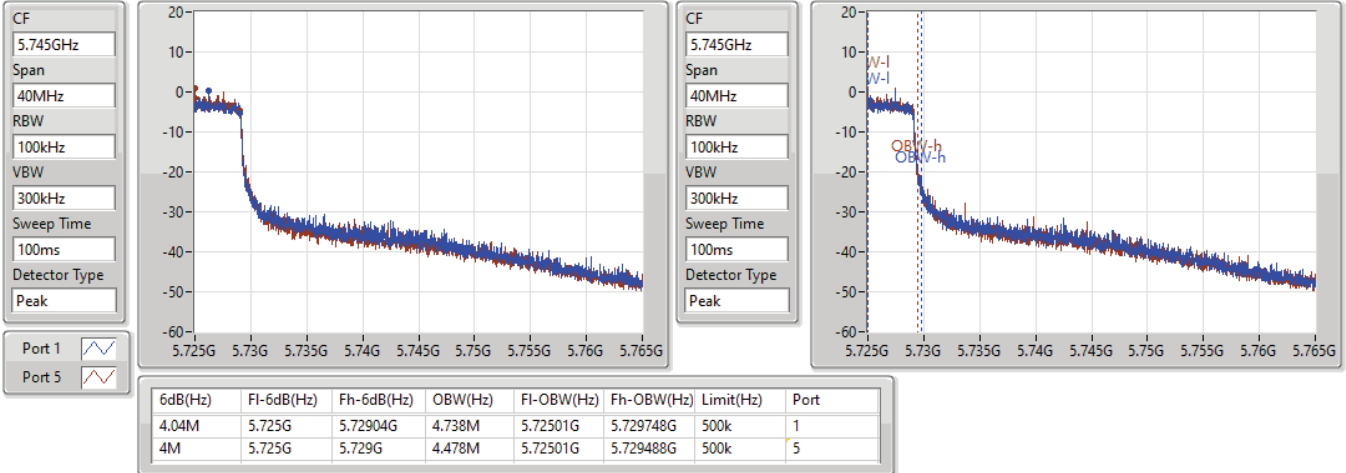

802.11ax HEW40_Nss1,(MCS0)_2TX(Port1&Port5)

EBW

5710MHz Straddle 5.725-5.85GHz

17/09/2021