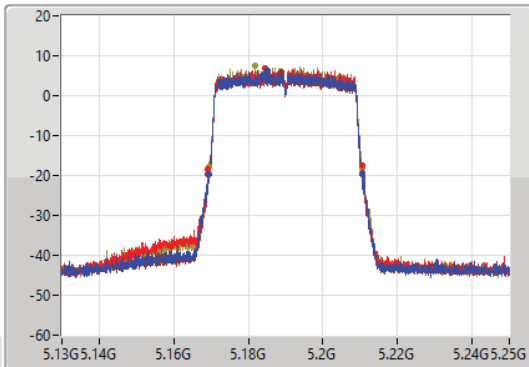

802.11ax HEW40_Nss1,(MCS0)_4TX(Port1&Port2&Port5&Port6)

EBW

5190MHz

16/09/2021

CF
5.19GHz
Span
120MHz
RBW
500kHz
VBW
2MHz
Sweep Time
100ms
Detector Type
Peak

CF
5.19GHz
Span
120MHz
RBW
1MHz
VBW
3MHz
Sweep Time
100ms
Detector Type
Peak