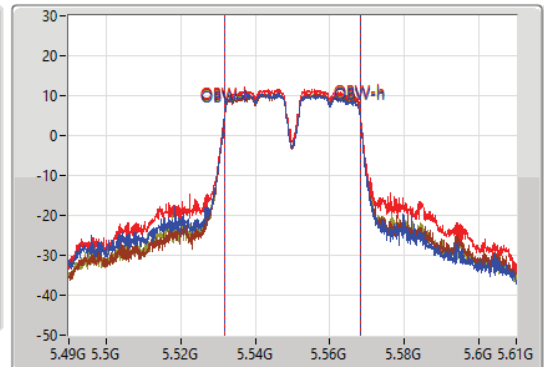

11a40\_Nss1,(6Mbps)\_4TX(Port1&Port2&Port5&Port6)

EBW

5550MHz

16/09/2021

CF: 5.55GHz  
 Span: 120MHz  
 RBW: 500kHz  
 VBW: 2MHz  
 Sweep Time: 100ms  
 Detector Type: Peak

CF: 5.55GHz  
 Span: 120MHz  
 RBW: 1MHz  
 VBW: 3MHz  
 Sweep Time: 100ms  
 Detector Type: Peak