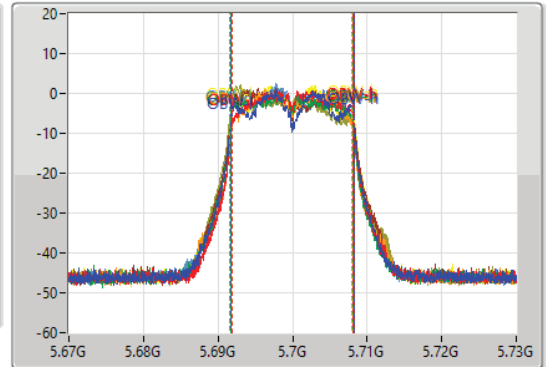

- Port 1
- Port 2
- Port 3
- Port 4
- Port 5
- Port 6
- Port 7
- Port 8

26dB(Hz)	Fl-26dB(Hz)	Fh-26dB(Hz)	OBW(Hz)	Fl-OBW(Hz)	Fh-OBW(Hz)	Limit(Hz)	Port
19.32M	5.69031G	5.70963G	16.552M	5.691694G	5.708246G	Inf	1
18.81M	5.69064G	5.70945G	16.222M	5.691934G	5.708156G	Inf	2
19.29M	5.69016G	5.70945G	16.402M	5.691724G	5.708126G	Inf	3
18.54M	5.69061G	5.70915G	16.102M	5.691904G	5.708006G	Inf	4
19.74M	5.69004G	5.70978G	16.552M	5.691694G	5.708246G	Inf	5
19.17M	5.68998G	5.70915G	16.582M	5.691484G	5.708066G	Inf	6
18.99M	5.69016G	5.70915G	16.402M	5.691604G	5.708006G	Inf	7
19.32M	5.69028G	5.7096G	16.552M	5.691724G	5.708276G	Inf	8