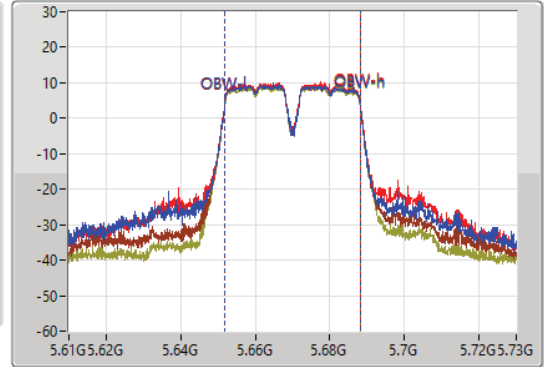

11a40\_Nss1,(6Mbps)\_4TX(Port1&Port2&Port5&Port6)

EBW

5670MHz

16/09/2021

CF: 5.67GHz  
 Span: 120MHz  
 RBW: 500kHz  
 VBW: 2MHz  
 Sweep Time: 100ms  
 Detector Type: Peak

CF: 5.67GHz  
 Span: 120MHz  
 RBW: 1MHz  
 VBW: 3MHz  
 Sweep Time: 100ms  
 Detector Type: Peak