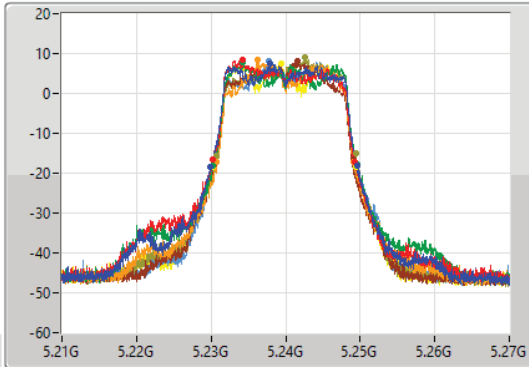

11a20_Nss1,(6Mbps)_8TX

EBW

5240MHz

14/09/2021

CF
5.24GHz
Span
60MHz
RBW
300kHz
VBW
1MHz
Sweep Time
100ms
Detector Type
Peak

CF
5.24GHz
Span
60MHz
RBW
300kHz
VBW
1MHz
Sweep Time
100ms
Detector Type
Peak