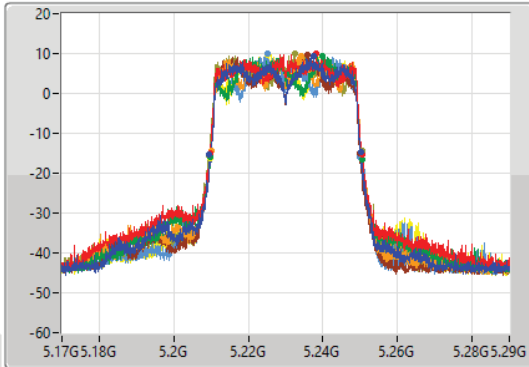

802.11ax HEW40_Nss1,(MCS0)_8TX

EBW

5230MHz

15/09/2021

CF
5.23GHz
Span
120MHz
RBW
500kHz
VBW
2MHz
Sweep Time
100ms
Detector Type
Peak

CF
5.23GHz
Span
120MHz
RBW
1MHz
VBW
3MHz
Sweep Time
100ms
Detector Type
Peak