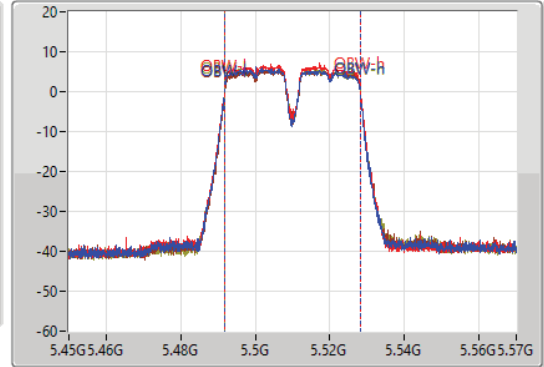

11a40\_Nss1,(6Mbps)\_4TX(Port1&Port2&Port5&Port6)

EBW

5510MHz

16/09/2021

CF: 5.51GHz  
 Span: 120MHz  
 RBW: 500kHz  
 VBW: 2MHz  
 Sweep Time: 100ms  
 Detector Type: Peak

CF: 5.51GHz  
 Span: 120MHz  
 RBW: 1MHz  
 VBW: 3MHz  
 Sweep Time: 100ms  
 Detector Type: Peak