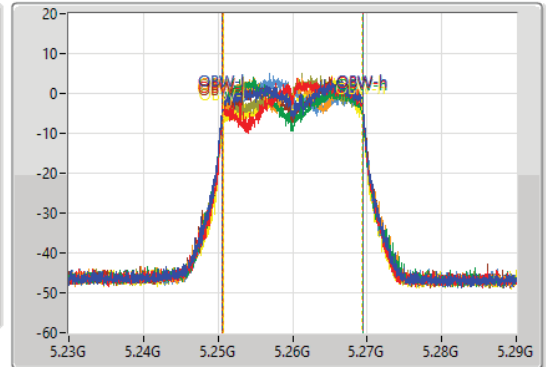

- Port 1
- Port 2
- Port 3
- Port 4
- Port 5
- Port 6
- Port 7
- Port 8

26dB(Hz)	Fl-26dB(Hz)	Fh-26dB(Hz)	OBW(Hz)	Fl-OBW(Hz)	Fh-OBW(Hz)	Limit(Hz)	Port
21.03M	5.2495G	5.27053G	18.891M	5.250555G	5.269445G	Inf	1
20.64M	5.24983G	5.27047G	18.831M	5.250615G	5.269445G	Inf	2
21.03M	5.2495G	5.27053G	18.891M	5.250525G	5.269415G	Inf	3
20.76M	5.24971G	5.27047G	18.771M	5.250675G	5.269445G	Inf	4
20.97M	5.24959G	5.27056G	18.861M	5.250585G	5.269445G	Inf	5
20.4M	5.2498G	5.2702G	18.831M	5.250585G	5.269415G	Inf	6
20.58M	5.2498G	5.27038G	18.861M	5.250585G	5.269445G	Inf	7
20.34M	5.24986G	5.2702G	18.591M	5.250735G	5.269325G	Inf	8