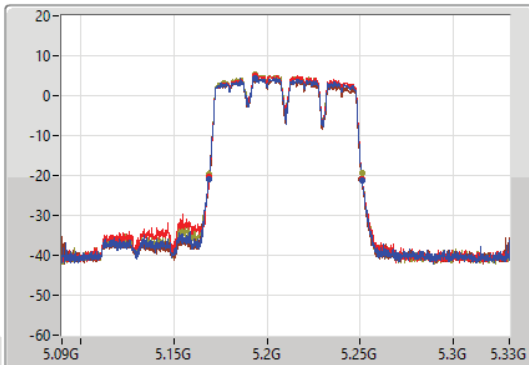

11a80_Nss1,(6Mbps)_4TX(Port1&Port2&Port5&Port6)

EBW

5210MHz

16/09/2021

CF
5.21GHz
Span
240MHz
RBW
1MHz
VBW
3MHz
Sweep Time
100ms
Detector Type
Peak

CF
5.21GHz
Span
240MHz
RBW
2MHz
VBW
10MHz
Sweep Time
100ms
Detector Type
Peak