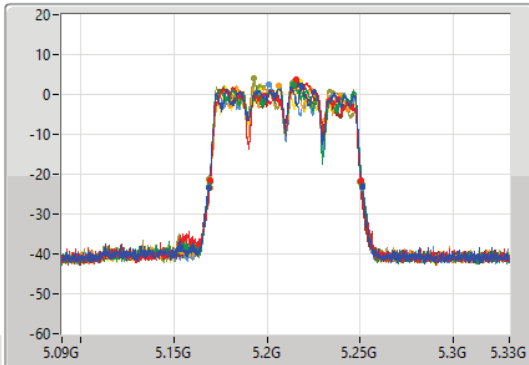

11a80_Nss1,(6Mbps)_8TX

EBW

5210MHz

14/09/2021

CF
5.21GHz
Span
240MHz
RBW
1MHz
VBW
3MHz
Sweep Time
100ms
Detector Type
Peak

CF
5.21GHz
Span
240MHz
RBW
2MHz
VBW
10MHz
Sweep Time
100ms
Detector Type
Peak