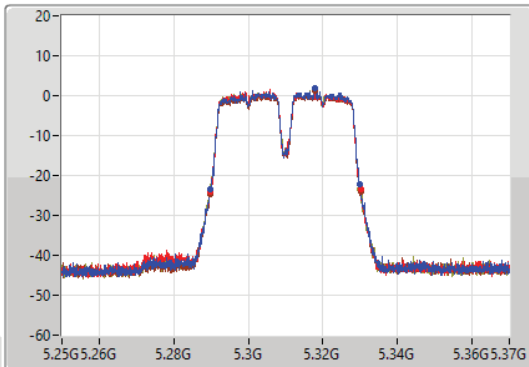

11a40_Nss1,(6Mbps)_4TX(Port1&Port2&Port5&Port6)

EBW

5310MHz

16/09/2021

CF: 5.31GHz
Span: 120MHz
RBW: 500kHz
VBW: 2MHz
Sweep Time: 100ms
Detector Type: Peak

CF: 5.31GHz
Span: 120MHz
RBW: 1MHz
VBW: 3MHz
Sweep Time: 100ms
Detector Type: Peak