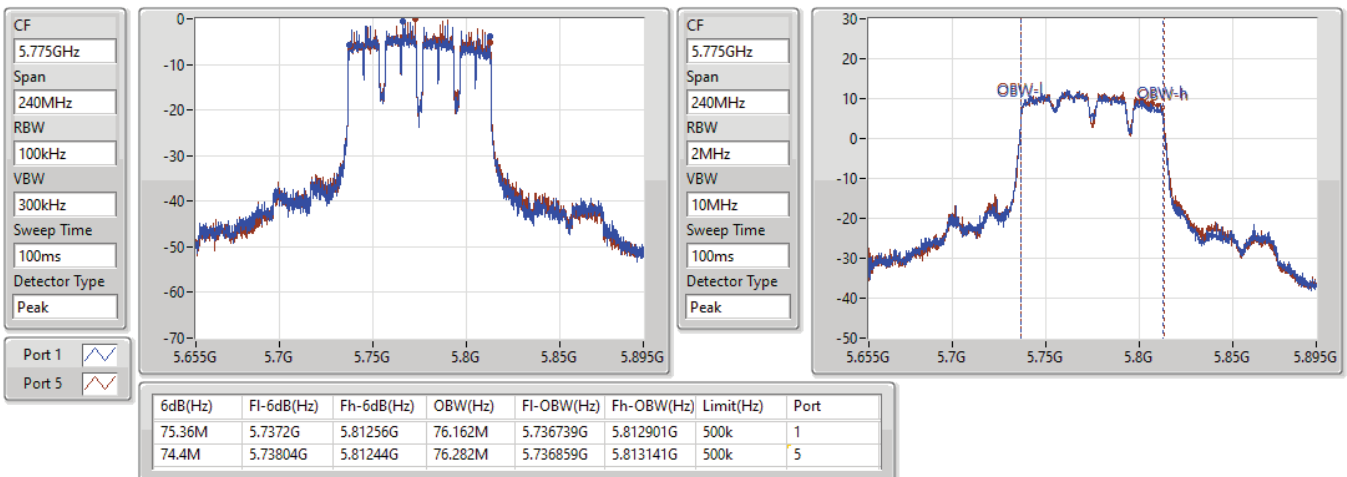

EBW

5610MHz

17/09/2021

11a80\_Nss1,(6Mbps)\_2TX(Port1&Port5)

EBW

5690MHz Straddle 5.47-5.725GHz

17/09/2021

11a80\_Nss1,(6Mbps)\_2TX(Port1&Port5)

EBW

5690MHz Straddle 5.725-5.85GHz

17/09/2021

11a80\_Nss1,(6Mbps)\_2TX(Port1&Port5)

EBW

5775MHz

17/09/2021

802.11ax HEW20\_Nss1,(MCS0)\_2TX(Port1&Port5)