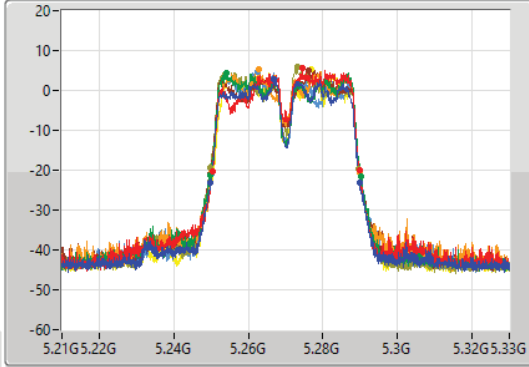

11a40_Nss1,(6Mbps)_8TX

EBW

5270MHz

15/09/2021

CF: 5.27GHz
Span: 120MHz
RBW: 500kHz
VBW: 2MHz
Sweep Time: 100ms
Detector Type: Peak

CF: 5.27GHz
Span: 120MHz
RBW: 1MHz
VBW: 3MHz
Sweep Time: 100ms
Detector Type: Peak