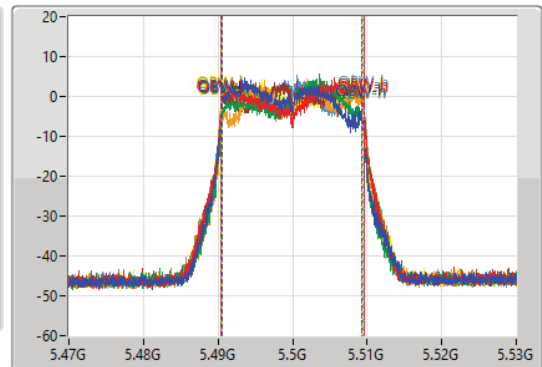

- Port 1
- Port 2
- Port 3
- Port 4
- Port 5
- Port 6
- Port 7
- Port 8

26dB(Hz)	Fl-26dB(Hz)	Fh-26dB(Hz)	OBW(Hz)	Fl-OBW(Hz)	Fh-OBW(Hz)	Limit(Hz)	Port
20.64M	5.48947G	5.51011G	18.771M	5.490495G	5.509265G	Inf	1
21.39M	5.48926G	5.51065G	19.16M	5.490405G	5.509565G	Inf	2
20.28M	5.48974G	5.51002G	18.711M	5.490585G	5.509295G	Inf	3
20.73M	5.48977G	5.5105G	18.861M	5.490615G	5.509475G	Inf	4
21.18M	5.48935G	5.51053G	19.1M	5.490465G	5.509565G	Inf	5
21.42M	5.48935G	5.51077G	19.16M	5.490435G	5.509595G	Inf	6
21.51M	5.48923G	5.51074G	19.13M	5.490405G	5.509535G	Inf	7
21.42M	5.48932G	5.51074G	19.19M	5.490375G	5.509565G	Inf	8