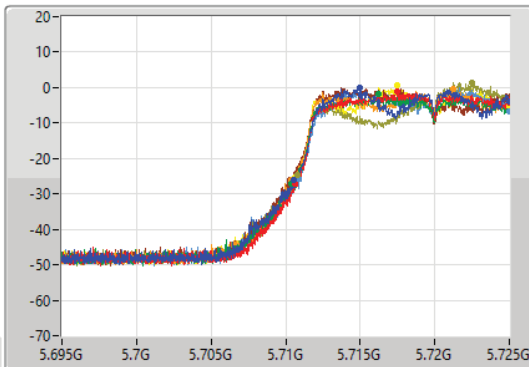

5720MHz Straddle 5.47-5.725GHz

15/09/2021

CF: 5.71GHz
Span: 30MHz
RBW: 200kHz
VBW: 1MHz
Sweep Time: 100ms
Detector Type: Peak

CF: 5.71GHz
Span: 30MHz
RBW: 200kHz
VBW: 1MHz
Sweep Time: 100ms
Detector Type: Peak