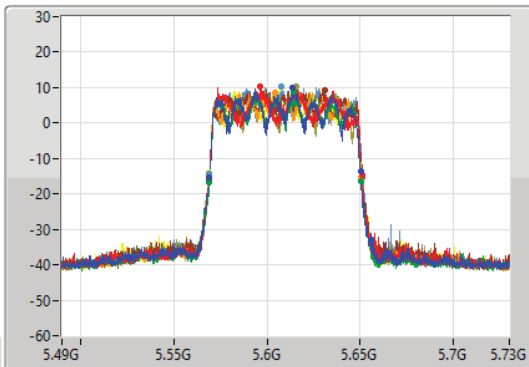

802.11ax HEW80_Nss1,(MCS0)_8TX

EBW

5610MHz

15/09/2021

CF: 5.61GHz
Span: 240MHz
RBW: 1MHz
VBW: 3MHz
Sweep Time: 100ms
Detector Type: Peak

CF: 5.61GHz
Span: 240MHz
RBW: 2MHz
VBW: 10MHz
Sweep Time: 100ms
Detector Type: Peak