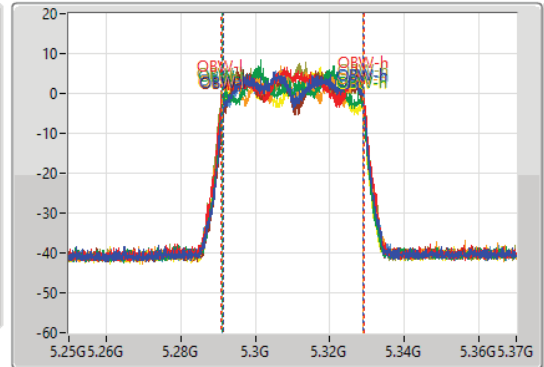

- Port 1
- Port 2
- Port 3
- Port 4
- Port 5
- Port 6
- Port 7
- Port 8

26dB(Hz)	Fl-26dB(Hz)	Fh-26dB(Hz)	OBW(Hz)	Fl-OBW(Hz)	Fh-OBW(Hz)	Limit(Hz)	Port
40.5M	5.29008G	5.33058G	37.481M	5.291469G	5.328951G	Inf	1
41.34M	5.28954G	5.33088G	38.261M	5.29093G	5.32919G	Inf	2
40.02M	5.2899G	5.32992G	37.661M	5.291109G	5.328771G	Inf	3
40.2M	5.29002G	5.33022G	37.781M	5.291229G	5.32901G	Inf	4
39.96M	5.29008G	5.33004G	37.301M	5.291589G	5.328891G	Inf	5
40.86M	5.28948G	5.33034G	38.321M	5.29081G	5.32913G	Inf	6
40.32M	5.28996G	5.33028G	37.841M	5.291229G	5.32907G	Inf	7
39.96M	5.2899G	5.32986G	37.661M	5.291109G	5.328771G	Inf	8