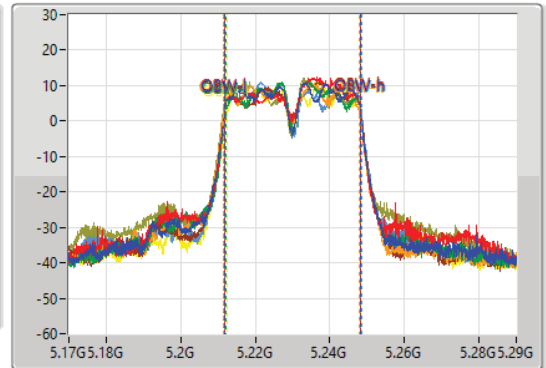

Sweep Time  
100ms

Detector Type  
Peak

CF  
5.23GHz

Span  
120MHz

RBW  
1MHz

VBW  
3MHz

Sweep Time  
100ms

Detector Type  
Peak