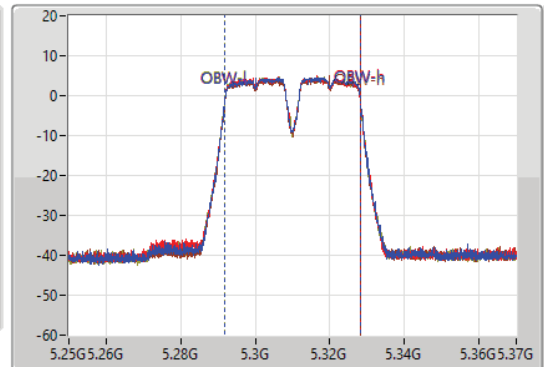

11a40\_Nss1,(6Mbps)\_4TX(Port1&Port2&Port5&Port6)

EBW

5310MHz

16/09/2021

CF: 5.31GHz  
 Span: 120MHz  
 RBW: 500kHz  
 VBW: 2MHz  
 Sweep Time: 100ms  
 Detector Type: Peak

CF: 5.31GHz  
 Span: 120MHz  
 RBW: 1MHz  
 VBW: 3MHz  
 Sweep Time: 100ms  
 Detector Type: Peak