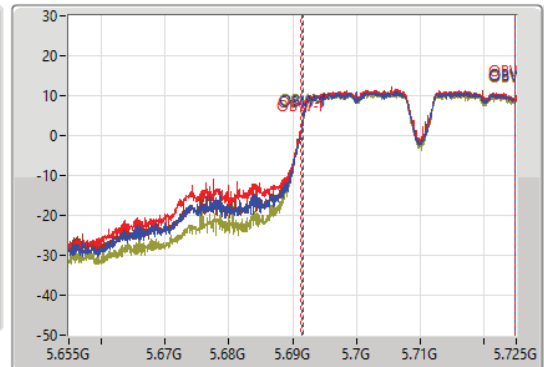

11a40\_Nss1,(6Mbps)\_4TX(Port1&Port2&Port5&Port6)

EBW

5710MHz Straddle 5.47-5.725GHz

16/09/2021

CF: 5.69GHz  
 Span: 70MHz  
 RBW: 500kHz  
 VBW: 2MHz  
 Sweep Time: 100ms  
 Detector Type: Peak

CF: 5.69GHz  
 Span: 70MHz  
 RBW: 1MHz  
 VBW: 3MHz  
 Sweep Time: 100ms  
 Detector Type: Peak