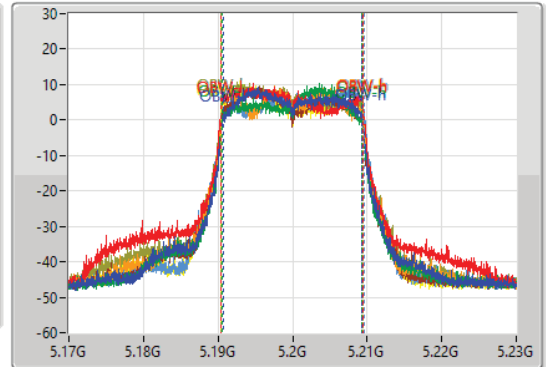

- Port 1
- Port 2
- Port 3
- Port 4
- Port 5
- Port 6
- Port 7
- Port 8

26dB(Hz)	Fl-26dB(Hz)	Fh-26dB(Hz)	OBW(Hz)	Fl-OBW(Hz)	Fh-OBW(Hz)	Limit(Hz)	Port
20.52M	5.18974G	5.21026G	18.561M	5.190705G	5.209265G	Inf	1
21.42M	5.1892G	5.21062G	19.07M	5.190435G	5.209505G	Inf	2
20.4M	5.18974G	5.21014G	18.621M	5.190615G	5.209235G	Inf	3
21.12M	5.18932G	5.21044G	18.951M	5.190465G	5.209415G	Inf	4
20.76M	5.18956G	5.21032G	18.651M	5.190585G	5.209235G	Inf	5
21.03M	5.1895G	5.21053G	18.981M	5.190465G	5.209445G	Inf	6
21.24M	5.18938G	5.21062G	19.07M	5.190465G	5.209535G	Inf	7
20.94M	5.18941G	5.21035G	18.981M	5.190465G	5.209445G	Inf	8