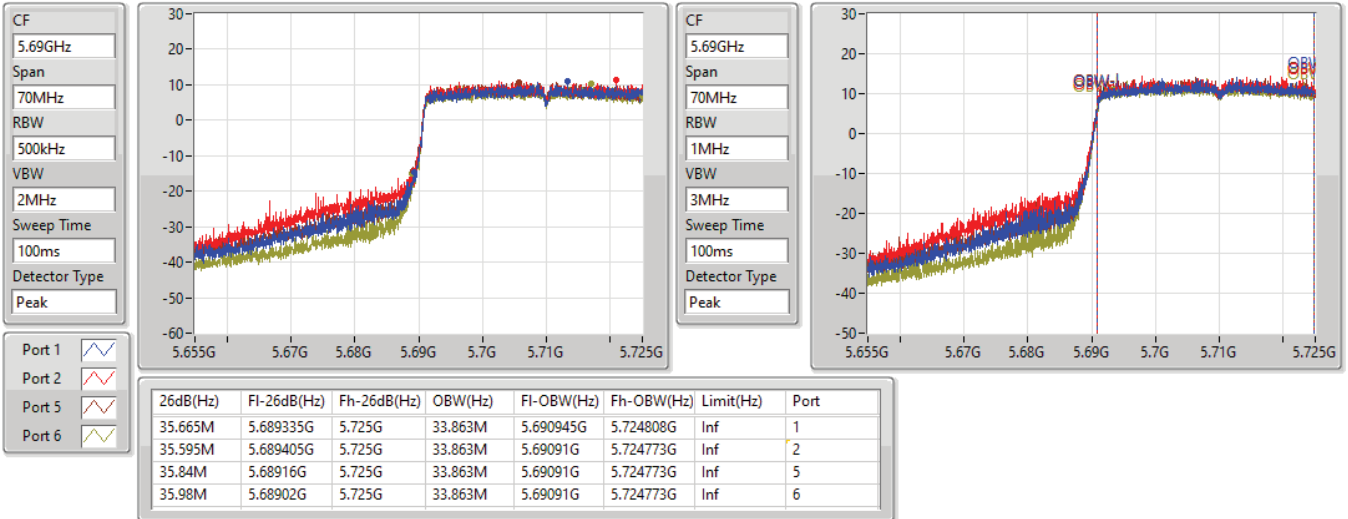

802.11ax HEW40_Nss1,(MCS0)_4TX(Port1&Port2&Port5&Port6)

EBW

5710MHz Straddle 5.47-5.725GHz

16/09/2021