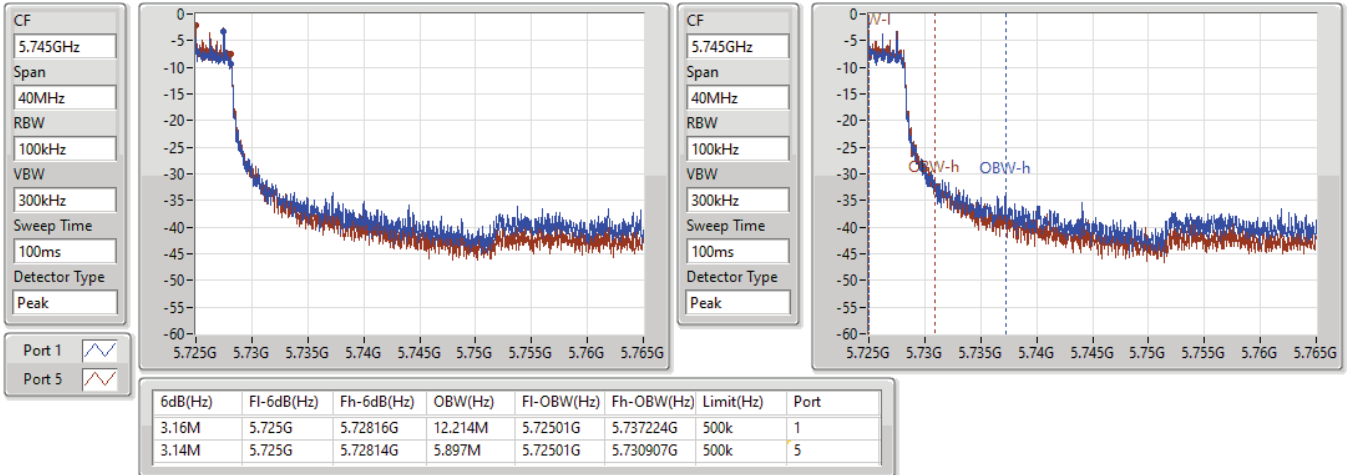

EBW

5610MHz

17/09/2021

11a80\_Nss1,(6Mbps)\_2TX(Port1&Port5)

EBW

5690MHz Straddle 5.47-5.725GHz

17/09/2021

11a80\_Nss1,(6Mbps)\_2TX(Port1&Port5)

EBW

5690MHz Straddle 5.725-5.85GHz

17/09/2021

11a80\_Nss1,(6Mbps)\_2TX(Port1&Port5)

EBW

5775MHz

17/09/2021

802.11ax HEW20\_Nss1,(MCS0)\_2TX(Port1&Port5)