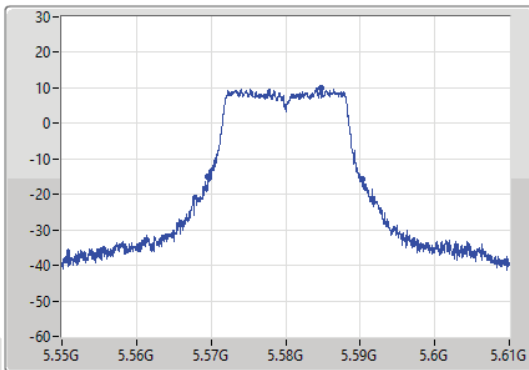

CF: 5.58GHz
Span: 60MHz
RBW: 300kHz
VBW: 1MHz
Sweep Time: 100ms
Detector Type: Peak