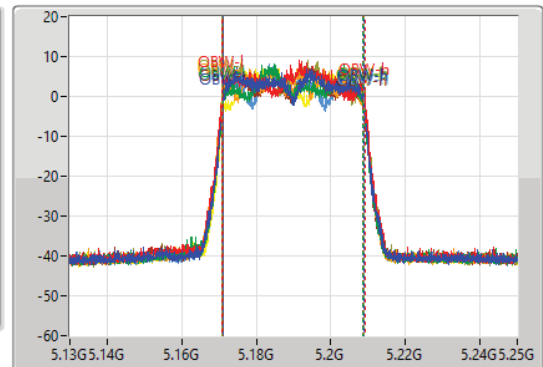

- Port 1
- Port 2
- Port 3
- Port 4
- Port 5
- Port 6
- Port 7
- Port 8

26dB(Hz)	Fl-26dB(Hz)	Fh-26dB(Hz)	OBW(Hz)	Fl-OBW(Hz)	Fh-OBW(Hz)	Limit(Hz)	Port
40.44M	5.16978G	5.21022G	37.661M	5.171109G	5.208771G	Inf	1
40.68M	5.16948G	5.21016G	38.201M	5.17087G	5.20907G	Inf	2
40.14M	5.1699G	5.21004G	37.541M	5.171109G	5.208651G	Inf	3
40.5M	5.16948G	5.20998G	37.841M	5.17081G	5.208651G	Inf	4
40.2M	5.16984G	5.21004G	37.661M	5.17099G	5.208651G	Inf	5
40.62M	5.16954G	5.21016G	38.021M	5.17093G	5.208951G	Inf	6
40.56M	5.1696G	5.21016G	37.901M	5.17093G	5.208831G	Inf	7
39.9M	5.1702G	5.2101G	37.661M	5.171229G	5.208891G	Inf	8