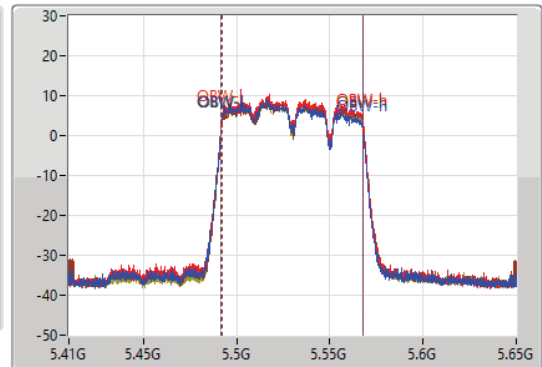

11a80\_Nss1,(6Mbps)\_4TX(Port1&Port2&Port5&Port6)

EBW

5530MHz

16/09/2021

CF: 5.53GHz  
 Span: 240MHz  
 RBW: 1MHz  
 VBW: 3MHz  
 Sweep Time: 100ms  
 Detector Type: Peak

CF: 5.53GHz  
 Span: 240MHz  
 RBW: 2MHz  
 VBW: 10MHz  
 Sweep Time: 100ms  
 Detector Type: Peak