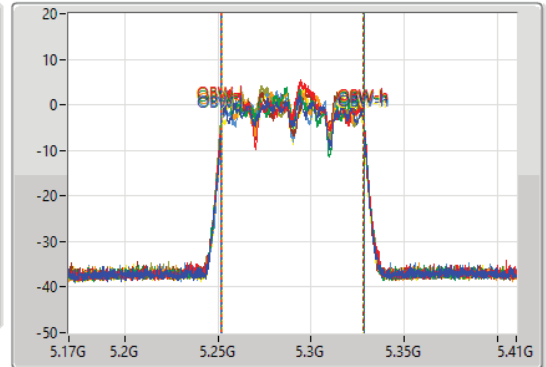

- Port 1
- Port 2
- Port 3
- Port 4
- Port 5
- Port 6
- Port 7
- Port 8

26dB(Hz)	Fl-26dB(Hz)	Fh-26dB(Hz)	OBW(Hz)	Fl-OBW(Hz)	Fh-OBW(Hz)	Limit(Hz)	Port
82.56M	5.24848G	5.33104G	76.762M	5.251619G	5.328381G	Inf	1
81.6M	5.2492G	5.3308G	76.522M	5.251859G	5.328381G	Inf	2
82.08M	5.2492G	5.33128G	76.762M	5.251739G	5.328501G	Inf	3
81.48M	5.24944G	5.33092G	76.282M	5.252099G	5.328381G	Inf	4
81.6M	5.24896G	5.33056G	75.802M	5.252099G	5.327901G	Inf	5
81.48M	5.24908G	5.33056G	76.642M	5.251379G	5.328021G	Inf	6
81.72M	5.24956G	5.33128G	76.162M	5.252099G	5.328261G	Inf	7
81.24M	5.2492G	5.33044G	75.562M	5.251979G	5.327541G	Inf	8