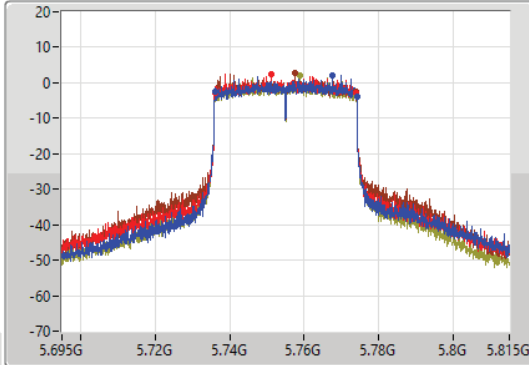

802.11ax HEW40_Nss1,(MCS0)_4TX(Port1&Port2&Port5&Port6)

EBW

5755MHz

16/09/2021

CF
5.755GHz
Span
120MHz
RBW
100kHz
VBW
300kHz
Sweep Time
100ms
Detector Type
Peak

CF
5.755GHz
Span
120MHz
RBW
1MHz
VBW
3MHz
Sweep Time
100ms
Detector Type
Peak