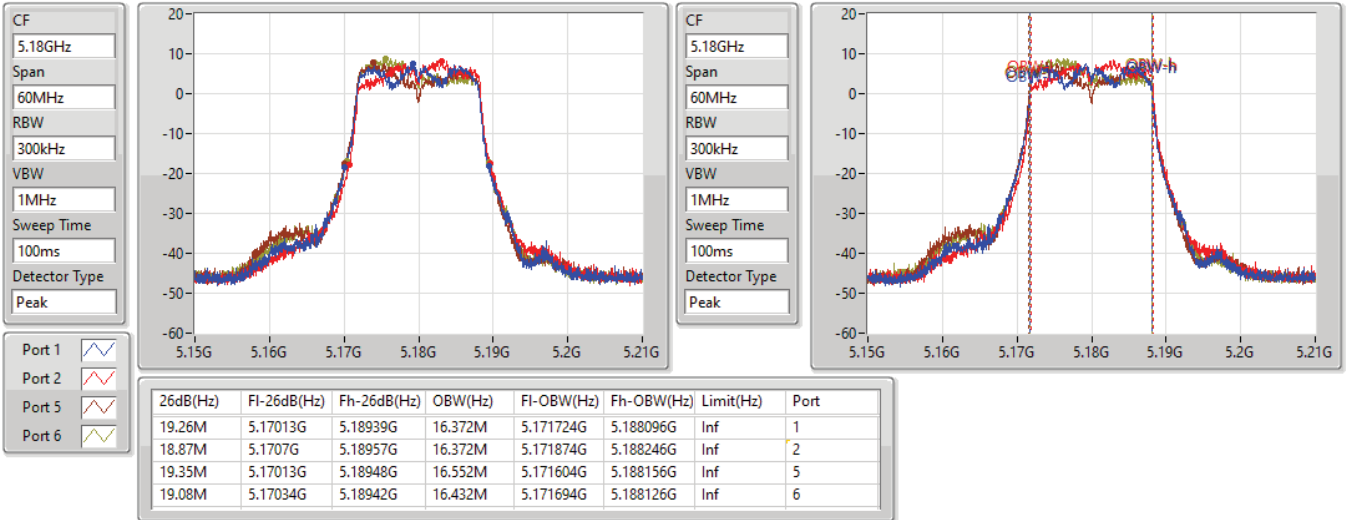

11a20_Nss1,(6Mbps)_4TX(Port1&Port2&Port5&Port6)

EBW

5180MHz

16/09/2021