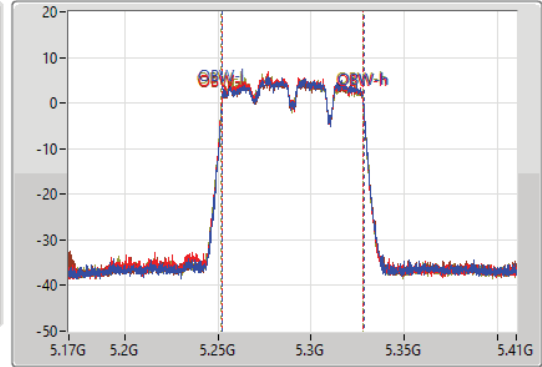

11a80\_Nss1,(6Mbps)\_4TX(Port1&Port2&Port5&Port6)

EBW

5290MHz

16/09/2021

CF: 5.29GHz  
 Span: 240MHz  
 RBW: 1MHz  
 VBW: 3MHz  
 Sweep Time: 100ms  
 Detector Type: Peak

CF: 5.29GHz  
 Span: 240MHz  
 RBW: 2MHz  
 VBW: 10MHz  
 Sweep Time: 100ms  
 Detector Type: Peak