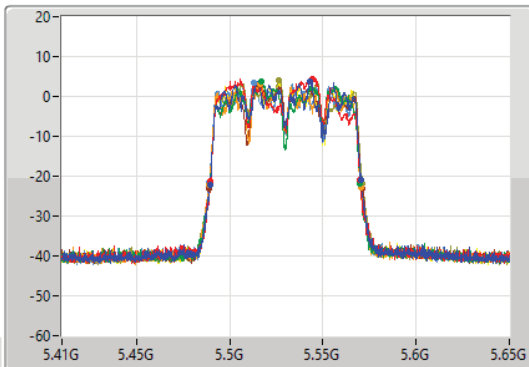

11a80_Nss1,(6Mbps)_8TX

EBW

5530MHz

15/09/2021

CF
5.53GHz
Span
240MHz
RBW
1MHz
VBW
3MHz
Sweep Time
100ms
Detector Type
Peak

CF
5.53GHz
Span
240MHz
RBW
2MHz
VBW
10MHz
Sweep Time
100ms
Detector Type
Peak