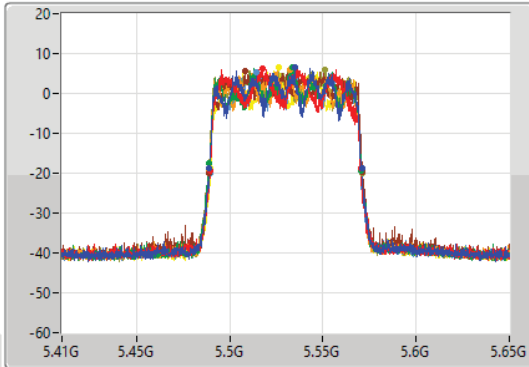

802.11ax HEW80_Nss1,(MCS0)_8TX

EBW

5530MHz

15/09/2021

CF: 5.53GHz
Span: 240MHz
RBW: 1MHz
VBW: 3MHz
Sweep Time: 100ms
Detector Type: Peak

CF: 5.53GHz
Span: 240MHz
RBW: 2MHz
VBW: 10MHz
Sweep Time: 100ms
Detector Type: Peak