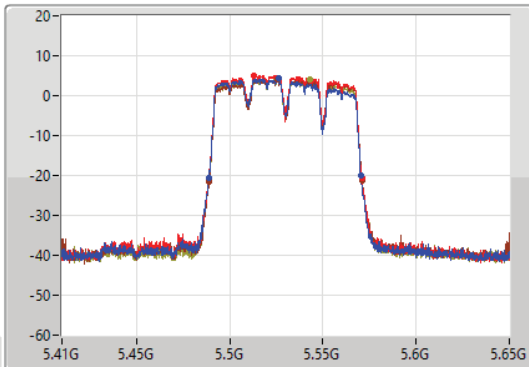

11a80_Nss1,(6Mbps)_4TX(Port1&Port2&Port5&Port6)

EBW

5530MHz

16/09/2021

CF: 5.53GHz
Span: 240MHz
RBW: 1MHz
VBW: 3MHz
Sweep Time: 100ms
Detector Type: Peak

CF: 5.53GHz
Span: 240MHz
RBW: 2MHz
VBW: 10MHz
Sweep Time: 100ms
Detector Type: Peak