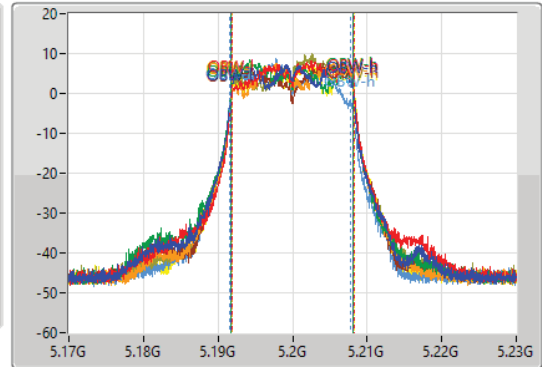

- Port 1
- Port 2
- Port 3
- Port 4
- Port 5
- Port 6
- Port 7
- Port 8

26dB(Hz)	Fl-26dB(Hz)	Fh-26dB(Hz)	OBW(Hz)	Fl-OBW(Hz)	Fh-OBW(Hz)	Limit(Hz)	Port
19.35M	5.19019G	5.20954G	16.372M	5.191754G	5.208126G	Inf	1
18.81M	5.19082G	5.20963G	16.342M	5.191904G	5.208246G	Inf	2
19.08M	5.19028G	5.20936G	16.462M	5.191724G	5.208186G	Inf	3
18.78M	5.19058G	5.20936G	16.342M	5.191844G	5.208186G	Inf	4
19.56M	5.19019G	5.20975G	16.582M	5.191694G	5.208276G	Inf	5
18.69M	5.19064G	5.20933G	16.402M	5.191784G	5.208186G	Inf	6
18.54M	5.1904G	5.20894G	16.192M	5.191634G	5.207826G	Inf	7
19.26M	5.19055G	5.20981G	16.552M	5.191784G	5.208336G	Inf	8