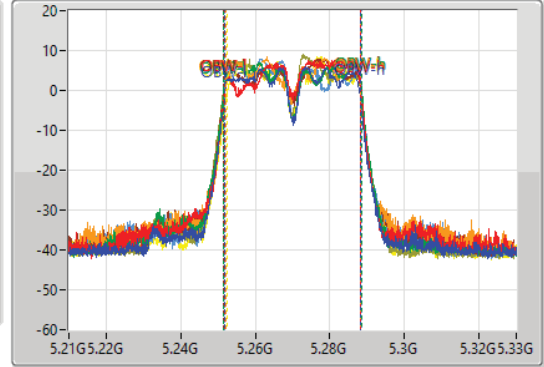

11a40_Nss1,(6Mbps)_8TX

EBW

5270MHz

15/09/2021

CF: 5.27GHz
Span: 120MHz
RBW: 500kHz
VBW: 2MHz
Sweep Time: 100ms
Detector Type: Peak

CF: 5.27GHz
Span: 120MHz
RBW: 1MHz
VBW: 3MHz
Sweep Time: 100ms
Detector Type: Peak

- Port 1
- Port 2
- Port 3
- Port 4
- Port 5
- Port 6
- Port 7
- Port 8

26dB(Hz)	FI-26dB(Hz)	Fh-26dB(Hz)	OBW(Hz)	FI-OBW(Hz)	Fh-OBW(Hz)	Limit(Hz)	Port
39.96M	5.24984G	5.2898G	36.282M	5.251769G	5.288051G	Inf	1
39.42M	5.25032G	5.28974G	36.402M	5.251889G	5.288291G	Inf	2
40.56M	5.24972G	5.29028G	36.882M	5.251589G	5.288471G	Inf	3
39.66M	5.2502G	5.28986G	36.342M	5.252009G	5.288351G	Inf	4
40.02M	5.24978G	5.2898G	36.582M	5.251589G	5.288171G	Inf	5
39.96M	5.24972G	5.28968G	36.702M	5.251469G	5.288171G	Inf	6
39.96M	5.25008G	5.29004G	36.582M	5.251889G	5.288471G	Inf	7
39.24M	5.25056G	5.2898G	35.982M	5.252369G	5.288351G	Inf	8

11a40_Nss1,(6Mbps)_8TX

EBW

5310MHz

15/09/2021

CF: 5.31GHz
Span: 120MHz
RBW: 500kHz
VBW: 2MHz
Sweep Time: 100ms
Detector Type: Peak

CF: 5.31GHz
Span: 120MHz
RBW: 1MHz
VBW: 3MHz
Sweep Time: 100ms
Detector Type: Peak

- Port 1
- Port 2
- Port 3
- Port 4
- Port 5
- Port 6
- Port 7
- Port 8

26dB(Hz)	FI-26dB(Hz)	Fh-26dB(Hz)	OBW(Hz)	FI-OBW(Hz)	Fh-OBW(Hz)	Limit(Hz)	Port
40.14M	5.2899G	5.33004G	36.282M	5.291829G	5.328111G	Inf	1
38.64M	5.29044G	5.32908G	35.742M	5.291949G	5.327691G	Inf	2
39M	5.29038G	5.32938G	35.982M	5.291949G	5.327931G	Inf	3
39.6M	5.28996G	5.32956G	36.342M	5.291649G	5.327991G	Inf	4
39.96M	5.28972G	5.32968G	36.582M	5.291529G	5.328111G	Inf	5
40.38M	5.28972G	5.3301G	36.762M	5.291589G	5.328351G	Inf	6
40.5M	5.28936G	5.32986G	36.702M	5.291469G	5.328171G	Inf	7
39.9M	5.28978G	5.32968G	36.342M	5.291469G	5.327811G	Inf	8