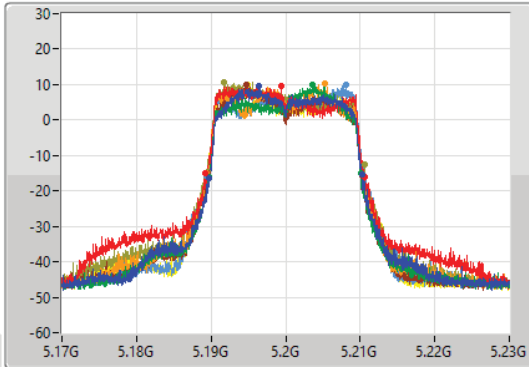

802.11ax HEW20_Nss1,(MCS0)_8TX

EBW

5200MHz

14/09/2021

CF: 5.2GHz
Span: 60MHz
RBW: 300kHz
VBW: 1MHz
Sweep Time: 100ms
Detector Type: Peak

CF: 5.2GHz
Span: 60MHz
RBW: 300kHz
VBW: 1MHz
Sweep Time: 100ms
Detector Type: Peak