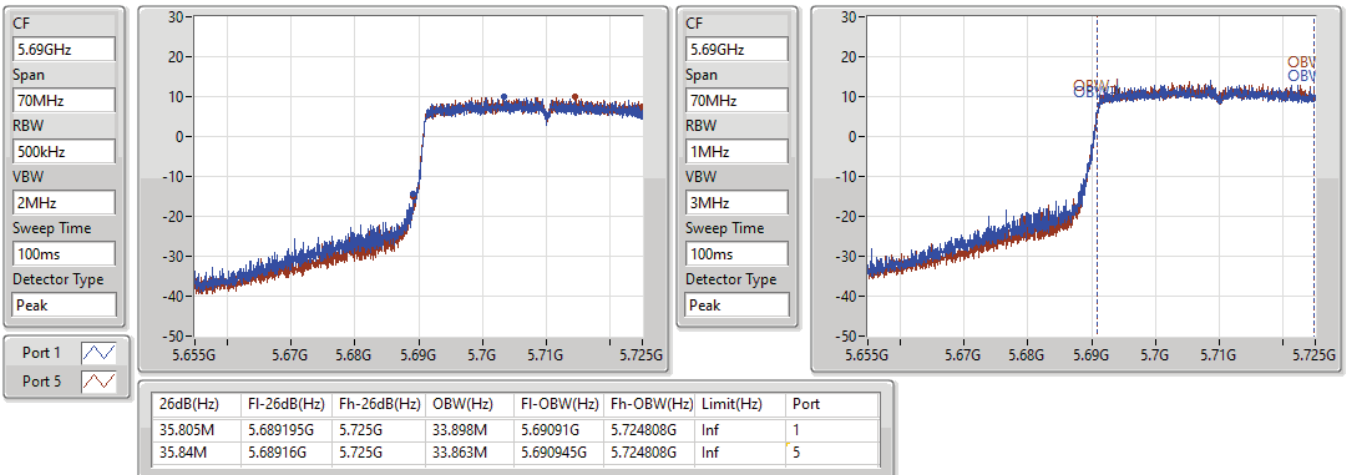

EBW

5670MHz

17/09/2021

802.11ax HEW40\_Nss1,(MCS0)\_2TX(Port1&Port5)

EBW

5710MHz Straddle 5.47-5.725GHz

17/09/2021

802.11ax HEW40\_Nss1,(MCS0)\_2TX(Port1&Port5)