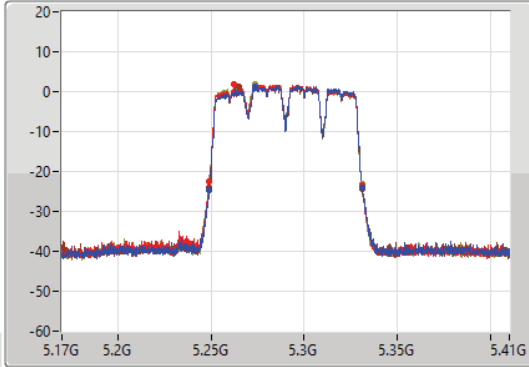

11a80_Nss1,(6Mbps)_4TX(Port1&Port2&Port5&Port6)

EBW

5290MHz

16/09/2021

CF: 5.29GHz
Span: 240MHz
RBW: 1MHz
VBW: 3MHz
Sweep Time: 100ms
Detector Type: Peak

CF: 5.29GHz
Span: 240MHz
RBW: 2MHz
VBW: 10MHz
Sweep Time: 100ms
Detector Type: Peak