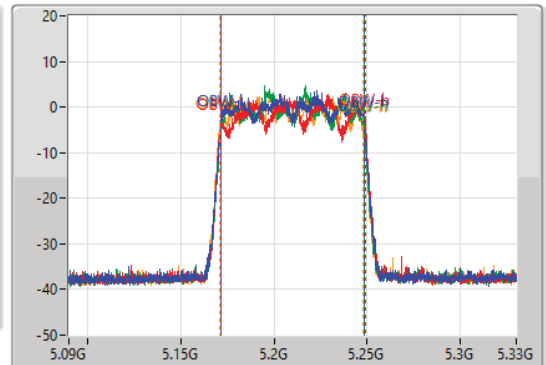

- Port 1
- Port 2
- Port 3
- Port 4

26dB(Hz)	Fl-26dB(Hz)	Fh-26dB(Hz)	OBW(Hz)	Fl-OBW(Hz)	Fh-OBW(Hz)	Limit(Hz)	Port
82.68M	5.16848G	5.25116G	77.001M	5.171499G	5.248501G	Inf	1
82.92M	5.16884G	5.25176G	77.961M	5.171259G	5.24922G	Inf	2
80.88M	5.16944G	5.25032G	76.642M	5.171619G	5.248261G	Inf	3
82.2M	5.1686G	5.2508G	77.001M	5.1709G	5.247901G	Inf	4