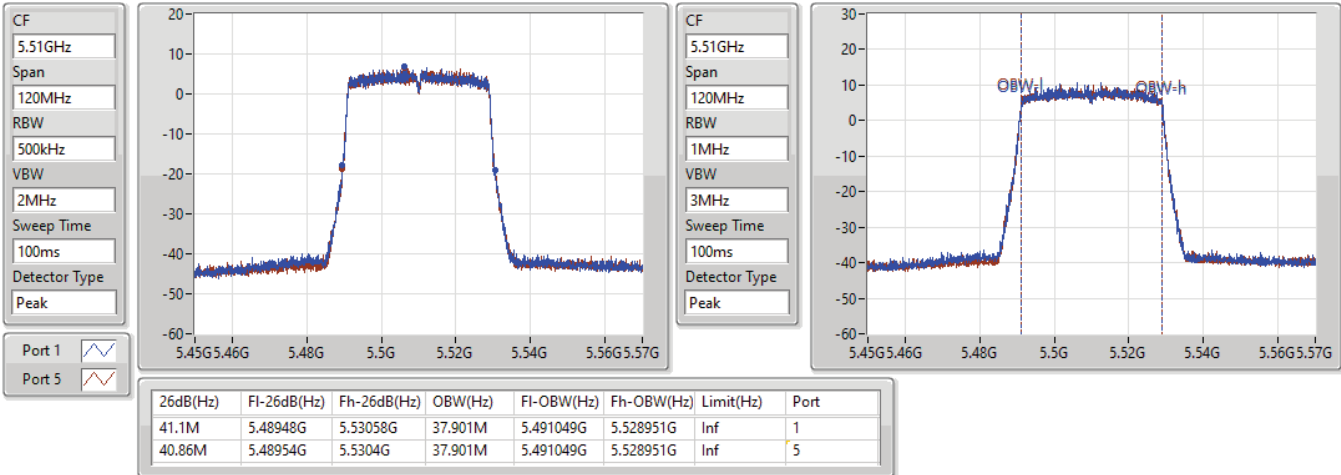

802.11ax HEW40_Nss1,(MCS0)_2TX(Port1&Port5)

EBW

5510MHz

17/09/2021