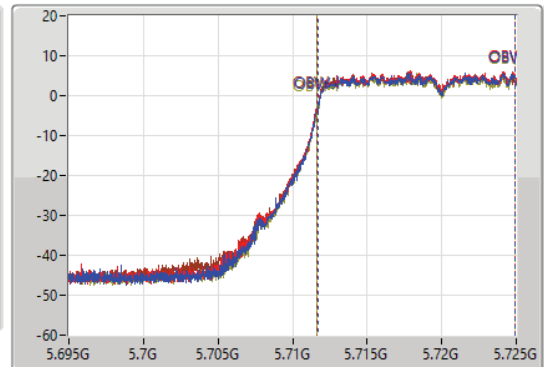

11a20\_Nss1,(6Mbps)\_4TX(Port1&Port2&Port5&Port6)

EBW

5720MHz Straddle 5.47-5.725GHz

16/09/2021

CF  
5.71GHz  
Span  
30MHz  
RBW  
200kHz  
VBW  
1MHz  
Sweep Time  
100ms  
Detector Type  
Peak

CF  
5.71GHz  
Span  
30MHz  
RBW  
300kHz  
VBW  
1MHz  
Sweep Time  
100ms  
Detector Type  
Peak