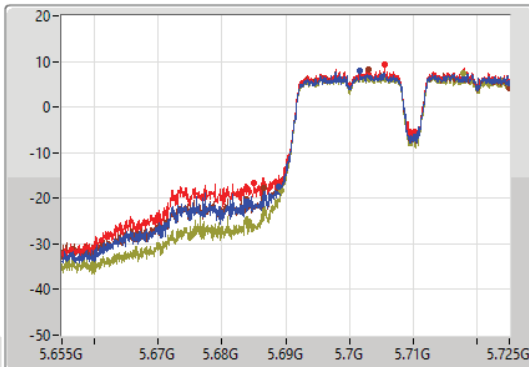

11a40_Nss1,(6Mbps)_4TX(Port1&Port2&Port5&Port6)

EBW

5710MHz Straddle 5.47-5.725GHz

16/09/2021

CF: 5.69GHz
Span: 70MHz
RBW: 500kHz
VBW: 2MHz
Sweep Time: 100ms
Detector Type: Peak

CF: 5.69GHz
Span: 70MHz
RBW: 1MHz
VBW: 3MHz
Sweep Time: 100ms
Detector Type: Peak