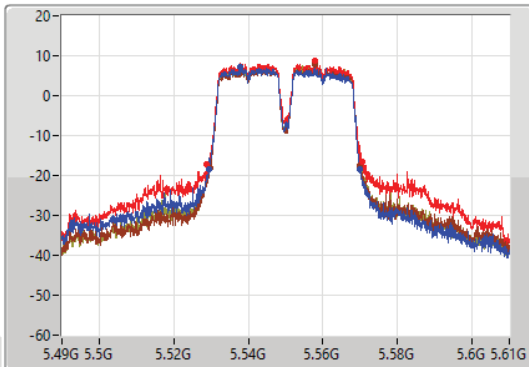

11a40_Nss1,(6Mbps)_4TX(Port1&Port2&Port5&Port6)

EBW

5550MHz

16/09/2021

CF: 5.55GHz
Span: 120MHz
RBW: 500kHz
VBW: 2MHz
Sweep Time: 100ms
Detector Type: Peak

CF: 5.55GHz
Span: 120MHz
RBW: 1MHz
VBW: 3MHz
Sweep Time: 100ms
Detector Type: Peak