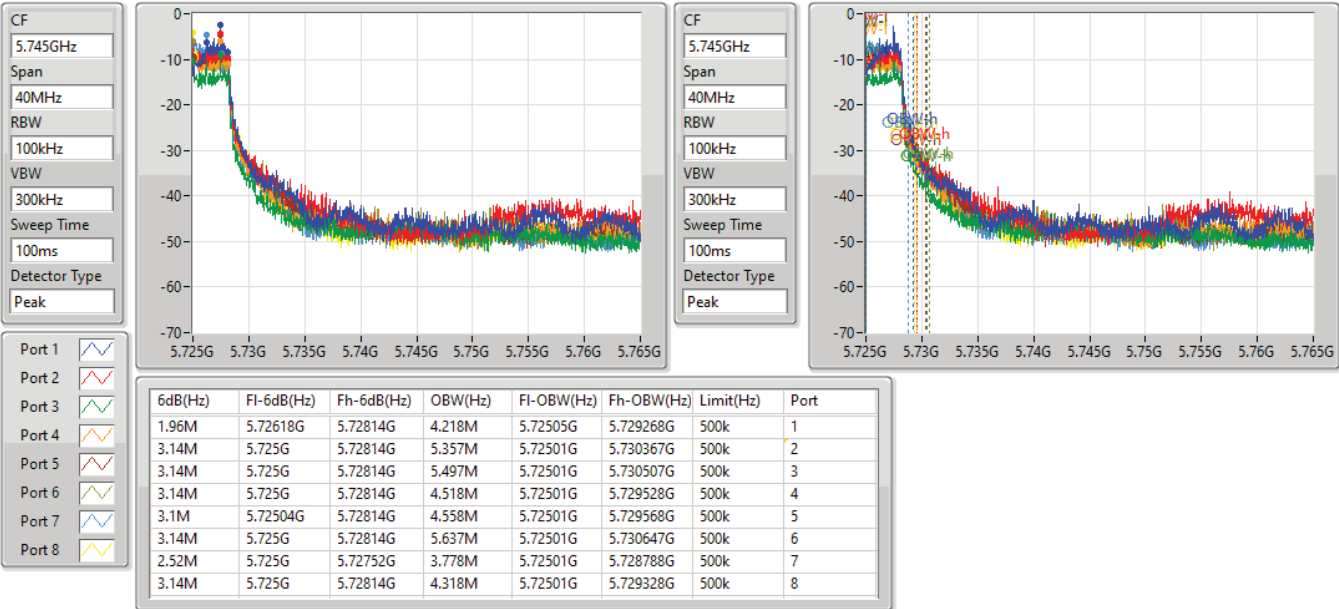

11a80_Nss1,(6Mbps)_8TX

EBW

5690MHz Straddle 5.725-5.85GHz

15/09/2021