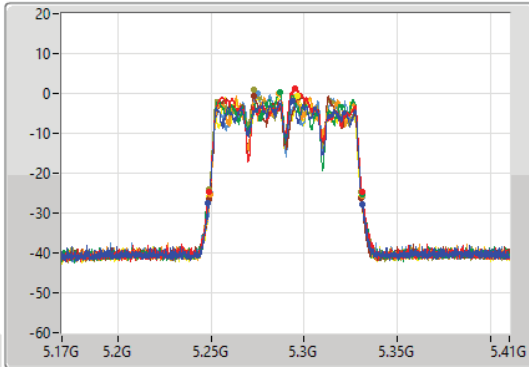

11a80_Nss1,(6Mbps)_8TX

EBW

5290MHz

15/09/2021

CF
5.29GHz
Span
240MHz
RBW
1MHz
VBW
3MHz
Sweep Time
100ms
Detector Type
Peak

CF
5.29GHz
Span
240MHz
RBW
2MHz
VBW
10MHz
Sweep Time
100ms
Detector Type
Peak