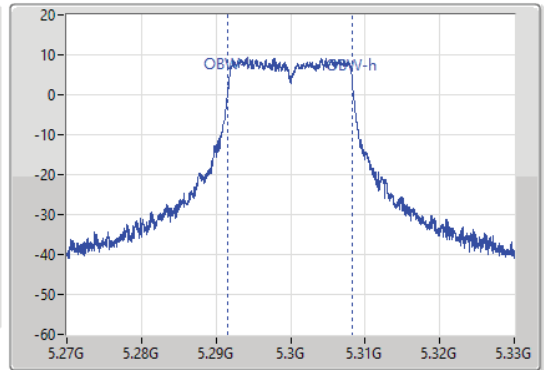

26dB(Hz)	Fl-26dB(Hz)	Fh-26dB(Hz)	OBW(Hz)	Fl-OBW(Hz)	Fh-OBW(Hz)	Limit(Hz)	Port
20.91M	5.28956G	5.31047G	16.732M	5.291604G	5.308336G	Inf	1

11a20_Nss1,(6Mbps)_1TX

EBW

5320MHz

30/08/2021

CF
5.32GHz
Span
60MHz
RBW
300kHz
VBW
1MHz
Sweep Time
100ms
Detector Type
Peak
Port 1