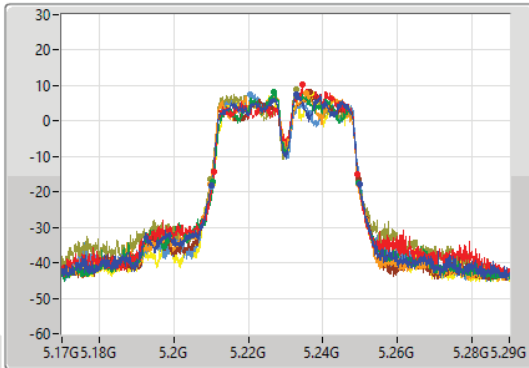

Sweep Time  
100ms

Detector Type  
Peak

CF  
5.23GHz

Span  
120MHz

RBW  
1MHz

VBW  
3MHz

Sweep Time  
100ms

Detector Type  
Peak