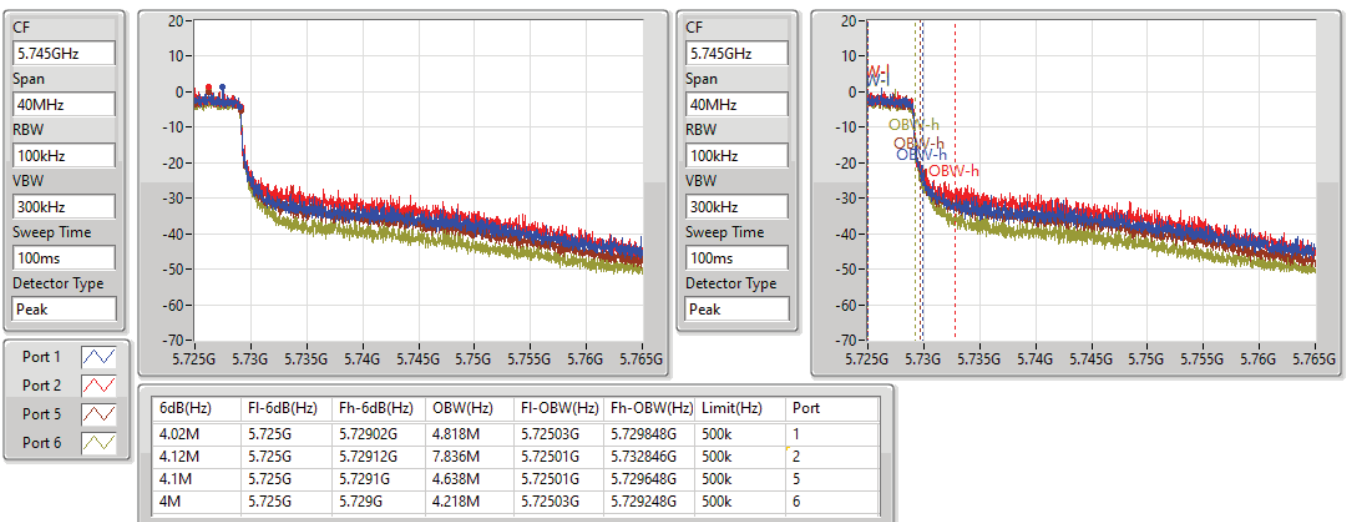

802.11ax HEW40\_Nss1,(MCS0)\_4TX(Port1&Port2&Port5&Port6)

EBW

5710MHz Straddle 5.47-5.725GHz

16/09/2021

802.11ax HEW40\_Nss1,(MCS0)\_4TX(Port1&Port2&Port5&Port6)

EBW

5710MHz Straddle 5.725-5.85GHz

16/09/2021