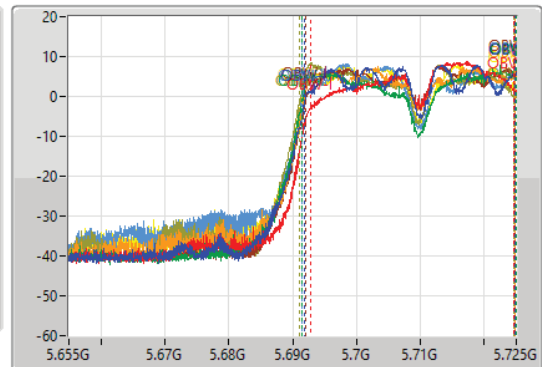

Sweep Time  
100ms

Detector Type  
Peak

CF  
5.69GHz

Span  
70MHz

RBW  
1MHz

VBW  
3MHz

Sweep Time  
100ms

Detector Type  
Peak