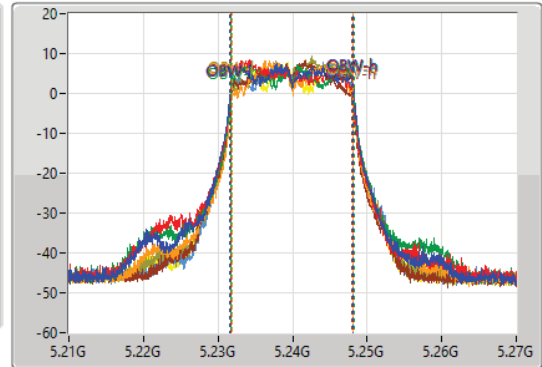

- Port 1
- Port 2
- Port 3
- Port 4
- Port 5
- Port 6
- Port 7
- Port 8

26dB(Hz)	Fl-26dB(Hz)	Fh-26dB(Hz)	OBW(Hz)	Fl-OBW(Hz)	Fh-OBW(Hz)	Limit(Hz)	Port
19.62M	5.22995G	5.24957G	16.582M	5.231604G	5.248186G	Inf	1
18.99M	5.23022G	5.24921G	16.462M	5.231634G	5.248096G	Inf	2
19.35M	5.23022G	5.24957G	16.522M	5.231724G	5.248246G	Inf	3
18.45M	5.23073G	5.24918G	16.132M	5.231904G	5.248036G	Inf	4
18.57M	5.23046G	5.24903G	16.162M	5.231784G	5.247946G	Inf	5
18.66M	5.23073G	5.24939G	16.312M	5.231874G	5.248186G	Inf	6
18.9M	5.23046G	5.24936G	16.372M	5.231754G	5.248126G	Inf	7
19.23M	5.23028G	5.24951G	16.342M	5.231754G	5.248096G	Inf	8