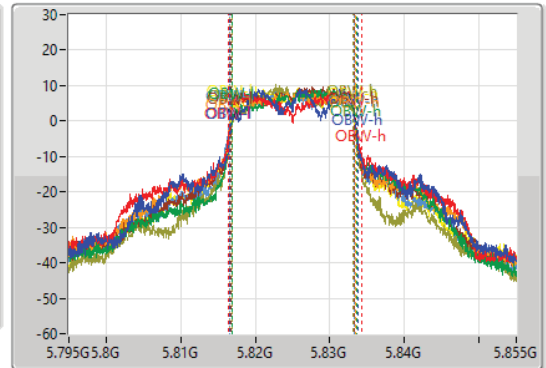

- Port 1
- Port 2
- Port 3
- Port 4
- Port 5
- Port 6
- Port 7
- Port 8

6dB(Hz)	Fl-6dB(Hz)	Fh-6dB(Hz)	OBW(Hz)	Fl-OBW(Hz)	Fh-OBW(Hz)	Limit(Hz)	Port
14.19M	5.8187G	5.83289G	17.211M	5.816574G	5.833786G	500k	1
16.32M	5.81684G	5.83316G	17.991M	5.816364G	5.834355G	500k	2
15.69M	5.81747G	5.83316G	16.702M	5.816874G	5.833576G	500k	3
16.32M	5.81684G	5.83316G	16.972M	5.816514G	5.833486G	500k	4
15.51M	5.81723G	5.83274G	16.612M	5.816664G	5.833276G	500k	5
13.83M	5.8187G	5.83253G	16.252M	5.816934G	5.833186G	500k	6
15.69M	5.81684G	5.83253G	16.702M	5.816574G	5.833276G	500k	7
15.45M	5.81741G	5.83286G	16.522M	5.816754G	5.833276G	500k	8