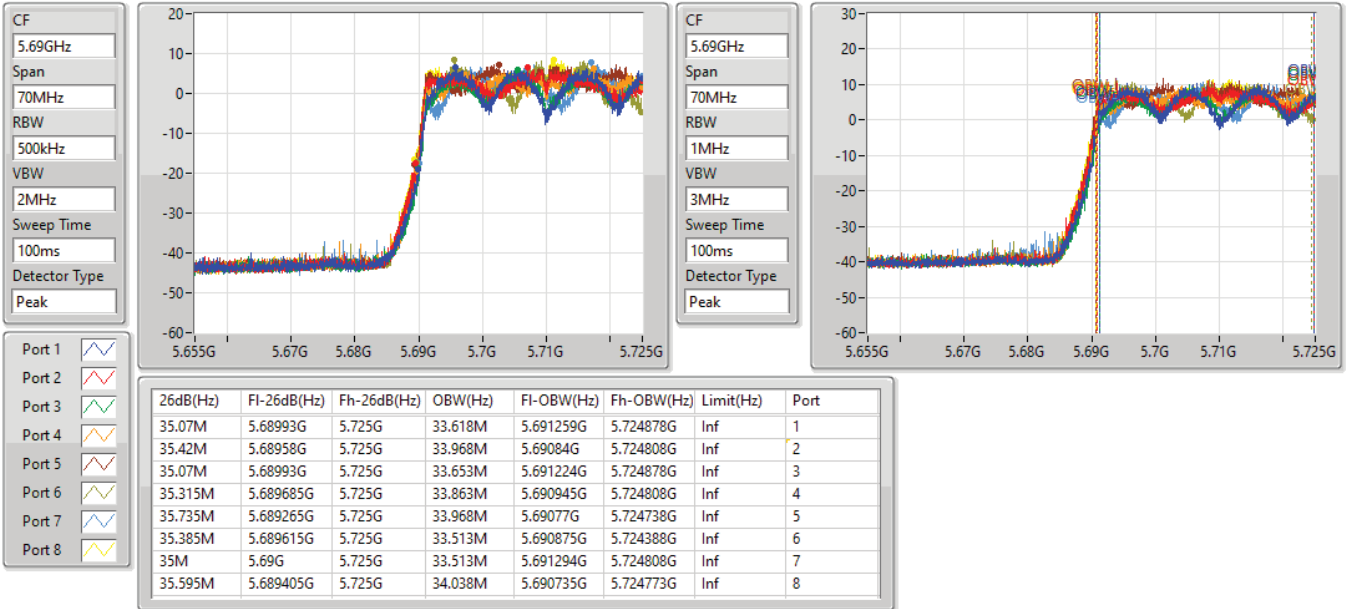

802.11ax HEW40_Nss1,(MCS0)_8TX

EBW

5710MHz Straddle 5.47-5.725GHz

15/09/2021