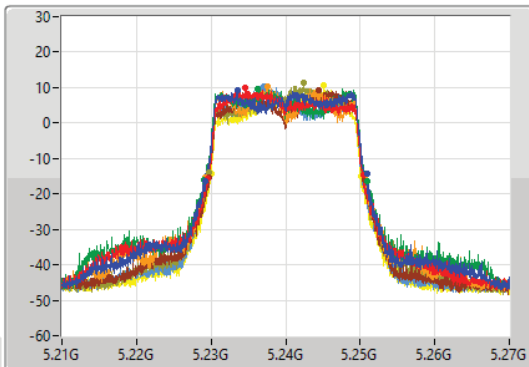

802.11ax HEW20_Nss1,(MCS0)_8TX

EBW

5240MHz

14/09/2021

CF: 5.24GHz
Span: 60MHz
RBW: 300kHz
VBW: 1MHz
Sweep Time: 100ms
Detector Type: Peak

CF: 5.24GHz
Span: 60MHz
RBW: 300kHz
VBW: 1MHz
Sweep Time: 100ms
Detector Type: Peak