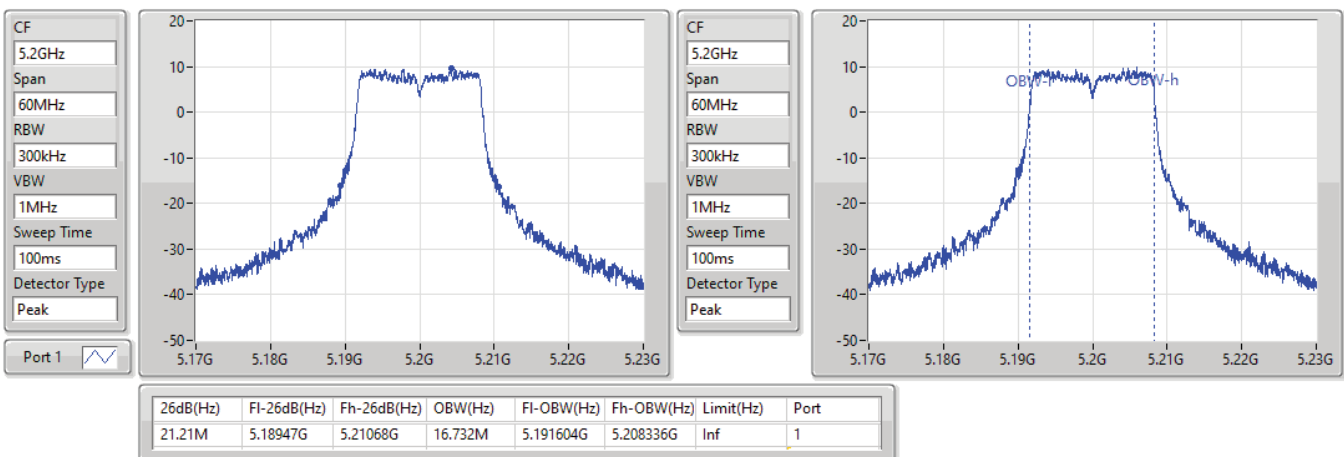

11a20_Nss1,(6Mbps)_1TX

EBW

5200MHz

30/08/2021