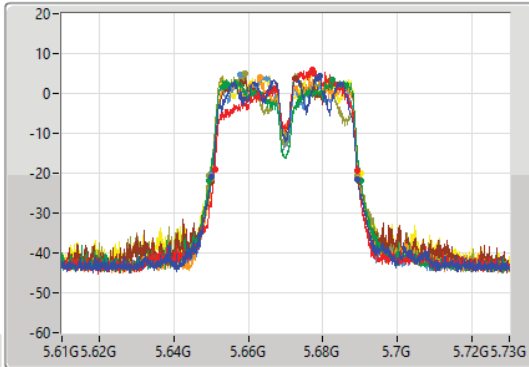

Sweep Time  
100ms

Detector Type  
Peak

CF  
5.67GHz

Span  
120MHz

RBW  
1MHz

VBW  
3MHz

Sweep Time  
100ms

Detector Type  
Peak