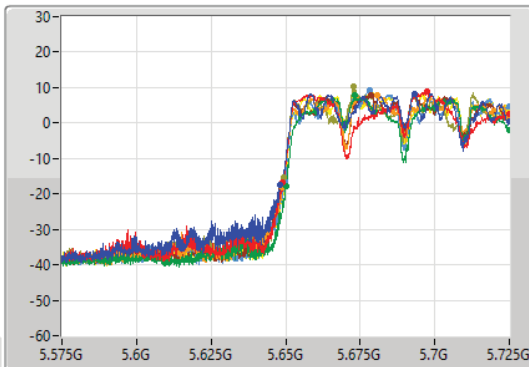

11a80_Nss1,(6Mbps)_8TX

EBW

5690MHz Straddle 5.47-5.725GHz

15/09/2021

CF
5.65GHz
Span
150MHz
RBW
1MHz
VBW
3MHz
Sweep Time
100ms
Detector Type
Peak

CF
5.65GHz
Span
150MHz
RBW
2MHz
VBW
10MHz
Sweep Time
100ms
Detector Type
Peak