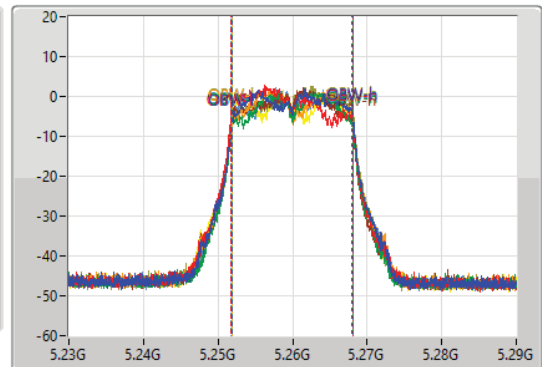

- Port 1
- Port 2
- Port 3
- Port 4
- Port 5
- Port 6
- Port 7
- Port 8

26dB(Hz)	Fl-26dB(Hz)	Fh-26dB(Hz)	OBW(Hz)	Fl-OBW(Hz)	Fh-OBW(Hz)	Limit(Hz)	Port
19.02M	5.2504G	5.26942G	16.222M	5.251904G	5.268126G	Inf	1
18.78M	5.25034G	5.26912G	16.432M	5.251664G	5.268096G	Inf	2
18.78M	5.25052G	5.2693G	16.192M	5.251874G	5.268066G	Inf	3
18.66M	5.25061G	5.26927G	16.222M	5.251874G	5.268096G	Inf	4
18.54M	5.25046G	5.269G	16.192M	5.251784G	5.267976G	Inf	5
18.69M	5.25067G	5.26936G	16.312M	5.251874G	5.268186G	Inf	6
19.05M	5.2504G	5.26945G	16.342M	5.251754G	5.268096G	Inf	7
19.14M	5.25031G	5.26945G	16.372M	5.251724G	5.268096G	Inf	8