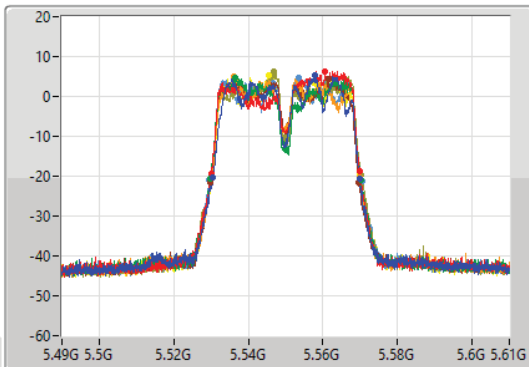

11a40_Nss1,(6Mbps)_8TX

EBW

5550MHz

15/09/2021

CF: 5.55GHz
Span: 120MHz
RBW: 500kHz
VBW: 2MHz
Sweep Time: 100ms
Detector Type: Peak

CF: 5.55GHz
Span: 120MHz
RBW: 1MHz
VBW: 3MHz
Sweep Time: 100ms
Detector Type: Peak