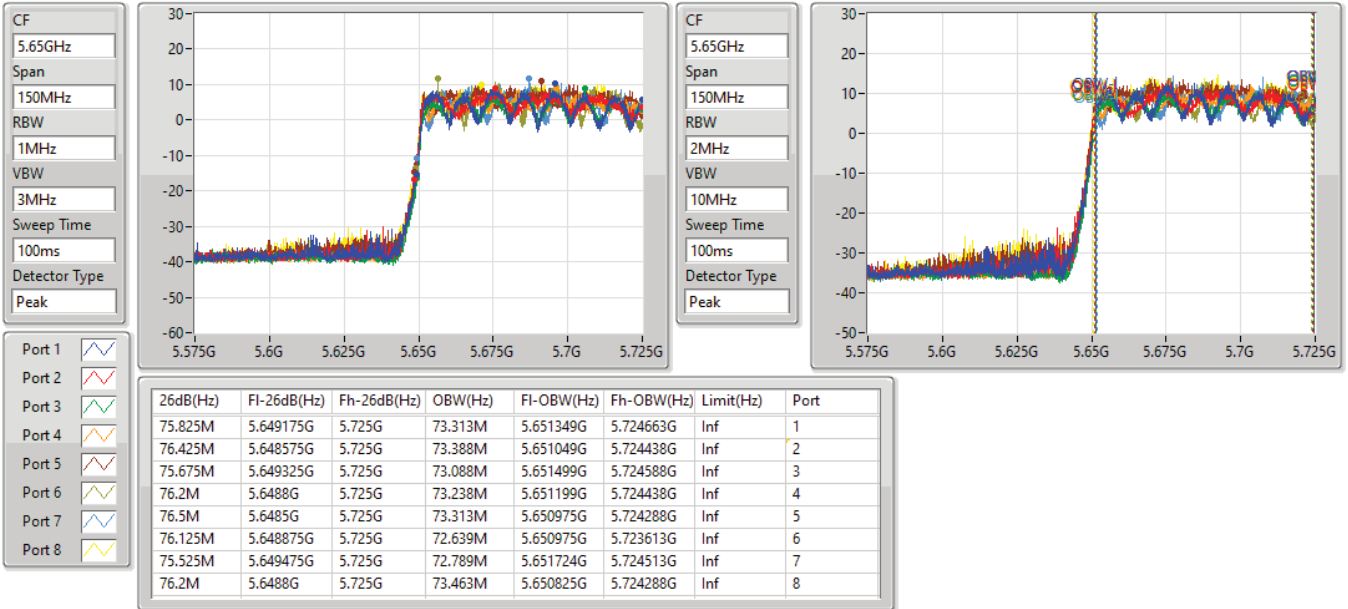

802.11ax HEW80_Nss1,(MCS0)_8TX

EBW

5690MHz Straddle 5.47-5.725GHz

15/09/2021