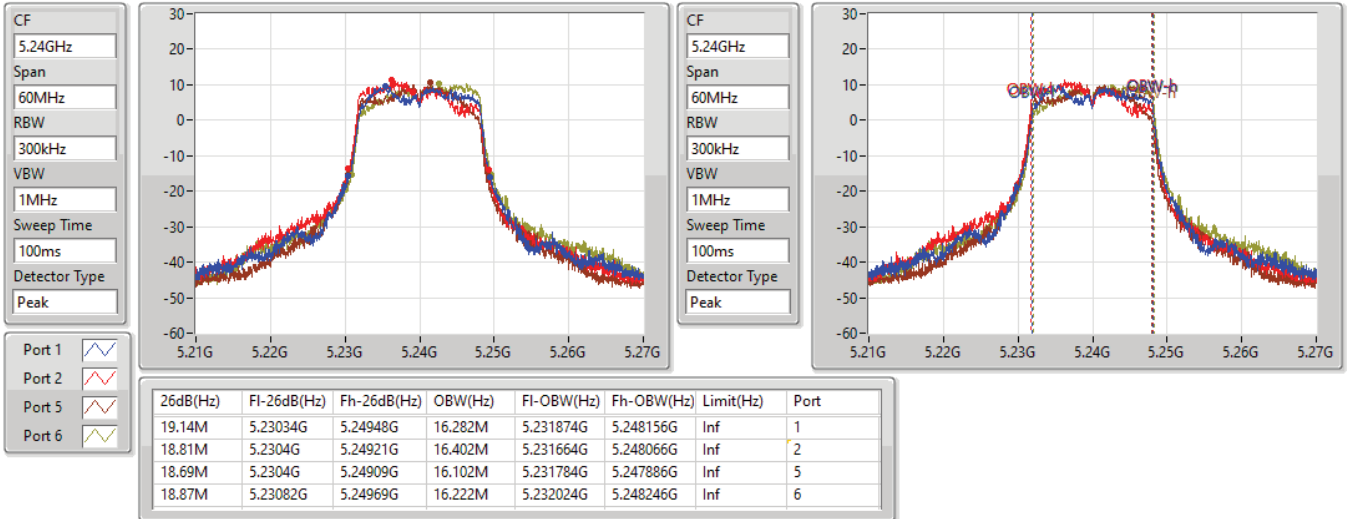

11a20_Nss1,(6Mbps)_4TX(Port1&Port2&Port5&Port6)

EBW

5240MHz

16/09/2021