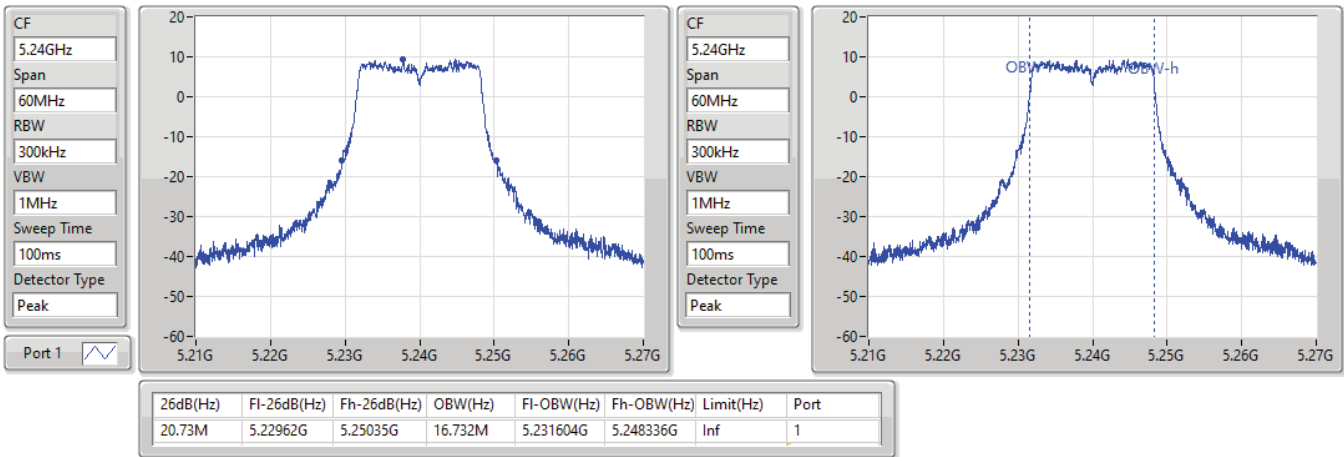

11a20_Nss1,(6Mbps)_1TX

EBW

5240MHz

30/08/2021