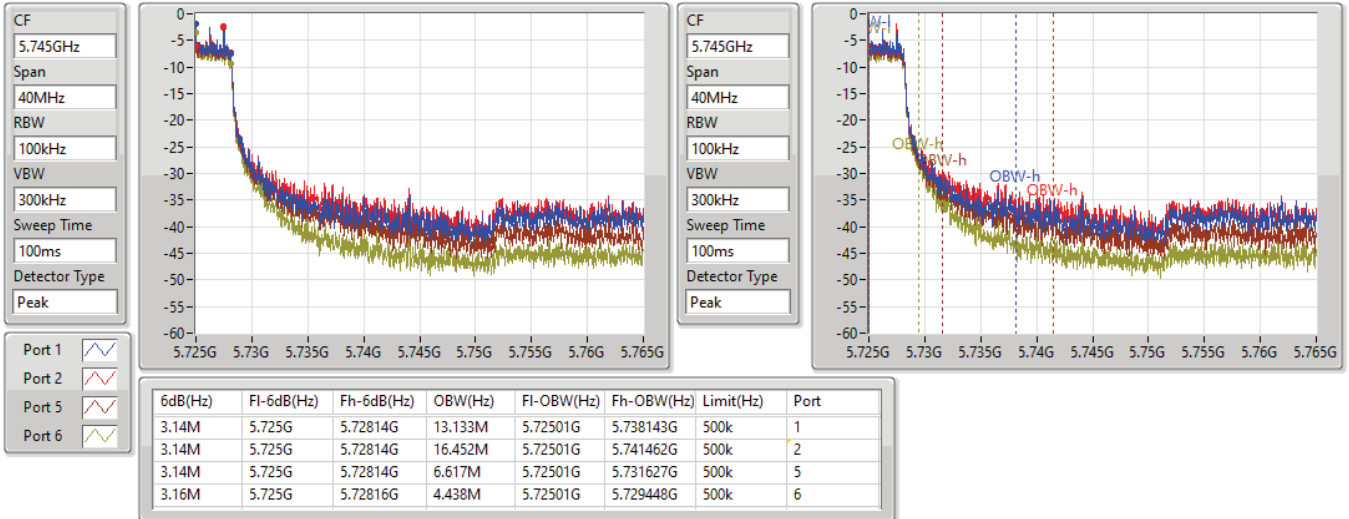

11a80_Nss1,(6Mbps)_4TX(Port1&Port2&Port5&Port6)

EBW

5690MHz Straddle 5.725-5.85GHz

16/09/2021