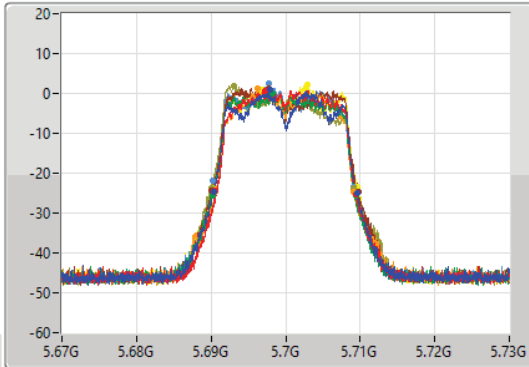

11a20_Nss1,(6Mbps)_8TX

EBW

5700MHz

15/09/2021

CF: 5.7GHz
Span: 60MHz
RBW: 300kHz
VBW: 1MHz
Sweep Time: 100ms
Detector Type: Peak

CF: 5.7GHz
Span: 60MHz
RBW: 300kHz
VBW: 1MHz
Sweep Time: 100ms
Detector Type: Peak