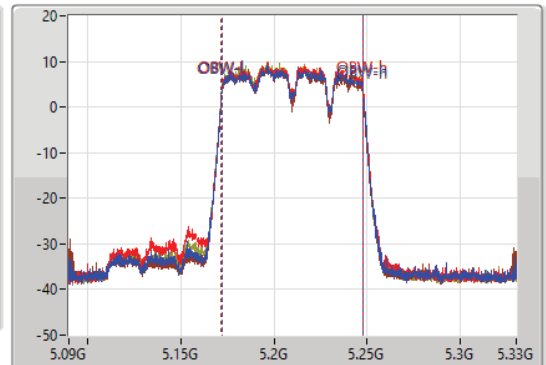

11a80\_Nss1,(6Mbps)\_4TX(Port1&Port2&Port5&Port6)

EBW

5210MHz

16/09/2021

CF  
5.21GHz  
Span  
240MHz  
RBW  
1MHz  
VBW  
3MHz  
Sweep Time  
100ms  
Detector Type  
Peak

CF  
5.21GHz  
Span  
240MHz  
RBW  
2MHz  
VBW  
10MHz  
Sweep Time  
100ms  
Detector Type  
Peak