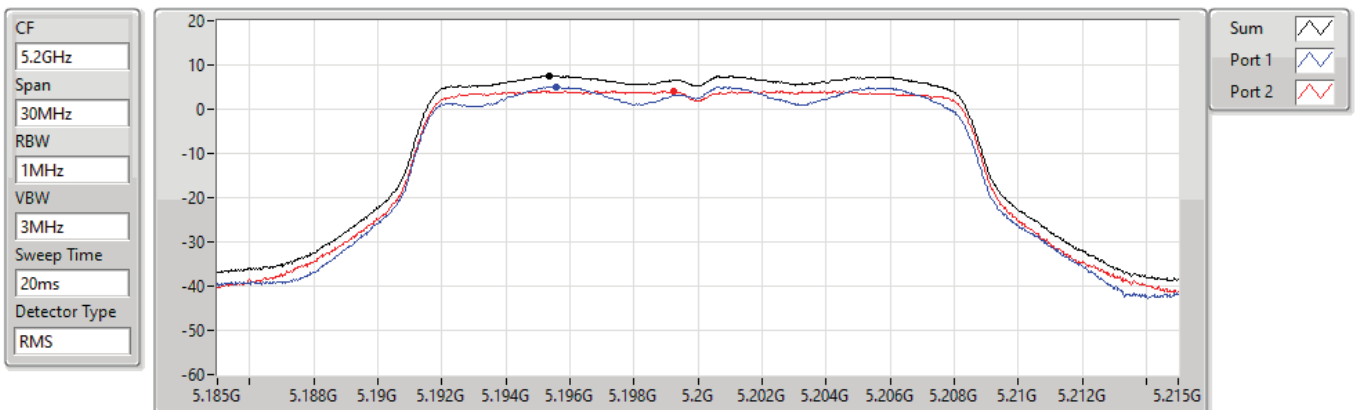

11a20_Nss1,(6Mbps)_2TX

PSD

5200MHz

25/08/2021

Sum	PD	Port 1	Port 2
(dBm/RBW)	(dBm/RBW)	(dBm/RBW)	(dBm/RBW)
7.53	7.53	5.14	4.11