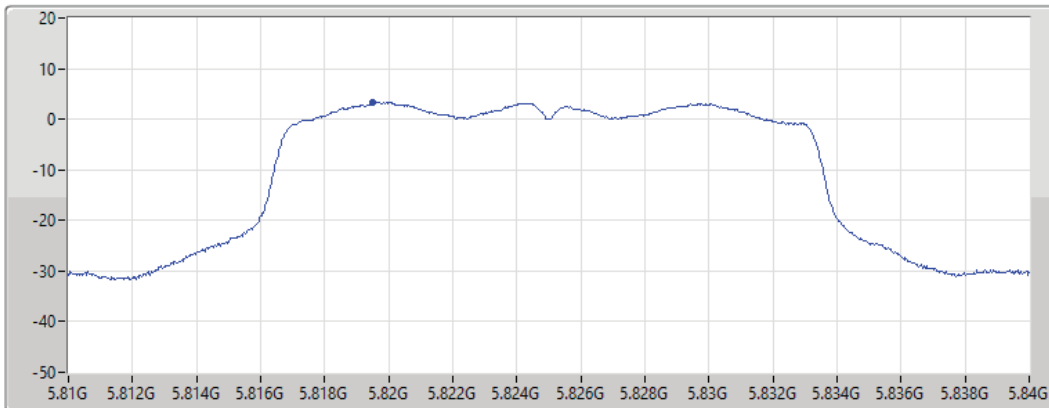

11a20_Nss1,(6Mbps)_1TX

PSD

5825MHz

25/08/2021

CF
5.825GHz
Span
30MHz
RBW
500kHz
VBW
3MHz
Sweep Time
20ms
Detector Type
RMS

Sum	PD	Port 1
(dBm/RBW)	(dBm/RBW)	(dBm/RBW)
3.37	3.37	3.37