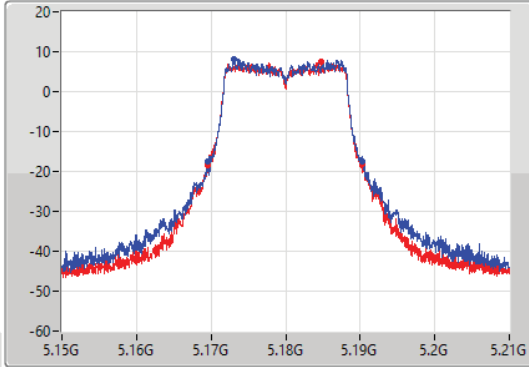

Port X-N dB = Port X 6dB down bandwidth for 5.725-5.85GHz band / 26dB down bandwidth for other band
 Port X-OBW = Port X 99% occupied bandwidth

11a20_Nss1,(6Mbps)_2TX

EBW

5180MHz

27/08/2021

CF
5.18GHz
Span
60MHz
RBW
300kHz
VBW
1MHz
Sweep Time
100ms
Detector Type
Peak