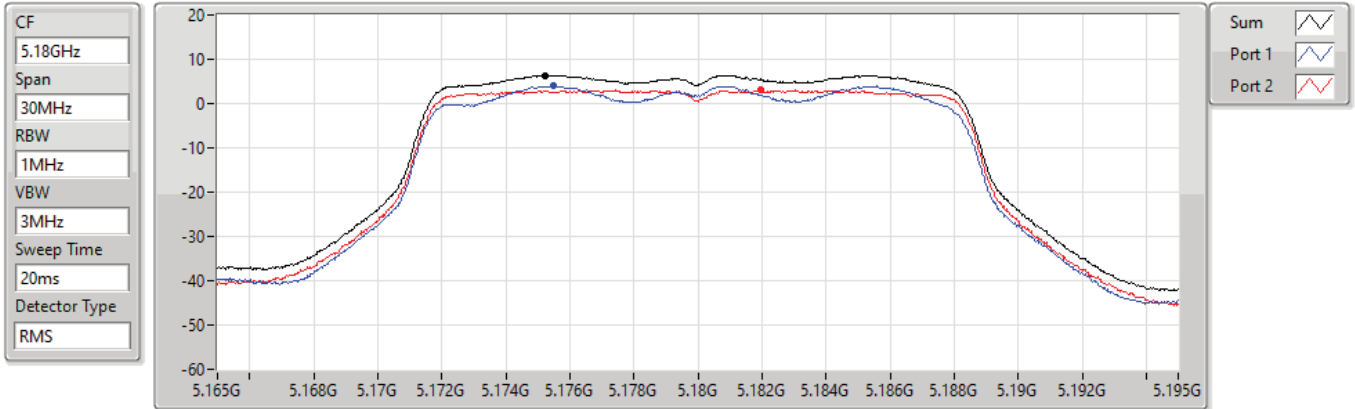

11a20_Nss1,(6Mbps)_2TX

PSD

5180MHz

25/08/2021

Sum	PD	Port 1	Port 2
(dBm/RBW)	(dBm/RBW)	(dBm/RBW)	(dBm/RBW)
6.39	6.39	3.98	2.97