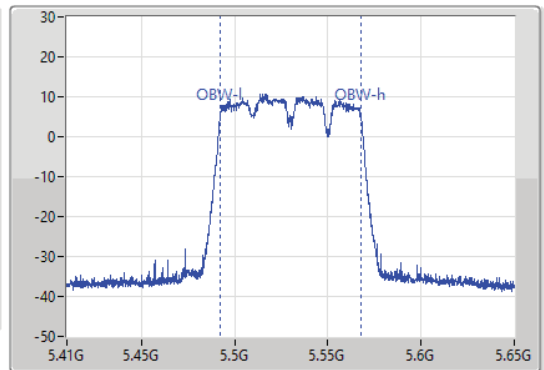

11a80_Nss1,(6Mbps)_1TX

EBW

5530MHz

30/08/2021

CF
5.53GHz
Span
240MHz
RBW
1MHz
VBW
3MHz
Sweep Time
100ms
Detector Type
Peak
Port 1

CF
5.53GHz
Span
240MHz
RBW
2MHz
VBW
10MHz
Sweep Time
100ms
Detector Type
Peak