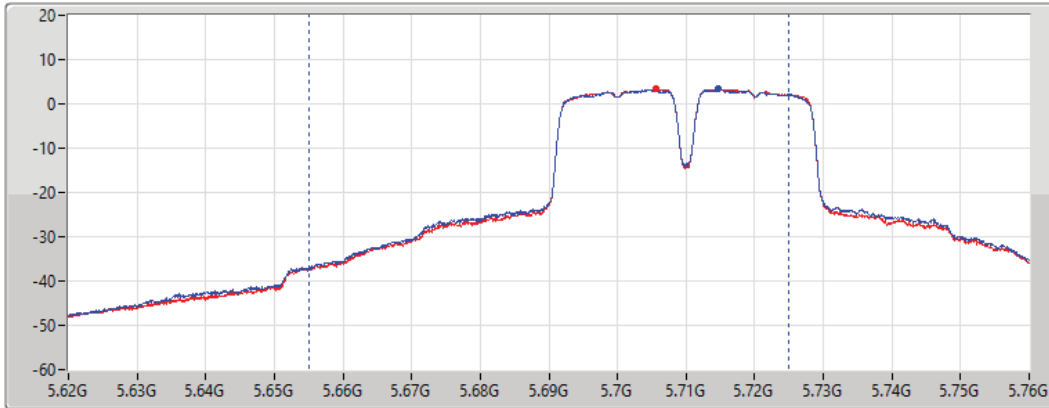

11a40_Nss1,(6Mbps)_2TX

AV Power

5710MHz Straddle 5.47-5.725GHz_TnomVnom

27/08/2021

CF
5.69GHz
Span
140MHz
RBW
1MHz
VBW
3MHz
Sweep Time
20ms
Detector Type
RMS
CP BW
70MHz

Port 1
Port 2

Sum= Total Power
PX=Port X

Sum(dBm)	P1(dBm)	P2(dBm)
19.94	16.88	16.98

11a40_Nss1,(6Mbps)_2TX

AV Power

5710MHz Straddle 5.725-5.85GHz_TnomVnom

27/08/2021

CF
5.735GHz
Span
40MHz
RBW
1MHz
VBW
3MHz
Sweep Time
20ms
Detector Type
RMS
CP BW
20MHz