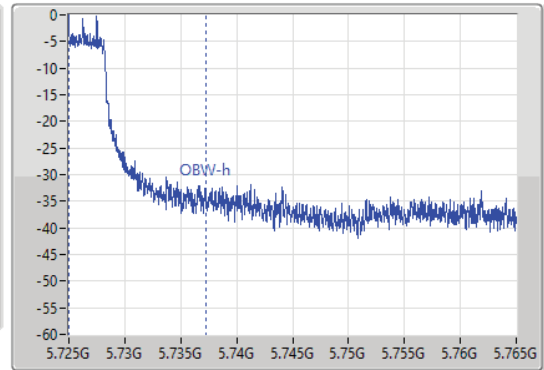

6dB(Hz)	Fl-6dB(Hz)	Fh-6dB(Hz)	OBW(Hz)	Fl-OBW(Hz)	Fh-OBW(Hz)	Limit(Hz)	Port
3.16M	5.725G	5.72816G	12.254M	5.72501G	5.737264G	500k	1

11a80_Nss1,(6Mbps)_1TX

EBW

5775MHz

30/08/2021

CF
5.775GHz
Span
240MHz
RBW
100kHz
VBW
300kHz
Sweep Time
100ms
Detector Type
Peak
Port 1