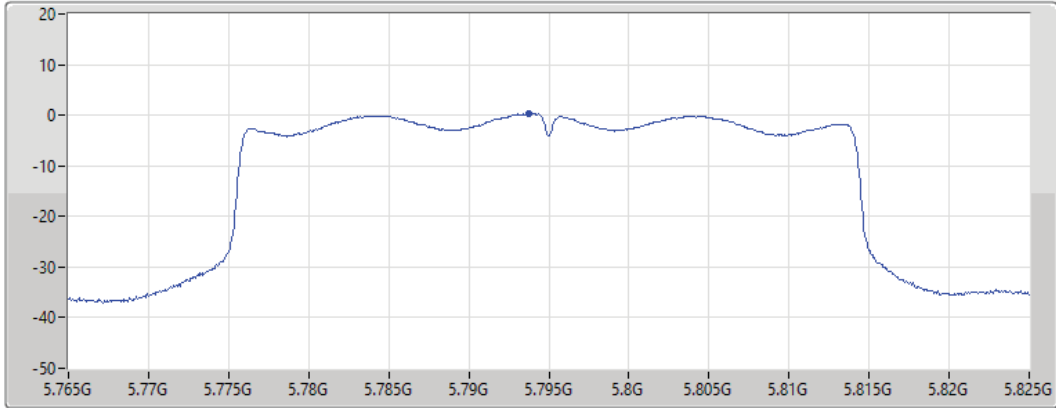

802.11ax HEW40_Nss1,(MCS0)_1TX

PSD

5795MHz

25/08/2021

CF
5.795GHz
Span
60MHz
RBW
500kHz
VBW
3MHz
Sweep Time
20ms
Detector Type
RMS

Port 1

Sum	PD	Port 1
(dBm/RBW)	(dBm/RBW)	(dBm/RBW)
0.31	0.31	0.31

802.11ax HEW80_Nss1,(MCS0)_1TX

PSD

5210MHz

25/08/2021

CF
5.21GHz
Span
120MHz
RBW
1MHz
VBW
3MHz
Sweep Time
20ms
Detector Type
RMS