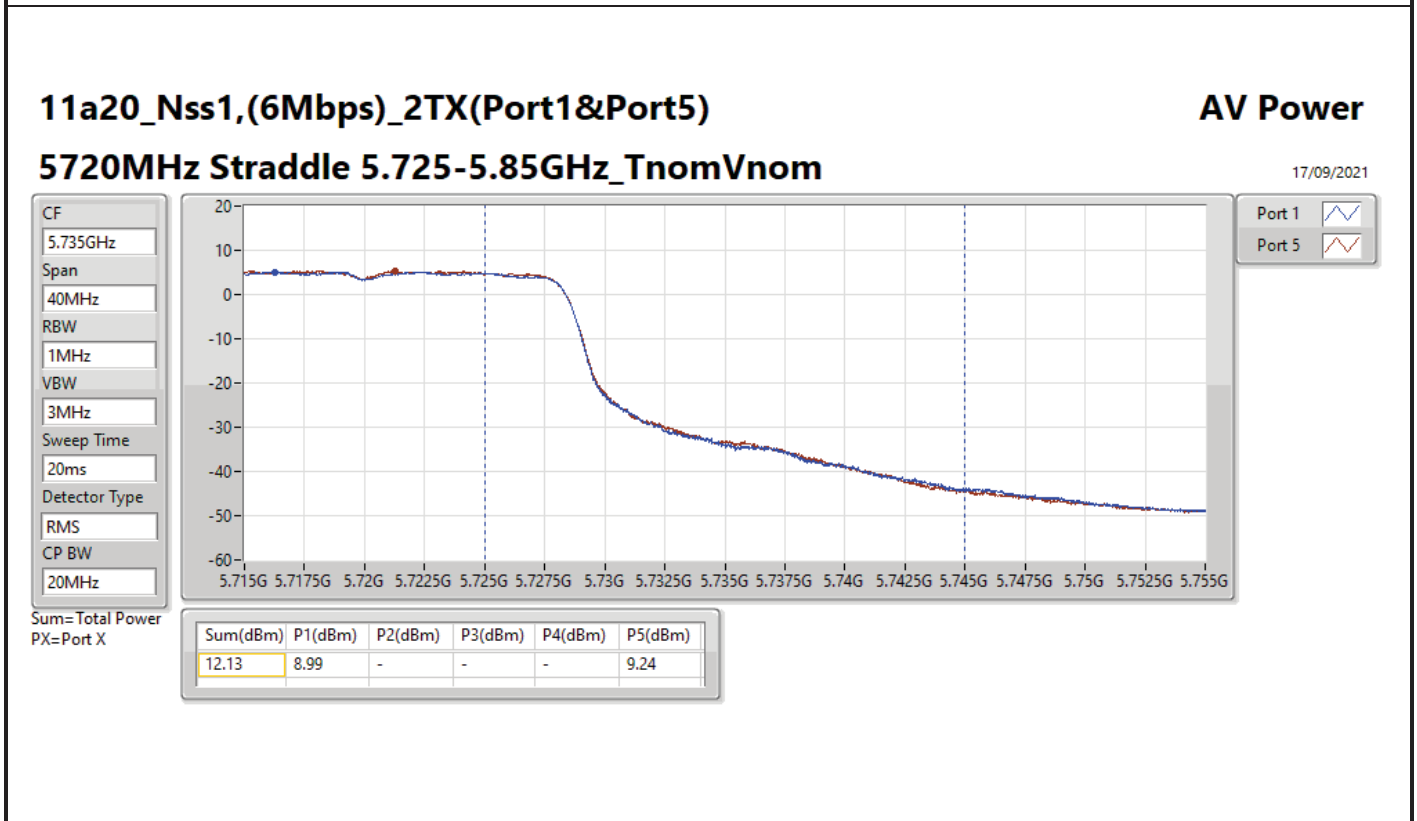

DG = Directional Gain; Port X = Port X output power

11a40_Nss1,(6Mbps)_2TX(Port1&Port5)

AV Power

5710MHz Straddle 5.47-5.725GHz_TnomVnom

17/09/2021

CF
5.69GHz

Span
140MHz

RBW
1MHz