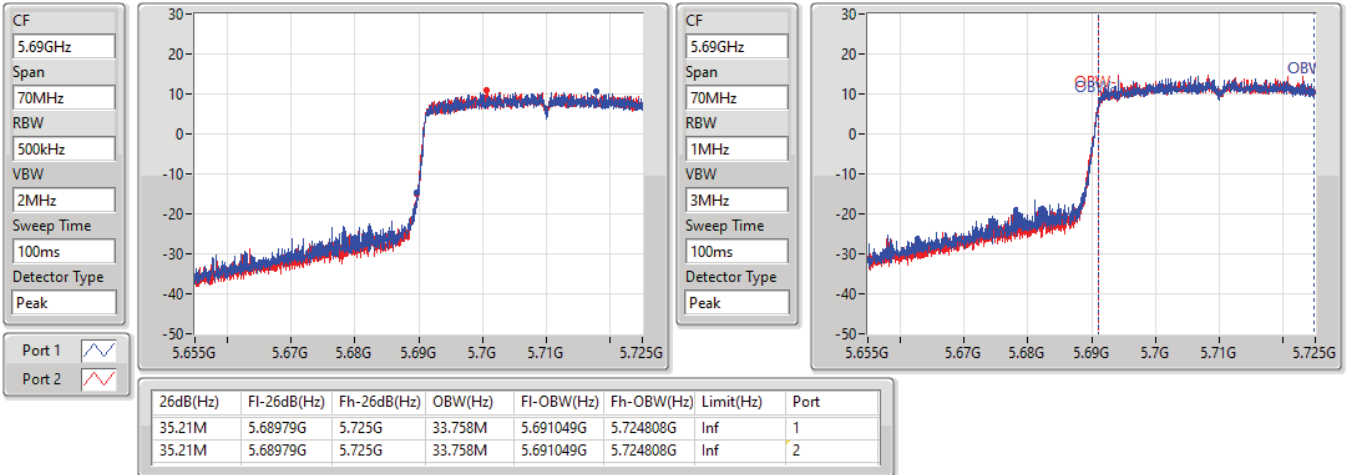

802.11ax HEW40_Nss1,(MCS0)_2TX

EBW

5710MHz Straddle 5.47-5.725GHz

27/08/2021