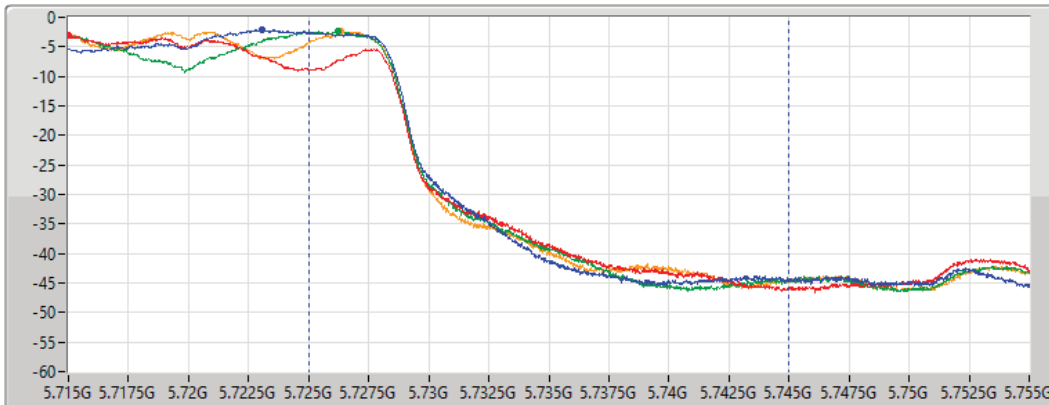

Port 1

Port 2

Port 3

Port 4

Sum= Total Power
PX=Port X

Sum(dBm)	P1(dBm)	P2(dBm)	P3(dBm)	P4(dBm)
7.27	1.99	-1.64	1.95	1.75