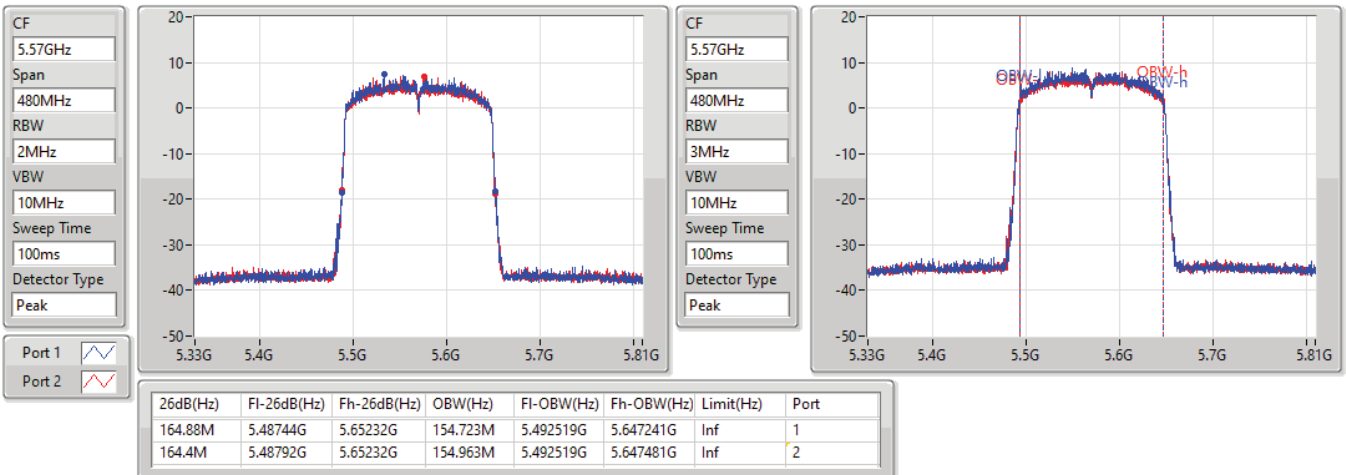

EBW

5250MHz Straddle 5.25-5.35GHz

27/08/2021

802.11ax HEW160_Nss1,(MCS0)_2TX

EBW

5570MHz

27/08/2021

**Average Power_
Non-Beamforming_Serving Radio Secondary_1T1S**