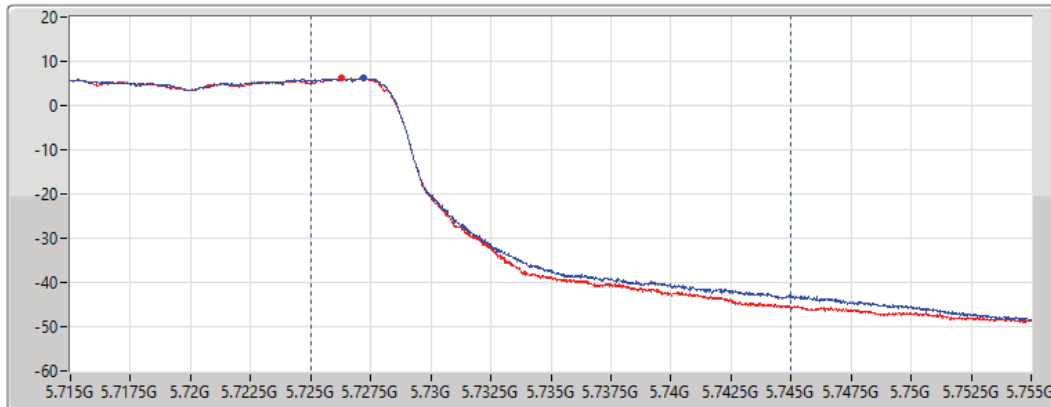

Port 1
Port 2

Sum= Total Power
PX=Port X

Sum(dBm)	P1(dBm)	P2(dBm)
13.78	10.82	10.71