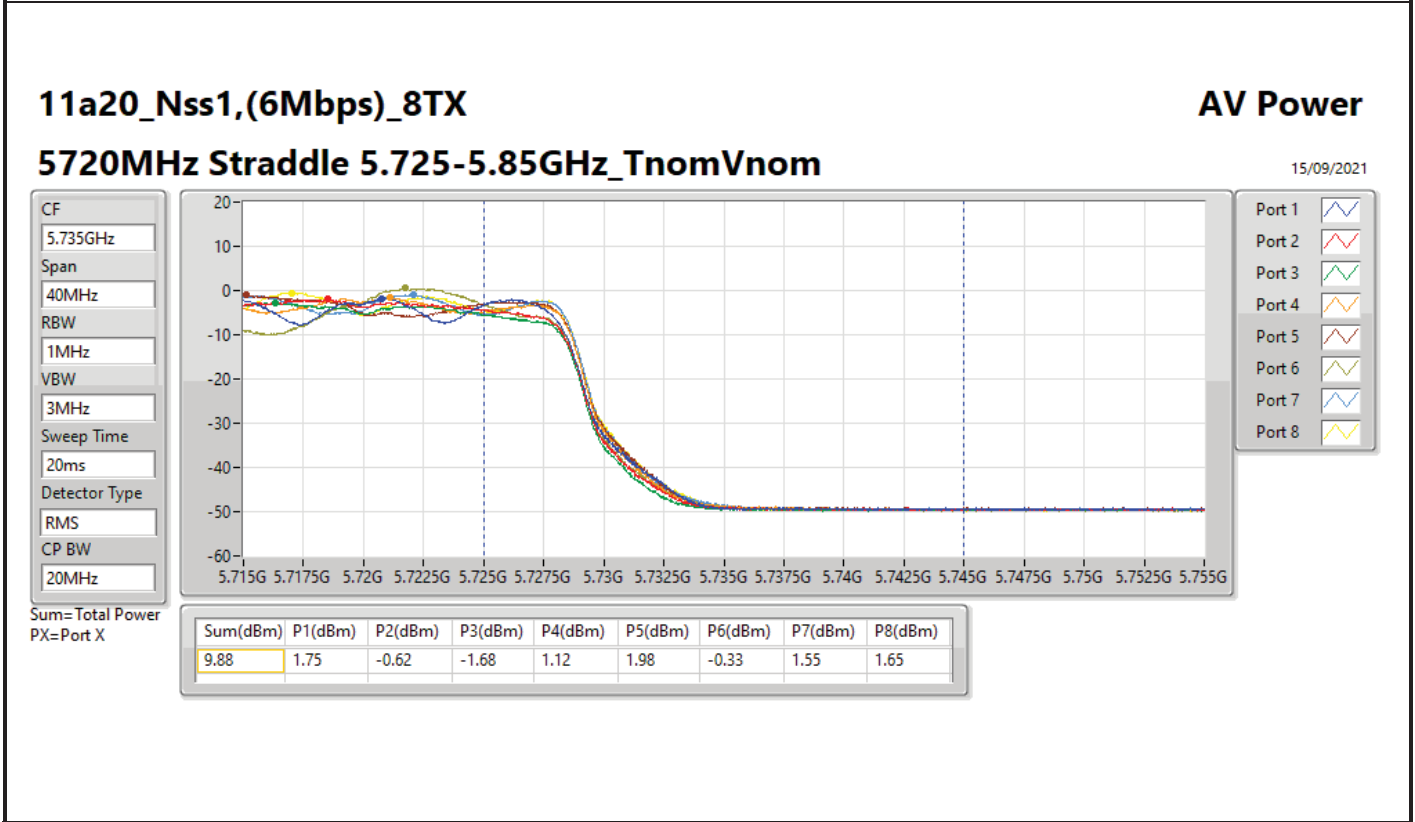

DG = Directional Gain; Port X = Port X output power

11a40_Nss1,(6Mbps)_8TX

AV Power

5710MHz Straddle 5.47-5.725GHz_TnomVnom

15/09/2021

CF
5.69GHz

Span
140MHz

RBW
1MHz