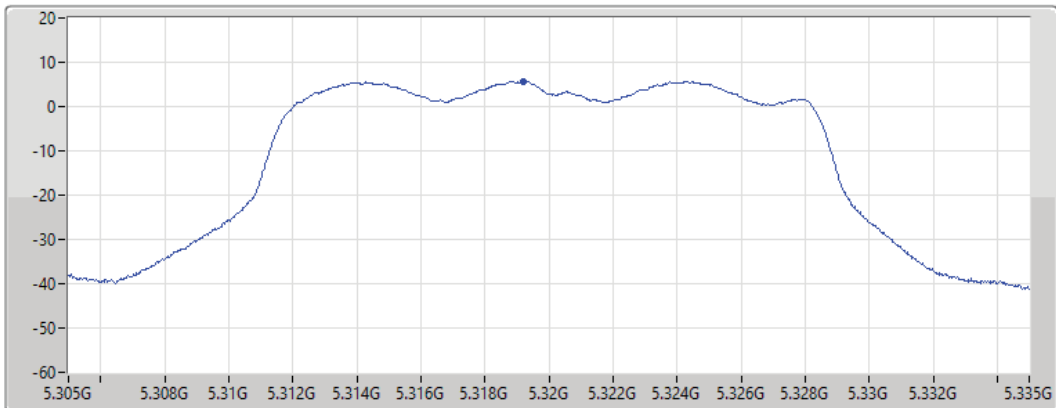

CF
5.32GHz

Span
30MHz

RBW
1MHz

VBW
3MHz

Sweep Time
20ms

Detector Type
RMS

Port 1 

Sum	PD	Port 1
(dBm/RBW)	(dBm/RBW)	(dBm/RBW)
5.77	5.77	5.77