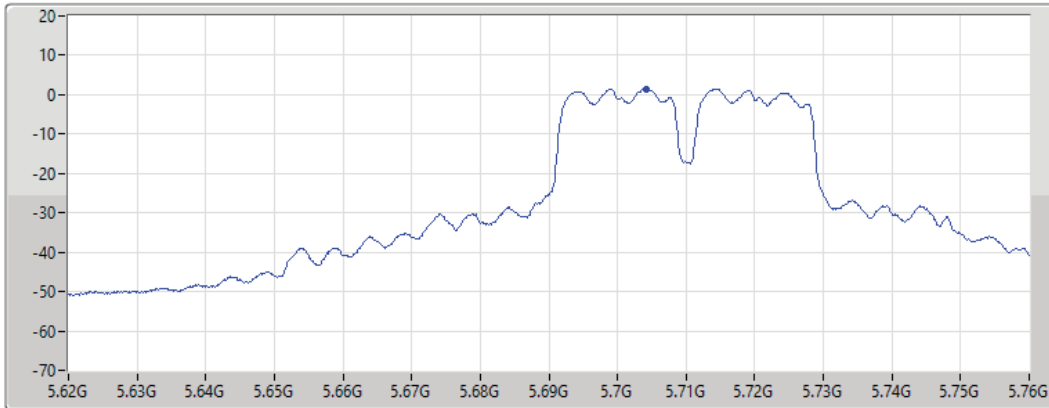

11a40_Nss1,(6Mbps)_1TX

PSD

5710MHz Straddle 5.47-5.725GHz

25/08/2021

CF
5.69GHz

Span
140MHz

RBW
1MHz

VBW
3MHz

Sweep Time
20ms

Detector Type
RMS

Port 1

Sum	PD	Port 1
(dBm/RBW)	(dBm/RBW)	(dBm/RBW)
1.49	1.49	1.49