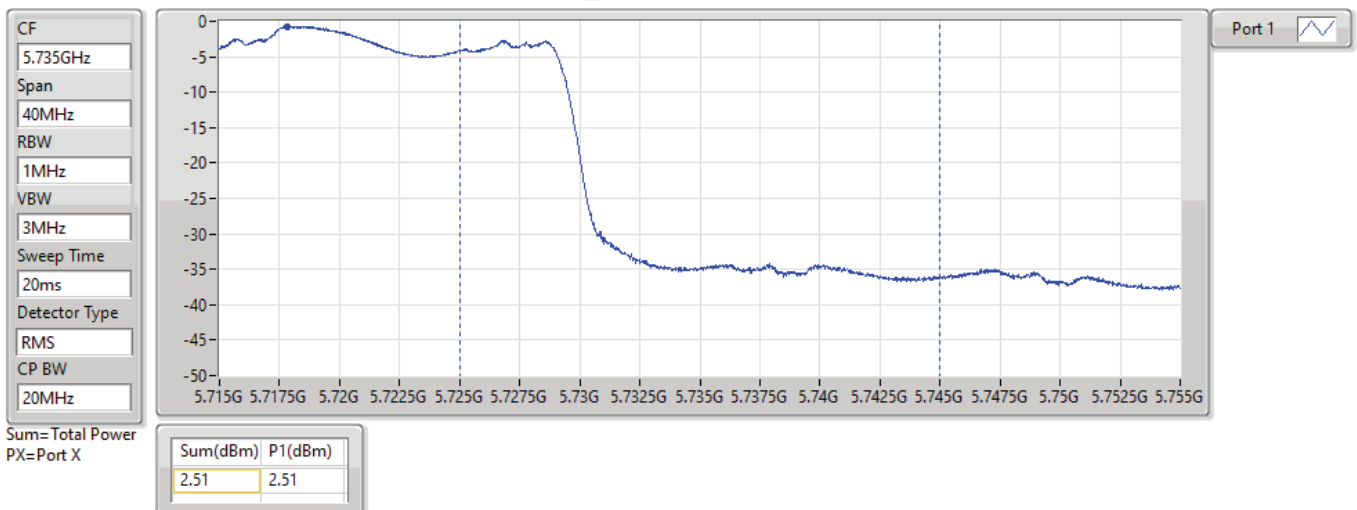

5690MHz Straddle 5.725-5.85GHz_TnomVnom

25/08/2021