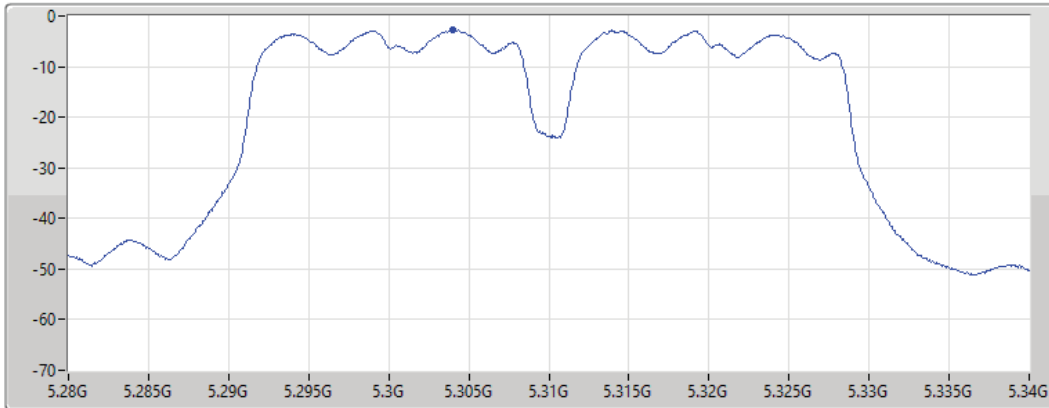

11a40_Nss1,(6Mbps)_1TX

PSD

5310MHz

25/08/2021

CF
5.31GHz
Span
60MHz
RBW
1MHz
VBW
3MHz
Sweep Time
20ms
Detector Type
RMS

Port 1

Sum	PD	Port 1
(dBm/RBW)	(dBm/RBW)	(dBm/RBW)
-2.73	-2.73	-2.73