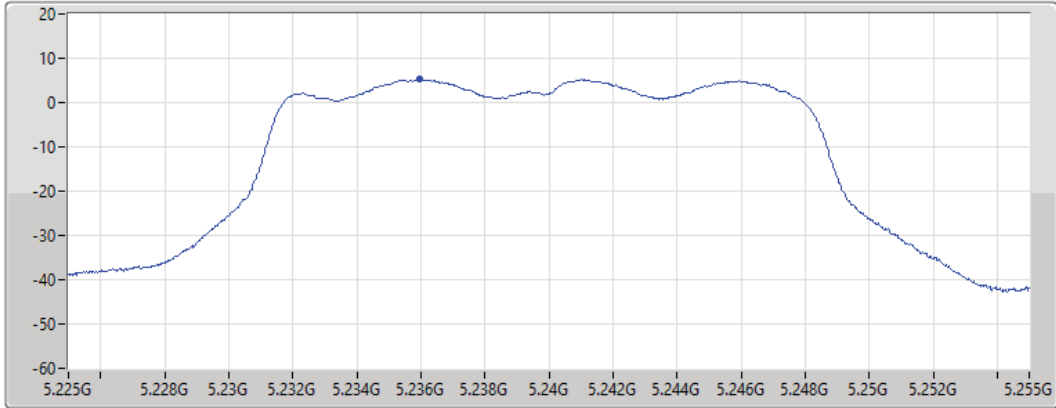

25/08/2021

Sum	PD	Port 1
(dBm/RBW)	(dBm/RBW)	(dBm/RBW)
5.29	5.29	5.29

11a20_Nss1,(6Mbps)_1TX

PSD

5240MHz

25/08/2021

CF
5.24GHz
Span
30MHz
RBW
1MHz
VBW
3MHz
Sweep Time
20ms
Detector Type
RMS

Port 1