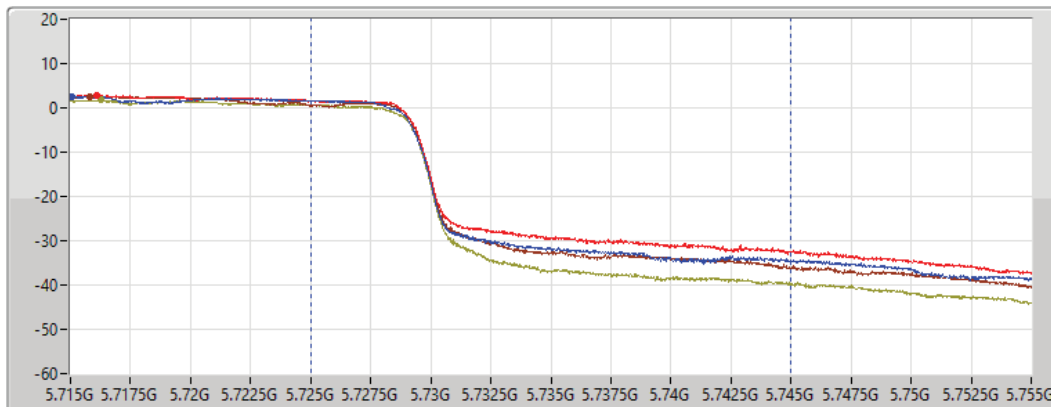

Port 1

Port 2

Port 5

Port 6

Sum= Total Power
PX=Port X

Sum(dBm)	P1(dBm)	P2(dBm)	P3(dBm)	P4(dBm)	P5(dBm)	P6(dBm)
12.68	6.88	7.17	-	-	6.59	5.89