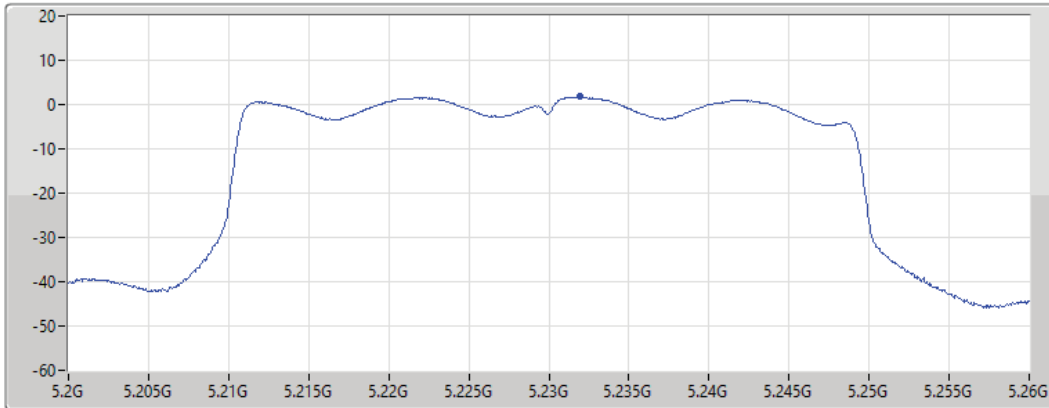

Port 1

Sum	PD	Port 1
(dBm/RBW)	(dBm/RBW)	(dBm/RBW)
1.74	1.74	1.74