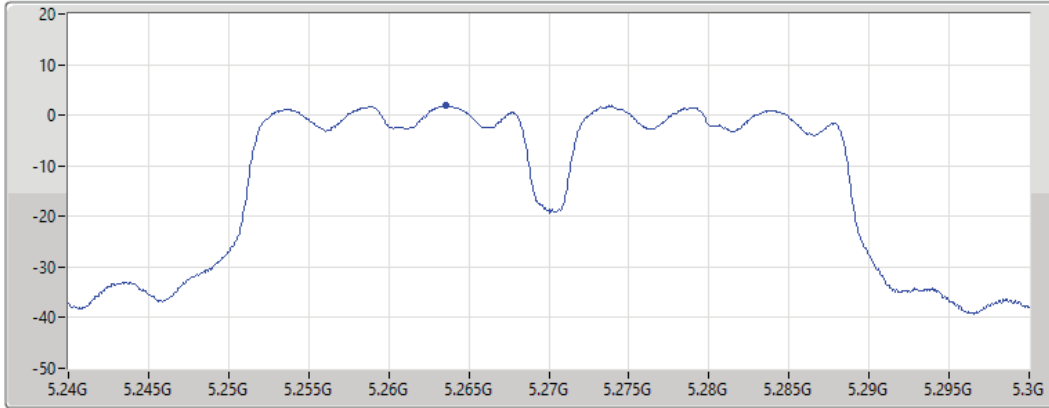

11a40_Nss1,(6Mbps)_1TX

PSD

5270MHz

25/08/2021

CF
5.27GHz
Span
60MHz
RBW
1MHz
VBW
3MHz
Sweep Time
20ms
Detector Type
RMS

Port 1

Sum	PD	Port 1
(dBm/RBW)	(dBm/RBW)	(dBm/RBW)
1.90	1.90	1.90