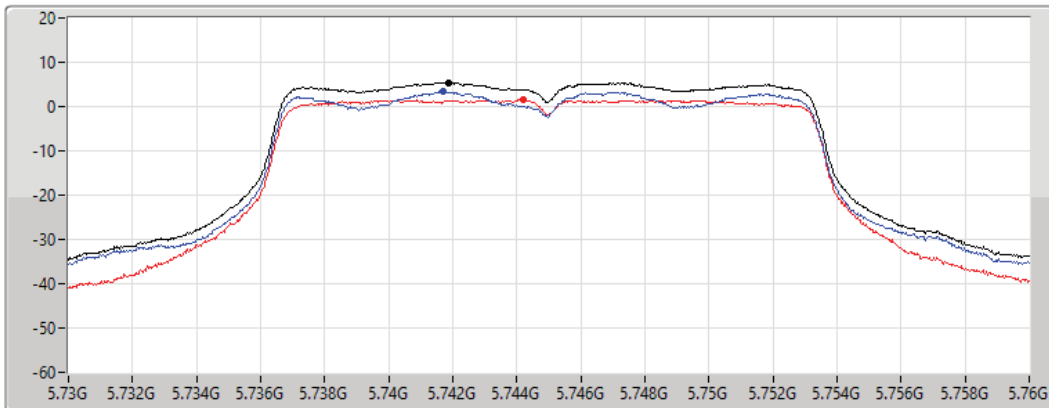

11a20_Nss1,(6Mbps)_2TX

PSD

5745MHz

25/08/2021

CF
5.745GHz

Span
30MHz

RBW
500kHz

VBW
3MHz

Sweep Time
20ms

Detector Type
RMS

Sum

Port 1

Port 2

Sum	PD	Port 1	Port 2
(dBm/RBW)	(dBm/RBW)	(dBm/RBW)	(dBm/RBW)
5.42	5.42	3.43	1.48