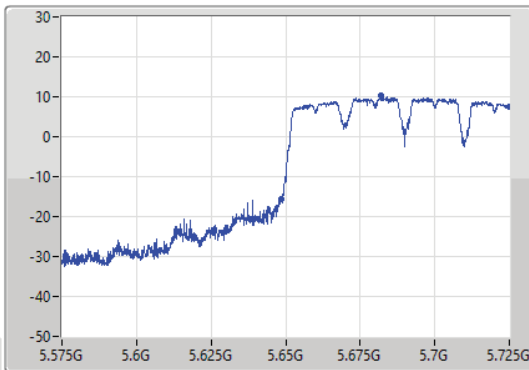

11a80_Nss1,(6Mbps)_1TX

EBW

5690MHz Straddle 5.47-5.725GHz

30/08/2021

CF: 5.65GHz
 Span: 150MHz
 RBW: 1MHz
 VBW: 3MHz
 Sweep Time: 100ms
 Detector Type: Peak
 Port 1

CF: 5.65GHz
 Span: 150MHz
 RBW: 2MHz
 VBW: 10MHz
 Sweep Time: 100ms
 Detector Type: Peak