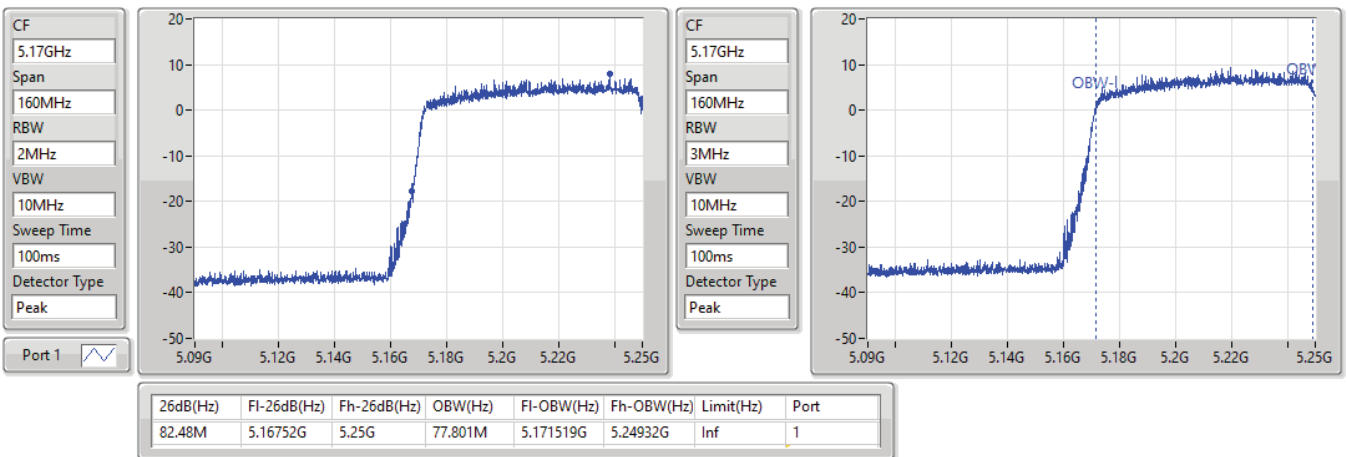

EBW

5690MHz Straddle 5.725-5.85GHz

30/08/2021

802.11ax HEW80_Nss1,(MCS0)_1TX

EBW

5775MHz

30/08/2021

802.11ax HEW160_Nss1,(MCS0)_1TX

EBW

5250MHz Straddle 5.15-5.25GHz

30/08/2021

802.11ax HEW160_Nss1,(MCS0)_1TX

EBW

5250MHz Straddle 5.25-5.35GHz

30/08/2021

802.11ax HEW160_Nss1,(MCS0)_1TX