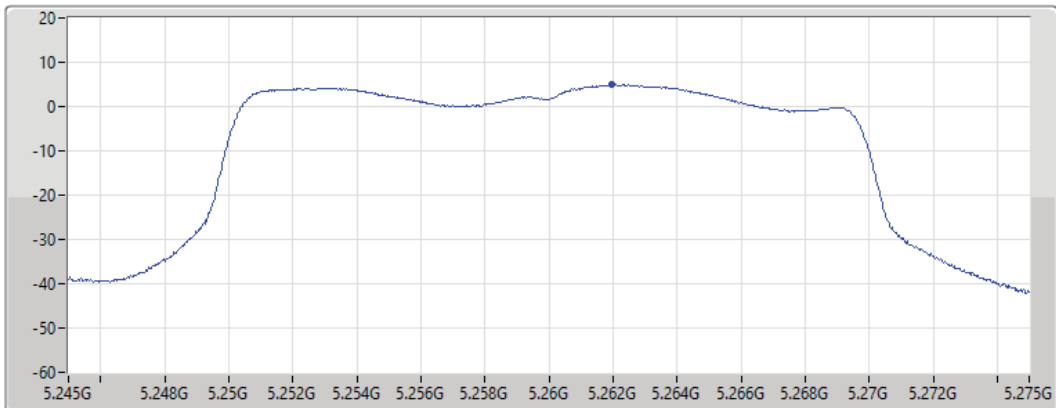

5260MHz

25/08/2021

CF
5.26GHz
Span
30MHz
RBW
1MHz
VBW
3MHz
Sweep Time
20ms
Detector Type
RMS

Port 1

Sum	PD	Port 1
(dBm/RBW)	(dBm/RBW)	(dBm/RBW)
4.92	4.92	4.92