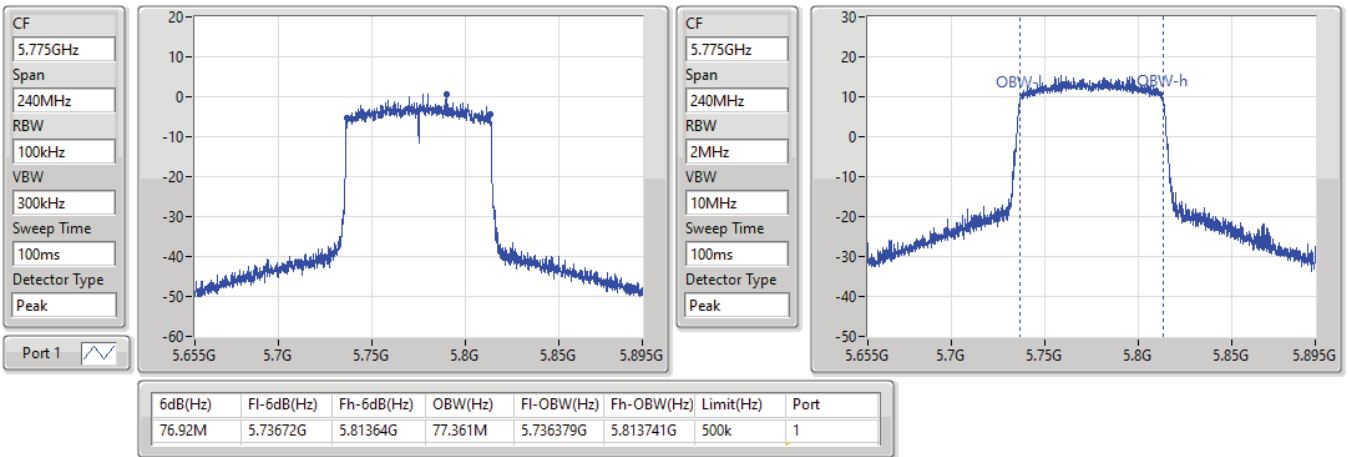

EBW

5690MHz Straddle 5.725-5.85GHz

30/08/2021

802.11ax HEW80_Nss1,(MCS0)_1TX

EBW

5775MHz

30/08/2021

802.11ax HEW160_Nss1,(MCS0)_1TX

EBW

5250MHz Straddle 5.15-5.25GHz

30/08/2021

802.11ax HEW160_Nss1,(MCS0)_1TX

EBW

5250MHz Straddle 5.25-5.35GHz

30/08/2021

802.11ax HEW160_Nss1,(MCS0)_1TX