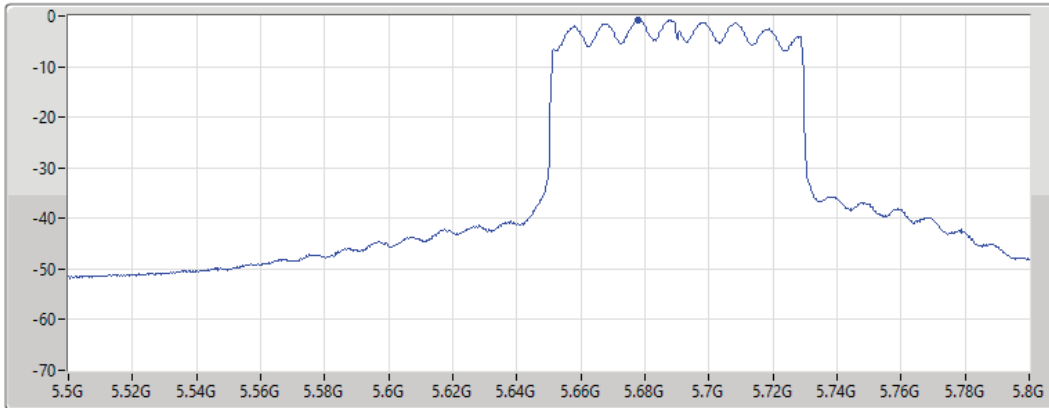

Port 1

Sum	PD	Port 1
(dBm/RBW)	(dBm/RBW)	(dBm/RBW)
-0.89	-0.89	-0.89