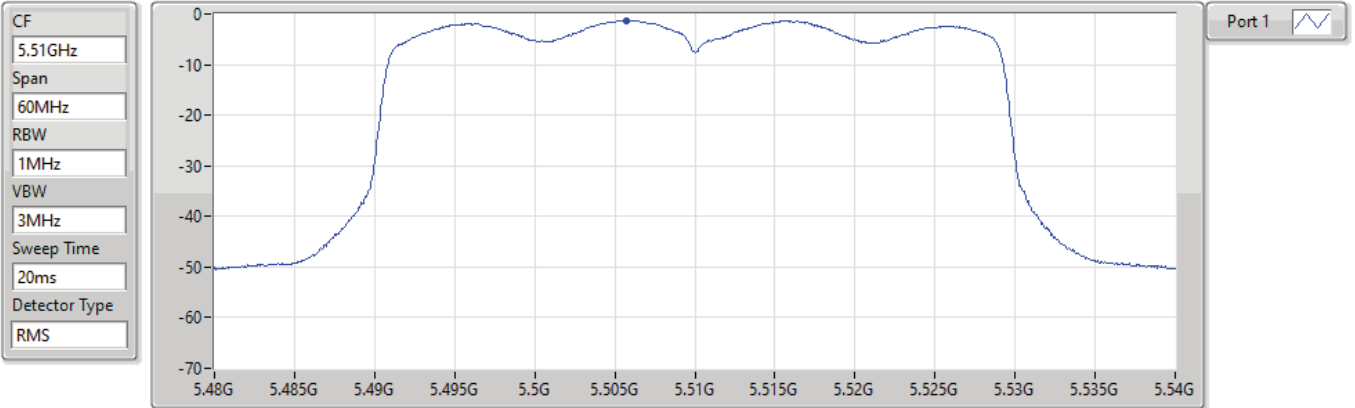

Sum	PD	Port 1
(dBm/RBW)	(dBm/RBW)	(dBm/RBW)
-2.83	-2.83	-2.83

802.11ax HEW40_Nss1,(MCS0)_1TX

PSD

5510MHz

25/08/2021

Sum	PD	Port 1
(dBm/RBW)	(dBm/RBW)	(dBm/RBW)
-1.27	-1.27	-1.27

802.11ax HEW40_Nss1,(MCS0)_1TX