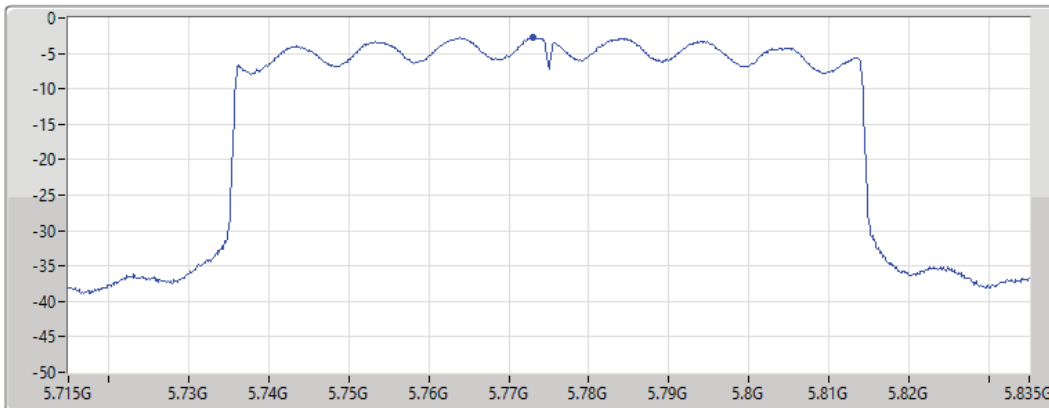

5775MHz

25/08/2021

CF
5.775GHz

Span
120MHz

RBW
500kHz

VBW
3MHz

Sweep Time
20ms

Detector Type
RMS

Port 1

Sum	PD	Port 1
(dBm/RBW)	(dBm/RBW)	(dBm/RBW)
-2.75	-2.75	-2.75