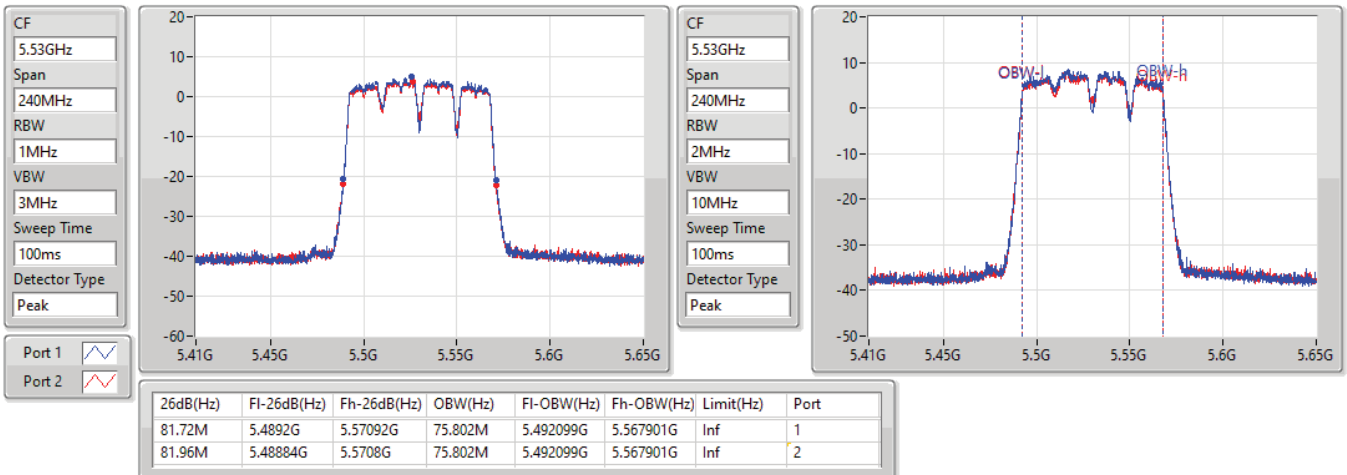

11a80_Nss1,(6Mbps)_2TX

EBW

5290MHz

27/08/2021

11a80_Nss1,(6Mbps)_2TX

EBW

5530MHz

27/08/2021