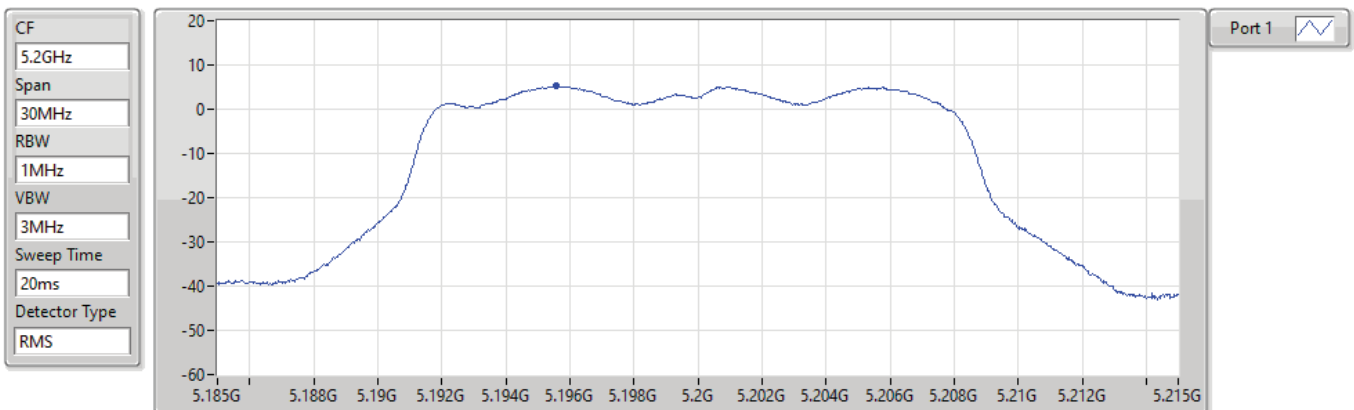

11a20_Nss1,(6Mbps)_1TX

PSD

5200MHz

25/08/2021

Sum	PD	Port 1
(dBm/RBW)	(dBm/RBW)	(dBm/RBW)
5.29	5.29	5.29