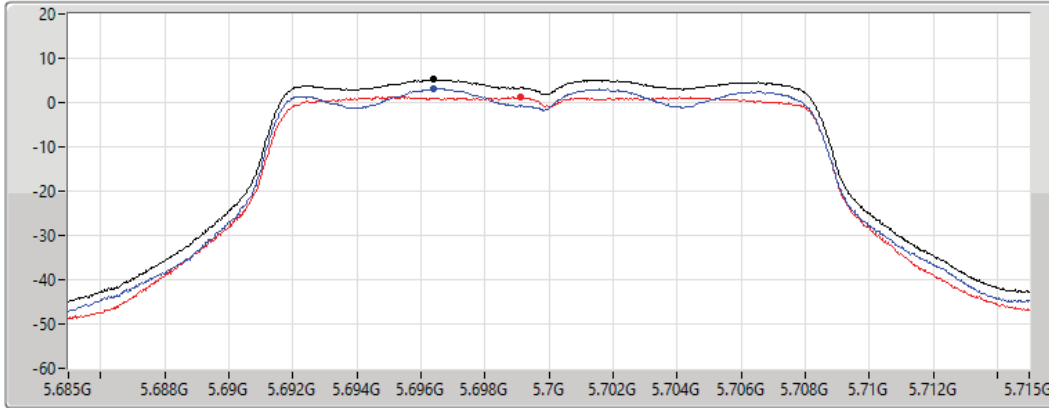

RBW
1MHz

VBW
3MHz

Sweep Time
20ms

Detector Type
RMS

Sum

Port 1

Port 2

Sum	PD	Port 1	Port 2
(dBm/RBW)	(dBm/RBW)	(dBm/RBW)	(dBm/RBW)
5.18	5.18	3.11	1.21