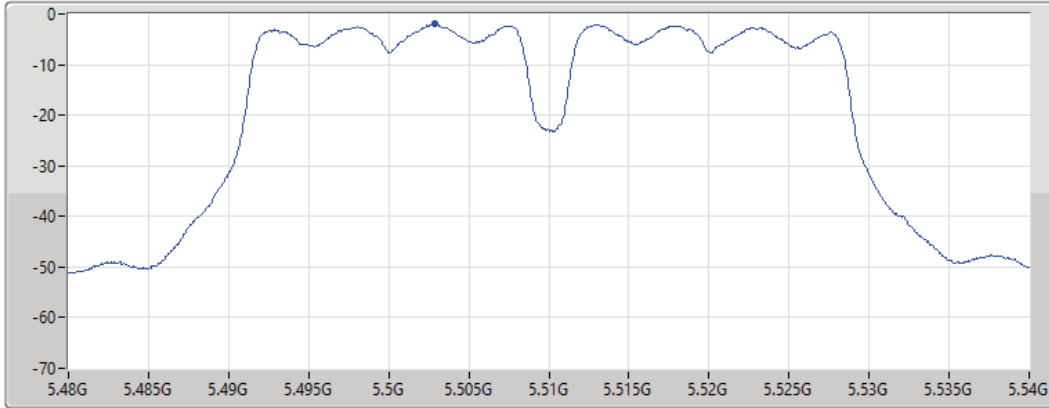

PSD

5510MHz

25/08/2021

CF
5.51GHz
Span
60MHz
RBW
1MHz
VBW
3MHz
Sweep Time
20ms
Detector Type
RMS

Sum	PD	Port 1
(dBm/RBW)	(dBm/RBW)	(dBm/RBW)
-2.04	-2.04	-2.04

11a40_Nss1,(6Mbps)_1TX

PSD

5550MHz