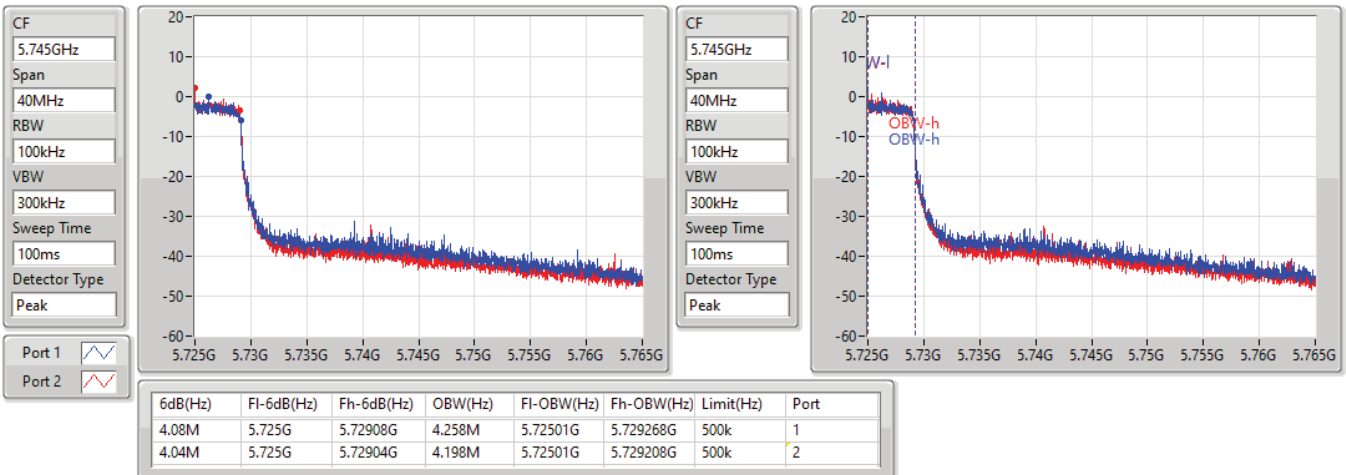

EBW

5710MHz Straddle 5.47-5.725GHz

27/08/2021

802.11ax HEW40_Nss1,(MCS0)_2TX

EBW

5710MHz Straddle 5.725-5.85GHz

27/08/2021

802.11ax HEW40_Nss1,(MCS0)_2TX