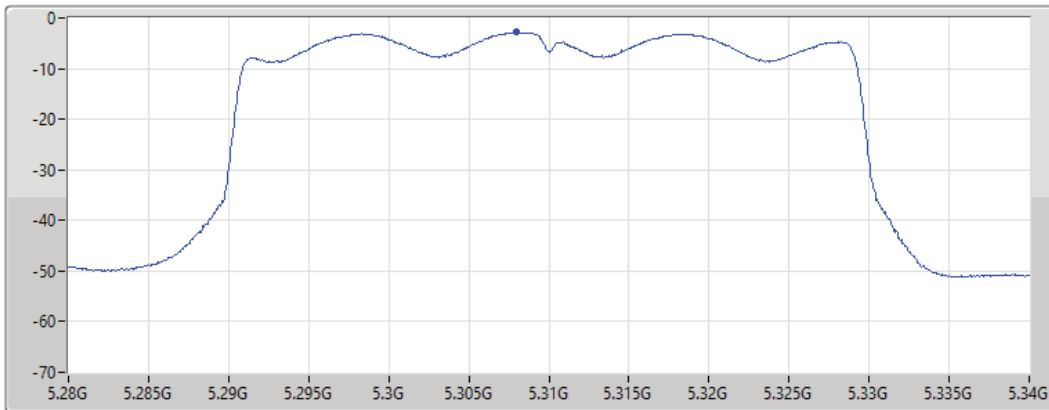

5310MHz

25/08/2021

CF
5.31GHz
Span
60MHz
RBW
1MHz
VBW
3MHz
Sweep Time
20ms
Detector Type
RMS

Port 1

Sum	PD	Port 1
(dBm/RBW)	(dBm/RBW)	(dBm/RBW)
-2.83	-2.83	-2.83