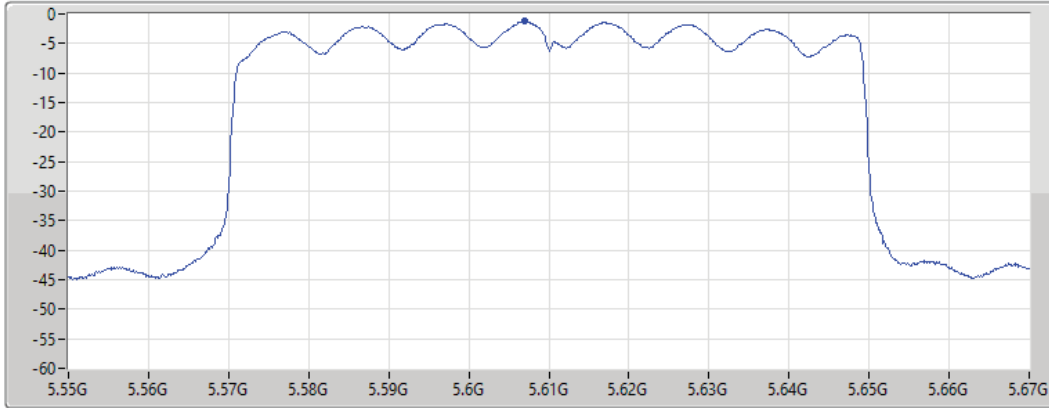

Sum	PD	Port 1
(dBm/RBW)	(dBm/RBW)	(dBm/RBW)
-4.83	-4.83	-4.83

802.11ax HEW80_Nss1,(MCS0)_1TX

PSD

5610MHz

25/08/2021

CF
5.61GHz
Span
120MHz
RBW
1MHz
VBW
3MHz
Sweep Time
20ms
Detector Type
RMS

Port 1

Sum	PD	Port 1
(dBm/RBW)	(dBm/RBW)	(dBm/RBW)
-1.18	-1.18	-1.18