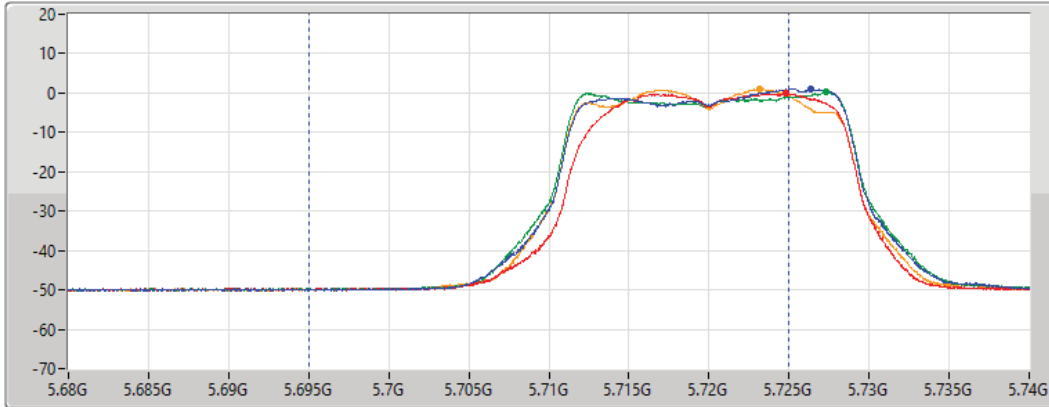

DG = Directional Gain; Port X = Port X output power

11a20_Nss1,(6Mbps)_4TX

AV Power

5720MHz Straddle 5.47-5.725GHz_TnomVnom

24/08/2021

CF
5.71GHz
Span
60MHz
RBW
1MHz
VBW
3MHz
Sweep Time
20ms
Detector Type
RMS
CP BW
30MHz