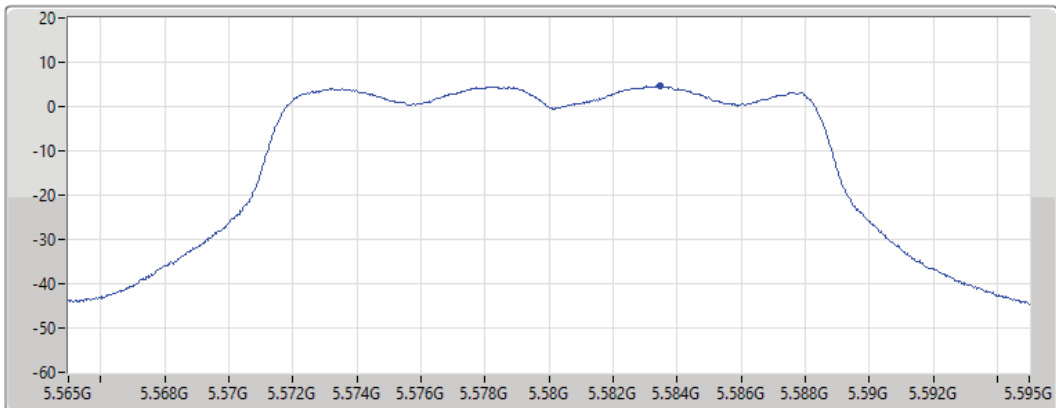

11a20_Nss1,(6Mbps)_1TX

PSD

5580MHz

25/08/2021

CF
5.58GHz
Span
30MHz
RBW
1MHz
VBW
3MHz
Sweep Time
20ms
Detector Type
RMS

Port 1

Sum	PD	Port 1
(dBm/RBW)	(dBm/RBW)	(dBm/RBW)
4.65	4.65	4.65