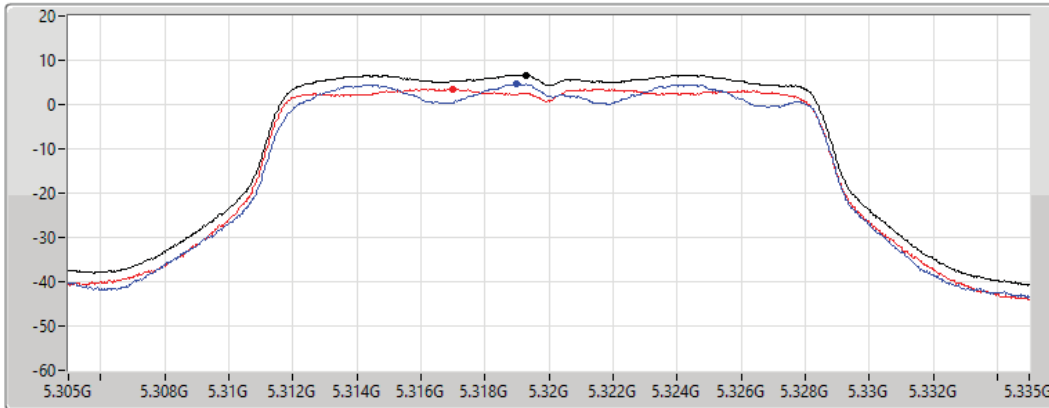

Sum
Port 1
Port 2

Sum	PD	Port 1	Port 2
(dBm/RBW)	(dBm/RBW)	(dBm/RBW)	(dBm/RBW)
7.85	7.85	5.76	4.62

11a20_Nss1,(6Mbps)_2TX

PSD

5320MHz

25/08/2021

CF
5.32GHz
Span
30MHz
RBW
1MHz
VBW
3MHz
Sweep Time
20ms
Detector Type
RMS