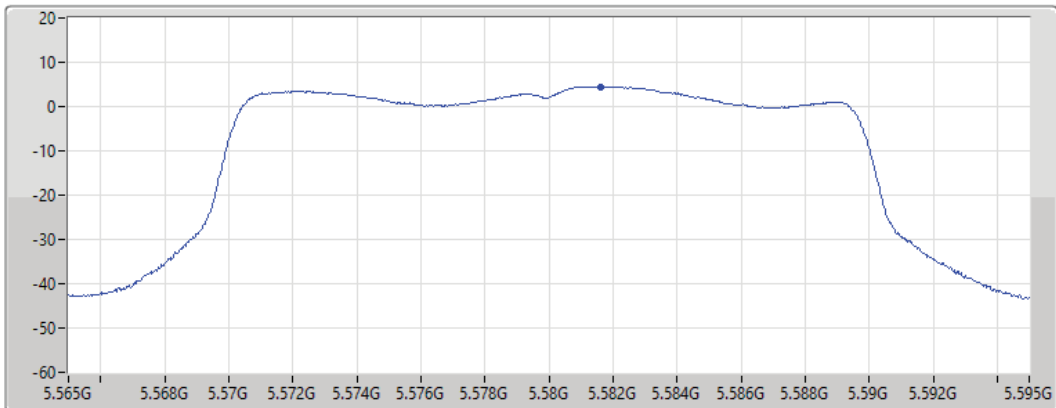

Port 1

Sum	PD	Port 1
(dBm/RBW)	(dBm/RBW)	(dBm/RBW)
3.70	3.70	3.70

802.11ax HEW20_Nss1,(MCS0)_1TX

PSD

5580MHz

25/08/2021

CF
5.58GHz
Span
30MHz
RBW
1MHz
VBW
3MHz
Sweep Time
20ms
Detector Type
RMS

Port 1