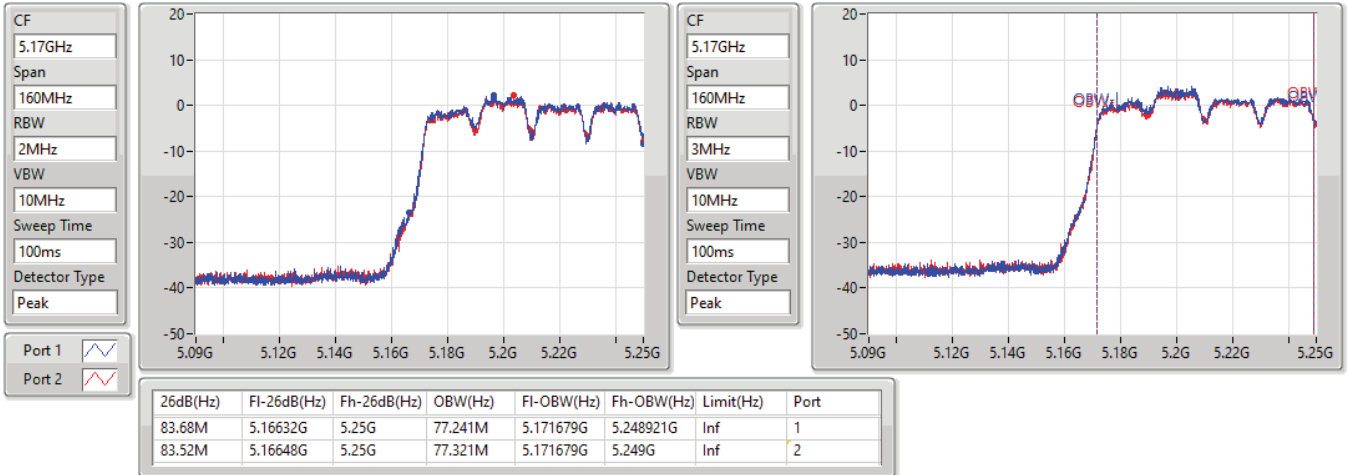

11a160_Nss1,(6Mbps)_2TX

EBW

5250MHz Straddle 5.15-5.25GHz

27/08/2021