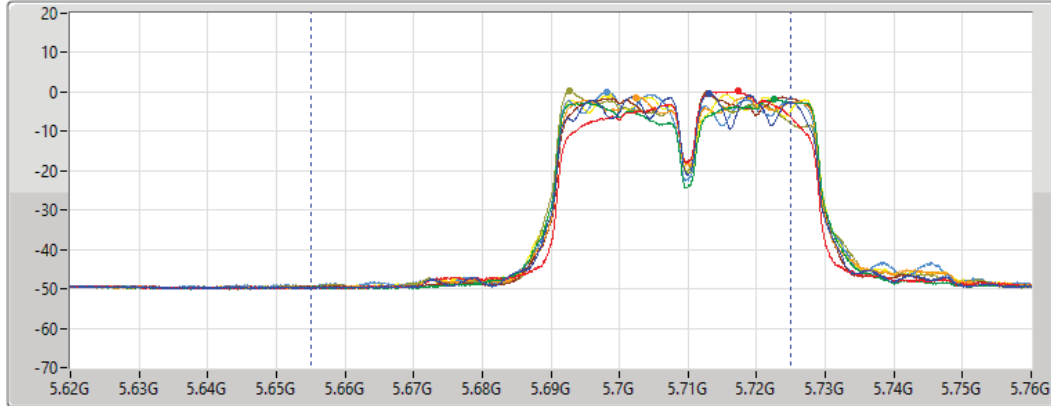

11a40_Nss1,(6Mbps)_8TX

AV Power

5710MHz Straddle 5.47-5.725GHz_TnomVnom

15/09/2021

CF
5.69GHz

Span
140MHz

RBW
1MHz

VBW
3MHz

Sweep Time
20ms

Detector Type
RMS

CP BW
70MHz

Port 1

Port 2

Port 3

Port 4

Port 5

Port 6

Port 7

Port 8

Sum= Total Power
PX=Port X

Sum(dBm)	P1(dBm)	P2(dBm)	P3(dBm)	P4(dBm)	P5(dBm)	P6(dBm)	P7(dBm)	P8(dBm)
20.25	11.06	11.24	10.21	11.15	11.65	11.31	11.40	11.58

11a40_Nss1,(6Mbps)_8TX

AV Power

5710MHz Straddle 5.725-5.85GHz_TnomVnom

15/09/2021

CF
5.735GHz

Span
40MHz

RBW
1MHz

VBW
3MHz

Sweep Time
20ms

Detector Type
RMS

CP BW
20MHz