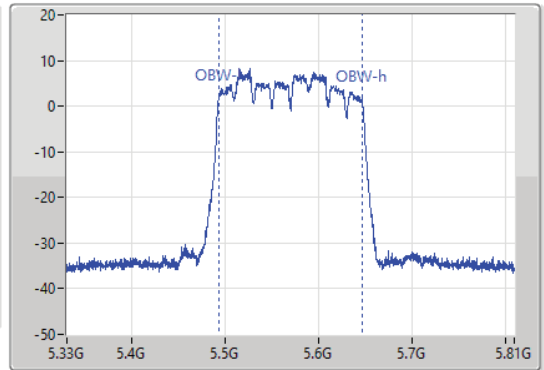

26dB(Hz)	Fl-26dB(Hz)	Fh-26dB(Hz)	OBW(Hz)	Fl-OBW(Hz)	Fh-OBW(Hz)	Limit(Hz)	Port
165.12M	5.4872G	5.65232G	154.483M	5.492519G	5.647001G	Inf	1

802.11ax HEW20_Nss1,(MCS0)_1TX

EBW

5180MHz

30/08/2021

CF
5.18GHz
Span
60MHz
RBW
300kHz
VBW
1MHz
Sweep Time
100ms
Detector Type
Peak
Port 1