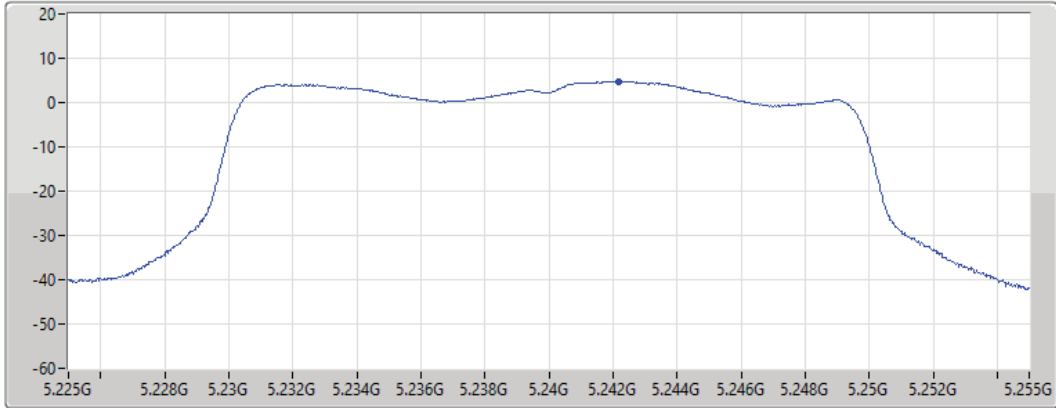

PSD

5240MHz

25/08/2021

CF
5.24GHz
Span
30MHz
RBW
1MHz
VBW
3MHz
Sweep Time
20ms
Detector Type
RMS

Port 1

Sum	PD	Port 1
(dBm/RBW)	(dBm/RBW)	(dBm/RBW)
4.83	4.83	4.83

802.11ax HEW20_Nss1,(MCS0)_1TX

PSD