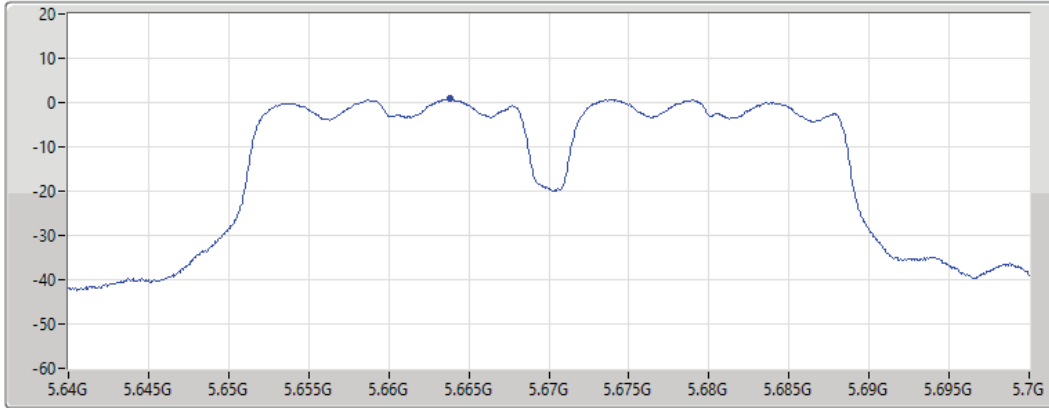

11a40_Nss1,(6Mbps)_1TX

PSD

5670MHz

25/08/2021

CF
5.67GHz

Span
60MHz

RBW
1MHz

VBW
3MHz

Sweep Time
20ms

Detector Type
RMS

Port 1

Sum	PD	Port 1
(dBm/RBW)	(dBm/RBW)	(dBm/RBW)
0.79	0.79	0.79