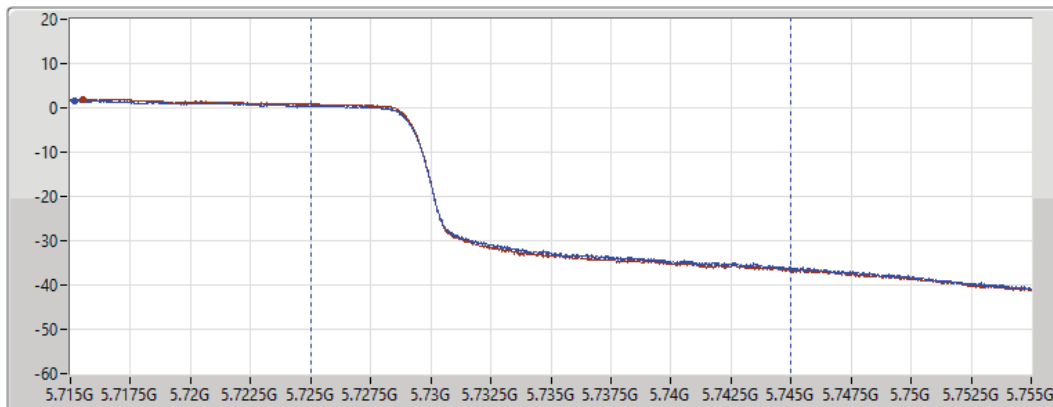

Port 1

Port 5

Sum= Total Power
PX=Port X

Sum(dBm)	P1(dBm)	P2(dBm)	P3(dBm)	P4(dBm)	P5(dBm)
9.15	5.95	-	-	-	6.33