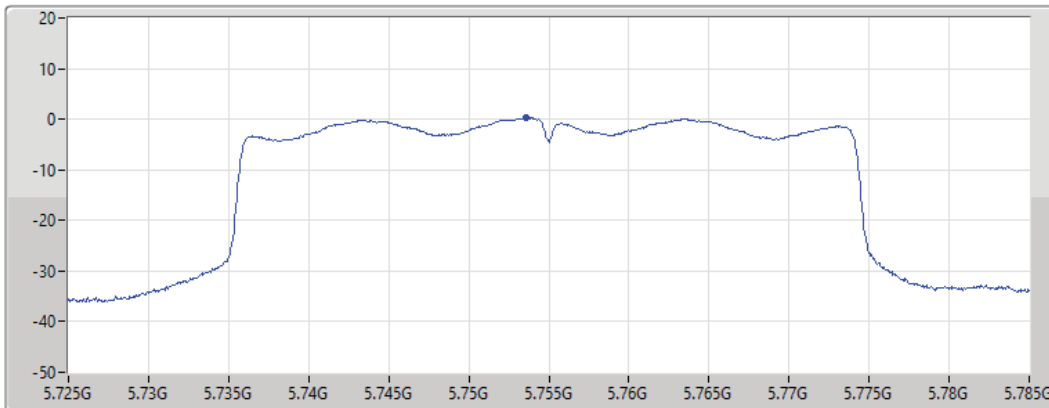

802.11ax HEW40_Nss1,(MCS0)_1TX
5755MHz

PSD

25/08/2021

CF
5.755GHz
Span
60MHz
RBW
500kHz
VBW
3MHz
Sweep Time
20ms
Detector Type
RMS

Port 1

Sum	PD	Port 1
(dBm/RBW)	(dBm/RBW)	(dBm/RBW)
0.26	0.26	0.26