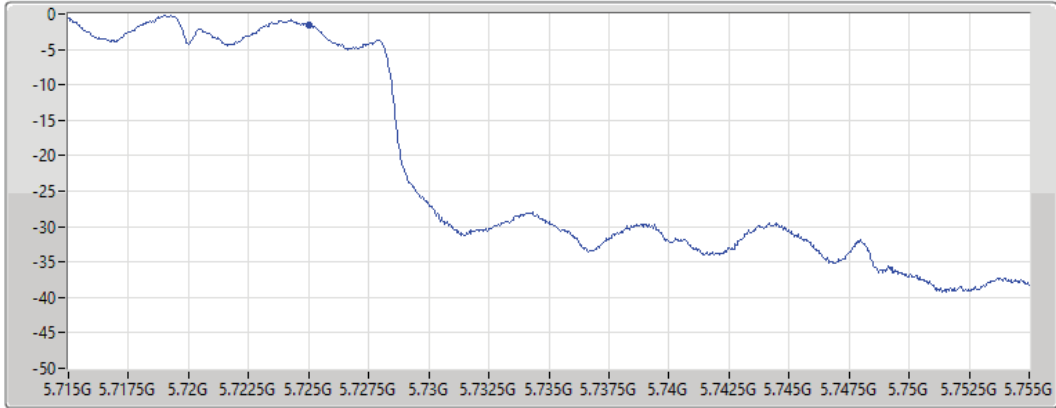

11a40_Nss1,(6Mbps)_1TX

PSD

5710MHz Straddle 5.725-5.85GHz

25/08/2021

CF
5.735GHz

Span
40MHz

RBW
500kHz

VBW
3MHz

Sweep Time
20ms

Detector Type
RMS

Port 1

Sum	PD	Port 1
(dBm/RBW)	(dBm/RBW)	(dBm/RBW)
-1.59	-1.59	-1.59

11a40_Nss1,(6Mbps)_1TX

PSD