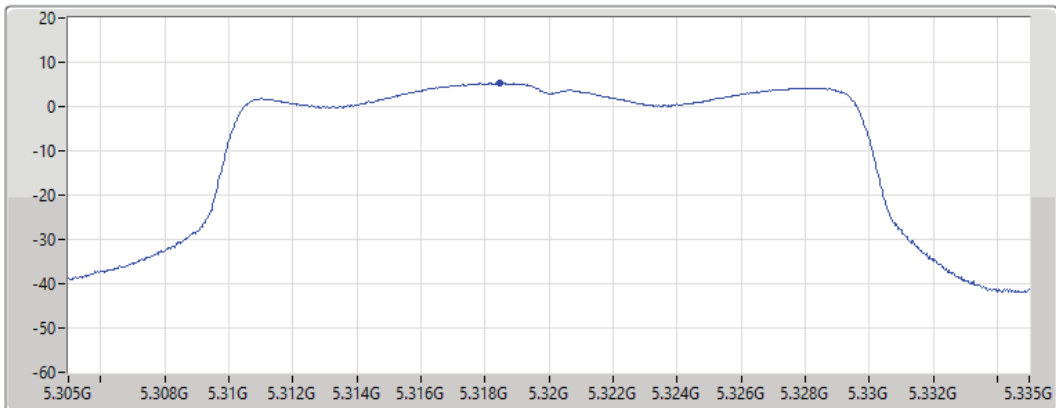

Port 1

Sum	PD	Port 1
(dBm/RBW)	(dBm/RBW)	(dBm/RBW)
5.28	5.28	5.28