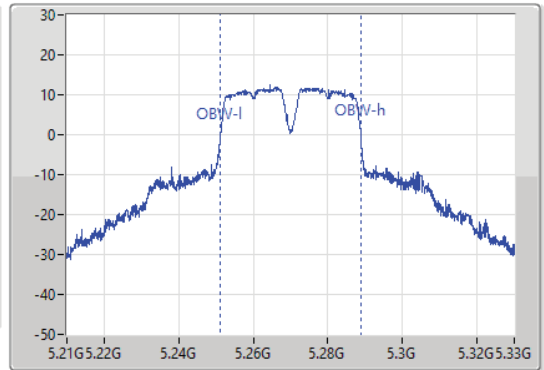

11a40_Nss1,(6Mbps)_1TX

EBW

5270MHz

30/08/2021

CF: 5.27GHz
 Span: 120MHz
 RBW: 500kHz
 VBW: 2MHz
 Sweep Time: 100ms
 Detector Type: Peak
 Port 1

CF: 5.27GHz
 Span: 120MHz
 RBW: 1MHz
 VBW: 3MHz
 Sweep Time: 100ms
 Detector Type: Peak