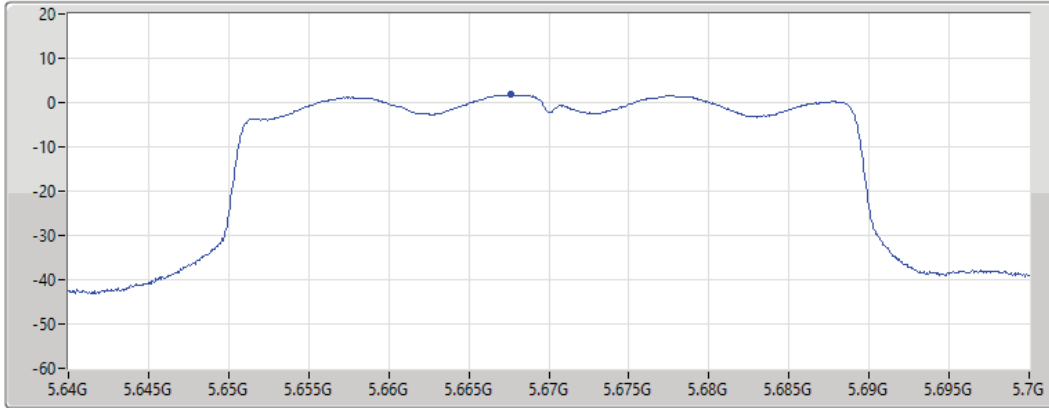

802.11ax HEW40_Nss1,(MCS0)_1TX

PSD

5670MHz

25/08/2021

CF
5.67GHz
Span
60MHz
RBW
1MHz
VBW
3MHz
Sweep Time
20ms
Detector Type
RMS

Port 1

Sum	PD	Port 1
(dBm/RBW)	(dBm/RBW)	(dBm/RBW)
1.75	1.75	1.75

802.11ax HEW40_Nss1,(MCS0)_1TX

PSD