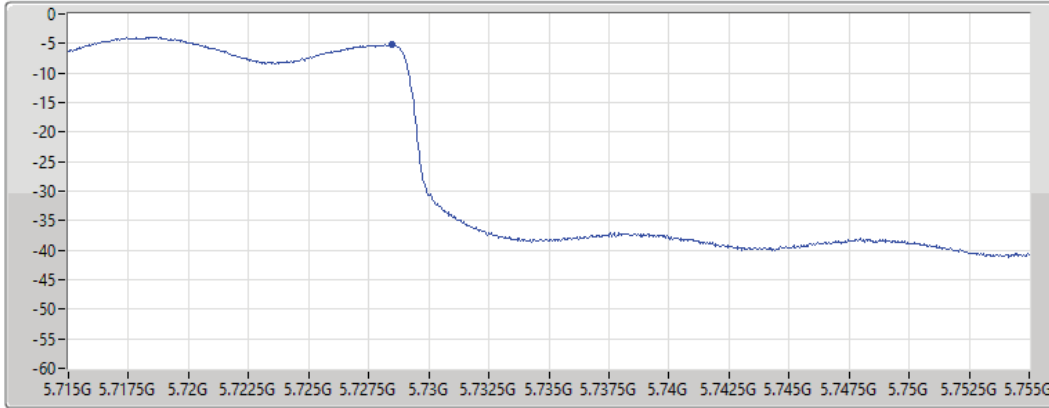

802.11ax HEW80_Nss1,(MCS0)_1TX

PSD

5690MHz Straddle 5.725-5.85GHz

25/08/2021

CF
5.735GHz

Span
40MHz

RBW
500kHz

VBW
3MHz

Sweep Time
20ms

Detector Type
RMS

Port 1

Sum	PD	Port 1
(dBm/RBW)	(dBm/RBW)	(dBm/RBW)
-5.18	-5.18	-5.18

802.11ax HEW80_Nss1,(MCS0)_1TX

PSD