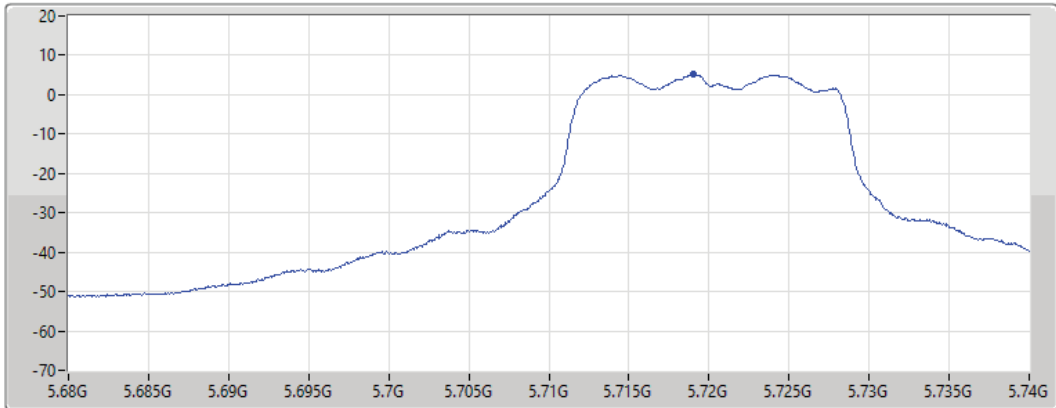

11a20_Nss1,(6Mbps)_1TX

PSD

5720MHz Straddle 5.47-5.725GHz

25/08/2021

CF
5.71GHz

Span
60MHz

RBW
1MHz

VBW
3MHz

Sweep Time
20ms

Detector Type
RMS

Port 1

Sum	PD	Port 1
(dBm/RBW)	(dBm/RBW)	(dBm/RBW)
5.20	5.20	5.20