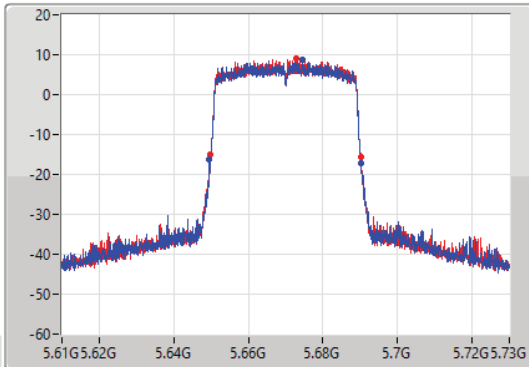

CF
5.67GHz
Span
120MHz
RBW
1MHz
VBW
3MHz
Sweep Time
100ms
Detector Type
Peak