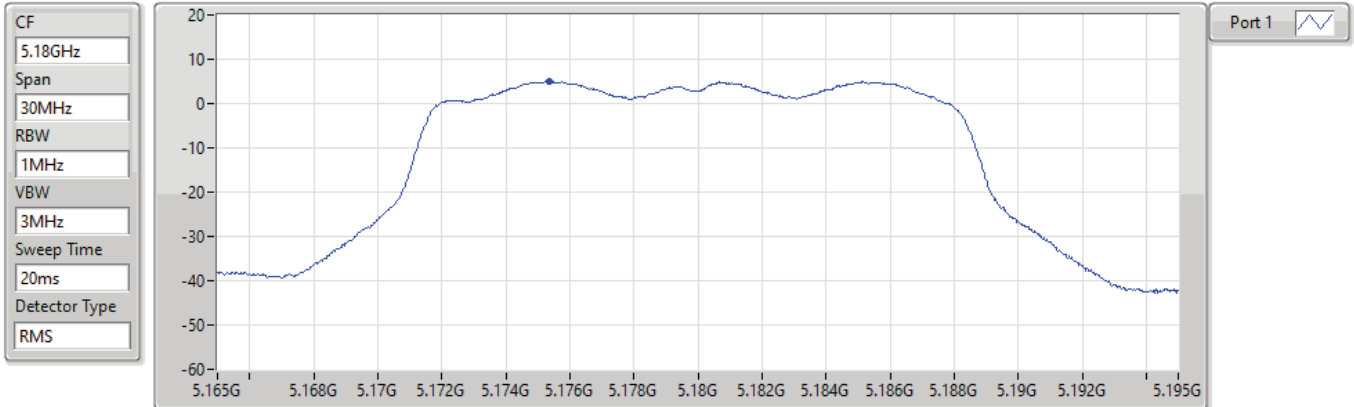

11a20_Nss1,(6Mbps)_1TX

PSD

5180MHz

25/08/2021

Sum	PD	Port 1
(dBm/RBW)	(dBm/RBW)	(dBm/RBW)
5.13	5.13	5.13