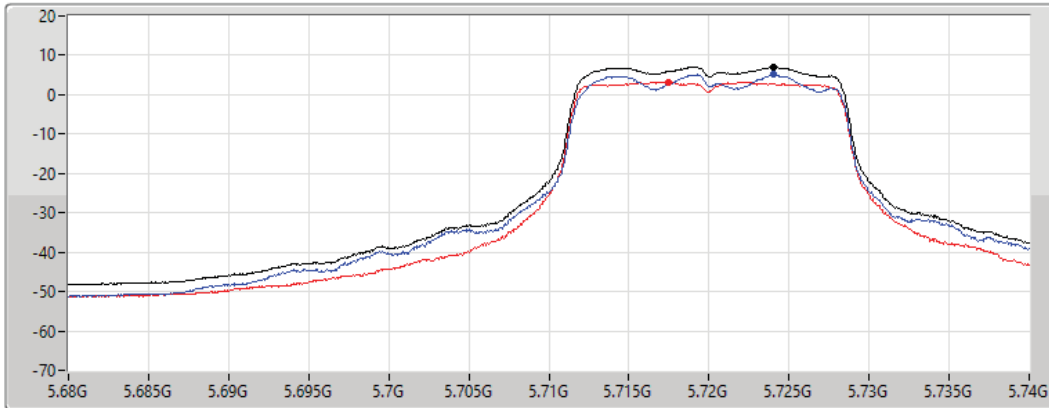

11a20_Nss1,(6Mbps)_2TX

PSD

5720MHz Straddle 5.47-5.725GHz

25/08/2021

CF
5.71GHz

Span
60MHz

RBW
1MHz

VBW
3MHz

Sweep Time
20ms

Detector Type
RMS

Sum ☒

Port 1 ☒

Port 2 ☒

Sum	PD	Port 1	Port 2
(dBm/RBW)	(dBm/RBW)	(dBm/RBW)	(dBm/RBW)
7.07	7.07	5.14	3.28