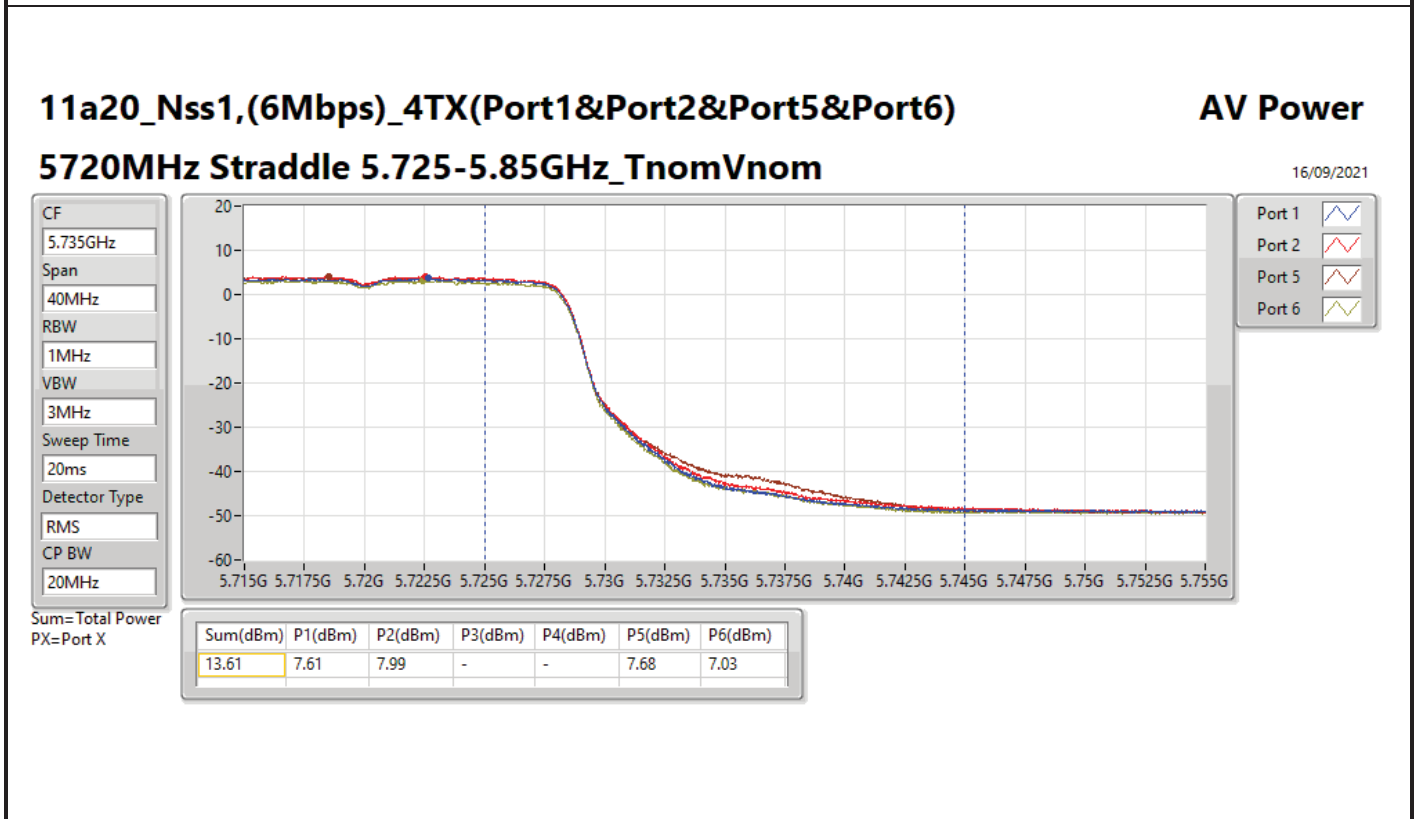

DG = Directional Gain; Port X = Port X output power

11a40_Nss1,(6Mbps)_4TX(Port1&Port2&Port5&Port6)

AV Power

5710MHz Straddle 5.47-5.725GHz_TnomVnom

16/09/2021

CF
5.69GHz
Span
140MHz
RBW
1MHz
VBW
3MHz
Sweep Time
20ms
Detector Type
RMS
CP BW
70MHz