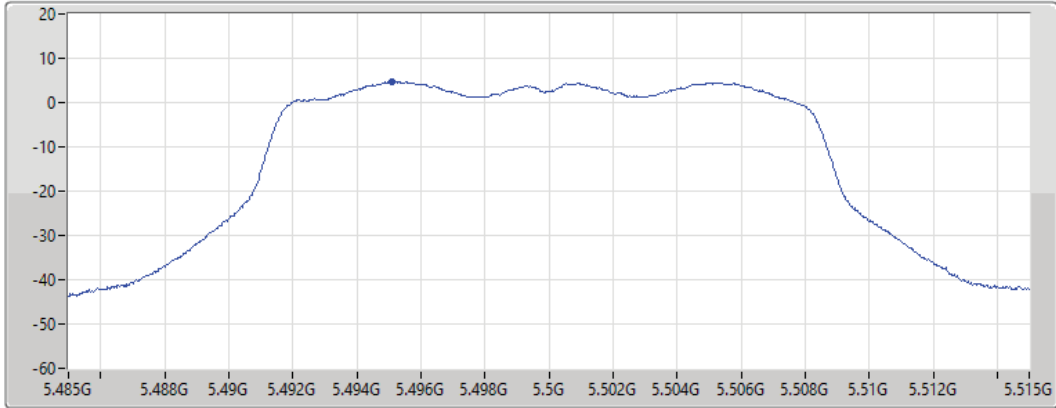

11a20_Nss1,(6Mbps)_1TX

PSD

5500MHz

25/08/2021

CF
5.5GHz
Span
30MHz
RBW
1MHz
VBW
3MHz
Sweep Time
20ms
Detector Type
RMS

Port 1

Sum	PD	Port 1
(dBm/RBW)	(dBm/RBW)	(dBm/RBW)
4.62	4.62	4.62