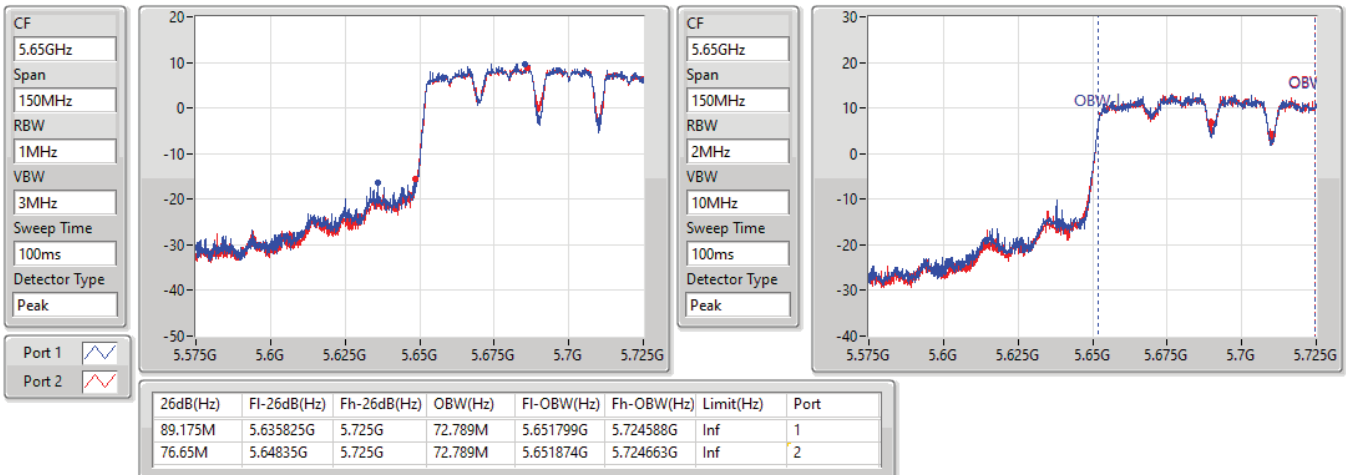

11a80_Nss1,(6Mbps)_2TX

EBW

5610MHz

27/08/2021

11a80_Nss1,(6Mbps)_2TX

EBW

5690MHz Straddle 5.47-5.725GHz

27/08/2021