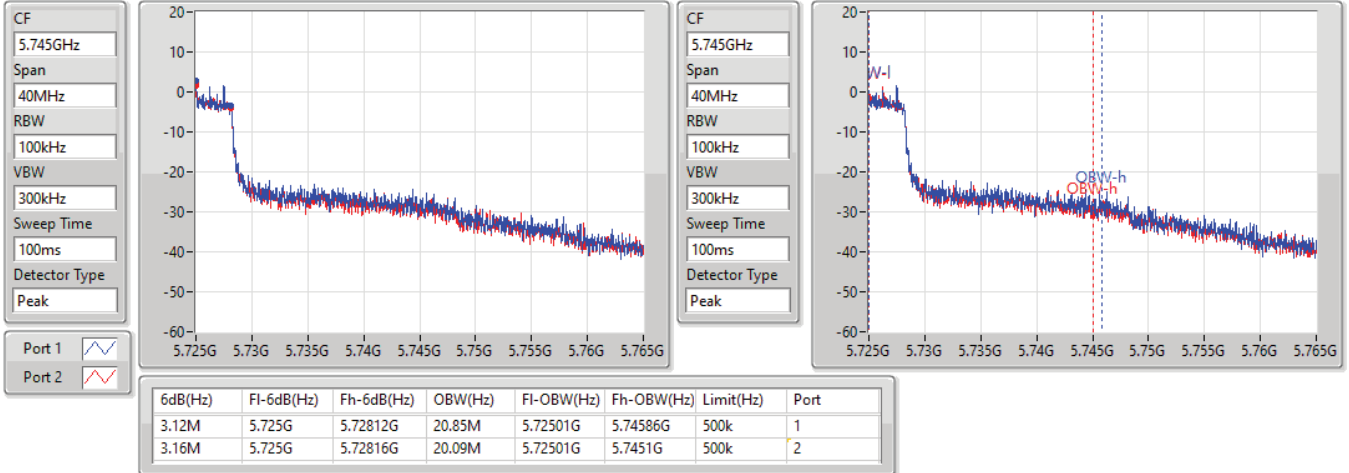

11a40_Nss1,(6Mbps)_2TX

EBW

5710MHz Straddle 5.725-5.85GHz

27/08/2021