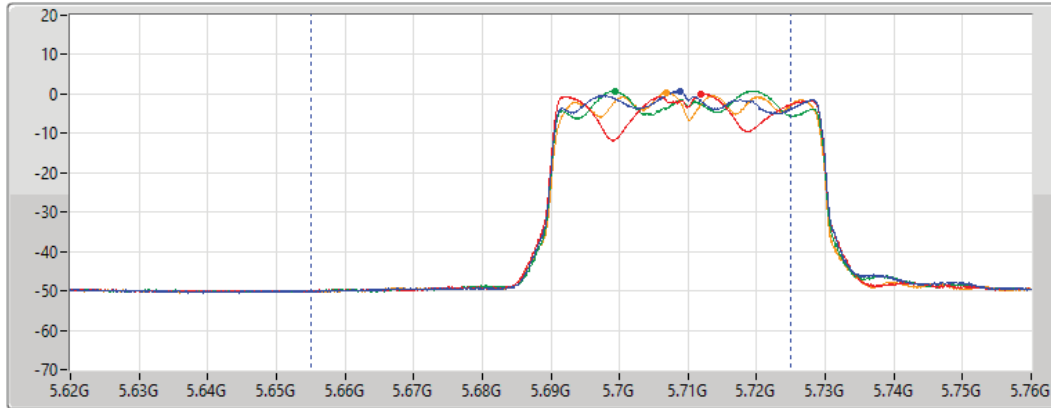

802.11ax HEW40_Nss1,(MCS0)_4TX

AV Power

5710MHz Straddle 5.47-5.725GHz_TnomVnom

24/08/2021

CF
5.69GHz

Span
140MHz

RBW
1MHz

VBW
3MHz

Sweep Time
20ms

Detector Type
RMS

CP BW
70MHz

Port 1

Port 2

Port 3

Port 4

Sum= Total Power
PX=Port X

Sum(dBm)	P1(dBm)	P2(dBm)	P3(dBm)	P4(dBm)
18.55	12.87	11.77	12.83	12.58

802.11ax HEW40_Nss1,(MCS0)_4TX

AV Power

5710MHz Straddle 5.725-5.85GHz_TnomVnom

24/08/2021

CF
5.735GHz

Span
40MHz

RBW
1MHz

VBW
3MHz

Sweep Time
20ms

Detector Type
RMS

CP BW
20MHz