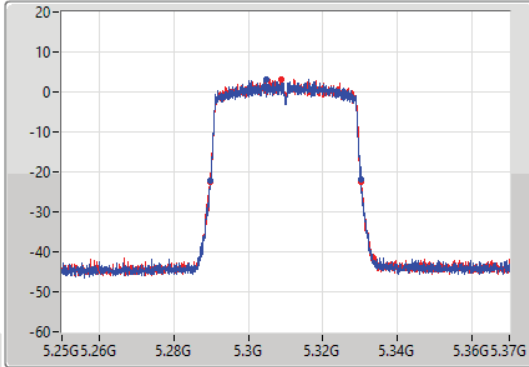

802.11ax HEW40_Nss1,(MCS0)_2TX

EBW

5310MHz

27/08/2021

CF
5.31GHz
Span
120MHz
RBW
500kHz
VBW
2MHz
Sweep Time
100ms
Detector Type
Peak

CF
5.31GHz
Span
120MHz
RBW
1MHz
VBW
3MHz
Sweep Time
100ms
Detector Type
Peak