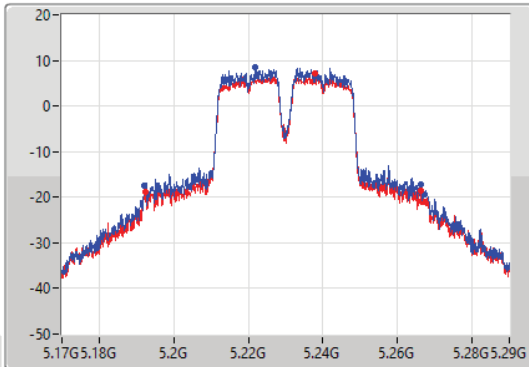

CF
5.23GHz
Span
120MHz
RBW
1MHz
VBW
3MHz
Sweep Time
100ms
Detector Type
Peak