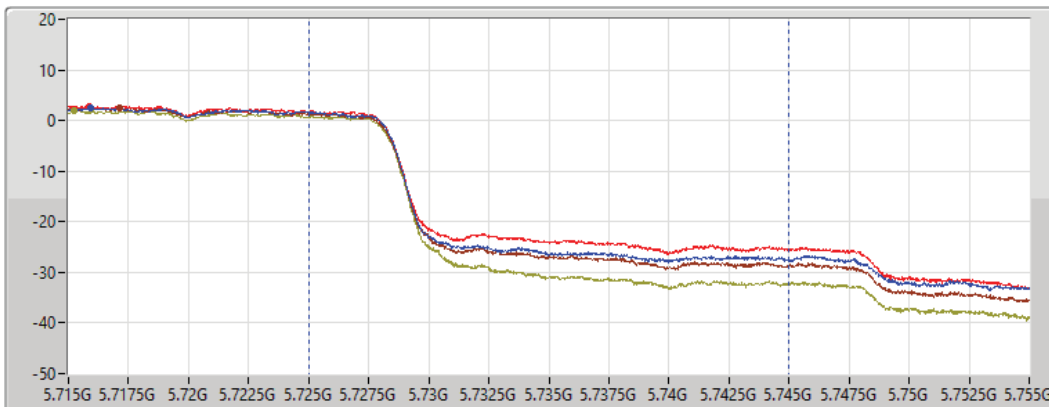

Port 1
Port 2
Port 5
Port 6

Sum= Total Power
PX=Port X

Sum(dBm)	P1(dBm)	P2(dBm)	P3(dBm)	P4(dBm)	P5(dBm)	P6(dBm)
11.91	6.04	6.35	-	-	5.77	5.32