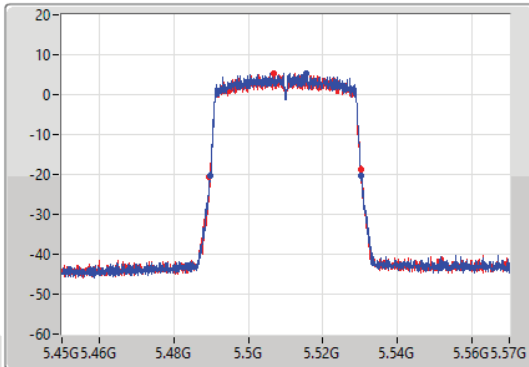

CF
5.51GHz
Span
120MHz
RBW
1MHz
VBW
3MHz
Sweep Time
100ms
Detector Type
Peak