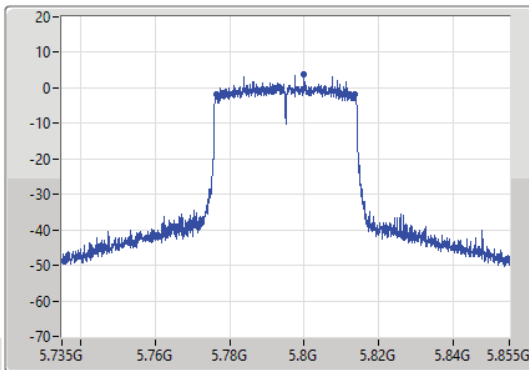

CF
5.795GHz
Span
120MHz
RBW
1MHz
VBW
3MHz
Sweep Time
100ms
Detector Type
Peak