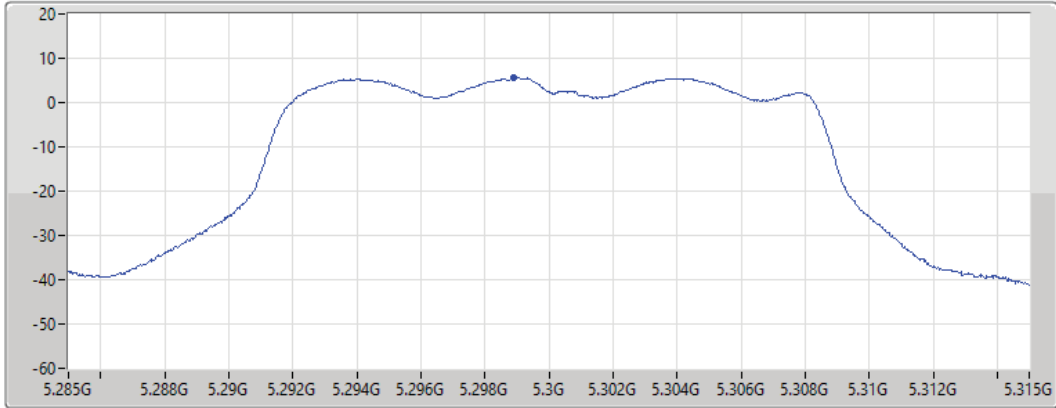

11a20_Nss1,(6Mbps)_1TX

PSD

5300MHz

25/08/2021

CF
5.3GHz

Span
30MHz

RBW
1MHz

VBW
3MHz

Sweep Time
20ms

Detector Type
RMS

Port 1

Sum	PD	Port 1
(dBm/RBW)	(dBm/RBW)	(dBm/RBW)
5.72	5.72	5.72