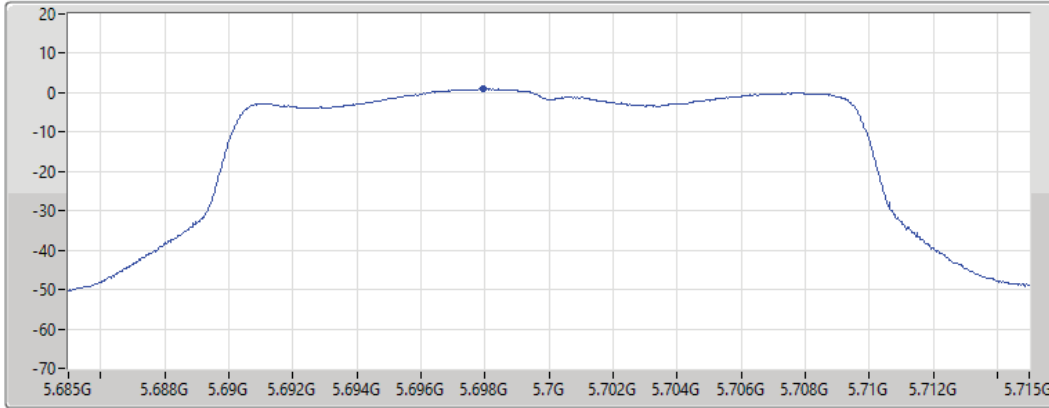

Sum	PD	Port 1
(dBm/RBW)	(dBm/RBW)	(dBm/RBW)
4.48	4.48	4.48

802.11ax HEW20_Nss1,(MCS0)_1TX

PSD

5700MHz

25/08/2021

CF
5.7GHz
Span
30MHz
RBW
1MHz
VBW
3MHz
Sweep Time
20ms
Detector Type
RMS

Port 1 

Sum	PD	Port 1
(dBm/RBW)	(dBm/RBW)	(dBm/RBW)
0.97	0.97	0.97