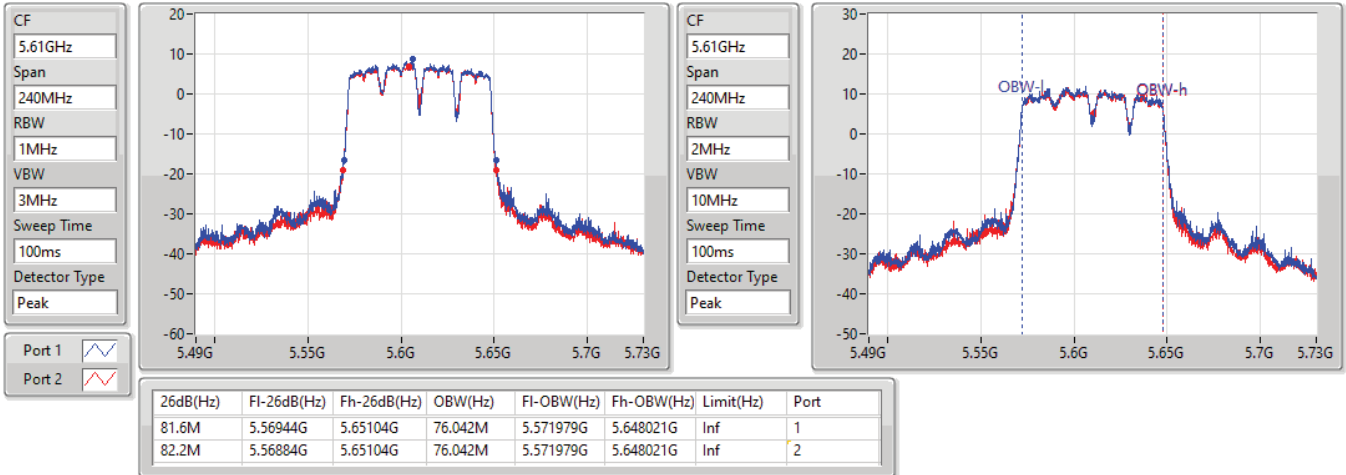

11a80_Nss1,(6Mbps)_2TX

EBW

5610MHz

27/08/2021