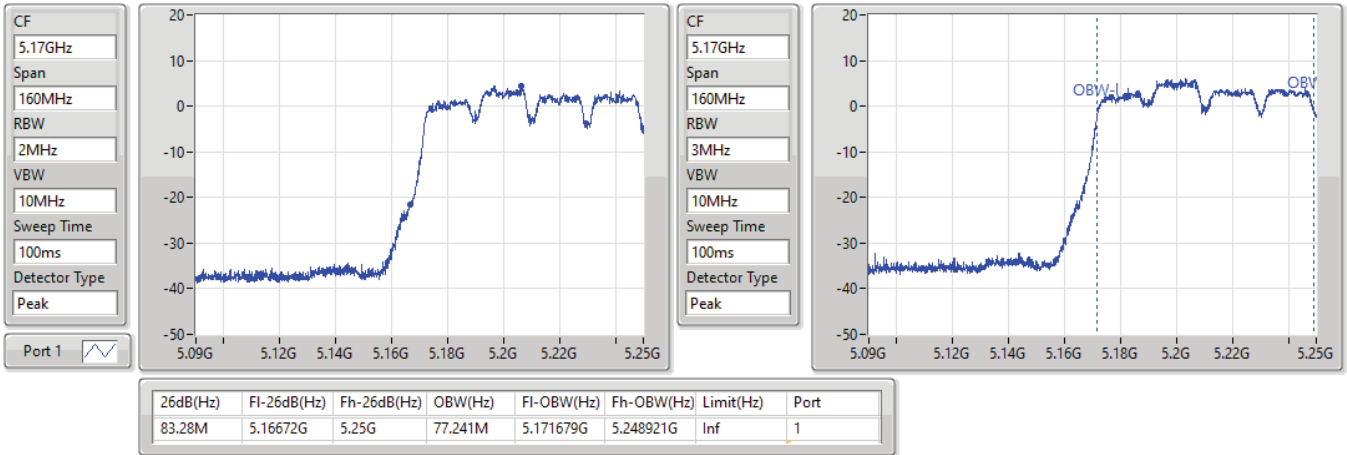

11a160_Nss1,(6Mbps)_1TX

EBW

5250MHz Straddle 5.15-5.25GHz

30/08/2021