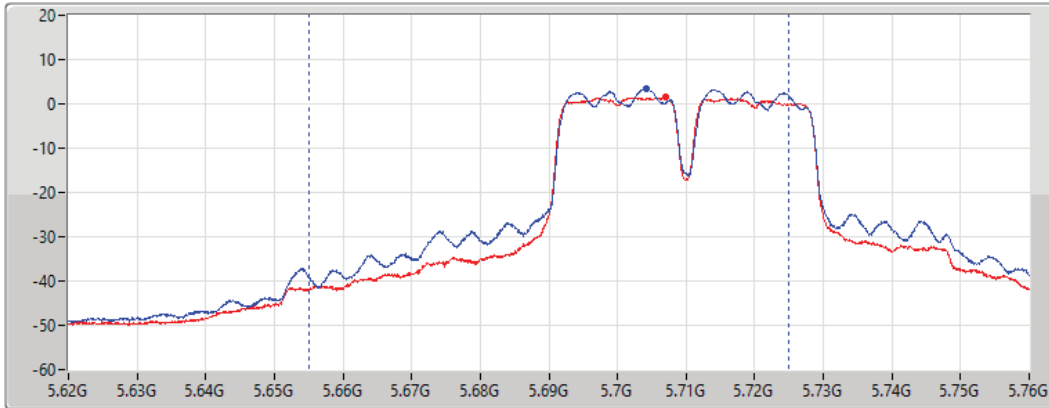

DG = Directional Gain; Port X = Port X output power

11a40_Nss1,(6Mbps)_2TX

AV Power

5710MHz Straddle 5.47-5.725GHz_TnomVnom

25/08/2021

CF
5.69GHz
Span
140MHz
RBW
1MHz
VBW
3MHz
Sweep Time
20ms
Detector Type
RMS
CP BW
70MHz