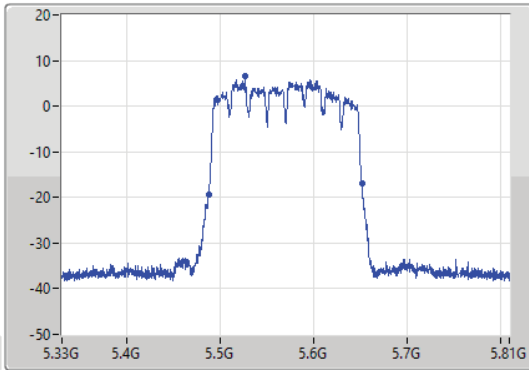

EBW

5250MHz Straddle 5.25-5.35GHz

30/08/2021

11a160_Nss1,(6Mbps)_1TX

EBW

5570MHz

30/08/2021

CF
5.57GHz
Span
480MHz
RBW
2MHz
VBW
10MHz
Sweep Time
100ms
Detector Type
Peak
Port 1