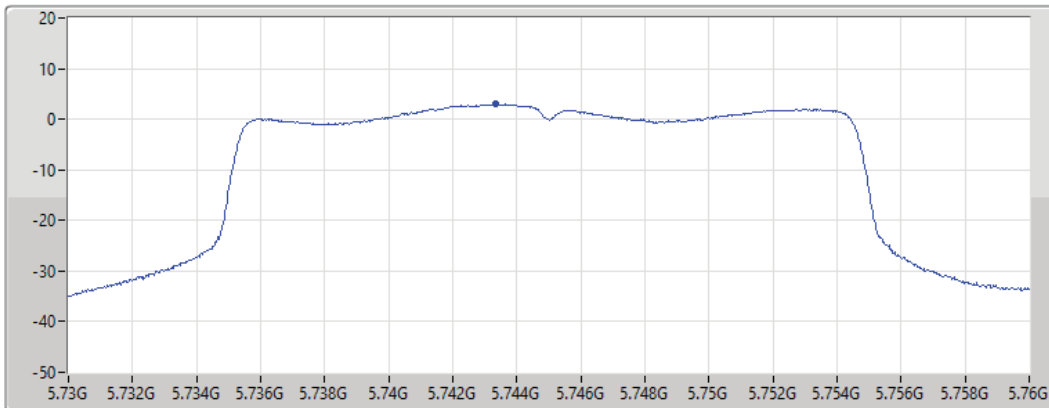

802.11ax HEW20_Nss1,(MCS0)_1TX

PSD

5745MHz

25/08/2021

CF
5.745GHz
Span
30MHz
RBW
500kHz
VBW
3MHz
Sweep Time
20ms
Detector Type
RMS

Port 1

Sum	PD	Port 1
(dBm/RBW)	(dBm/RBW)	(dBm/RBW)
2.94	2.94	2.94

802.11ax HEW20_Nss1,(MCS0)_1TX