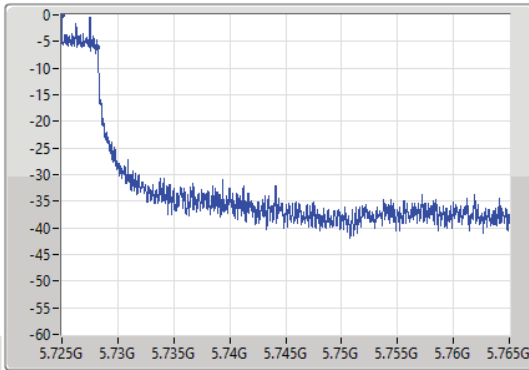

11a80_Nss1,(6Mbps)_1TX

EBW

5690MHz Straddle 5.725-5.85GHz

30/08/2021

CF
5.745GHz
Span
40MHz
RBW
100kHz
VBW
300kHz
Sweep Time
100ms
Detector Type
Peak
Port 1

CF
5.745GHz
Span
40MHz
RBW
100kHz
VBW
300kHz
Sweep Time
100ms
Detector Type
Peak