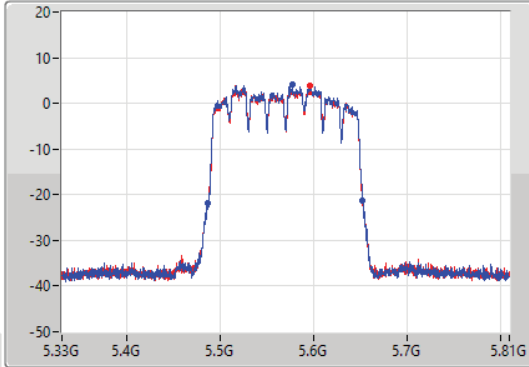

11a160_Nss1,(6Mbps)_2TX

EBW

5570MHz

27/08/2021

CF
5.57GHz
Span
480MHz
RBW
2MHz
VBW
10MHz
Sweep Time
100ms
Detector Type
Peak

CF
5.57GHz
Span
480MHz
RBW
3MHz
VBW
10MHz
Sweep Time
100ms
Detector Type
Peak