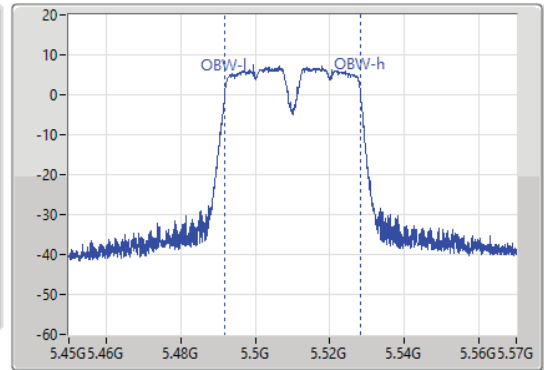

11a40_Nss1,(6Mbps)_1TX

EBW

5510MHz

30/08/2021

CF: 5.51GHz
 Span: 120MHz
 RBW: 500kHz
 VBW: 2MHz
 Sweep Time: 100ms
 Detector Type: Peak

CF: 5.51GHz
 Span: 120MHz
 RBW: 1MHz
 VBW: 3MHz
 Sweep Time: 100ms
 Detector Type: Peak