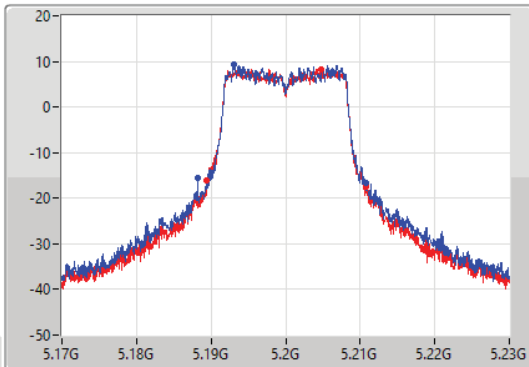

CF
5.2GHz
Span
60MHz
RBW
300kHz
VBW
1MHz
Sweep Time
100ms
Detector Type
Peak