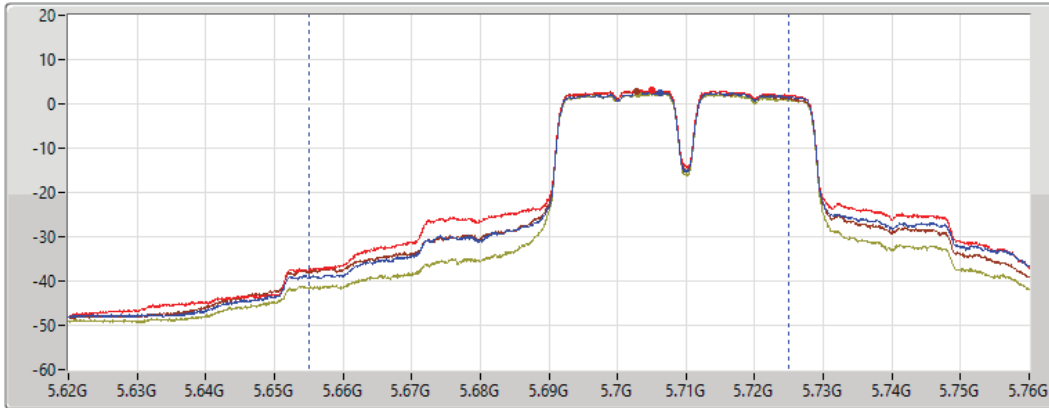

DG = Directional Gain; Port X = Port X output power

11a40_Nss1,(6Mbps)_4TX(Port1&Port2&Port5&Port6)

AV Power

5710MHz Straddle 5.47-5.725GHz_TnomVnom

16/09/2021

CF
5.69GHz
Span
140MHz
RBW
1MHz
VBW
3MHz
Sweep Time
20ms
Detector Type
RMS
CP BW
70MHz