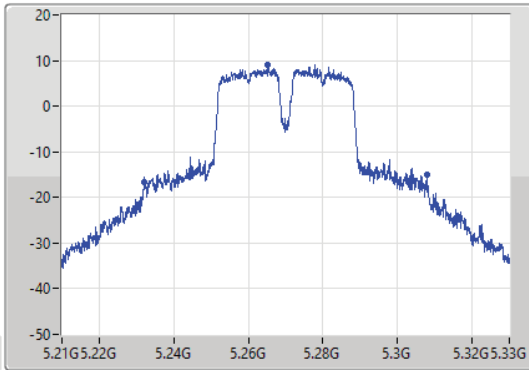

11a40_Nss1,(6Mbps)_1TX

EBW

5270MHz

30/08/2021

CF: 5.27GHz
 Span: 120MHz
 RBW: 500kHz
 VBW: 2MHz
 Sweep Time: 100ms
 Detector Type: Peak
 Port 1

CF: 5.27GHz
 Span: 120MHz
 RBW: 1MHz
 VBW: 3MHz
 Sweep Time: 100ms
 Detector Type: Peak