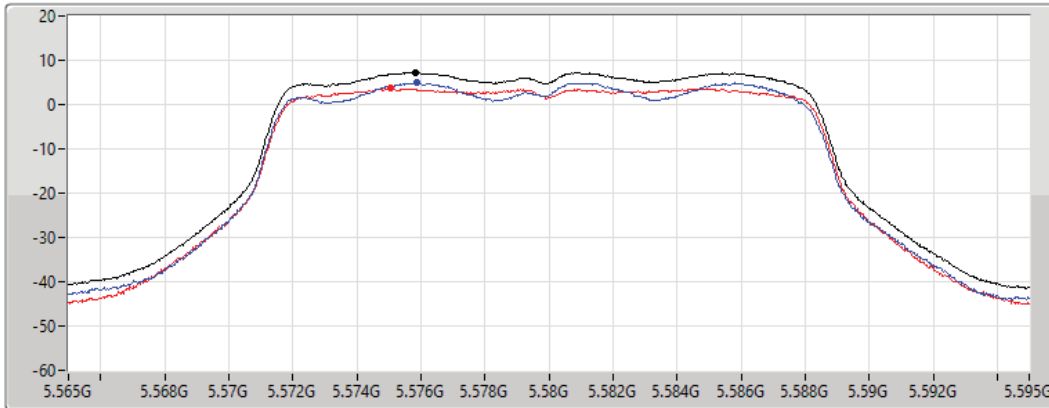

11a20_Nss1,(6Mbps)_2TX

PSD

5580MHz

25/08/2021

CF
5.58GHz
Span
30MHz
RBW
1MHz
VBW
3MHz
Sweep Time
20ms
Detector Type
RMS

Sum
Port 1
Port 2

Sum	PD	Port 1	Port 2
(dBm/RBW)	(dBm/RBW)	(dBm/RBW)	(dBm/RBW)
7.26	7.26	4.95	3.63