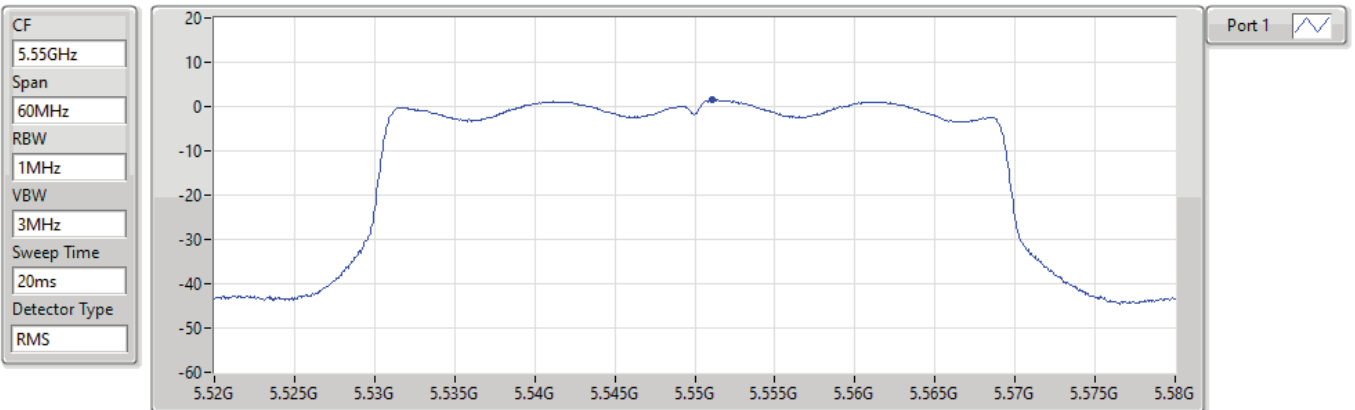

5550MHz

25/08/2021

Sum	PD	Port 1
(dBm/RBW)	(dBm/RBW)	(dBm/RBW)
1.49	1.49	1.49