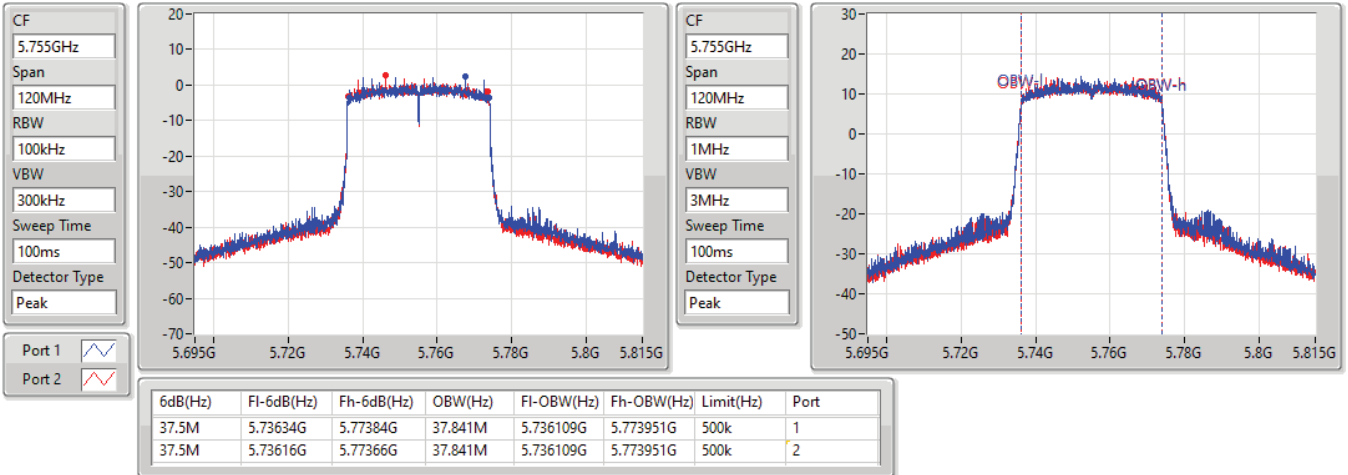

802.11ax HEW40_Nss1,(MCS0)_2TX

EBW

5755MHz

27/08/2021