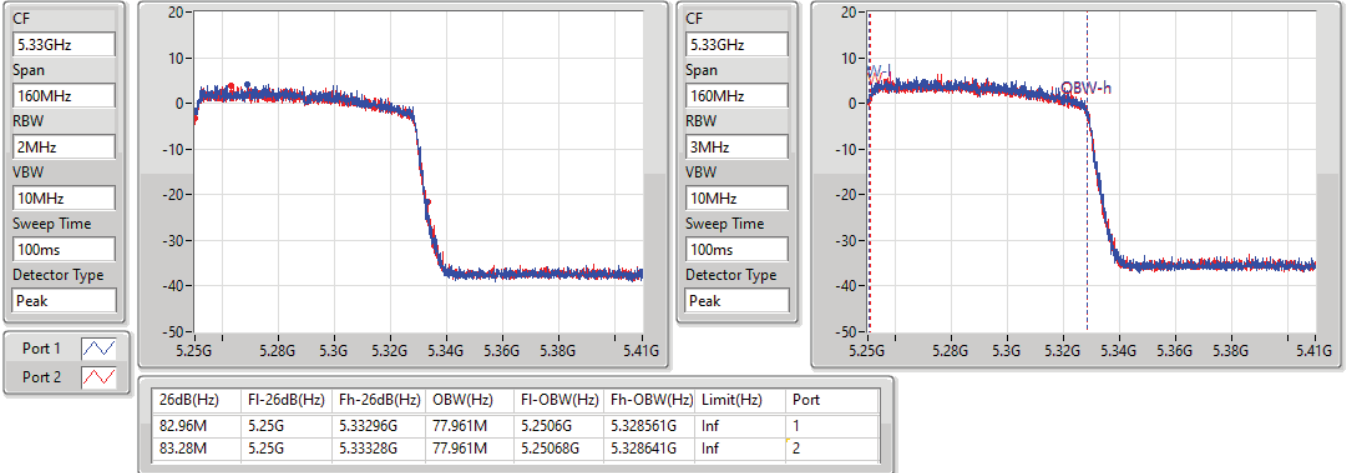

802.11ax HEW160_Nss1,(MCS0)_2TX

EBW

5250MHz Straddle 5.25-5.35GHz

27/08/2021