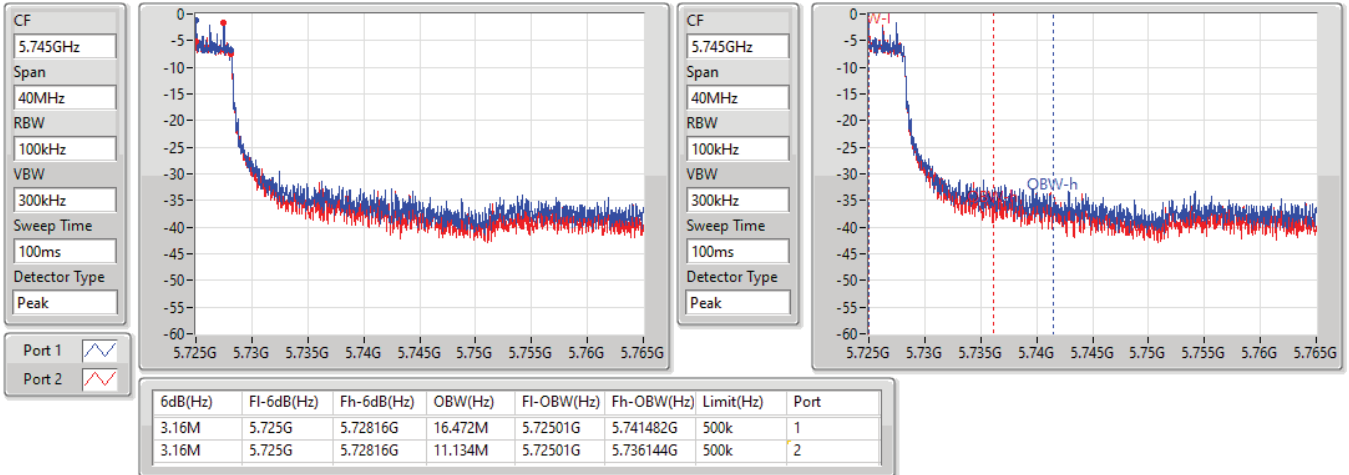

11a80_Nss1,(6Mbps)_2TX

EBW

5690MHz Straddle 5.725-5.85GHz

27/08/2021