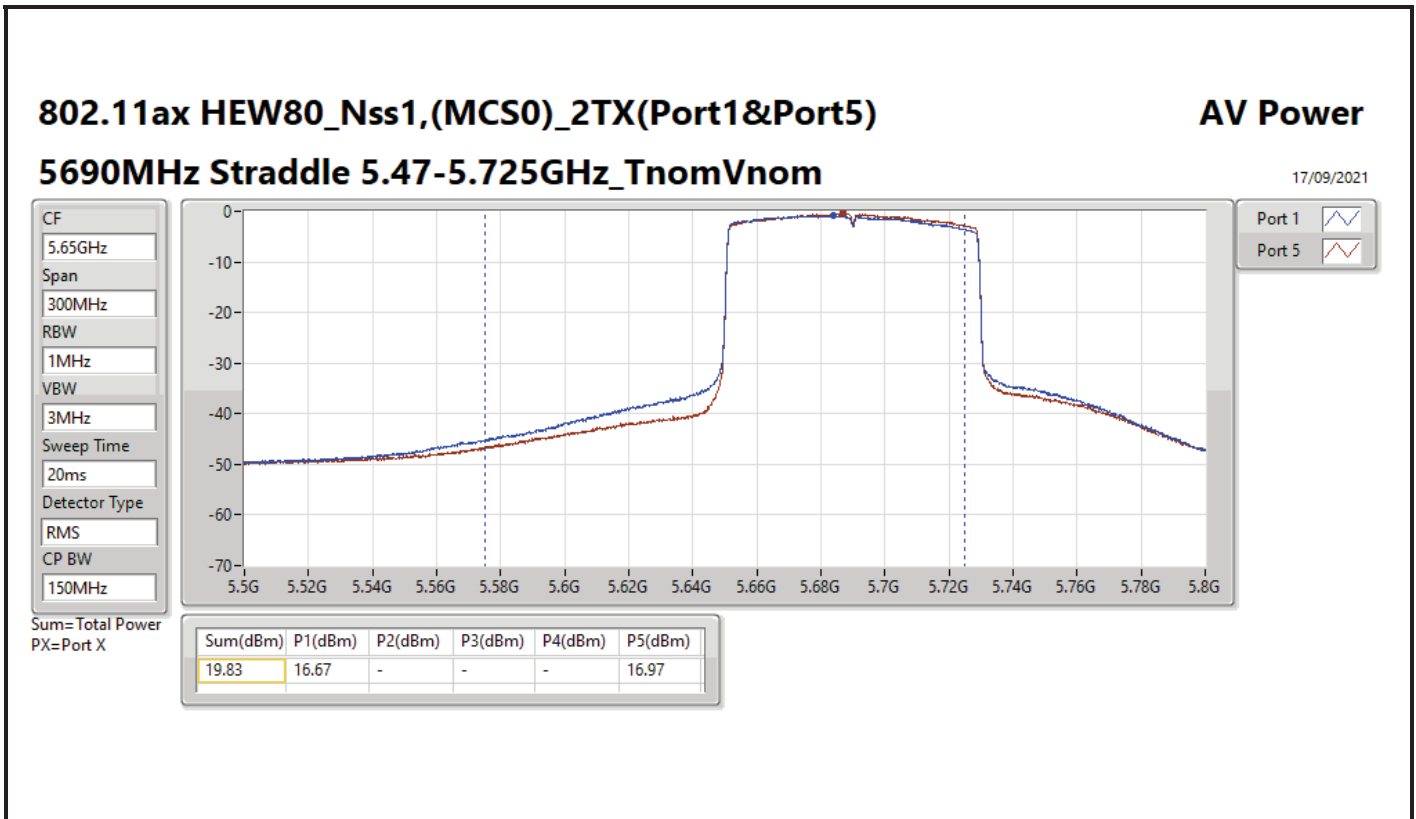

**Average Power
Non-Beamforming_Serving Radio Dual_4T1S**

Appendix C.6

Summary

Mode	Total Power (dBm)	Total Power (W)	EIRP (dBm)	EIRP (W)
5.15-5.25GHz	-	-	-	-
11a20_Nss1,(6Mbps)_4TX(Port1&Port2&Port5&Port6)	23.11	0.20464	28.11	0.64714
11a40_Nss1,(6Mbps)_4TX(Port1&Port2&Port5&Port6)	21.85	0.15311	26.85	0.48417
11a80_Nss1,(6Mbps)_4TX(Port1&Port2&Port5&Port6)	18.82	0.07621	23.82	0.24099
11a80+80_Nss1,(6Mbps)_2TX(Port1&Port2)	12.99	0.01991	17.99	0.06295
802.11ax HEW20_Nss1,(MCS0)_4TX(Port1&Port2&Port5&Port6)	23.37	0.21727	28.37	0.68707
802.11ax HEW40_Nss1,(MCS0)_4TX(Port1&Port2&Port5&Port6)	23.28	0.21281	28.28	0.67298
802.11ax HEW80_Nss1,(MCS0)_4TX(Port1&Port2&Port5&Port6)	19.25	0.08414	24.25	0.26607
802.11ax HEW80+80_Nss2,(MCS0)_2TX(Port1&Port2)	13.19	0.02084	18.19	0.06592
5.25-5.35GHz	-	-	-	-
11a20_Nss1,(6Mbps)_4TX(Port1&Port2&Port5&Port6)	21.40	0.13804	26.40	0.43652
11a40_Nss1,(6Mbps)_4TX(Port1&Port2&Port5&Port6)	21.10	0.12882	26.10	0.40738
11a80_Nss1,(6Mbps)_4TX(Port1&Port2&Port5&Port6)	15.77	0.03776	20.77	0.11940
11a80+80_Nss1,(6Mbps)_2TX(Port5&Port6)	13.04	0.02014	18.04	0.06368
802.11ax HEW20_Nss1,(MCS0)_4TX(Port1&Port2&Port5&Port6)	21.51	0.14158	26.51	0.44771
802.11ax HEW40_Nss1,(MCS0)_4TX(Port1&Port2&Port5&Port6)	22.51	0.17824	27.51	0.56364
802.11ax HEW80_Nss1,(MCS0)_4TX(Port1&Port2&Port5&Port6)	15.14	0.03266	20.14	0.10328
802.11ax HEW80+80_Nss2,(MCS0)_2TX(Port5&Port6)	13.26	0.02118	18.26	0.06699
5.47-5.725GHz	-	-	-	-
11a20_Nss1,(6Mbps)_4TX(Port1&Port2&Port5&Port6)	20.70	0.11749	25.70	0.37154
11a40_Nss1,(6Mbps)_4TX(Port1&Port2&Port5&Port6)	22.49	0.17742	27.49	0.56105
11a80_Nss1,(6Mbps)_4TX(Port1&Port2&Port5&Port6)	22.99	0.19907	27.99	0.62951
11a80+80_Nss1,(6Mbps)_4TX(Port1&Port2&Port5&Port6)	22.53	0.17906	27.53	0.56624
802.11ax HEW20_Nss1,(MCS0)_4TX(Port1&Port2&Port5&Port6)	21.36	0.13677	26.36	0.43251
802.11ax HEW40_Nss1,(MCS0)_4TX(Port1&Port2&Port5&Port6)	23.02	0.20045	28.02	0.63387
802.11ax HEW80_Nss1,(MCS0)_4TX(Port1&Port2&Port5&Port6)	23.27	0.21232	28.27	0.67143
802.11ax HEW80+80_Nss2,(MCS0)_4TX(Port1&Port2&Port5&Port6)	23.63	0.23067	28.63	0.72946
5.725-5.85GHz	-	-	-	-
11a20_Nss1,(6Mbps)_4TX(Port1&Port2&Port5&Port6)	22.60	0.18197	27.60	0.57544
11a40_Nss1,(6Mbps)_4TX(Port1&Port2&Port5&Port6)	22.26	0.16827	27.26	0.53211
11a80_Nss1,(6Mbps)_4TX(Port1&Port2&Port5&Port6)	20.37	0.10889	25.37	0.34435
11a80+80_Nss1,(6Mbps)_2TX(Port5&Port6)	4.91	0.00310	9.91	0.00979
802.11ax HEW20_Nss1,(MCS0)_4TX(Port1&Port2&Port5&Port6)	22.70	0.18621	27.70	0.58884
802.11ax HEW40_Nss1,(MCS0)_4TX(Port1&Port2&Port5&Port6)	22.78	0.18967	27.78	0.59979
802.11ax HEW80_Nss1,(MCS0)_4TX(Port1&Port2&Port5&Port6)	20.68	0.11695	25.68	0.36983
802.11ax HEW80+80_Nss2,(MCS0)_2TX(Port5&Port6)	5.91	0.00390	10.91	0.01233