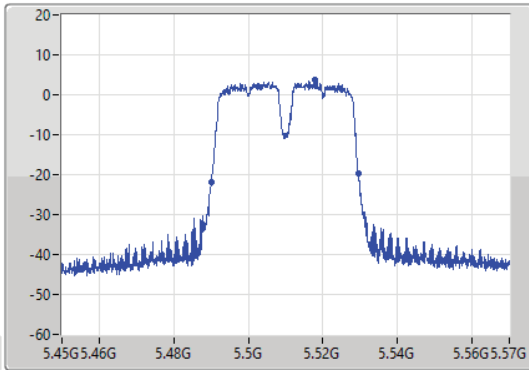

CF: 5.31GHz
 Span: 120MHz
 RBW: 1MHz
 VBW: 3MHz
 Sweep Time: 100ms
 Detector Type: Peak

26dB(Hz)	Fl-26dB(Hz)	Fh-26dB(Hz)	OBW(Hz)	Fl-OBW(Hz)	Fh-OBW(Hz)	Limit(Hz)	Port
39.84M	5.28996G	5.3298G	36.162M	5.291889G	5.328051G	Inf	1

11a40_Nss1,(6Mbps)_1TX

EBW

5510MHz

30/08/2021

CF: 5.51GHz
 Span: 120MHz
 RBW: 500kHz
 VBW: 2MHz
 Sweep Time: 100ms
 Detector Type: Peak

CF: 5.51GHz
 Span: 120MHz
 RBW: 1MHz
 VBW: 3MHz
 Sweep Time: 100ms
 Detector Type: Peak