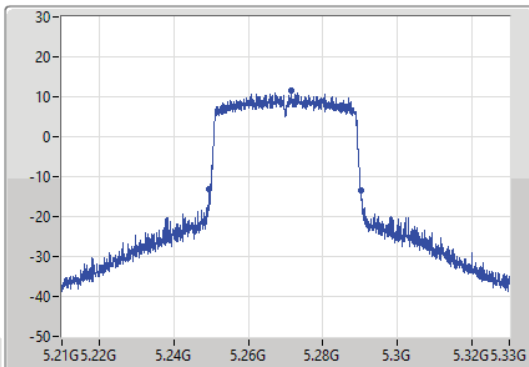

CF: 5.27GHz
Span: 120MHz
RBW: 1MHz
VBW: 3MHz
Sweep Time: 100ms
Detector Type: Peak