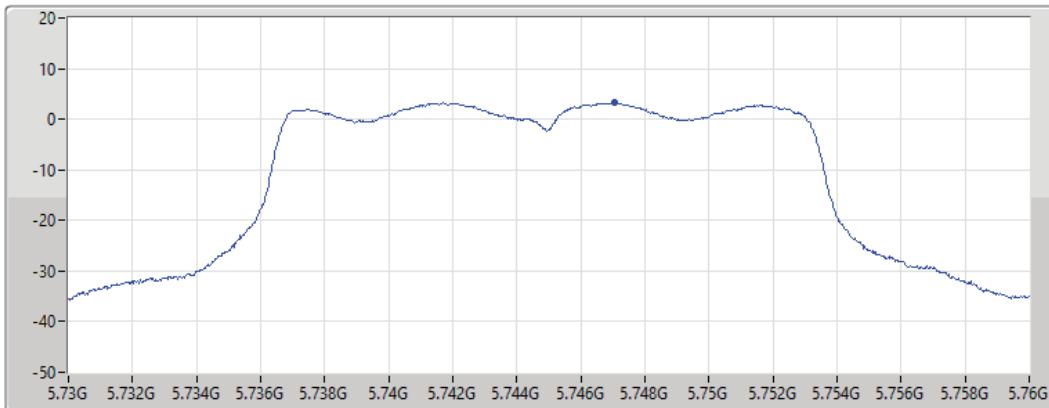

PSD

5745MHz

25/08/2021

CF
5.745GHz
Span
30MHz
RBW
500kHz
VBW
3MHz
Sweep Time
20ms
Detector Type
RMS

Port 1

Sum	PD	Port 1
(dBm/RBW)	(dBm/RBW)	(dBm/RBW)
3.19	3.19	3.19

11a20_Nss1,(6Mbps)_1TX

PSD