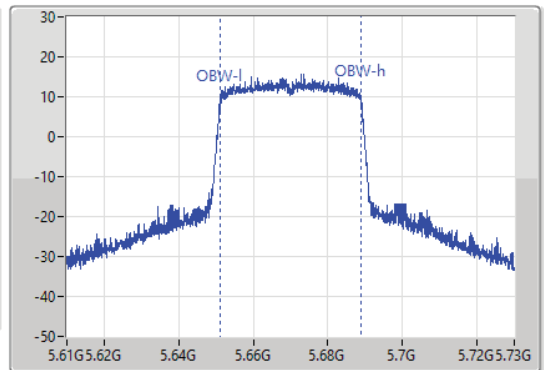

802.11ax HEW40_Nss1,(MCS0)_1TX

EBW

5670MHz

30/08/2021

CF: 5.67GHz
 Span: 120MHz
 RBW: 500kHz
 VBW: 2MHz
 Sweep Time: 100ms
 Detector Type: Peak
 Port 1

CF: 5.67GHz
 Span: 120MHz
 RBW: 1MHz
 VBW: 3MHz
 Sweep Time: 100ms
 Detector Type: Peak