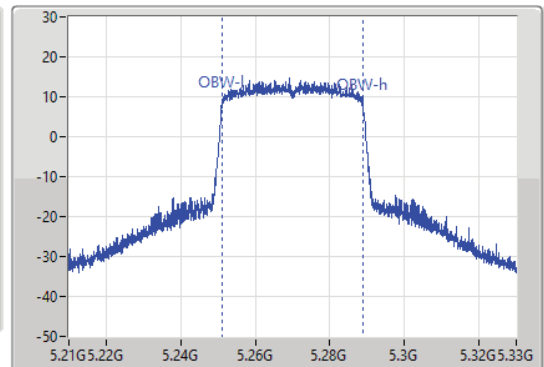

802.11ax HEW40_Nss1,(MCS0)_1TX

EBW

5270MHz

30/08/2021

CF: 5.27GHz
 Span: 120MHz
 RBW: 500kHz
 VBW: 2MHz
 Sweep Time: 100ms
 Detector Type: Peak
 Port 1

CF: 5.27GHz
 Span: 120MHz
 RBW: 1MHz
 VBW: 3MHz
 Sweep Time: 100ms
 Detector Type: Peak