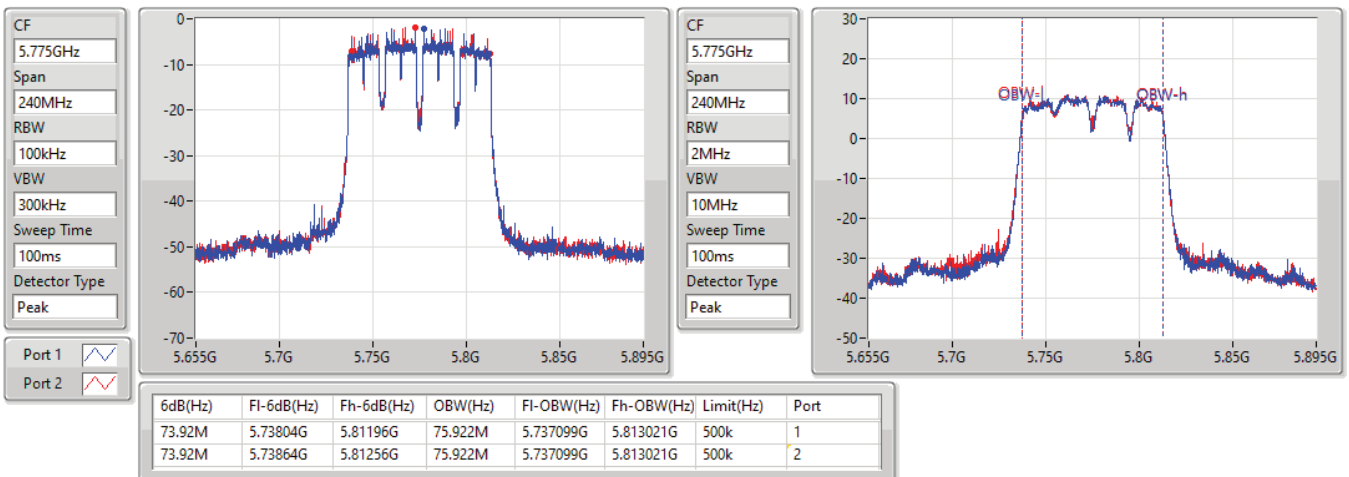

11a80_Nss1,(6Mbps)_2TX

EBW

5690MHz Straddle 5.725-5.85GHz

27/08/2021

11a80_Nss1,(6Mbps)_2TX

EBW

5775MHz

27/08/2021