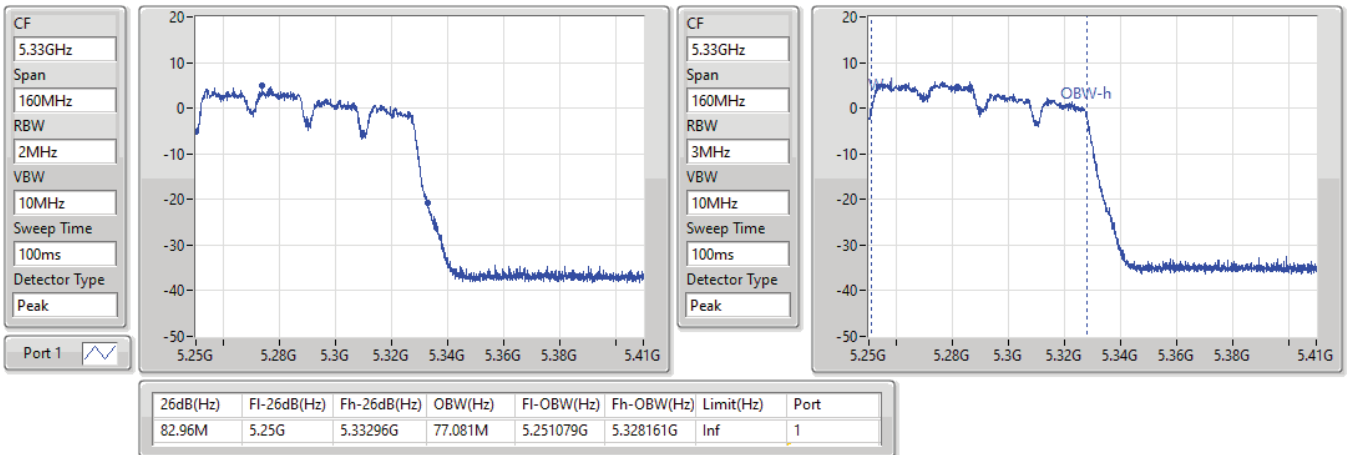

11a80_Nss1,(6Mbps)_1TX

EBW

5775MHz

30/08/2021

CF
5.775GHz
Span
240MHz
RBW
100kHz
VBW
300kHz
Sweep Time
100ms
Detector Type
Peak
Port 1

CF
5.775GHz
Span
240MHz
RBW
2MHz
VBW
10MHz
Sweep Time
100ms
Detector Type
Peak

EBW

5250MHz Straddle 5.25-5.35GHz

30/08/2021

11a160_Nss1,(6Mbps)_1TX

EBW

5570MHz

30/08/2021

CF
5.57GHz
Span
480MHz
RBW
2MHz
VBW
10MHz
Sweep Time
100ms
Detector Type
Peak
Port 1