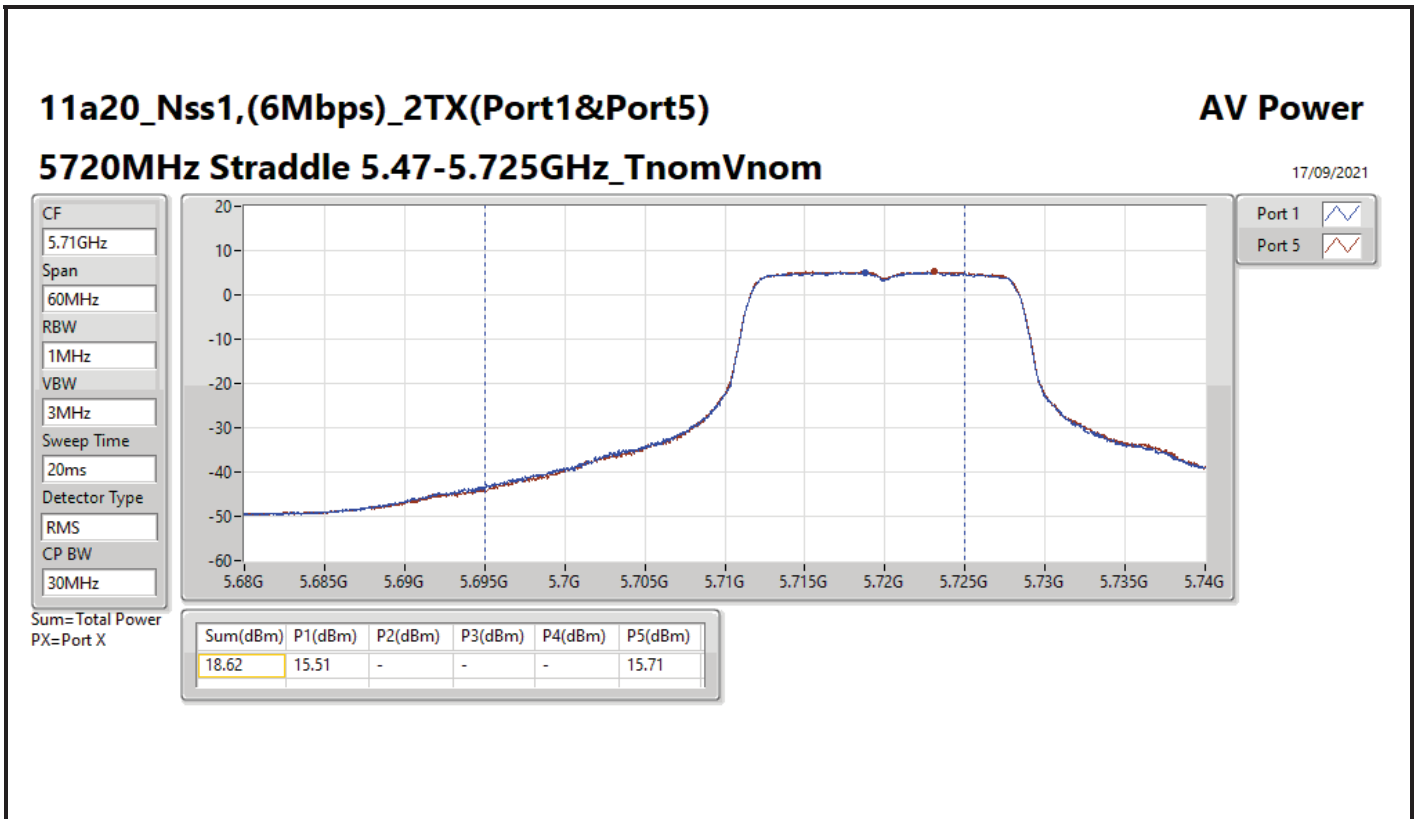

DG = Directional Gain; Port X = Port X output power

11a40_Nss1,(6Mbps)_2TX(Port1&Port5)

AV Power

5710MHz Straddle 5.47-5.725GHz_TnomVnom

17/09/2021

CF
5.69GHz

Span
140MHz

RBW
1MHz