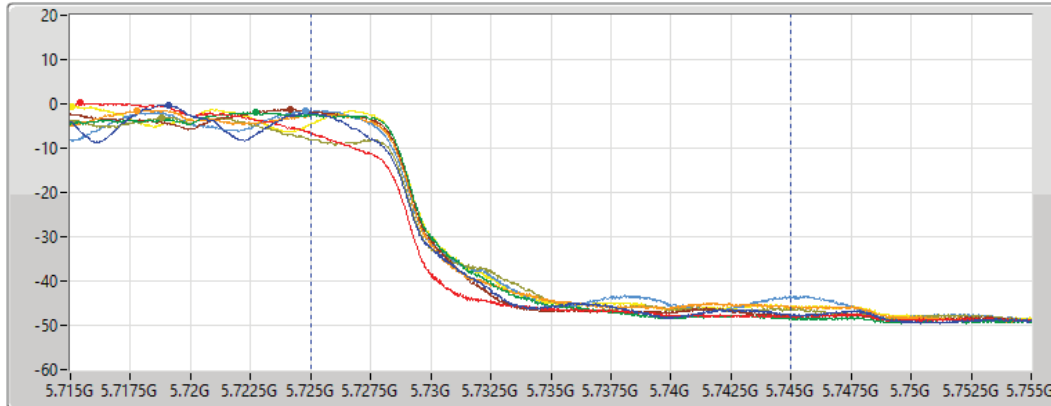

Port 1

Port 2

Port 3

Port 4

Port 5

Port 6

Port 7

Port 8

Sum= Total Power
PX=Port X

Sum(dBm)	P1(dBm)	P2(dBm)	P3(dBm)	P4(dBm)	P5(dBm)	P6(dBm)	P7(dBm)	P8(dBm)
9.95	0.23	-4.36	2.02	1.74	2.16	-3.46	1.95	2.37