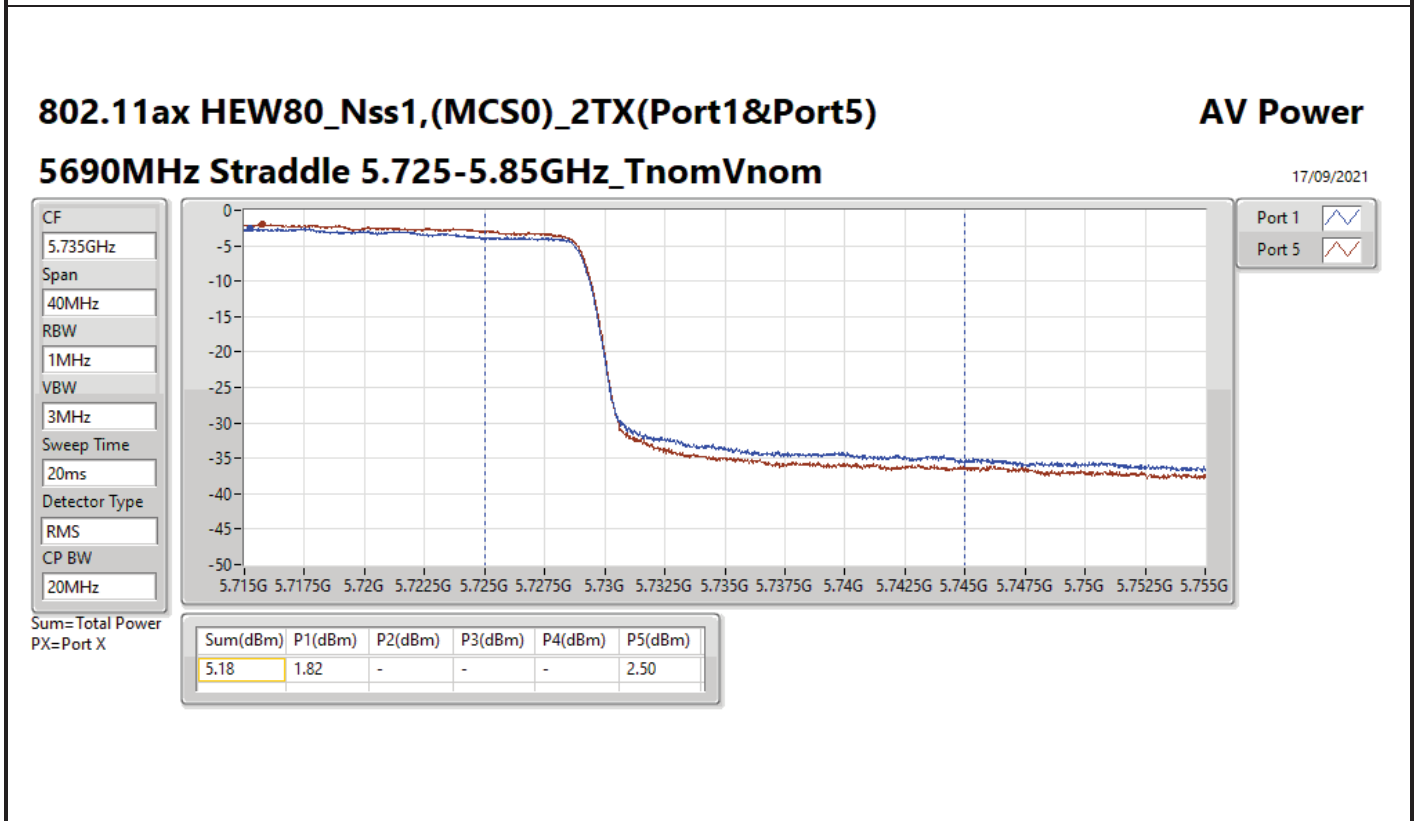

**Average Power
Non-Beamforming_Serving Radio Dual_4T1S**

Appendix C.6

Summary

Mode	Total Power (dBm)	Total Power (W)	EIRP (dBm)	EIRP (W)
5.15-5.25GHz	-	-	-	-
11a20_Nss1,(6Mbps)_4TX(Port1&Port2&Port5&Port6)	23.11	0.20464	28.11	0.64714
11a40_Nss1,(6Mbps)_4TX(Port1&Port2&Port5&Port6)	21.85	0.15311	26.85	0.48417
11a80_Nss1,(6Mbps)_4TX(Port1&Port2&Port5&Port6)	18.82	0.07621	23.82	0.24099
11a80+80_Nss1,(6Mbps)_2TX(Port1&Port2)	12.99	0.01991	17.99	0.06295
802.11ax HEW20_Nss1,(MCS0)_4TX(Port1&Port2&Port5&Port6)	23.37	0.21727	28.37	0.68707
802.11ax HEW40_Nss1,(MCS0)_4TX(Port1&Port2&Port5&Port6)	23.28	0.21281	28.28	0.67298
802.11ax HEW80_Nss1,(MCS0)_4TX(Port1&Port2&Port5&Port6)	19.25	0.08414	24.25	0.26607
802.11ax HEW80+80_Nss2,(MCS0)_2TX(Port1&Port2)	13.19	0.02084	18.19	0.06592
5.25-5.35GHz	-	-	-	-
11a20_Nss1,(6Mbps)_4TX(Port1&Port2&Port5&Port6)	21.40	0.13804	26.40	0.43652
11a40_Nss1,(6Mbps)_4TX(Port1&Port2&Port5&Port6)	21.10	0.12882	26.10	0.40738
11a80_Nss1,(6Mbps)_4TX(Port1&Port2&Port5&Port6)	15.77	0.03776	20.77	0.11940
11a80+80_Nss1,(6Mbps)_2TX(Port5&Port6)	13.04	0.02014	18.04	0.06368
802.11ax HEW20_Nss1,(MCS0)_4TX(Port1&Port2&Port5&Port6)	21.51	0.14158	26.51	0.44771
802.11ax HEW40_Nss1,(MCS0)_4TX(Port1&Port2&Port5&Port6)	22.51	0.17824	27.51	0.56364
802.11ax HEW80_Nss1,(MCS0)_4TX(Port1&Port2&Port5&Port6)	15.14	0.03266	20.14	0.10328
802.11ax HEW80+80_Nss2,(MCS0)_2TX(Port5&Port6)	13.26	0.02118	18.26	0.06699
5.47-5.725GHz	-	-	-	-
11a20_Nss1,(6Mbps)_4TX(Port1&Port2&Port5&Port6)	20.70	0.11749	25.70	0.37154
11a40_Nss1,(6Mbps)_4TX(Port1&Port2&Port5&Port6)	22.49	0.17742	27.49	0.56105
11a80_Nss1,(6Mbps)_4TX(Port1&Port2&Port5&Port6)	22.99	0.19907	27.99	0.62951
11a80+80_Nss1,(6Mbps)_4TX(Port1&Port2&Port5&Port6)	22.53	0.17906	27.53	0.56624
802.11ax HEW20_Nss1,(MCS0)_4TX(Port1&Port2&Port5&Port6)	21.36	0.13677	26.36	0.43251
802.11ax HEW40_Nss1,(MCS0)_4TX(Port1&Port2&Port5&Port6)	23.02	0.20045	28.02	0.63387
802.11ax HEW80_Nss1,(MCS0)_4TX(Port1&Port2&Port5&Port6)	23.27	0.21232	28.27	0.67143
802.11ax HEW80+80_Nss2,(MCS0)_4TX(Port1&Port2&Port5&Port6)	23.63	0.23067	28.63	0.72946
5.725-5.85GHz	-	-	-	-
11a20_Nss1,(6Mbps)_4TX(Port1&Port2&Port5&Port6)	22.60	0.18197	27.60	0.57544
11a40_Nss1,(6Mbps)_4TX(Port1&Port2&Port5&Port6)	22.26	0.16827	27.26	0.53211
11a80_Nss1,(6Mbps)_4TX(Port1&Port2&Port5&Port6)	20.37	0.10889	25.37	0.34435
11a80+80_Nss1,(6Mbps)_2TX(Port5&Port6)	4.91	0.00310	9.91	0.00979
802.11ax HEW20_Nss1,(MCS0)_4TX(Port1&Port2&Port5&Port6)	22.70	0.18621	27.70	0.58884
802.11ax HEW40_Nss1,(MCS0)_4TX(Port1&Port2&Port5&Port6)	22.78	0.18967	27.78	0.59979
802.11ax HEW80_Nss1,(MCS0)_4TX(Port1&Port2&Port5&Port6)	20.68	0.11695	25.68	0.36983
802.11ax HEW80+80_Nss2,(MCS0)_2TX(Port5&Port6)	5.91	0.00390	10.91	0.01233