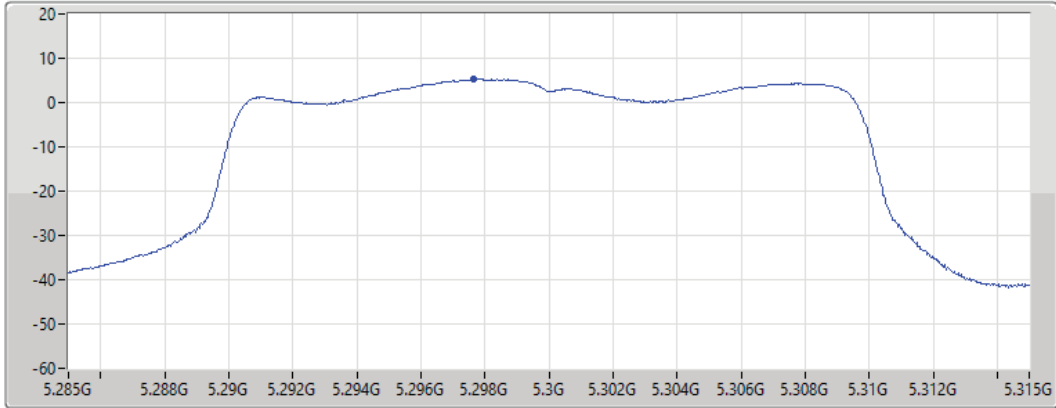

802.11ax HEW20_Nss1,(MCS0)_1TX

PSD

5300MHz

25/08/2021

CF
5.3GHz
Span
30MHz
RBW
1MHz
VBW
3MHz
Sweep Time
20ms
Detector Type
RMS

Port 1

Sum	PD	Port 1
(dBm/RBW)	(dBm/RBW)	(dBm/RBW)
5.27	5.27	5.27

802.11ax HEW20_Nss1,(MCS0)_1TX

PSD

5320MHz

25/08/2021

CF
5.32GHz
Span
30MHz
RBW
1MHz
VBW
3MHz
Sweep Time
20ms
Detector Type
RMS