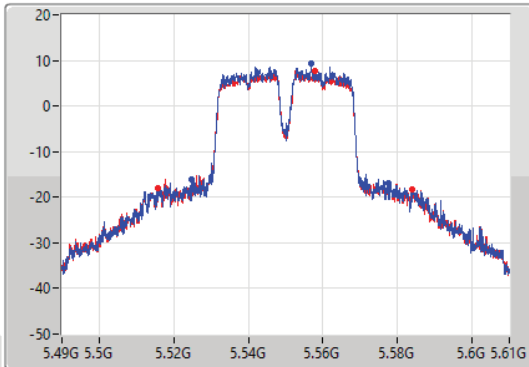

CF
5.55GHz
Span
120MHz
RBW
1MHz
VBW
3MHz
Sweep Time
100ms
Detector Type
Peak