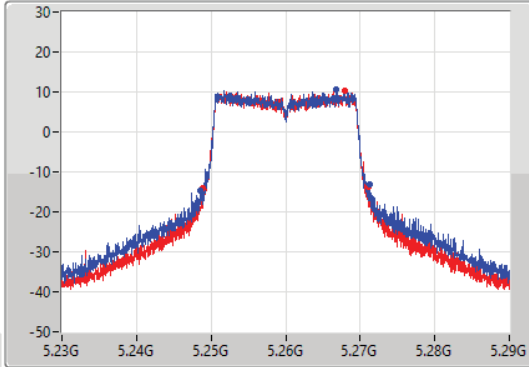

802.11ax HEW20_Nss1,(MCS0)_2TX

EBW

5260MHz

27/08/2021

CF
5.26GHz
Span
60MHz
RBW
300kHz
VBW
1MHz
Sweep Time
100ms
Detector Type
Peak

CF
5.26GHz
Span
60MHz
RBW
300kHz
VBW
1MHz
Sweep Time
100ms
Detector Type
Peak