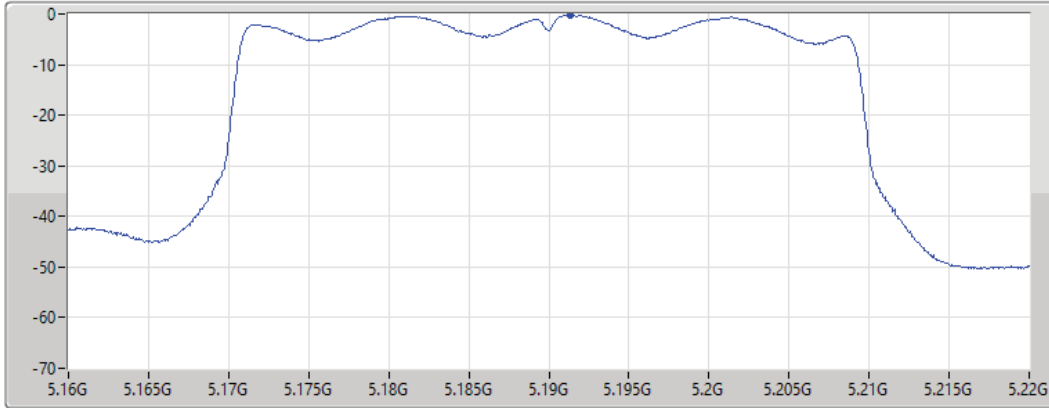

802.11ax HEW40_Nss1,(MCS0)_1TX

PSD

5190MHz

25/08/2021

CF
5.19GHz
Span
60MHz
RBW
1MHz
VBW
3MHz
Sweep Time
20ms
Detector Type
RMS

Port 1

Sum	PD	Port 1
(dBm/RBW)	(dBm/RBW)	(dBm/RBW)
-0.19	-0.19	-0.19

802.11ax HEW40_Nss1,(MCS0)_1TX

PSD

5230MHz

25/08/2021

CF
5.23GHz
Span
60MHz
RBW
1MHz
VBW
3MHz
Sweep Time
20ms
Detector Type
RMS