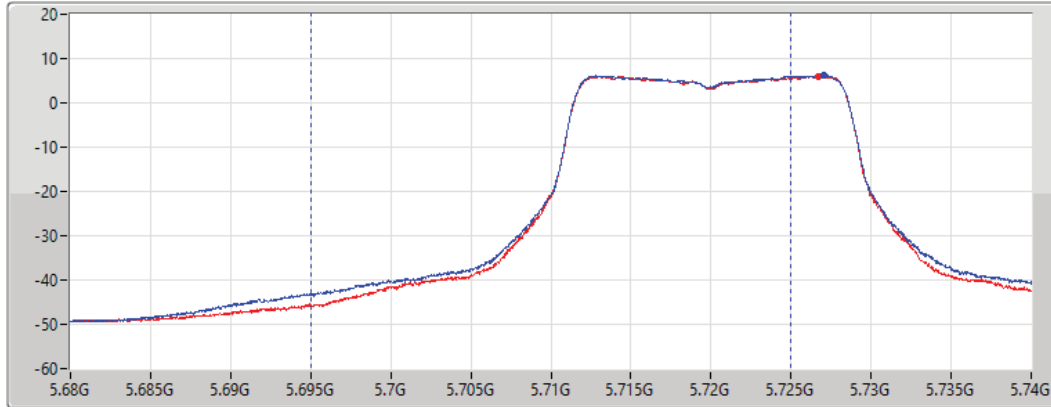

DG = Directional Gain; Port X = Port X output power

11a20_Nss1,(6Mbps)_2TX

AV Power

5720MHz Straddle 5.47-5.725GHz_TnomVnom

27/08/2021

CF
5.71GHz
Span
60MHz
RBW
1MHz
VBW
3MHz
Sweep Time
20ms
Detector Type
RMS
CP BW
30MHz