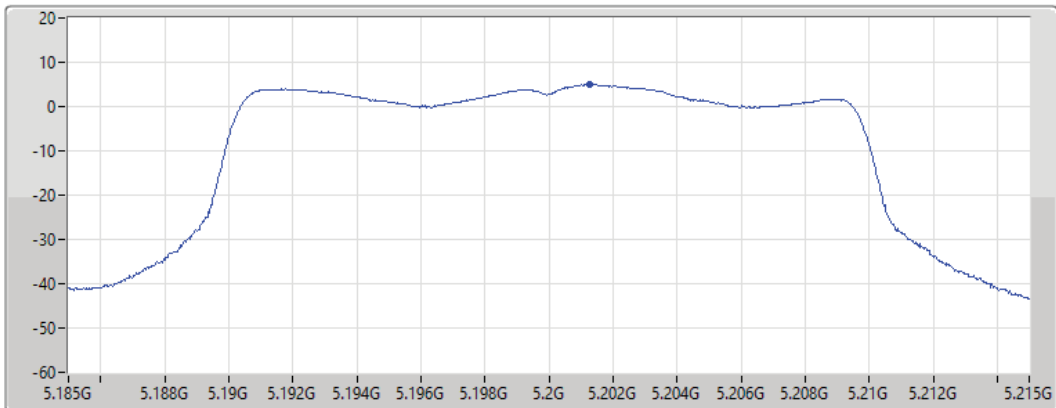

802.11ax HEW20_Nss1,(MCS0)_1TX

PSD

5200MHz

25/08/2021

CF
5.2GHz
Span
30MHz
RBW
1MHz
VBW
3MHz
Sweep Time
20ms
Detector Type
RMS

Port 1

Sum	PD	Port 1
(dBm/RBW)	(dBm/RBW)	(dBm/RBW)
4.90	4.90	4.90