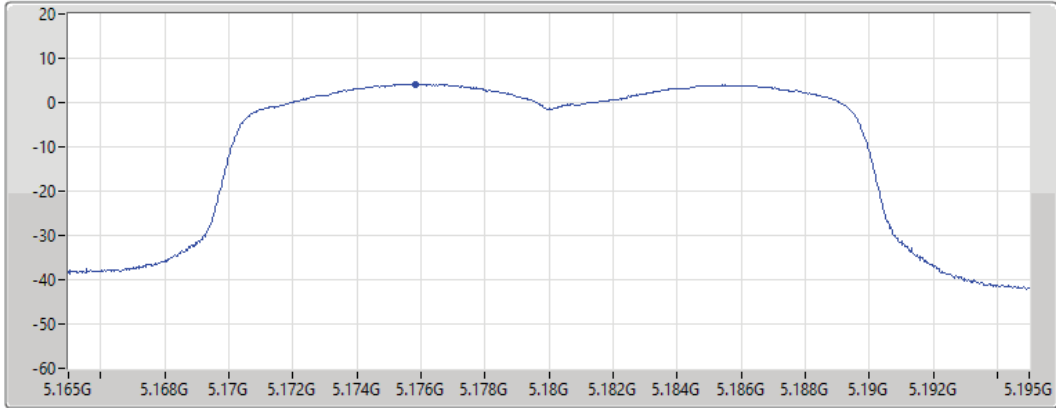

Sum	PD	Port 1
(dBm/RBW)	(dBm/RBW)	(dBm/RBW)
-2.17	-2.17	-2.17

802.11ax HEW20_Nss1,(MCS0)_1TX

PSD

5180MHz

25/08/2021

CF
5.18GHz
Span
30MHz
RBW
1MHz
VBW
3MHz
Sweep Time
20ms
Detector Type
RMS

Port 1

Sum	PD	Port 1
(dBm/RBW)	(dBm/RBW)	(dBm/RBW)
4.20	4.20	4.20