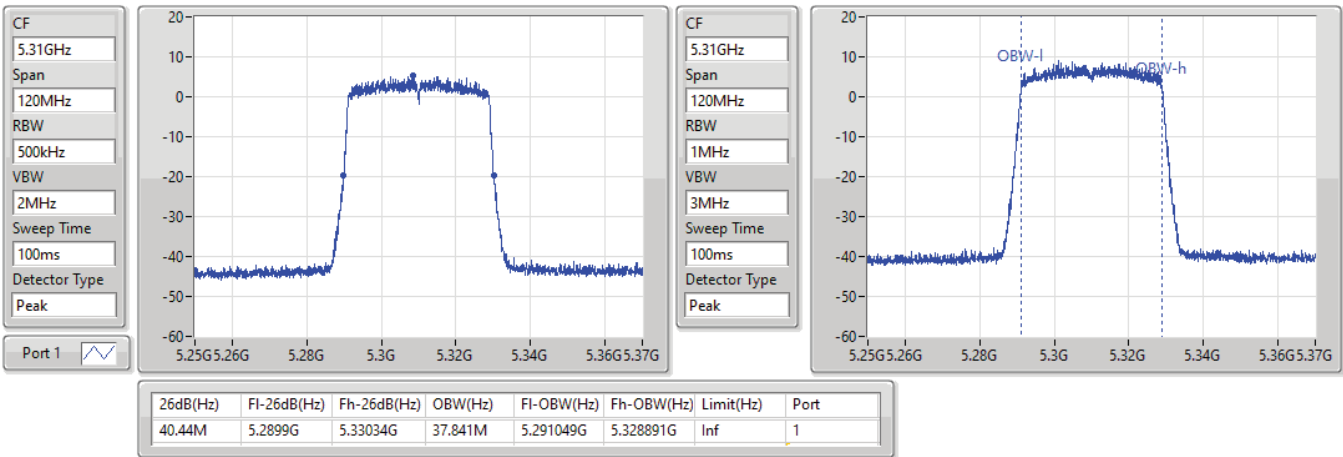

802.11ax HEW40_Nss1,(MCS0)_1TX

EBW

5310MHz

30/08/2021