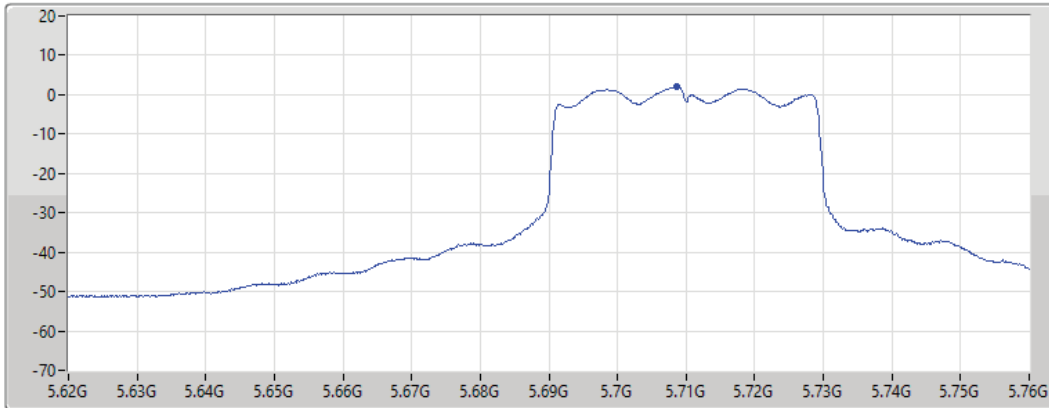

5710MHz Straddle 5.47-5.725GHz

25/08/2021

CF
5.69GHz
Span
140MHz
RBW
1MHz
VBW
3MHz
Sweep Time
20ms
Detector Type
RMS

Port 1

Sum	PD	Port 1
(dBm/RBW)	(dBm/RBW)	(dBm/RBW)
1.99	1.99	1.99