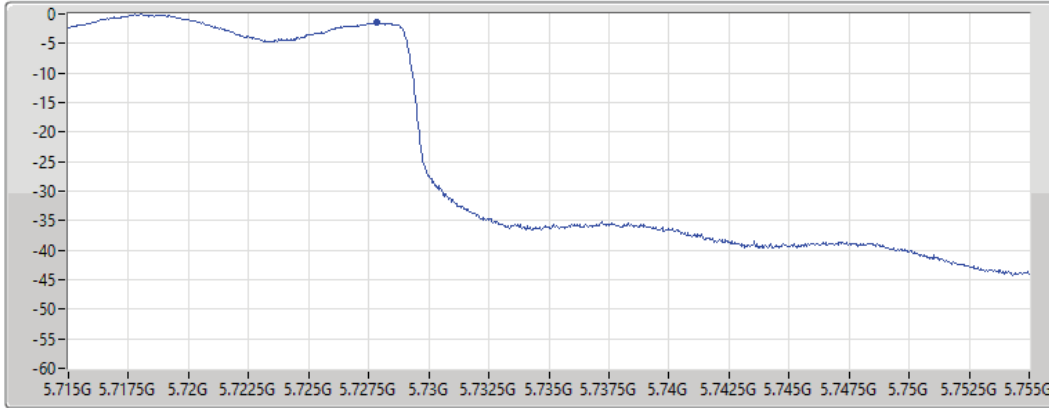

802.11ax HEW40_Nss1,(MCS0)_1TX
5710MHz Straddle 5.725-5.85GHz

PSD

25/08/2021

CF
5.735GHz
Span
40MHz
RBW
500kHz
VBW
3MHz
Sweep Time
20ms
Detector Type
RMS

Port 1

Sum	PD	Port 1
(dBm/RBW)	(dBm/RBW)	(dBm/RBW)
-1.52	-1.52	-1.52