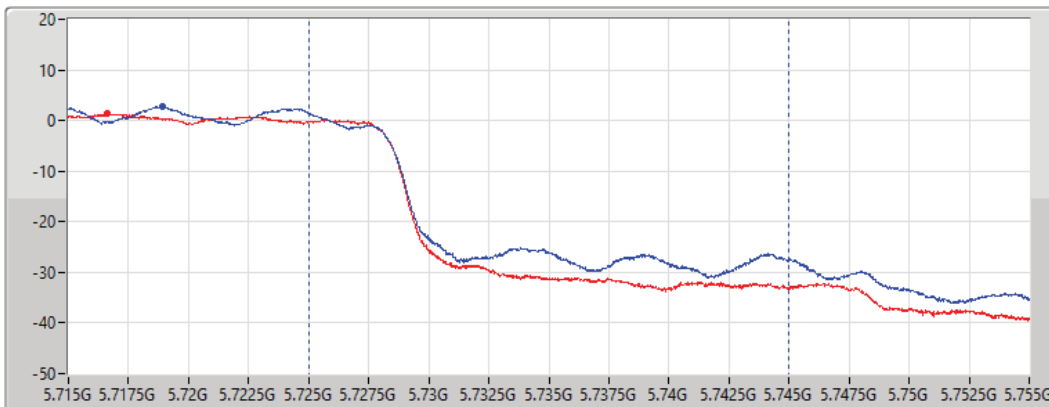

Port 1
Port 2

Sum= Total Power
PX=Port X

Sum(dBm)	P1(dBm)	P2(dBm)
7.56	4.52	4.58