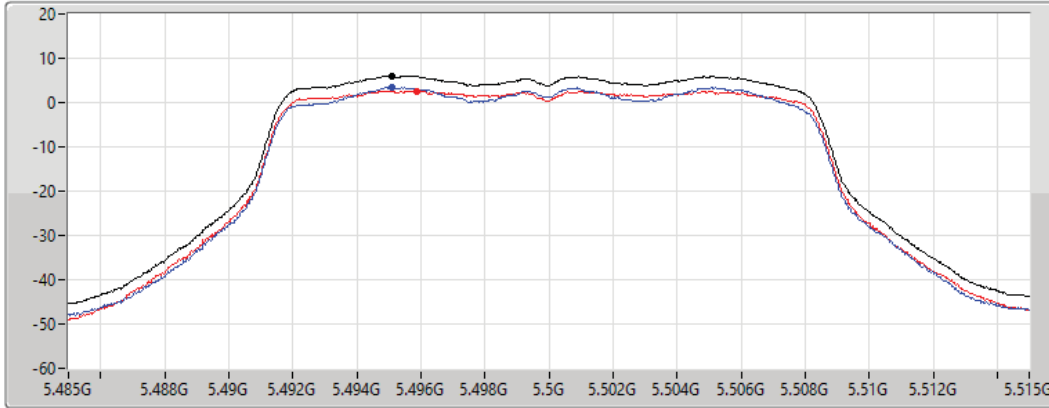

11a20_Nss1,(6Mbps)_2TX

PSD

5500MHz

25/08/2021

CF
5.5GHz
Span
30MHz
RBW
1MHz
VBW
3MHz
Sweep Time
20ms
Detector Type
RMS

Sum
Port 1
Port 2

Sum	PD	Port 1	Port 2
(dBm/RBW)	(dBm/RBW)	(dBm/RBW)	(dBm/RBW)
6.07	6.07	3.53	2.57