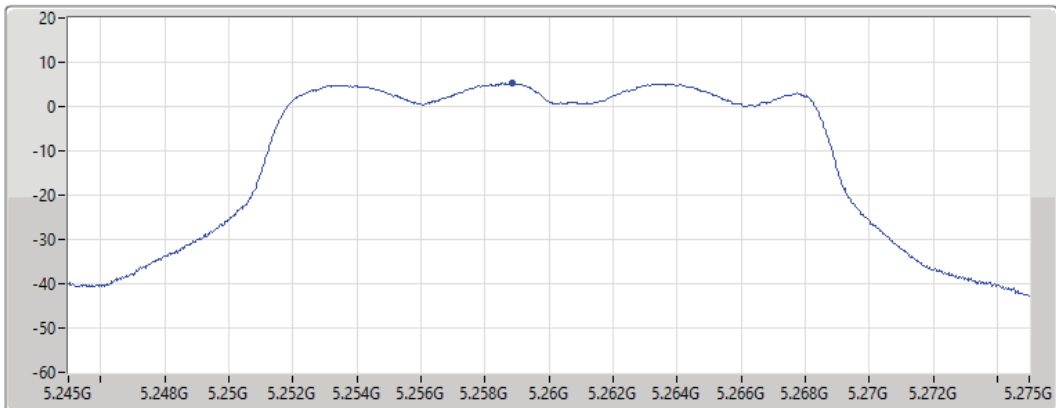

11a20_Nss1,(6Mbps)_1TX

PSD

5260MHz

25/08/2021

CF
5.26GHz
Span
30MHz
RBW
1MHz
VBW
3MHz
Sweep Time
20ms
Detector Type
RMS

Port 1

Sum	PD	Port 1
(dBm/RBW)	(dBm/RBW)	(dBm/RBW)
5.27	5.27	5.27