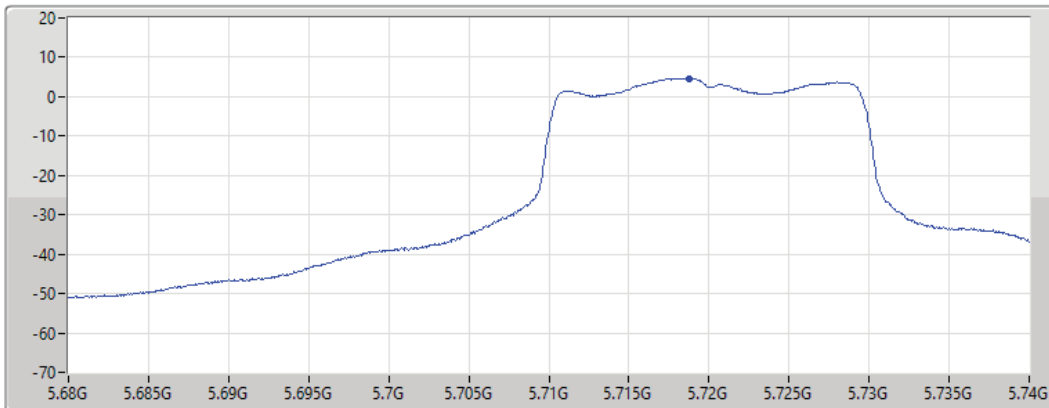

802.11ax HEW20_Nss1,(MCS0)_1TX

PSD

5720MHz Straddle 5.47-5.725GHz

25/08/2021

CF
5.71GHz
Span
60MHz
RBW
1MHz
VBW
3MHz
Sweep Time
20ms
Detector Type
RMS

Port 1

Sum	PD	Port 1
(dBm/RBW)	(dBm/RBW)	(dBm/RBW)
4.63	4.63	4.63