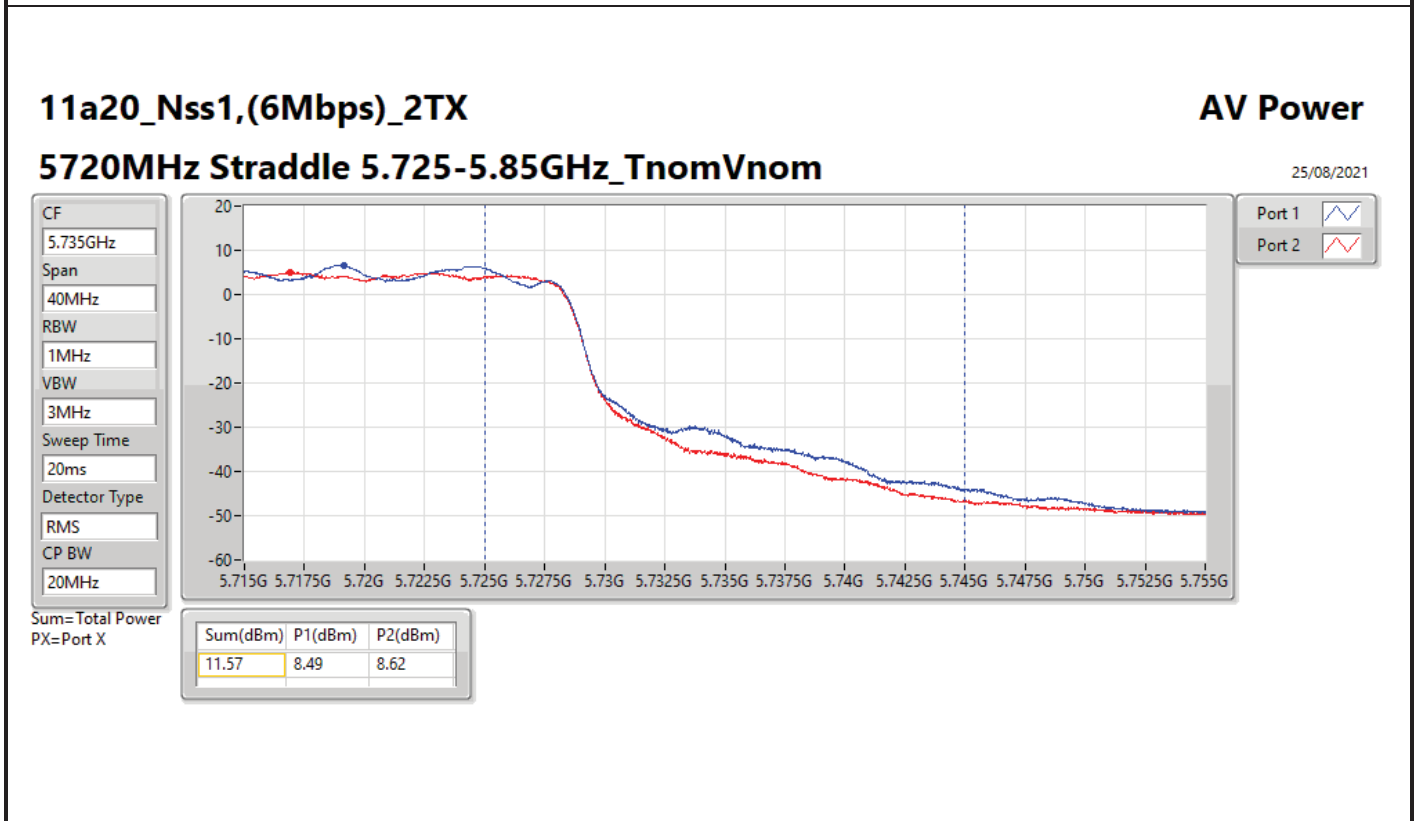

DG = Directional Gain; Port X = Port X output power

11a40_Nss1,(6Mbps)_2TX

AV Power

5710MHz Straddle 5.47-5.725GHz_TnomVnom

25/08/2021

CF
5.69GHz
Span
140MHz
RBW
1MHz
VBW
3MHz
Sweep Time
20ms
Detector Type
RMS
CP BW
70MHz