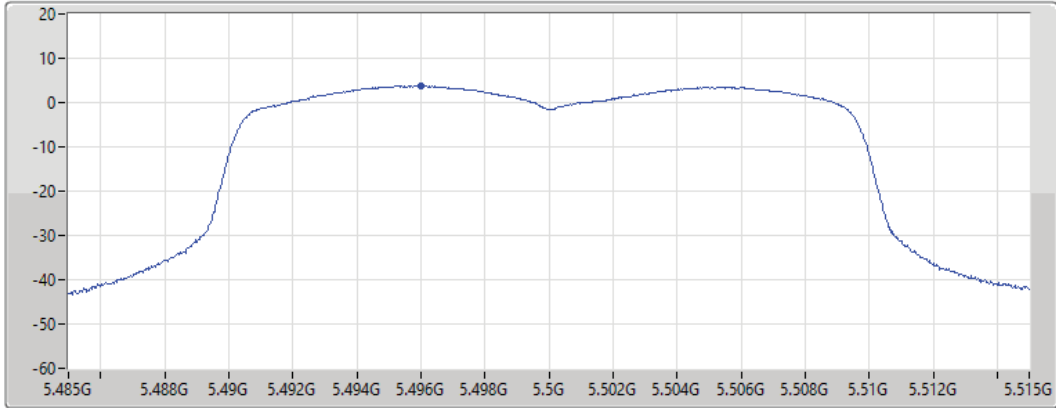

CF
5.32GHz
Span
30MHz
RBW
1MHz
VBW
3MHz
Sweep Time
20ms
Detector Type
RMS

Port 1

Sum	PD	Port 1
(dBm/RBW)	(dBm/RBW)	(dBm/RBW)
5.28	5.28	5.28

802.11ax HEW20_Nss1,(MCS0)_1TX

PSD

5500MHz

25/08/2021

CF
5.5GHz
Span
30MHz
RBW
1MHz
VBW
3MHz
Sweep Time
20ms
Detector Type
RMS