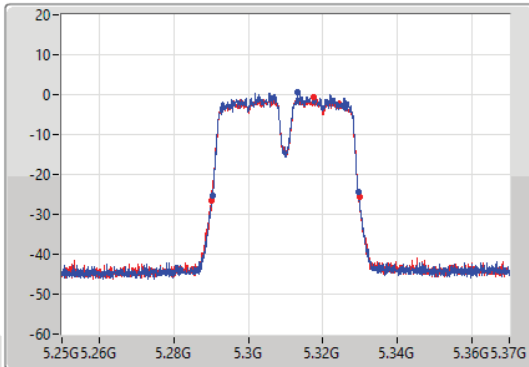

CF
5.31GHz
Span
120MHz
RBW
1MHz
VBW
3MHz
Sweep Time
100ms
Detector Type
Peak