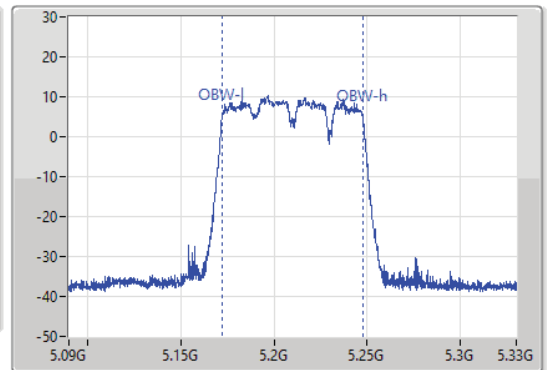

11a80_Nss1,(6Mbps)_1TX

EBW

5210MHz

30/08/2021

CF
5.21GHz
Span
240MHz
RBW
1MHz
VBW
3MHz
Sweep Time
100ms
Detector Type
Peak
Port 1

CF
5.21GHz
Span
240MHz
RBW
2MHz
VBW
10MHz
Sweep Time
100ms
Detector Type
Peak