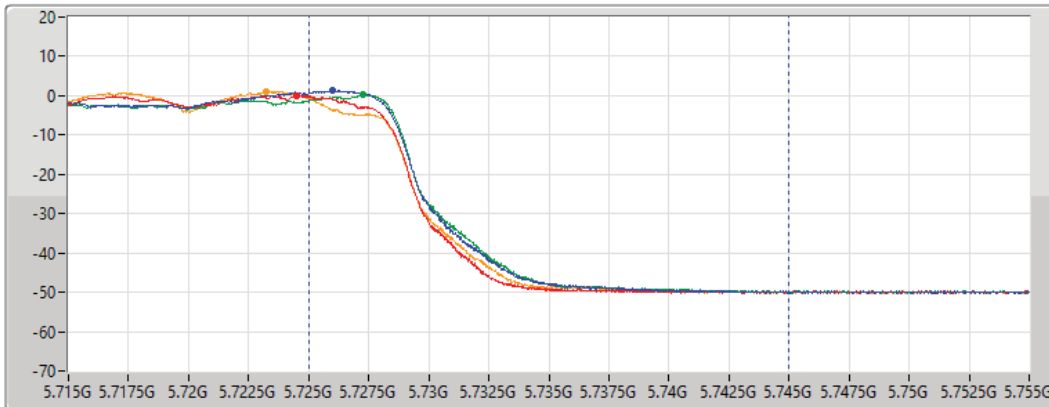

Port 1
Port 2
Port 3
Port 4

Sum= Total Power
PX=Port X

Sum(dBm)	P1(dBm)	P2(dBm)	P3(dBm)	P4(dBm)
9.94	5.55	3.08	4.62	1.31