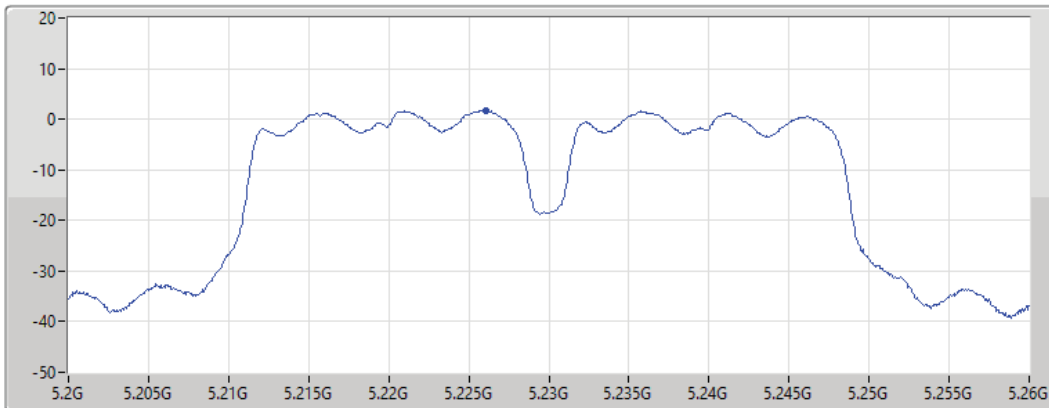

Port 1

Sum	PD	Port 1
(dBm/RBW)	(dBm/RBW)	(dBm/RBW)
-0.92	-0.92	-0.92

11a40_Nss1,(6Mbps)_1TX

PSD

5230MHz

25/08/2021

CF
5.23GHz
Span
60MHz
RBW
1MHz
VBW
3MHz
Sweep Time
20ms
Detector Type
RMS

Port 1