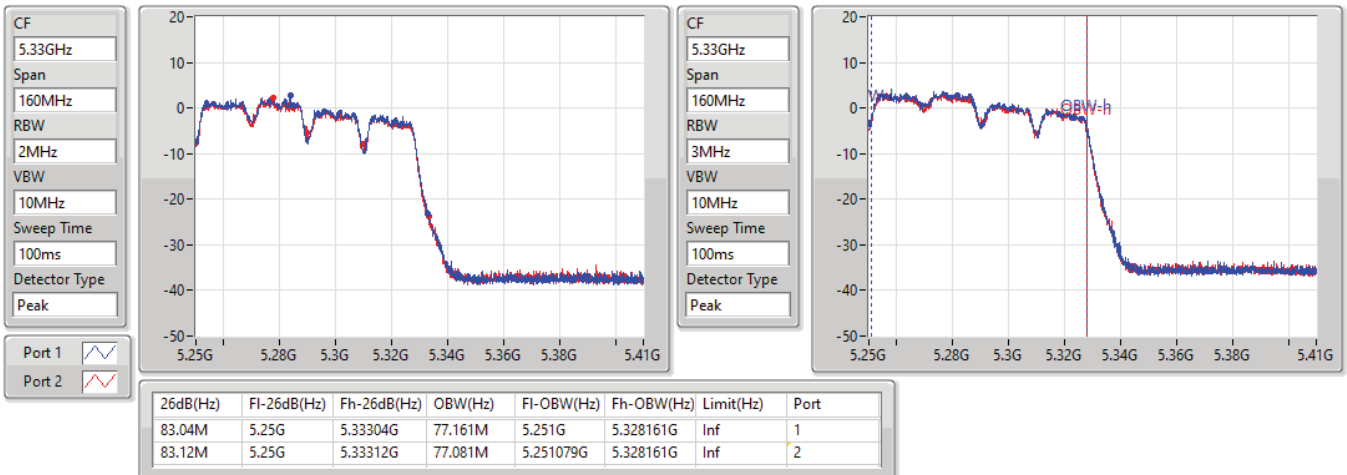

11a160_Nss1,(6Mbps)_2TX

EBW

5250MHz Straddle 5.15-5.25GHz

27/08/2021

11a160_Nss1,(6Mbps)_2TX

EBW

5250MHz Straddle 5.25-5.35GHz

27/08/2021