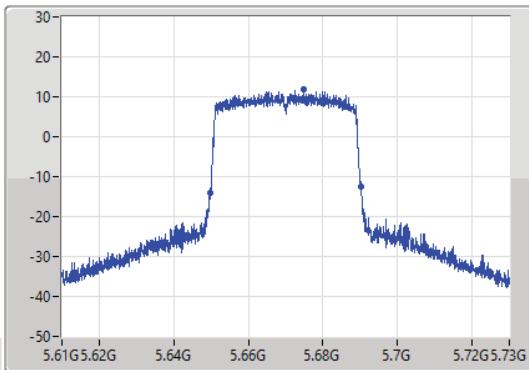

802.11ax HEW40_Nss1,(MCS0)_1TX

EBW

5670MHz

30/08/2021

CF: 5.67GHz
 Span: 120MHz
 RBW: 500kHz
 VBW: 2MHz
 Sweep Time: 100ms
 Detector Type: Peak
 Port 1

CF: 5.67GHz
 Span: 120MHz
 RBW: 1MHz
 VBW: 3MHz
 Sweep Time: 100ms
 Detector Type: Peak