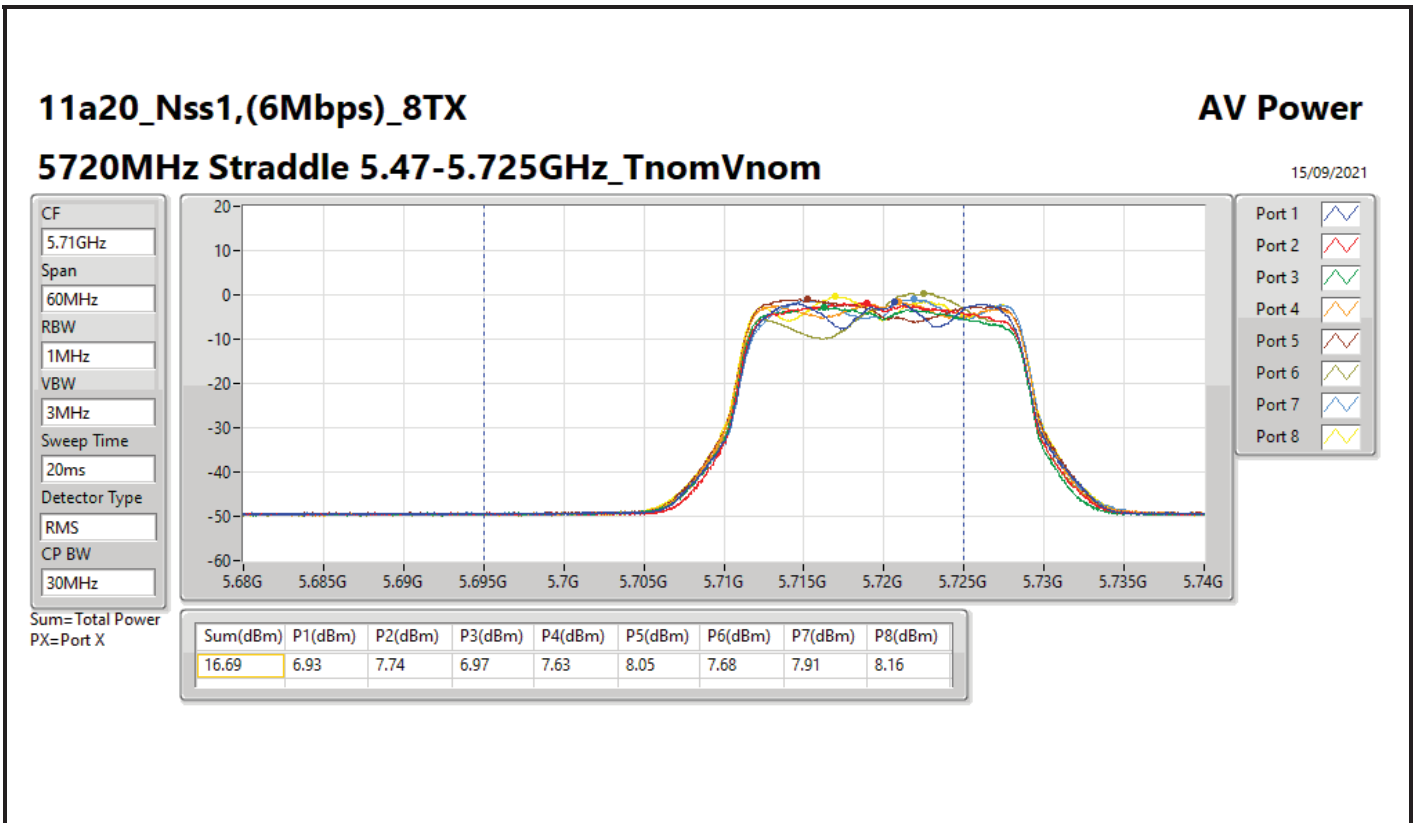

DG = Directional Gain; Port X = Port X output power

11a40_Nss1,(6Mbps)_8TX

AV Power

5710MHz Straddle 5.47-5.725GHz_TnomVnom

15/09/2021

CF
5.69GHz

Span
140MHz

RBW
1MHz