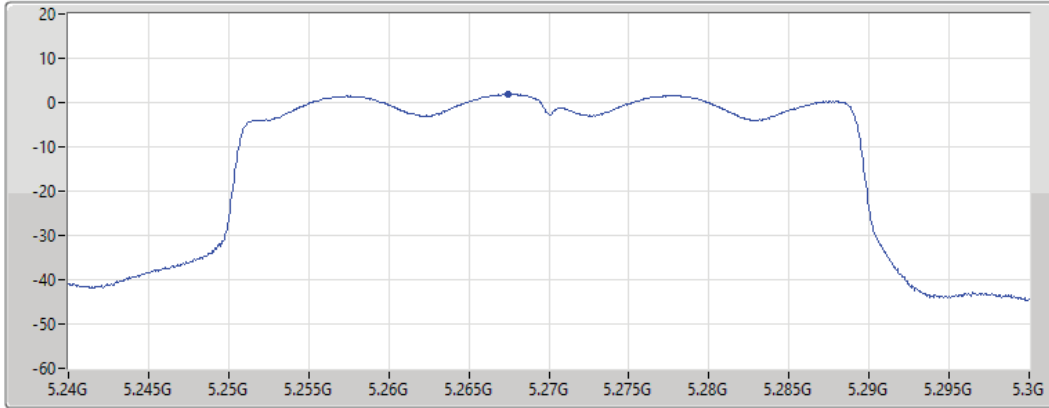

CF
5.23GHz
Span
60MHz
RBW
1MHz
VBW
3MHz
Sweep Time
20ms
Detector Type
RMS

Port 1

Sum	PD	Port 1
(dBm/RBW)	(dBm/RBW)	(dBm/RBW)
1.74	1.74	1.74

802.11ax HEW40_Nss1,(MCS0)_1TX

PSD

5270MHz

25/08/2021

CF
5.27GHz
Span
60MHz
RBW
1MHz
VBW
3MHz
Sweep Time
20ms
Detector Type
RMS