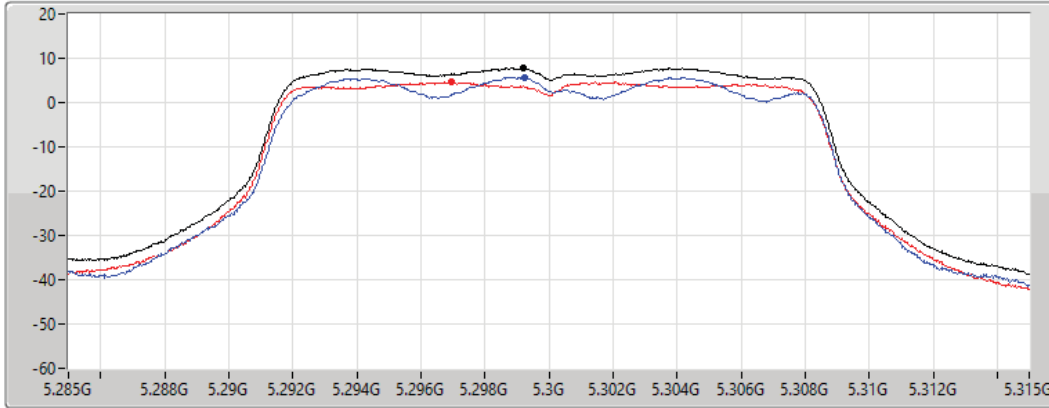

Sum
Port 1
Port 2

Sum	PD	Port 1	Port 2
(dBm/RBW)	(dBm/RBW)	(dBm/RBW)	(dBm/RBW)
7.63	7.63	5.35	4.45

11a20_Nss1,(6Mbps)_2TX

PSD

5300MHz

25/08/2021

CF
5.3GHz
Span
30MHz
RBW
1MHz
VBW
3MHz
Sweep Time
20ms
Detector Type
RMS