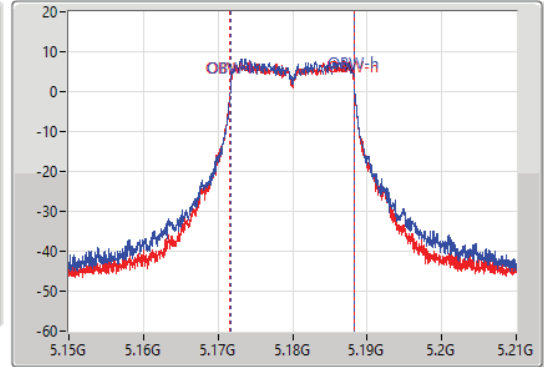

26dB(Hz)	Fl-26dB(Hz)	Fh-26dB(Hz)	OBW(Hz)	Fl-OBW(Hz)	Fh-OBW(Hz)	Limit(Hz)	Port
20.73M	5.16962G	5.19035G	16.612M	5.171694G	5.188306G	Inf	1
20.67M	5.16956G	5.19023G	16.672M	5.171634G	5.188306G	Inf	2

11a20_Nss1,(6Mbps)_2TX

EBW

5200MHz

27/08/2021

CF
5.2GHz
Span
60MHz
RBW
300kHz
VBW
1MHz
Sweep Time
100ms
Detector Type
Peak