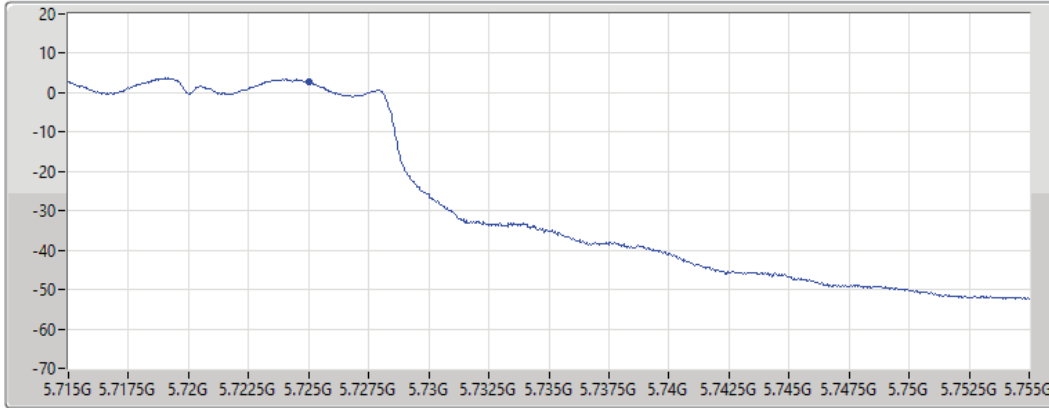

11a20_Nss1,(6Mbps)_1TX

PSD

5720MHz Straddle 5.725-5.85GHz

25/08/2021

CF
5.735GHz
Span
40MHz
RBW
500kHz
VBW
3MHz
Sweep Time
20ms
Detector Type
RMS

Port 1

Sum	PD	Port 1
(dBm/RBW)	(dBm/RBW)	(dBm/RBW)
2.80	2.80	2.80

11a20_Nss1,(6Mbps)_1TX

PSD