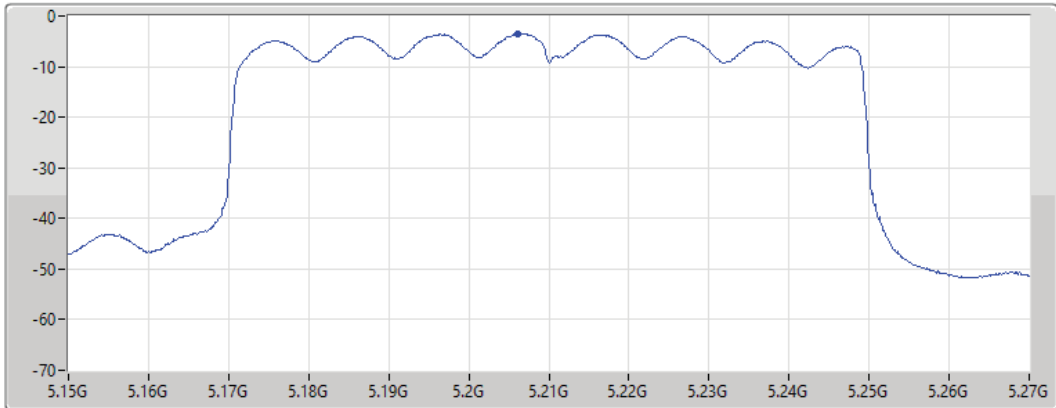

Port 1

Sum	PD	Port 1
(dBm/RBW)	(dBm/RBW)	(dBm/RBW)
-3.49	-3.49	-3.49