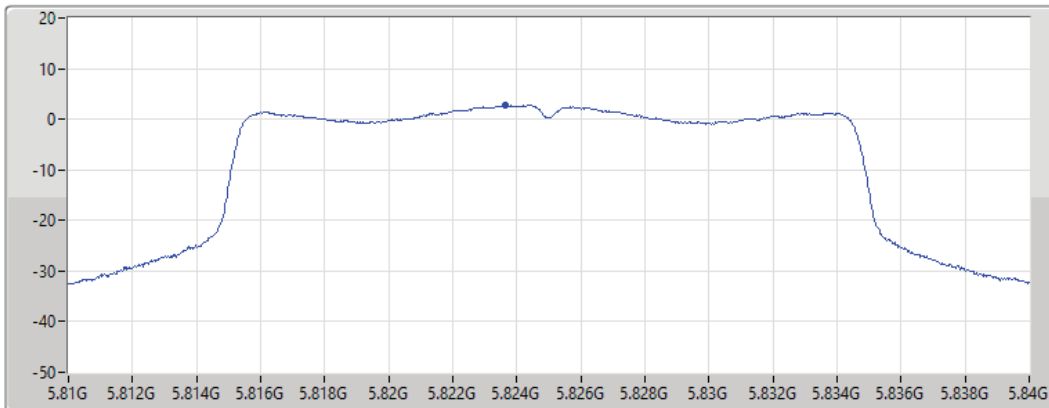

5825MHz

25/08/2021

CF
5.825GHz
Span
30MHz
RBW
500kHz
VBW
3MHz
Sweep Time
20ms
Detector Type
RMS

Port 1

Sum	PD	Port 1
(dBm/RBW)	(dBm/RBW)	(dBm/RBW)
2.87	2.87	2.87

802.11ax HEW40_Nss1,(MCS0)_1TX

PSD

5190MHz