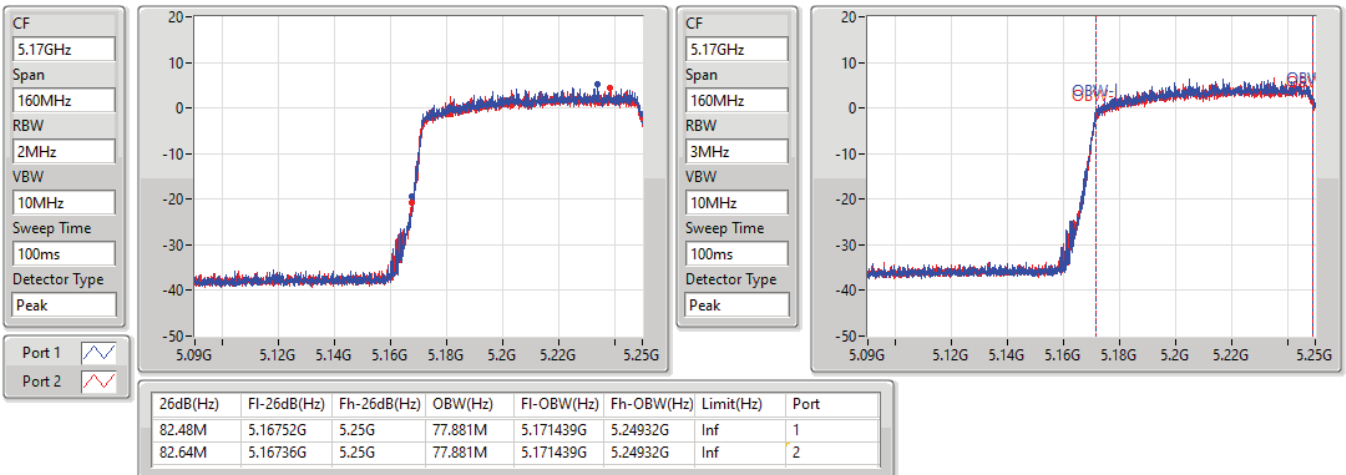

EBW

5775MHz

27/08/2021

802.11ax HEW160_Nss1,(MCS0)_2TX

EBW

5250MHz Straddle 5.15-5.25GHz

27/08/2021

802.11ax HEW160_Nss1,(MCS0)_2TX