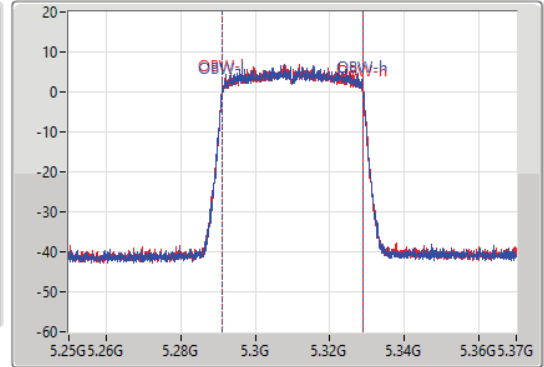

EBW

5310MHz

27/08/2021

CF
5.31GHz
Span
120MHz
RBW
500kHz
VBW
2MHz
Sweep Time
100ms
Detector Type
Peak

CF
5.31GHz
Span
120MHz
RBW
1MHz
VBW
3MHz
Sweep Time
100ms
Detector Type
Peak

26dB(Hz)	Fl-26dB(Hz)	Fh-26dB(Hz)	OBW(Hz)	Fl-OBW(Hz)	Fh-OBW(Hz)	Limit(Hz)	Port
40.5M	5.28978G	5.33028G	37.841M	5.291109G	5.328951G	Inf	1
40.44M	5.28984G	5.33028G	37.841M	5.291109G	5.328951G	Inf	2