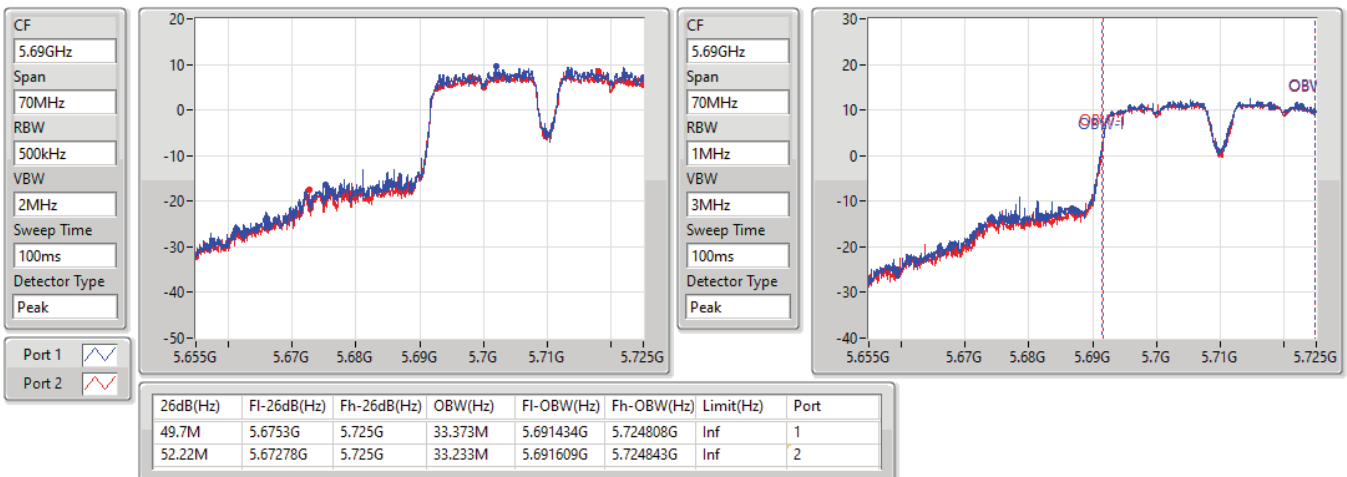

11a40_Nss1,(6Mbps)_2TX

EBW

5670MHz

27/08/2021

11a40_Nss1,(6Mbps)_2TX

EBW

5710MHz Straddle 5.47-5.725GHz

27/08/2021