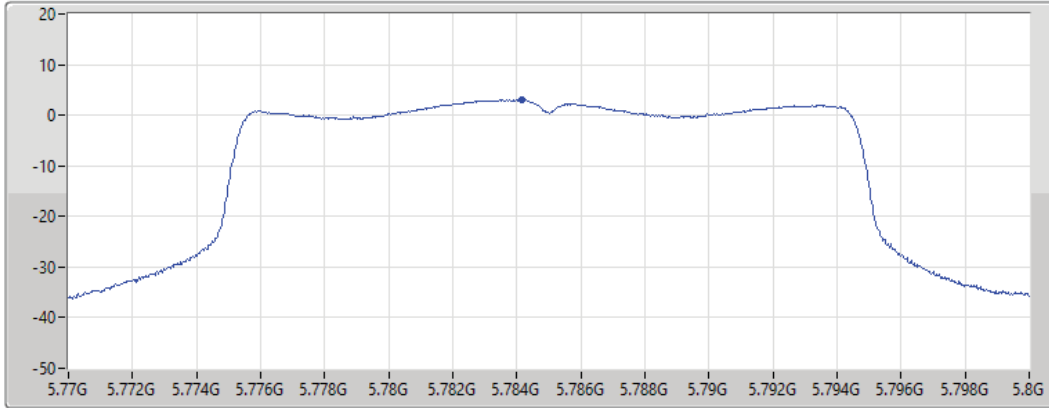

802.11ax HEW20_Nss1,(MCS0)_1TX

PSD

5785MHz

25/08/2021

CF
5.785GHz
Span
30MHz
RBW
500kHz
VBW
3MHz
Sweep Time
20ms
Detector Type
RMS

Port 1

Sum	PD	Port 1
(dBm/RBW)	(dBm/RBW)	(dBm/RBW)
3.04	3.04	3.04

802.11ax HEW20_Nss1,(MCS0)_1TX

PSD