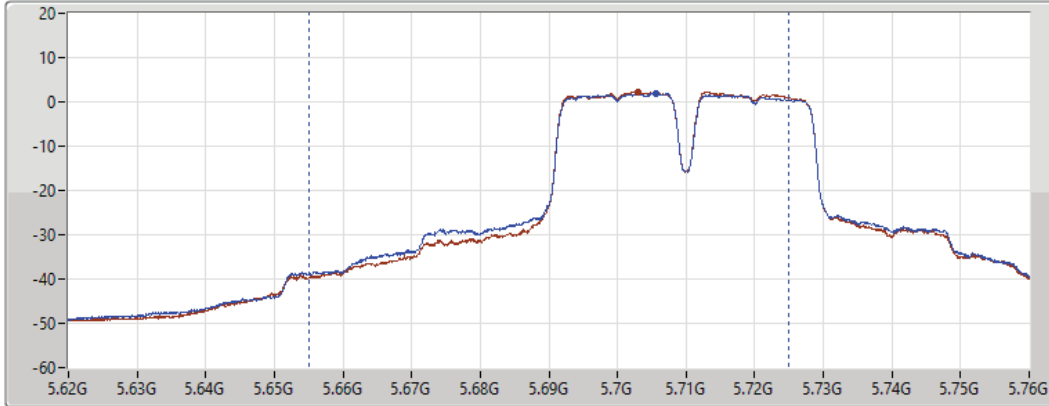

11a40_Nss1,(6Mbps)_2TX(Port1&Port5)

AV Power

5710MHz Straddle 5.47-5.725GHz_TnomVnom

17/09/2021

CF
5.69GHz

Span
140MHz

RBW
1MHz

VBW
3MHz

Sweep Time
20ms

Detector Type
RMS

CP BW
70MHz

Port 1

Port 5

Sum= Total Power
PX=Port X

Sum(dBm)	P1(dBm)	P2(dBm)	P3(dBm)	P4(dBm)	P5(dBm)
18.77	15.61	-	-	-	15.91

11a40_Nss1,(6Mbps)_2TX(Port1&Port5)

AV Power

5710MHz Straddle 5.725-5.85GHz_TnomVnom

17/09/2021

CF
5.735GHz

Span
40MHz

RBW
1MHz

VBW
3MHz

Sweep Time
20ms

Detector Type
RMS

CP BW
20MHz