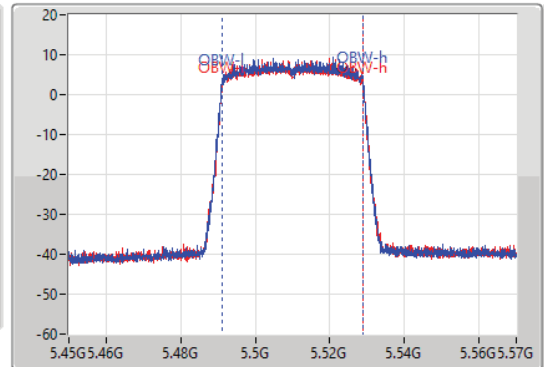

802.11ax HEW40_Nss1,(MCS0)_2TX

EBW

5510MHz

27/08/2021

CF
5.51GHz
Span
120MHz
RBW
500kHz
VBW
2MHz
Sweep Time
100ms
Detector Type
Peak

CF
5.51GHz
Span
120MHz
RBW
1MHz
VBW
3MHz
Sweep Time
100ms
Detector Type
Peak