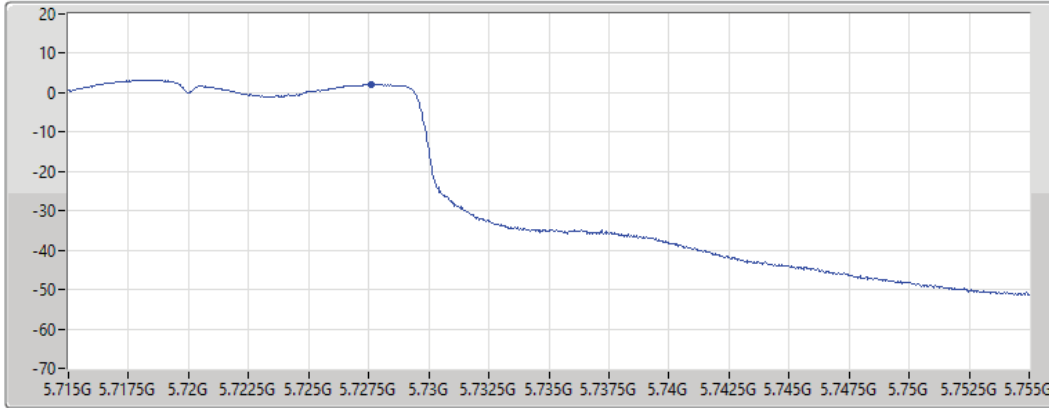

802.11ax HEW20_Nss1,(MCS0)_1TX

PSD

5720MHz Straddle 5.725-5.85GHz

25/08/2021

CF
5.735GHz
Span
40MHz
RBW
500kHz
VBW
3MHz
Sweep Time
20ms
Detector Type
RMS

Port 1

Sum	PD	Port 1
(dBm/RBW)	(dBm/RBW)	(dBm/RBW)
2.17	2.17	2.17

802.11ax HEW20_Nss1,(MCS0)_1TX

PSD