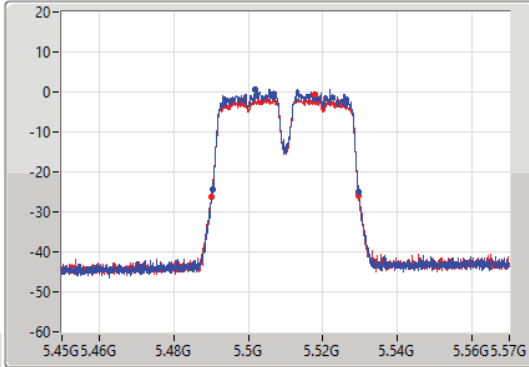

11a40_Nss1,(6Mbps)_2TX

EBW

5510MHz

27/08/2021

CF
5.51GHz
Span
120MHz
RBW
500kHz
VBW
2MHz
Sweep Time
100ms
Detector Type
Peak

CF
5.51GHz
Span
120MHz
RBW
1MHz
VBW
3MHz
Sweep Time
100ms
Detector Type
Peak