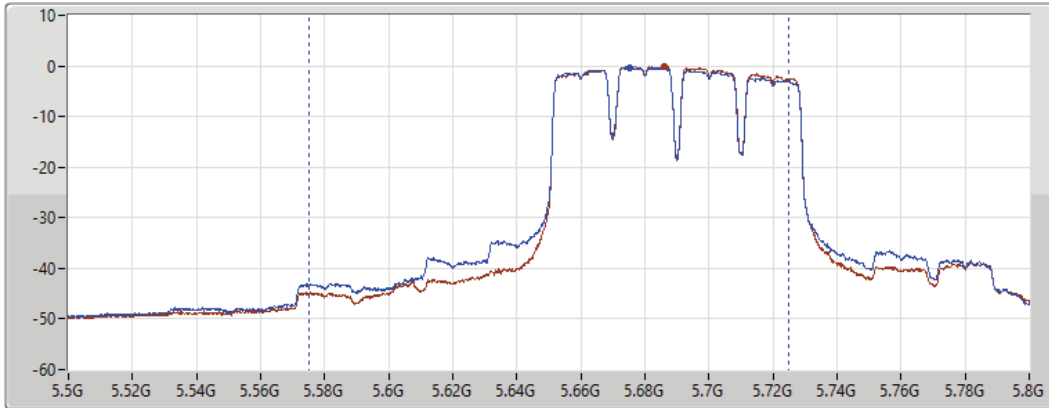

11a80_Nss1,(6Mbps)_2TX(Port1&Port5)

AV Power

5690MHz Straddle 5.47-5.725GHz_TnomVnom

17/09/2021

CF
5.65GHz
Span
300MHz
RBW
1MHz
VBW
3MHz
Sweep Time
20ms
Detector Type
RMS
CP BW
150MHz

Port 1
Port 5

Sum= Total Power
PX=Port X

Sum(dBm)	P1(dBm)	P2(dBm)	P3(dBm)	P4(dBm)	P5(dBm)
19.39	16.25	-	-	-	16.51

11a80_Nss1,(6Mbps)_2TX(Port1&Port5)

AV Power

5690MHz Straddle 5.725-5.85GHz_TnomVnom

17/09/2021

CF
5.735GHz
Span
40MHz
RBW
1MHz
VBW
3MHz
Sweep Time
20ms
Detector Type
RMS
CP BW
20MHz