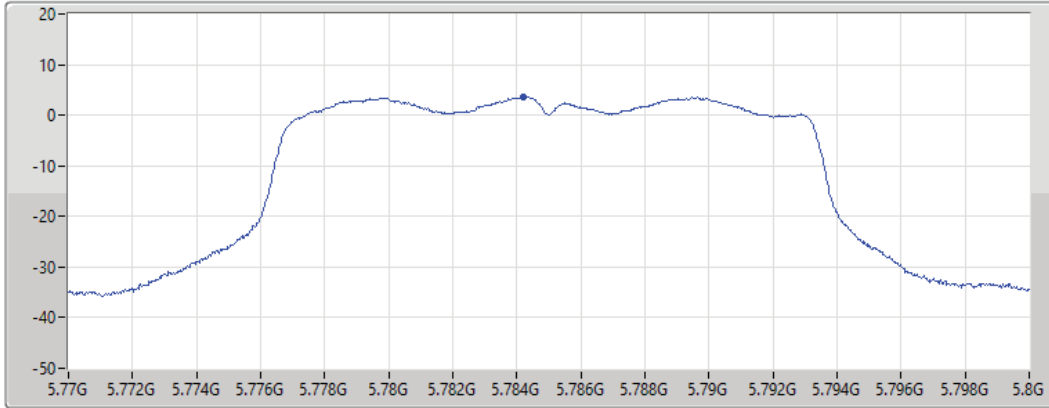

11a20_Nss1,(6Mbps)_1TX

PSD

5785MHz

25/08/2021

CF
5.785GHz
Span
30MHz
RBW
500kHz
VBW
3MHz
Sweep Time
20ms
Detector Type
RMS

Sum	PD	Port 1
(dBm/RBW)	(dBm/RBW)	(dBm/RBW)
3.70	3.70	3.70