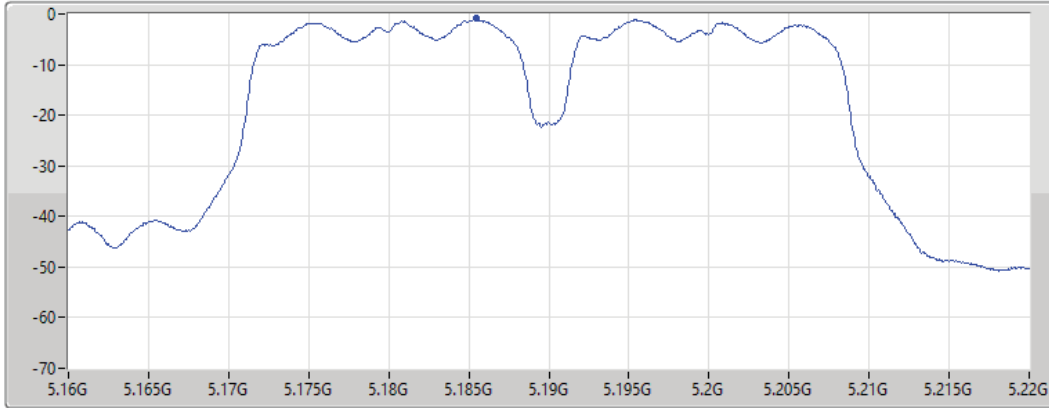

CF
5.825GHz
Span
30MHz
RBW
500kHz
VBW
3MHz
Sweep Time
20ms
Detector Type
RMS

Sum	PD	Port 1
(dBm/RBW)	(dBm/RBW)	(dBm/RBW)
3.37	3.37	3.37

11a40_Nss1,(6Mbps)_1TX

PSD

5190MHz

25/08/2021

CF
5.19GHz
Span
60MHz
RBW
1MHz
VBW
3MHz
Sweep Time
20ms
Detector Type
RMS