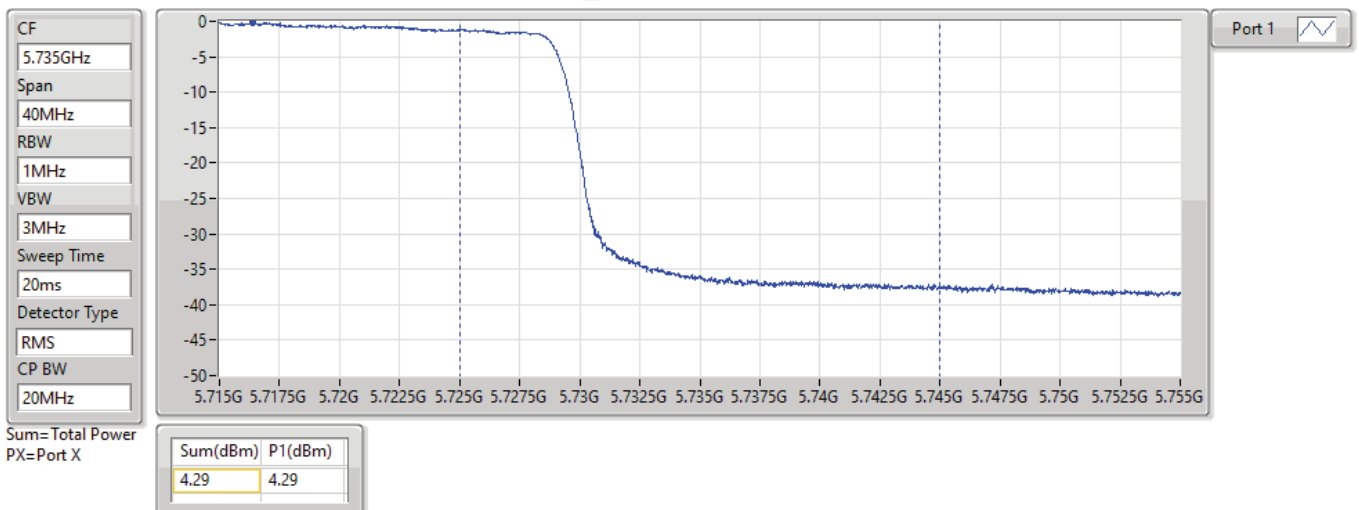

5690MHz Straddle 5.725-5.85GHz_TnomVnom

30/08/2021