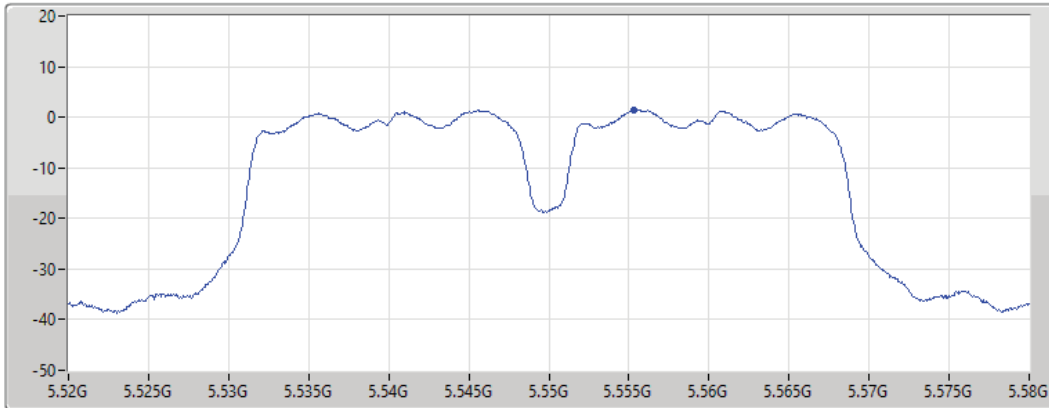

11a40_Nss1,(6Mbps)_1TX

PSD

5550MHz

25/08/2021

CF
5.55GHz
Span
60MHz
RBW
1MHz
VBW
3MHz
Sweep Time
20ms
Detector Type
RMS

Sum	PD	Port 1
(dBm/RBW)	(dBm/RBW)	(dBm/RBW)
1.40	1.40	1.40