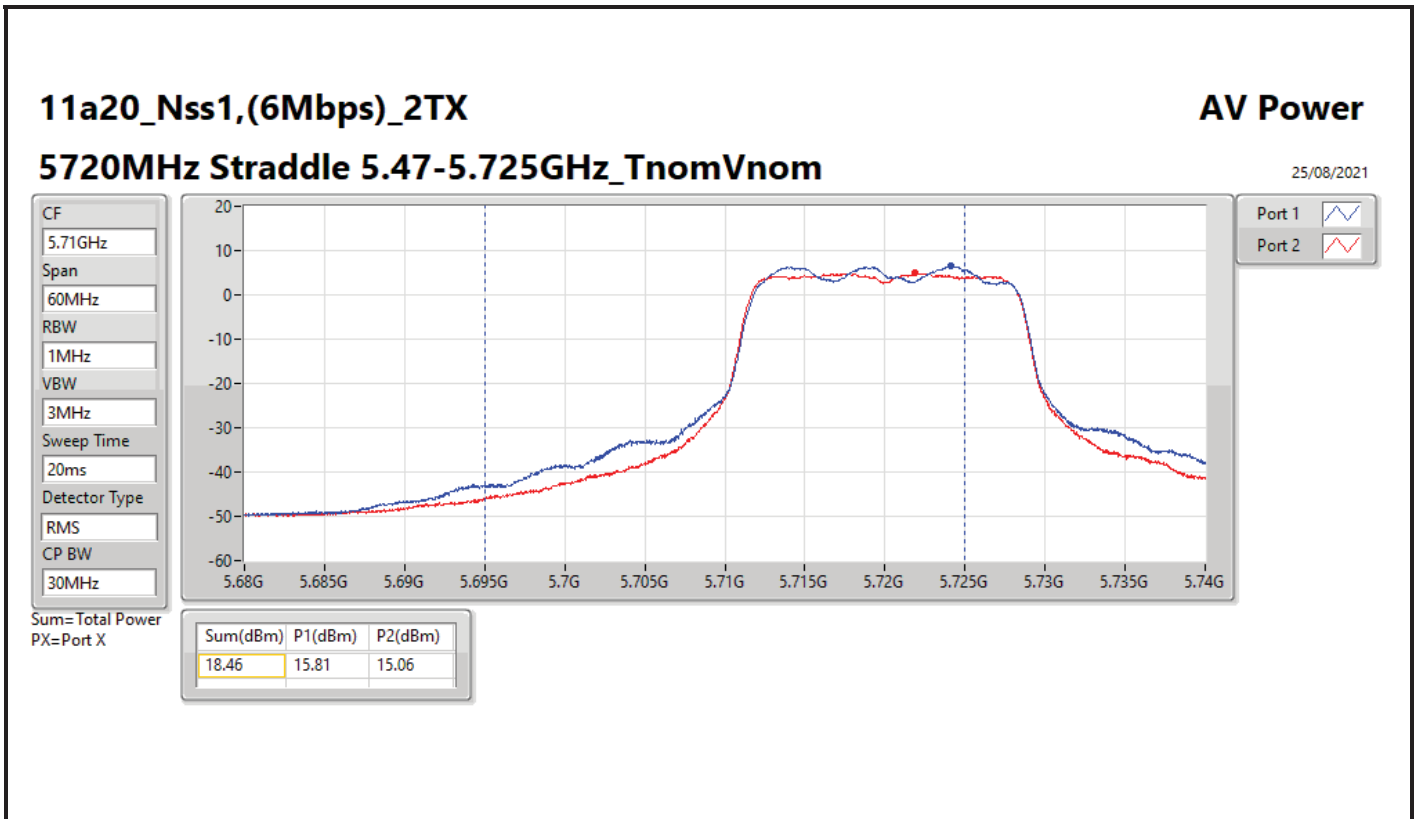

DG = Directional Gain; Port X = Port X output power

11a40_Nss1,(6Mbps)_2TX

AV Power

5710MHz Straddle 5.47-5.725GHz_TnomVnom

25/08/2021

CF
5.69GHz
Span
140MHz
RBW
1MHz
VBW
3MHz
Sweep Time
20ms
Detector Type
RMS
CP BW
70MHz