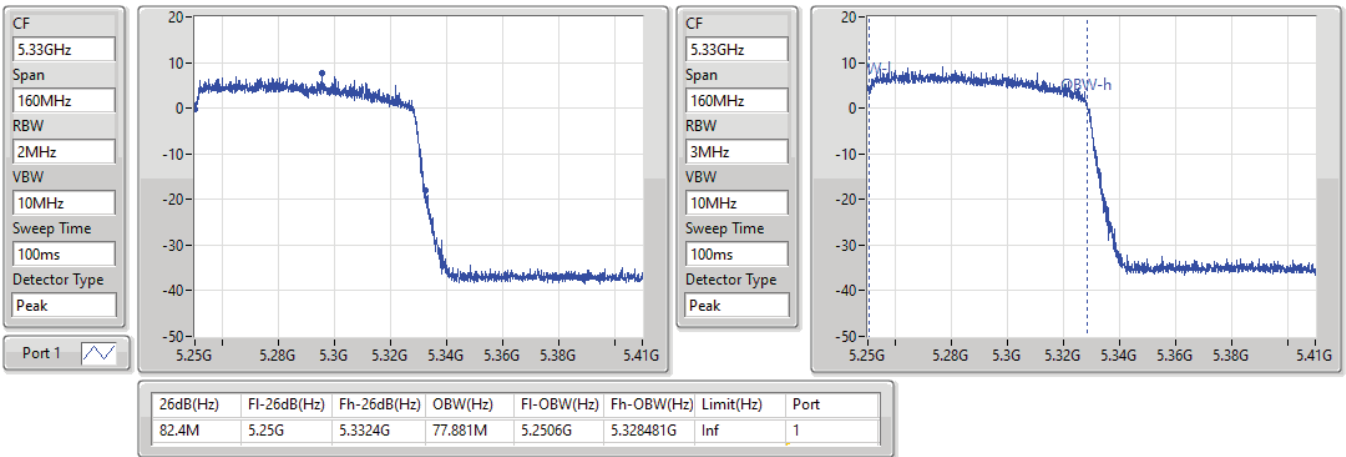

EBW

5250MHz Straddle 5.15-5.25GHz

30/08/2021

802.11ax HEW160_Nss1,(MCS0)_1TX

EBW

5250MHz Straddle 5.25-5.35GHz

30/08/2021

802.11ax HEW160_Nss1,(MCS0)_1TX