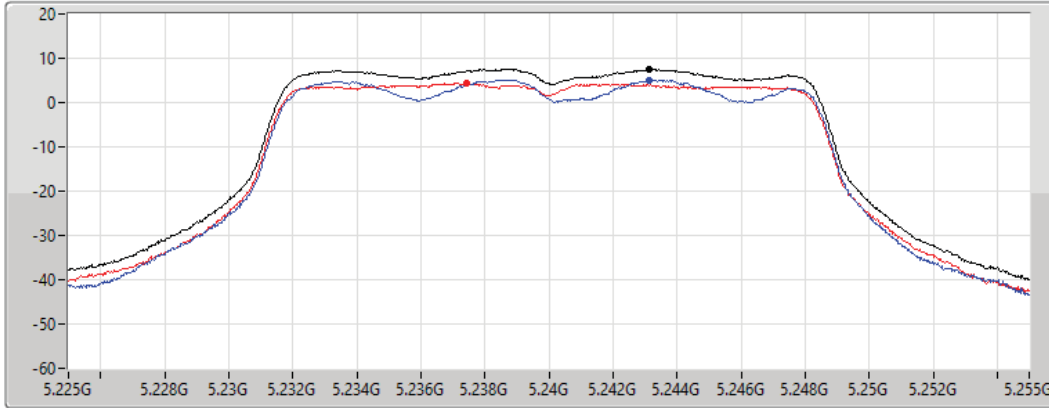

25/08/2021

Sum	PD	Port 1	Port 2
(dBm/RBW)	(dBm/RBW)	(dBm/RBW)	(dBm/RBW)
7.53	7.53	5.14	4.11

11a20_Nss1,(6Mbps)_2TX

PSD

5240MHz

25/08/2021

CF
5.24GHz
Span
30MHz
RBW
1MHz
VBW
3MHz
Sweep Time
20ms
Detector Type
RMS