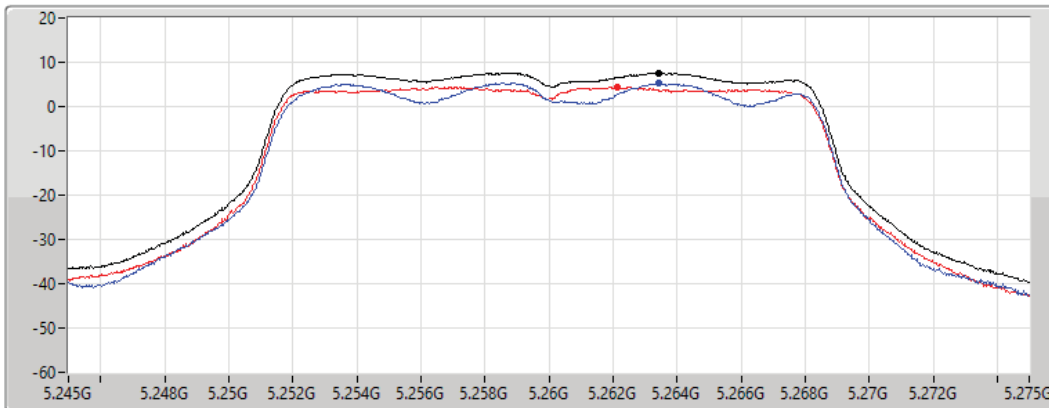

11a20_Nss1,(6Mbps)_2TX

PSD

5260MHz

25/08/2021

CF
5.26GHz
Span
30MHz
RBW
1MHz
VBW
3MHz
Sweep Time
20ms
Detector Type
RMS

Sum
Port 1
Port 2

Sum	PD	Port 1	Port 2
(dBm/RBW)	(dBm/RBW)	(dBm/RBW)	(dBm/RBW)
7.63	7.63	5.35	4.45