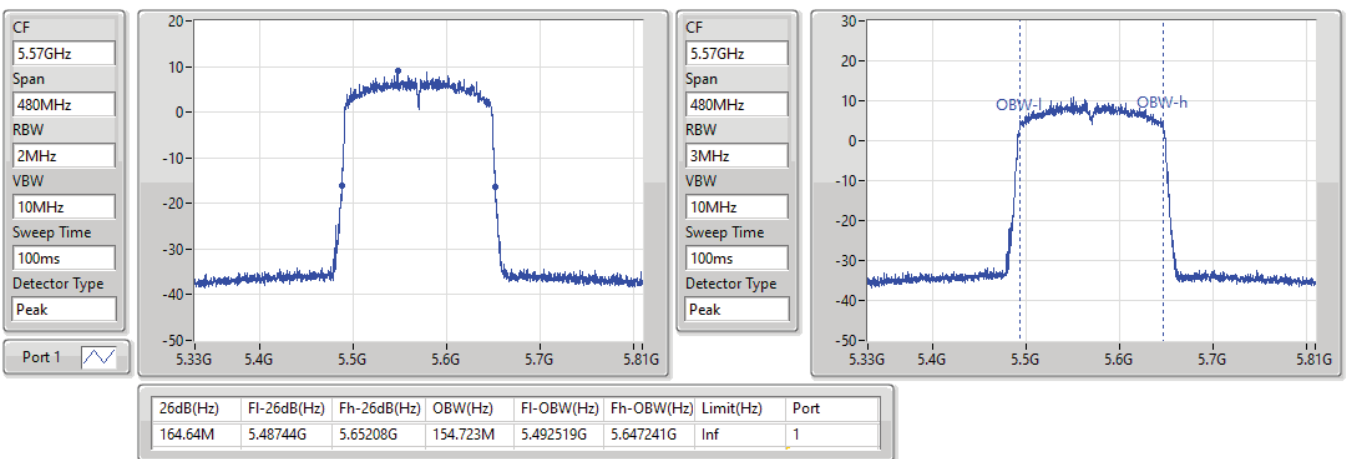

5570MHz

30/08/2021