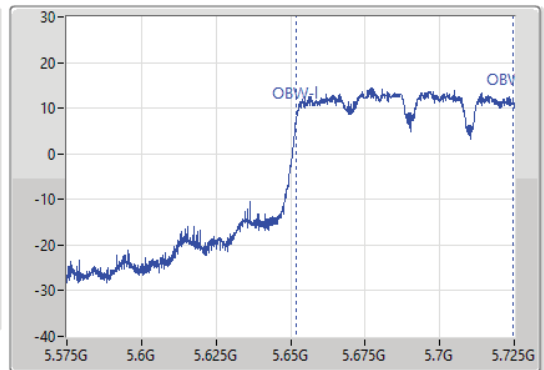

11a80_Nss1,(6Mbps)_1TX

EBW

5690MHz Straddle 5.47-5.725GHz

30/08/2021

CF: 5.65GHz
 Span: 150MHz
 RBW: 1MHz
 VBW: 3MHz
 Sweep Time: 100ms
 Detector Type: Peak
 Port 1

CF: 5.65GHz
 Span: 150MHz
 RBW: 2MHz
 VBW: 10MHz
 Sweep Time: 100ms
 Detector Type: Peak