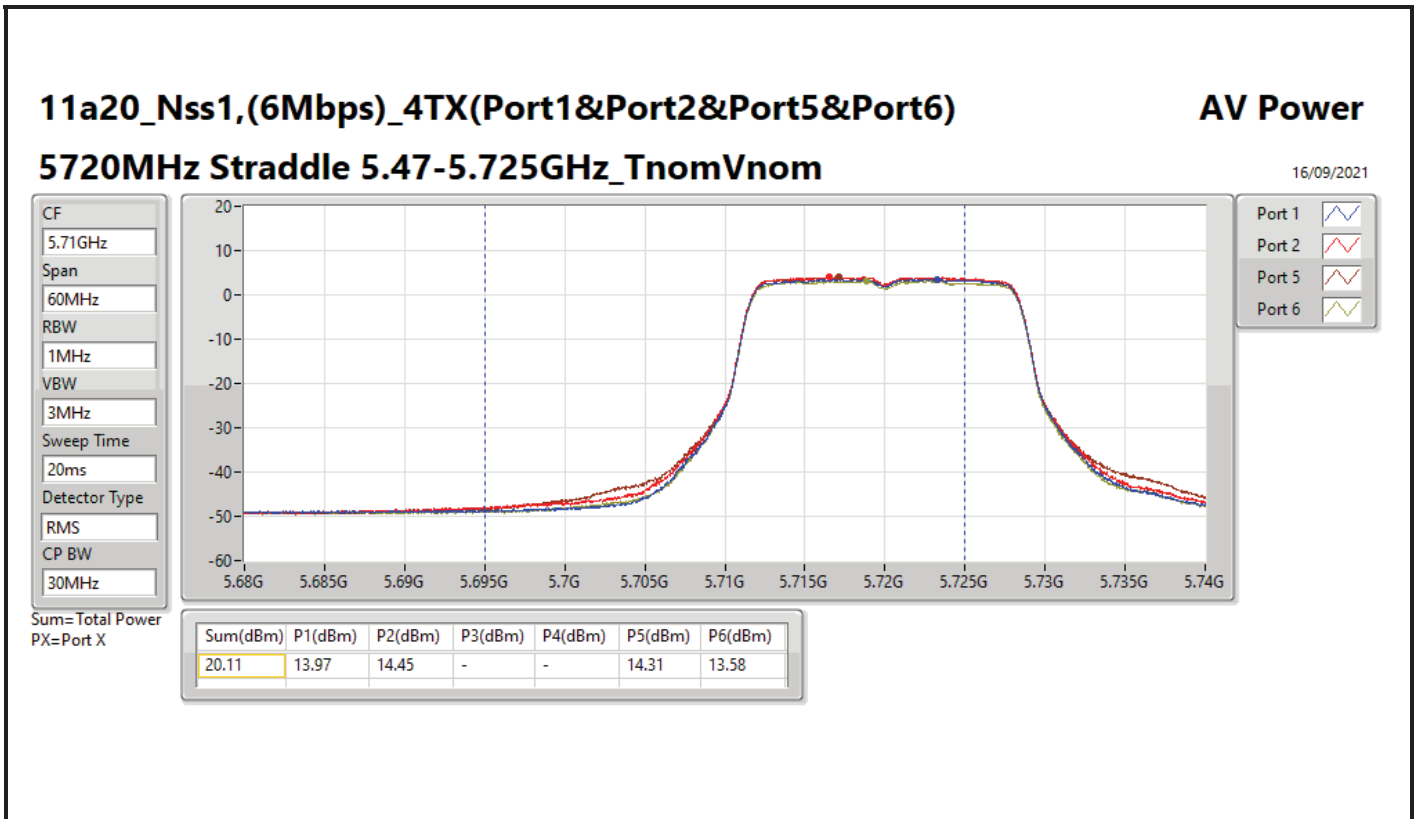

DG = Directional Gain; Port X = Port X output power

11a40_Nss1,(6Mbps)_4TX(Port1&Port2&Port5&Port6)

AV Power

5710MHz Straddle 5.47-5.725GHz_TnomVnom

16/09/2021

CF
5.69GHz
Span
140MHz
RBW
1MHz
VBW
3MHz
Sweep Time
20ms
Detector Type
RMS
CP BW
70MHz