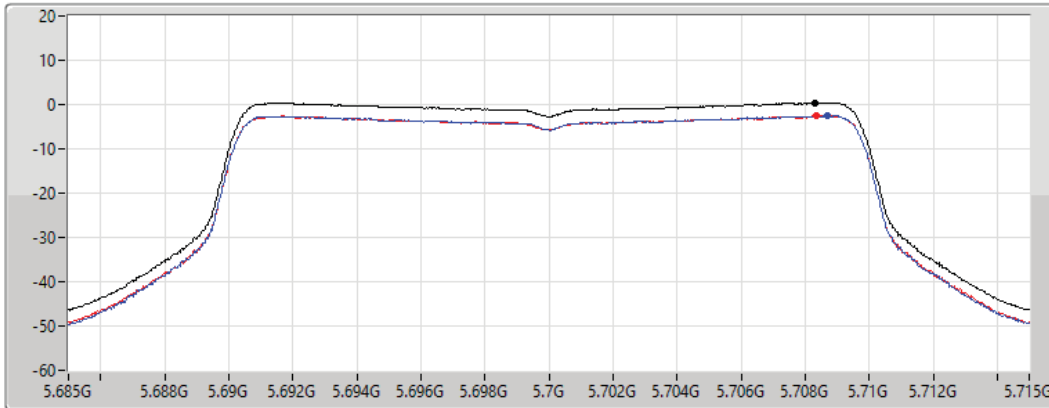

5700MHz

27/08/2021

CF
5.7GHz
Span
30MHz
RBW
1MHz
VBW
3MHz
Sweep Time
20ms
Detector Type
RMS

Sum ☐
Port 1 ☐
Port 2 ☐

Sum	PD	Port 1	Port 2
(dBm/RBW)	(dBm/RBW)	(dBm/RBW)	(dBm/RBW)
0.39	0.39	-2.59	-2.54