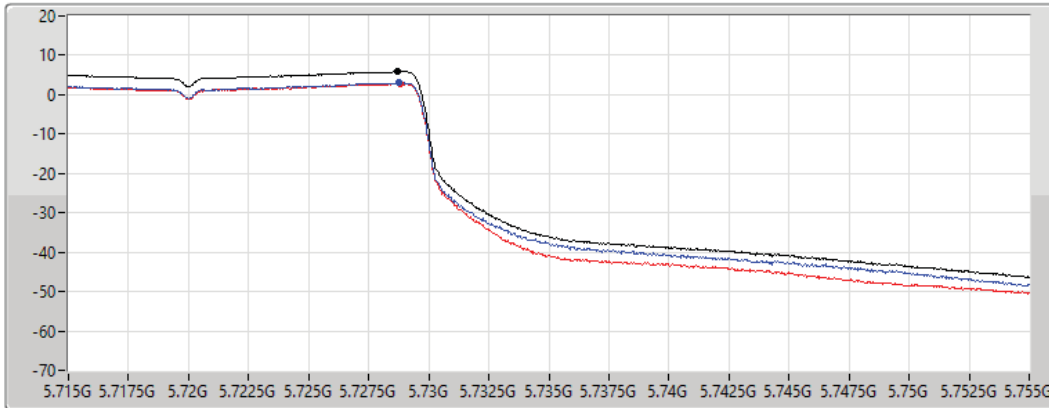

CF
5.735GHz

Span
40MHz

RBW
500kHz

VBW
3MHz

Sweep Time
20ms

Detector Type
RMS

Sum

Port 1