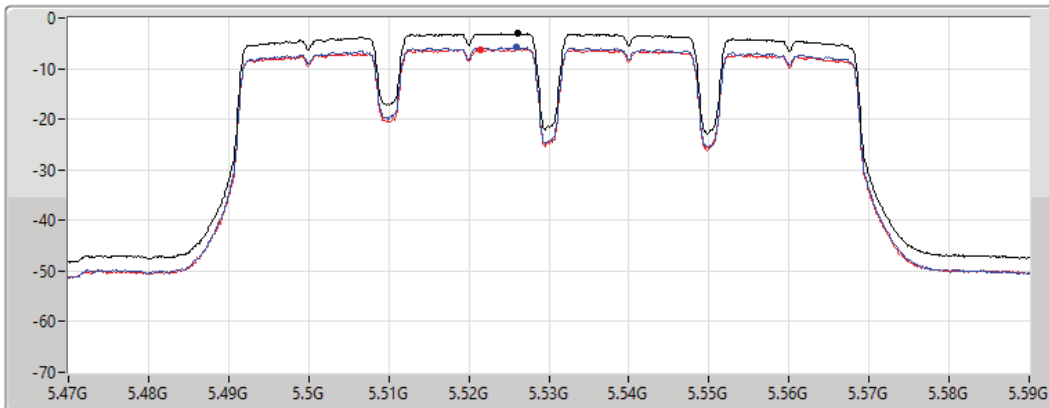

Sum
Port 1
Port 2

Sum	PD	Port 1	Port 2
(dBm/RBW)	(dBm/RBW)	(dBm/RBW)	(dBm/RBW)
-5.46	-5.46	-8.36	-8.34

11a80_Nss1,(6Mbps)_2TX

PSD

5530MHz

27/08/2021

CF
5.53GHz
Span
120MHz
RBW
1MHz
VBW
3MHz
Sweep Time
20ms
Detector Type
RMS