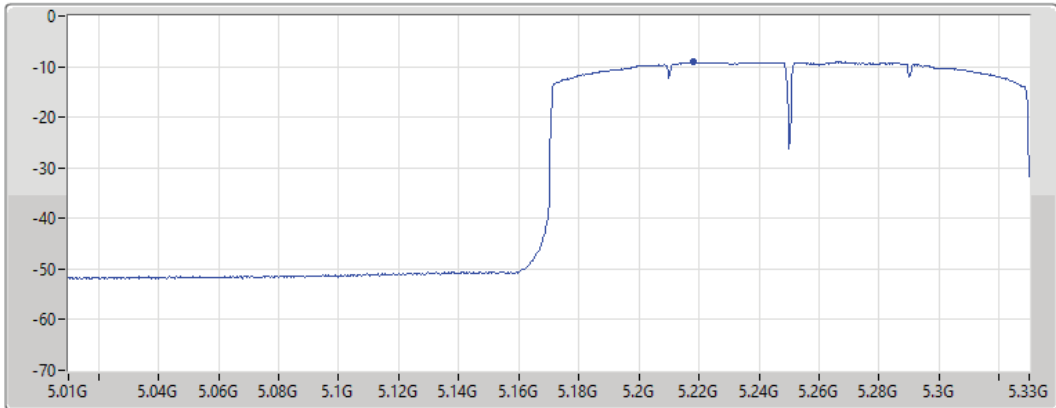

Sum	PD	Port 1
(dBm/RBW)	(dBm/RBW)	(dBm/RBW)
-2.36	-2.36	-2.36

802.11ax HEW160_Nss1,(MCS0)_1TX

PSD

5250MHz Straddle 5.15-5.25GHz

30/08/2021

CF
5.17GHz
Span
320MHz
RBW
1MHz
VBW
3MHz
Sweep Time
20ms
Detector Type
RMS