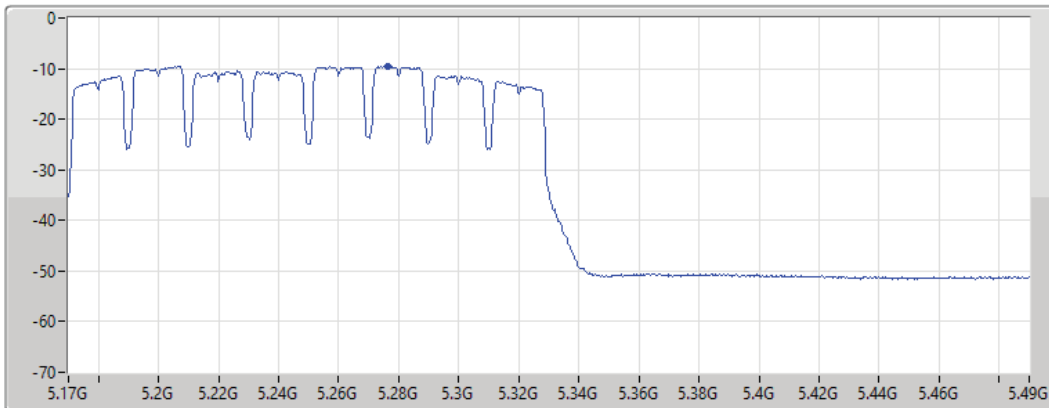

11a160_Nss1,(6Mbps)_1TX

PSD

5250MHz Straddle 5.25-5.35GHz

30/08/2021

CF
5.33GHz
Span
320MHz
RBW
1MHz
VBW
3MHz
Sweep Time
20ms
Detector Type
RMS

Port 1

Sum	PD	Port 1
(dBm/RBW)	(dBm/RBW)	(dBm/RBW)
-9.57	-9.57	-9.57