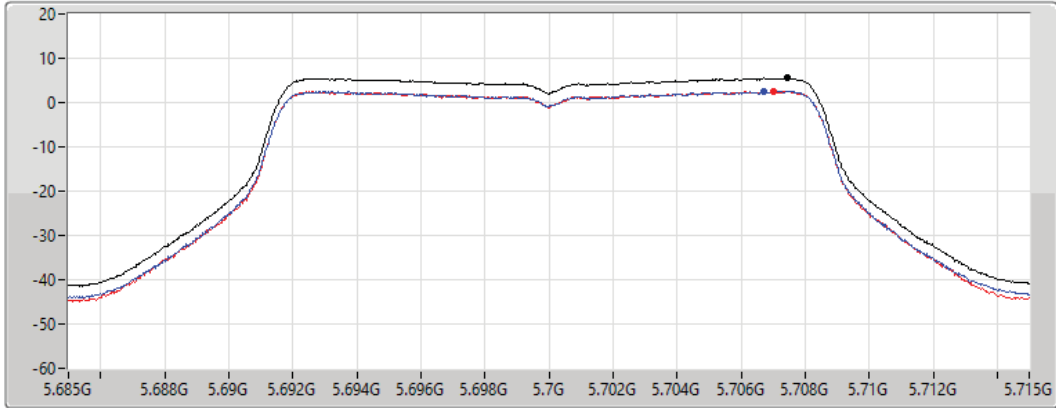

11a20_Nss1,(6Mbps)_2TX

PSD

5700MHz

27/08/2021

CF
5.7GHz
Span
30MHz
RBW
1MHz
VBW
3MHz
Sweep Time
20ms
Detector Type
RMS

Sum ☒
Port 1 ☒
Port 2 ☒

Sum	PD	Port 1	Port 2
(dBm/RBW)	(dBm/RBW)	(dBm/RBW)	(dBm/RBW)
5.50	5.50	2.59	2.55