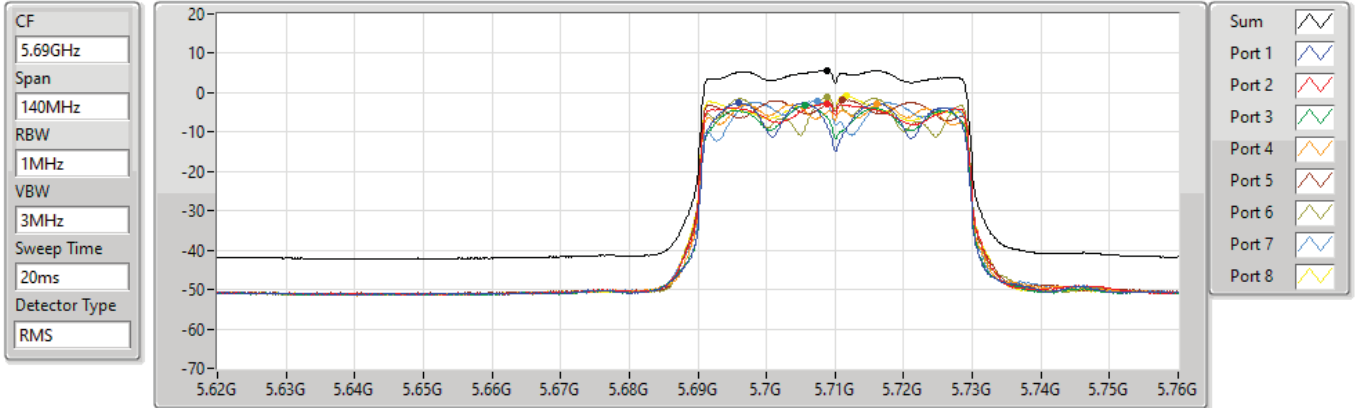

802.11ax HEW40_Nss1,(MCS0)_8TX

5710MHz Straddle 5.47-5.725GHz

PSD

15/09/2021

Sum	PD	Port 1	Port 2	Port 3	Port 4	Port 5	Port 6	Port 7	Port 8
(dBm/RBW)	(dBm/RBW)	(dBm/RBW)	(dBm/RBW)	(dBm/RBW)	(dBm/RBW)	(dBm/RBW)	(dBm/RBW)	(dBm/RBW)	(dBm/RBW)
5.62	5.62	-2.59	-2.76	-3.04	-2.97	-1.85	-1.05	-2.11	-0.74