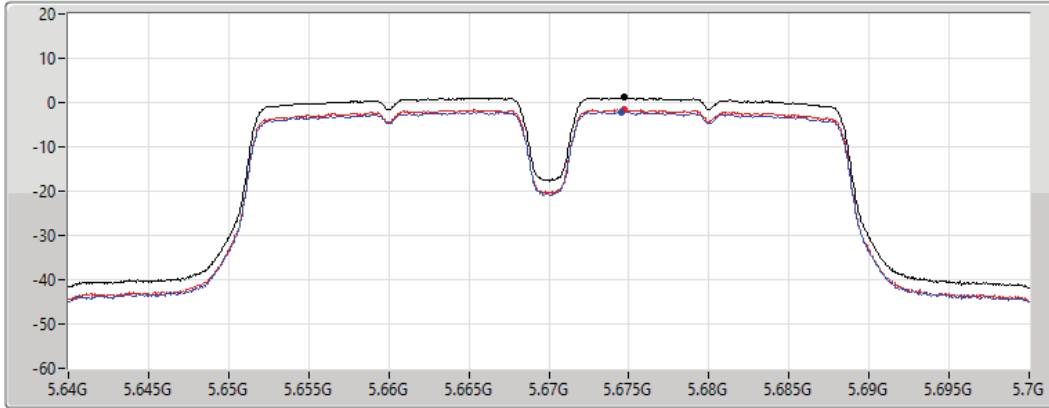

11a40_Nss1,(6Mbps)_2TX

PSD

5670MHz

27/08/2021

CF
5.67GHz

Span
60MHz

RBW
1MHz

VBW
3MHz

Sweep Time
20ms

Detector Type
RMS

Sum ☒

Port 1 ☒

Port 2 ☒

Sum	PD	Port 1	Port 2
(dBm/RBW)	(dBm/RBW)	(dBm/RBW)	(dBm/RBW)
1.14	1.14	-2.13	-1.58