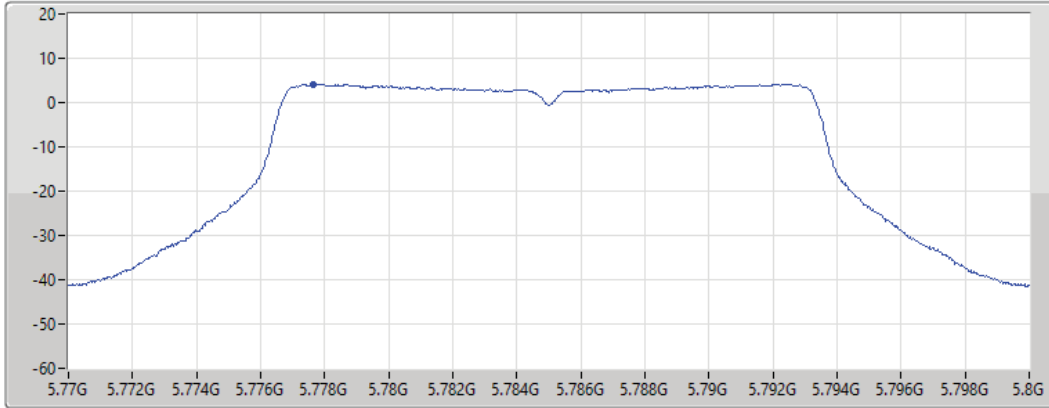

11a20_Nss1,(6Mbps)_1TX

PSD

5785MHz

30/08/2021

CF
5.785GHz

Span
30MHz

RBW
500kHz

VBW
3MHz

Sweep Time
20ms

Detector Type
RMS

Port 1

Sum	PD	Port 1
(dBm/RBW)	(dBm/RBW)	(dBm/RBW)
4.21	4.21	4.21