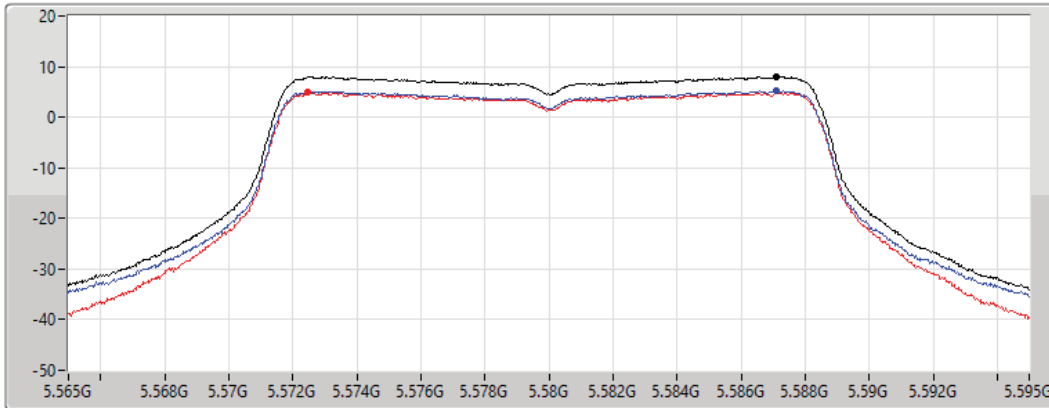

11a20_Nss1,(6Mbps)_2TX

PSD

5580MHz

27/08/2021

CF
5.58GHz

Span
30MHz

RBW
1MHz

VBW
3MHz

Sweep Time
20ms

Detector Type
RMS

Sum ☒

Port 1 ☒

Port 2 ☒

Sum	PD	Port 1	Port 2
(dBm/RBW)	(dBm/RBW)	(dBm/RBW)	(dBm/RBW)
7.97	7.97	5.22	4.86