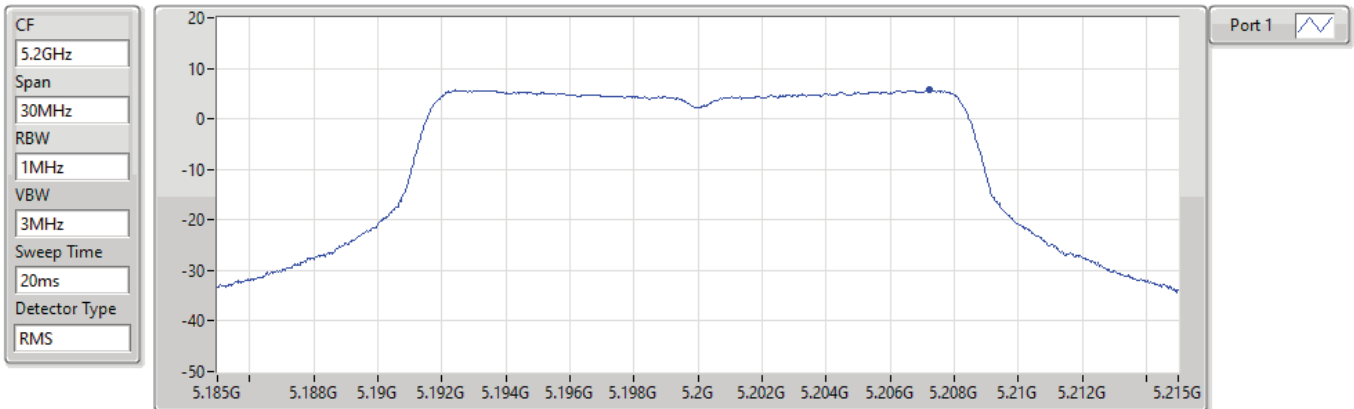

11a20_Nss1,(6Mbps)_1TX

PSD

5200MHz

30/08/2021

Sum	PD	Port 1
(dBm/RBW)	(dBm/RBW)	(dBm/RBW)
5.68	5.68	5.68