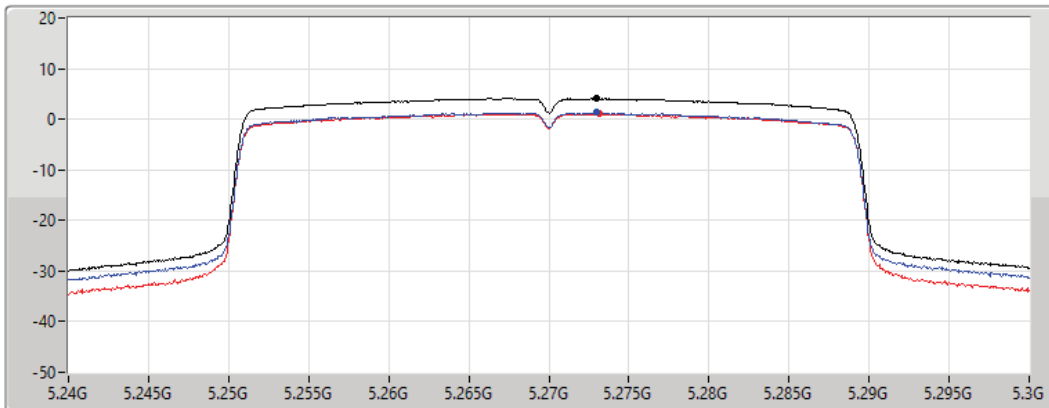

802.11ax HEW40_Nss1,(MCS0)_2TX

PSD

5270MHz

27/08/2021

CF
5.27GHz
Span
60MHz
RBW
1MHz
VBW
3MHz
Sweep Time
20ms
Detector Type
RMS

Sum ☒
Port 1 ☒
Port 2 ☒

Sum	PD	Port 1	Port 2
(dBm/RBW)	(dBm/RBW)	(dBm/RBW)	(dBm/RBW)
4.12	4.12	1.27	1.03