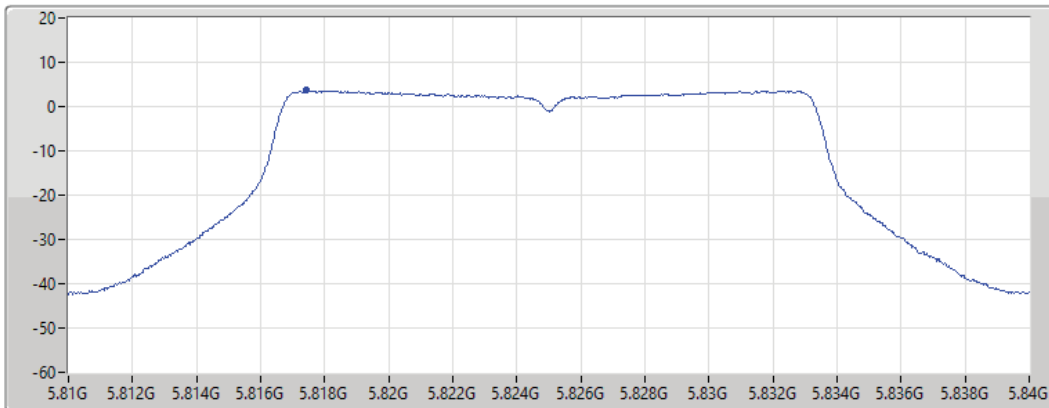

11a20_Nss1,(6Mbps)_1TX

PSD

5825MHz

30/08/2021

CF
5.825GHz

Span
30MHz

RBW
500kHz

VBW
3MHz

Sweep Time
20ms

Detector Type
RMS

Port 1

Sum	PD	Port 1
(dBm/RBW)	(dBm/RBW)	(dBm/RBW)
3.61	3.61	3.61