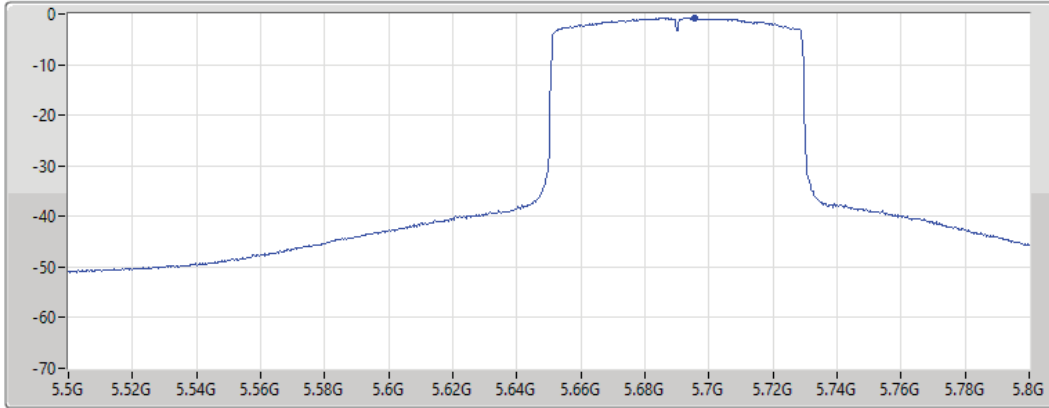

30/08/2021

Sum	PD	Port 1
(dBm/RBW)	(dBm/RBW)	(dBm/RBW)
-0.51	-0.51	-0.51

802.11ax HEW80_Nss1,(MCS0)_1TX

PSD

5690MHz Straddle 5.47-5.725GHz

30/08/2021

CF
5.65GHz
Span
300MHz
RBW
1MHz
VBW
3MHz
Sweep Time
20ms
Detector Type
RMS