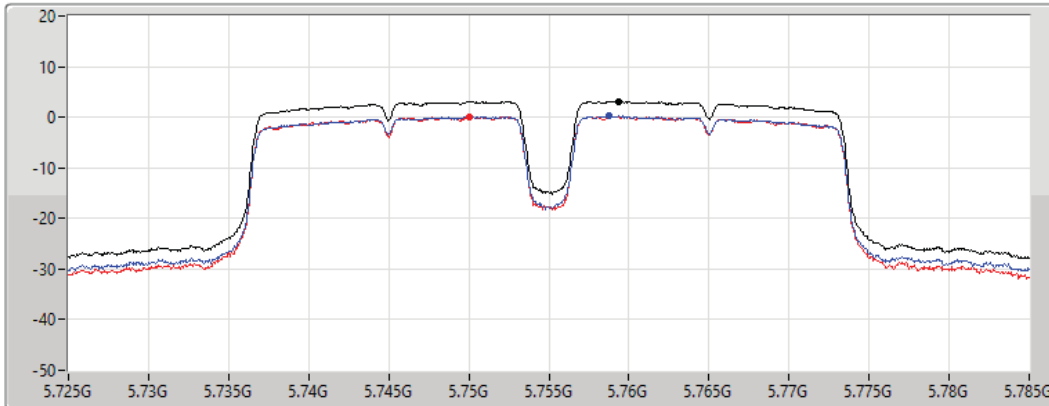

Sum
Port 1
Port 2

Sum	PD	Port 1	Port 2
(dBm/RBW)	(dBm/RBW)	(dBm/RBW)	(dBm/RBW)
2.05	2.05	-0.92	-0.93

11a40_Nss1,(6Mbps)_2TX

PSD

5755MHz

27/08/2021

CF
5.755GHz
Span
60MHz
RBW
500kHz
VBW
3MHz
Sweep Time
20ms
Detector Type
RMS