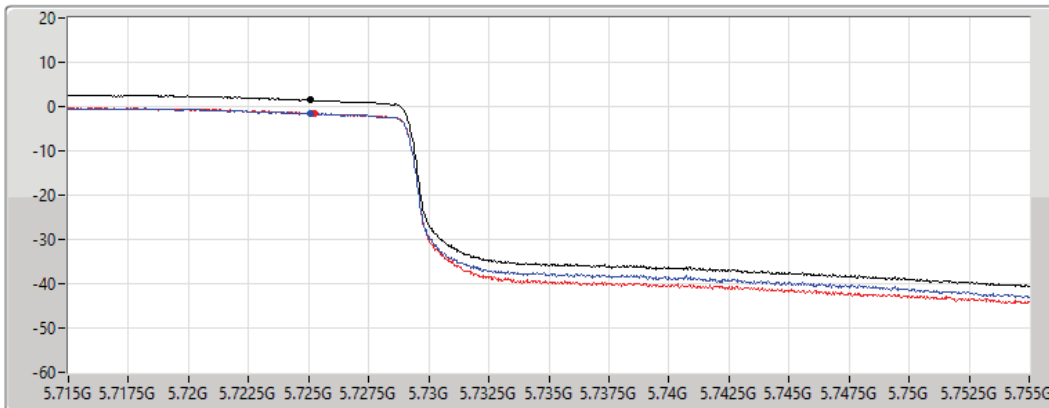

802.11ax HEW40_Nss1,(MCS0)_2TX

PSD

5710MHz Straddle 5.725-5.85GHz

27/08/2021

CF
5.735GHz
Span
40MHz
RBW
500kHz
VBW
3MHz
Sweep Time
20ms
Detector Type
RMS

Sum ☒
Port 1 ☒
Port 2 ☒

Sum	PD	Port 1	Port 2
(dBm/RBW)	(dBm/RBW)	(dBm/RBW)	(dBm/RBW)
1.42	1.42	-1.51	-1.51