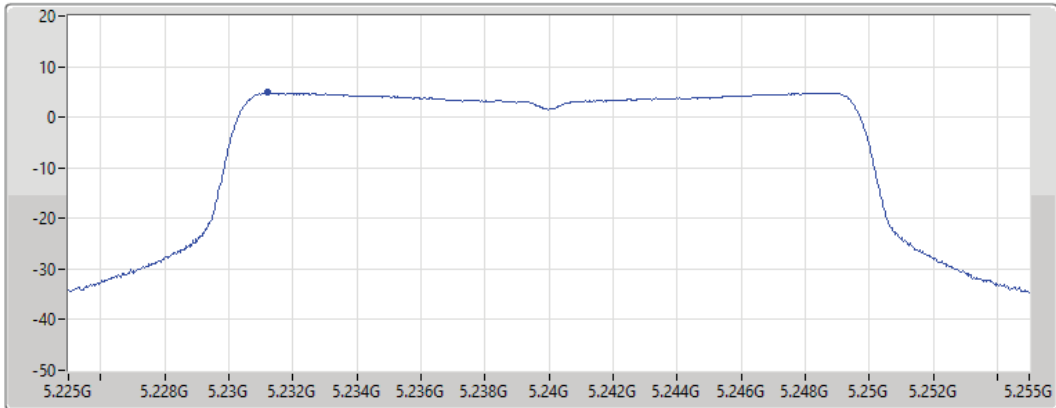

Port 1

Sum	PD	Port 1
(dBm/RBW)	(dBm/RBW)	(dBm/RBW)
4.83	4.83	4.83