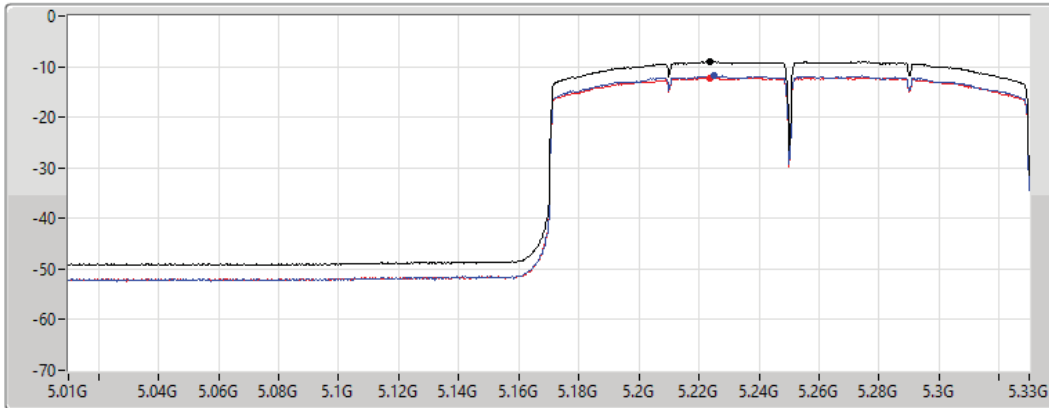

Sum
Port 1
Port 2

Sum	PD	Port 1	Port 2
(dBm/RBW)	(dBm/RBW)	(dBm/RBW)	(dBm/RBW)
-2.79	-2.79	-5.49	-5.93

802.11ax HEW160_Nss1,(MCS0)_2TX

PSD

5250MHz Straddle 5.15-5.25GHz

27/08/2021

CF
5.17GHz
Span
320MHz
RBW
1MHz
VBW
3MHz
Sweep Time
20ms
Detector Type
RMS