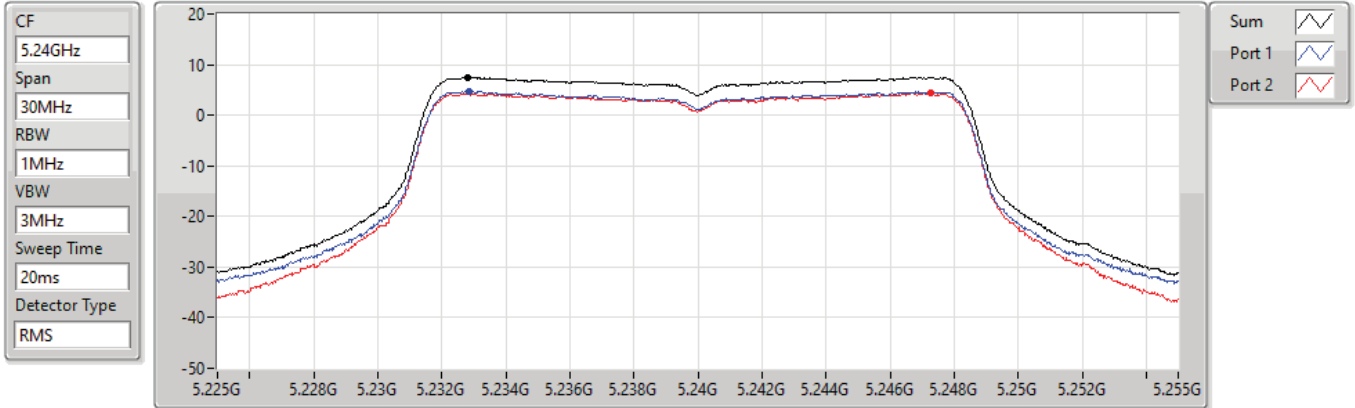

11a20_Nss1,(6Mbps)_2TX

PSD

5240MHz

27/08/2021

Sum	PD	Port 1	Port 2
(dBm/RBW)	(dBm/RBW)	(dBm/RBW)	(dBm/RBW)
7.48	7.48	4.75	4.34