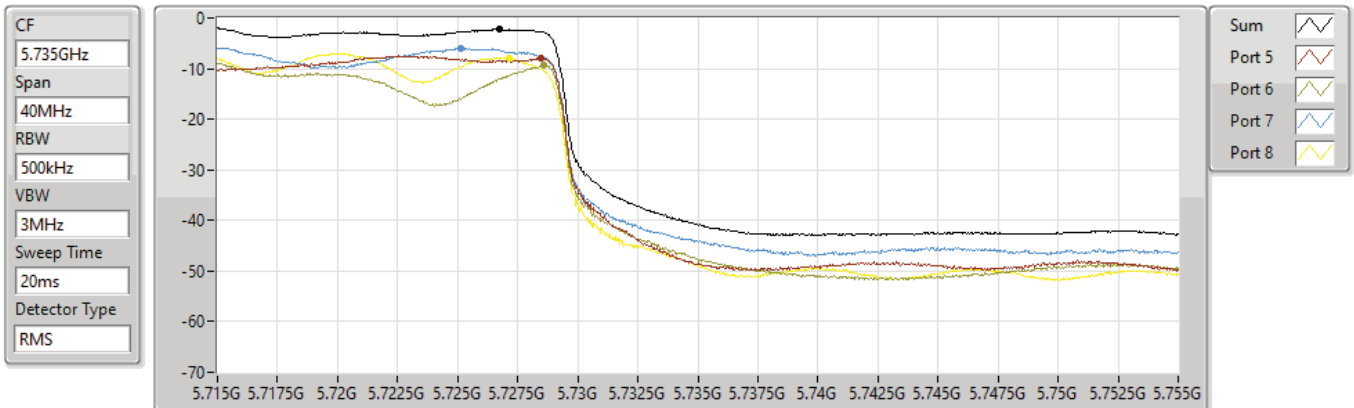

802.11ax HEW80+80_Nss2,(MCS0)_4TX(Port5&Port6&Port7&Port8)
5610MHz,#5690MHz Straddle 5.725-5.85GHz

PSD

15/09/2021

Sum	PD	Port 1	Port 2	Port 3	Port 4	Port 5	Port 6	Port 7	Port 8
(dBm/RBW)	(dBm/RBW)	(dBm/RBW)	(dBm/RBW)	(dBm/RBW)	(dBm/RBW)	(dBm/RBW)	(dBm/RBW)	(dBm/RBW)	(dBm/RBW)
-2.25	-2.25	-	-	-	-	-8.05	-9.42	-6.05	-7.87