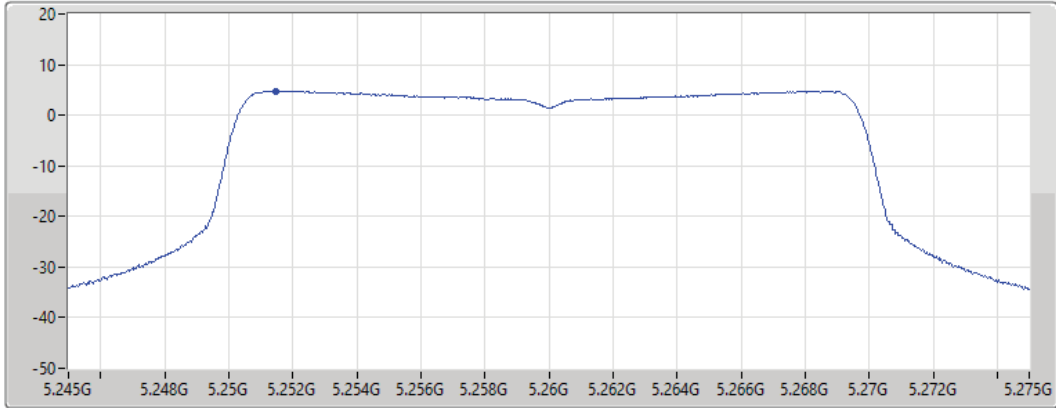

802.11ax HEW20_Nss1,(MCS0)_1TX

PSD

5260MHz

30/08/2021

CF
5.26GHz
Span
30MHz
RBW
1MHz
VBW
3MHz
Sweep Time
20ms
Detector Type
RMS

Port 1

Sum	PD	Port 1
(dBm/RBW)	(dBm/RBW)	(dBm/RBW)
4.79	4.79	4.79