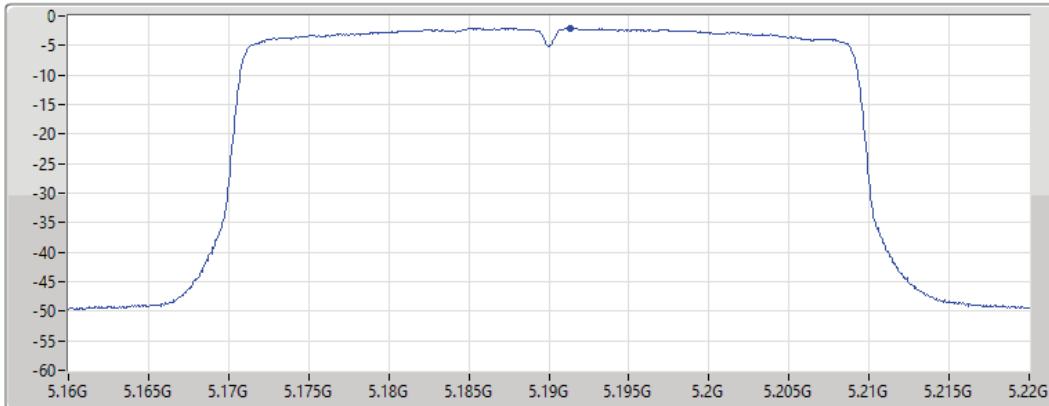

CF
5.19GHz

Span
60MHz

RBW
1MHz

VBW
3MHz

Sweep Time
20ms

Detector Type
RMS

Port 1

Sum	PD	Port 1
(dBm/RBW)	(dBm/RBW)	(dBm/RBW)
-2.01	-2.01	-2.01