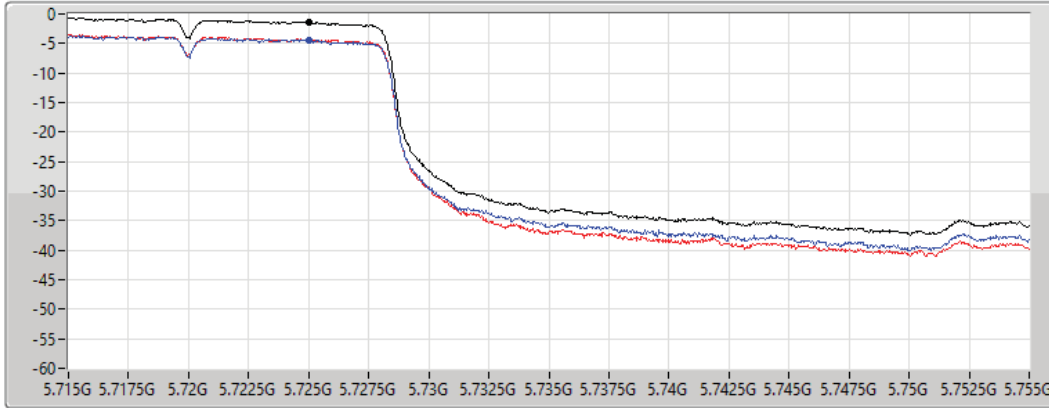

11a80_Nss1,(6Mbps)_2TX

PSD

5690MHz Straddle 5.725-5.85GHz

27/08/2021

CF
5.735GHz
Span
40MHz
RBW
500kHz
VBW
3MHz
Sweep Time
20ms
Detector Type
RMS

Sum ☒
Port 1 ☒
Port 2 ☒

Sum	PD	Port 1	Port 2
(dBm/RBW)	(dBm/RBW)	(dBm/RBW)	(dBm/RBW)
-1.40	-1.40	-4.38	-4.42