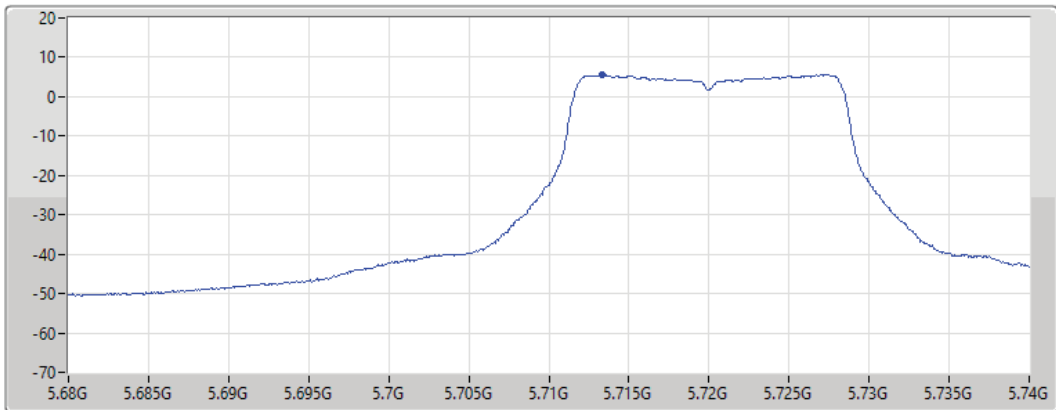

11a20_Nss1,(6Mbps)_1TX

PSD

5720MHz Straddle 5.47-5.725GHz

30/08/2021

CF
5.71GHz
Span
60MHz
RBW
1MHz
VBW
3MHz
Sweep Time
20ms
Detector Type
RMS

Sum	PD	Port 1
(dBm/RBW)	(dBm/RBW)	(dBm/RBW)
5.53	5.53	5.53