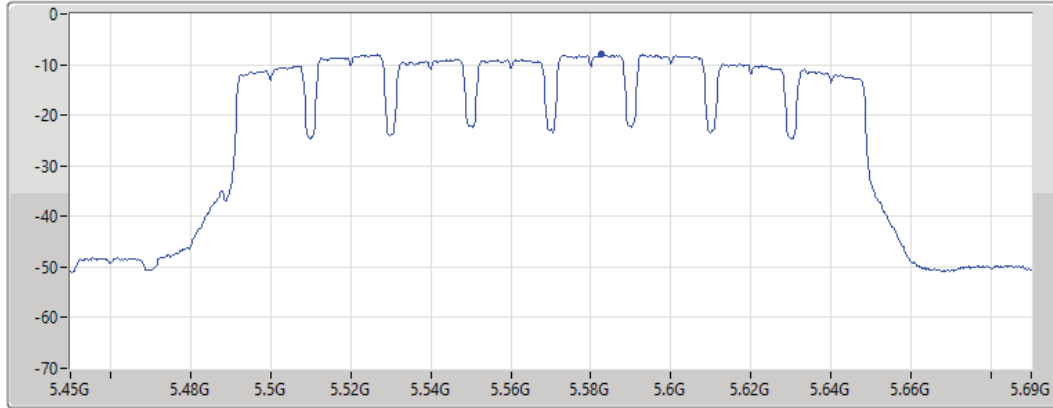

11a160_Nss1,(6Mbps)_1TX

PSD

5570MHz

30/08/2021

CF
5.57GHz
Span
240MHz
RBW
1MHz
VBW
3MHz
Sweep Time
20ms
Detector Type
RMS

Port 1

Sum	PD	Port 1
(dBm/RBW)	(dBm/RBW)	(dBm/RBW)
-8.03	-8.03	-8.03

802.11ax HEW20_Nss1,(MCS0)_1TX

PSD

5180MHz

30/08/2021

CF
5.18GHz
Span
30MHz
RBW
1MHz
VBW
3MHz
Sweep Time
20ms
Detector Type
RMS