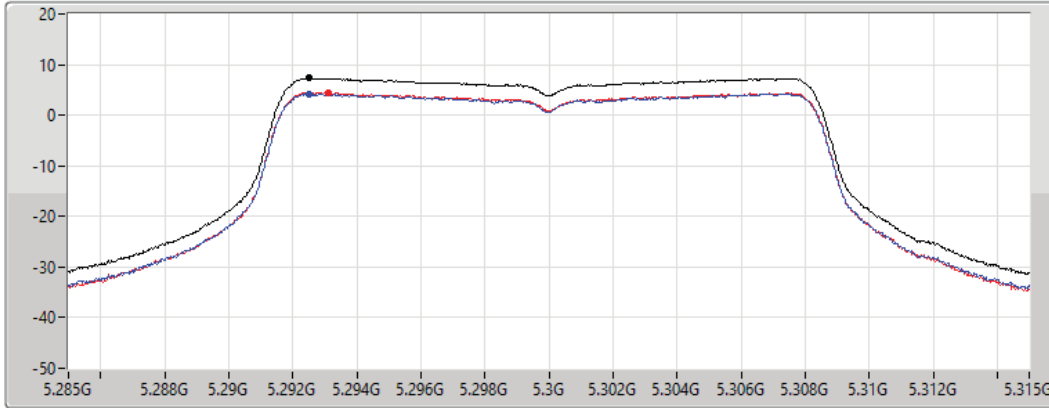

27/08/2021

Sum	PD	Port 1	Port 2
(dBm/RBW)	(dBm/RBW)	(dBm/RBW)	(dBm/RBW)
7.49	7.49	4.59	4.38

11a20_Nss1,(6Mbps)_2TX

PSD

5300MHz

27/08/2021

CF
5.3GHz
Span
30MHz
RBW
1MHz
VBW
3MHz
Sweep Time
20ms
Detector Type
RMS