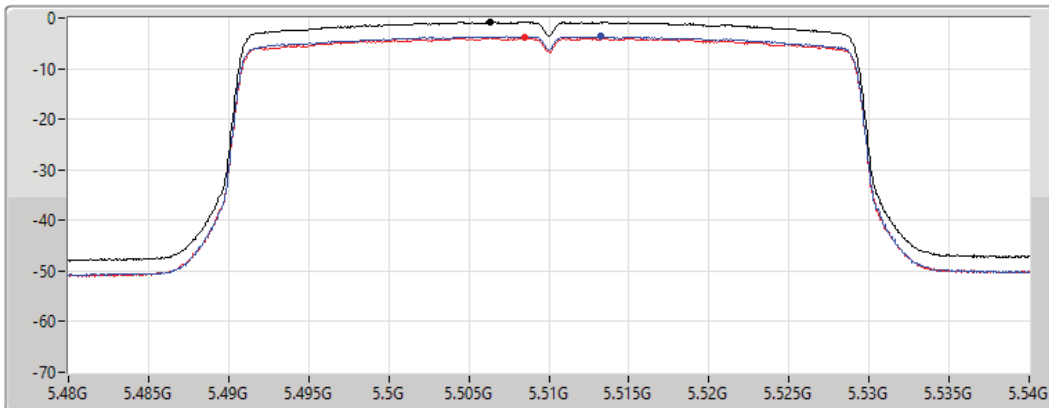

Sum ☒
Port 1 ☒
Port 2 ☒

Sum	PD	Port 1	Port 2
(dBm/RBW)	(dBm/RBW)	(dBm/RBW)	(dBm/RBW)
-0.84	-0.84	-3.64	-3.85