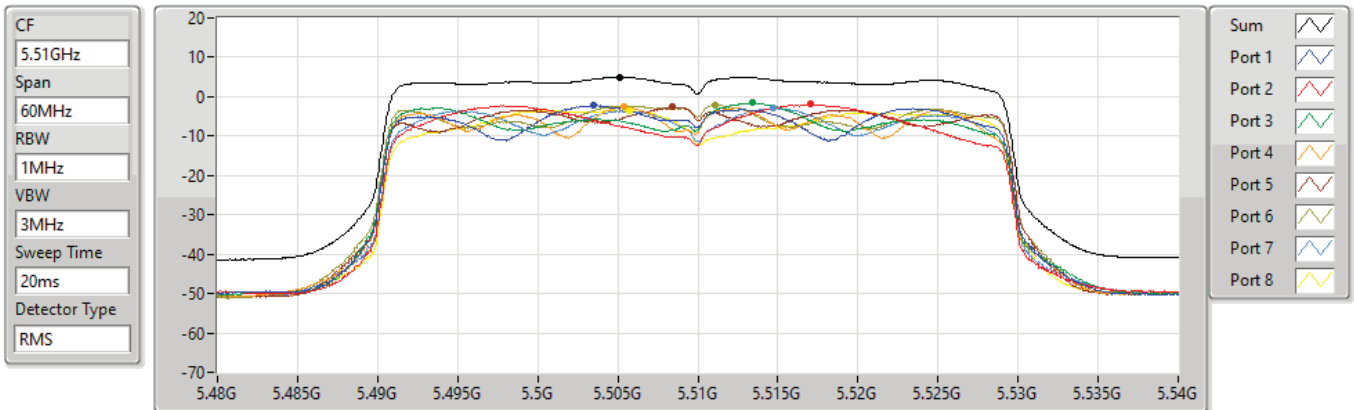

802.11ax HEW40_Nss1,(MCS0)_8TX

PSD

5510MHz

15/09/2021

Sum	PD	Port 1	Port 2	Port 3	Port 4	Port 5	Port 6	Port 7	Port 8
(dBm/RBW)	(dBm/RBW)	(dBm/RBW)	(dBm/RBW)	(dBm/RBW)	(dBm/RBW)	(dBm/RBW)	(dBm/RBW)	(dBm/RBW)	(dBm/RBW)
5.00	5.00	-2.18	-1.94	-1.54	-2.62	-2.60	-2.14	-2.91	-3.45