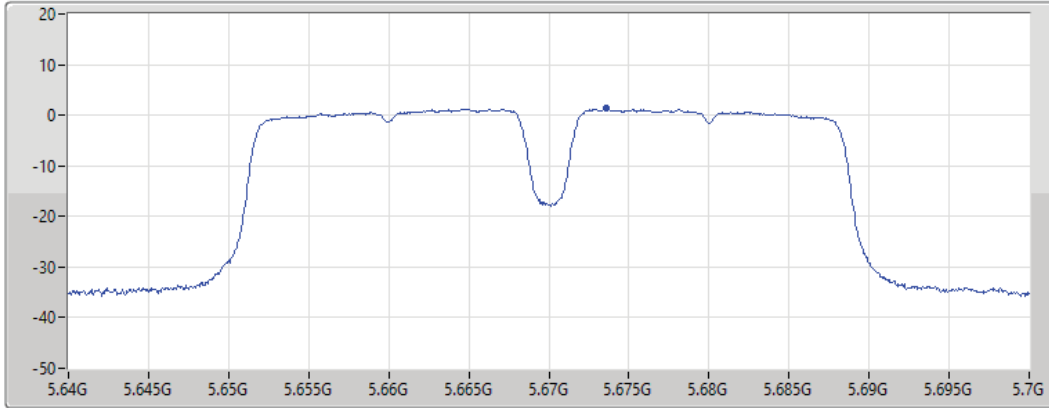

Detector Type
RMS

Port 1 

Sum	PD	Port 1
(dBm/RBW)	(dBm/RBW)	(dBm/RBW)
3.21	3.21	3.21

11a40_Nss1,(6Mbps)_1TX

PSD

5670MHz

30/08/2021

CF
5.67GHz
Span
60MHz
RBW
1MHz
VBW
3MHz
Sweep Time
20ms
Detector Type
RMS