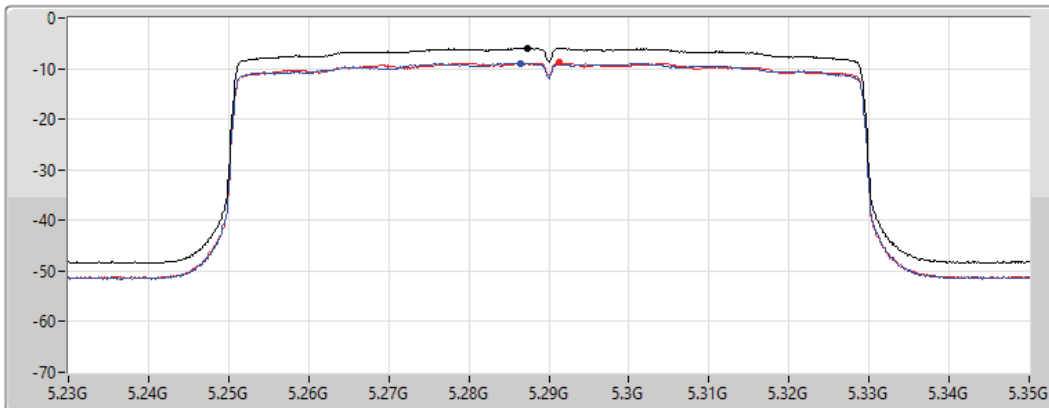

5290MHz

27/08/2021

CF
5.29GHz
Span
120MHz
RBW
1MHz
VBW
3MHz
Sweep Time
20ms
Detector Type
RMS

Sum
Port 1
Port 2

Sum	PD	Port 1	Port 2
(dBm/RBW)	(dBm/RBW)	(dBm/RBW)	(dBm/RBW)
-6.01	-6.01	-8.94	-8.84