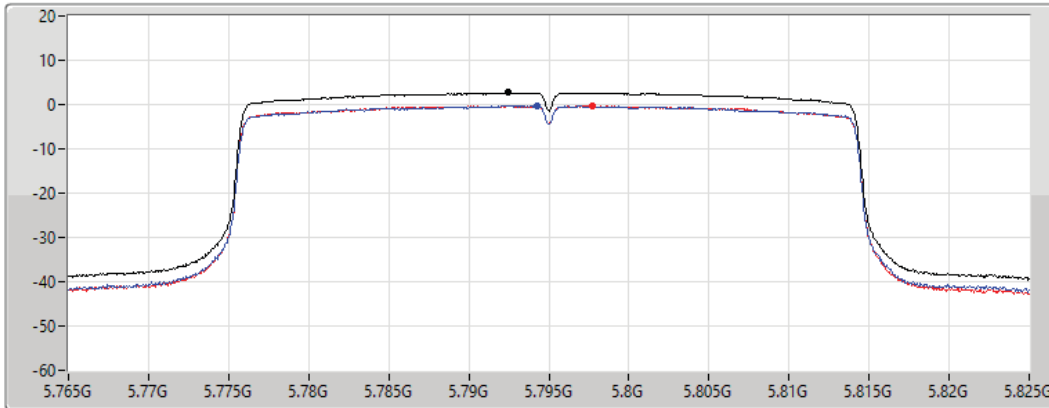

802.11ax HEW40_Nss1,(MCS0)_2TX

PSD

5795MHz

27/08/2021

CF
5.795GHz
Span
60MHz
RBW
500kHz
VBW
3MHz
Sweep Time
20ms
Detector Type
RMS

Sum ☒
Port 1 ☒
Port 2 ☒

Sum	PD	Port 1	Port 2
(dBm/RBW)	(dBm/RBW)	(dBm/RBW)	(dBm/RBW)
2.67	2.67	-0.31	-0.23