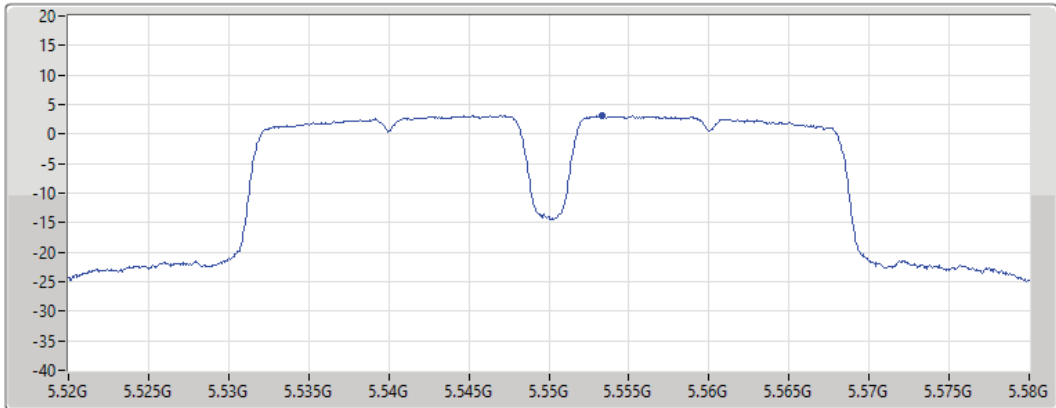

11a40_Nss1,(6Mbps)_1TX

PSD

5550MHz

30/08/2021

CF
5.55GHz

Span
60MHz

RBW
1MHz

VBW
3MHz

Sweep Time
20ms

Detector Type
RMS

Port 1

Sum	PD	Port 1
(dBm/RBW)	(dBm/RBW)	(dBm/RBW)
3.21	3.21	3.21