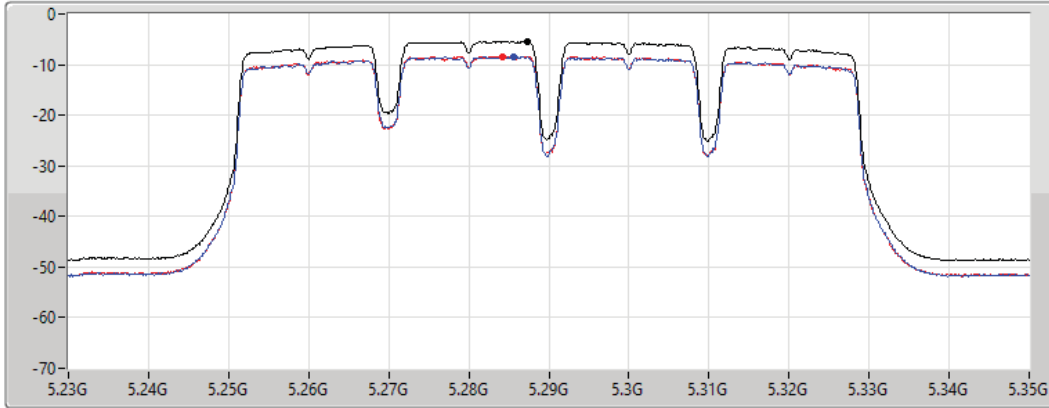

Sum
Port 1
Port 2

Sum	PD	Port 1	Port 2
(dBm/RBW)	(dBm/RBW)	(dBm/RBW)	(dBm/RBW)
-3.80	-3.80	-6.54	-7.00

11a80_Nss1,(6Mbps)_2TX

PSD

5290MHz

27/08/2021

CF
5.29GHz
Span
120MHz
RBW
1MHz
VBW
3MHz
Sweep Time
20ms
Detector Type
RMS