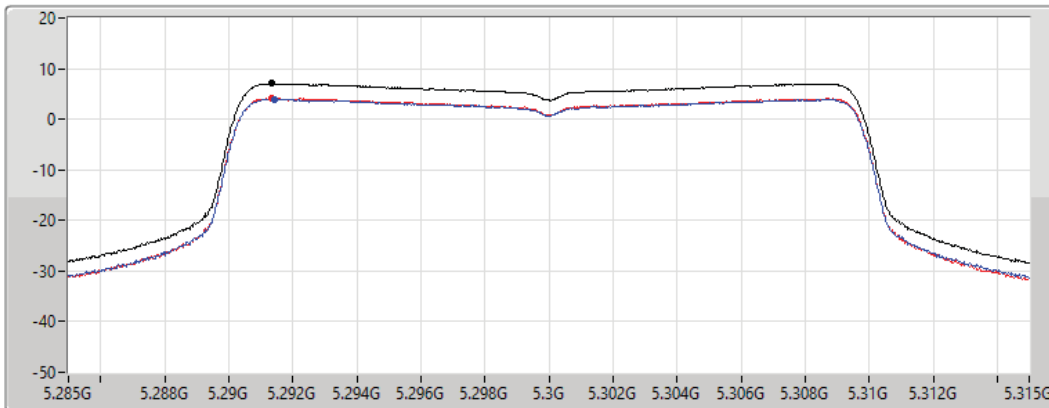

5300MHz

27/08/2021

CF
5.3GHz
Span
30MHz
RBW
1MHz
VBW
3MHz
Sweep Time
20ms
Detector Type
RMS

Sum
Port 1
Port 2

Sum	PD	Port 1	Port 2
(dBm/RBW)	(dBm/RBW)	(dBm/RBW)	(dBm/RBW)
7.03	7.03	3.96	4.14