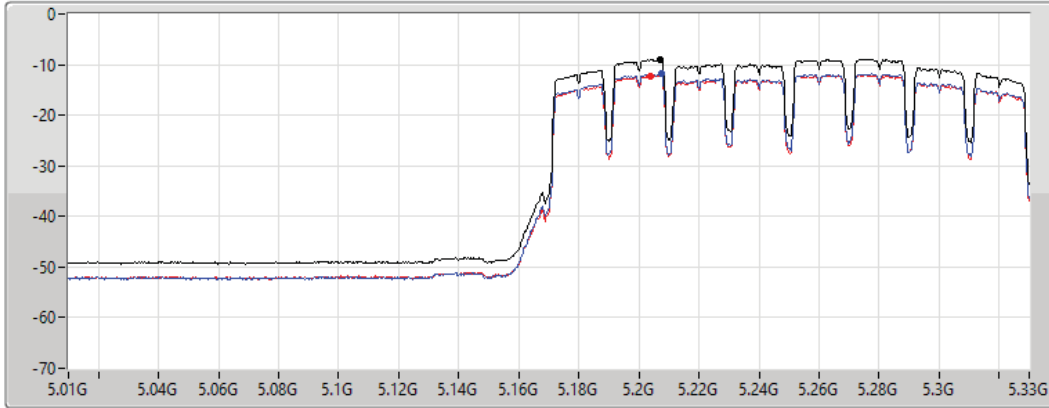

11a160_Nss1,(6Mbps)_2TX

PSD

5250MHz Straddle 5.15-5.25GHz

27/08/2021

CF
5.17GHz
Span
320MHz
RBW
1MHz
VBW
3MHz
Sweep Time
20ms
Detector Type
RMS

Sum
Port 1
Port 2

Sum	PD	Port 1	Port 2
(dBm/RBW)	(dBm/RBW)	(dBm/RBW)	(dBm/RBW)
-9.03	-9.03	-11.73	-12.18