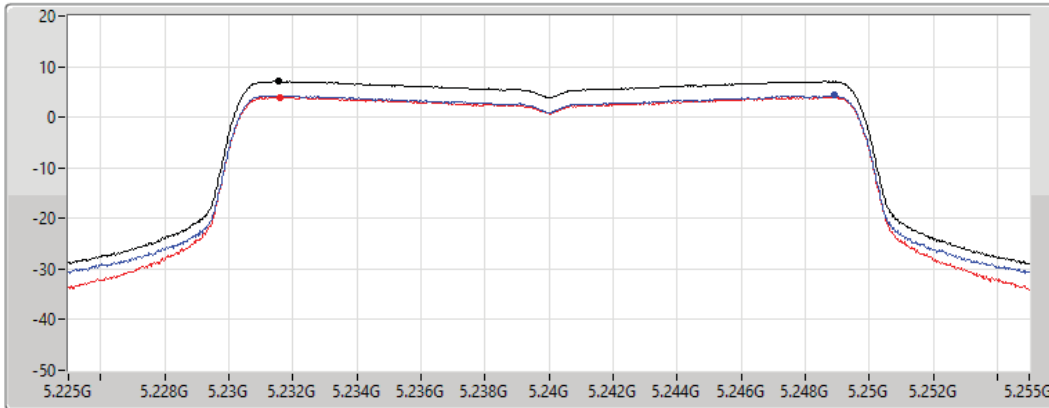

Sum
Port 1
Port 2

Sum	PD	Port 1	Port 2
(dBm/RBW)	(dBm/RBW)	(dBm/RBW)	(dBm/RBW)
7.13	7.13	4.30	3.98