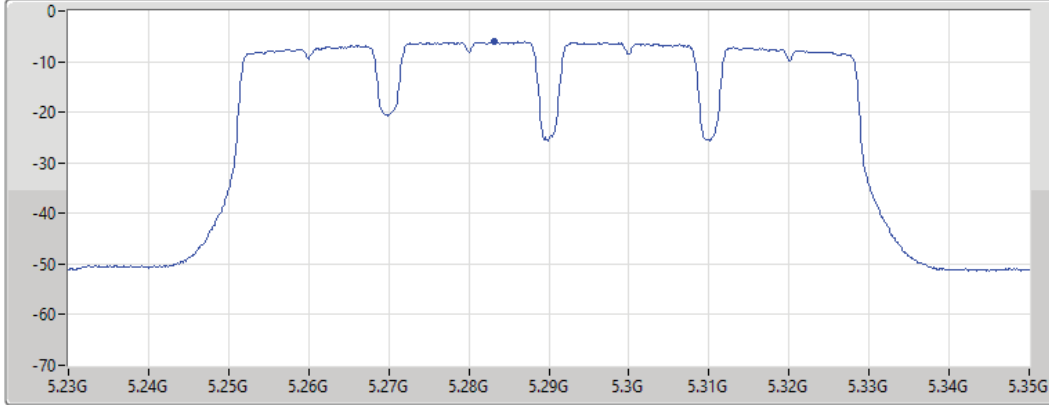

Port 1 

Sum	PD	Port 1
(dBm/RBW)	(dBm/RBW)	(dBm/RBW)
-4.11	-4.11	-4.11

11a80_Nss1,(6Mbps)_1TX

PSD

5290MHz

30/08/2021

CF
5.29GHz
Span
120MHz
RBW
1MHz
VBW
3MHz
Sweep Time
20ms
Detector Type
RMS

Port 1