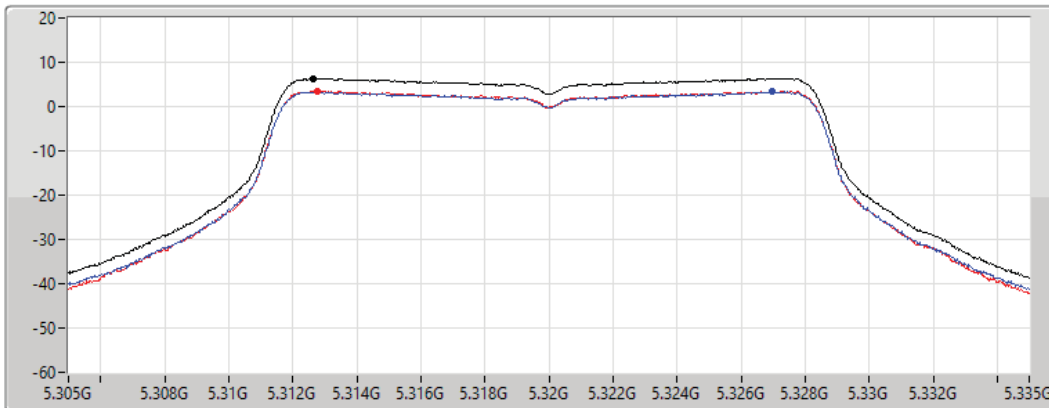

Sum
Port 1
Port 2

Sum	PD	Port 1	Port 2
(dBm/RBW)	(dBm/RBW)	(dBm/RBW)	(dBm/RBW)
7.29	7.29	4.25	4.43

11a20_Nss1,(6Mbps)_2TX

PSD

5320MHz

27/08/2021

CF
5.32GHz
Span
30MHz
RBW
1MHz
VBW
3MHz
Sweep Time
20ms
Detector Type
RMS