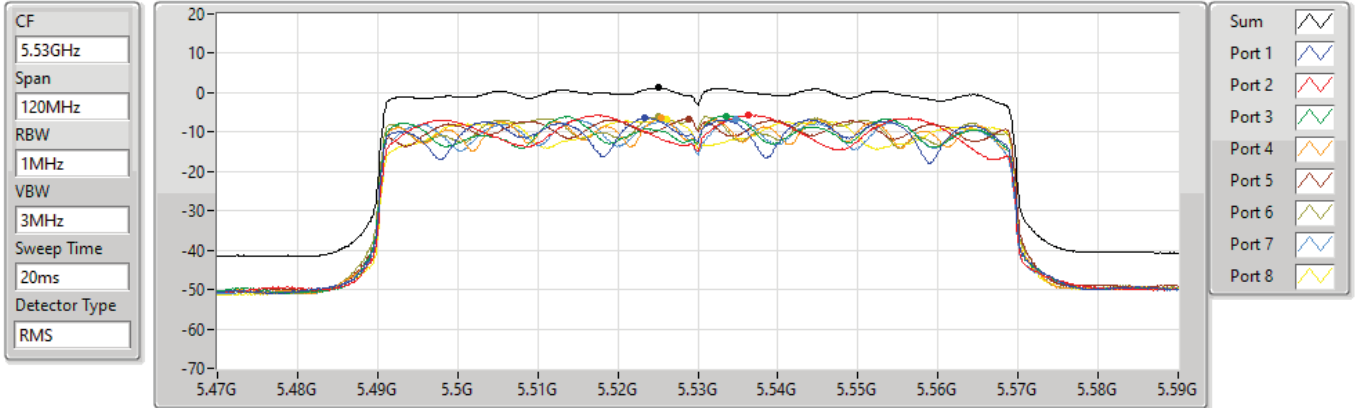

802.11ax HEW80_Nss1,(MCS0)_8TX

PSD

5530MHz

15/09/2021

Sum	PD	Port 1	Port 2	Port 3	Port 4	Port 5	Port 6	Port 7	Port 8
(dBm/RBW)	(dBm/RBW)	(dBm/RBW)	(dBm/RBW)	(dBm/RBW)	(dBm/RBW)	(dBm/RBW)	(dBm/RBW)	(dBm/RBW)	(dBm/RBW)
1.23	1.23	-6.36	-5.72	-5.90	-6.50	-6.57	-6.09	-6.71	-6.72