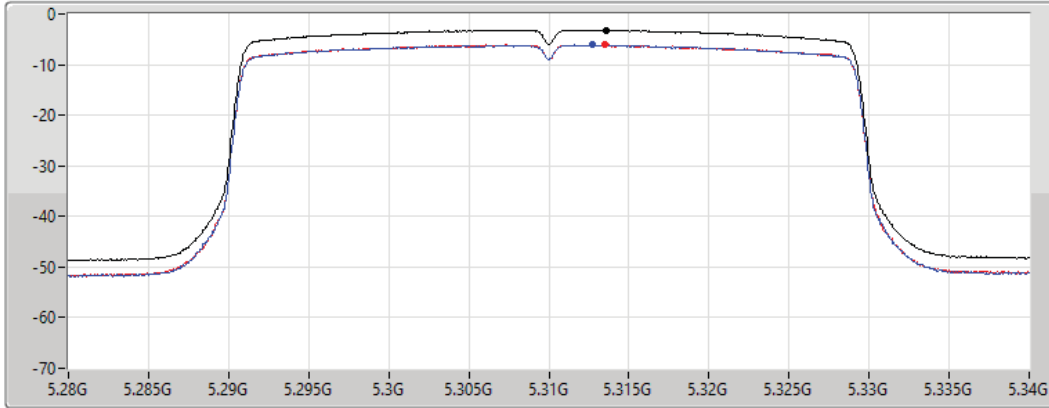

802.11ax HEW40_Nss1,(MCS0)_2TX

PSD

5310MHz

27/08/2021

CF
5.31GHz
Span
60MHz
RBW
1MHz
VBW
3MHz
Sweep Time
20ms
Detector Type
RMS

Sum ☒
Port 1 ☒
Port 2 ☒

Sum	PD	Port 1	Port 2
(dBm/RBW)	(dBm/RBW)	(dBm/RBW)	(dBm/RBW)
-3.16	-3.16	-6.07	-6.04

802.11ax HEW40_Nss1,(MCS0)_2TX

PSD

5510MHz

27/08/2021

CF
5.51GHz
Span
60MHz
RBW
1MHz
VBW
3MHz
Sweep Time
20ms
Detector Type
RMS