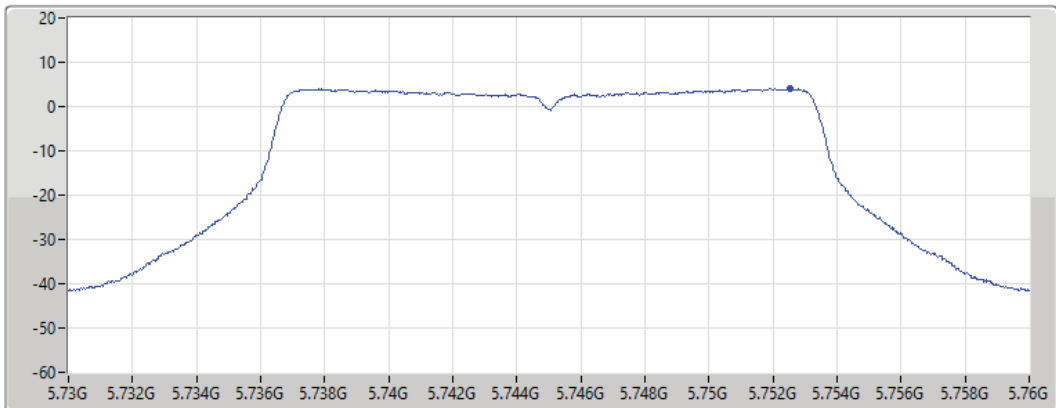

5745MHz

30/08/2021

CF
5.745GHz

Span
30MHz

RBW
500kHz

VBW
3MHz

Sweep Time
20ms

Detector Type
RMS

Port 1

Sum	PD	Port 1
(dBm/RBW)	(dBm/RBW)	(dBm/RBW)
4.11	4.11	4.11