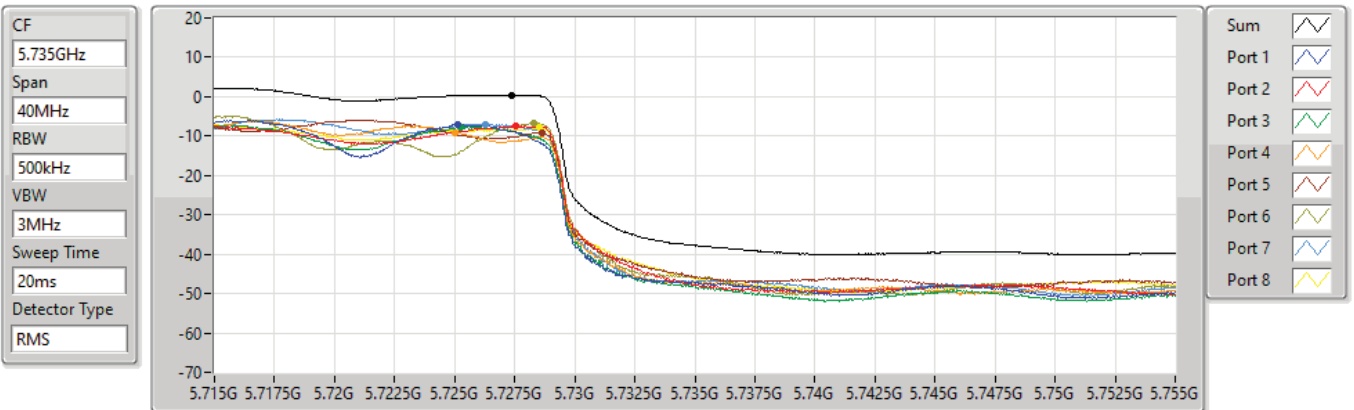

802.11ax HEW80_Nss1,(MCS0)_8TX

PSD

5690MHz Straddle 5.725-5.85GHz

15/09/2021

Sum	PD	Port 1	Port 2	Port 3	Port 4	Port 5	Port 6	Port 7	Port 8
(dBm/RBW)	(dBm/RBW)	(dBm/RBW)	(dBm/RBW)	(dBm/RBW)	(dBm/RBW)	(dBm/RBW)	(dBm/RBW)	(dBm/RBW)	(dBm/RBW)
0.45	0.45	-7.13	-7.41	-7.86	-9.02	-9.15	-6.67	-6.97	-7.86