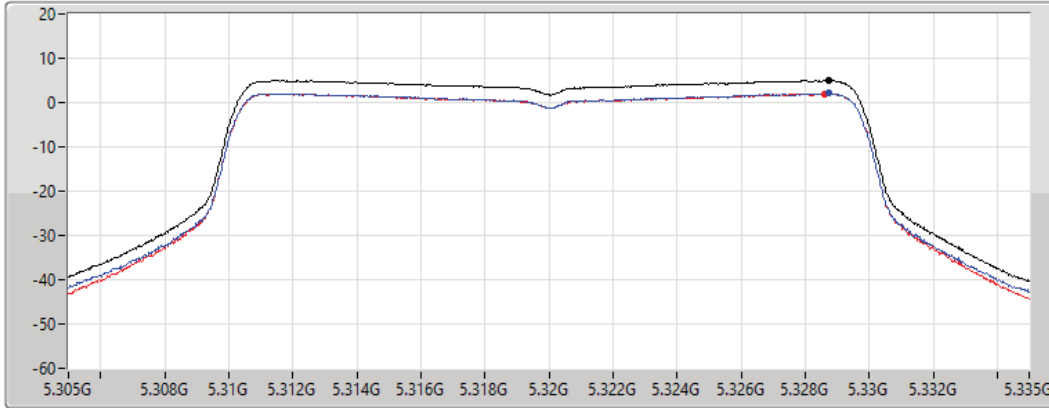

802.11ax HEW20_Nss1,(MCS0)_2TX

PSD

5320MHz

30/08/2021

CF
5.32GHz
Span
30MHz
RBW
1MHz
VBW
3MHz
Sweep Time
20ms
Detector Type
RMS

Sum
Port 1
Port 2

Sum	PD	Port 1	Port 2
(dBm/RBW)	(dBm/RBW)	(dBm/RBW)	(dBm/RBW)
4.98	4.98	2.05	1.96

802.11ax HEW20_Nss1,(MCS0)_2TX

PSD