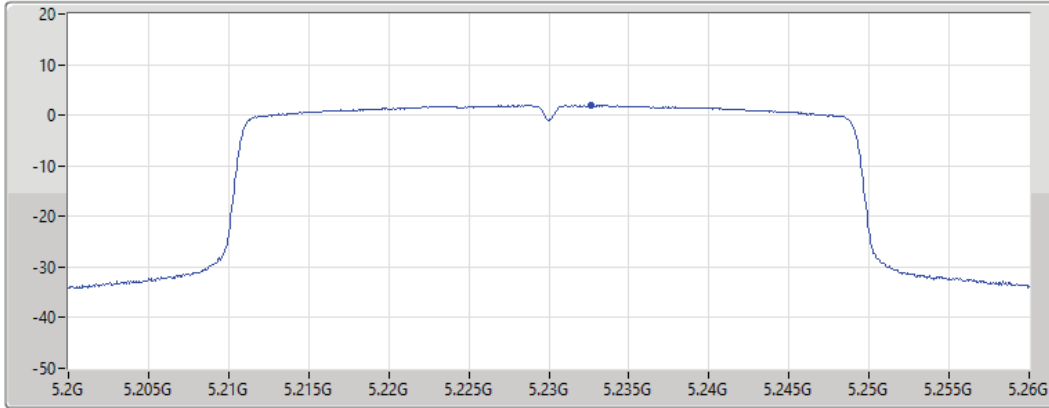

802.11ax HEW40_Nss1,(MCS0)_1TX

PSD

5230MHz

30/08/2021

CF
5.23GHz
Span
60MHz
RBW
1MHz
VBW
3MHz
Sweep Time
20ms
Detector Type
RMS

Port 1

Sum	PD	Port 1
(dBm/RBW)	(dBm/RBW)	(dBm/RBW)
1.91	1.91	1.91

802.11ax HEW40_Nss1,(MCS0)_1TX

PSD

5270MHz

30/08/2021

CF
5.27GHz
Span
60MHz
RBW
1MHz
VBW
3MHz
Sweep Time
20ms
Detector Type
RMS