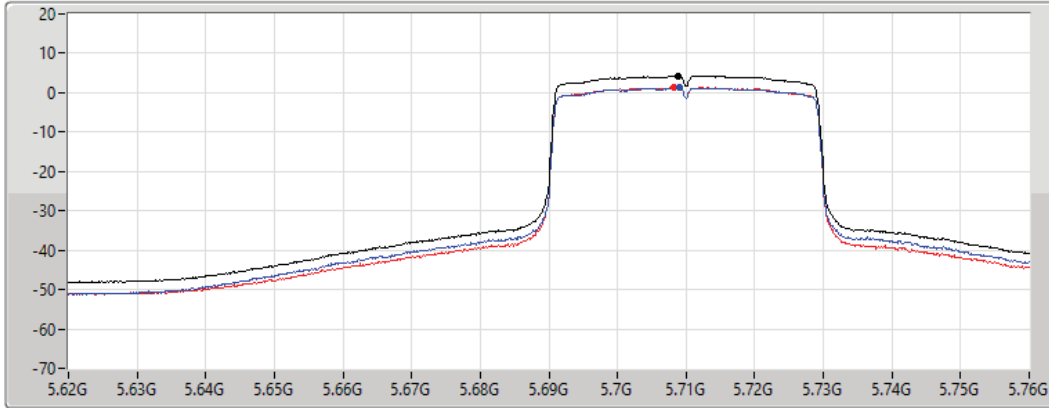

802.11ax HEW40_Nss1,(MCS0)_2TX

PSD

5710MHz Straddle 5.47-5.725GHz

27/08/2021

CF
5.69GHz
Span
140MHz
RBW
1MHz
VBW
3MHz
Sweep Time
20ms
Detector Type
RMS

Sum ☒
Port 1 ☒
Port 2 ☒

Sum	PD	Port 1	Port 2
(dBm/RBW)	(dBm/RBW)	(dBm/RBW)	(dBm/RBW)
4.27	4.27	1.34	1.29