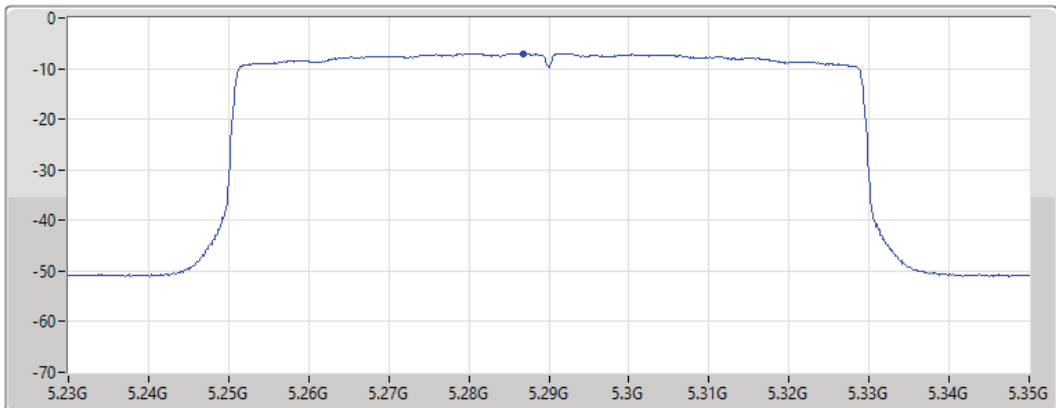

Sum	PD	Port 1
(dBm/RBW)	(dBm/RBW)	(dBm/RBW)
-4.98	-4.98	-4.98

802.11ax HEW80_Nss1,(MCS0)_1TX

PSD

5290MHz

30/08/2021

CF
5.29GHz
Span
120MHz
RBW
1MHz
VBW
3MHz
Sweep Time
20ms
Detector Type
RMS

Port 1 

Sum	PD	Port 1
(dBm/RBW)	(dBm/RBW)	(dBm/RBW)
-6.98	-6.98	-6.98