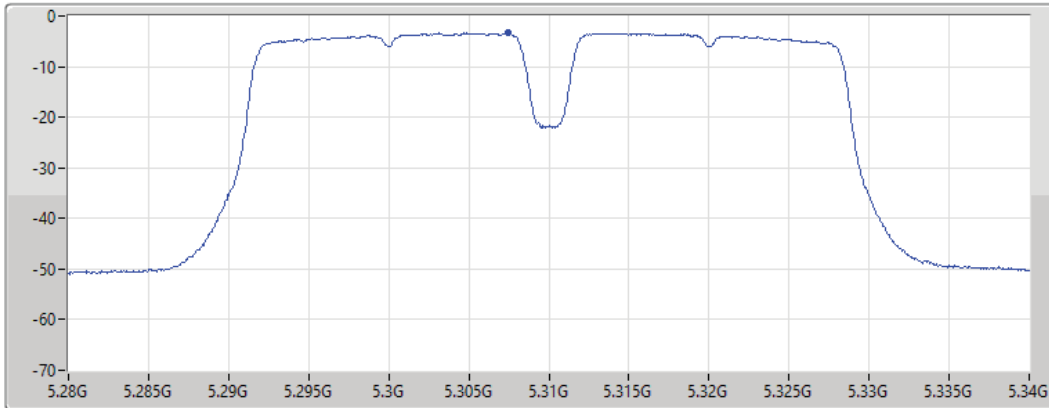

11a40_Nss1,(6Mbps)_1TX

PSD

5310MHz

30/08/2021

CF
5.31GHz
Span
60MHz
RBW
1MHz
VBW
3MHz
Sweep Time
20ms
Detector Type
RMS

Port 1

Sum	PD	Port 1
(dBm/RBW)	(dBm/RBW)	(dBm/RBW)
-3.31	-3.31	-3.31