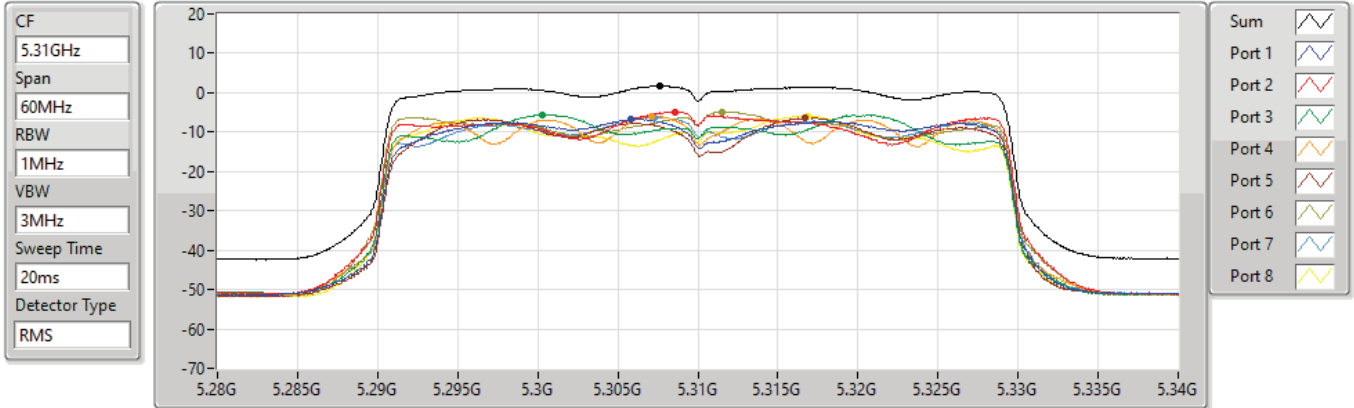

802.11ax HEW40_Nss1,(MCS0)_8TX

PSD

5310MHz

15/09/2021

Sum	PD	Port 1	Port 2	Port 3	Port 4	Port 5	Port 6	Port 7	Port 8
(dBm/RBW)	(dBm/RBW)	(dBm/RBW)	(dBm/RBW)	(dBm/RBW)	(dBm/RBW)	(dBm/RBW)	(dBm/RBW)	(dBm/RBW)	(dBm/RBW)
1.67	1.67	-6.69	-4.98	-5.50	-5.95	-6.38	-4.84	-6.20	-5.85