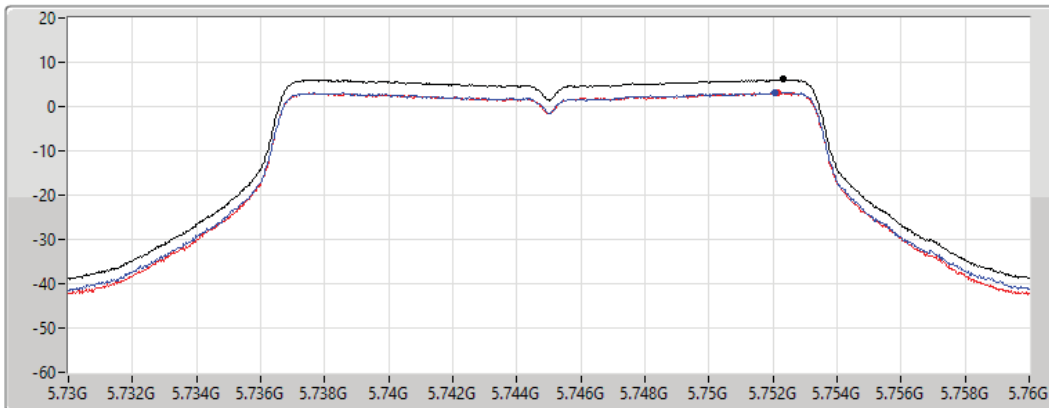

11a20_Nss1,(6Mbps)_2TX

PSD

5745MHz

27/08/2021

CF
5.745GHz
Span
30MHz
RBW
500kHz
VBW
3MHz
Sweep Time
20ms
Detector Type
RMS

Sum
Port 1
Port 2

Sum	PD	Port 1	Port 2
(dBm/RBW)	(dBm/RBW)	(dBm/RBW)	(dBm/RBW)
6.12	6.12	3.17	3.11