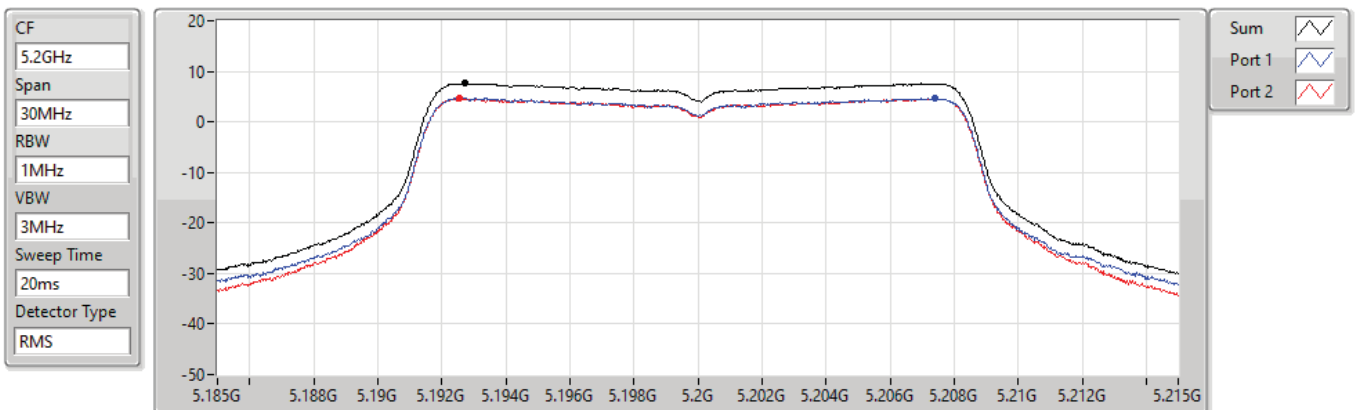

11a20_Nss1,(6Mbps)_2TX

PSD

5200MHz

27/08/2021