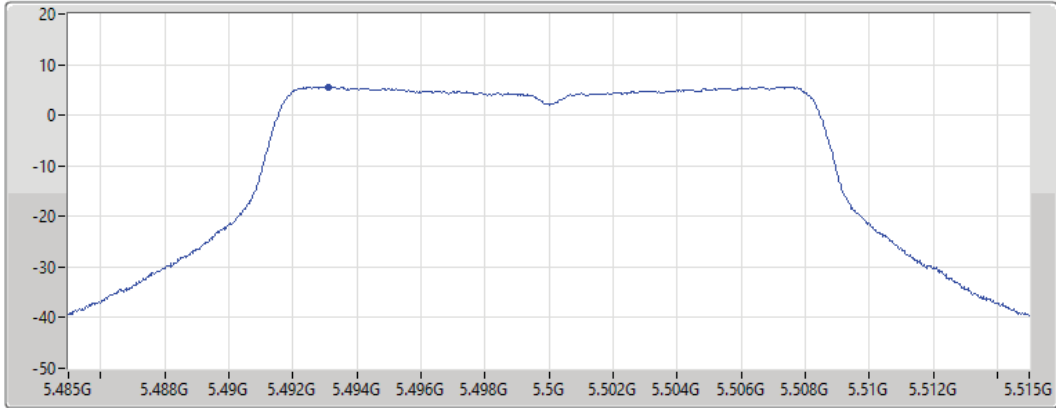

11a20_Nss1,(6Mbps)_1TX

PSD

5500MHz

30/08/2021

CF
5.5GHz

Span
30MHz

RBW
1MHz

VBW
3MHz

Sweep Time
20ms

Detector Type
RMS

Port 1

Sum	PD	Port 1
(dBm/RBW)	(dBm/RBW)	(dBm/RBW)
5.64	5.64	5.64