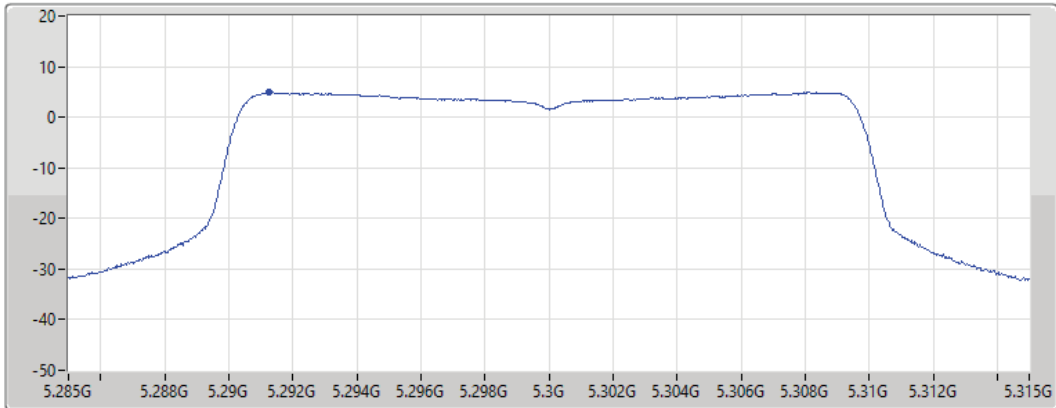

802.11ax HEW20_Nss1,(MCS0)_1TX

PSD

5300MHz

30/08/2021

CF
5.3GHz
Span
30MHz
RBW
1MHz
VBW
3MHz
Sweep Time
20ms
Detector Type
RMS

Port 1

Sum	PD	Port 1
(dBm/RBW)	(dBm/RBW)	(dBm/RBW)
4.89	4.89	4.89