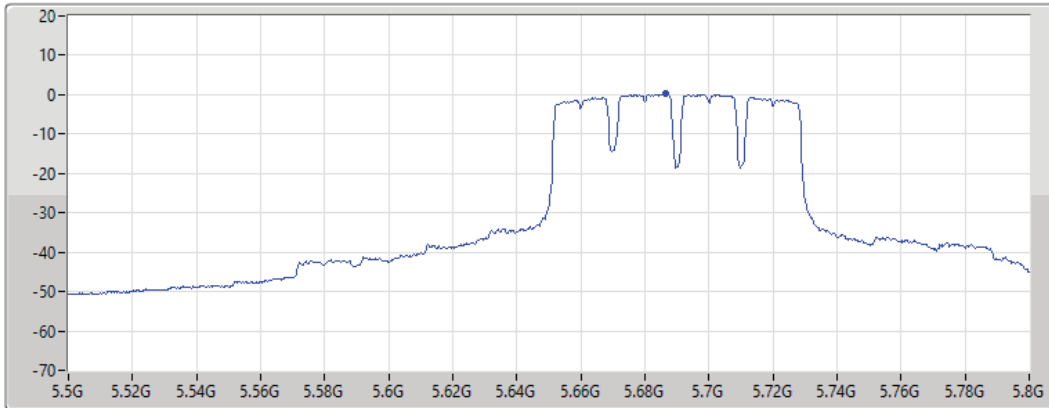

CF
5.65GHz

Span
300MHz

RBW
1MHz

VBW
3MHz

Sweep Time
20ms

Detector Type
RMS

Port 1 

Sum	PD	Port 1
(dBm/RBW)	(dBm/RBW)	(dBm/RBW)
0.27	0.27	0.27