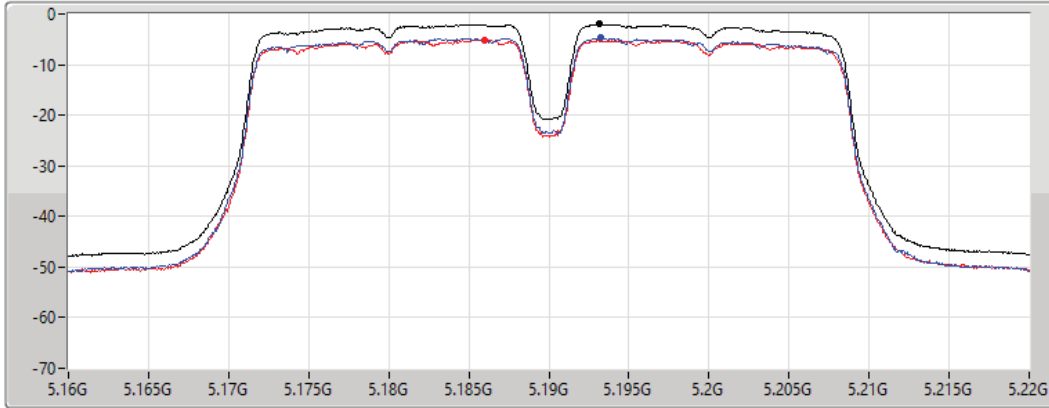

11a40_Nss1,(6Mbps)_2TX

PSD

5190MHz

27/08/2021

CF
5.19GHz
Span
60MHz
RBW
1MHz
VBW
3MHz
Sweep Time
20ms
Detector Type
RMS

Sum ☒
Port 1 ☒
Port 2 ☒

Sum	PD	Port 1	Port 2
(dBm/RBW)	(dBm/RBW)	(dBm/RBW)	(dBm/RBW)
-2.05	-2.05	-4.78	-5.23