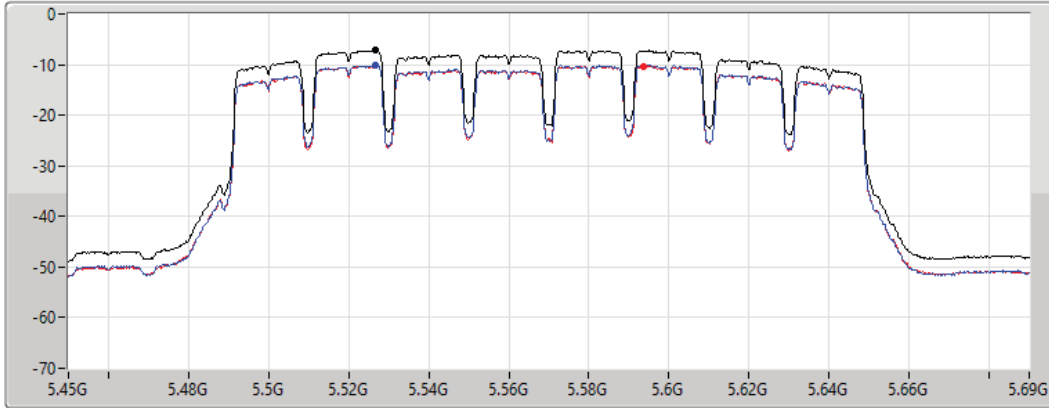

11a160_Nss1,(6Mbps)_2TX

PSD

5570MHz

27/08/2021

CF
5.57GHz
Span
240MHz
RBW
1MHz
VBW
3MHz
Sweep Time
20ms
Detector Type
RMS

Sum
Port 1
Port 2

Sum	PD	Port 1	Port 2
(dBm/RBW)	(dBm/RBW)	(dBm/RBW)	(dBm/RBW)
-7.19	-7.19	-10.02	-10.29