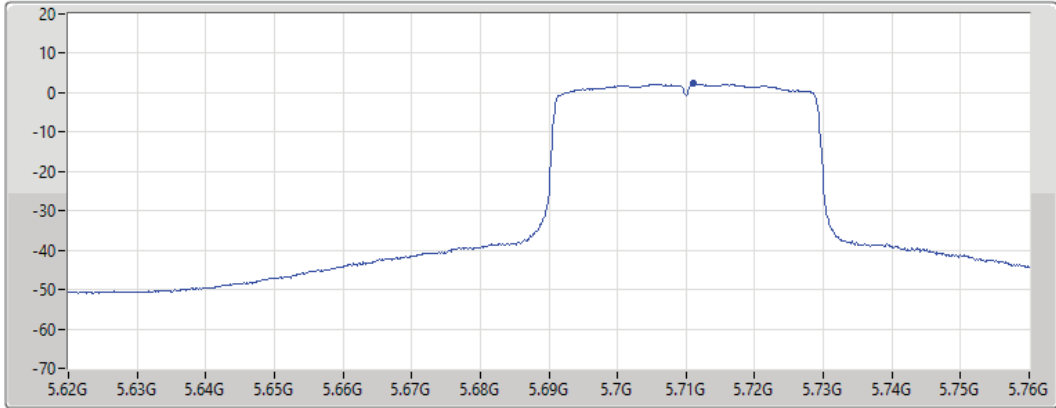

Port 1 

Sum	PD	Port 1
(dBm/RBW)	(dBm/RBW)	(dBm/RBW)
2.48	2.48	2.48

802.11ax HEW40_Nss1,(MCS0)_1TX

PSD

5710MHz Straddle 5.47-5.725GHz

30/08/2021

CF
5.69GHz
Span
140MHz
RBW
1MHz
VBW
3MHz
Sweep Time
20ms
Detector Type
RMS