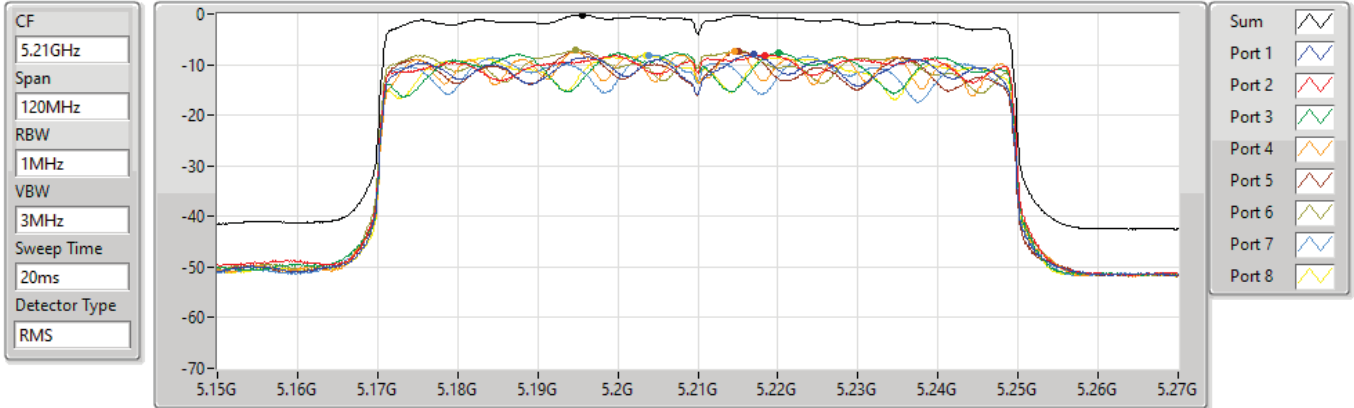

802.11ax HEW80_Nss1,(MCS0)_8TX

PSD

5210MHz

15/09/2021

Sum	PD	Port 1	Port 2	Port 3	Port 4	Port 5	Port 6	Port 7	Port 8
(dBm/RBW)	(dBm/RBW)	(dBm/RBW)	(dBm/RBW)	(dBm/RBW)	(dBm/RBW)	(dBm/RBW)	(dBm/RBW)	(dBm/RBW)	(dBm/RBW)
-0.14	-0.14	-8.06	-8.09	-7.70	-7.31	-7.40	-7.11	-8.09	-8.13