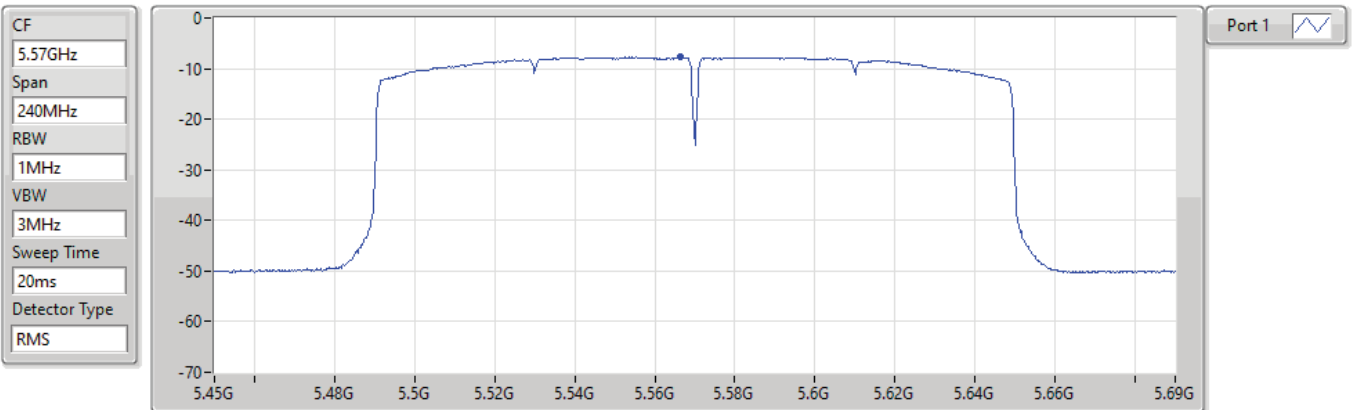

5570MHz

30/08/2021

Sum	PD	Port 1
(dBm/RBW)	(dBm/RBW)	(dBm/RBW)
-7.75	-7.75	-7.75