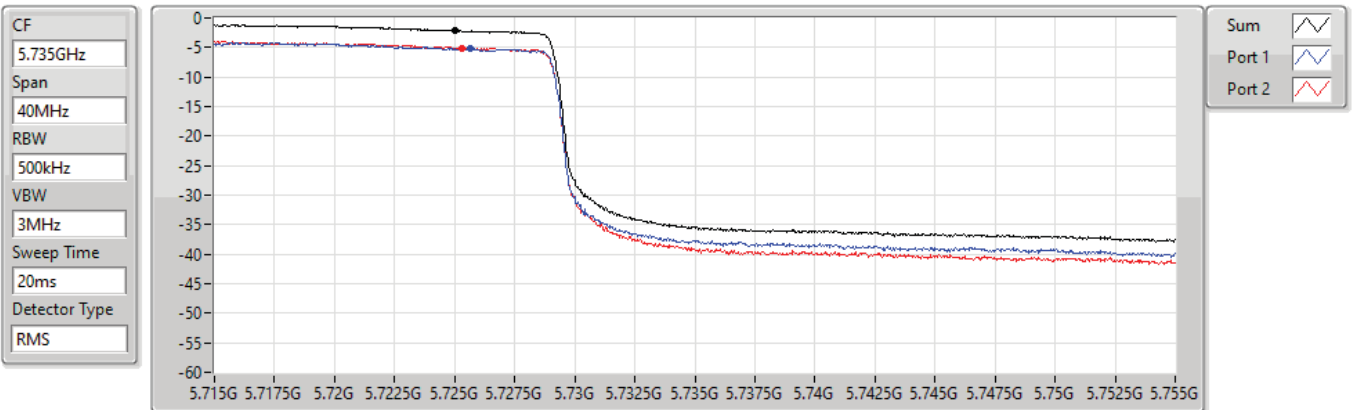

802.11ax HEW80_Nss1,(MCS0)_2TX

PSD

5690MHz Straddle 5.725-5.85GHz

27/08/2021

Sum	PD	Port 1	Port 2
(dBm/RBW)	(dBm/RBW)	(dBm/RBW)	(dBm/RBW)
-2.19	-2.19	-5.11	-5.11