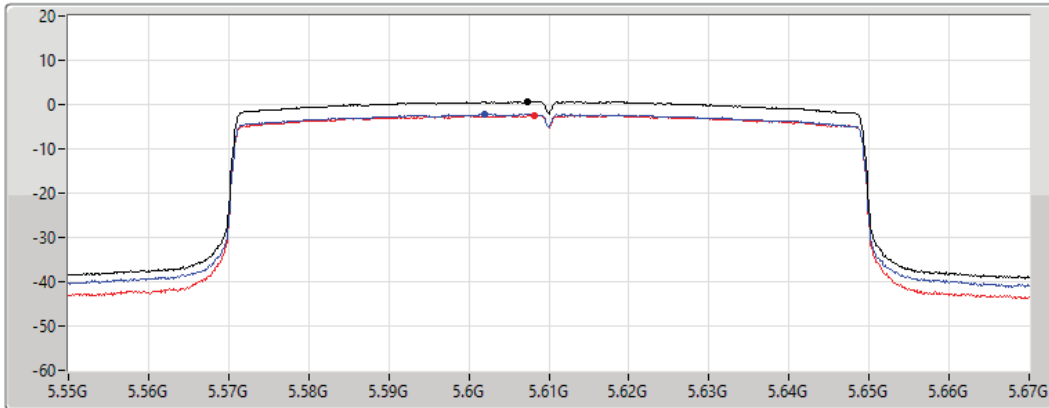

802.11ax HEW80_Nss1,(MCS0)_2TX

PSD

5610MHz

27/08/2021

CF
5.61GHz
Span
120MHz
RBW
1MHz
VBW
3MHz
Sweep Time
20ms
Detector Type
RMS

Sum ☒
Port 1 ☒
Port 2 ☒

Sum	PD	Port 1	Port 2
(dBm/RBW)	(dBm/RBW)	(dBm/RBW)	(dBm/RBW)
0.61	0.61	-2.14	-2.48