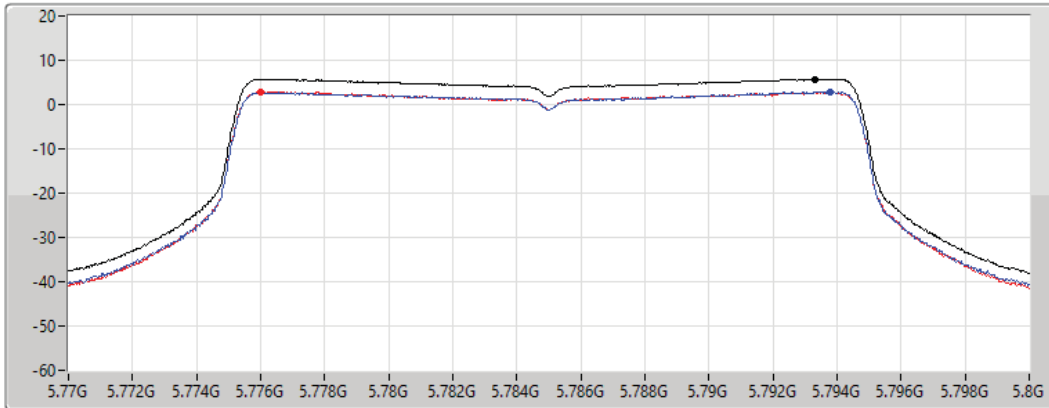

Sum
Port 1
Port 2

Sum	PD	Port 1	Port 2
(dBm/RBW)	(dBm/RBW)	(dBm/RBW)	(dBm/RBW)
5.85	5.85	2.97	2.80

802.11ax HEW20_Nss1,(MCS0)_2TX

PSD

5785MHz

27/08/2021

CF
5.785GHz
Span
30MHz
RBW
500kHz
VBW
3MHz
Sweep Time
20ms
Detector Type
RMS