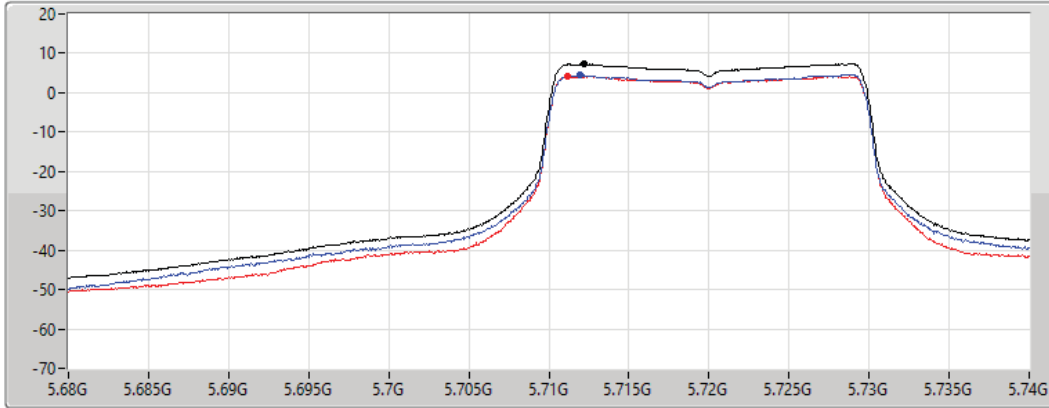

802.11ax HEW20_Nss1,(MCS0)_2TX
5720MHz Straddle 5.47-5.725GHz

PSD

27/08/2021

CF
5.71GHz

Span
60MHz

RBW
1MHz

VBW
3MHz

Sweep Time
20ms

Detector Type
RMS

Sum ☒

Port 1 ☒

Port 2 ☒

Sum	PD	Port 1	Port 2
(dBm/RBW)	(dBm/RBW)	(dBm/RBW)	(dBm/RBW)
7.24	7.24	4.44	4.24