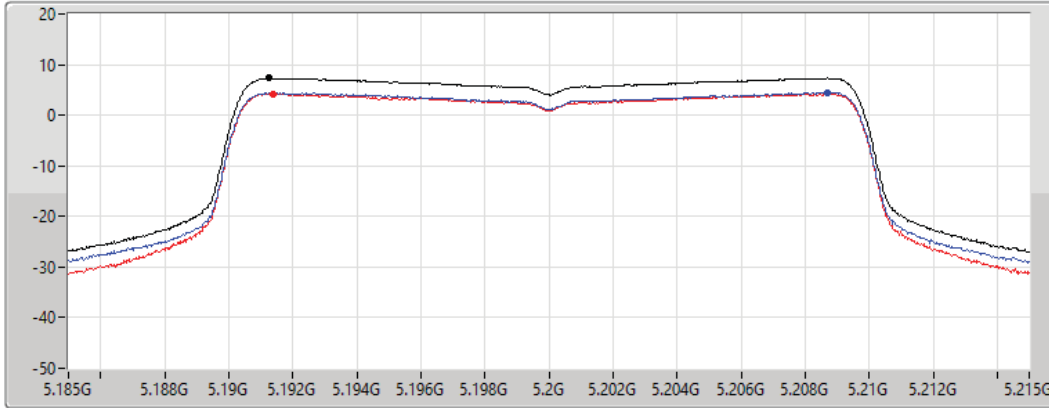

802.11ax HEW20_Nss1,(MCS0)_2TX

PSD

5200MHz

27/08/2021

CF
5.2GHz
Span
30MHz
RBW
1MHz
VBW
3MHz
Sweep Time
20ms
Detector Type
RMS

Sum
Port 1
Port 2

Sum	PD	Port 1	Port 2
(dBm/RBW)	(dBm/RBW)	(dBm/RBW)	(dBm/RBW)
7.29	7.29	4.43	4.20

802.11ax HEW20_Nss1,(MCS0)_2TX

PSD

5240MHz

27/08/2021

CF
5.24GHz
Span
30MHz
RBW
1MHz
VBW
3MHz
Sweep Time
20ms
Detector Type
RMS