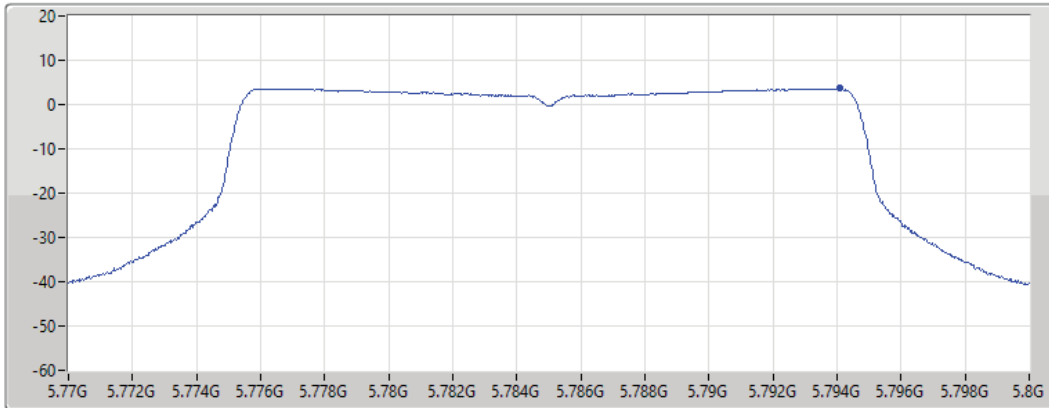

Sum	PD	Port 1
(dBm/RBW)	(dBm/RBW)	(dBm/RBW)
3.54	3.54	3.54

802.11ax HEW20_Nss1,(MCS0)_1TX

PSD

5785MHz

30/08/2021

CF
5.785GHz
Span
30MHz
RBW
500kHz
VBW
3MHz
Sweep Time
20ms
Detector Type
RMS

Port 1

Sum	PD	Port 1
(dBm/RBW)	(dBm/RBW)	(dBm/RBW)
3.60	3.60	3.60