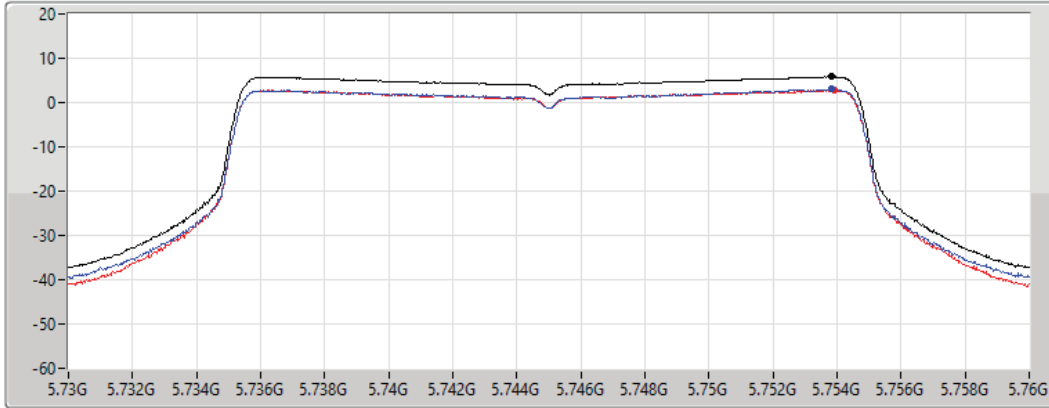

Port 2

Sum	PD	Port 1	Port 2
(dBm/RBW)	(dBm/RBW)	(dBm/RBW)	(dBm/RBW)
5.91	5.91	3.01	2.83

802.11ax HEW20_Nss1,(MCS0)_2TX

PSD

5745MHz

27/08/2021

CF
5.745GHz
Span
30MHz
RBW
500kHz
VBW
3MHz
Sweep Time
20ms
Detector Type
RMS