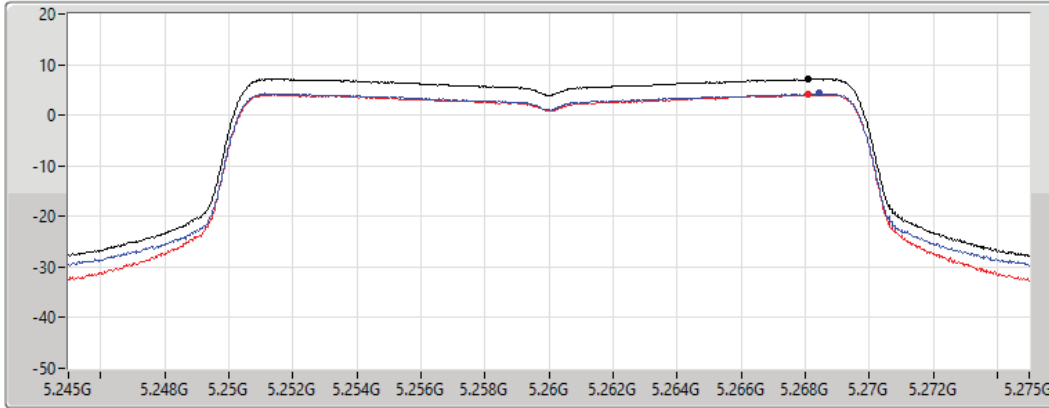

802.11ax HEW20_Nss1,(MCS0)_2TX

PSD

5260MHz

27/08/2021

CF
5.26GHz
Span
30MHz
RBW
1MHz
VBW
3MHz
Sweep Time
20ms
Detector Type
RMS

Sum
Port 1
Port 2

Sum	PD	Port 1	Port 2
(dBm/RBW)	(dBm/RBW)	(dBm/RBW)	(dBm/RBW)
7.14	7.14	4.31	4.09

802.11ax HEW20_Nss1,(MCS0)_2TX

PSD