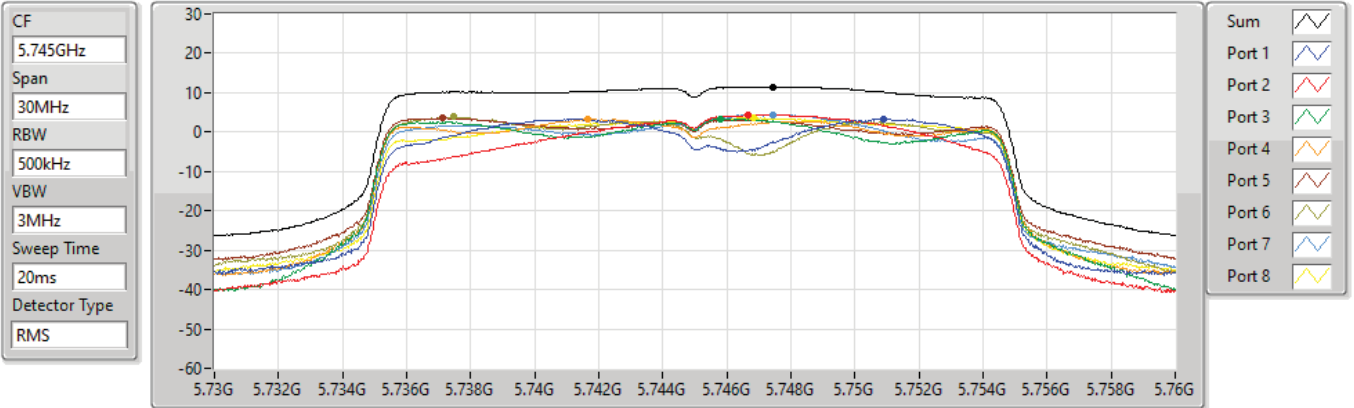

802.11ax HEW20_Nss1,(MCS0)_8TX

PSD

5745MHz

15/09/2021

Sum	PD	Port 1	Port 2	Port 3	Port 4	Port 5	Port 6	Port 7	Port 8
(dBm/RBW)	(dBm/RBW)	(dBm/RBW)	(dBm/RBW)	(dBm/RBW)	(dBm/RBW)	(dBm/RBW)	(dBm/RBW)	(dBm/RBW)	(dBm/RBW)
11.49	11.49	3.39	4.35	3.35	3.31	3.67	3.83	4.43	3.62