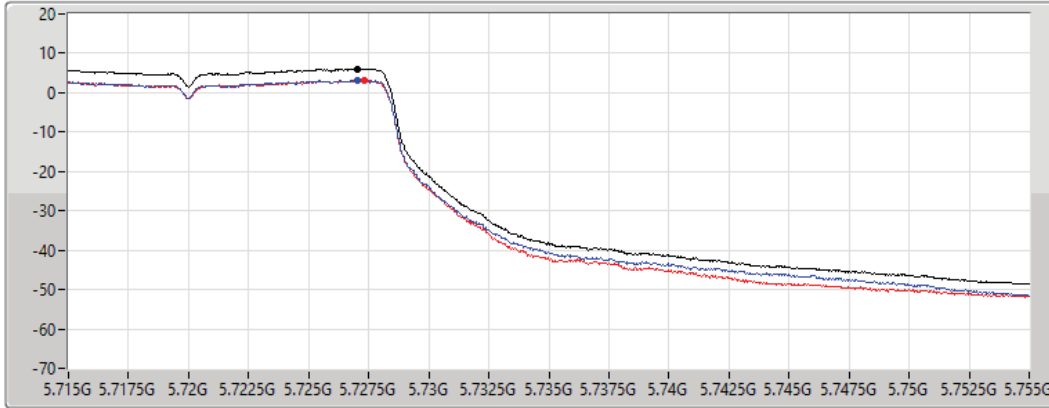

11a20_Nss1,(6Mbps)_2TX

PSD

5720MHz Straddle 5.725-5.85GHz

27/08/2021

CF
5.735GHz
Span
40MHz
RBW
500kHz
VBW
3MHz
Sweep Time
20ms
Detector Type
RMS

Sum
Port 1
Port 2

Sum	PD	Port 1	Port 2
(dBm/RBW)	(dBm/RBW)	(dBm/RBW)	(dBm/RBW)
6.08	6.08	3.26	3.10