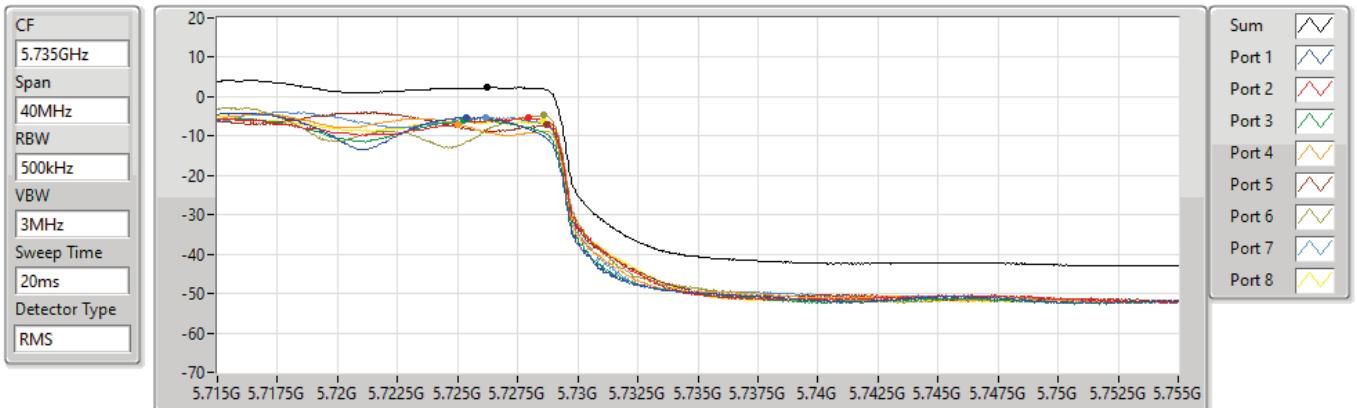

802.11ax HEW40_Nss1,(MCS0)_8TX

5710MHz Straddle 5.725-5.85GHz

PSD

15/09/2021

Sum	PD	Port 1	Port 2	Port 3	Port 4	Port 5	Port 6	Port 7	Port 8
(dBm/RBW)	(dBm/RBW)	(dBm/RBW)	(dBm/RBW)	(dBm/RBW)	(dBm/RBW)	(dBm/RBW)	(dBm/RBW)	(dBm/RBW)	(dBm/RBW)
2.34	2.34	-5.18	-5.40	-6.10	-6.90	-7.20	-4.71	-5.23	-6.29