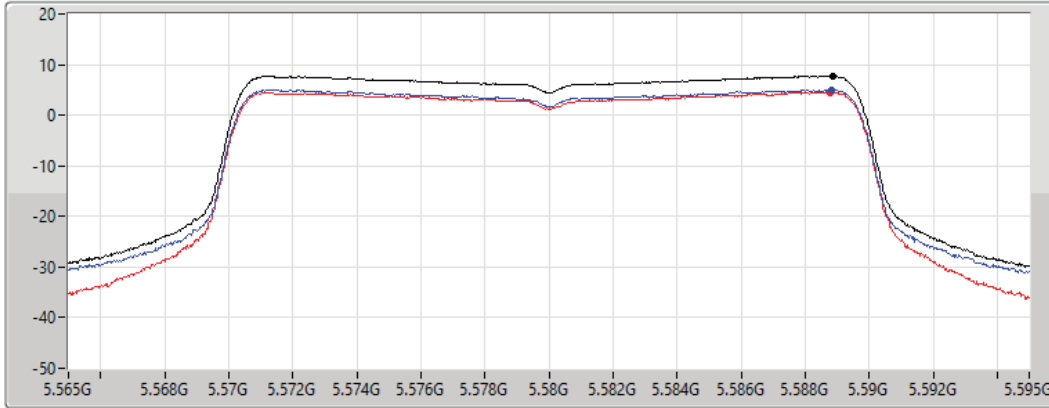

802.11ax HEW20_Nss1,(MCS0)_2TX

PSD

5580MHz

27/08/2021

CF
5.58GHz
Span
30MHz
RBW
1MHz
VBW
3MHz
Sweep Time
20ms
Detector Type
RMS

Sum ☐
Port 1 ☐
Port 2 ☐

Sum	PD	Port 1	Port 2
(dBm/RBW)	(dBm/RBW)	(dBm/RBW)	(dBm/RBW)
7.75	7.75	5.02	4.55

802.11ax HEW20_Nss1,(MCS0)_2TX

PSD