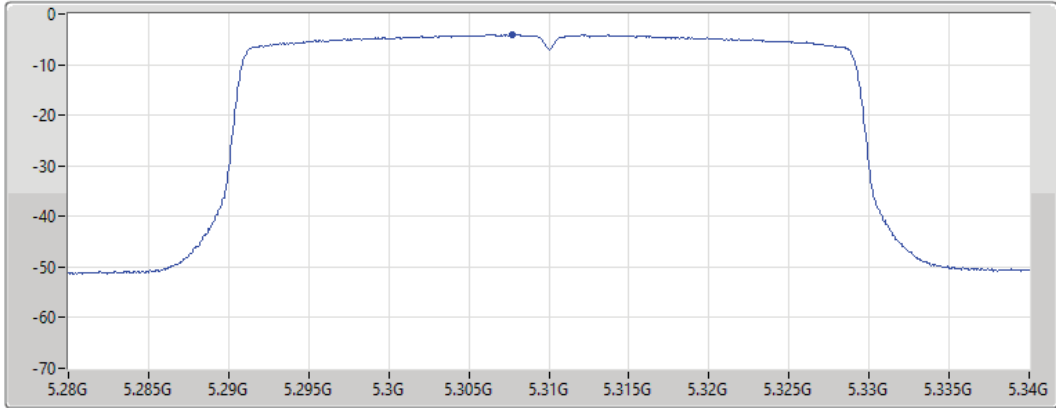

802.11ax HEW40_Nss1,(MCS0)_1TX

PSD

5310MHz

30/08/2021

CF
5.31GHz
Span
60MHz
RBW
1MHz
VBW
3MHz
Sweep Time
20ms
Detector Type
RMS

Port 1

Sum	PD	Port 1
(dBm/RBW)	(dBm/RBW)	(dBm/RBW)
-4.05	-4.05	-4.05