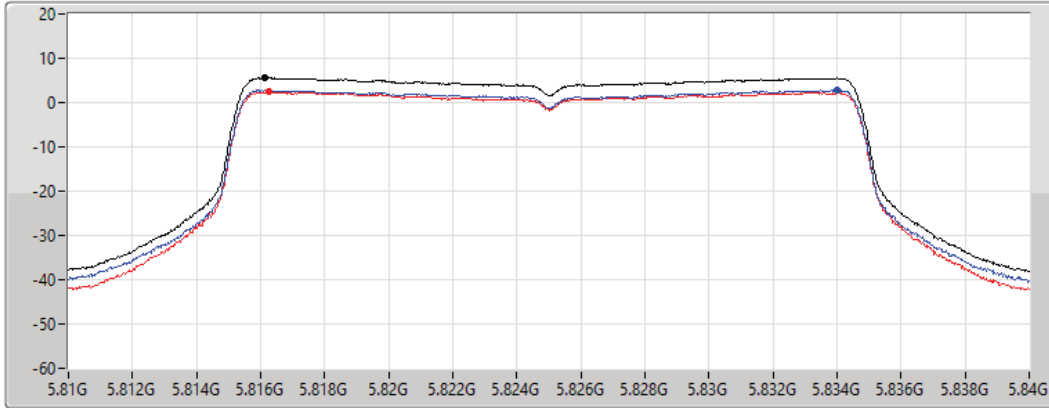

802.11ax HEW20_Nss1,(MCS0)_2TX

PSD

5825MHz

27/08/2021

CF
5.825GHz

Span
30MHz

RBW
500kHz

VBW
3MHz

Sweep Time
20ms

Detector Type
RMS

Sum ☒

Port 1 ☒

Port 2 ☒

Sum	PD	Port 1	Port 2
(dBm/RBW)	(dBm/RBW)	(dBm/RBW)	(dBm/RBW)
5.55	5.55	2.81	2.39

802.11ax HEW40_Nss1,(MCS0)_2TX

PSD

5190MHz

27/08/2021

CF
5.19GHz

Span
60MHz

RBW
1MHz

VBW
3MHz

Sweep Time
20ms

Detector Type
RMS