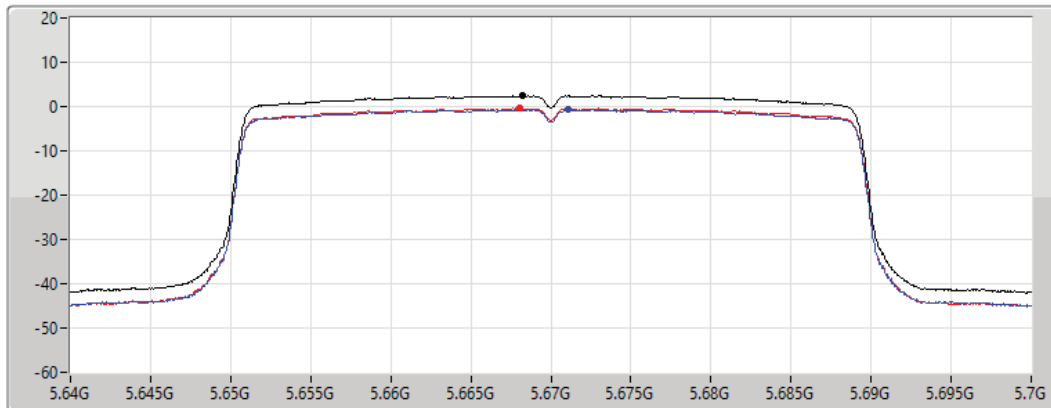

802.11ax HEW40_Nss1,(MCS0)_2TX

PSD

5670MHz

27/08/2021

CF
5.67GHz
Span
60MHz
RBW
1MHz
VBW
3MHz
Sweep Time
20ms
Detector Type
RMS

Sum ☒
Port 1 ☒
Port 2 ☒

Sum	PD	Port 1	Port 2
(dBm/RBW)	(dBm/RBW)	(dBm/RBW)	(dBm/RBW)
2.41	2.41	-0.66	-0.36