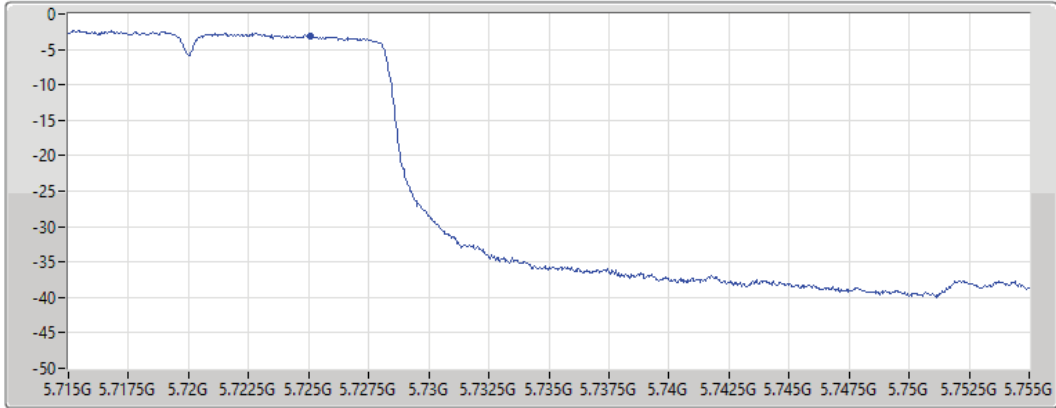

11a80_Nss1,(6Mbps)_1TX

PSD

5690MHz Straddle 5.725-5.85GHz

30/08/2021

CF
5.735GHz

Span
40MHz

RBW
500kHz

VBW
3MHz

Sweep Time
20ms

Detector Type
RMS

Port 1

Sum	PD	Port 1
(dBm/RBW)	(dBm/RBW)	(dBm/RBW)
-3.12	-3.12	-3.12

11a80_Nss1,(6Mbps)_1TX

PSD