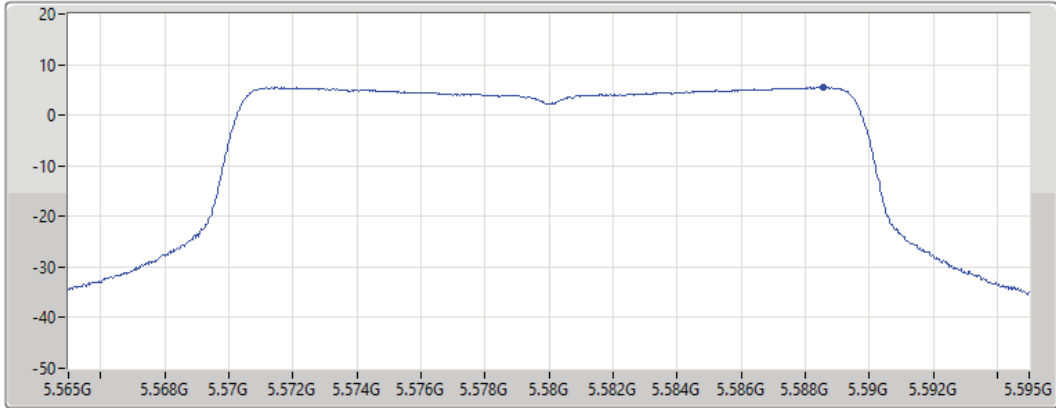

802.11ax HEW20_Nss1,(MCS0)_1TX

PSD

5580MHz

30/08/2021

CF
5.58GHz
Span
30MHz
RBW
1MHz
VBW
3MHz
Sweep Time
20ms
Detector Type
RMS

Port 1

Sum	PD	Port 1
(dBm/RBW)	(dBm/RBW)	(dBm/RBW)
5.53	5.53	5.53