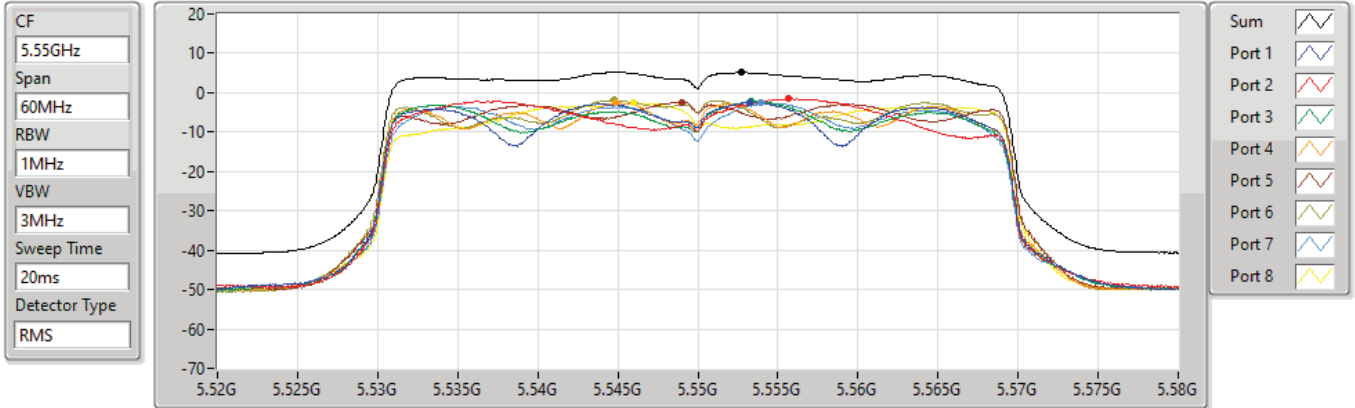

802.11ax HEW40_Nss1,(MCS0)_8TX

PSD

5550MHz

15/09/2021

Sum	PD	Port 1	Port 2	Port 3	Port 4	Port 5	Port 6	Port 7	Port 8
(dBm/RBW)	(dBm/RBW)	(dBm/RBW)	(dBm/RBW)	(dBm/RBW)	(dBm/RBW)	(dBm/RBW)	(dBm/RBW)	(dBm/RBW)	(dBm/RBW)
5.21	5.21	-2.55	-1.52	-2.21	-2.56	-2.37	-1.92	-2.53	-2.63