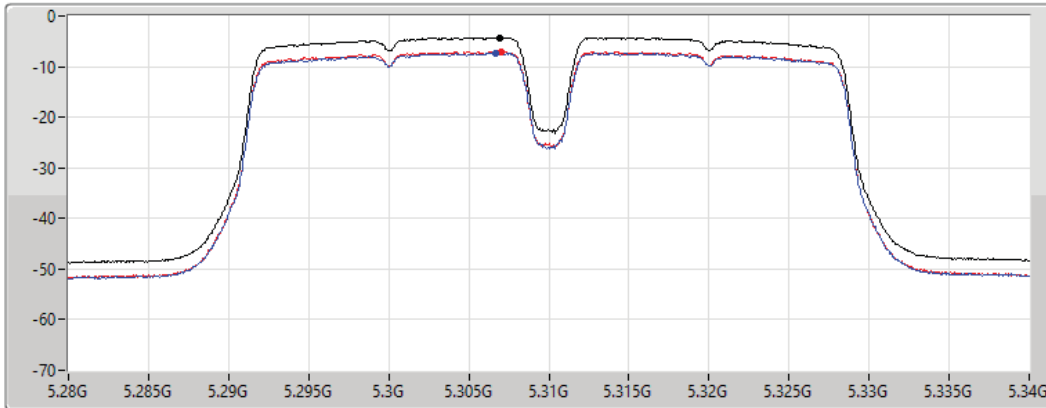

5310MHz

27/08/2021

CF
5.31GHz

Span
60MHz

RBW
1MHz

VBW
3MHz

Sweep Time
20ms

Detector Type
RMS