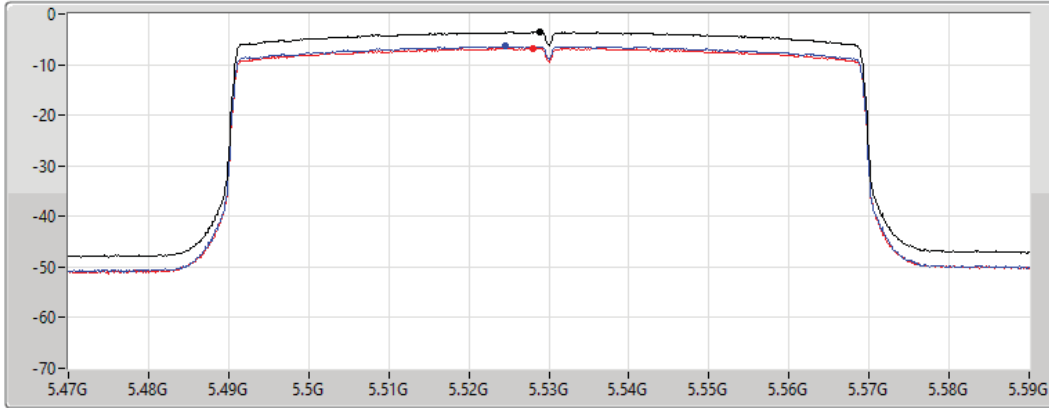

802.11ax HEW80_Nss1,(MCS0)_2TX

PSD

5530MHz

27/08/2021

CF
5.53GHz
Span
120MHz
RBW
1MHz
VBW
3MHz
Sweep Time
20ms
Detector Type
RMS

Sum ☒
Port 1 ☒
Port 2 ☒

Sum	PD	Port 1	Port 2
(dBm/RBW)	(dBm/RBW)	(dBm/RBW)	(dBm/RBW)
-3.59	-3.59	-6.42	-6.74