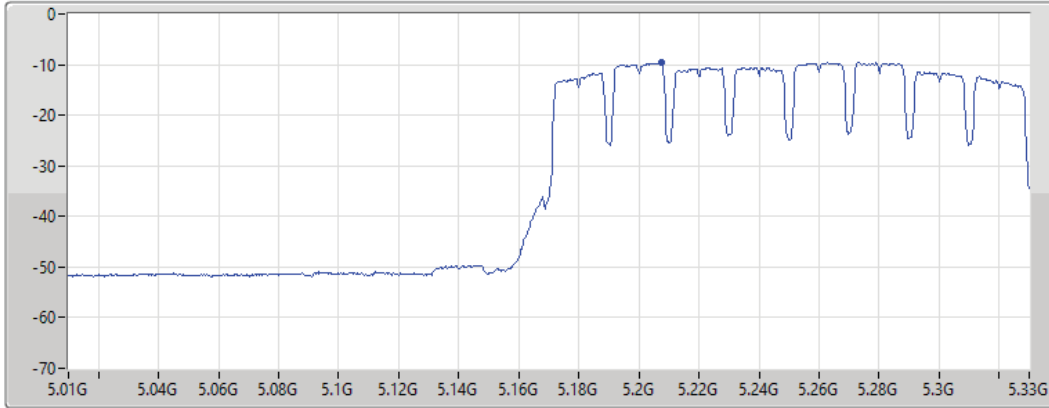

11a160_Nss1,(6Mbps)_1TX

PSD

5250MHz Straddle 5.15-5.25GHz

30/08/2021

CF
5.17GHz
Span
320MHz
RBW
1MHz
VBW
3MHz
Sweep Time
20ms
Detector Type
RMS

Port 1

Sum	PD	Port 1
(dBm/RBW)	(dBm/RBW)	(dBm/RBW)
-9.62	-9.62	-9.62