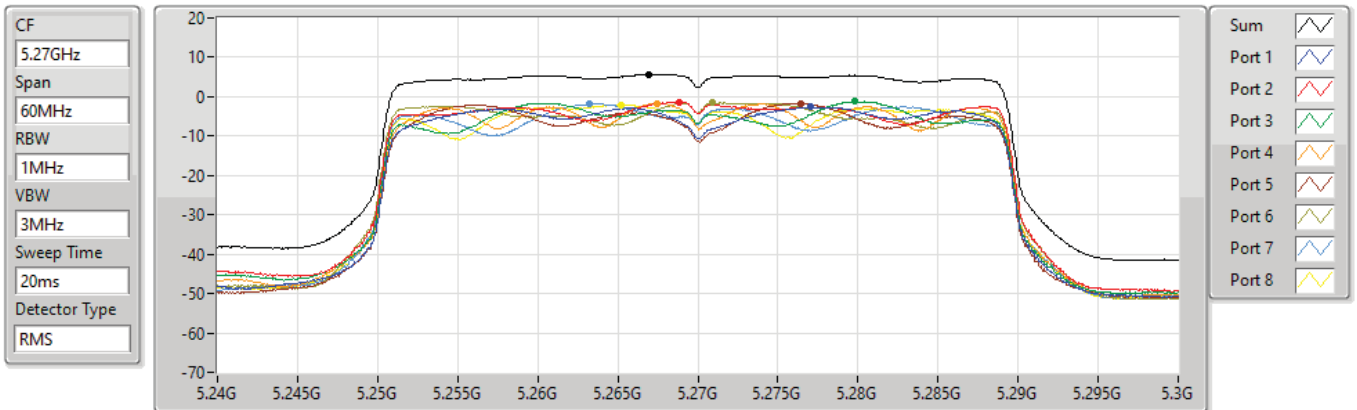

802.11ax HEW40_Nss1,(MCS0)_8TX

PSD

5270MHz

15/09/2021

Sum	PD	Port 1	Port 2	Port 3	Port 4	Port 5	Port 6	Port 7	Port 8
(dBm/RBW)	(dBm/RBW)	(dBm/RBW)	(dBm/RBW)	(dBm/RBW)	(dBm/RBW)	(dBm/RBW)	(dBm/RBW)	(dBm/RBW)	(dBm/RBW)
5.73	5.73	-2.67	-1.36	-1.23	-1.71	-1.72	-1.49	-1.82	-2.06