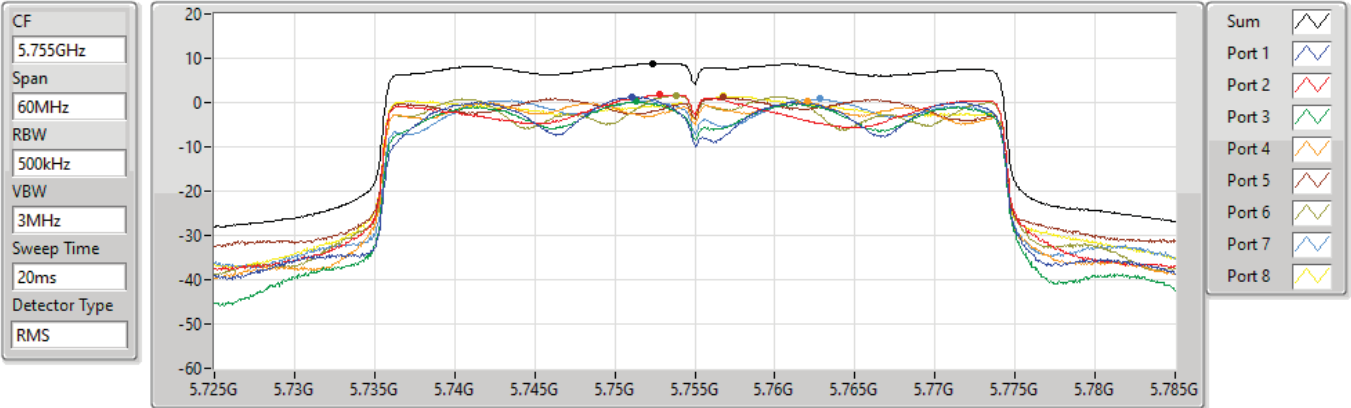

802.11ax HEW40_Nss1,(MCS0)_8TX

PSD

5755MHz

15/09/2021