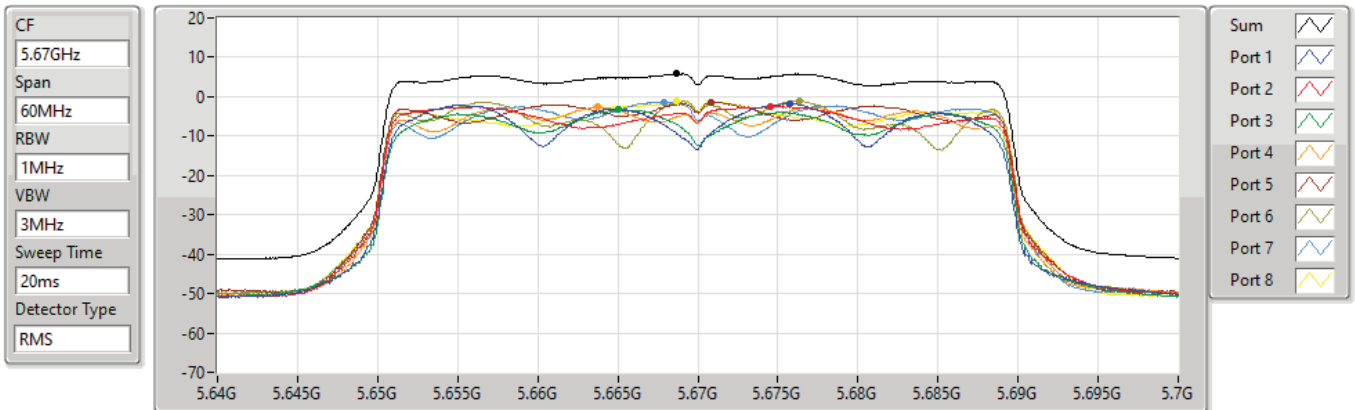

802.11ax HEW40_Nss1,(MCS0)_8TX

PSD

5670MHz

15/09/2021

Sum	PD	Port 1	Port 2	Port 3	Port 4	Port 5	Port 6	Port 7	Port 8
(dBm/RBW)	(dBm/RBW)	(dBm/RBW)	(dBm/RBW)	(dBm/RBW)	(dBm/RBW)	(dBm/RBW)	(dBm/RBW)	(dBm/RBW)	(dBm/RBW)
5.81	5.81	-1.80	-2.45	-3.18	-2.61	-1.31	-0.99	-1.28	-1.12