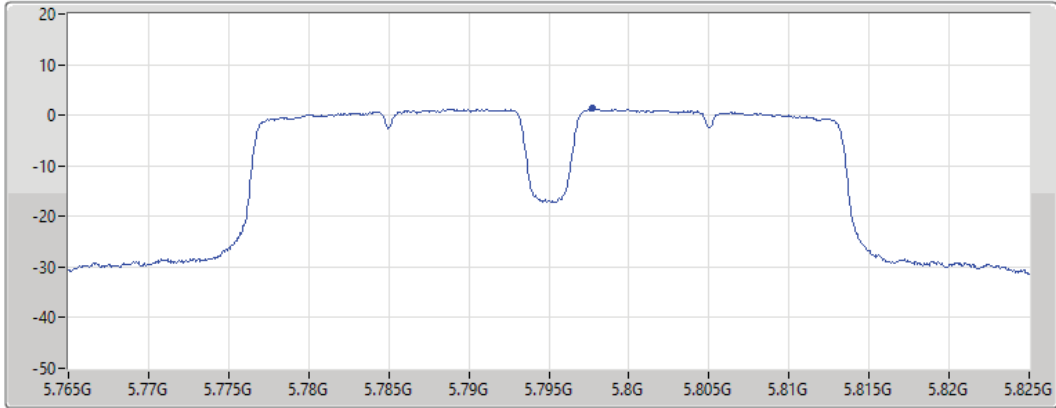

11a40_Nss1,(6Mbps)_1TX

PSD

5795MHz

30/08/2021

CF
5.795GHz

Span
60MHz

RBW
500kHz

VBW
3MHz

Sweep Time
20ms

Detector Type
RMS

Port 1

Sum	PD	Port 1
(dBm/RBW)	(dBm/RBW)	(dBm/RBW)
1.28	1.28	1.28