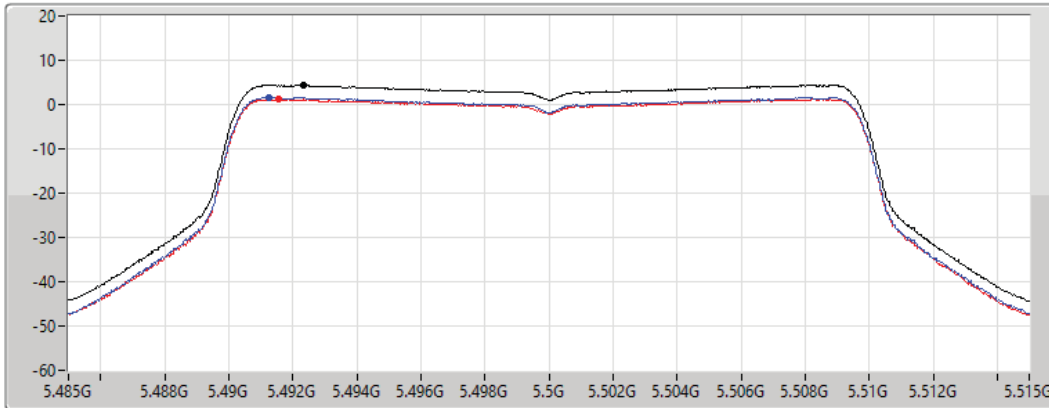

5500MHz

27/08/2021

CF
5.5GHz
Span
30MHz
RBW
1MHz
VBW
3MHz
Sweep Time
20ms
Detector Type
RMS

Sum
Port 1
Port 2

Sum	PD	Port 1	Port 2
(dBm/RBW)	(dBm/RBW)	(dBm/RBW)	(dBm/RBW)
4.37	4.37	1.66	1.20