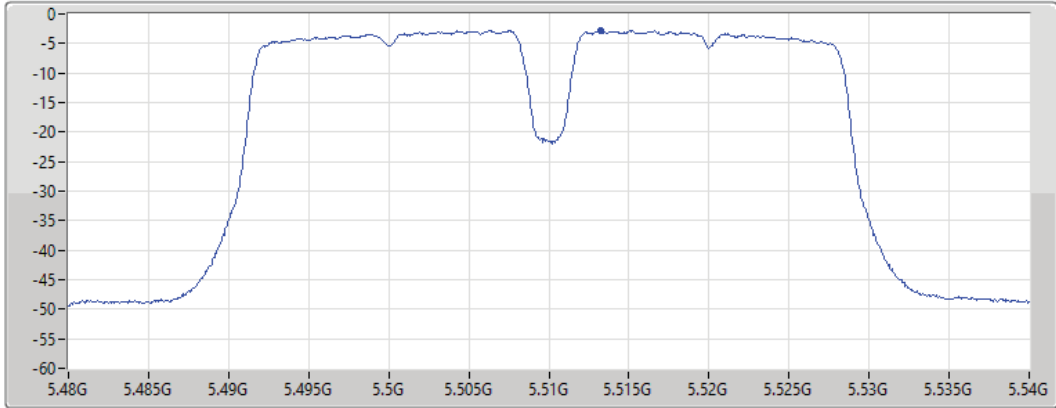

11a40_Nss1,(6Mbps)_1TX

PSD

5510MHz

30/08/2021

CF
5.51GHz

Span
60MHz

RBW
1MHz

VBW
3MHz

Sweep Time
20ms

Detector Type
RMS

Port 1

Sum	PD	Port 1
(dBm/RBW)	(dBm/RBW)	(dBm/RBW)
-2.81	-2.81	-2.81