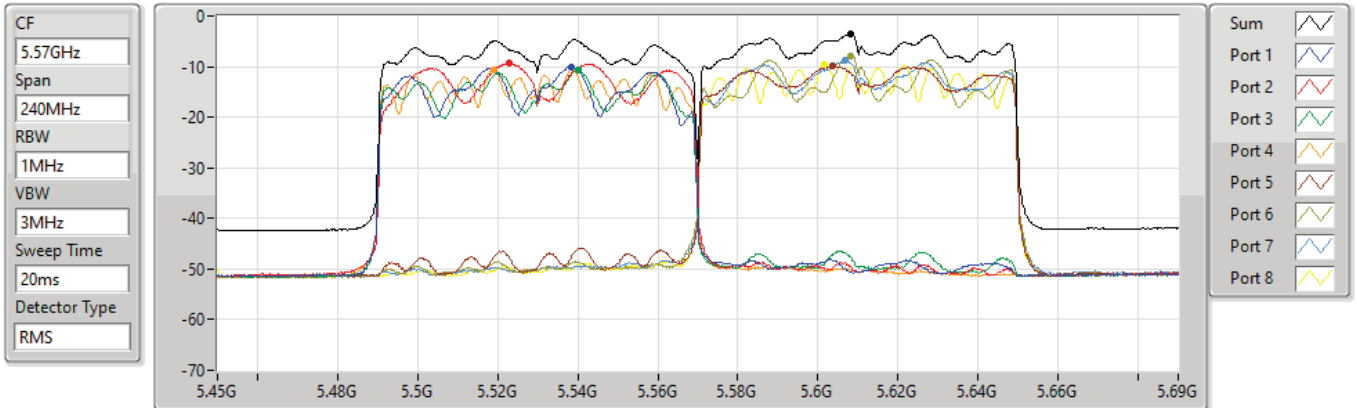

802.11ax HEW80+80_Nss2,(MCS0)_8TX
#5530MHz,#5610MHz

PSD

15/09/2021

Sum	PD	Port 1	Port 2	Port 3	Port 4	Port 5	Port 6	Port 7	Port 8
(dBm/RBW)	(dBm/RBW)	(dBm/RBW)	(dBm/RBW)	(dBm/RBW)	(dBm/RBW)	(dBm/RBW)	(dBm/RBW)	(dBm/RBW)	(dBm/RBW)
-3.52	-3.52	-10.21	-9.35	-10.73	-10.57	-9.96	-7.98	-8.79	-9.55