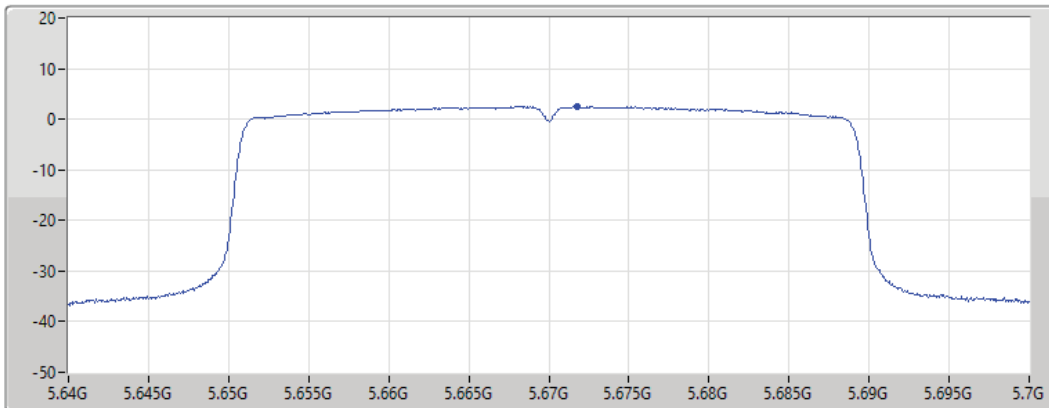

CF
5.55GHz
Span
60MHz
RBW
1MHz
VBW
3MHz
Sweep Time
20ms
Detector Type
RMS

Port 1 

Sum	PD	Port 1
(dBm/RBW)	(dBm/RBW)	(dBm/RBW)
2.61	2.61	2.61

802.11ax HEW40_Nss1,(MCS0)_1TX

PSD

5670MHz

30/08/2021

CF
5.67GHz
Span
60MHz
RBW
1MHz
VBW
3MHz
Sweep Time
20ms
Detector Type
RMS