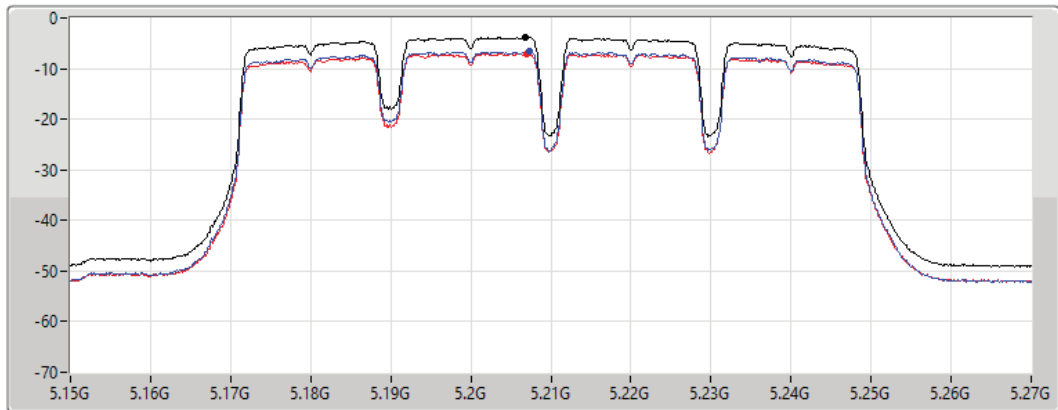

Sum
Port 1
Port 2

Sum	PD	Port 1	Port 2
(dBm/RBW)	(dBm/RBW)	(dBm/RBW)	(dBm/RBW)
3.07	3.07	0.07	0.32

11a80_Nss1,(6Mbps)_2TX

PSD

5210MHz

27/08/2021

CF
5.21GHz
Span
120MHz
RBW
1MHz
VBW
3MHz
Sweep Time
20ms
Detector Type
RMS