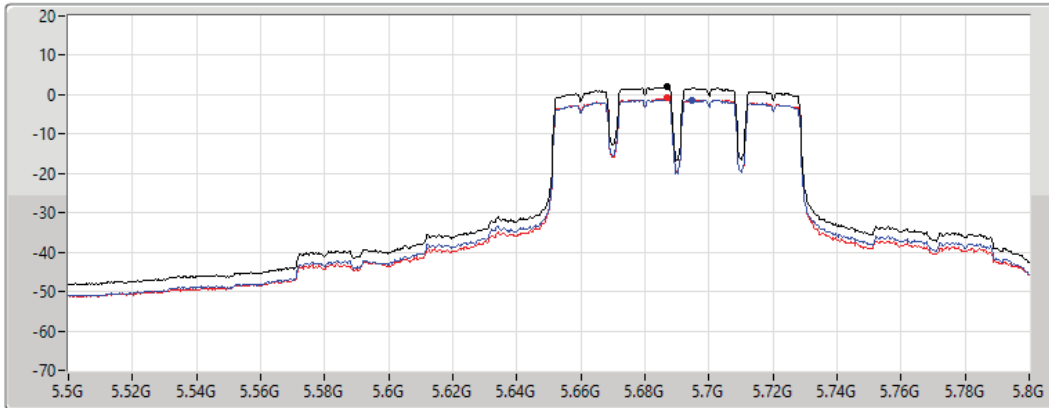

11a80_Nss1,(6Mbps)_2TX

PSD

5690MHz Straddle 5.47-5.725GHz

27/08/2021

CF
5.65GHz

Span
300MHz

RBW
1MHz

VBW
3MHz

Sweep Time
20ms

Detector Type
RMS

Sum ☒

Port 1 ☒

Port 2 ☒

Sum	PD	Port 1	Port 2
(dBm/RBW)	(dBm/RBW)	(dBm/RBW)	(dBm/RBW)
1.94	1.94	-1.27	-0.86