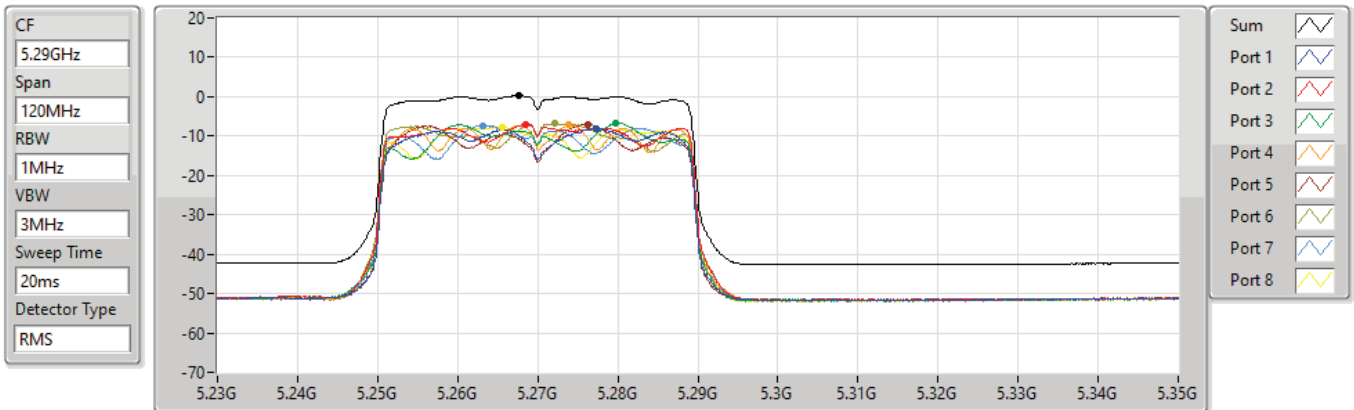

802.11ax HEW80_Nss1,(MCS0)_8TX

PSD

5290MHz

15/09/2021

Sum	PD	Port 1	Port 2	Port 3	Port 4	Port 5	Port 6	Port 7	Port 8
(dBm/RBW)	(dBm/RBW)	(dBm/RBW)	(dBm/RBW)	(dBm/RBW)	(dBm/RBW)	(dBm/RBW)	(dBm/RBW)	(dBm/RBW)	(dBm/RBW)
0.26	0.26	-8.17	-7.04	-6.81	-7.21	-7.04	-6.89	-7.31	-7.74