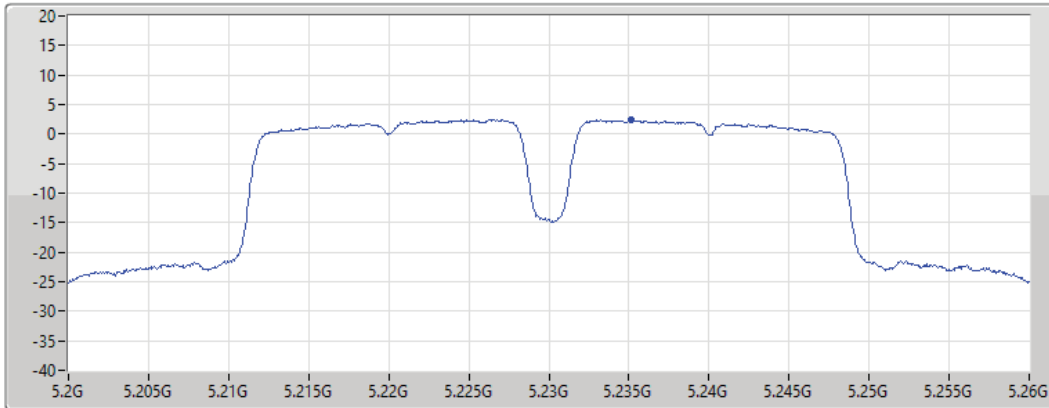

11a40_Nss1,(6Mbps)_1TX

PSD

5230MHz

30/08/2021

CF
5.23GHz
Span
60MHz
RBW
1MHz
VBW
3MHz
Sweep Time
20ms
Detector Type
RMS

Port 1

Sum	PD	Port 1
(dBm/RBW)	(dBm/RBW)	(dBm/RBW)
2.50	2.50	2.50