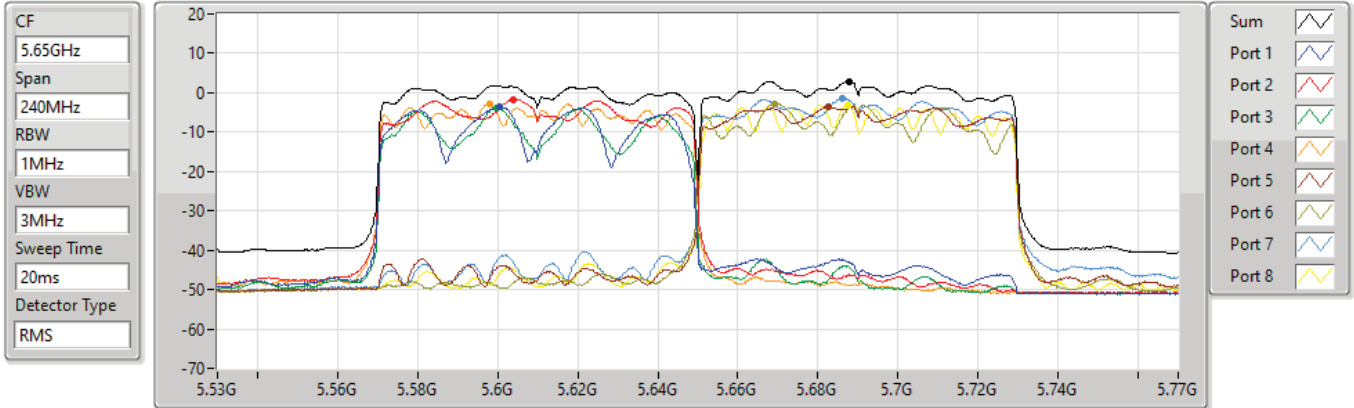

802.11ax HEW80+80_Nss2,(MCS0)_8TX
#5610MHz,#5690MHz Straddle 5.47-5.725GHz

PSD

15/09/2021

Sum	PD	Port 1	Port 2	Port 3	Port 4	Port 5	Port 6	Port 7	Port 8
(dBm/RBW)	(dBm/RBW)	(dBm/RBW)	(dBm/RBW)	(dBm/RBW)	(dBm/RBW)	(dBm/RBW)	(dBm/RBW)	(dBm/RBW)	(dBm/RBW)
2.89	2.89	-3.42	-1.67	-3.83	-2.70	-3.48	-2.71	-1.51	-3.07