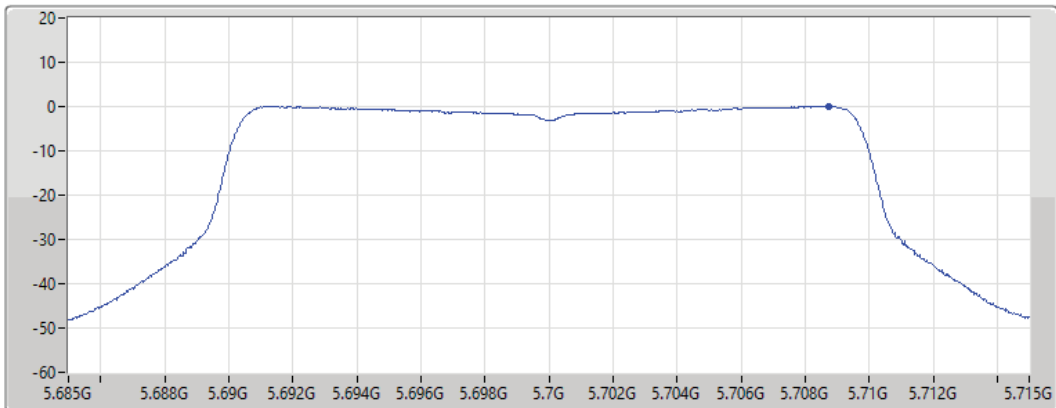

CF
5.58GHz
Span
30MHz
RBW
1MHz
VBW
3MHz
Sweep Time
20ms
Detector Type
RMS

Port 1

Sum	PD	Port 1
(dBm/RBW)	(dBm/RBW)	(dBm/RBW)
5.53	5.53	5.53

802.11ax HEW20_Nss1,(MCS0)_1TX

PSD

5700MHz

30/08/2021

CF
5.7GHz
Span
30MHz
RBW
1MHz
VBW
3MHz
Sweep Time
20ms
Detector Type
RMS