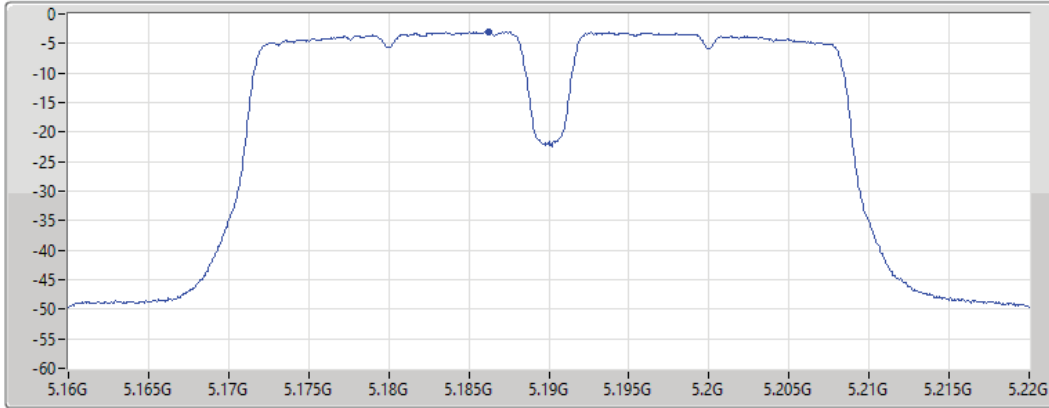

11a40_Nss1,(6Mbps)_1TX

PSD

5190MHz

30/08/2021

CF
5.19GHz
Span
60MHz
RBW
1MHz
VBW
3MHz
Sweep Time
20ms
Detector Type
RMS

Port 1

Sum	PD	Port 1
(dBm/RBW)	(dBm/RBW)	(dBm/RBW)
-3.00	-3.00	-3.00