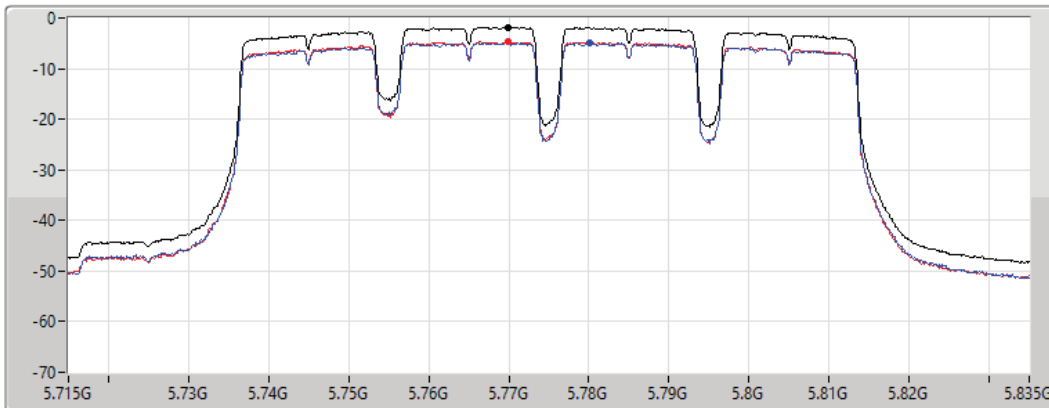

11a80_Nss1,(6Mbps)_2TX

PSD

5775MHz

27/08/2021

CF
5.775GHz
Span
120MHz
RBW
500kHz
VBW
3MHz
Sweep Time
20ms
Detector Type
RMS

Sum ☒
Port 1 ☒
Port 2 ☒

Sum	PD	Port 1	Port 2
(dBm/RBW)	(dBm/RBW)	(dBm/RBW)	(dBm/RBW)
-1.85	-1.85	-4.80	-4.63