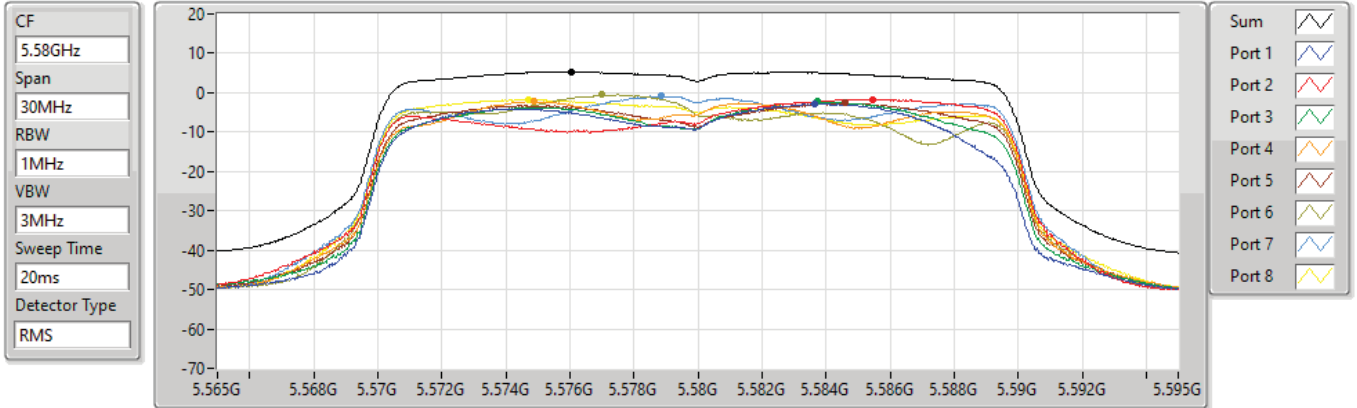

802.11ax HEW20_Nss1,(MCS0)_8TX

PSD

5580MHz

15/09/2021

Sum	PD	Port 1	Port 2	Port 3	Port 4	Port 5	Port 6	Port 7	Port 8
(dBm/RBW)	(dBm/RBW)	(dBm/RBW)	(dBm/RBW)	(dBm/RBW)	(dBm/RBW)	(dBm/RBW)	(dBm/RBW)	(dBm/RBW)	(dBm/RBW)
5.28	5.28	-2.85	-1.68	-2.24	-2.23	-2.67	-0.49	-0.87	-1.77