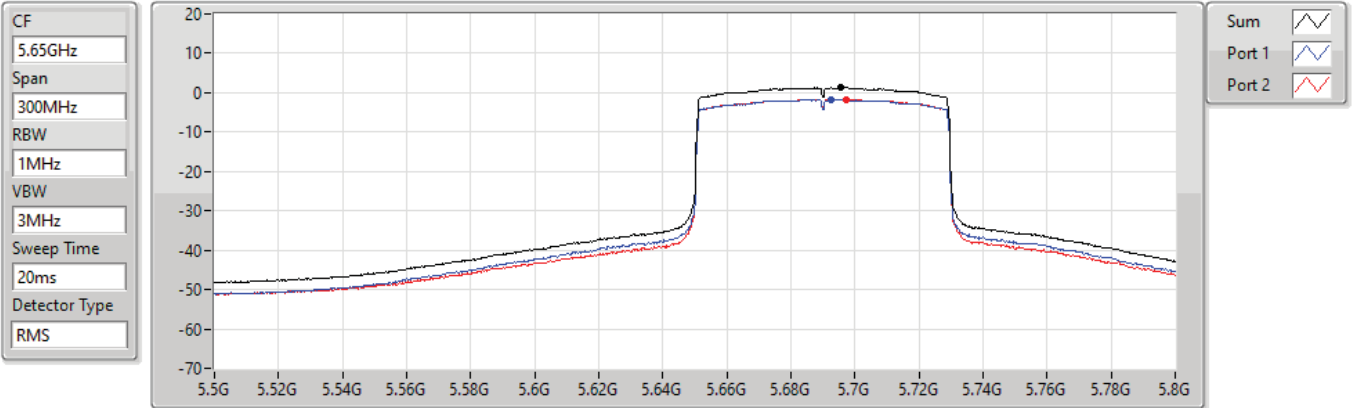

802.11ax HEW80_Nss1,(MCS0)_2TX

PSD

5690MHz Straddle 5.47-5.725GHz

27/08/2021

Sum	PD	Port 1	Port 2
(dBm/RBW)	(dBm/RBW)	(dBm/RBW)	(dBm/RBW)
1.25	1.25	-1.77	-1.64