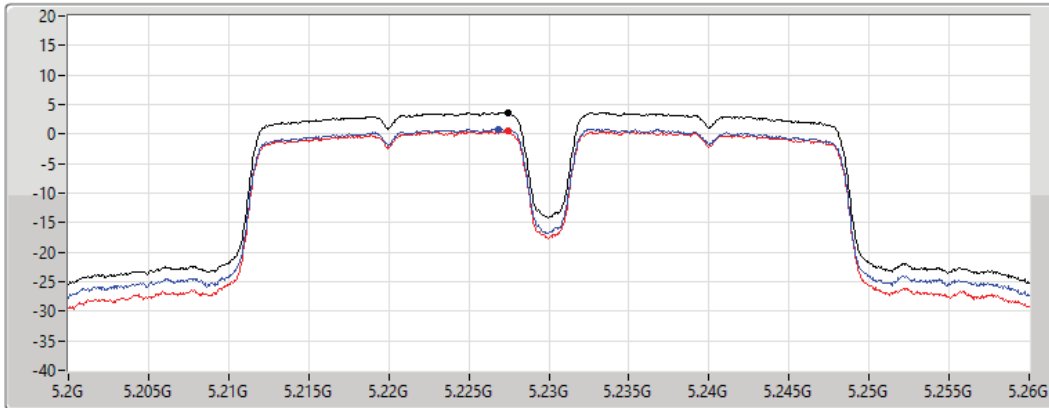

11a40_Nss1,(6Mbps)_2TX

PSD

5230MHz

27/08/2021

CF
5.23GHz
Span
60MHz
RBW
1MHz
VBW
3MHz
Sweep Time
20ms
Detector Type
RMS

Sum ☒
Port 1 ☒
Port 2 ☒

Sum	PD	Port 1	Port 2
(dBm/RBW)	(dBm/RBW)	(dBm/RBW)	(dBm/RBW)
3.62	3.62	0.88	0.52