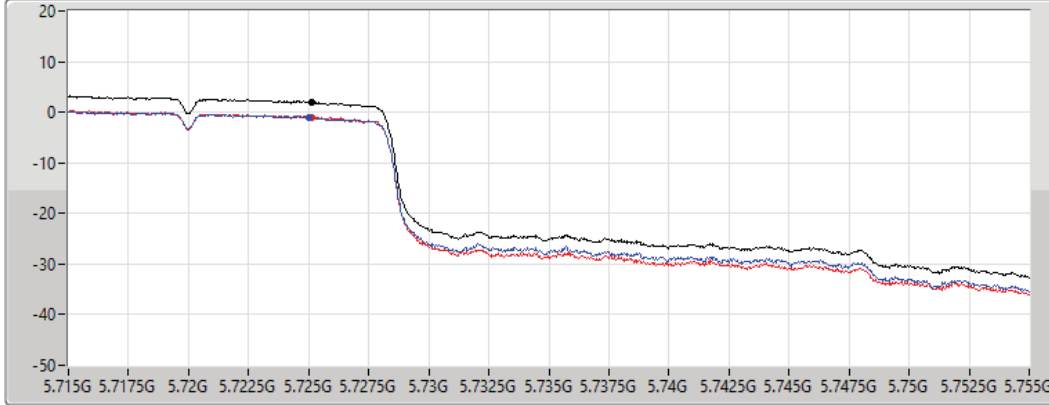

11a40_Nss1,(6Mbps)_2TX

PSD

5710MHz Straddle 5.725-5.85GHz

27/08/2021

CF
5.735GHz
Span
40MHz
RBW
500kHz
VBW
3MHz
Sweep Time
20ms
Detector Type
RMS

Sum ☒
Port 1 ☒
Port 2 ☒

Sum	PD	Port 1	Port 2
(dBm/RBW)	(dBm/RBW)	(dBm/RBW)	(dBm/RBW)
2.05	2.05	-0.92	-0.93