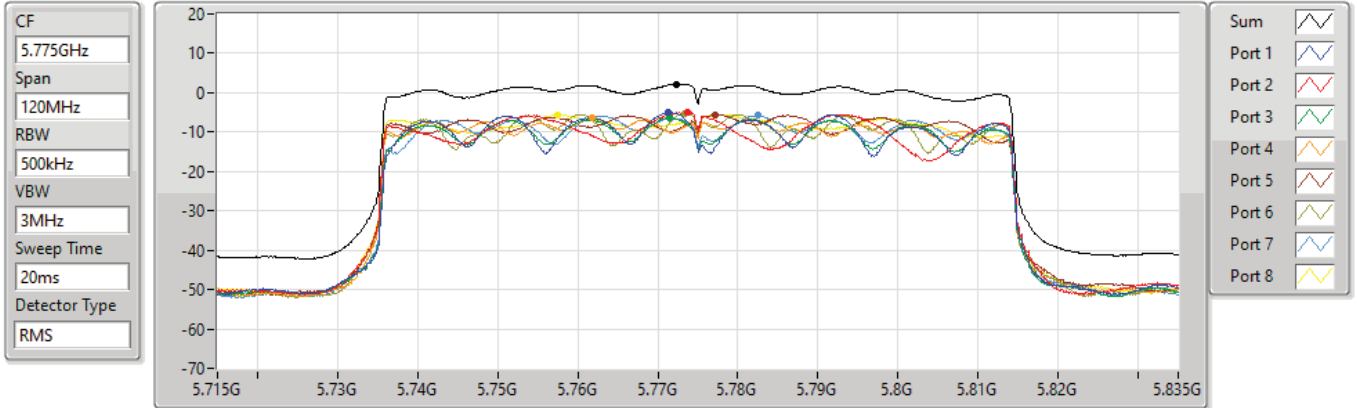

802.11ax HEW80_Nss1,(MCS0)_8TX

PSD

5775MHz

15/09/2021

Sum	PD	Port 1	Port 2	Port 3	Port 4	Port 5	Port 6	Port 7	Port 8
(dBm/RBW)	(dBm/RBW)	(dBm/RBW)	(dBm/RBW)	(dBm/RBW)	(dBm/RBW)	(dBm/RBW)	(dBm/RBW)	(dBm/RBW)	(dBm/RBW)
2.21	2.21	-5.01	-4.97	-6.36	-6.41	-5.58	-5.28	-5.77	-5.56