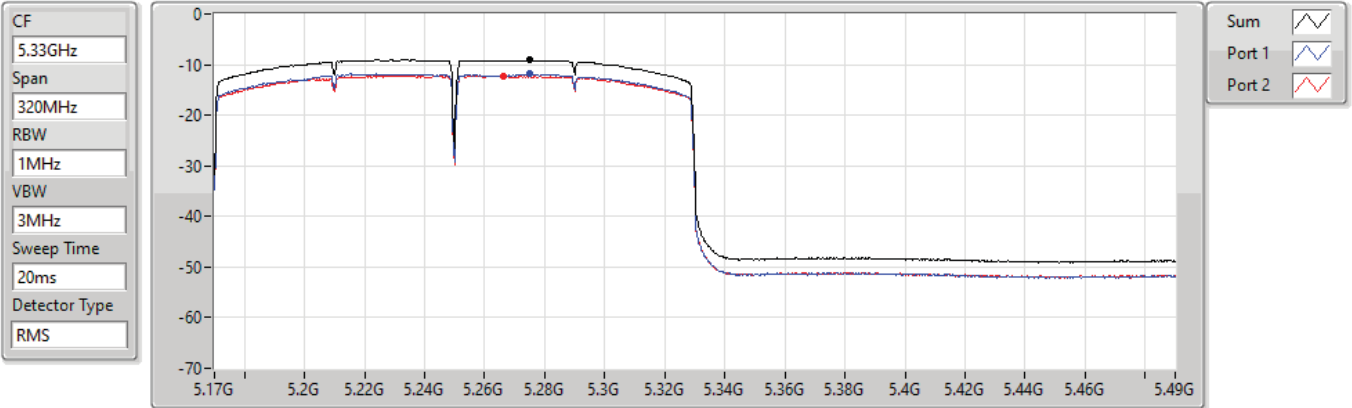

Sum
Port 1
Port 2

Sum	PD	Port 1	Port 2
(dBm/RBW)	(dBm/RBW)	(dBm/RBW)	(dBm/RBW)
-9.10	-9.10	-11.88	-12.21

802.11ax HEW160_Nss1,(MCS0)_2TX

PSD

5250MHz Straddle 5.25-5.35GHz

27/08/2021

Sum	PD	Port 1	Port 2
(dBm/RBW)	(dBm/RBW)	(dBm/RBW)	(dBm/RBW)
-9.09	-9.09	-11.82	-12.18