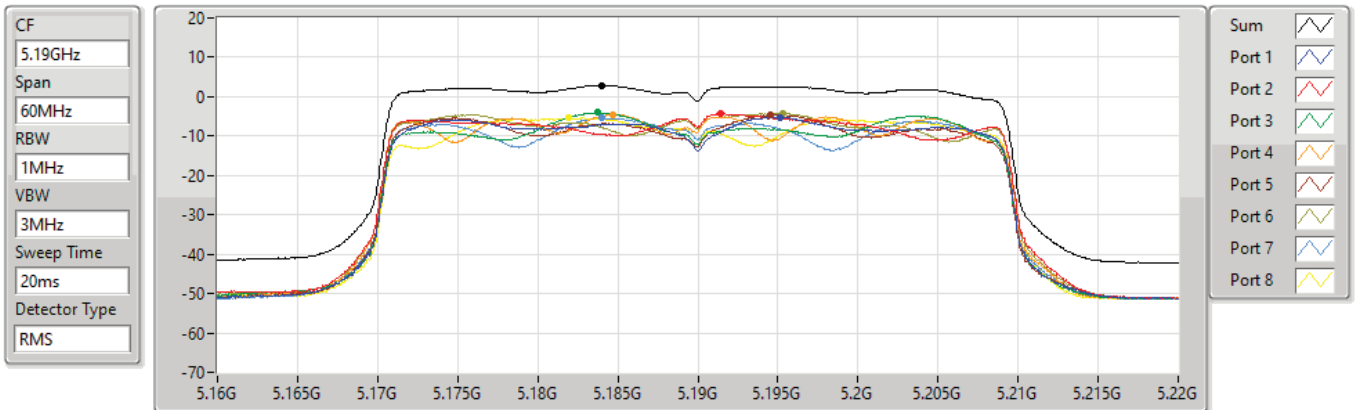

802.11ax HEW40_Nss1,(MCS0)_8TX

PSD

5190MHz

15/09/2021

Sum	PD	Port 1	Port 2	Port 3	Port 4	Port 5	Port 6	Port 7	Port 8
(dBm/RBW)	(dBm/RBW)	(dBm/RBW)	(dBm/RBW)	(dBm/RBW)	(dBm/RBW)	(dBm/RBW)	(dBm/RBW)	(dBm/RBW)	(dBm/RBW)
2.86	2.86	-5.21	-4.29	-4.07	-4.55	-4.64	-4.23	-5.43	-5.44