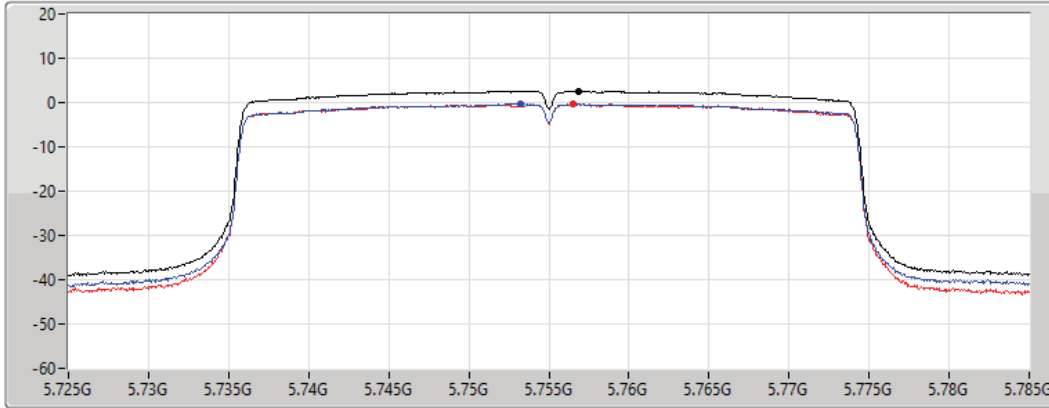

802.11ax HEW40_Nss1,(MCS0)_2TX

PSD

5755MHz

27/08/2021

CF
5.755GHz
Span
60MHz
RBW
500kHz
VBW
3MHz
Sweep Time
20ms
Detector Type
RMS

Sum ☒
Port 1 ☒
Port 2 ☒

Sum	PD	Port 1	Port 2
(dBm/RBW)	(dBm/RBW)	(dBm/RBW)	(dBm/RBW)
2.63	2.63	-0.32	-0.35