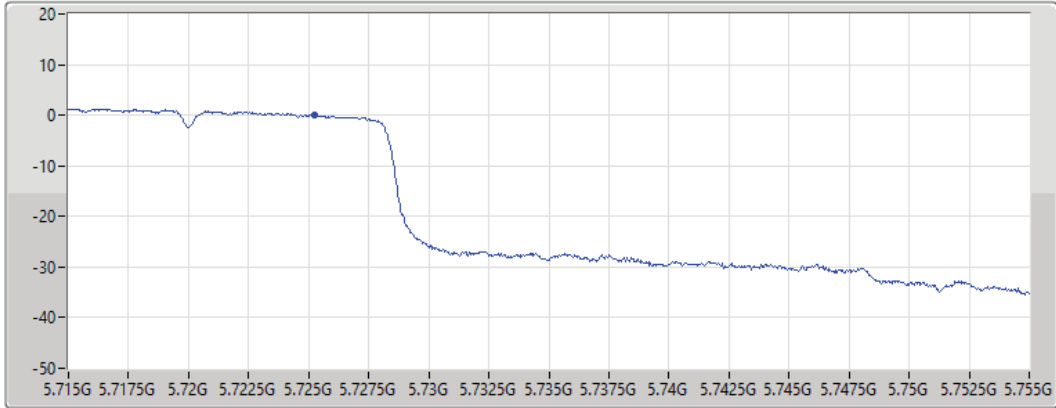

11a40_Nss1,(6Mbps)_1TX

PSD

5710MHz Straddle 5.725-5.85GHz

30/08/2021

CF
5.735GHz

Span
40MHz

RBW
500kHz

VBW
3MHz

Sweep Time
20ms

Detector Type
RMS

Port 1

Sum	PD	Port 1
(dBm/RBW)	(dBm/RBW)	(dBm/RBW)
0.16	0.16	0.16

11a40_Nss1,(6Mbps)_1TX

PSD