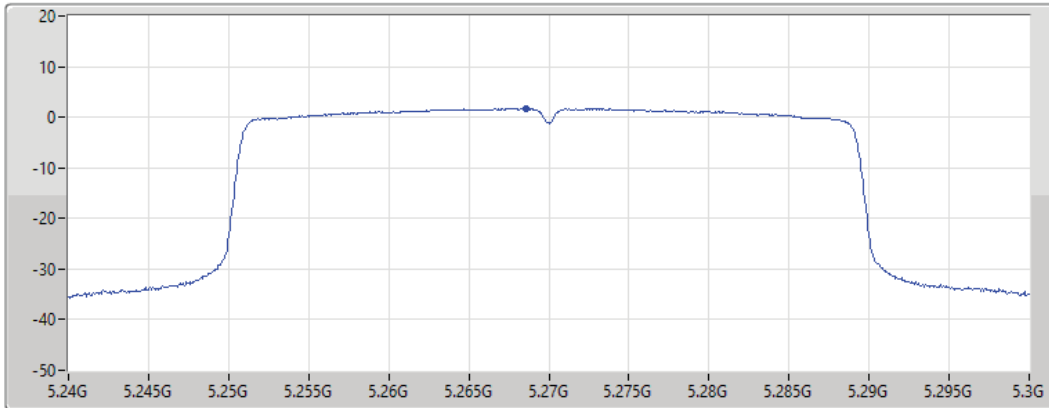

Port 1

Sum	PD	Port 1
(dBm/RBW)	(dBm/RBW)	(dBm/RBW)
1.70	1.70	1.70