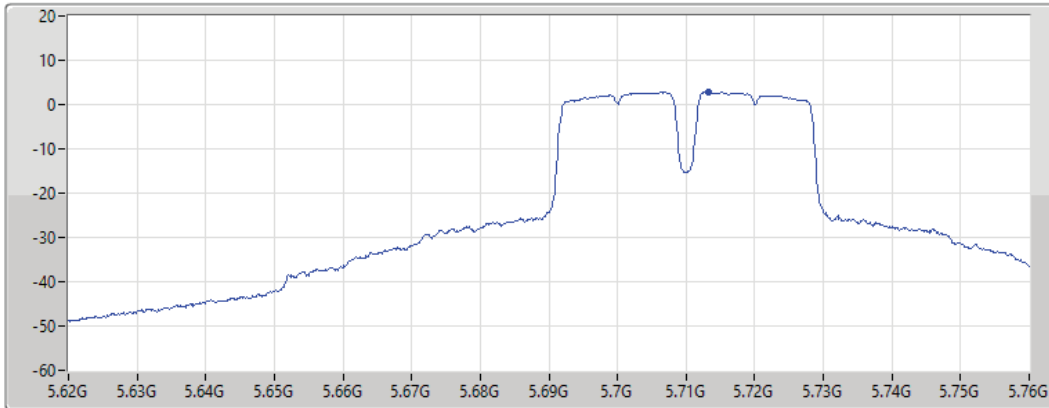

Port 1

Sum	PD	Port 1
(dBm/RBW)	(dBm/RBW)	(dBm/RBW)
1.30	1.30	1.30

11a40_Nss1,(6Mbps)_1TX

PSD

5710MHz Straddle 5.47-5.725GHz

30/08/2021

CF
5.69GHz
Span
140MHz
RBW
1MHz
VBW
3MHz
Sweep Time
20ms
Detector Type
RMS