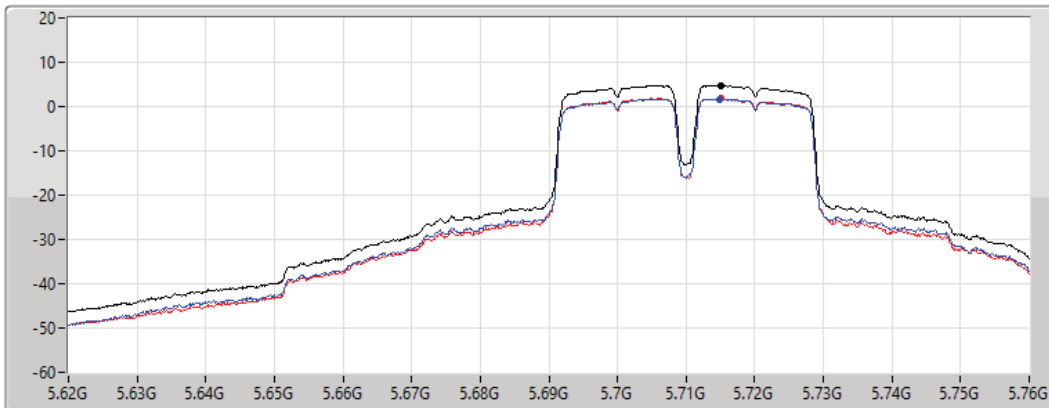

27/08/2021

CF
5.69GHz

Span
140MHz

RBW
1MHz

VBW
3MHz

Sweep Time
20ms

Detector Type
RMS

Sum