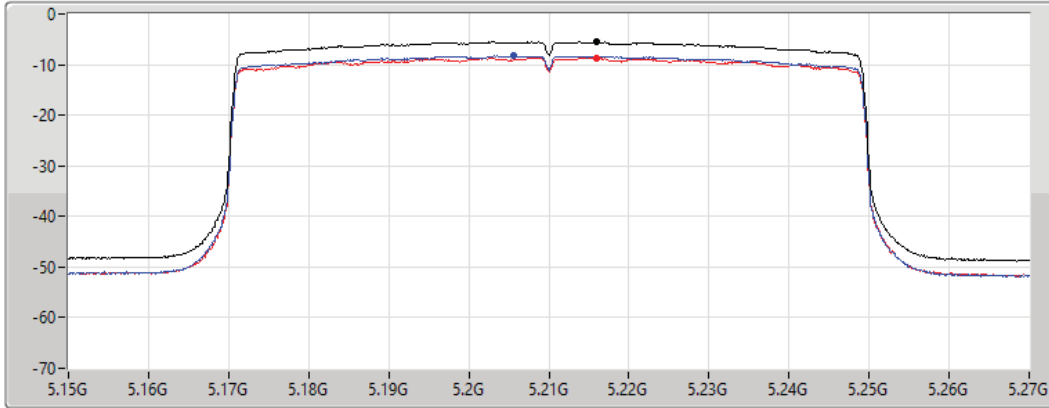

802.11ax HEW80_Nss1,(MCS0)_2TX

PSD

5210MHz

27/08/2021

CF
5.21GHz
Span
120MHz
RBW
1MHz
VBW
3MHz
Sweep Time
20ms
Detector Type
RMS

Sum
Port 1
Port 2

Sum	PD	Port 1	Port 2
(dBm/RBW)	(dBm/RBW)	(dBm/RBW)	(dBm/RBW)
-5.51	-5.51	-8.32	-8.65

802.11ax HEW80_Nss1,(MCS0)_2TX

PSD