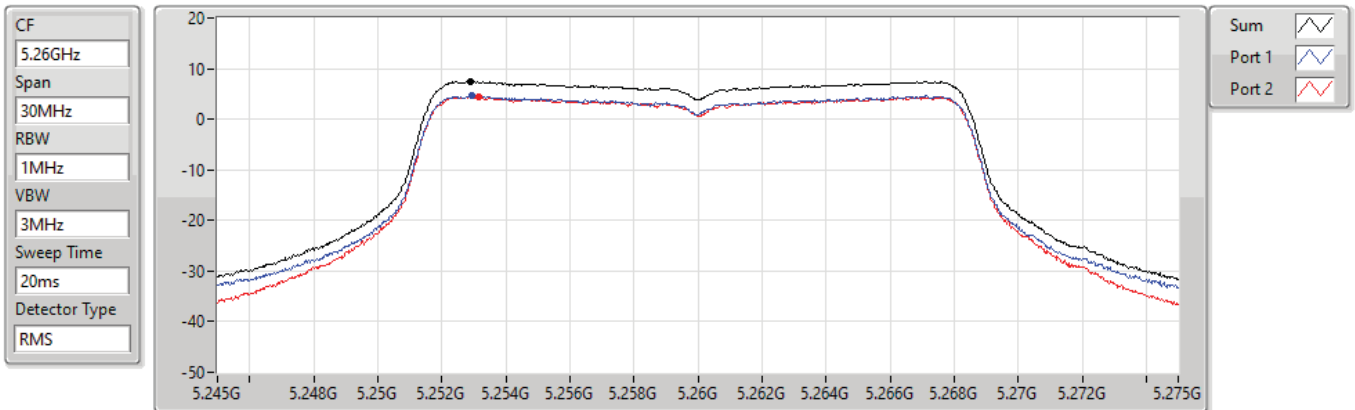

11a20_Nss1,(6Mbps)_2TX

PSD

5260MHz

27/08/2021

Sum	PD	Port 1	Port 2
(dBm/RBW)	(dBm/RBW)	(dBm/RBW)	(dBm/RBW)
7.49	7.49	4.59	4.38