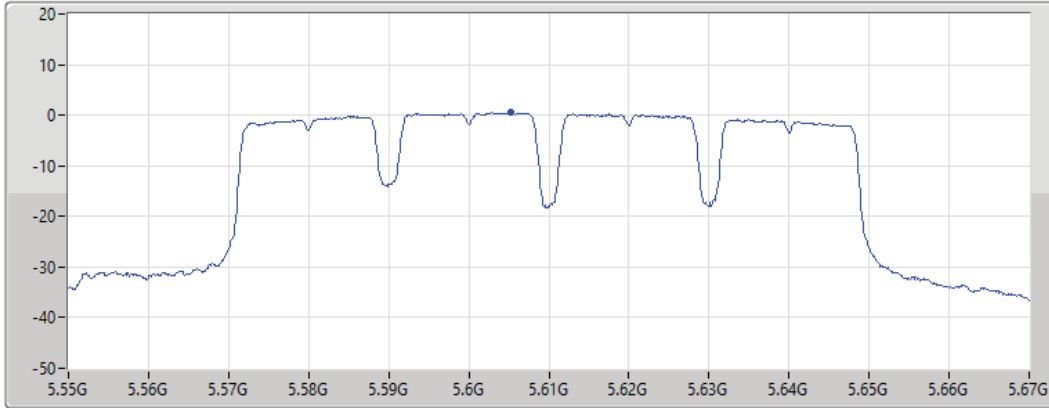

11a80_Nss1,(6Mbps)_1TX

PSD

5610MHz

30/08/2021

CF
5.61GHz

Span
120MHz

RBW
1MHz

VBW
3MHz

Sweep Time
20ms

Detector Type
RMS

Port 1

Sum	PD	Port 1
(dBm/RBW)	(dBm/RBW)	(dBm/RBW)
0.51	0.51	0.51

11a80_Nss1,(6Mbps)_1TX

PSD