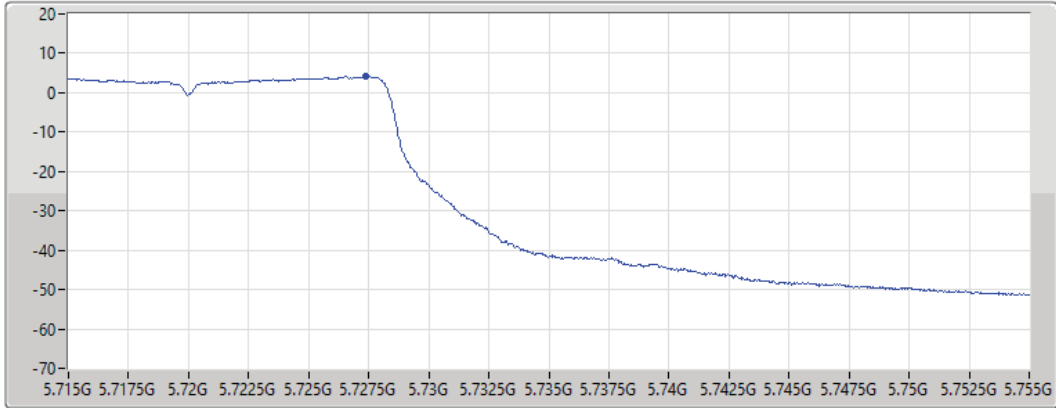

11a20_Nss1,(6Mbps)_1TX

PSD

5720MHz Straddle 5.725-5.85GHz

30/08/2021

CF
5.735GHz

Span
40MHz

RBW
500kHz

VBW
3MHz

Sweep Time
20ms

Detector Type
RMS

Port 1

Sum	PD	Port 1
(dBm/RBW)	(dBm/RBW)	(dBm/RBW)
4.09	4.09	4.09

11a20_Nss1,(6Mbps)_1TX

PSD