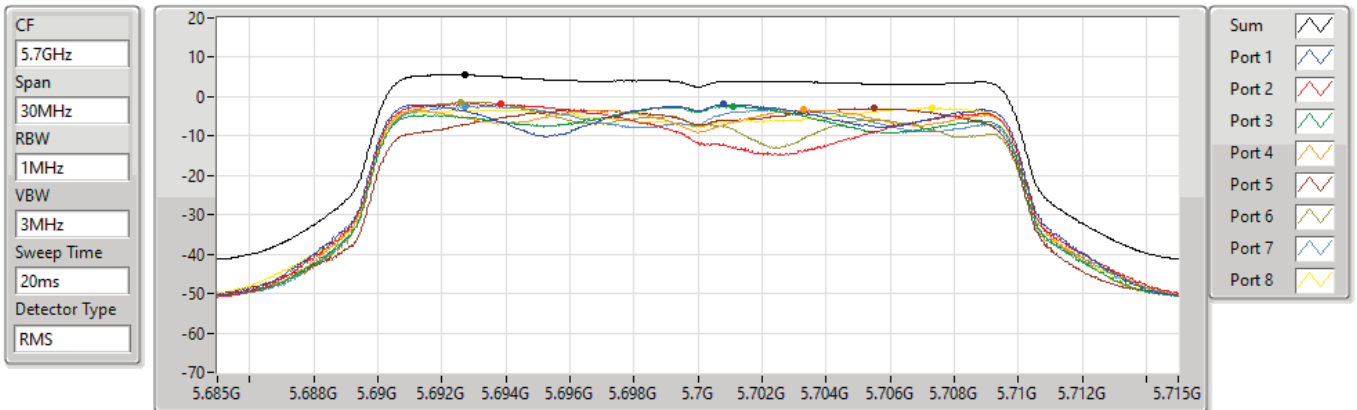

5700MHz

15/09/2021

Sum	PD	Port 1	Port 2	Port 3	Port 4	Port 5	Port 6	Port 7	Port 8
(dBm/RBW)	(dBm/RBW)	(dBm/RBW)	(dBm/RBW)	(dBm/RBW)	(dBm/RBW)	(dBm/RBW)	(dBm/RBW)	(dBm/RBW)	(dBm/RBW)
5.58	5.58	-1.97	-1.80	-2.39	-3.33	-2.93	-1.27	-2.48	-2.88