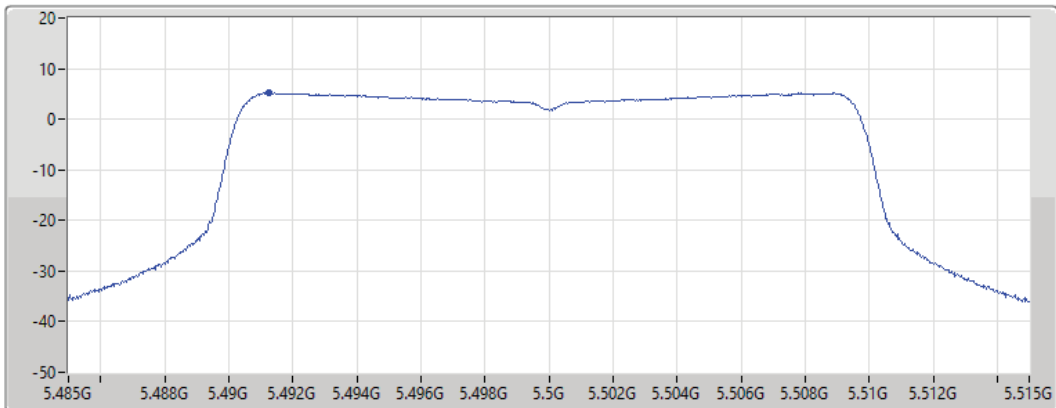

5500MHz

30/08/2021

CF
5.5GHz

Span
30MHz

RBW
1MHz

VBW
3MHz

Sweep Time
20ms

Detector Type
RMS

Port 1

Sum	PD	Port 1
(dBm/RBW)	(dBm/RBW)	(dBm/RBW)
5.24	5.24	5.24