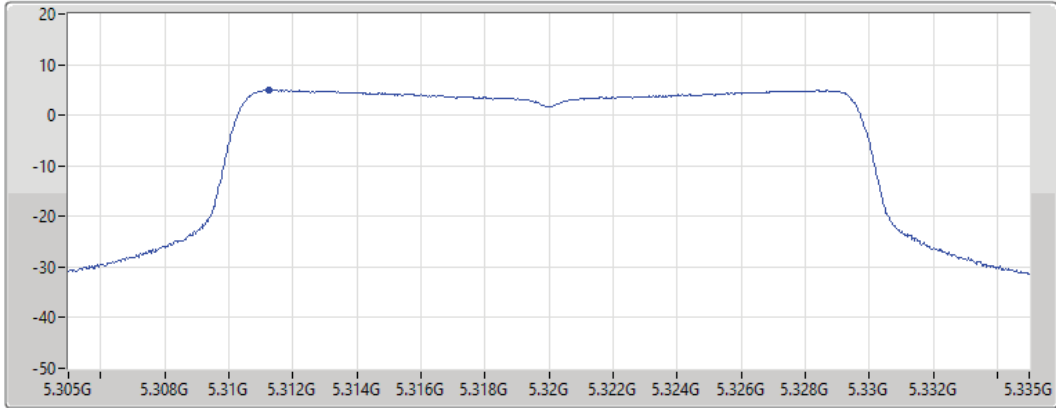

CF
5.32GHz

Span
30MHz

RBW
1MHz

VBW
3MHz

Sweep Time
20ms

Detector Type
RMS

Port 1 

Sum	PD	Port 1
(dBm/RBW)	(dBm/RBW)	(dBm/RBW)
5.00	5.00	5.00