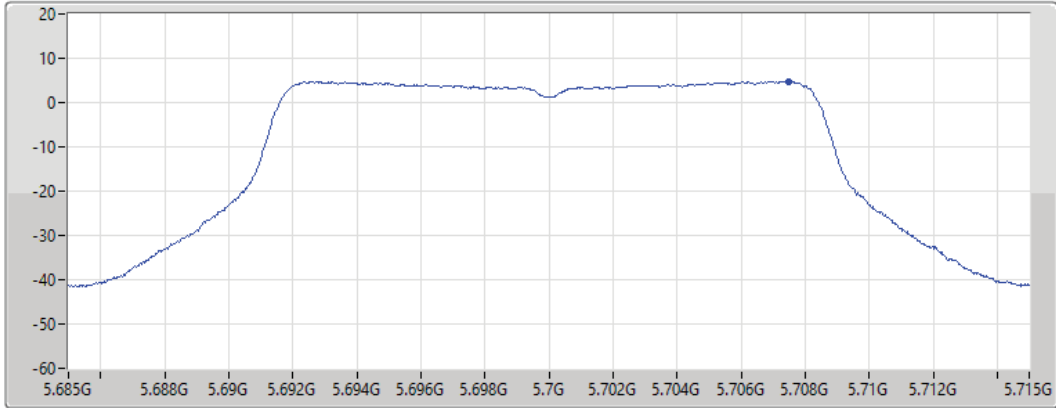

Port 1 

Sum	PD	Port 1
(dBm/RBW)	(dBm/RBW)	(dBm/RBW)
6.04	6.04	6.04

11a20_Nss1,(6Mbps)_1TX

PSD

5700MHz

30/08/2021

CF
5.7GHz
Span
30MHz
RBW
1MHz
VBW
3MHz
Sweep Time
20ms
Detector Type
RMS

Sum	PD	Port 1
(dBm/RBW)	(dBm/RBW)	(dBm/RBW)
4.84	4.84	4.84