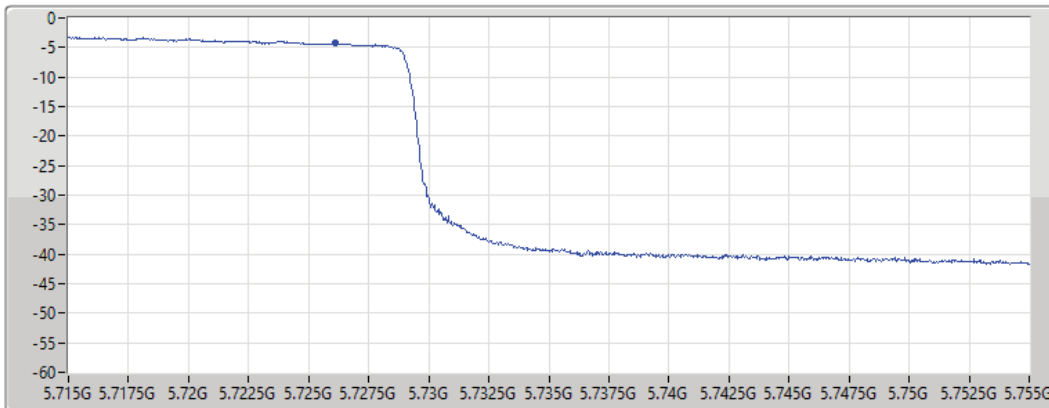

Port 1

Sum	PD	Port 1
(dBm/RBW)	(dBm/RBW)	(dBm/RBW)
-0.76	-0.76	-0.76

802.11ax HEW80_Nss1,(MCS0)_1TX

PSD

5690MHz Straddle 5.725-5.85GHz

30/08/2021

CF
5.735GHz
Span
40MHz
RBW
500kHz
VBW
3MHz
Sweep Time
20ms
Detector Type
RMS