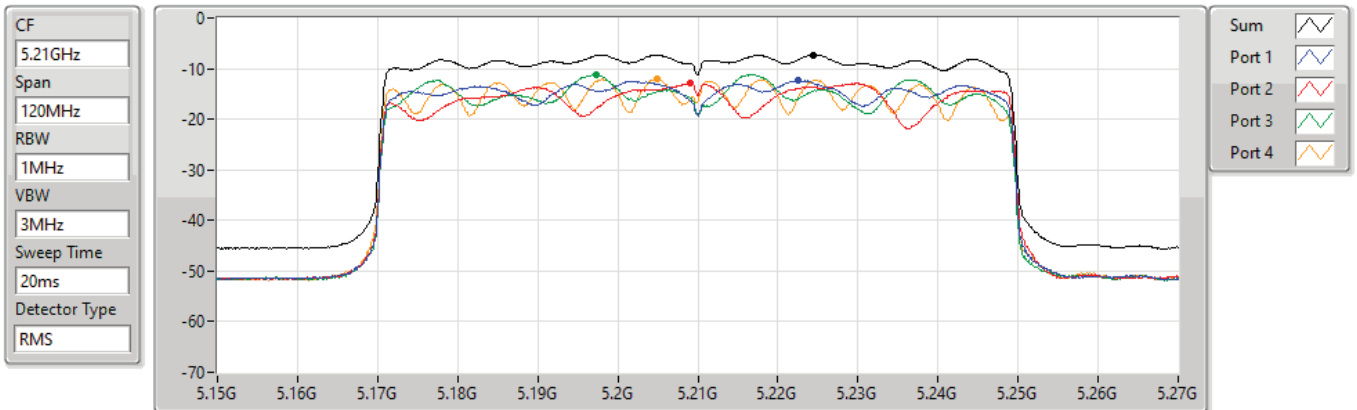

802.11ax HEW80+80_Nss2,(MCS0)_4TX(Port1&Port2&Port3&Port4)

PSD

#5210MHz,5290MHz

15/09/2021

Sum	PD	Port 1	Port 2	Port 3	Port 4
(dBm/RBW)	(dBm/RBW)	(dBm/RBW)	(dBm/RBW)	(dBm/RBW)	(dBm/RBW)
-7.25	-7.25	-12.34	-12.75	-11.21	-12.06