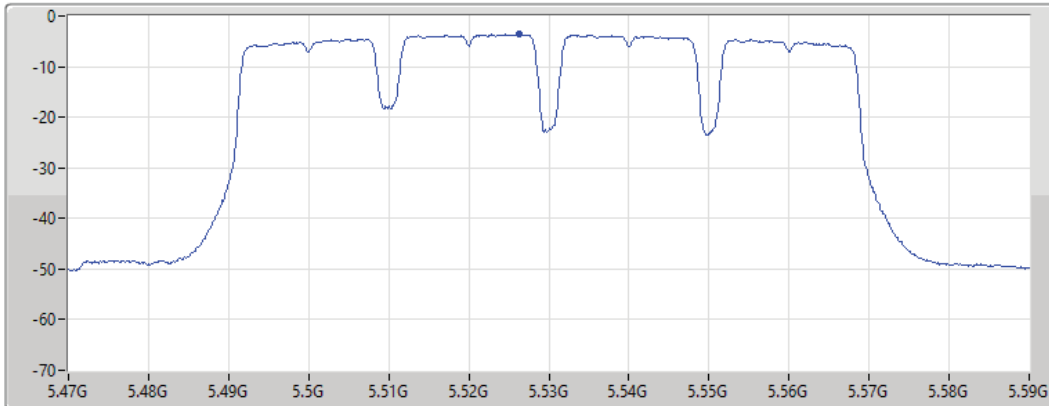

Sum	PD	Port 1
(dBm/RBW)	(dBm/RBW)	(dBm/RBW)
-6.13	-6.13	-6.13

11a80_Nss1,(6Mbps)_1TX

PSD

5530MHz

30/08/2021

CF
5.53GHz
Span
120MHz
RBW
1MHz
VBW
3MHz
Sweep Time
20ms
Detector Type
RMS

Port 1

Sum	PD	Port 1
(dBm/RBW)	(dBm/RBW)	(dBm/RBW)
-3.68	-3.68	-3.68