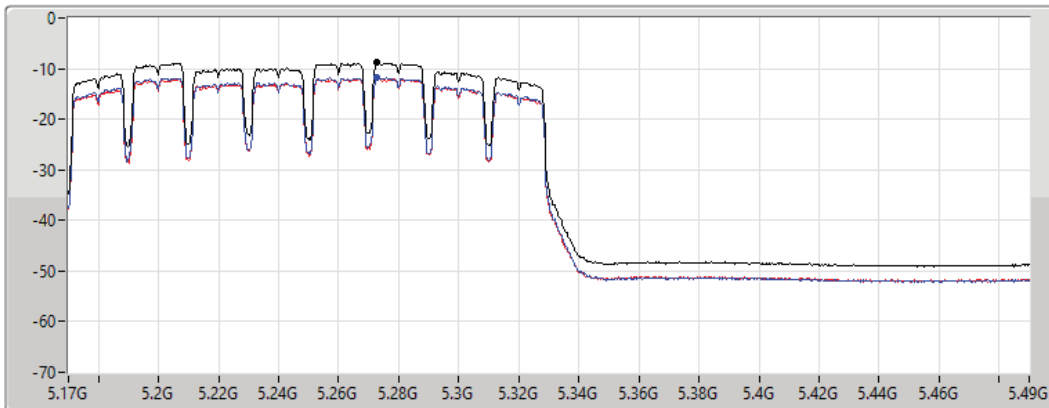

11a160_Nss1,(6Mbps)_2TX

PSD

5250MHz Straddle 5.25-5.35GHz

27/08/2021

CF
5.33GHz
Span
320MHz
RBW
1MHz
VBW
3MHz
Sweep Time
20ms
Detector Type
RMS

Sum
Port 1
Port 2

Sum	PD	Port 1	Port 2
(dBm/RBW)	(dBm/RBW)	(dBm/RBW)	(dBm/RBW)
-8.84	-8.84	-11.84	-11.87