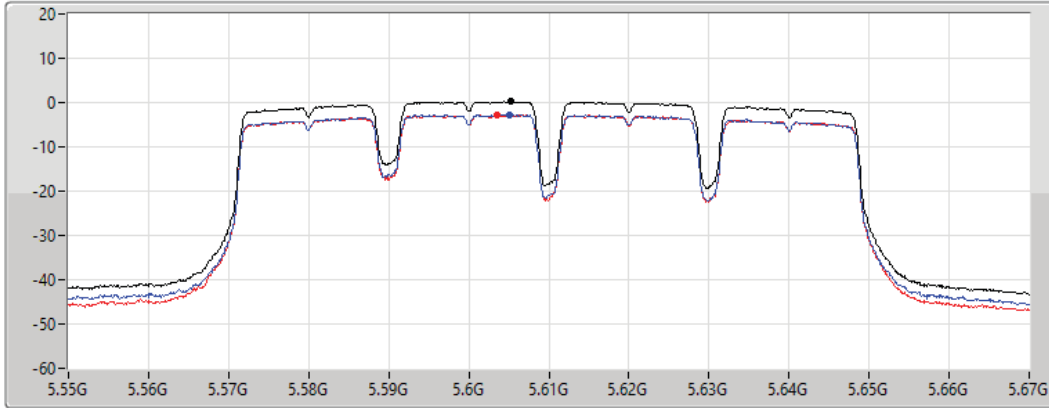

RBW
1MHz

VBW
3MHz

Sweep Time
20ms

Detector Type
RMS

Sum

Port 1

Port 2

Sum	PD	Port 1	Port 2
(dBm/RBW)	(dBm/RBW)	(dBm/RBW)	(dBm/RBW)
0.22	0.22	-2.69	-2.76