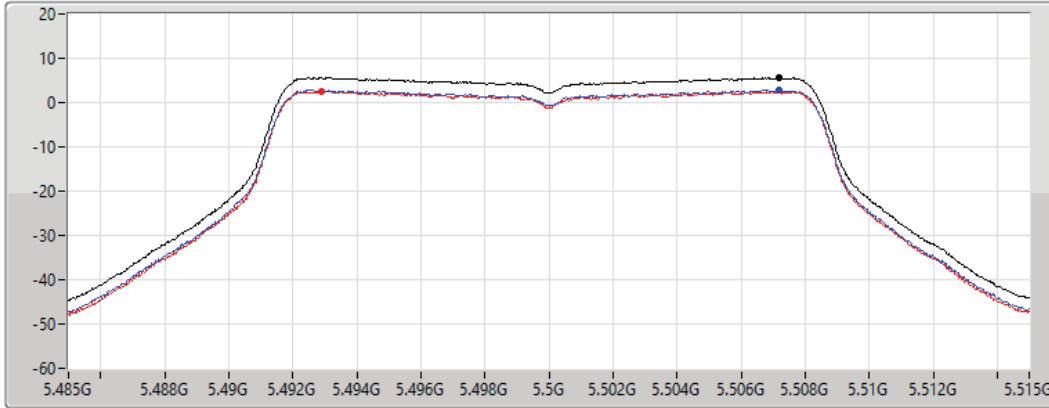

RBW
1MHz

VBW
3MHz

Sweep Time
20ms

Detector Type
RMS

Sum

Port 1

Port 2

Sum	PD	Port 1	Port 2
(dBm/RBW)	(dBm/RBW)	(dBm/RBW)	(dBm/RBW)
5.57	5.57	2.77	2.61