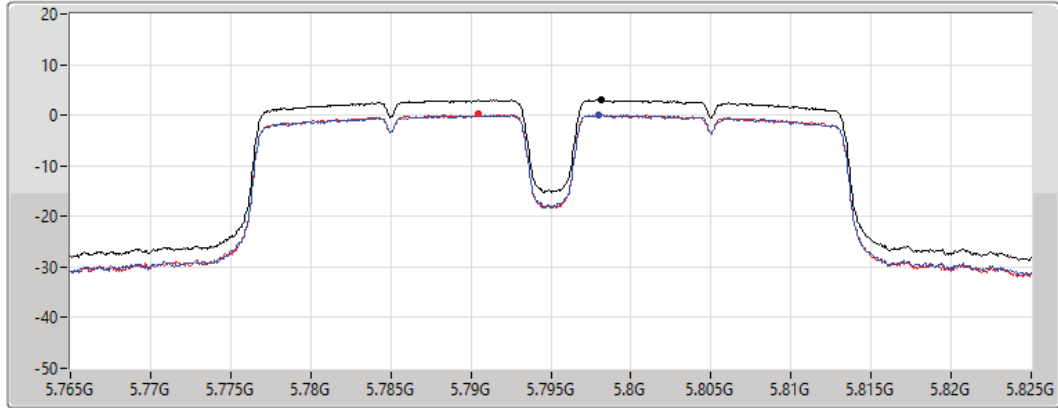

Sum
Port 1
Port 2

Sum	PD	Port 1	Port 2
(dBm/RBW)	(dBm/RBW)	(dBm/RBW)	(dBm/RBW)
3.12	3.12	0.29	0.12

11a40_Nss1,(6Mbps)_2TX

PSD

5795MHz

27/08/2021

CF
5.795GHz
Span
60MHz
RBW
500kHz
VBW
3MHz
Sweep Time
20ms
Detector Type
RMS