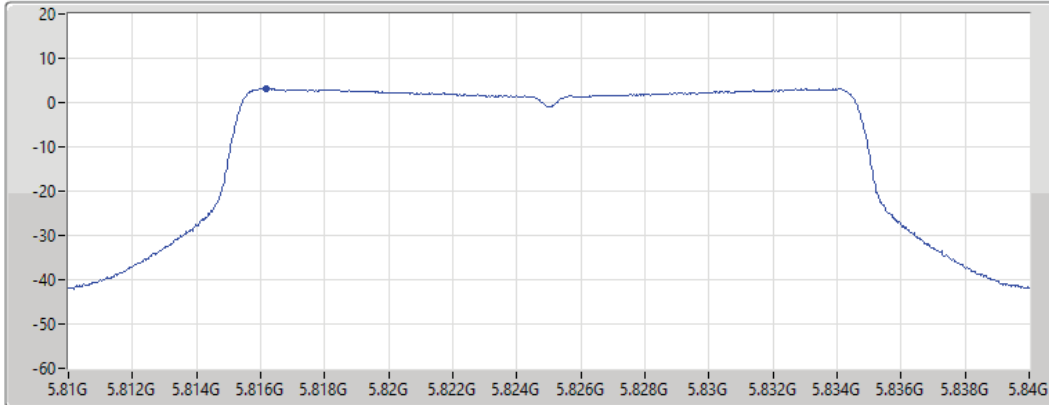

802.11ax HEW20_Nss1,(MCS0)_1TX

PSD

5825MHz

30/08/2021

CF
5.825GHz

Span
30MHz

RBW
500kHz

VBW
3MHz

Sweep Time
20ms

Detector Type
RMS

Port 1

Sum	PD	Port 1
(dBm/RBW)	(dBm/RBW)	(dBm/RBW)
3.13	3.13	3.13

802.11ax HEW40_Nss1,(MCS0)_1TX

PSD

5190MHz

30/08/2021

CF
5.19GHz

Span
60MHz

RBW
1MHz

VBW
3MHz

Sweep Time
20ms

Detector Type
RMS