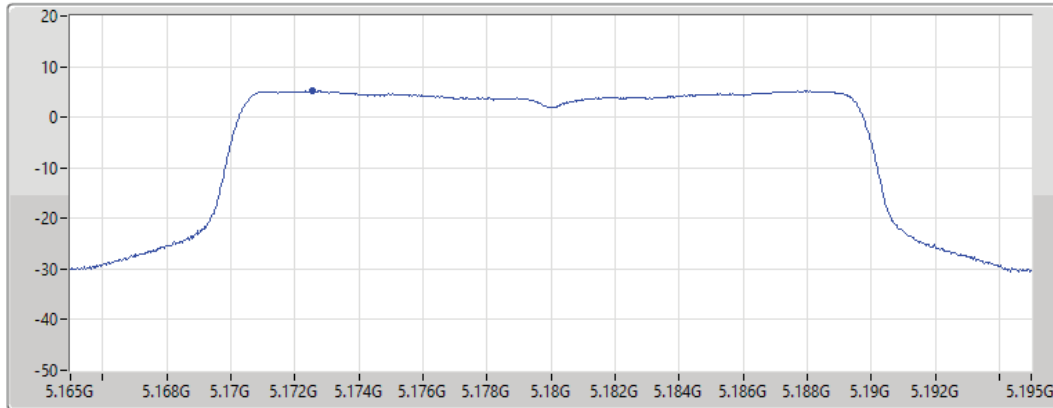

Port 1

Sum	PD	Port 1
(dBm/RBW)	(dBm/RBW)	(dBm/RBW)
5.17	5.17	5.17