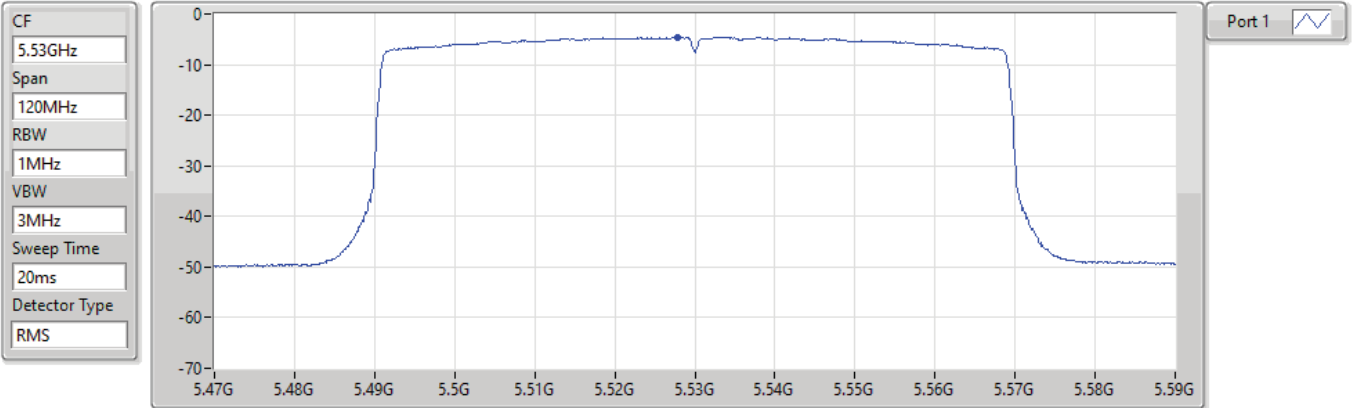

802.11ax HEW80_Nss1,(MCS0)_1TX

PSD

5530MHz

30/08/2021

Sum	PD	Port 1
(dBm/RBW)	(dBm/RBW)	(dBm/RBW)
-4.56	-4.56	-4.56