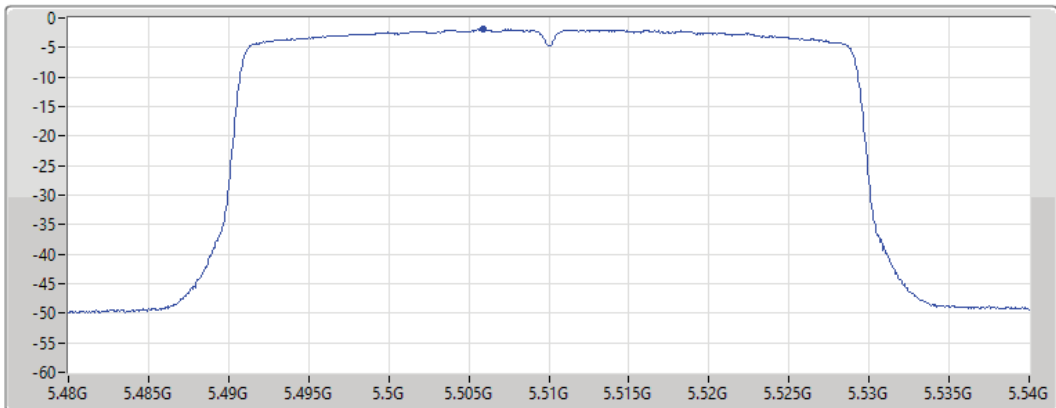

802.11ax HEW40_Nss1,(MCS0)_1TX

PSD

5510MHz

30/08/2021

CF
5.51GHz
Span
60MHz
RBW
1MHz
VBW
3MHz
Sweep Time
20ms
Detector Type
RMS

Port 1

Sum	PD	Port 1
(dBm/RBW)	(dBm/RBW)	(dBm/RBW)
-1.86	-1.86	-1.86