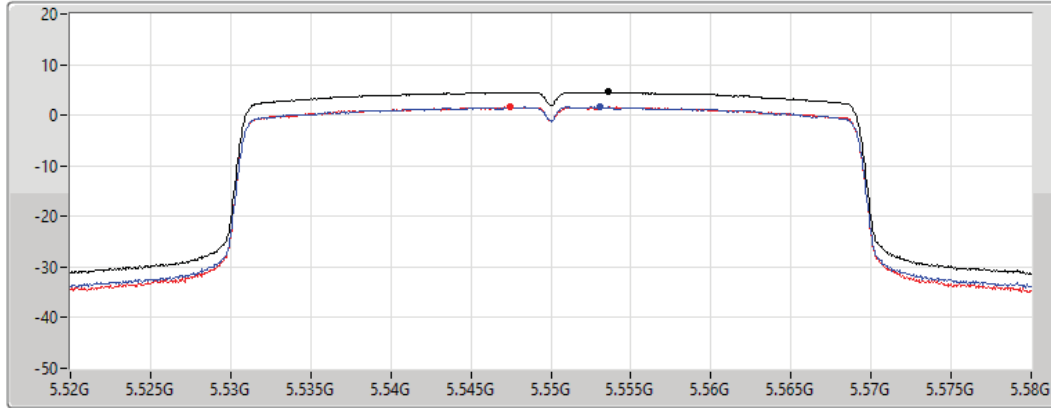

802.11ax HEW40_Nss1,(MCS0)_2TX

PSD

5550MHz

27/08/2021

CF
5.55GHz
Span
60MHz
RBW
1MHz
VBW
3MHz
Sweep Time
20ms
Detector Type
RMS

Sum ☒
Port 1 ☒
Port 2 ☒

Sum	PD	Port 1	Port 2
(dBm/RBW)	(dBm/RBW)	(dBm/RBW)	(dBm/RBW)
4.58	4.58	1.63	1.57