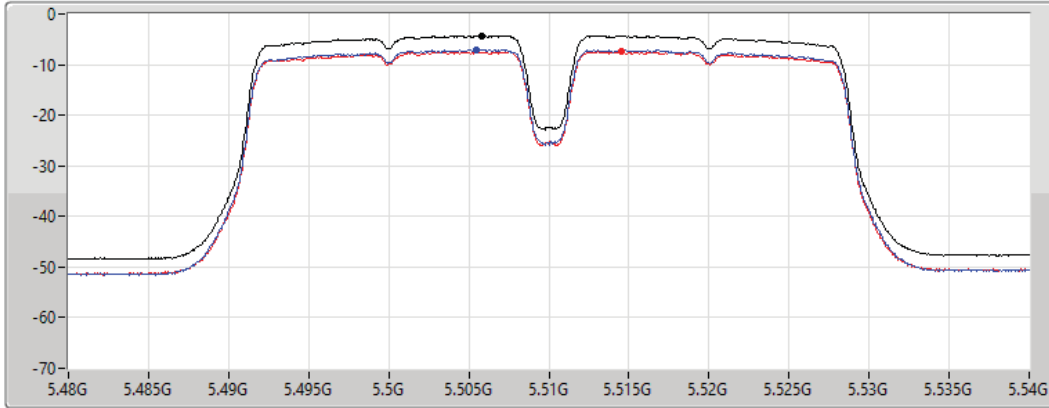

11a40_Nss1,(6Mbps)_2TX

PSD

5510MHz

27/08/2021

CF
5.51GHz
Span
60MHz
RBW
1MHz
VBW
3MHz
Sweep Time
20ms
Detector Type
RMS

Sum ☒
Port 1 ☒
Port 2 ☒

Sum	PD	Port 1	Port 2
(dBm/RBW)	(dBm/RBW)	(dBm/RBW)	(dBm/RBW)
-4.28	-4.28	-7.06	-7.40