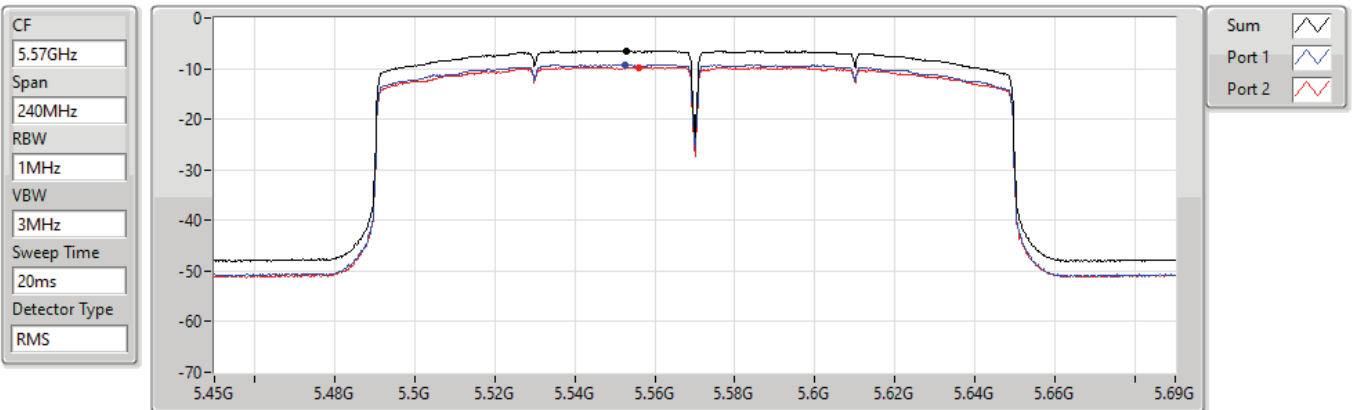

5570MHz

27/08/2021

Sum	PD	Port 1	Port 2
(dBm/RBW)	(dBm/RBW)	(dBm/RBW)	(dBm/RBW)
-6.51	-6.51	-9.20	-9.76