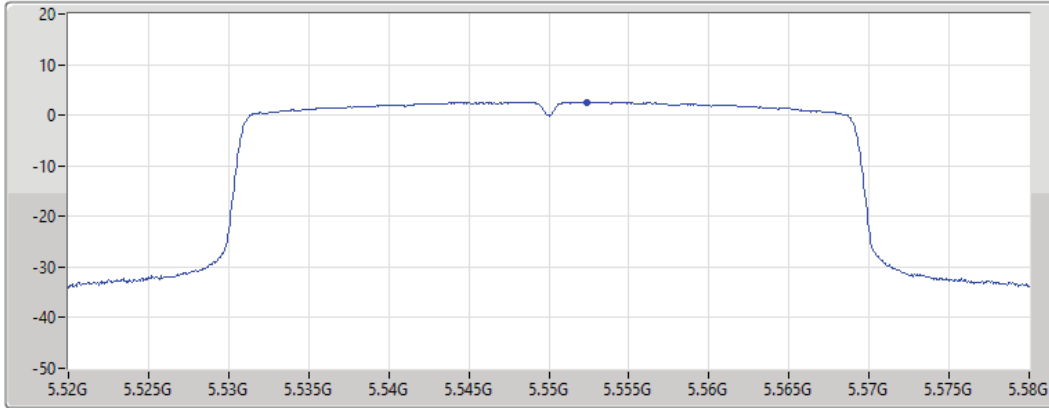

802.11ax HEW40_Nss1,(MCS0)_1TX

PSD

5550MHz

30/08/2021

CF
5.55GHz
Span
60MHz
RBW
1MHz
VBW
3MHz
Sweep Time
20ms
Detector Type
RMS

Port 1

Sum	PD	Port 1
(dBm/RBW)	(dBm/RBW)	(dBm/RBW)
2.61	2.61	2.61