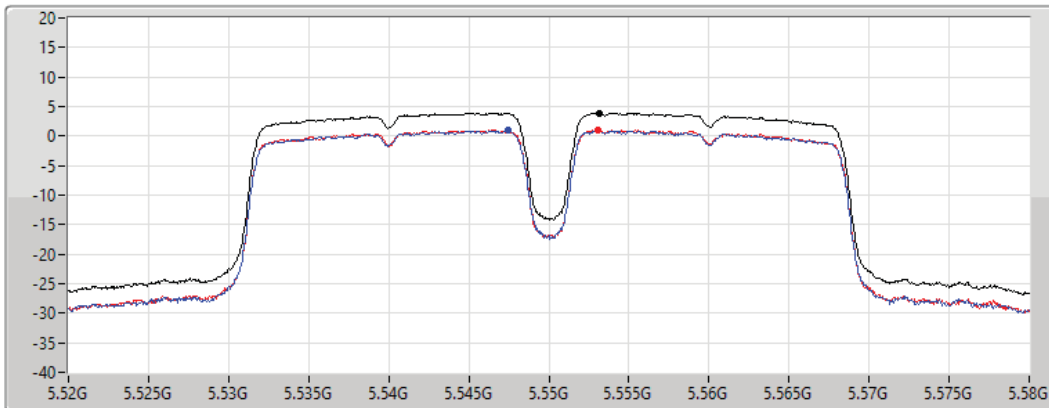

11a40_Nss1,(6Mbps)_2TX

PSD

5550MHz

27/08/2021

CF
5.55GHz
Span
60MHz
RBW
1MHz
VBW
3MHz
Sweep Time
20ms
Detector Type
RMS

Sum ☒
Port 1 ☒
Port 2 ☒

Sum	PD	Port 1	Port 2
(dBm/RBW)	(dBm/RBW)	(dBm/RBW)	(dBm/RBW)
3.91	3.91	0.93	1.04