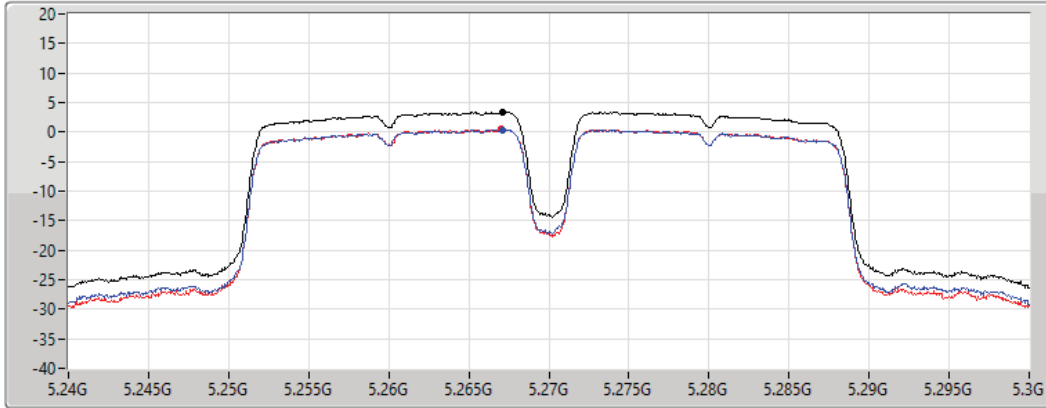

11a40_Nss1,(6Mbps)_2TX

PSD

5270MHz

27/08/2021

CF
5.27GHz

Span
60MHz

RBW
1MHz

VBW
3MHz

Sweep Time
20ms

Detector Type
RMS

Sum ☒

Port 1 ☒

Port 2 ☒

Sum	PD	Port 1	Port 2
(dBm/RBW)	(dBm/RBW)	(dBm/RBW)	(dBm/RBW)
3.40	3.40	0.41	0.46