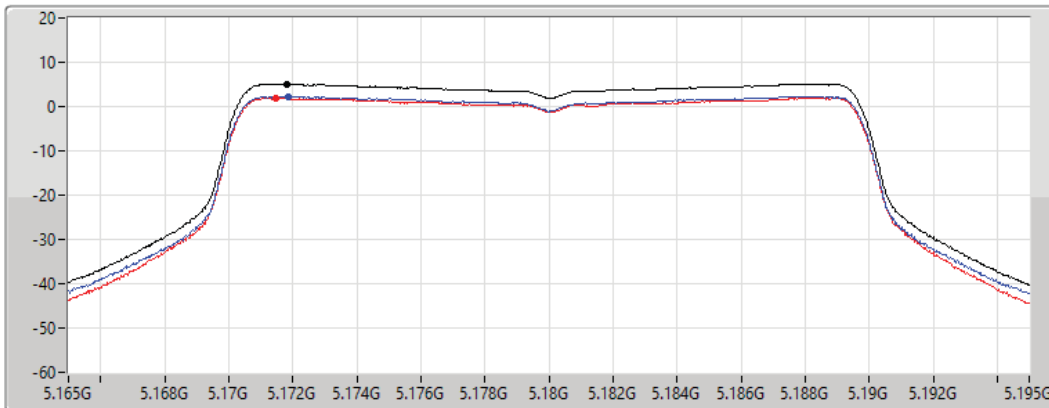

Sum
Port 1
Port 2

Sum	PD	Port 1	Port 2
(dBm/RBW)	(dBm/RBW)	(dBm/RBW)	(dBm/RBW)
5.07	5.07	2.32	1.98