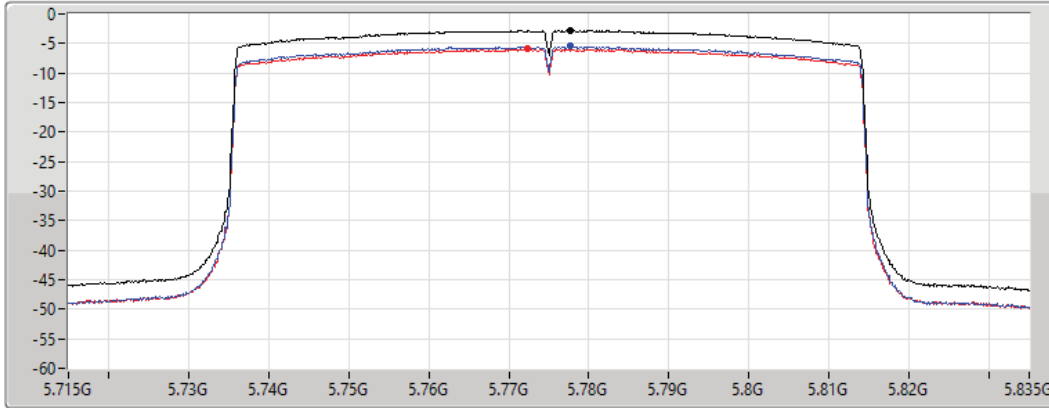

27/08/2021

Sum	PD	Port 1	Port 2
(dBm/RBW)	(dBm/RBW)	(dBm/RBW)	(dBm/RBW)
-2.19	-2.19	-5.11	-5.11

802.11ax HEW80_Nss1,(MCS0)_2TX

PSD

5775MHz

03/09/2021

CF
5.775GHz
Span
120MHz
RBW
500kHz
VBW
3MHz
Sweep Time
20ms
Detector Type
RMS