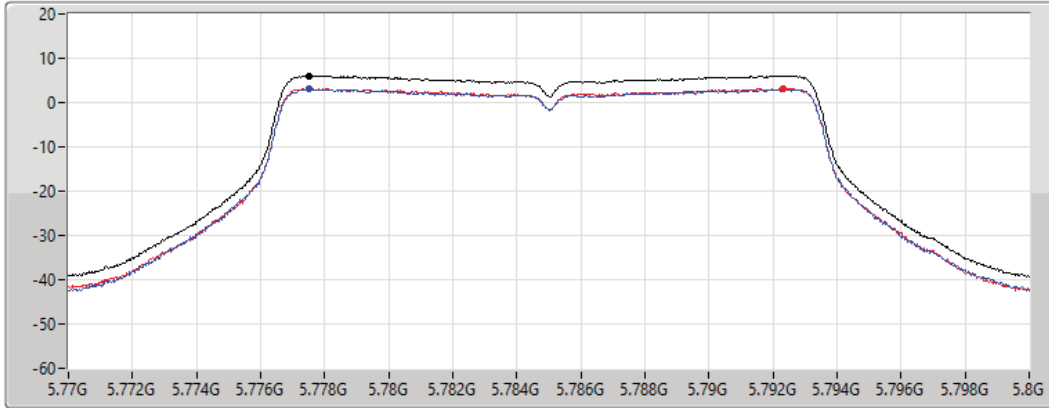

11a20_Nss1,(6Mbps)_2TX

PSD

5785MHz

27/08/2021

CF
5.785GHz
Span
30MHz
RBW
500kHz
VBW
3MHz
Sweep Time
20ms
Detector Type
RMS

Sum ☒
Port 1 ☒
Port 2 ☒

Sum	PD	Port 1	Port 2
(dBm/RBW)	(dBm/RBW)	(dBm/RBW)	(dBm/RBW)
6.07	6.07	3.00	3.16