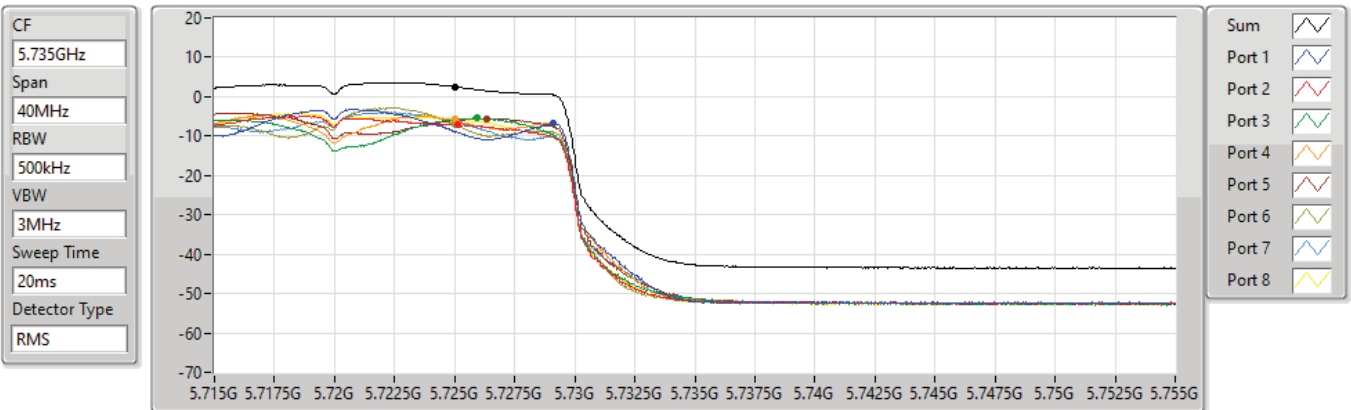

802.11ax HEW20_Nss1,(MCS0)_8TX

5720MHz Straddle 5.725-5.85GHz

PSD

15/09/2021

Sum	PD	Port 1	Port 2	Port 3	Port 4	Port 5	Port 6	Port 7	Port 8
(dBm/RBW)	(dBm/RBW)	(dBm/RBW)	(dBm/RBW)	(dBm/RBW)	(dBm/RBW)	(dBm/RBW)	(dBm/RBW)	(dBm/RBW)	(dBm/RBW)
2.55	2.55	-6.70	-7.01	-5.44	-5.82	-5.50	-7.19	-6.14	-5.59