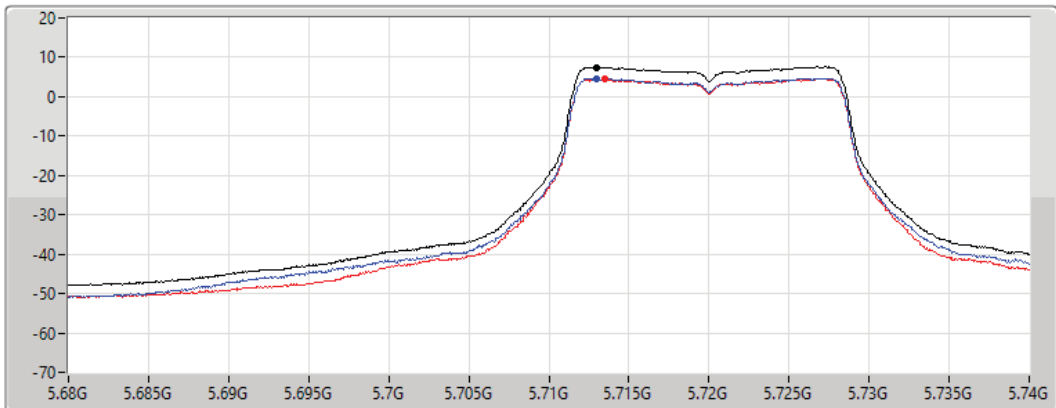

11a20_Nss1,(6Mbps)_2TX

PSD

5720MHz Straddle 5.47-5.725GHz

27/08/2021

CF
5.71GHz
Span
60MHz
RBW
1MHz
VBW
3MHz
Sweep Time
20ms
Detector Type
RMS

Sum ☒
Port 1 ☒
Port 2 ☒

Sum	PD	Port 1	Port 2
(dBm/RBW)	(dBm/RBW)	(dBm/RBW)	(dBm/RBW)
7.43	7.43	4.62	4.40