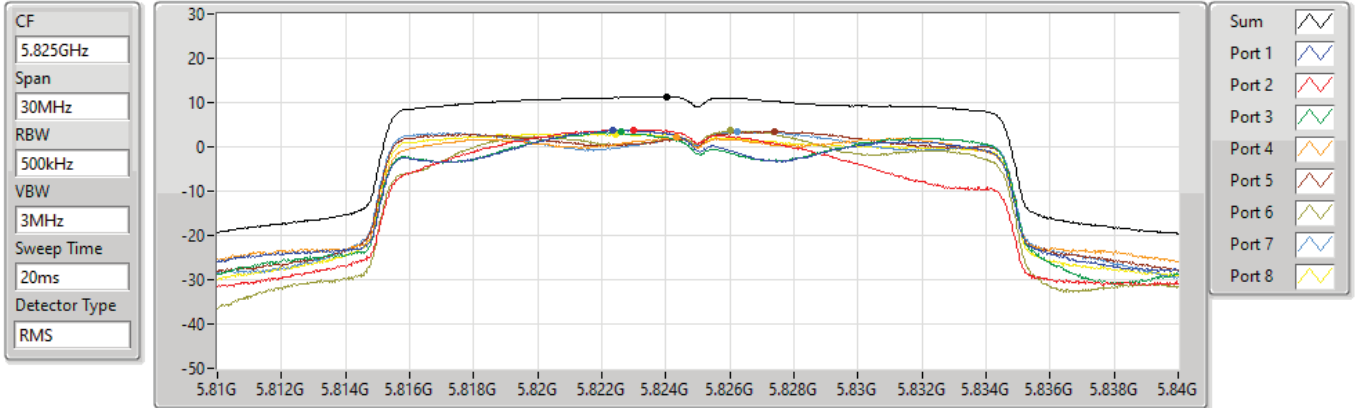

802.11ax HEW20_Nss1,(MCS0)_8TX

PSD

5825MHz

15/09/2021

Sum	PD	Port 1	Port 2	Port 3	Port 4	Port 5	Port 6	Port 7	Port 8
(dBm/RBW)	(dBm/RBW)	(dBm/RBW)	(dBm/RBW)	(dBm/RBW)	(dBm/RBW)	(dBm/RBW)	(dBm/RBW)	(dBm/RBW)	(dBm/RBW)
11.37	11.37	3.73	3.90	3.38	2.05	3.52	3.60	3.32	2.96