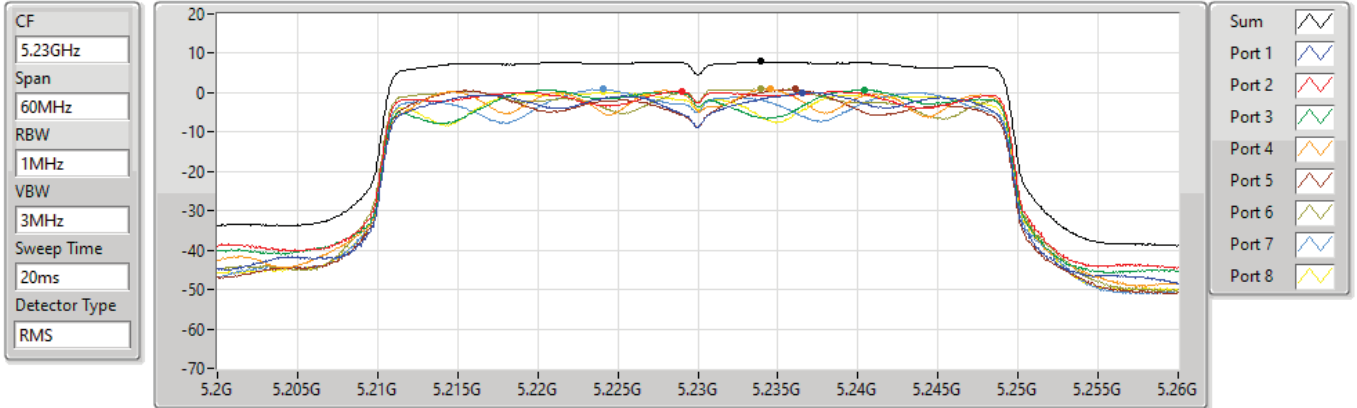

802.11ax HEW40_Nss1,(MCS0)_8TX

PSD

5230MHz

15/09/2021

Sum	PD	Port 1	Port 2	Port 3	Port 4	Port 5	Port 6	Port 7	Port 8
(dBm/RBW)	(dBm/RBW)	(dBm/RBW)	(dBm/RBW)	(dBm/RBW)	(dBm/RBW)	(dBm/RBW)	(dBm/RBW)	(dBm/RBW)	(dBm/RBW)
7.89	7.89	-0.04	0.38	0.82	0.91	0.90	1.00	0.94	0.17