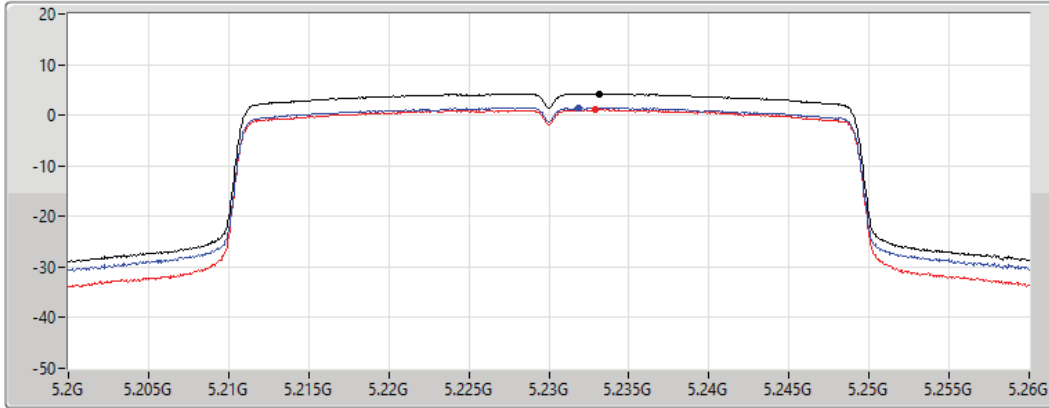

802.11ax HEW40_Nss1,(MCS0)_2TX

PSD

5230MHz

27/08/2021

CF
5.23GHz
Span
60MHz
RBW
1MHz
VBW
3MHz
Sweep Time
20ms
Detector Type
RMS

Sum ☒
Port 1 ☒
Port 2 ☒

Sum	PD	Port 1	Port 2
(dBm/RBW)	(dBm/RBW)	(dBm/RBW)	(dBm/RBW)
4.27	4.27	1.49	1.16