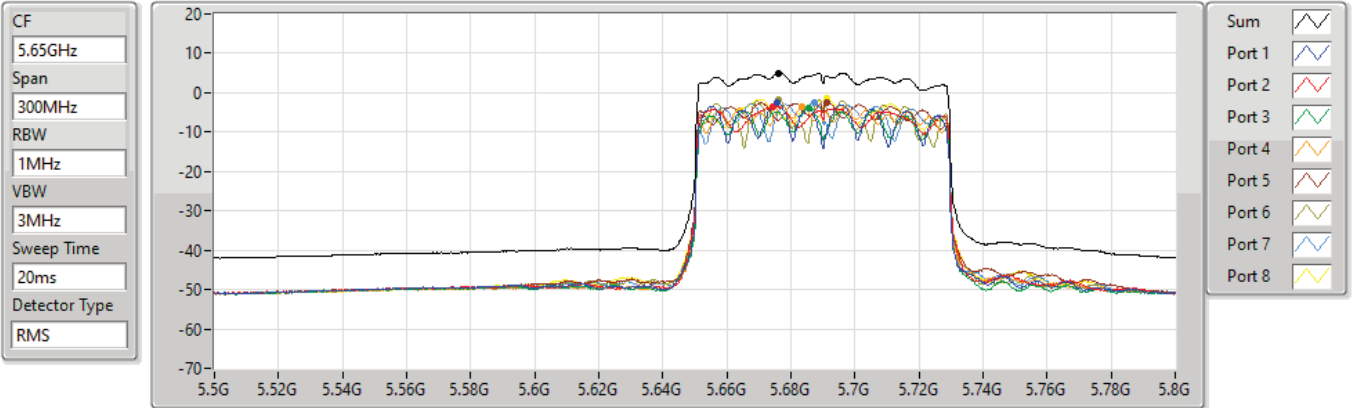

802.11ax HEW80_Nss1,(MCS0)_8TX

PSD

5690MHz Straddle 5.47-5.725GHz

15/09/2021

Sum	PD	Port 1	Port 2	Port 3	Port 4	Port 5	Port 6	Port 7	Port 8
(dBm/RBW)	(dBm/RBW)	(dBm/RBW)	(dBm/RBW)	(dBm/RBW)	(dBm/RBW)	(dBm/RBW)	(dBm/RBW)	(dBm/RBW)	(dBm/RBW)
5.03	5.03	-2.55	-3.56	-3.89	-3.39	-2.36	-1.72	-2.42	-1.54