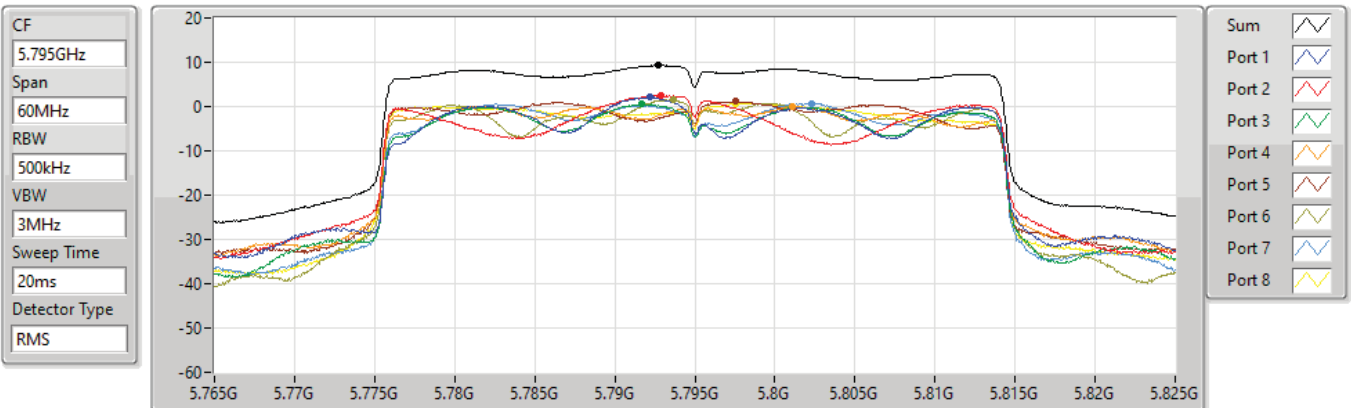

802.11ax HEW40_Nss1,(MCS0)_8TX

PSD

5755MHz

15/09/2021

802.11ax HEW40_Nss1,(MCS0)_8TX

PSD

5795MHz

15/09/2021