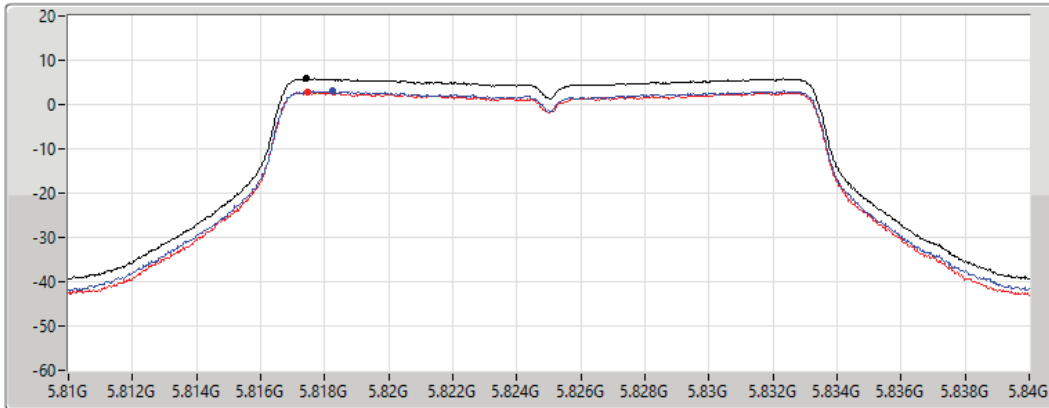

11a20_Nss1,(6Mbps)_2TX

PSD

5825MHz

27/08/2021

CF
5.825GHz
Span
30MHz
RBW
500kHz
VBW
3MHz
Sweep Time
20ms
Detector Type
RMS

Sum ☒
Port 1 ☒
Port 2 ☒

Sum	PD	Port 1	Port 2
(dBm/RBW)	(dBm/RBW)	(dBm/RBW)	(dBm/RBW)
5.84	5.84	3.05	2.73