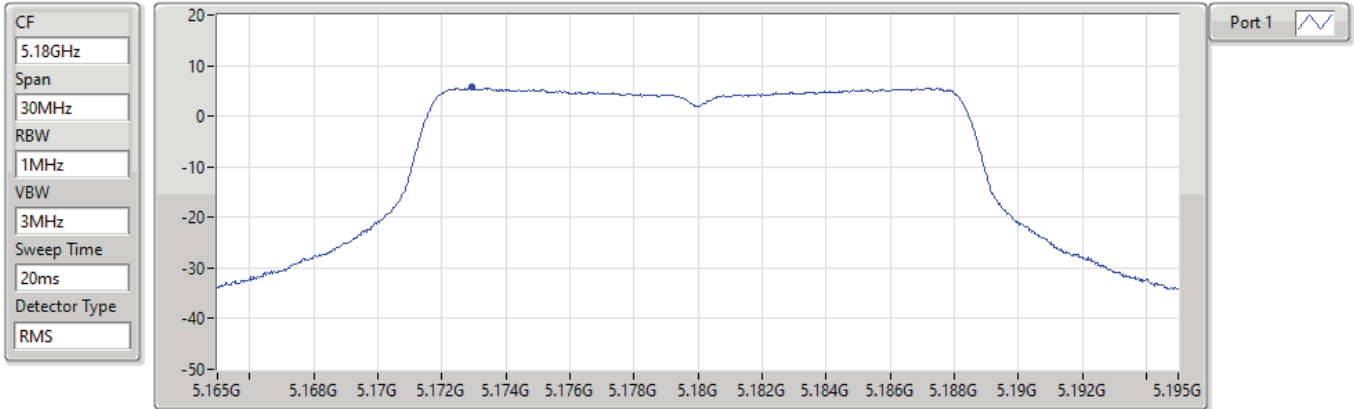

11a20_Nss1,(6Mbps)_1TX

PSD

5180MHz

30/08/2021

Sum	PD	Port 1
(dBm/RBW)	(dBm/RBW)	(dBm/RBW)
5.67	5.67	5.67