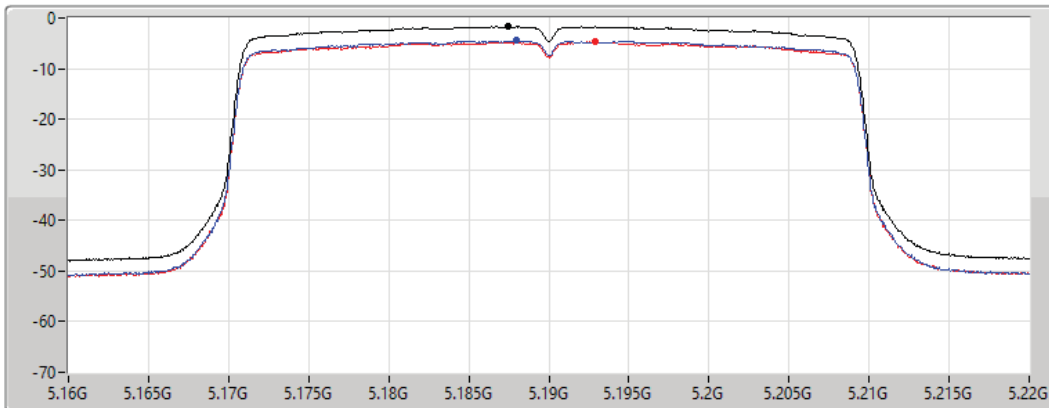

Sum ☒

Port 1 ☒

Port 2 ☒

Sum	PD	Port 1	Port 2
(dBm/RBW)	(dBm/RBW)	(dBm/RBW)	(dBm/RBW)
-1.71	-1.71	-4.51	-4.75