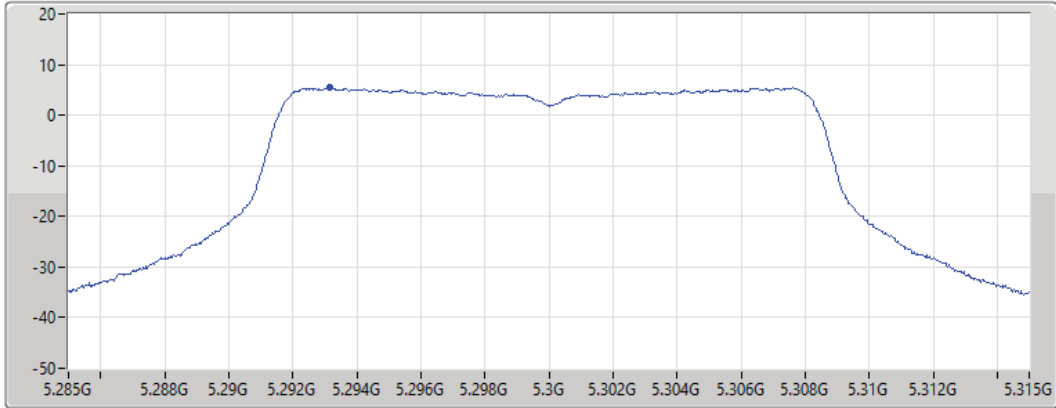

11a20_Nss1,(6Mbps)_1TX

PSD

5300MHz

30/08/2021

CF
5.3GHz

Span
30MHz

RBW
1MHz

VBW
3MHz

Sweep Time
20ms

Detector Type
RMS

Port 1

Sum	PD	Port 1
(dBm/RBW)	(dBm/RBW)	(dBm/RBW)
5.41	5.41	5.41