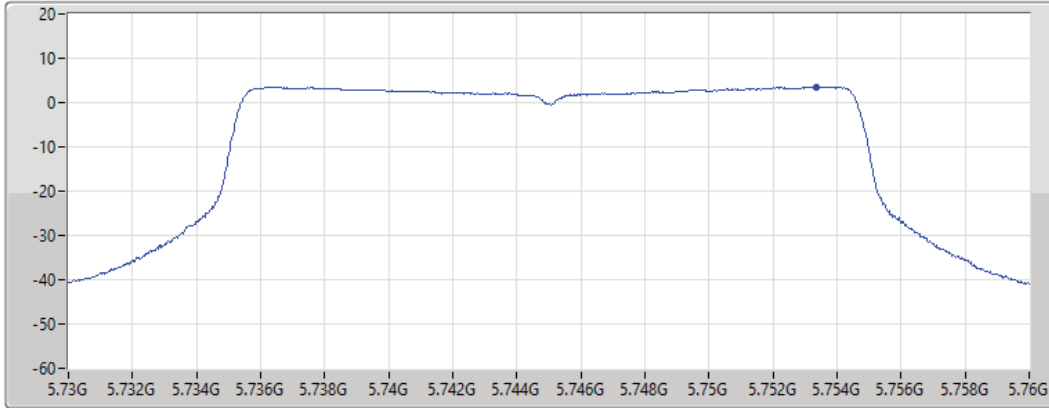

Port 1

Sum	PD	Port 1
(dBm/RBW)	(dBm/RBW)	(dBm/RBW)
3.77	3.77	3.77

802.11ax HEW20_Nss1,(MCS0)_1TX

PSD

5745MHz

30/08/2021

CF
5.745GHz
Span
30MHz
RBW
500kHz
VBW
3MHz
Sweep Time
20ms
Detector Type
RMS

Port 1