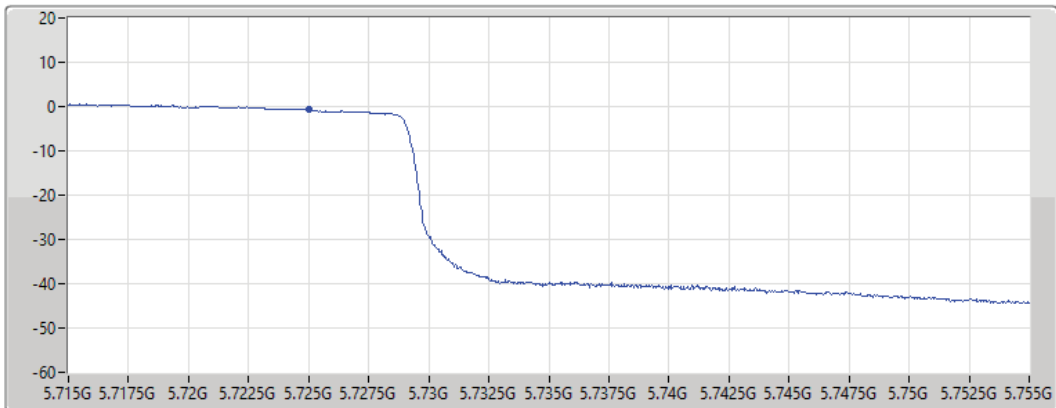

Port 1

Sum	PD	Port 1
(dBm/RBW)	(dBm/RBW)	(dBm/RBW)
2.32	2.32	2.32

802.11ax HEW40_Nss1,(MCS0)_1TX

PSD

5710MHz Straddle 5.725-5.85GHz

30/08/2021

CF
5.735GHz
Span
40MHz
RBW
500kHz
VBW
3MHz
Sweep Time
20ms
Detector Type
RMS