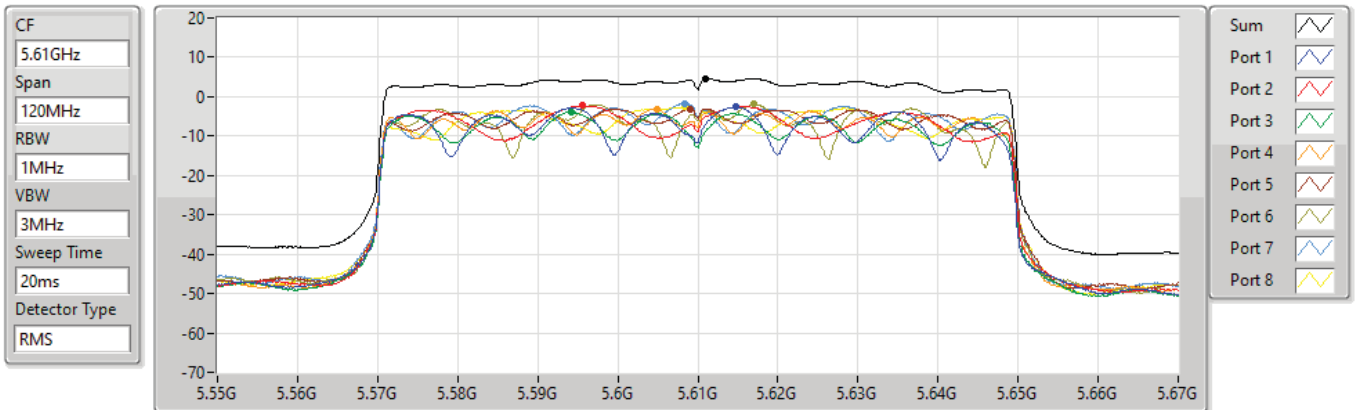

802.11ax HEW80_Nss1,(MCS0)_8TX

PSD

5610MHz

15/09/2021

Sum	PD	Port 1	Port 2	Port 3	Port 4	Port 5	Port 6	Port 7	Port 8
(dBm/RBW)	(dBm/RBW)	(dBm/RBW)	(dBm/RBW)	(dBm/RBW)	(dBm/RBW)	(dBm/RBW)	(dBm/RBW)	(dBm/RBW)	(dBm/RBW)
4.58	4.58	-2.62	-2.27	-3.81	-3.13	-3.04	-1.94	-1.81	-2.55