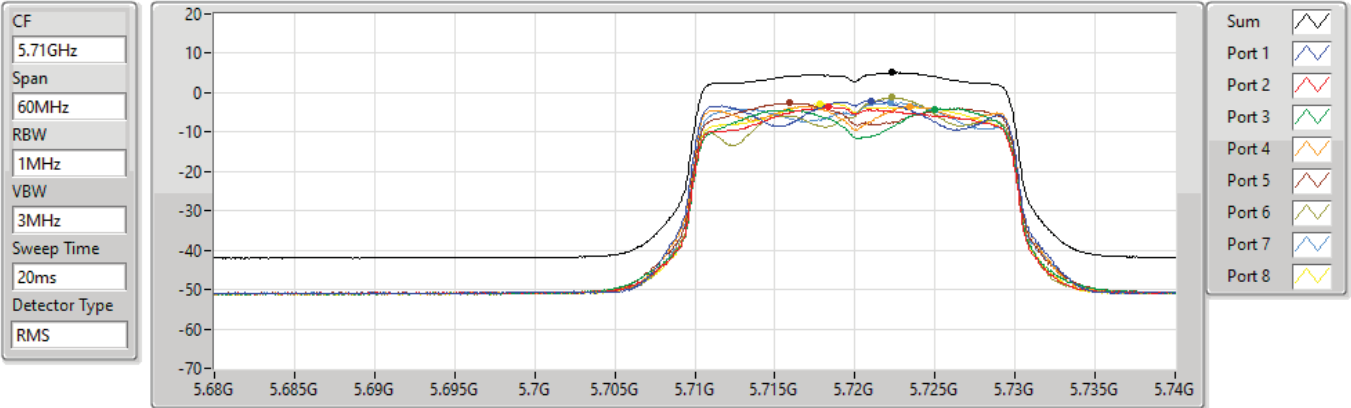

802.11ax HEW20_Nss1,(MCS0)_8TX

5720MHz Straddle 5.47-5.725GHz

PSD

15/09/2021

Sum	PD	Port 1	Port 2	Port 3	Port 4	Port 5	Port 6	Port 7	Port 8
(dBm/RBW)	(dBm/RBW)	(dBm/RBW)	(dBm/RBW)	(dBm/RBW)	(dBm/RBW)	(dBm/RBW)	(dBm/RBW)	(dBm/RBW)	(dBm/RBW)
5.10	5.10	-2.05	-3.66	-4.16	-3.42	-2.61	-1.24	-2.52	-2.77