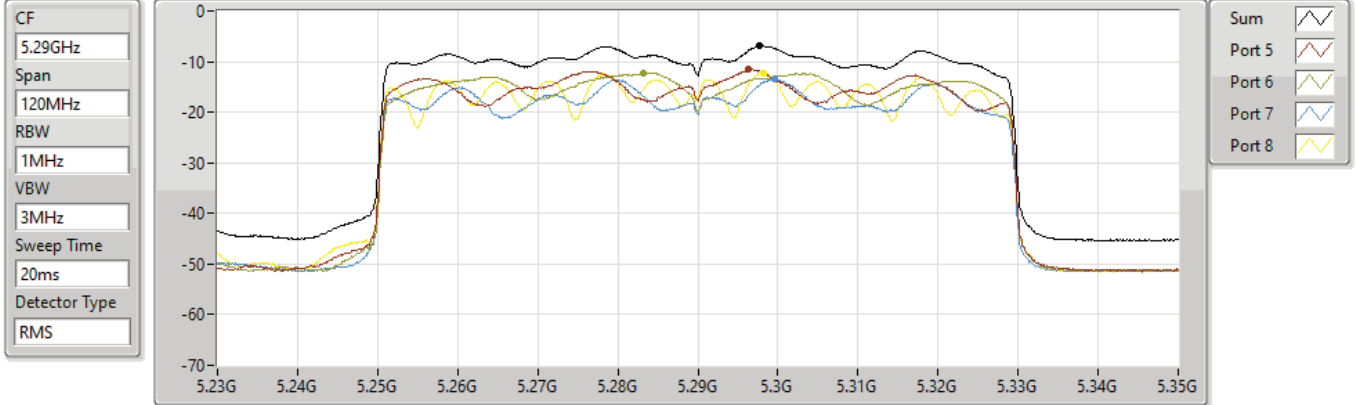

802.11ax HEW80+80_Nss2,(MCS0)_4TX(Port5&Port6&Port7&Port8)
5210MHz,#5290MHz

PSD

15/09/2021

Sum	PD	Port 1	Port 2	Port 3	Port 4	Port 5	Port 6	Port 7	Port 8
(dBm/RBW)	(dBm/RBW)	(dBm/RBW)	(dBm/RBW)	(dBm/RBW)	(dBm/RBW)	(dBm/RBW)	(dBm/RBW)	(dBm/RBW)	(dBm/RBW)
-6.94	-6.94	-	-	-	-	-11.48	-12.23	-13.48	-12.23