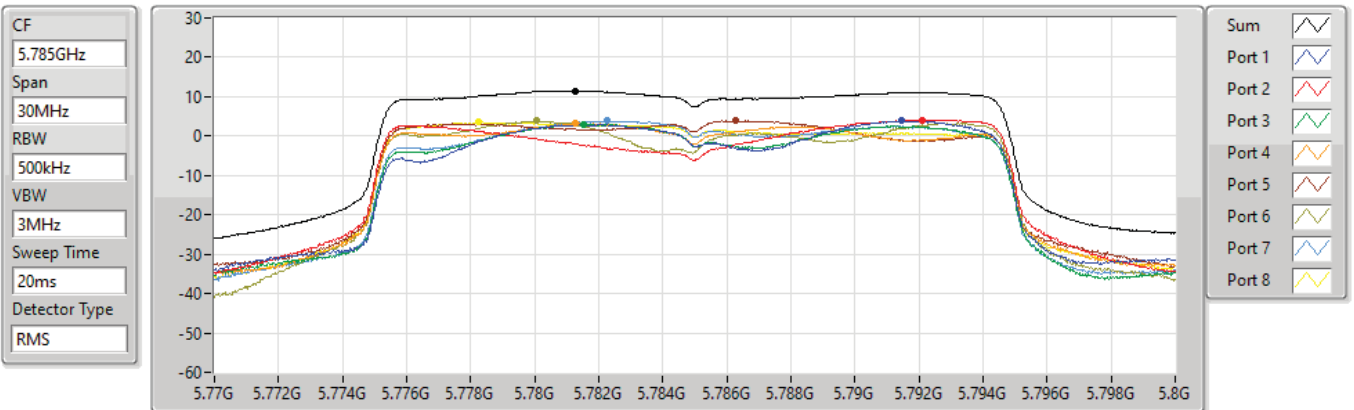

802.11ax HEW20_Nss1,(MCS0)_8TX

PSD

5785MHz

15/09/2021

Sum	PD	Port 1	Port 2	Port 3	Port 4	Port 5	Port 6	Port 7	Port 8
(dBm/RBW)	(dBm/RBW)	(dBm/RBW)	(dBm/RBW)	(dBm/RBW)	(dBm/RBW)	(dBm/RBW)	(dBm/RBW)	(dBm/RBW)	(dBm/RBW)
11.49	11.49	3.81	4.10	3.04	3.22	3.91	3.84	3.82	3.46