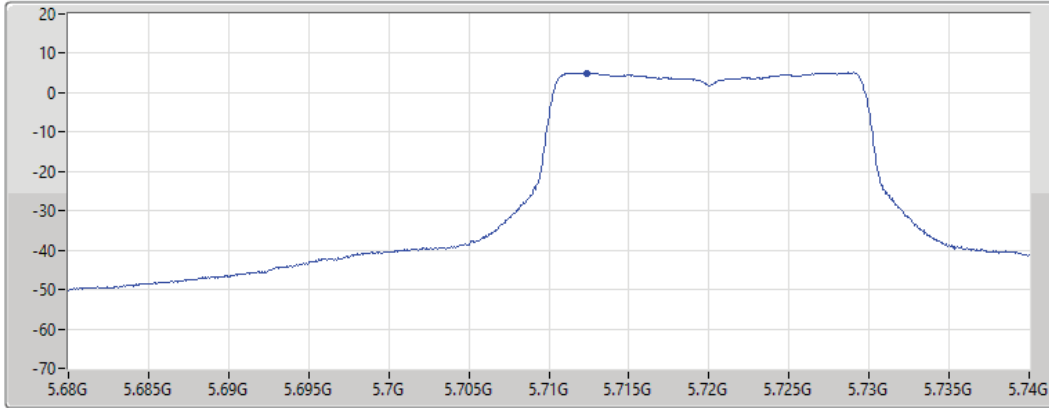

802.11ax HEW20_Nss1,(MCS0)_1TX

PSD

5720MHz Straddle 5.47-5.725GHz

30/08/2021

CF
5.71GHz

Span
60MHz

RBW
1MHz

VBW
3MHz

Sweep Time
20ms

Detector Type
RMS

Port 1

Sum	PD	Port 1
(dBm/RBW)	(dBm/RBW)	(dBm/RBW)
5.05	5.05	5.05