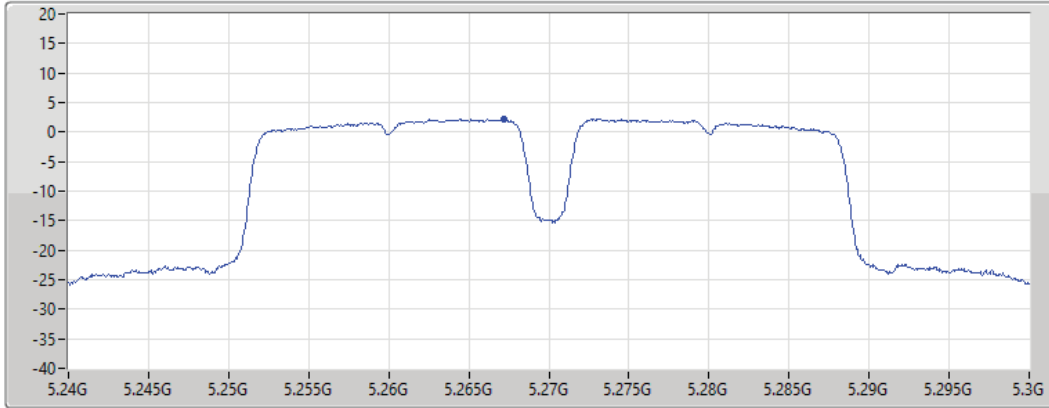

11a40_Nss1,(6Mbps)_1TX

PSD

5270MHz

30/08/2021

CF
5.27GHz
Span
60MHz
RBW
1MHz
VBW
3MHz
Sweep Time
20ms
Detector Type
RMS

Port 1

Sum	PD	Port 1
(dBm/RBW)	(dBm/RBW)	(dBm/RBW)
2.25	2.25	2.25