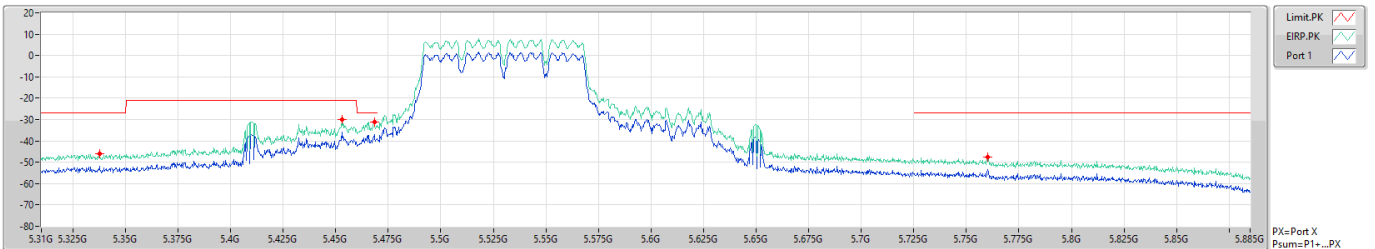

11a80_Nss1,(6Mbps)_1TX

CSE Bandedge [PK]

5530MHz

25/08/2021

F-Start(Hz)	F-Stop(Hz)	RBW(Hz)	Type	Freq(Hz)	EIRP(dBm)	Limit(dBm)	Margin(dB)	DG(dBi)	Ref(dB)	Psum(dBm)	P1(dBm)
5.31G	5.885G	1M	PK	5.3376G	-45.83	-27.00	-18.83	6.00	0.00	-51.83	-51.83
5.31G	5.885G	1M	PK	5.45289G	-29.84	-21.20	-8.64	6.00	0.00	-35.84	-35.84
5.31G	5.885G	1M	PK	5.46841G	-30.99	-27.00	-3.99	6.00	0.00	-36.99	-36.99
5.31G	5.885G	1M	PK	5.76023G	-47.63	-27.00	-20.63	6.00	0.00	-53.63	-53.63