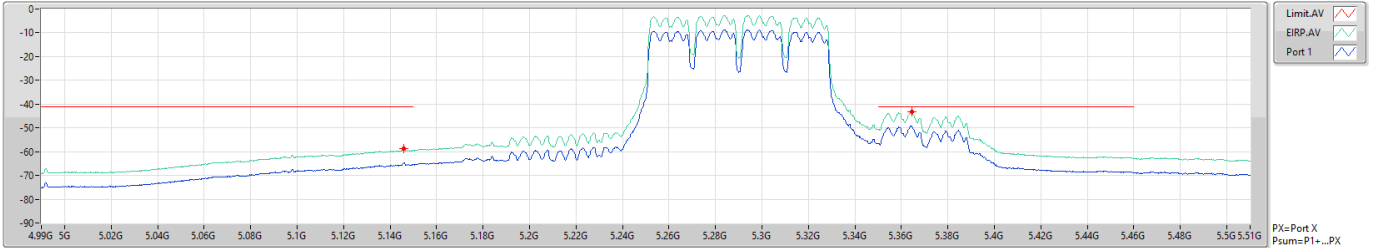

11a80_Nss1,(6Mbps)_1TX

5210MHz

CSE Bandedge [PK]

25/08/2021

11a80_Nss1,(6Mbps)_1TX

CSE Bandedge [AV]

5290MHz

25/08/2021