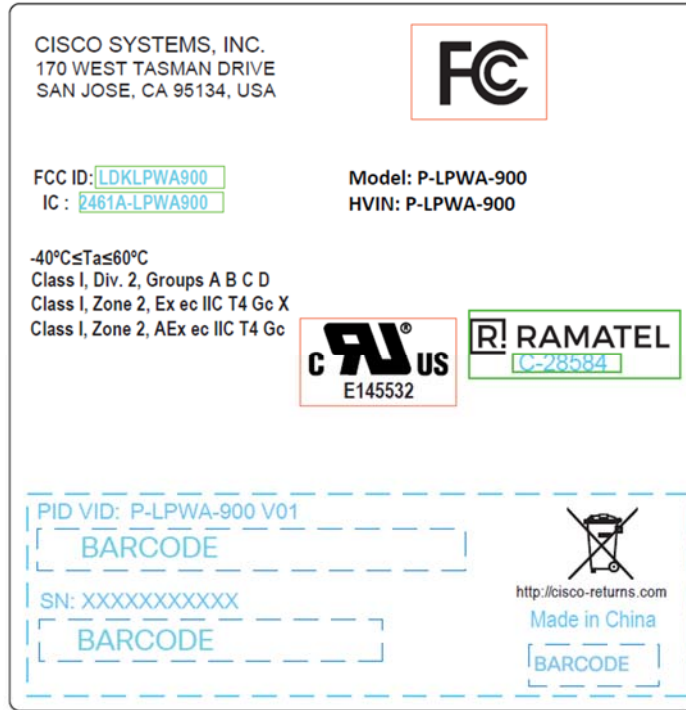

Label and Label Location

EUT Back View