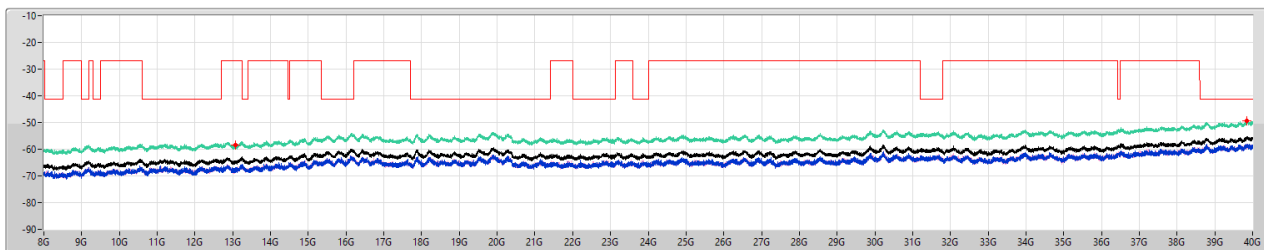

F-Start(Hz)	F-Stop(Hz)	RBW(Hz)	Type	Freq(Hz)	EIRP(dBm)	Limit(dBm)	Margin(dB)	DG(dB)	Ref1(dB)	Psum(dBm)	P1(dBm)	P2(dBm)
8G	40G	1M	AV	13.08G	-58.56	-27.00	-31.56	5.81	0.00	-64.37	-66.99	-67.80
8G	40G	1M	AV	39.852G	-49.46	-41.20	-8.26	5.81	0.00	-55.27	-58.61	-57.97