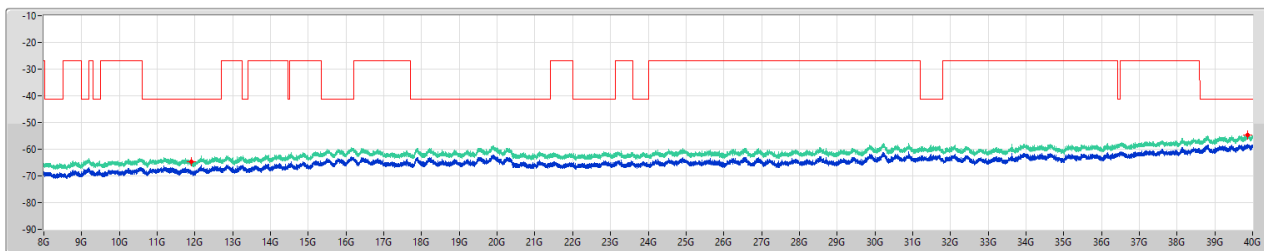

F-Start(Hz)	F-Stop(Hz)	RBW(Hz)	Type	Freq(Hz)	EIRP(dBm)	Limit(dBm)	Margin(dB)	DG(dB)	Ref(dB)	Psum(dBm)	P1(dBm)
8G	40G	1M	AV	11.914G	-64.73	-41.20	-23.53	3.38	0.00	-68.11	-68.11
8G	40G	1M	AV	39.862G	-54.69	-41.20	-13.49	3.38	0.00	-58.07	-58.07