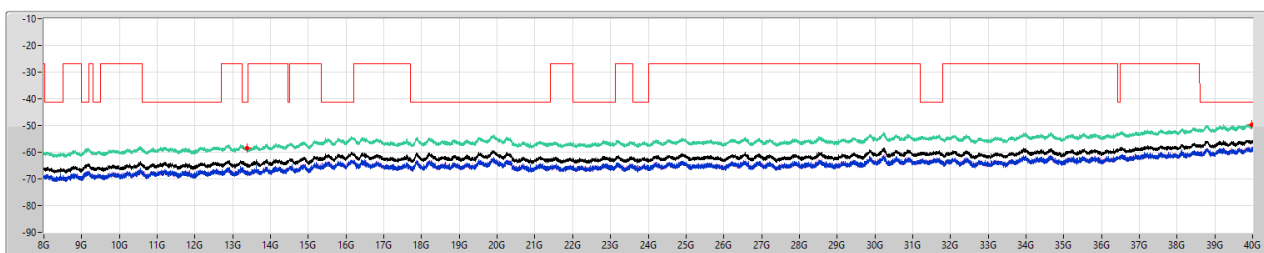

☒ Limit.AV
☒ EIRP.AV
☒ Sum.AV
☒ Port 1
☒ Port 2

F-Start(Hz)	F-Stop(Hz)	RBW(Hz)	Type	Freq(Hz)	EIRP(dBm)	Limit(dBm)	Margin(dB)	DG(dB)	Ref1(dB)	Psum(dBm)	P1(dBm)	P2(dBm)
8G	40G	1M	AV	13.379G	-58.59	-41.20	-17.39	5.81	0.00	-64.40	-67.95	-66.93
8G	40G	1M	AV	39.971G	-49.70	-41.20	-8.50	5.81	0.00	-55.51	-58.78	-58.28