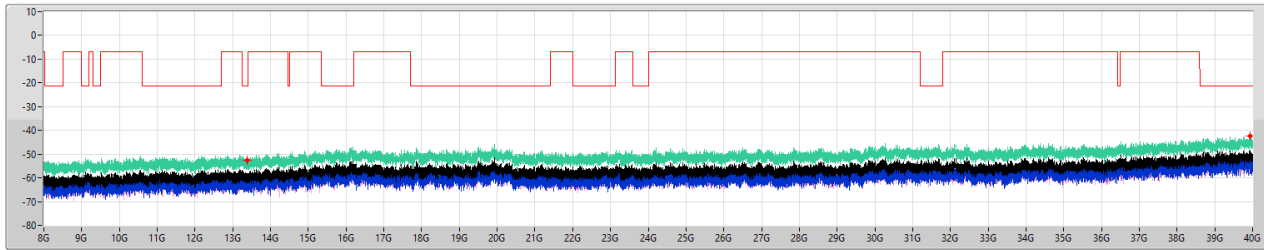

6.525-6.875GHz_802.11ax HEW20_Nss1,(MCS0)_2TX

CSE [PK]

6695MHz

13/10/2023

☒ Limit.PK
☒ EIRP.PK
☒ Sum.PK
☒ Port 1
☒ Port 2

F-Start(Hz)	F-Stop(Hz)	RBW(Hz)	Type	Freq(Hz)	EIRP(dBm)	Limit(dBm)	Margin(dB)	DG(dB)	Ref1(dB)	Psum(dBm)	P1(dBm)	P2(dBm)
8G	40G	1M	PK	13.383G	-52.50	-21.20	-31.30	5.81	0.00	-58.31	-60.63	-62.15
8G	40G	1M	PK	39.927G	-42.41	-21.20	-21.21	5.81	0.00	-48.22	-56.58	-48.91

6.525-6.875GHz_802.11ax HEW20_Nss1,(MCS0)_2TX

CSE [AV]

6695MHz

13/10/2023