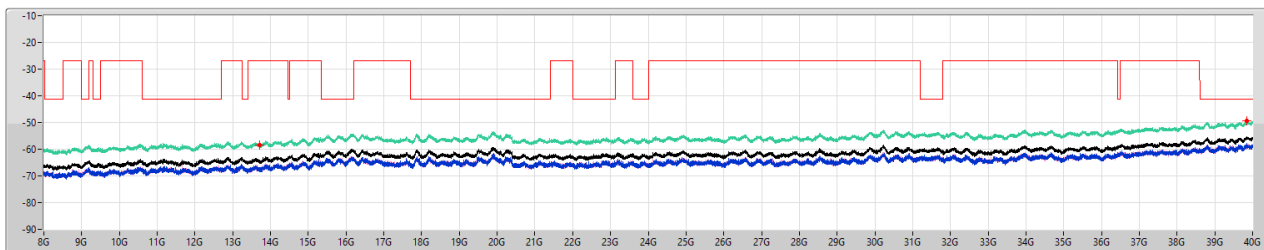

- ☒ Limit.AV
- ☒ ERP.AV
- ☒ Sum.AV
- ☒ Port 1
- ☒ Port 2

F-Start(Hz)	F-Stop(Hz)	RBW(Hz)	Type	Freq(Hz)	EIRP(dBm)	Limit(dBm)	Margin(dB)	DG(dB)	Ref1(dB)	Psum(dBm)	P1(dBm)	P2(dBm)
8G	40G	1M	AV	13.721G	-58.33	-27.00	-31.33	5.81	0.00	-64.14	-67.07	-67.24
8G	40G	1M	AV	39.842G	-49.43	-41.20	-8.23	5.81	0.00	-55.24	-57.77	-58.80