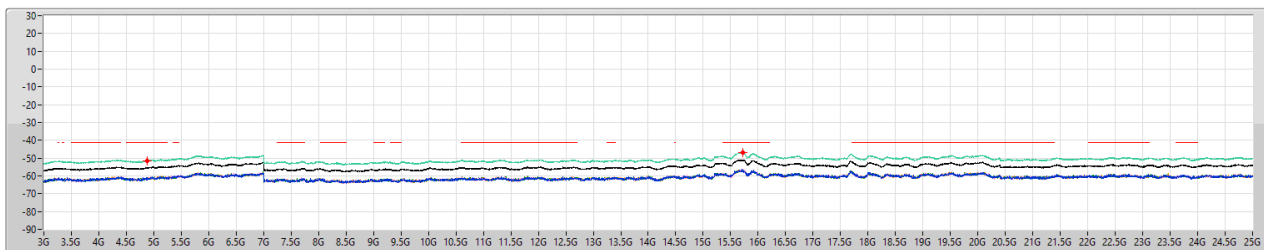

2.4-2.4835GHz_802.11ax HEW20_Nss1,(MCS0)_4TX

CSE [PK]

2437MHz

13/06/2023

2.4-2.4835GHz_802.11ax HEW20_Nss1,(MCS0)_4TX

CSE [AV]

2437MHz

13/06/2023