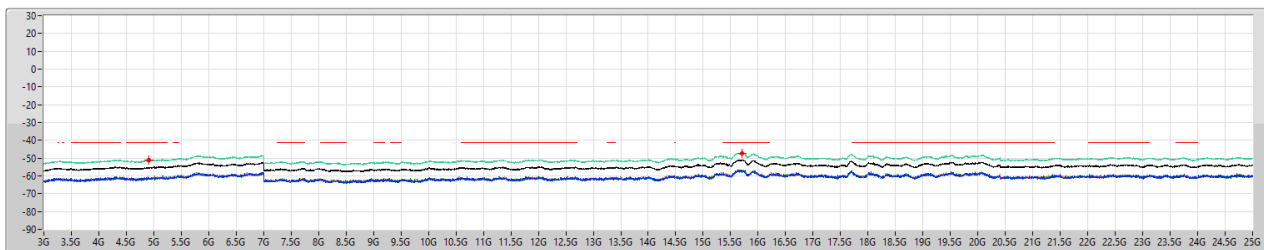

- Limit.AV
- ERP.AV
- Sum.AV
- Port 1
- Port 2
- Port 3
- Port 4

F-Start(Hz)	F-Stop(Hz)	RBW(Hz)	Type	Freq(Hz)	EIRP(dBm)	Limit(dBm)	Margin(dB)	DG(dB)	RefI(dB)	Psum(dBm)	P1(dBm)	P2(dBm)	P3(dBm)	P4(dBm)
3G	25G	1M	AV	4.914G	-51.16	-41.20	-9.96	3.95	0.00	-55.11	-60.77	-61.01	-61.51	-61.26
3G	25G	1M	AV	15.71325G	-47.14	-41.20	-5.94	3.95	0.00	-51.09	-57.01	-57.01	-57.15	-57.28