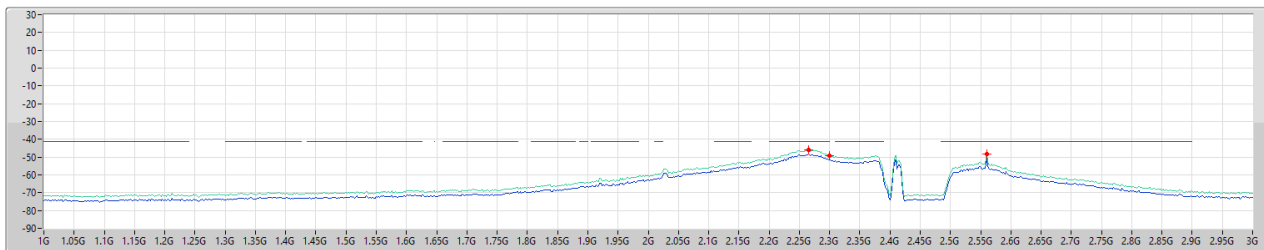

F-Start(Hz)	F-Stop(Hz)	RBW(Hz)	Type	Freq(Hz)	EIRP(dBm)	Limit(dBm)	Margin(dB)	DG(dB)	Ref(dB)	Psum(dBm)	P1(dBm)
1G	3G	1M	AV	2.266G	-45.97	-41.20	-4.77	2.52	0.00	-48.49	-48.49
1G	3G	1M	AV	2.3G	-49.04	-41.20	-7.84	2.52	0.00	-51.56	-51.56
1G	3G	1M	AV	2.56G	-48.49	-41.20	-7.29	2.52	0.00	-51.01	-51.01