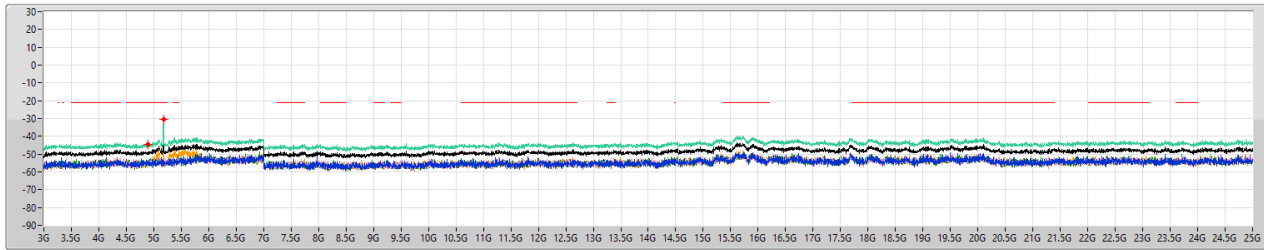

2.4-2.4835GHz_802.11ax HEW20_Nss1,(MCS0)_4TX

CSE [PK]

2437MHz

13/06/2023

2.4-2.4835GHz_802.11ax HEW20_Nss1,(MCS0)_4TX

CSE [AV]

2437MHz

13/06/2023