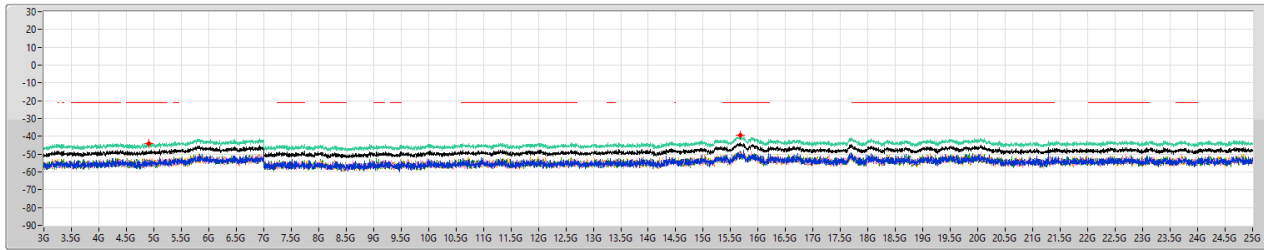

2.4-2.4835GHz_802.11ax HEW20_Nss1,(MCS0)_4TX

CSE [PK]

2462MHz

13/06/2023

- Limit.PK
- ERP.PK
- Sum.PK
- Port 1
- Port 2
- Port 3
- Port 4

F-Start(Hz)	F-Stop(Hz)	RBW(Hz)	Type	Freq(Hz)	EIRP(dBm)	Limit(dBm)	Margin(dB)	DG(dB)	RefI(dB)	Psum(dBm)	P1(dBm)	P2(dBm)	P3(dBm)	P4(dBm)
3G	25G	1M	PK	4.91675G	-44.20	-21.20	-23.00	3.95	0.00	-48.15	-55.14	-53.38	-53.38	-55.14
3G	25G	1M	PK	15.66925G	-39.56	-21.20	-18.36	3.95	0.00	-43.51	-50.12	-51.52	-48.09	-49.12

2.4-2.4835GHz_802.11ax HEW20_Nss1,(MCS0)_4TX

CSE [AV]

2462MHz

13/06/2023