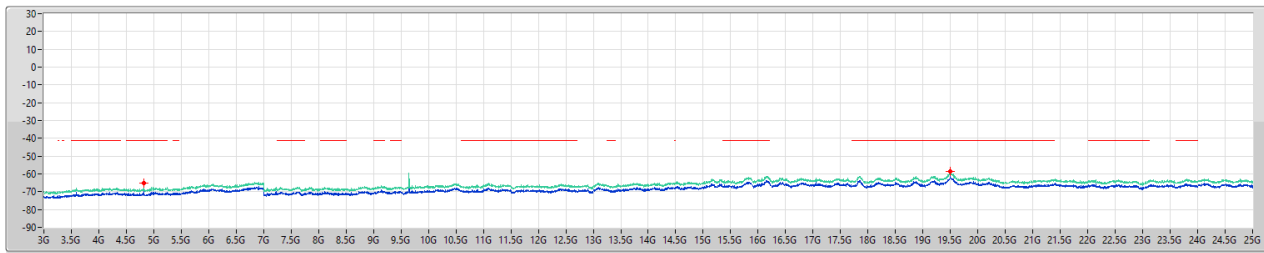

F-Start(Hz)	F-Stop(Hz)	RBW(Hz)	Type	Freq(Hz)	EIRP(dBm)	Limit(dBm)	Margin(dB)	DG(dB)	Ref(dB)	Psum(dBm)	P1(dBm)
3G	25G	1M	AV	4.82325G	-65.39	-41.20	-24.19	2.52	0.00	-67.91	-67.91
3G	25G	1M	AV	19.4945G	-58.75	-41.20	-17.55	2.52	0.00	-61.27	-61.27