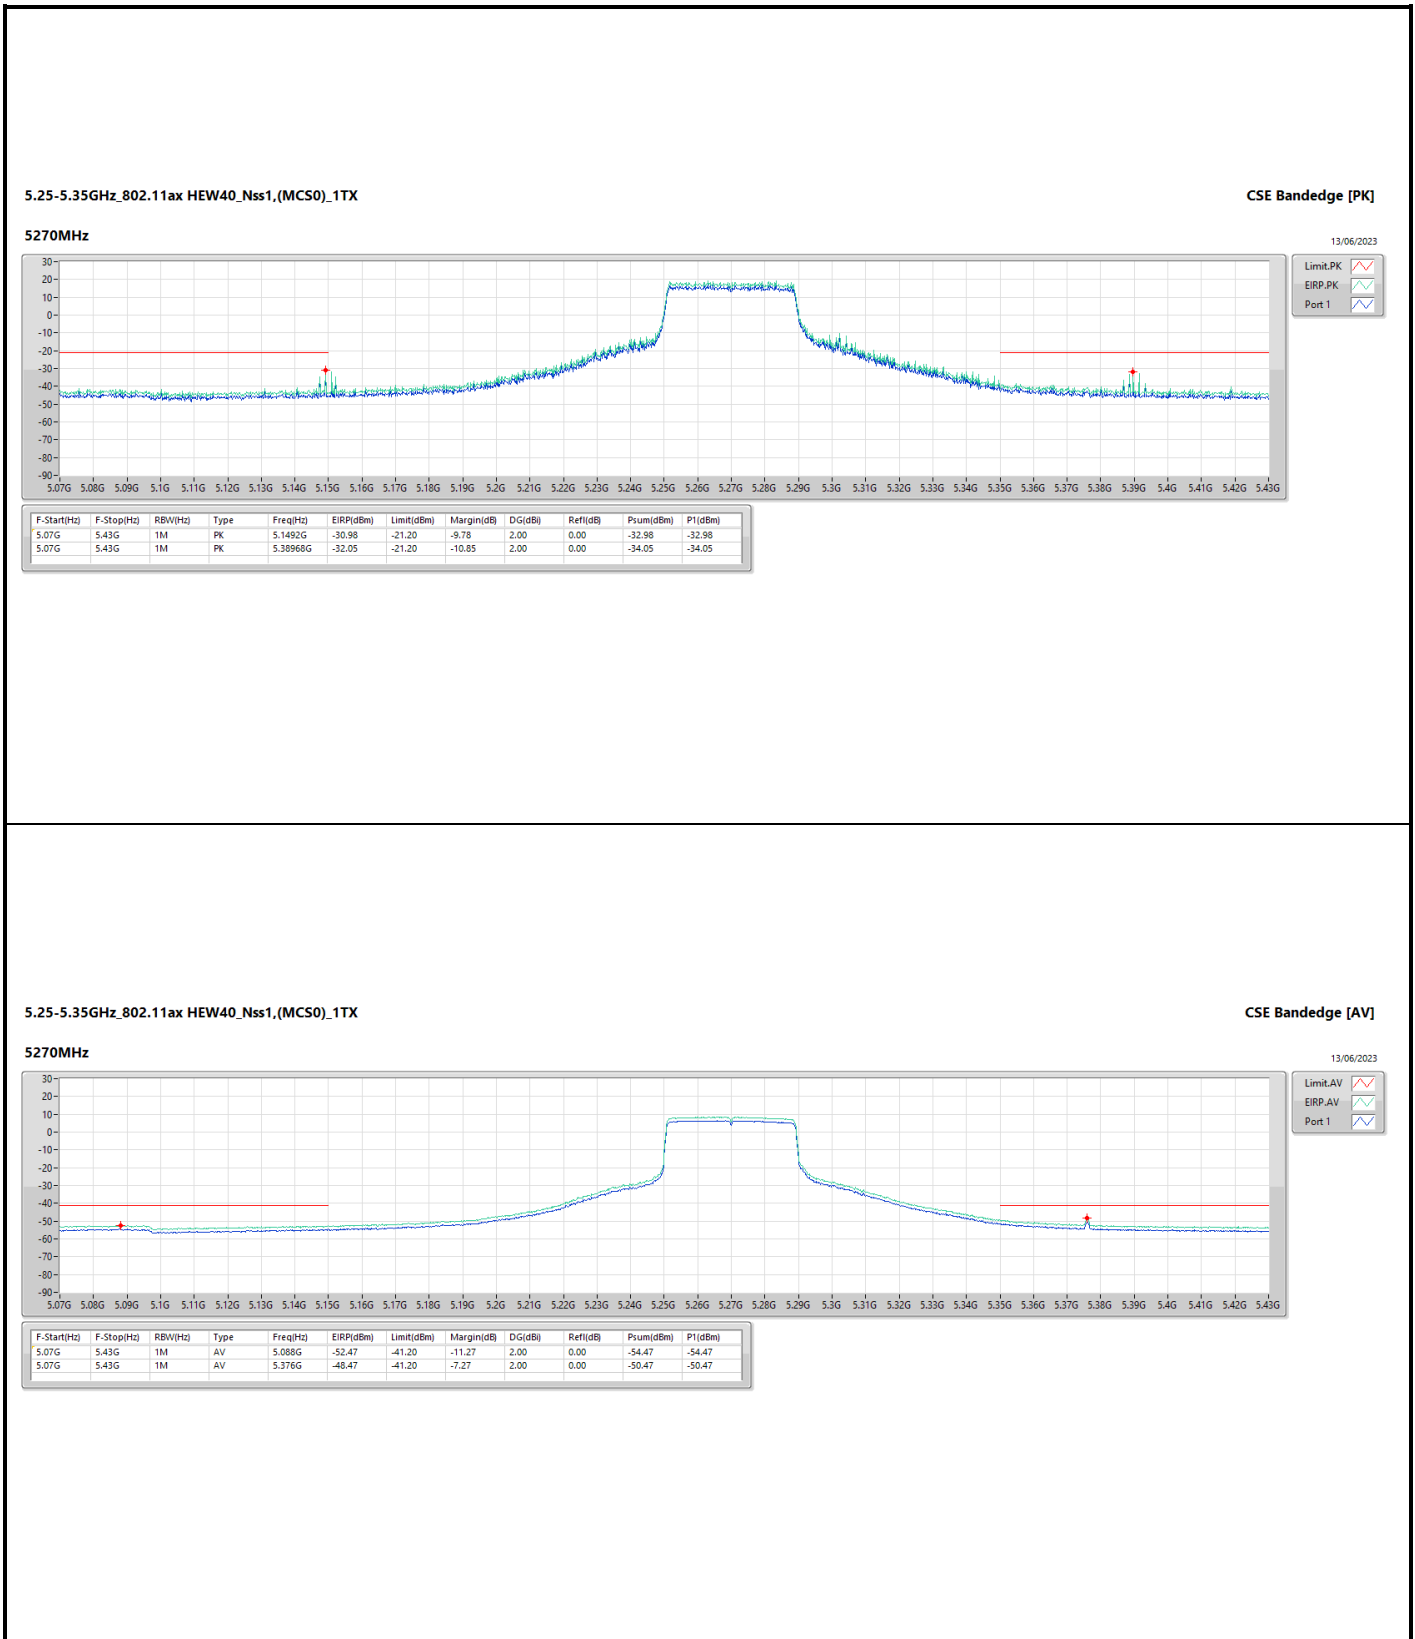

5.15-5.25GHz\_802.11ax HEW40\_Nss1,(MCS0)\_1TX

CSE Bandedge [PK]

5190MHz

13/06/2023

5.15-5.25GHz\_802.11ax HEW40\_Nss1,(MCS0)\_1TX

CSE Bandedge [AV]

5190MHz

13/06/2023