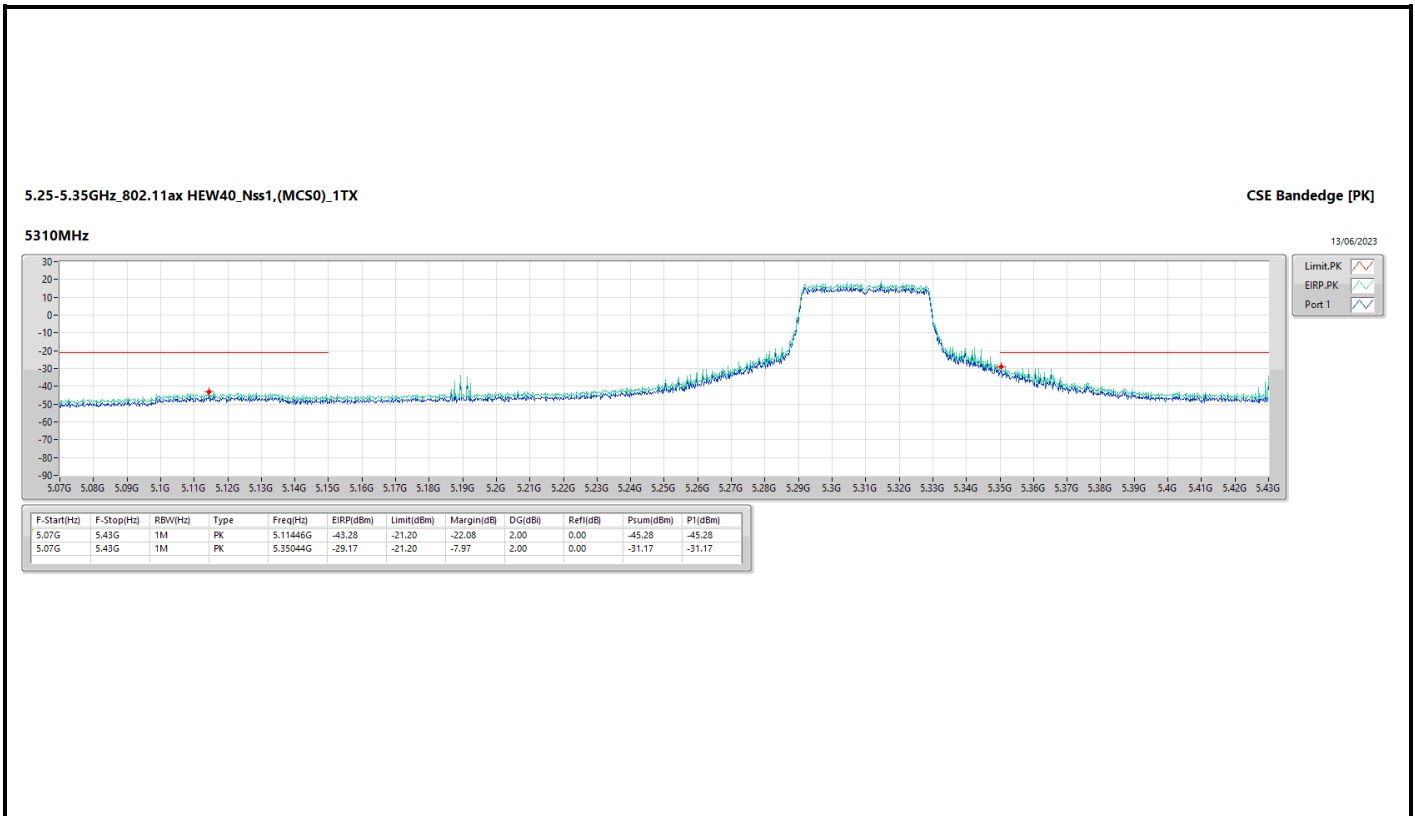

5.15-5.25GHz\_802.11ax HEW40\_Nss1,(MCS0)\_1TX

CSE Bandedge [PK]

5190MHz

13/06/2023

5.15-5.25GHz\_802.11ax HEW40\_Nss1,(MCS0)\_1TX

CSE Bandedge [AV]

5190MHz

13/06/2023