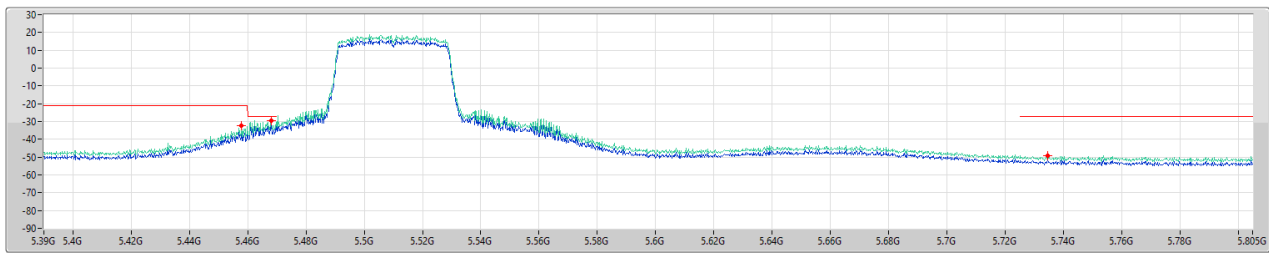

5.47-5.725GHz_802.11ax HEW40_Nss1,(MCS0)_1TX

CSE Bandedge [PK]

5510MHz

13/06/2023

F-Start(Hz)	F-Stop(Hz)	RBW(Hz)	Type	Freq(Hz)	EIRP(dBm)	Limit(dBm)	Margin(dB)	DG(dB)	RefI(dB)	Psum(dBm)	P1(dBm)
5.39G	5.805G	1M	PK	5.45785G	-32.26	-21.20	-11.06	2.39	0.00	-34.65	-34.65
5.39G	5.805G	1M	PK	5.46802G	-29.42	-27.00	-2.42	2.39	0.00	-31.81	-31.81
5.39G	5.805G	1M	PK	5.73466G	-49.37	-27.00	-22.37	2.39	0.00	-51.76	-51.76

5.47-5.725GHz_802.11ax HEW40_Nss1,(MCS0)_1TX

CSE Bandedge [AV]

5510MHz

13/06/2023