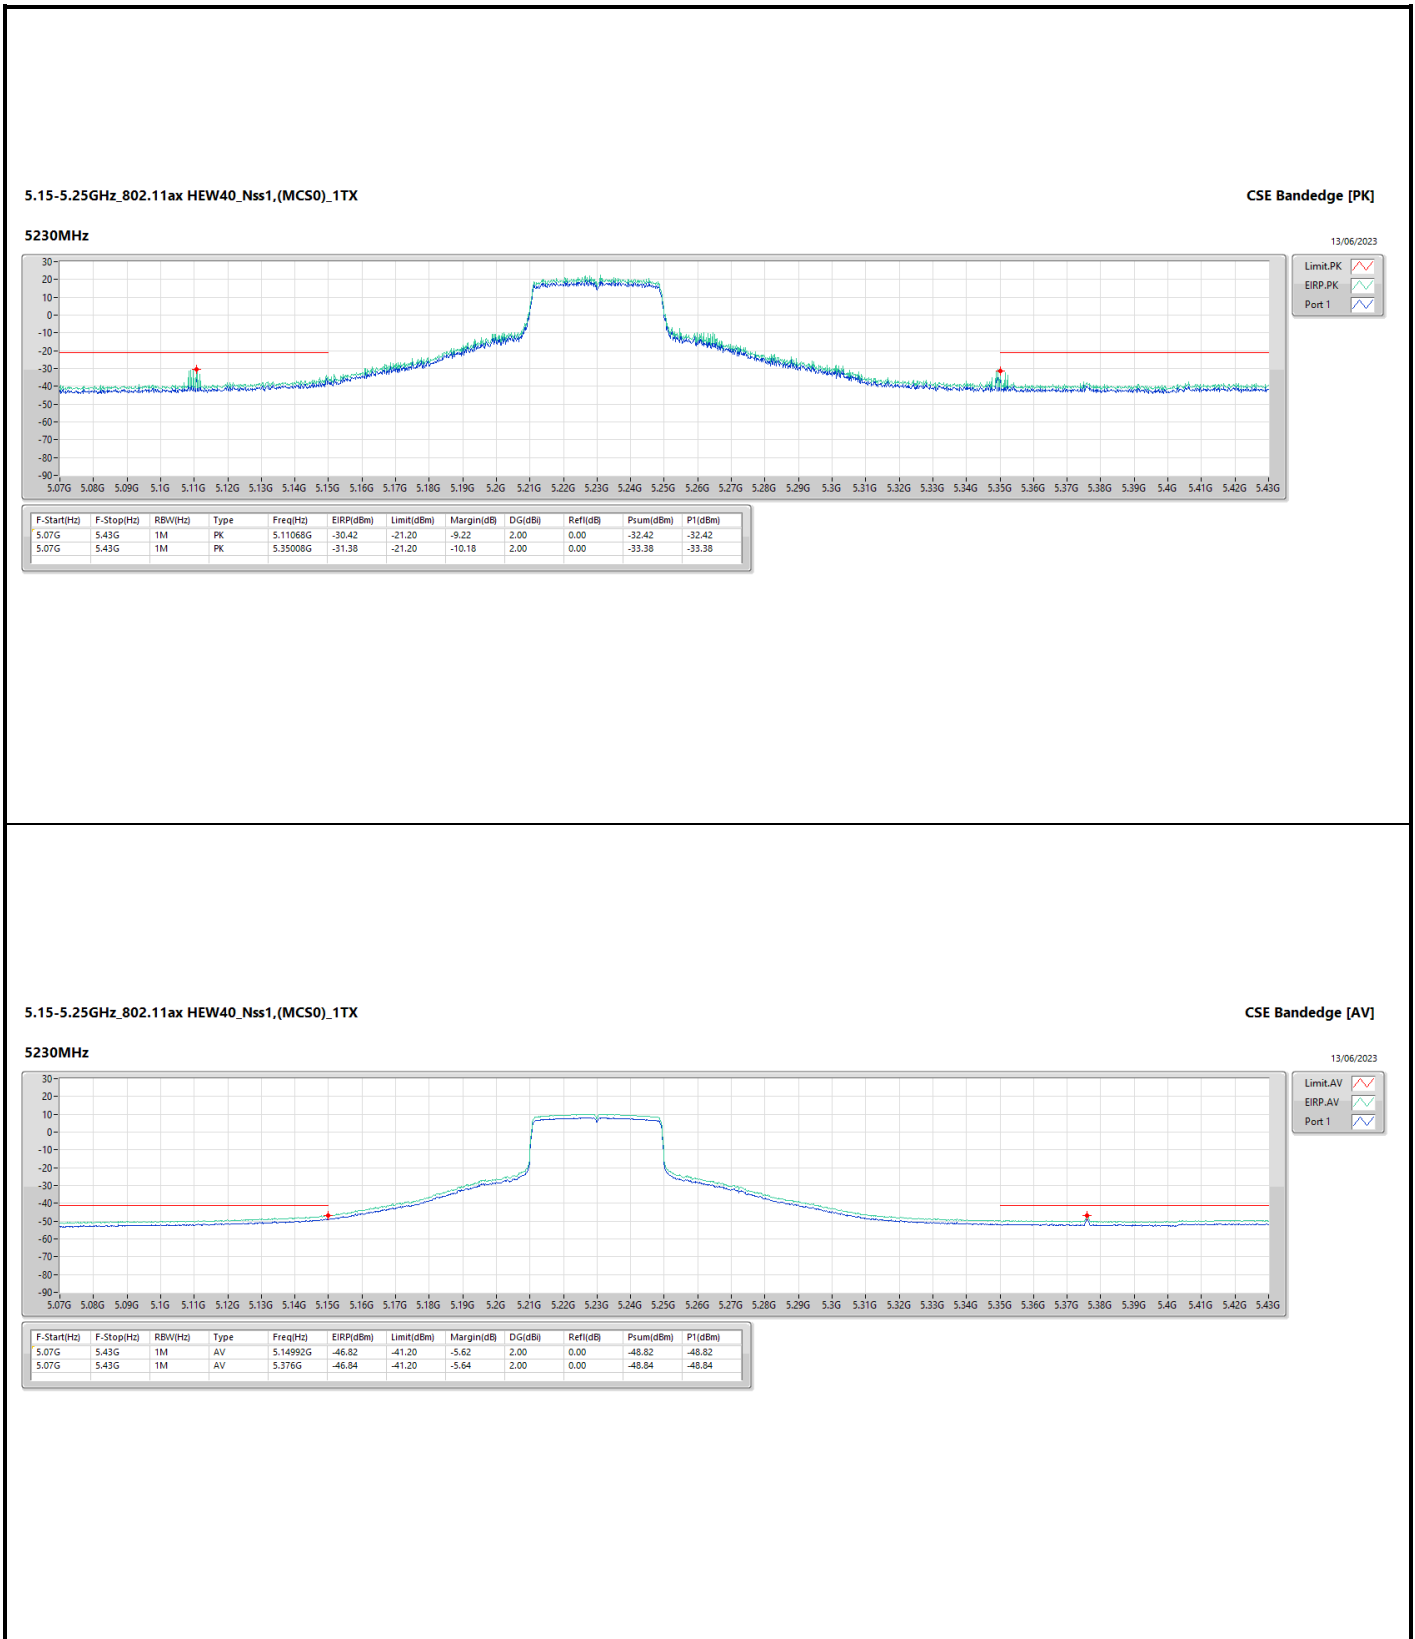

5.15-5.25GHz\_802.11ax HEW40\_Nss1,(MCS0)\_1TX

CSE Bandedge [PK]

5190MHz

13/06/2023

5.15-5.25GHz\_802.11ax HEW40\_Nss1,(MCS0)\_1TX

CSE Bandedge [AV]

5190MHz

13/06/2023