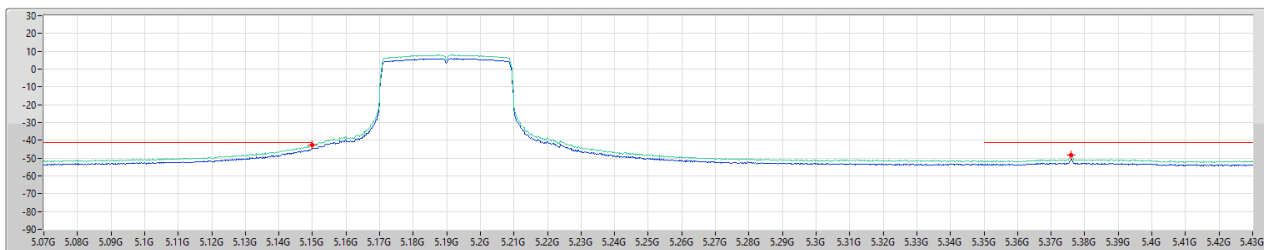

5.15-5.25GHz\_802.11ax HEW40\_Nss1,(MCS0)\_1TX

CSE Bandedge [PK]

5190MHz

13/06/2023

5.15-5.25GHz\_802.11ax HEW40\_Nss1,(MCS0)\_1TX

CSE Bandedge [AV]

5190MHz

13/06/2023