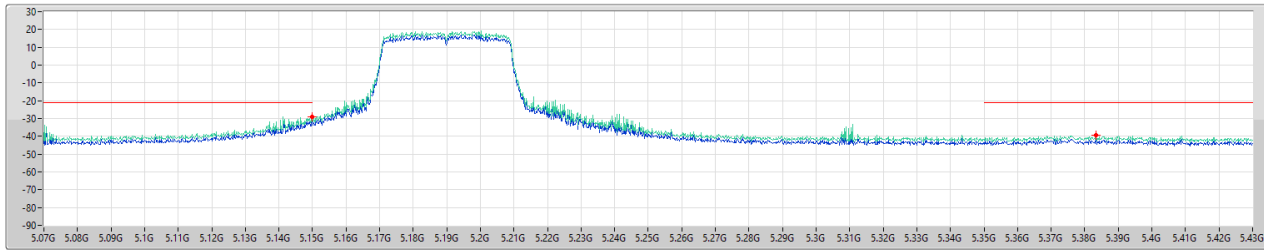

5.15-5.25GHz_802.11ax HEW40_Nss1,(MCS0)_1TX

CSE Bandedge [PK]

5190MHz

13/06/2023