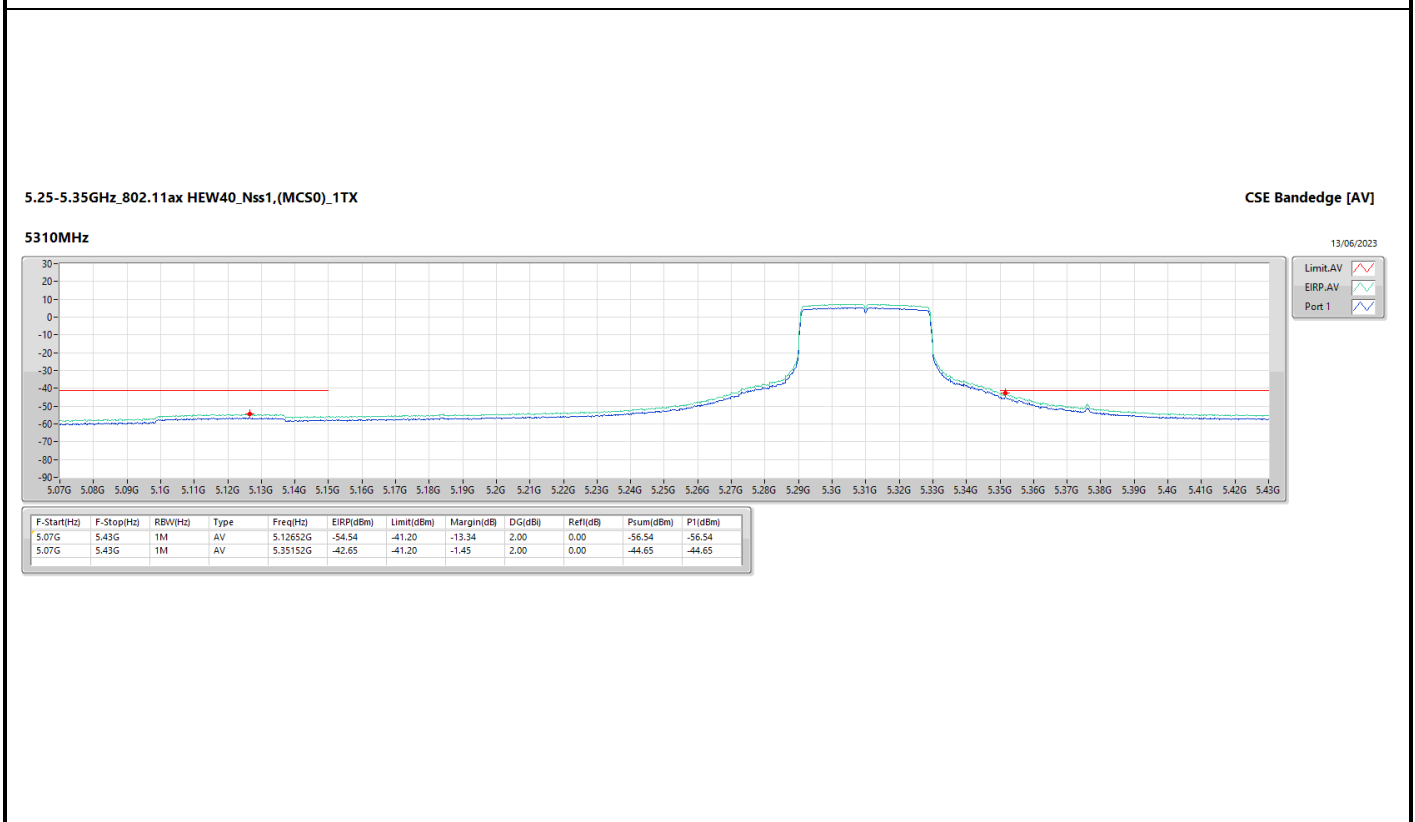

5.15-5.25GHz\_802.11ax HEW40\_Nss1,(MCS0)\_1TX

CSE Bandedge [PK]

5190MHz

13/06/2023

5.15-5.25GHz\_802.11ax HEW40\_Nss1,(MCS0)\_1TX

CSE Bandedge [AV]

5190MHz

13/06/2023