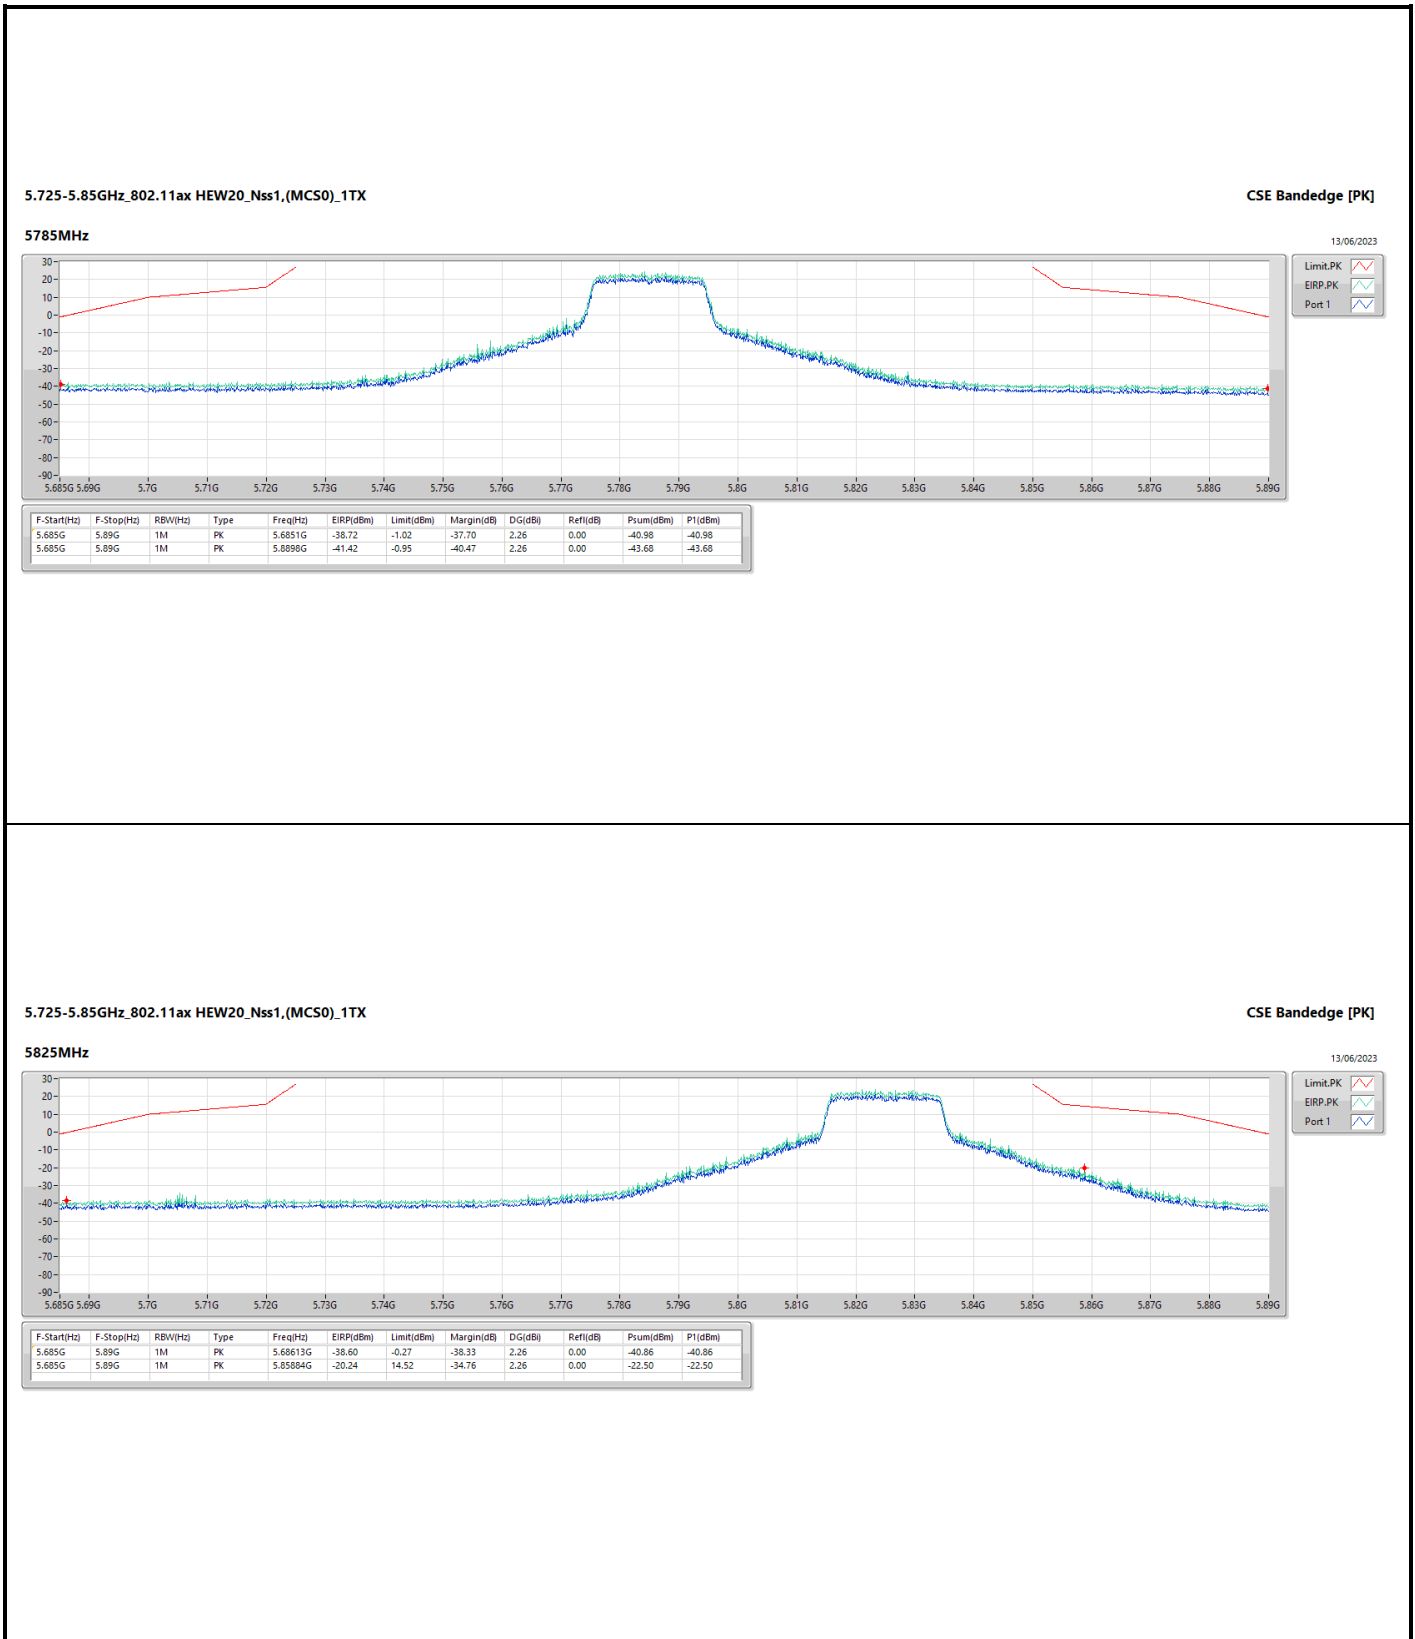

5.15-5.25GHz\_802.11ax HEW40\_Nss1,(MCS0)\_1TX

CSE Bandedge [PK]

5190MHz

13/06/2023

5.15-5.25GHz\_802.11ax HEW40\_Nss1,(MCS0)\_1TX

CSE Bandedge [AV]

5190MHz

13/06/2023