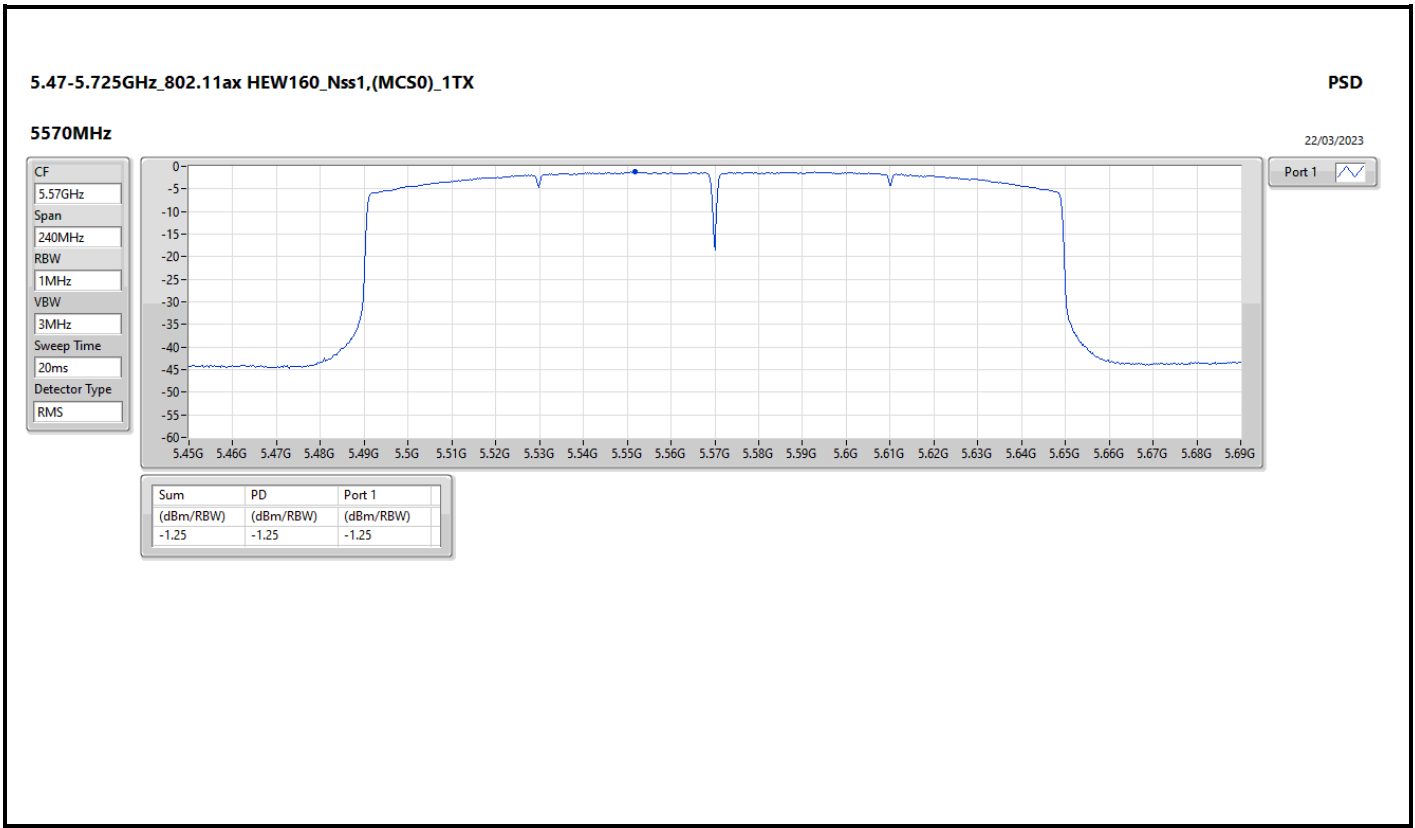

DG = Directional Gain; RBW = 500kHz for 5.725-5.85GHz band / 1MHz for other band;
 PD = trace bin-by-bin of each transmits port summing can be performed maximum power density; Port X = Port X Power Density;

Summary

Mode	PD (dBm/RBW)
5.15-5.25GHz	-
802.11a_Nss1,(6Mbps)_1TX	5.63
802.11ax HEW20_Nss1,(MCS0)_1TX	4.76
802.11ax HEW40_Nss1,(MCS0)_1TX	2.09
802.11ax HEW80_Nss1,(MCS0)_1TX	-0.94
802.11ax HEW160_Nss1,(MCS0)_1TX	-3.54
5.25-5.35GHz	-
802.11ax HEW160_Nss1,(MCS0)_1TX	-3.06