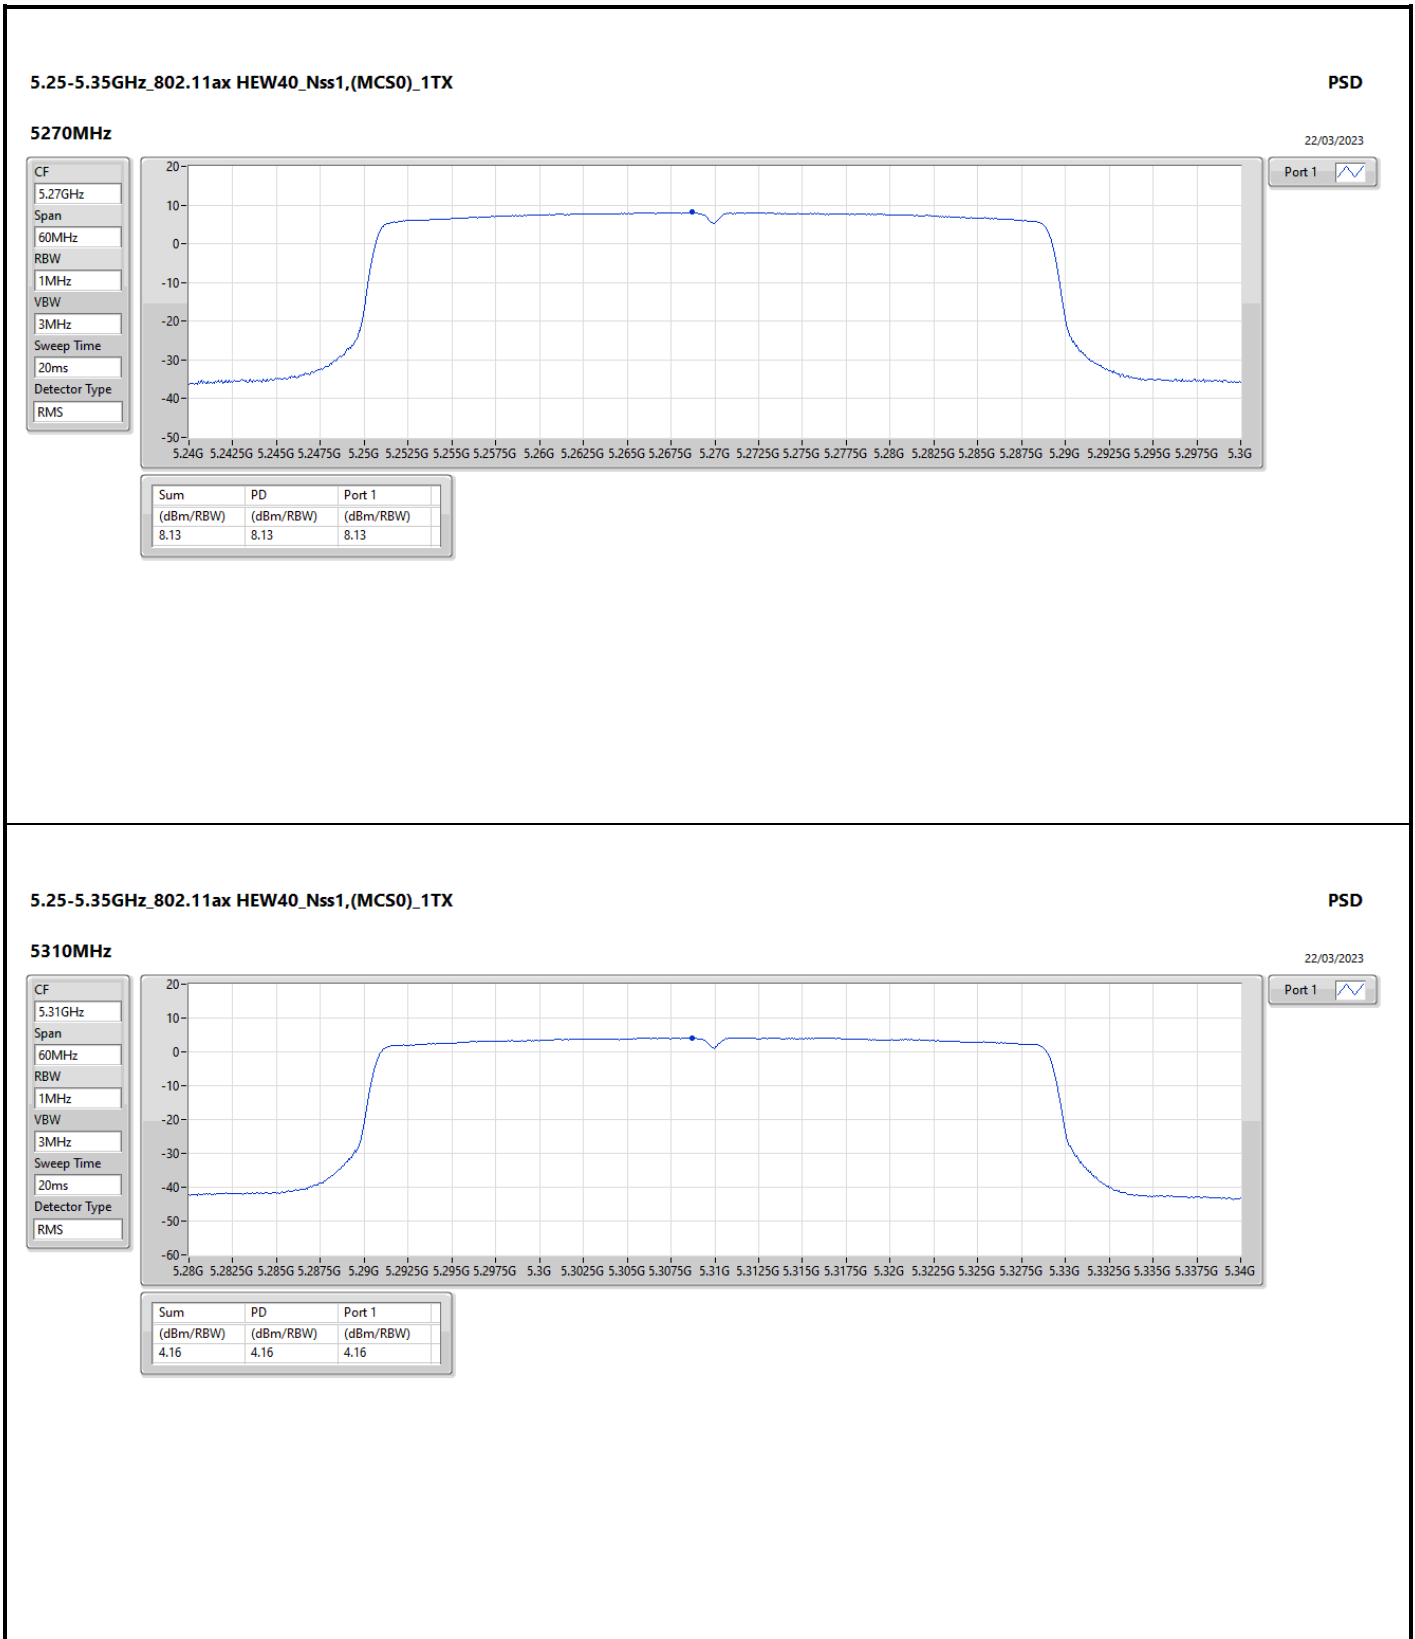

DG = Directional Gain; RBW = 500kHz for 5.725-5.85GHz band / 1MHz for other band;
 PD = trace bin-by-bin of each transmits port summing can be performed maximum power density; Port X = Port X Power Density;