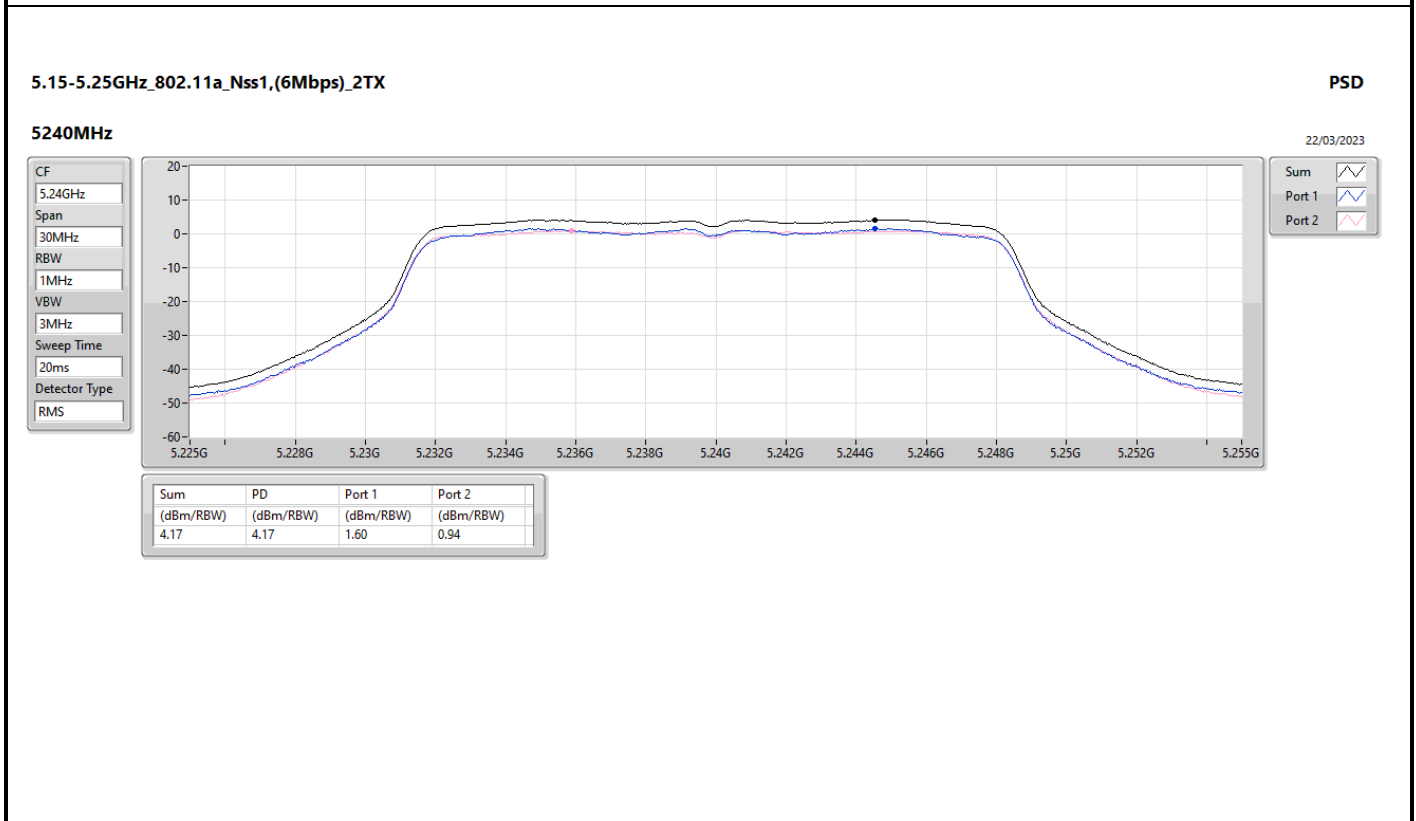

DG = Directional Gain; RBW = 500kHz for 5.725-5.85GHz band / 1MHz for other band;
 PD = trace bin-by-bin of each transmits port summing can be performed maximum power density; Port X = Port X Power Density;

Summary

Mode	PD (dBm/RBW)
5.15-5.25GHz	-
802.11a_Nss1,(6Mbps)_1TX	11.87
802.11ax HEW20_Nss1,(MCS0)_1TX	11.43
802.11ax HEW40_Nss1,(MCS0)_1TX	9.00
802.11ax HEW80_Nss1,(MCS0)_1TX	0.76
802.11ax HEW160_Nss1,(MCS0)_1TX	-3.54
5.25-5.35GHz	-
802.11a_Nss1,(6Mbps)_1TX	10.92
802.11ax HEW20_Nss1,(MCS0)_1TX	10.80
802.11ax HEW40_Nss1,(MCS0)_1TX	8.13
802.11ax HEW80_Nss1,(MCS0)_1TX	0.78
802.11ax HEW160_Nss1,(MCS0)_1TX	-3.06
5.47-5.725GHz	-
802.11a_Nss1,(6Mbps)_1TX	10.96
802.11ax HEW20_Nss1,(MCS0)_1TX	10.62
802.11ax HEW40_Nss1,(MCS0)_1TX	7.99
802.11ax HEW80_Nss1,(MCS0)_1TX	4.51
802.11ax HEW160_Nss1,(MCS0)_1TX	-1.25
5.725-5.85GHz	-
802.11a_Nss1,(6Mbps)_1TX	9.80
802.11ax HEW20_Nss1,(MCS0)_1TX	9.51
802.11ax HEW40_Nss1,(MCS0)_1TX	7.29
802.11ax HEW80_Nss1,(MCS0)_1TX	2.70