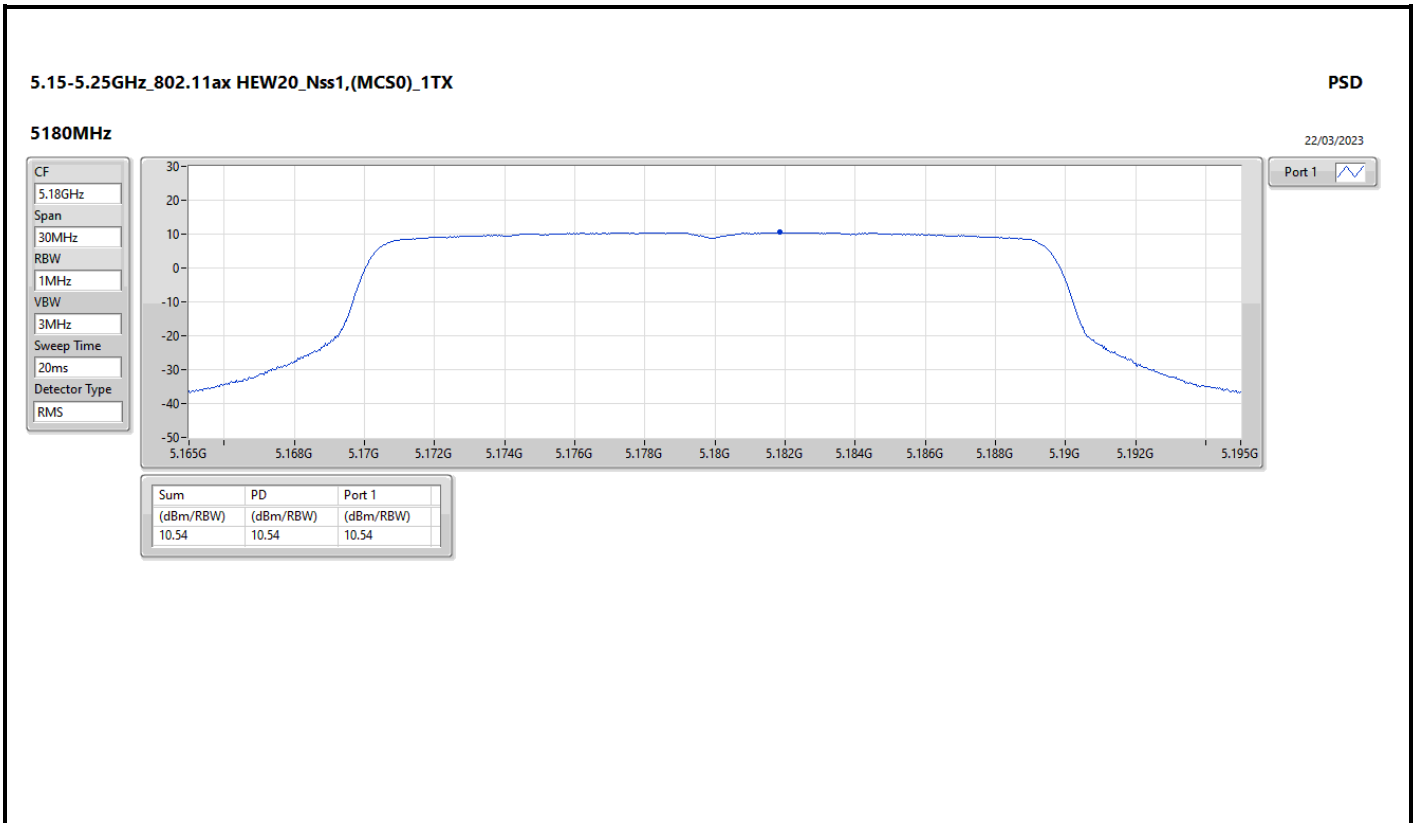

DG = Directional Gain; RBW = 500kHz for 5.725-5.85GHz band / 1MHz for other band;
 PD = trace bin-by-bin of each transmits port summing can be performed maximum power density; Port X = Port X Power Density;

Summary

Mode	PD (dBm/RBW)
5.15-5.25GHz	-
802.11a_Nss1,(6Mbps)_1TX	5.63
802.11ax HEW20_Nss1,(MCS0)_1TX	4.76
802.11ax HEW40_Nss1,(MCS0)_1TX	2.09
802.11ax HEW80_Nss1,(MCS0)_1TX	-0.94
802.11ax HEW160_Nss1,(MCS0)_1TX	-3.54
5.25-5.35GHz	-
802.11ax HEW160_Nss1,(MCS0)_1TX	-3.06