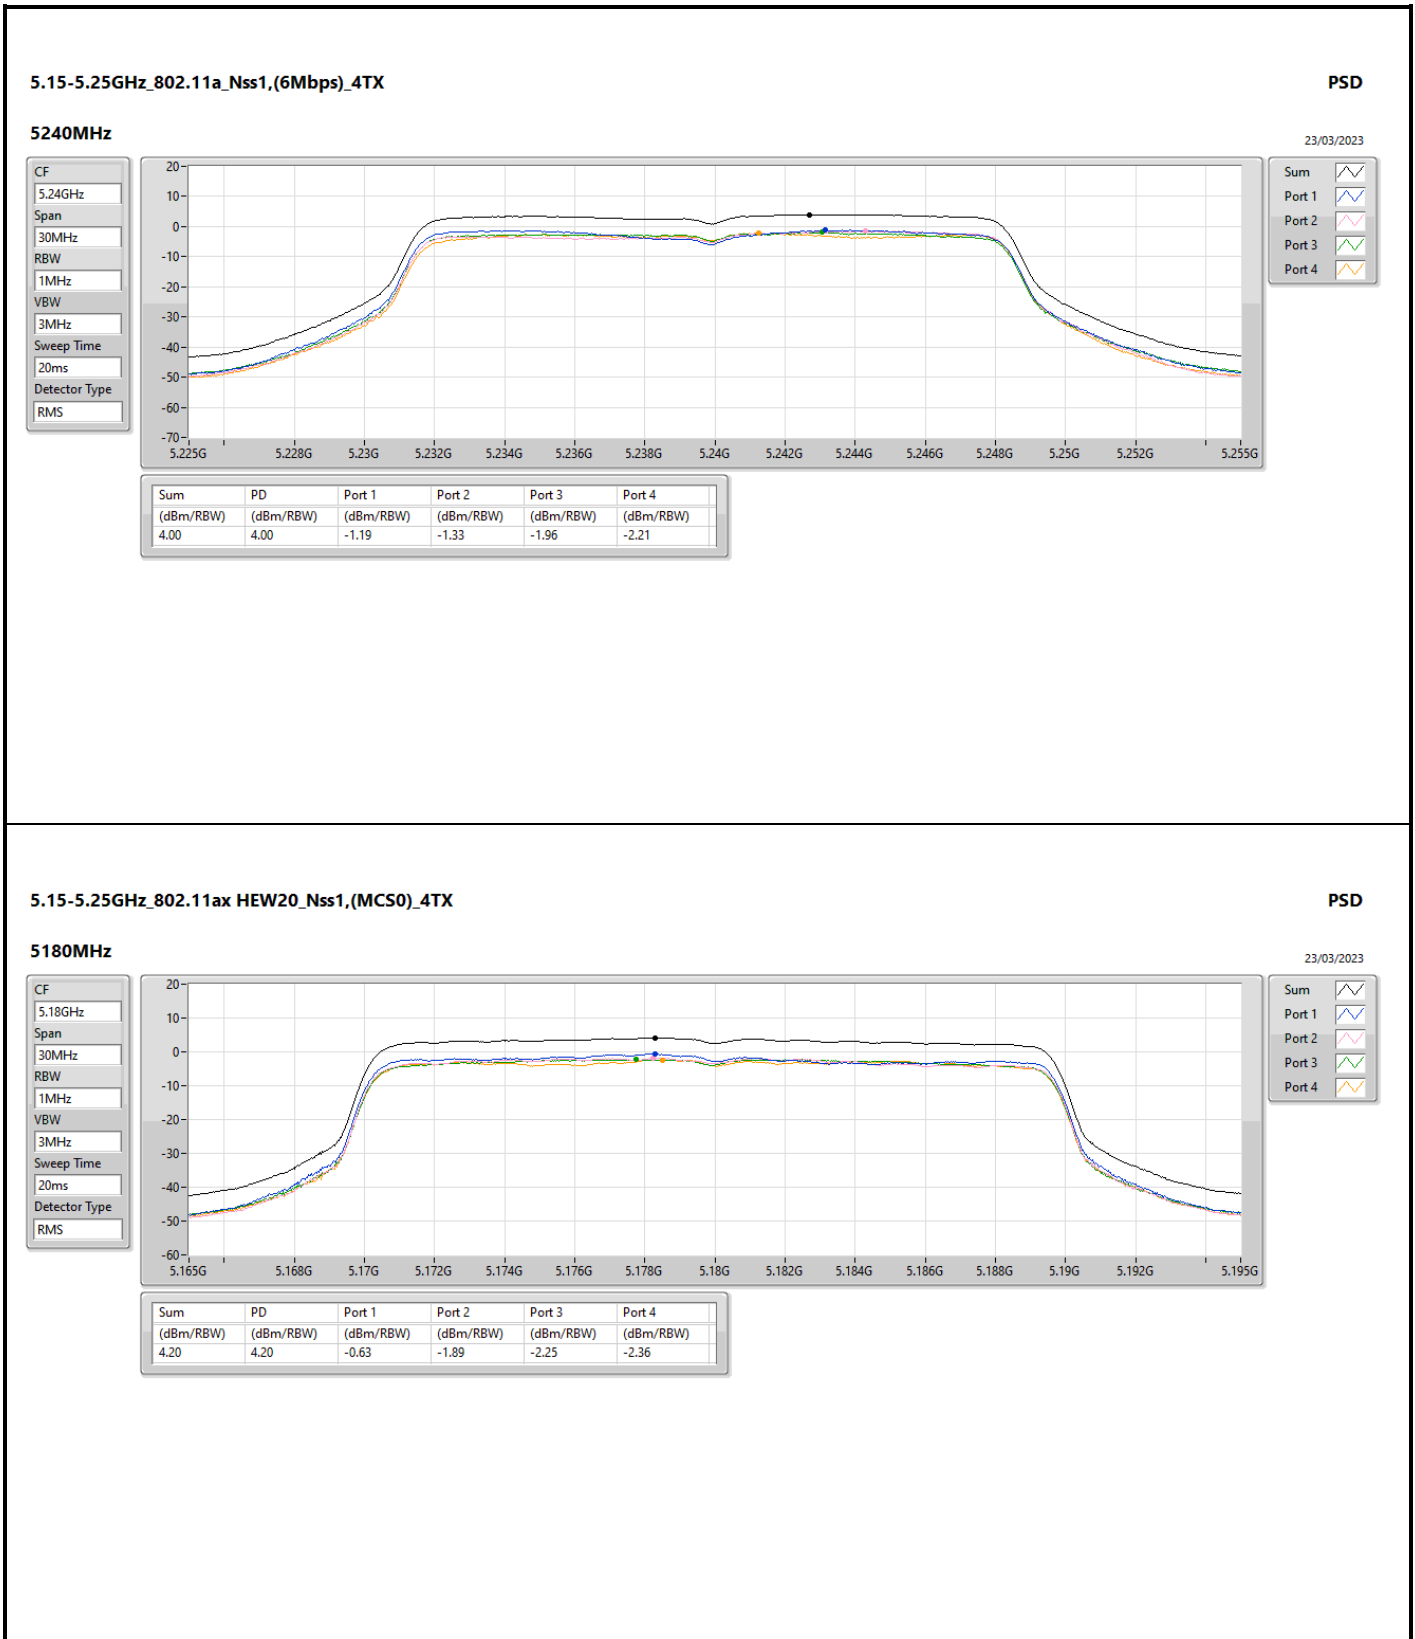

DG = Directional Gain; RBW = 500kHz for 5.725-5.85GHz band / 1MHz for other band;
 PD = trace bin-by-bin of each transmits port summing can be performed maximum power density; Port X = Port X Power Density;

Summary

Mode	PD (dBm/RBW)
5.15-5.25GHz	-
802.11a_Nss1,(6Mbps)_1TX	11.87
802.11ax HEW20_Nss1,(MCS0)_1TX	11.43
802.11ax HEW40_Nss1,(MCS0)_1TX	9.00
802.11ax HEW80_Nss1,(MCS0)_1TX	0.76
802.11ax HEW160_Nss1,(MCS0)_1TX	-3.54
5.25-5.35GHz	-
802.11a_Nss1,(6Mbps)_1TX	10.92
802.11ax HEW20_Nss1,(MCS0)_1TX	10.80
802.11ax HEW40_Nss1,(MCS0)_1TX	8.13
802.11ax HEW80_Nss1,(MCS0)_1TX	0.78
802.11ax HEW160_Nss1,(MCS0)_1TX	-3.06
5.47-5.725GHz	-
802.11a_Nss1,(6Mbps)_1TX	10.96
802.11ax HEW20_Nss1,(MCS0)_1TX	10.62
802.11ax HEW40_Nss1,(MCS0)_1TX	7.99
802.11ax HEW80_Nss1,(MCS0)_1TX	4.51
802.11ax HEW160_Nss1,(MCS0)_1TX	-1.25
5.725-5.85GHz	-
802.11a_Nss1,(6Mbps)_1TX	9.80
802.11ax HEW20_Nss1,(MCS0)_1TX	9.51
802.11ax HEW40_Nss1,(MCS0)_1TX	7.29
802.11ax HEW80_Nss1,(MCS0)_1TX	2.70