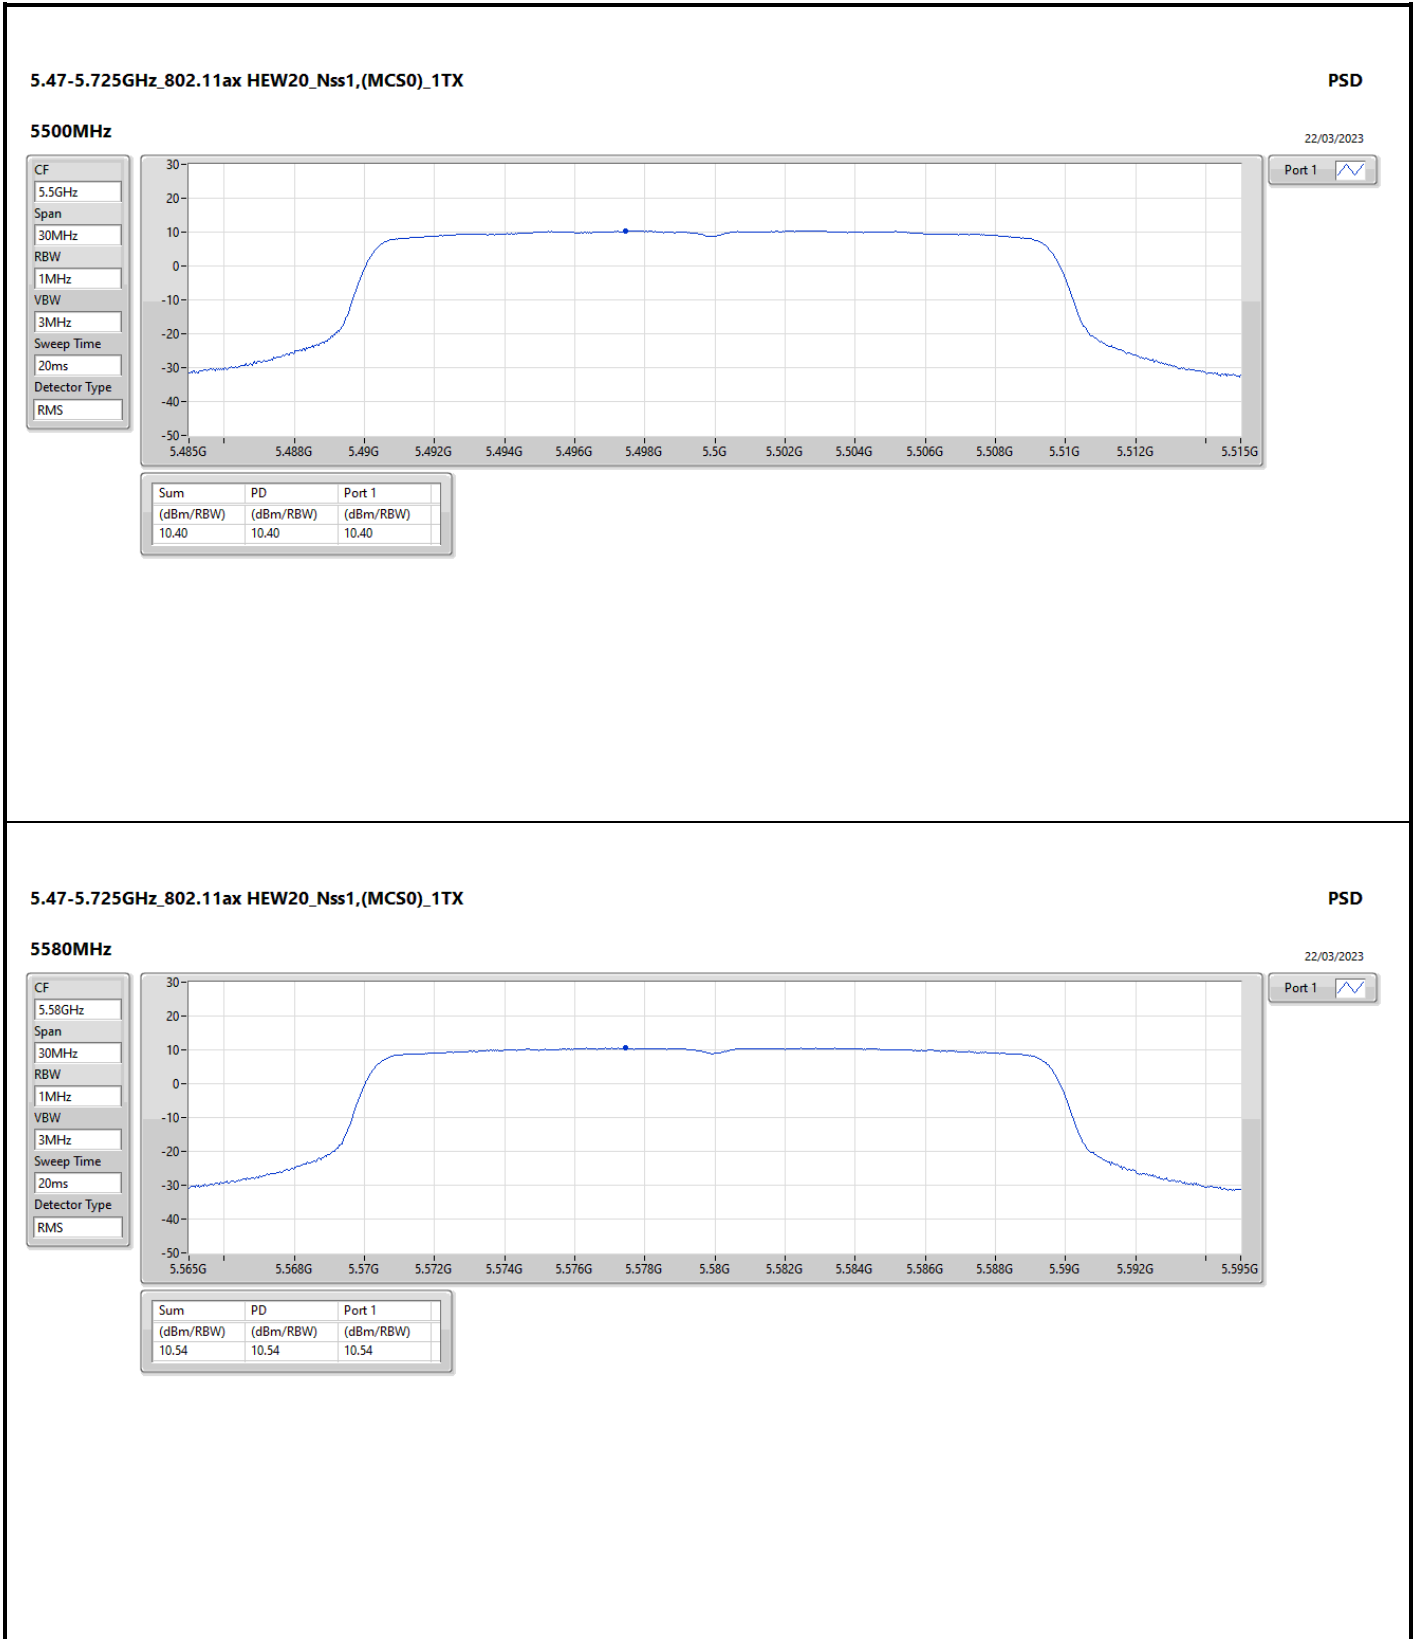

DG = Directional Gain; RBW = 500kHz for 5.725-5.85GHz band / 1MHz for other band;
 PD = trace bin-by-bin of each transmits port summing can be performed maximum power density; Port X = Port X Power Density;

Summary

Mode	PD (dBm/RBW)
5.15-5.25GHz	-
802.11a_Nss1,(6Mbps)_1TX	5.63
802.11ax HEW20_Nss1,(MCS0)_1TX	4.76
802.11ax HEW40_Nss1,(MCS0)_1TX	2.09
802.11ax HEW80_Nss1,(MCS0)_1TX	-0.94
802.11ax HEW160_Nss1,(MCS0)_1TX	-3.54
5.25-5.35GHz	-
802.11ax HEW160_Nss1,(MCS0)_1TX	-3.06