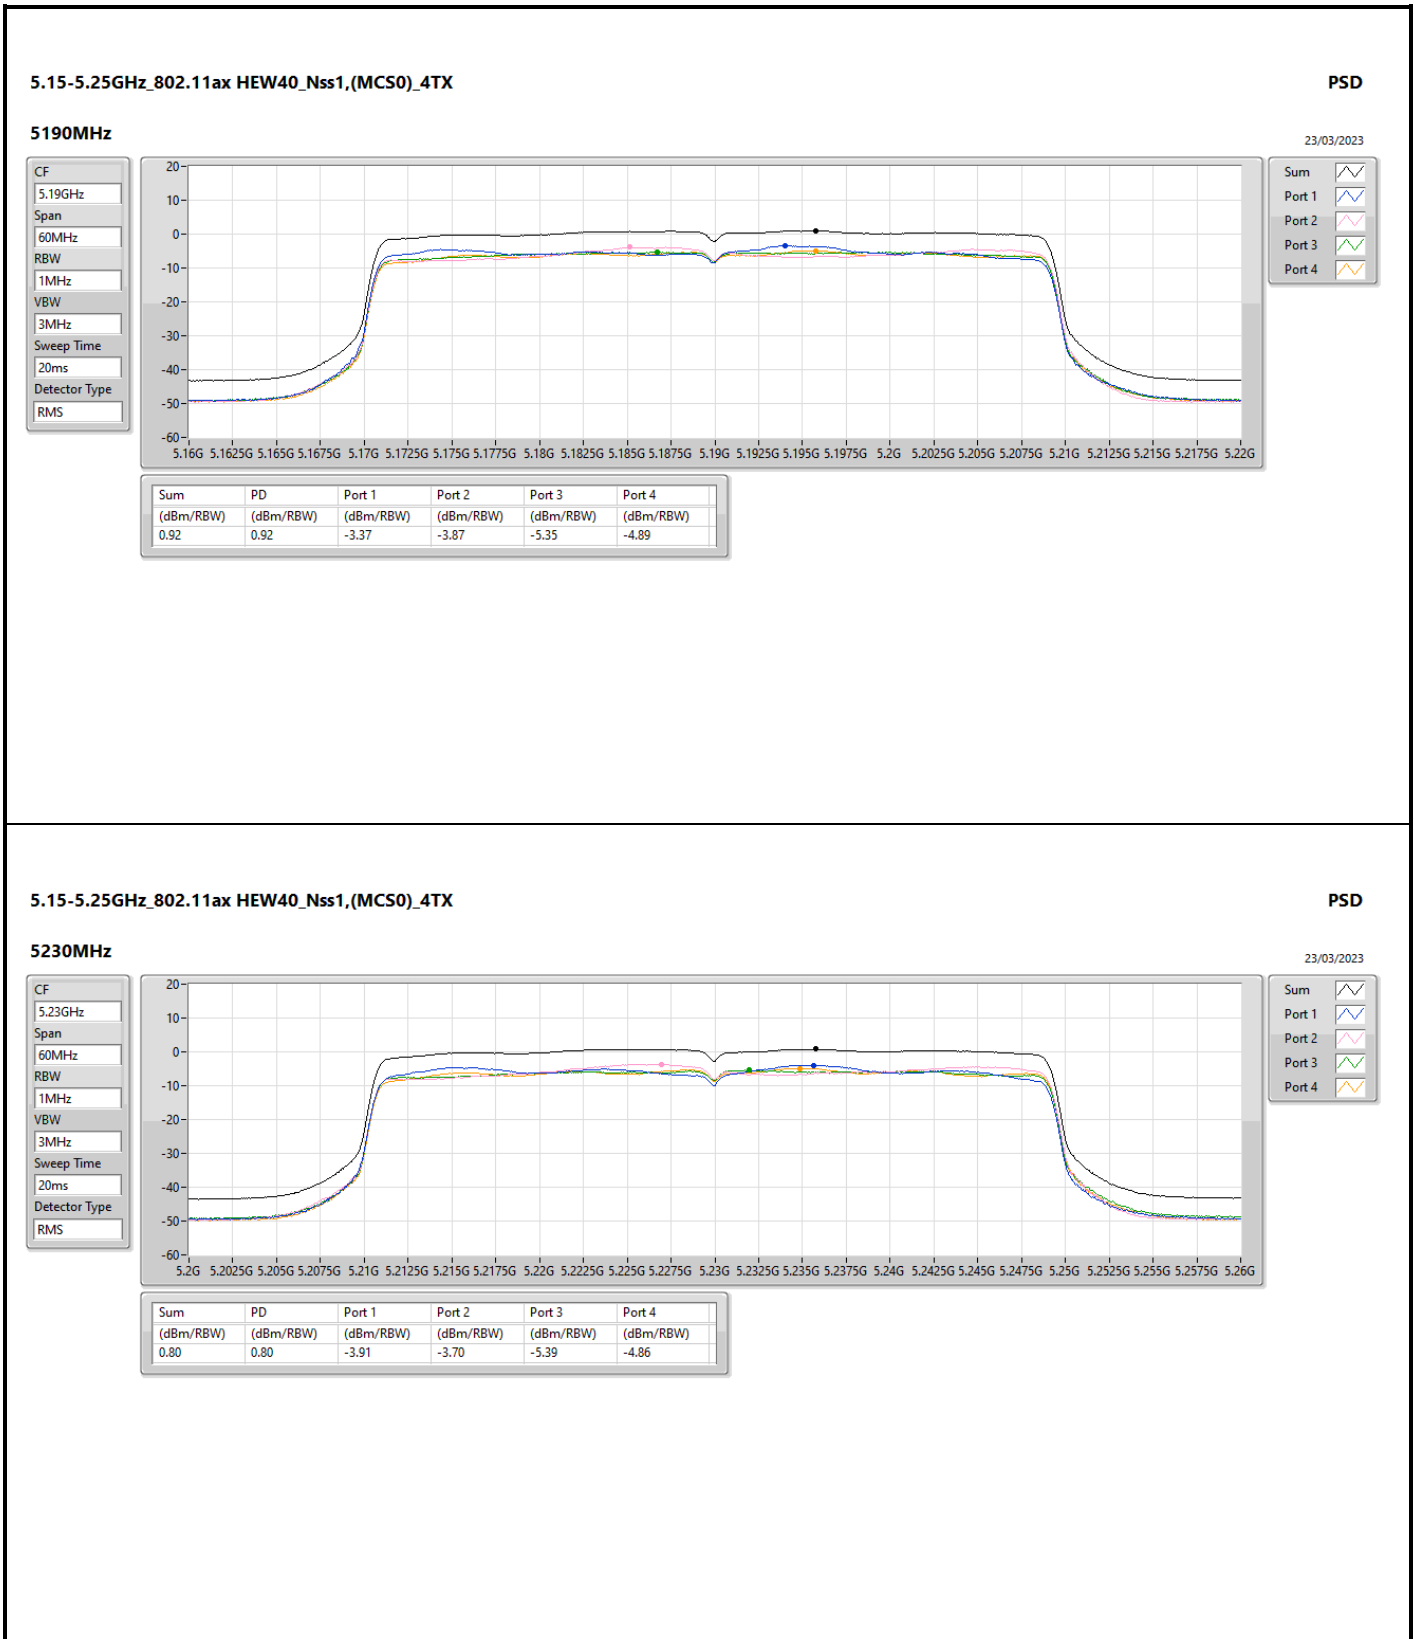

DG = Directional Gain; RBW = 500kHz for 5.725-5.85GHz band / 1MHz for other band;
 PD = trace bin-by-bin of each transmits port summing can be performed maximum power density; Port X = Port X Power Density;

Summary

Mode	PD (dBm/RBW)
5.15-5.25GHz	-
802.11a_Nss1,(6Mbps)_1TX	11.87
802.11ax HEW20_Nss1,(MCS0)_1TX	11.43
802.11ax HEW40_Nss1,(MCS0)_1TX	9.00
802.11ax HEW80_Nss1,(MCS0)_1TX	0.76
802.11ax HEW160_Nss1,(MCS0)_1TX	-3.54
5.25-5.35GHz	-
802.11a_Nss1,(6Mbps)_1TX	10.92
802.11ax HEW20_Nss1,(MCS0)_1TX	10.80
802.11ax HEW40_Nss1,(MCS0)_1TX	8.13
802.11ax HEW80_Nss1,(MCS0)_1TX	0.78
802.11ax HEW160_Nss1,(MCS0)_1TX	-3.06
5.47-5.725GHz	-
802.11a_Nss1,(6Mbps)_1TX	10.96
802.11ax HEW20_Nss1,(MCS0)_1TX	10.62
802.11ax HEW40_Nss1,(MCS0)_1TX	7.99
802.11ax HEW80_Nss1,(MCS0)_1TX	4.51
802.11ax HEW160_Nss1,(MCS0)_1TX	-1.25
5.725-5.85GHz	-
802.11a_Nss1,(6Mbps)_1TX	9.80
802.11ax HEW20_Nss1,(MCS0)_1TX	9.51
802.11ax HEW40_Nss1,(MCS0)_1TX	7.29
802.11ax HEW80_Nss1,(MCS0)_1TX	2.70