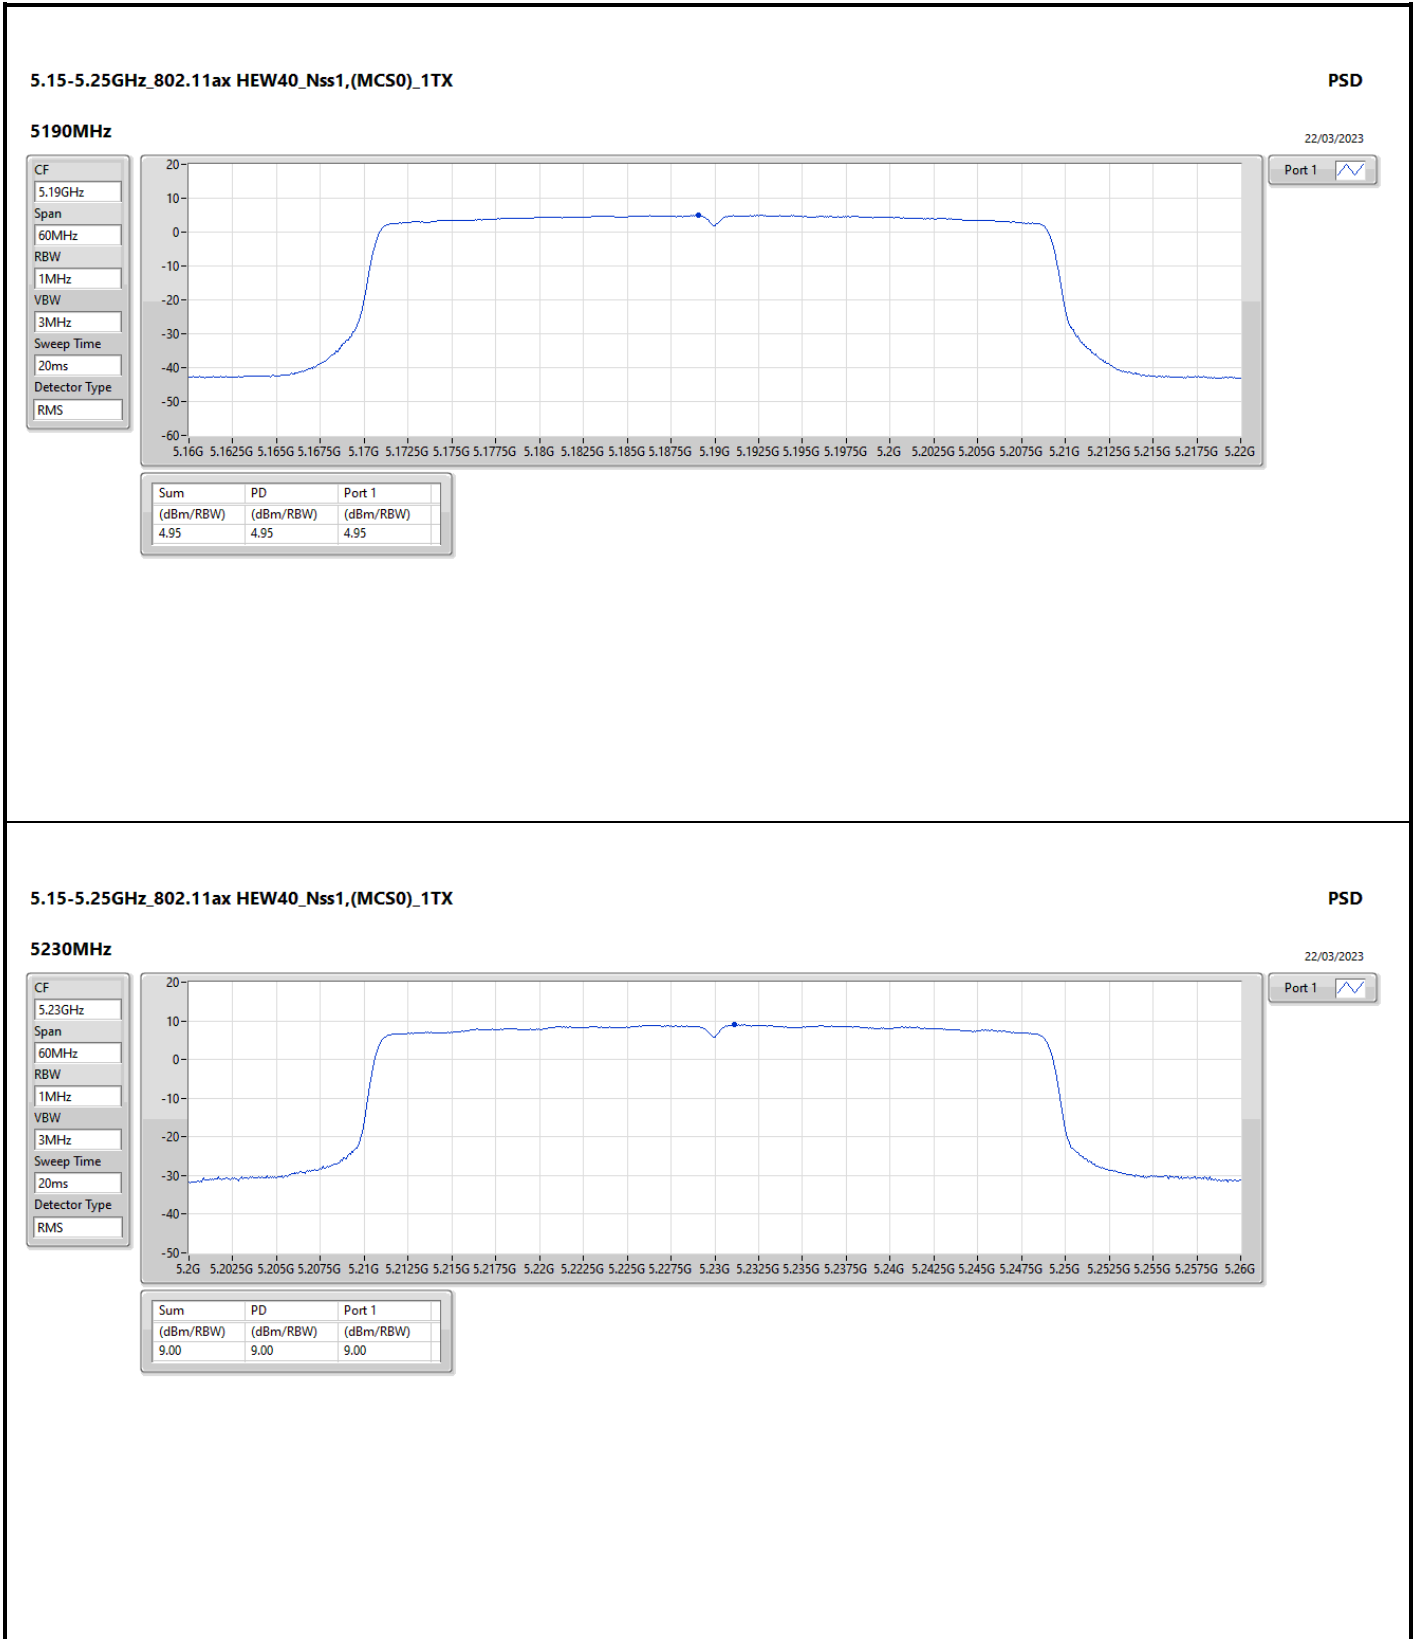

DG = Directional Gain; RBW = 500kHz for 5.725-5.85GHz band / 1MHz for other band;
 PD = trace bin-by-bin of each transmits port summing can be performed maximum power density; Port X = Port X Power Density;