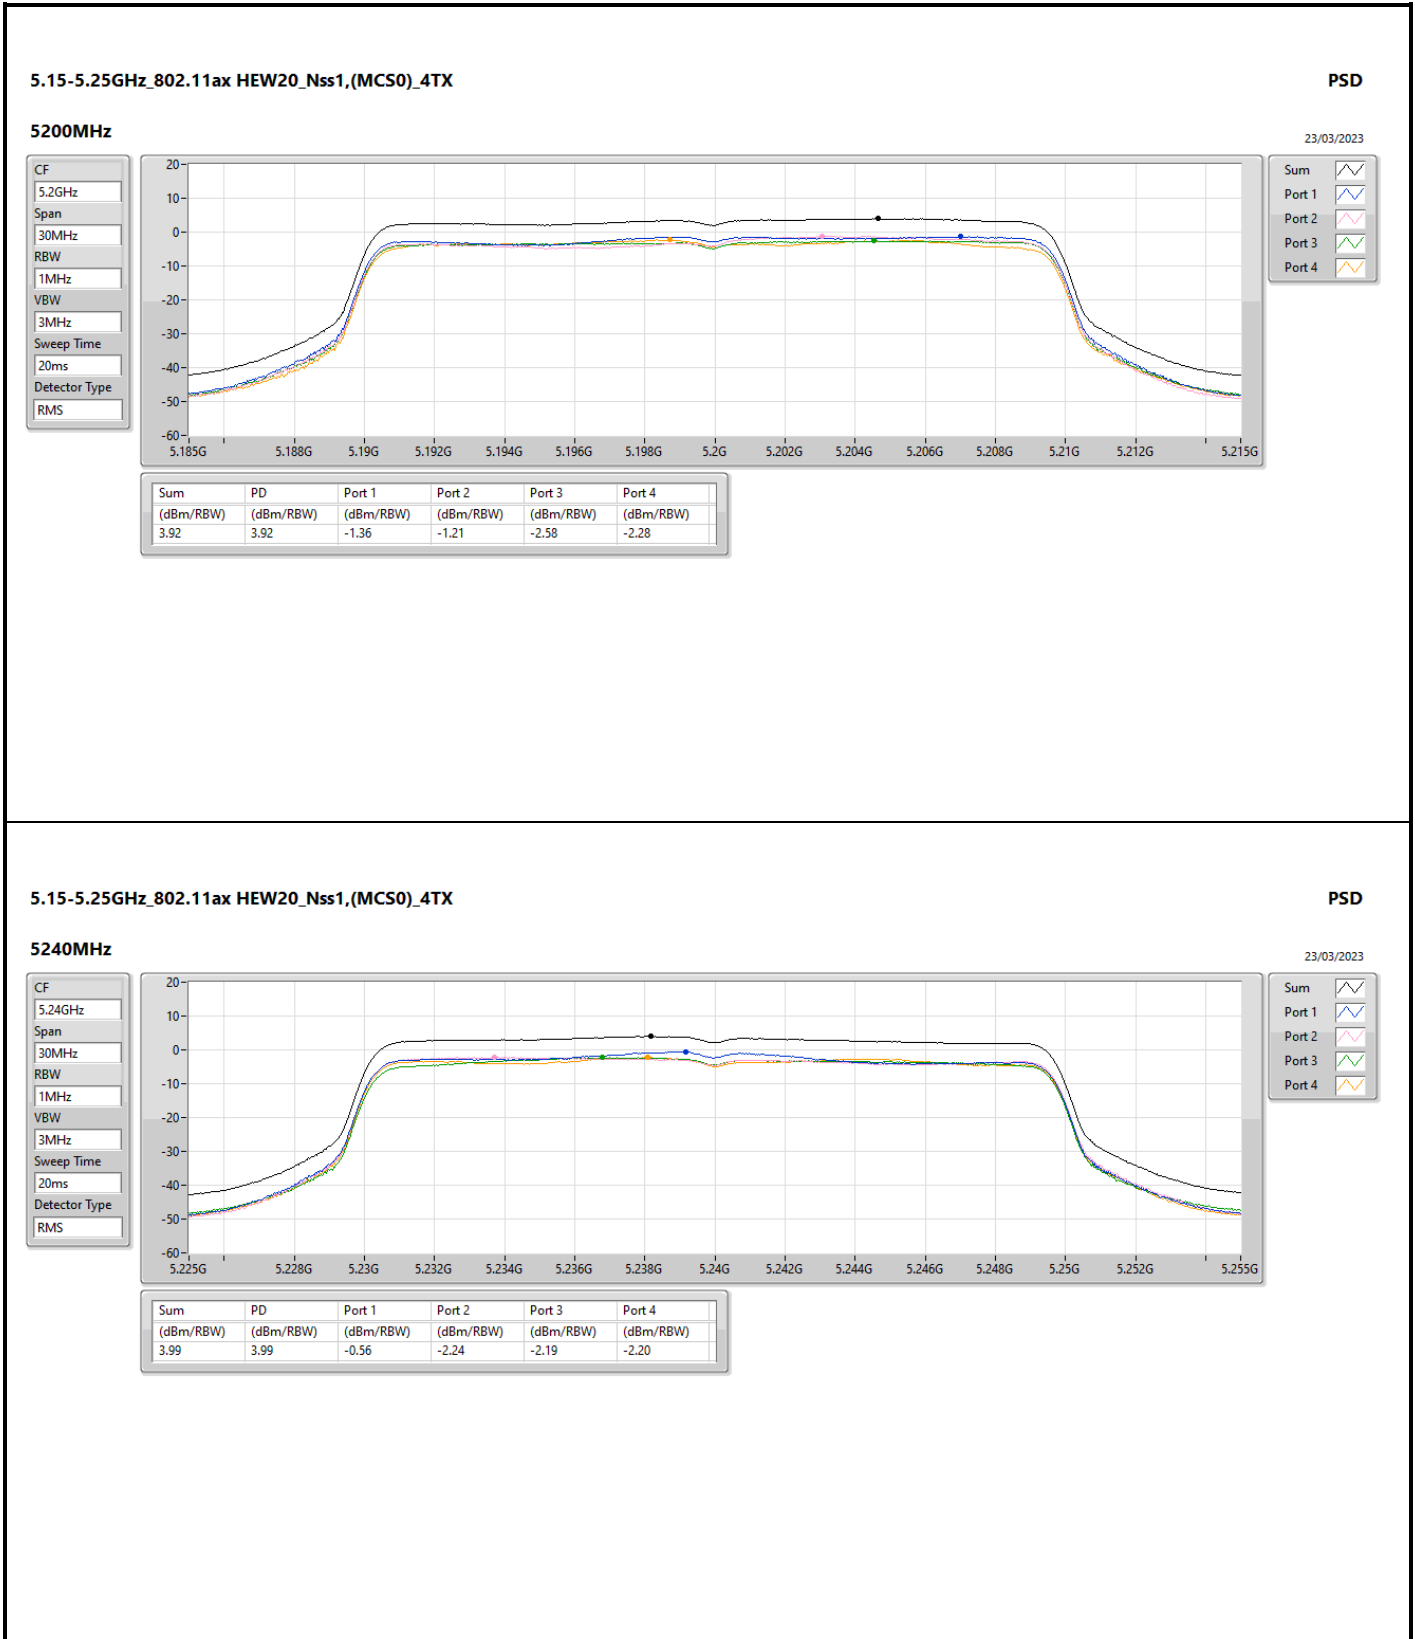

DG = Directional Gain; RBW = 500kHz for 5.725-5.85GHz band / 1MHz for other band;
 PD = trace bin-by-bin of each transmits port summing can be performed maximum power density; Port X = Port X Power Density;

Summary

Mode	PD (dBm/RBW)
5.15-5.25GHz	-
802.11a_Nss1,(6Mbps)_1TX	11.87
802.11ax HEW20_Nss1,(MCS0)_1TX	11.43
802.11ax HEW40_Nss1,(MCS0)_1TX	9.00
802.11ax HEW80_Nss1,(MCS0)_1TX	0.76
802.11ax HEW160_Nss1,(MCS0)_1TX	-3.54
5.25-5.35GHz	-
802.11a_Nss1,(6Mbps)_1TX	10.92
802.11ax HEW20_Nss1,(MCS0)_1TX	10.80
802.11ax HEW40_Nss1,(MCS0)_1TX	8.13
802.11ax HEW80_Nss1,(MCS0)_1TX	0.78
802.11ax HEW160_Nss1,(MCS0)_1TX	-3.06
5.47-5.725GHz	-
802.11a_Nss1,(6Mbps)_1TX	10.96
802.11ax HEW20_Nss1,(MCS0)_1TX	10.62
802.11ax HEW40_Nss1,(MCS0)_1TX	7.99
802.11ax HEW80_Nss1,(MCS0)_1TX	4.51
802.11ax HEW160_Nss1,(MCS0)_1TX	-1.25
5.725-5.85GHz	-
802.11a_Nss1,(6Mbps)_1TX	9.80
802.11ax HEW20_Nss1,(MCS0)_1TX	9.51
802.11ax HEW40_Nss1,(MCS0)_1TX	7.29
802.11ax HEW80_Nss1,(MCS0)_1TX	2.70