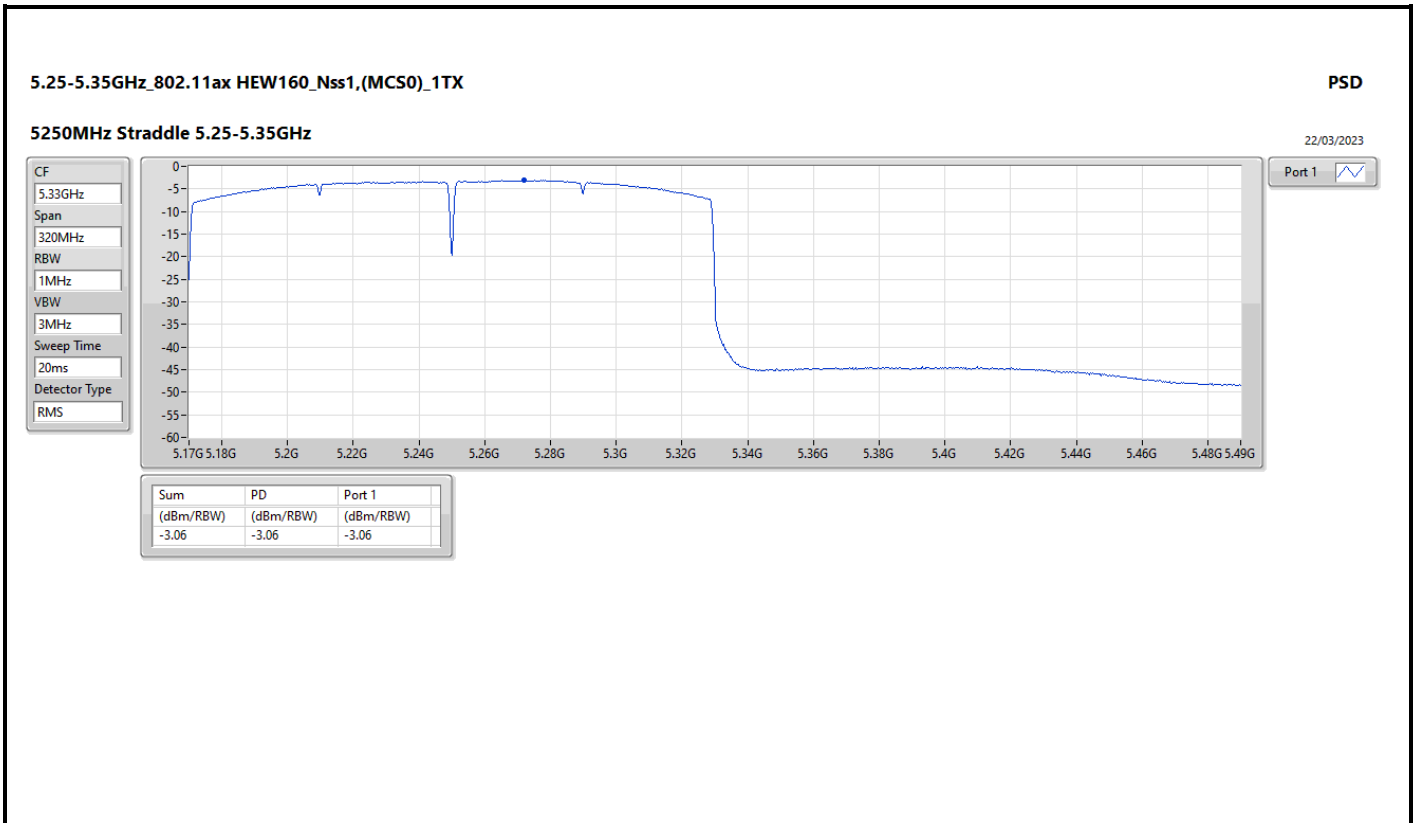

DG = Directional Gain; RBW = 500kHz for 5.725-5.85GHz band / 1MHz for other band;
 PD = trace bin-by-bin of each transmits port summing can be performed maximum power density; Port X = Port X Power Density;