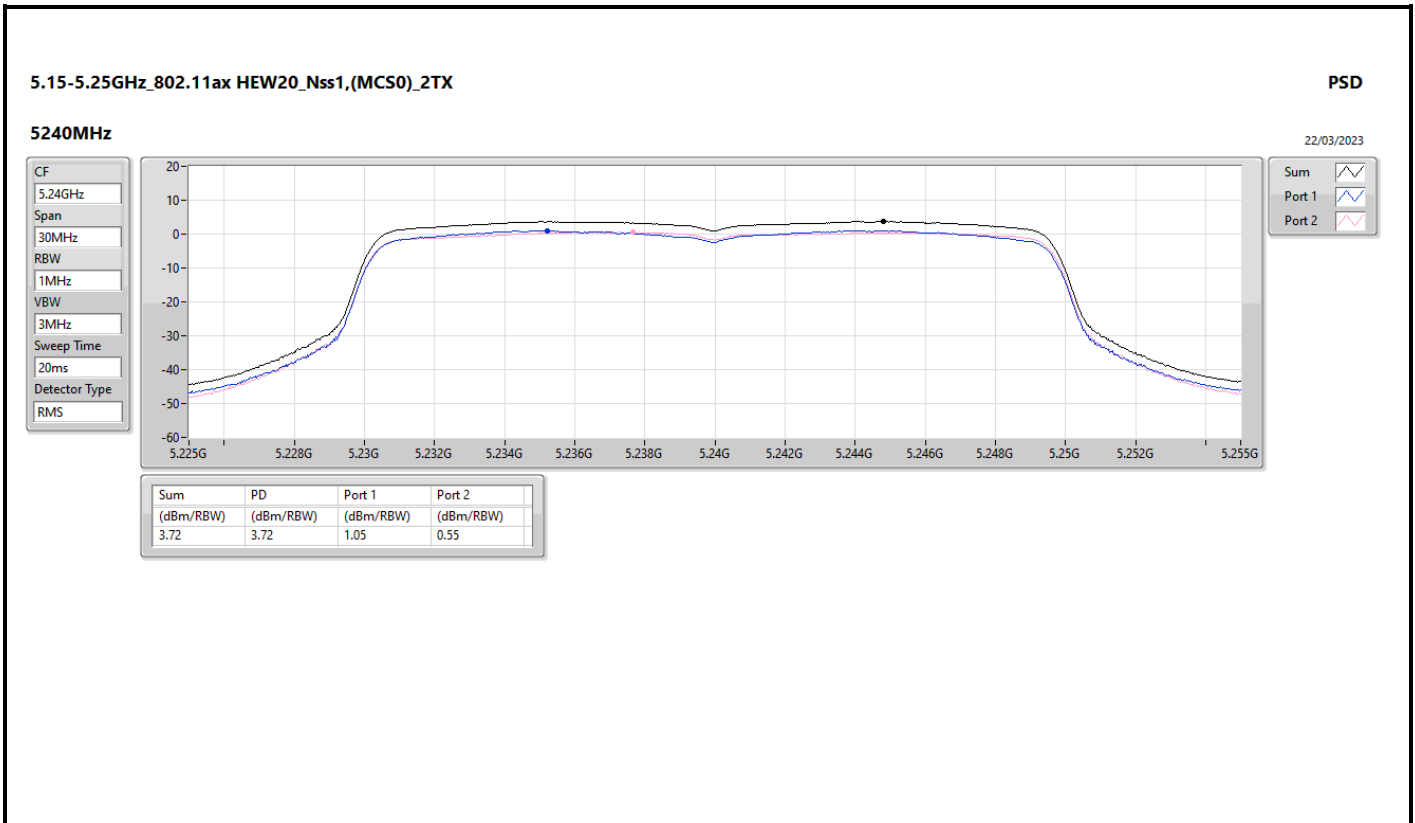

DG = Directional Gain; RBW = 500kHz for 5.725-5.85GHz band / 1MHz for other band;
 PD = trace bin-by-bin of each transmits port summing can be performed maximum power density; Port X = Port X Power Density;

Summary

Mode	PD (dBm/RBW)
5.15-5.25GHz	-
802.11a_Nss1,(6Mbps)_1TX	11.87
802.11ax HEW20_Nss1,(MCS0)_1TX	11.43
802.11ax HEW40_Nss1,(MCS0)_1TX	9.00
802.11ax HEW80_Nss1,(MCS0)_1TX	0.76
802.11ax HEW160_Nss1,(MCS0)_1TX	-3.54
5.25-5.35GHz	-
802.11a_Nss1,(6Mbps)_1TX	10.92
802.11ax HEW20_Nss1,(MCS0)_1TX	10.80
802.11ax HEW40_Nss1,(MCS0)_1TX	8.13
802.11ax HEW80_Nss1,(MCS0)_1TX	0.78
802.11ax HEW160_Nss1,(MCS0)_1TX	-3.06
5.47-5.725GHz	-
802.11a_Nss1,(6Mbps)_1TX	10.96
802.11ax HEW20_Nss1,(MCS0)_1TX	10.62
802.11ax HEW40_Nss1,(MCS0)_1TX	7.99
802.11ax HEW80_Nss1,(MCS0)_1TX	4.51
802.11ax HEW160_Nss1,(MCS0)_1TX	-1.25
5.725-5.85GHz	-
802.11a_Nss1,(6Mbps)_1TX	9.80
802.11ax HEW20_Nss1,(MCS0)_1TX	9.51
802.11ax HEW40_Nss1,(MCS0)_1TX	7.29
802.11ax HEW80_Nss1,(MCS0)_1TX	2.70