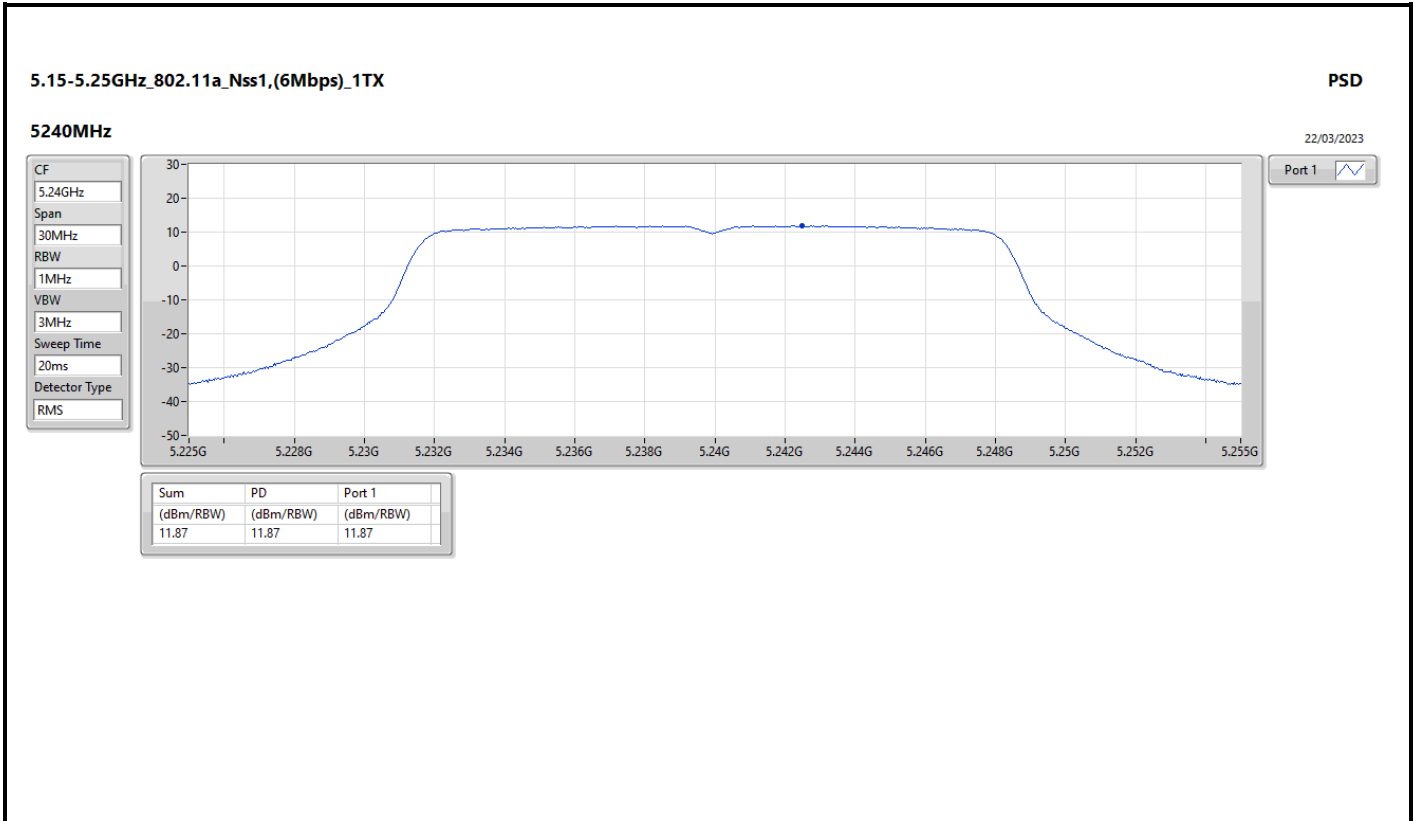

DG = Directional Gain; RBW = 500kHz for 5.725-5.85GHz band / 1MHz for other band;
 PD = trace bin-by-bin of each transmits port summing can be performed maximum power density; Port X = Port X Power Density;