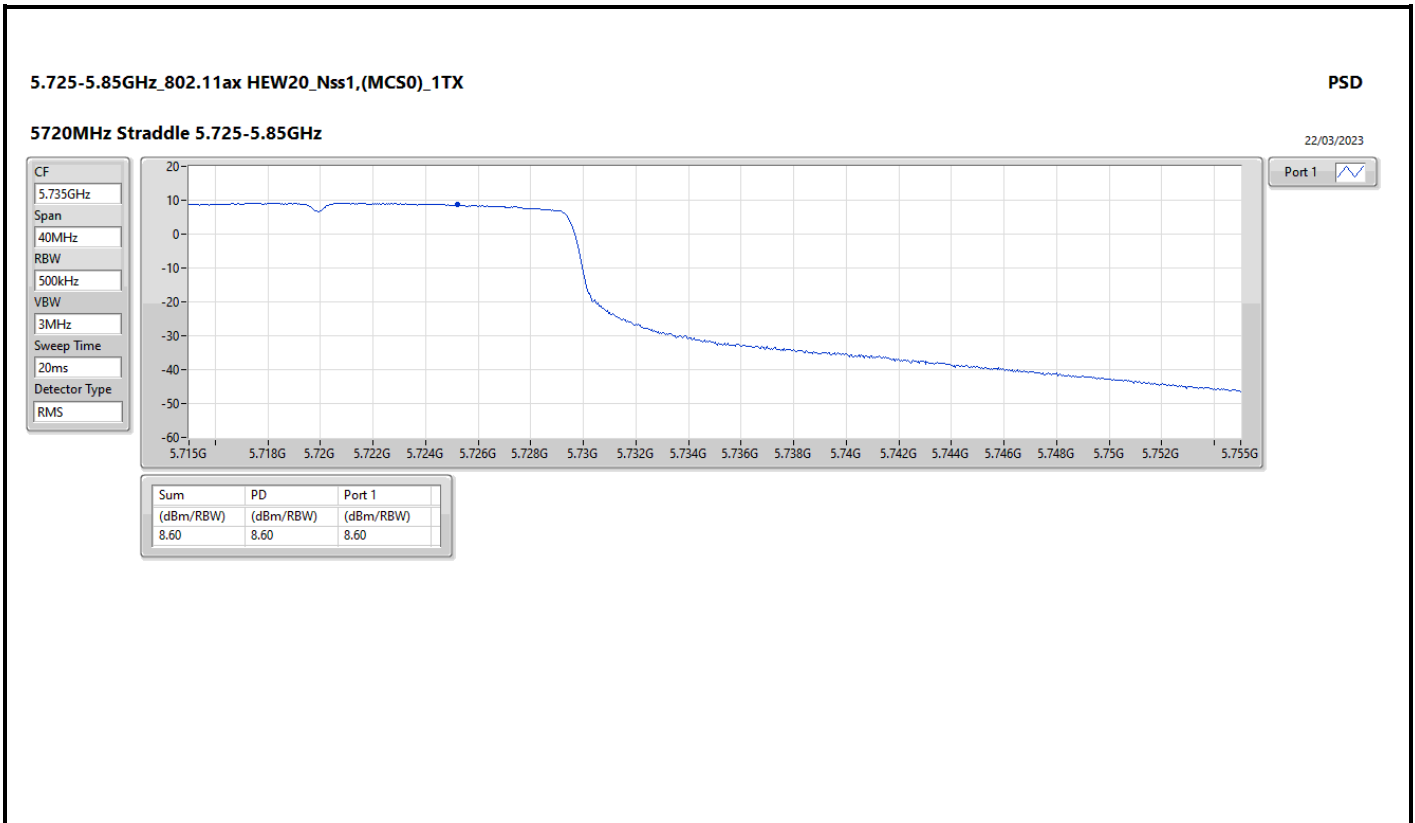

DG = Directional Gain; RBW = 500kHz for 5.725-5.85GHz band / 1MHz for other band;
 PD = trace bin-by-bin of each transmits port summing can be performed maximum power density; Port X = Port X Power Density;

Summary

Mode	PD (dBm/RBW)
5.15-5.25GHz	-
802.11a_Nss1,(6Mbps)_1TX	5.63
802.11ax HEW20_Nss1,(MCS0)_1TX	4.76
802.11ax HEW40_Nss1,(MCS0)_1TX	2.09
802.11ax HEW80_Nss1,(MCS0)_1TX	-0.94
802.11ax HEW160_Nss1,(MCS0)_1TX	-3.54
5.25-5.35GHz	-
802.11ax HEW160_Nss1,(MCS0)_1TX	-3.06