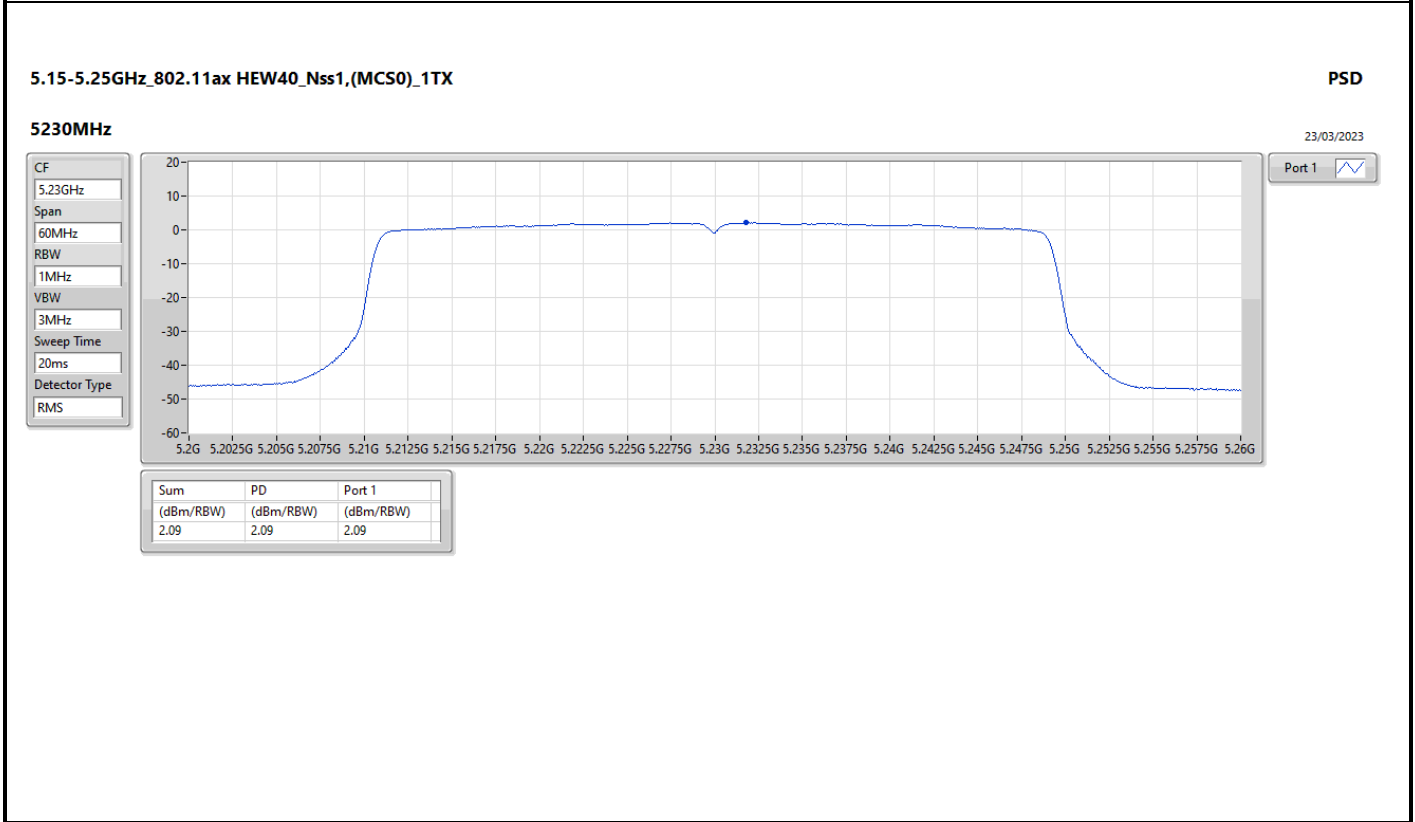

Summary

Mode	PD (dBm/RBW)
5.15-5.25GHz	-
802.11a_Nss1,(6Mbps)_1TX	5.63
802.11ax HEW20_Nss1,(MCS0)_1TX	4.76
802.11ax HEW40_Nss1,(MCS0)_1TX	2.09
802.11ax HEW80_Nss1,(MCS0)_1TX	-0.94
802.11ax HEW160_Nss1,(MCS0)_1TX	-3.54
5.25-5.35GHz	-
802.11ax HEW160_Nss1,(MCS0)_1TX	-3.06

RBW = 500kHz for 5.725-5.85GHz band / 1MHz for other band;

Result

Mode	Result	DG (dBi)	Port 1 (dBm/RBW)	PD (dBm/RBW)	PD Limit (dBm/RBW)
802.11a_Nss1,(6Mbps)_1TX	-	-	-	-	-
5180MHz	Pass	3.21	5.56	5.56	17.00
5200MHz	Pass	3.21	5.54	5.54	17.00
5240MHz	Pass	3.21	5.63	5.63	17.00
802.11ax HEW20_Nss1,(MCS0)_1TX	-	-	-	-	-
5180MHz	Pass	3.21	4.73	4.73	17.00
5200MHz	Pass	3.21	4.69	4.69	17.00
5240MHz	Pass	3.21	4.76	4.76	17.00
802.11ax HEW40_Nss1,(MCS0)_1TX	-	-	-	-	-
5190MHz	Pass	3.21	1.99	1.99	17.00
5230MHz	Pass	3.21	2.09	2.09	17.00
802.11ax HEW80_Nss1,(MCS0)_1TX	-	-	-	-	-
5210MHz	Pass	3.21	-0.94	-0.94	17.00
802.11ax HEW160_Nss1,(MCS0)_1TX	-	-	-	-	-
5250MHz Straddle 5.15-5.25GHz	Pass	3.21	-3.54	-3.54	17.00
5250MHz Straddle 5.25-5.35GHz	Pass	2.86	-3.06	-3.06	11.00

DG = Directional Gain; RBW = 500kHz for 5.725-5.85GHz band / 1MHz for other band;
 PD = trace bin-by-bin of each transmits port summing can be performed maximum power density; Port X = Port X Power Density;