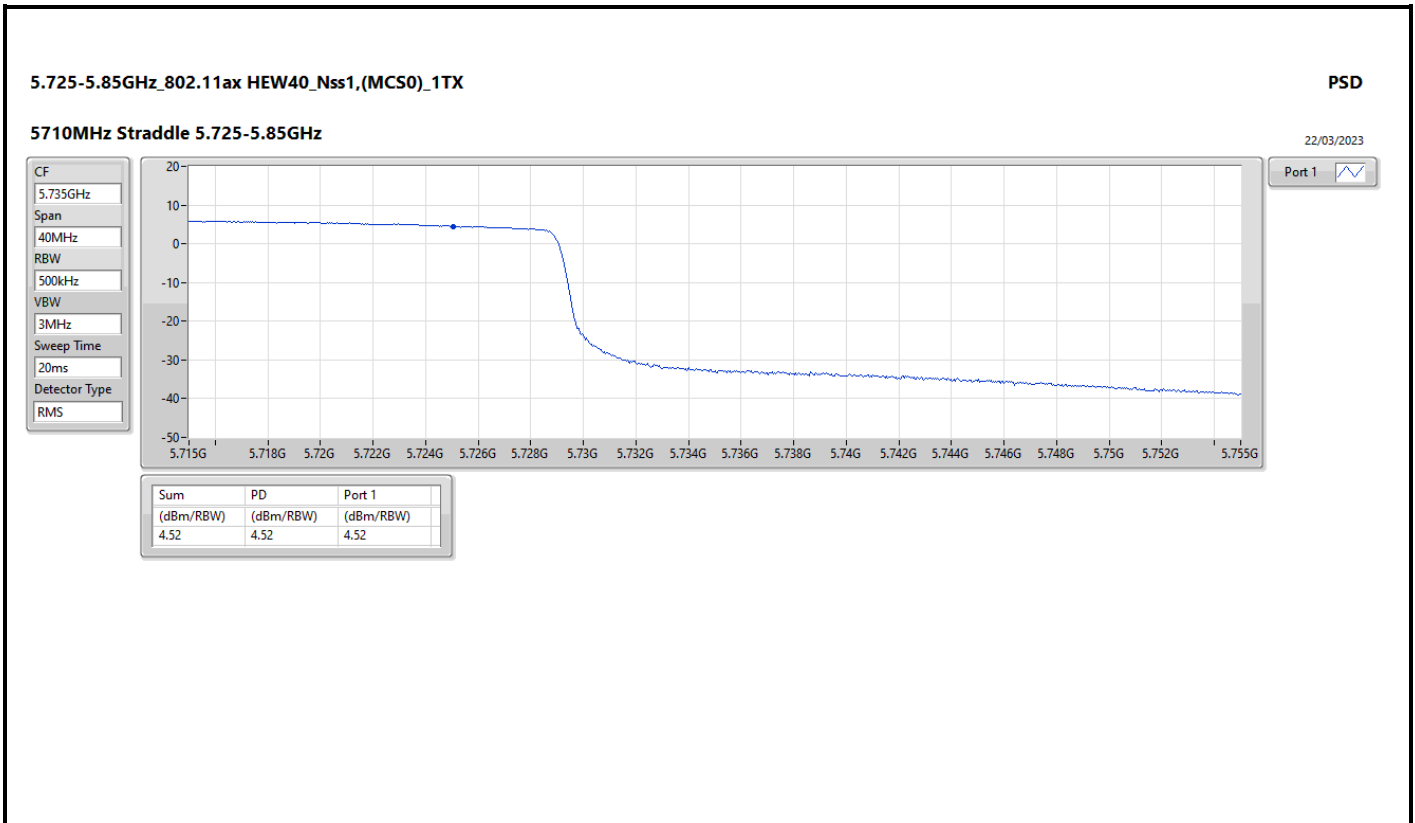

DG = Directional Gain; RBW = 500kHz for 5.725-5.85GHz band / 1MHz for other band;
 PD = trace bin-by-bin of each transmits port summing can be performed maximum power density; Port X = Port X Power Density;

Summary

Mode	PD (dBm/RBW)
5.15-5.25GHz	-
802.11a_Nss1,(6Mbps)_1TX	5.63
802.11ax HEW20_Nss1,(MCS0)_1TX	4.76
802.11ax HEW40_Nss1,(MCS0)_1TX	2.09
802.11ax HEW80_Nss1,(MCS0)_1TX	-0.94
802.11ax HEW160_Nss1,(MCS0)_1TX	-3.54
5.25-5.35GHz	-
802.11ax HEW160_Nss1,(MCS0)_1TX	-3.06