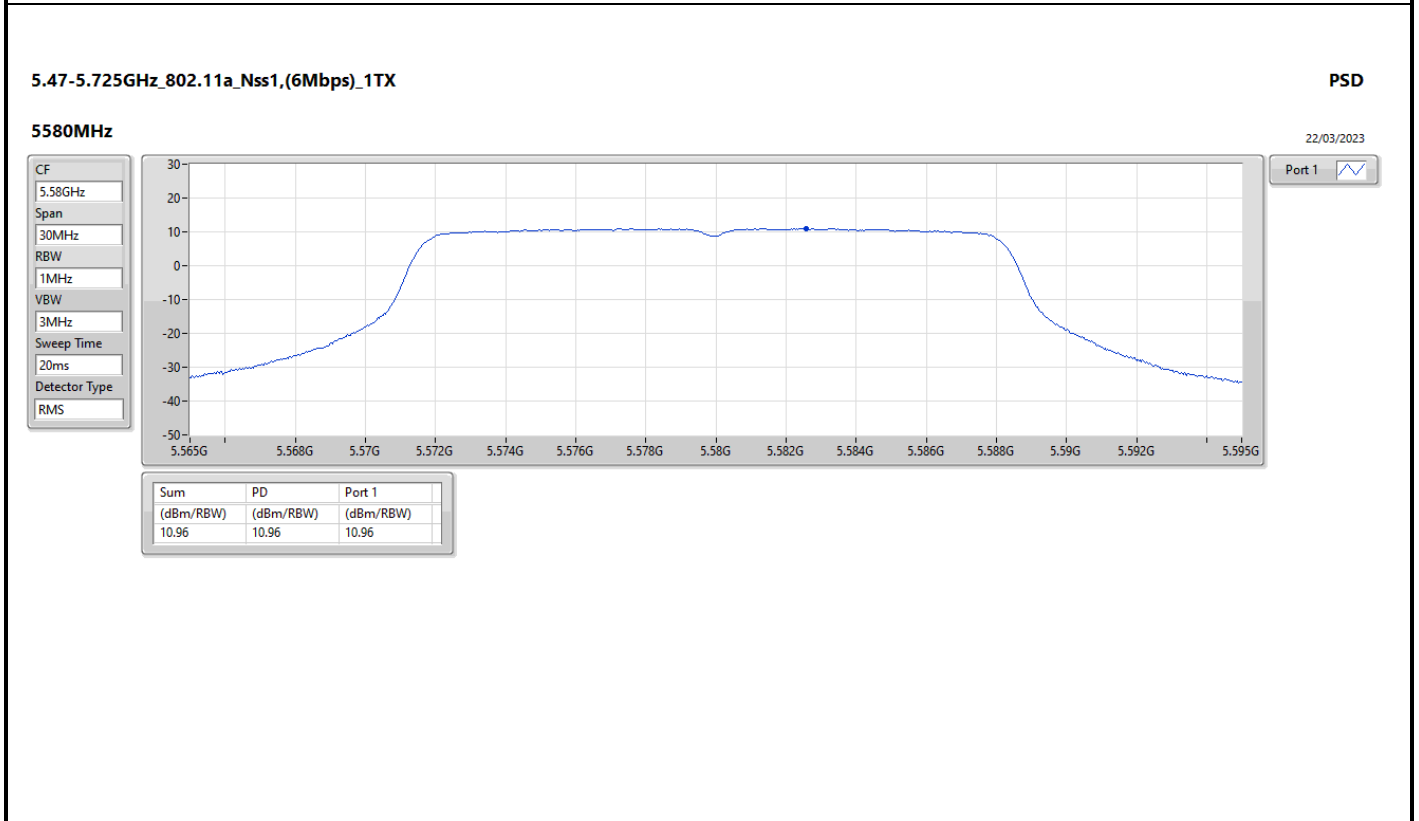

DG = Directional Gain; RBW = 500kHz for 5.725-5.85GHz band / 1MHz for other band;
 PD = trace bin-by-bin of each transmits port summing can be performed maximum power density; Port X = Port X Power Density;