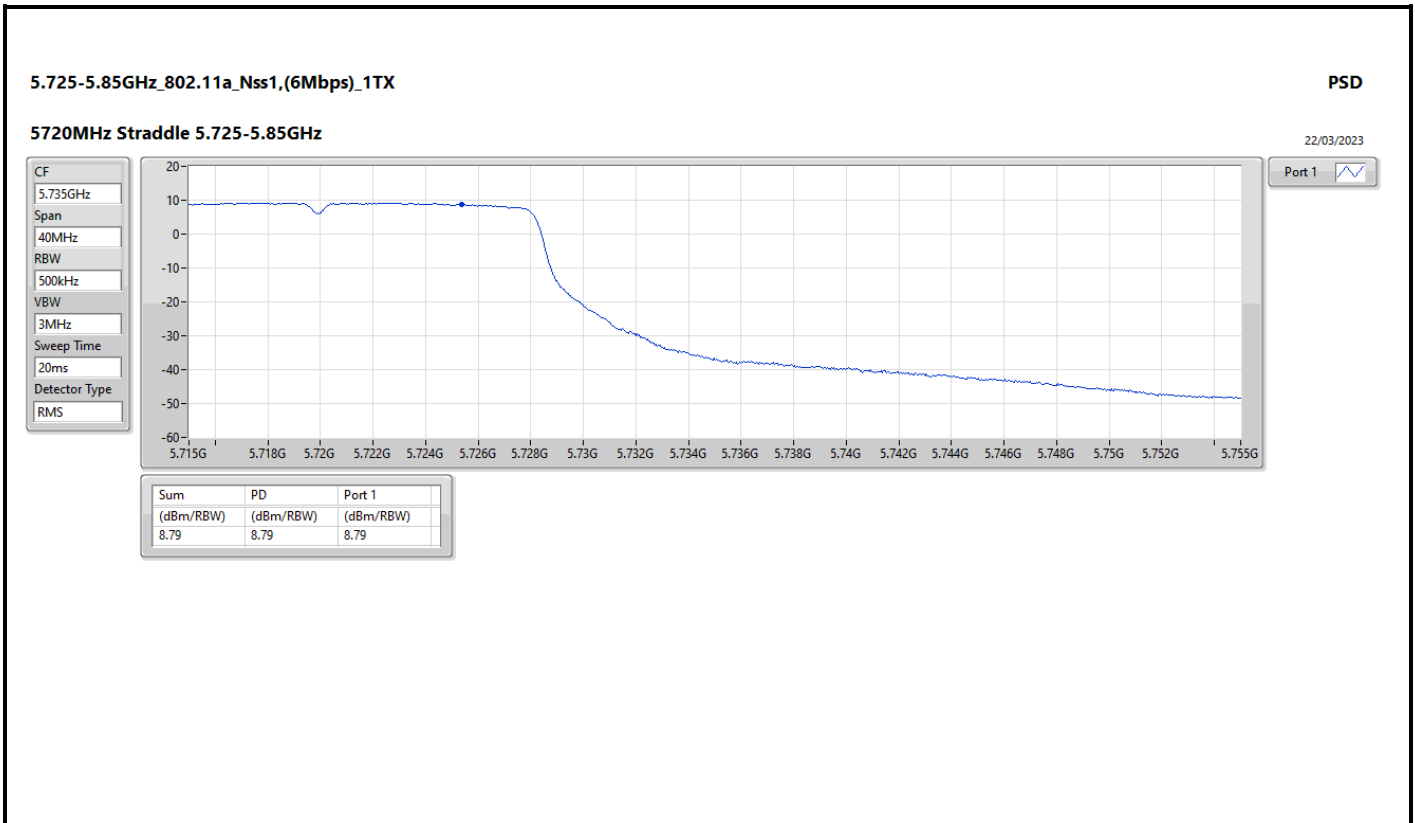

DG = Directional Gain; RBW = 500kHz for 5.725-5.85GHz band / 1MHz for other band;
 PD = trace bin-by-bin of each transmits port summing can be performed maximum power density; Port X = Port X Power Density;

Summary

Mode	PD (dBm/RBW)
5.15-5.25GHz	-
802.11a_Nss1,(6Mbps)_1TX	5.63
802.11ax HEW20_Nss1,(MCS0)_1TX	4.76
802.11ax HEW40_Nss1,(MCS0)_1TX	2.09
802.11ax HEW80_Nss1,(MCS0)_1TX	-0.94
802.11ax HEW160_Nss1,(MCS0)_1TX	-3.54
5.25-5.35GHz	-
802.11ax HEW160_Nss1,(MCS0)_1TX	-3.06