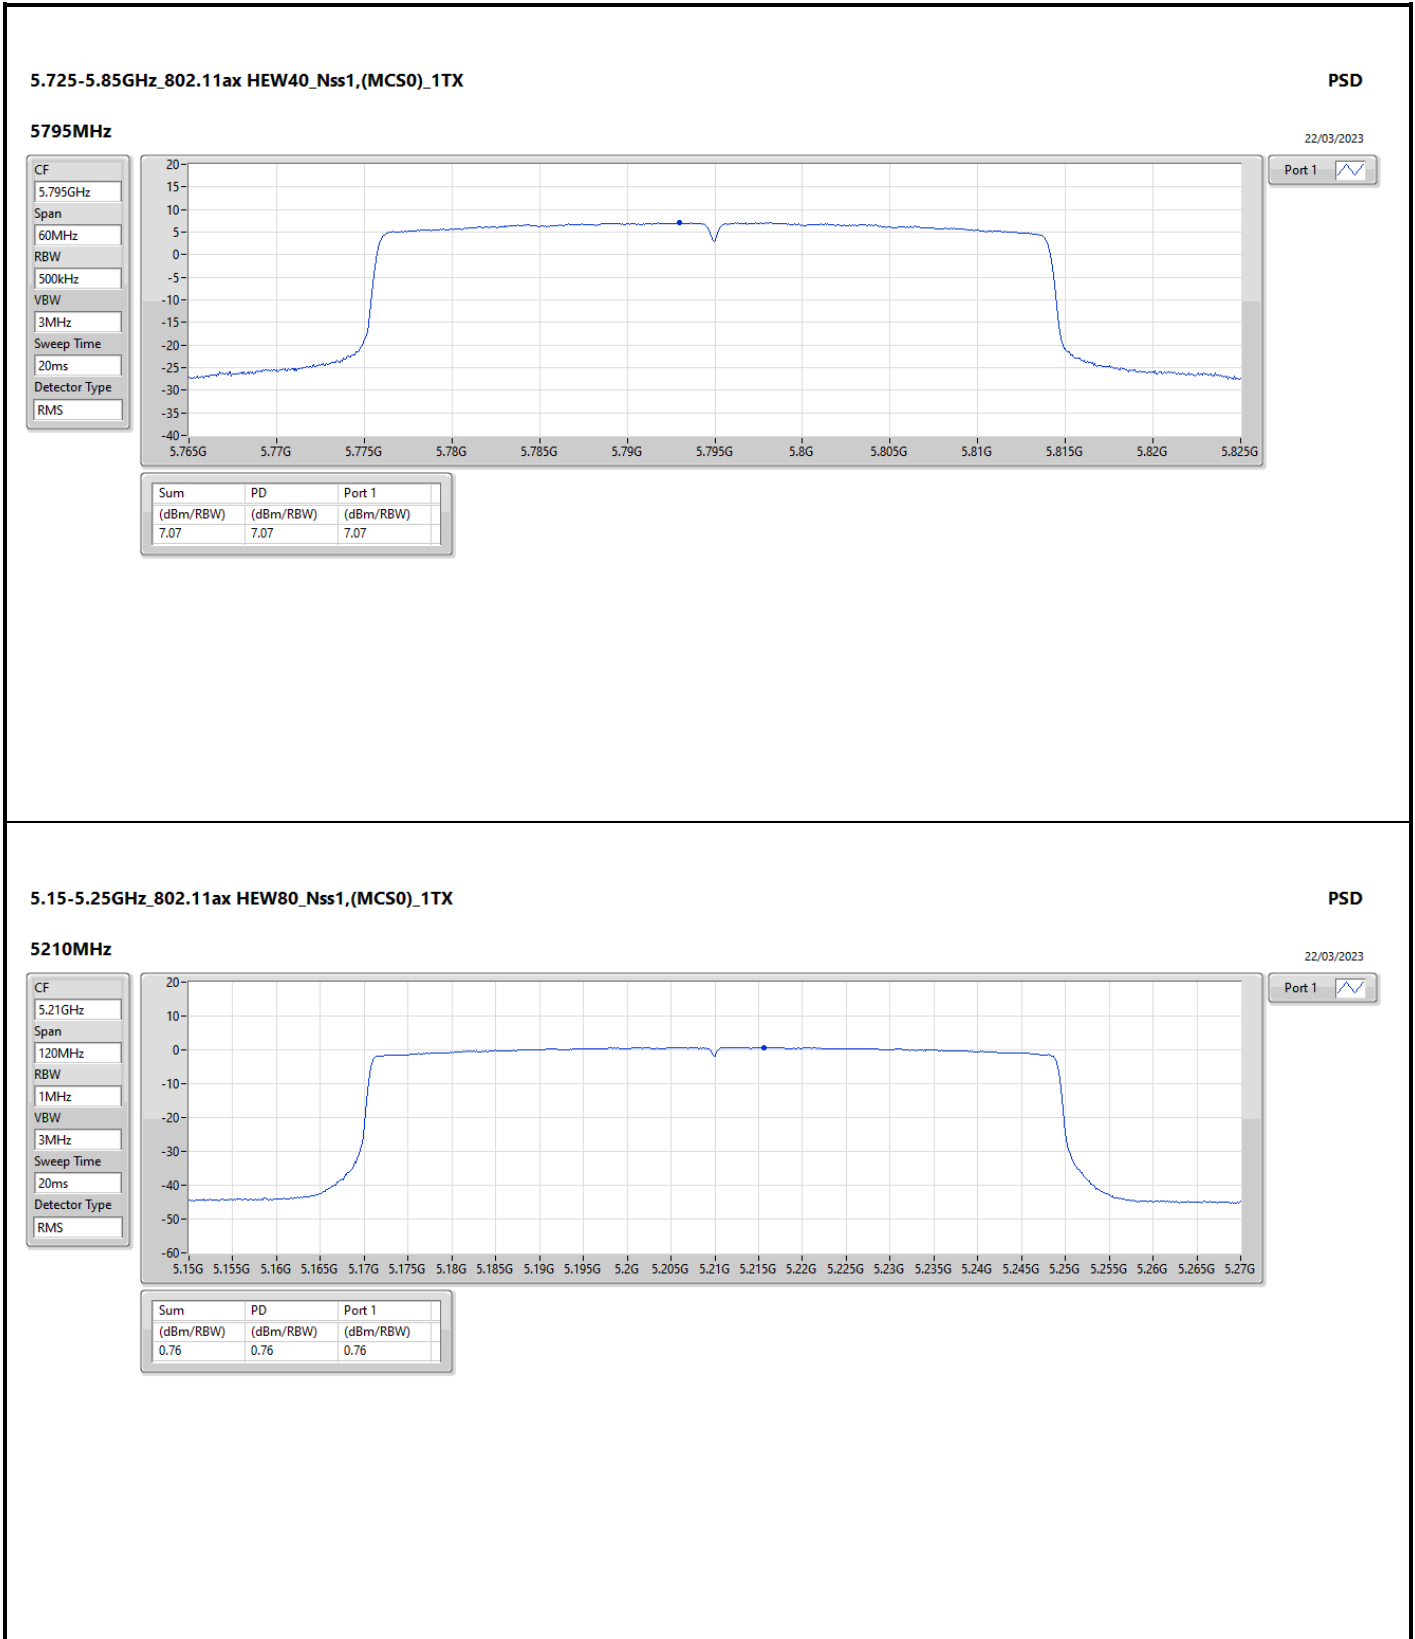

DG = Directional Gain; RBW = 500kHz for 5.725-5.85GHz band / 1MHz for other band;
 PD = trace bin-by-bin of each transmits port summing can be performed maximum power density; Port X = Port X Power Density;

Summary

Mode	PD (dBm/RBW)
5.15-5.25GHz	-
802.11a_Nss1,(6Mbps)_1TX	5.63
802.11ax HEW20_Nss1,(MCS0)_1TX	4.76
802.11ax HEW40_Nss1,(MCS0)_1TX	2.09
802.11ax HEW80_Nss1,(MCS0)_1TX	-0.94
802.11ax HEW160_Nss1,(MCS0)_1TX	-3.54
5.25-5.35GHz	-
802.11ax HEW160_Nss1,(MCS0)_1TX	-3.06