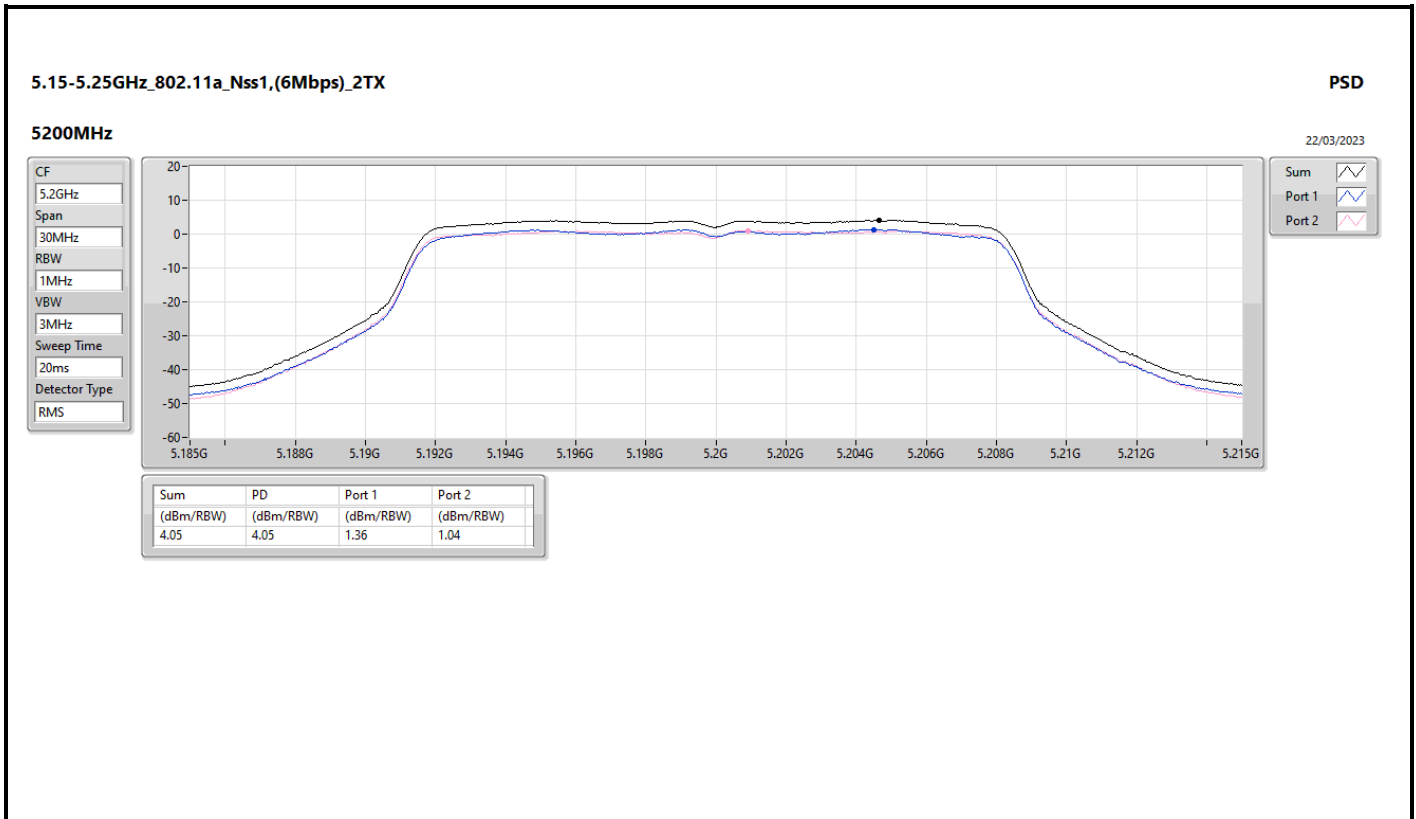

DG = Directional Gain; RBW = 500kHz for 5.725-5.85GHz band / 1MHz for other band;
 PD = trace bin-by-bin of each transmits port summing can be performed maximum power density; Port X = Port X Power Density;

Summary

Mode	PD (dBm/RBW)
5.15-5.25GHz	-
802.11a_Nss1,(6Mbps)_1TX	11.87
802.11ax HEW20_Nss1,(MCS0)_1TX	11.43
802.11ax HEW40_Nss1,(MCS0)_1TX	9.00
802.11ax HEW80_Nss1,(MCS0)_1TX	0.76
802.11ax HEW160_Nss1,(MCS0)_1TX	-3.54
5.25-5.35GHz	-
802.11a_Nss1,(6Mbps)_1TX	10.92
802.11ax HEW20_Nss1,(MCS0)_1TX	10.80
802.11ax HEW40_Nss1,(MCS0)_1TX	8.13
802.11ax HEW80_Nss1,(MCS0)_1TX	0.78
802.11ax HEW160_Nss1,(MCS0)_1TX	-3.06
5.47-5.725GHz	-
802.11a_Nss1,(6Mbps)_1TX	10.96
802.11ax HEW20_Nss1,(MCS0)_1TX	10.62
802.11ax HEW40_Nss1,(MCS0)_1TX	7.99
802.11ax HEW80_Nss1,(MCS0)_1TX	4.51
802.11ax HEW160_Nss1,(MCS0)_1TX	-1.25
5.725-5.85GHz	-
802.11a_Nss1,(6Mbps)_1TX	9.80
802.11ax HEW20_Nss1,(MCS0)_1TX	9.51
802.11ax HEW40_Nss1,(MCS0)_1TX	7.29
802.11ax HEW80_Nss1,(MCS0)_1TX	2.70