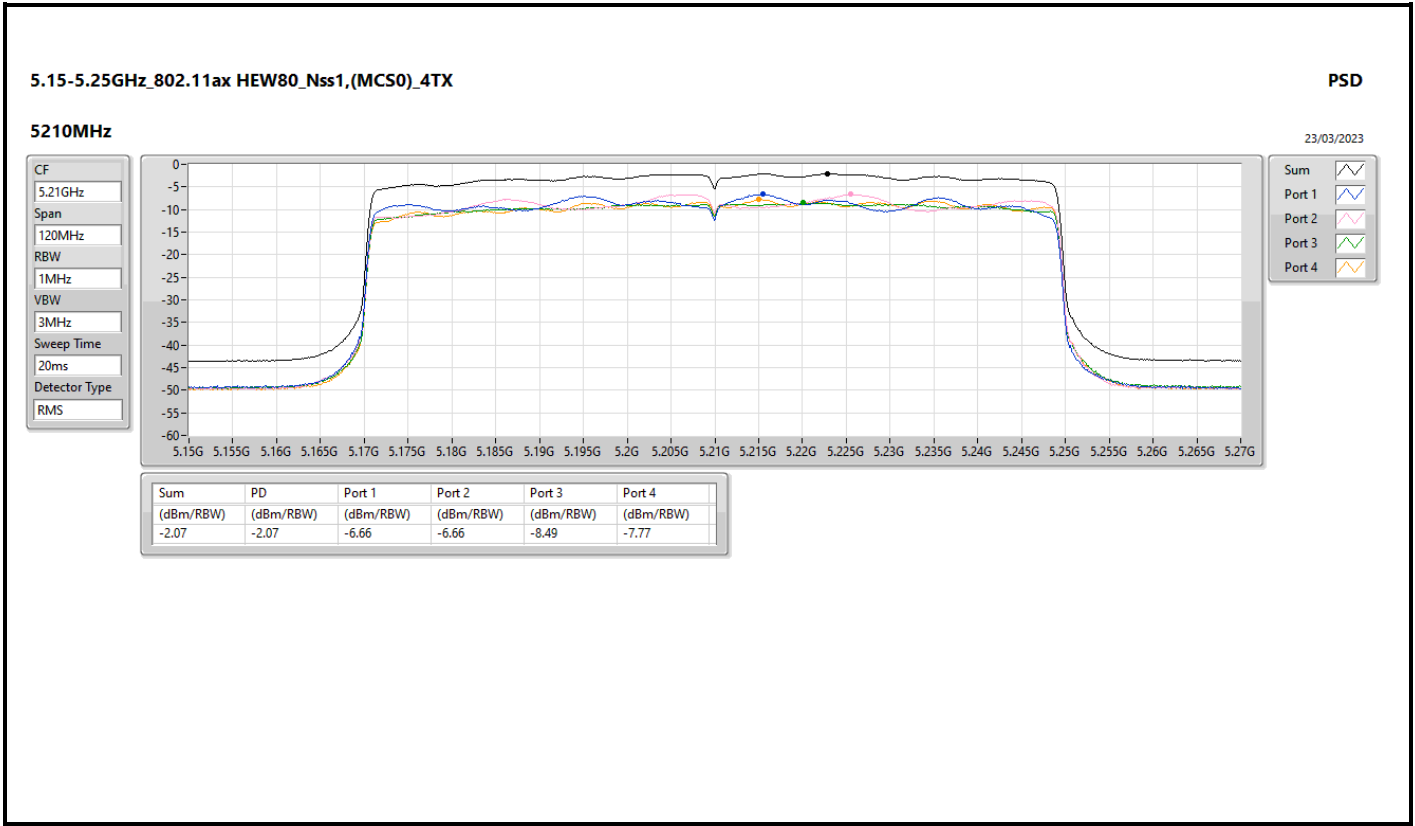

DG = Directional Gain; RBW = 500kHz for 5.725-5.85GHz band / 1MHz for other band;
 PD = trace bin-by-bin of each transmits port summing can be performed maximum power density; Port X = Port X Power Density;

Summary

Mode	PD (dBm/RBW)
5.15-5.25GHz	-
802.11a_Nss1,(6Mbps)_1TX	11.87
802.11ax HEW20_Nss1,(MCS0)_1TX	11.43
802.11ax HEW40_Nss1,(MCS0)_1TX	9.00
802.11ax HEW80_Nss1,(MCS0)_1TX	0.76
802.11ax HEW160_Nss1,(MCS0)_1TX	-3.54
5.25-5.35GHz	-
802.11a_Nss1,(6Mbps)_1TX	10.92
802.11ax HEW20_Nss1,(MCS0)_1TX	10.80
802.11ax HEW40_Nss1,(MCS0)_1TX	8.13
802.11ax HEW80_Nss1,(MCS0)_1TX	0.78
802.11ax HEW160_Nss1,(MCS0)_1TX	-3.06
5.47-5.725GHz	-
802.11a_Nss1,(6Mbps)_1TX	10.96
802.11ax HEW20_Nss1,(MCS0)_1TX	10.62
802.11ax HEW40_Nss1,(MCS0)_1TX	7.99
802.11ax HEW80_Nss1,(MCS0)_1TX	4.51
802.11ax HEW160_Nss1,(MCS0)_1TX	-1.25
5.725-5.85GHz	-
802.11a_Nss1,(6Mbps)_1TX	9.80
802.11ax HEW20_Nss1,(MCS0)_1TX	9.51
802.11ax HEW40_Nss1,(MCS0)_1TX	7.29
802.11ax HEW80_Nss1,(MCS0)_1TX	2.70