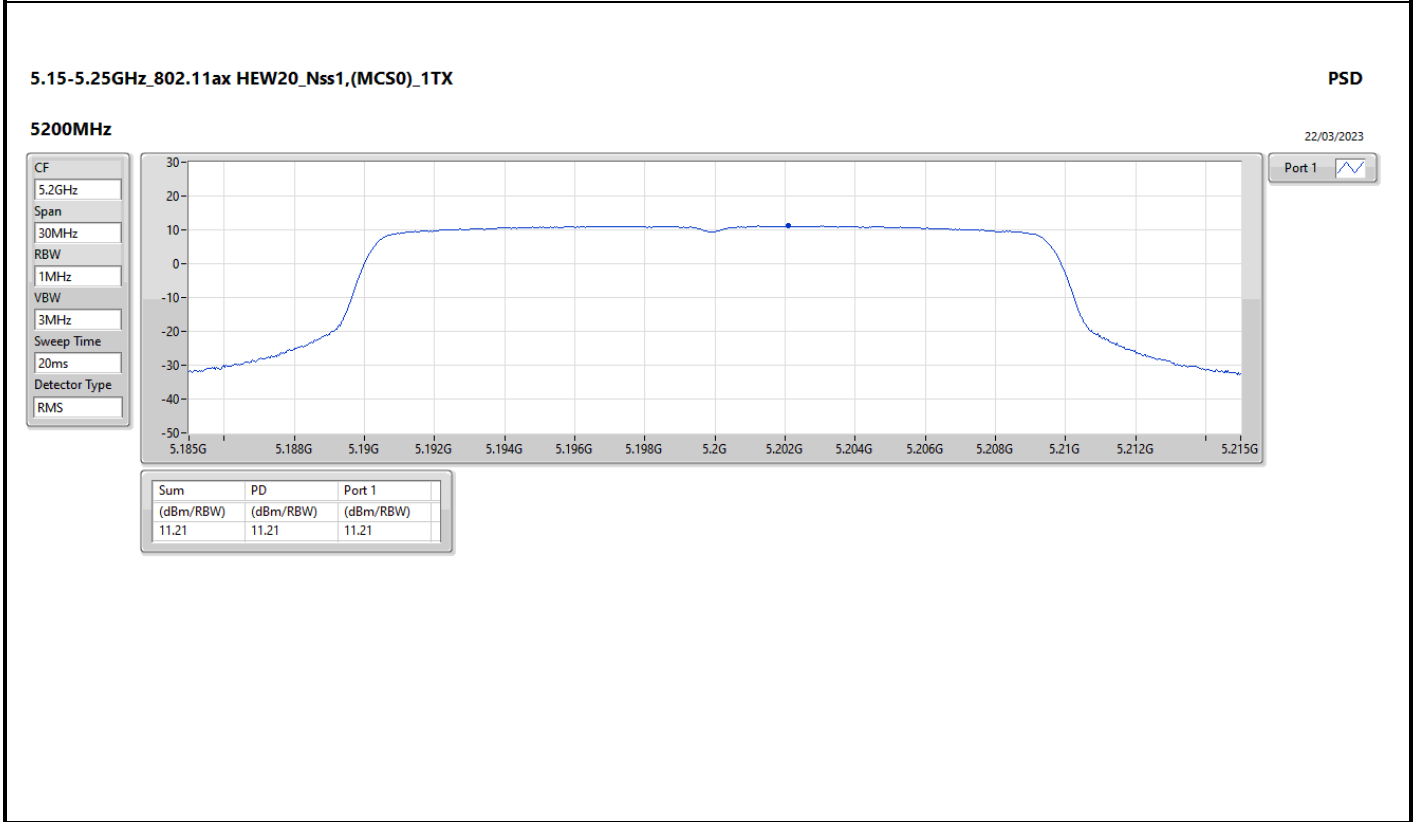

DG = Directional Gain; RBW = 500kHz for 5.725-5.85GHz band / 1MHz for other band;
 PD = trace bin-by-bin of each transmits port summing can be performed maximum power density; Port X = Port X Power Density;

Summary

Mode	PD (dBm/RBW)
5.15-5.25GHz	-
802.11a_Nss1,(6Mbps)_1TX	5.63
802.11ax HEW20_Nss1,(MCS0)_1TX	4.76
802.11ax HEW40_Nss1,(MCS0)_1TX	2.09
802.11ax HEW80_Nss1,(MCS0)_1TX	-0.94
802.11ax HEW160_Nss1,(MCS0)_1TX	-3.54
5.25-5.35GHz	-
802.11ax HEW160_Nss1,(MCS0)_1TX	-3.06