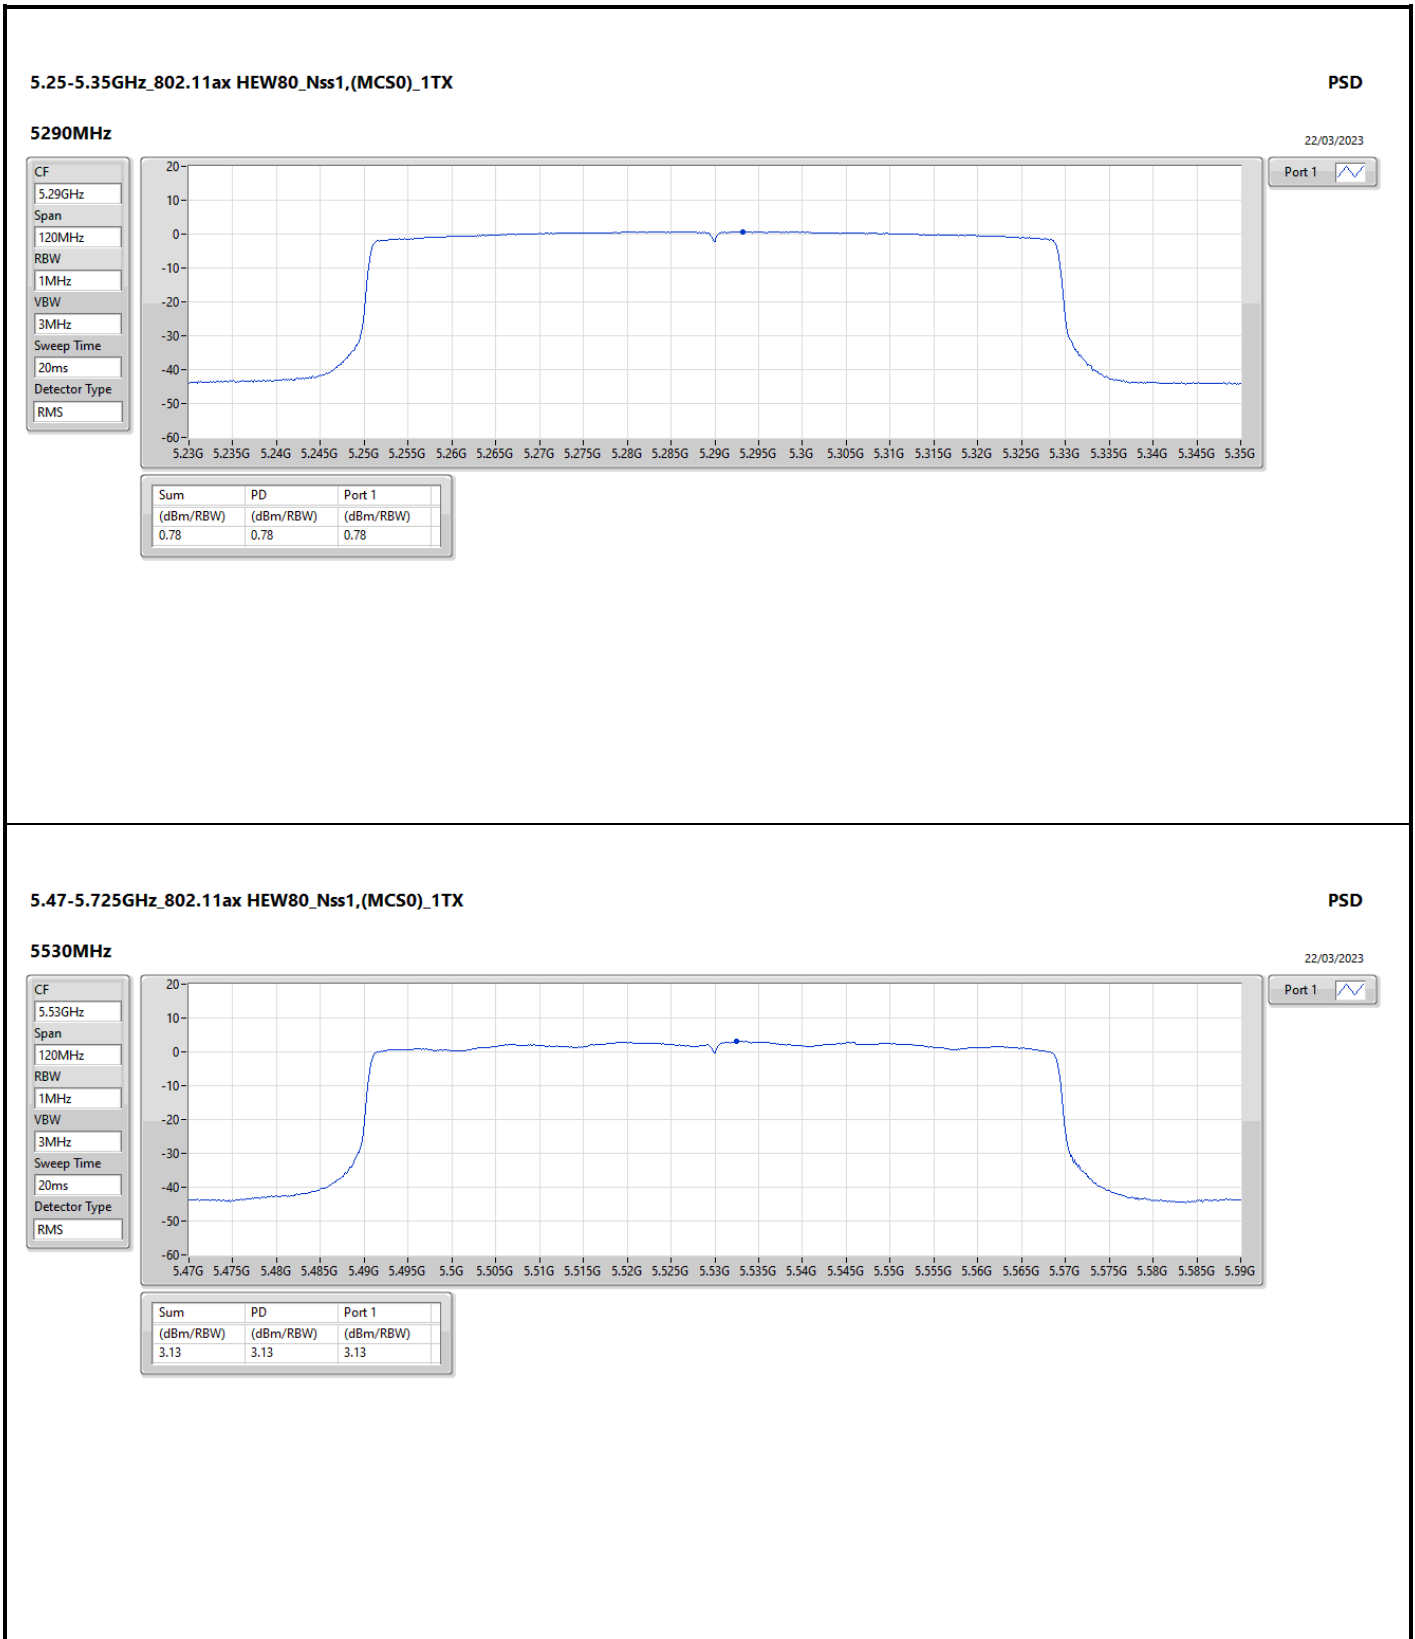

DG = Directional Gain; RBW = 500kHz for 5.725-5.85GHz band / 1MHz for other band;
 PD = trace bin-by-bin of each transmits port summing can be performed maximum power density; Port X = Port X Power Density;

Summary

Mode	PD (dBm/RBW)
5.15-5.25GHz	-
802.11a_Nss1,(6Mbps)_1TX	5.63
802.11ax HEW20_Nss1,(MCS0)_1TX	4.76
802.11ax HEW40_Nss1,(MCS0)_1TX	2.09
802.11ax HEW80_Nss1,(MCS0)_1TX	-0.94
802.11ax HEW160_Nss1,(MCS0)_1TX	-3.54
5.25-5.35GHz	-
802.11ax HEW160_Nss1,(MCS0)_1TX	-3.06