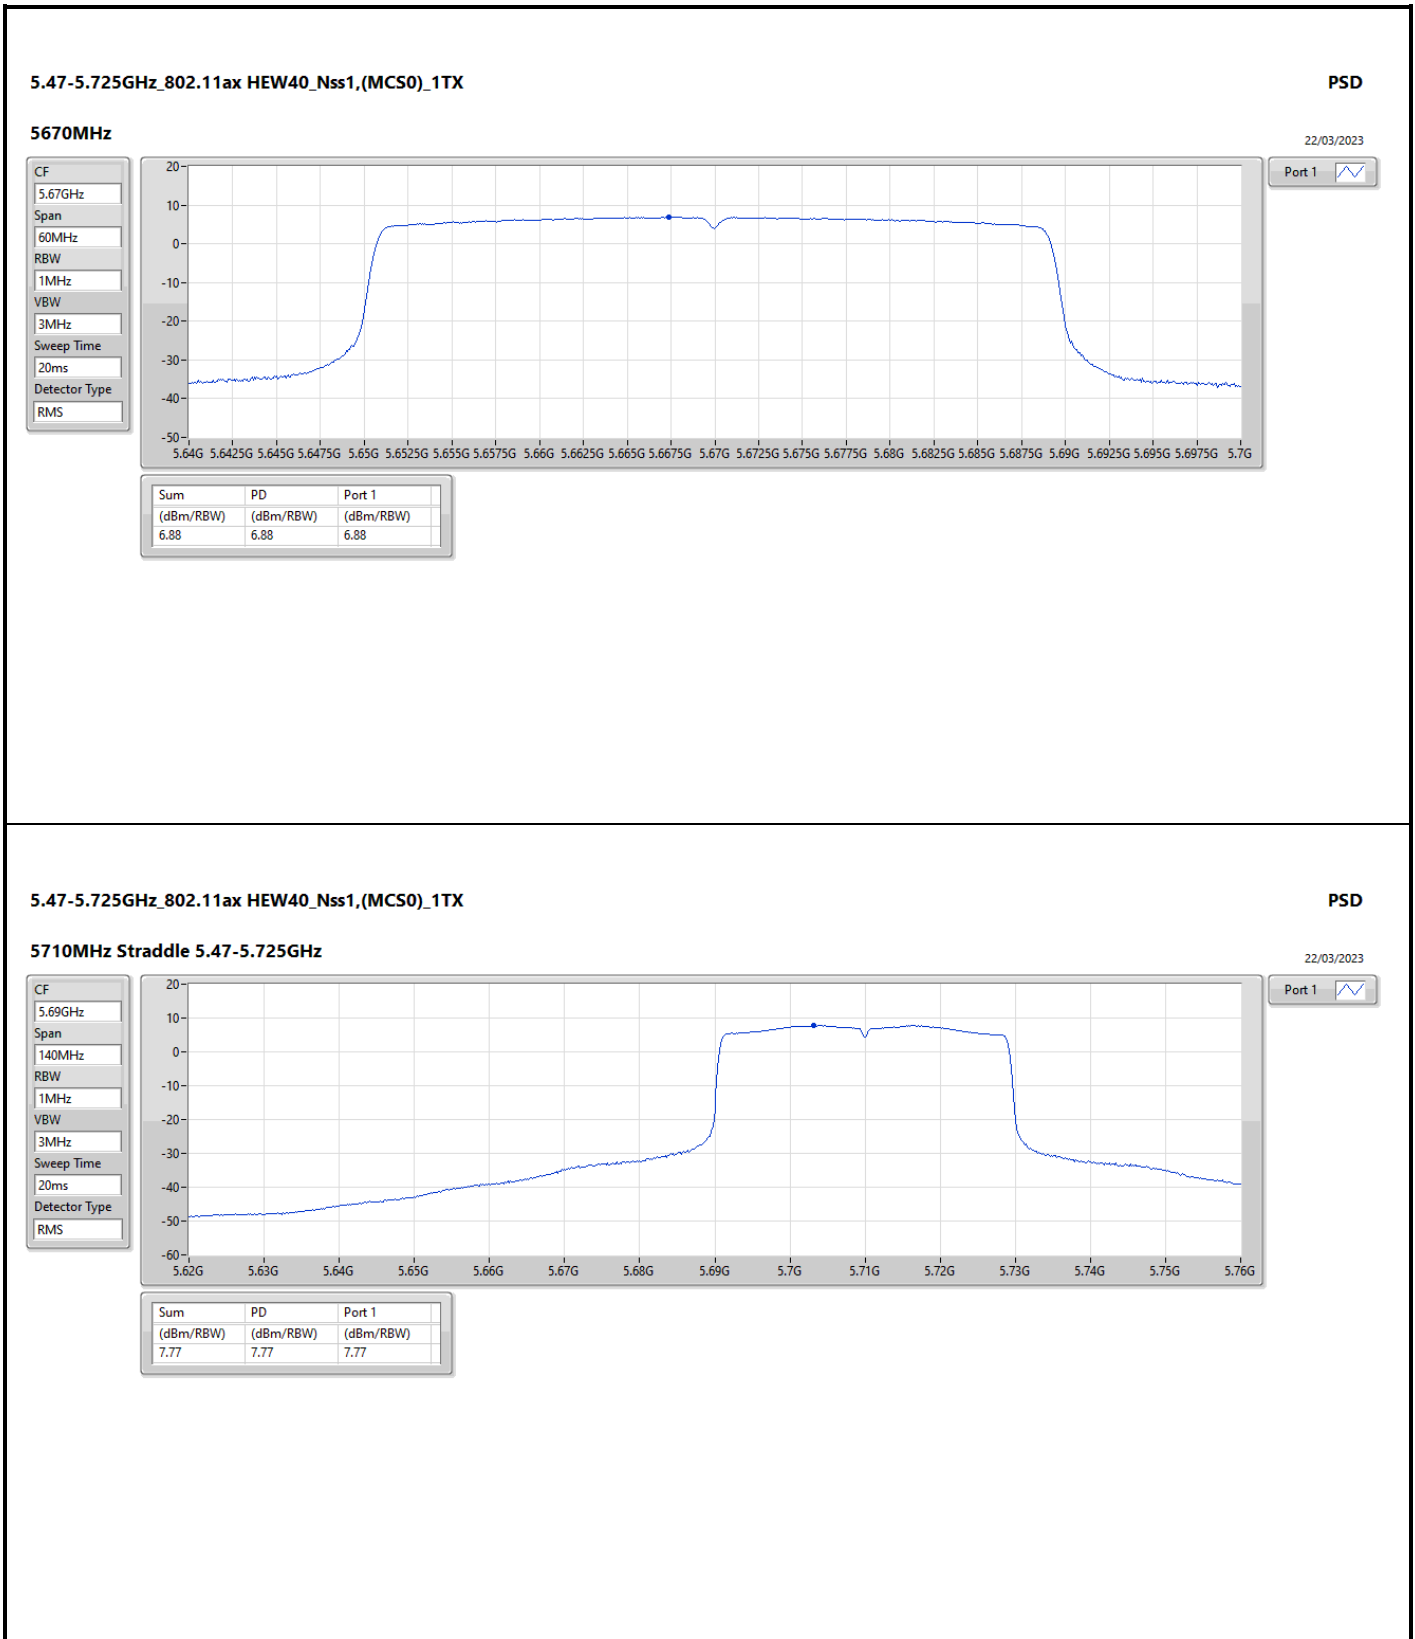

DG = Directional Gain; RBW = 500kHz for 5.725-5.85GHz band / 1MHz for other band;
 PD = trace bin-by-bin of each transmits port summing can be performed maximum power density; Port X = Port X Power Density;

Summary

Mode	PD (dBm/RBW)
5.15-5.25GHz	-
802.11a_Nss1,(6Mbps)_1TX	5.63
802.11ax HEW20_Nss1,(MCS0)_1TX	4.76
802.11ax HEW40_Nss1,(MCS0)_1TX	2.09
802.11ax HEW80_Nss1,(MCS0)_1TX	-0.94
802.11ax HEW160_Nss1,(MCS0)_1TX	-3.54
5.25-5.35GHz	-
802.11ax HEW160_Nss1,(MCS0)_1TX	-3.06