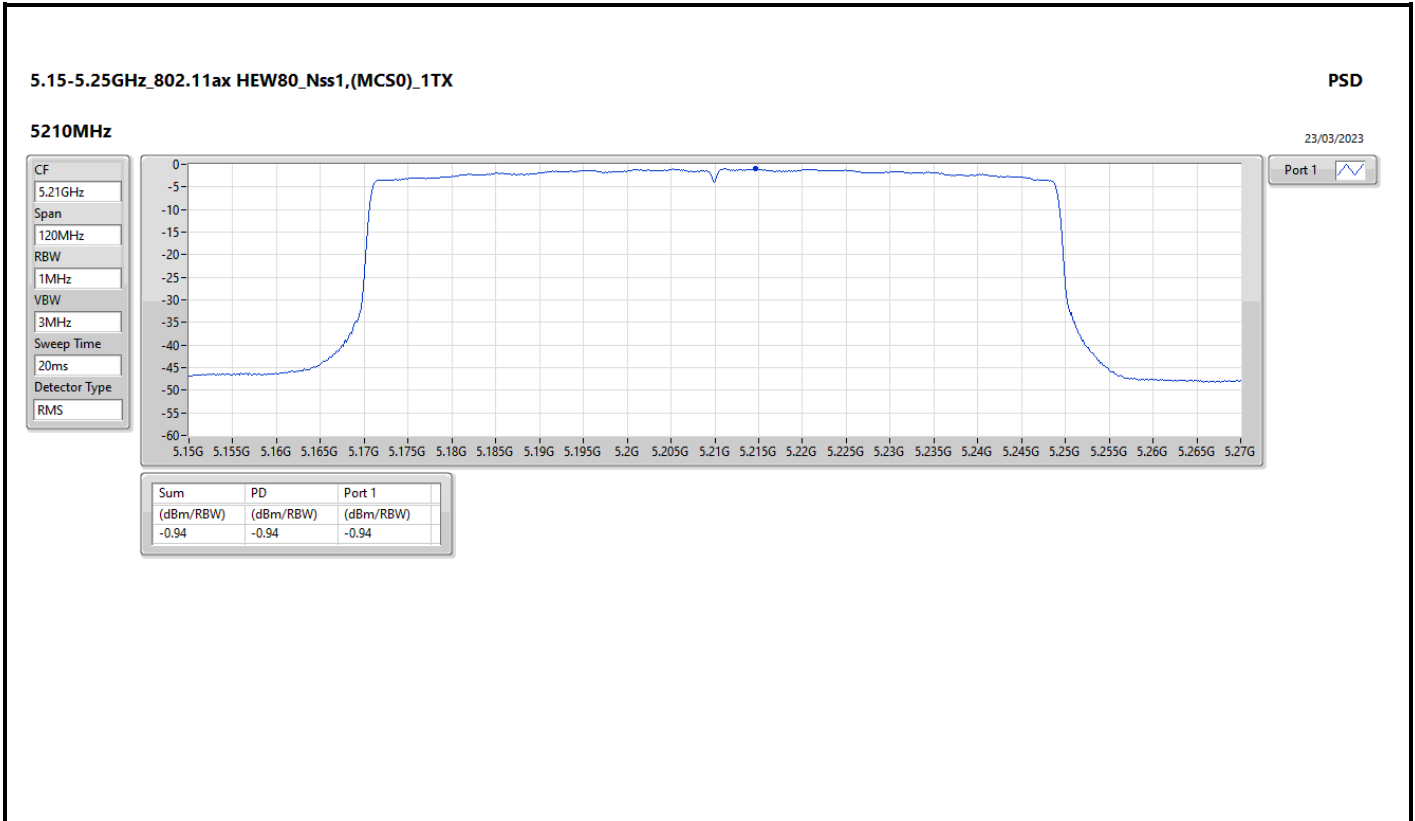

RBW = 500kHz for 5.725-5.85GHz band / 1MHz for other band;

Result

Mode	Result	DG (dBi)	Port 1 (dBm/RBW)	PD (dBm/RBW)	PD Limit (dBm/RBW)
802.11a_Nss1,(6Mbps)_1TX	-	-	-	-	-
5180MHz	Pass	3.21	5.56	5.56	17.00
5200MHz	Pass	3.21	5.54	5.54	17.00
5240MHz	Pass	3.21	5.63	5.63	17.00
802.11ax HEW20_Nss1,(MCS0)_1TX	-	-	-	-	-
5180MHz	Pass	3.21	4.73	4.73	17.00
5200MHz	Pass	3.21	4.69	4.69	17.00
5240MHz	Pass	3.21	4.76	4.76	17.00
802.11ax HEW40_Nss1,(MCS0)_1TX	-	-	-	-	-
5190MHz	Pass	3.21	1.99	1.99	17.00
5230MHz	Pass	3.21	2.09	2.09	17.00
802.11ax HEW80_Nss1,(MCS0)_1TX	-	-	-	-	-
5210MHz	Pass	3.21	-0.94	-0.94	17.00
802.11ax HEW160_Nss1,(MCS0)_1TX	-	-	-	-	-
5250MHz Straddle 5.15-5.25GHz	Pass	3.21	-3.54	-3.54	17.00
5250MHz Straddle 5.25-5.35GHz	Pass	2.86	-3.06	-3.06	11.00

DG = Directional Gain; RBW = 500kHz for 5.725-5.85GHz band / 1MHz for other band;
 PD = trace bin-by-bin of each transmits port summing can be performed maximum power density; Port X = Port X Power Density;