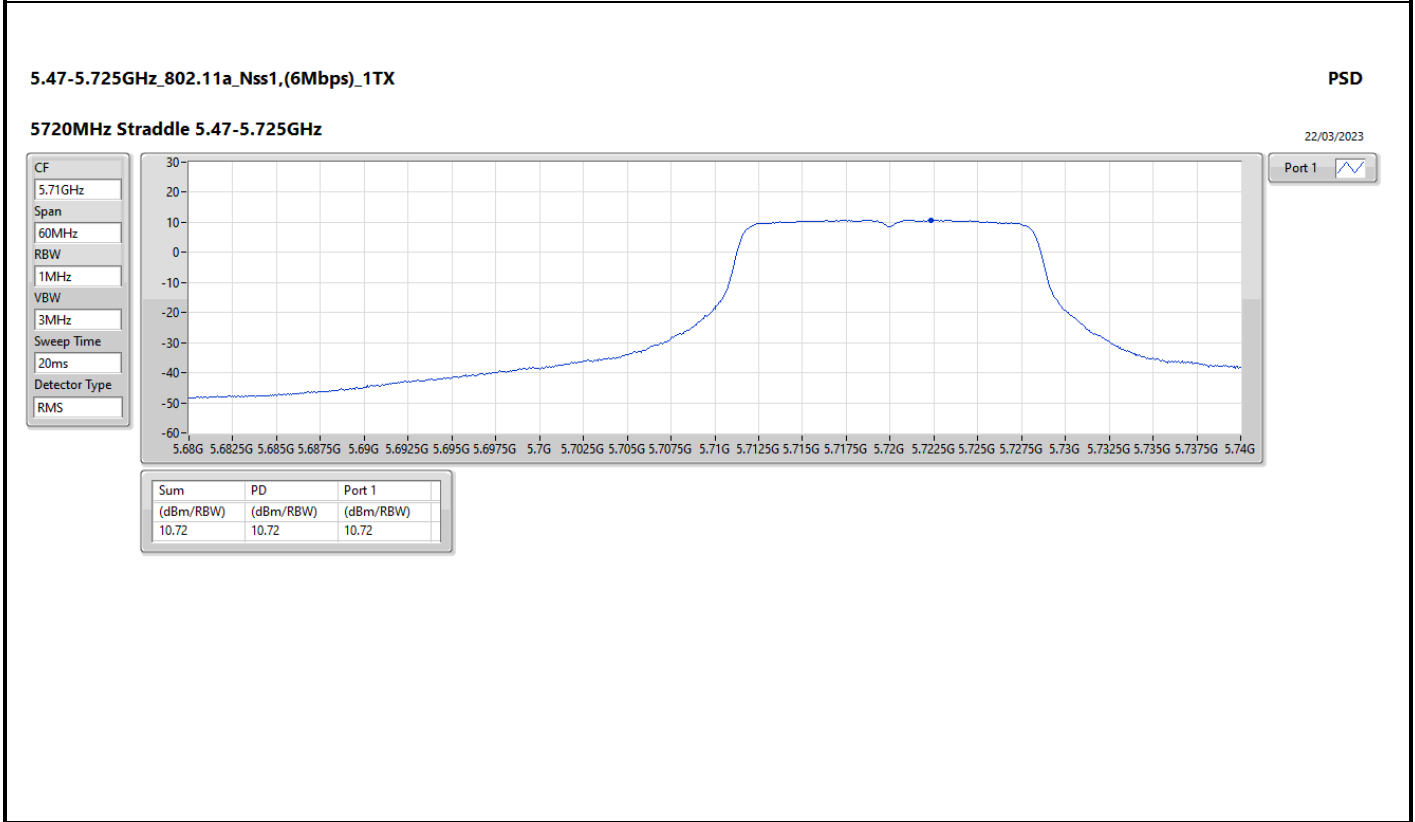

DG = Directional Gain; RBW = 500kHz for 5.725-5.85GHz band / 1MHz for other band;
 PD = trace bin-by-bin of each transmits port summing can be performed maximum power density; Port X = Port X Power Density;