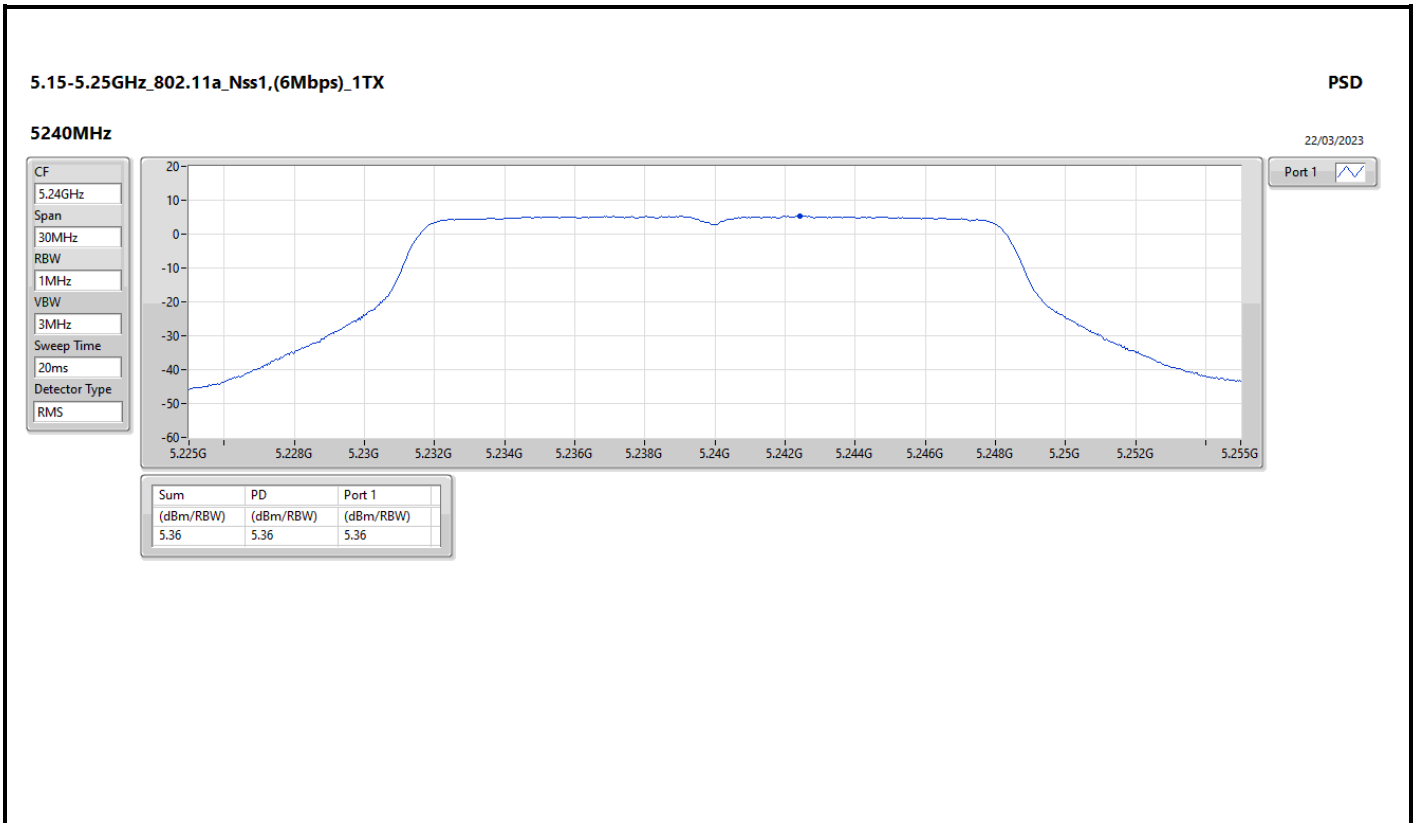

DG = Directional Gain; RBW = 500kHz for 5.725-5.85GHz band / 1MHz for other band;
 PD = trace bin-by-bin of each transmits port summing can be performed maximum power density; Port X = Port X Power Density;