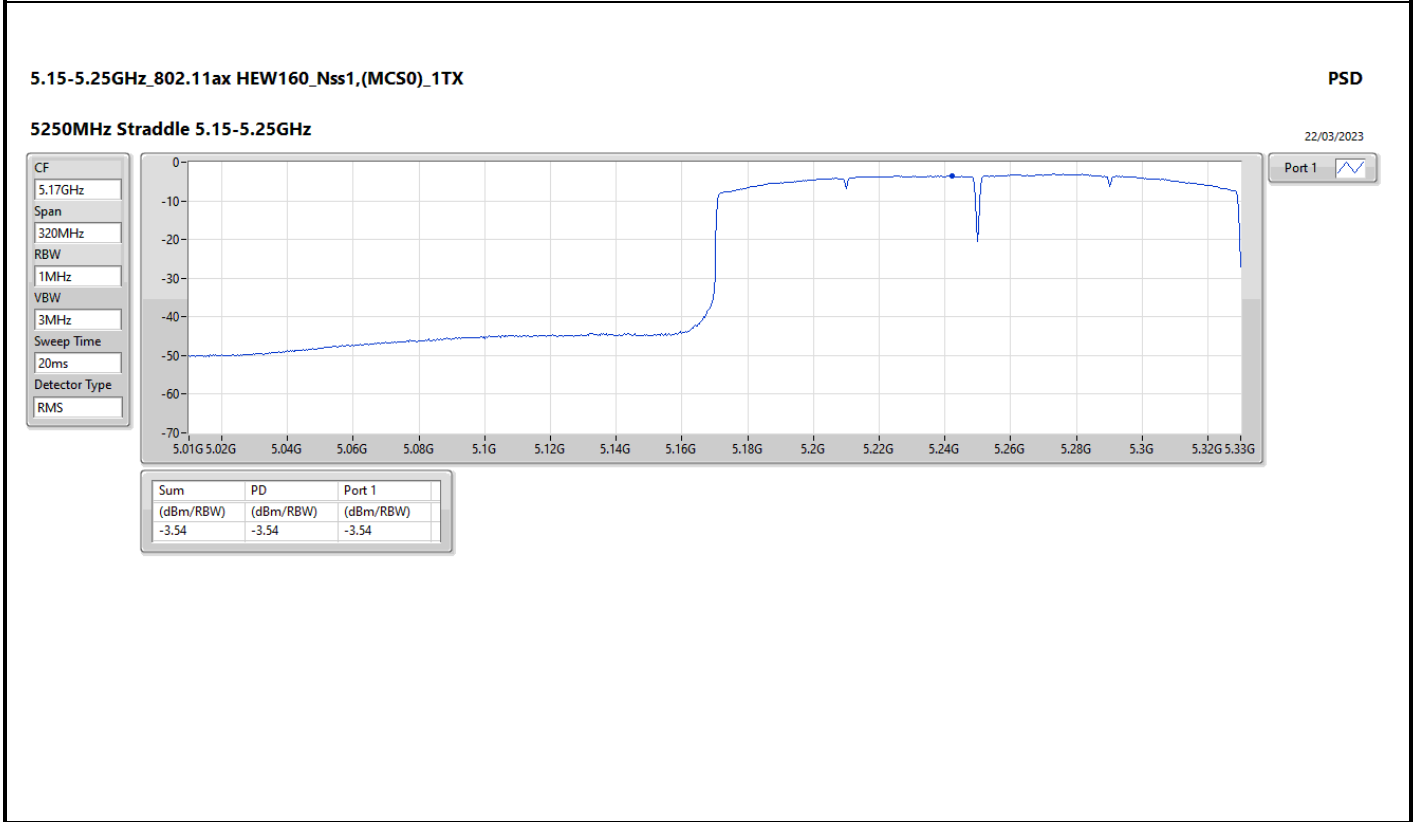

Summary

Mode	PD (dBm/RBW)
5.15-5.25GHz	-
802.11a_Nss1,(6Mbps)_1TX	5.63
802.11ax HEW20_Nss1,(MCS0)_1TX	4.76
802.11ax HEW40_Nss1,(MCS0)_1TX	2.09
802.11ax HEW80_Nss1,(MCS0)_1TX	-0.94
802.11ax HEW160_Nss1,(MCS0)_1TX	-3.54
5.25-5.35GHz	-
802.11ax HEW160_Nss1,(MCS0)_1TX	-3.06

RBW = 500kHz for 5.725-5.85GHz band / 1MHz for other band;

Result

Mode	Result	DG (dBi)	Port 1 (dBm/RBW)	PD (dBm/RBW)	PD Limit (dBm/RBW)
802.11a_Nss1,(6Mbps)_1TX	-	-	-	-	-
5180MHz	Pass	3.21	5.56	5.56	17.00
5200MHz	Pass	3.21	5.54	5.54	17.00
5240MHz	Pass	3.21	5.63	5.63	17.00
802.11ax HEW20_Nss1,(MCS0)_1TX	-	-	-	-	-
5180MHz	Pass	3.21	4.73	4.73	17.00
5200MHz	Pass	3.21	4.69	4.69	17.00
5240MHz	Pass	3.21	4.76	4.76	17.00
802.11ax HEW40_Nss1,(MCS0)_1TX	-	-	-	-	-
5190MHz	Pass	3.21	1.99	1.99	17.00
5230MHz	Pass	3.21	2.09	2.09	17.00
802.11ax HEW80_Nss1,(MCS0)_1TX	-	-	-	-	-
5210MHz	Pass	3.21	-0.94	-0.94	17.00
802.11ax HEW160_Nss1,(MCS0)_1TX	-	-	-	-	-
5250MHz Straddle 5.15-5.25GHz	Pass	3.21	-3.54	-3.54	17.00
5250MHz Straddle 5.25-5.35GHz	Pass	2.86	-3.06	-3.06	11.00

DG = Directional Gain; RBW = 500kHz for 5.725-5.85GHz band / 1MHz for other band;
 PD = trace bin-by-bin of each transmits port summing can be performed maximum power density; Port X = Port X Power Density;