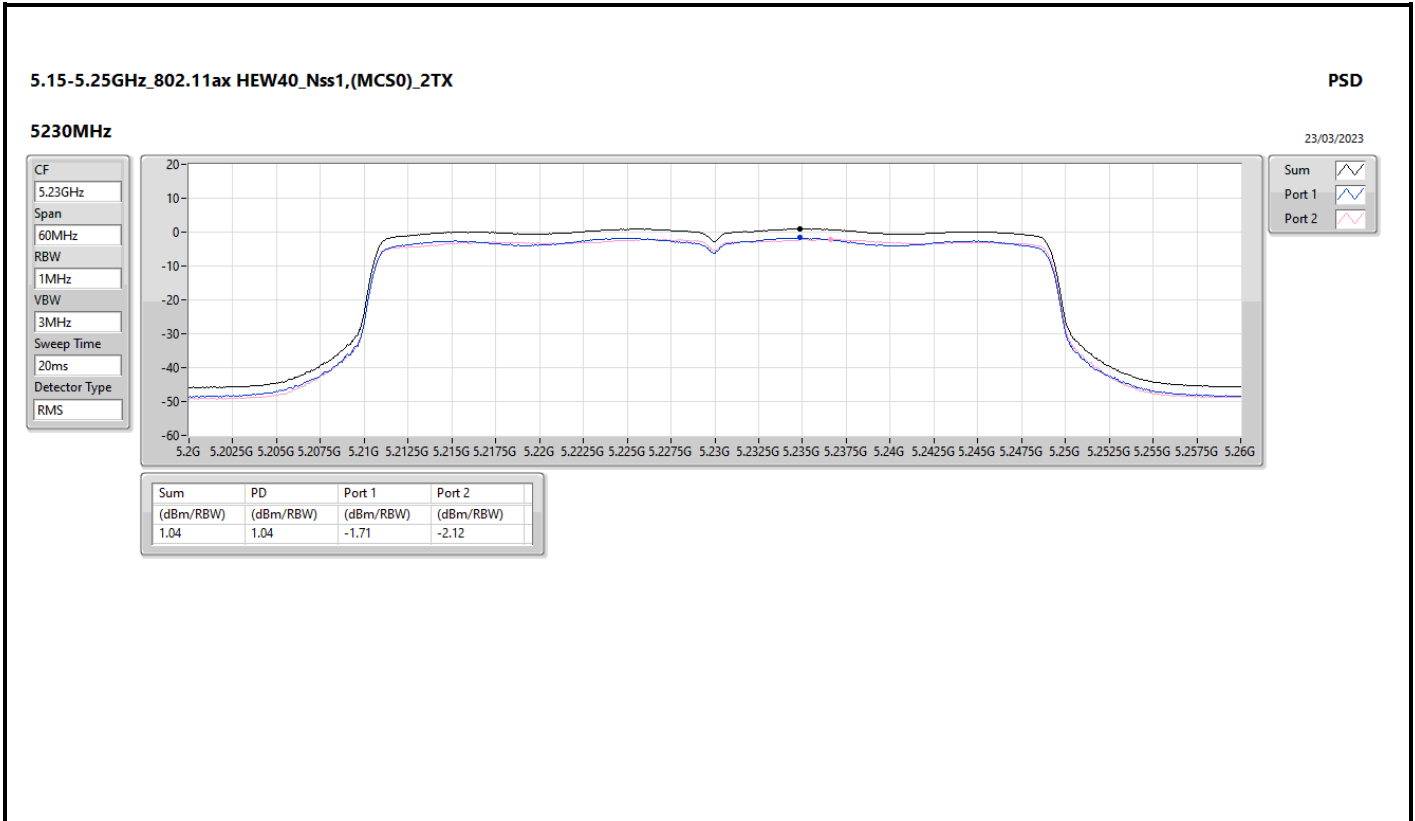

DG = Directional Gain; RBW = 500kHz for 5.725-5.85GHz band / 1MHz for other band;
 PD = trace bin-by-bin of each transmits port summing can be performed maximum power density; Port X = Port X Power Density;

Summary

Mode	PD (dBm/RBW)
5.15-5.25GHz	-
802.11a_Nss1,(6Mbps)_1TX	11.87
802.11ax HEW20_Nss1,(MCS0)_1TX	11.43
802.11ax HEW40_Nss1,(MCS0)_1TX	9.00
802.11ax HEW80_Nss1,(MCS0)_1TX	0.76
802.11ax HEW160_Nss1,(MCS0)_1TX	-3.54
5.25-5.35GHz	-
802.11a_Nss1,(6Mbps)_1TX	10.92
802.11ax HEW20_Nss1,(MCS0)_1TX	10.80
802.11ax HEW40_Nss1,(MCS0)_1TX	8.13
802.11ax HEW80_Nss1,(MCS0)_1TX	0.78
802.11ax HEW160_Nss1,(MCS0)_1TX	-3.06
5.47-5.725GHz	-
802.11a_Nss1,(6Mbps)_1TX	10.96
802.11ax HEW20_Nss1,(MCS0)_1TX	10.62
802.11ax HEW40_Nss1,(MCS0)_1TX	7.99
802.11ax HEW80_Nss1,(MCS0)_1TX	4.51
802.11ax HEW160_Nss1,(MCS0)_1TX	-1.25
5.725-5.85GHz	-
802.11a_Nss1,(6Mbps)_1TX	9.80
802.11ax HEW20_Nss1,(MCS0)_1TX	9.51
802.11ax HEW40_Nss1,(MCS0)_1TX	7.29
802.11ax HEW80_Nss1,(MCS0)_1TX	2.70