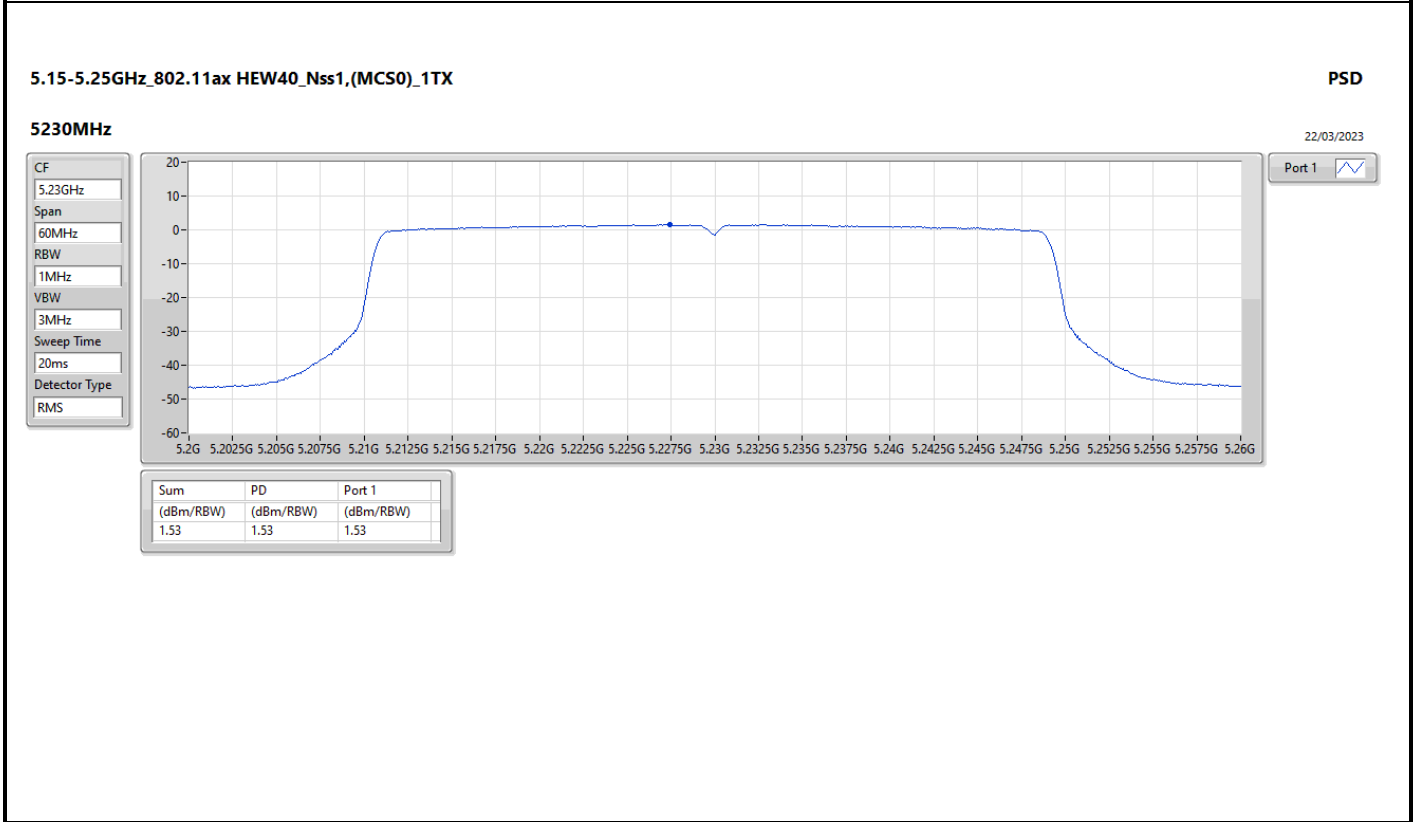

DG = Directional Gain; RBW = 500kHz for 5.725-5.85GHz band / 1MHz for other band;
 PD = trace bin-by-bin of each transmits port summing can be performed maximum power density; Port X = Port X Power Density;