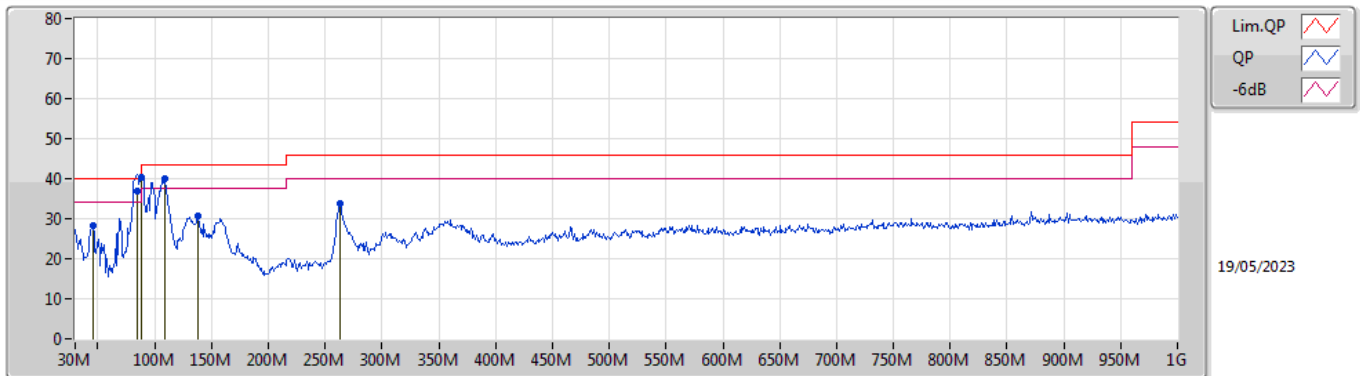

Mode 3

Type	Freq (Hz)	Level (dBuV/m)	Limit (dBuV/m)	Margin (dB)	Factor (dB/m)	Dist (m)	Condition	Azimuth (°)	Height (m)	Comment	Raw (dBuV/m)	AF (dB/m)	CL (dB)	PA (dB)
PK	45.52M	28.30	40.00	-11.70	-14.88	3	Horizontal	245	2.00	-	43.18	16.34	0.95	32.17
QP	84.32M	36.78	40.00	-3.22	-17.12	3	Horizontal	254	2.00	-	53.90	13.62	1.23	31.97
PK	88M	40.44	43.50	-3.06	-16.50	3	Horizontal	245	2.00	"Worst"	56.94	14.27	1.25	32.02
PK	108.57M	40.09	43.50	-3.41	-13.07	3	Horizontal	254	3.00	-	53.16	17.57	1.41	32.05
PK	137.67M	30.68	43.50	-12.82	-13.18	3	Horizontal	88	2.00	-	43.86	17.30	1.52	32.00
PK	262.8M	33.85	46.00	-12.15	-10.07	3	Horizontal	243	1.25	-	43.92	19.64	2.16	31.87