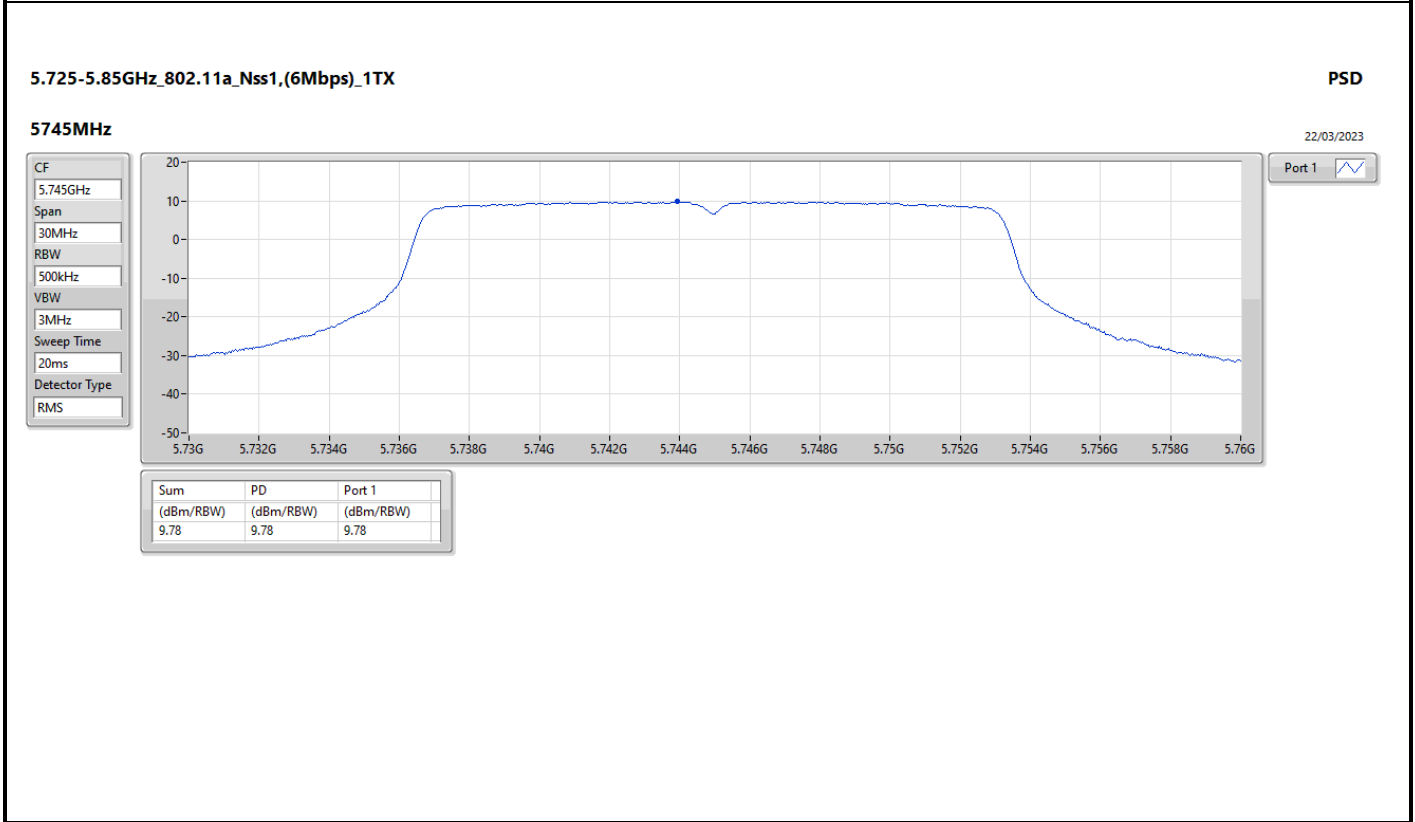

DG = Directional Gain; RBW = 500kHz for 5.725-5.85GHz band / 1MHz for other band;
 PD = trace bin-by-bin of each transmits port summing can be performed maximum power density; Port X = Port X Power Density;

Summary

Mode	PD (dBm/RBW)
5.15-5.25GHz	-
802.11a_Nss1,(6Mbps)_1TX	5.63
802.11ax HEW20_Nss1,(MCS0)_1TX	4.76
802.11ax HEW40_Nss1,(MCS0)_1TX	2.09
802.11ax HEW80_Nss1,(MCS0)_1TX	-0.94
802.11ax HEW160_Nss1,(MCS0)_1TX	-3.54
5.25-5.35GHz	-
802.11ax HEW160_Nss1,(MCS0)_1TX	-3.06