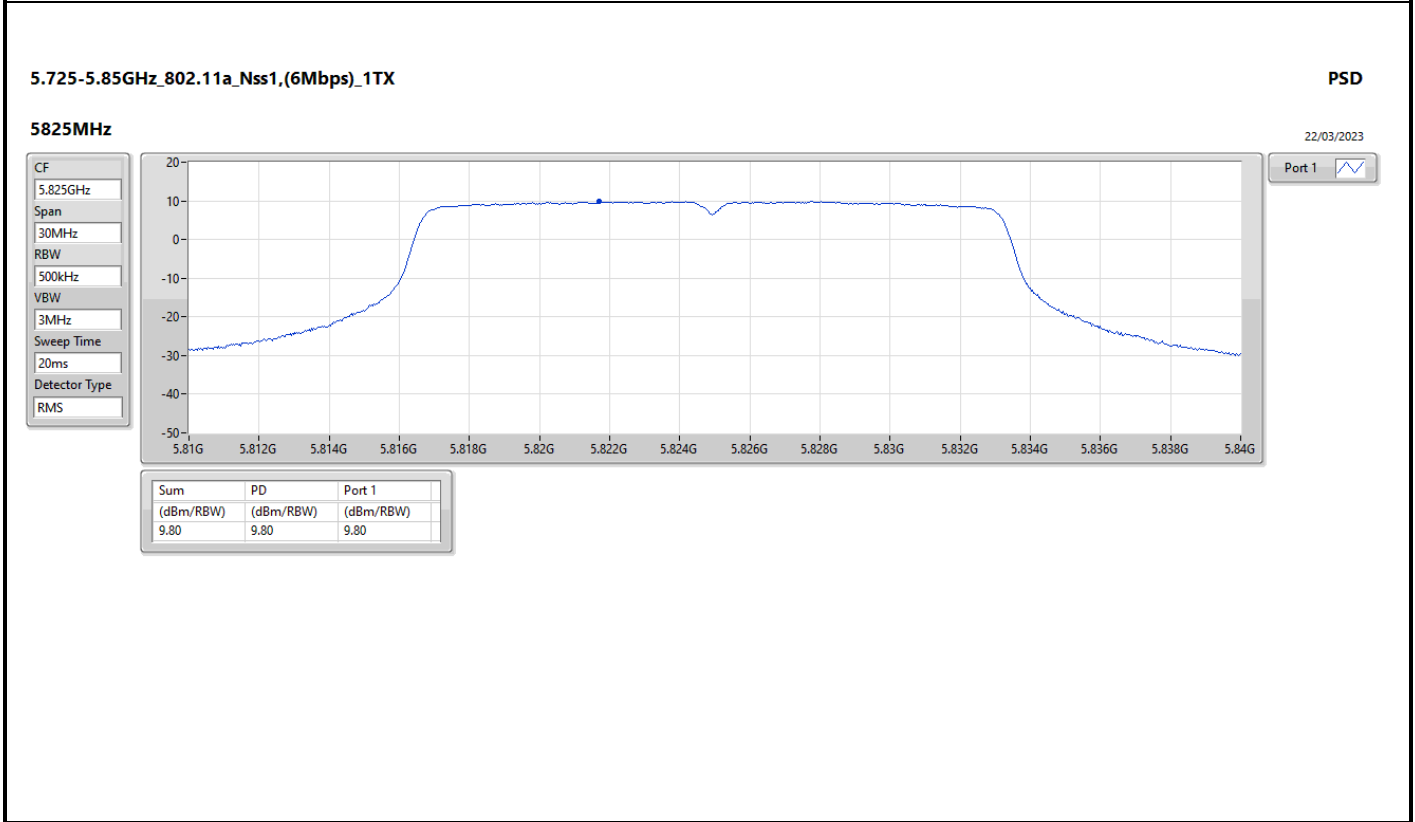

DG = Directional Gain; RBW = 500kHz for 5.725-5.85GHz band / 1MHz for other band;
 PD = trace bin-by-bin of each transmits port summing can be performed maximum power density; Port X = Port X Power Density;

Summary

Mode	PD (dBm/RBW)
5.15-5.25GHz	-
802.11a_Nss1,(6Mbps)_1TX	5.63
802.11ax HEW20_Nss1,(MCS0)_1TX	4.76
802.11ax HEW40_Nss1,(MCS0)_1TX	2.09
802.11ax HEW80_Nss1,(MCS0)_1TX	-0.94
802.11ax HEW160_Nss1,(MCS0)_1TX	-3.54
5.25-5.35GHz	-
802.11ax HEW160_Nss1,(MCS0)_1TX	-3.06