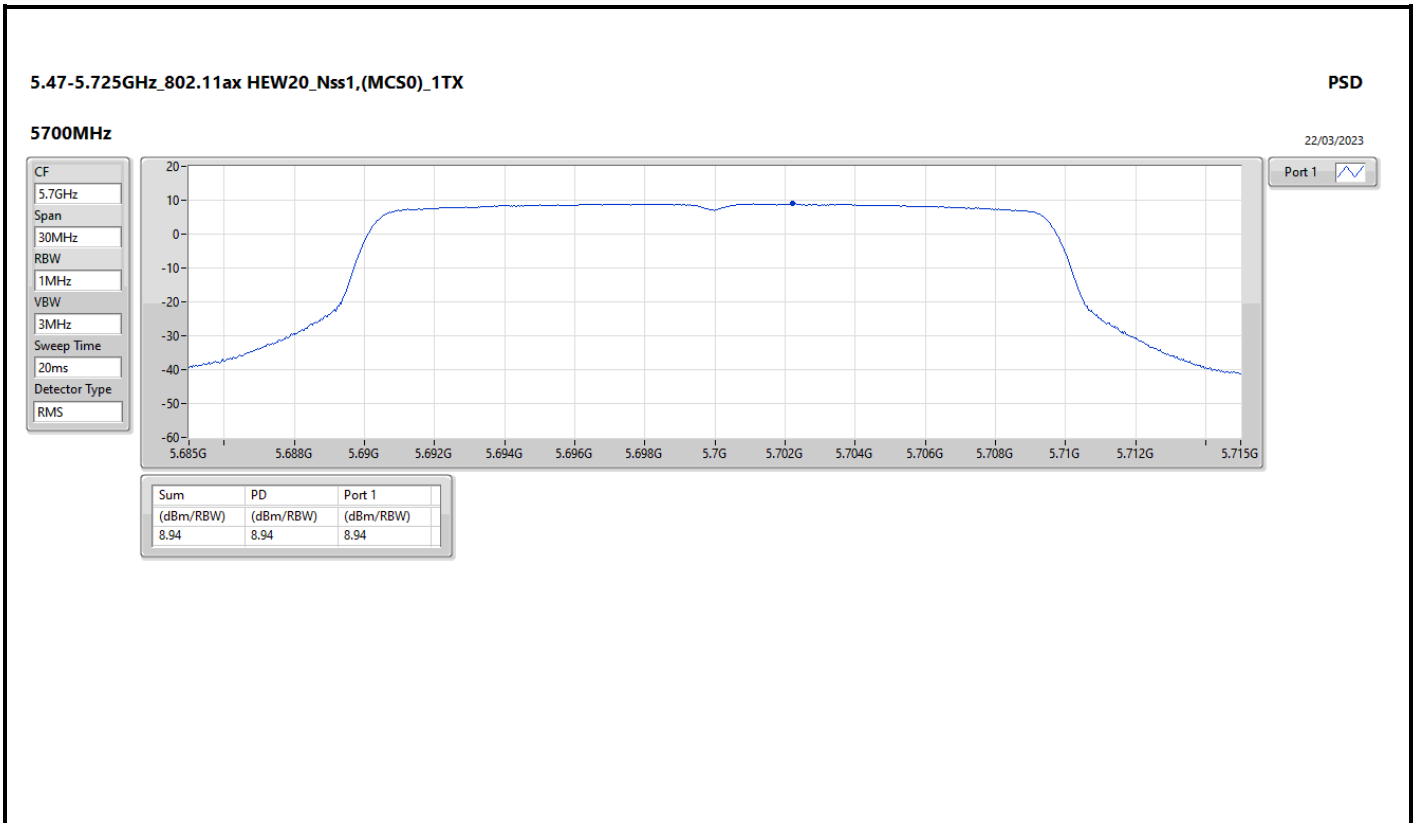

DG = Directional Gain; RBW = 500kHz for 5.725-5.85GHz band / 1MHz for other band;
 PD = trace bin-by-bin of each transmits port summing can be performed maximum power density; Port X = Port X Power Density;

Summary

Mode	PD (dBm/RBW)
5.15-5.25GHz	-
802.11a_Nss1,(6Mbps)_1TX	5.63
802.11ax HEW20_Nss1,(MCS0)_1TX	4.76
802.11ax HEW40_Nss1,(MCS0)_1TX	2.09
802.11ax HEW80_Nss1,(MCS0)_1TX	-0.94
802.11ax HEW160_Nss1,(MCS0)_1TX	-3.54
5.25-5.35GHz	-
802.11ax HEW160_Nss1,(MCS0)_1TX	-3.06