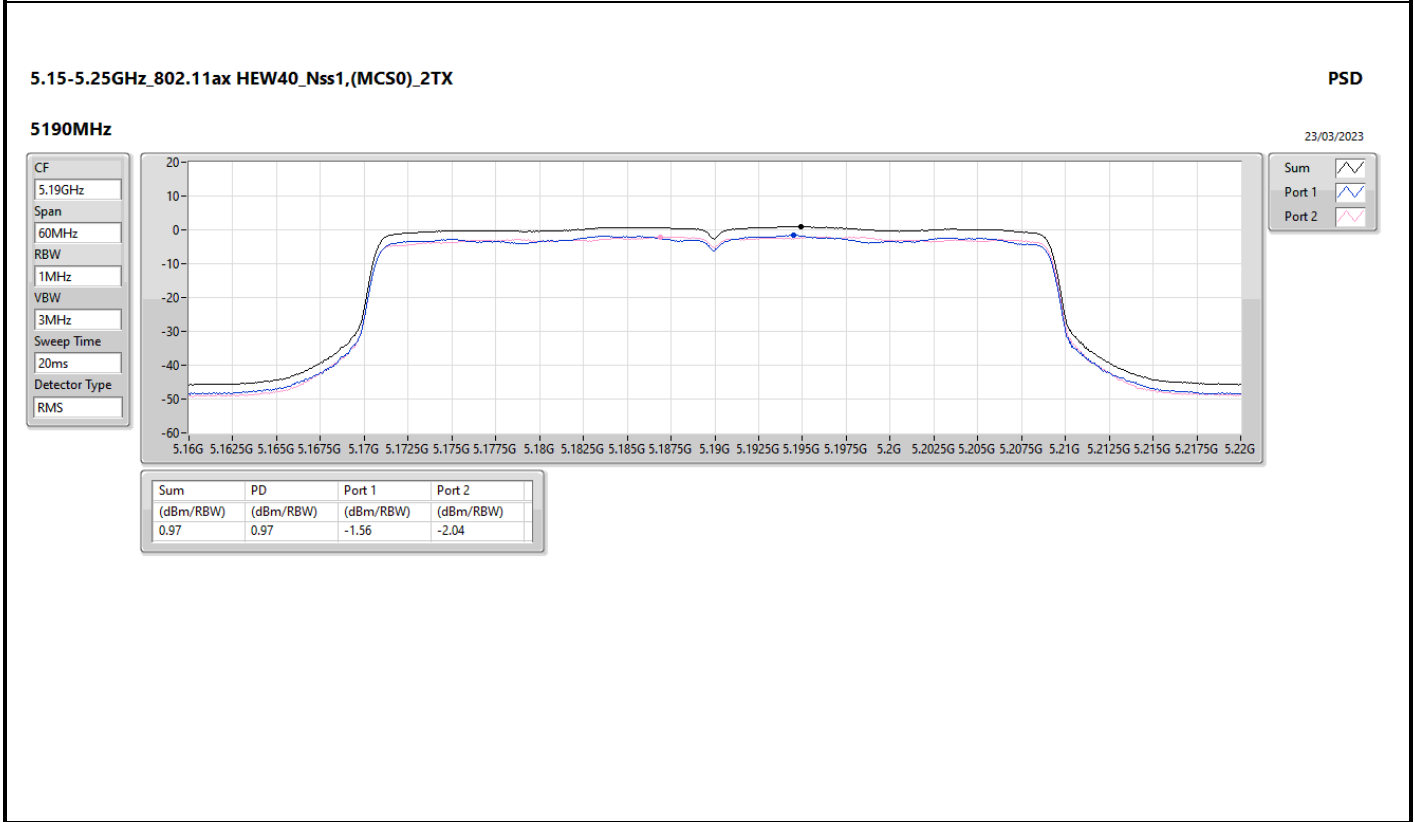

DG = Directional Gain; RBW = 500kHz for 5.725-5.85GHz band / 1MHz for other band;
 PD = trace bin-by-bin of each transmits port summing can be performed maximum power density; Port X = Port X Power Density;

Summary

Mode	PD (dBm/RBW)
5.15-5.25GHz	-
802.11a_Nss1,(6Mbps)_1TX	11.87
802.11ax HEW20_Nss1,(MCS0)_1TX	11.43
802.11ax HEW40_Nss1,(MCS0)_1TX	9.00
802.11ax HEW80_Nss1,(MCS0)_1TX	0.76
802.11ax HEW160_Nss1,(MCS0)_1TX	-3.54
5.25-5.35GHz	-
802.11a_Nss1,(6Mbps)_1TX	10.92
802.11ax HEW20_Nss1,(MCS0)_1TX	10.80
802.11ax HEW40_Nss1,(MCS0)_1TX	8.13
802.11ax HEW80_Nss1,(MCS0)_1TX	0.78
802.11ax HEW160_Nss1,(MCS0)_1TX	-3.06
5.47-5.725GHz	-
802.11a_Nss1,(6Mbps)_1TX	10.96
802.11ax HEW20_Nss1,(MCS0)_1TX	10.62
802.11ax HEW40_Nss1,(MCS0)_1TX	7.99
802.11ax HEW80_Nss1,(MCS0)_1TX	4.51
802.11ax HEW160_Nss1,(MCS0)_1TX	-1.25
5.725-5.85GHz	-
802.11a_Nss1,(6Mbps)_1TX	9.80
802.11ax HEW20_Nss1,(MCS0)_1TX	9.51
802.11ax HEW40_Nss1,(MCS0)_1TX	7.29
802.11ax HEW80_Nss1,(MCS0)_1TX	2.70