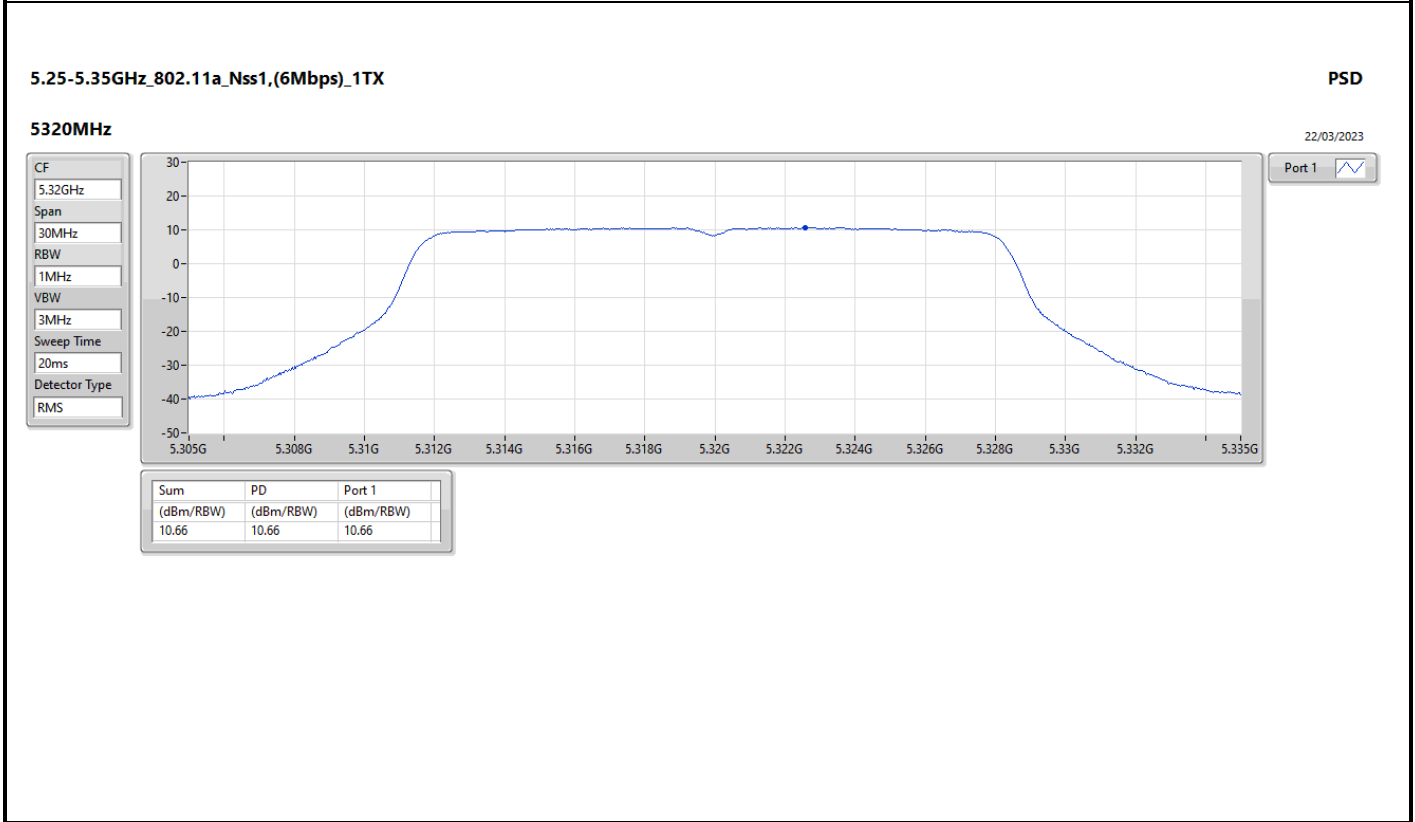

DG = Directional Gain; RBW = 500kHz for 5.725-5.85GHz band / 1MHz for other band;
 PD = trace bin-by-bin of each transmits port summing can be performed maximum power density; Port X = Port X Power Density;