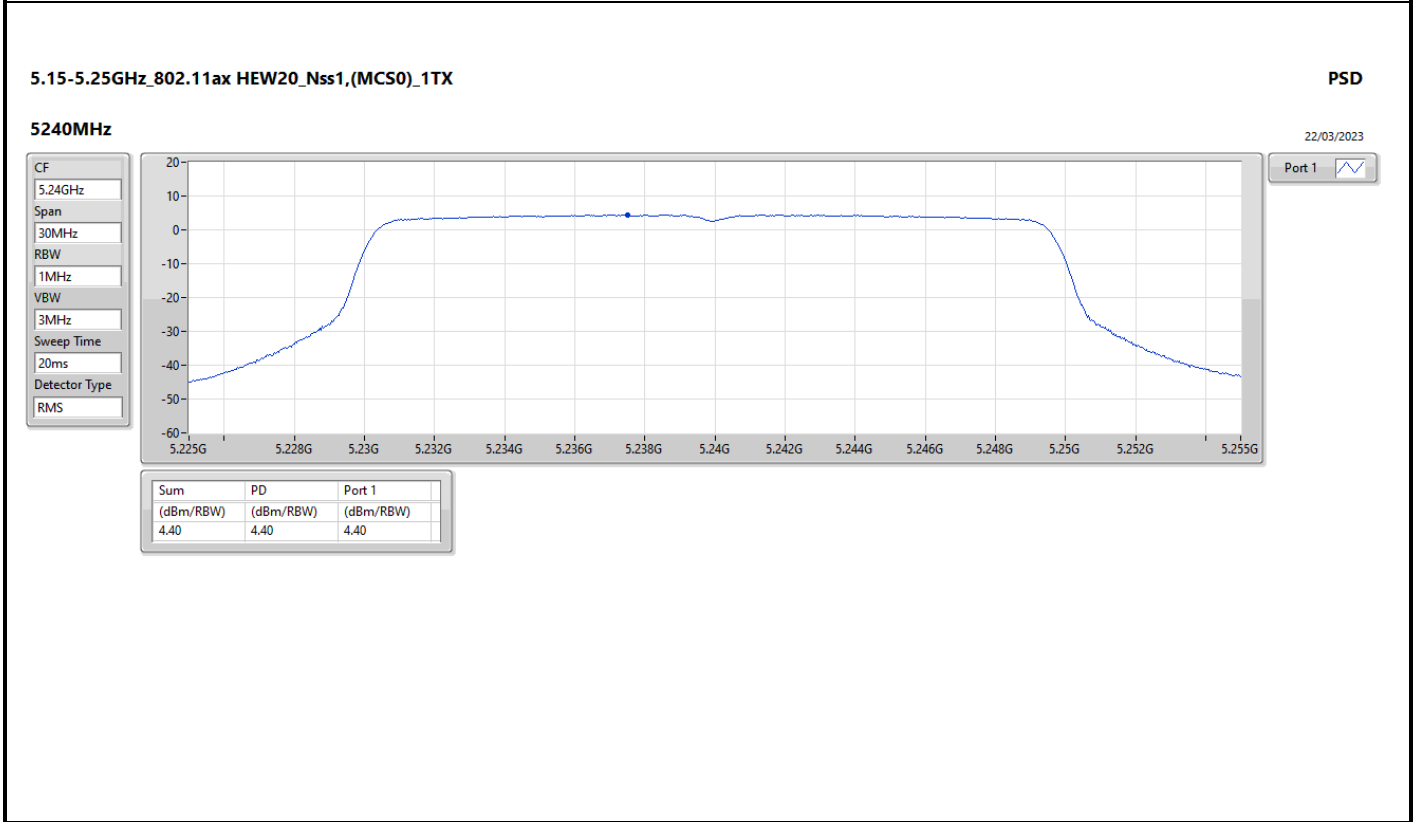

DG = Directional Gain; RBW = 500kHz for 5.725-5.85GHz band / 1MHz for other band;
 PD = trace bin-by-bin of each transmits port summing can be performed maximum power density; Port X = Port X Power Density;