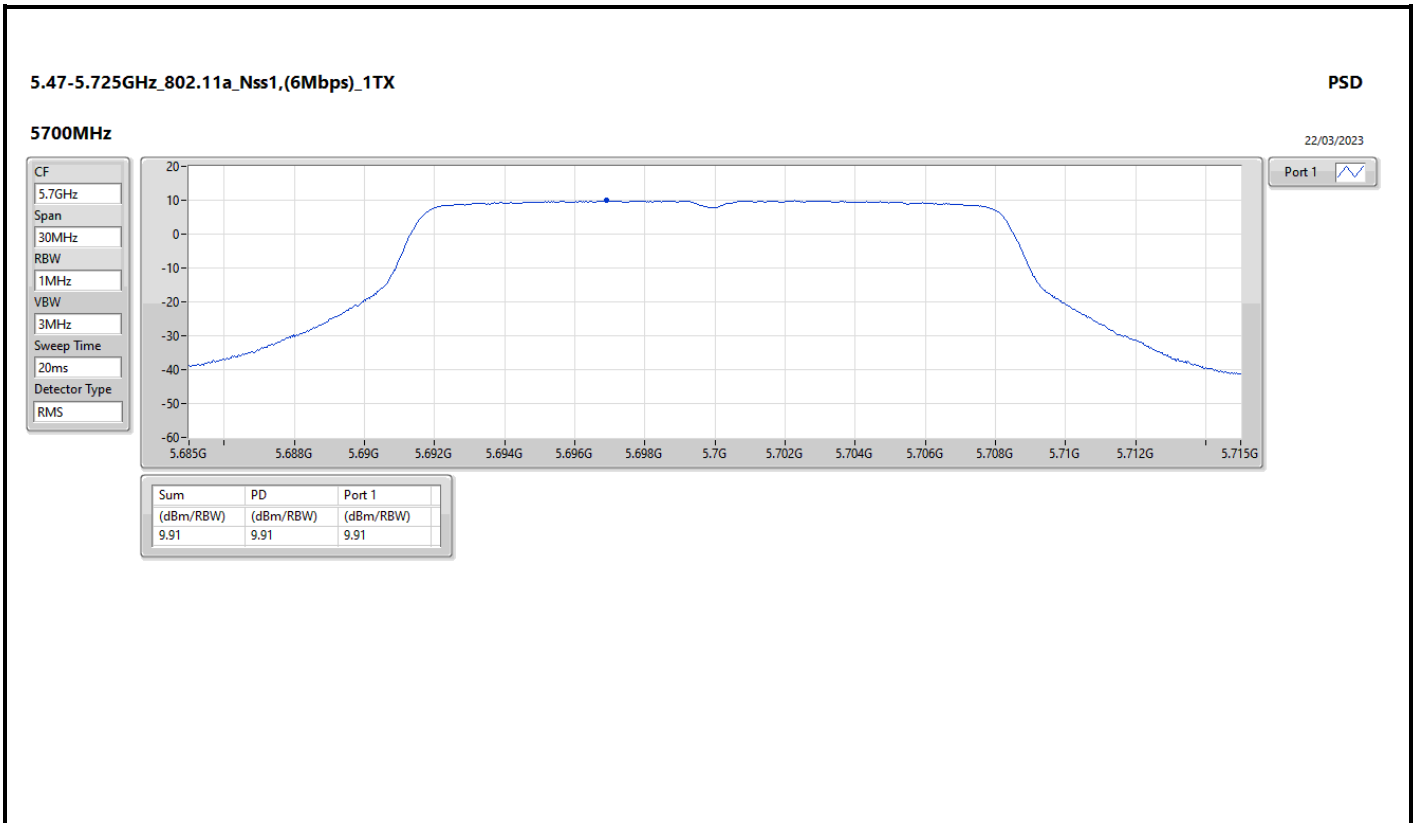

DG = Directional Gain; RBW = 500kHz for 5.725-5.85GHz band / 1MHz for other band;
 PD = trace bin-by-bin of each transmits port summing can be performed maximum power density; Port X = Port X Power Density;