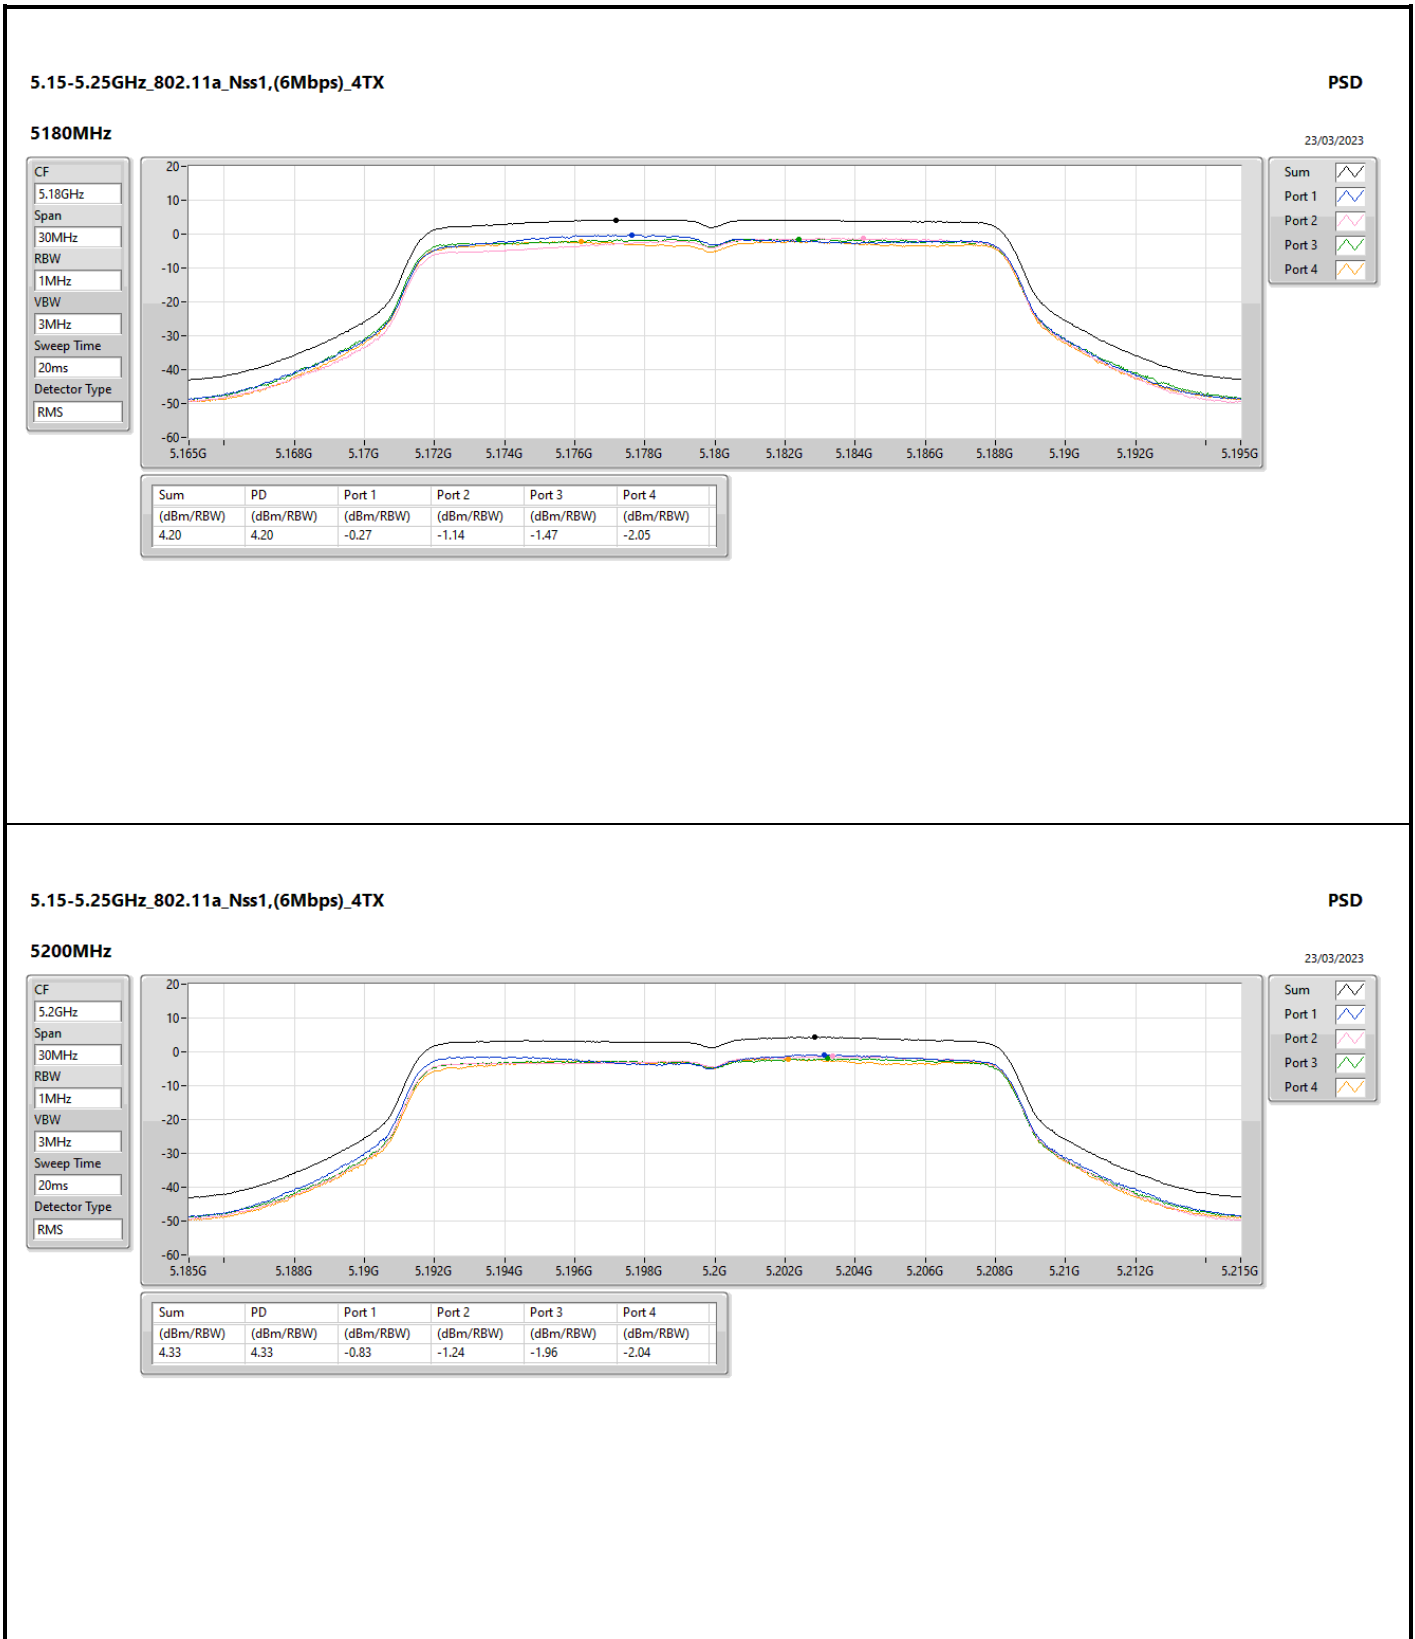

DG = Directional Gain; RBW = 500kHz for 5.725-5.85GHz band / 1MHz for other band;
 PD = trace bin-by-bin of each transmits port summing can be performed maximum power density; Port X = Port X Power Density;

Summary

Mode	PD (dBm/RBW)
5.15-5.25GHz	-
802.11a_Nss1,(6Mbps)_1TX	11.87
802.11ax HEW20_Nss1,(MCS0)_1TX	11.43
802.11ax HEW40_Nss1,(MCS0)_1TX	9.00
802.11ax HEW80_Nss1,(MCS0)_1TX	0.76
802.11ax HEW160_Nss1,(MCS0)_1TX	-3.54
5.25-5.35GHz	-
802.11a_Nss1,(6Mbps)_1TX	10.92
802.11ax HEW20_Nss1,(MCS0)_1TX	10.80
802.11ax HEW40_Nss1,(MCS0)_1TX	8.13
802.11ax HEW80_Nss1,(MCS0)_1TX	0.78
802.11ax HEW160_Nss1,(MCS0)_1TX	-3.06
5.47-5.725GHz	-
802.11a_Nss1,(6Mbps)_1TX	10.96
802.11ax HEW20_Nss1,(MCS0)_1TX	10.62
802.11ax HEW40_Nss1,(MCS0)_1TX	7.99
802.11ax HEW80_Nss1,(MCS0)_1TX	4.51
802.11ax HEW160_Nss1,(MCS0)_1TX	-1.25
5.725-5.85GHz	-
802.11a_Nss1,(6Mbps)_1TX	9.80
802.11ax HEW20_Nss1,(MCS0)_1TX	9.51
802.11ax HEW40_Nss1,(MCS0)_1TX	7.29
802.11ax HEW80_Nss1,(MCS0)_1TX	2.70