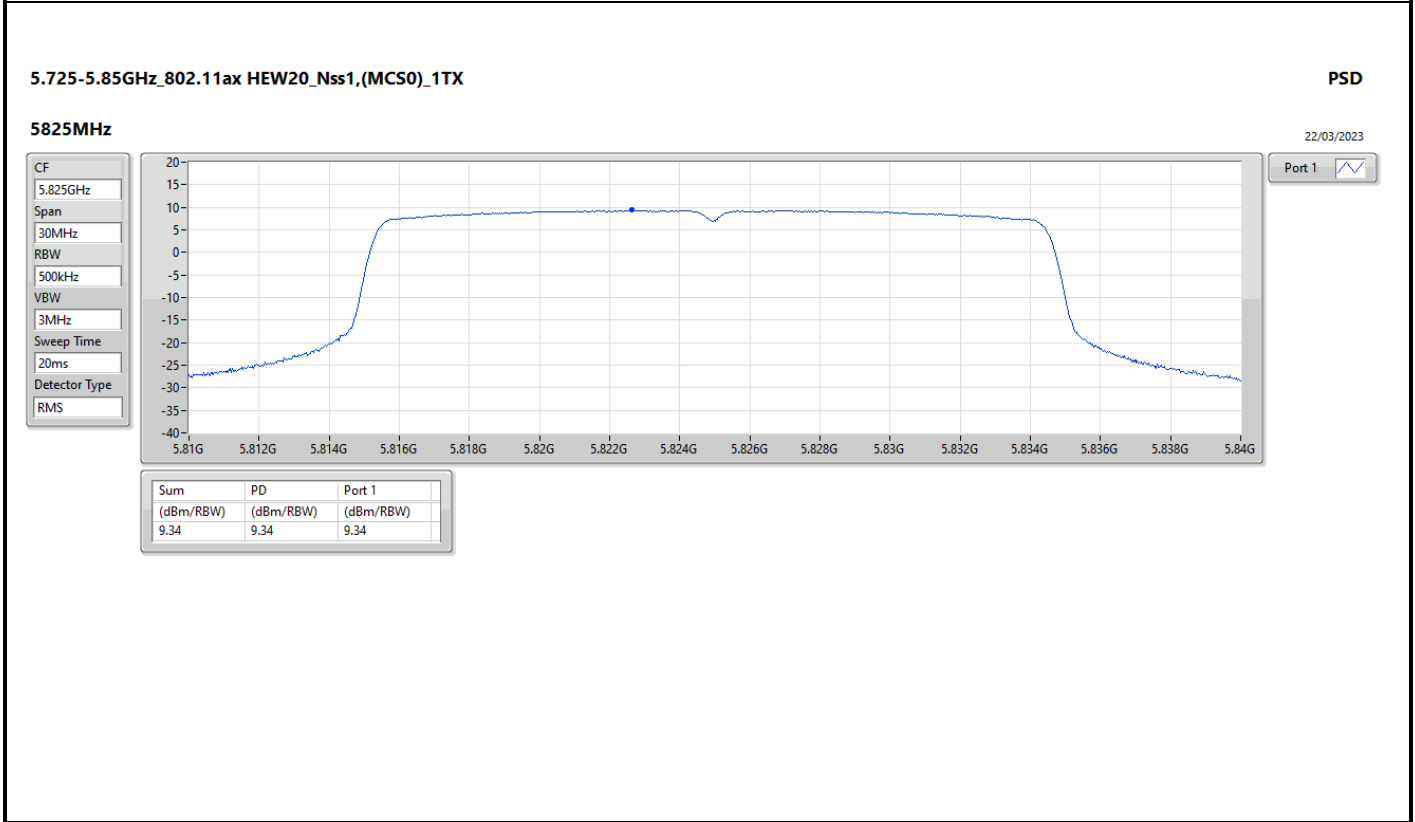

DG = Directional Gain; RBW = 500kHz for 5.725-5.85GHz band / 1MHz for other band;
 PD = trace bin-by-bin of each transmits port summing can be performed maximum power density; Port X = Port X Power Density;

Summary

Mode	PD (dBm/RBW)
5.15-5.25GHz	-
802.11a_Nss1,(6Mbps)_1TX	5.63
802.11ax HEW20_Nss1,(MCS0)_1TX	4.76
802.11ax HEW40_Nss1,(MCS0)_1TX	2.09
802.11ax HEW80_Nss1,(MCS0)_1TX	-0.94
802.11ax HEW160_Nss1,(MCS0)_1TX	-3.54
5.25-5.35GHz	-
802.11ax HEW160_Nss1,(MCS0)_1TX	-3.06