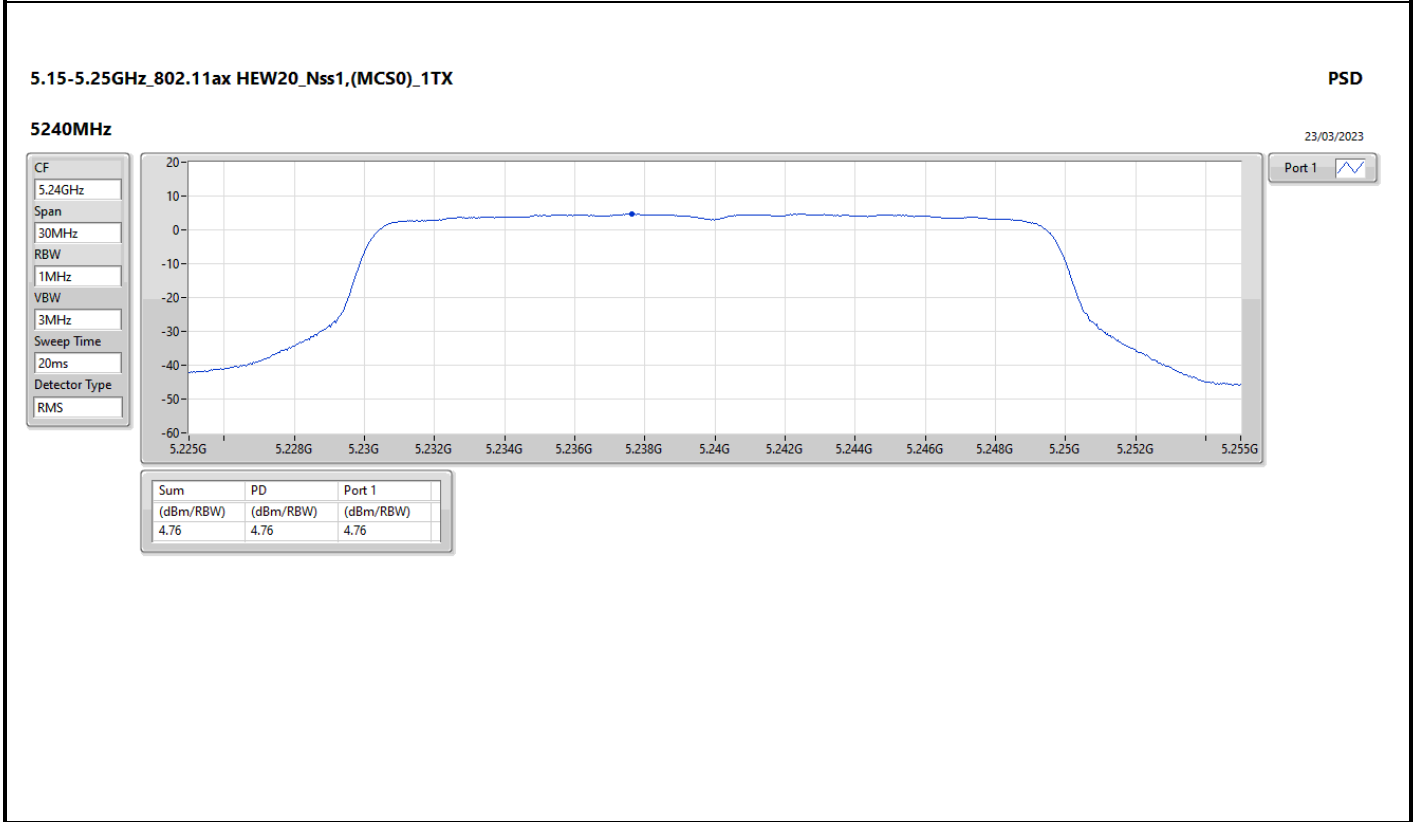

Summary

Mode	PD (dBm/RBW)
5.15-5.25GHz	-
802.11a_Nss1,(6Mbps)_1TX	5.63
802.11ax HEW20_Nss1,(MCS0)_1TX	4.76
802.11ax HEW40_Nss1,(MCS0)_1TX	2.09
802.11ax HEW80_Nss1,(MCS0)_1TX	-0.94
802.11ax HEW160_Nss1,(MCS0)_1TX	-3.54
5.25-5.35GHz	-
802.11ax HEW160_Nss1,(MCS0)_1TX	-3.06

RBW = 500kHz for 5.725-5.85GHz band / 1MHz for other band;

Result

Mode	Result	DG (dBi)	Port 1 (dBm/RBW)	PD (dBm/RBW)	PD Limit (dBm/RBW)
802.11a_Nss1,(6Mbps)_1TX	-	-	-	-	-
5180MHz	Pass	3.21	5.56	5.56	17.00
5200MHz	Pass	3.21	5.54	5.54	17.00
5240MHz	Pass	3.21	5.63	5.63	17.00
802.11ax HEW20_Nss1,(MCS0)_1TX	-	-	-	-	-
5180MHz	Pass	3.21	4.73	4.73	17.00
5200MHz	Pass	3.21	4.69	4.69	17.00
5240MHz	Pass	3.21	4.76	4.76	17.00
802.11ax HEW40_Nss1,(MCS0)_1TX	-	-	-	-	-
5190MHz	Pass	3.21	1.99	1.99	17.00
5230MHz	Pass	3.21	2.09	2.09	17.00
802.11ax HEW80_Nss1,(MCS0)_1TX	-	-	-	-	-
5210MHz	Pass	3.21	-0.94	-0.94	17.00
802.11ax HEW160_Nss1,(MCS0)_1TX	-	-	-	-	-
5250MHz Straddle 5.15-5.25GHz	Pass	3.21	-3.54	-3.54	17.00
5250MHz Straddle 5.25-5.35GHz	Pass	2.86	-3.06	-3.06	11.00

DG = Directional Gain; RBW = 500kHz for 5.725-5.85GHz band / 1MHz for other band;
 PD = trace bin-by-bin of each transmits port summing can be performed maximum power density; Port X = Port X Power Density;