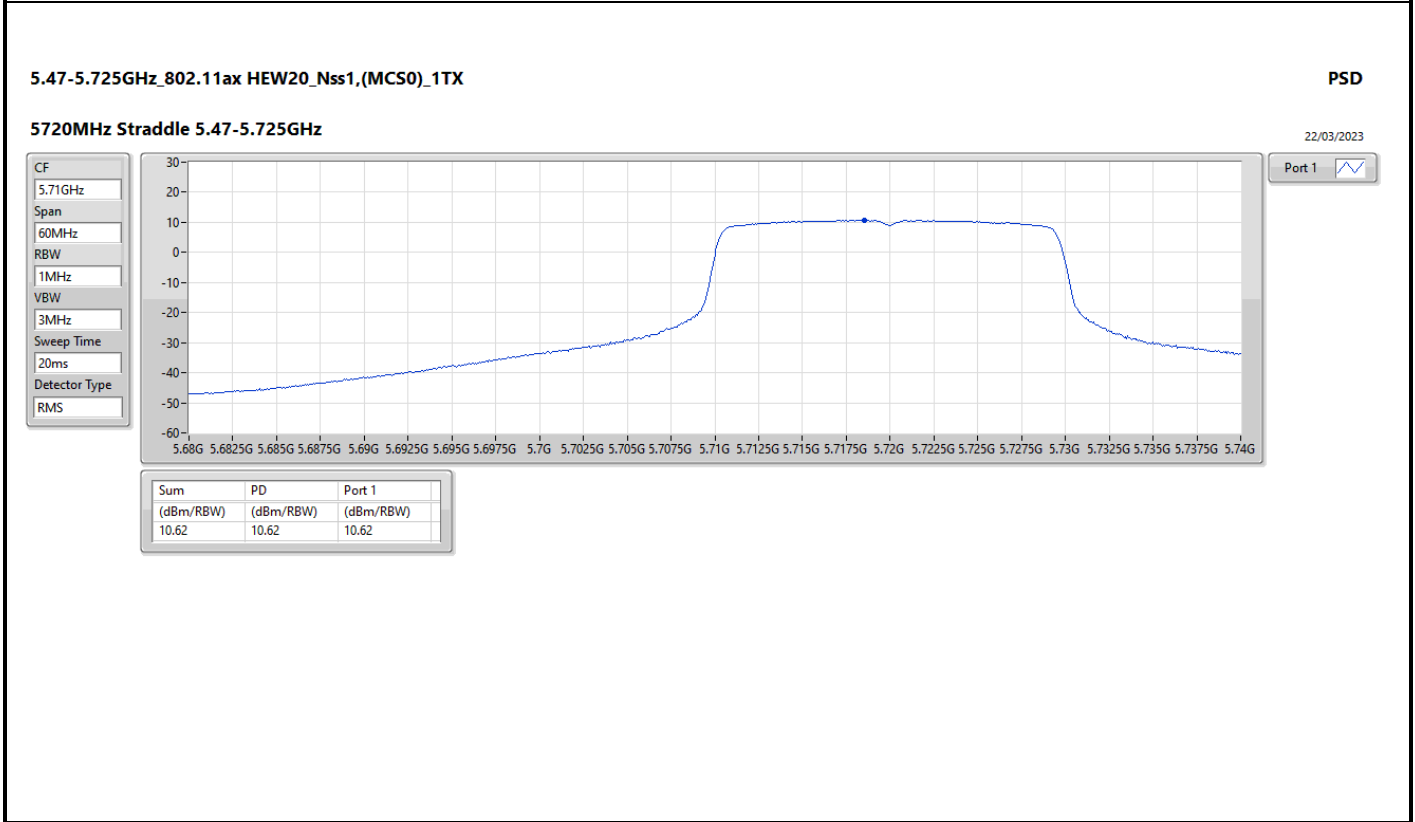

DG = Directional Gain; RBW = 500kHz for 5.725-5.85GHz band / 1MHz for other band;
 PD = trace bin-by-bin of each transmits port summing can be performed maximum power density; Port X = Port X Power Density;

Summary

Mode	PD (dBm/RBW)
5.15-5.25GHz	-
802.11a_Nss1,(6Mbps)_1TX	5.63
802.11ax HEW20_Nss1,(MCS0)_1TX	4.76
802.11ax HEW40_Nss1,(MCS0)_1TX	2.09
802.11ax HEW80_Nss1,(MCS0)_1TX	-0.94
802.11ax HEW160_Nss1,(MCS0)_1TX	-3.54
5.25-5.35GHz	-
802.11ax HEW160_Nss1,(MCS0)_1TX	-3.06