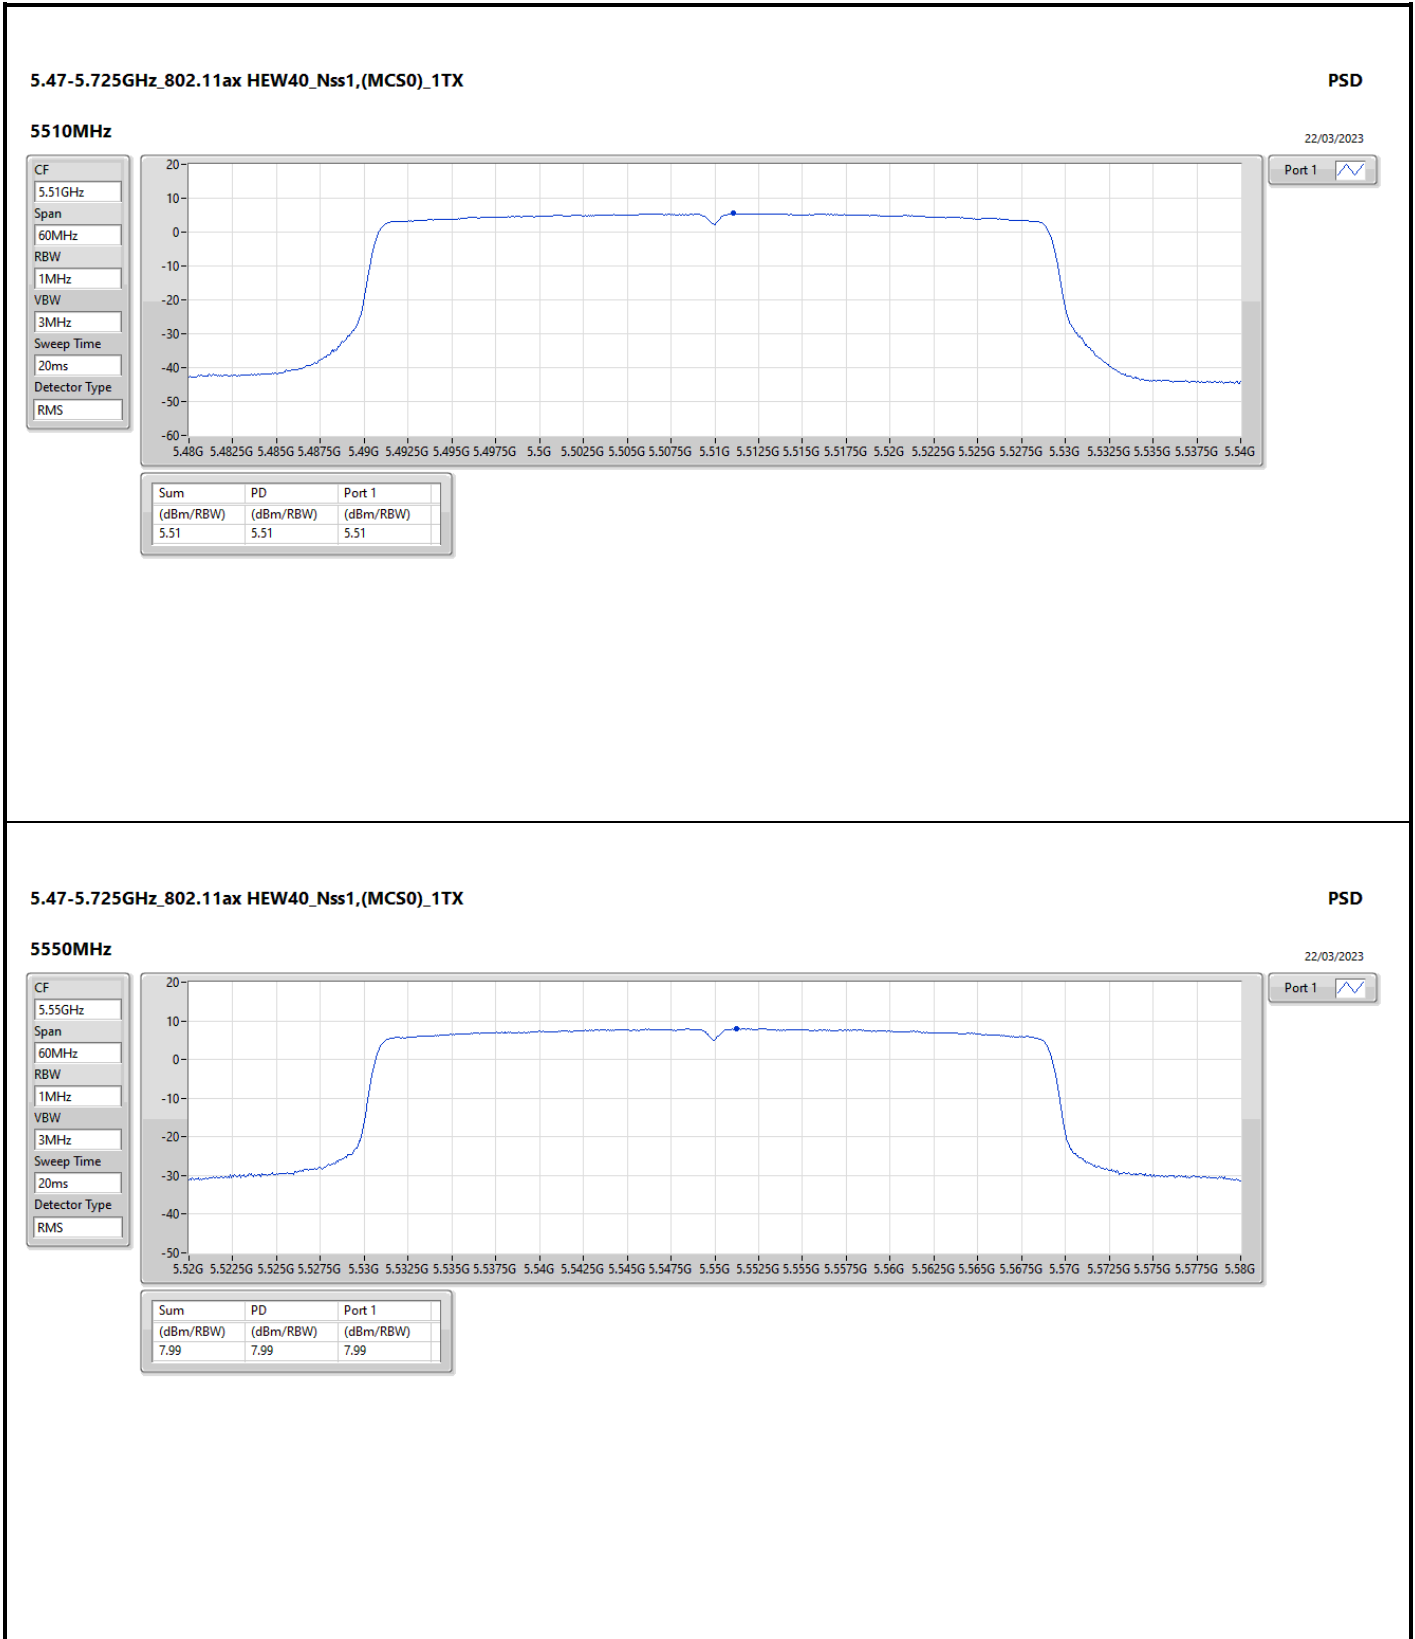

DG = Directional Gain; RBW = 500kHz for 5.725-5.85GHz band / 1MHz for other band;
 PD = trace bin-by-bin of each transmits port summing can be performed maximum power density; Port X = Port X Power Density;