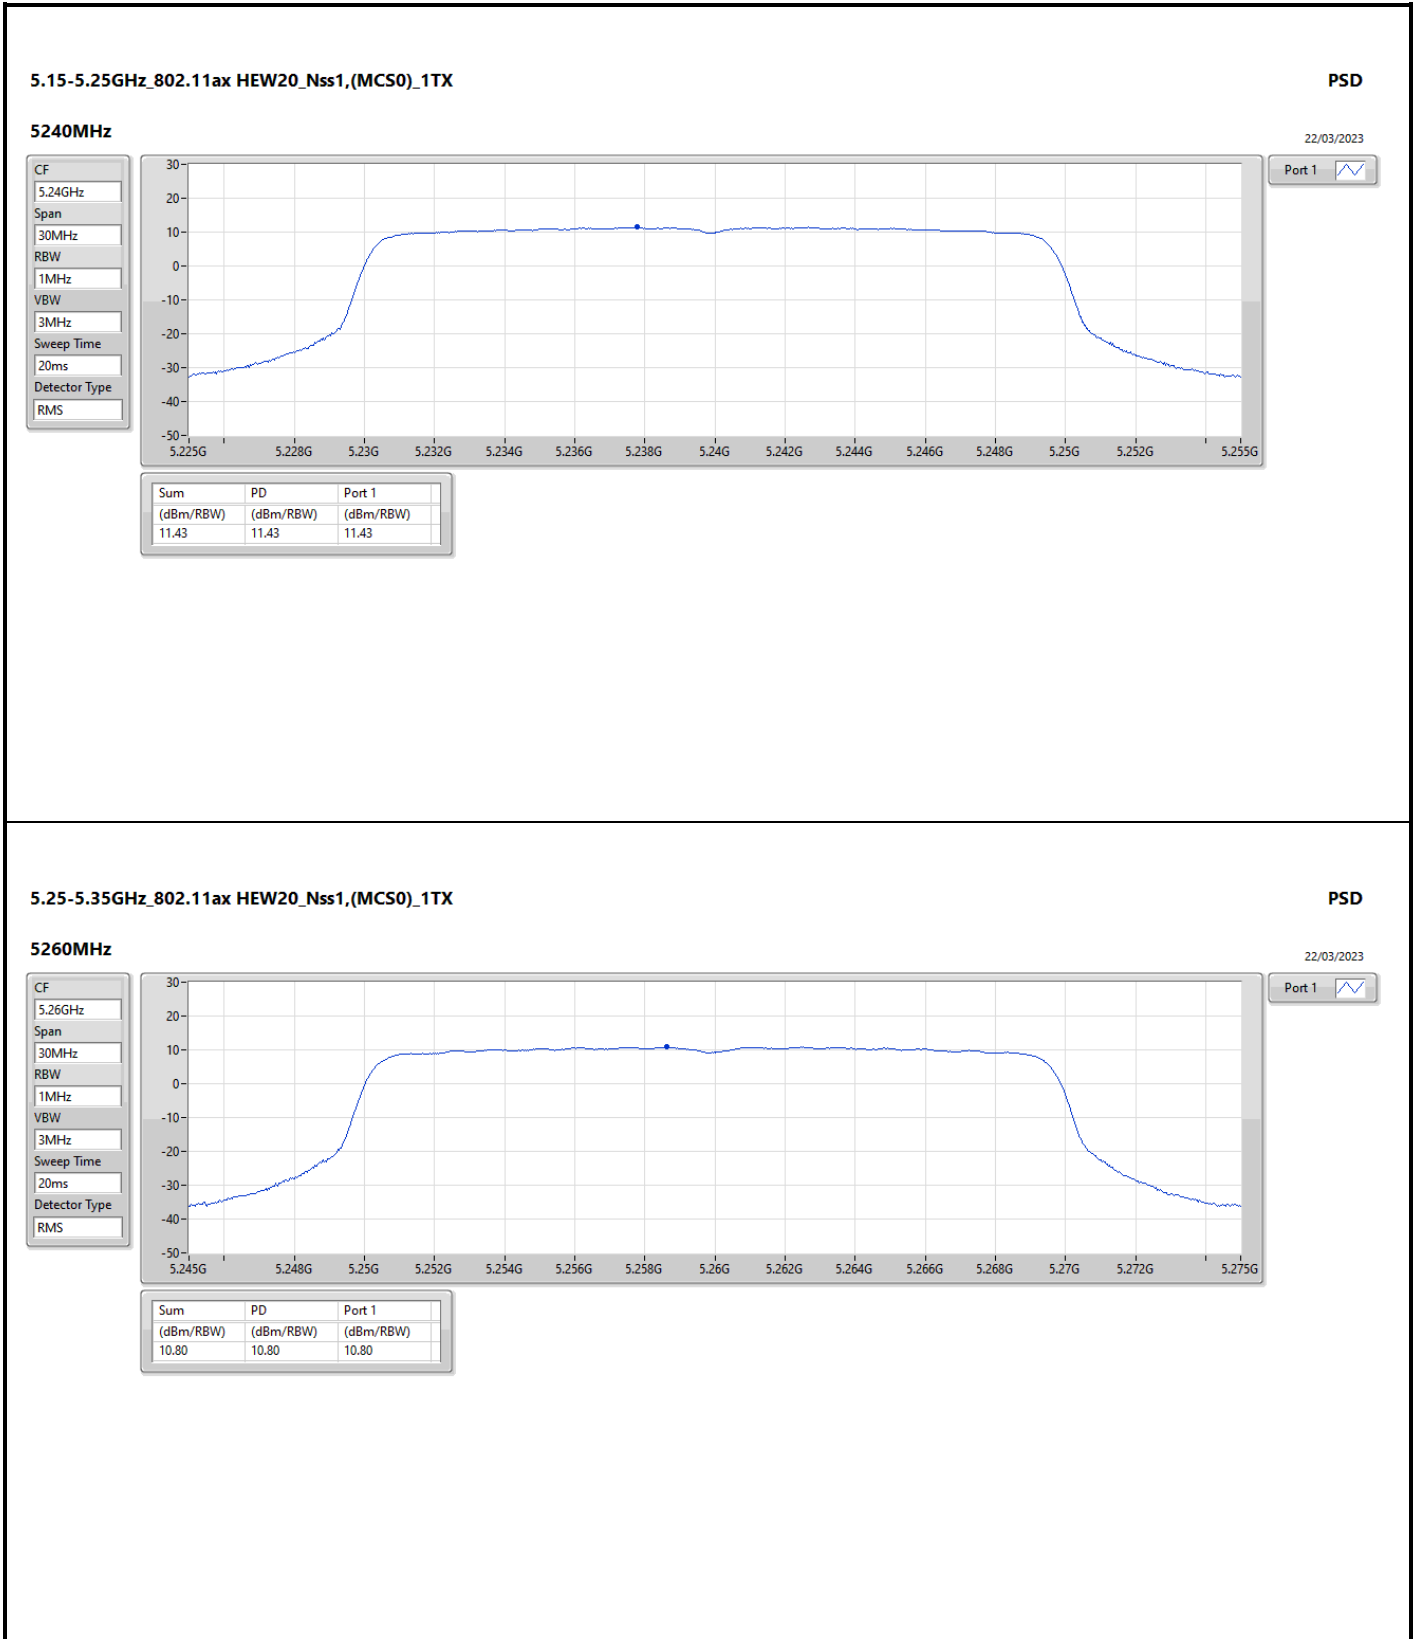

DG = Directional Gain; RBW = 500kHz for 5.725-5.85GHz band / 1MHz for other band;
 PD = trace bin-by-bin of each transmits port summing can be performed maximum power density; Port X = Port X Power Density;

Summary

Mode	PD (dBm/RBW)
5.15-5.25GHz	-
802.11a_Nss1,(6Mbps)_1TX	5.63
802.11ax HEW20_Nss1,(MCS0)_1TX	4.76
802.11ax HEW40_Nss1,(MCS0)_1TX	2.09
802.11ax HEW80_Nss1,(MCS0)_1TX	-0.94
802.11ax HEW160_Nss1,(MCS0)_1TX	-3.54
5.25-5.35GHz	-
802.11ax HEW160_Nss1,(MCS0)_1TX	-3.06