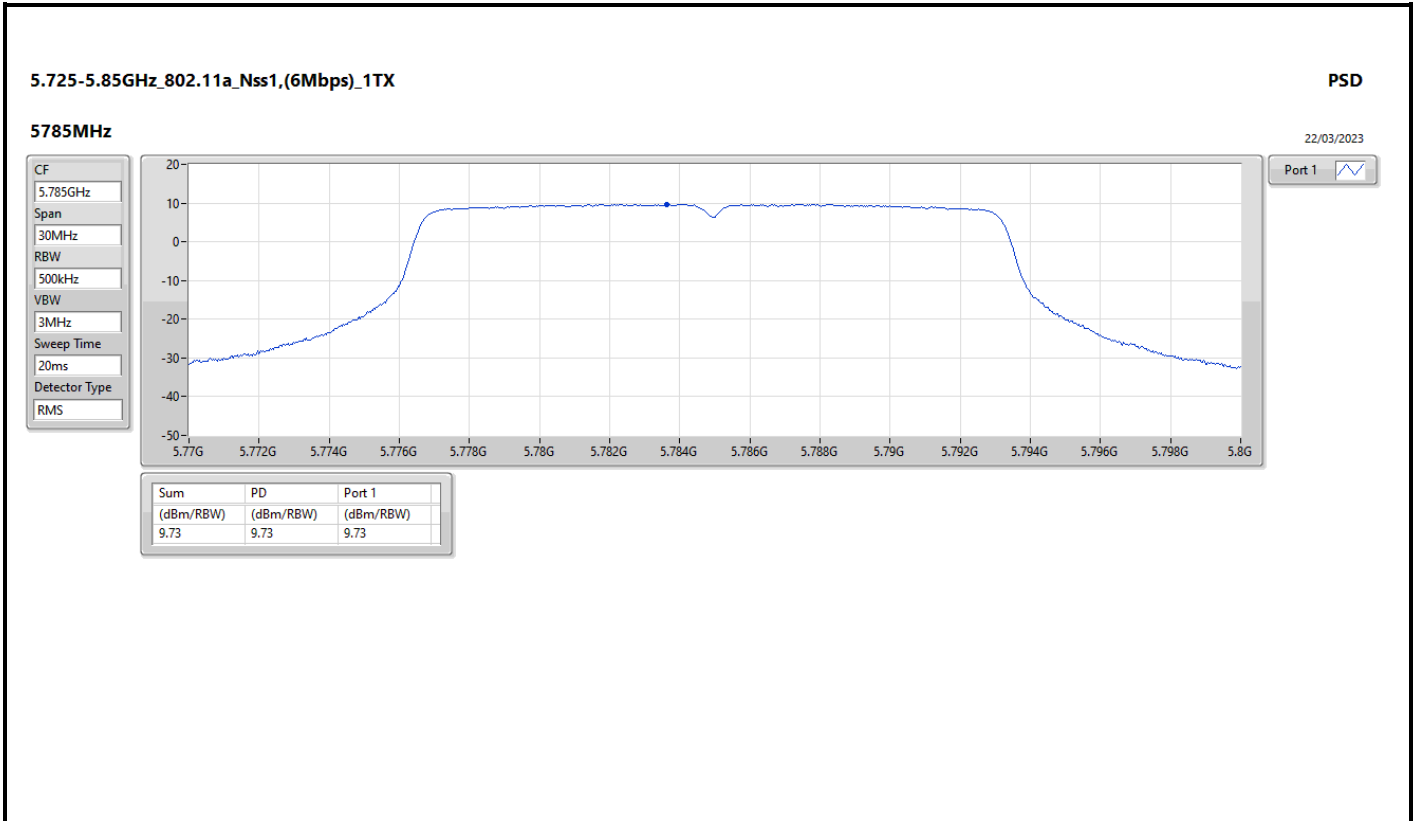

DG = Directional Gain; RBW = 500kHz for 5.725-5.85GHz band / 1MHz for other band;
 PD = trace bin-by-bin of each transmits port summing can be performed maximum power density; Port X = Port X Power Density;

Summary

Mode	PD (dBm/RBW)
5.15-5.25GHz	-
802.11a_Nss1,(6Mbps)_1TX	5.63
802.11ax HEW20_Nss1,(MCS0)_1TX	4.76
802.11ax HEW40_Nss1,(MCS0)_1TX	2.09
802.11ax HEW80_Nss1,(MCS0)_1TX	-0.94
802.11ax HEW160_Nss1,(MCS0)_1TX	-3.54
5.25-5.35GHz	-
802.11ax HEW160_Nss1,(MCS0)_1TX	-3.06