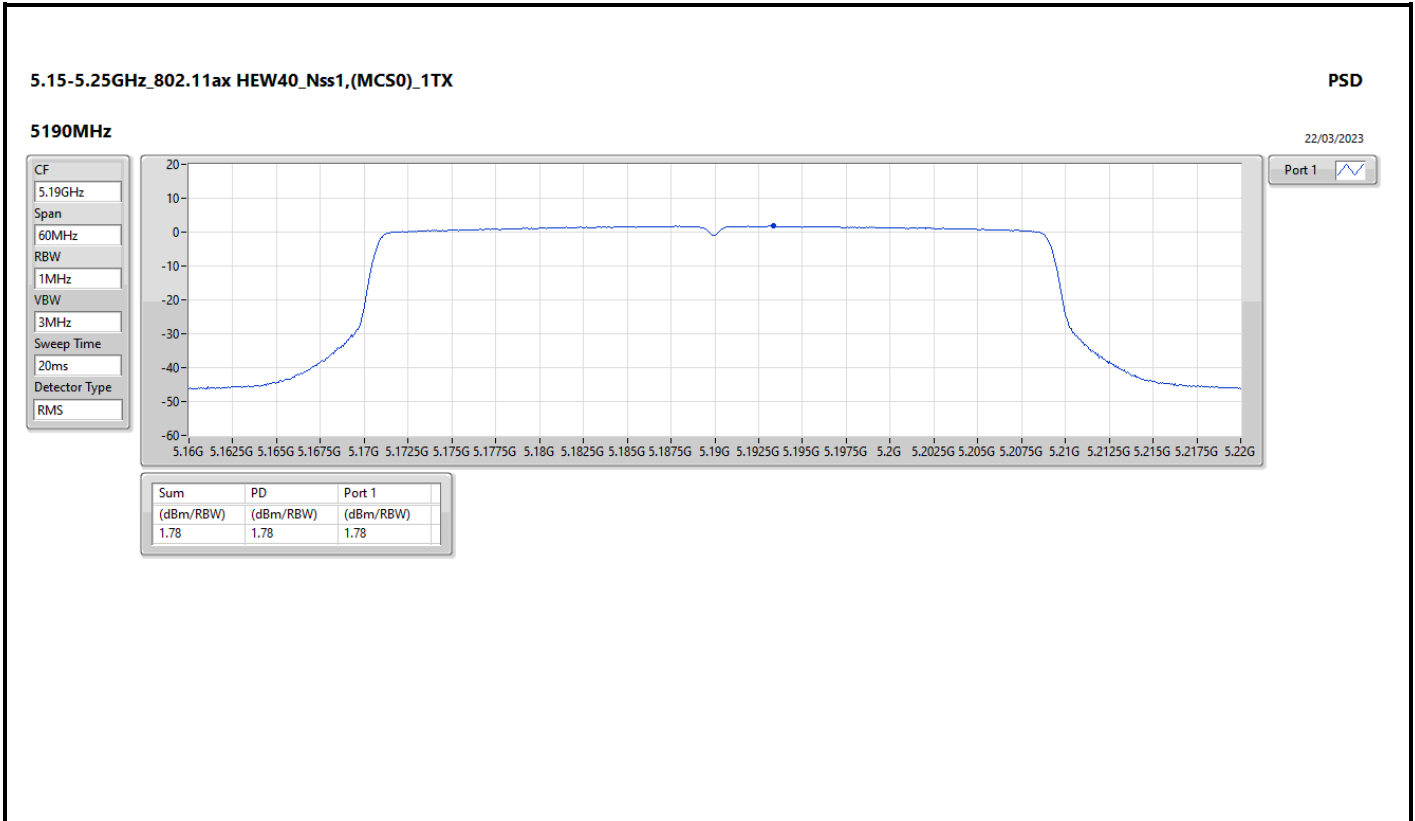

DG = Directional Gain; RBW = 500kHz for 5.725-5.85GHz band / 1MHz for other band;
 PD = trace bin-by-bin of each transmits port summing can be performed maximum power density; Port X = Port X Power Density;