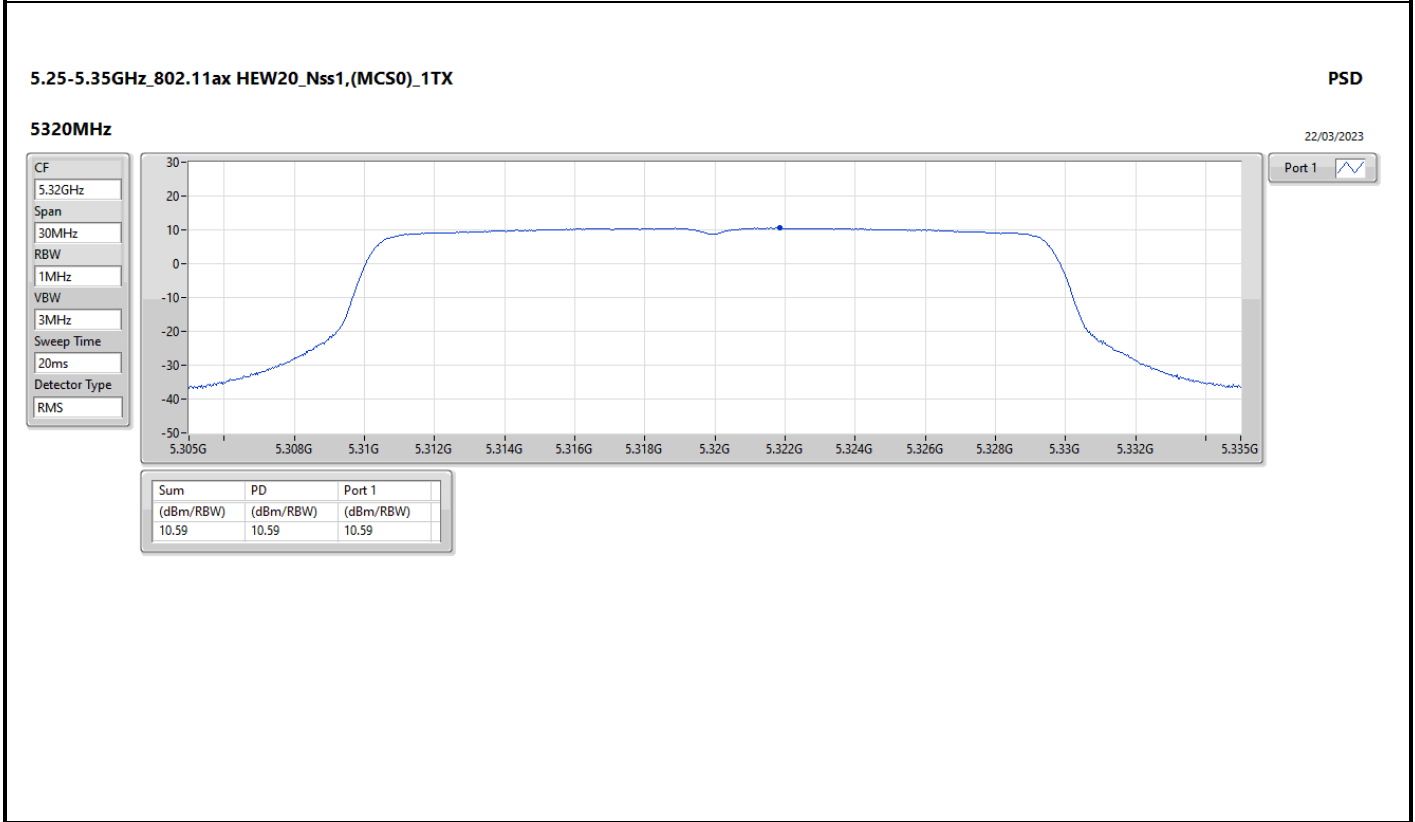

DG = Directional Gain; RBW = 500kHz for 5.725-5.85GHz band / 1MHz for other band;
 PD = trace bin-by-bin of each transmits port summing can be performed maximum power density; Port X = Port X Power Density;

Summary

Mode	PD (dBm/RBW)
5.15-5.25GHz	-
802.11a_Nss1,(6Mbps)_1TX	5.63
802.11ax HEW20_Nss1,(MCS0)_1TX	4.76
802.11ax HEW40_Nss1,(MCS0)_1TX	2.09
802.11ax HEW80_Nss1,(MCS0)_1TX	-0.94
802.11ax HEW160_Nss1,(MCS0)_1TX	-3.54
5.25-5.35GHz	-
802.11ax HEW160_Nss1,(MCS0)_1TX	-3.06