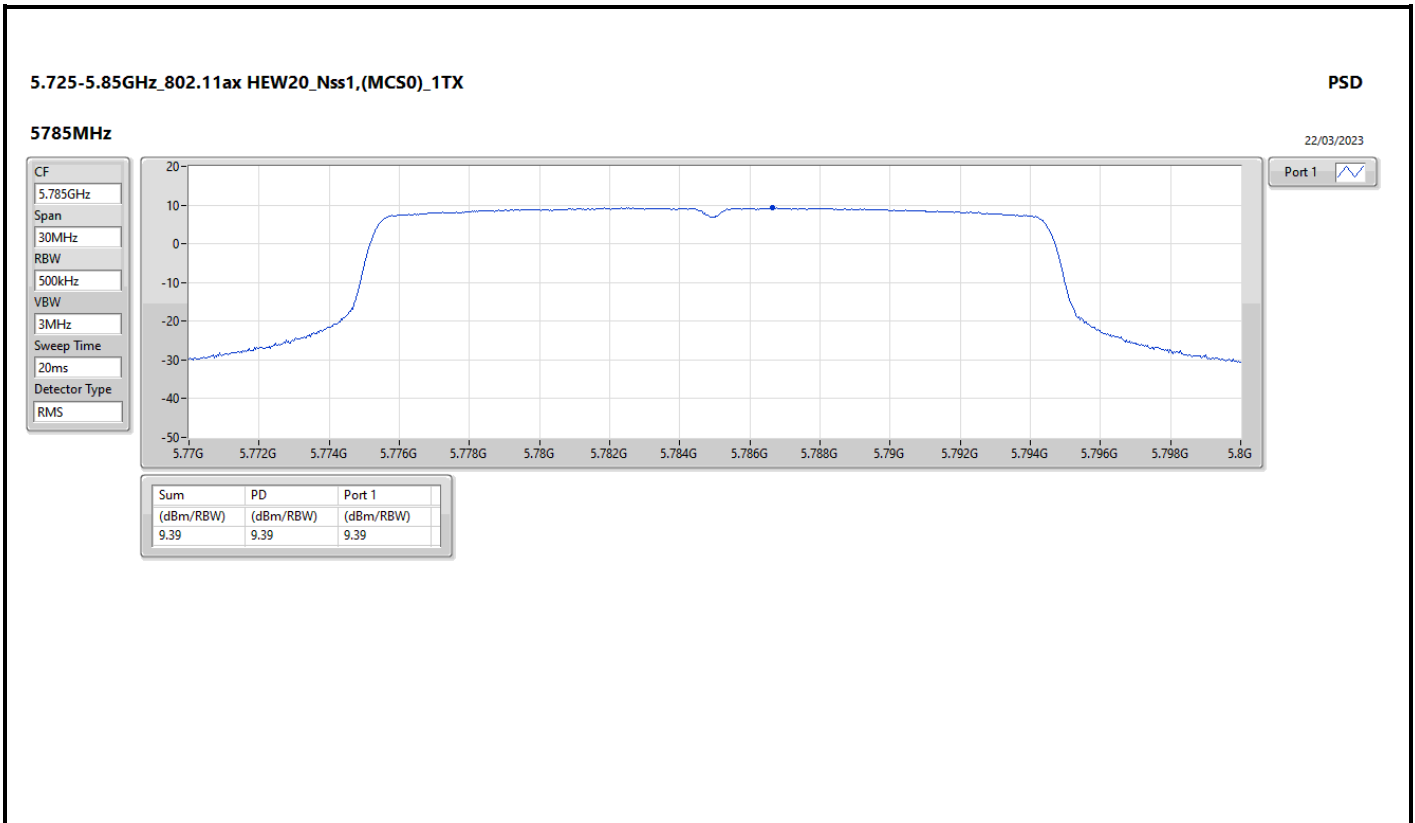

DG = Directional Gain; RBW = 500kHz for 5.725-5.85GHz band / 1MHz for other band;
 PD = trace bin-by-bin of each transmits port summing can be performed maximum power density; Port X = Port X Power Density;

Summary

Mode	PD (dBm/RBW)
5.15-5.25GHz	-
802.11a_Nss1,(6Mbps)_1TX	5.63
802.11ax HEW20_Nss1,(MCS0)_1TX	4.76
802.11ax HEW40_Nss1,(MCS0)_1TX	2.09
802.11ax HEW80_Nss1,(MCS0)_1TX	-0.94
802.11ax HEW160_Nss1,(MCS0)_1TX	-3.54
5.25-5.35GHz	-
802.11ax HEW160_Nss1,(MCS0)_1TX	-3.06