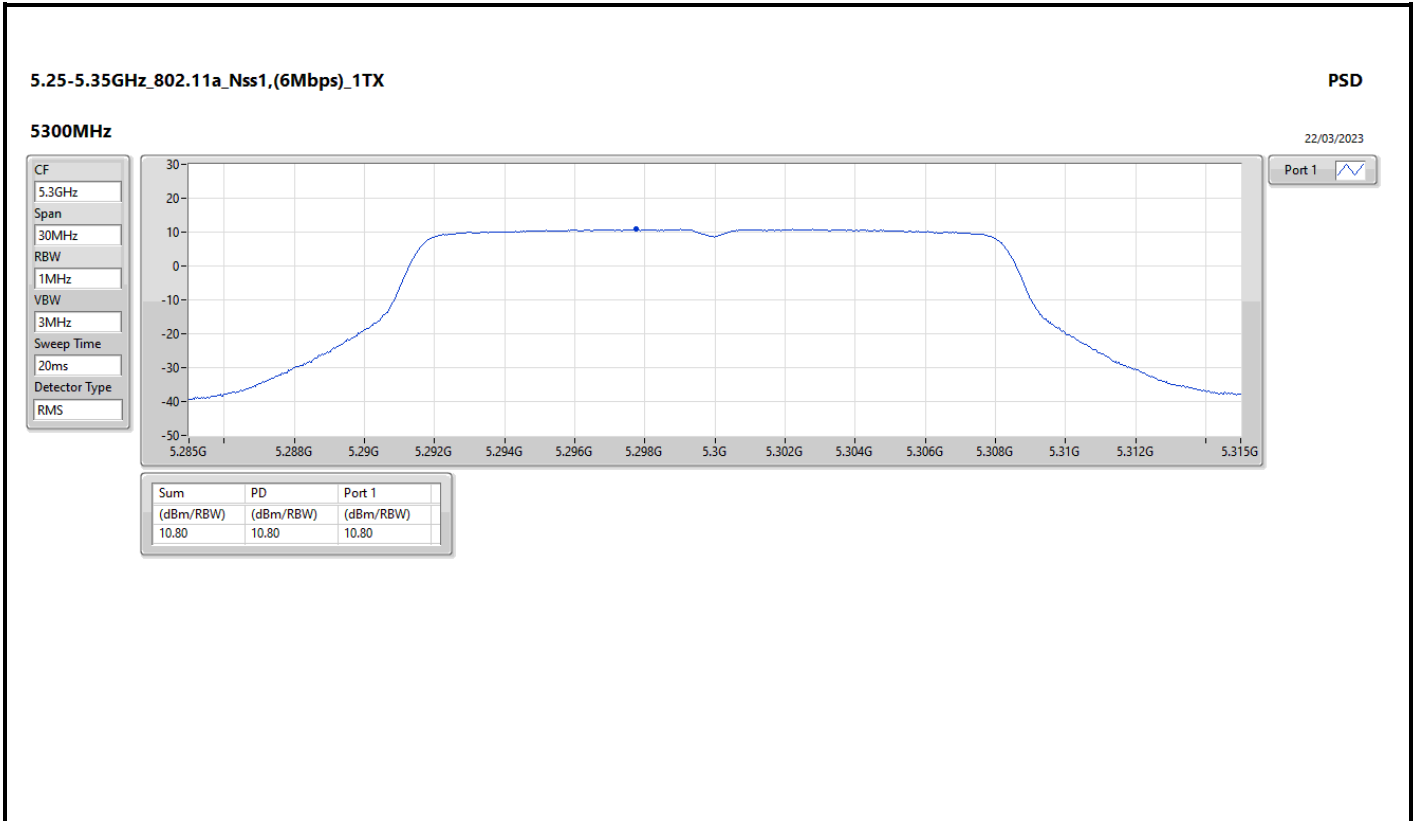

DG = Directional Gain; RBW = 500kHz for 5.725-5.85GHz band / 1MHz for other band;
 PD = trace bin-by-bin of each transmits port summing can be performed maximum power density; Port X = Port X Power Density;