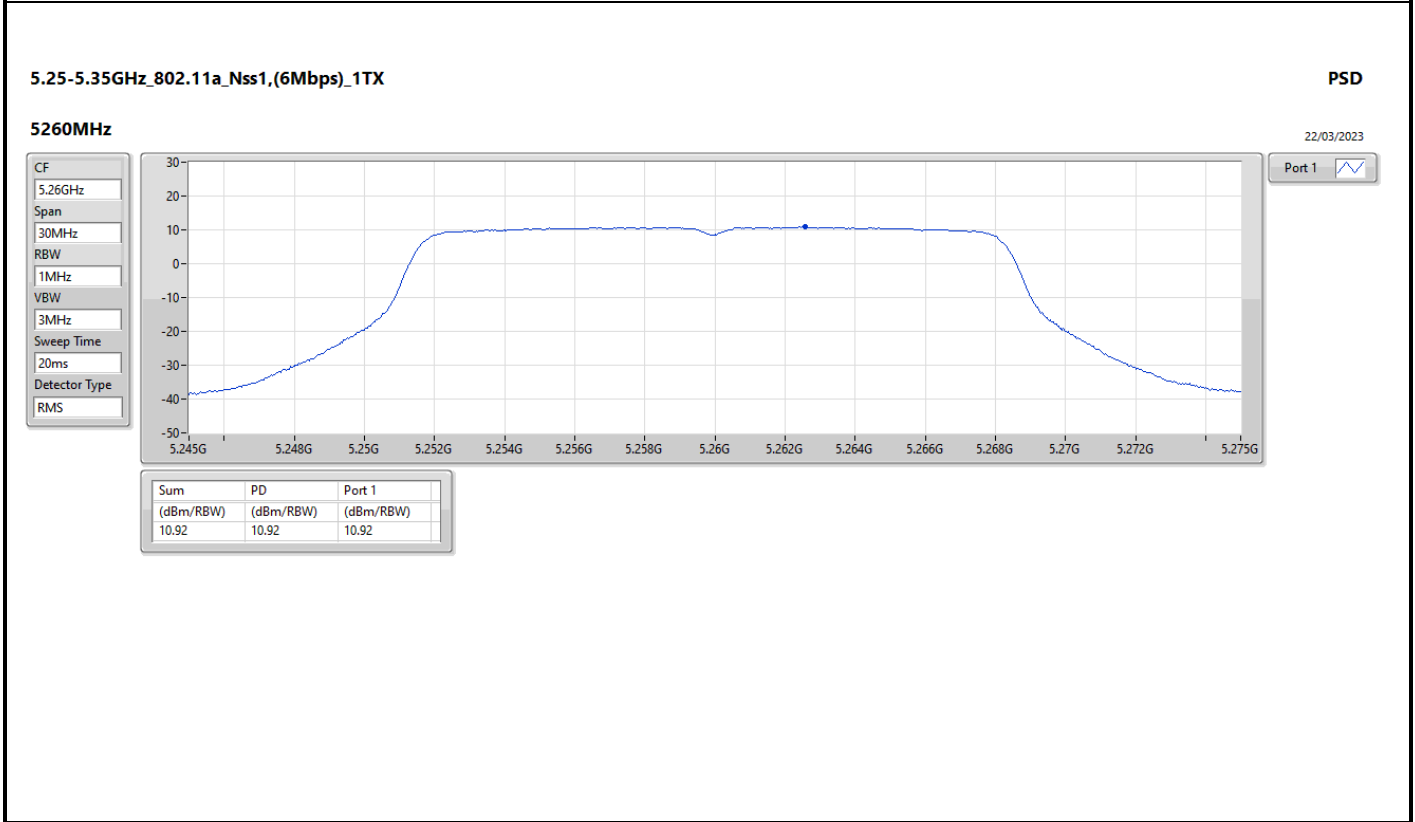

DG = Directional Gain; RBW = 500kHz for 5.725-5.85GHz band / 1MHz for other band;
 PD = trace bin-by-bin of each transmits port summing can be performed maximum power density; Port X = Port X Power Density;