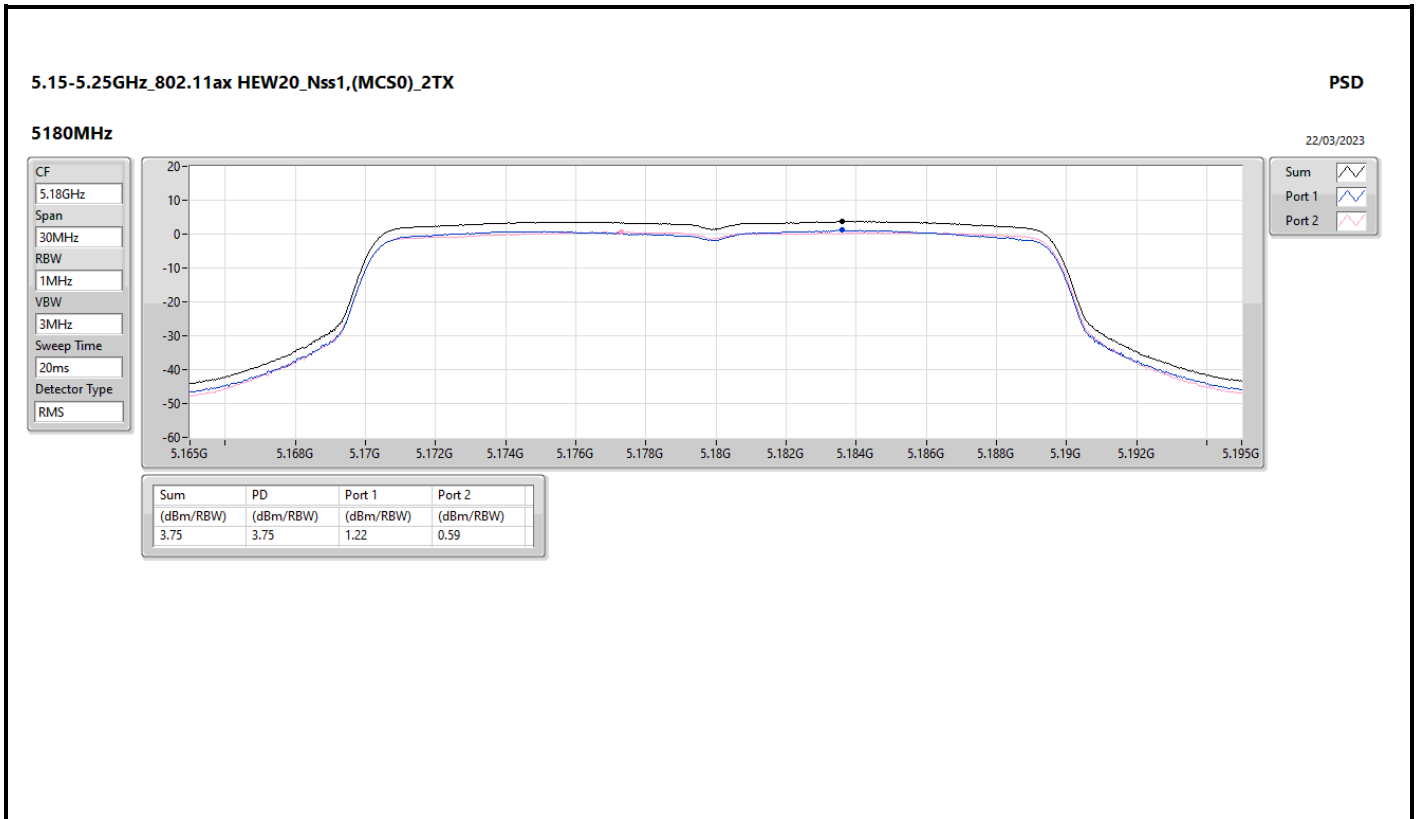

DG = Directional Gain; RBW = 500kHz for 5.725-5.85GHz band / 1MHz for other band;
 PD = trace bin-by-bin of each transmits port summing can be performed maximum power density; Port X = Port X Power Density;

Summary

Mode	PD (dBm/RBW)
5.15-5.25GHz	-
802.11a_Nss1,(6Mbps)_1TX	11.87
802.11ax HEW20_Nss1,(MCS0)_1TX	11.43
802.11ax HEW40_Nss1,(MCS0)_1TX	9.00
802.11ax HEW80_Nss1,(MCS0)_1TX	0.76
802.11ax HEW160_Nss1,(MCS0)_1TX	-3.54
5.25-5.35GHz	-
802.11a_Nss1,(6Mbps)_1TX	10.92
802.11ax HEW20_Nss1,(MCS0)_1TX	10.80
802.11ax HEW40_Nss1,(MCS0)_1TX	8.13
802.11ax HEW80_Nss1,(MCS0)_1TX	0.78
802.11ax HEW160_Nss1,(MCS0)_1TX	-3.06
5.47-5.725GHz	-
802.11a_Nss1,(6Mbps)_1TX	10.96
802.11ax HEW20_Nss1,(MCS0)_1TX	10.62
802.11ax HEW40_Nss1,(MCS0)_1TX	7.99
802.11ax HEW80_Nss1,(MCS0)_1TX	4.51
802.11ax HEW160_Nss1,(MCS0)_1TX	-1.25
5.725-5.85GHz	-
802.11a_Nss1,(6Mbps)_1TX	9.80
802.11ax HEW20_Nss1,(MCS0)_1TX	9.51
802.11ax HEW40_Nss1,(MCS0)_1TX	7.29
802.11ax HEW80_Nss1,(MCS0)_1TX	2.70