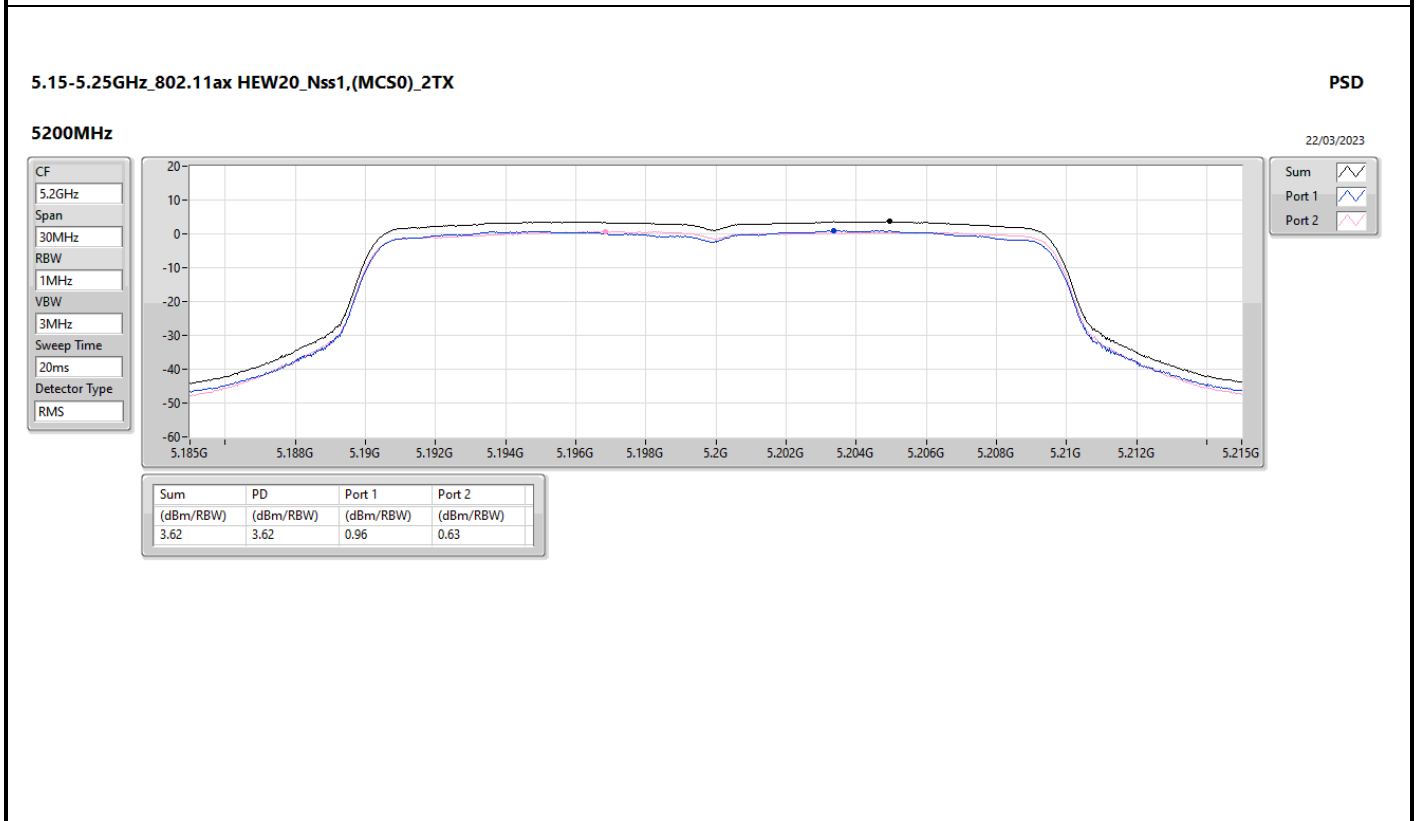

DG = Directional Gain; RBW = 500kHz for 5.725-5.85GHz band / 1MHz for other band;
 PD = trace bin-by-bin of each transmits port summing can be performed maximum power density; Port X = Port X Power Density;

Summary

Mode	PD (dBm/RBW)
5.15-5.25GHz	-
802.11a_Nss1,(6Mbps)_1TX	11.87
802.11ax HEW20_Nss1,(MCS0)_1TX	11.43
802.11ax HEW40_Nss1,(MCS0)_1TX	9.00
802.11ax HEW80_Nss1,(MCS0)_1TX	0.76
802.11ax HEW160_Nss1,(MCS0)_1TX	-3.54
5.25-5.35GHz	-
802.11a_Nss1,(6Mbps)_1TX	10.92
802.11ax HEW20_Nss1,(MCS0)_1TX	10.80
802.11ax HEW40_Nss1,(MCS0)_1TX	8.13
802.11ax HEW80_Nss1,(MCS0)_1TX	0.78
802.11ax HEW160_Nss1,(MCS0)_1TX	-3.06
5.47-5.725GHz	-
802.11a_Nss1,(6Mbps)_1TX	10.96
802.11ax HEW20_Nss1,(MCS0)_1TX	10.62
802.11ax HEW40_Nss1,(MCS0)_1TX	7.99
802.11ax HEW80_Nss1,(MCS0)_1TX	4.51
802.11ax HEW160_Nss1,(MCS0)_1TX	-1.25
5.725-5.85GHz	-
802.11a_Nss1,(6Mbps)_1TX	9.80
802.11ax HEW20_Nss1,(MCS0)_1TX	9.51
802.11ax HEW40_Nss1,(MCS0)_1TX	7.29
802.11ax HEW80_Nss1,(MCS0)_1TX	2.70