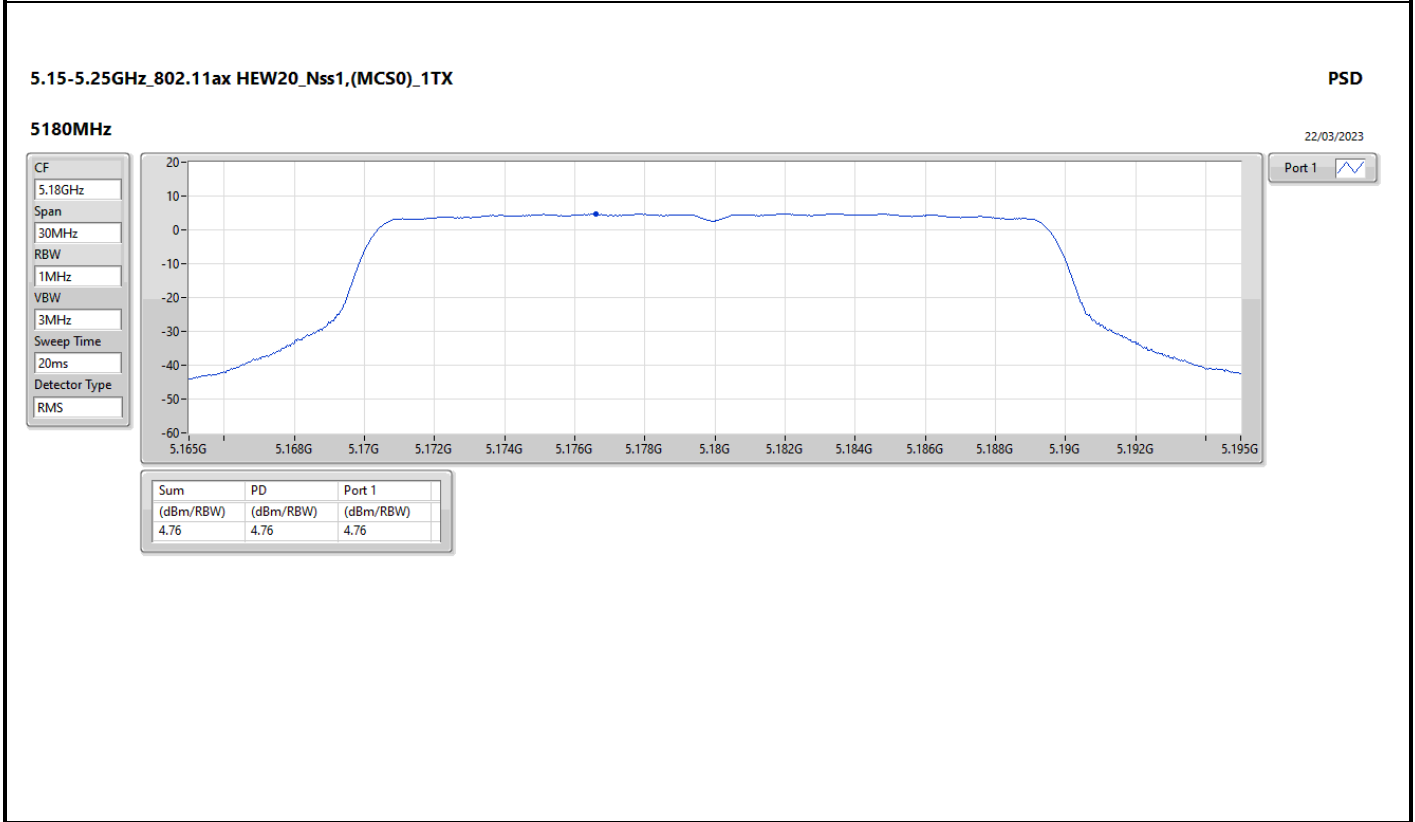

DG = Directional Gain; RBW = 500kHz for 5.725-5.85GHz band / 1MHz for other band;
 PD = trace bin-by-bin of each transmits port summing can be performed maximum power density; Port X = Port X Power Density;