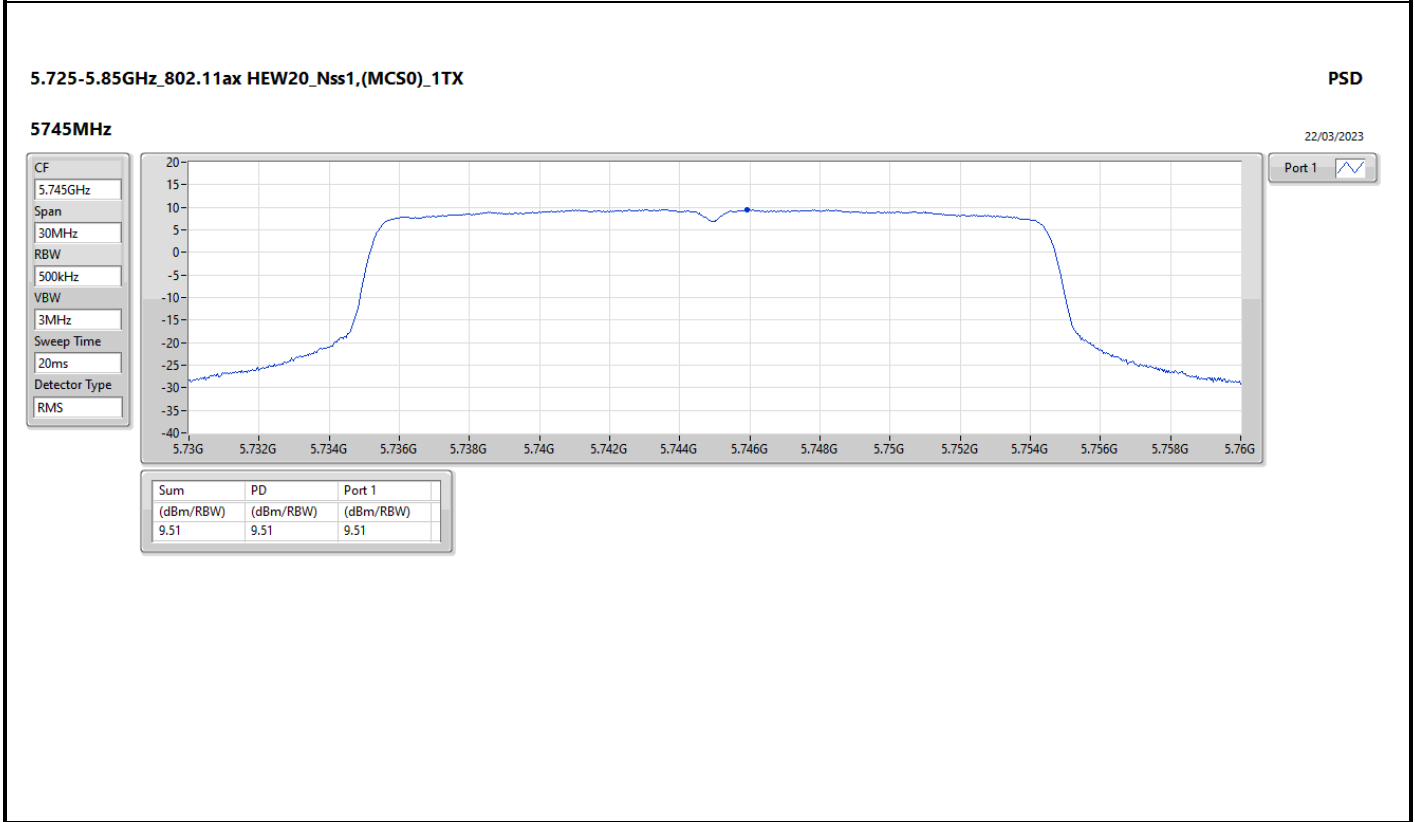

DG = Directional Gain; RBW = 500kHz for 5.725-5.85GHz band / 1MHz for other band;
 PD = trace bin-by-bin of each transmits port summing can be performed maximum power density; Port X = Port X Power Density;

Summary

Mode	PD (dBm/RBW)
5.15-5.25GHz	-
802.11a_Nss1,(6Mbps)_1TX	5.63
802.11ax HEW20_Nss1,(MCS0)_1TX	4.76
802.11ax HEW40_Nss1,(MCS0)_1TX	2.09
802.11ax HEW80_Nss1,(MCS0)_1TX	-0.94
802.11ax HEW160_Nss1,(MCS0)_1TX	-3.54
5.25-5.35GHz	-
802.11ax HEW160_Nss1,(MCS0)_1TX	-3.06