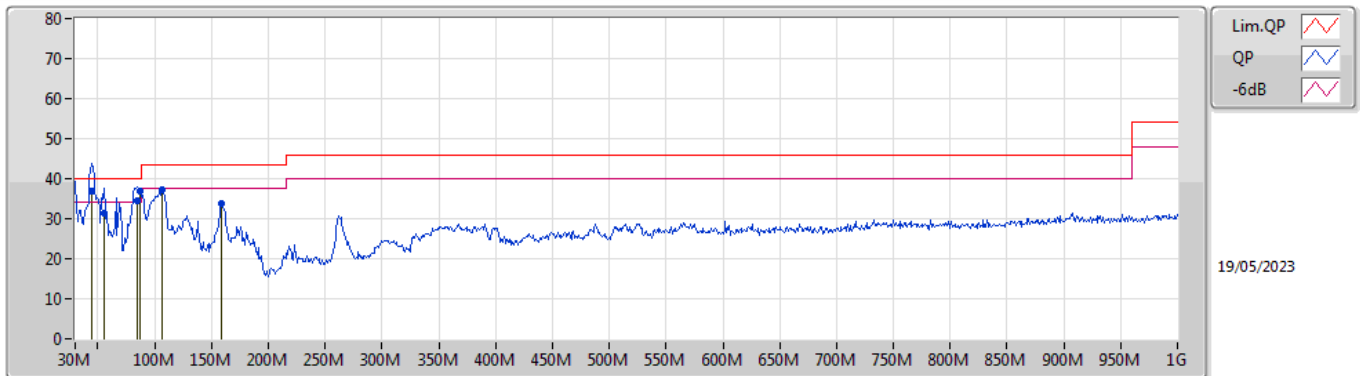

Mode 3

Type	Freq (Hz)	Level (dBuV/m)	Limit (dBuV/m)	Margin (dB)	Factor (dB/m)	Dist (m)	Condition	Azimuth (°)	Height (m)	Comment	Raw (dBuV/m)	AF (dB/m)	CL (dB)	PA (dB)
QP	44.55M	36.86	40.00	-3.14	-14.46	3	Vertical	5	1.00	"Worst"	51.32	16.76	0.95	32.17
QP	55.22M	31.28	40.00	-8.72	-18.22	3	Vertical	18	1.25	-	49.50	12.92	1.08	32.22
QP	84.32M	34.58	40.00	-5.42	-17.12	3	Vertical	354	3.00	-	51.70	13.62	1.23	31.97
PK	87.23M	36.73	40.00	-3.27	-16.60	3	Vertical	97	1.25	-	53.33	14.16	1.25	32.01
PK	106.63M	37.25	43.50	-6.25	-13.28	3	Vertical	158	1.00	-	50.53	17.41	1.39	32.08
PK	159.01M	33.72	43.50	-9.78	-14.33	3	Vertical	123	1.00	-	48.05	16.10	1.65	32.08