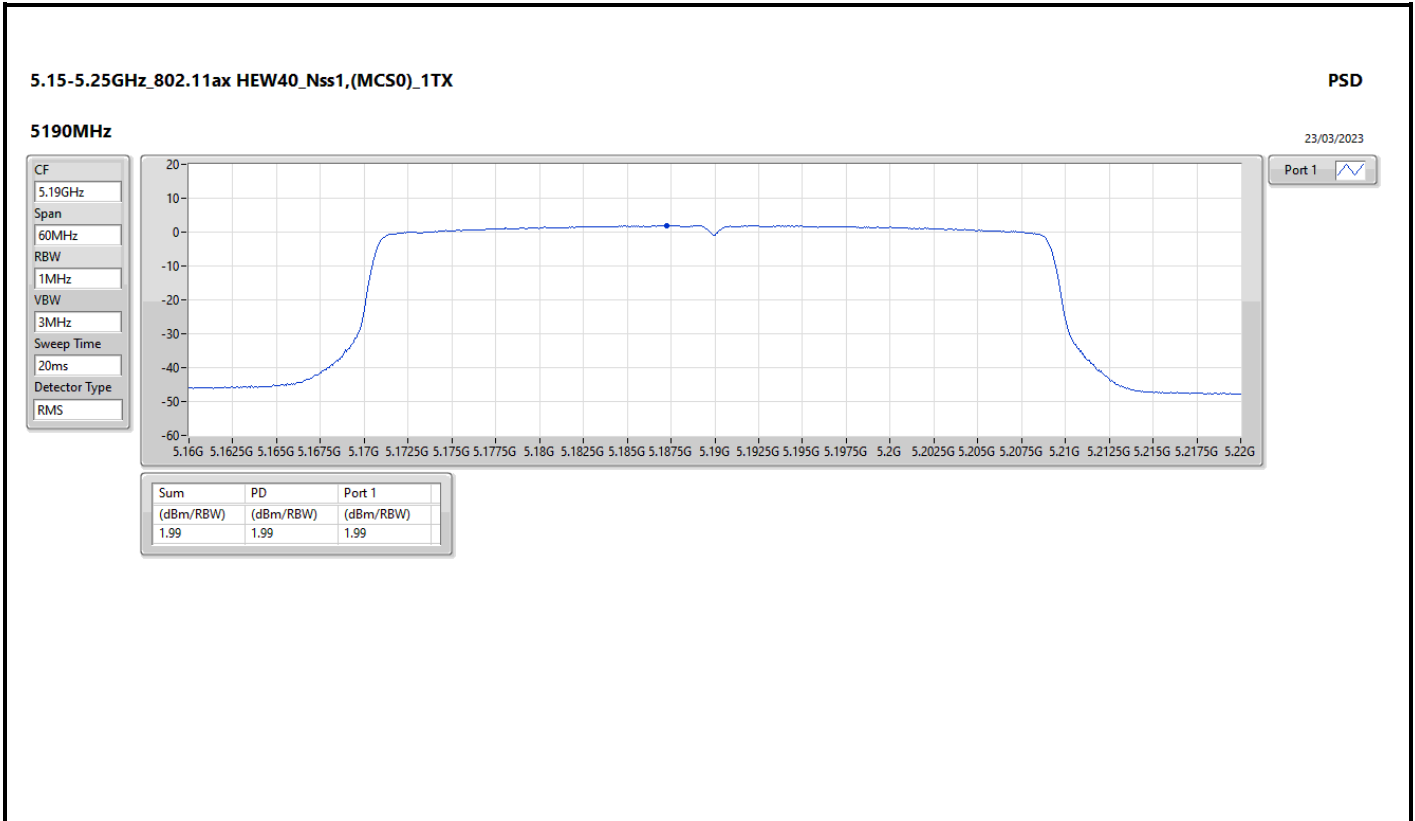

RBW = 500kHz for 5.725-5.85GHz band / 1MHz for other band;

Result

Mode	Result	DG (dBi)	Port 1 (dBm/RBW)	PD (dBm/RBW)	PD Limit (dBm/RBW)
802.11a_Nss1,(6Mbps)_1TX	-	-	-	-	-
5180MHz	Pass	3.21	5.56	5.56	17.00
5200MHz	Pass	3.21	5.54	5.54	17.00
5240MHz	Pass	3.21	5.63	5.63	17.00
802.11ax HEW20_Nss1,(MCS0)_1TX	-	-	-	-	-
5180MHz	Pass	3.21	4.73	4.73	17.00
5200MHz	Pass	3.21	4.69	4.69	17.00
5240MHz	Pass	3.21	4.76	4.76	17.00
802.11ax HEW40_Nss1,(MCS0)_1TX	-	-	-	-	-
5190MHz	Pass	3.21	1.99	1.99	17.00
5230MHz	Pass	3.21	2.09	2.09	17.00
802.11ax HEW80_Nss1,(MCS0)_1TX	-	-	-	-	-
5210MHz	Pass	3.21	-0.94	-0.94	17.00
802.11ax HEW160_Nss1,(MCS0)_1TX	-	-	-	-	-
5250MHz Straddle 5.15-5.25GHz	Pass	3.21	-3.54	-3.54	17.00
5250MHz Straddle 5.25-5.35GHz	Pass	2.86	-3.06	-3.06	11.00

DG = Directional Gain; RBW = 500kHz for 5.725-5.85GHz band / 1MHz for other band;
 PD = trace bin-by-bin of each transmits port summing can be performed maximum power density; Port X = Port X Power Density;