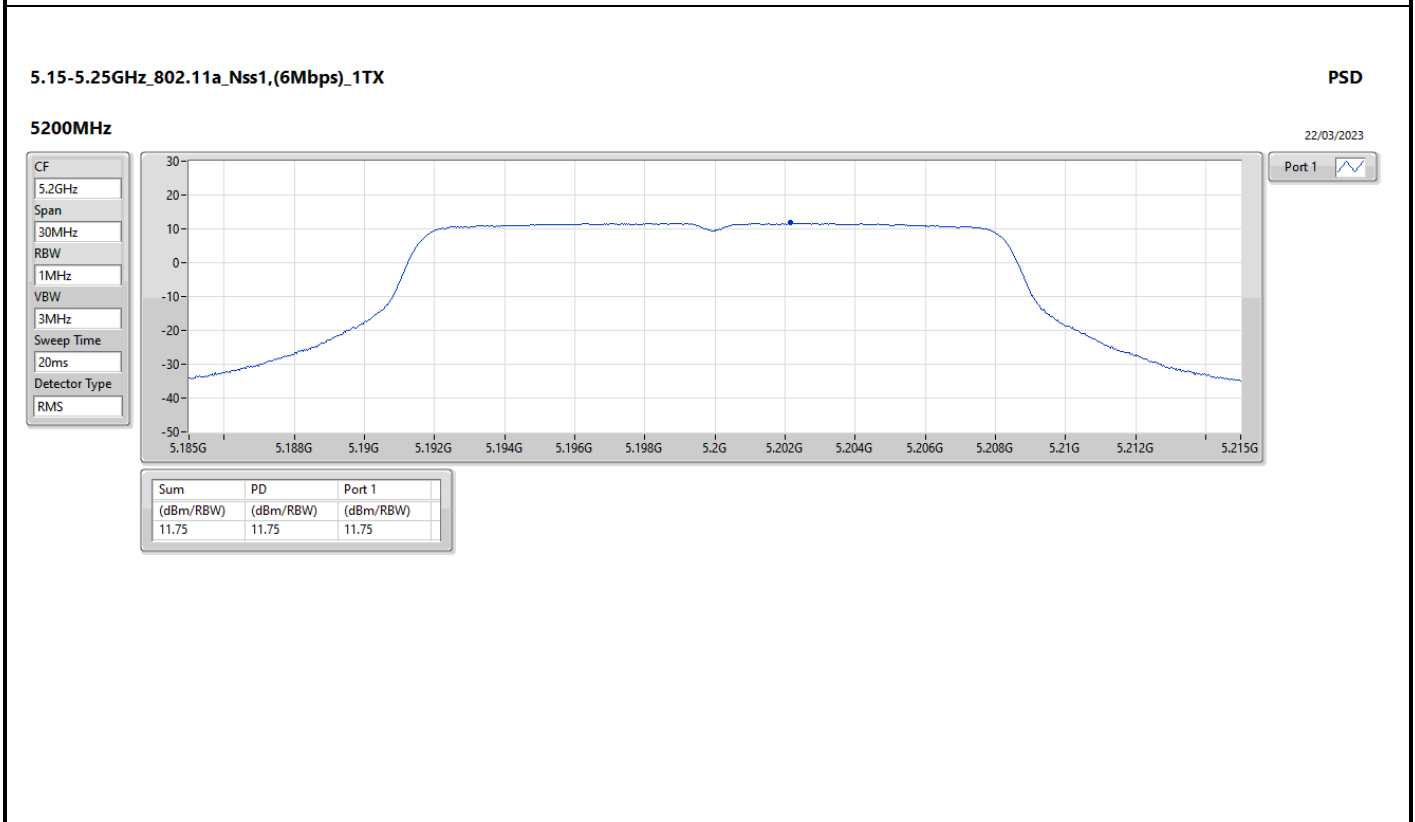

DG = Directional Gain; RBW = 500kHz for 5.725-5.85GHz band / 1MHz for other band;
 PD = trace bin-by-bin of each transmits port summing can be performed maximum power density; Port X = Port X Power Density;

Summary

Mode	PD (dBm/RBW)
5.15-5.25GHz	-
802.11a_Nss1,(6Mbps)_1TX	11.87
802.11ax HEW20_Nss1,(MCS0)_1TX	11.43
802.11ax HEW40_Nss1,(MCS0)_1TX	9.00
802.11ax HEW80_Nss1,(MCS0)_1TX	0.76
802.11ax HEW160_Nss1,(MCS0)_1TX	-3.54
5.25-5.35GHz	-
802.11a_Nss1,(6Mbps)_1TX	10.92
802.11ax HEW20_Nss1,(MCS0)_1TX	10.80
802.11ax HEW40_Nss1,(MCS0)_1TX	8.13
802.11ax HEW80_Nss1,(MCS0)_1TX	0.78
802.11ax HEW160_Nss1,(MCS0)_1TX	-3.06
5.47-5.725GHz	-
802.11a_Nss1,(6Mbps)_1TX	10.96
802.11ax HEW20_Nss1,(MCS0)_1TX	10.62
802.11ax HEW40_Nss1,(MCS0)_1TX	7.99
802.11ax HEW80_Nss1,(MCS0)_1TX	4.51
802.11ax HEW160_Nss1,(MCS0)_1TX	-1.25
5.725-5.85GHz	-
802.11a_Nss1,(6Mbps)_1TX	9.80
802.11ax HEW20_Nss1,(MCS0)_1TX	9.51
802.11ax HEW40_Nss1,(MCS0)_1TX	7.29
802.11ax HEW80_Nss1,(MCS0)_1TX	2.70