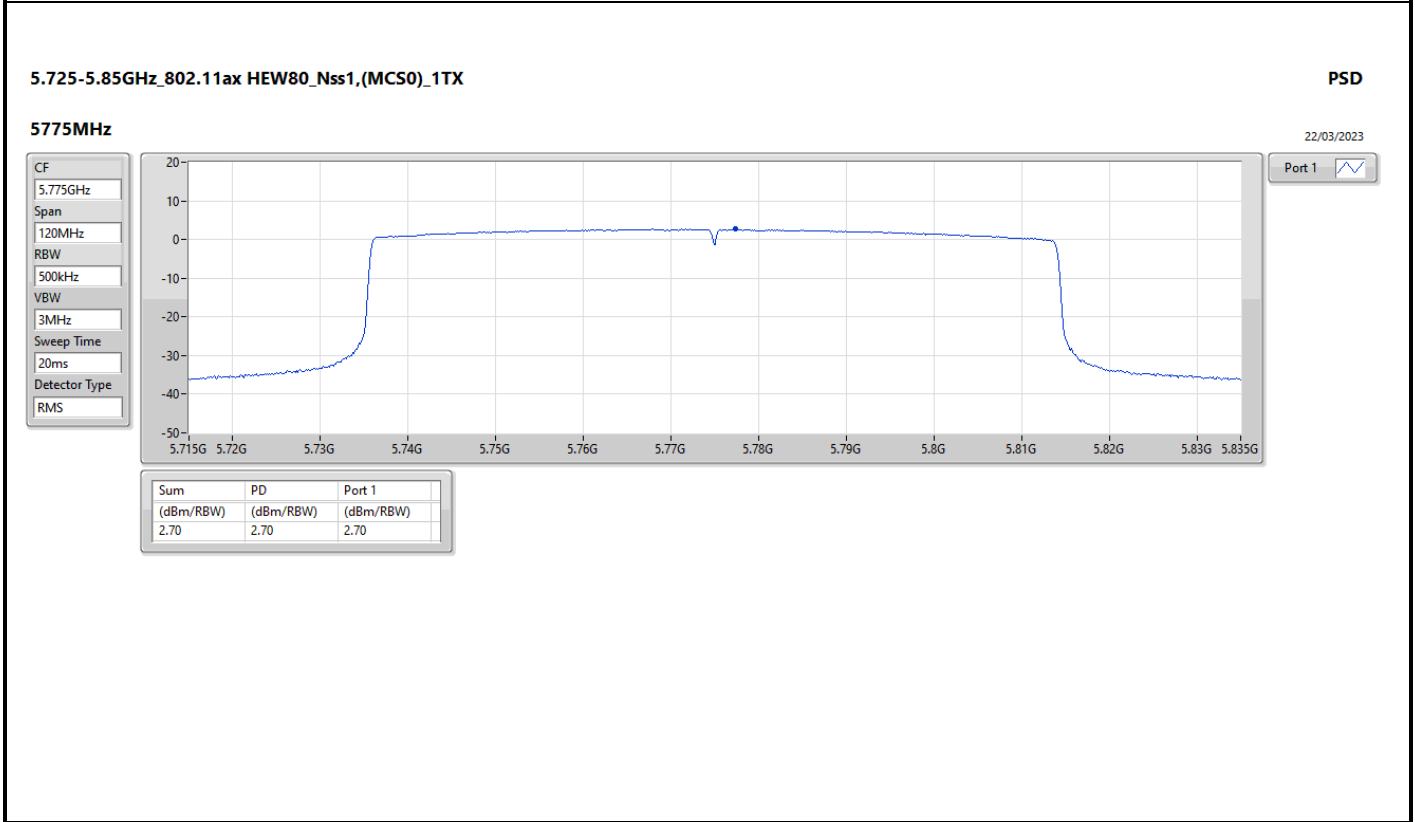

DG = Directional Gain; RBW = 500kHz for 5.725-5.85GHz band / 1MHz for other band;
 PD = trace bin-by-bin of each transmits port summing can be performed maximum power density; Port X = Port X Power Density;

Summary

Mode	PD (dBm/RBW)
5.15-5.25GHz	-
802.11a_Nss1,(6Mbps)_1TX	5.63
802.11ax HEW20_Nss1,(MCS0)_1TX	4.76
802.11ax HEW40_Nss1,(MCS0)_1TX	2.09
802.11ax HEW80_Nss1,(MCS0)_1TX	-0.94
802.11ax HEW160_Nss1,(MCS0)_1TX	-3.54
5.25-5.35GHz	-
802.11ax HEW160_Nss1,(MCS0)_1TX	-3.06