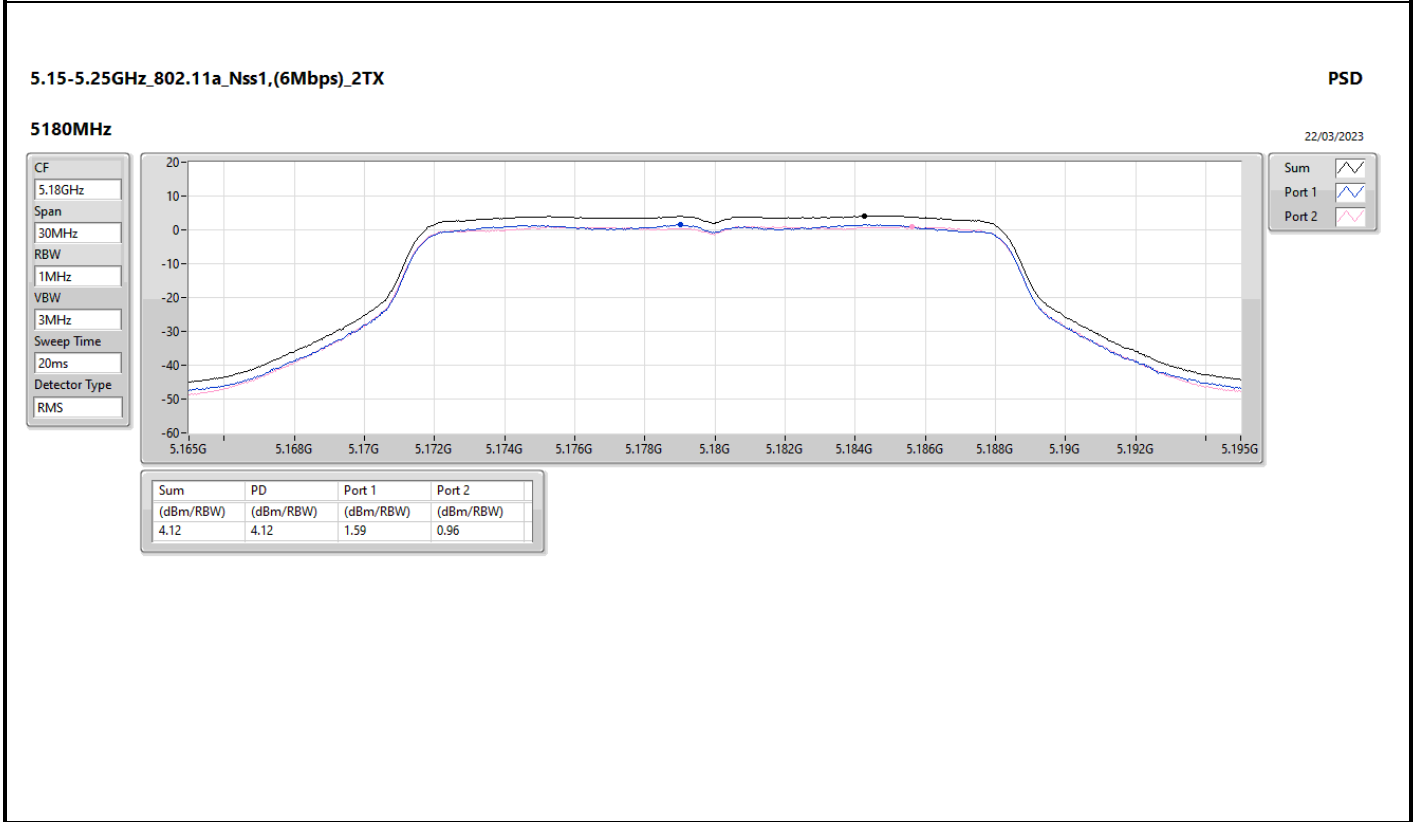

DG = Directional Gain; RBW = 500kHz for 5.725-5.85GHz band / 1MHz for other band;
 PD = trace bin-by-bin of each transmits port summing can be performed maximum power density; Port X = Port X Power Density;