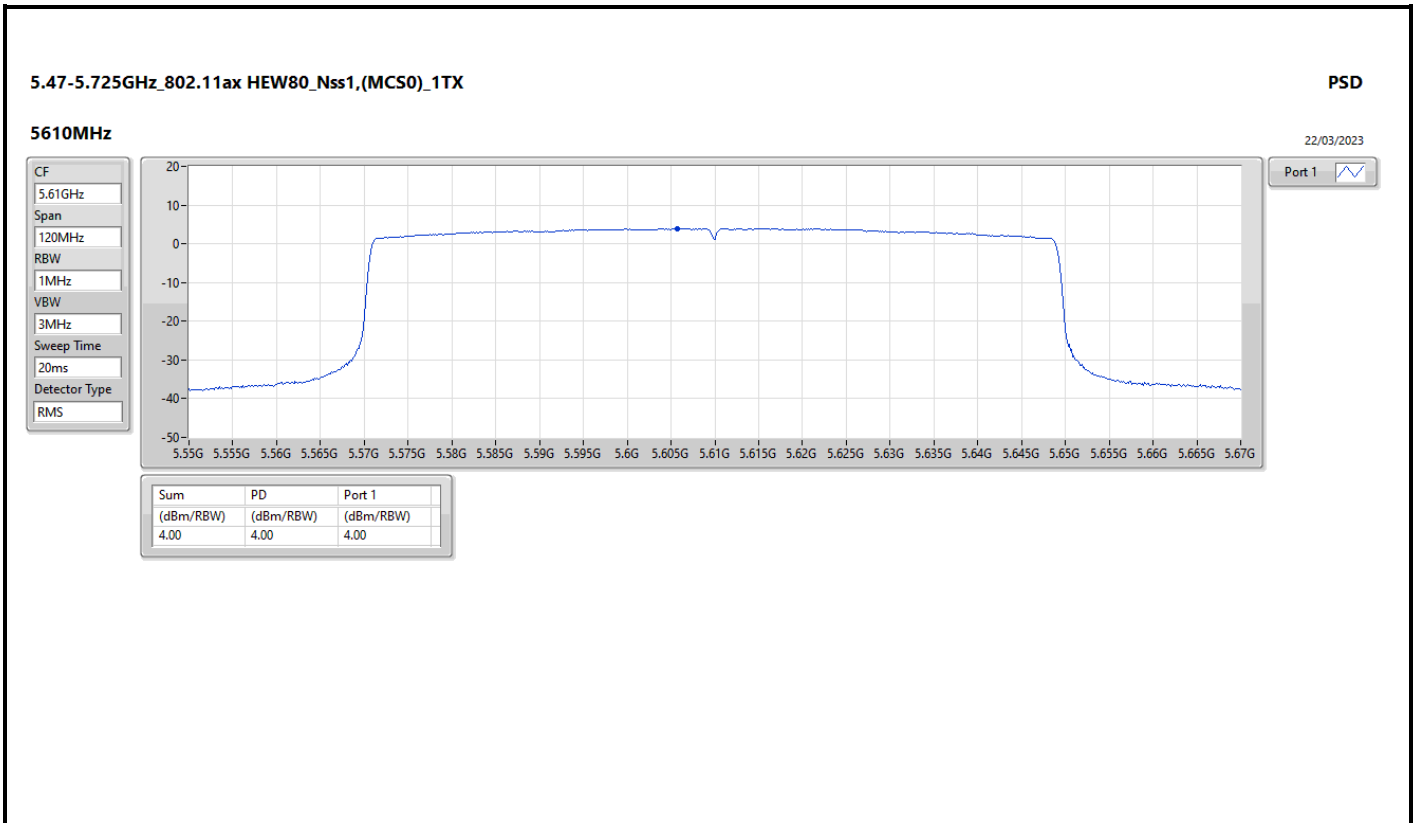

DG = Directional Gain; RBW = 500kHz for 5.725-5.85GHz band / 1MHz for other band;
 PD = trace bin-by-bin of each transmits port summing can be performed maximum power density; Port X = Port X Power Density;

Summary

Mode	PD (dBm/RBW)
5.15-5.25GHz	-
802.11a_Nss1,(6Mbps)_1TX	5.63
802.11ax HEW20_Nss1,(MCS0)_1TX	4.76
802.11ax HEW40_Nss1,(MCS0)_1TX	2.09
802.11ax HEW80_Nss1,(MCS0)_1TX	-0.94
802.11ax HEW160_Nss1,(MCS0)_1TX	-3.54
5.25-5.35GHz	-
802.11ax HEW160_Nss1,(MCS0)_1TX	-3.06