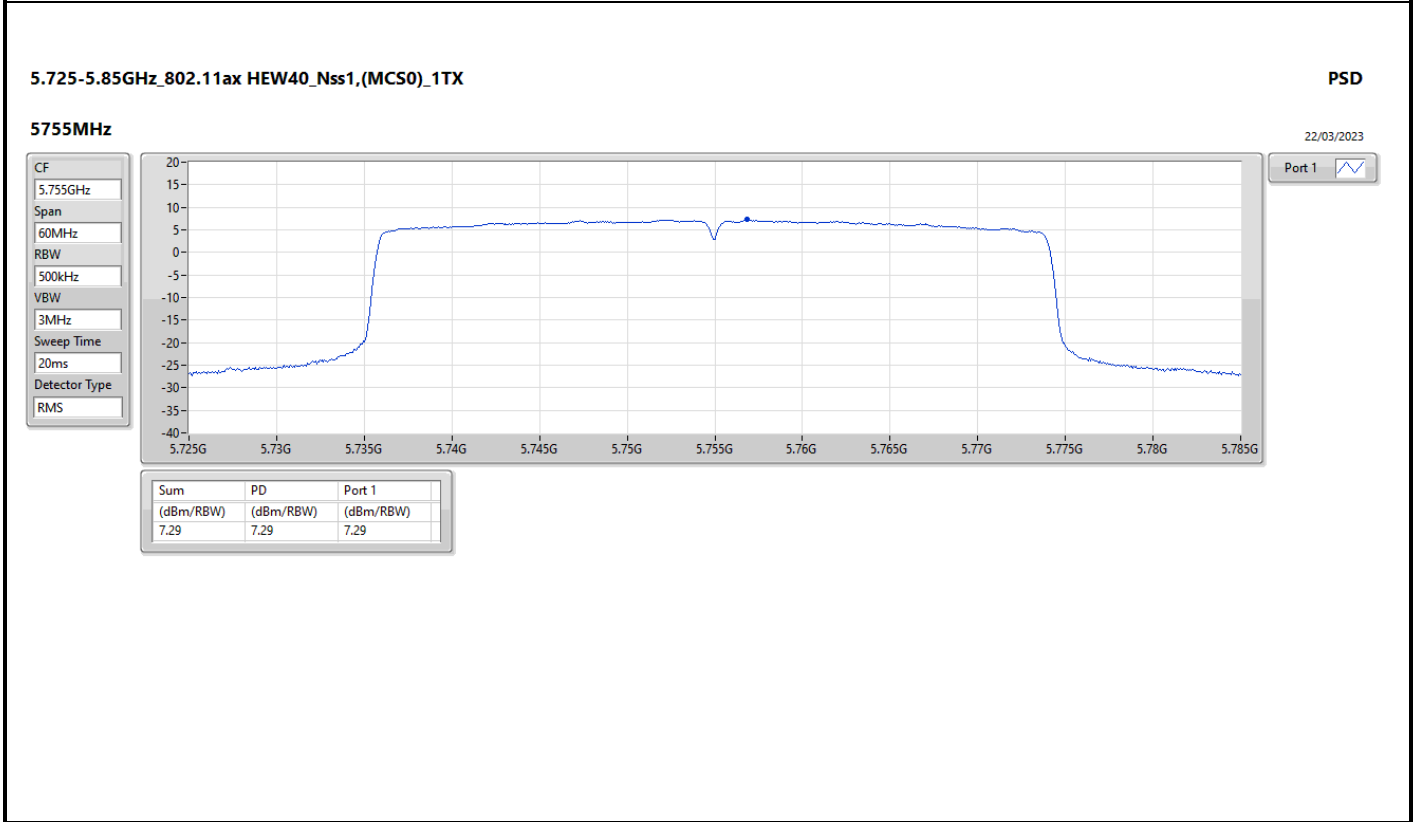

DG = Directional Gain; RBW = 500kHz for 5.725-5.85GHz band / 1MHz for other band;
 PD = trace bin-by-bin of each transmits port summing can be performed maximum power density; Port X = Port X Power Density;

Summary

Mode	PD (dBm/RBW)
5.15-5.25GHz	-
802.11a_Nss1,(6Mbps)_1TX	5.63
802.11ax HEW20_Nss1,(MCS0)_1TX	4.76
802.11ax HEW40_Nss1,(MCS0)_1TX	2.09
802.11ax HEW80_Nss1,(MCS0)_1TX	-0.94
802.11ax HEW160_Nss1,(MCS0)_1TX	-3.54
5.25-5.35GHz	-
802.11ax HEW160_Nss1,(MCS0)_1TX	-3.06