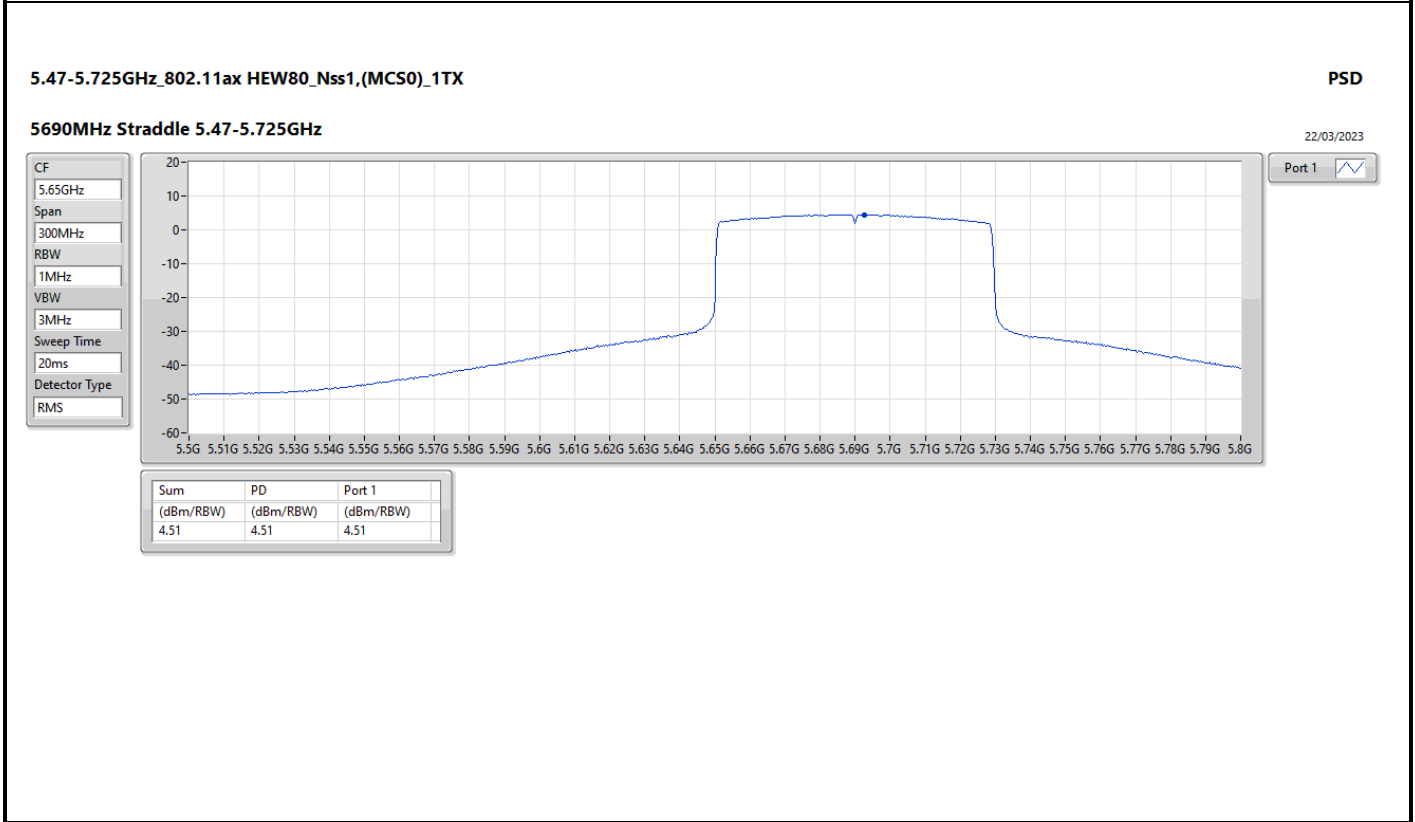

DG = Directional Gain; RBW = 500kHz for 5.725-5.85GHz band / 1MHz for other band;
 PD = trace bin-by-bin of each transmits port summing can be performed maximum power density; Port X = Port X Power Density;

Summary

Mode	PD (dBm/RBW)
5.15-5.25GHz	-
802.11a_Nss1,(6Mbps)_1TX	5.63
802.11ax HEW20_Nss1,(MCS0)_1TX	4.76
802.11ax HEW40_Nss1,(MCS0)_1TX	2.09
802.11ax HEW80_Nss1,(MCS0)_1TX	-0.94
802.11ax HEW160_Nss1,(MCS0)_1TX	-3.54
5.25-5.35GHz	-
802.11ax HEW160_Nss1,(MCS0)_1TX	-3.06