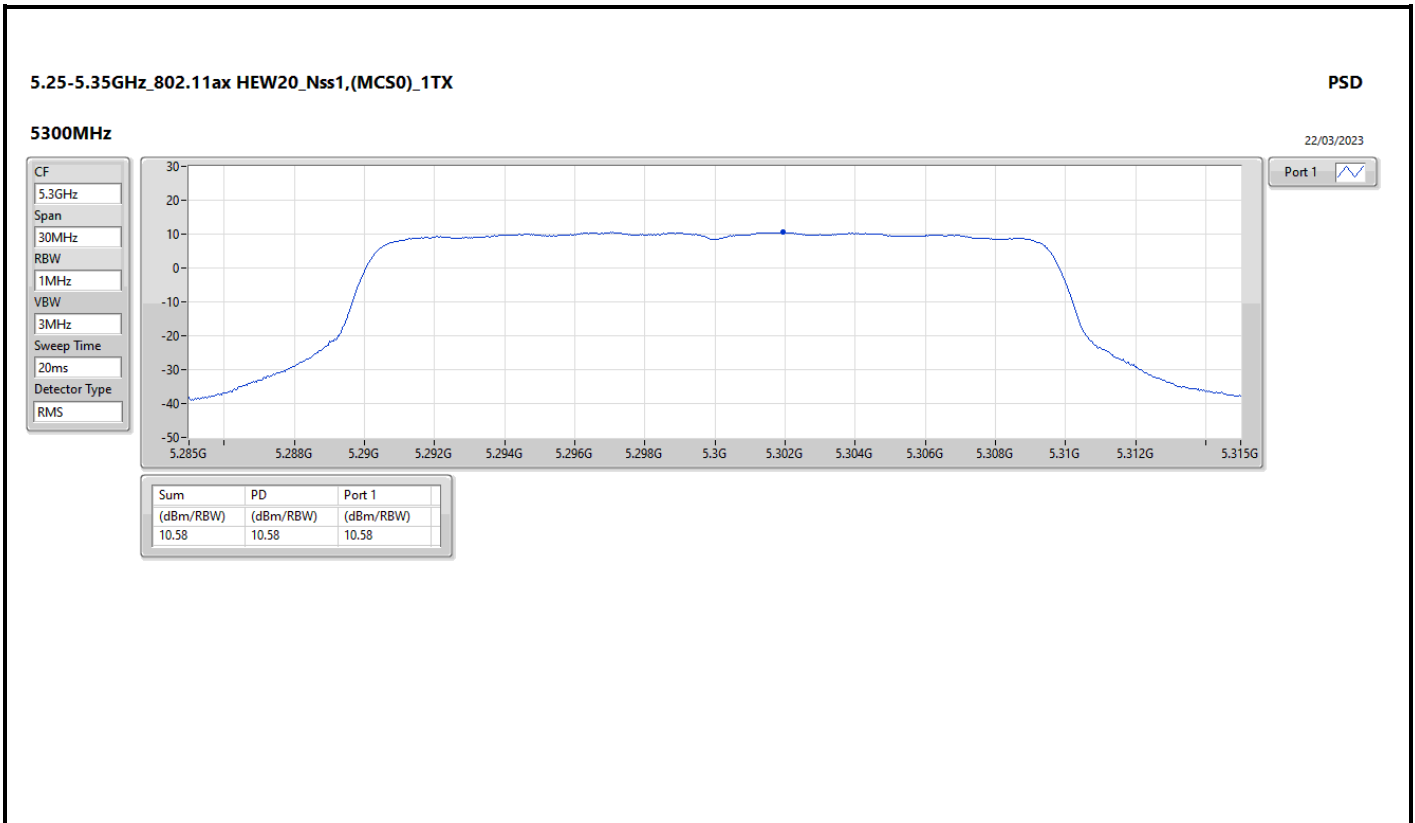

DG = Directional Gain; RBW = 500kHz for 5.725-5.85GHz band / 1MHz for other band;
 PD = trace bin-by-bin of each transmits port summing can be performed maximum power density; Port X = Port X Power Density;

Summary

Mode	PD (dBm/RBW)
5.15-5.25GHz	-
802.11a_Nss1,(6Mbps)_1TX	5.63
802.11ax HEW20_Nss1,(MCS0)_1TX	4.76
802.11ax HEW40_Nss1,(MCS0)_1TX	2.09
802.11ax HEW80_Nss1,(MCS0)_1TX	-0.94
802.11ax HEW160_Nss1,(MCS0)_1TX	-3.54
5.25-5.35GHz	-
802.11ax HEW160_Nss1,(MCS0)_1TX	-3.06