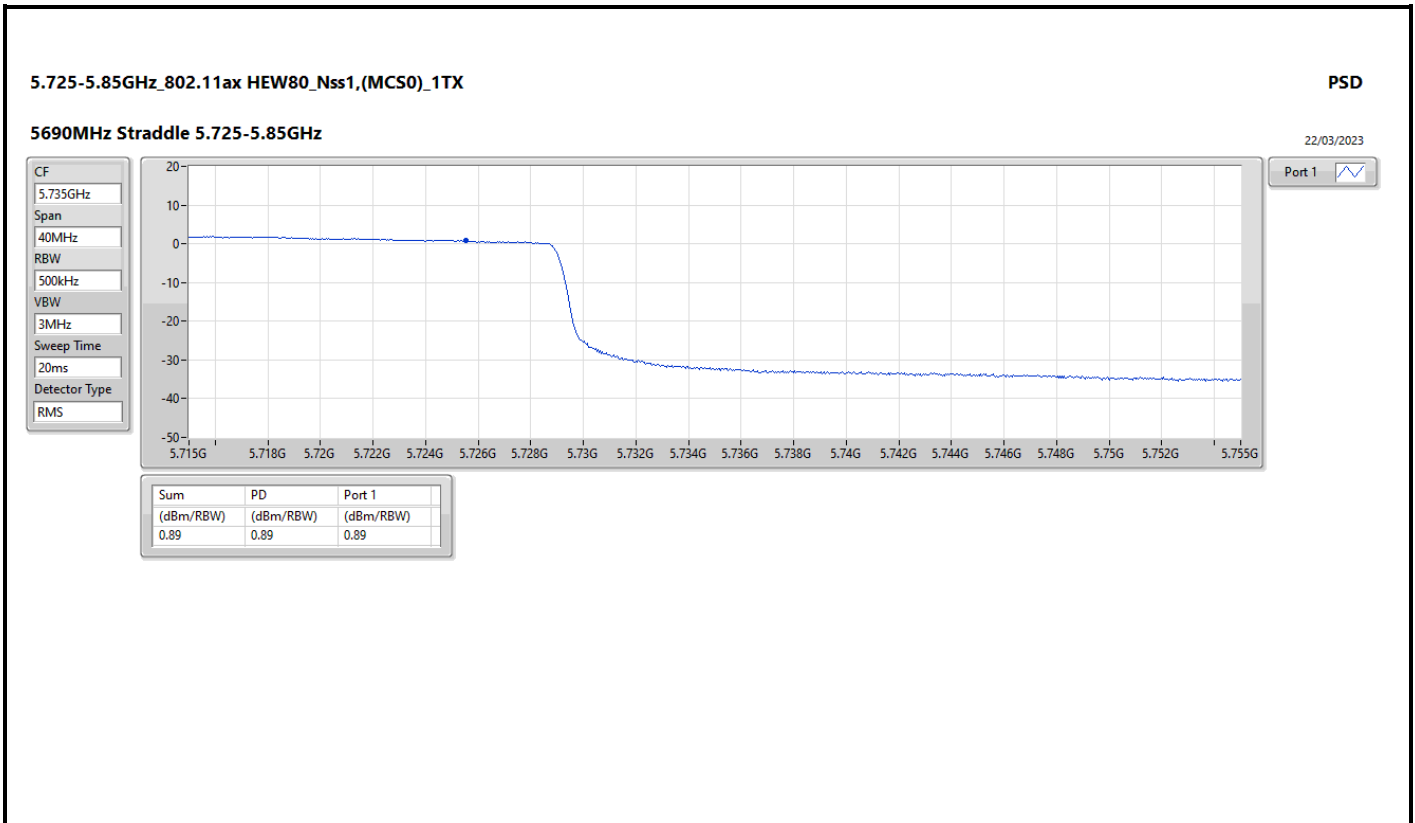

DG = Directional Gain; RBW = 500kHz for 5.725-5.85GHz band / 1MHz for other band;
 PD = trace bin-by-bin of each transmits port summing can be performed maximum power density; Port X = Port X Power Density;

Summary

Mode	PD (dBm/RBW)
5.15-5.25GHz	-
802.11a_Nss1,(6Mbps)_1TX	5.63
802.11ax HEW20_Nss1,(MCS0)_1TX	4.76
802.11ax HEW40_Nss1,(MCS0)_1TX	2.09
802.11ax HEW80_Nss1,(MCS0)_1TX	-0.94
802.11ax HEW160_Nss1,(MCS0)_1TX	-3.54
5.25-5.35GHz	-
802.11ax HEW160_Nss1,(MCS0)_1TX	-3.06