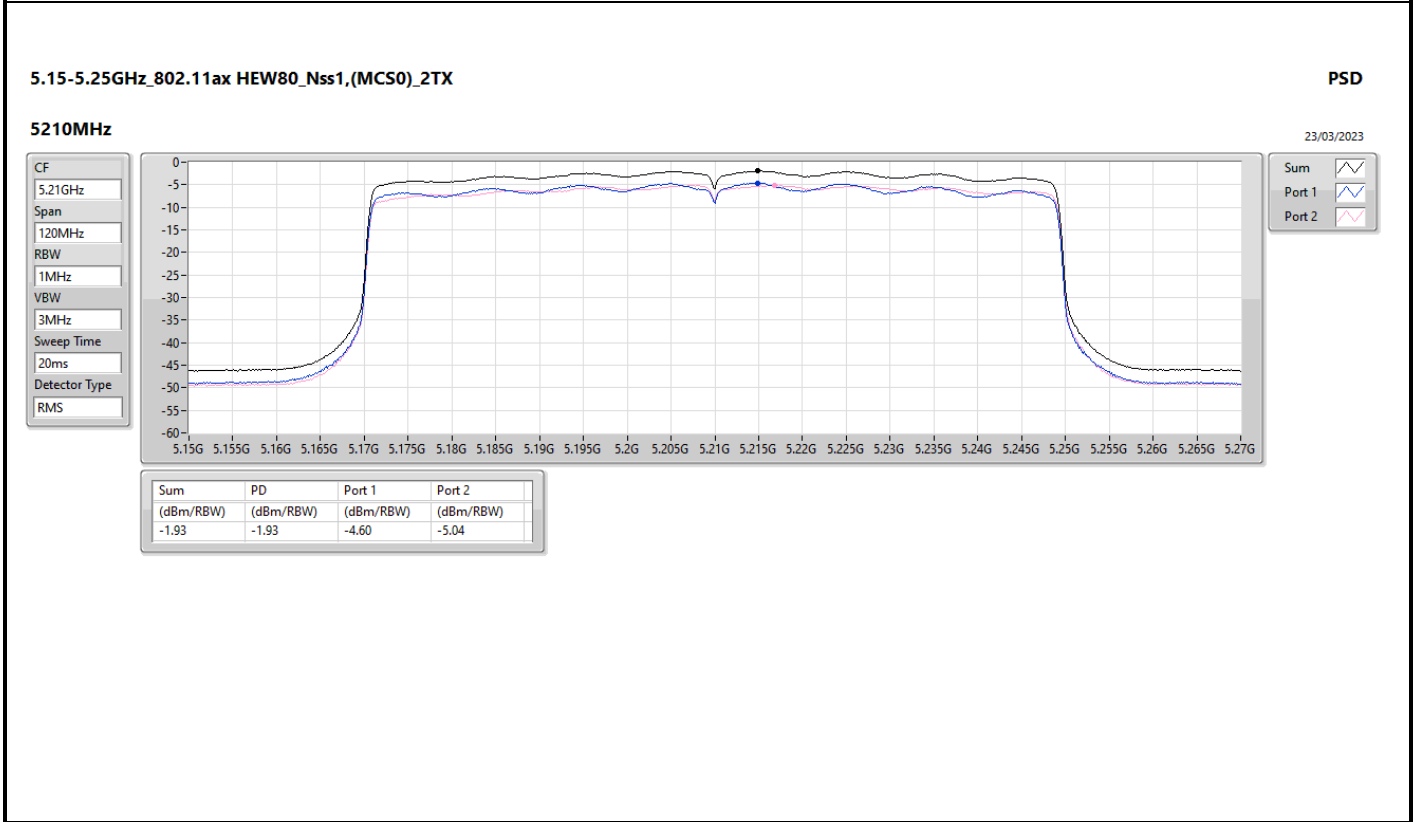

DG = Directional Gain; RBW = 500kHz for 5.725-5.85GHz band / 1MHz for other band;
 PD = trace bin-by-bin of each transmits port summing can be performed maximum power density; Port X = Port X Power Density;

Summary

Mode	PD (dBm/RBW)
5.15-5.25GHz	-
802.11a_Nss1,(6Mbps)_1TX	11.87
802.11ax HEW20_Nss1,(MCS0)_1TX	11.43
802.11ax HEW40_Nss1,(MCS0)_1TX	9.00
802.11ax HEW80_Nss1,(MCS0)_1TX	0.76
802.11ax HEW160_Nss1,(MCS0)_1TX	-3.54
5.25-5.35GHz	-
802.11a_Nss1,(6Mbps)_1TX	10.92
802.11ax HEW20_Nss1,(MCS0)_1TX	10.80
802.11ax HEW40_Nss1,(MCS0)_1TX	8.13
802.11ax HEW80_Nss1,(MCS0)_1TX	0.78
802.11ax HEW160_Nss1,(MCS0)_1TX	-3.06
5.47-5.725GHz	-
802.11a_Nss1,(6Mbps)_1TX	10.96
802.11ax HEW20_Nss1,(MCS0)_1TX	10.62
802.11ax HEW40_Nss1,(MCS0)_1TX	7.99
802.11ax HEW80_Nss1,(MCS0)_1TX	4.51
802.11ax HEW160_Nss1,(MCS0)_1TX	-1.25
5.725-5.85GHz	-
802.11a_Nss1,(6Mbps)_1TX	9.80
802.11ax HEW20_Nss1,(MCS0)_1TX	9.51
802.11ax HEW40_Nss1,(MCS0)_1TX	7.29
802.11ax HEW80_Nss1,(MCS0)_1TX	2.70