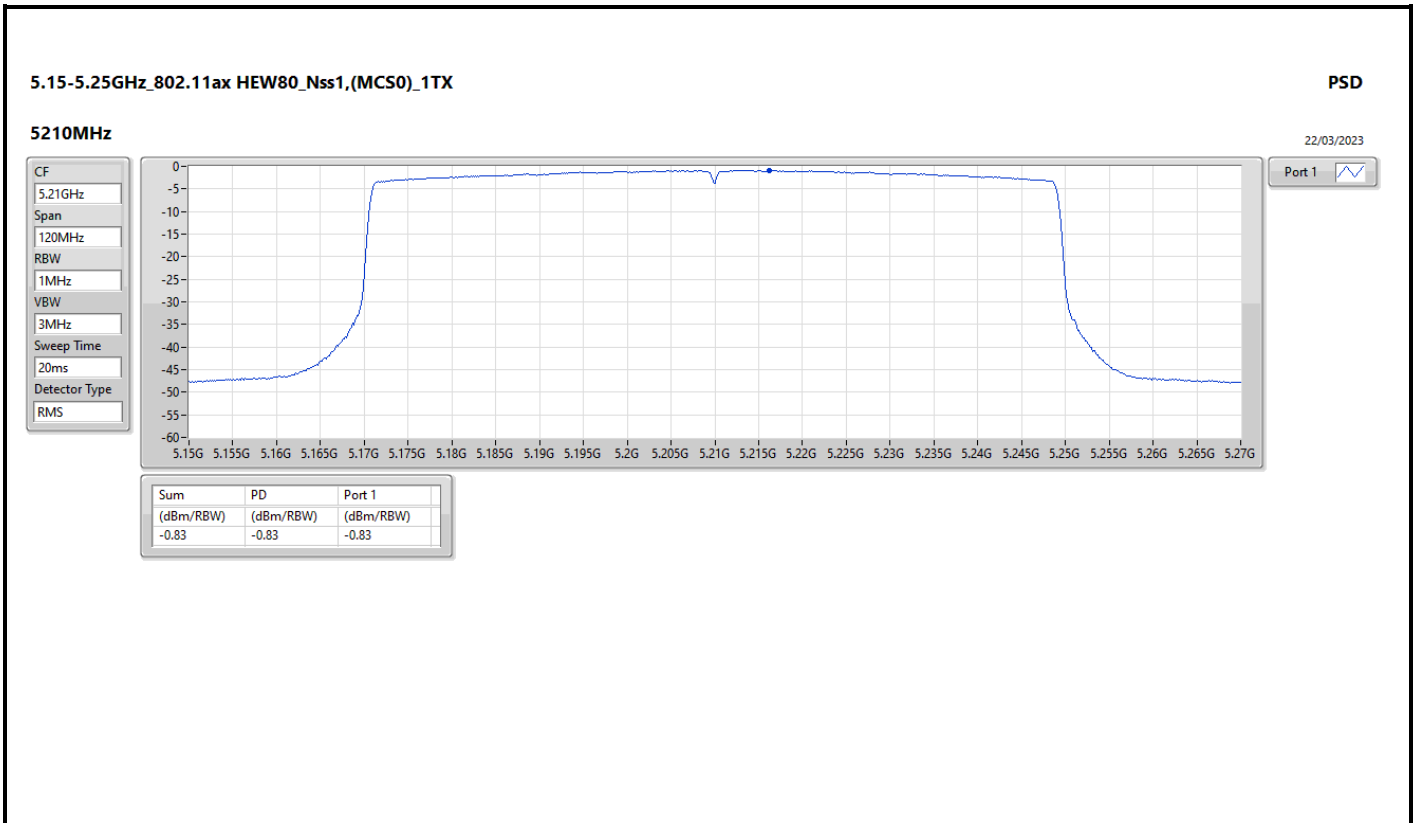

DG = Directional Gain; RBW = 500kHz for 5.725-5.85GHz band / 1MHz for other band;
 PD = trace bin-by-bin of each transmits port summing can be performed maximum power density; Port X = Port X Power Density;