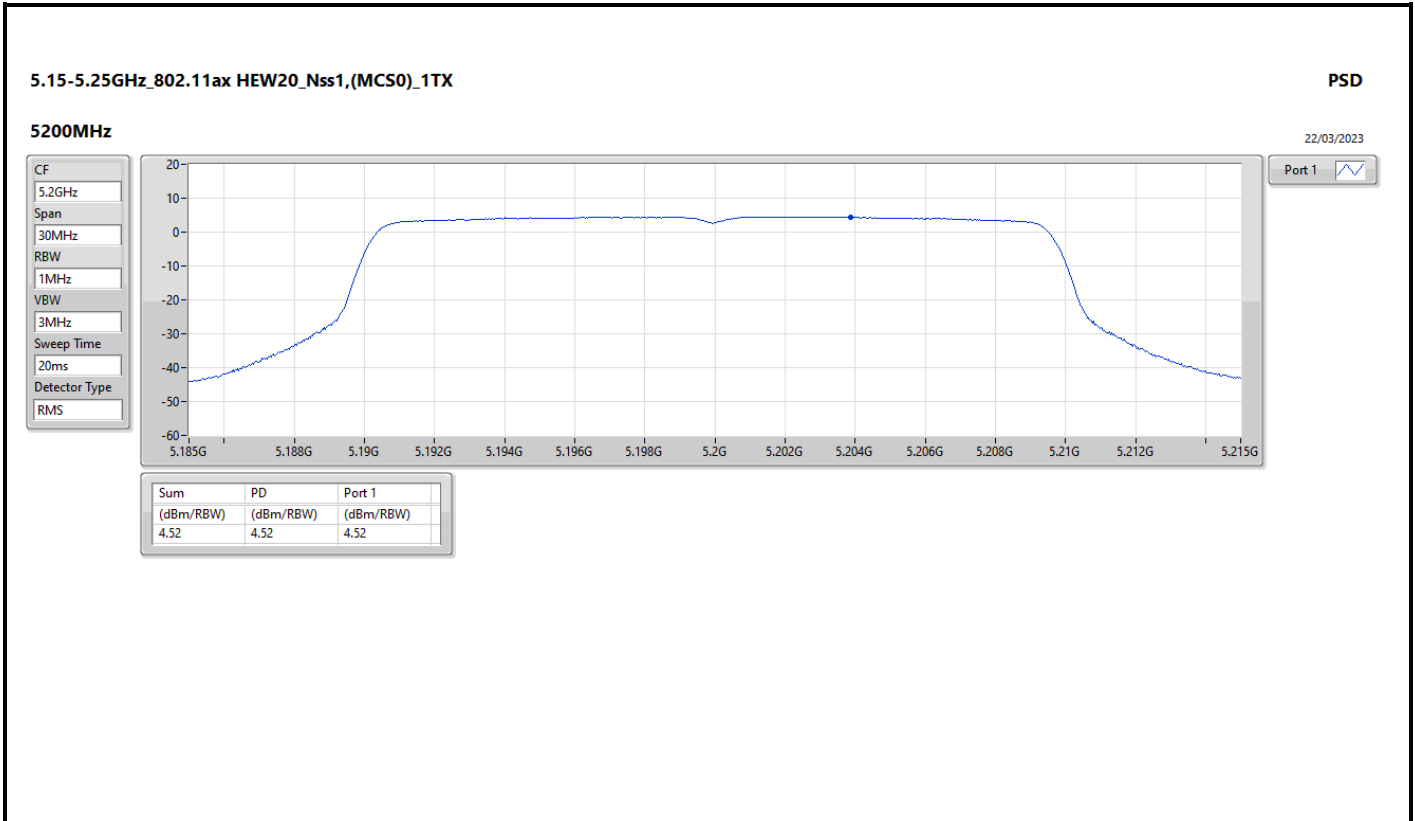

DG = Directional Gain; RBW = 500kHz for 5.725-5.85GHz band / 1MHz for other band;
 PD = trace bin-by-bin of each transmits port summing can be performed maximum power density; Port X = Port X Power Density;