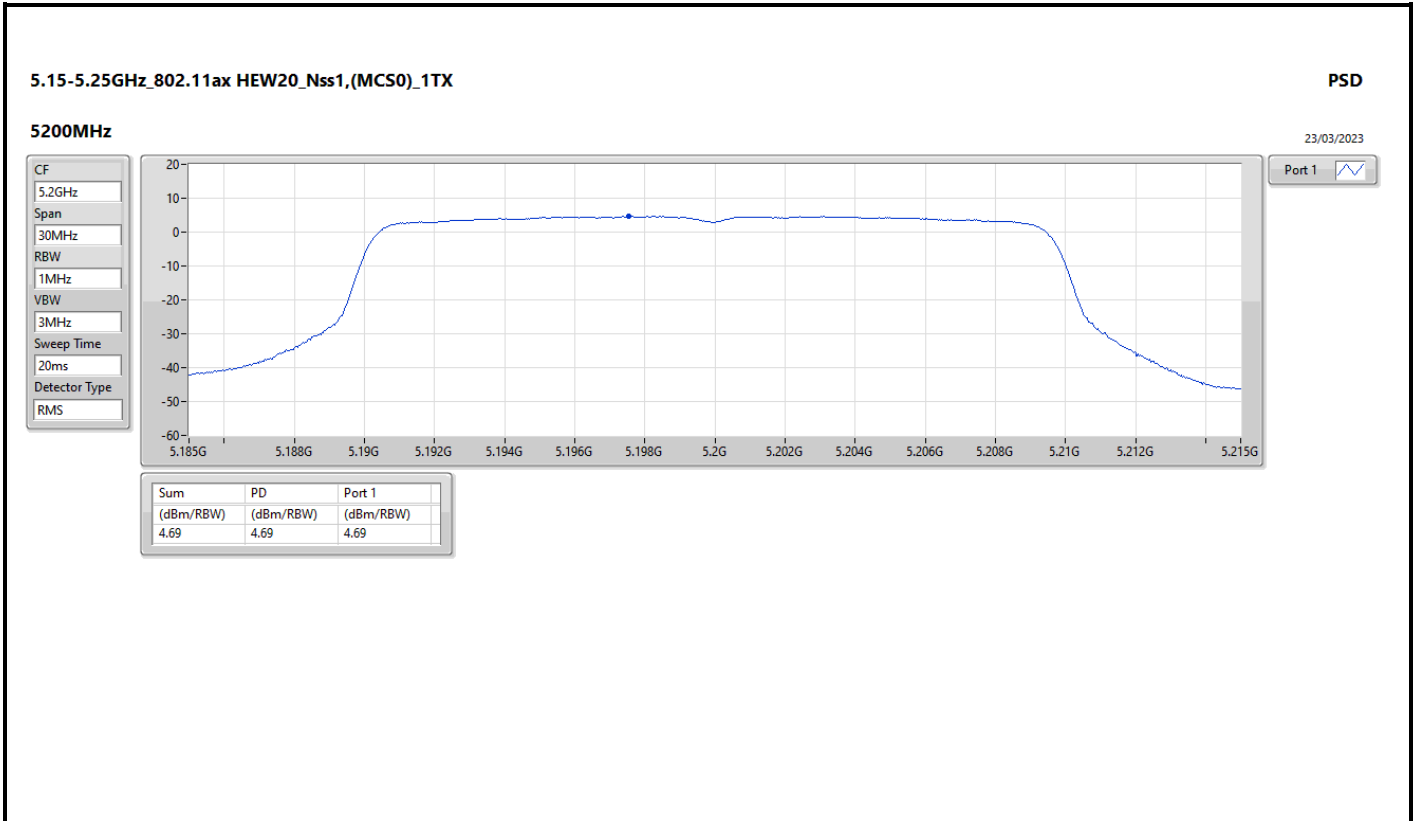

Summary

Mode	PD (dBm/RBW)
5.15-5.25GHz	-
802.11a_Nss1,(6Mbps)_1TX	5.63
802.11ax HEW20_Nss1,(MCS0)_1TX	4.76
802.11ax HEW40_Nss1,(MCS0)_1TX	2.09
802.11ax HEW80_Nss1,(MCS0)_1TX	-0.94
802.11ax HEW160_Nss1,(MCS0)_1TX	-3.54
5.25-5.35GHz	-
802.11ax HEW160_Nss1,(MCS0)_1TX	-3.06

RBW = 500kHz for 5.725-5.85GHz band / 1MHz for other band;

Result

Mode	Result	DG (dBi)	Port 1 (dBm/RBW)	PD (dBm/RBW)	PD Limit (dBm/RBW)
802.11a_Nss1,(6Mbps)_1TX	-	-	-	-	-
5180MHz	Pass	3.21	5.56	5.56	17.00
5200MHz	Pass	3.21	5.54	5.54	17.00
5240MHz	Pass	3.21	5.63	5.63	17.00
802.11ax HEW20_Nss1,(MCS0)_1TX	-	-	-	-	-
5180MHz	Pass	3.21	4.73	4.73	17.00
5200MHz	Pass	3.21	4.69	4.69	17.00
5240MHz	Pass	3.21	4.76	4.76	17.00
802.11ax HEW40_Nss1,(MCS0)_1TX	-	-	-	-	-
5190MHz	Pass	3.21	1.99	1.99	17.00
5230MHz	Pass	3.21	2.09	2.09	17.00
802.11ax HEW80_Nss1,(MCS0)_1TX	-	-	-	-	-
5210MHz	Pass	3.21	-0.94	-0.94	17.00
802.11ax HEW160_Nss1,(MCS0)_1TX	-	-	-	-	-
5250MHz Straddle 5.15-5.25GHz	Pass	3.21	-3.54	-3.54	17.00
5250MHz Straddle 5.25-5.35GHz	Pass	2.86	-3.06	-3.06	11.00

DG = Directional Gain; RBW = 500kHz for 5.725-5.85GHz band / 1MHz for other band;
 PD = trace bin-by-bin of each transmits port summing can be performed maximum power density; Port X = Port X Power Density;