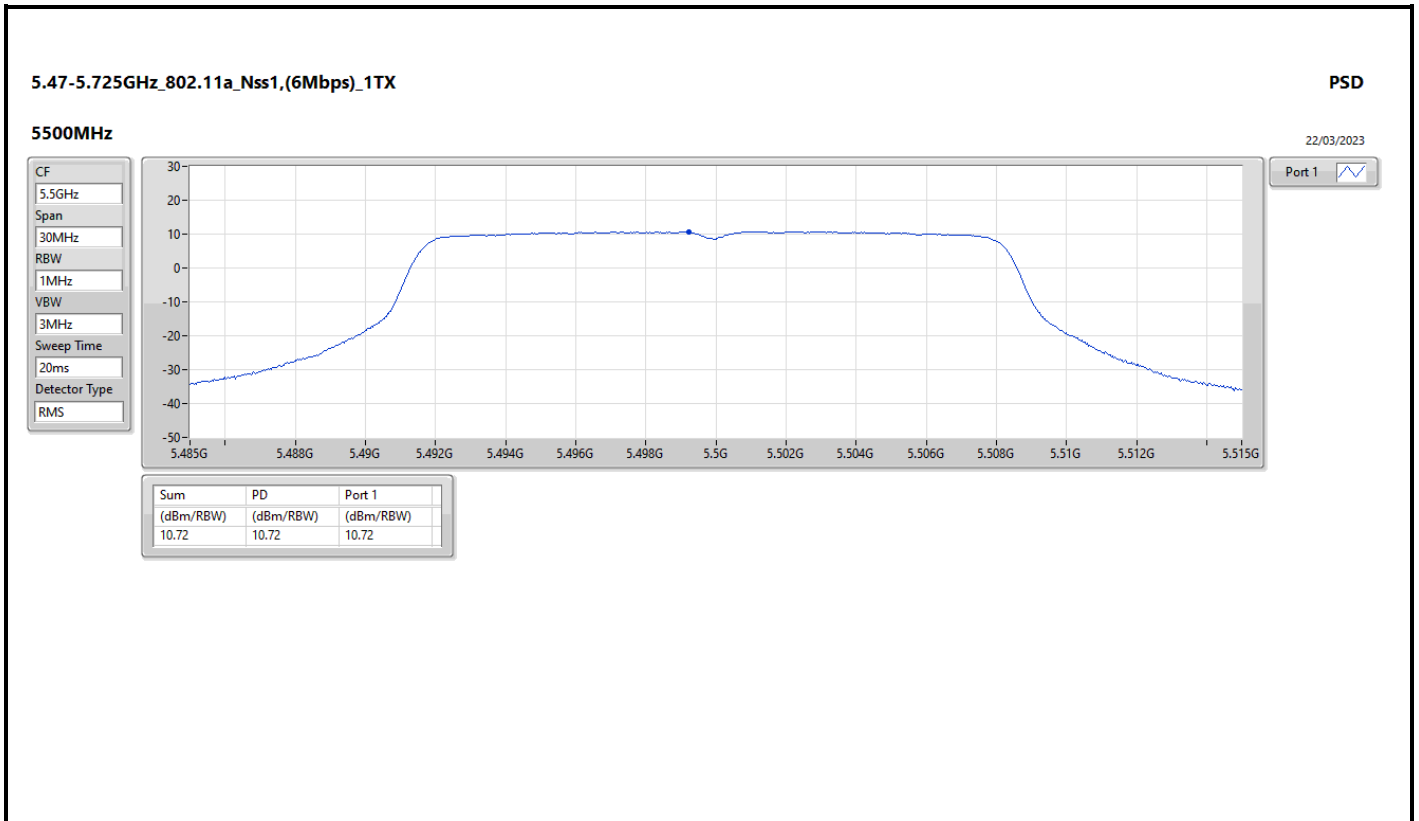

DG = Directional Gain; RBW = 500kHz for 5.725-5.85GHz band / 1MHz for other band;
 PD = trace bin-by-bin of each transmits port summing can be performed maximum power density; Port X = Port X Power Density;