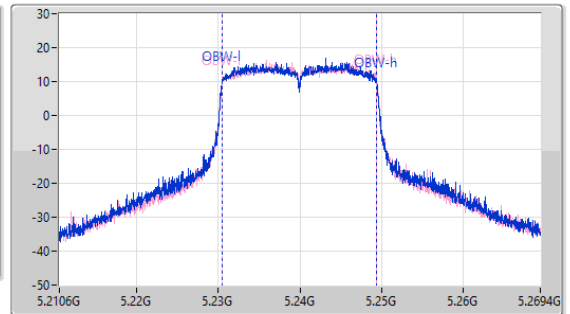

CF: 5.2GHz
 Span: 58.8MHz
 RBW: 200kHz
 VBW: 1MHz
 Sweep Time: 100ms
 Detector Type: Peak

26dB(Hz)	Fl-26dB(Hz)	Fh-26dB(Hz)	OBW(Hz)	Fl-OBW(Hz)	Fh-OBW(Hz)	Limit(Hz)	Port
21.87M	5.18899G	5.21086G	18.983M	5.19045G	5.209433G	Inf	1
21.75M	5.18911G	5.21086G	18.954M	5.190479G	5.209433G	Inf	2

5.15-5.25GHz_802.11ax_HEW20_Nss1,(MCS0)_2TX

EBW

5240MHz

18/03/2023

CF: 5.24GHz
 Span: 60MHz
 RBW: 300kHz
 VBW: 1MHz
 Sweep Time: 100ms
 Detector Type: Peak

CF: 5.24GHz
 Span: 58.8MHz
 RBW: 200kHz
 VBW: 1MHz
 Sweep Time: 100ms
 Detector Type: Peak