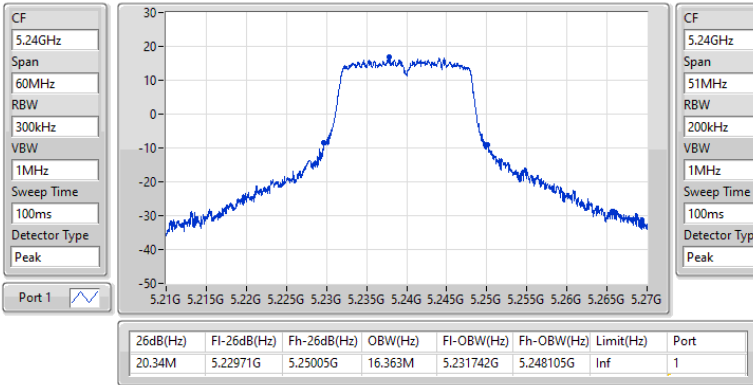

Port X-N dB = Port X 6dB down bandwidth for 5.725-5.85GHz band / 26dB down bandwidth for other band
 Port X-OBW = Port X 99% occupied bandwidth

5.15-5.25GHz_802.11a_Nss1,(6Mbps)_1TX

EBW

5180MHz

18/03/2023

5.15-5.25GHz_802.11a_Nss1,(6Mbps)_1TX

EBW

5200MHz

18/03/2023

5.15-5.25GHz_802.11a_Nss1,(6Mbps)_1TX

EBW

5240MHz

18/03/2023