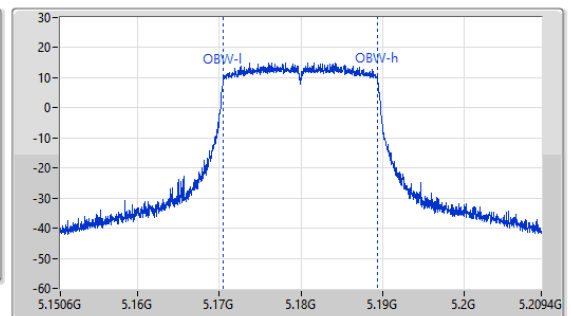

5.15-5.25GHz_802.11ax_HEW20_Nss1,(MCS0)_1TX

EBW

5180MHz

22/03/2023