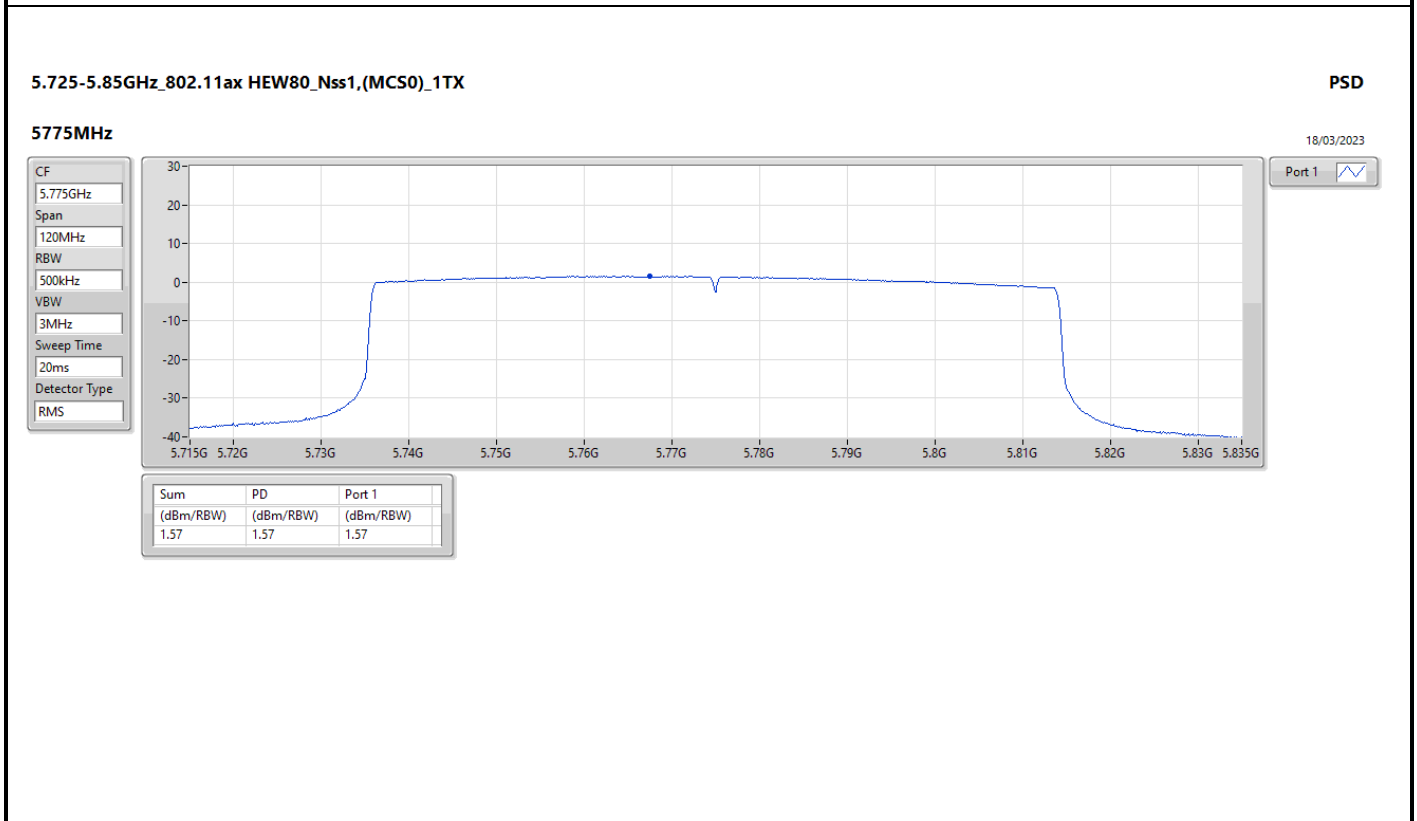

DG = Directional Gain; RBW = 500kHz for 5.725-5.85GHz band / 1MHz for other band;
 PD = trace bin-by-bin of each transmits port summing can be performed maximum power density; Port X = Port X Power Density;