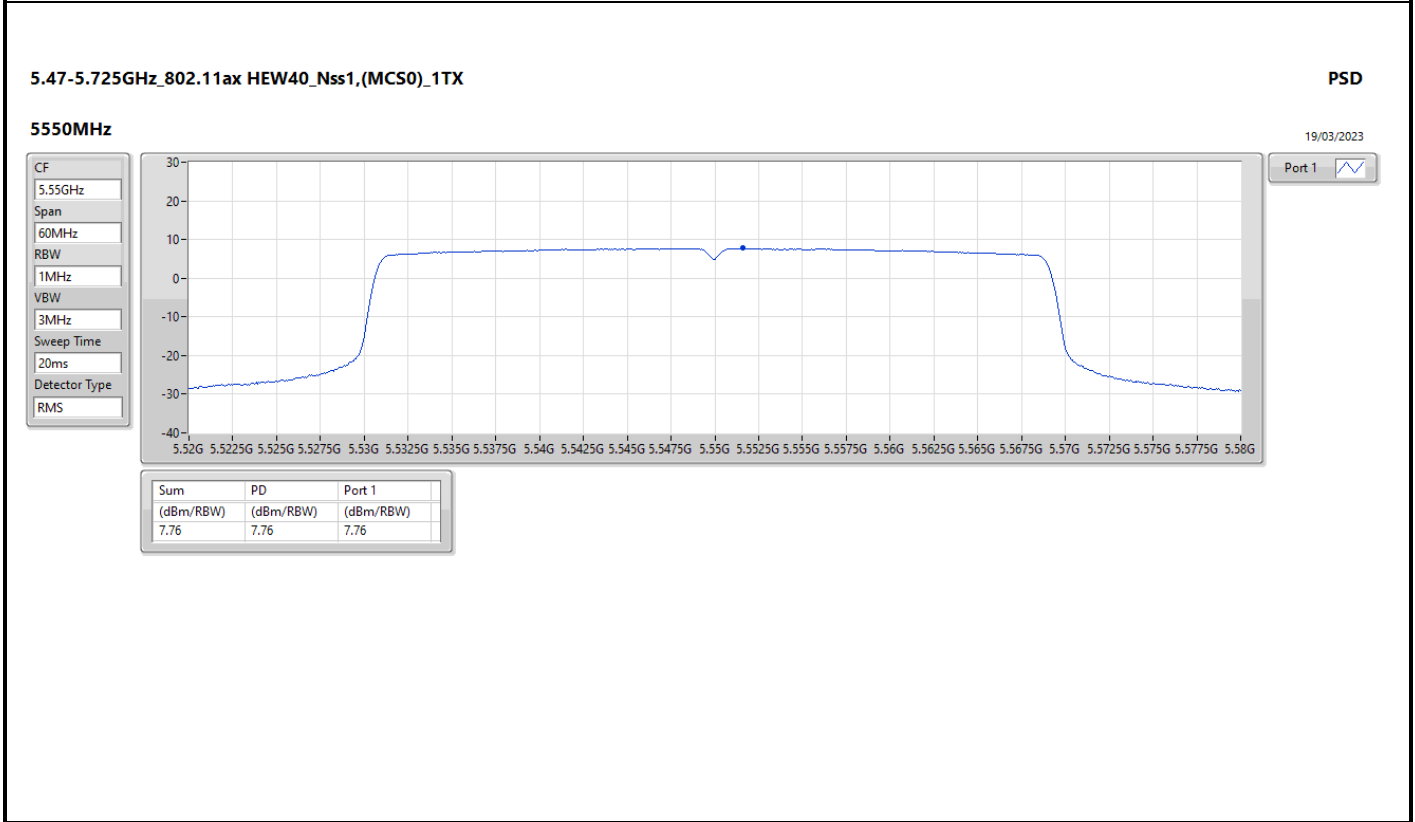

DG = Directional Gain; RBW = 500kHz for 5.725-5.85GHz band / 1MHz for other band;
 PD = trace bin-by-bin of each transmits port summing can be performed maximum power density; Port X = Port X Power Density;