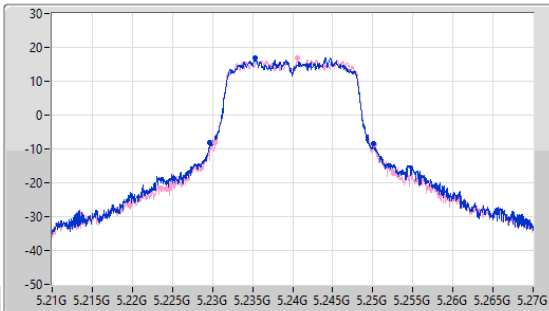

5.15-5.25GHz_802.11a_Nss1,(6Mbps)_2TX

EBW

5200MHz

18/03/2023

CF: 5.2GHz
 Span: 60MHz
 RBW: 300kHz
 VBW: 1MHz
 Sweep Time: 100ms
 Detector Type: Peak

CF: 5.2GHz
 Span: 51MHz
 RBW: 200kHz
 VBW: 1MHz
 Sweep Time: 100ms
 Detector Type: Peak

Port 1: [Waveform icon]
 Port 2: [Waveform icon]

26dB(Hz)	Fl-26dB(Hz)	Fh-26dB(Hz)	OBW(Hz)	Fl-OBW(Hz)	Fh-OBW(Hz)	Limit(Hz)	Port
20.07M	5.18971G	5.20978G	16.414M	5.191717G	5.20813G	Inf	1
19.71M	5.18998G	5.20969G	16.414M	5.191742G	5.208156G	Inf	2

5.15-5.25GHz_802.11a_Nss1,(6Mbps)_2TX

EBW

5240MHz

18/03/2023

CF: 5.24GHz
 Span: 60MHz
 RBW: 300kHz
 VBW: 1MHz
 Sweep Time: 100ms
 Detector Type: Peak

CF: 5.24GHz
 Span: 51MHz
 RBW: 200kHz
 VBW: 1MHz
 Sweep Time: 100ms
 Detector Type: Peak