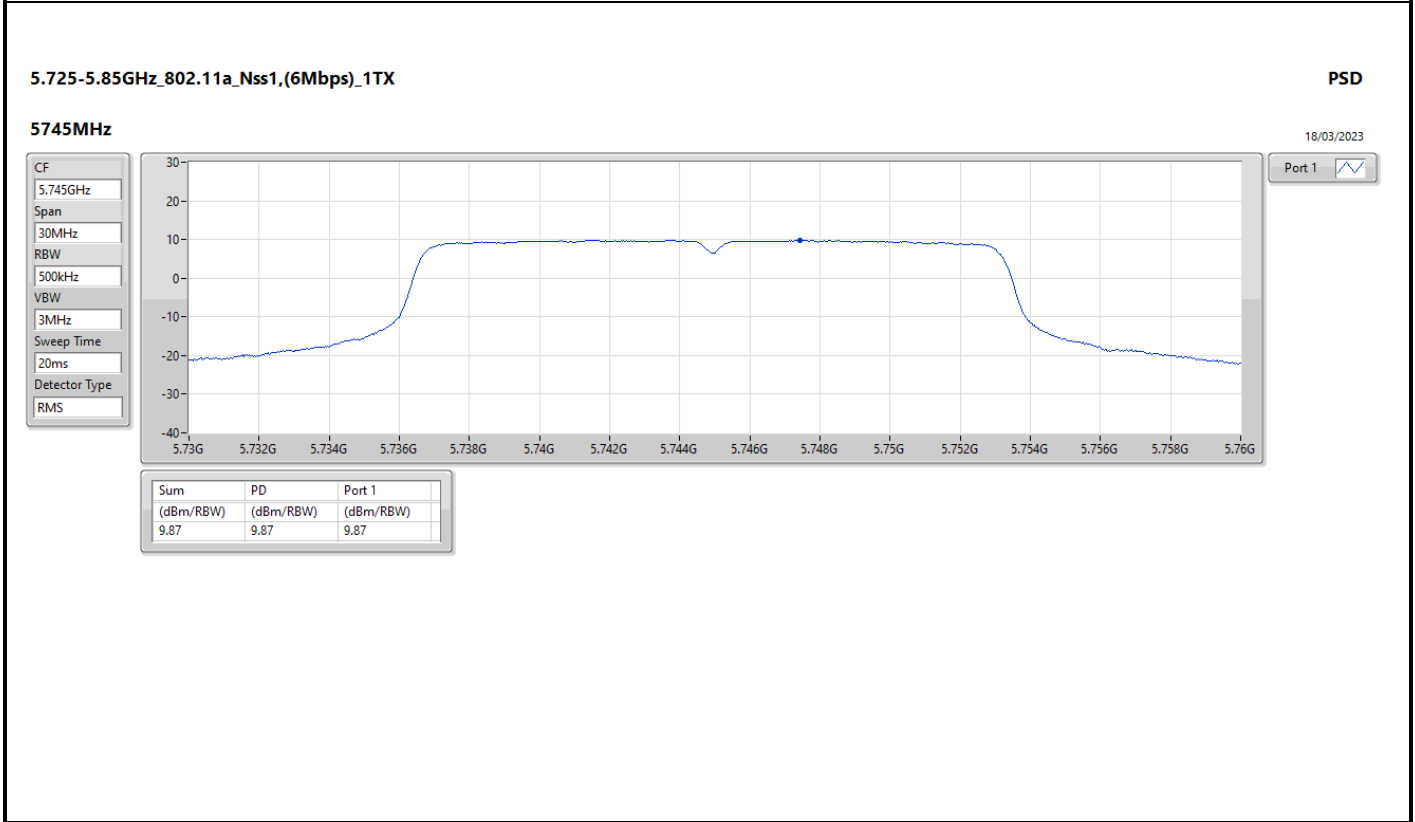

DG = Directional Gain; RBW = 500kHz for 5.725-5.85GHz band / 1MHz for other band;
 PD = trace bin-by-bin of each transmits port summing can be performed maximum power density; Port X = Port X Power Density;