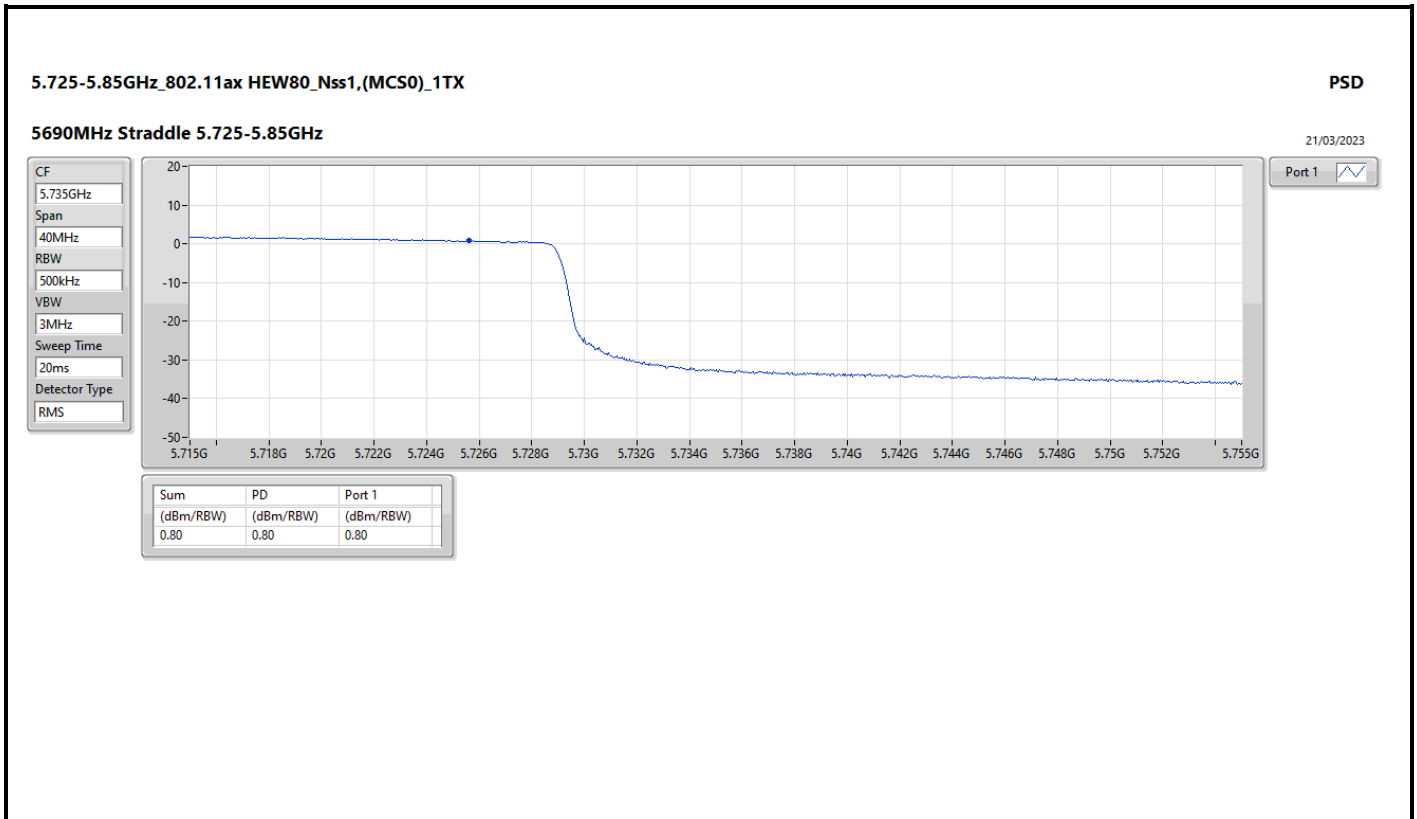

DG = Directional Gain; RBW = 500kHz for 5.725-5.85GHz band / 1MHz for other band;
 PD = trace bin-by-bin of each transmits port summing can be performed maximum power density; Port X = Port X Power Density;