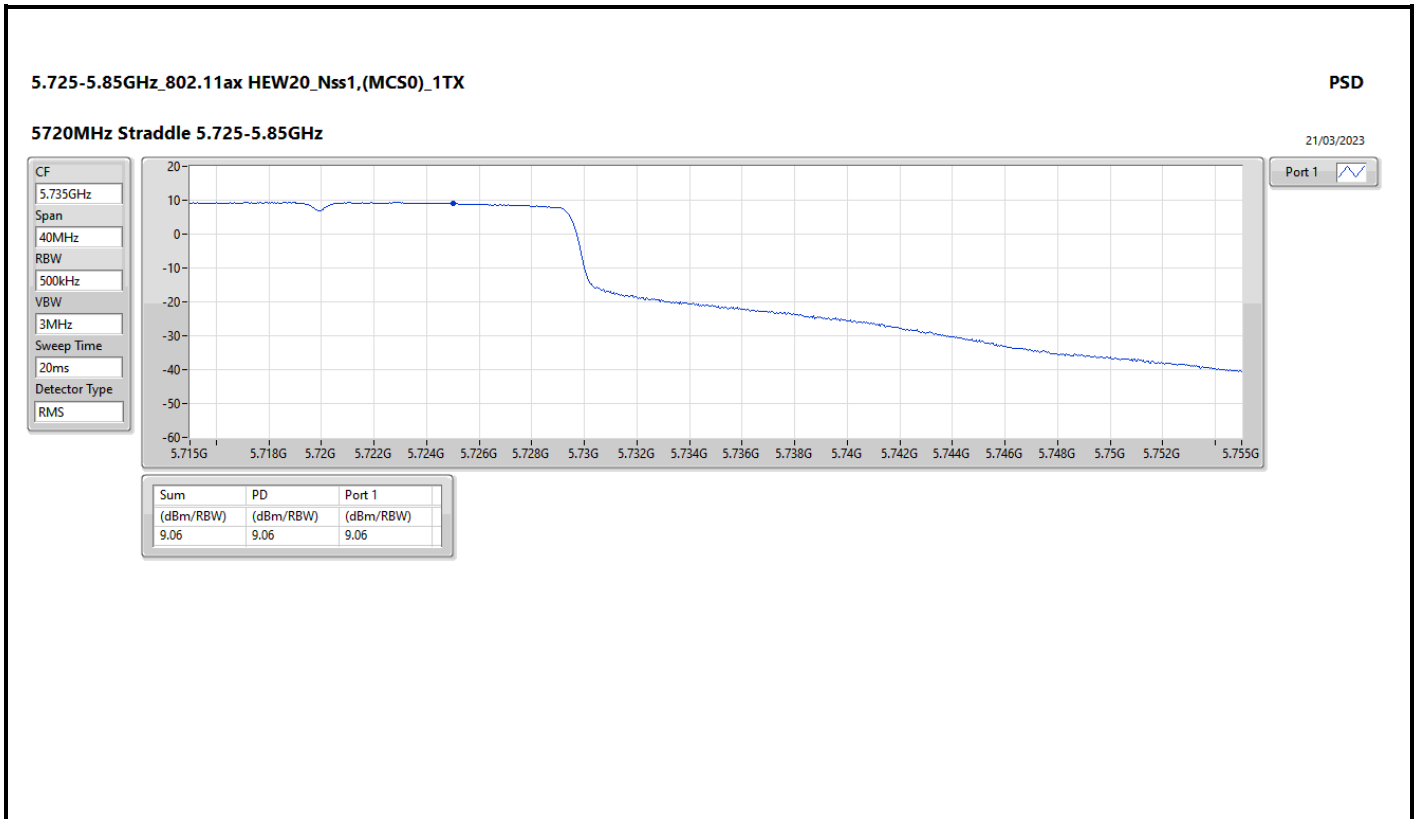

DG = Directional Gain; RBW = 500kHz for 5.725-5.85GHz band / 1MHz for other band;
 PD = trace bin-by-bin of each transmits port summing can be performed maximum power density; Port X = Port X Power Density;