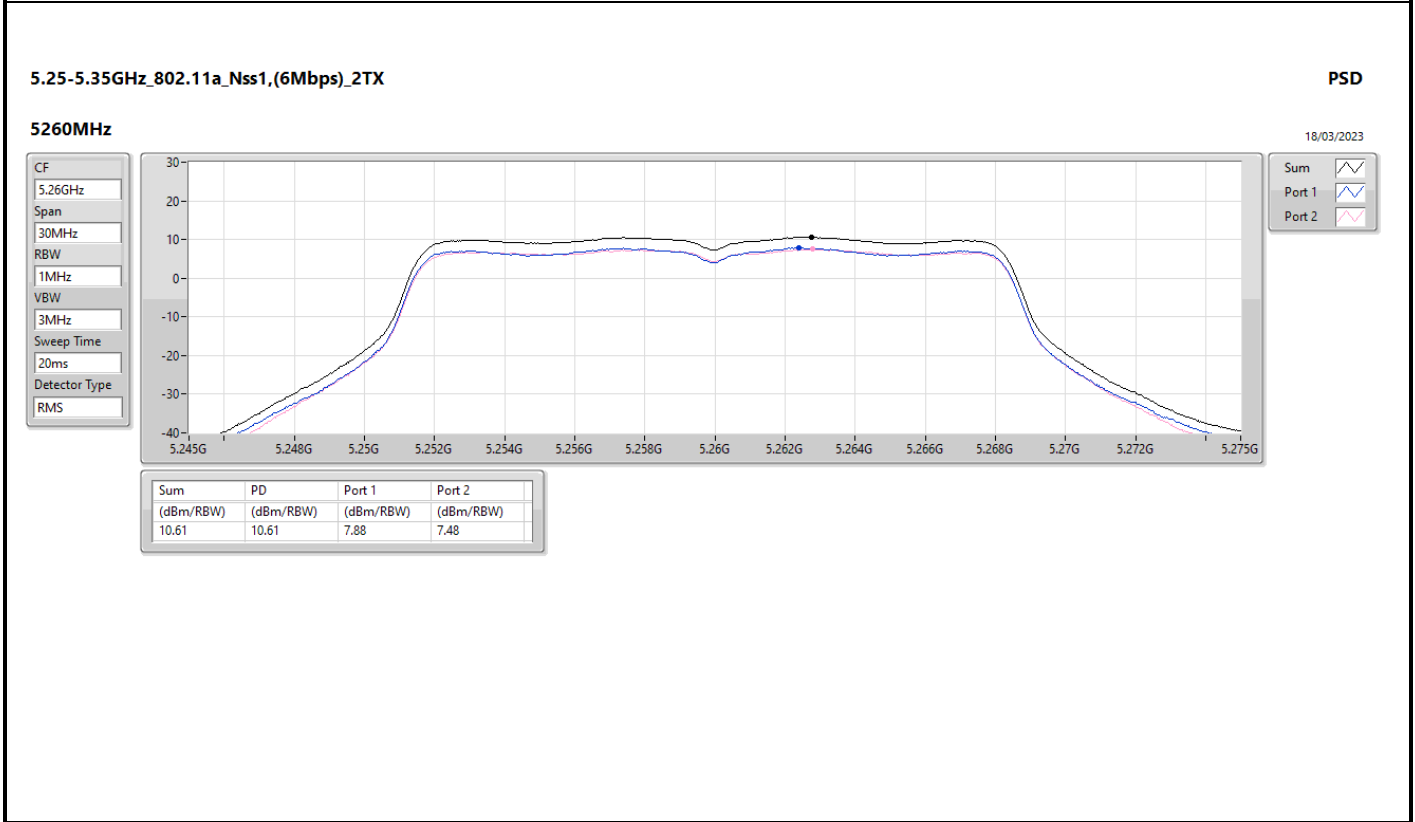

DG = Directional Gain; RBW = 500kHz for 5.725-5.85GHz band / 1MHz for other band;
 PD = trace bin-by-bin of each transmits port summing can be performed maximum power density; Port X = Port X Power Density;