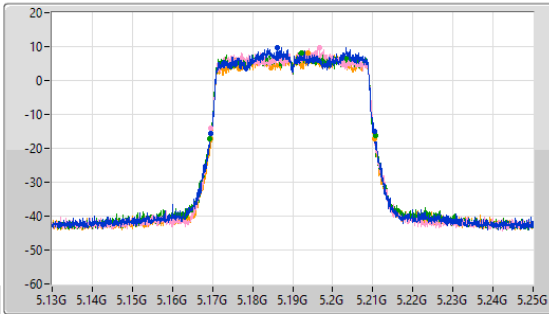

5.15-5.25GHz_802.11a_Nss1,(6Mbps)_4TX

EBW

5240MHz

20/03/2023

5.15-5.25GHz_802.11ax_HEW20_Nss1,(MCS0)_4TX

EBW

5180MHz

20/03/2023

5.15-5.25GHz_802.11ax_HEW20_Nss1,(MCS0)_4TX

EBW

5200MHz

20/03/2023

5.15-5.25GHz_802.11ax_HEW20_Nss1,(MCS0)_4TX

EBW

5240MHz

20/03/2023

5.15-5.25GHz_802.11ax_HEW40_Nss1,(MCS0)_4TX

EBW

5190MHz

20/03/2023

CF: 5.19GHz
 Span: 120MHz
 RBW: 500kHz
 VBW: 2MHz
 Sweep Time: 100ms
 Detector Type: Peak

CF: 5.19GHz
 Span: 117.6MHz
 RBW: 500kHz
 VBW: 2MHz
 Sweep Time: 100ms
 Detector Type: Peak