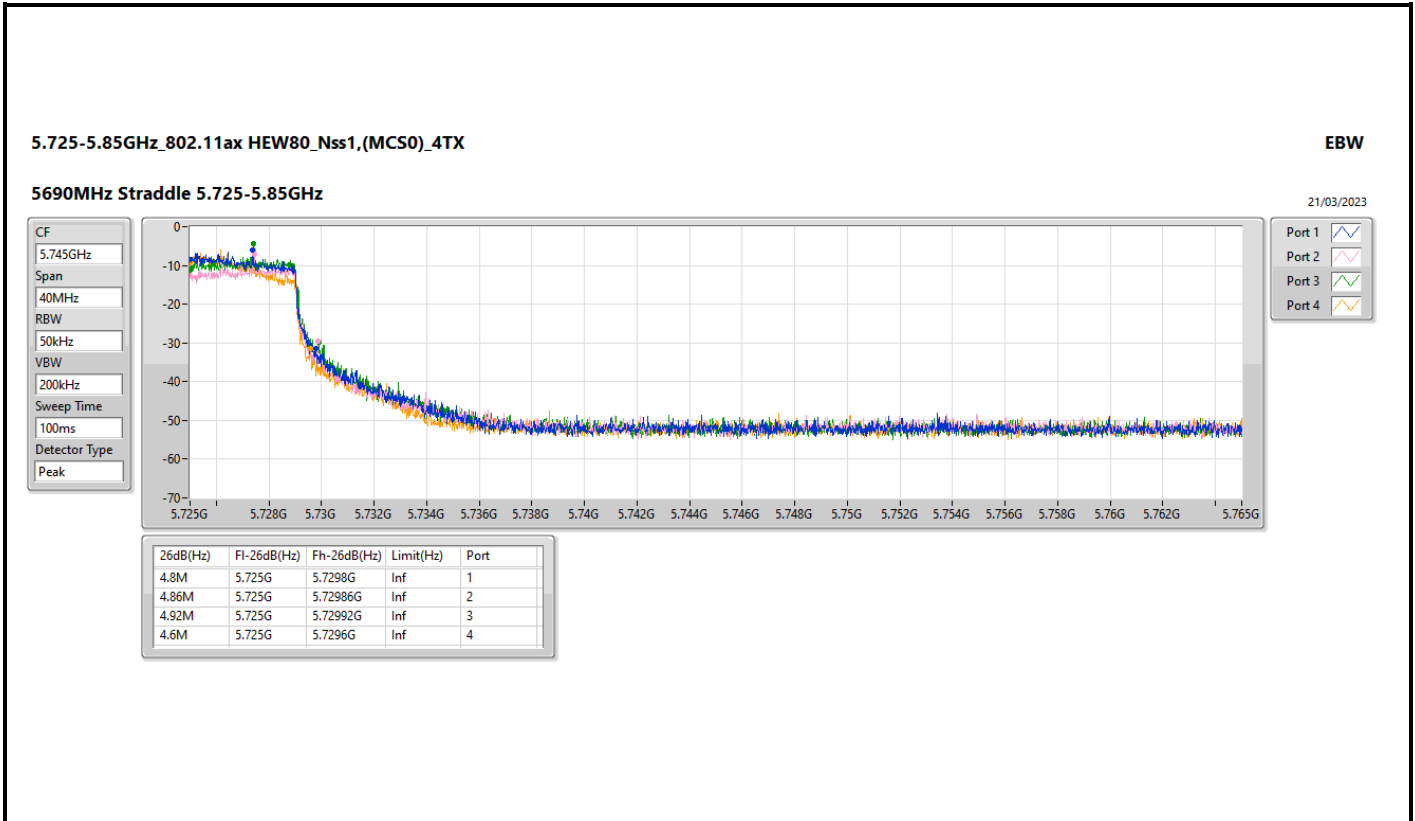

5.47-5.725GHz_802.11ax HEW80_Nss1,(MCS0)_4TX

EBW

5690MHz Straddle 5.47-5.725GHz

21/03/2023

5.725-5.85GHz_802.11ax HEW80_Nss1,(MCS0)_4TX

EBW

5690MHz Straddle 5.725-5.85GHz

21/03/2023

Summary

Mode	Max-N dB (Hz)	Max-OBW (Hz)	ITU-Code	Min-N dB (Hz)	Min-OBW (Hz)
5.15-5.25GHz	-	-	-	-	-
802.11a_Nss1,(6Mbps)_1TX	20.34M	16.363M	16M4D1D	19.68M	16.363M
802.11a_Nss1,(6Mbps)_2TX	20.43M	16.414M	16M4D1D	19.29M	16.337M
802.11a_Nss1,(6Mbps)_4TX	19.8M	16.388M	16M4D1D	19.05M	16.286M
802.11ax HEW20_Nss1,(MCS0)_1TX	22.26M	18.954M	19M0D1D	21.51M	18.924M
802.11ax HEW20_Nss1,(MCS0)_2TX	21.87M	18.983M	19M0D1D	21.18M	18.865M
802.11ax HEW20_Nss1,(MCS0)_4TX	21.6M	18.954M	19M0D1D	21.03M	18.865M
802.11ax HEW40_Nss1,(MCS0)_1TX	42.06M	37.848M	37M8D1D	41.04M	37.79M
802.11ax HEW40_Nss1,(MCS0)_2TX	41.16M	37.731M	37M7D1D	40.56M	37.672M
802.11ax HEW40_Nss1,(MCS0)_4TX	41.28M	37.848M	37M8D1D	40.56M	37.554M
802.11ax HEW80_Nss1,(MCS0)_1TX	82.32M	77.107M	77M1D1D	82.32M	77.107M
802.11ax HEW80_Nss1,(MCS0)_2TX	82.08M	77.107M	77M1D1D	81.96M	76.99M
802.11ax HEW80_Nss1,(MCS0)_4TX	82.56M	77.225M	77M2D1D	81.36M	76.872M