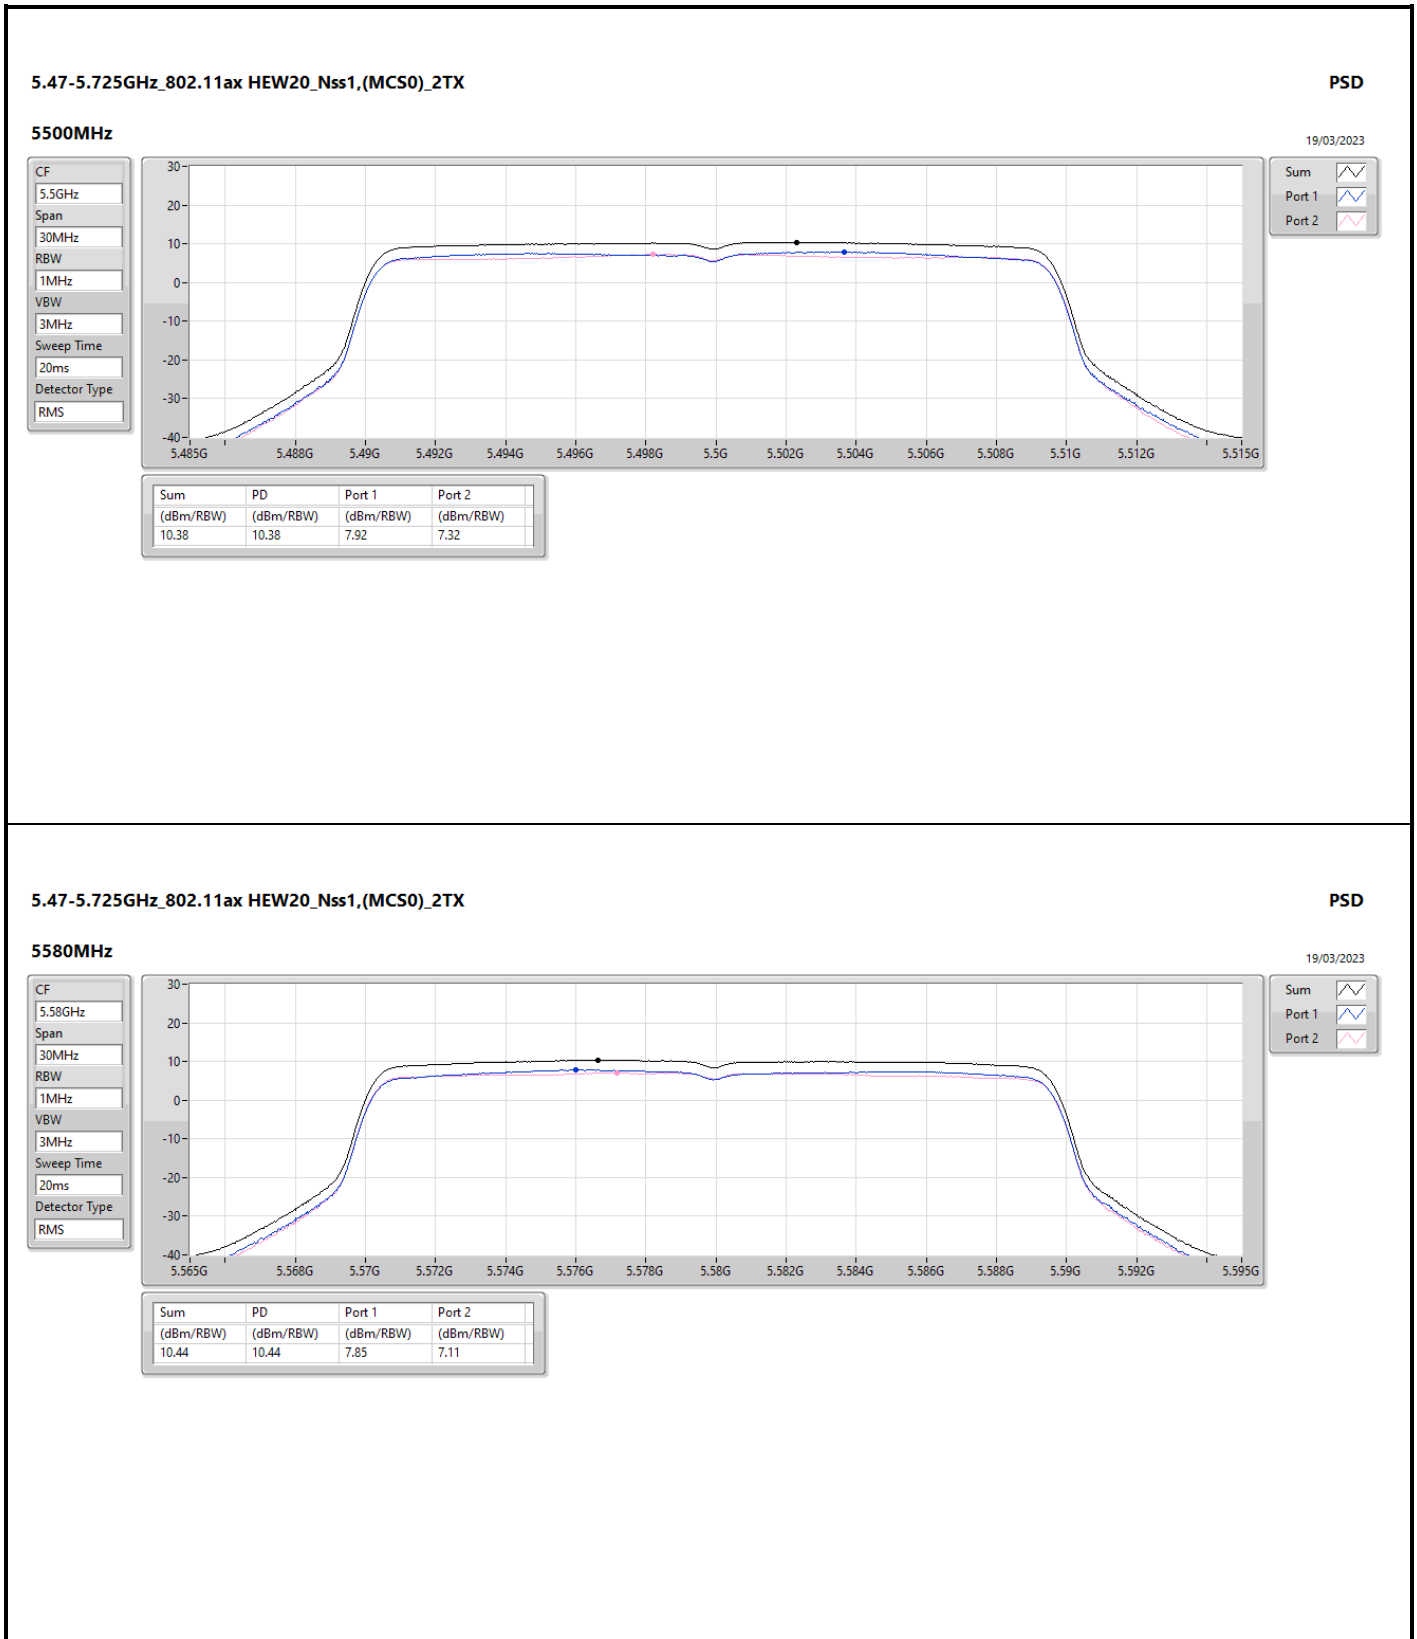

DG = Directional Gain; RBW = 500kHz for 5.725-5.85GHz band / 1MHz for other band;
 PD = trace bin-by-bin of each transmits port summing can be performed maximum power density; Port X = Port X Power Density;