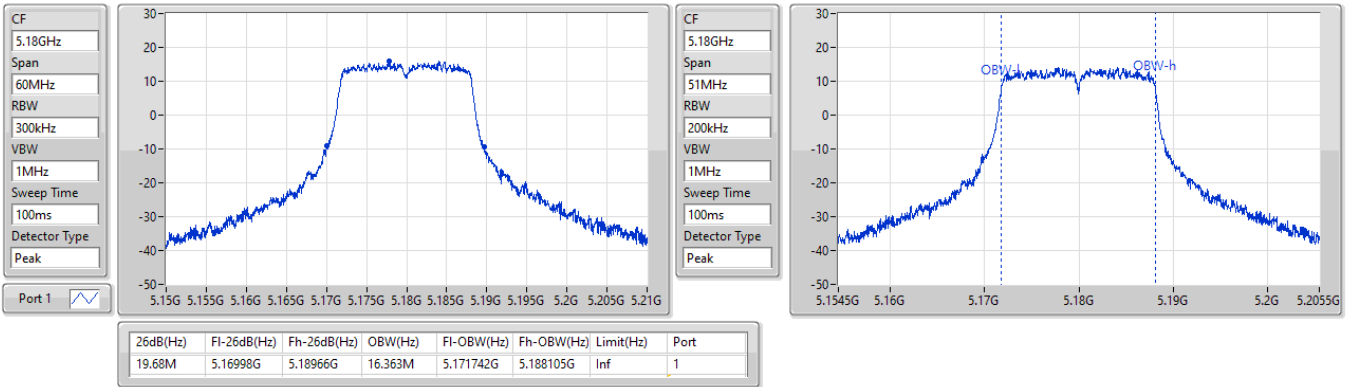

Port X-N dB = Port X 6dB down bandwidth for 5.725-5.85GHz band / 26dB down bandwidth for other band
 Port X-OBW = Port X 99% occupied bandwidth

5.15-5.25GHz_802.11a_Nss1,(6Mbps)_1TX

EBW

5180MHz

18/03/2023