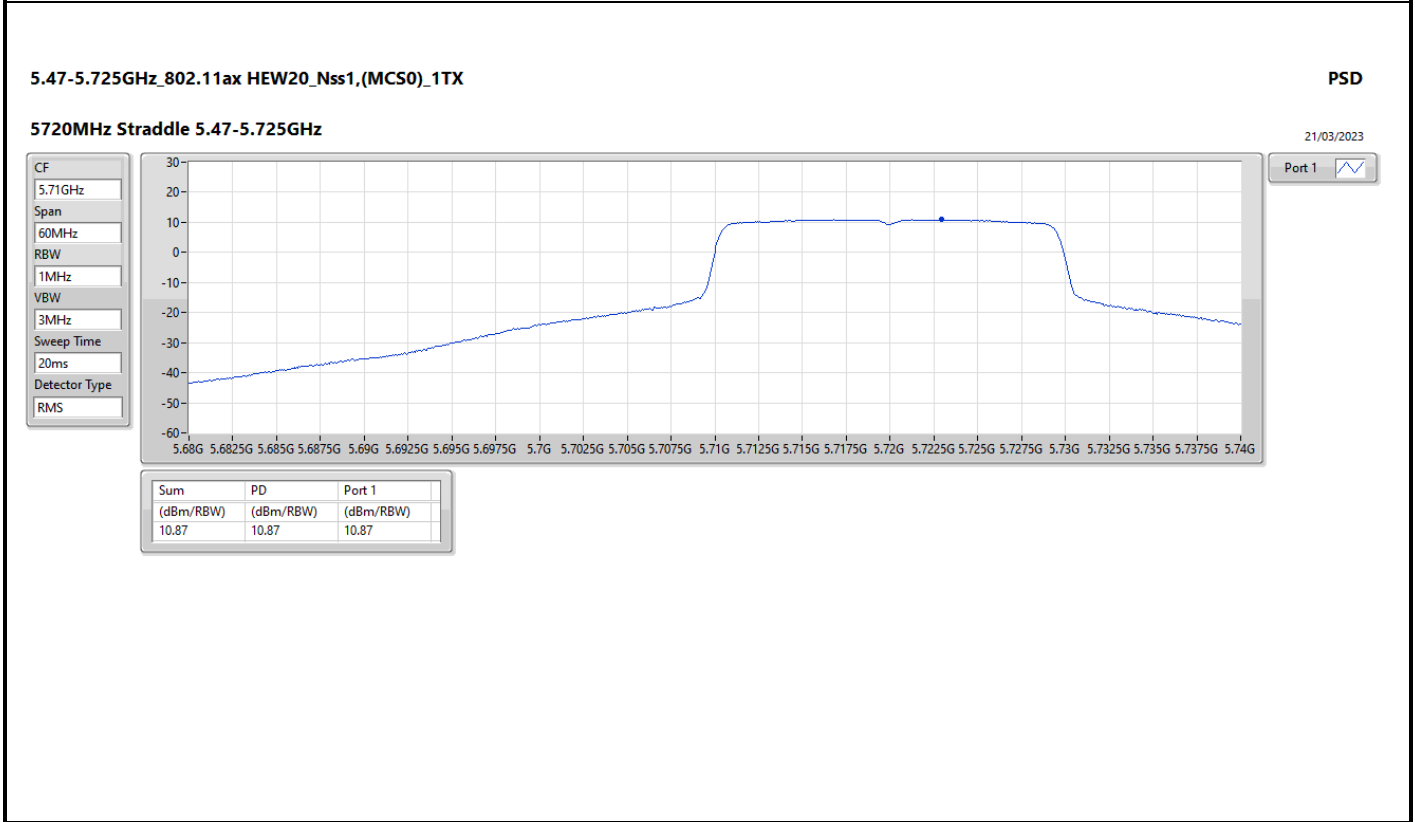

DG = Directional Gain; RBW = 500kHz for 5.725-5.85GHz band / 1MHz for other band;
 PD = trace bin-by-bin of each transmits port summing can be performed maximum power density; Port X = Port X Power Density;