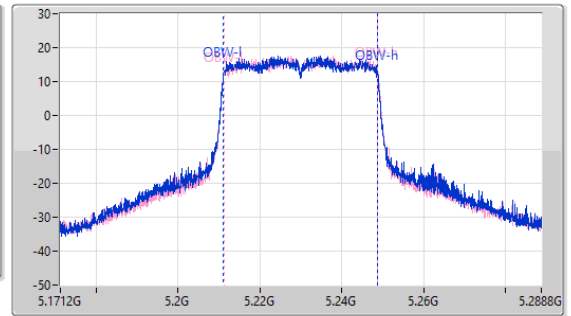

5.15-5.25GHz_802.11ax_HEW40_Nss1,(MCS0)_2TX

EBW

5230MHz

19/03/2023