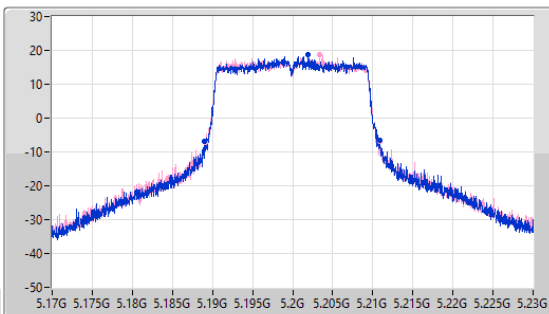

5.15-5.25GHz_802.11ax_HEW20_Nss1,(MCS0)_2TX

EBW

5180MHz

18/03/2023

CF: 5.18GHz
 Span: 60MHz
 RBW: 300kHz
 VBW: 1MHz
 Sweep Time: 100ms
 Detector Type: Peak
 Port 1: [Waveform icon]
 Port 2: [Waveform icon]

CF: 5.18GHz
 Span: 58.8MHz
 RBW: 200kHz
 VBW: 1MHz
 Sweep Time: 100ms
 Detector Type: Peak

26dB(Hz)	Fl-26dB(Hz)	Fh-26dB(Hz)	OBW(Hz)	Fl-OBW(Hz)	Fh-OBW(Hz)	Limit(Hz)	Port
21.24M	5.16929G	5.19053G	18.895M	5.170479G	5.189374G	Inf	1
21.42M	5.16935G	5.19077G	18.895M	5.170509G	5.189403G	Inf	2

5.15-5.25GHz_802.11ax_HEW20_Nss1,(MCS0)_2TX

EBW

5200MHz

18/03/2023

CF: 5.2GHz
 Span: 60MHz
 RBW: 300kHz
 VBW: 1MHz
 Sweep Time: 100ms
 Detector Type: Peak
 Port 1: [Waveform icon]
 Port 2: [Waveform icon]