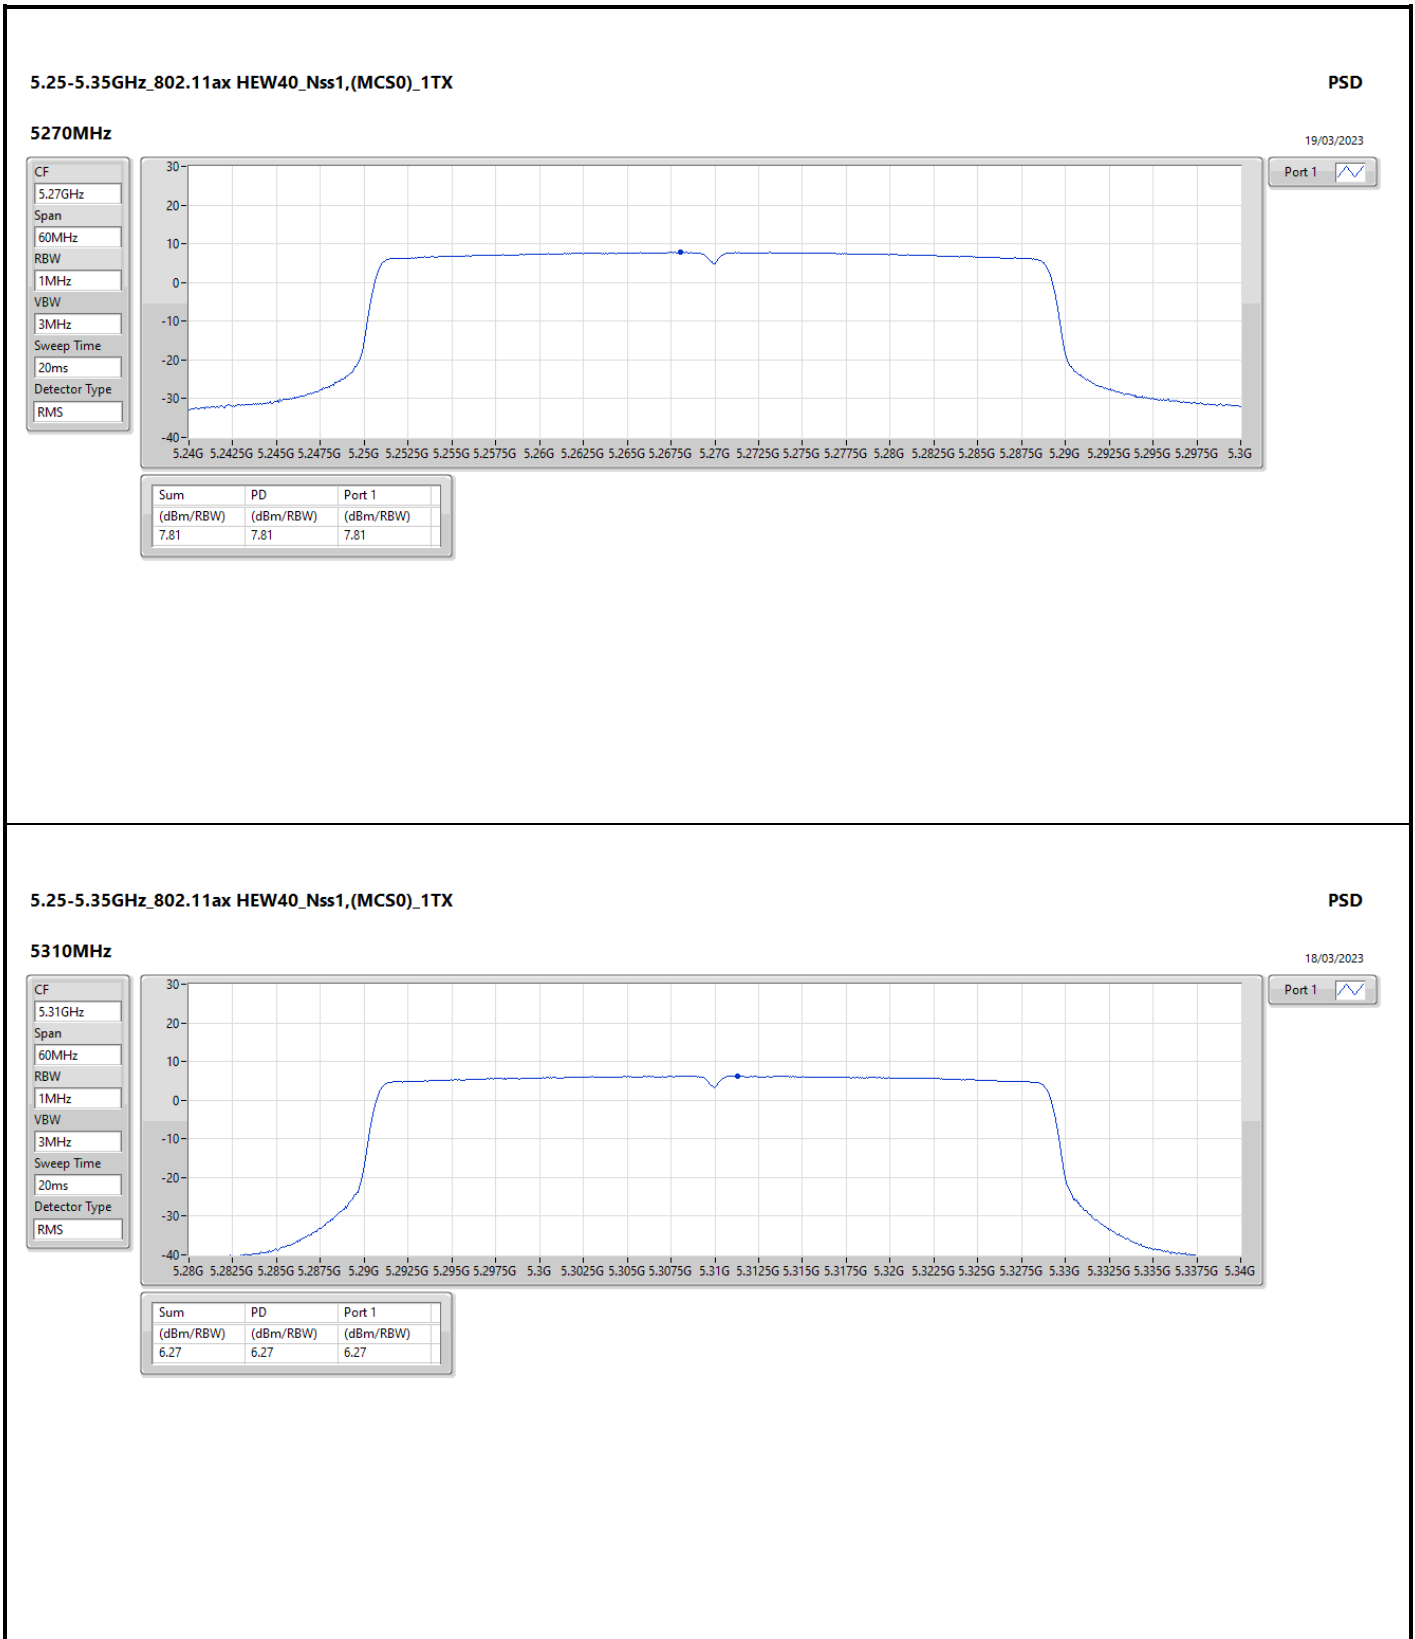

DG = Directional Gain; RBW = 500kHz for 5.725-5.85GHz band / 1MHz for other band;
 PD = trace bin-by-bin of each transmits port summing can be performed maximum power density; Port X = Port X Power Density;