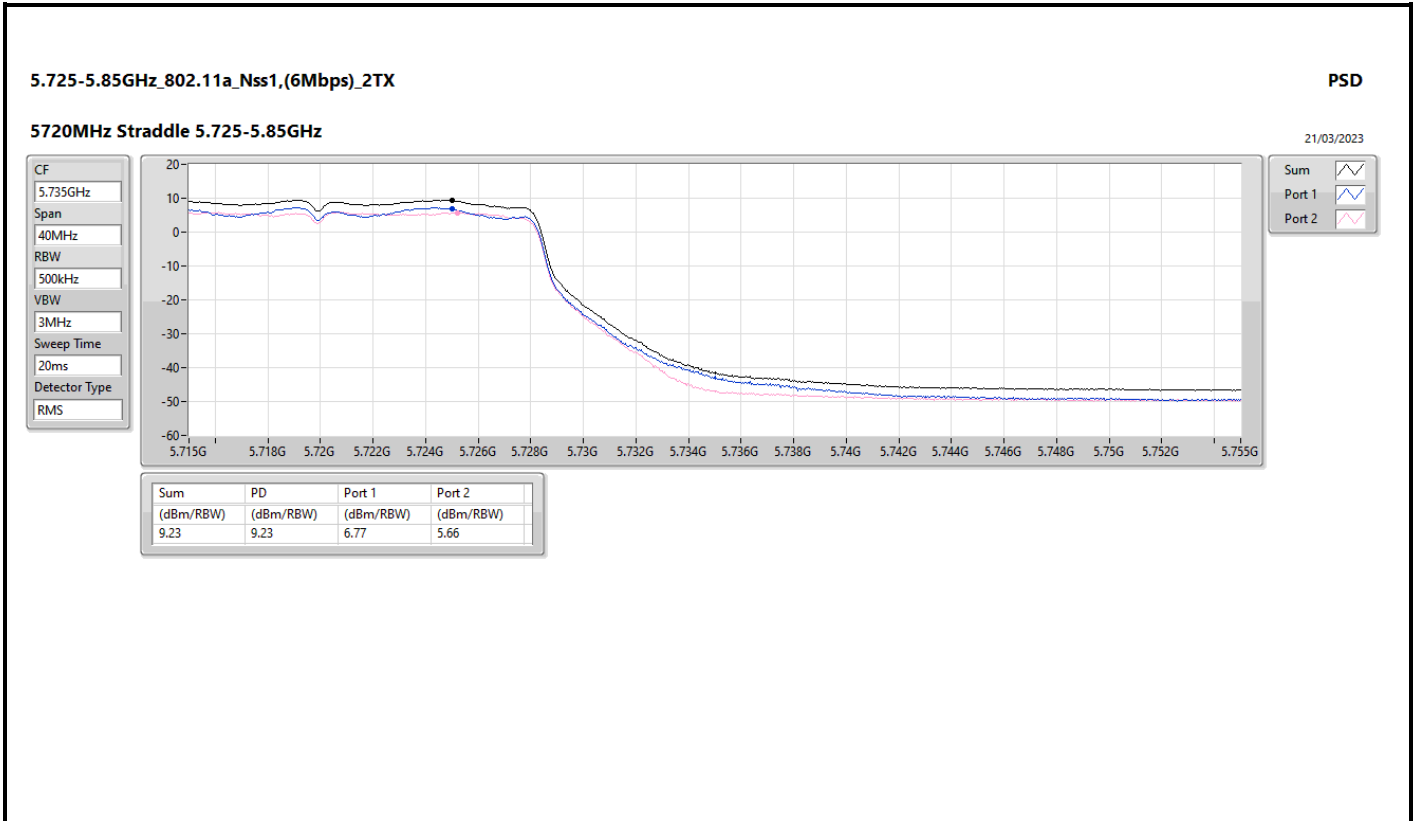

DG = Directional Gain; RBW = 500kHz for 5.725-5.85GHz band / 1MHz for other band;
 PD = trace bin-by-bin of each transmits port summing can be performed maximum power density; Port X = Port X Power Density;