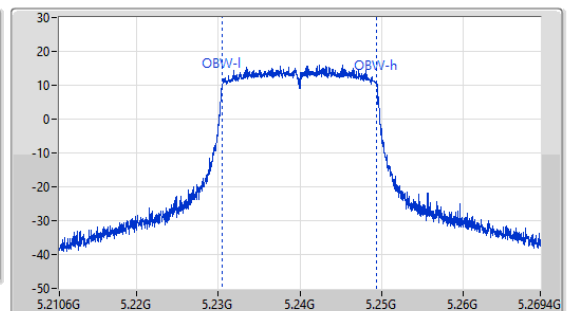

5.15-5.25GHz_802.11ax_HEW20_Nss1,(MCS0)_1TX

EBW

5240MHz

22/03/2023

CF
5.24GHz
Span
60MHz
RBW
300kHz
VBW
1MHz
Sweep Time
100ms
Detector Type
Peak

CF
5.24GHz
Span
58.8MHz
RBW
200kHz
VBW
1MHz
Sweep Time
100ms
Detector Type
Peak