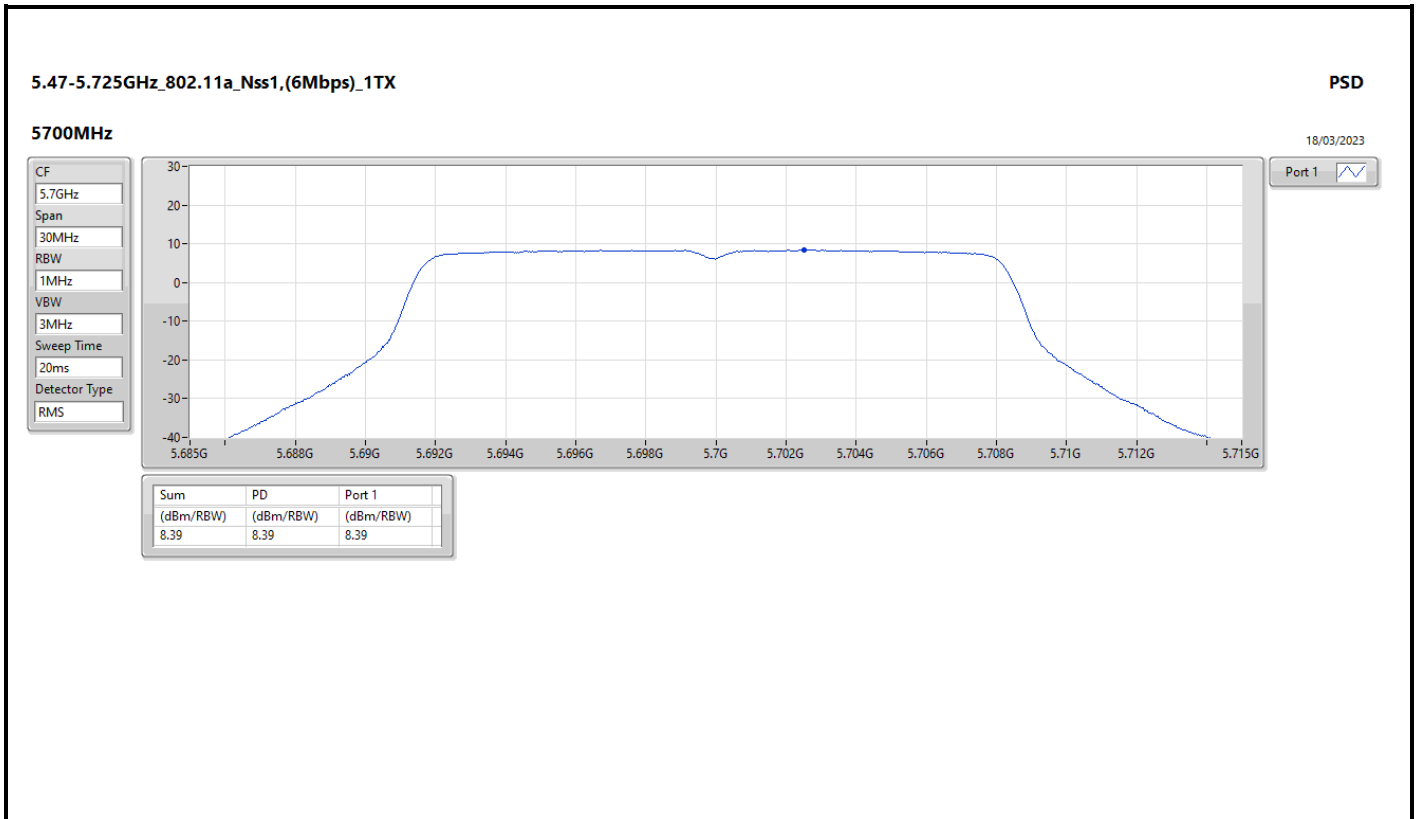

DG = Directional Gain; RBW = 500kHz for 5.725-5.85GHz band / 1MHz for other band;
 PD = trace bin-by-bin of each transmits port summing can be performed maximum power density; Port X = Port X Power Density;