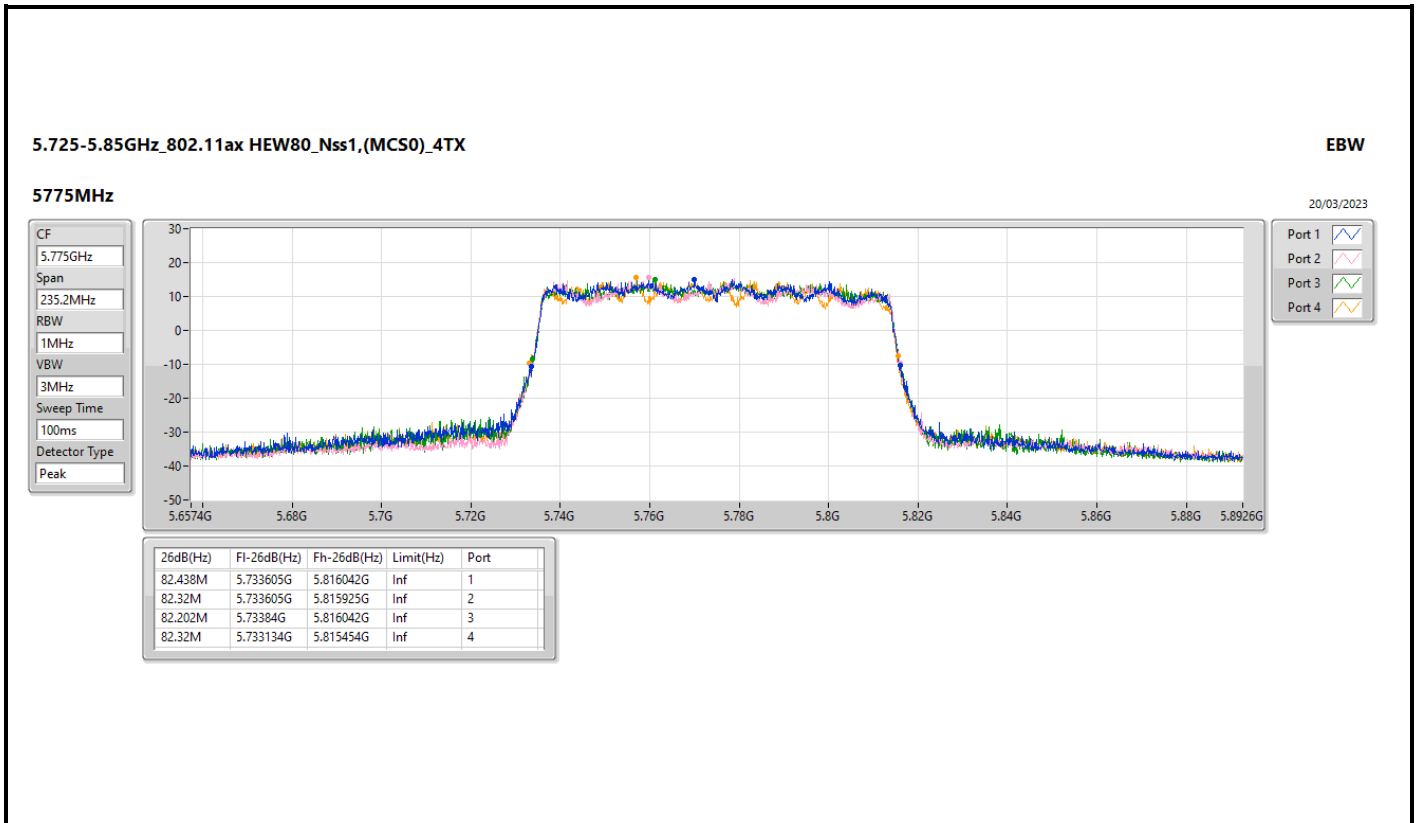

5.47-5.725GHz_802.11ax HEW80_Nss1,(MCS0)_4TX

EBW

5690MHz Straddle 5.47-5.725GHz

21/03/2023

5.725-5.85GHz_802.11ax HEW80_Nss1,(MCS0)_4TX

EBW

5690MHz Straddle 5.725-5.85GHz

21/03/2023

Summary

Mode	Max-N dB (Hz)	Max-OBW (Hz)	ITU-Code	Min-N dB (Hz)	Min-OBW (Hz)
5.15-5.25GHz	-	-	-	-	-
802.11a_Nss1,(6Mbps)_1TX	20.34M	16.363M	16M4D1D	19.68M	16.363M
802.11a_Nss1,(6Mbps)_2TX	20.43M	16.414M	16M4D1D	19.29M	16.337M
802.11a_Nss1,(6Mbps)_4TX	19.8M	16.388M	16M4D1D	19.05M	16.286M
802.11ax HEW20_Nss1,(MCS0)_1TX	22.26M	18.954M	19M0D1D	21.51M	18.924M
802.11ax HEW20_Nss1,(MCS0)_2TX	21.87M	18.983M	19M0D1D	21.18M	18.865M
802.11ax HEW20_Nss1,(MCS0)_4TX	21.6M	18.954M	19M0D1D	21.03M	18.865M
802.11ax HEW40_Nss1,(MCS0)_1TX	42.06M	37.848M	37M8D1D	41.04M	37.79M
802.11ax HEW40_Nss1,(MCS0)_2TX	41.16M	37.731M	37M7D1D	40.56M	37.672M
802.11ax HEW40_Nss1,(MCS0)_4TX	41.28M	37.848M	37M8D1D	40.56M	37.554M
802.11ax HEW80_Nss1,(MCS0)_1TX	82.32M	77.107M	77M1D1D	82.32M	77.107M
802.11ax HEW80_Nss1,(MCS0)_2TX	82.08M	77.107M	77M1D1D	81.96M	76.99M
802.11ax HEW80_Nss1,(MCS0)_4TX	82.56M	77.225M	77M2D1D	81.36M	76.872M