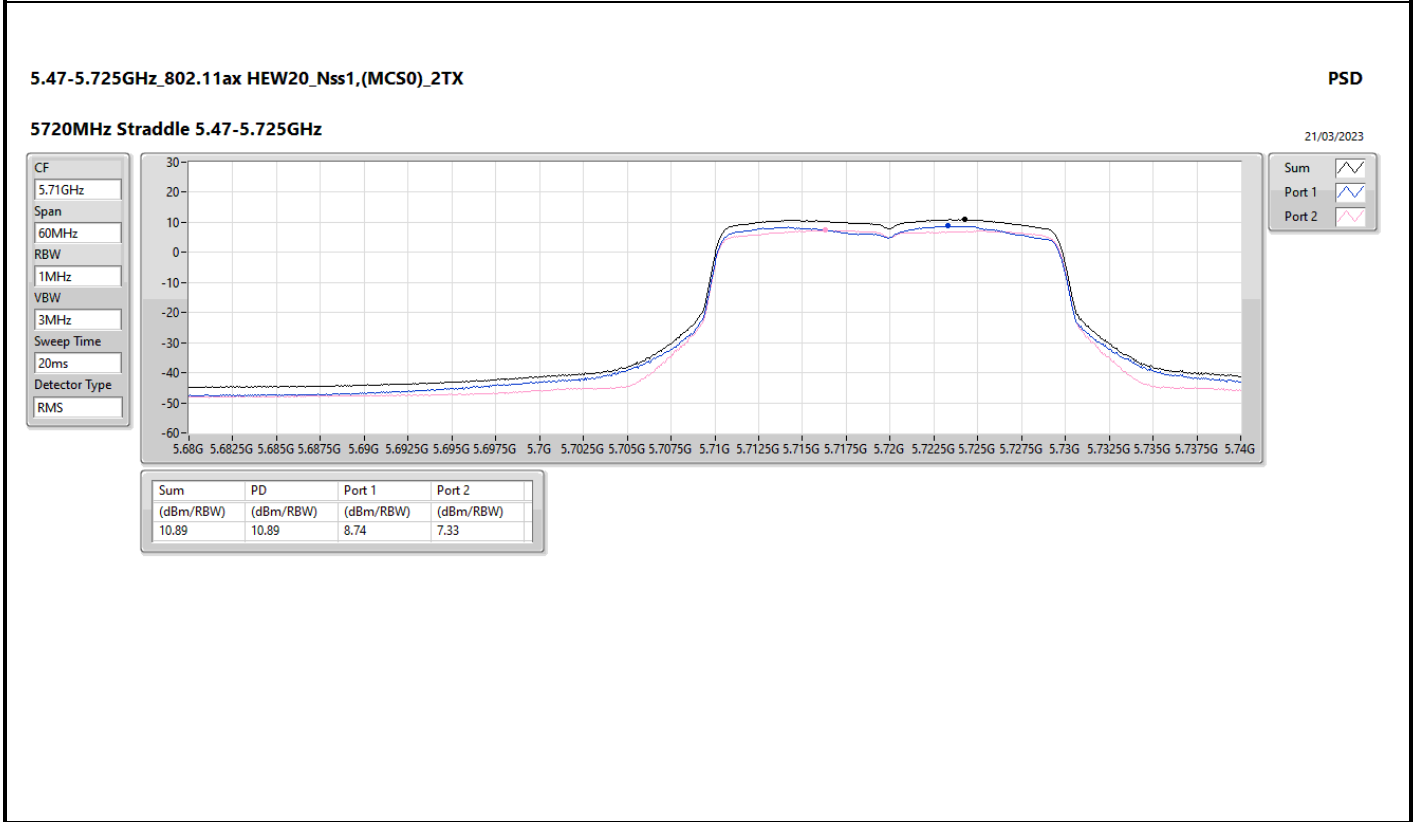

DG = Directional Gain; RBW = 500kHz for 5.725-5.85GHz band / 1MHz for other band;
 PD = trace bin-by-bin of each transmits port summing can be performed maximum power density; Port X = Port X Power Density;