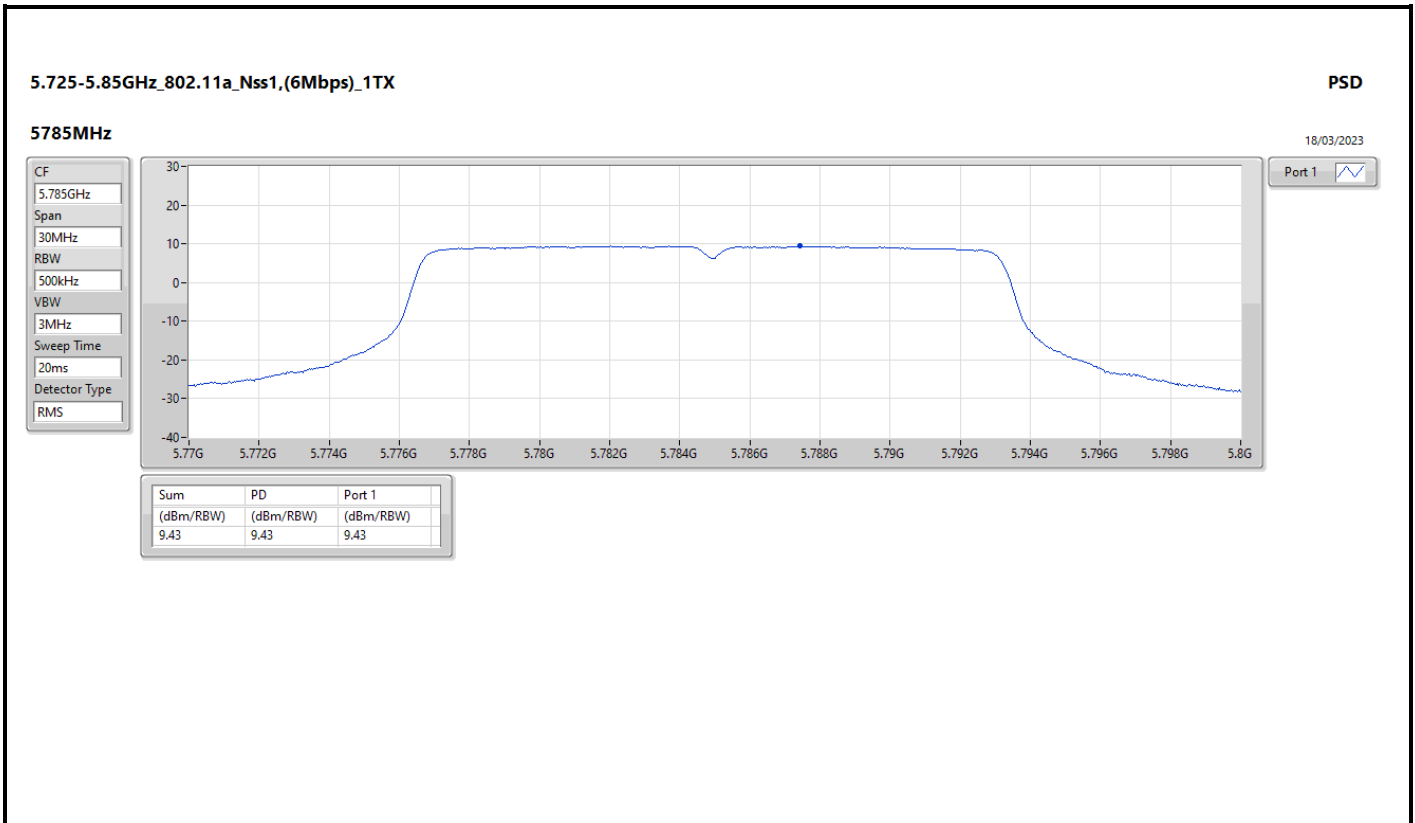

DG = Directional Gain; RBW = 500kHz for 5.725-5.85GHz band / 1MHz for other band;
 PD = trace bin-by-bin of each transmits port summing can be performed maximum power density; Port X = Port X Power Density;