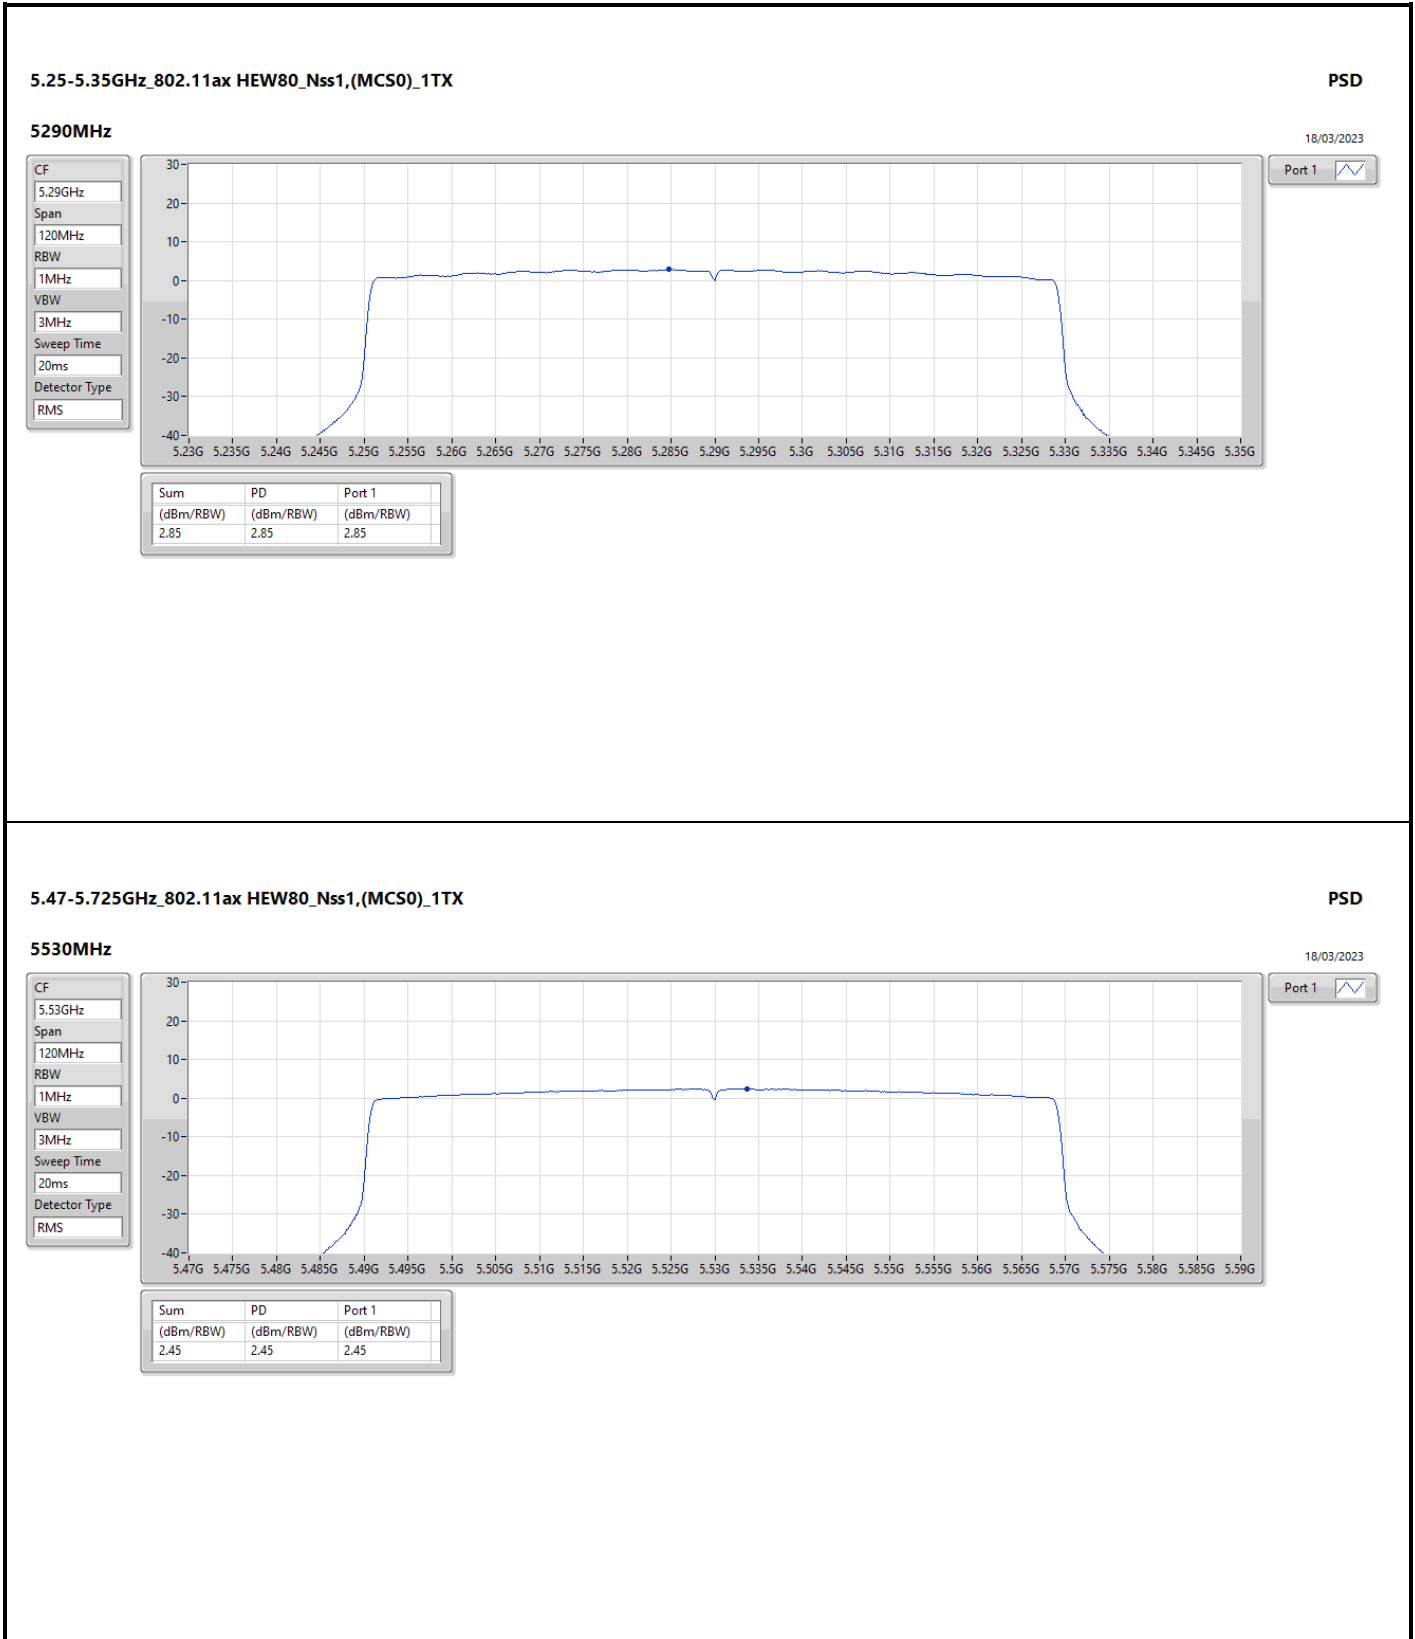

DG = Directional Gain; RBW = 500kHz for 5.725-5.85GHz band / 1MHz for other band;
 PD = trace bin-by-bin of each transmits port summing can be performed maximum power density; Port X = Port X Power Density;