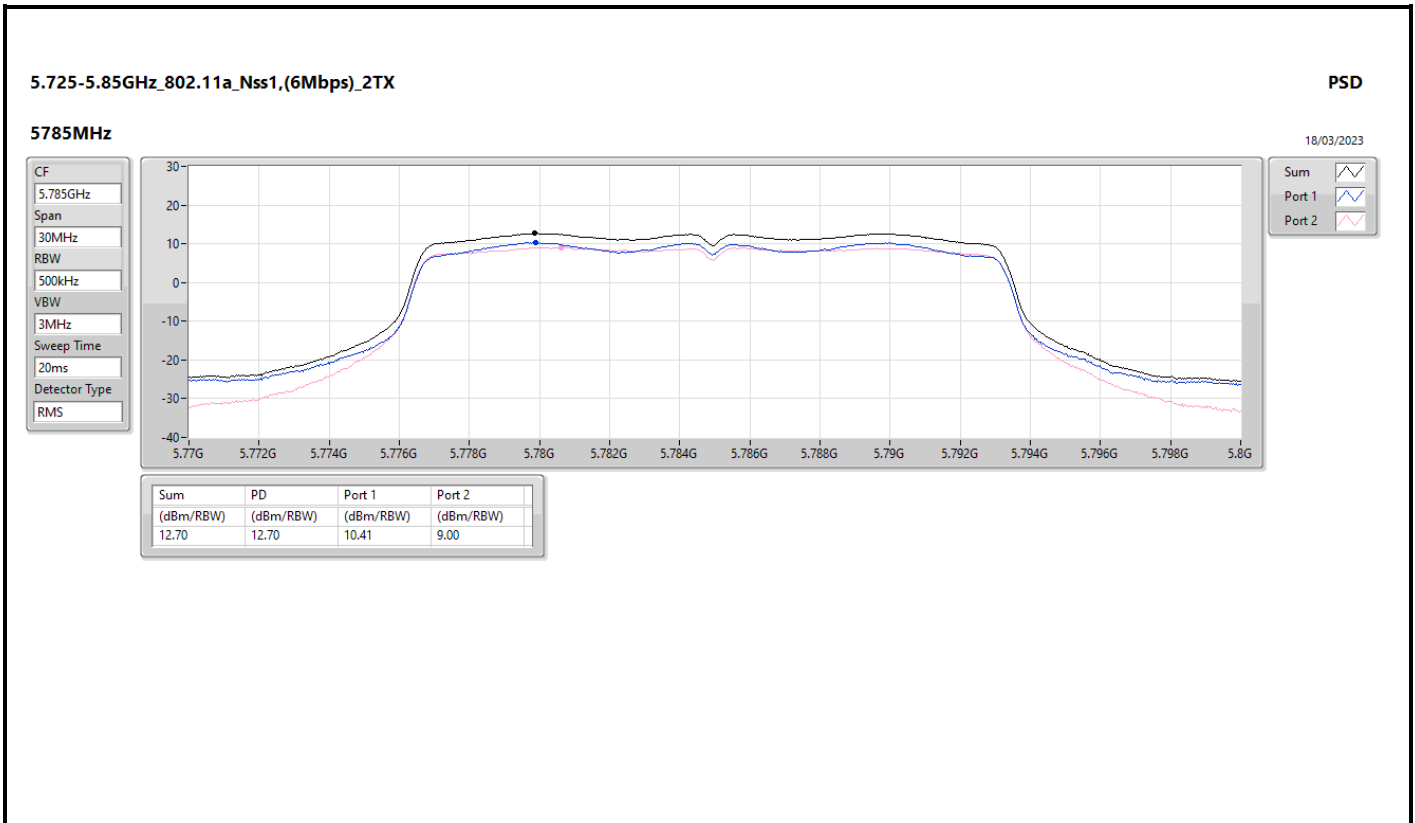

DG = Directional Gain; RBW = 500kHz for 5.725-5.85GHz band / 1MHz for other band;
 PD = trace bin-by-bin of each transmits port summing can be performed maximum power density; Port X = Port X Power Density;