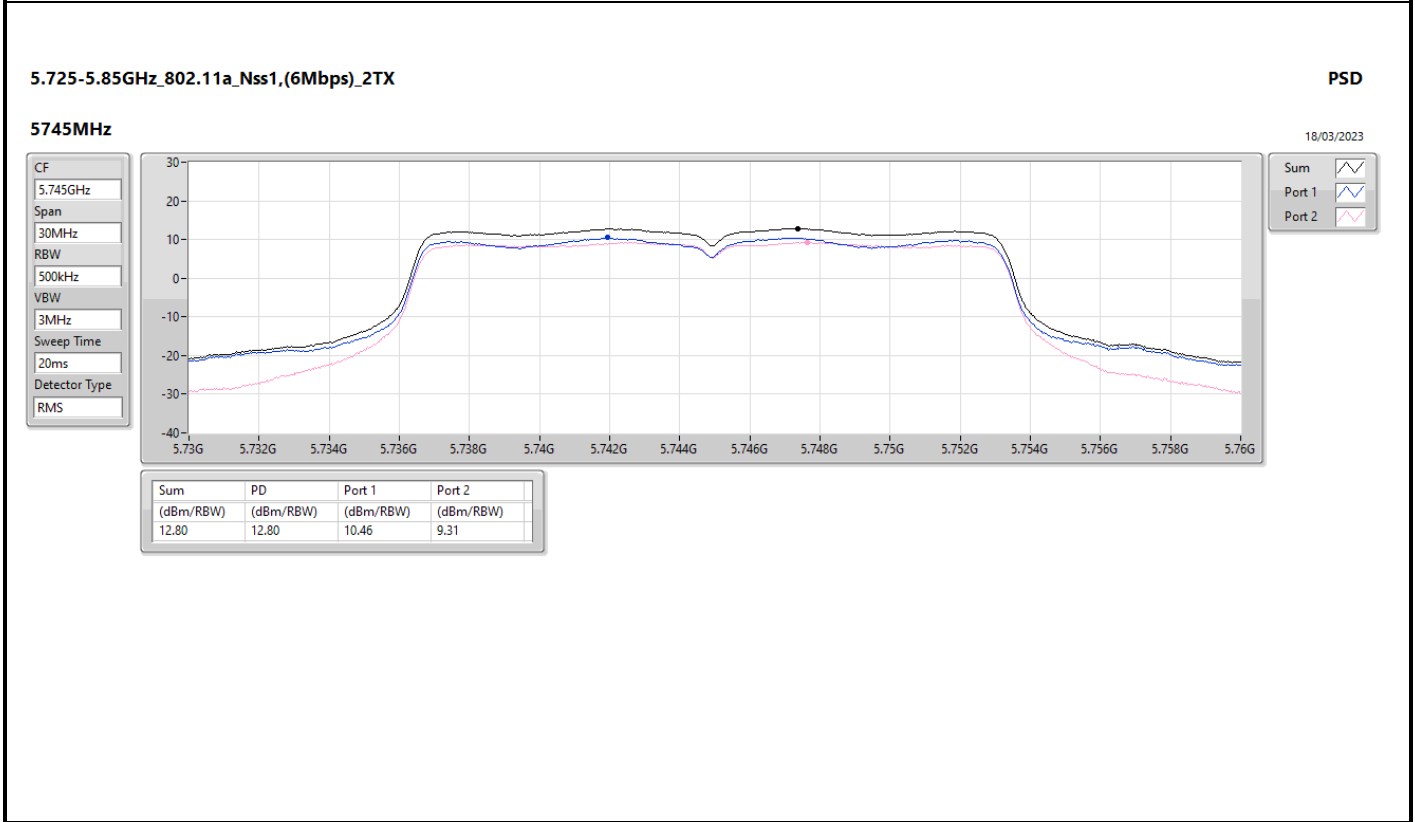

DG = Directional Gain; RBW = 500kHz for 5.725-5.85GHz band / 1MHz for other band;
 PD = trace bin-by-bin of each transmits port summing can be performed maximum power density; Port X = Port X Power Density;