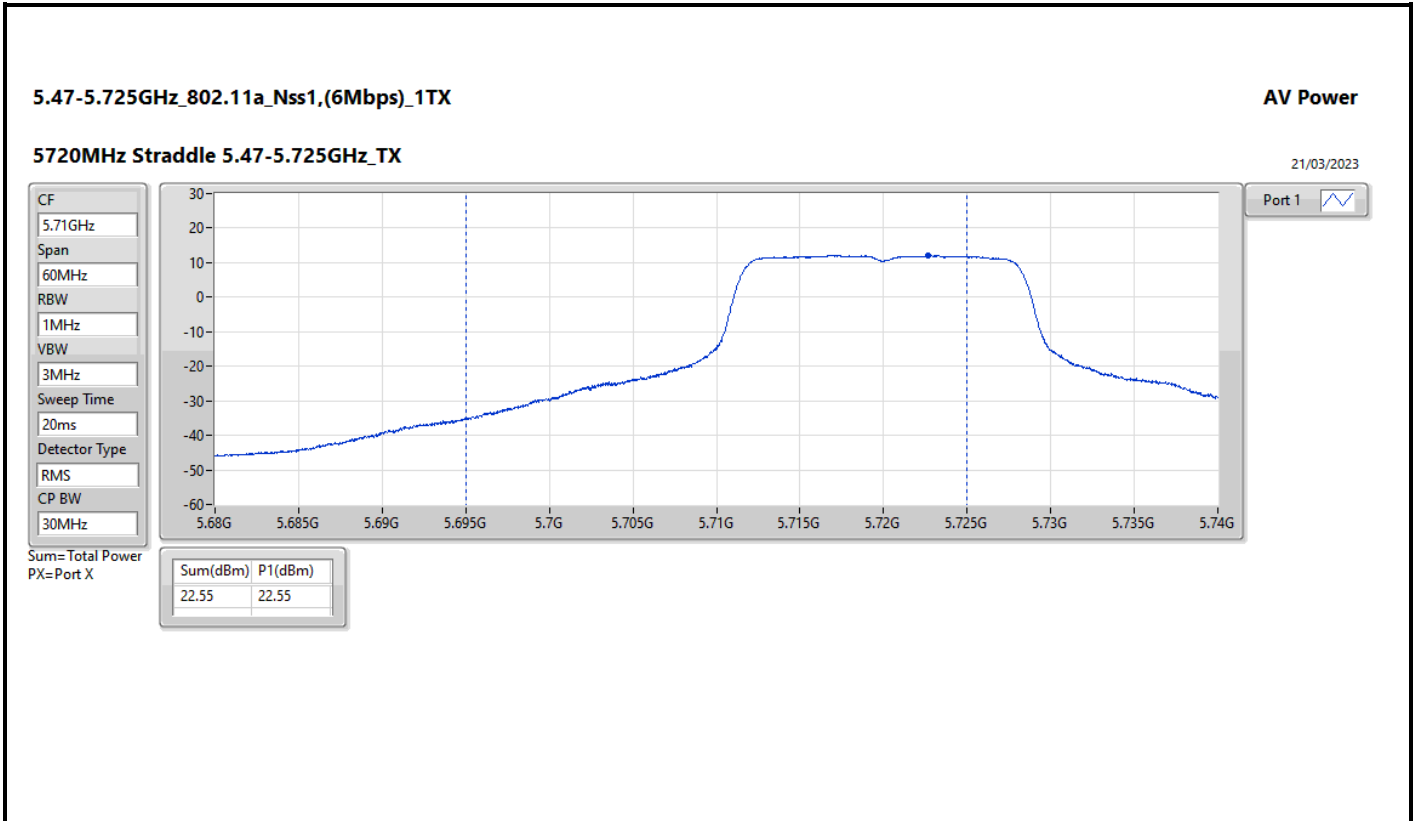

DG = Directional Gain; Port X = Port X output power

5.725-5.85GHz_802.11ax HEW20_Nss1,(MCS0)_1TX

5720MHz Straddle 5.725-5.85GHz_TX

AV Power

21/03/2023

CF	5.735GHz
Span	40MHz
RBW	1MHz
VBW	3MHz
Sweep Time	20ms
Detector Type	RMS
CP BW	20MHz