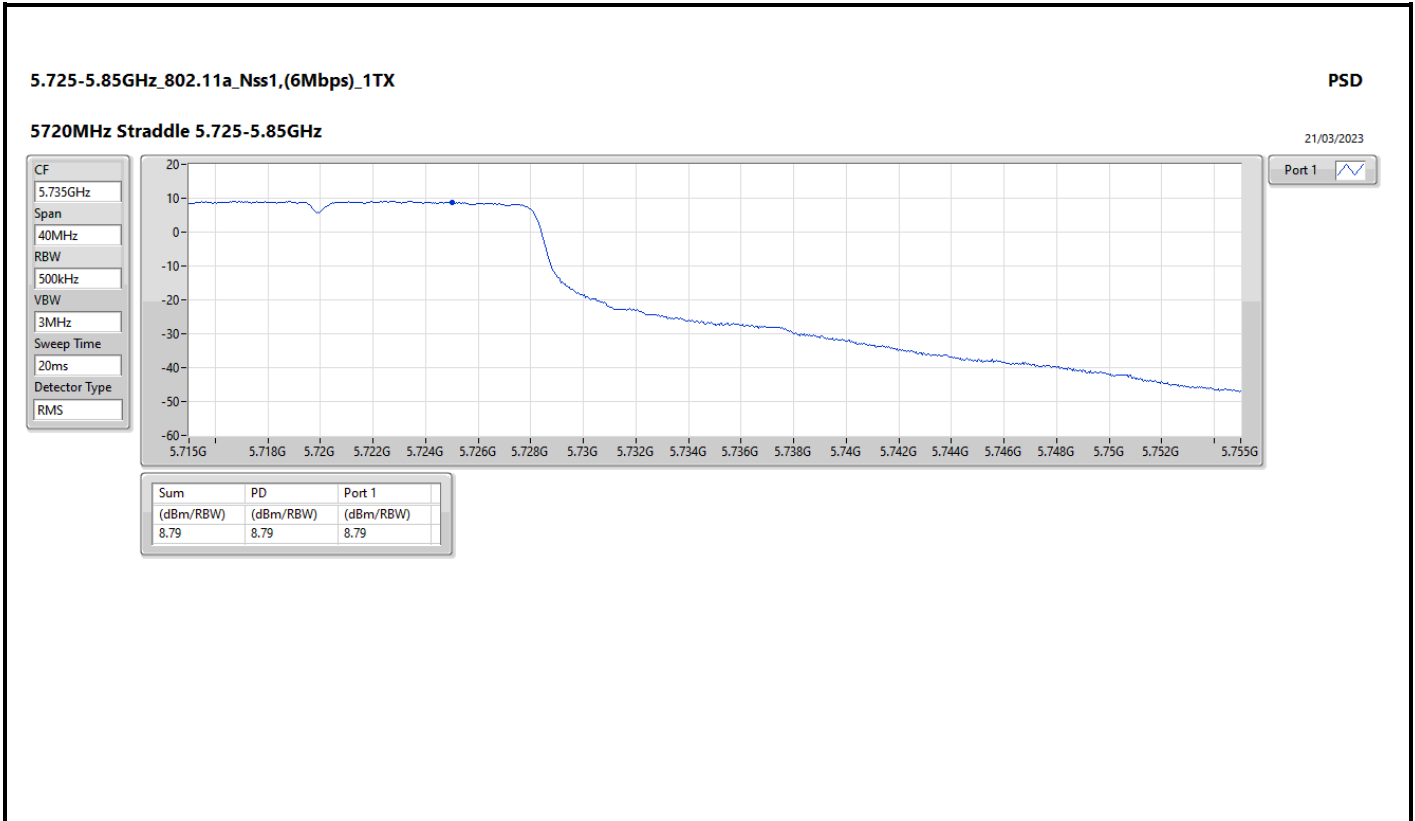

DG = Directional Gain; RBW = 500kHz for 5.725-5.85GHz band / 1MHz for other band;
 PD = trace bin-by-bin of each transmits port summing can be performed maximum power density; Port X = Port X Power Density;