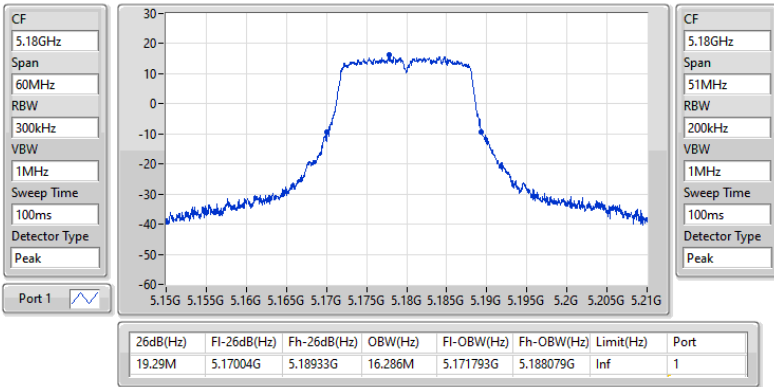

Result

Mode	Result	Limit (Hz)	Port 1-N dB (Hz)	Port 1-OBW (Hz)
802.11a_Nss1,(6Mbps)_1TX	-	-	-	-
5180MHz	Pass	Inf	19.29M	16.286M
5200MHz	Pass	Inf	19.68M	16.312M
5240MHz	Pass	Inf	19.68M	16.312M
802.11ax HEW20_Nss1,(MCS0)_1TX	-	-	-	-
5180MHz	Pass	Inf	20.97M	18.865M
5200MHz	Pass	Inf	20.97M	18.895M
5240MHz	Pass	Inf	21.24M	18.895M
802.11ax HEW40_Nss1,(MCS0)_1TX	-	-	-	-
5190MHz	Pass	Inf	40.5M	37.613M
5230MHz	Pass	Inf	40.8M	37.731M
802.11ax HEW80_Nss1,(MCS0)_1TX	-	-	-	-
5210MHz	Pass	Inf	82.32M	77.225M
802.11ax HEW160_Nss1,(MCS0)_1TX	-	-	-	-
5250MHz Straddle 5.15-5.25GHz	Pass	Inf	83.36M	77.721M
5250MHz Straddle 5.25-5.35GHz	Pass	Inf	83.6M	77.561M

Port X-N dB = Port X 6dB down bandwidth for 5.725-5.85GHz band / 26dB down bandwidth for other band
 Port X-OBW = Port X 99% occupied bandwidth

5.15-5.25GHz_802.11a_Nss1,(6Mbps)_1TX

EBW

5180MHz

22/03/2023