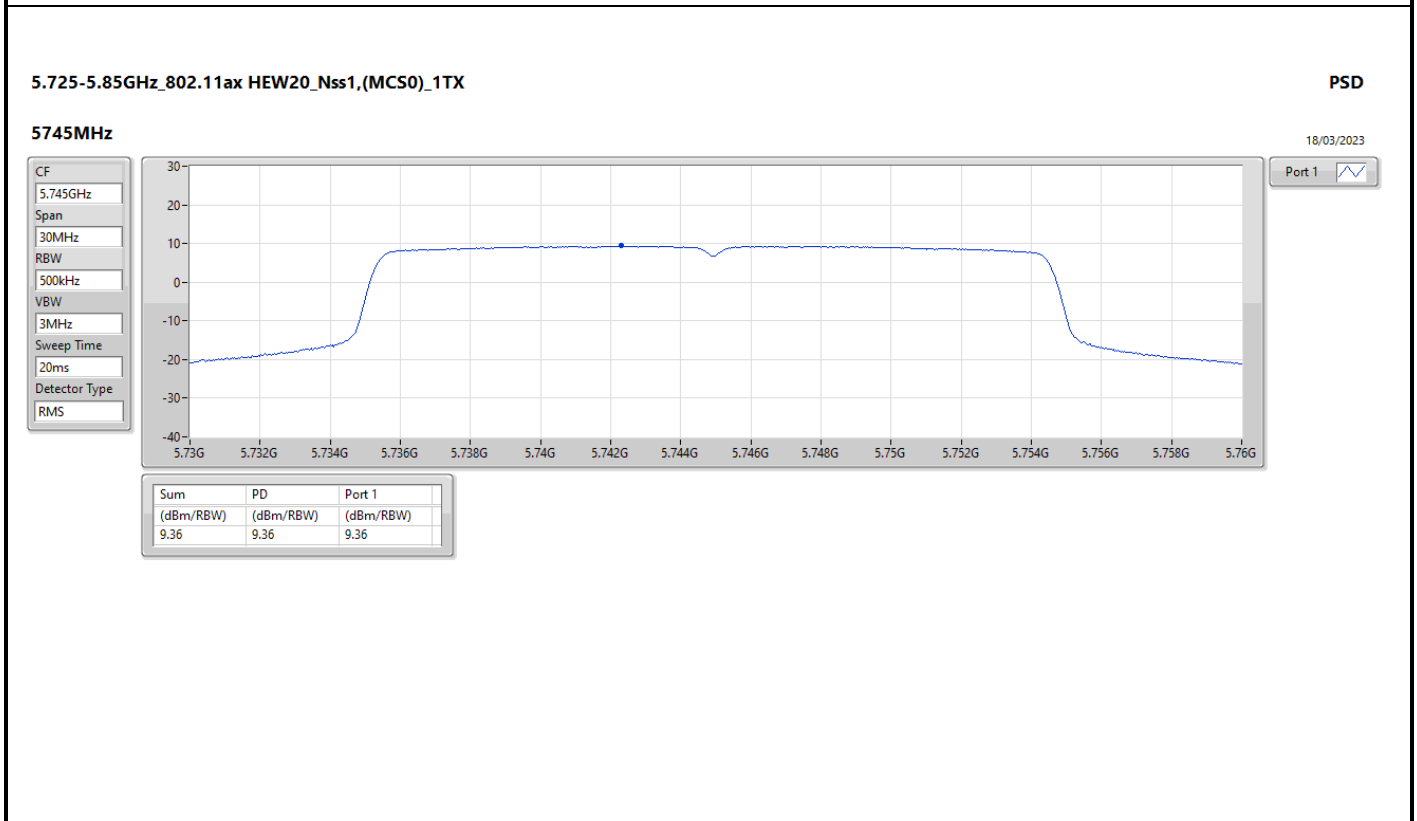

DG = Directional Gain; RBW = 500kHz for 5.725-5.85GHz band / 1MHz for other band;
 PD = trace bin-by-bin of each transmits port summing can be performed maximum power density; Port X = Port X Power Density;