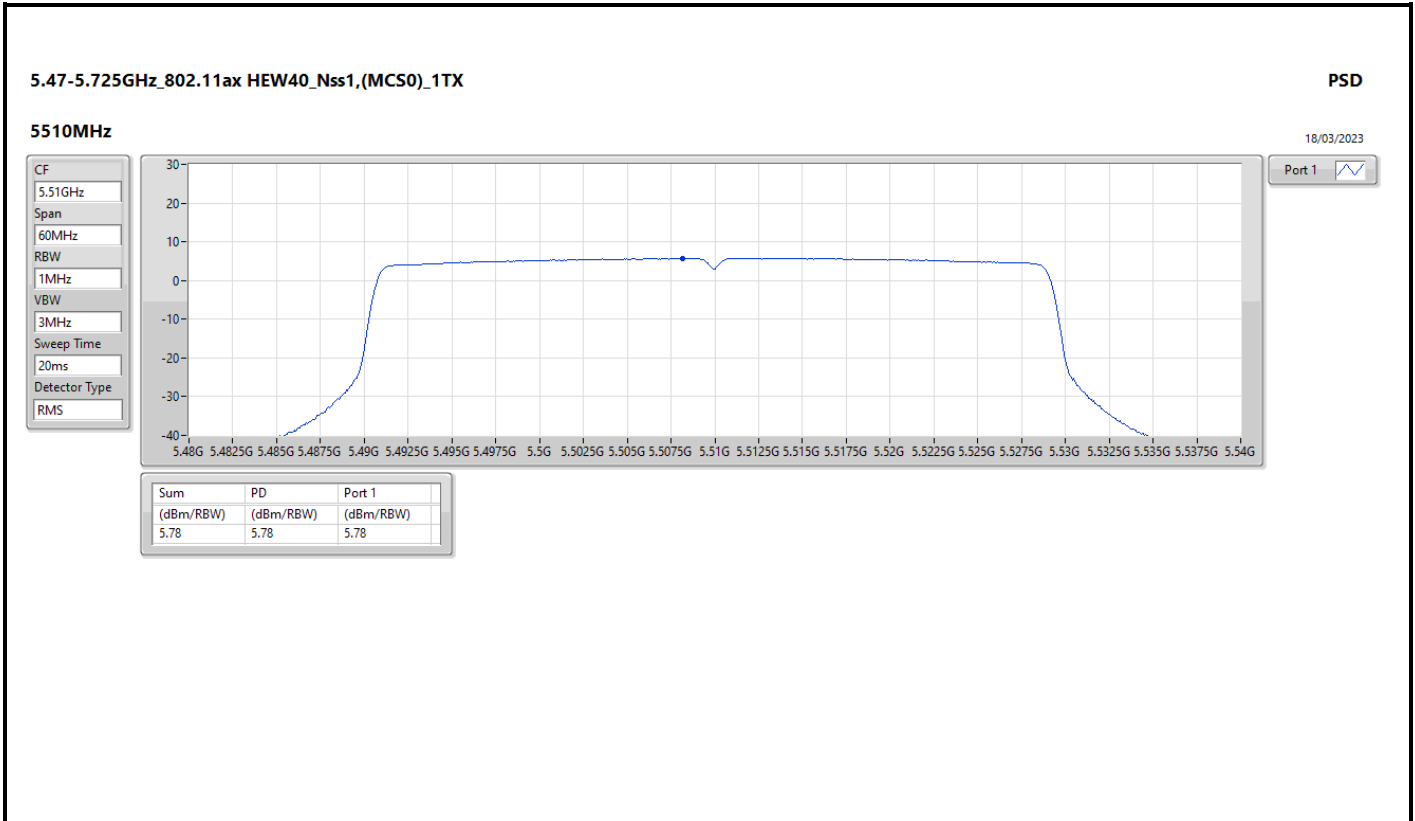

DG = Directional Gain; RBW = 500kHz for 5.725-5.85GHz band / 1MHz for other band;
 PD = trace bin-by-bin of each transmits port summing can be performed maximum power density; Port X = Port X Power Density;