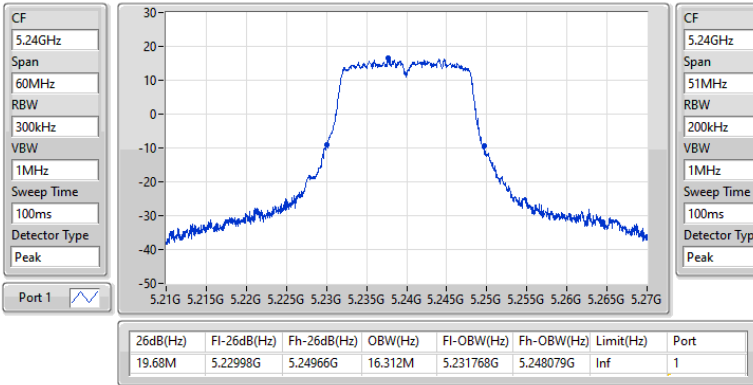

Port X-N dB = Port X 6dB down bandwidth for 5.725-5.85GHz band / 26dB down bandwidth for other band
 Port X-OBW = Port X 99% occupied bandwidth

5.15-5.25GHz_802.11a_Nss1,(6Mbps)_1TX

EBW

5180MHz

22/03/2023

5.15-5.25GHz_802.11a_Nss1,(6Mbps)_1TX

EBW

5200MHz

22/03/2023

5.15-5.25GHz_802.11a_Nss1,(6Mbps)_1TX

EBW

5240MHz

22/03/2023