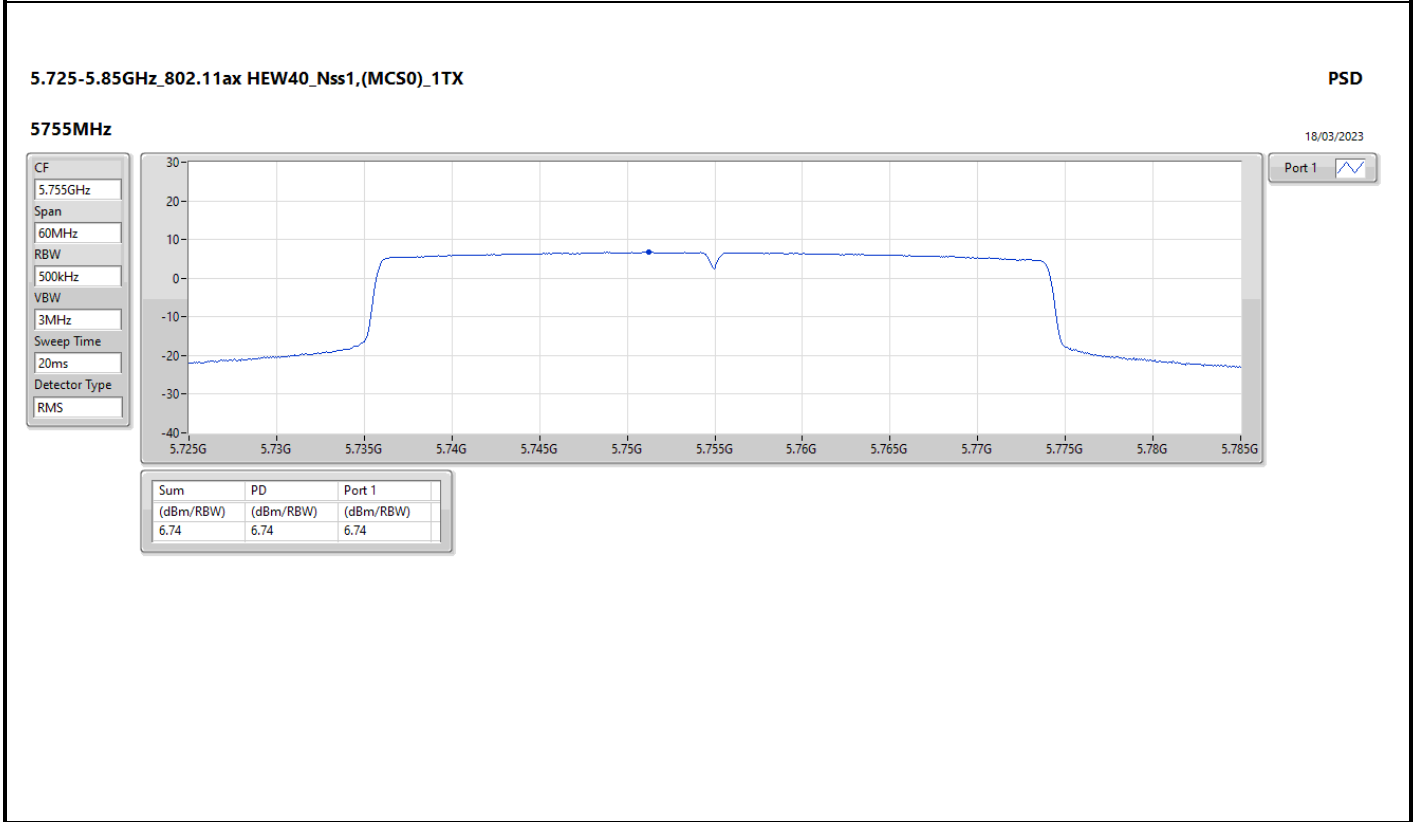

DG = Directional Gain; RBW = 500kHz for 5.725-5.85GHz band / 1MHz for other band;
 PD = trace bin-by-bin of each transmits port summing can be performed maximum power density; Port X = Port X Power Density;