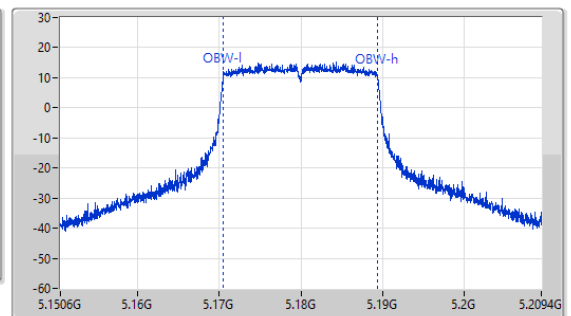

5.15-5.25GHz_802.11ax_HEW20_Nss1,(MCS0)_1TX

EBW

5180MHz

18/03/2023