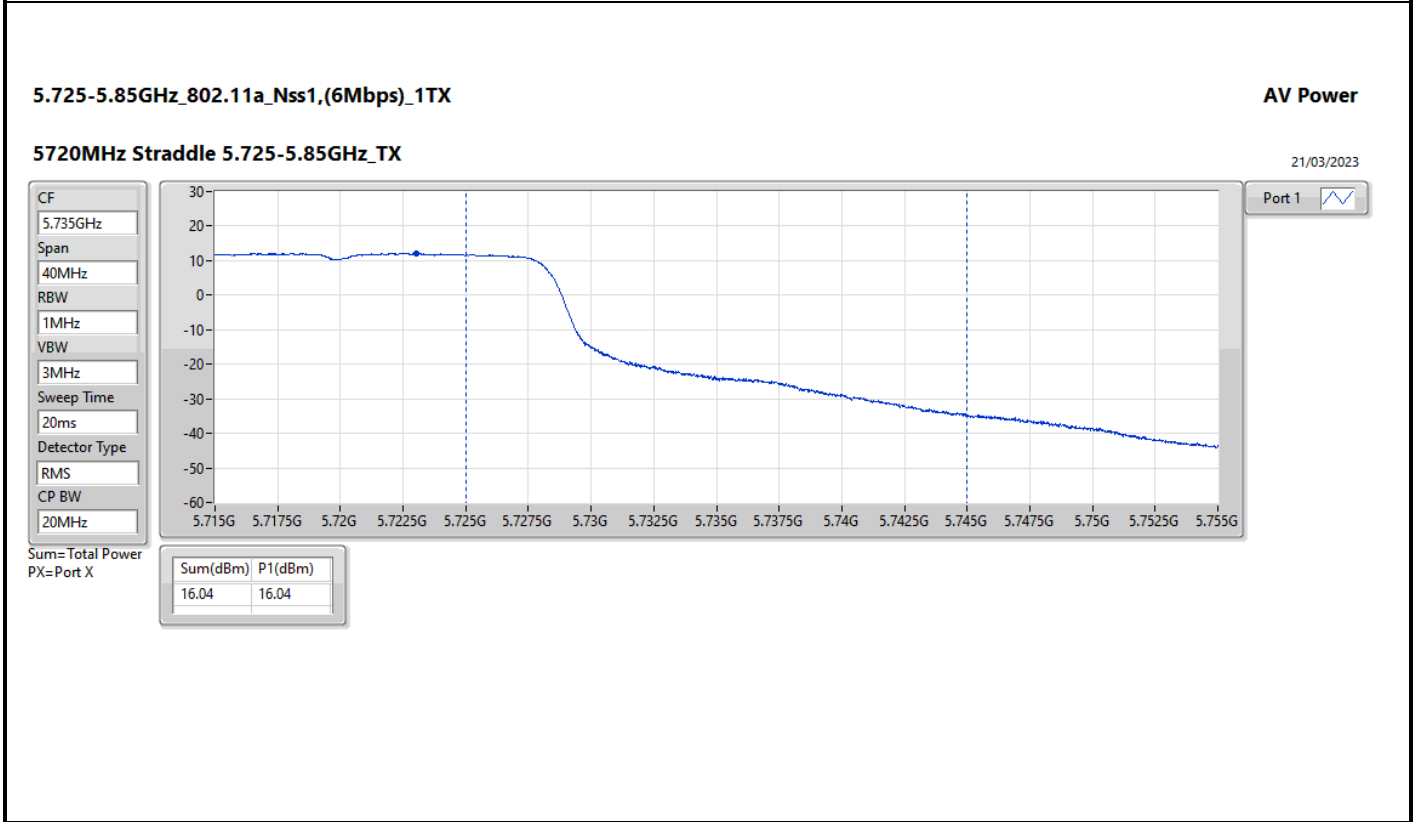

DG = Directional Gain; Port X = Port X output power

5.725-5.85GHz_802.11ax HEW20_Nss1,(MCS0)_1TX

5720MHz Straddle 5.725-5.85GHz_TX

AV Power

21/03/2023

CF	5.735GHz
Span	40MHz
RBW	1MHz
VBW	3MHz
Sweep Time	20ms
Detector Type	RMS
CP BW	20MHz