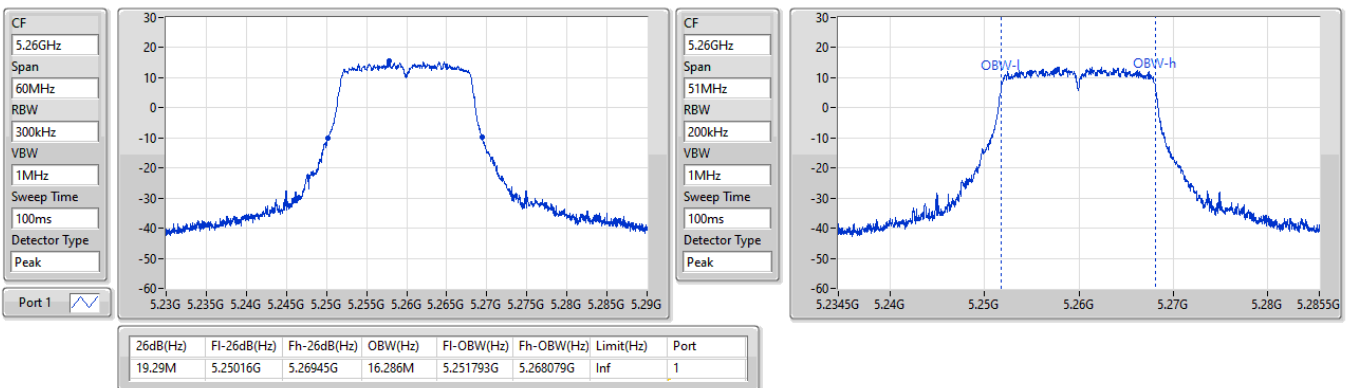

Port X-N dB = Port X 6dB down bandwidth for 5.725-5.85GHz band / 26dB down bandwidth for other band
 Port X-OBW = Port X 99% occupied bandwidth

5.15-5.25GHz_802.11a_Nss1,(6Mbps)_1TX

EBW

5180MHz

22/03/2023

5.15-5.25GHz_802.11a_Nss1,(6Mbps)_1TX

EBW

5200MHz

22/03/2023

5.15-5.25GHz_802.11a_Nss1,(6Mbps)_1TX

EBW

5240MHz

22/03/2023

5.25-5.35GHz_802.11a_Nss1,(6Mbps)_1TX

EBW

5260MHz

22/03/2023

5.25-5.35GHz_802.11a_Nss1,(6Mbps)_1TX

EBW

5300MHz

22/03/2023