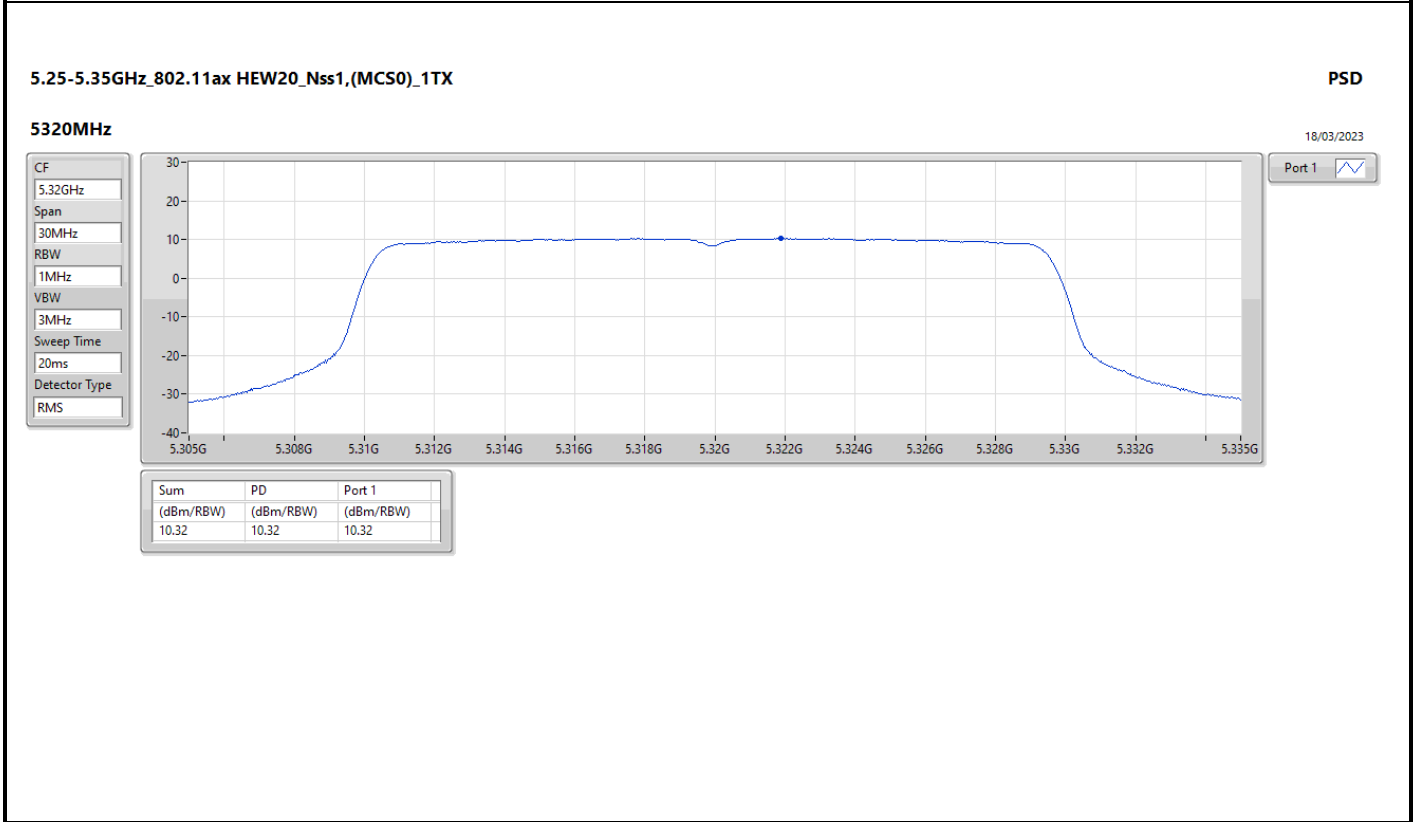

DG = Directional Gain; RBW = 500kHz for 5.725-5.85GHz band / 1MHz for other band;
 PD = trace bin-by-bin of each transmits port summing can be performed maximum power density; Port X = Port X Power Density;