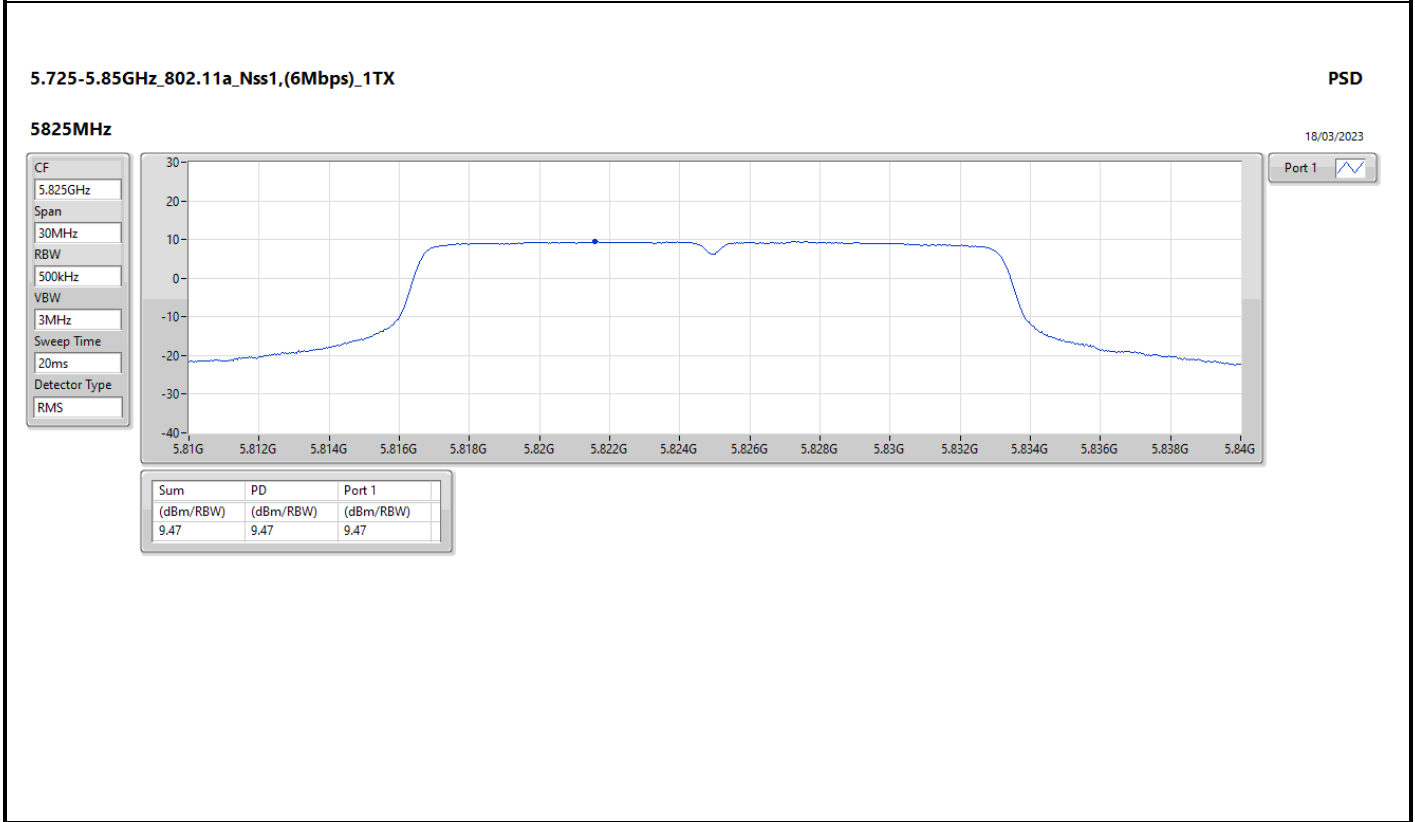

DG = Directional Gain; RBW = 500kHz for 5.725-5.85GHz band / 1MHz for other band;
 PD = trace bin-by-bin of each transmits port summing can be performed maximum power density; Port X = Port X Power Density;