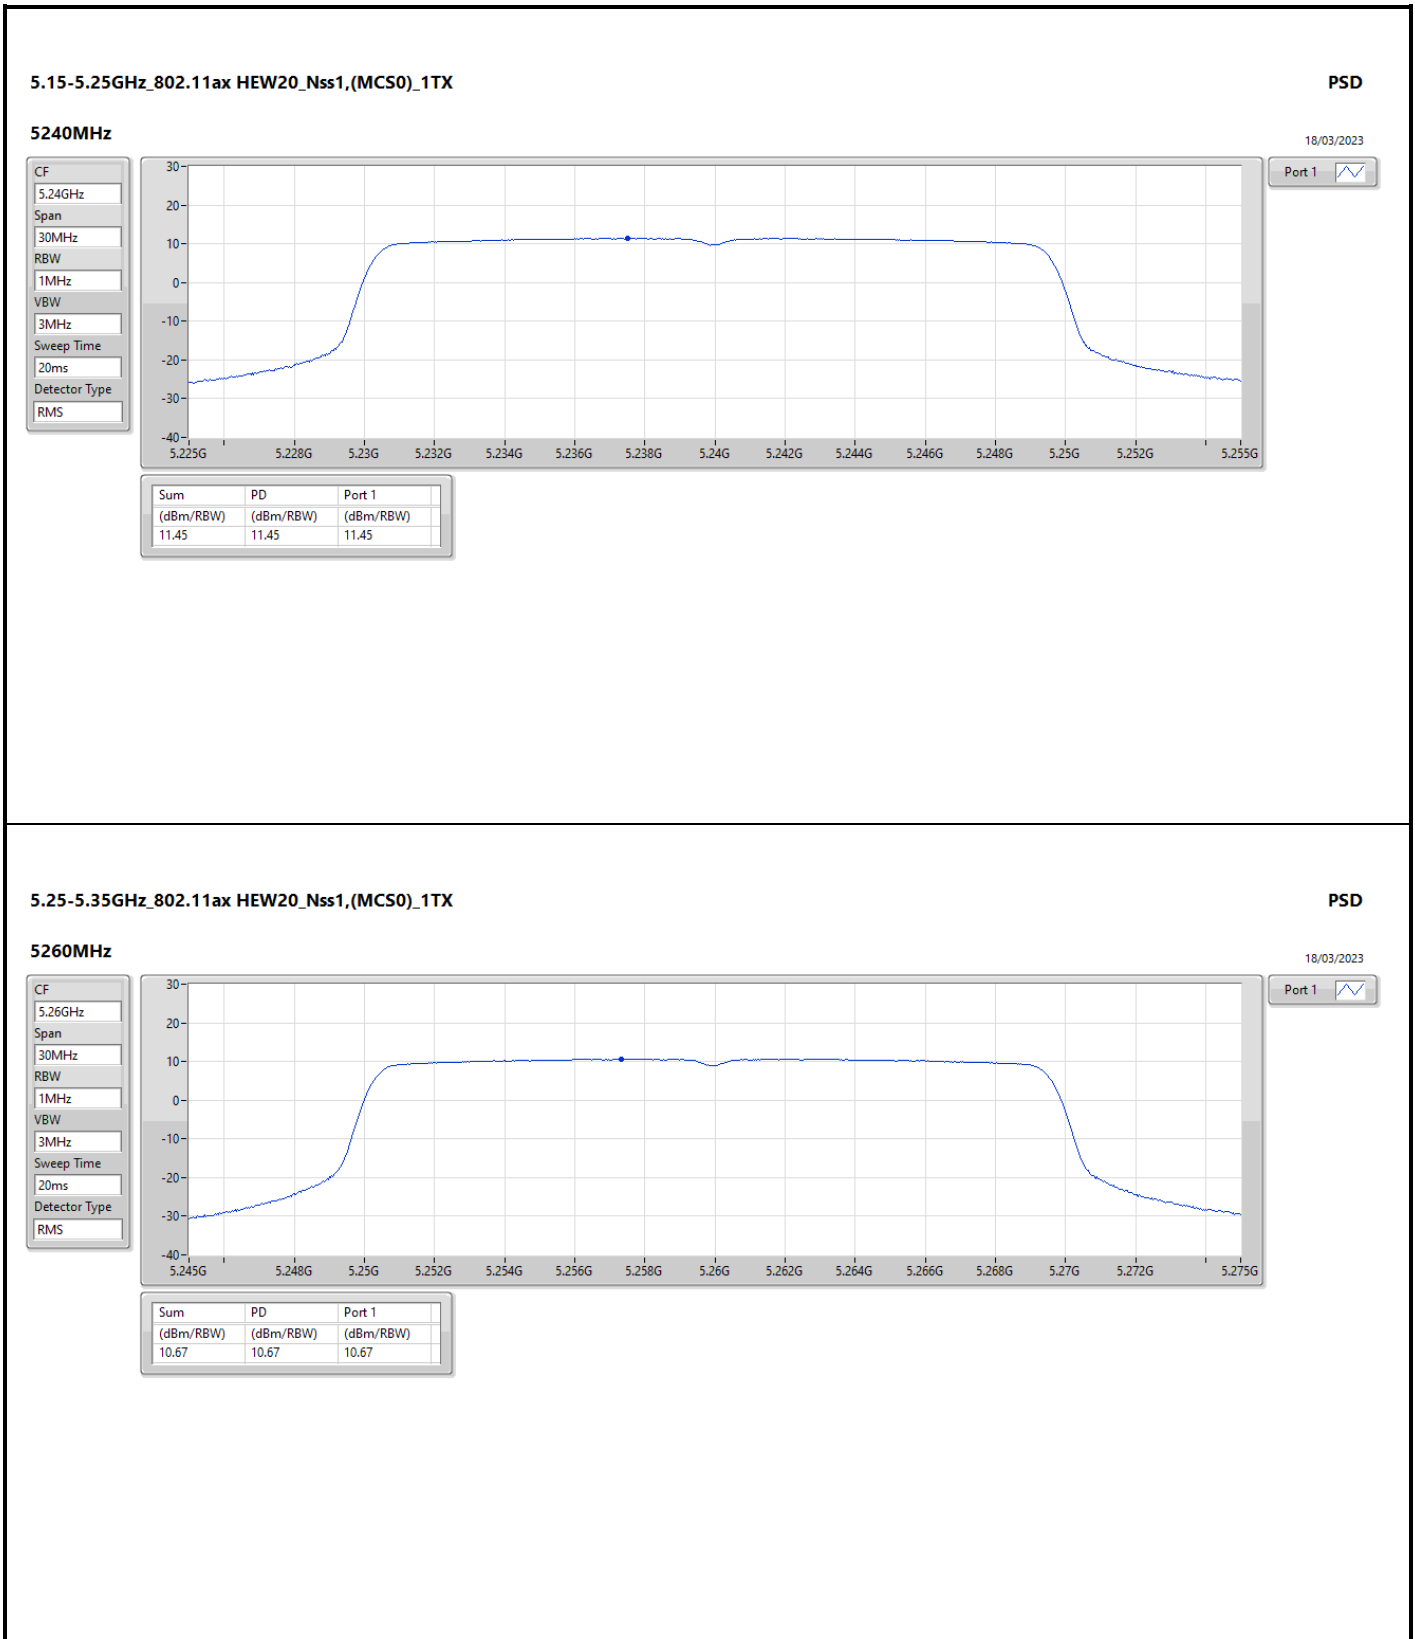

DG = Directional Gain; RBW = 500kHz for 5.725-5.85GHz band / 1MHz for other band;
 PD = trace bin-by-bin of each transmits port summing can be performed maximum power density; Port X = Port X Power Density;