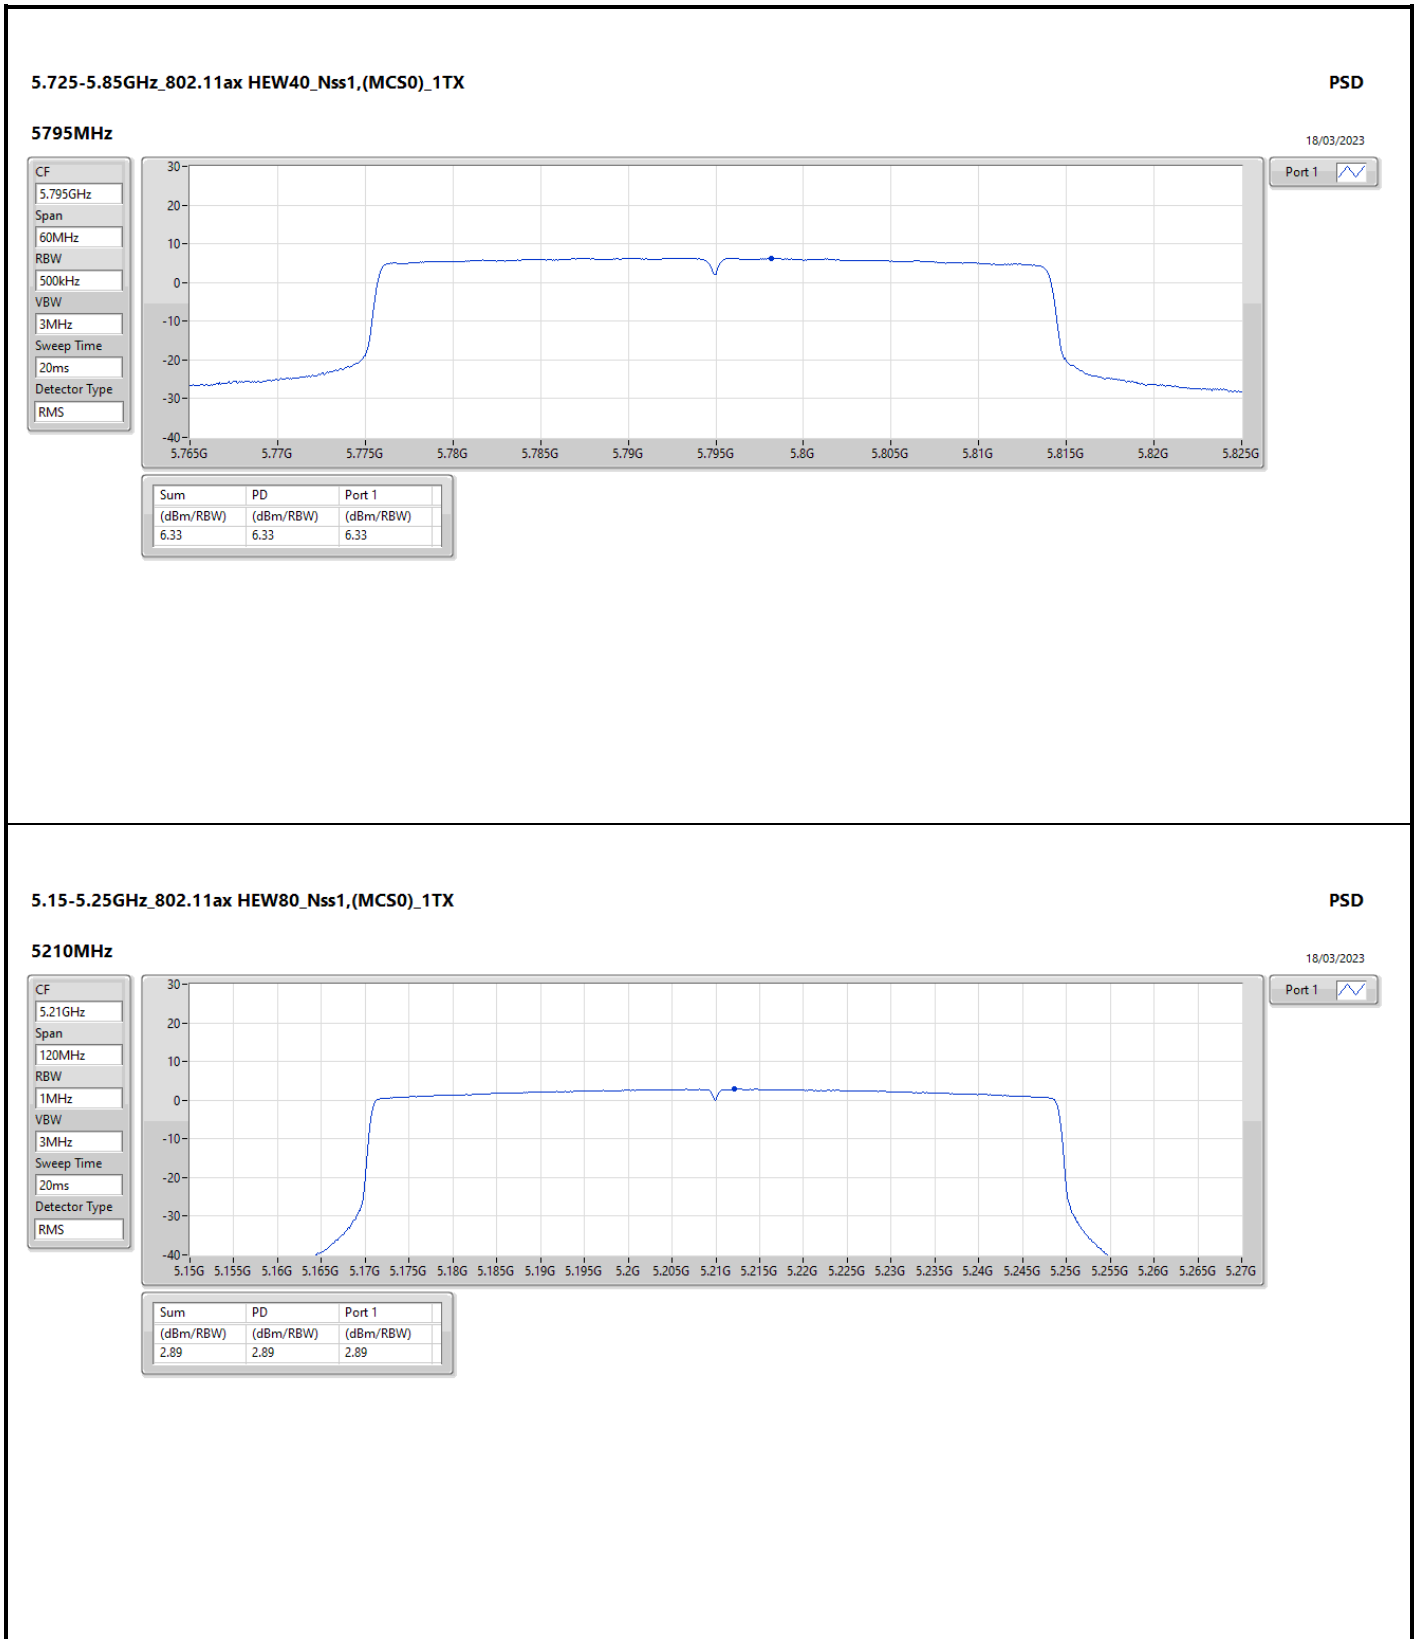

DG = Directional Gain; RBW = 500kHz for 5.725-5.85GHz band / 1MHz for other band;
 PD = trace bin-by-bin of each transmits port summing can be performed maximum power density; Port X = Port X Power Density;