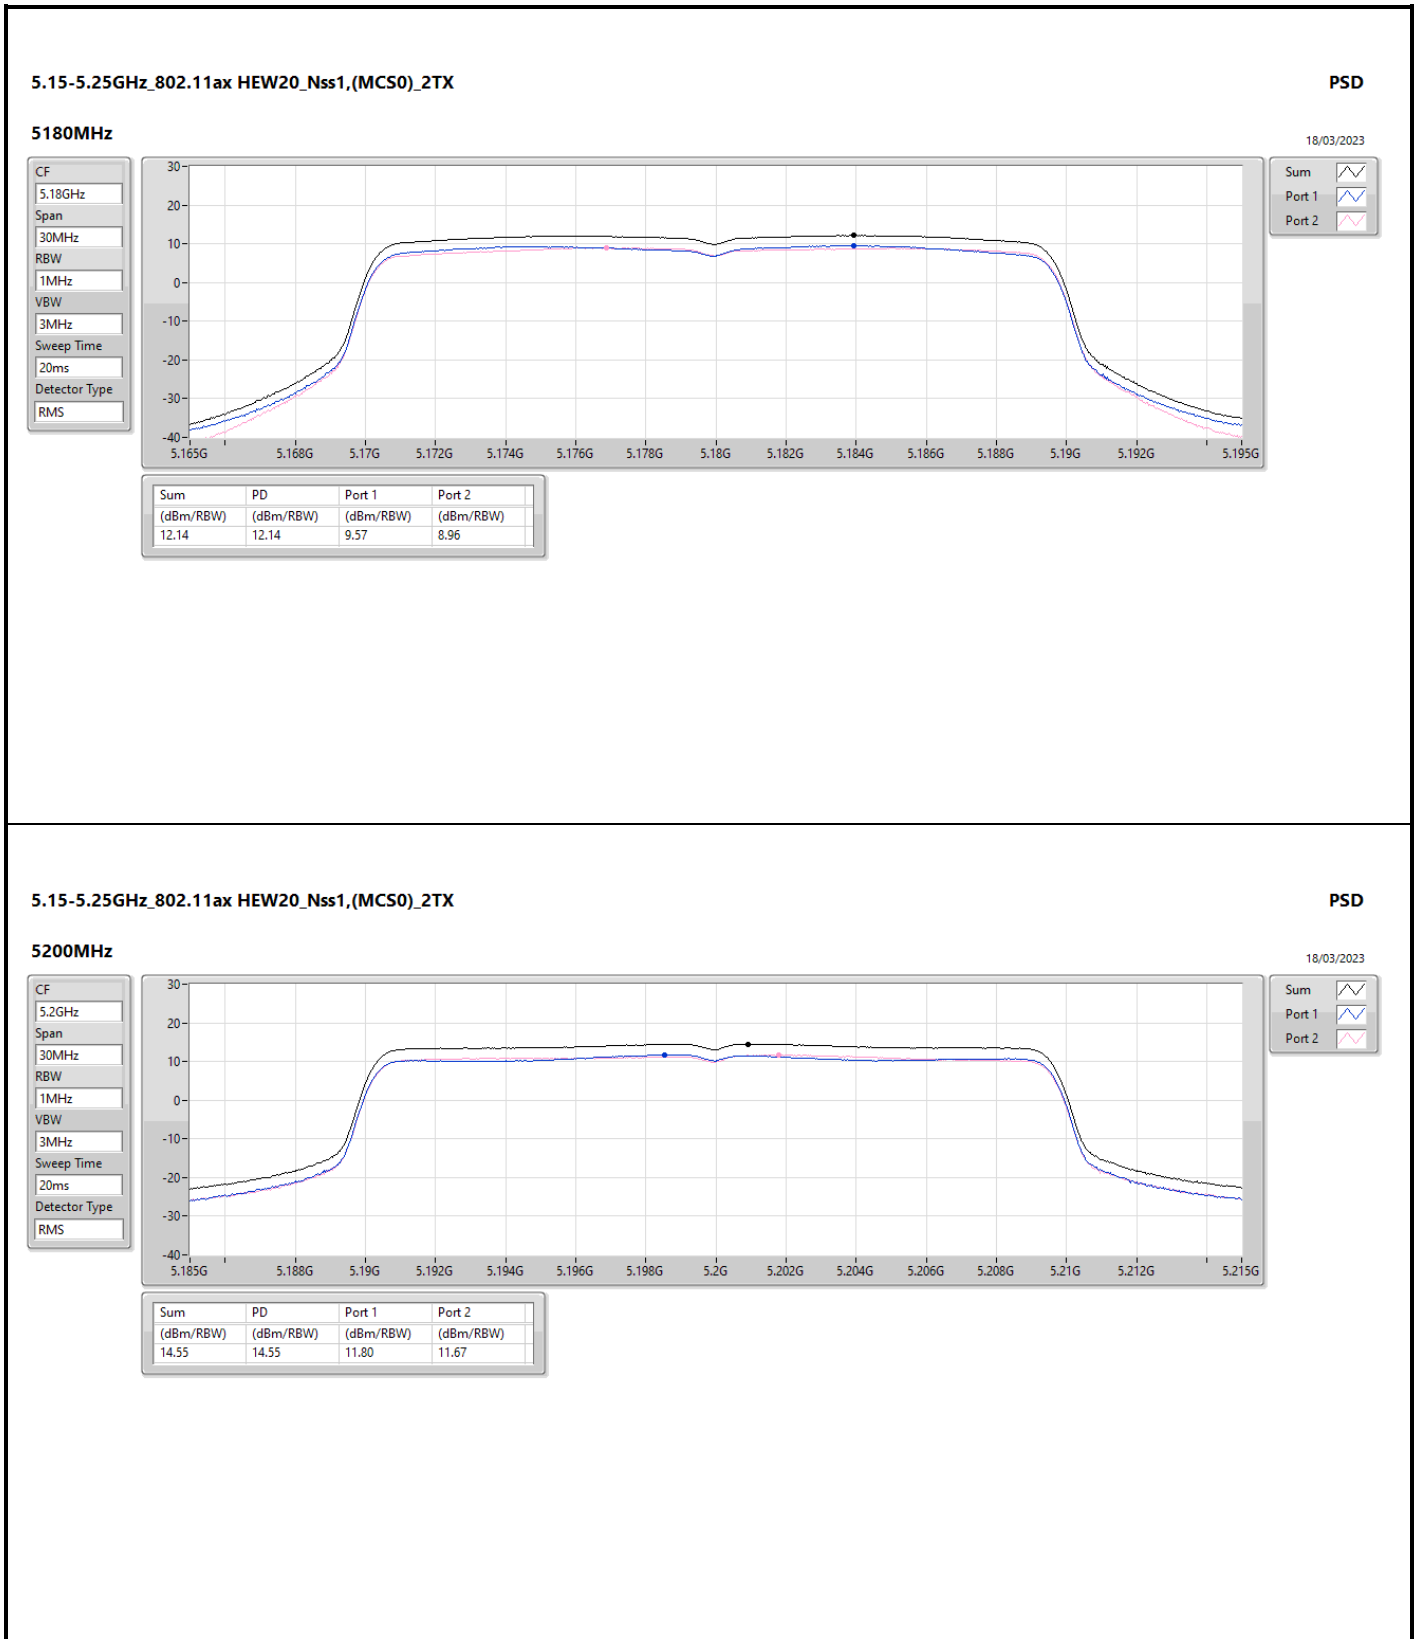

DG = Directional Gain; RBW = 500kHz for 5.725-5.85GHz band / 1MHz for other band;
 PD = trace bin-by-bin of each transmits port summing can be performed maximum power density; Port X = Port X Power Density;