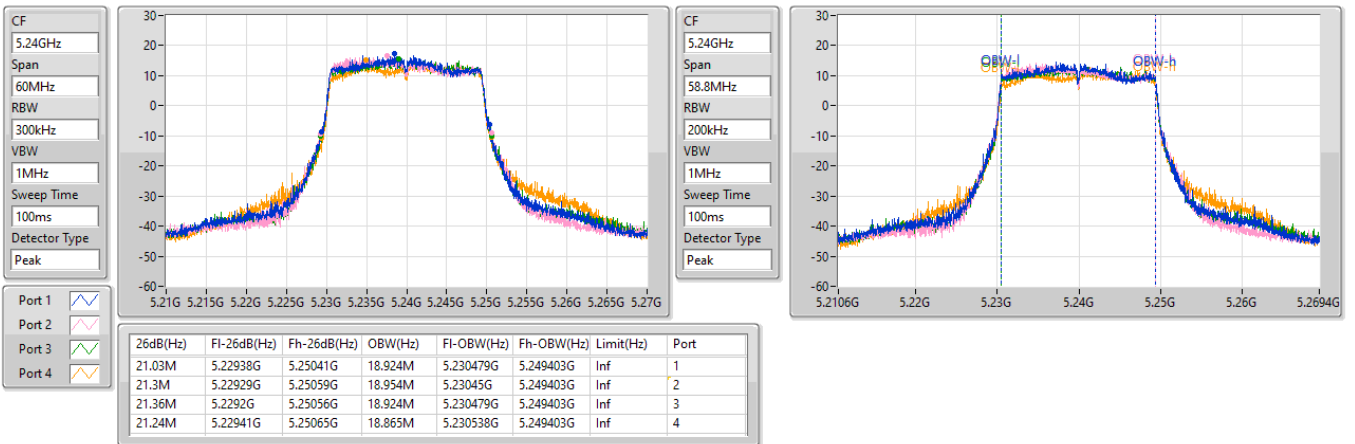

5.15-5.25GHz_802.11ax_HEW20_Nss1,(MCS0)_4TX

EBW

5200MHz

20/03/2023

5.15-5.25GHz_802.11ax_HEW20_Nss1,(MCS0)_4TX

EBW

5240MHz

20/03/2023

5.15-5.25GHz_802.11ax_HEW40_Nss1,(MCS0)_4TX

EBW

5190MHz

20/03/2023

CF: 5.19GHz
 Span: 120MHz
 RBW: 500kHz
 VBW: 2MHz
 Sweep Time: 100ms
 Detector Type: Peak

CF: 5.19GHz
 Span: 117.6MHz
 RBW: 500kHz
 VBW: 2MHz
 Sweep Time: 100ms
 Detector Type: Peak