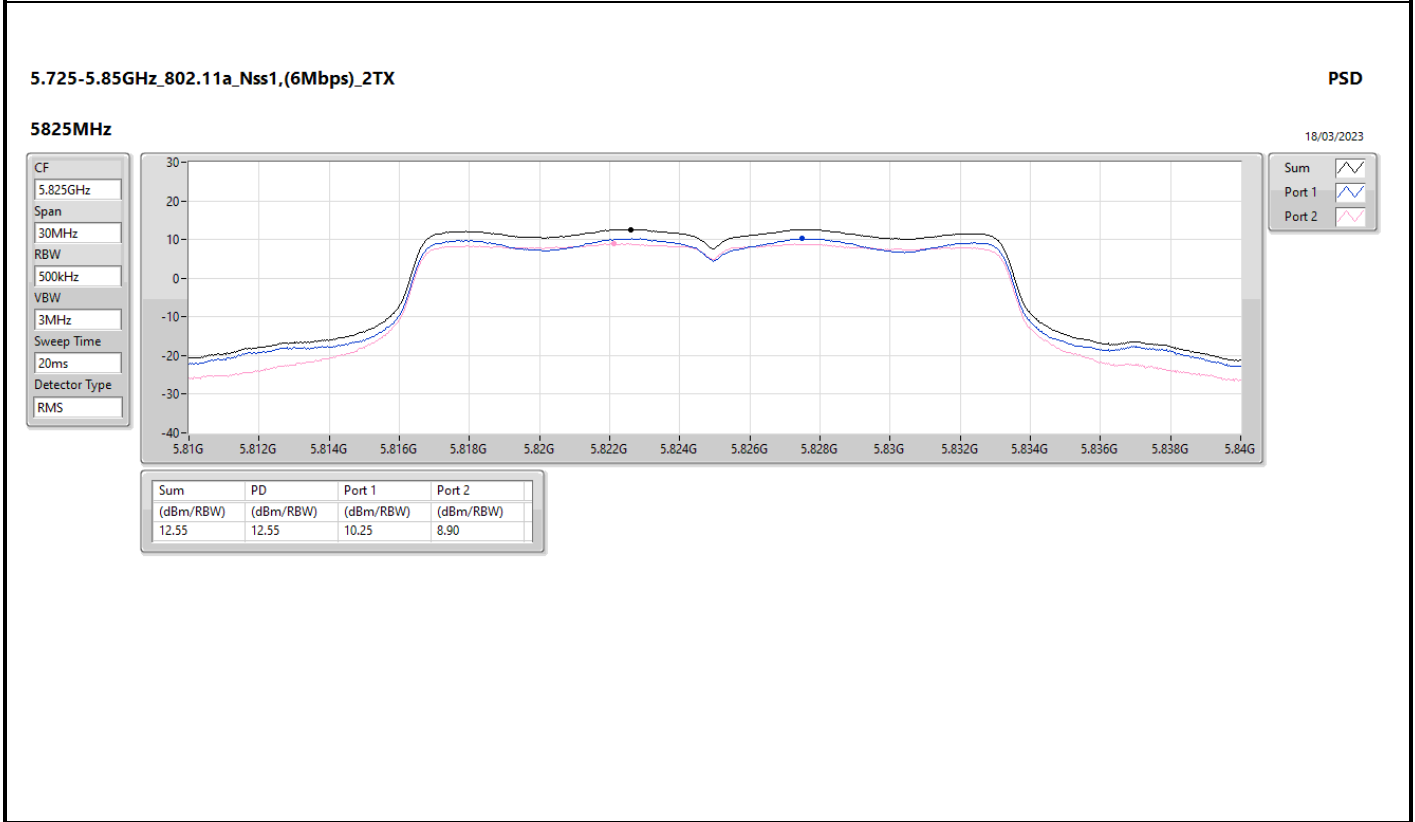

DG = Directional Gain; RBW = 500kHz for 5.725-5.85GHz band / 1MHz for other band;
 PD = trace bin-by-bin of each transmits port summing can be performed maximum power density; Port X = Port X Power Density;