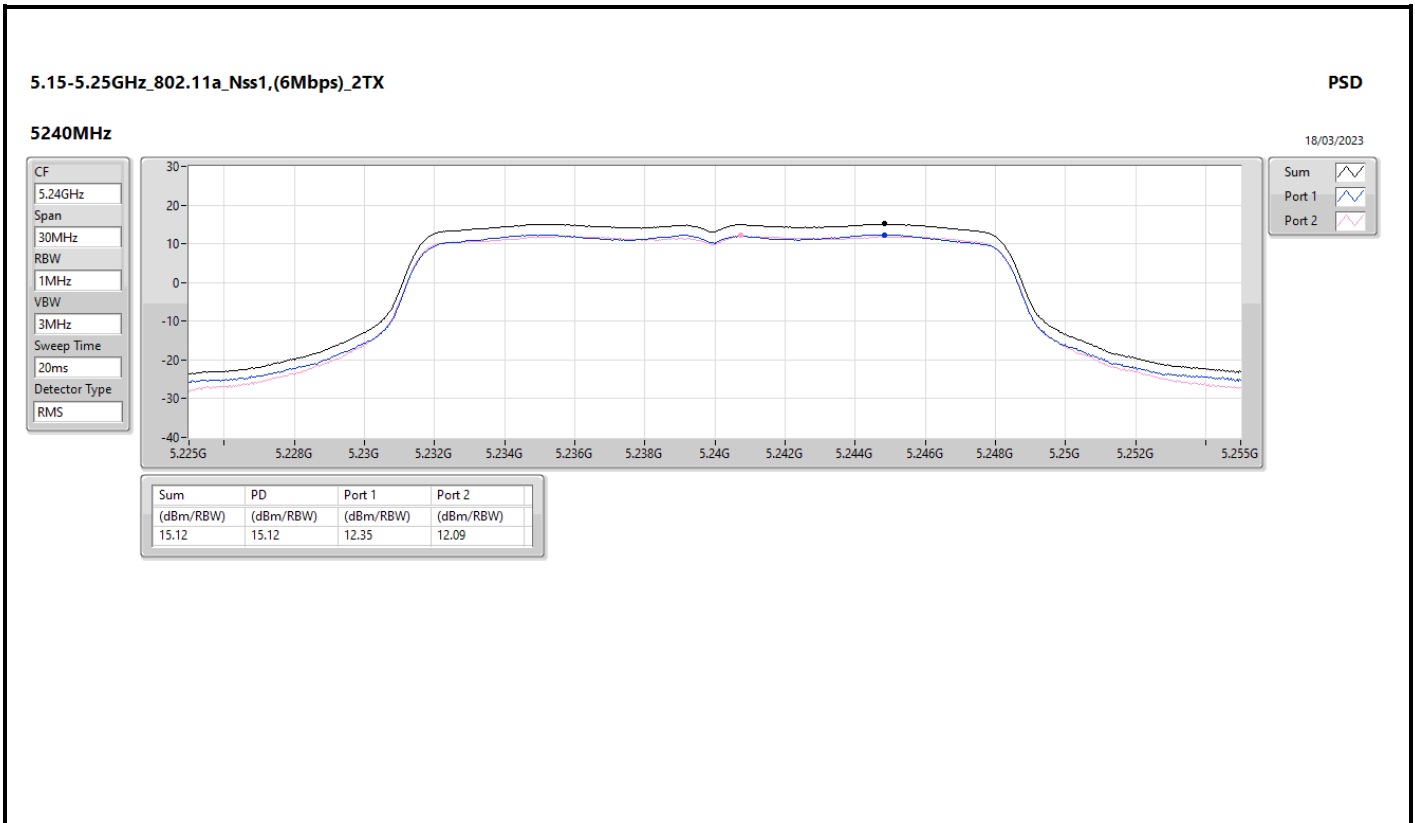

DG = Directional Gain; RBW = 500kHz for 5.725-5.85GHz band / 1MHz for other band;
 PD = trace bin-by-bin of each transmits port summing can be performed maximum power density; Port X = Port X Power Density;