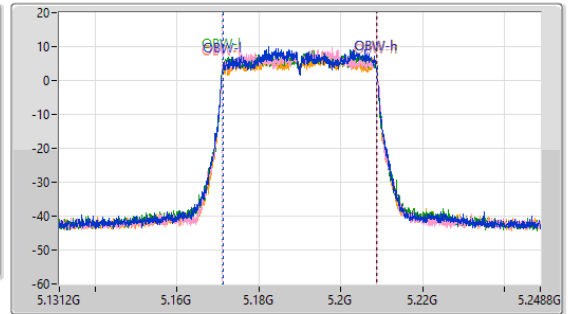

5.15-5.25GHz_802.11ax_HEW20_Nss1,(MCS0)_4TX

EBW

5200MHz

20/03/2023

5.15-5.25GHz_802.11ax_HEW20_Nss1,(MCS0)_4TX

EBW

5240MHz

20/03/2023

5.15-5.25GHz_802.11ax_HEW40_Nss1,(MCS0)_4TX

EBW

5190MHz

20/03/2023

CF: 5.19GHz
 Span: 120MHz
 RBW: 500kHz
 VBW: 2MHz
 Sweep Time: 100ms
 Detector Type: Peak

CF: 5.19GHz
 Span: 117.6MHz
 RBW: 500kHz
 VBW: 2MHz
 Sweep Time: 100ms
 Detector Type: Peak