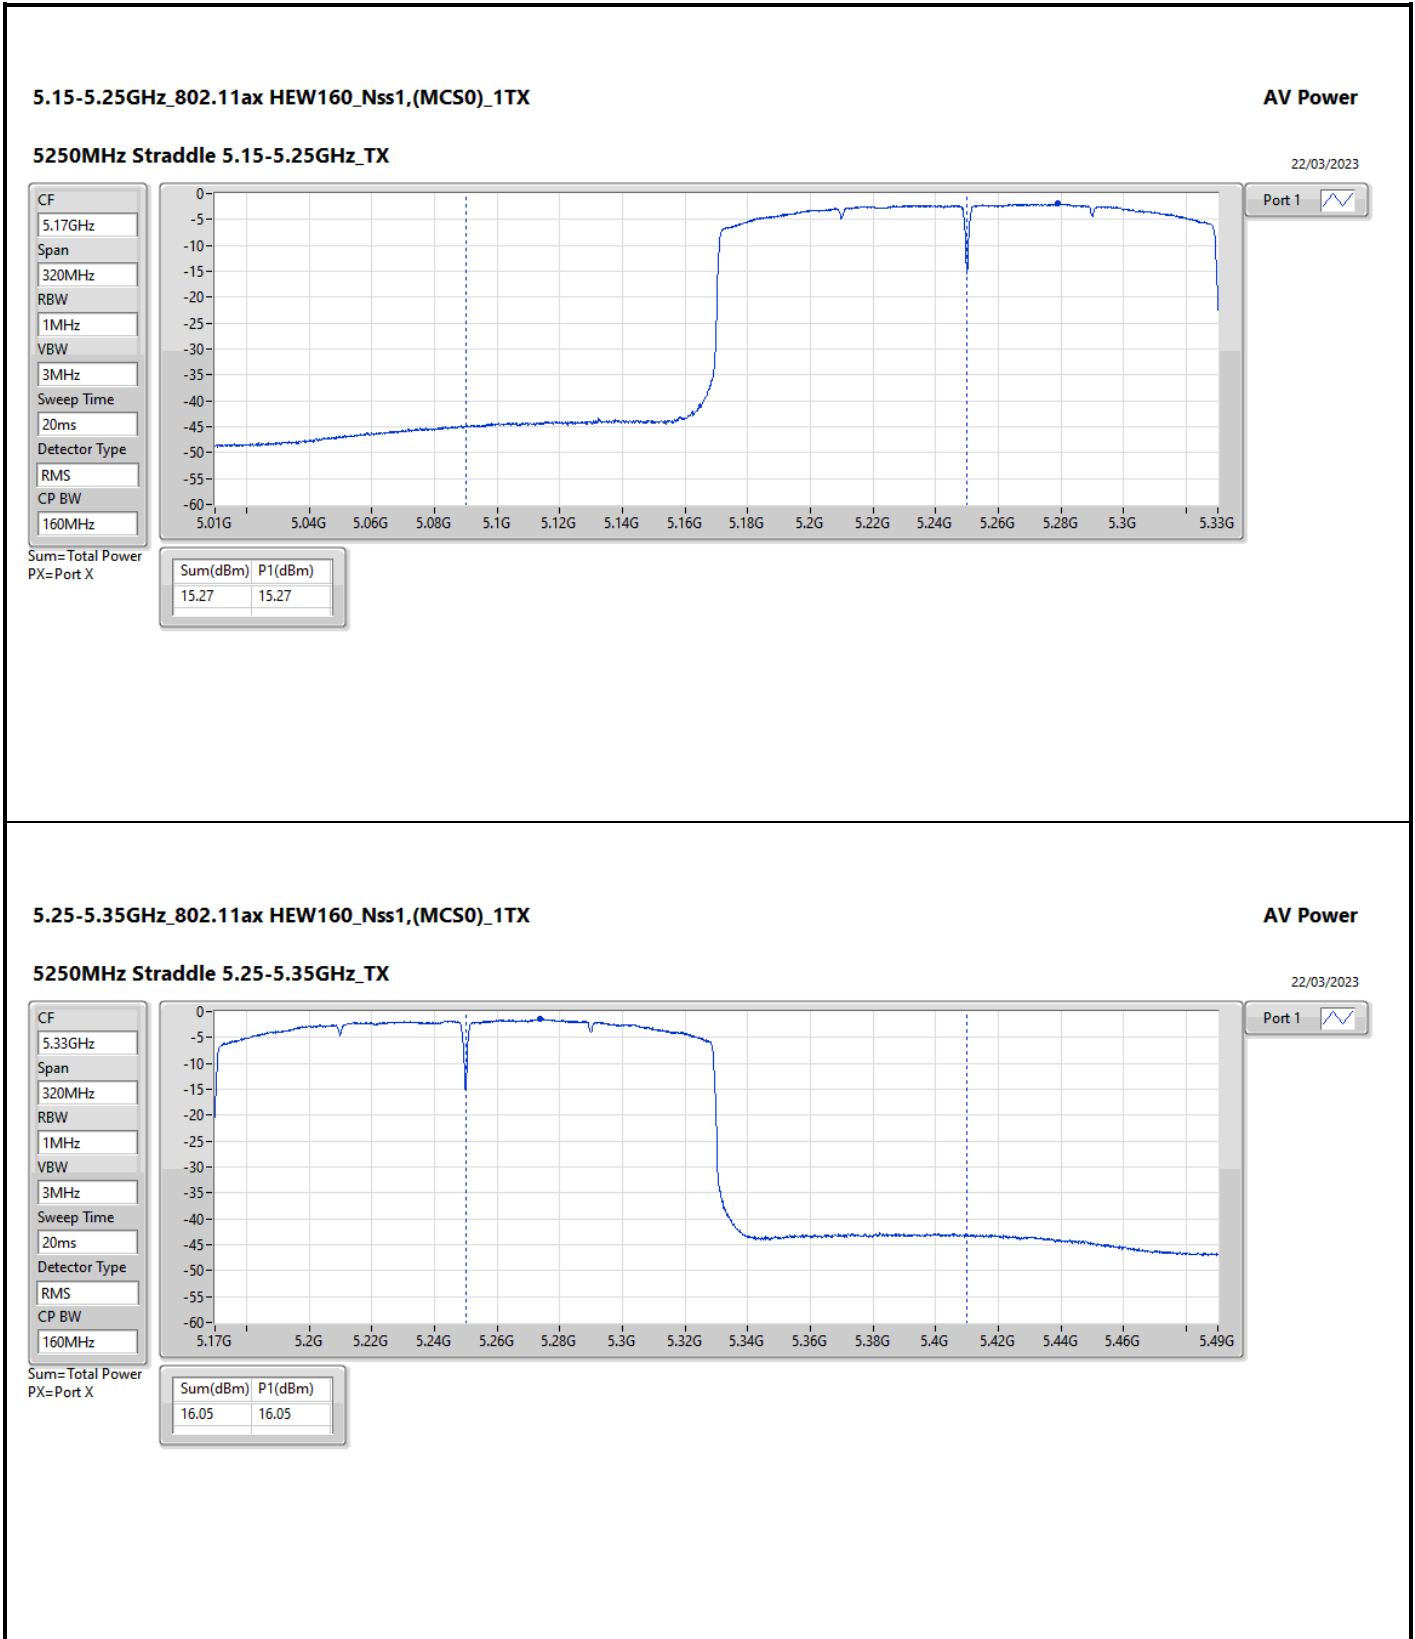

PSD_Radio 1 (UNII 1 Indoor Use and UNII 2A~3 Indoor/Outdoor Use) Appendix D.1

Summary

Mode	PD (dBm/RBW)
5.15-5.25GHz	-
802.11a_Nss1,(6Mbps)_1TX	11.96
802.11a_Nss1,(6Mbps)_2TX	15.12
802.11a_Nss1,(6Mbps)_4TX	15.08
802.11ax HEW20_Nss1,(MCS0)_1TX	11.45
802.11ax HEW20_Nss1,(MCS0)_2TX	14.55
802.11ax HEW20_Nss1,(MCS0)_4TX	15.32
802.11ax HEW40_Nss1,(MCS0)_1TX	8.58
802.11ax HEW40_Nss1,(MCS0)_2TX	11.35
802.11ax HEW40_Nss1,(MCS0)_4TX	10.37
802.11ax HEW80_Nss1,(MCS0)_1TX	2.89
802.11ax HEW80_Nss1,(MCS0)_2TX	4.22
802.11ax HEW80_Nss1,(MCS0)_4TX	2.69
5.25-5.35GHz	-
802.11a_Nss1,(6Mbps)_1TX	10.89
802.11a_Nss1,(6Mbps)_2TX	10.91
802.11a_Nss1,(6Mbps)_4TX	10.16
802.11ax HEW20_Nss1,(MCS0)_1TX	10.67
802.11ax HEW20_Nss1,(MCS0)_2TX	10.97
802.11ax HEW20_Nss1,(MCS0)_4TX	10.06
802.11ax HEW40_Nss1,(MCS0)_1TX	7.81
802.11ax HEW40_Nss1,(MCS0)_2TX	8.21
802.11ax HEW40_Nss1,(MCS0)_4TX	8.07
802.11ax HEW80_Nss1,(MCS0)_1TX	2.85
802.11ax HEW80_Nss1,(MCS0)_2TX	5.19
802.11ax HEW80_Nss1,(MCS0)_4TX	3.17
5.47-5.725GHz	-
802.11a_Nss1,(6Mbps)_1TX	10.97
802.11a_Nss1,(6Mbps)_2TX	10.97
802.11a_Nss1,(6Mbps)_4TX	9.74
802.11ax HEW20_Nss1,(MCS0)_1TX	10.87
802.11ax HEW20_Nss1,(MCS0)_2TX	10.89
802.11ax HEW20_Nss1,(MCS0)_4TX	9.74
802.11ax HEW40_Nss1,(MCS0)_1TX	7.91
802.11ax HEW40_Nss1,(MCS0)_2TX	8.39
802.11ax HEW40_Nss1,(MCS0)_4TX	9.12
802.11ax HEW80_Nss1,(MCS0)_1TX	4.38
802.11ax HEW80_Nss1,(MCS0)_2TX	4.99
802.11ax HEW80_Nss1,(MCS0)_4TX	5.98
5.725-5.85GHz	-
802.11a_Nss1,(6Mbps)_1TX	9.87
802.11a_Nss1,(6Mbps)_2TX	12.80
802.11a_Nss1,(6Mbps)_4TX	15.92
802.11ax HEW20_Nss1,(MCS0)_1TX	9.36
802.11ax HEW20_Nss1,(MCS0)_2TX	12.50
802.11ax HEW20_Nss1,(MCS0)_4TX	15.87
802.11ax HEW40_Nss1,(MCS0)_1TX	6.74
802.11ax HEW40_Nss1,(MCS0)_2TX	9.76
802.11ax HEW40_Nss1,(MCS0)_4TX	12.81
802.11ax HEW80_Nss1,(MCS0)_1TX	1.57
802.11ax HEW80_Nss1,(MCS0)_2TX	4.46
802.11ax HEW80_Nss1,(MCS0)_4TX	6.61

RBW = 500kHz for 5.725-5.85GHz band / 1MHz for other band;