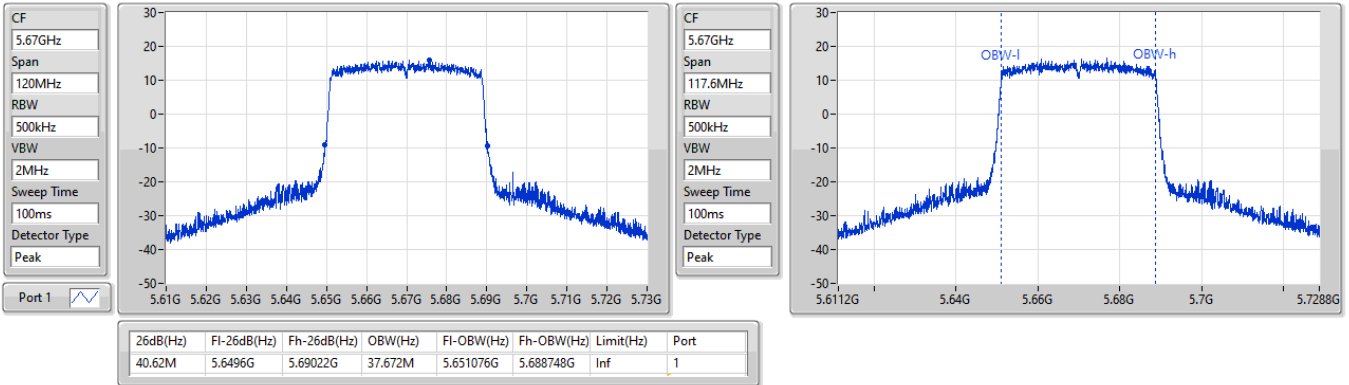

EBW

5550MHz

22/03/2023

5.47-5.725GHz_802.11ax HEW40_Nss1,(MCS0)_1TX

EBW

5670MHz

22/03/2023

5.47-5.725GHz_802.11ax HEW40_Nss1,(MCS0)_1TX