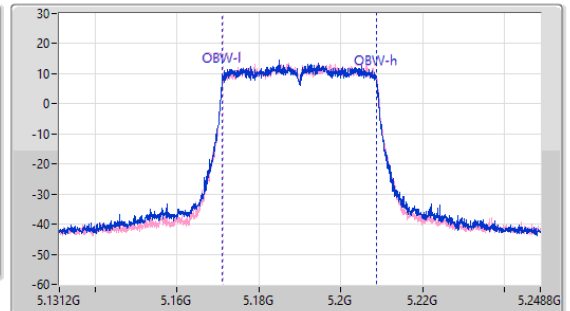

5.15-5.25GHz_802.11ax_HEW40_Nss1,(MCS0)_2TX

EBW

5190MHz

18/03/2023

CF: 5.19GHz
 Span: 120MHz
 RBW: 500kHz
 VBW: 2MHz
 Sweep Time: 100ms
 Detector Type: Peak

CF: 5.19GHz
 Span: 117.6MHz
 RBW: 500kHz
 VBW: 2MHz
 Sweep Time: 100ms
 Detector Type: Peak