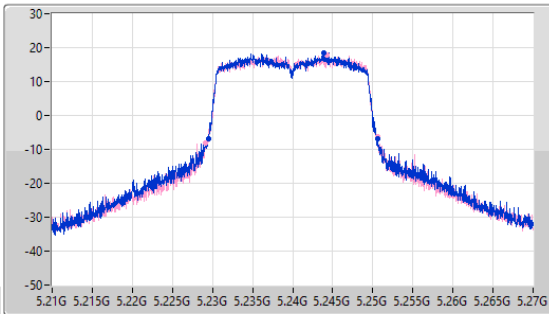

5.15-5.25GHz_802.11ax_HEW20_Nss1,(MCS0)_2TX

EBW

5200MHz

18/03/2023

CF: 5.2GHz
 Span: 60MHz
 RBW: 300kHz
 VBW: 1MHz
 Sweep Time: 100ms
 Detector Type: Peak
 Port 1: [Waveform icon]
 Port 2: [Waveform icon]

CF: 5.2GHz
 Span: 58.8MHz
 RBW: 200kHz
 VBW: 1MHz
 Sweep Time: 100ms
 Detector Type: Peak

26dB(Hz)	Fl-26dB(Hz)	Fh-26dB(Hz)	OBW(Hz)	Fl-OBW(Hz)	Fh-OBW(Hz)	Limit(Hz)	Port
21.87M	5.18899G	5.21086G	18.983M	5.19045G	5.209433G	Inf	1
21.75M	5.18911G	5.21086G	18.954M	5.190479G	5.209433G	Inf	2

5.15-5.25GHz_802.11ax_HEW20_Nss1,(MCS0)_2TX

EBW

5240MHz

18/03/2023

CF: 5.24GHz
 Span: 60MHz
 RBW: 300kHz
 VBW: 1MHz
 Sweep Time: 100ms
 Detector Type: Peak

CF: 5.24GHz
 Span: 58.8MHz
 RBW: 200kHz
 VBW: 1MHz
 Sweep Time: 100ms
 Detector Type: Peak