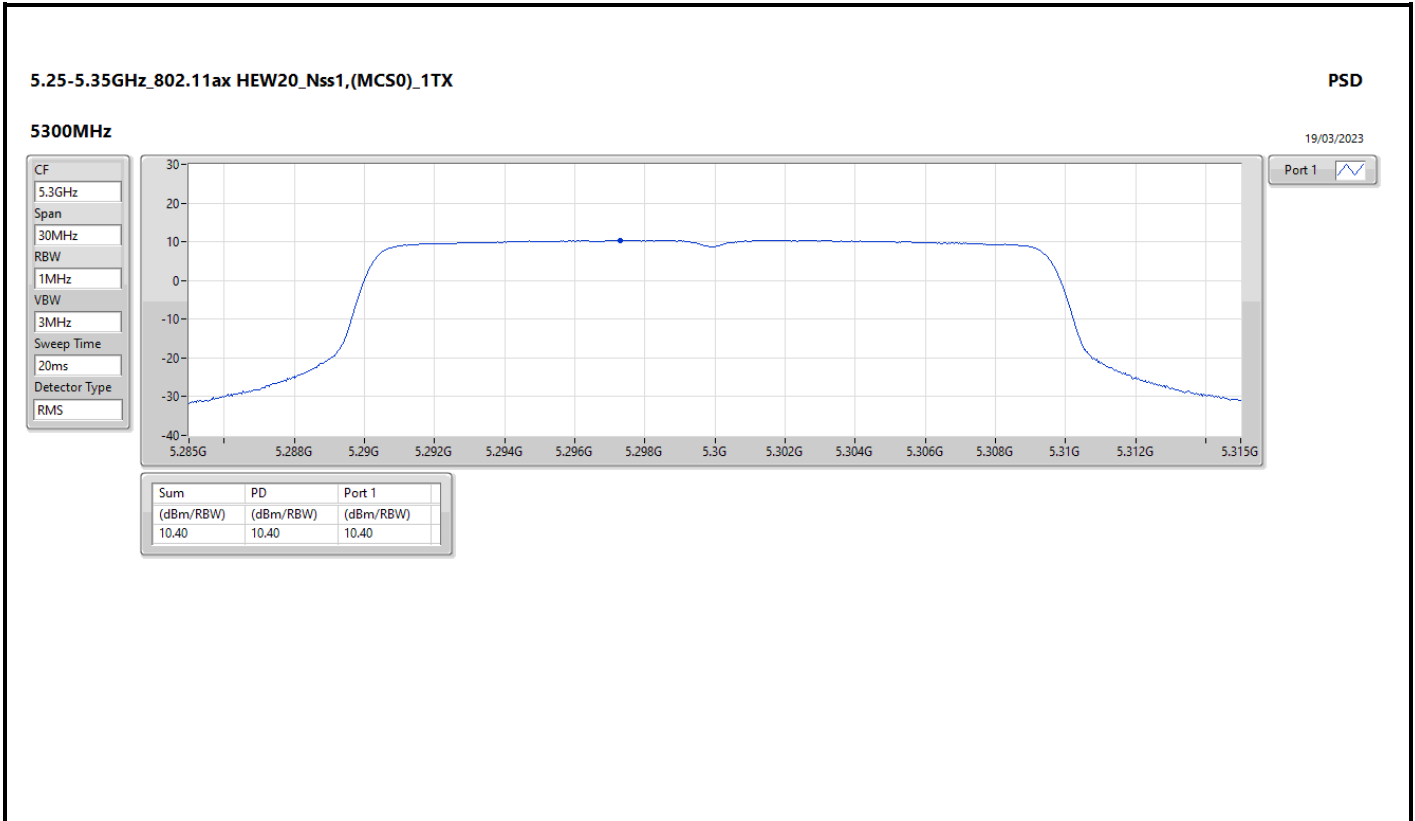

DG = Directional Gain; RBW = 500kHz for 5.725-5.85GHz band / 1MHz for other band;
 PD = trace bin-by-bin of each transmits port summing can be performed maximum power density; Port X = Port X Power Density;