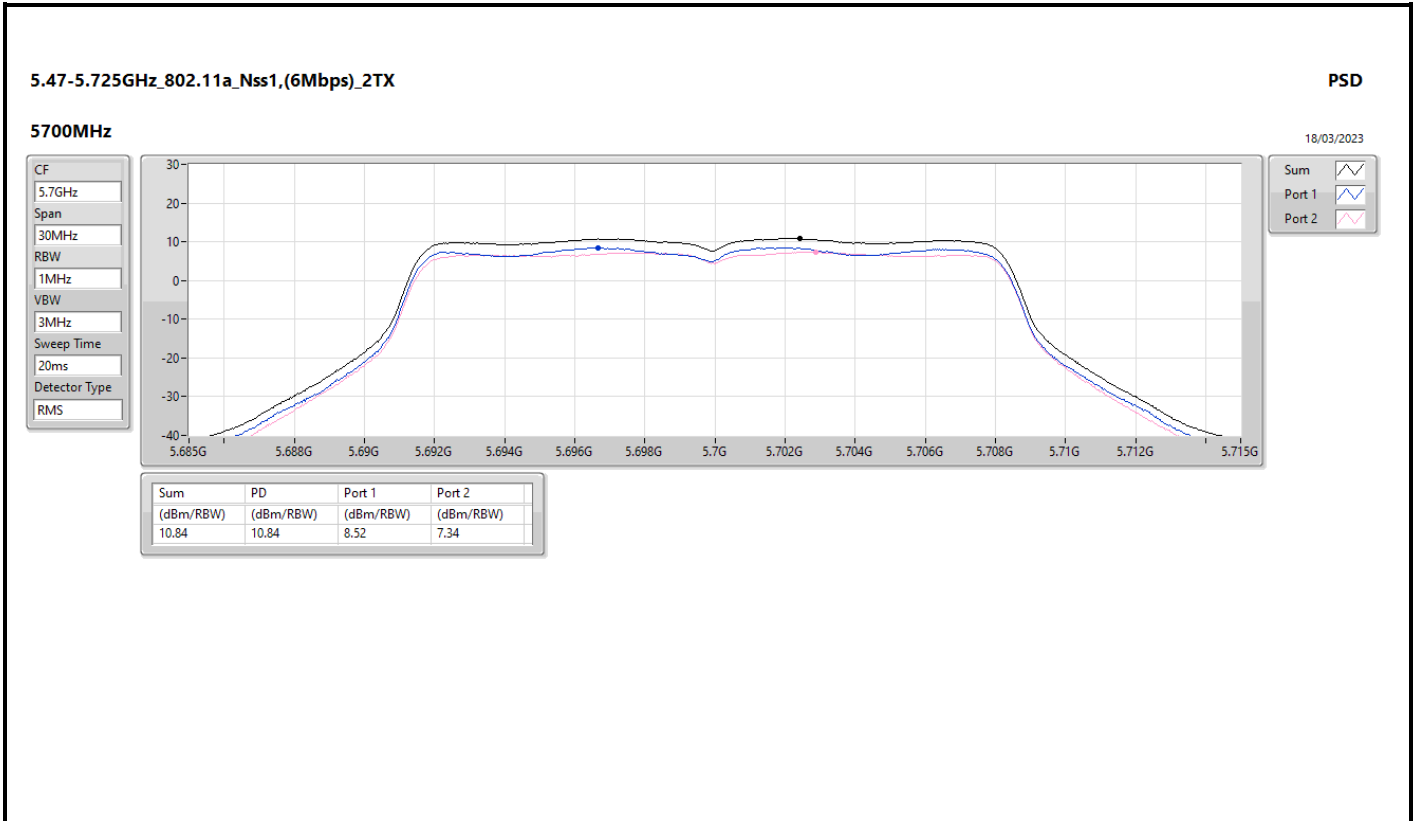

DG = Directional Gain; RBW = 500kHz for 5.725-5.85GHz band / 1MHz for other band;
 PD = trace bin-by-bin of each transmits port summing can be performed maximum power density; Port X = Port X Power Density;