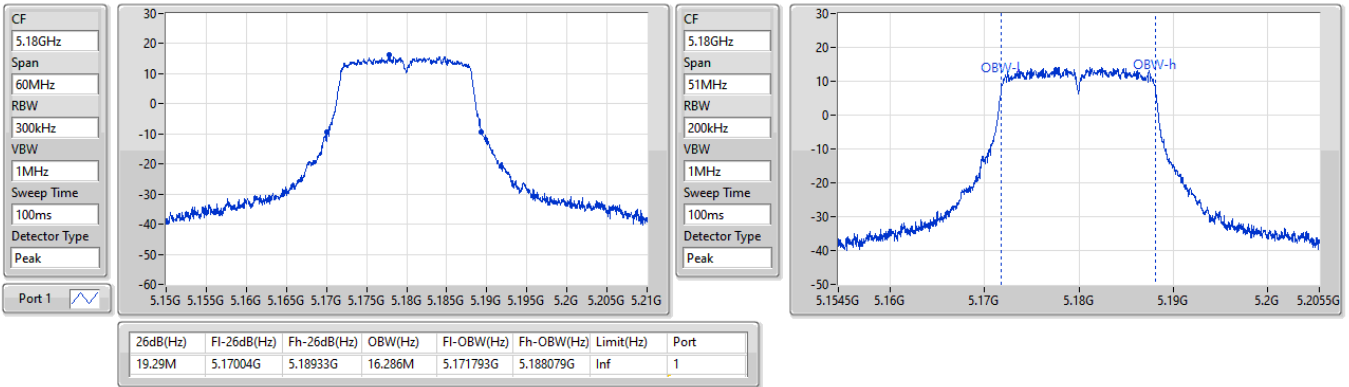

5.15-5.25GHz_802.11a_Nss1,(6Mbps)_1TX

EBW

5180MHz

22/03/2023