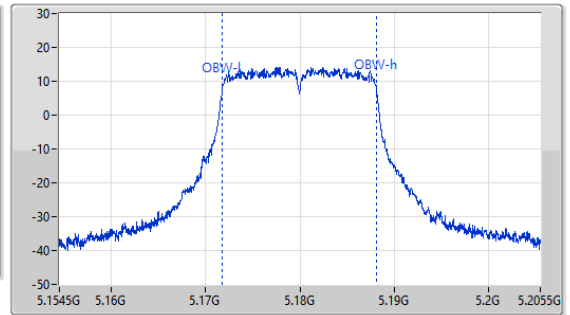

Port X-N dB = Port X 6dB down bandwidth for 5.725-5.85GHz band / 26dB down bandwidth for other band
 Port X-OBW = Port X 99% occupied bandwidth

5.15-5.25GHz_802.11a_Nss1,(6Mbps)_1TX

EBW

5180MHz

22/03/2023