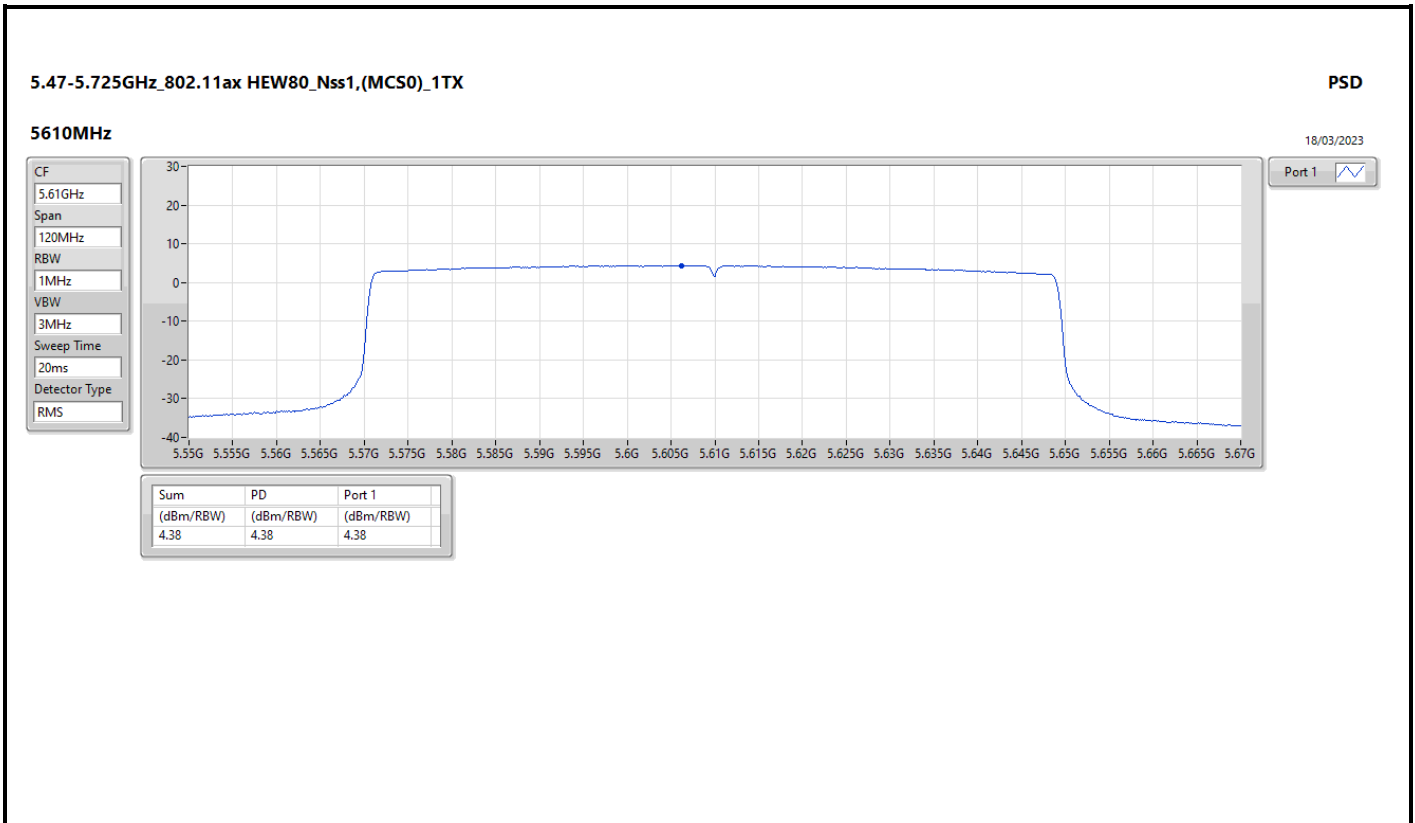

DG = Directional Gain; RBW = 500kHz for 5.725-5.85GHz band / 1MHz for other band;
 PD = trace bin-by-bin of each transmits port summing can be performed maximum power density; Port X = Port X Power Density;