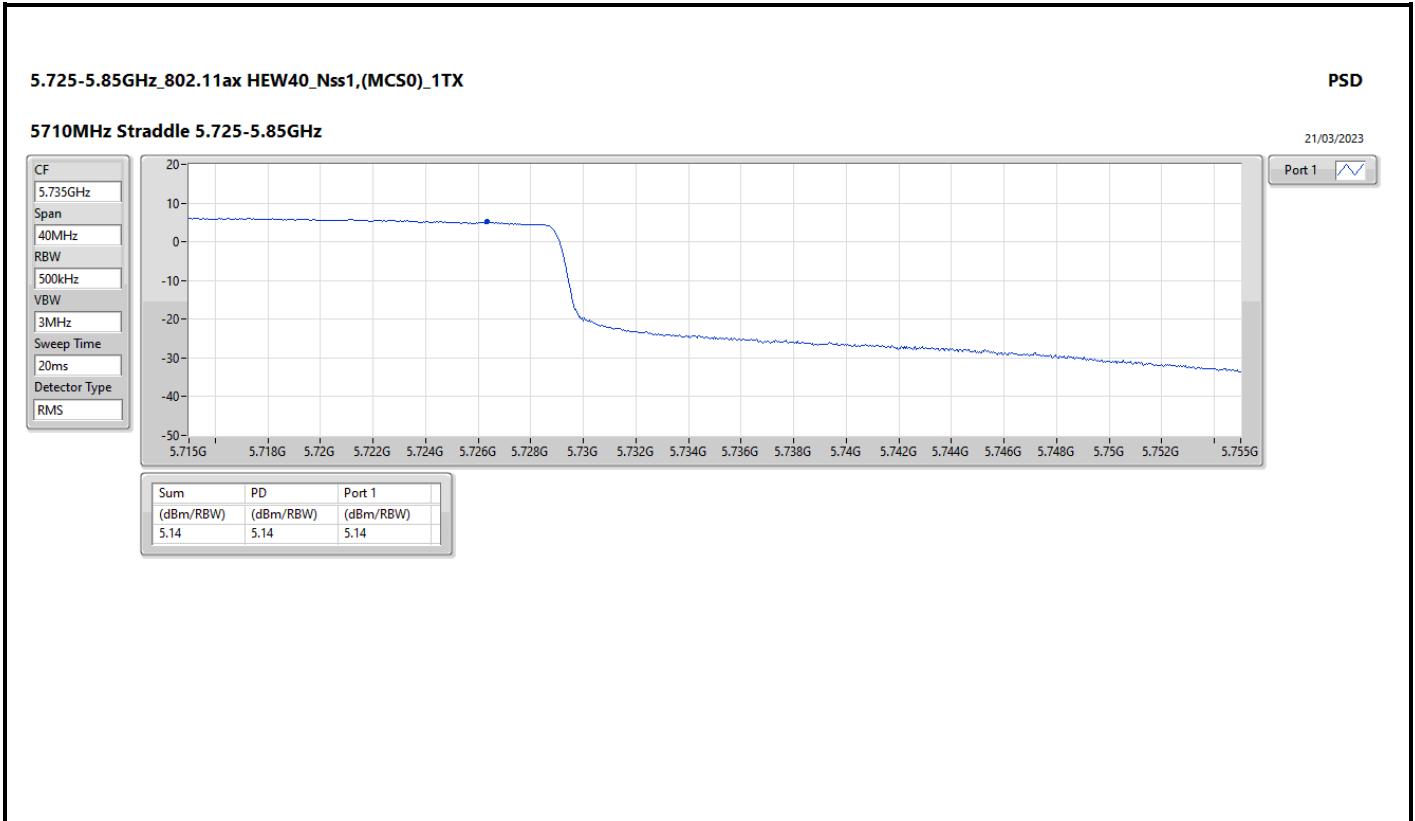

DG = Directional Gain; RBW = 500kHz for 5.725-5.85GHz band / 1MHz for other band;
 PD = trace bin-by-bin of each transmits port summing can be performed maximum power density; Port X = Port X Power Density;