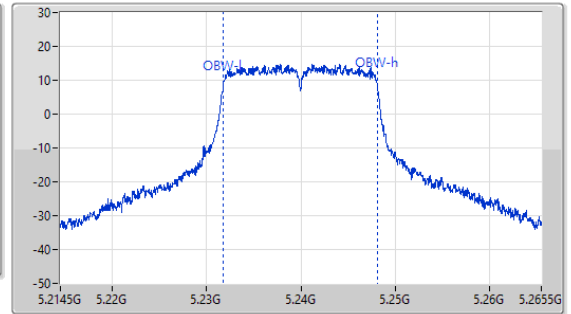

Port X-N dB = Port X 6dB down bandwidth for 5.725-5.85GHz band / 26dB down bandwidth for other band
 Port X-OBW = Port X 99% occupied bandwidth

5.15-5.25GHz_802.11a_Nss1,(6Mbps)_1TX

EBW

5180MHz

18/03/2023

5.15-5.25GHz_802.11a_Nss1,(6Mbps)_1TX

EBW

5200MHz

18/03/2023

5.15-5.25GHz_802.11a_Nss1,(6Mbps)_1TX

EBW

5240MHz

18/03/2023

5.15-5.25GHz_802.11ax_HEW20_Nss1,(MCS0)_1TX

EBW

5180MHz

18/03/2023

5.15-5.25GHz_802.11ax_HEW20_Nss1,(MCS0)_1TX

EBW

5200MHz

18/03/2023