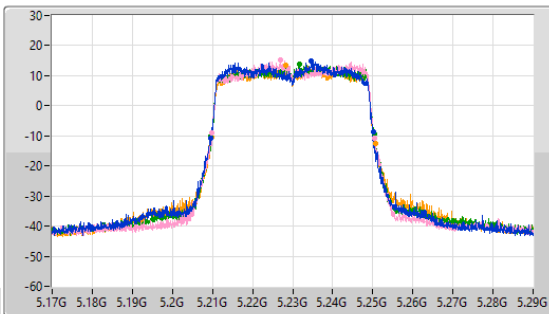

5.15-5.25GHz_802.11ax_HEW40_Nss1,(MCS0)_4TX

EBW

5190MHz

20/03/2023

CF: 5.19GHz
 Span: 120MHz
 RBW: 500kHz
 VBW: 2MHz
 Sweep Time: 100ms
 Detector Type: Peak

CF: 5.19GHz
 Span: 117.6MHz
 RBW: 500kHz
 VBW: 2MHz
 Sweep Time: 100ms
 Detector Type: Peak

Port 1
 Port 2
 Port 3
 Port 4

26dB(Hz)	Fl-26dB(Hz)	Fh-26dB(Hz)	OBW(Hz)	Fl-OBW(Hz)	Fh-OBW(Hz)	Limit(Hz)	Port
40.98M	5.16948G	5.21046G	37.672M	5.171135G	5.208807G	Inf	1
40.68M	5.16966G	5.21034G	37.79M	5.171076G	5.208865G	Inf	2
41.28M	5.1693G	5.21058G	37.731M	5.171076G	5.208807G	Inf	3
40.86M	5.16966G	5.21052G	37.848M	5.171076G	5.208924G	Inf	4

5.15-5.25GHz_802.11ax_HEW40_Nss1,(MCS0)_4TX

EBW

5230MHz

20/03/2023

CF: 5.23GHz
 Span: 120MHz
 RBW: 500kHz
 VBW: 2MHz
 Sweep Time: 100ms
 Detector Type: Peak

CF: 5.23GHz
 Span: 117.6MHz
 RBW: 500kHz
 VBW: 2MHz
 Sweep Time: 100ms
 Detector Type: Peak