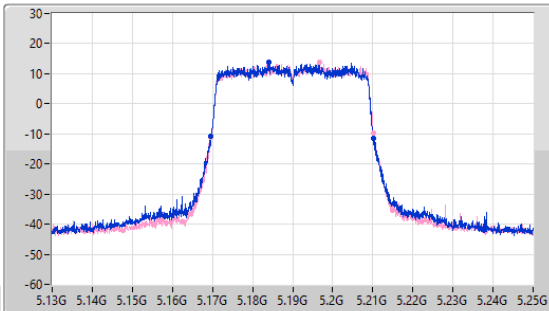

5.15-5.25GHz_802.11ax_HEW20_Nss1,(MCS0)_2TX

EBW

5240MHz

18/03/2023

CF: 5.24GHz
 Span: 60MHz
 RBW: 300kHz
 VBW: 1MHz
 Sweep Time: 100ms
 Detector Type: Peak

CF: 5.24GHz
 Span: 58.8MHz
 RBW: 200kHz
 VBW: 1MHz
 Sweep Time: 100ms
 Detector Type: Peak

Port 1: [Waveform icon]
 Port 2: [Waveform icon]

26dB(Hz)	Fl-26dB(Hz)	Fh-26dB(Hz)	OBW(Hz)	Fl-OBW(Hz)	Fh-OBW(Hz)	Limit(Hz)	Port
21.18M	5.22947G	5.25065G	18.865M	5.230509G	5.249374G	Inf	1
21.51M	5.22911G	5.25062G	18.895M	5.230509G	5.249403G	Inf	2

5.15-5.25GHz_802.11ax_HEW40_Nss1,(MCS0)_2TX

EBW

5190MHz

18/03/2023

CF: 5.19GHz
 Span: 120MHz
 RBW: 500kHz
 VBW: 2MHz
 Sweep Time: 100ms
 Detector Type: Peak

CF: 5.19GHz
 Span: 117.6MHz
 RBW: 500kHz
 VBW: 2MHz
 Sweep Time: 100ms
 Detector Type: Peak