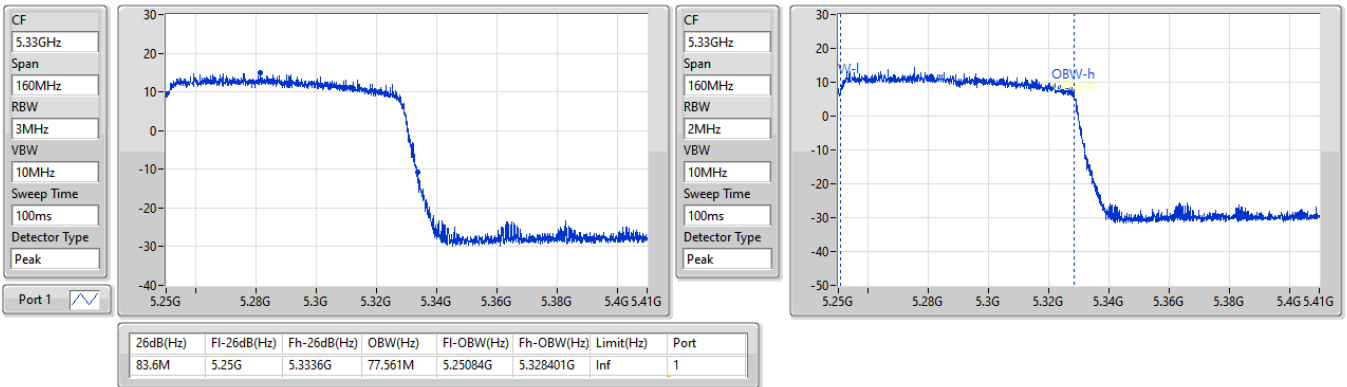

EBW

5690MHz Straddle 5.725-5.85GHz

22/03/2023

5.25-5.35GHz_802.11ax HEW160_Nss1,(MCS0)_1TX

EBW

5250MHz Straddle 5.25-5.35GHz

22/03/2023

5.47-5.725GHz_802.11ax HEW160_Nss1,(MCS0)_1TX