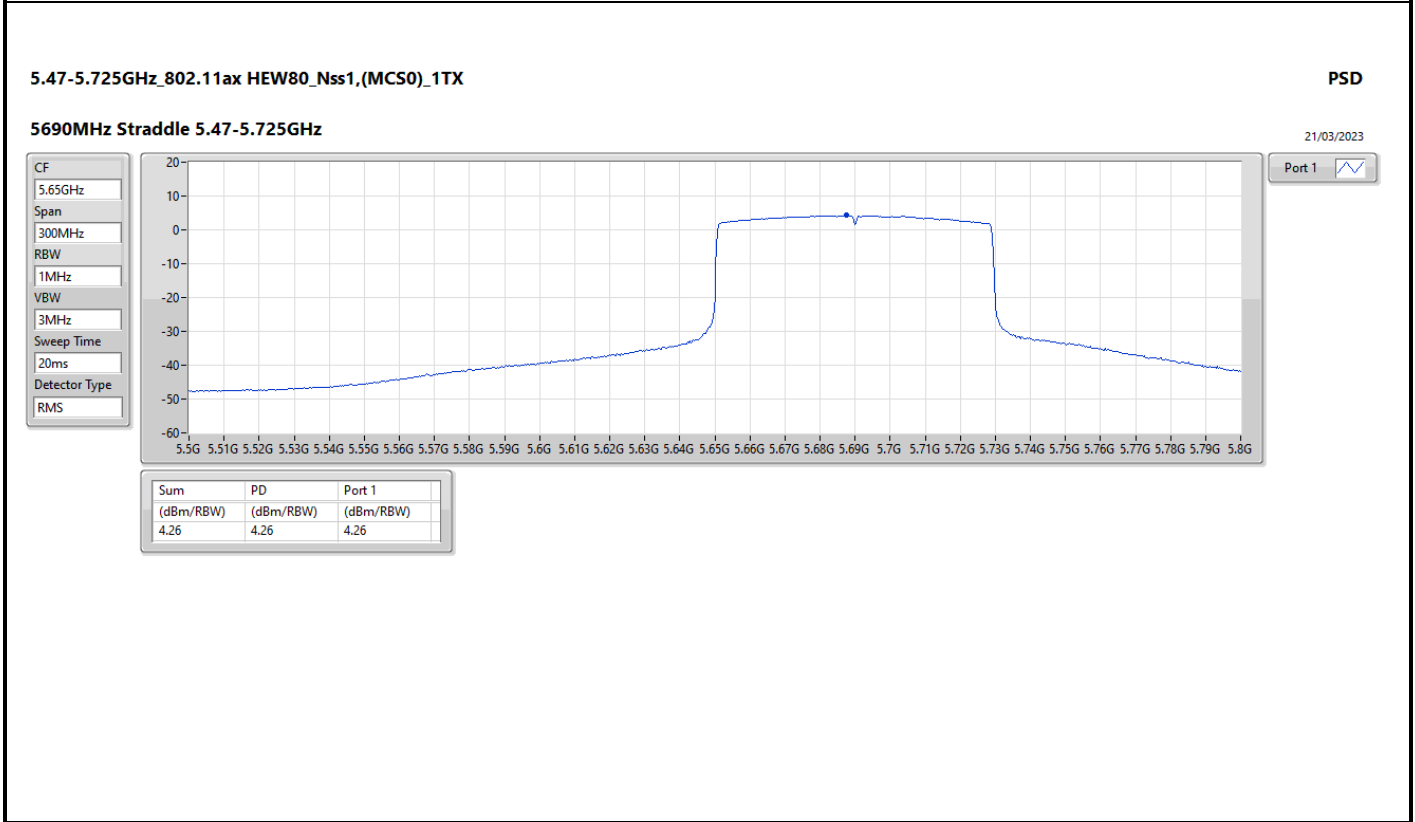

DG = Directional Gain; RBW = 500kHz for 5.725-5.85GHz band / 1MHz for other band;
 PD = trace bin-by-bin of each transmits port summing can be performed maximum power density; Port X = Port X Power Density;