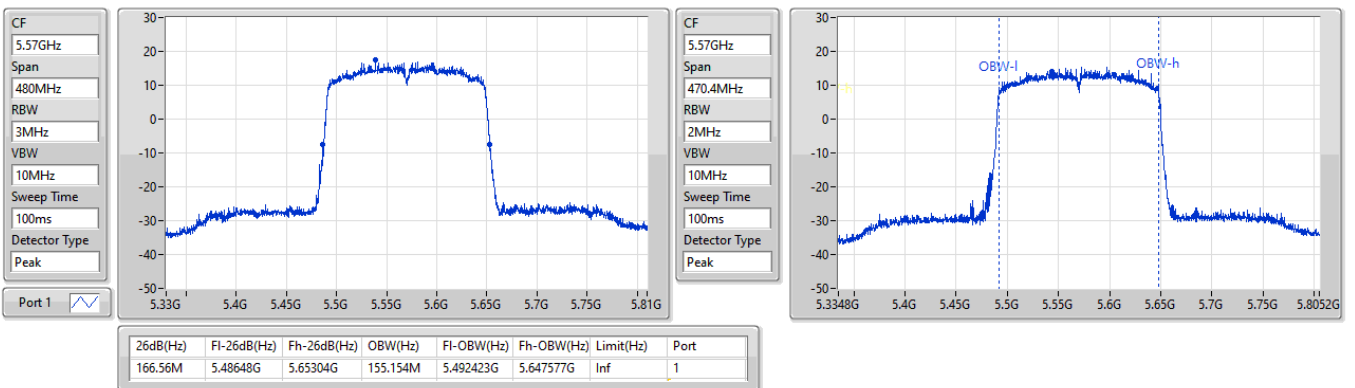

5570MHz

22/03/2023