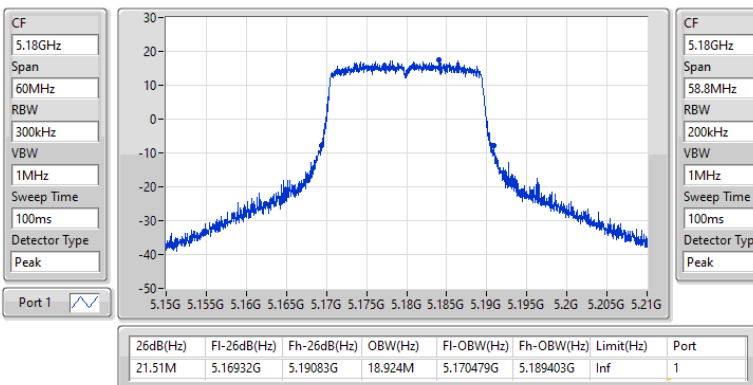

5.15-5.25GHz_802.11ax_HEW20_Nss1,(MCS0)_1TX

EBW

5180MHz

18/03/2023