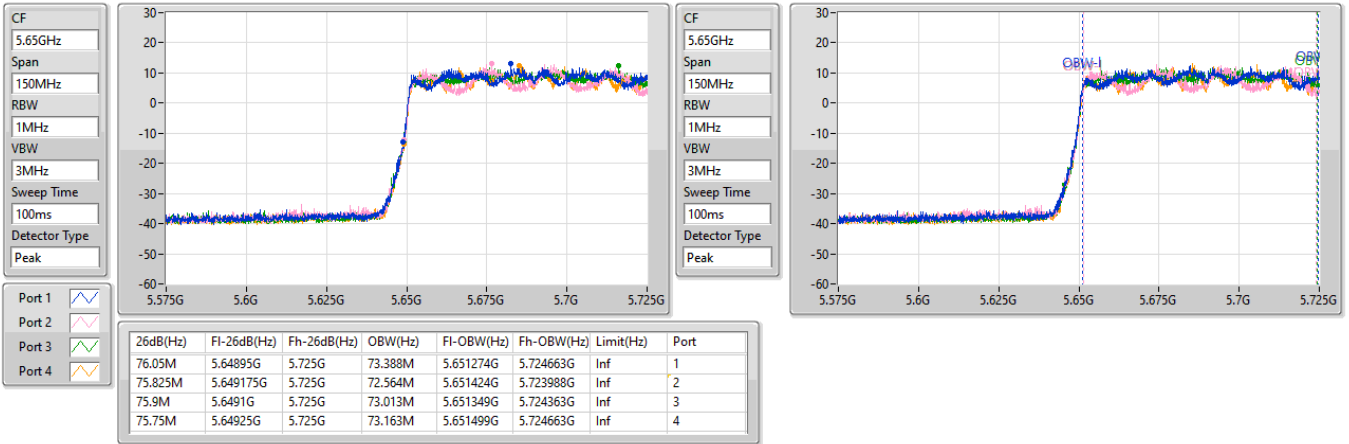

5.47-5.725GHz_802.11ax HEW80_Nss1,(MCS0)_4TX

EBW

5530MHz

20/03/2023

5.47-5.725GHz_802.11ax HEW80_Nss1,(MCS0)_4TX

EBW

5610MHz

20/03/2023

5.47-5.725GHz_802.11ax HEW80_Nss1,(MCS0)_4TX

EBW

5690MHz Straddle 5.47-5.725GHz

21/03/2023

5.725-5.85GHz_802.11ax HEW80_Nss1,(MCS0)_4TX

EBW

5690MHz Straddle 5.725-5.85GHz

21/03/2023

Summary

Mode	Max-N dB (Hz)	Max-OBW (Hz)	ITU-Code	Min-N dB (Hz)	Min-OBW (Hz)
5.15-5.25GHz	-	-	-	-	-
802.11a_Nss1,(6Mbps)_1TX	20.34M	16.363M	16M4D1D	19.68M	16.363M
802.11a_Nss1,(6Mbps)_2TX	20.43M	16.414M	16M4D1D	19.29M	16.337M
802.11a_Nss1,(6Mbps)_4TX	19.8M	16.388M	16M4D1D	19.05M	16.286M
802.11ax HEW20_Nss1,(MCS0)_1TX	22.26M	18.954M	19M0D1D	21.51M	18.924M
802.11ax HEW20_Nss1,(MCS0)_2TX	21.87M	18.983M	19M0D1D	21.18M	18.865M
802.11ax HEW20_Nss1,(MCS0)_4TX	21.6M	18.954M	19M0D1D	21.03M	18.865M
802.11ax HEW40_Nss1,(MCS0)_1TX	42.06M	37.848M	37M8D1D	41.04M	37.79M
802.11ax HEW40_Nss1,(MCS0)_2TX	41.16M	37.731M	37M7D1D	40.56M	37.672M
802.11ax HEW40_Nss1,(MCS0)_4TX	41.28M	37.848M	37M8D1D	40.56M	37.554M
802.11ax HEW80_Nss1,(MCS0)_1TX	82.32M	77.107M	77M1D1D	82.32M	77.107M
802.11ax HEW80_Nss1,(MCS0)_2TX	82.08M	77.107M	77M1D1D	81.96M	76.99M
802.11ax HEW80_Nss1,(MCS0)_4TX	82.56M	77.225M	77M2D1D	81.36M	76.872M