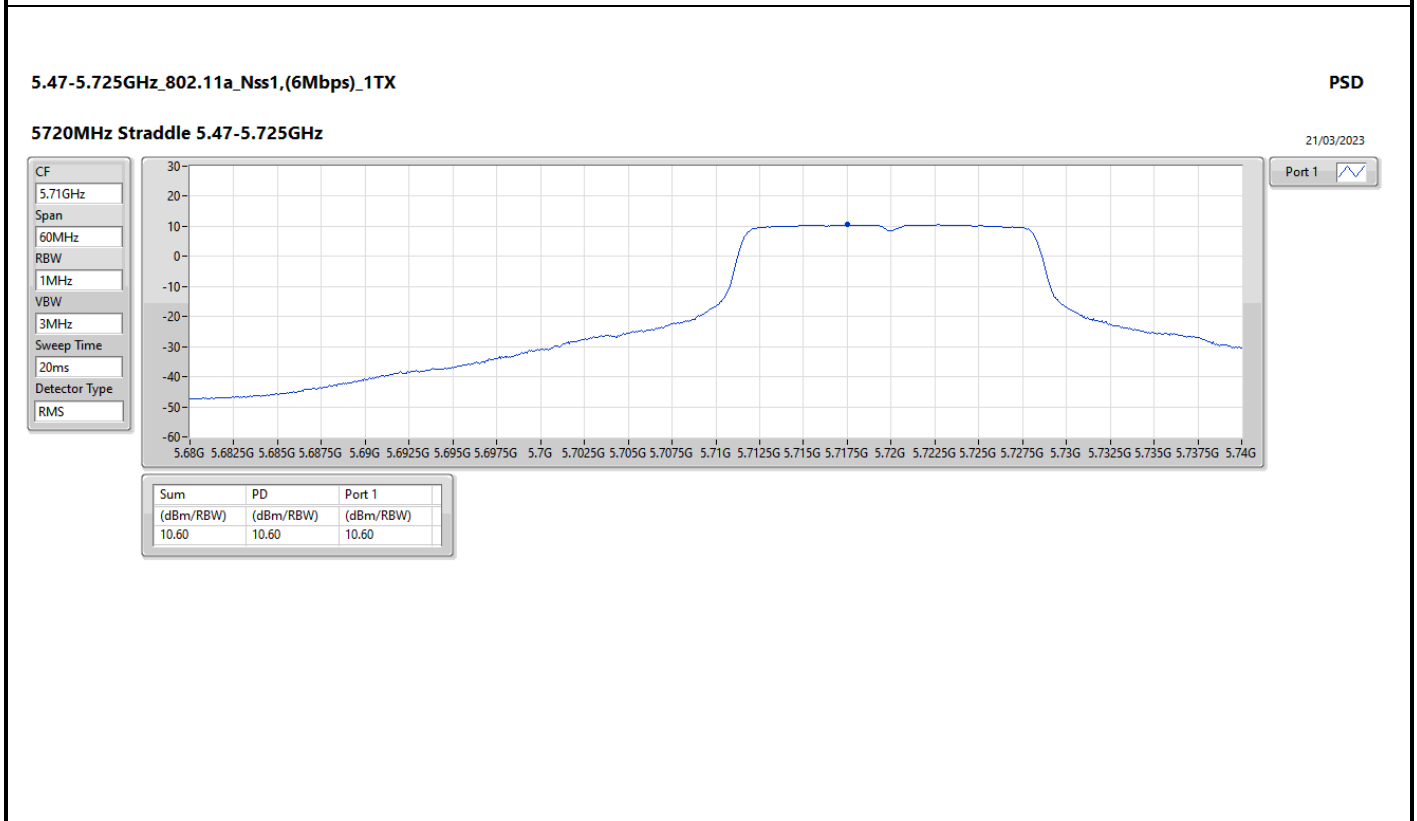

DG = Directional Gain; RBW = 500kHz for 5.725-5.85GHz band / 1MHz for other band;
 PD = trace bin-by-bin of each transmits port summing can be performed maximum power density; Port X = Port X Power Density;