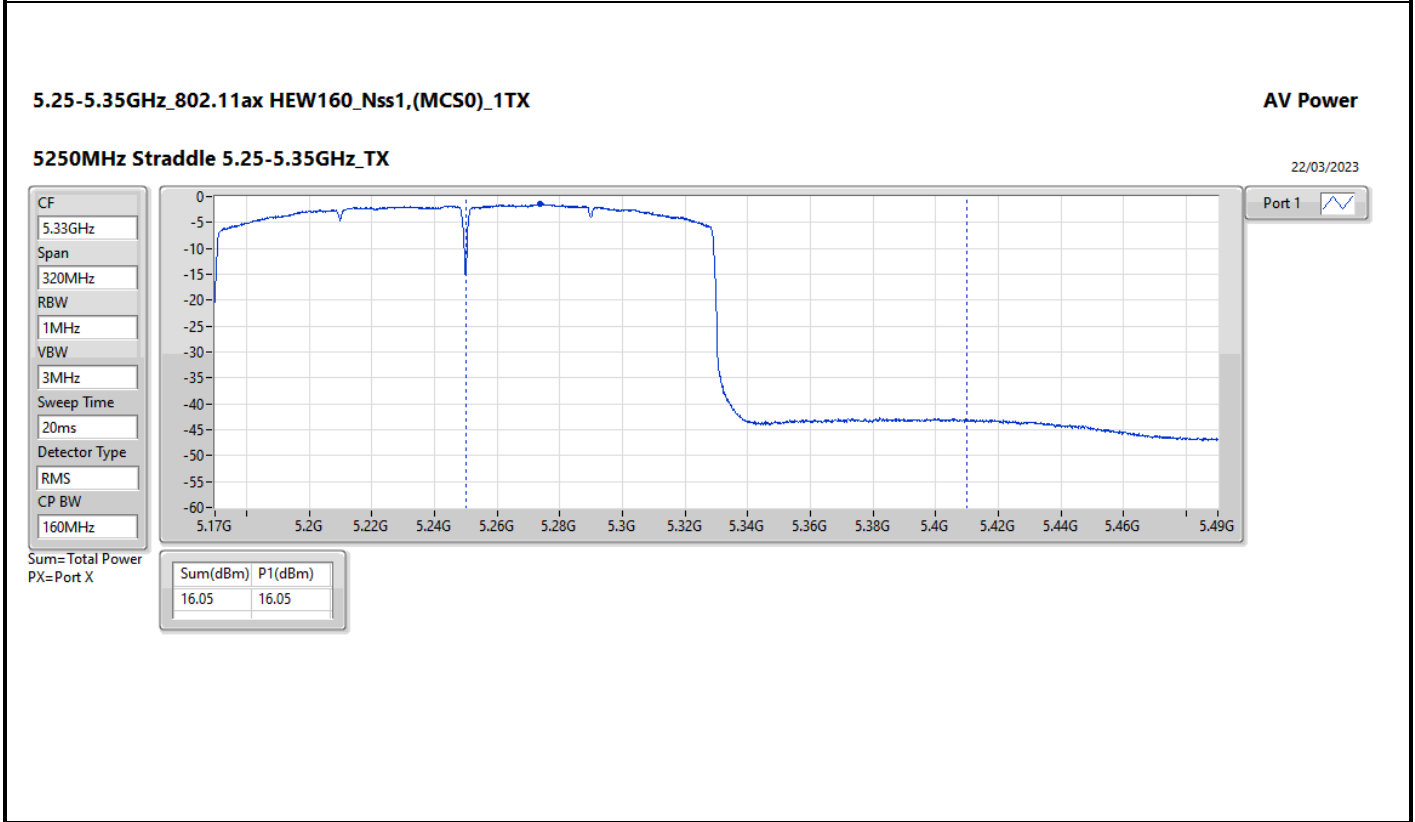

Summary

Mode	Total Power (dBm)	Total Power (W)	EIRP//EIRP-Elevation 30° (dBm)	EIRP//EIRP-Elevation 30° (W)
5.15-5.25GHz	-	-	-	-
802.11a_Nss1,(6Mbps)_1TX	17.72	0.05916	20.93/20.93	0.12388/0.12388
802.11ax HEW20_Nss1,(MCS0)_1TX	17.60	0.05754	20.81/20.81	0.12050/0.12050
802.11ax HEW40_Nss1,(MCS0)_1TX	17.77	0.05984	20.98/20.98	0.12531/0.12531
802.11ax HEW80_Nss1,(MCS0)_1TX	17.67	0.05848	20.88/20.88	0.12246/0.12246
802.11ax HEW160_Nss1,(MCS0)_1TX	15.27	0.03365	18.48/18.48	0.07047/0.07047
5.25-5.35GHz	-	-	-	-
802.11ax HEW160_Nss1,(MCS0)_1TX	16.05	0.04027	18.91	0.07780