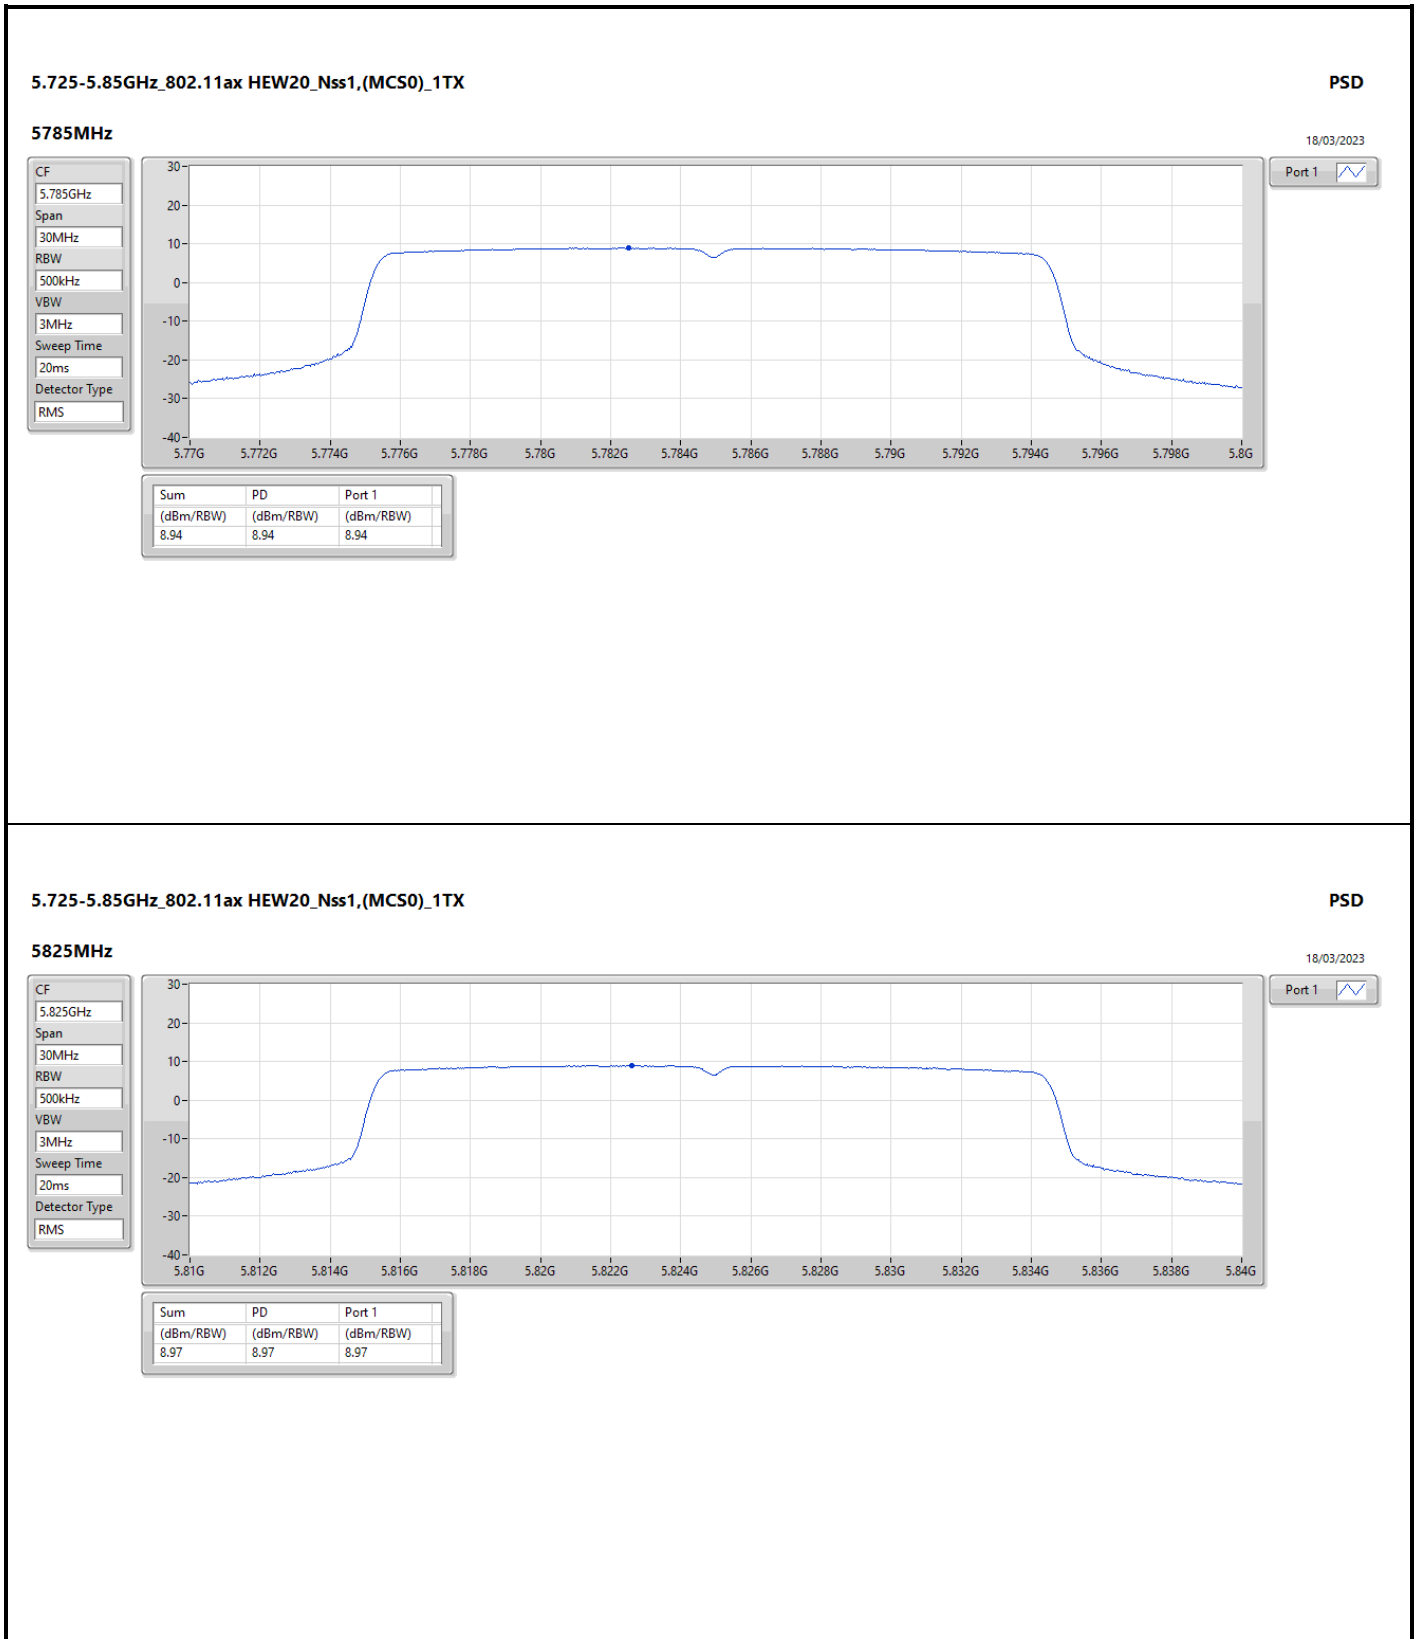

DG = Directional Gain; RBW = 500kHz for 5.725-5.85GHz band / 1MHz for other band;
 PD = trace bin-by-bin of each transmits port summing can be performed maximum power density; Port X = Port X Power Density;