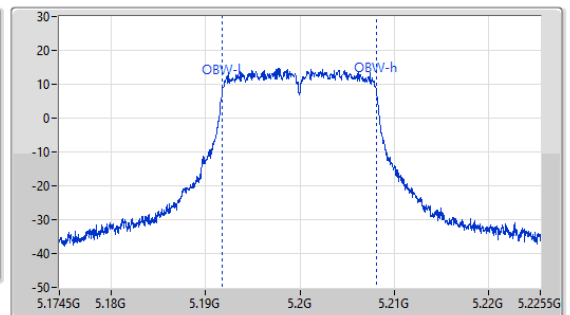

5.15-5.25GHz_802.11a_Nss1,(6Mbps)_1TX

EBW

5200MHz

22/03/2023