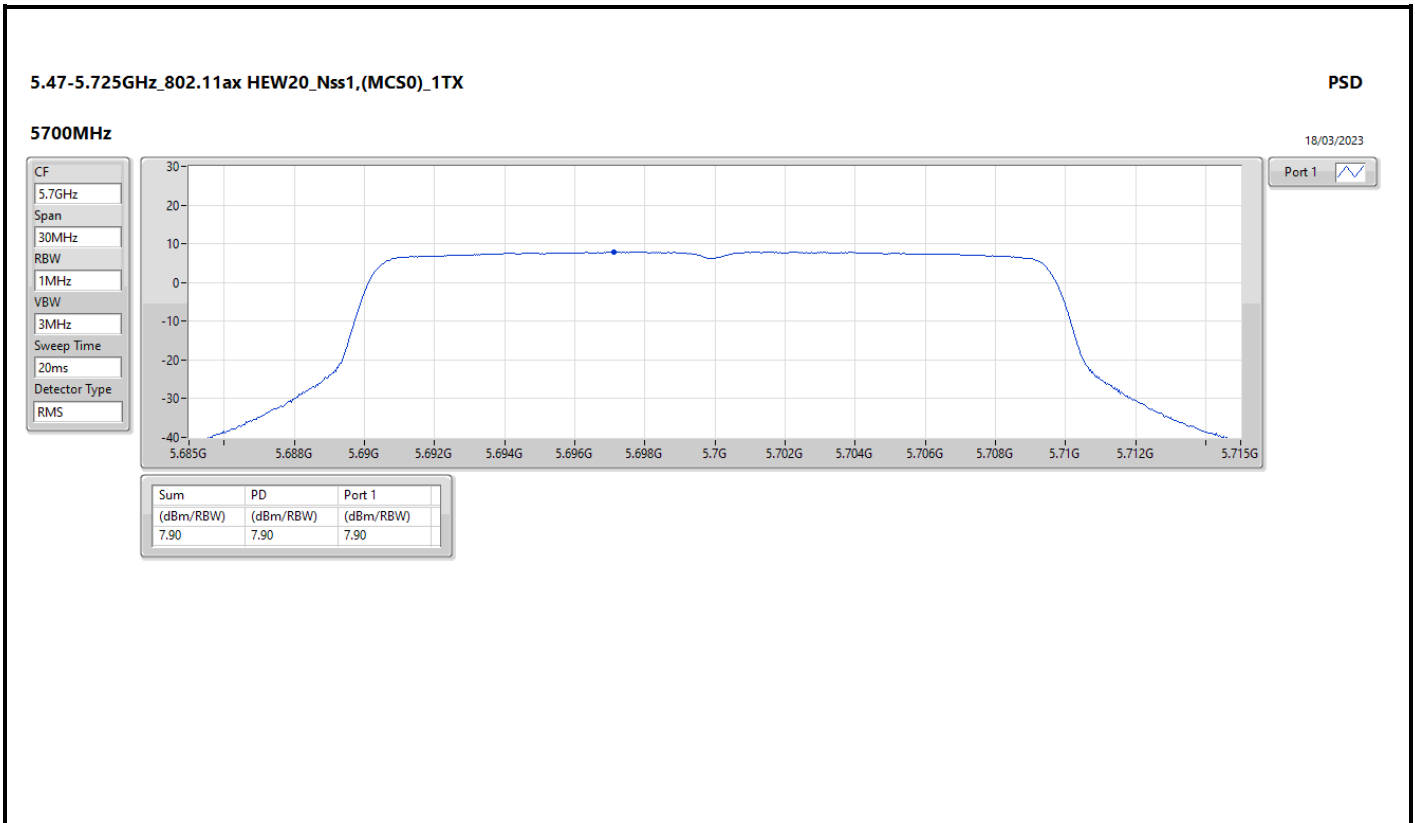

DG = Directional Gain; RBW = 500kHz for 5.725-5.85GHz band / 1MHz for other band;
 PD = trace bin-by-bin of each transmits port summing can be performed maximum power density; Port X = Port X Power Density;