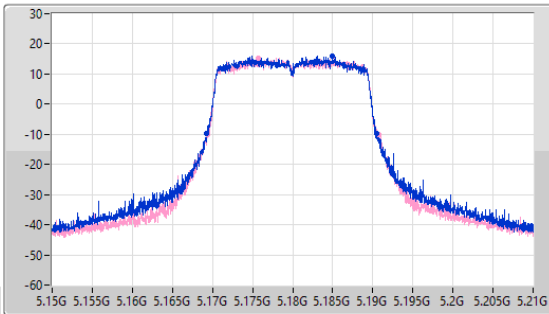

5.15-5.25GHz_802.11a_Nss1,(6Mbps)_2TX

EBW

5240MHz

18/03/2023

CF: 5.24GHz
 Span: 60MHz
 RBW: 300kHz
 VBW: 1MHz
 Sweep Time: 100ms
 Detector Type: Peak

CF: 5.24GHz
 Span: 51MHz
 RBW: 200kHz
 VBW: 1MHz
 Sweep Time: 100ms
 Detector Type: Peak

Port 1: [Waveform icon]
 Port 2: [Waveform icon]

26dB(Hz)	Fl-26dB(Hz)	Fh-26dB(Hz)	OBW(Hz)	Fl-OBW(Hz)	Fh-OBW(Hz)	Limit(Hz)	Port
20.43M	5.22965G	5.25008G	16.337M	5.231768G	5.248105G	Inf	1
19.86M	5.23031G	5.25017G	16.388M	5.231742G	5.24813G	Inf	2

5.15-5.25GHz_802.11ax_HEW20_Nss1,(MCS0)_2TX

EBW

5180MHz

18/03/2023

CF: 5.18GHz
 Span: 60MHz
 RBW: 300kHz
 VBW: 1MHz
 Sweep Time: 100ms
 Detector Type: Peak
 Port 1: [Waveform icon]
 Port 2: [Waveform icon]