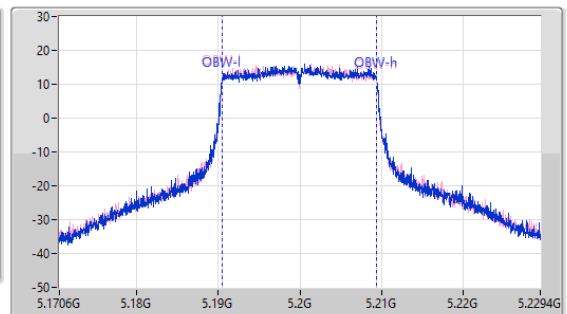

CF: 5.18GHz
 Span: 58.8MHz
 RBW: 200kHz
 VBW: 1MHz
 Sweep Time: 100ms
 Detector Type: Peak

26dB(Hz)	Fl-26dB(Hz)	Fh-26dB(Hz)	OBW(Hz)	Fl-OBW(Hz)	Fh-OBW(Hz)	Limit(Hz)	Port
21.24M	5.16929G	5.19053G	18.895M	5.170479G	5.189374G	Inf	1
21.42M	5.16935G	5.19077G	18.895M	5.170509G	5.189403G	Inf	2

5.15-5.25GHz_802.11ax_HEW20_Nss1,(MCS0)_2TX

EBW

5200MHz

18/03/2023

CF: 5.2GHz
 Span: 60MHz
 RBW: 300kHz
 VBW: 1MHz
 Sweep Time: 100ms
 Detector Type: Peak
 Port 1: [Waveform icon]
 Port 2: [Waveform icon]

CF: 5.2GHz
 Span: 58.8MHz
 RBW: 200kHz
 VBW: 1MHz
 Sweep Time: 100ms
 Detector Type: Peak

26dB(Hz)	Fl-26dB(Hz)	Fh-26dB(Hz)	OBW(Hz)	Fl-OBW(Hz)	Fh-OBW(Hz)	Limit(Hz)	Port
21.87M	5.18899G	5.21086G	18.983M	5.19045G	5.209433G	Inf	1
21.75M	5.18911G	5.21086G	18.954M	5.190479G	5.209433G	Inf	2