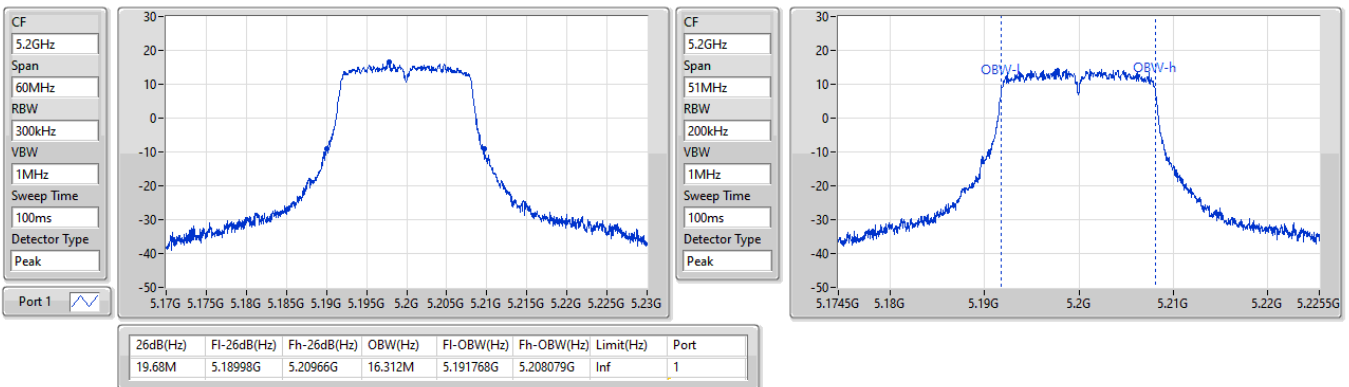

5.15-5.25GHz_802.11a_Nss1,(6Mbps)_1TX

EBW

5200MHz

22/03/2023