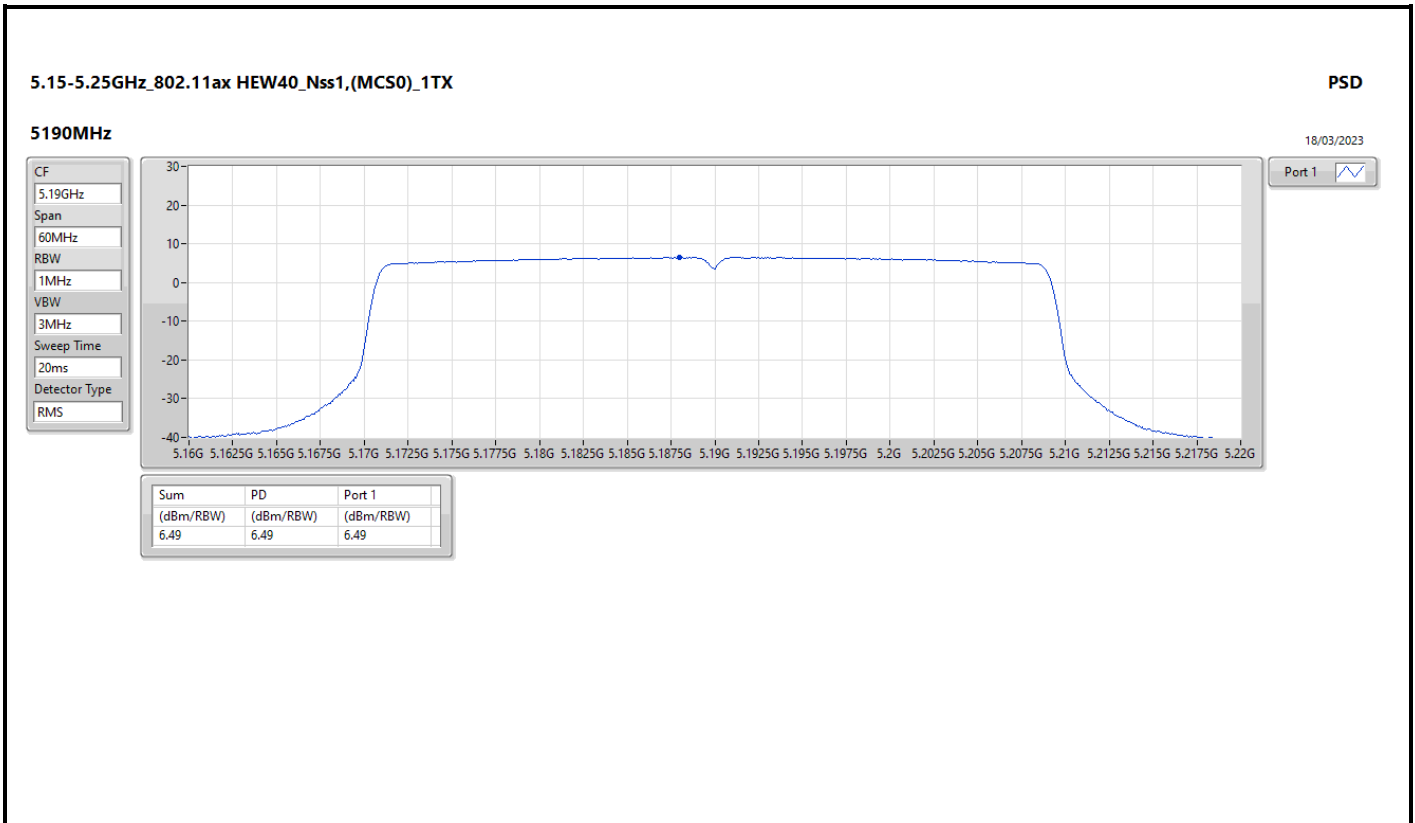

DG = Directional Gain; RBW = 500kHz for 5.725-5.85GHz band / 1MHz for other band;
 PD = trace bin-by-bin of each transmits port summing can be performed maximum power density; Port X = Port X Power Density;