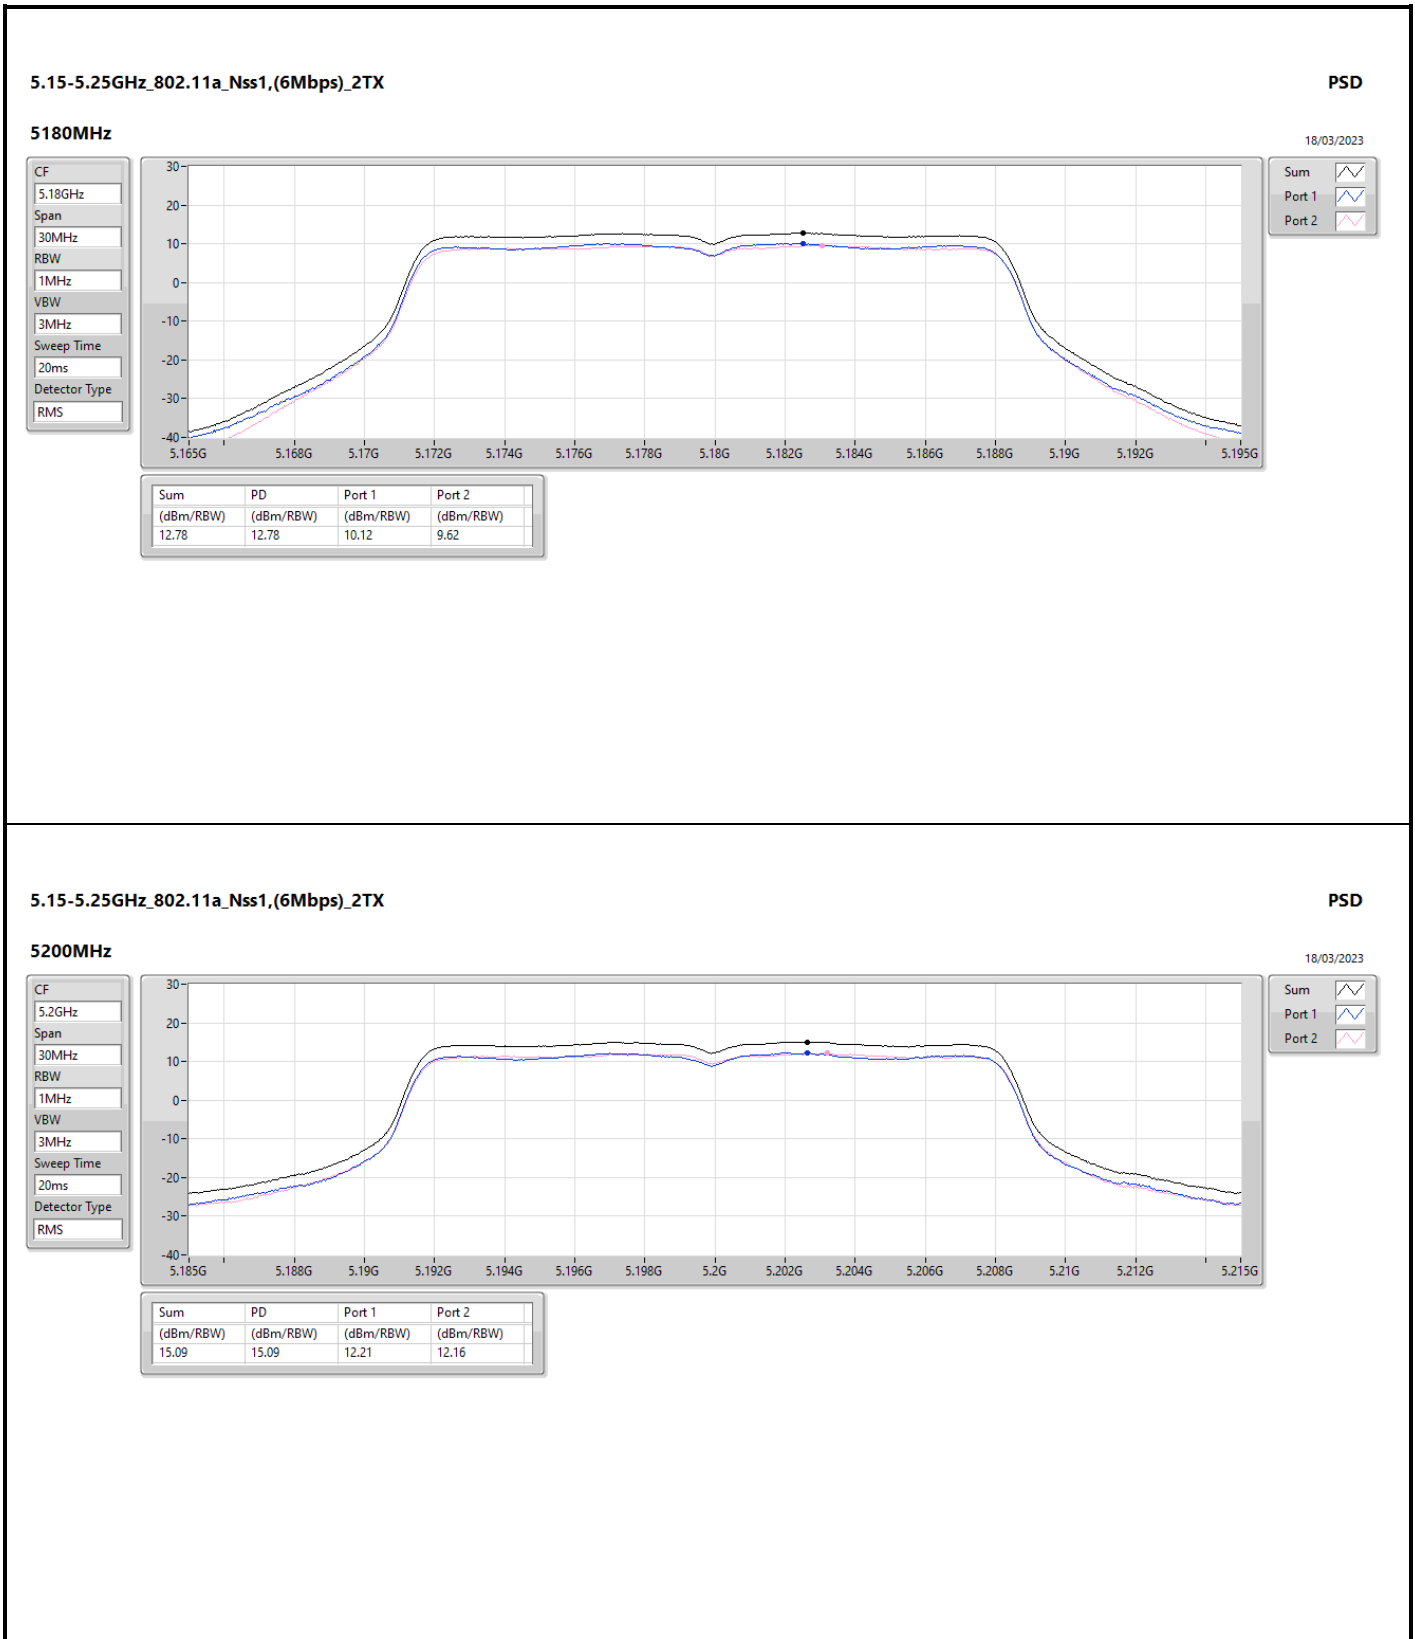

DG = Directional Gain; RBW = 500kHz for 5.725-5.85GHz band / 1MHz for other band;
 PD = trace bin-by-bin of each transmits port summing can be performed maximum power density; Port X = Port X Power Density;