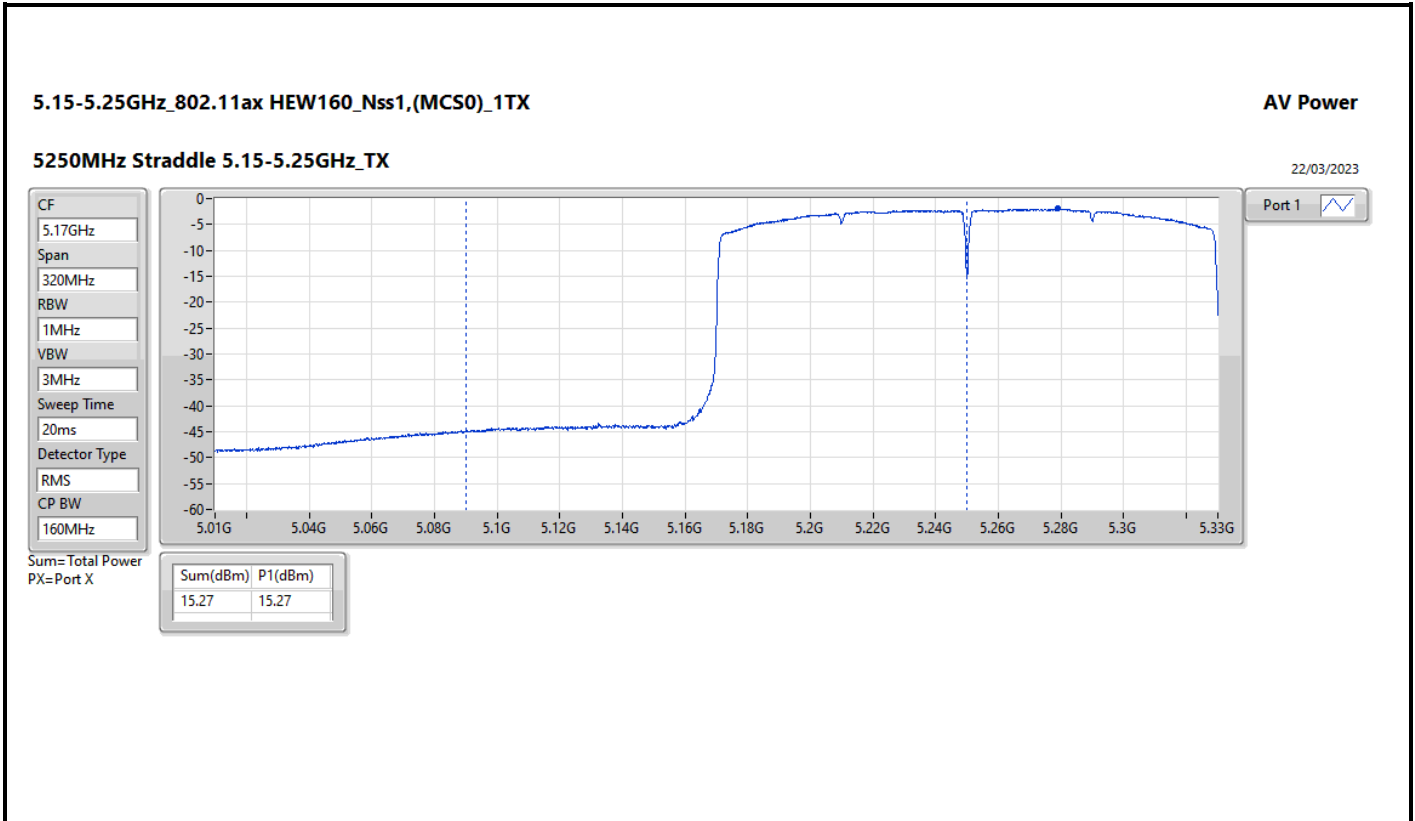

Summary

Mode	Total Power (dBm)	Total Power (W)	EIRP//EIRP-Elevation 30° (dBm)	EIRP//EIRP-Elevation 30° (W)
5.15-5.25GHz	-	-	-	-
802.11a_Nss1,(6Mbps)_1TX	17.72	0.05916	20.93/20.93	0.12388/0.12388
802.11ax HEW20_Nss1,(MCS0)_1TX	17.60	0.05754	20.81/20.81	0.12050/0.12050
802.11ax HEW40_Nss1,(MCS0)_1TX	17.77	0.05984	20.98/20.98	0.12531/0.12531
802.11ax HEW80_Nss1,(MCS0)_1TX	17.67	0.05848	20.88/20.88	0.12246/0.12246
802.11ax HEW160_Nss1,(MCS0)_1TX	15.27	0.03365	18.48/18.48	0.07047/0.07047
5.25-5.35GHz	-	-	-	-
802.11ax HEW160_Nss1,(MCS0)_1TX	16.05	0.04027	18.91	0.07780