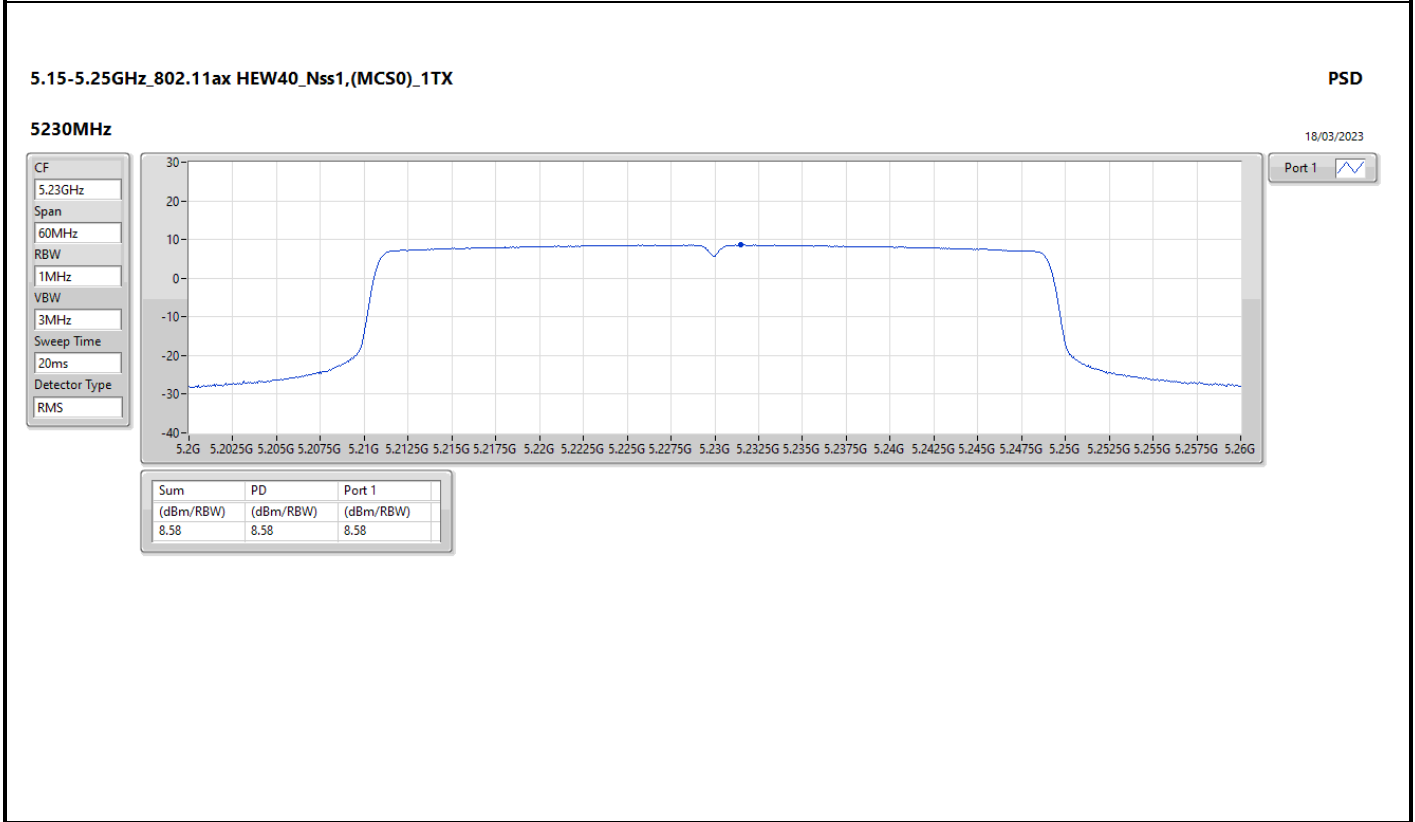

DG = Directional Gain; RBW = 500kHz for 5.725-5.85GHz band / 1MHz for other band;
 PD = trace bin-by-bin of each transmits port summing can be performed maximum power density; Port X = Port X Power Density;