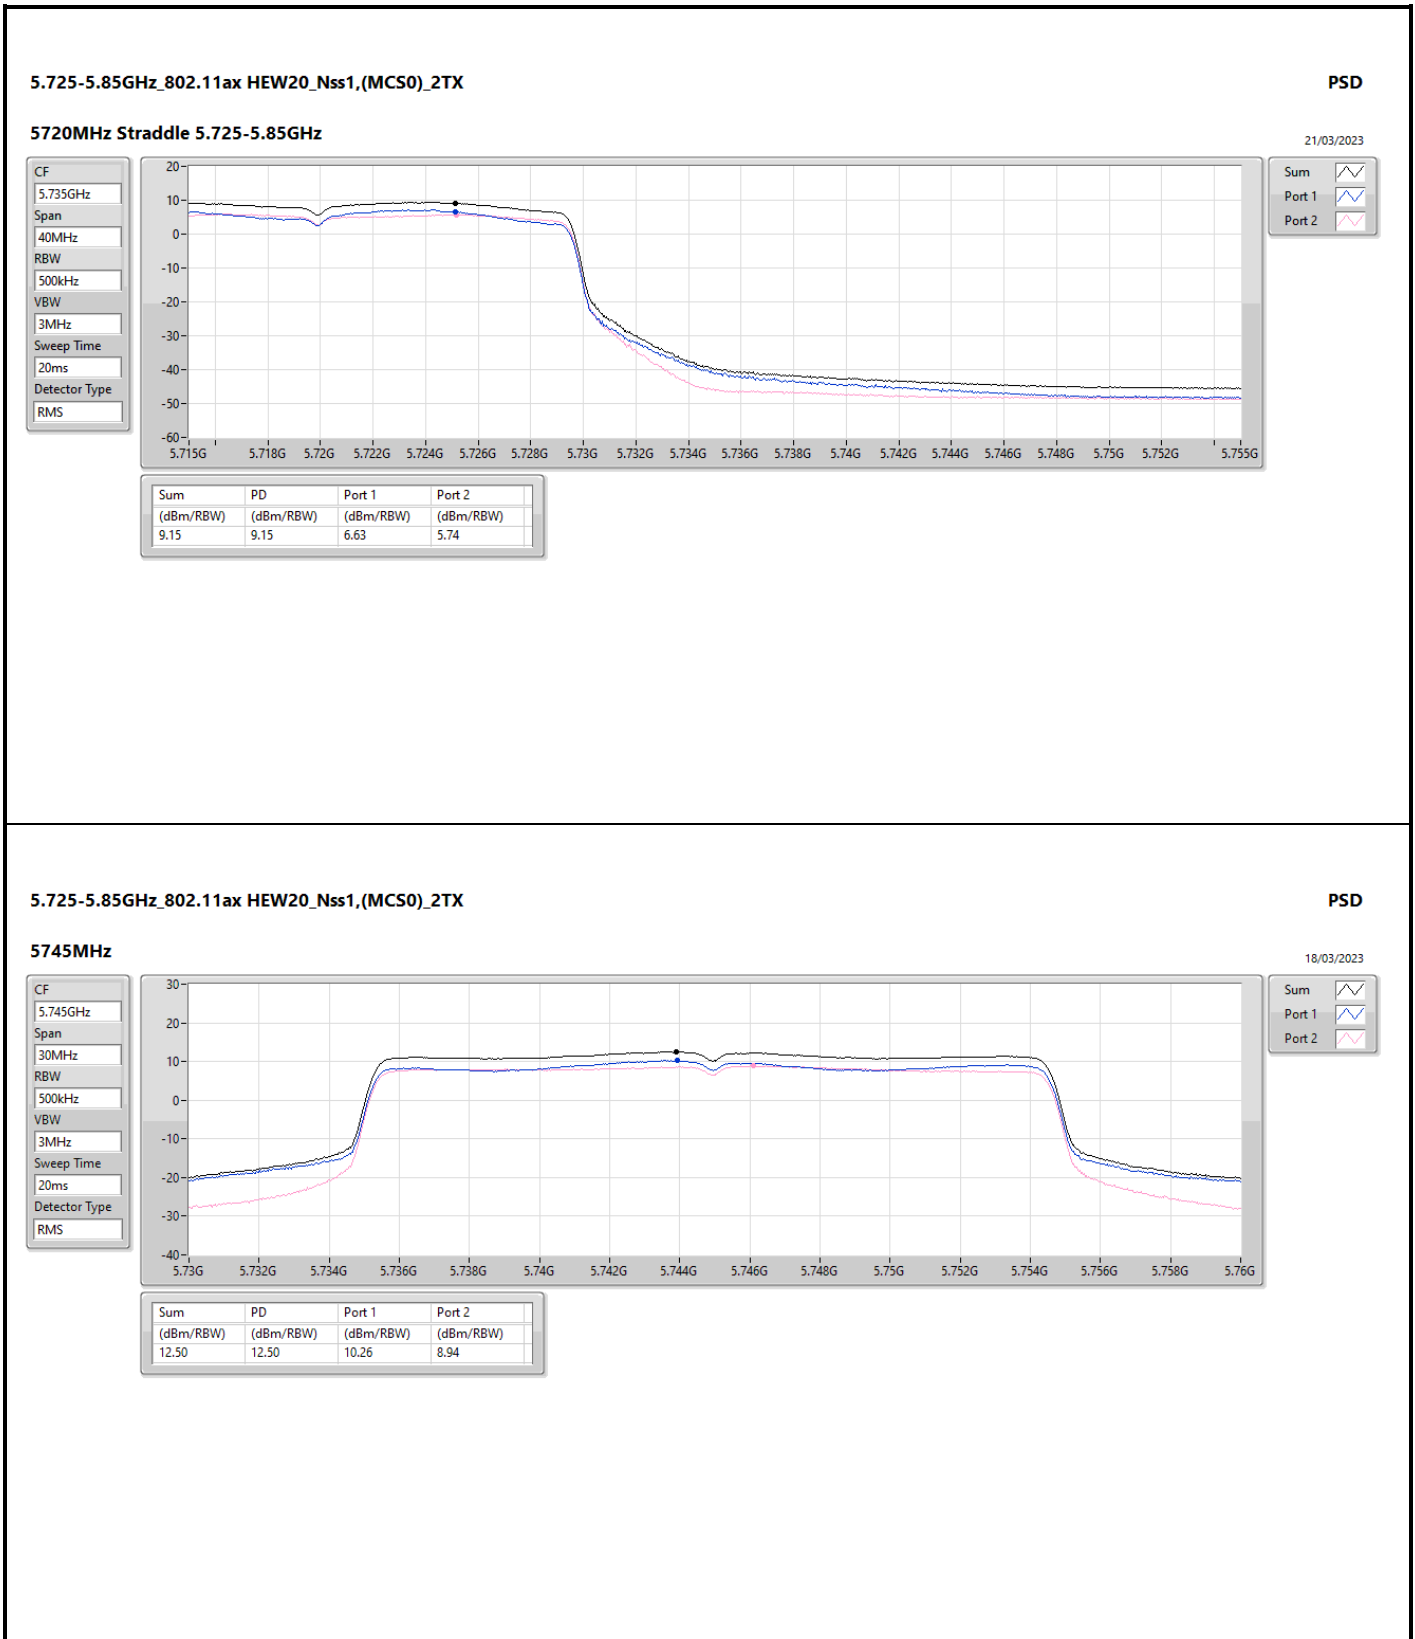

DG = Directional Gain; RBW = 500kHz for 5.725-5.85GHz band / 1MHz for other band;
 PD = trace bin-by-bin of each transmits port summing can be performed maximum power density; Port X = Port X Power Density;