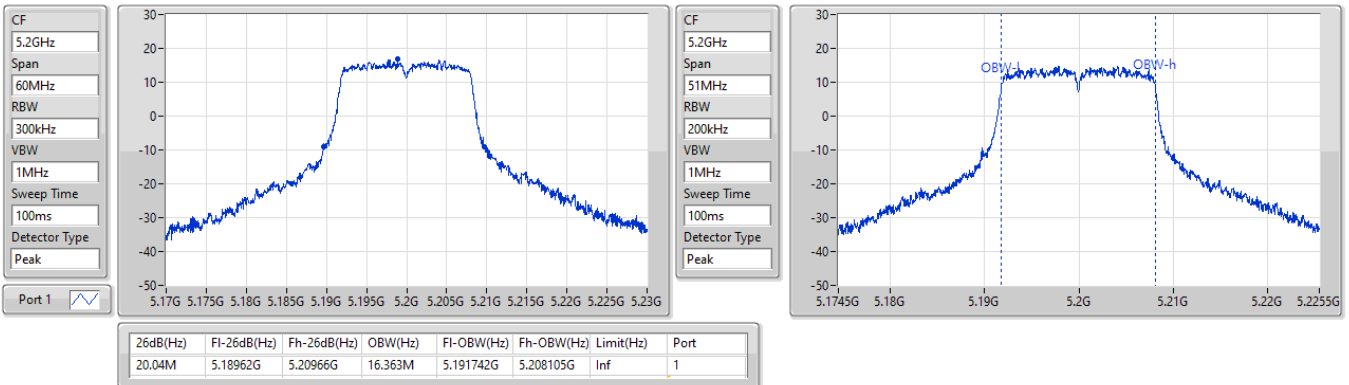

5.15-5.25GHz_802.11a_Nss1,(6Mbps)_1TX

EBW

5200MHz

18/03/2023