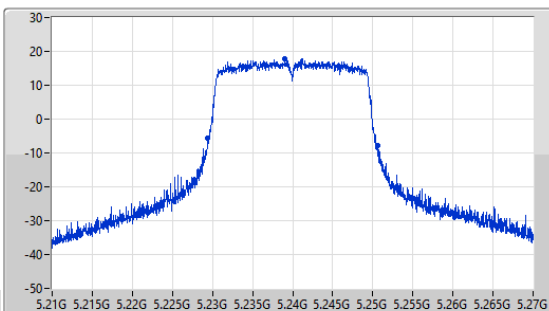

5.15-5.25GHz_802.11ax_HEW20_Nss1,(MCS0)_1TX

EBW

5240MHz

22/03/2023

CF
5.24GHz
Span
60MHz
RBW
300kHz
VBW
1MHz
Sweep Time
100ms
Detector Type
Peak

CF
5.24GHz
Span
58.8MHz
RBW
200kHz
VBW
1MHz
Sweep Time
100ms
Detector Type
Peak