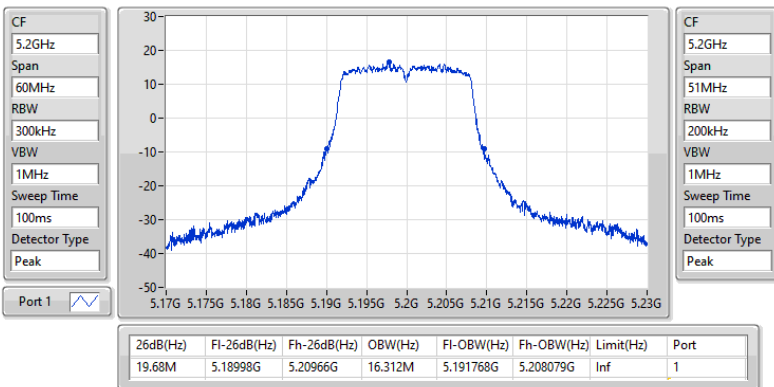

5.15-5.25GHz_802.11a_Nss1,(6Mbps)_1TX

EBW

5200MHz

22/03/2023