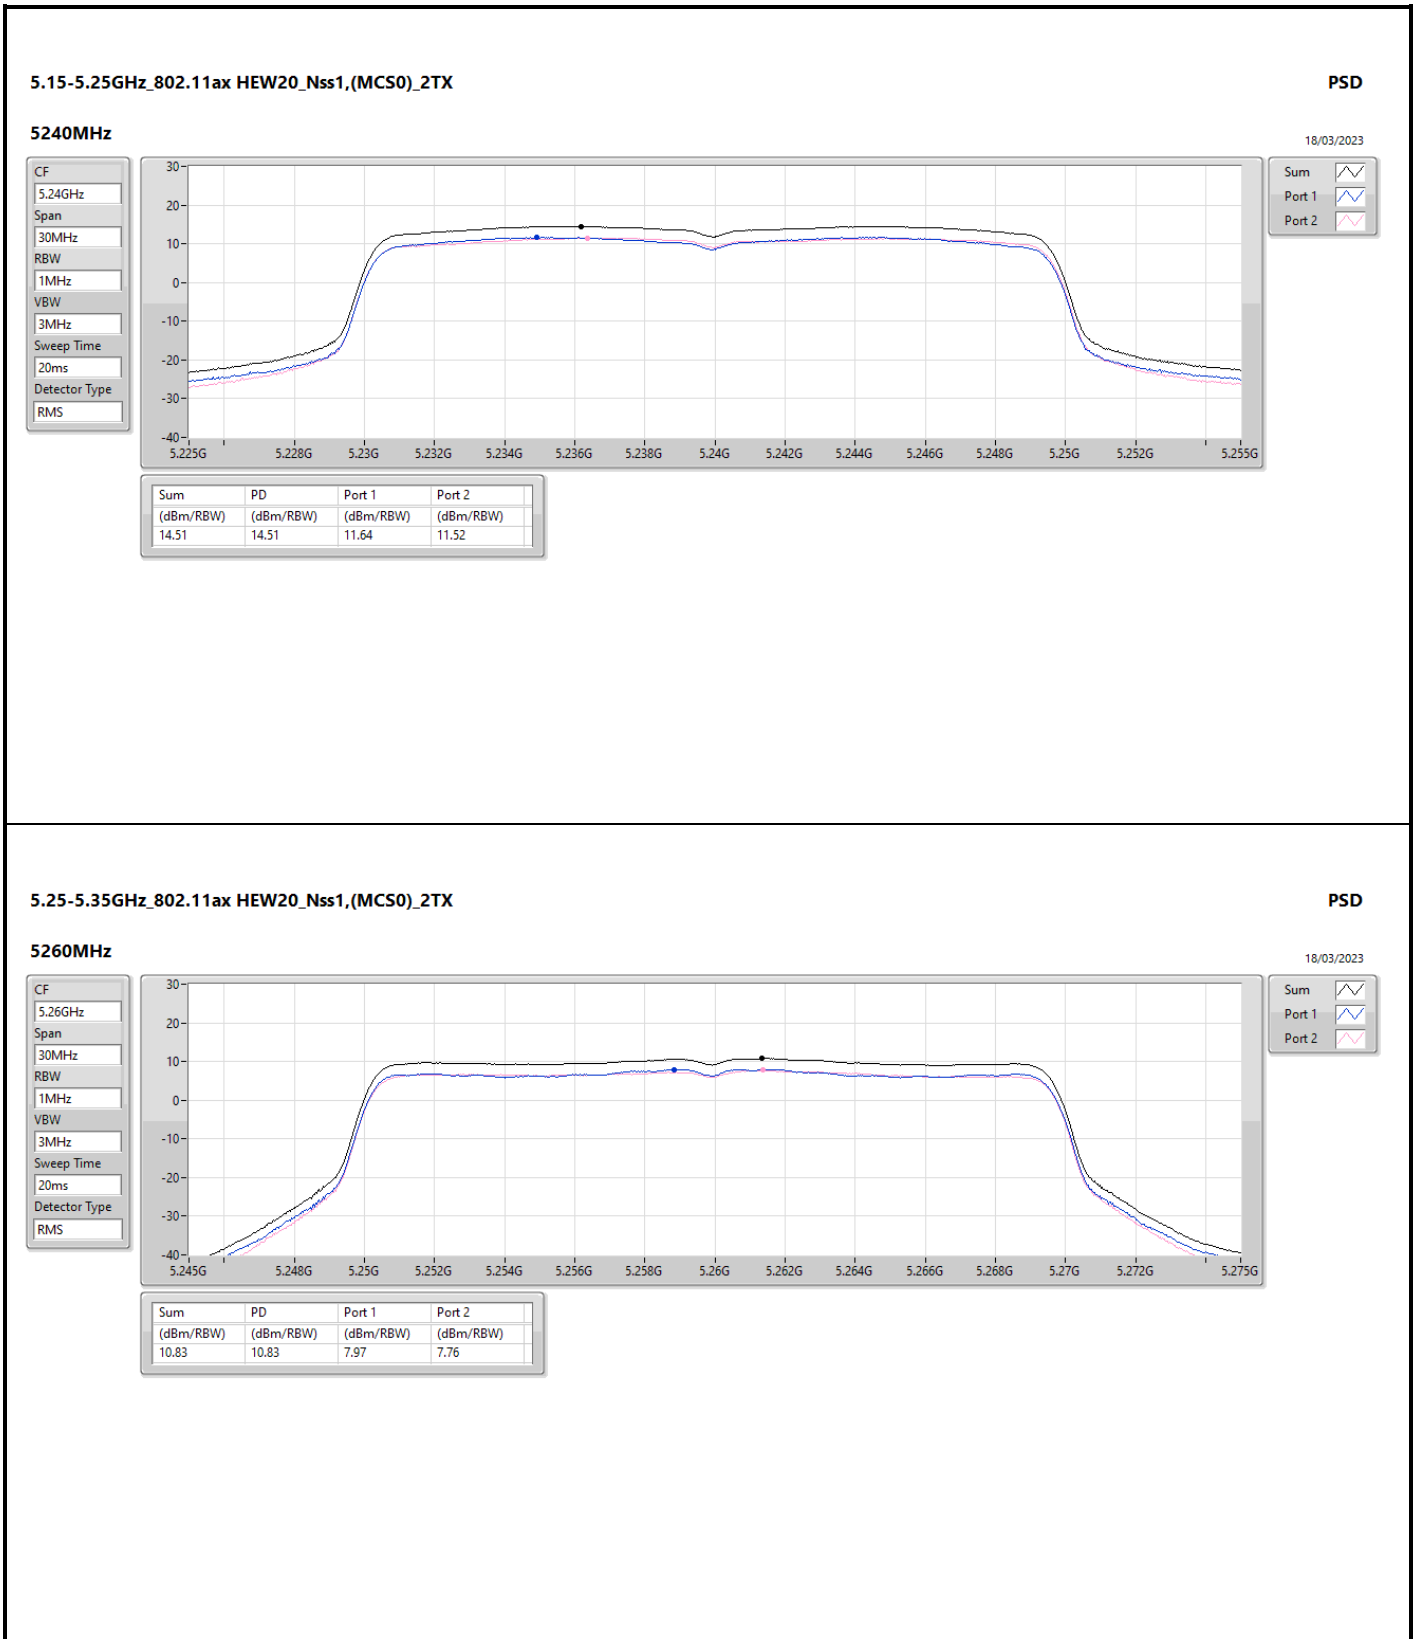

DG = Directional Gain; RBW = 500kHz for 5.725-5.85GHz band / 1MHz for other band;
 PD = trace bin-by-bin of each transmits port summing can be performed maximum power density; Port X = Port X Power Density;