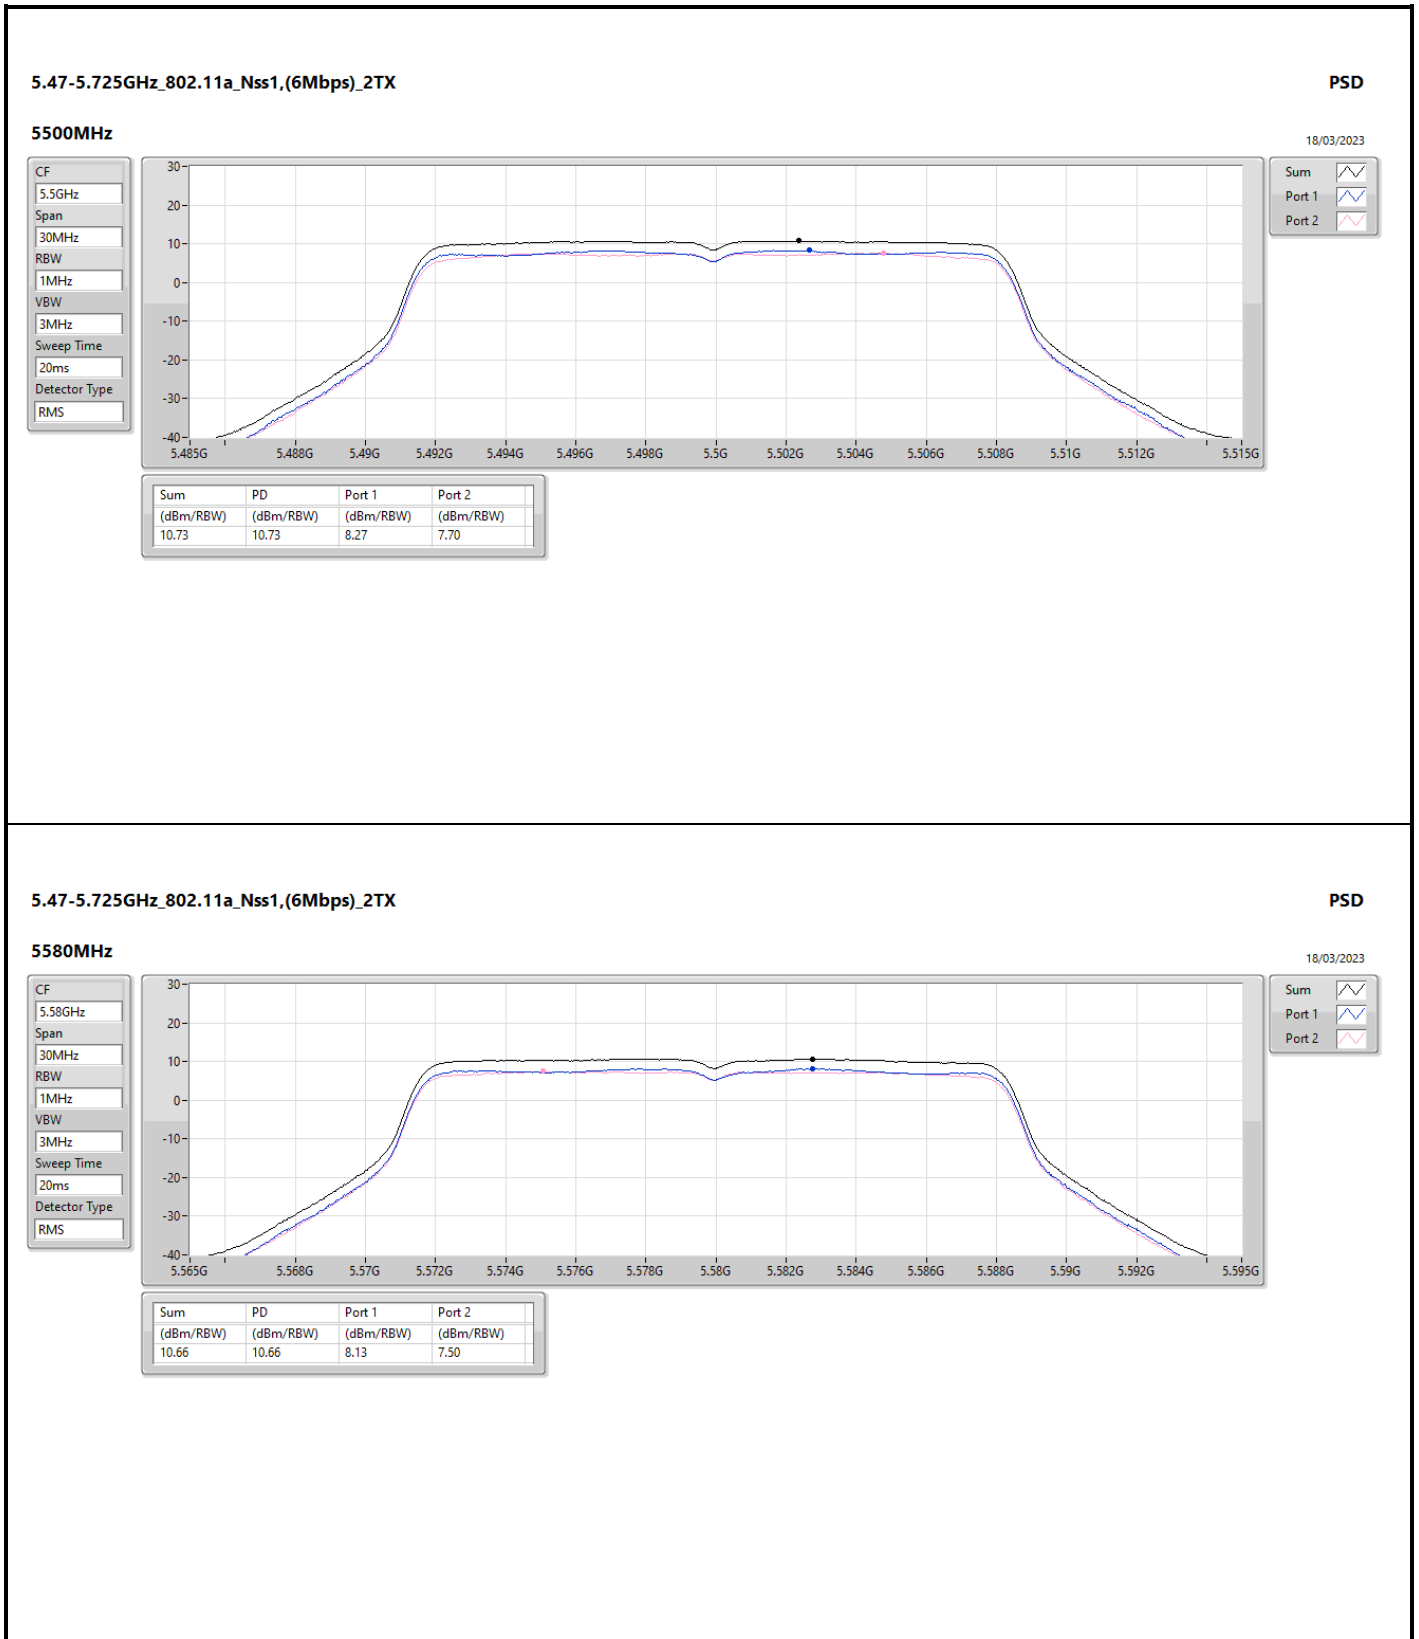

DG = Directional Gain; RBW = 500kHz for 5.725-5.85GHz band / 1MHz for other band;
 PD = trace bin-by-bin of each transmits port summing can be performed maximum power density; Port X = Port X Power Density;