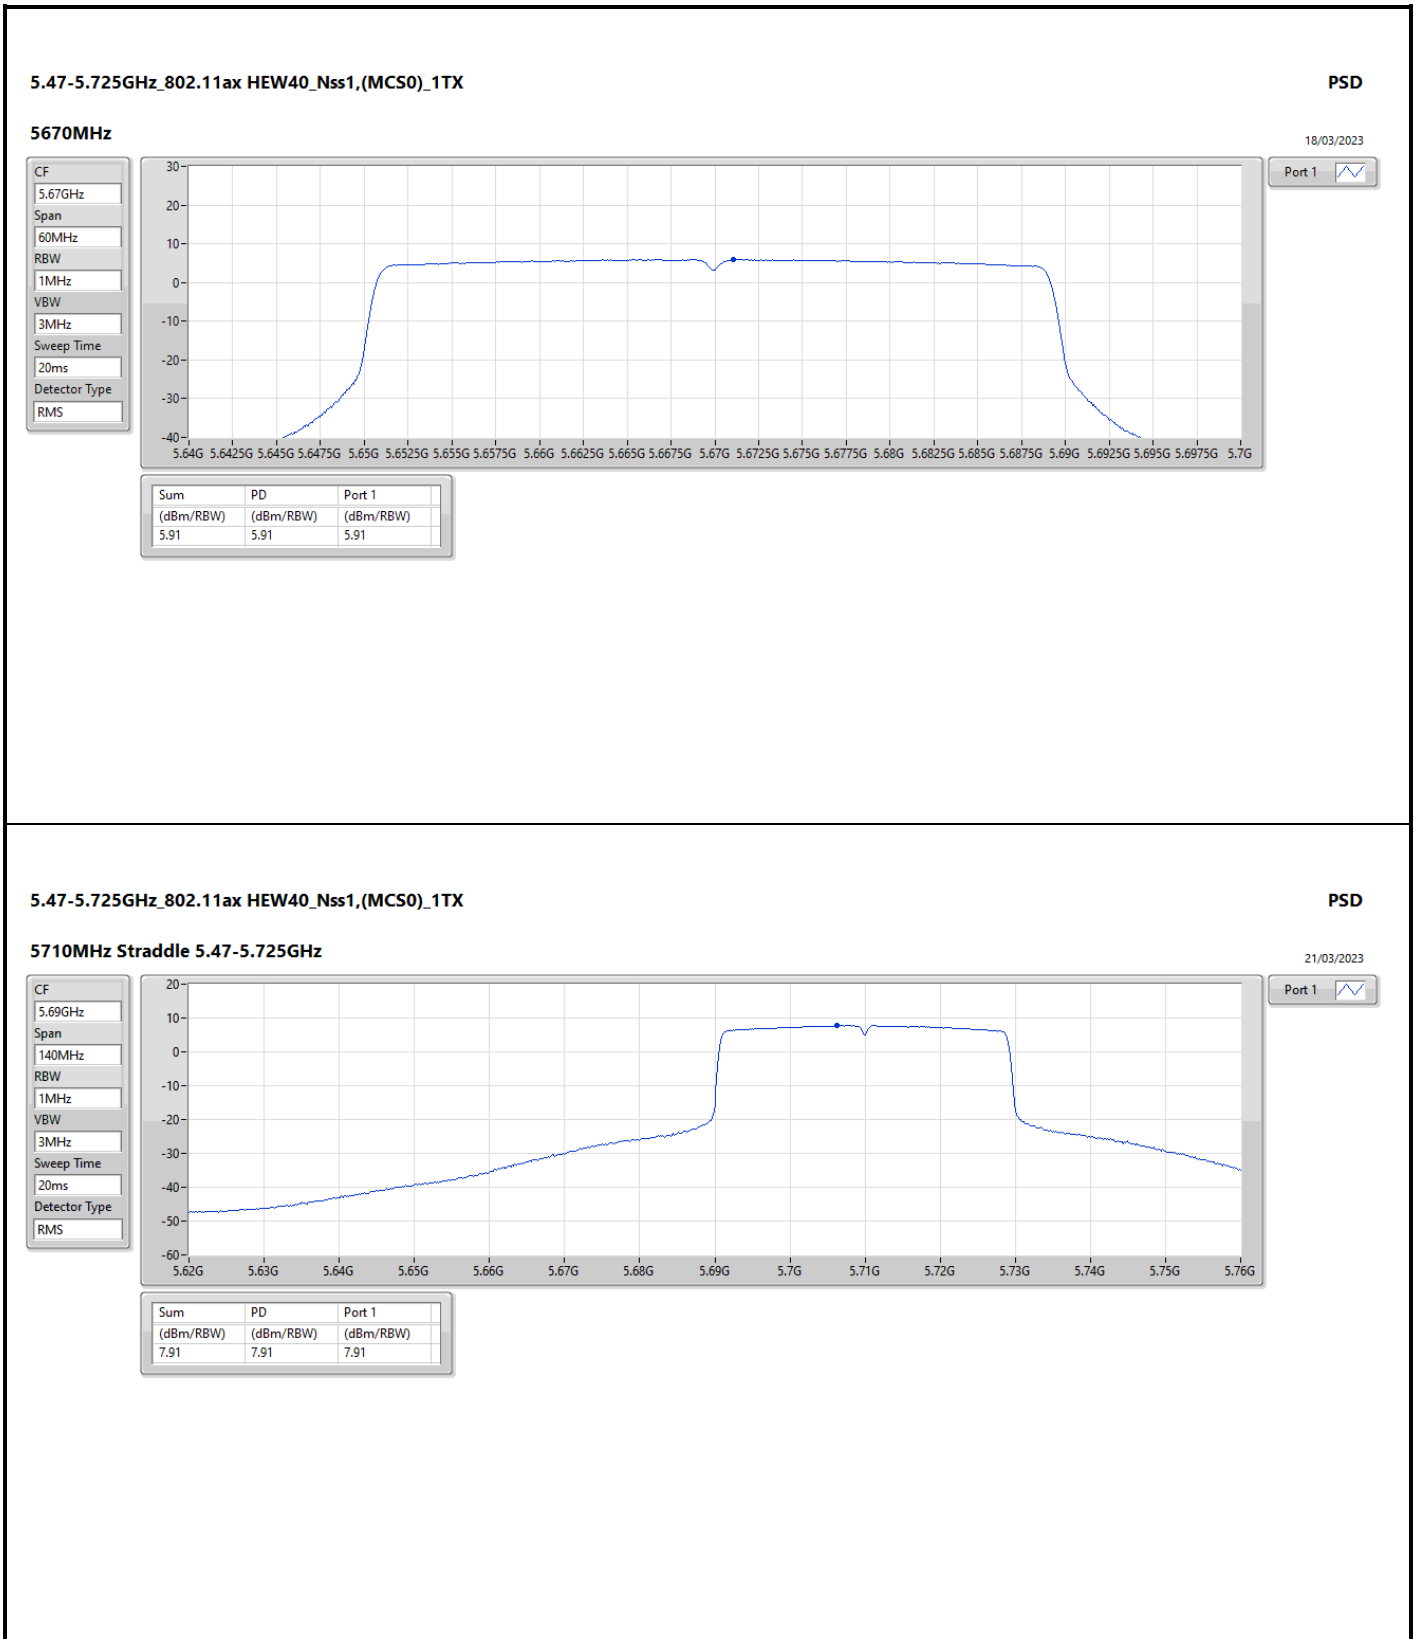

DG = Directional Gain; RBW = 500kHz for 5.725-5.85GHz band / 1MHz for other band;
 PD = trace bin-by-bin of each transmits port summing can be performed maximum power density; Port X = Port X Power Density;