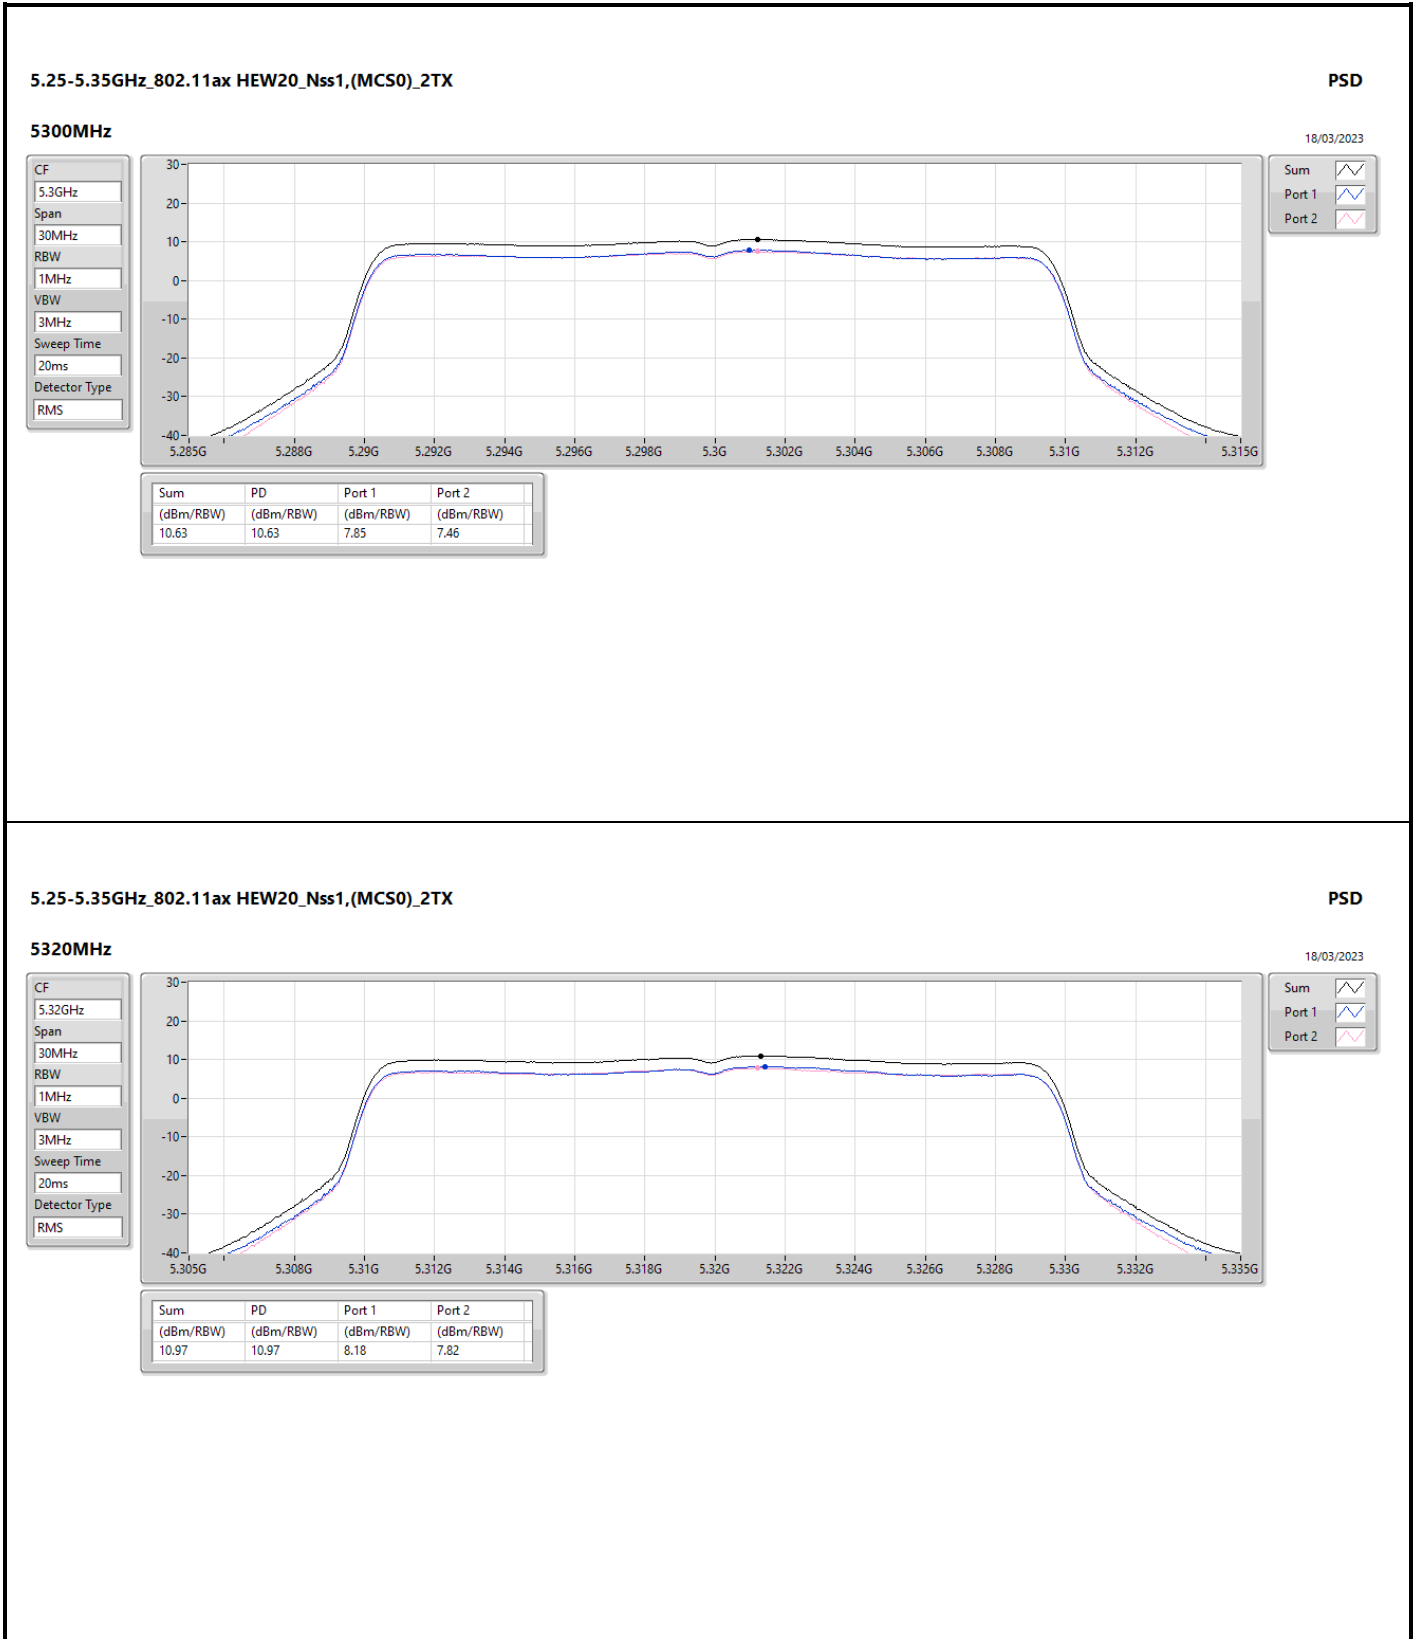

DG = Directional Gain; RBW = 500kHz for 5.725-5.85GHz band / 1MHz for other band;
 PD = trace bin-by-bin of each transmits port summing can be performed maximum power density; Port X = Port X Power Density;