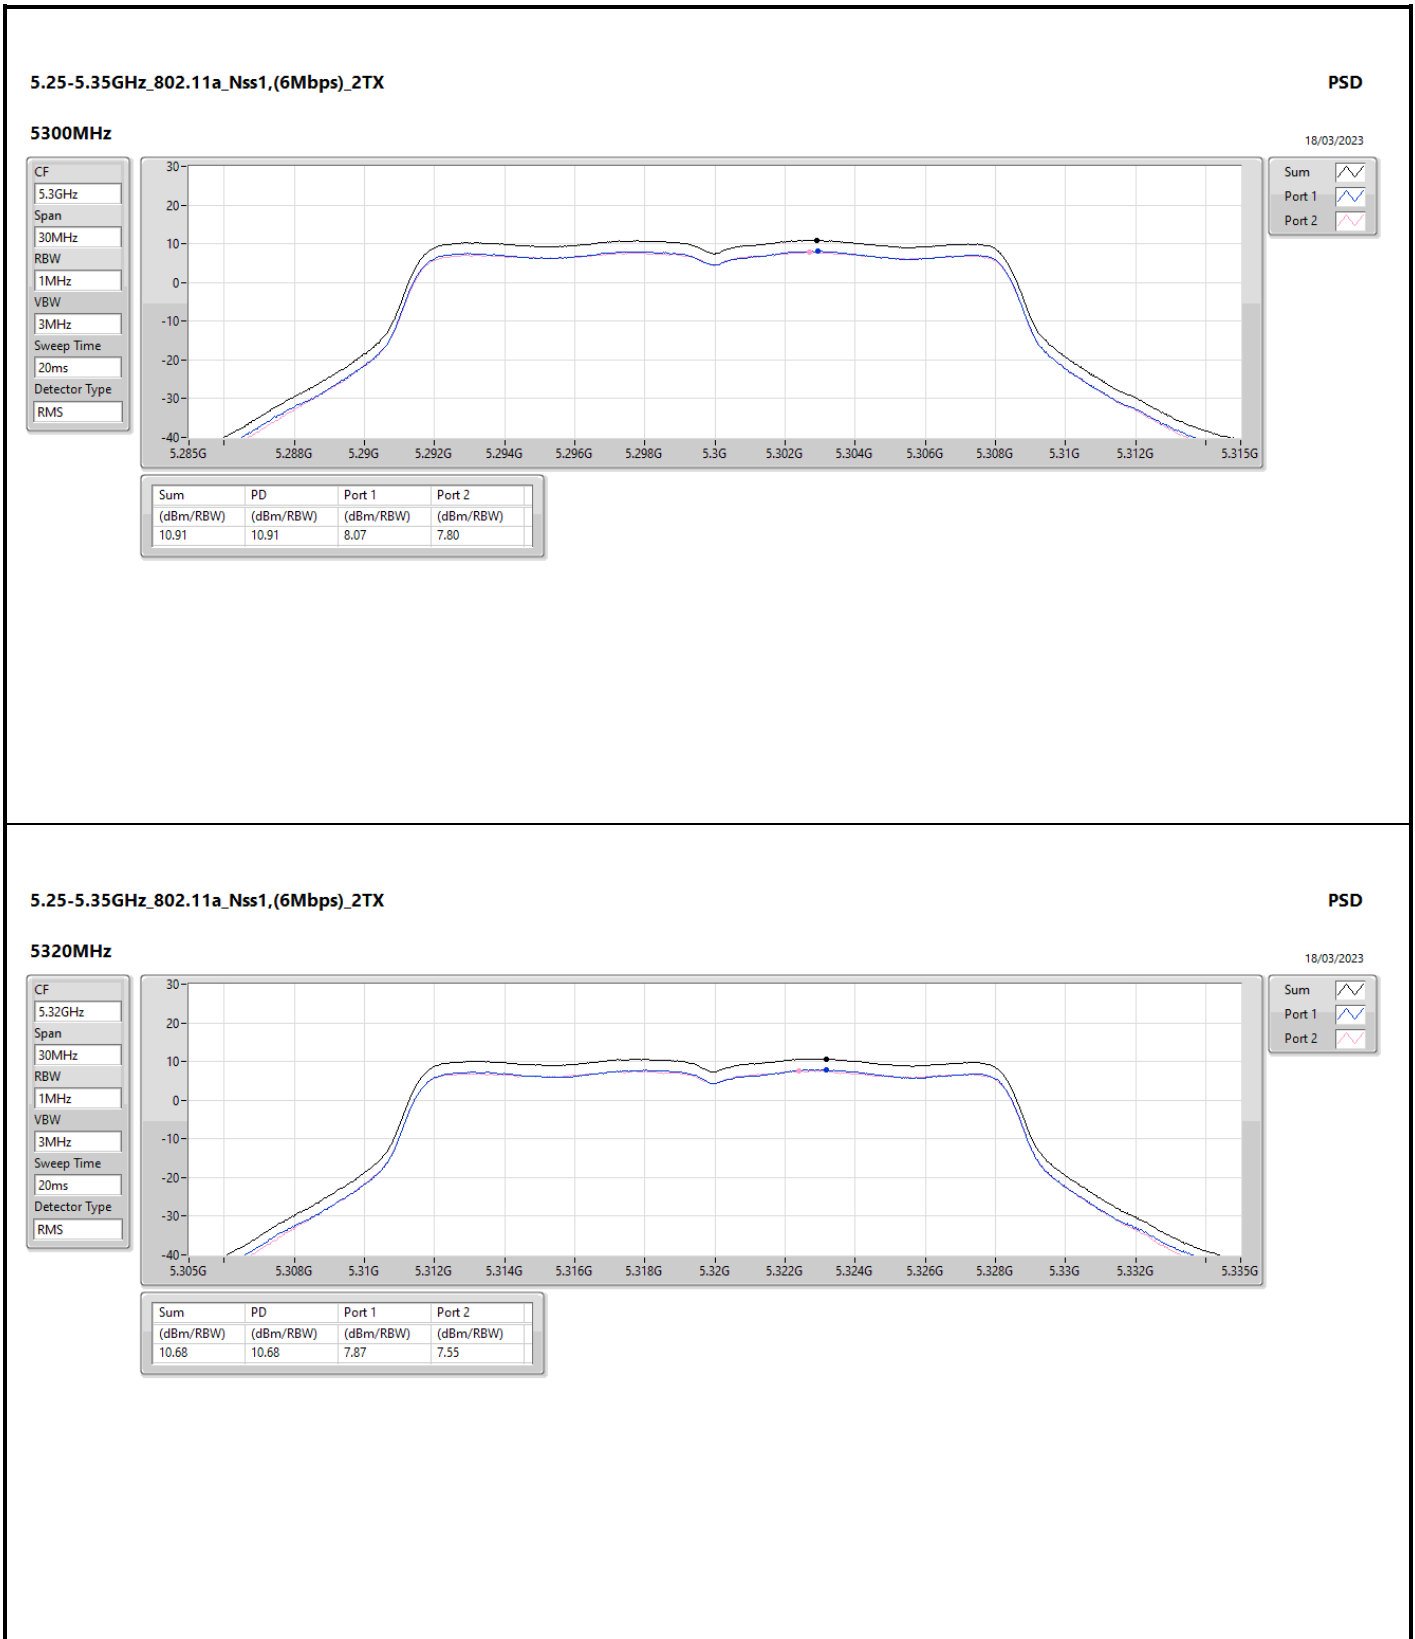

DG = Directional Gain; RBW = 500kHz for 5.725-5.85GHz band / 1MHz for other band;
 PD = trace bin-by-bin of each transmits port summing can be performed maximum power density; Port X = Port X Power Density;