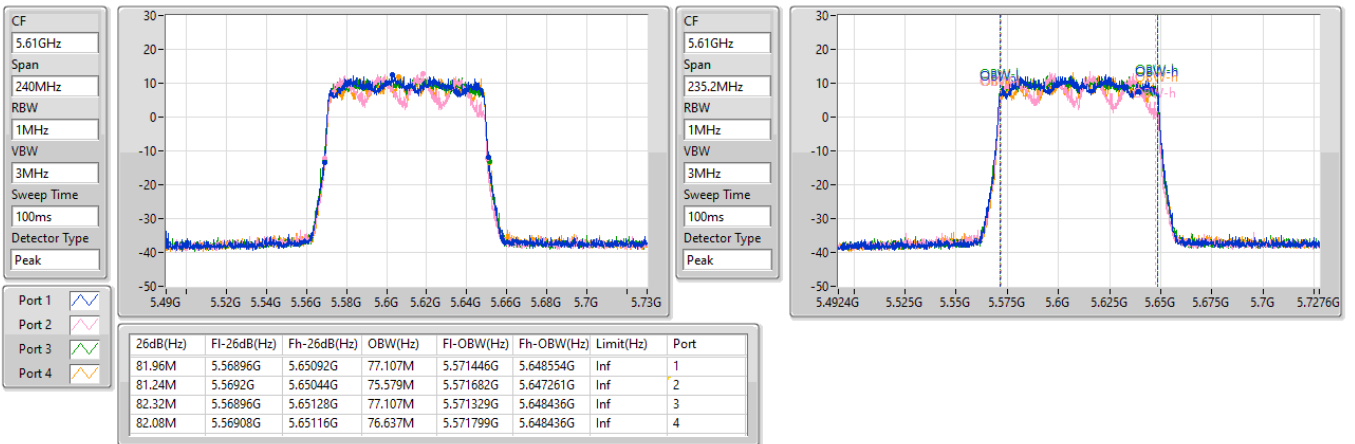

5.47-5.725GHz_802.11ax HEW80_Nss1,(MCS0)_4TX

EBW

5530MHz

20/03/2023

5.47-5.725GHz_802.11ax HEW80_Nss1,(MCS0)_4TX

EBW

5610MHz

20/03/2023

5.47-5.725GHz_802.11ax HEW80_Nss1,(MCS0)_4TX

EBW

5690MHz Straddle 5.47-5.725GHz

21/03/2023

5.725-5.85GHz_802.11ax HEW80_Nss1,(MCS0)_4TX

EBW

5690MHz Straddle 5.725-5.85GHz

21/03/2023

Summary

Mode	Max-N dB (Hz)	Max-OBW (Hz)	ITU-Code	Min-N dB (Hz)	Min-OBW (Hz)
5.15-5.25GHz	-	-	-	-	-
802.11a_Nss1,(6Mbps)_1TX	20.34M	16.363M	16M4D1D	19.68M	16.363M
802.11a_Nss1,(6Mbps)_2TX	20.43M	16.414M	16M4D1D	19.29M	16.337M
802.11a_Nss1,(6Mbps)_4TX	19.8M	16.388M	16M4D1D	19.05M	16.286M
802.11ax HEW20_Nss1,(MCS0)_1TX	22.26M	18.954M	19M0D1D	21.51M	18.924M
802.11ax HEW20_Nss1,(MCS0)_2TX	21.87M	18.983M	19M0D1D	21.18M	18.865M
802.11ax HEW20_Nss1,(MCS0)_4TX	21.6M	18.954M	19M0D1D	21.03M	18.865M
802.11ax HEW40_Nss1,(MCS0)_1TX	42.06M	37.848M	37M8D1D	41.04M	37.79M
802.11ax HEW40_Nss1,(MCS0)_2TX	41.16M	37.731M	37M7D1D	40.56M	37.672M
802.11ax HEW40_Nss1,(MCS0)_4TX	41.28M	37.848M	37M8D1D	40.56M	37.554M
802.11ax HEW80_Nss1,(MCS0)_1TX	82.32M	77.107M	77M1D1D	82.32M	77.107M
802.11ax HEW80_Nss1,(MCS0)_2TX	82.08M	77.107M	77M1D1D	81.96M	76.99M
802.11ax HEW80_Nss1,(MCS0)_4TX	82.56M	77.225M	77M2D1D	81.36M	76.872M