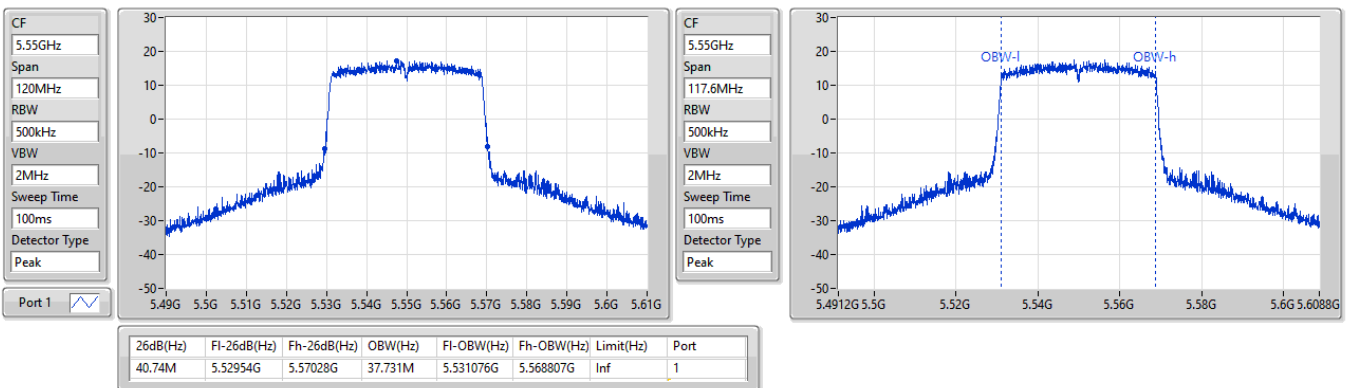

5.47-5.725GHz_802.11ax HEW40_Nss1,(MCS0)_1TX

EBW

5550MHz

22/03/2023