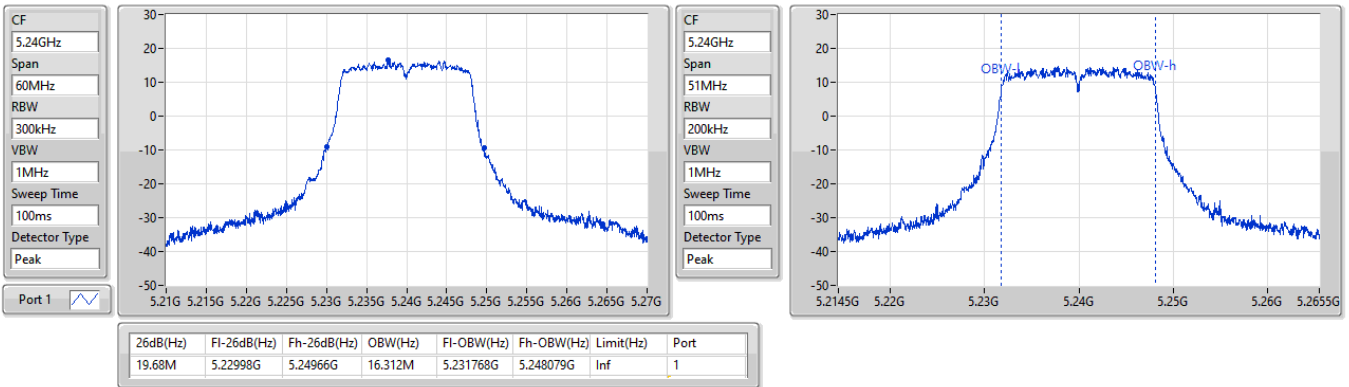

Port X-N dB = Port X 6dB down bandwidth for 5.725-5.85GHz band / 26dB down bandwidth for other band
 Port X-OBW = Port X 99% occupied bandwidth

5.15-5.25GHz_802.11a_Nss1,(6Mbps)_1TX

EBW

5180MHz

22/03/2023

5.15-5.25GHz_802.11a_Nss1,(6Mbps)_1TX

EBW

5200MHz

22/03/2023

5.15-5.25GHz_802.11a_Nss1,(6Mbps)_1TX

EBW

5240MHz

22/03/2023