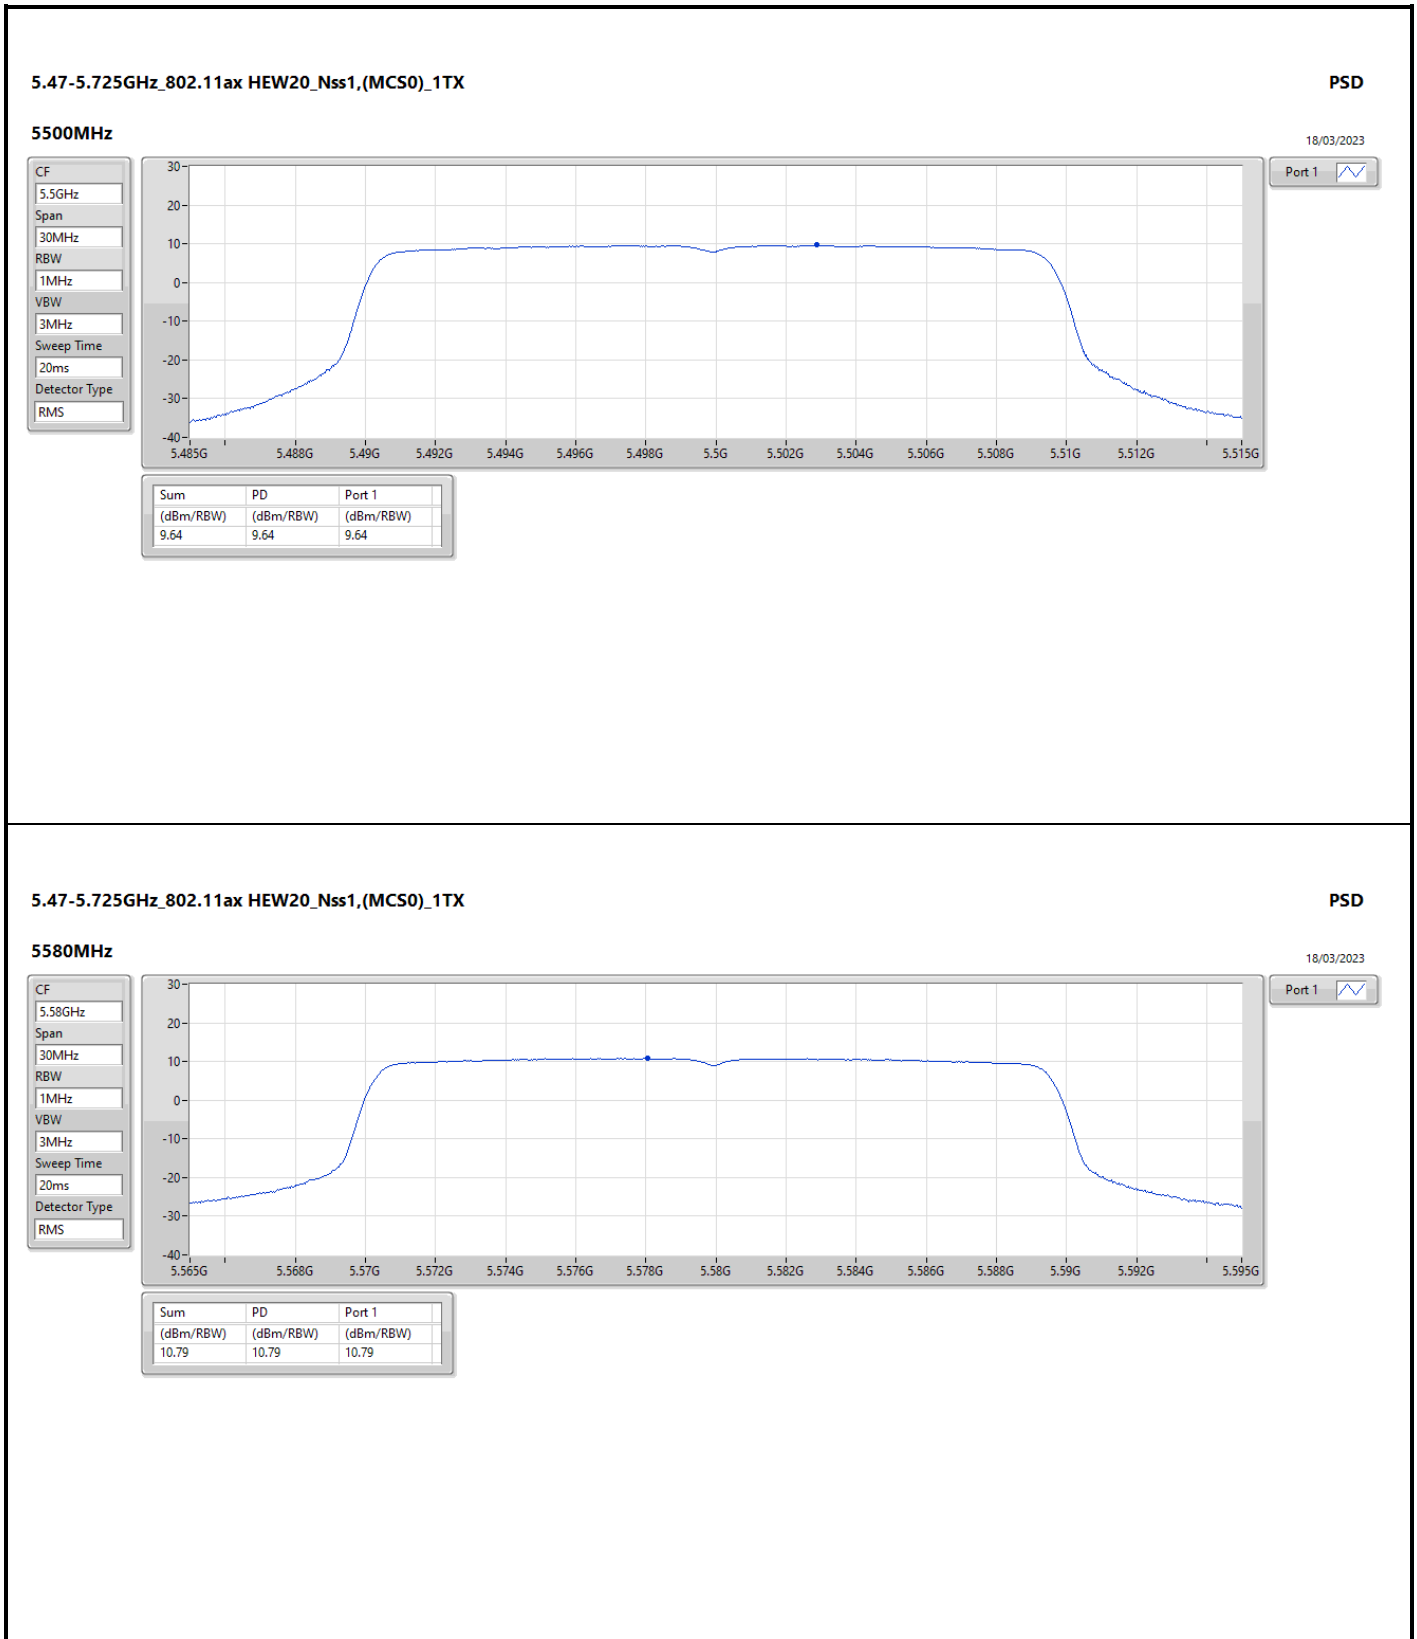

DG = Directional Gain; RBW = 500kHz for 5.725-5.85GHz band / 1MHz for other band;
 PD = trace bin-by-bin of each transmits port summing can be performed maximum power density; Port X = Port X Power Density;