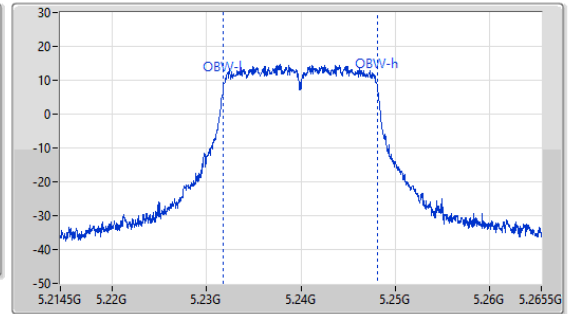

Port X-N dB = Port X 6dB down bandwidth for 5.725-5.85GHz band / 26dB down bandwidth for other band
 Port X-OBW = Port X 99% occupied bandwidth

5.15-5.25GHz_802.11a_Nss1,(6Mbps)_1TX

EBW

5180MHz

22/03/2023

5.15-5.25GHz_802.11a_Nss1,(6Mbps)_1TX

EBW

5200MHz

22/03/2023

5.15-5.25GHz_802.11a_Nss1,(6Mbps)_1TX

EBW

5240MHz

22/03/2023