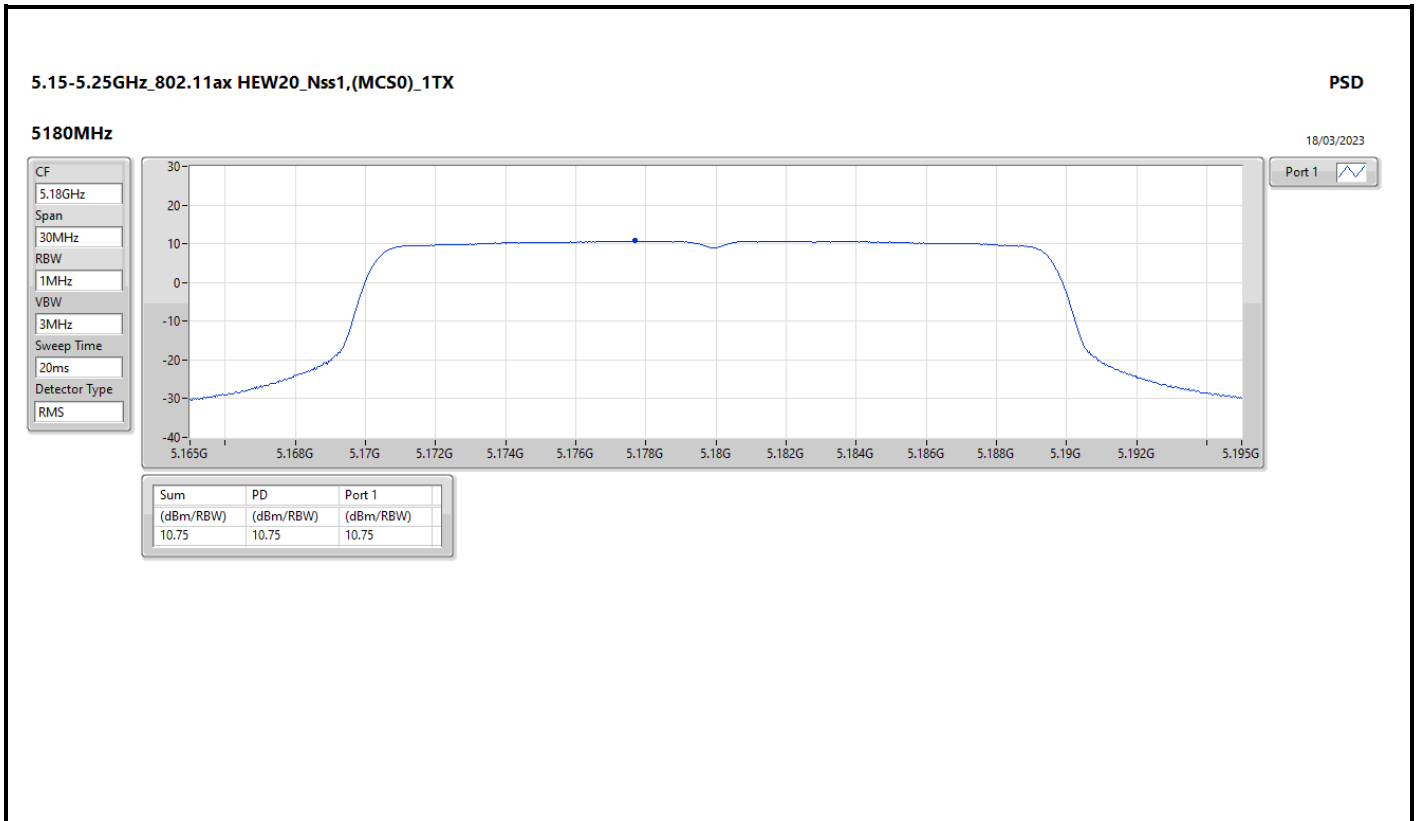

DG = Directional Gain; RBW = 500kHz for 5.725-5.85GHz band / 1MHz for other band;
 PD = trace bin-by-bin of each transmits port summing can be performed maximum power density; Port X = Port X Power Density;