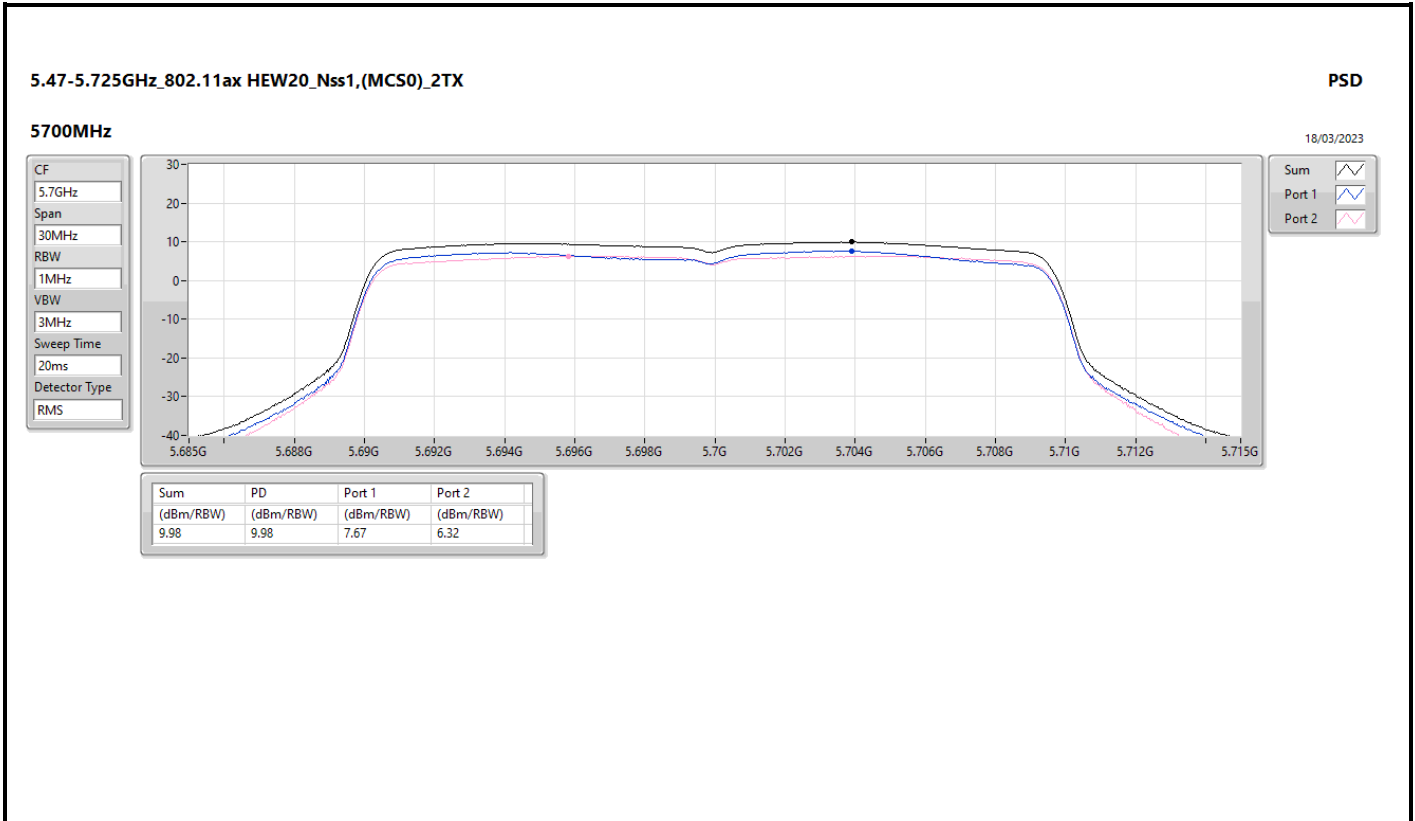

DG = Directional Gain; RBW = 500kHz for 5.725-5.85GHz band / 1MHz for other band;
 PD = trace bin-by-bin of each transmits port summing can be performed maximum power density; Port X = Port X Power Density;