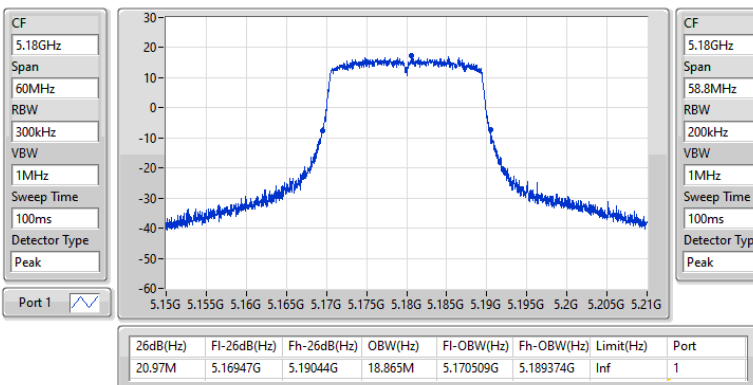

5.15-5.25GHz_802.11ax_HEW20_Nss1,(MCS0)_1TX

EBW

5180MHz

22/03/2023