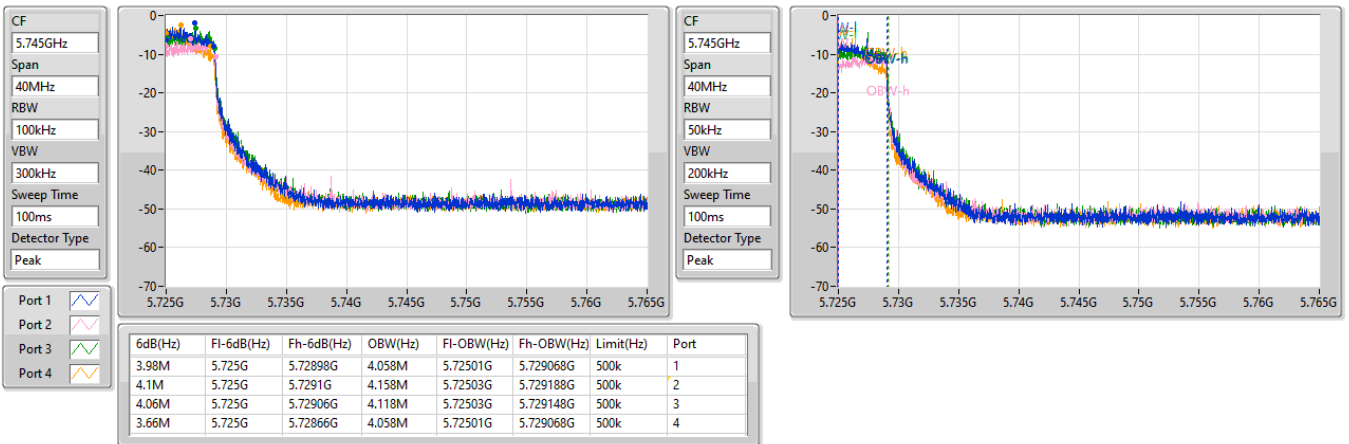

5.47-5.725GHz_802.11ax HEW80_Nss1,(MCS0)_4TX

EBW

5690MHz Straddle 5.47-5.725GHz

21/03/2023

5.725-5.85GHz_802.11ax HEW80_Nss1,(MCS0)_4TX

EBW

5690MHz Straddle 5.725-5.85GHz

21/03/2023

Summary

Mode	Max-N dB (Hz)	Max-OBW (Hz)	ITU-Code	Min-N dB (Hz)	Min-OBW (Hz)
5.15-5.25GHz	-	-	-	-	-
802.11a_Nss1,(6Mbps)_1TX	20.34M	16.363M	16M4D1D	19.68M	16.363M
802.11a_Nss1,(6Mbps)_2TX	20.43M	16.414M	16M4D1D	19.29M	16.337M
802.11a_Nss1,(6Mbps)_4TX	19.8M	16.388M	16M4D1D	19.05M	16.286M
802.11ax HEW20_Nss1,(MCS0)_1TX	22.26M	18.954M	19M0D1D	21.51M	18.924M
802.11ax HEW20_Nss1,(MCS0)_2TX	21.87M	18.983M	19M0D1D	21.18M	18.865M
802.11ax HEW20_Nss1,(MCS0)_4TX	21.6M	18.954M	19M0D1D	21.03M	18.865M
802.11ax HEW40_Nss1,(MCS0)_1TX	42.06M	37.848M	37M8D1D	41.04M	37.79M
802.11ax HEW40_Nss1,(MCS0)_2TX	41.16M	37.731M	37M7D1D	40.56M	37.672M
802.11ax HEW40_Nss1,(MCS0)_4TX	41.28M	37.848M	37M8D1D	40.56M	37.554M
802.11ax HEW80_Nss1,(MCS0)_1TX	82.32M	77.107M	77M1D1D	82.32M	77.107M
802.11ax HEW80_Nss1,(MCS0)_2TX	82.08M	77.107M	77M1D1D	81.96M	76.99M
802.11ax HEW80_Nss1,(MCS0)_4TX	82.56M	77.225M	77M2D1D	81.36M	76.872M