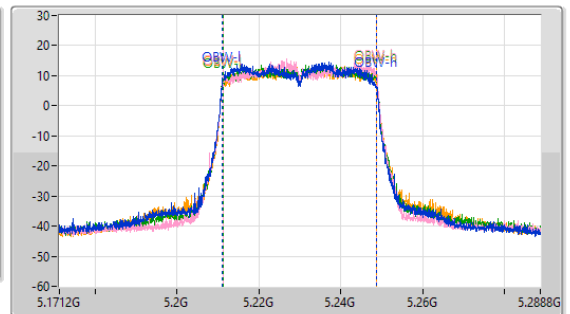

5.15-5.25GHz_802.11ax_HEW40_Nss1,(MCS0)_4TX

EBW

5230MHz

20/03/2023

CF: 5.23GHz
 Span: 120MHz
 RBW: 500kHz
 VBW: 2MHz
 Sweep Time: 100ms
 Detector Type: Peak

CF: 5.23GHz
 Span: 117.6MHz
 RBW: 500kHz
 VBW: 2MHz
 Sweep Time: 100ms
 Detector Type: Peak