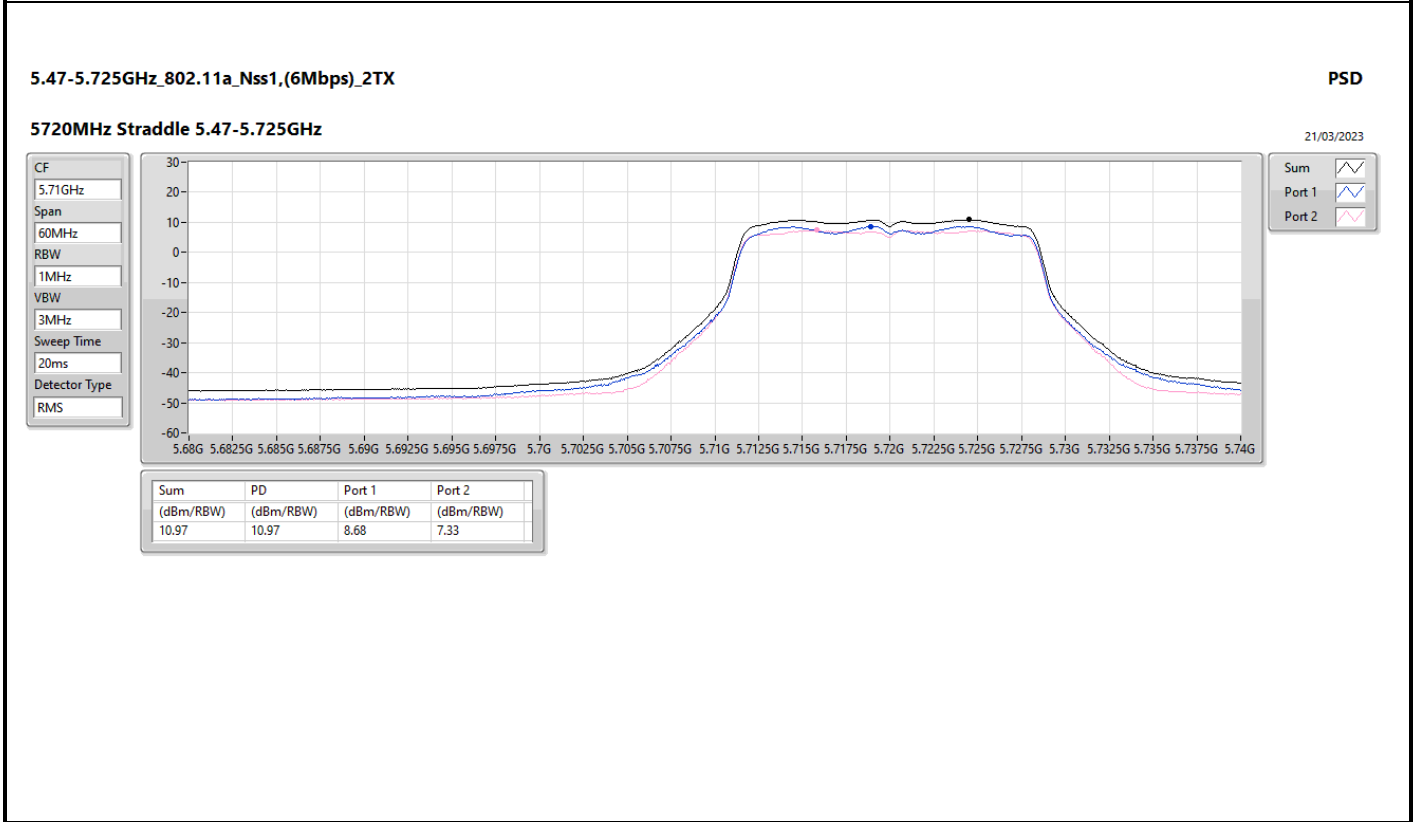

DG = Directional Gain; RBW = 500kHz for 5.725-5.85GHz band / 1MHz for other band;
 PD = trace bin-by-bin of each transmits port summing can be performed maximum power density; Port X = Port X Power Density;