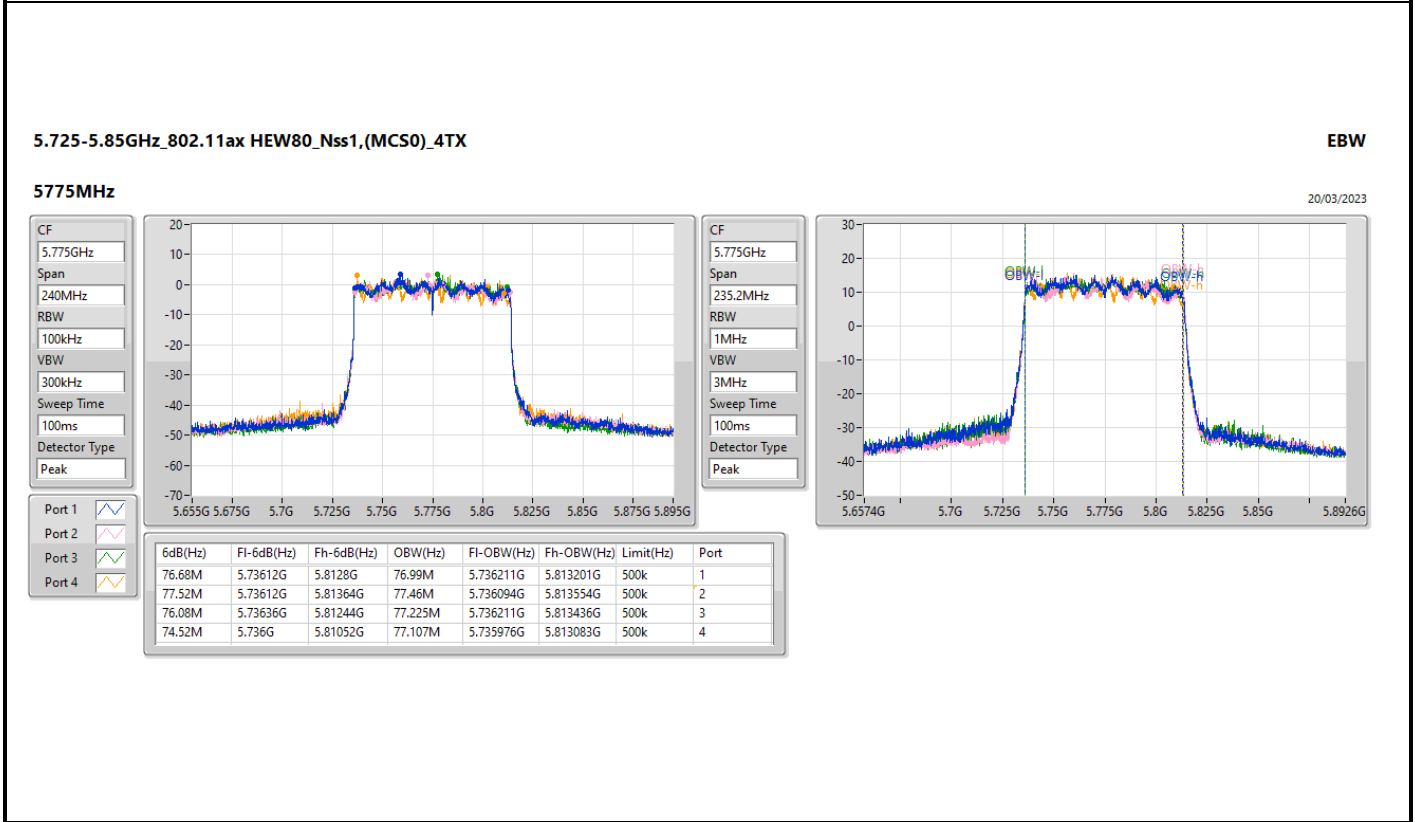

5.47-5.725GHz_802.11ax HEW80_Nss1,(MCS0)_4TX

EBW

5690MHz Straddle 5.47-5.725GHz

21/03/2023

5.725-5.85GHz_802.11ax HEW80_Nss1,(MCS0)_4TX

EBW

5690MHz Straddle 5.725-5.85GHz

21/03/2023

Summary

Mode	Max-N dB (Hz)	Max-OBW (Hz)	ITU-Code	Min-N dB (Hz)	Min-OBW (Hz)
5.15-5.25GHz	-	-	-	-	-
802.11a_Nss1,(6Mbps)_1TX	20.34M	16.363M	16M4D1D	19.68M	16.363M
802.11a_Nss1,(6Mbps)_2TX	20.43M	16.414M	16M4D1D	19.29M	16.337M
802.11a_Nss1,(6Mbps)_4TX	19.8M	16.388M	16M4D1D	19.05M	16.286M
802.11ax HEW20_Nss1,(MCS0)_1TX	22.26M	18.954M	19M0D1D	21.51M	18.924M
802.11ax HEW20_Nss1,(MCS0)_2TX	21.87M	18.983M	19M0D1D	21.18M	18.865M
802.11ax HEW20_Nss1,(MCS0)_4TX	21.6M	18.954M	19M0D1D	21.03M	18.865M
802.11ax HEW40_Nss1,(MCS0)_1TX	42.06M	37.848M	37M8D1D	41.04M	37.79M
802.11ax HEW40_Nss1,(MCS0)_2TX	41.16M	37.731M	37M7D1D	40.56M	37.672M
802.11ax HEW40_Nss1,(MCS0)_4TX	41.28M	37.848M	37M8D1D	40.56M	37.554M
802.11ax HEW80_Nss1,(MCS0)_1TX	82.32M	77.107M	77M1D1D	82.32M	77.107M
802.11ax HEW80_Nss1,(MCS0)_2TX	82.08M	77.107M	77M1D1D	81.96M	76.99M
802.11ax HEW80_Nss1,(MCS0)_4TX	82.56M	77.225M	77M2D1D	81.36M	76.872M