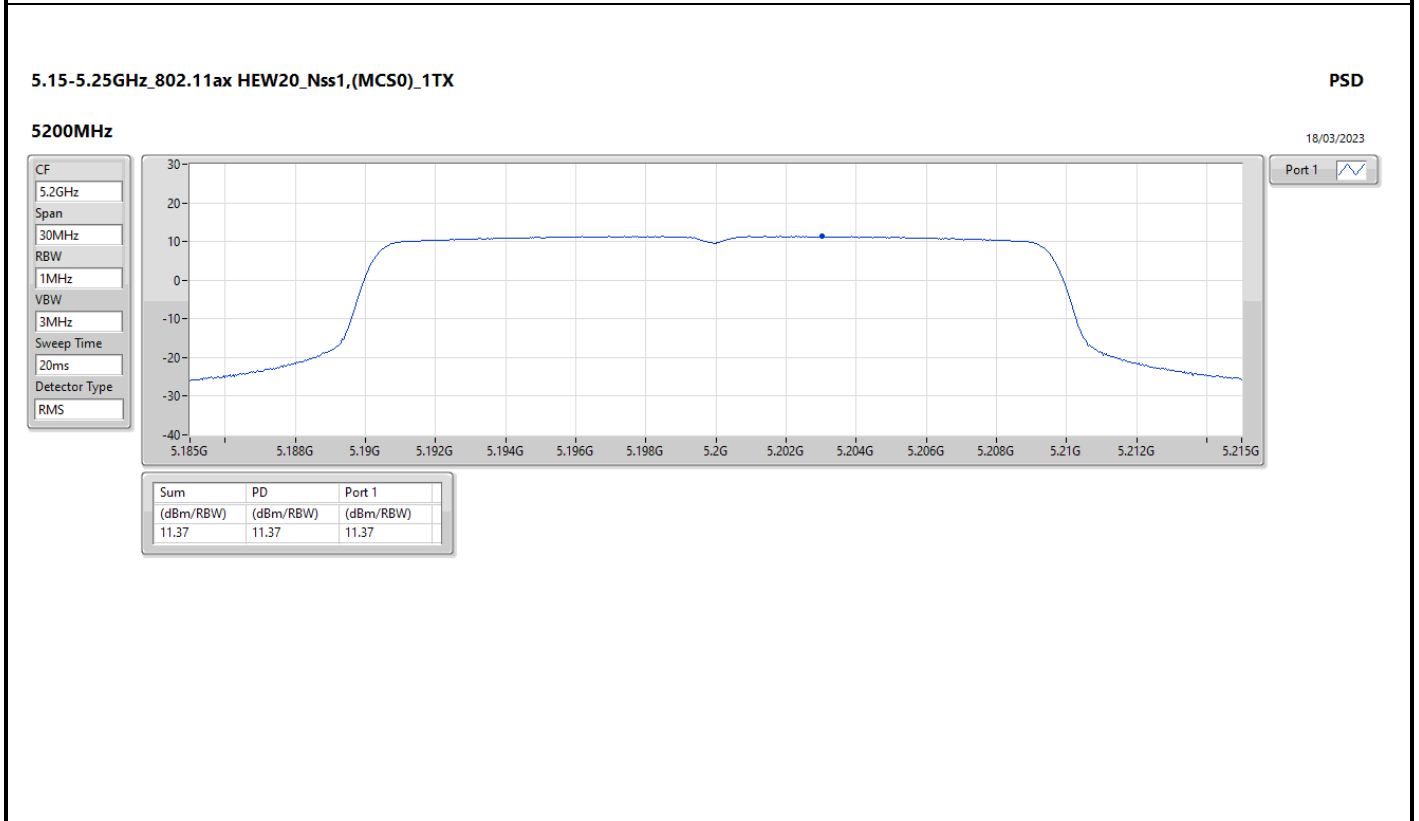

DG = Directional Gain; RBW = 500kHz for 5.725-5.85GHz band / 1MHz for other band;
 PD = trace bin-by-bin of each transmits port summing can be performed maximum power density; Port X = Port X Power Density;