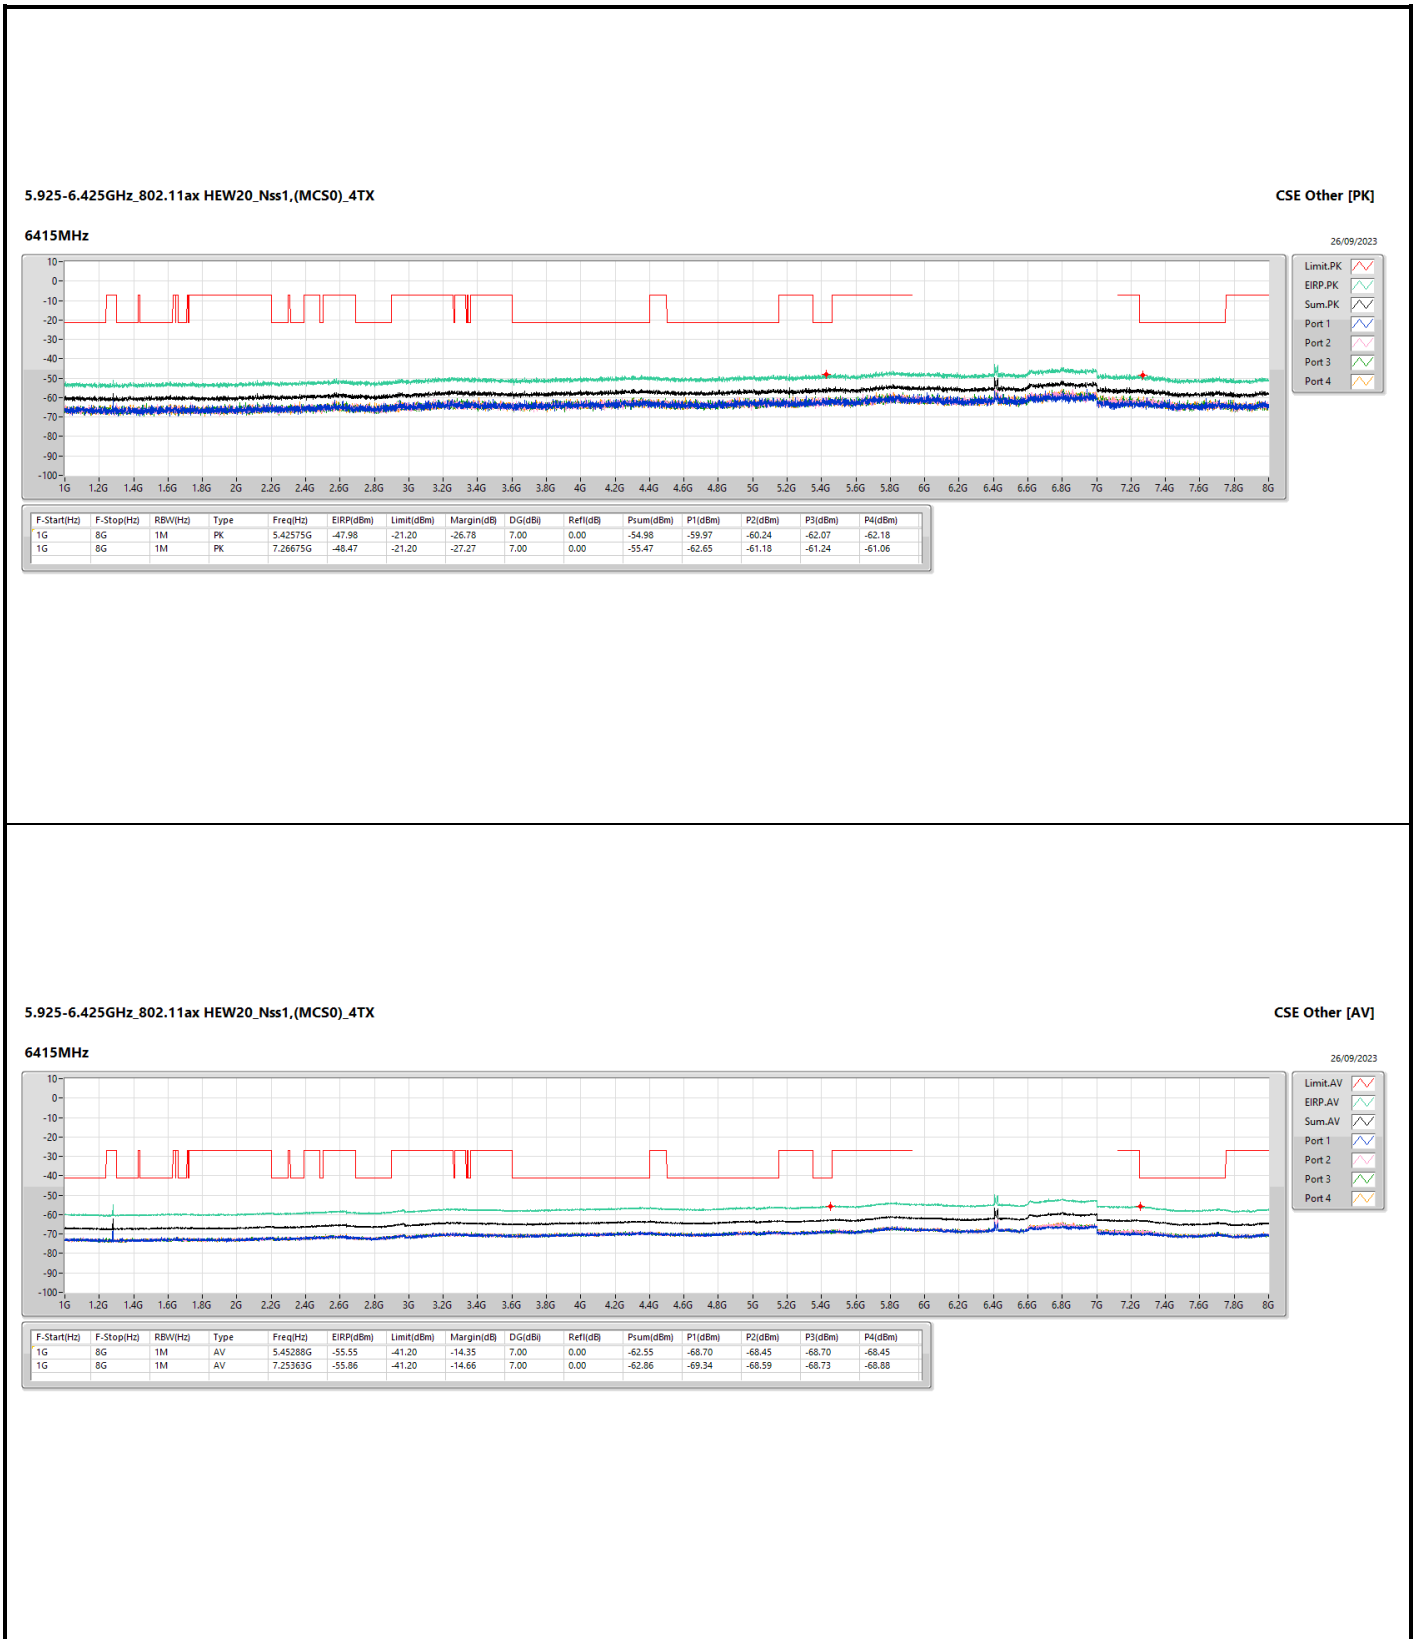

5.925-6.425GHz_802.11ax HEW20_Nss1,(MCS0)_4TX

CSE Other [PK]

6195MHz

26/09/2023

5.925-6.425GHz_802.11ax HEW20_Nss1,(MCS0)_4TX

CSE Other [AV]

6195MHz

26/09/2023