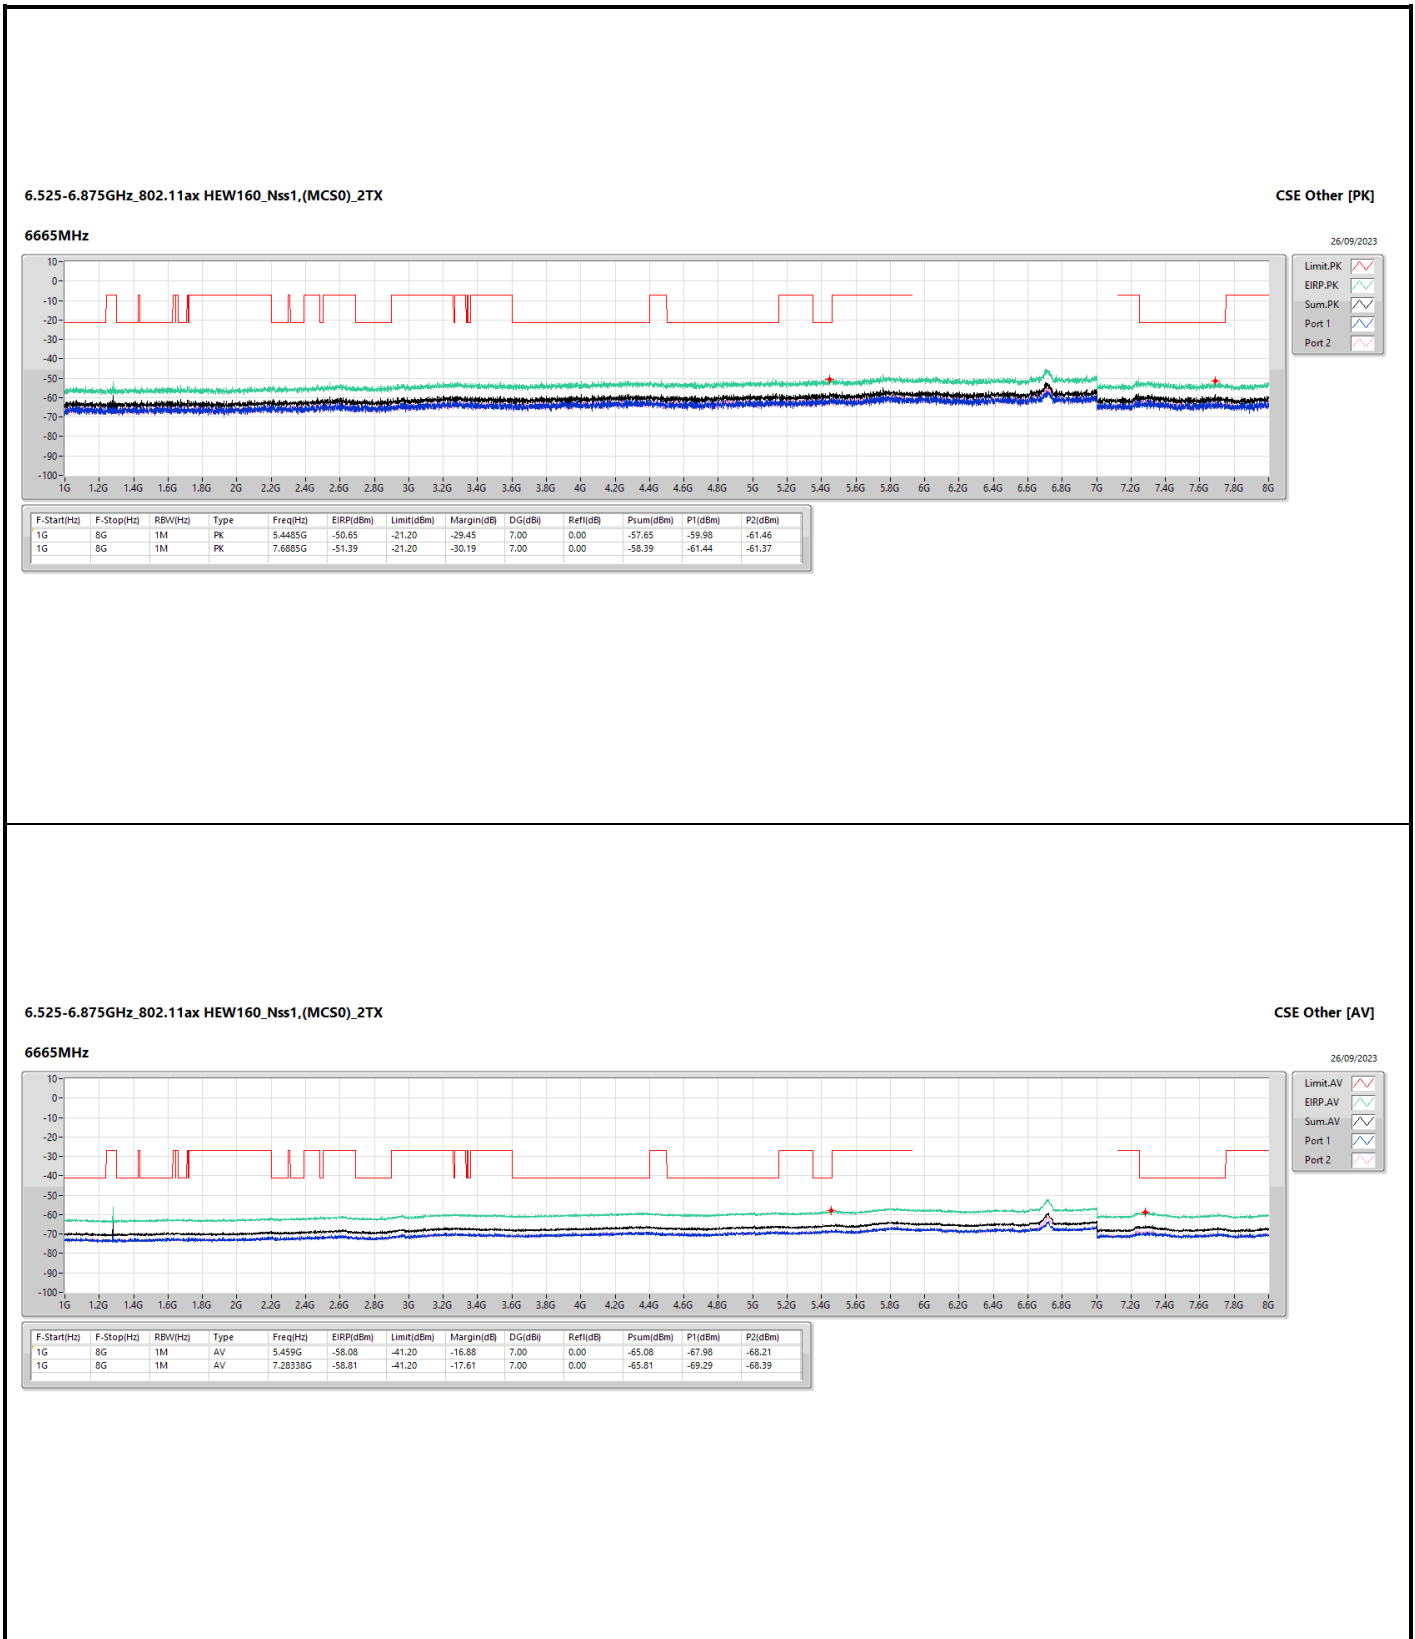

5.925-6.425GHz_802.11ax HEW20_Nss1,(MCS0)_4TX

CSE Other [PK]

6195MHz

26/09/2023

5.925-6.425GHz_802.11ax HEW20_Nss1,(MCS0)_4TX

CSE Other [AV]

6195MHz

26/09/2023