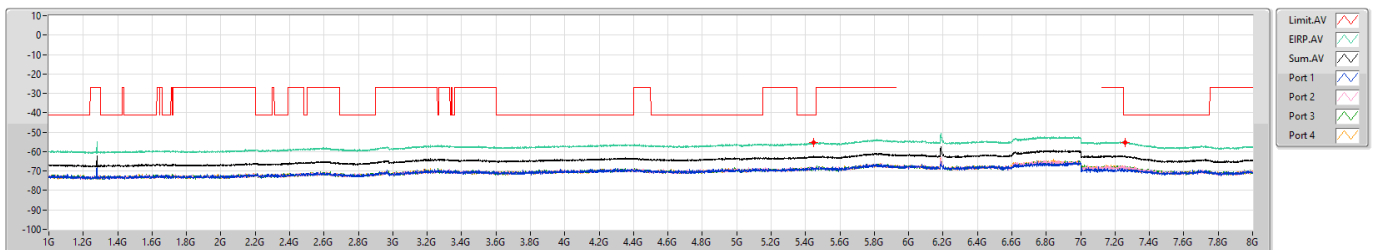

5.925-6.425GHz_802.11ax HEW20_Nss1,(MCS0)_4TX

CSE Other [PK]

6195MHz

26/09/2023

5.925-6.425GHz_802.11ax HEW20_Nss1,(MCS0)_4TX

CSE Other [AV]

6195MHz

26/09/2023