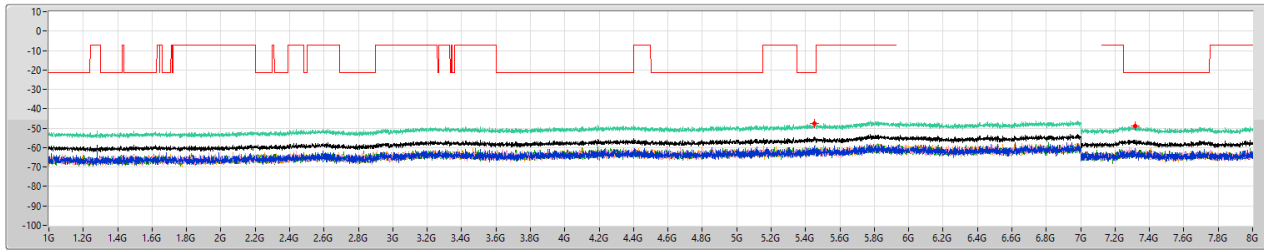

6.525-6.875GHz_802.11ax HEW20_Nss1,(MCS0)_4TX

CSE Other [PK]

6535MHz

26/09/2023

F-Start(Hz)	F-Stop(Hz)	RBW(Hz)	Type	Freq(Hz)	EIRP(dBm)	Limit(dBm)	Margin(dB)	DG(dB)	Ref1(dB)	Psum(dBm)	P1(dBm)	P2(dBm)	P3(dBm)	P4(dBm)
1G	8G	1M	PK	5.45375G	-47.54	-21.20	-26.34	7.00	0.00	-54.54	-59.27	-61.34	-60.63	-61.34
1G	8G	1M	PK	7.31838G	-49.02	-21.20	-27.82	7.00	0.00	-56.02	-60.39	-62.56	-62.34	-63.47

6.525-6.875GHz_802.11ax HEW20_Nss1,(MCS0)_4TX

CSE Other [AV]

6535MHz

26/09/2023