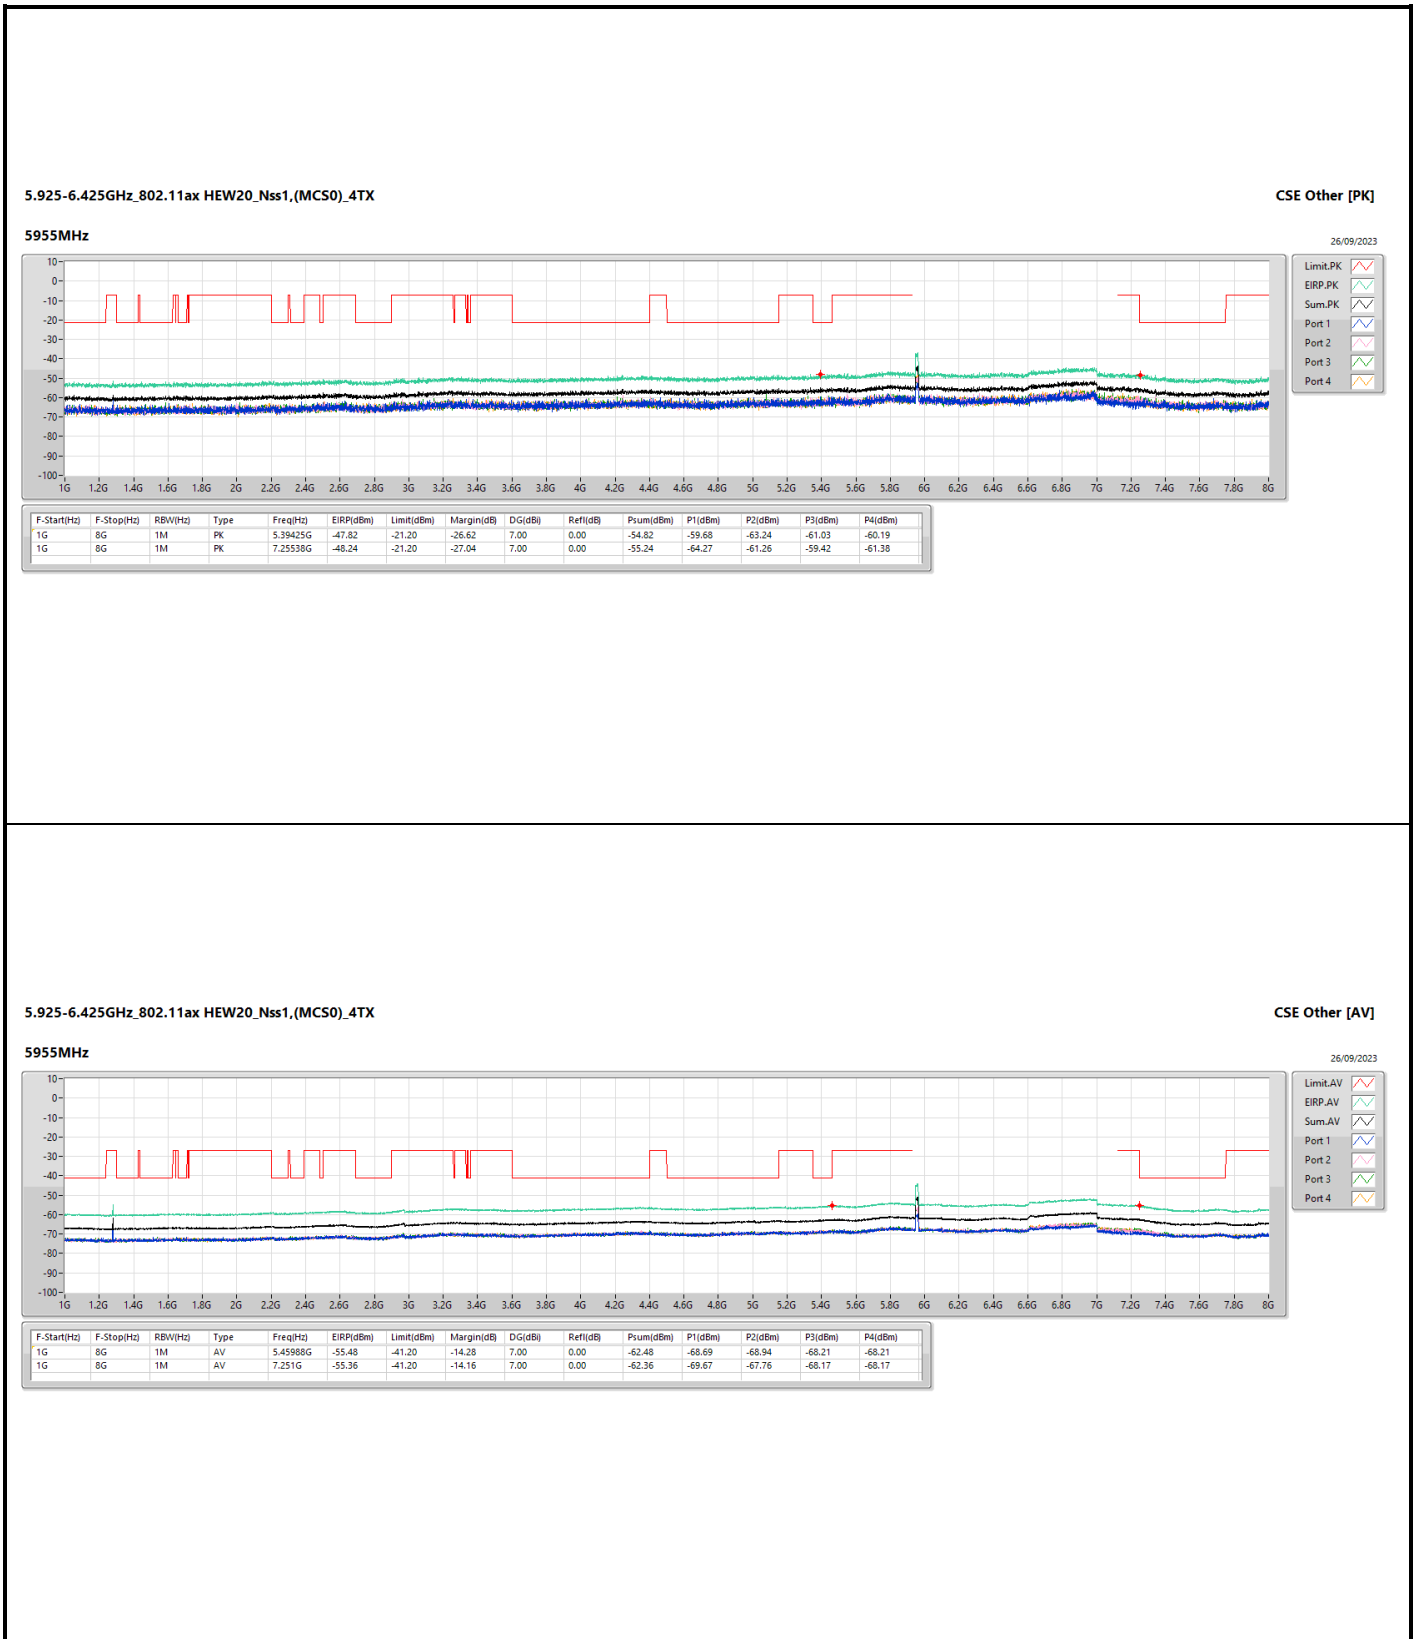

5.925-6.425GHz_802.11ax HEW20_Nss1,(MCS0)_4TX

CSE Other [PK]

6195MHz

26/09/2023

5.925-6.425GHz_802.11ax HEW20_Nss1,(MCS0)_4TX

CSE Other [AV]

6195MHz

26/09/2023