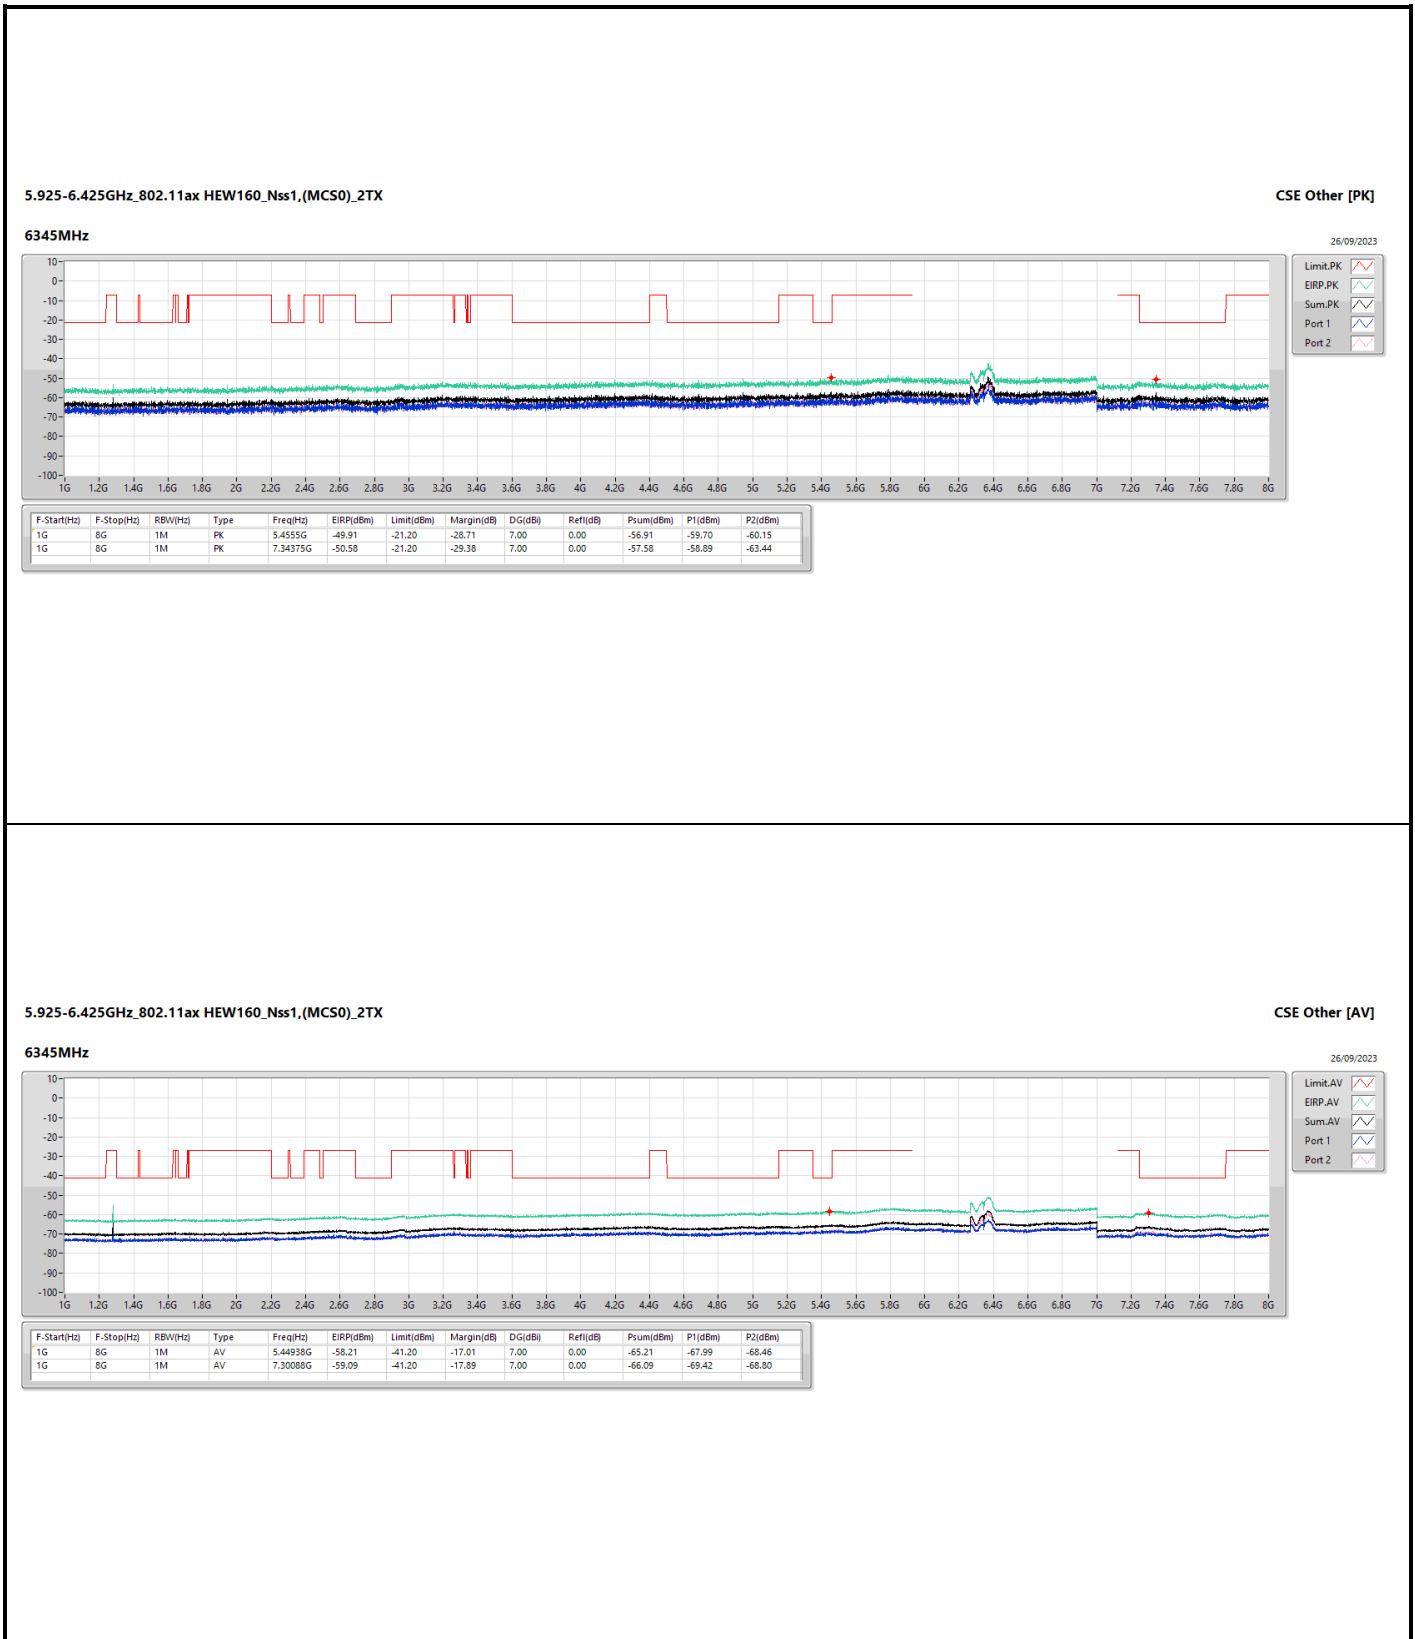

5.925-6.425GHz_802.11ax HEW20_Nss1,(MCS0)_4TX

CSE Other [PK]

6195MHz

26/09/2023

5.925-6.425GHz_802.11ax HEW20_Nss1,(MCS0)_4TX

CSE Other [AV]

6195MHz

26/09/2023