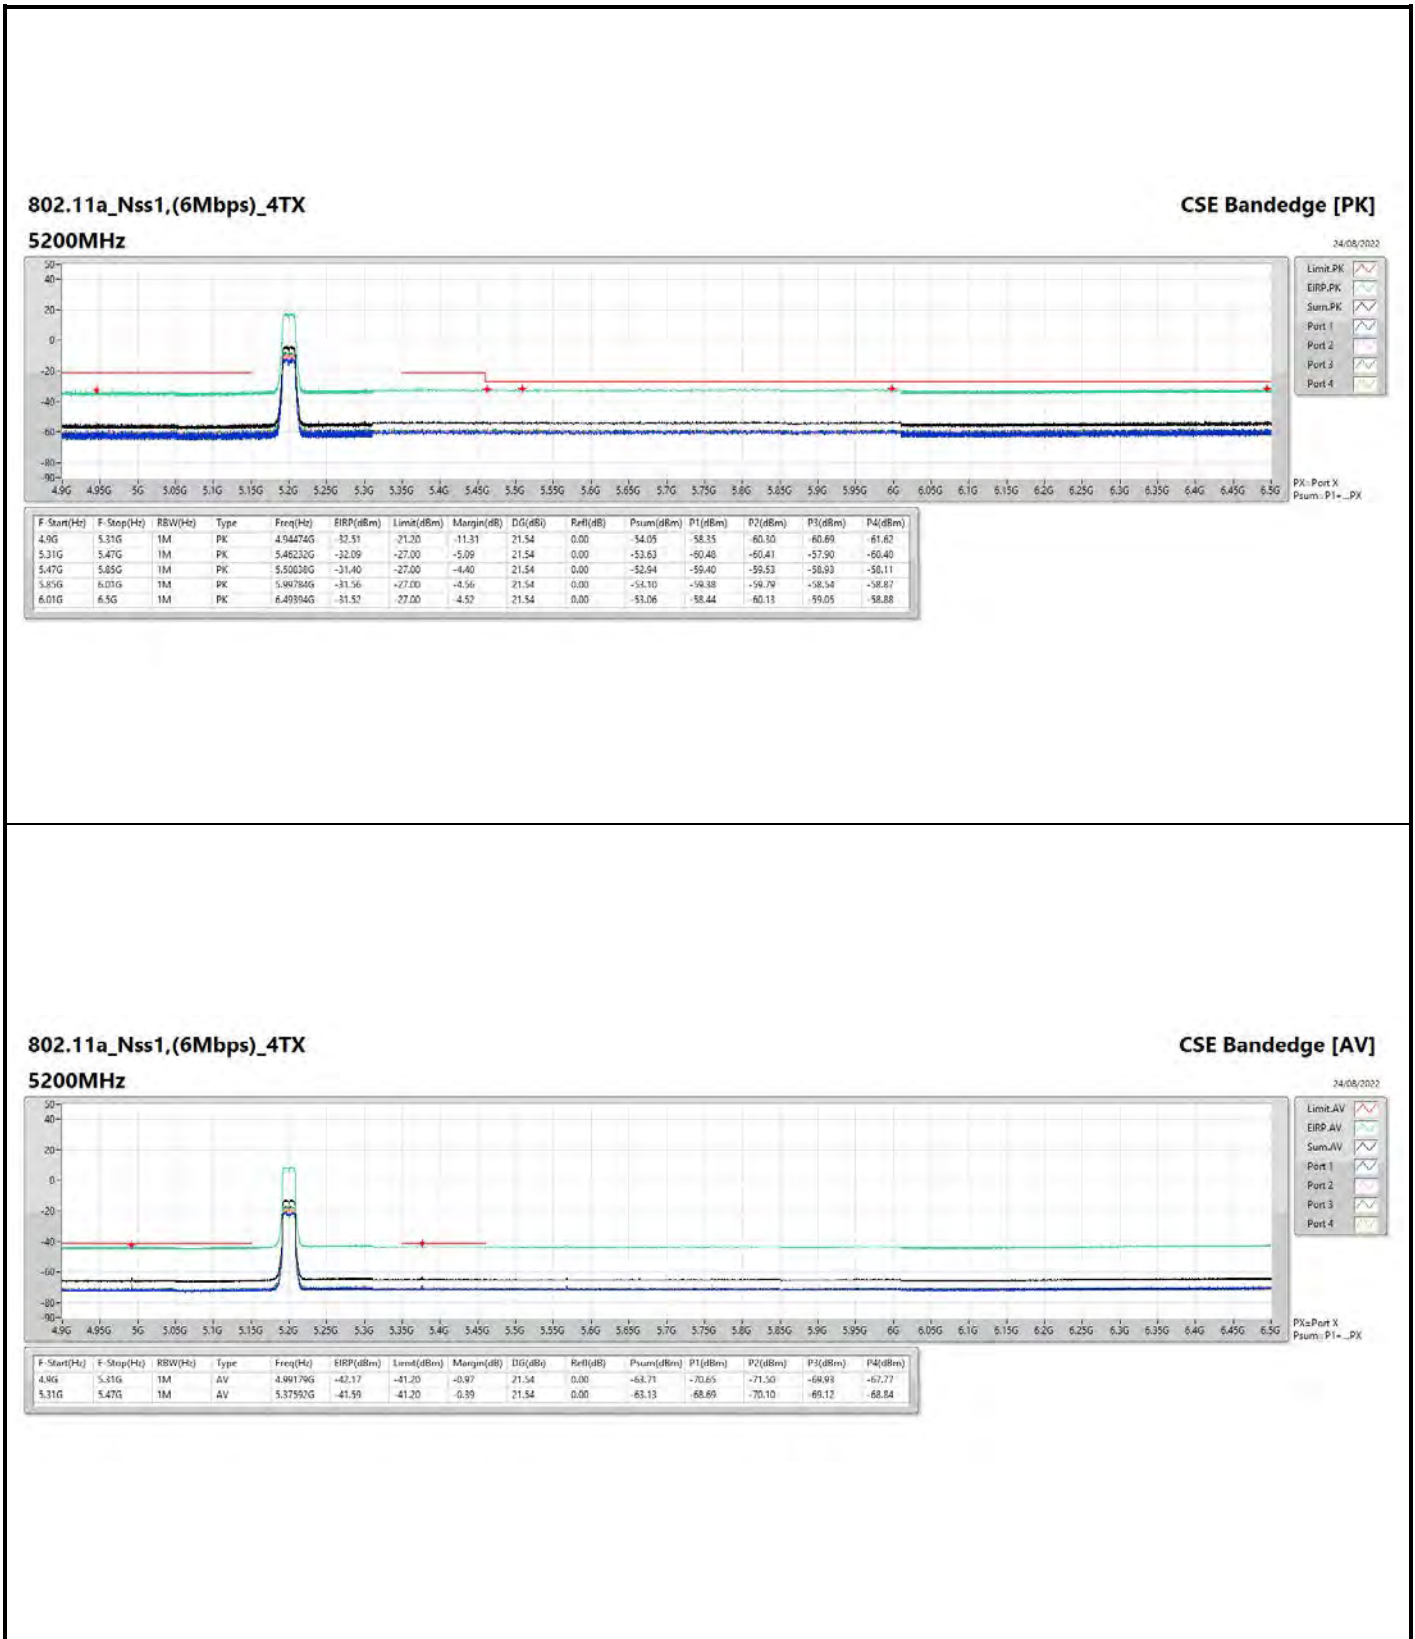

DG = Directional Gain ; PX=Port X; Psum=P1+P2+...PX

**802.11a\_Nss1,(6Mbps)\_4TX**

**5745MHz**

**CSE Bandedge [AV]**

24/08/2022

**802.11a\_Nss1,(6Mbps)\_4TX**

**5825MHZ**

**CSE Bandedge [AV]**