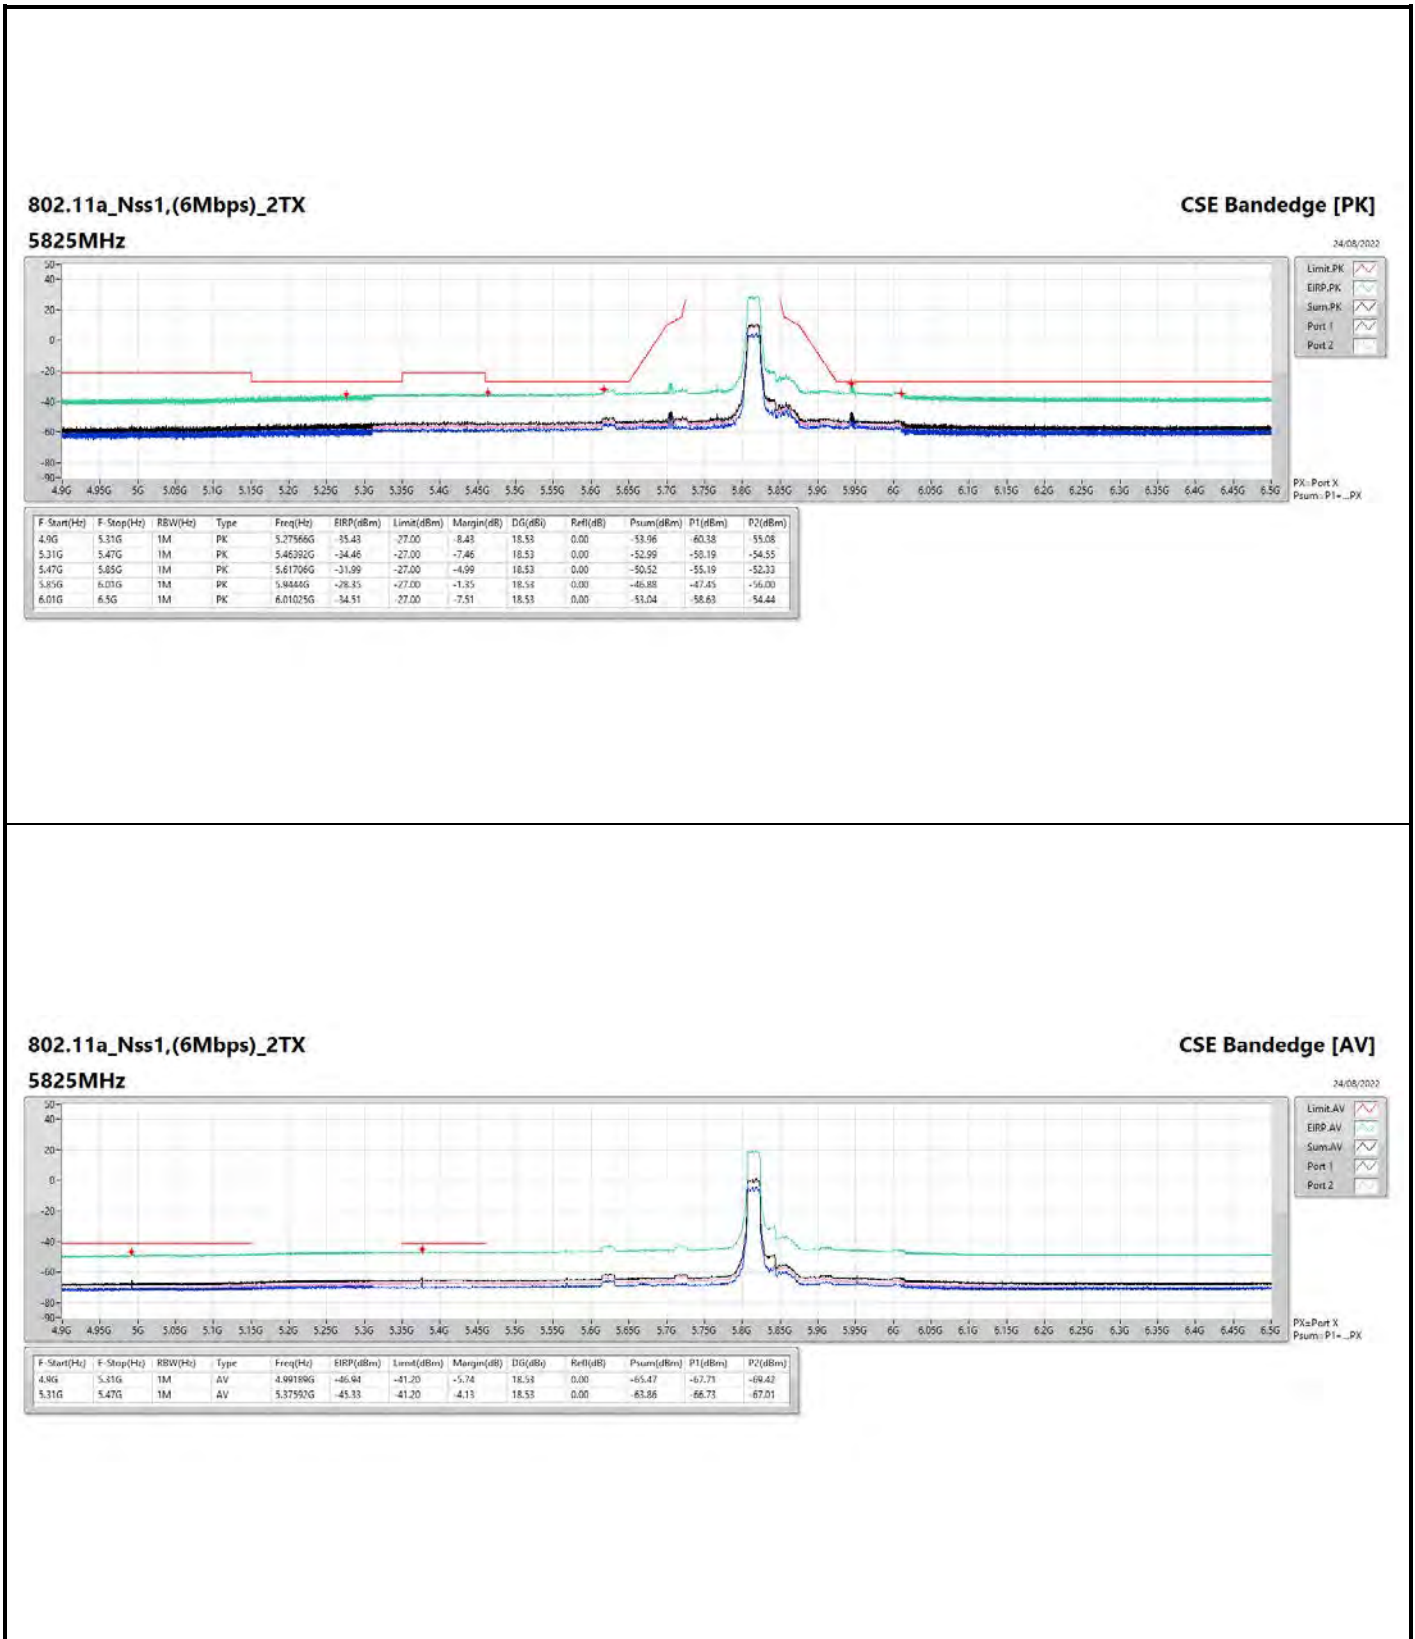

DG = Directional Gain ; PX=Port X; Psum=P1+P2+...PX

**802.11a\_Nss1,(6Mbps)\_4TX**

**5745MHz**

**CSE Bandedge [AV]**

24/08/2022

**802.11a\_Nss1,(6Mbps)\_4TX**

**5825MHZ**

**CSE Bandedge [AV]**