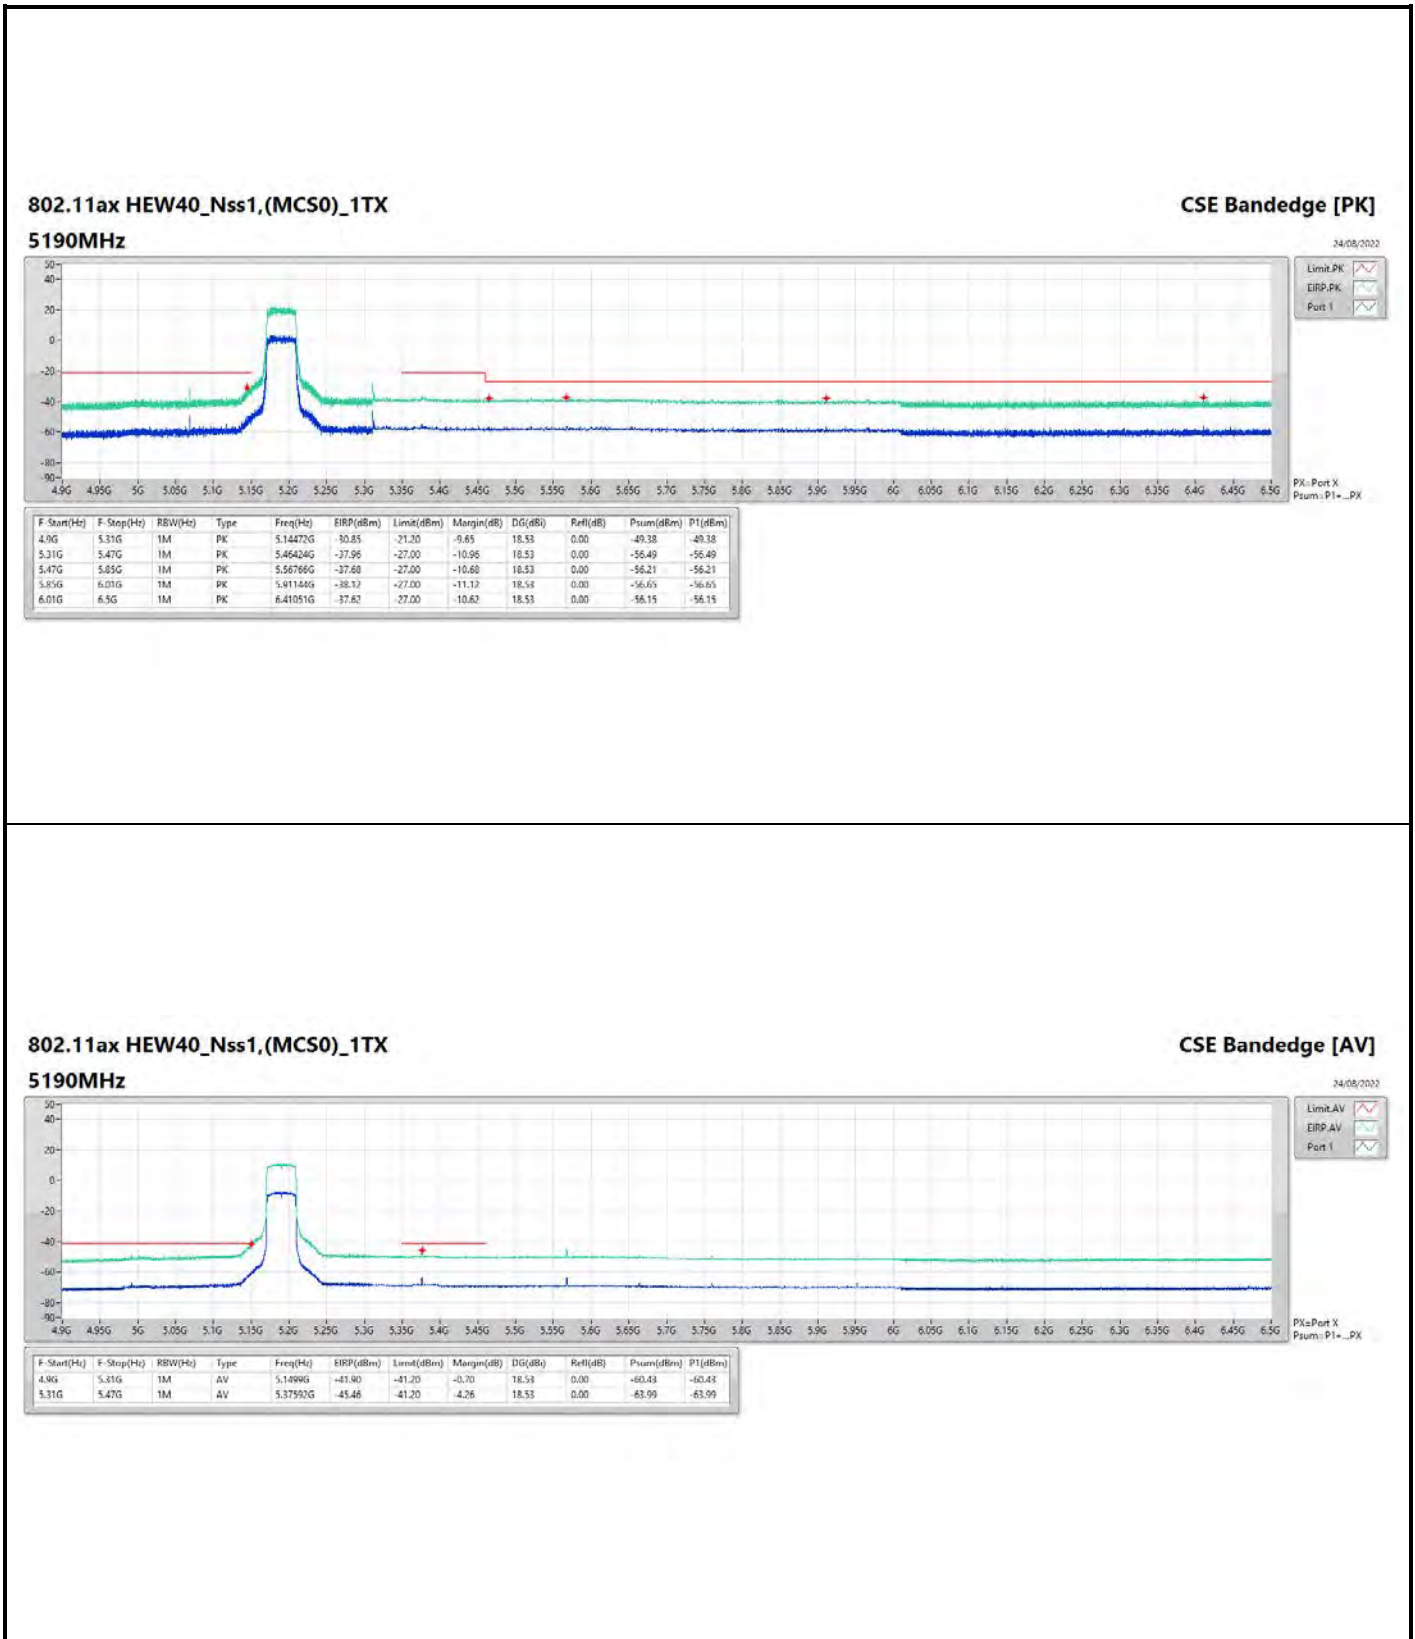

DG = Directional Gain ; PX=Port X; Psum=P1+P2+...PX

**802.11a\_Nss1,(6Mbps)\_4TX**

**5745MHz**

**CSE Bandedge [AV]**

24/08/2022

**802.11a\_Nss1,(6Mbps)\_4TX**

**5825MHZ**

**CSE Bandedge [AV]**