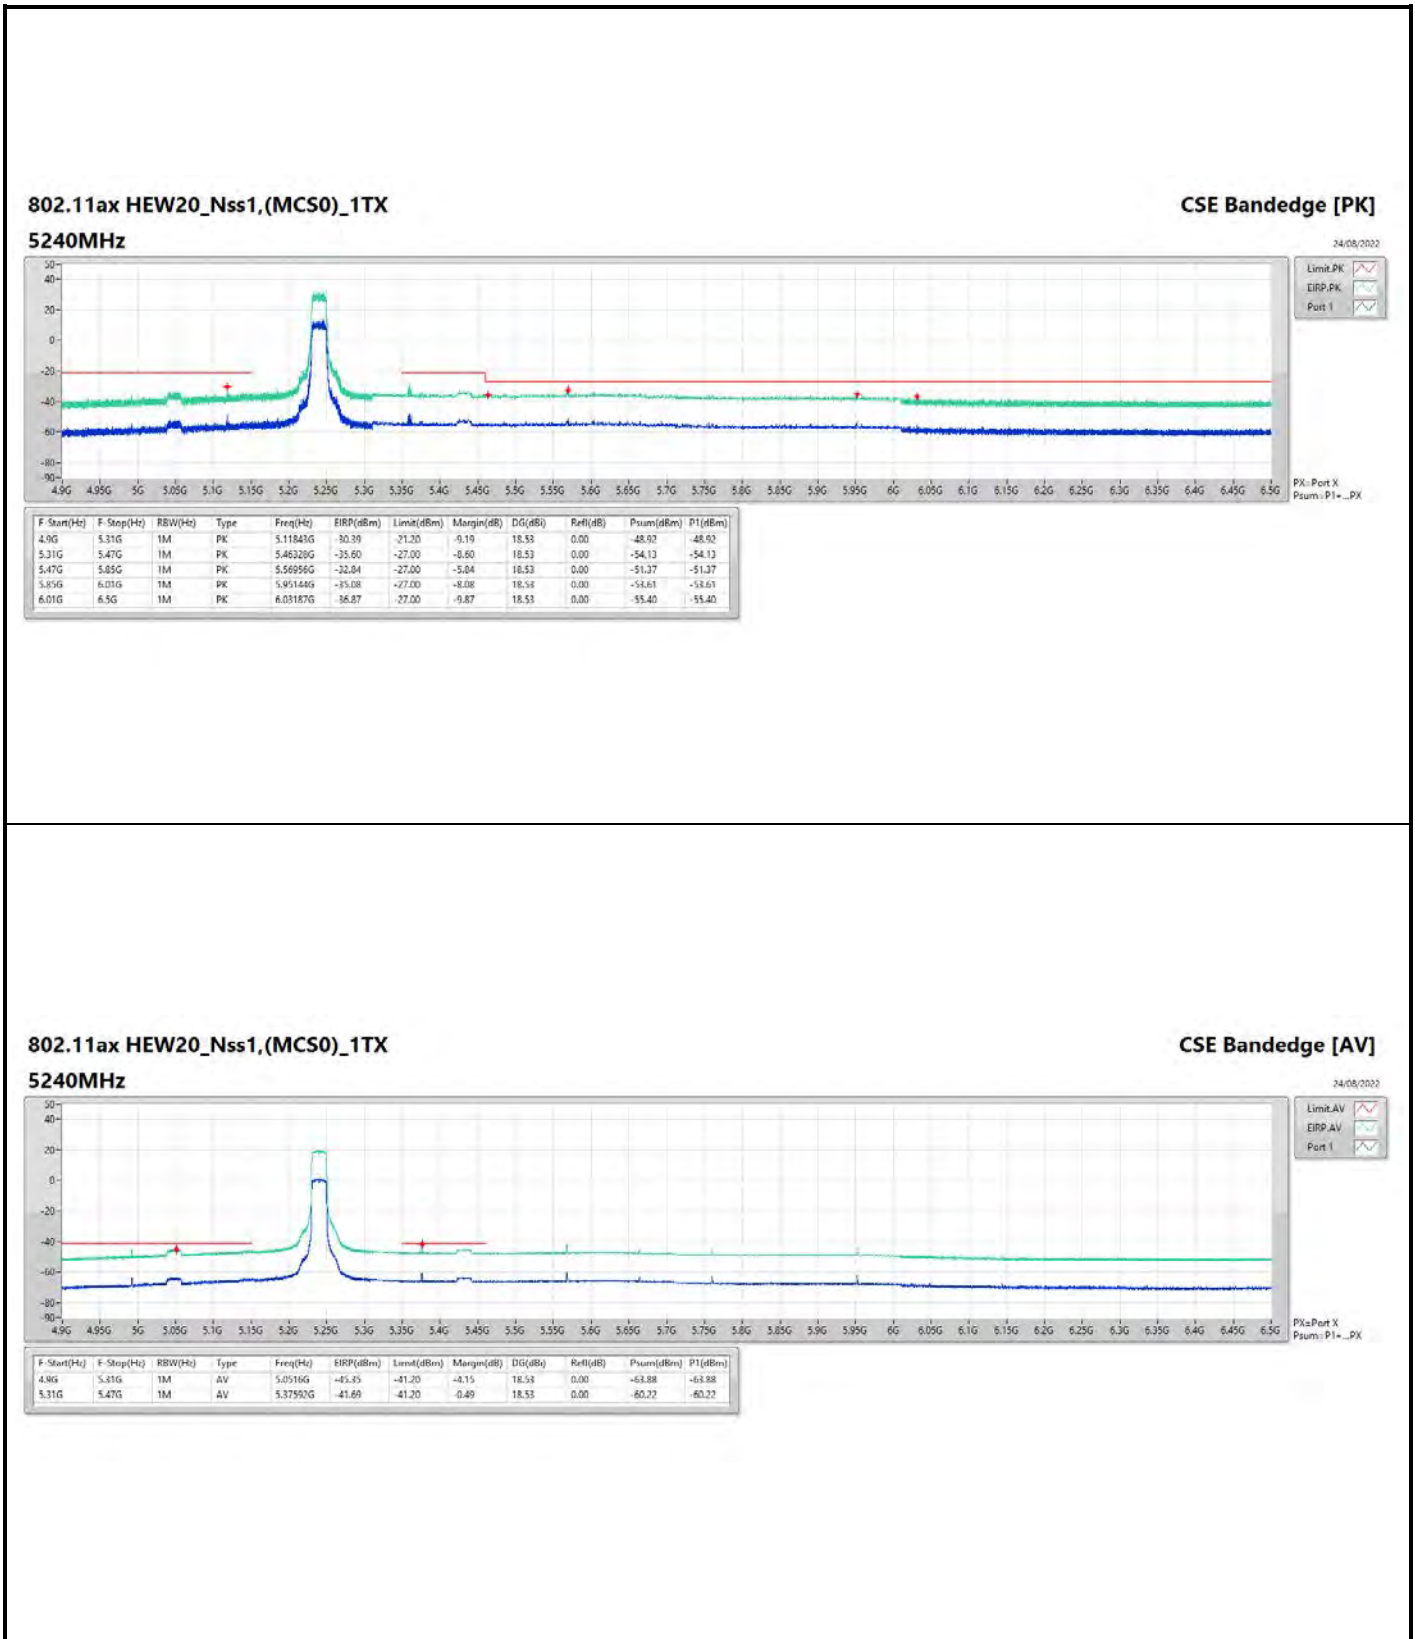

DG = Directional Gain ; PX=Port X; Psum=P1+P2+...PX

**802.11a\_Nss1,(6Mbps)\_4TX**

**5745MHz**

**CSE Bandedge [AV]**

24/08/2022

**802.11a\_Nss1,(6Mbps)\_4TX**

**5825MHZ**

**CSE Bandedge [AV]**