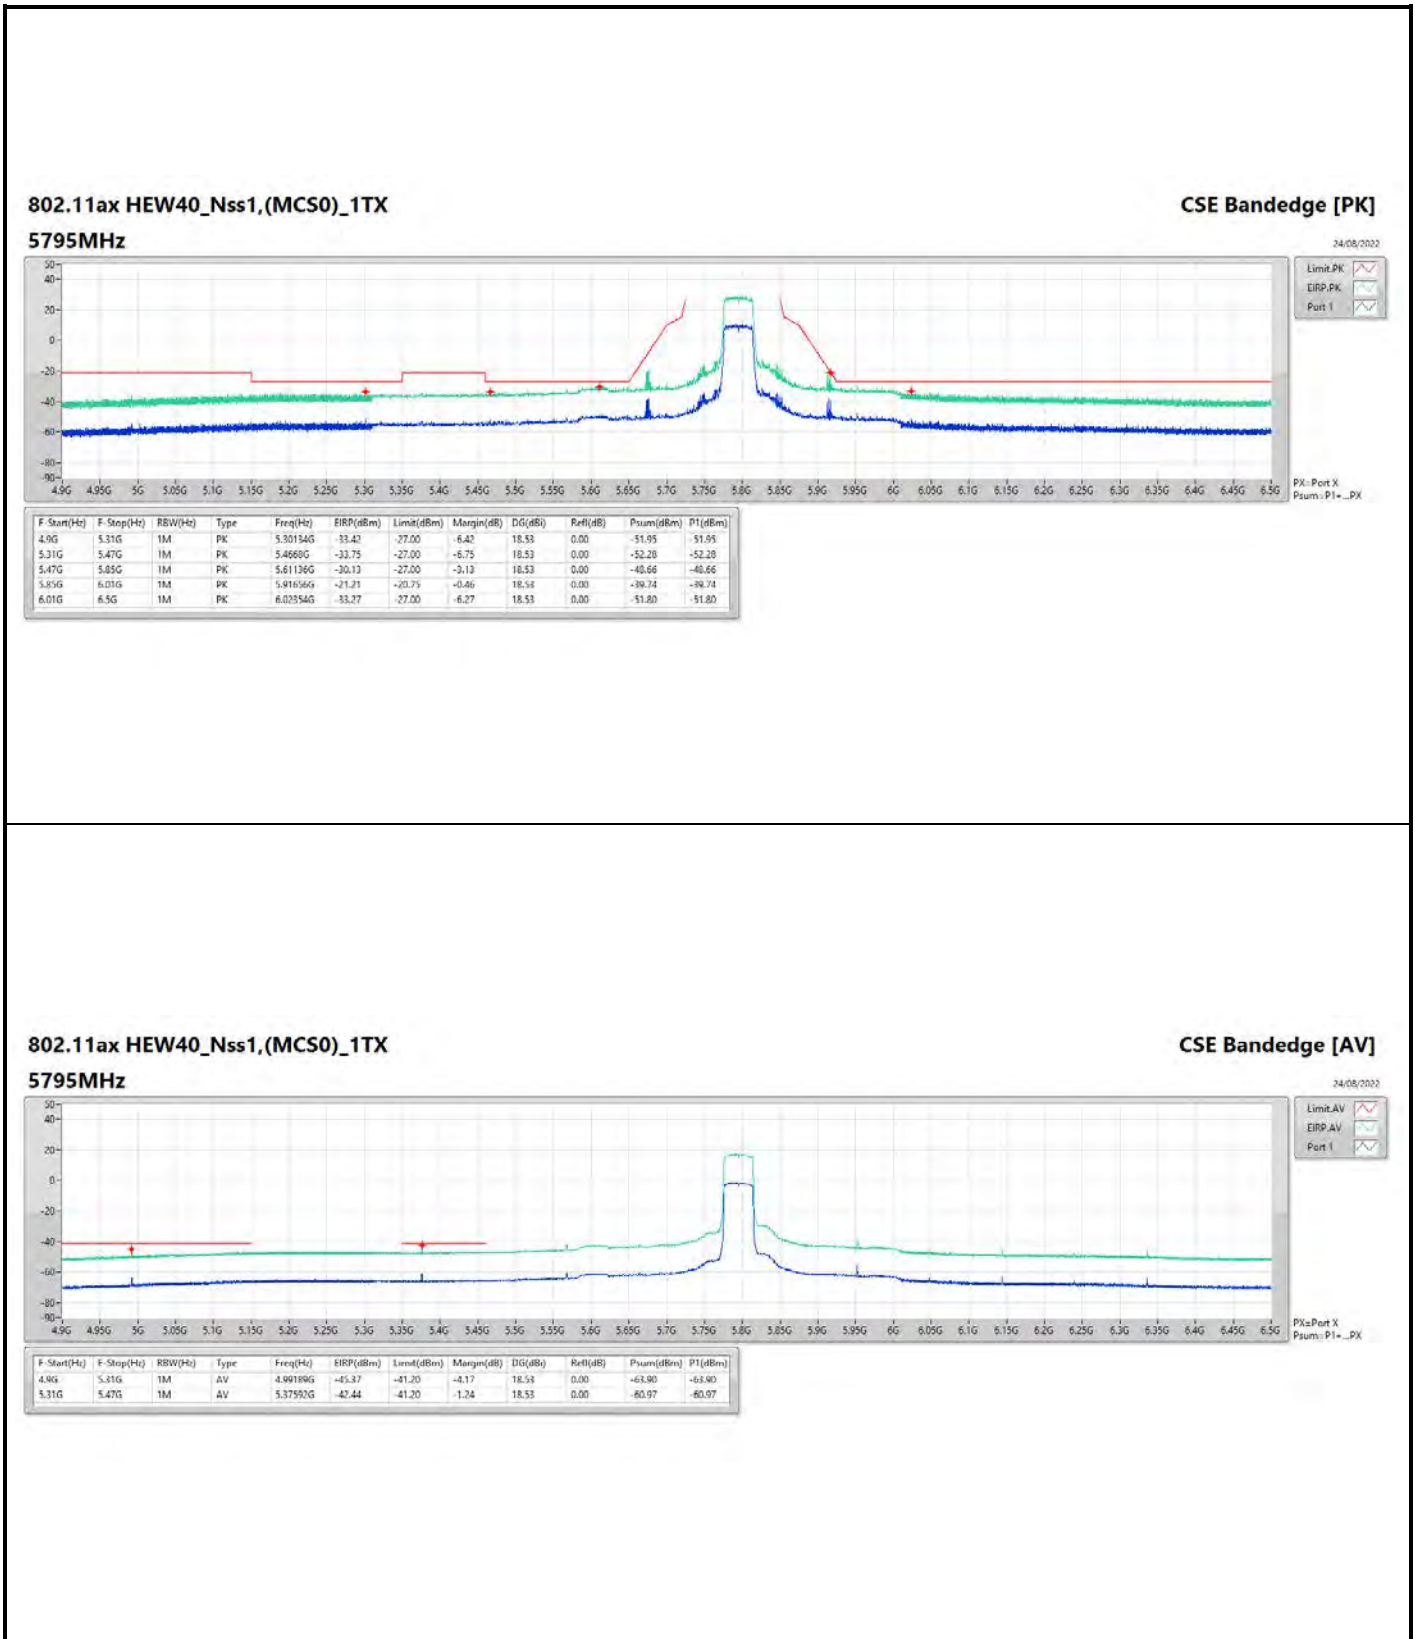

DG = Directional Gain ; PX=Port X; Psum=P1+P2+...PX

**802.11a\_Nss1,(6Mbps)\_4TX**

**5745MHz**

**CSE Bandedge [AV]**

24/08/2022

**802.11a\_Nss1,(6Mbps)\_4TX**

**5825MHZ**

**CSE Bandedge [AV]**