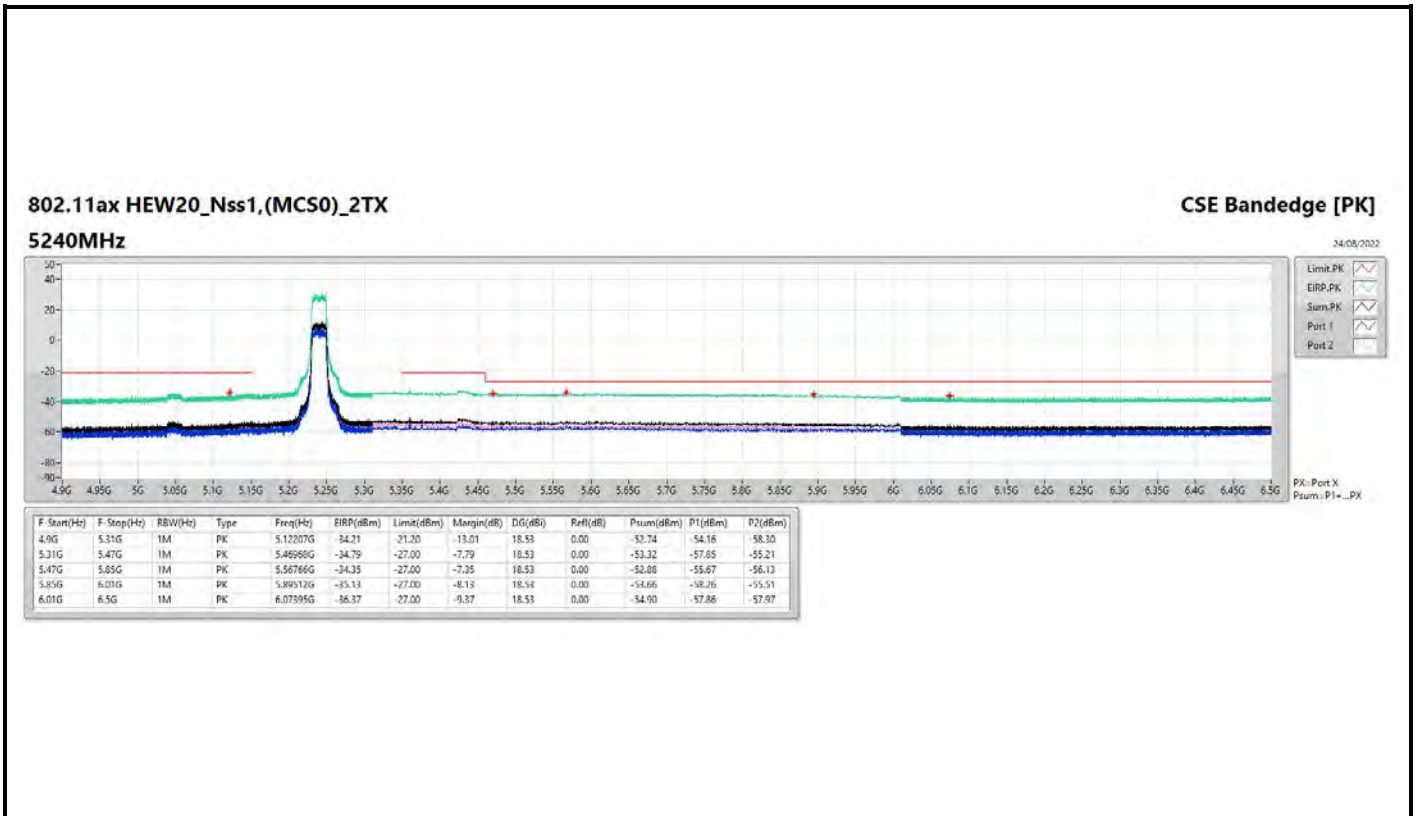

DG = Directional Gain ; PX=Port X; Psum=P1+P2+...PX

**802.11a\_Nss1,(6Mbps)\_4TX**

**5745MHz**

**CSE Bandedge [AV]**

24/08/2022

**802.11a\_Nss1,(6Mbps)\_4TX**

**5825MHZ**

**CSE Bandedge [AV]**

24/08/2022

**802.11ax HEW20\_Nss1,(MCS0)\_4TX**

**5240MHz**

**CSE Bandedge [AV]**

24/08/2022

**802.11ax HEW20\_Nss1,(MCS0)\_4TX**

**5745MHz**

**CSE Bandedge [AV]**