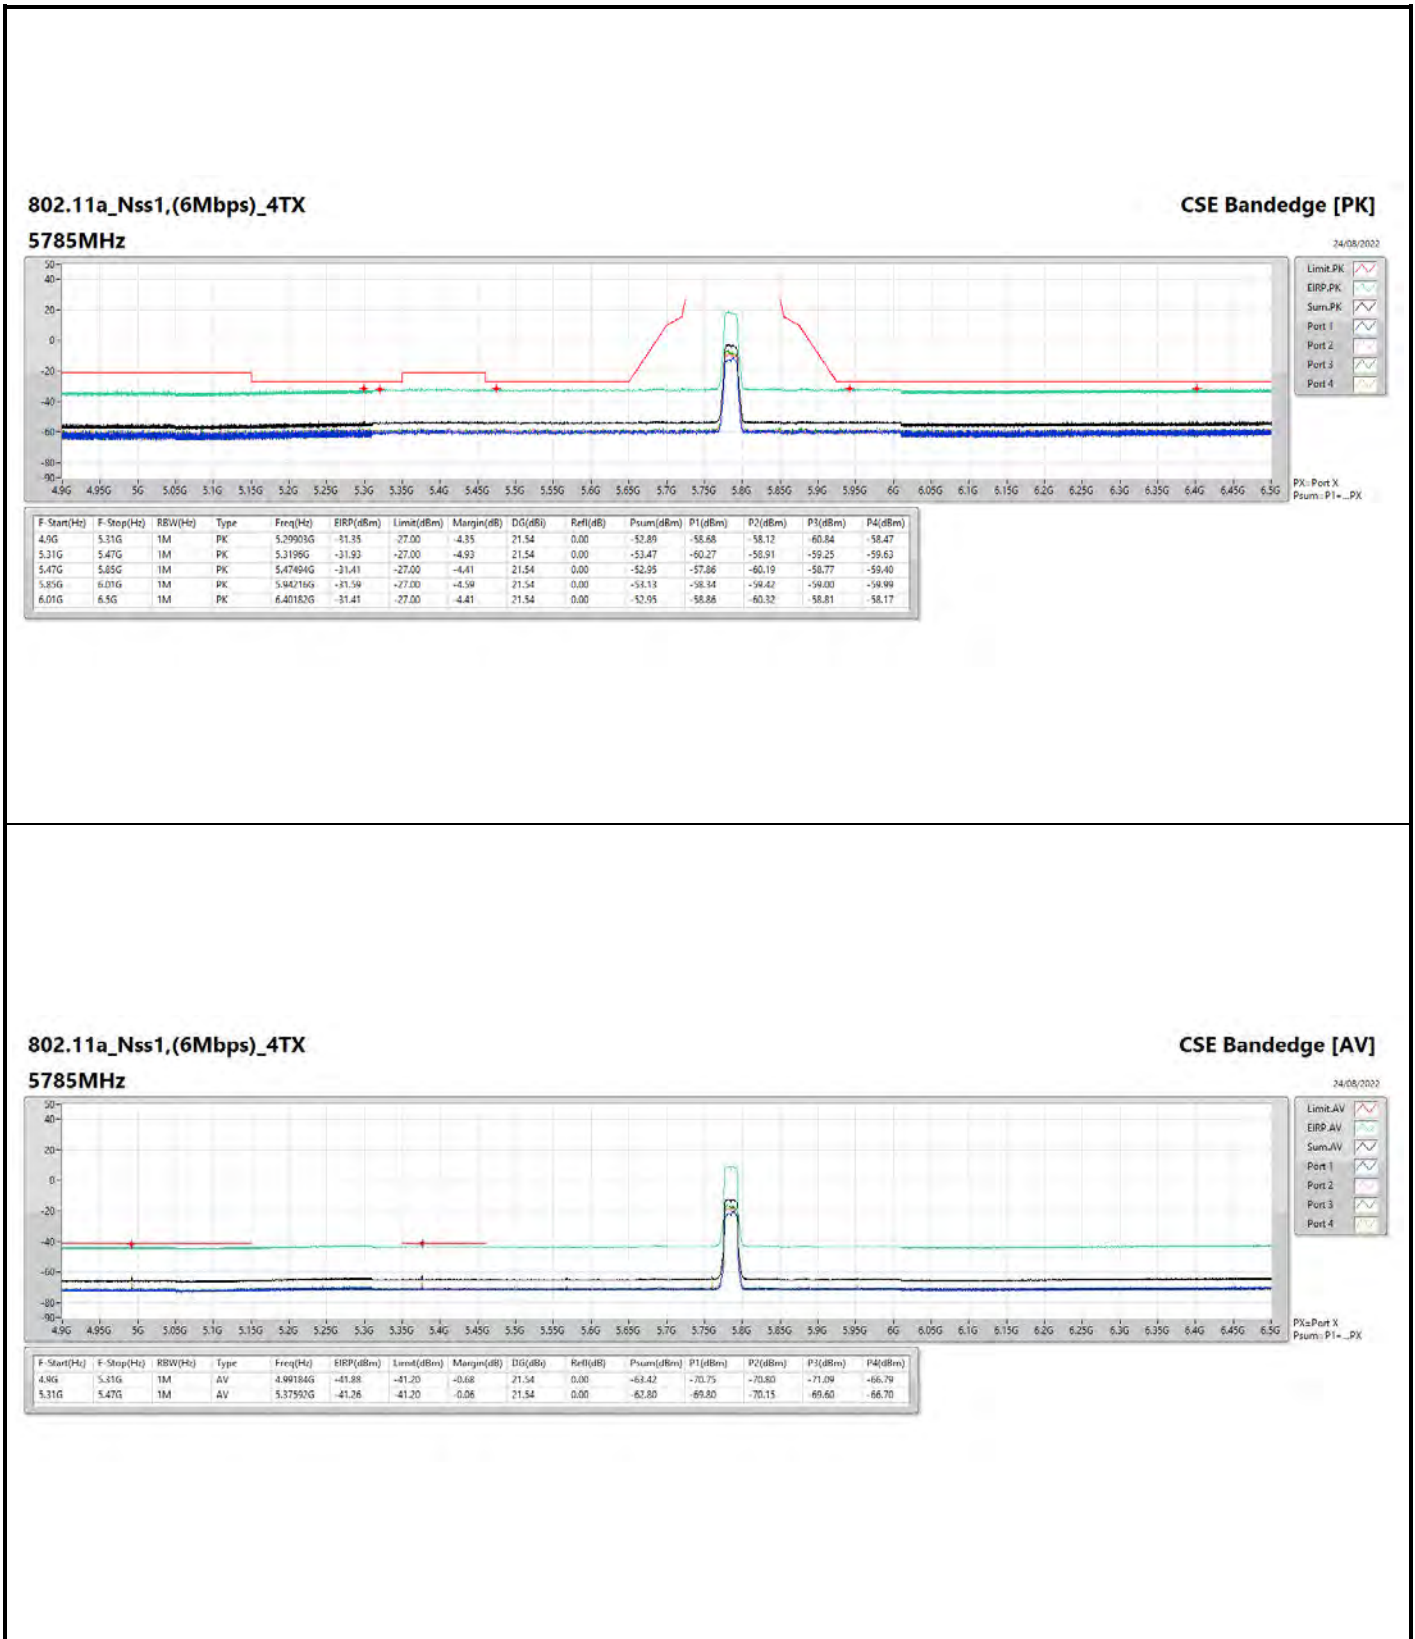

DG = Directional Gain ; PX=Port X; Psum=P1+P2+...PX

**802.11a\_Nss1,(6Mbps)\_4TX**

**5745MHz**

**CSE Bandedge [AV]**

24/08/2022

**802.11a\_Nss1,(6Mbps)\_4TX**

**5825MHZ**

**CSE Bandedge [AV]**