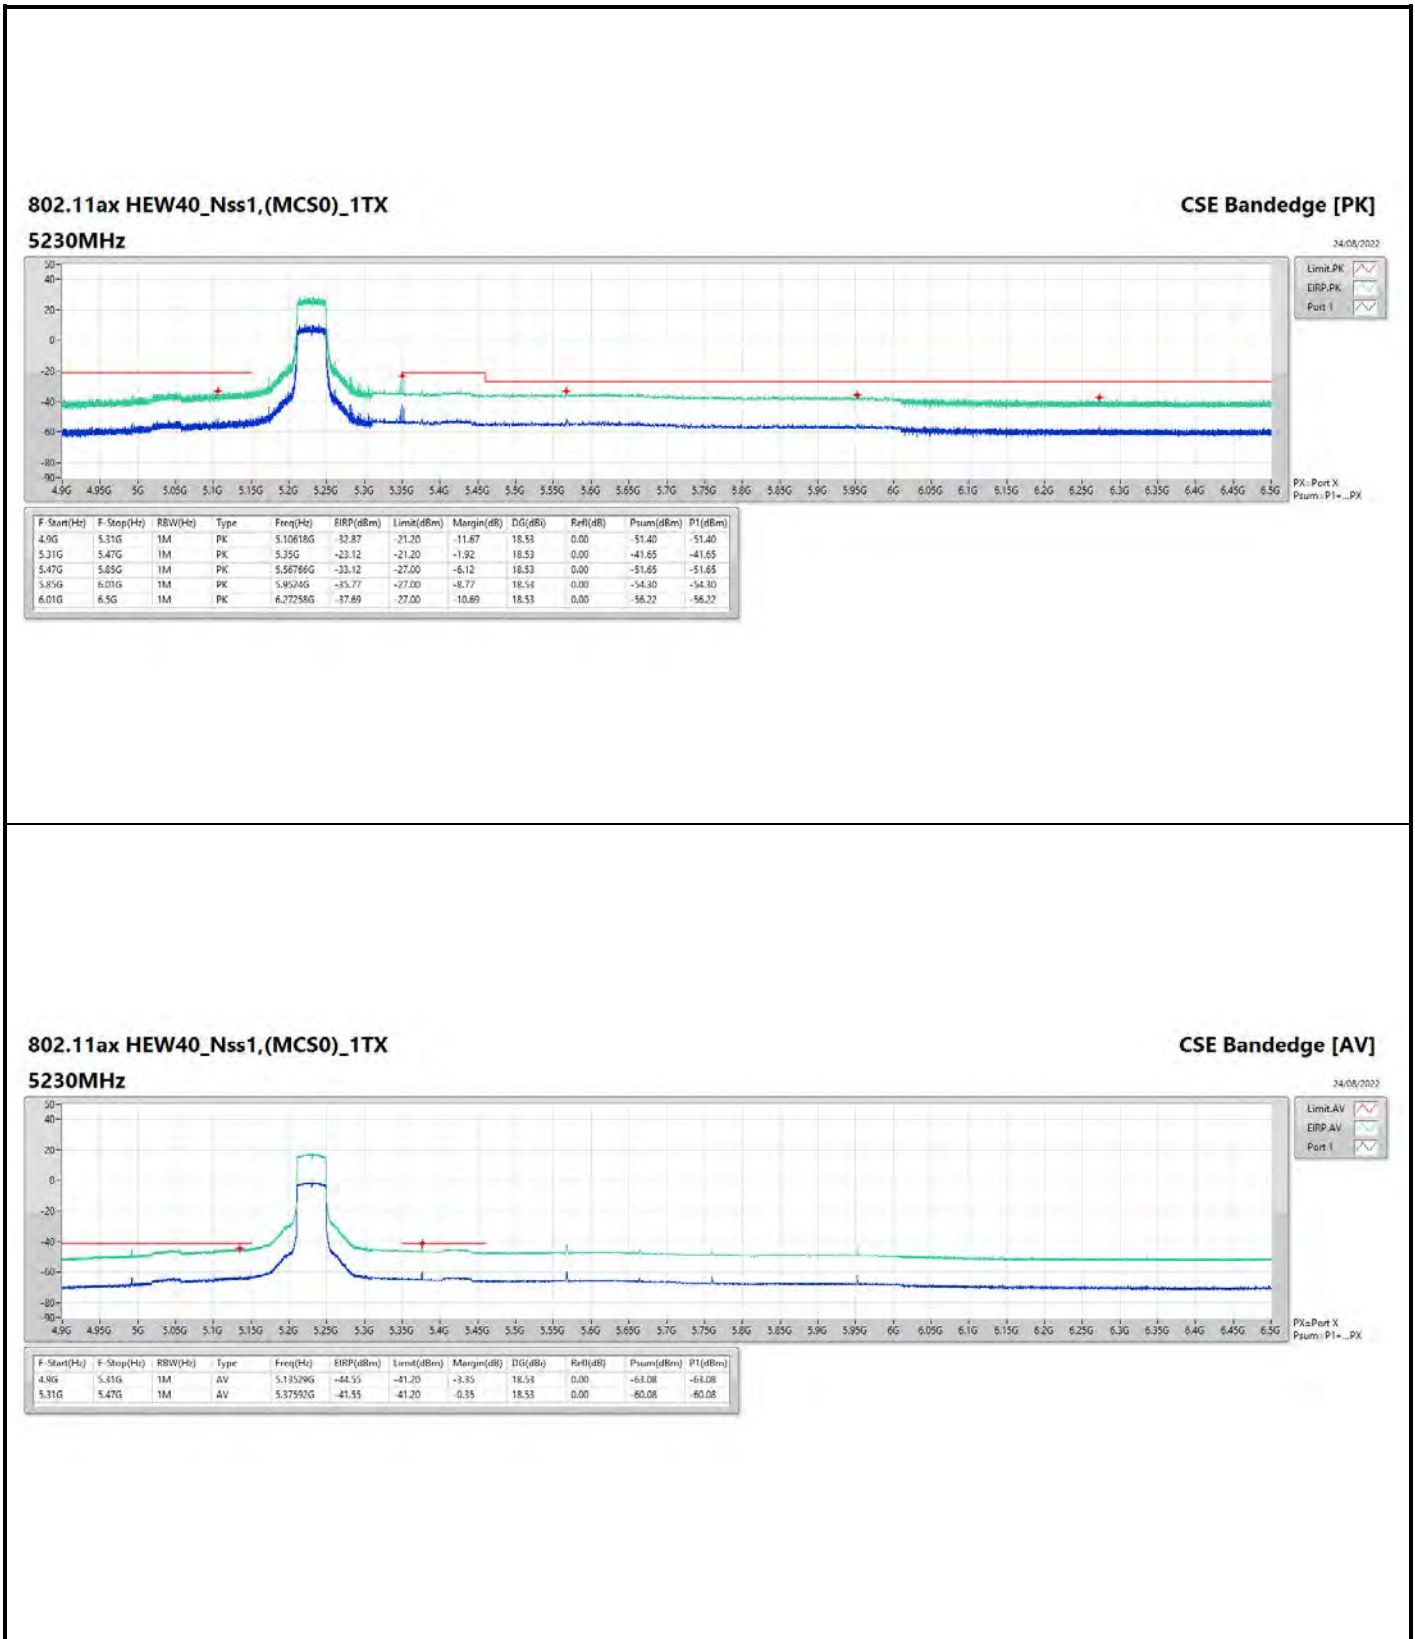

DG = Directional Gain ; PX=Port X; Psum=P1+P2+...PX

**802.11a\_Nss1,(6Mbps)\_4TX**

**5745MHz**

**CSE Bandedge [AV]**

24/08/2022

**802.11a\_Nss1,(6Mbps)\_4TX**

**5825MHZ**

**CSE Bandedge [AV]**