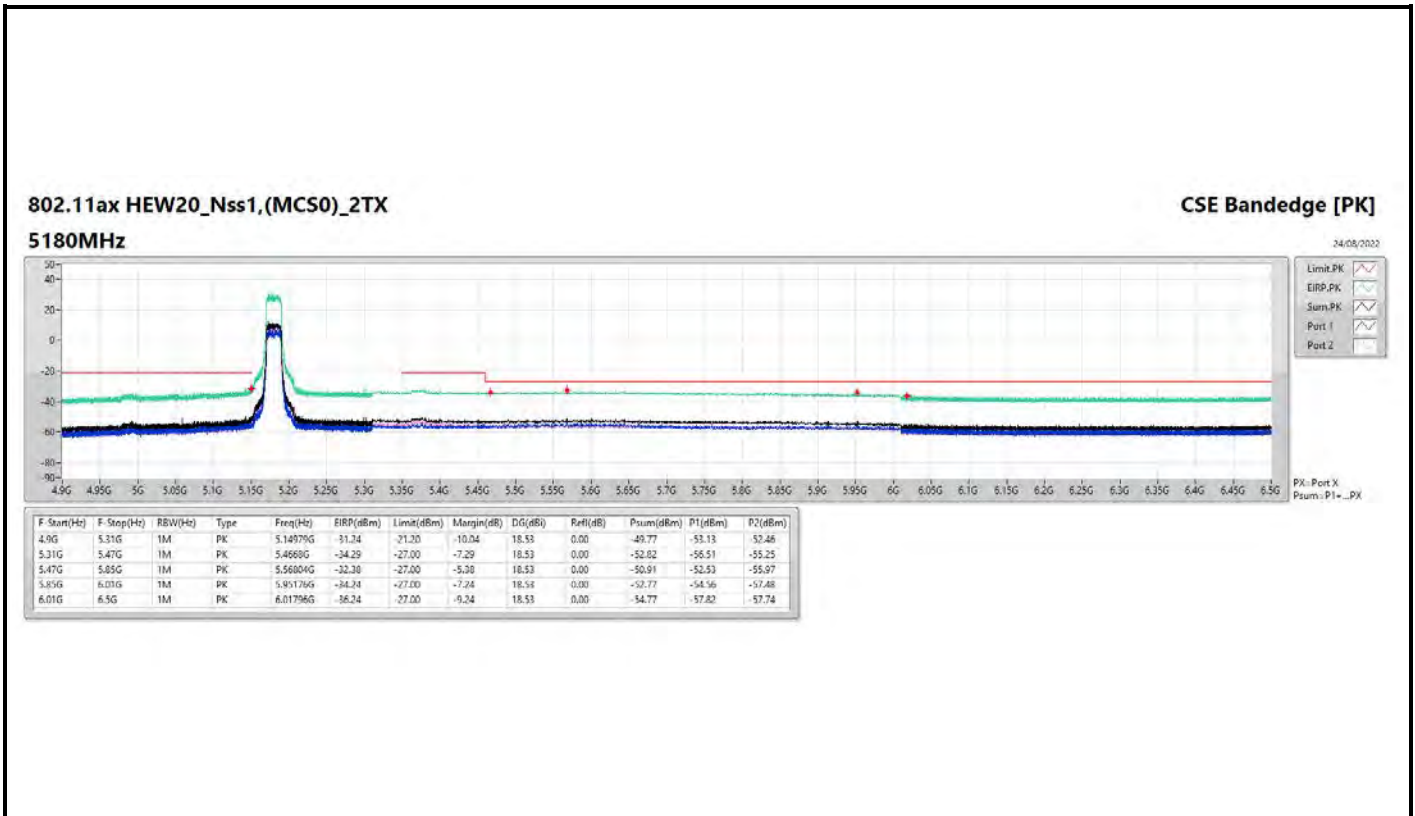

DG = Directional Gain ; PX=Port X; Psum=P1+P2+...PX

**802.11a\_Nss1,(6Mbps)\_4TX**

**5745MHz**

**CSE Bandedge [AV]**

24/08/2022

**802.11a\_Nss1,(6Mbps)\_4TX**

**5825MHZ**

**CSE Bandedge [AV]**

24/08/2022

**802.11ax HEW20\_Nss1,(MCS0)\_4TX**

**5240MHz**

**CSE Bandedge [AV]**

24/08/2022

**802.11ax HEW20\_Nss1,(MCS0)\_4TX**

**5745MHz**

**CSE Bandedge [AV]**