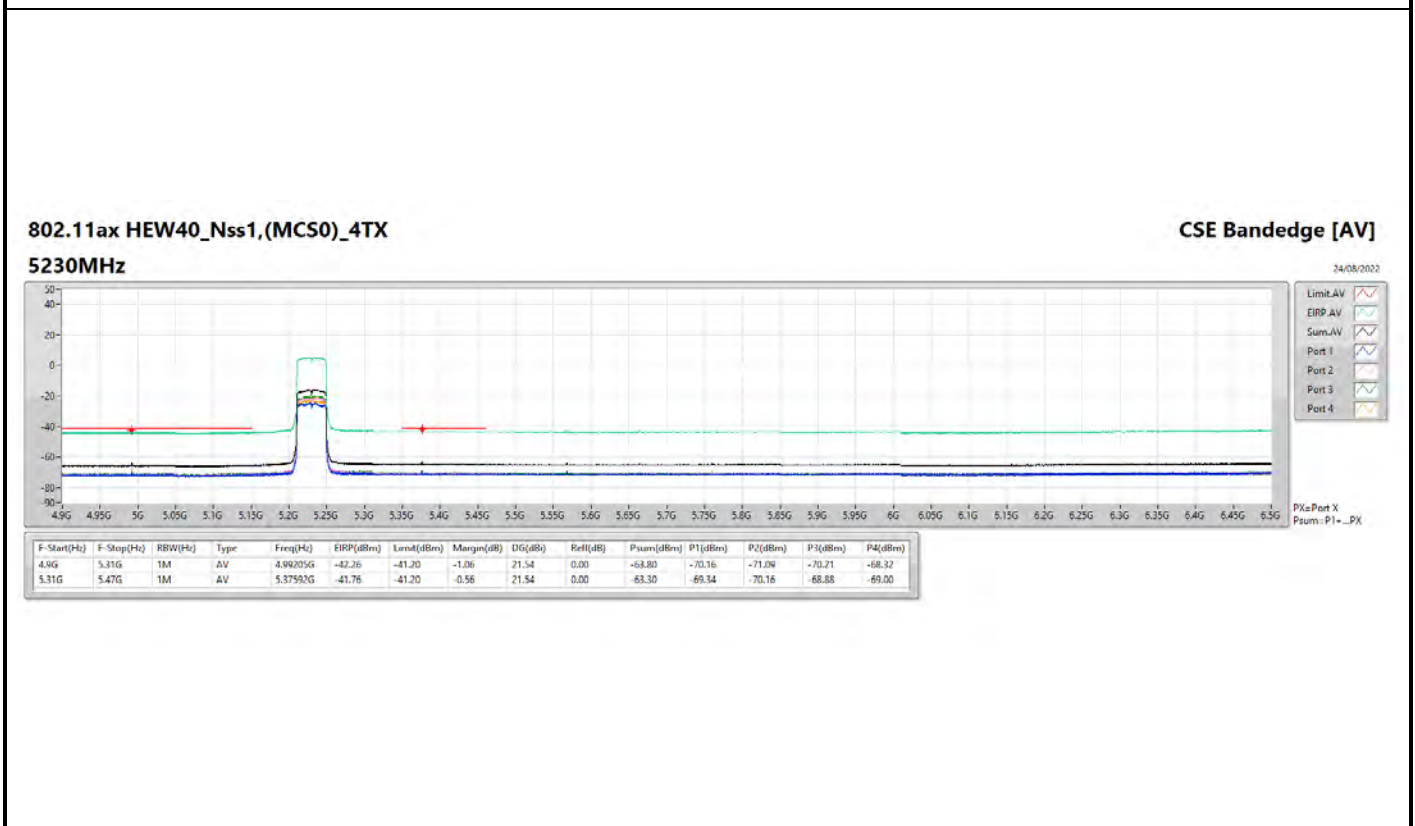

24/08/2022

**802.11ax HEW20\_Nss1,(MCS0)\_4TX**

**5785MHz**

**CSE Bandedge [AV]**

24/08/2022

**802.11ax HEW20\_Nss1,(MCS0)\_4TX**

**5825MHz**

**CSE Bandedge [AV]**

24/08/2022

**802.11ax HEW40\_Nss1,(MCS0)\_4TX**

**5755MHZ**

**CSE Bandedge [AV]**

24/08/2022

**802.11ax HEW40\_Nss1,(MCS0)\_4TX**

**5795MHZ**

**CSE Bandedge [AV]**