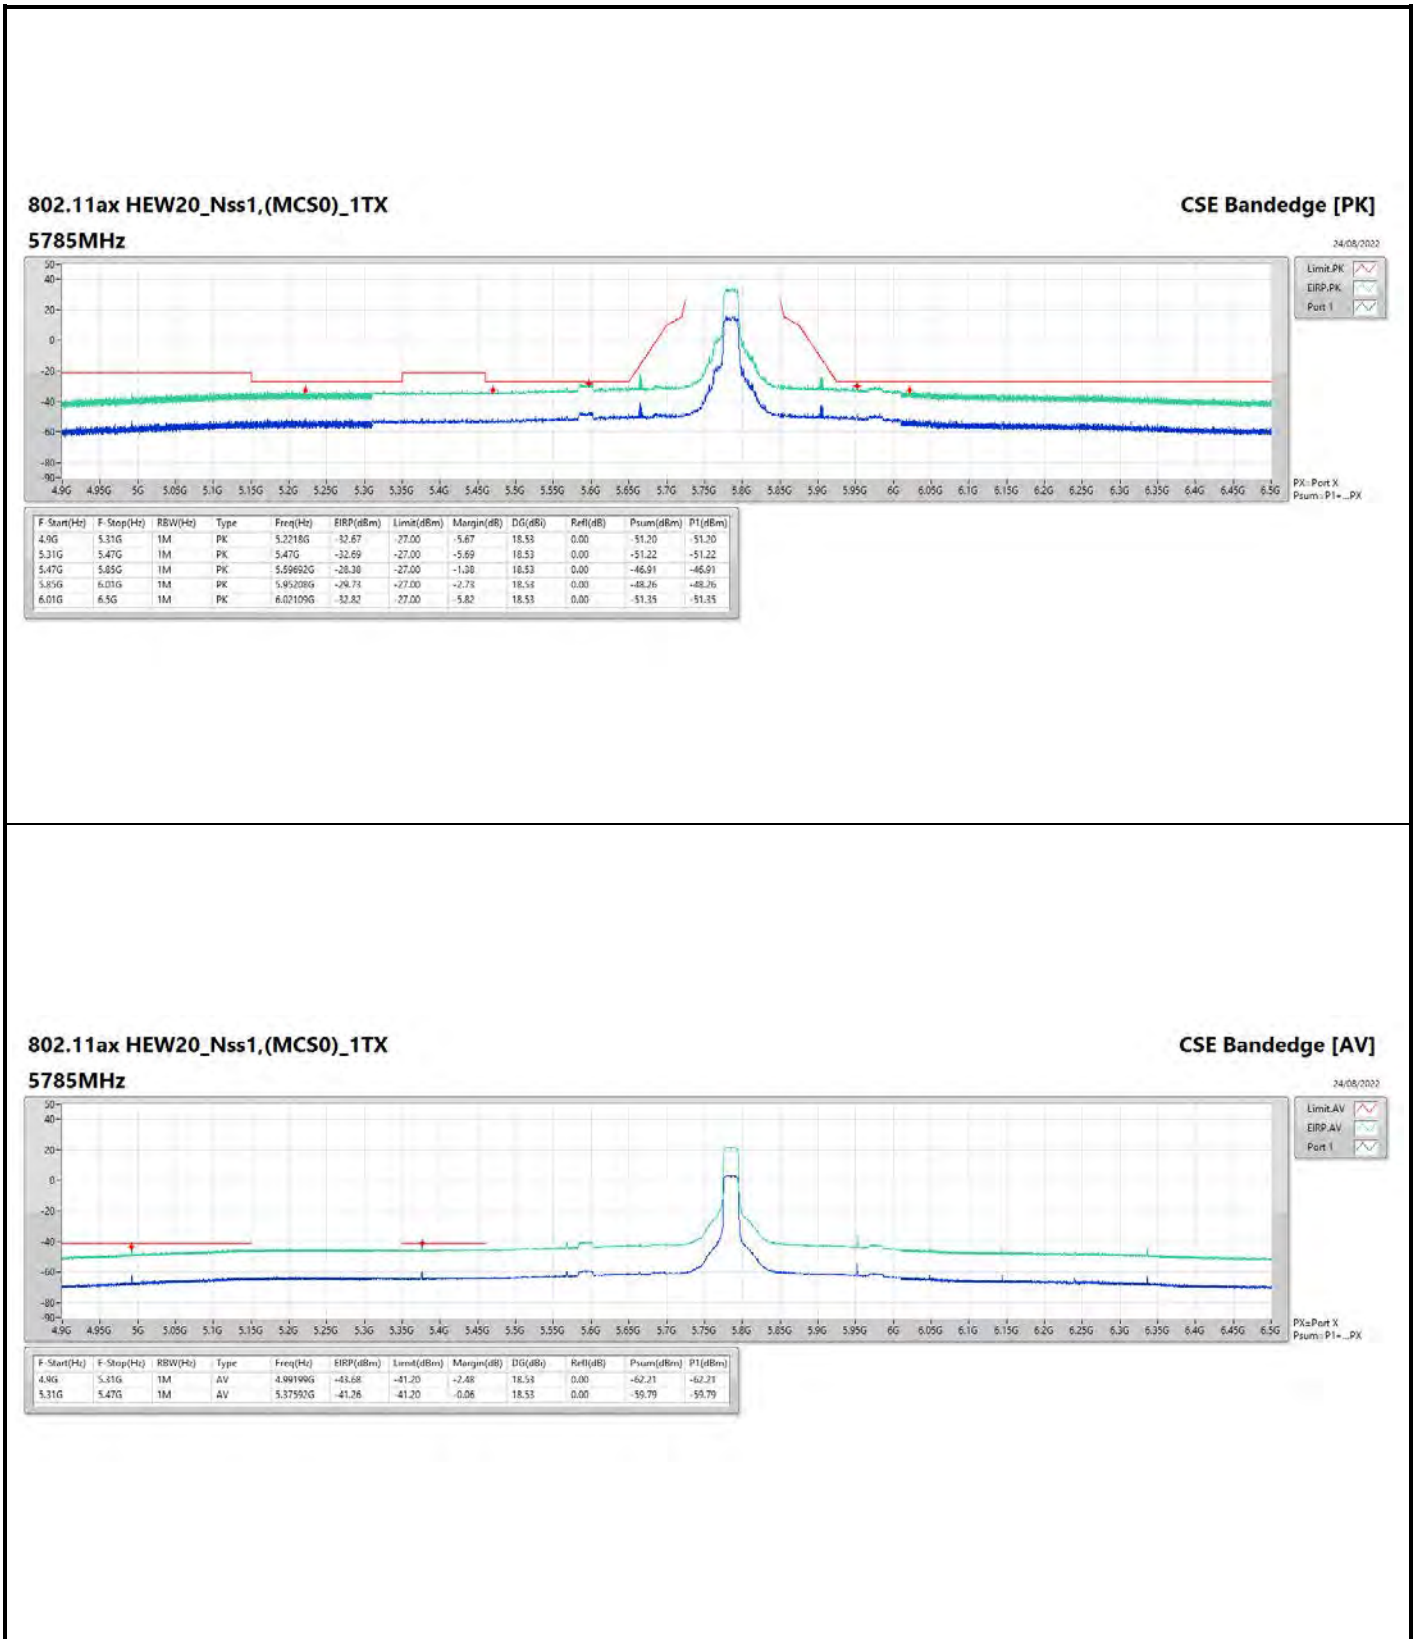

DG = Directional Gain ; PX=Port X; Psum=P1+P2+...PX

**802.11a\_Nss1,(6Mbps)\_4TX**

**5745MHz**

**CSE Bandedge [AV]**

24/08/2022

**802.11a\_Nss1,(6Mbps)\_4TX**

**5825MHZ**

**CSE Bandedge [AV]**