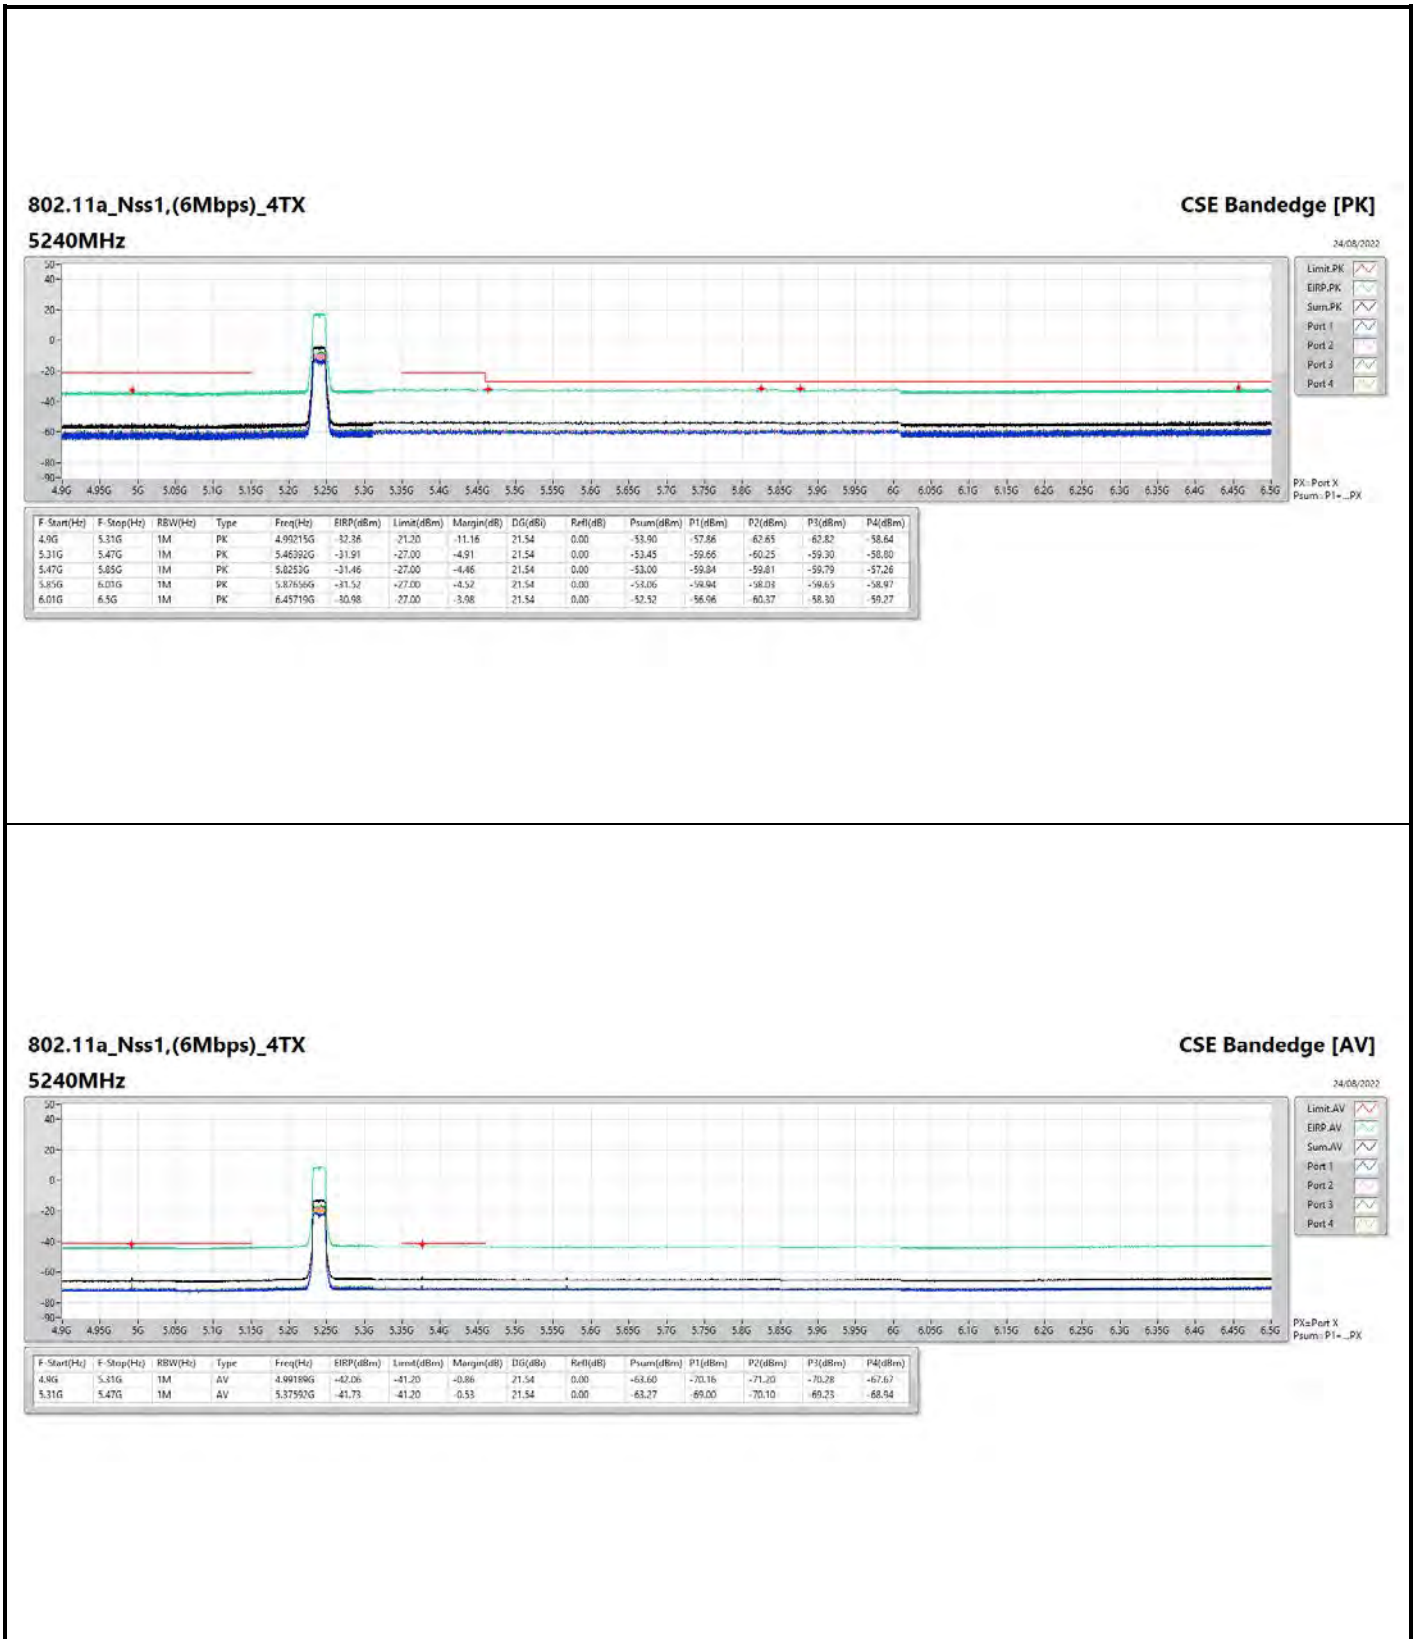

DG = Directional Gain ; PX=Port X; Psum=P1+P2+...PX

**802.11a\_Nss1,(6Mbps)\_4TX**

**5745MHz**

**CSE Bandedge [AV]**

24/08/2022

**802.11a\_Nss1,(6Mbps)\_4TX**

**5825MHZ**

**CSE Bandedge [AV]**