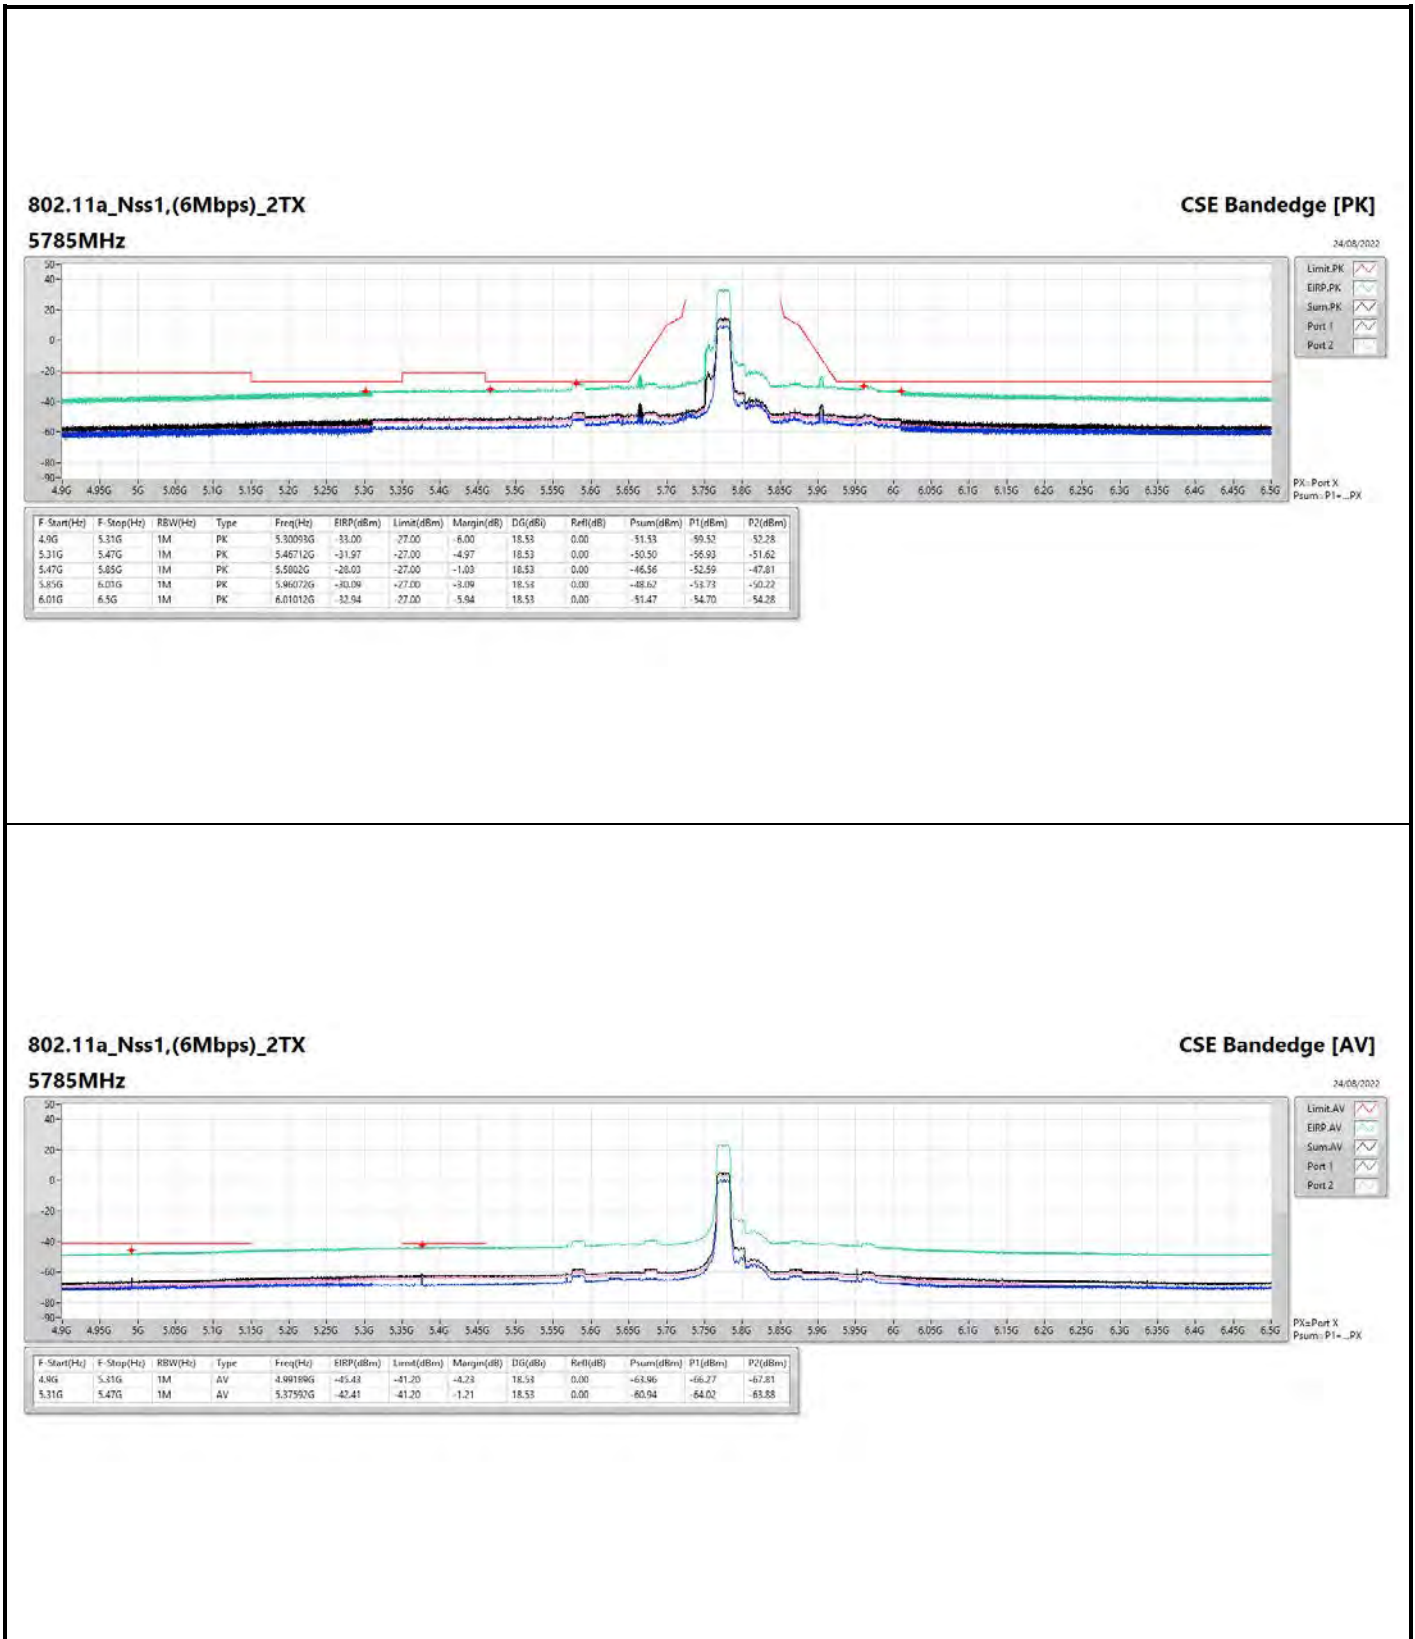

DG = Directional Gain ; PX=Port X; Psum=P1+P2+...PX

**802.11a\_Nss1,(6Mbps)\_4TX**

**5745MHz**

**CSE Bandedge [AV]**

24/08/2022

**802.11a\_Nss1,(6Mbps)\_4TX**

**5825MHZ**

**CSE Bandedge [AV]**