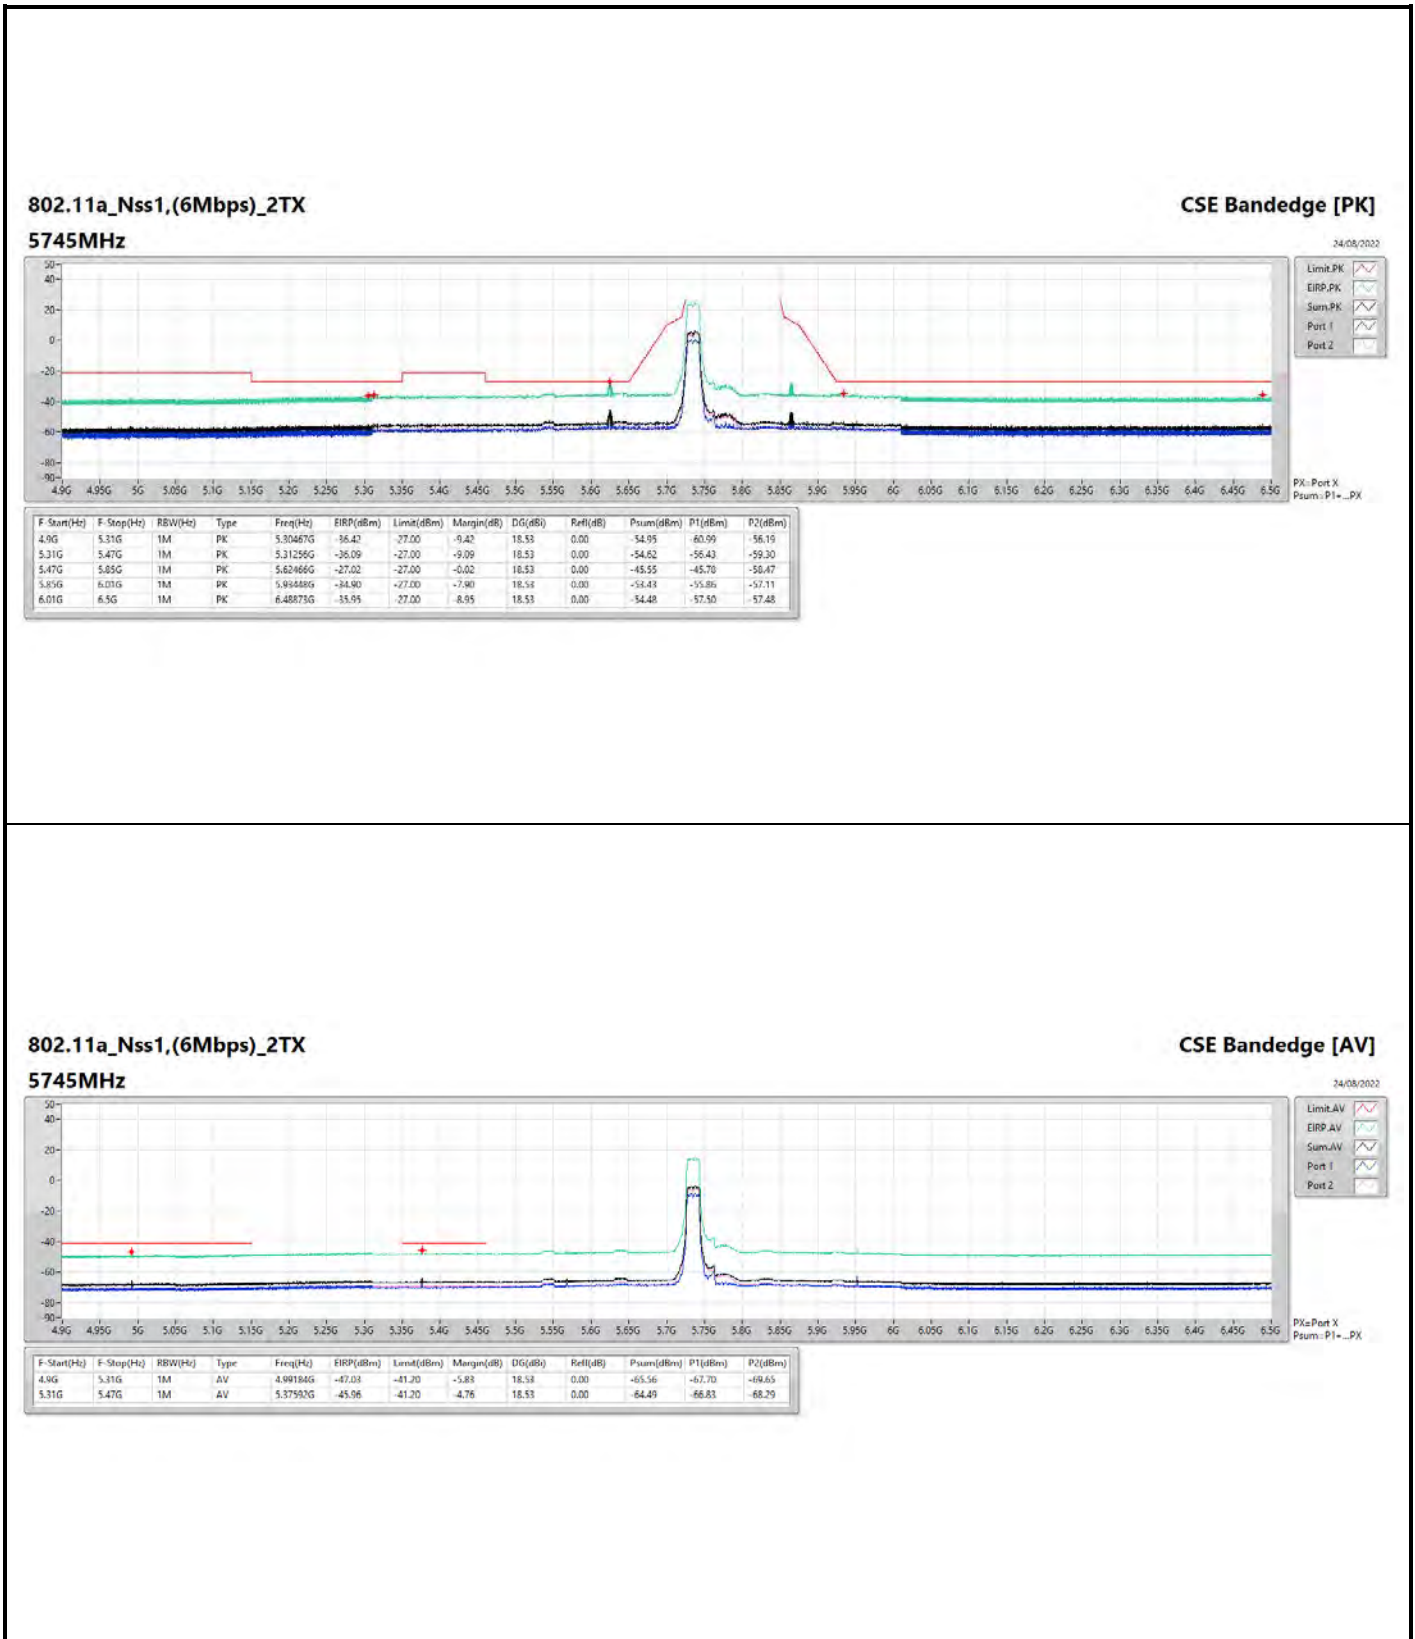

DG = Directional Gain ; PX=Port X; Psum=P1+P2+...PX

**802.11a\_Nss1,(6Mbps)\_4TX**

**5745MHz**

**CSE Bandedge [AV]**

24/08/2022

**802.11a\_Nss1,(6Mbps)\_4TX**

**5825MHZ**

**CSE Bandedge [AV]**