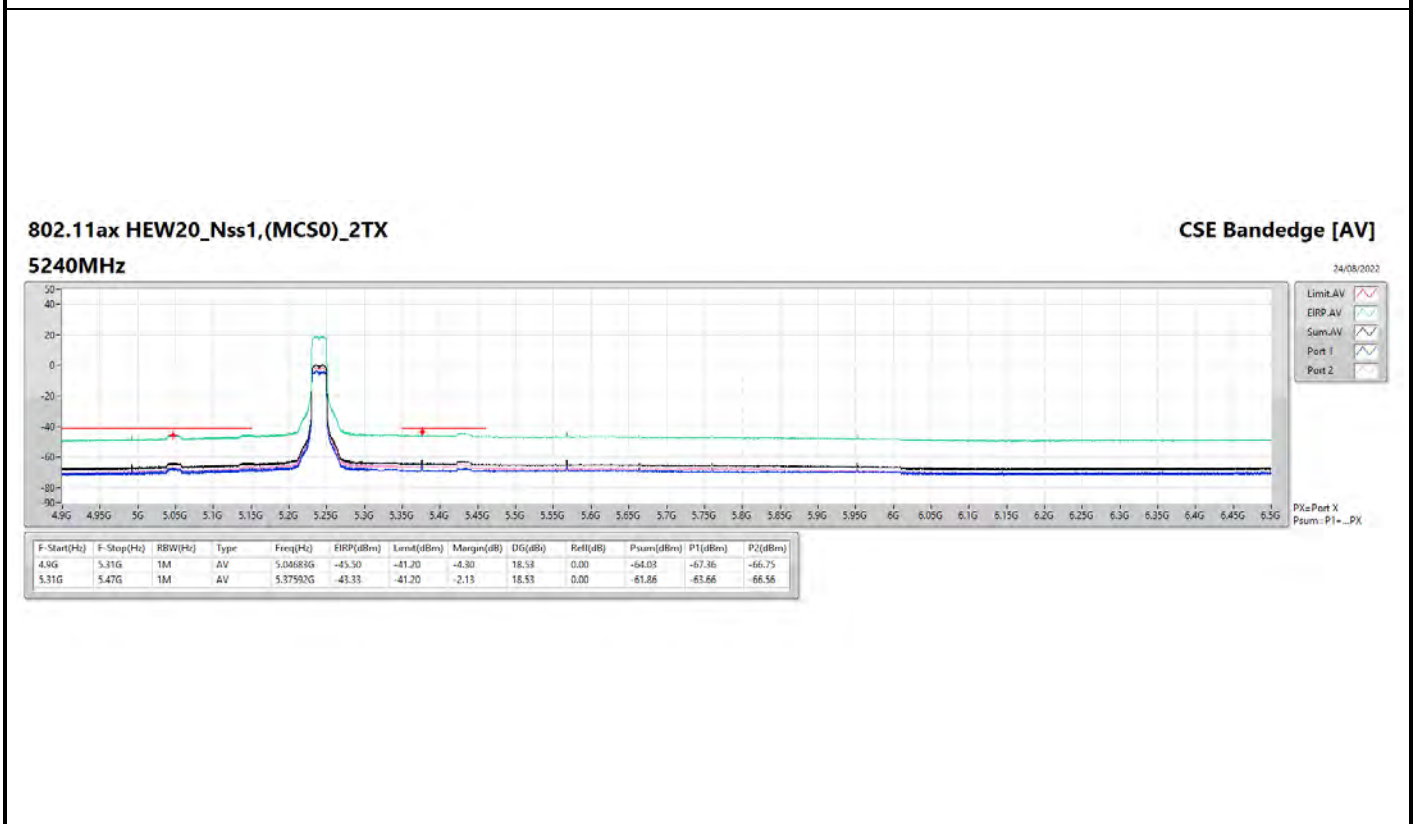

DG = Directional Gain ; PX=Port X; Psum=P1+P2+...PX

**802.11a\_Nss1,(6Mbps)\_4TX**

**5745MHz**

**CSE Bandedge [AV]**

24/08/2022

**802.11a\_Nss1,(6Mbps)\_4TX**

**5825MHZ**

**CSE Bandedge [AV]**

24/08/2022

**802.11ax HEW20\_Nss1,(MCS0)\_4TX**

**5240MHz**

**CSE Bandedge [AV]**

24/08/2022

**802.11ax HEW20\_Nss1,(MCS0)\_4TX**

**5745MHz**

**CSE Bandedge [AV]**