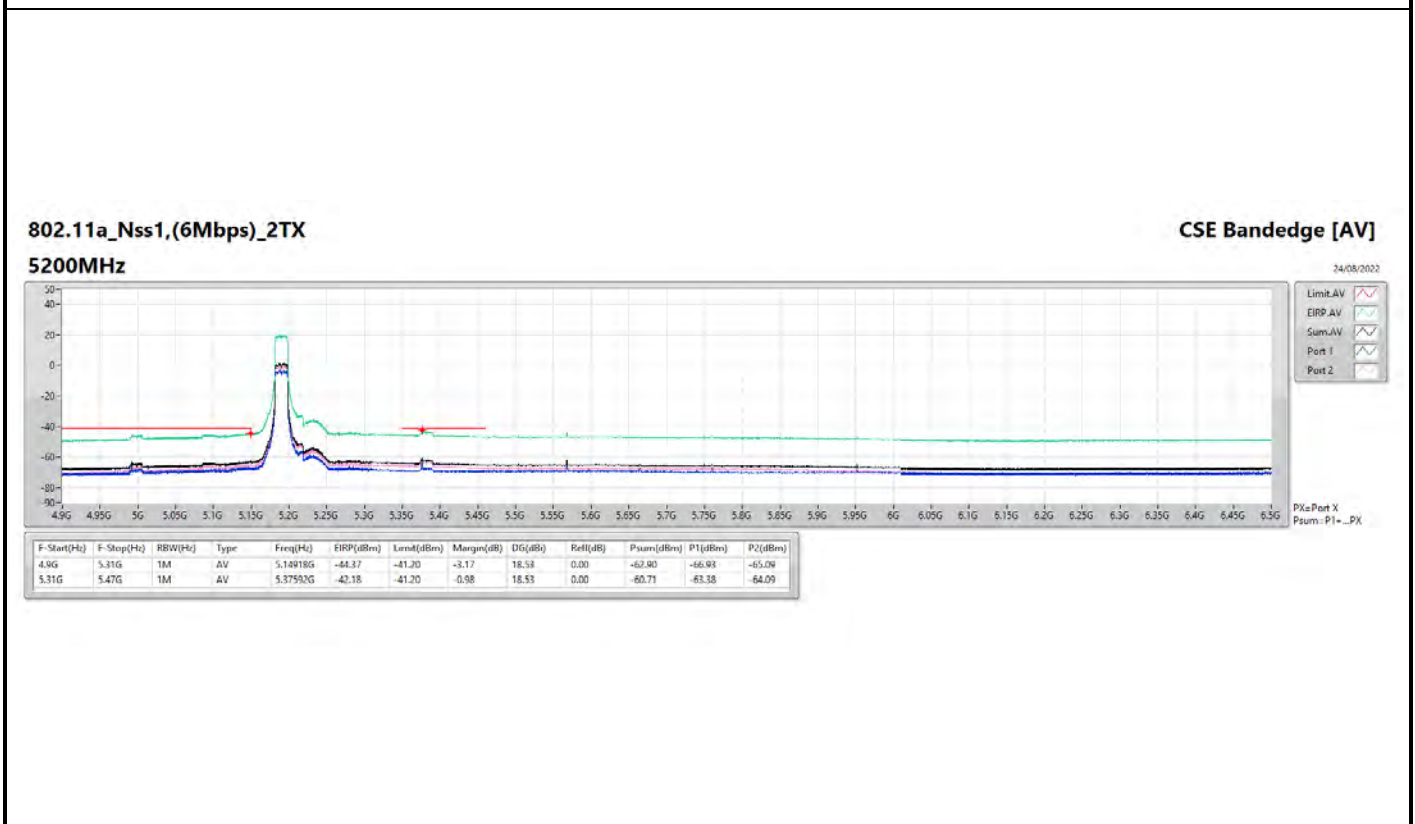

DG = Directional Gain ; PX=Port X; Psum=P1+P2+...PX

**802.11a\_Nss1,(6Mbps)\_4TX**

**5745MHz**

**CSE Bandedge [AV]**

24/08/2022

**802.11a\_Nss1,(6Mbps)\_4TX**

**5825MHZ**

**CSE Bandedge [AV]**

24/08/2022

**802.11ax HEW20\_Nss1,(MCS0)\_4TX**

**5240MHz**

**CSE Bandedge [AV]**

24/08/2022

**802.11ax HEW20\_Nss1,(MCS0)\_4TX**

**5745MHz**

**CSE Bandedge [AV]**