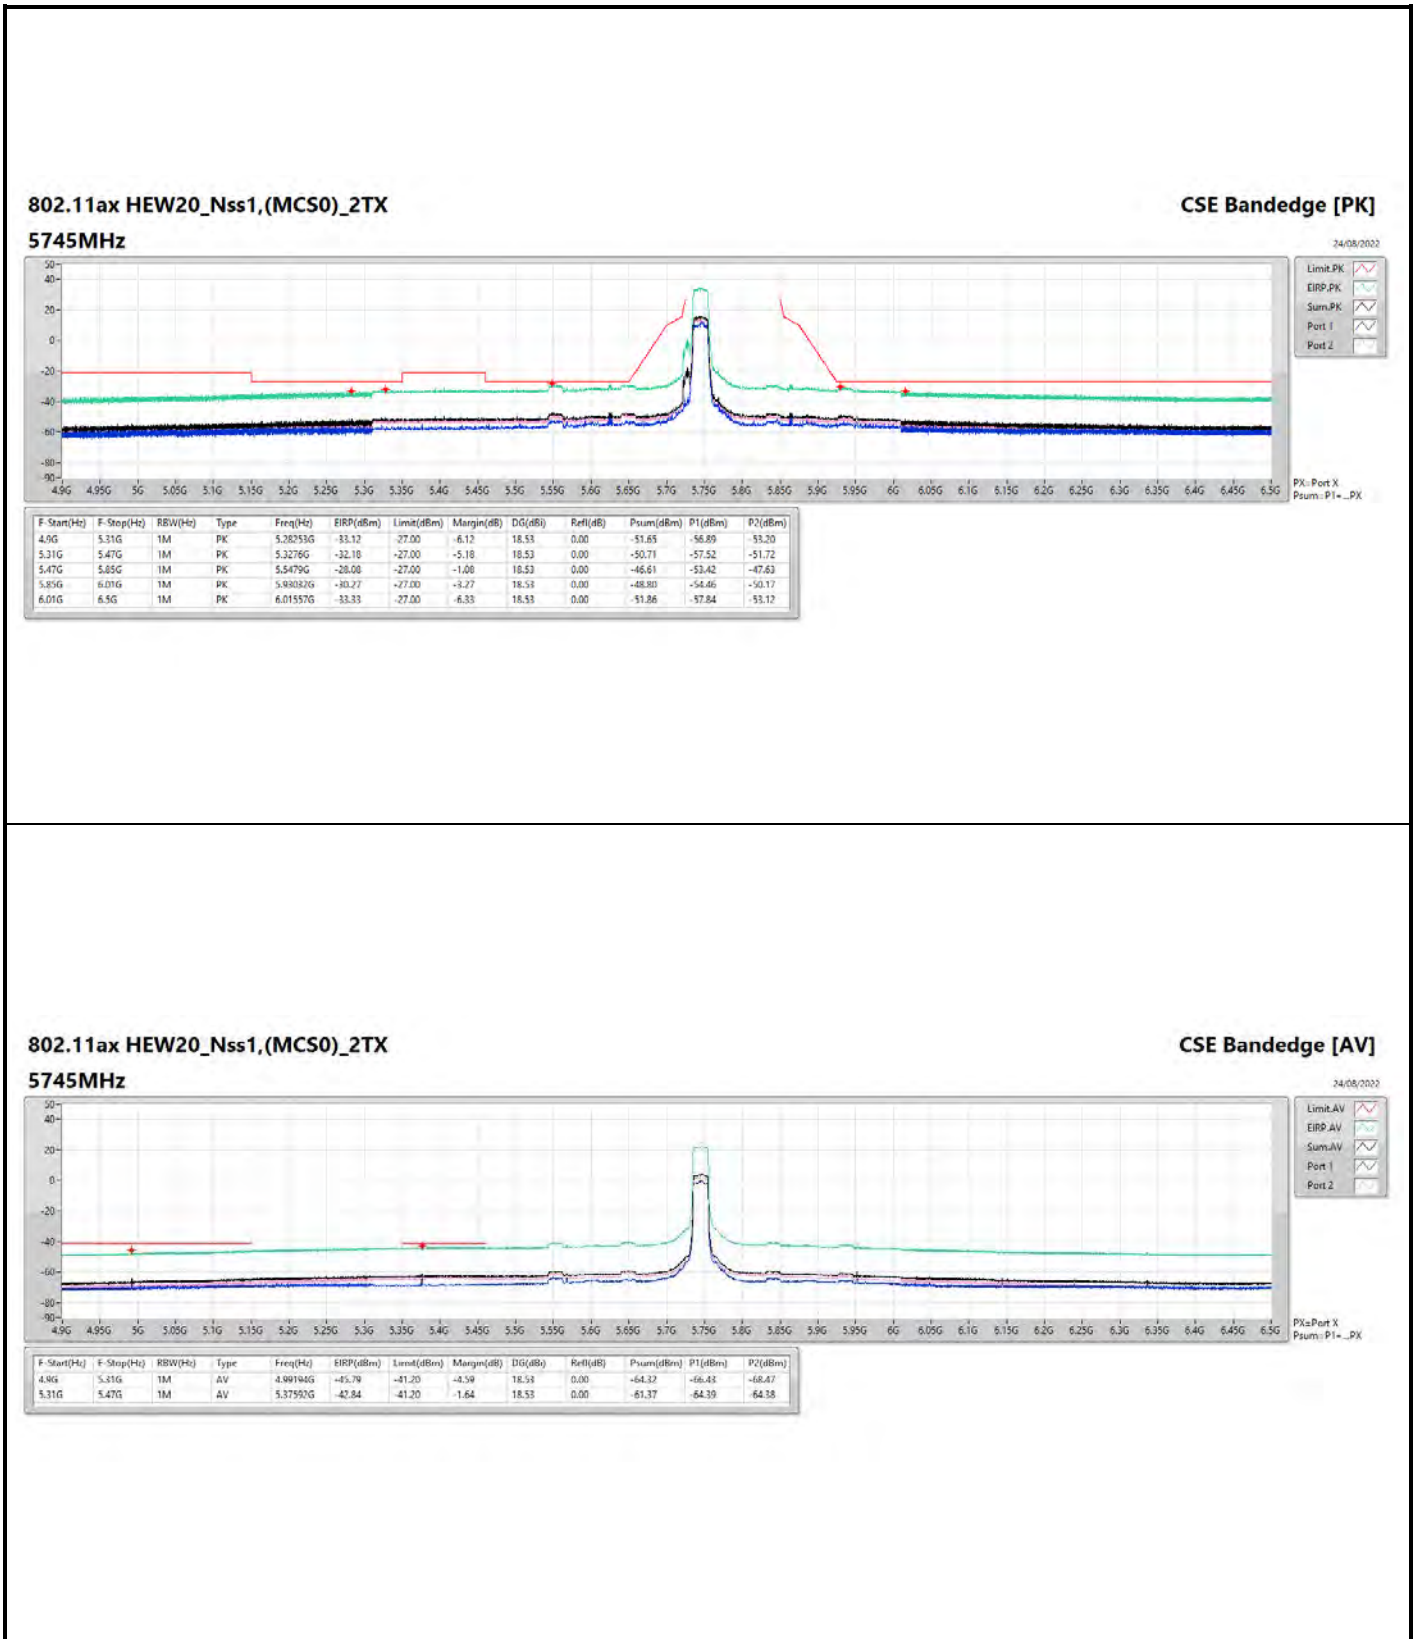

DG = Directional Gain ; PX=Port X; Psum=P1+P2+...PX

**802.11a\_Nss1,(6Mbps)\_4TX**

**5745MHz**

**CSE Bandedge [AV]**

24/08/2022

**802.11a\_Nss1,(6Mbps)\_4TX**

**5825MHZ**

**CSE Bandedge [AV]**