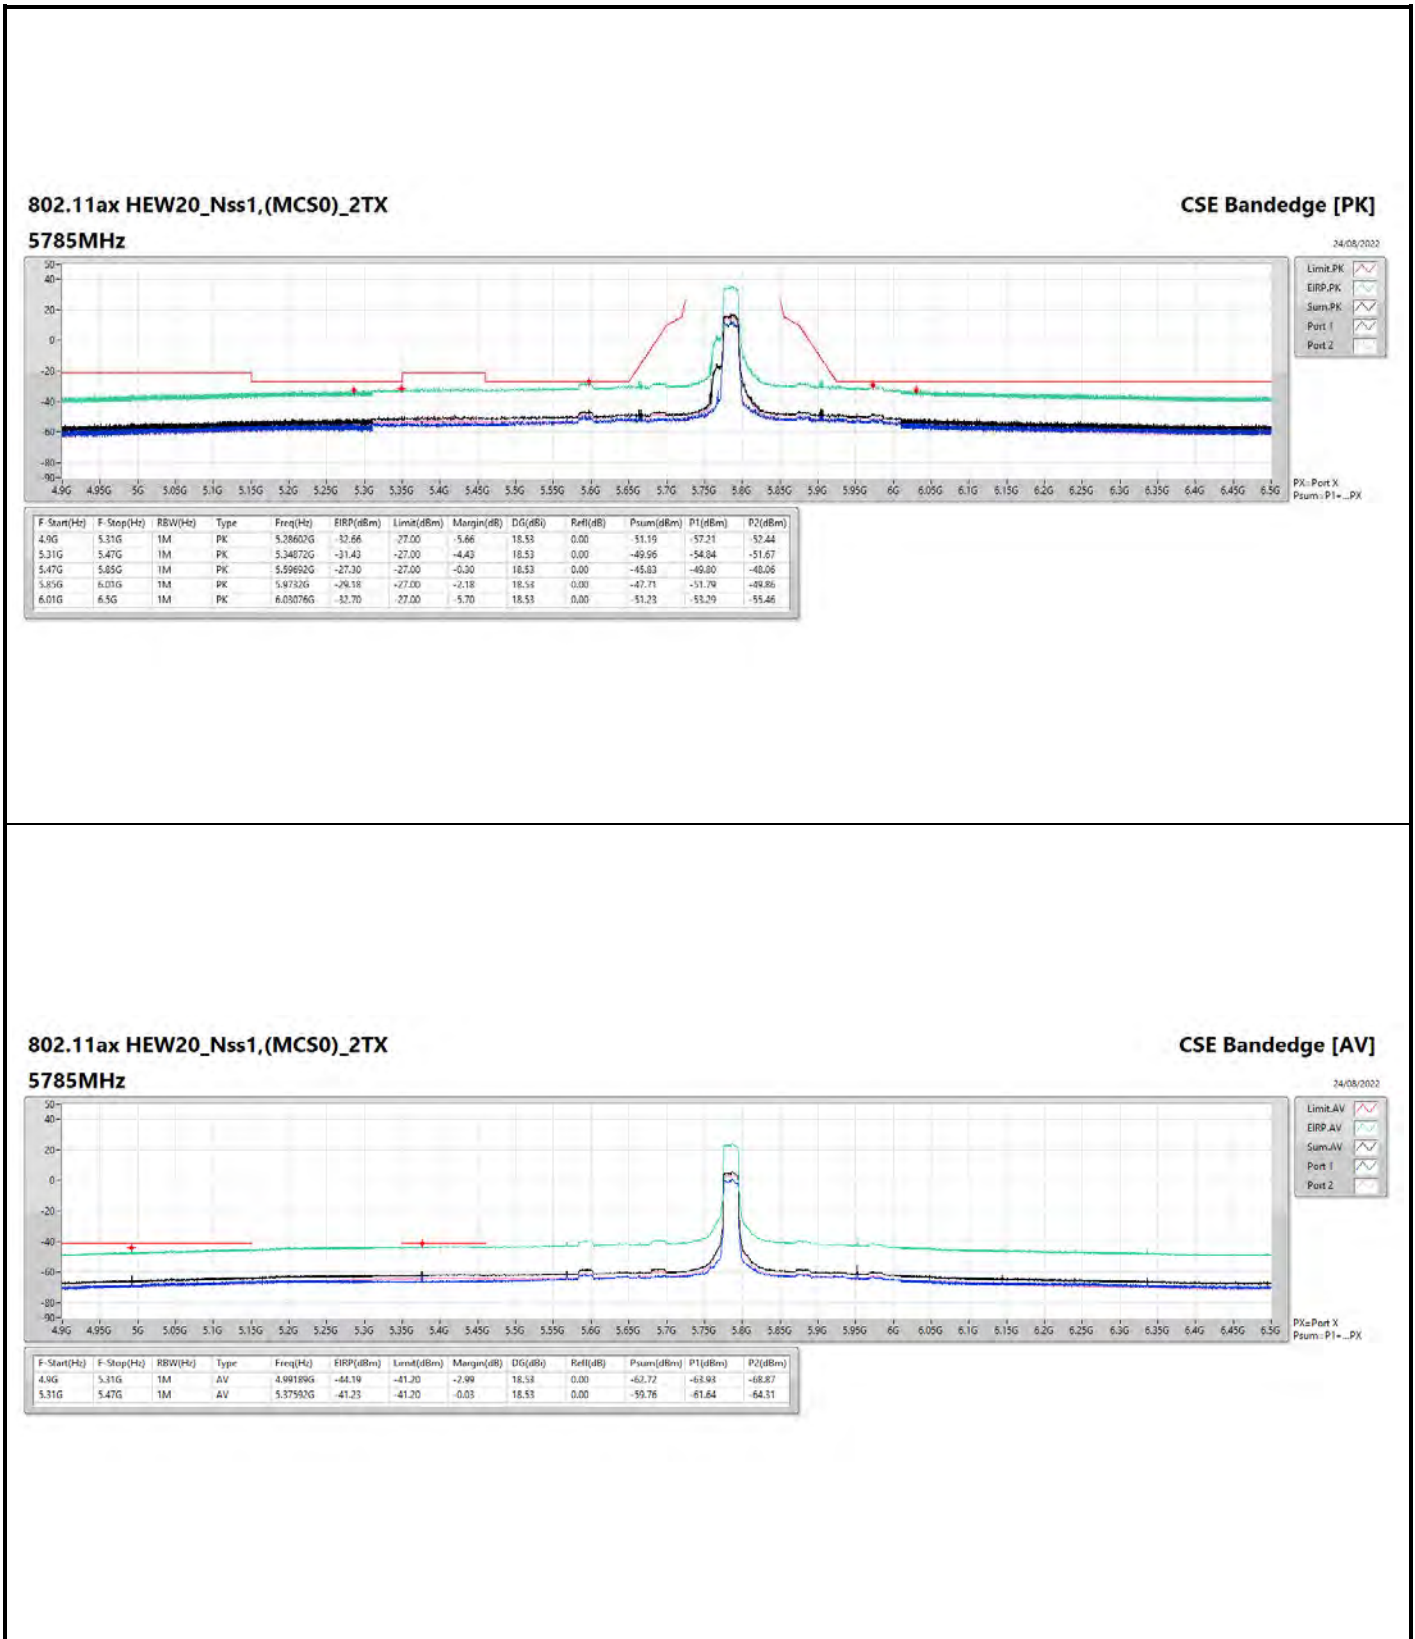

DG = Directional Gain ; PX=Port X; Psum=P1+P2+...PX

**802.11a\_Nss1,(6Mbps)\_4TX**

**5745MHz**

**CSE Bandedge [AV]**

24/08/2022

**802.11a\_Nss1,(6Mbps)\_4TX**

**5825MHZ**

**CSE Bandedge [AV]**