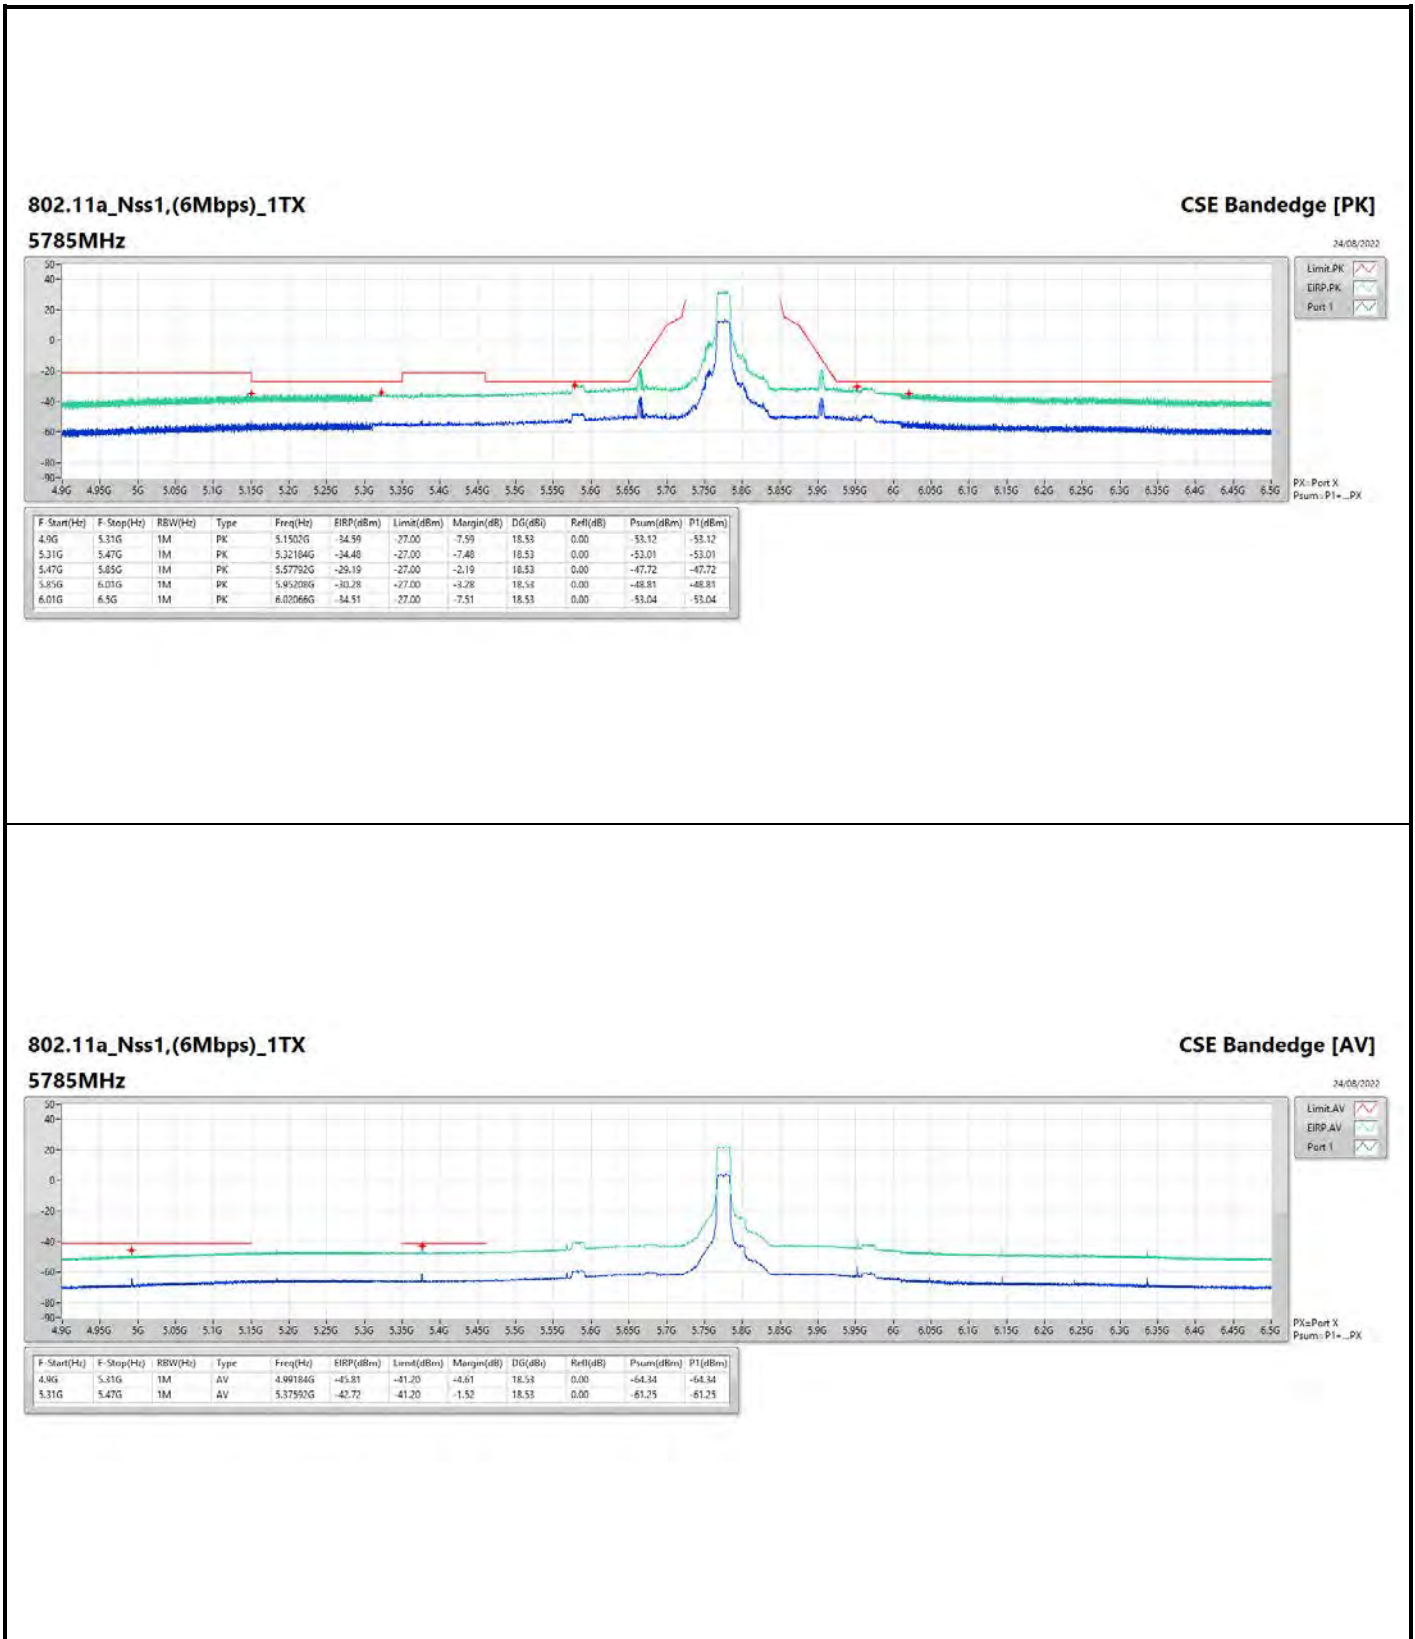

DG = Directional Gain ; PX=Port X; Psum=P1+P2+...PX

**802.11a\_Nss1,(6Mbps)\_4TX**

**5745MHz**

**CSE Bandedge [AV]**

24/08/2022

**802.11a\_Nss1,(6Mbps)\_4TX**

**5825MHZ**

**CSE Bandedge [AV]**