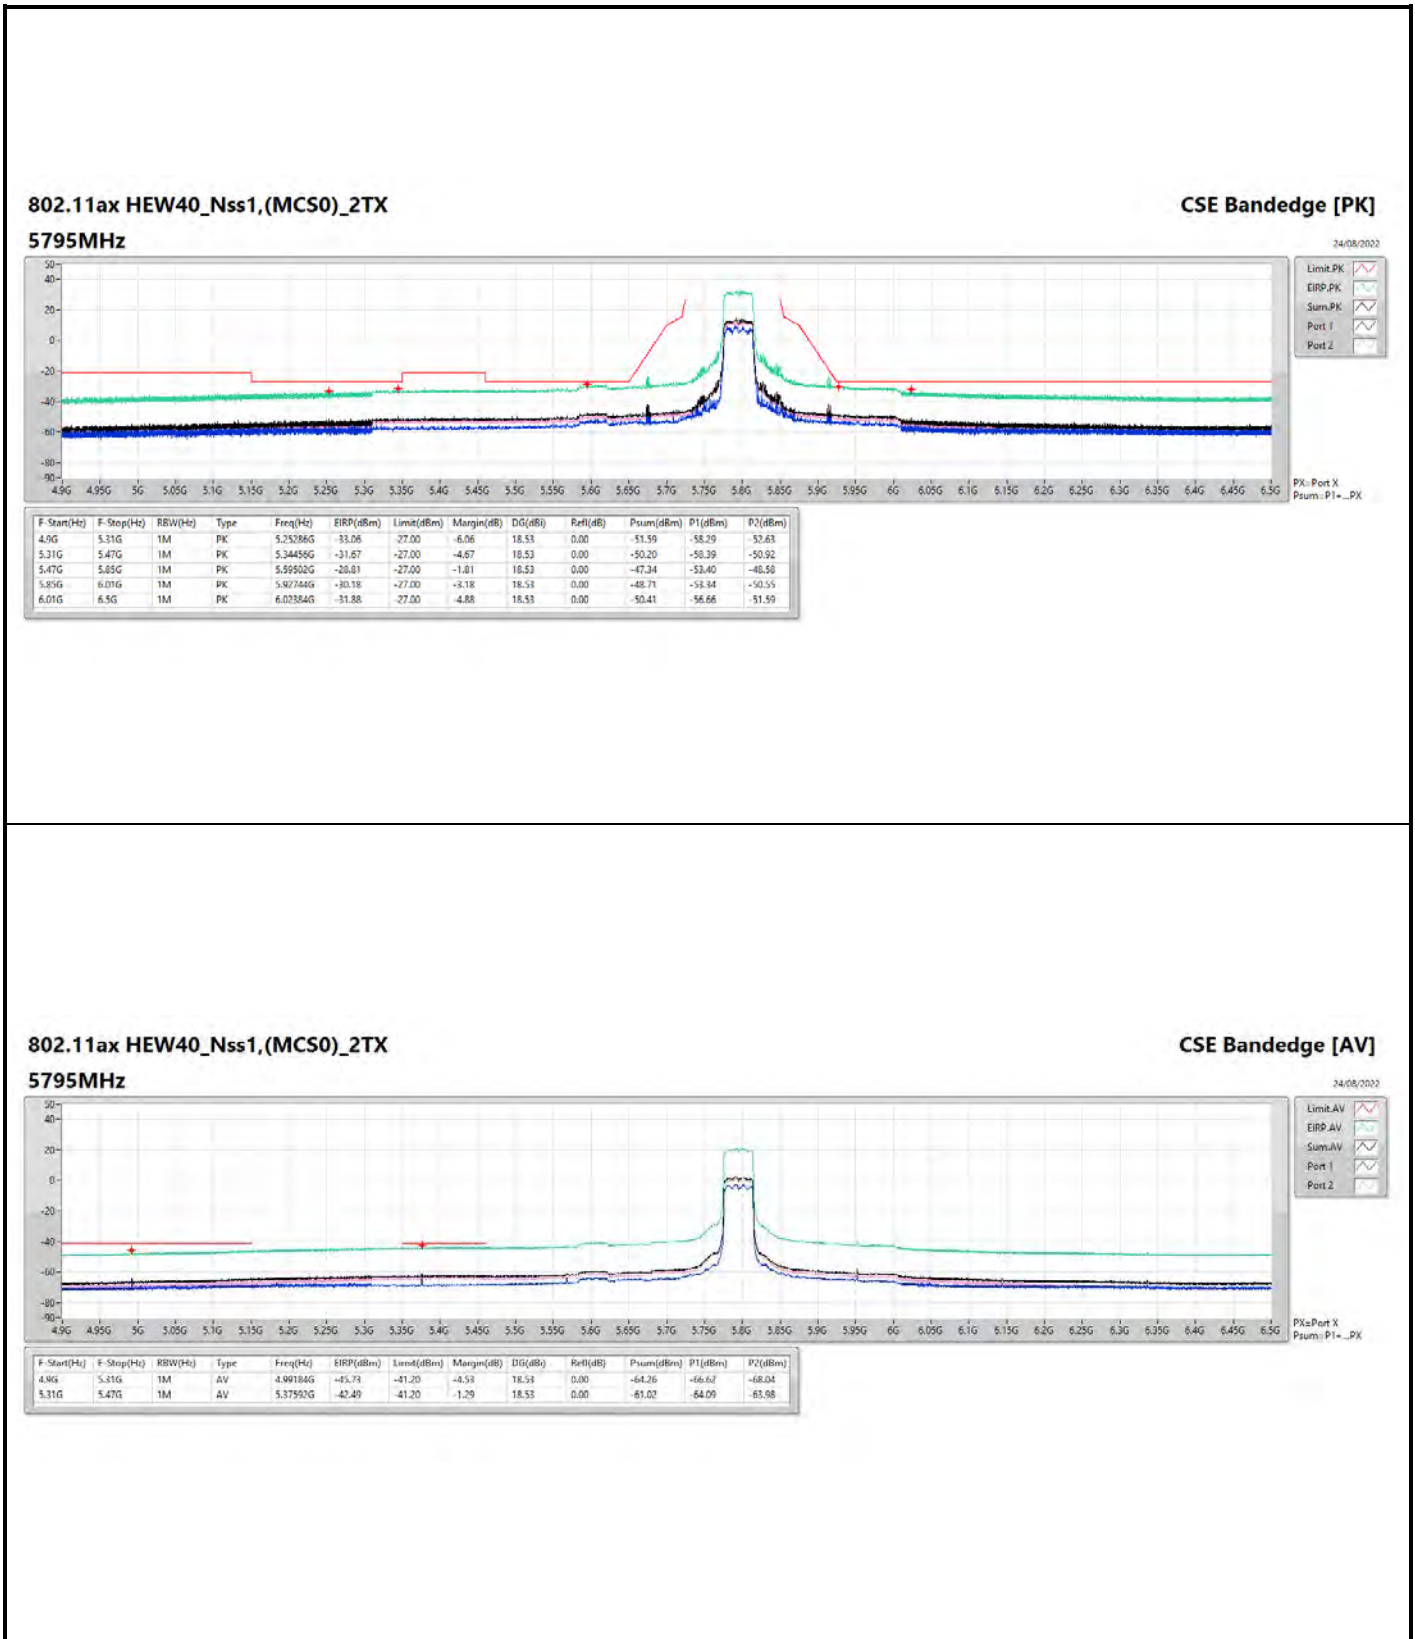

DG = Directional Gain ; PX=Port X; Psum=P1+P2+...PX

**802.11a\_Nss1,(6Mbps)\_4TX**

**5745MHz**

**CSE Bandedge [AV]**

24/08/2022

**802.11a\_Nss1,(6Mbps)\_4TX**

**5825MHZ**

**CSE Bandedge [AV]**