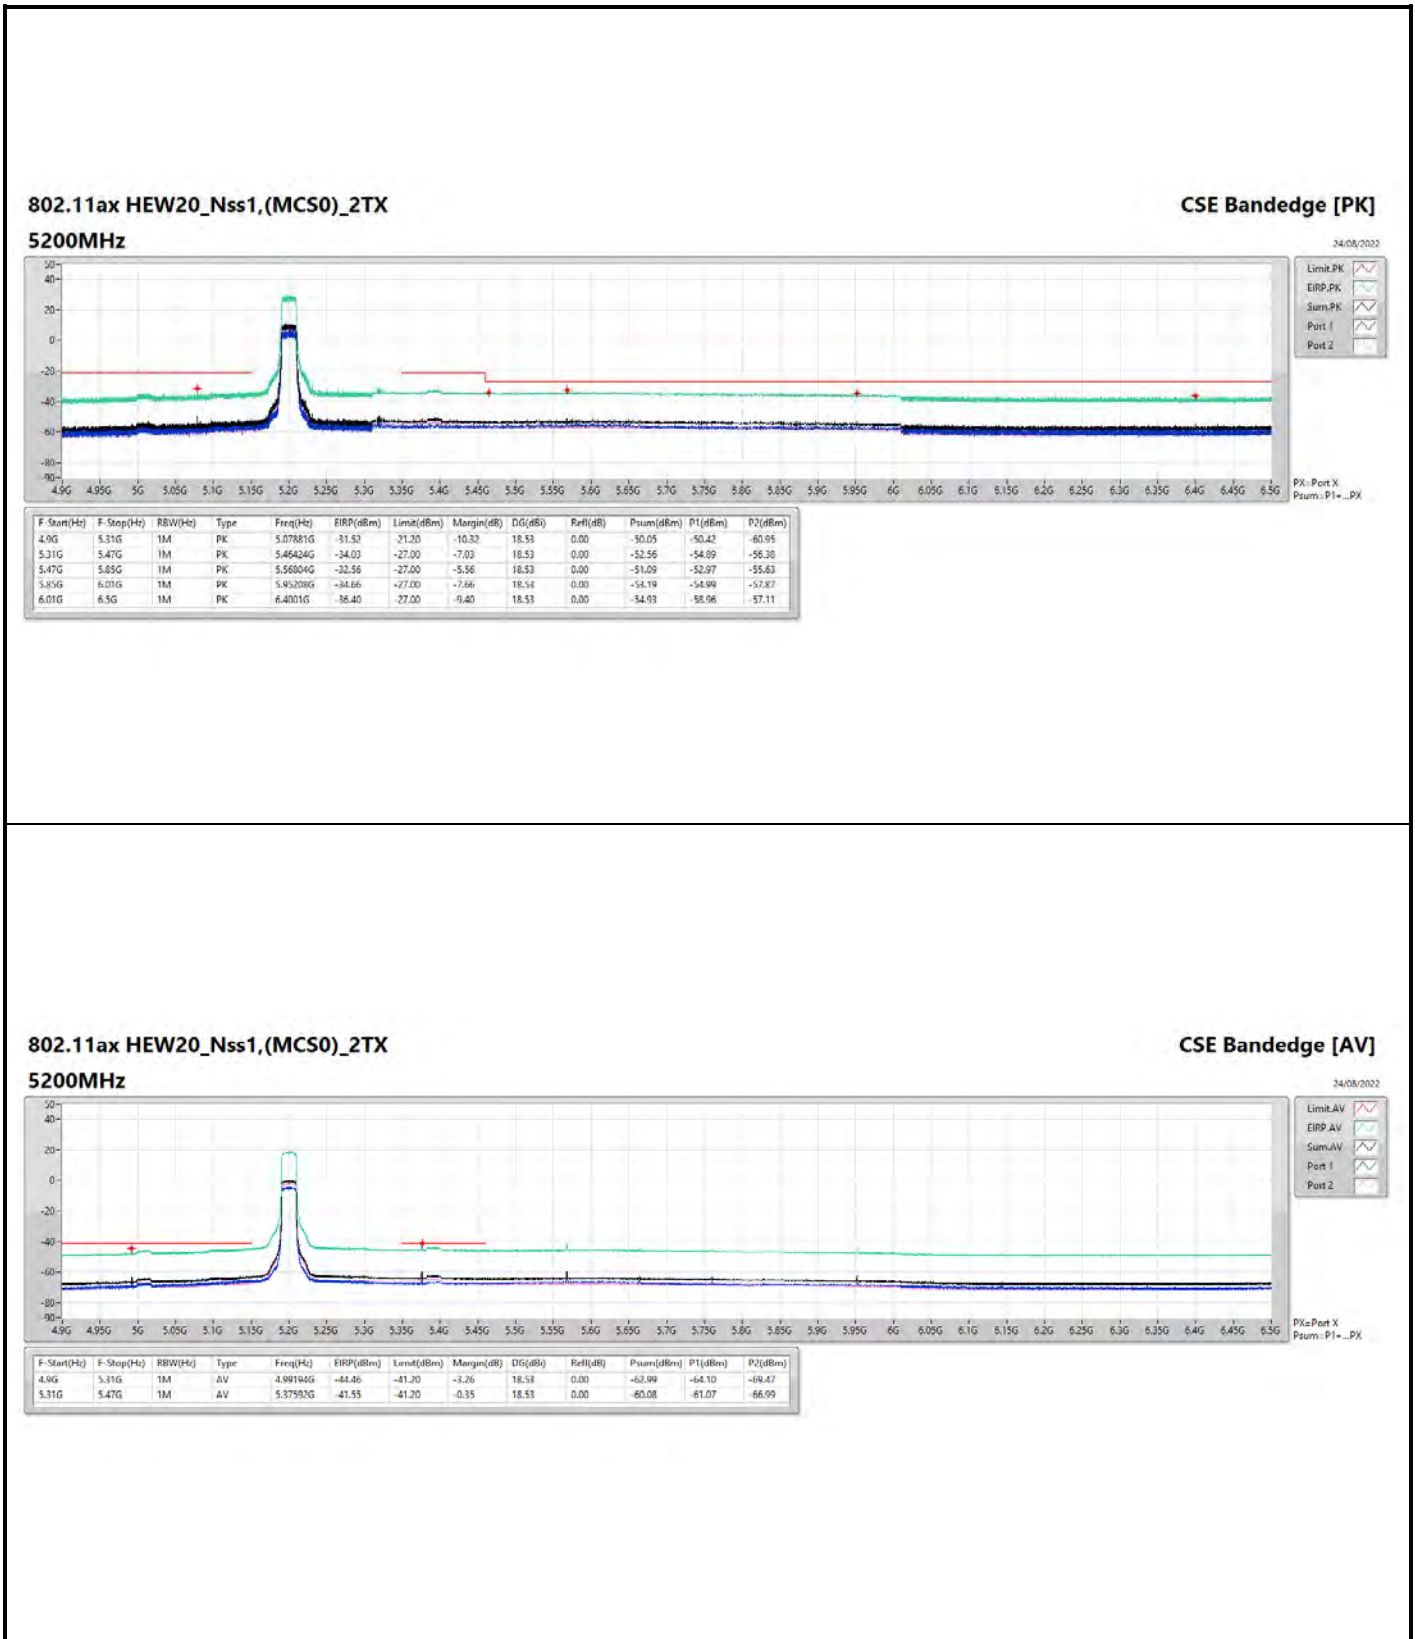

DG = Directional Gain ; PX=Port X; Psum=P1+P2+...PX

**802.11a\_Nss1,(6Mbps)\_4TX**

**5745MHz**

**CSE Bandedge [AV]**

24/08/2022

**802.11a\_Nss1,(6Mbps)\_4TX**

**5825MHZ**

**CSE Bandedge [AV]**