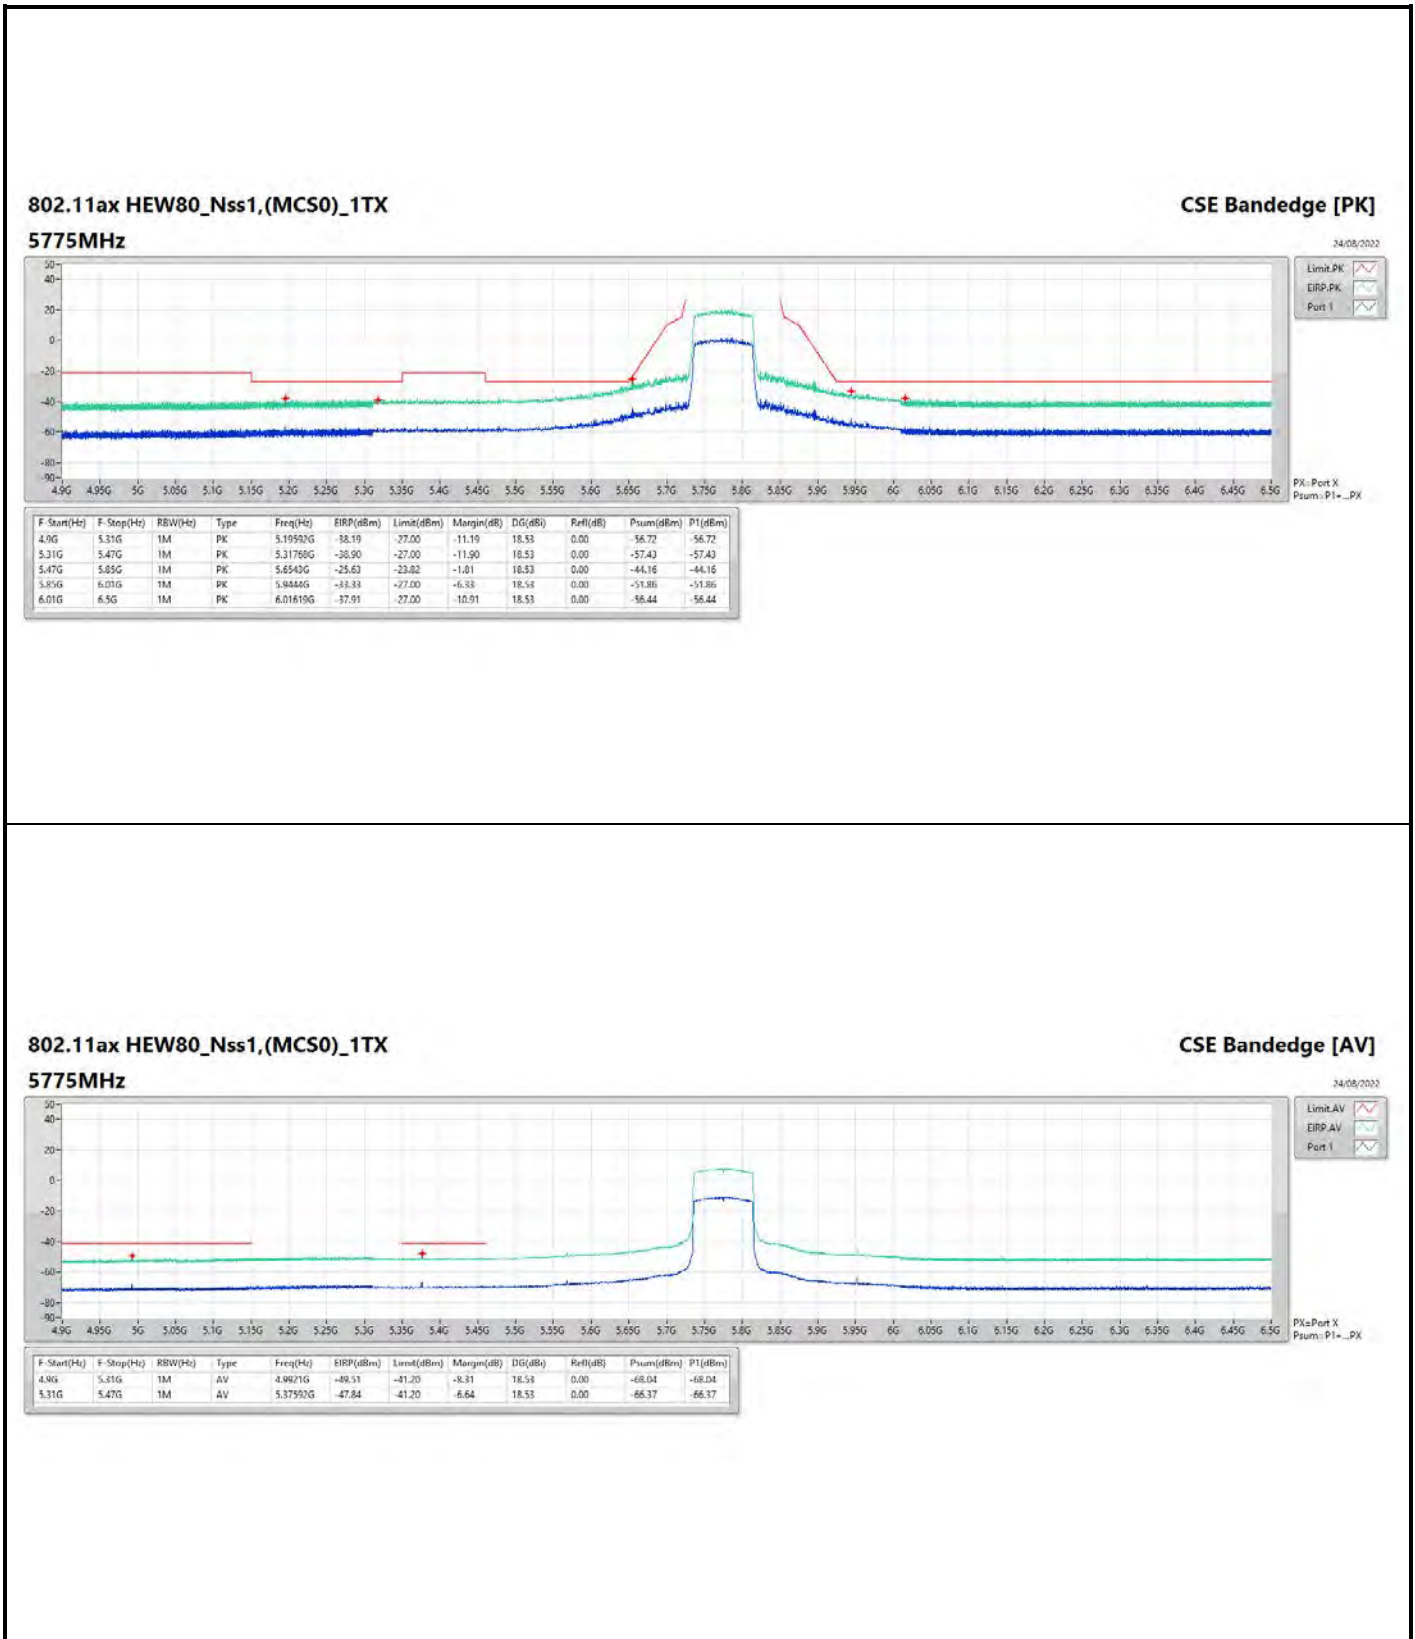

DG = Directional Gain ; PX=Port X; Psum=P1+P2+...PX

**802.11a\_Nss1,(6Mbps)\_4TX**

**5745MHz**

**CSE Bandedge [AV]**

24/08/2022

**802.11a\_Nss1,(6Mbps)\_4TX**

**5825MHZ**

**CSE Bandedge [AV]**

24/08/2022

**802.11ax HEW20\_Nss1,(MCS0)\_4TX**

**5240MHz**

**CSE Bandedge [AV]**

24/08/2022

**802.11ax HEW20\_Nss1,(MCS0)\_4TX**

**5745MHz**

**CSE Bandedge [AV]**