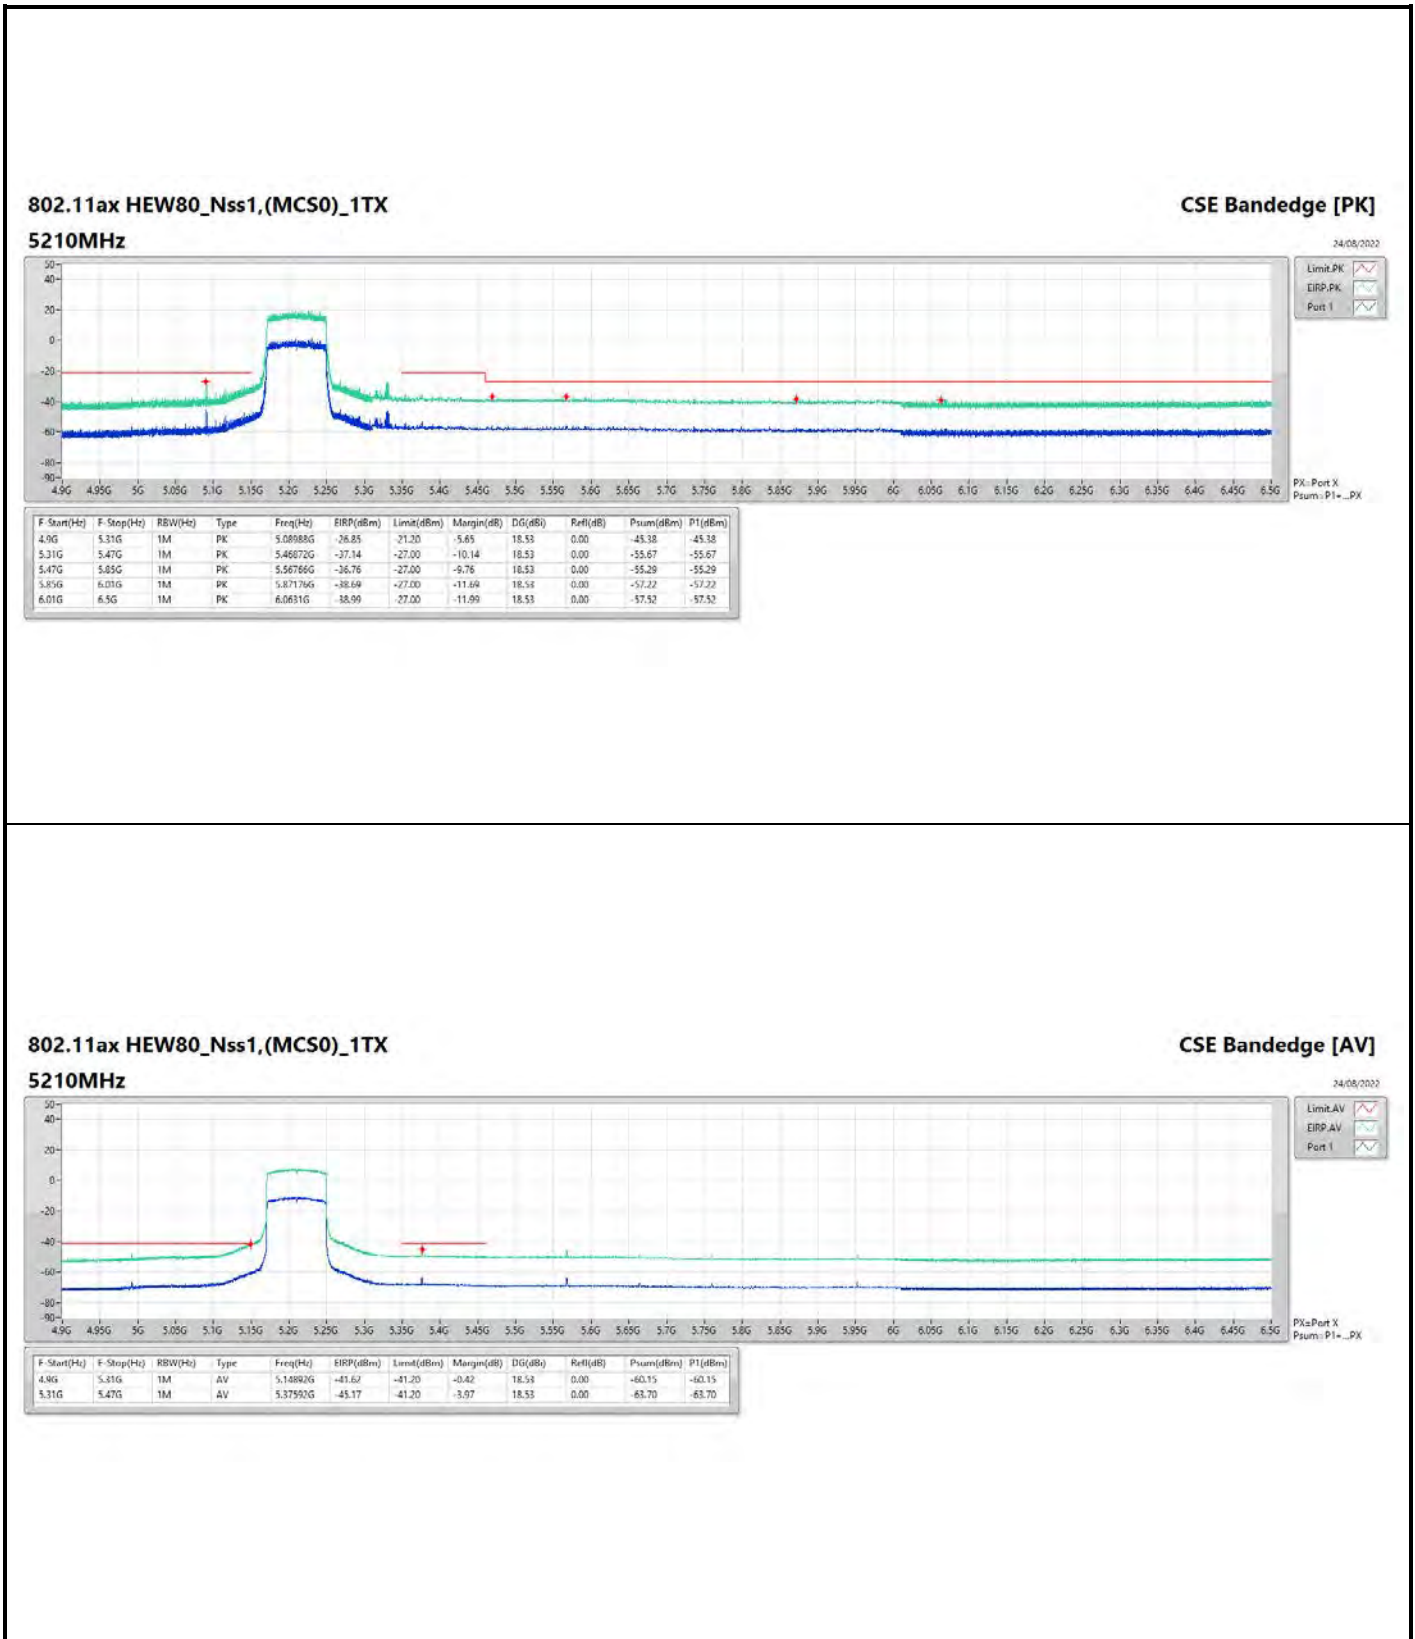

DG = Directional Gain ; PX=Port X; Psum=P1+P2+...PX

**802.11a\_Nss1,(6Mbps)\_4TX**

**5745MHz**

**CSE Bandedge [AV]**

24/08/2022

**802.11a\_Nss1,(6Mbps)\_4TX**

**5825MHZ**

**CSE Bandedge [AV]**