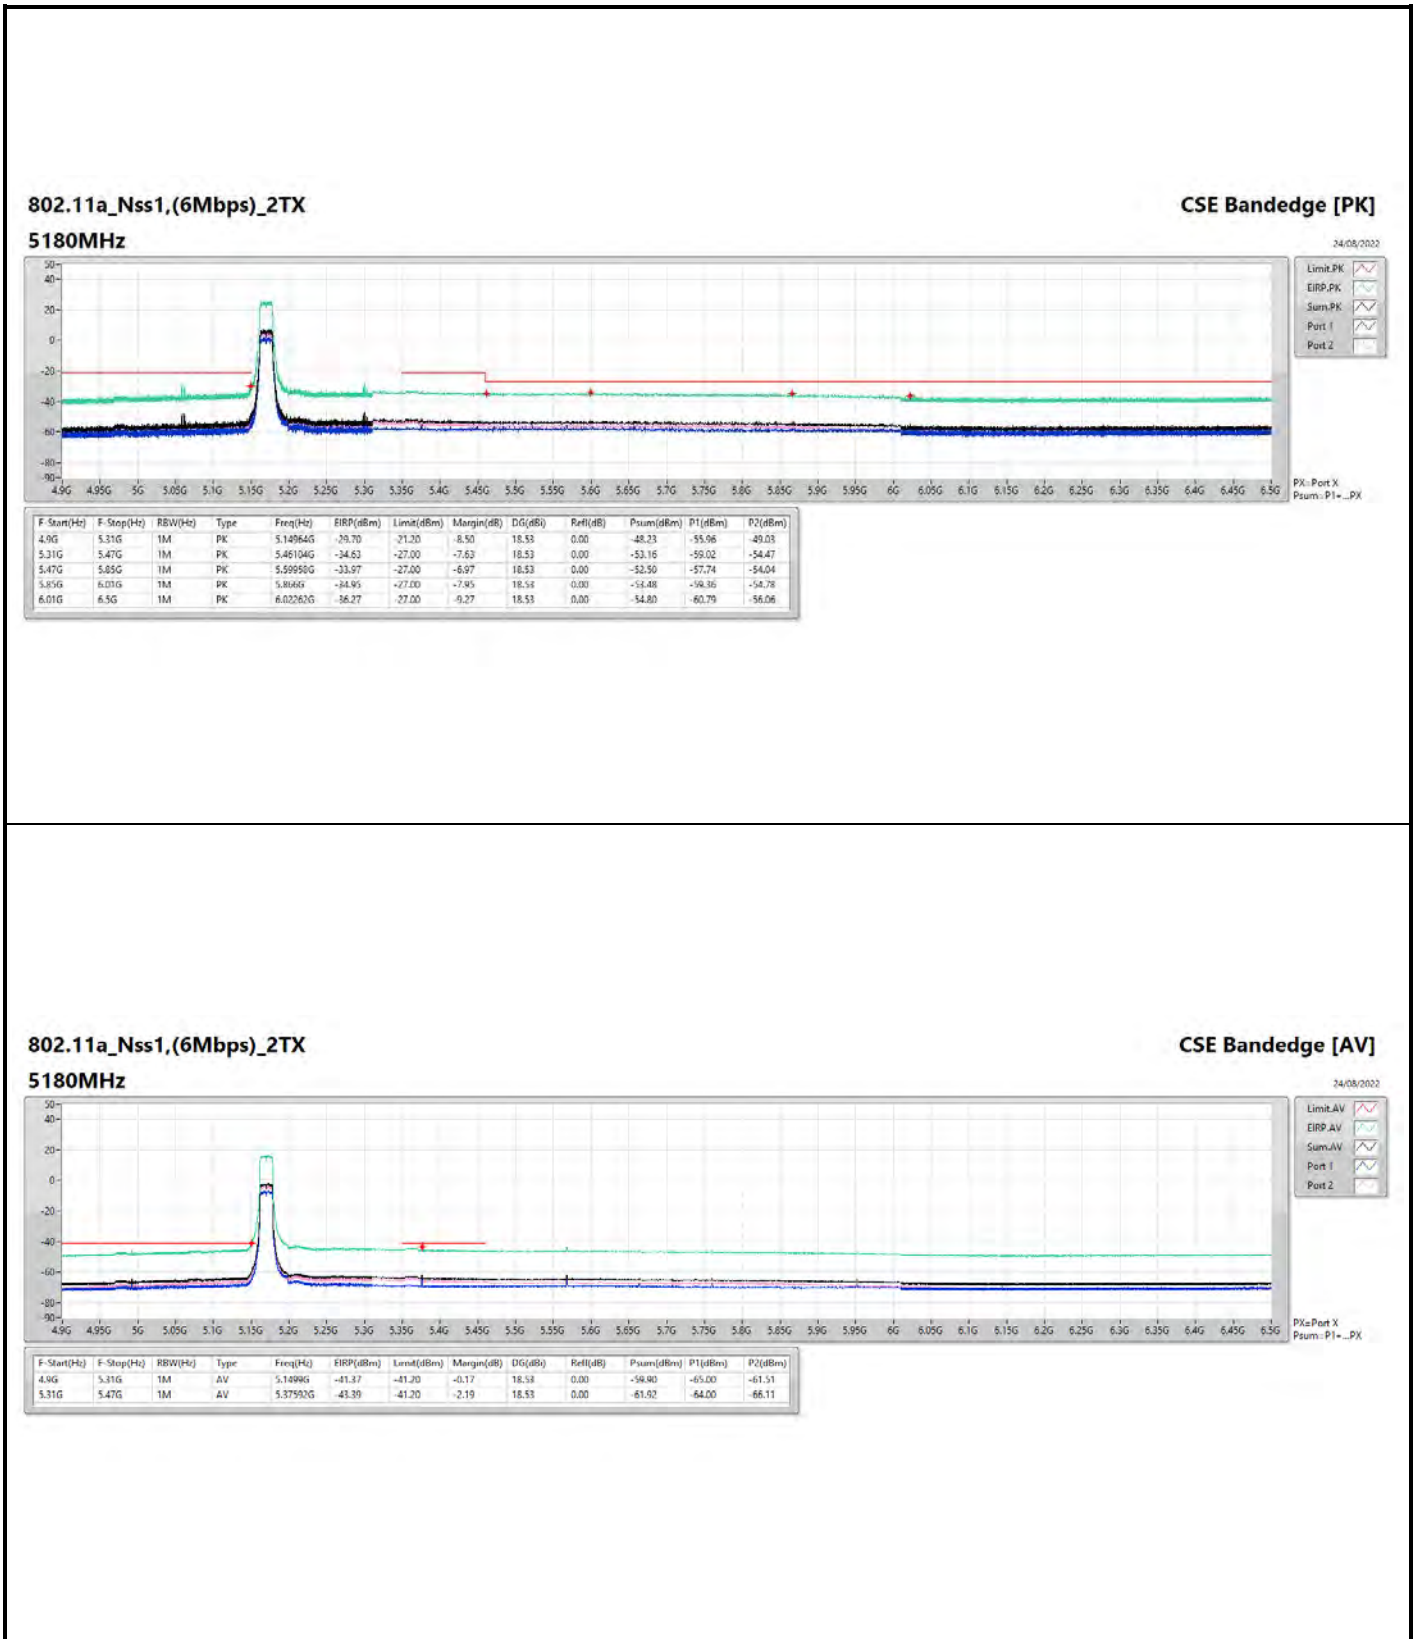

DG = Directional Gain ; PX=Port X; Psum=P1+P2+...PX

**802.11a\_Nss1,(6Mbps)\_4TX**

**5745MHz**

**CSE Bandedge [AV]**

24/08/2022

**802.11a\_Nss1,(6Mbps)\_4TX**

**5825MHZ**

**CSE Bandedge [AV]**