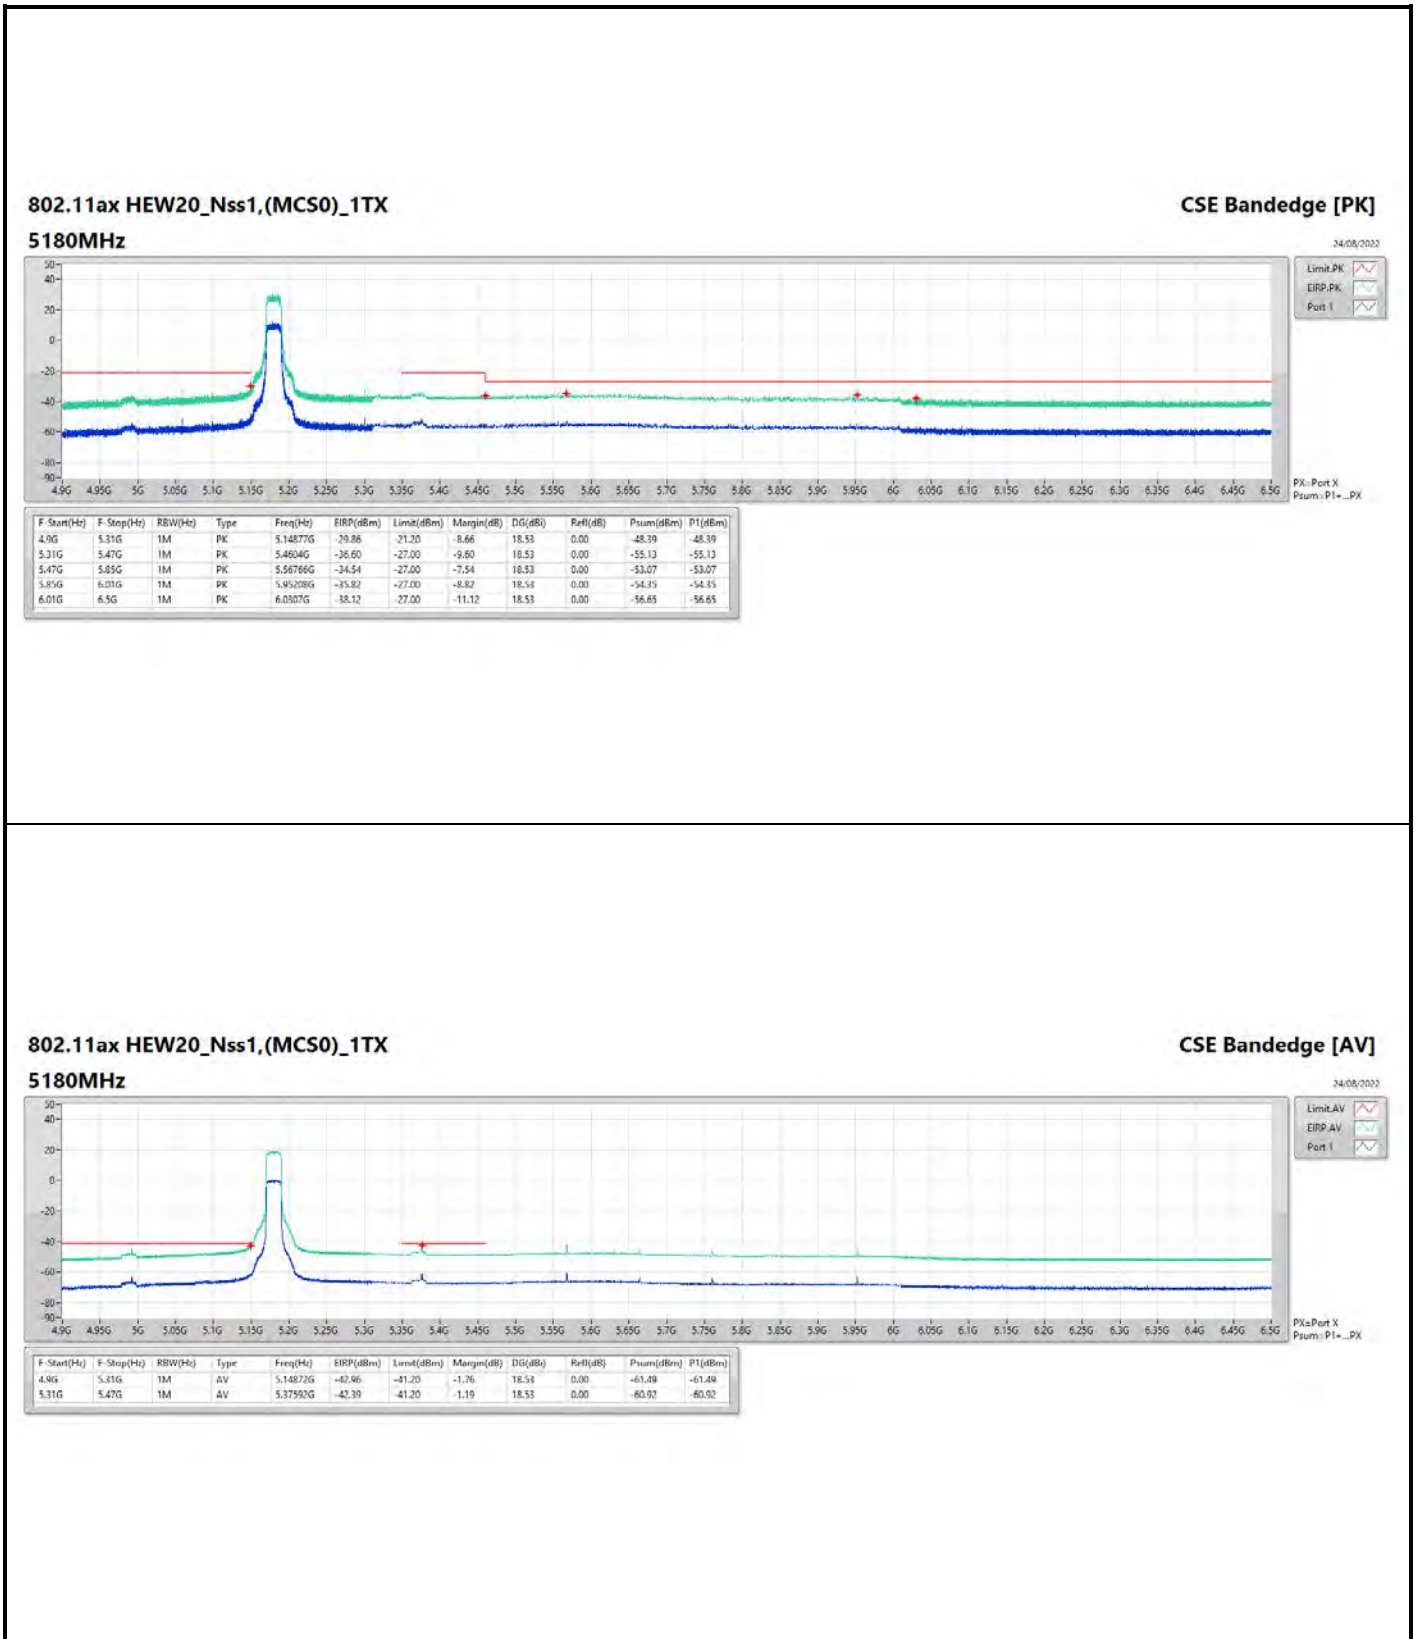

DG = Directional Gain ; PX=Port X; Psum=P1+P2+...PX

**802.11a\_Nss1,(6Mbps)\_4TX**

**5745MHz**

**CSE Bandedge [AV]**

24/08/2022

**802.11a\_Nss1,(6Mbps)\_4TX**

**5825MHZ**

**CSE Bandedge [AV]**