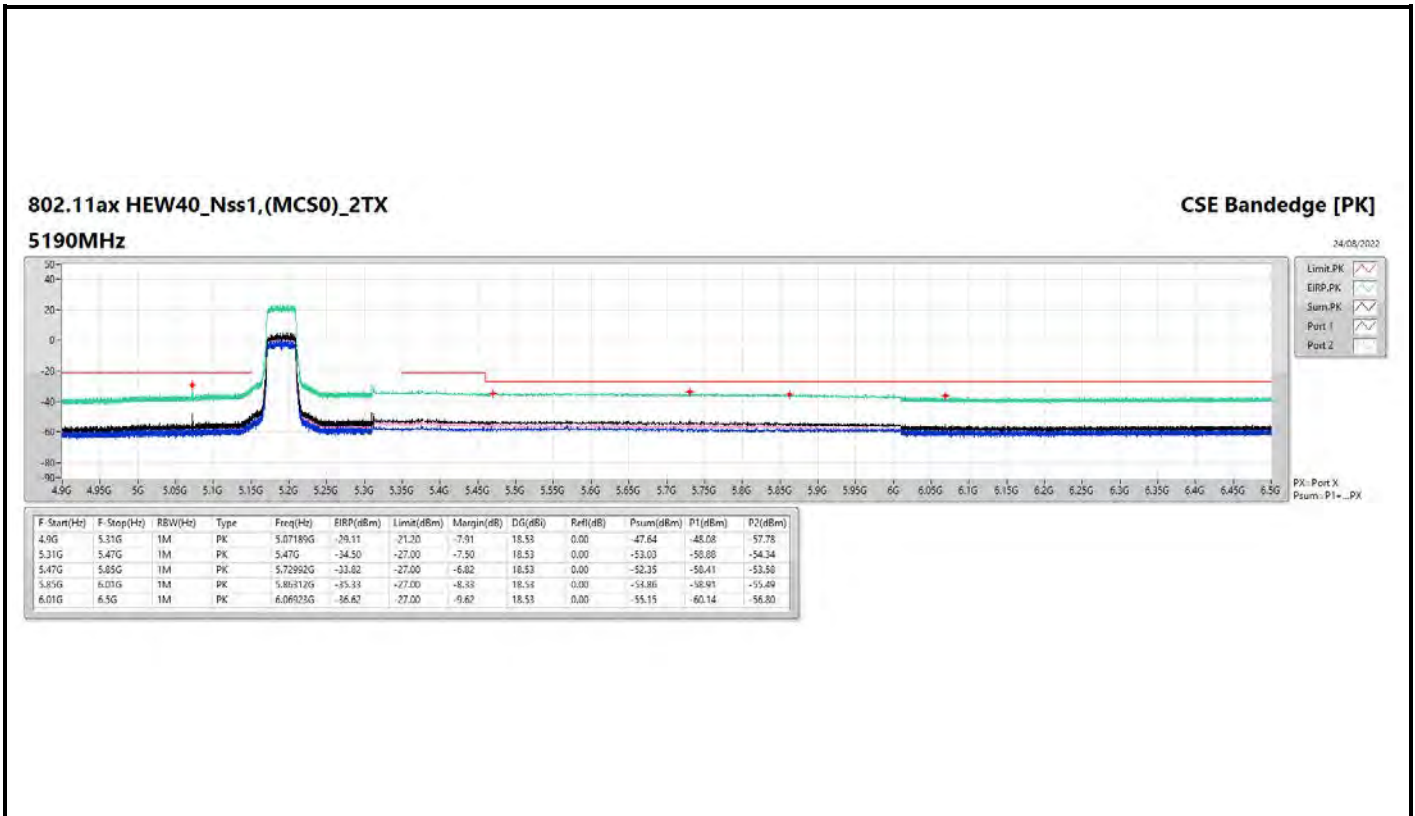

DG = Directional Gain ; PX=Port X; Psum=P1+P2+...PX

**802.11a\_Nss1,(6Mbps)\_4TX**

**5745MHz**

**CSE Bandedge [AV]**

24/08/2022

**802.11a\_Nss1,(6Mbps)\_4TX**

**5825MHZ**

**CSE Bandedge [AV]**

24/08/2022

**802.11ax HEW20\_Nss1,(MCS0)\_4TX**

**5240MHz**

**CSE Bandedge [AV]**

24/08/2022

**802.11ax HEW20\_Nss1,(MCS0)\_4TX**

**5745MHz**

**CSE Bandedge [AV]**