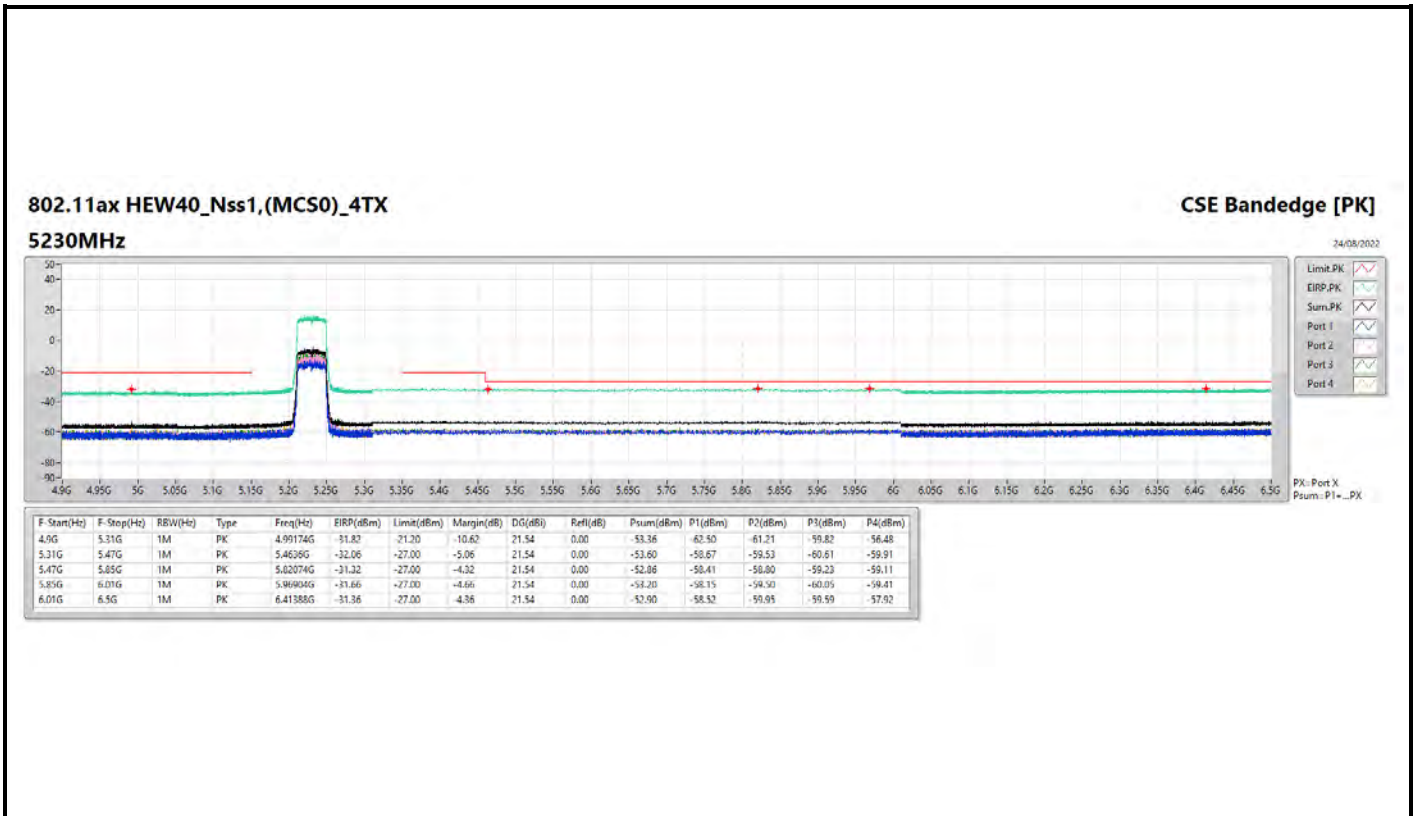

24/08/2022

**802.11ax HEW20\_Nss1,(MCS0)\_4TX**

**5785MHz**

**CSE Bandedge [AV]**

24/08/2022

**802.11ax HEW20\_Nss1,(MCS0)\_4TX**

**5825MHz**

**CSE Bandedge [AV]**

24/08/2022

**802.11ax HEW40\_Nss1,(MCS0)\_4TX**

**5755MHZ**

**CSE Bandedge [AV]**

24/08/2022

**802.11ax HEW40\_Nss1,(MCS0)\_4TX**

**5795MHZ**

**CSE Bandedge [AV]**