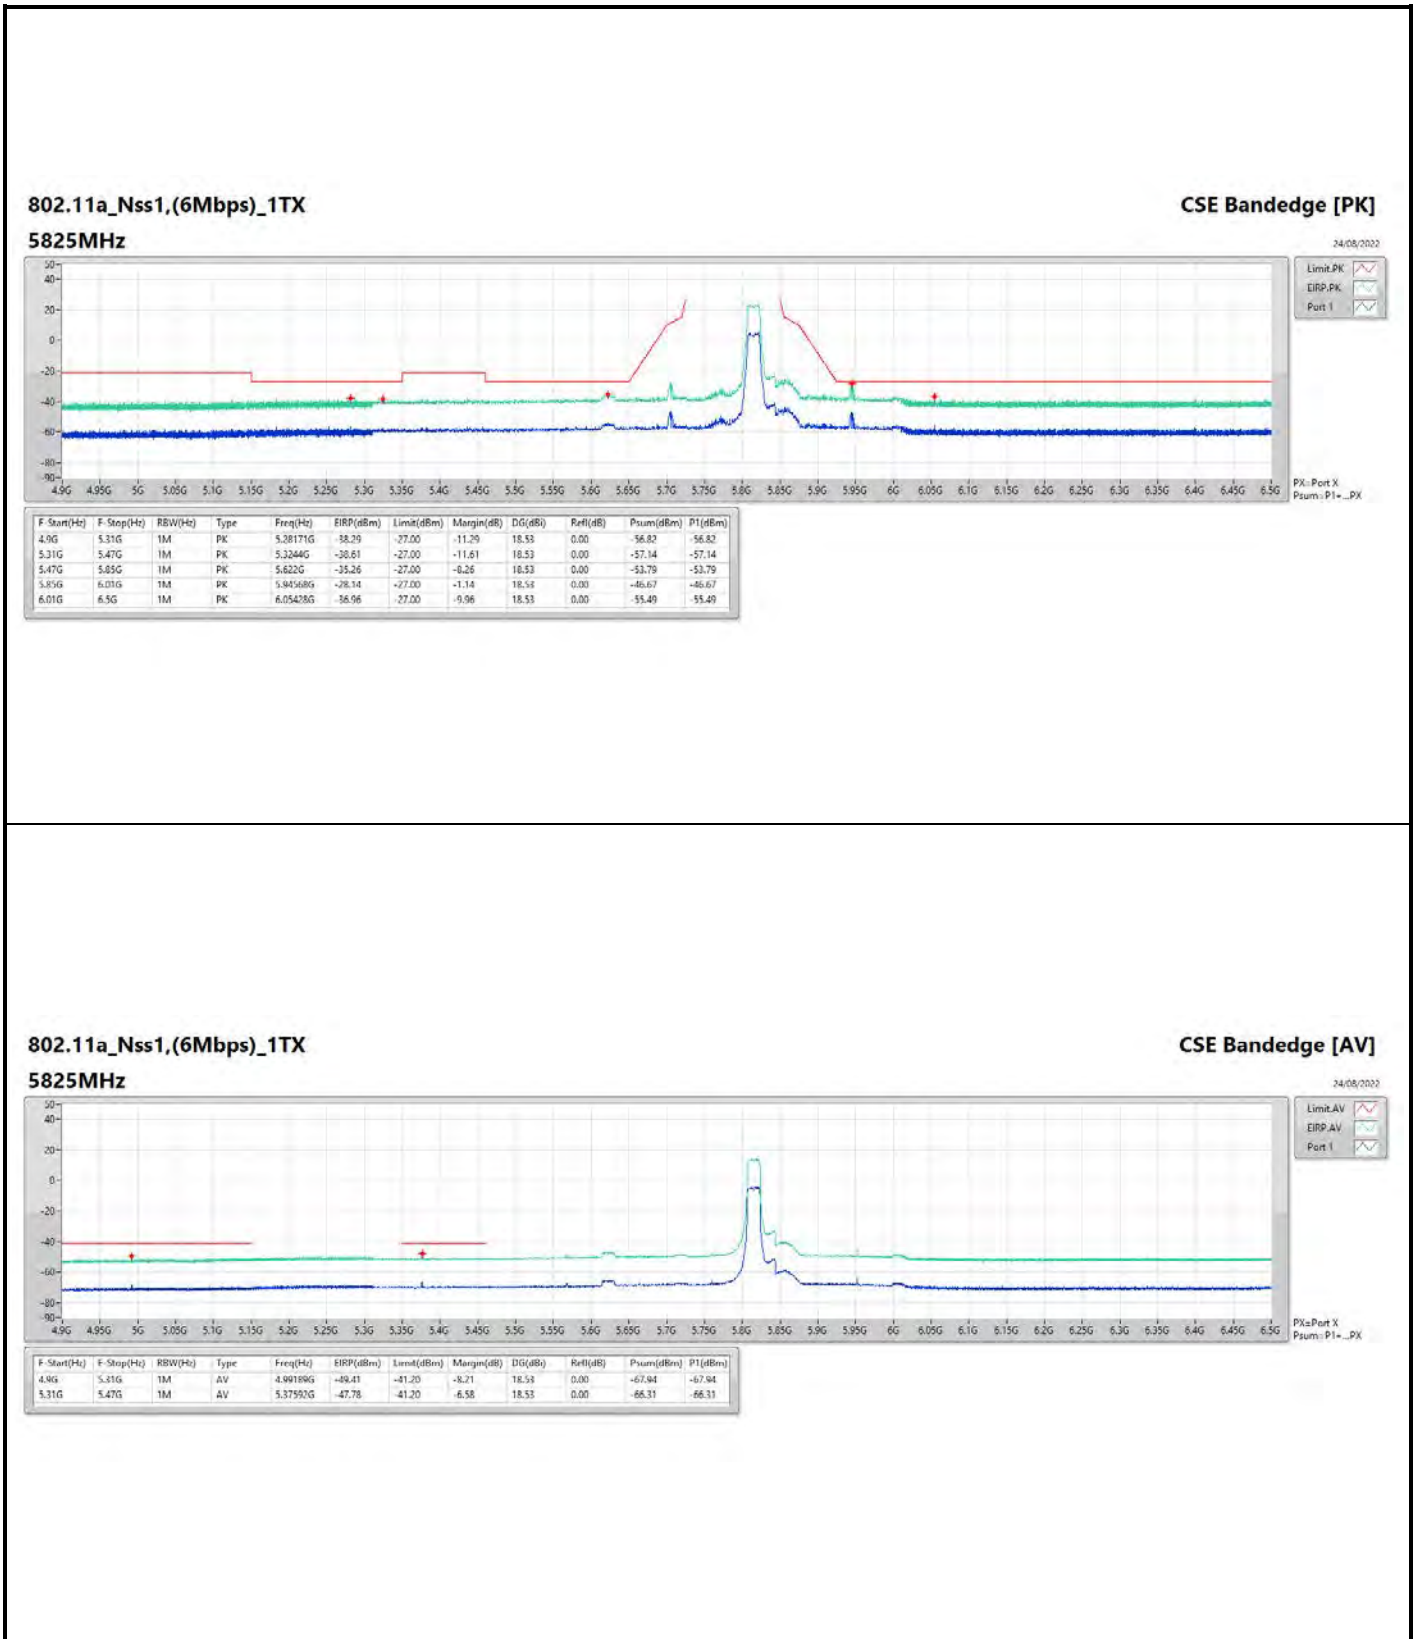

DG = Directional Gain ; PX=Port X; Psum=P1+P2+...PX

**802.11a\_Nss1,(6Mbps)\_4TX**

**5745MHz**

**CSE Bandedge [AV]**

24/08/2022

**802.11a\_Nss1,(6Mbps)\_4TX**

**5825MHZ**

**CSE Bandedge [AV]**