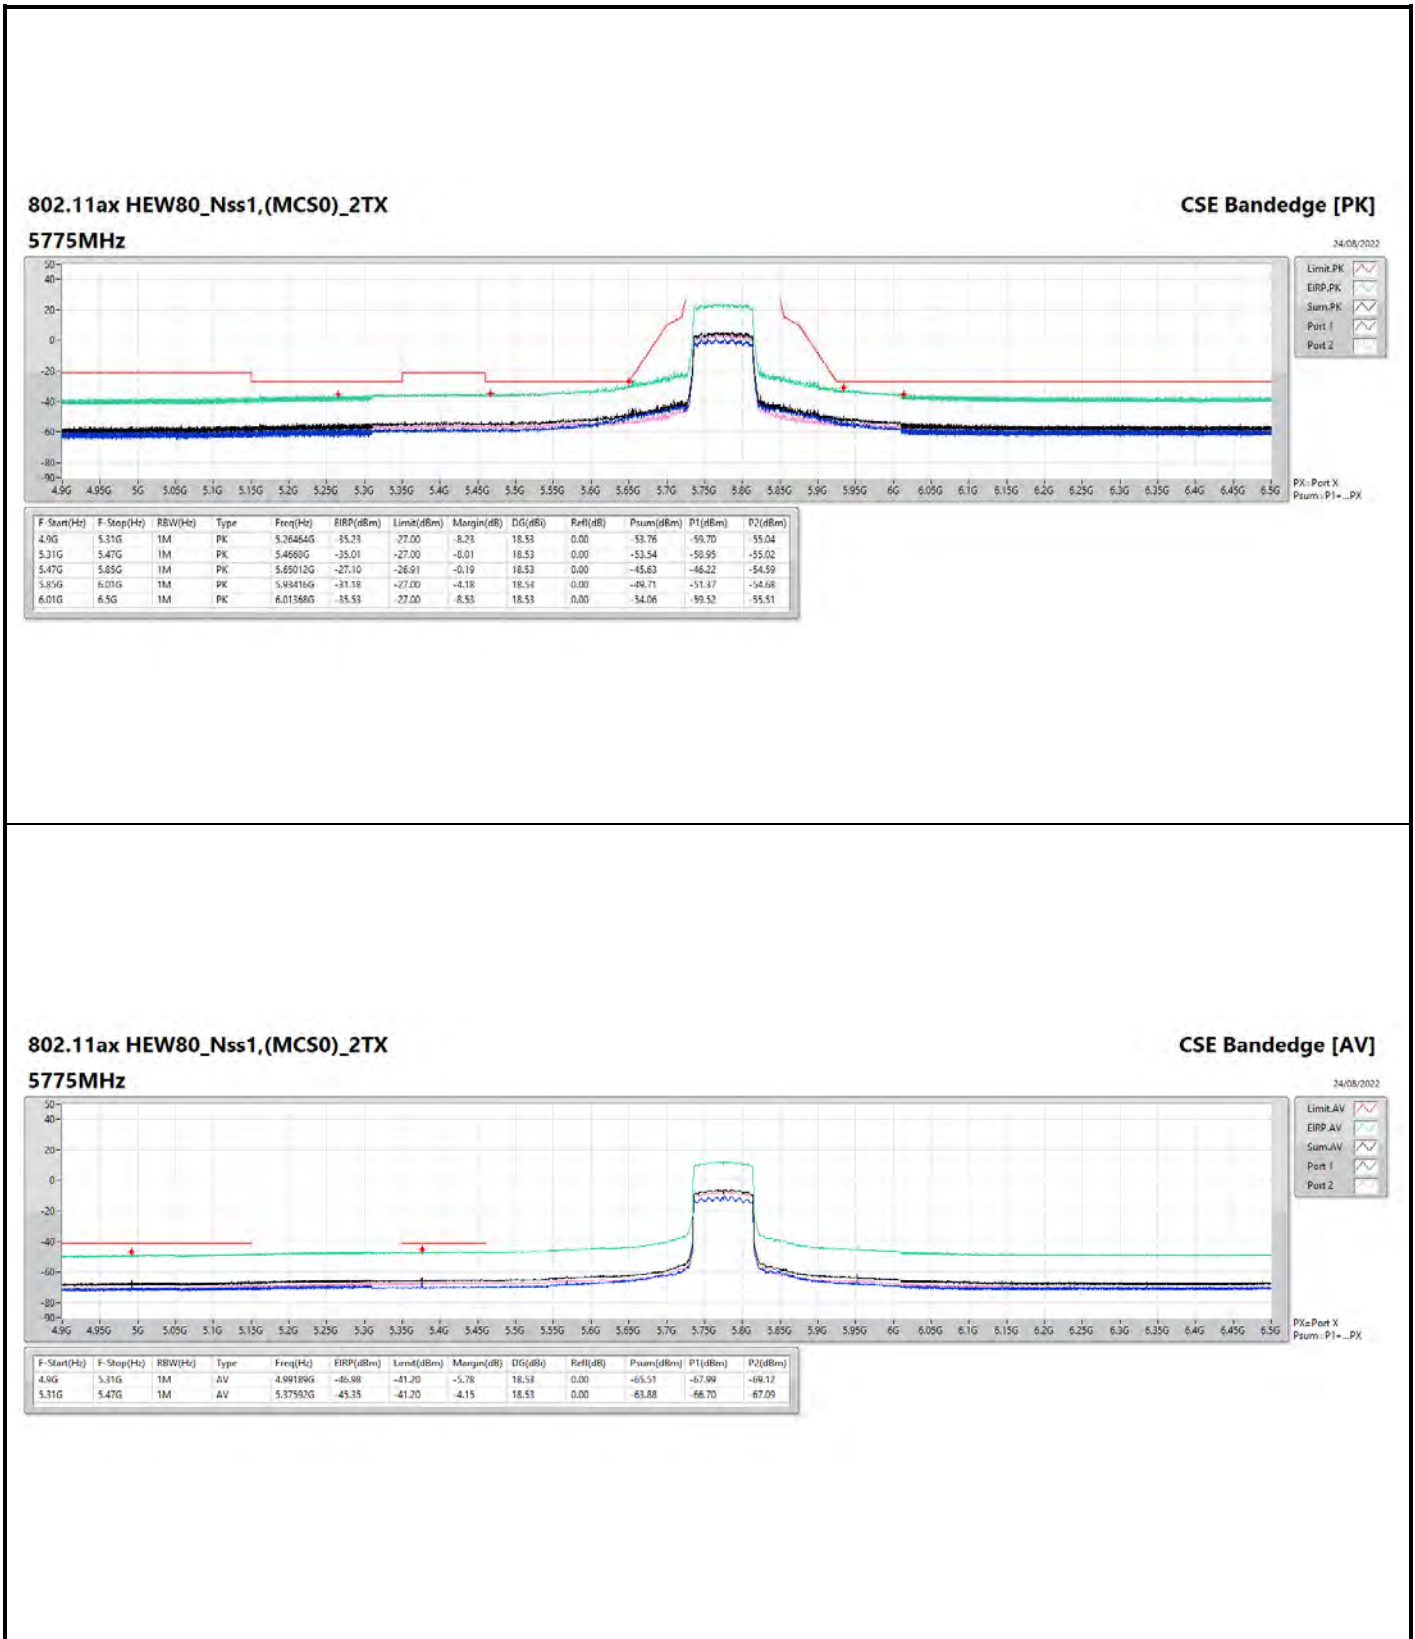

DG = Directional Gain ; PX=Port X; Psum=P1+P2+...PX

**802.11a\_Nss1,(6Mbps)\_4TX**

**5745MHz**

**CSE Bandedge [AV]**

24/08/2022

**802.11a\_Nss1,(6Mbps)\_4TX**

**5825MHZ**

**CSE Bandedge [AV]**