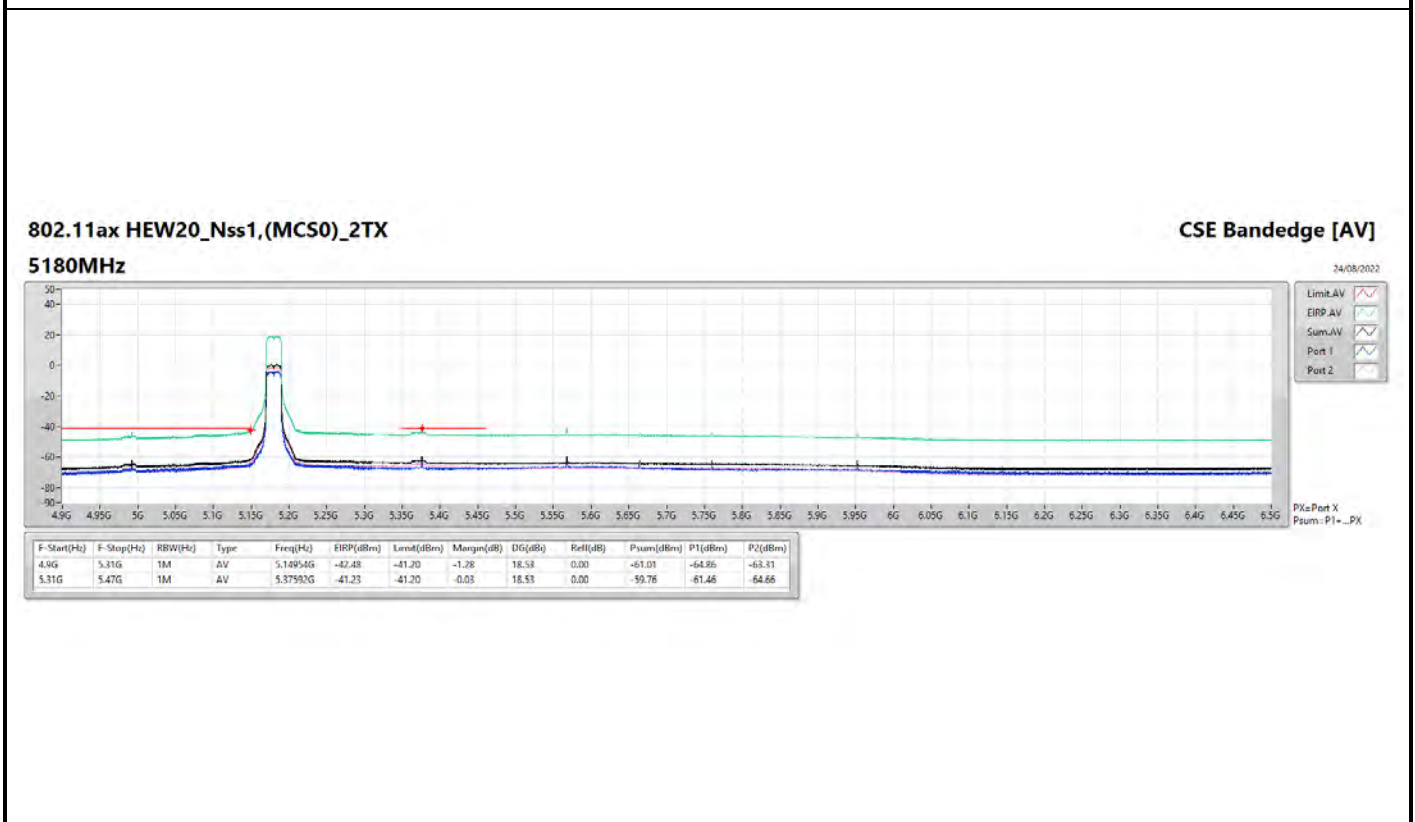

DG = Directional Gain ; PX=Port X; Psum=P1+P2+...PX

**802.11a\_Nss1,(6Mbps)\_4TX**

**5745MHz**

**CSE Bandedge [AV]**

24/08/2022

**802.11a\_Nss1,(6Mbps)\_4TX**

**5825MHZ**

**CSE Bandedge [AV]**

24/08/2022

**802.11ax HEW20\_Nss1,(MCS0)\_4TX**

**5240MHz**

**CSE Bandedge [AV]**

24/08/2022

**802.11ax HEW20\_Nss1,(MCS0)\_4TX**

**5745MHz**

**CSE Bandedge [AV]**