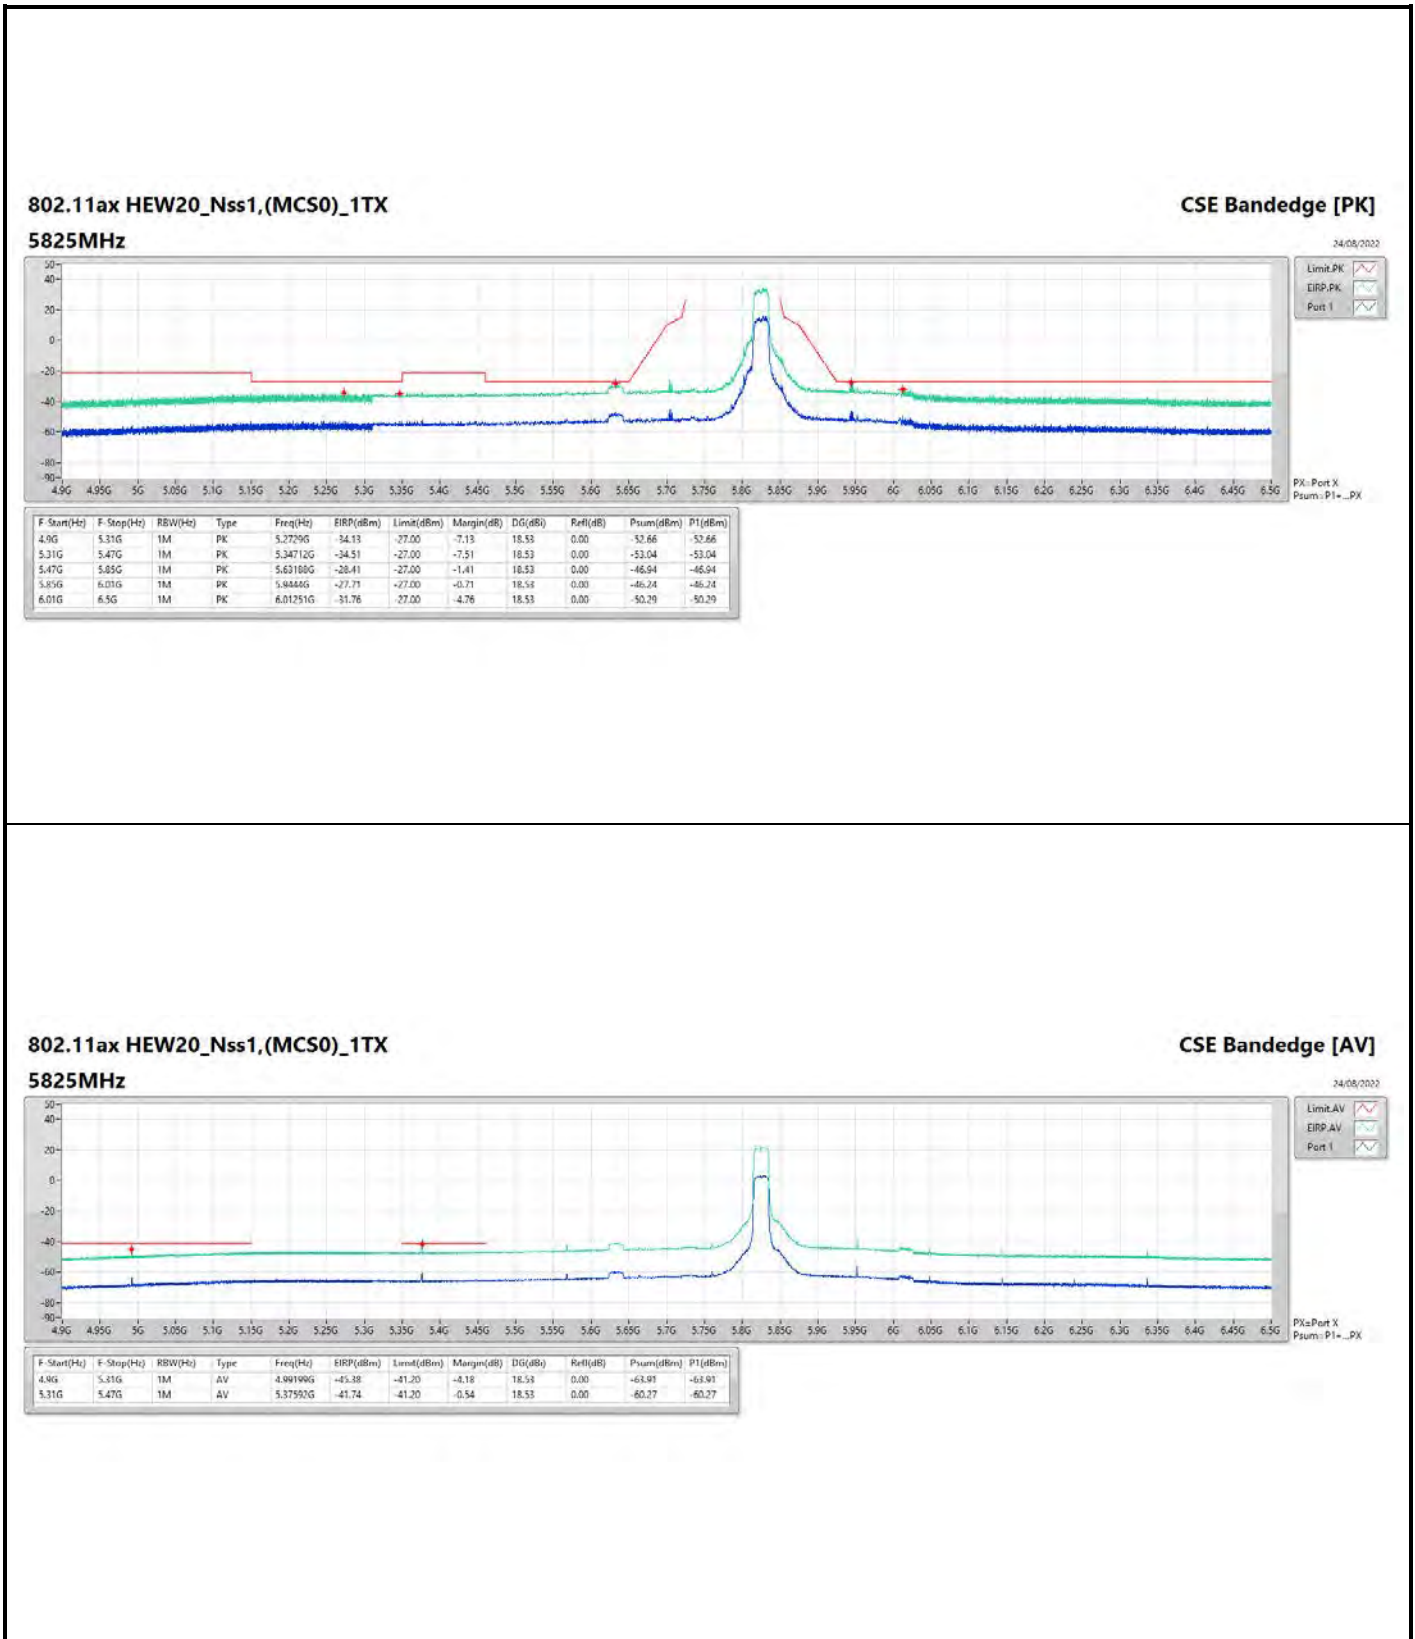

DG = Directional Gain ; PX=Port X; Psum=P1+P2+...PX

**802.11a\_Nss1,(6Mbps)\_4TX**

**5745MHz**

**CSE Bandedge [AV]**

24/08/2022

**802.11a\_Nss1,(6Mbps)\_4TX**

**5825MHZ**

**CSE Bandedge [AV]**