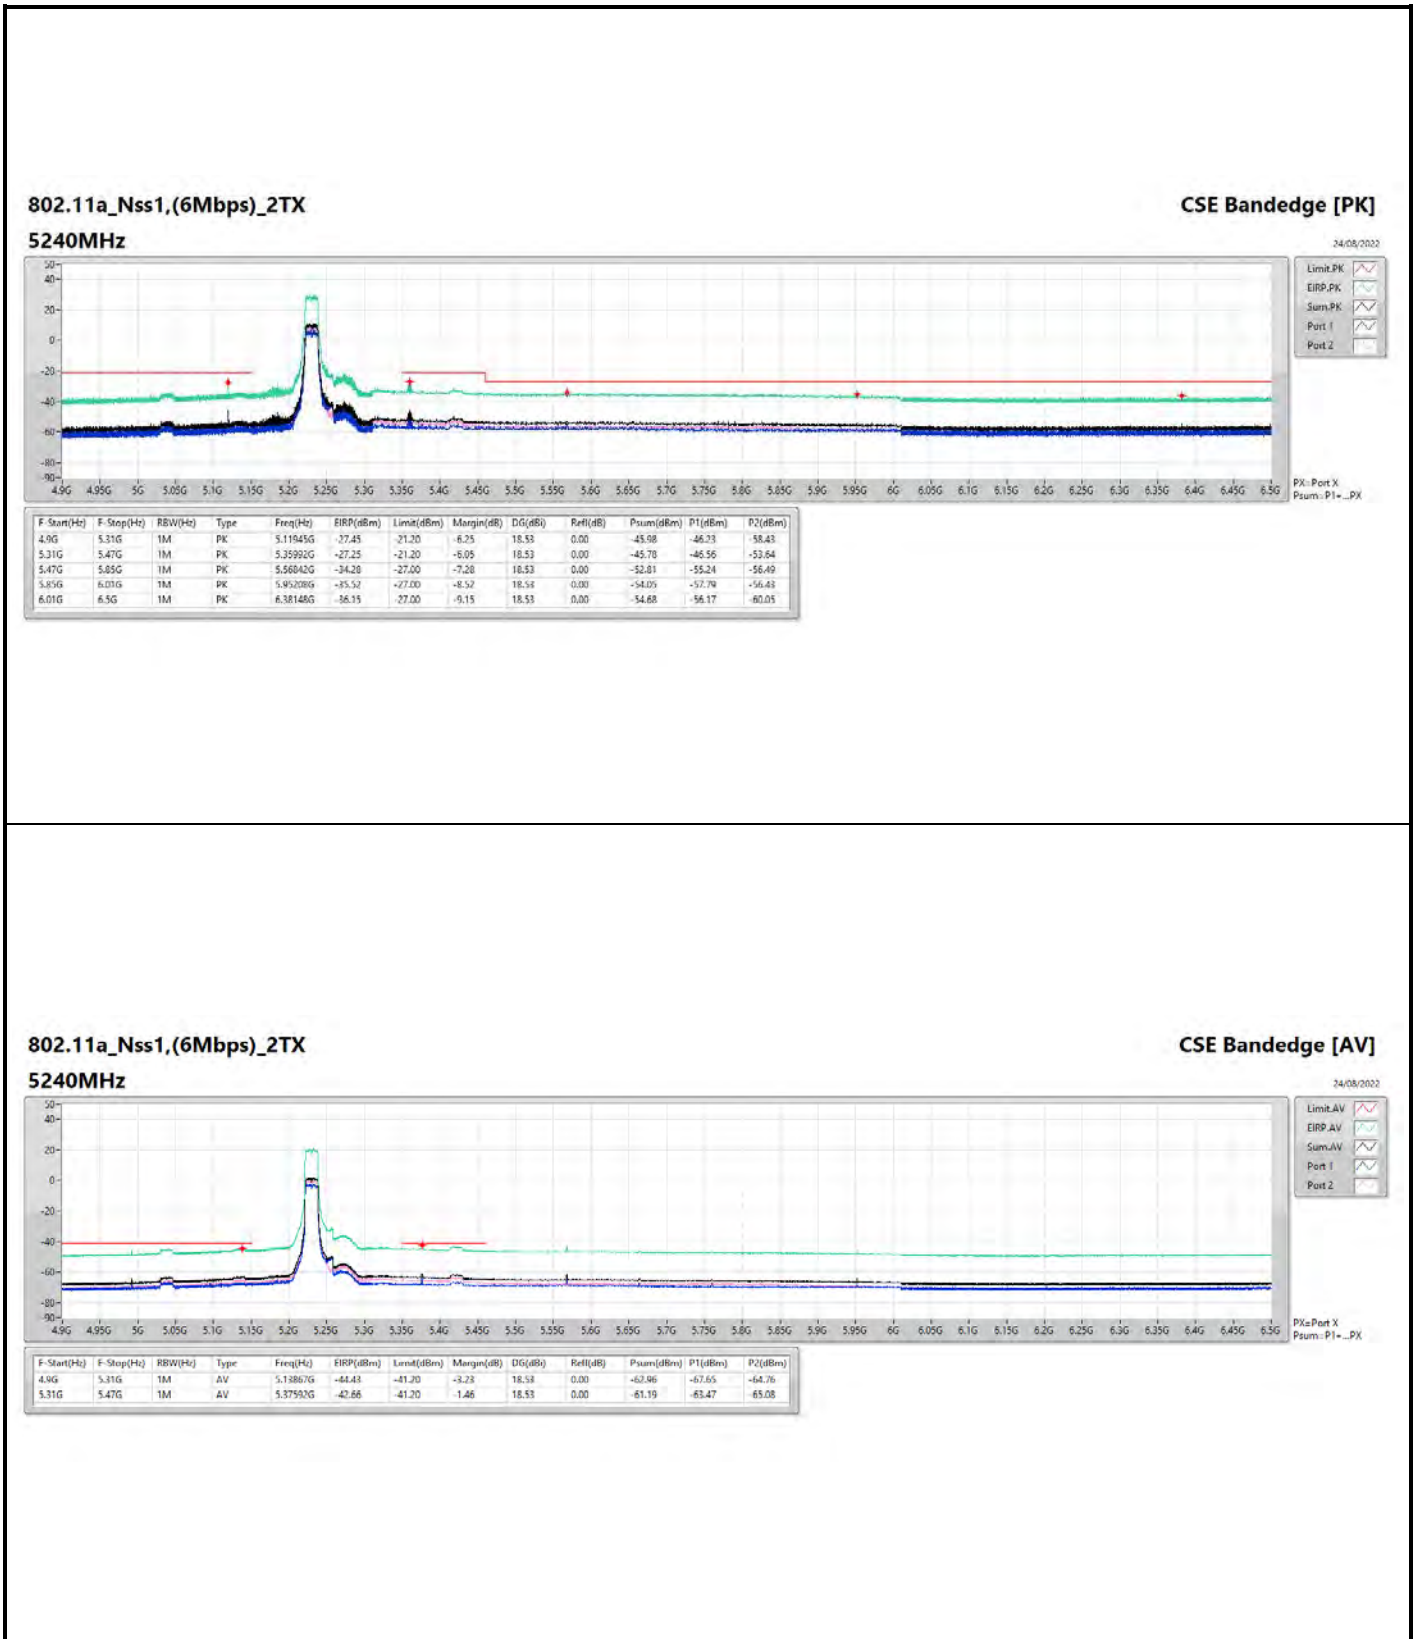

DG = Directional Gain ; PX=Port X; Psum=P1+P2+...PX

**802.11a\_Nss1,(6Mbps)\_4TX**

**5745MHz**

**CSE Bandedge [AV]**

24/08/2022

**802.11a\_Nss1,(6Mbps)\_4TX**

**5825MHZ**

**CSE Bandedge [AV]**