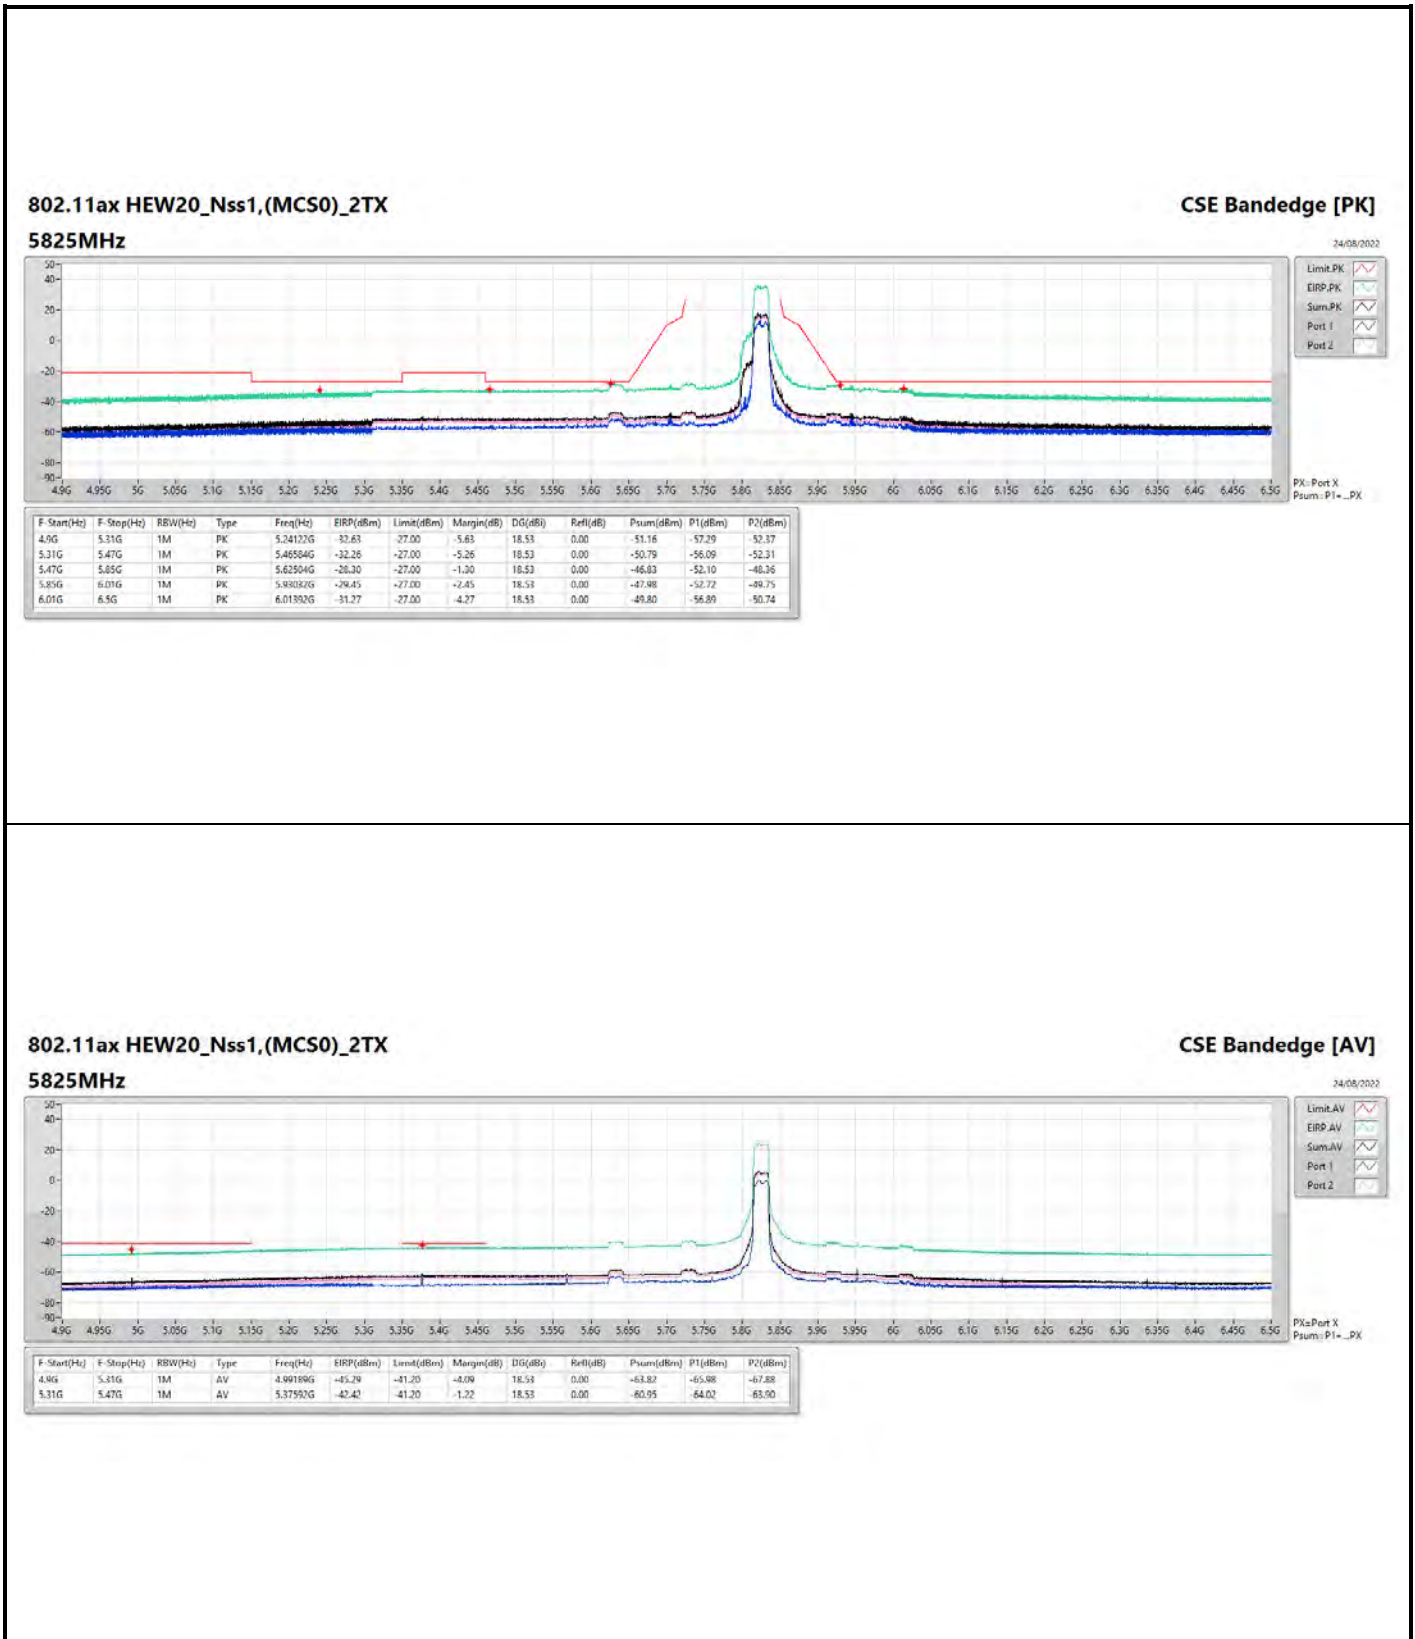

DG = Directional Gain ; PX=Port X; Psum=P1+P2+...PX

**802.11a\_Nss1,(6Mbps)\_4TX**

**5745MHz**

**CSE Bandedge [AV]**

24/08/2022

**802.11a\_Nss1,(6Mbps)\_4TX**

**5825MHZ**

**CSE Bandedge [AV]**