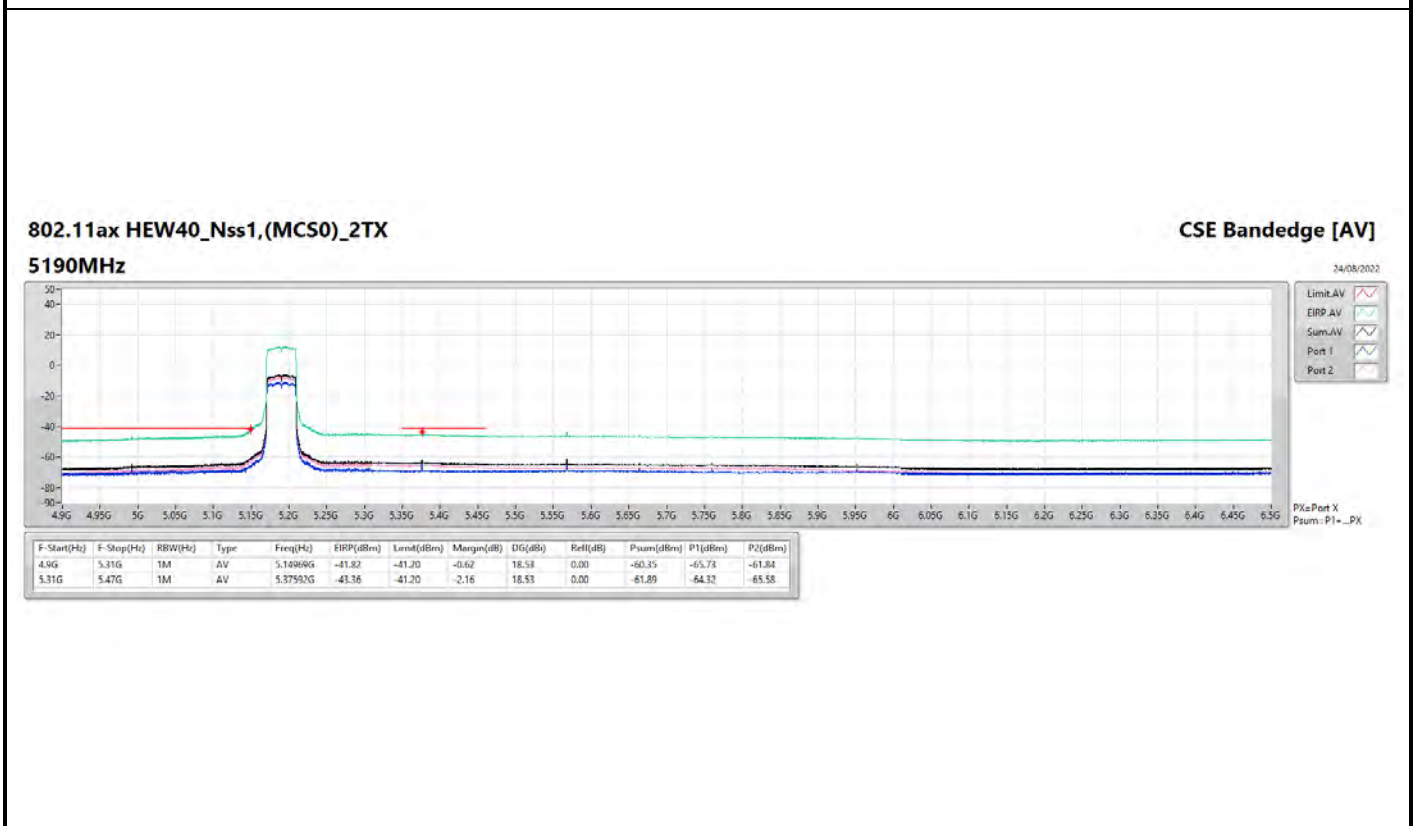

DG = Directional Gain ; PX=Port X; Psum=P1+P2+...PX

**802.11a\_Nss1,(6Mbps)\_4TX**

**5745MHz**

**CSE Bandedge [AV]**

24/08/2022

**802.11a\_Nss1,(6Mbps)\_4TX**

**5825MHZ**

**CSE Bandedge [AV]**

24/08/2022

**802.11ax HEW20\_Nss1,(MCS0)\_4TX**

**5240MHz**

**CSE Bandedge [AV]**

24/08/2022

**802.11ax HEW20\_Nss1,(MCS0)\_4TX**

**5745MHz**

**CSE Bandedge [AV]**