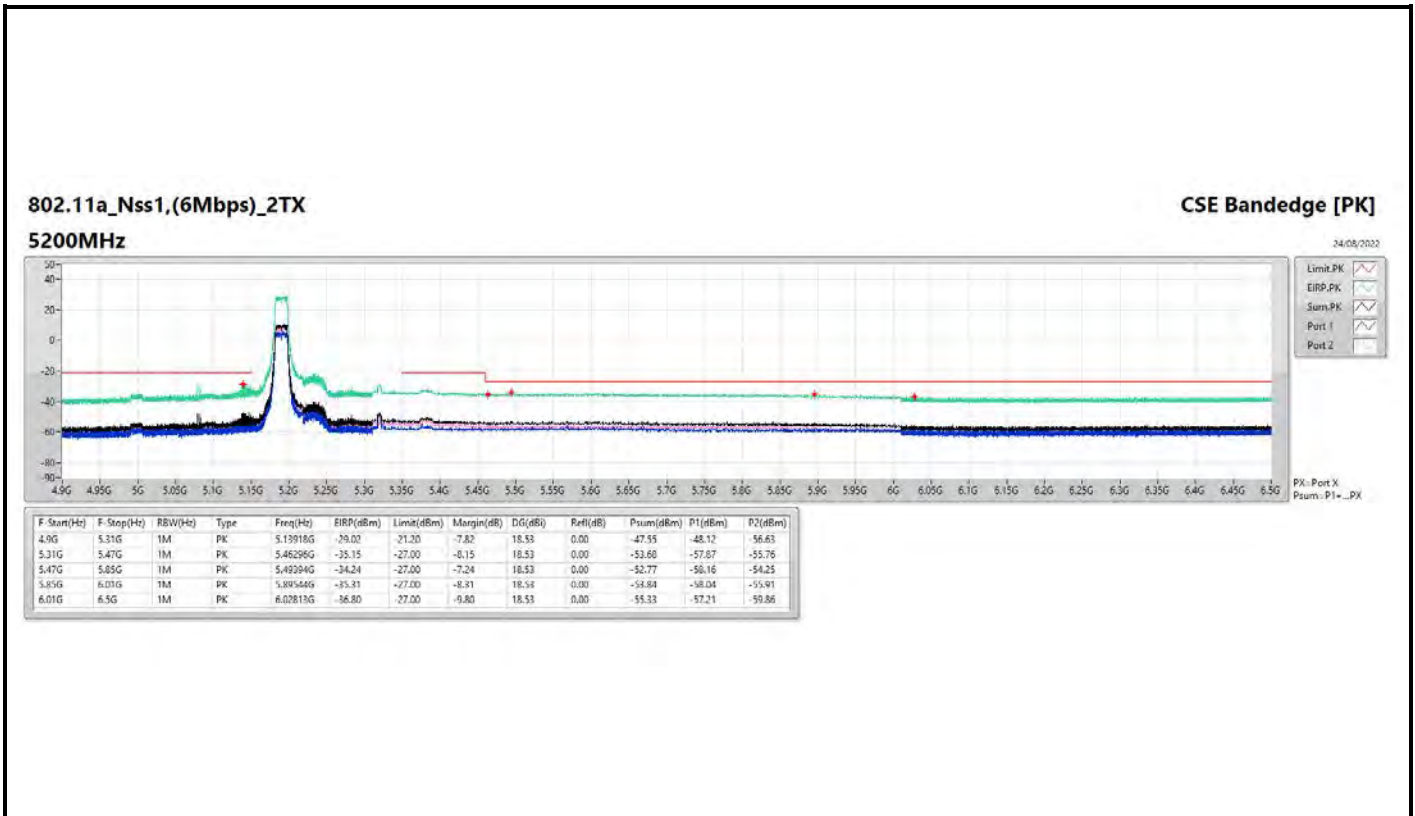

DG = Directional Gain ; PX=Port X; Psum=P1+P2+...PX

**802.11a\_Nss1,(6Mbps)\_4TX**

**5745MHz**

**CSE Bandedge [AV]**

24/08/2022

**802.11a\_Nss1,(6Mbps)\_4TX**

**5825MHZ**

**CSE Bandedge [AV]**

24/08/2022

**802.11ax HEW20\_Nss1,(MCS0)\_4TX**

**5240MHz**

**CSE Bandedge [AV]**

24/08/2022

**802.11ax HEW20\_Nss1,(MCS0)\_4TX**

**5745MHz**

**CSE Bandedge [AV]**