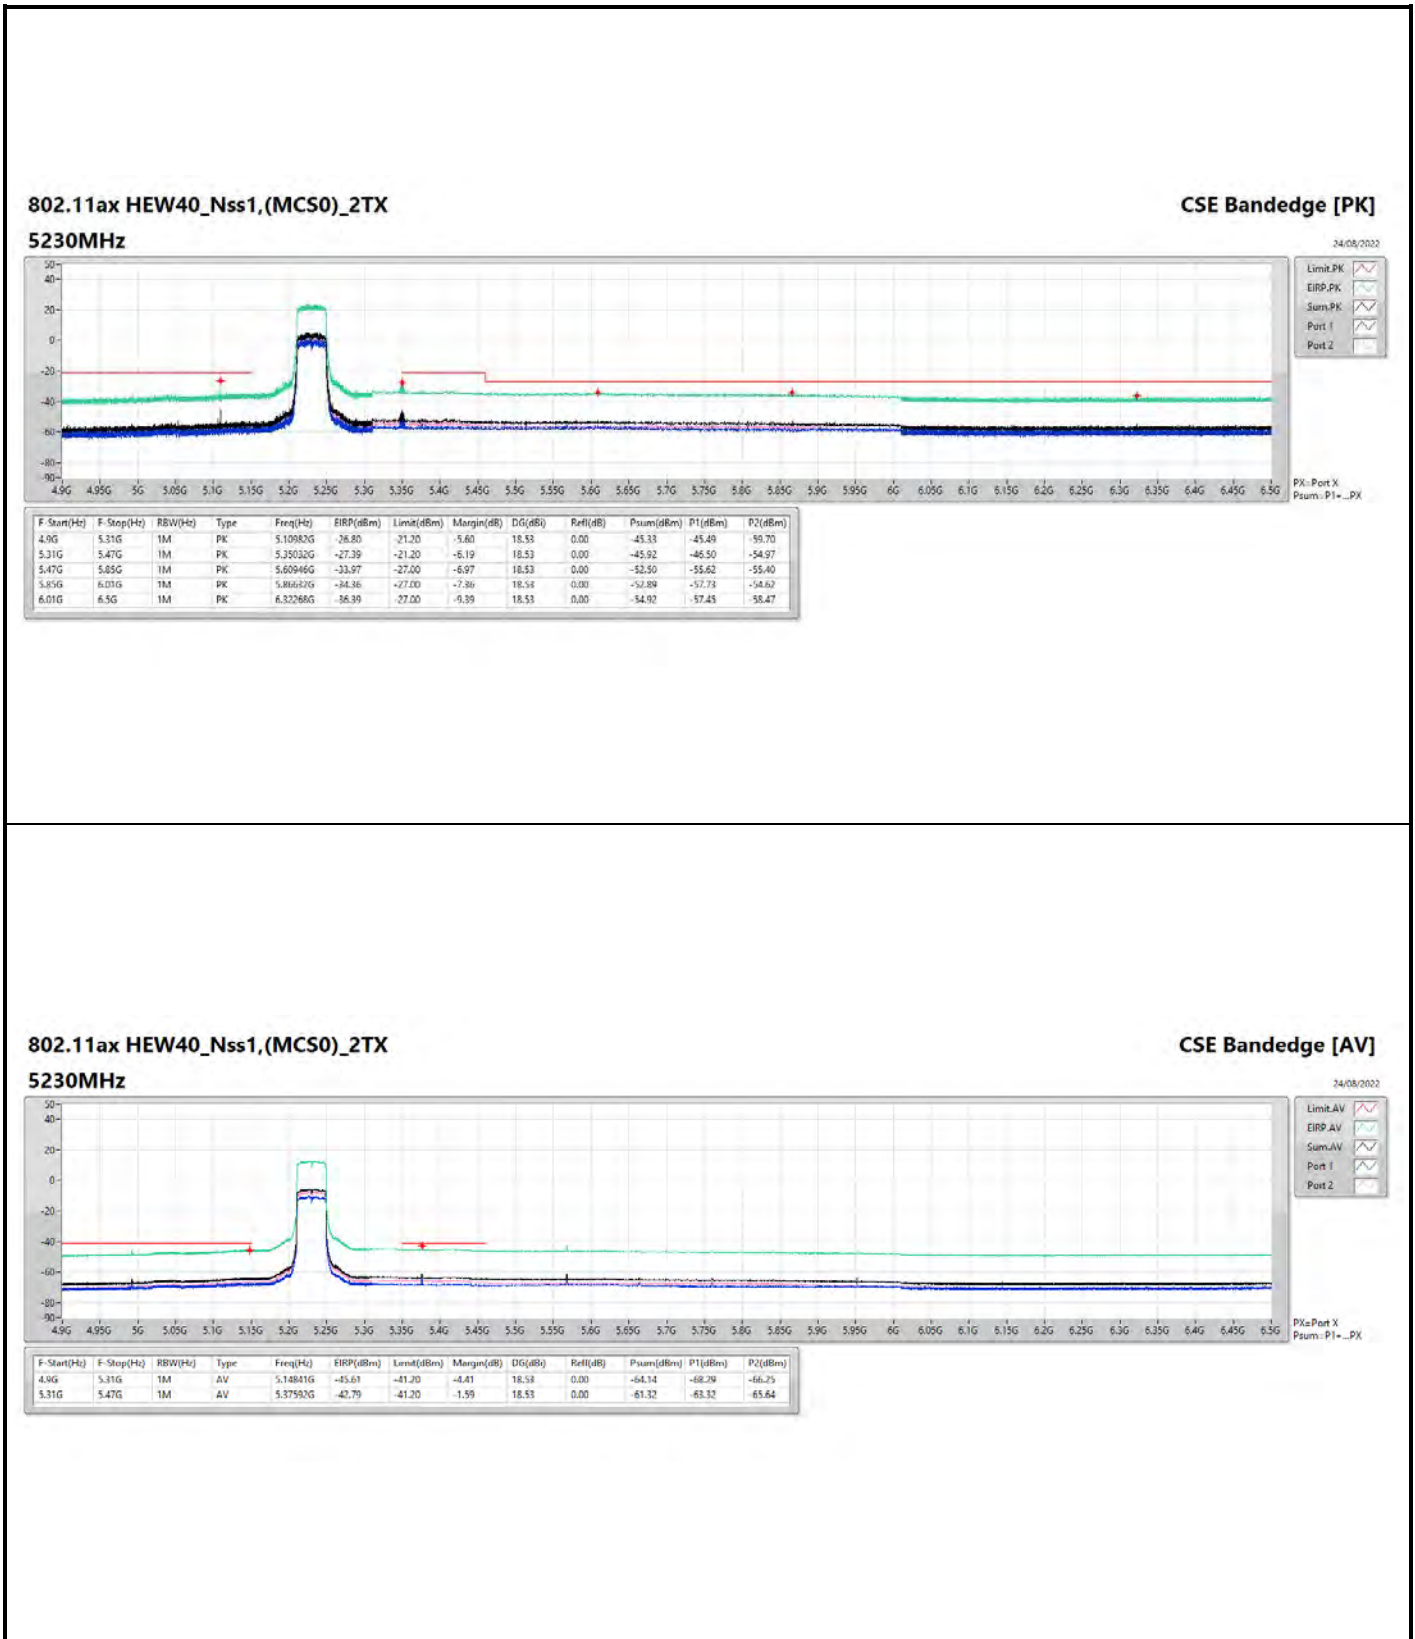

DG = Directional Gain ; PX=Port X; Psum=P1+P2+...PX

**802.11a\_Nss1,(6Mbps)\_4TX**

**5745MHz**

**CSE Bandedge [AV]**

24/08/2022

**802.11a\_Nss1,(6Mbps)\_4TX**

**5825MHZ**

**CSE Bandedge [AV]**