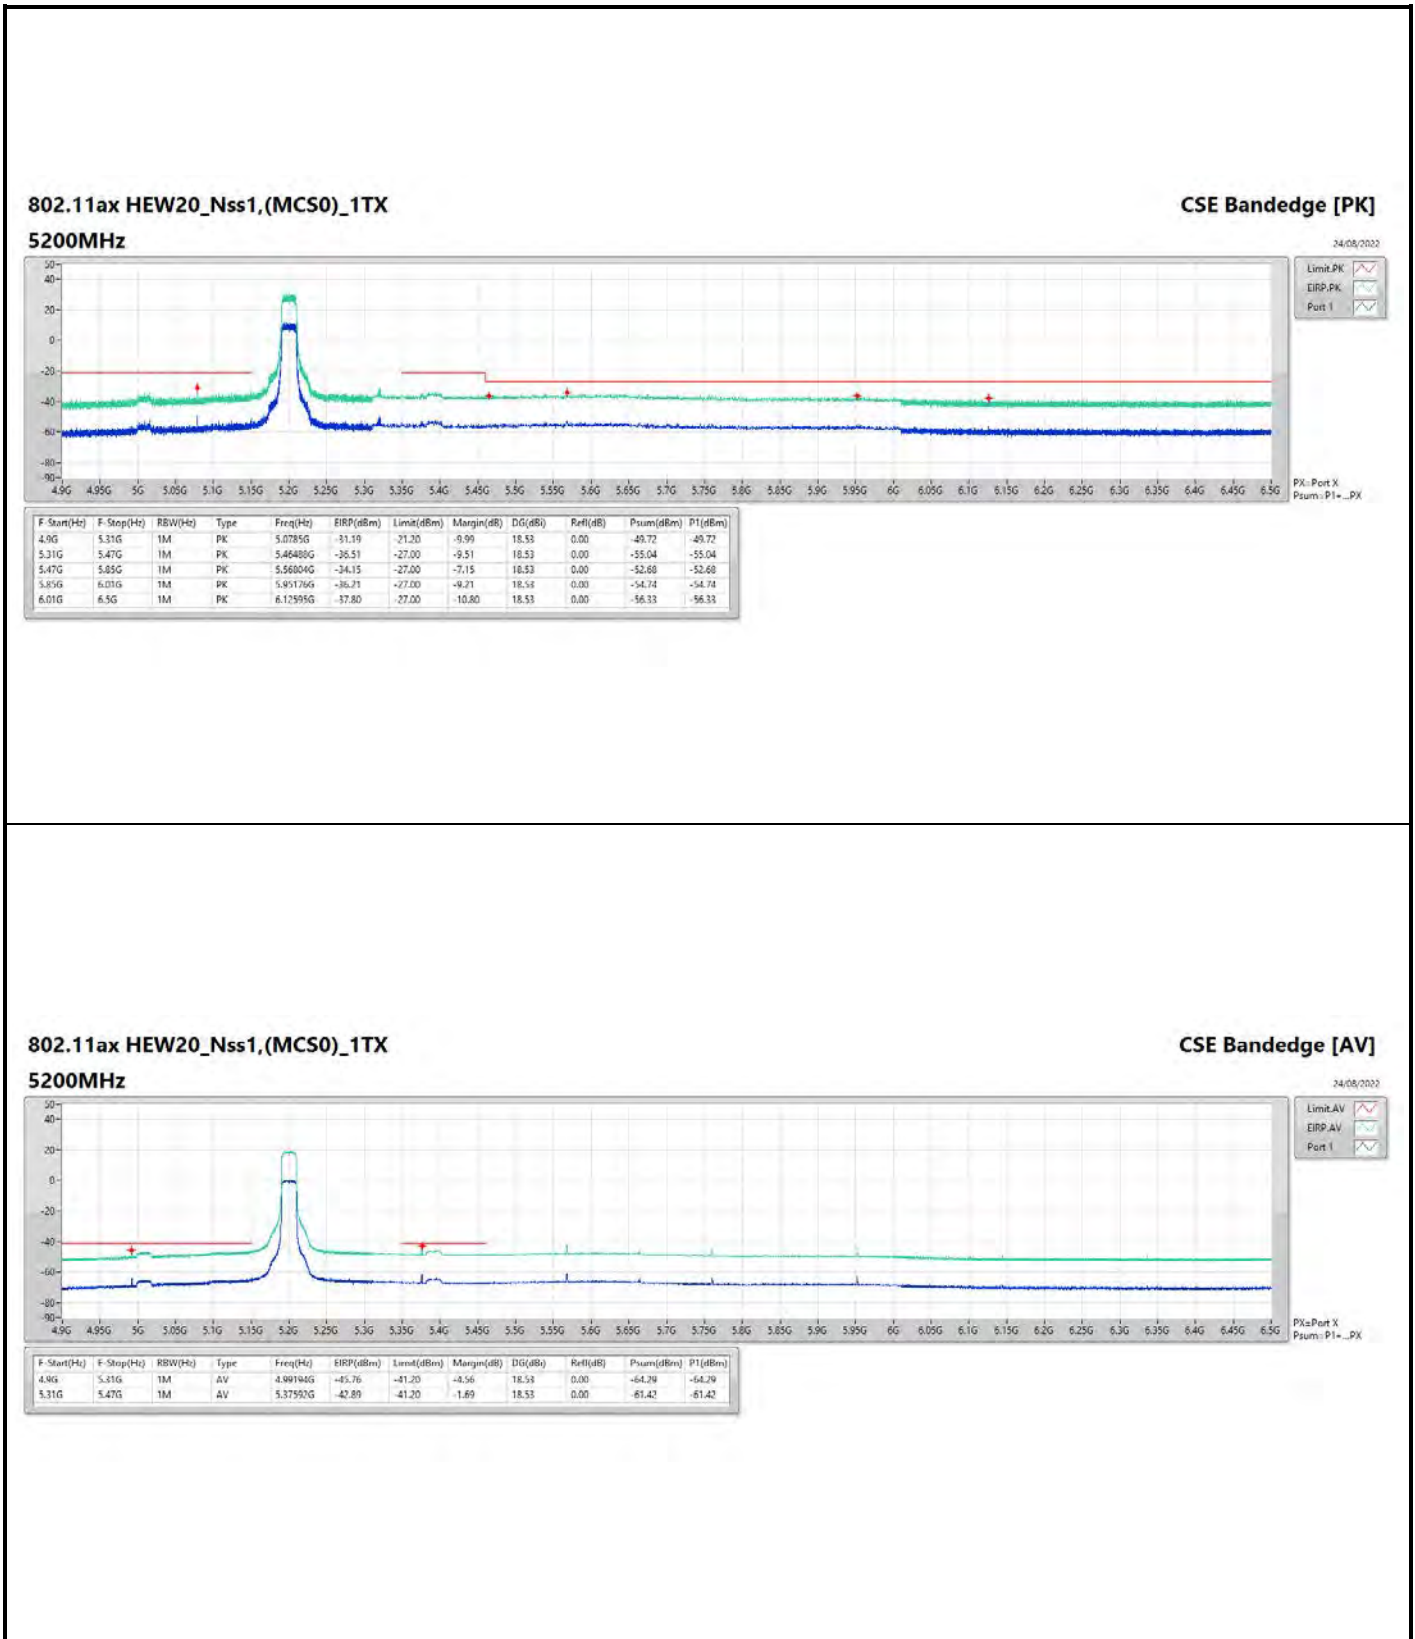

DG = Directional Gain ; PX=Port X; Psum=P1+P2+...PX

**802.11a\_Nss1,(6Mbps)\_4TX**

**5745MHz**

**CSE Bandedge [AV]**

24/08/2022

**802.11a\_Nss1,(6Mbps)\_4TX**

**5825MHZ**

**CSE Bandedge [AV]**