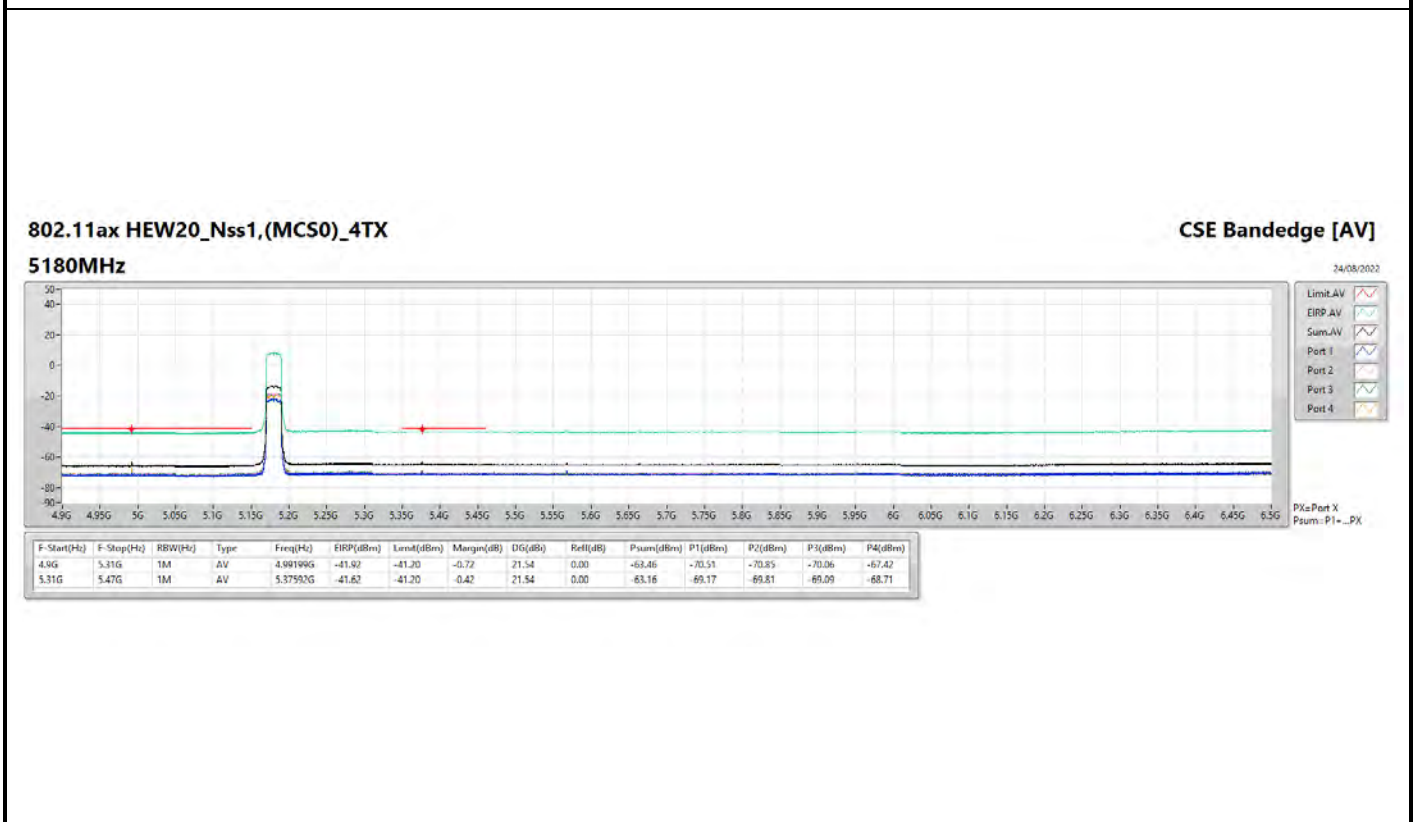

DG = Directional Gain ; PX=Port X; Psum=P1+P2+...PX

**802.11a\_Nss1,(6Mbps)\_4TX**

**5745MHz**

**CSE Bandedge [AV]**

24/08/2022

**802.11a\_Nss1,(6Mbps)\_4TX**

**5825MHZ**

**CSE Bandedge [AV]**

24/08/2022

**802.11ax HEW20\_Nss1,(MCS0)\_4TX**

**5240MHz**

**CSE Bandedge [AV]**

24/08/2022

**802.11ax HEW20\_Nss1,(MCS0)\_4TX**

**5745MHz**

**CSE Bandedge [AV]**