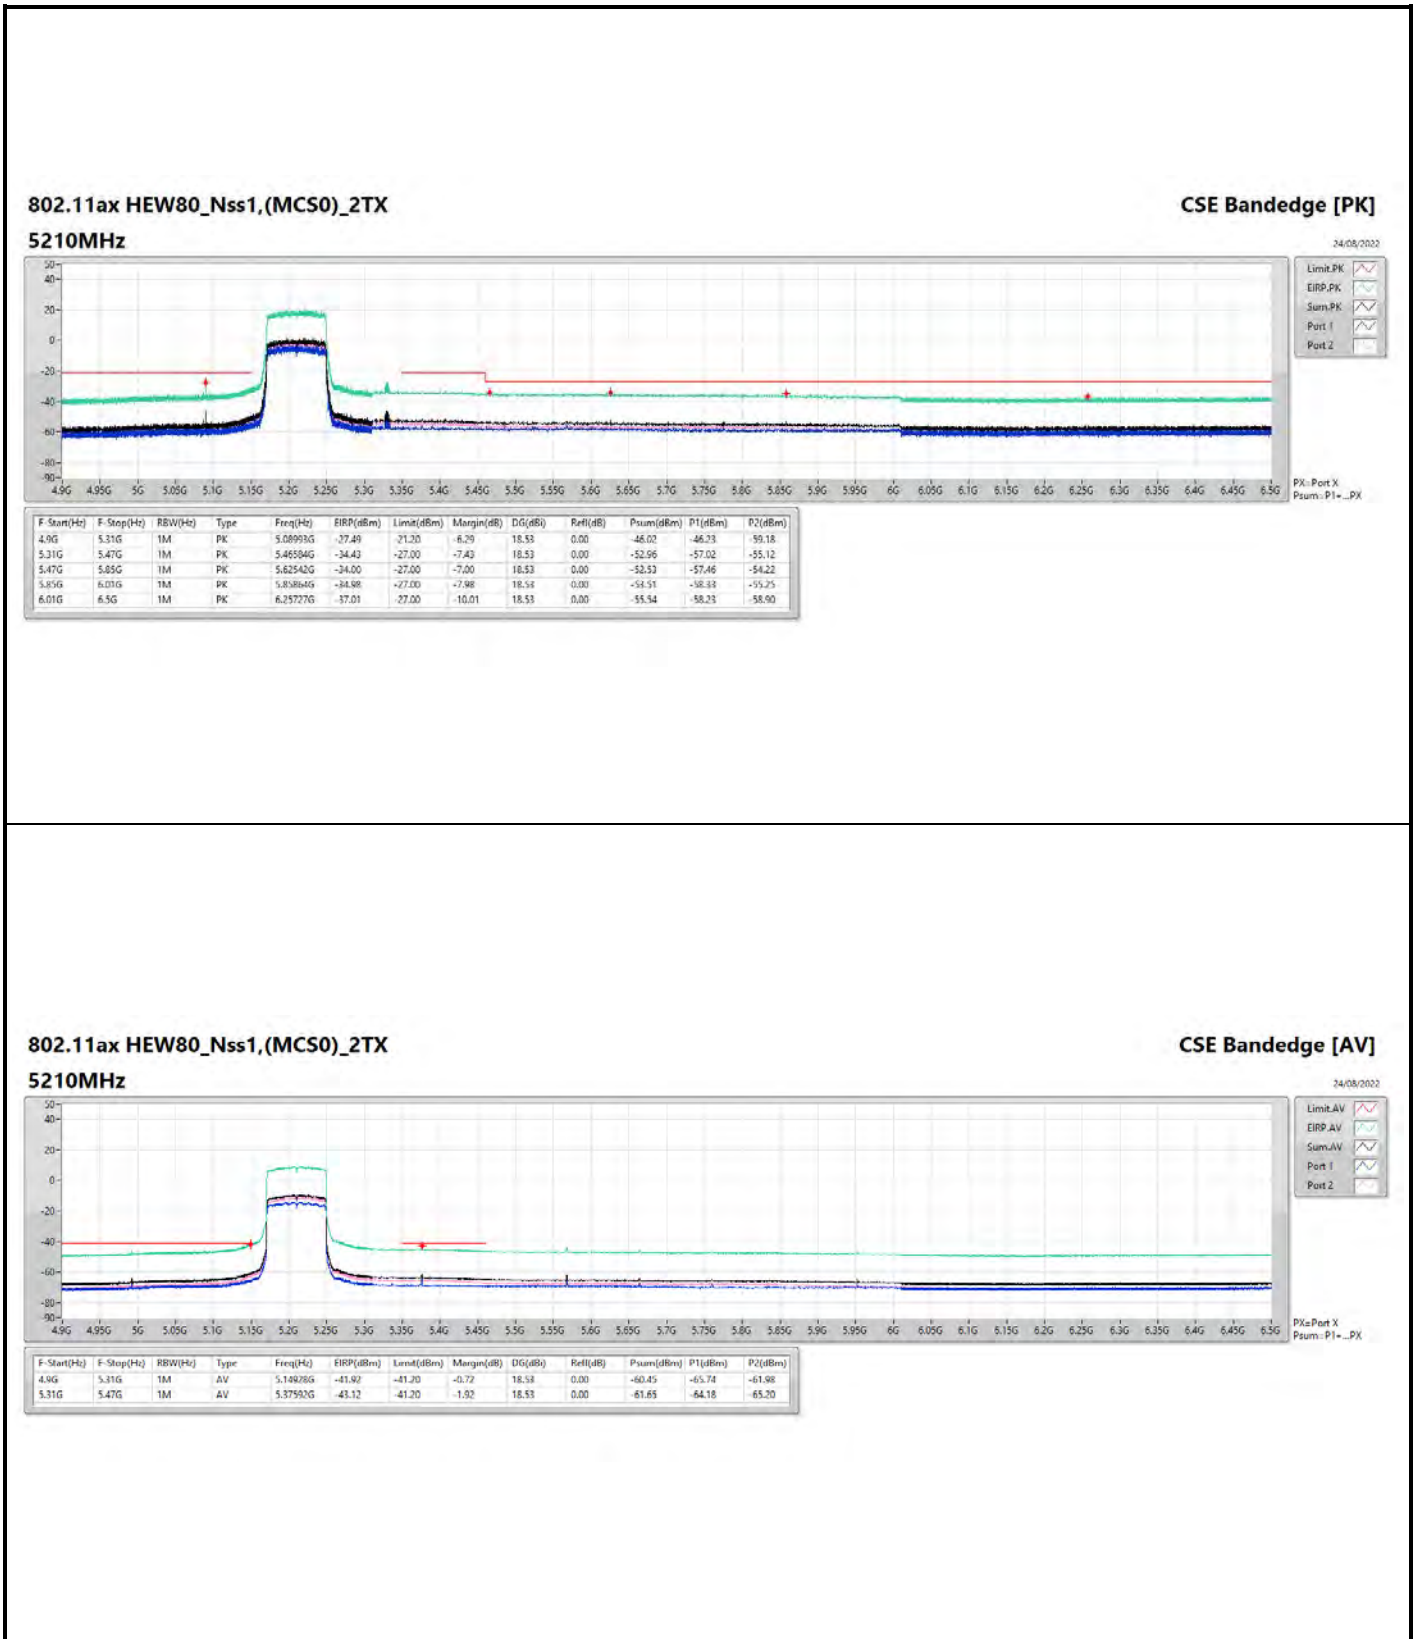

DG = Directional Gain ; PX=Port X; Psum=P1+P2+...PX

**802.11a\_Nss1,(6Mbps)\_4TX**

**5745MHz**

**CSE Bandedge [AV]**

24/08/2022

**802.11a\_Nss1,(6Mbps)\_4TX**

**5825MHZ**

**CSE Bandedge [AV]**