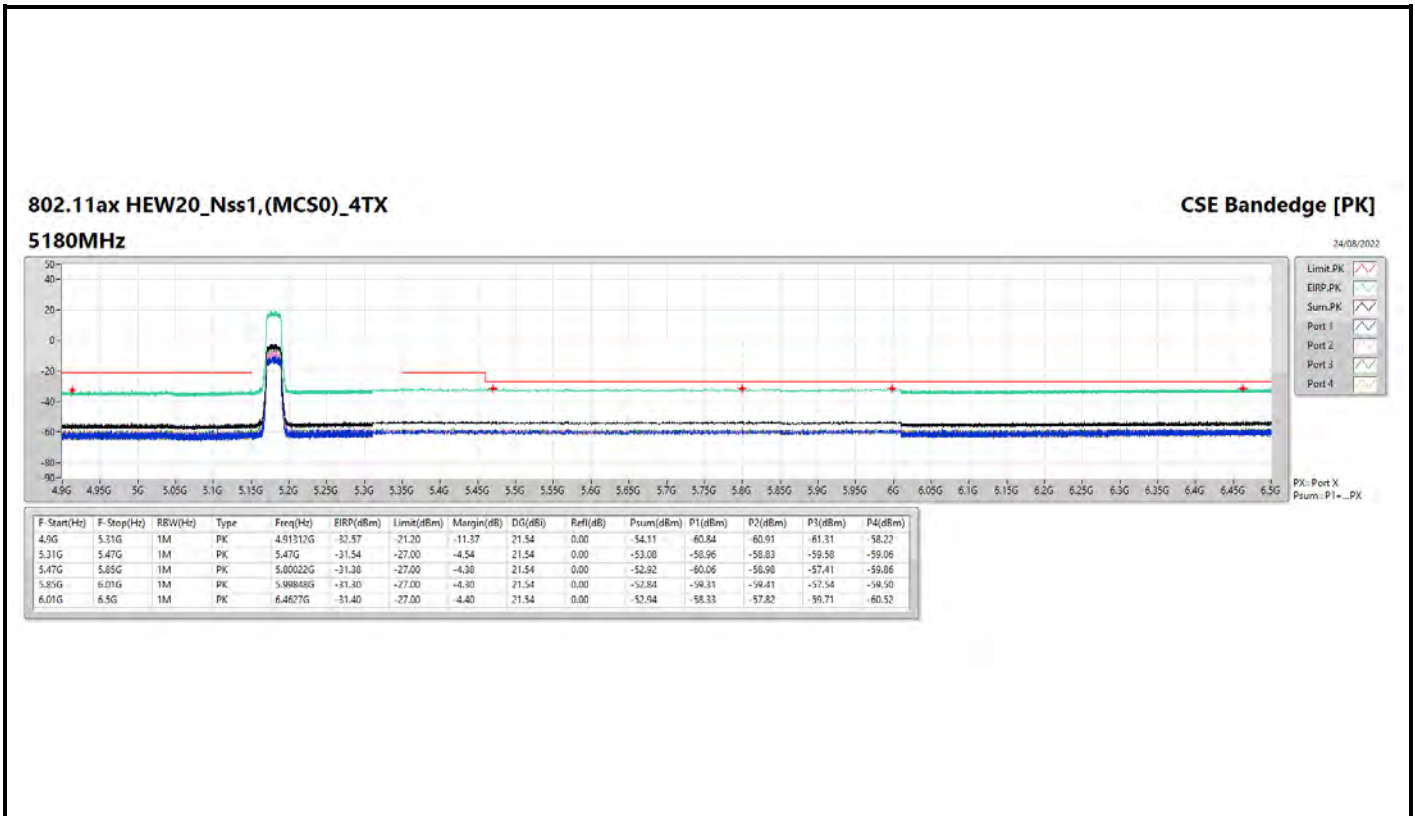

DG = Directional Gain ; PX=Port X; Psum=P1+P2+...PX

**802.11a\_Nss1,(6Mbps)\_4TX**

**5745MHz**

**CSE Bandedge [AV]**

24/08/2022

**802.11a\_Nss1,(6Mbps)\_4TX**

**5825MHZ**

**CSE Bandedge [AV]**

24/08/2022

**802.11ax HEW20\_Nss1,(MCS0)\_4TX**

**5240MHz**

**CSE Bandedge [AV]**

24/08/2022

**802.11ax HEW20\_Nss1,(MCS0)\_4TX**

**5745MHz**

**CSE Bandedge [AV]**