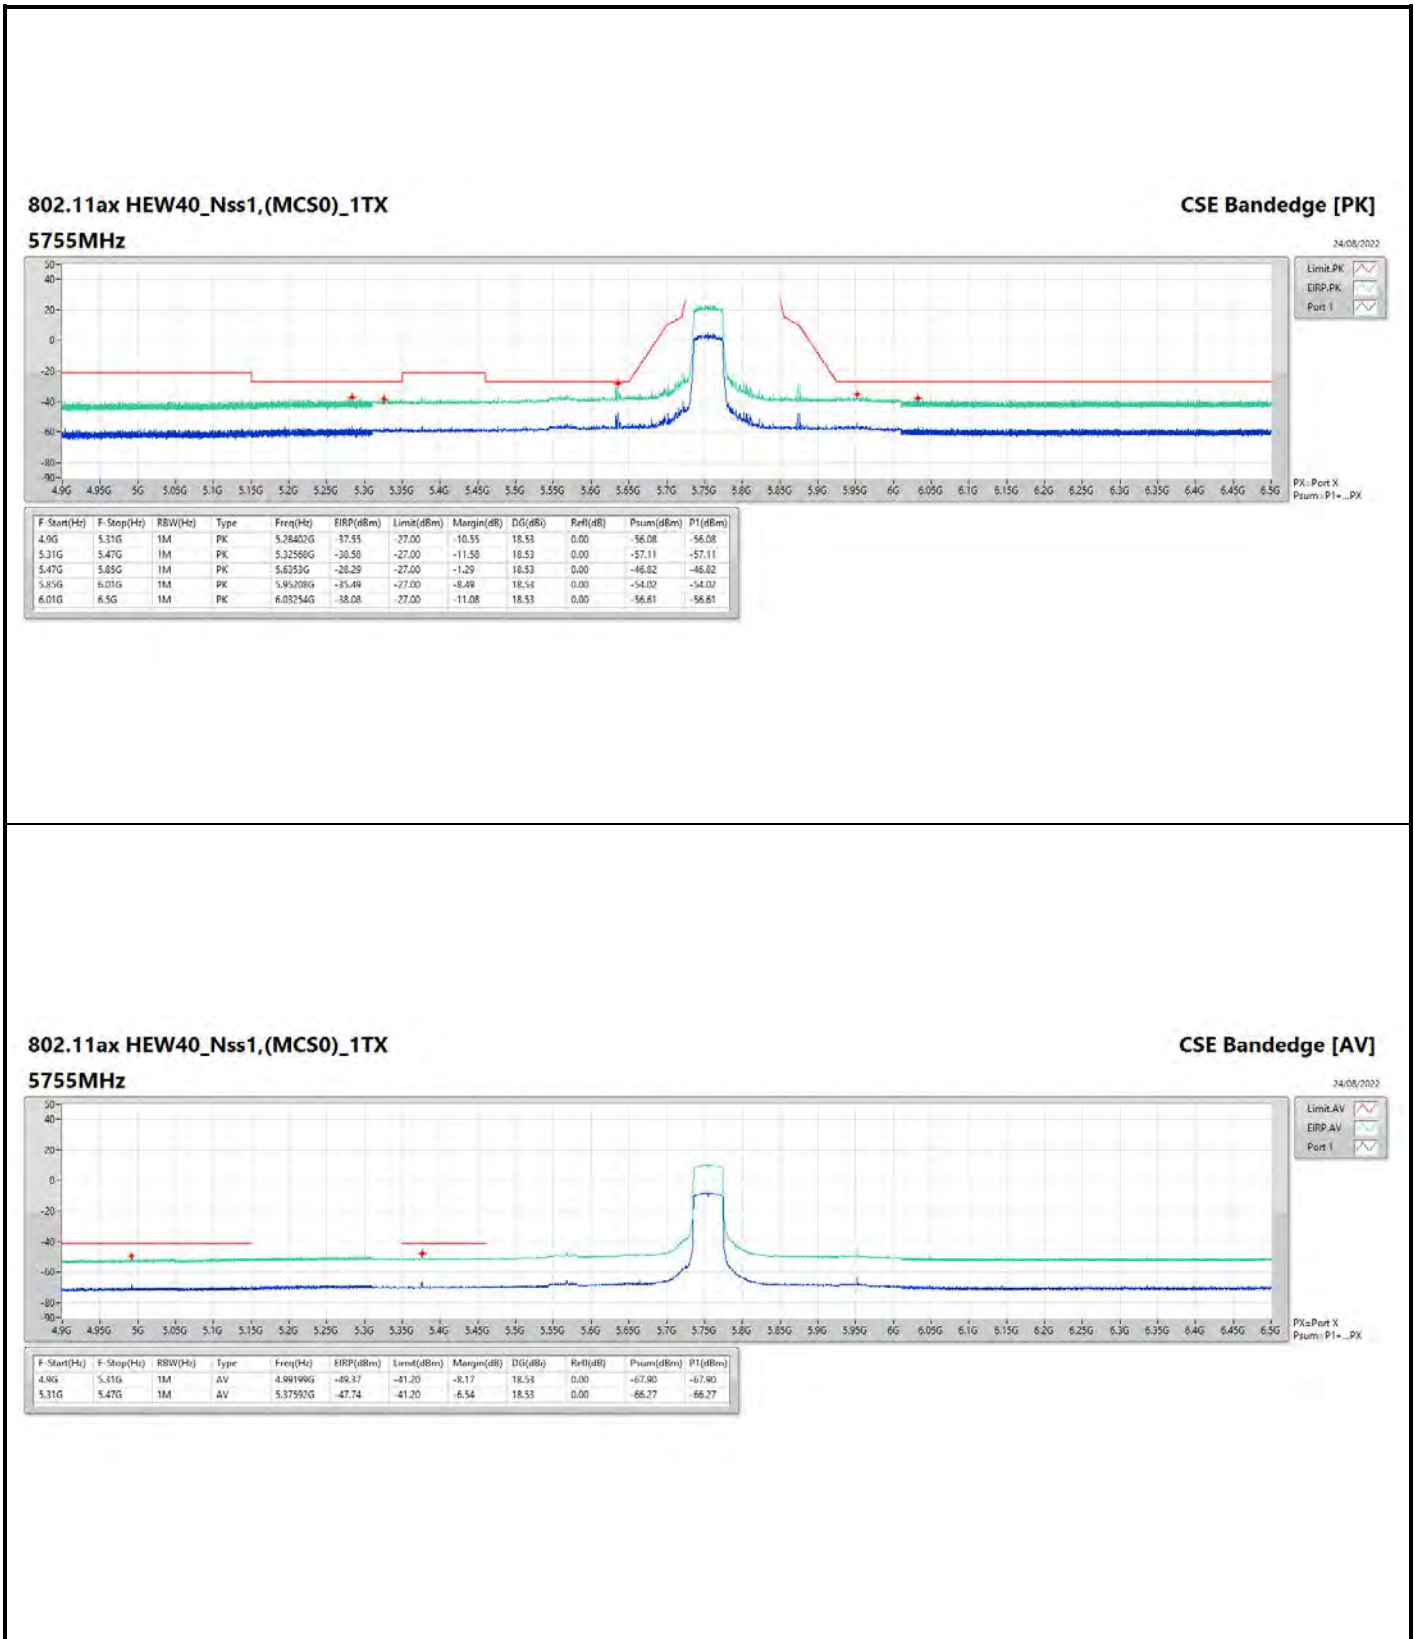

DG = Directional Gain ; PX=Port X; Psum=P1+P2+...PX

**802.11a\_Nss1,(6Mbps)\_4TX**

**5745MHz**

**CSE Bandedge [AV]**

24/08/2022

**802.11a\_Nss1,(6Mbps)\_4TX**

**5825MHZ**

**CSE Bandedge [AV]**

24/08/2022

**802.11ax HEW20\_Nss1,(MCS0)\_4TX**

**5240MHz**

**CSE Bandedge [AV]**

24/08/2022

**802.11ax HEW20\_Nss1,(MCS0)\_4TX**

**5745MHz**

**CSE Bandedge [AV]**