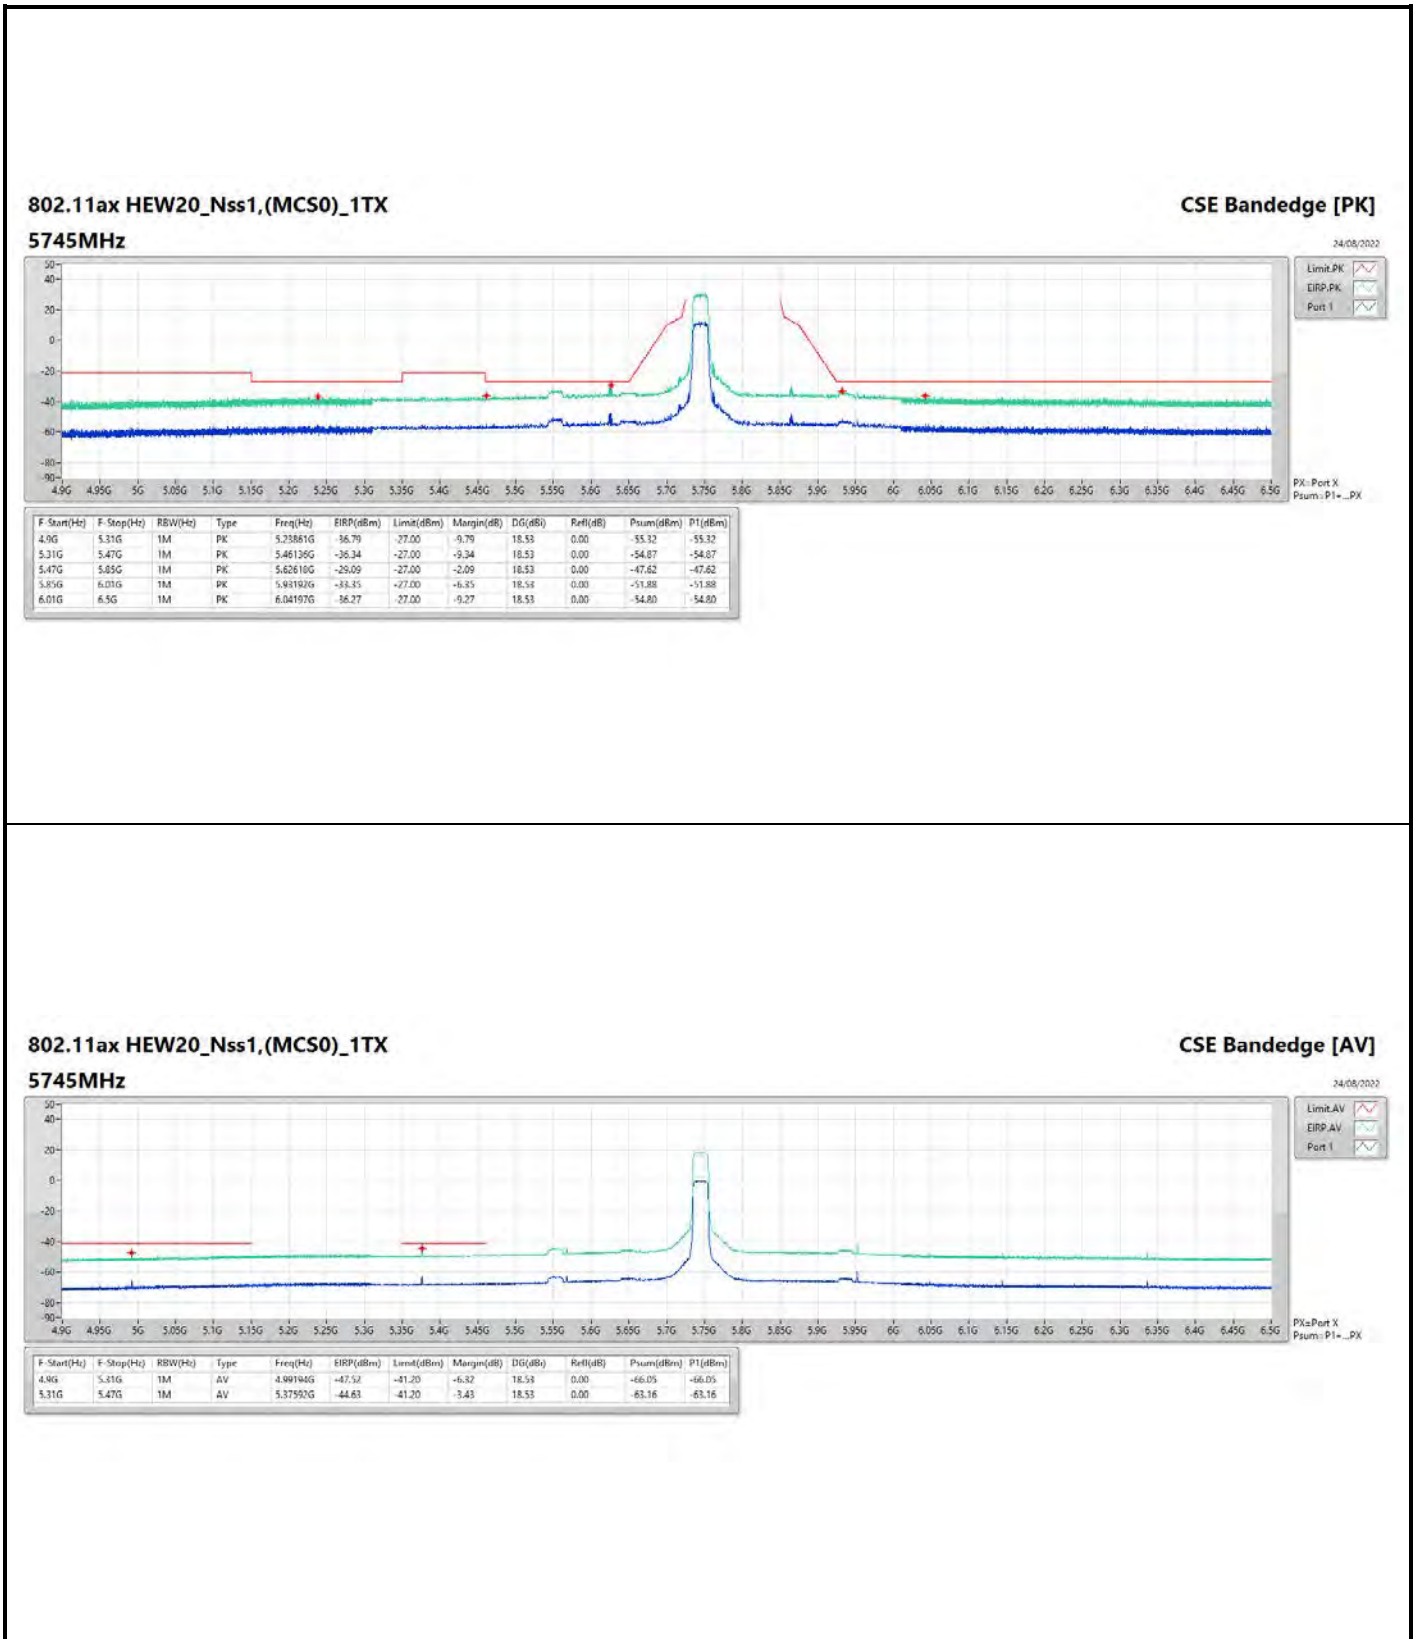

DG = Directional Gain ; PX=Port X; Psum=P1+P2+...PX

**802.11a\_Nss1,(6Mbps)\_4TX**

**5745MHz**

**CSE Bandedge [AV]**

24/08/2022

**802.11a\_Nss1,(6Mbps)\_4TX**

**5825MHZ**

**CSE Bandedge [AV]**