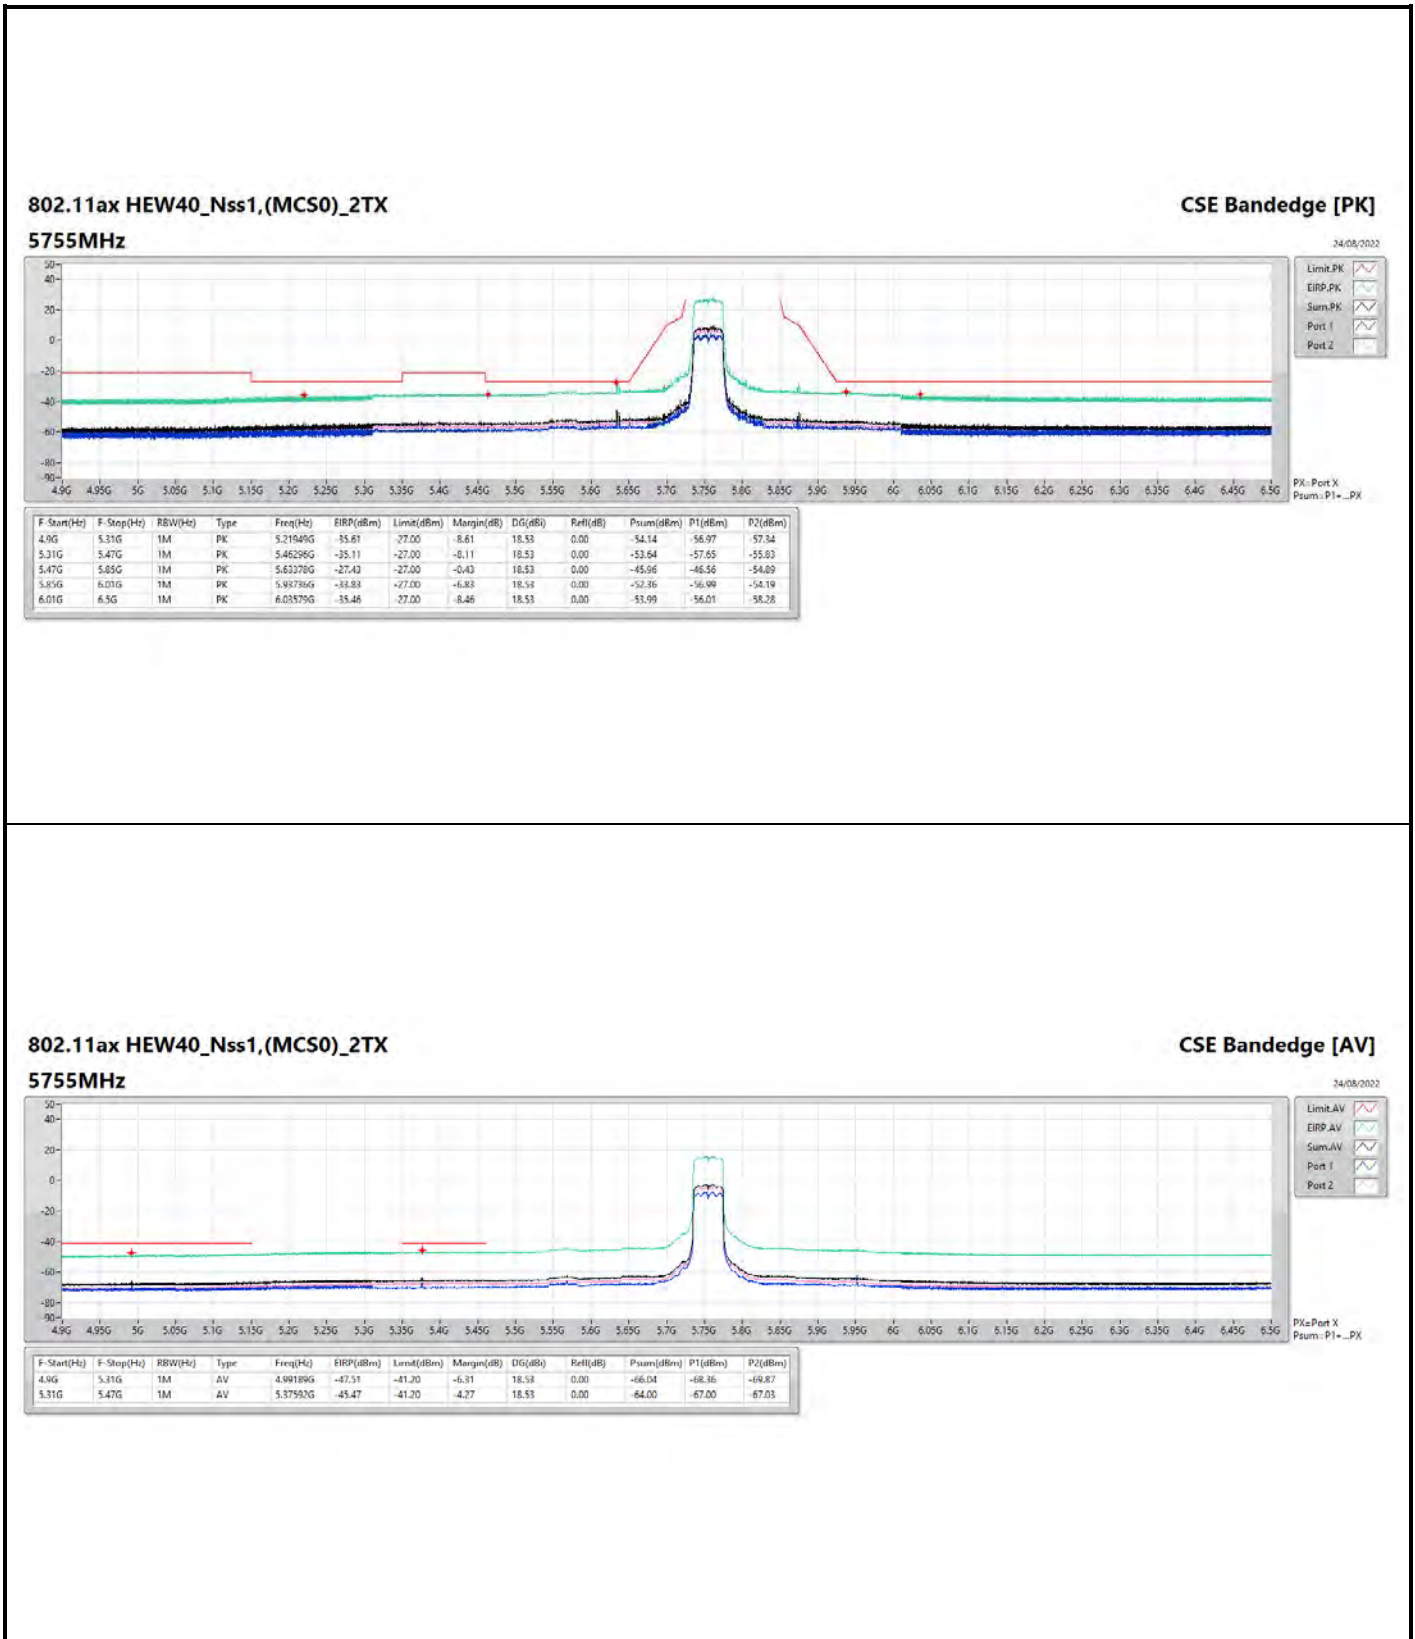

DG = Directional Gain ; PX=Port X; Psum=P1+P2+...PX

**802.11a\_Nss1,(6Mbps)\_4TX**

**5745MHz**

**CSE Bandedge [AV]**

24/08/2022

**802.11a\_Nss1,(6Mbps)\_4TX**

**5825MHZ**

**CSE Bandedge [AV]**