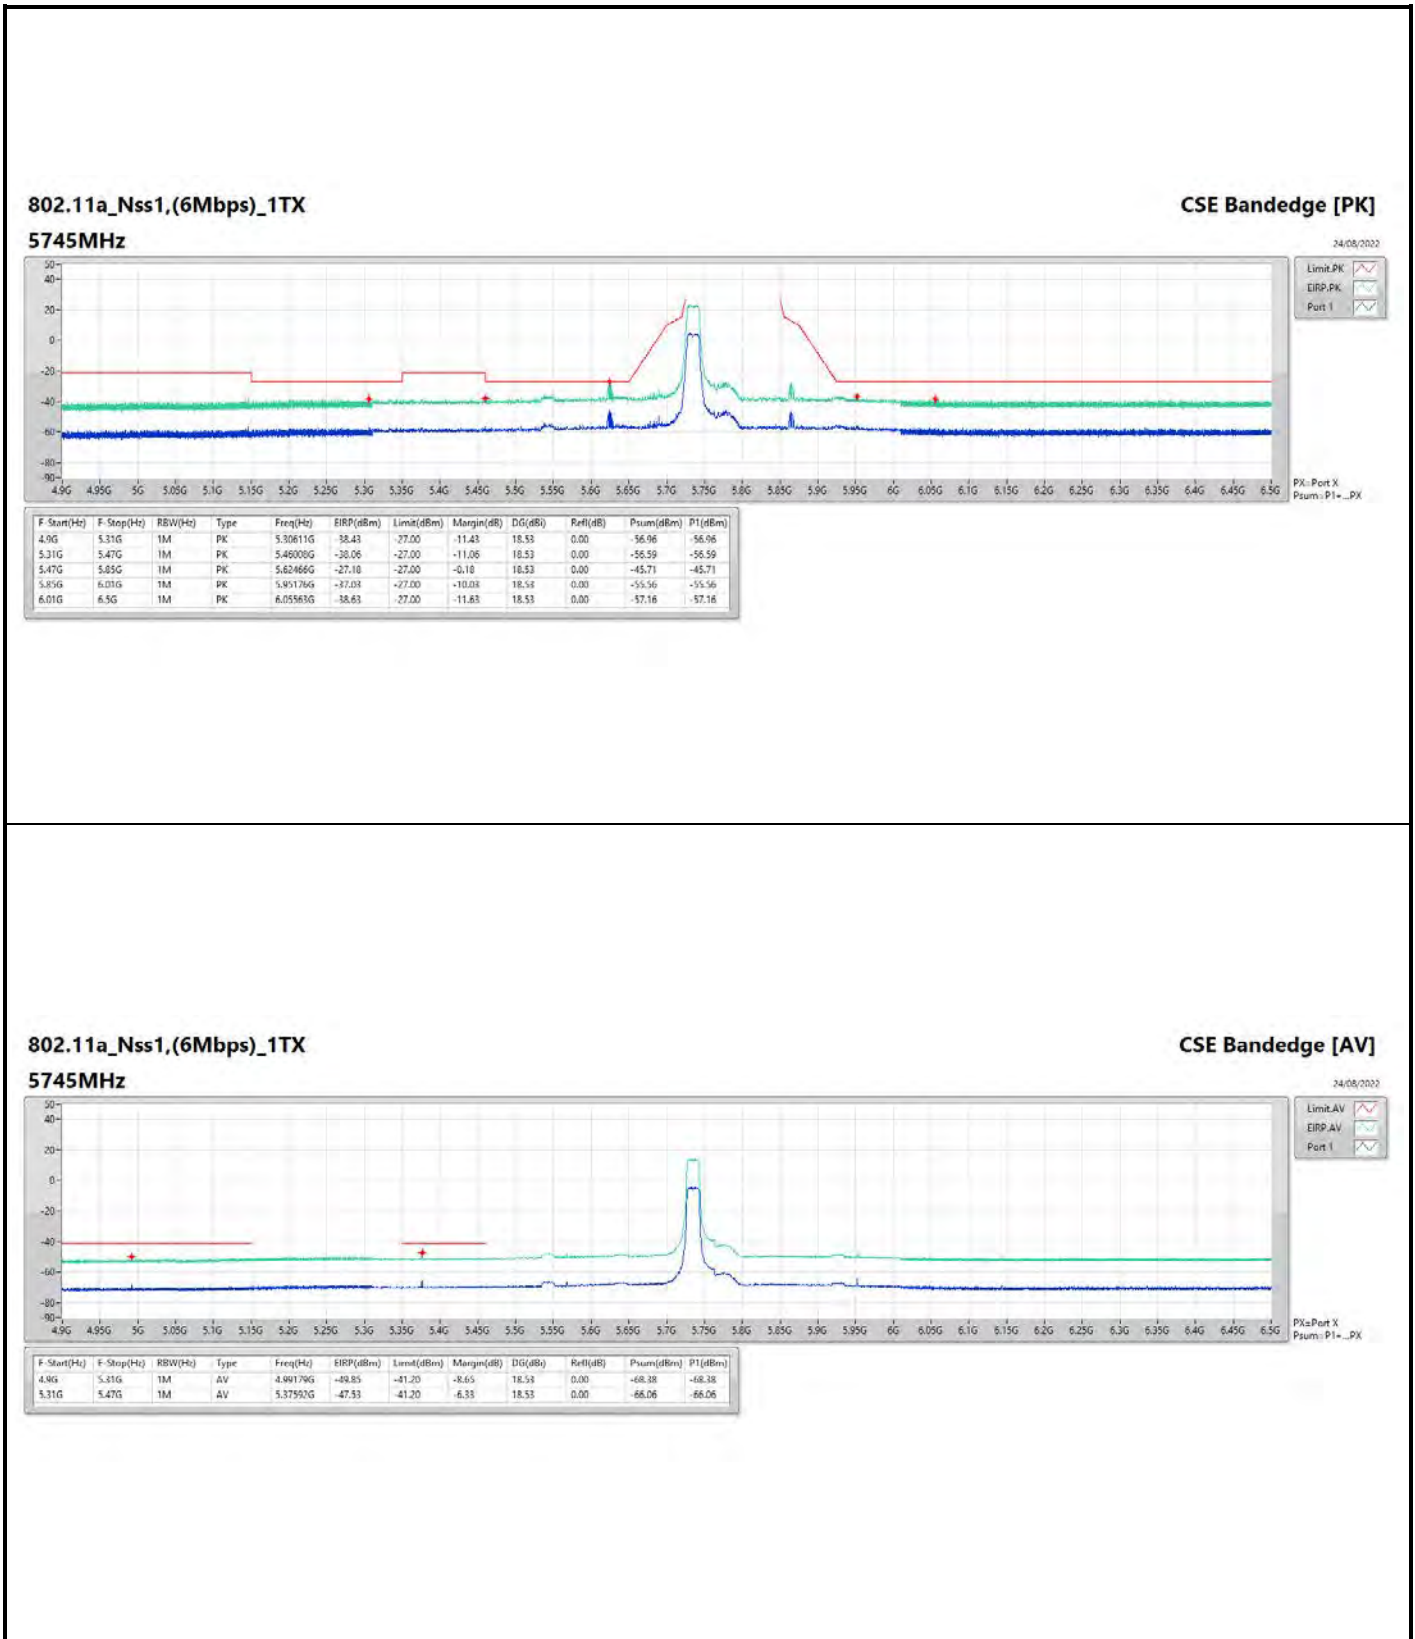

DG = Directional Gain ; PX=Port X; Psum=P1+P2+...PX

**802.11a\_Nss1,(6Mbps)\_4TX**

**5745MHz**

**CSE Bandedge [AV]**

24/08/2022

**802.11a\_Nss1,(6Mbps)\_4TX**

**5825MHZ**

**CSE Bandedge [AV]**