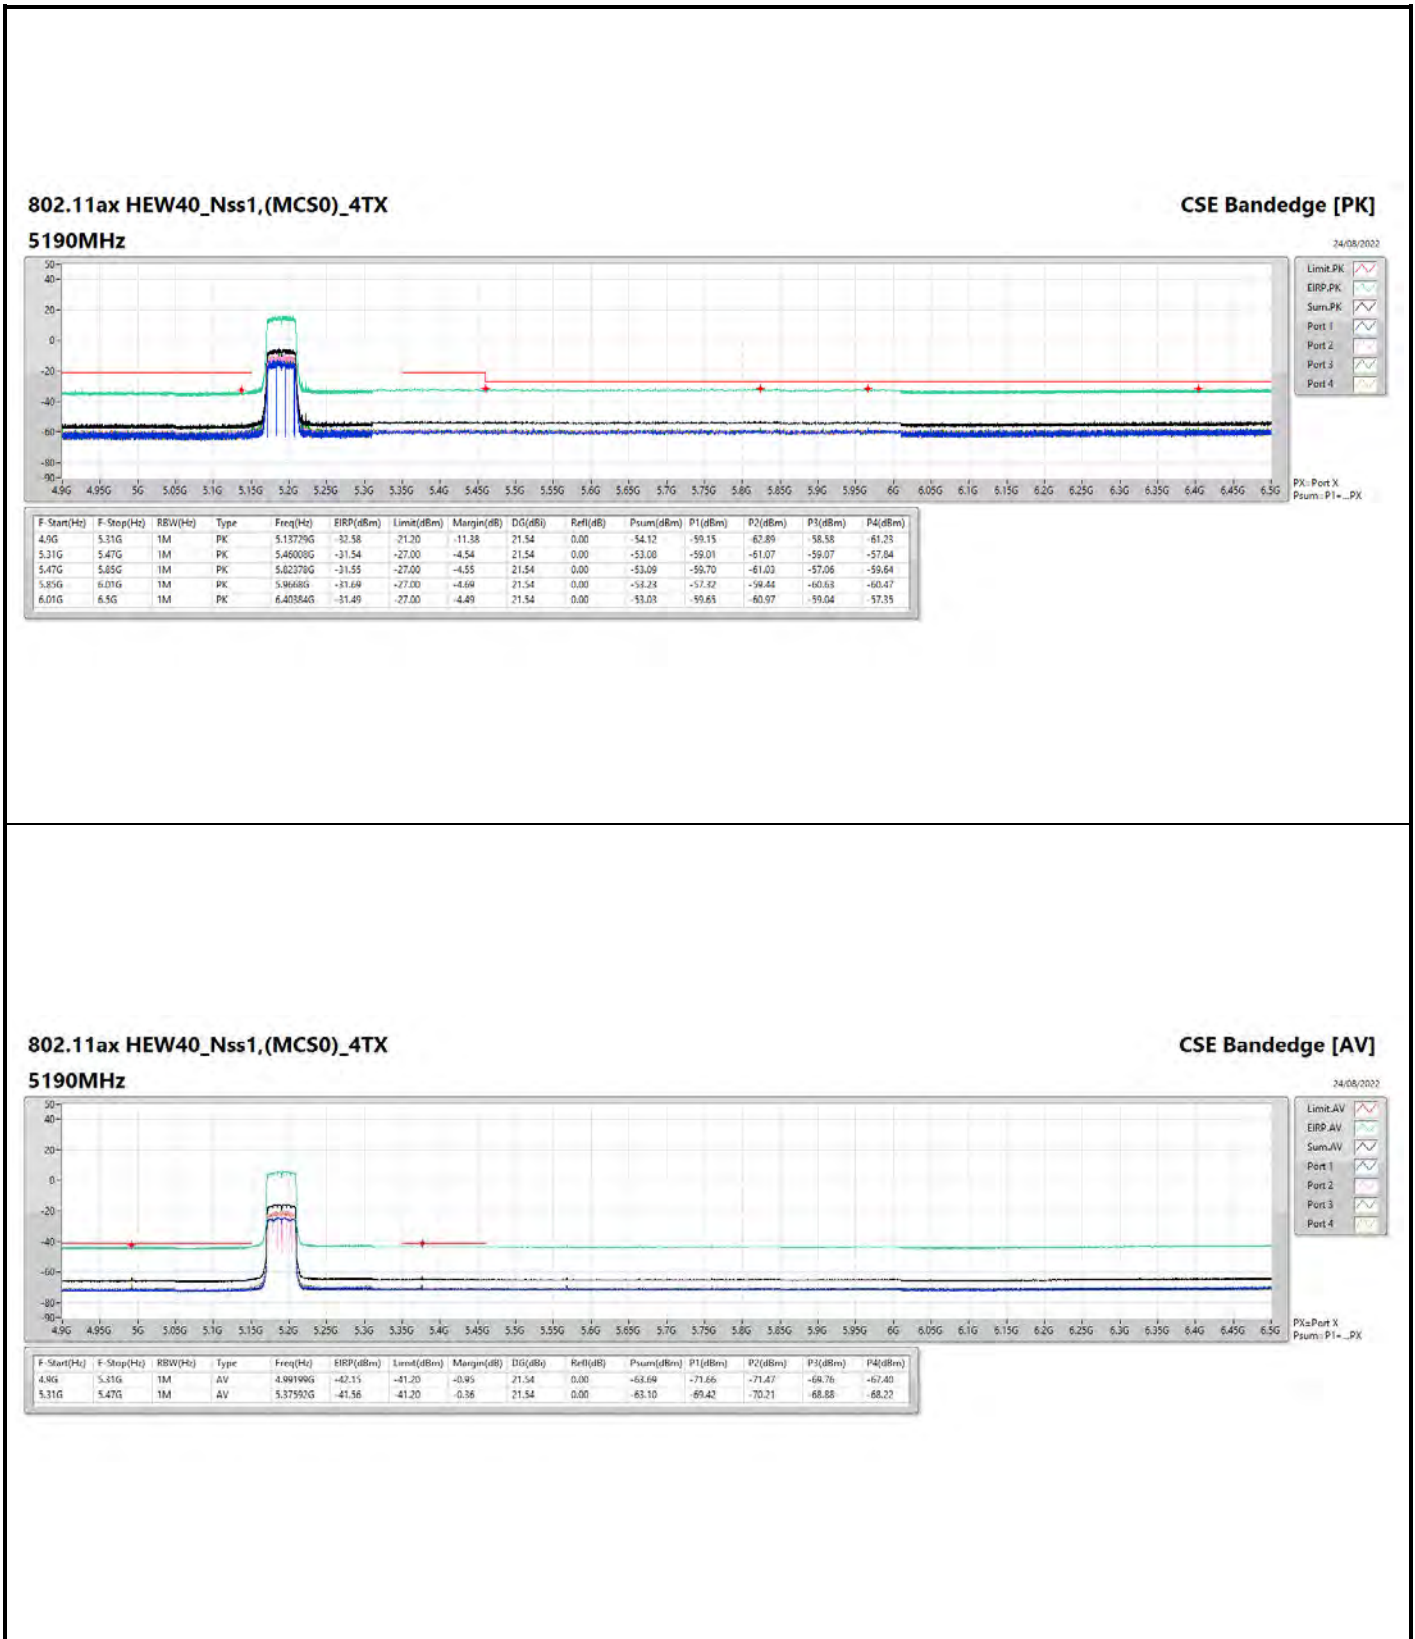

24/08/2022

**802.11ax HEW20\_Nss1,(MCS0)\_4TX**

**5785MHz**

**CSE Bandedge [AV]**

24/08/2022

**802.11ax HEW20\_Nss1,(MCS0)\_4TX**

**5825MHz**

**CSE Bandedge [AV]**

24/08/2022

**802.11ax HEW40\_Nss1,(MCS0)\_4TX**

**5755MHZ**

**CSE Bandedge [AV]**

24/08/2022

**802.11ax HEW40\_Nss1,(MCS0)\_4TX**

**5795MHZ**

**CSE Bandedge [AV]**