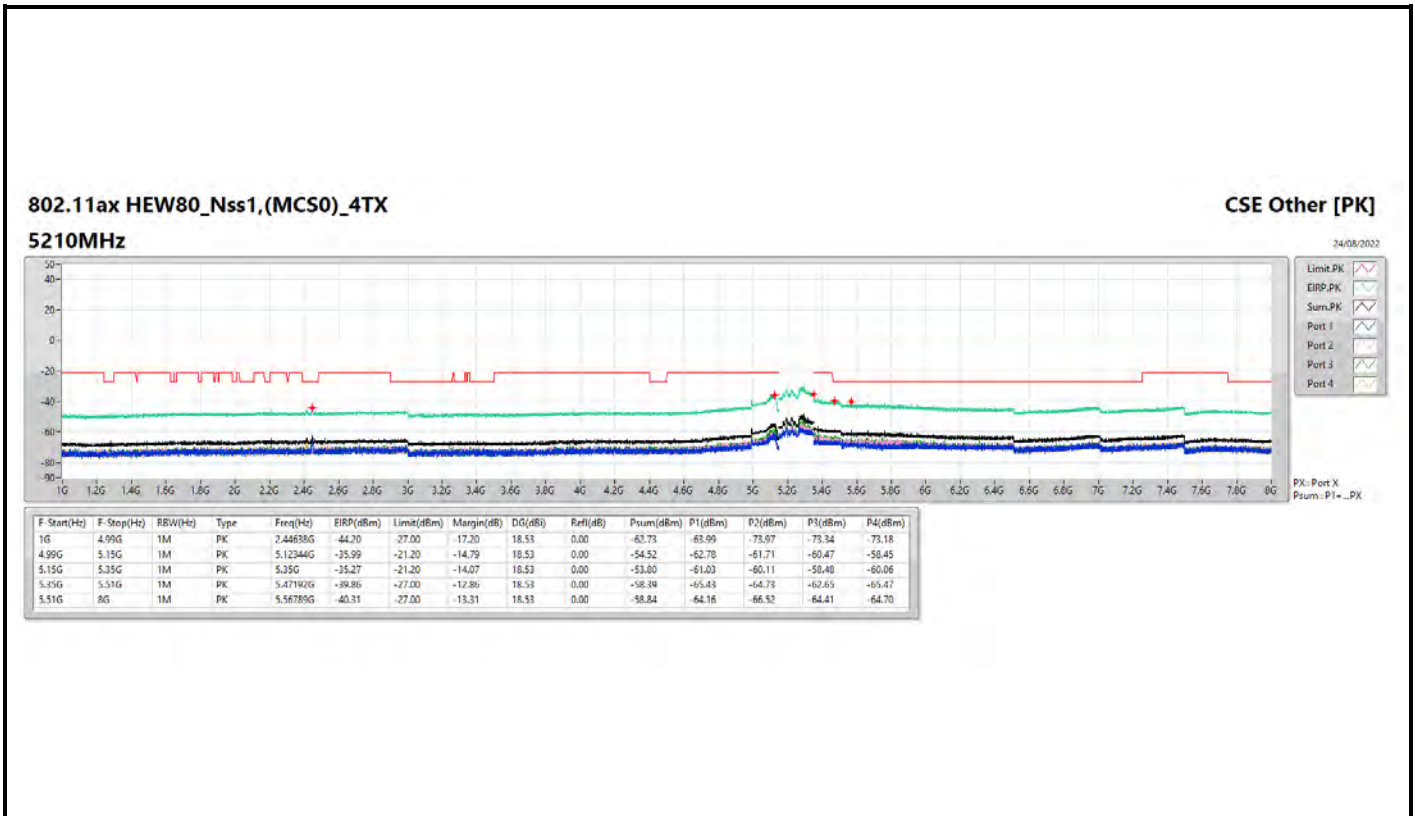

802.11ax HEW20_Nss1,(MCS0)_4TX

5825MHZ

CSE Other [AV]

24/08/2022

802.11ax HEW80_Nss1,(MCS0)_4TX

5775MHz

CSE Other [AV]

24/08/2022