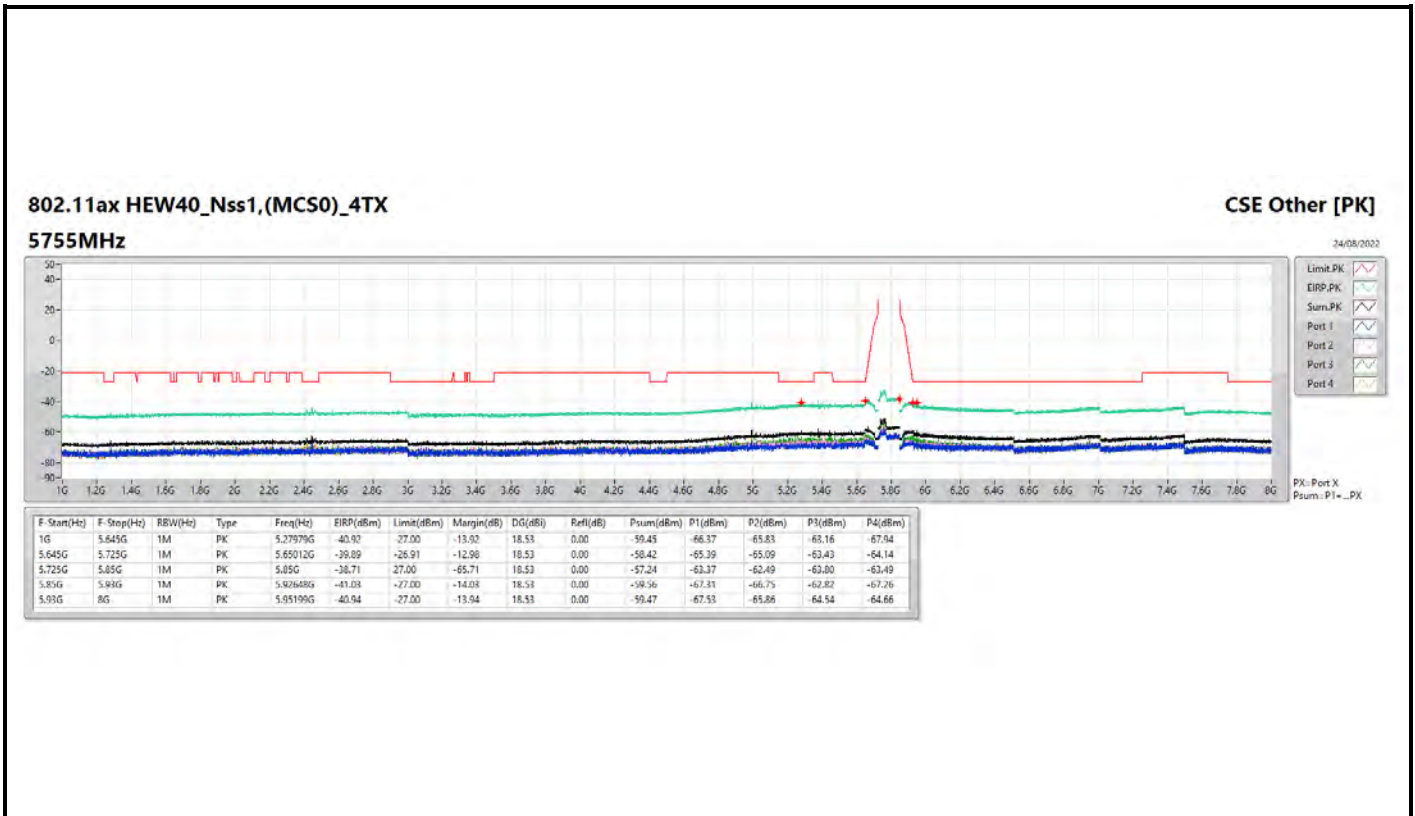

802.11ax HEW20_Nss1,(MCS0)_4TX

5825MHZ

CSE Other [AV]

24/08/2022

802.11ax HEW80_Nss1,(MCS0)_4TX

5775MHz

CSE Other [AV]

24/08/2022