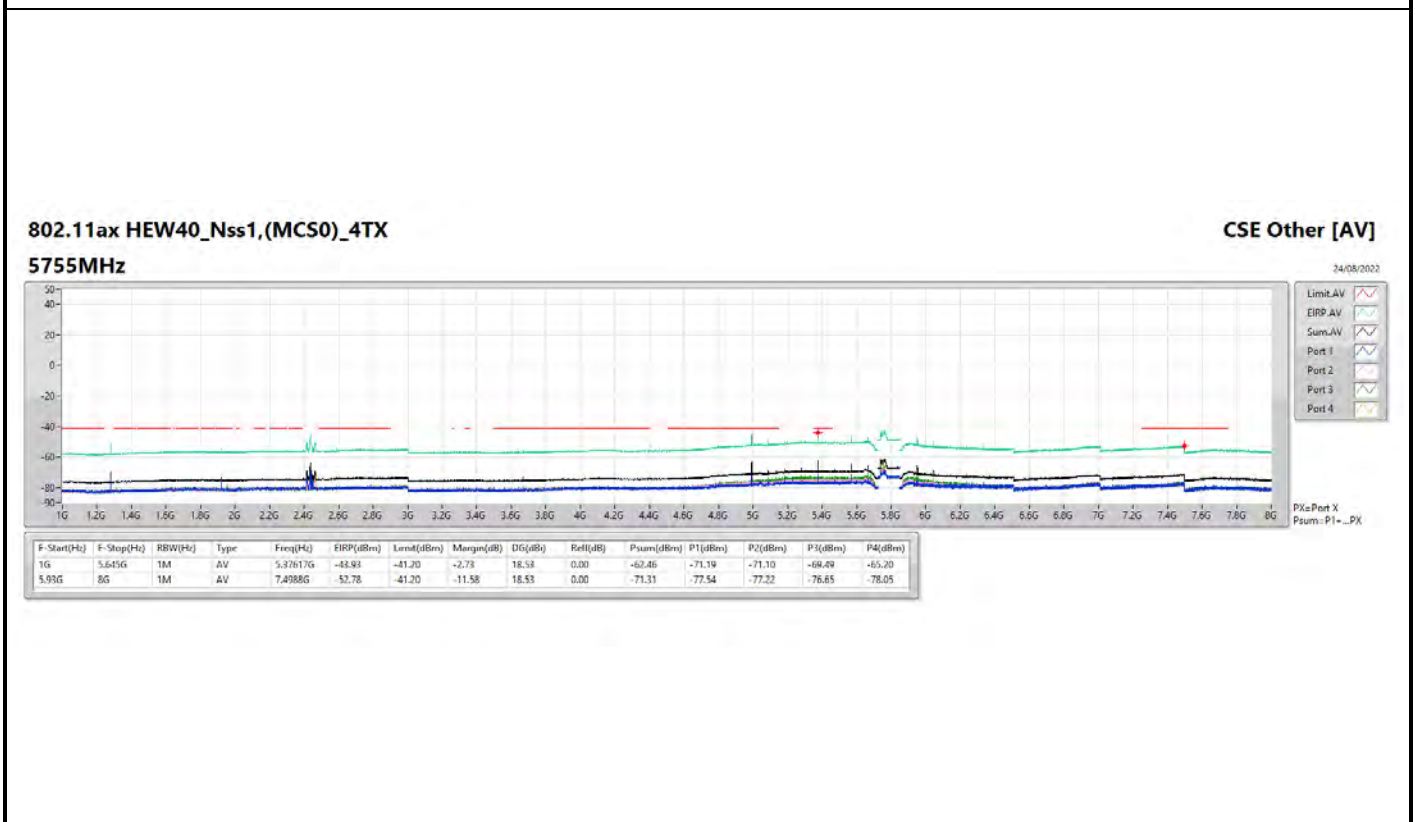

802.11ax HEW20_Nss1,(MCS0)_4TX

5825MHZ

CSE Other [AV]

24/08/2022

802.11ax HEW80_Nss1,(MCS0)_4TX

5775MHz

CSE Other [AV]

24/08/2022