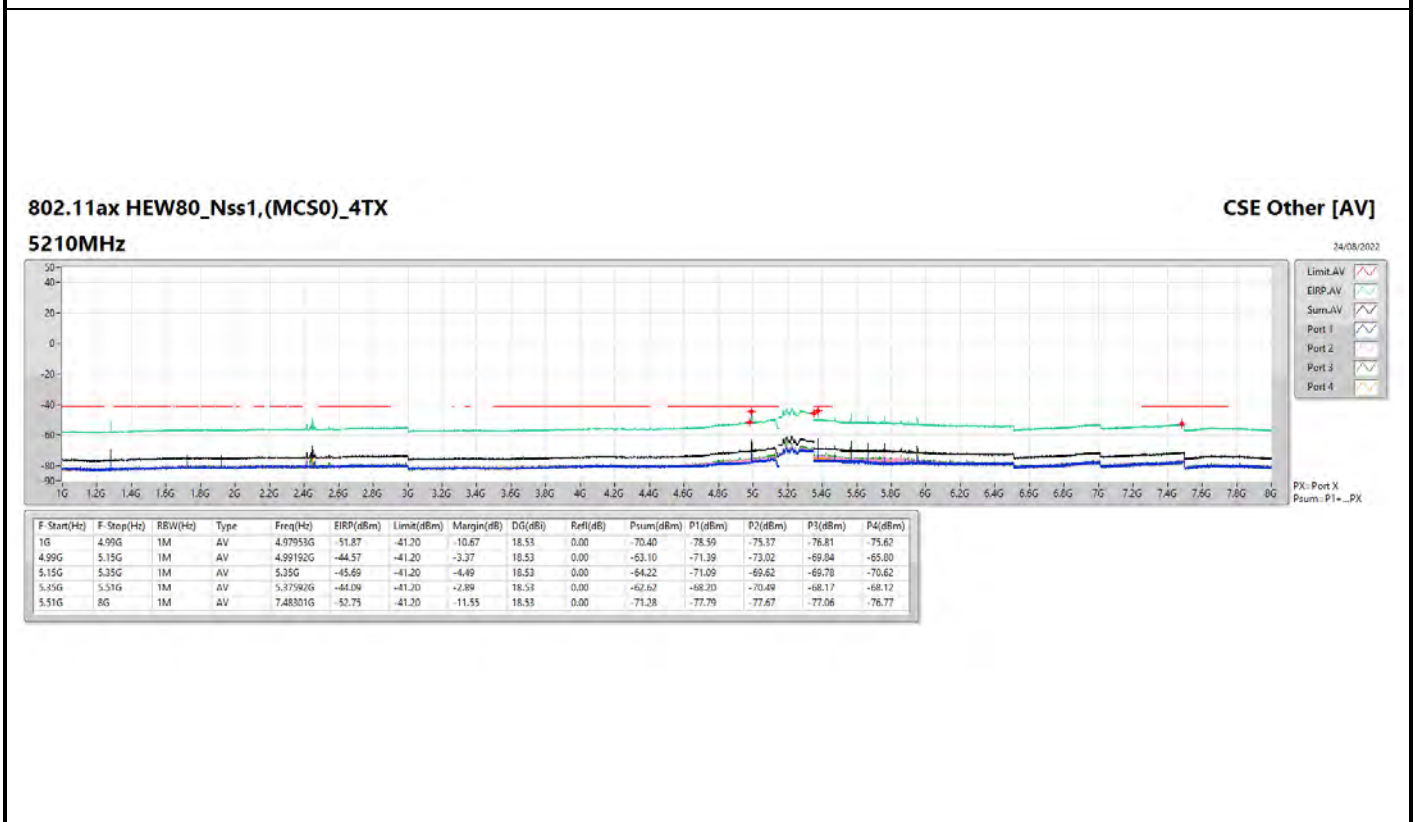

802.11ax HEW20_Nss1,(MCS0)_4TX

5825MHZ

CSE Other [AV]

24/08/2022

802.11ax HEW80_Nss1,(MCS0)_4TX

5775MHz

CSE Other [AV]

24/08/2022