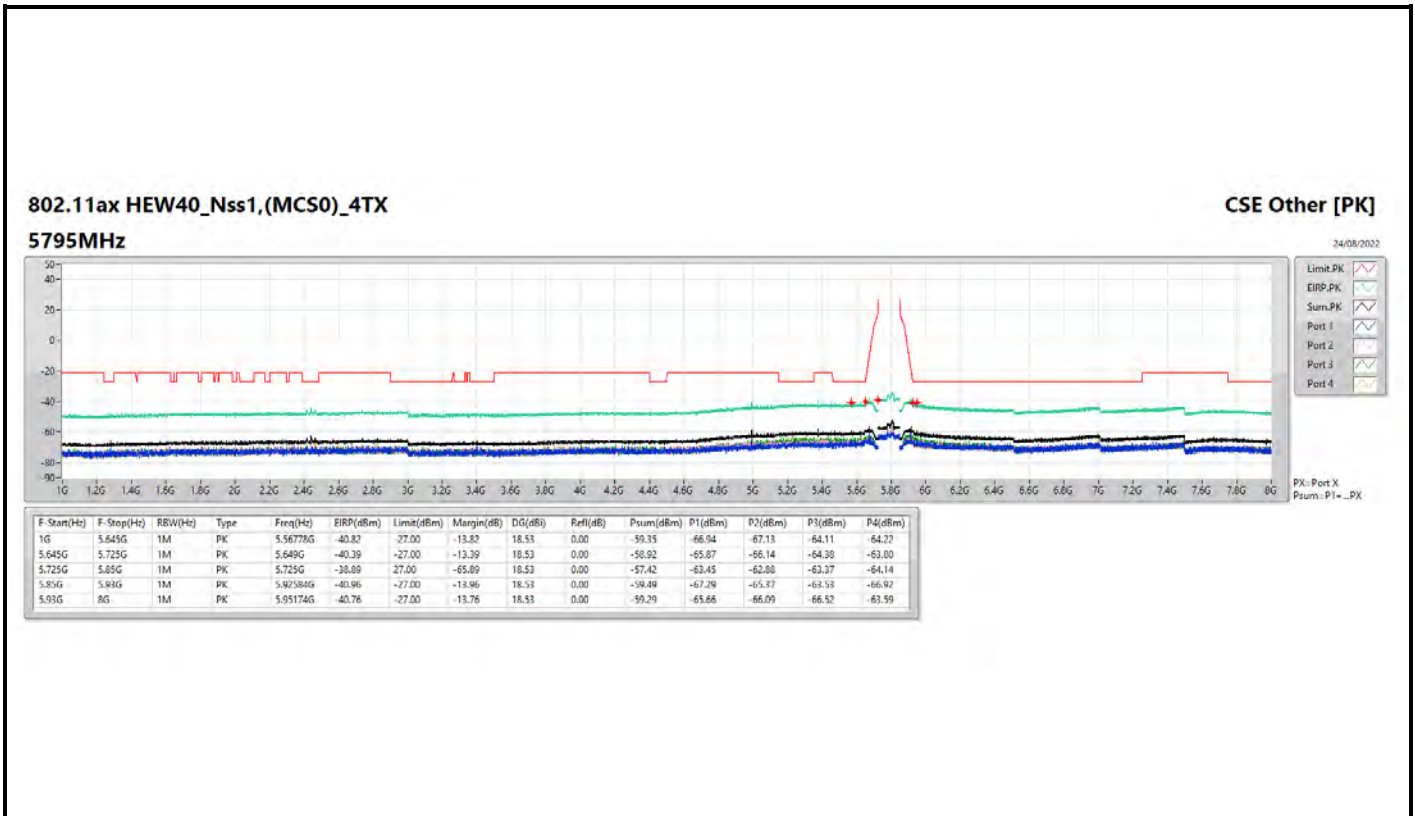

802.11ax HEW20_Nss1,(MCS0)_4TX

5825MHZ

CSE Other [AV]

24/08/2022

802.11ax HEW80_Nss1,(MCS0)_4TX

5775MHz

CSE Other [AV]

24/08/2022