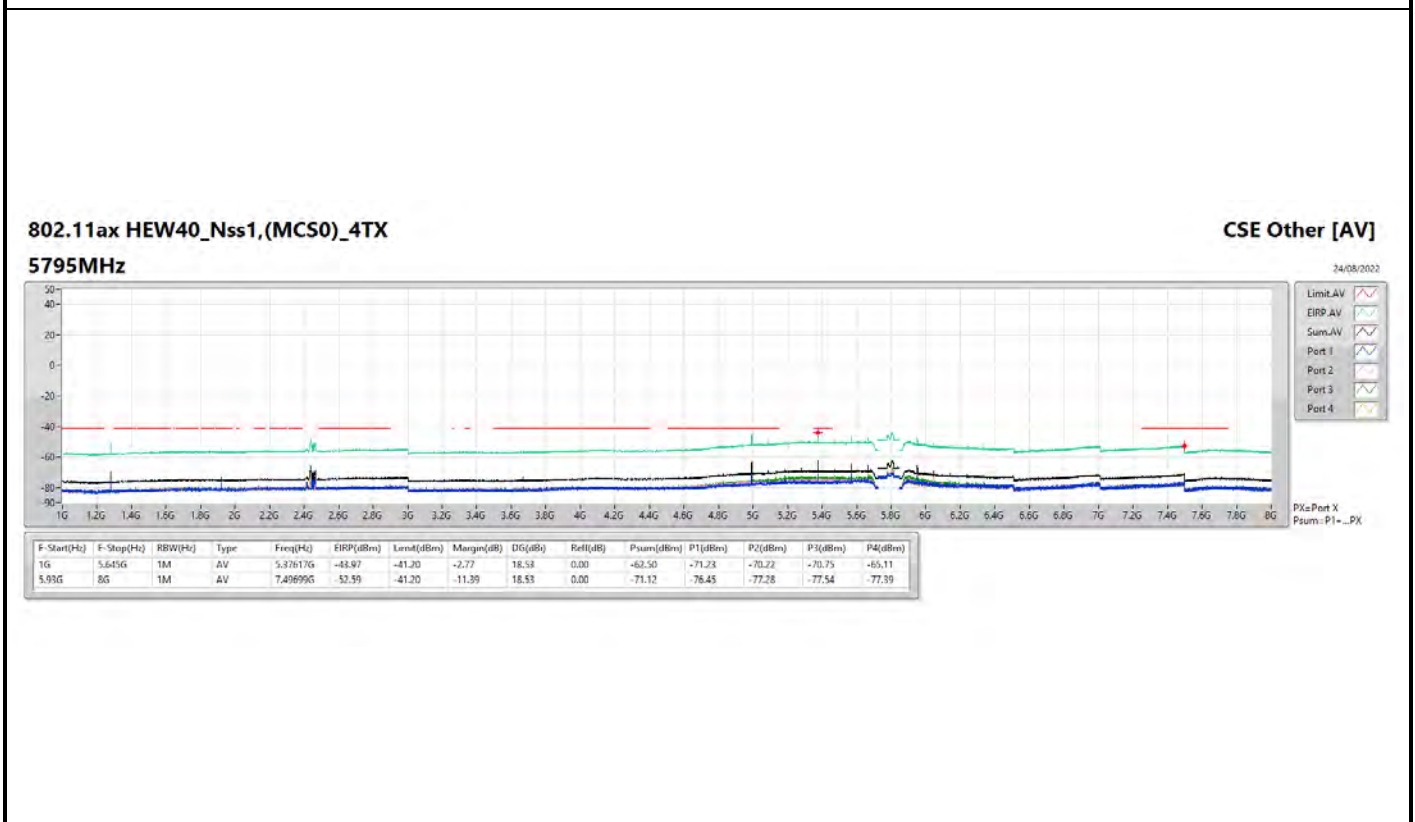

802.11ax HEW20_Nss1,(MCS0)_4TX

5825MHZ

CSE Other [AV]

24/08/2022

802.11ax HEW80_Nss1,(MCS0)_4TX

5775MHz

CSE Other [AV]

24/08/2022