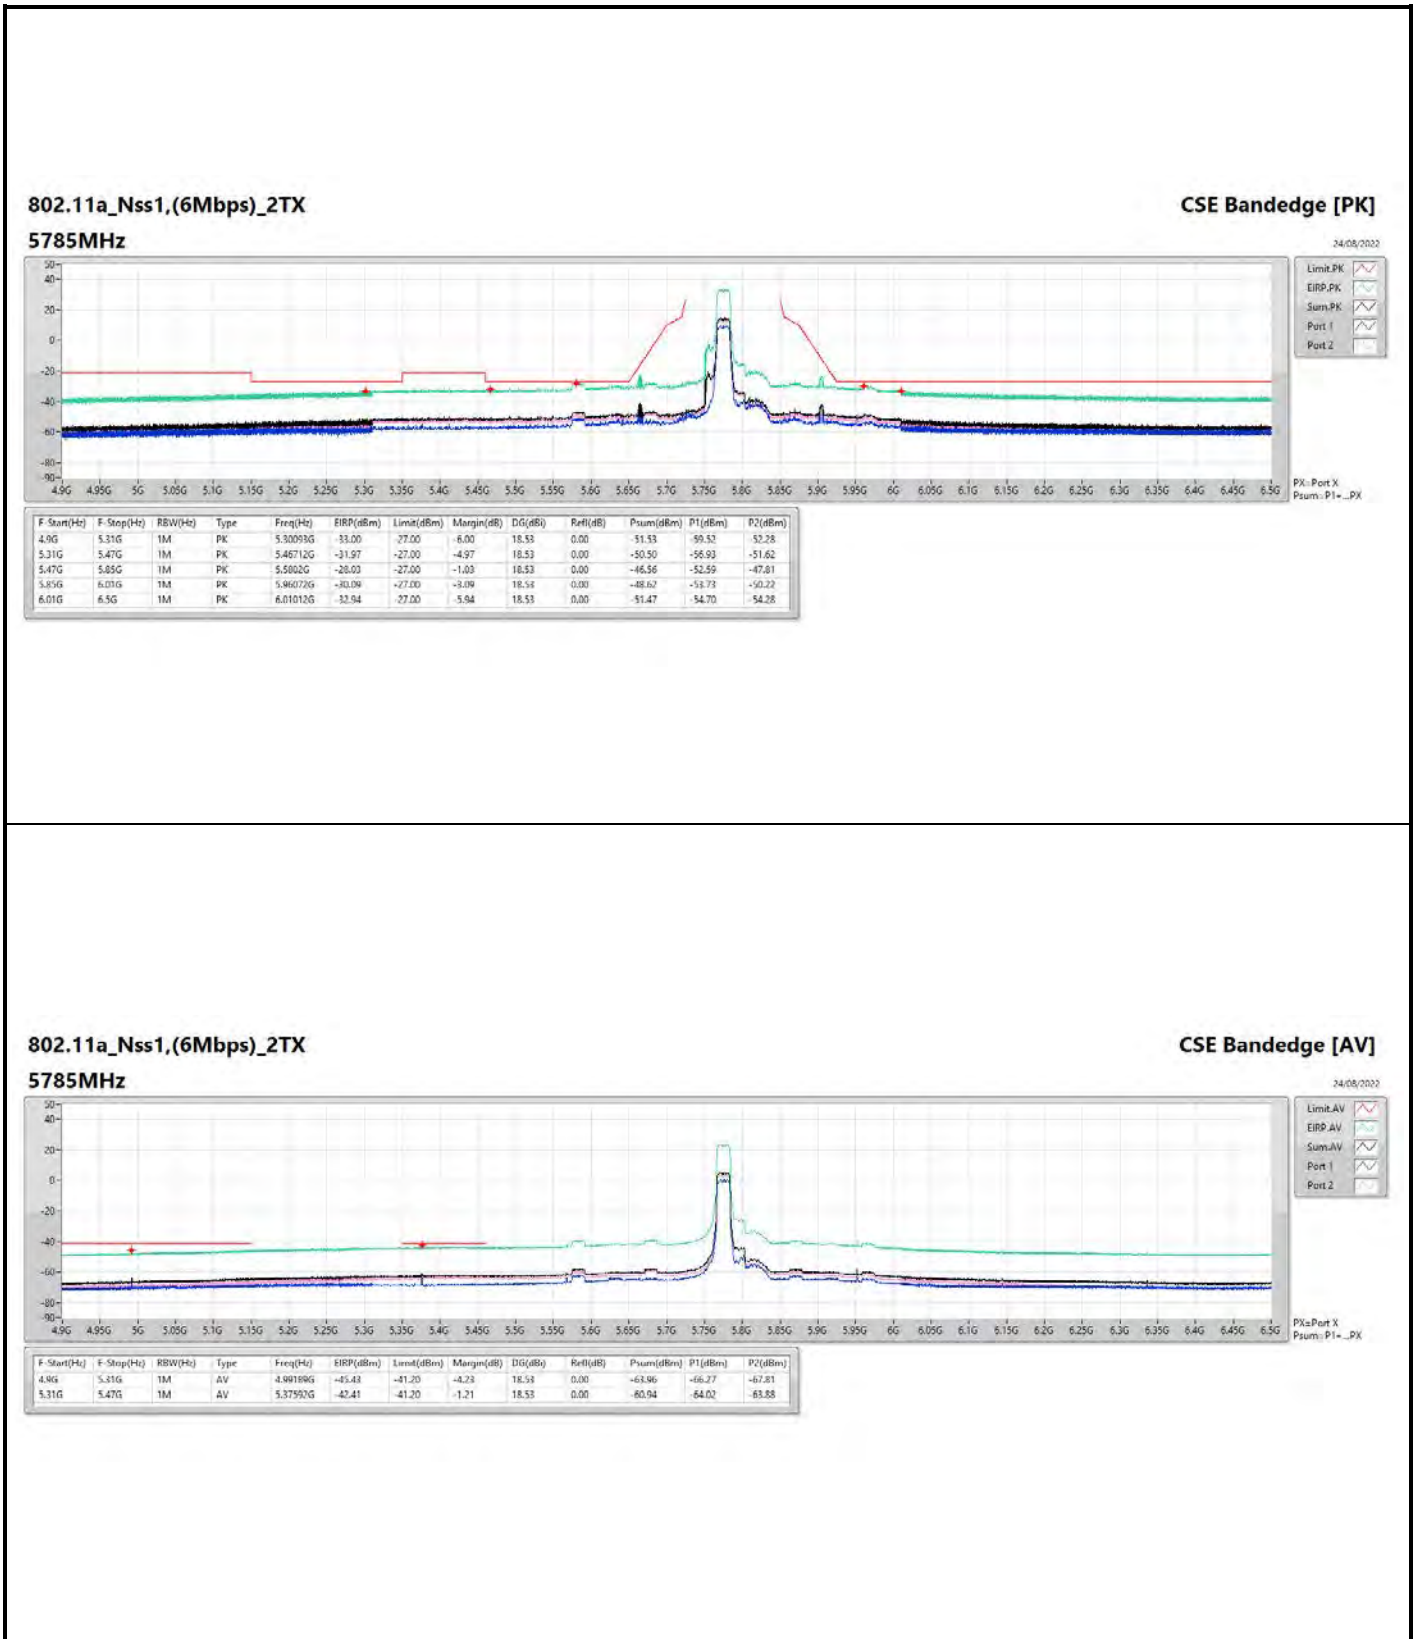

DG = Directional Gain ; PX=Port X; Psum=P1+P2+...PX

**802.11ax HEW40\_Nss1,(MCS0)\_1TX**

**5795MHz**

**CSE Bandedge [AV]**

24/08/2022

**802.11ax HEW20\_Nss1,(MCS0)\_2TX**

**5785MHz**

**CSE Bandedge [AV]**