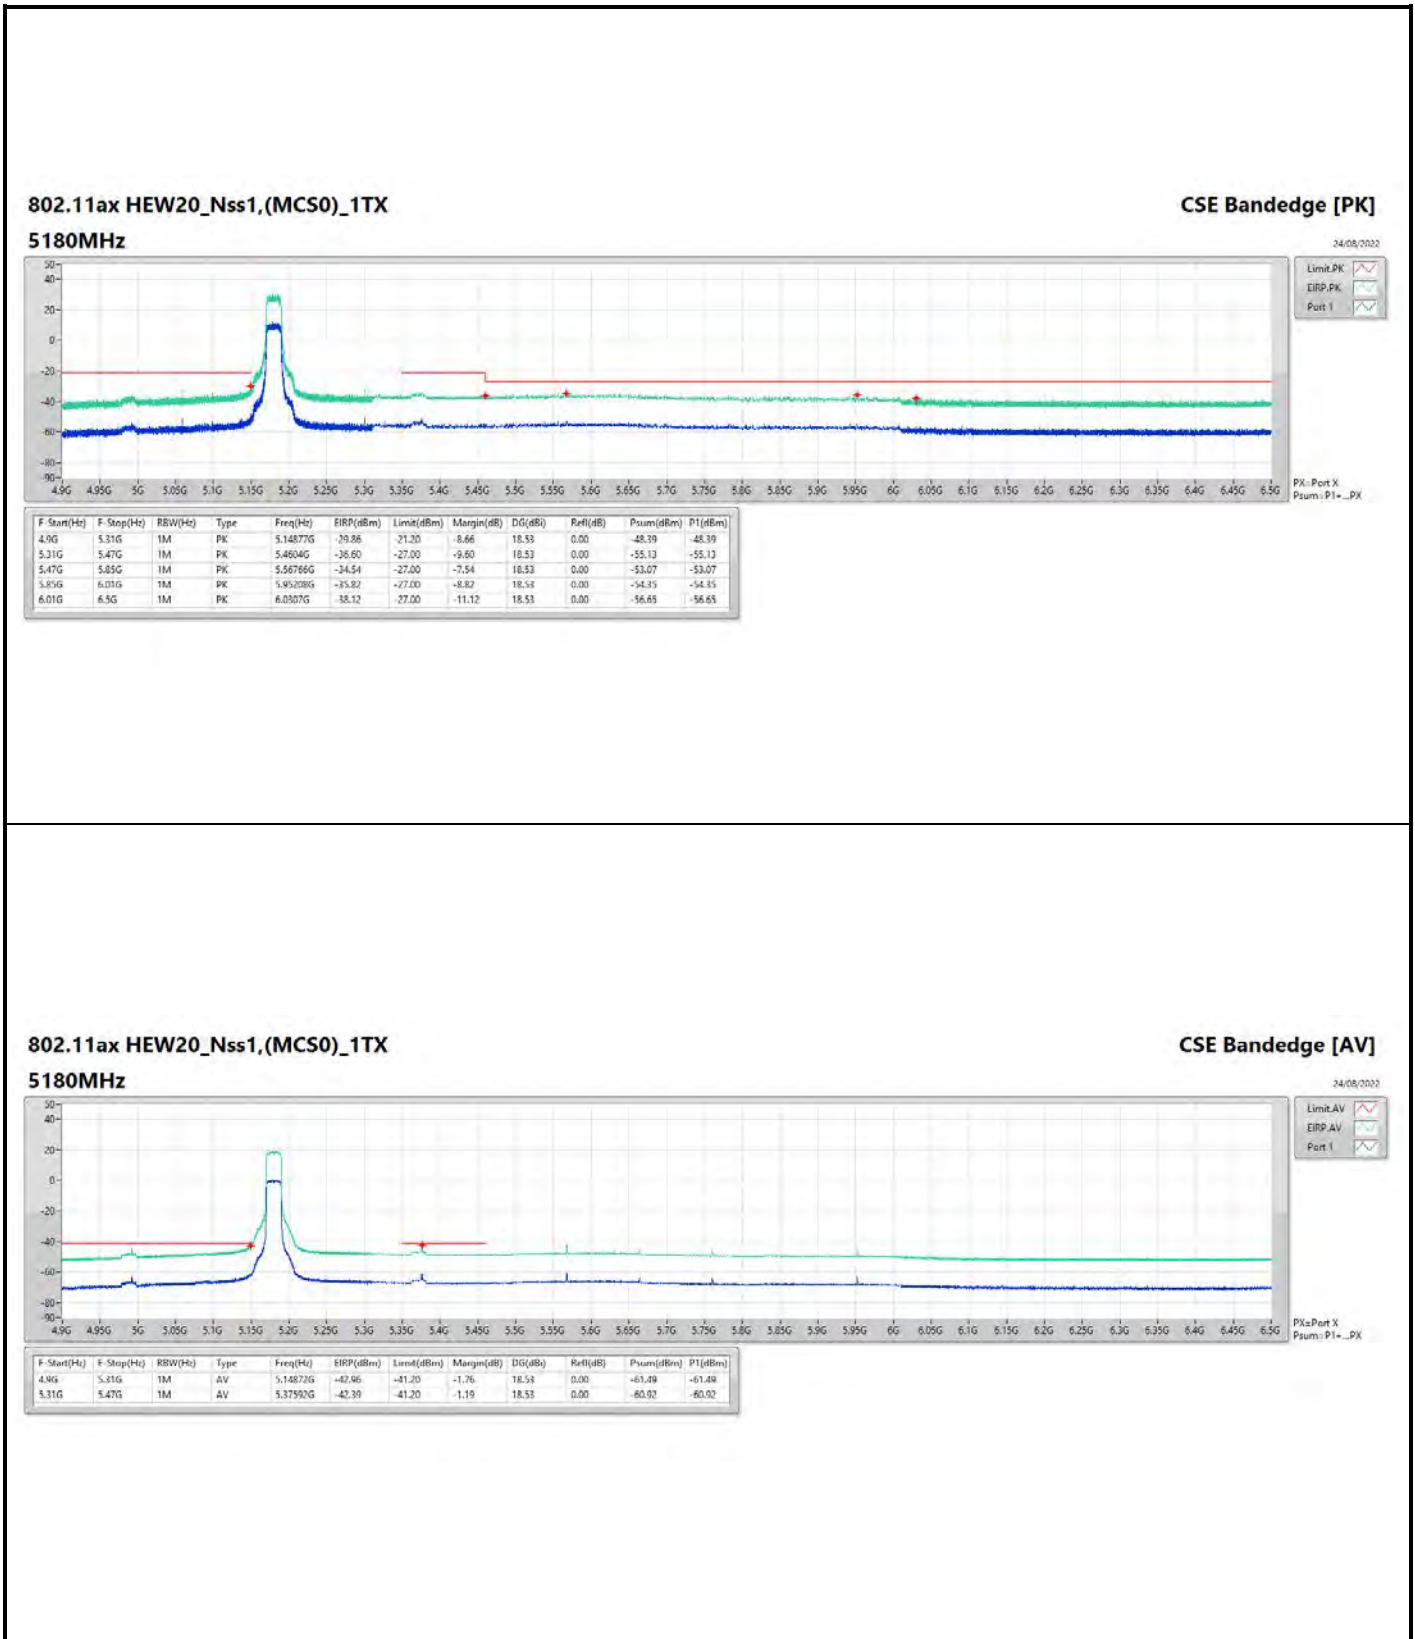

DG = Directional Gain ; PX=Port X; Psum=P1+P2+...PX

**802.11ax HEW40\_Nss1,(MCS0)\_1TX**

**5795MHz**

**CSE Bandedge [AV]**

24/08/2022

**802.11ax HEW20\_Nss1,(MCS0)\_2TX**

**5785MHz**

**CSE Bandedge [AV]**