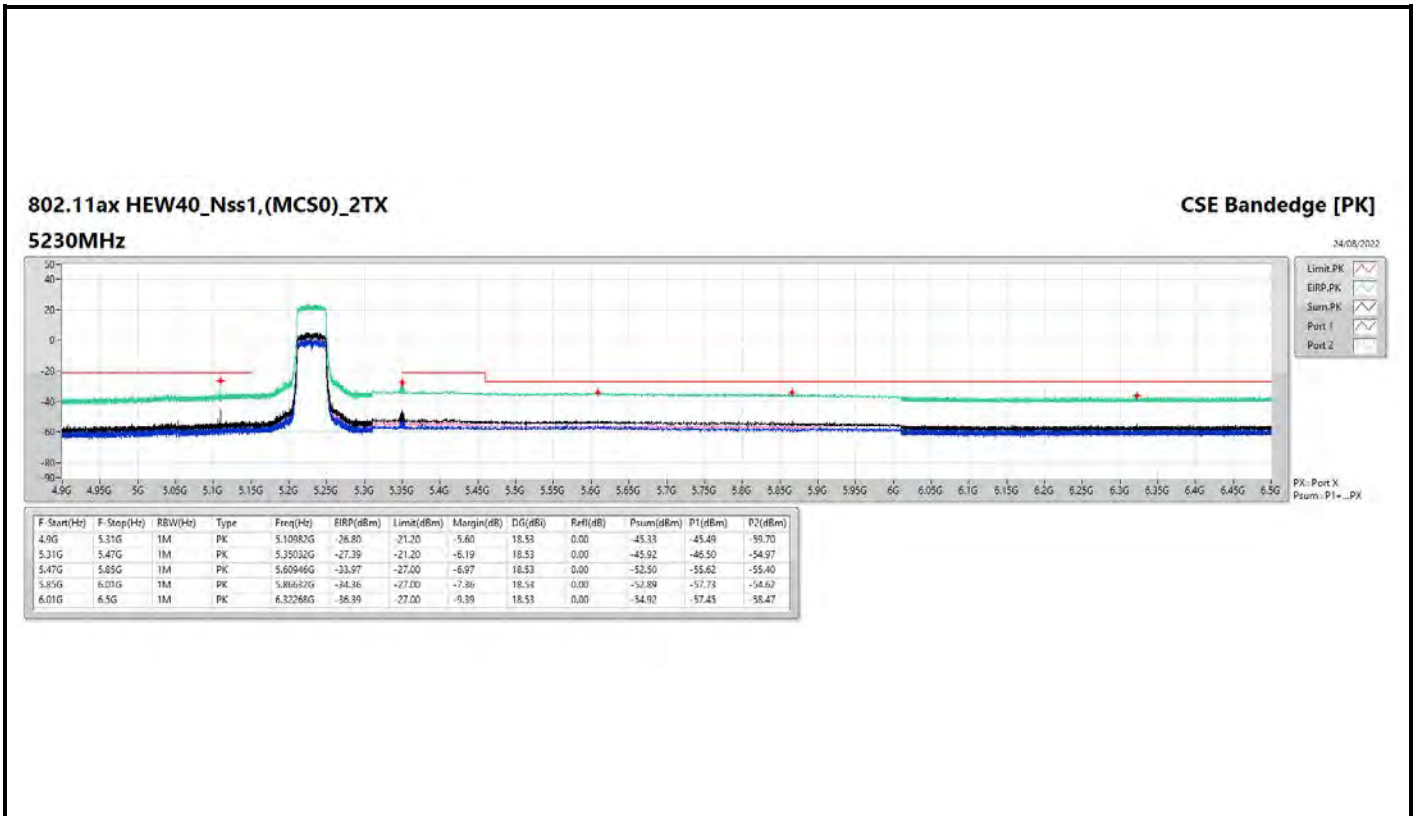

DG = Directional Gain ; PX=Port X; Psum=P1+P2+...PX

**802.11ax HEW40\_Nss1,(MCS0)\_1TX**

**5795MHz**

**CSE Bandedge [AV]**

24/08/2022

**802.11ax HEW20\_Nss1,(MCS0)\_2TX**

**5785MHz**

**CSE Bandedge [AV]**

24/08/2022

**802.11a\_Nss1,(6Mbps)\_4TX**

**5785MHz**

**CSE Bandedge [AV]**

24/08/2022

**802.11ax HEW20\_Nss1,(MCS0)\_4TX**

**5180MHz**

**CSE Bandedge [AV]**