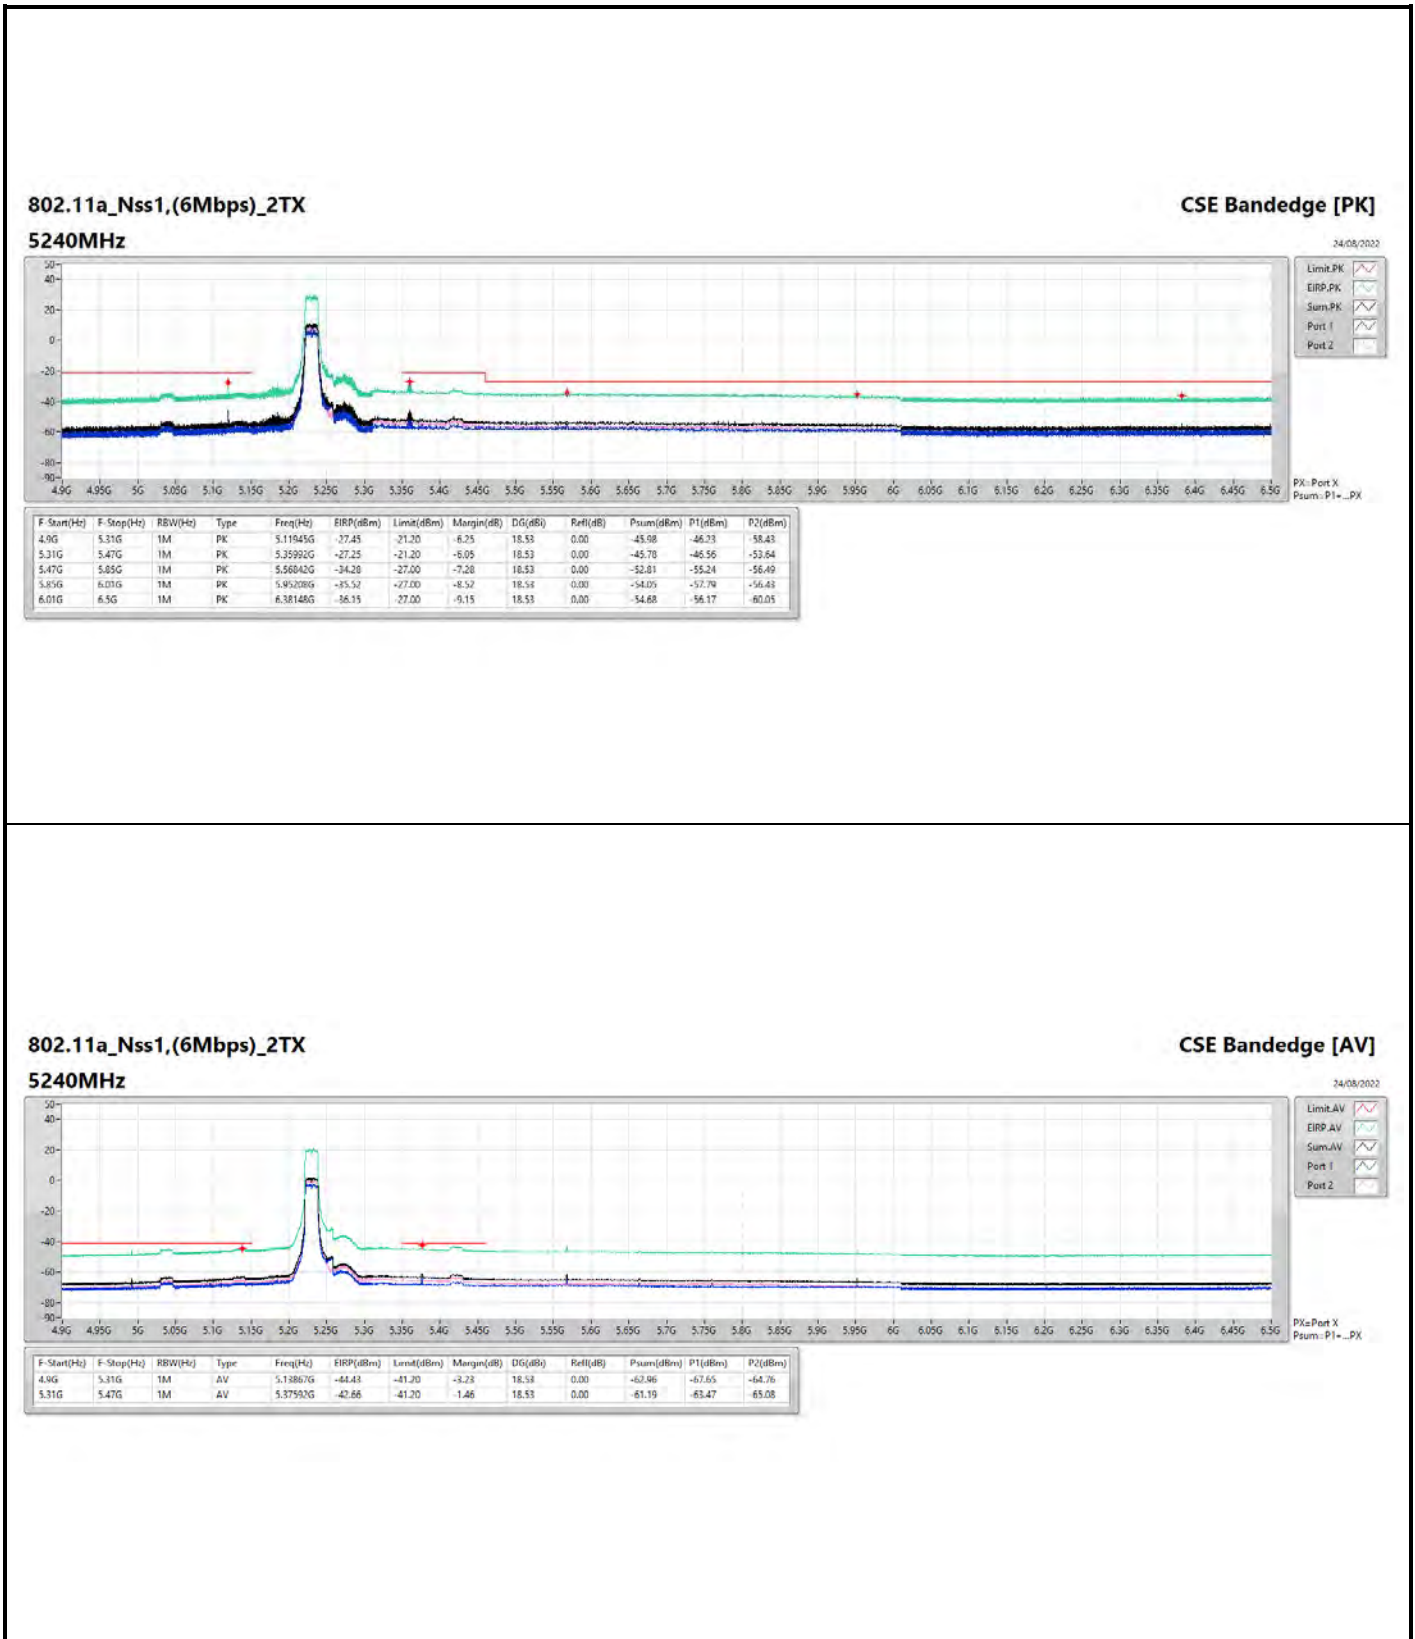

DG = Directional Gain ; PX=Port X; Psum=P1+P2+...PX

**802.11ax HEW40\_Nss1,(MCS0)\_1TX**

**5795MHz**

**CSE Bandedge [AV]**

24/08/2022

**802.11ax HEW20\_Nss1,(MCS0)\_2TX**

**5785MHz**

**CSE Bandedge [AV]**