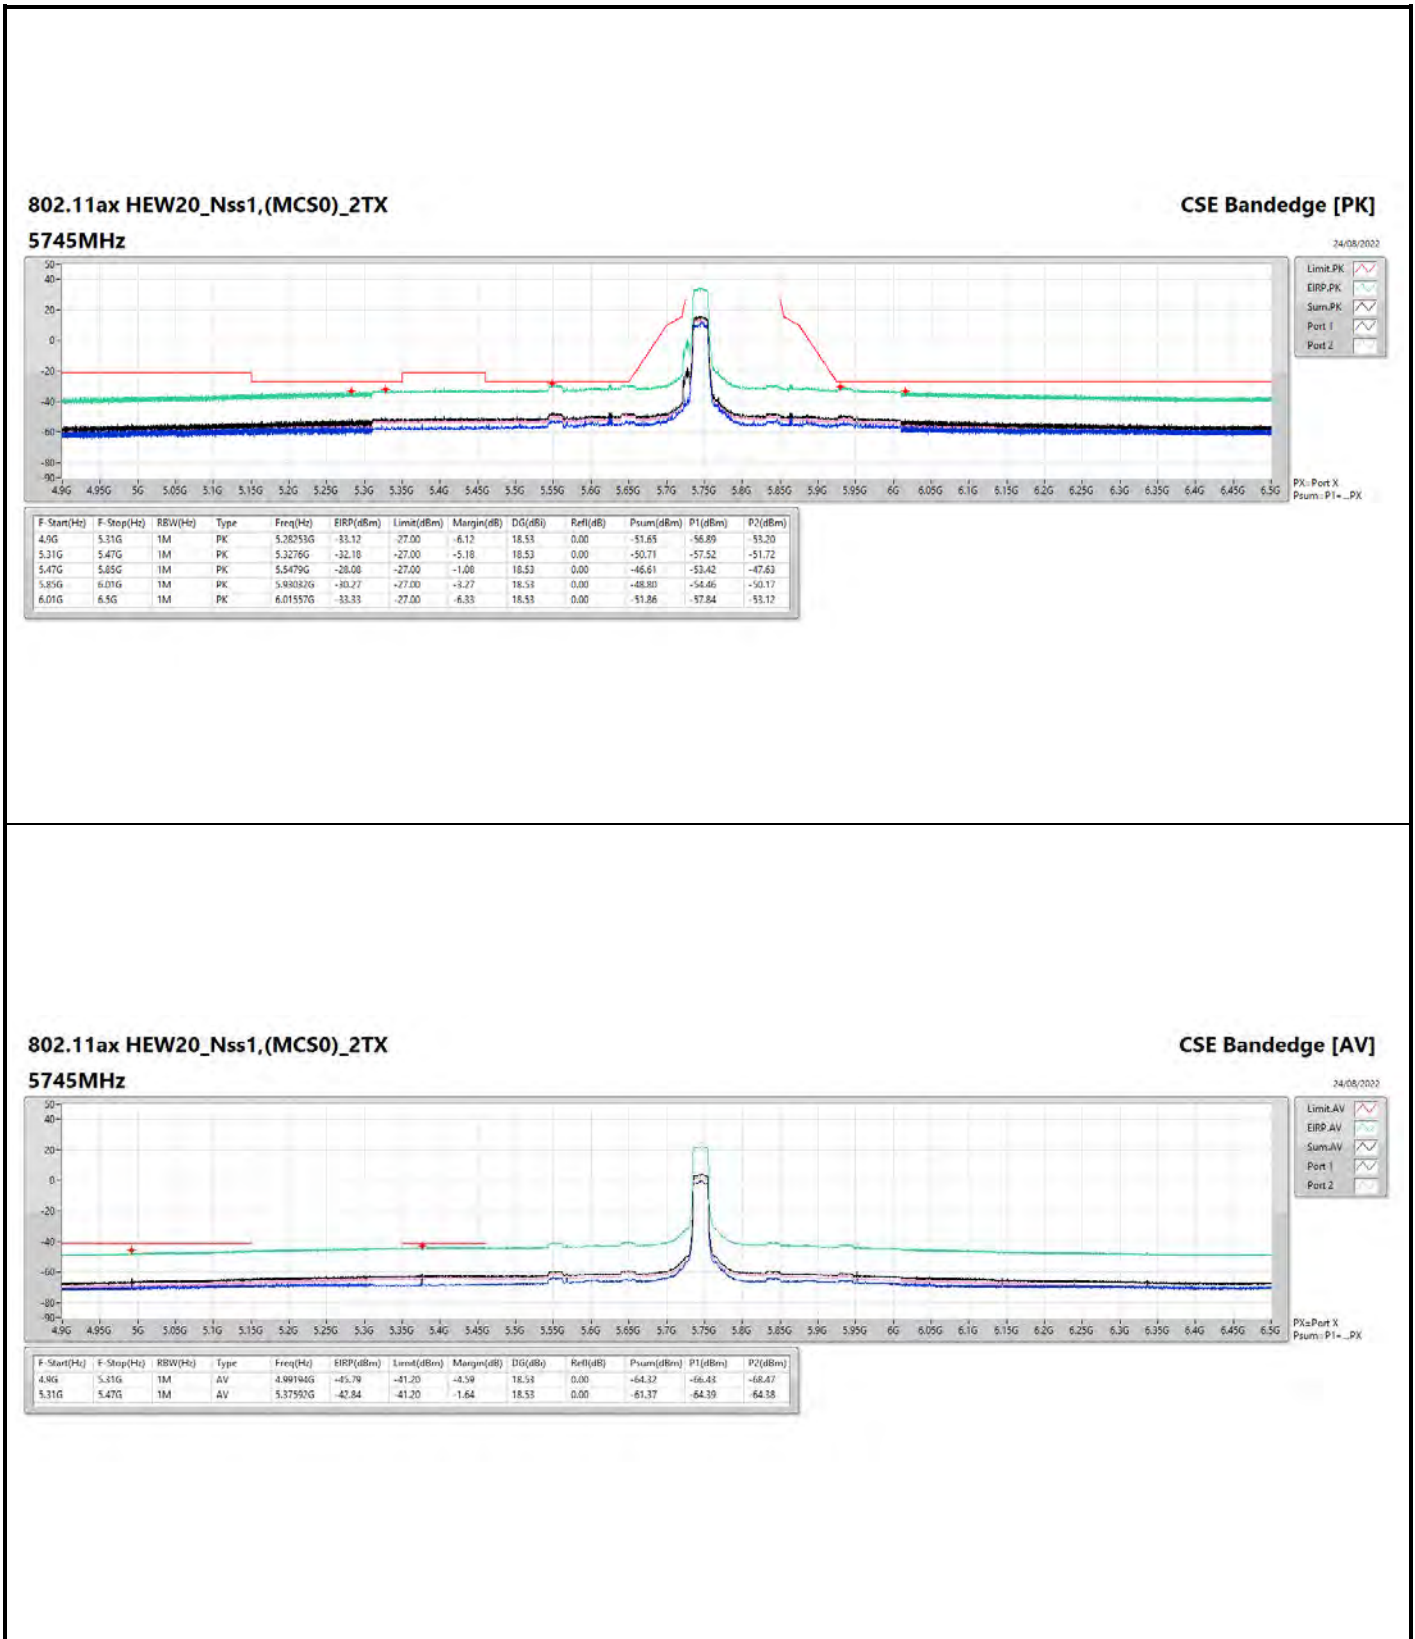

DG = Directional Gain ; PX=Port X; Psum=P1+P2+...PX

**802.11ax HEW40\_Nss1,(MCS0)\_1TX**

**5795MHz**

**CSE Bandedge [AV]**

24/08/2022

**802.11ax HEW20\_Nss1,(MCS0)\_2TX**

**5785MHz**

**CSE Bandedge [AV]**