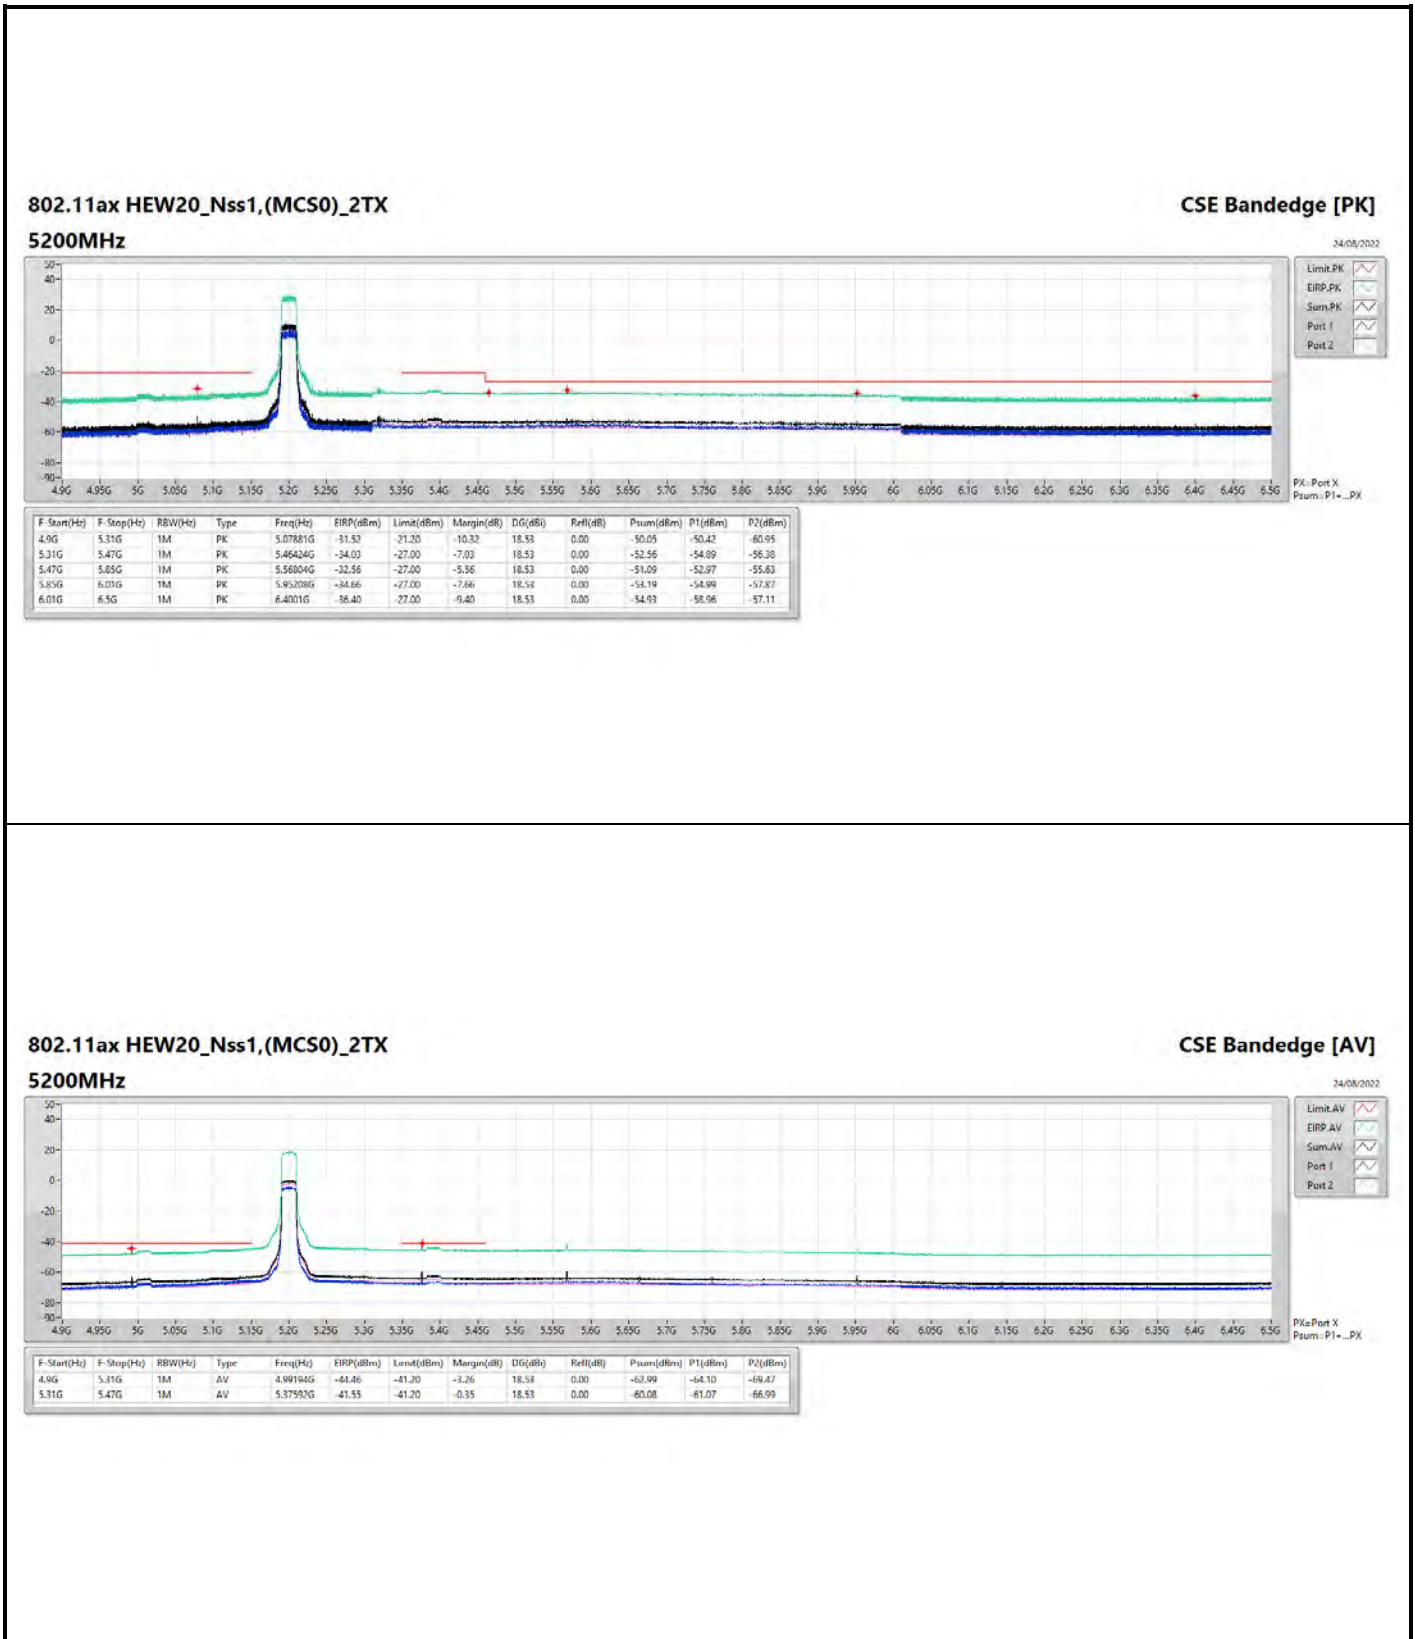

DG = Directional Gain ; PX=Port X; Psum=P1+P2+...PX

**802.11ax HEW40\_Nss1,(MCS0)\_1TX**

**5795MHz**

**CSE Bandedge [AV]**

24/08/2022

**802.11ax HEW20\_Nss1,(MCS0)\_2TX**

**5785MHz**

**CSE Bandedge [AV]**