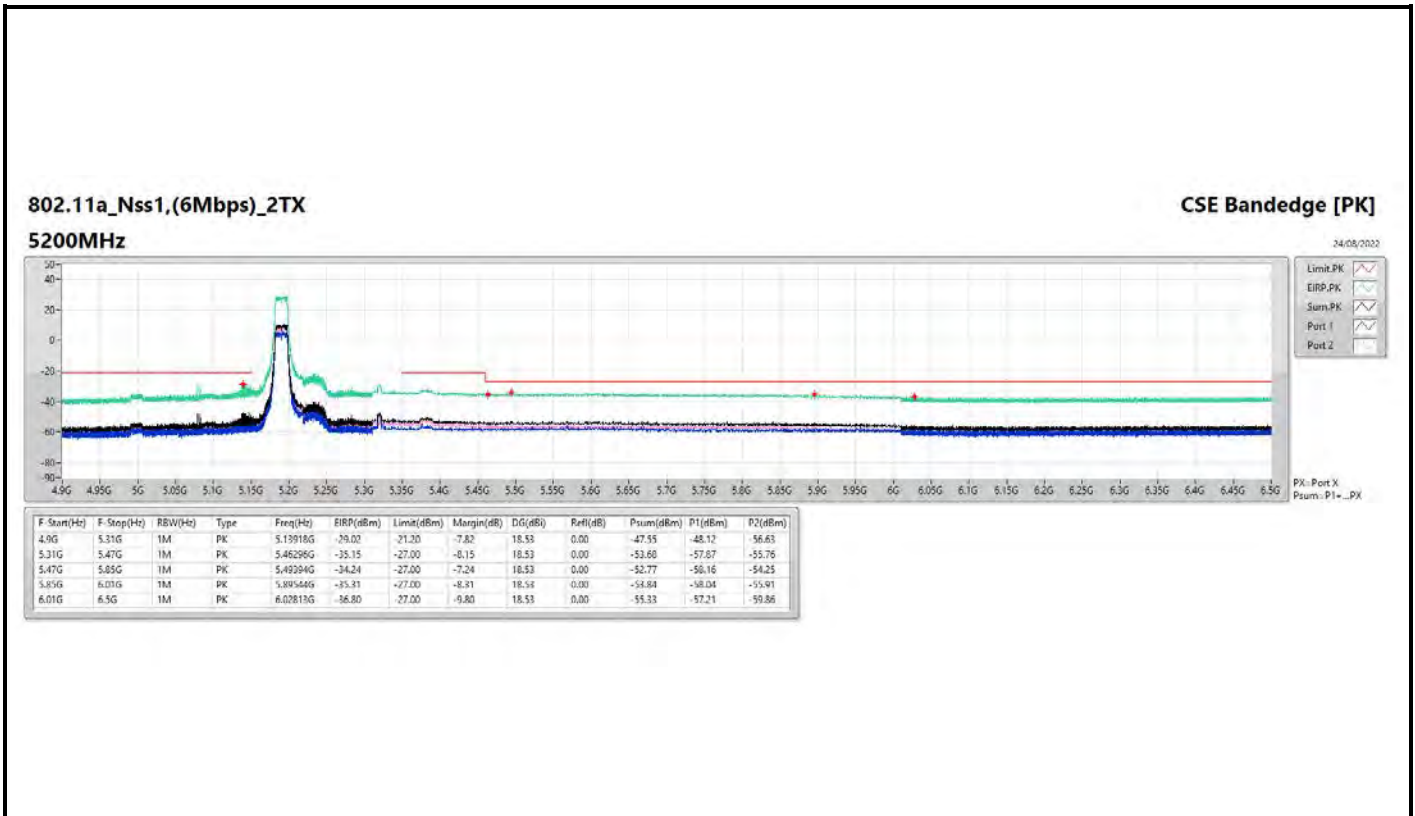

DG = Directional Gain ; PX=Port X; Psum=P1+P2+...PX

**802.11ax HEW40\_Nss1,(MCS0)\_1TX**

**5795MHz**

**CSE Bandedge [AV]**

24/08/2022

**802.11ax HEW20\_Nss1,(MCS0)\_2TX**

**5785MHz**

**CSE Bandedge [AV]**

24/08/2022

**802.11a\_Nss1,(6Mbps)\_4TX**

**5785MHz**

**CSE Bandedge [AV]**

24/08/2022

**802.11ax HEW20\_Nss1,(MCS0)\_4TX**

**5180MHz**

**CSE Bandedge [AV]**