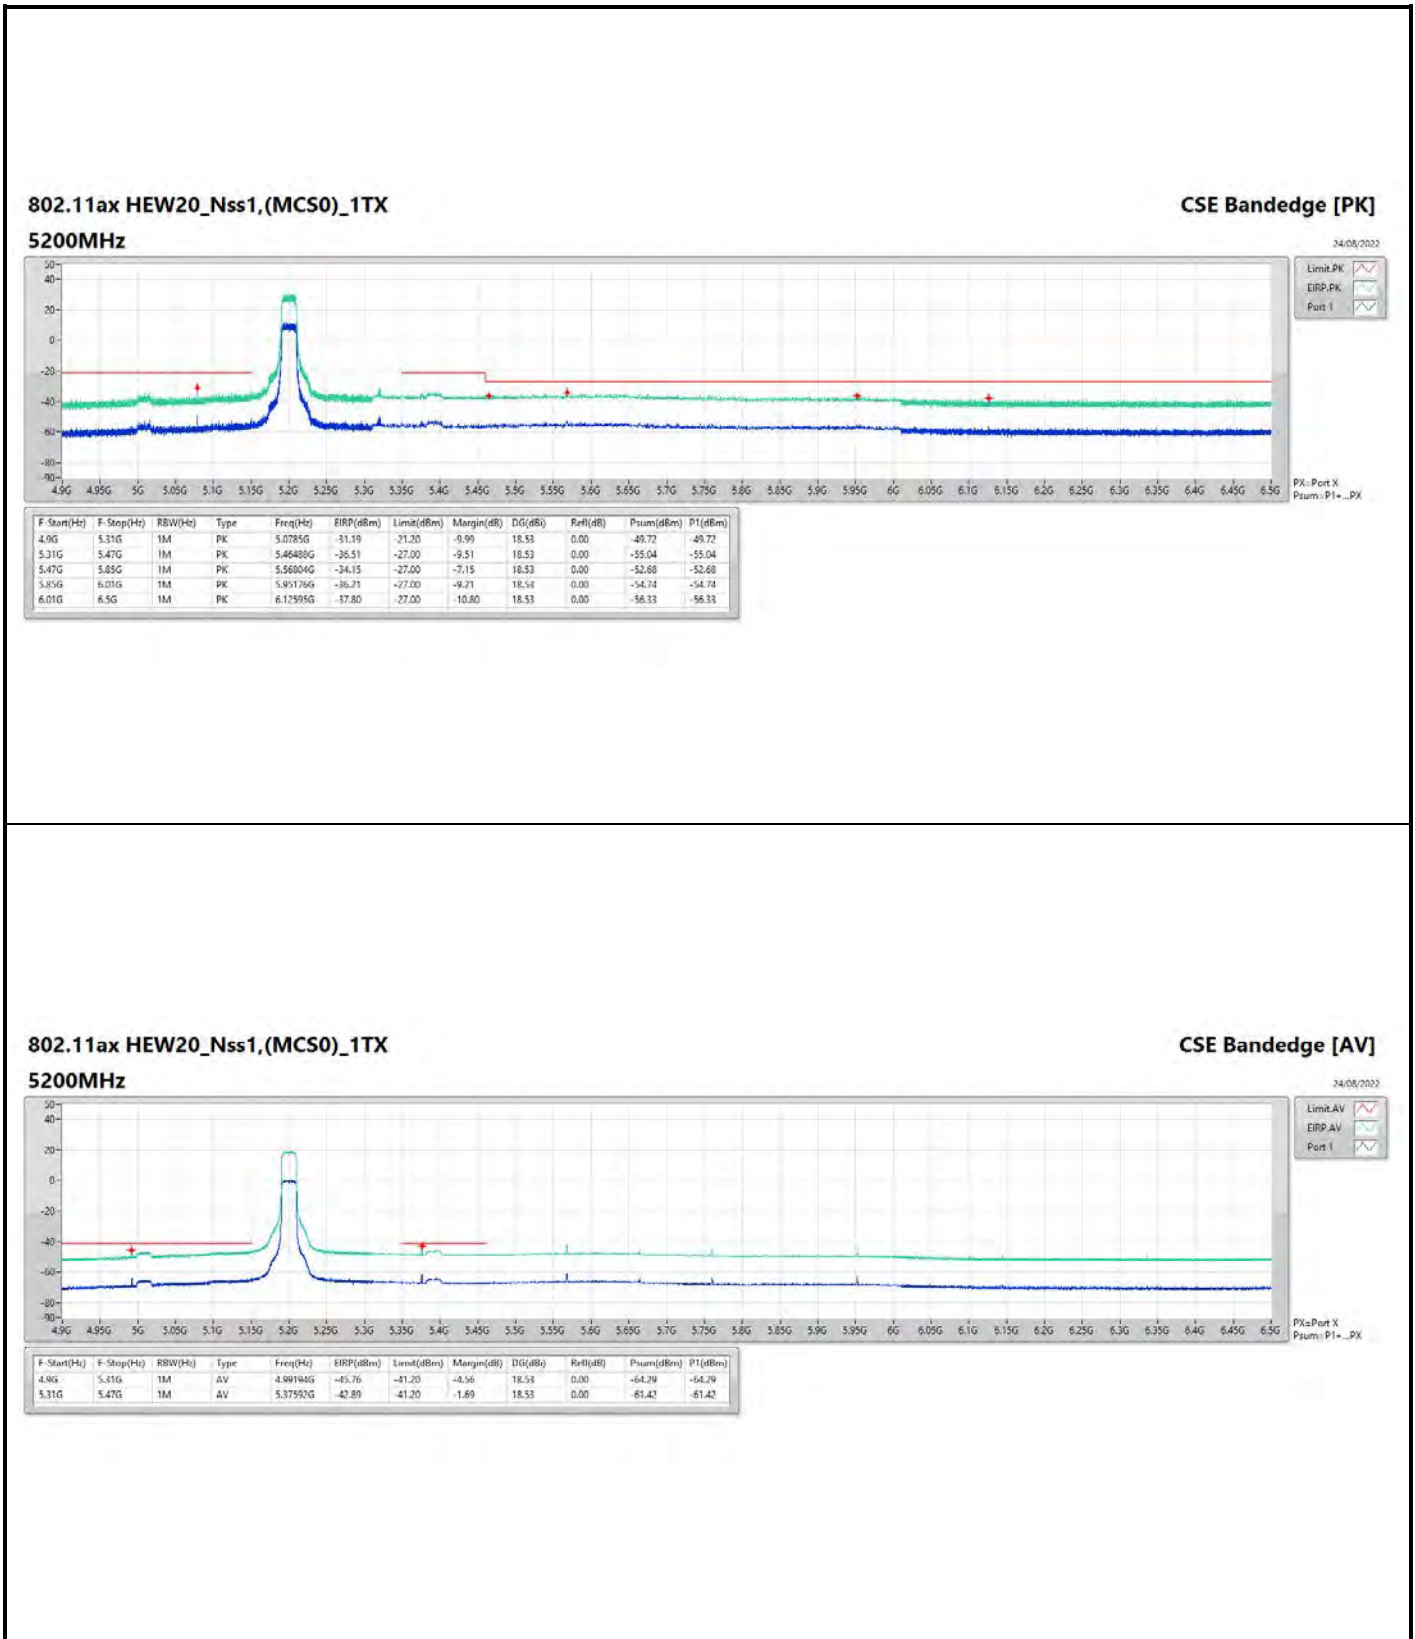

DG = Directional Gain ; PX=Port X; Psum=P1+P2+...PX

**802.11ax HEW40\_Nss1,(MCS0)\_1TX**

**5795MHz**

**CSE Bandedge [AV]**

24/08/2022

**802.11ax HEW20\_Nss1,(MCS0)\_2TX**

**5785MHz**

**CSE Bandedge [AV]**