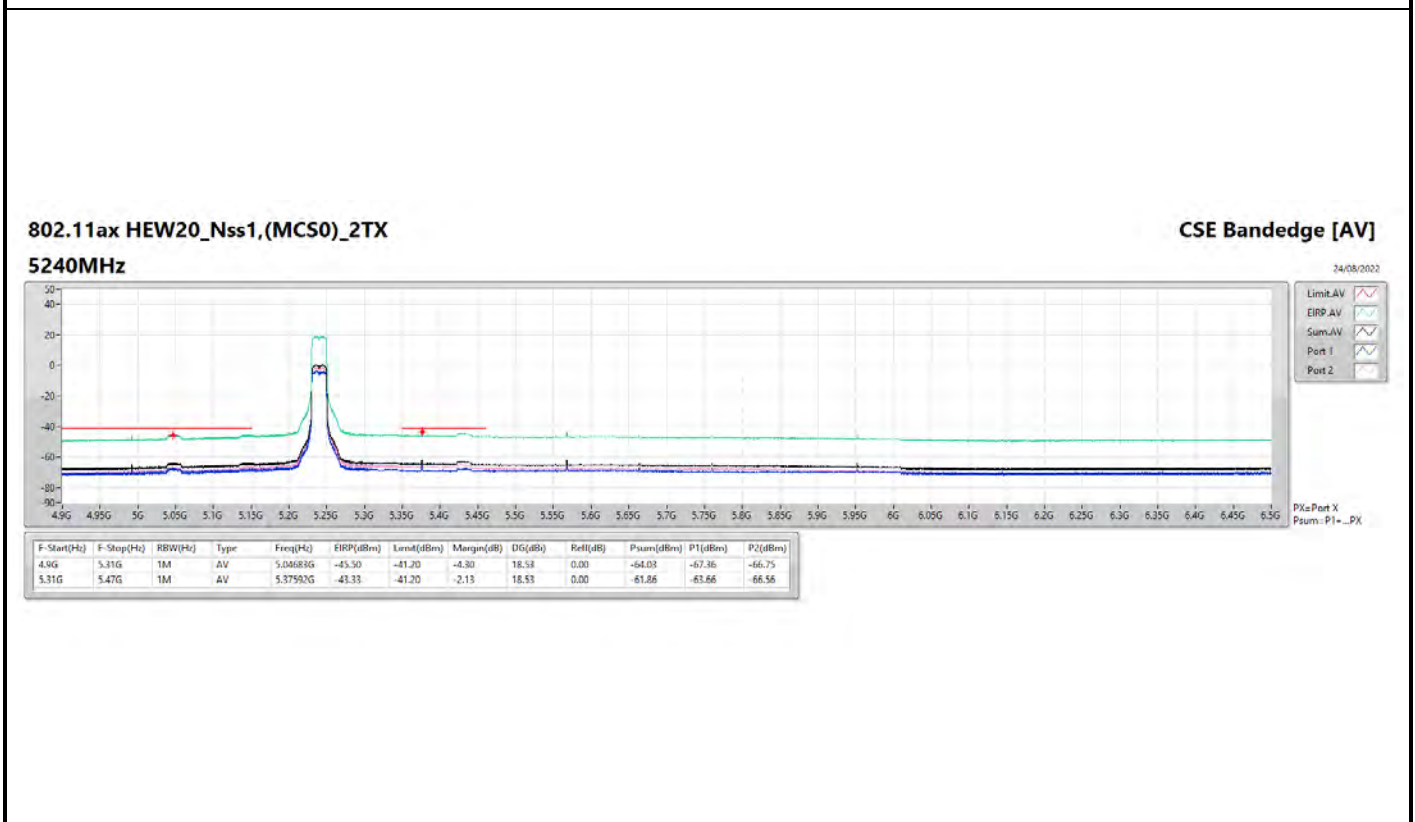

DG = Directional Gain ; PX=Port X; Psum=P1+P2+...PX

**802.11ax HEW40\_Nss1,(MCS0)\_1TX**

**5795MHz**

**CSE Bandedge [AV]**

24/08/2022

**802.11ax HEW20\_Nss1,(MCS0)\_2TX**

**5785MHz**

**CSE Bandedge [AV]**

24/08/2022

**802.11a\_Nss1,(6Mbps)\_4TX**

**5785MHz**

**CSE Bandedge [AV]**

24/08/2022

**802.11ax HEW20\_Nss1,(MCS0)\_4TX**

**5180MHz**

**CSE Bandedge [AV]**