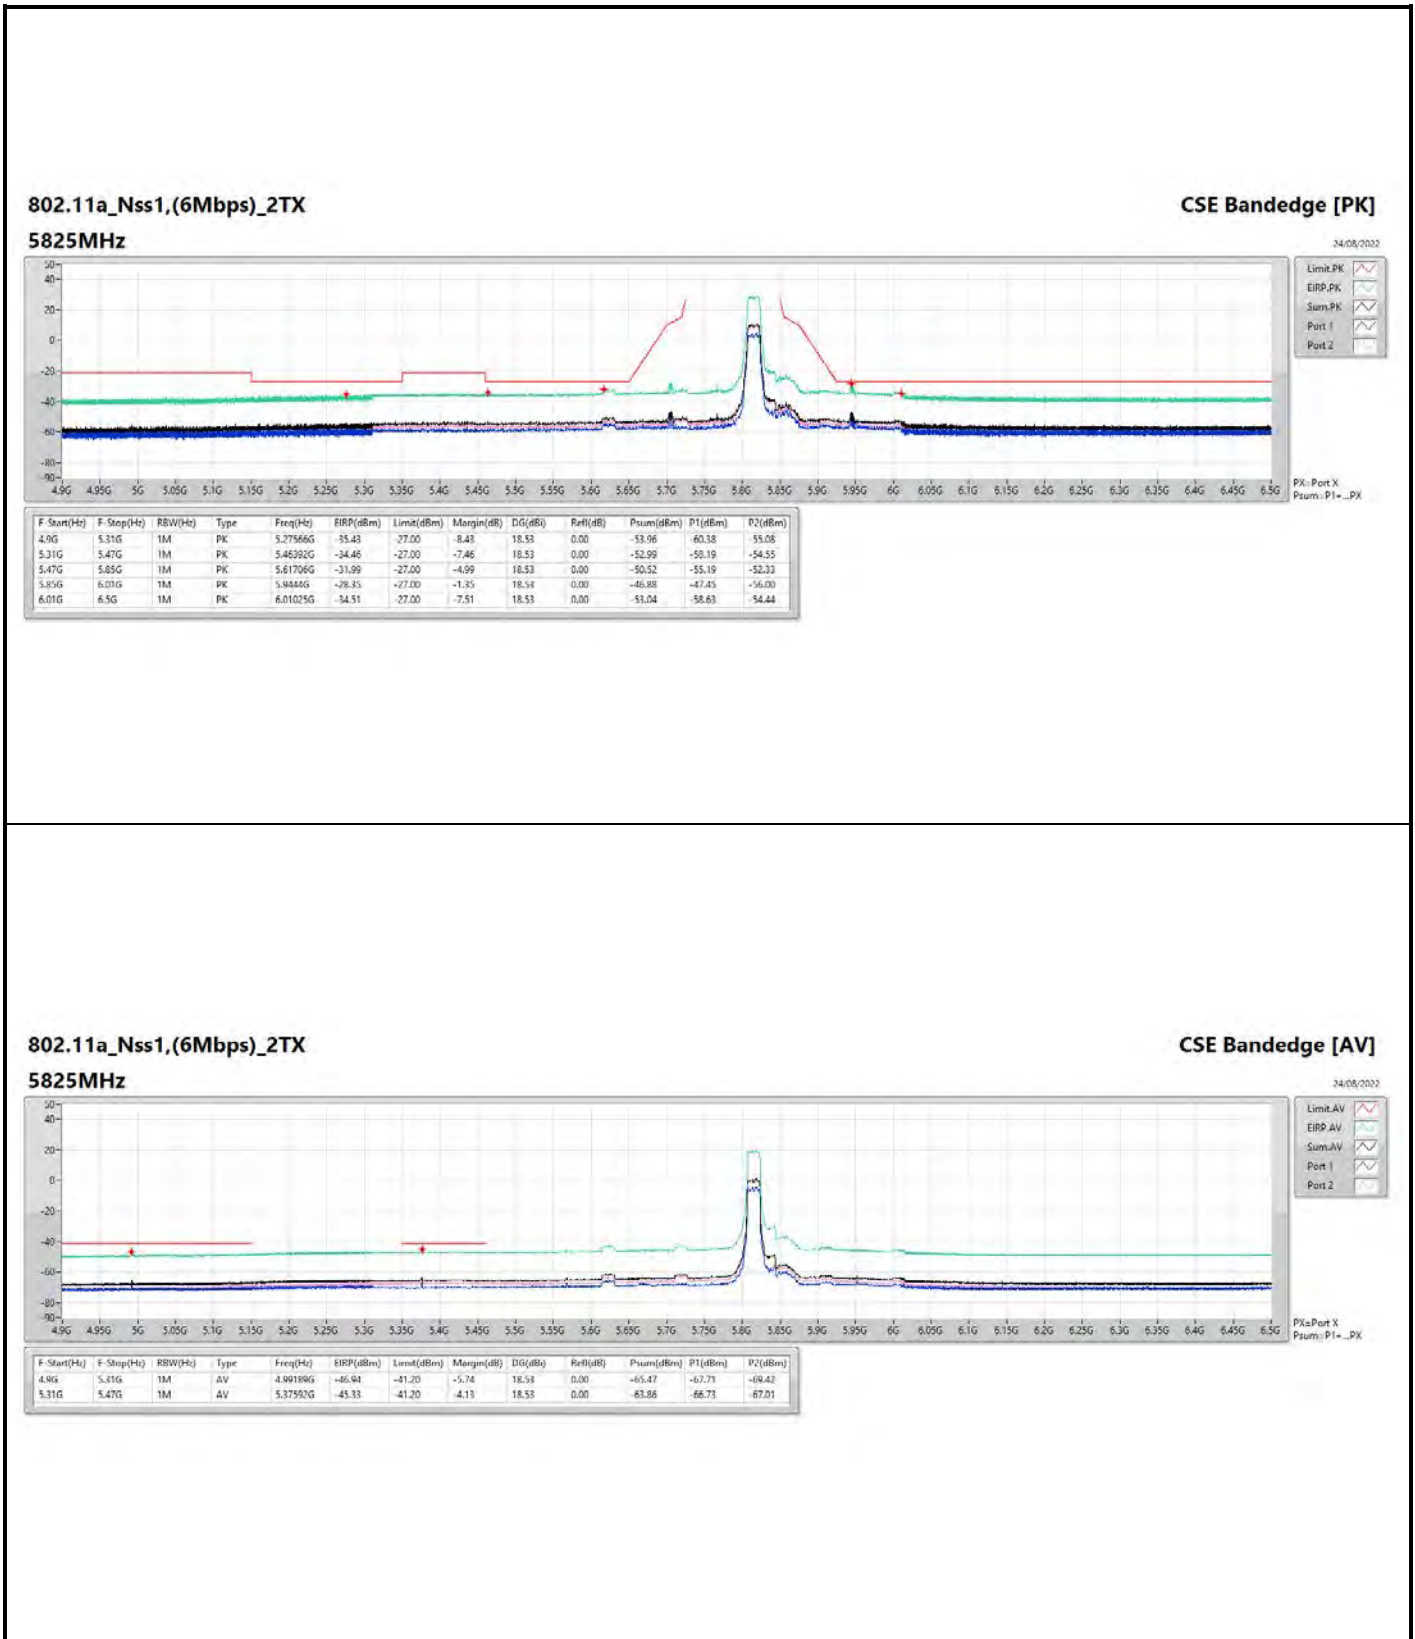

DG = Directional Gain ; PX=Port X; Psum=P1+P2+...PX

**802.11ax HEW40\_Nss1,(MCS0)\_1TX**

**5795MHz**

**CSE Bandedge [AV]**

24/08/2022

**802.11ax HEW20\_Nss1,(MCS0)\_2TX**

**5785MHz**

**CSE Bandedge [AV]**