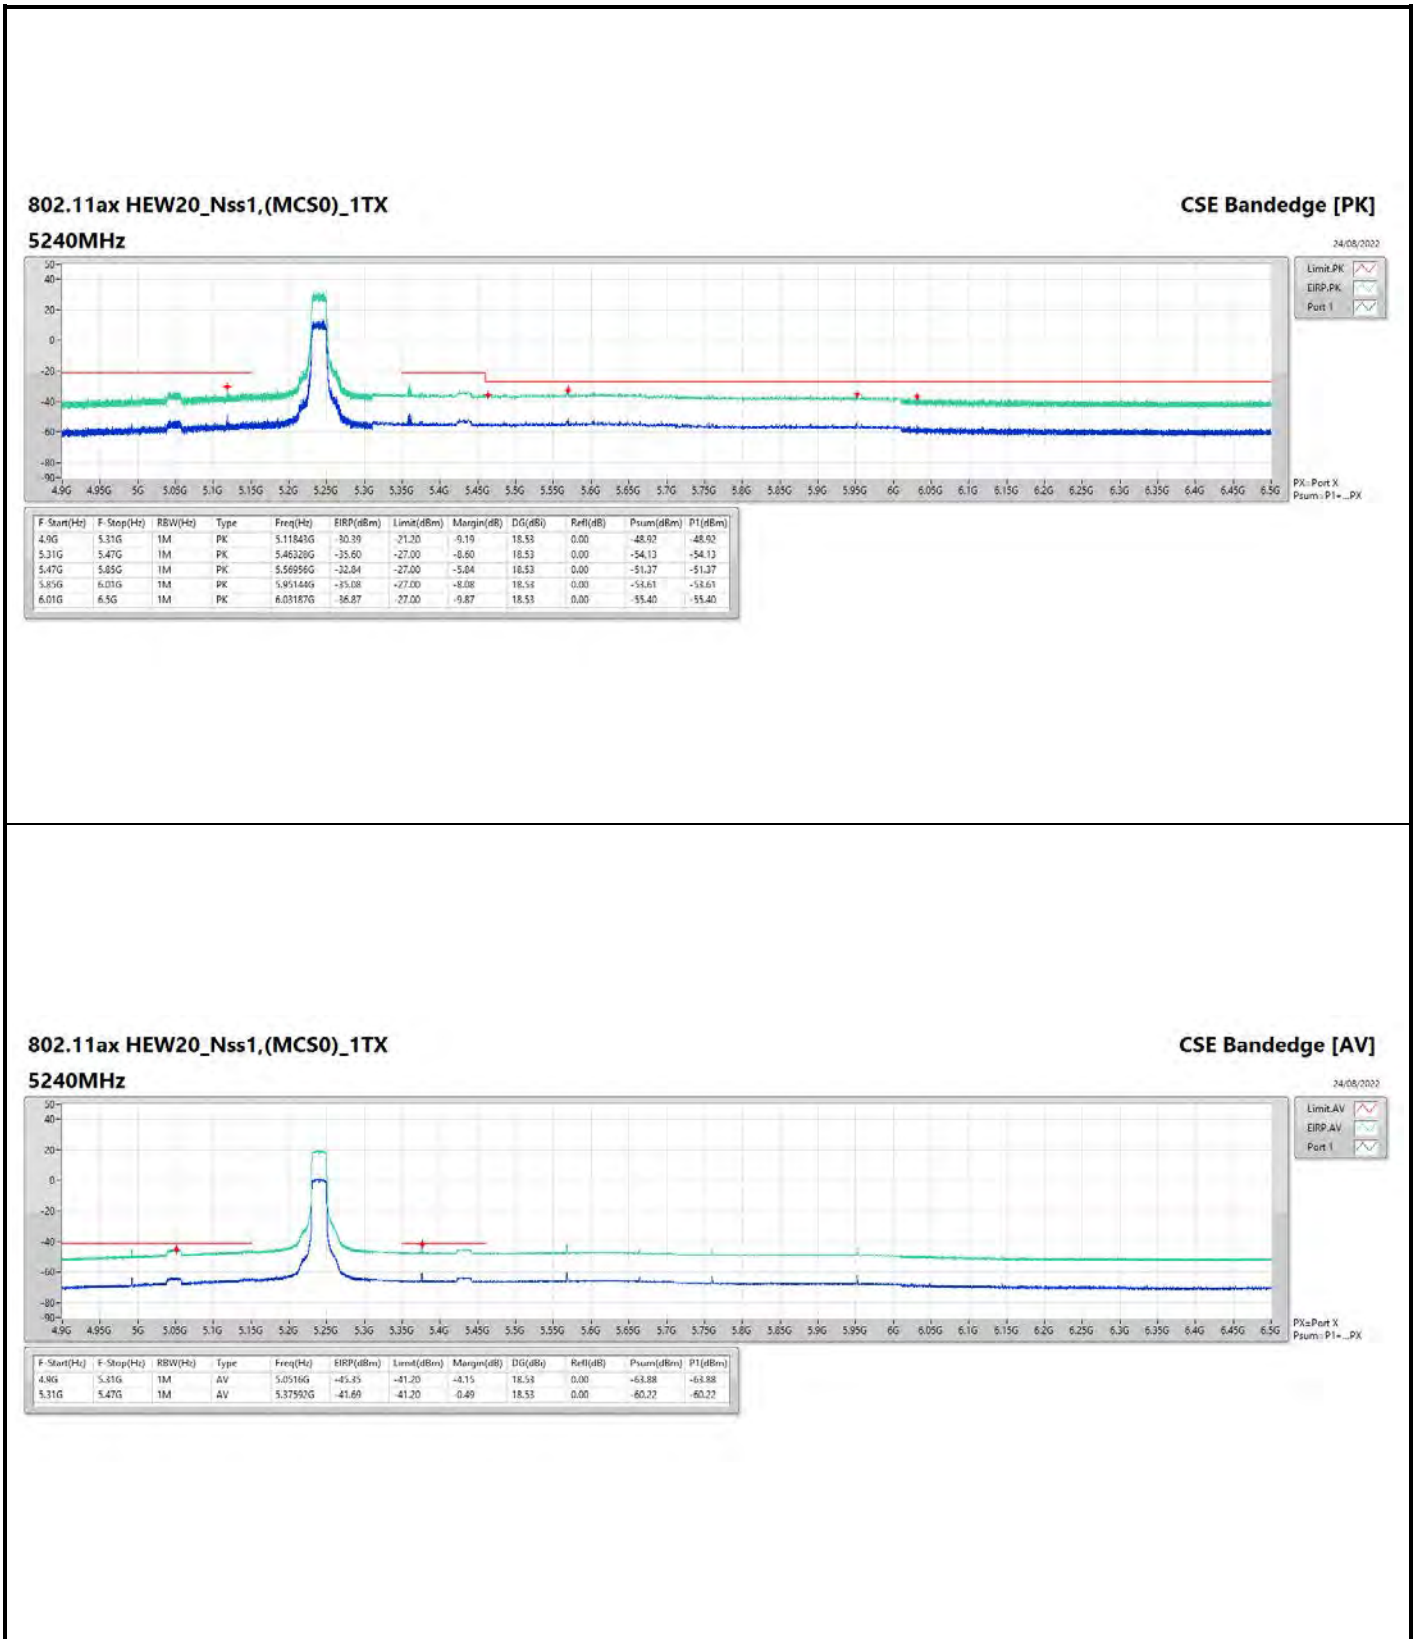

DG = Directional Gain ; PX=Port X; Psum=P1+P2+...PX

**802.11ax HEW40\_Nss1,(MCS0)\_1TX**

**5795MHz**

**CSE Bandedge [AV]**

24/08/2022

**802.11ax HEW20\_Nss1,(MCS0)\_2TX**

**5785MHz**

**CSE Bandedge [AV]**