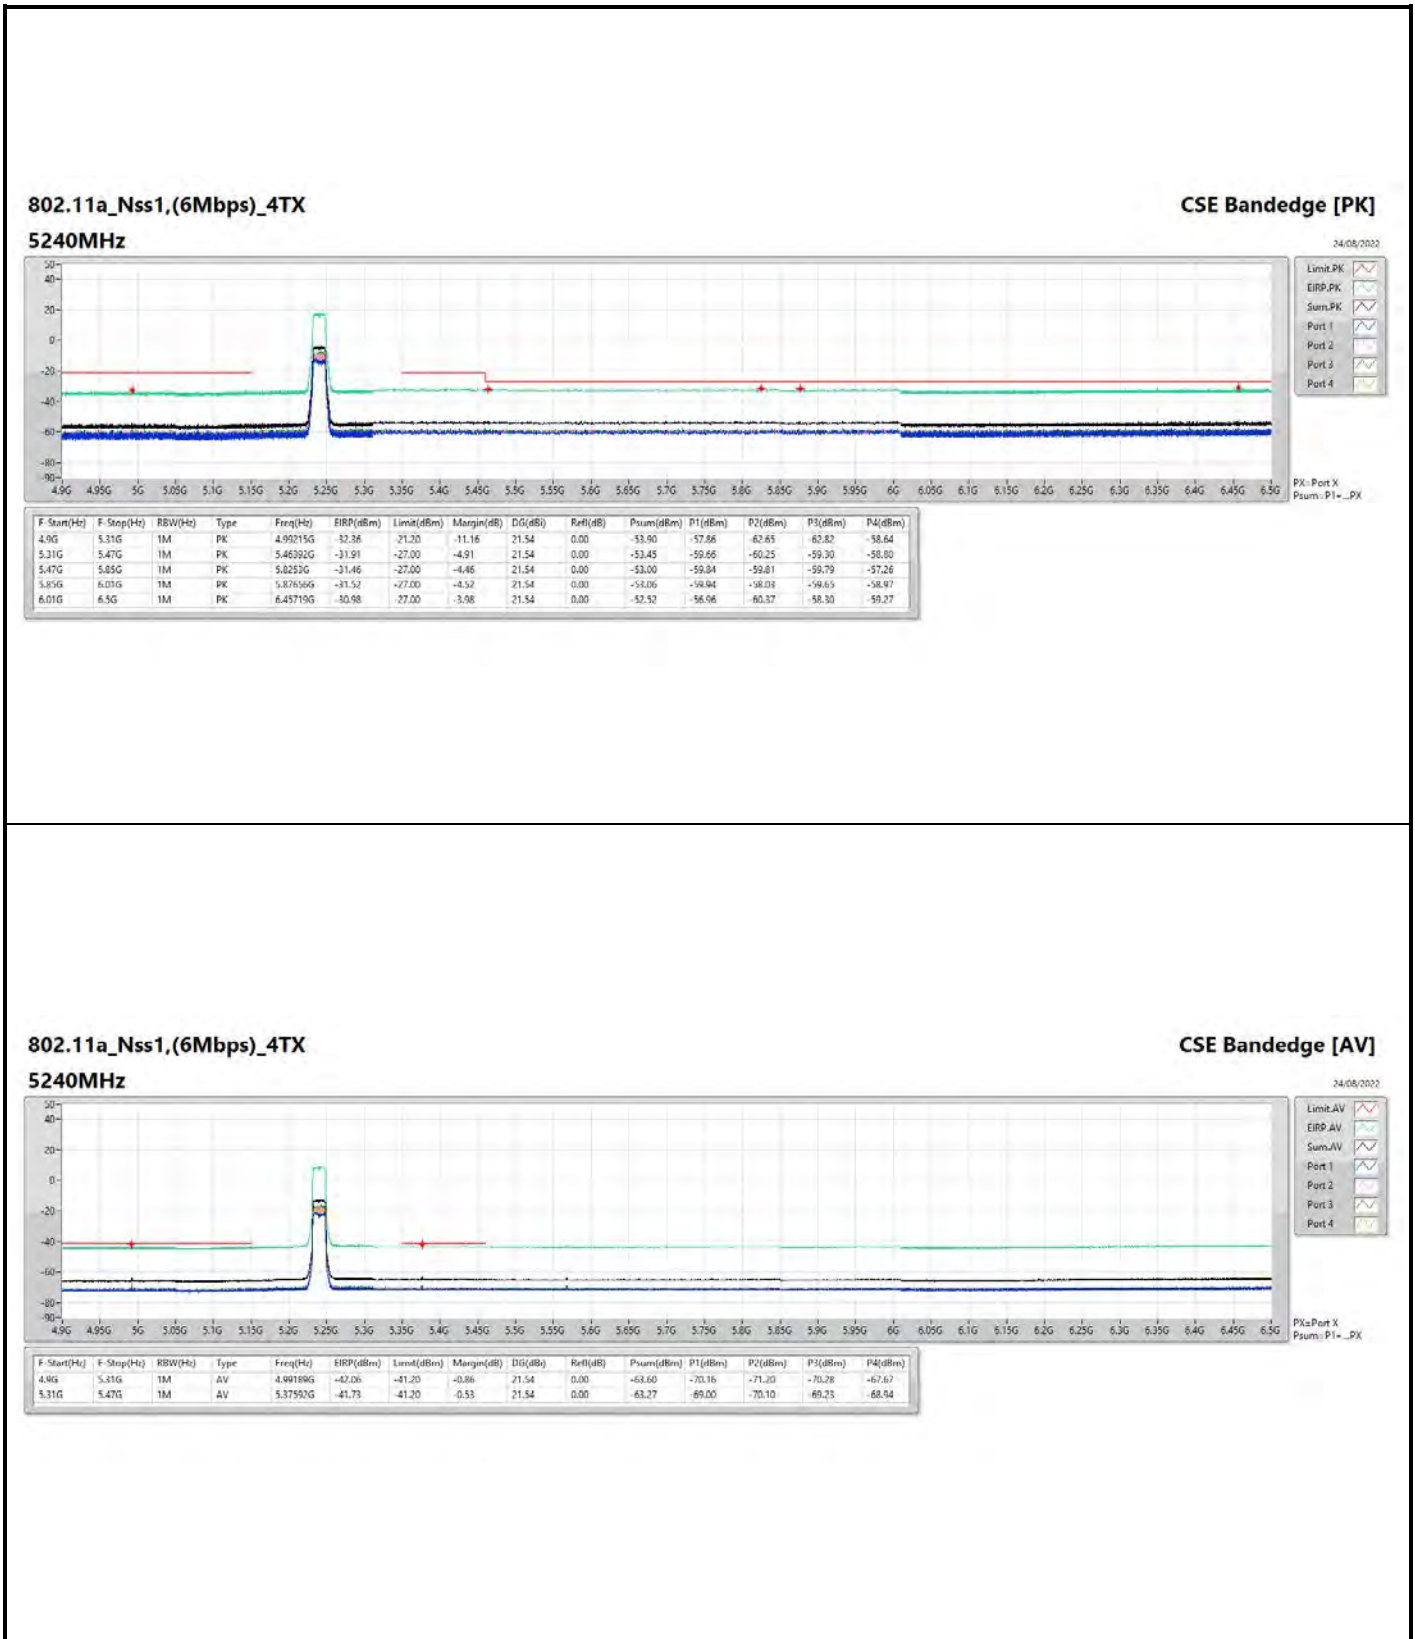

24/08/2022

**802.11a\_Nss1,(6Mbps)\_4TX**

**5785MHz**

**CSE Bandedge [AV]**

24/08/2022

**802.11ax HEW20\_Nss1,(MCS0)\_4TX**

**5180MHz**

**CSE Bandedge [AV]**

24/08/2022

**802.11ax HEW20\_Nss1,(MCS0)\_4TX**

**5200MHz**

**CSE Bandedge [AV]**

24/08/2022

**802.11ax HEW20\_Nss1,(MCS0)\_4TX**

**5785MHz**

**CSE Bandedge [AV]**