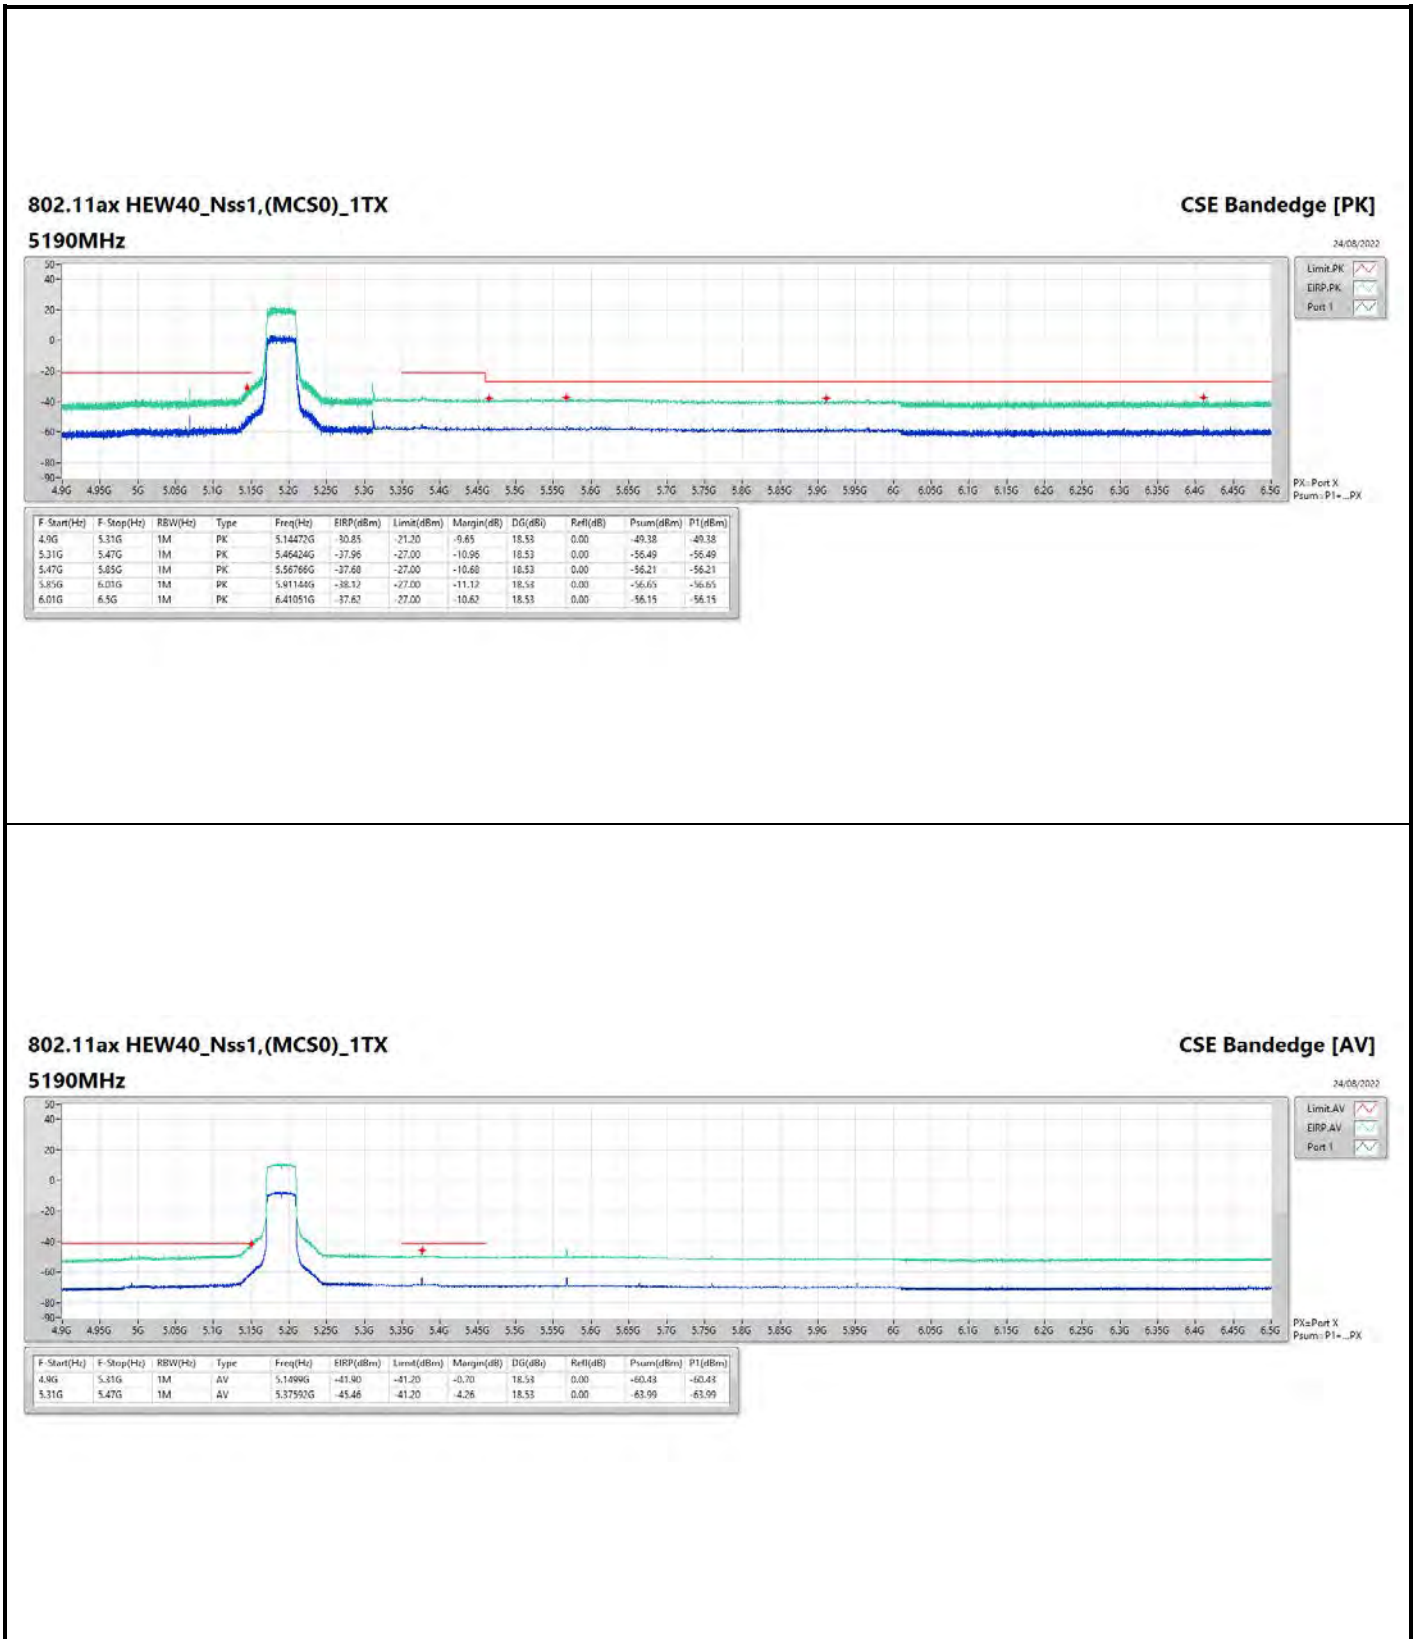

DG = Directional Gain ; PX=Port X; Psum=P1+P2+...PX

**802.11ax HEW40\_Nss1,(MCS0)\_1TX**

**5795MHz**

**CSE Bandedge [AV]**

24/08/2022

**802.11ax HEW20\_Nss1,(MCS0)\_2TX**

**5785MHz**

**CSE Bandedge [AV]**