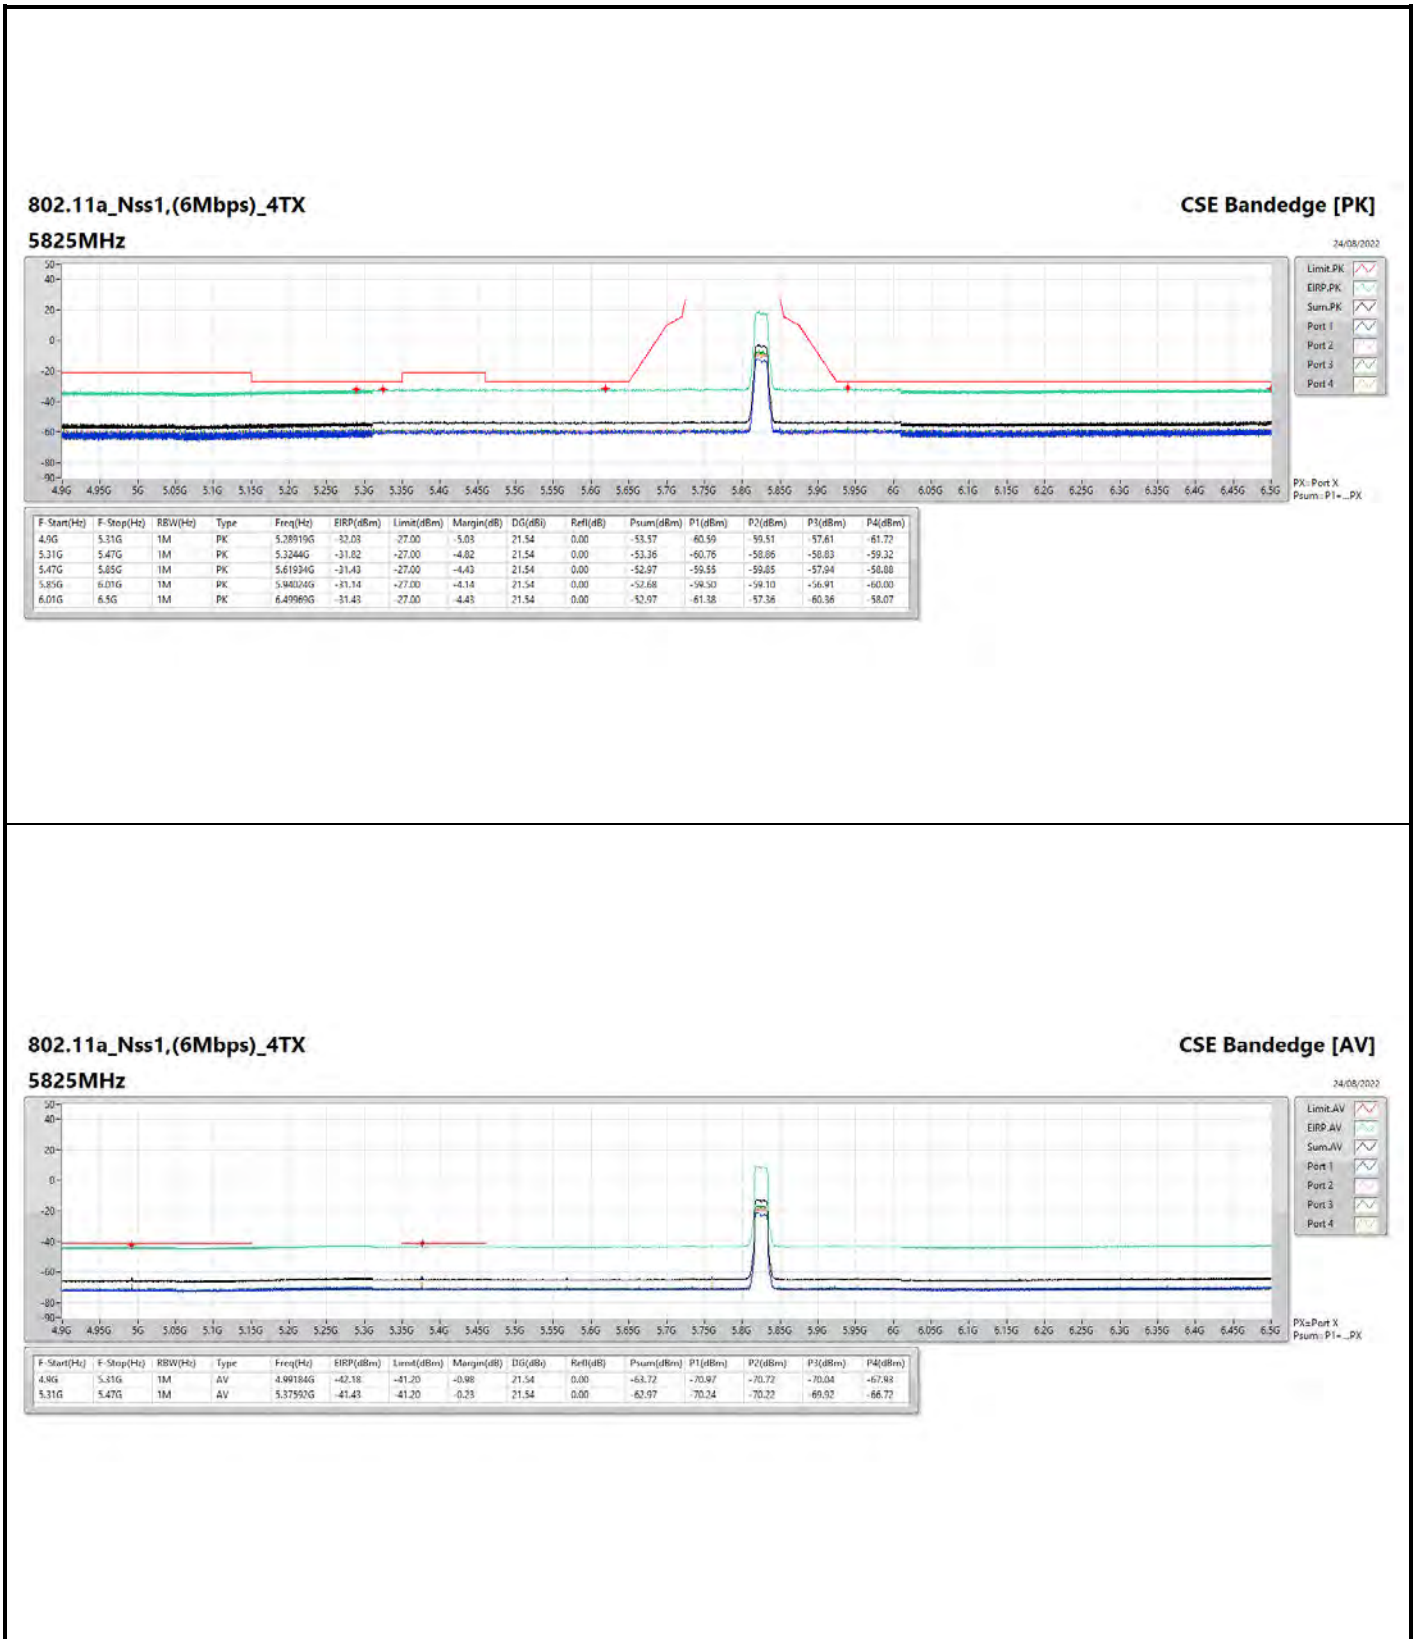

24/08/2022

**802.11a\_Nss1,(6Mbps)\_4TX**

**5785MHz**

**CSE Bandedge [AV]**

24/08/2022

**802.11ax HEW20\_Nss1,(MCS0)\_4TX**

**5180MHz**

**CSE Bandedge [AV]**