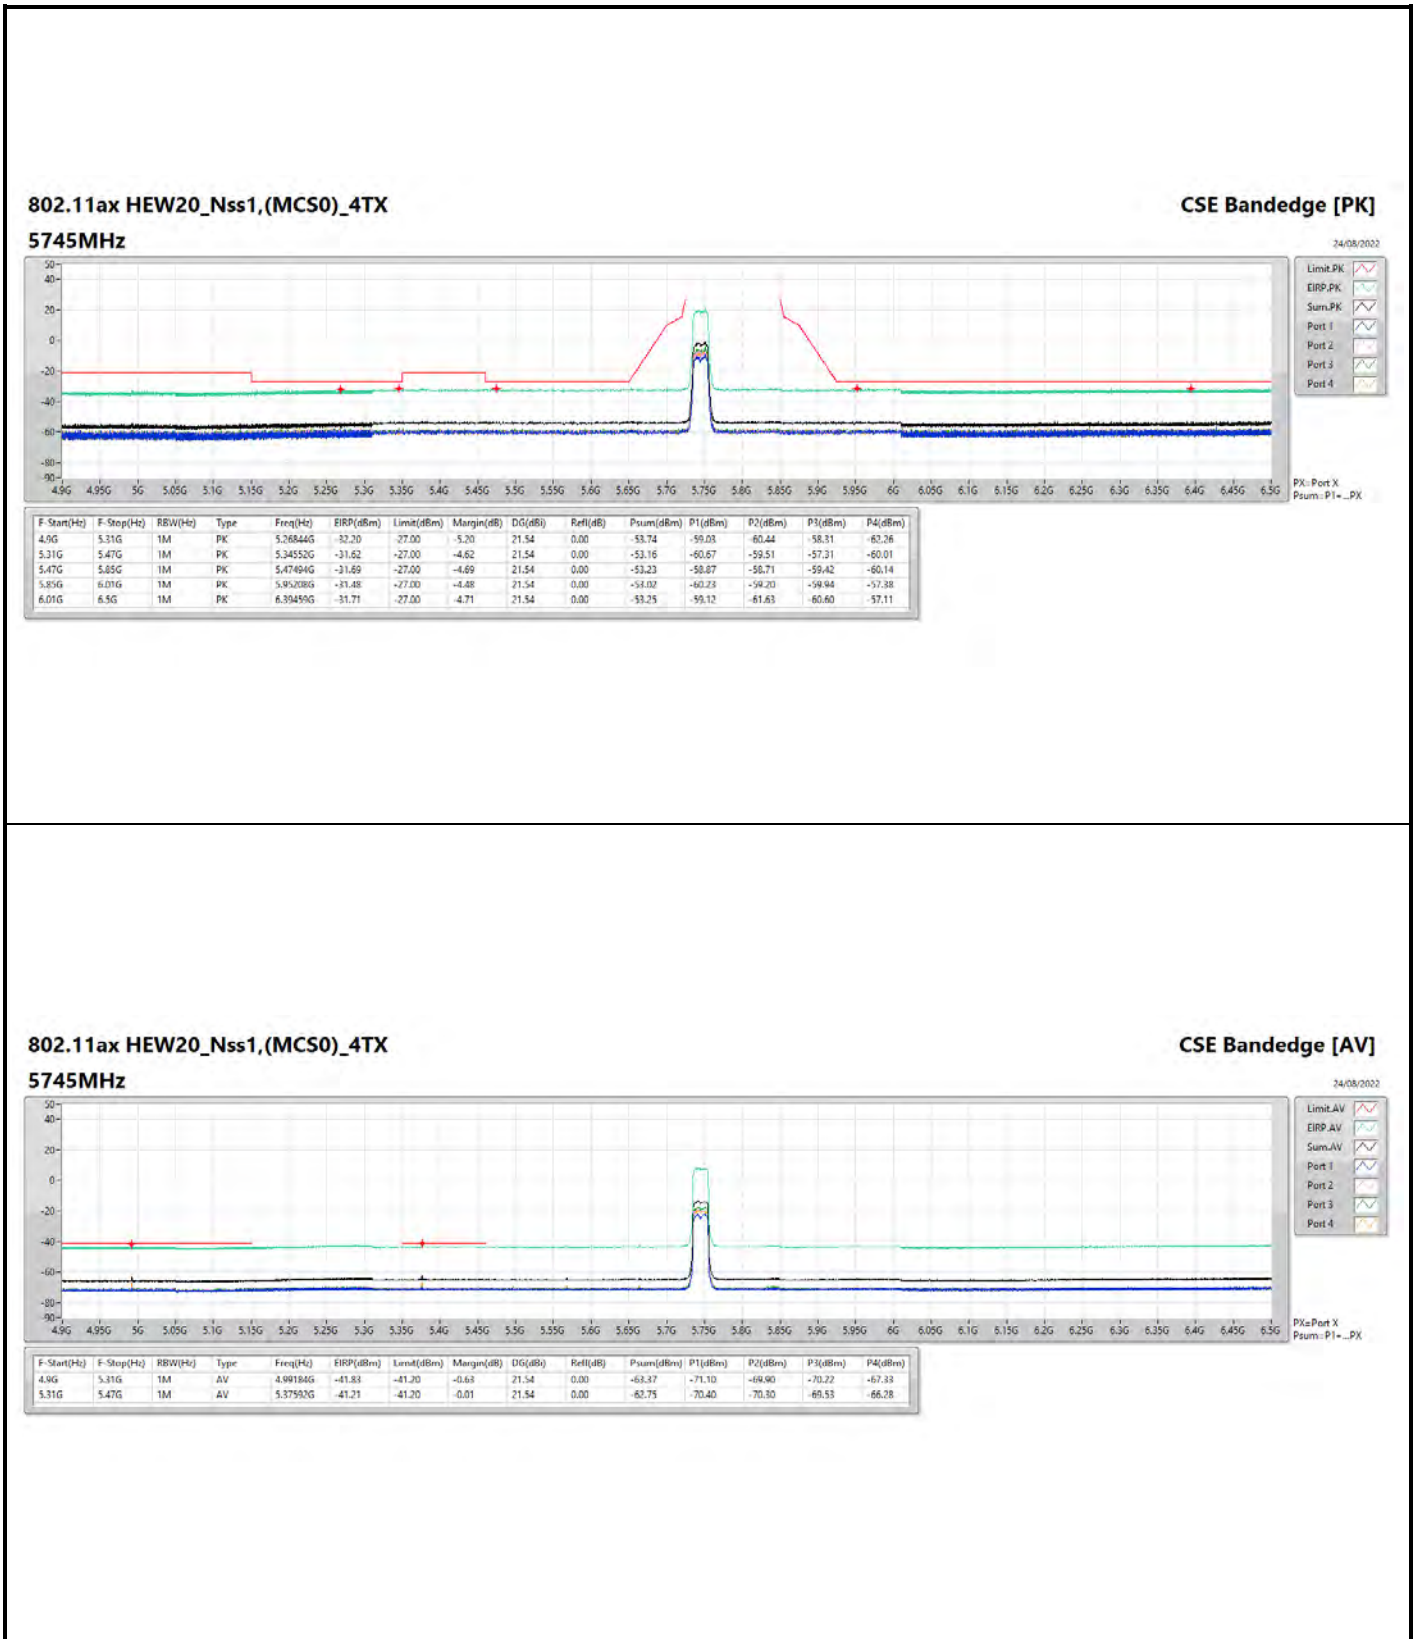

24/08/2022

**802.11ax HEW20\_Nss1,(MCS0)\_4TX**

**5200MHz**

**CSE Bandedge [AV]**

24/08/2022

**802.11ax HEW20\_Nss1,(MCS0)\_4TX**

**5785MHz**

**CSE Bandedge [AV]**

24/08/2022

**802.11ax HEW20\_Nss1,(MCS0)\_4TX**

**5825MHz**

**CSE Bandedge [AV]**

24/08/2022

**802.11ax HEW40\_Nss1,(MCS0)\_4TX**

**5190MHz**

**CSE Bandedge [AV]**