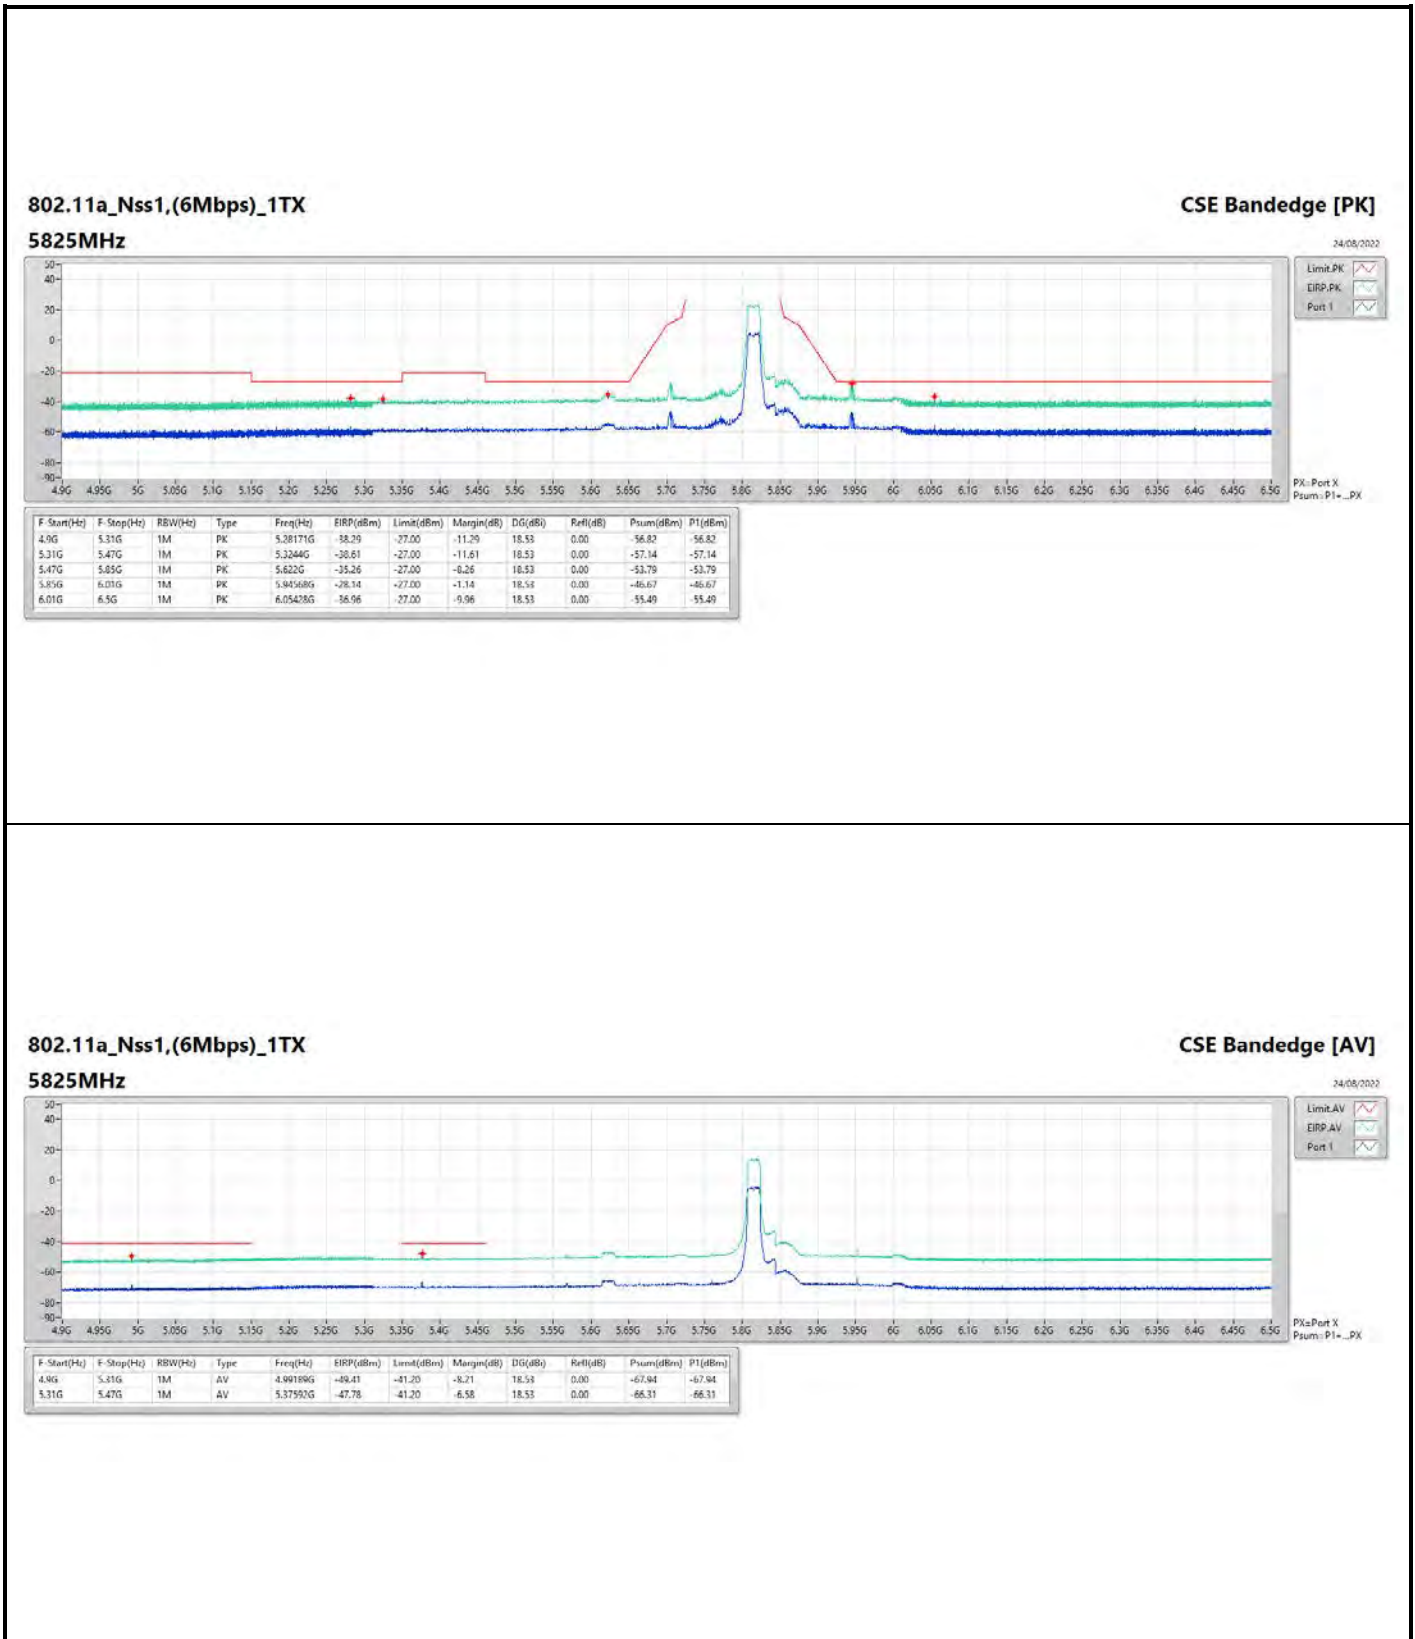

DG = Directional Gain ; PX=Port X; Psum=P1+P2+...PX

**802.11ax HEW40\_Nss1,(MCS0)\_1TX**

**5795MHz**

**CSE Bandedge [AV]**

24/08/2022

**802.11ax HEW20\_Nss1,(MCS0)\_2TX**

**5785MHz**

**CSE Bandedge [AV]**