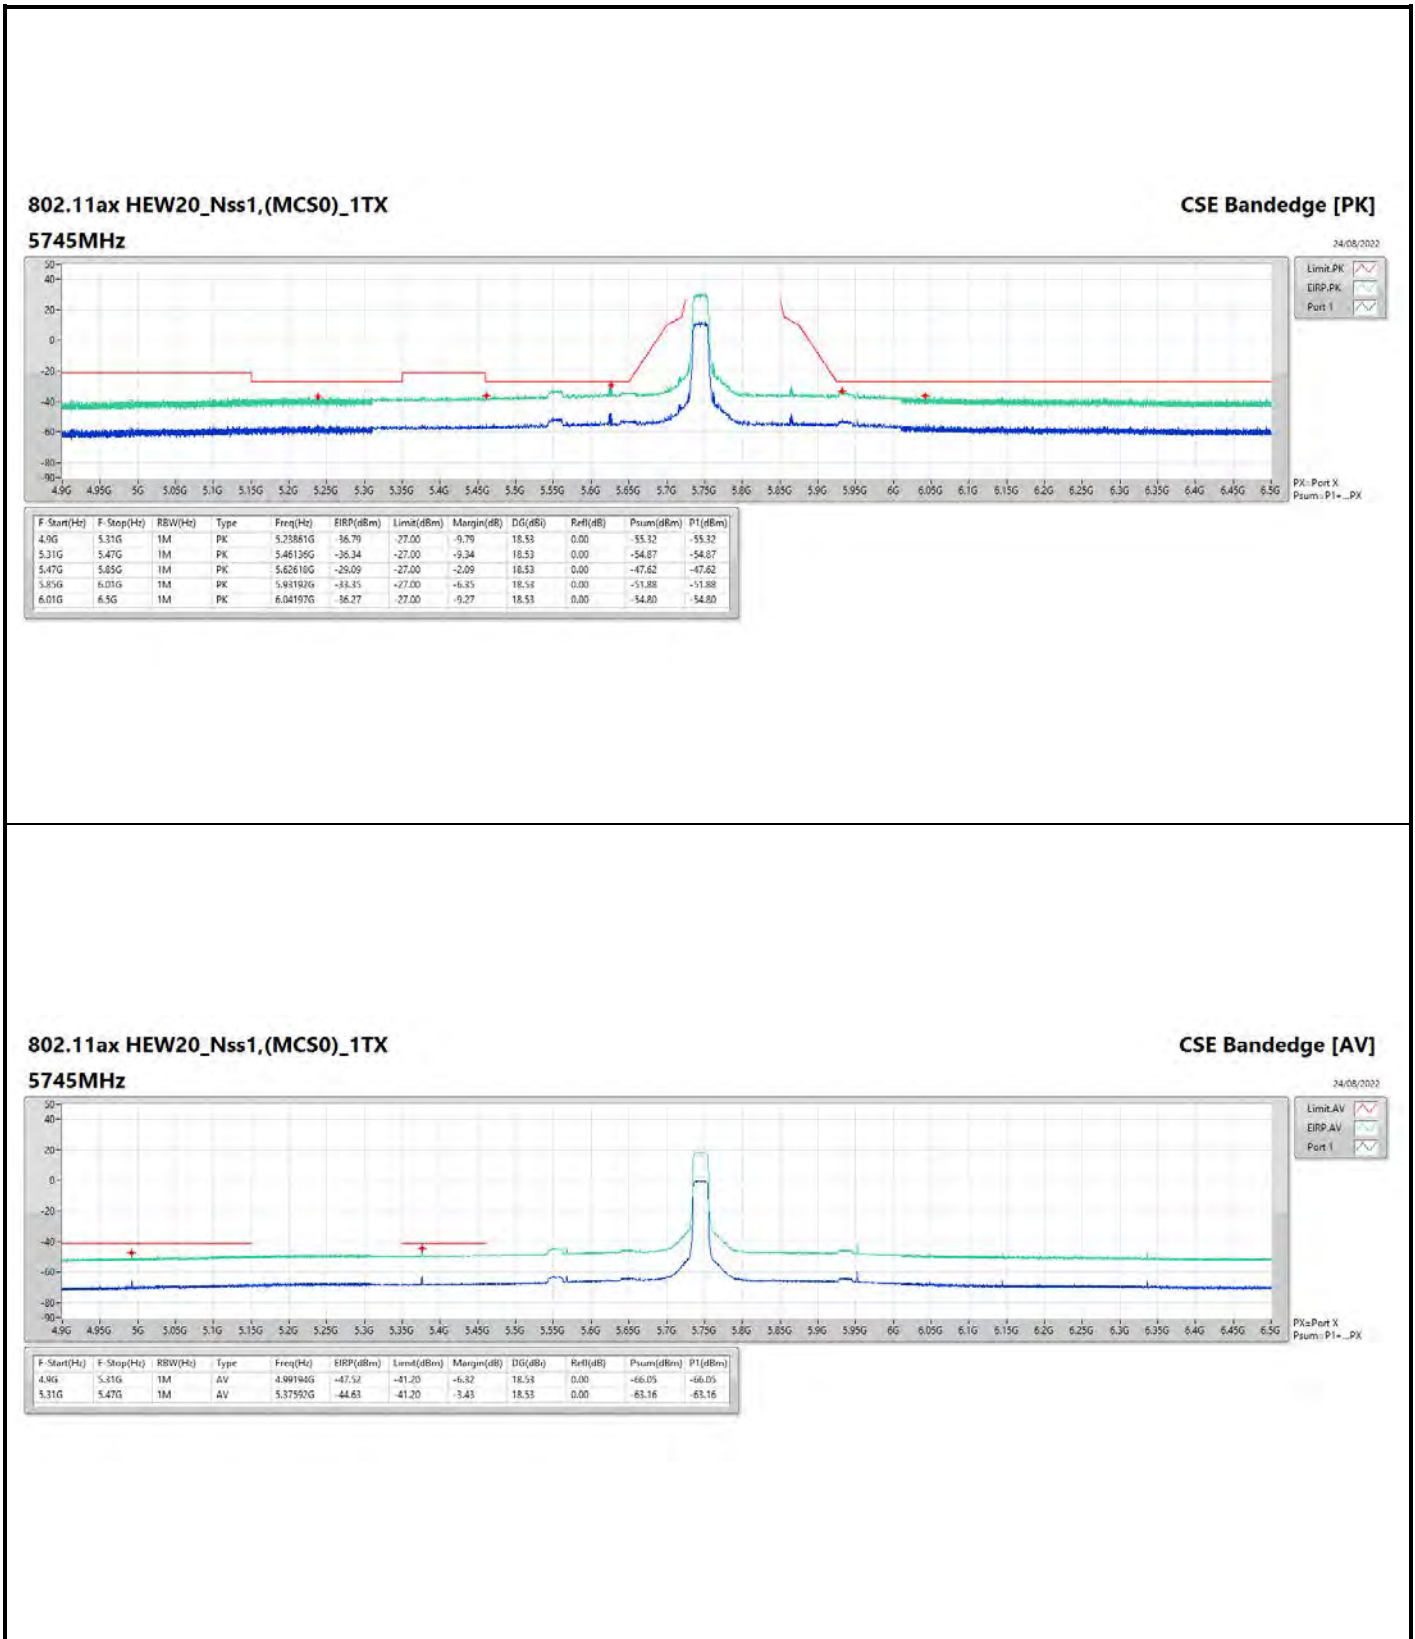

DG = Directional Gain ; PX=Port X; Psum=P1+P2+...PX

**802.11ax HEW40\_Nss1,(MCS0)\_1TX**

**5795MHz**

**CSE Bandedge [AV]**

24/08/2022

**802.11ax HEW20\_Nss1,(MCS0)\_2TX**

**5785MHz**

**CSE Bandedge [AV]**