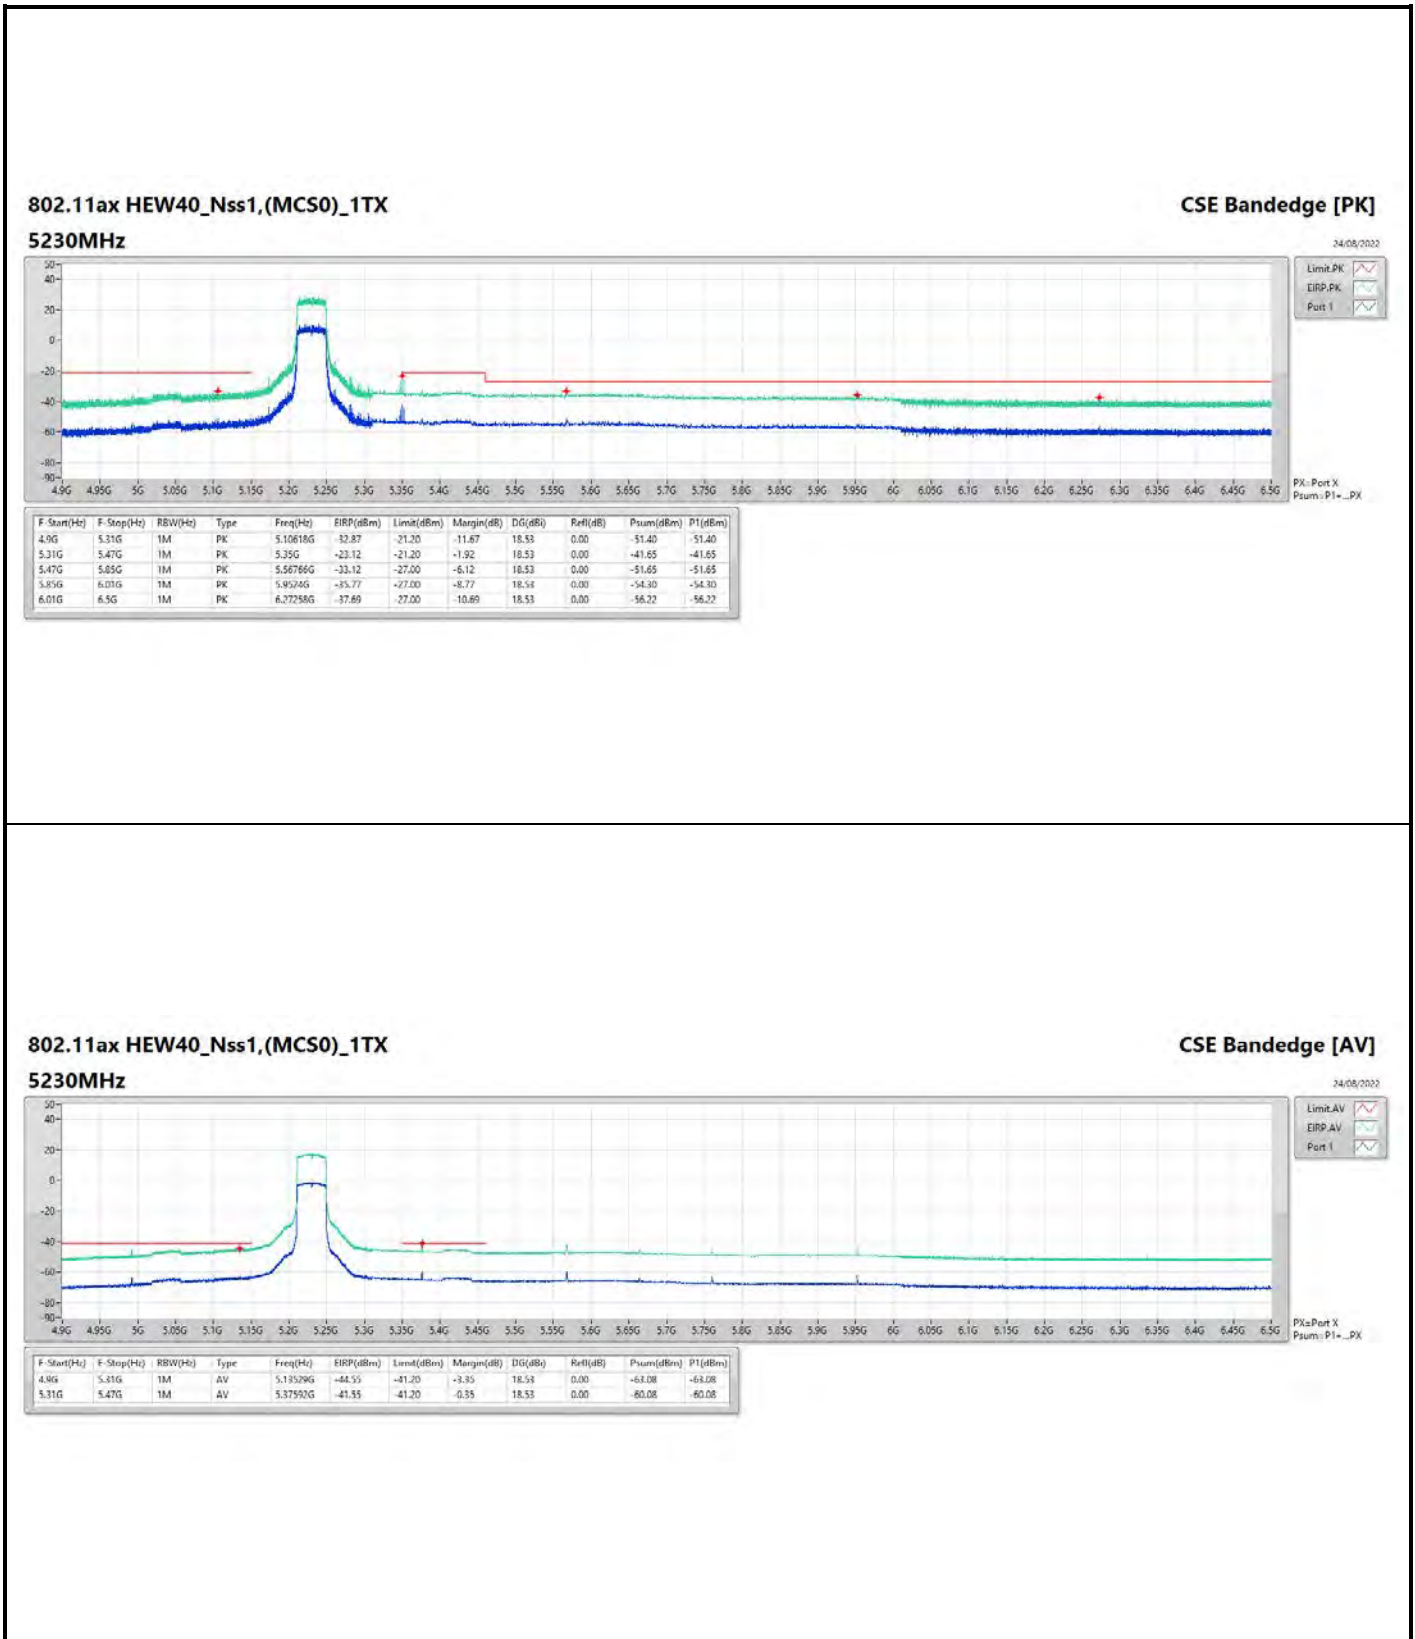

DG = Directional Gain ; PX=Port X; Psum=P1+P2+...PX

**802.11ax HEW40\_Nss1,(MCS0)\_1TX**

**5795MHz**

**CSE Bandedge [AV]**

24/08/2022

**802.11ax HEW20\_Nss1,(MCS0)\_2TX**

**5785MHz**

**CSE Bandedge [AV]**