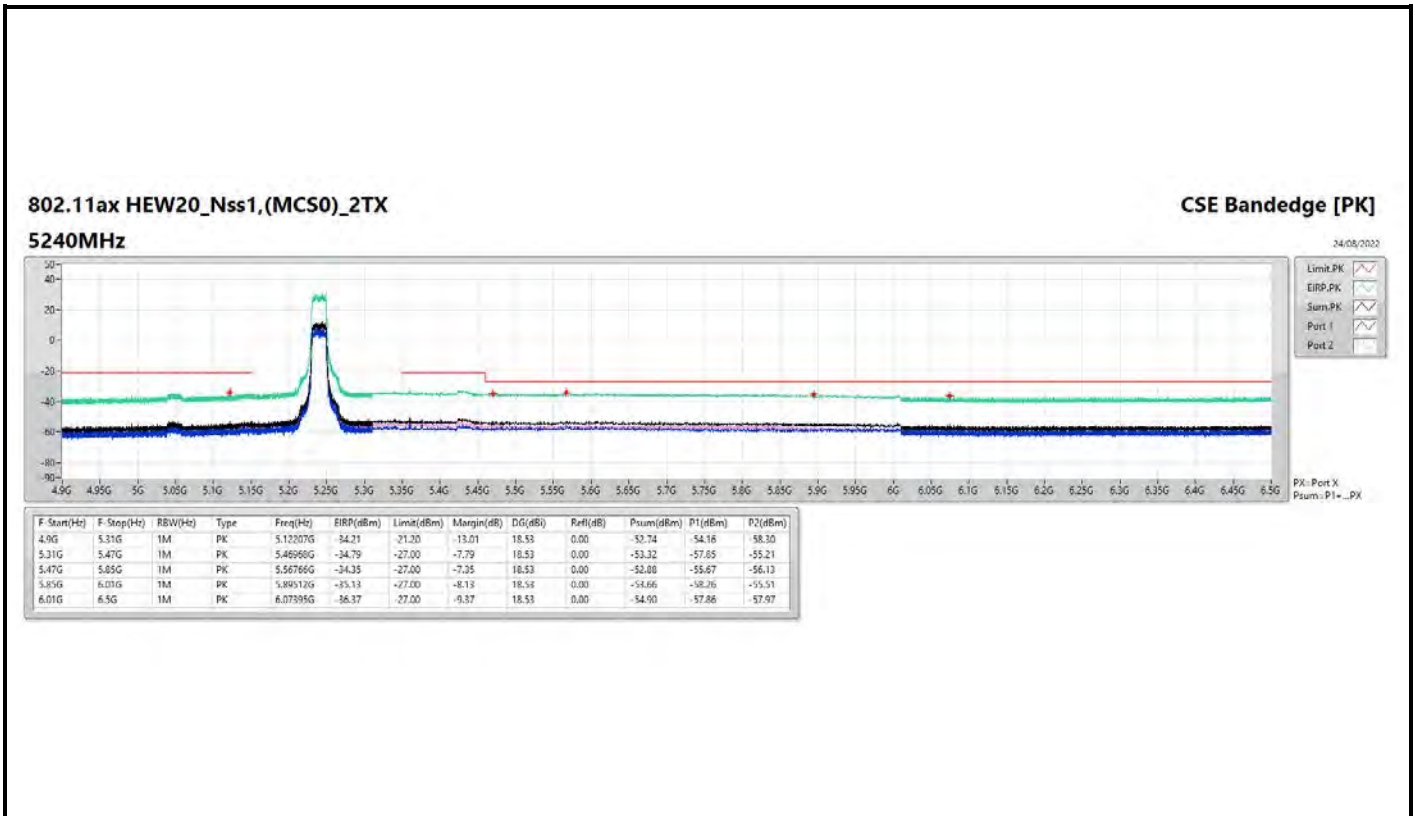

DG = Directional Gain ; PX=Port X; Psum=P1+P2+...PX

**802.11ax HEW40\_Nss1,(MCS0)\_1TX**

**5795MHz**

**CSE Bandedge [AV]**

24/08/2022

**802.11ax HEW20\_Nss1,(MCS0)\_2TX**

**5785MHz**

**CSE Bandedge [AV]**

24/08/2022

**802.11a\_Nss1,(6Mbps)\_4TX**

**5785MHz**

**CSE Bandedge [AV]**

24/08/2022

**802.11ax HEW20\_Nss1,(MCS0)\_4TX**

**5180MHz**

**CSE Bandedge [AV]**