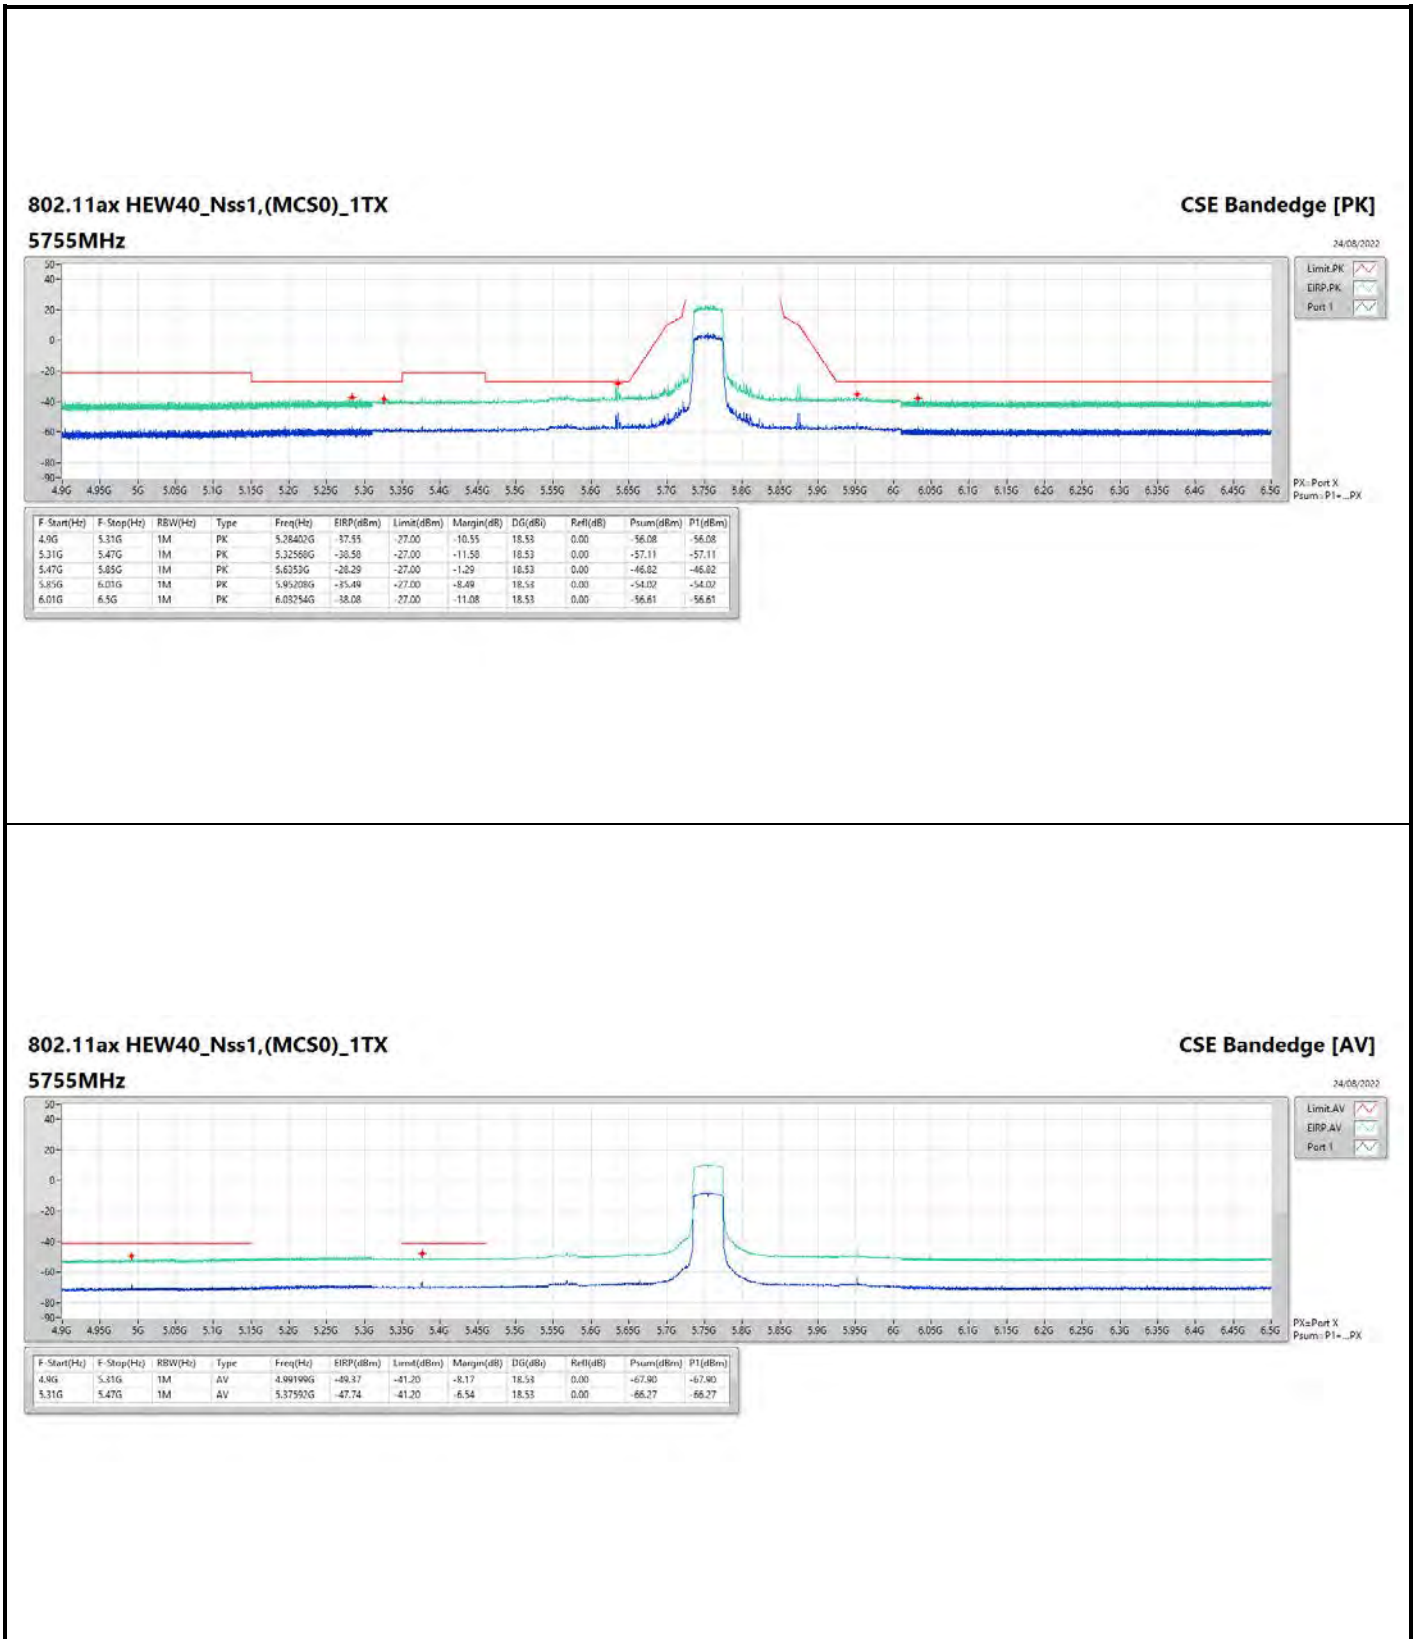

DG = Directional Gain ; PX=Port X; Psum=P1+P2+...PX

**802.11ax HEW40\_Nss1,(MCS0)\_1TX**

**5795MHz**

**CSE Bandedge [AV]**

24/08/2022

**802.11ax HEW20\_Nss1,(MCS0)\_2TX**

**5785MHz**

**CSE Bandedge [AV]**