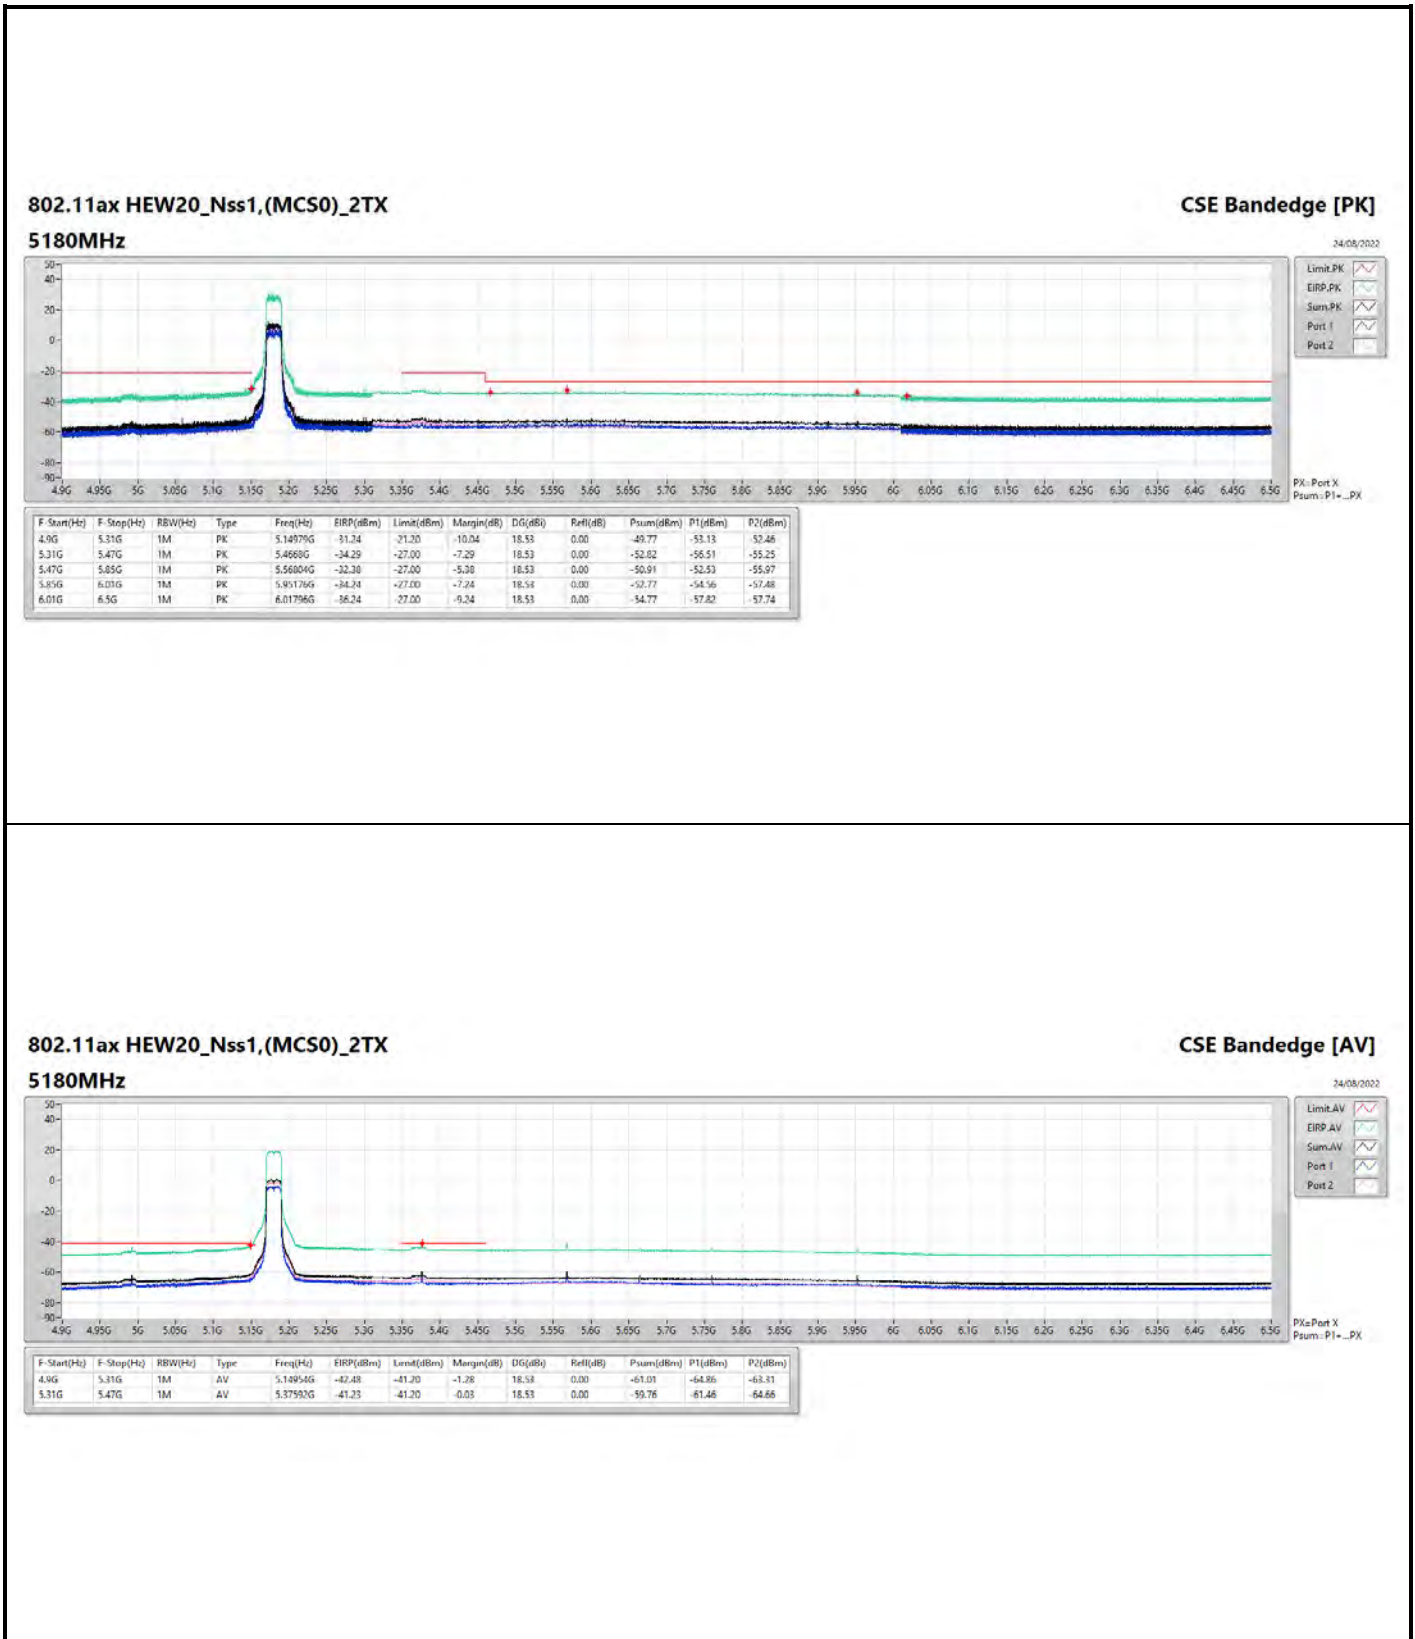

DG = Directional Gain ; PX=Port X; Psum=P1+P2+...PX

**802.11ax HEW40\_Nss1,(MCS0)\_1TX**

**5795MHz**

**CSE Bandedge [AV]**

24/08/2022

**802.11ax HEW20\_Nss1,(MCS0)\_2TX**

**5785MHz**

**CSE Bandedge [AV]**