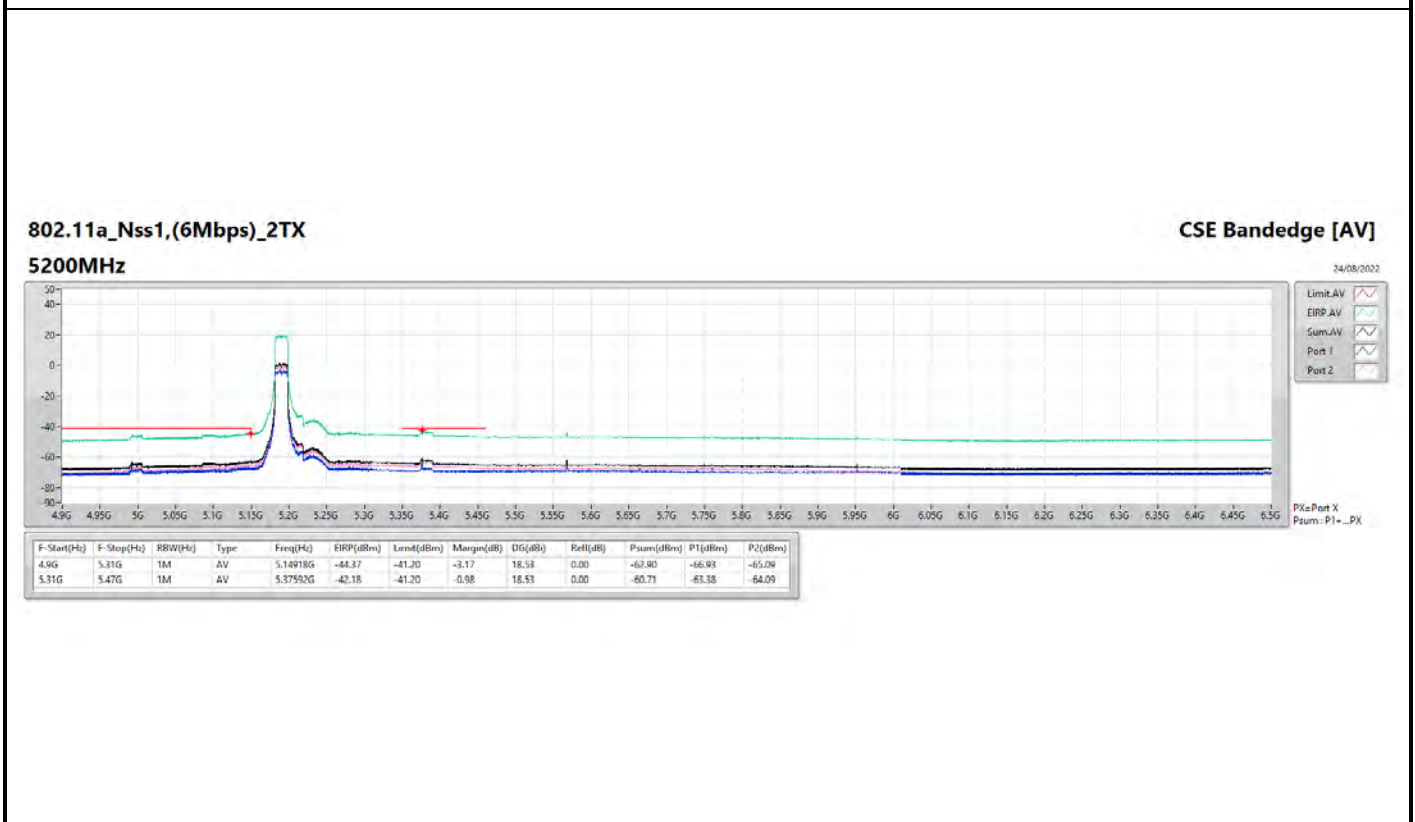

DG = Directional Gain ; PX=Port X; Psum=P1+P2+...PX

**802.11ax HEW40\_Nss1,(MCS0)\_1TX**

**5795MHz**

**CSE Bandedge [AV]**

24/08/2022

**802.11ax HEW20\_Nss1,(MCS0)\_2TX**

**5785MHz**

**CSE Bandedge [AV]**

24/08/2022

**802.11a\_Nss1,(6Mbps)\_4TX**

**5785MHz**

**CSE Bandedge [AV]**

24/08/2022

**802.11ax HEW20\_Nss1,(MCS0)\_4TX**

**5180MHz**

**CSE Bandedge [AV]**