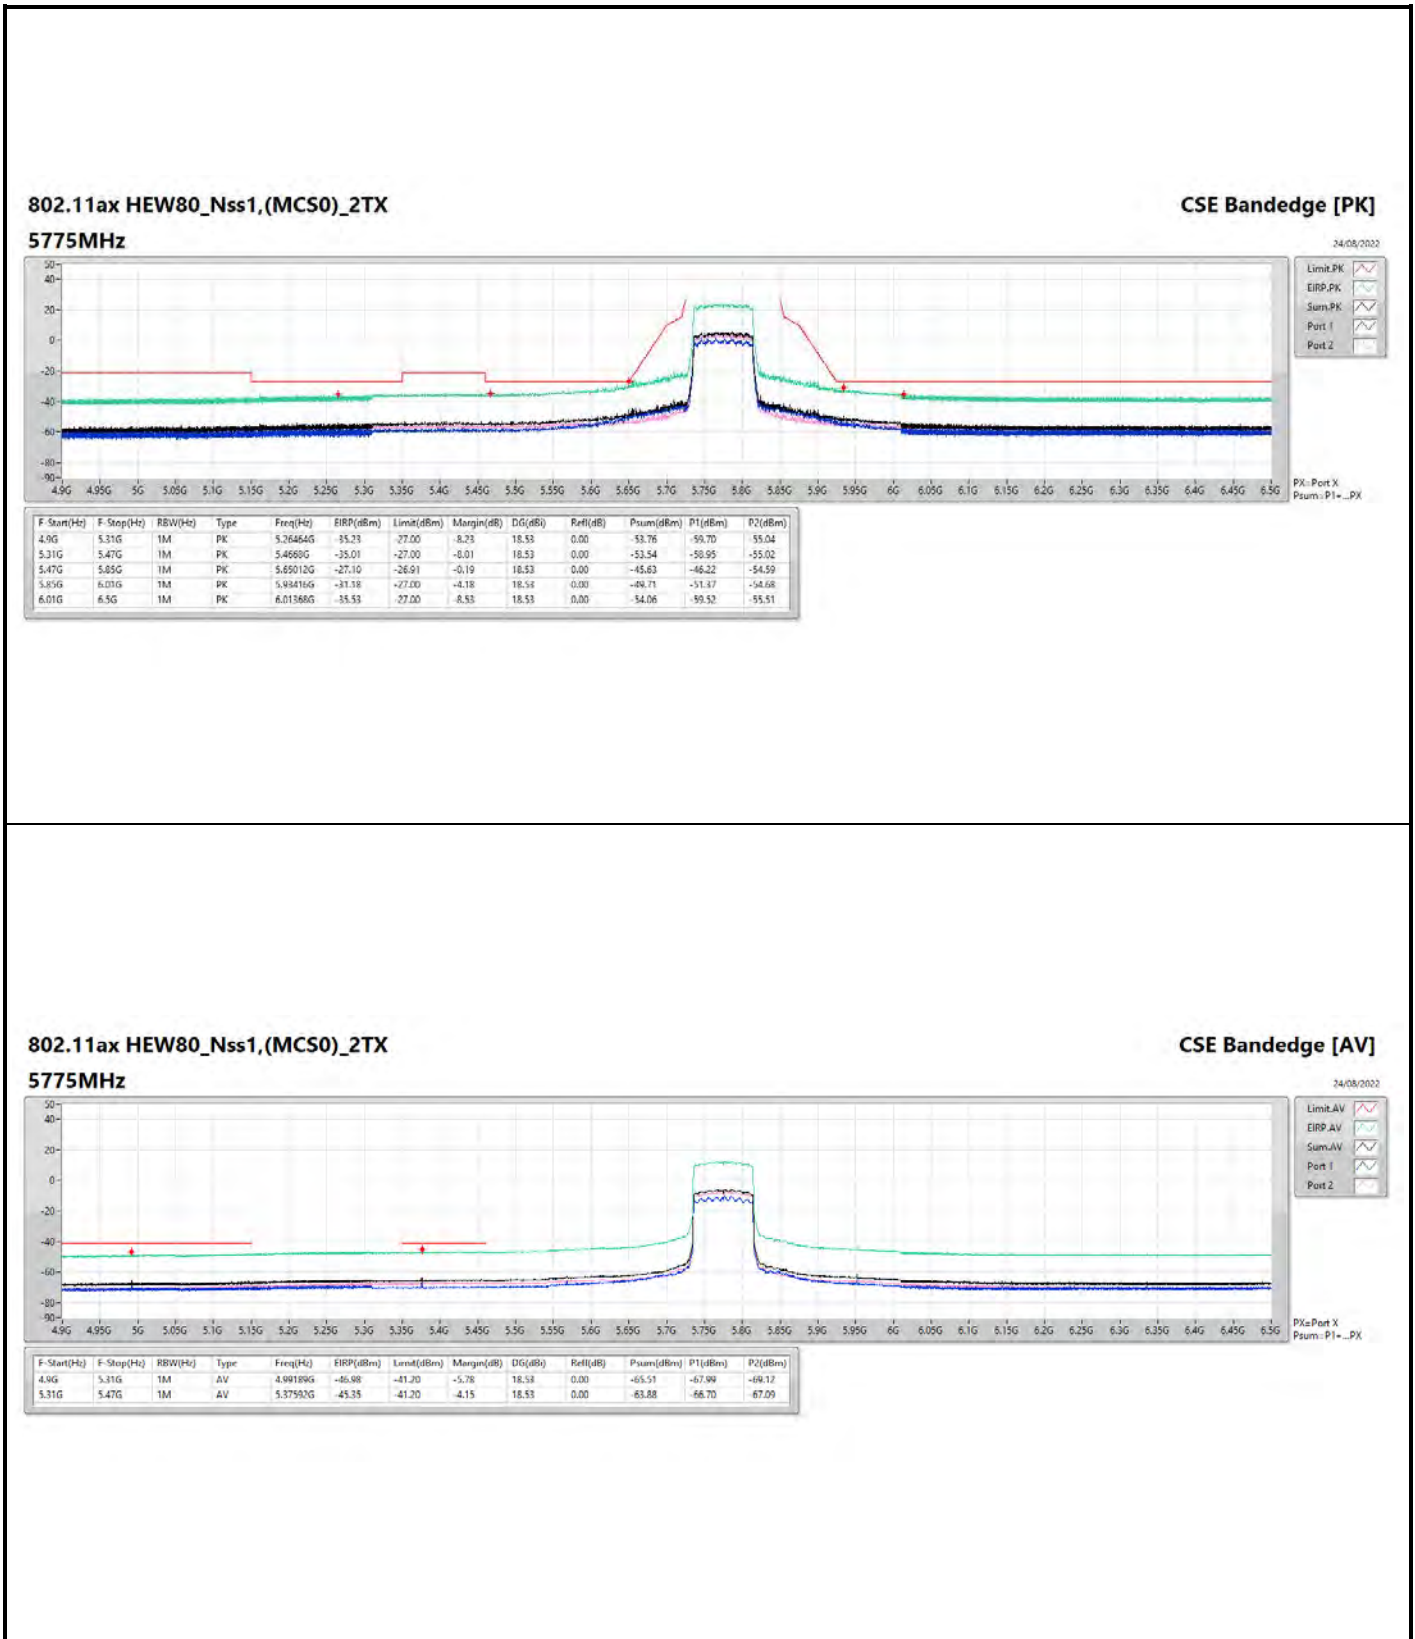

DG = Directional Gain ; PX=Port X; Psum=P1+P2+...PX

**802.11ax HEW40\_Nss1,(MCS0)\_1TX**

**5795MHz**

**CSE Bandedge [AV]**

24/08/2022

**802.11ax HEW20\_Nss1,(MCS0)\_2TX**

**5785MHz**

**CSE Bandedge [AV]**

24/08/2022

**802.11a\_Nss1,(6Mbps)\_4TX**

**5785MHz**

**CSE Bandedge [AV]**

24/08/2022

**802.11ax HEW20\_Nss1,(MCS0)\_4TX**

**5180MHz**

**CSE Bandedge [AV]**

24/08/2022

**802.11ax HEW20\_Nss1,(MCS0)\_4TX**

**5200MHz**

**CSE Bandedge [AV]**

24/08/2022

**802.11ax HEW20\_Nss1,(MCS0)\_4TX**

**5785MHz**

**CSE Bandedge [AV]**