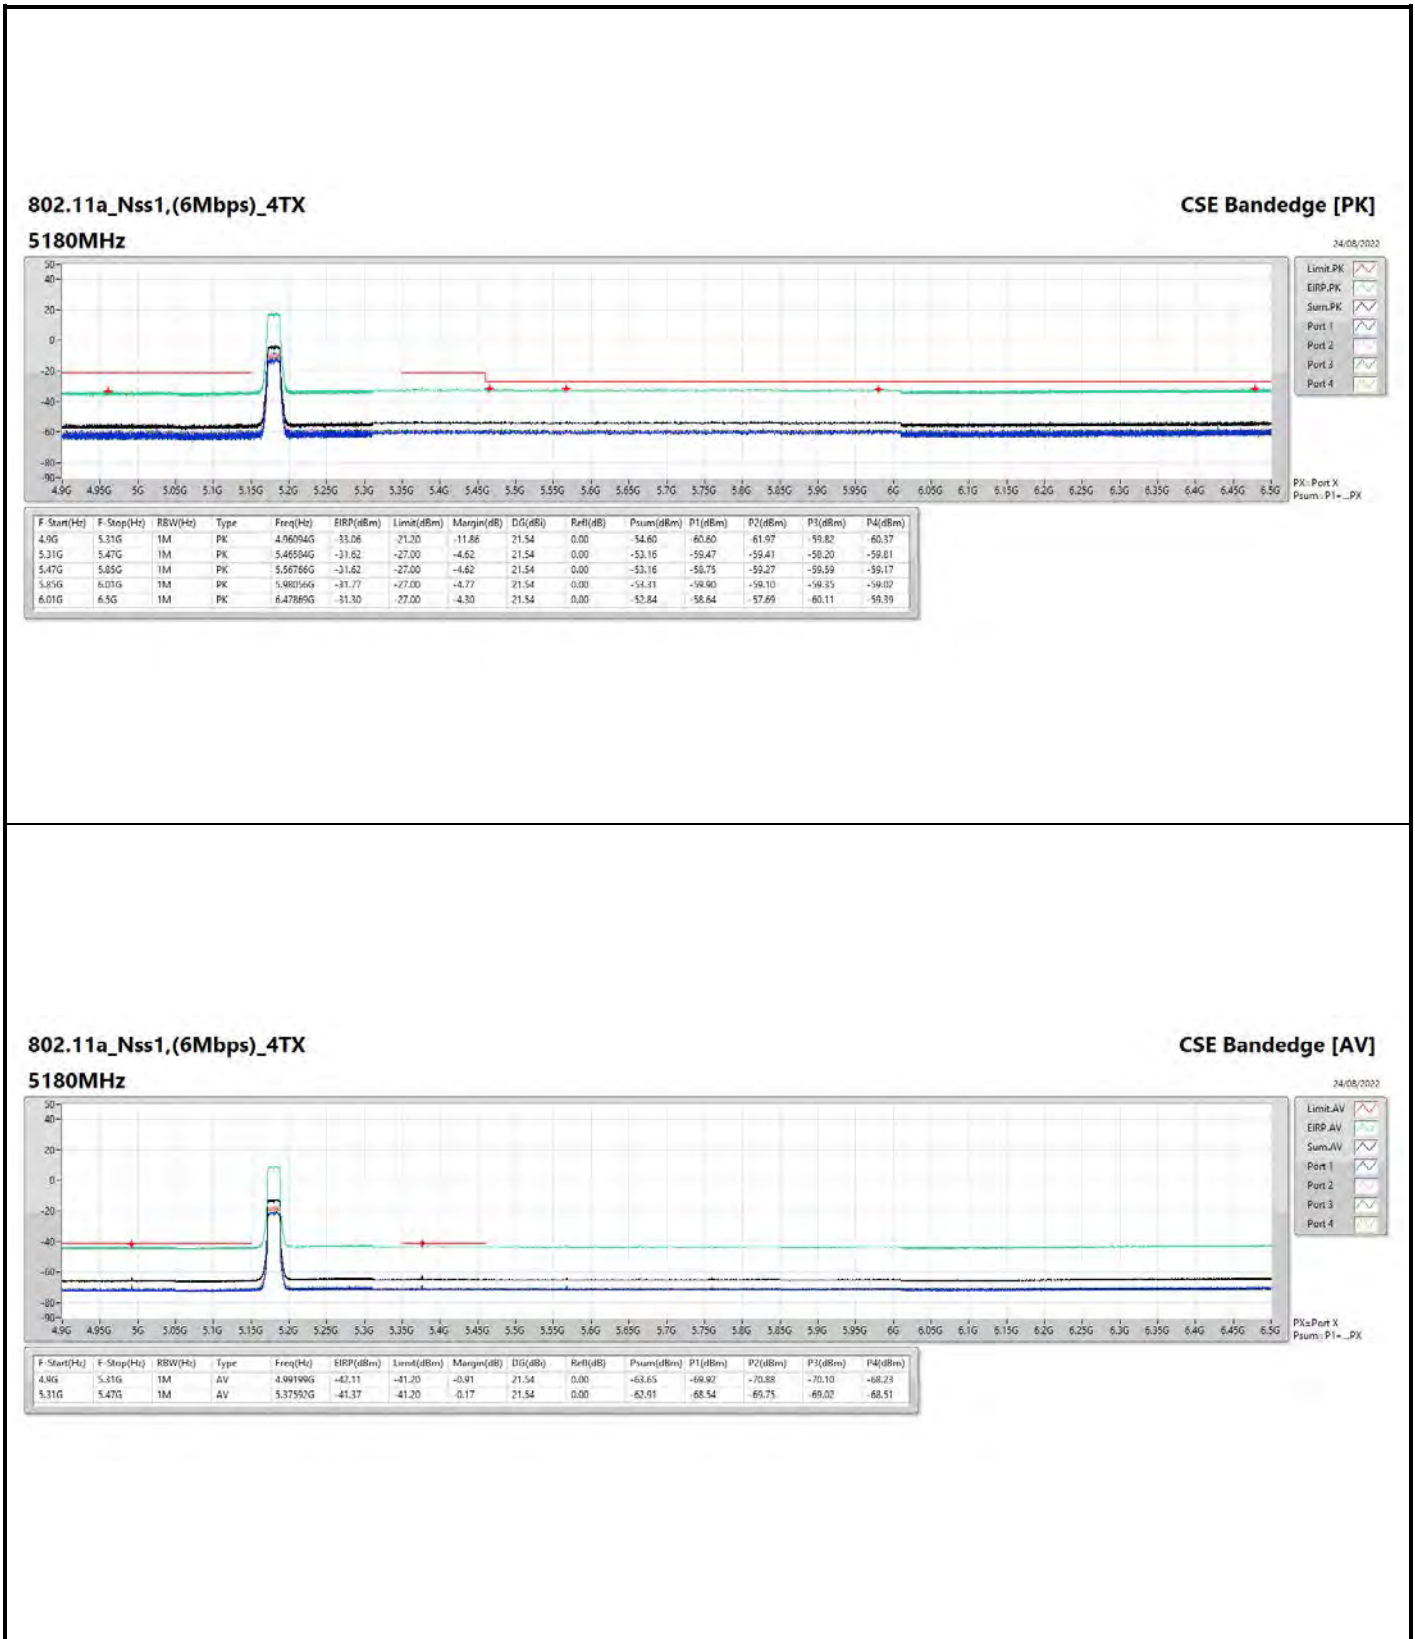

24/08/2022

**802.11a\_Nss1,(6Mbps)\_4TX**

**5785MHz**

**CSE Bandedge [AV]**

24/08/2022

**802.11ax HEW20\_Nss1,(MCS0)\_4TX**

**5180MHz**

**CSE Bandedge [AV]**

24/08/2022

**802.11ax HEW20\_Nss1,(MCS0)\_4TX**

**5200MHz**

**CSE Bandedge [AV]**

24/08/2022

**802.11ax HEW20\_Nss1,(MCS0)\_4TX**

**5785MHz**

**CSE Bandedge [AV]**