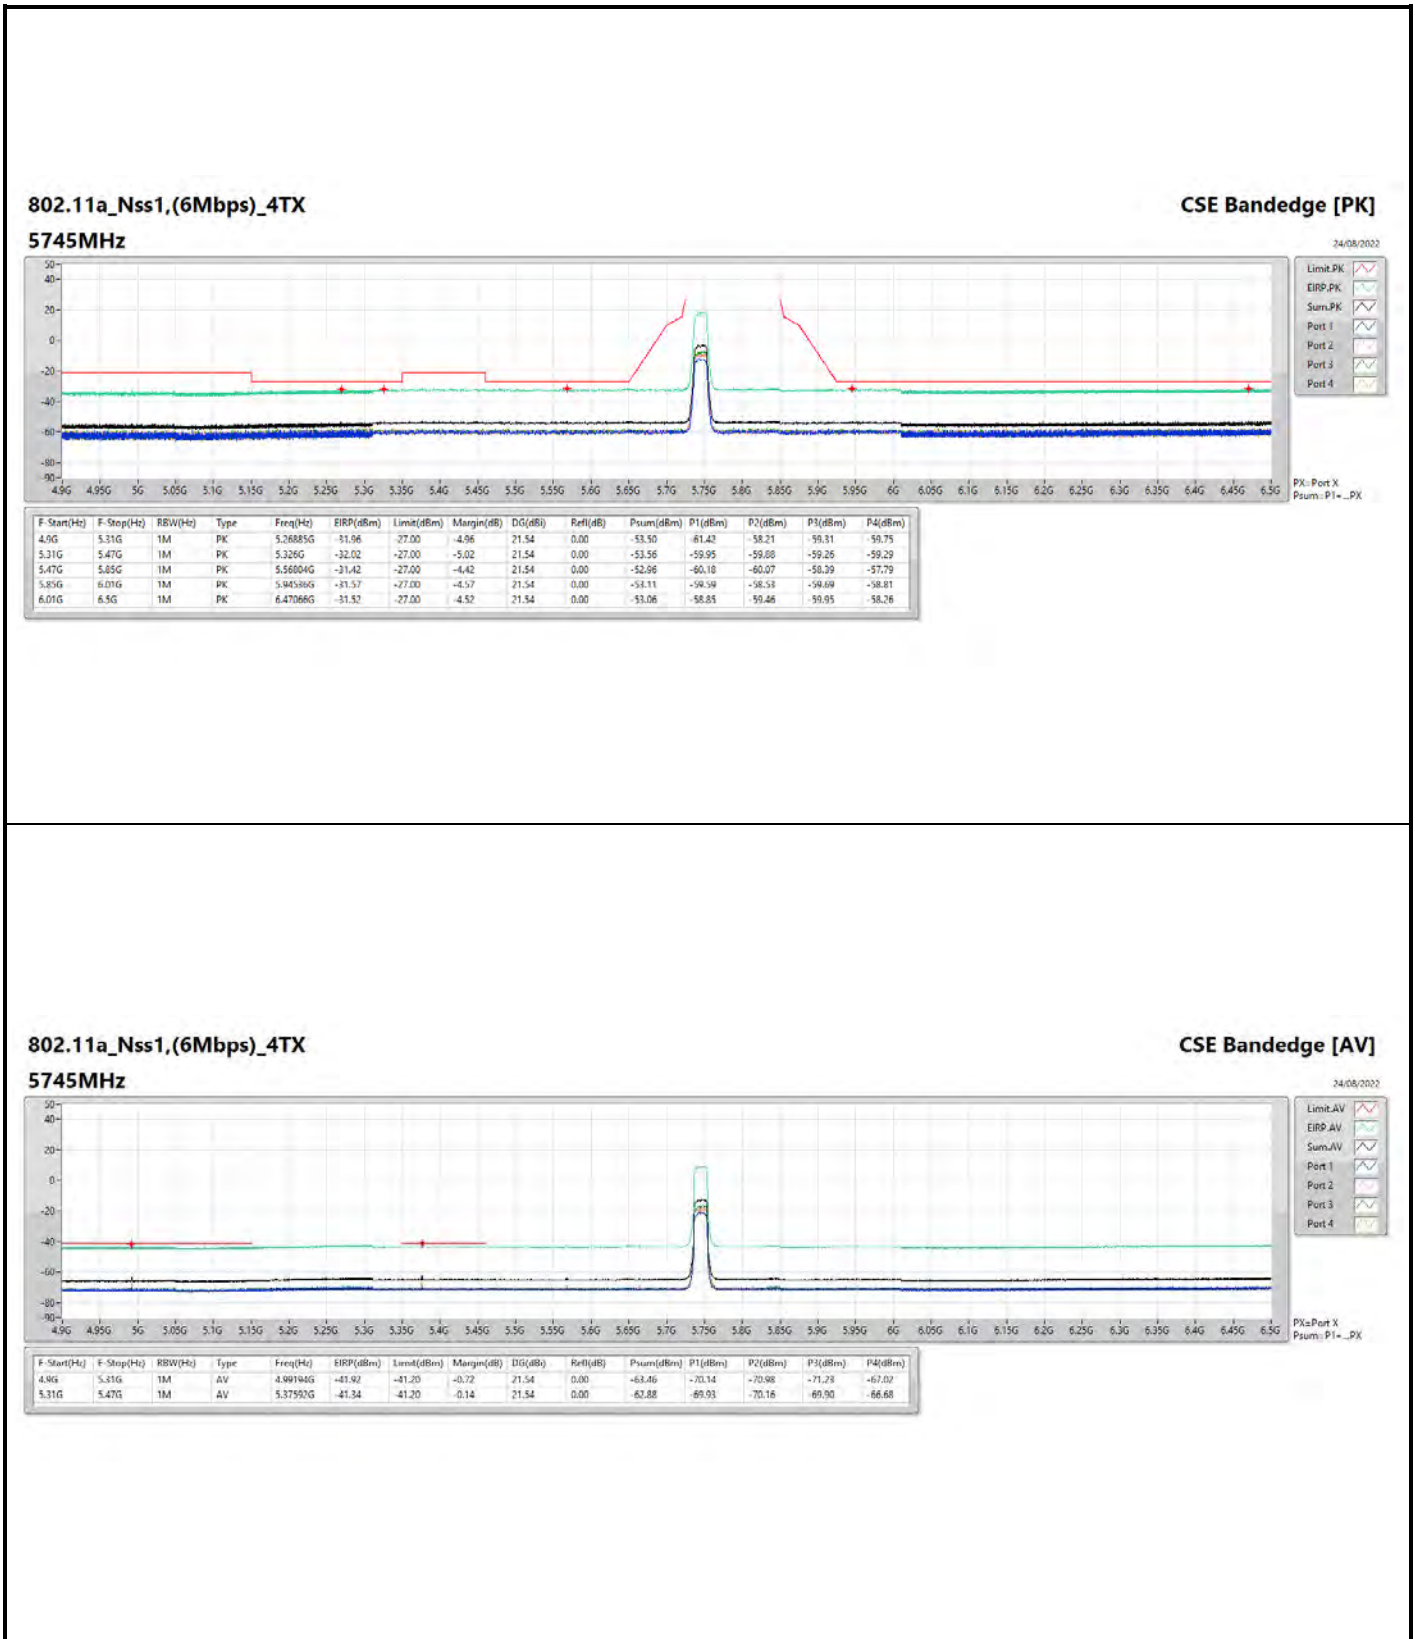

DG = Directional Gain ; PX=Port X; Psum=P1+P2+...PX

**802.11ax HEW40\_Nss1,(MCS0)\_1TX**

**5795MHz**

**CSE Bandedge [AV]**

24/08/2022

**802.11ax HEW20\_Nss1,(MCS0)\_2TX**

**5785MHz**

**CSE Bandedge [AV]**

24/08/2022

**802.11a\_Nss1,(6Mbps)\_4TX**

**5785MHz**

**CSE Bandedge [AV]**

24/08/2022

**802.11ax HEW20\_Nss1,(MCS0)\_4TX**

**5180MHz**

**CSE Bandedge [AV]**

24/08/2022

**802.11ax HEW20\_Nss1,(MCS0)\_4TX**

**5200MHz**

**CSE Bandedge [AV]**

24/08/2022

**802.11ax HEW20\_Nss1,(MCS0)\_4TX**

**5785MHz**

**CSE Bandedge [AV]**