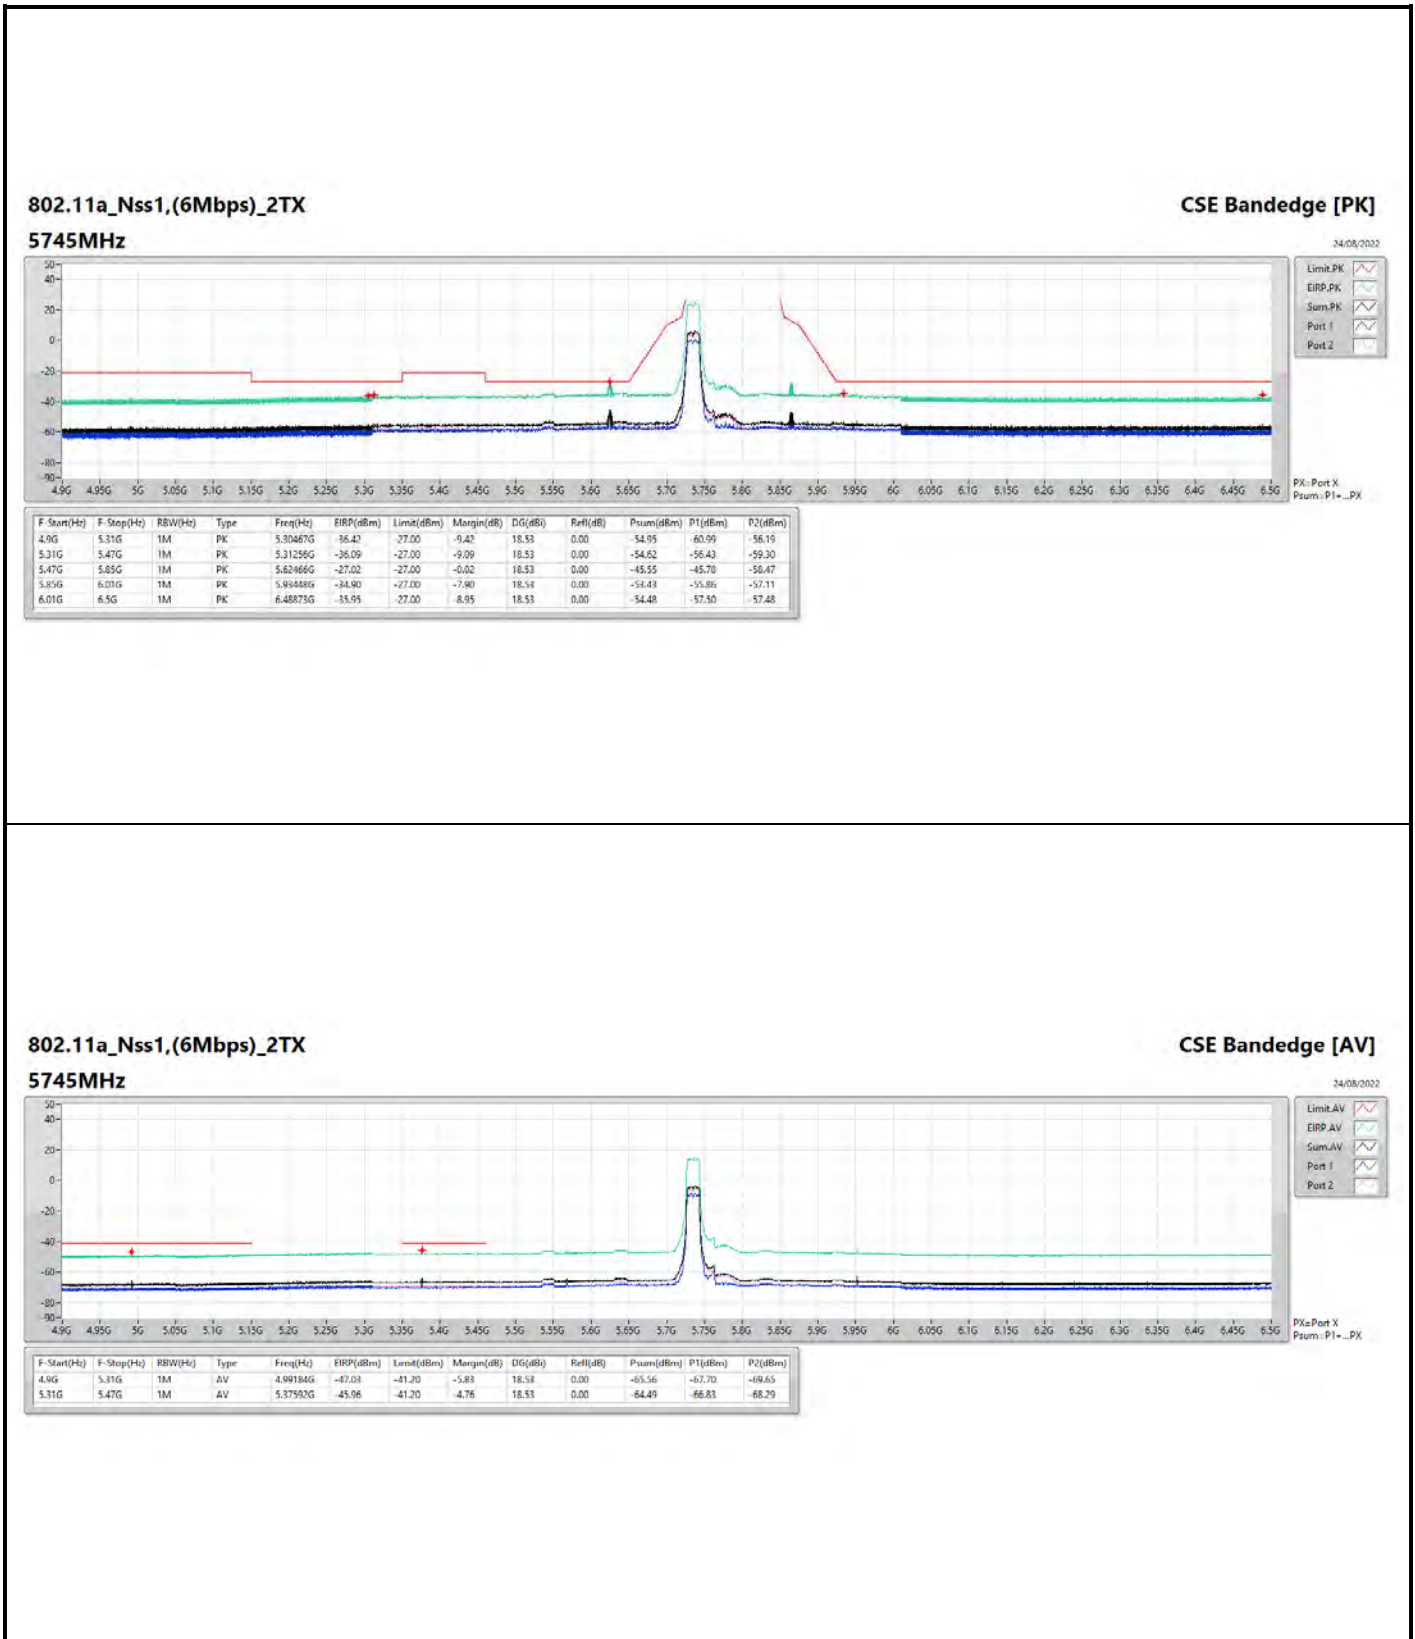

DG = Directional Gain ; PX=Port X; Psum=P1+P2+...PX

**802.11ax HEW40\_Nss1,(MCS0)\_1TX**

**5795MHz**

**CSE Bandedge [AV]**

24/08/2022

**802.11ax HEW20\_Nss1,(MCS0)\_2TX**

**5785MHz**

**CSE Bandedge [AV]**