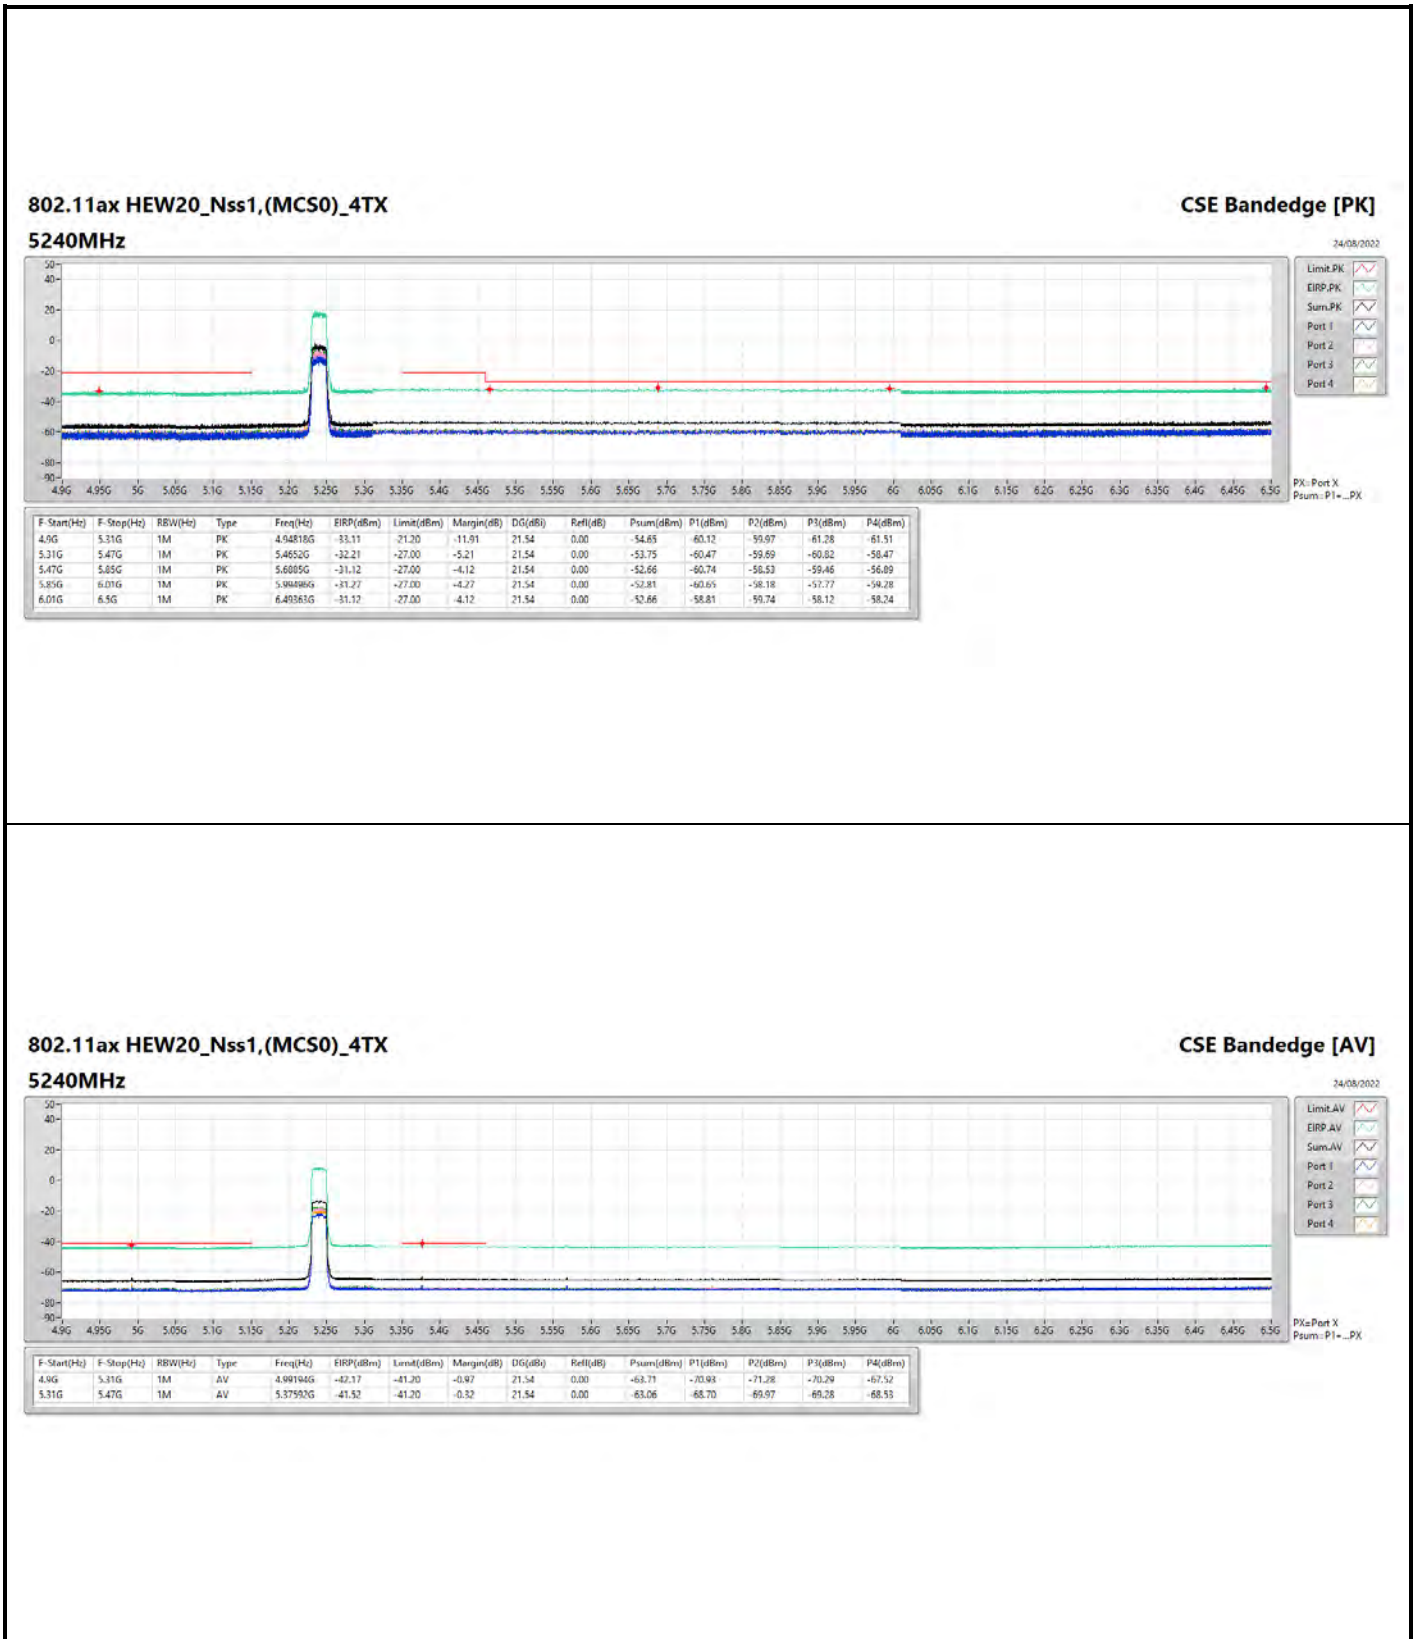

24/08/2022

**802.11ax HEW20\_Nss1,(MCS0)\_4TX**

**5200MHz**

**CSE Bandedge [AV]**

24/08/2022

**802.11ax HEW20\_Nss1,(MCS0)\_4TX**

**5785MHz**

**CSE Bandedge [AV]**

24/08/2022

**802.11ax HEW20\_Nss1,(MCS0)\_4TX**

**5825MHz**

**CSE Bandedge [AV]**

24/08/2022

**802.11ax HEW40\_Nss1,(MCS0)\_4TX**

**5190MHz**

**CSE Bandedge [AV]**