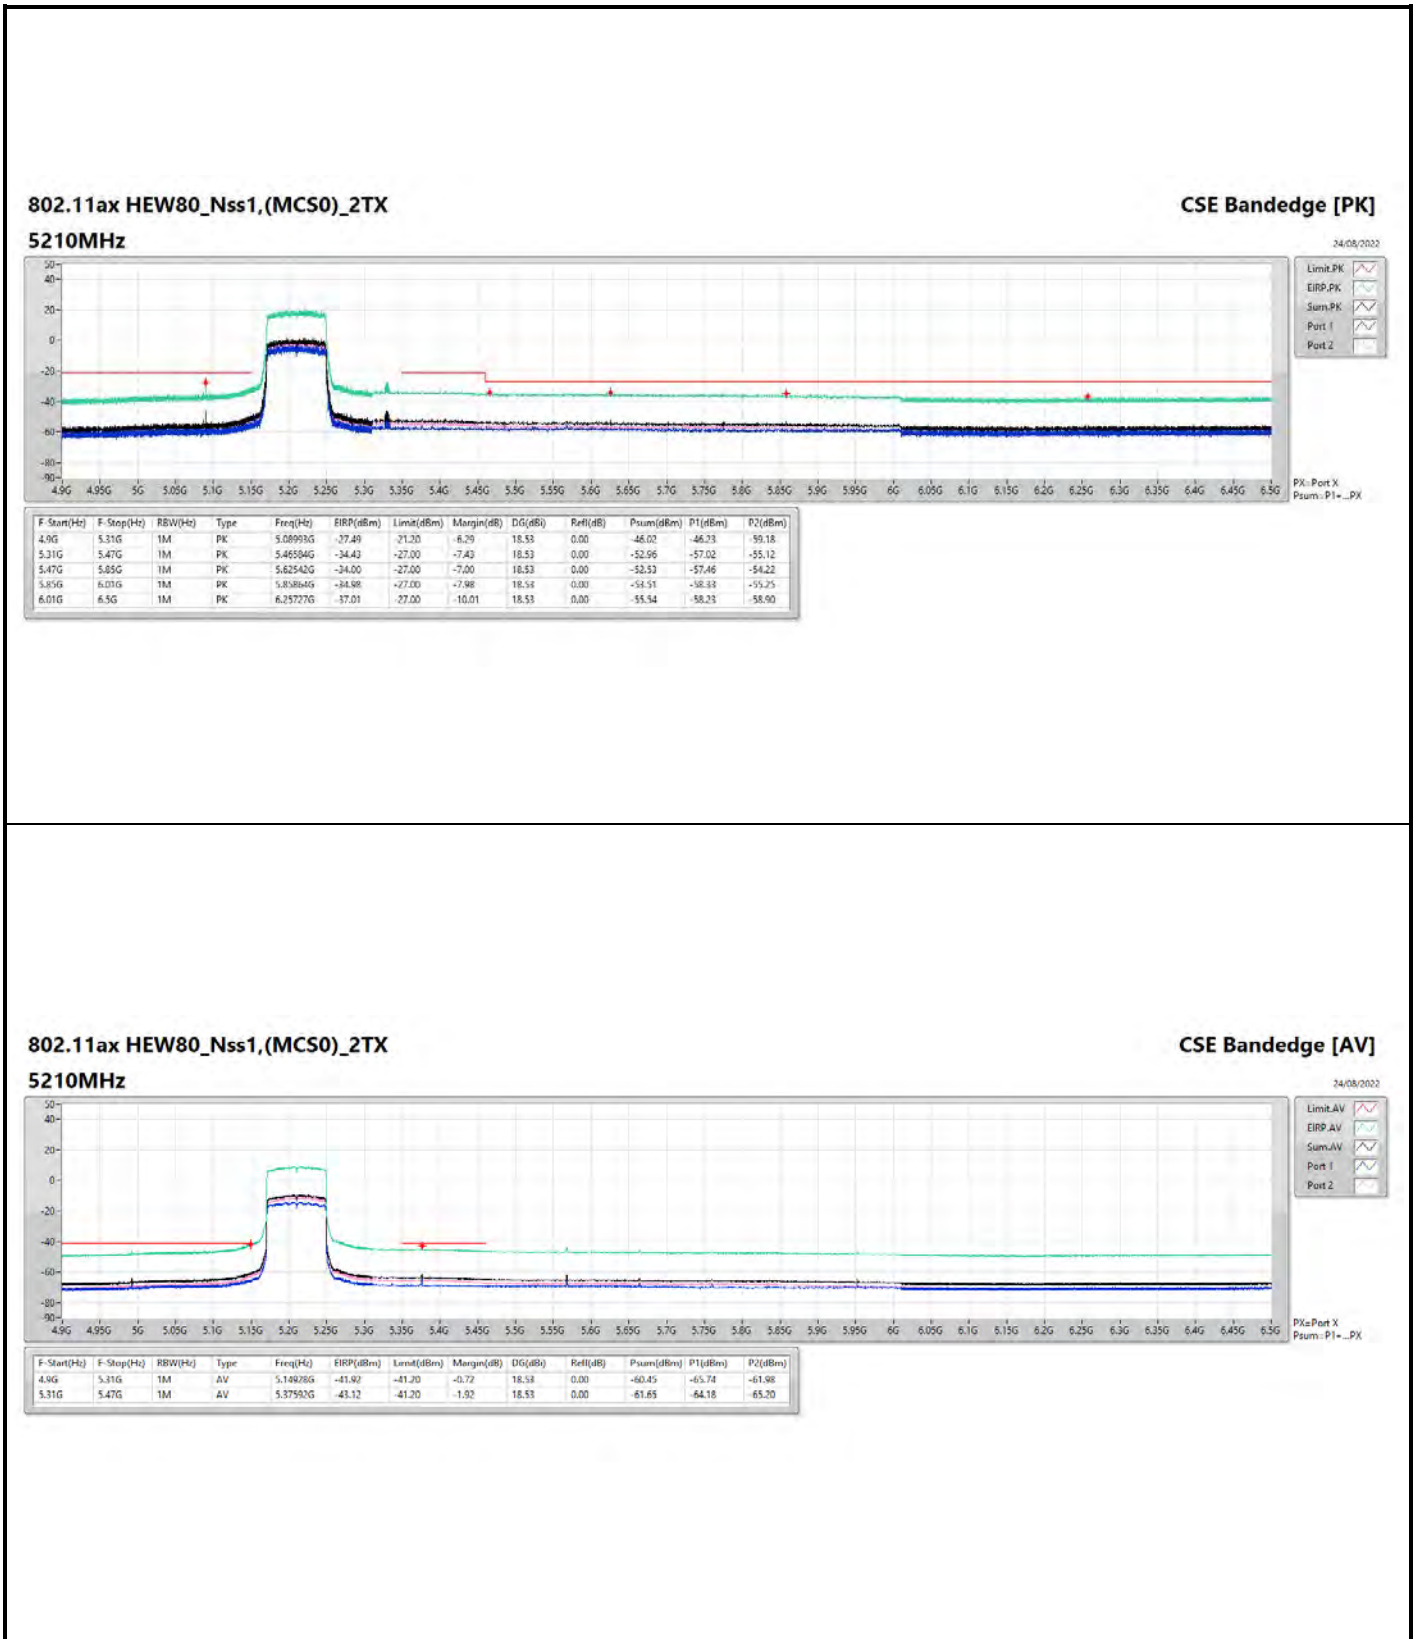

DG = Directional Gain ; PX=Port X; Psum=P1+P2+...PX

**802.11ax HEW40\_Nss1,(MCS0)\_1TX**

**5795MHz**

**CSE Bandedge [AV]**

24/08/2022

**802.11ax HEW20\_Nss1,(MCS0)\_2TX**

**5785MHz**

**CSE Bandedge [AV]**

24/08/2022

**802.11a\_Nss1,(6Mbps)\_4TX**

**5785MHz**

**CSE Bandedge [AV]**

24/08/2022

**802.11ax HEW20\_Nss1,(MCS0)\_4TX**

**5180MHz**

**CSE Bandedge [AV]**

24/08/2022

**802.11ax HEW20\_Nss1,(MCS0)\_4TX**

**5200MHz**

**CSE Bandedge [AV]**

24/08/2022

**802.11ax HEW20\_Nss1,(MCS0)\_4TX**

**5785MHz**

**CSE Bandedge [AV]**