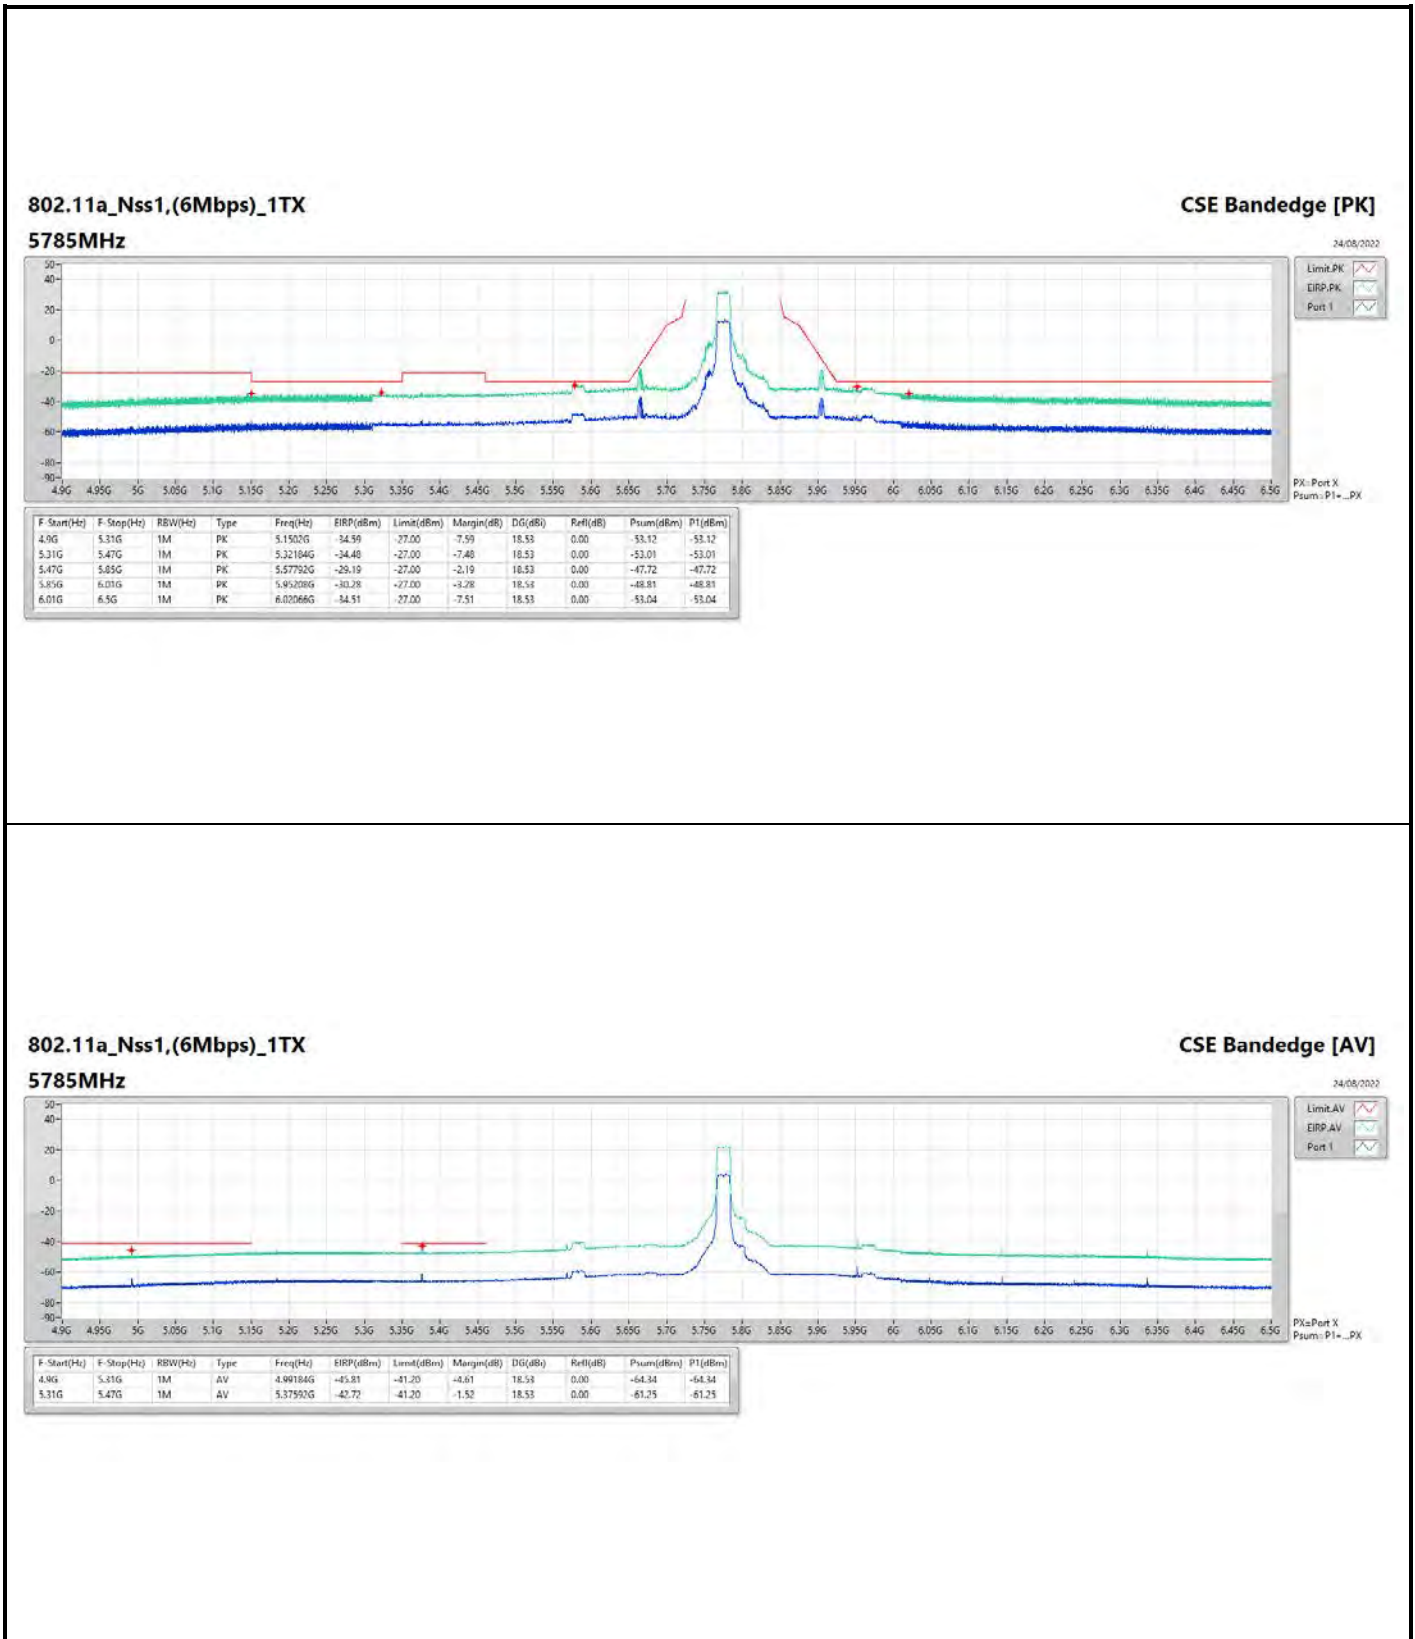

DG = Directional Gain ; PX=Port X; Psum=P1+P2+...PX

**802.11ax HEW40\_Nss1,(MCS0)\_1TX**

**5795MHz**

**CSE Bandedge [AV]**

24/08/2022

**802.11ax HEW20\_Nss1,(MCS0)\_2TX**

**5785MHz**

**CSE Bandedge [AV]**