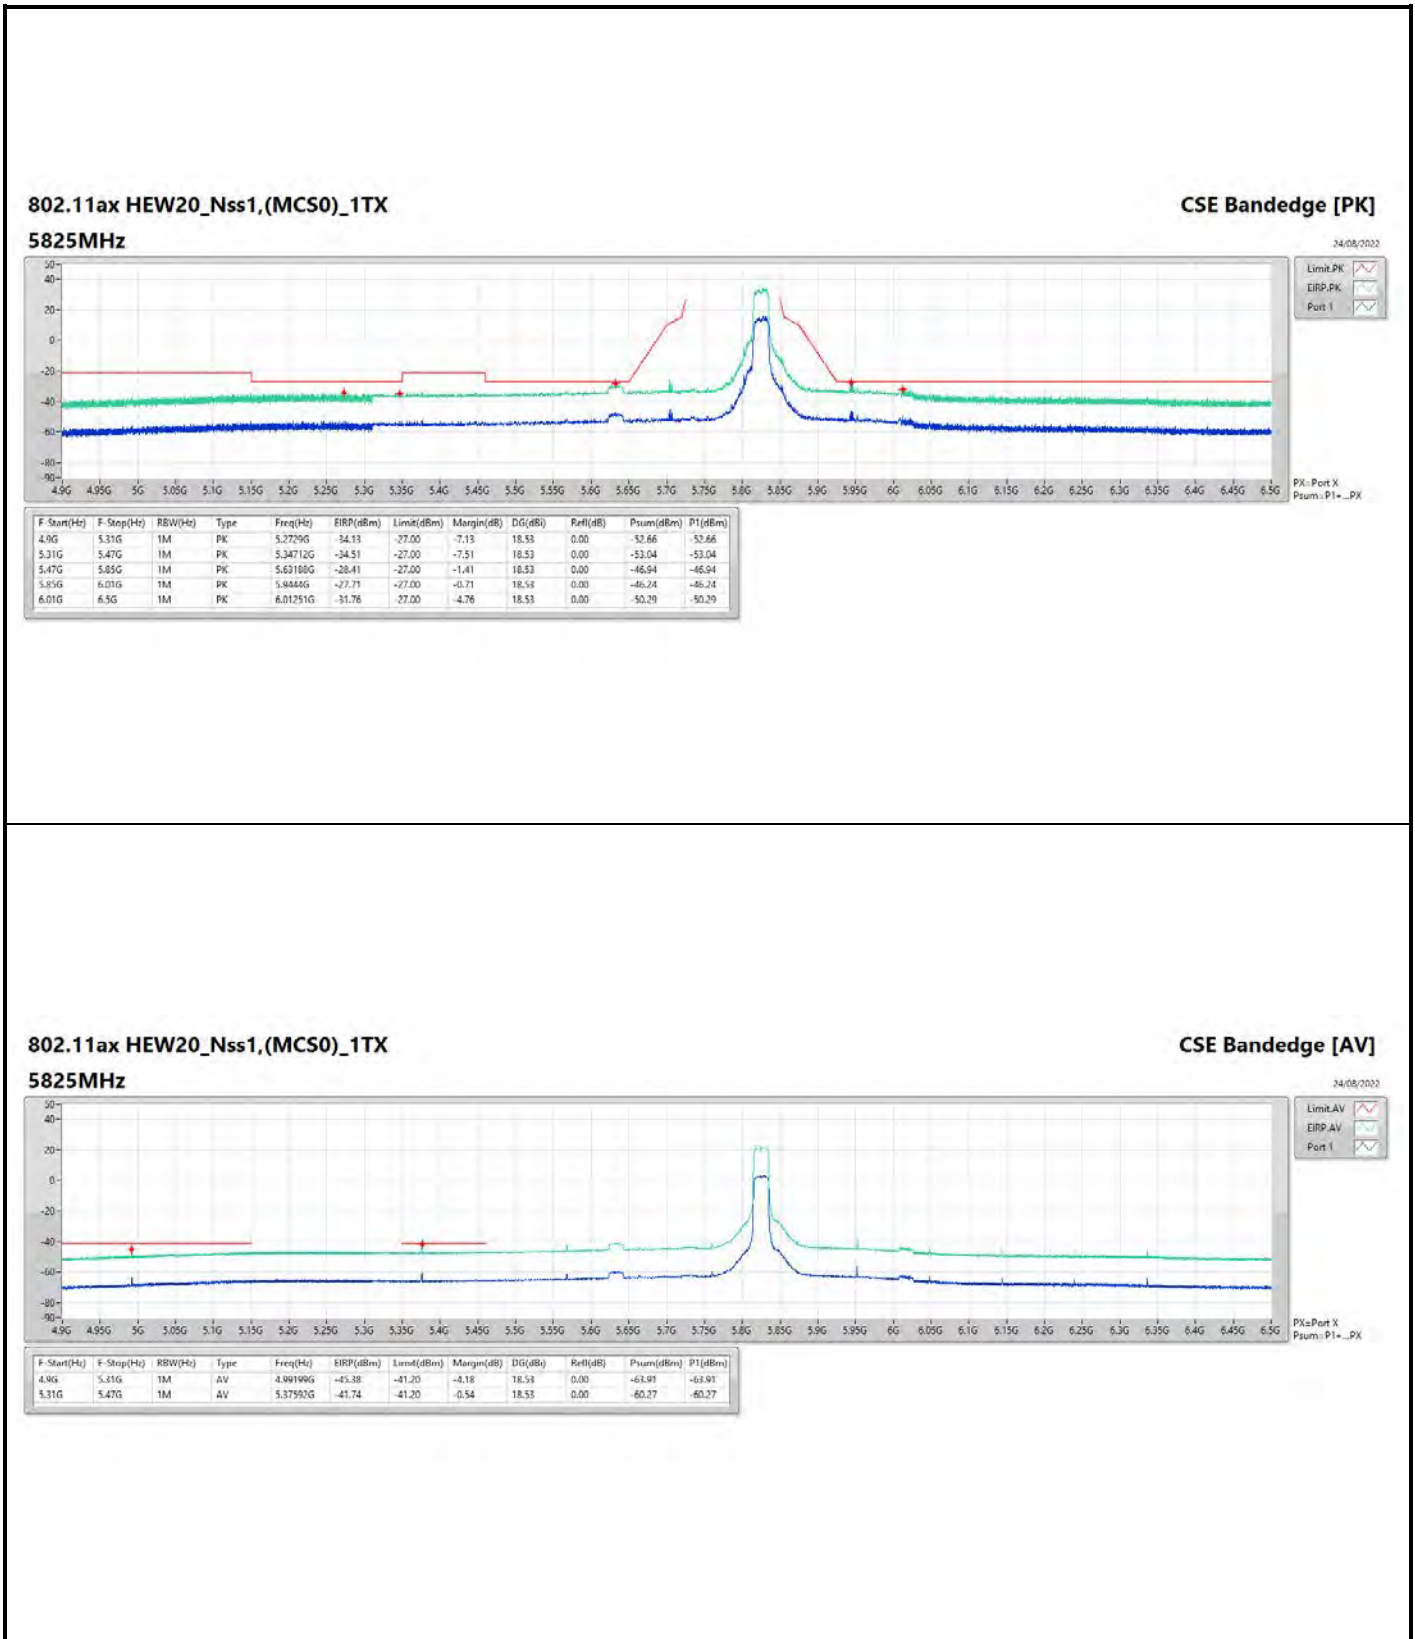

DG = Directional Gain ; PX=Port X; Psum=P1+P2+...PX

**802.11ax HEW40\_Nss1,(MCS0)\_1TX**

**5795MHz**

**CSE Bandedge [AV]**

24/08/2022

**802.11ax HEW20\_Nss1,(MCS0)\_2TX**

**5785MHz**

**CSE Bandedge [AV]**