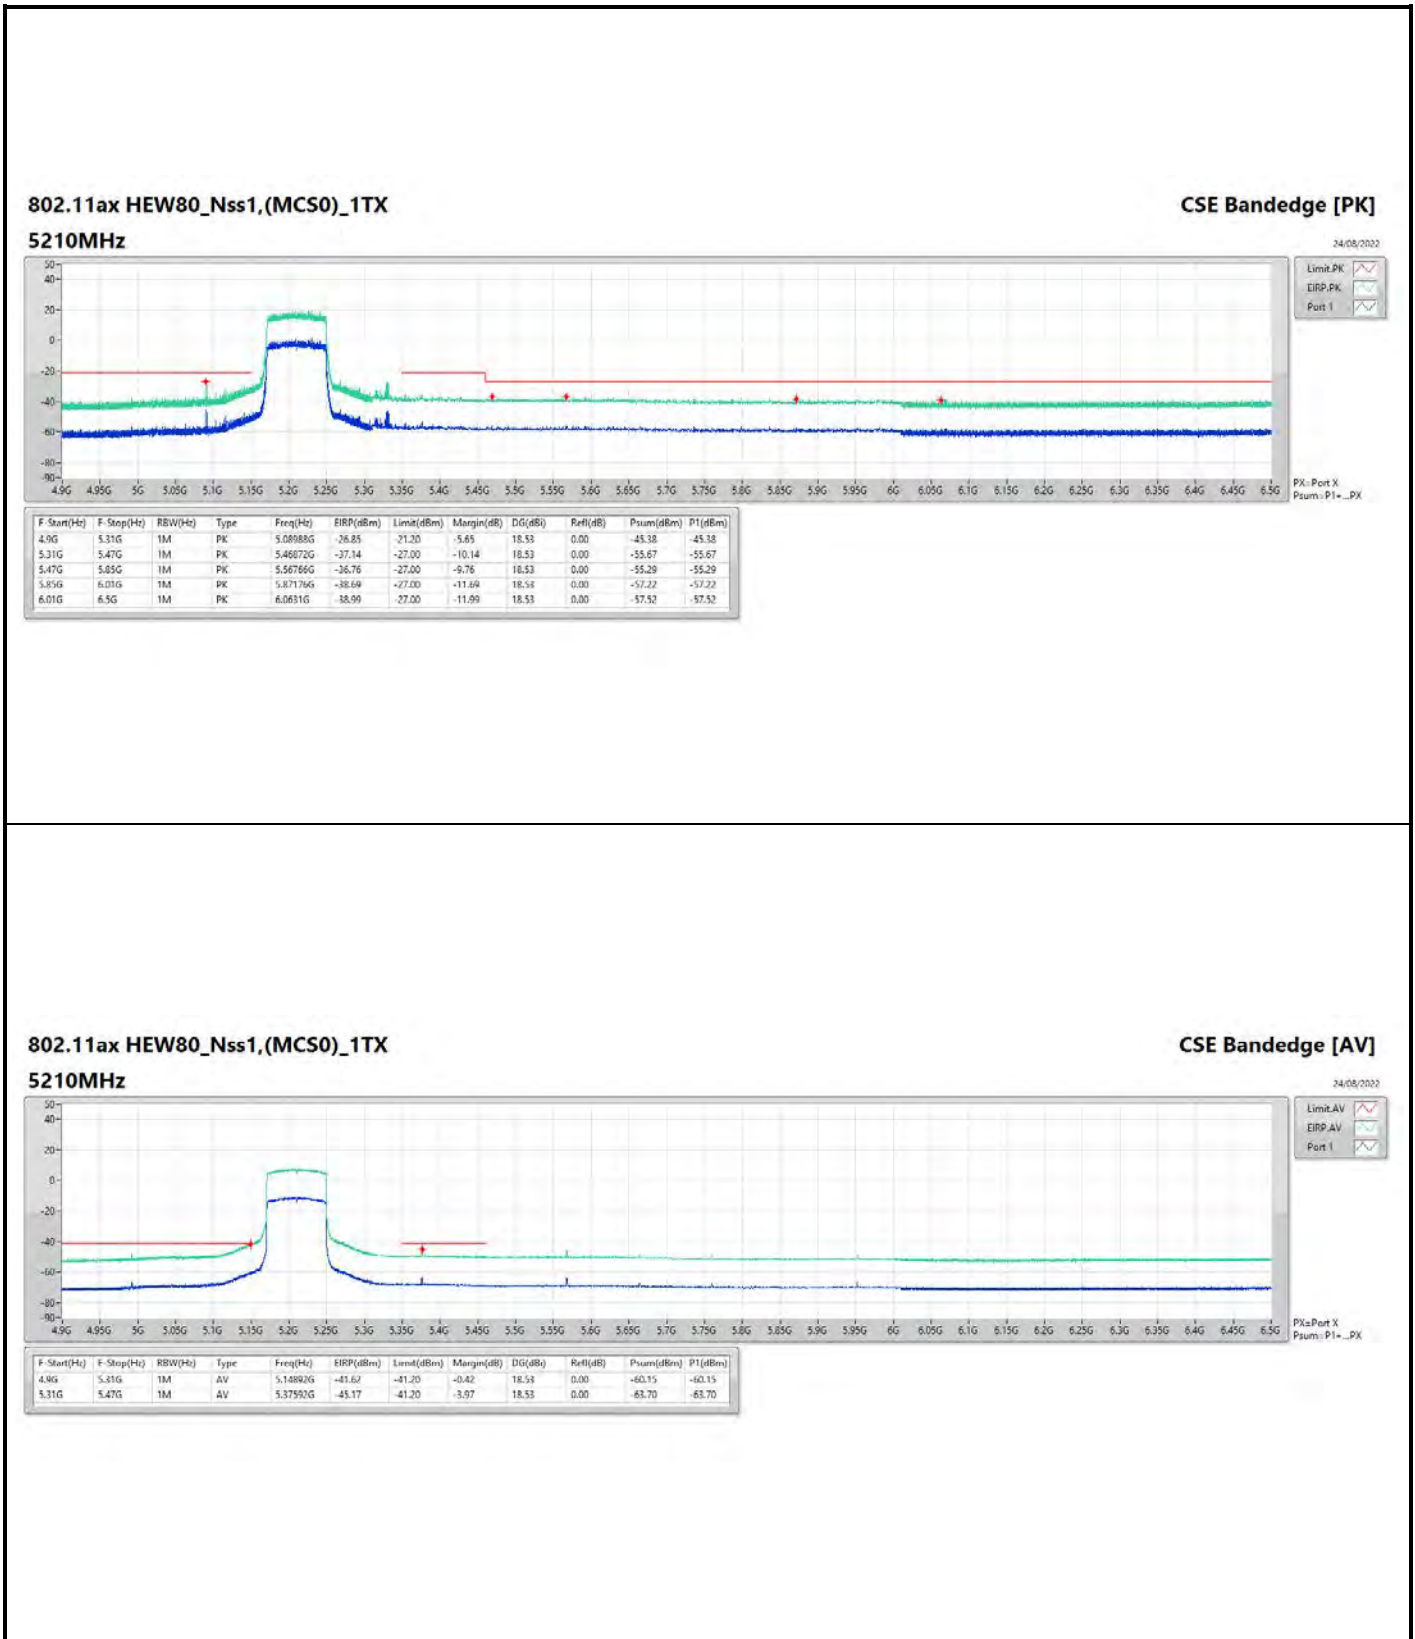

DG = Directional Gain ; PX=Port X; Psum=P1+P2+...PX

**802.11ax HEW40\_Nss1,(MCS0)\_1TX**

**5795MHz**

**CSE Bandedge [AV]**

24/08/2022

**802.11ax HEW20\_Nss1,(MCS0)\_2TX**

**5785MHz**

**CSE Bandedge [AV]**