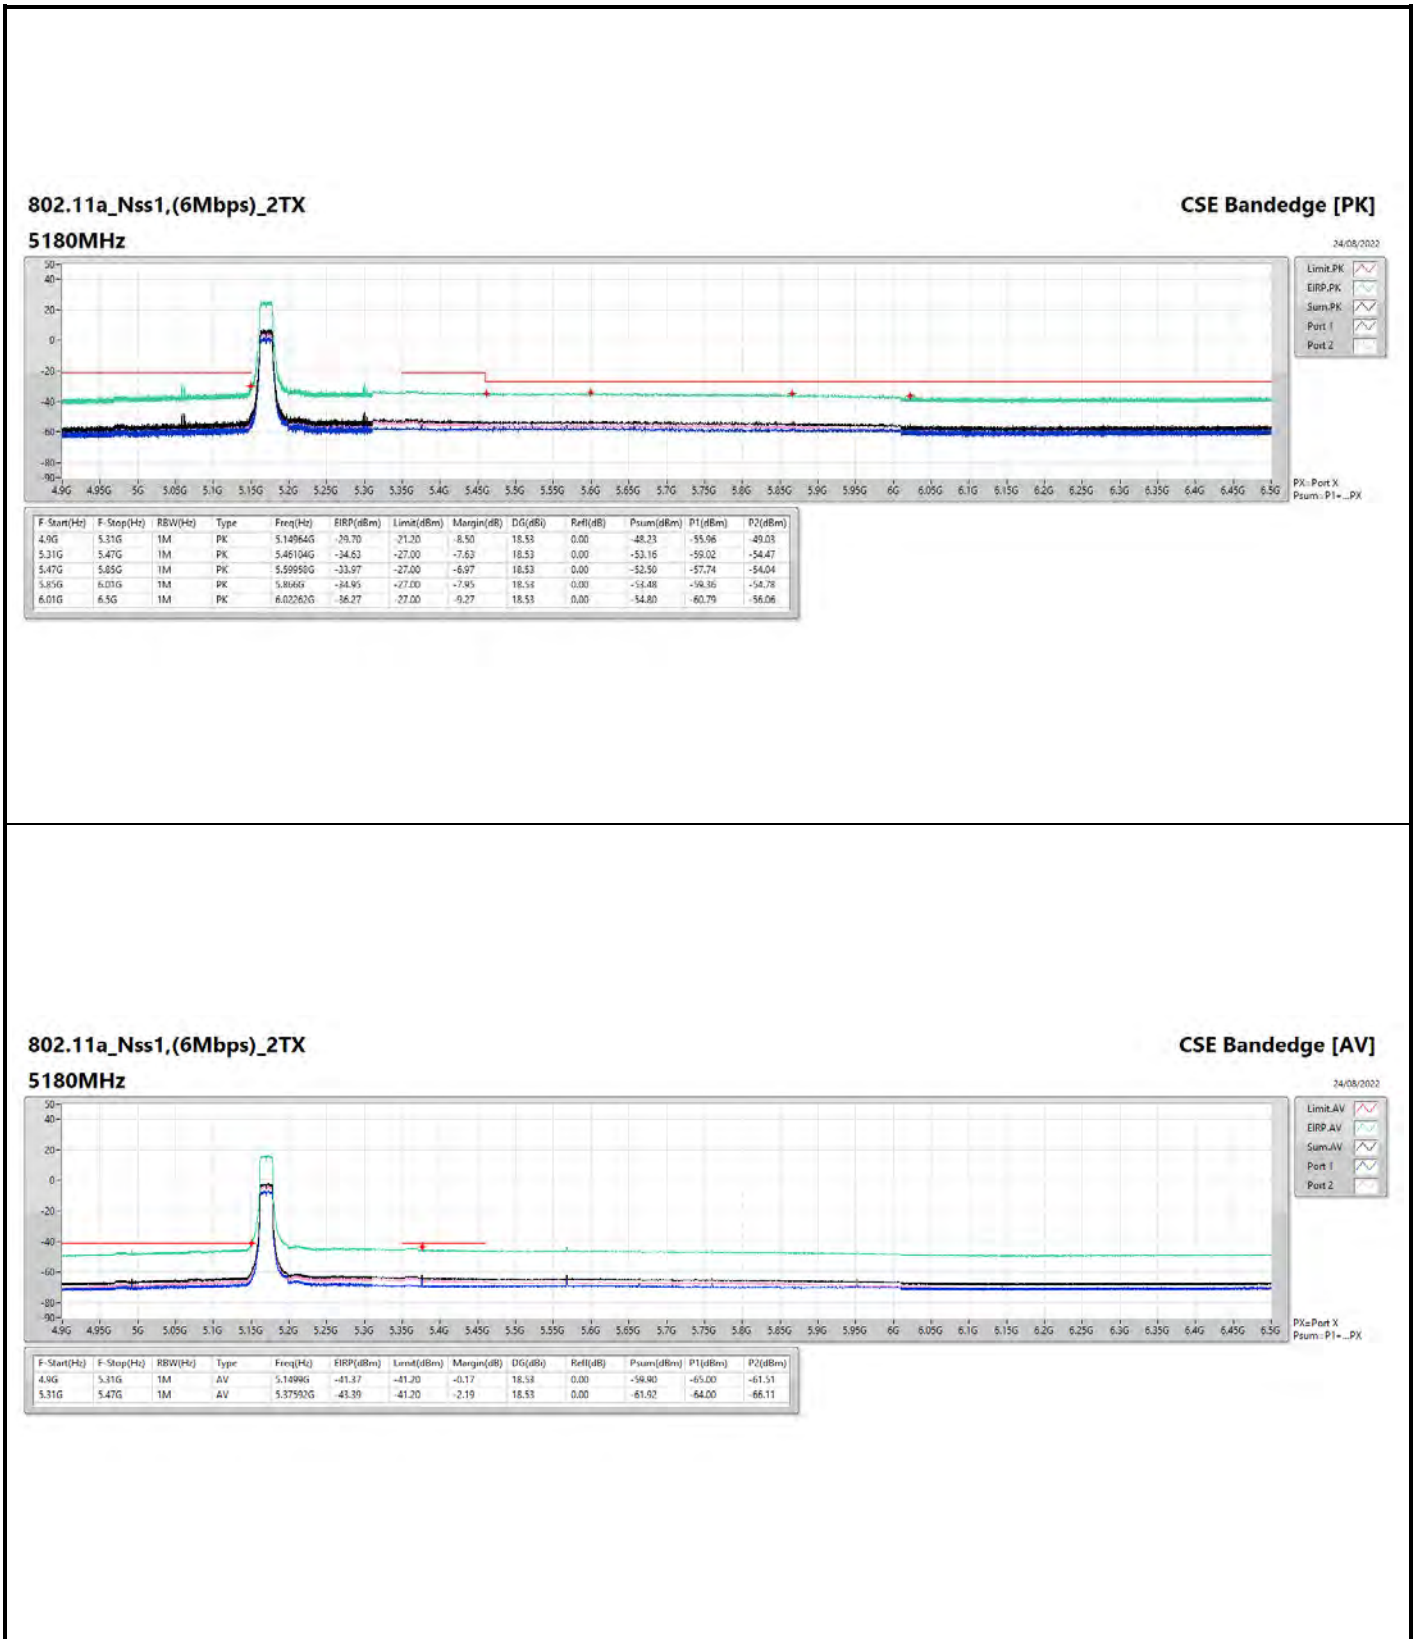

DG = Directional Gain ; PX=Port X; Psum=P1+P2+...PX

**802.11ax HEW40\_Nss1,(MCS0)\_1TX**

**5795MHz**

**CSE Bandedge [AV]**

24/08/2022

**802.11ax HEW20\_Nss1,(MCS0)\_2TX**

**5785MHz**

**CSE Bandedge [AV]**