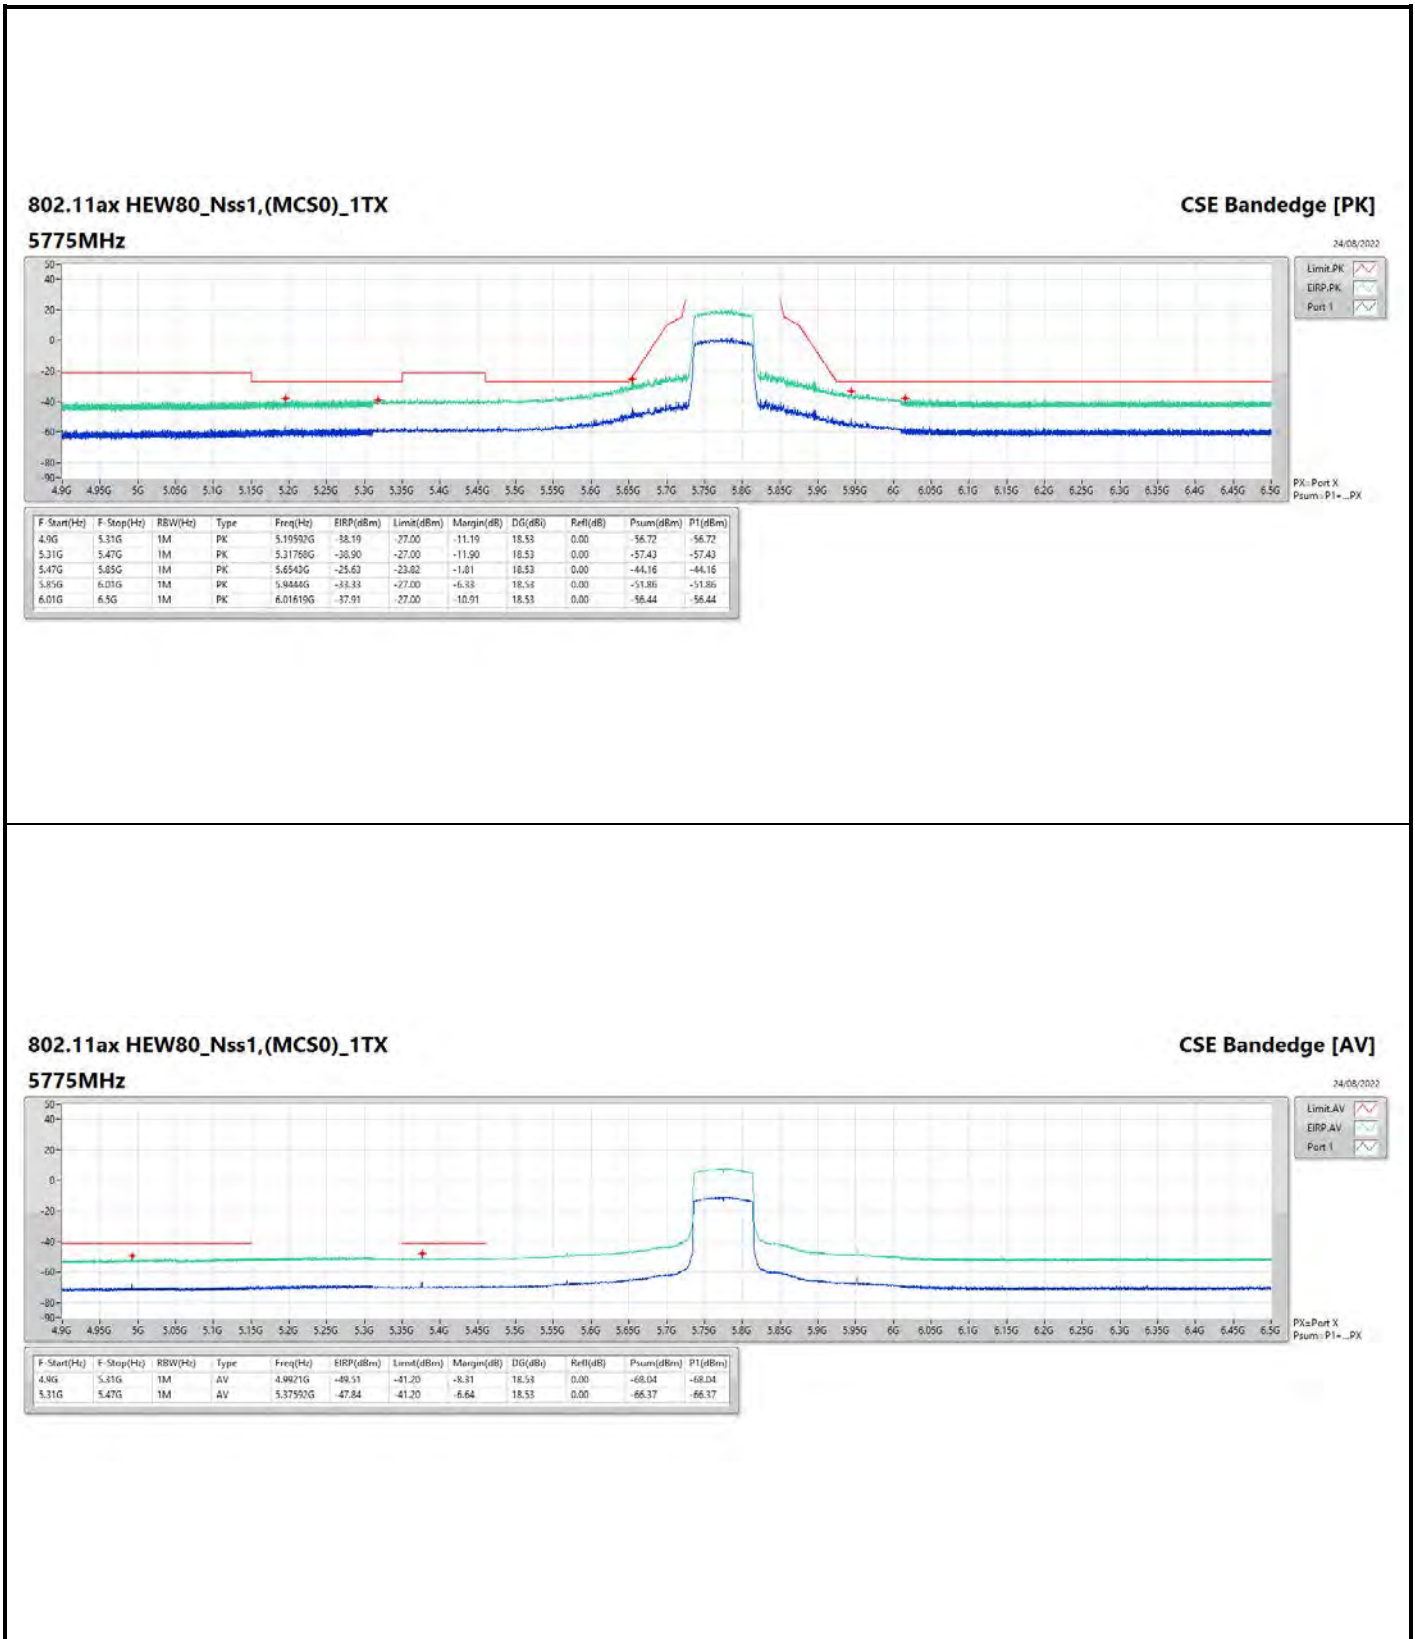

DG = Directional Gain ; PX=Port X; Psum=P1+P2+...PX

**802.11ax HEW40\_Nss1,(MCS0)\_1TX**

**5795MHz**

**CSE Bandedge [AV]**

24/08/2022

**802.11ax HEW20\_Nss1,(MCS0)\_2TX**

**5785MHz**

**CSE Bandedge [AV]**