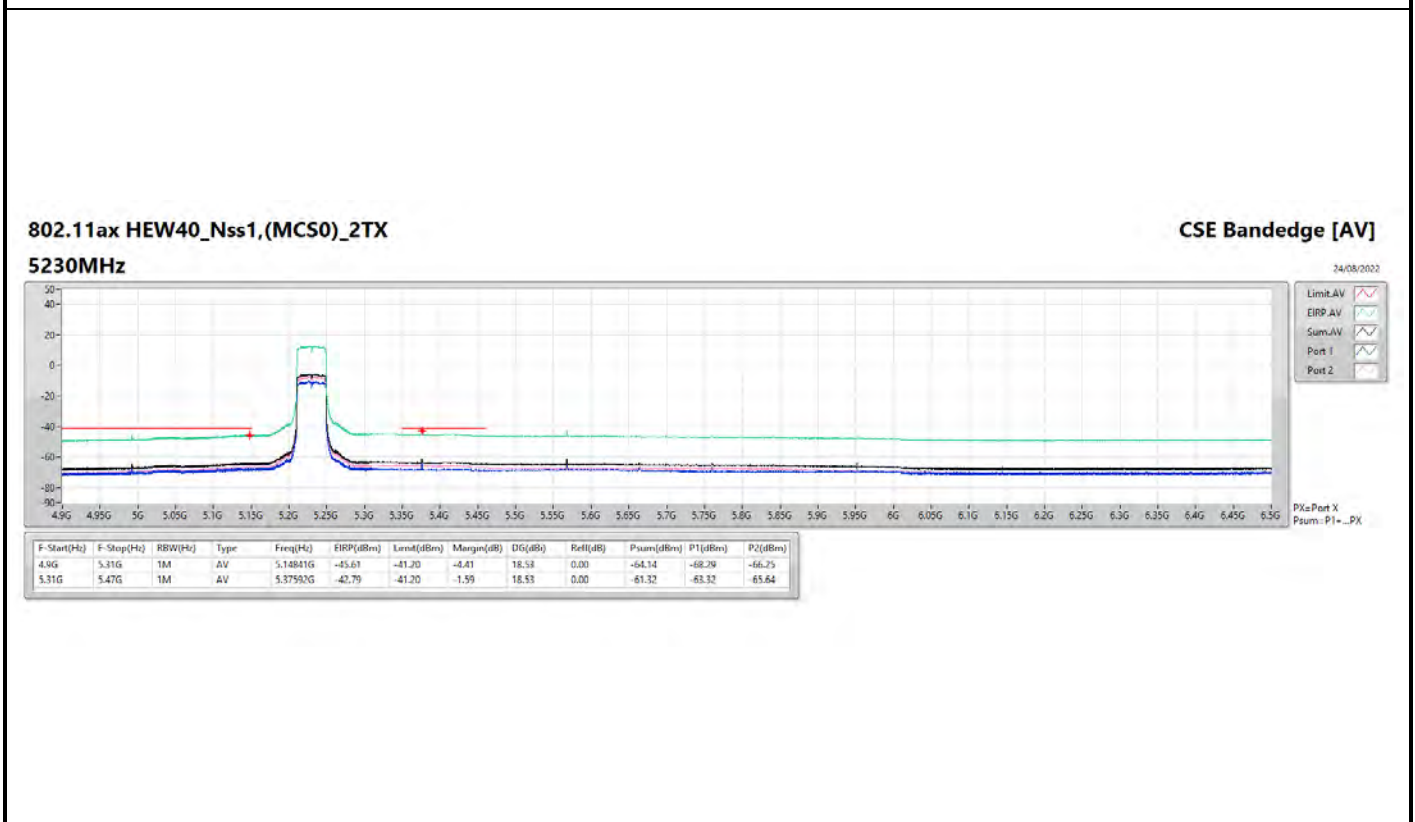

DG = Directional Gain ; PX=Port X; Psum=P1+P2+...PX

**802.11ax HEW40\_Nss1,(MCS0)\_1TX**

**5795MHz**

**CSE Bandedge [AV]**

24/08/2022

**802.11ax HEW20\_Nss1,(MCS0)\_2TX**

**5785MHz**

**CSE Bandedge [AV]**

24/08/2022

**802.11a\_Nss1,(6Mbps)\_4TX**

**5785MHz**

**CSE Bandedge [AV]**

24/08/2022

**802.11ax HEW20\_Nss1,(MCS0)\_4TX**

**5180MHz**

**CSE Bandedge [AV]**