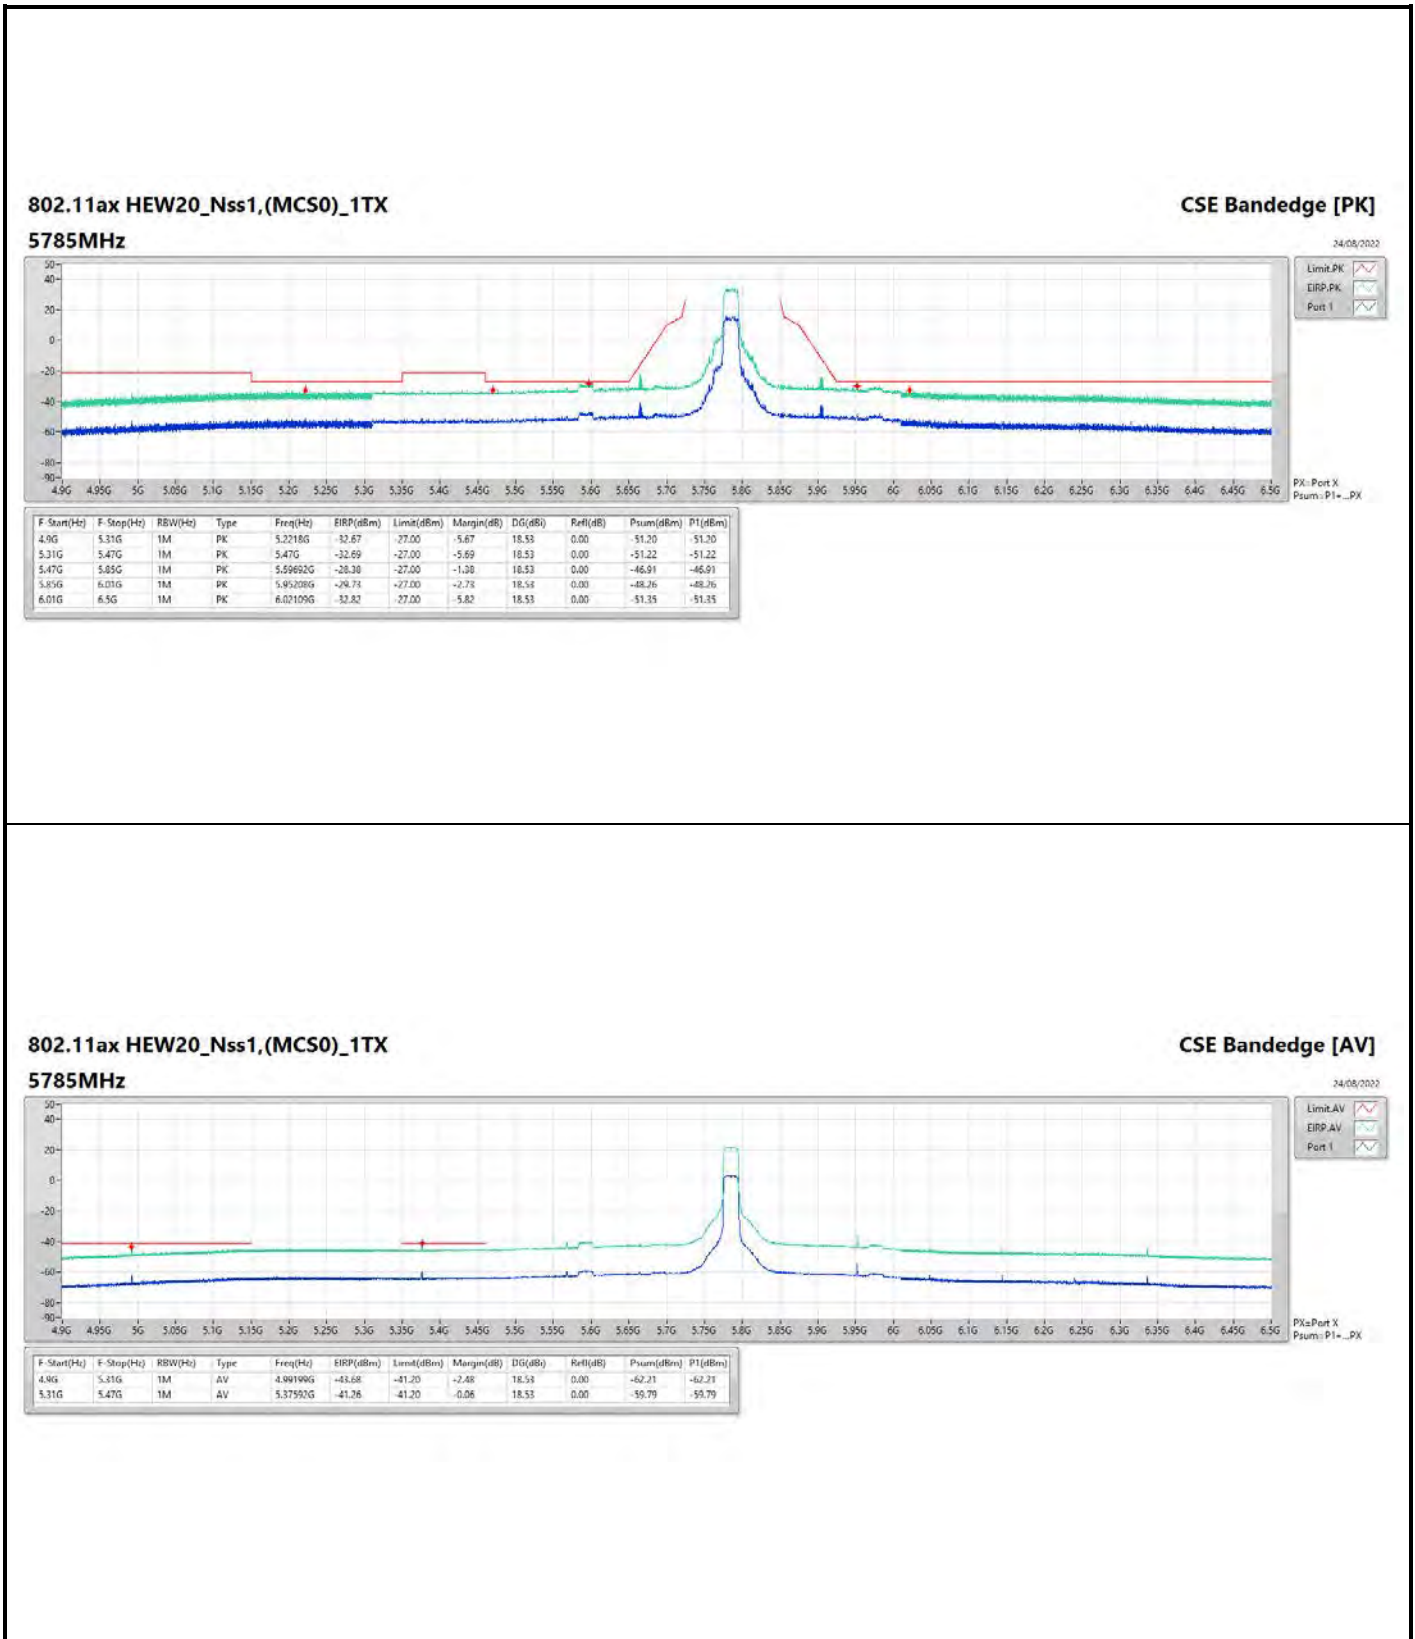

DG = Directional Gain ; PX=Port X; Psum=P1+P2+...PX

**802.11ax HEW40\_Nss1,(MCS0)\_1TX**

**5795MHz**

**CSE Bandedge [AV]**

24/08/2022

**802.11ax HEW20\_Nss1,(MCS0)\_2TX**

**5785MHz**

**CSE Bandedge [AV]**