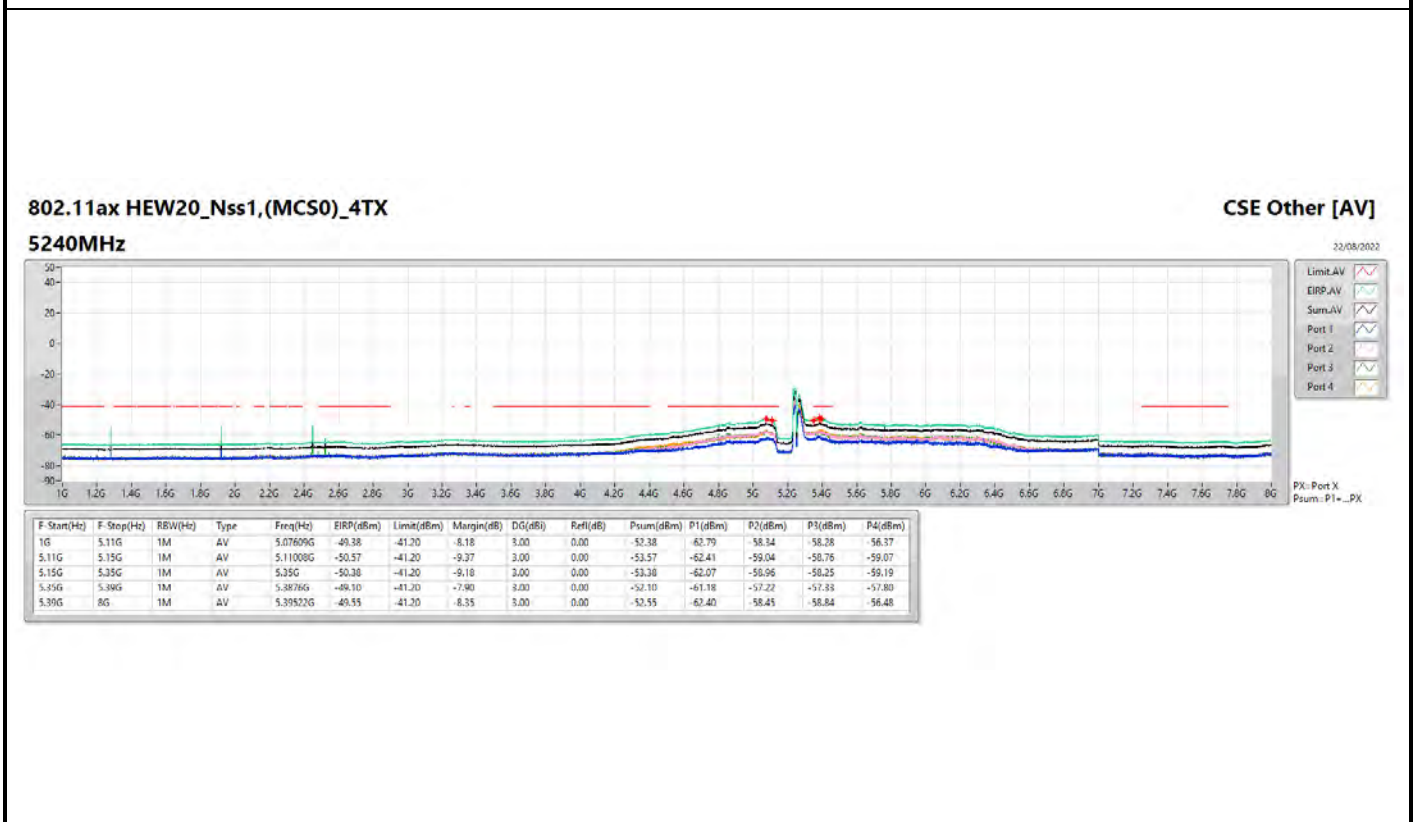

802.11ax HEW80_Nss1,(MCS0)_1TX

5775MHz

CSE Other [AV]

22/08/2022

802.11ax HEW20_Nss1,(MCS0)_4TX

5785MHz

CSE Other [AV]

22/08/2022