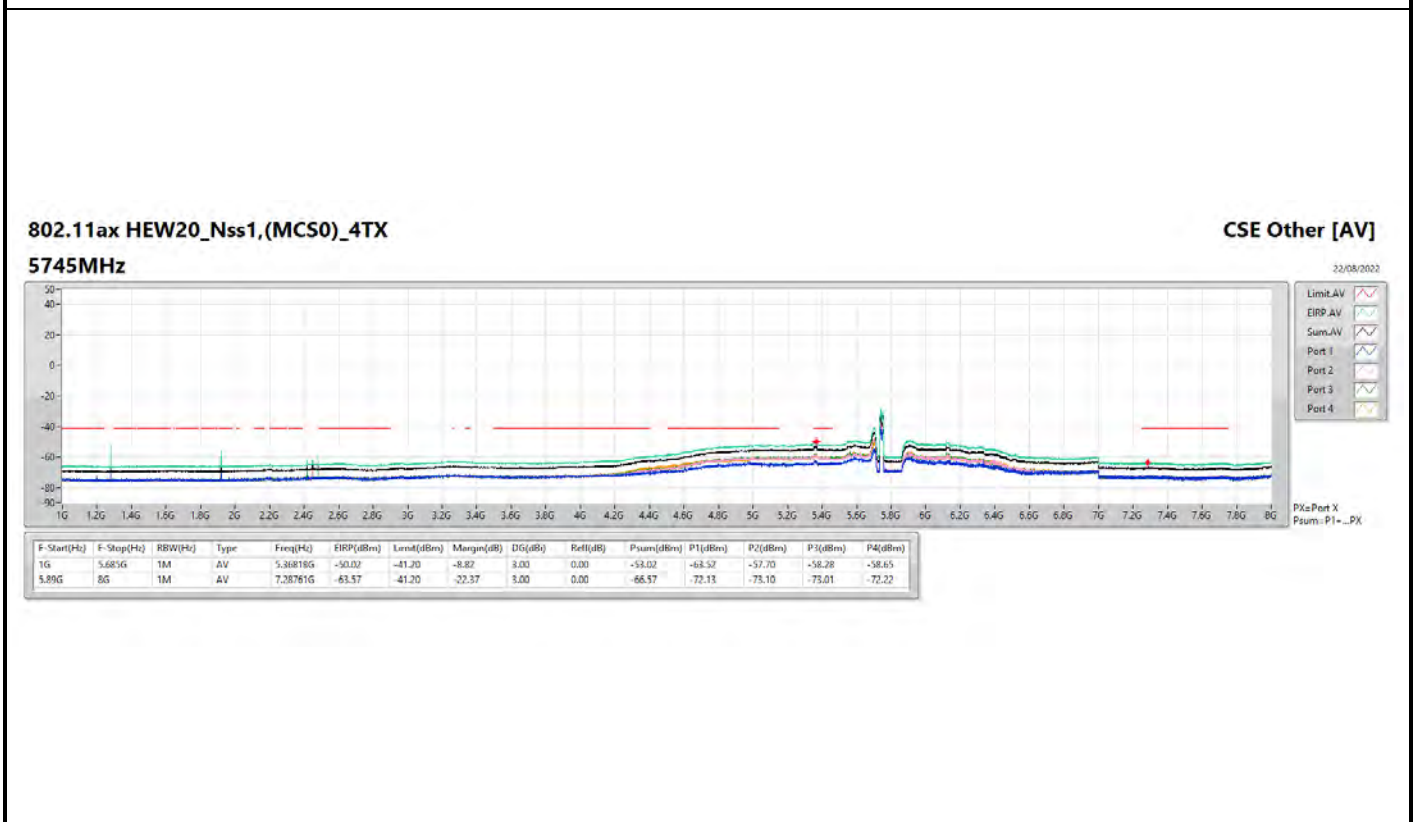

802.11ax HEW80_Nss1,(MCS0)_1TX

5775MHz

CSE Other [AV]

22/08/2022

802.11ax HEW20_Nss1,(MCS0)_4TX

5785MHz

CSE Other [AV]

22/08/2022