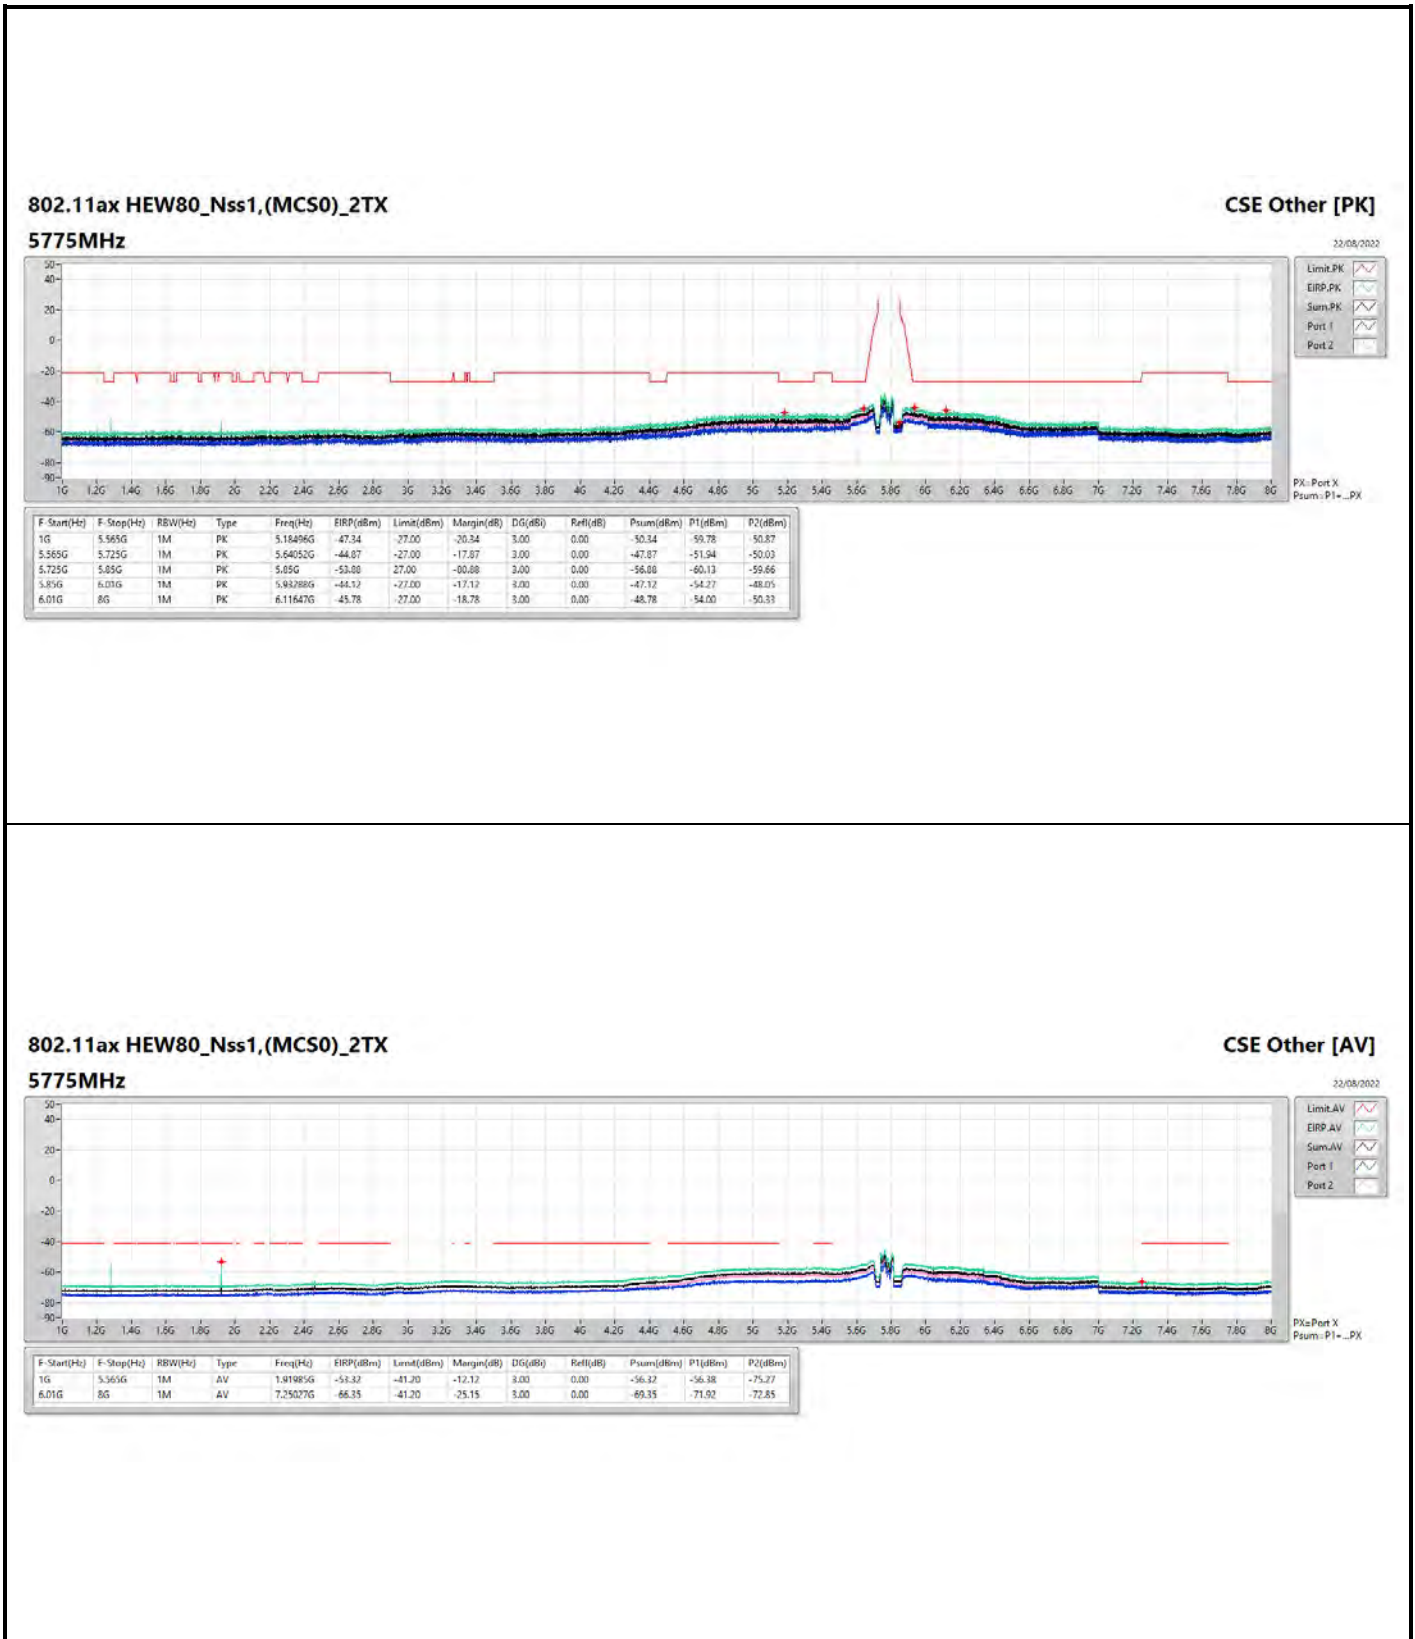

802.11ax HEW80_Nss1,(MCS0)_1TX

5775MHz

CSE Other [AV]

22/08/2022

802.11ax HEW20_Nss1,(MCS0)_4TX

5785MHz

CSE Other [AV]

22/08/2022