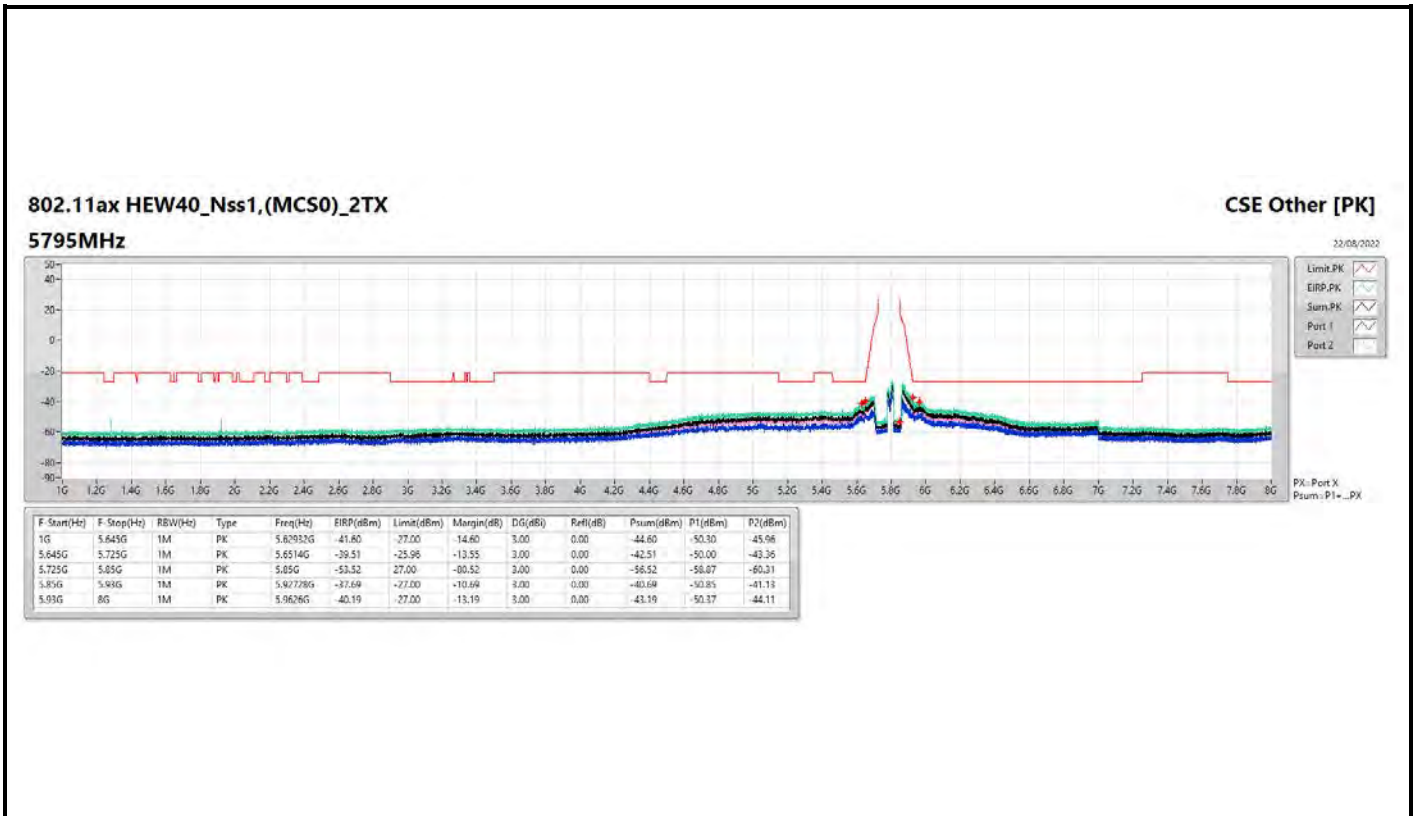

802.11ax HEW80_Nss1,(MCS0)_1TX

5775MHz

CSE Other [AV]

22/08/2022

802.11ax HEW20_Nss1,(MCS0)_4TX

5785MHz

CSE Other [AV]

22/08/2022