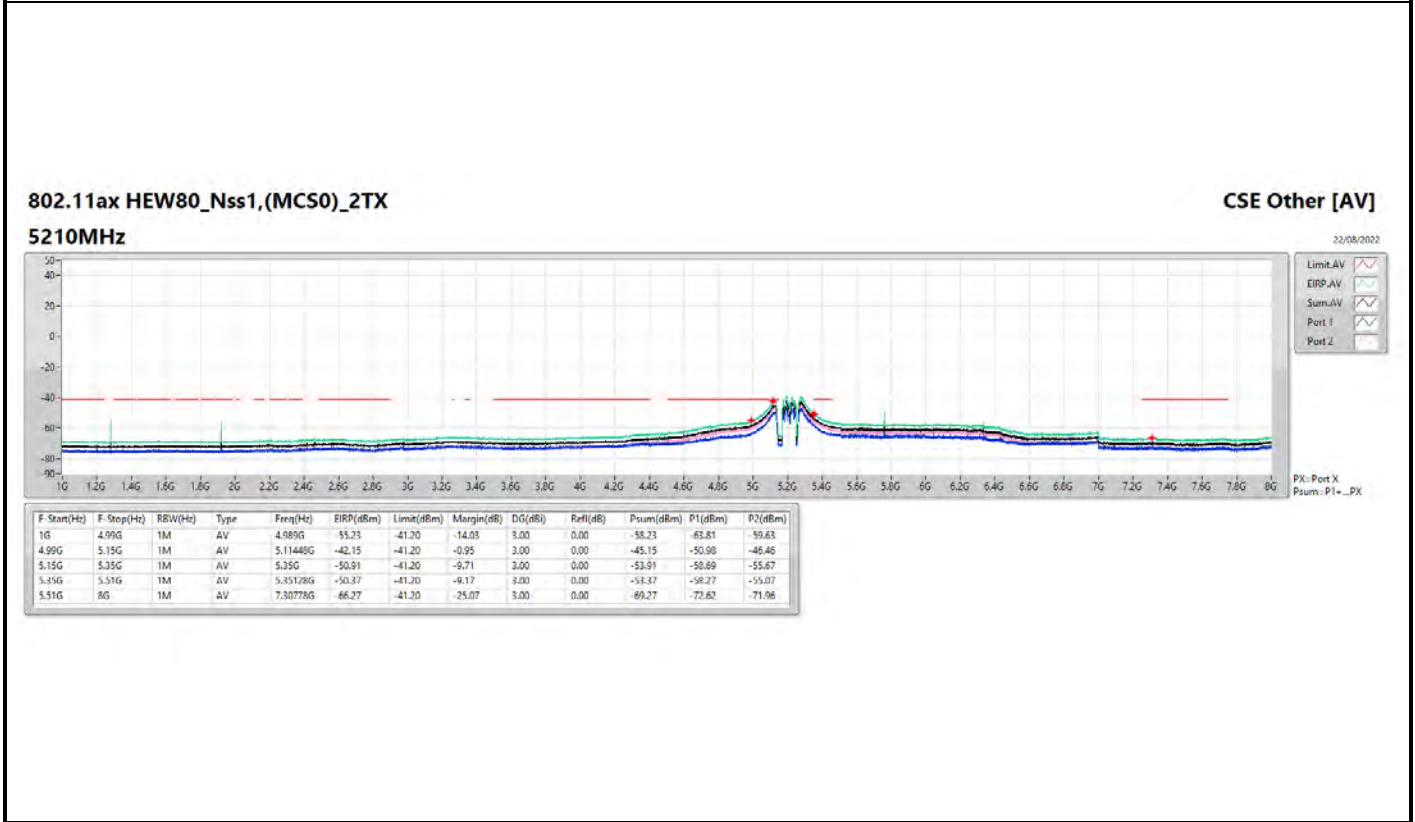

802.11ax HEW80_Nss1,(MCS0)_1TX

5775MHz

CSE Other [AV]

22/08/2022

802.11ax HEW20_Nss1,(MCS0)_4TX

5785MHz

CSE Other [AV]

22/08/2022