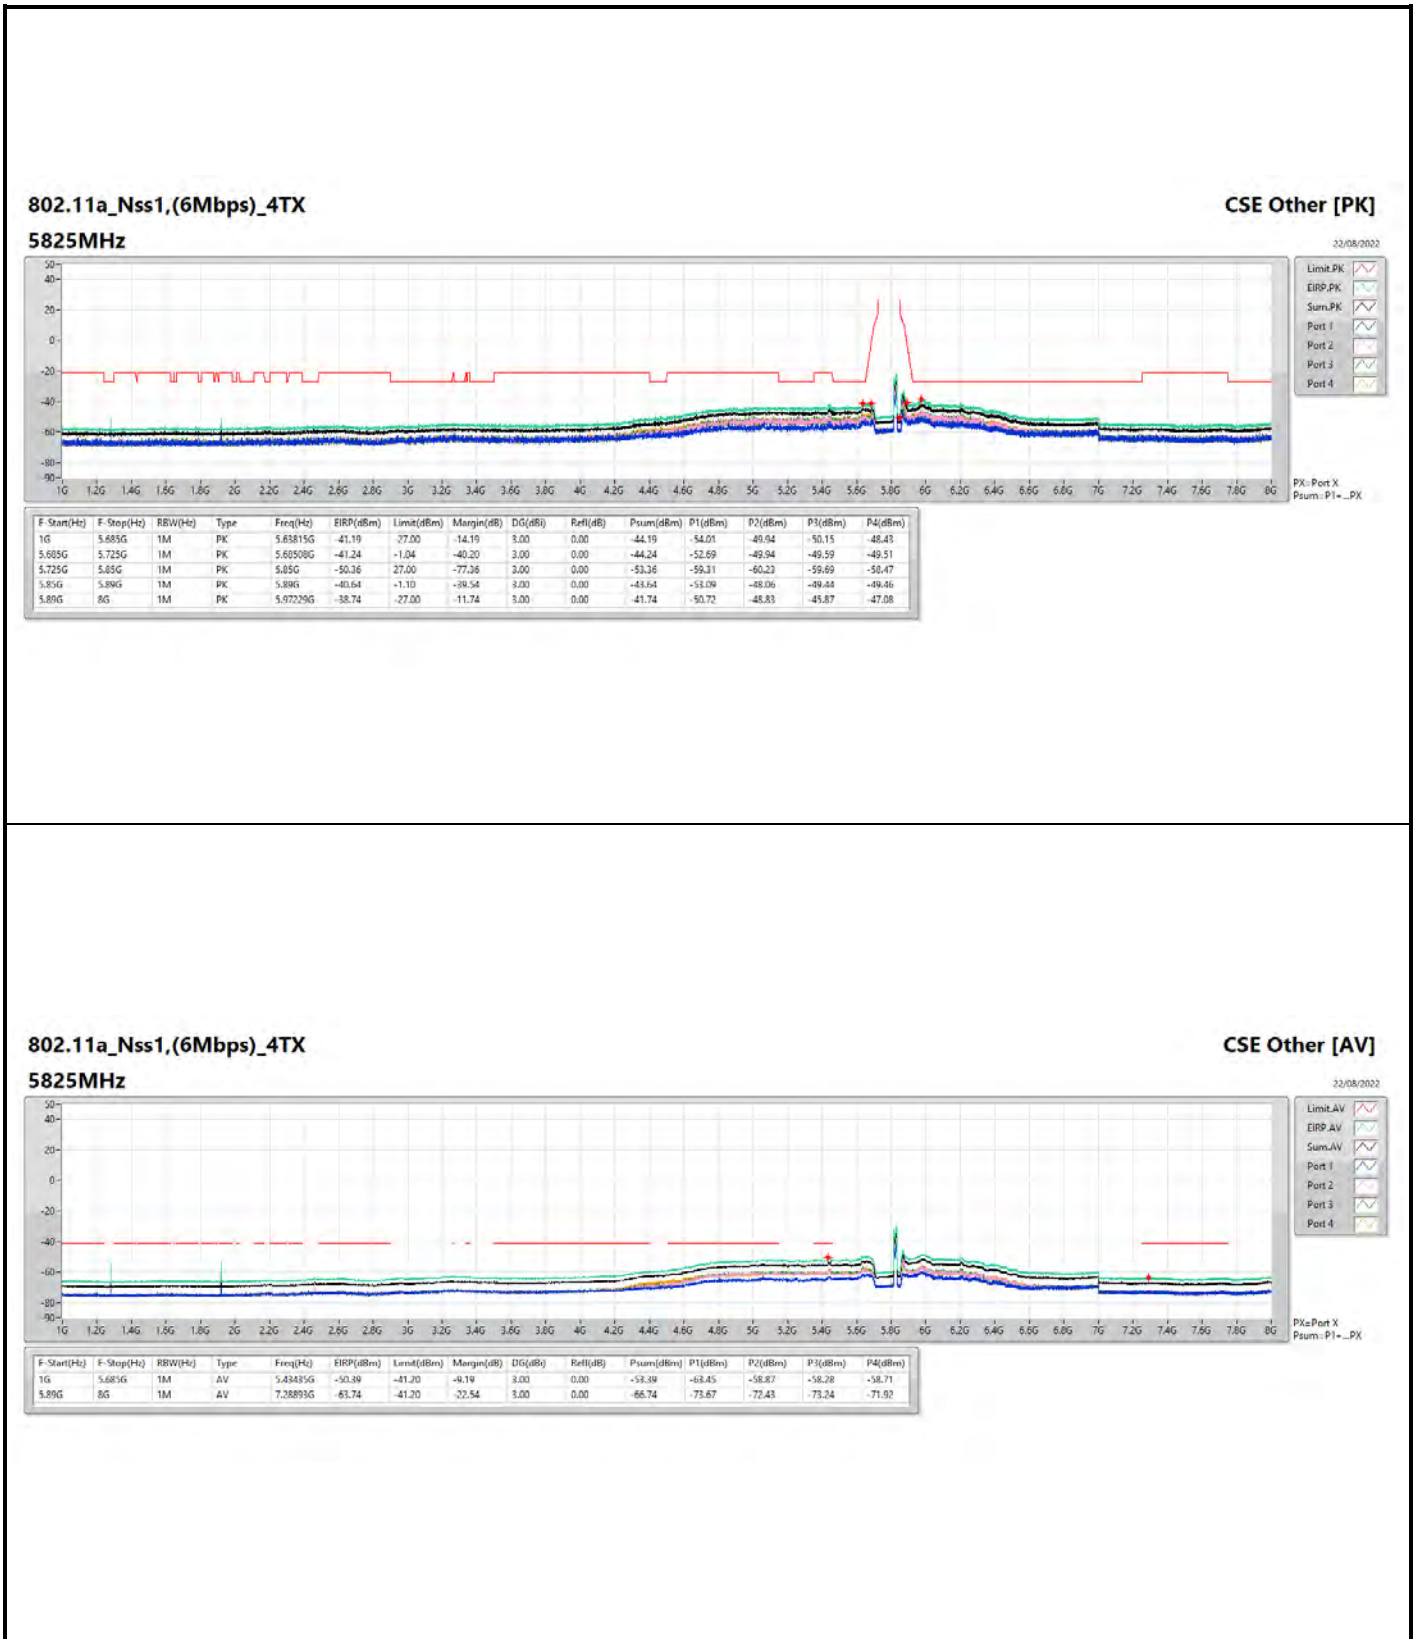

802.11ax HEW80_Nss1,(MCS0)_1TX

5775MHz

CSE Other [AV]

22/08/2022

802.11ax HEW20_Nss1,(MCS0)_4TX

5785MHz

CSE Other [AV]

22/08/2022