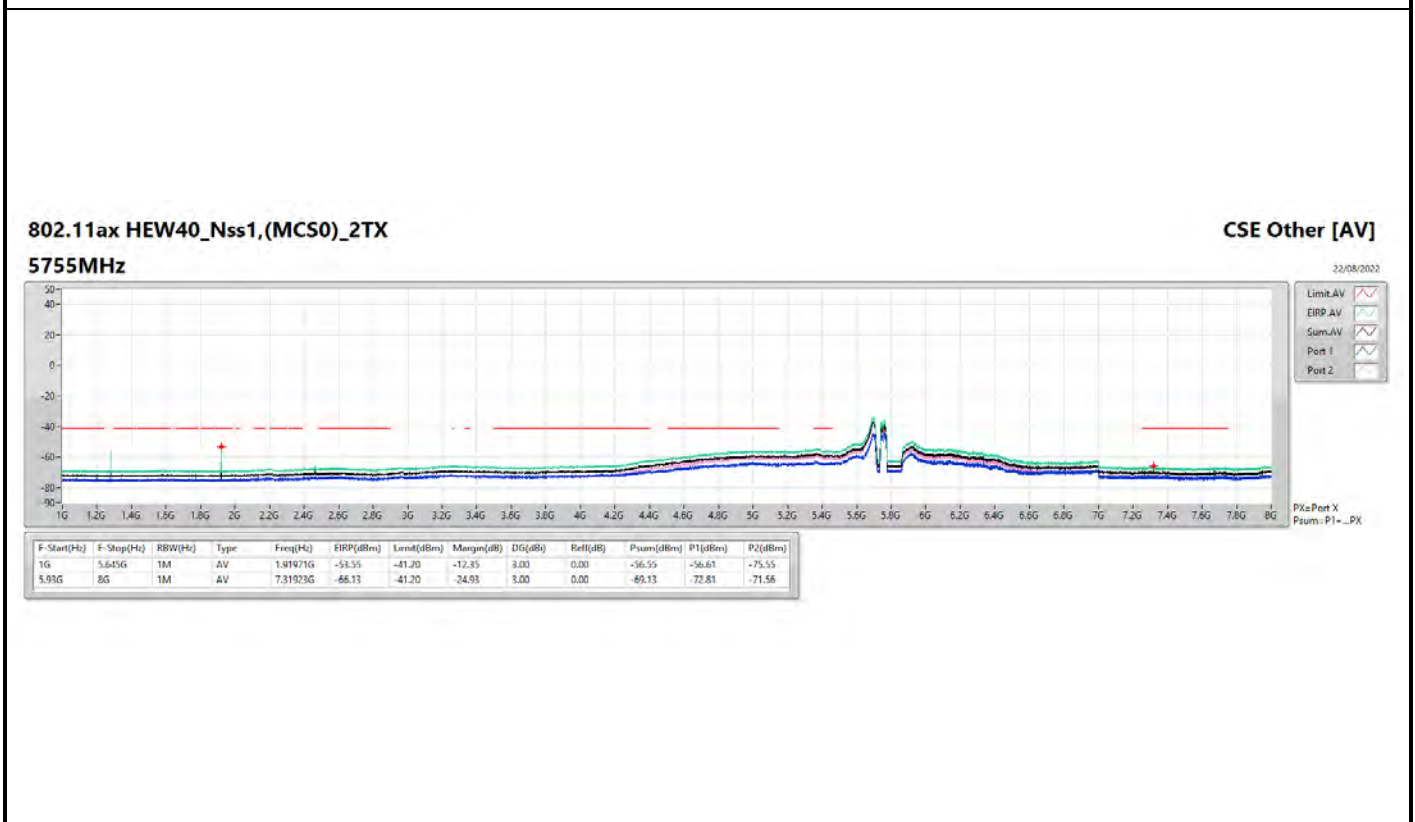

802.11ax HEW80_Nss1,(MCS0)_1TX

5775MHz

CSE Other [AV]

22/08/2022

802.11ax HEW20_Nss1,(MCS0)_4TX

5785MHz

CSE Other [AV]

22/08/2022