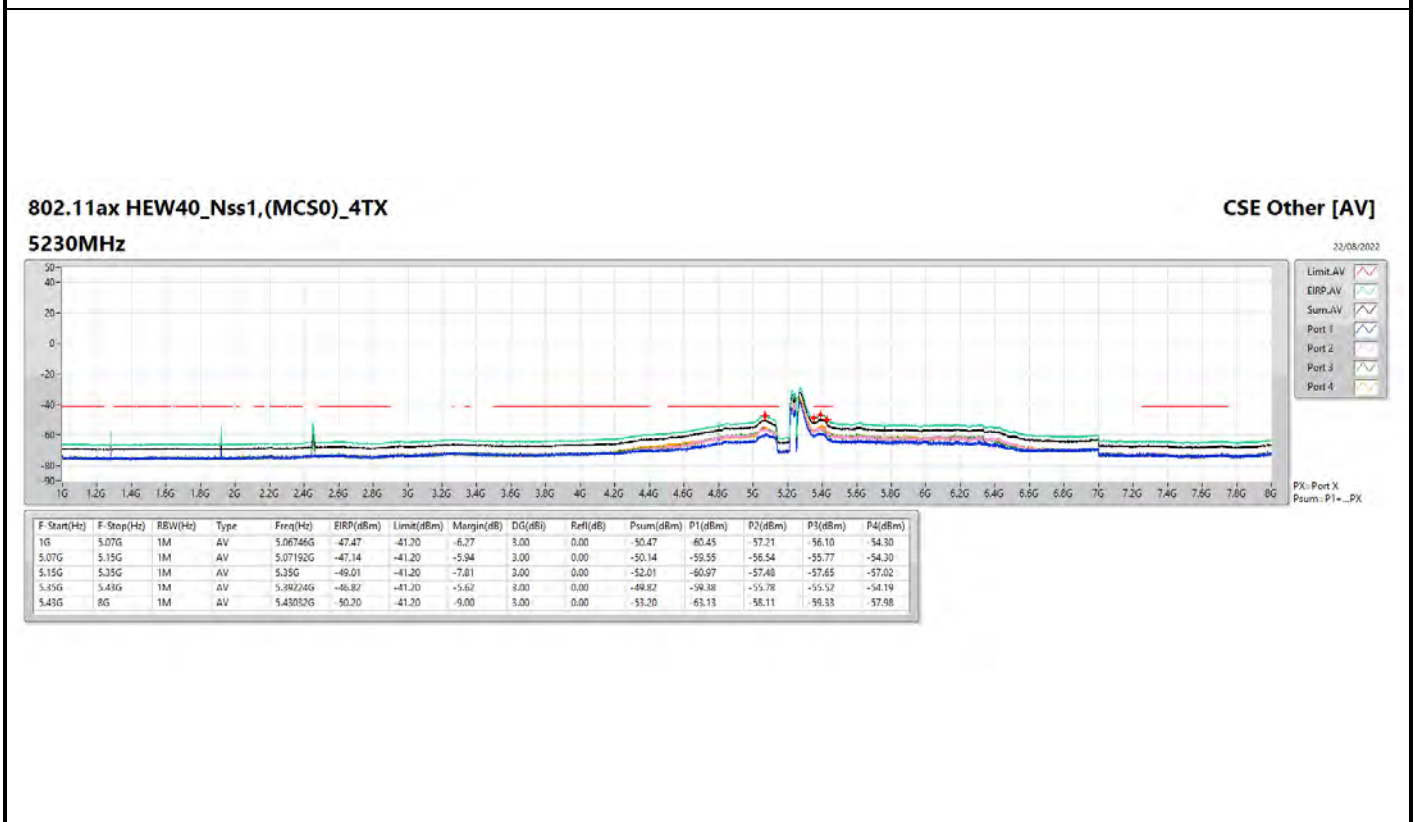

802.11ax HEW80_Nss1,(MCS0)_1TX

5775MHz

CSE Other [AV]

22/08/2022

802.11ax HEW20_Nss1,(MCS0)_4TX

5785MHz

CSE Other [AV]

22/08/2022