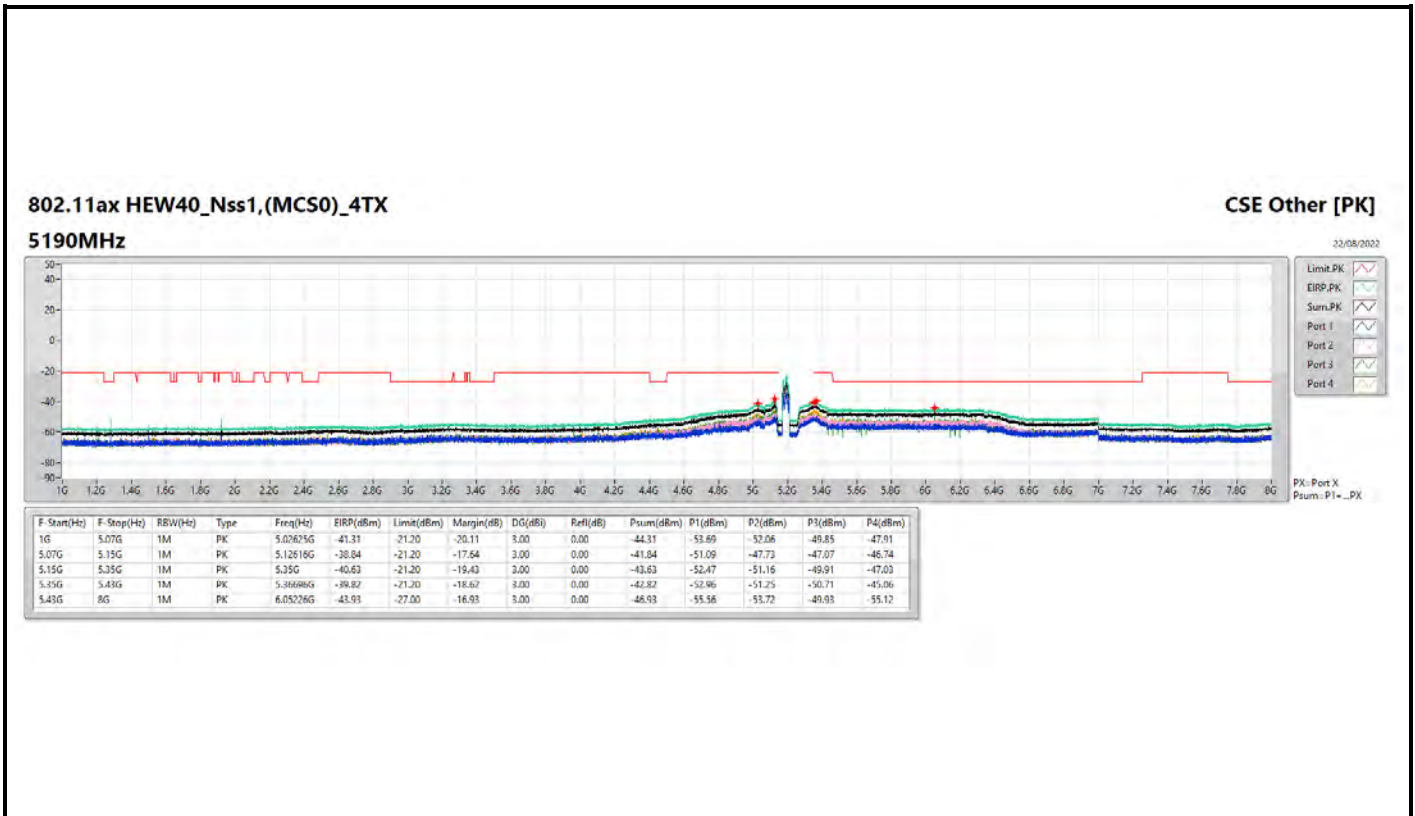

802.11ax HEW80_Nss1,(MCS0)_1TX

5775MHz

CSE Other [AV]

22/08/2022

802.11ax HEW20_Nss1,(MCS0)_4TX

5785MHz

CSE Other [AV]

22/08/2022