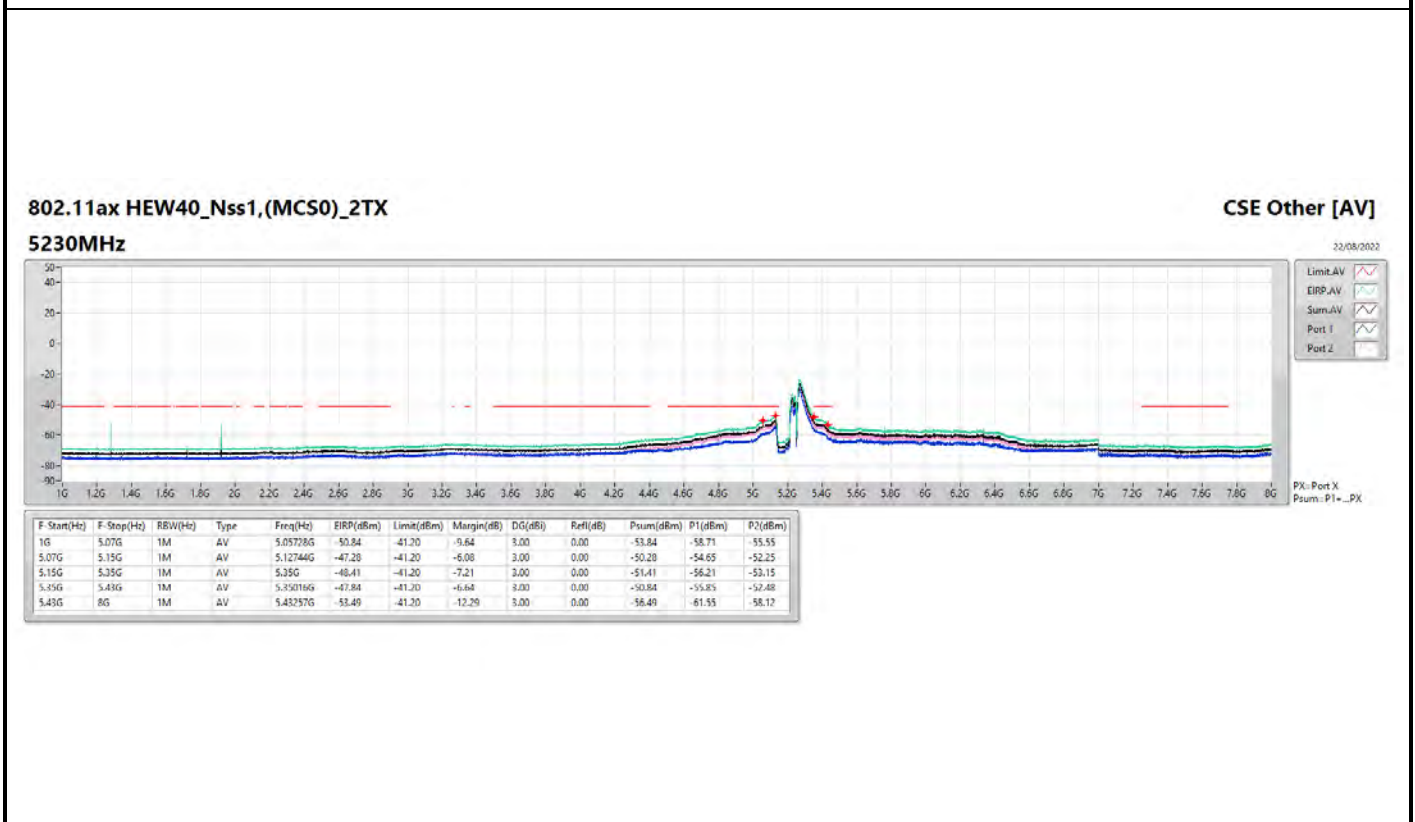

802.11ax HEW80_Nss1,(MCS0)_1TX

5775MHz

CSE Other [AV]

22/08/2022

802.11ax HEW20_Nss1,(MCS0)_4TX

5785MHz

CSE Other [AV]

22/08/2022