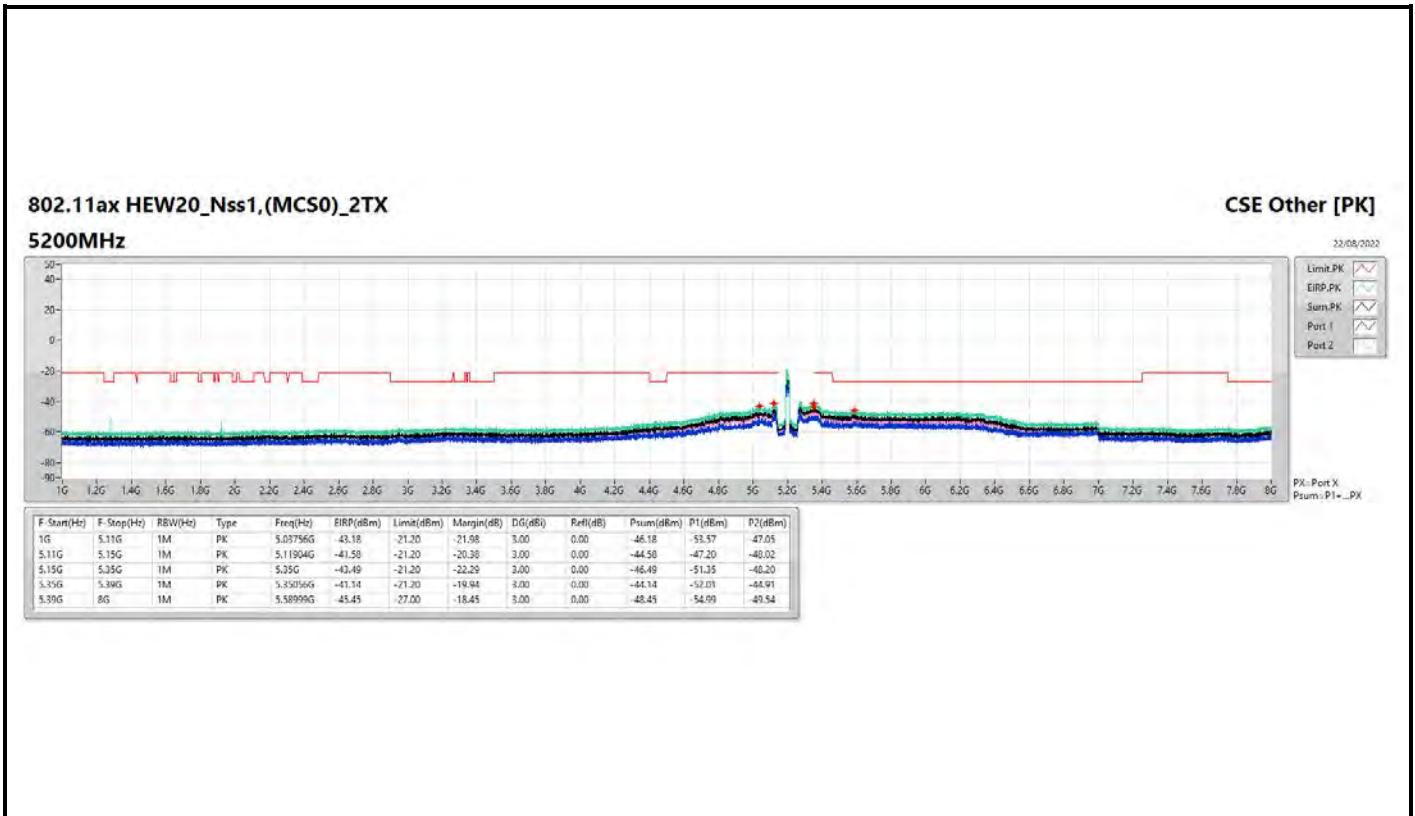

802.11ax HEW80_Nss1,(MCS0)_1TX

5775MHz

CSE Other [AV]

22/08/2022

802.11ax HEW20_Nss1,(MCS0)_4TX

5785MHz

CSE Other [AV]

22/08/2022