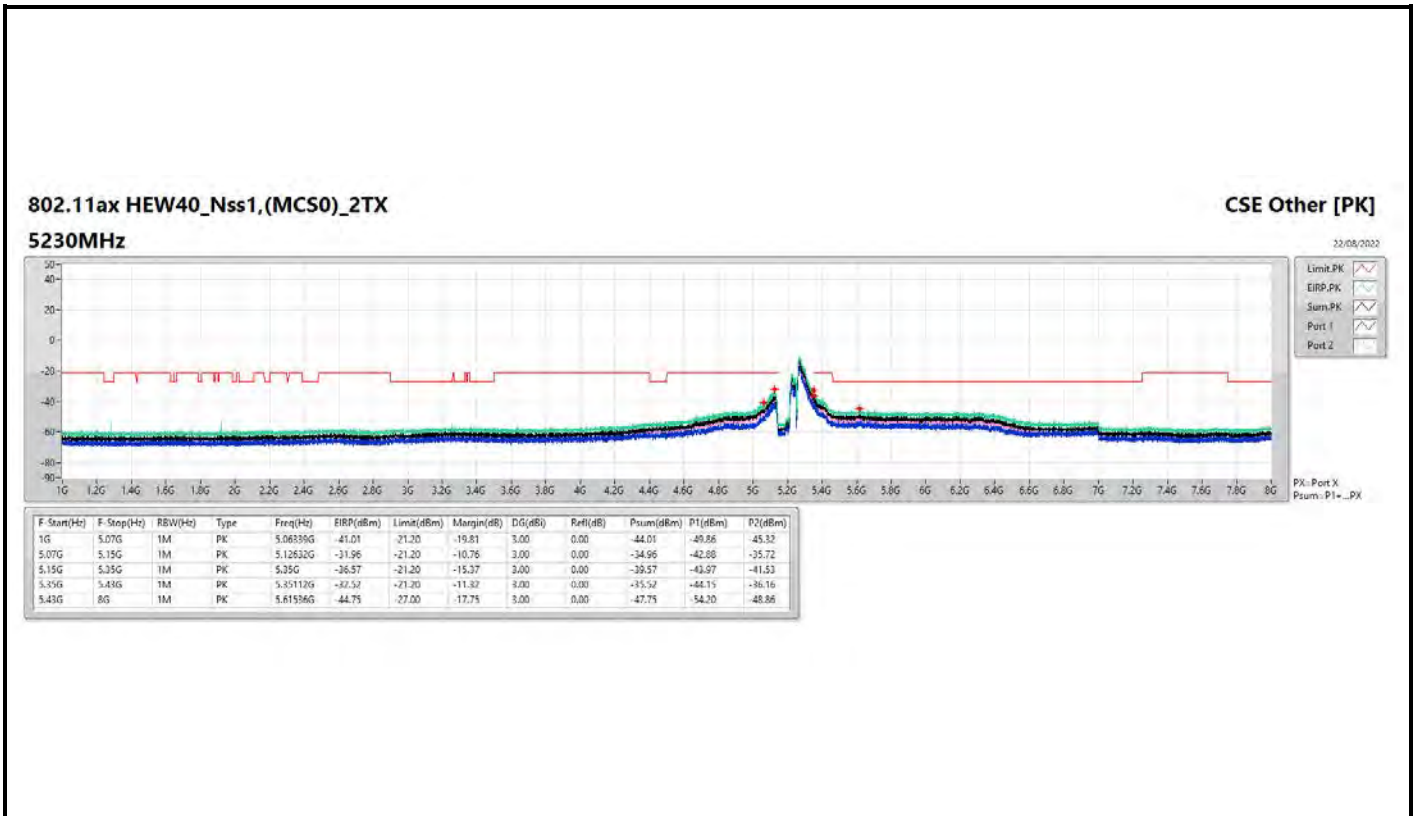

802.11ax HEW80_Nss1,(MCS0)_1TX

5775MHz

CSE Other [AV]

22/08/2022

802.11ax HEW20_Nss1,(MCS0)_4TX

5785MHz

CSE Other [AV]

22/08/2022