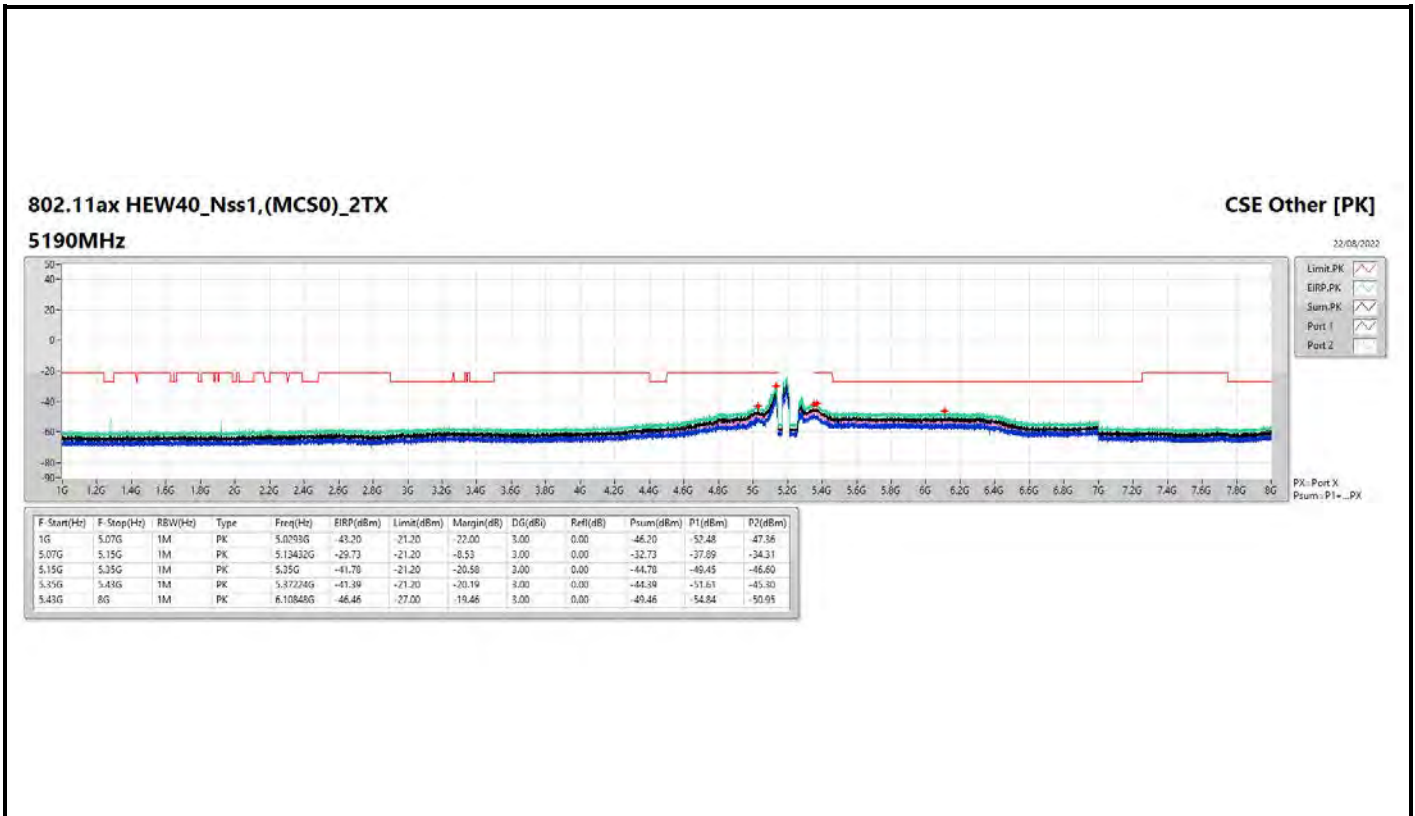

802.11ax HEW80_Nss1,(MCS0)_1TX

5775MHz

CSE Other [AV]

22/08/2022

802.11ax HEW20_Nss1,(MCS0)_4TX

5785MHz

CSE Other [AV]

22/08/2022