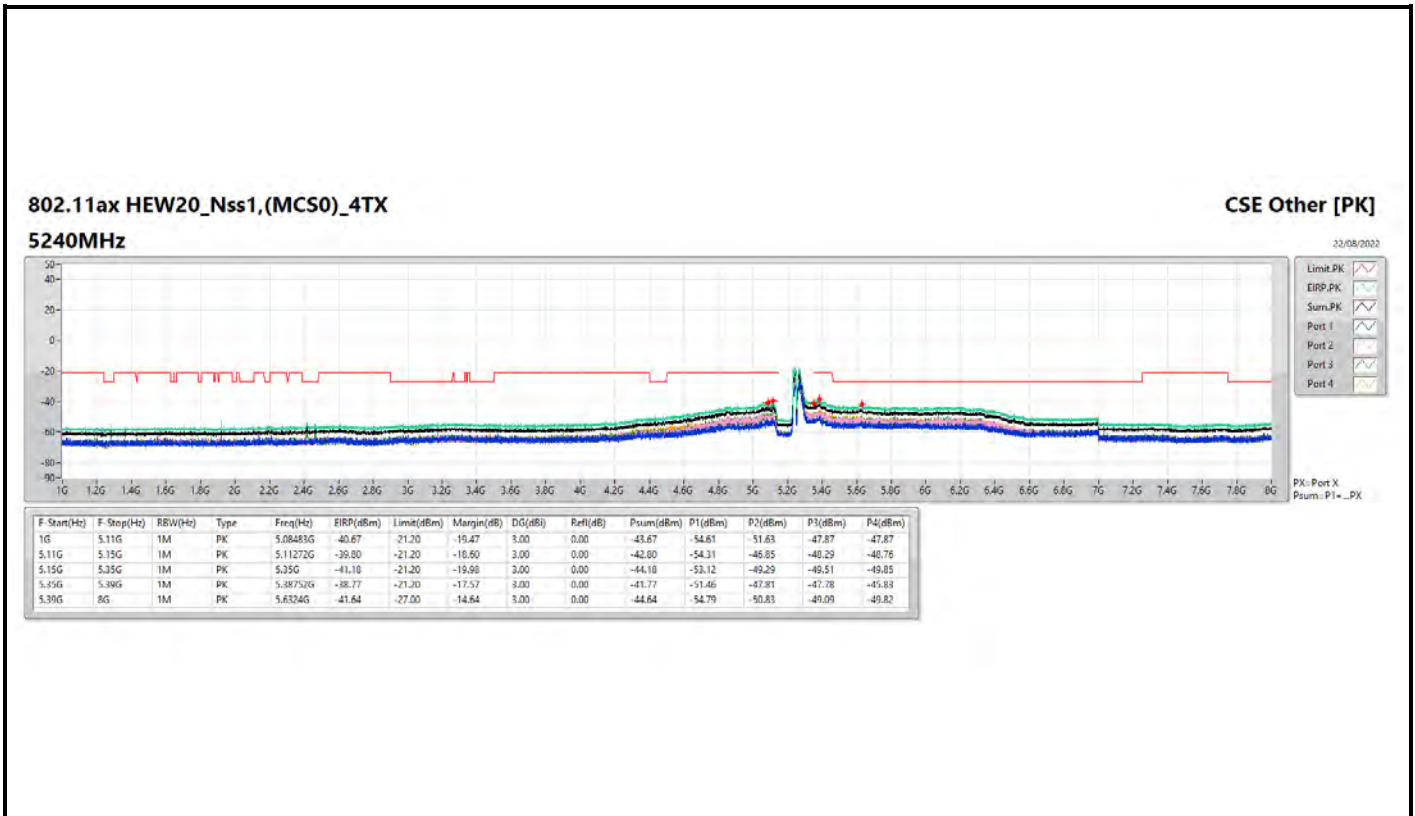

802.11ax HEW80_Nss1,(MCS0)_1TX

5775MHz

CSE Other [AV]

22/08/2022

802.11ax HEW20_Nss1,(MCS0)_4TX

5785MHz

CSE Other [AV]

22/08/2022