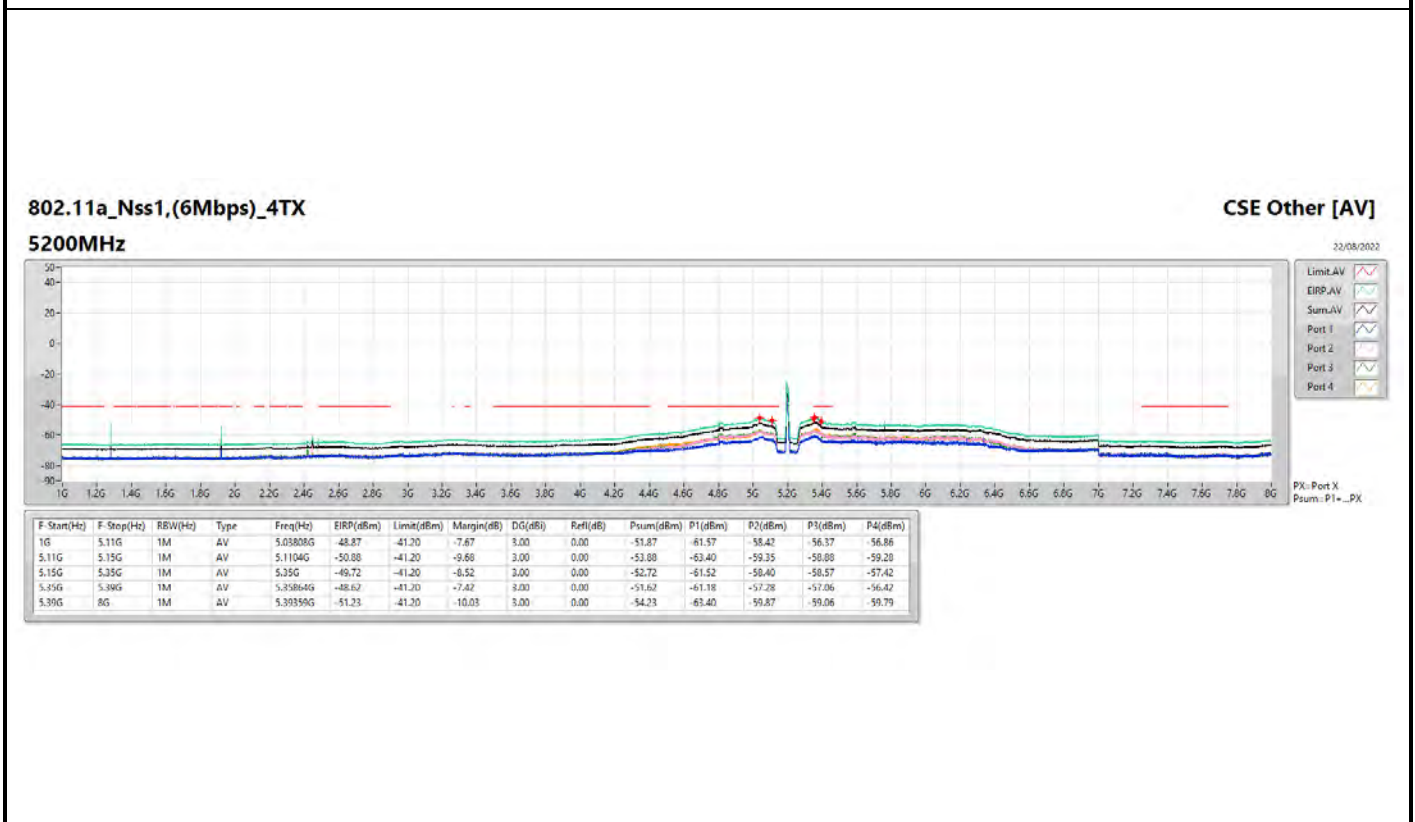

802.11ax HEW80_Nss1,(MCS0)_1TX

5775MHz

CSE Other [AV]

22/08/2022

802.11ax HEW20_Nss1,(MCS0)_4TX

5785MHz

CSE Other [AV]

22/08/2022