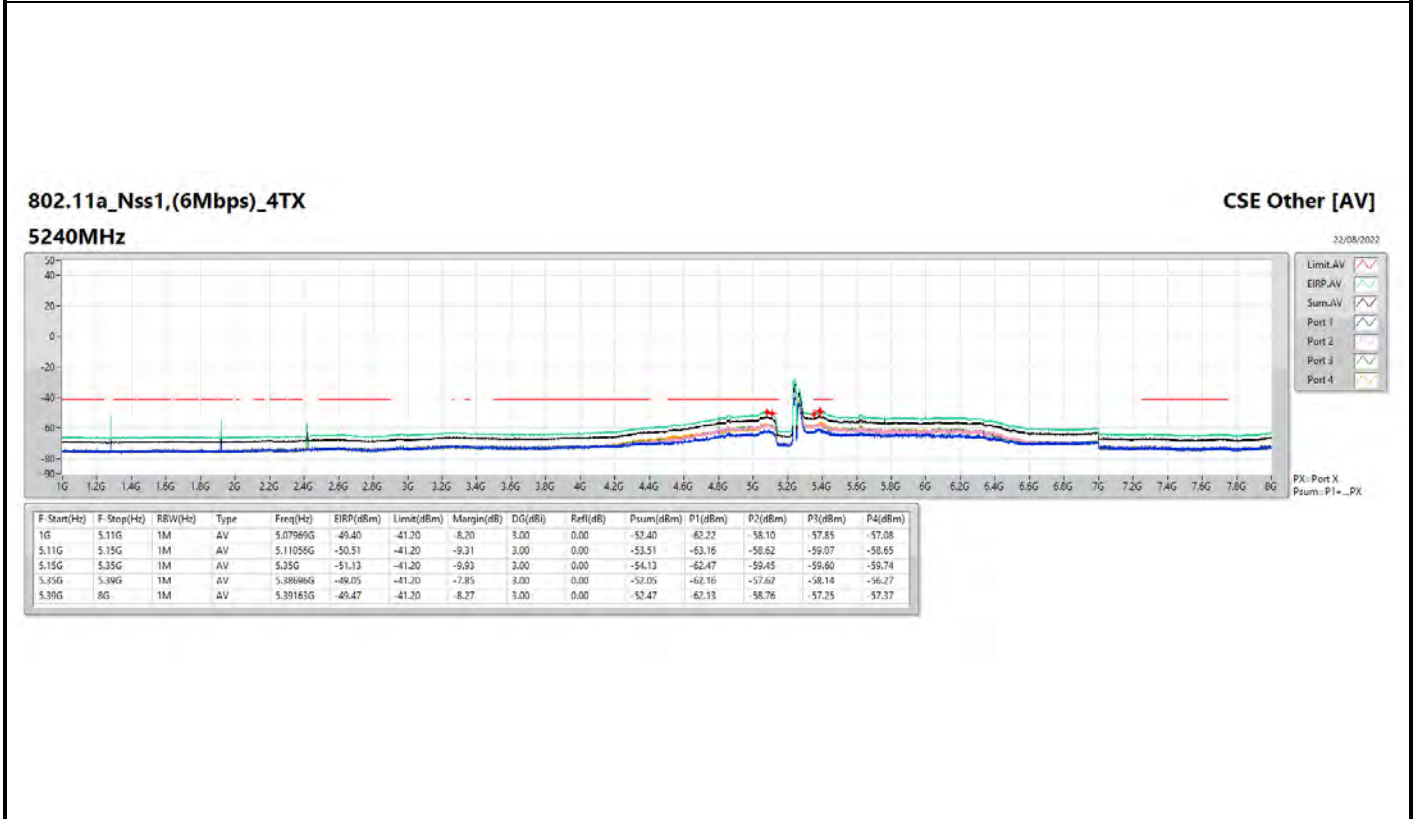

802.11ax HEW80_Nss1,(MCS0)_1TX

5775MHz

CSE Other [AV]

22/08/2022

802.11ax HEW20_Nss1,(MCS0)_4TX

5785MHz

CSE Other [AV]

22/08/2022