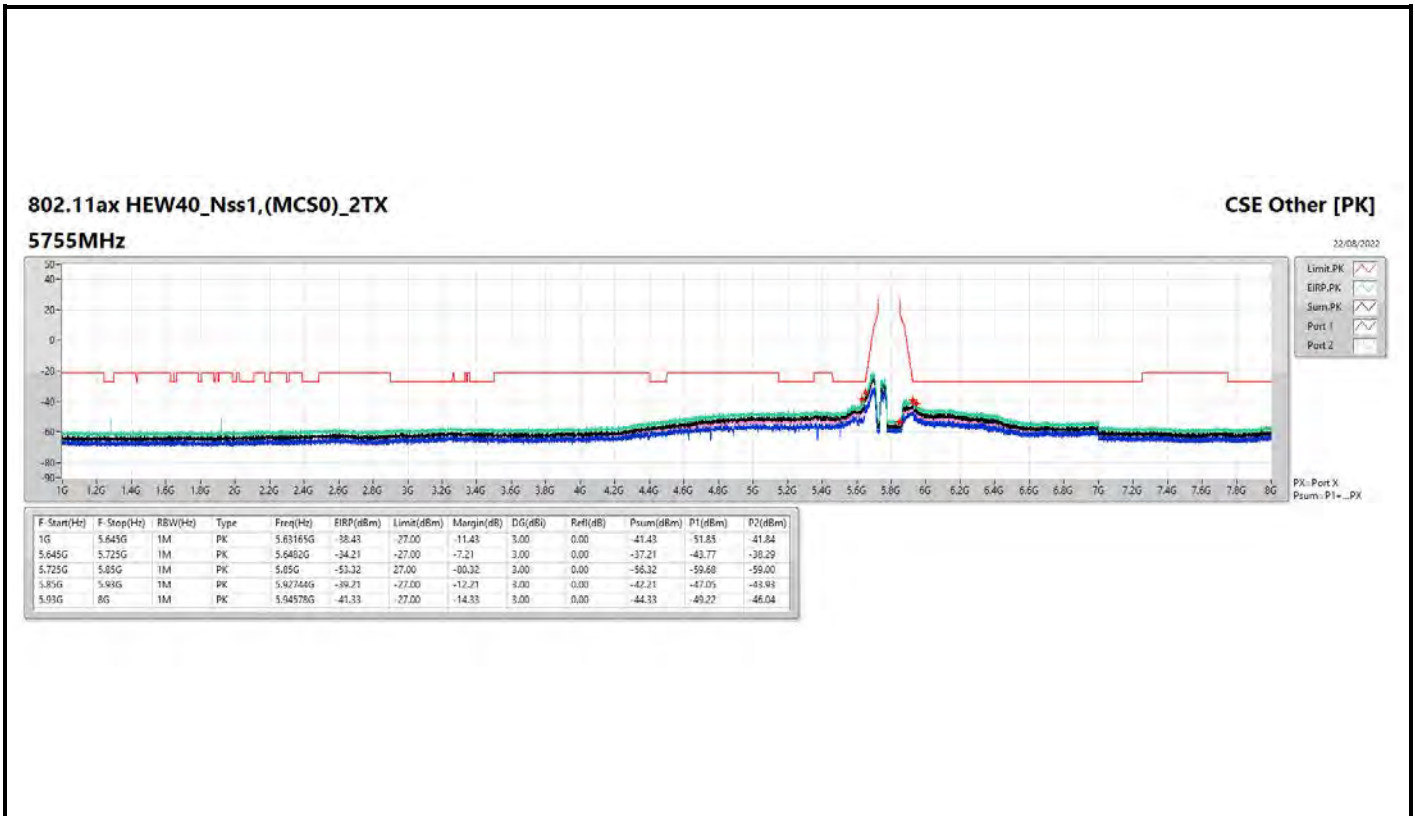

802.11ax HEW80_Nss1,(MCS0)_1TX

5775MHz

CSE Other [AV]

22/08/2022

802.11ax HEW20_Nss1,(MCS0)_4TX

5785MHz

CSE Other [AV]

22/08/2022