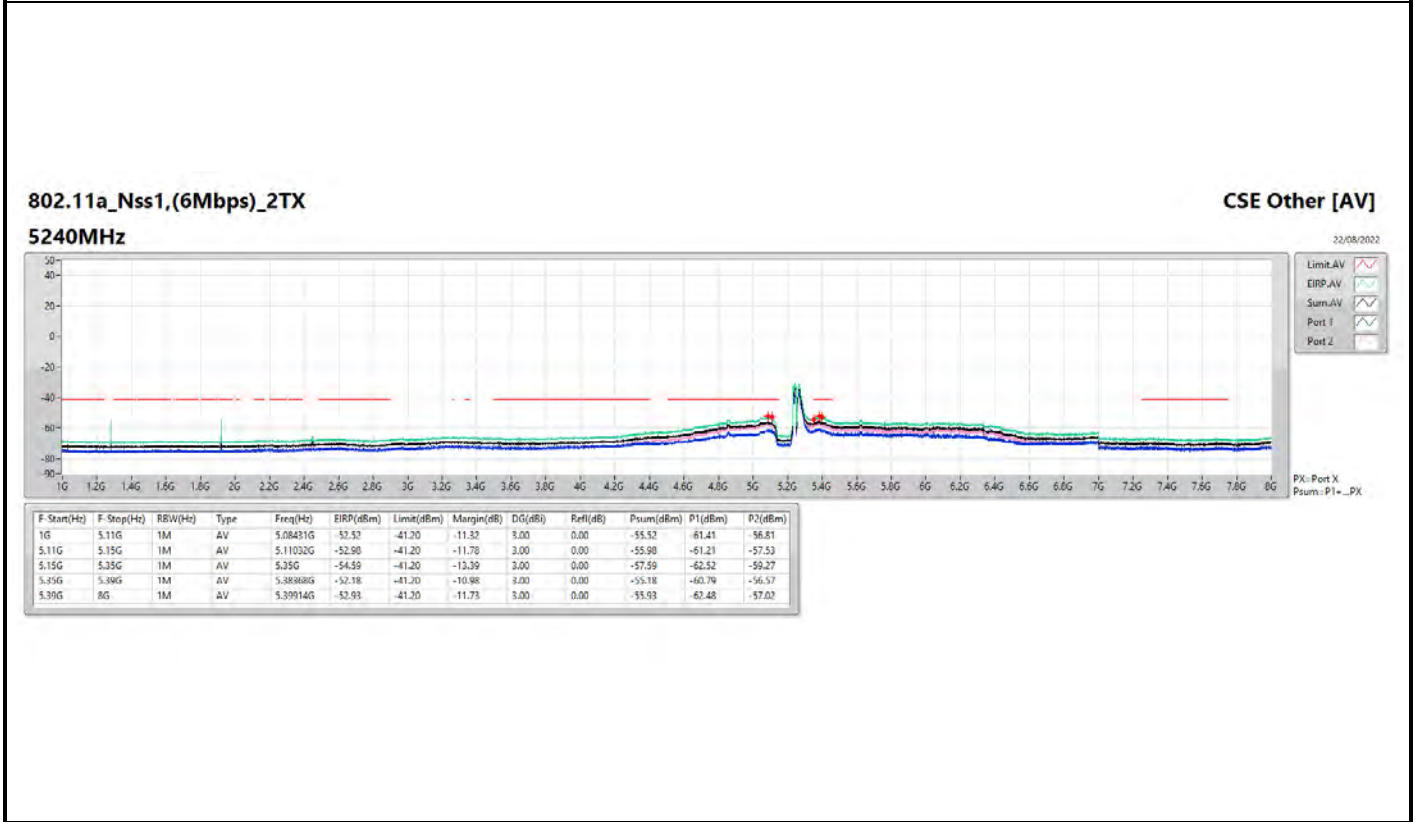

802.11ax HEW80_Nss1,(MCS0)_1TX

5775MHz

CSE Other [AV]

22/08/2022

802.11ax HEW20_Nss1,(MCS0)_4TX

5785MHz

CSE Other [AV]

22/08/2022