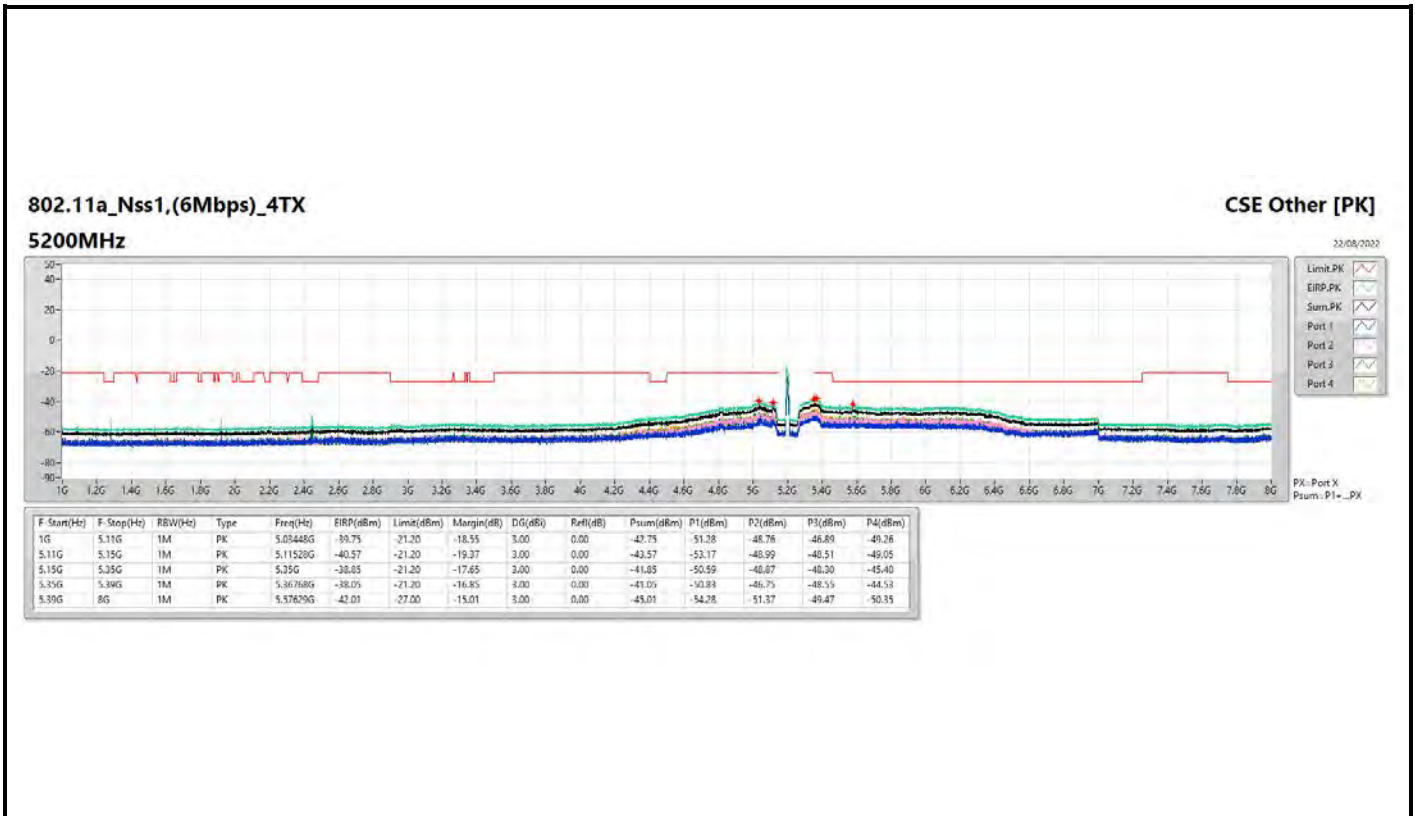

802.11ax HEW80_Nss1,(MCS0)_1TX

5775MHz

CSE Other [AV]

22/08/2022

802.11ax HEW20_Nss1,(MCS0)_4TX

5785MHz

CSE Other [AV]

22/08/2022