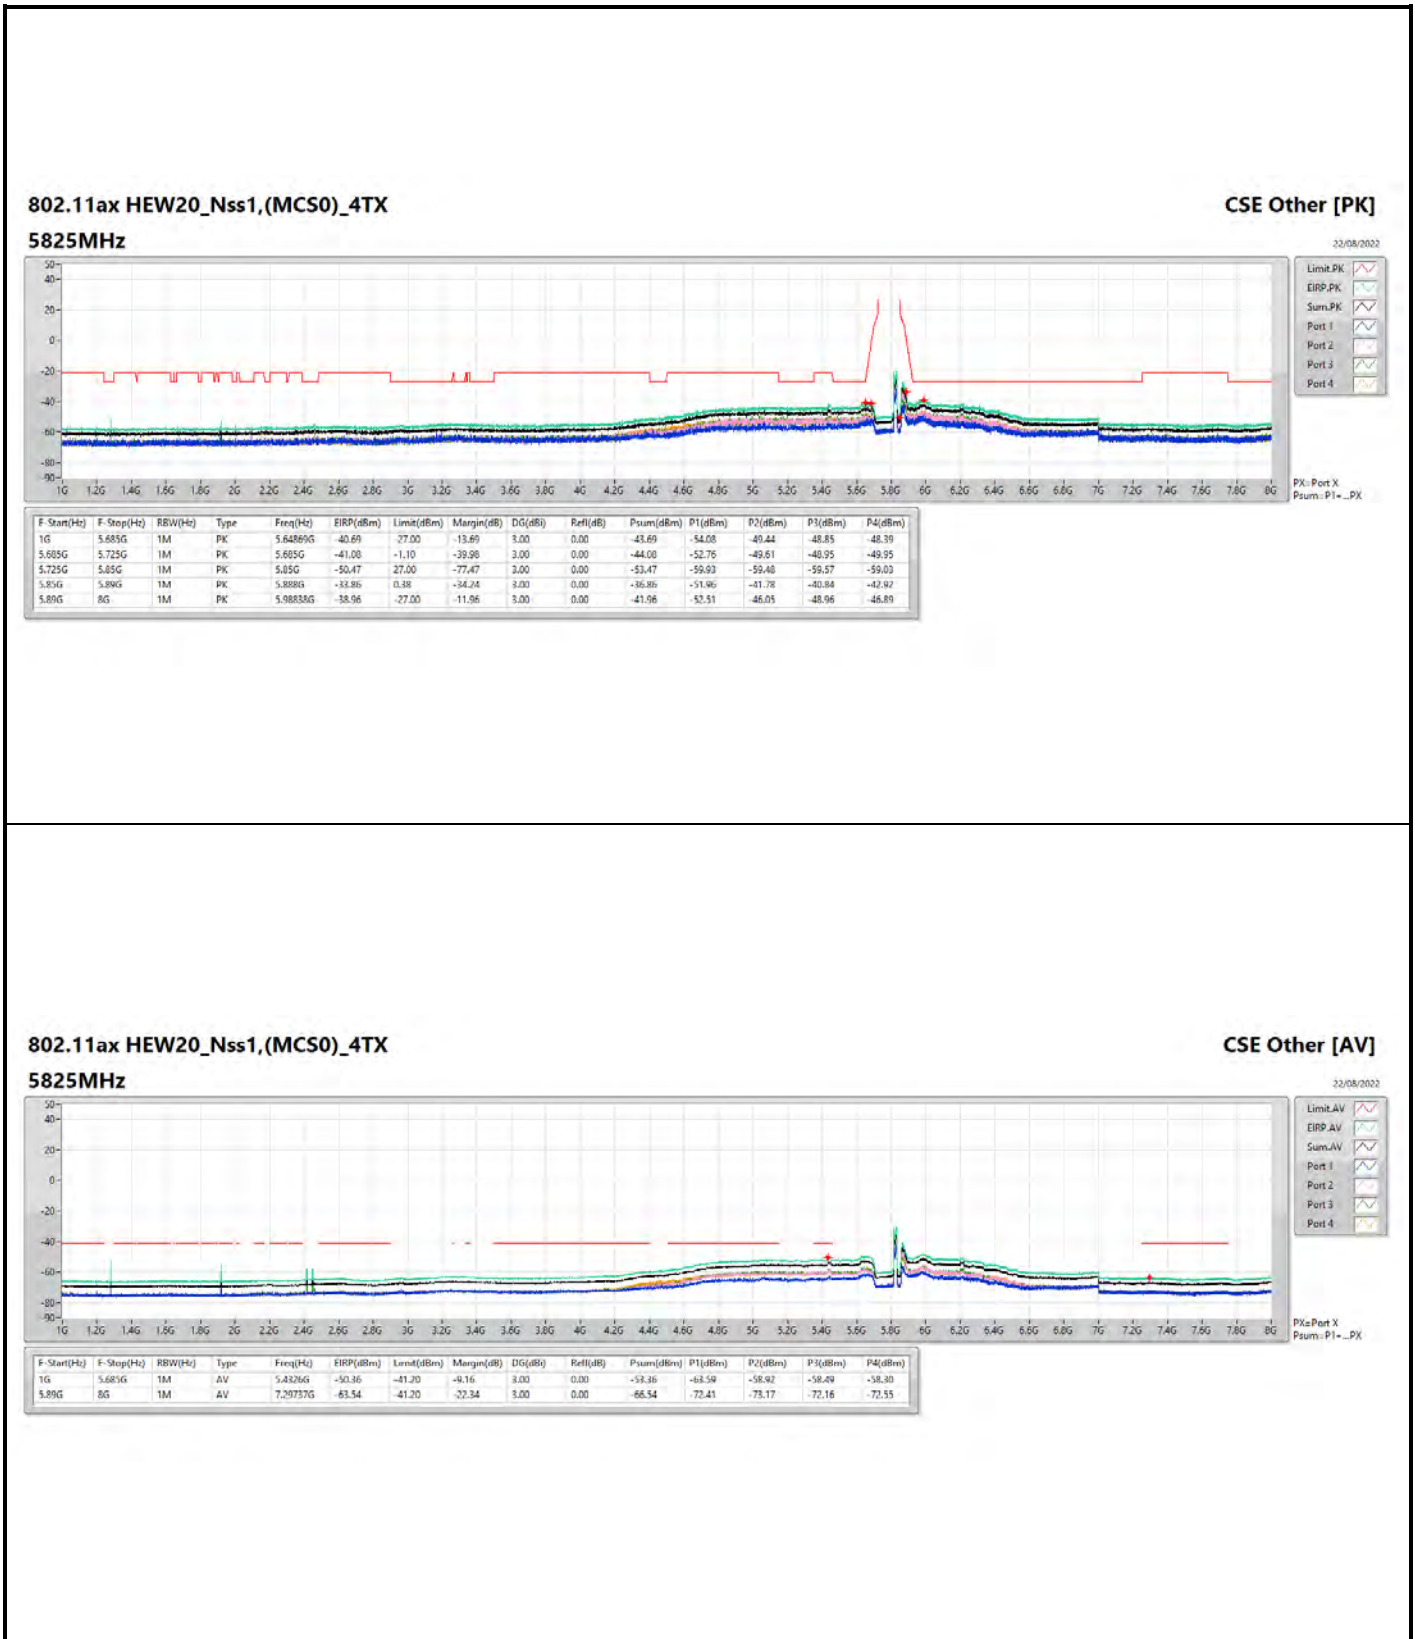

802.11ax HEW80_Nss1,(MCS0)_1TX

5775MHz

CSE Other [AV]

22/08/2022

802.11ax HEW20_Nss1,(MCS0)_4TX

5785MHz

CSE Other [AV]

22/08/2022