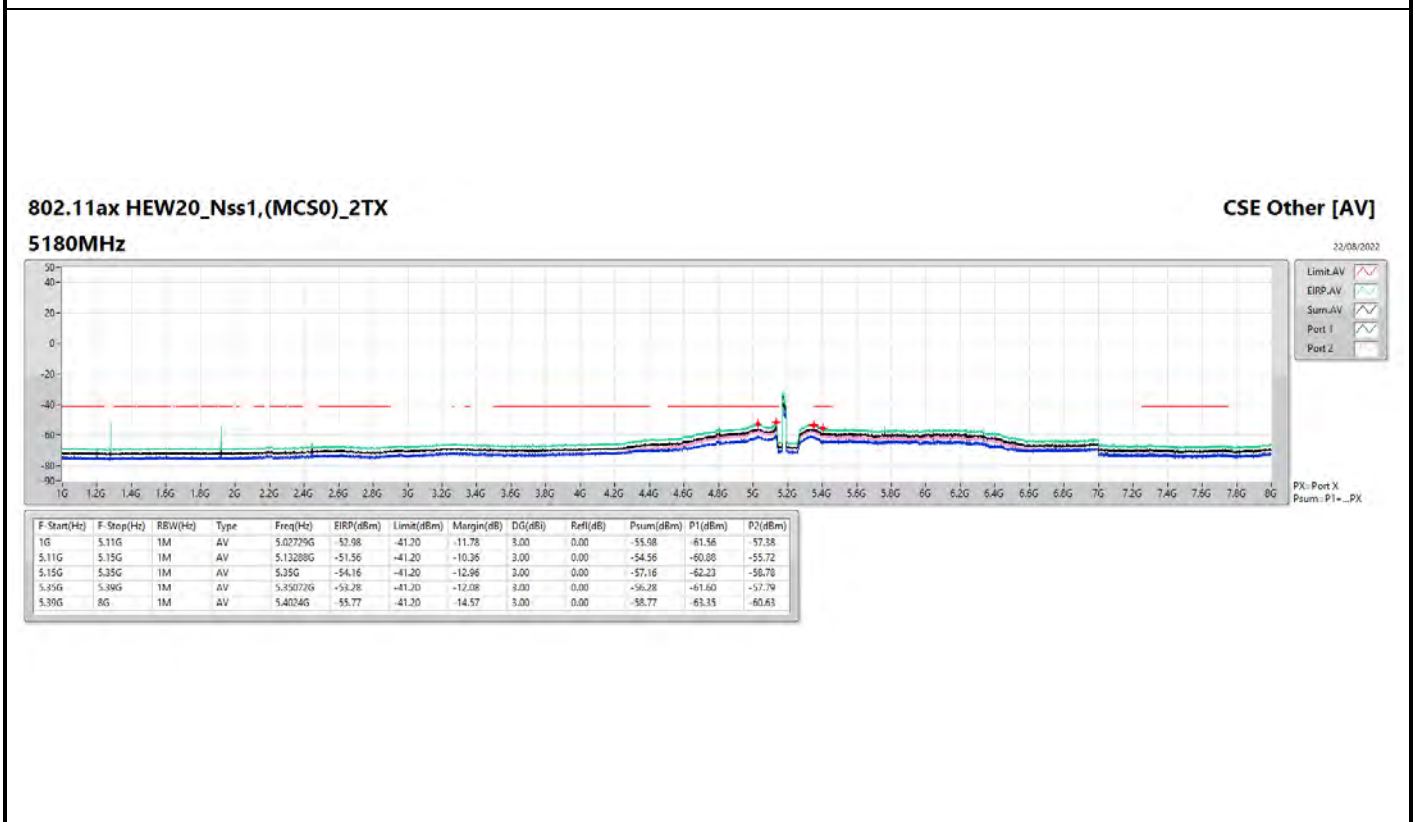

802.11ax HEW80_Nss1,(MCS0)_1TX

5775MHz

CSE Other [AV]

22/08/2022

802.11ax HEW20_Nss1,(MCS0)_4TX

5785MHz

CSE Other [AV]

22/08/2022