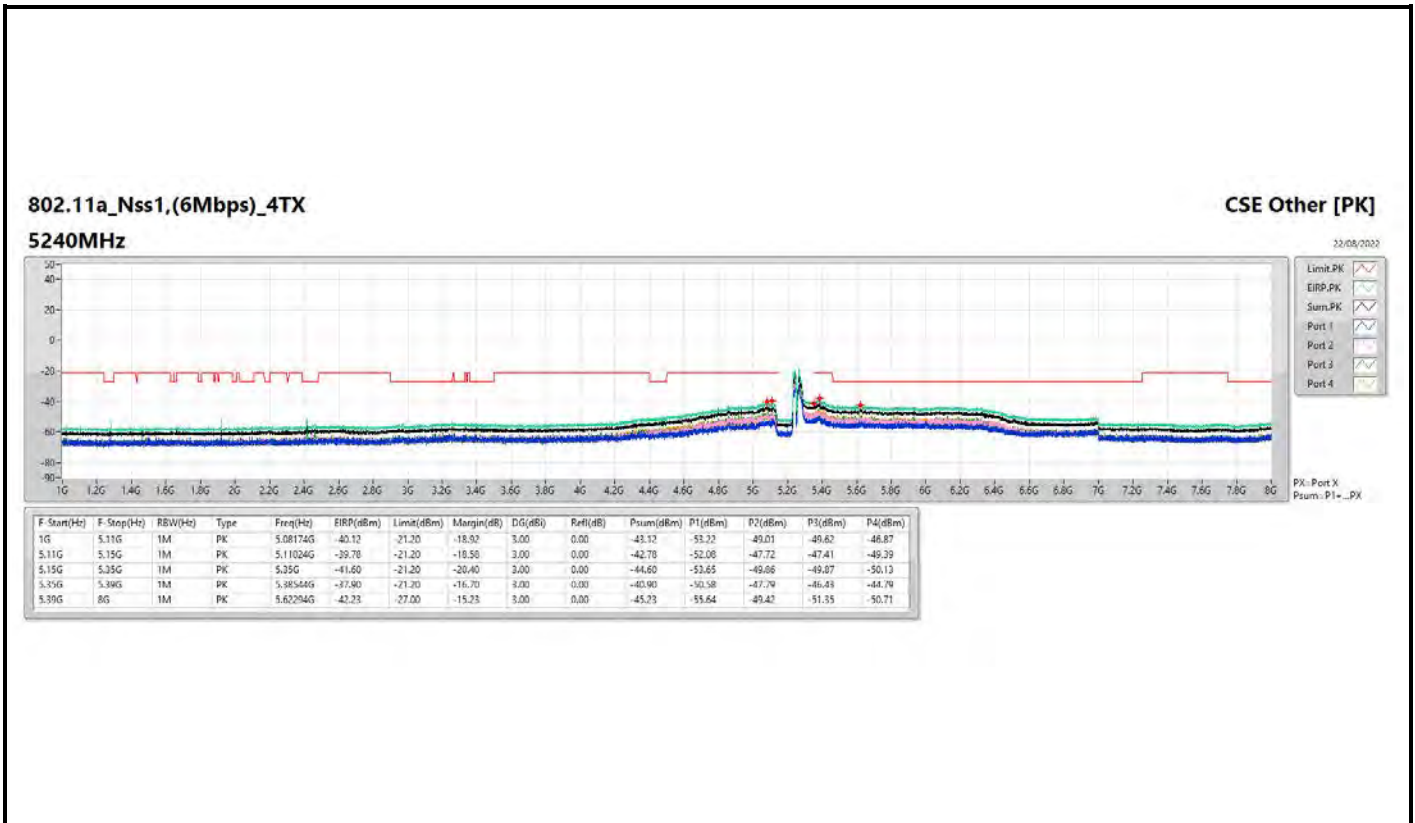

802.11ax HEW80_Nss1,(MCS0)_1TX

5775MHz

CSE Other [AV]

22/08/2022

802.11ax HEW20_Nss1,(MCS0)_4TX

5785MHz

CSE Other [AV]

22/08/2022