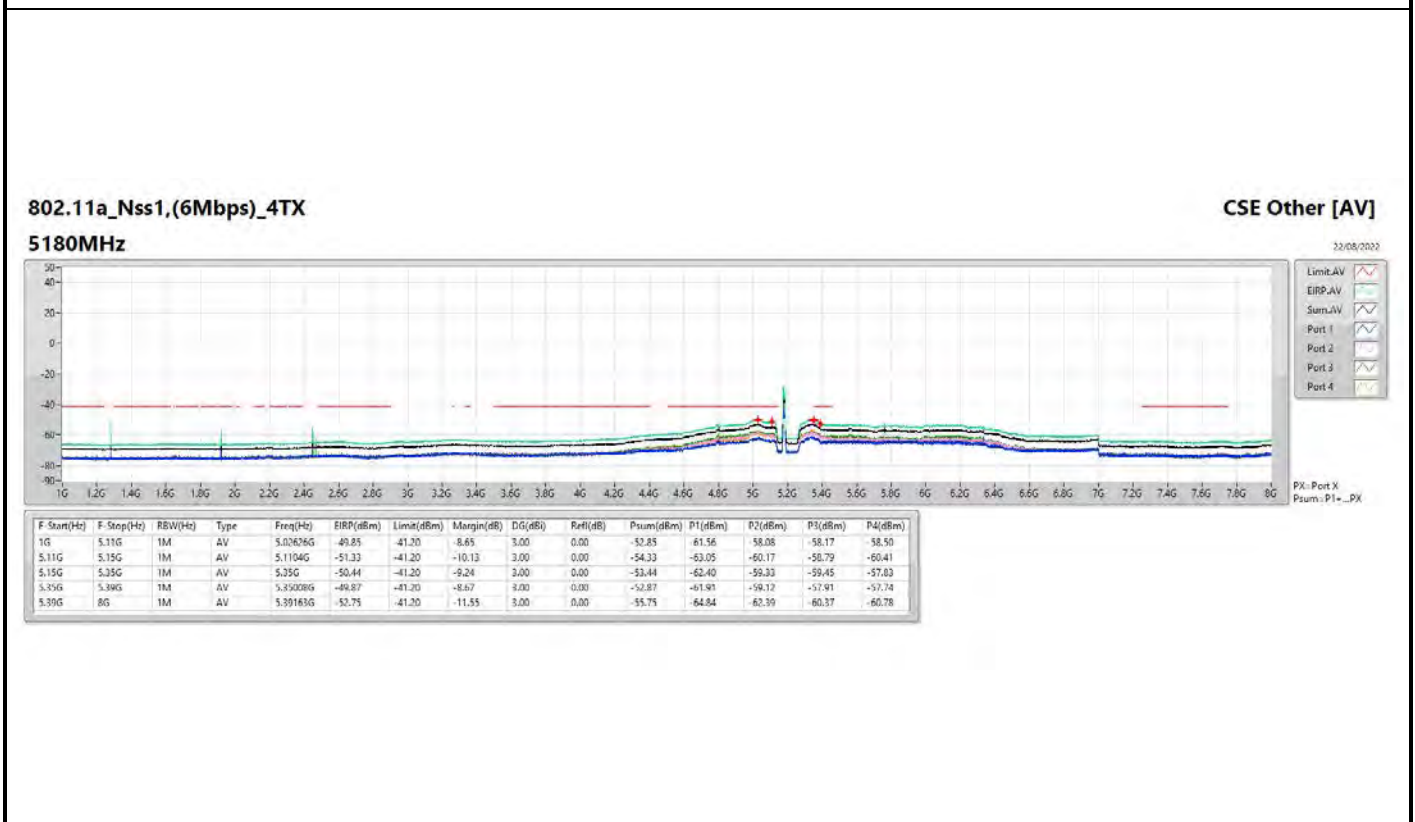

802.11ax HEW80_Nss1,(MCS0)_1TX

5775MHz

CSE Other [AV]

22/08/2022

802.11ax HEW20_Nss1,(MCS0)_4TX

5785MHz

CSE Other [AV]

22/08/2022