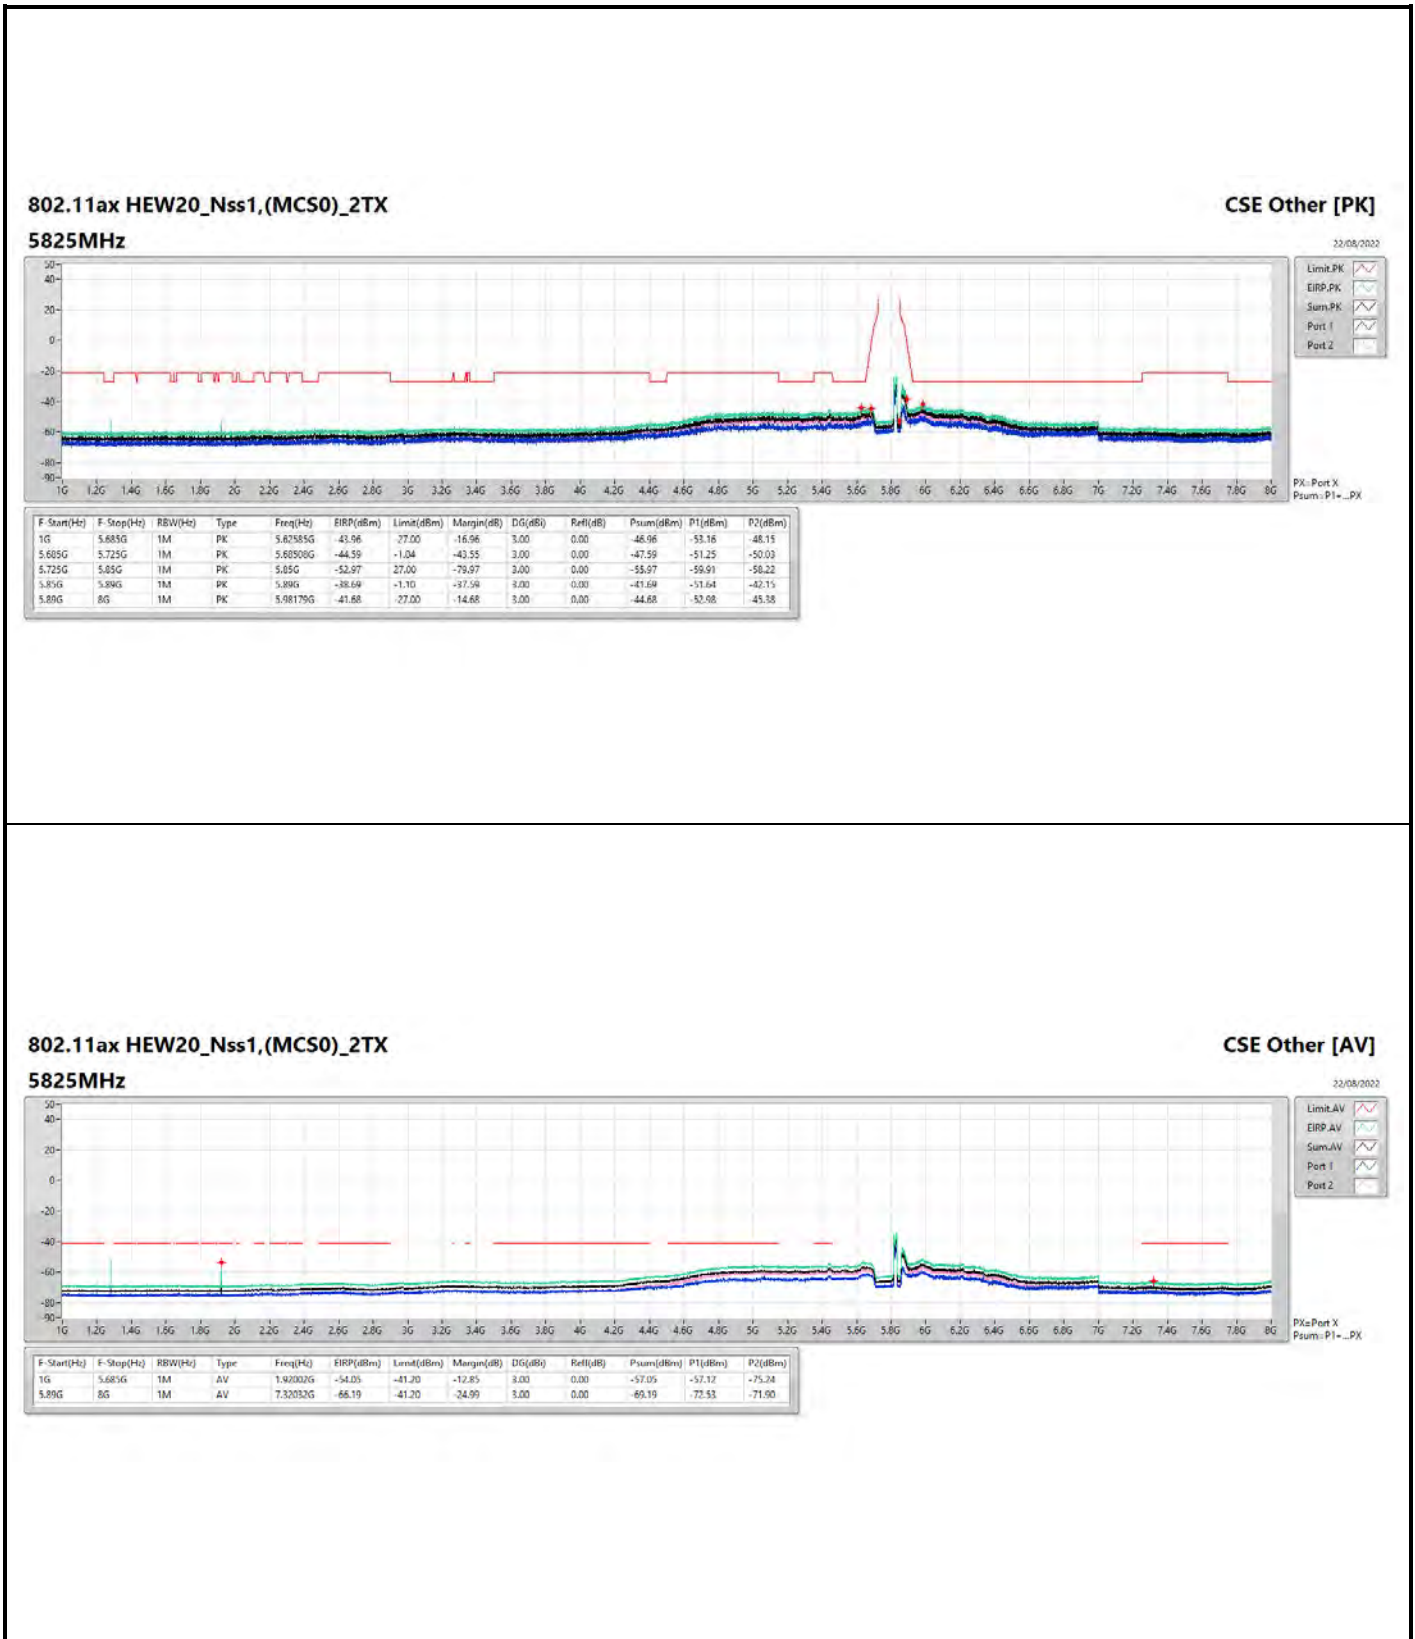

802.11ax HEW80_Nss1,(MCS0)_1TX

5775MHz

CSE Other [AV]

22/08/2022

802.11ax HEW20_Nss1,(MCS0)_4TX

5785MHz

CSE Other [AV]

22/08/2022