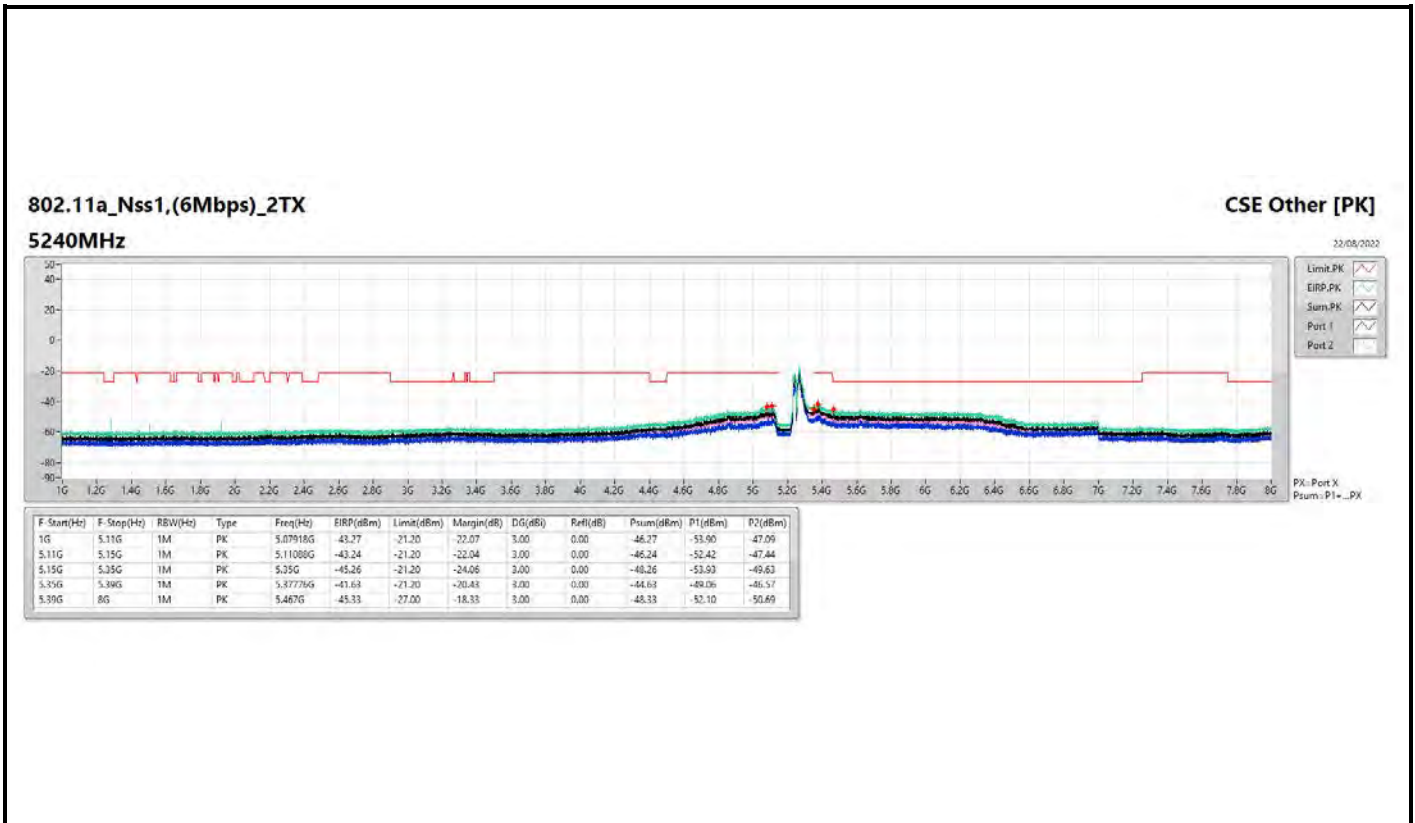

802.11ax HEW80_Nss1,(MCS0)_1TX

5775MHz

CSE Other [AV]

22/08/2022

802.11ax HEW20_Nss1,(MCS0)_4TX

5785MHz

CSE Other [AV]

22/08/2022