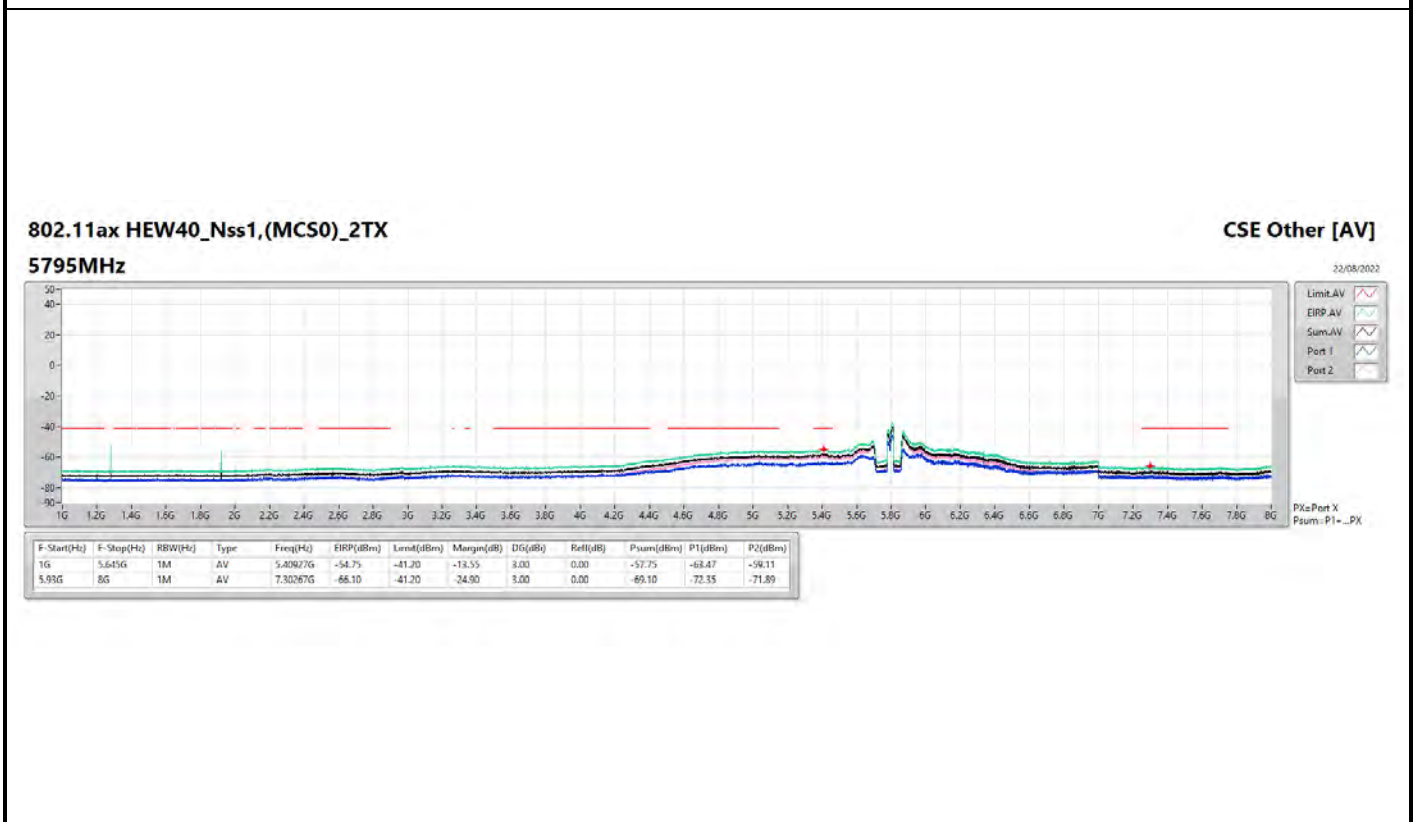

802.11ax HEW80_Nss1,(MCS0)_1TX

5775MHz

CSE Other [AV]

22/08/2022

802.11ax HEW20_Nss1,(MCS0)_4TX

5785MHz

CSE Other [AV]

22/08/2022