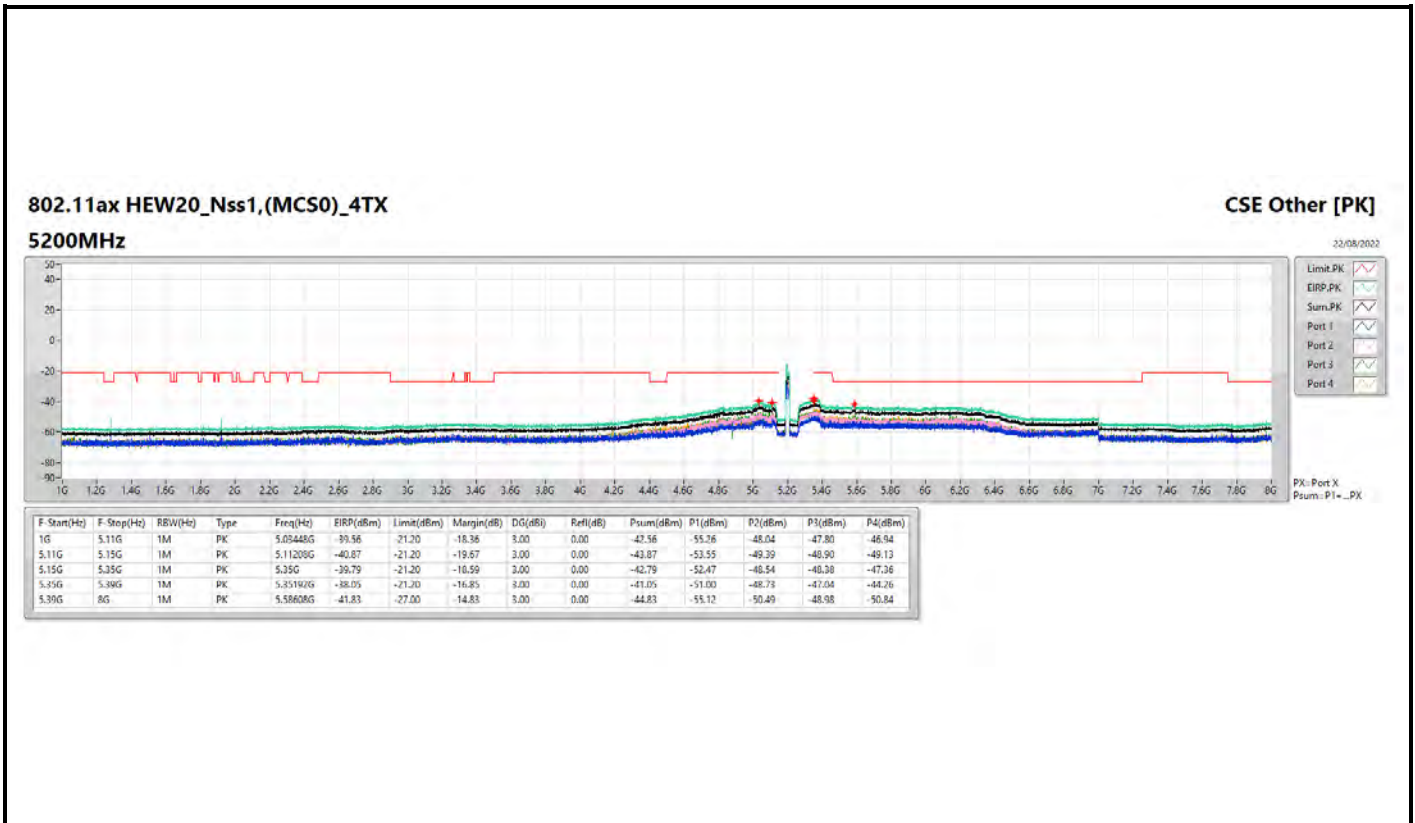

802.11ax HEW80_Nss1,(MCS0)_1TX

5775MHz

CSE Other [AV]

22/08/2022

802.11ax HEW20_Nss1,(MCS0)_4TX

5785MHz

CSE Other [AV]

22/08/2022