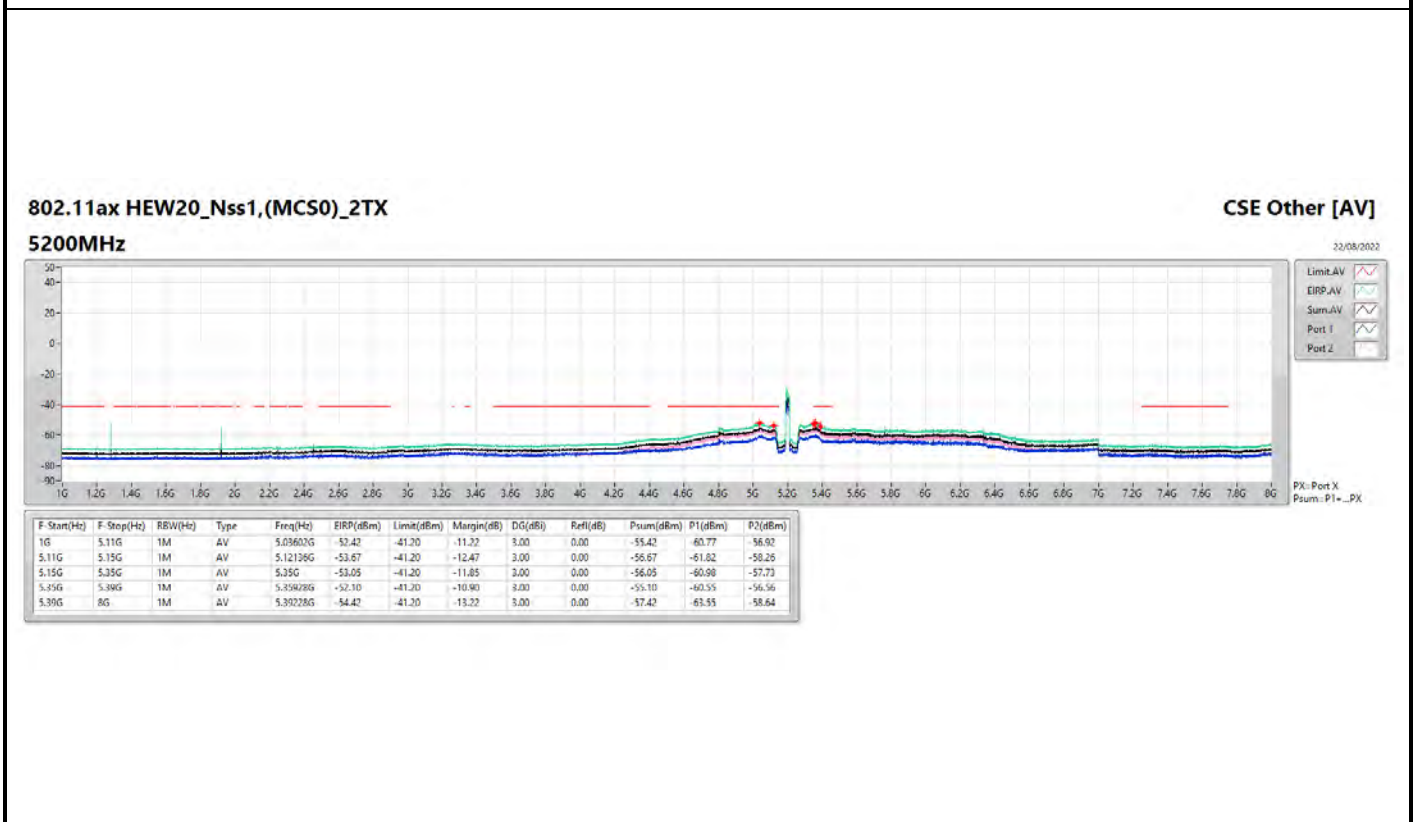

802.11ax HEW80_Nss1,(MCS0)_1TX

5775MHz

CSE Other [AV]

22/08/2022

802.11ax HEW20_Nss1,(MCS0)_4TX

5785MHz

CSE Other [AV]

22/08/2022