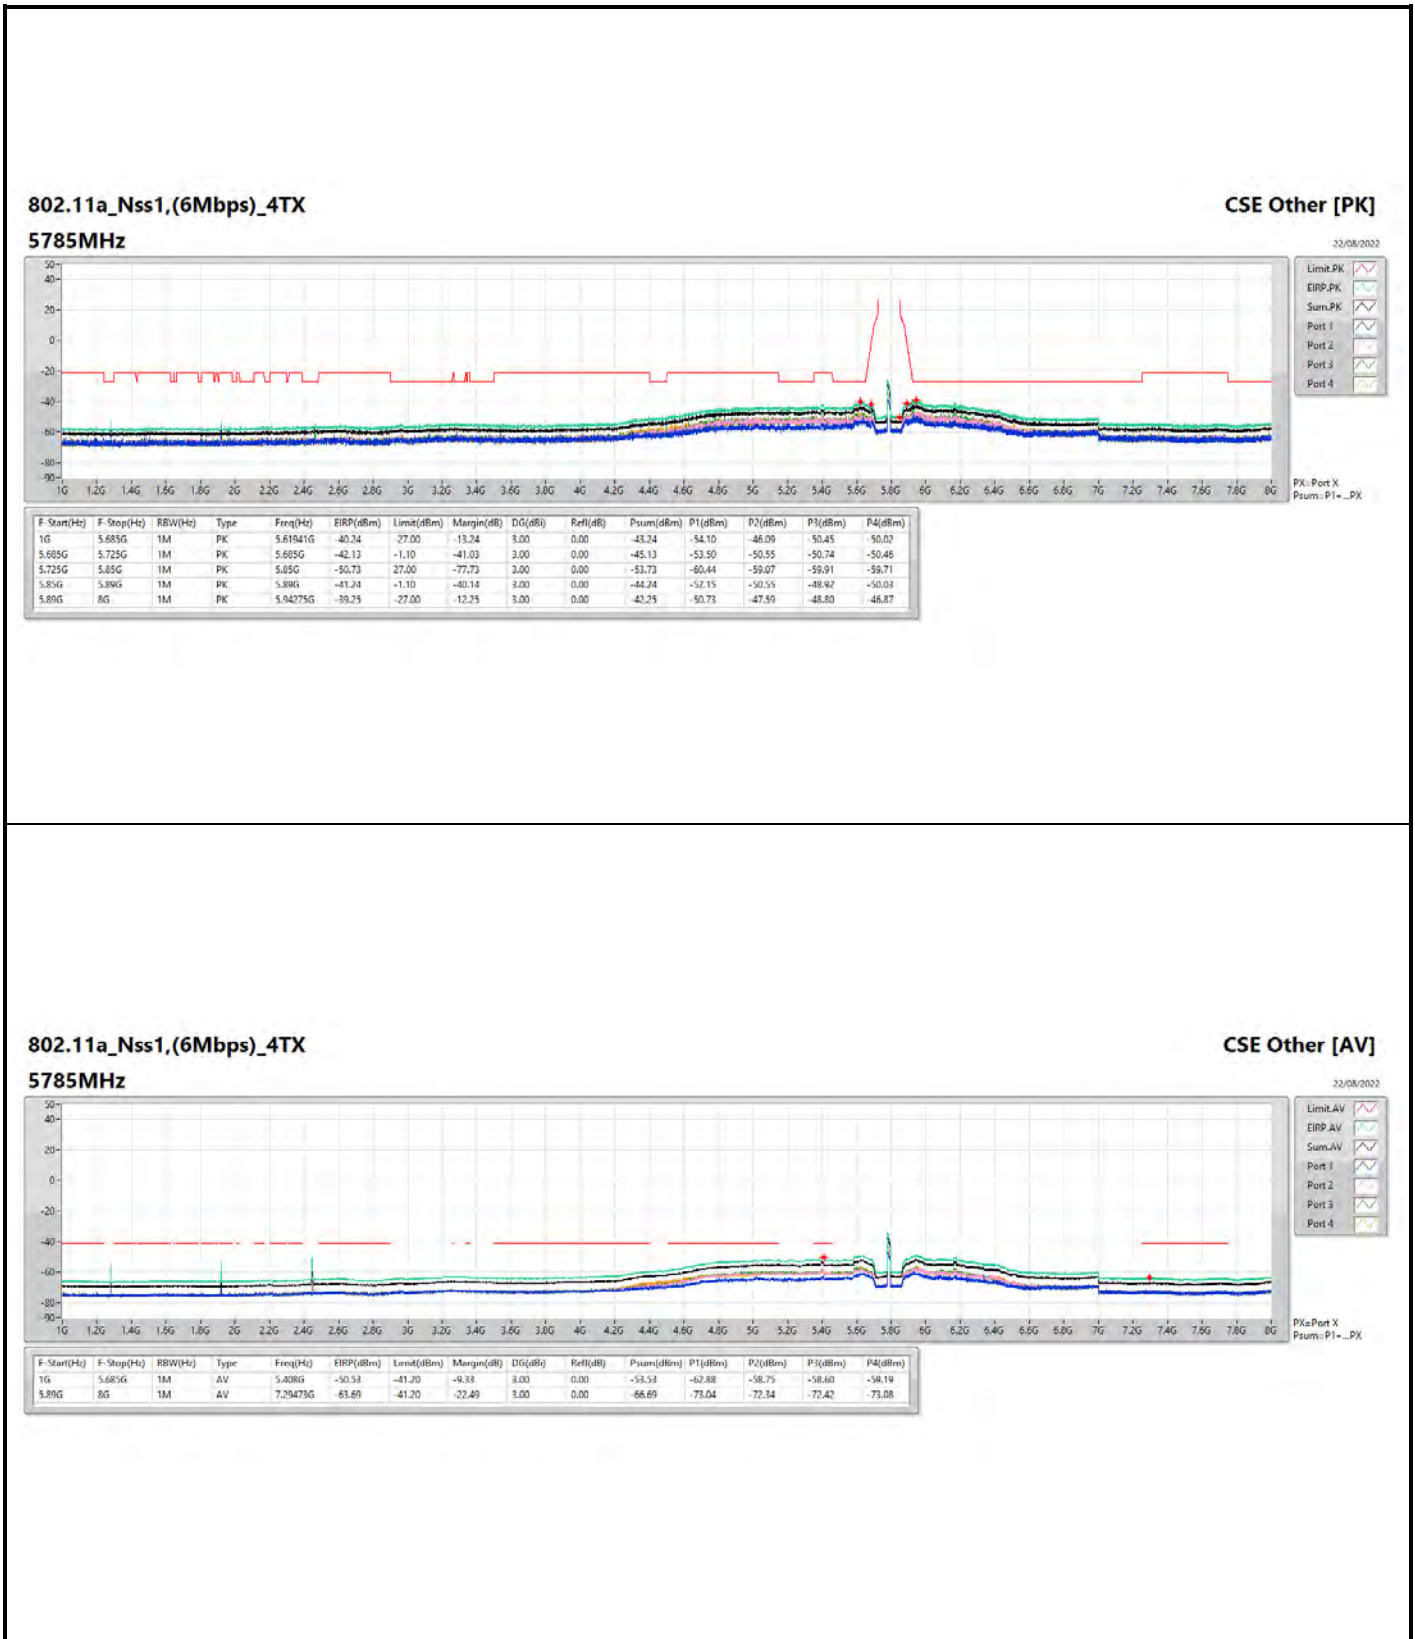

802.11ax HEW80_Nss1,(MCS0)_1TX

5775MHz

CSE Other [AV]

22/08/2022

802.11ax HEW20_Nss1,(MCS0)_4TX

5785MHz

CSE Other [AV]

22/08/2022