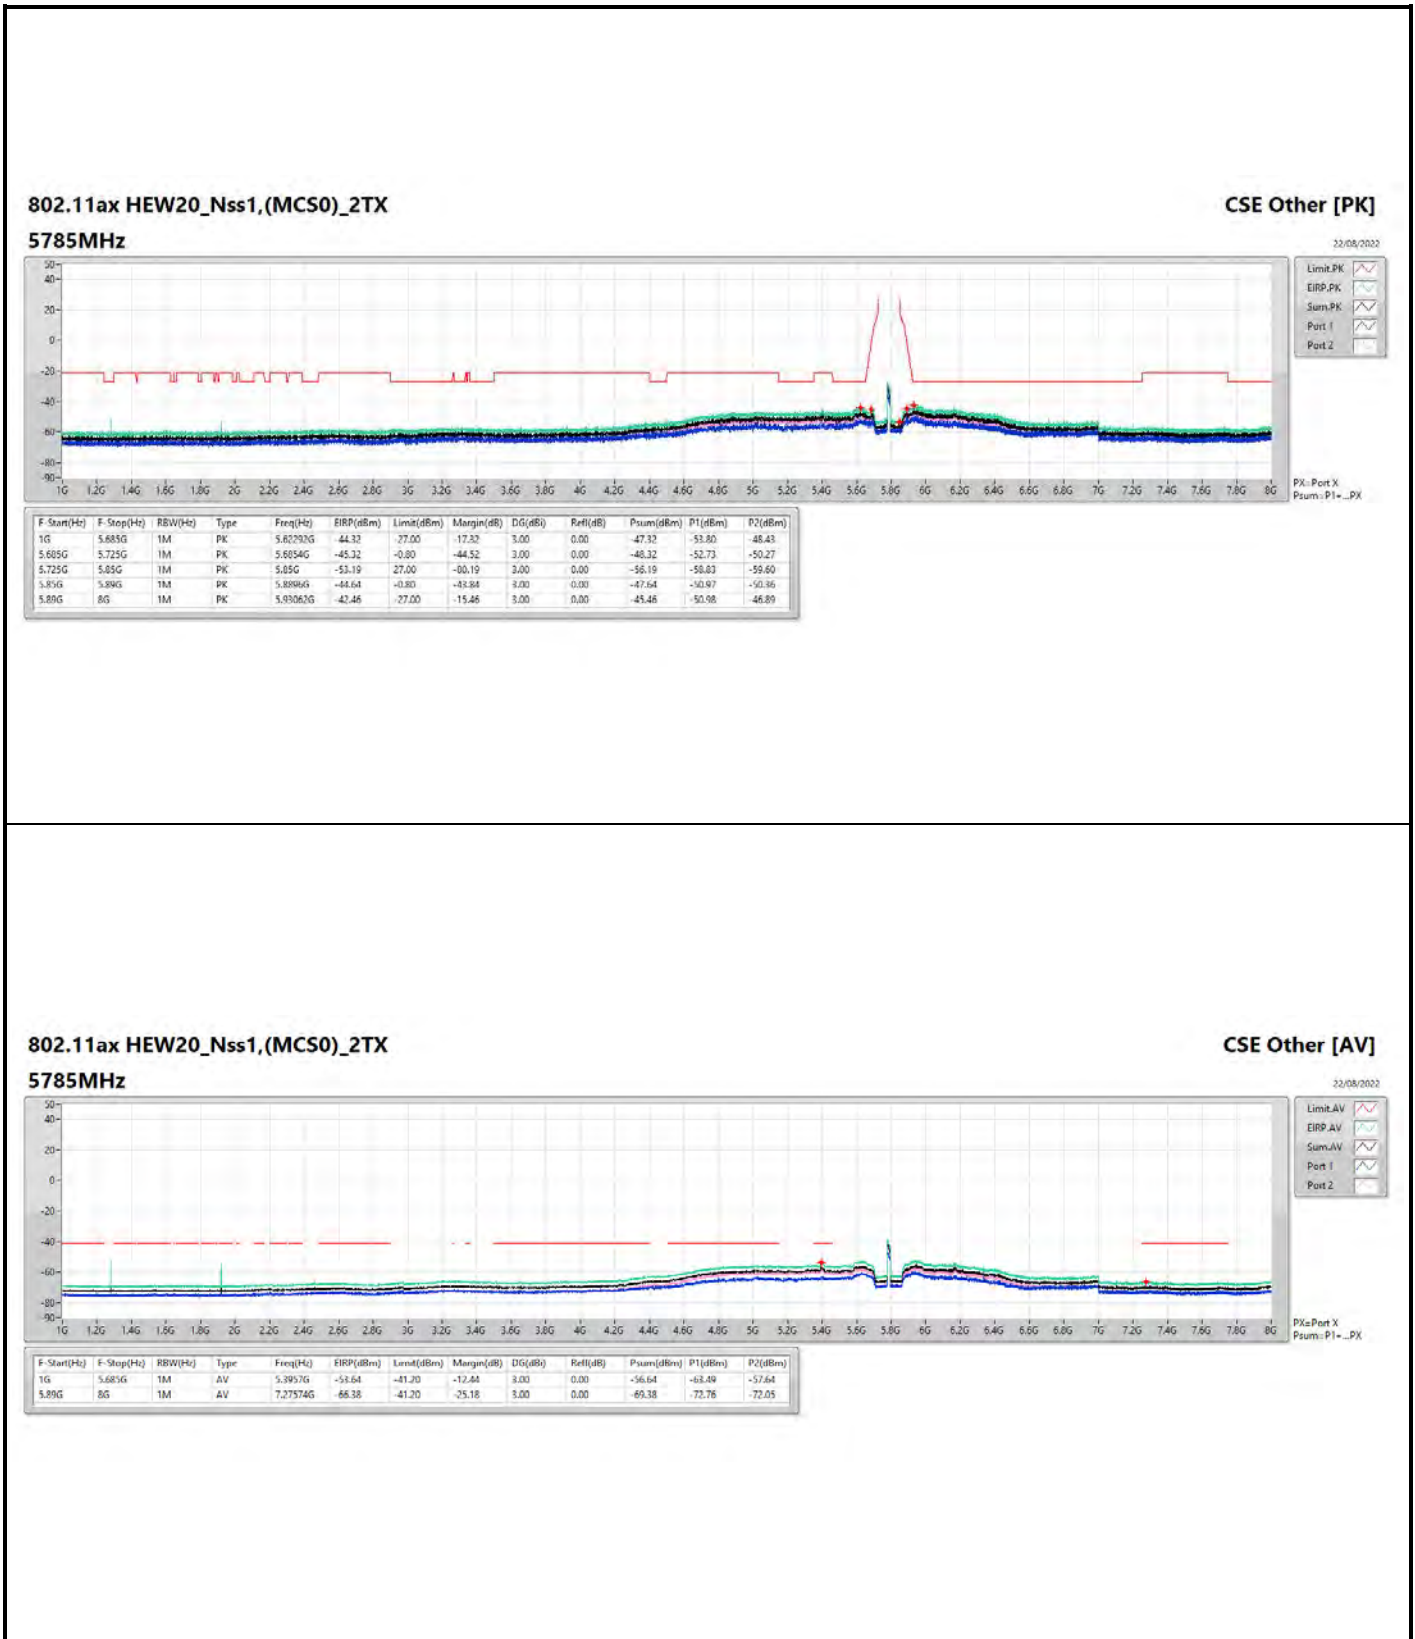

802.11ax HEW80_Nss1,(MCS0)_1TX

5775MHz

CSE Other [AV]

22/08/2022

802.11ax HEW20_Nss1,(MCS0)_4TX

5785MHz

CSE Other [AV]

22/08/2022