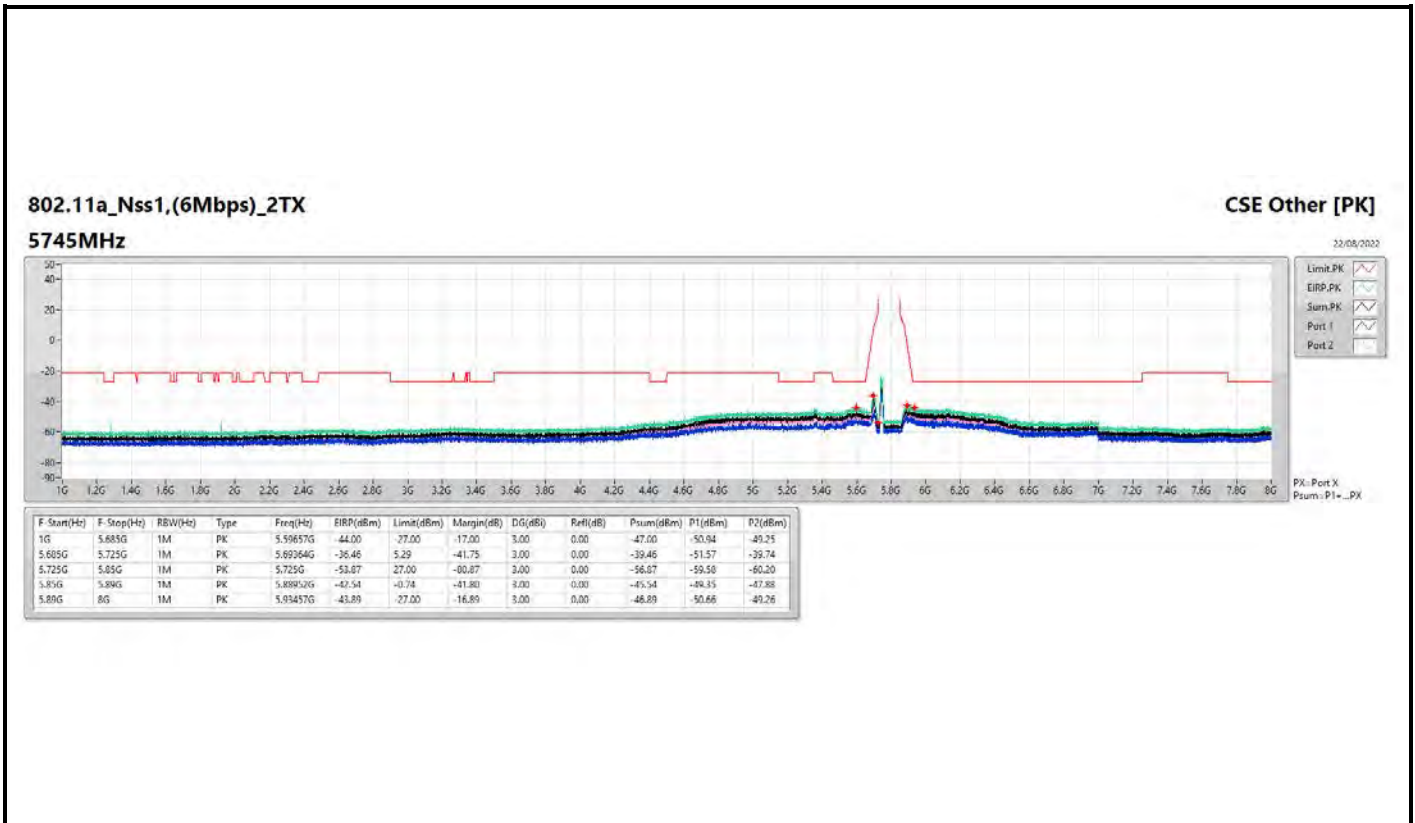

802.11ax HEW80_Nss1,(MCS0)_1TX

5775MHz

CSE Other [AV]

22/08/2022

802.11ax HEW20_Nss1,(MCS0)_4TX

5785MHz

CSE Other [AV]

22/08/2022