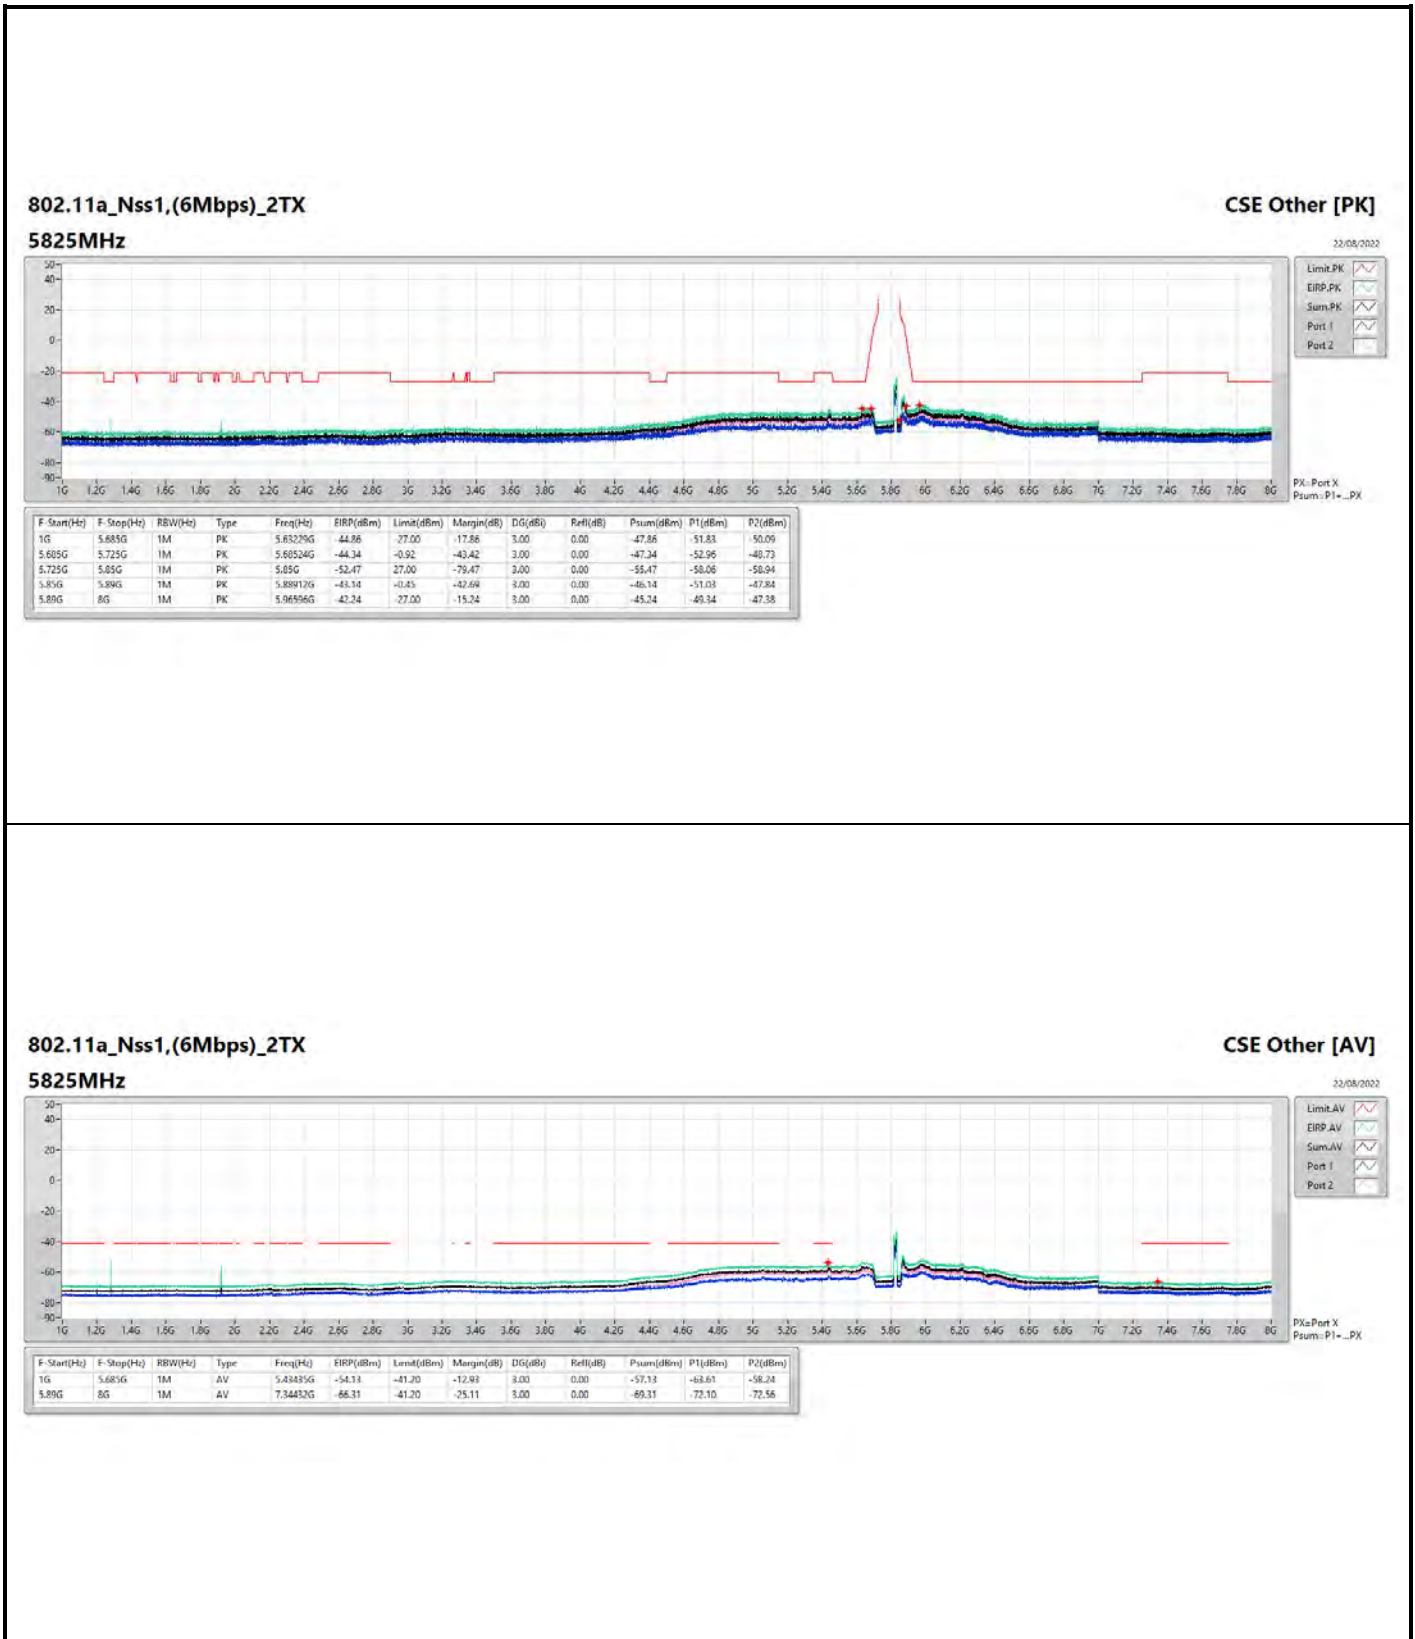

802.11ax HEW80_Nss1,(MCS0)_1TX

5775MHz

CSE Other [AV]

22/08/2022

802.11ax HEW20_Nss1,(MCS0)_4TX

5785MHz

CSE Other [AV]

22/08/2022