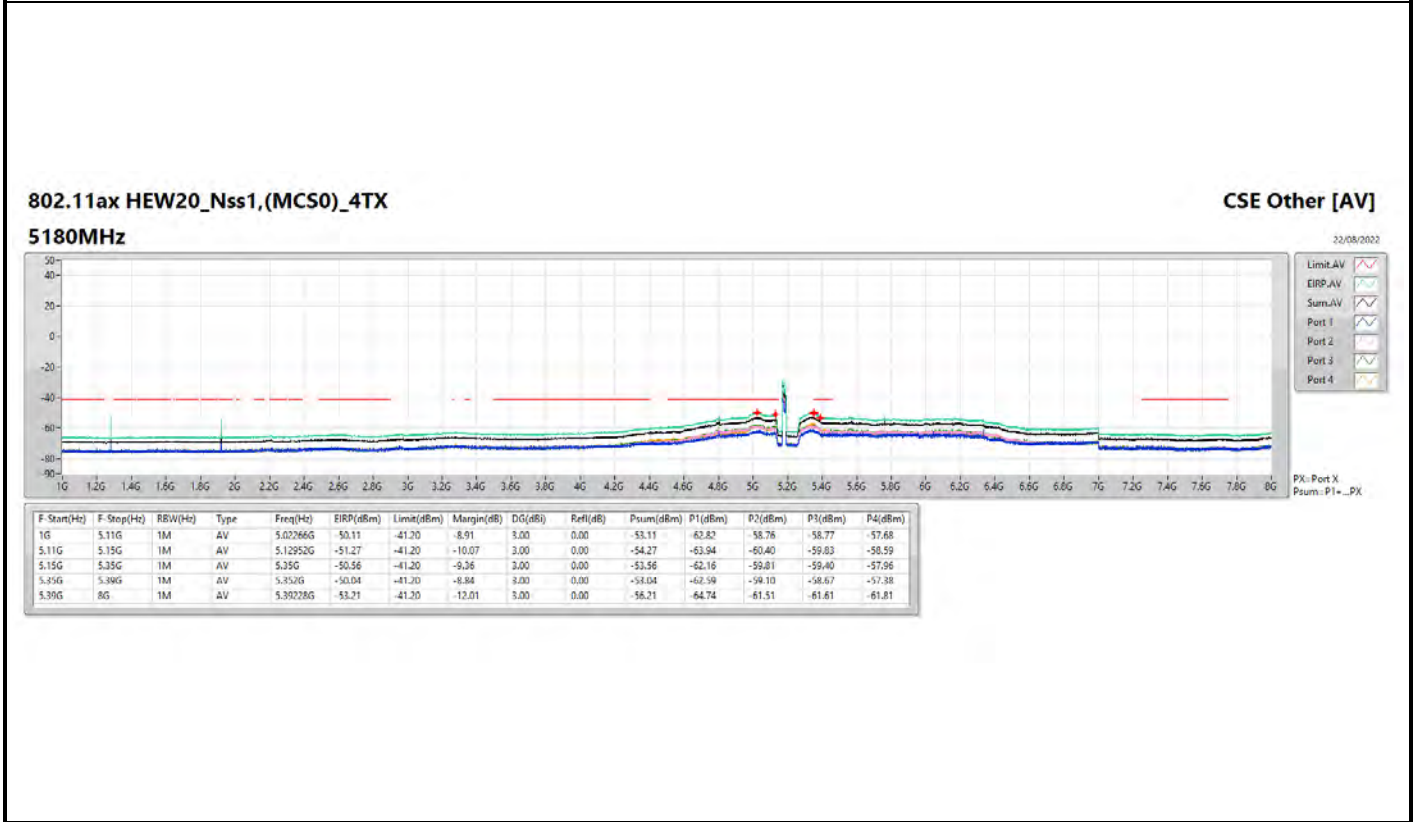

802.11ax HEW80_Nss1,(MCS0)_1TX

5775MHz

CSE Other [AV]

22/08/2022

802.11ax HEW20_Nss1,(MCS0)_4TX

5785MHz

CSE Other [AV]

22/08/2022