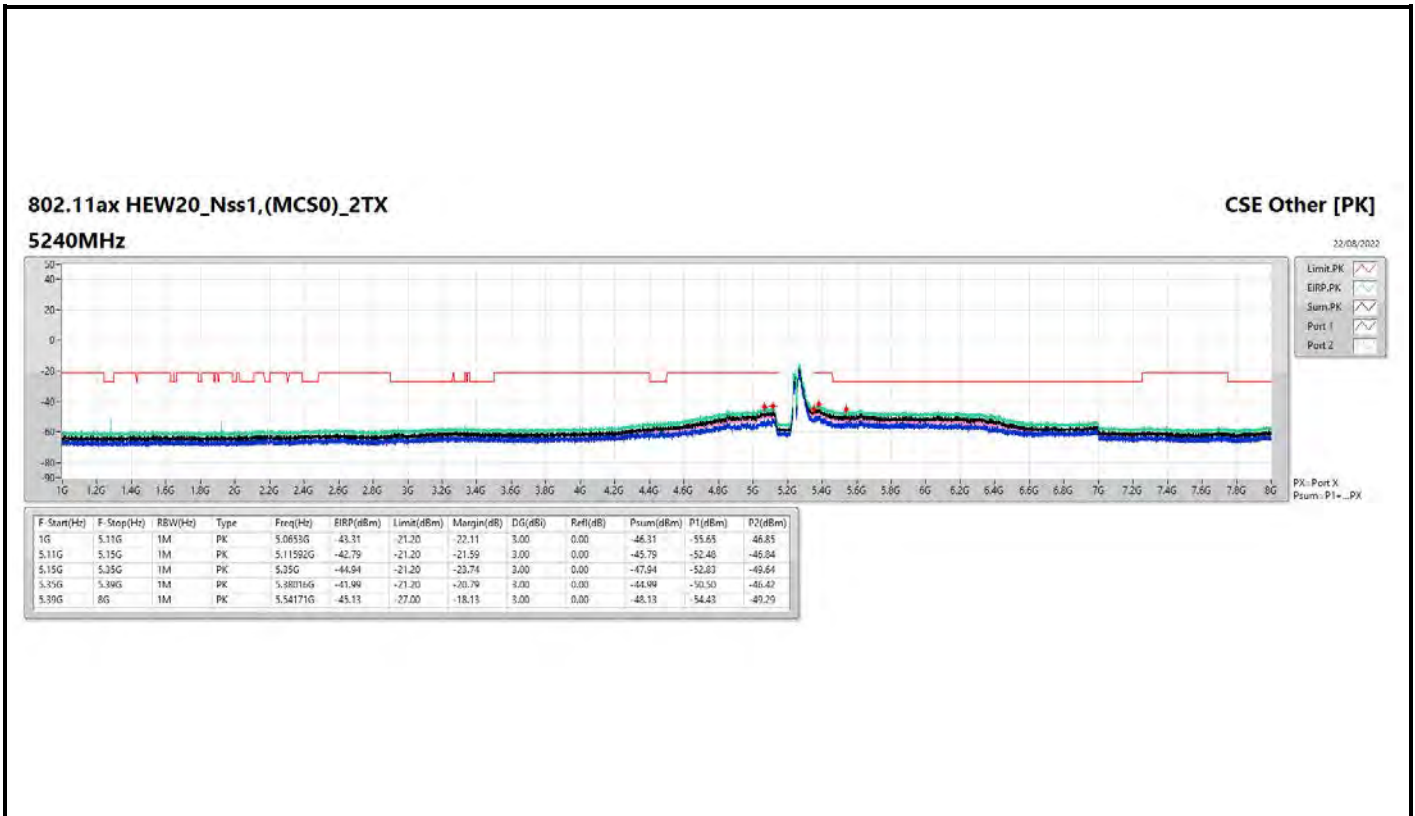

802.11ax HEW80_Nss1,(MCS0)_1TX

5775MHz

CSE Other [AV]

22/08/2022

802.11ax HEW20_Nss1,(MCS0)_4TX

5785MHz

CSE Other [AV]

22/08/2022