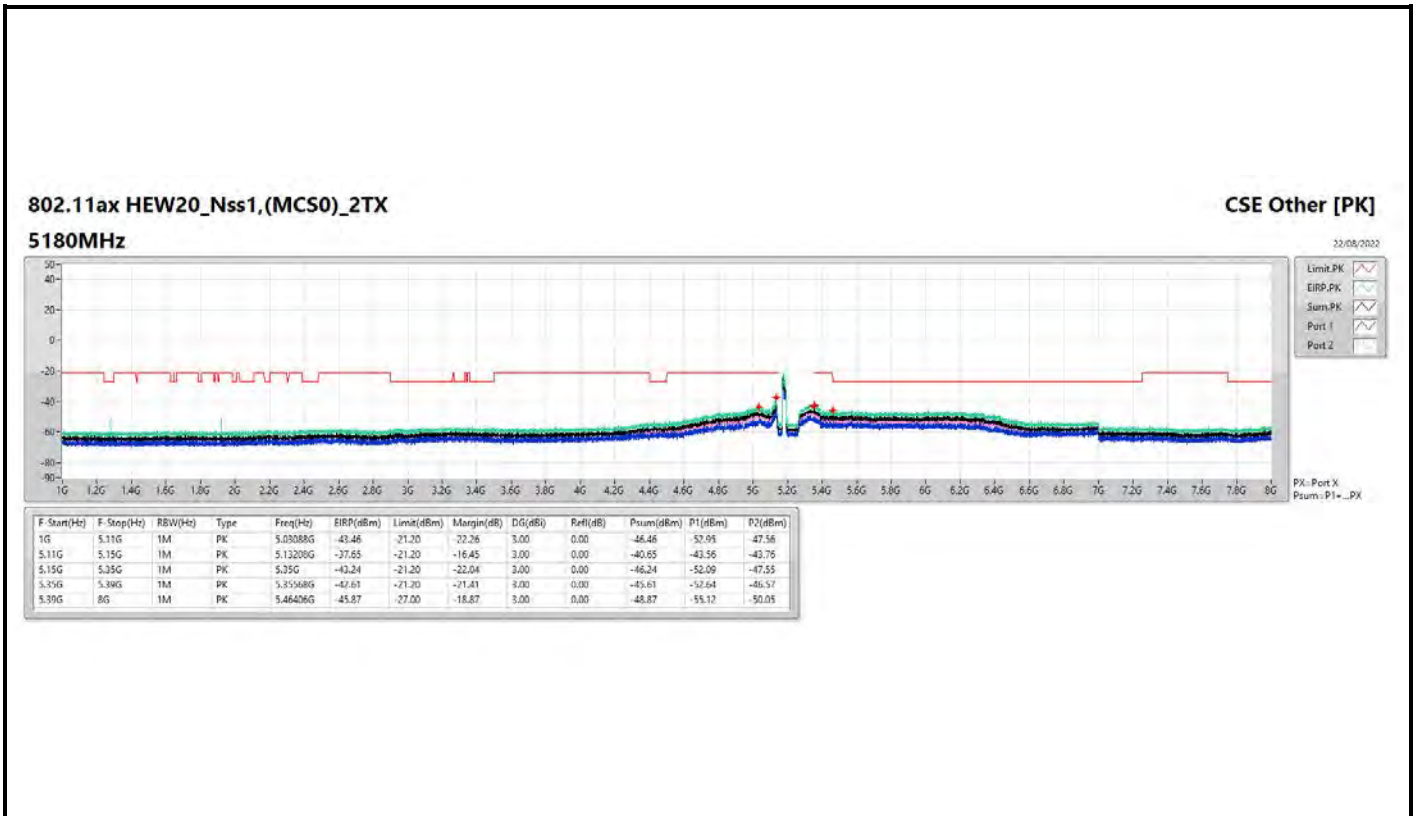

802.11ax HEW80_Nss1,(MCS0)_1TX

5775MHz

CSE Other [AV]

22/08/2022

802.11ax HEW20_Nss1,(MCS0)_4TX

5785MHz

CSE Other [AV]

22/08/2022