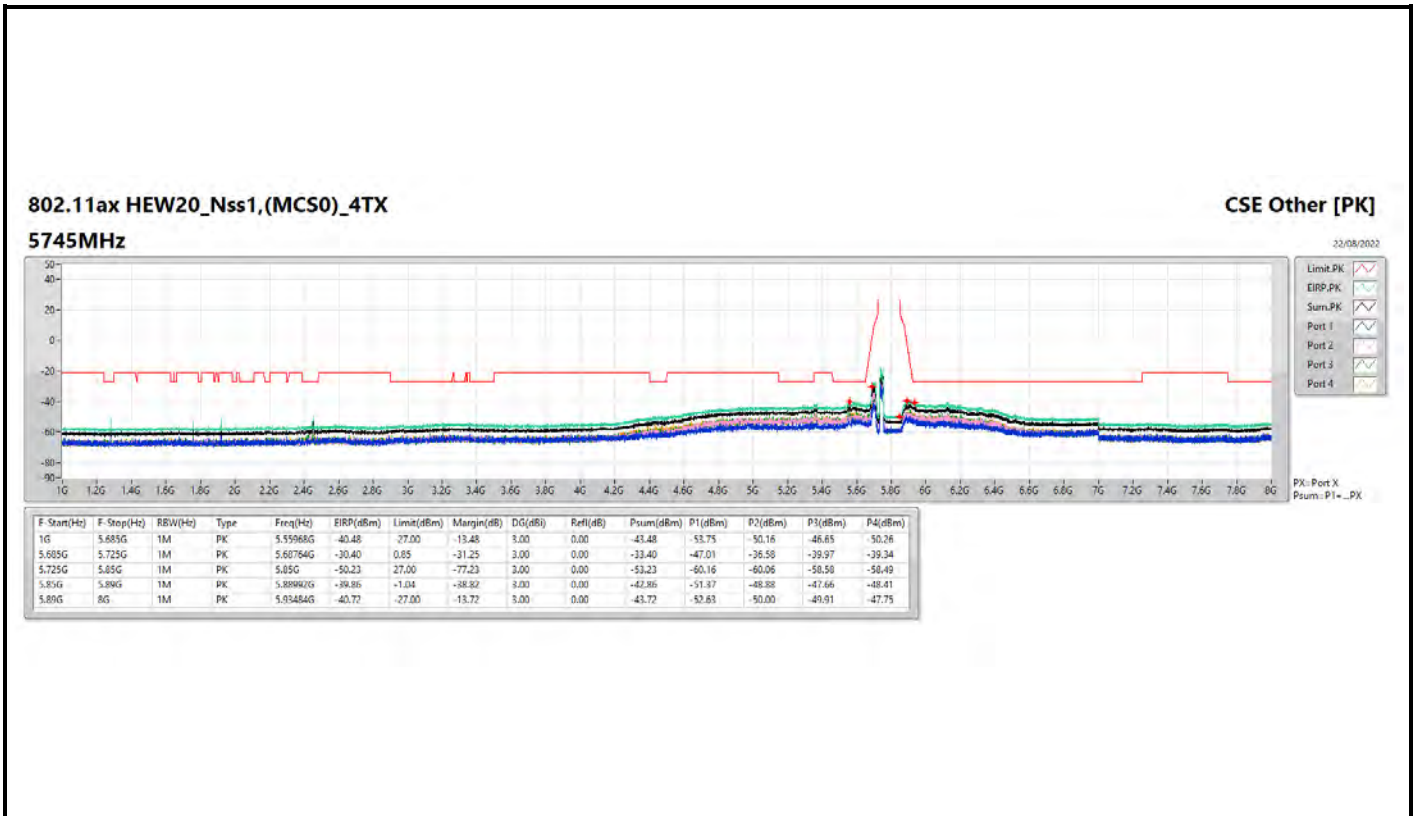

802.11ax HEW80_Nss1,(MCS0)_1TX

5775MHz

CSE Other [AV]

22/08/2022

802.11ax HEW20_Nss1,(MCS0)_4TX

5785MHz

CSE Other [AV]

22/08/2022