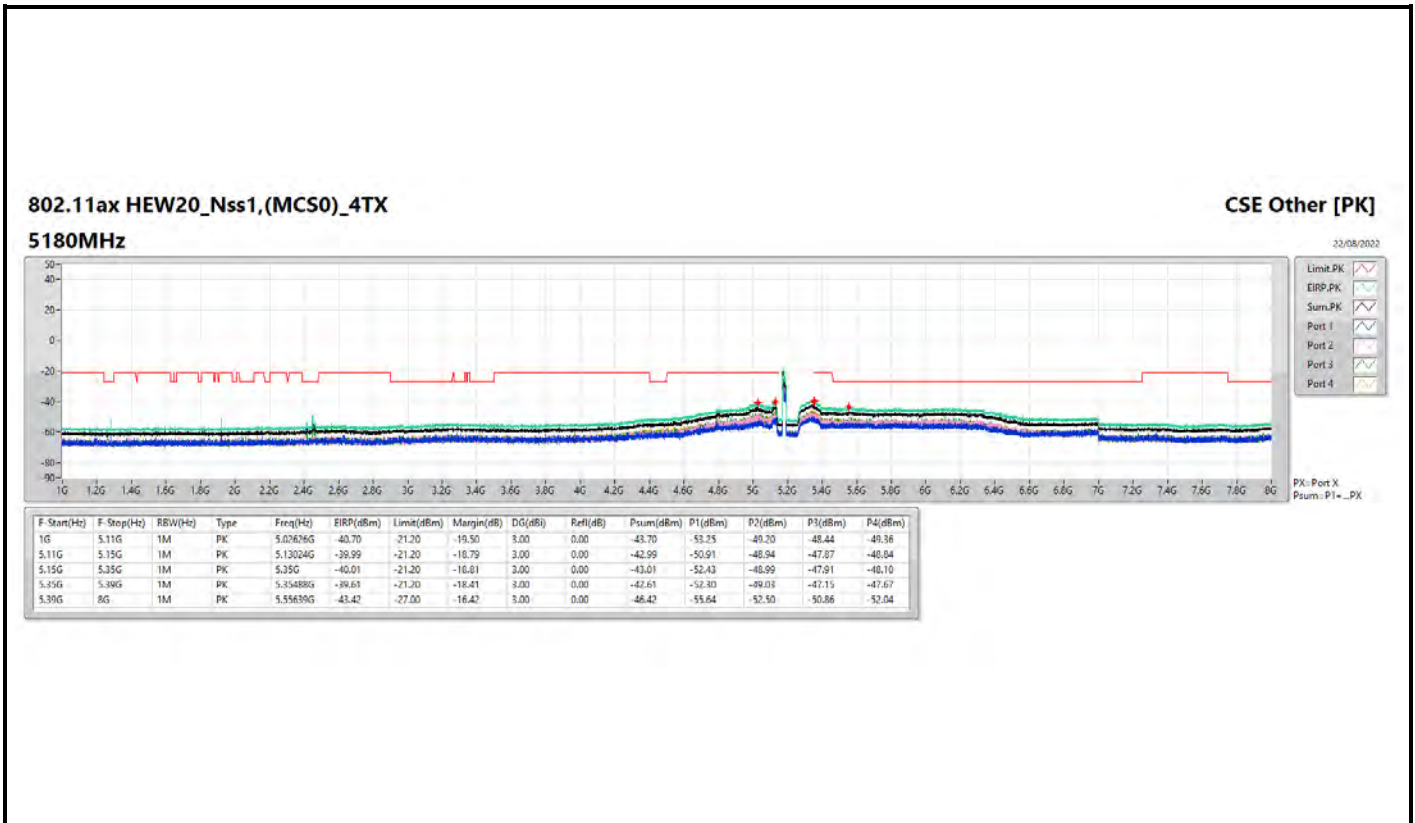

802.11ax HEW80_Nss1,(MCS0)_1TX

5775MHz

CSE Other [AV]

22/08/2022

802.11ax HEW20_Nss1,(MCS0)_4TX

5785MHz

CSE Other [AV]

22/08/2022