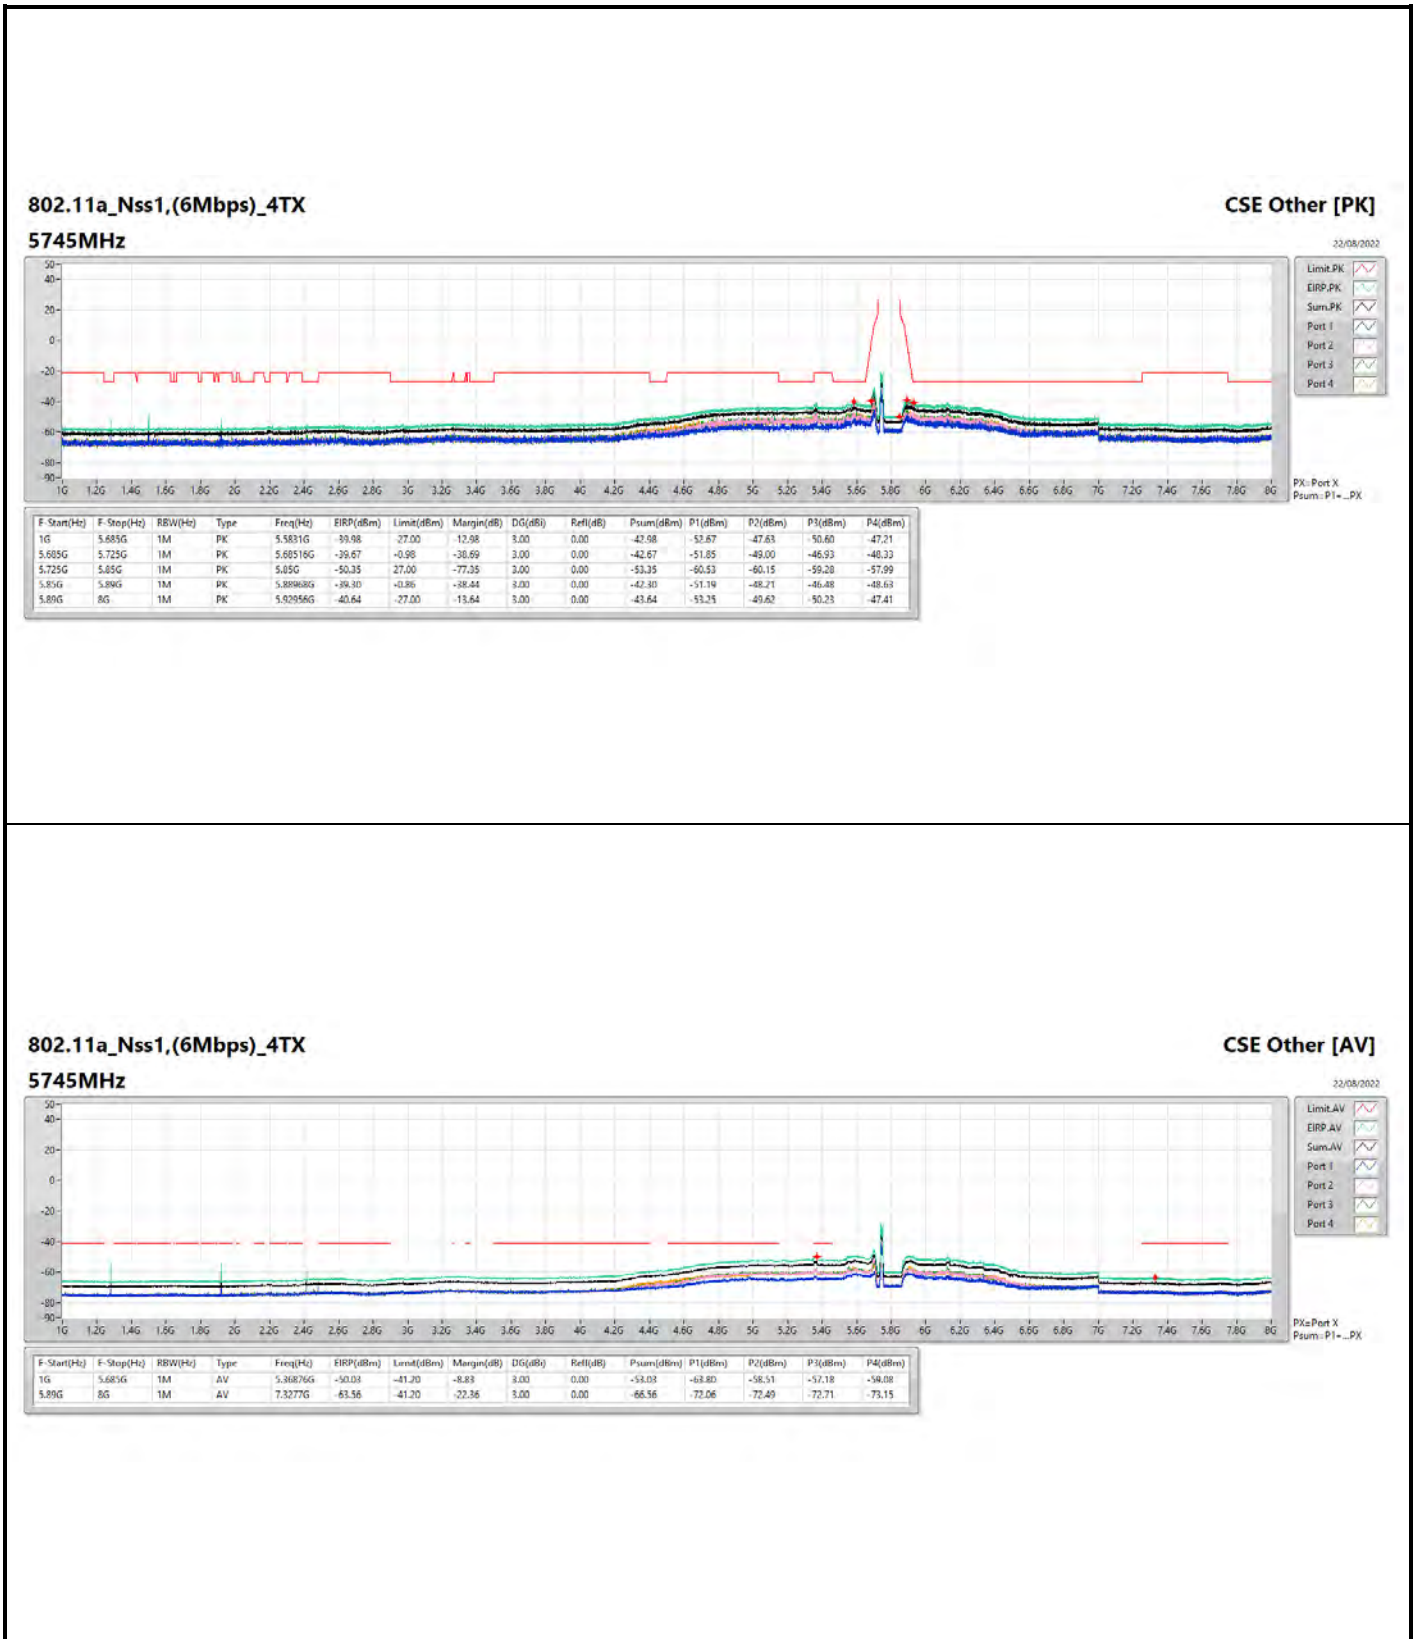

802.11ax HEW80_Nss1,(MCS0)_1TX

5775MHz

CSE Other [AV]

22/08/2022

802.11ax HEW20_Nss1,(MCS0)_4TX

5785MHz

CSE Other [AV]

22/08/2022