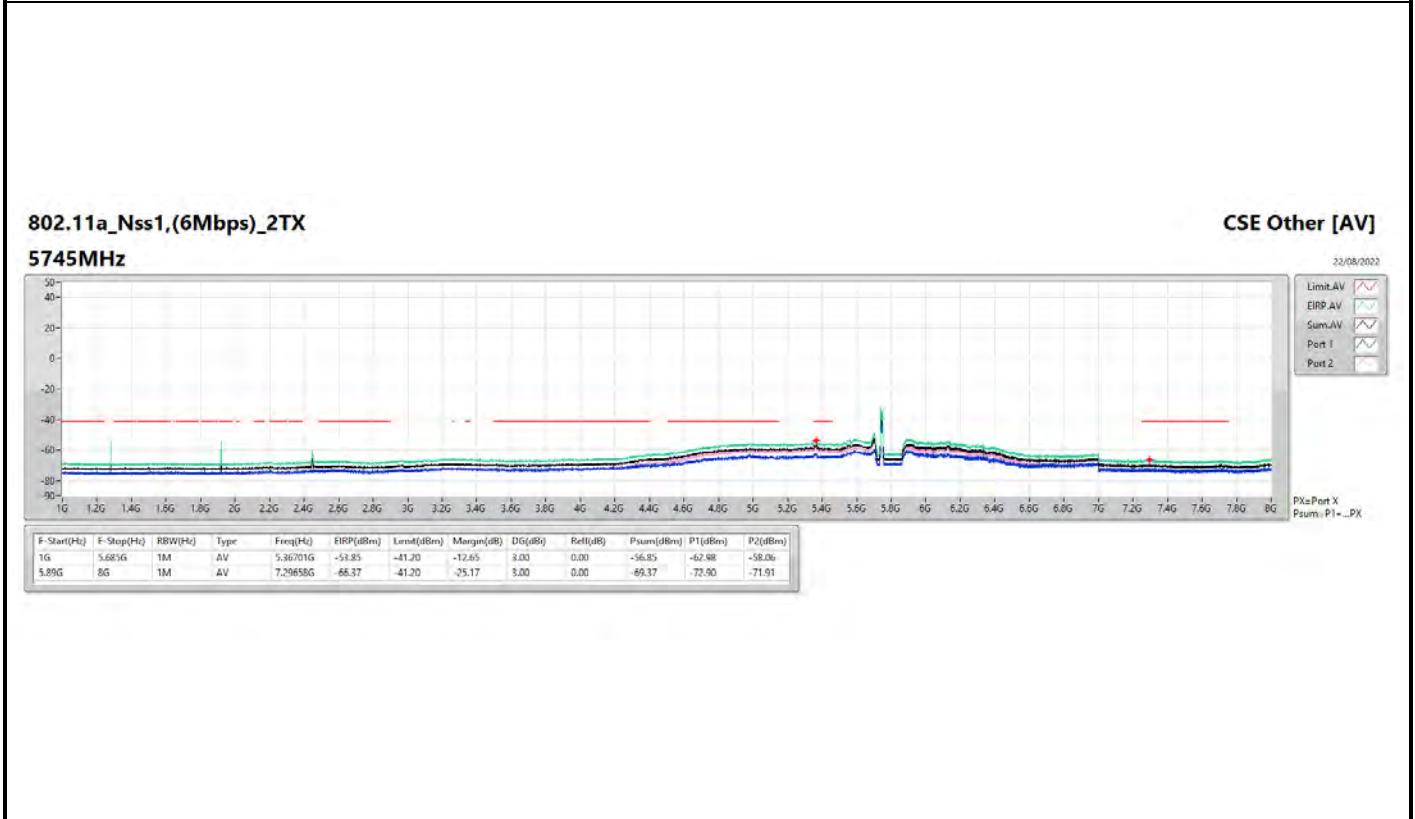

802.11ax HEW80_Nss1,(MCS0)_1TX

5775MHz

CSE Other [AV]

22/08/2022

802.11ax HEW20_Nss1,(MCS0)_4TX

5785MHz

CSE Other [AV]

22/08/2022