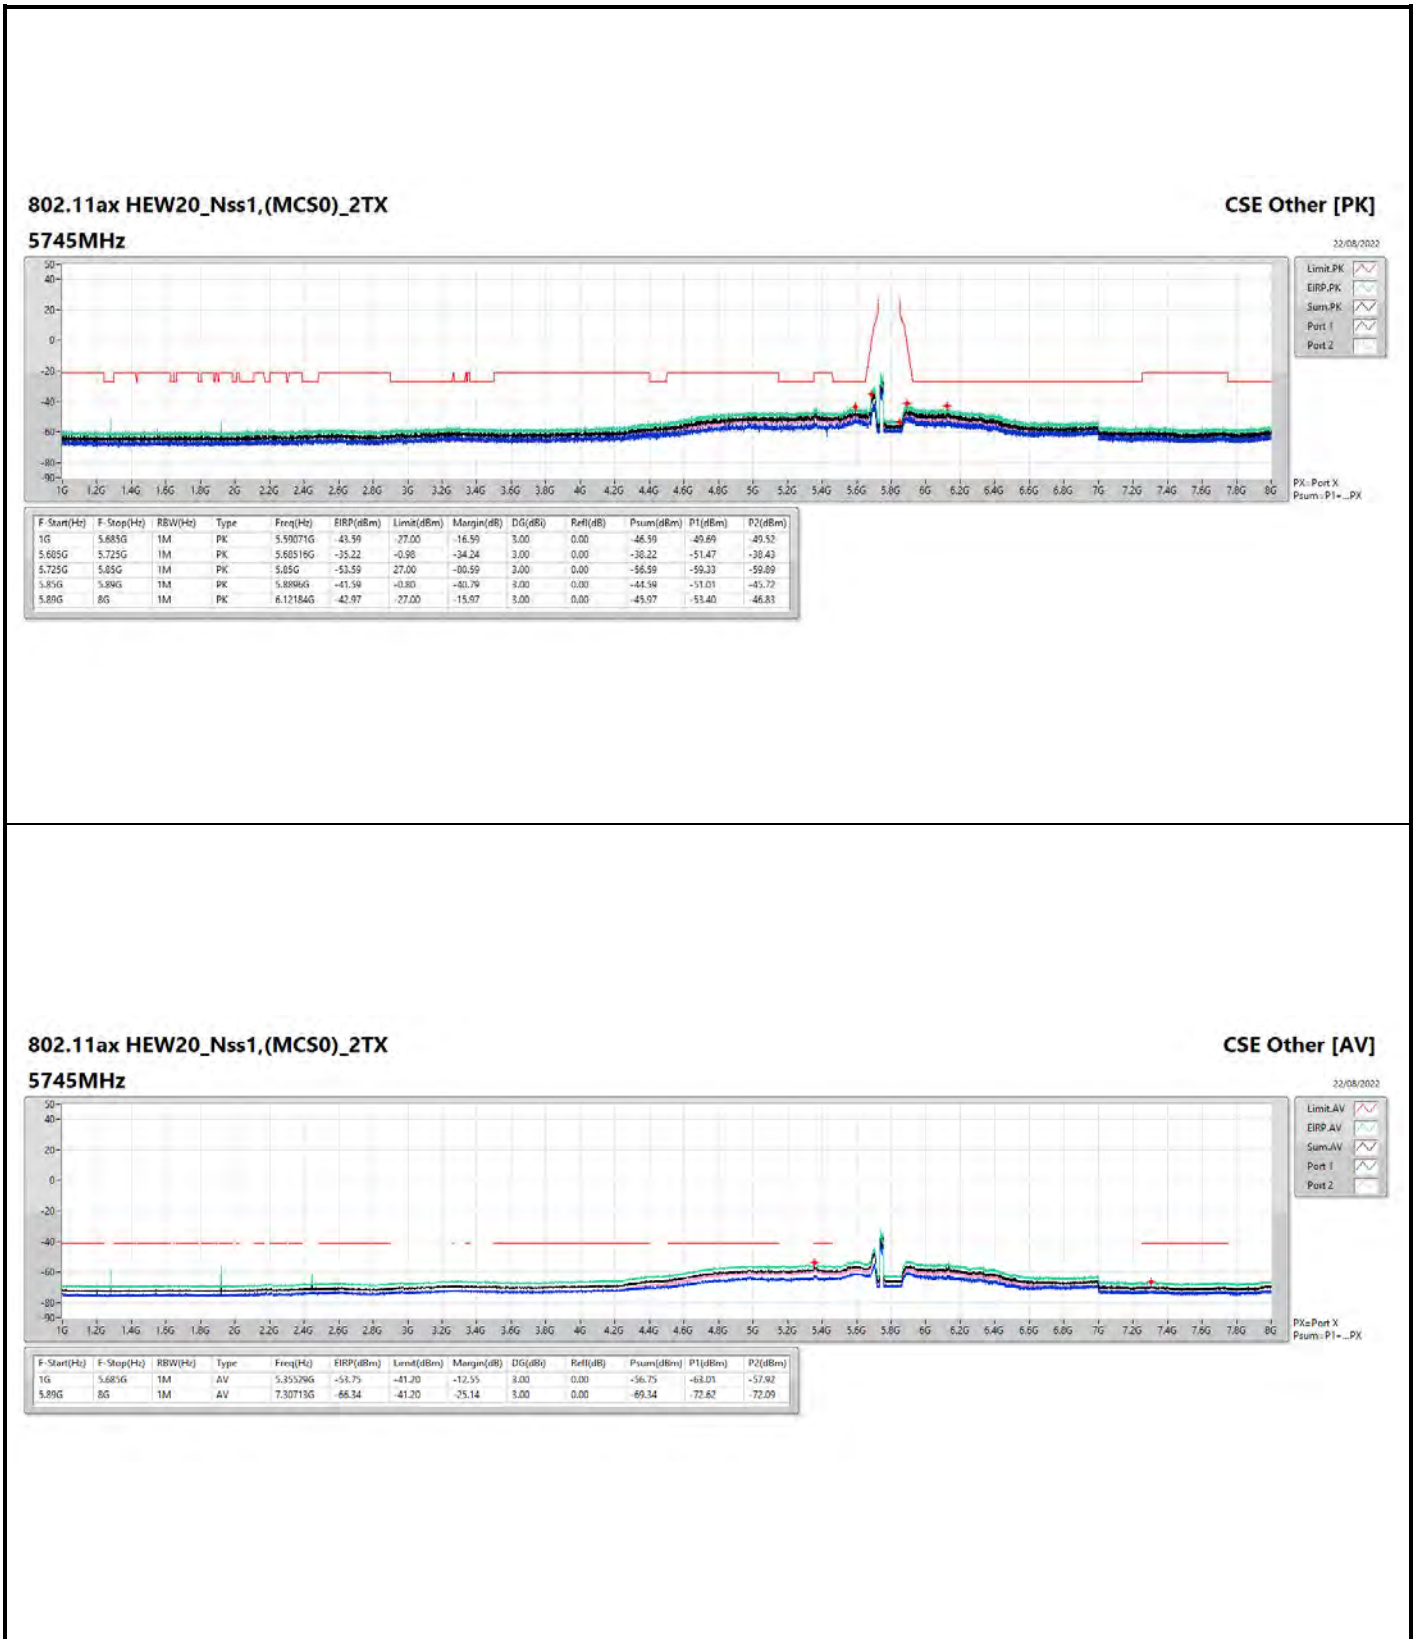

802.11ax HEW80_Nss1,(MCS0)_1TX

5775MHz

CSE Other [AV]

22/08/2022

802.11ax HEW20_Nss1,(MCS0)_4TX

5785MHz

CSE Other [AV]

22/08/2022