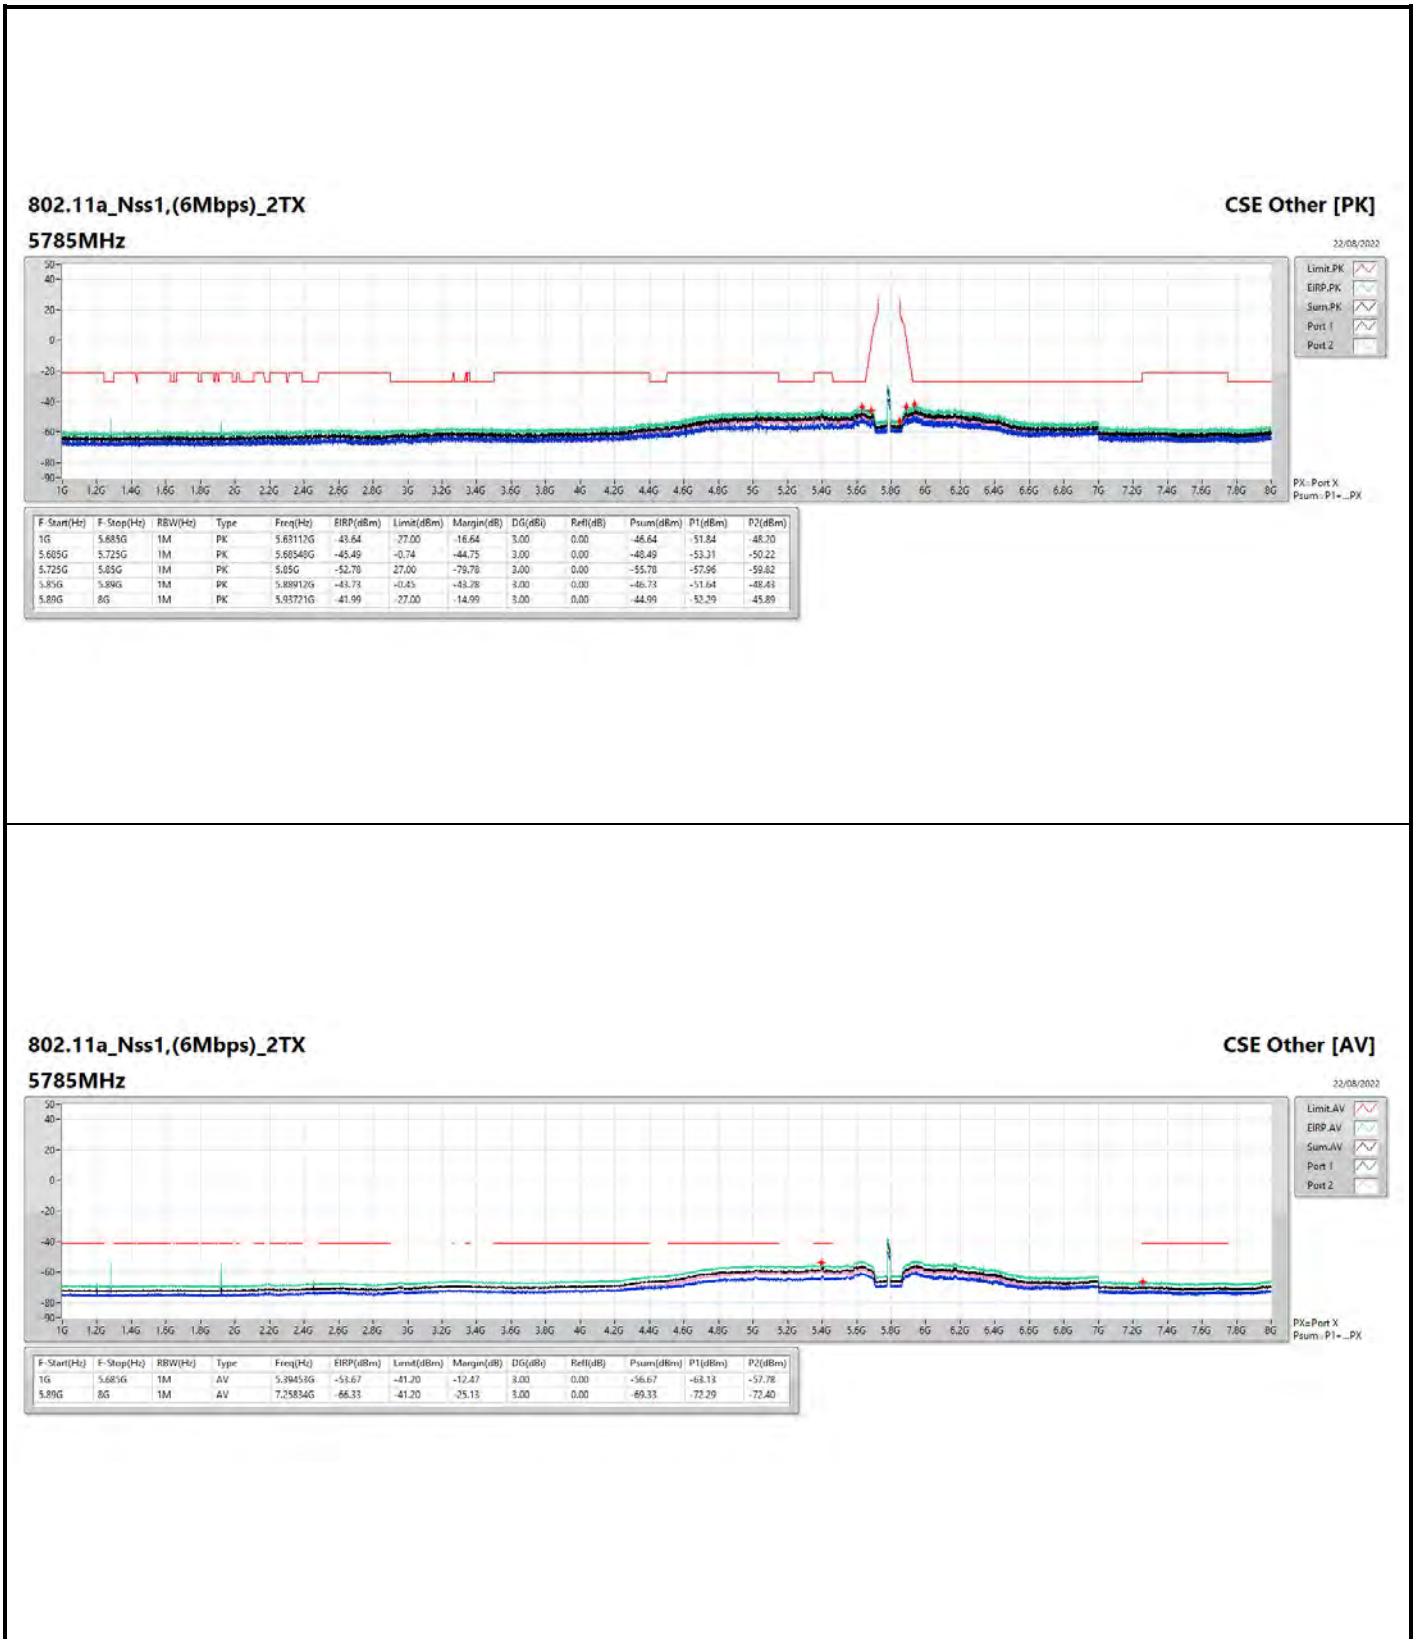

802.11ax HEW80_Nss1,(MCS0)_1TX

5775MHz

CSE Other [AV]

22/08/2022

802.11ax HEW20_Nss1,(MCS0)_4TX

5785MHz

CSE Other [AV]

22/08/2022