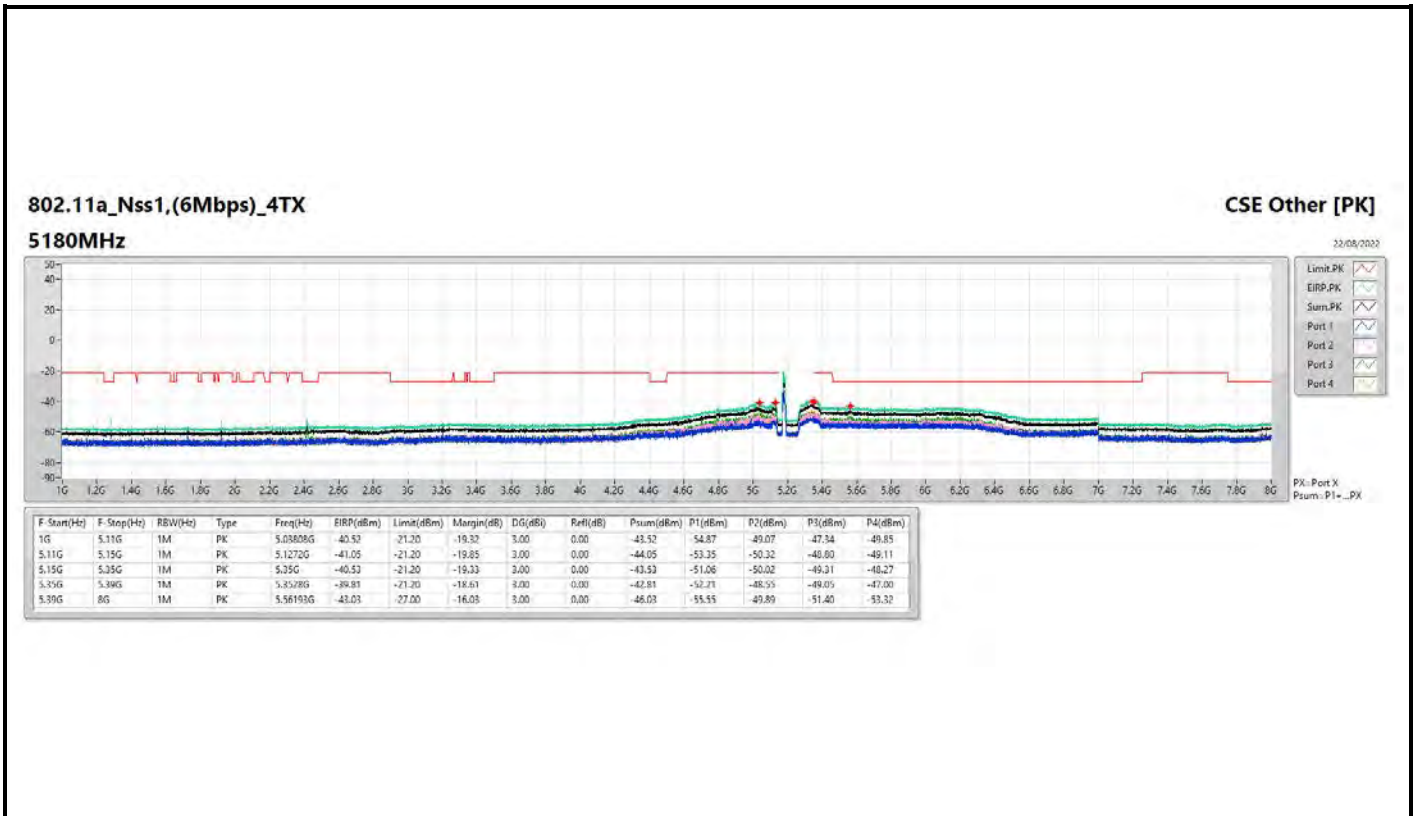

802.11ax HEW80_Nss1,(MCS0)_1TX

5775MHz

CSE Other [AV]

22/08/2022

802.11ax HEW20_Nss1,(MCS0)_4TX

5785MHz

CSE Other [AV]

22/08/2022