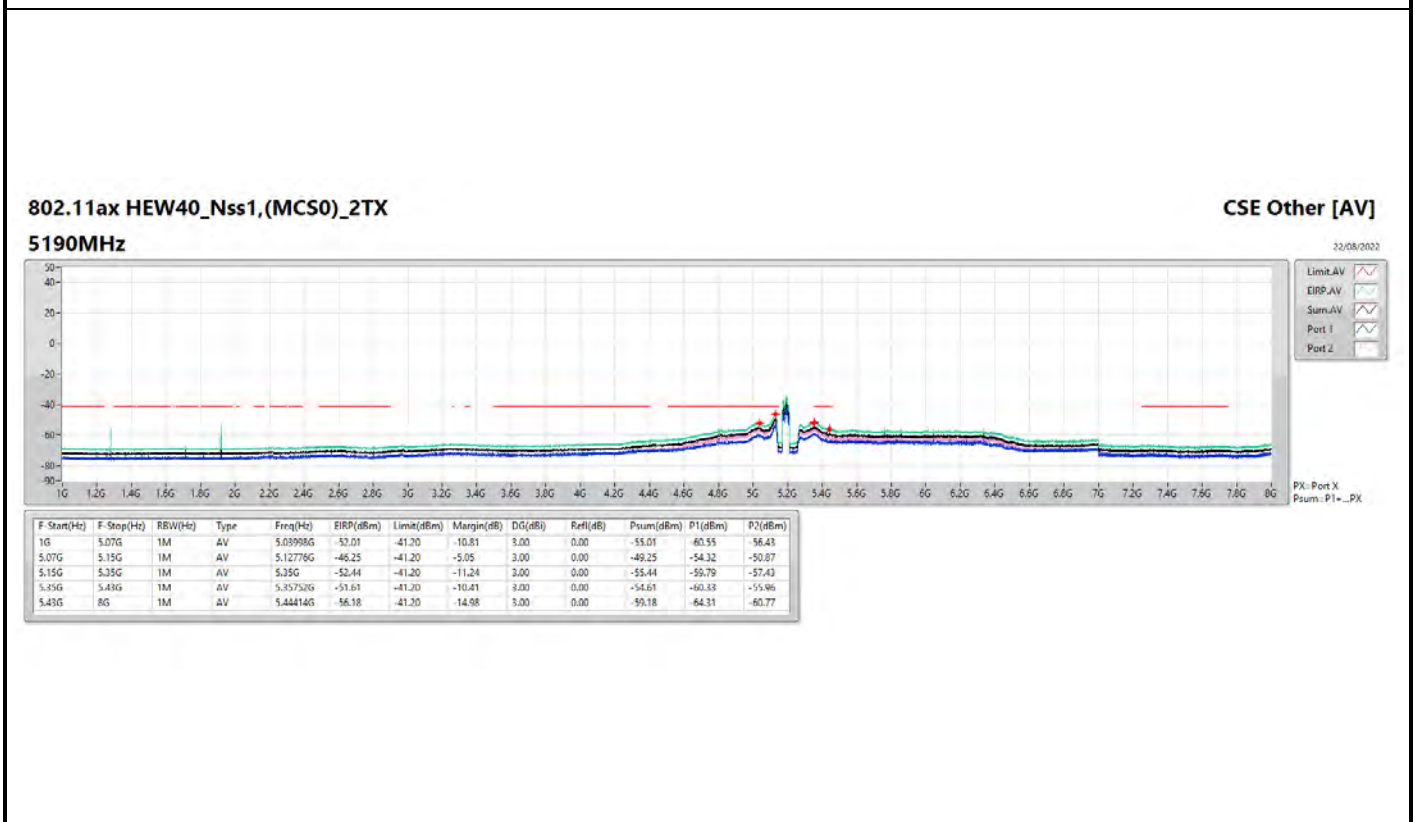

802.11ax HEW80_Nss1,(MCS0)_1TX

5775MHz

CSE Other [AV]

22/08/2022

802.11ax HEW20_Nss1,(MCS0)_4TX

5785MHz

CSE Other [AV]

22/08/2022