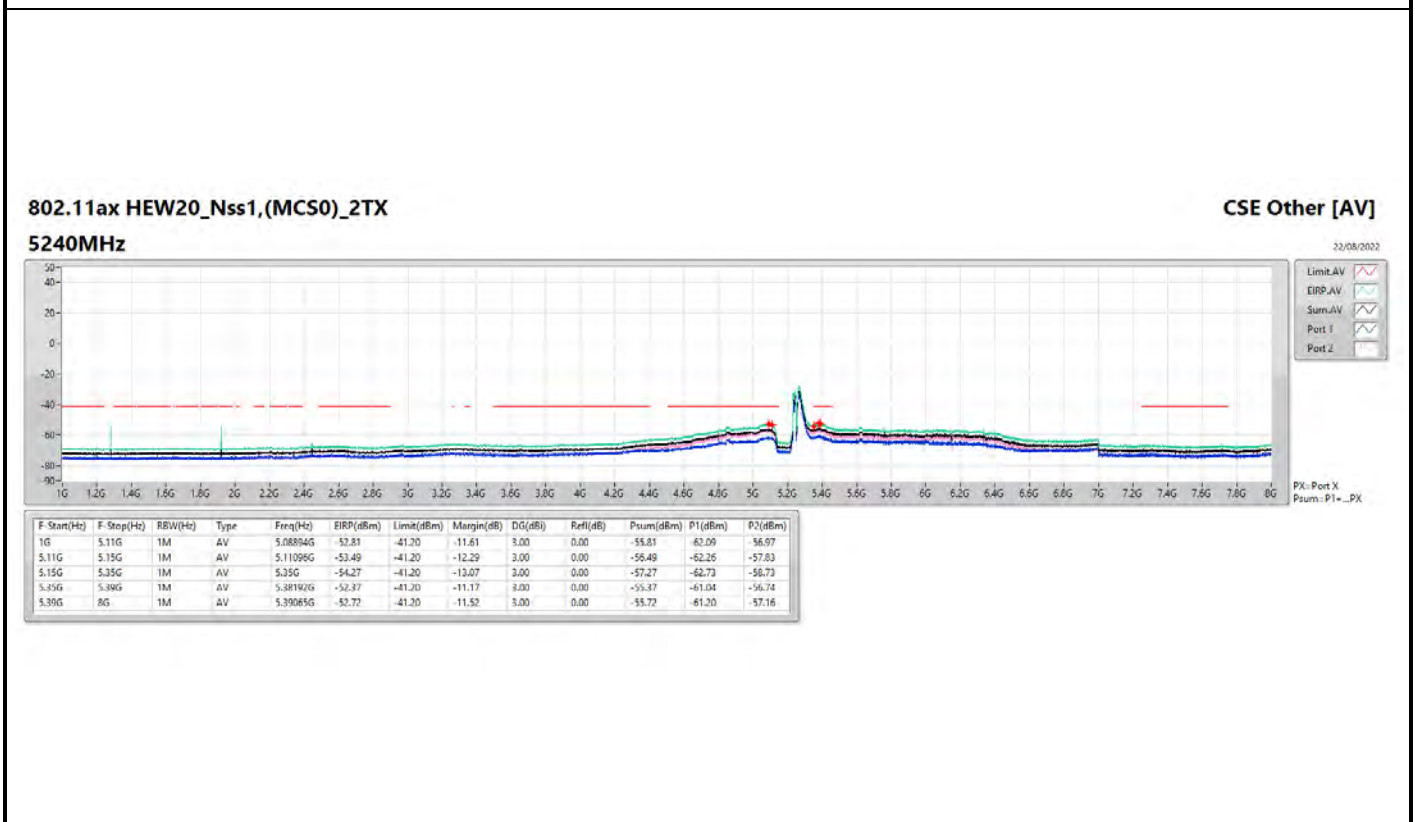

802.11ax HEW80_Nss1,(MCS0)_1TX

5775MHz

CSE Other [AV]

22/08/2022

802.11ax HEW20_Nss1,(MCS0)_4TX

5785MHz

CSE Other [AV]

22/08/2022