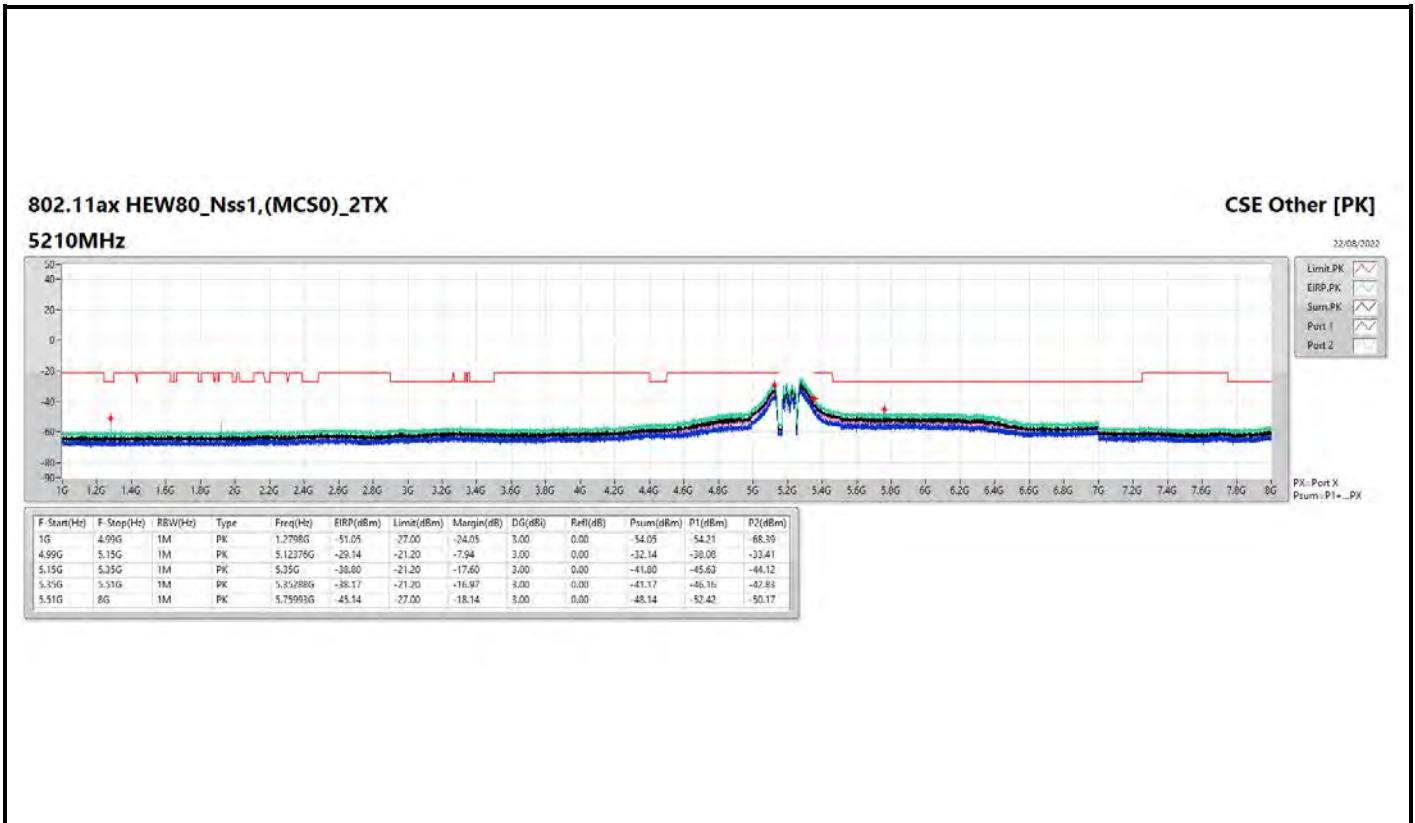

802.11ax HEW80_Nss1,(MCS0)_1TX

5775MHz

CSE Other [AV]

22/08/2022

802.11ax HEW20_Nss1,(MCS0)_4TX

5785MHz

CSE Other [AV]

22/08/2022