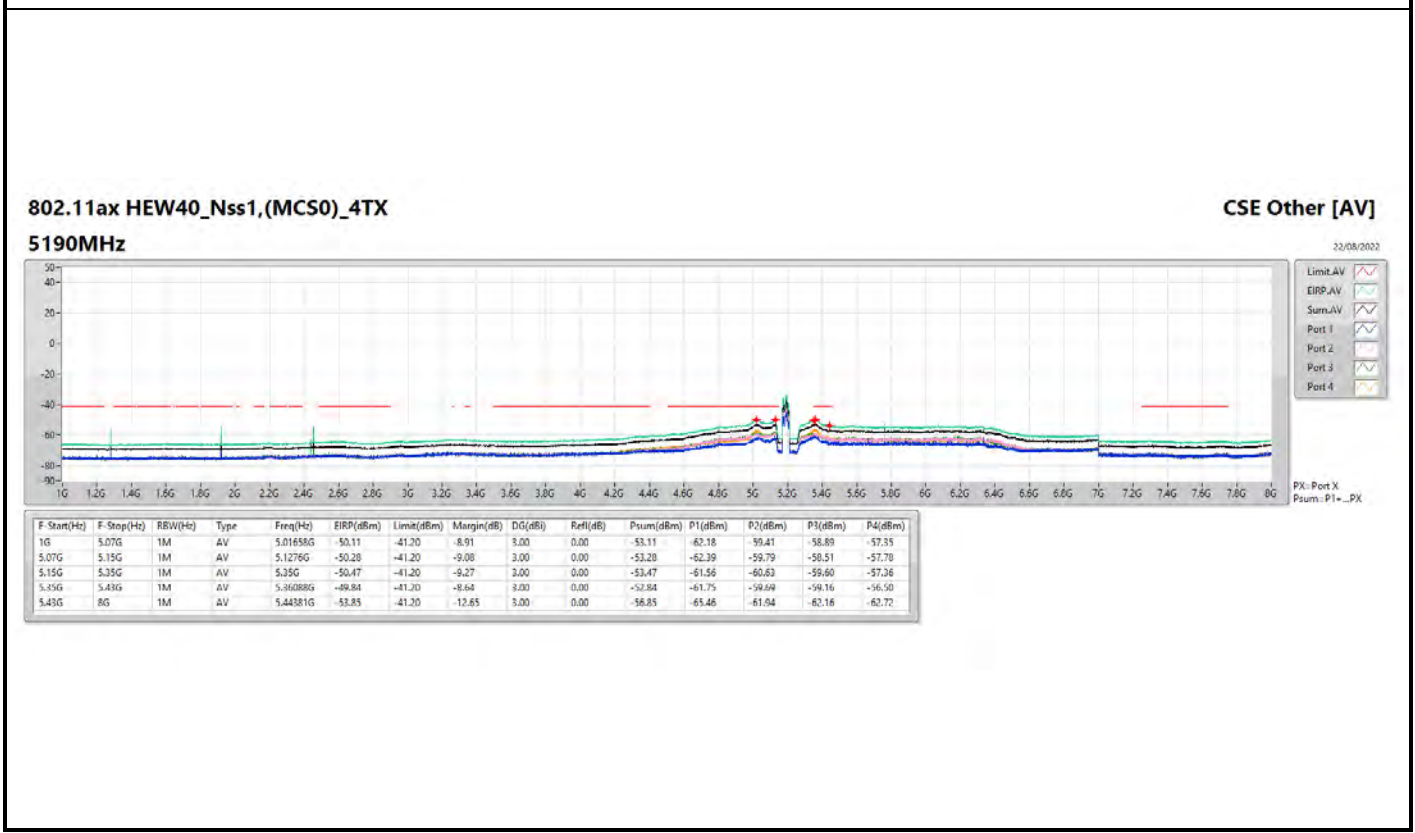

802.11ax HEW80_Nss1,(MCS0)_1TX

5775MHz

CSE Other [AV]

22/08/2022

802.11ax HEW20_Nss1,(MCS0)_4TX

5785MHz

CSE Other [AV]

22/08/2022