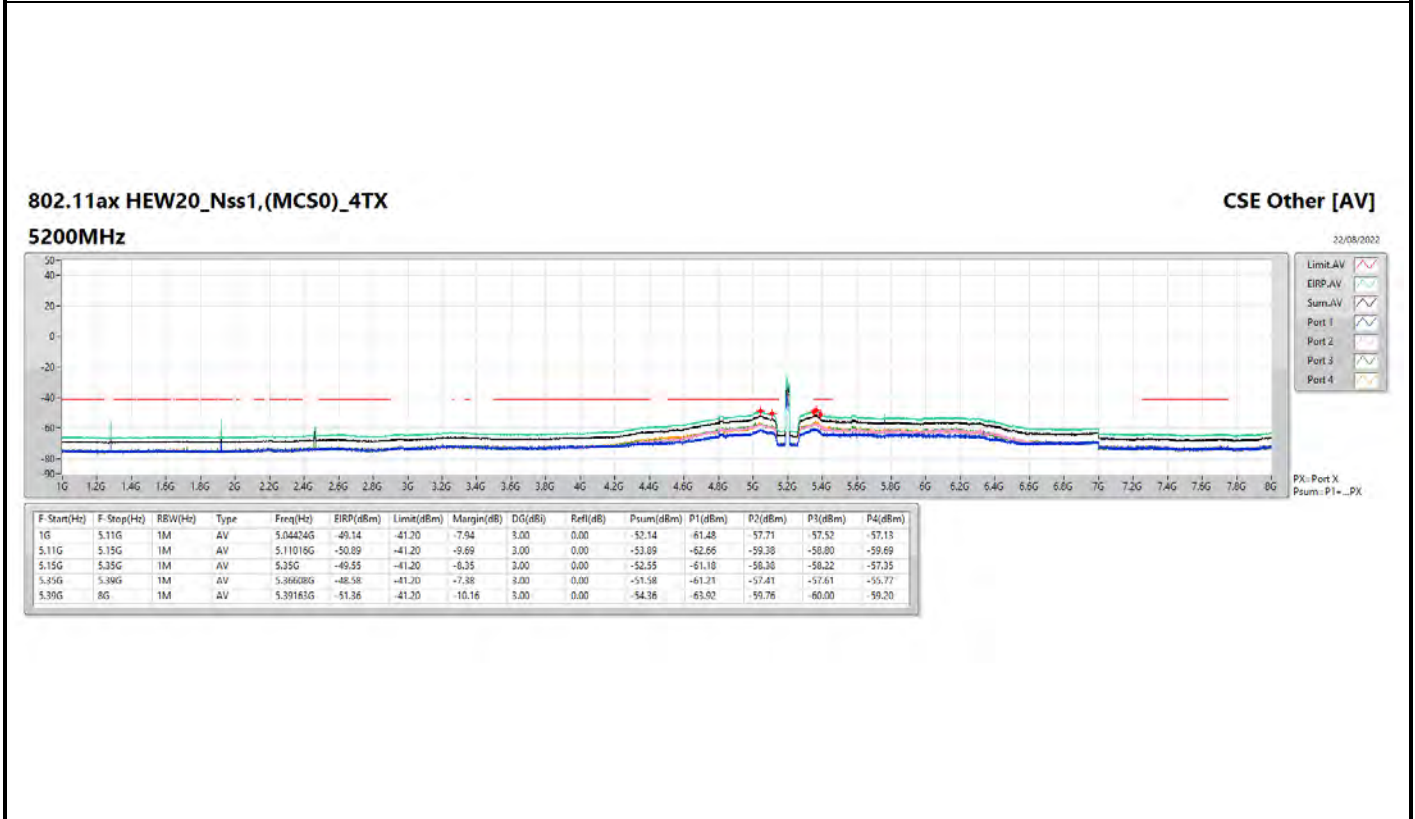

802.11ax HEW80_Nss1,(MCS0)_1TX

5775MHz

CSE Other [AV]

22/08/2022

802.11ax HEW20_Nss1,(MCS0)_4TX

5785MHz

CSE Other [AV]

22/08/2022