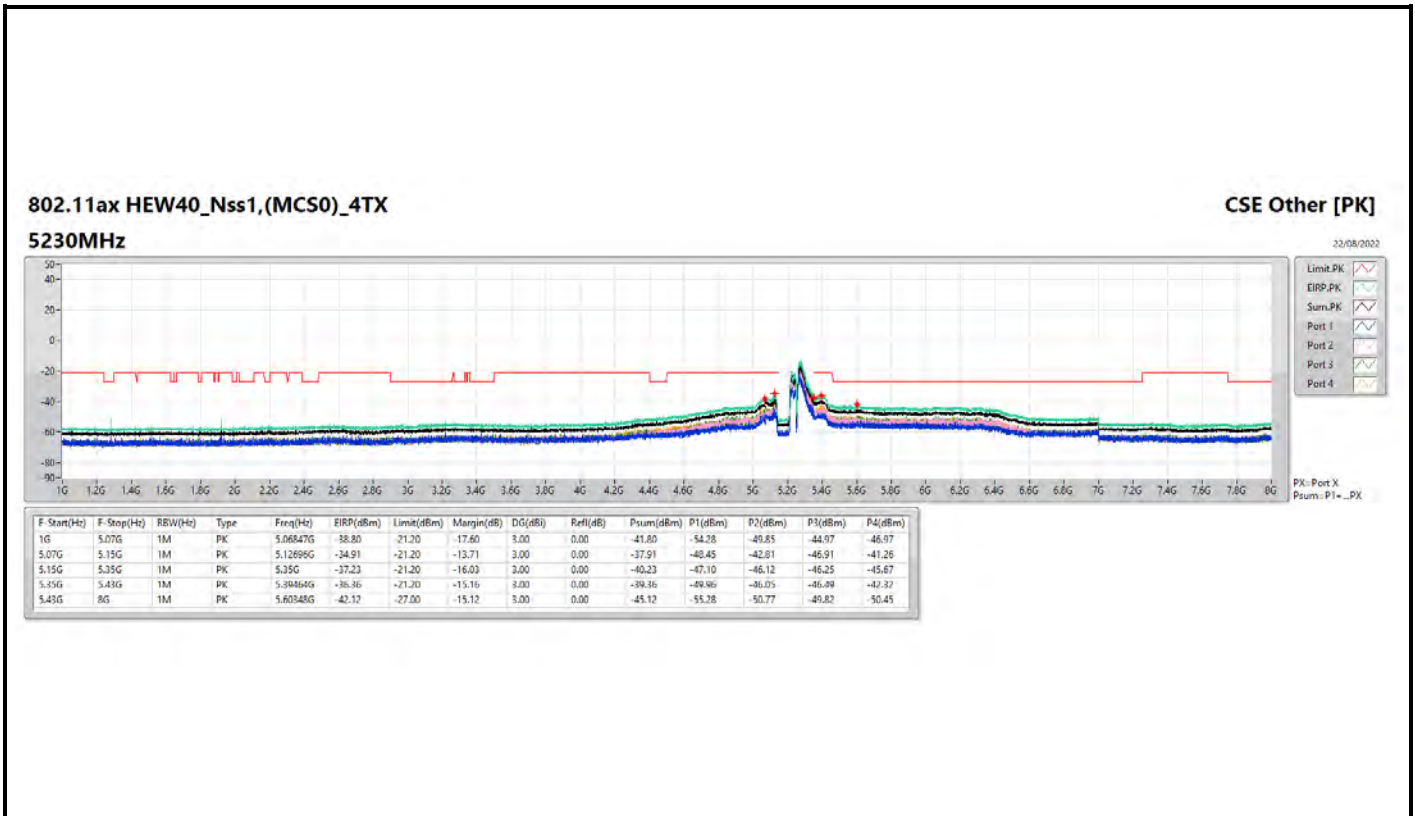

802.11ax HEW80_Nss1,(MCS0)_1TX

5775MHz

CSE Other [AV]

22/08/2022

802.11ax HEW20_Nss1,(MCS0)_4TX

5785MHz

CSE Other [AV]

22/08/2022