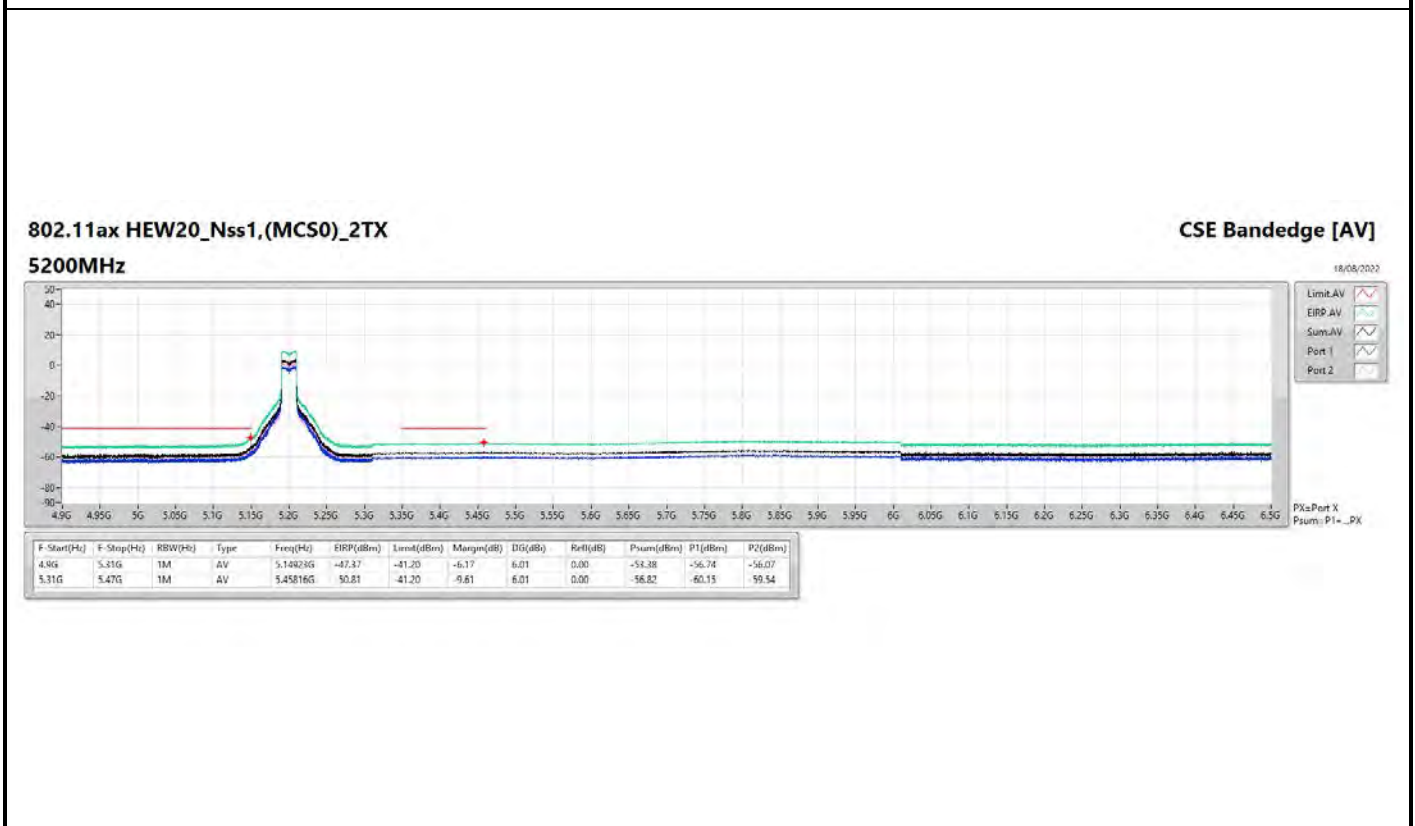

DG = Directional Gain ; PX=Port X; Psum=P1+P2+...PX

**802.11a\_Nss1,(6Mbps)\_2TX**

**5240MHz**

**CSE Bandedge [AV]**

18/08/2022

**802.11ax HEW40\_Nss1,(MCS0)\_2TX**

**5795MHz**

**CSE Bandedge [AV]**