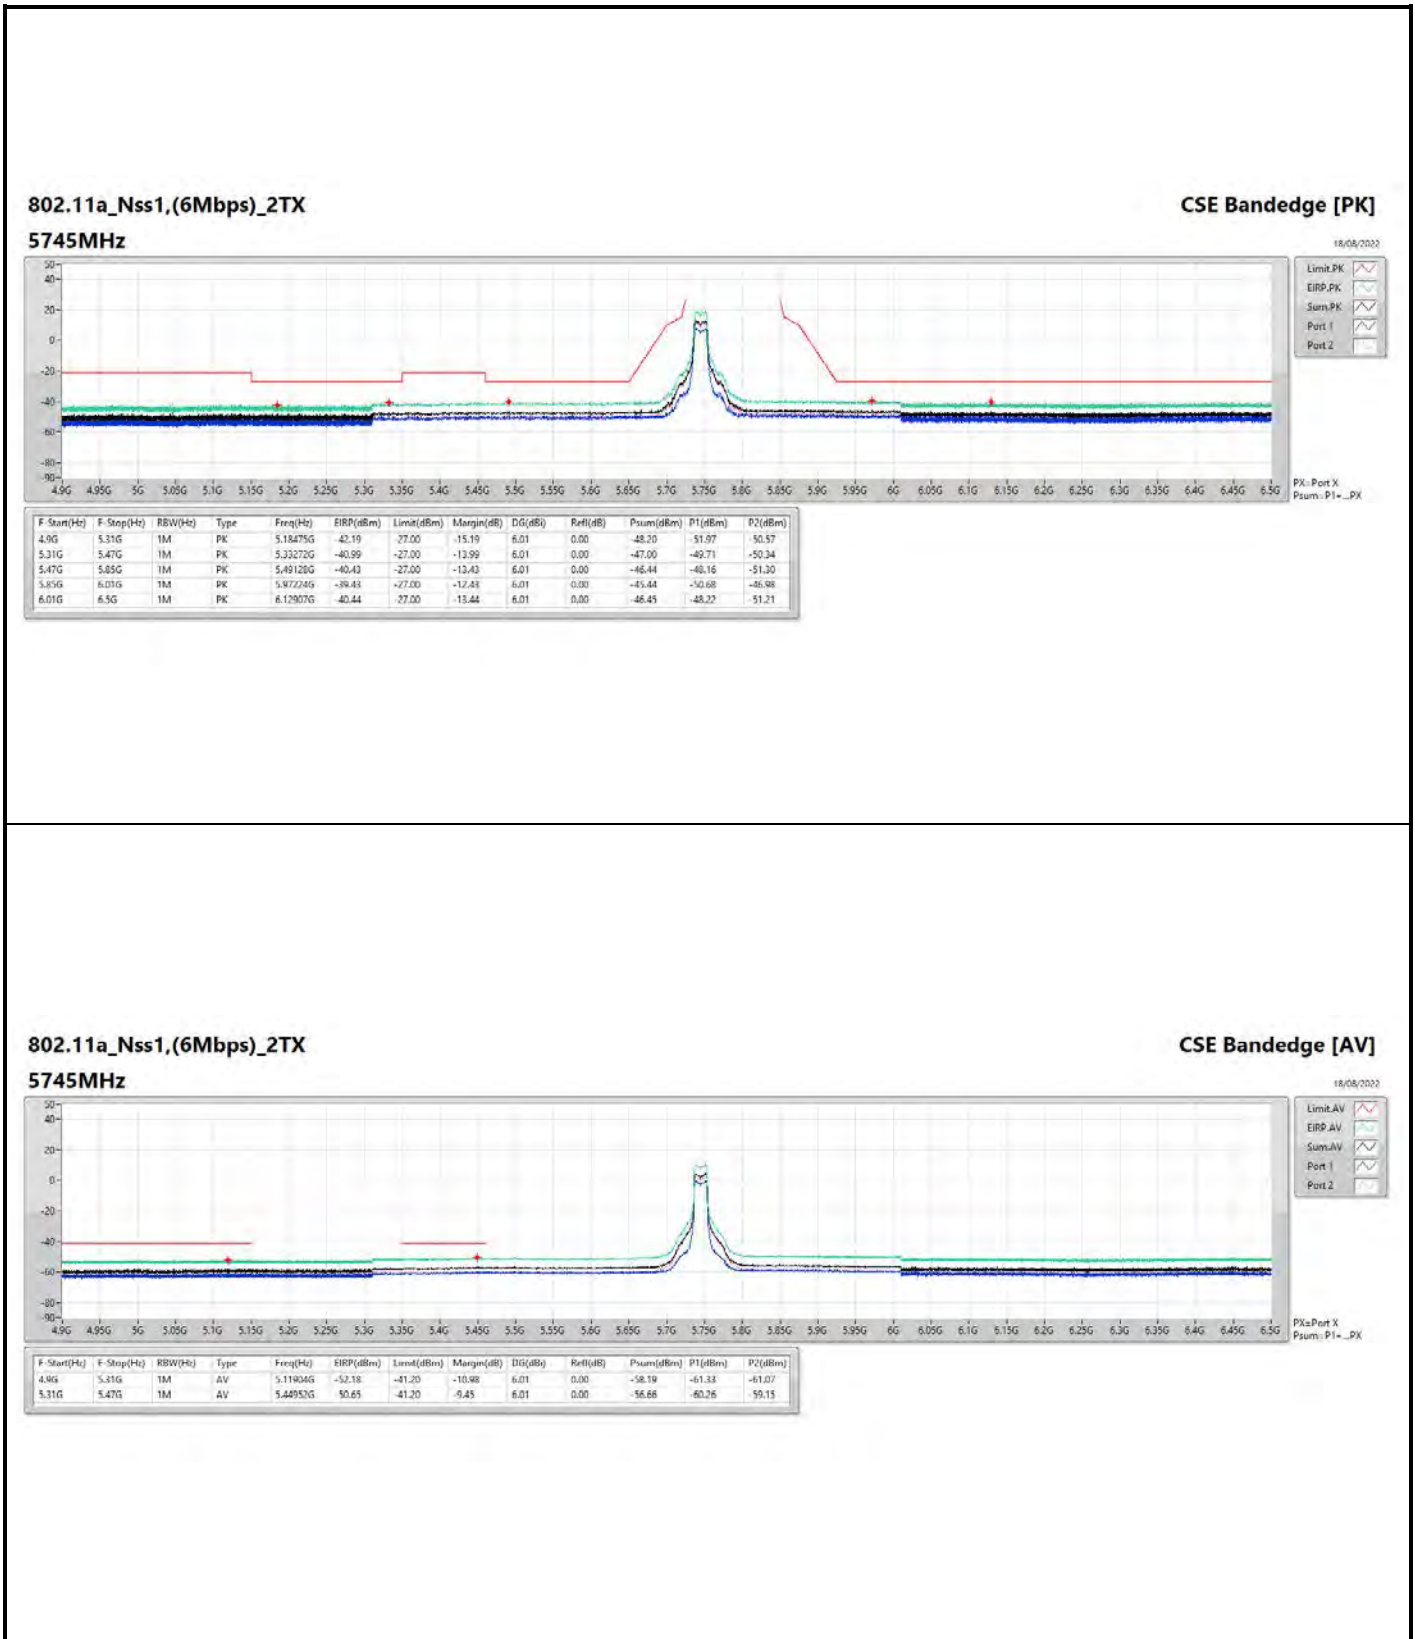

DG = Directional Gain ; PX=Port X; Psum=P1+P2+...PX

**802.11a\_Nss1,(6Mbps)\_2TX**

**5240MHz**

**CSE Bandedge [AV]**

18/08/2022

**802.11ax HEW40\_Nss1,(MCS0)\_2TX**

**5795MHz**

**CSE Bandedge [AV]**