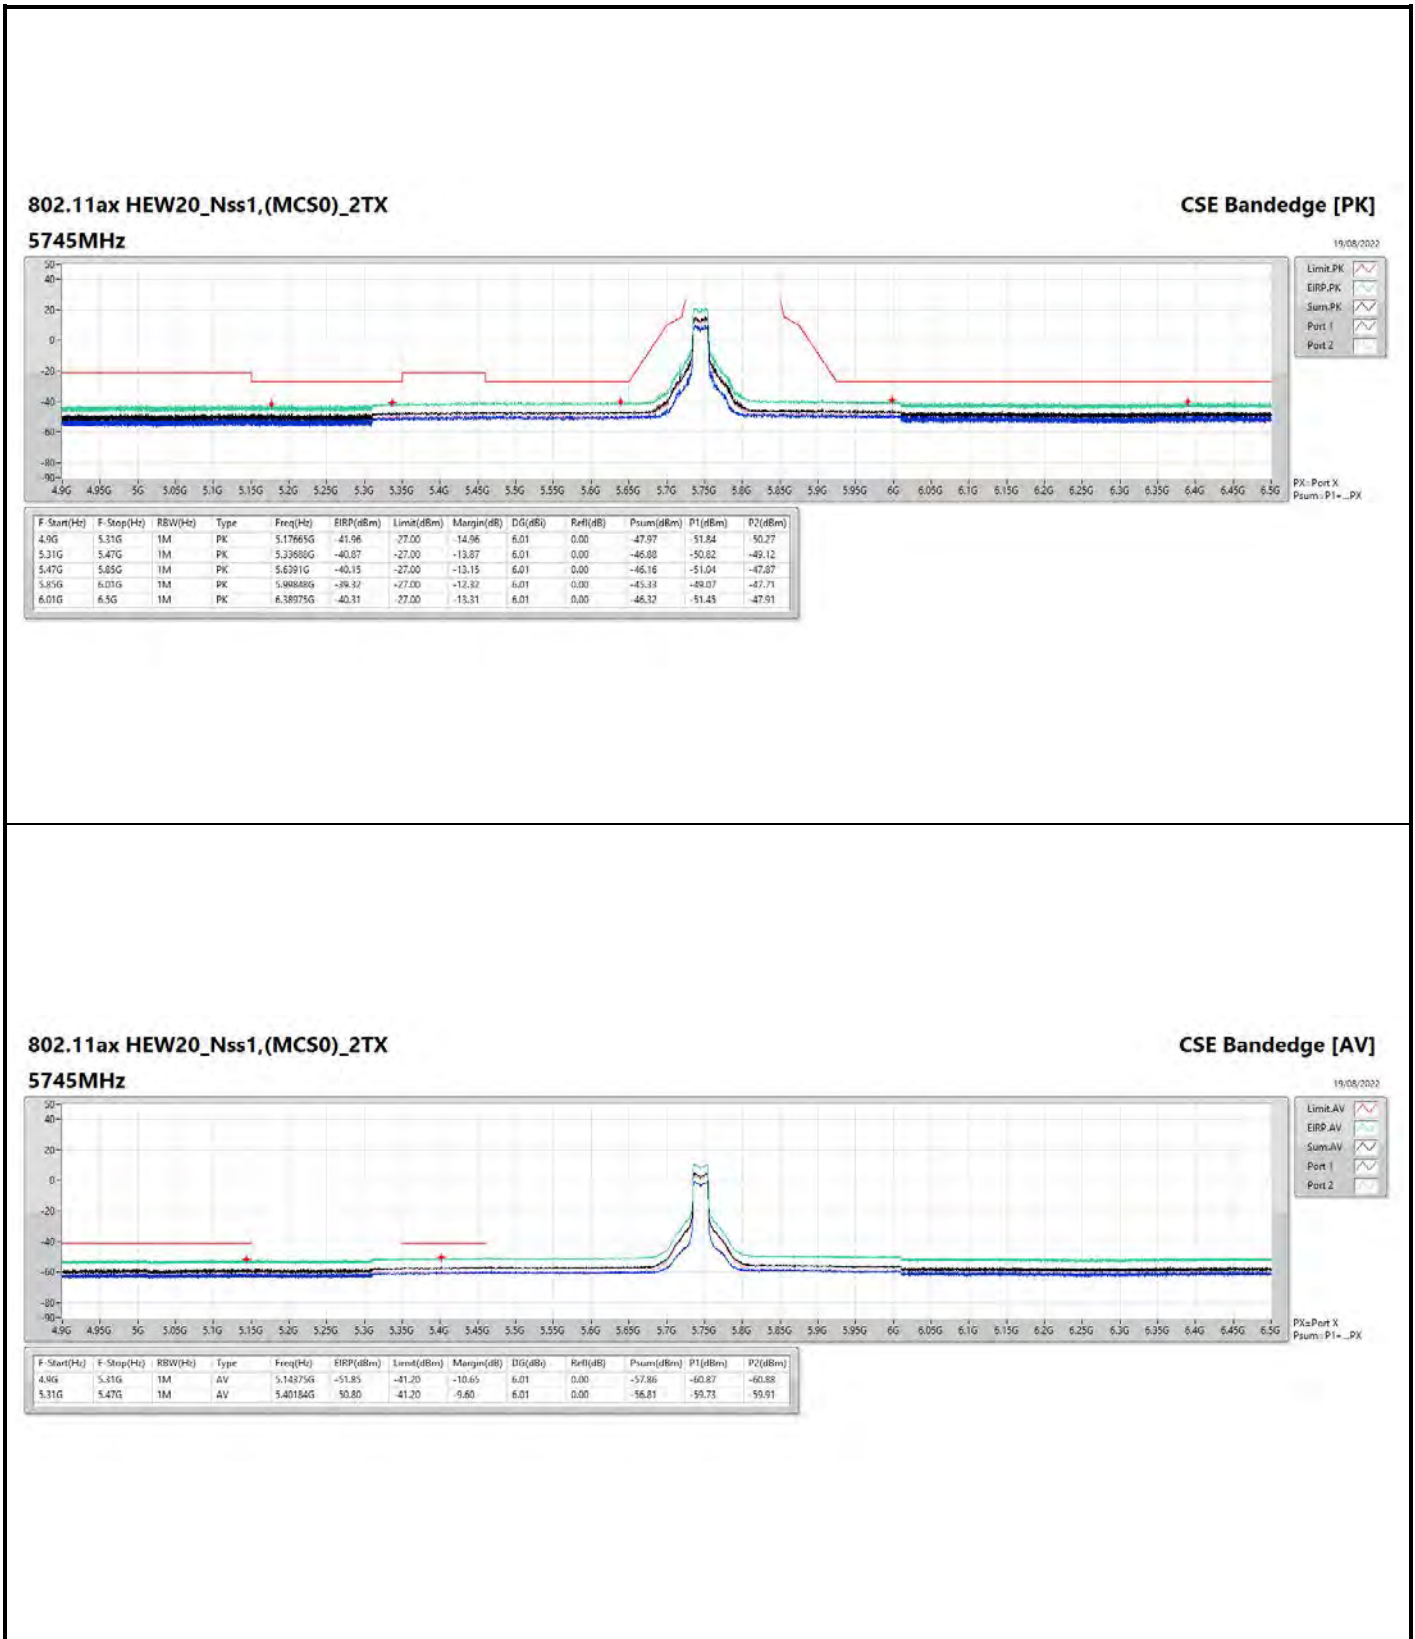

DG = Directional Gain ; PX=Port X; Psum=P1+P2+...PX

**802.11a\_Nss1,(6Mbps)\_2TX**

**5240MHz**

**CSE Bandedge [AV]**

18/08/2022

**802.11ax HEW40\_Nss1,(MCS0)\_2TX**

**5795MHz**

**CSE Bandedge [AV]**