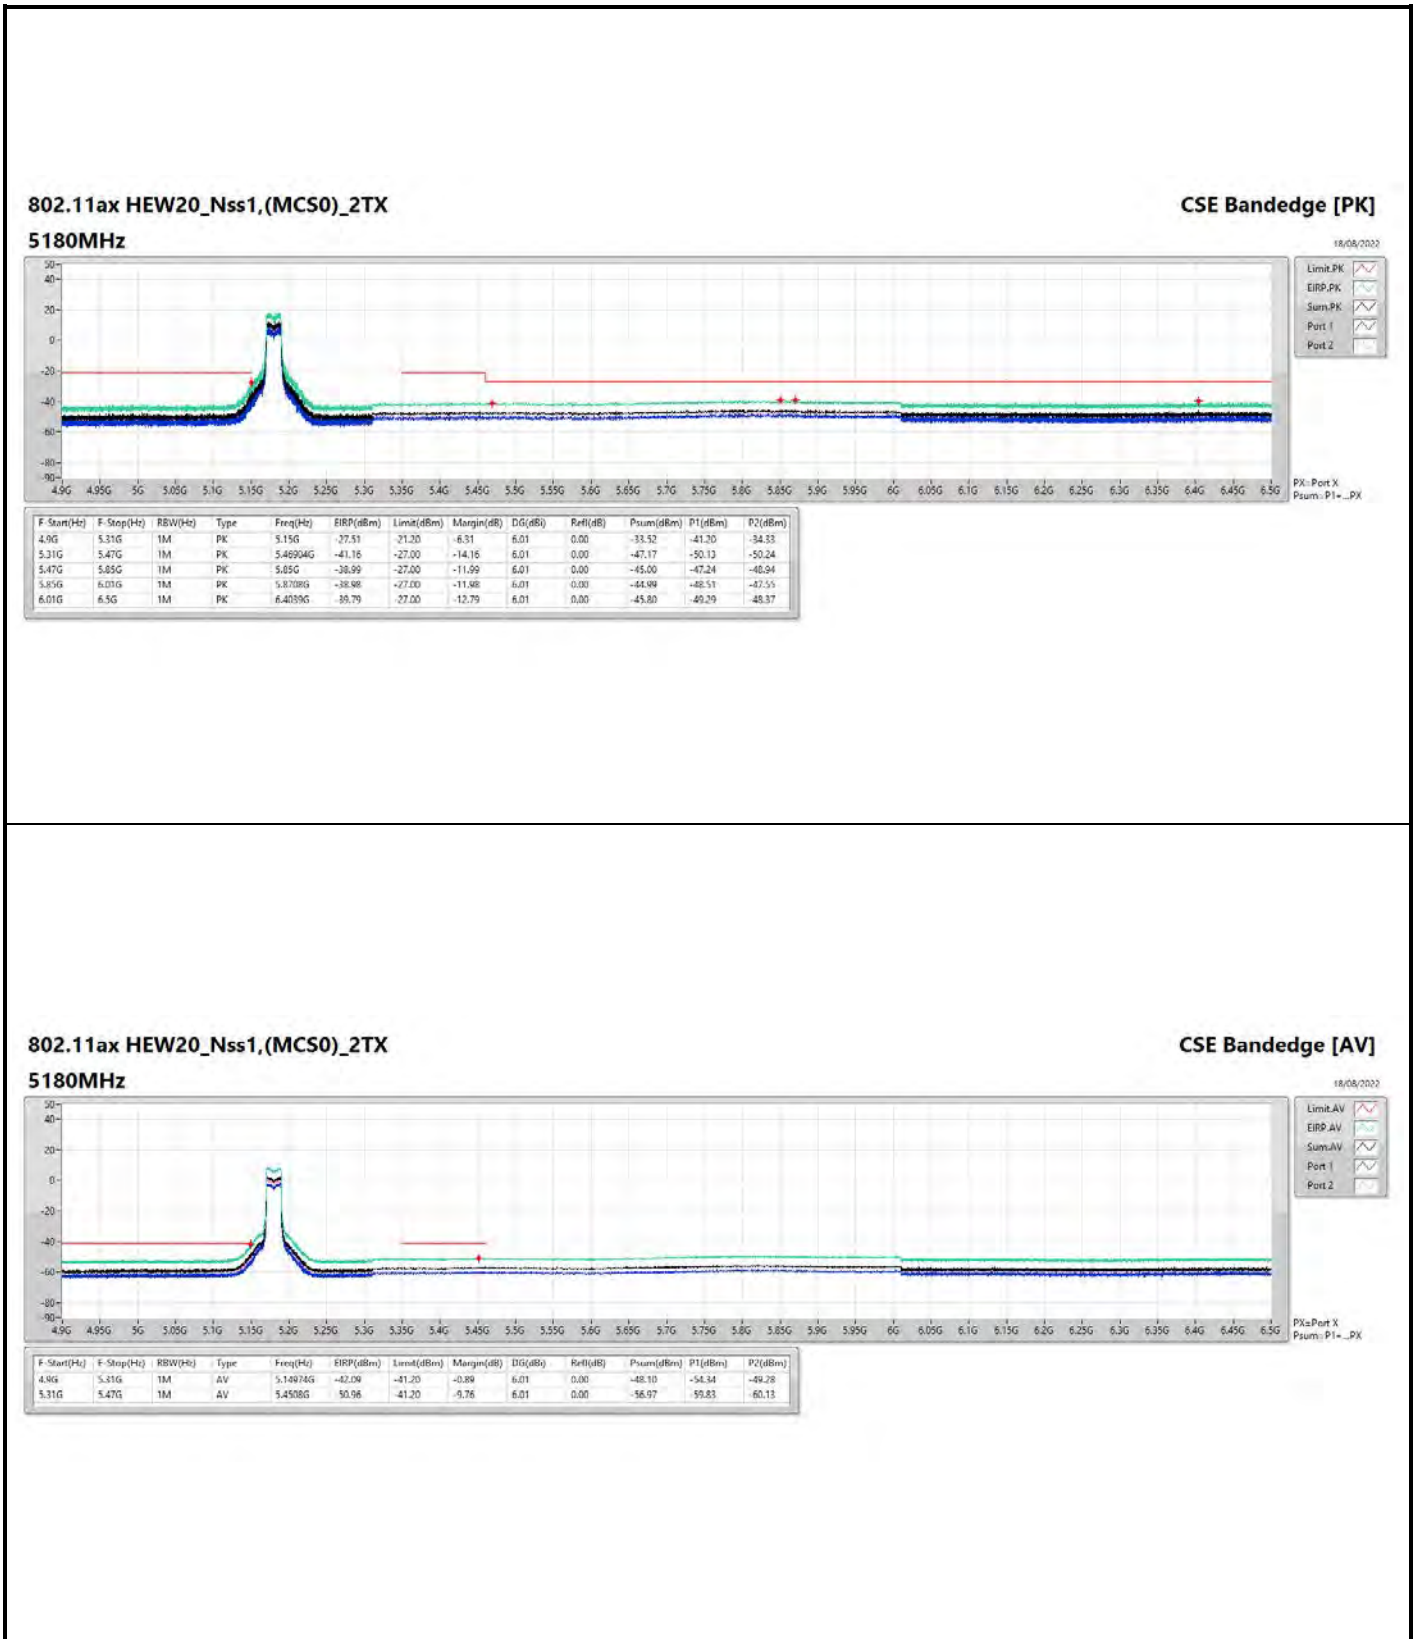

DG = Directional Gain ; PX=Port X; Psum=P1+P2+...PX

**802.11a\_Nss1,(6Mbps)\_2TX**

**5240MHz**

**CSE Bandedge [AV]**

18/08/2022

**802.11ax HEW40\_Nss1,(MCS0)\_2TX**

**5795MHz**

**CSE Bandedge [AV]**