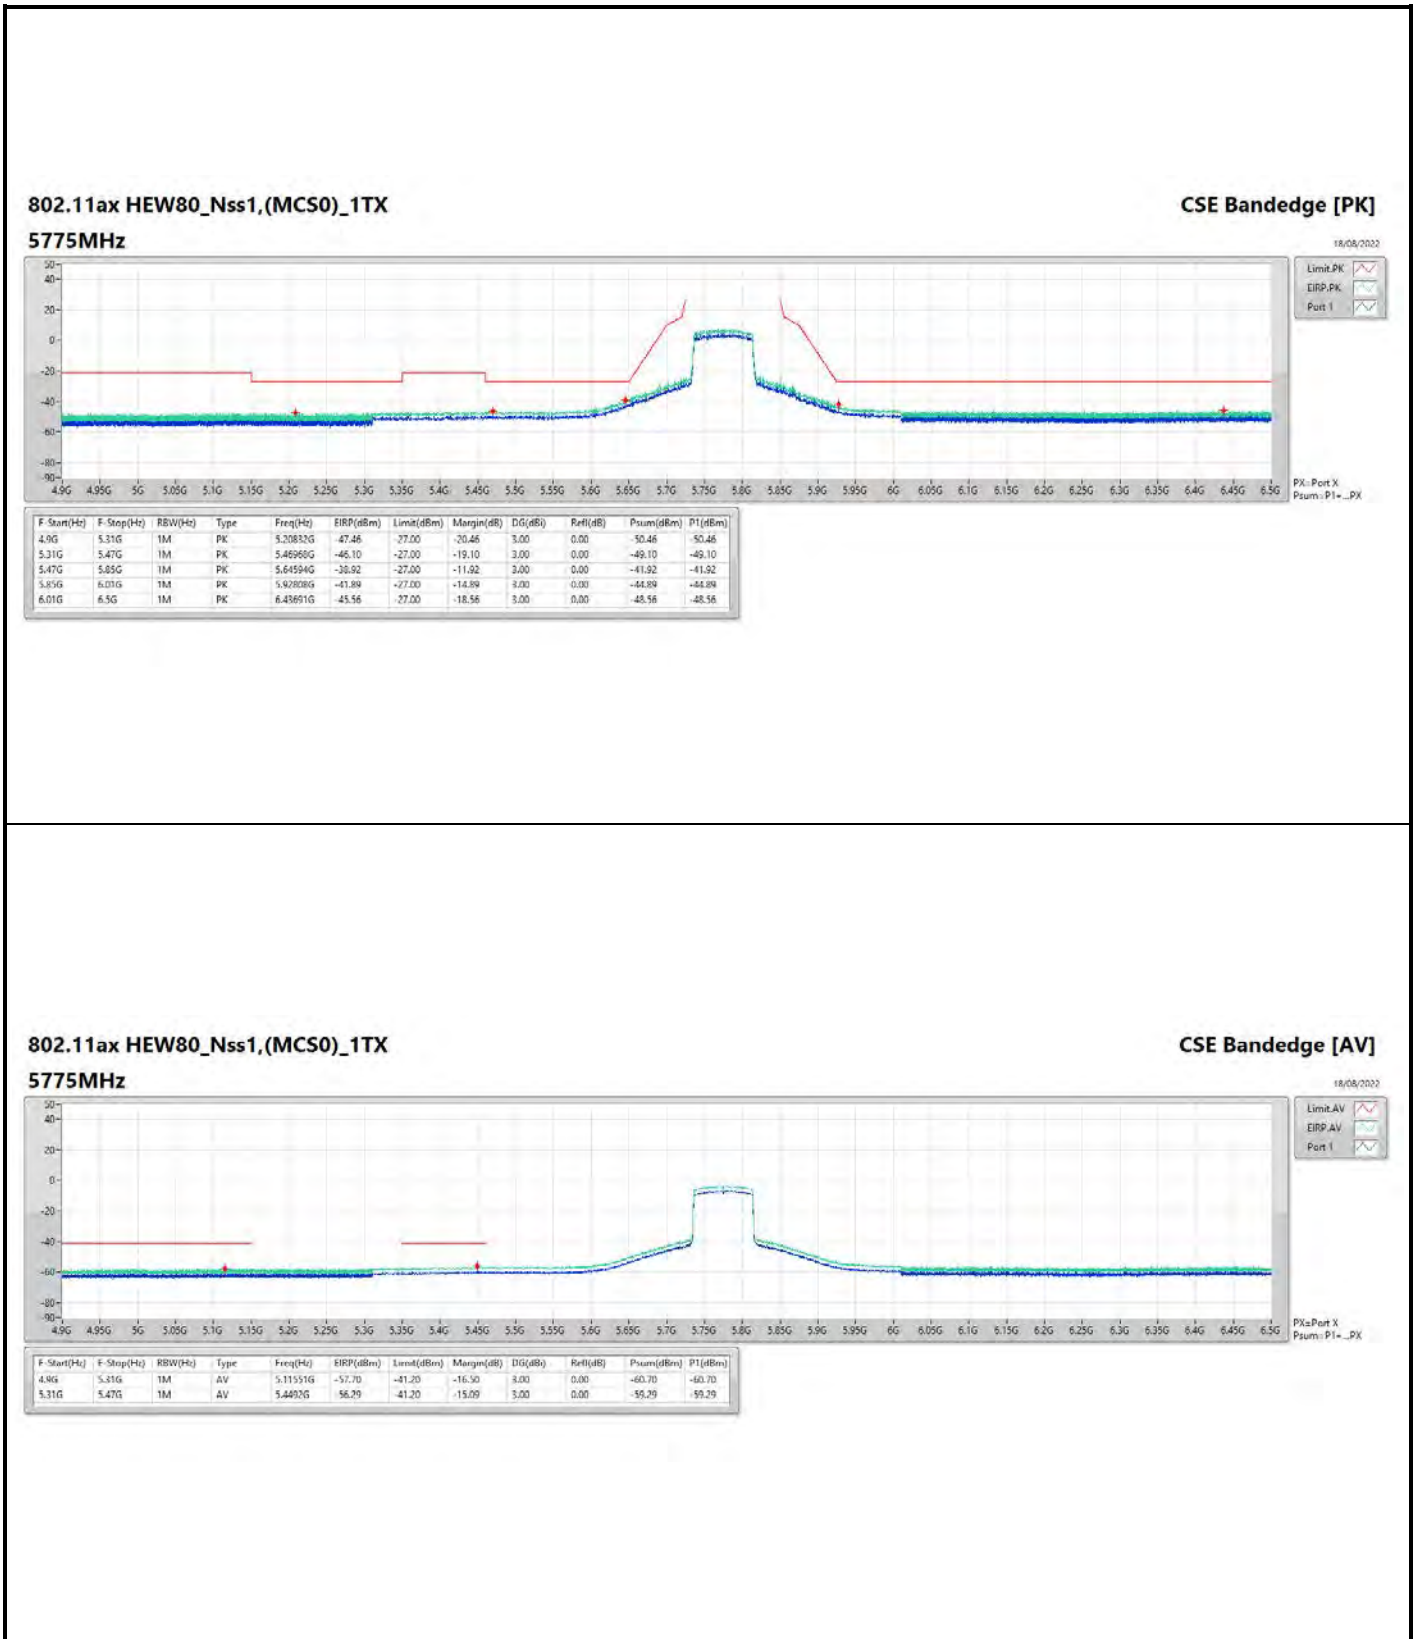

DG = Directional Gain ; PX=Port X; Psum=P1+P2+...PX

**802.11a\_Nss1,(6Mbps)\_2TX**

**5240MHz**

**CSE Bandedge [AV]**

18/08/2022

**802.11ax HEW40\_Nss1,(MCS0)\_2TX**

**5795MHz**

**CSE Bandedge [AV]**