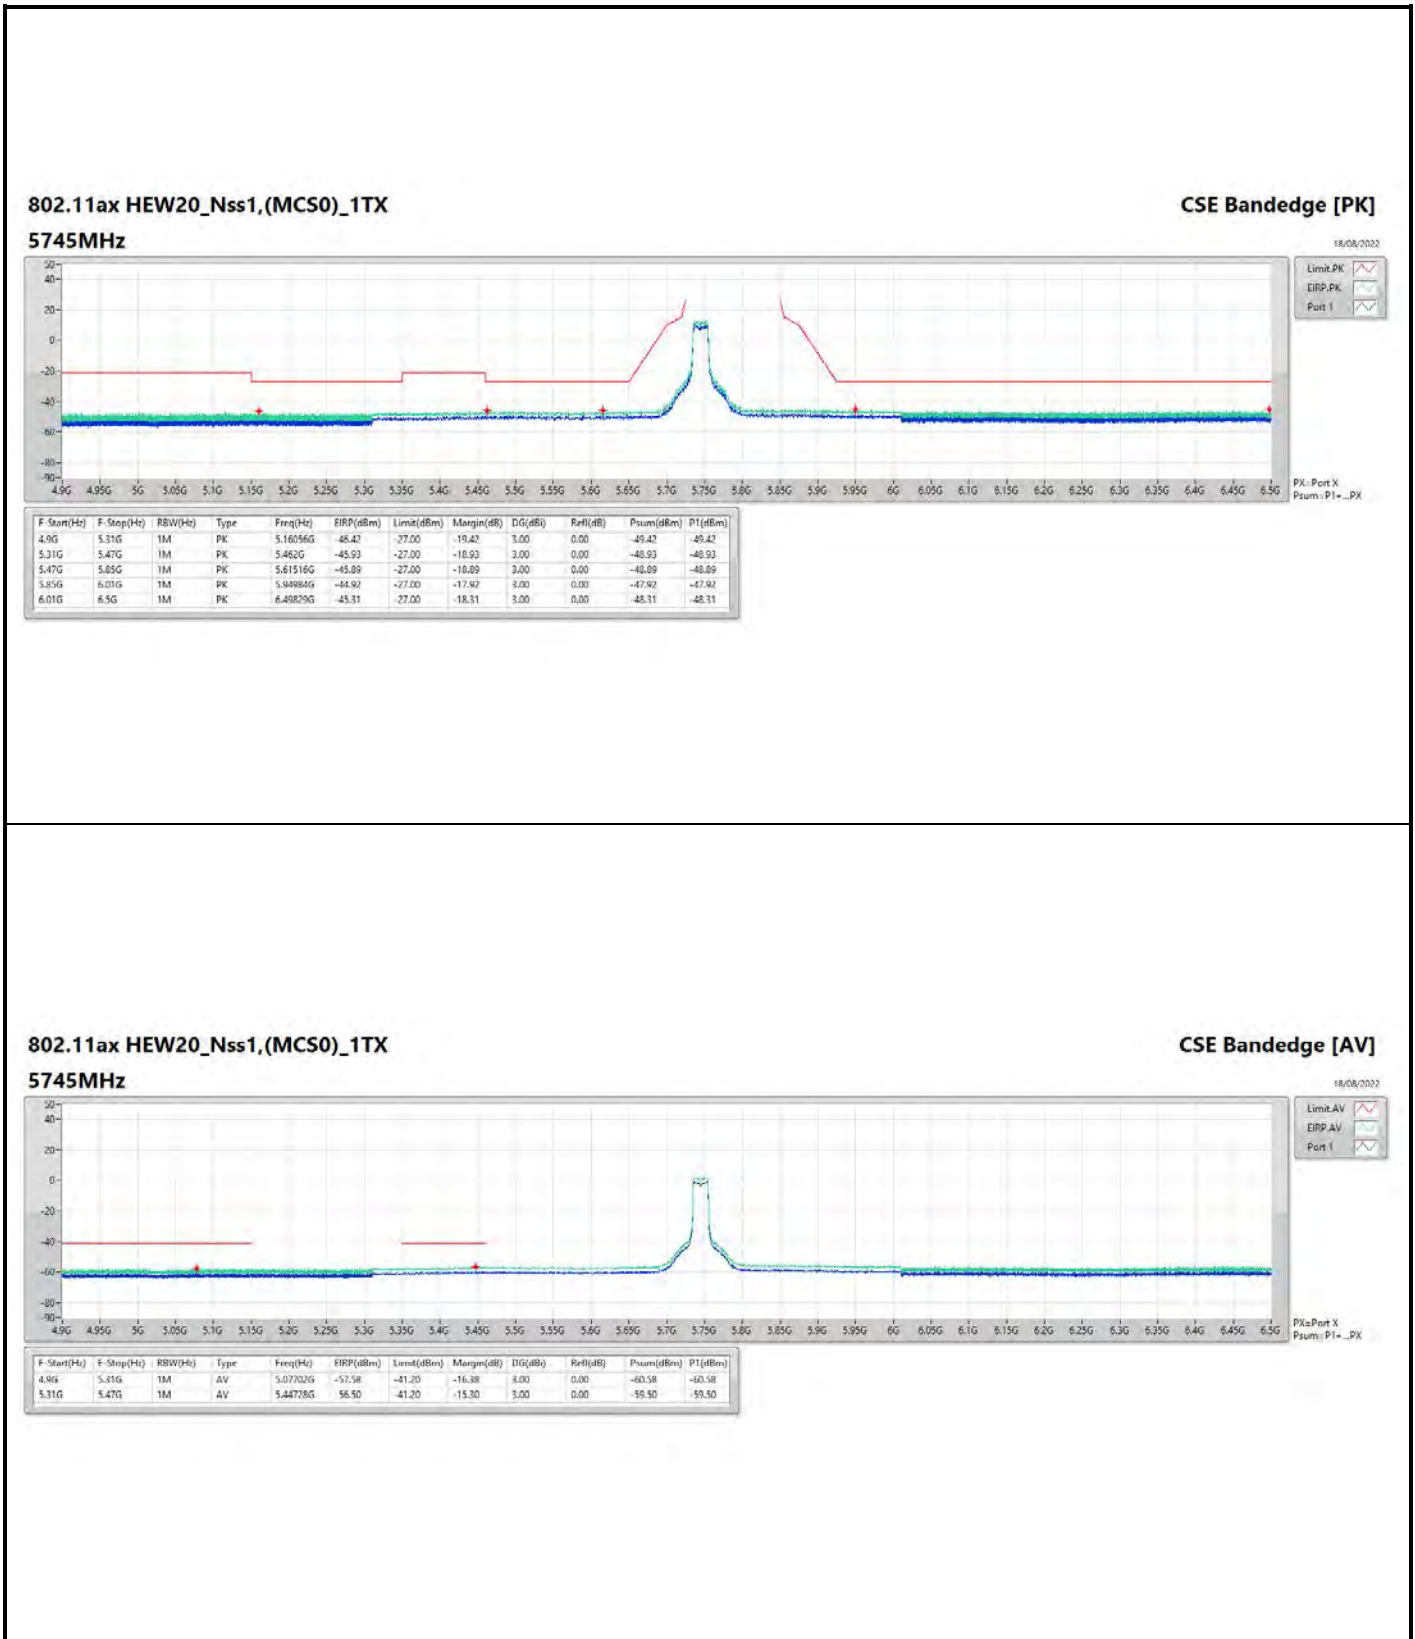

DG = Directional Gain ; PX=Port X; Psum=P1+P2+...PX

**802.11a\_Nss1,(6Mbps)\_2TX**

**5240MHz**

**CSE Bandedge [AV]**

18/08/2022

**802.11ax HEW40\_Nss1,(MCS0)\_2TX**

**5795MHz**

**CSE Bandedge [AV]**