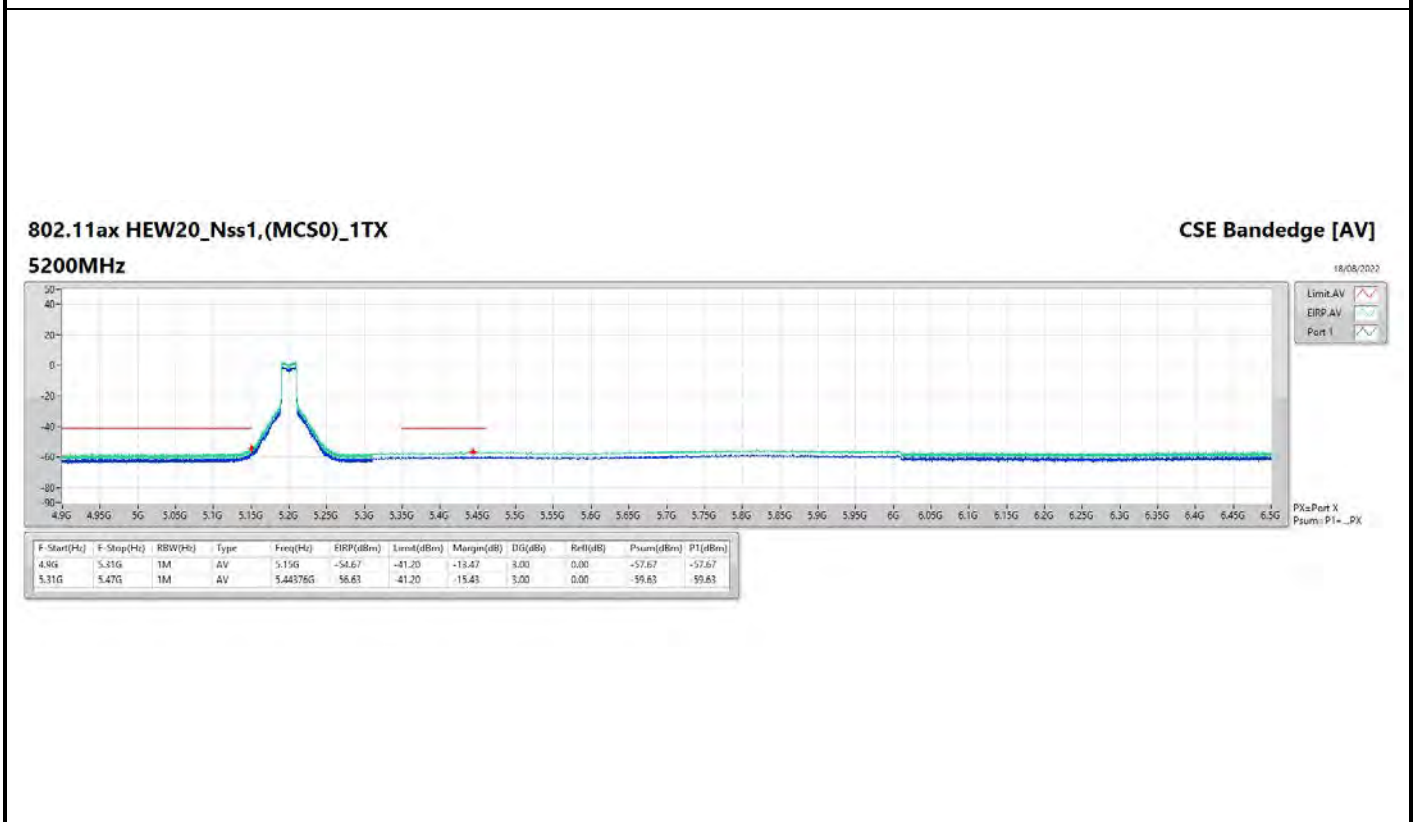

DG = Directional Gain ; PX=Port X; Psum=P1+P2+...PX

**802.11a\_Nss1,(6Mbps)\_2TX**

**5240MHz**

**CSE Bandedge [AV]**

18/08/2022

**802.11ax HEW40\_Nss1,(MCS0)\_2TX**

**5795MHz**

**CSE Bandedge [AV]**