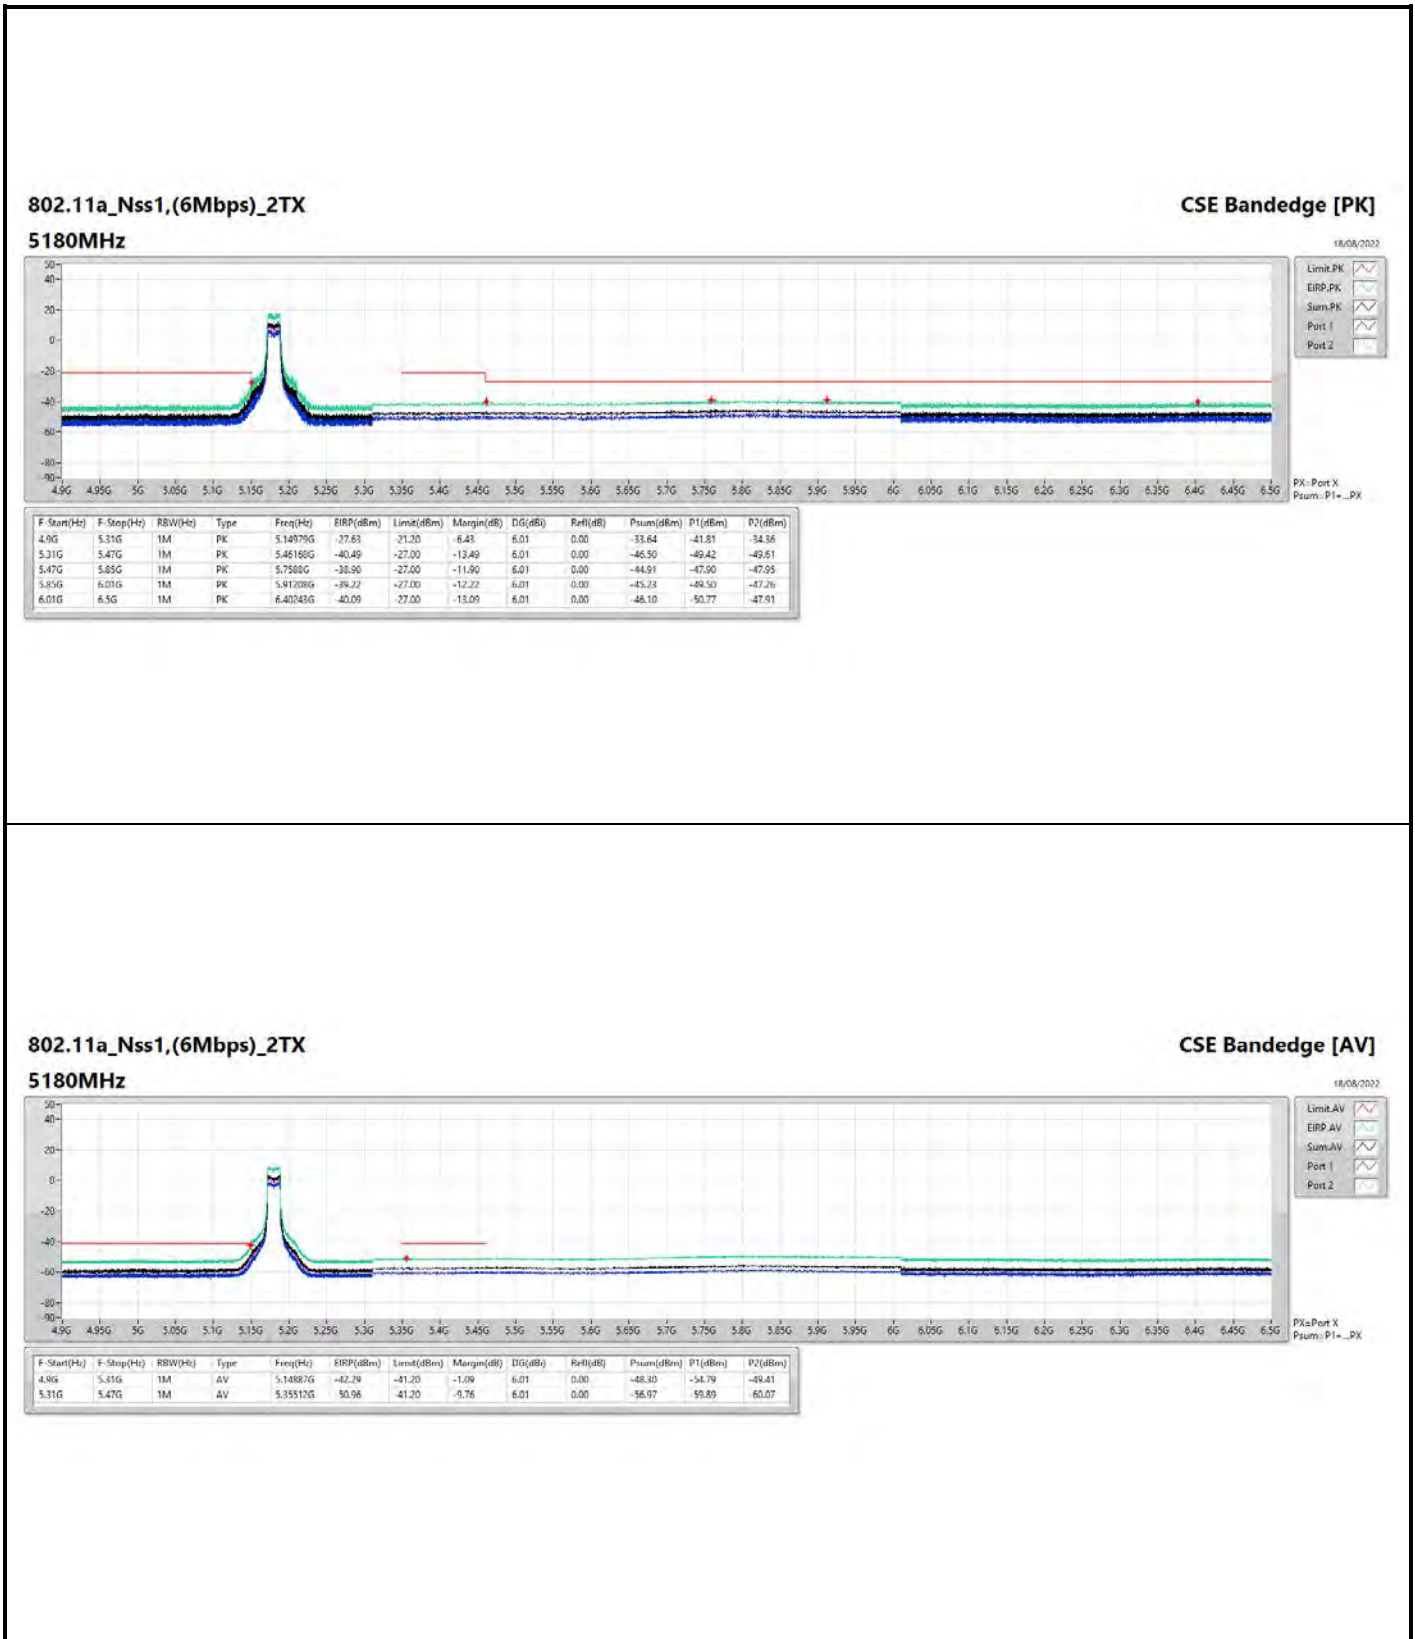

DG = Directional Gain ; PX=Port X; Psum=P1+P2+...PX

**802.11a\_Nss1,(6Mbps)\_2TX**

**5240MHz**

**CSE Bandedge [AV]**

18/08/2022

**802.11ax HEW40\_Nss1,(MCS0)\_2TX**

**5795MHz**

**CSE Bandedge [AV]**