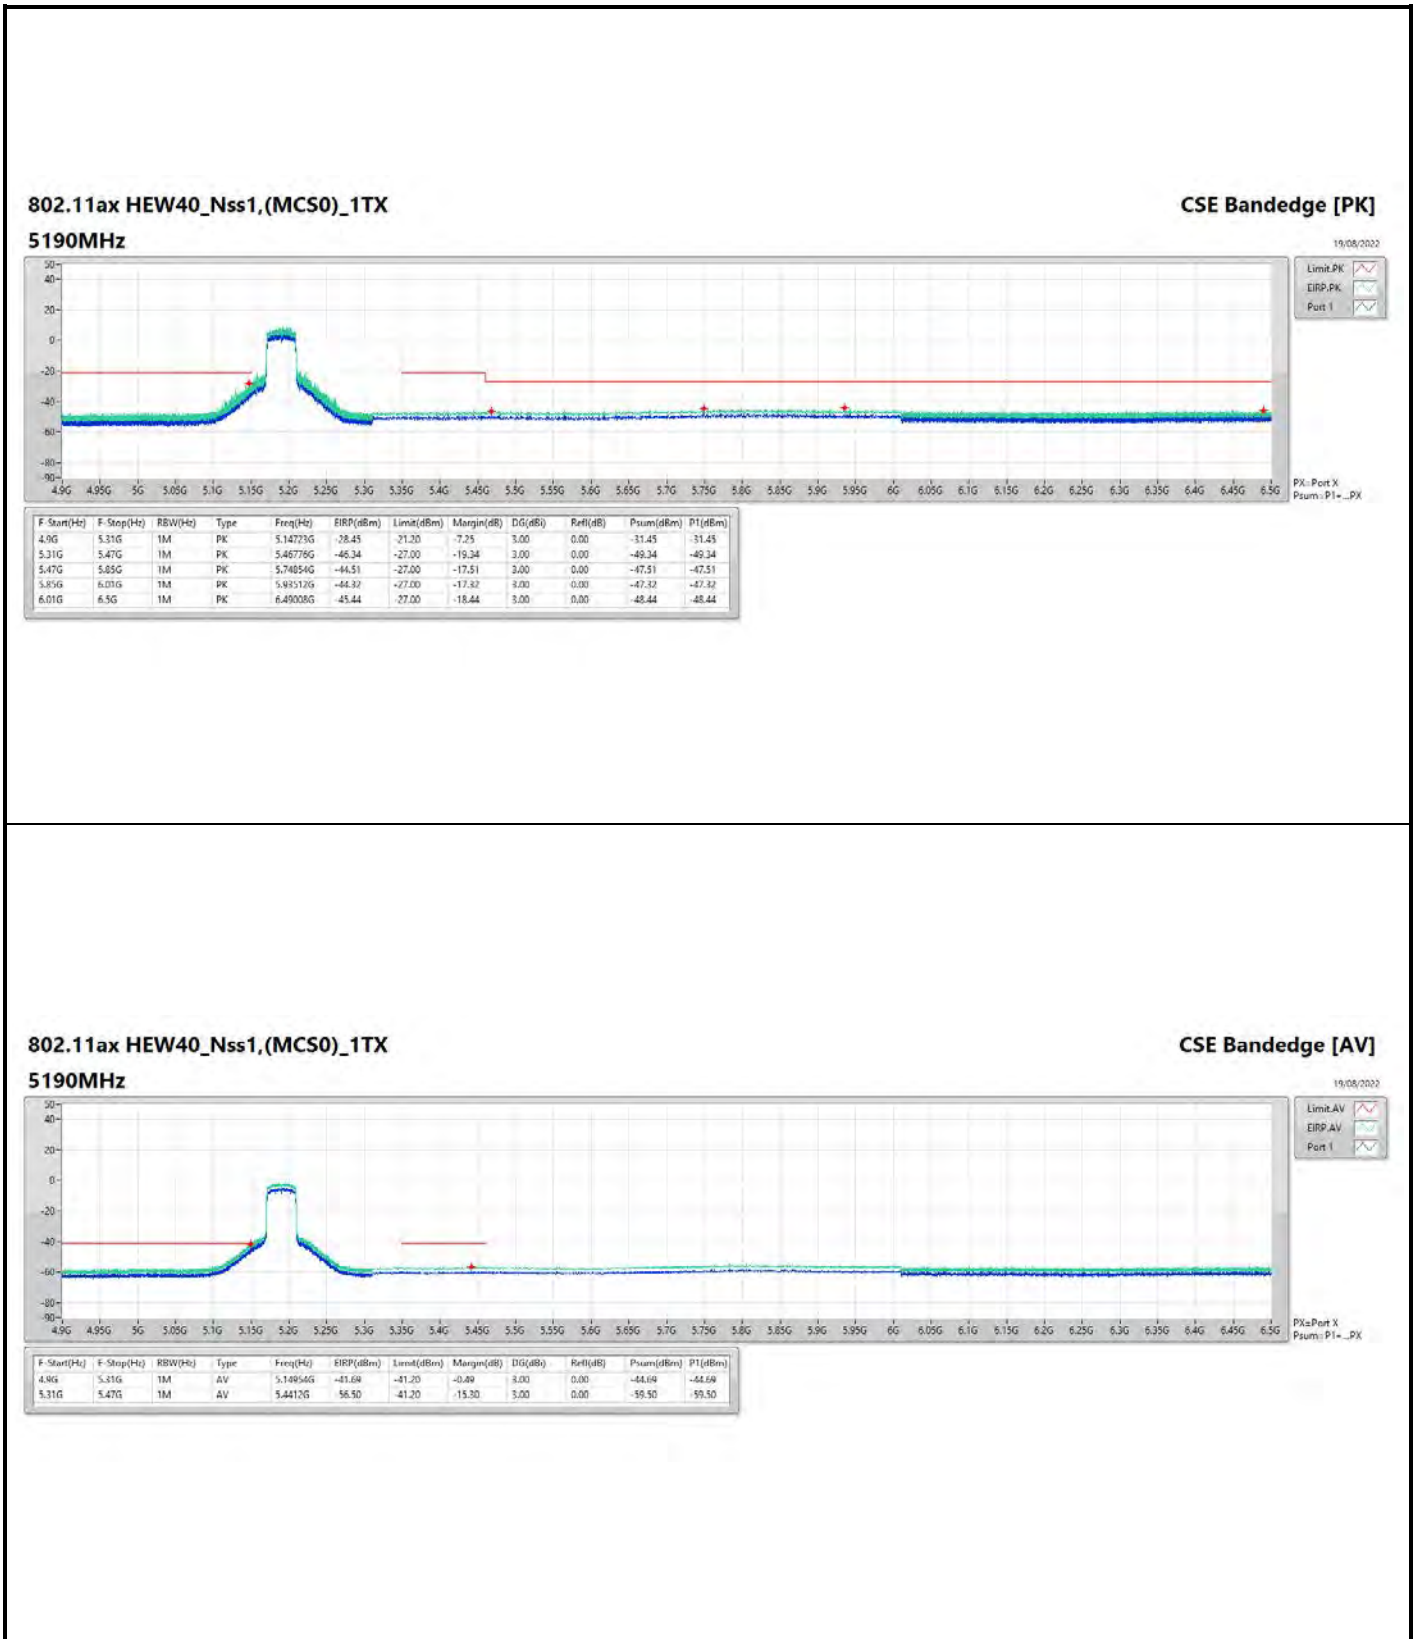

DG = Directional Gain ; PX=Port X; Psum=P1+P2+...PX

**802.11a\_Nss1,(6Mbps)\_2TX**

**5240MHz**

**CSE Bandedge [AV]**

18/08/2022

**802.11ax HEW40\_Nss1,(MCS0)\_2TX**

**5795MHz**

**CSE Bandedge [AV]**