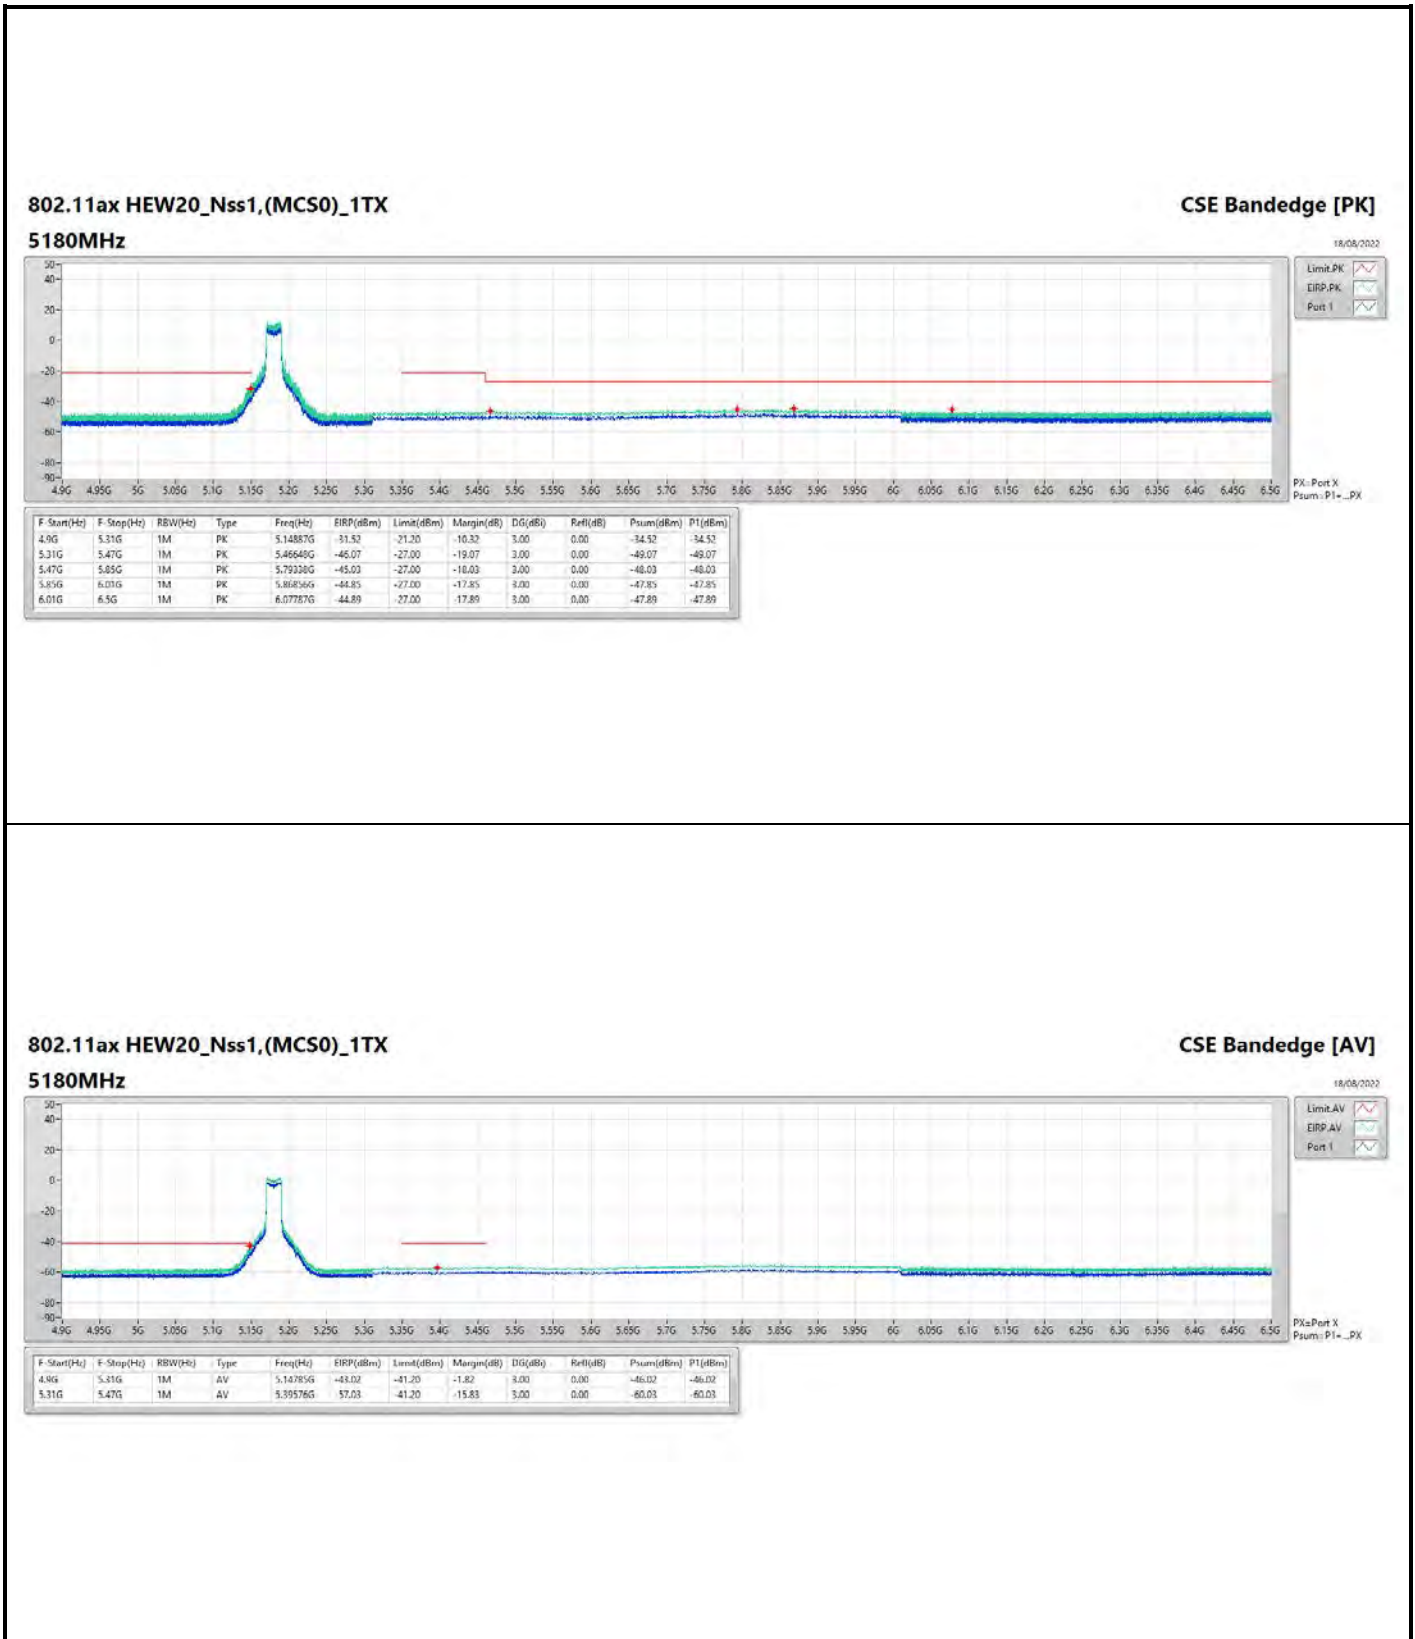

DG = Directional Gain ; PX=Port X; Psum=P1+P2+...PX

**802.11a\_Nss1,(6Mbps)\_2TX**

**5240MHz**

**CSE Bandedge [AV]**

18/08/2022

**802.11ax HEW40\_Nss1,(MCS0)\_2TX**

**5795MHz**

**CSE Bandedge [AV]**