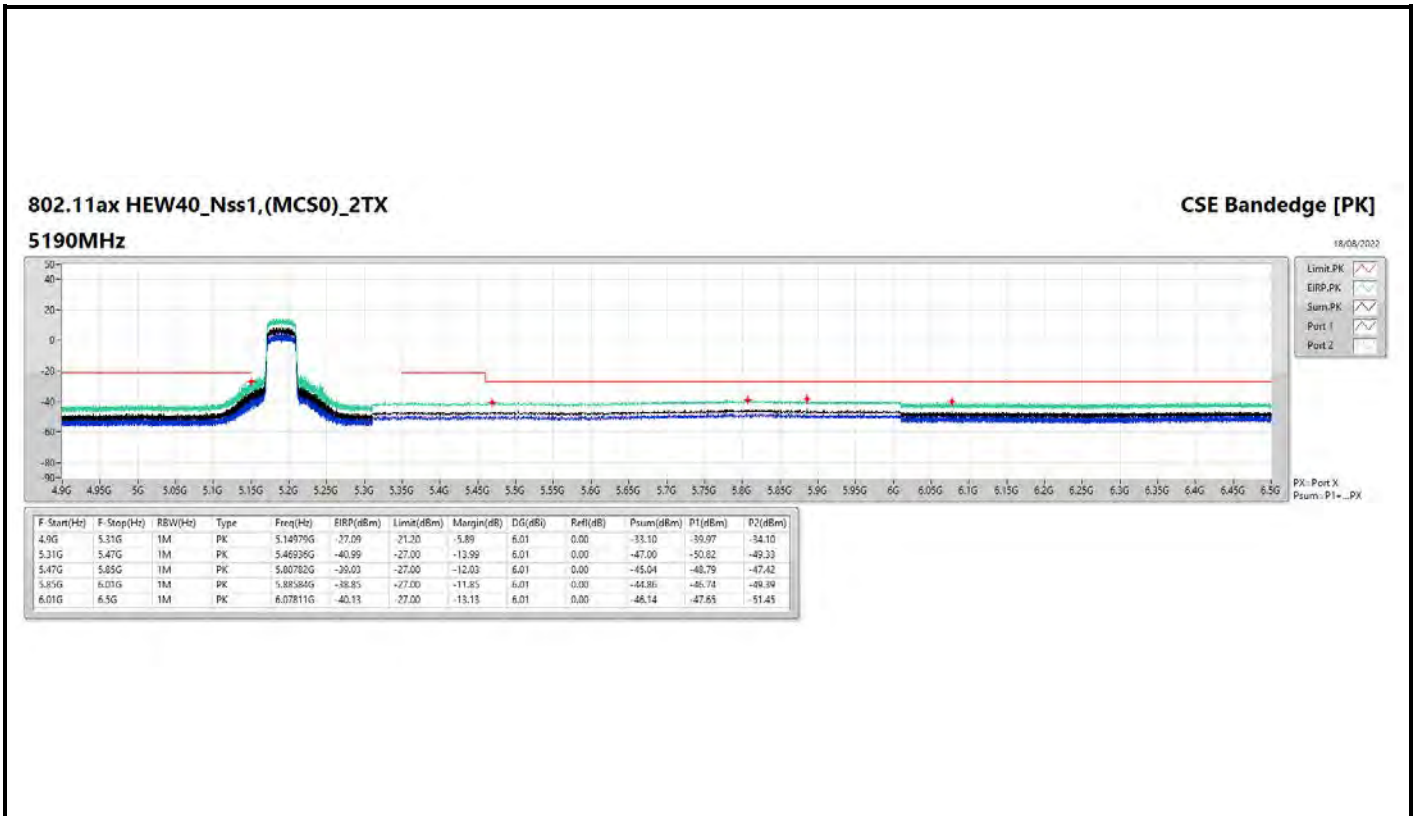

DG = Directional Gain ; PX=Port X; Psum=P1+P2+...PX

**802.11a\_Nss1,(6Mbps)\_2TX**

**5240MHz**

**CSE Bandedge [AV]**

18/08/2022

**802.11ax HEW40\_Nss1,(MCS0)\_2TX**

**5795MHz**

**CSE Bandedge [AV]**