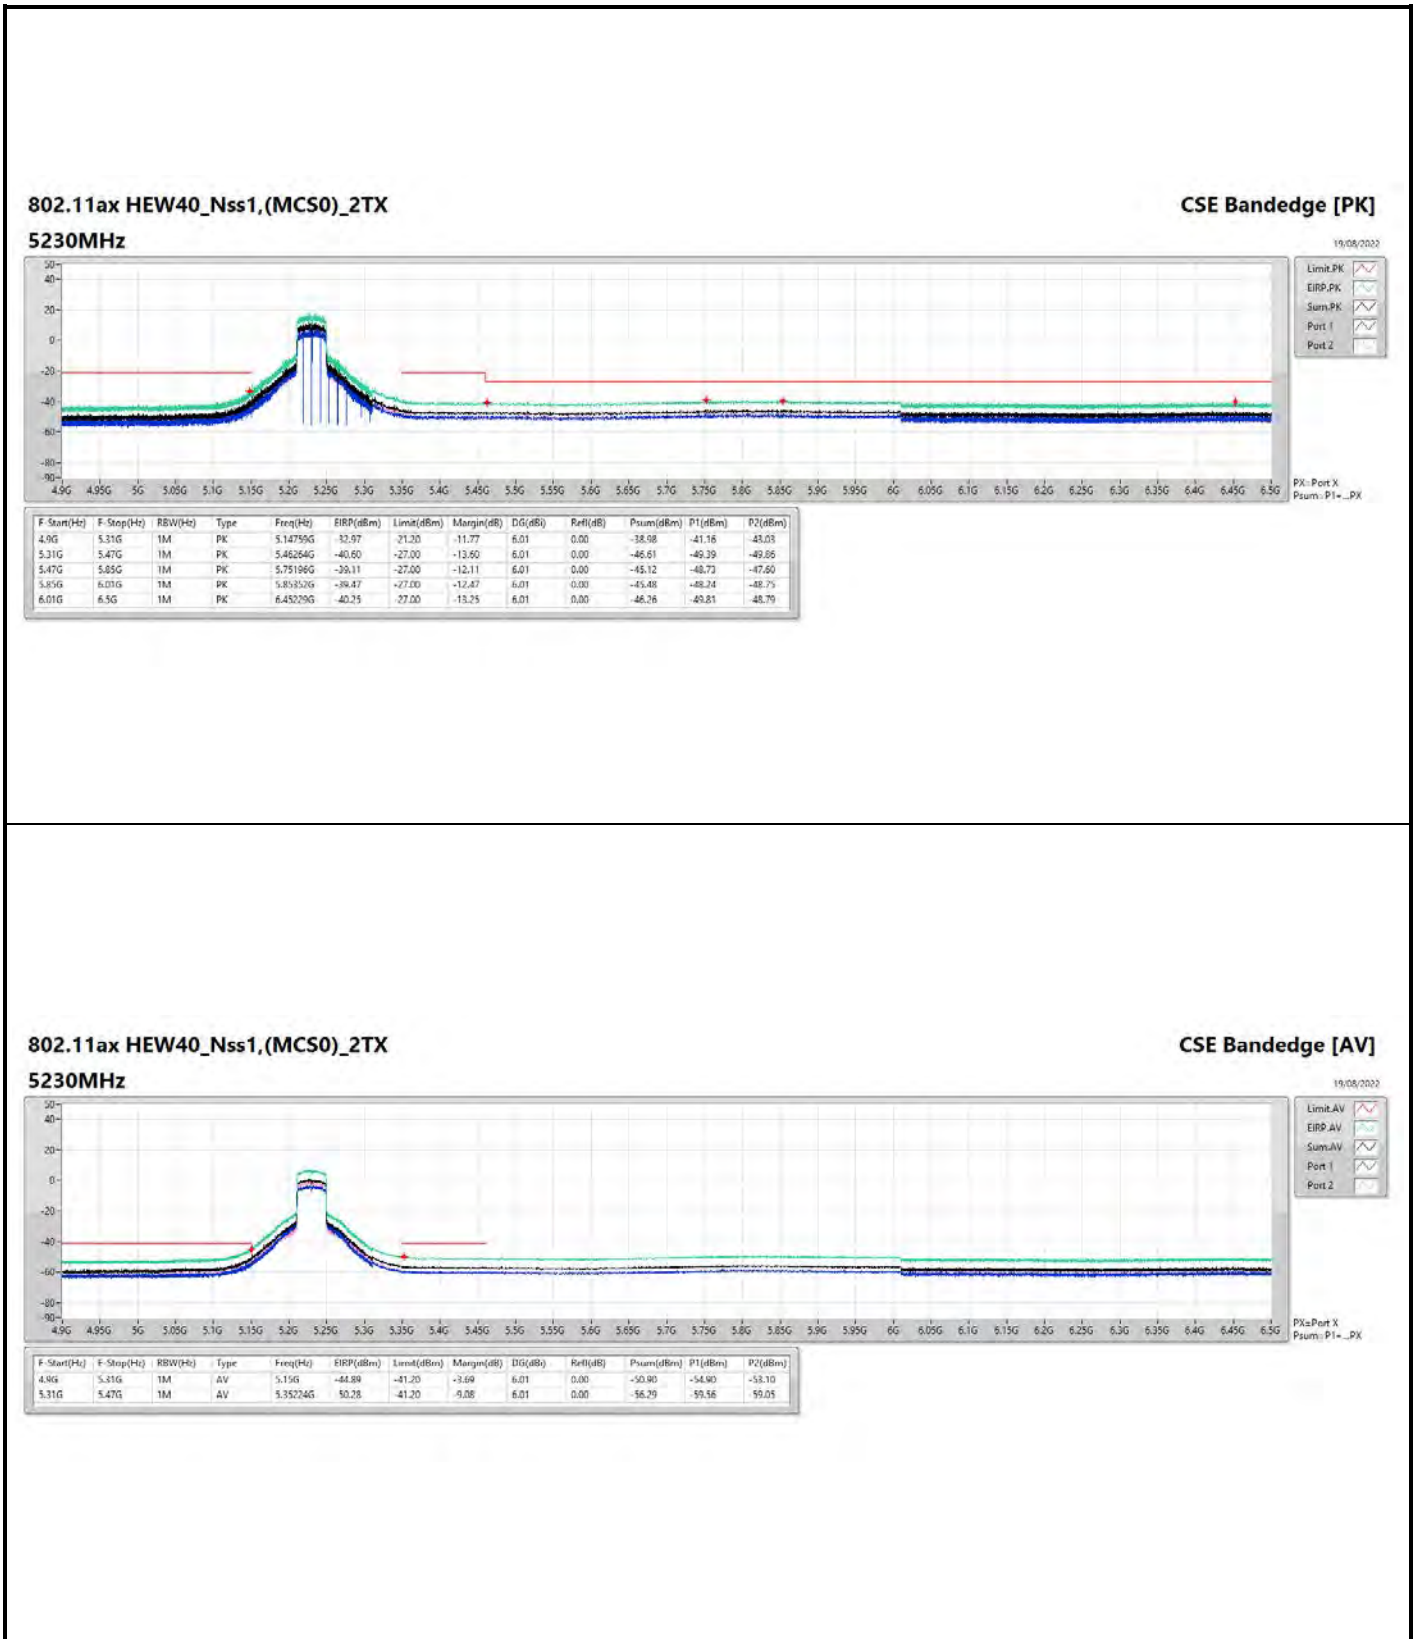

DG = Directional Gain ; PX=Port X; Psum=P1+P2+...PX

**802.11a\_Nss1,(6Mbps)\_2TX**

**5240MHz**

**CSE Bandedge [AV]**

18/08/2022

**802.11ax HEW40\_Nss1,(MCS0)\_2TX**

**5795MHz**

**CSE Bandedge [AV]**