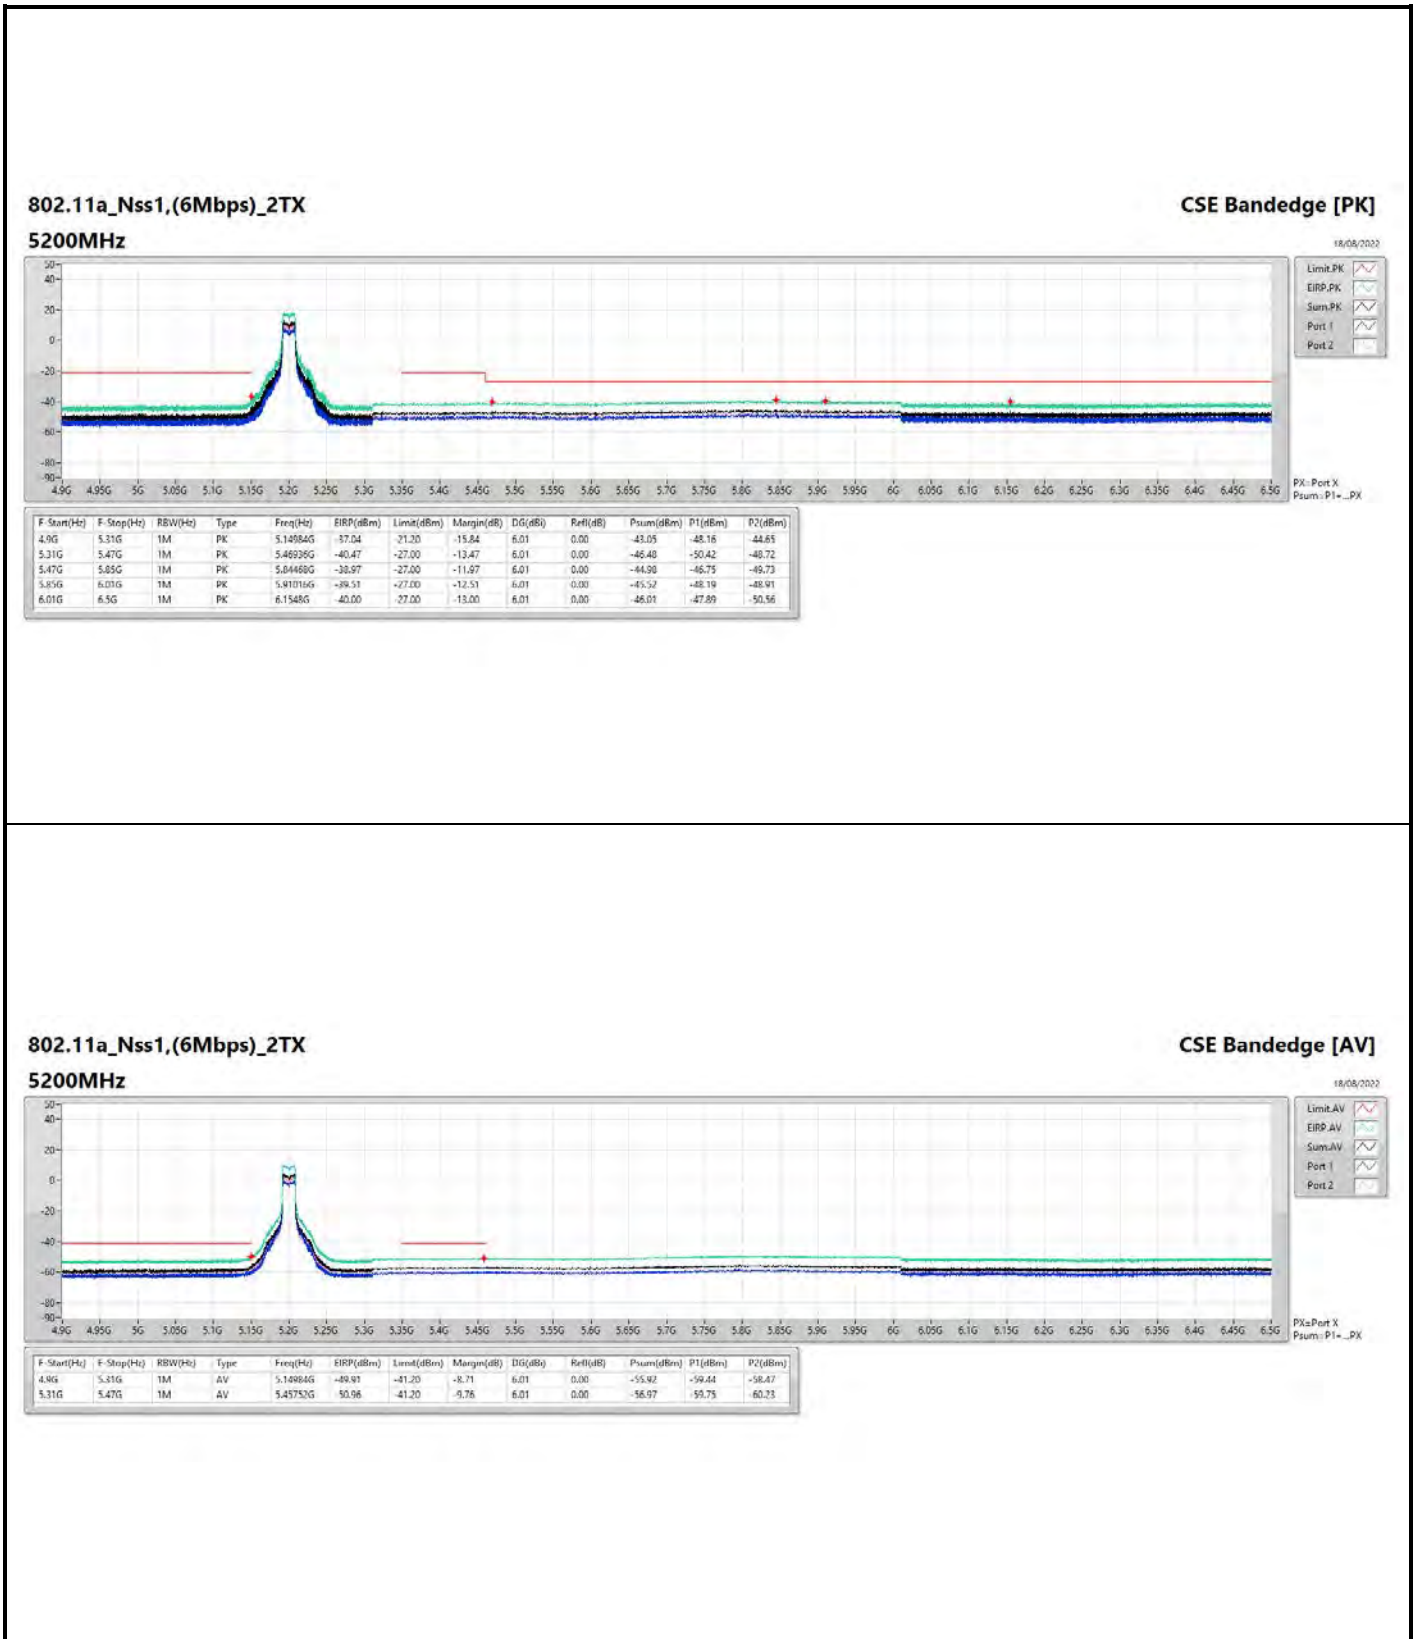

DG = Directional Gain ; PX=Port X; Psum=P1+P2+...PX

**802.11a\_Nss1,(6Mbps)\_2TX**

**5240MHz**

**CSE Bandedge [AV]**

18/08/2022

**802.11ax HEW40\_Nss1,(MCS0)\_2TX**

**5795MHz**

**CSE Bandedge [AV]**