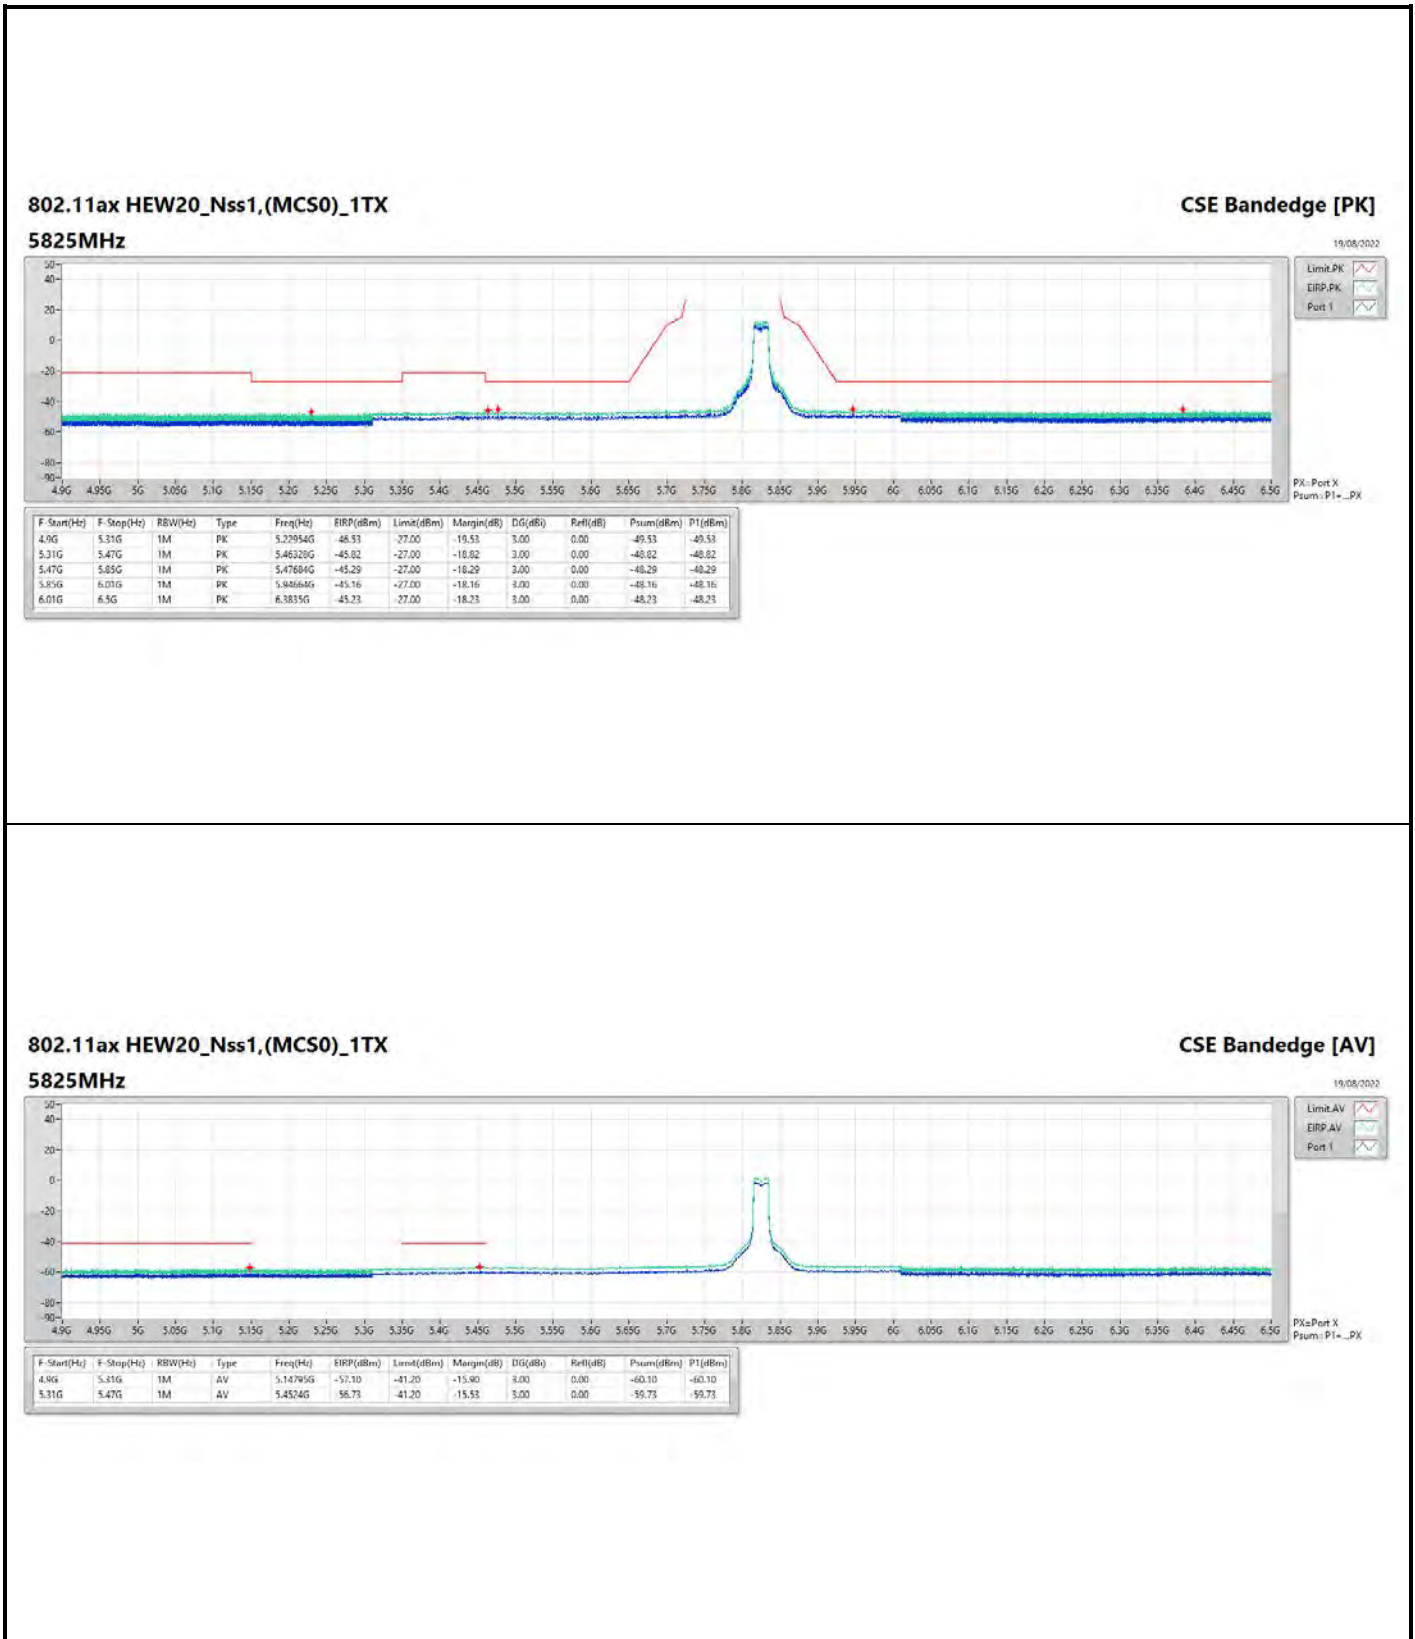

DG = Directional Gain ; PX=Port X; Psum=P1+P2+...PX

**802.11a\_Nss1,(6Mbps)\_2TX**

**5240MHz**

**CSE Bandedge [AV]**

18/08/2022

**802.11ax HEW40\_Nss1,(MCS0)\_2TX**

**5795MHz**

**CSE Bandedge [AV]**