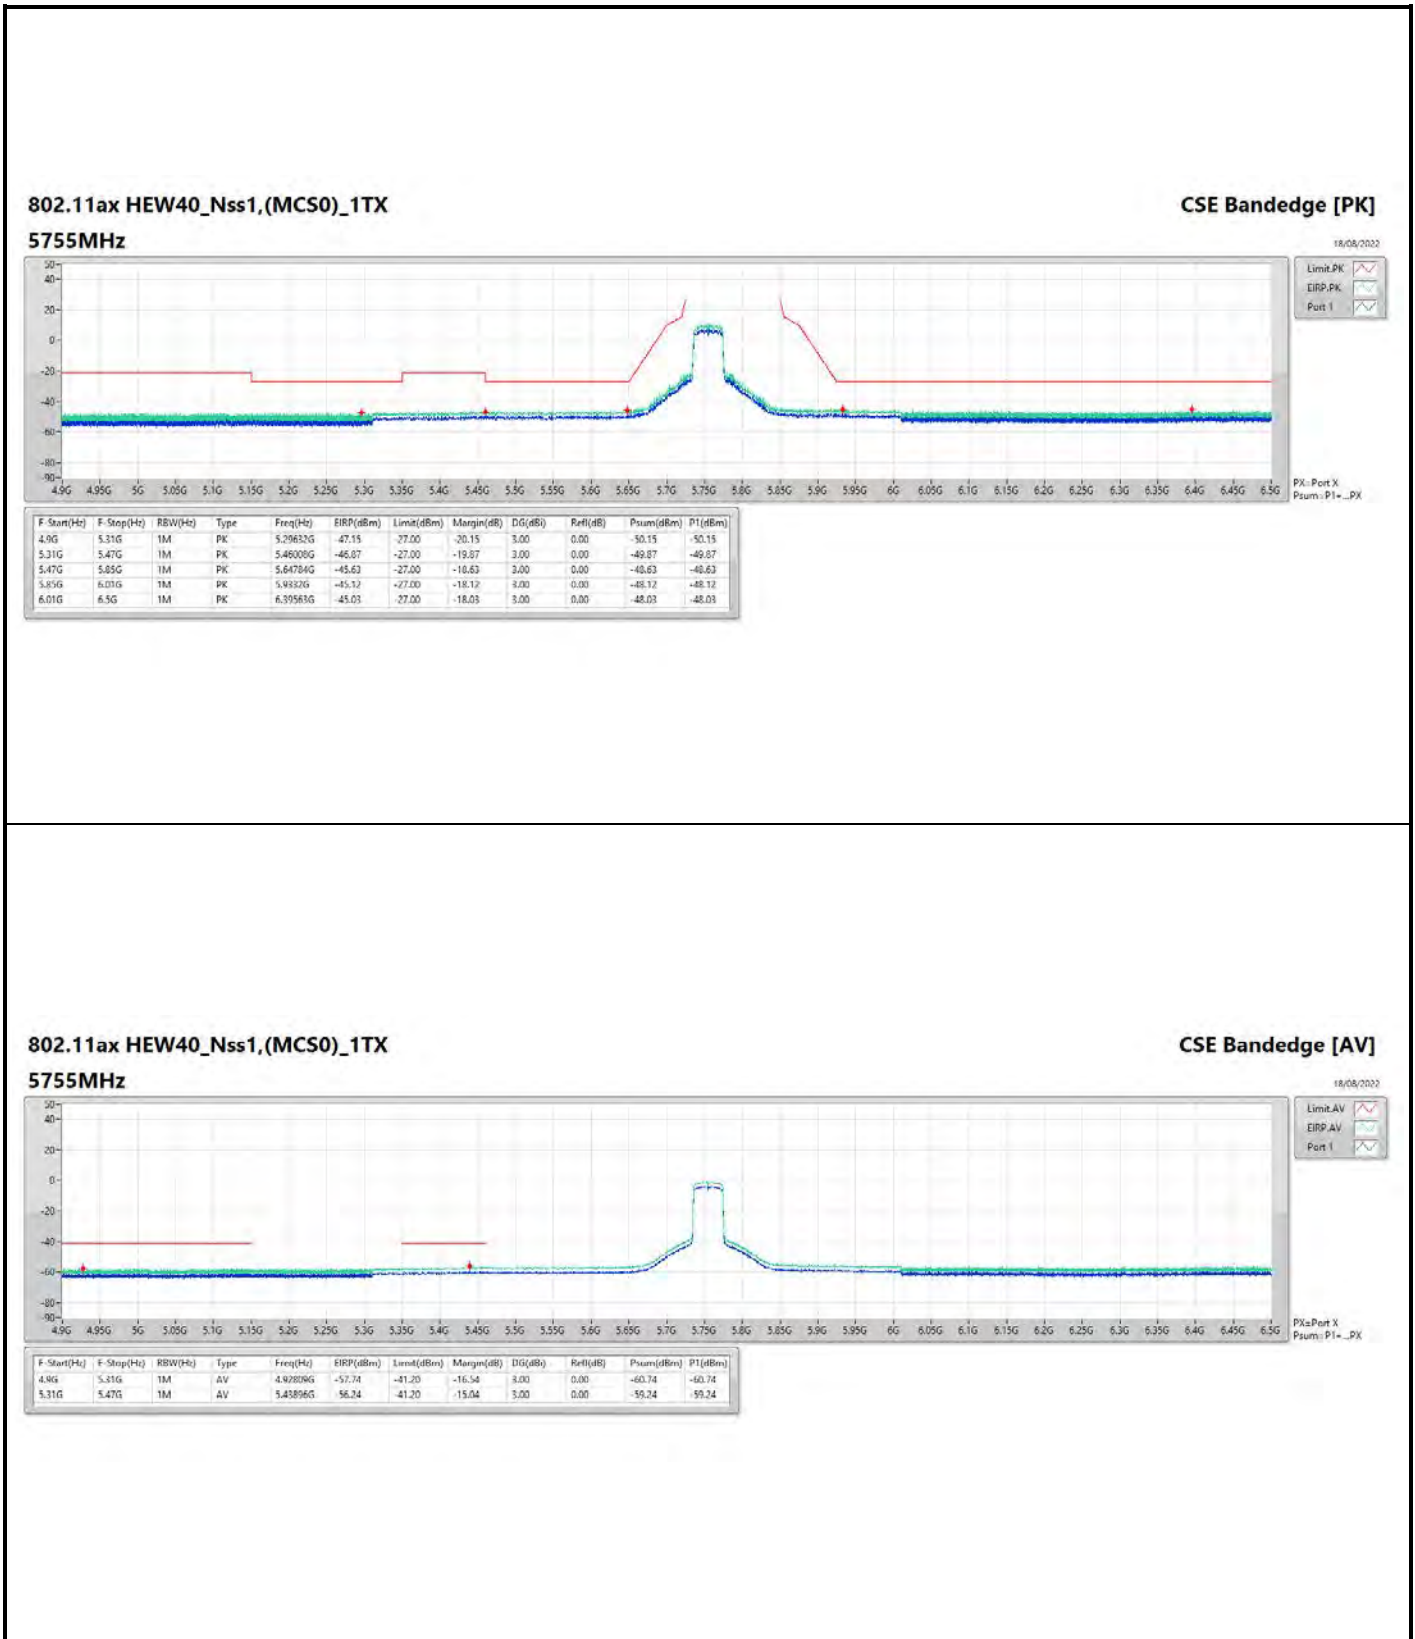

DG = Directional Gain ; PX=Port X; Psum=P1+P2+...PX

**802.11a\_Nss1,(6Mbps)\_2TX**

**5240MHz**

**CSE Bandedge [AV]**

18/08/2022

**802.11ax HEW40\_Nss1,(MCS0)\_2TX**

**5795MHz**

**CSE Bandedge [AV]**