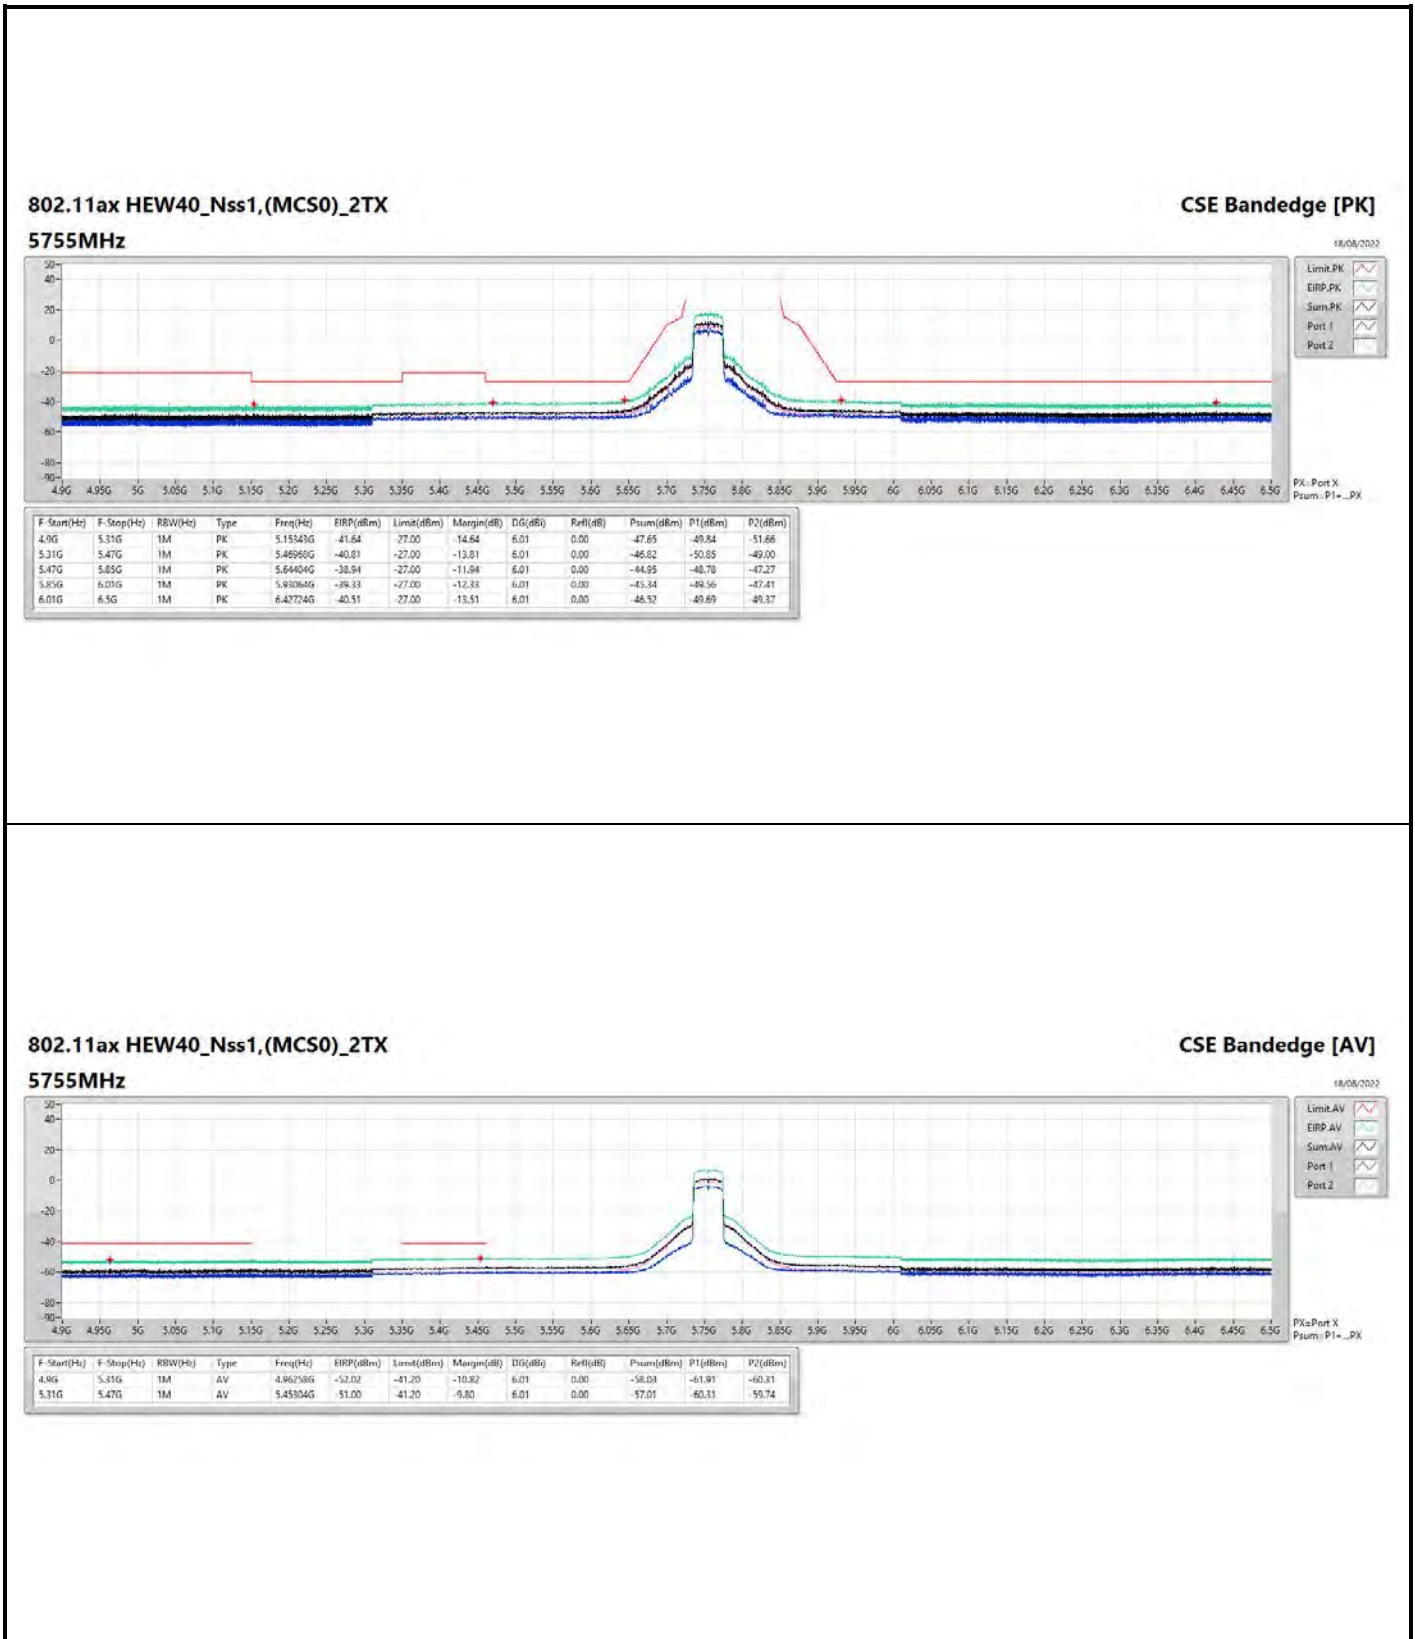

DG = Directional Gain ; PX=Port X; Psum=P1+P2+...PX

**802.11a\_Nss1,(6Mbps)\_2TX**

**5240MHz**

**CSE Bandedge [AV]**

18/08/2022

**802.11ax HEW40\_Nss1,(MCS0)\_2TX**

**5795MHz**

**CSE Bandedge [AV]**