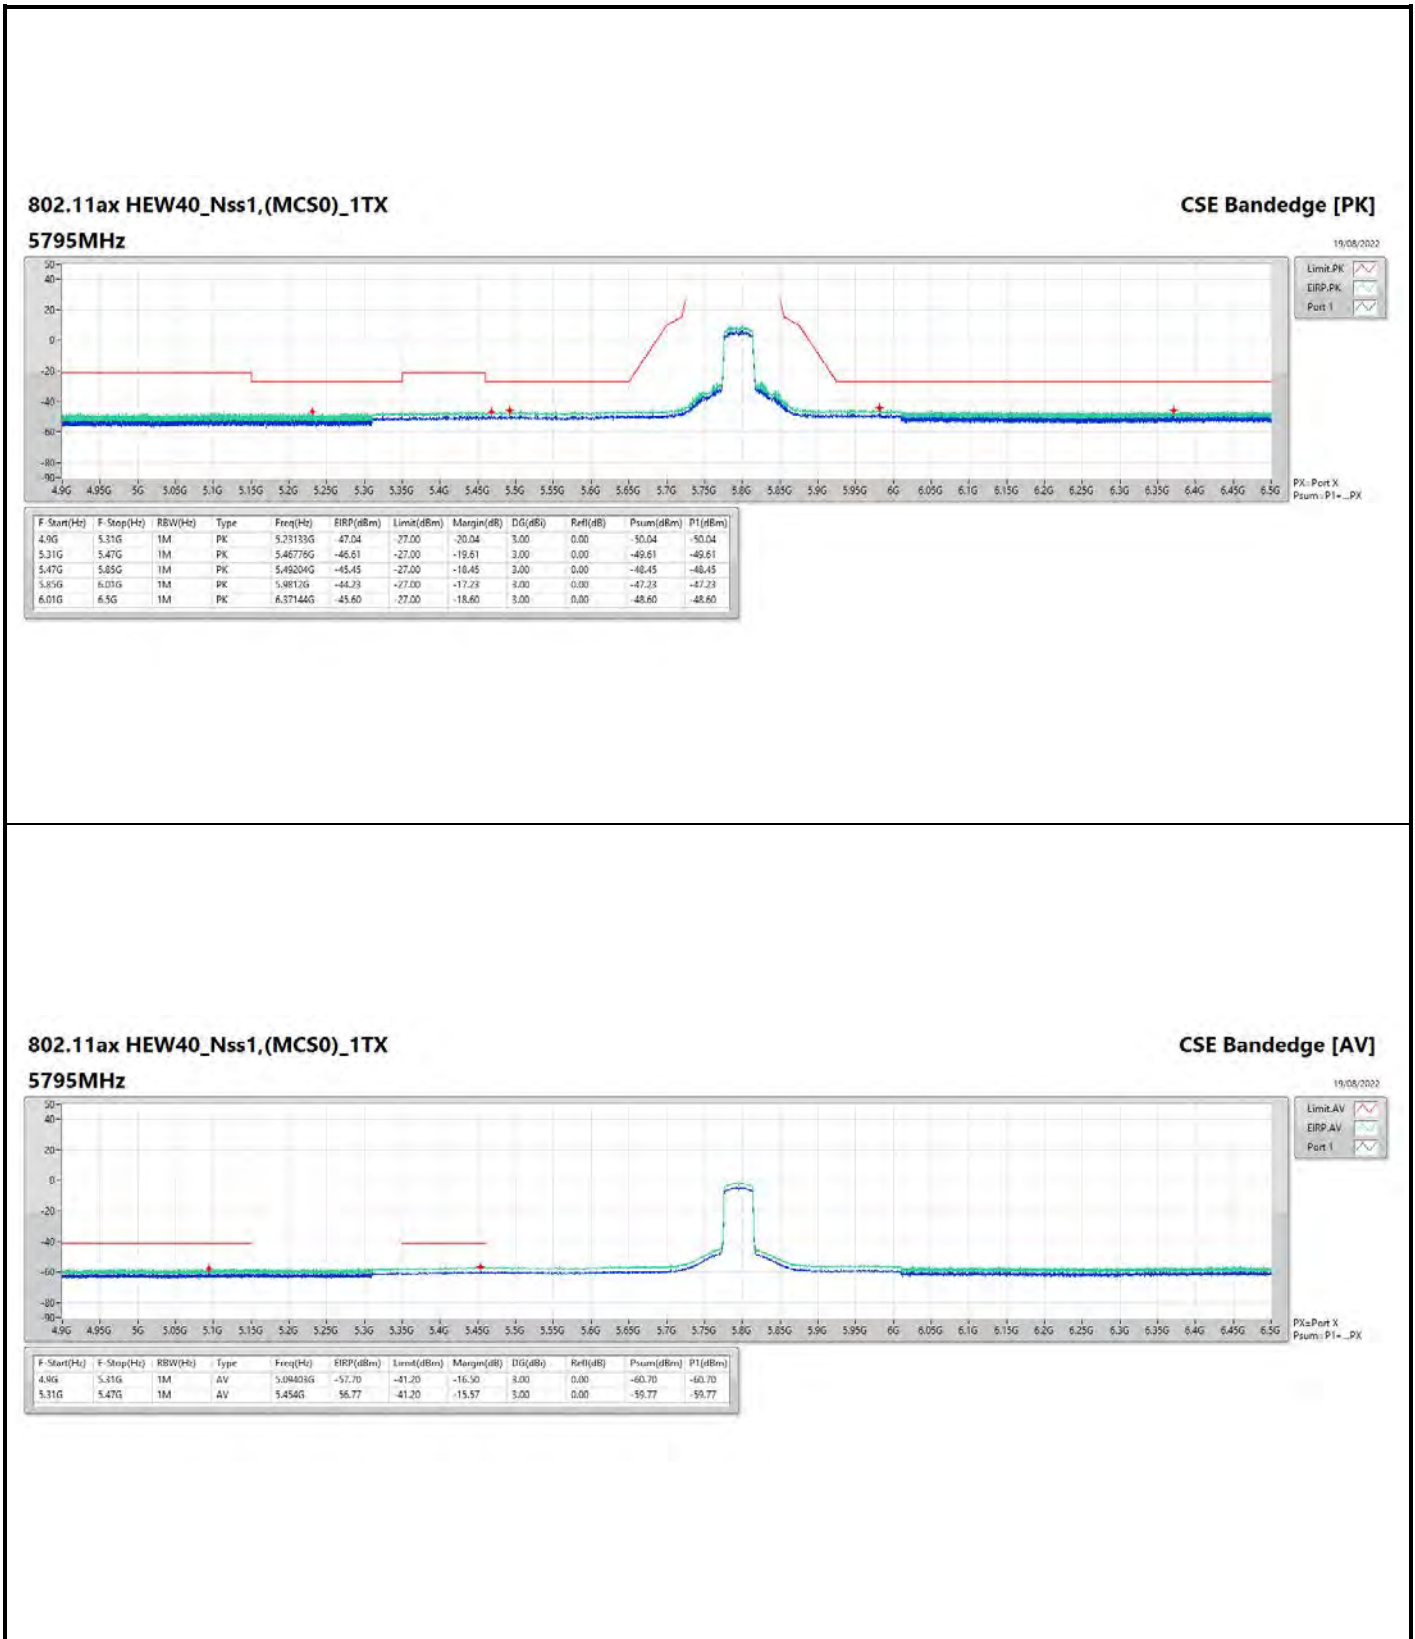

DG = Directional Gain ; PX=Port X; Psum=P1+P2+...PX

**802.11a\_Nss1,(6Mbps)\_2TX**

**5240MHz**

**CSE Bandedge [AV]**

18/08/2022

**802.11ax HEW40\_Nss1,(MCS0)\_2TX**

**5795MHz**

**CSE Bandedge [AV]**