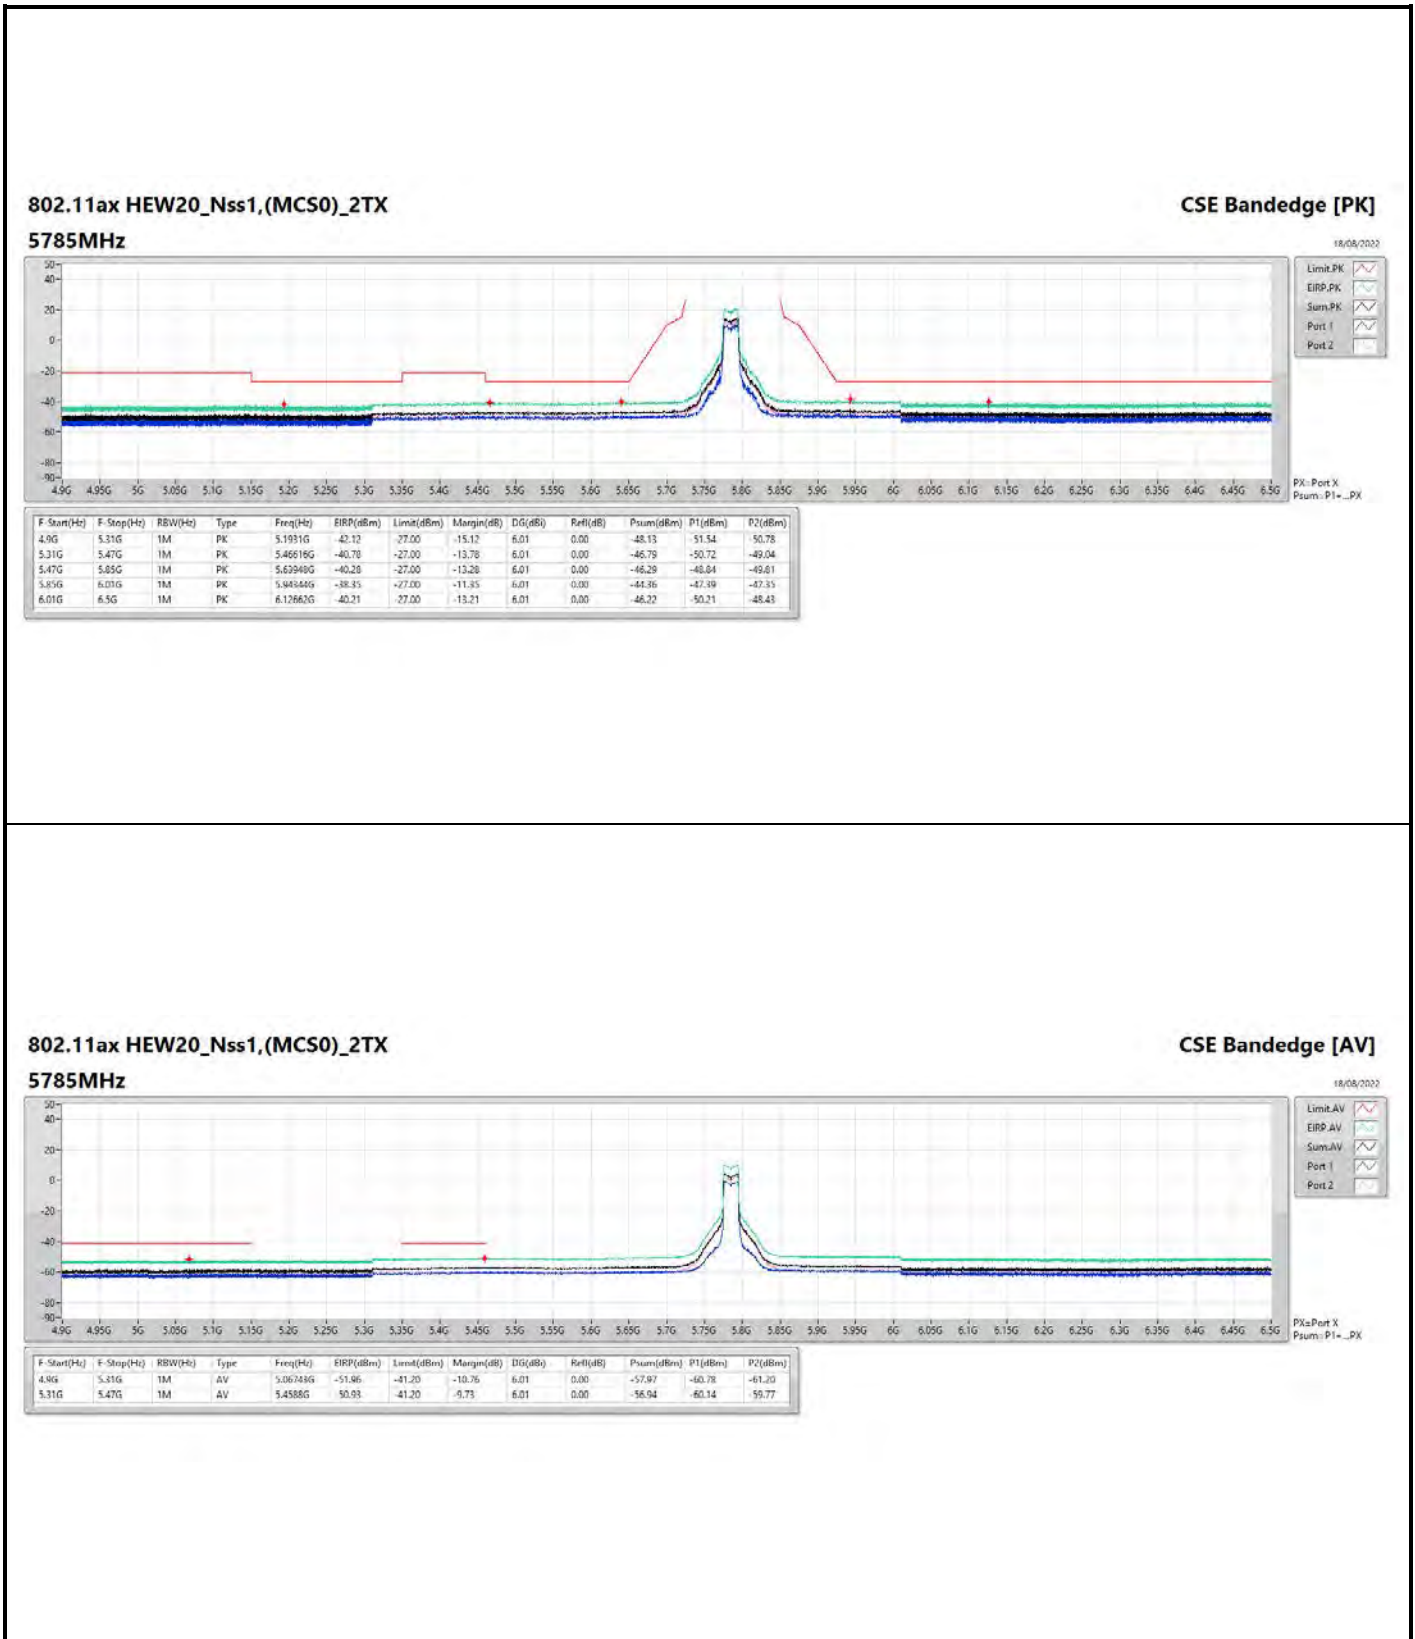

DG = Directional Gain ; PX=Port X; Psum=P1+P2+...PX

**802.11a\_Nss1,(6Mbps)\_2TX**

**5240MHz**

**CSE Bandedge [AV]**

18/08/2022

**802.11ax HEW40\_Nss1,(MCS0)\_2TX**

**5795MHz**

**CSE Bandedge [AV]**