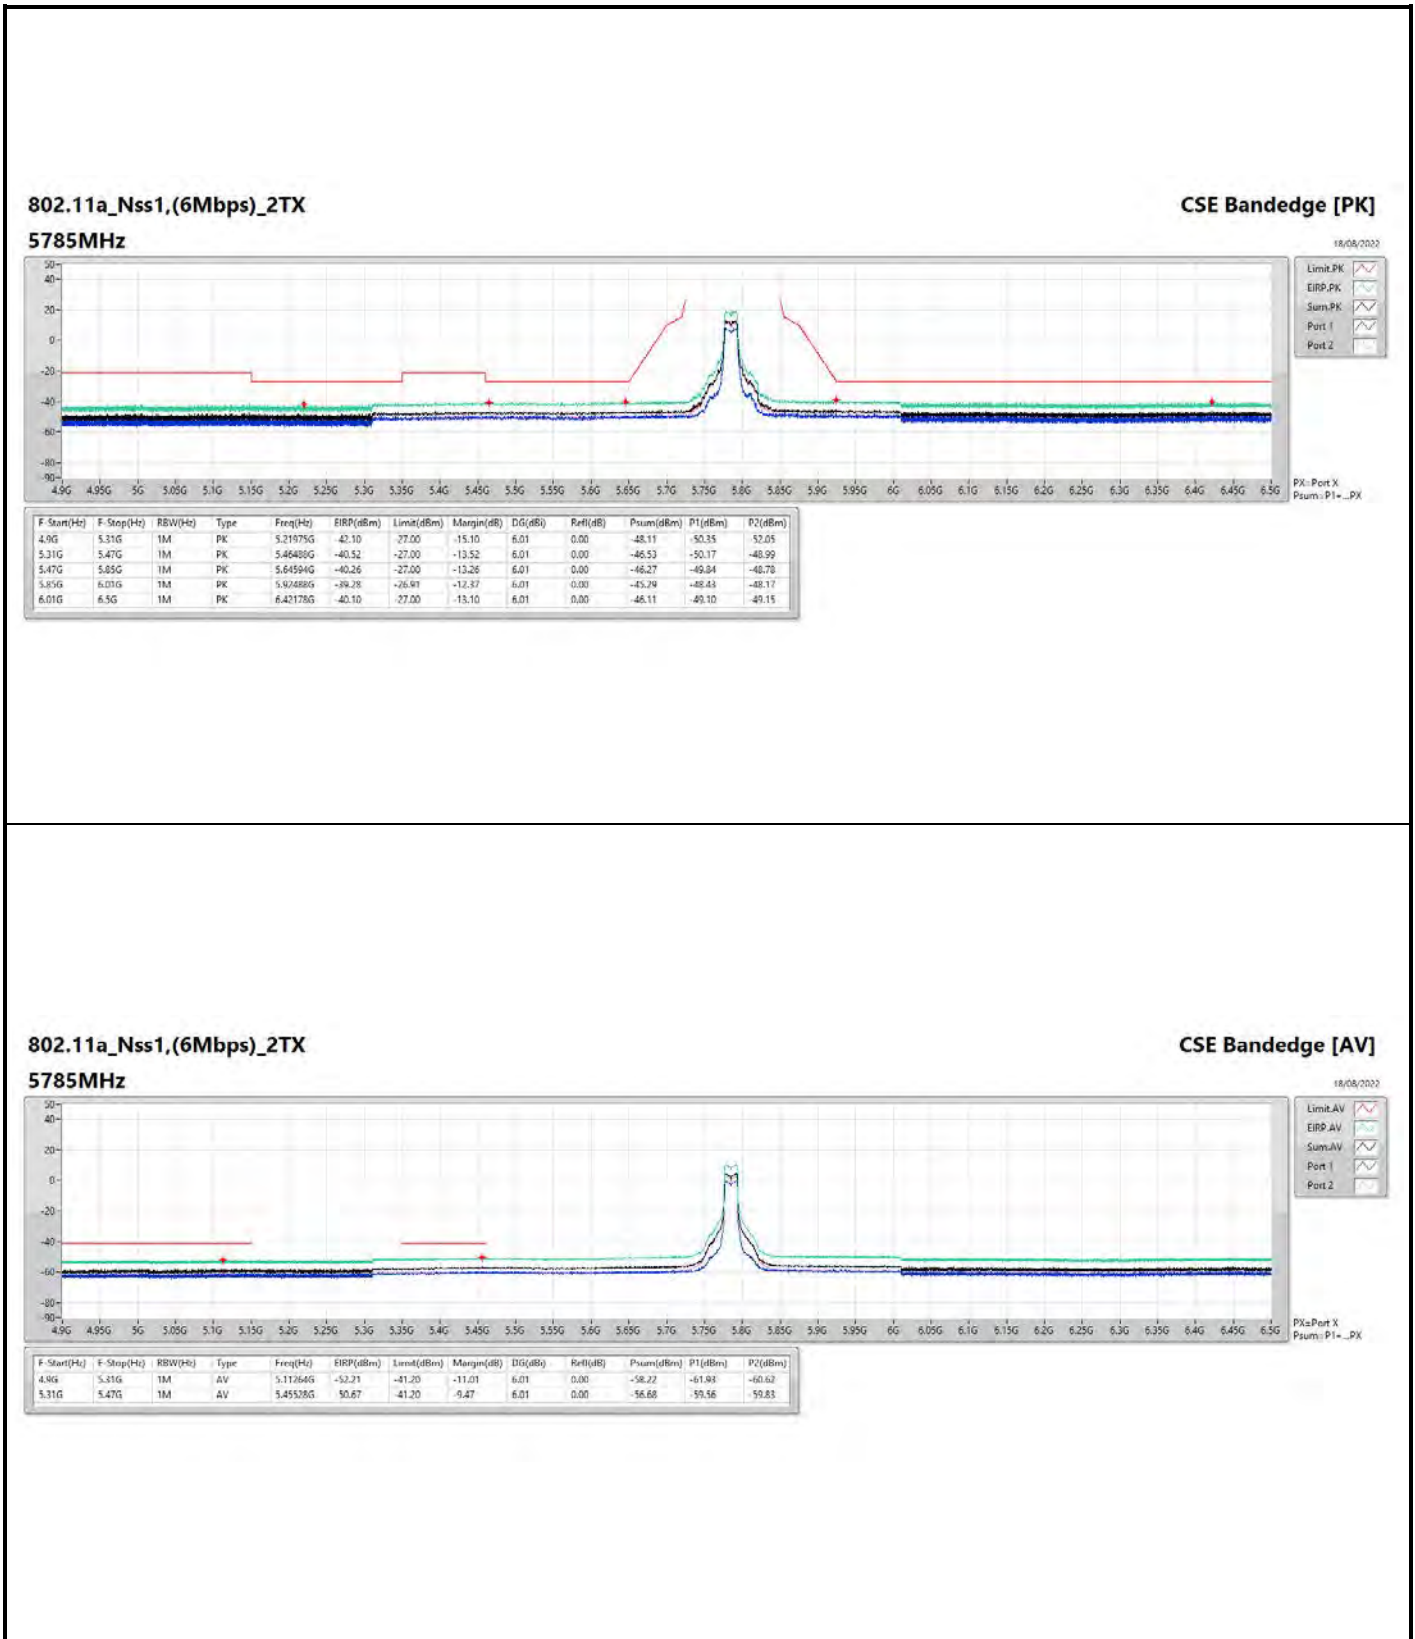

DG = Directional Gain ; PX=Port X; Psum=P1+P2+...PX

**802.11a\_Nss1,(6Mbps)\_2TX**

**5240MHz**

**CSE Bandedge [AV]**

18/08/2022

**802.11ax HEW40\_Nss1,(MCS0)\_2TX**

**5795MHz**

**CSE Bandedge [AV]**