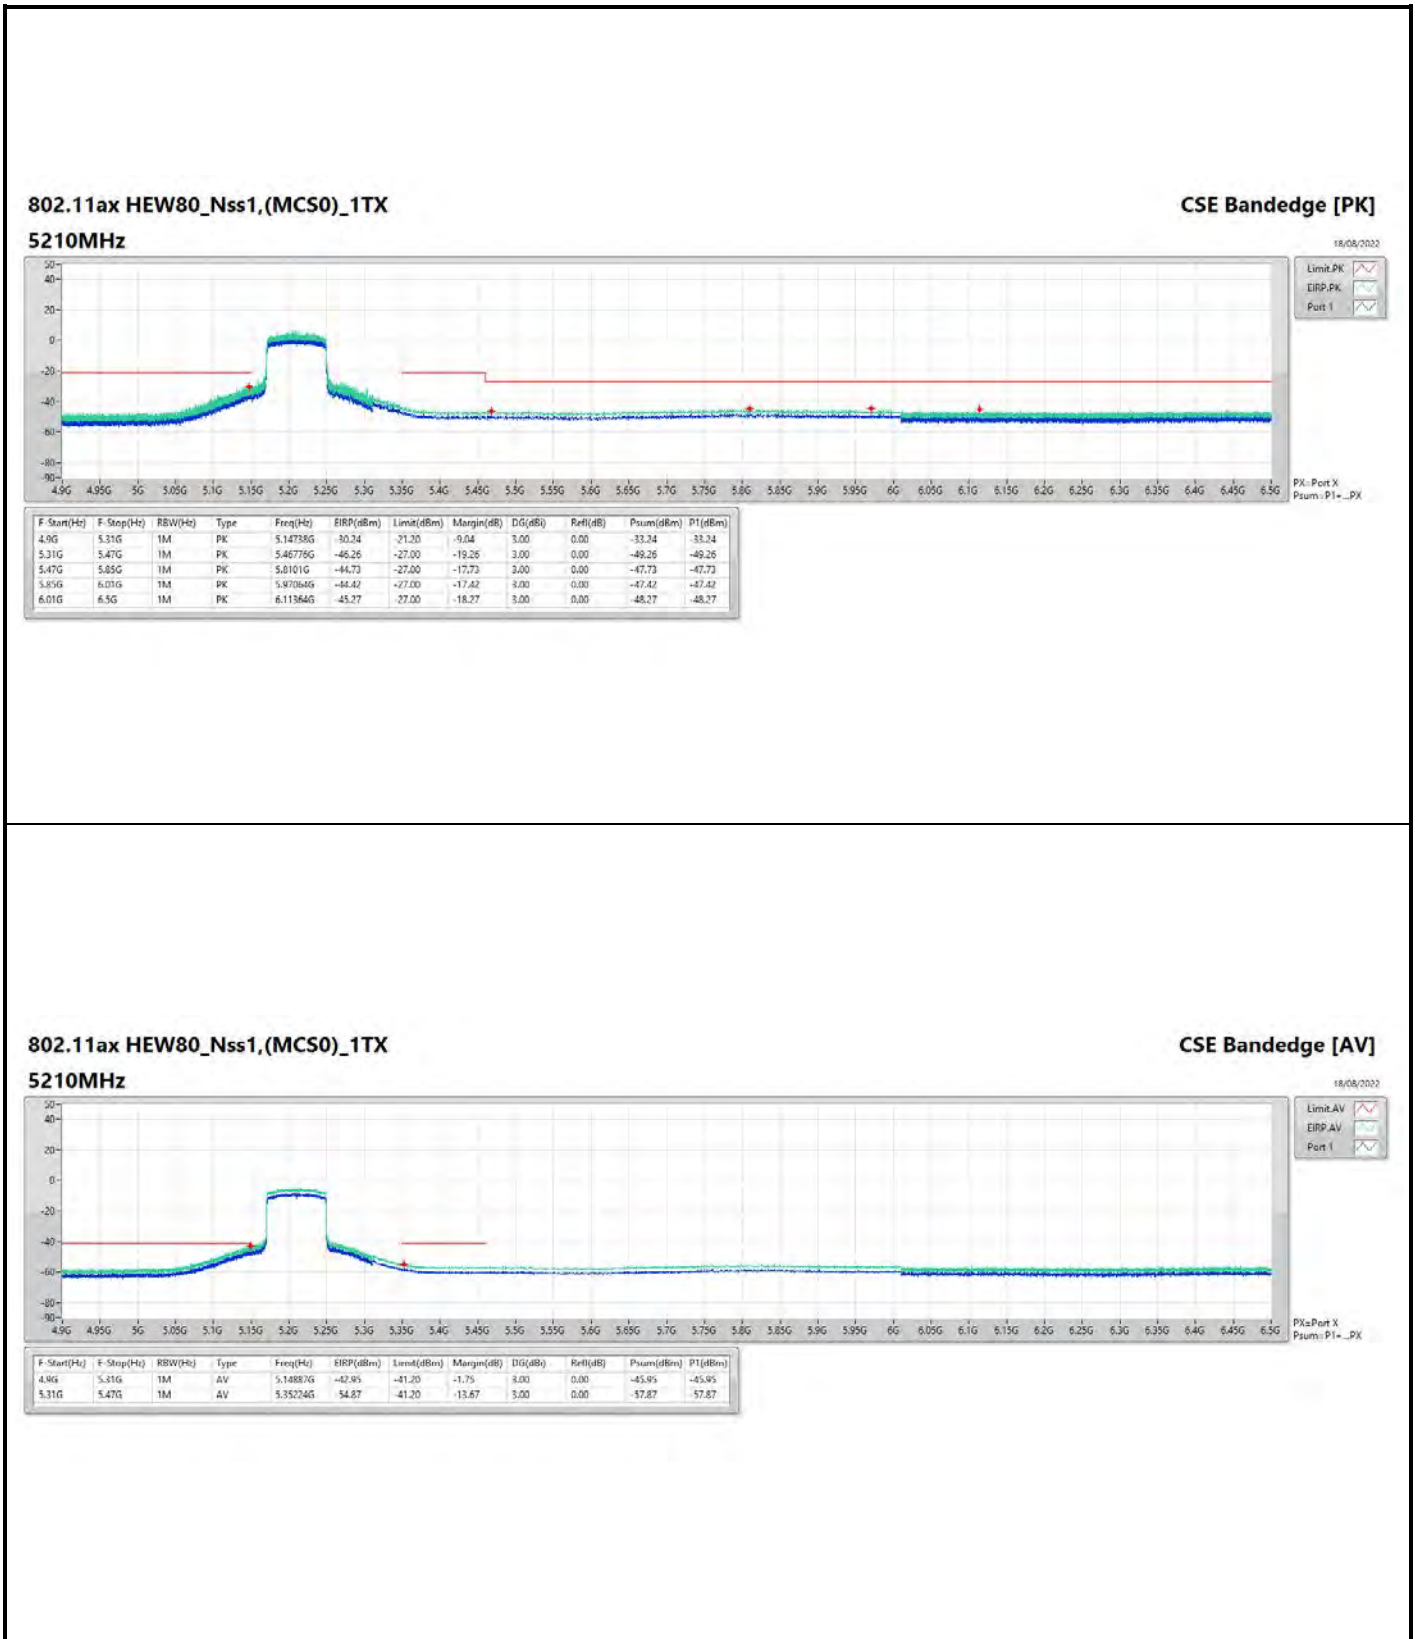

DG = Directional Gain ; PX=Port X; Psum=P1+P2+...PX

**802.11a\_Nss1,(6Mbps)\_2TX**

**5240MHz**

**CSE Bandedge [AV]**

18/08/2022

**802.11ax HEW40\_Nss1,(MCS0)\_2TX**

**5795MHz**

**CSE Bandedge [AV]**