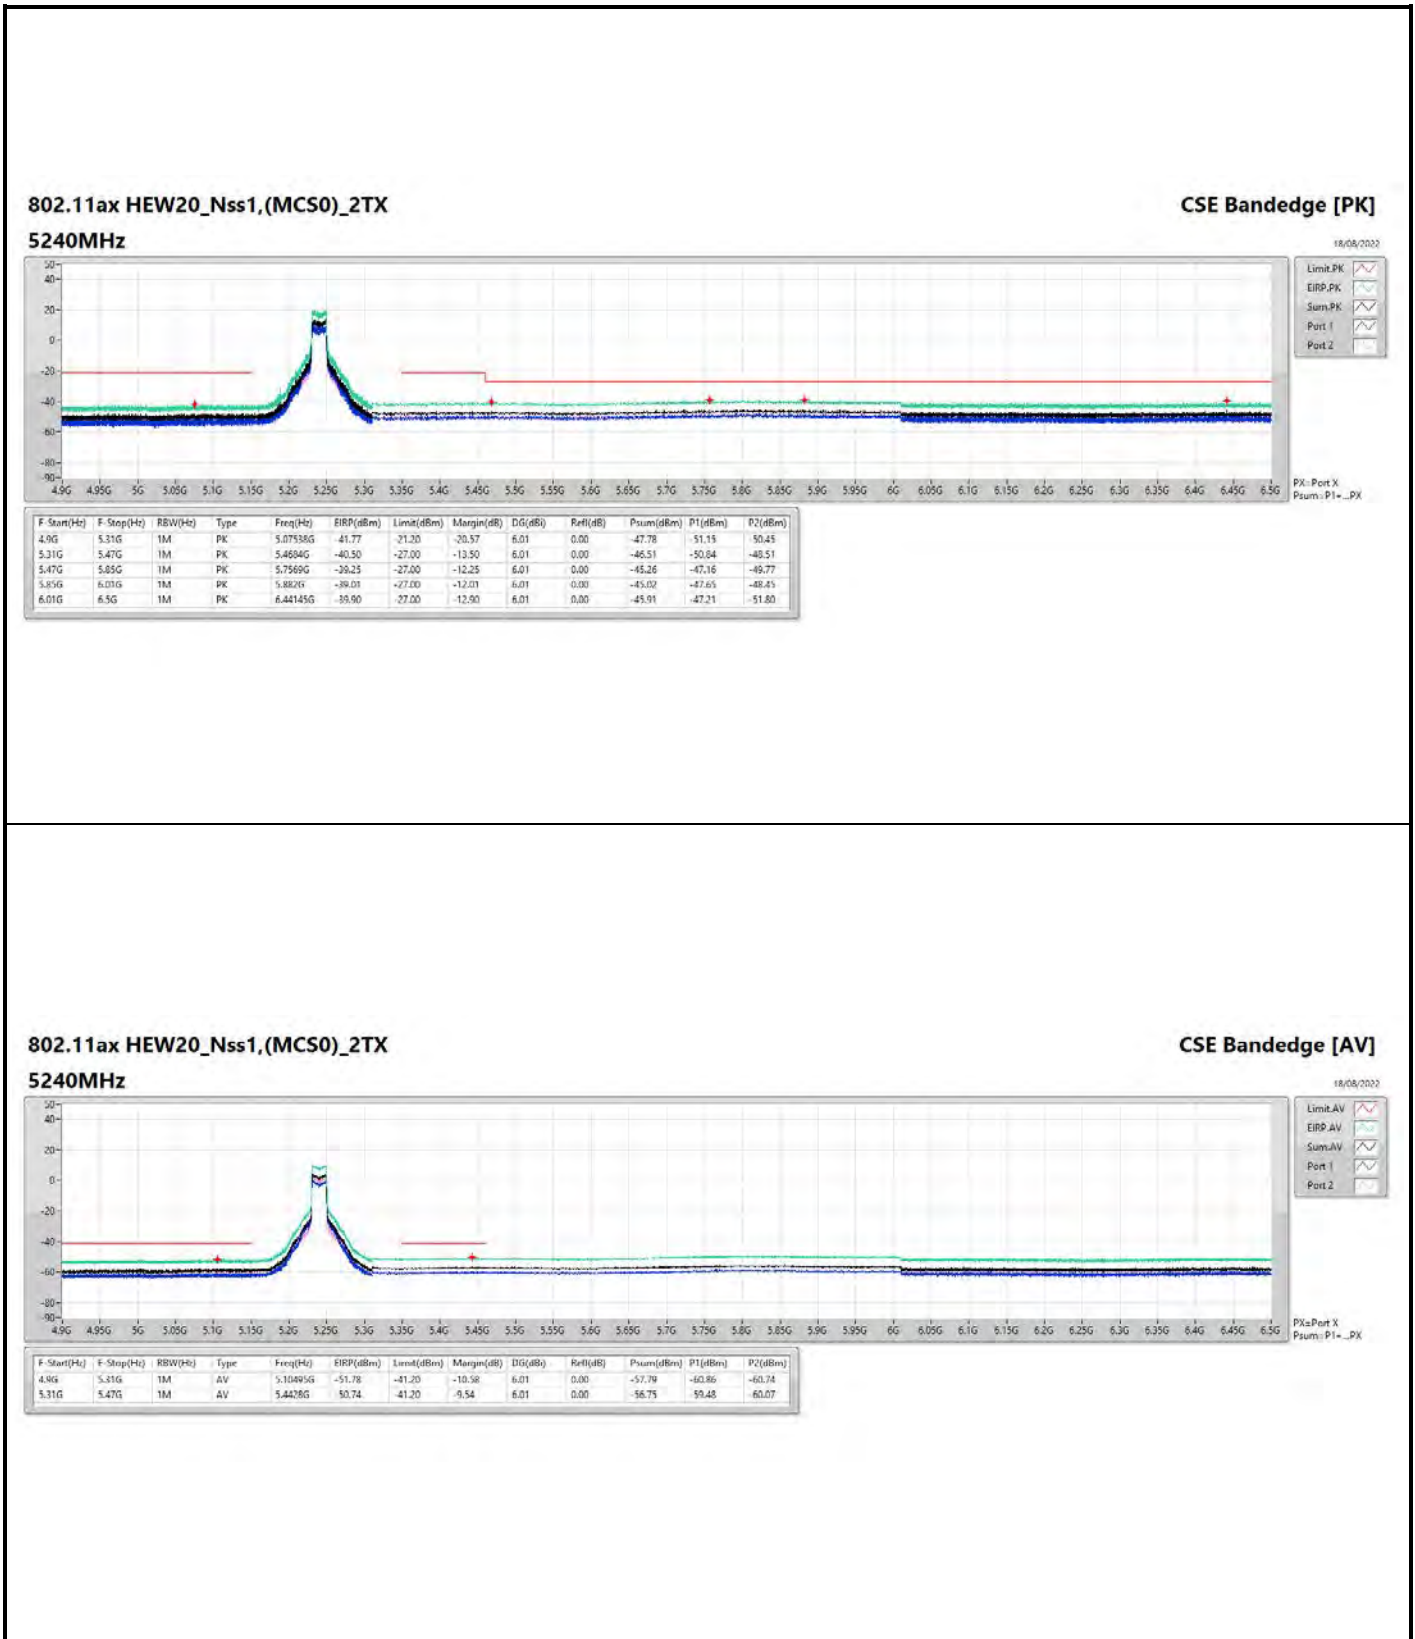

DG = Directional Gain ; PX=Port X; Psum=P1+P2+...PX

**802.11a\_Nss1,(6Mbps)\_2TX**

**5240MHz**

**CSE Bandedge [AV]**

18/08/2022

**802.11ax HEW40\_Nss1,(MCS0)\_2TX**

**5795MHz**

**CSE Bandedge [AV]**