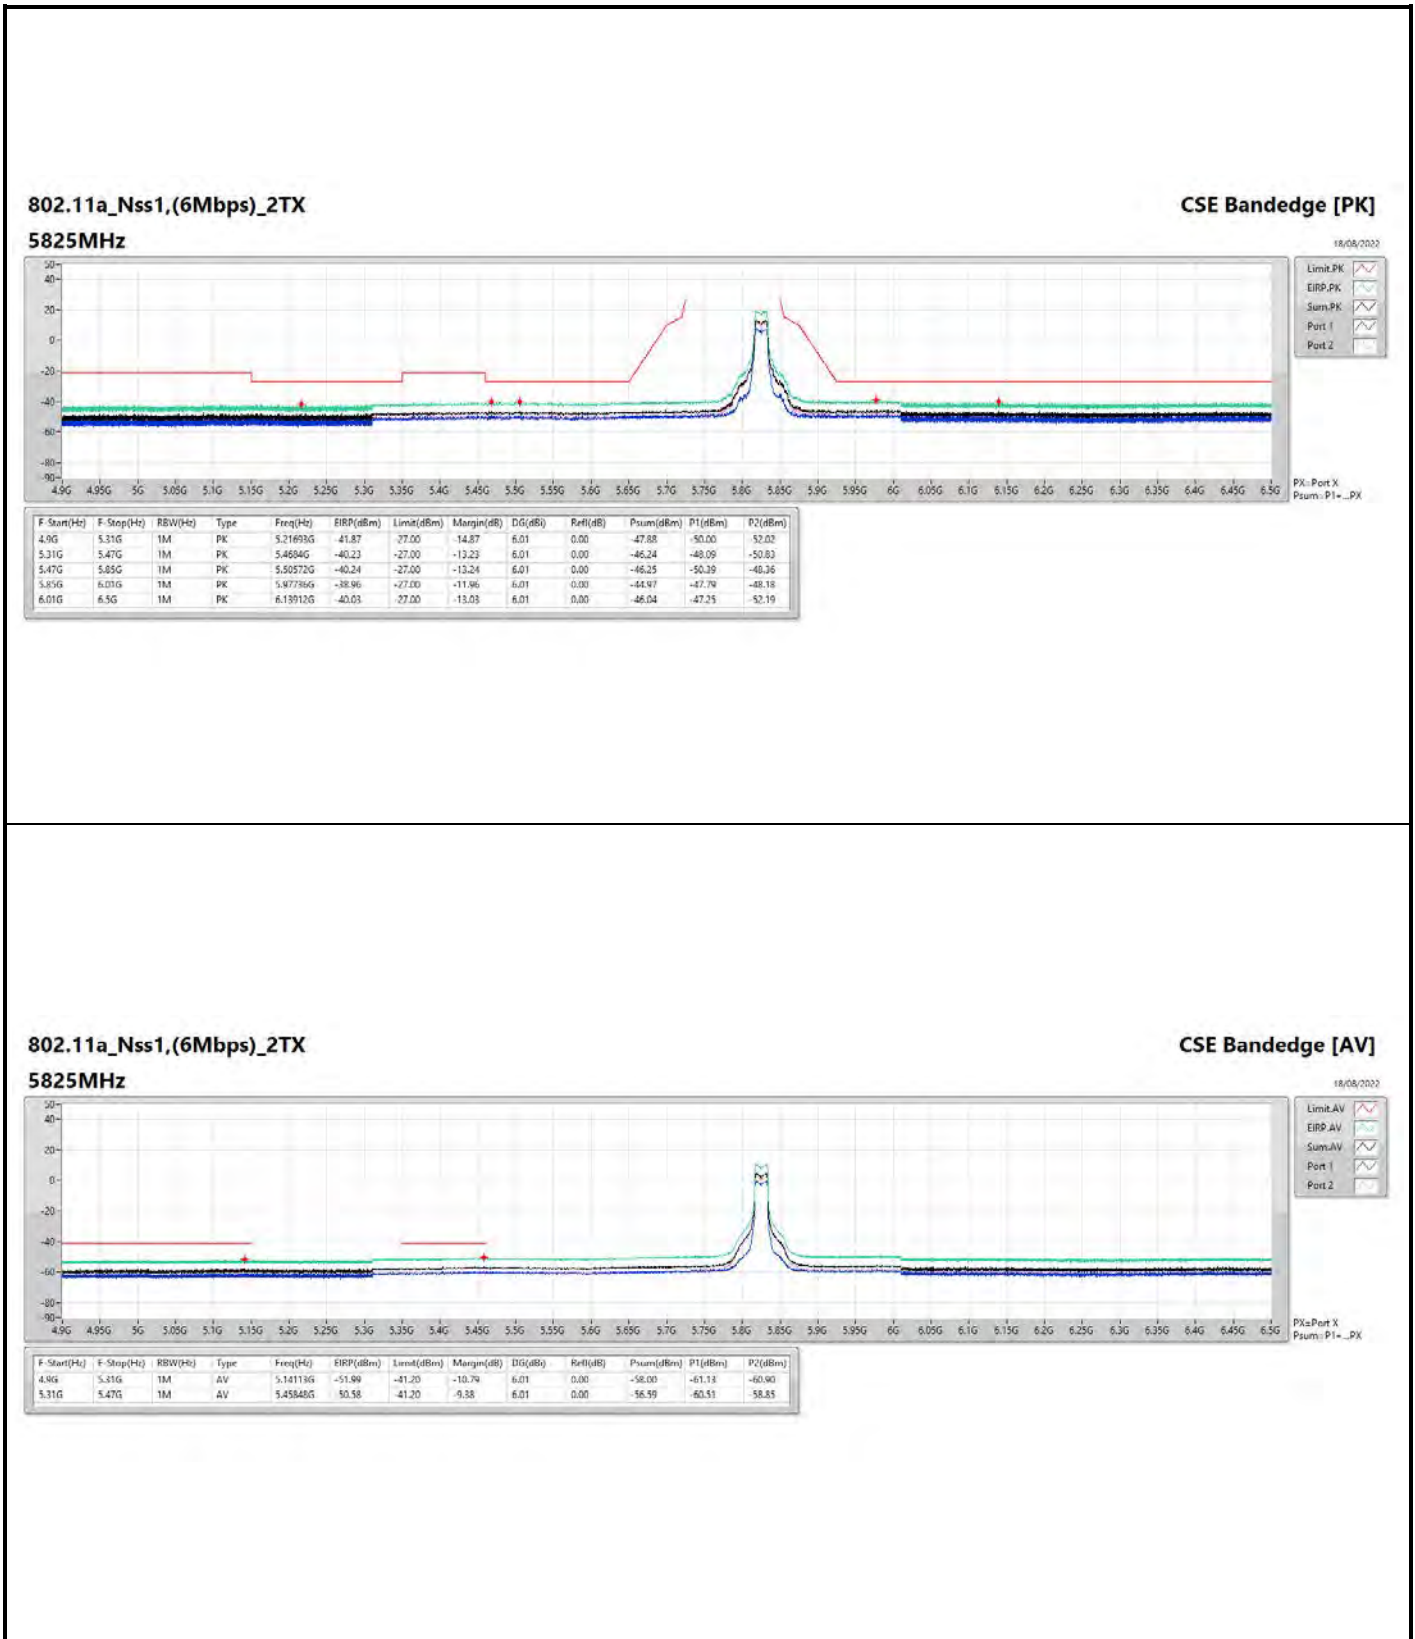

DG = Directional Gain ; PX=Port X; Psum=P1+P2+...PX

**802.11a\_Nss1,(6Mbps)\_2TX**

**5240MHz**

**CSE Bandedge [AV]**

18/08/2022

**802.11ax HEW40\_Nss1,(MCS0)\_2TX**

**5795MHz**

**CSE Bandedge [AV]**