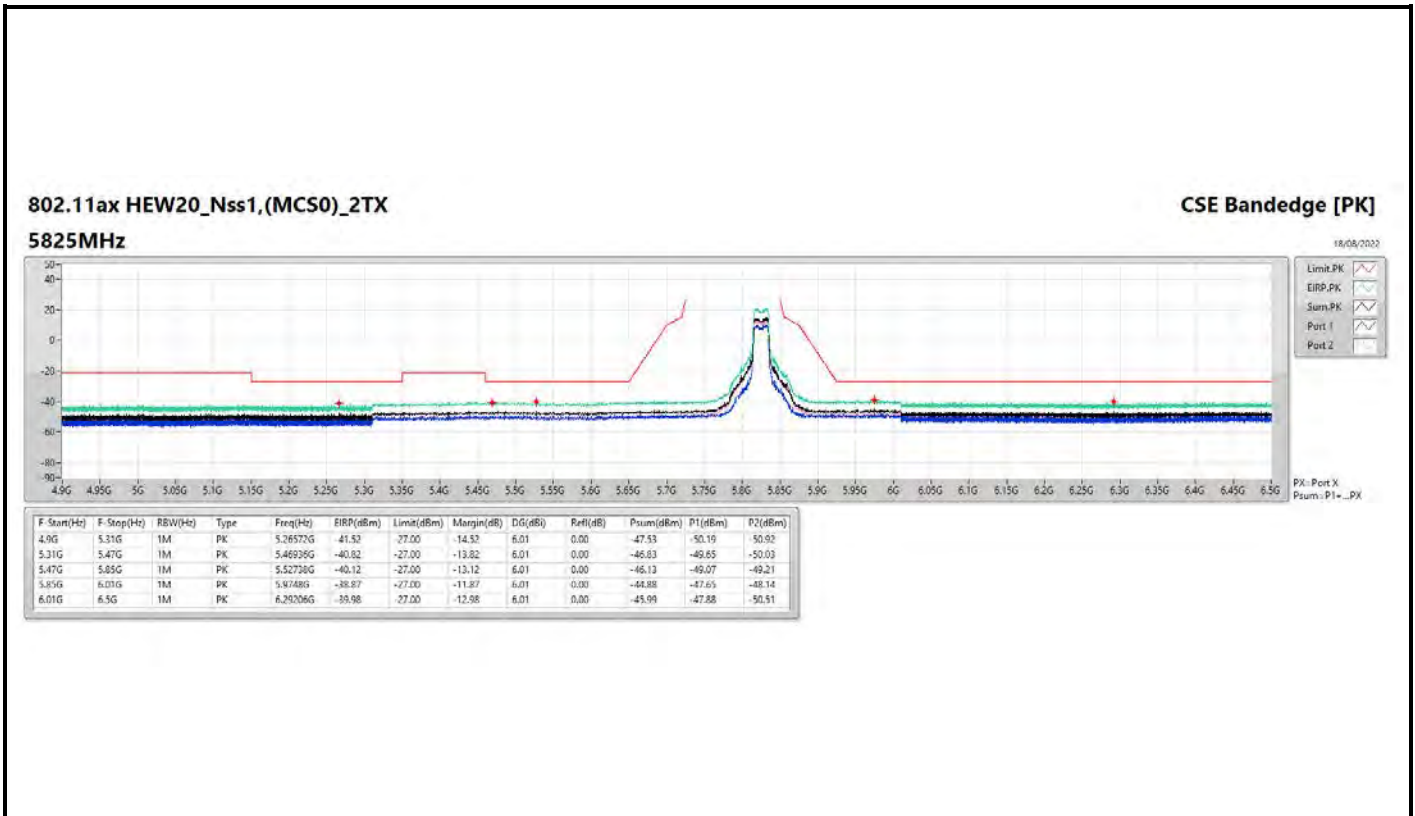

DG = Directional Gain ; PX=Port X; Psum=P1+P2+...PX

**802.11a\_Nss1,(6Mbps)\_2TX**

**5240MHz**

**CSE Bandedge [AV]**

18/08/2022

**802.11ax HEW40\_Nss1,(MCS0)\_2TX**

**5795MHz**

**CSE Bandedge [AV]**