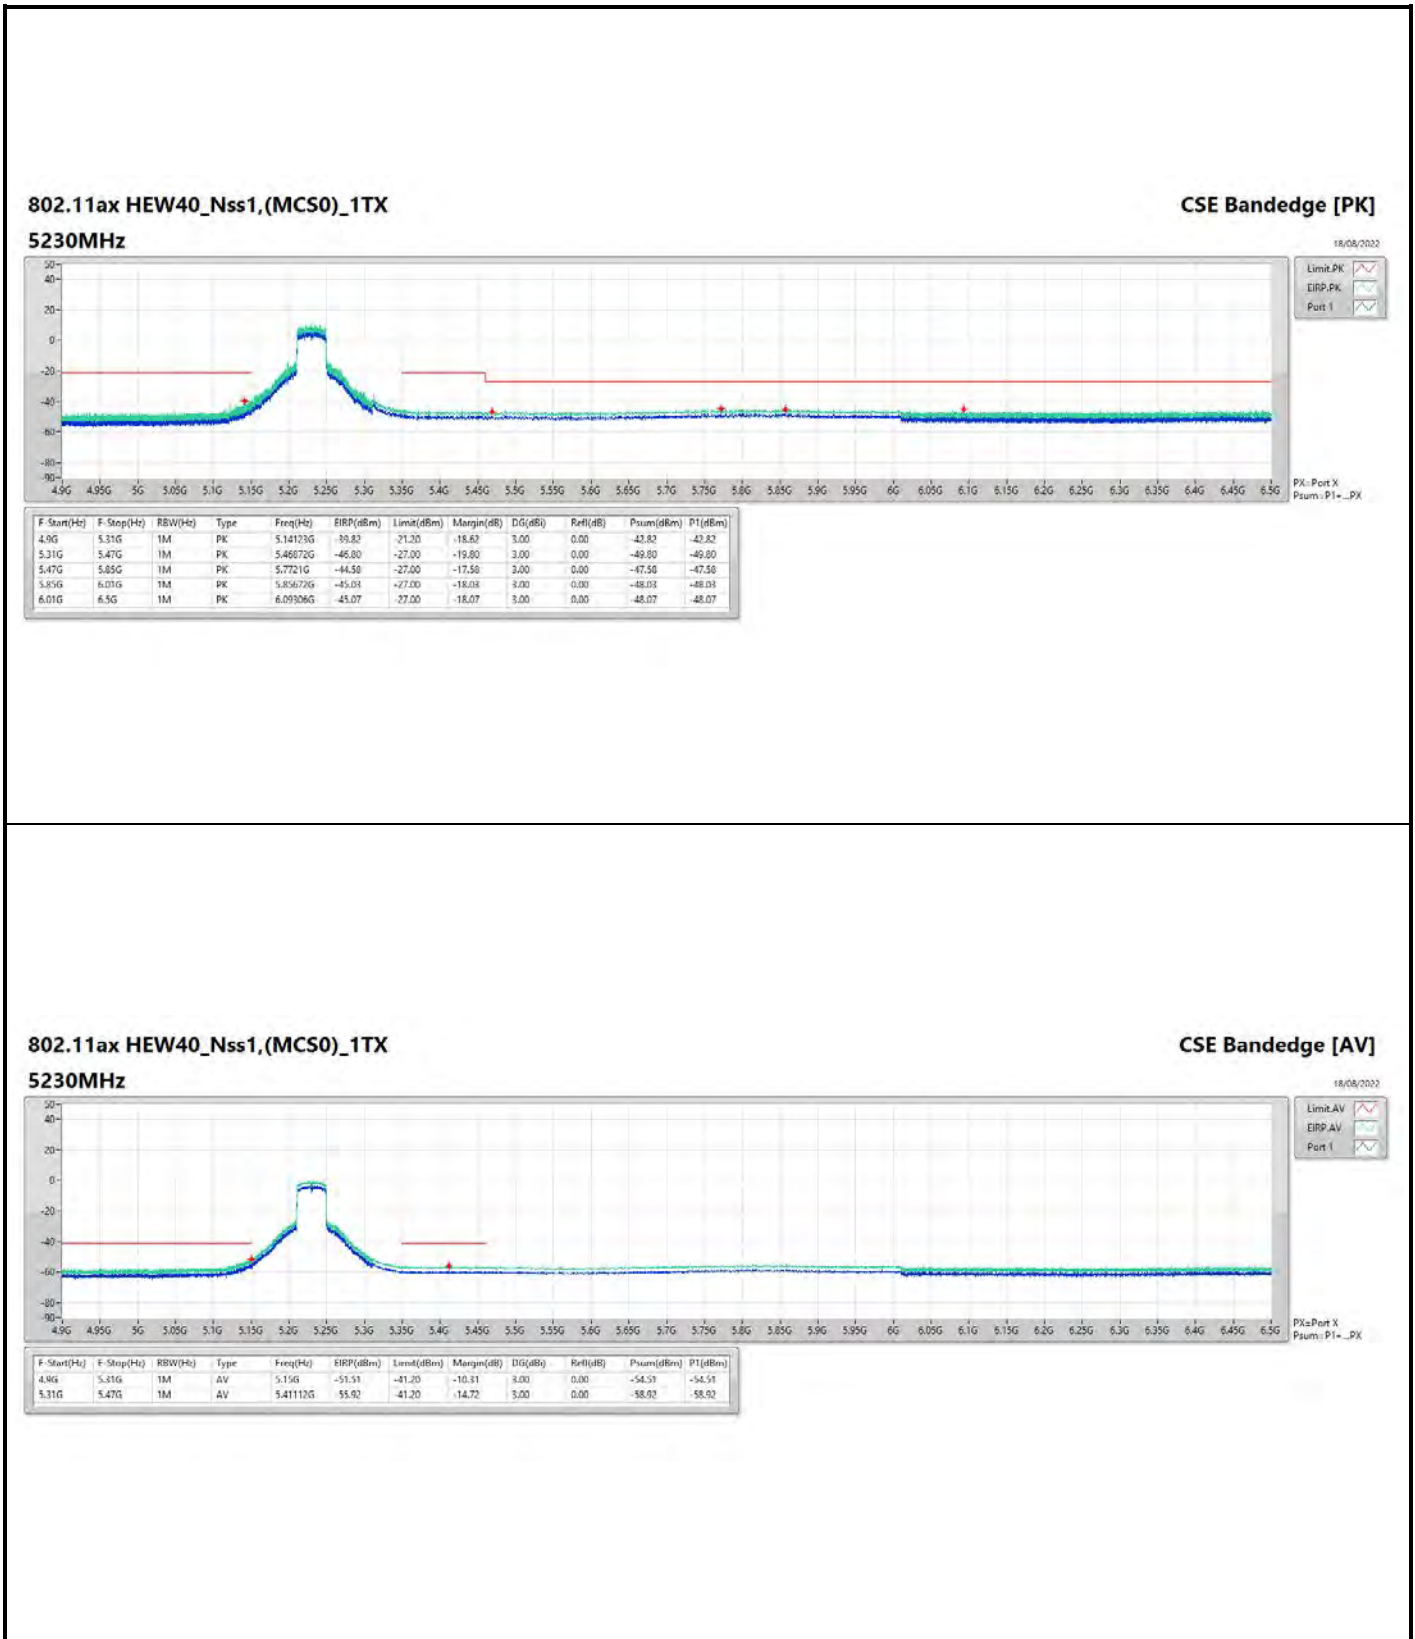

DG = Directional Gain ; PX=Port X; Psum=P1+P2+...PX

**802.11a\_Nss1,(6Mbps)\_2TX**

**5240MHz**

**CSE Bandedge [AV]**

18/08/2022

**802.11ax HEW40\_Nss1,(MCS0)\_2TX**

**5795MHz**

**CSE Bandedge [AV]**