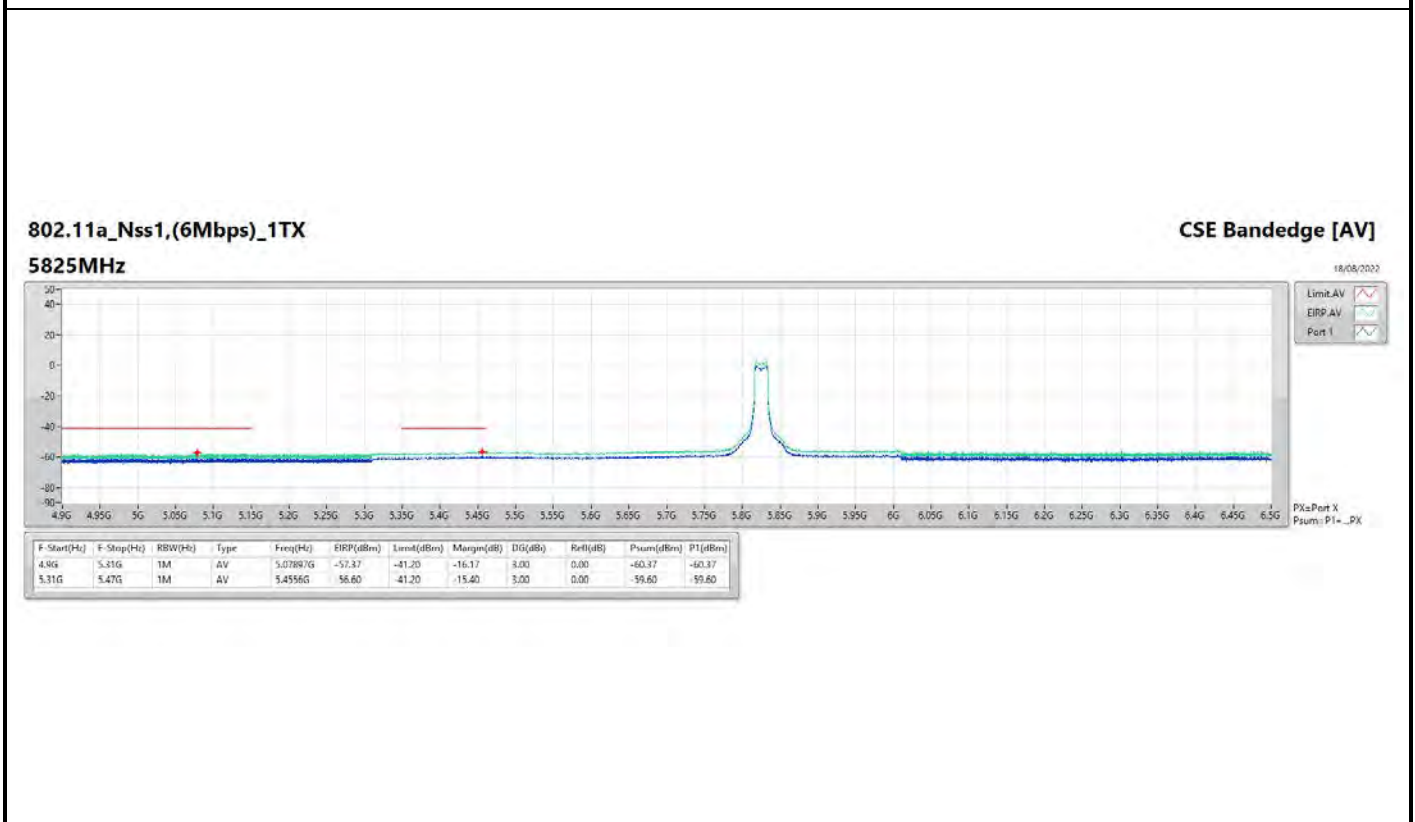

DG = Directional Gain ; PX=Port X; Psum=P1+P2+...PX

**802.11a\_Nss1,(6Mbps)\_2TX**

**5240MHz**

**CSE Bandedge [AV]**

18/08/2022

**802.11ax HEW40\_Nss1,(MCS0)\_2TX**

**5795MHz**

**CSE Bandedge [AV]**