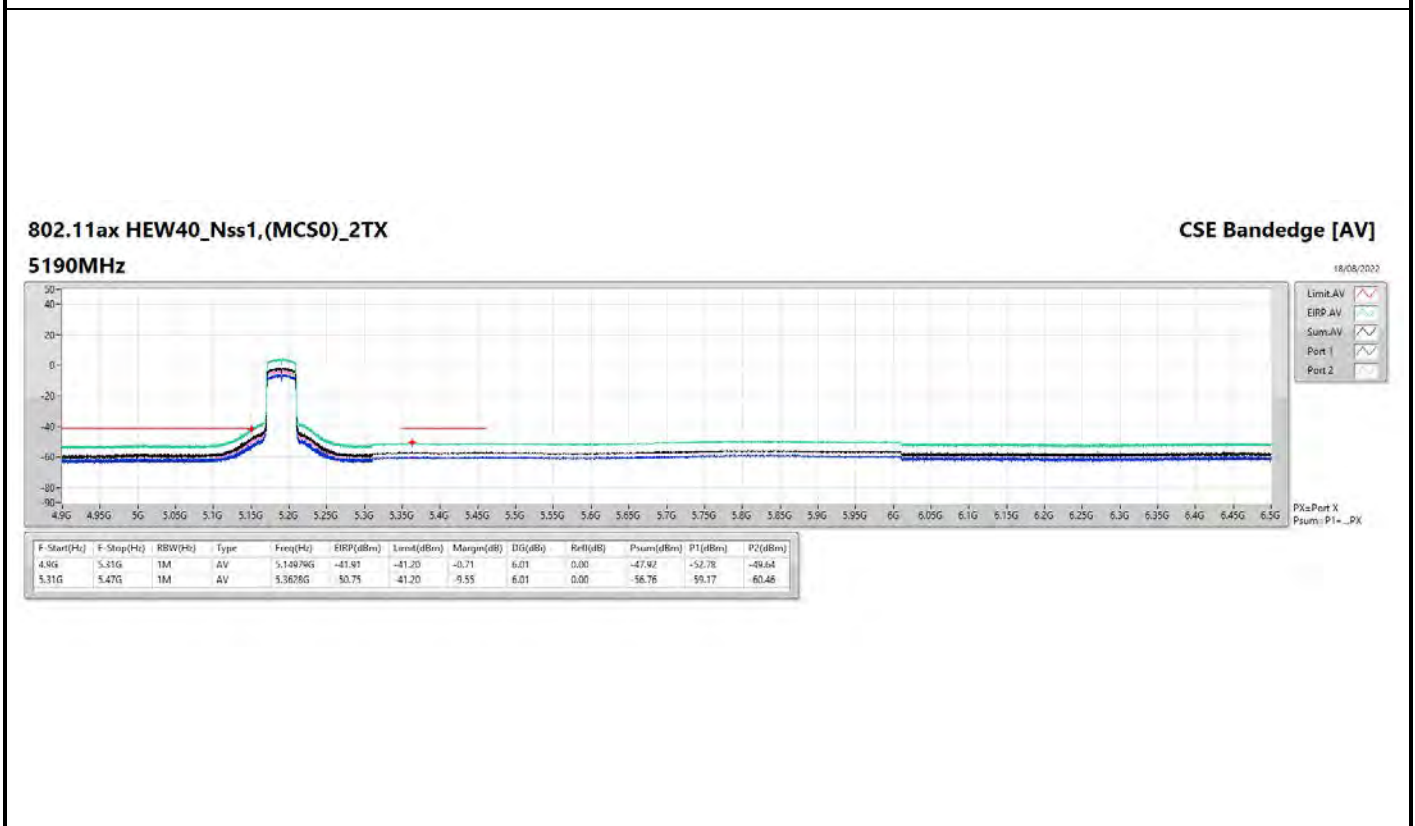

DG = Directional Gain ; PX=Port X; Psum=P1+P2+...PX

**802.11a\_Nss1,(6Mbps)\_2TX**

**5240MHz**

**CSE Bandedge [AV]**

18/08/2022

**802.11ax HEW40\_Nss1,(MCS0)\_2TX**

**5795MHz**

**CSE Bandedge [AV]**