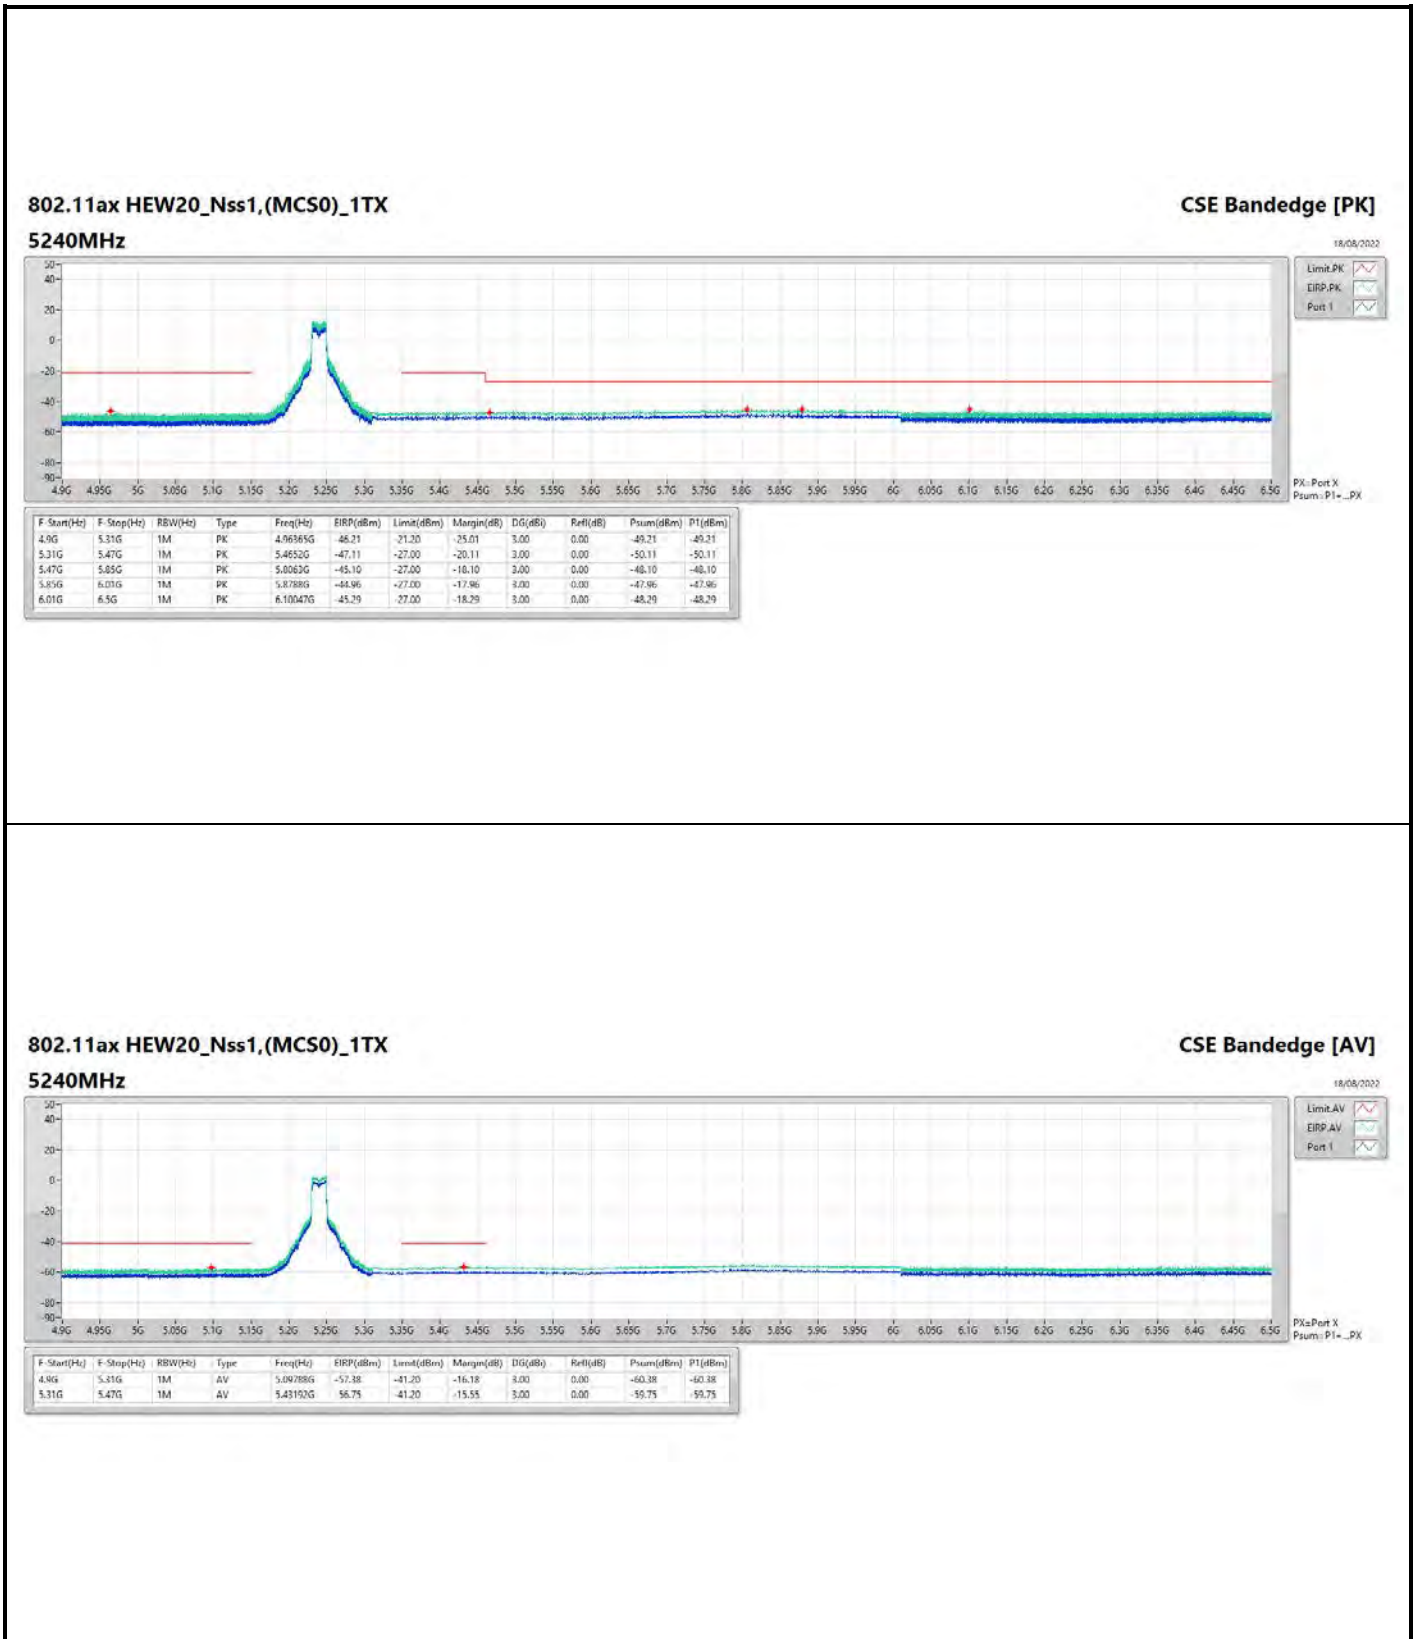

DG = Directional Gain ; PX=Port X; Psum=P1+P2+...PX

**802.11a\_Nss1,(6Mbps)\_2TX**

**5240MHz**

**CSE Bandedge [AV]**

18/08/2022

**802.11ax HEW40\_Nss1,(MCS0)\_2TX**

**5795MHz**

**CSE Bandedge [AV]**