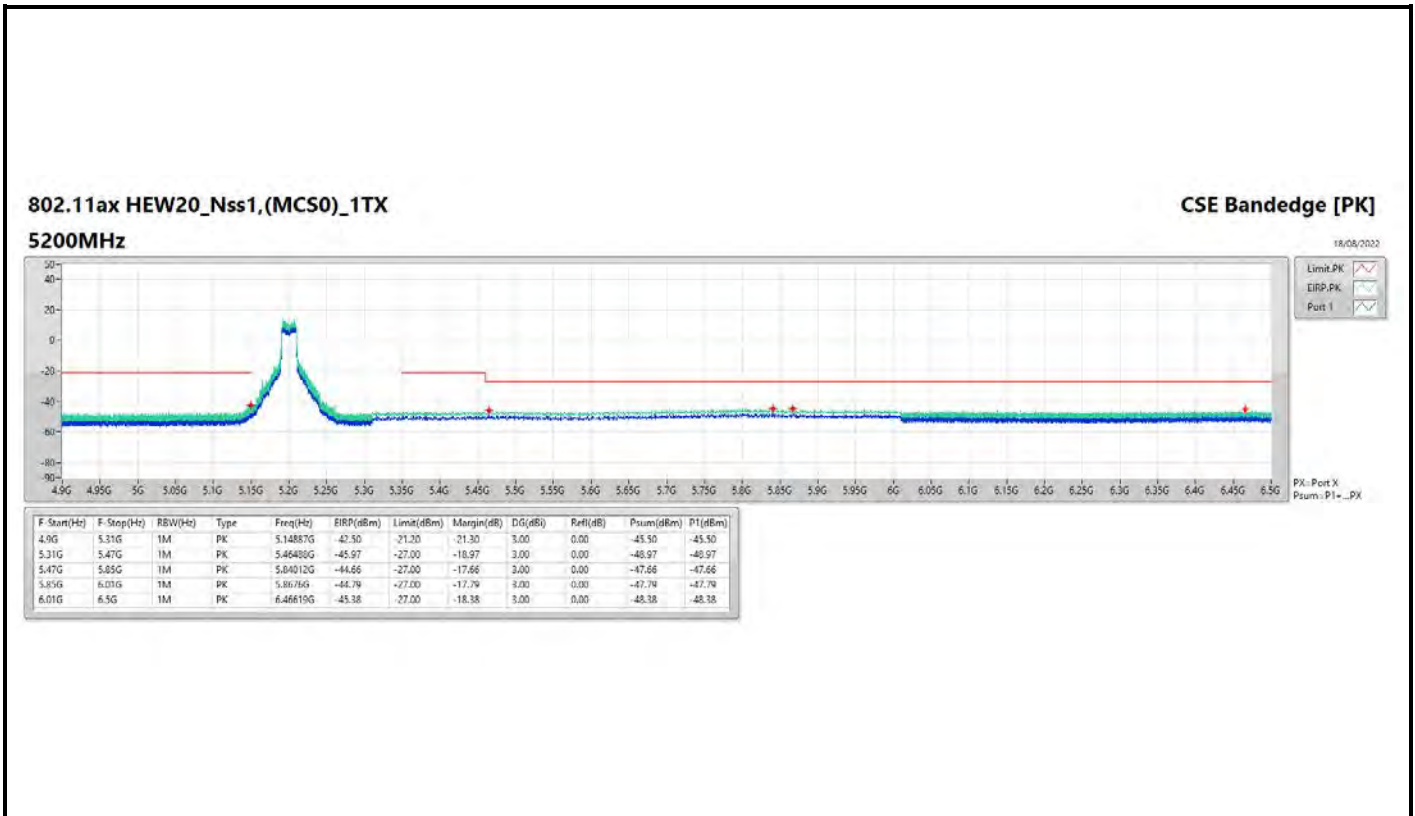

DG = Directional Gain ; PX=Port X; Psum=P1+P2+...PX

**802.11a\_Nss1,(6Mbps)\_2TX**

**5240MHz**

**CSE Bandedge [AV]**

18/08/2022

**802.11ax HEW40\_Nss1,(MCS0)\_2TX**

**5795MHz**

**CSE Bandedge [AV]**