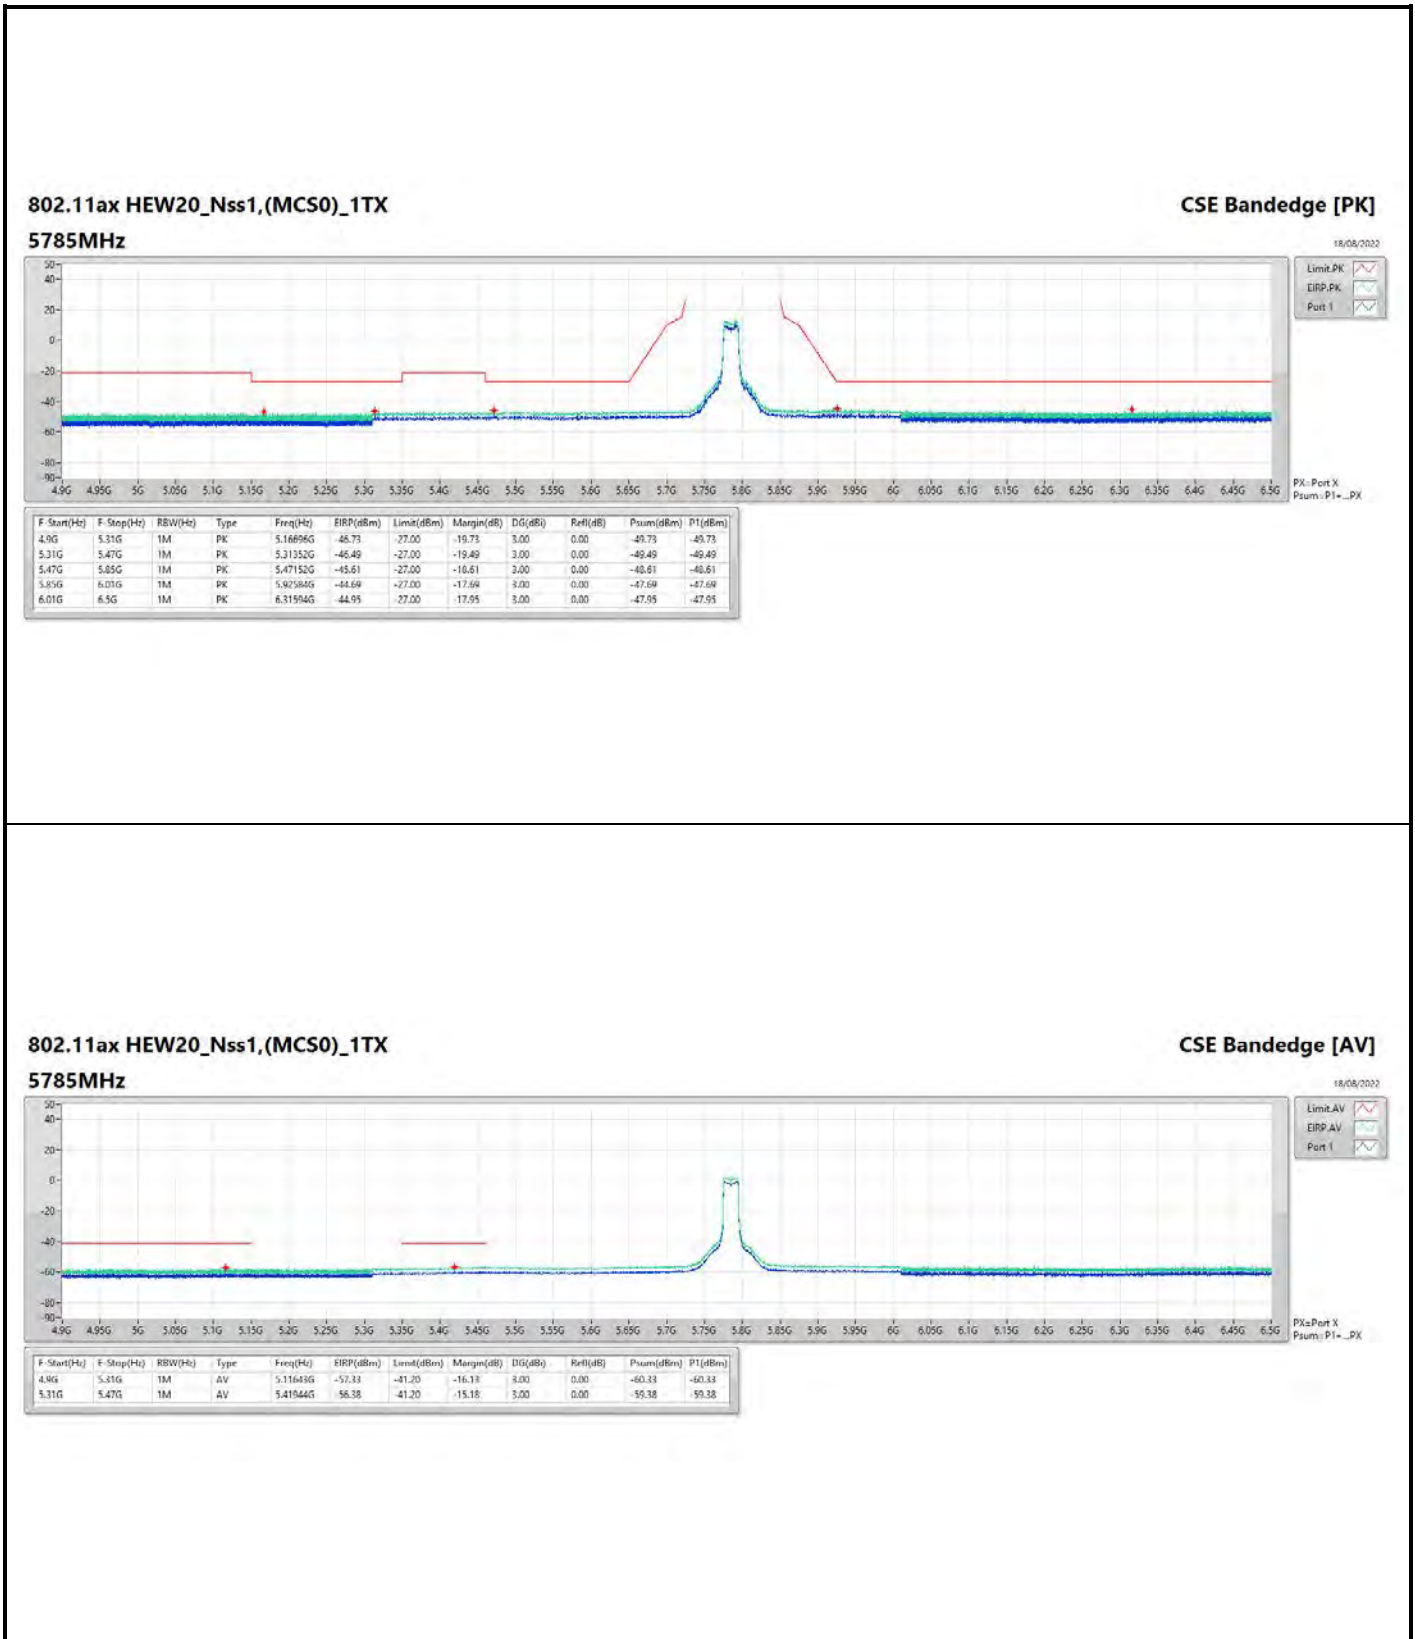

DG = Directional Gain ; PX=Port X; Psum=P1+P2+...PX

**802.11a\_Nss1,(6Mbps)\_2TX**

**5240MHz**

**CSE Bandedge [AV]**

18/08/2022

**802.11ax HEW40\_Nss1,(MCS0)\_2TX**

**5795MHz**

**CSE Bandedge [AV]**