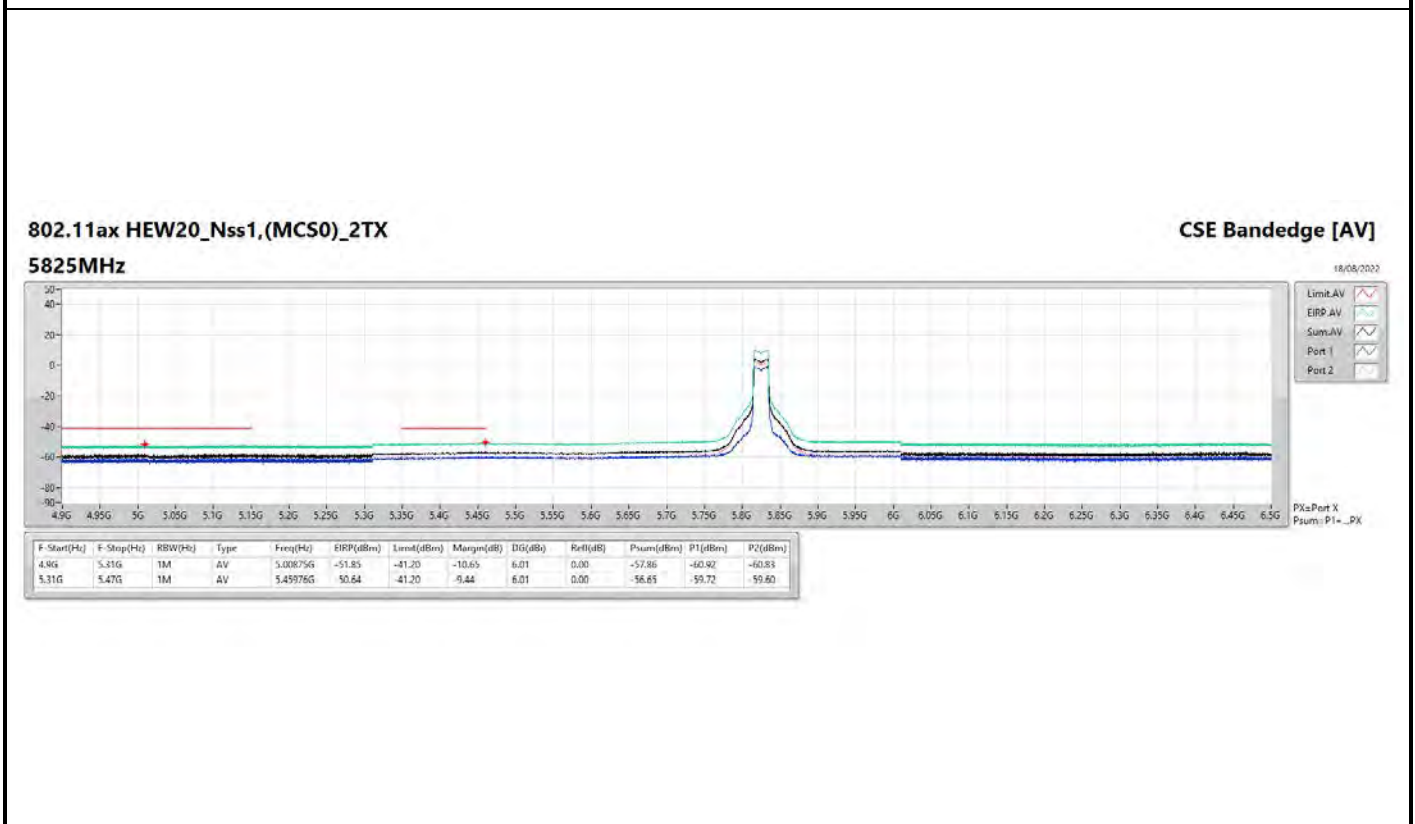

DG = Directional Gain ; PX=Port X; Psum=P1+P2+...PX

**802.11a\_Nss1,(6Mbps)\_2TX**

**5240MHz**

**CSE Bandedge [AV]**

18/08/2022

**802.11ax HEW40\_Nss1,(MCS0)\_2TX**

**5795MHz**

**CSE Bandedge [AV]**