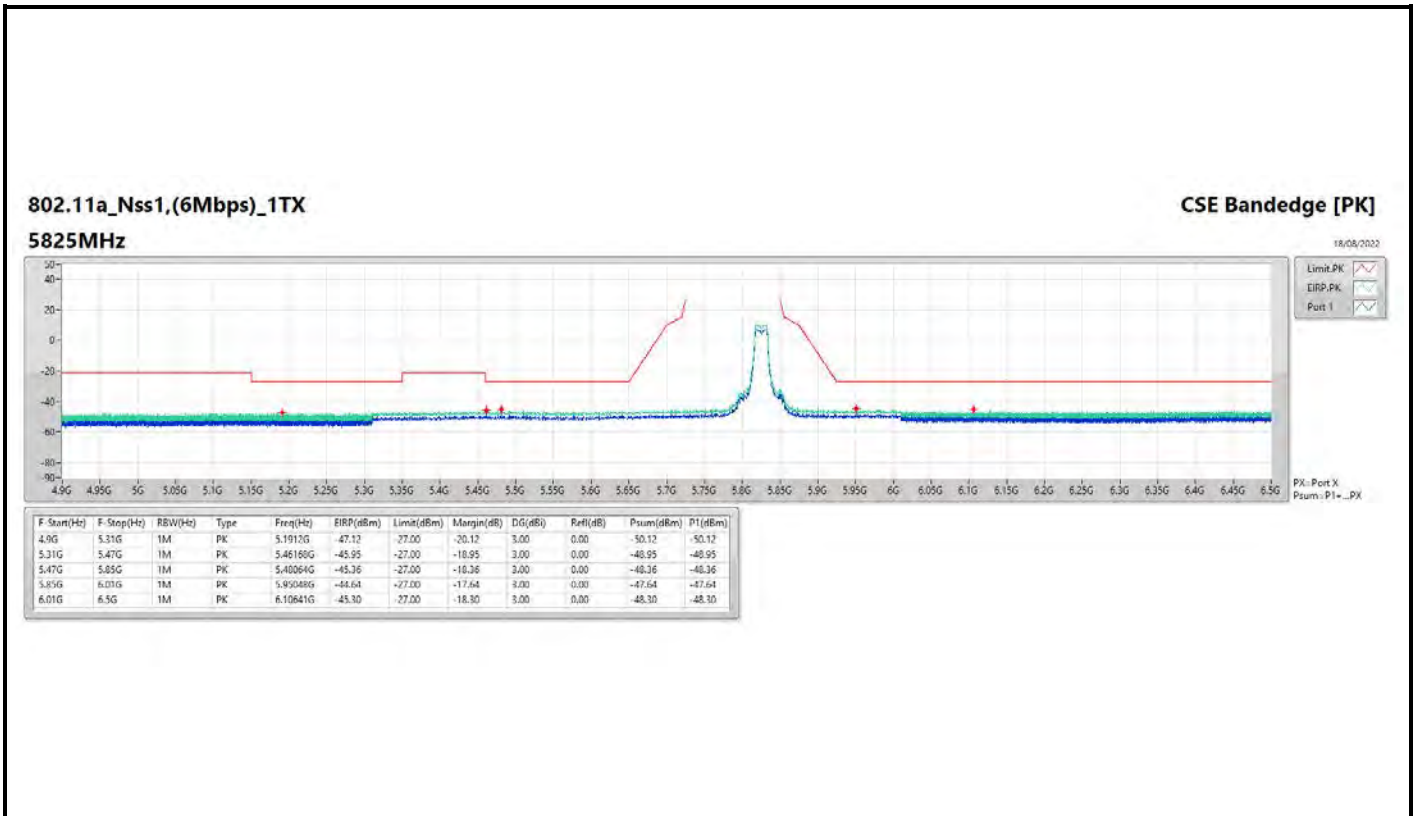

DG = Directional Gain ; PX=Port X; Psum=P1+P2+...PX

**802.11a\_Nss1,(6Mbps)\_2TX**

**5240MHz**

**CSE Bandedge [AV]**

18/08/2022

**802.11ax HEW40\_Nss1,(MCS0)\_2TX**

**5795MHz**

**CSE Bandedge [AV]**