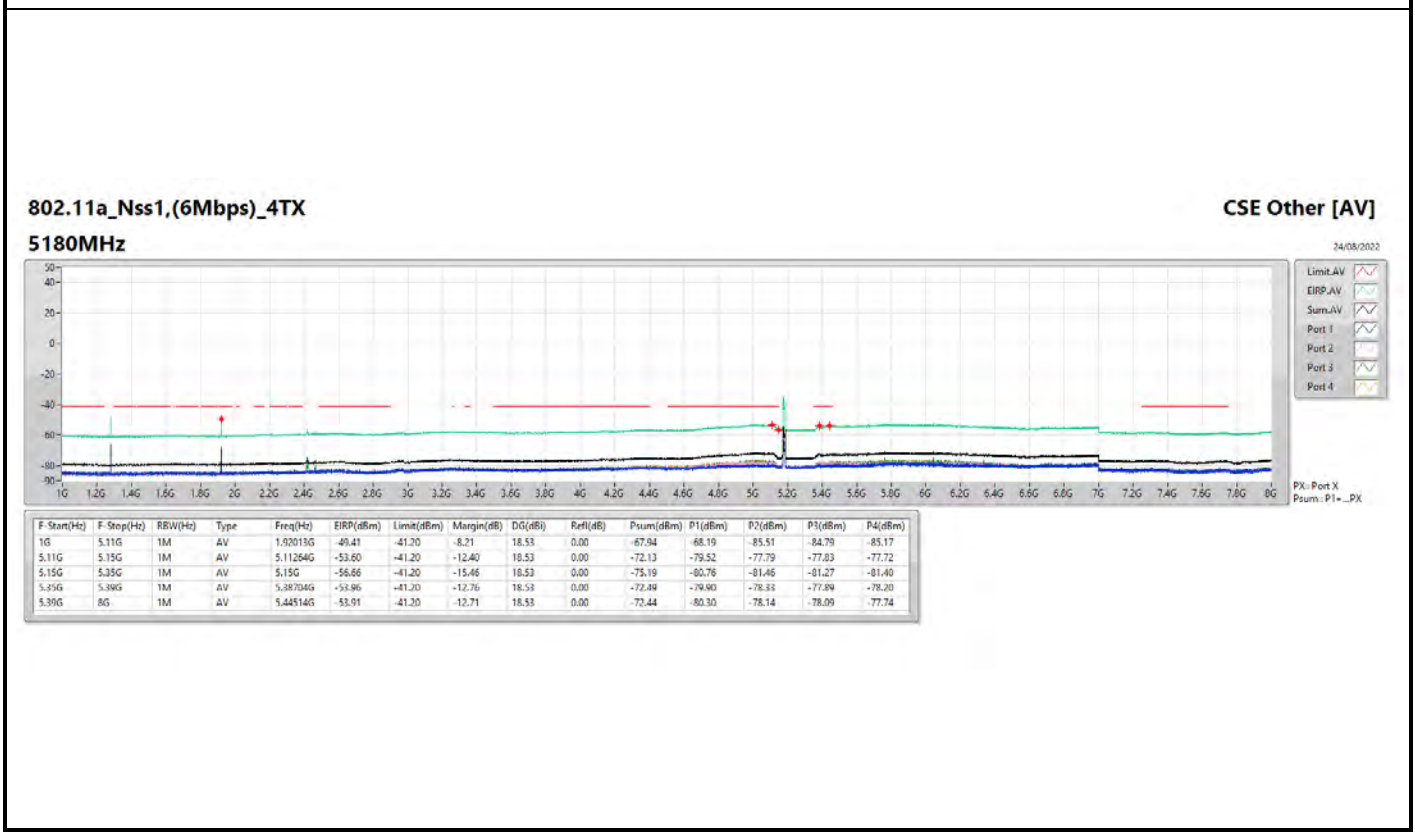

CSE_Pine R2_Antenna set 10 (Harmonic 1GHz ~ 8GHz)_P to M Appendix E.14