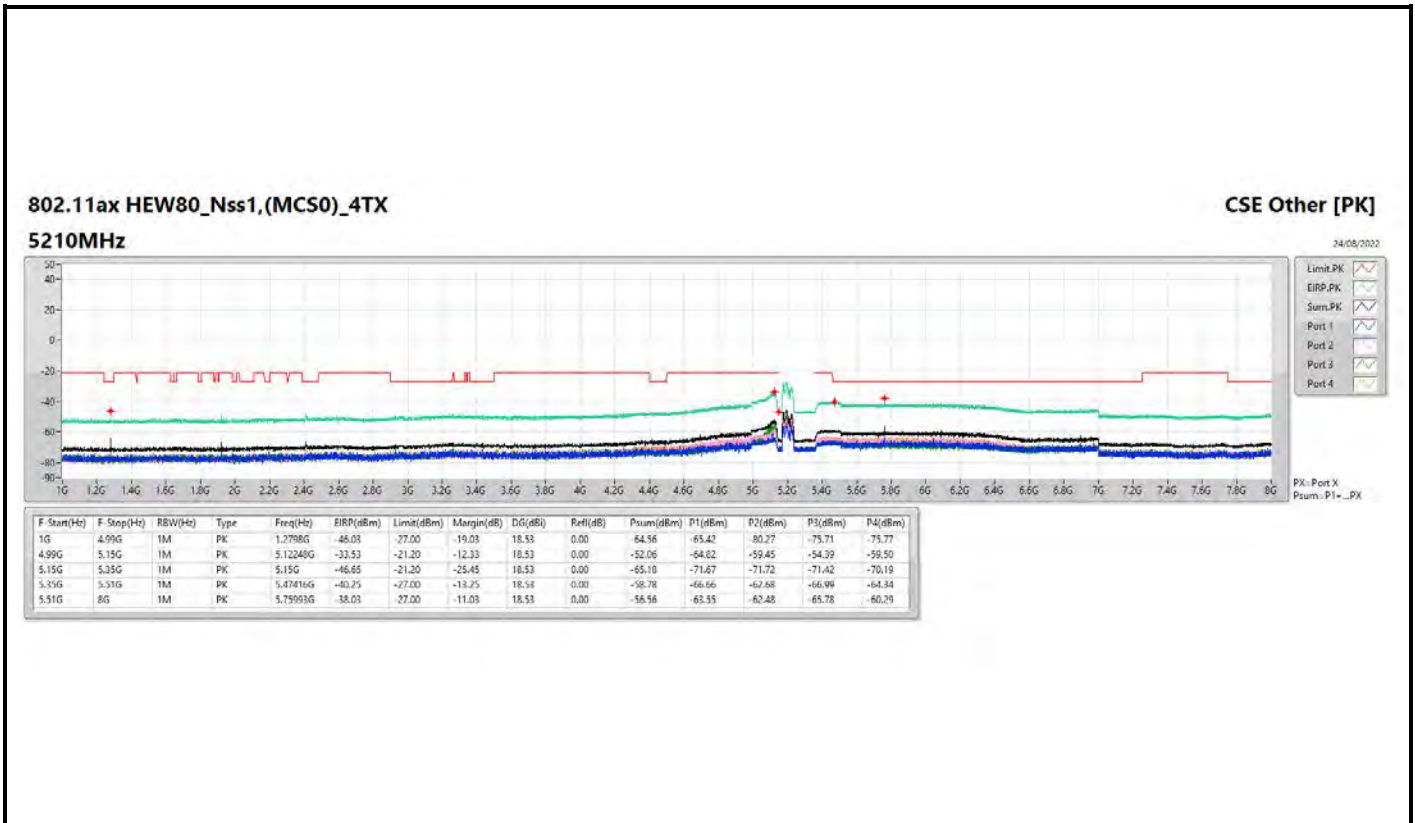

CSE_Pine R2_Antenna set 10 (Harmonic 1GHz ~ 8GHz)_P to M Appendix E.14