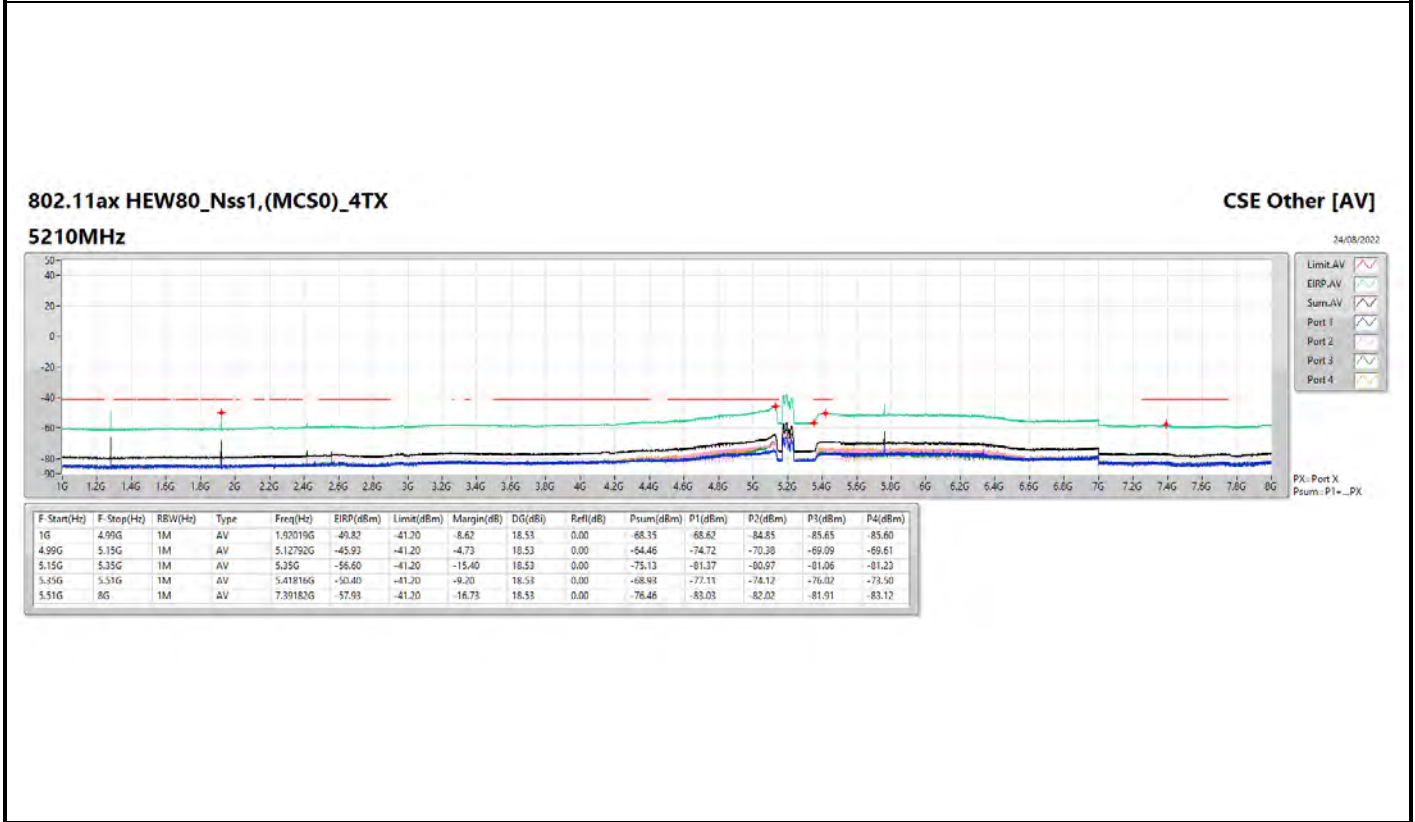

CSE_Pine R2_Antenna set 10 (Harmonic 1GHz ~ 8GHz)_P to M Appendix E.14