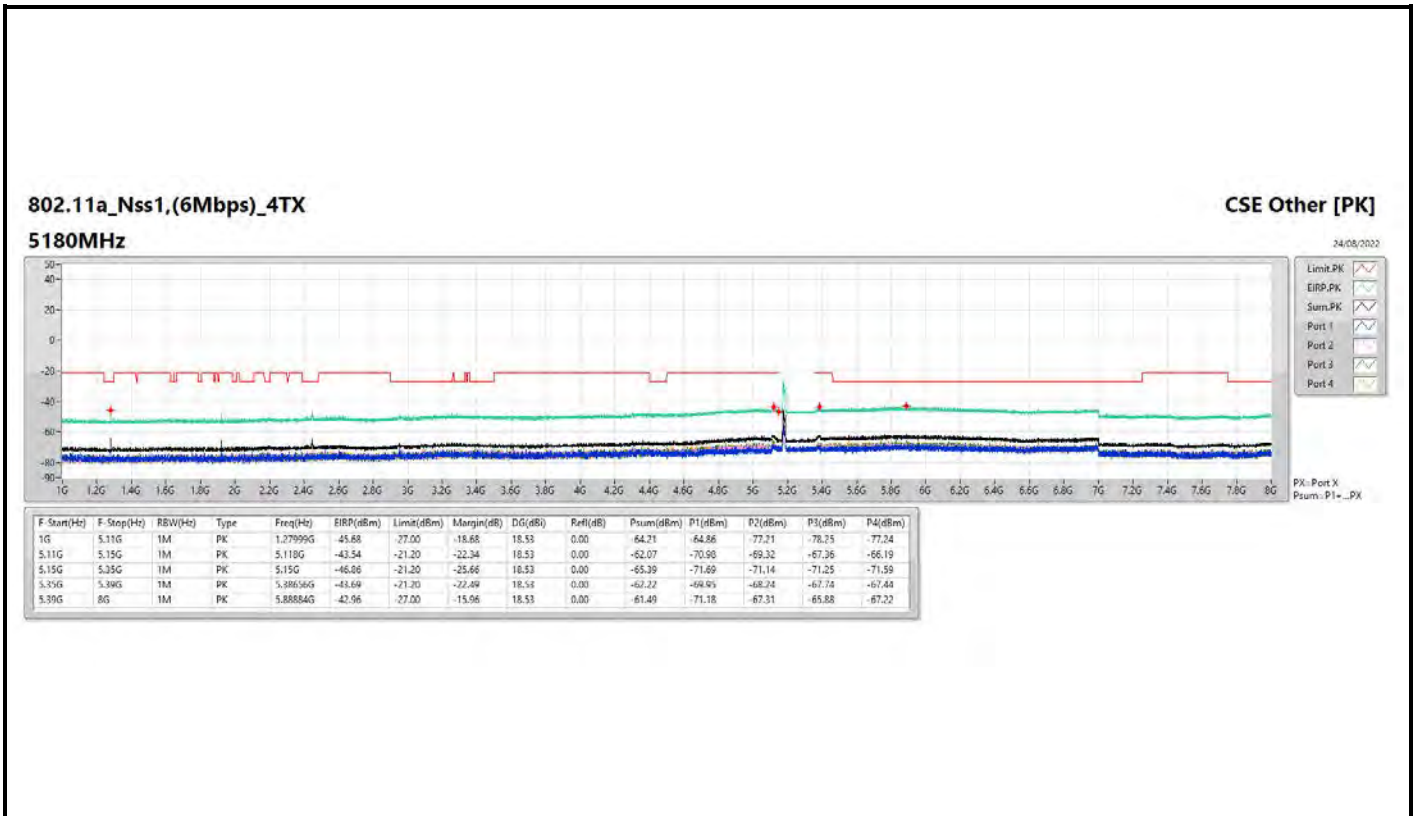

CSE_Pine R2_Antenna set 10 (Harmonic 1GHz ~ 8GHz)_P to M Appendix E.14