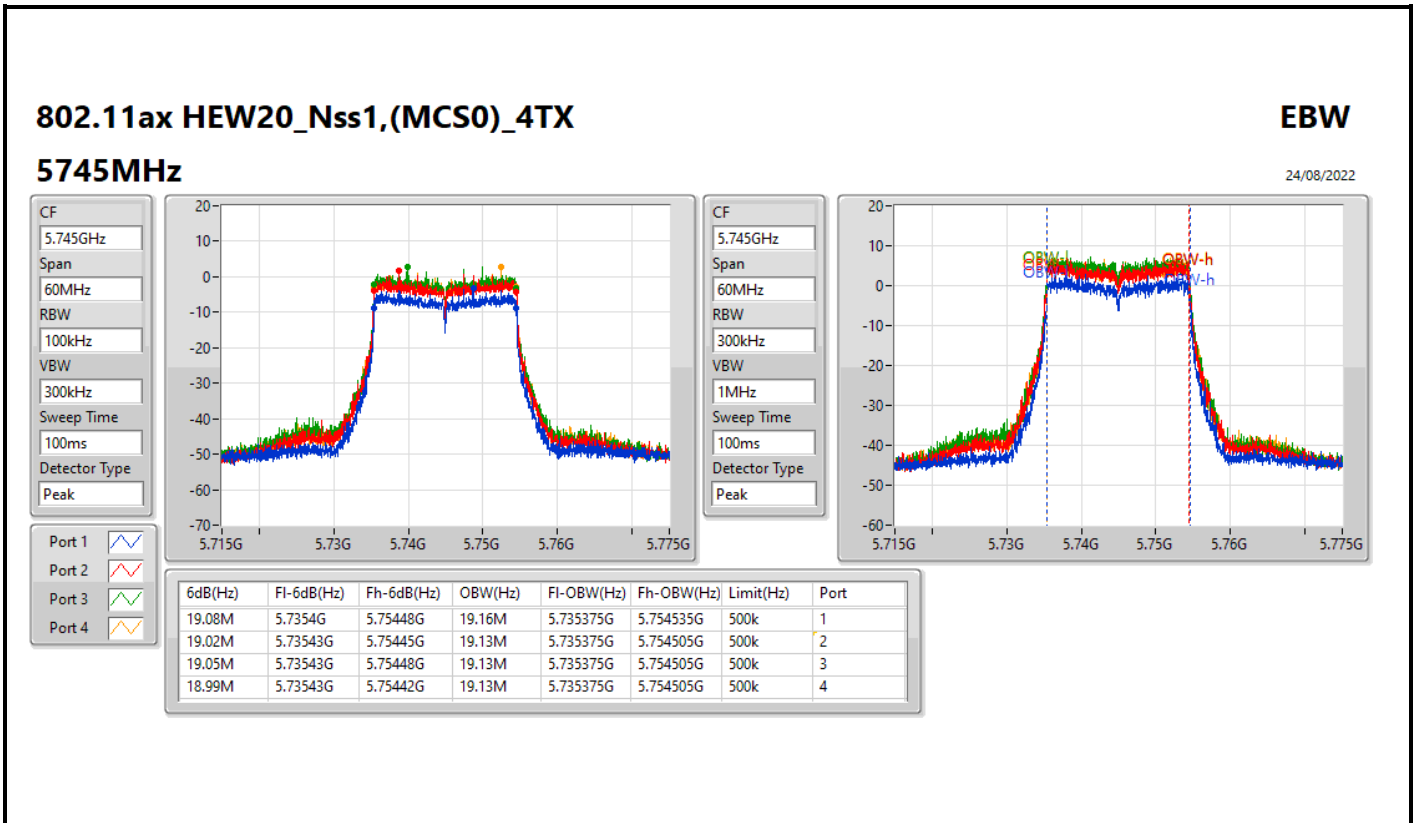

802.11ax HEW20\_Nss1,(MCS0)\_4TX

EBW

5200MHz

24/08/2022

802.11ax HEW20\_Nss1,(MCS0)\_4TX

EBW

5240MHz

24/08/2022