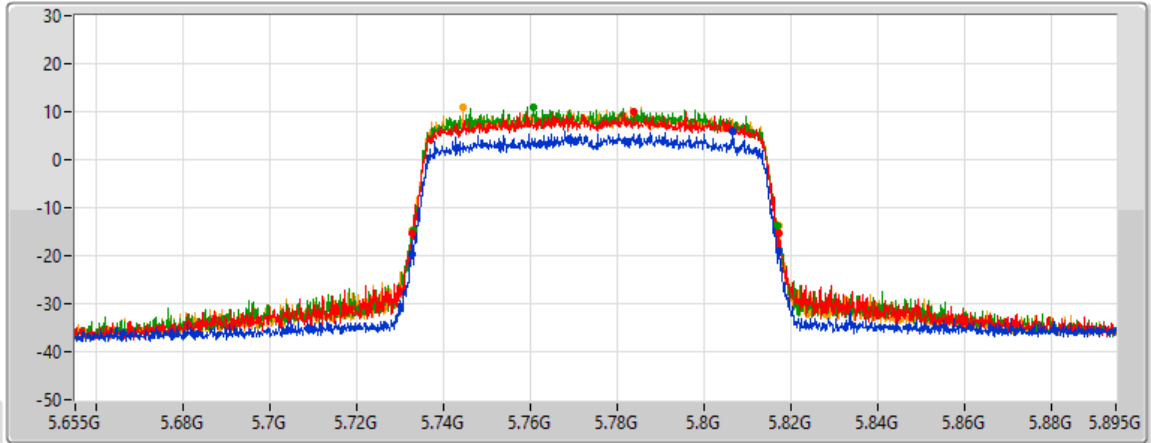

802.11ax HEW80_Nss1,(MCS0)_4TX

EBW

5775MHz

24/08/2022

CF
5.775GHz
Span
240MHz
RBW
2MHz
VBW
10MHz
Sweep Time
100ms
Detector Type
Peak

Port 1
Port 2
Port 3
Port 4

26dB(Hz)	F1-26dB(Hz)	Fh-26dB(Hz)	Limit(Hz)	Port
84.6M	5.73264G	5.81724G	Inf	1
84.6M	5.73276G	5.81736G	Inf	2
84.12M	5.73288G	5.817G	Inf	3
84.6M	5.73264G	5.81724G	Inf	4