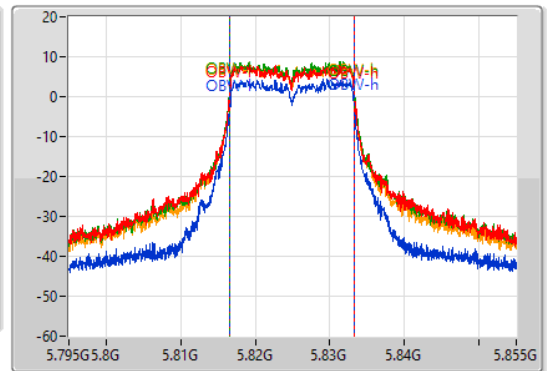

Sweep Time  
100ms

Detector Type  
Peak

CF  
5.825GHz

Span  
60MHz

RBW  
300kHz

VBW  
1MHz

Sweep Time  
100ms

Detector Type  
Peak