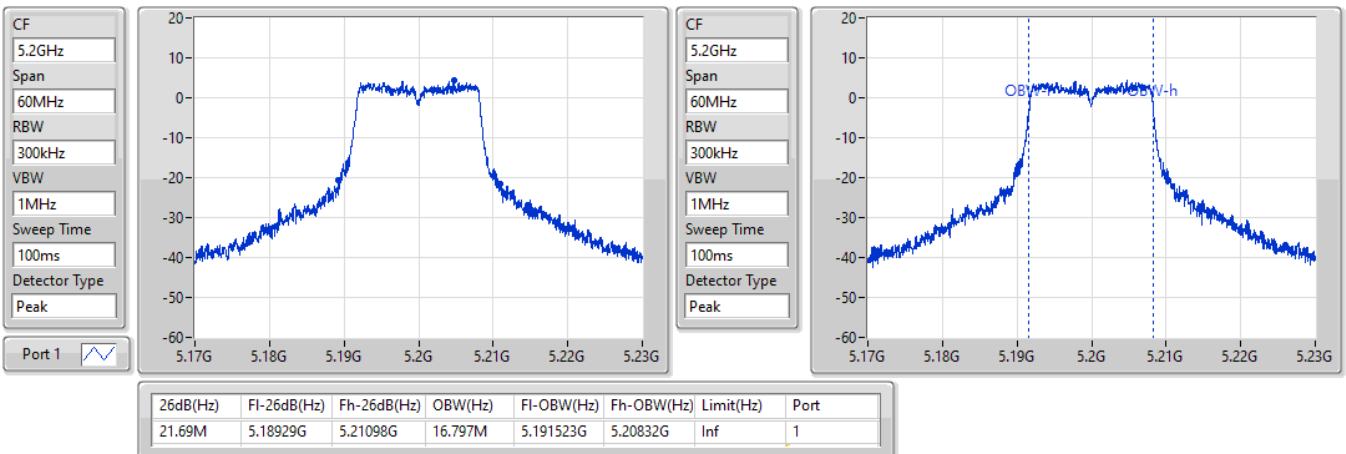

802.11a_Nss1,(6Mbps)_1TX

EBW

5200MHz

07/09/2022