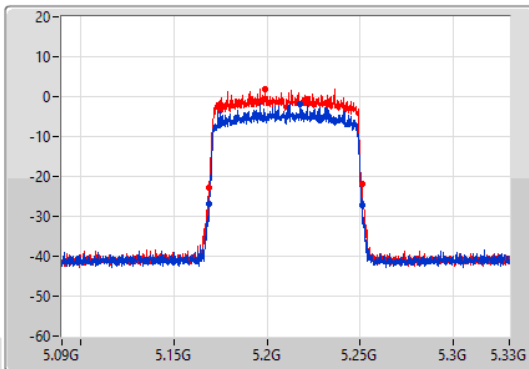

Sweep Time  
100ms

Detector Type  
Peak

Port 1

Port 2

CF  
5.21GHz

Span  
240MHz

RBW  
2MHz

VBW  
10MHz