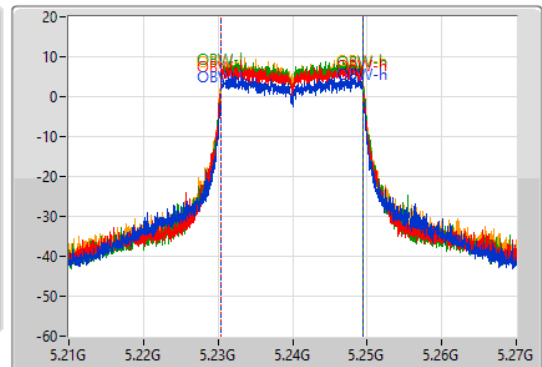

802.11ax HEW20\_Nss1,(MCS0)\_4TX

EBW

5240MHz

19/08/2022

CF  
5.24GHz  
Span  
60MHz  
RBW  
300kHz  
VBW  
1MHz  
Sweep Time  
100ms  
Detector Type  
Peak

CF  
5.24GHz  
Span  
60MHz  
RBW  
300kHz  
VBW  
1MHz  
Sweep Time  
100ms  
Detector Type  
Peak