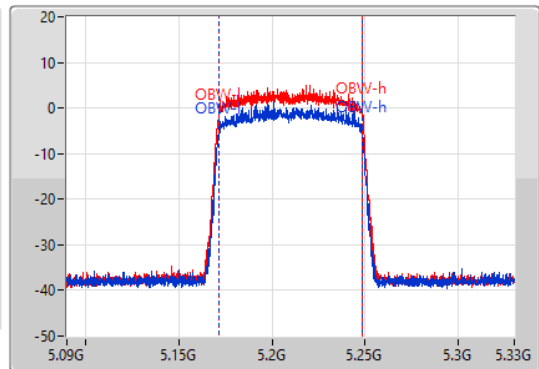

26dB(Hz)	Fl-26dB(Hz)	Fh-26dB(Hz)	OBW(Hz)	Fl-OBW(Hz)	Fh-OBW(Hz)	Limit(Hz)	Port
82.2M	5.16908G	5.25128G	77.361M	5.171259G	5.248621G	Inf	1
81.96M	5.16896G	5.25092G	77.361M	5.171259G	5.248621G	Inf	2