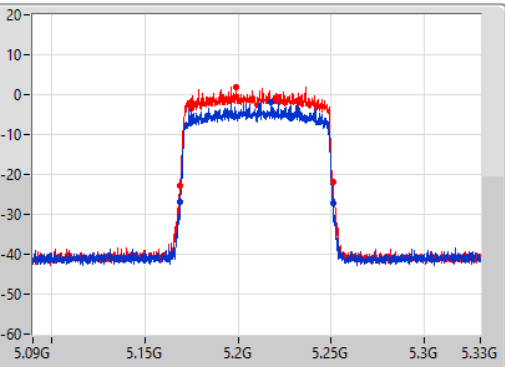

CF
5.21GHz

Span
240MHz

RBW
2MHz

VBW
10MHz

Sweep Time
100ms

Detector Type
Peak