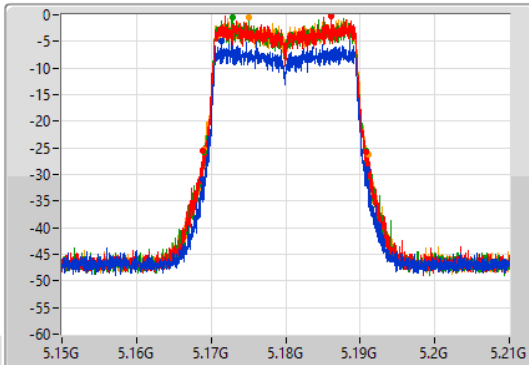

Sweep Time  
100ms

Detector Type  
Peak

CF  
5.18GHz

Span  
60MHz

RBW  
300kHz

VBW  
1MHz

Sweep Time  
100ms

Detector Type  
Peak