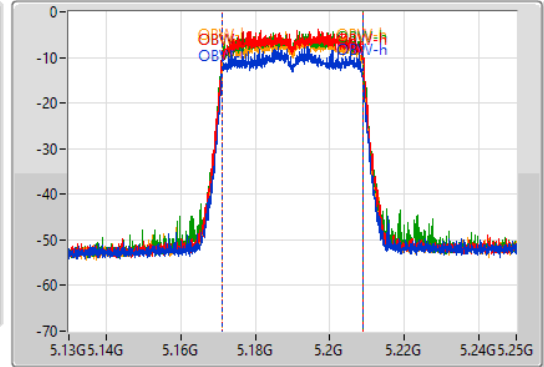

802.11ax HEW40_Nss1,(MCS0)_4TX

EBW

5190MHz

22/08/2022

CF
5.19GHz
Span
120MHz
RBW
500kHz
VBW
2MHz
Sweep Time
100ms
Detector Type
Peak

CF
5.19GHz
Span
120MHz
RBW
1MHz
VBW
3MHz
Sweep Time
100ms
Detector Type
Peak

Port 1
Port 2
Port 3
Port 4

26dB(Hz)	Fl-26dB(Hz)	Fh-26dB(Hz)	OBW(Hz)	Fl-OBW(Hz)	Fh-OBW(Hz)	Limit(Hz)	Port
40.86M	5.1696G	5.21046G	37.964M	5.170959G	5.208923G	Inf	1
40.92M	5.16954G	5.21046G	37.887M	5.171036G	5.208923G	Inf	2
41.1M	5.16948G	5.21058G	37.885M	5.17101G	5.208895G	Inf	3
40.8M	5.16942G	5.21022G	37.907M	5.17099G	5.208897G	Inf	4

802.11ax HEW40_Nss1,(MCS0)_4TX

EBW

5230MHz

22/08/2022

CF
5.23GHz
Span
120MHz
RBW
500kHz
VBW
2MHz
Sweep Time
100ms
Detector Type
Peak

CF
5.23GHz
Span
120MHz
RBW
1MHz
VBW
3MHz
Sweep Time
100ms
Detector Type
Peak

Port 1
Port 2
Port 3
Port 4

26dB(Hz)	Fl-26dB(Hz)	Fh-26dB(Hz)	OBW(Hz)	Fl-OBW(Hz)	Fh-OBW(Hz)	Limit(Hz)	Port
40.98M	5.2096G	5.25058G	37.886M	5.211056G	5.248942G	Inf	1
40.86M	5.20954G	5.2504G	37.847M	5.21105G	5.248897G	Inf	2
40.8M	5.20966G	5.25046G	37.914M	5.210983G	5.248896G	Inf	3
40.8M	5.20948G	5.25028G	37.858M	5.210989G	5.248847G	Inf	4