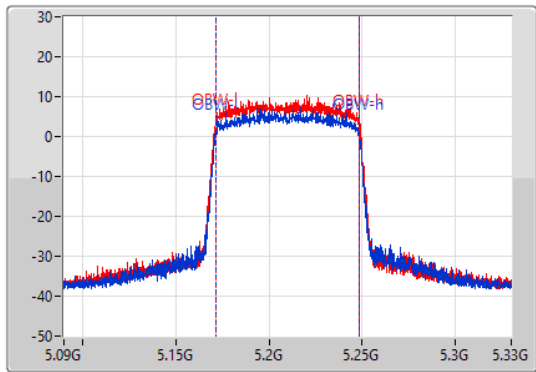

26dB(Hz)	Fl-26dB(Hz)	Fh-26dB(Hz)	OBW(Hz)	Fl-OBW(Hz)	Fh-OBW(Hz)	Limit(Hz)	Port
82.2M	5.16884G	5.25104G	77.361M	5.171259G	5.248621G	Inf	1
82.2M	5.16872G	5.25092G	77.241M	5.171259G	5.248501G	Inf	2