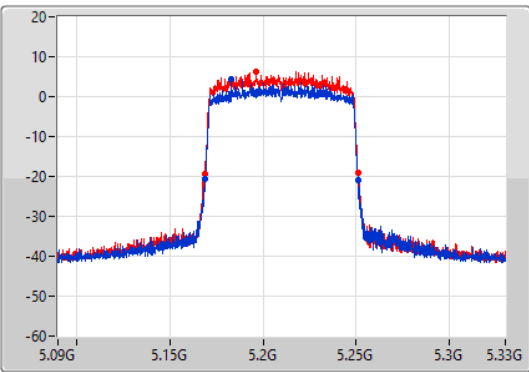

CF
5.21GHz

Span
240MHz

RBW
2MHz

VBW
10MHz

Sweep Time
100ms

Detector Type
Peak