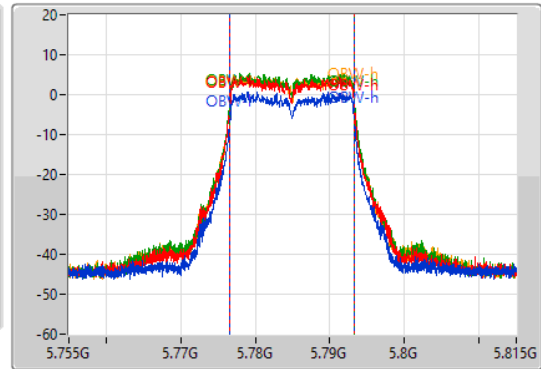

Sweep Time  
100ms

Detector Type  
Peak

CF  
5.785GHz

Span  
60MHz

RBW  
300kHz

VBW  
1MHz

Sweep Time  
100ms

Detector Type  
Peak