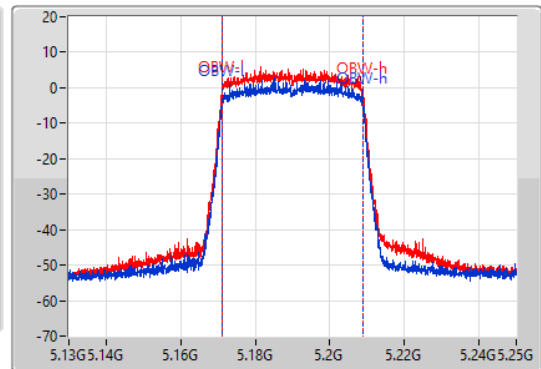

Sweep Time  
100ms

Detector Type  
Peak

CF  
5.19GHz

Span  
120MHz

RBW  
1MHz

VBW  
3MHz

Sweep Time  
100ms

Detector Type  
Peak