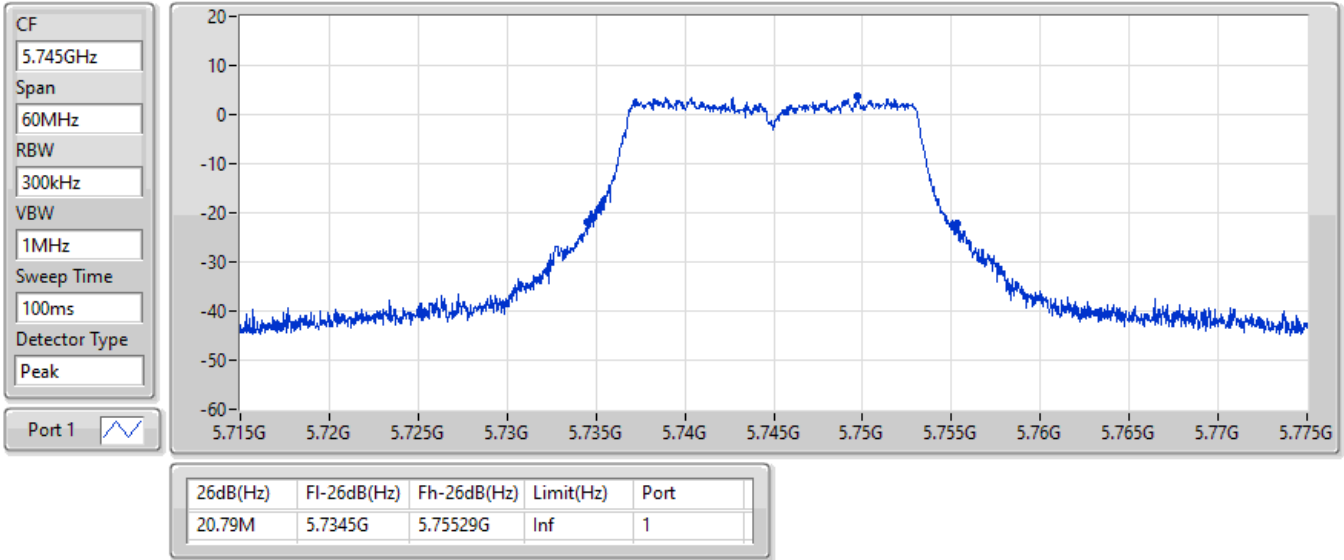

802.11a_Nss1,(6Mbps)_1TX

EBW

5745MHz

24/08/2022