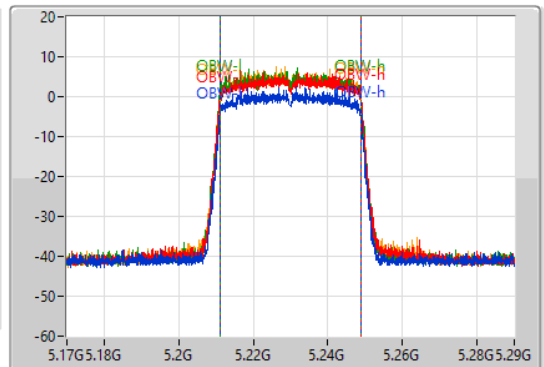

802.11ax HEW40\_Nss1,(MCS0)\_4TX

EBW

5230MHz

24/08/2022

CF  
5.23GHz  
Span  
120MHz  
RBW  
500kHz  
VBW  
2MHz  
Sweep Time  
100ms  
Detector Type  
Peak

CF  
5.23GHz  
Span  
120MHz  
RBW  
1MHz  
VBW  
3MHz  
Sweep Time  
100ms  
Detector Type  
Peak