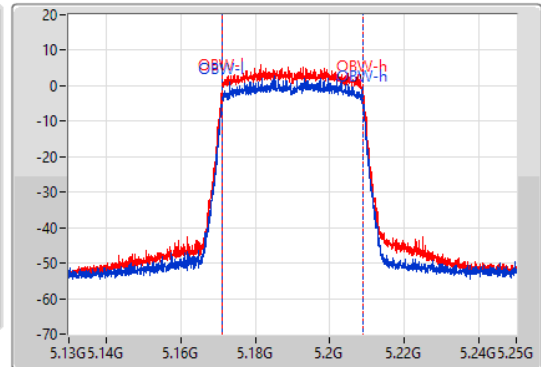

Sweep Time  
100ms

Detector Type  
Peak

CF  
5.19GHz

Span  
120MHz

RBW  
1MHz

VBW  
3MHz

Sweep Time  
100ms

Detector Type  
Peak