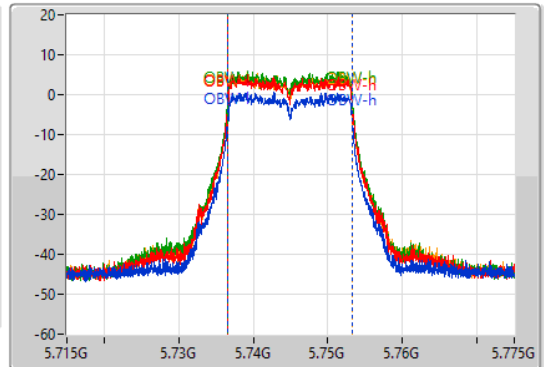

802.11a\_Nss1,(6Mbps)\_4TX

EBW

5745MHz

24/08/2022

CF  
5.745GHz  
Span  
60MHz  
RBW  
100kHz  
VBW  
300kHz  
Sweep Time  
100ms  
Detector Type  
Peak

CF  
5.745GHz  
Span  
60MHz  
RBW  
300kHz  
VBW  
1MHz  
Sweep Time  
100ms  
Detector Type  
Peak