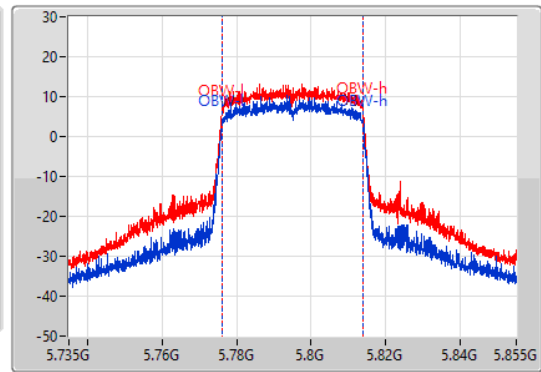

6dB(Hz)	Fl-6dB(Hz)	Fh-6dB(Hz)	OBW(Hz)	Fl-OBW(Hz)	Fh-OBW(Hz)	Limit(Hz)	Port
37.8M	5.77616G	5.81396G	37.841M	5.776049G	5.813891G	500k	1
37.62M	5.7761G	5.81372G	37.961M	5.77599G	5.813951G	500k	2