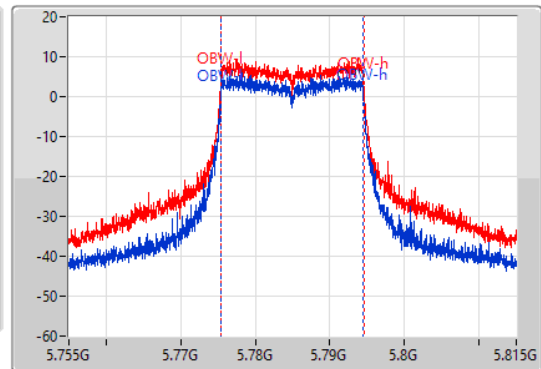

Sweep Time  
100ms

Detector Type  
Peak

CF  
5.785GHz

Span  
60MHz

RBW  
300kHz

VBW  
1MHz

Sweep Time  
100ms

Detector Type  
Peak