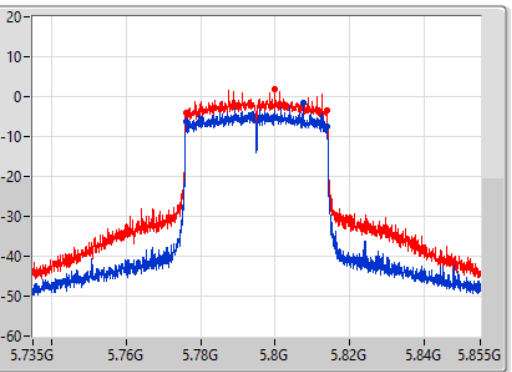

CF
5.795GHz

Span
120MHz

RBW
1MHz

VBW
3MHz

Sweep Time
100ms

Detector Type
Peak