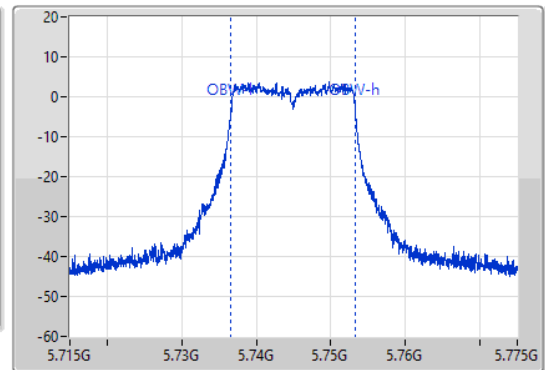

### 802.11a\_Nss1,(6Mbps)\_1TX

EBW

5745MHz

24/08/2022

CF: 5.745GHz  
 Span: 60MHz  
 RBW: 100kHz  
 VBW: 300kHz  
 Sweep Time: 100ms  
 Detector Type: Peak  
 Port 1

CF: 5.745GHz  
 Span: 60MHz  
 RBW: 300kHz  
 VBW: 1MHz  
 Sweep Time: 100ms  
 Detector Type: Peak