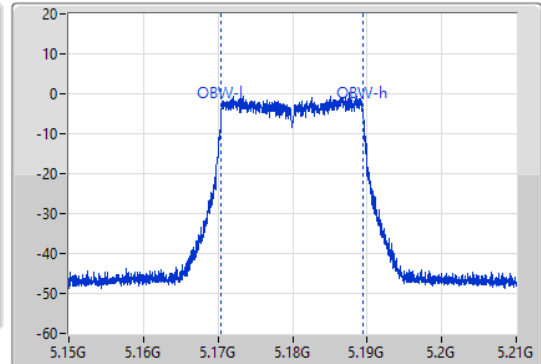

Sweep Time  
100ms

Detector Type  
Peak

CF  
5.18GHz

Span  
60MHz

RBW  
300kHz

VBW  
1MHz

Sweep Time  
100ms

Detector Type  
Peak