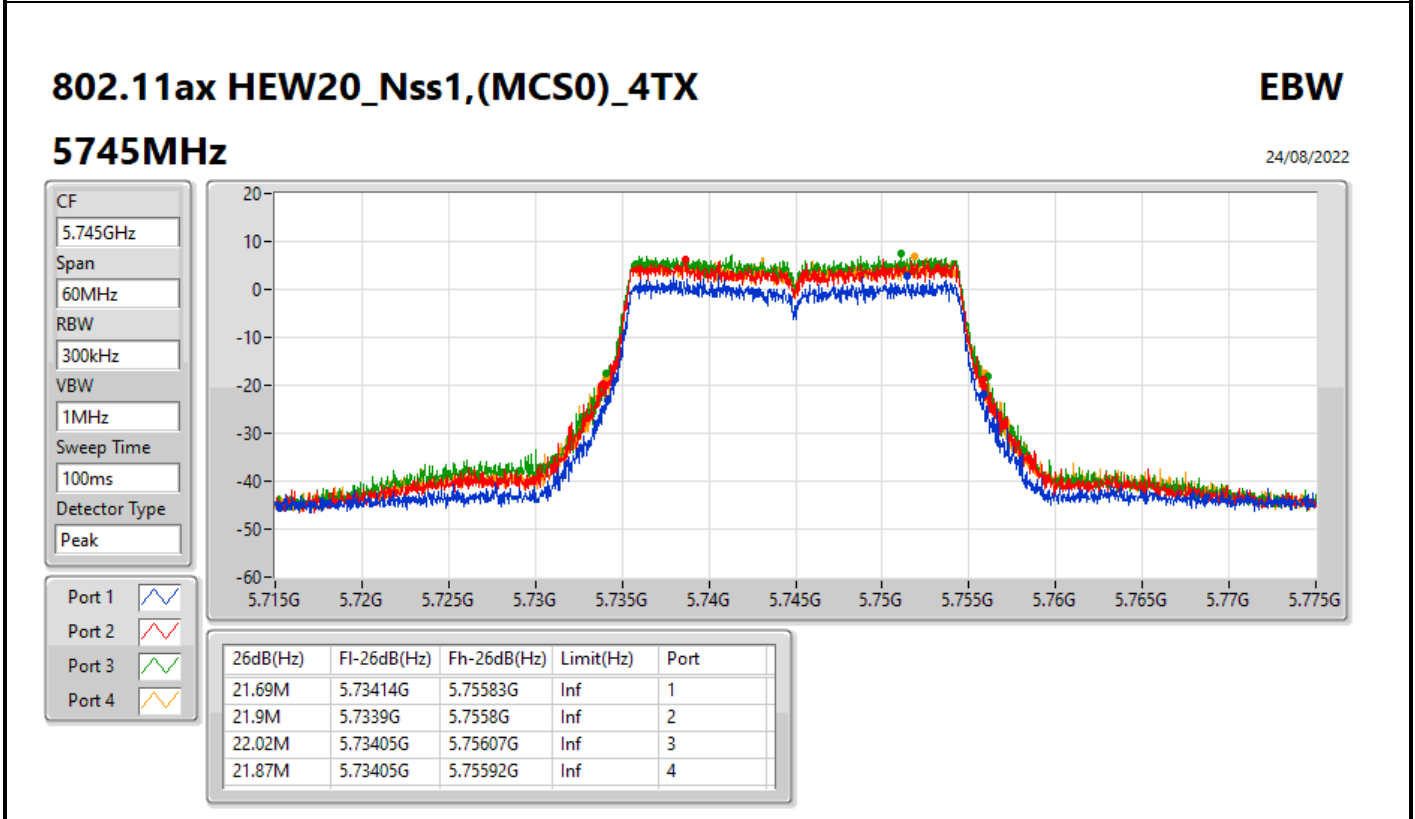

802.11ax HEW20\_Nss1,(MCS0)\_4TX

EBW

5200MHz

24/08/2022

802.11ax HEW20\_Nss1,(MCS0)\_4TX

EBW

5240MHz

24/08/2022