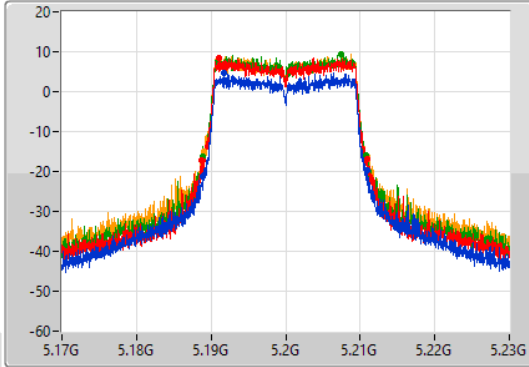

802.11ax HEW20_Nss1,(MCS0)_4TX

EBW

5200MHz

19/08/2022

CF
5.2GHz
Span
60MHz
RBW
300kHz
VBW
1MHz
Sweep Time
100ms
Detector Type
Peak

CF
5.2GHz
Span
60MHz
RBW
300kHz
VBW
1MHz
Sweep Time
100ms
Detector Type
Peak