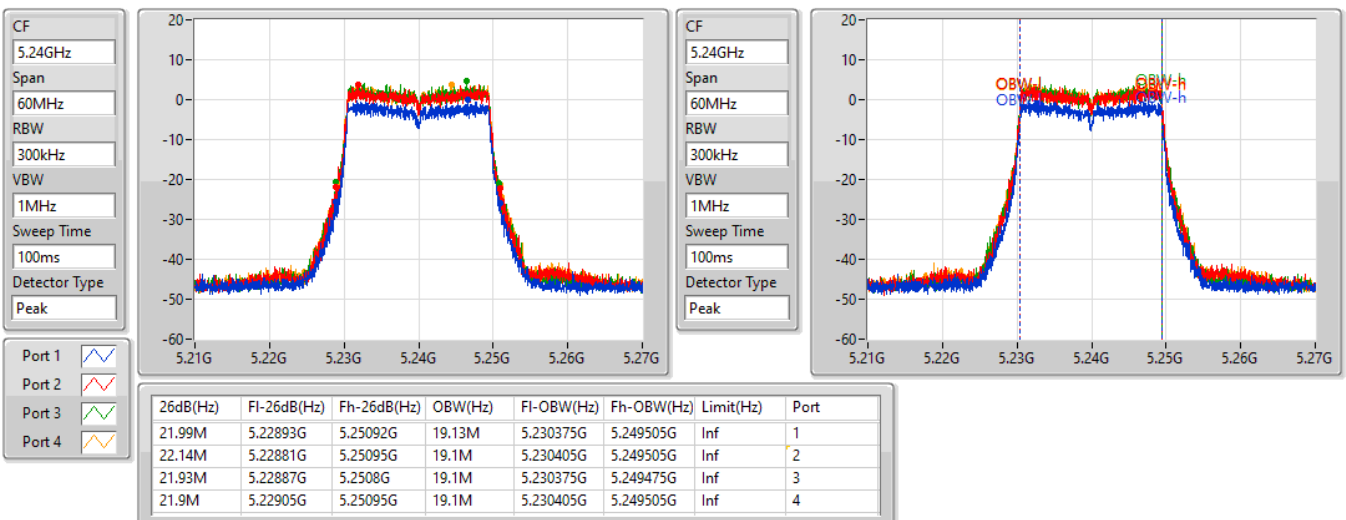

802.11ax HEW20\_Nss1,(MCS0)\_4TX

EBW

5200MHz

24/08/2022

802.11ax HEW20\_Nss1,(MCS0)\_4TX

EBW

5240MHz

24/08/2022