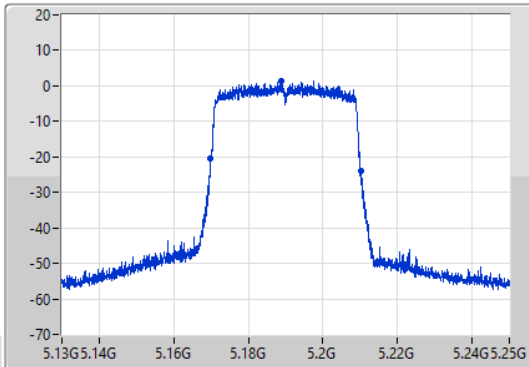

802.11ax HEW40_Nss1,(MCS0)_1TX

EBW

5190MHz

07/09/2022

CF: 5.19GHz
Span: 120MHz
RBW: 500kHz
VBW: 2MHz
Sweep Time: 100ms
Detector Type: Peak
Port 1

CF: 5.19GHz
Span: 120MHz
RBW: 1MHz
VBW: 3MHz
Sweep Time: 100ms
Detector Type: Peak