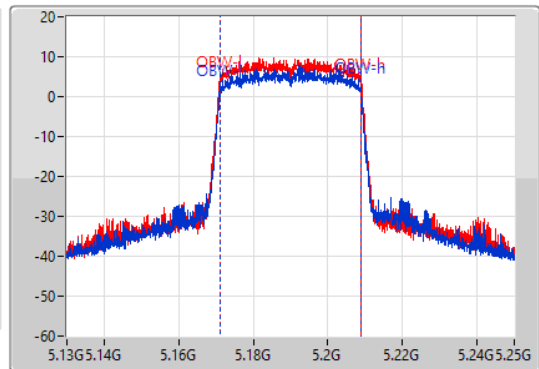

Sweep Time  
100ms

Detector Type  
Peak

CF  
5.19GHz

Span  
120MHz

RBW  
1MHz

VBW  
3MHz

Sweep Time  
100ms

Detector Type  
Peak