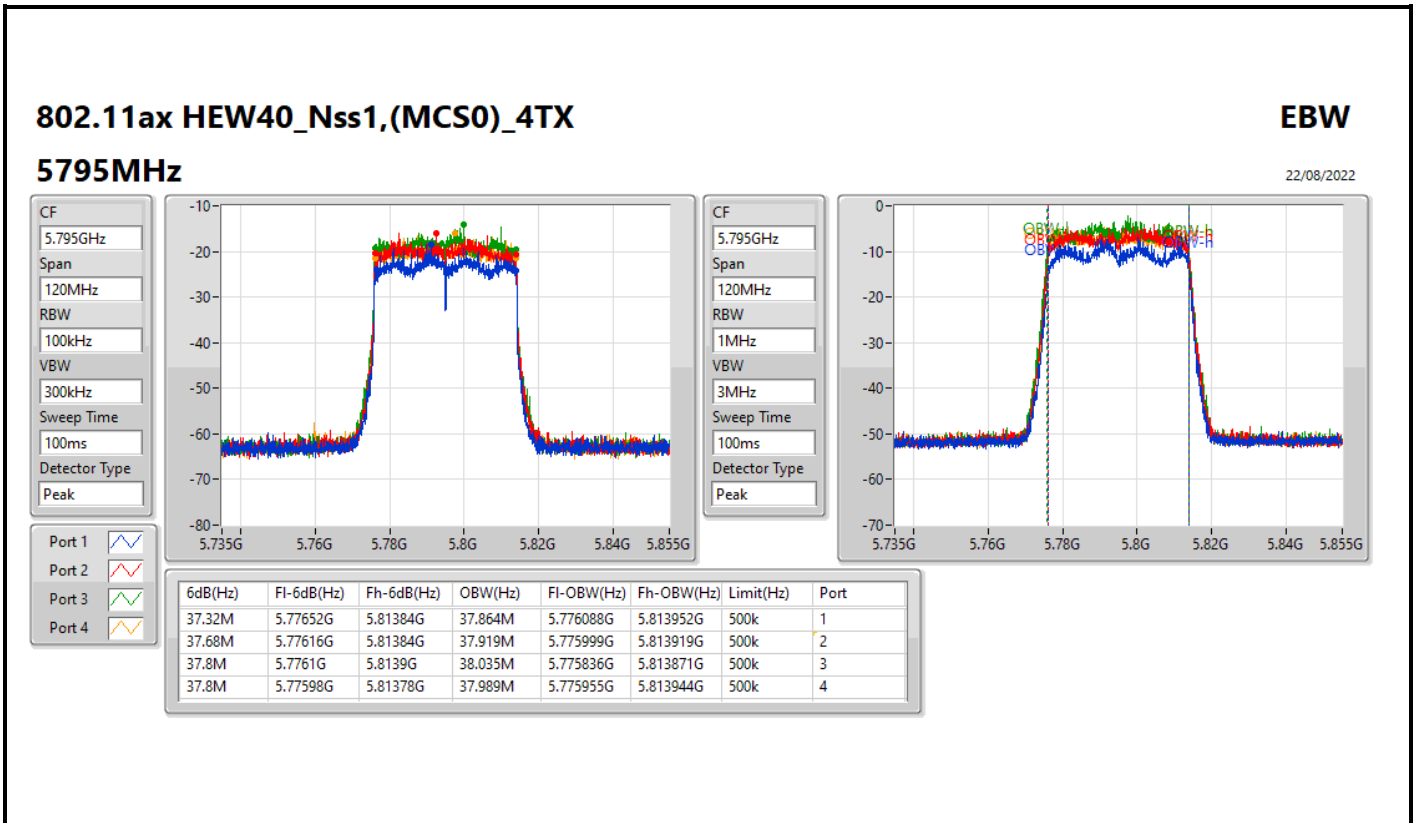

802.11ax HEW40\_Nss1,(MCS0)\_4TX

EBW

5755MHz

22/08/2022

CF  
5.755GHz  
Span  
120MHz  
RBW  
1MHz  
VBW  
3MHz  
Sweep Time  
100ms  
Detector Type  
Peak

Port 1  
Port 2  
Port 3  
Port 4

26dB(Hz)	Fl-26dB(Hz)	Fh-26dB(Hz)	Limit(Hz)	Port
41.82M	5.734G	5.77582G	Inf	1
41.88M	5.73394G	5.77582G	Inf	2
41.82M	5.73394G	5.77576G	Inf	3
41.82M	5.73418G	5.776G	Inf	4

802.11ax HEW80\_Nss1,(MCS0)\_4TX

EBW

5775MHz

22/08/2022

CF  
5.775GHz  
Span  
240MHz  
RBW  
2MHz  
VBW  
10MHz  
Sweep Time  
100ms  
Detector Type  
Peak

Port 1   
Port 2   
Port 3   
Port 4 

26dB(Hz)	F1-26dB(Hz)	Fh-26dB(Hz)	Limit(Hz)	Port
84.36M	5.73264G	5.817G	Inf	1
83.4M	5.73336G	5.81676G	Inf	2
84.12M	5.73288G	5.817G	Inf	3
84.24M	5.73288G	5.81712G	Inf	4