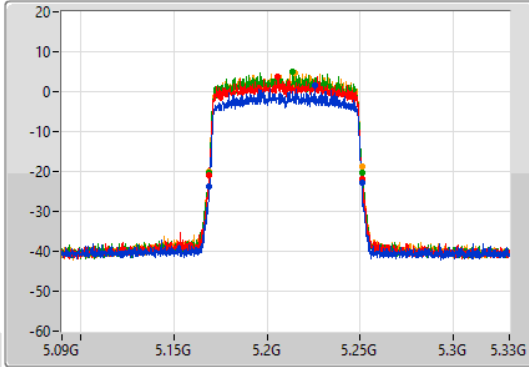

802.11ax HEW80_Nss1,(MCS0)_4TX

EBW

5210MHz

19/08/2022

CF
5.21GHz
Span
240MHz
RBW
1MHz
VBW
3MHz
Sweep Time
100ms
Detector Type
Peak

CF
5.21GHz
Span
240MHz
RBW
2MHz
VBW
10MHz
Sweep Time
100ms
Detector Type
Peak