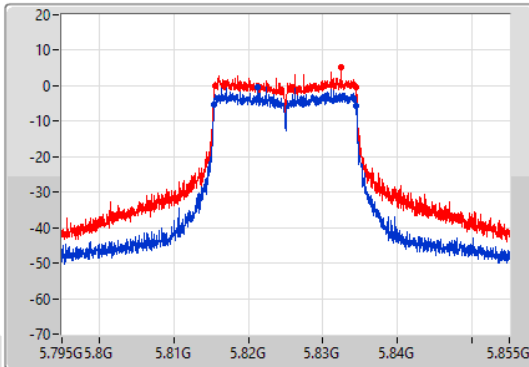

24/08/2022

CF  
5.825GHz

Span  
60MHz

RBW  
100kHz

VBW  
300kHz

Sweep Time  
100ms

Detector Type  
Peak

Port 1