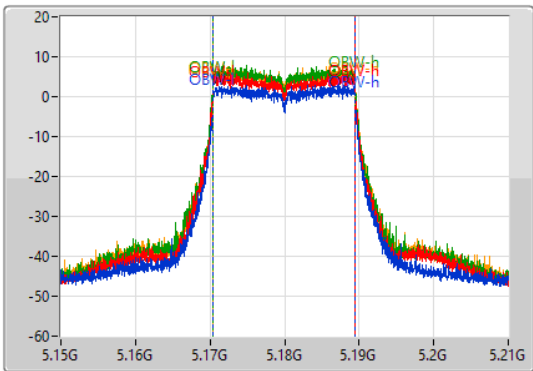

Sweep Time  
100ms

Detector Type  
Peak

CF  
5.18GHz

Span  
60MHz

RBW  
300kHz

VBW  
1MHz

Sweep Time  
100ms

Detector Type  
Peak