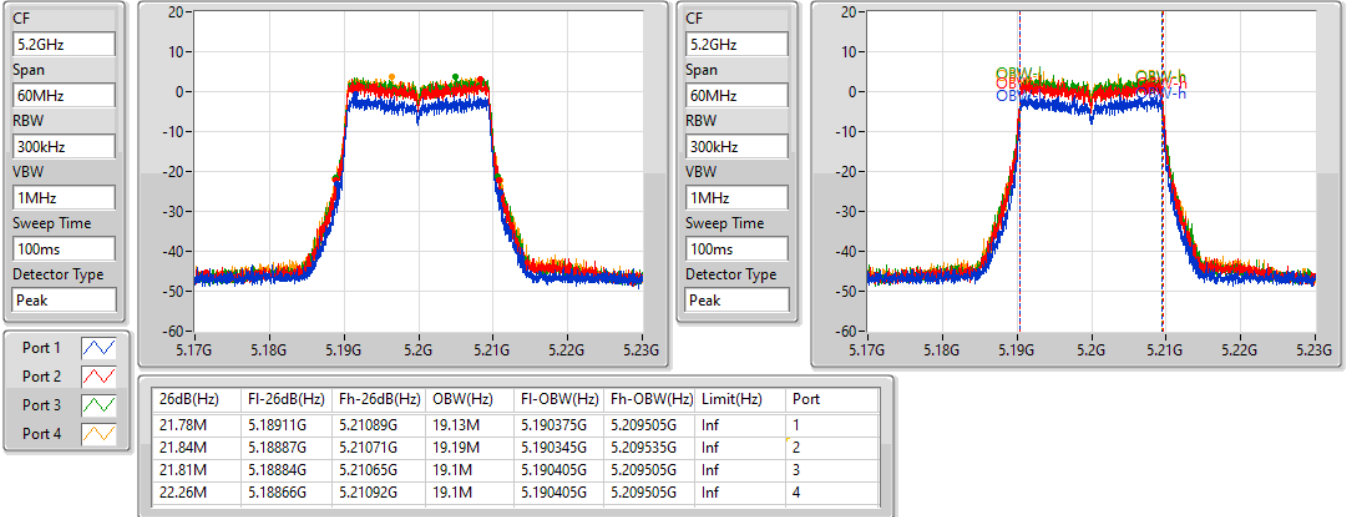

802.11ax HEW20\_Nss1,(MCS0)\_4TX

EBW

5200MHz

24/08/2022

802.11ax HEW20\_Nss1,(MCS0)\_4TX

EBW

5240MHz

24/08/2022