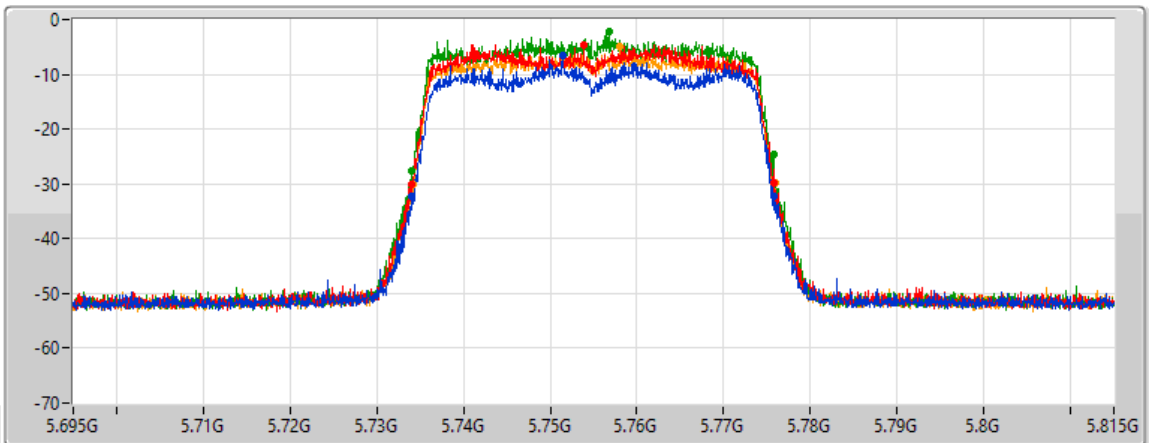

Port 1
Port 2
Port 3
Port 4

26dB(Hz)	Fl-26dB(Hz)	Fh-26dB(Hz)	Limit(Hz)	Port
41.82M	5.734G	5.77582G	Inf	1
41.88M	5.73394G	5.77582G	Inf	2
41.82M	5.73394G	5.77576G	Inf	3
41.82M	5.73418G	5.776G	Inf	4