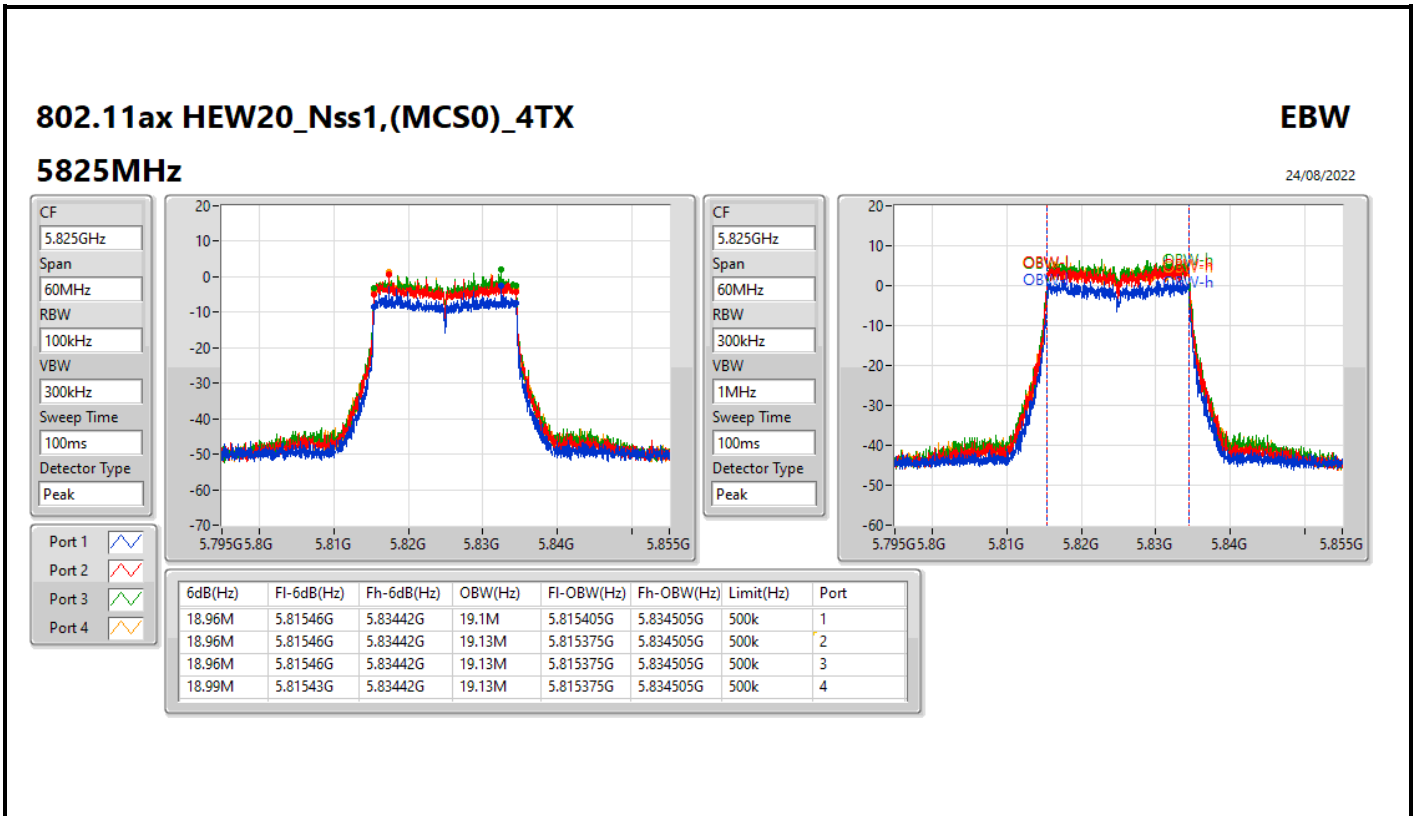

802.11ax HEW20\_Nss1,(MCS0)\_4TX

EBW

5200MHz

24/08/2022

802.11ax HEW20\_Nss1,(MCS0)\_4TX

EBW

5240MHz

24/08/2022