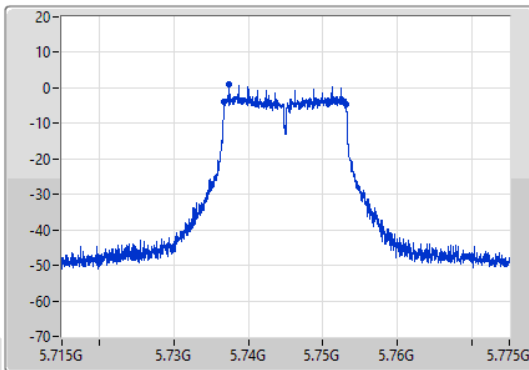

CF: 5.745GHz
Span: 60MHz
RBW: 300kHz
VBW: 1MHz
Sweep Time: 100ms
Detector Type: Peak