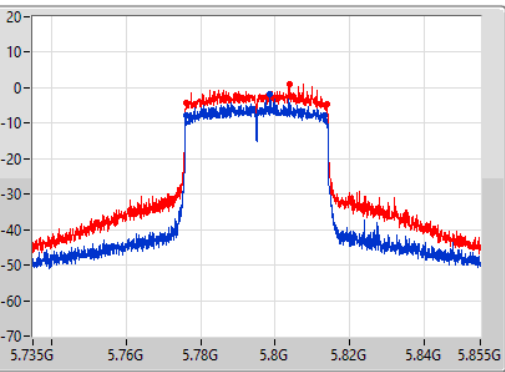

CF
5.795GHz

Span
120MHz

RBW
1MHz

VBW
3MHz

Sweep Time
100ms

Detector Type
Peak