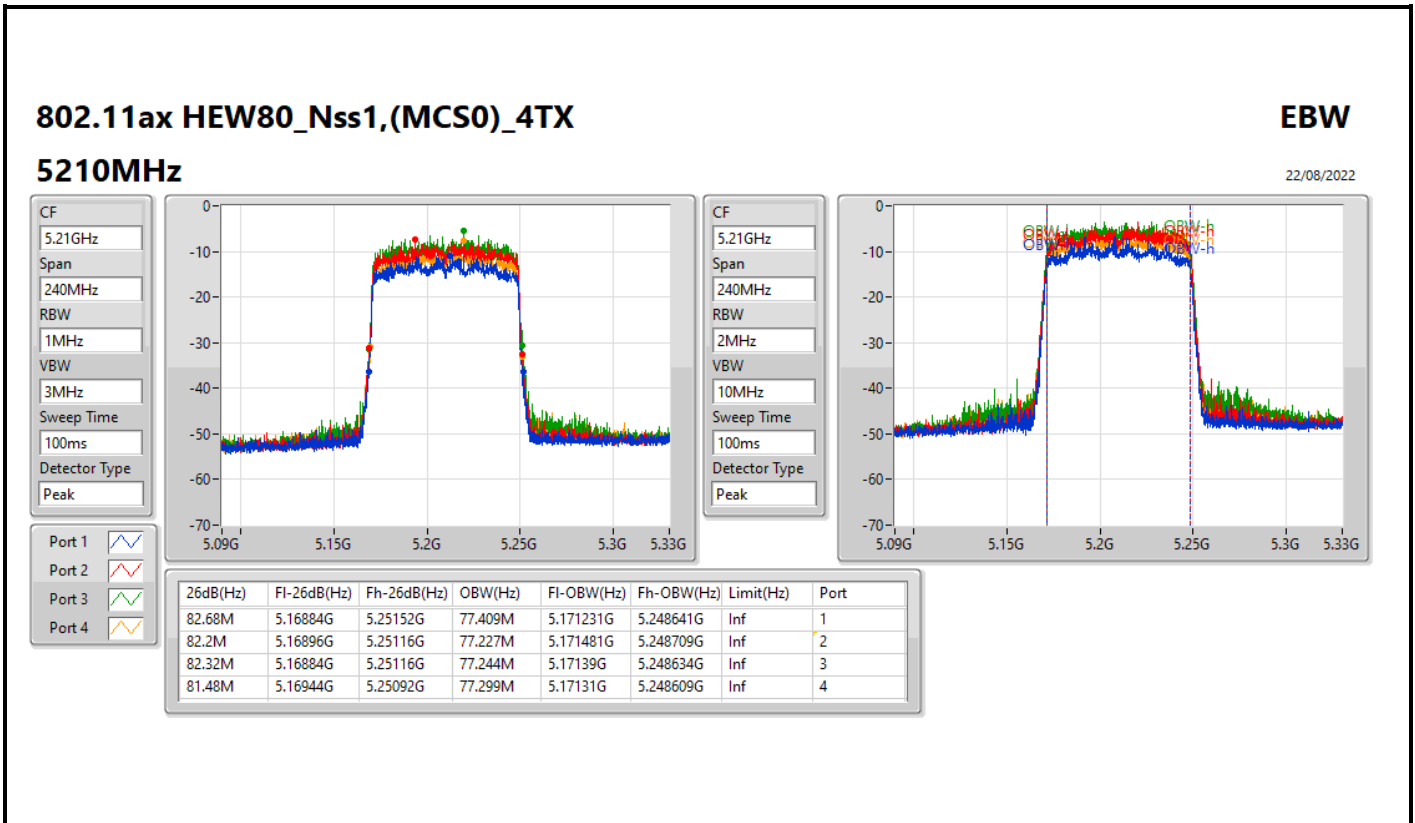

802.11ax HEW40\_Nss1,(MCS0)\_4TX

EBW

5755MHz

22/08/2022

CF  
5.755GHz  
Span  
120MHz  
RBW  
1MHz  
VBW  
3MHz  
Sweep Time  
100ms  
Detector Type  
Peak

Port 1  
Port 2  
Port 3  
Port 4

26dB(Hz)	Fl-26dB(Hz)	Fh-26dB(Hz)	Limit(Hz)	Port
41.82M	5.734G	5.77582G	Inf	1
41.88M	5.73394G	5.77582G	Inf	2
41.82M	5.73394G	5.77576G	Inf	3
41.82M	5.73418G	5.776G	Inf	4