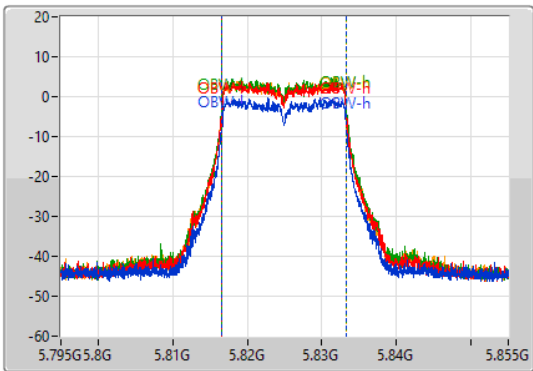

Sweep Time  
100ms

Detector Type  
Peak

CF  
5.825GHz

Span  
60MHz

RBW  
300kHz

VBW  
1MHz

Sweep Time  
100ms

Detector Type  
Peak