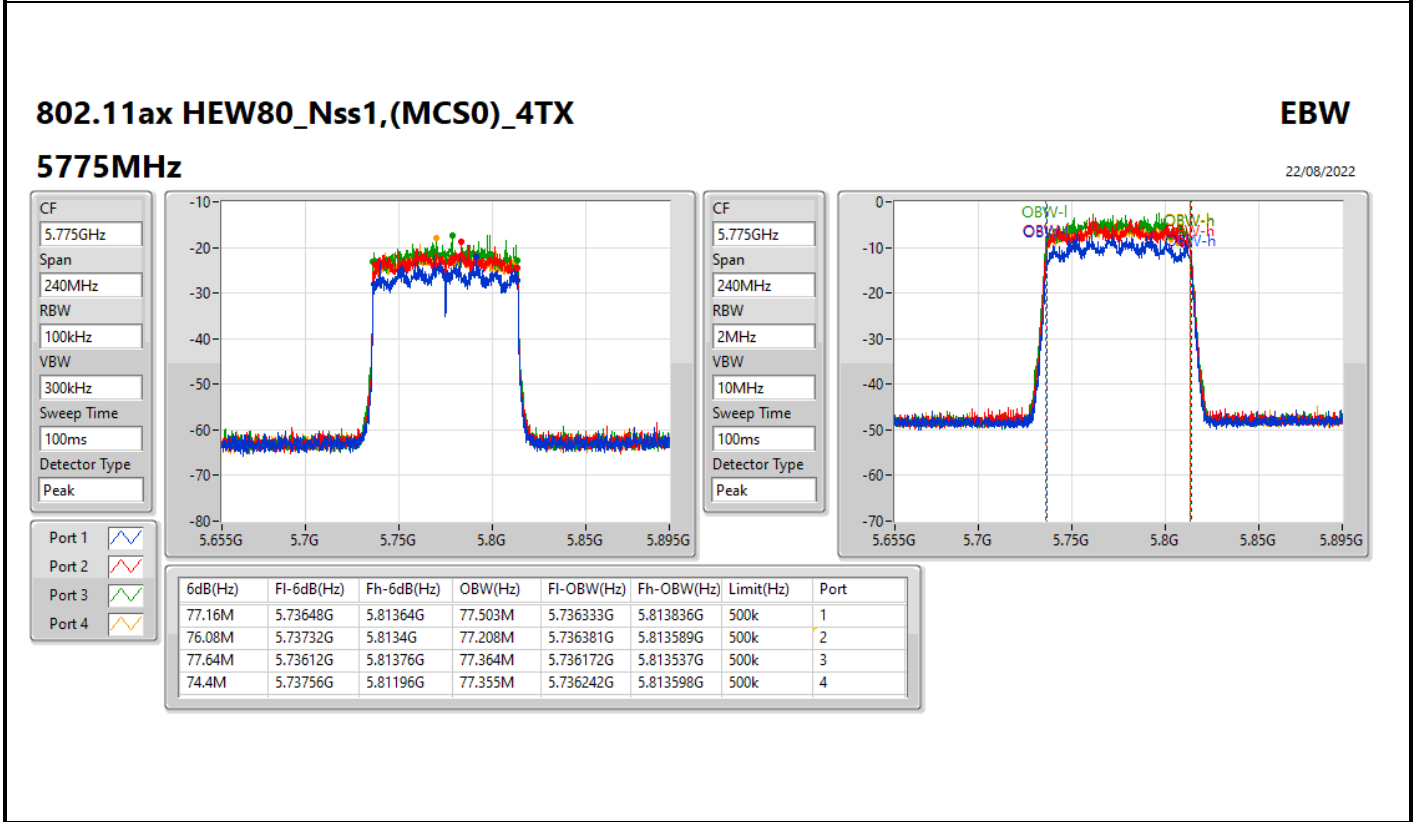

802.11ax HEW40\_Nss1,(MCS0)\_4TX

EBW

5755MHz

22/08/2022

CF  
5.755GHz  
Span  
120MHz  
RBW  
1MHz  
VBW  
3MHz  
Sweep Time  
100ms  
Detector Type  
Peak

Port 1  
Port 2  
Port 3  
Port 4

26dB(Hz)	Fl-26dB(Hz)	Fh-26dB(Hz)	Limit(Hz)	Port
41.82M	5.734G	5.77582G	Inf	1
41.88M	5.73394G	5.77582G	Inf	2
41.82M	5.73394G	5.77576G	Inf	3
41.82M	5.73418G	5.776G	Inf	4

802.11ax HEW80\_Nss1,(MCS0)\_4TX

EBW

5775MHz

22/08/2022

CF  
5.775GHz  
Span  
240MHz  
RBW  
2MHz  
VBW  
10MHz  
Sweep Time  
100ms  
Detector Type  
Peak

Port 1   
Port 2   
Port 3   
Port 4 

26dB(Hz)	F1-26dB(Hz)	Fh-26dB(Hz)	Limit(Hz)	Port
84.36M	5.73264G	5.817G	Inf	1
83.4M	5.73336G	5.81676G	Inf	2
84.12M	5.73288G	5.817G	Inf	3
84.24M	5.73288G	5.81712G	Inf	4