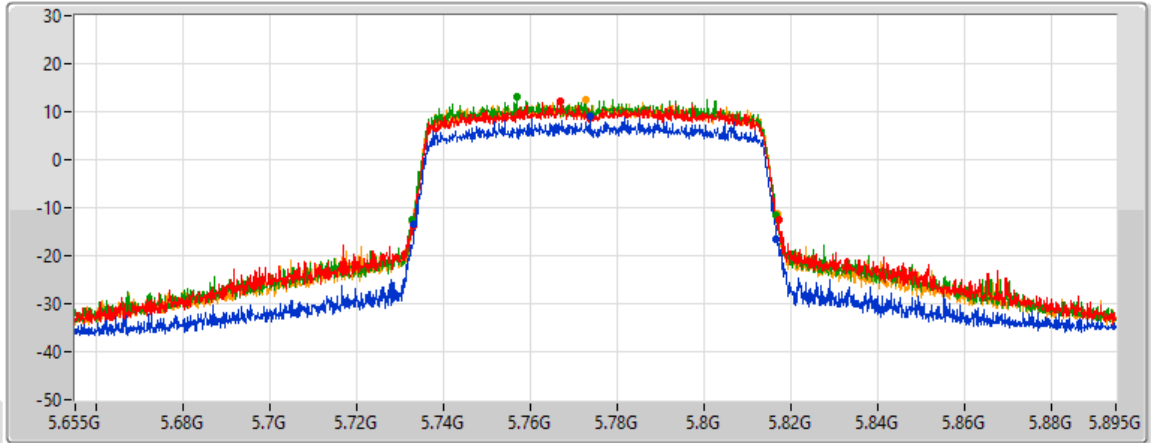

802.11ax HEW80_Nss1,(MCS0)_4TX

EBW

5775MHz

19/08/2022

CF
5.775GHz
Span
240MHz
RBW
2MHz
VBW
10MHz
Sweep Time
100ms
Detector Type
Peak

Port 1
Port 2
Port 3
Port 4

26dB(Hz)	Fl-26dB(Hz)	Fh-26dB(Hz)	Limit(Hz)	Port
83.76M	5.733G	5.81676G	Inf	1
84.48M	5.73288G	5.81736G	Inf	2
84M	5.73276G	5.81676G	Inf	3
84.12M	5.73276G	5.81688G	Inf	4