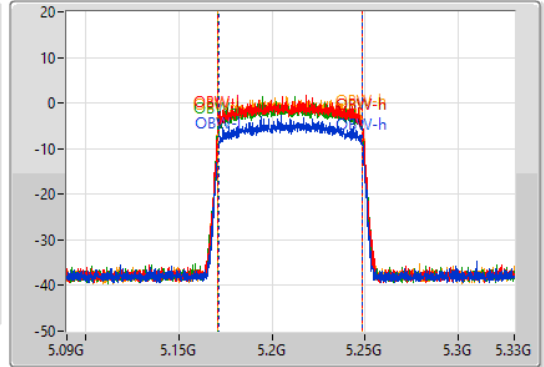

802.11ax HEW80\_Nss1,(MCS0)\_4TX

EBW

5210MHz

24/08/2022

CF  
5.21GHz  
Span  
240MHz  
RBW  
1MHz  
VBW  
3MHz  
Sweep Time  
100ms  
Detector Type  
Peak

CF  
5.21GHz  
Span  
240MHz  
RBW  
2MHz  
VBW  
10MHz  
Sweep Time  
100ms  
Detector Type  
Peak