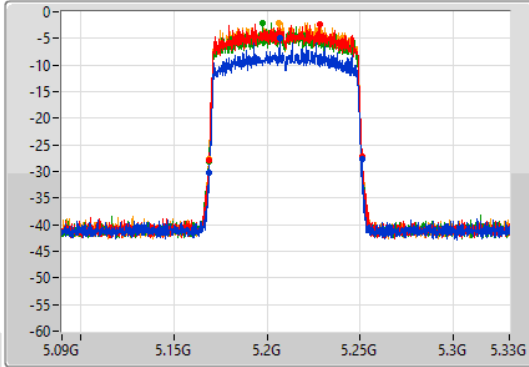

802.11ax HEW80_Nss1,(MCS0)_4TX

EBW

5210MHz

24/08/2022

CF
5.21GHz
Span
240MHz
RBW
1MHz
VBW
3MHz
Sweep Time
100ms
Detector Type
Peak

CF
5.21GHz
Span
240MHz
RBW
2MHz
VBW
10MHz
Sweep Time
100ms
Detector Type
Peak