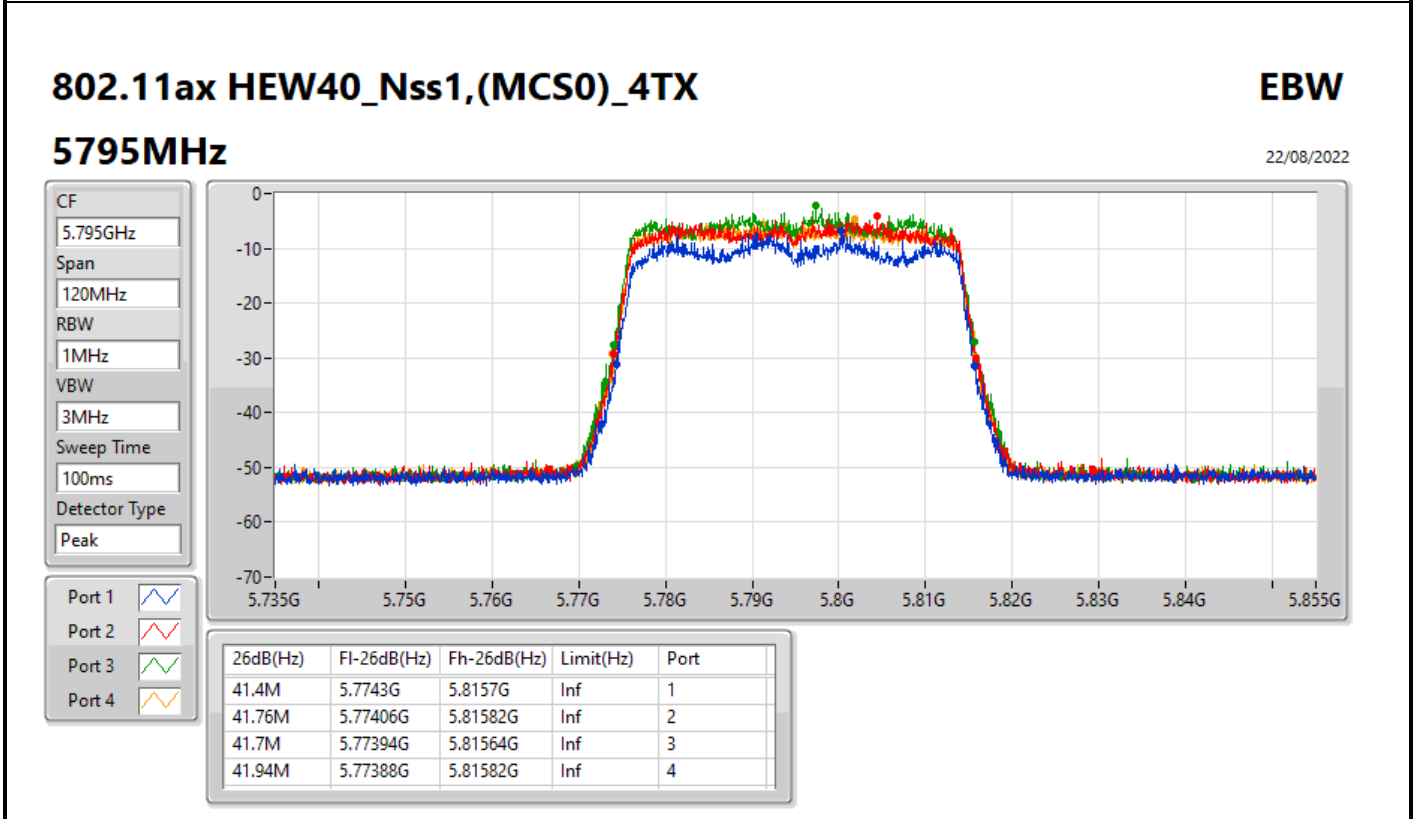

802.11ax HEW40\_Nss1,(MCS0)\_4TX

EBW

5755MHz

22/08/2022

CF  
5.755GHz  
Span  
120MHz  
RBW  
1MHz  
VBW  
3MHz  
Sweep Time  
100ms  
Detector Type  
Peak

Port 1  
Port 2  
Port 3  
Port 4

26dB(Hz)	Fl-26dB(Hz)	Fh-26dB(Hz)	Limit(Hz)	Port
41.82M	5.734G	5.77582G	Inf	1
41.88M	5.73394G	5.77582G	Inf	2
41.82M	5.73394G	5.77576G	Inf	3
41.82M	5.73418G	5.776G	Inf	4