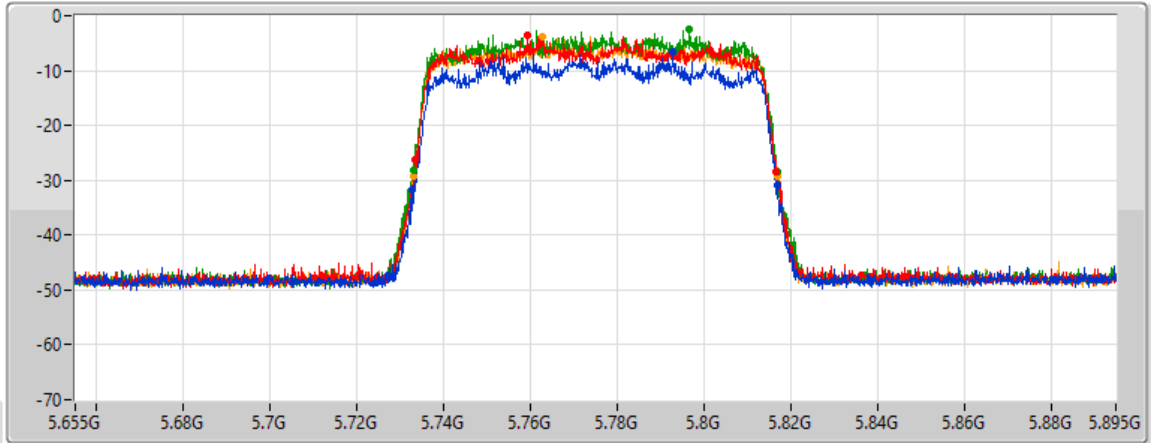

802.11ax HEW80_Nss1,(MCS0)_4TX

EBW

5775MHz

22/08/2022

CF
5.775GHz
Span
240MHz
RBW
2MHz
VBW
10MHz
Sweep Time
100ms
Detector Type
Peak

Port 1
Port 2
Port 3
Port 4

26dB(Hz)	F1-26dB(Hz)	Fh-26dB(Hz)	Limit(Hz)	Port
84.36M	5.73264G	5.817G	Inf	1
83.4M	5.73336G	5.81676G	Inf	2
84.12M	5.73288G	5.817G	Inf	3
84.24M	5.73288G	5.81712G	Inf	4