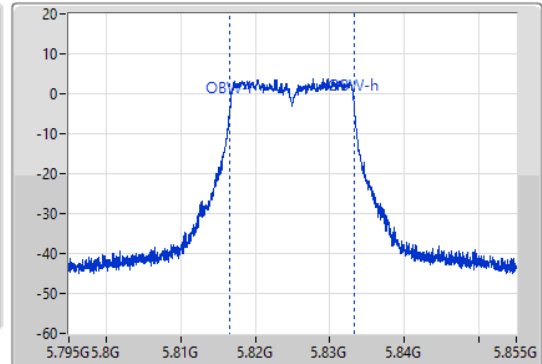

6dB(Hz)	Fl-6dB(Hz)	Fh-6dB(Hz)	OBW(Hz)	Fl-OBW(Hz)	Fh-OBW(Hz)	Limit(Hz)	Port
16.35M	5.81678G	5.83313G	16.672M	5.816574G	5.833246G	500k	1