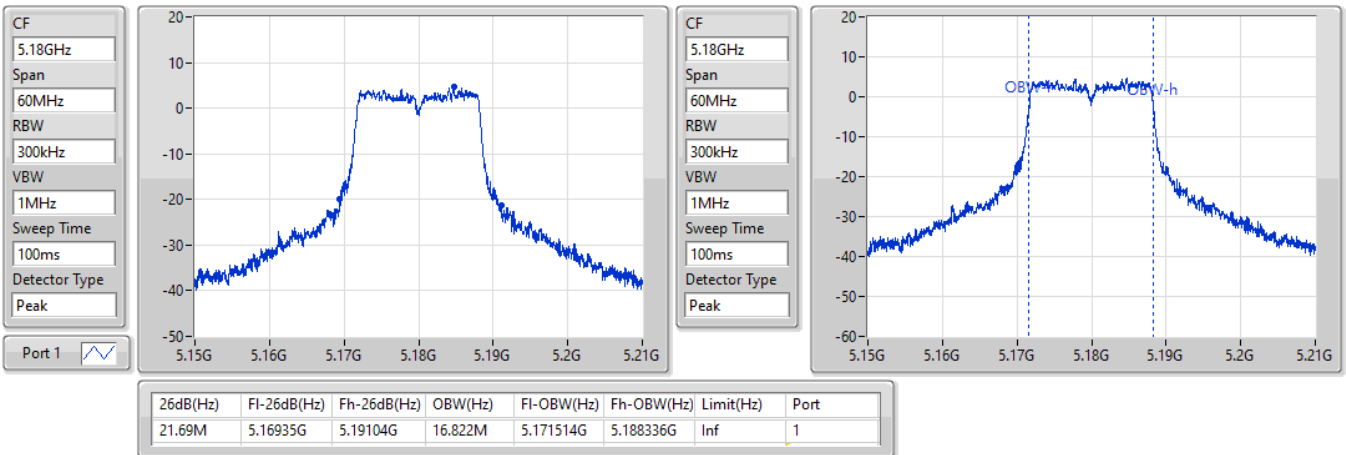

Mode	Result	Limit (Hz)	Port 1-N dB (Hz)	Port 1-OBW (Hz)	Port 2-N dB (Hz)	Port 2-OBW (Hz)	Port 3-N dB (Hz)	Port 3-OBW (Hz)	Port 4-N dB (Hz)	Port 4-OBW (Hz)
5745MHz	Pass	500k	19.02M	19.13M	19.05M	19.22M	18.99M	19.16M	19.02M	19.16M
5785MHz	Pass	500k	19.05M	19.13M	19.05M	19.22M	19.05M	19.13M	19.02M	19.13M
5825MHz	Pass	500k	18.99M	19.16M	19.08M	19.22M	19.11M	19.19M	19.05M	19.13M
802.11ax HEW40_Nss1,(MCS0)_4TX	-	-	-	-	-	-	-	-	-	-
5190MHz	Pass	Inf	40.38M	37.781M	40.56M	37.781M	40.44M	37.781M	40.32M	37.781M
5230MHz	Pass	Inf	42.12M	37.901M	40.38M	37.841M	40.2M	37.841M	40.2M	37.901M
5755MHz	Pass	500k	37.74M	37.841M	37.14M	38.021M	37.86M	37.901M	37.68M	38.021M
5795MHz	Pass	500k	37.68M	37.841M	37.44M	38.021M	37.38M	37.901M	37.02M	37.901M
802.11ax HEW80_Nss1,(MCS0)_4TX	-	-	-	-	-	-	-	-	-	-
5210MHz	Pass	Inf	81.84M	77.361M	82.2M	77.361M	82.2M	77.241M	82.2M	77.121M
5775MHz	Pass	500k	77.4M	77.481M	76.68M	77.361M	76.8M	77.481M	78M	77.481M

Port X-N dB = Port X 6dB down bandwidth for 5.725-5.85GHz band / 26dB down bandwidth for other band  
 Port X-OBW = Port X 99% occupied bandwidth

802.11a\_Nss1,(6Mbps)\_1TX

EBW

5180MHz

18/08/2022

802.11a\_Nss1,(6Mbps)\_1TX