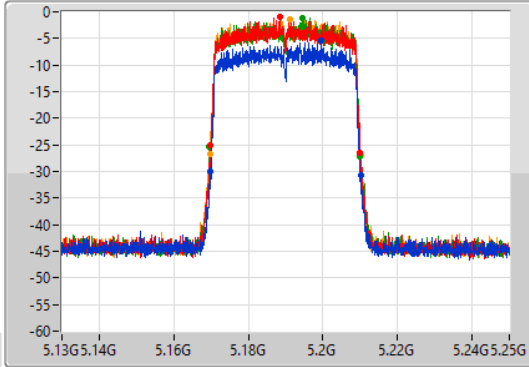

802.11ax HEW40_Nss1,(MCS0)_4TX

EBW

5190MHz

24/08/2022

CF
5.19GHz
Span
120MHz
RBW
500kHz
VBW
2MHz
Sweep Time
100ms
Detector Type
Peak

CF
5.19GHz
Span
120MHz
RBW
1MHz
VBW
3MHz
Sweep Time
100ms
Detector Type
Peak