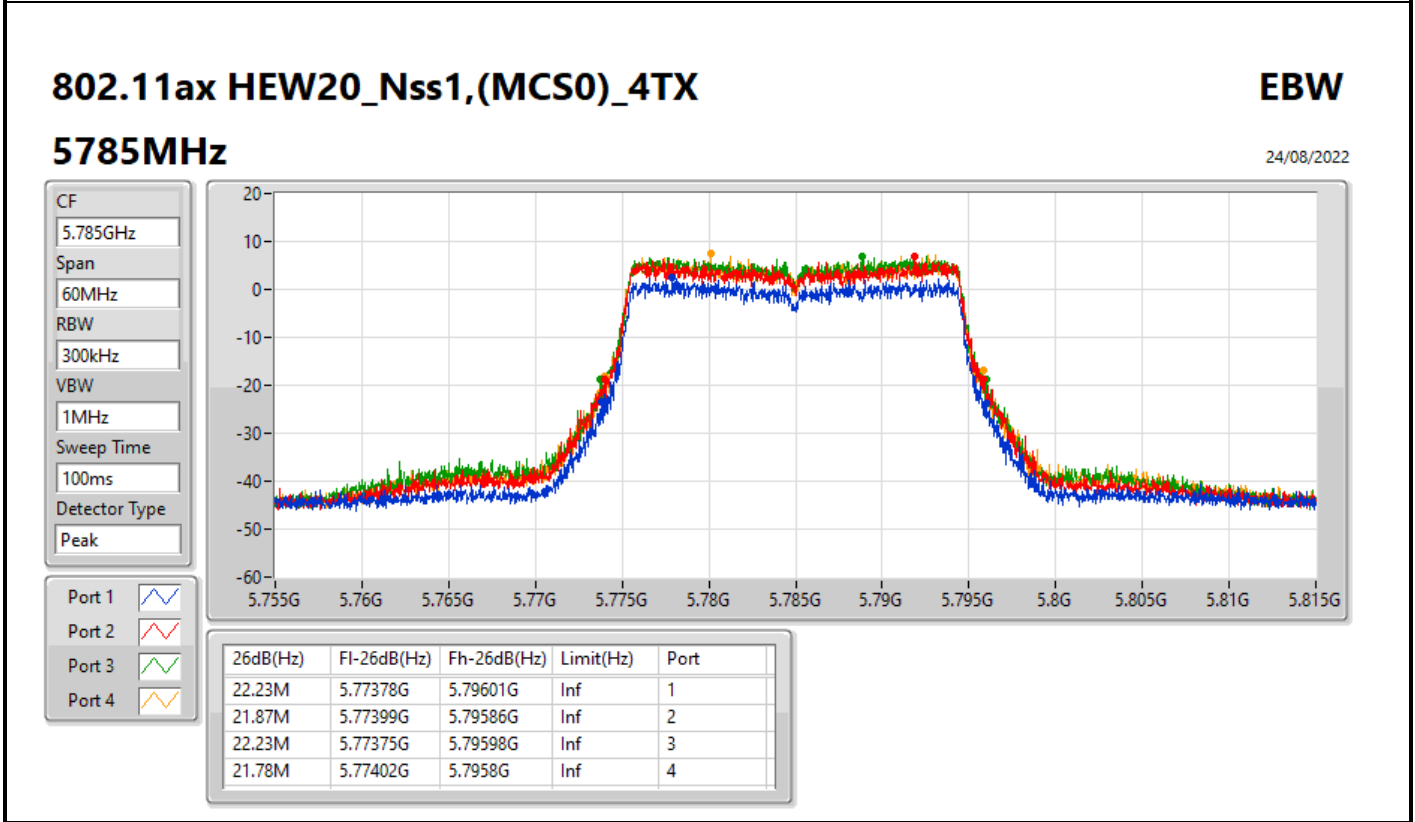

802.11ax HEW20\_Nss1,(MCS0)\_4TX

EBW

5200MHz

24/08/2022

802.11ax HEW20\_Nss1,(MCS0)\_4TX

EBW

5240MHz

24/08/2022