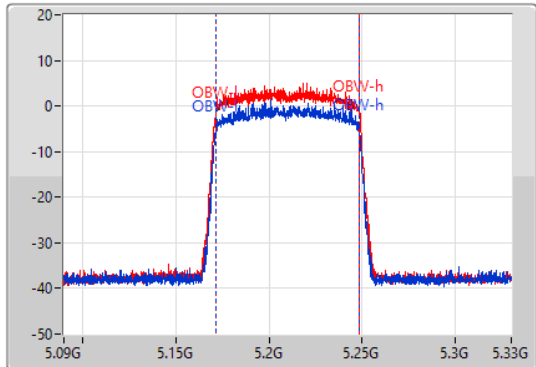

26dB(Hz)	Fl-26dB(Hz)	Fh-26dB(Hz)	OBW(Hz)	Fl-OBW(Hz)	Fh-OBW(Hz)	Limit(Hz)	Port
82.2M	5.16908G	5.25128G	77.361M	5.171259G	5.248621G	Inf	1
81.96M	5.16896G	5.25092G	77.361M	5.171259G	5.248621G	Inf	2