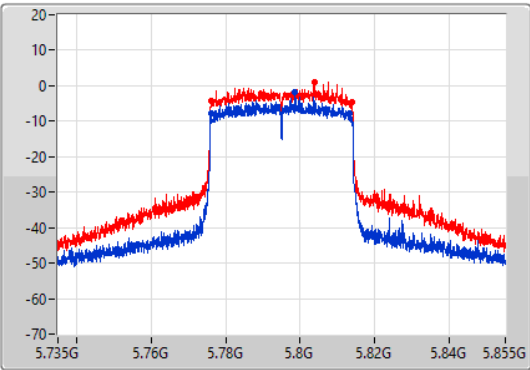

CF
5.795GHz

Span
120MHz

RBW
1MHz

VBW
3MHz

Sweep Time
100ms

Detector Type
Peak