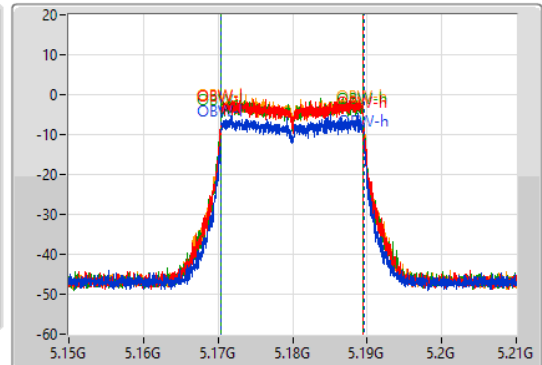

Sweep Time  
100ms

Detector Type  
Peak

CF  
5.18GHz

Span  
60MHz

RBW  
300kHz

VBW  
1MHz

Sweep Time  
100ms

Detector Type  
Peak