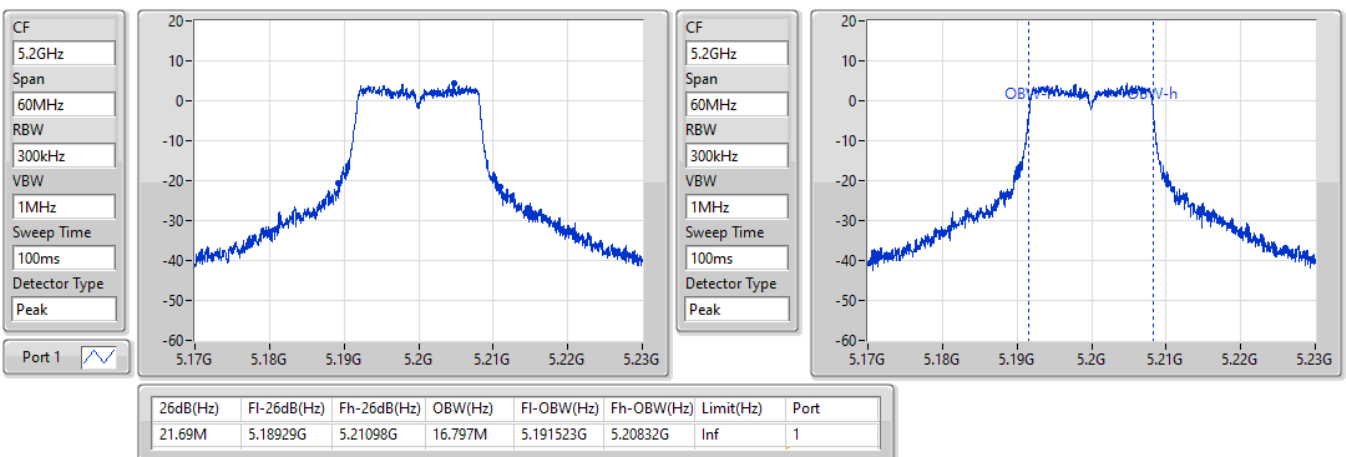

802.11a_Nss1,(6Mbps)_1TX

EBW

5200MHz

07/09/2022