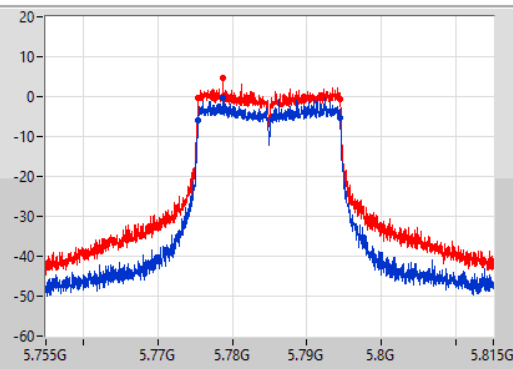

Sweep Time  
100ms

Detector Type  
Peak

CF  
5.785GHz

Span  
60MHz

RBW  
300kHz

VBW  
1MHz

Sweep Time  
100ms

Detector Type  
Peak