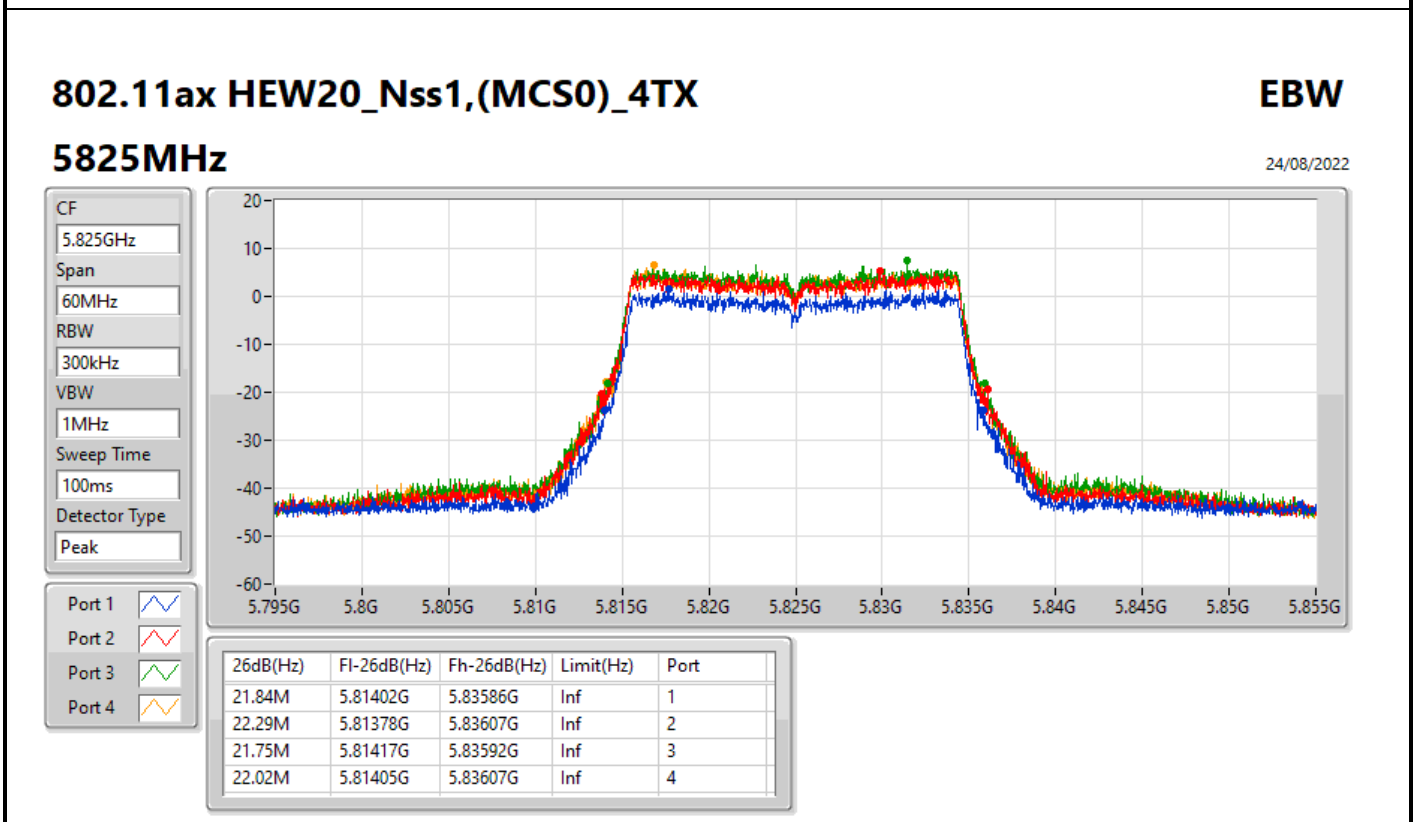

802.11ax HEW20\_Nss1,(MCS0)\_4TX

EBW

5200MHz

24/08/2022

802.11ax HEW20\_Nss1,(MCS0)\_4TX

EBW

5240MHz

24/08/2022