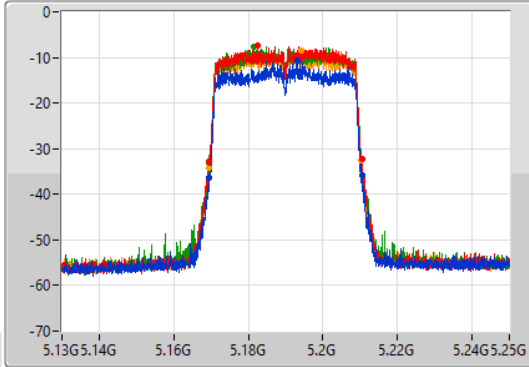

802.11ax HEW40_Nss1,(MCS0)_4TX

EBW

5190MHz

22/08/2022

CF
5.19GHz
Span
120MHz
RBW
500kHz
VBW
2MHz
Sweep Time
100ms
Detector Type
Peak

CF
5.19GHz
Span
120MHz
RBW
1MHz
VBW
3MHz
Sweep Time
100ms
Detector Type
Peak