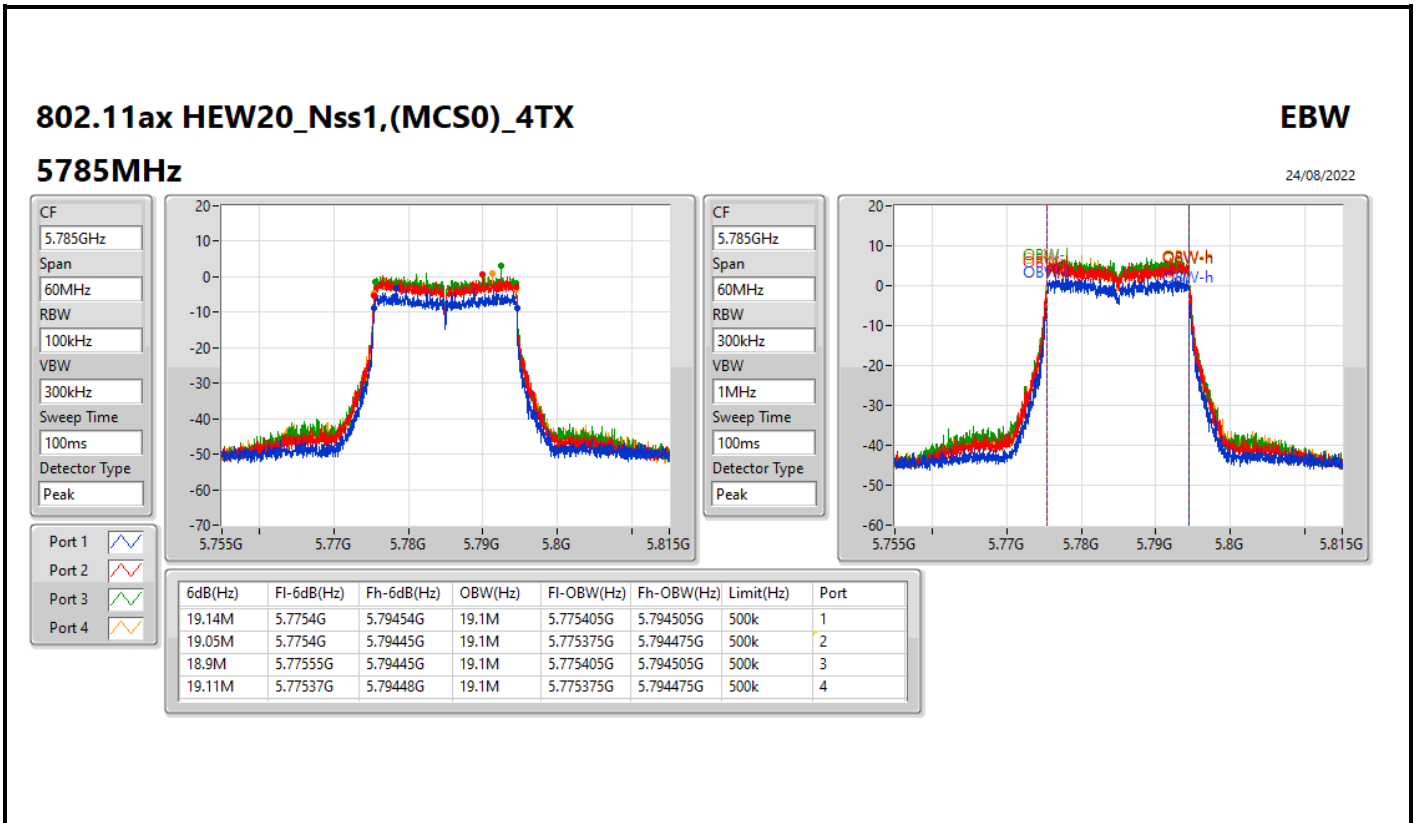

802.11ax HEW20\_Nss1,(MCS0)\_4TX

EBW

5200MHz

24/08/2022

802.11ax HEW20\_Nss1,(MCS0)\_4TX

EBW

5240MHz

24/08/2022