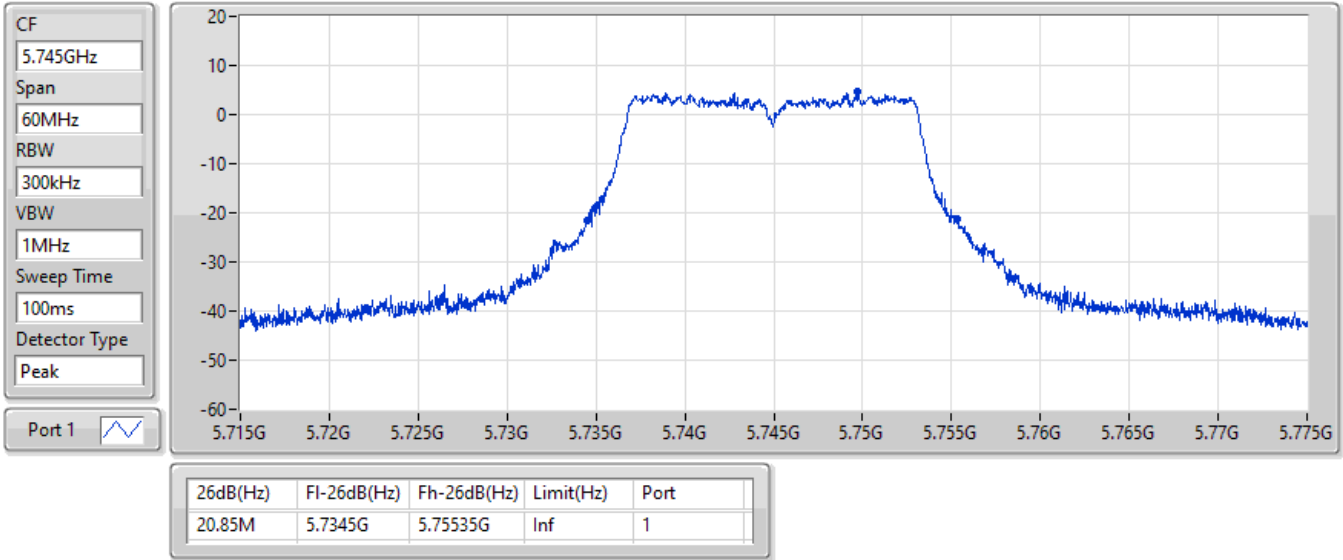

802.11a_Nss1,(6Mbps)_1TX

EBW

5745MHz

18/08/2022