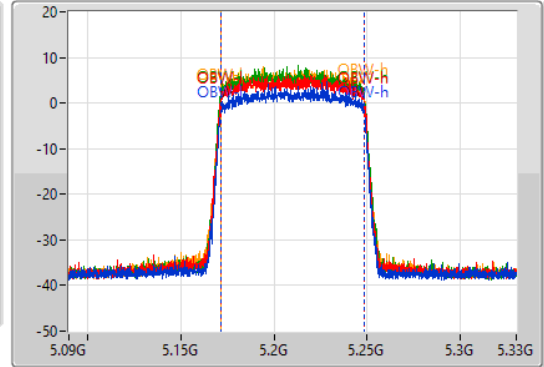

802.11ax HEW80\_Nss1,(MCS0)\_4TX

EBW

5210MHz

19/08/2022

CF  
5.21GHz  
Span  
240MHz  
RBW  
1MHz  
VBW  
3MHz  
Sweep Time  
100ms  
Detector Type  
Peak

CF  
5.21GHz  
Span  
240MHz  
RBW  
2MHz  
VBW  
10MHz  
Sweep Time  
100ms  
Detector Type  
Peak