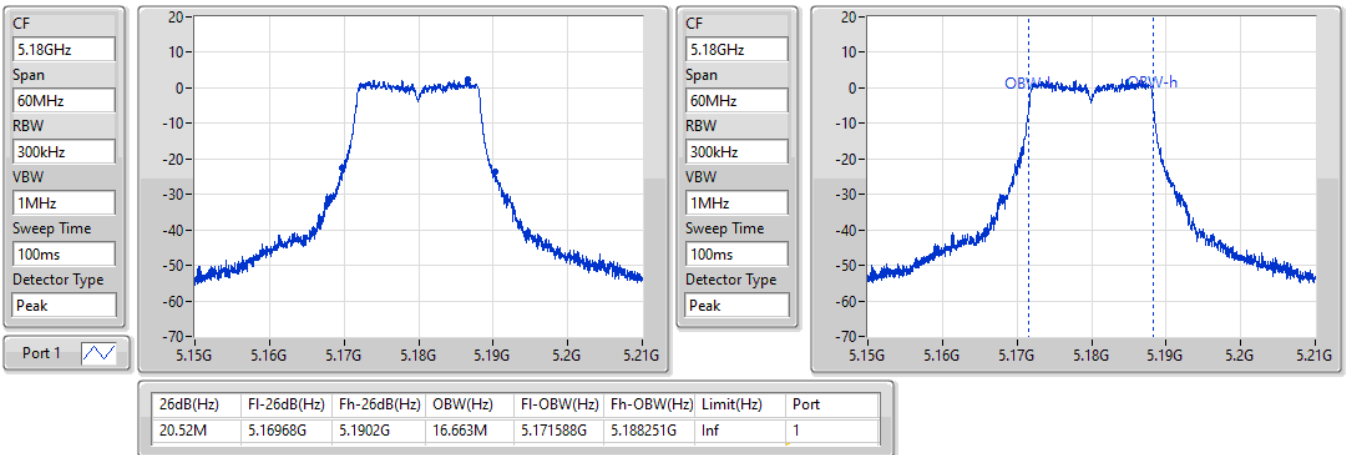

Port X-N dB = Port X 6dB down bandwidth for 5.725-5.85GHz band / 26dB down bandwidth for other band  
 Port X-OBW = Port X 99% occupied bandwidth

802.11a\_Nss1,(6Mbps)\_1TX

EBW

5180MHz

07/09/2022

802.11a\_Nss1,(6Mbps)\_1TX