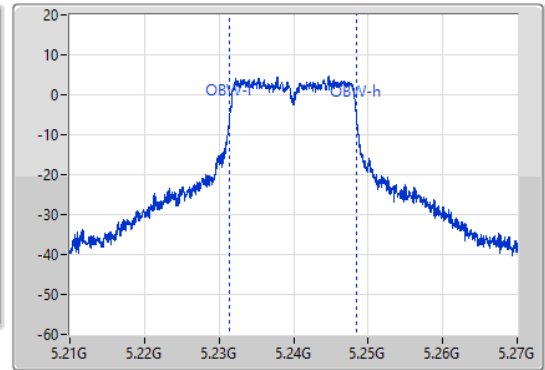

### 802.11a\_Nss1,(6Mbps)\_1TX

EBW

5240MHz

07/09/2022

CF: 5.24GHz  
 Span: 60MHz  
 RBW: 300kHz  
 VBW: 1MHz  
 Sweep Time: 100ms  
 Detector Type: Peak  
 Port 1

CF: 5.24GHz  
 Span: 60MHz  
 RBW: 300kHz  
 VBW: 1MHz  
 Sweep Time: 100ms  
 Detector Type: Peak