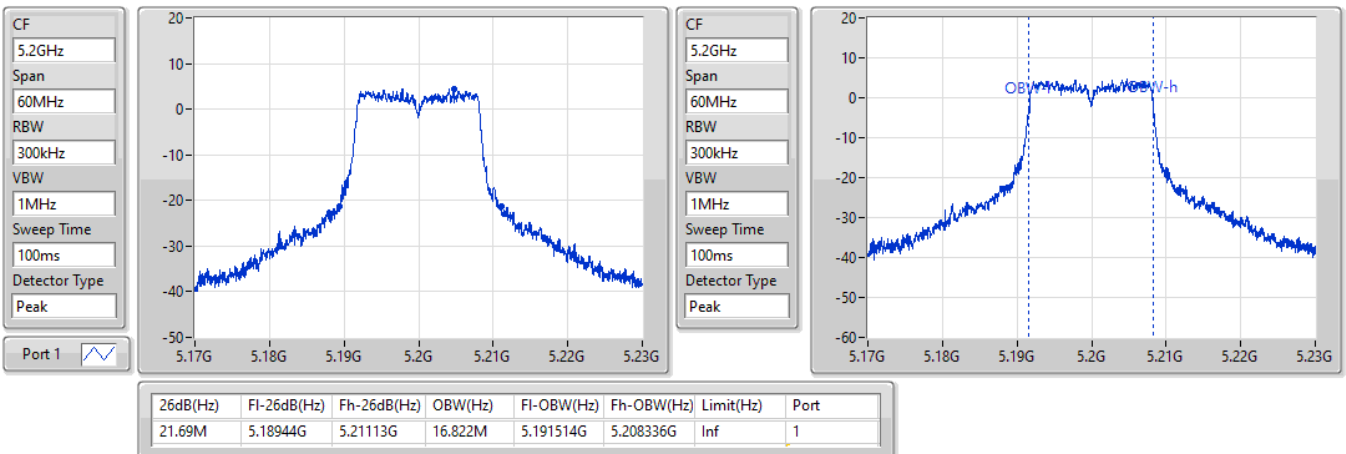

802.11a_Nss1,(6Mbps)_1TX

EBW

5200MHz

18/08/2022