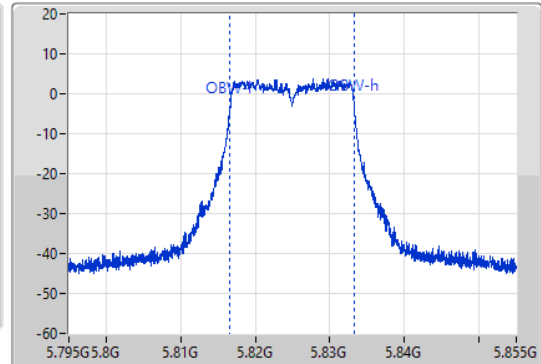

6dB(Hz)	Fl-6dB(Hz)	Fh-6dB(Hz)	OBW(Hz)	Fl-OBW(Hz)	Fh-OBW(Hz)	Limit(Hz)	Port
16.35M	5.81678G	5.83313G	16.672M	5.816574G	5.833246G	500k	1