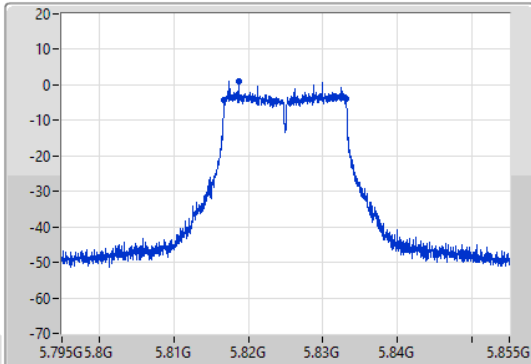

Sweep Time  
100ms

Detector Type  
Peak

Port 1 

CF  
5.825GHz

Span  
60MHz

RBW  
300kHz

VBW  
1MHz

Sweep Time  
100ms