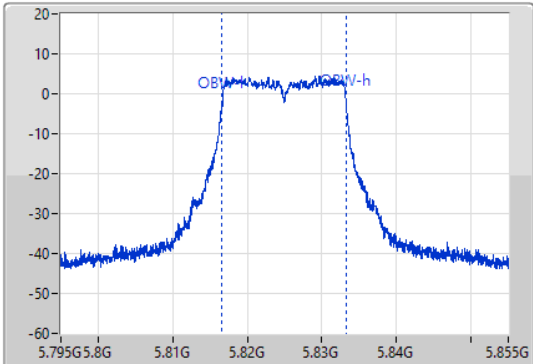

6dB(Hz)	Fl-6dB(Hz)	Fh-6dB(Hz)	OBW(Hz)	Fl-OBW(Hz)	Fh-OBW(Hz)	Limit(Hz)	Port
16.35M	5.81678G	5.83313G	16.702M	5.816544G	5.833246G	500k	1