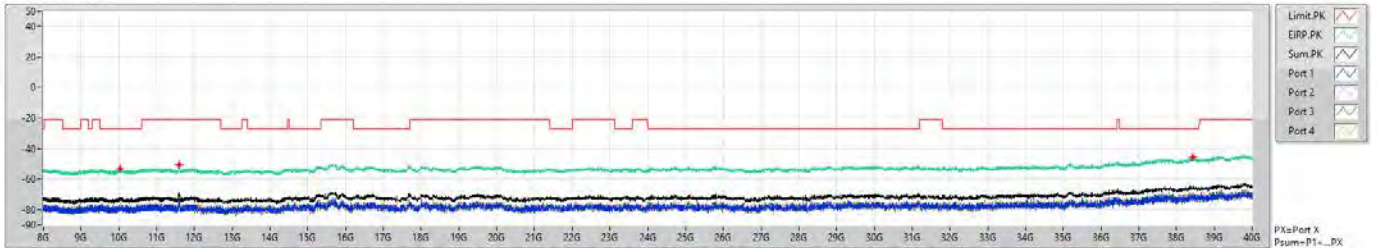

802.11ax HEW40_Nss1,(MCS0)_4TX

5795MHz

CSE [PK]

06/09/2022