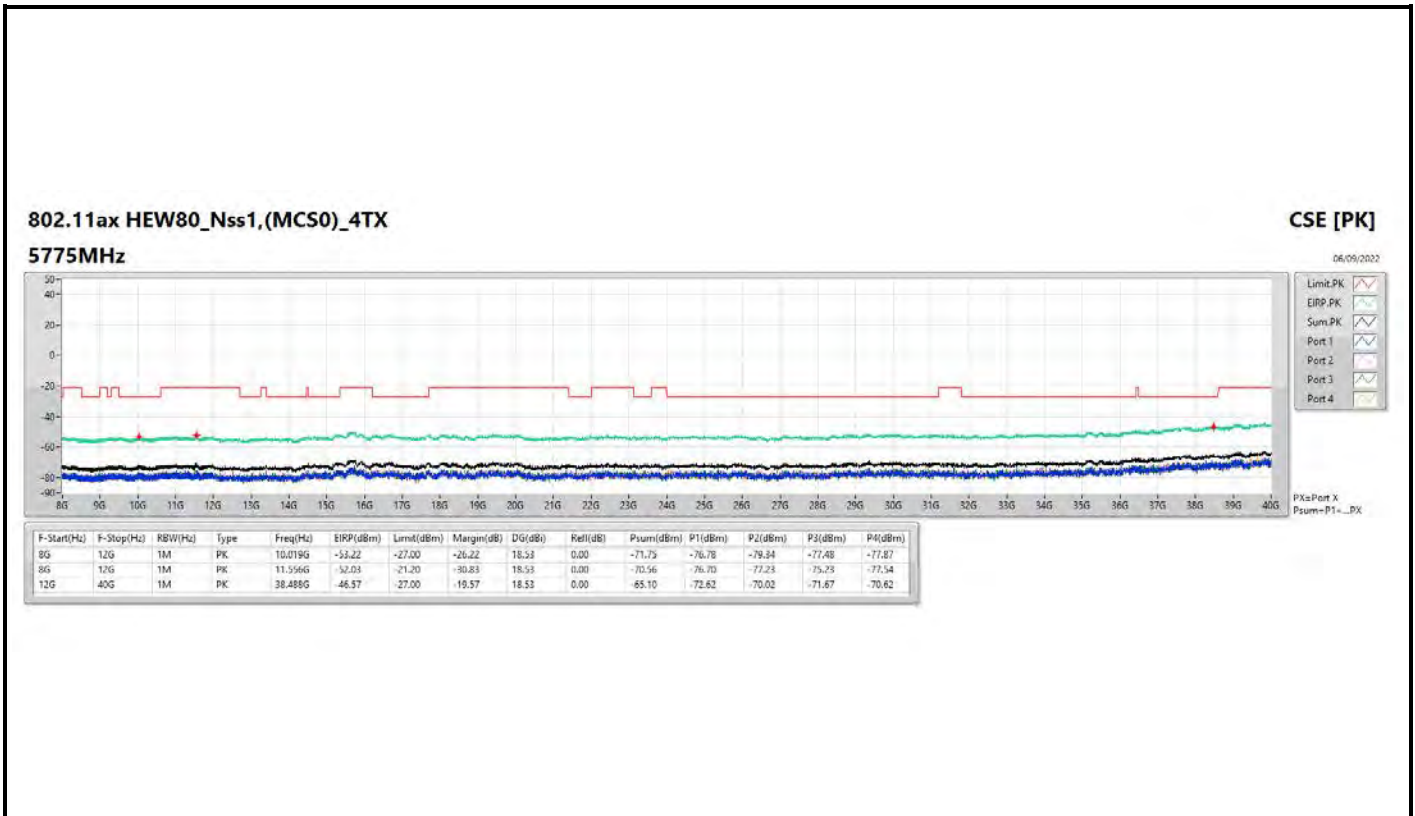

802.11ax HEW40\_Nss1,(MCS0)\_4TX

5795MHz

CSE [PK]

06/09/2022

802.11ax HEW40\_Nss1,(MCS0)\_4TX

5795MHz

CSE [AV]

06/09/2022