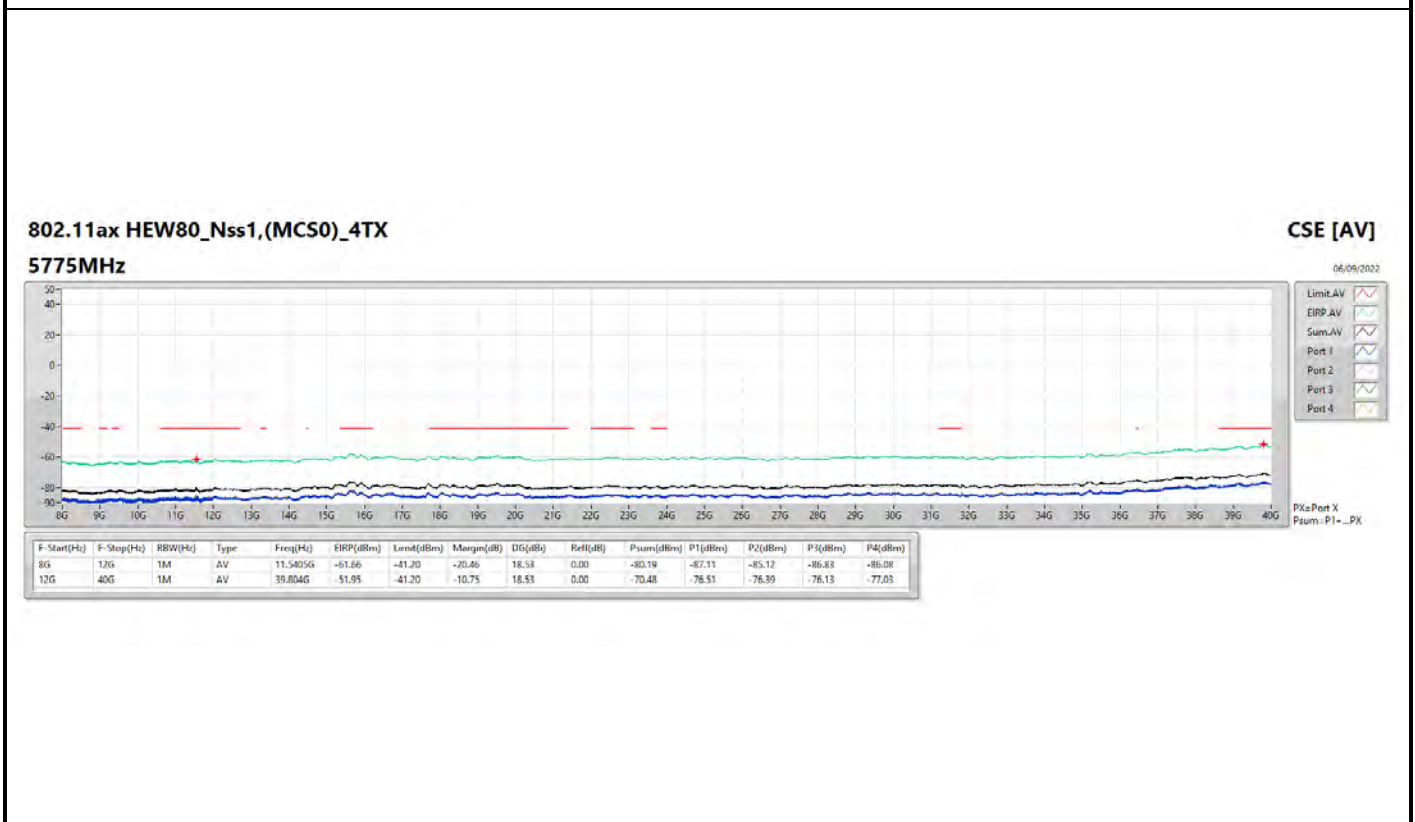

802.11ax HEW40\_Nss1,(MCS0)\_4TX

5795MHz

CSE [PK]

06/09/2022

802.11ax HEW40\_Nss1,(MCS0)\_4TX

5795MHz

CSE [AV]

06/09/2022