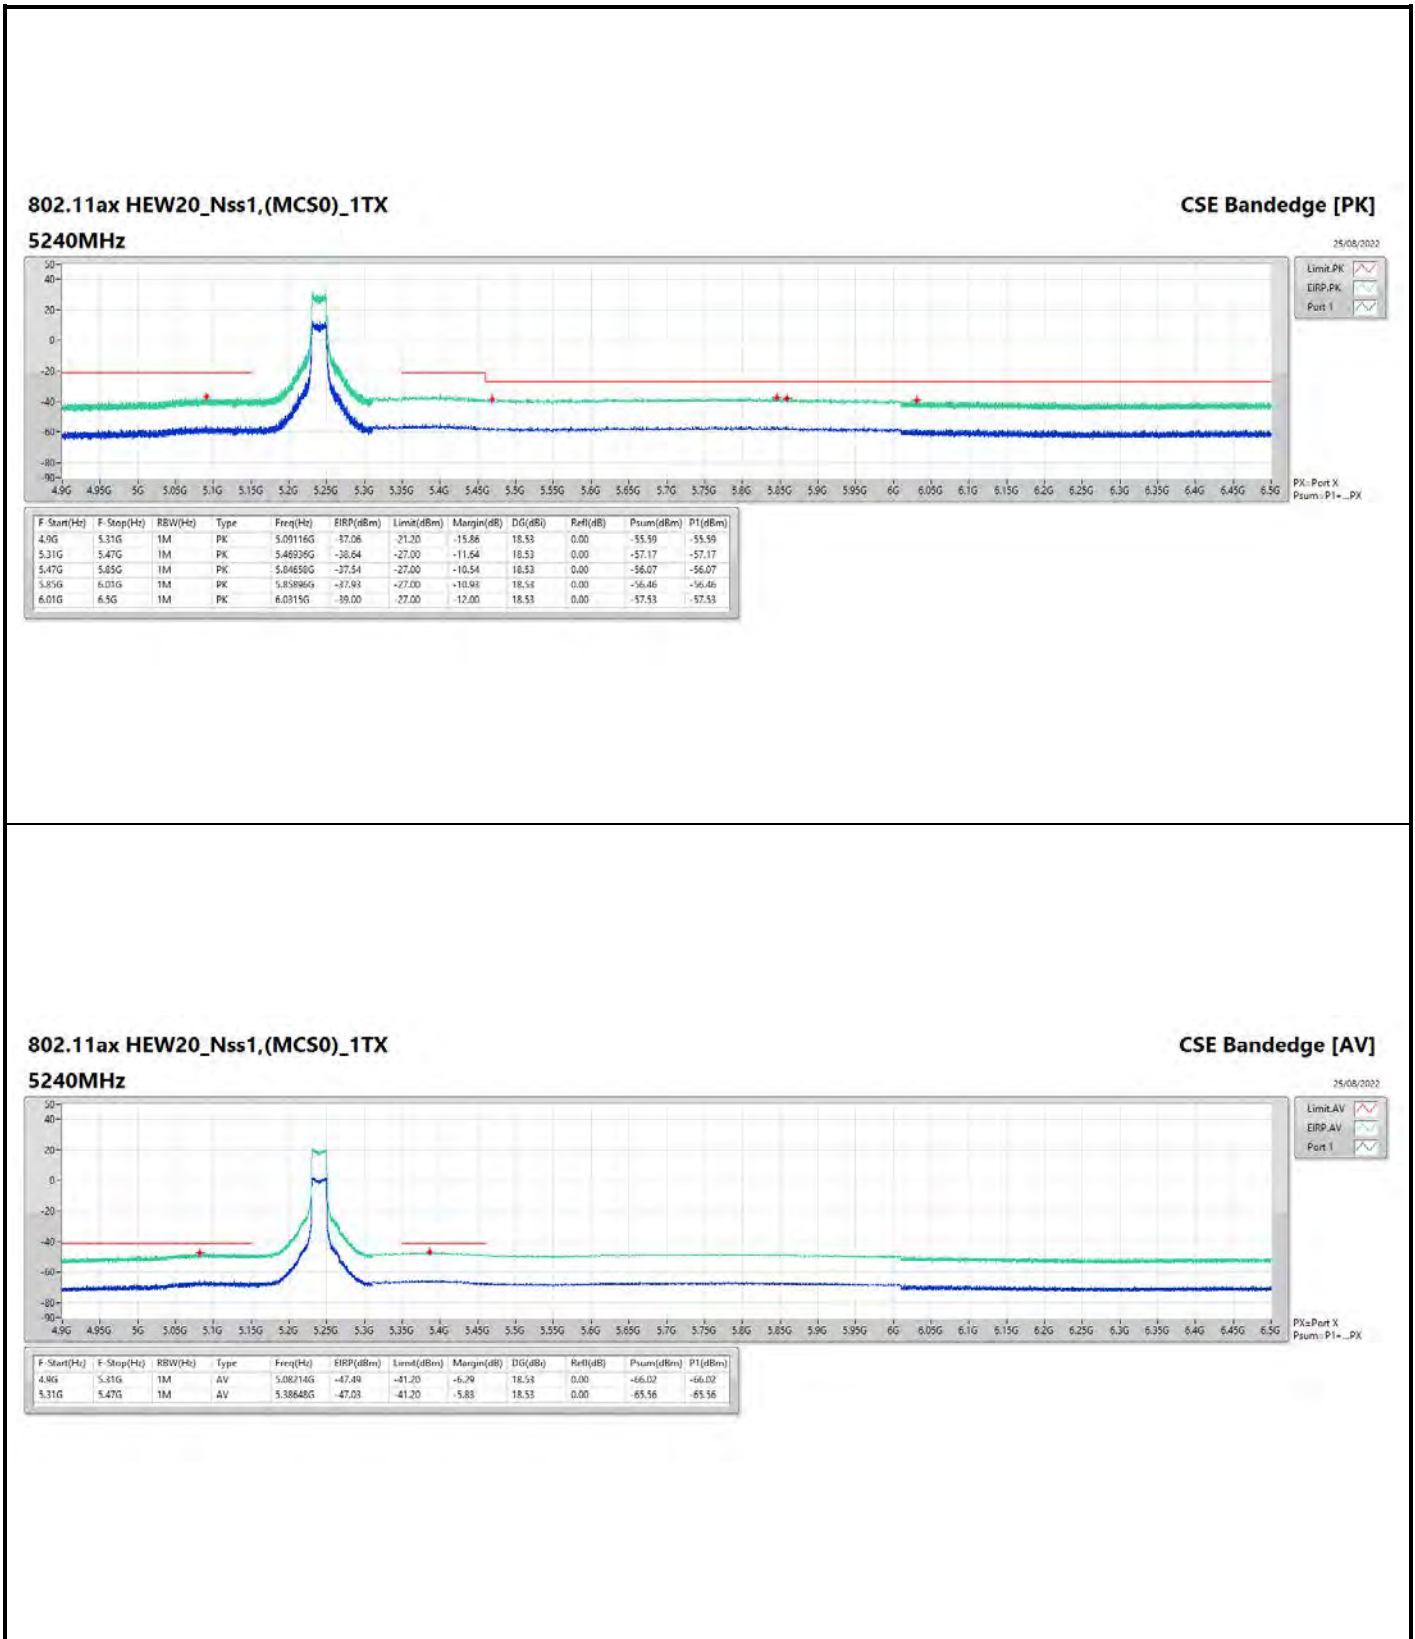

DG = Directional Gain ; PX=Port X; Psum=P1+P2+...PX

**802.11a\_Nss1,(6Mbps)\_1TX**

**5785MHz**

**CSE Bandedge [AV]**

25/08/2022

**802.11ax HEW40\_Nss1,(MCS0)\_1TX**

**5230MHz**

**CSE Bandedge [AV]**