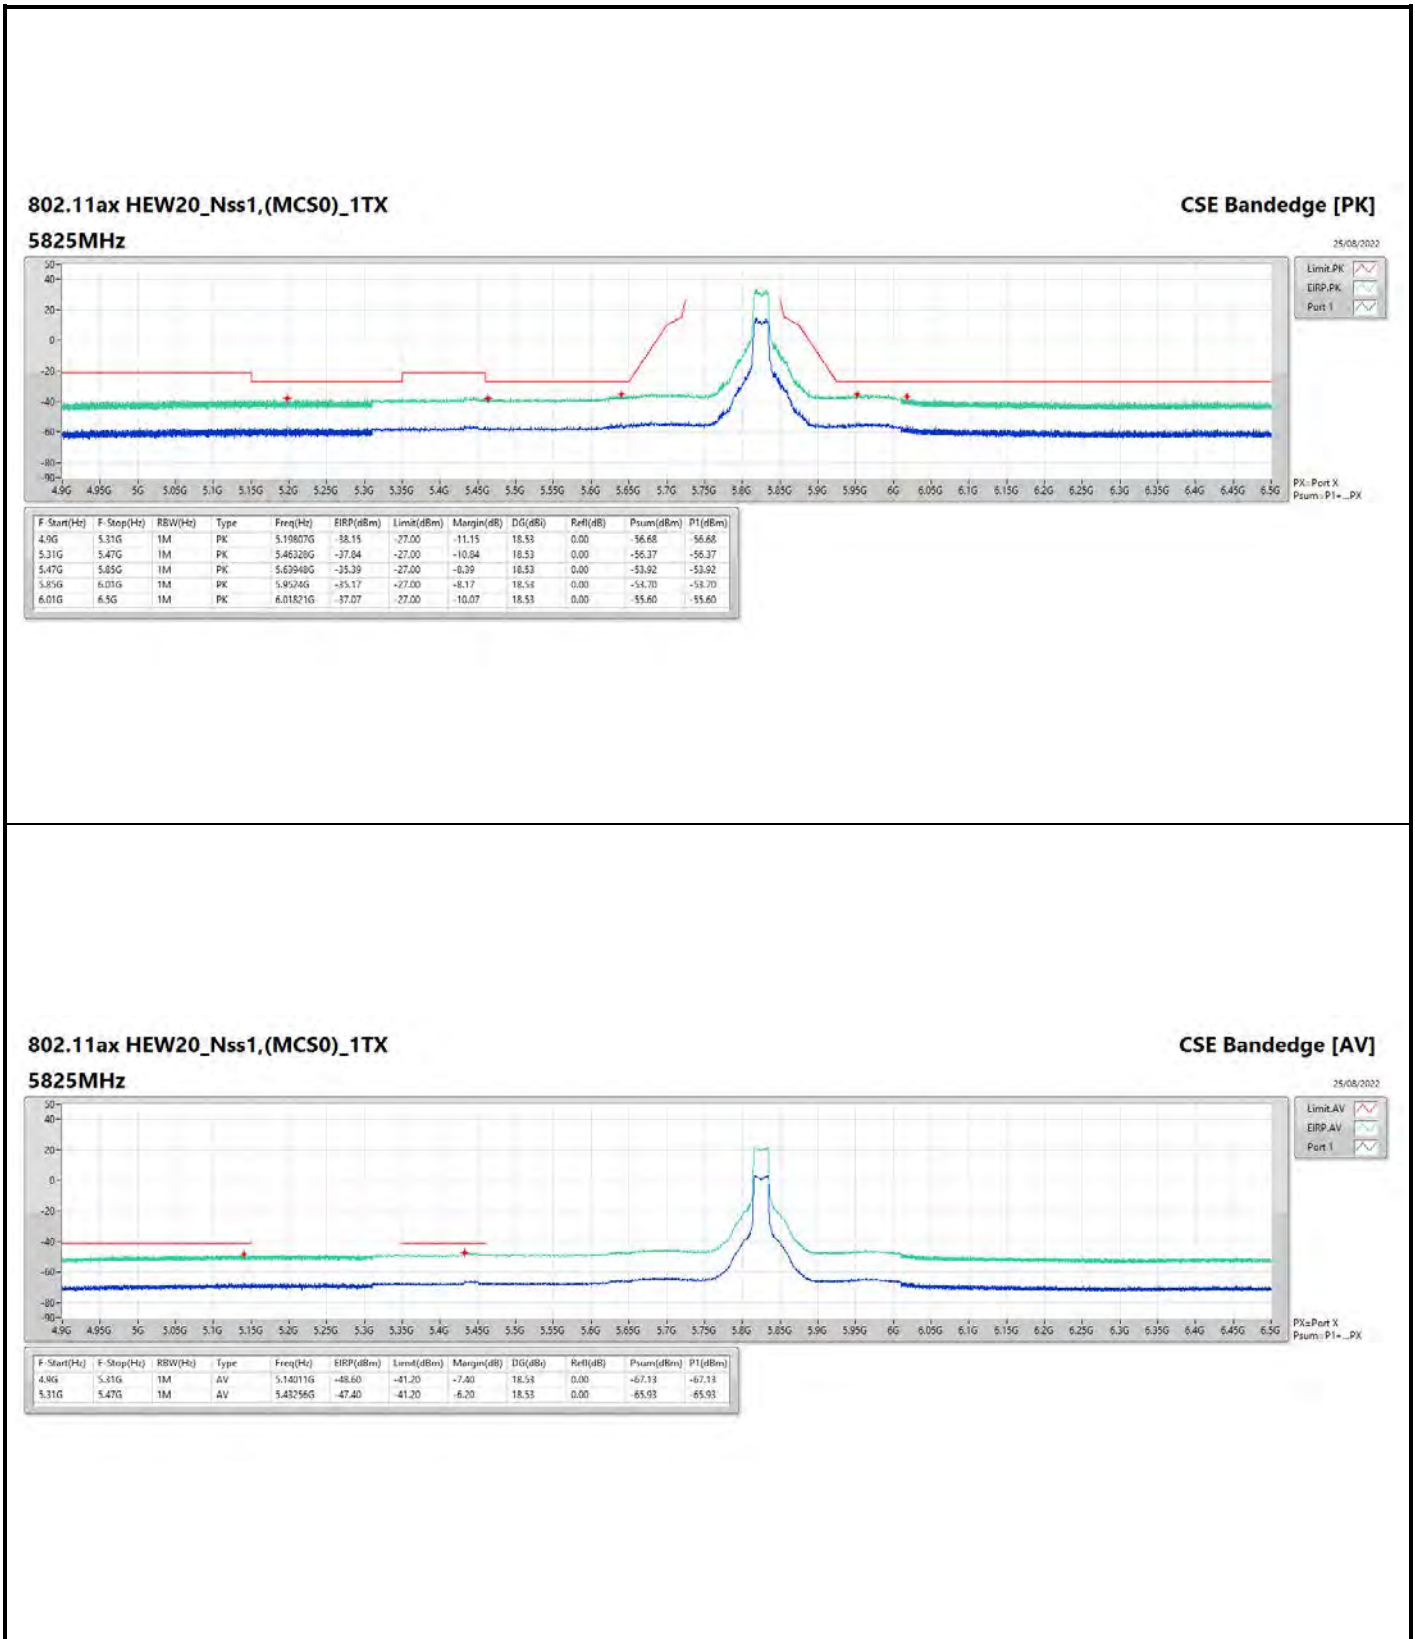

DG = Directional Gain ; PX=Port X; Psum=P1+P2+...PX

**802.11a\_Nss1,(6Mbps)\_1TX**

**5785MHz**

**CSE Bandedge [AV]**

25/08/2022

**802.11ax HEW40\_Nss1,(MCS0)\_1TX**

**5230MHz**

**CSE Bandedge [AV]**