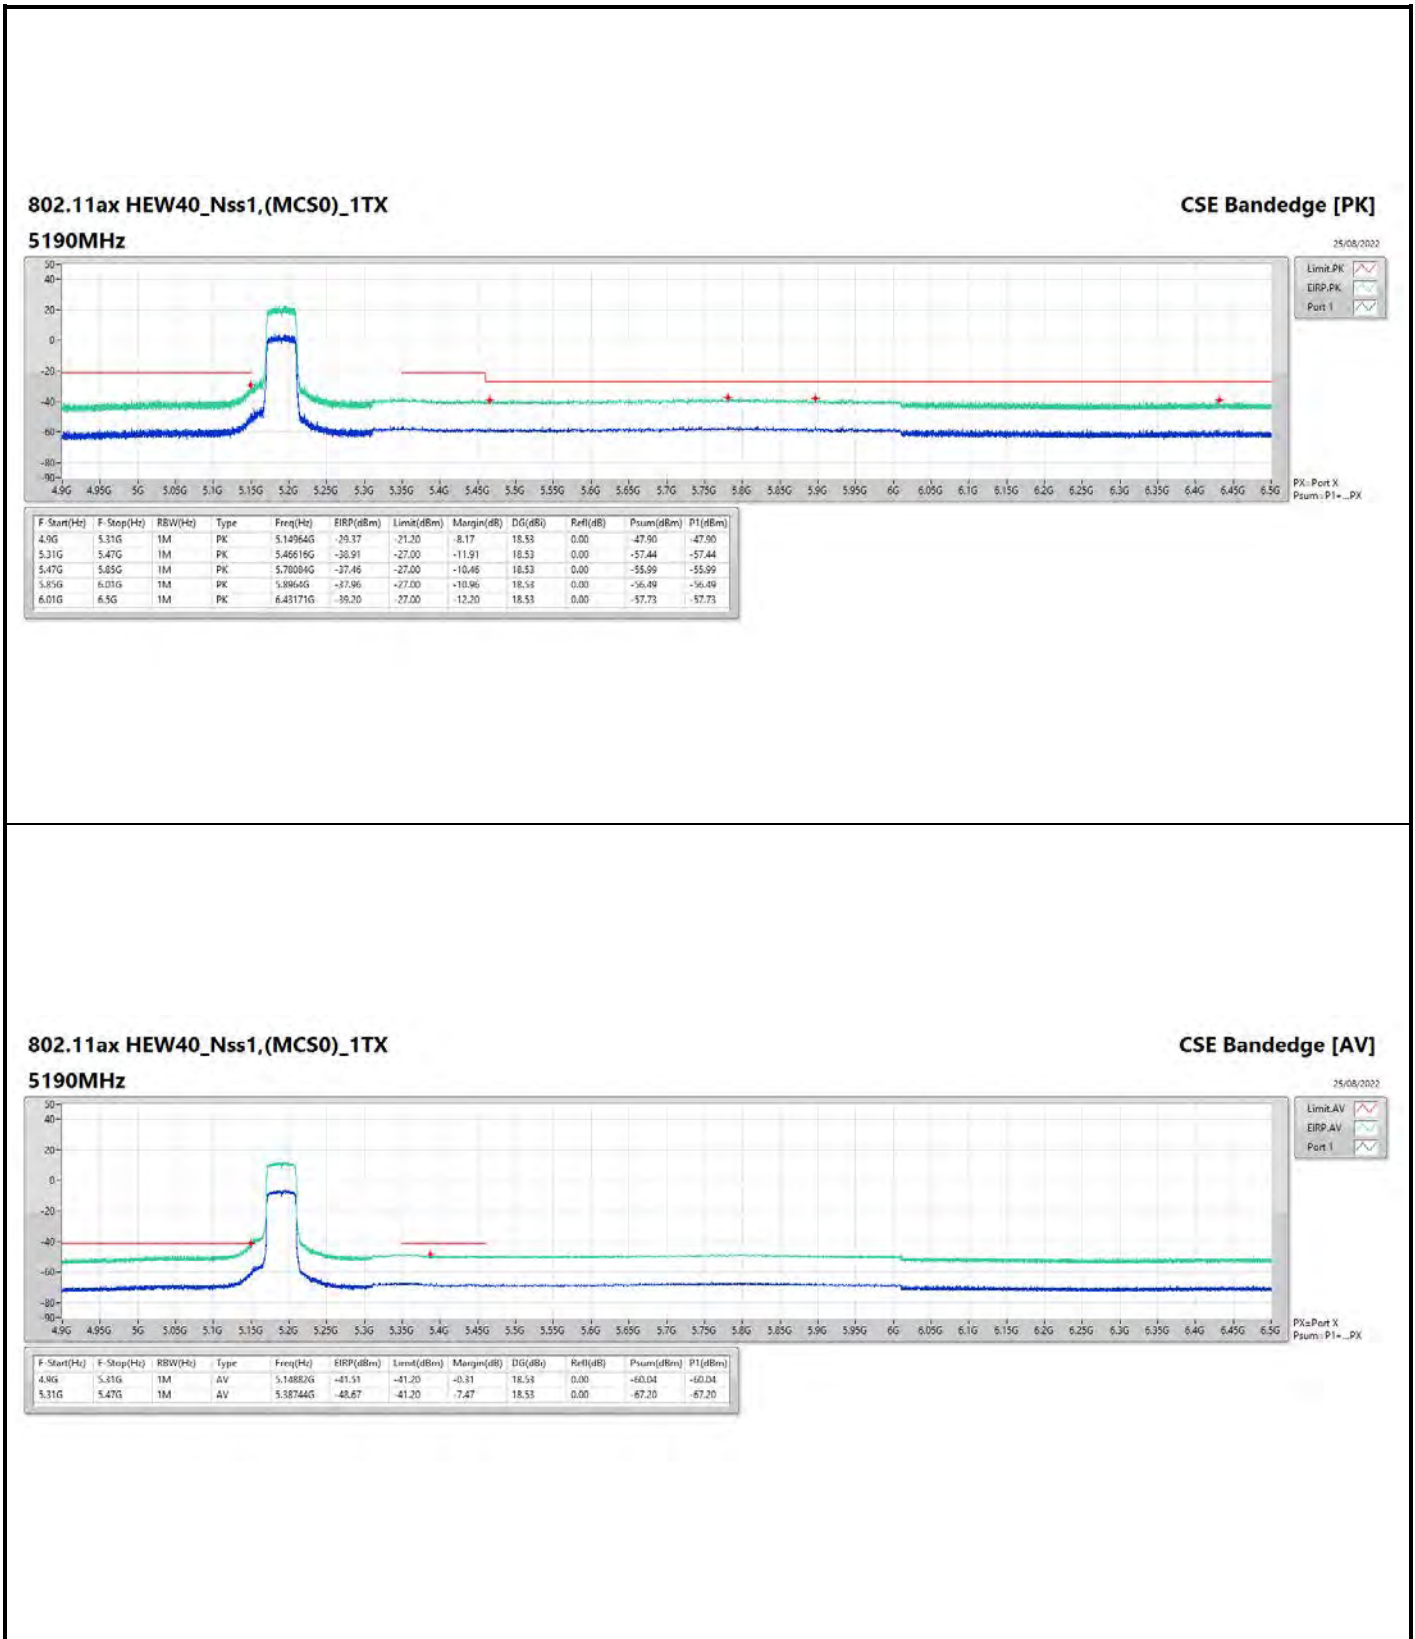

DG = Directional Gain ; PX=Port X; Psum=P1+P2+...PX

**802.11a\_Nss1,(6Mbps)\_1TX**

**5785MHz**

**CSE Bandedge [AV]**

25/08/2022

**802.11ax HEW40\_Nss1,(MCS0)\_1TX**

**5230MHz**

**CSE Bandedge [AV]**