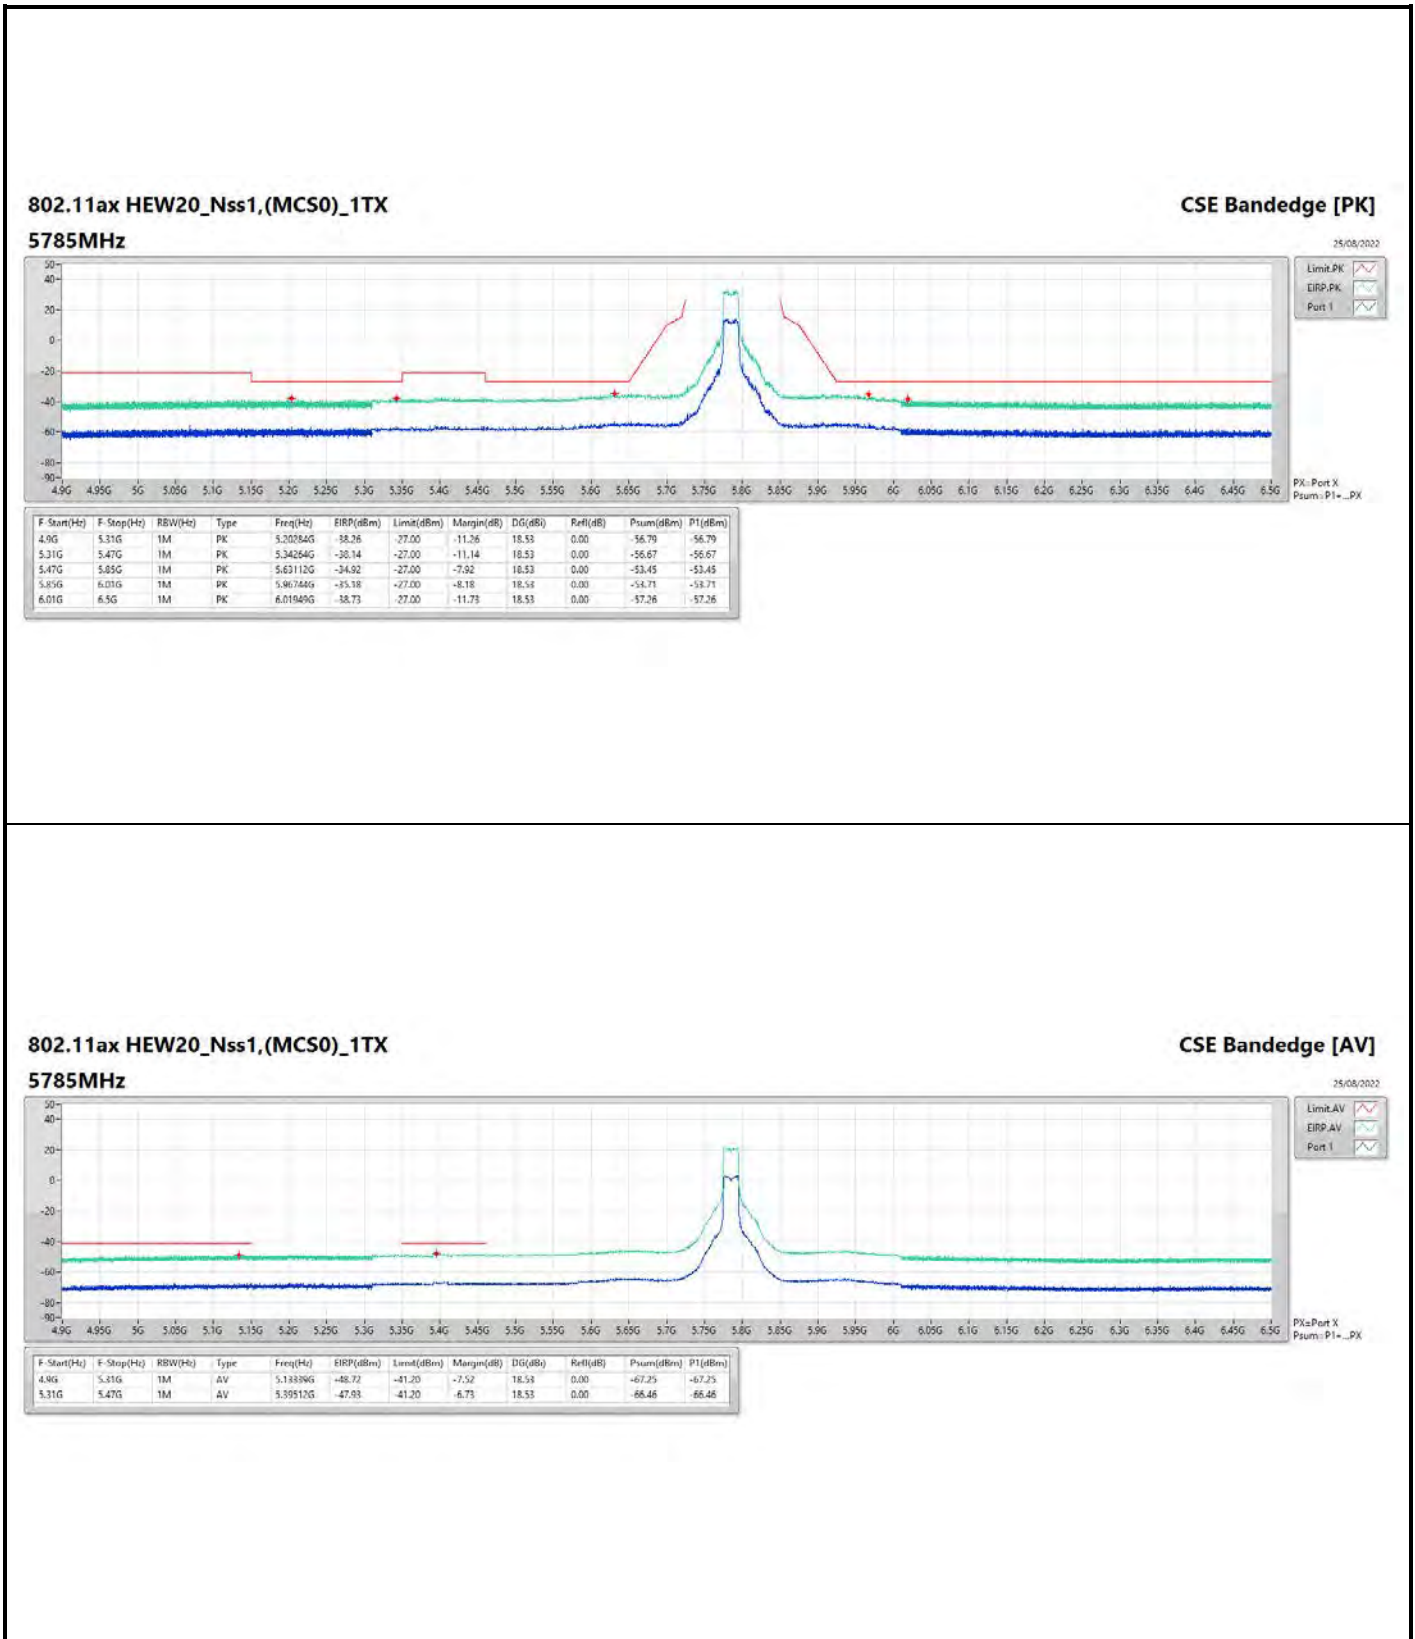

DG = Directional Gain ; PX=Port X; Psum=P1+P2+...PX

**802.11a\_Nss1,(6Mbps)\_1TX**

**5785MHz**

**CSE Bandedge [AV]**

25/08/2022

**802.11ax HEW40\_Nss1,(MCS0)\_1TX**

**5230MHz**

**CSE Bandedge [AV]**