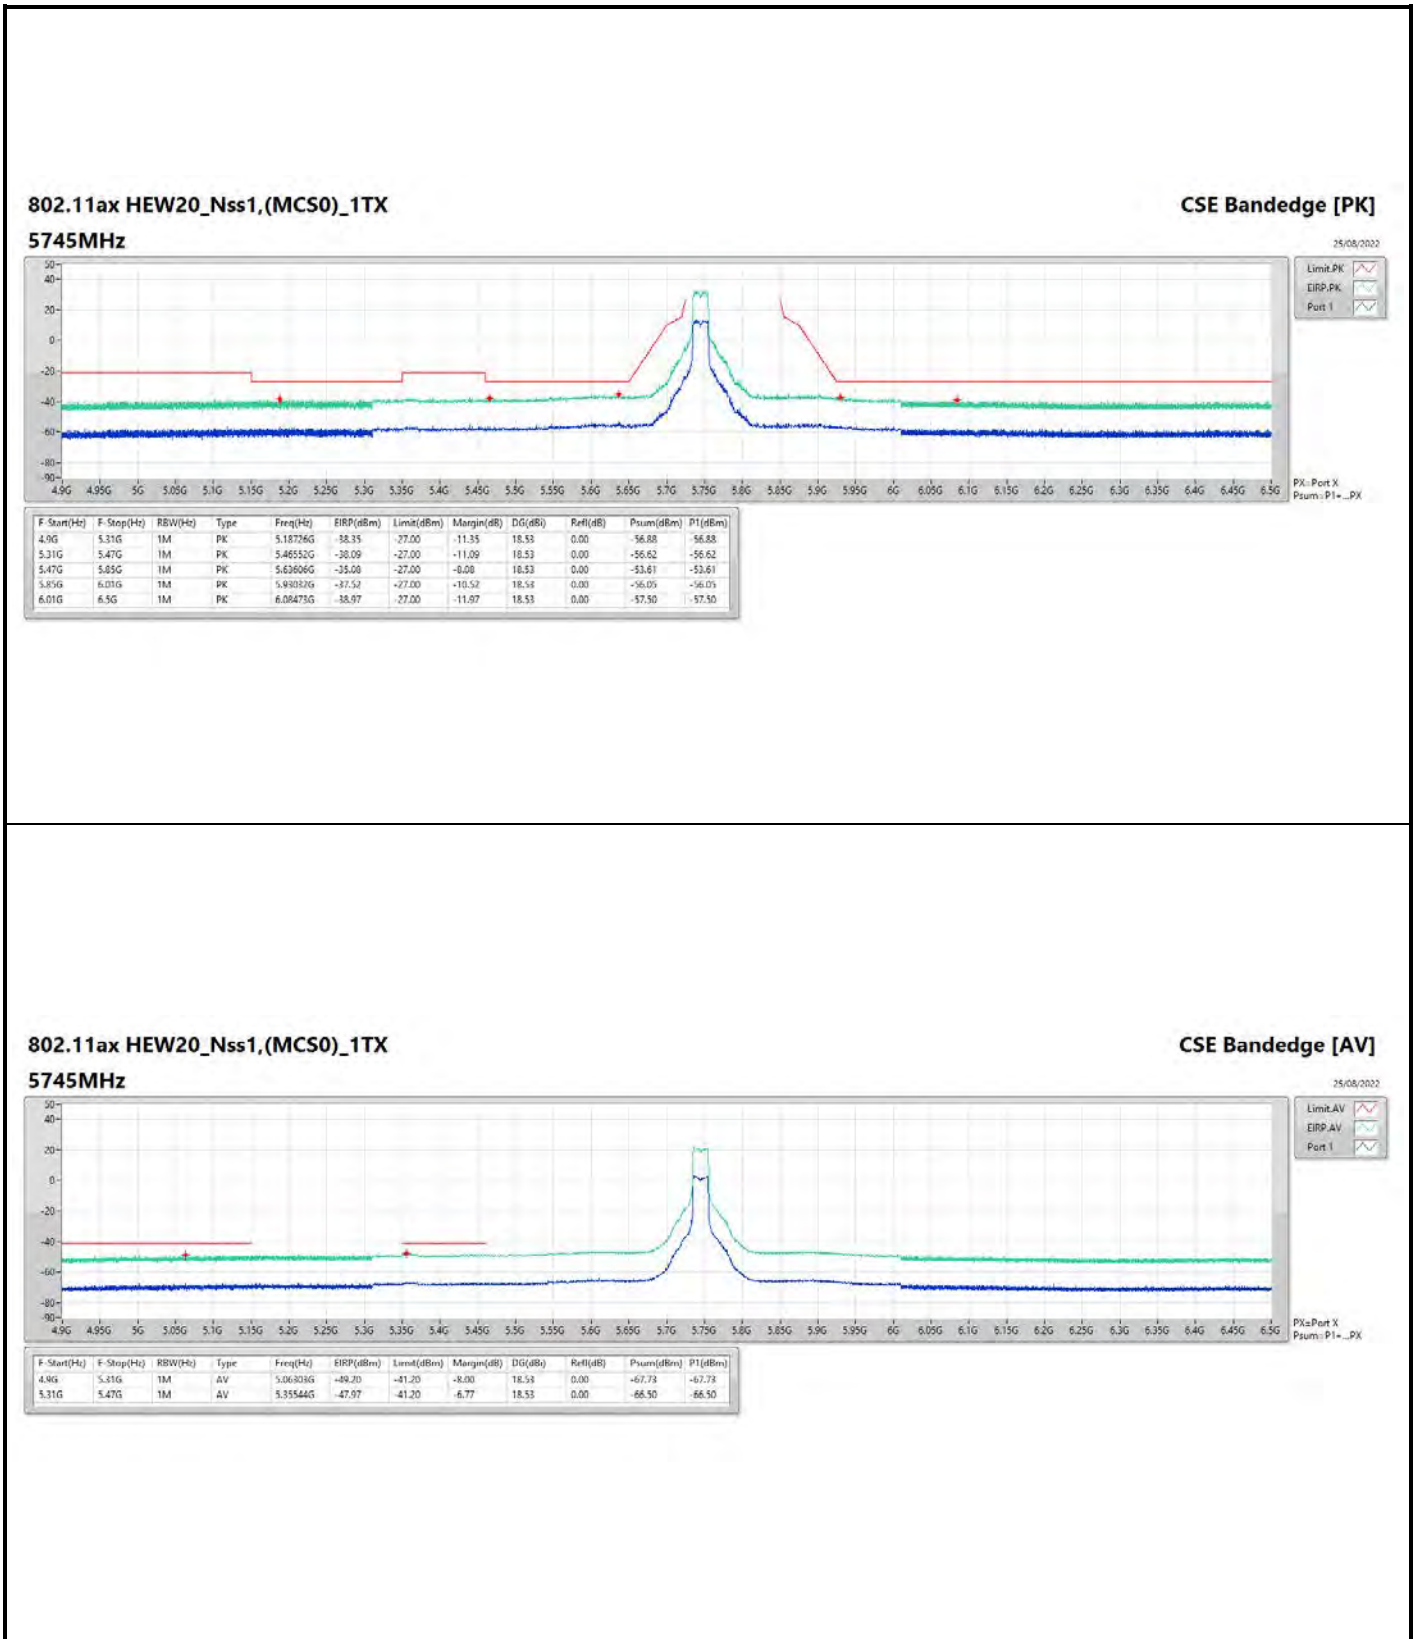

DG = Directional Gain ; PX=Port X; Psum=P1+P2+...PX

**802.11a\_Nss1,(6Mbps)\_1TX**

**5785MHz**

**CSE Bandedge [AV]**

25/08/2022

**802.11ax HEW40\_Nss1,(MCS0)\_1TX**

**5230MHz**

**CSE Bandedge [AV]**