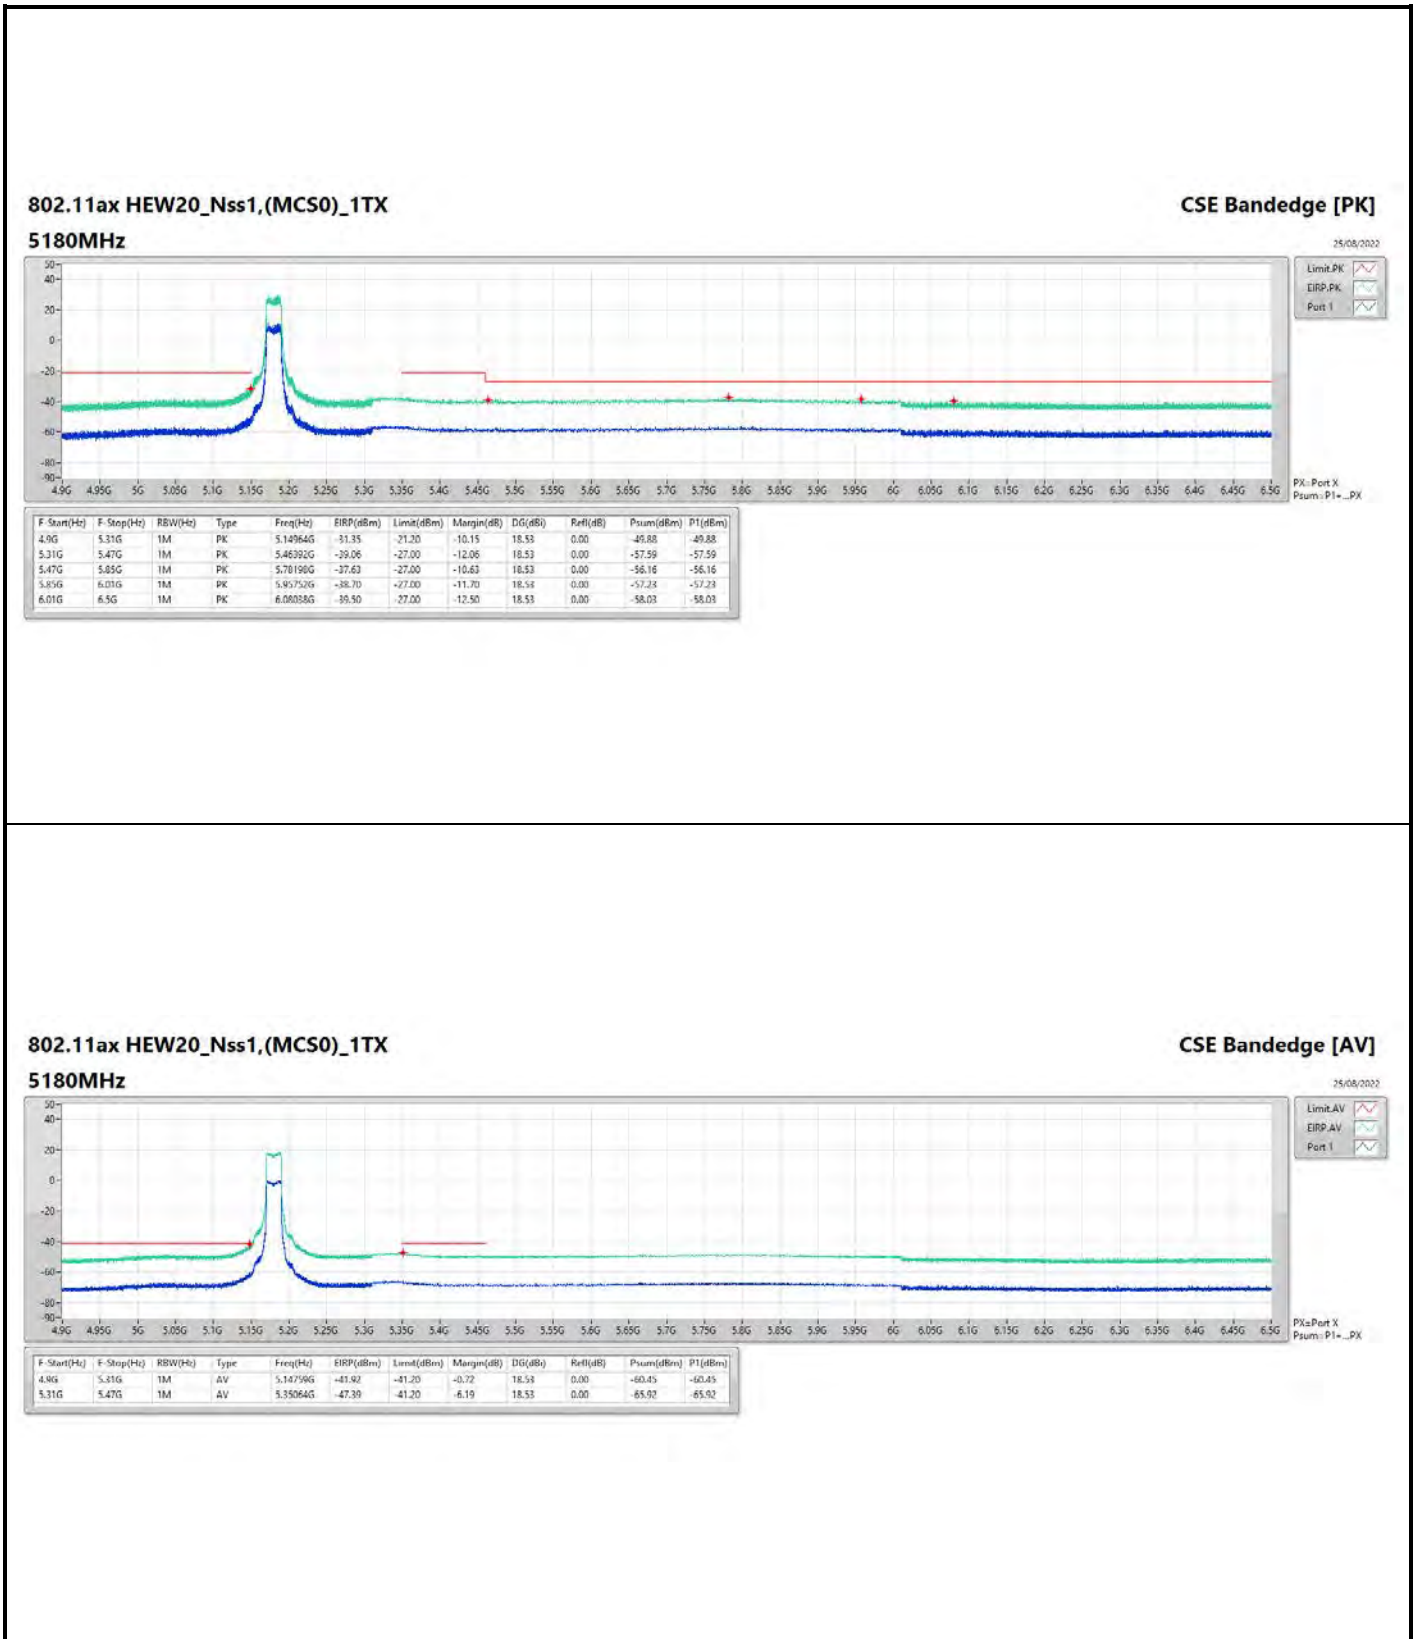

DG = Directional Gain ; PX=Port X; Psum=P1+P2+...PX

**802.11a\_Nss1,(6Mbps)\_1TX**

**5785MHz**

**CSE Bandedge [AV]**

25/08/2022

**802.11ax HEW40\_Nss1,(MCS0)\_1TX**

**5230MHz**

**CSE Bandedge [AV]**