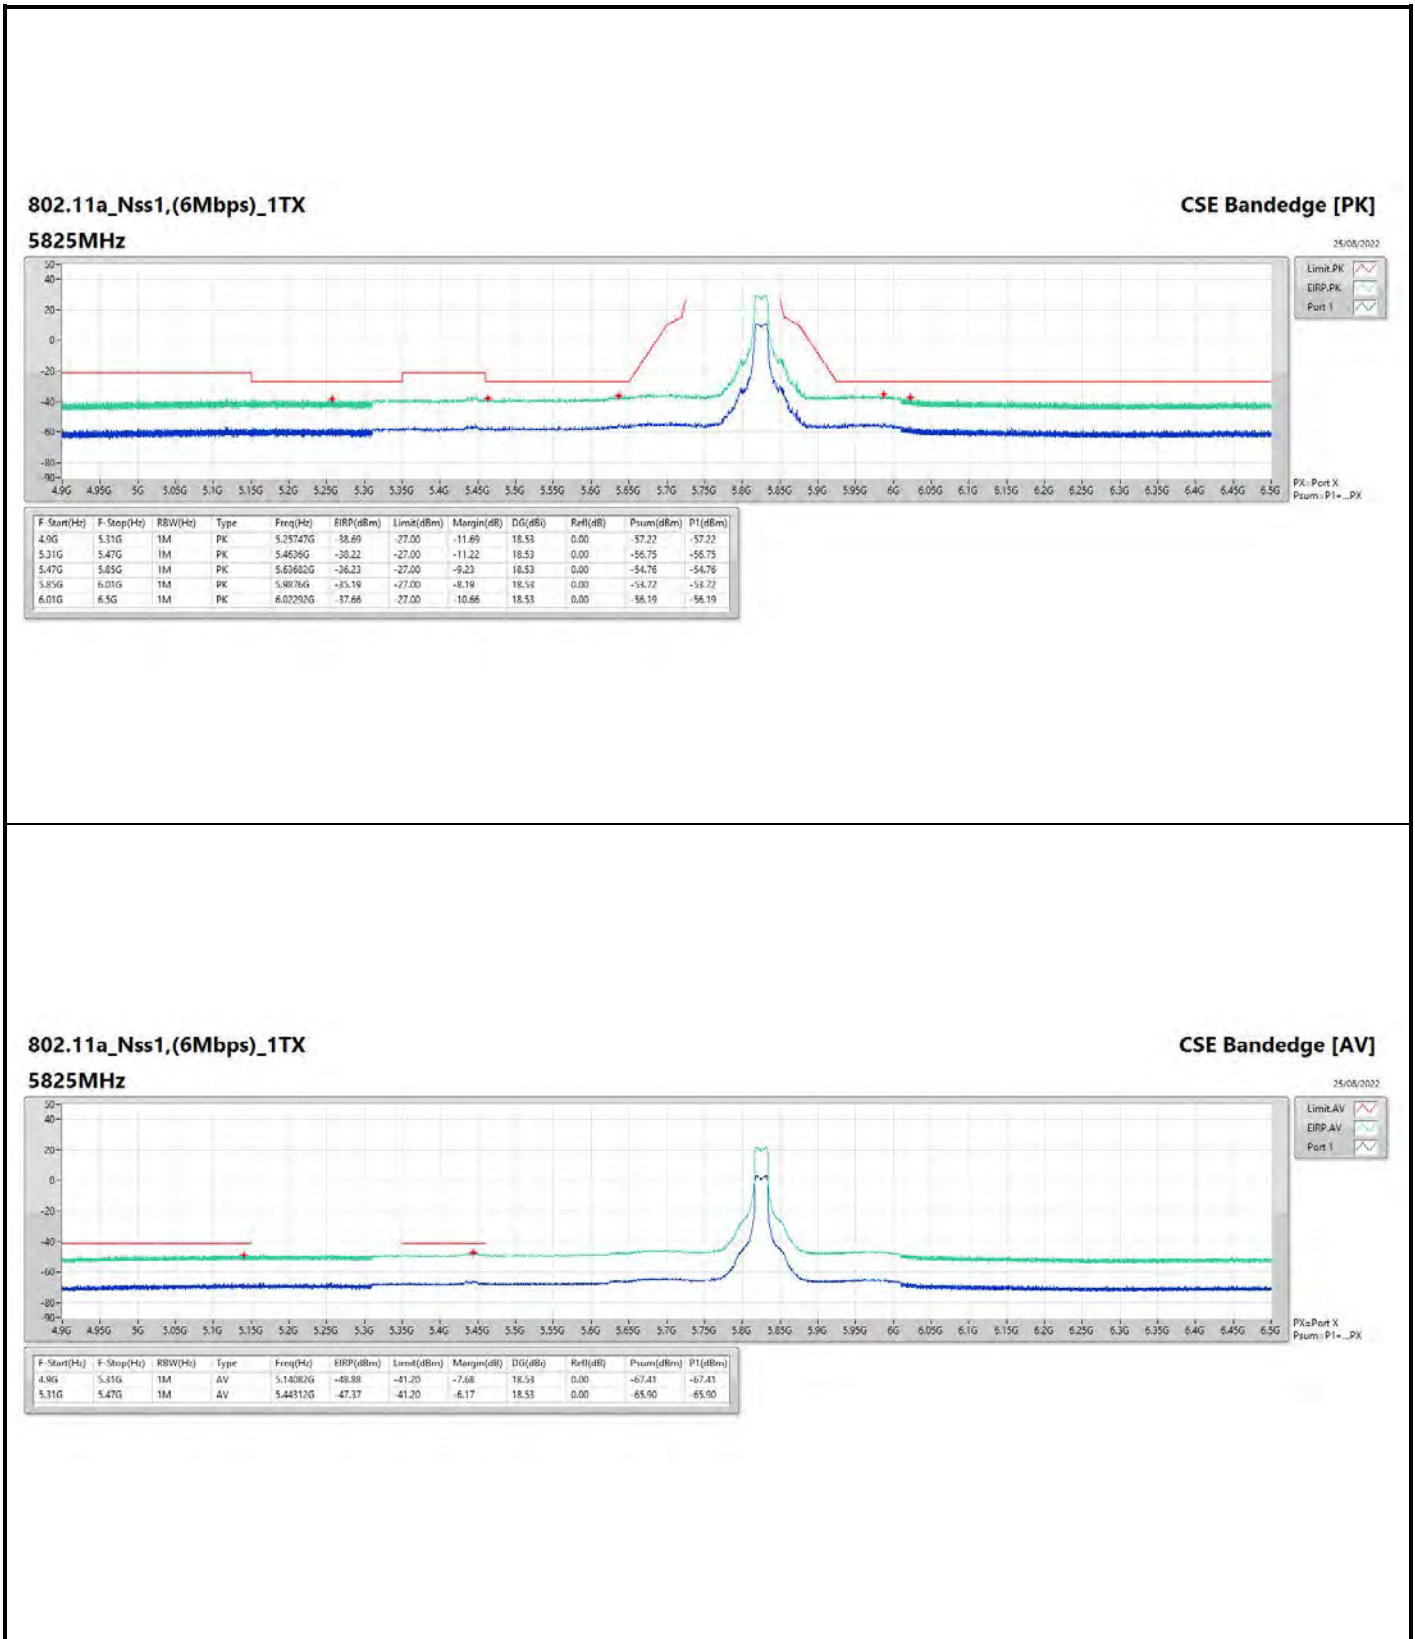

DG = Directional Gain ; PX=Port X; Psum=P1+P2+...PX

**802.11a\_Nss1,(6Mbps)\_1TX**

**5785MHz**

**CSE Bandedge [AV]**

25/08/2022

**802.11ax HEW40\_Nss1,(MCS0)\_1TX**

**5230MHz**

**CSE Bandedge [AV]**