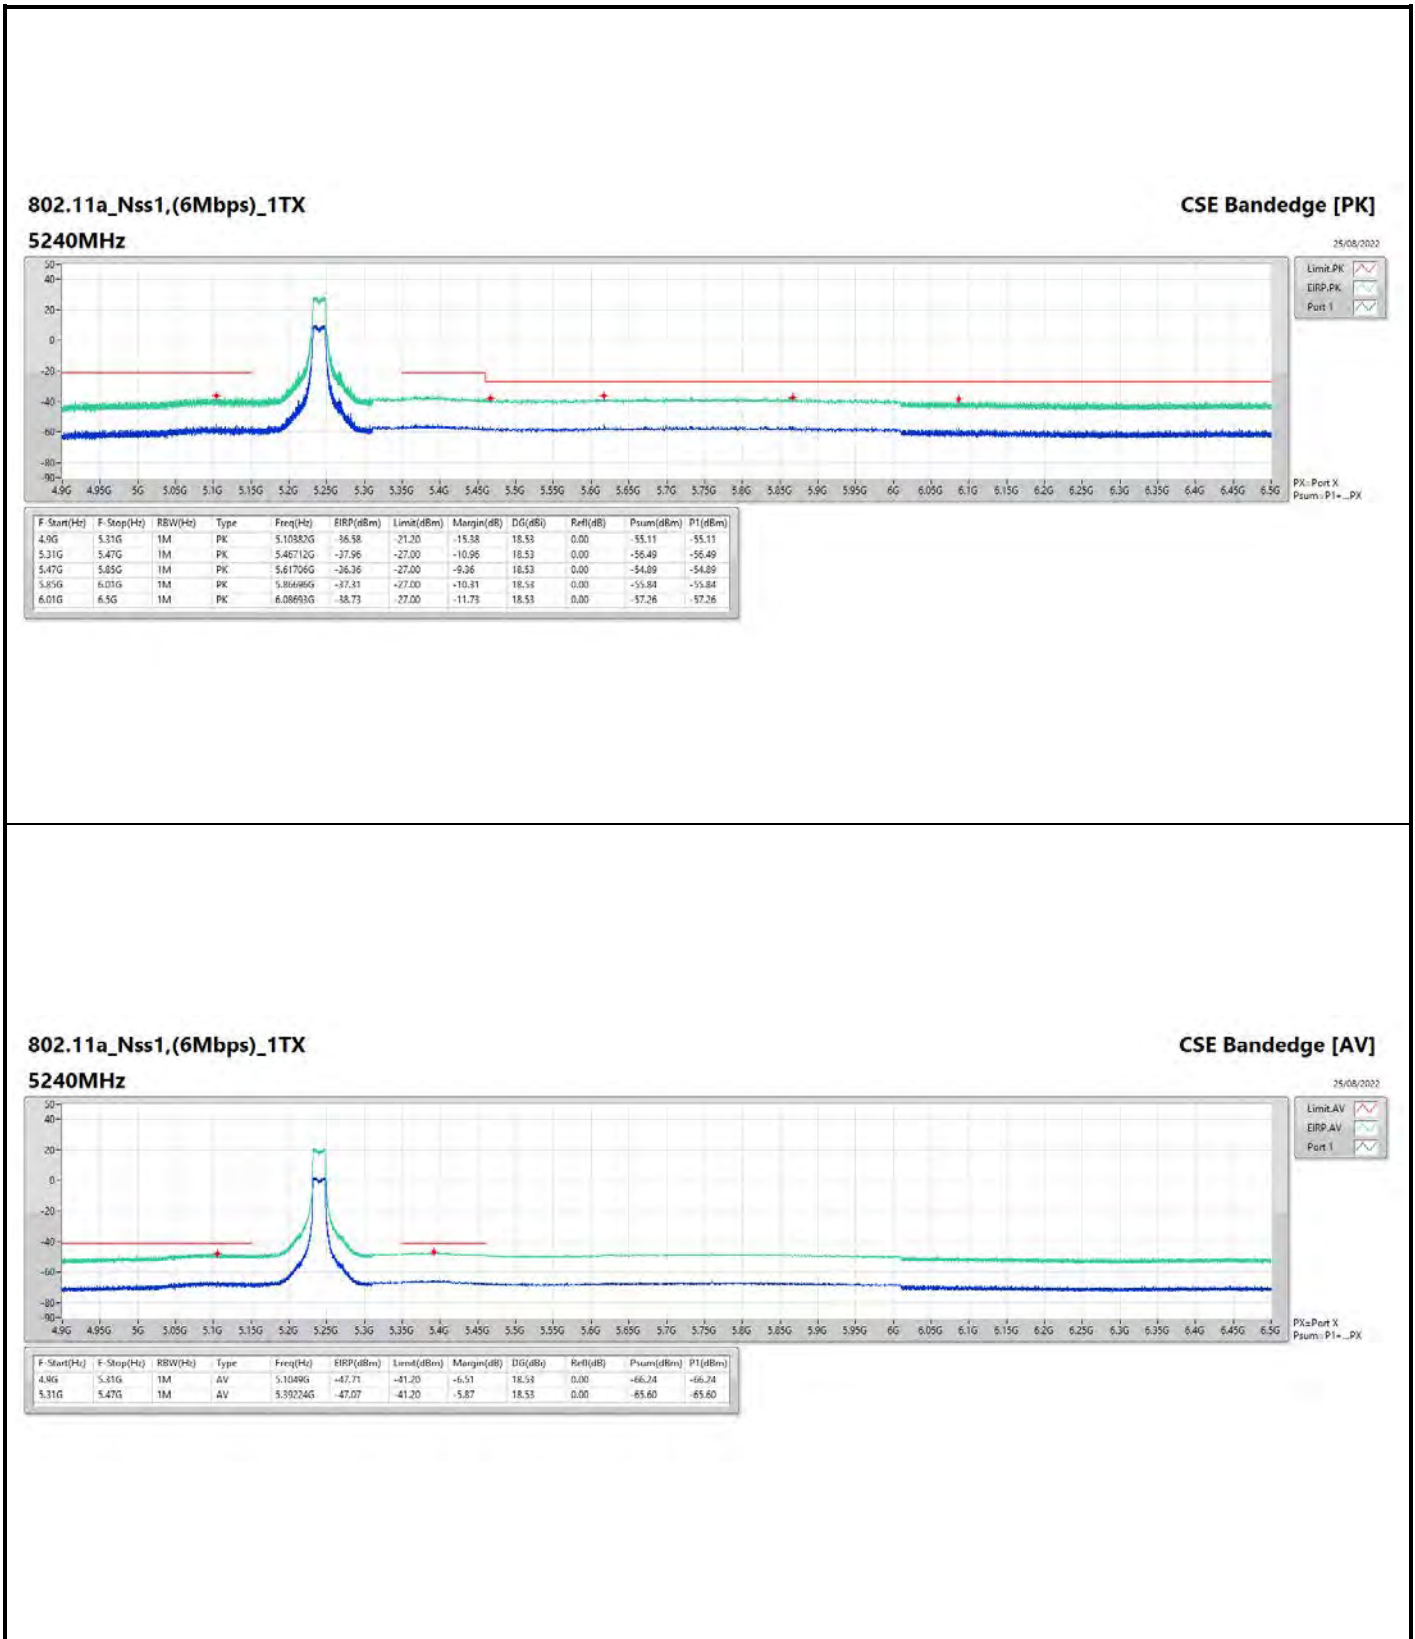

DG = Directional Gain ; PX=Port X; Psum=P1+P2+...PX

**802.11a\_Nss1,(6Mbps)\_1TX**

**5785MHz**

**CSE Bandedge [AV]**

25/08/2022

**802.11ax HEW40\_Nss1,(MCS0)\_1TX**

**5230MHz**

**CSE Bandedge [AV]**