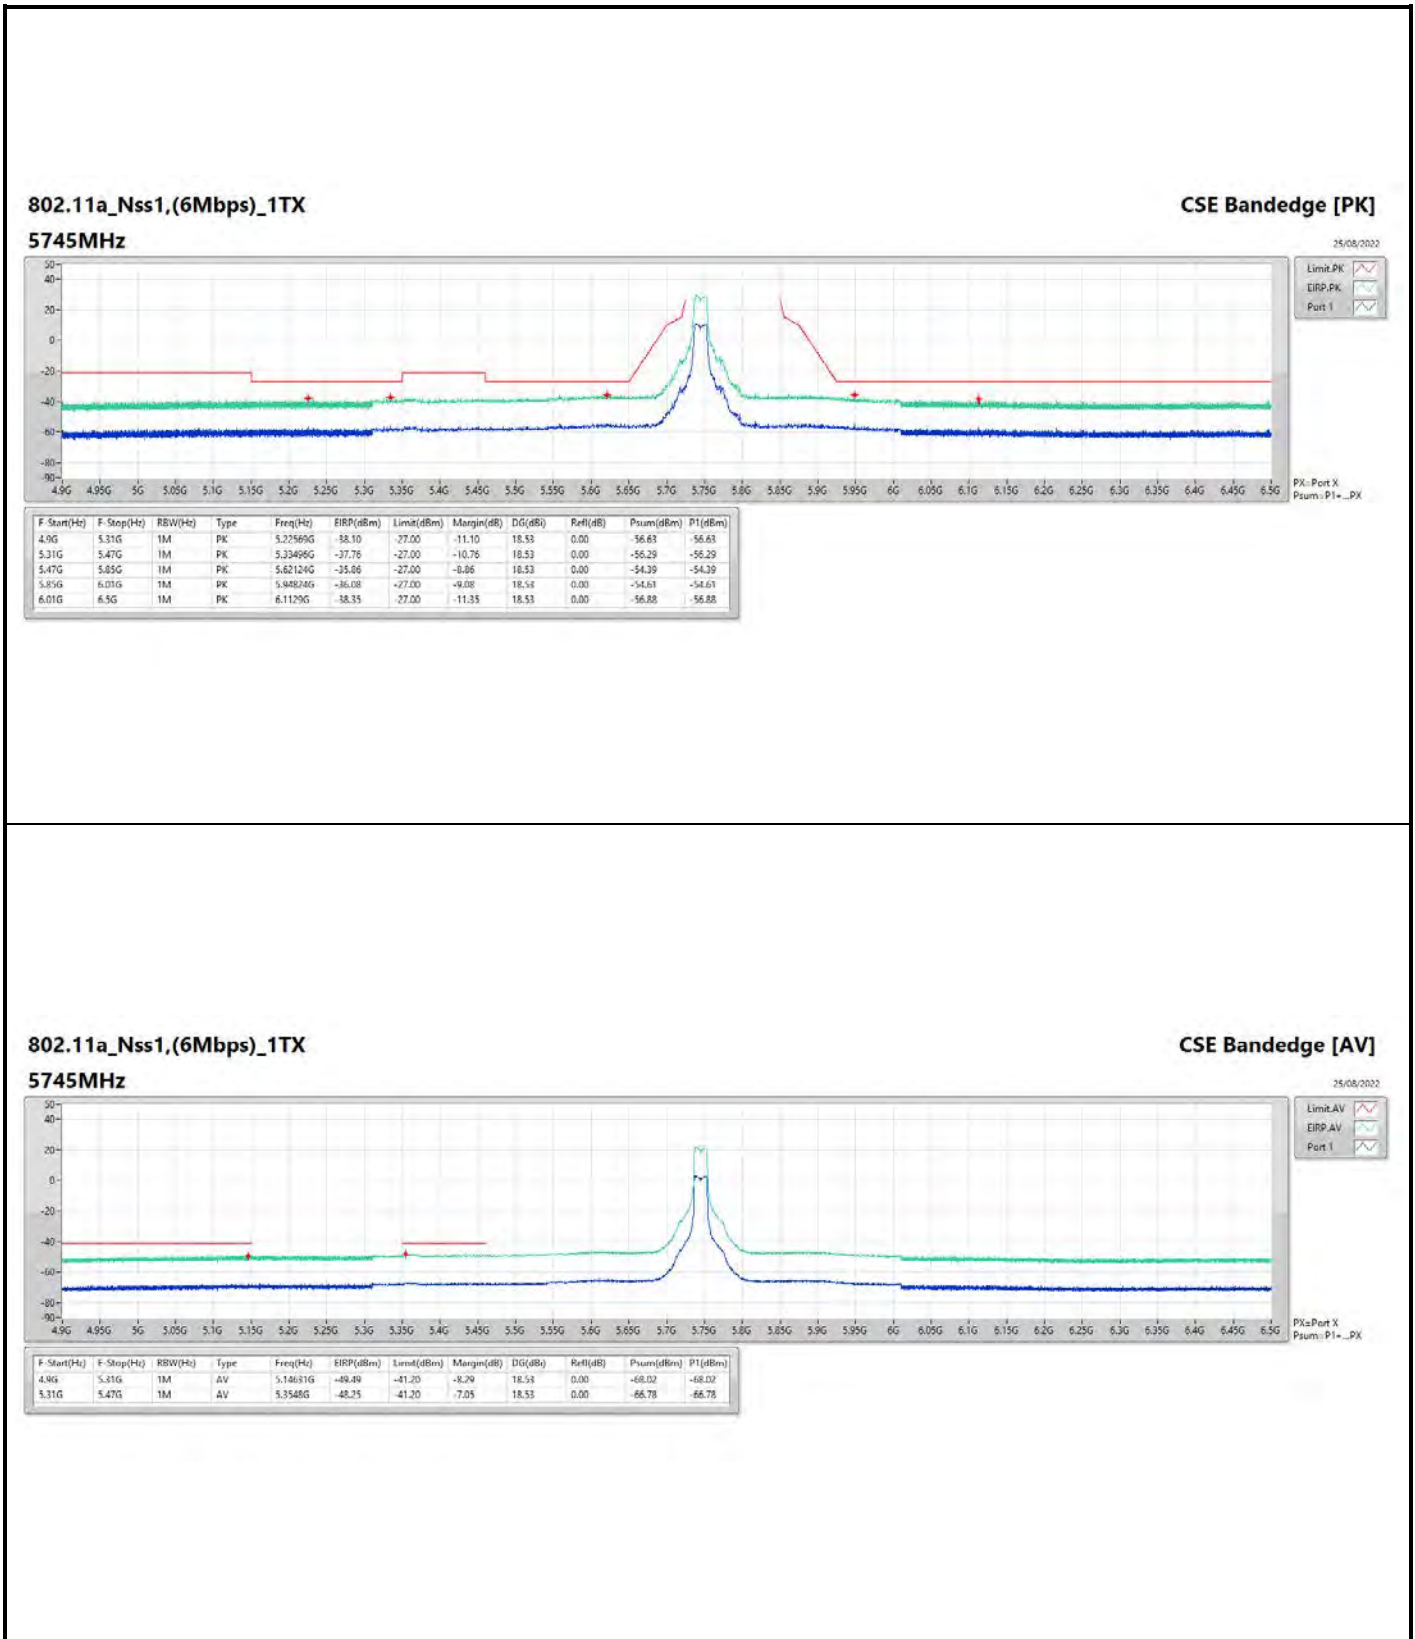

DG = Directional Gain ; PX=Port X; Psum=P1+P2+...PX

**802.11a\_Nss1,(6Mbps)\_1TX**

**5785MHz**

**CSE Bandedge [AV]**

25/08/2022

**802.11ax HEW40\_Nss1,(MCS0)\_1TX**

**5230MHz**

**CSE Bandedge [AV]**