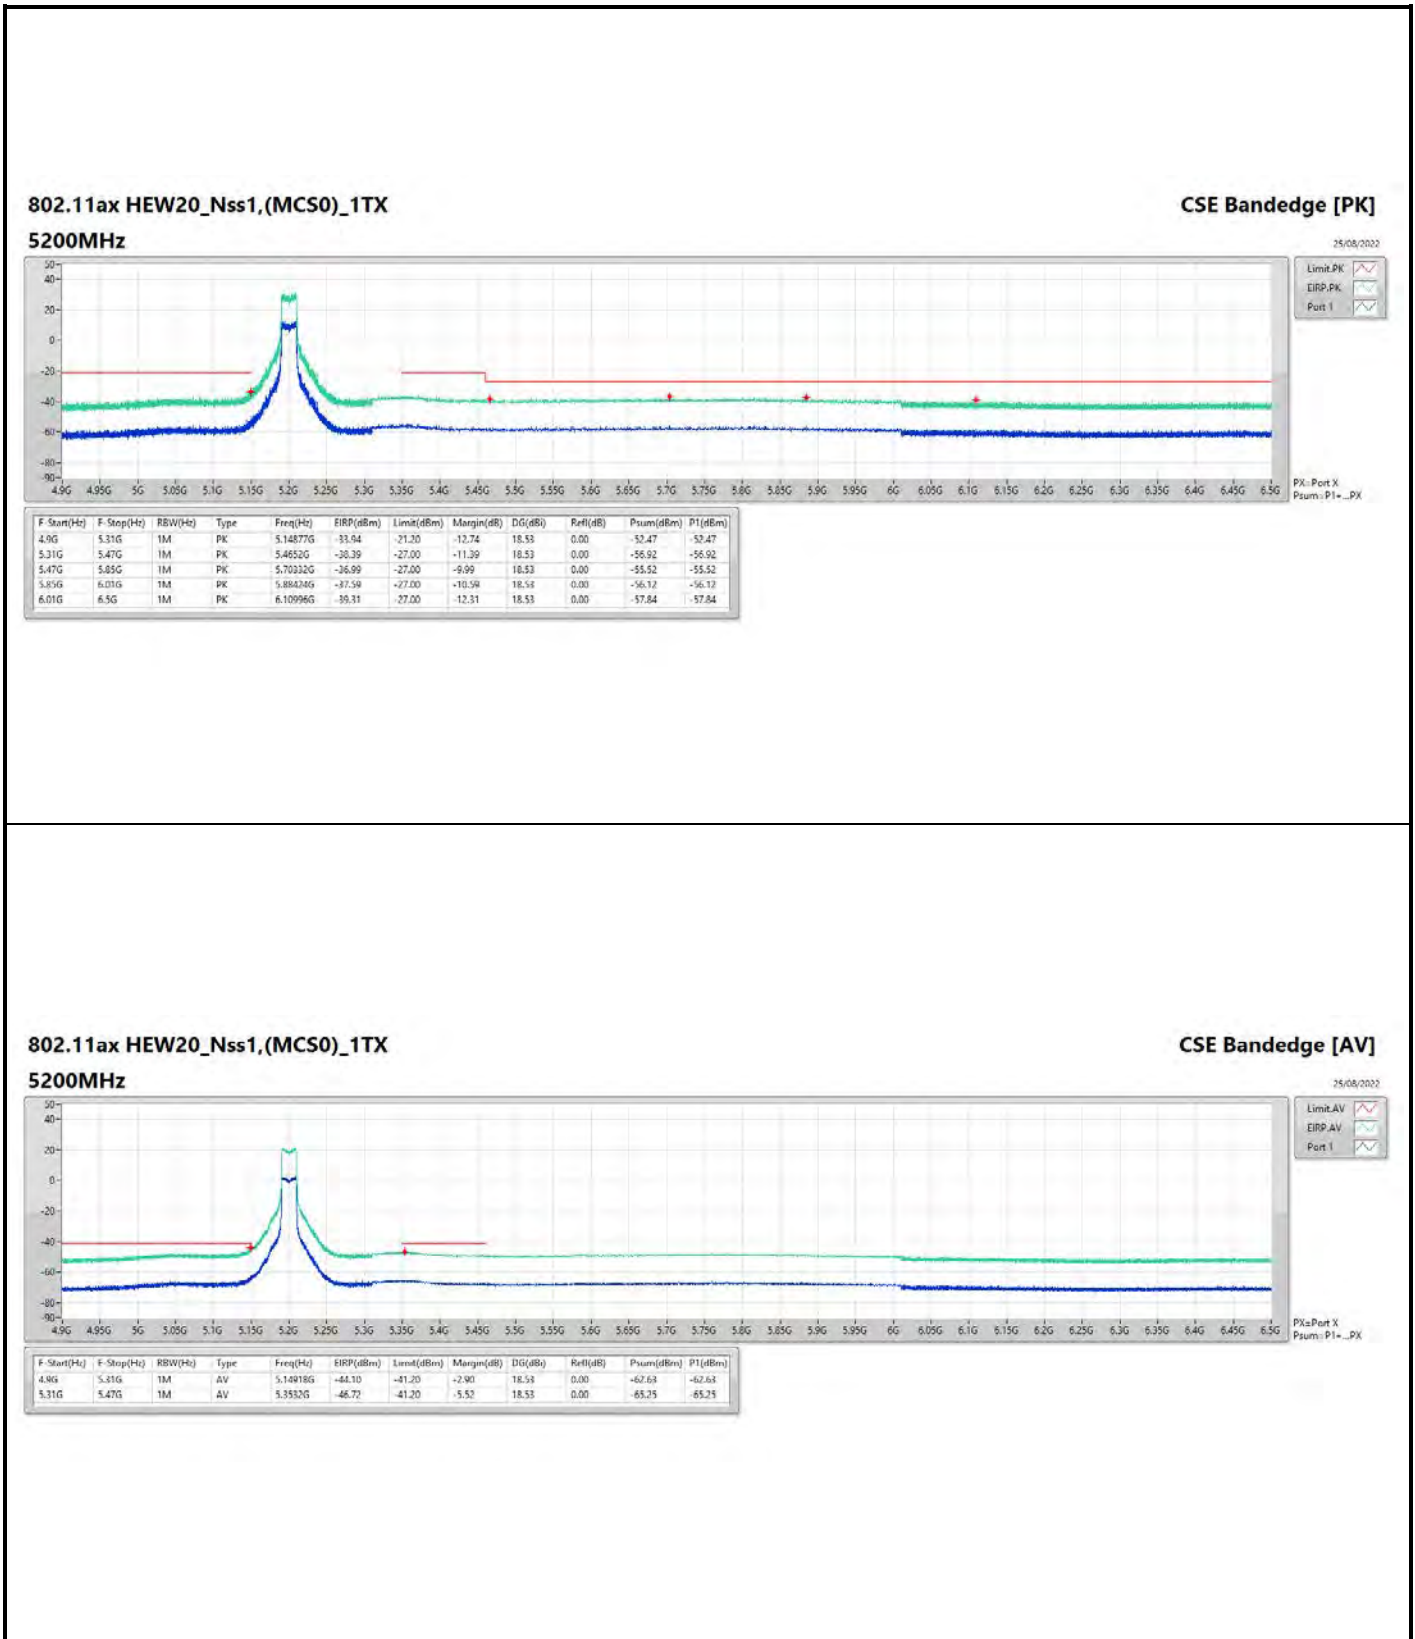

DG = Directional Gain ; PX=Port X; Psum=P1+P2+...PX

**802.11a\_Nss1,(6Mbps)\_1TX**

**5785MHz**

**CSE Bandedge [AV]**

25/08/2022

**802.11ax HEW40\_Nss1,(MCS0)\_1TX**

**5230MHz**

**CSE Bandedge [AV]**