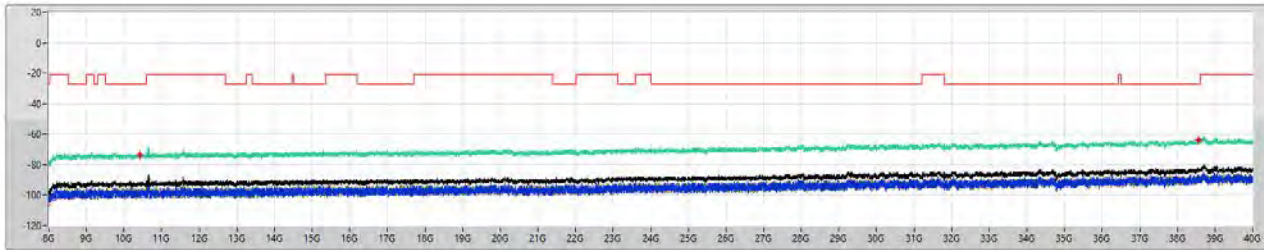

DG = Directional Gain ; PX=Port X; Psum=P1+P2+...PX

Result

Mode	Result	F-Start (Hz)	F-Stop (Hz)	Type	Freq (Hz)	DG (dBi)	P1 (dBm)	P2 (dBm)	P2 (dBm)	P4 (dBm)	Psum (dBm)	EIRP (dBm)	Limit (dBm)	Margin (dB)
Co-location	-	-	-	-	-	-	-	-	-	-	-	-	-	-
Mode 1	Pass	8G	40G	AV	10.6G	18.53	-104.57	-104.57	-104.57	-104.43	-98.64	-80.11	-41.20	-38.91
Mode 1	Pass	8G	40G	AV	38.704G	18.53	-93.32	-93.76	-93.76	-93.95	-87.83	-69.30	-41.20	-28.10
Mode 1	Pass	8G	40G	PK	10.361G	18.53	-99.87	-96.55	-96.55	-96.00	-91.54	-73.01	-27.00	-46.01
Mode 1	Pass	8G	40G	PK	38.58G	18.53	-87.39	-89.79	-89.79	-88.55	-82.63	-64.10	-27.00	-37.10
Mode 2	Pass	8G	40G	AV	10.6G	18.53	-104.87	-104.50	-104.50	-105.10	-98.58	-80.05	-41.20	-38.85
Mode 2	Pass	8G	40G	AV	38.7G	18.53	-93.44	-93.66	-93.66	-94.30	-87.71	-69.18	-41.20	-27.98
Mode 2	Pass	8G	40G	PK	10.414G	18.53	-98.20	-99.50	-99.50	-96.89	-91.80	-73.27	-27.00	-46.27
Mode 2	Pass	8G	40G	PK	38.568G	18.53	-88.07	-90.09	-90.09	-88.79	-82.22	-63.69	-27.00	-36.69
Mode 3	Pass	8G	40G	AV	10.6G	18.53	-104.72	-104.87	-104.87	-104.94	-98.79	-80.26	-41.20	-39.06
Mode 3	Pass	8G	40G	AV	38.711G	18.53	-93.96	-92.92	-92.92	-94.05	-87.71	-69.18	-41.20	-27.98
Mode 3	Pass	8G	40G	PK	10.468G	18.53	-96.21	-97.44	-97.44	-98.09	-91.41	-72.88	-27.00	-45.88
Mode 3	Pass	8G	40G	PK	38.577G	18.53	-85.58	-87.84	-87.84	-88.97	-81.43	-62.90	-27.00	-35.90

DG = Directional Gain ; PX=Port X; Psum=P1+P2+...PX

Mode 1_Co-location

CSE [PK]

Mode 1_Co-location

CSE [AV]

Mode 2_Co-location

CSE [PK]

20/10/2022