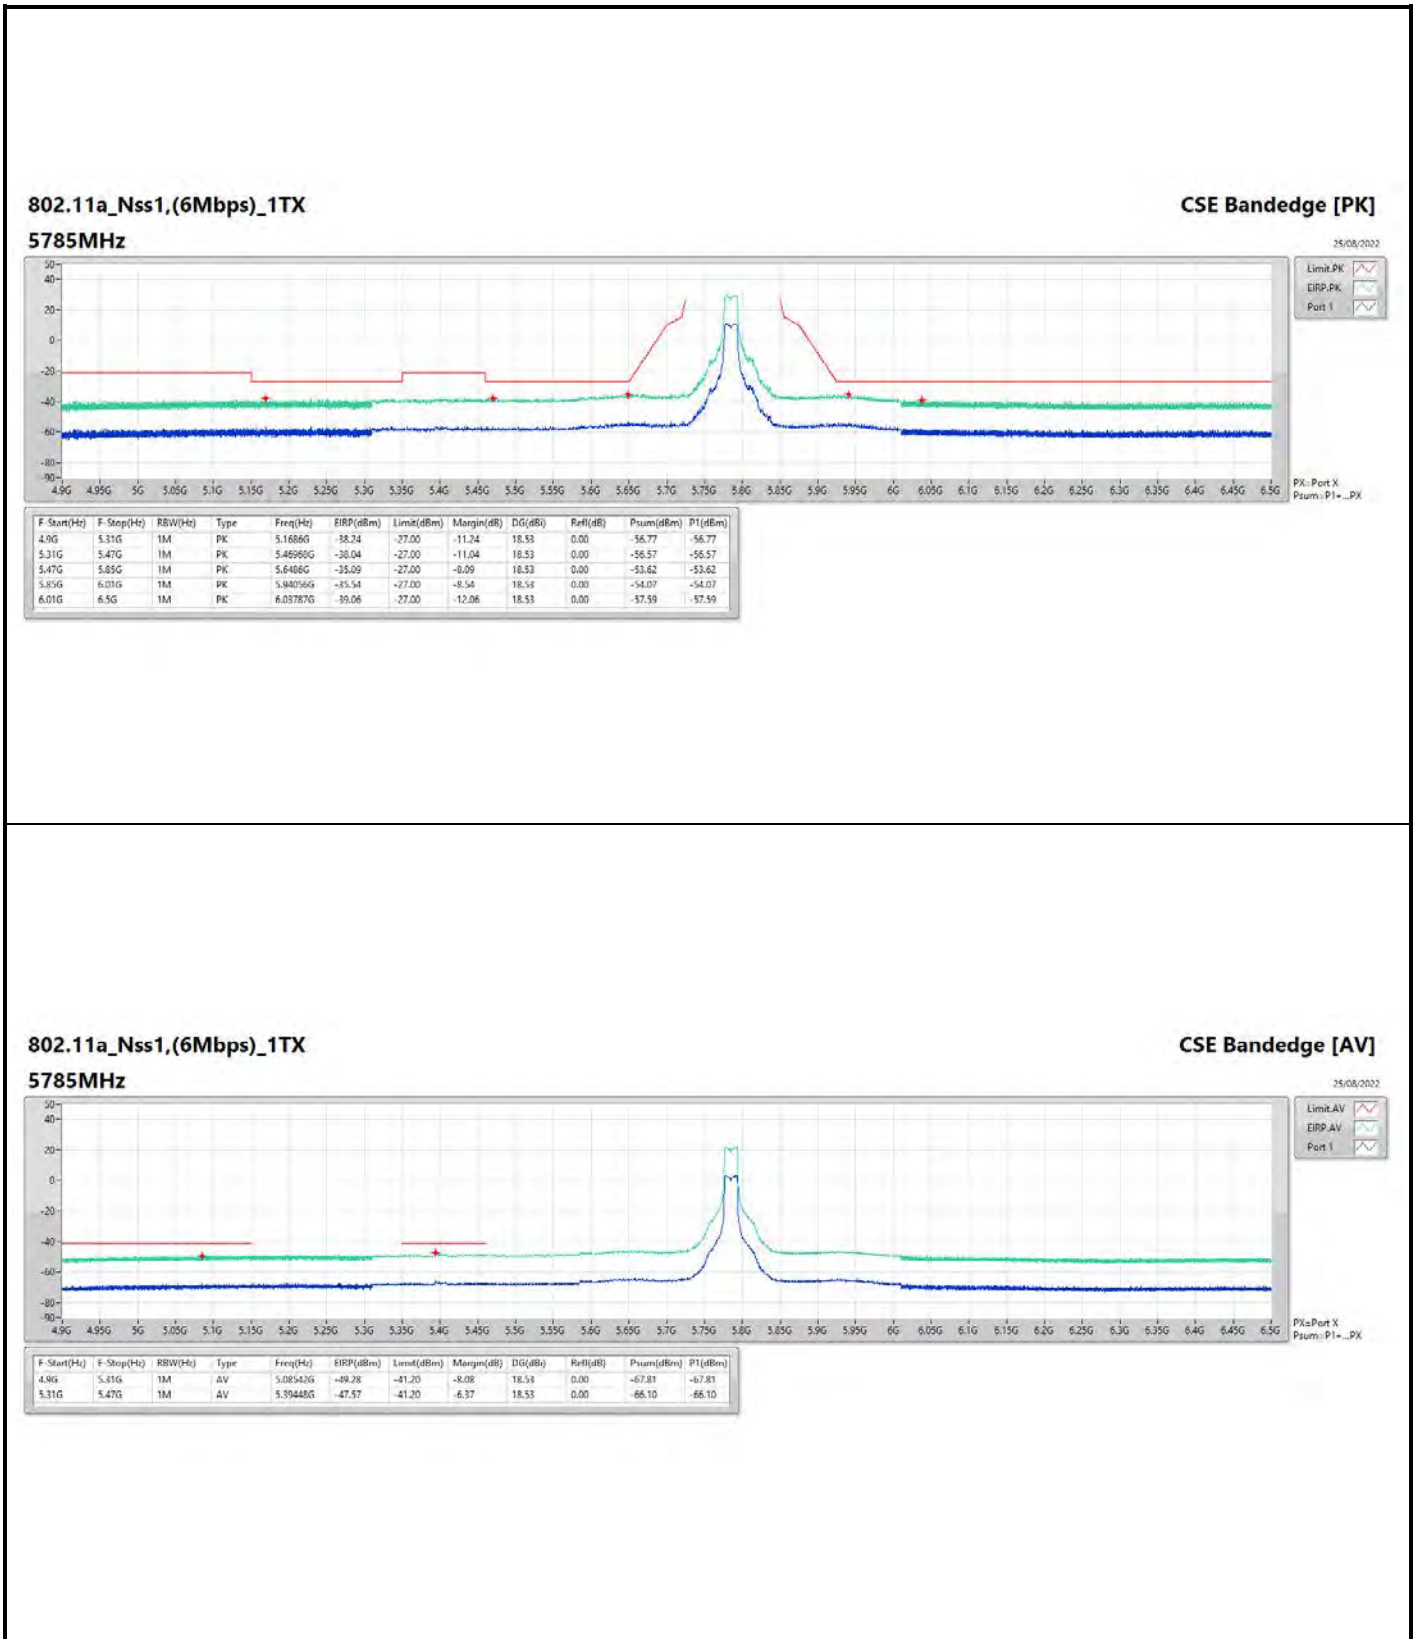

DG = Directional Gain ; PX=Port X; Psum=P1+P2+...PX

802.11ax HEW20_Nss1,(MCS0)_1TX

5825MHz

CSE Bandedge [AV]

25/08/2022

802.11ax HEW40_Nss1,(MCS0)_1TX

5230MHz

CSE Bandedge [AV]