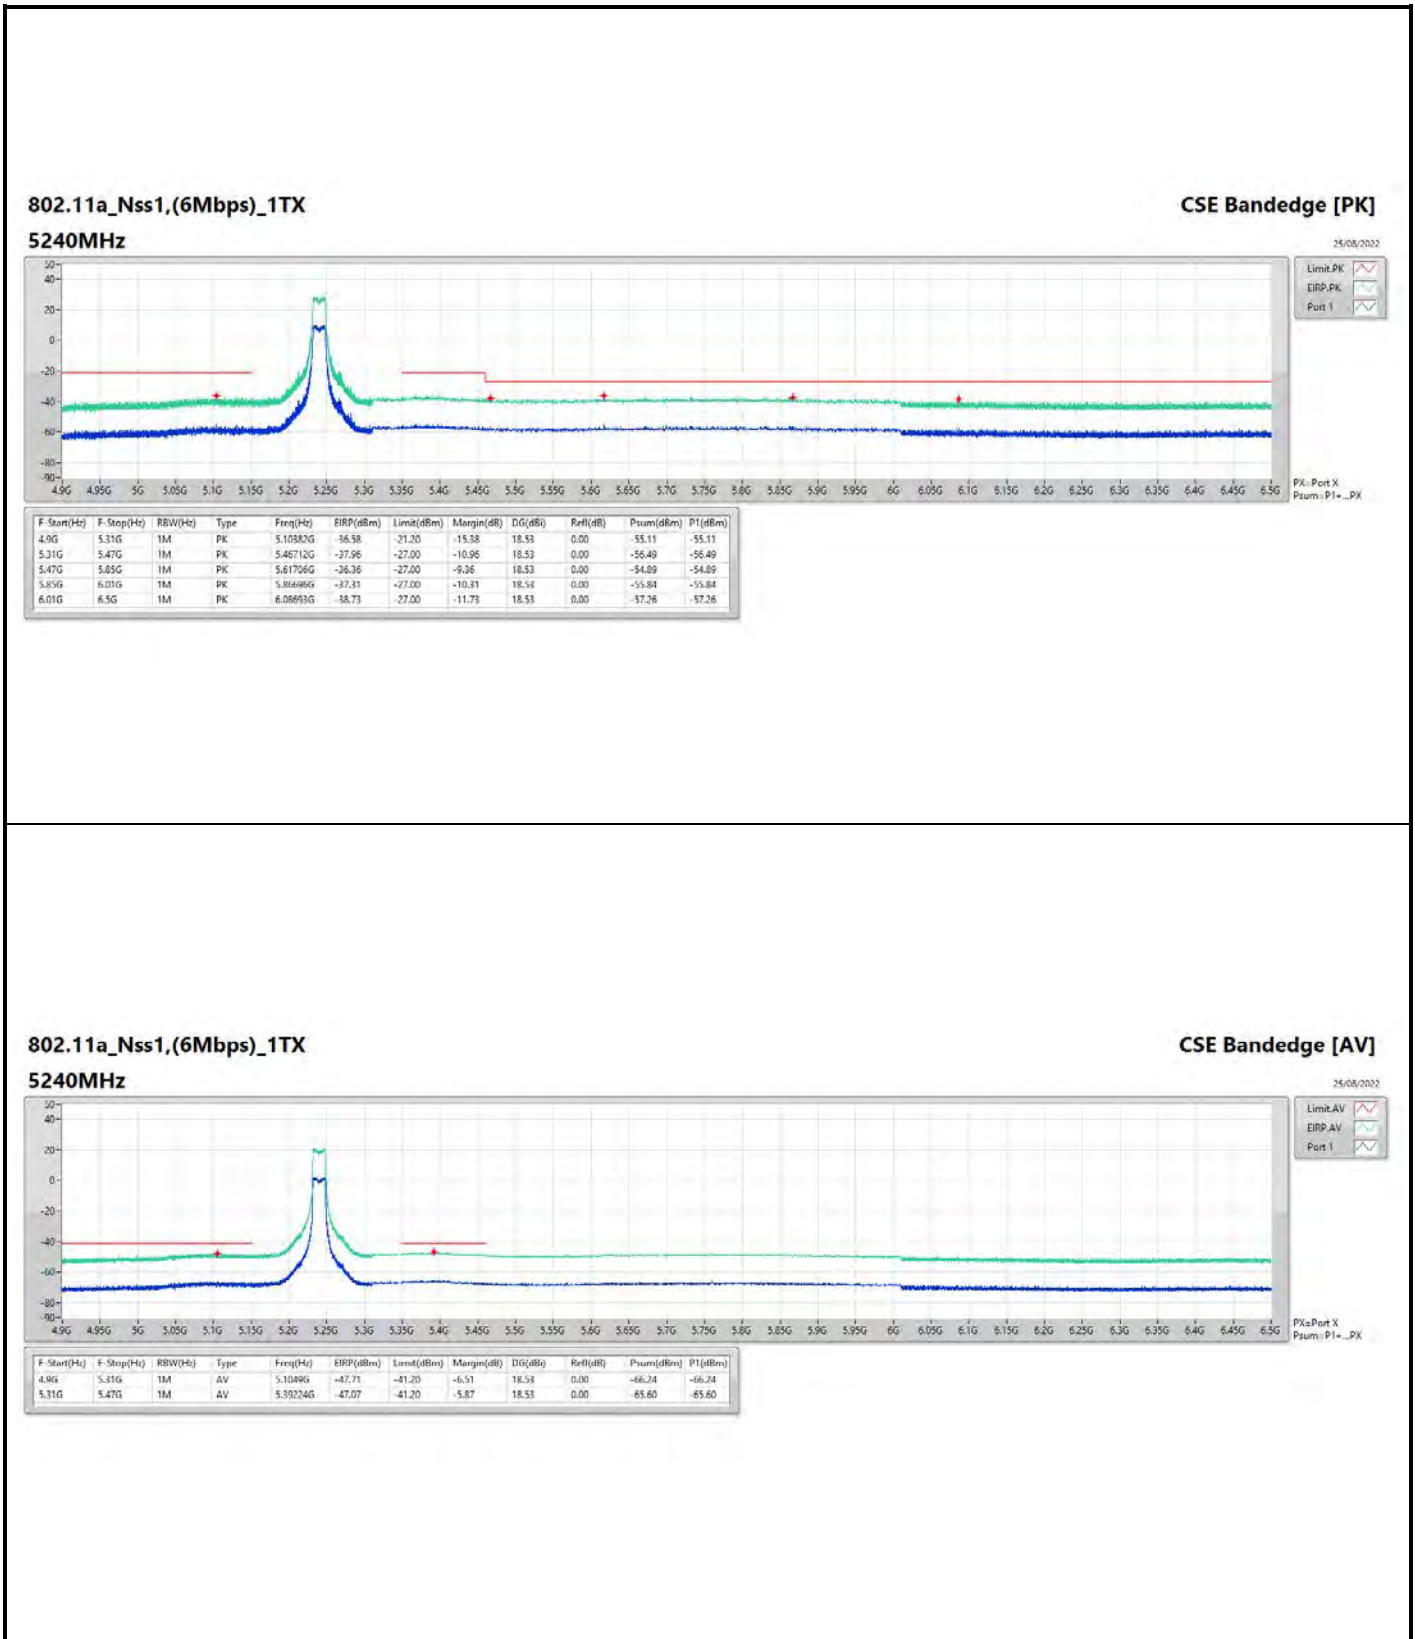

DG = Directional Gain ; PX=Port X; Psum=P1+P2+...PX

802.11ax HEW20_Nss1,(MCS0)_1TX

5825MHz

CSE Bandedge [AV]

25/08/2022

802.11ax HEW40_Nss1,(MCS0)_1TX

5230MHz

CSE Bandedge [AV]