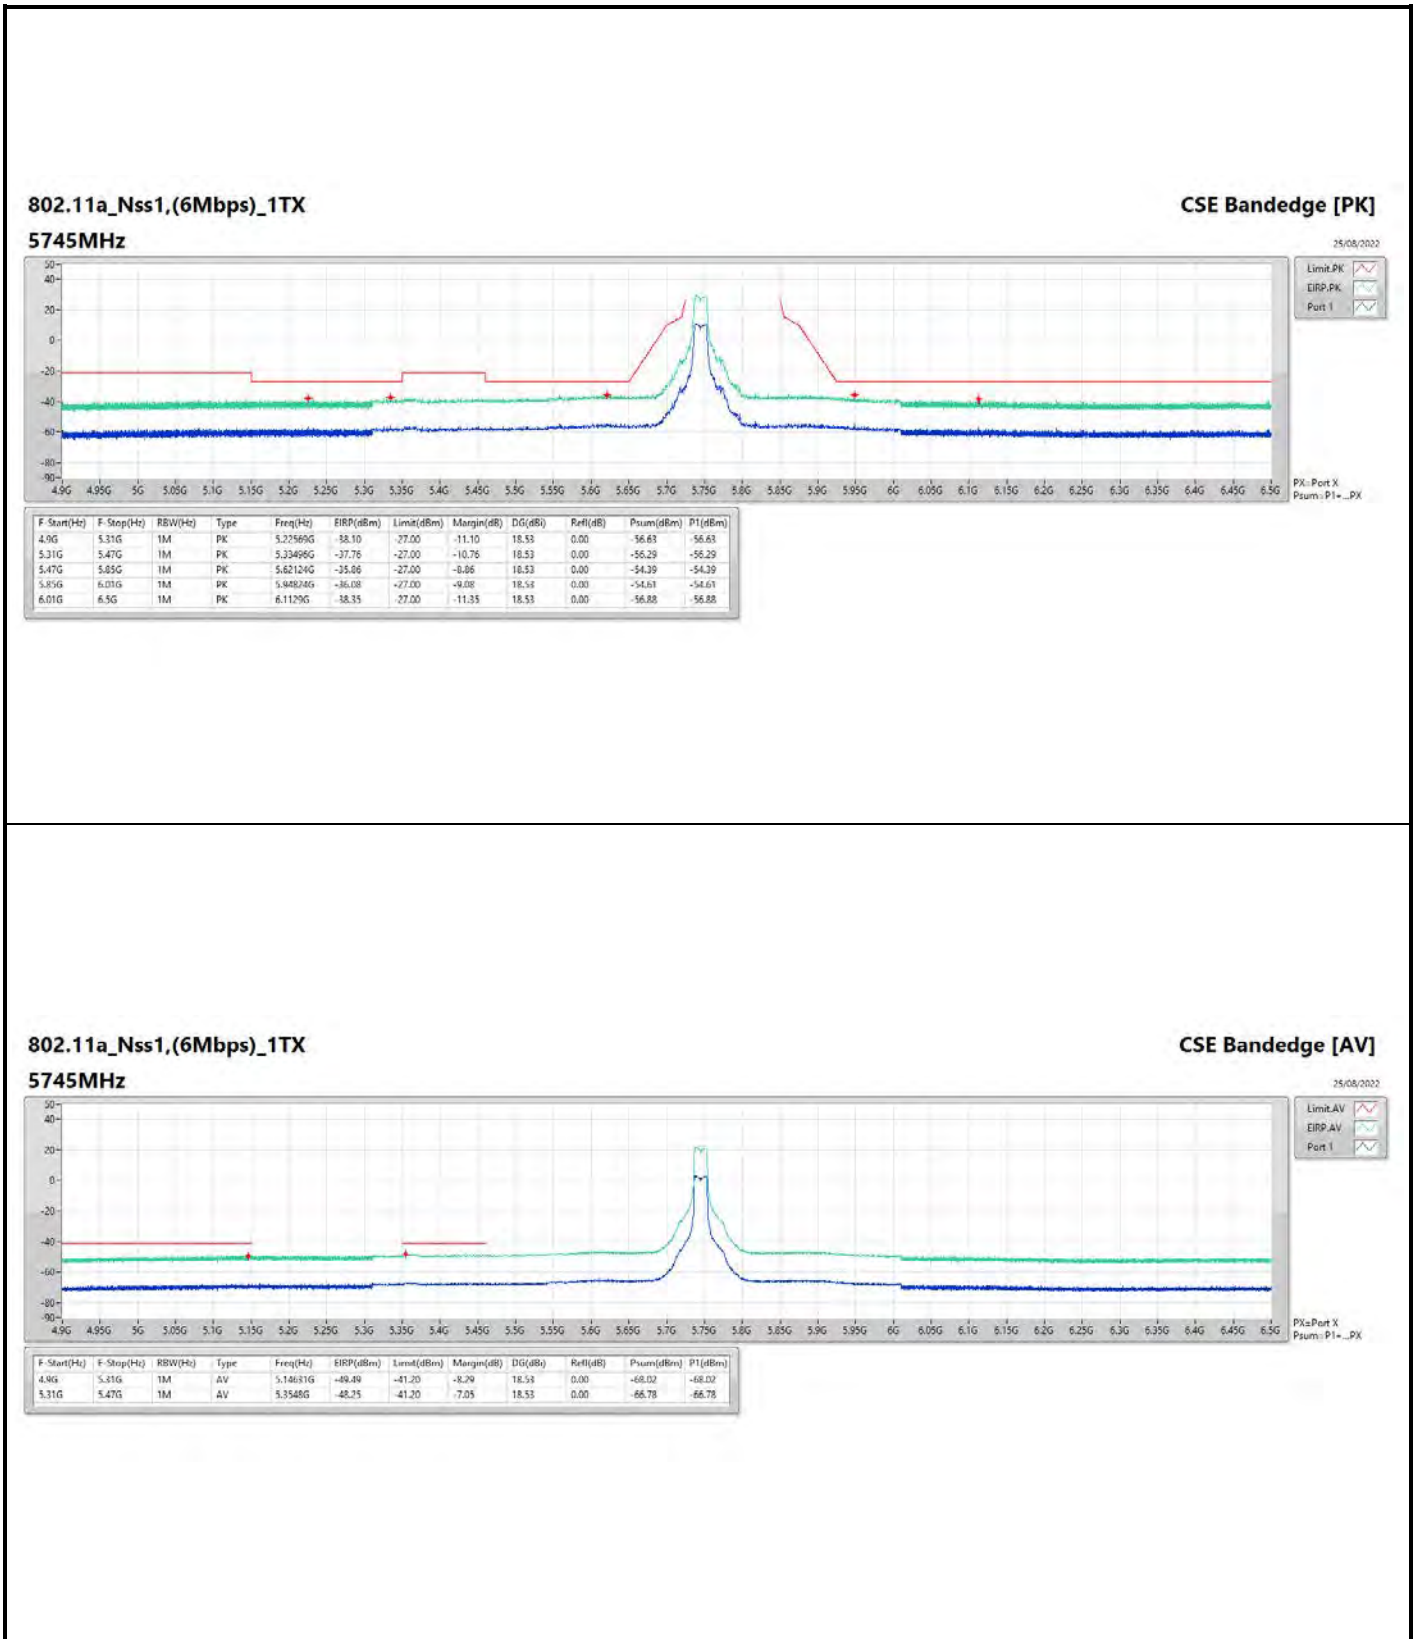

DG = Directional Gain ; PX=Port X; Psum=P1+P2+...PX

802.11ax HEW20_Nss1,(MCS0)_1TX

5825MHz

CSE Bandedge [AV]

25/08/2022

802.11ax HEW40_Nss1,(MCS0)_1TX

5230MHz

CSE Bandedge [AV]