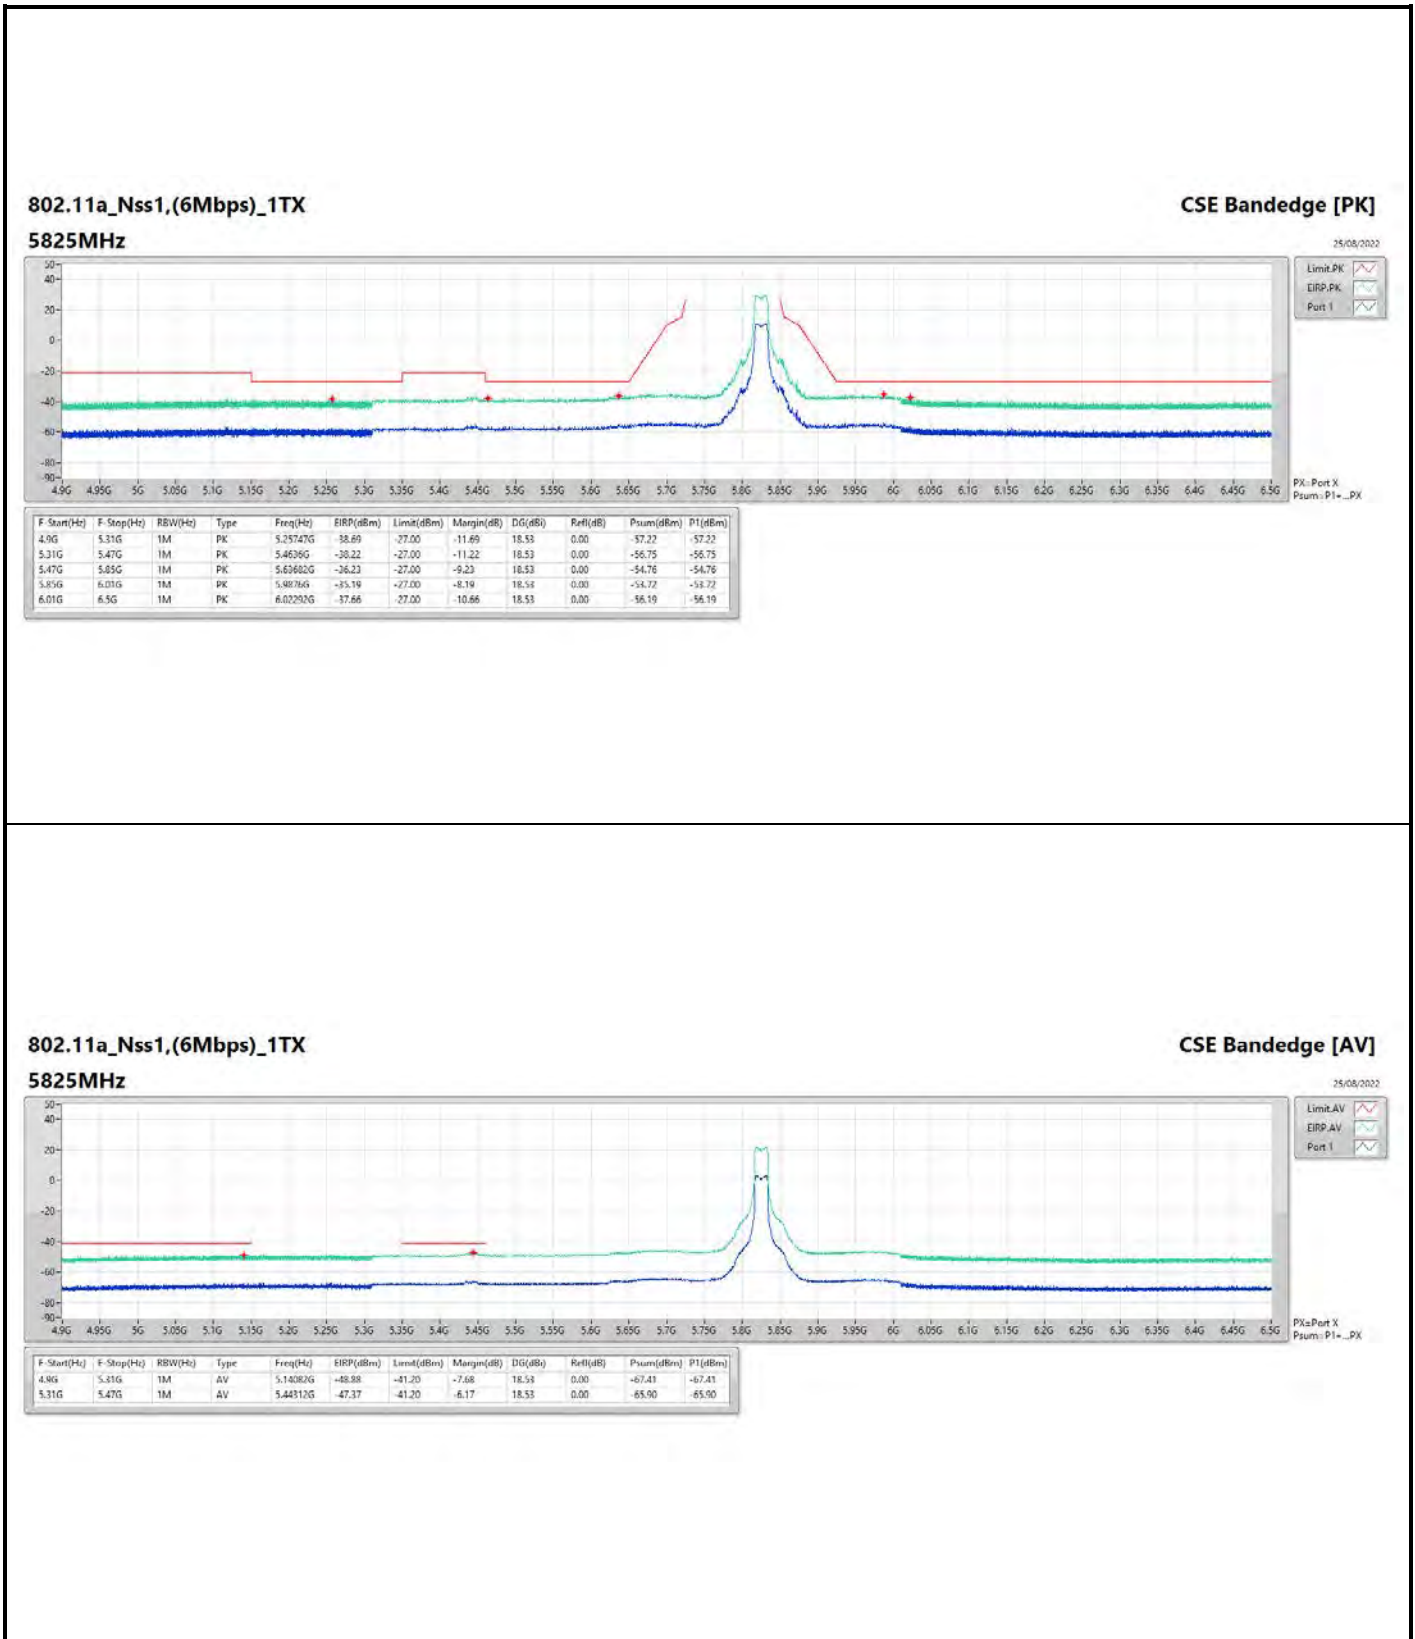

DG = Directional Gain ; PX=Port X; Psum=P1+P2+...PX

802.11ax HEW20_Nss1,(MCS0)_1TX

5825MHz

CSE Bandedge [AV]

25/08/2022

802.11ax HEW40_Nss1,(MCS0)_1TX

5230MHz

CSE Bandedge [AV]