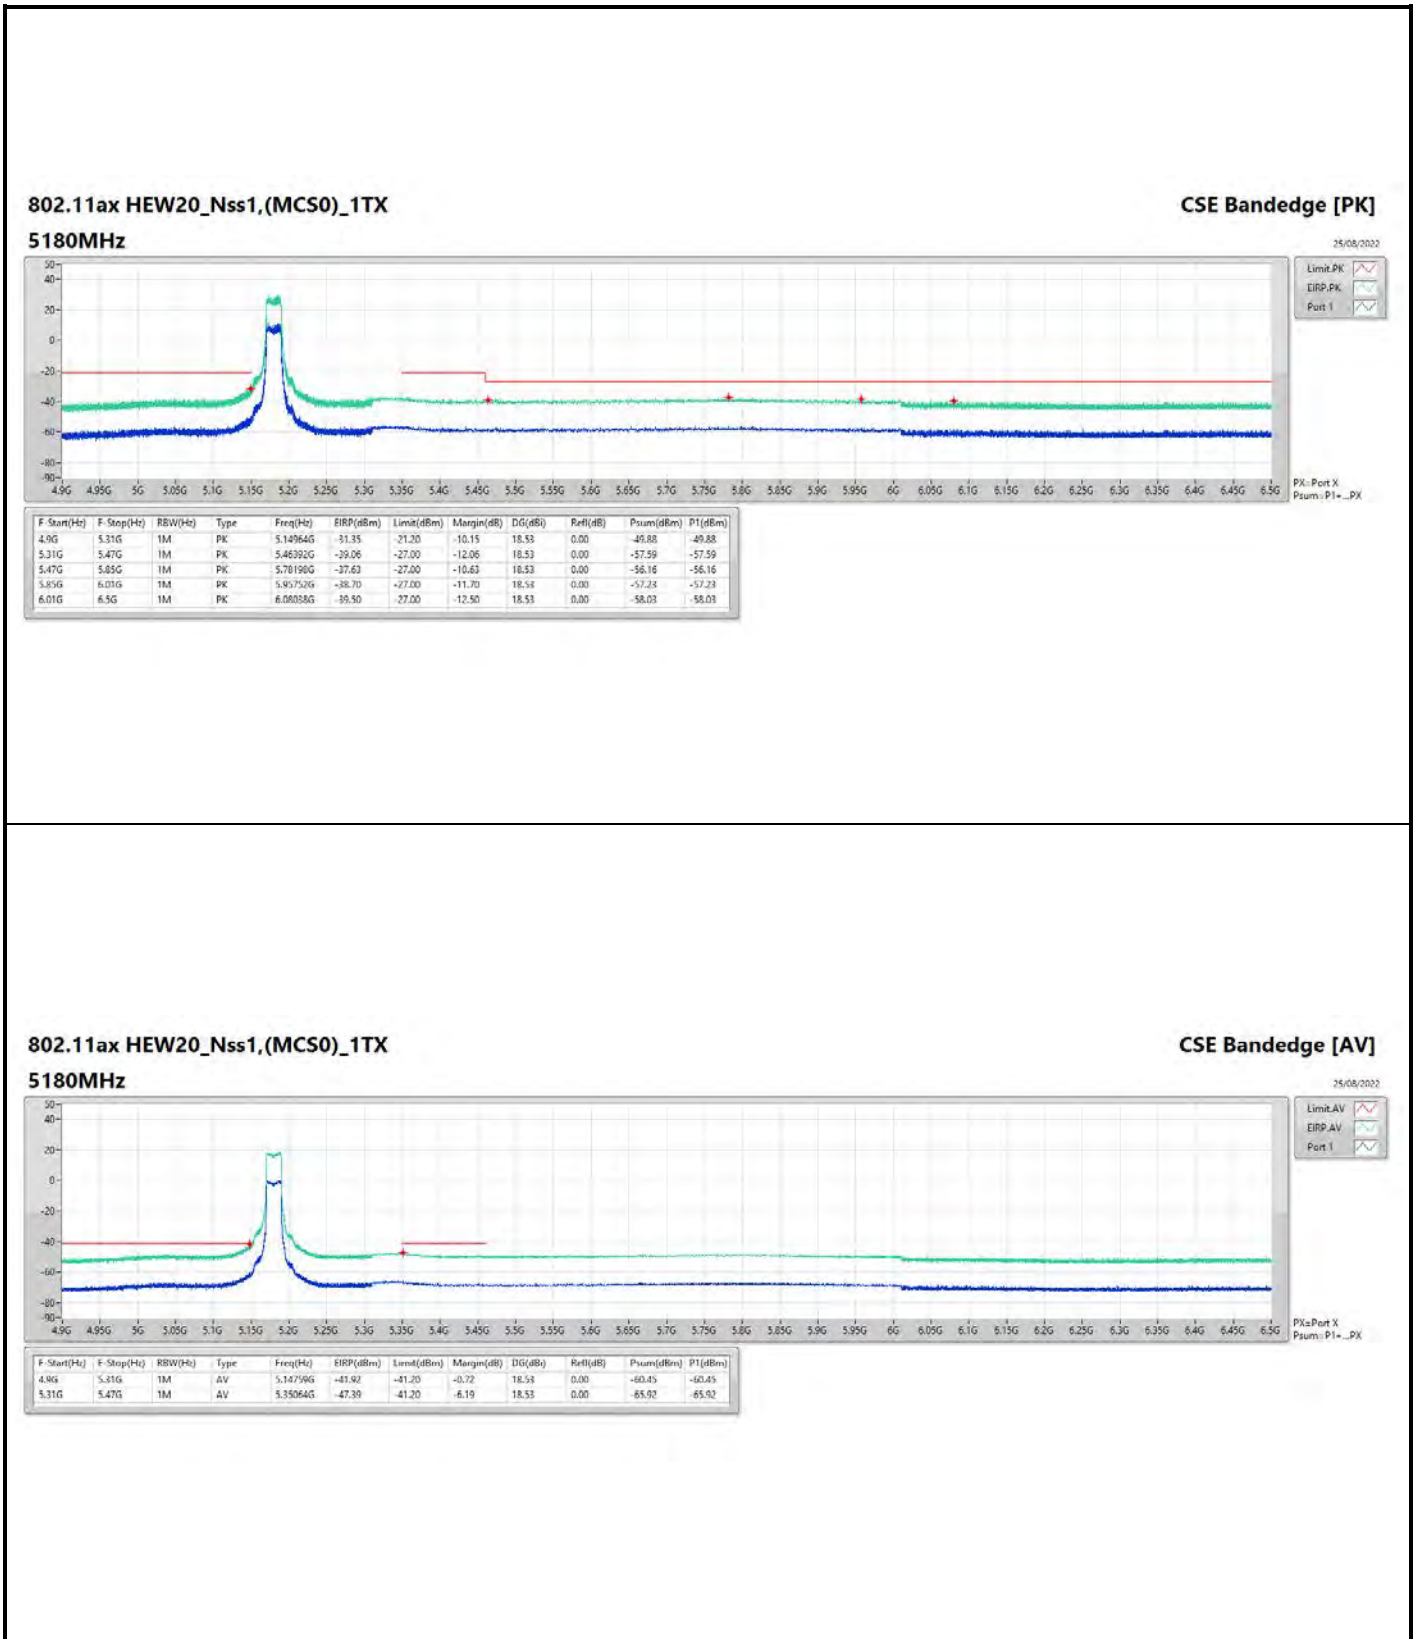

DG = Directional Gain ; PX=Port X; Psum=P1+P2+...PX

802.11ax HEW20_Nss1,(MCS0)_1TX

5825MHz

CSE Bandedge [AV]

25/08/2022

802.11ax HEW40_Nss1,(MCS0)_1TX

5230MHz

CSE Bandedge [AV]