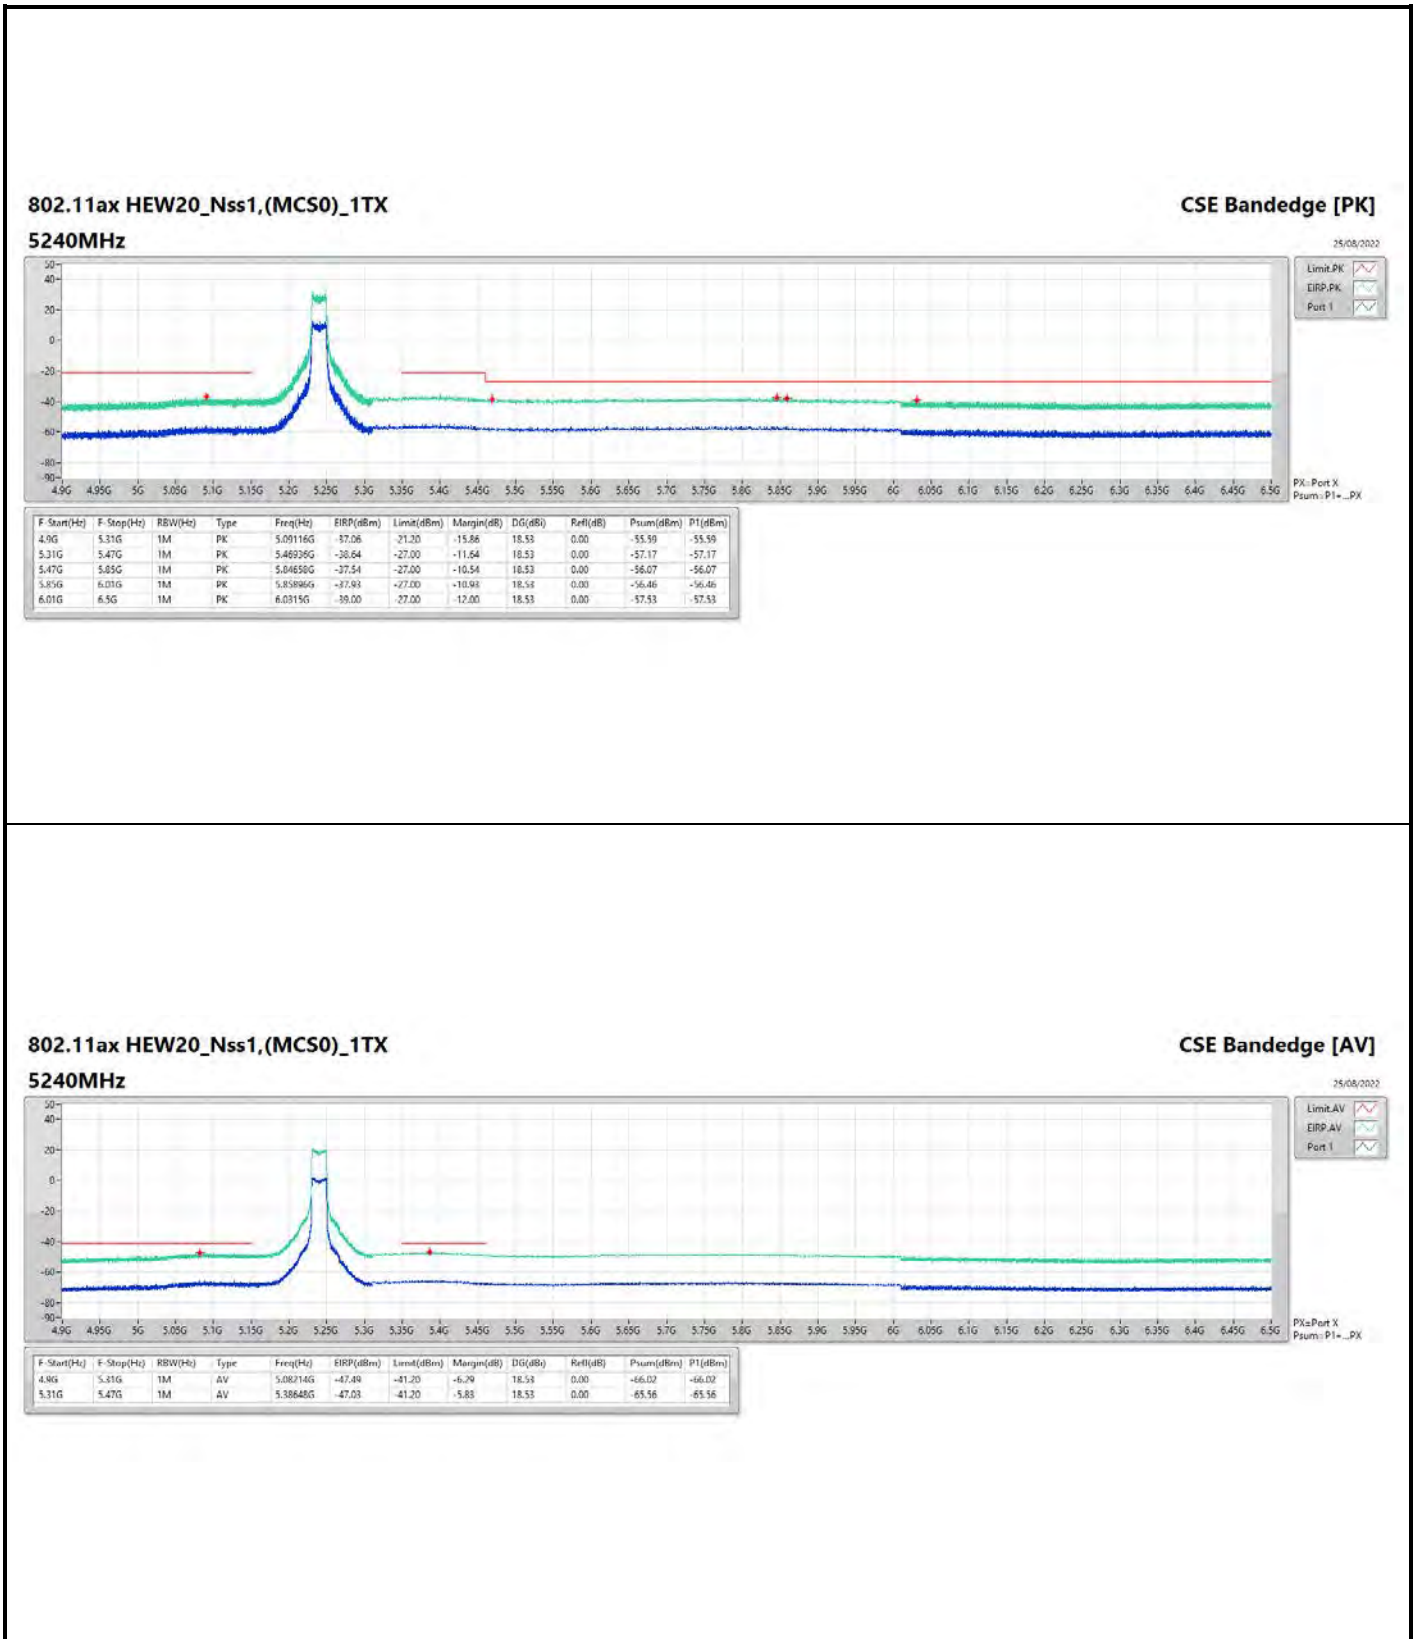

DG = Directional Gain ; PX=Port X; Psum=P1+P2+...PX

802.11ax HEW20_Nss1,(MCS0)_1TX

5825MHz

CSE Bandedge [AV]

25/08/2022

802.11ax HEW40_Nss1,(MCS0)_1TX

5230MHz

CSE Bandedge [AV]