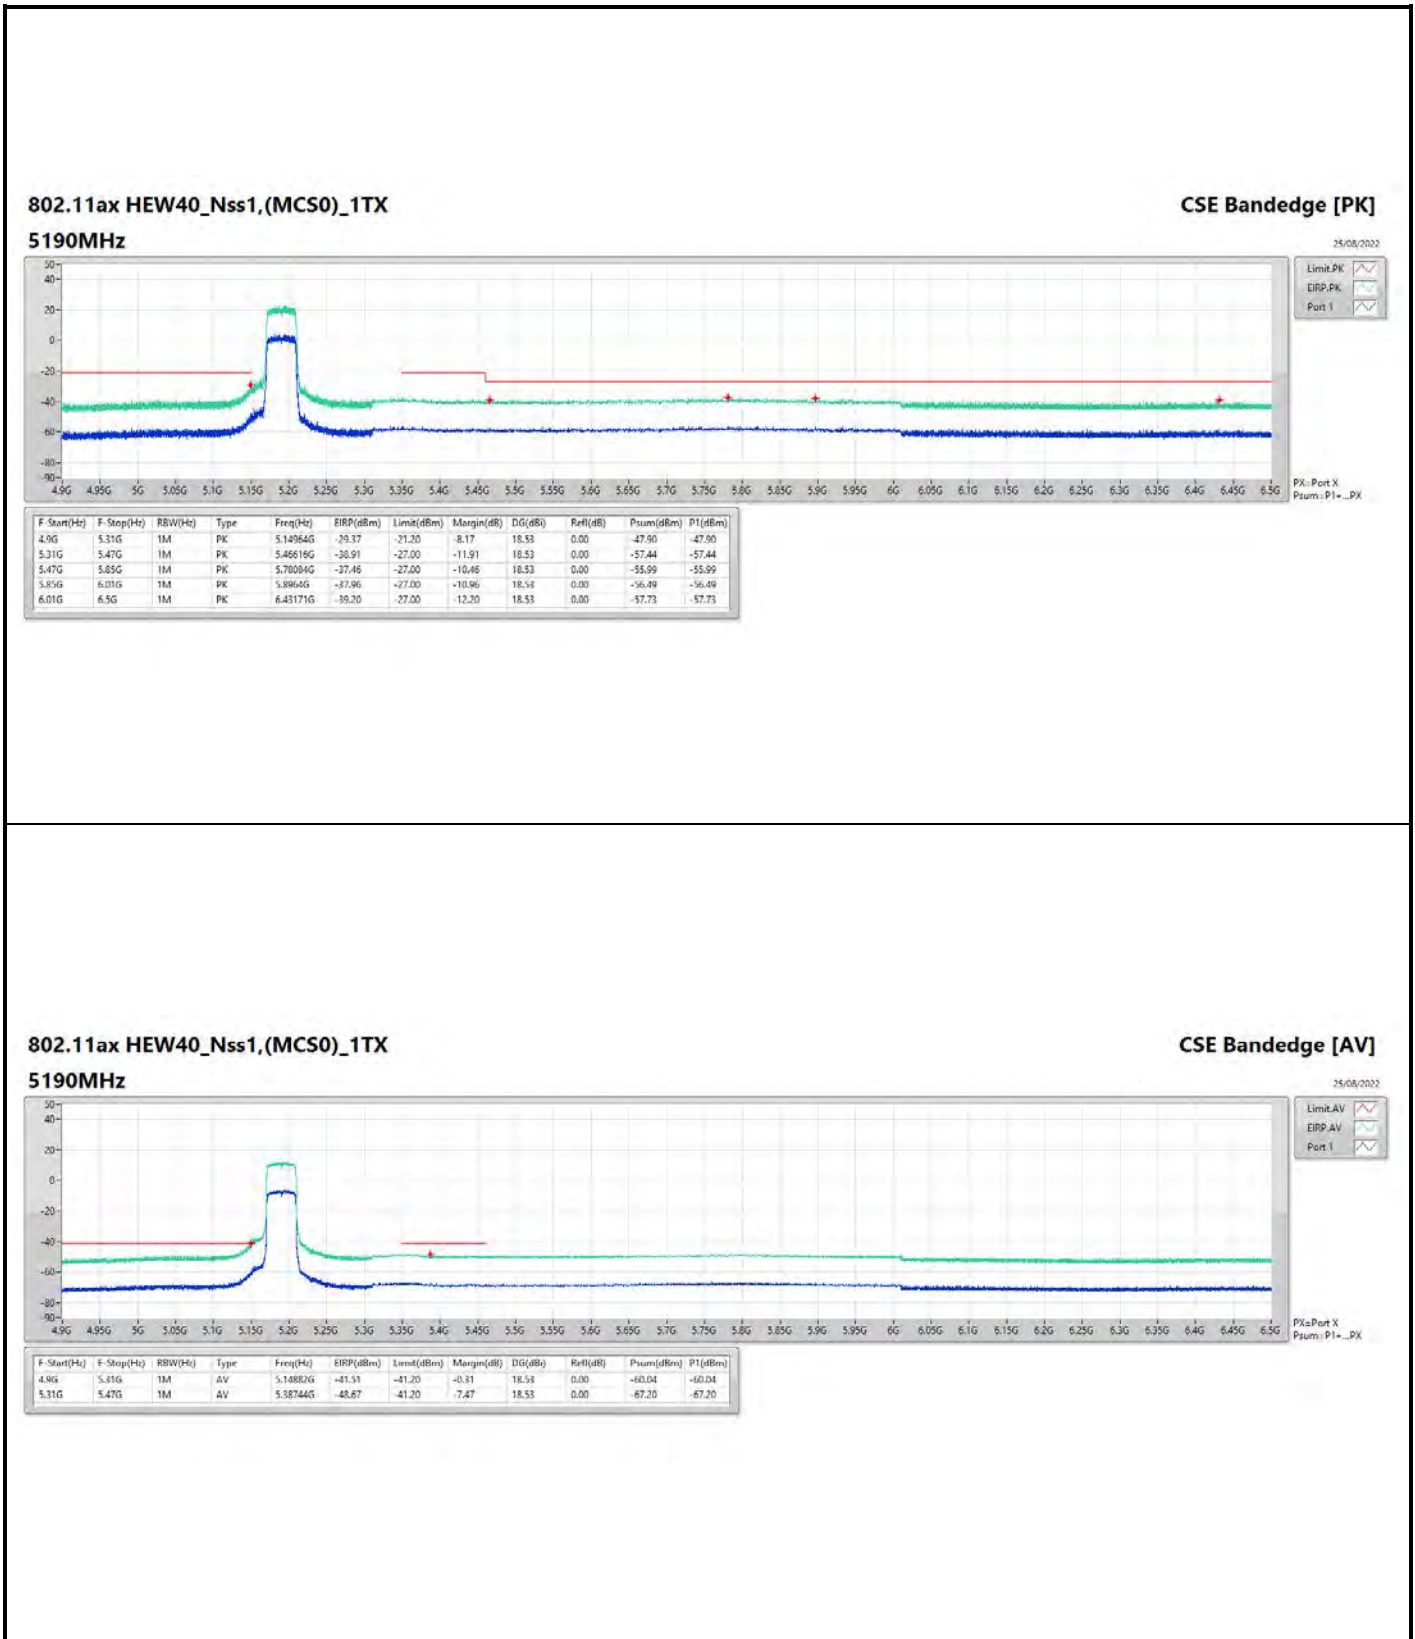

DG = Directional Gain ; PX=Port X; Psum=P1+P2+...PX

802.11ax HEW20_Nss1,(MCS0)_1TX

5825MHz

CSE Bandedge [AV]

25/08/2022

802.11ax HEW40_Nss1,(MCS0)_1TX

5230MHz

CSE Bandedge [AV]