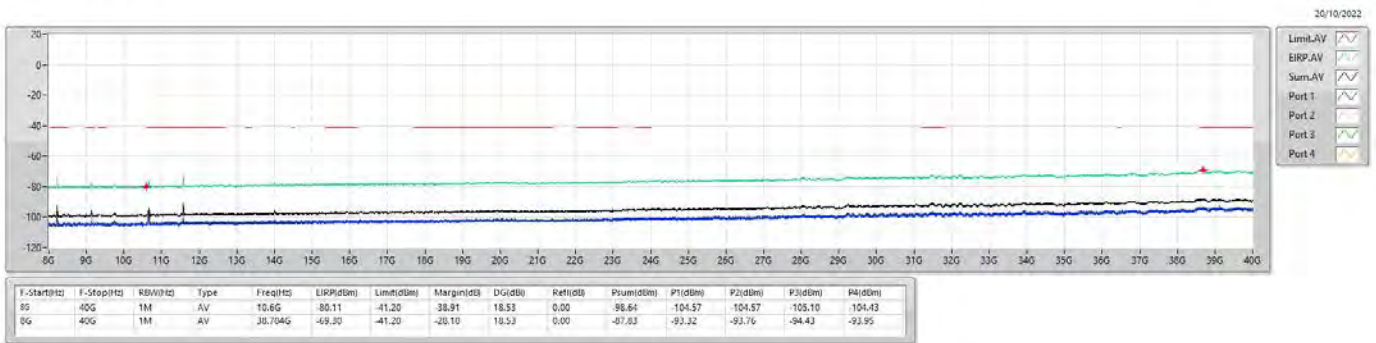

DG = Directional Gain ; PX=Port X; Psum=P1+P2+...PX

Result

Mode	Result	F-Start (Hz)	F-Stop (Hz)	Type	Freq (Hz)	DG (dBi)	P1 (dBm)	P2 (dBm)	P2 (dBm)	P4 (dBm)	Psum (dBm)	EIRP (dBm)	Limit (dBm)	Margin (dB)
Co-location	-	-	-	-	-	-	-	-	-	-	-	-	-	-
Mode 1	Pass	8G	40G	AV	10.6G	18.53	-104.57	-104.57	-104.57	-104.43	-98.64	-80.11	-41.20	-38.91
Mode 1	Pass	8G	40G	AV	38.704G	18.53	-93.32	-93.76	-93.76	-93.95	-87.83	-69.30	-41.20	-28.10
Mode 1	Pass	8G	40G	PK	10.361G	18.53	-99.87	-96.55	-96.55	-96.00	-91.54	-73.01	-27.00	-46.01
Mode 1	Pass	8G	40G	PK	38.58G	18.53	-87.39	-89.79	-89.79	-88.55	-82.63	-64.10	-27.00	-37.10
Mode 2	Pass	8G	40G	AV	10.6G	18.53	-104.87	-104.50	-104.50	-105.10	-98.58	-80.05	-41.20	-38.85
Mode 2	Pass	8G	40G	AV	38.7G	18.53	-93.44	-93.66	-93.66	-94.30	-87.71	-69.18	-41.20	-27.98
Mode 2	Pass	8G	40G	PK	10.414G	18.53	-98.20	-99.50	-99.50	-96.89	-91.80	-73.27	-27.00	-46.27
Mode 2	Pass	8G	40G	PK	38.568G	18.53	-88.07	-90.09	-90.09	-88.79	-82.22	-63.69	-27.00	-36.69
Mode 3	Pass	8G	40G	AV	10.6G	18.53	-104.72	-104.87	-104.87	-104.94	-98.79	-80.26	-41.20	-39.06
Mode 3	Pass	8G	40G	AV	38.711G	18.53	-93.96	-92.92	-92.92	-94.05	-87.71	-69.18	-41.20	-27.98
Mode 3	Pass	8G	40G	PK	10.468G	18.53	-96.21	-97.44	-97.44	-98.09	-91.41	-72.88	-27.00	-45.88
Mode 3	Pass	8G	40G	PK	38.577G	18.53	-85.58	-87.84	-87.84	-88.97	-81.43	-62.90	-27.00	-35.90

DG = Directional Gain ; PX=Port X; Psum=P1+P2+...PX

Mode 1_Co-location

CSE [PK]

Mode 1_Co-location

CSE [AV]

Mode 2_Co-location

CSE [PK]

20/10/2022