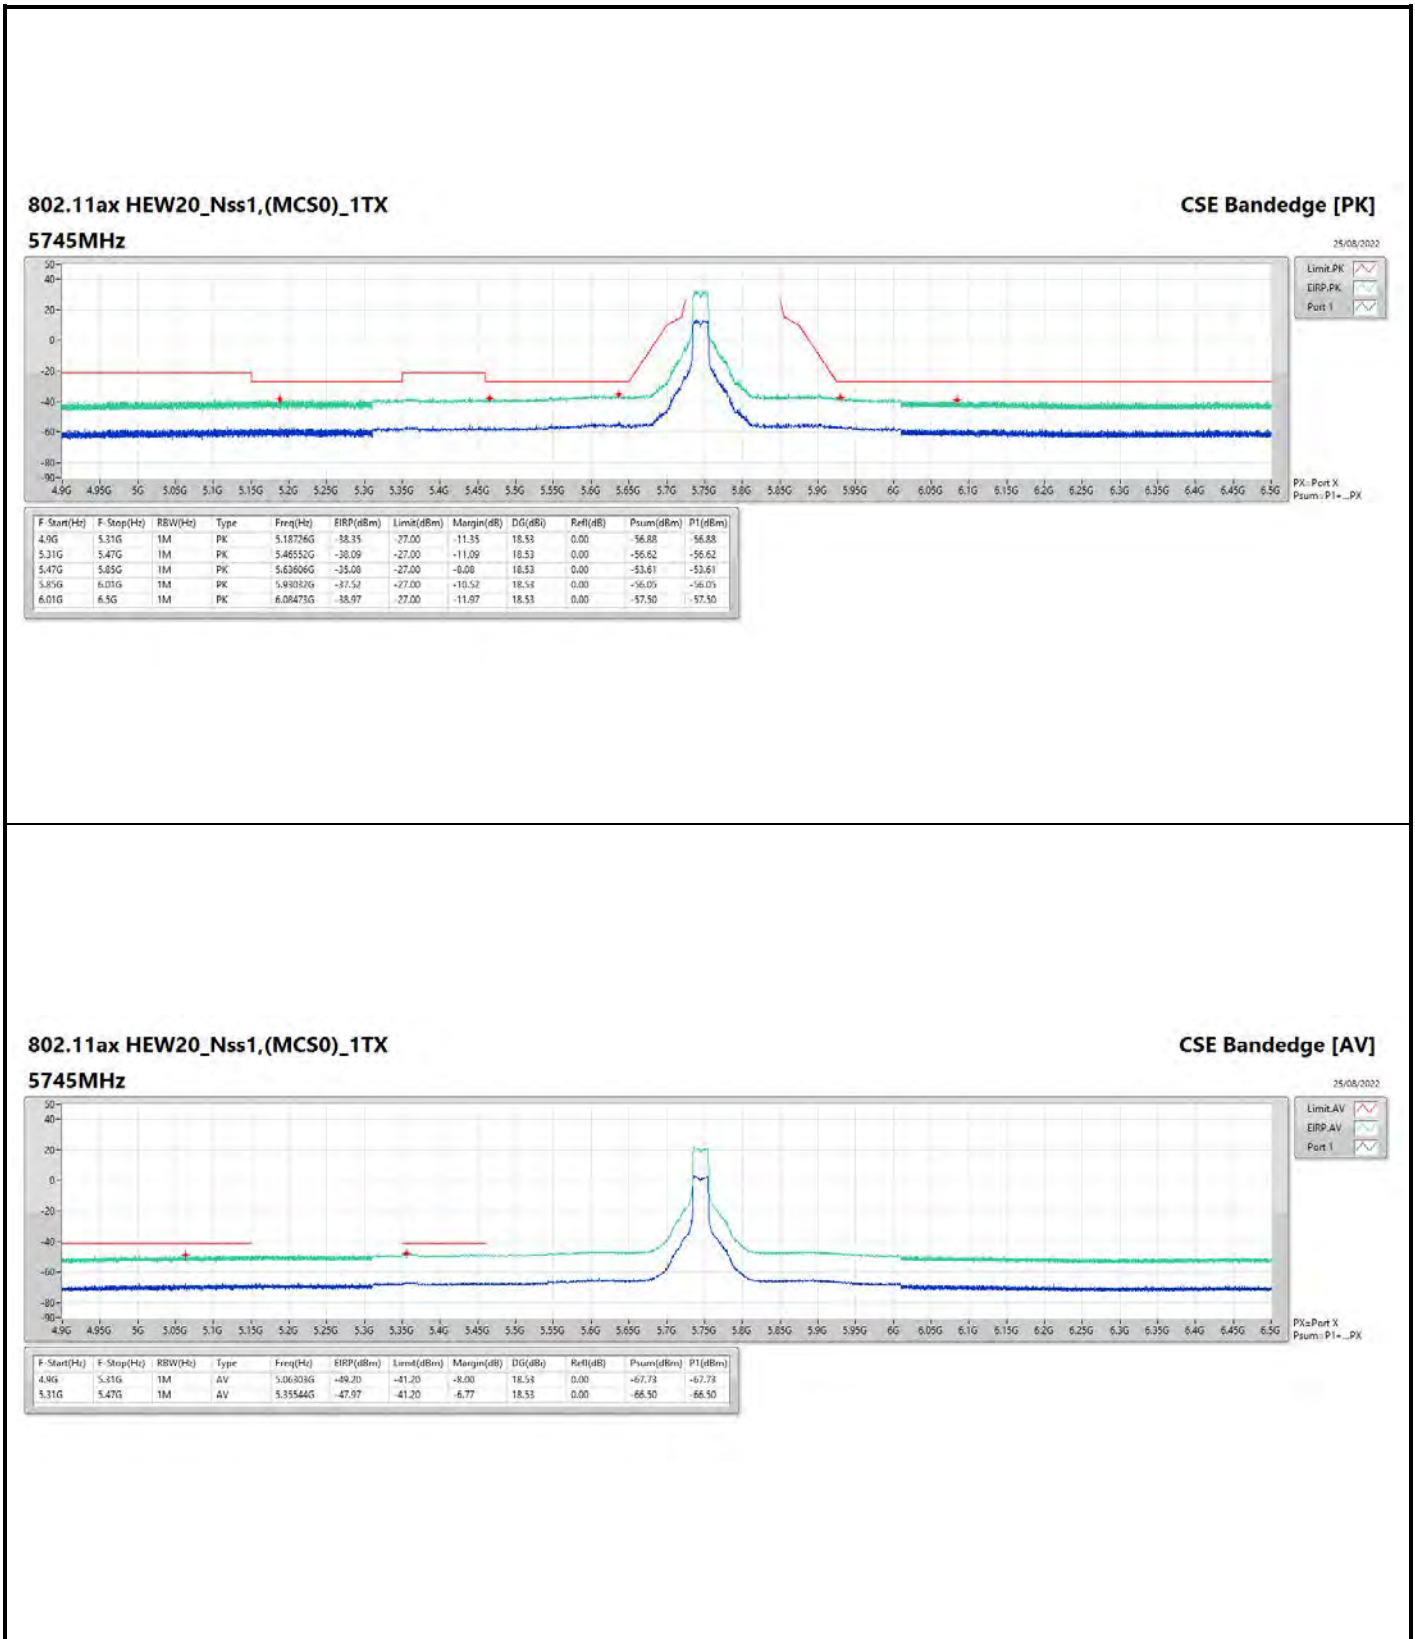

DG = Directional Gain ; PX=Port X; Psum=P1+P2+...PX

802.11ax HEW20_Nss1,(MCS0)_1TX

5825MHz

CSE Bandedge [AV]

25/08/2022

802.11ax HEW40_Nss1,(MCS0)_1TX

5230MHz

CSE Bandedge [AV]