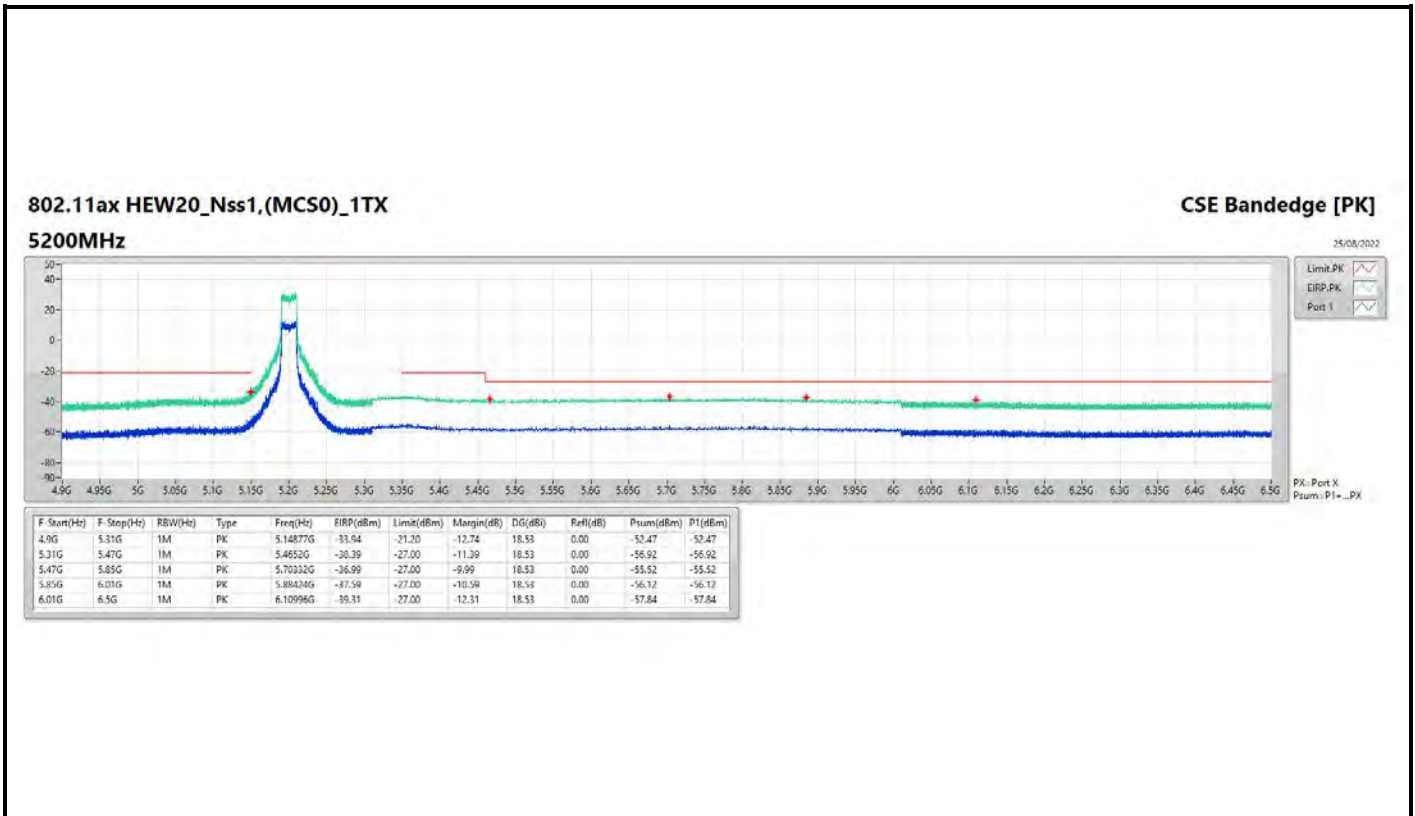

DG = Directional Gain ; PX=Port X; Psum=P1+P2+...PX

802.11ax HEW20_Nss1,(MCS0)_1TX

5825MHz

CSE Bandedge [AV]

25/08/2022

802.11ax HEW40_Nss1,(MCS0)_1TX

5230MHz

CSE Bandedge [AV]