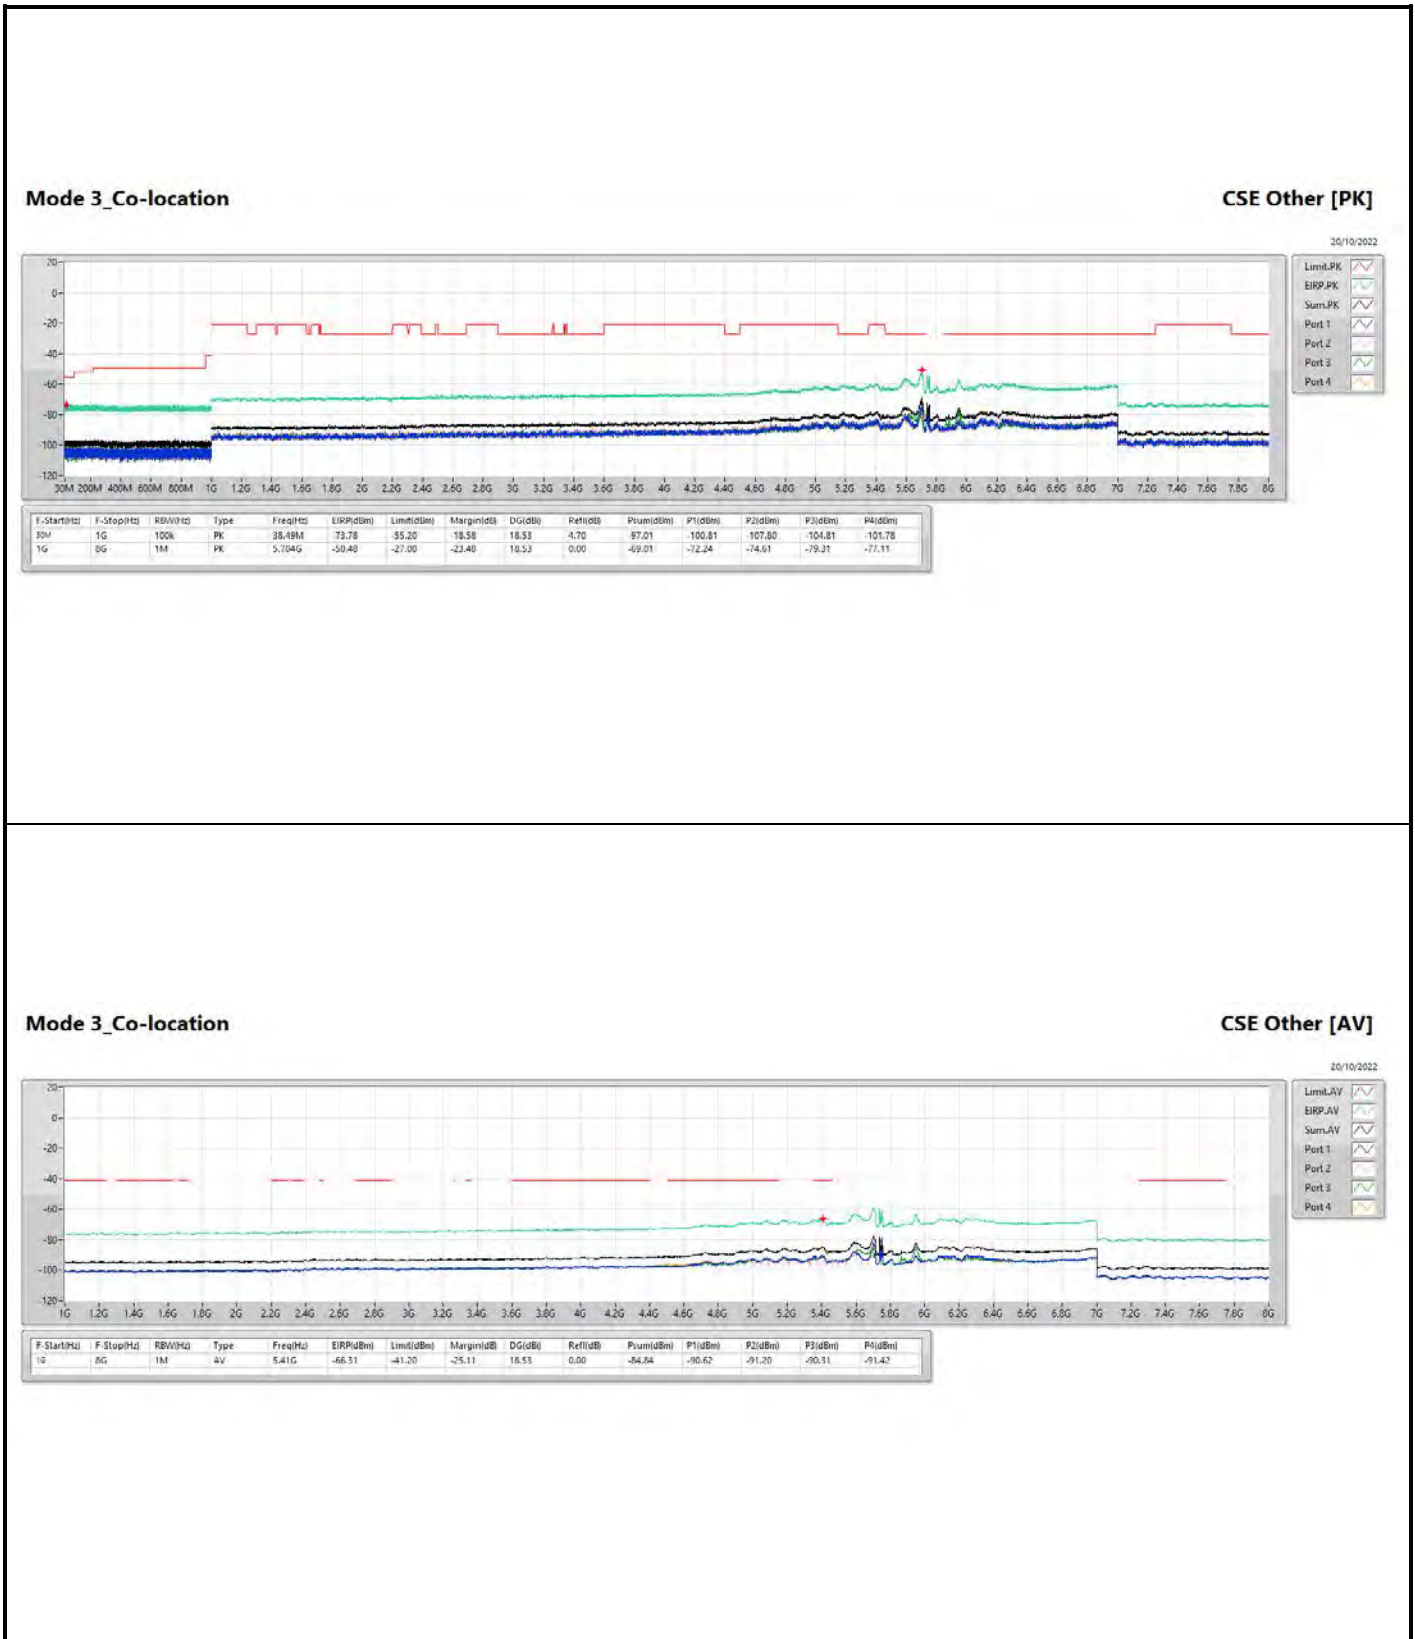

DG = Directional Gain ; PX=Port X; Psum=P1+P2+...PX

Mode 1_Co-location

CSE Other [PK]

Mode 1_Co-location

CSE Other [AV]

Mode 2_Co-location

CSE Other [AV]

20/10/2022

Mode 3_Co-location

CSE Other [AV]

20/10/2022

Summary

Mode	Result	F-Start (Hz)	F-Stop (Hz)	Type	EIRP (dBm)	Psum (dBm)	P2 (dBm)	P3 (dBm)	P4 (dBm)	P1 (dBm)	Limit (dBm)	Margin (dB)	DG (dBi)
Mode 1	-	-	-	-	-	-	-	-	-	-	-	-	-
Co-location	Pass	8G	40G	AV	-69.30	-87.83	-93.76	-94.43	-93.95	-93.32	-41.20	-28.10	18.53
Mode 2	-	-	-	-	-	-	-	-	-	-	-	-	-
Co-location	Pass	8G	40G	AV	-69.18	-87.71	-93.66	-93.57	-94.30	-93.44	-41.20	-27.98	18.53
Mode 3	-	-	-	-	-	-	-	-	-	-	-	-	-
Co-location	Pass	8G	40G	AV	-69.18	-87.71	-92.92	-94.12	-94.05	-93.96	-41.20	-27.98	18.53