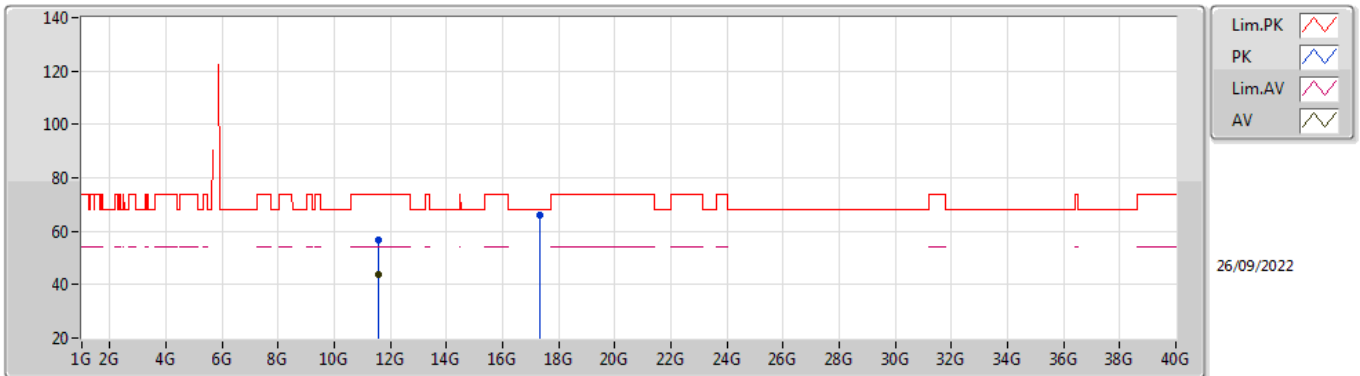

802.11ax HEW20_Nss1,(MCS0)_4TX

5785MHz_TnomVnom

EUT Y_4TX
Setting 24
06-E-S-5

Type	Freq (Hz)	Level (dBuV/m)	Limit (dBuV/m)	Margin (dB)	Raw (dBuV)	Dist (m)	Condition	Azimuth (°)	Height (m)	Comment	AF (dB)	CL (dB)	PA (dB)
PK	11.55836G	56.80	74.00	-17.20	42.22	3	Vertical	123	2.08	-	39.98	9.24	34.64
AV	11.58212G	43.61	54.00	-10.39	29.06	3	Vertical	123	2.08	-	39.94	9.25	34.64
PK	17.34798G	65.90	68.20	-2.30	48.45	3	Vertical	146	1.80	-	41.98	10.64	35.17