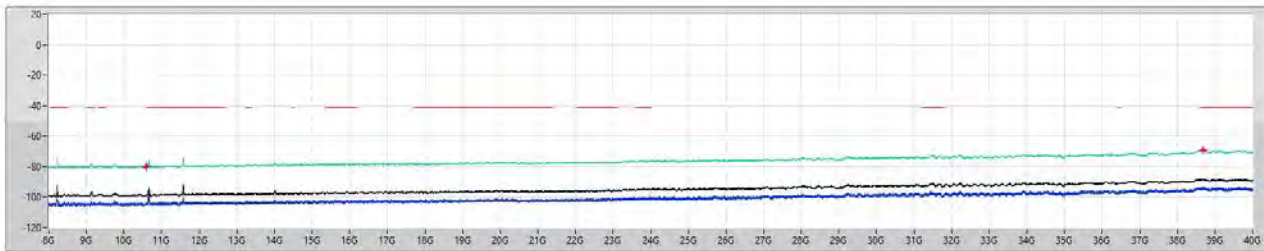

Mode 2_Co-location

CSE [AV]

20/10/2022

- Limit_AV
- ERP_AV
- Sum_AV
- Port_1
- Port_2
- Port_3
- Port_4

F-Start(Hz)	F-Stop(Hz)	RBW(Hz)	Type	Freq(Hz)	ERP(dBm)	Limit(dBm)	Margin(dB)	D(dB)	Ref(dB)	Psum(dBm)	P1(dBm)	P2(dBm)	P3(dBm)	P4(dBm)
8G	40G	1M	AV	10.6G	-80.05	-41.20	-38.85	18.53	0.00	-98.58	-104.87	-104.50	-104.01	-105.10
8G	40G	1M	AV	38.7G	-69.19	-41.20	-27.99	18.53	0.00	-97.71	-93.44	-93.66	-93.57	-94.30