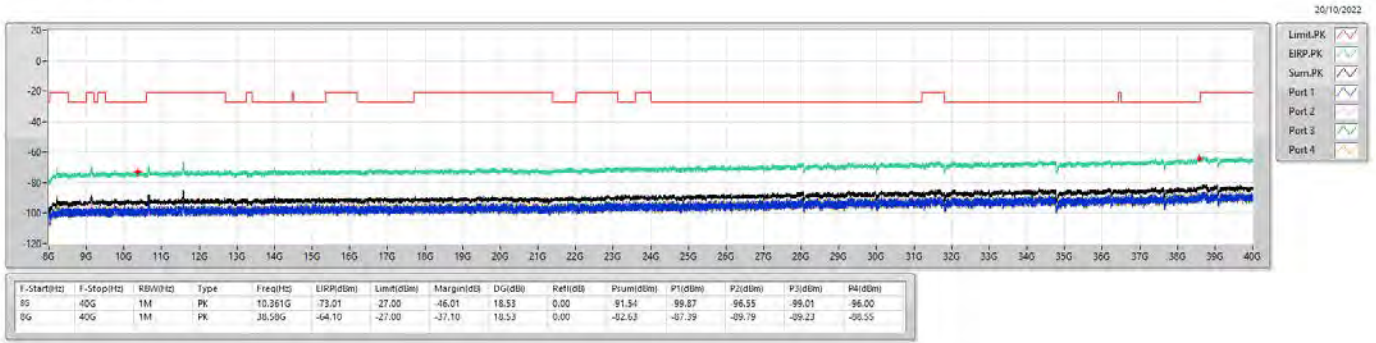

DG = Directional Gain ; PX=Port X; Psum=P1+P2+...PX

Result

Mode	Result	F-Start (Hz)	F-Stop (Hz)	Type	Freq (Hz)	DG (dBi)	P1 (dBm)	P2 (dBm)	P2 (dBm)	P4 (dBm)	Psum (dBm)	EIRP (dBm)	Limit (dBm)	Margin (dB)
Co-location	-	-	-	-	-	-	-	-	-	-	-	-	-	-
Mode 1	Pass	8G	40G	AV	10.6G	18.53	-104.57	-104.57	-104.57	-104.43	-98.64	-80.11	-41.20	-38.91
Mode 1	Pass	8G	40G	AV	38.704G	18.53	-93.32	-93.76	-93.76	-93.95	-87.83	-69.30	-41.20	-28.10
Mode 1	Pass	8G	40G	PK	10.361G	18.53	-99.87	-96.55	-96.55	-96.00	-91.54	-73.01	-27.00	-46.01
Mode 1	Pass	8G	40G	PK	38.58G	18.53	-87.39	-89.79	-89.79	-88.55	-82.63	-64.10	-27.00	-37.10
Mode 2	Pass	8G	40G	AV	10.6G	18.53	-104.87	-104.50	-104.50	-105.10	-98.58	-80.05	-41.20	-38.85
Mode 2	Pass	8G	40G	AV	38.7G	18.53	-93.44	-93.66	-93.66	-94.30	-87.71	-69.18	-41.20	-27.98
Mode 2	Pass	8G	40G	PK	10.414G	18.53	-98.20	-99.50	-99.50	-96.89	-91.80	-73.27	-27.00	-46.27
Mode 2	Pass	8G	40G	PK	38.568G	18.53	-88.07	-90.09	-90.09	-88.79	-82.22	-63.69	-27.00	-36.69
Mode 3	Pass	8G	40G	AV	10.6G	18.53	-104.72	-104.87	-104.87	-104.94	-98.79	-80.26	-41.20	-39.06
Mode 3	Pass	8G	40G	AV	38.711G	18.53	-93.96	-92.92	-92.92	-94.05	-87.71	-69.18	-41.20	-27.98
Mode 3	Pass	8G	40G	PK	10.468G	18.53	-96.21	-97.44	-97.44	-98.09	-91.41	-72.88	-27.00	-45.88
Mode 3	Pass	8G	40G	PK	38.577G	18.53	-85.58	-87.84	-87.84	-88.97	-81.43	-62.90	-27.00	-35.90

DG = Directional Gain ; PX=Port X; Psum=P1+P2+...PX

Mode 1_Co-location

CSE [PK]

Mode 1_Co-location

CSE [AV]

Mode 2_Co-location

CSE [PK]

20/10/2022