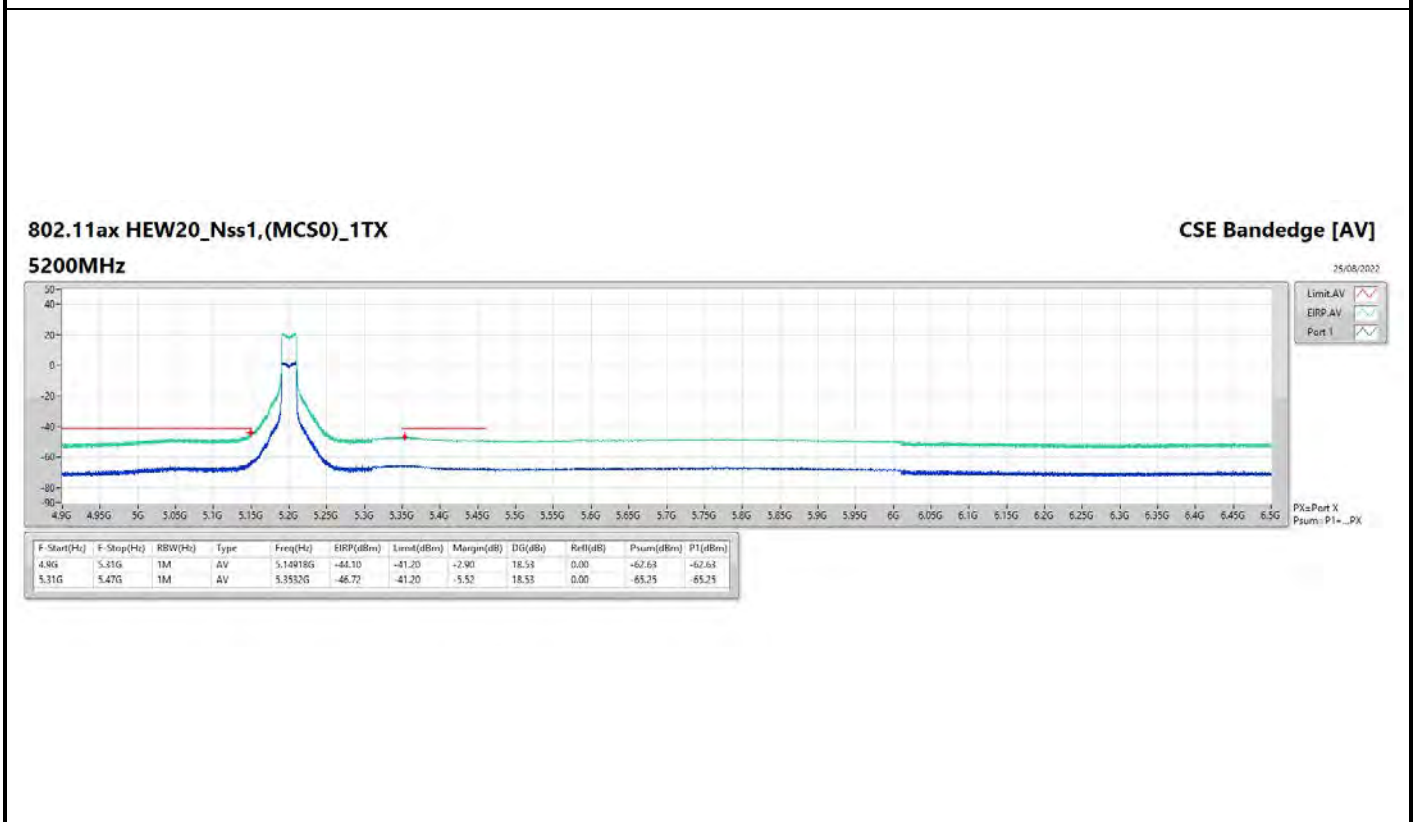

DG = Directional Gain ; PX=Port X; Psum=P1+P2+...PX

802.11ax HEW20_Nss1,(MCS0)_1TX

5825MHz

CSE Bandedge [AV]

25/08/2022

802.11ax HEW40_Nss1,(MCS0)_1TX

5230MHz

CSE Bandedge [AV]