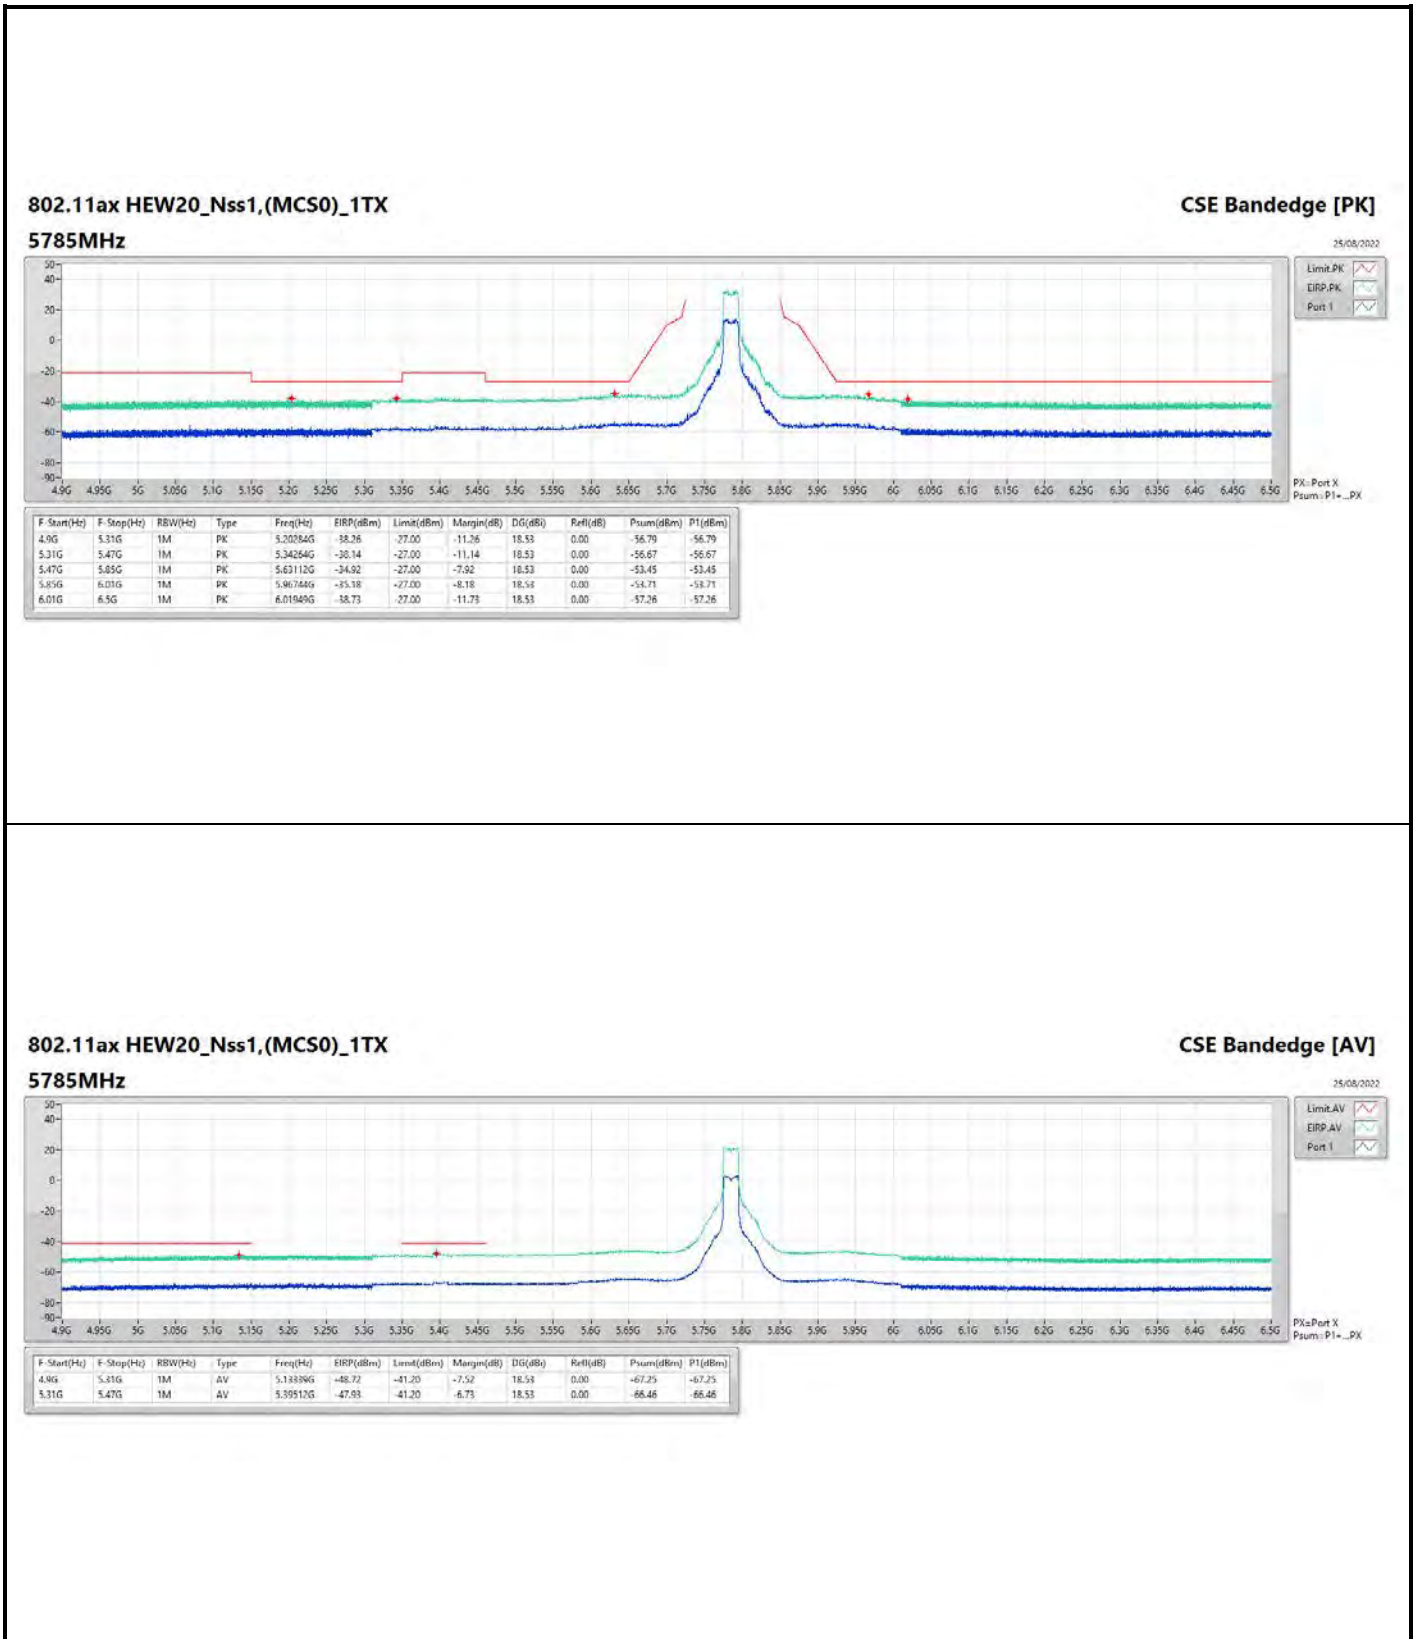

DG = Directional Gain ; PX=Port X; Psum=P1+P2+...PX

802.11ax HEW20_Nss1,(MCS0)_1TX

5825MHz

CSE Bandedge [AV]

25/08/2022

802.11ax HEW40_Nss1,(MCS0)_1TX

5230MHz

CSE Bandedge [AV]