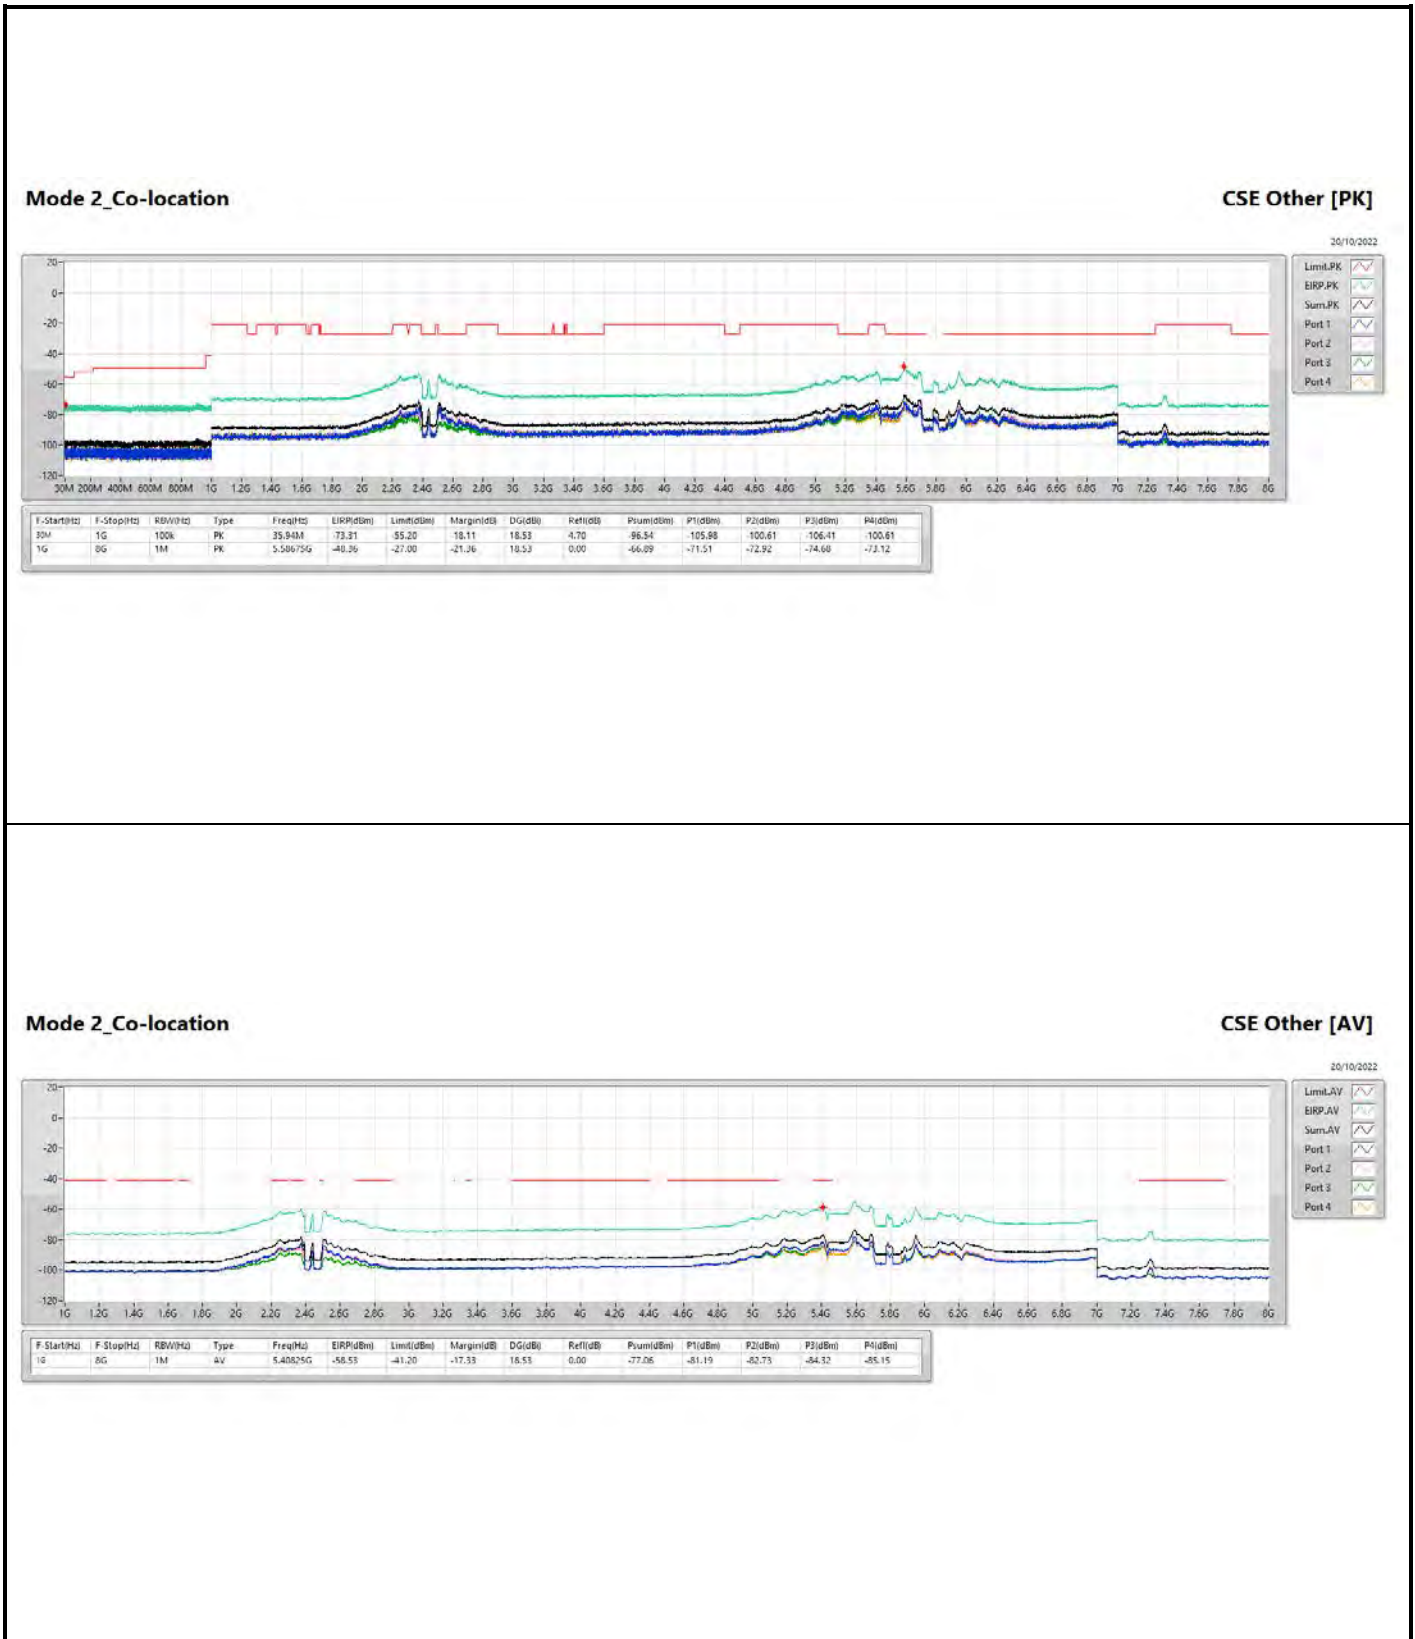

DG = Directional Gain ; PX=Port X; Psum=P1+P2+...PX

Mode 1_Co-location

CSE Other [PK]

Mode 1_Co-location

CSE Other [AV]

Mode 2_Co-location

CSE Other [AV]

20/10/2022

Mode 3_Co-location

CSE Other [AV]

20/10/2022

Summary

Mode	Result	F-Start (Hz)	F-Stop (Hz)	Type	EIRP (dBm)	Psum (dBm)	P2 (dBm)	P3 (dBm)	P4 (dBm)	P1 (dBm)	Limit (dBm)	Margin (dB)	DG (dBi)
Mode 1	-	-	-	-	-	-	-	-	-	-	-	-	-
Co-location	Pass	8G	40G	AV	-69.30	-87.83	-93.76	-94.43	-93.95	-93.32	-41.20	-28.10	18.53
Mode 2	-	-	-	-	-	-	-	-	-	-	-	-	-
Co-location	Pass	8G	40G	AV	-69.18	-87.71	-93.66	-93.57	-94.30	-93.44	-41.20	-27.98	18.53
Mode 3	-	-	-	-	-	-	-	-	-	-	-	-	-
Co-location	Pass	8G	40G	AV	-69.18	-87.71	-92.92	-94.12	-94.05	-93.96	-41.20	-27.98	18.53