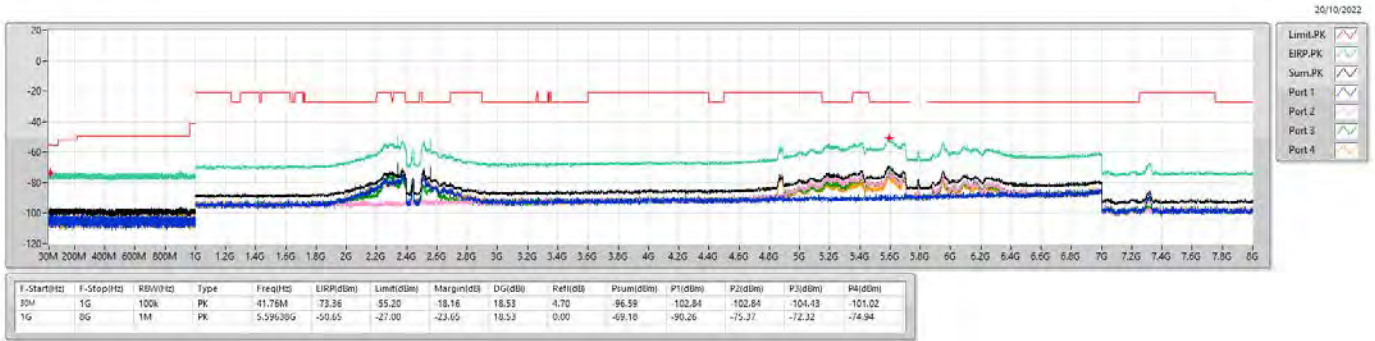

Summary

Mode	Result	F-Start (Hz)	F-Stop (Hz)	Type	EIRP (dBm)	Psum (dBm)	P2 (dBm)	P3 (dBm)	P4 (dBm)	P1 (dBm)	Limit (dBm)	Margin (dB)	DG (dB)
Mode 1	-	-	-	-	-	-	-	-	-	-	-	-	-
Co-location	Pass	1G	8G	AV	-58.18	-76.71	-82.22	-83.67	-85.97	-80.71	-41.20	-16.98	18.53
Mode 2	-	-	-	-	-	-	-	-	-	-	-	-	-
Co-location	Pass	1G	8G	AV	-58.53	-77.06	-82.73	-84.32	-85.15	-81.19	-41.20	-17.33	18.53
Mode 3	-	-	-	-	-	-	-	-	-	-	-	-	-
Co-location	Pass	30M	1G	PK	-73.78	-97.01	-107.80	-104.81	-101.78	-100.81	-55.20	-18.58	18.53

DG = Directional Gain ; PX=Port X; Psum=P1+P2+...PX

Result

Mode	Result	F-Start (Hz)	F-Stop (Hz)	Type	Freq (Hz)	DG (dBi)	P1 (dBm)	P2 (dBm)	P2 (dBm)	P4 (dBm)	Psum (dBm)	EIRP (dBm)	Limit (dBm)	Margin (dB)
Co-location	-	-	-	-	-	-	-	-	-	-	-	-	-	-
Mode 1	Pass	1G	8G	AV	5.41088G	18.53	-80.71	-82.22	-82.22	-85.97	-76.71	-58.18	-41.20	-16.98
Mode 1	Pass	30M	1G	PK	41.76M	18.53	-102.84	-102.84	-102.84	-101.02	-96.59	-73.36	-55.20	-18.16
Mode 1	Pass	1G	8G	PK	5.59638G	18.53	-90.26	-75.37	-75.37	-74.94	-69.18	-50.65	-27.00	-23.65
Mode 2	Pass	1G	8G	AV	5.40825G	18.53	-81.19	-82.73	-82.73	-85.15	-77.06	-58.53	-41.20	-17.33
Mode 2	Pass	30M	1G	PK	35.94M	18.53	-105.98	-100.61	-100.61	-100.61	-96.54	-73.31	-55.20	-18.11
Mode 2	Pass	1G	8G	PK	5.58675G	18.53	-71.51	-72.92	-72.92	-73.12	-66.89	-48.36	-27.00	-21.36
Mode 3	Pass	1G	8G	AV	5.41G	18.53	-90.62	-91.20	-91.20	-91.42	-84.84	-66.31	-41.20	-25.11
Mode 3	Pass	30M	1G	PK	38.49M	18.53	-100.81	-107.80	-107.80	-101.78	-97.01	-73.78	-55.20	-18.58
Mode 3	Pass	1G	8G	PK	5.704G	18.53	-72.24	-74.61	-74.61	-77.11	-69.01	-50.48	-27.00	-23.48

DG = Directional Gain ; PX=Port X; Psum=P1+P2+...PX

Mode 1_Co-location

CSE Other [PK]

Mode 1_Co-location

CSE Other [AV]

Mode 2_Co-location

CSE Other [AV]

20/10/2022