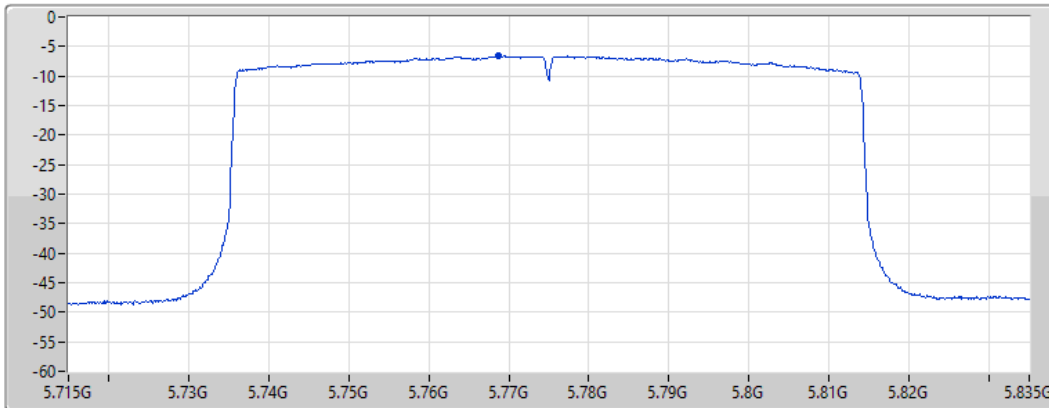

25/08/2022

Sum	PD	Port 1
(dBm/RBW)	(dBm/RBW)	(dBm/RBW)
-0.85	-0.85	-0.85

802.11ax HEW80\_Nss1,(MCS0)\_1TX

PSD

5210MHz

25/08/2022

CF  
5.21GHz  
Span  
120MHz  
RBW  
1MHz  
VBW  
3MHz  
Sweep Time  
20ms  
Detector Type  
RMS

Port 1 

Sum	PD	Port 1
(dBm/RBW)	(dBm/RBW)	(dBm/RBW)
-9.63	-9.63	-9.63

802.11ax HEW80\_Nss1,(MCS0)\_1TX

PSD

5775MHz

25/08/2022

CF  
5.775GHz  
Span  
120MHz  
RBW  
500kHz  
VBW  
3MHz  
Sweep Time  
20ms  
Detector Type  
RMS

Port 1 

Sum	PD	Port 1
(dBm/RBW)	(dBm/RBW)	(dBm/RBW)
-6.57	-6.57	-6.57

Summary

Mode	Result	F-Start (Hz)	F-Stop (Hz)	Type	Freq (Hz)	EIRP (dBm)	Limit (dBm)	Margin (dB)	P1 (dBm)	P2 (dBm)	P3 (dBm)	P4 (dBm)
5.725-5.85GHz	-	-	-	-	-	-	-	-	-	-	-	-
802.11ax HEW20_Nss1,(MCS0)_4TX	Pass	30M	1G	PK	75.11M	-55.37	-55.20	-0.17	-79.69	-90.48	-88.60	-91.10