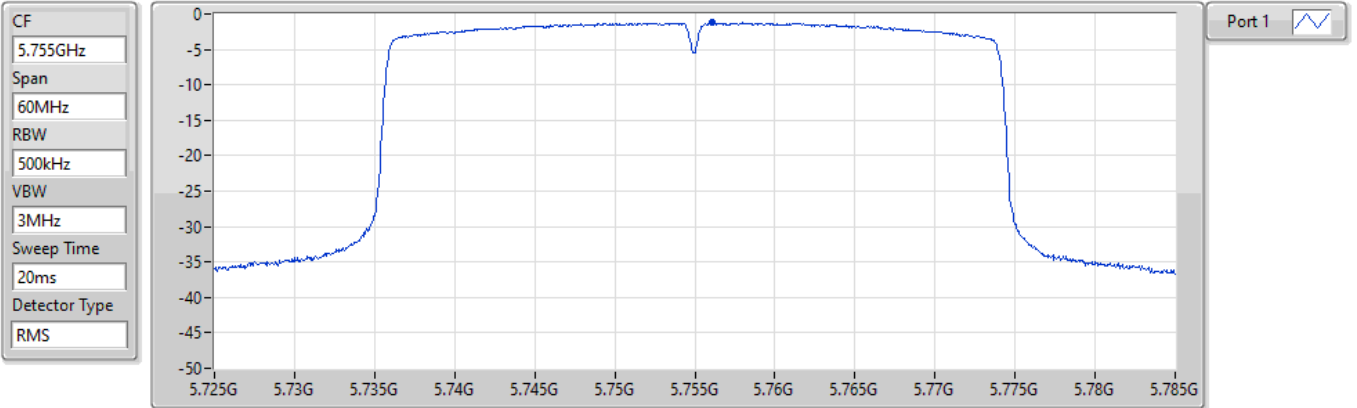

802.11ax HEW40_Nss1,(MCS0)_1TX

PSD

5755MHz

25/08/2022

Sum	PD	Port 1
(dBm/RBW)	(dBm/RBW)	(dBm/RBW)
-1.24	-1.24	-1.24