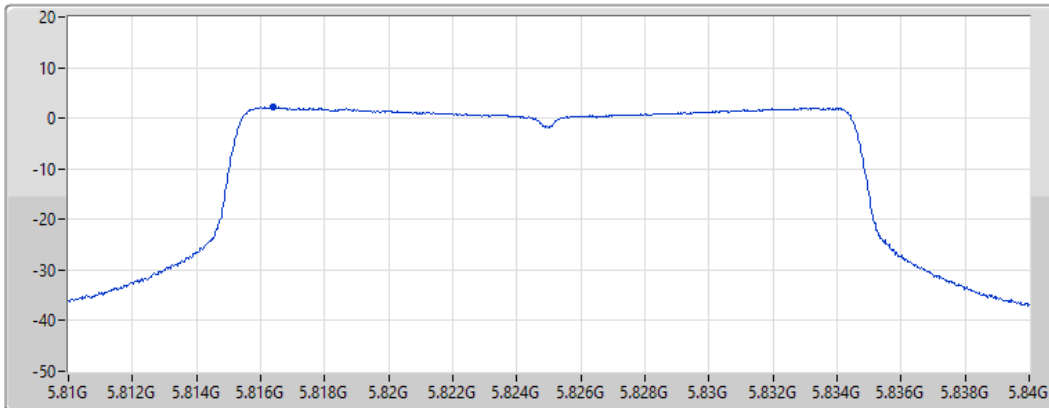

802.11ax HEW20\_Nss1,(MCS0)\_1TX

PSD

5785MHz

25/08/2022

CF  
5.785GHz  
Span  
30MHz  
RBW  
500kHz  
VBW  
3MHz  
Sweep Time  
20ms  
Detector Type  
RMS

Port 1 

Sum	PD	Port 1
(dBm/RBW)	(dBm/RBW)	(dBm/RBW)
2.23	2.23	2.23

802.11ax HEW20\_Nss1,(MCS0)\_1TX

PSD

5825MHz

25/08/2022

CF  
5.825GHz  
Span  
30MHz  
RBW  
500kHz  
VBW  
3MHz  
Sweep Time  
20ms  
Detector Type  
RMS

Port 1 

Sum	PD	Port 1
(dBm/RBW)	(dBm/RBW)	(dBm/RBW)
2.15	2.15	2.15