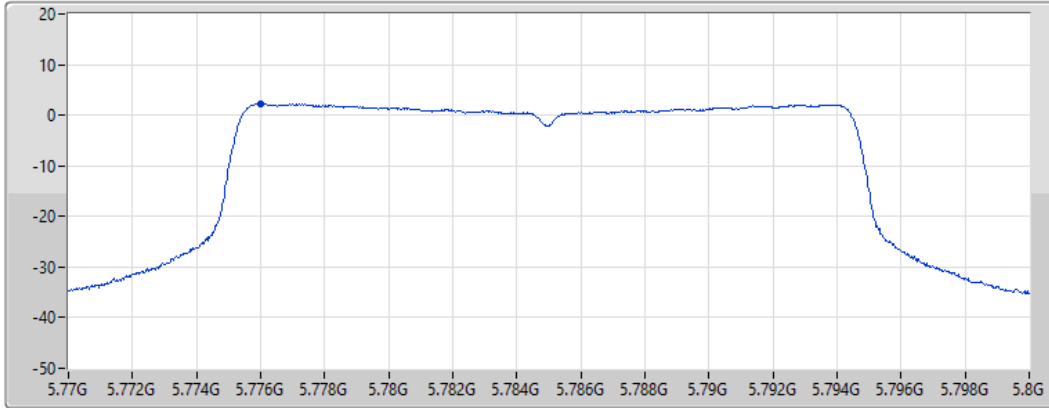

802.11ax HEW20\_Nss1,(MCS0)\_1TX

PSD

5785MHz

25/08/2022

CF  
5.785GHz  
Span  
30MHz  
RBW  
500kHz  
VBW  
3MHz  
Sweep Time  
20ms  
Detector Type  
RMS

Port 1 

Sum	PD	Port 1
(dBm/RBW)	(dBm/RBW)	(dBm/RBW)
2.23	2.23	2.23

802.11ax HEW20\_Nss1,(MCS0)\_1TX

PSD

5825MHz

25/08/2022

CF  
5.825GHz  
Span  
30MHz  
RBW  
500kHz  
VBW  
3MHz  
Sweep Time  
20ms  
Detector Type  
RMS

Port 1 

Sum	PD	Port 1
(dBm/RBW)	(dBm/RBW)	(dBm/RBW)
2.15	2.15	2.15