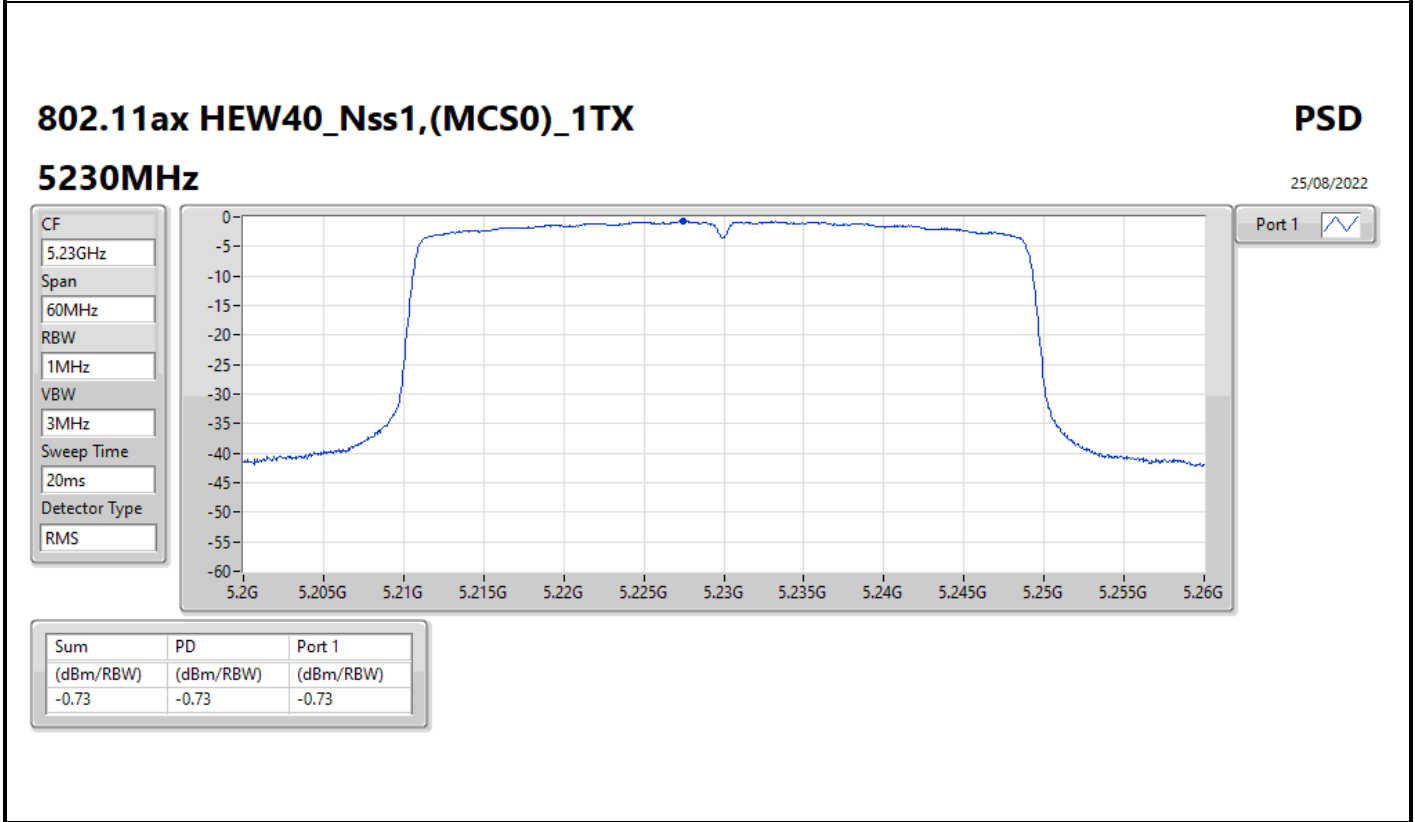

802.11ax HEW20\_Nss1,(MCS0)\_1TX

PSD

5785MHz

25/08/2022

CF  
5.785GHz  
Span  
30MHz  
RBW  
500kHz  
VBW  
3MHz  
Sweep Time  
20ms  
Detector Type  
RMS

Port 1 

Sum	PD	Port 1
(dBm/RBW)	(dBm/RBW)	(dBm/RBW)
2.23	2.23	2.23

802.11ax HEW20\_Nss1,(MCS0)\_1TX

PSD

5825MHz

25/08/2022

CF  
5.825GHz  
Span  
30MHz  
RBW  
500kHz  
VBW  
3MHz  
Sweep Time  
20ms  
Detector Type  
RMS

Port 1 

Sum	PD	Port 1
(dBm/RBW)	(dBm/RBW)	(dBm/RBW)
2.15	2.15	2.15

802.11ax HEW40\_Nss1,(MCS0)\_1TX

PSD

5755MHz

25/08/2022

Sum	PD	Port 1
(dBm/RBW)	(dBm/RBW)	(dBm/RBW)
-1.24	-1.24	-1.24

802.11ax HEW40\_Nss1,(MCS0)\_1TX

PSD

5795MHz

25/08/2022

Sum	PD	Port 1
(dBm/RBW)	(dBm/RBW)	(dBm/RBW)
-0.85	-0.85	-0.85

802.11ax HEW80\_Nss1,(MCS0)\_1TX

PSD

5210MHz

25/08/2022

CF  
5.21GHz  
Span  
120MHz  
RBW  
1MHz  
VBW  
3MHz  
Sweep Time  
20ms  
Detector Type  
RMS