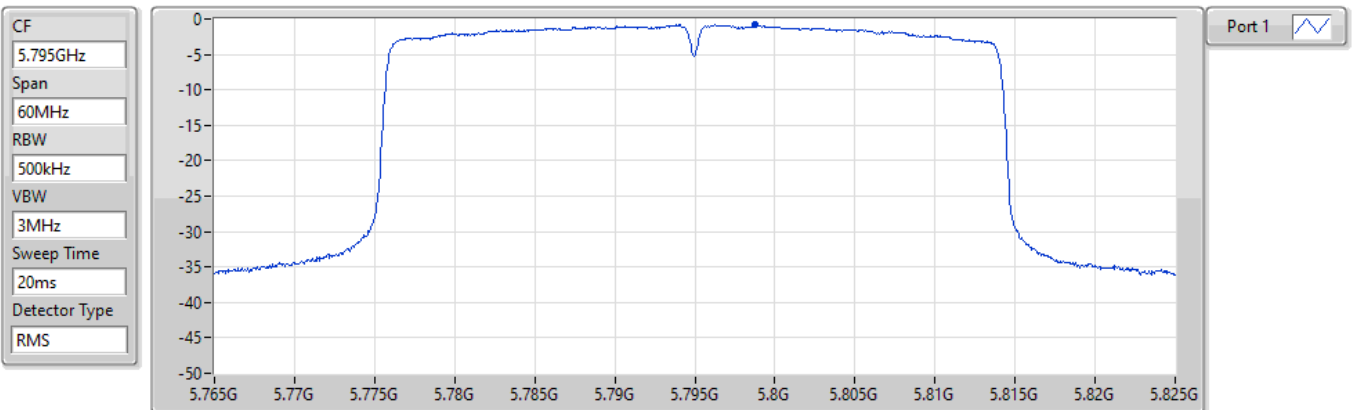

802.11ax HEW40\_Nss1,(MCS0)\_1TX

PSD

5755MHz

25/08/2022

Sum	PD	Port 1
(dBm/RBW)	(dBm/RBW)	(dBm/RBW)
-1.24	-1.24	-1.24

802.11ax HEW40\_Nss1,(MCS0)\_1TX

PSD

5795MHz

25/08/2022

Sum	PD	Port 1
(dBm/RBW)	(dBm/RBW)	(dBm/RBW)
-0.85	-0.85	-0.85

802.11ax HEW80\_Nss1,(MCS0)\_1TX

PSD

5210MHz

25/08/2022

CF  
5.21GHz  
Span  
120MHz  
RBW  
1MHz  
VBW  
3MHz  
Sweep Time  
20ms  
Detector Type  
RMS

Port 1 

Sum	PD	Port 1
(dBm/RBW)	(dBm/RBW)	(dBm/RBW)
-9.63	-9.63	-9.63

802.11ax HEW80\_Nss1,(MCS0)\_1TX

PSD

5775MHz

25/08/2022

CF  
5.775GHz  
Span  
120MHz  
RBW  
500kHz  
VBW  
3MHz  
Sweep Time  
20ms  
Detector Type  
RMS