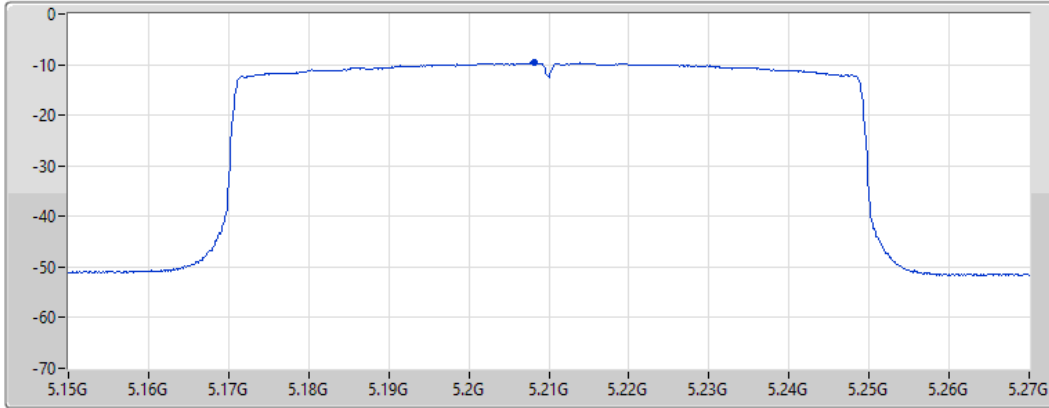

25/08/2022

Sum	PD	Port 1
(dBm/RBW)	(dBm/RBW)	(dBm/RBW)
-0.85	-0.85	-0.85

802.11ax HEW80\_Nss1,(MCS0)\_1TX

PSD

5210MHz

25/08/2022

CF  
5.21GHz  
Span  
120MHz  
RBW  
1MHz  
VBW  
3MHz  
Sweep Time  
20ms  
Detector Type  
RMS

Port 1 

Sum	PD	Port 1
(dBm/RBW)	(dBm/RBW)	(dBm/RBW)
-9.63	-9.63	-9.63

802.11ax HEW80\_Nss1,(MCS0)\_1TX

PSD

5775MHz

25/08/2022

CF  
5.775GHz  
Span  
120MHz  
RBW  
500kHz  
VBW  
3MHz  
Sweep Time  
20ms  
Detector Type  
RMS

Port 1 

Sum	PD	Port 1
(dBm/RBW)	(dBm/RBW)	(dBm/RBW)
-6.57	-6.57	-6.57

Summary

Mode	Result	F-Start (Hz)	F-Stop (Hz)	Type	Freq (Hz)	EIRP (dBm)	Limit (dBm)	Margin (dB)	P1 (dBm)	P2 (dBm)	P3 (dBm)	P4 (dBm)
5.725-5.85GHz	-	-	-	-	-	-	-	-	-	-	-	-
802.11ax HEW20_Nss1,(MCS0)_4TX	Pass	30M	1G	PK	75.11M	-55.37	-55.20	-0.17	-79.69	-90.48	-88.60	-91.10