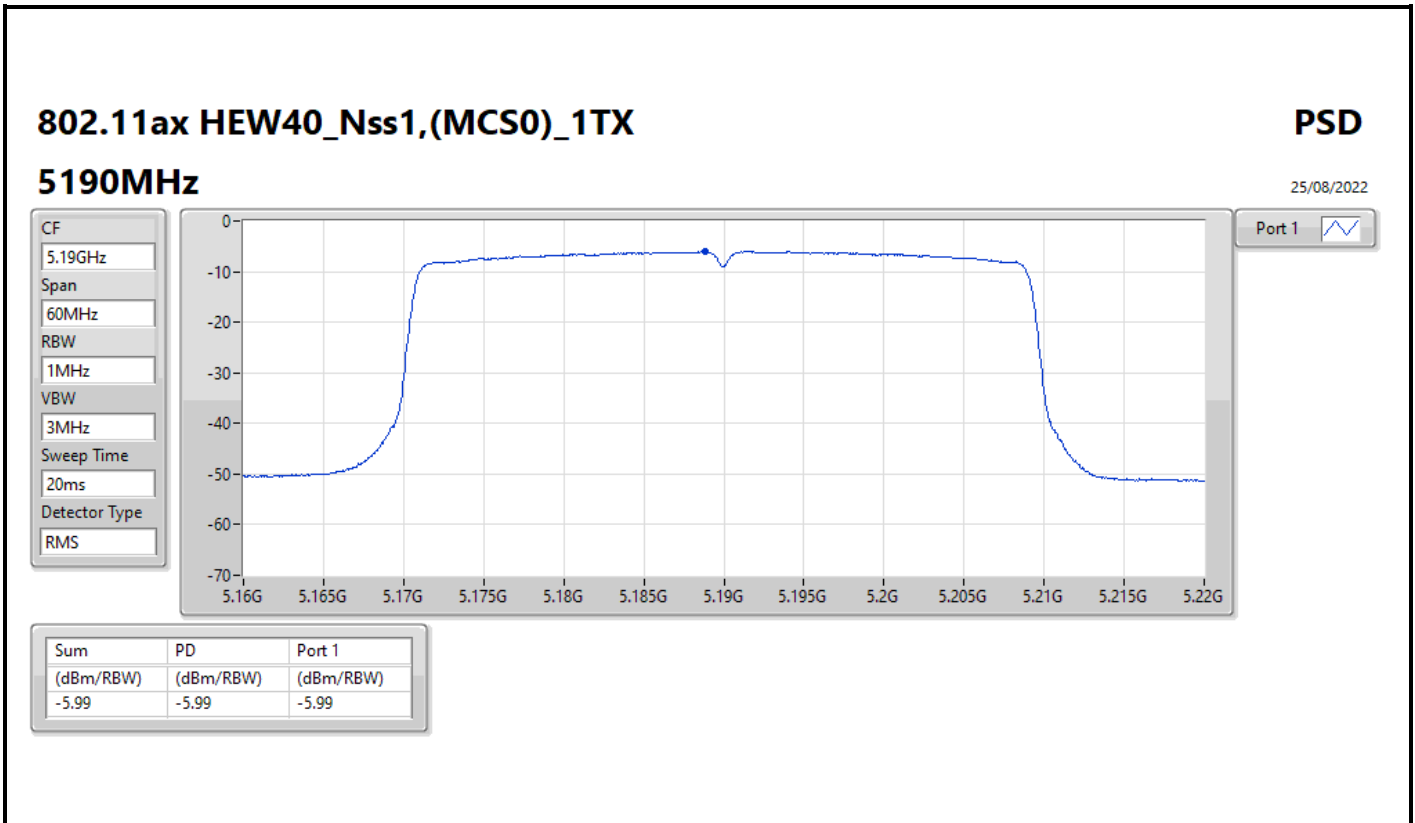

802.11ax HEW20\_Nss1,(MCS0)\_1TX

PSD

5785MHz

25/08/2022

CF  
5.785GHz  
Span  
30MHz  
RBW  
500kHz  
VBW  
3MHz  
Sweep Time  
20ms  
Detector Type  
RMS

Port 1 

Sum	PD	Port 1
(dBm/RBW)	(dBm/RBW)	(dBm/RBW)
2.23	2.23	2.23

802.11ax HEW20\_Nss1,(MCS0)\_1TX

PSD

5825MHz

25/08/2022

CF  
5.825GHz  
Span  
30MHz  
RBW  
500kHz  
VBW  
3MHz  
Sweep Time  
20ms  
Detector Type  
RMS

Port 1 

Sum	PD	Port 1
(dBm/RBW)	(dBm/RBW)	(dBm/RBW)
2.15	2.15	2.15

802.11ax HEW40\_Nss1,(MCS0)\_1TX

PSD

5755MHz

25/08/2022

Sum	PD	Port 1
(dBm/RBW)	(dBm/RBW)	(dBm/RBW)
-1.24	-1.24	-1.24

802.11ax HEW40\_Nss1,(MCS0)\_1TX

PSD

5795MHz

25/08/2022

Sum	PD	Port 1
(dBm/RBW)	(dBm/RBW)	(dBm/RBW)
-0.85	-0.85	-0.85

802.11ax HEW80\_Nss1,(MCS0)\_1TX

PSD

5210MHz

25/08/2022

CF  
5.21GHz  
Span  
120MHz  
RBW  
1MHz  
VBW  
3MHz  
Sweep Time  
20ms  
Detector Type  
RMS