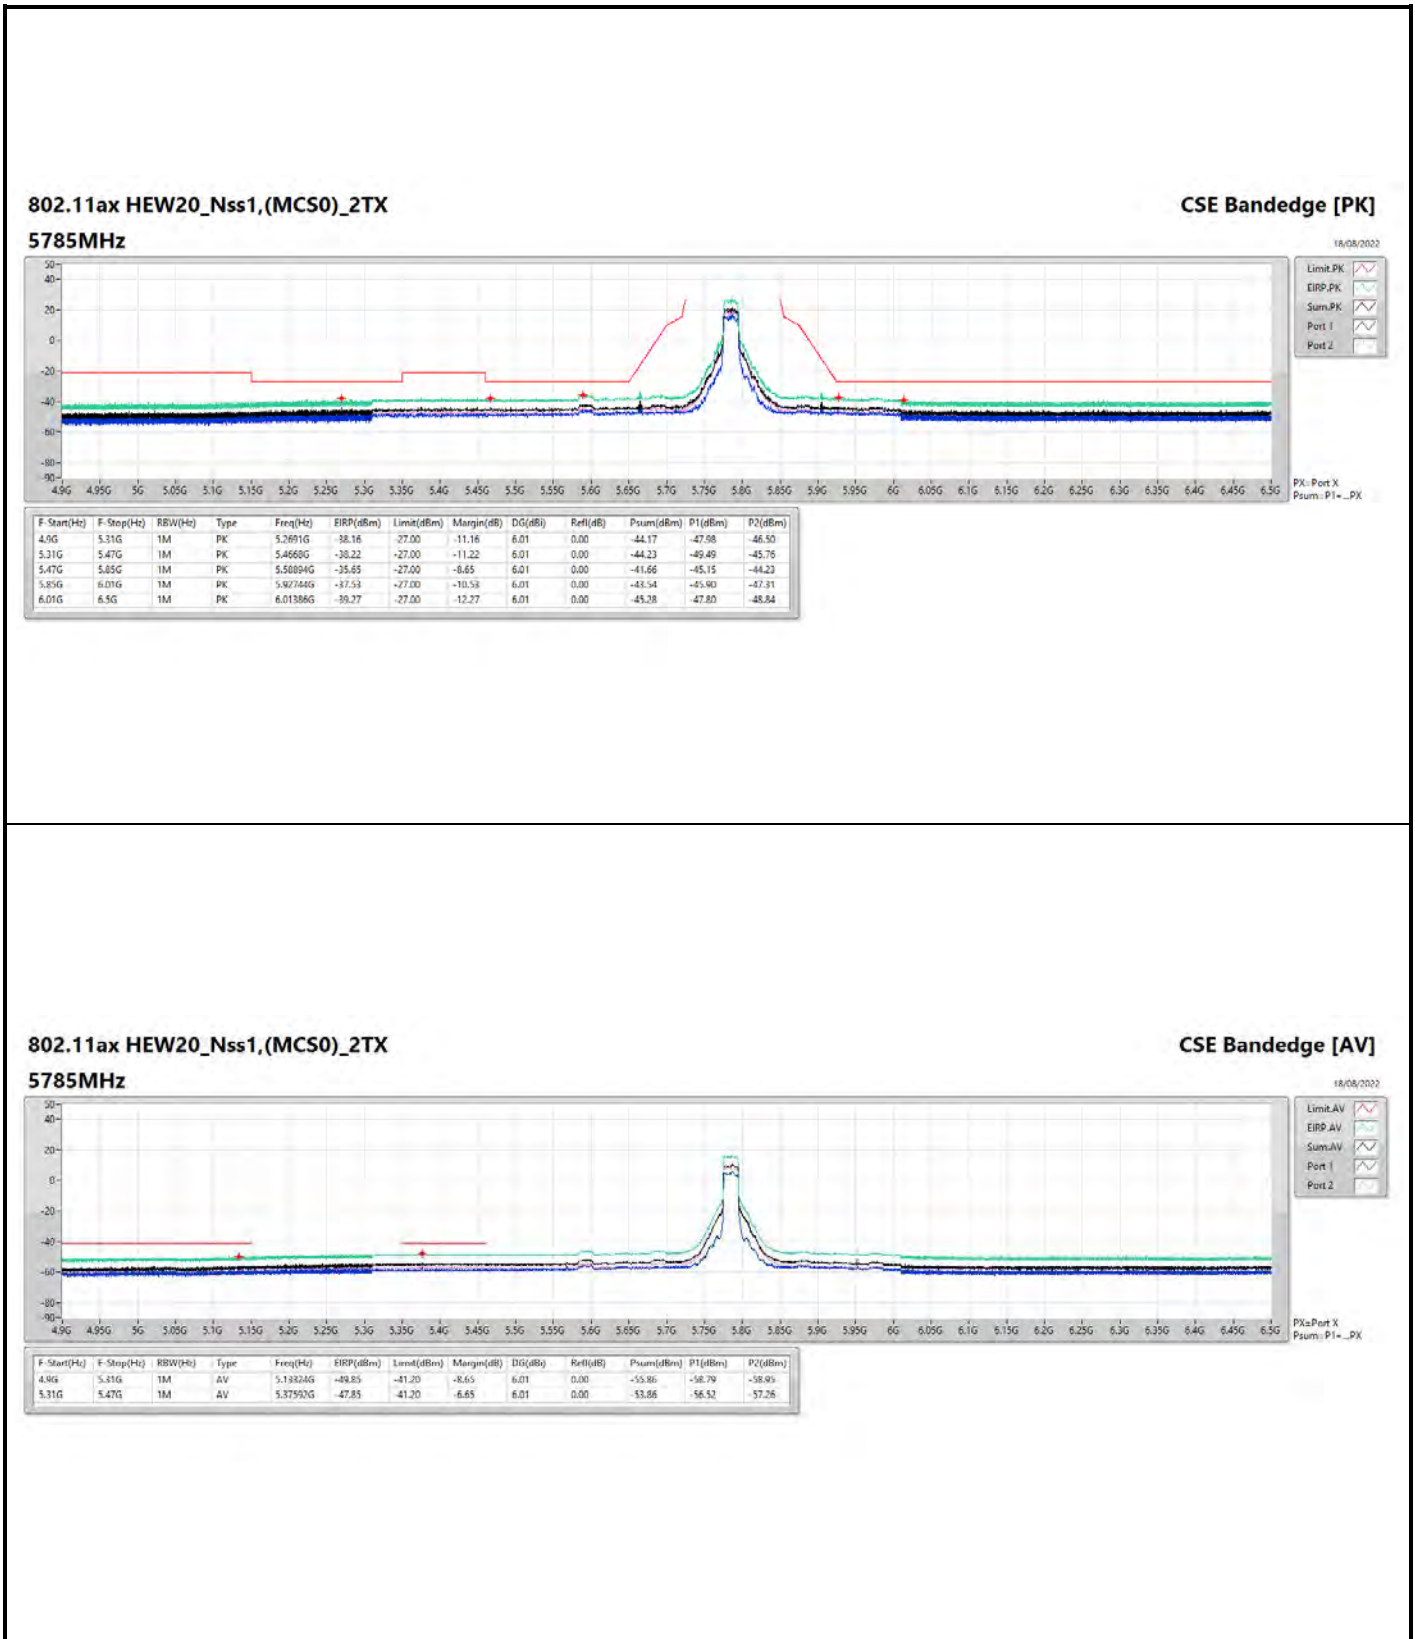

DG = Directional Gain ; PX=Port X; Psum=P1+P2+...PX

**802.11a\_Nss1,(6Mbps)\_4TX**

**5745MHz**

**CSE Bandedge [AV]**

18/08/2022

**802.11ax HEW20\_Nss1,(MCS0)\_4TX**

**5200MHz**

**CSE Bandedge [AV]**