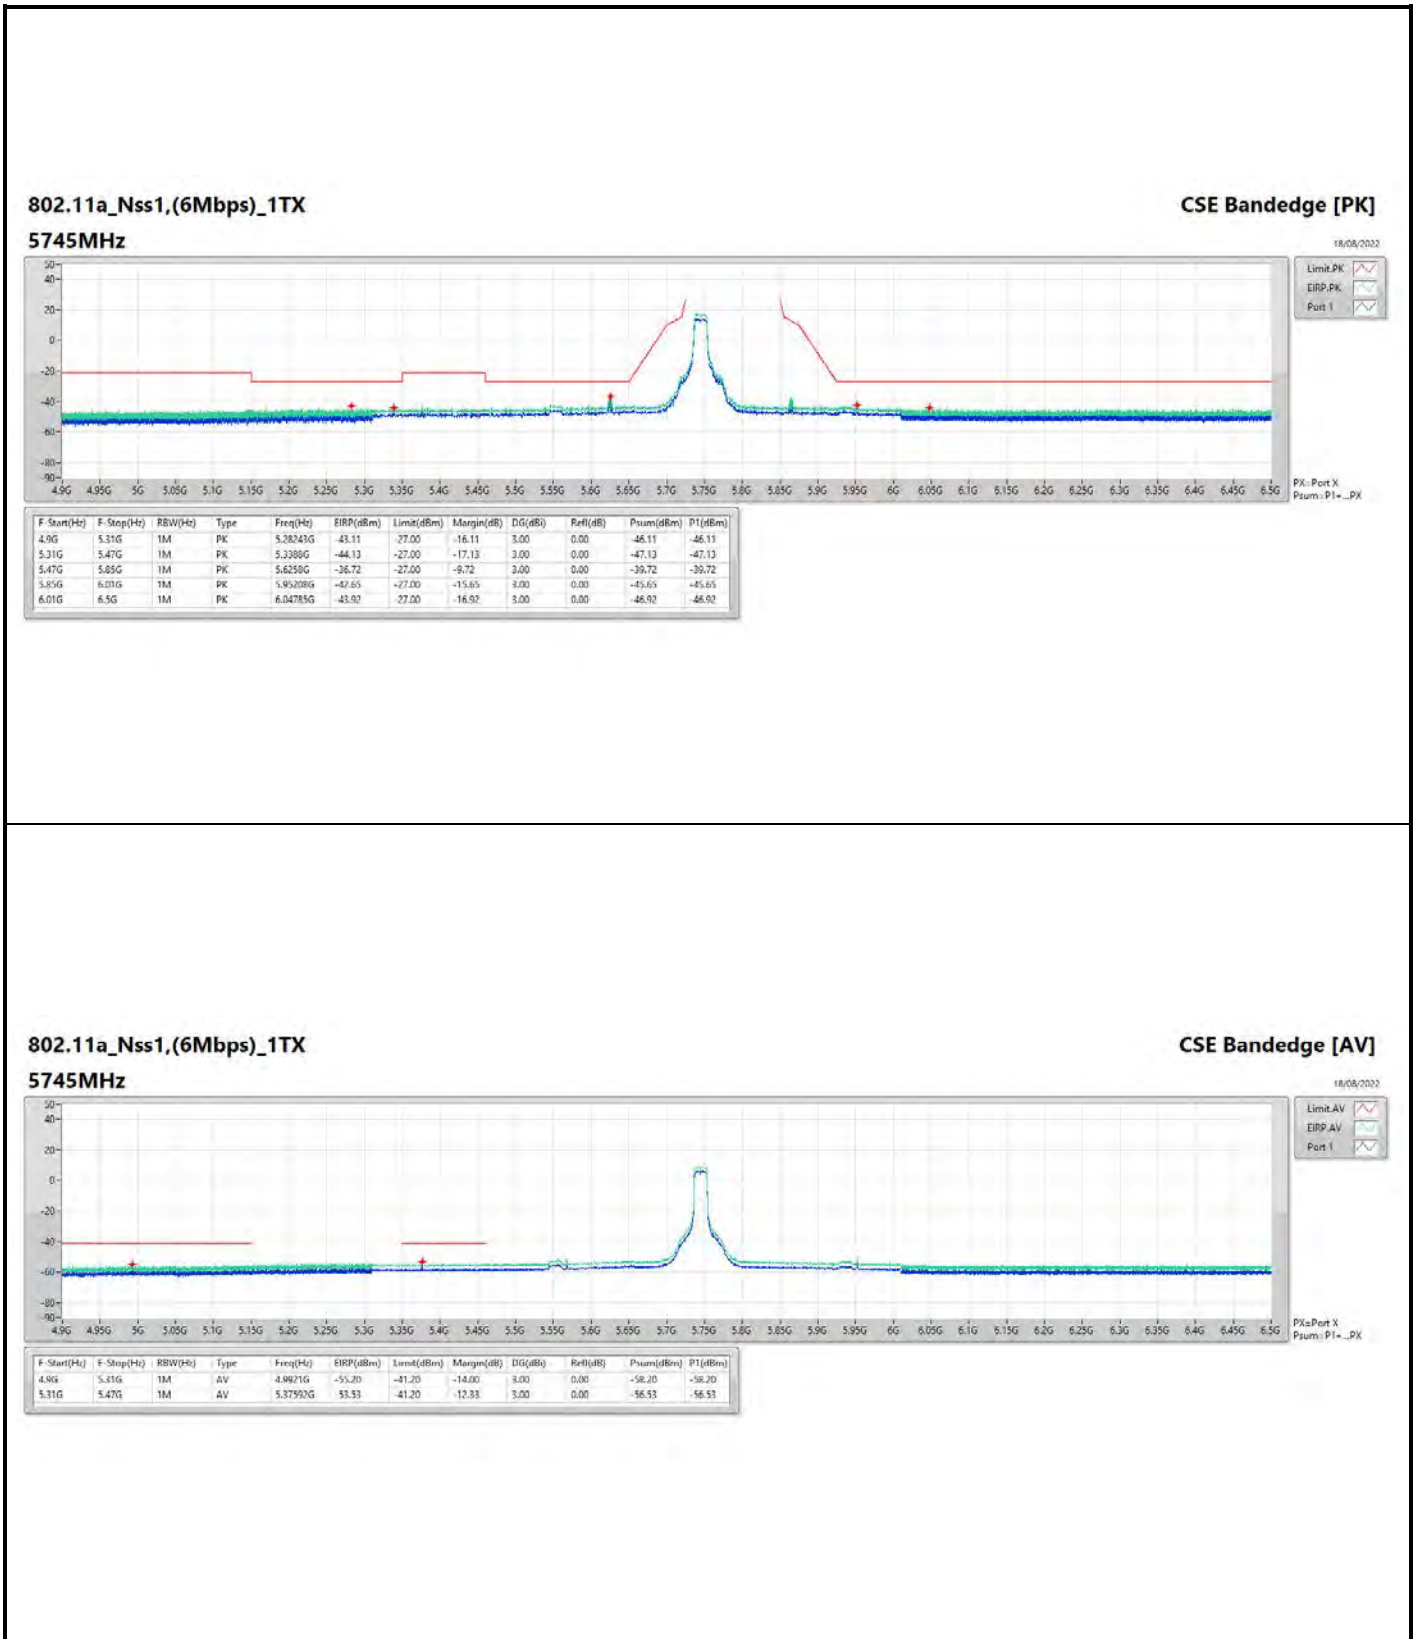

DG = Directional Gain ; PX=Port X; Psum=P1+P2+...PX

**802.11a\_Nss1,(6Mbps)\_4TX**

**5745MHz**

**CSE Bandedge [AV]**

18/08/2022

**802.11ax HEW20\_Nss1,(MCS0)\_4TX**

**5200MHz**

**CSE Bandedge [AV]**