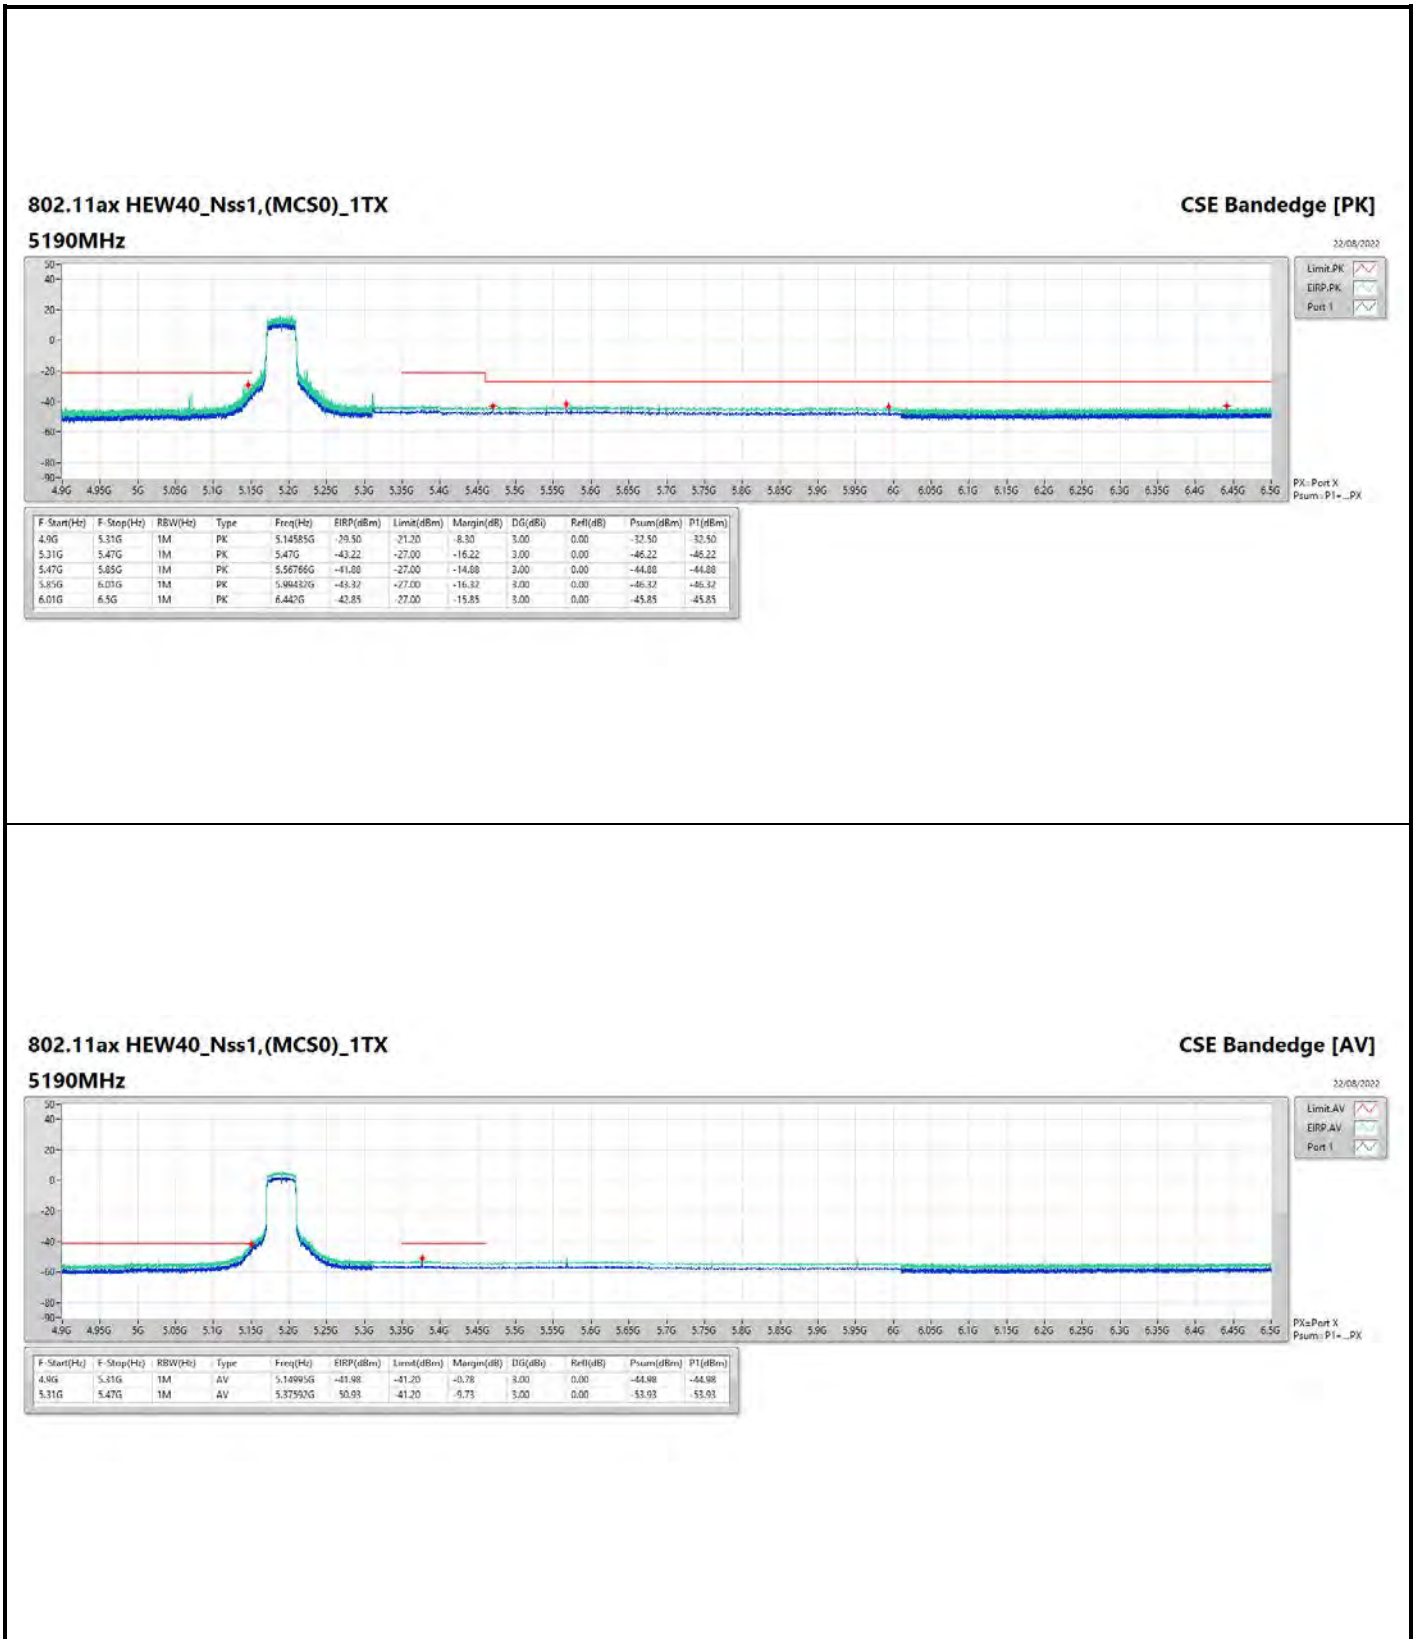

DG = Directional Gain ; PX=Port X; Psum=P1+P2+...PX

**802.11a\_Nss1,(6Mbps)\_4TX**

**5745MHz**

**CSE Bandedge [AV]**

18/08/2022

**802.11ax HEW20\_Nss1,(MCS0)\_4TX**

**5200MHz**

**CSE Bandedge [AV]**