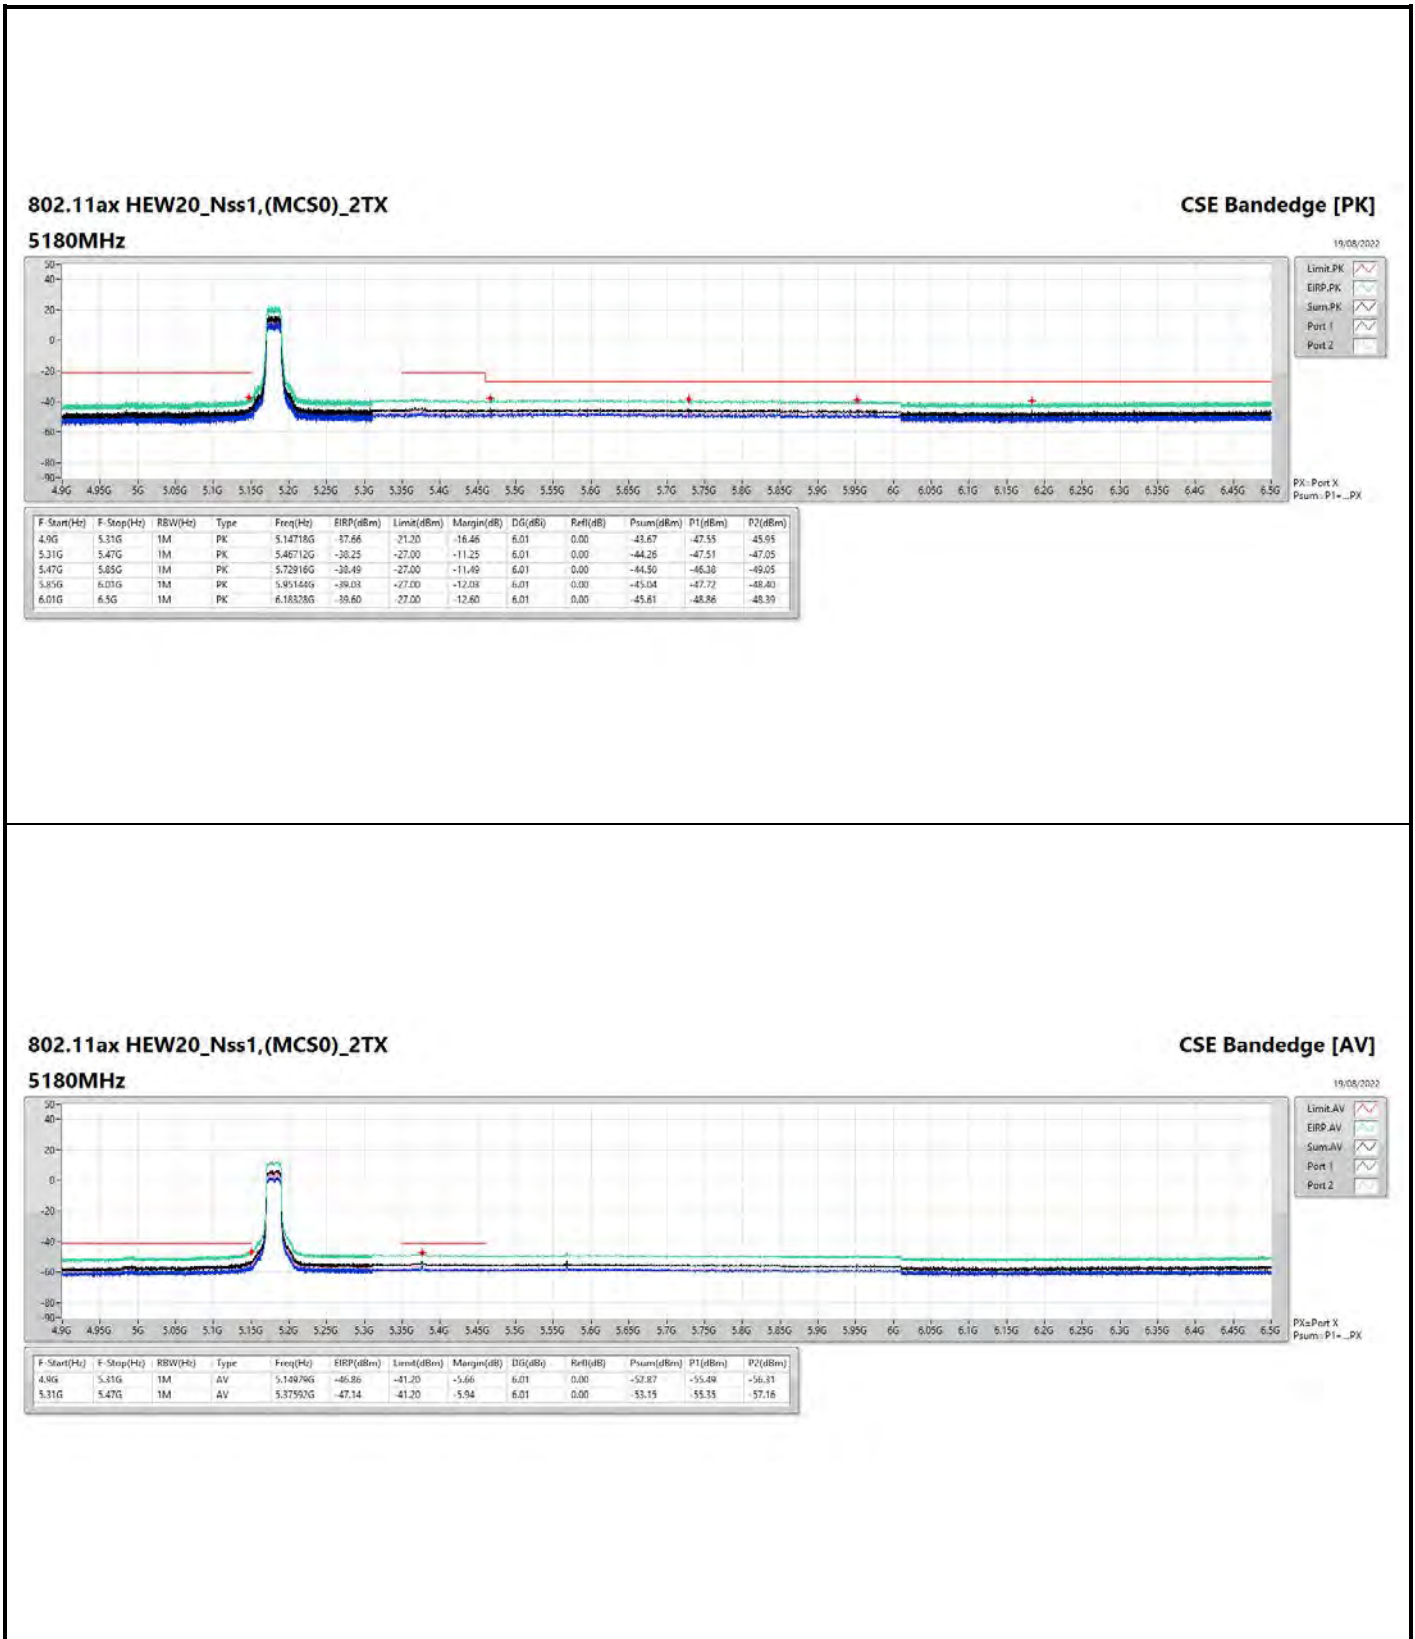

DG = Directional Gain ; PX=Port X; Psum=P1+P2+...PX

**802.11a\_Nss1,(6Mbps)\_4TX**

**5745MHz**

**CSE Bandedge [AV]**

18/08/2022

**802.11ax HEW20\_Nss1,(MCS0)\_4TX**

**5200MHz**

**CSE Bandedge [AV]**