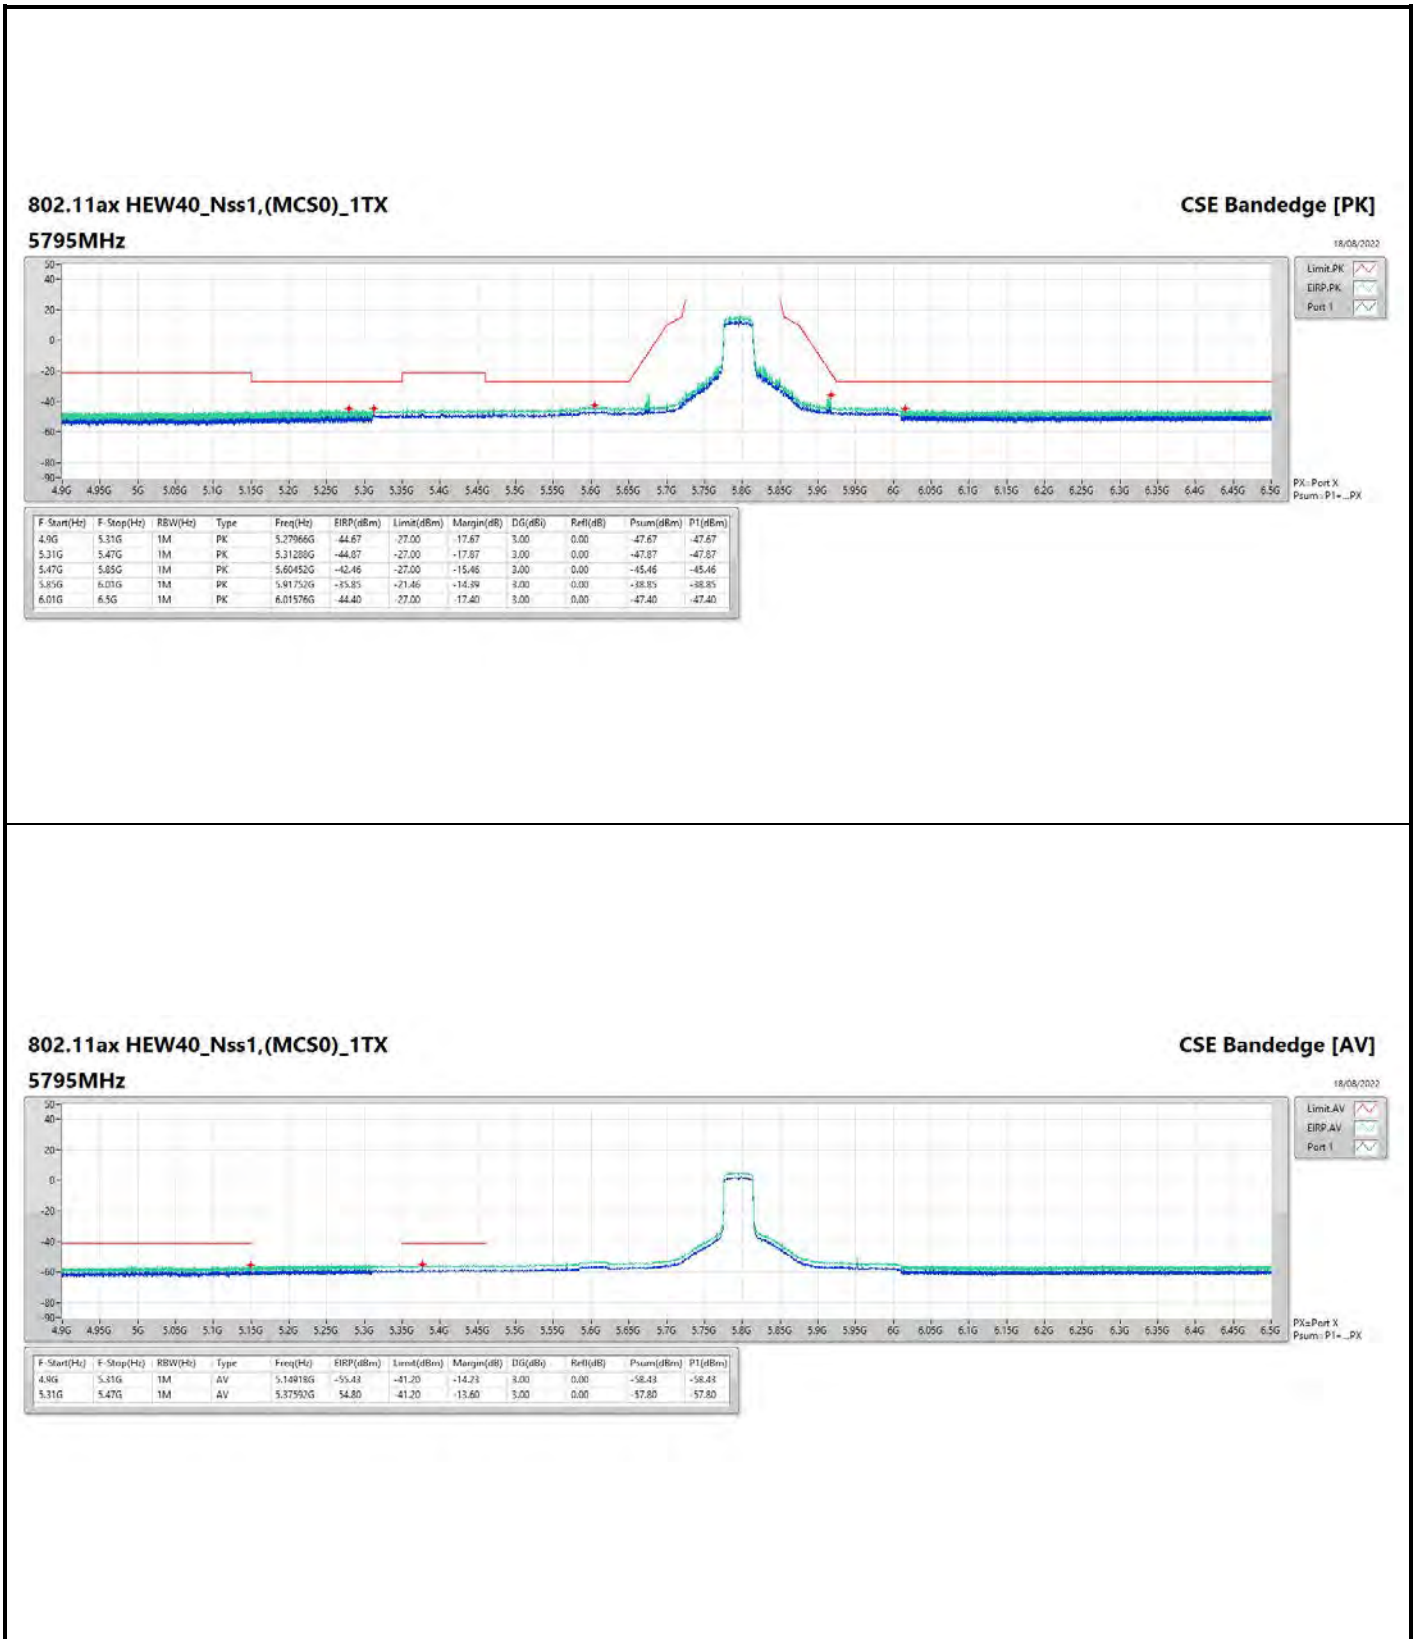

DG = Directional Gain ; PX=Port X; Psum=P1+P2+...PX

**802.11a\_Nss1,(6Mbps)\_4TX**

**5745MHz**

**CSE Bandedge [AV]**

18/08/2022

**802.11ax HEW20\_Nss1,(MCS0)\_4TX**

**5200MHz**

**CSE Bandedge [AV]**