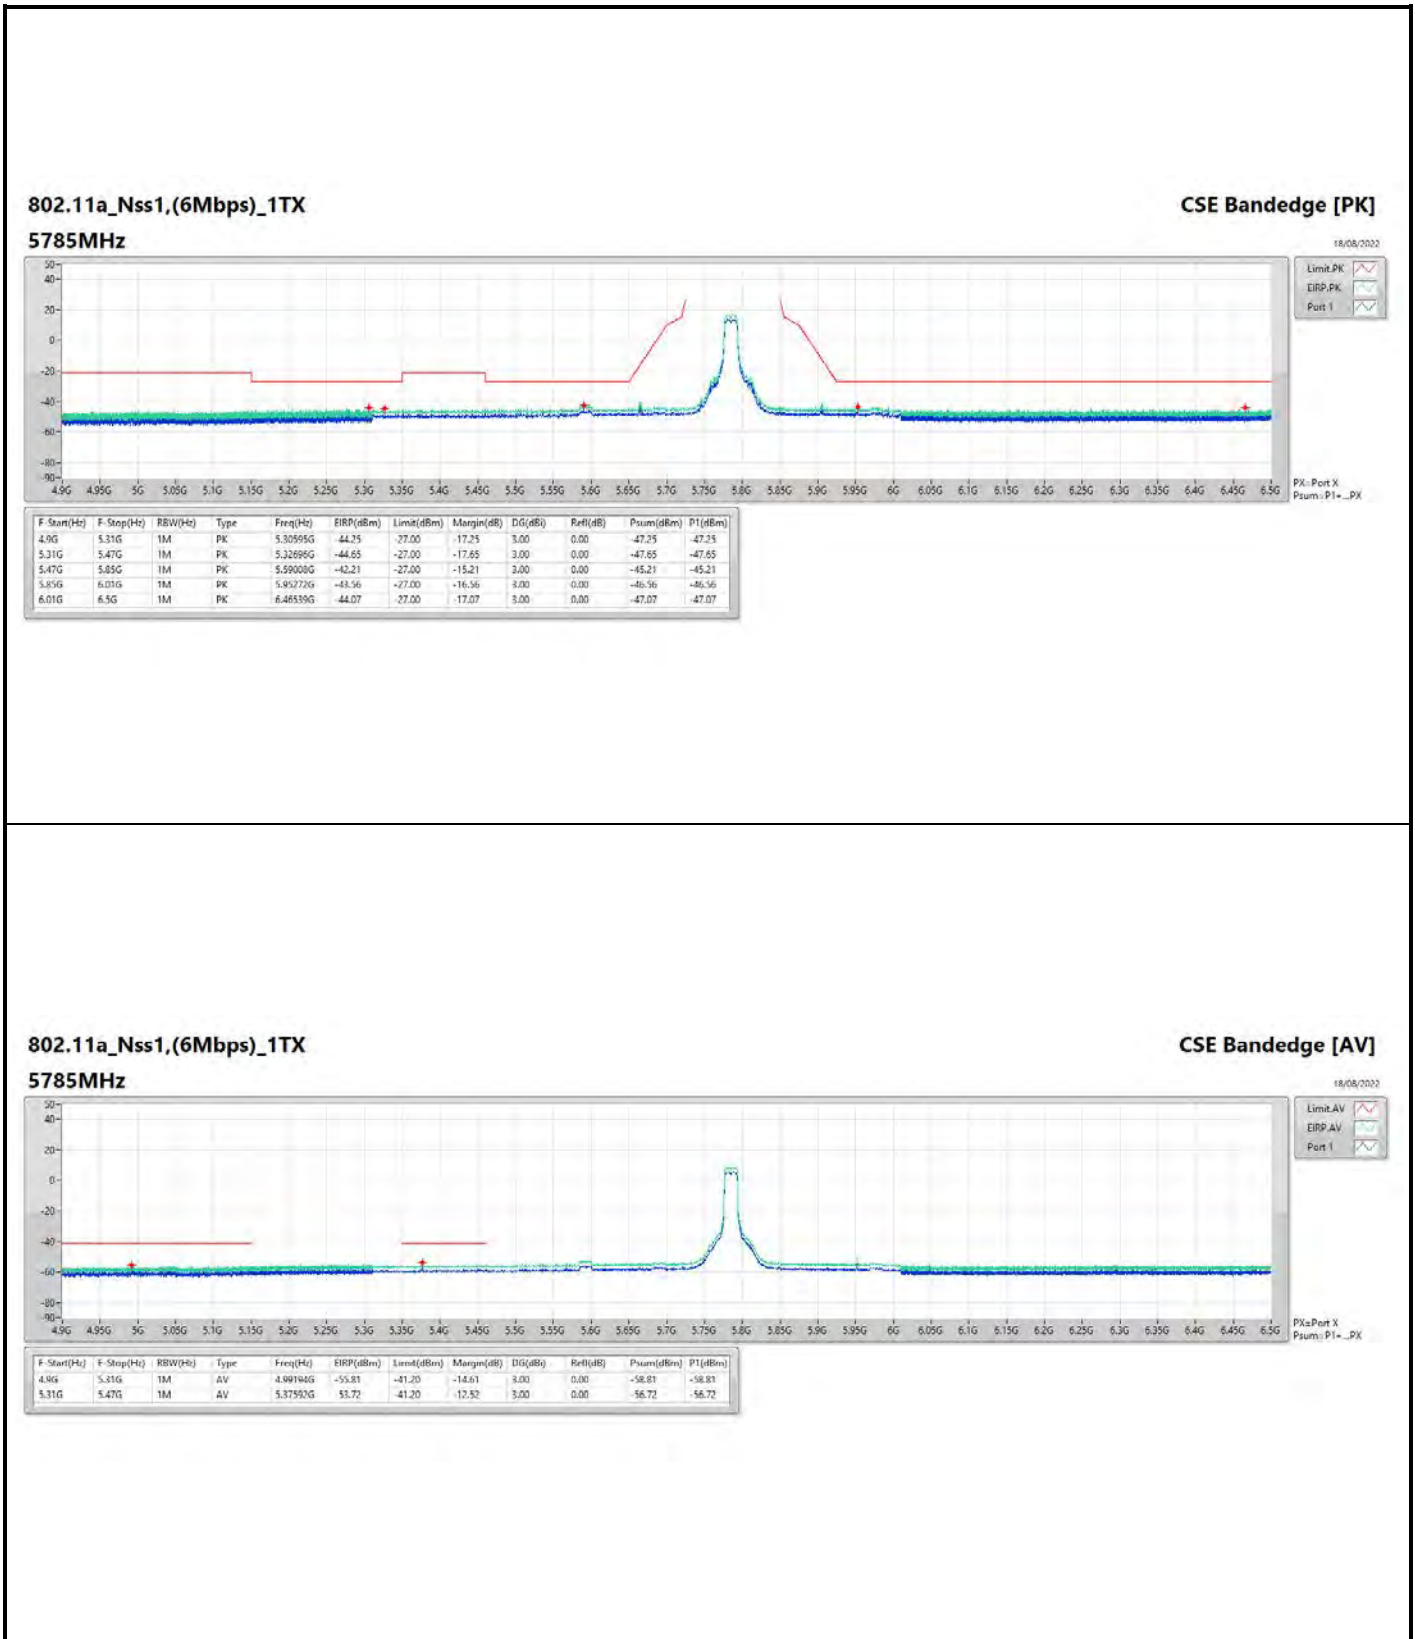

DG = Directional Gain ; PX=Port X; Psum=P1+P2+...PX

**802.11a\_Nss1,(6Mbps)\_4TX**

**5745MHz**

**CSE Bandedge [AV]**

18/08/2022

**802.11ax HEW20\_Nss1,(MCS0)\_4TX**

**5200MHz**

**CSE Bandedge [AV]**