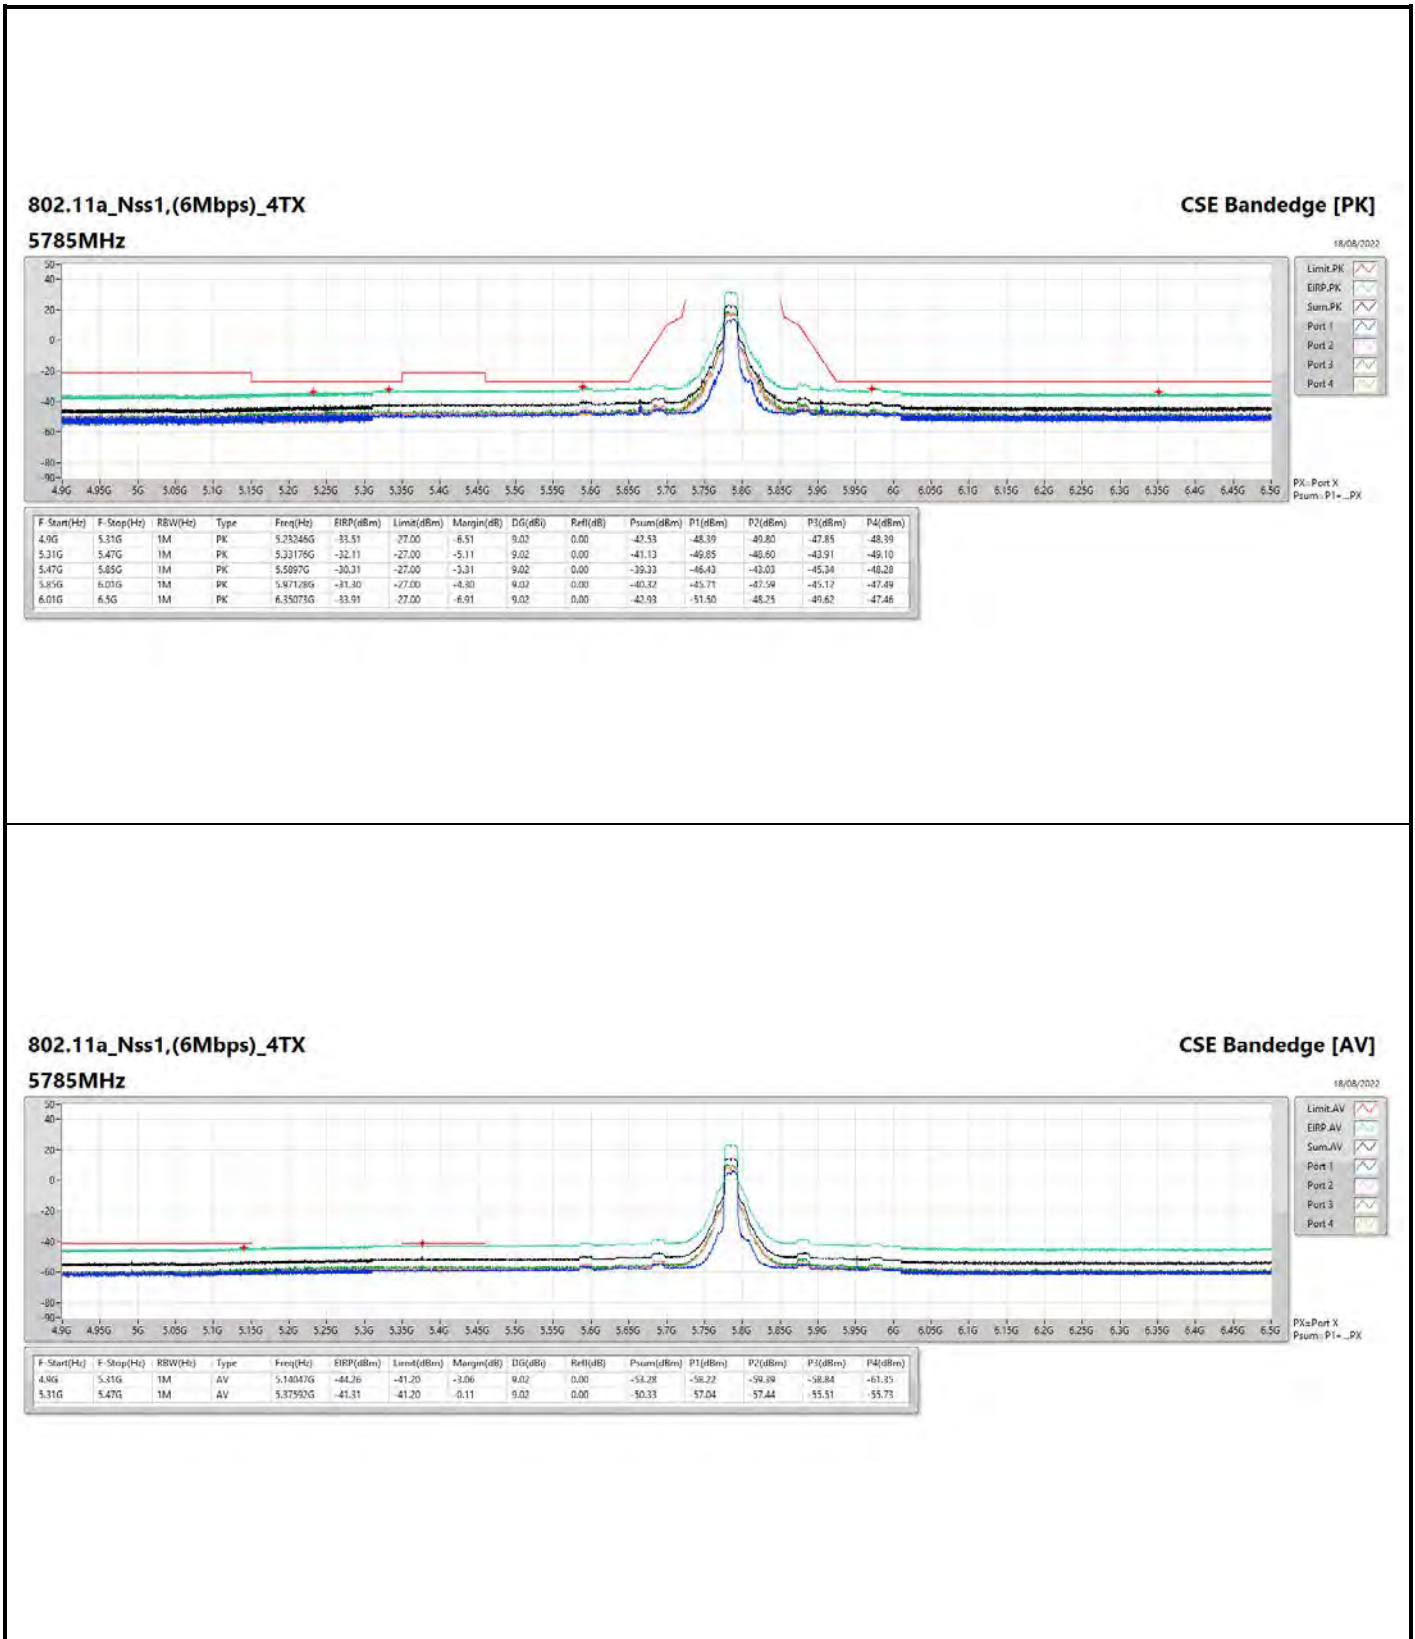

DG = Directional Gain ; PX=Port X; Psum=P1+P2+...PX

**802.11a\_Nss1,(6Mbps)\_4TX**

**5745MHz**

**CSE Bandedge [AV]**

18/08/2022

**802.11ax HEW20\_Nss1,(MCS0)\_4TX**

**5200MHz**

**CSE Bandedge [AV]**