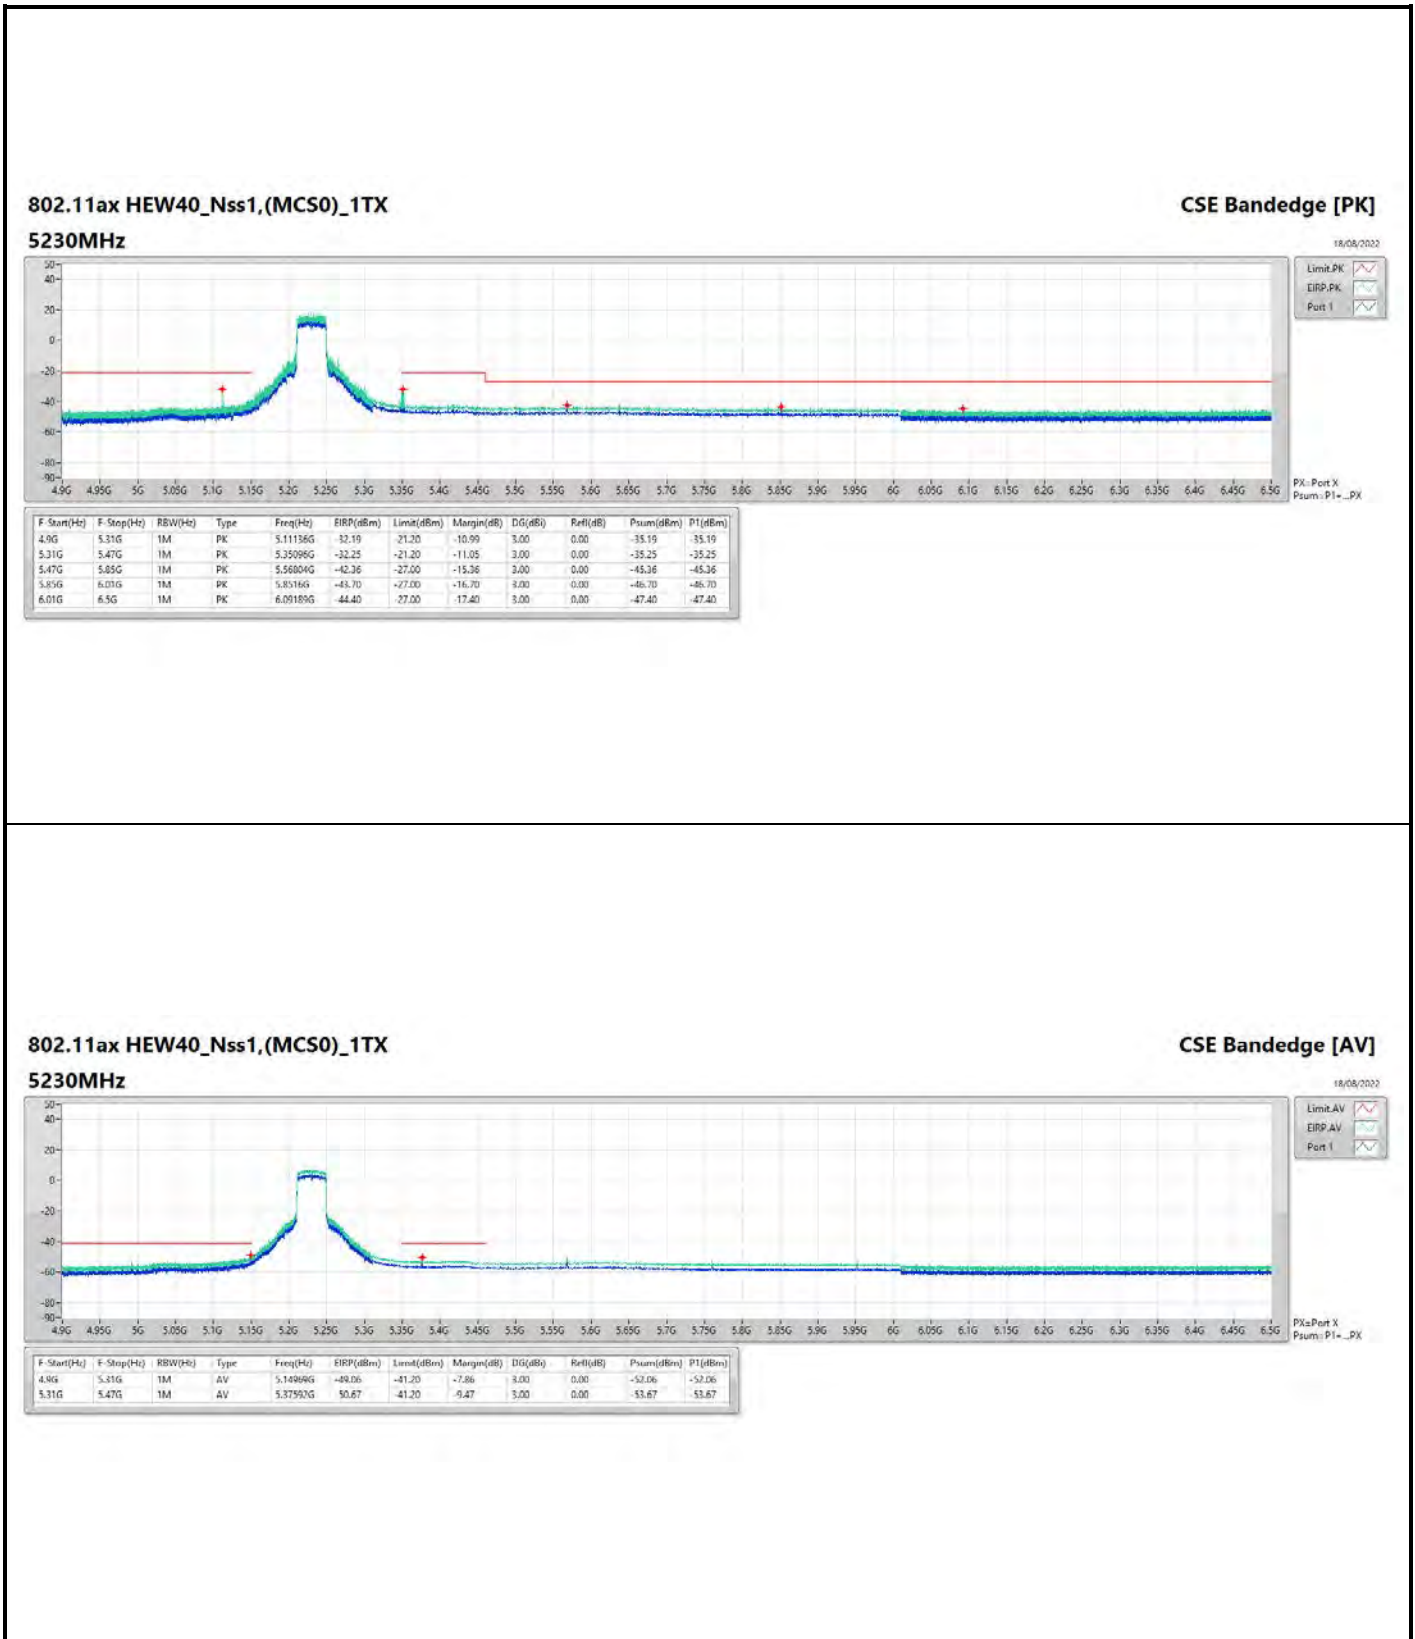

DG = Directional Gain ; PX=Port X; Psum=P1+P2+...PX

**802.11a\_Nss1,(6Mbps)\_4TX**

**5745MHz**

**CSE Bandedge [AV]**

18/08/2022

**802.11ax HEW20\_Nss1,(MCS0)\_4TX**

**5200MHz**

**CSE Bandedge [AV]**