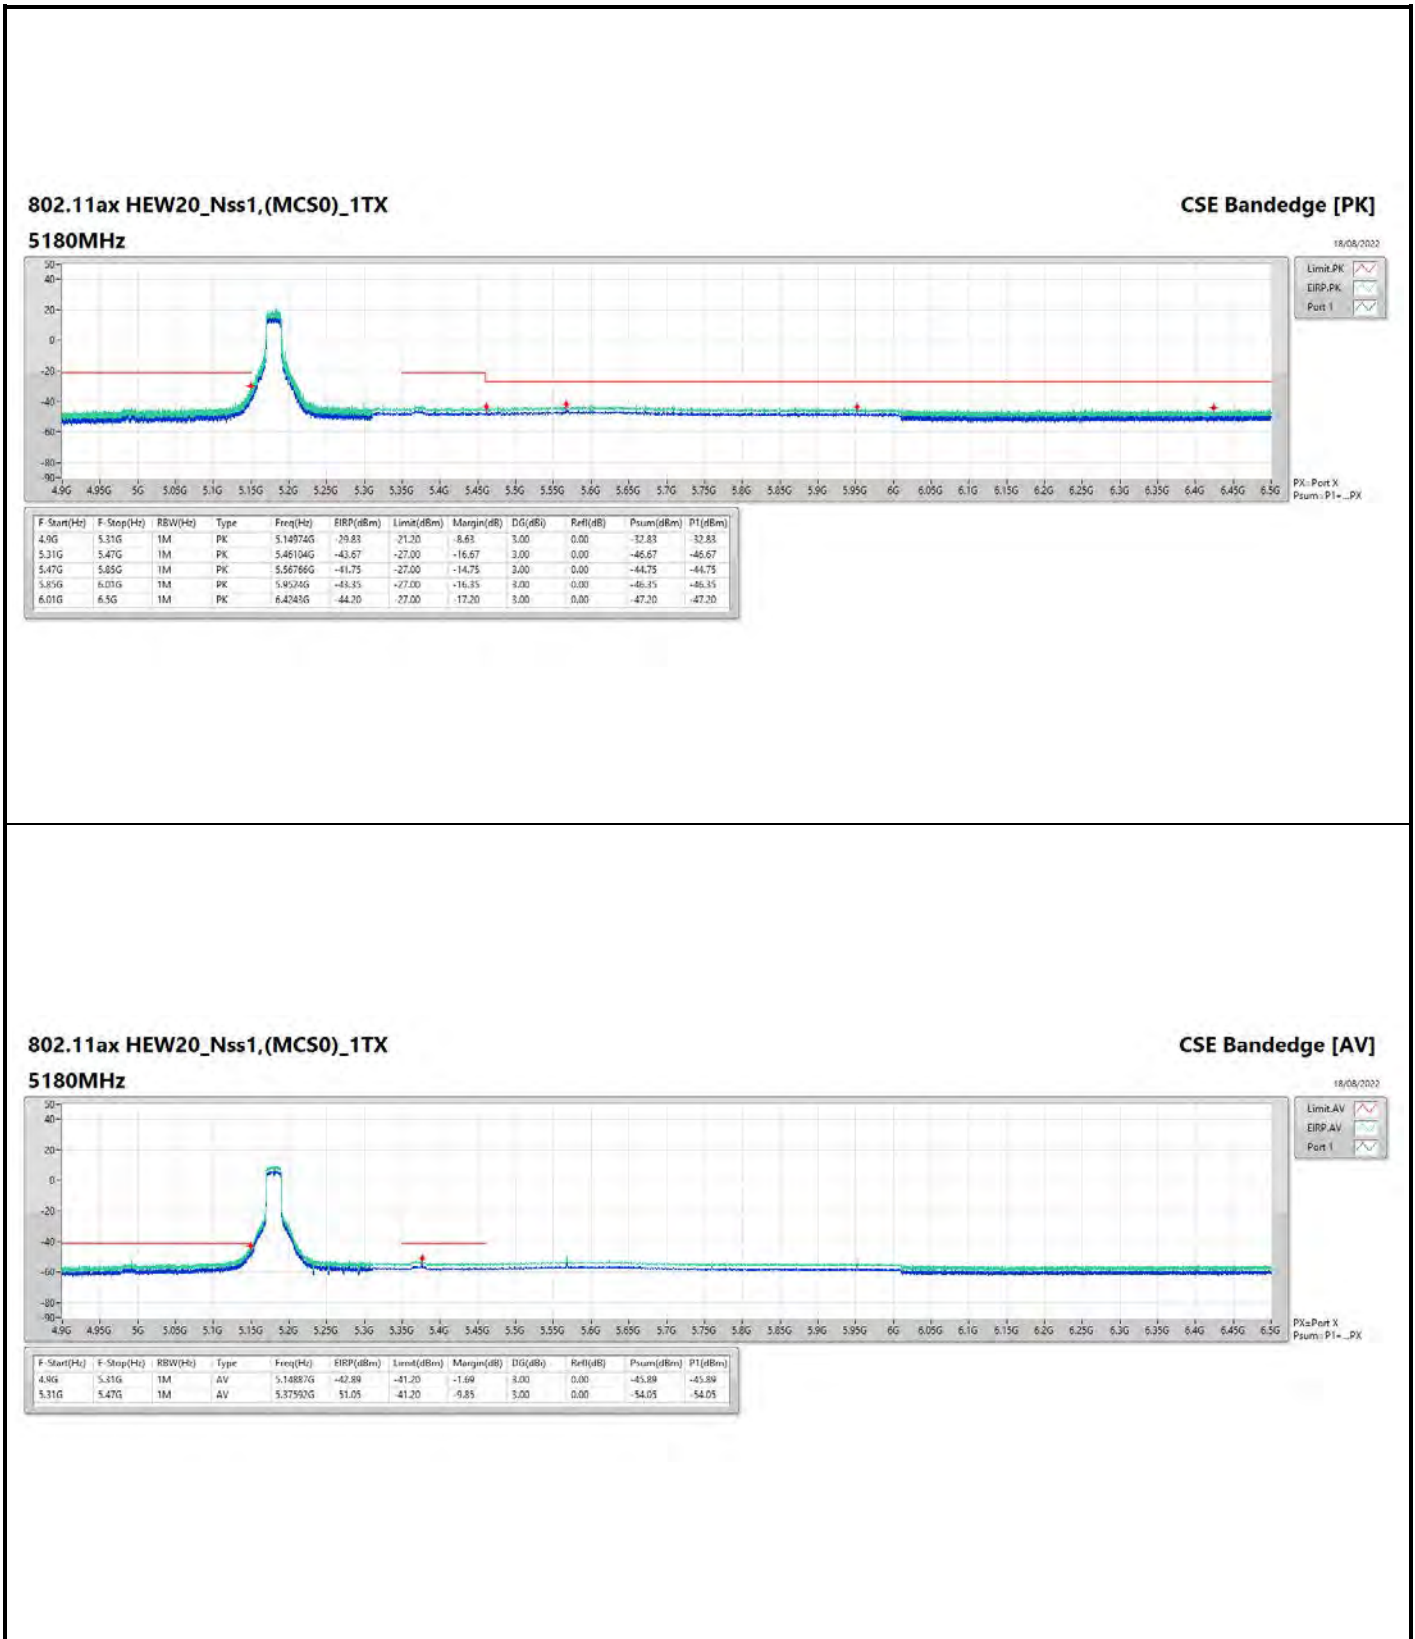

DG = Directional Gain ; PX=Port X; Psum=P1+P2+...PX

**802.11a\_Nss1,(6Mbps)\_4TX**

**5745MHz**

**CSE Bandedge [AV]**

18/08/2022

**802.11ax HEW20\_Nss1,(MCS0)\_4TX**

**5200MHz**

**CSE Bandedge [AV]**