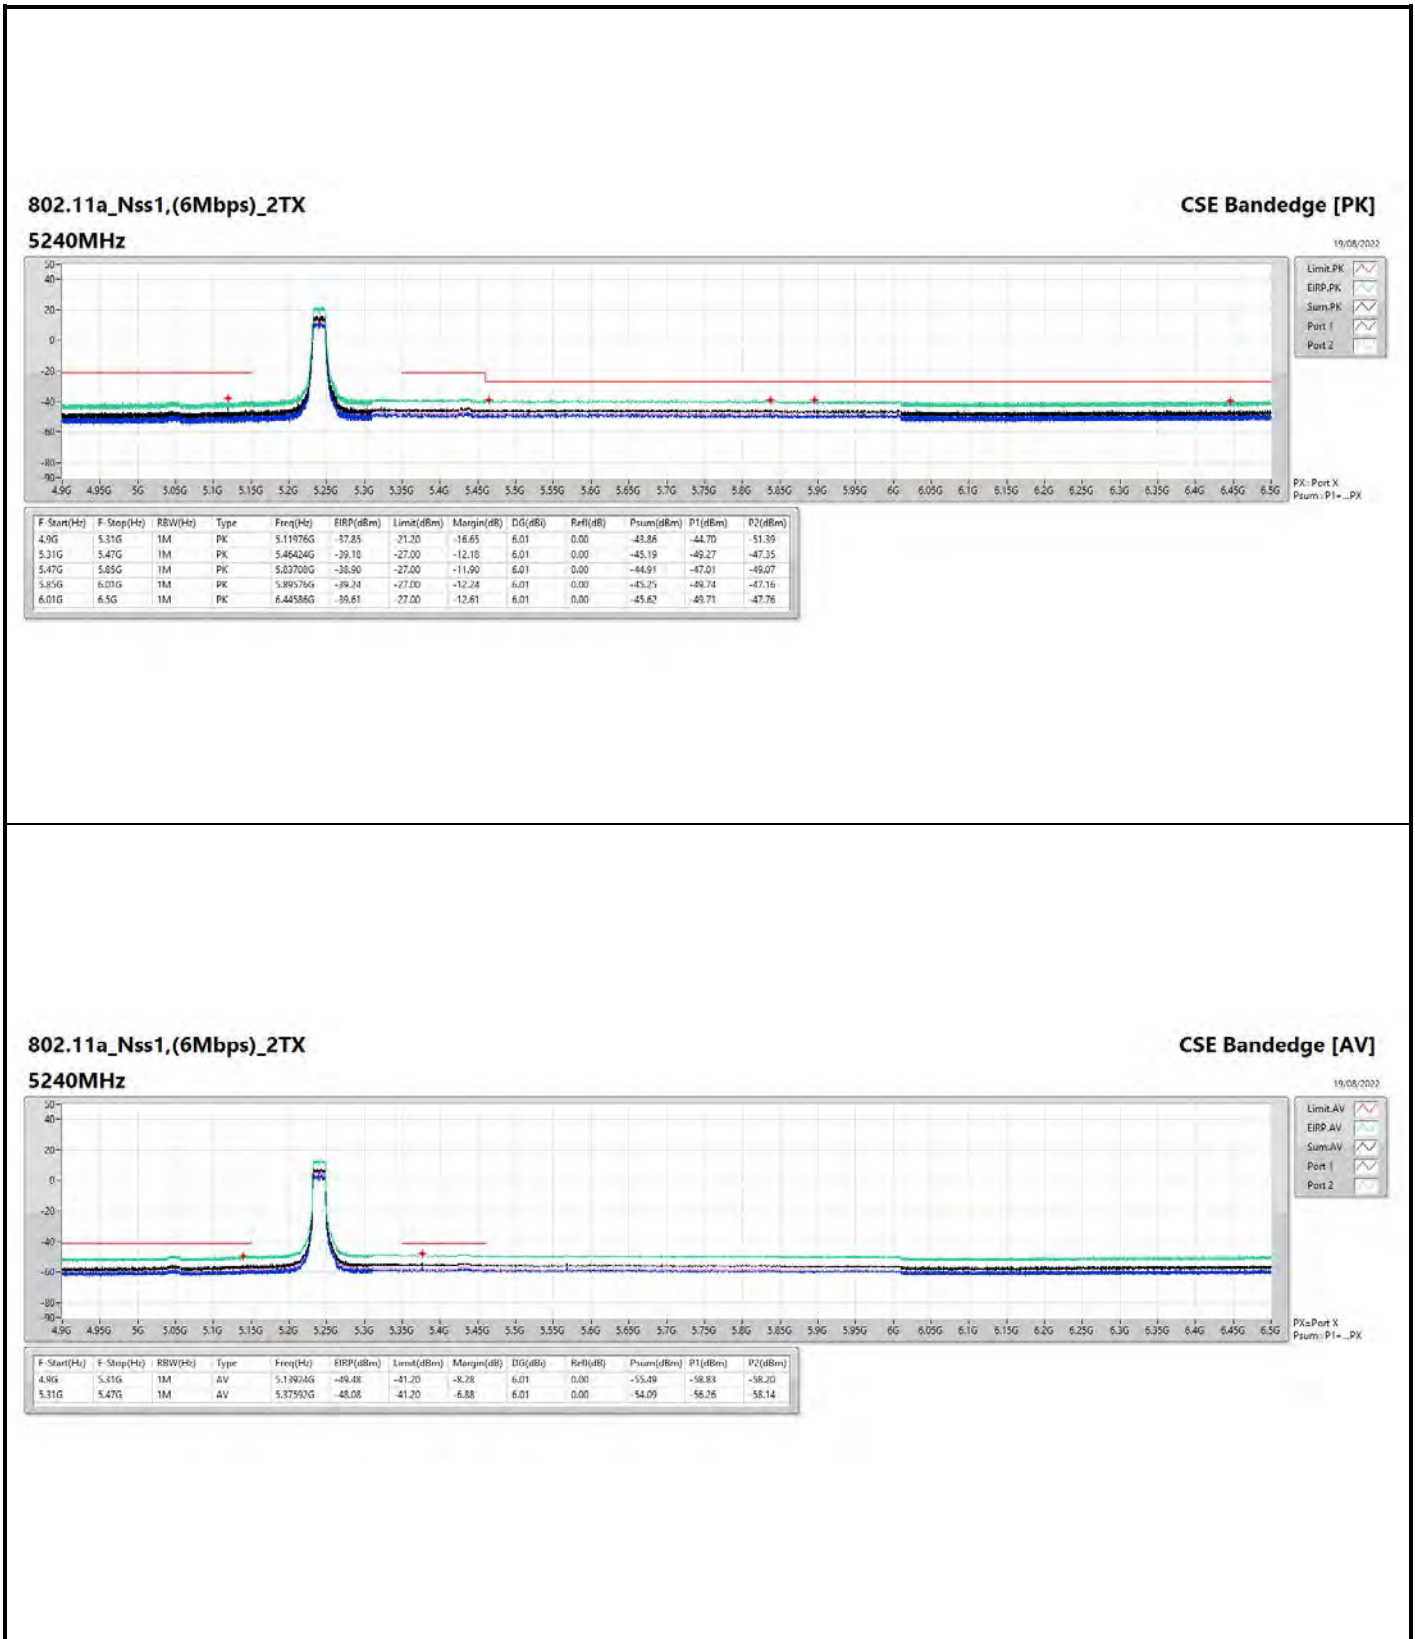

DG = Directional Gain ; PX=Port X; Psum=P1+P2+...PX

**802.11a\_Nss1,(6Mbps)\_4TX**

**5745MHz**

**CSE Bandedge [AV]**

18/08/2022

**802.11ax HEW20\_Nss1,(MCS0)\_4TX**

**5200MHz**

**CSE Bandedge [AV]**