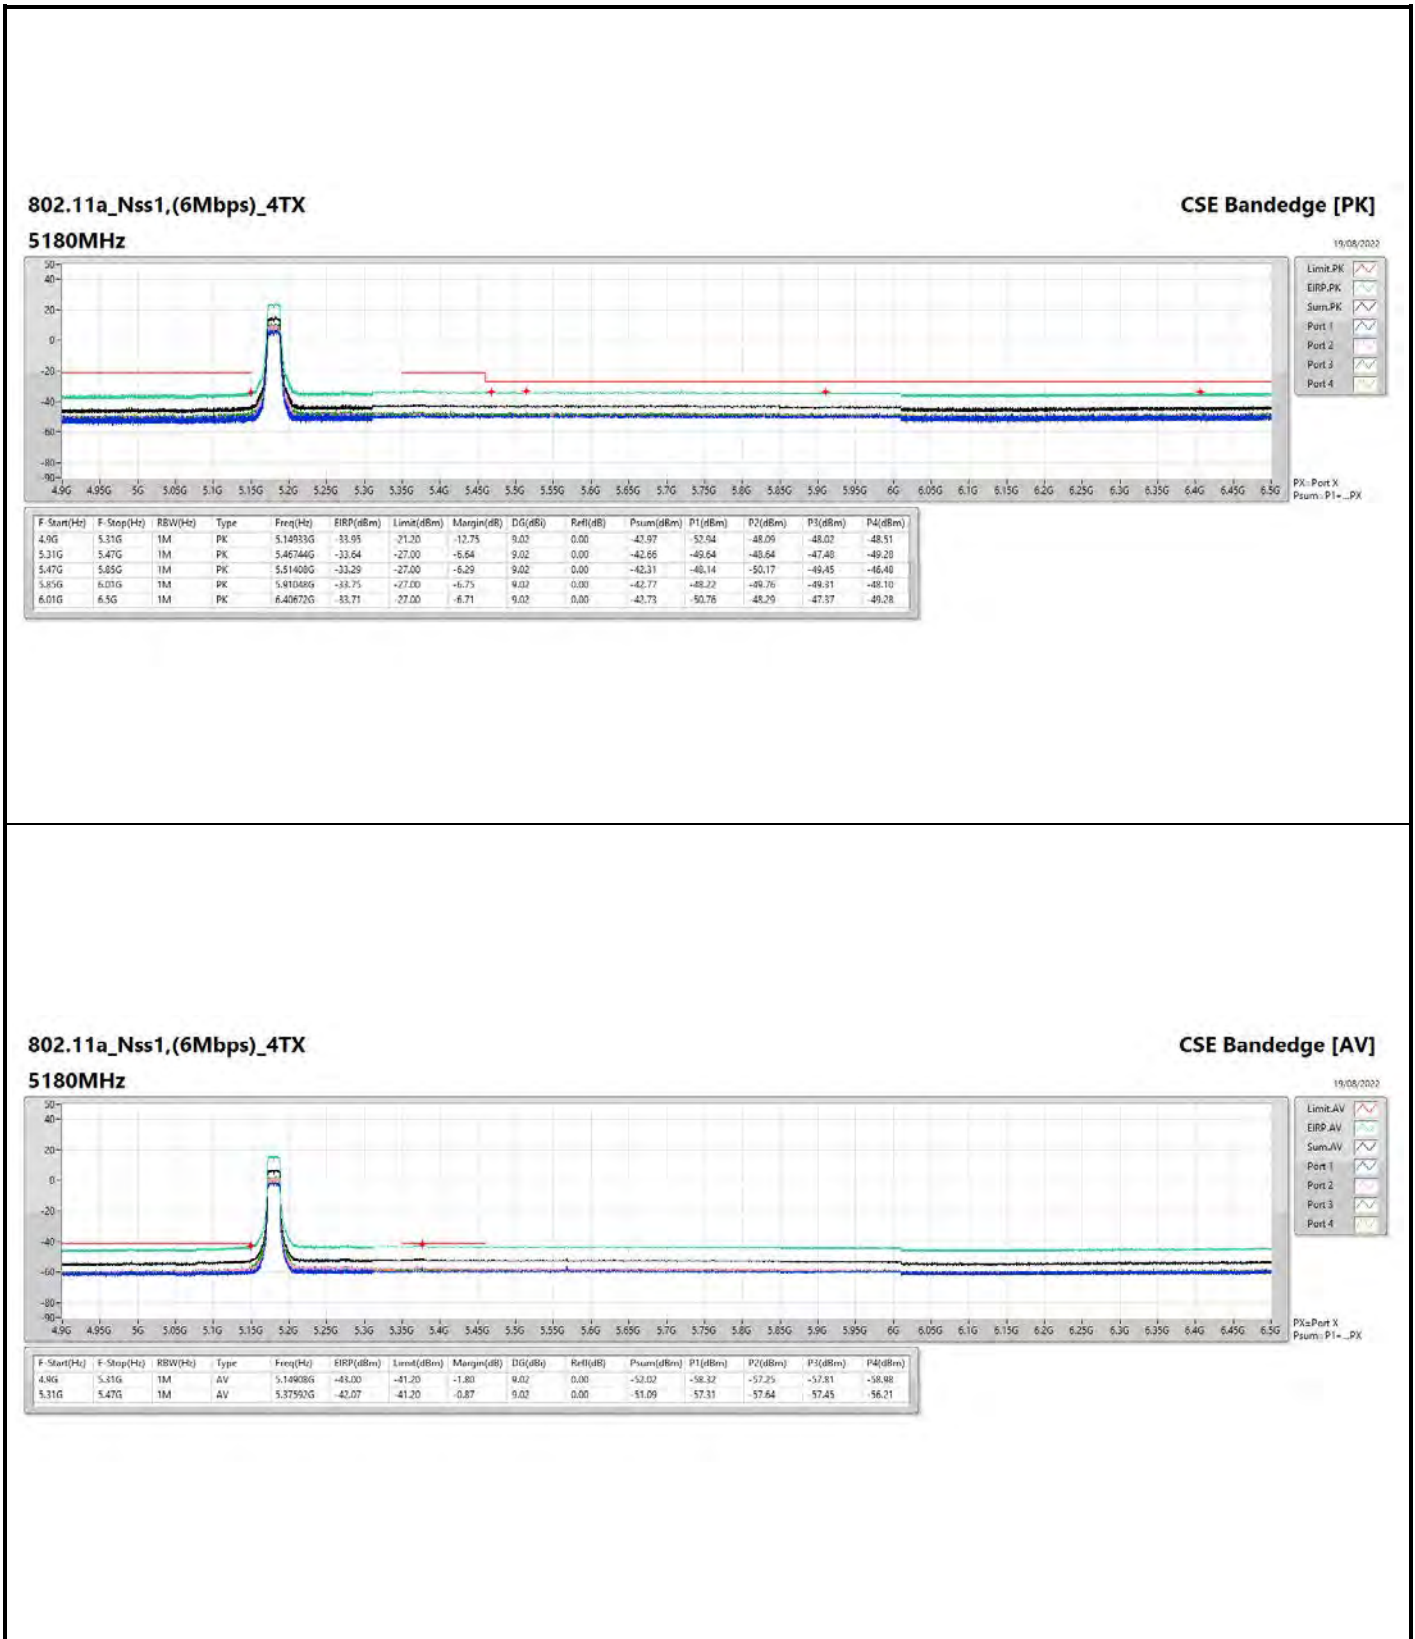

DG = Directional Gain ; PX=Port X; Psum=P1+P2+...PX

**802.11a\_Nss1,(6Mbps)\_4TX**

**5745MHz**

**CSE Bandedge [AV]**

18/08/2022

**802.11ax HEW20\_Nss1,(MCS0)\_4TX**

**5200MHz**

**CSE Bandedge [AV]**