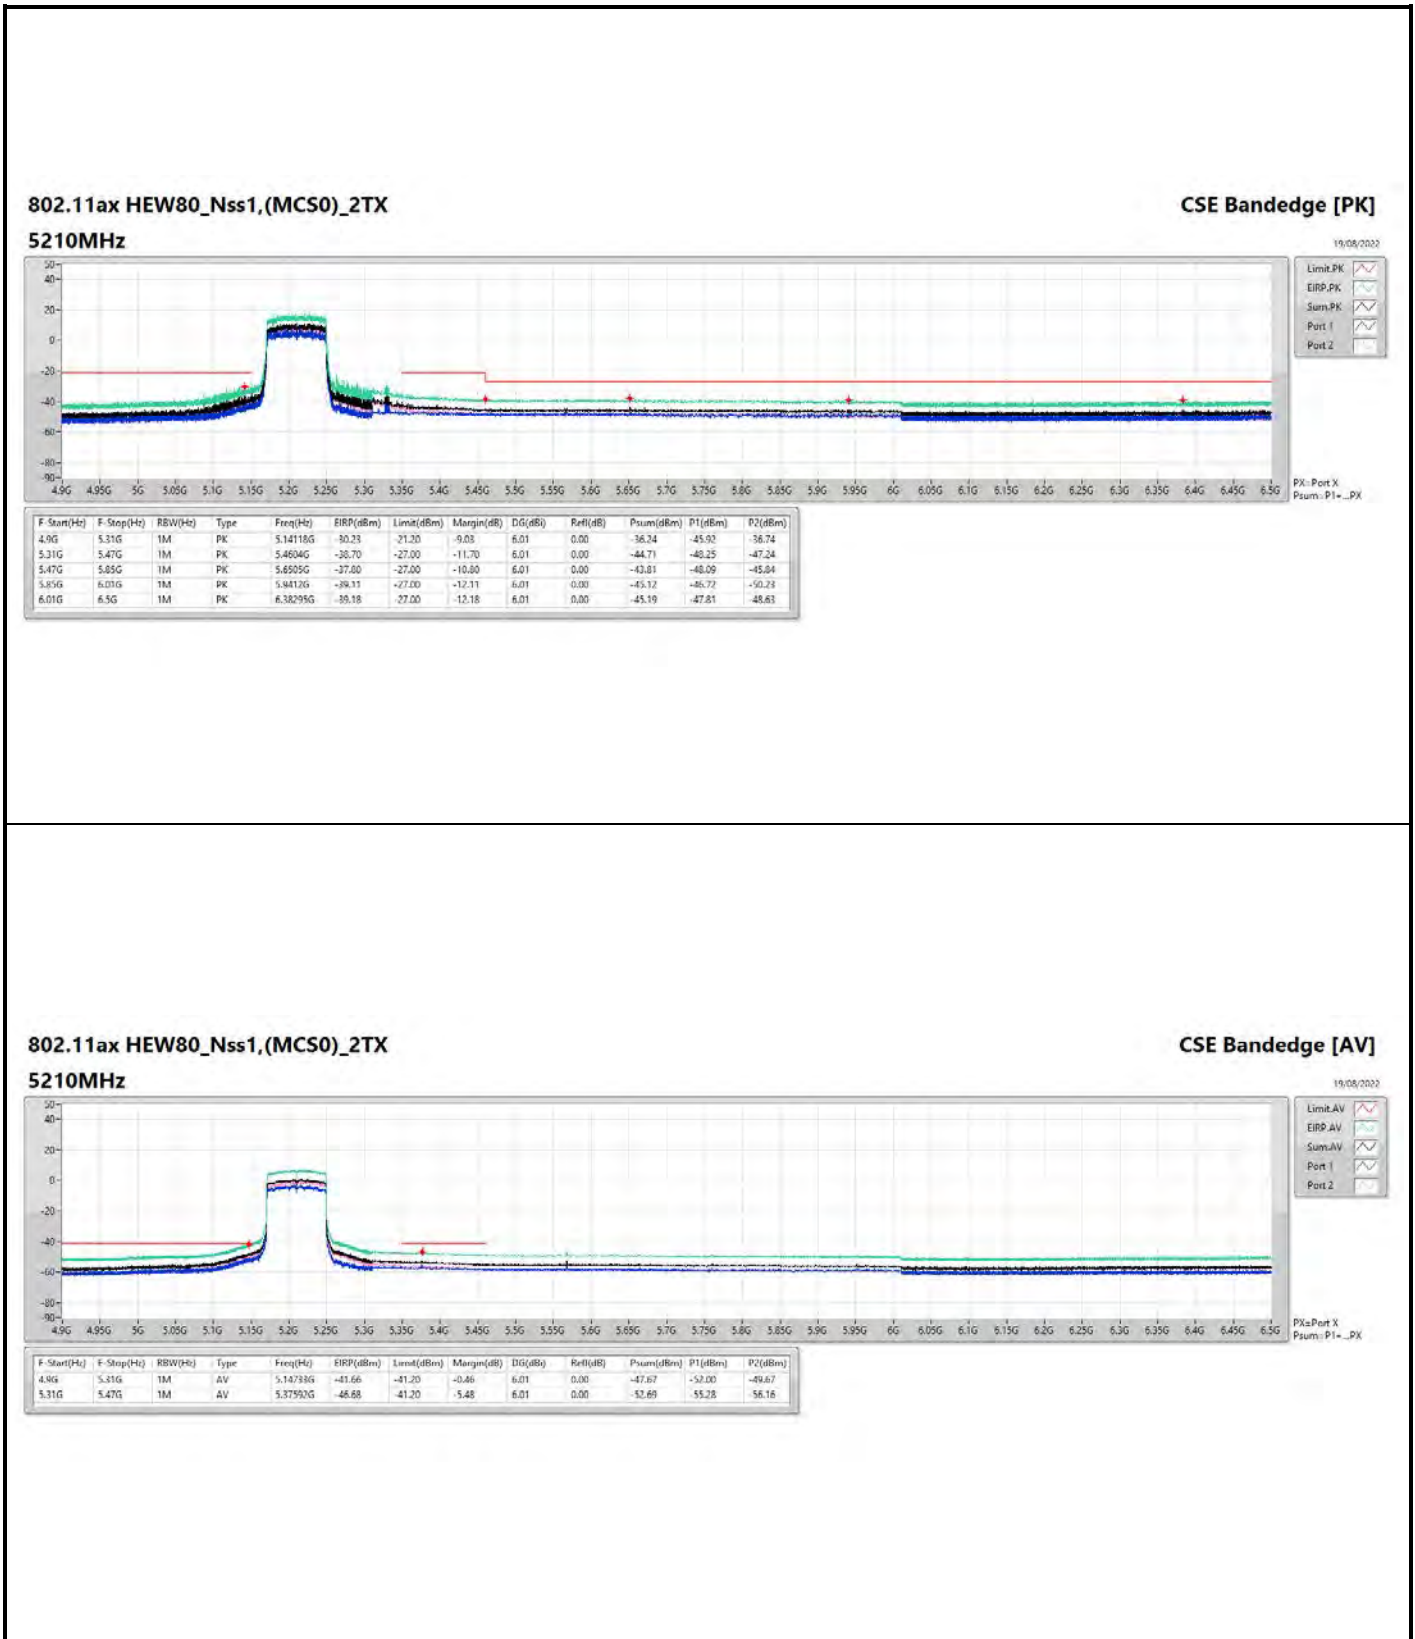

DG = Directional Gain ; PX=Port X; Psum=P1+P2+...PX

**802.11a\_Nss1,(6Mbps)\_4TX**

**5745MHz**

**CSE Bandedge [AV]**

18/08/2022

**802.11ax HEW20\_Nss1,(MCS0)\_4TX**

**5200MHz**

**CSE Bandedge [AV]**