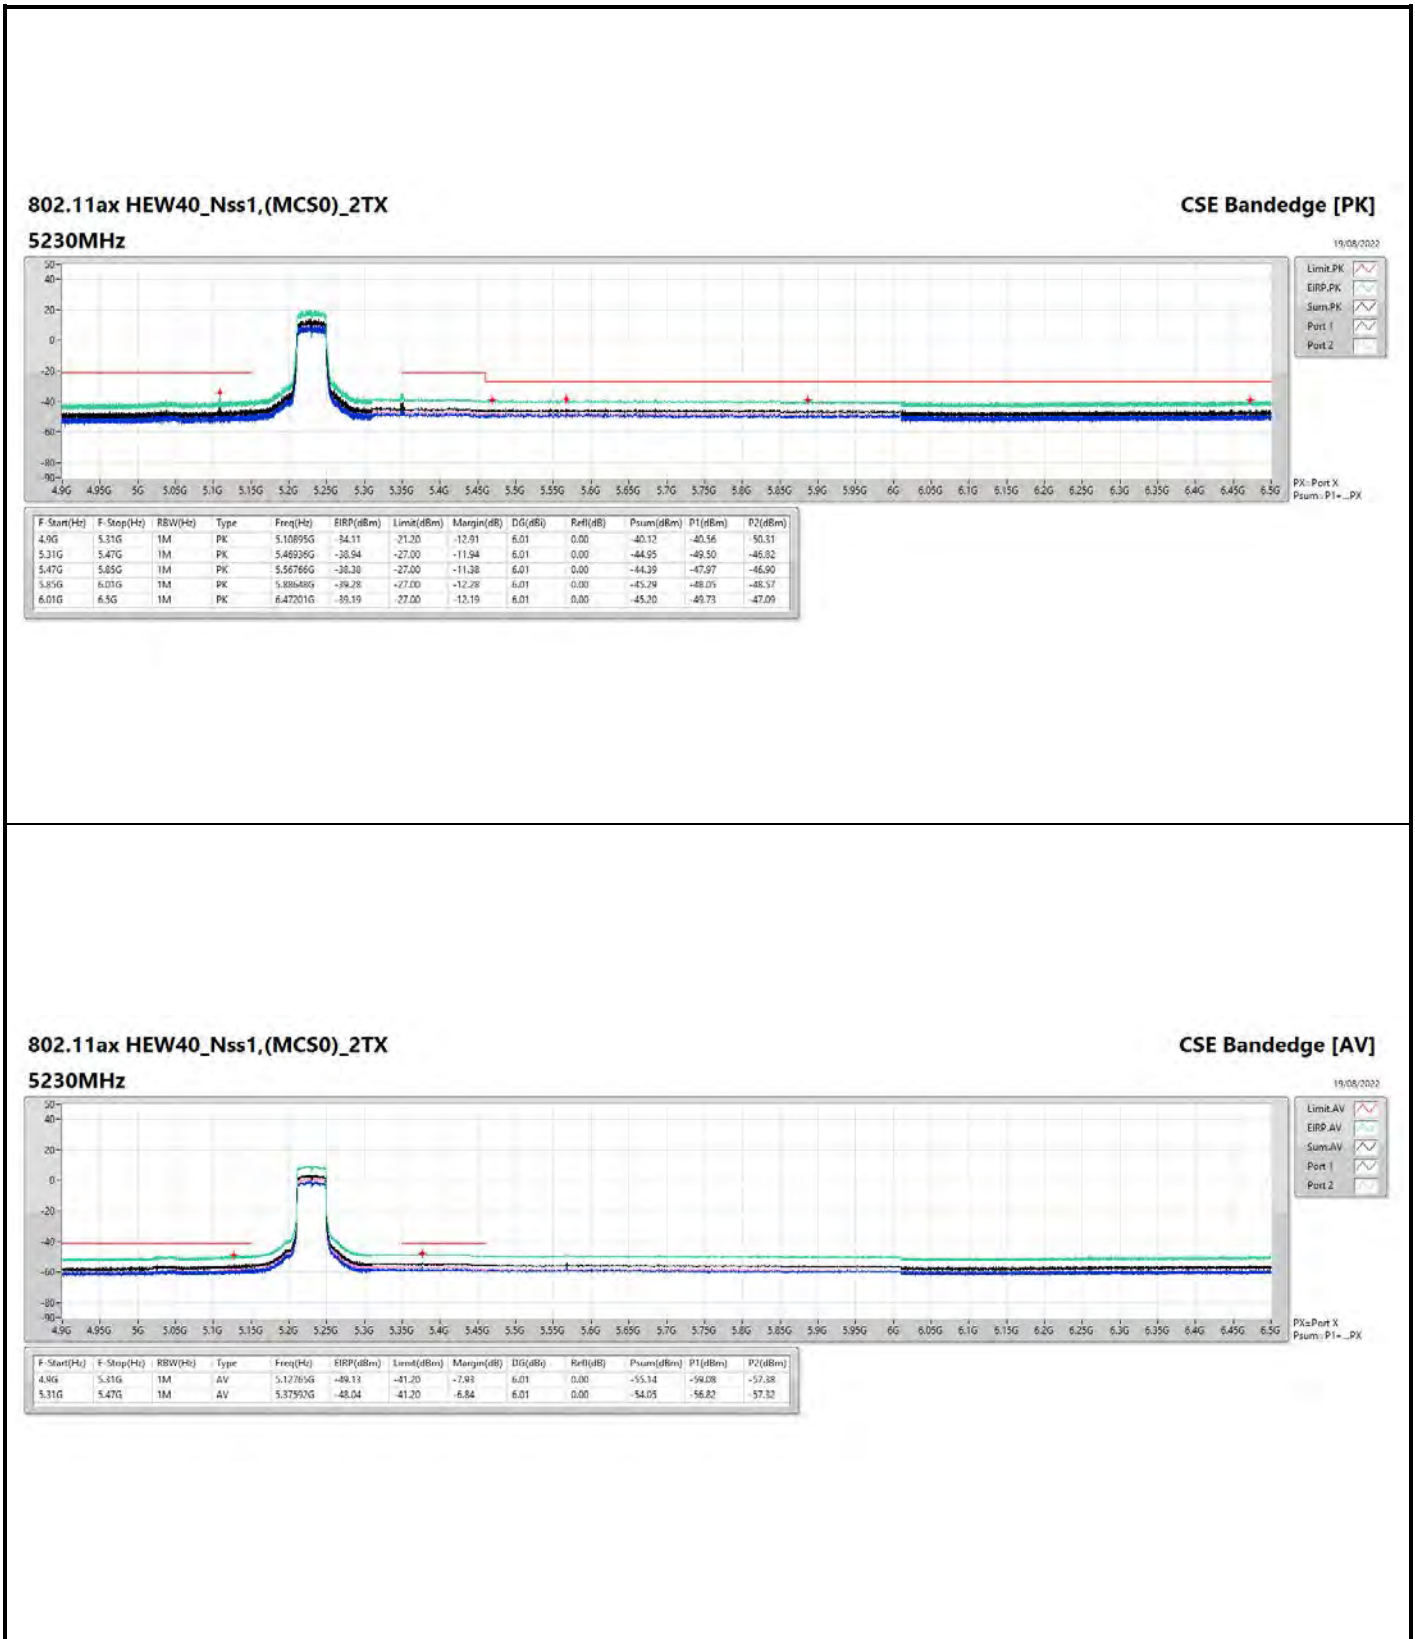

DG = Directional Gain ; PX=Port X; Psum=P1+P2+...PX

**802.11a\_Nss1,(6Mbps)\_4TX**

**5745MHz**

**CSE Bandedge [AV]**

18/08/2022

**802.11ax HEW20\_Nss1,(MCS0)\_4TX**

**5200MHz**

**CSE Bandedge [AV]**