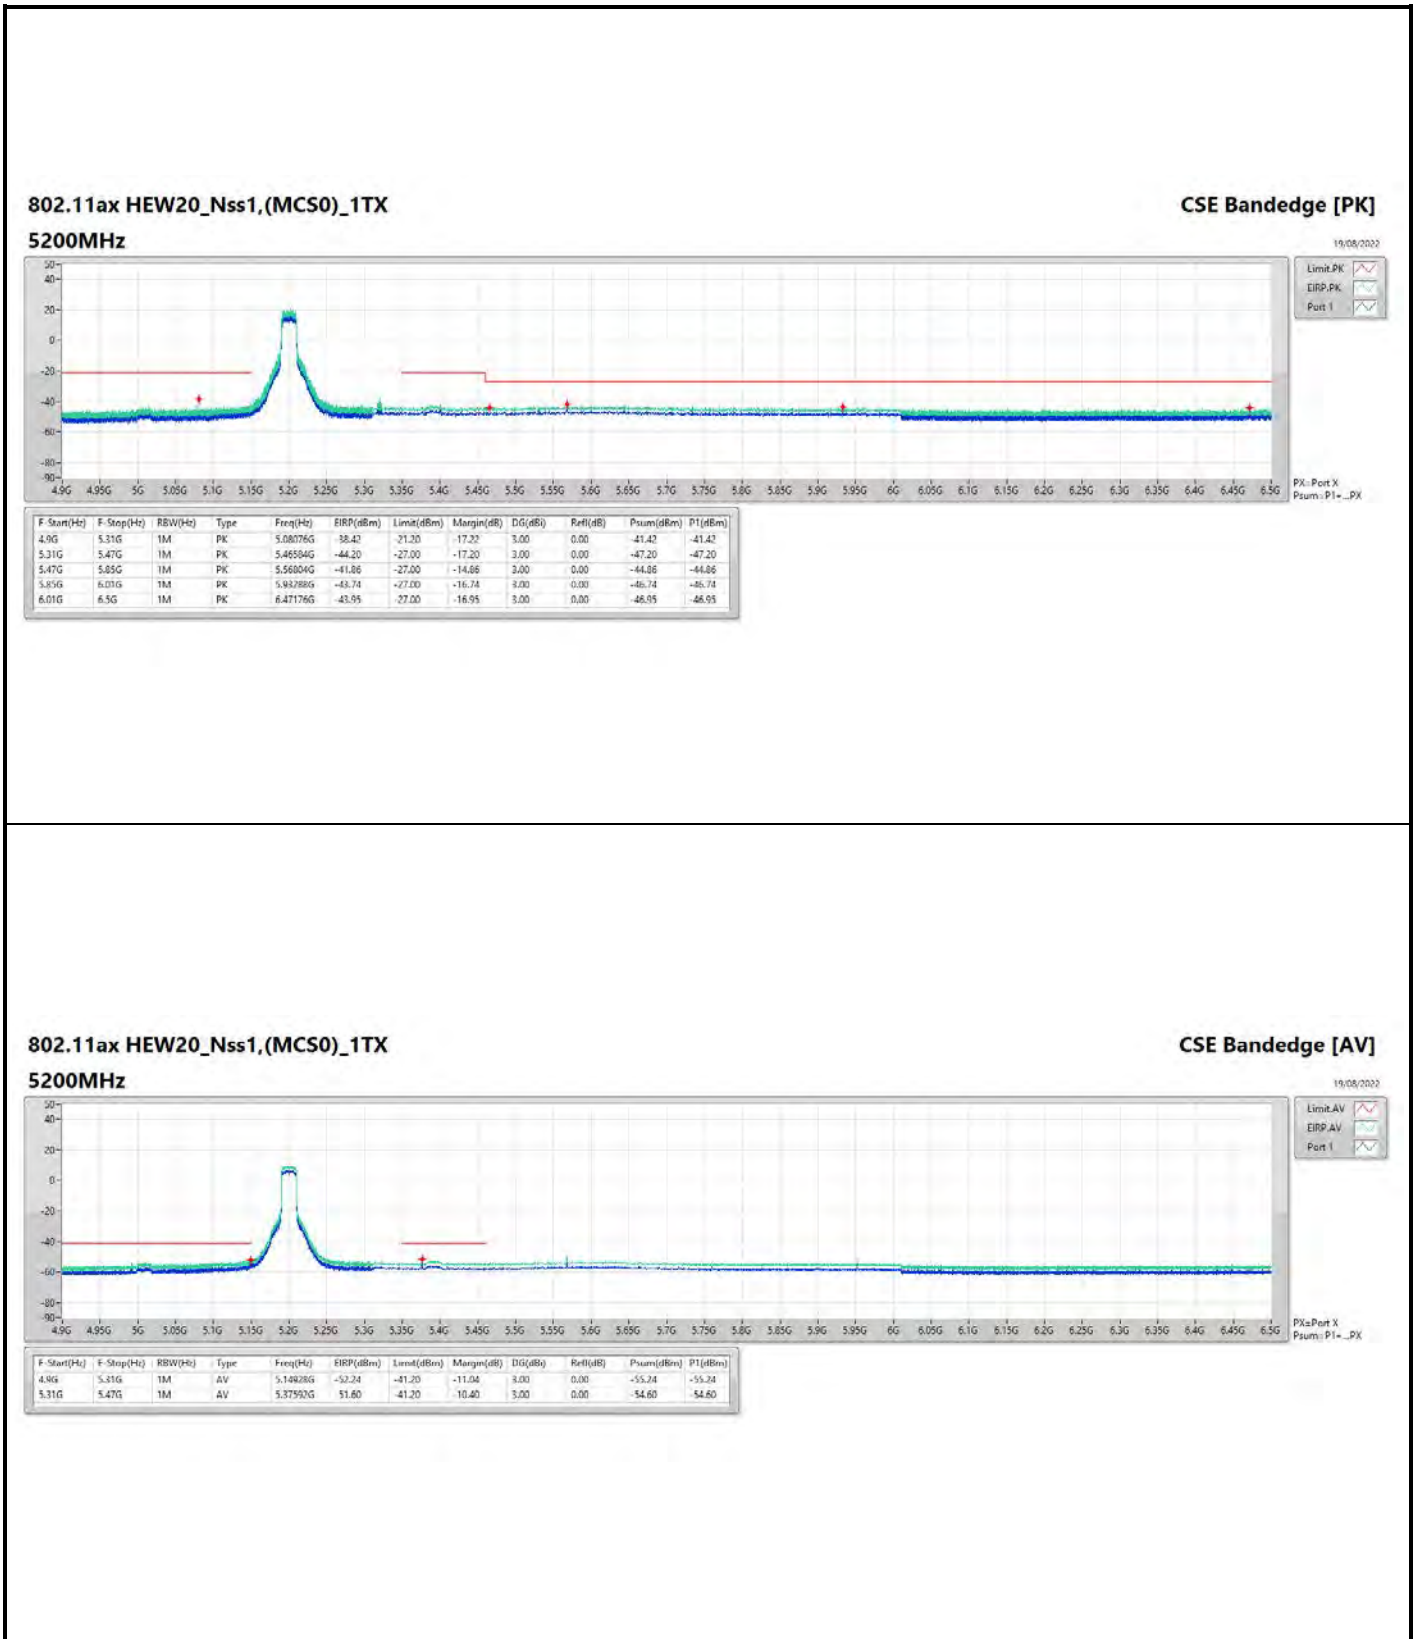

DG = Directional Gain ; PX=Port X; Psum=P1+P2+...PX

**802.11a\_Nss1,(6Mbps)\_4TX**

**5745MHz**

**CSE Bandedge [AV]**

18/08/2022

**802.11ax HEW20\_Nss1,(MCS0)\_4TX**

**5200MHz**

**CSE Bandedge [AV]**