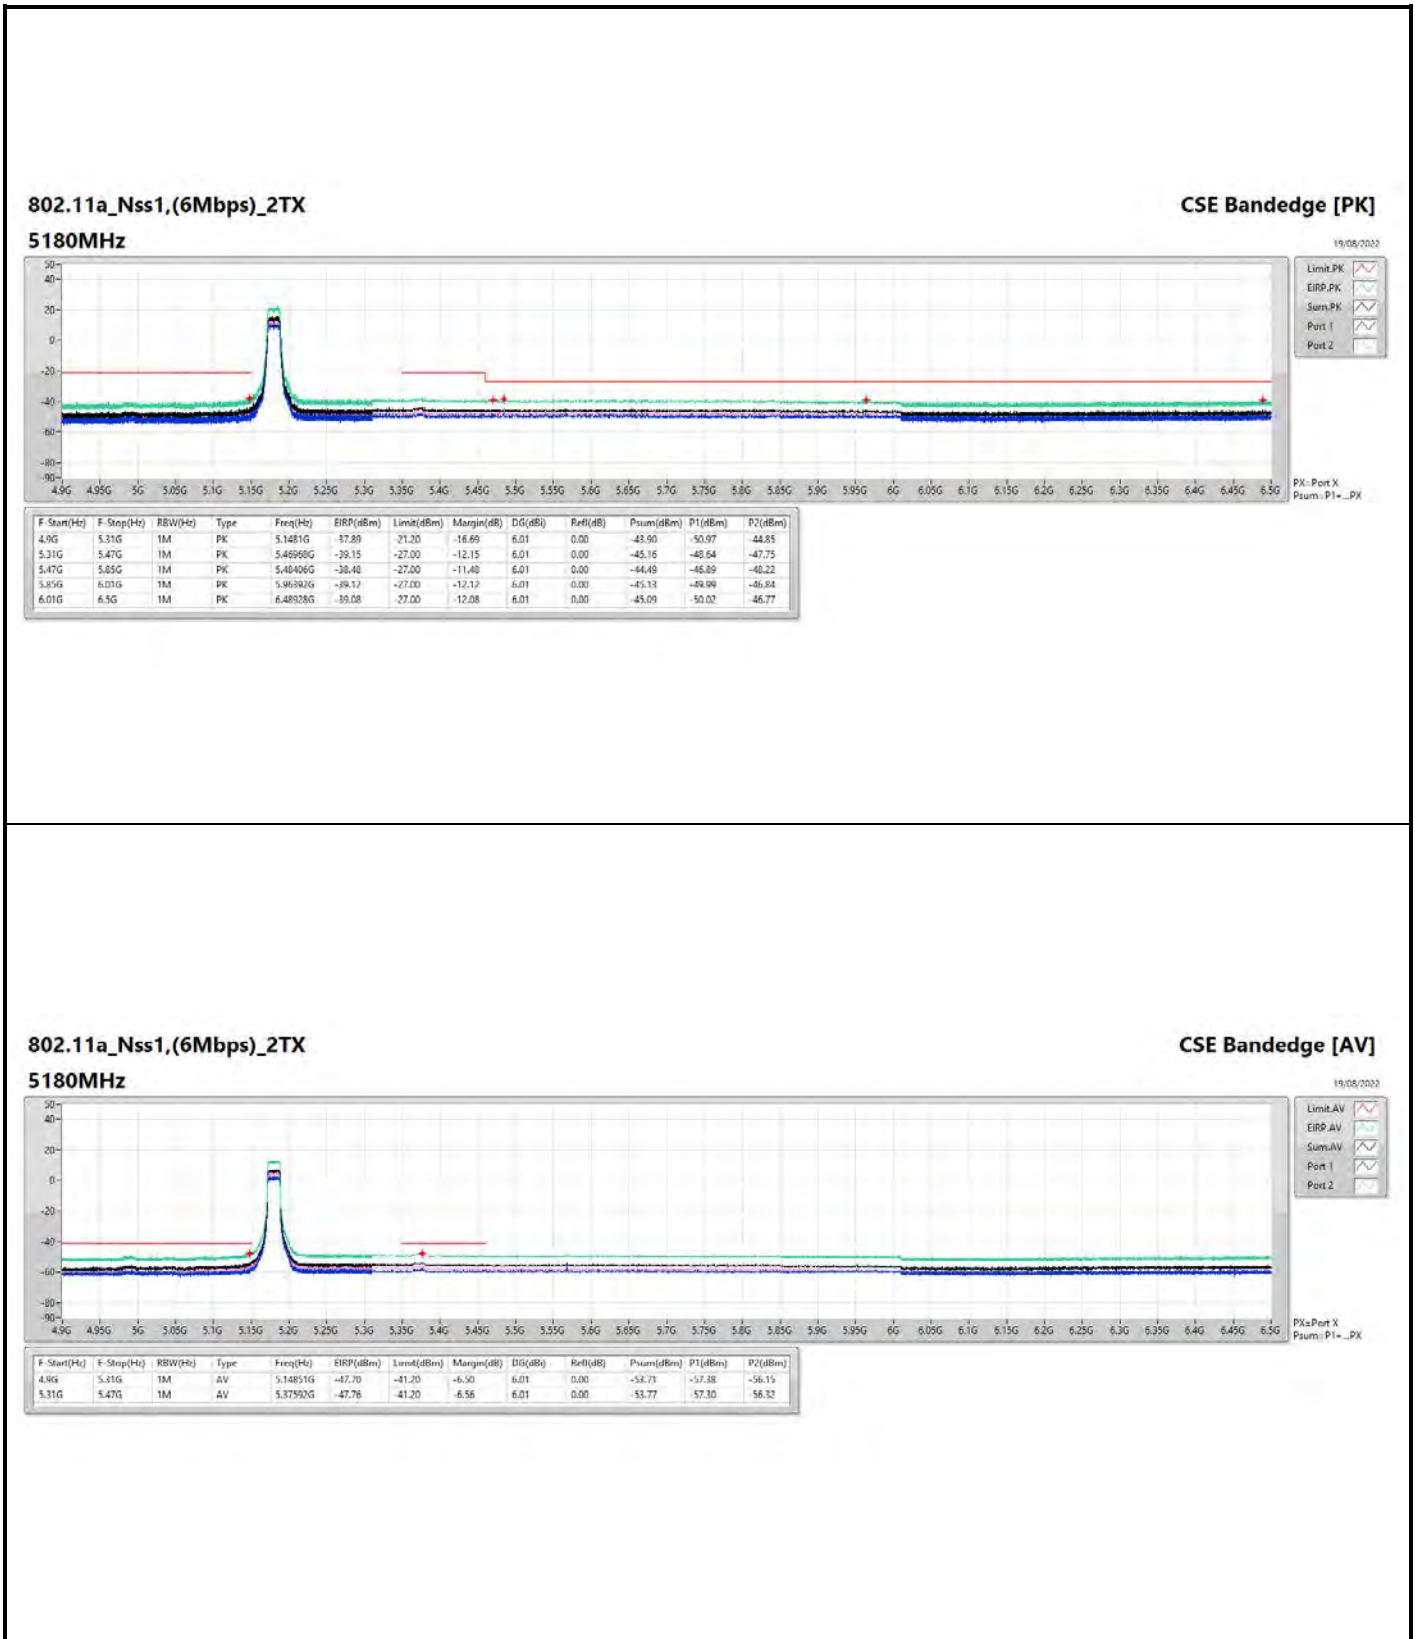

DG = Directional Gain ; PX=Port X; Psum=P1+P2+...PX

**802.11a\_Nss1,(6Mbps)\_4TX**

**5745MHz**

**CSE Bandedge [AV]**

18/08/2022

**802.11ax HEW20\_Nss1,(MCS0)\_4TX**

**5200MHz**

**CSE Bandedge [AV]**