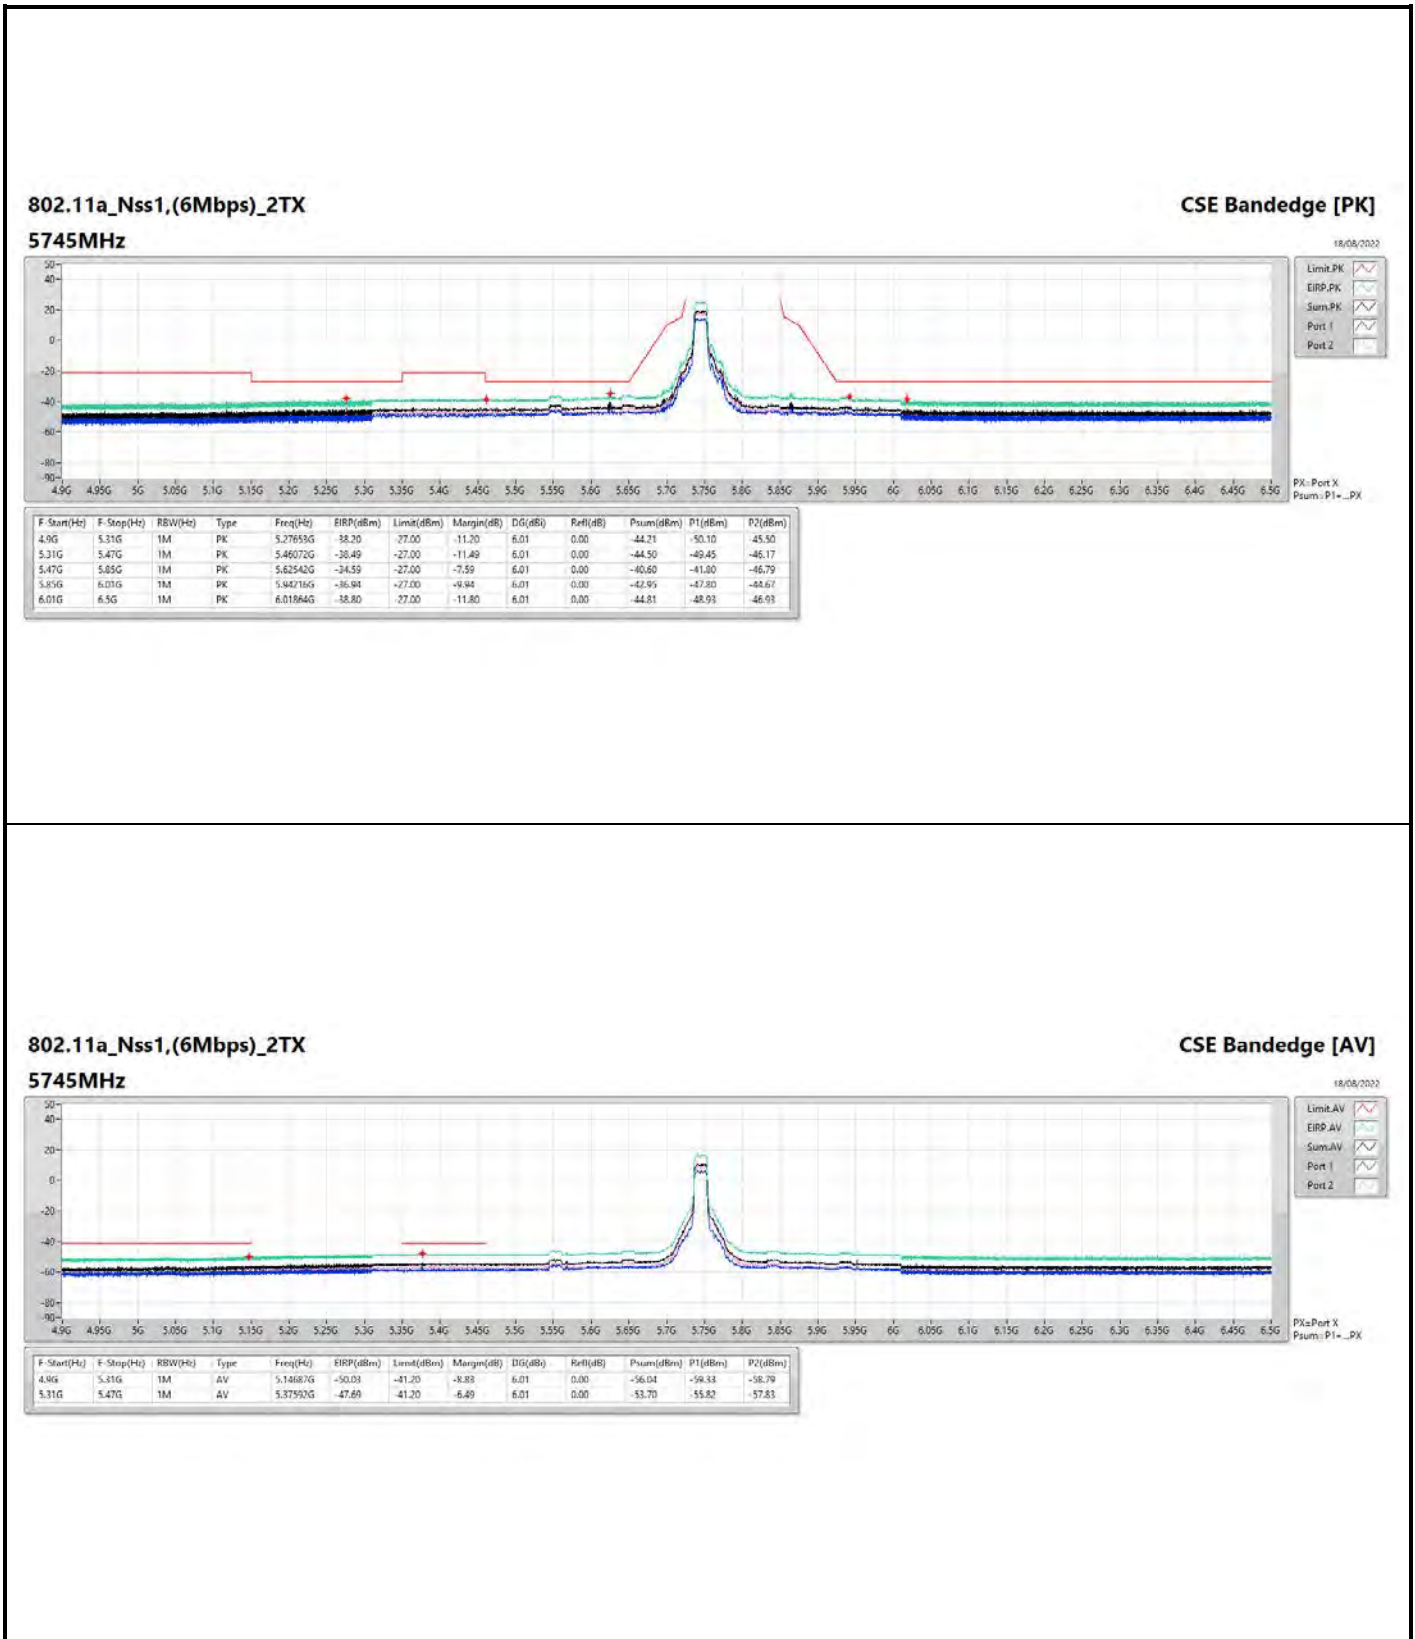

DG = Directional Gain ; PX=Port X; Psum=P1+P2+...PX

**802.11a\_Nss1,(6Mbps)\_4TX**

**5745MHz**

**CSE Bandedge [AV]**

18/08/2022

**802.11ax HEW20\_Nss1,(MCS0)\_4TX**

**5200MHz**

**CSE Bandedge [AV]**