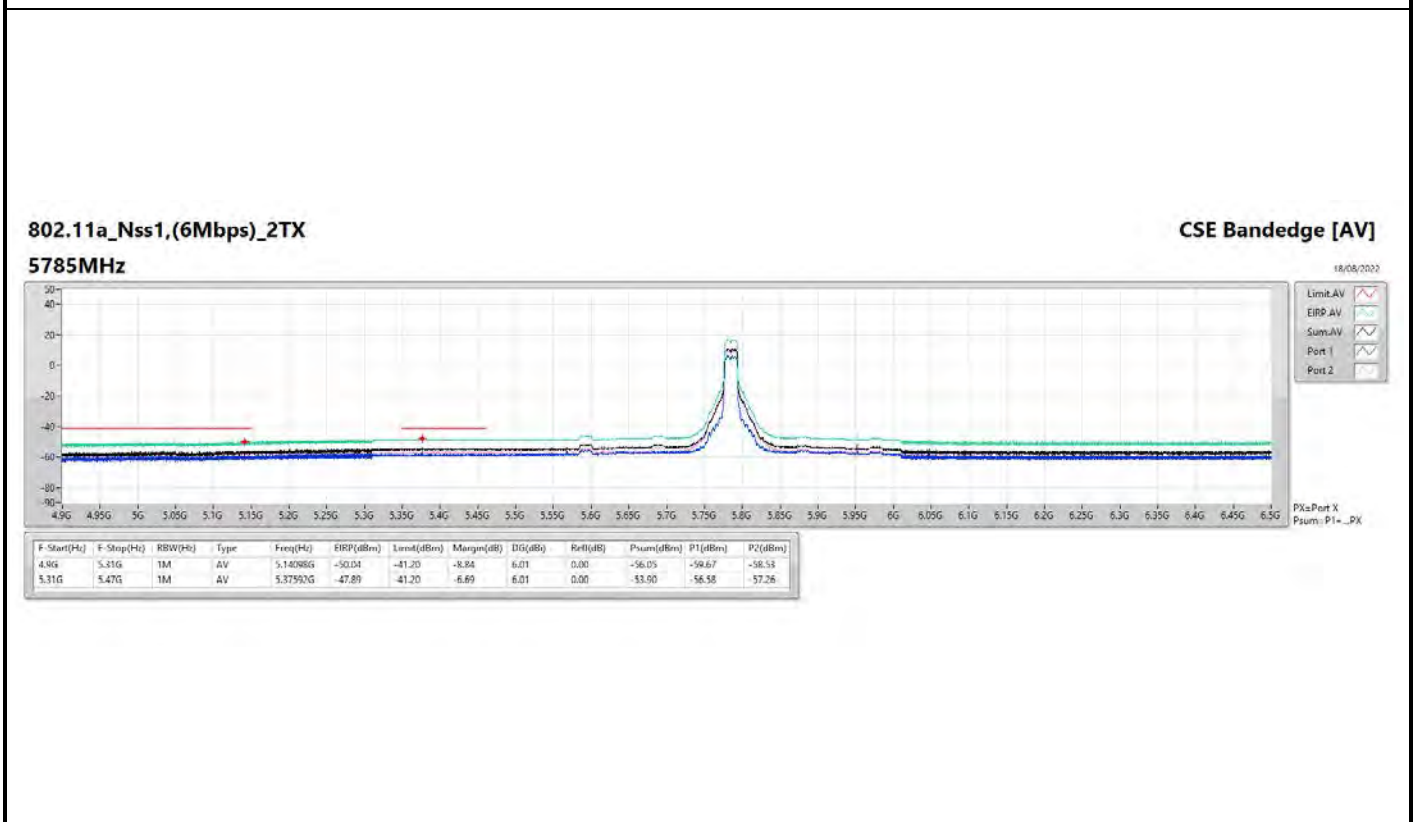

DG = Directional Gain ; PX=Port X; Psum=P1+P2+...PX

**802.11a\_Nss1,(6Mbps)\_4TX**

**5745MHz**

**CSE Bandedge [AV]**

18/08/2022

**802.11ax HEW20\_Nss1,(MCS0)\_4TX**

**5200MHz**

**CSE Bandedge [AV]**