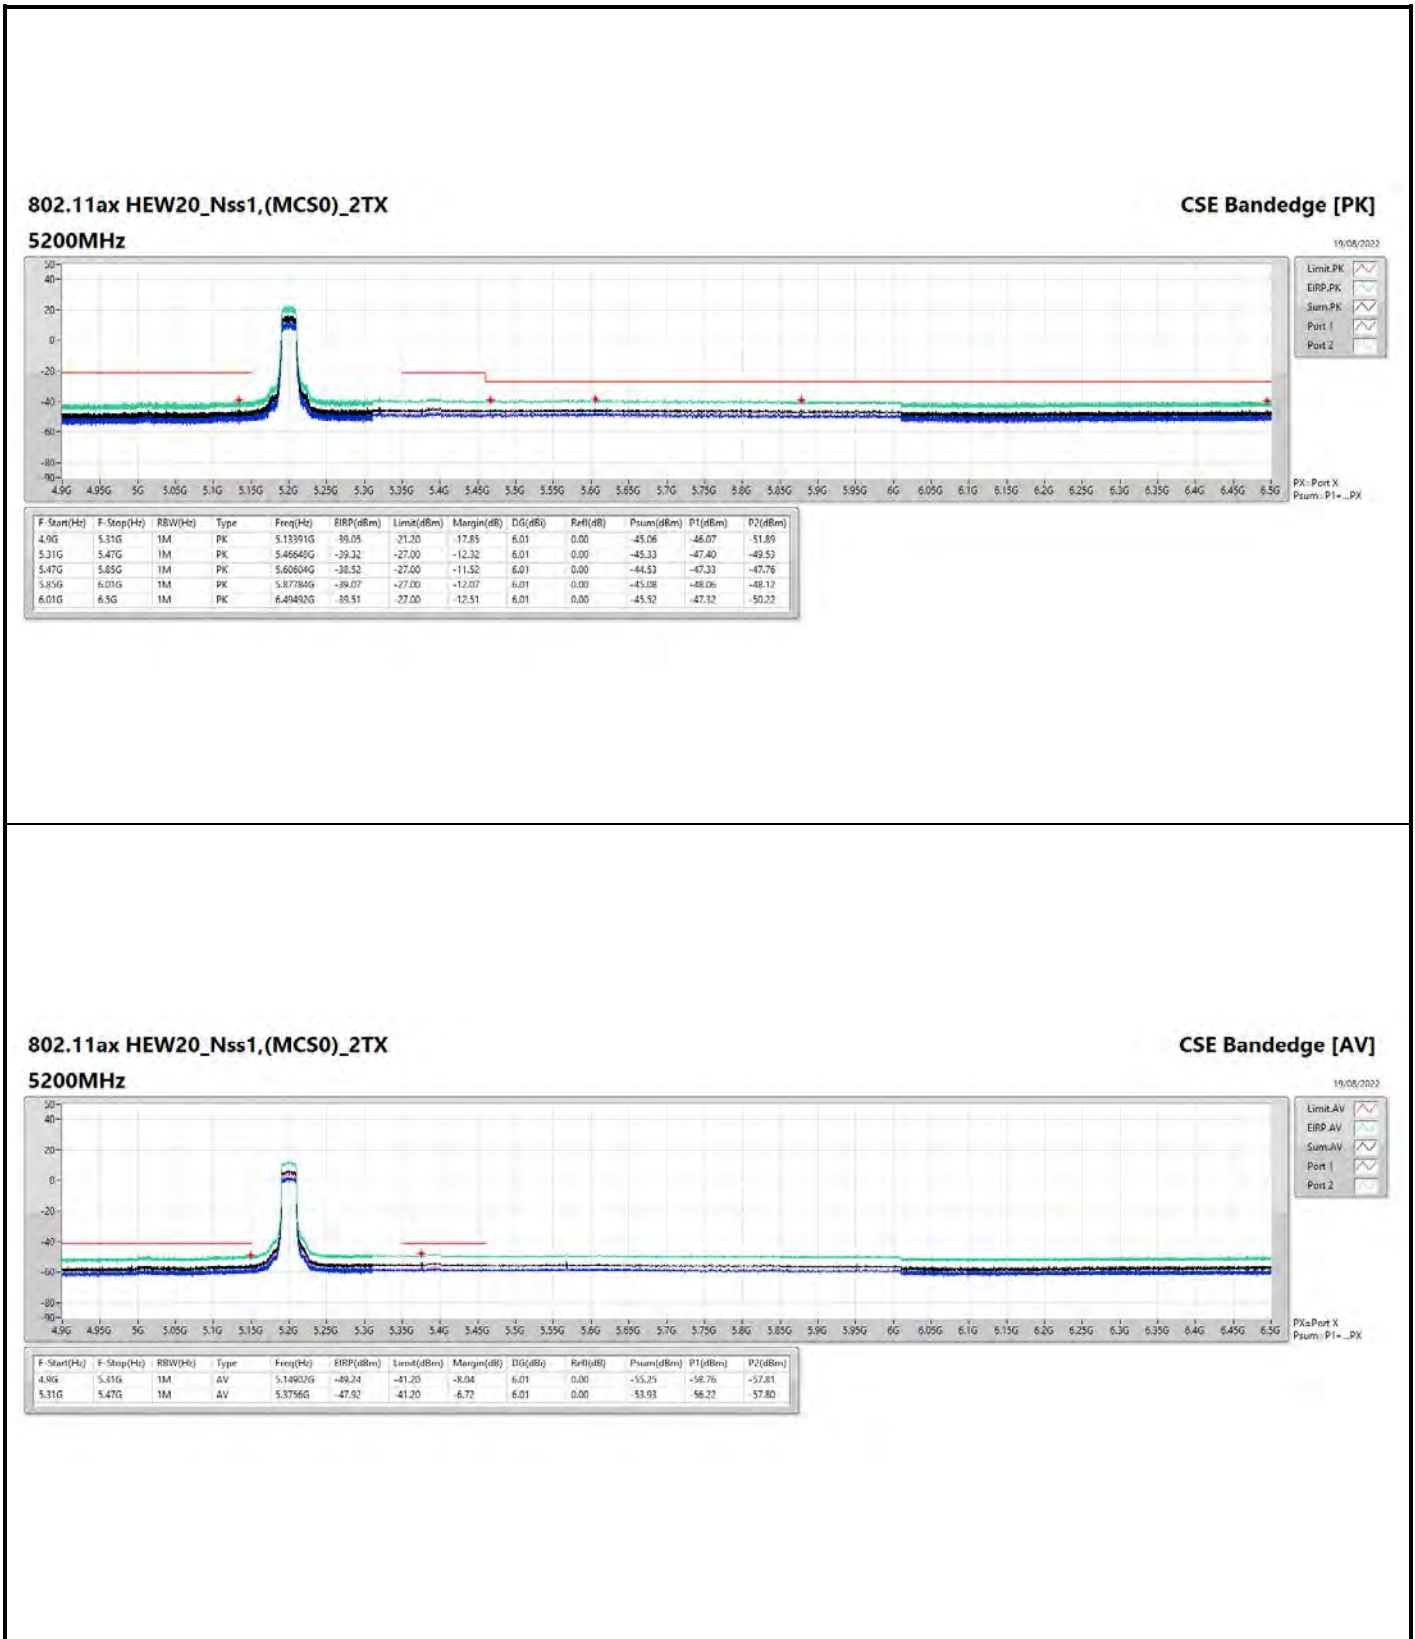

DG = Directional Gain ; PX=Port X; Psum=P1+P2+...PX

**802.11a\_Nss1,(6Mbps)\_4TX**

**5745MHz**

**CSE Bandedge [AV]**

18/08/2022

**802.11ax HEW20\_Nss1,(MCS0)\_4TX**

**5200MHz**

**CSE Bandedge [AV]**