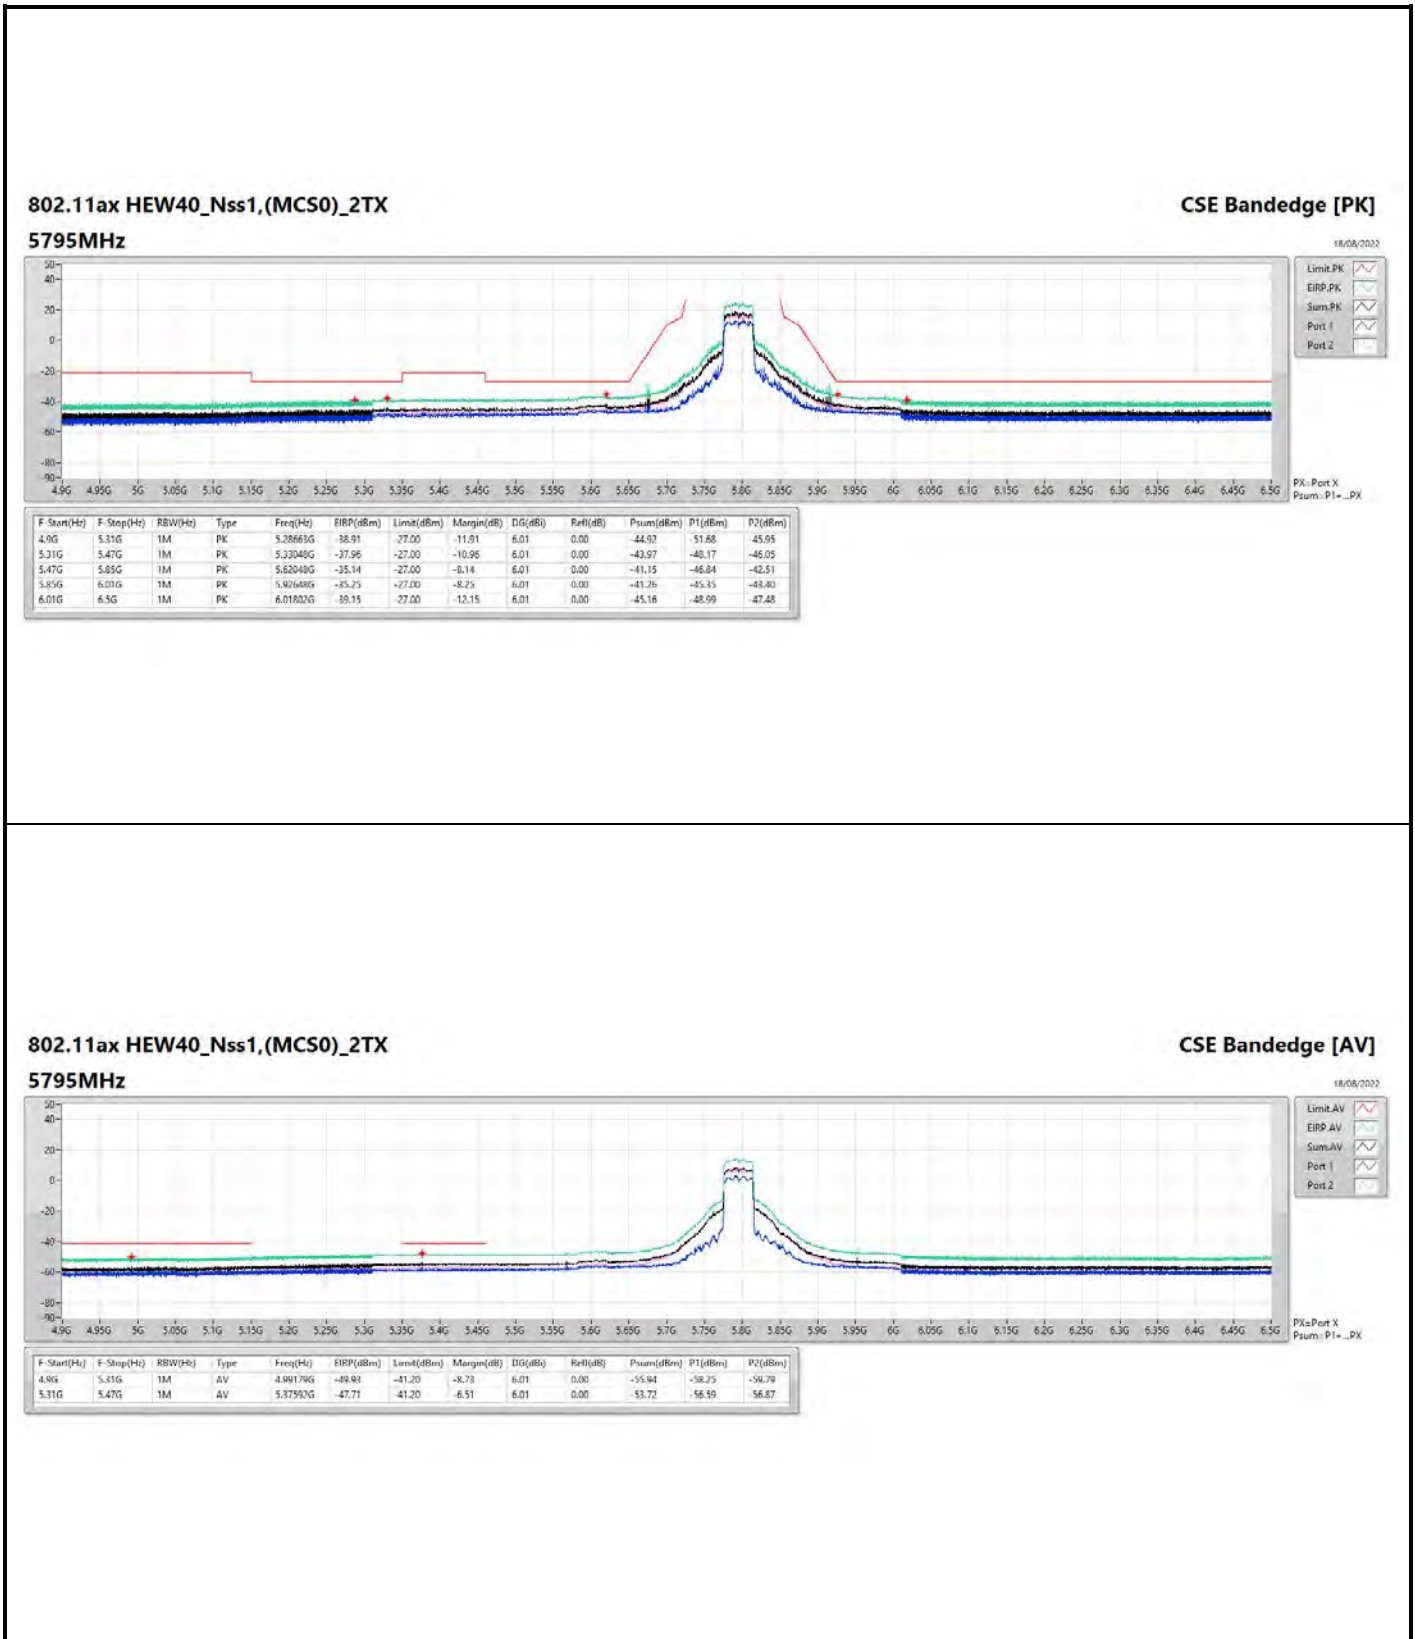

DG = Directional Gain ; PX=Port X; Psum=P1+P2+...PX

**802.11a\_Nss1,(6Mbps)\_4TX**

**5745MHz**

**CSE Bandedge [AV]**

18/08/2022

**802.11ax HEW20\_Nss1,(MCS0)\_4TX**

**5200MHz**

**CSE Bandedge [AV]**