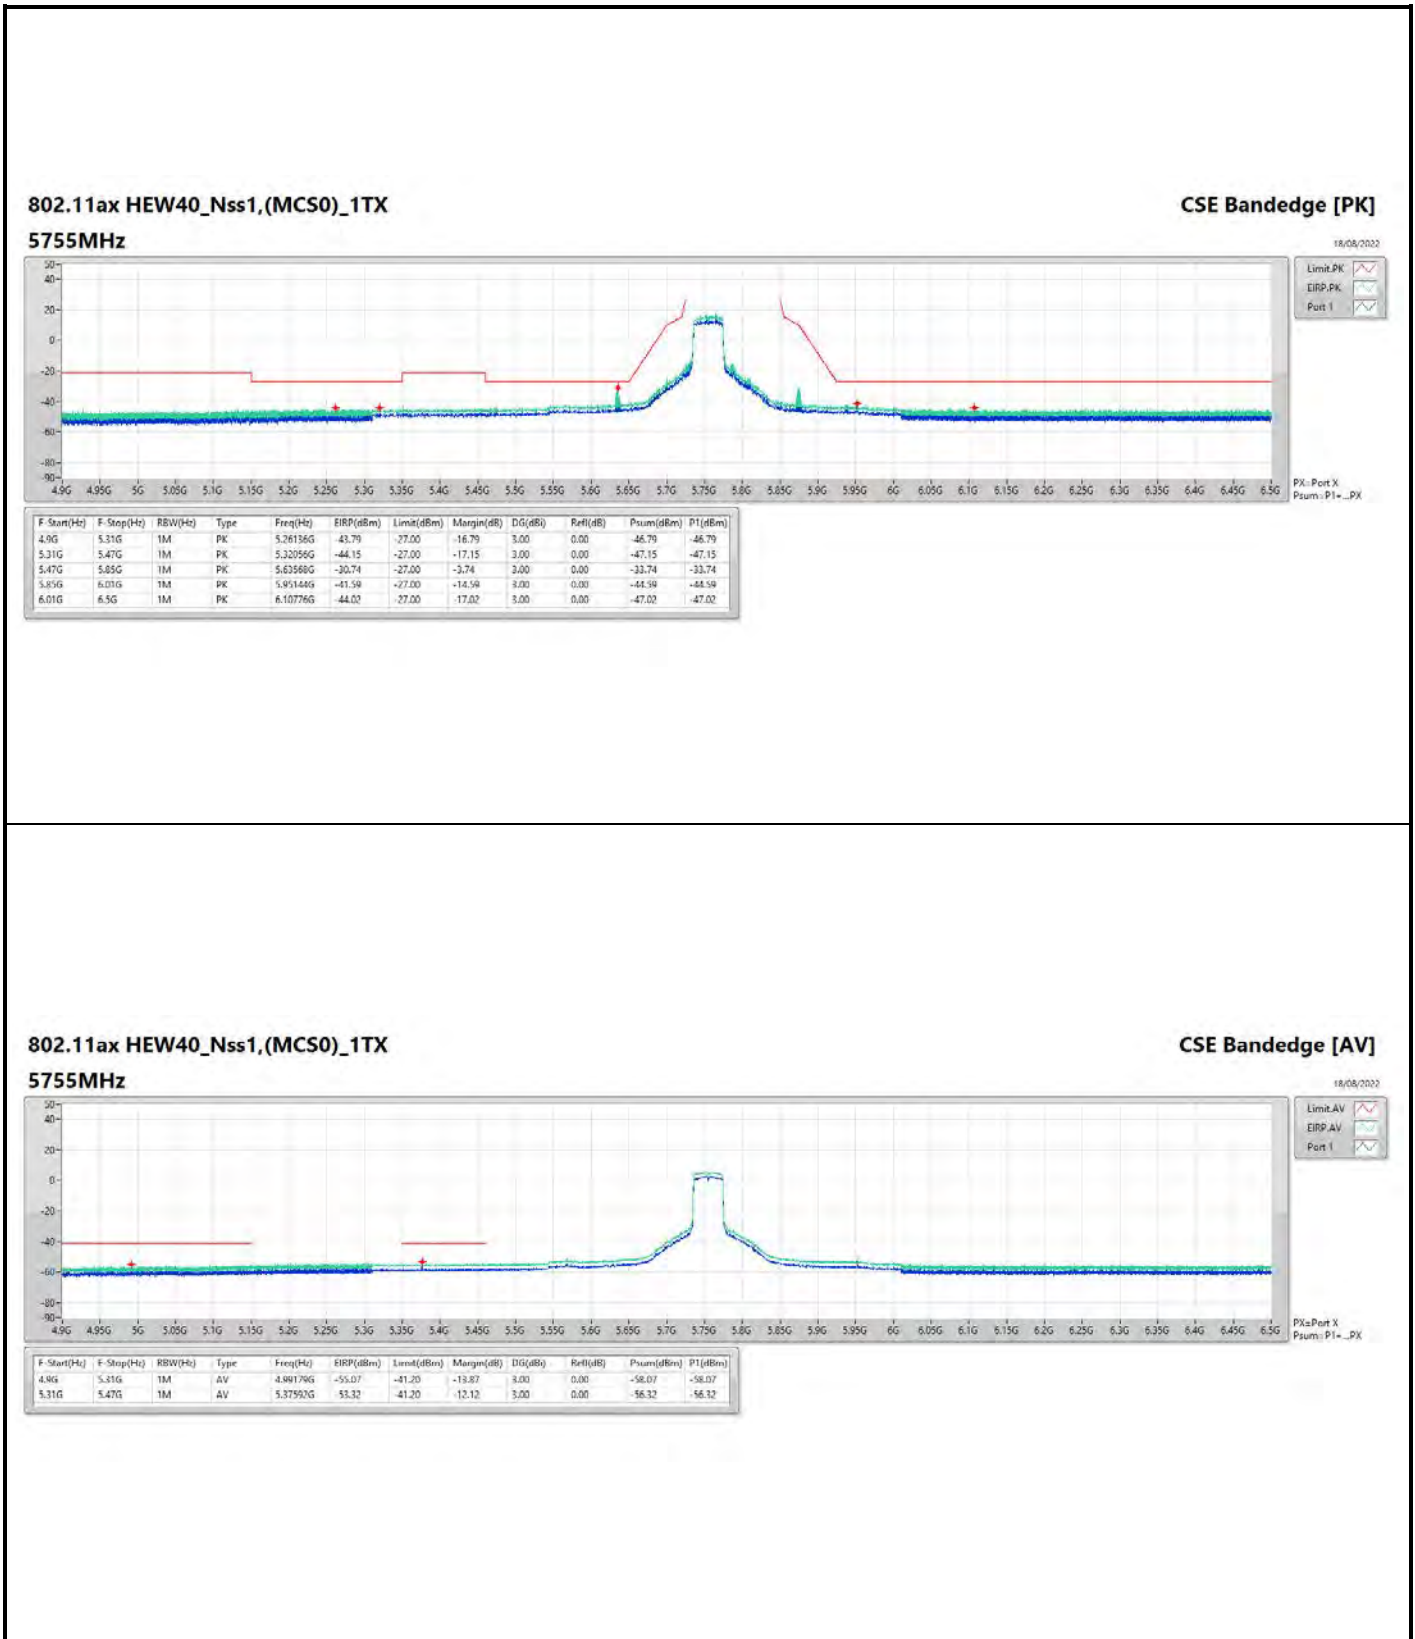

DG = Directional Gain ; PX=Port X; Psum=P1+P2+...PX

**802.11a\_Nss1,(6Mbps)\_4TX**

**5745MHz**

**CSE Bandedge [AV]**

18/08/2022

**802.11ax HEW20\_Nss1,(MCS0)\_4TX**

**5200MHz**

**CSE Bandedge [AV]**