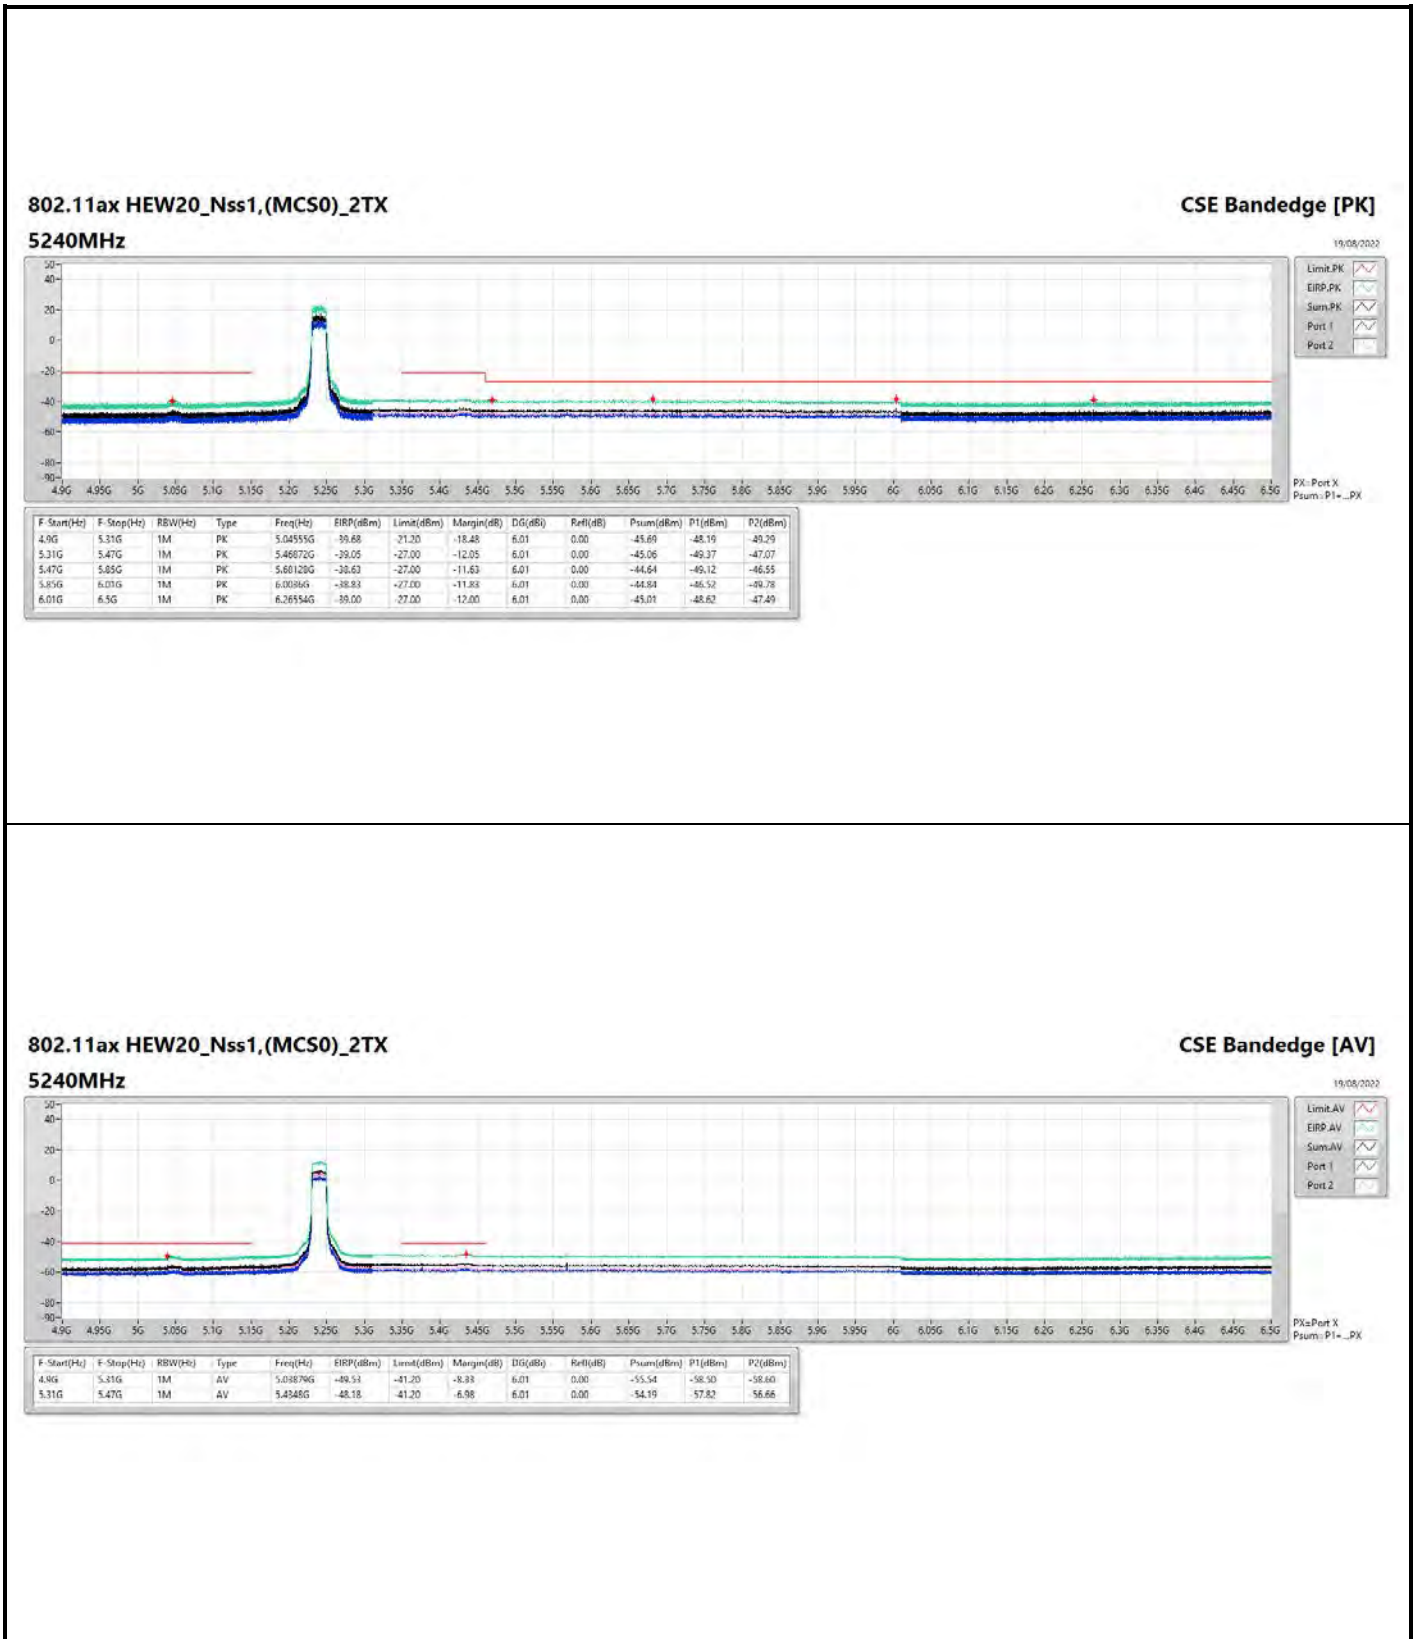

DG = Directional Gain ; PX=Port X; Psum=P1+P2+...PX

**802.11a\_Nss1,(6Mbps)\_4TX**

**5745MHz**

**CSE Bandedge [AV]**

18/08/2022

**802.11ax HEW20\_Nss1,(MCS0)\_4TX**

**5200MHz**

**CSE Bandedge [AV]**