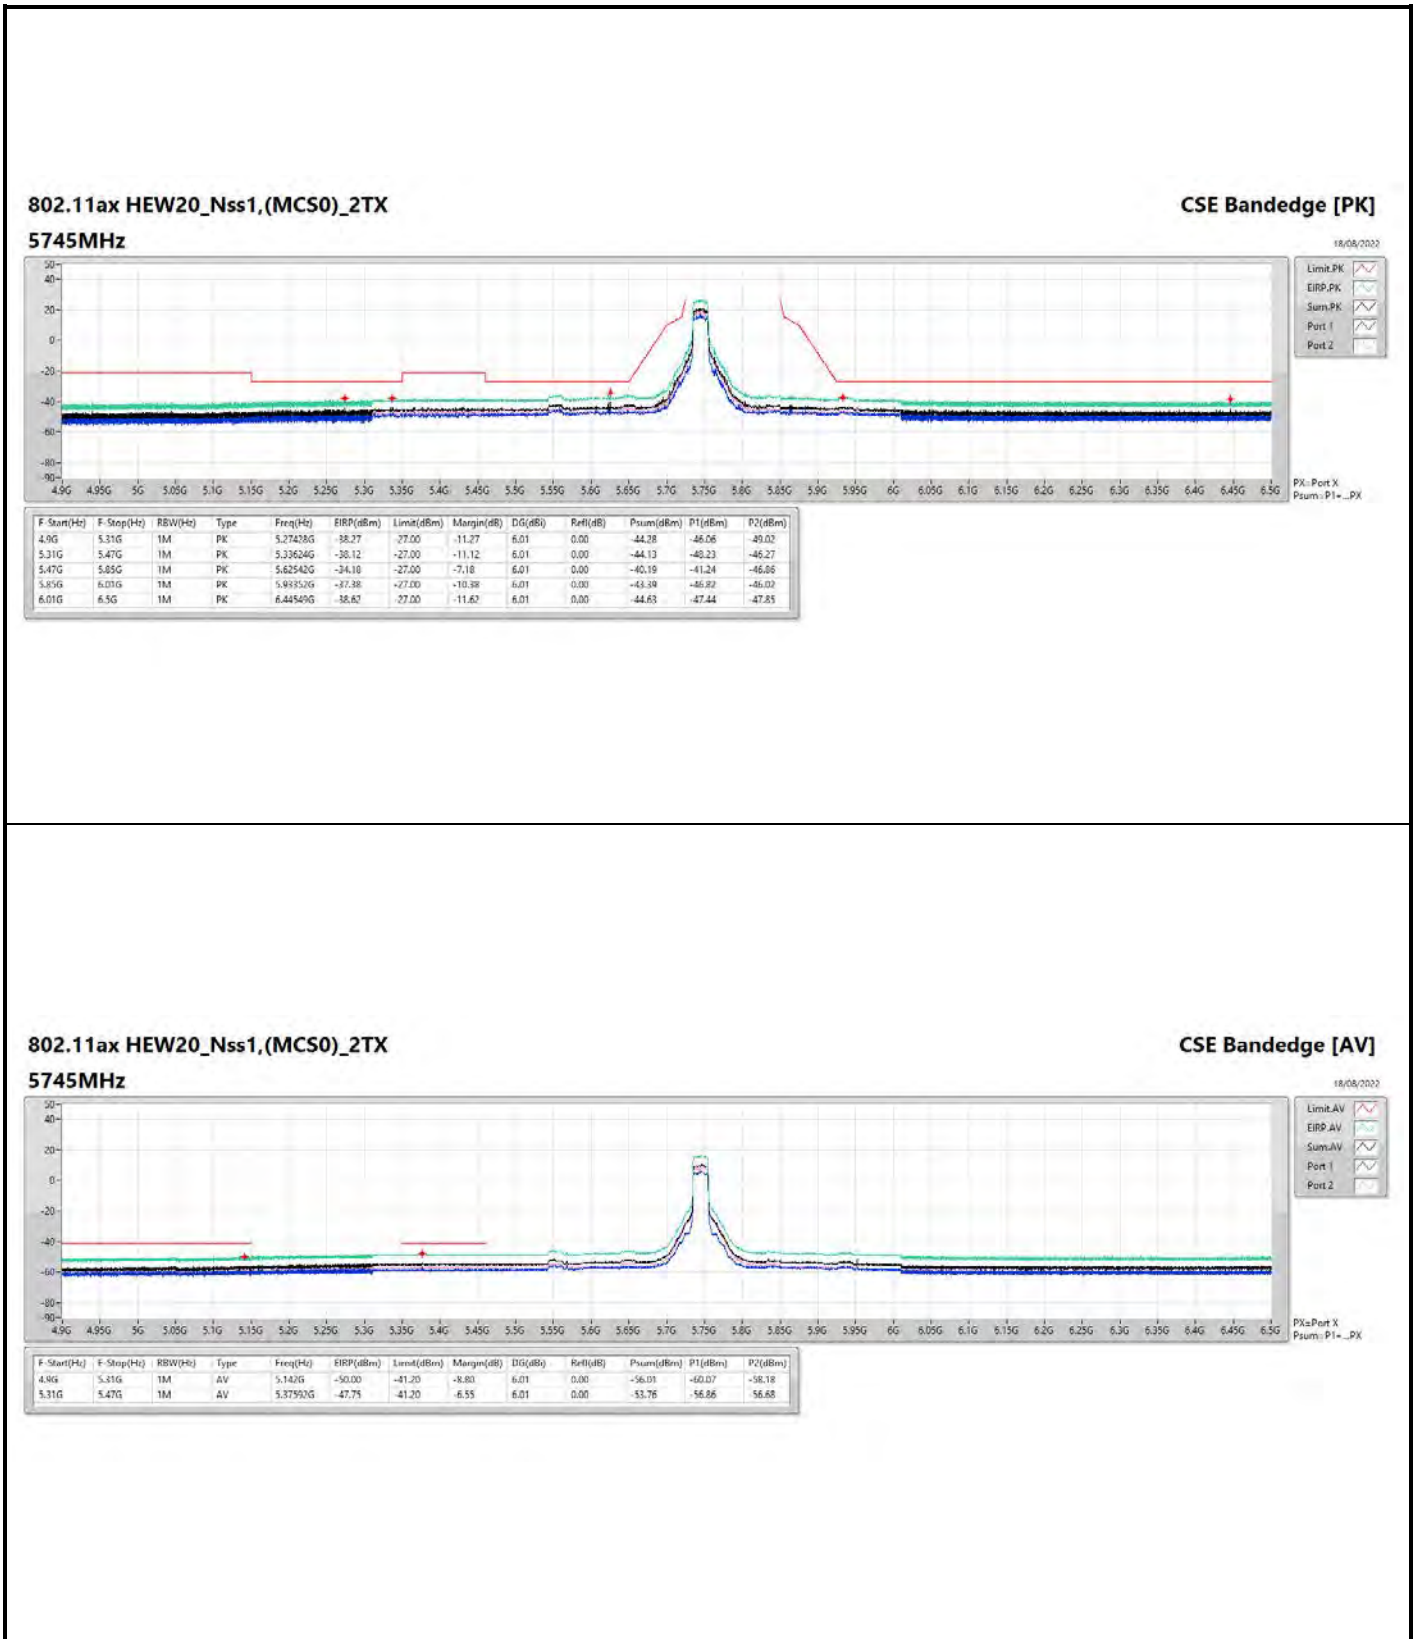

DG = Directional Gain ; PX=Port X; Psum=P1+P2+...PX

**802.11a\_Nss1,(6Mbps)\_4TX**

**5745MHz**

**CSE Bandedge [AV]**

18/08/2022

**802.11ax HEW20\_Nss1,(MCS0)\_4TX**

**5200MHz**

**CSE Bandedge [AV]**