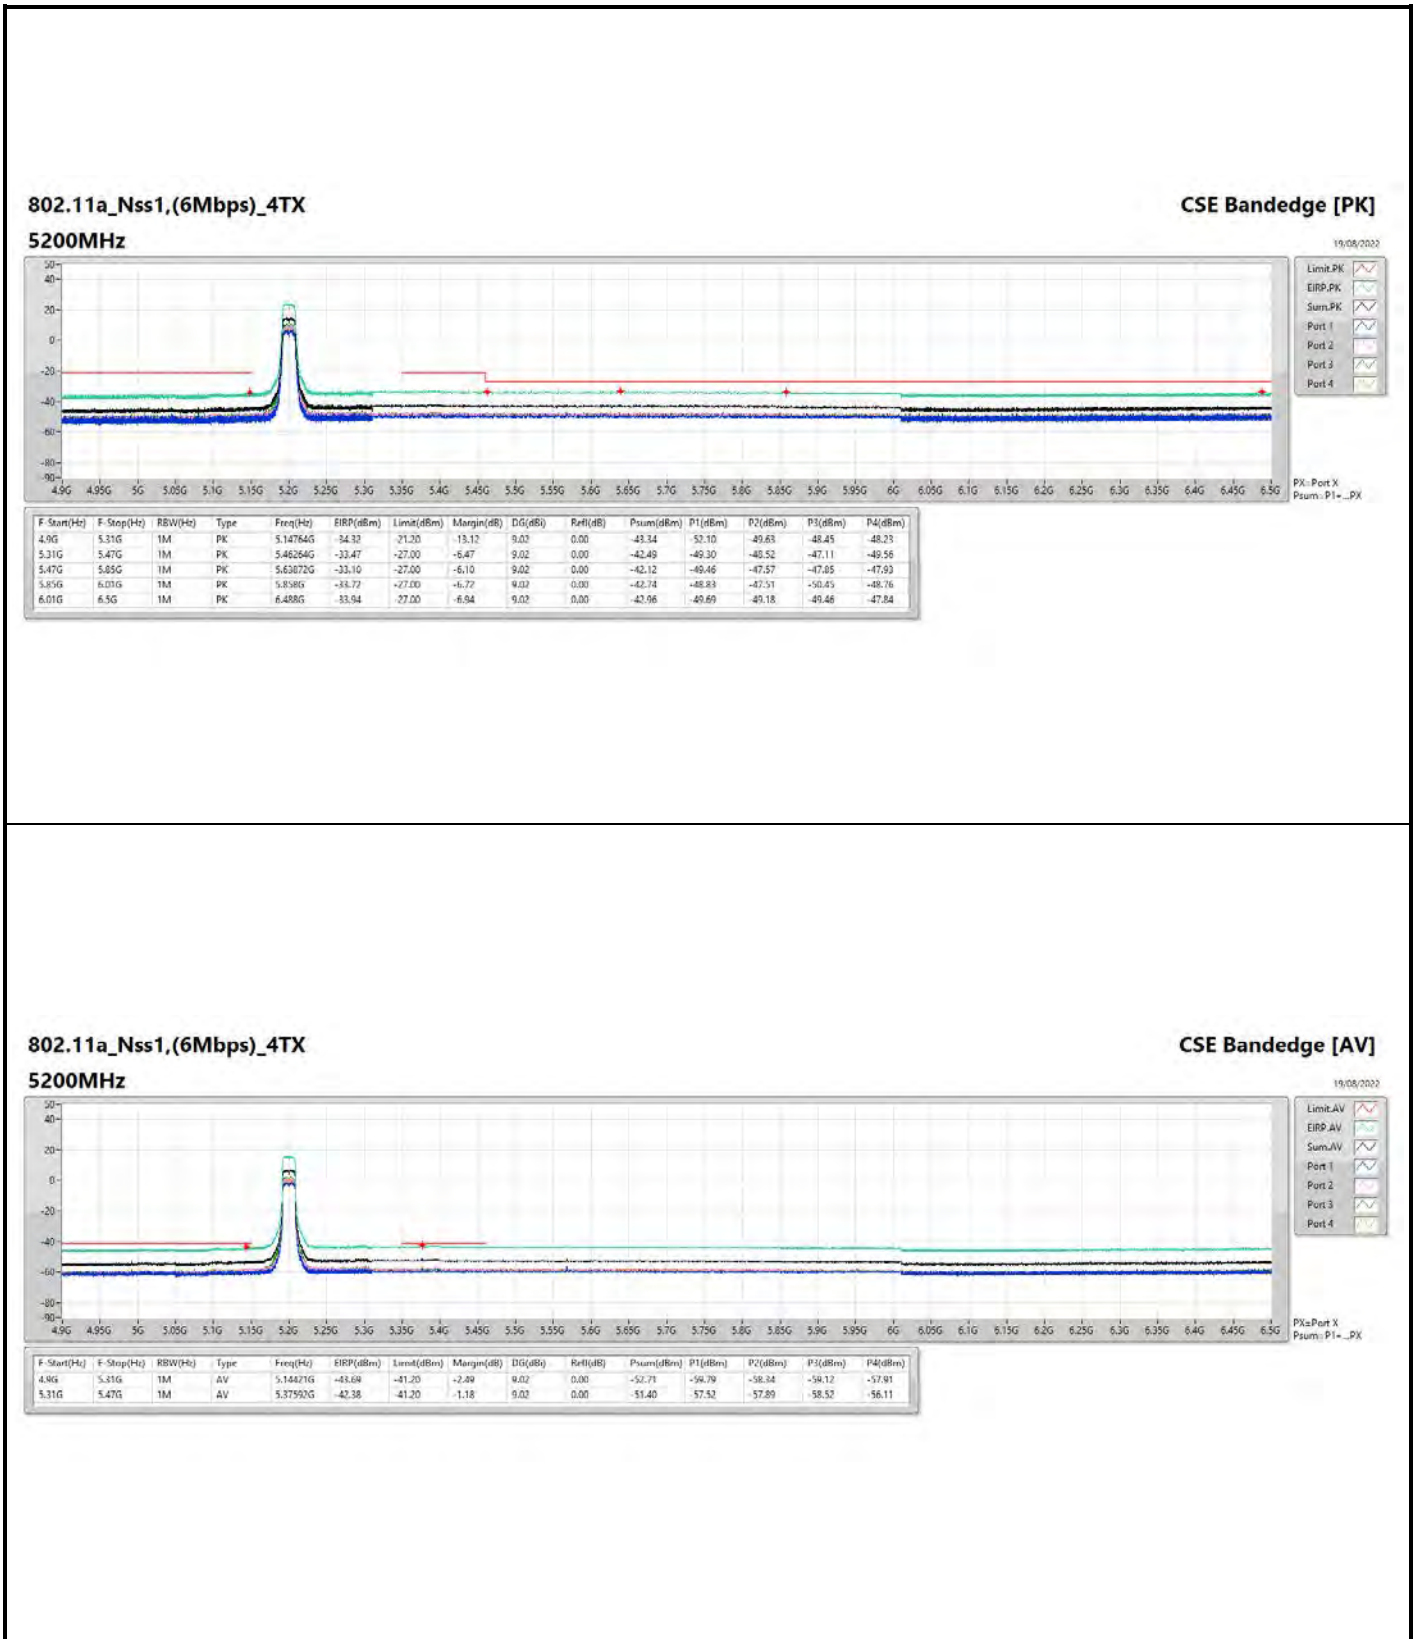

DG = Directional Gain ; PX=Port X; Psum=P1+P2+...PX

**802.11a\_Nss1,(6Mbps)\_4TX**

**5745MHz**

**CSE Bandedge [AV]**

18/08/2022

**802.11ax HEW20\_Nss1,(MCS0)\_4TX**

**5200MHz**

**CSE Bandedge [AV]**