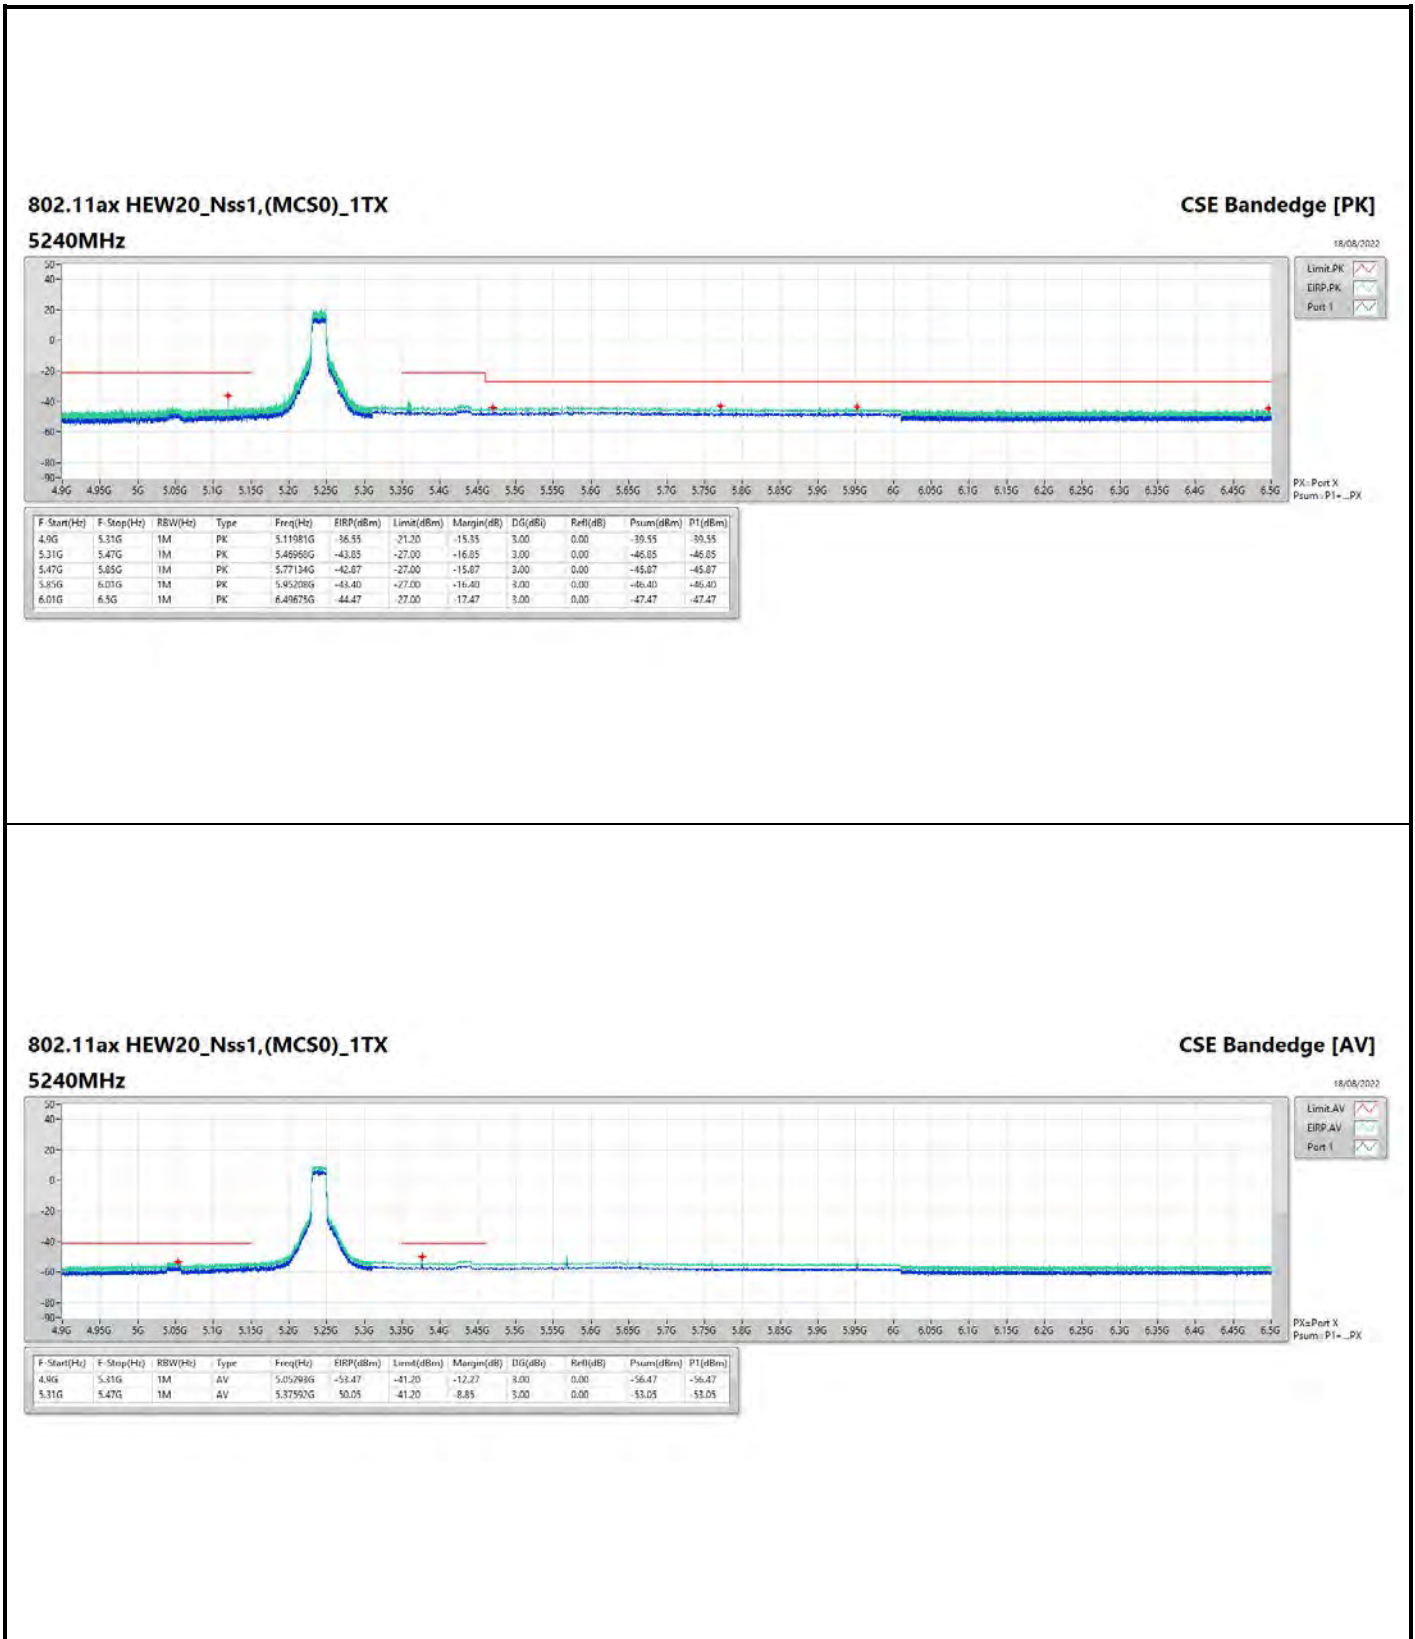

DG = Directional Gain ; PX=Port X; Psum=P1+P2+...PX

**802.11a\_Nss1,(6Mbps)\_4TX**

**5745MHz**

**CSE Bandedge [AV]**

18/08/2022

**802.11ax HEW20\_Nss1,(MCS0)\_4TX**

**5200MHz**

**CSE Bandedge [AV]**