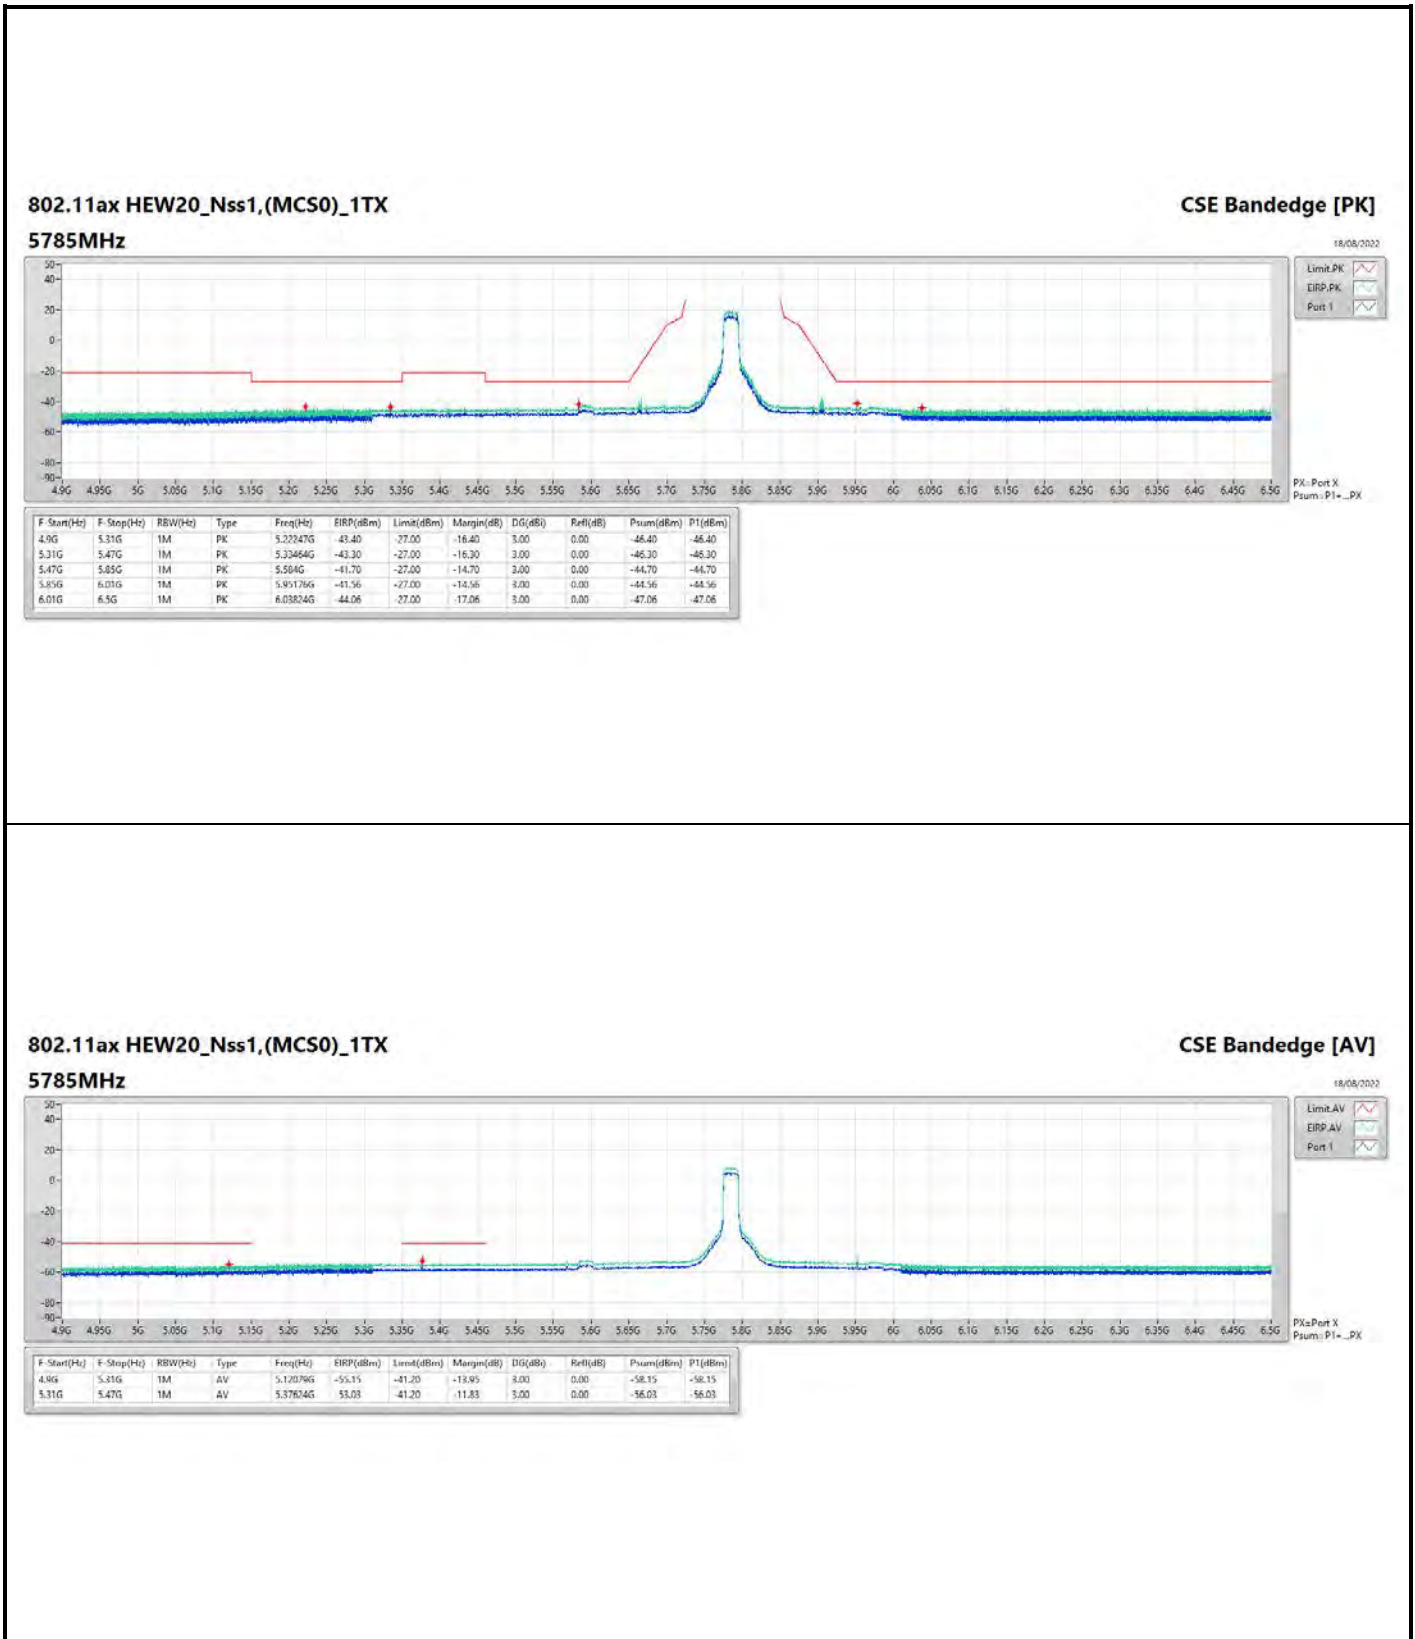

DG = Directional Gain ; PX=Port X; Psum=P1+P2+...PX

**802.11a\_Nss1,(6Mbps)\_4TX**

**5745MHz**

**CSE Bandedge [AV]**

18/08/2022

**802.11ax HEW20\_Nss1,(MCS0)\_4TX**

**5200MHz**

**CSE Bandedge [AV]**