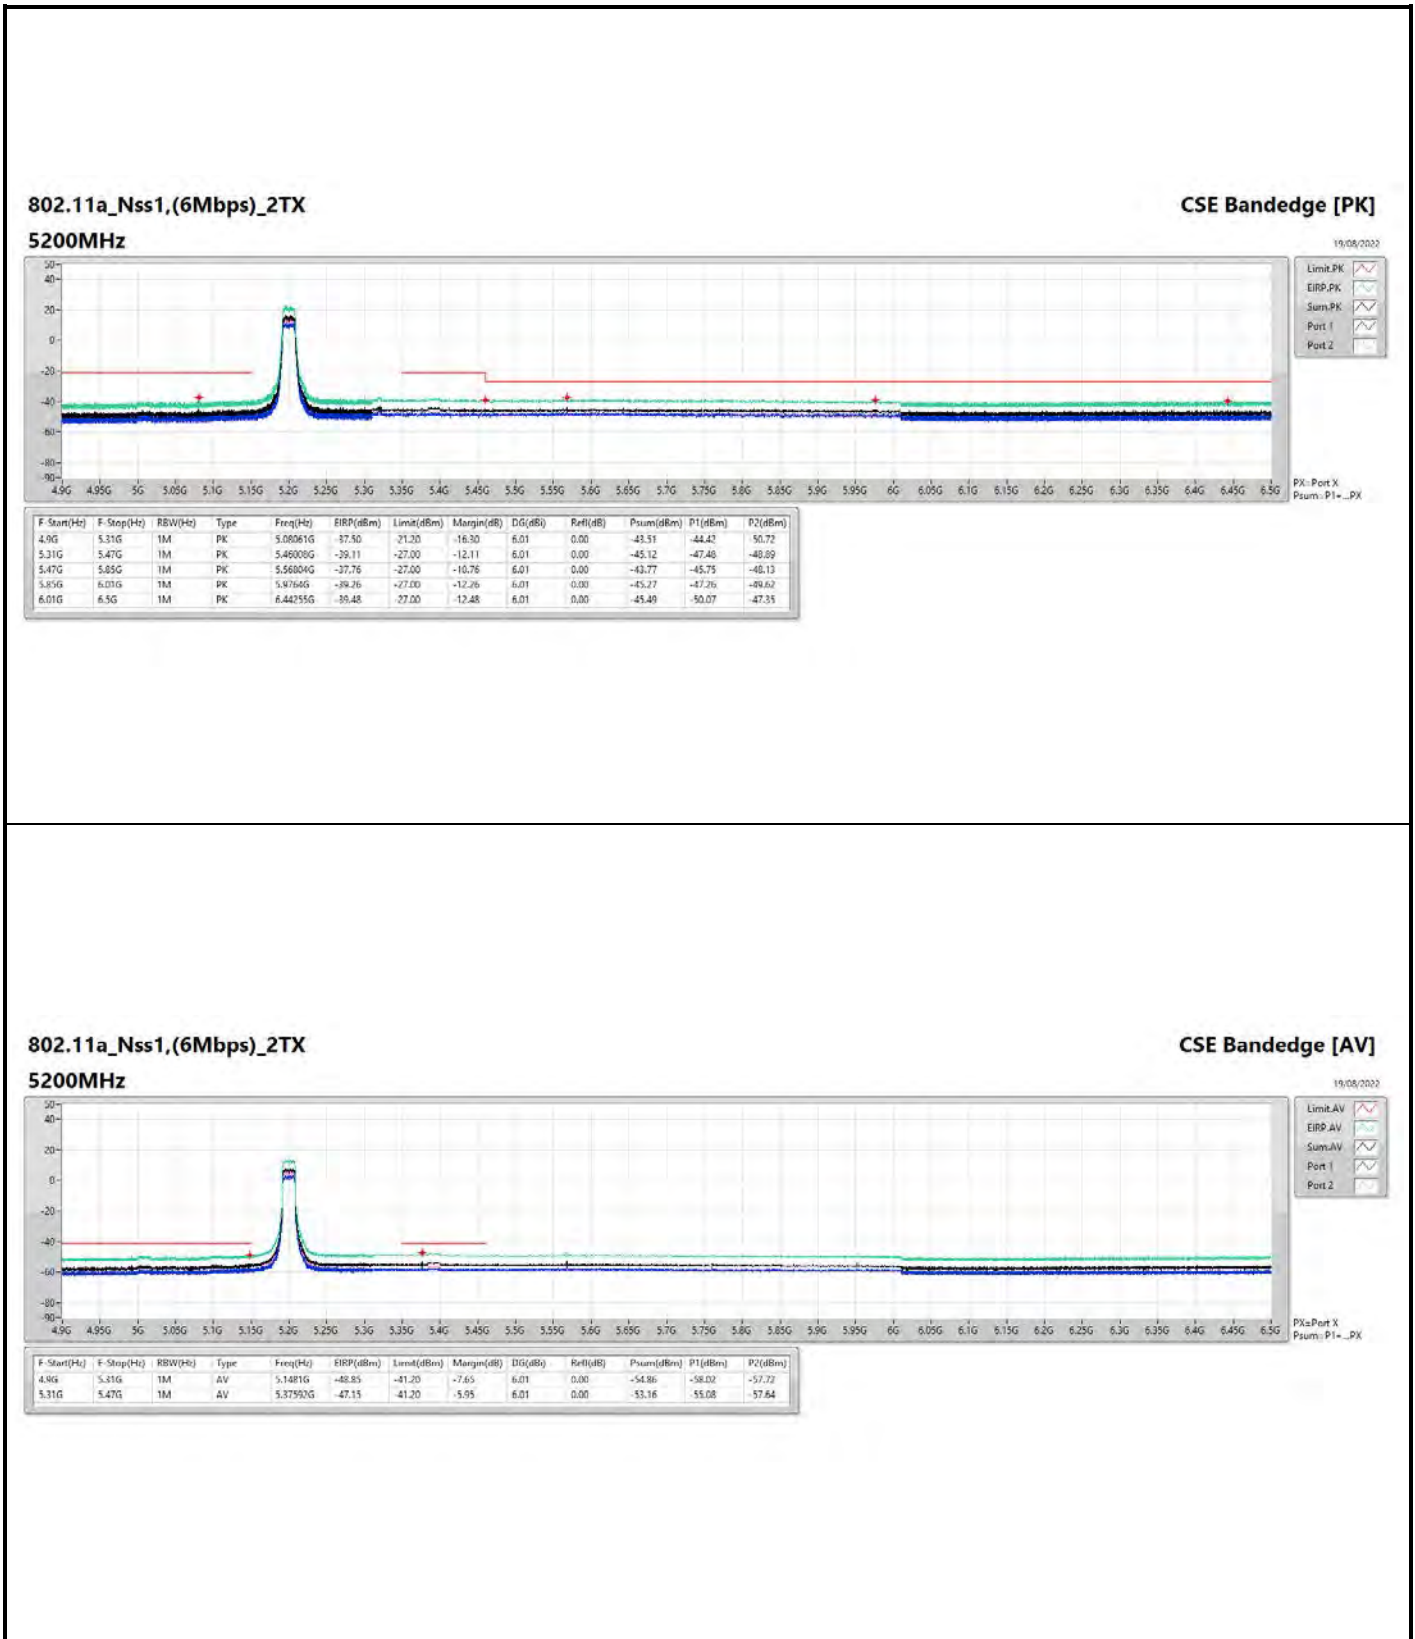

DG = Directional Gain ; PX=Port X; Psum=P1+P2+...PX

**802.11a\_Nss1,(6Mbps)\_4TX**

**5745MHz**

**CSE Bandedge [AV]**

18/08/2022

**802.11ax HEW20\_Nss1,(MCS0)\_4TX**

**5200MHz**

**CSE Bandedge [AV]**