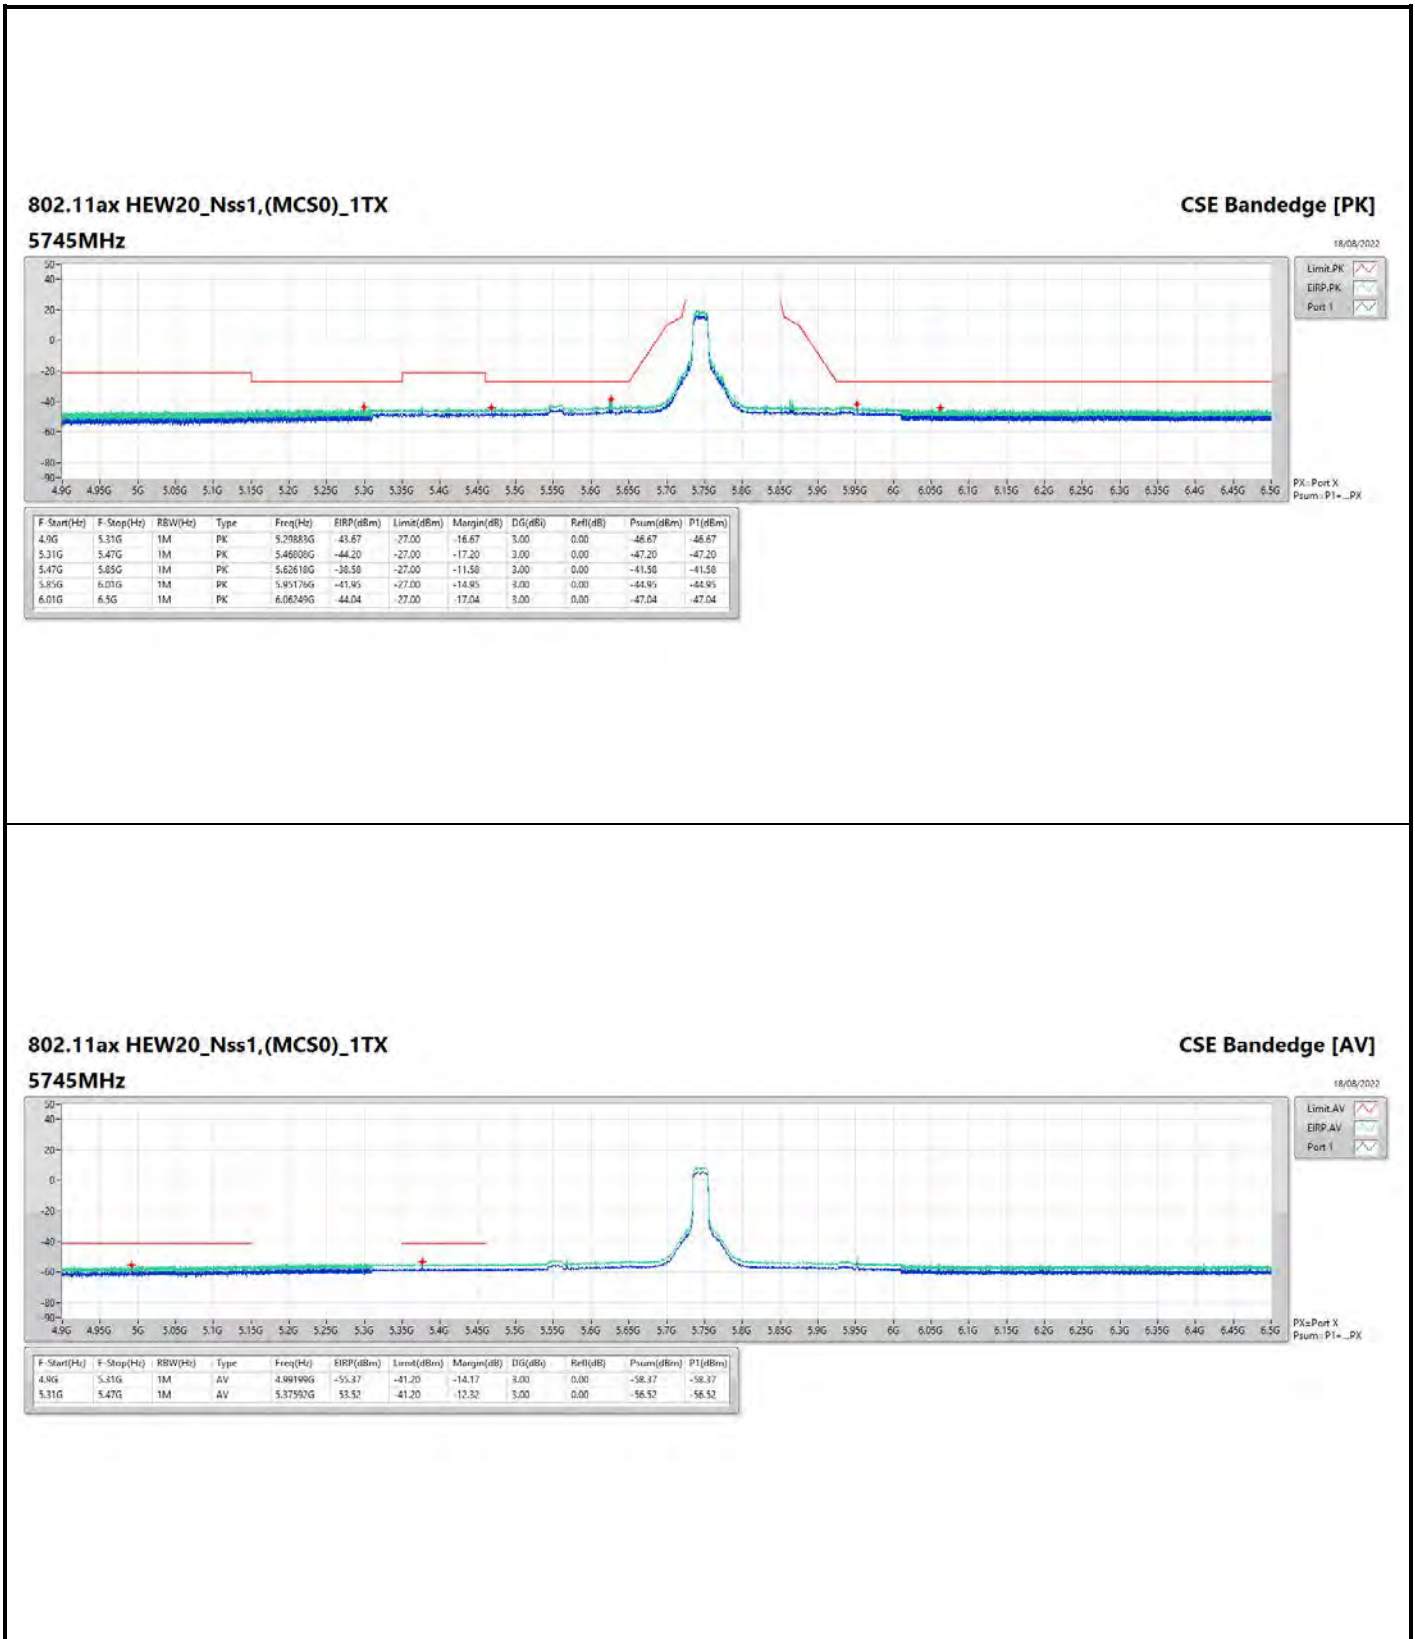

DG = Directional Gain ; PX=Port X; Psum=P1+P2+...PX

**802.11a\_Nss1,(6Mbps)\_4TX**

**5745MHz**

**CSE Bandedge [AV]**

18/08/2022

**802.11ax HEW20\_Nss1,(MCS0)\_4TX**

**5200MHz**

**CSE Bandedge [AV]**