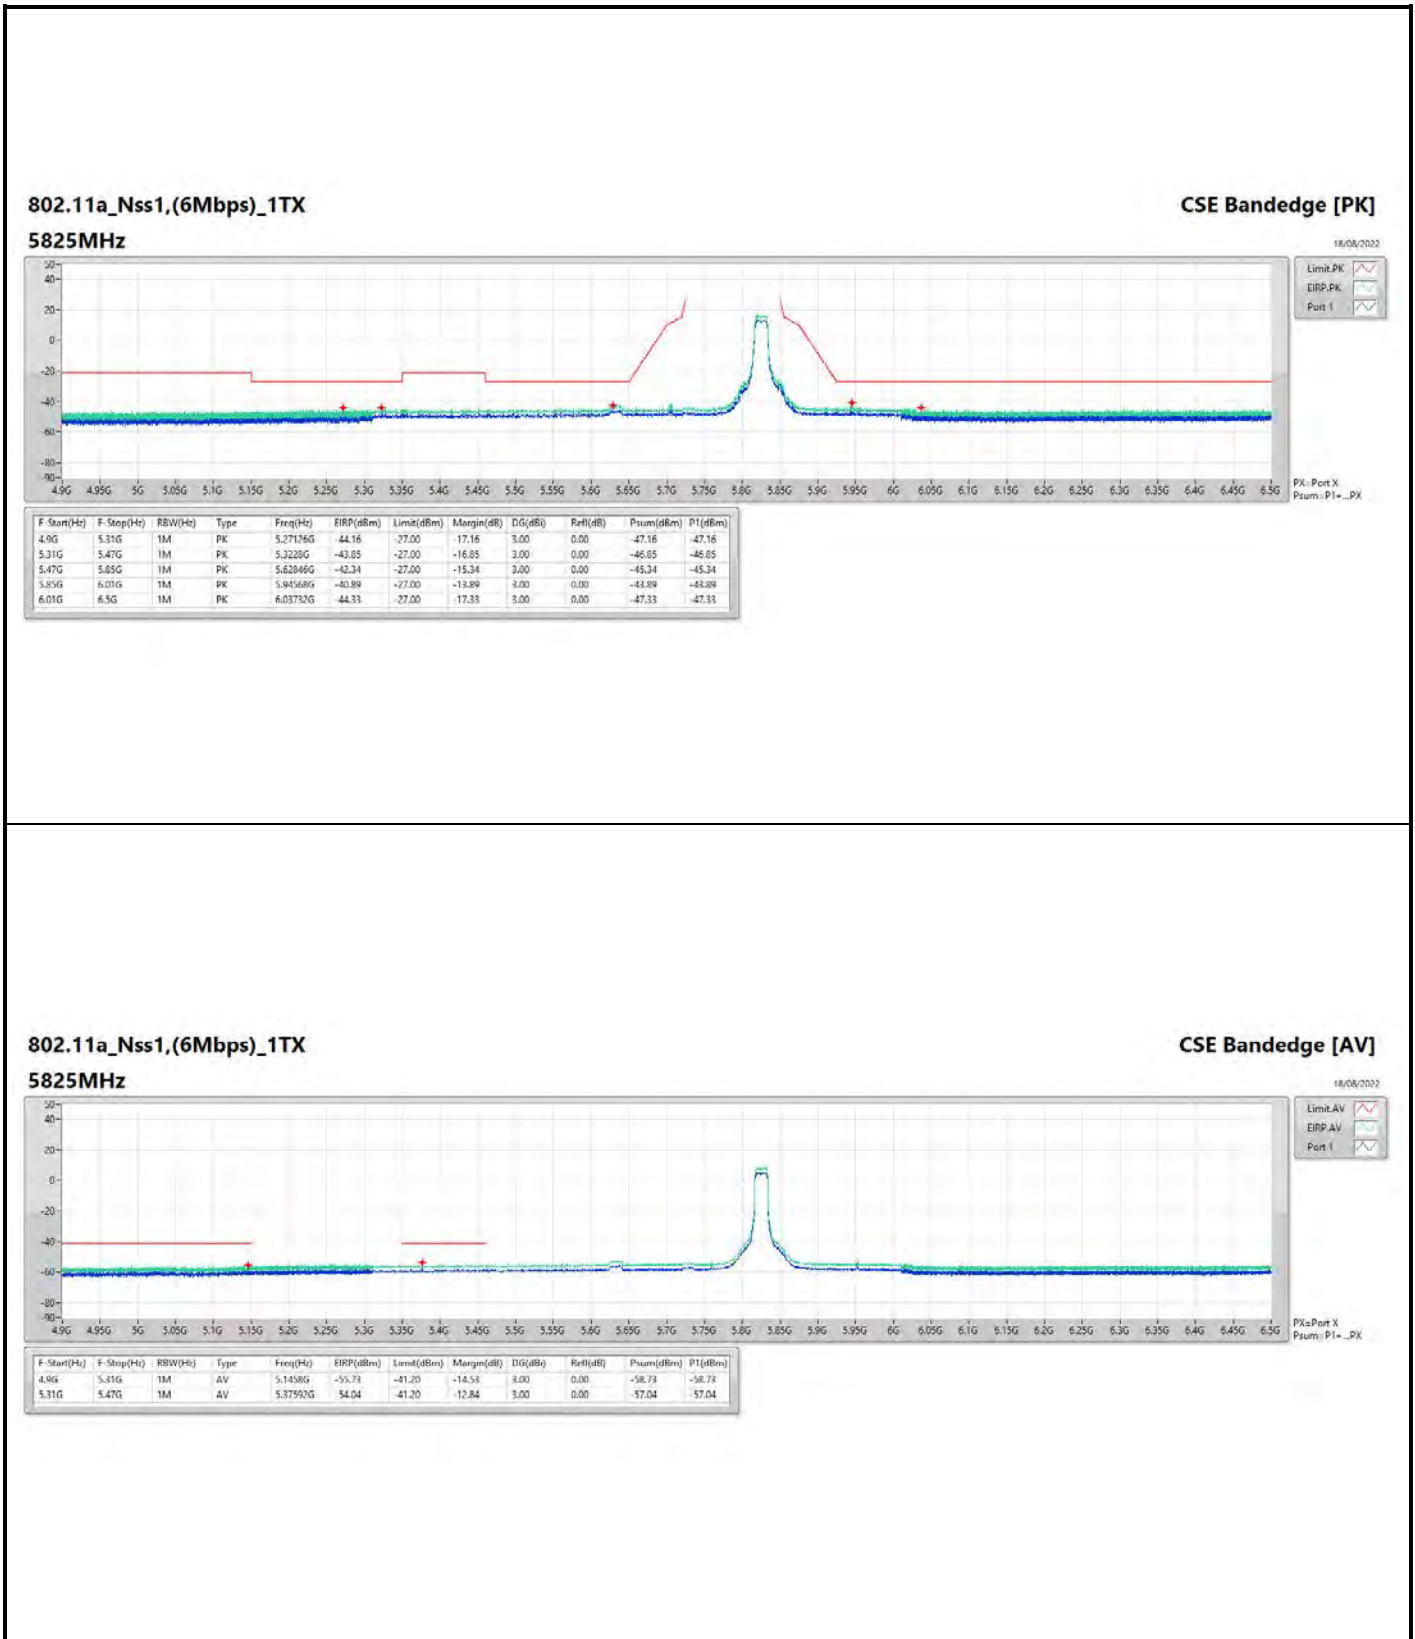

DG = Directional Gain ; PX=Port X; Psum=P1+P2+...PX

**802.11a\_Nss1,(6Mbps)\_4TX**

**5745MHz**

**CSE Bandedge [AV]**

18/08/2022

**802.11ax HEW20\_Nss1,(MCS0)\_4TX**

**5200MHz**

**CSE Bandedge [AV]**