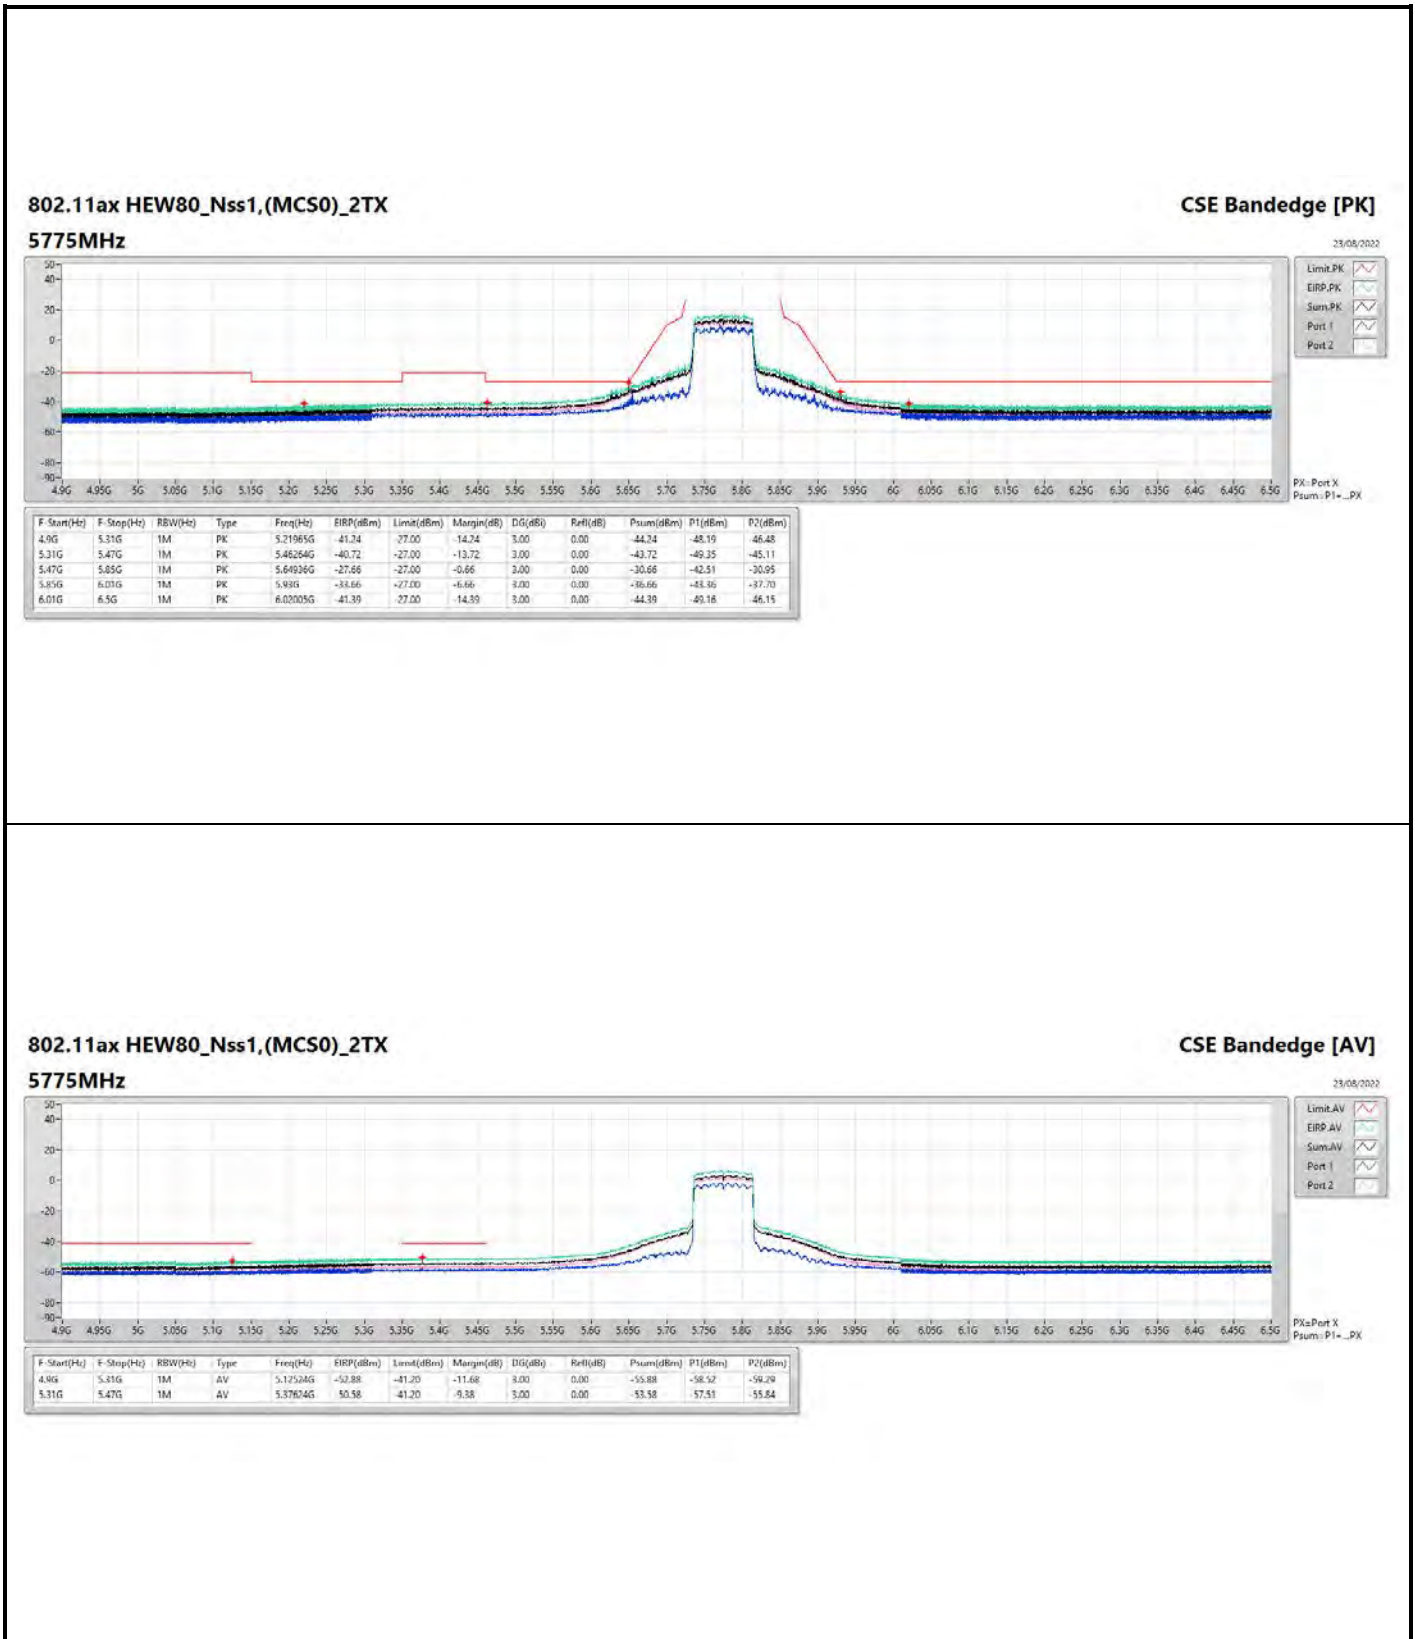

DG = Directional Gain ; PX=Port X; Psum=P1+P2+...PX

**802.11a\_Nss1,(6Mbps)\_4TX**

**5745MHz**

**CSE Bandedge [AV]**

18/08/2022

**802.11ax HEW20\_Nss1,(MCS0)\_4TX**

**5200MHz**

**CSE Bandedge [AV]**