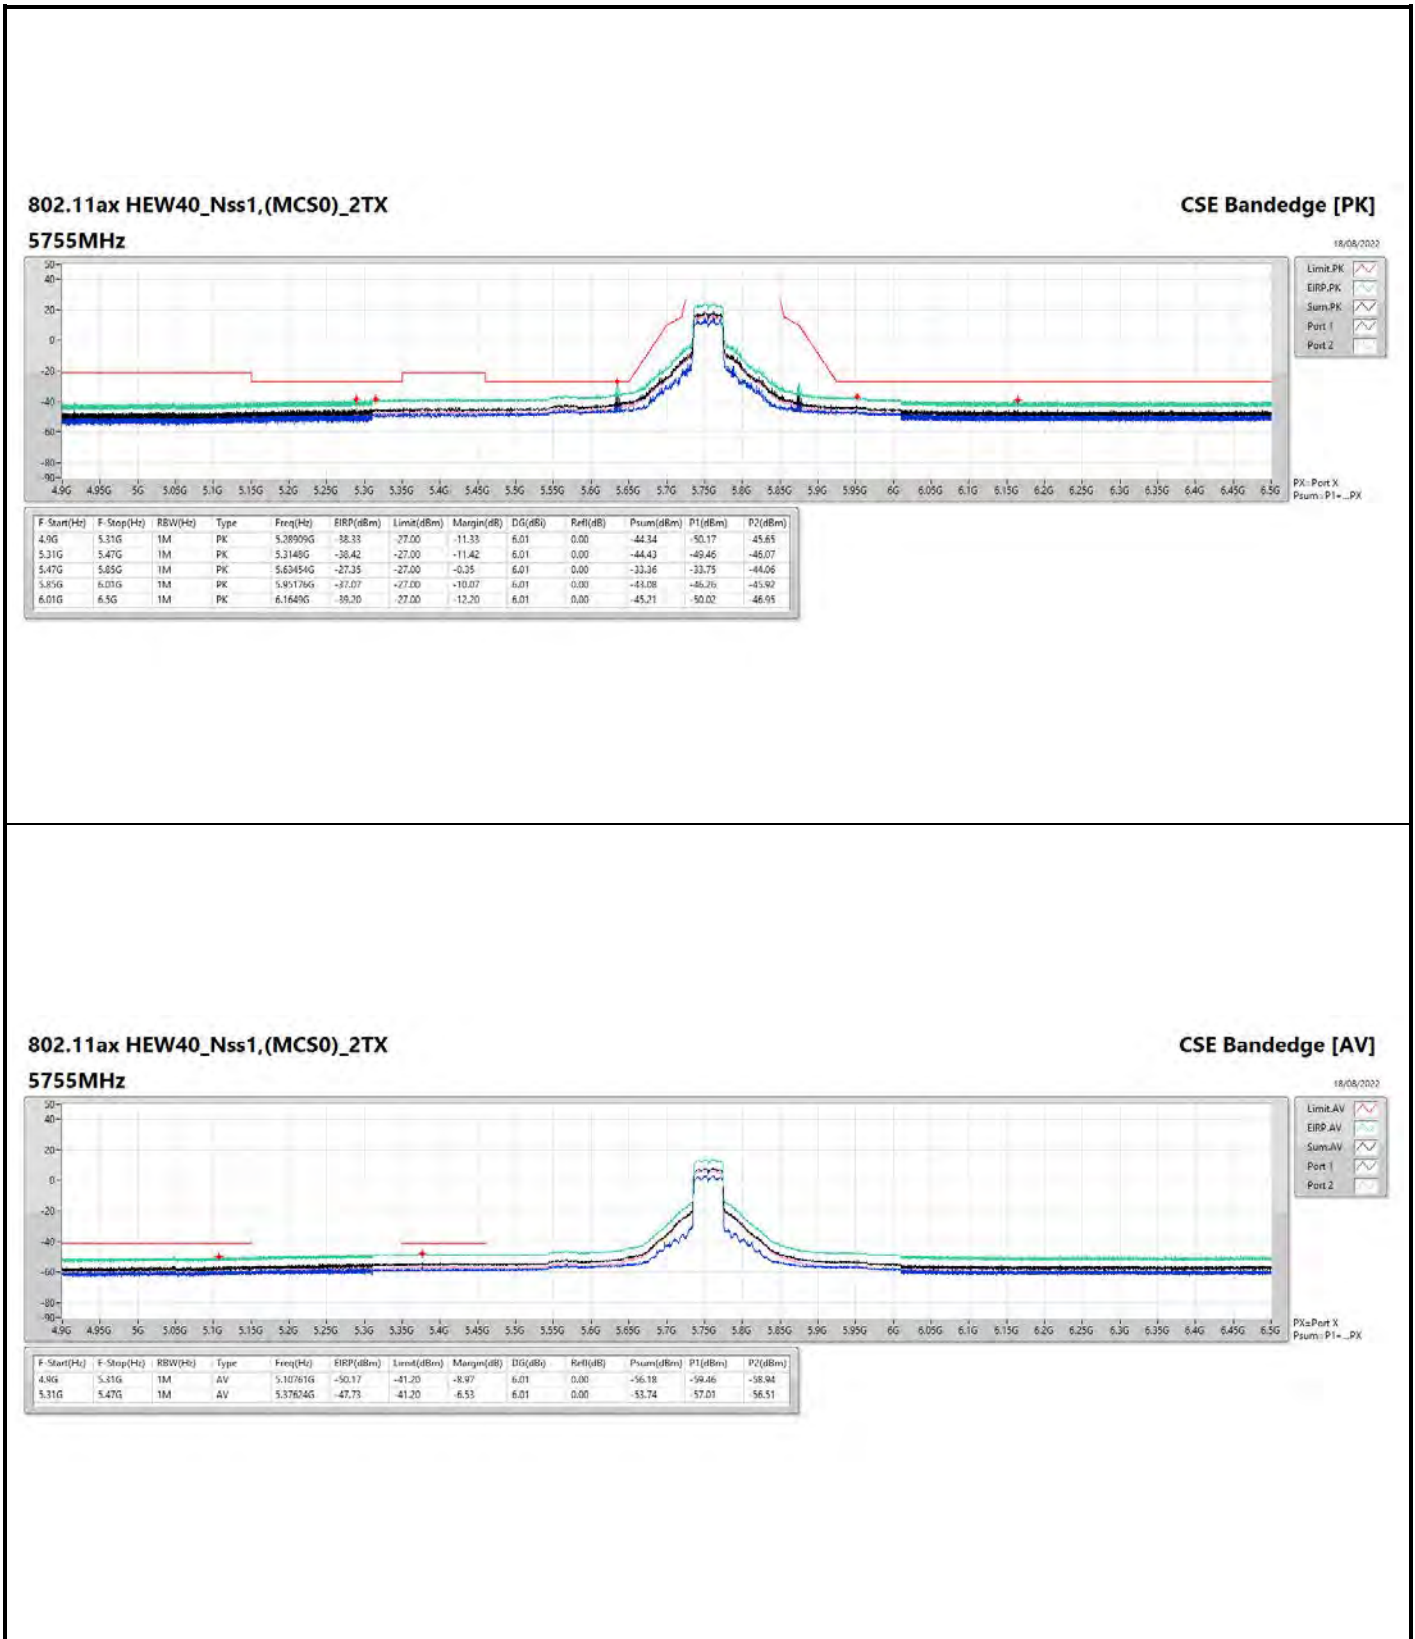

DG = Directional Gain ; PX=Port X; Psum=P1+P2+...PX

**802.11a\_Nss1,(6Mbps)\_4TX**

**5745MHz**

**CSE Bandedge [AV]**

18/08/2022

**802.11ax HEW20\_Nss1,(MCS0)\_4TX**

**5200MHz**

**CSE Bandedge [AV]**