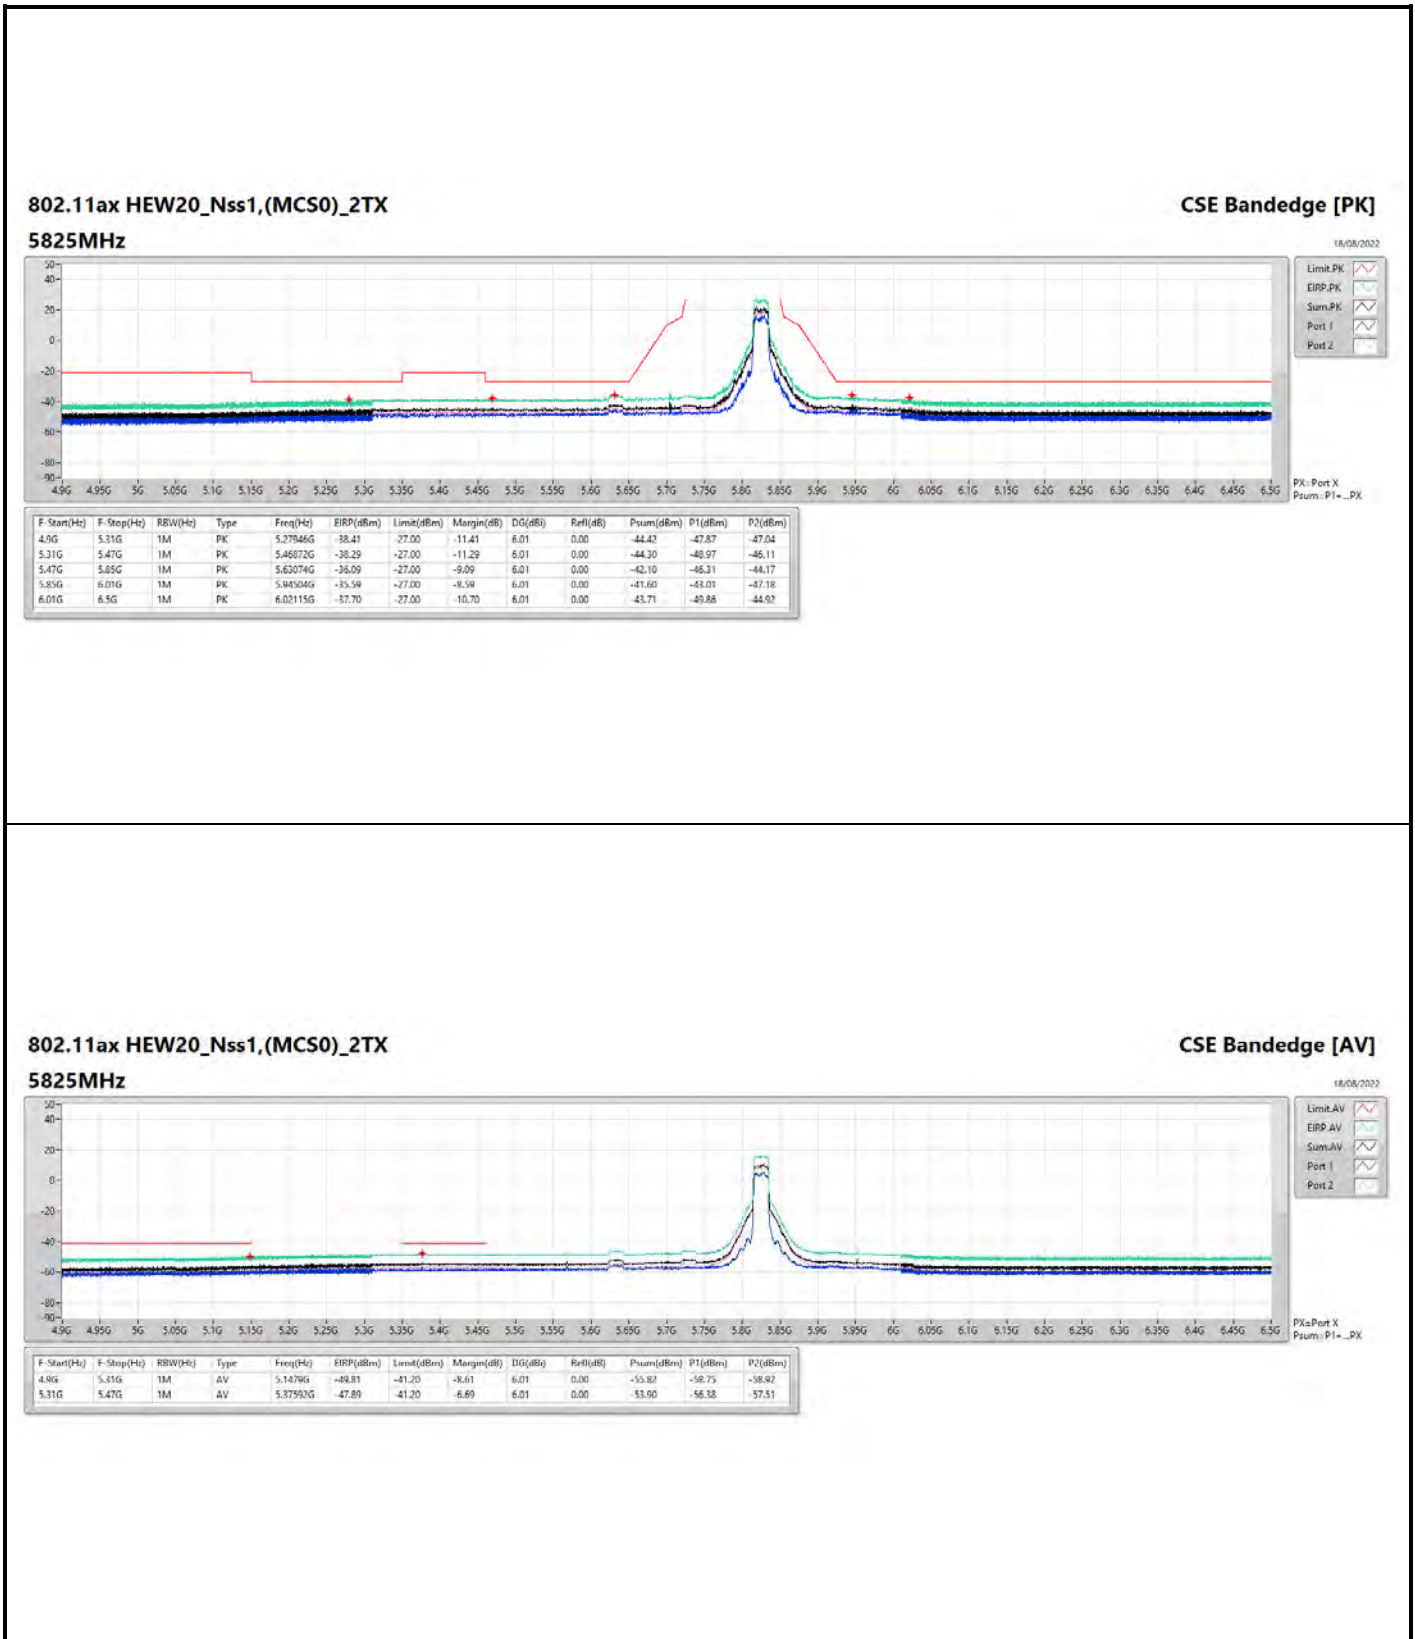

DG = Directional Gain ; PX=Port X; Psum=P1+P2+...PX

**802.11a\_Nss1,(6Mbps)\_4TX**

**5745MHz**

**CSE Bandedge [AV]**

18/08/2022

**802.11ax HEW20\_Nss1,(MCS0)\_4TX**

**5200MHz**

**CSE Bandedge [AV]**