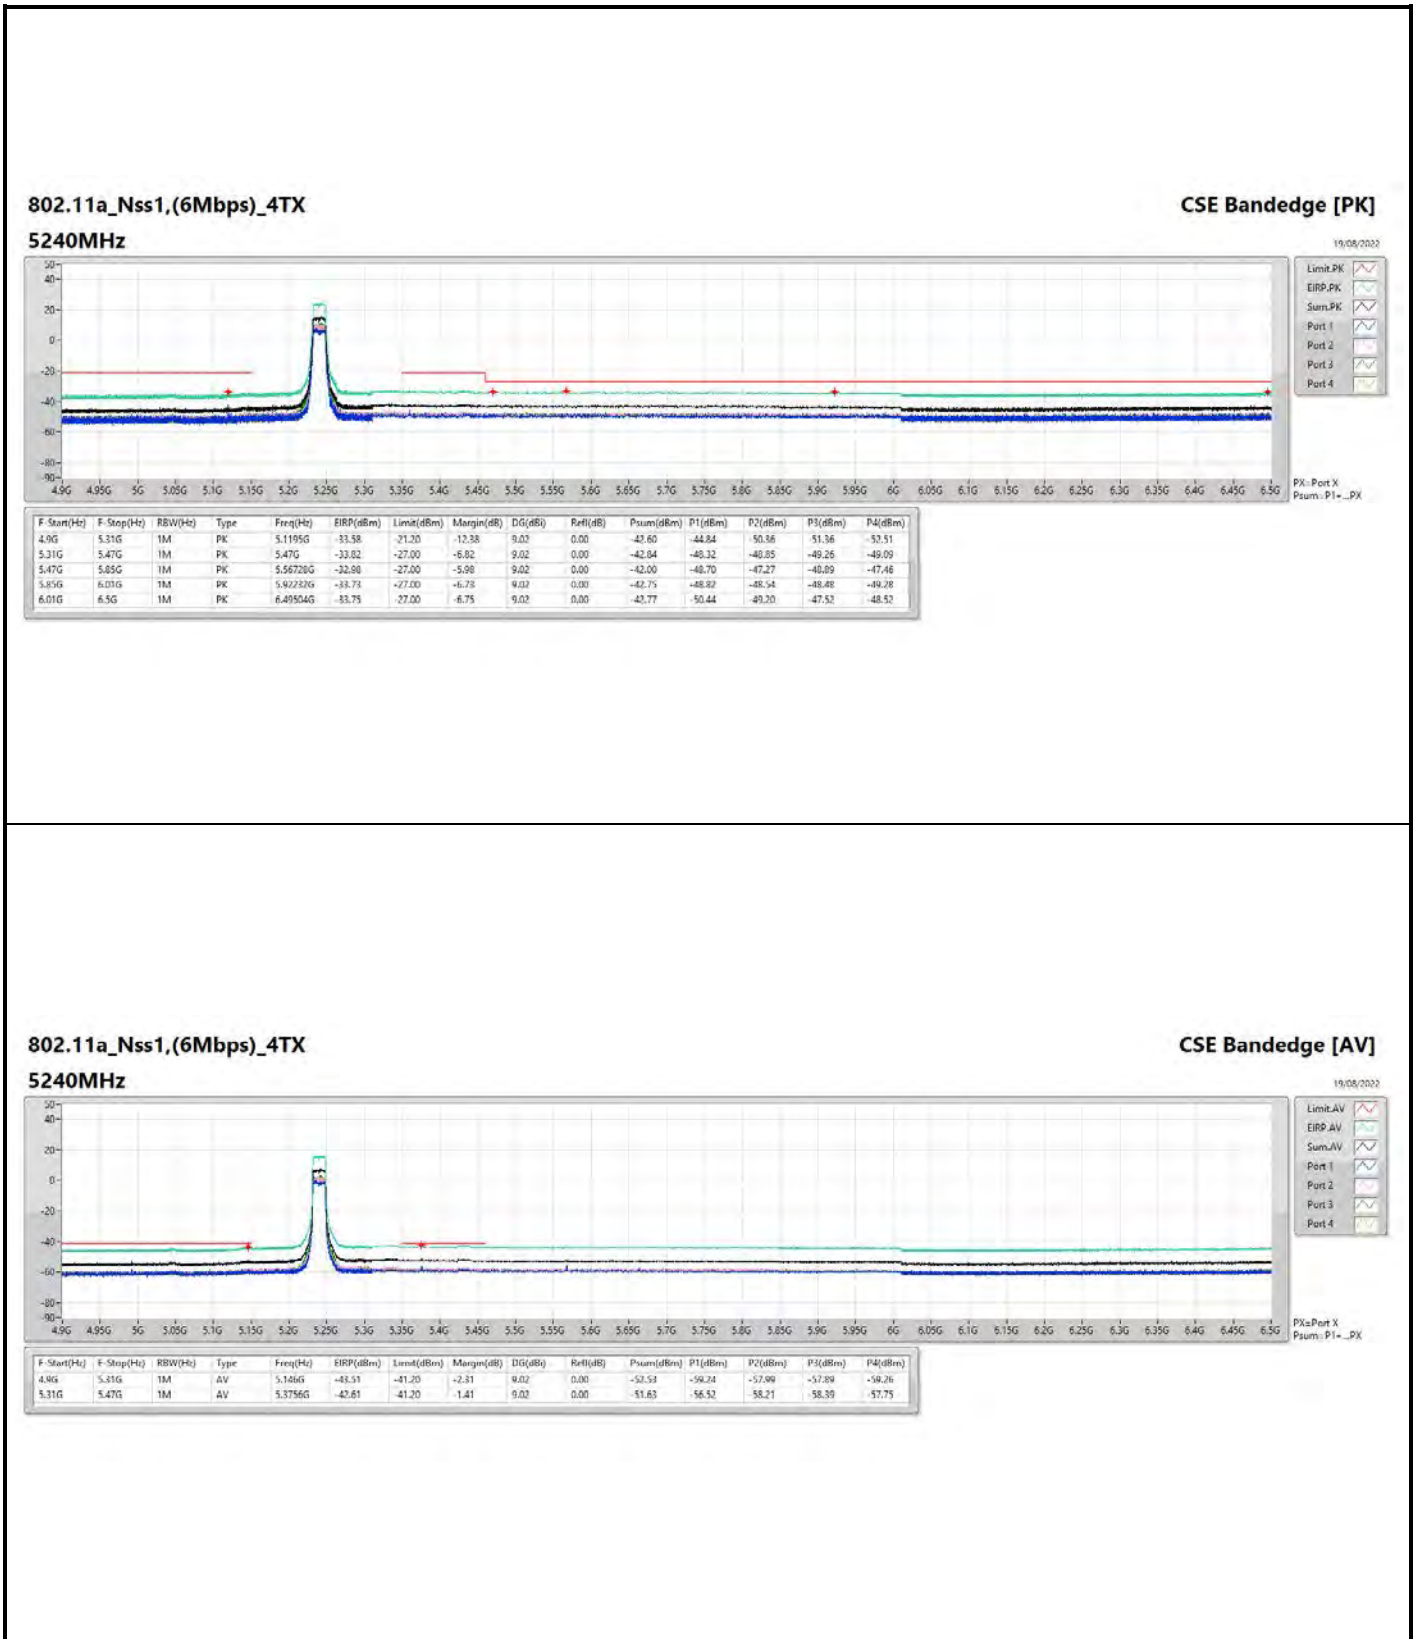

DG = Directional Gain ; PX=Port X; Psum=P1+P2+...PX

**802.11a\_Nss1,(6Mbps)\_4TX**

**5745MHz**

**CSE Bandedge [AV]**

18/08/2022

**802.11ax HEW20\_Nss1,(MCS0)\_4TX**

**5200MHz**

**CSE Bandedge [AV]**