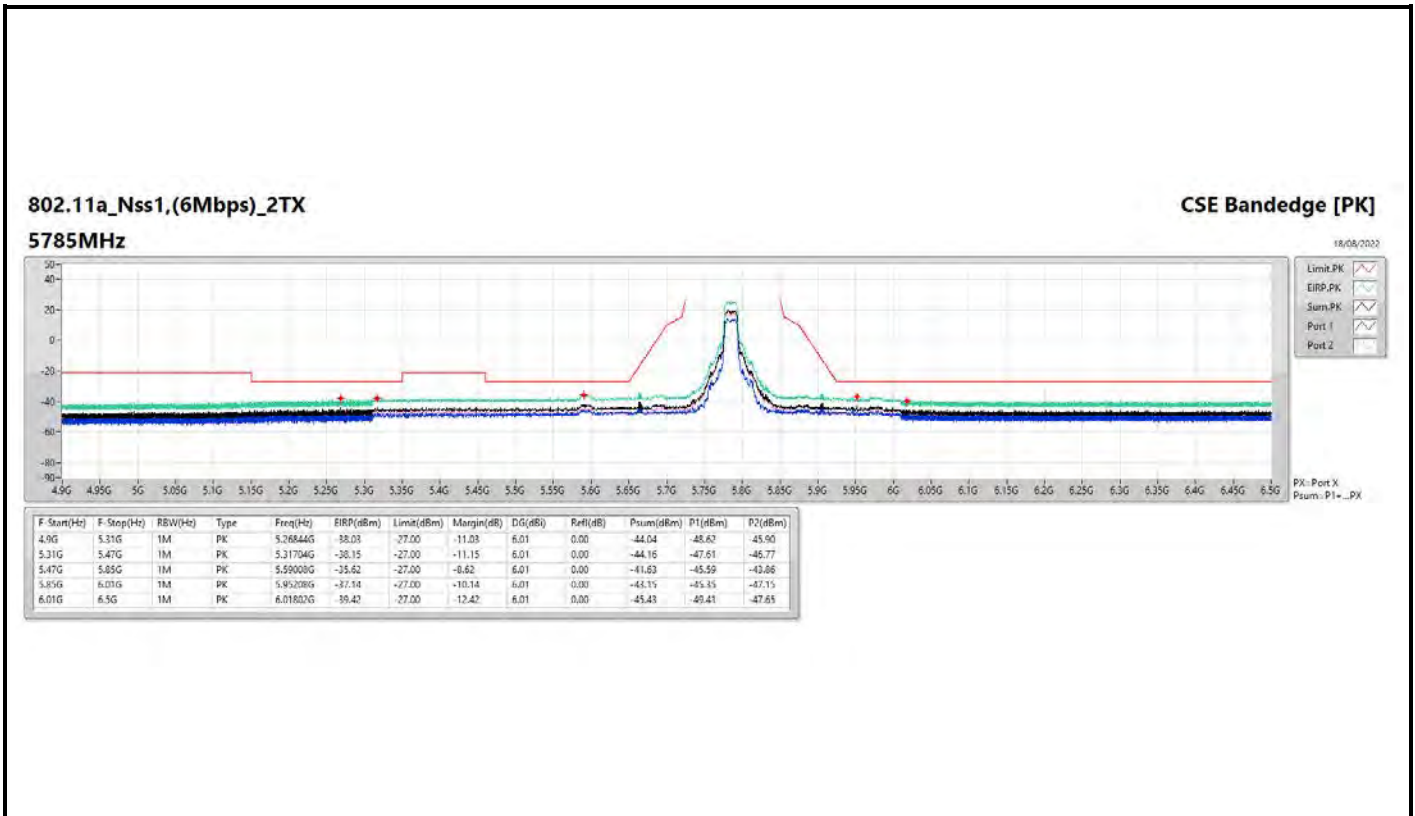

DG = Directional Gain ; PX=Port X; Psum=P1+P2+...PX

**802.11a\_Nss1,(6Mbps)\_4TX**

**5745MHz**

**CSE Bandedge [AV]**

18/08/2022

**802.11ax HEW20\_Nss1,(MCS0)\_4TX**

**5200MHz**

**CSE Bandedge [AV]**