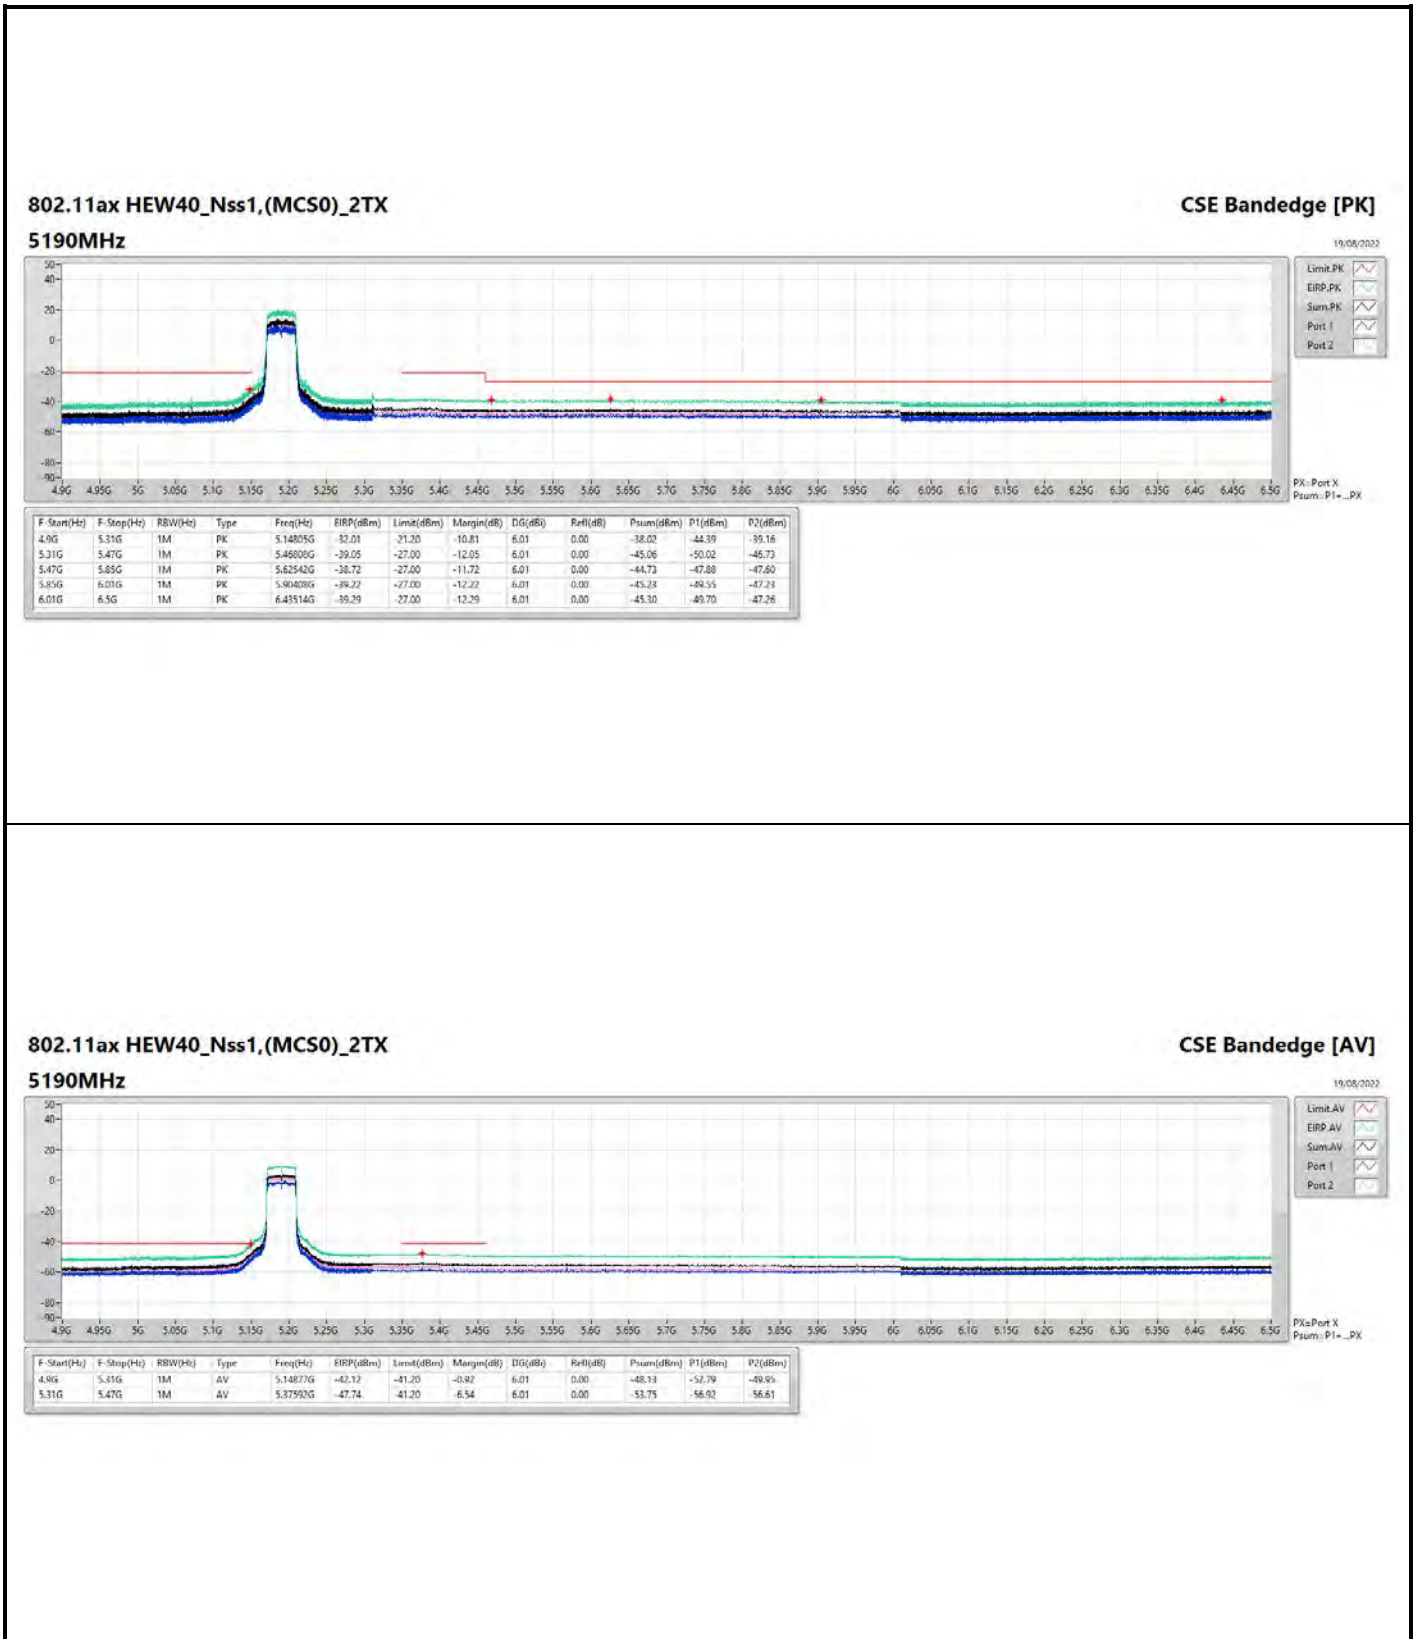

DG = Directional Gain ; PX=Port X; Psum=P1+P2+...PX

**802.11a\_Nss1,(6Mbps)\_4TX**

**5745MHz**

**CSE Bandedge [AV]**

18/08/2022

**802.11ax HEW20\_Nss1,(MCS0)\_4TX**

**5200MHz**

**CSE Bandedge [AV]**