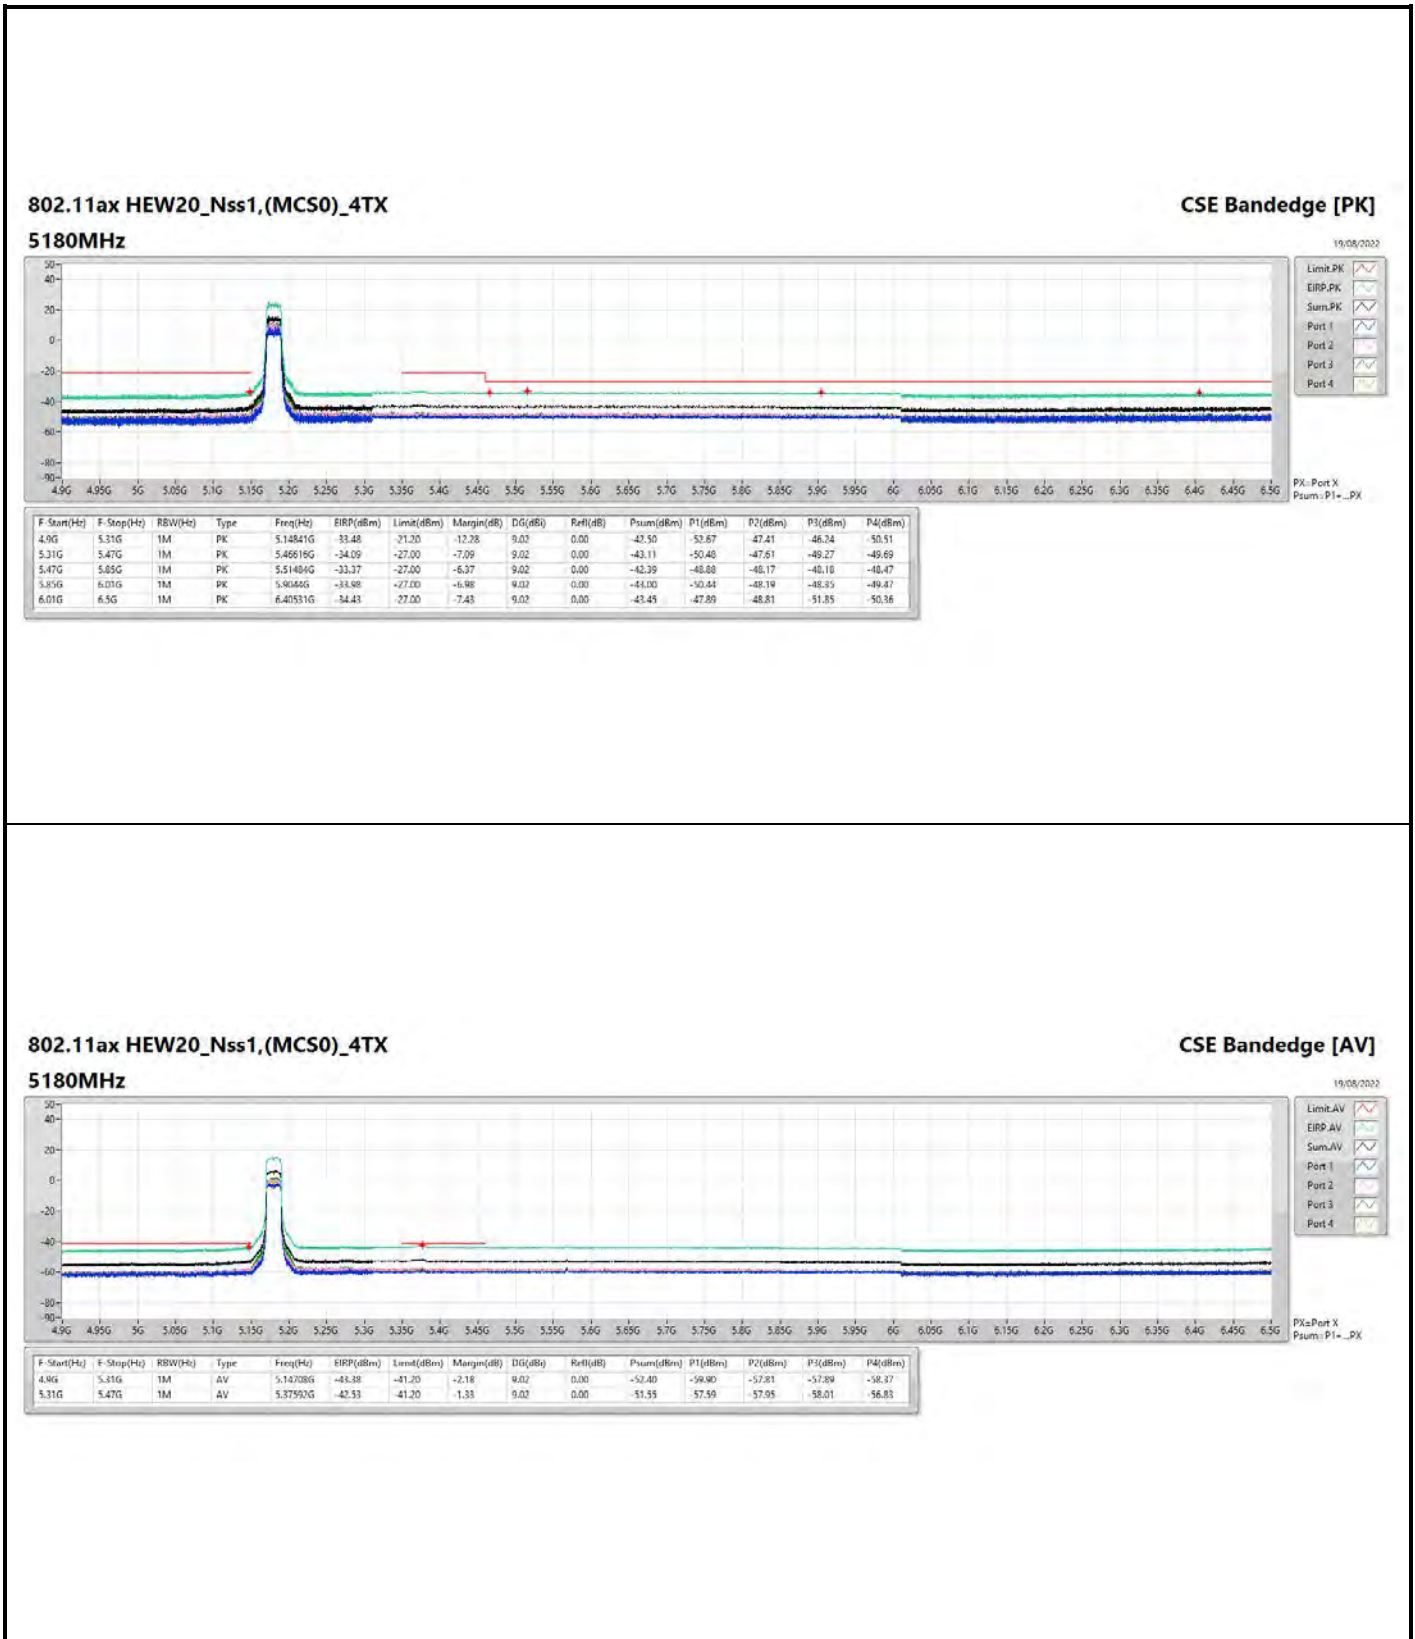

DG = Directional Gain ; PX=Port X; Psum=P1+P2+...PX

**802.11a\_Nss1,(6Mbps)\_4TX**

**5745MHz**

**CSE Bandedge [AV]**

18/08/2022

**802.11ax HEW20\_Nss1,(MCS0)\_4TX**

**5200MHz**

**CSE Bandedge [AV]**