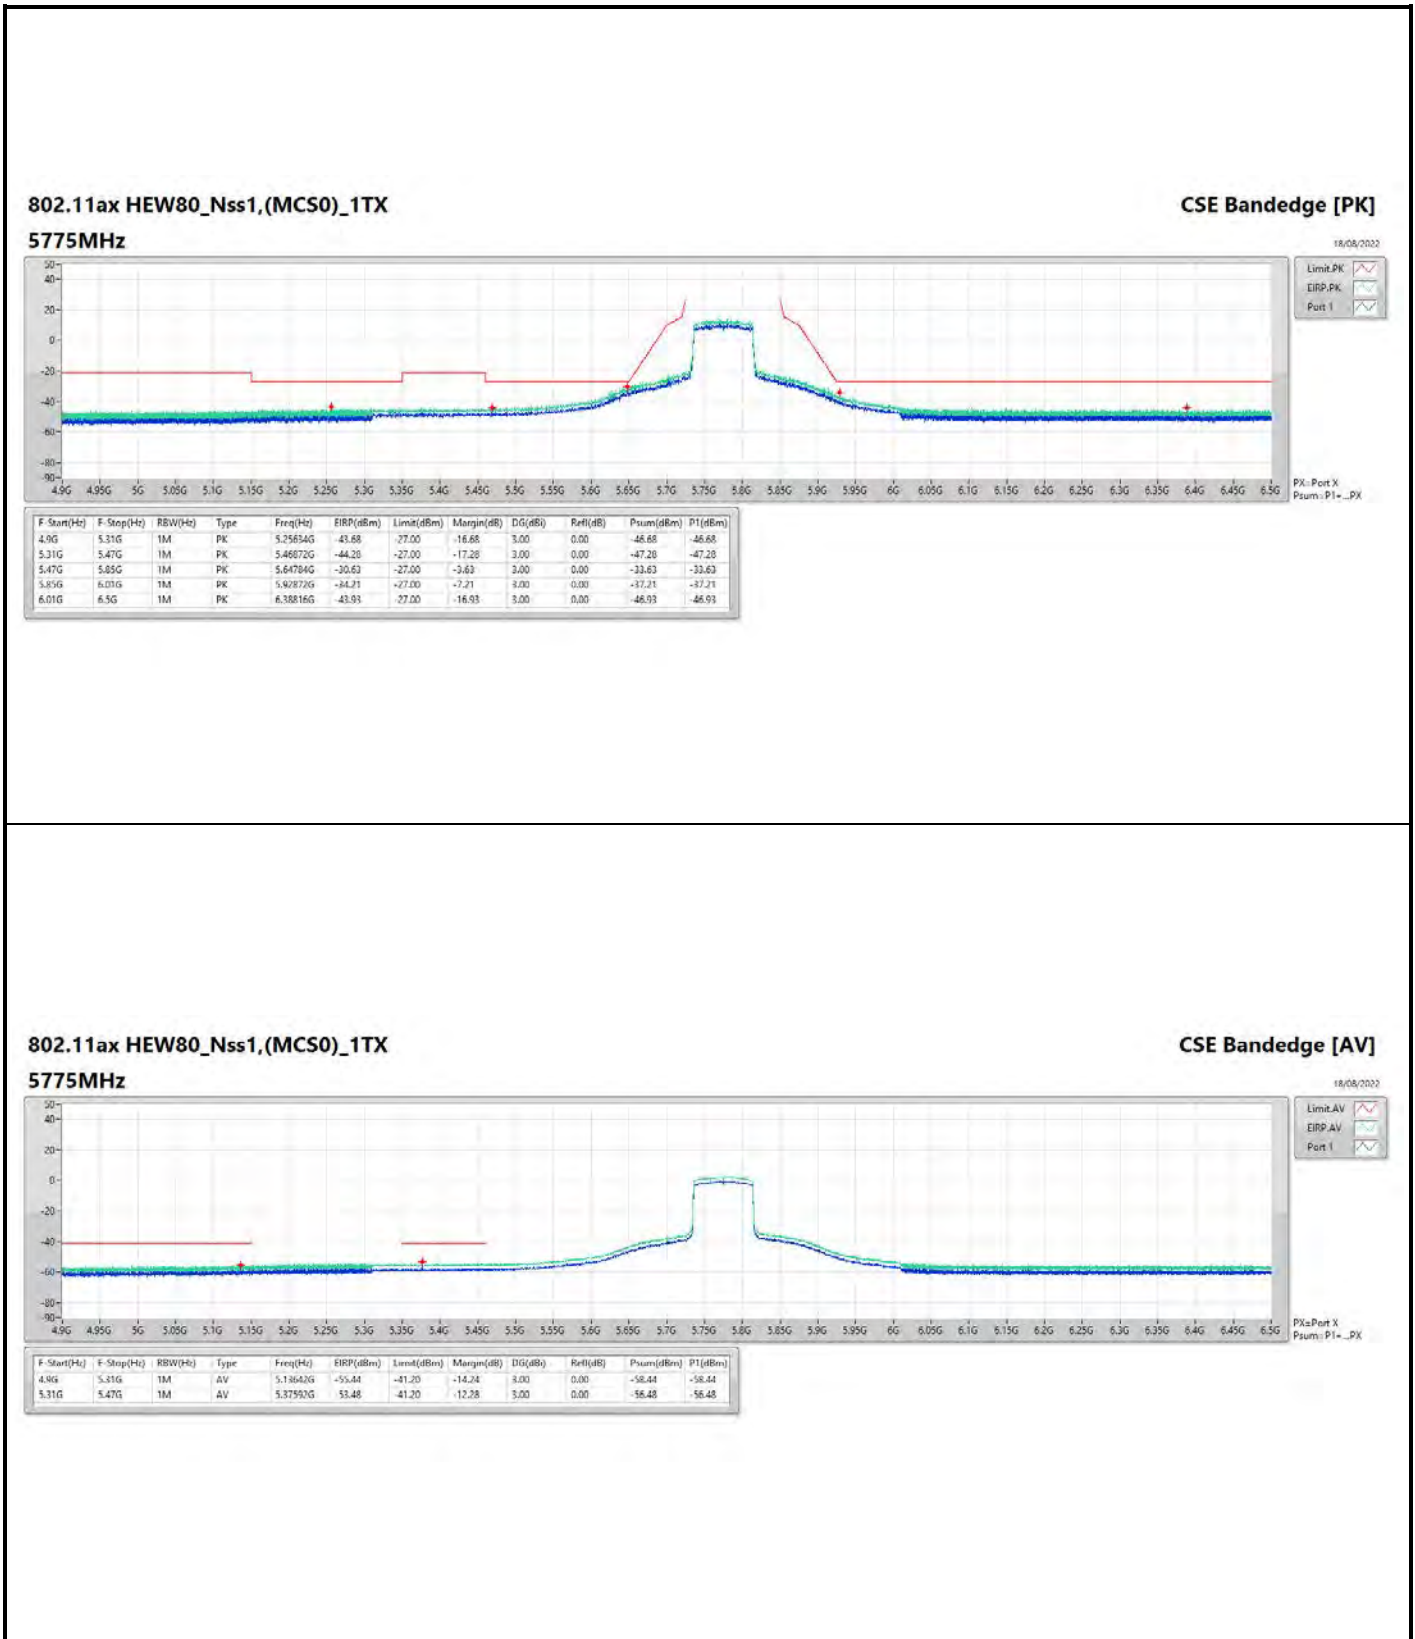

DG = Directional Gain ; PX=Port X; Psum=P1+P2+...PX

**802.11a\_Nss1,(6Mbps)\_4TX**

**5745MHz**

**CSE Bandedge [AV]**

18/08/2022

**802.11ax HEW20\_Nss1,(MCS0)\_4TX**

**5200MHz**

**CSE Bandedge [AV]**