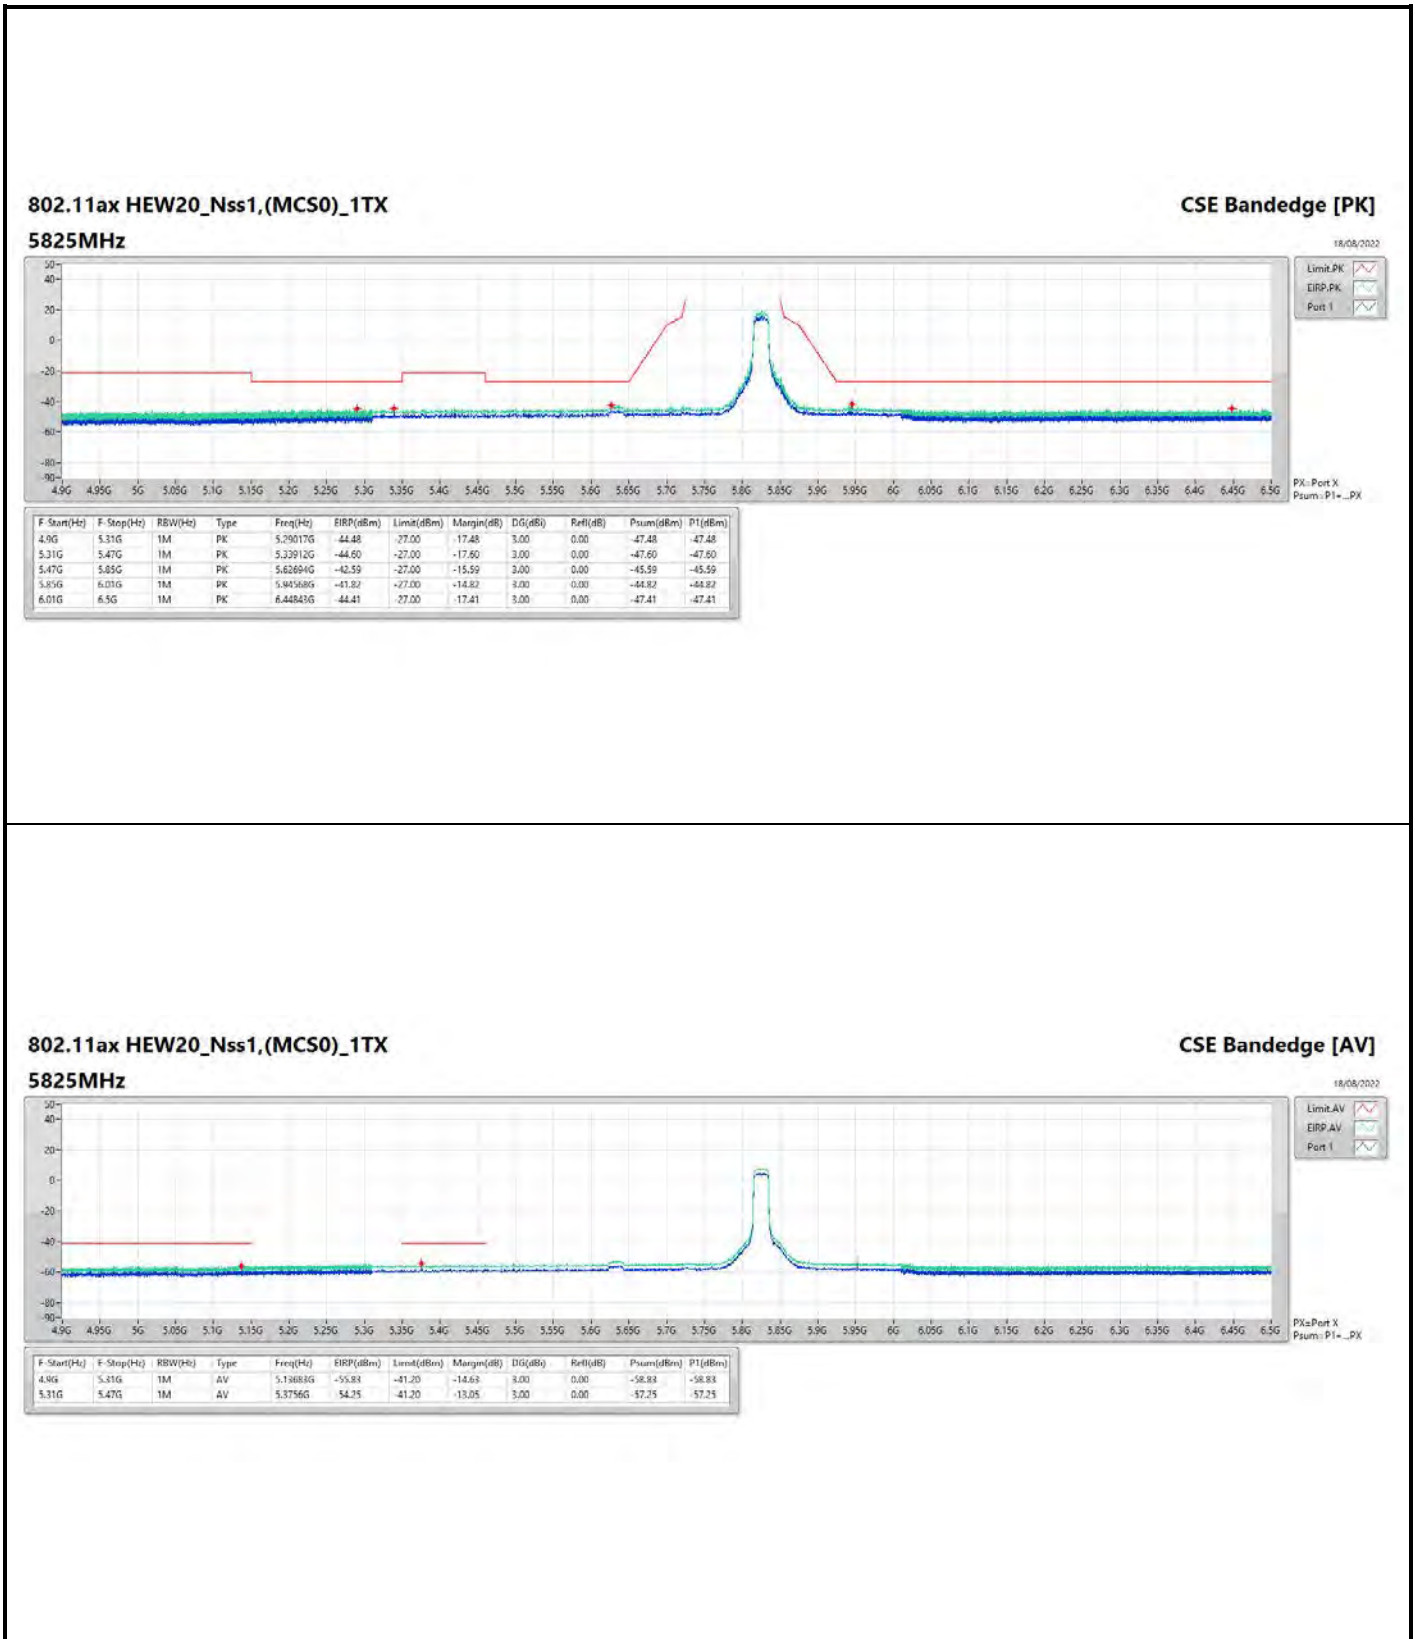

DG = Directional Gain ; PX=Port X; Psum=P1+P2+...PX

**802.11a\_Nss1,(6Mbps)\_4TX**

**5745MHz**

**CSE Bandedge [AV]**

18/08/2022

**802.11ax HEW20\_Nss1,(MCS0)\_4TX**

**5200MHz**

**CSE Bandedge [AV]**