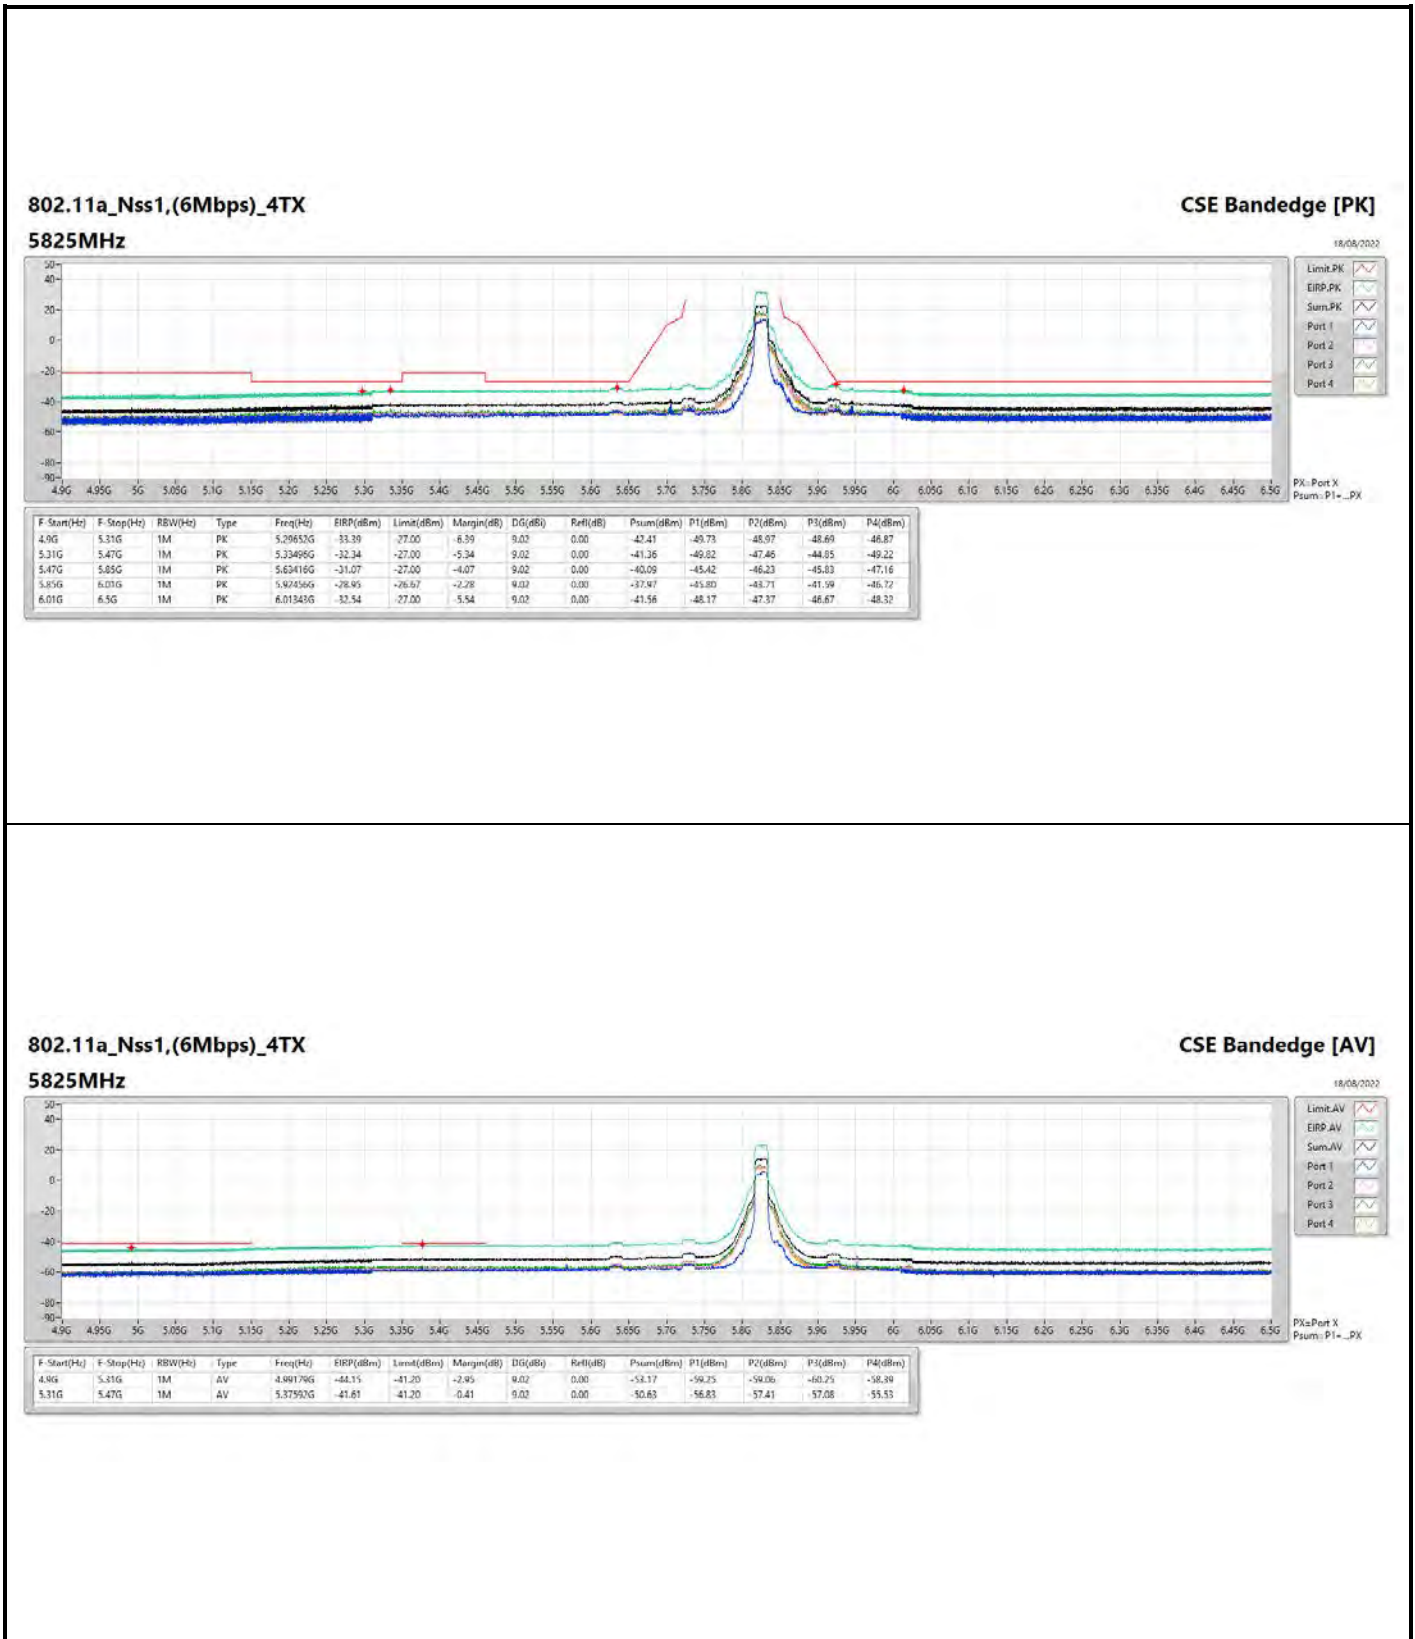

DG = Directional Gain ; PX=Port X; Psum=P1+P2+...PX

**802.11a\_Nss1,(6Mbps)\_4TX**

**5745MHz**

**CSE Bandedge [AV]**

18/08/2022

**802.11ax HEW20\_Nss1,(MCS0)\_4TX**

**5200MHz**

**CSE Bandedge [AV]**