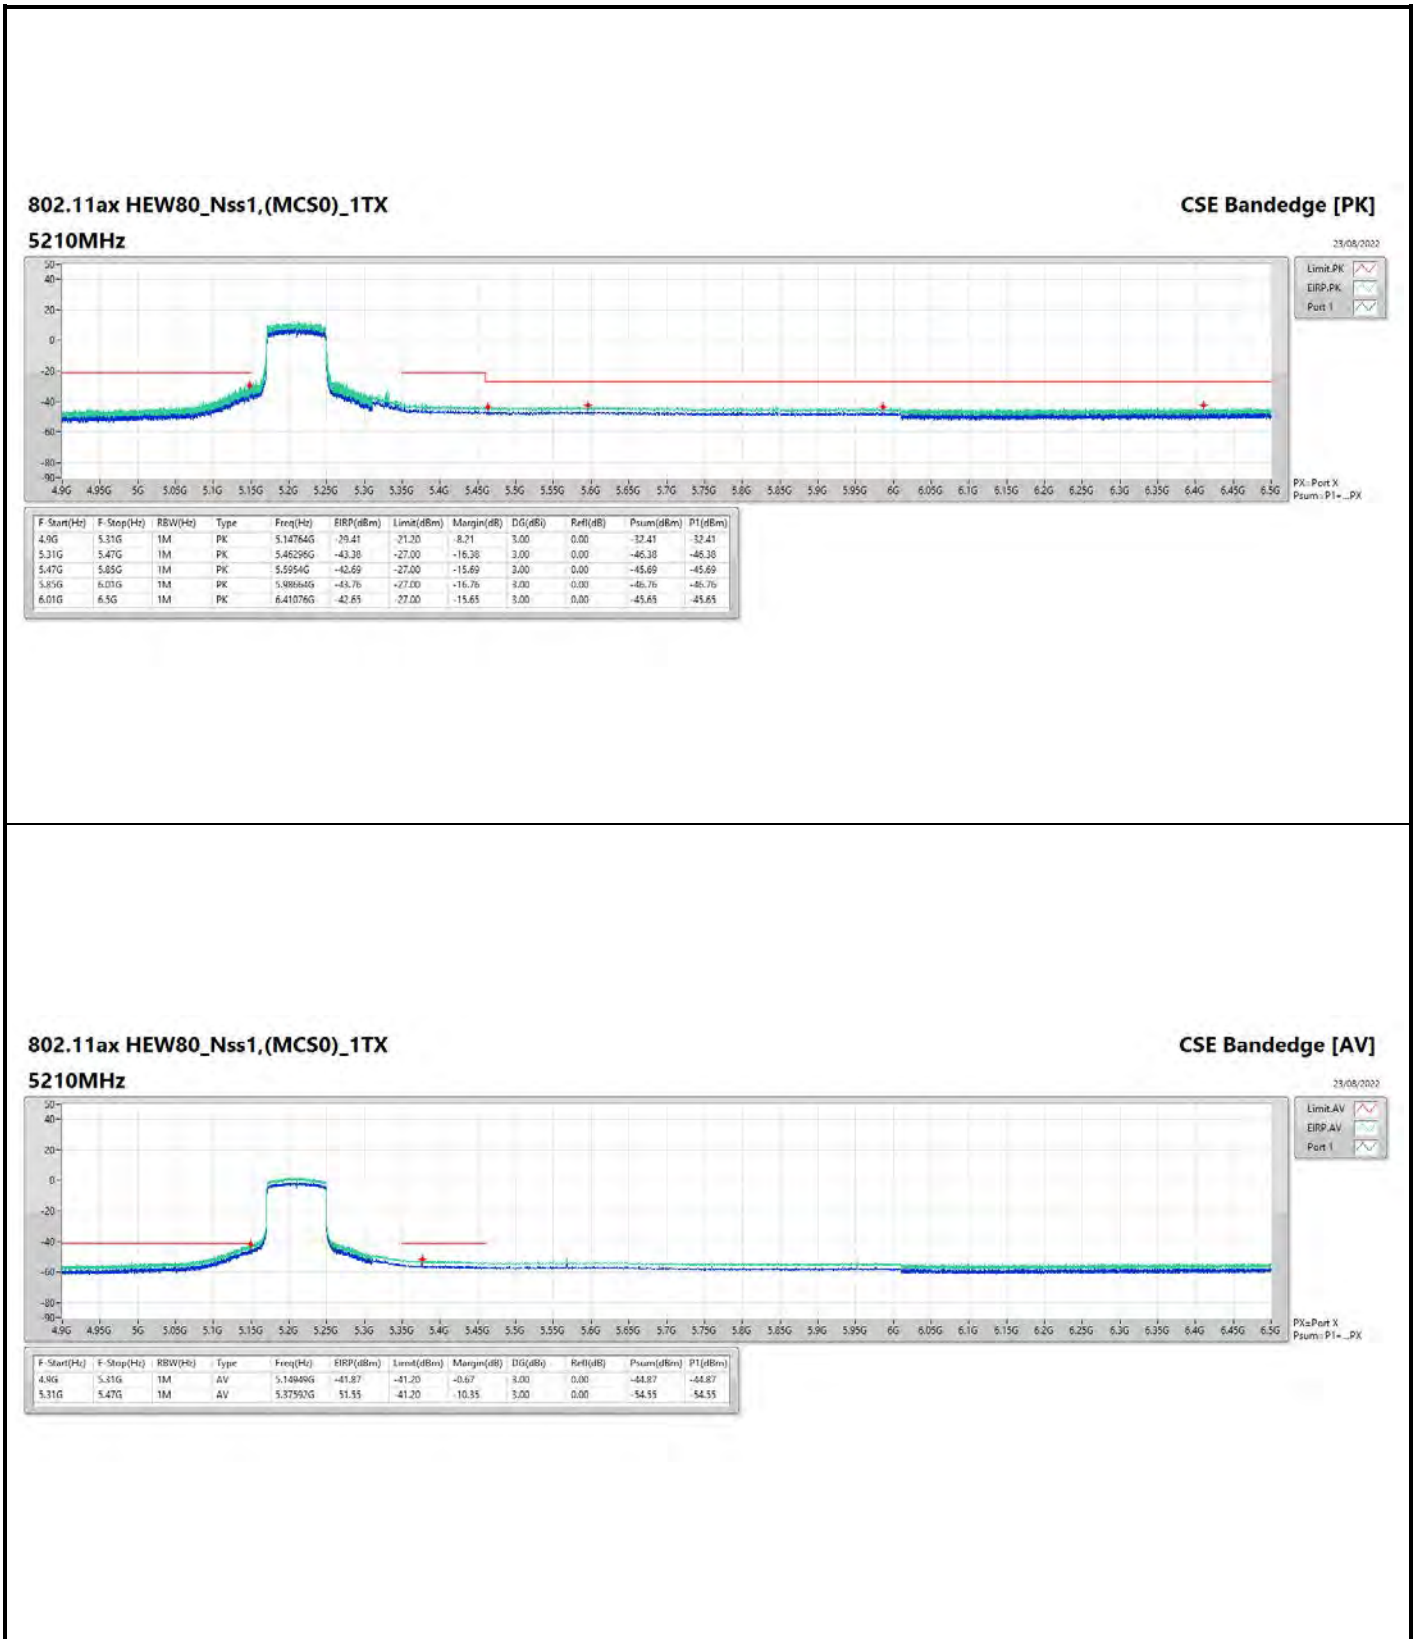

DG = Directional Gain ; PX=Port X; Psum=P1+P2+...PX

**802.11a\_Nss1,(6Mbps)\_4TX**

**5745MHz**

**CSE Bandedge [AV]**

18/08/2022

**802.11ax HEW20\_Nss1,(MCS0)\_4TX**

**5200MHz**

**CSE Bandedge [AV]**