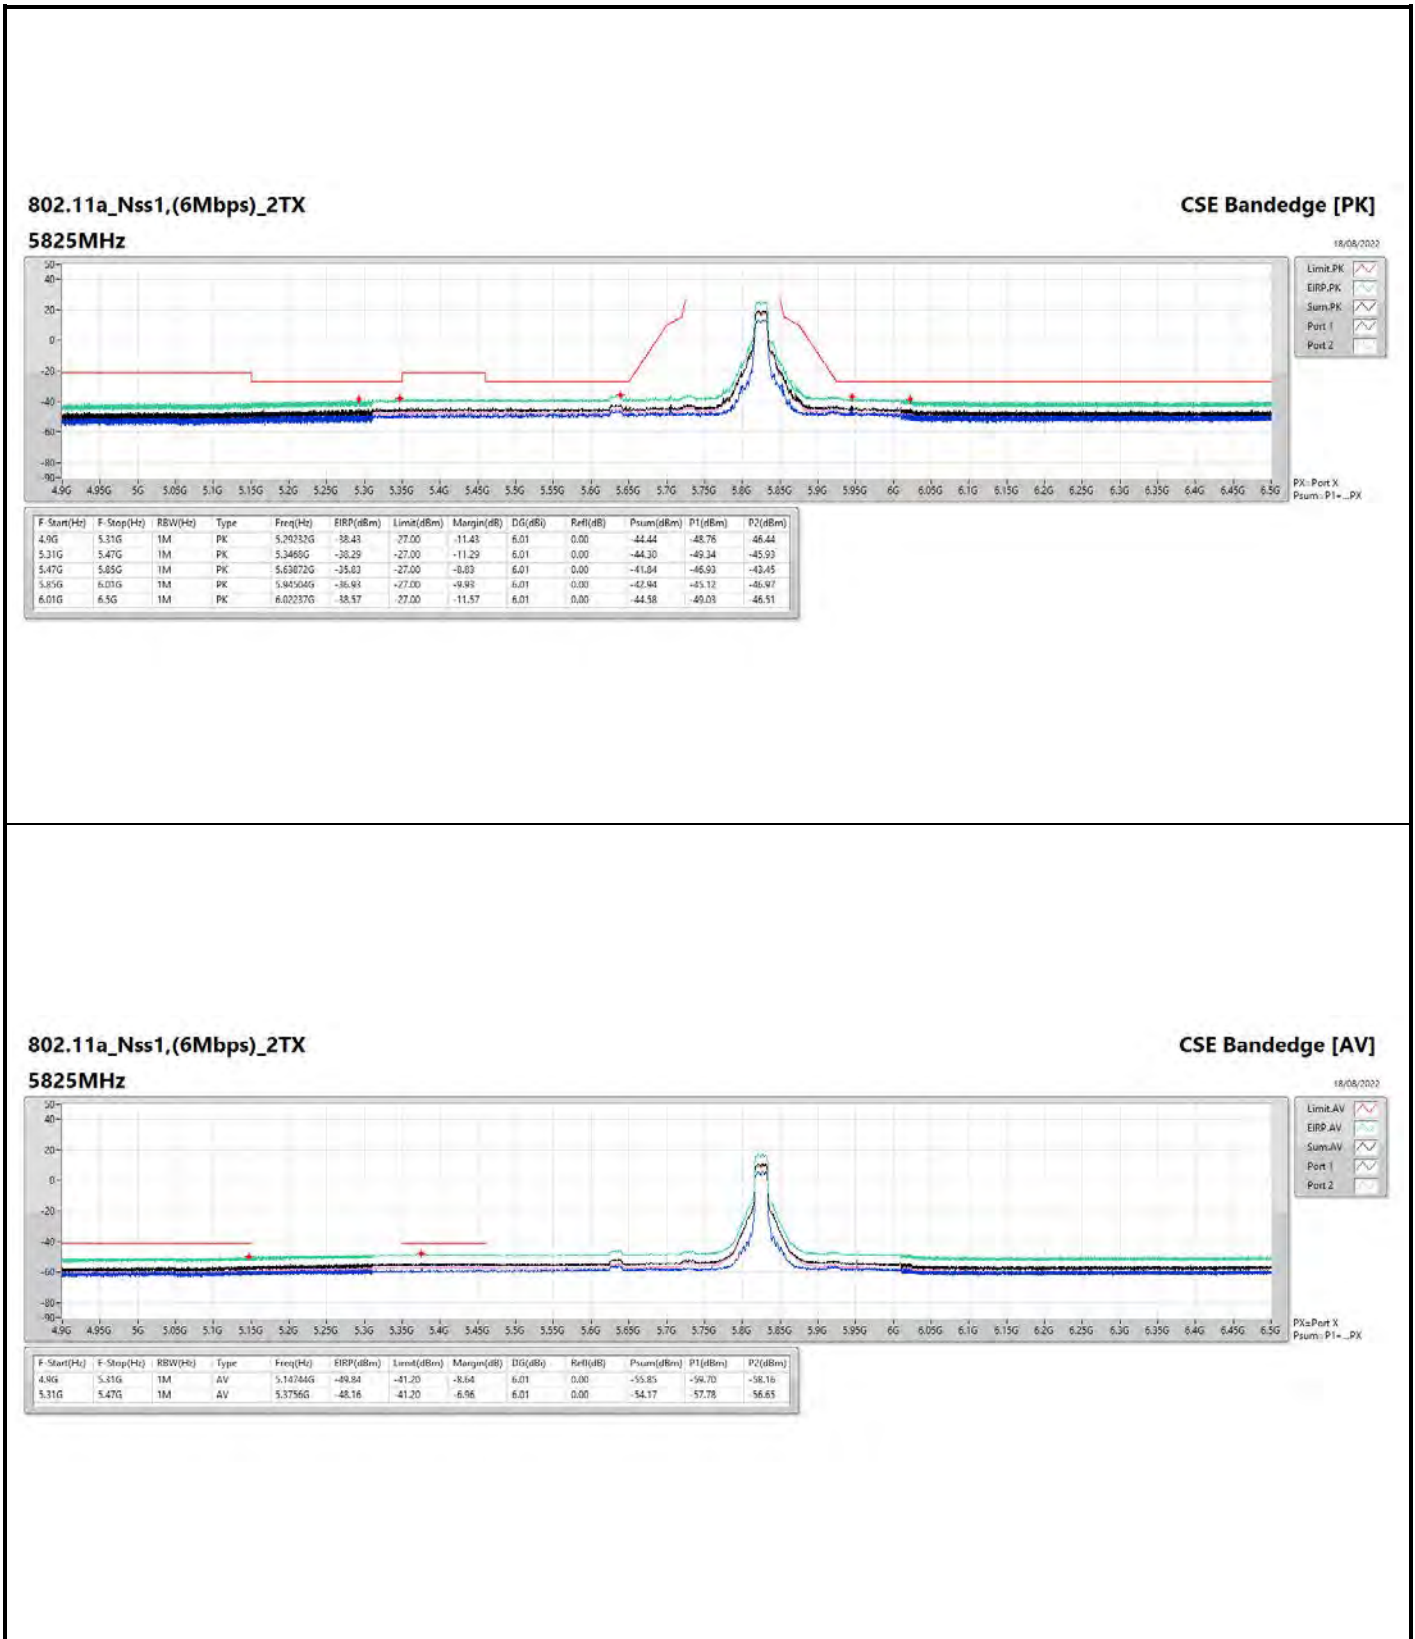

DG = Directional Gain ; PX=Port X; Psum=P1+P2+...PX

**802.11a\_Nss1,(6Mbps)\_4TX**

**5745MHz**

**CSE Bandedge [AV]**

18/08/2022

**802.11ax HEW20\_Nss1,(MCS0)\_4TX**

**5200MHz**

**CSE Bandedge [AV]**