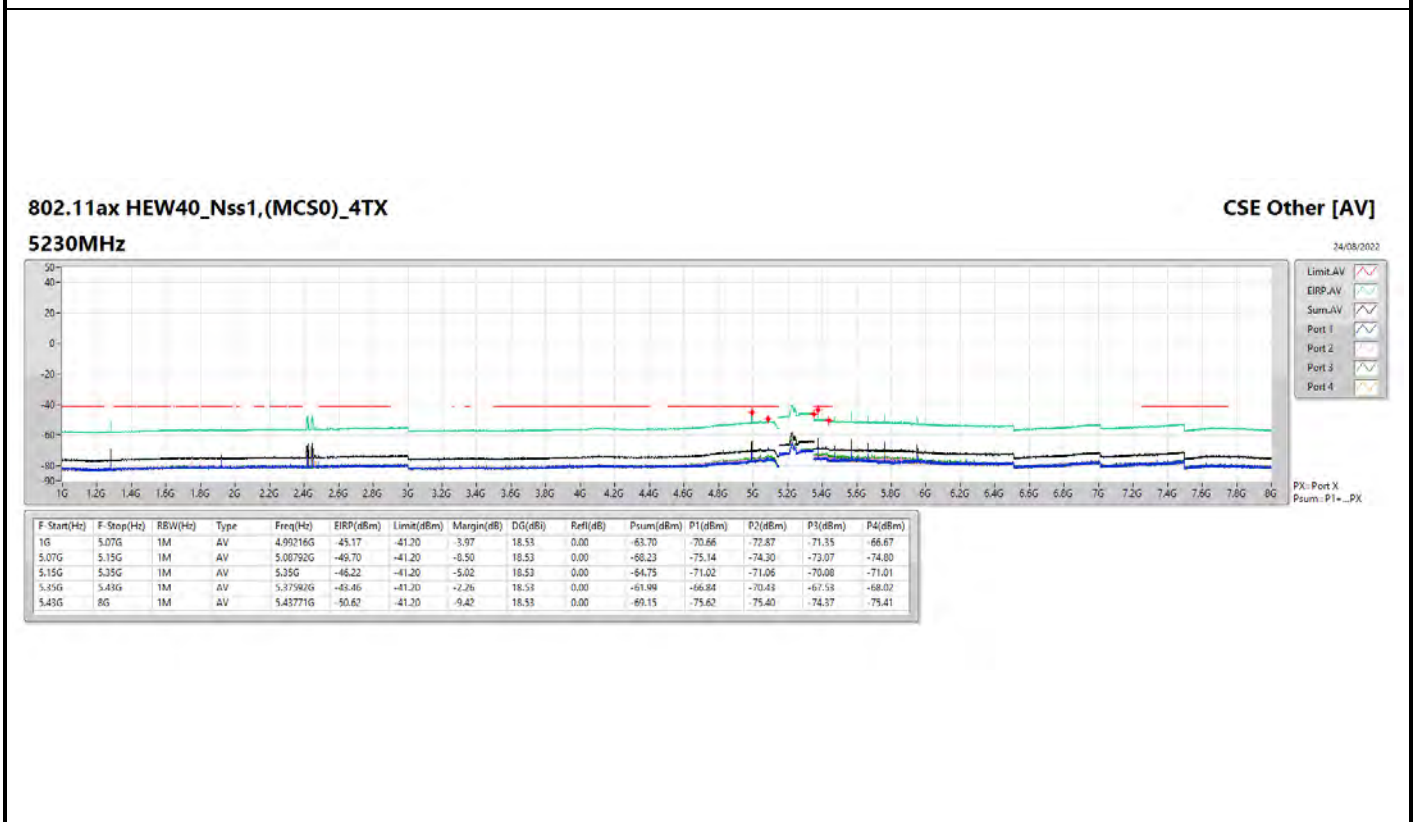

**802.11ax HEW20\_Nss1,(MCS0)\_4TX**

**5745MHz**

**CSE Other [AV]**

24/08/2022

**802.11ax HEW20\_Nss1,(MCS0)\_4TX**

**5785MHz**

**CSE Other [AV]**

24/08/2022