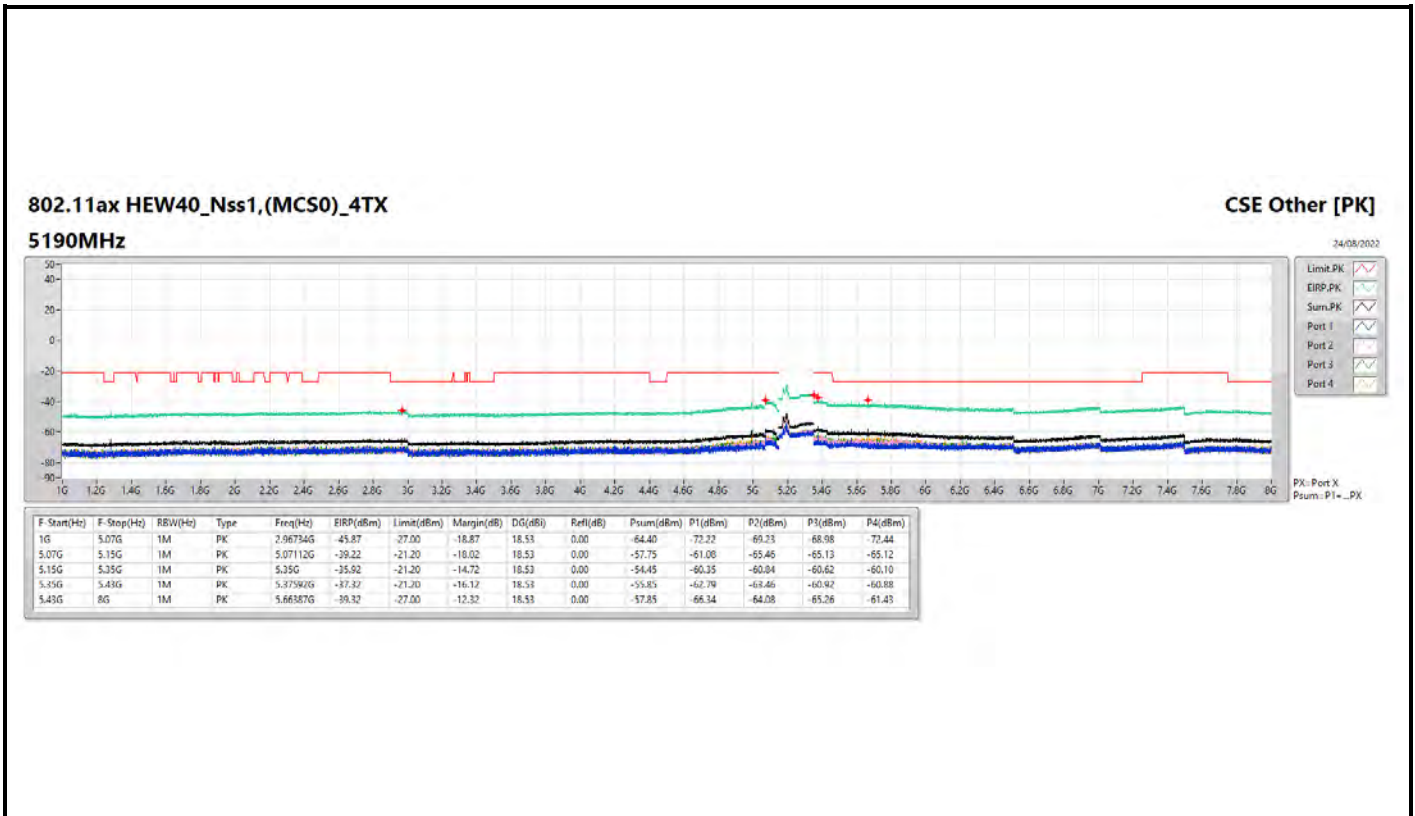

**802.11ax HEW20\_Nss1,(MCS0)\_4TX**

**5745MHz**

**CSE Other [AV]**

24/08/2022

**802.11ax HEW20\_Nss1,(MCS0)\_4TX**

**5785MHz**

**CSE Other [AV]**

24/08/2022