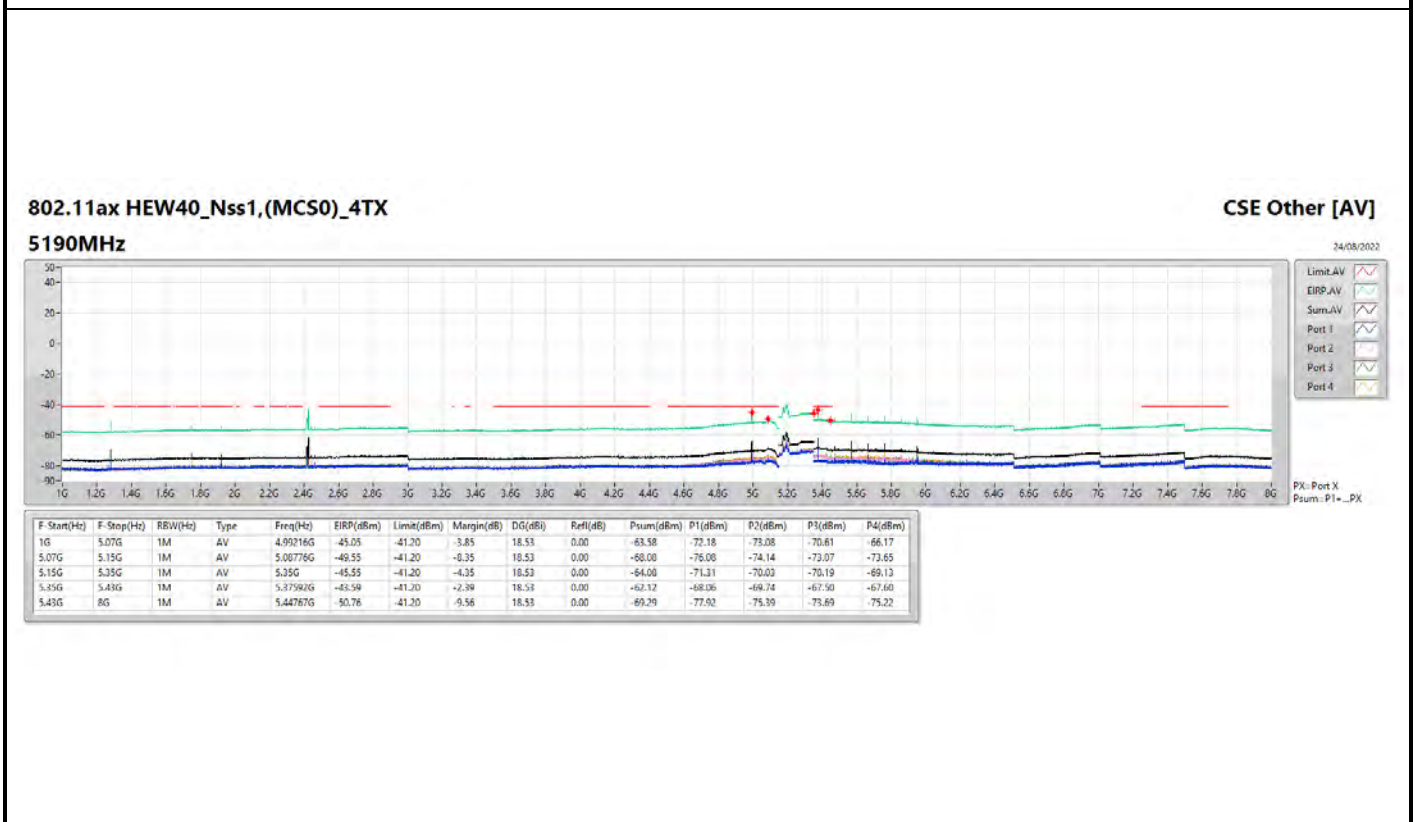

**802.11ax HEW20\_Nss1,(MCS0)\_4TX**

**5745MHz**

**CSE Other [AV]**

24/08/2022

**802.11ax HEW20\_Nss1,(MCS0)\_4TX**

**5785MHz**

**CSE Other [AV]**

24/08/2022