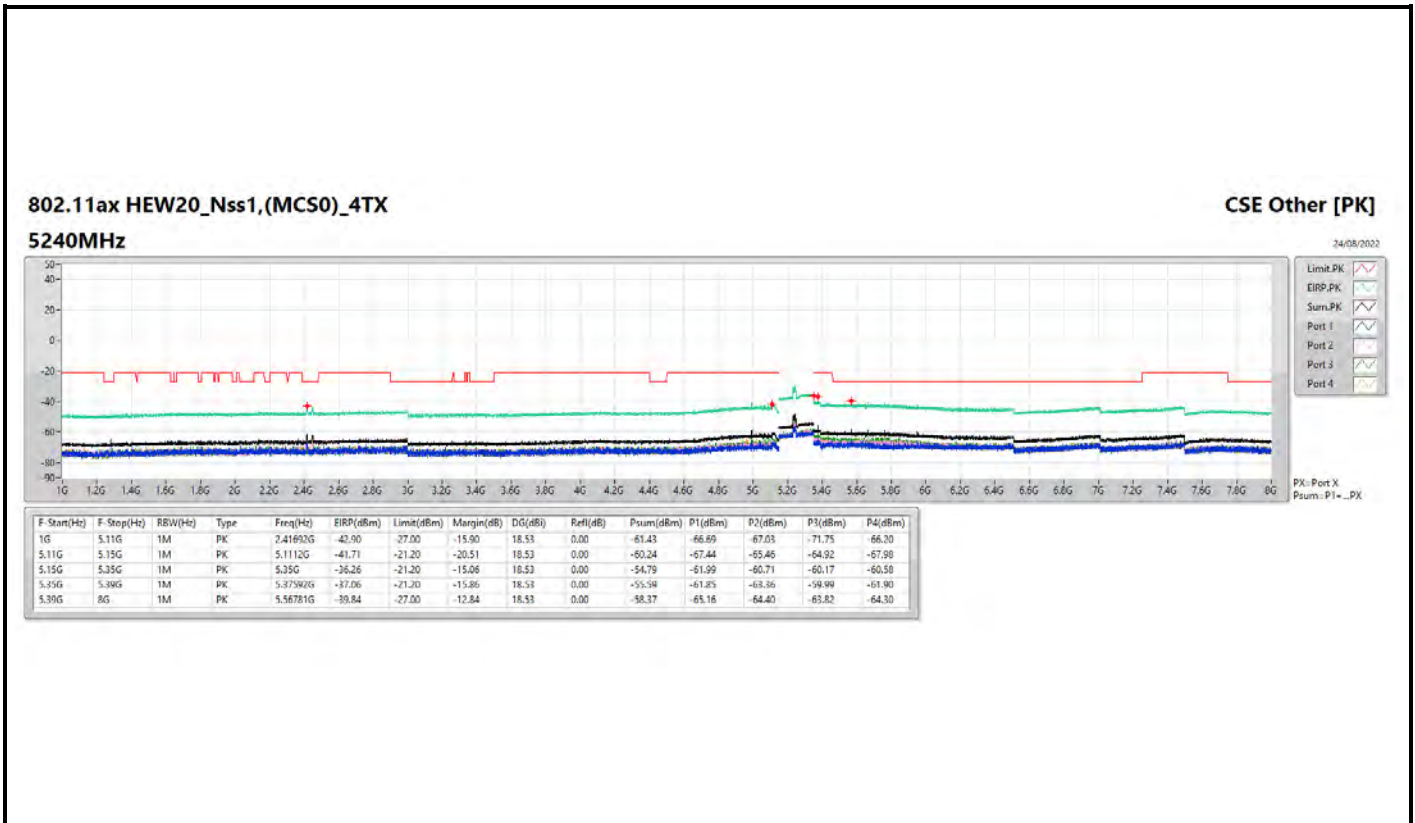

**802.11ax HEW20\_Nss1,(MCS0)\_4TX**

**5745MHz**

**CSE Other [AV]**

24/08/2022

**802.11ax HEW20\_Nss1,(MCS0)\_4TX**

**5785MHz**

**CSE Other [AV]**

24/08/2022