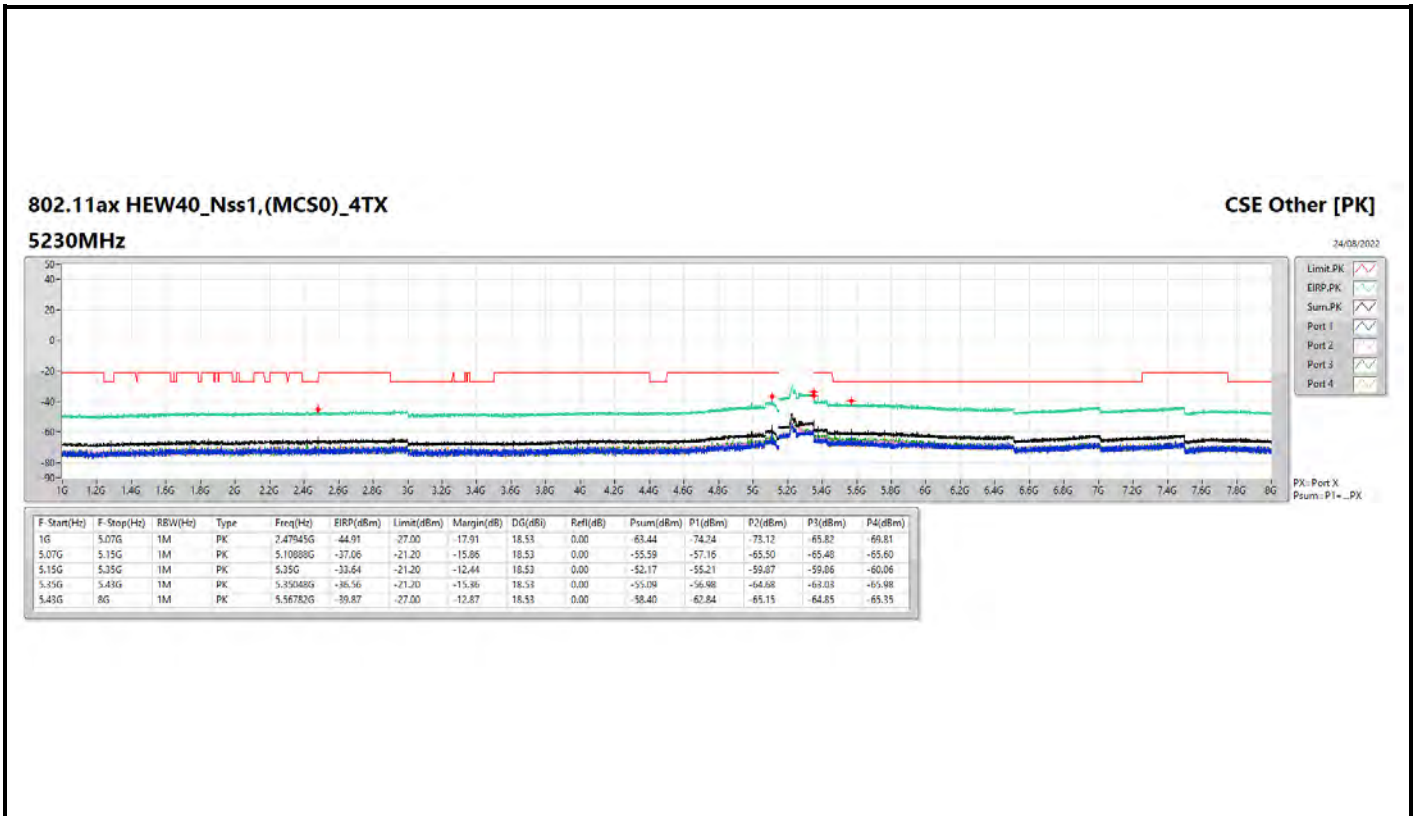

**802.11ax HEW20\_Nss1,(MCS0)\_4TX**

**5745MHz**

**CSE Other [AV]**

24/08/2022

**802.11ax HEW20\_Nss1,(MCS0)\_4TX**

**5785MHz**

**CSE Other [AV]**

24/08/2022