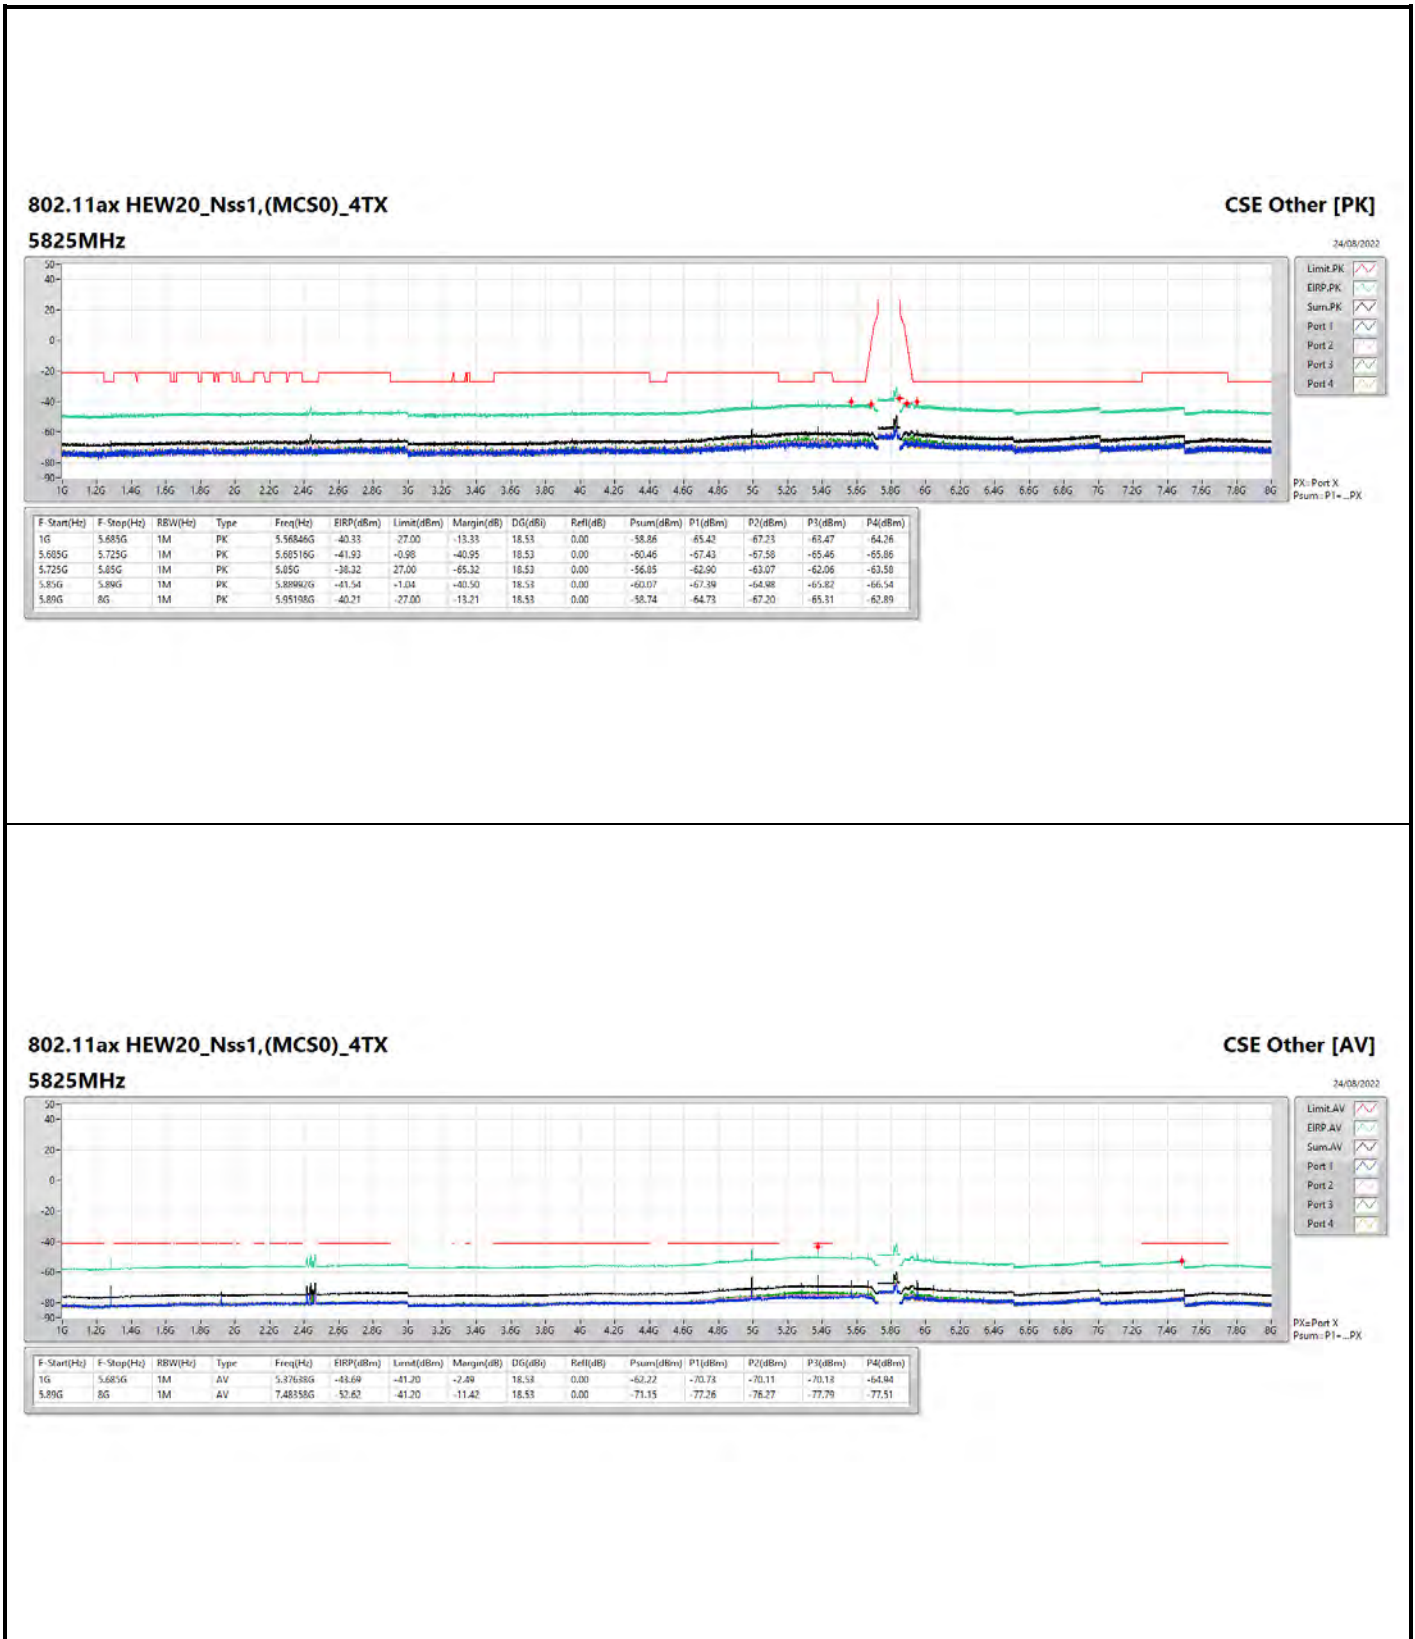

**802.11ax HEW20\_Nss1,(MCS0)\_4TX**

**5745MHz**

**CSE Other [AV]**

24/08/2022

**802.11ax HEW20\_Nss1,(MCS0)\_4TX**

**5785MHz**

**CSE Other [AV]**

24/08/2022