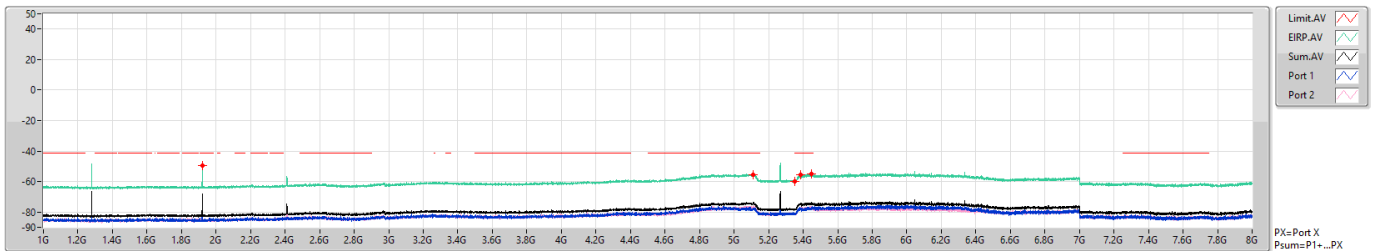

802.11a\_Nss1,(6Mbps)\_2TX

CSE Other [PK]

5260MHz

24/08/2022

802.11a\_Nss1,(6Mbps)\_2TX

CSE Other [AV]

5260MHz

24/08/2022