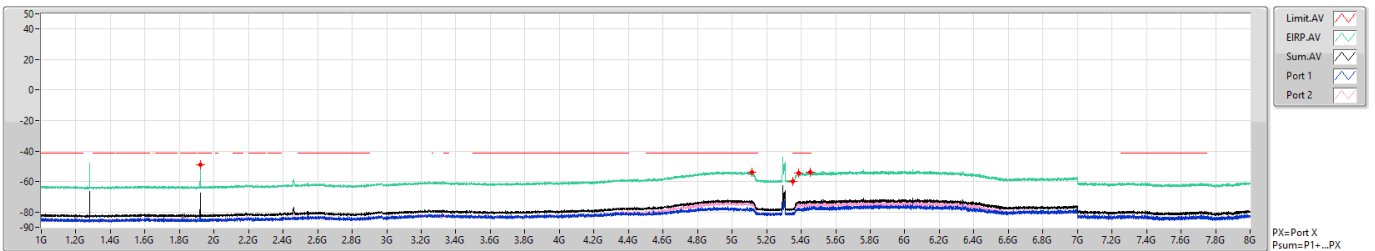

802.11a_Nss1,(6Mbps)_2TX

CSE Other [AV]

5300MHz

24/08/2022

F-Start(Hz)	F-Stop(Hz)	RBW(Hz)	Type	Freq(Hz)	EIRP(dBm)	Limit(dBm)	Margin(dB)	DG(dB)	Ref(dB)	Psum(dBm)	P1(dBm)	P2(dBm)
TG	5.11G	1M	AV	1.91961G	-48.99	-41.20	-7.79	18.53	0.00	-67.52	-67.99	-85.46
5.11G	5.15G	1M	AV	5.11512G	-54.00	-41.20	-12.80	18.53	0.00	-72.53	-78.13	-73.99
5.15G	5.35G	1M	AV	5.35G	-59.74	-41.20	-18.54	18.53	0.00	-78.27	-81.22	-81.35
5.35G	5.39G	1M	AV	5.38824G	-54.38	-41.20	-13.18	18.53	0.00	-72.91	-77.54	-74.74
5.39G	8G	1M	AV	5.45231G	-53.89	-41.20	-12.69	18.53	0.00	-72.42	-77.41	-74.07