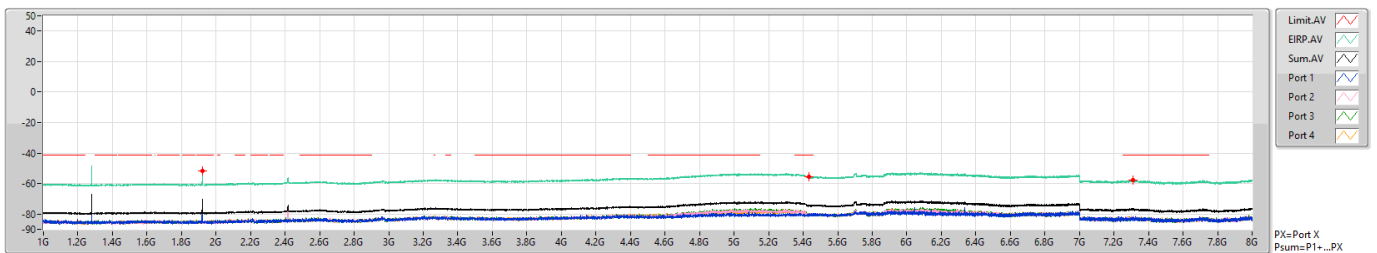

802.11a\_Nss1,(6Mbps)\_4TX

CSE Other [PK]

5700MHz

24/08/2022

802.11a\_Nss1,(6Mbps)\_4TX

CSE Other [AV]

5700MHz

24/08/2022