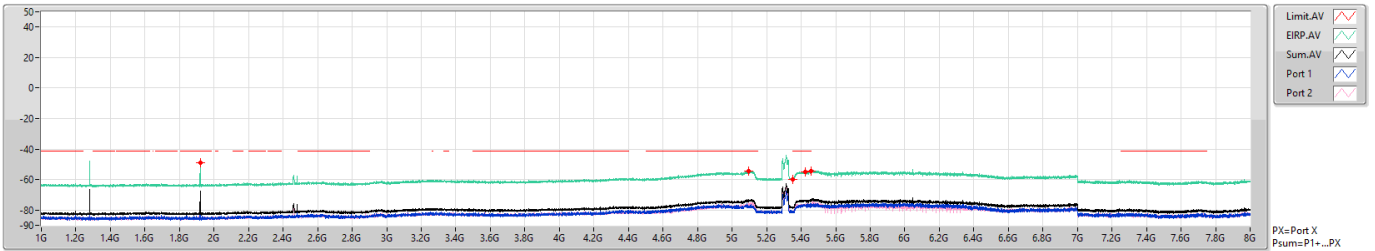

802.11ax HEW40\_Nss1,(MCS0)\_2TX

CSE Other [PK]

5310MHz

24/08/2022

802.11ax HEW40\_Nss1,(MCS0)\_2TX

CSE Other [AV]

5310MHz

24/08/2022