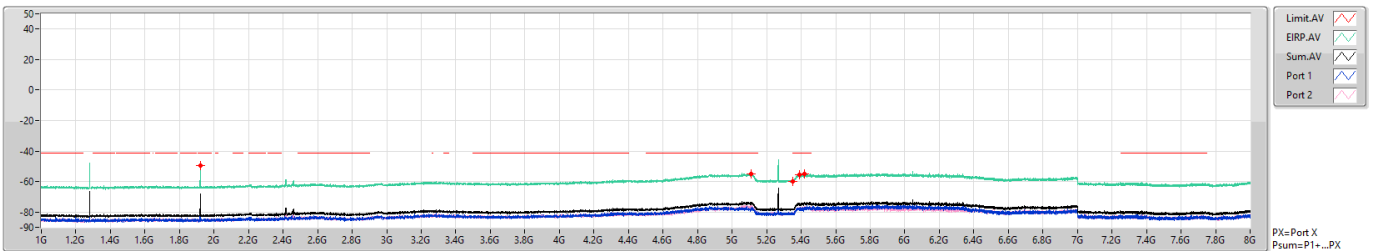

802.11ax HEW20\_Nss1,(MCS0)\_2TX

CSE Other [PK]

5260MHz

24/08/2022

802.11ax HEW20\_Nss1,(MCS0)\_2TX

CSE Other [AV]

5260MHz

24/08/2022