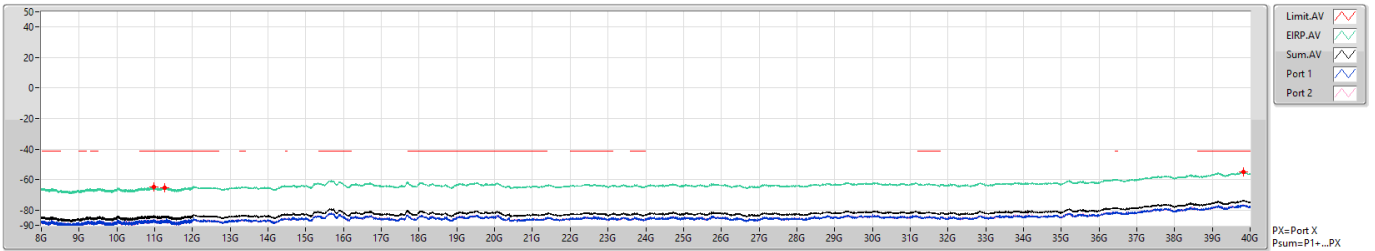

802.11ax HEW160_Nss1,(MCS0)_2TX

CSE [PK]

5570MHz

06/09/2022

802.11ax HEW160_Nss1,(MCS0)_2TX

CSE [AV]

5570MHz

06/09/2022